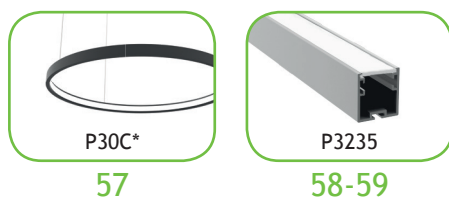

CIRCULAR & "S"