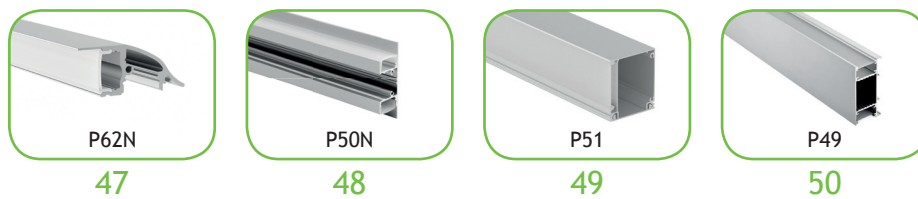

P151W

31

P151B

31

ALUMINUM PROFILES

CEILING / PENDANT / WALL MOUNTED WITHOUT DRIVER SPACE

WALL WASHERS

CEILING / PENDANT / WALL MOUNTED WITH DRIVER SPACE