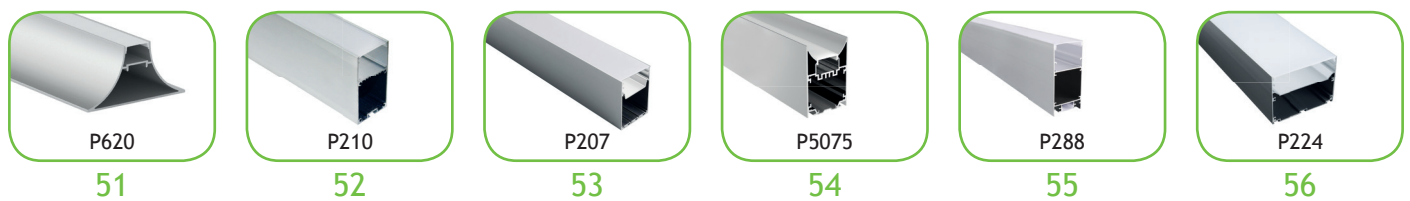

P151W

31

P151B

31

ALUMINUM PROFILES

CEILING / PENDANT / WALL MOUNTED WITHOUT DRIVER SPACE

WALL WASHERS

CEILING / PENDANT / WALL MOUNTED WITH DRIVER SPACE