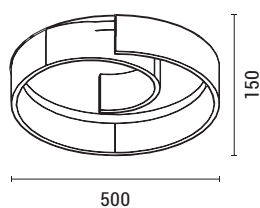

144-51060
AURORA
6202 0129 90

Black
Metal-Aluminium-Acrylic
LED 18W
1000lm
3000K
∅ 500mm
H: 150mm