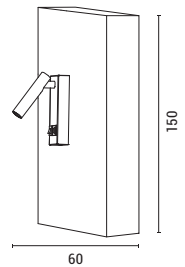

White
Aluminium-Metal
LED 2W
140Lm
220~240V
3000K
Usb + Type C
L: 145mm
W: 60mm
H: 150mm

LED IP20 WARM WHITE

LED IP20 WARM WHITE