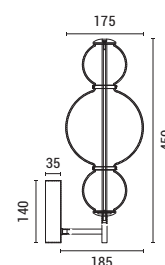

LED IP20 WARM WHITE

144-15110
BLOSSOM
6202 0077 20

Opal White
Aluminium-Glass
LED 13W
1440Lm
220-240V
3000K
ø 175mm
H: 1898mm

LED IP20 WARM WHITE

144-15112
BLOSSOM
6202 0086 60

Opal White
Aluminium-Glass
LED 13W
1440Lm
220-240V
L: 185mm
W: 240mm
H: 450mm