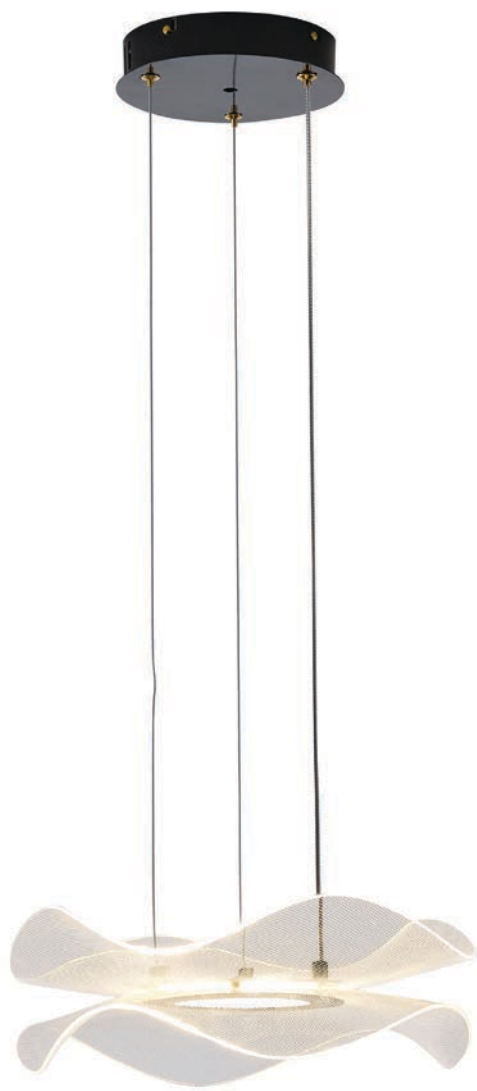

144-15042
FIRENZE
6202 0078 60

Black
Acrylic
LED 34W
3024Lm
220-240V
3000K
ø 340mm
H: 1250mm

LED IP20 WARM WHITE