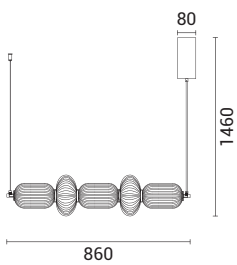

144-24175
VERENA
6202 0169 90

Smoky
Glass
LED 24W
1900Lm
220-240V
3000K
L: 250mm
W: 860mm
H: 1460mm