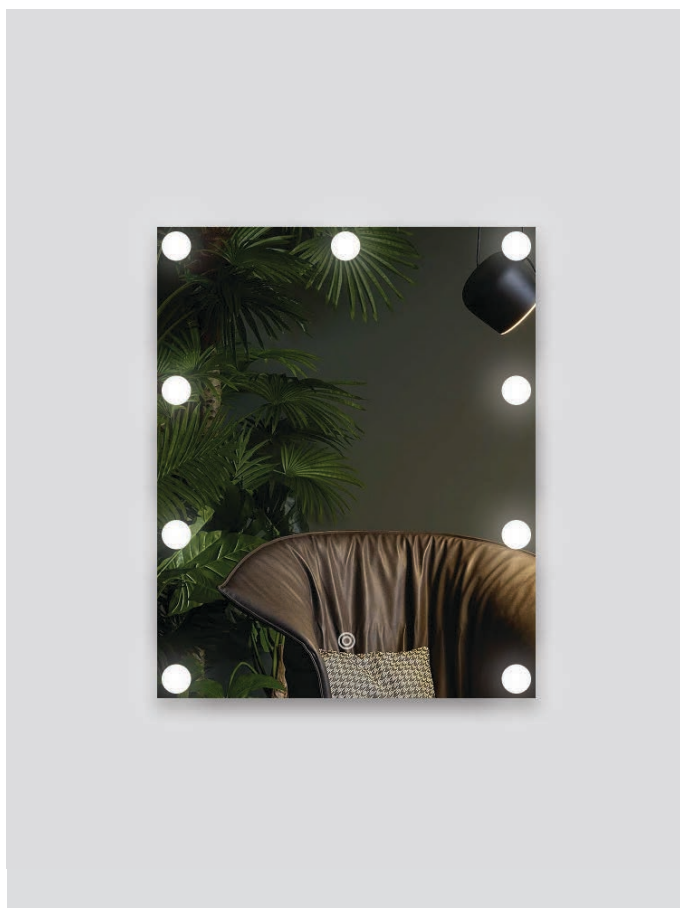

144-88008
LOGE
6202 0071 90

White
Glass-Metal
LED 9W
1000Lm
220-240V
3CCT(3000-4000-6000K)
3 Step Dimming
Touch Switch
L: 400mm
H: 500mm

LED

IP44

3CCT