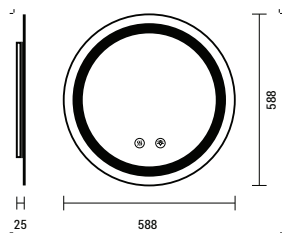

144-88011
CIREA
6202 0119 90

White
Glass
LED 10W
800Lm
220-240V
3CCT(3000-4000-6000K)
3 Step Dimming
Touch Switch
Anti-fog
∅ 588mm
H: 25mm

LED IP44 3CCT