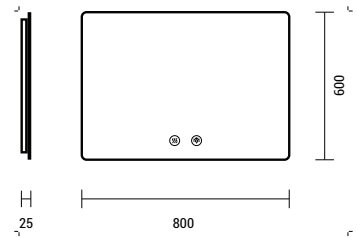

Black
Glass
LED 18W
1440Lm
220-240V
3CCT(3000-4000-6000K)
3 Step Dimming
Touch Switch
Anti-fog
L: 800mm
W: 600mm
H: 25mm

LED IP44 3CCT