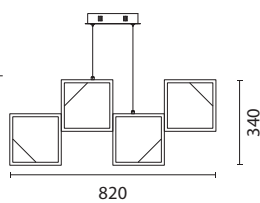

LED IP20 WARM WHITE

144-46061
SQUARE
6202 0149 30

Black
Aluminium
LED 36W
1400Lm
220-240V
3000K
L: 448mm
W: 55mm
H: 580mm

LED IP20 WARM WHITE

144-46062
SQUARE
6202 0139 70

Black
Aluminium
LED 36W
1400Lm
220-240V
3000K
L: 820mm
W: 16mm
H: 340mm