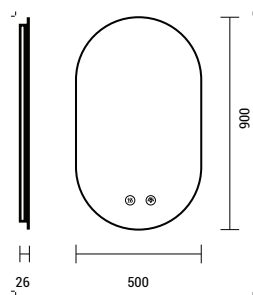

144-88016
CYLIS

6202 0144 30

Black
Glass
LED 16W
1280Lm
220-240V
3CCT(3000-4000-6500K)
3 Step Dimming
Touch Switch
Anti-fog
L: 500mm
W: 900mm
H: 25mm

LED IP44 3CCT