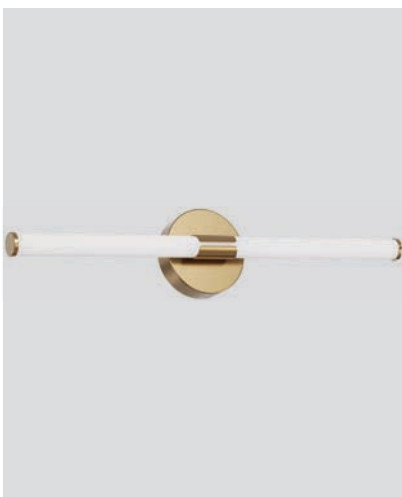

LED IP44 NEUTRAL WHITE

144-80553
NEOS
6202 0024 30

Brass
Aluminium-Plastic
LED 8w
720Lm
220-240V
4000K
L: 600mm
W: 120mm
H: 66mm

LED IP44 NEUTRAL WHITE

MIRRORS

144-80541
PALM
6202 0034 90

Chrome
Steel-Plastic
LED 15w
1500Lm
220-240V
3CCT(3000-4000-6000K)
L: 600mm
W: 116mm
H: 102mm