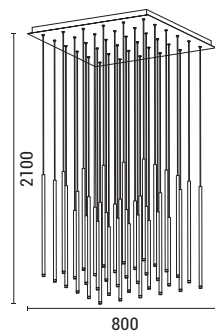

LED IP20 WARM WHITE