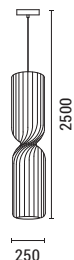

LED

IP20

WARM WHITE