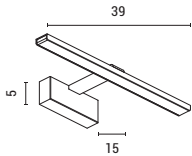

Black
Aluminium-Acrylic-Metal
LED 9W
630Lm
220-240V
3000K
L: 390mm
W: 50mm
H: 150mm

LED IP20 WARM WHITE