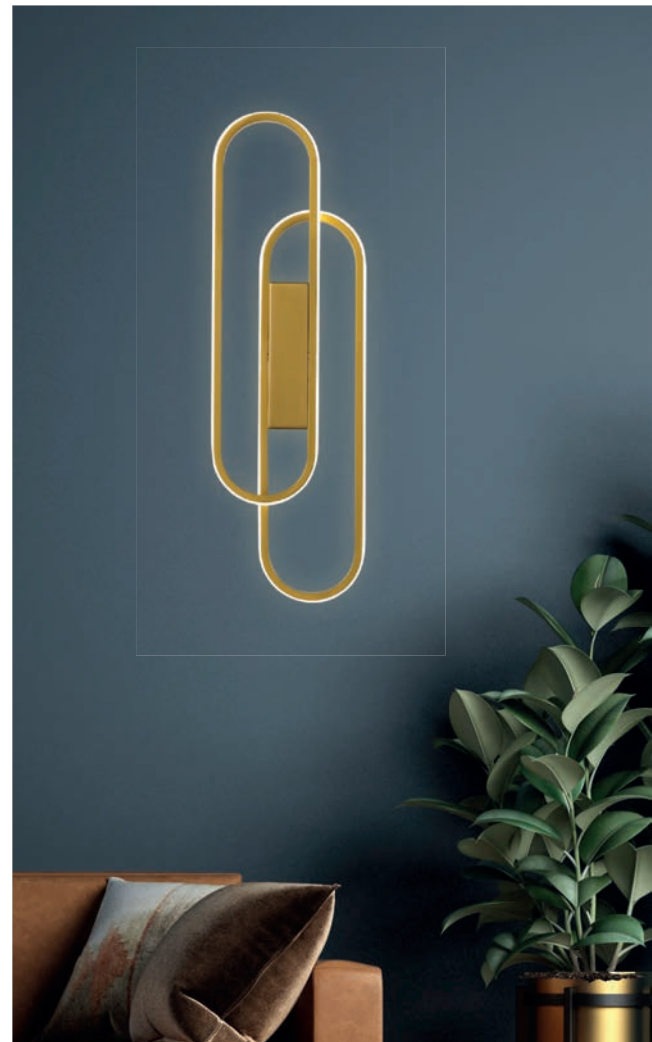

new products

new products

01 LUXURY COLLECTION	22-47	12 TIMELESS ELEGANCE	252-269
02 MODERN ELEGANCE	48-67	13 CEILING	270-291
03 MINIMALISM	68-83	14 SPOTS	292-305
04 PROGRESSIVE	84-91	15 WALL LIGHTS	306-313
05 SOFT RADIANCE	92-105	16 BATHROOM	314-327
06 CLEAR ILLUMINATION	106-147	17 BATHROOM MIRRORS	328-333
07 STONE CRAFT	148-171	18 RECHARGEABLE TABLE LAMPS	334-339
08 VINTAGE CHARM	172-197	19 RETRO GLASS	340-345
09 URBAN	198-213	20 ACCESSORIES	346-351
10 NATURAL	214-231	21 ESTHETI	352-373
11 CHIC TEXTILE	232-251	22 FANS	374-391