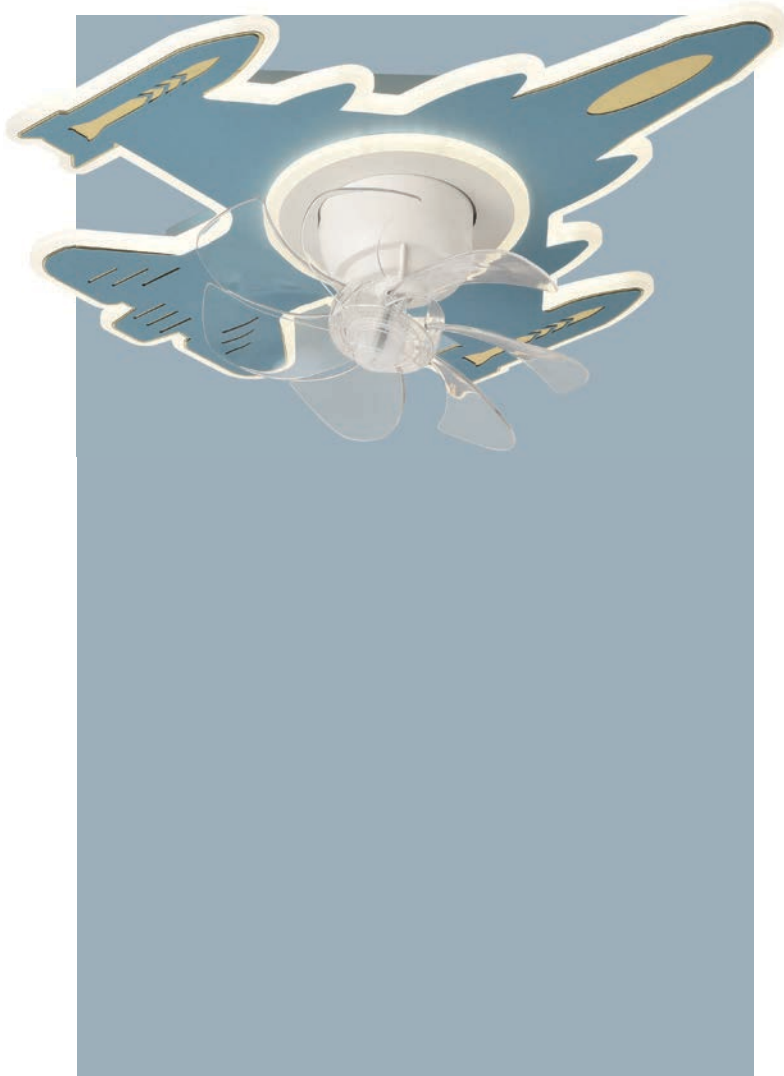

300-25060
24W

24W, 220-240V, 0.44A, 50Hz, 35dB
Metallic body
7 ABS transparent blades
6 Speeds
Remote Control
1 hour timer
Fixed LED Light 63W
3000K/4000K/6000K dimmable
71 Lumen/Watt
Selection memory
IP20
Beam angle 180°
322 RPM
Area Coverage 8-15m²
4530 m³/h
Blue Color
ø 50 x H: 20cm