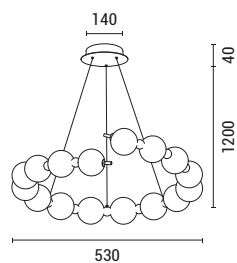

LED IP20 WARM WHITE