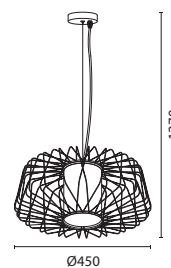

144-46028
AIRY
6202 0049 70

Black-White
Metal-Glass
1xE27
Max 40W
220-240V
ø 450mm
H: 1270mm