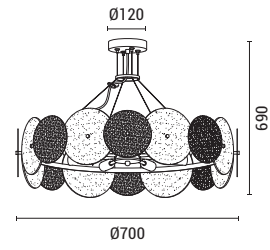

144-24042
GLOW
6202 0204 30

French Gold
Metal-Glass
8xE14
Max 8W
220-240V
ø 700mm
H: 690mm

E14 IP20