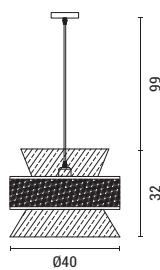

144-33050
ISLA
6202 0075 10

Beige
Metal-Fabric-Paper
1xE27
Max 15W
220-240V
∅ 400mm
H: 1310mm

E27

IP20