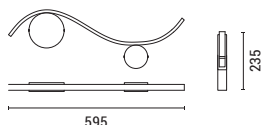

LED IP20 WARM WHITE

144-18026
WELLE

6202 0063 90

Brass
Aluminium-Silicon
LED 10W
1170Lm
220-240V
3000K
L: 815mm
W: 30mm
H: 235mm

LED IP20 WARM WHITE

144-18025
WELLE

6202 0054 60

Brass
Aluminium-Silicon
LED 9W
1170Lm
220-240V
3000K
L: 595mm
W: 30mm
H: 235mm