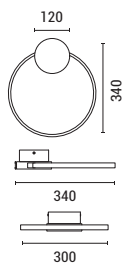

144-18022
AERO
6202 0060 70

Black-Bronze
Aluminium-Silicon
LED 9W
1170Lm
220-240V
3000K
L: 300mm
W: 65mm
H: 340mm

LED IP20 WARM WHITE