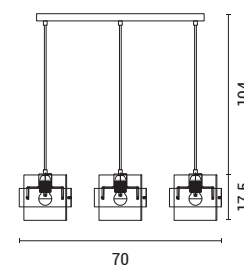

144-28542
RELIAC
6202 0122 60

Black-Gold
Metal-Glass
3xE27
Max 15W
220-240V
ø 700mm
H: 1215mm

E27 IP20