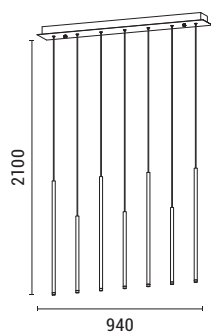

LED IP20 WARM WHITE

144-16082
CASCADE
6202 0123 90

Black
Aluminium-Metal-Acrylic
LED 6W (3 Lights)
420Lm
220-240V
3000K
ø 300mm
H: 2100mm

LED

IP20

WARM WHITE

144-16083
CASCADE
6202 0239 50

Black
Aluminium-Metal-Acrylic
LED 14W (7 Lights)
980Lm
220-240V
3000K
L: 940mm
W: 130mm
H: 2100mm