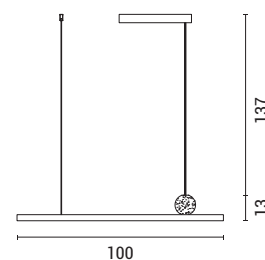

144-16022
TRAMA
6202 0148 90

Black
Metal-Aluminium-Plastic
LED 18W
1308Lm
220-240V
3CCT(3000-4000-6000K)
L: 1000mm
W: 1000mm
H: 1500mm

LED	IP20	3CCT