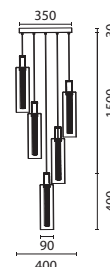

LED IP20 WARM WHITE