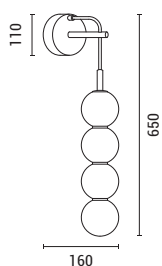

LED IP20 WARM WHITE

144-18044
TREA

6202 0389 80

Bronze-White
Metal-Silicon
LED 35W
2730Lm
220-240V
3000K
L: 900mm
W: 900mm
H: 1890mm

LED IP20 WARM WHITE

144-18046
TREA
 6202 0082 30

Bronze-White
 Metal-Plastic
 LED 19W
 1482Lm
 220-240V
 3000K
 L: 160mm
 W: 120mm
 H: 650mm