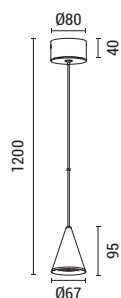

LED	IP20	WARM WHITE
-----	------	------------

144-16091
CAMPANELLE
6202 0205 60

Black
Aluminium-Metal-Acrylic
LED 25W (5 Lights)
1750Lm
220-240V
3000K
L: 685mm
W: 70mm
H: 1200mm

LED

IP20

WARM WHITE

144-16090
CAMPANELLE
 6202 0052 30