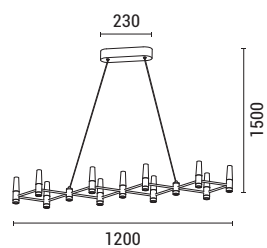

144-17051
VELAS
6202 0309 90

Black-Gold
Aluminium-Metal-Acrylic
LED 58W
4060Lm
220-240V
3000K
L: 1200mm
W: 230mm
H: 1500mm

LED IP20 WARM WHITE