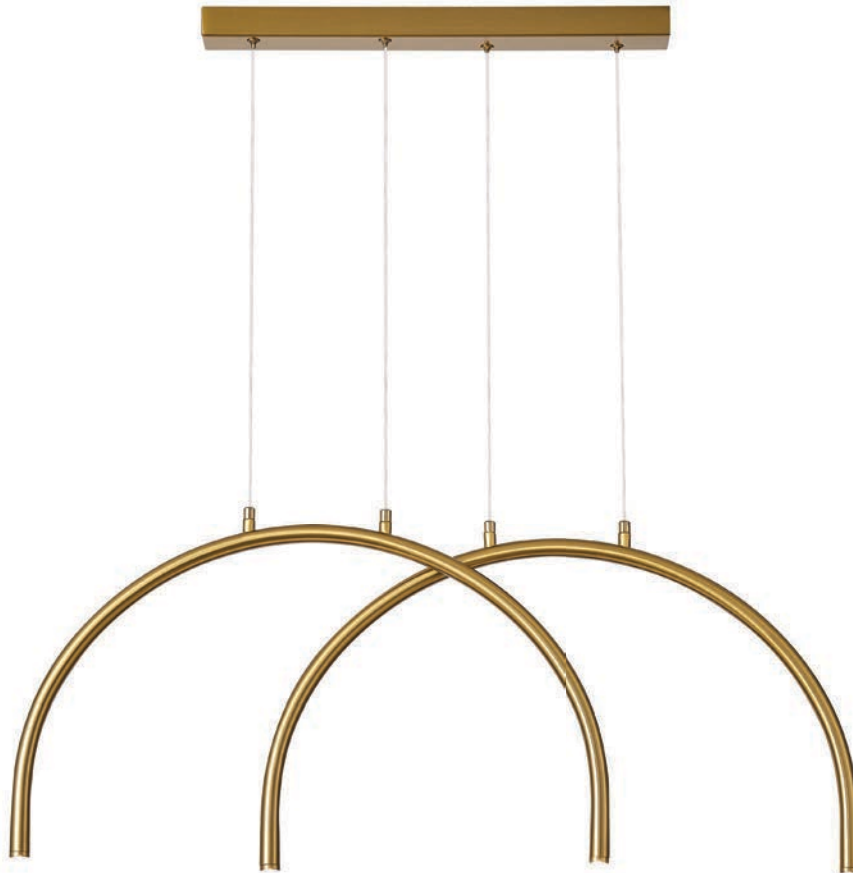

144-18033
APSIS
6202 0147 00

Brass
Aluminium-Metal
LED 10W
896Lm
220-240V
3000K
L: 840mm
W: 20mm
H: 1500mm

LED IP20 WARM WHITE