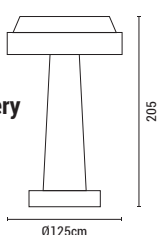

White
ABS-PS-Metal
LED 2W
90Lm
DC 5V
3CCT (3000-4000-6000K)
Dimmable
Rechargeable Lithium Battery
Touch Switch
∅ 125mm
H: 205mm

LED IP20 3CCT