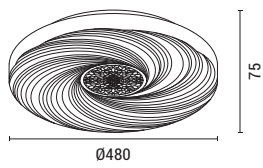

144-51039
TRIANO
6202 0049 90

White
Plastic-Metal
LED 60W
5580Lm
220-240V
3CCT(3000-4000-6000K)
ø 480mm
H: 75mm

LED IP20 3CCT

144-51037
ANTHOS
6202 0049 90

White
Plastic-Metal
LED 60W
4680Lm
220-240V
3CCT(3000-4000-6000K)
ø 480mm
H: 75mm

LED IP20 3CCT