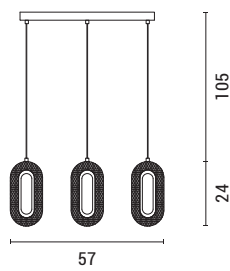

144-16061
KRIKO
6202 0154 60

Rose Gold-Transparent
Metal-Acrylic
LED 26W
2254Lm
220-240V
3000K
L: 570mm
W: 36mm
H: 1290mm

LED IP20 WARM WHITE