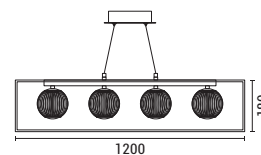

144-16110
BOX
6202 0112 80

Black
Metal-Plastic
LED 14W
650Lm
220-240V
3000K
L: 1200mm
H: 180mm

LED IP20 WARM WHITE

144-16111
BOX
6202 0049 90

Black
Metal-Plastic
LED 4W
100Lm
220-240V
3000K
L: 180mm
W: 180mm
H: 320mm