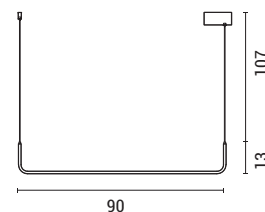

144-16023
ARCUS
6202 0061 80

Black
Metal-Aluminium-Plastic
LED 18W
975Lm
220-240V
3CCT(3000-4000-6000K)
L: 900mm
W: 900mm
H: 1200mm

LED	IP20	3CCT