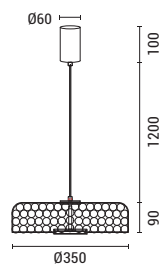

144-15073
PERFORATO
6202 0069 90

Gold
Metal
LED 10W
1080Lm
220-240V
3000K
ø 350mm
H: 1390mm

LED IP20 WARM WHITE

LED IP20 WARM WHITE