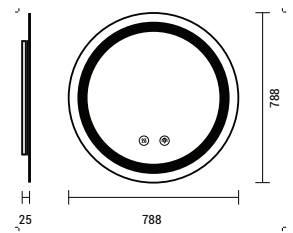

White
Glass
LED 14W
1120Lm
220-240V
3CCT(3000-4000-6000K)
3 Step Dimming
Touch Switch
Anti-fog
∅ 788mm
H: 25mm