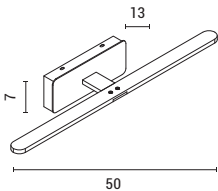

Satin
Aluminium-Acrylic-Metal
LED 8W
560Lm
220-240V
3000K
L: 500mm
W: 70mm
H: 130mm