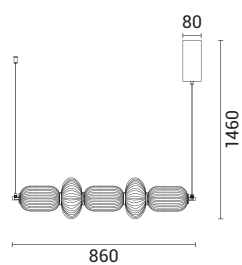

LED IP20 WARM WHITE

144-24175
VERENA
6202 0169 90

Smoky
Glass
LED 24W
1900Lm
220-240V
3000K
L: 250mm
W: 860mm
H: 1460mm

LED IP20 WARM WHITE

144-24173
VERENA
6202 0157 40

Clear
Glass
LED 24W
1900Lm
220-240V
3000K
L: 250mm
W: 860mm
H: 1460mm