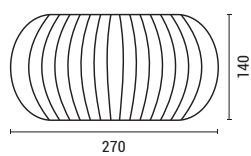

144-50029
CALCO
6202 0064 90

Grey
Concrete
LED 5W
450Lm
220-240V
3000K
ø 270mm
H: 140mm

LED

IP20

WARM WHITE