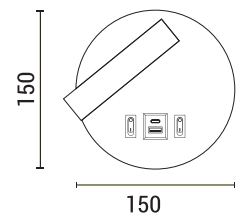

LED IP44 WARM WHITE

145-22078
ATLAS
6202 0032 80

Black
Aluminum
LED 3W & 7W
180 & 700Lm
220-240V
3000K
Usb + Type C
L: 150mm
W: 150mm
H: 70mm