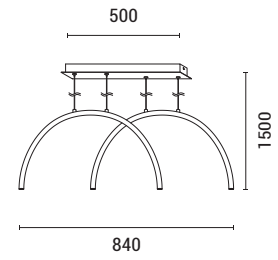

144-18033
APSIS
6202 0147 00

Brass
Aluminium-Metal
LED 10W
896Lm
220-240V
3000K
L: 840mm
W: 20mm
H: 1500mm

LED IP20 WARM WHITE