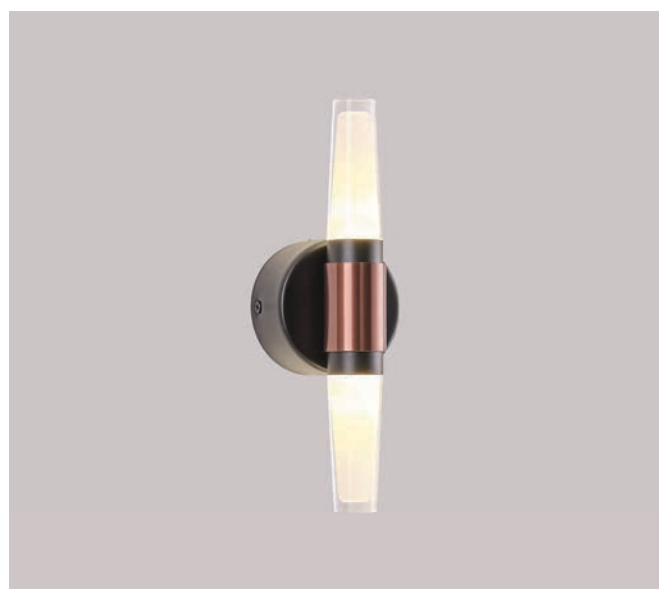

LED IP20 WARM WHITE

144-17052
VELAS
6202 0059 90

Black-Gold
Aluminium-Metal-Acrylic
LED 6W
420Lm
220-240V
3000K
L: 80mm
W: 80mm
H: 240mm

LED IP20 WARM WHITE

144-16081
CASCADE
6202 0045 10

Black
Aluminium-Metal-Acrylic
LED 3W
210Lm
220-240V
3000K
∅ 50mm
H: 1200mm