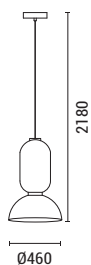

144-24163
LICHNOS
6202 0184 40

White
Artificial Silk-Metal
1xE27
Max 15W
220-240V
ø 460mm
W: 680mm
H: 2180mm

E27

IP20