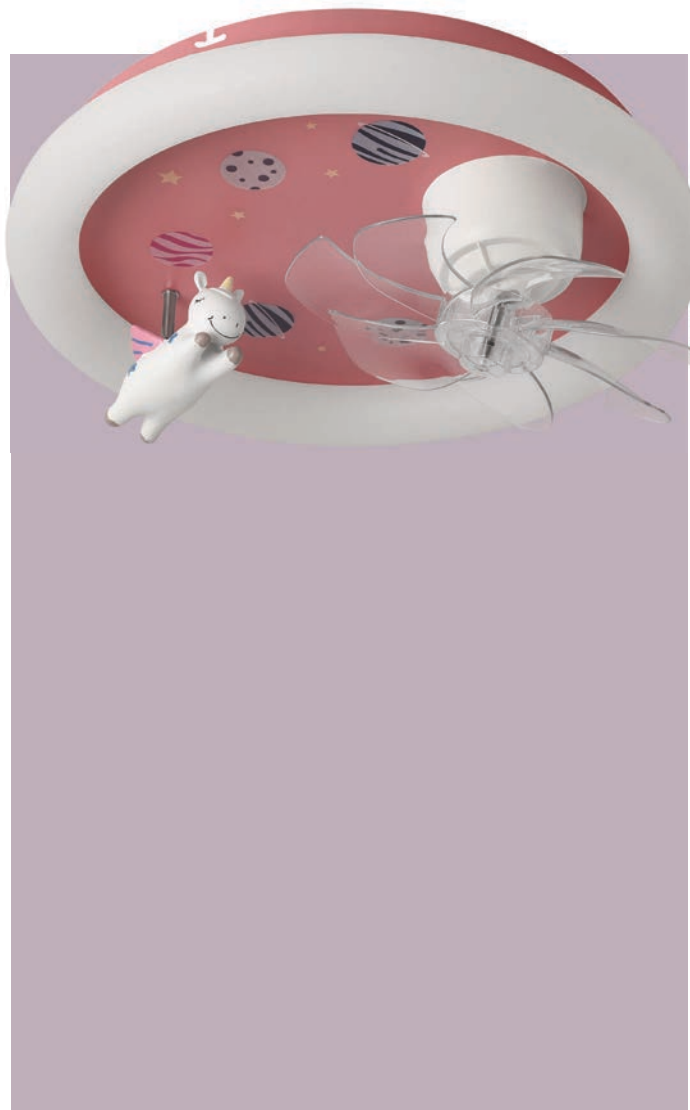

300-25059
15W

15W, 220-240V, 0.44A, 50Hz, 35dB
Metallic body
7 ABS transparent blades
6 Speeds
Remote Control
1 hour timer
Fixed LED Light 48W
3000K/4000K/6000K dimmable
83.64 Lumen/Watt
Selection memory
IP20
Beam angle 180°
322 RPM
Area Coverage 15m²
5630 m³/h
Pink Color
ø 50 x H: 21cm