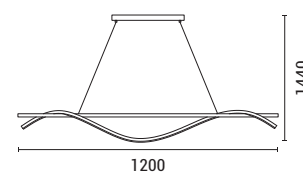

LED

IP20

WARM WHITE