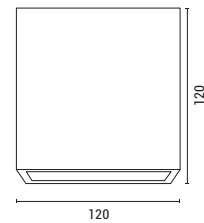

144-50062
LITO
6202 0059 80

Travertine
1XG9
Max 7W
220-240V
W: 120mm
H: 120mm

G9 IP20