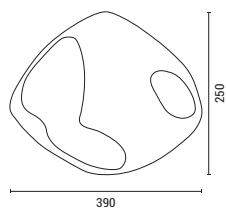

144-50051
RAYON
6202 0067 90

Grey
Glass Fiber Reinforced Plastic
LED 5W
600Lm
3000K
L: 390mm
W: 250mm

E27 IP20 WARM WHITE