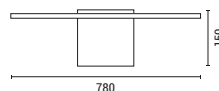

Silver
Stainless Steel-Aluminium-PC
LED 16W
1600Lm
220-240V
3CCT(3000-4000-6000K)
L: 780mm
W: 110mm
H: 150mm

LED IP44 3CCT