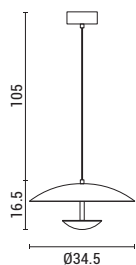

144-15050
PENNY
6202 0094 90

Wooden Painting
Metal
LED 7W
338Lm
220-240V
3000K
ø 345mm
H: 1215mm

LED

IP20

WARM WHITE

144-15051
PENNY
6202 0111 90

Wooden Painting
Metal
LED 7W
338Lm
220-240V
3000K
ø 455mm
H: 1215mm

LED

IP20

WARM WHITE