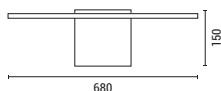

Silver
Stainless Steel-Aluminium-PC
LED 14W
1260Lm
220-240V
3CCT(3000-4000-6000K)
L: 680mm
W: 110mm
H: 150mm

LED IP44 3CCT