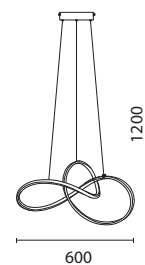

LED IP20 WARM WHITE

144-15056
VENUS
6202 0079 90

Black
Aluminium-Plastic
LED 30W
1400Lm
220-240V
3000K
ø 600mm
H: 1200mm

LED IP20 WARM WHITE

144-15057
VENUS
6202 0096 90

Gold
Aluminium-Plastic
LED 30W
2000Lm
220-240V
3000K
ø 600mm
H: 1200mm