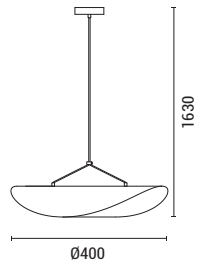

144-24150
NEFI
6202 0066 70

White
DuPont Paper, Metal
LED 18W
990Lm
3000K
ø 400mm
H: 1630mm

LED IP20 WARM WHITE