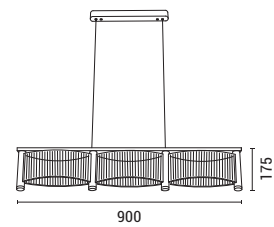

144-15047
RAVENA
6202 0134 10

French Gold
Acrylic
LED 40W
4320Lm
220-240V
3000K
L: 900mm
W: 270mm
H: 175mm

LED IP20 WARM WHITE