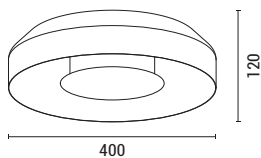

144-18058
STIGMA
6202 0123 30

White-Gold
Metal-Acrylic
LED 20W
1482Lm
220-240V
3000K
ø 400mm
H: 120mm

LED IP20 WARM WHITE