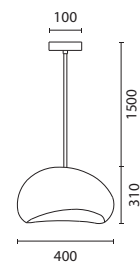

144-50025
AEONIC
6202 0119 80

White
Glass Fiber Reinforced Plastic
1xE27
Max 15W
220-240V
ø 400mm
H: 1810mm