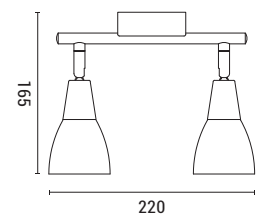

E14 IP20

Art on walls, light in spaces

15

wall lights

WALL LIGHTS

145-22080
FORMA
6202 0057 40

White
Aluminum
LED 3W & 10W
170 & 600Lm
220-240V
3000K
Usb + Type C
W: 180mm
H: 243mm

LED IP44 WARM WHITE