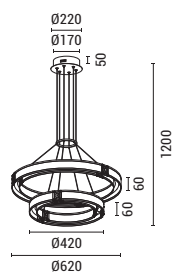

LED

IP20

WARM WHITE

144-17040
LUIS
 6202 0189 70

Black-Gold
 Aluminium-Metal-Acrylic
 LED 24W
 1680Lm
 220-240V
 3000K
 ø 420mm
 H: 1250mm

LED

IP20

WARM WHITE