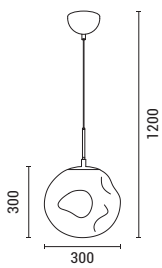

Gold
Acrylic
LED 6W
360Lm
220-240V
3000K
ø 300mm
H: 1200mm

LED IP20 WARM WHITE

**144-15117
PICADILLY**
6202 0149 90

Chrome
Acrylic
LED 6W
360Lm
220-240V
3000K
ø 300mm
H: 1200mm

LED IP20 WARM WHITE