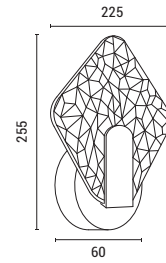

LED IP20 WARM WHITE