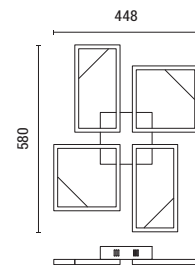

144-46061
SQUARE
6202 0149 30

Black
Aluminium
LED 36W
1400Lm
220-240V
3000K
L: 448mm
W: 55mm
H: 580mm

LED IP20 WARM WHITE