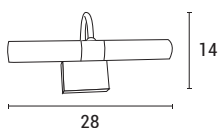

Nickel Satin
Stainless Steel-Glass
2xG9
Max 7W
220-240V
L: 280mm
W: 135mm
H: 140mm

G9 IP44