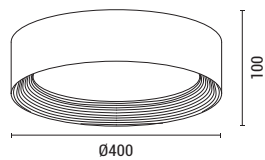

144-51043
UPON
6202 0109 60

Black
Metal-Acrylic
LED 30W
2262Lm
220-240V
3000K
ø 400mm
H: 100mm

144-51045
UPON
6202 0109 60

White
Metal-Acrylic
LED 30W
2262Lm
220-240V
3000K
ø 400mm
H: 100mm

LED IP20 WARM WHITE