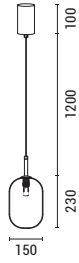

CLEAR ILLUMINATION

144-24101
CANDY
6202 0041 60

White
Metal-Glass
1xE14
Max 8W
220-240V
ø 150mm
H: 1530mm

E14 IP20