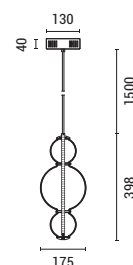

LED IP20 WARM WHITE

144-15110
BLOSSOM
6202 0077 20

Opal White
Aluminium-Glass
LED 13W
1440Lm
220-240V
3000K
ø 175mm
H: 1898mm

LED IP20 WARM WHITE