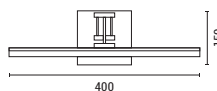

Chrome
Stainless Steel-Aluminium-Acrylic
LED 14W
1260Lm
220-240V
3CCT(3000-4000-6000K)
L: 400mm
W: 135mm
H: 150mm

LED IP44 3CCT