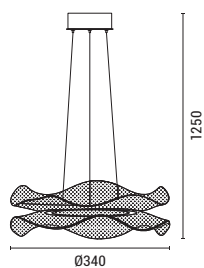

LED

IP20

WARM WHITE

144-15042
FIRENZE
6202 0078 60

Black
Acrylic
LED 34W
3024Lm
220-240V
3000K
ø 340mm
H: 1250mm

LED IP20 WARM WHITE

144-15044
TORINO
56202 0131 20

Silver
Acrylic
LED 60W
5400Lm
220-240V
3000K
∅ 600mm
H: 1200mm