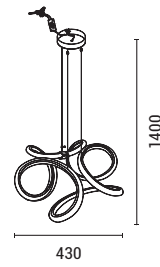

144-15077
ORBIT
6202 0144 90

Gold
Metal-Aluminium-Plastic
LED 38W
2800Lm
220-240V
3000K
ø 430mm
H: 1400mm

LED IP20 WARM WHITE