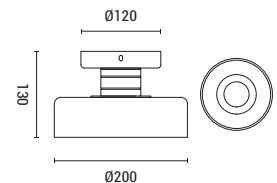

Bronze-Glass
Metal-Glass-Acrylic
LED 8W
624Lm
220-240V
3000K
Ø 200mm
H: 200mm