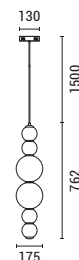

144-15111
BLOSSOM
6202 0159 90

Opal White
Aluminium-Glass
LED 7W
2800Lm
220-240V
3000K
ø 175mm
H: 2262mm

LED IP20 WARM WHITE

144-15110
BLOSSOM
6202 0077 20

Opal White
Aluminium-Glass
LED 13W
1440Lm
220-240V
3000K
ø 175mm
H: 1898mm

LED IP20 WARM WHITE

144-15112
BLOSSOM
6202 0086 60

Opal White
Aluminium-Glass
LED 13W
1440Lm
220-240V
L: 185mm
W: 240mm
H: 450mm

LED IP20 WARM WHITE