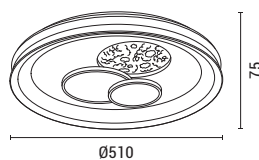

144-51042
ALEGRE
6202 0073 40

White
Plastic-Metal
LED 60W
4020Lm
220-240V
3000K+4000K
ø 510mm
H: 75mm

LED

IP20