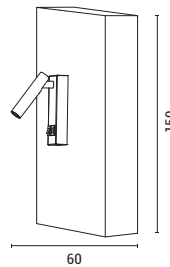

145-22068
CHARGE
6202 0028 00

Black
Aluminium-Metal
LED 2W
140Lm
220~240V
3000K
Usb + Type C
L: 145mm
W: 60mm
H: 150mm