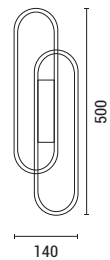

LED IP20 WARM WHITE