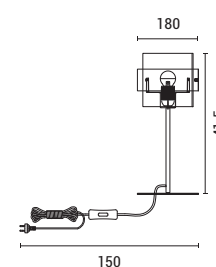

Black-Gold
Metal-Glass
1xE27
Max 15W
220-240V
ø 180mm
H: 415mm