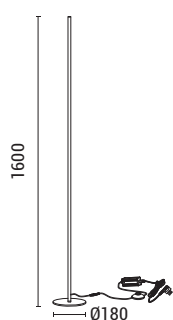

144-16073
LINEA
6202 0159 60

Black
Aluminium-Metal-Acrylic
LED 23W
1610Lm
220-240V
3000K
Ø 180mm
H: 1600mm

LED IP20 WARM WHITE