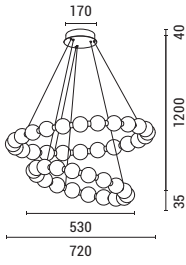

144-18041
TRELLA
6202 0499 90

Bronze-White
Metal-Aluminium-Acrylic
LED 40W
2730Lm
220-240V
3000K
ø 720mm
H: 1275mm