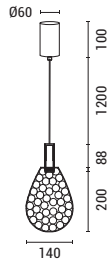

144-15064
PERFORATO
6202 0039 90

Silver
Metal
LED 7W
648Lm
220-240V
3000K
ø 140mm
H: 1588mm

LED IP20 WARM WHITE