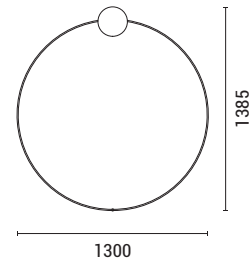

LED IP20 WARM WHITE

144-18021
AERO
6202 0114 90

Black-Bronze
Aluminium-Silicon
LED 20W
1820Lm
220-240V
3000K
L: 595mm
W: 20mm
H: 1890mm

LED IP20 WARM WHITE

144-18024
AERO
6202 0319 10

Black-Bronze
Aluminium-Silicon
LED 40W
5200Lm
220-240V
3000K
L: 1300mm
W: 65mm
H: 1385mm