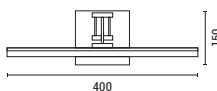

Black
Metal-Aluminium-Pc-Ans
LED 14W
1260Lm
220-240V
3CCT(3000-4000-6000K)
L: 400mm
W: 135mm
H: 150mm

LED IP44 3CCT