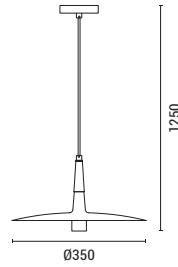

**144-24149
ESSENTIAL**
6202 0044 90

White-Wood
Metal-Wood
1xE27
Max 15W
220-240V
∅ 350mm
H: 1250mm