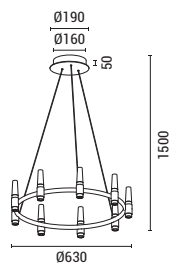

144-17050
VELAS
6202 0279 40

Black-Gold
Aluminium-Metal-Acrylic
LED 43W
3010Lm
220-240V
3000K
ø 630mm
H: 1500mm

LED

IP20

WARM WHITE