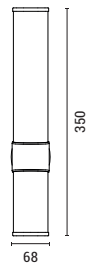

Chrome
Plastic
LED 6w
600Lm
220-240V
3CCT(3000-4000-6500K)
L: 350mm
W: 128mm
H: 68mm

LED IP44 3CCT