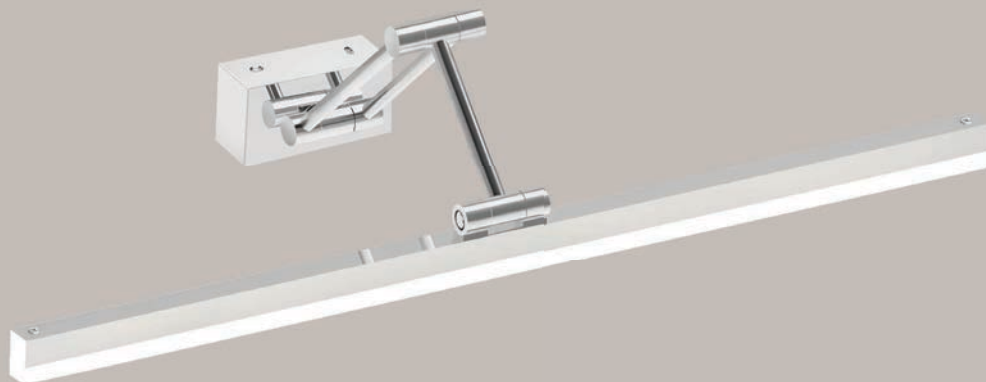

Lighting designed for serenity