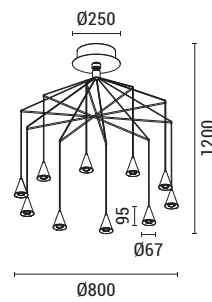

144-16092
CAMPANELLE
6202 0379 90

Black
Aluminium-Metal-Acrylic
LED 50W (10 Lights)
3500Lm
220-240V
3000K
ø 800mm
H: 1200mm

LED

IP20

WARM WHITE