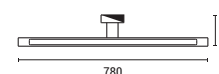

Silver
Stainless Steel-Aluminium-PC
LED 16W
1260Lm
220-240V
3CCT(3000-4000-6000K)
L: 780mm
W: 110mm
H: 42mm