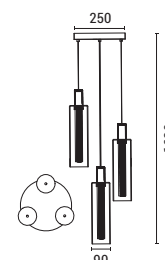

144-15102
VIAL
6202 0219 80

Clear Glass
Aluminium-Glass
LED 21W
2500Lm
220-240V
3000K
ø 250mm
H: 1630mm

LED IP20 WARM WHITE