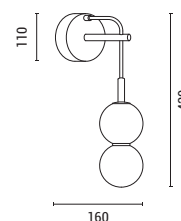

LED IP20 WARM WHITE

144-18045
TREA
6202 0069 40

Bronze-White
Metal-Plastic
LED 9W
702Lm
220-240V
3000K
L: 160mm
W: 120mm
H: 430mm