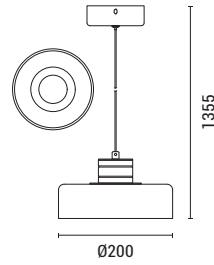

144-18011
NIMBUS
6202 0084 60

Brass
Metal-Glass-Acrylic
LED 8W
624Lm
220-240V
3000K
Ø 200mm
H: 1355mm

LED IP20 WARM WHITE