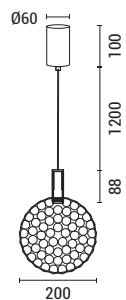

144-15069
PERFORATO
6202 0041 80

Gold
Metal
LED 7W
648Lm
220-240V
3000K
Ø 200mm
H: 1388mm

LED IP20 WARM WHITE