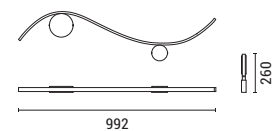

LED IP20 WARM WHITE

144-58026
O' CLOCK
6202 0059 70

Gold
Metal-Plastic
LED 16W
1000Lm
220-240V
3000K
L: 68mm
W: 280mm
H: 400mm

LED IP20 WARM WHITE

144-18027
WELLE

6202 0079 10

Brass
Aluminium-Silicon
LED 11W
1430Lm
220-240V
3000K
L: 992mm
W: 30mm
H: 260mm