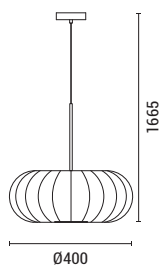

144-24161
POMPIA
6202 0114 80

White
Artificial Silk-Metal
1xE27
Max 15W
220-240V
∅ 400mm
W: 165mm
H: 1665mm

E27

IP20