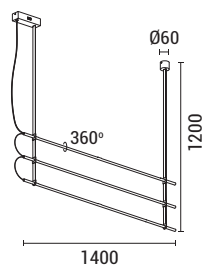

Black
Metal-Plastic-Leather
LED 45W
3150Lm
220-240V
3000K
L: 1400mm
W: 60mm
H: 1200mm

LED IP20 WARM WHITE

144-16072
LINEA
6202 0243 10

Black
Metal-Plastic-Leather
LED 75W
5250Lm
220-240V
3000K
L: 1400mm
W: 60mm
H: 1200mm