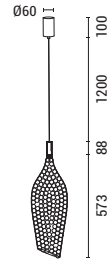

LED IP20 WARM WHITE

144-15061
PERFORATO
6202 0067 70

Gold
Metal
LED 8W
780Lm
220-240V
3000K
∅ 200mm
H: 1960mm

LED IP20 WARM WHITE

144-15060
PERFORATO
6202 0067 70

Silver
Metal
LED 8W
780Lm
220-240V
3000K
Ø 200mm
H: 1960mm