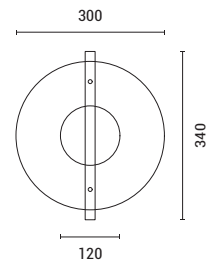

144-15086
DISC
6202 0079 90

Amber
Aluminium-Glass
LED 10W
1200Lm
220-240V
3000K
ø 300mm
W: 120mm
H: 340mm

LED | IP20 | WARM WHITE