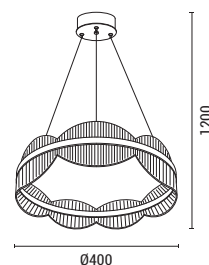

144-15043
TORINO
6202 0102 50

Silver
Acrylic
LED 48W
4320Lm
220-240V
3000K
Ø 400mm
H: 1200mm

LED IP20 WARM WHITE