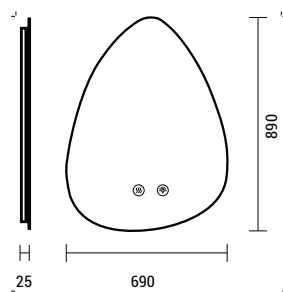

144-88013
TEARA

6202 0127 40

White
Glass
LED 16W
1280Lm
220-240V
3CCT(3000-4000-6500K)
3 Step Dimming
Touch Switch
Anti-fog
L: 890mm
W: 690mm
H: 25mm

LED IP44 3CCT

144-88012
TEARA

6202 0102 30

White
Glass
LED 13W
1040Lm
220-240V
3CCT(3000-4000-6500K)
3 Step Dimming
Touch Switch
Anti-fog
L: 690mm
W: 490mm
H: 25mm