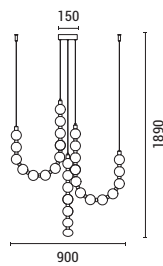

144-18044
TREA

6202 0389 80

Bronze-White
Metal-Silicon
LED 35W
2730Lm
220-240V
3000K
L: 900mm
W: 900mm
H: 1890mm