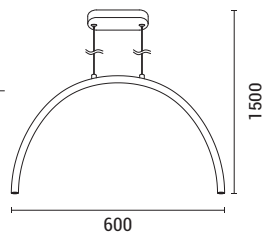

LED IP20 WARM WHITE

144-18033
APSIS
6202 0147 00

Brass
Aluminium-Metal
LED 10W
896Lm
220-240V
3000K
L: 840mm
W: 20mm
H: 1500mm

LED IP20 WARM WHITE

144-18030
APSIS
6202 0077 30

Black
Aluminium-Metal
LED 5W
448Lm
220-240V
3000K
L: 600mm
W: 20mm
H: 1500mm