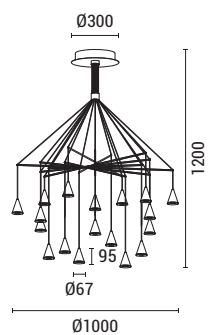

144-16093
CAMPANELLE

6202 0678 30

Black
Aluminium-Metal-Acrylic
LED 90W (18 Lights)
6300Lm
220-240V
3000K
∅ 1000mm
H: 1200mm