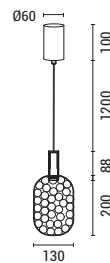

Silver
Metal
LED 7W
648Lm
220-240V
3000K
ø 130mm
H: 1588mm

LED IP20 WARM WHITE

144-15067
PERFORATO
6202 0039 50