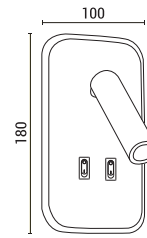

Black
Aluminum
LED 11W & 3 W
910Lm
220-240V
3000K
L: 100mm
W: 70mm
H: 180mm

LED IP44 WARM WHITE