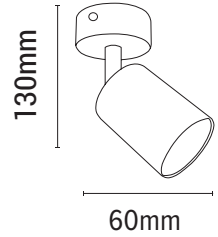

144-60009
BRAVA
6202 0008 20

Black
Metal
1XGU10
Max 5W
L: 55mm
W: 60mm
H: 130mm

GU10 IP20

Black
Metal
2XGU10
Max 5W
L: 260mm
W: 60mm
H: 130mm

GU10 IP20

Black
Metal
3XGU10
Max 5W
L: 400mm
W: 60mm
H: 130mm

GU10 IP20