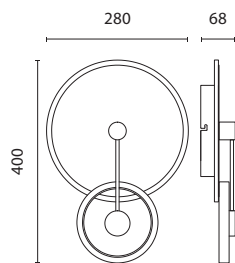

LED IP20 WARM WHITE