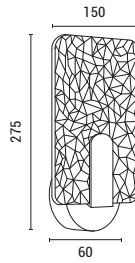

LED IP20 WARM WHITE