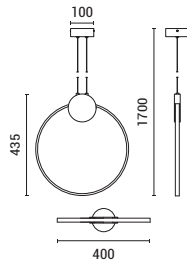

MINIMALISM

144-18020
AERO
6202 0079 90

Black-Bronze
Aluminium-Silicon
LED 10W
1170Lm
220-240V
3000K
L: 400mm
W: 20mm
H: 1700mm

LED IP20 WARM WHITE