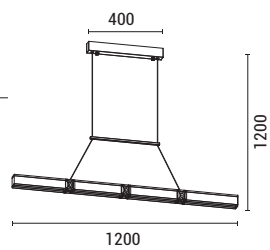

144-17041
LUIS
 6202 0308 30

Black-Gold
 Aluminium-Metal-Acrylic
 LED 36W
 2520Lm
 220-240V
 3000K
 ø 620mm
 H: 1250mm

LED

IP20

WARM WHITE

144-17043
LUIS
6202 0199 90

Black-Gold
Aluminium-Metal-Acrylic
LED 25W
1750Lm
220-240V
3000K
L: 1200mm
H: 1200mm