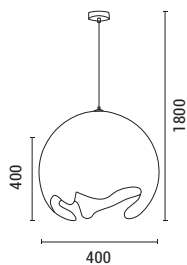

Gold-Clear Glass
Copper-Crystal
1xE27
Max 8W
220-240V
Ø 100mm
H: 1900mm

E27

IP20

Concrete beauty, solid light

— 07

stone
craft

144-50040
ELIO
6202 0129 90

White
Glass Fiber Reinforced Plastic
1XE27
MAX 15W
220-240V
L: 1800mm
W: 400mm
H: 400mm