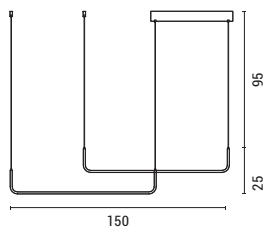

Black
Aluminium-Silicon
LED 12W
780Lm
220-240V
3000K
L: 1200mm
W: 200mm
H: 1400mm

LED

IP20

WARM WHITE

144-16024
ARCUS
6202 0096 40

Black
Metal-Aluminium-Plastic
LED 32W
2080Lm
220-240V
3CCT(3000-4000-6000K)
L: 1200mm
W: 1200mm
H: 1500mm