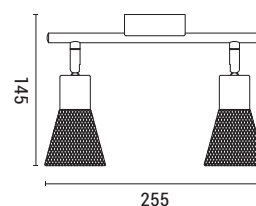

145-25259
MESHY

6202 0027 70

White-Wood Finish-Chrome
Metal
2xE14
Max 8W
220-240V
L: 255mm
W: 80mm
H: 145mm