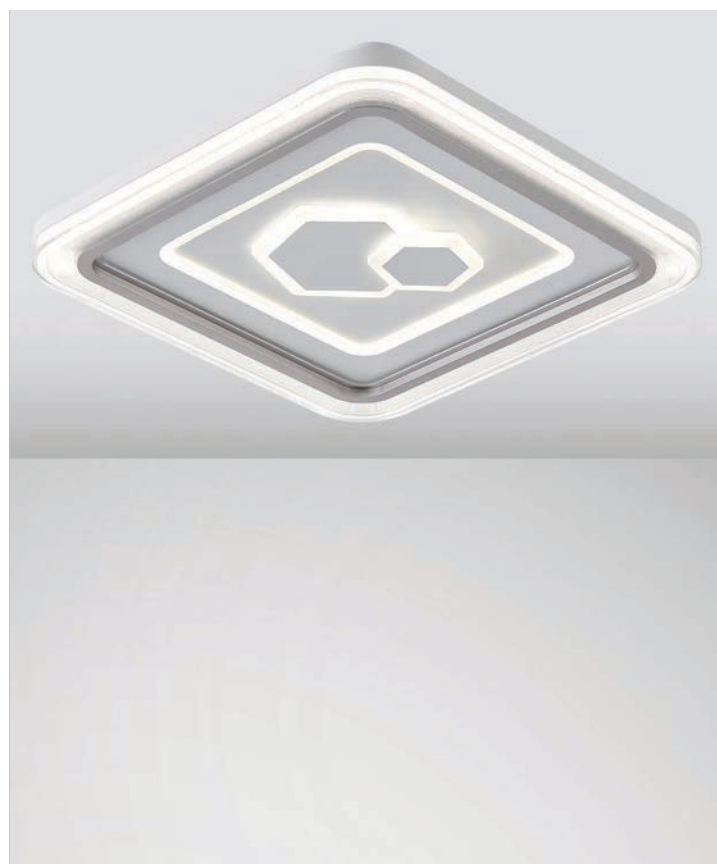

144-51035
MOTIVO
6202 0069 80

White
Plastic-Metal
LED 60W
5220Lm
220-240V
3CCT(3000-4000-6000K)
ø 490mm
H: 50mm

144-51036
MOTIVO
6202 0073 90

White
Plastic-Metal
LED 60W
4680Lm
220-240V
3CCT(3000-4000-6000K)
ø 490mm
H: 50mm

LED

IP20

3CCT

LED

IP20

3CCT