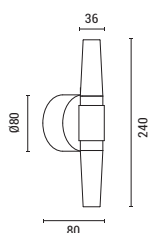

144-17052
VELAS
6202 0059 90

Black-Gold
Aluminium-Metal-Acrylic
LED 6W
420Lm
220-240V
3000K
L: 80mm
W: 80mm
H: 240mm

LED IP20 WARM WHITE