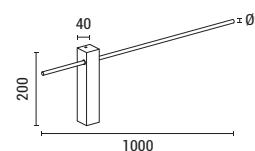

LED

IP20

WARM WHITE

144-18096
ELIX
6202 0056 20

Black
Aluminium-Silicon
LED 11W
1430Lm
220-240V
3000K
L: 100mm
W: 35mm
H: 500mm

LED

IP20

WARM WHITE