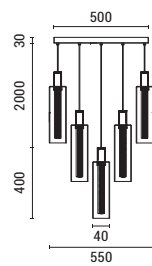

LED IP20 WARM WHITE

144-24177
VERENA
 6202 0089 90

Smoky
 Glass
 LED 10W
 800Lm
 220-240V
 3000K
 L: 220mm
 W: 430mm
 H: 1450mm

LED IP20 WARM WHITE

144-15100
VIAL

6202 0599 40

Clear Glass
Aluminium-Glass
LED 60W (9 Lights)
7200Lm
220-240V
3000K
ø 500mm
H: 2430mm