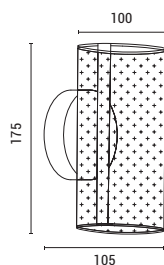

LED IP20 WARM WHITE

144-58011
SPARKY
6202 0029 40

Black (Dotted)
Acrylic
LED 8W
720Lm
220-240V
3000K
L: 105mm
W: 380mm
H: 175mm