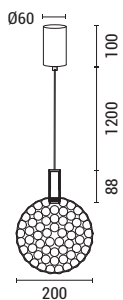

144-15068
PERFORATO
6202 0041 80

Silver
Metal
LED 7W
648Lm
220-240V
3000K
Ø 200mm
H: 1388mm

LED IP20 WARM WHITE