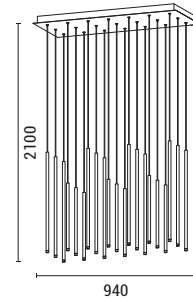

LED IP20 WARM WHITE

144-16085
CASCADE
6202 1232 40

Black
Aluminium-Metal-Acrylic
LED 65W (36 Lights)
4550Lm
220-240V
3000K
L: 800mm
W: 800mm
H: 2100mm

LED IP20 WARM WHITE

144-16084
CASCADE
6202 0727 26

Black
Aluminium-Metal-Acrylic
LED 42W (21 Lights)
2940Lm
220-240V
3000K
L: 940mm
W: 400mm
H: 2100mm