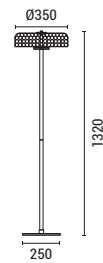

LED IP20 WARM WHITE

LED IP20 WARM WHITE

144-15075
PERFORATO
6202 0183 80

Silver
Metal
LED 10W
1080Lm
220-240V
3000K
ø 350mm
H: 1320mm

LED IP20 WARM WHITE

144-15074
PERFORATO
6202 0183 80

Gold
Metal
LED 10W
1080Lm
220-240V
3000K
ø 350mm
H: 1320mm