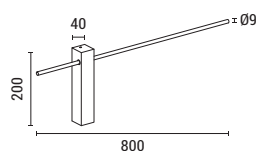

**144-58021
CLIO**

6202 0075 80

Black
Aluminium-Metal-Acrylic
LED 10W
700Lm
220-240V
3000K
L: 800mm
W: 200mm
H: 40mm

LED

IP20

WARM WHITE