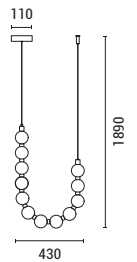

LED IP20 WARM WHITE

144-18040
TREA
6202 0264 90

Bronze-White
Metal-Aluminium-Acrylic
LED 20W
1560Lm
220-240V
3000K
∅ 530mm
H: 1240mm

LED IP20 WARM WHITE

144-18043
TREA

6202 0165 90

Bronze-White
Metal-Silicon
LED 12W
858Lm
220-240V
3000K
L: 430mm
W: 110mm
H: 1890mm