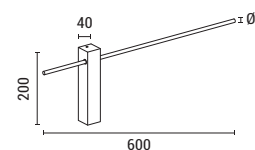

**144-58020
CLIO**

6202 0061 90

Black
Aluminium-Metal-Acrylic
LED 8W
560Lm
220-240V
3000K
L: 600mm
W: 200mm
H: 40mm

LED

IP20

WARM WHITE

**144-58021
CLIO**

6202 0075 80

Black
Aluminium-Metal-Acrylic
LED 10W
700Lm
220-240V
3000K
L: 800mm
W: 200mm
H: 40mm

LED

IP20

WARM WHITE

**144-58022
CLIO**

6202 0079 90

Black
Aluminium-Metal-Acrylic
LED 12W
840Lm
220-240V
3000K
L: 1000mm
W: 200mm
H: 40mm

LED

IP20

WARM WHITE