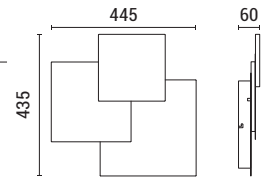

144-58024
THALIA

6202 0136 10

White
Metal
LED 16W
1400Lm
220-240V
3000K
L: 445mm
W: 60mm
H: 435mm

LED IP20 WARM WHITE

144-58025
THALIA

6202 0171 30

White
Metal
LED 30W
2600Lm
220-240V
3000K
L: 550mm
W: 60mm
H: 550mm

LED IP20 WARM WHITE