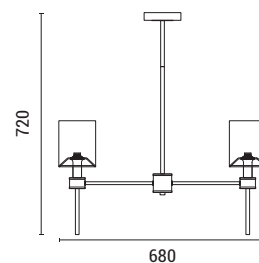

144-24061
TIMELESS

6202 0178 00

Titanium Brass-Marble Pattern Painted
Metal-Fabric Shade
5xE14
Max 15W
220-240V
L: 680mm
H: 720mm

E14

IP20

144-24060
TIMELESS

6202 0039 80

Titanium Brass-Marble Pattern Painted
Metal-Fabric Shade
1xE14
Max 15W
220-240V
L: 190mm
W: 120mm
H: 370mm