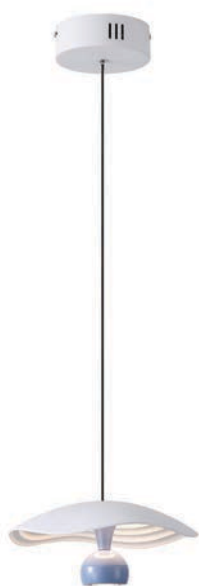

**144-15054
ENIGMA**

6202 0062 40

Light Blue
Metal-Acrylic
LED 8W
400Lm
220-240V
3000K
ø 230mm
H: 1100mm

LED IP20 WARM WHITE