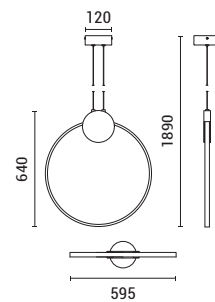

LED IP20 WARM WHITE

144-18021
AERO
6202 0114 90

Black-Bronze
Aluminium-Silicon
LED 20W
1820Lm
220-240V
3000K
L: 595mm
W: 20mm
H: 1890mm

LED IP20 WARM WHITE

144-18024
AERO
6202 0319 10

Black-Bronze
Aluminium-Silicon
LED 40W
5200Lm
220-240V
3000K
L: 1300mm
W: 65mm
H: 1385mm