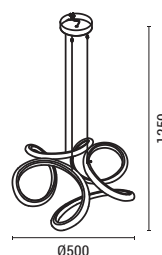

144-15055
SATURN
6202 0139 90

Gold
Metal-Aluminium-Plastic
LED 24W
1900Lm
220-240V
3000K
ø 500mm
H: 1250mm

LED IP20 WARM WHITE