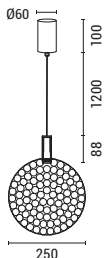

144-15070
PERFORATO
6202 0051 70

Silver
Metal
LED 7W
648Lm
220-240V
3000K
Ø 250mm
H: 1388mm

LED IP20 WARM WHITE