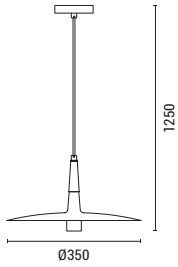

White
Metal-Wood
1xE27
Max 15W
220-240V
ø 200mm
H: 1380mm

144-24131
OPACO
6202 0041 90

Black
Metal-Wood
1xE27
Max 15W
220-240V
ø 200mm
H: 1380mm

144-24128
OPACO
6202 0041 90

Yellow
Metal-Wood
1xE27
Max 15W
220-240V
ø 200mm
H: 1380mm