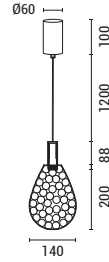

144-15065
PERFORATO
6202 0039 90

Gold
Metal
LED 7W
648Lm
220-240V
3000K
ø 140mm
H: 1588mm

LED IP20 WARM WHITE