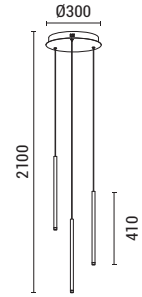

144-16082
CASCADE
6202 0123 90

Black
Aluminium-Metal-Acrylic
LED 6W (3 Lights)
420Lm
220-240V
3000K
ø 300mm
H: 2100mm