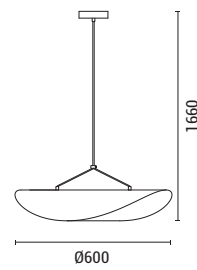

Fabric crafted for light,
tyled for life

11

chic
textile

144-24150
NEFI
6202 0066 70

White
DuPont Paper, Metal
LED 18W
990Lm
3000K
ø 400mm
H: 1630mm

LED IP20 WARM WHITE

144-24152
NEFI
6202 0129 30

White
DuPont Paper, Metal
LED 24W
1320Lm
3000K
ø 600mm
H: 1660mm