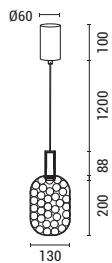

144-15066
PERFORATO
6202 0039 50