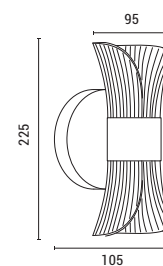

Rose Gold (Single Line)
Acrylic
LED 8W
720Lm
220-240V
3000K
L: 105mm
W: 95mm
H: 225mm