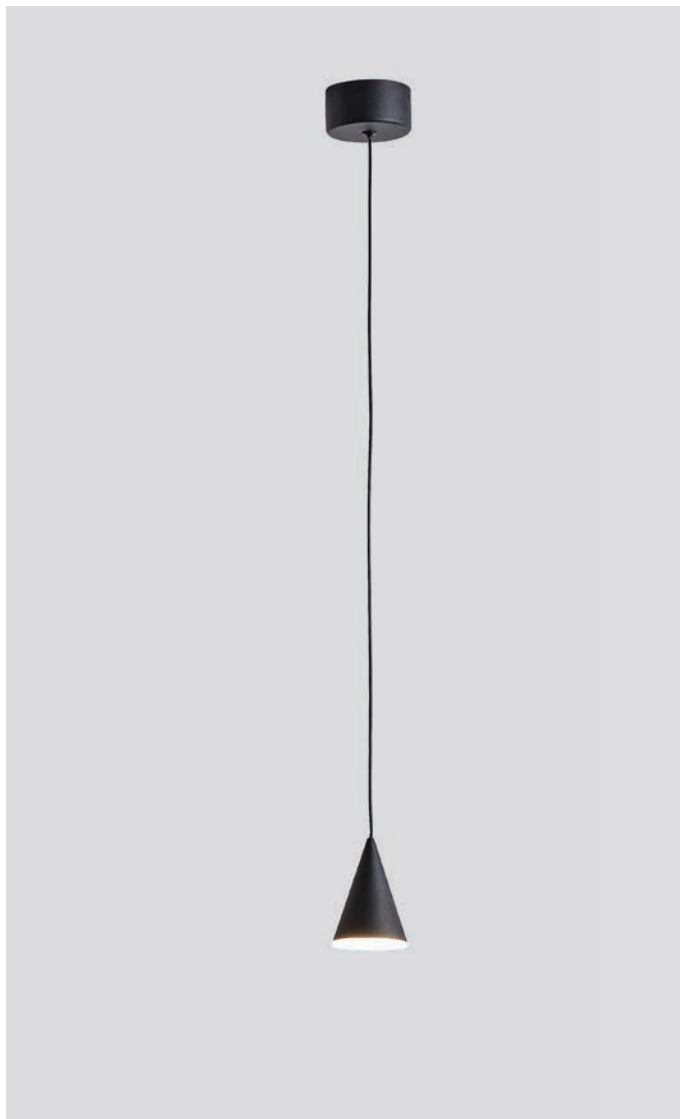

LED	IP20	WARM WHITE
-----	------	------------

144-16091
CAMPANELLE
6202 0205 60

Black
Aluminium-Metal-Acrylic
LED 25W (5 Lights)
1750Lm
220-240V
3000K
L: 685mm
W: 70mm
H: 1200mm

LED

IP20

WARM WHITE

144-16090
CAMPANELLE
 6202 0052 30