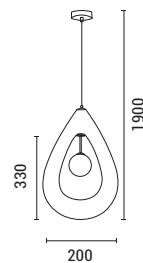

144-50038
DROPA
6202 0099 90

White
Glass Fiber Reinforced Plastic
1XG9
MAX 7W
220-240V
L: 330mm
W: 200mm
H: 1900mm

G9 IP20