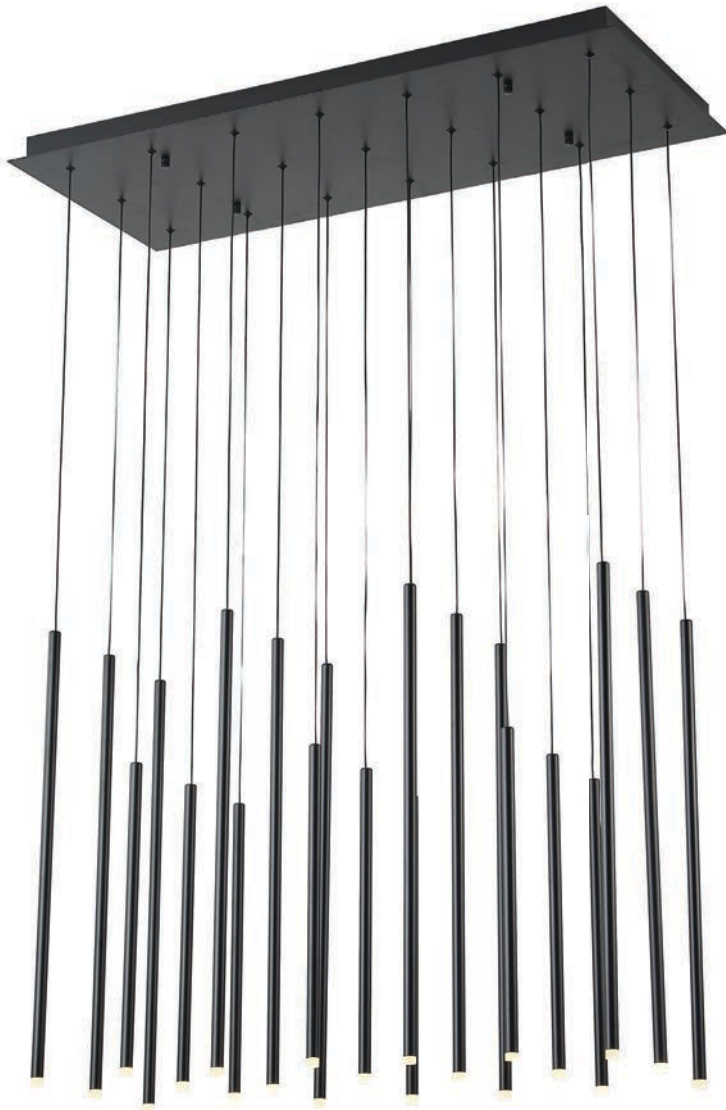

LED IP20 WARM WHITE

144-16085
CASCADE
6202 1232 40

Black
Aluminium-Metal-Acrylic
LED 65W (36 Lights)
4550Lm
220-240V
3000K
L: 800mm
W: 800mm
H: 2100mm

LED IP20 WARM WHITE

144-16084
CASCADE
6202 0727 26

Black
Aluminium-Metal-Acrylic
LED 42W (21 Lights)
2940Lm
220-240V
3000K
L: 940mm
W: 400mm
H: 2100mm