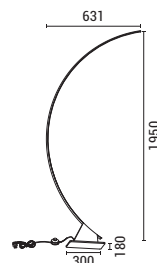

144-16100
MEDIA LUNA
6202 0394 90

Black
Aluminium-Metal-Acrylic
LED 45W
3150Lm
220-240V
3000K
L: 631mm
W: 80mm
H: 1950mm