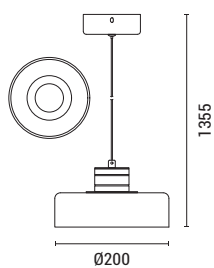

144-18010
NIMBUS

6202 0084 60

Black-Grey
Metal-Glass-Acrylic
LED 8W
624Lm
220-240V
3000K
∅ 200mm
H: 1355mm