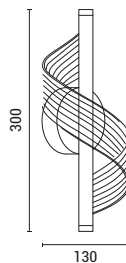

LED IP20 WARM WHITE

Black (Single Line)
Acrylic
LED 8W
720Lm
220-240V
3000K
L: 130mm
H: 300mm