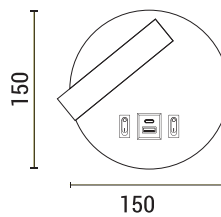

Black
Aluminum
LED 3W & 7W
150 & 500 Lm
220-240V
3000K
Usb + Type C
L: 150mm
W: 150mm
H: 70mm