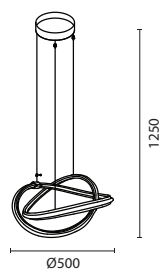

LED

IP20

WARM WHITE