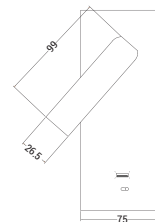

Chrome
Aluminum
LED 3W
150Lm
220-240V
3000K
Usb
L: 180mm
W: 77mm
H: 80mm