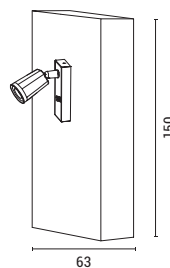

White
PC-Metal
LED 5W
450Lm
220~240V
3000K
Usb + Type C
L: 155mm
W: 63mm
H: 150mm