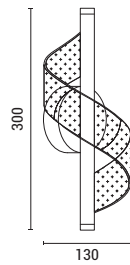

Gold (Dotted)
Acrylic
LED 8W
720Lm
220-240V
3000K
L: 130mm
H: 300mm