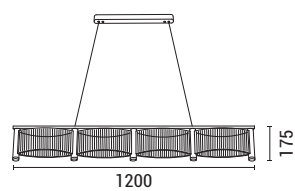

LED IP20 WARM WHITE

144-15047
RAVENA
6202 0134 10

French Gold
Acrylic
LED 40W
4320Lm
220-240V
3000K
L: 900mm
W: 270mm
H: 175mm

LED IP20 WARM WHITE

144-15048
RAVENA
6202 0196 70

French Gold
Acrylic
LED 60W
5400Lm
220-240V
3000K
L: 1200mm
W: 270mm
H: 175mm