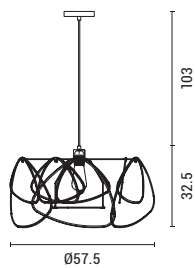

Brown
Metal-Paper Rattan
1xE27
Max 15W
220-240V
ø 575mm
H: 1350mm