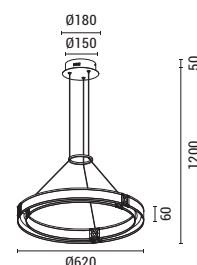

144-17041
LUIS
6202 0308 30

Black-Gold
Aluminium-Metal-Acrylic
LED 36W
2520Lm
220-240V
3000K
ø 620mm
H: 1250mm