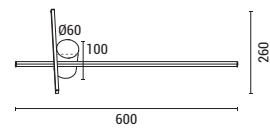

144-58029
CLIO
6202 0089 90

Black
Metal-Acrylic
LED 12W
840Lm
220-240V
3000K
L: 600mm
W: 260mm
H: 60mm

LED IP20 WARM WHITE