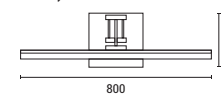

Chrome
Stainless Steel-Metal-Aluminium-Acrylic
LED 16W
1260Lm
220-240V
3CCT(3000-4000-6000K)
L: 800mm
W: 320mm
H: 150mm