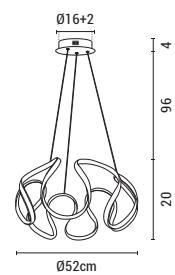

LED

IP20

WARM WHITE

144-15008
LOOP
6202 0139 40

Sand White
Aluminium-Silicon-Metal
LED 60W
3200Lm
100-277V
3CCT(3000-4000-6000K)
ø 520mm
H: 1200mm

LED

IP20

3CCT