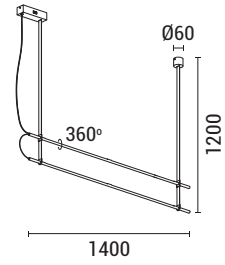

LED

IP20

WARM WHITE

144-16073
LINEA
6202 0159 60

Black
Aluminium-Metal-Acrylic
LED 23W
1610Lm
220-240V
3000K
Ø 180mm
H: 1600mm

LED IP20 WARM WHITE

144-16071
LINEA

6202 0179 60