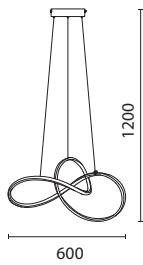

LED IP20 WARM WHITE

144-15056
VENUS
6202 0079 90

Black
Aluminium-Plastic
LED 30W
1400Lm
220-240V
3000K
ø 600mm
H: 1200mm

LED IP20 WARM WHITE

144-15057
VENUS
6202 0096 90

Gold
Aluminium-Plastic
LED 30W
2000Lm
220-240V
3000K
ø 600mm
H: 1200mm