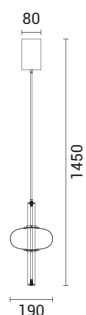

144-24178
VERENA
6202 0071 40

Smoky
Glass
LED 12W
960Lm
220-240V
3000K
L: 190mm
W: 380mm
H: 1450mm