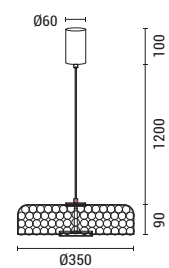

144-15073
PERFORATO
6202 0069 90

Gold
Metal
LED 10W
1080Lm
220-240V
3000K
ø 350mm
H: 1390mm

LED IP20 WARM WHITE

LED IP20 WARM WHITE