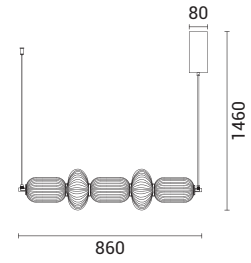

144-24174
VERENA
6202 0169 90

Amber
Glass
LED 24W
1900Lm
220-240V
3000K
L: 250mm
W: 860mm
H: 1460mm

LED IP20 WARM WHITE