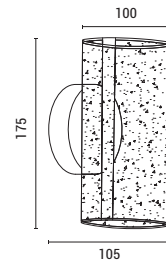

Black
 Aluminium-Acrylic
 LED 6W
 312Lm
 220-240V
 3000K
 L: 195mm
 W: 45mm
 H: 250mm

LED IP20 WARM WHITE

144-58010
SPARKY
 6202 0030 10

Black (Dotted)
 Acrylic
 LED 8W
 720Lm
 220-240V
 3000K
 L: 105mm
 W: 380mm
 H: 175mm