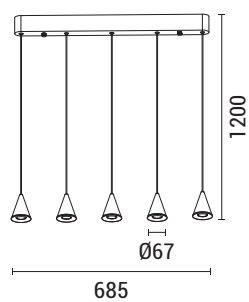

LED

IP20

WARM WHITE