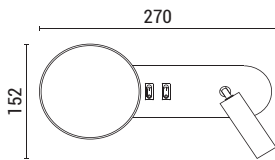

Black
Aluminum
LED 3W & G9
150Lm
220-240V
3000K
L: 270mm
W: 120mm
H: 152mm

LED & G9 IP44 WARM WHITE