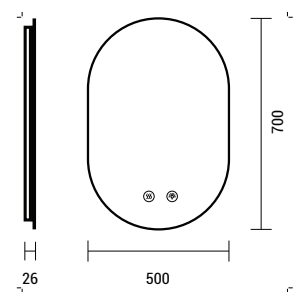

144-88015
CYLIS

6202 0119 80

White
Glass
LED 13W
1120Lm
220-240V
3CCT(3000-4000-6500K)
3 Step Dimming
Touch Switch
Anti-fog
L: 500mm
W: 700mm
H: 25mm