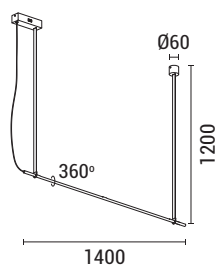

LED

IP20

WARM WHITE