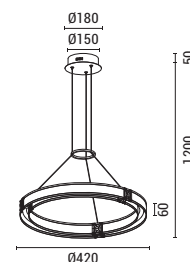

LED

IP20

WARM WHITE

144-17040
LUIS
 6202 0189 70

Black-Gold
 Aluminium-Metal-Acrylic
 LED 24W
 1680Lm
 220-240V
 3000K
 ø 420mm
 H: 1250mm

LED

IP20

WARM WHITE