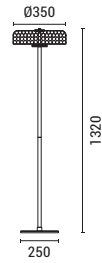

144-15075
PERFORATO
6202 0183 80

Silver
Metal
LED 10W
1080Lm
220-240V
3000K
ø 350mm
H: 1320mm

LED IP20 WARM WHITE