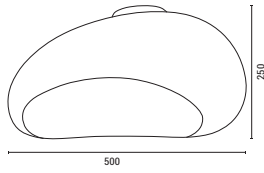

144-50033
TERAL
6202 0112 40

White
Glass Fiber Reinforced Plastic
1XE27
MAX 15W
ø 500mm
H: 250mm

E27 IP20