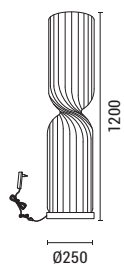

LED

IP20

WARM WHITE