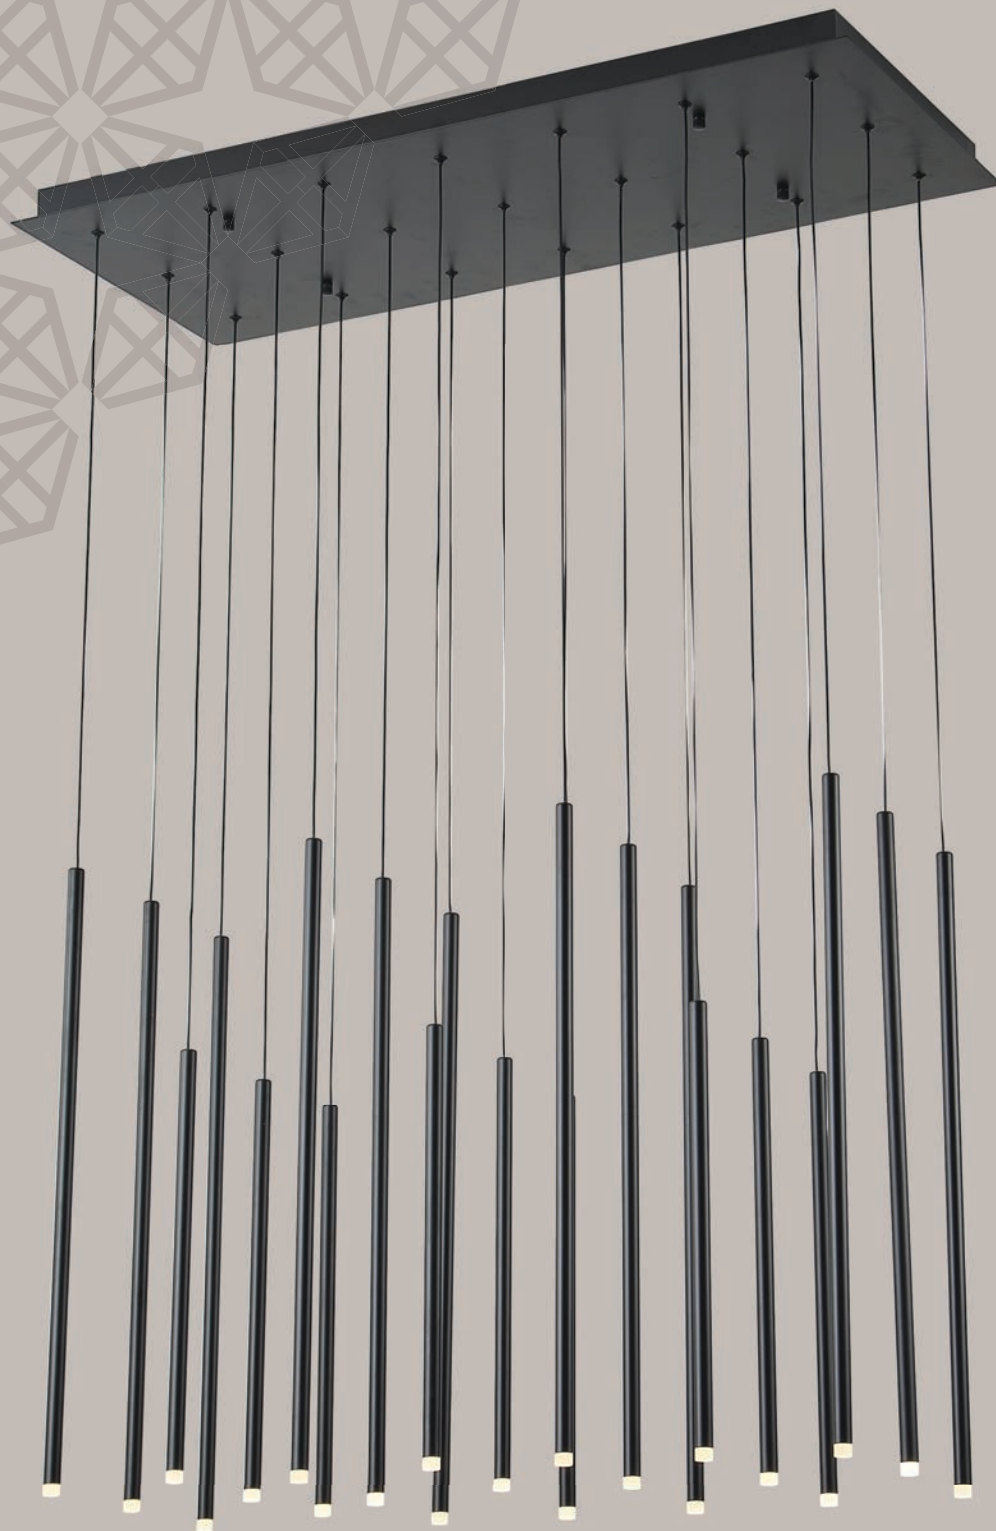

352

FANS

374

Where light meets luxury

01

luxury
collection

144-17042
LUIS
6202 0489 60

Black-Gold
Aluminium-Metal-Acrylic
LED 60W
4200Lm
220-240V
3000K
ø 620mm
H: 1200mm