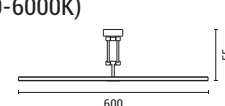

Chrome
Stainless Steel-Metal-Aluminium-Acrylic
LED 16W
1260Lm
220-240V
3CCT(3000-4000-6000K)
L: 800mm
W: 320mm
H: 55mm

144-80522
BAIN
6202 0047 20