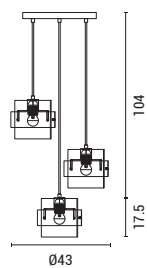

LED IP20 WARM WHITE

144-15102
VIAL
6202 0219 80

Clear Glass
Aluminium-Glass
LED 21W
2500Lm
220-240V
3000K
ø 250mm
H: 1630mm

LED IP20 WARM WHITE

144-28541
RELIAC
6202 0122 60

Black-Gold
Metal-Glass
3xE27
Max 15W
220-240V
ø 430mm
H: 1215mm