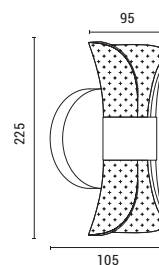

144-58013
TELA
6202 0026 50

Rose Gold (Dotted)
Acrylic
LED 8W
720Lm
220-240V
3000K
L: 105mm
W: 95mm
H: 225mm

LED

IP20

WARM WHITE