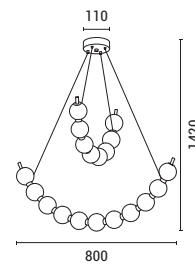

144-18042
TRELLA
6202 0254 50

Bronze-White
Metal-Acrylic
LED 19W
1170Lm
220-240V
3000K
L: 800mm
W: 400mm
H: 1420mm

LED IP20 WARM WHITE