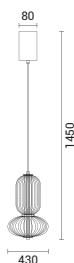

144-24177
VERENA
6202 0089 90

Smoky
Glass
LED 10W
800Lm
220-240V
3000K
L: 220mm
W: 430mm
H: 1450mm

LED IP20 WARM WHITE