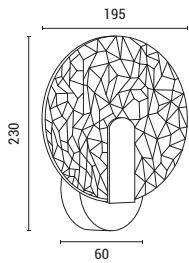

144-58014
VOLET
6202 0031 80

Gold
Acrylic
LED 8W
720Lm
220-240V
3000K
L: 195mm
W: 60mm
H: 230mm

LED IP20 WARM WHITE