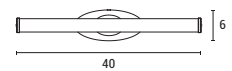

LED IP44 WARM WHITE

144-80502
DOCIA
6202 0017 60

Chrome-White
Plastic
LED 6W
480Lm
220-240V
4000K
L: 400mm
W: 130mm
H: 60mm

LED IP44 WARM WHITE

*Με 2 τρόπους στήριξης / 2 ways of installation

144-80510
MARE
6202 0022 40