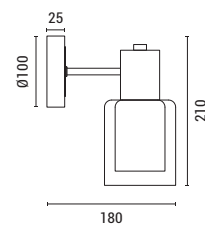

Matt Black-Brass
Metal-Glass
1xE14
Max 8W
220-240V
L: 180mm
W: 100mm
H: 210mm