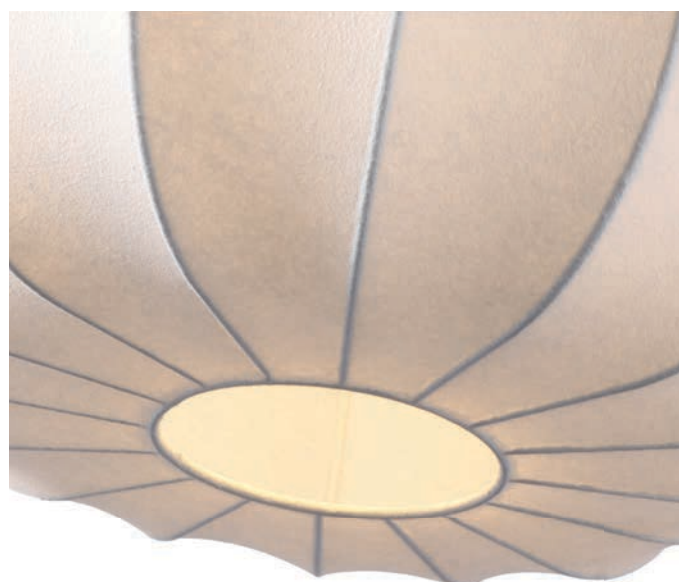

144-24161
POMPIA
6202 0114 80

White
Artificial Silk-Metal
1xE27
Max 15W
220-240V
∅ 400mm
W: 165mm
H: 1665mm

E27

IP20