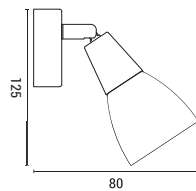

145-25270
CLASSY
6202 0011 60

Black-Smoky Glass
Metal-Glass
1xE14
Max 8W
220-240V
L: 80mm
W: 80mm
H: 165mm

E14 IP20