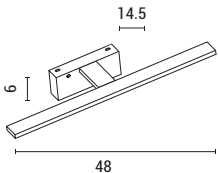

Nickel
Aluminium-Metal-Stainless Steel-Acrylic
LED 10W
600Lm
220-240V
3000K
L: 480mm
W: 60mm
H: 145mm

IP20 WARM WHITE