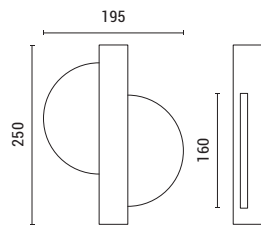

144-52009
ERATO
6202 0048 90

Black
Aluminium-Acrylic
LED 6W
312Lm
220-240V
3000K
L: 195mm
W: 45mm
H: 250mm