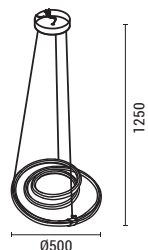

144-15059
SATURN
6202 0146 10

Gold
Metal-Aluminium-Plastic
LED 38W
3000Lm
220-240V
3000K
ø 500mm
H: 1250mm

LED IP20 WARM WHITE