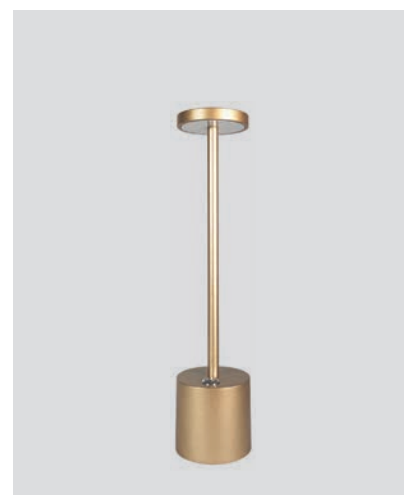

144-70006
TABLO
6202 0038 60

Gold
Aluminium
LED 4w
150Lm
5V
3000K
Dimmable
Rechargeable LifePo4 Battery
Touch Switch
ø 90mm
H: 350mm

LED IP54 WARM WHITE