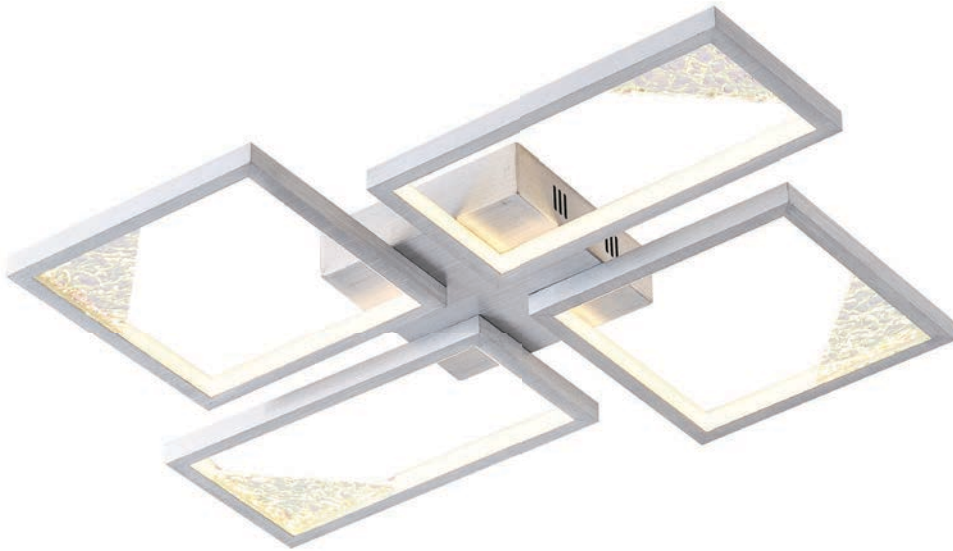

Silver
Aluminium
LED 36W
1400Lm
220-240V
3000K
L: 448mm
W: 55mm
H: 580mm

LED IP20 WARM WHITE