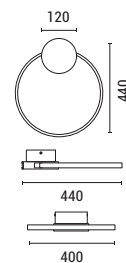

144-18023
AERO
6202 0068 30

Black-Bronze
Aluminium-Silicon
LED 10W
1170Lm
220-240V
3000K
L: 400mm
W: 65mm
H: 440mm

LED IP20 WARM WHITE