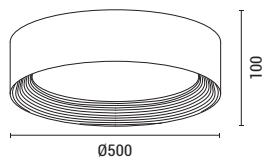

144-51046
UPON
6202 0136 10

White
Metal-Acrylic
LED 40W
3042Lm
220-240V
3000K
Ø 500mm
H: 100mm

LED IP20 WARM WHITE

144-51044
UPON
6202 0136 10

Black
Metal-Acrylic
LED 40W
3042Lm
220-240V
3000K
Ø 500mm
H: 100mm

LED IP20 WARM WHITE