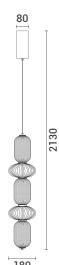

144-24171
VERENA
6202 0168 70

Amber
Glass
LED 24W
1900Lm
220-240V
3000K
L: 1460mm
W: 250mm
H: 860mm

LED IP20 WARM WHITE

144-24172
VERENA
6202 0168 70

Smoky
Glass
LED 24W
1900Lm
220-240V
3000K
L: 1460mm
W: 250mm
H: 860mm

LED IP20 WARM WHITE