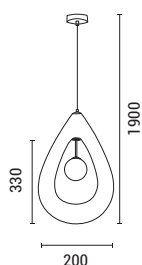

Black
Glass Fiber Reinforced Plastic
1XG9
MAX 7W
220-240V
L: 330mm
W: 200mm
H: 1900mm