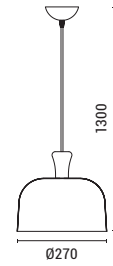

White
Metal-Wood
1xE27
Max 15W
220-240V
ø 270mm
H: 1300mm