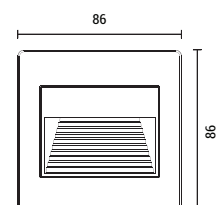

White
Plastic
LED 1W
100Lm
L: 86mm
W: 40mm
H: 86mm