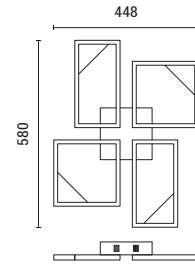

LED

IP20

WARM WHITE

LED

IP20

WARM WHITE

144-46060
SQUARE
6202 0149 30

Silver
Aluminium
LED 36W
1400Lm
220-240V
3000K
L: 448mm
W: 55mm
H: 580mm