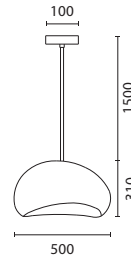

144-50026
AEONIC
6202 0149 90

White
Glass Fiber Reinforced Plastic
1xE27
Max 15W
220-240V
ø 500mm
H: 1810mm