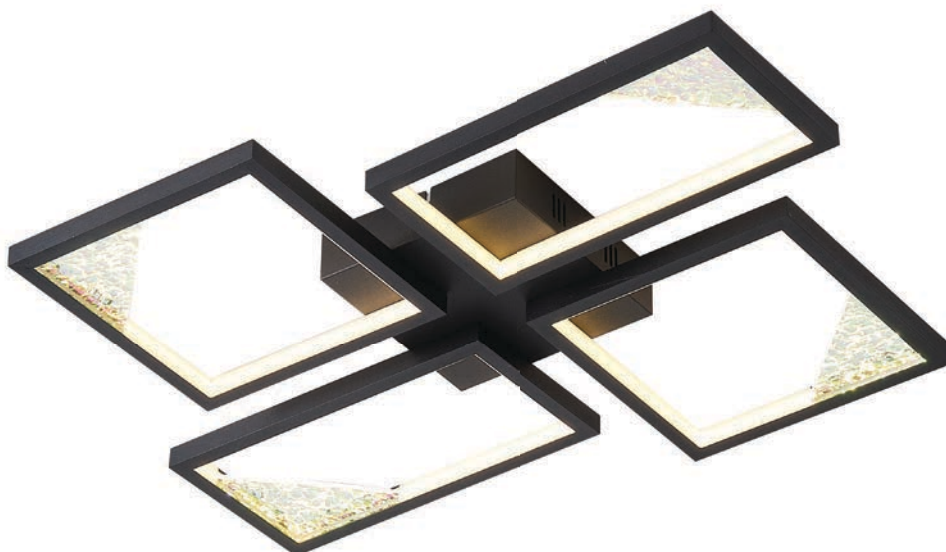

Black
Aluminium
LED 36W
1400Lm
220-240V
3000K
L: 448mm
W: 55mm
H: 580mm

LED IP20 WARM WHITE