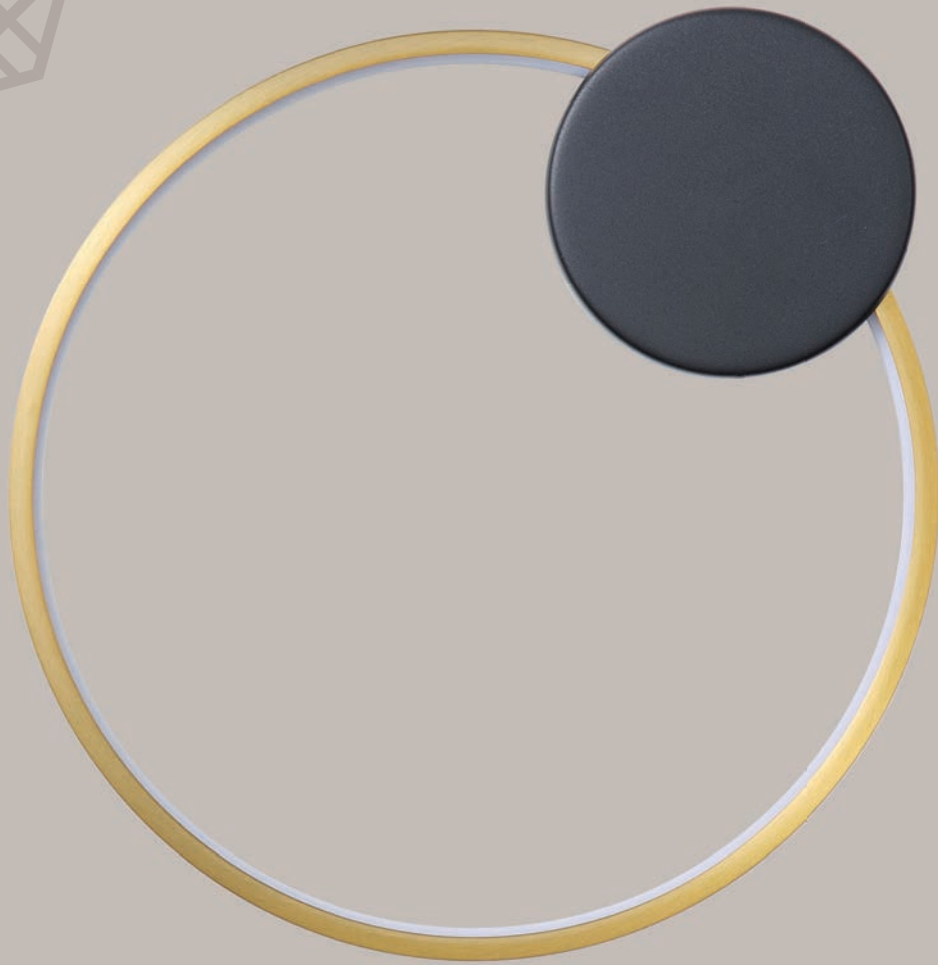

Less is more