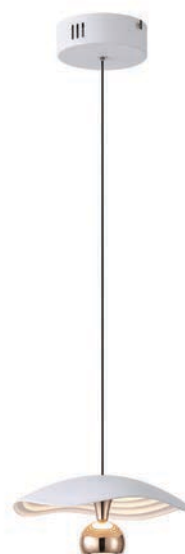

**144-15053
ENIGMA**

6202 0062 40

Gold
Metal-Acrylic
LED 8W
400Lm
220-240V
3000K
ø 230mm
H: 1100mm

LED IP20 WARM WHITE