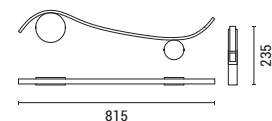

144-18026
WELLE

6202 0063 90

Brass
Aluminium-Silicon
LED 10W
1170Lm
220-240V
3000K
L: 815mm
W: 30mm
H: 235mm

LED IP20 WARM WHITE