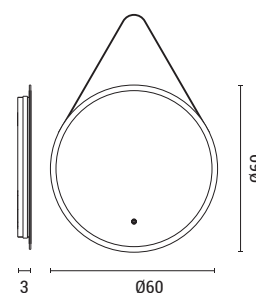

Black
Glass-Metal
LED 20W LED
1680Lm
220-240V
3CCT(3500-4000-6000K)
3 Step Dimming
Touch Switch
ø 600mm

LED

IP44

3CCT

White
Glass-Metal
LED 9W
1000Lm
220-240V
3CCT(3000-4000-6000K)
3 Step Dimming
Touch Switch
L: 400mm
H: 500mm

LED

IP44

3CCT