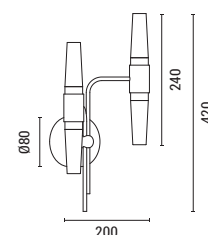

LED IP20 WARM WHITE