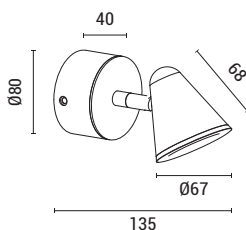

LED IP20 WARM WHITE