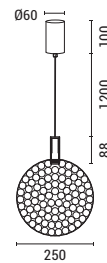

144-15071
PERFORATO
6202 0051 70

Gold
Metal
LED 7W
648Lm
220-240V
3000K
Ø 250mm
H: 1388mm

LED IP20 WARM WHITE