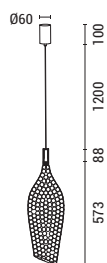

LED IP20 WARM WHITE