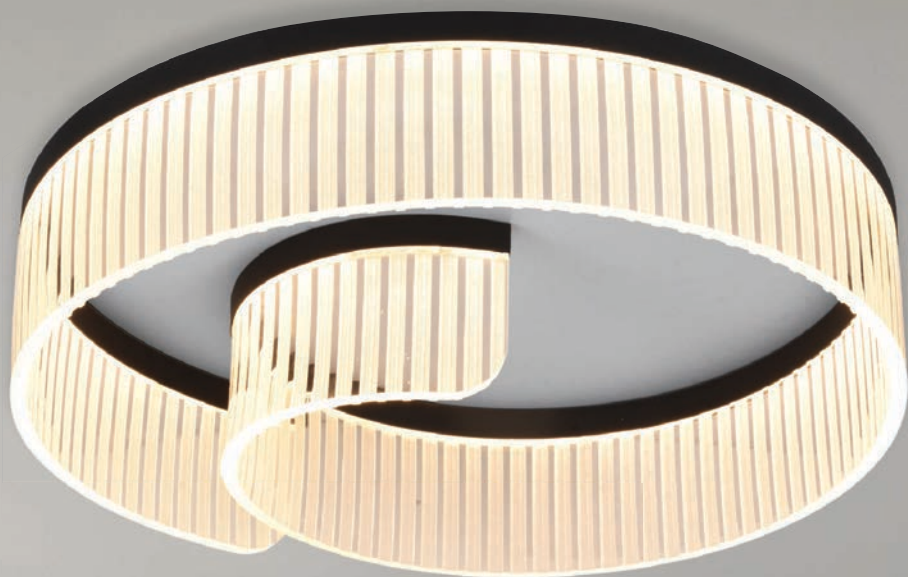

144-51060
AURORA
6202 0129 90

Black
Metal-Aluminium-Acrylic
LED 18W
1000lm
3000K
∅ 500mm
H: 150mm

LED IP20 WARM WHITE