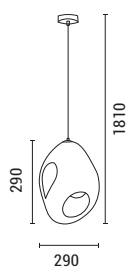

144-50035
ALBA
6202 0112 30

White
Glass fiber reinforced plastic
1xE27
Max 15W
220-240V
L: 1810mm
W: 290mm
H: 290mm

E27

IP20