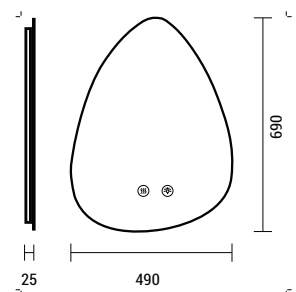

144-88013
TEARA

6202 0127 40

White
Glass
LED 16W
1280Lm
220-240V
3CCT(3000-4000-6500K)
3 Step Dimming
Touch Switch
Anti-fog
L: 890mm
W: 690mm
H: 25mm

LED IP44 3CCT

144-88012
TEARA

6202 0102 30

White
Glass
LED 13W
1040Lm
220-240V
3CCT(3000-4000-6500K)
3 Step Dimming
Touch Switch
Anti-fog
L: 690mm
W: 490mm
H: 25mm