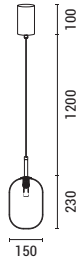

144-24102
CANDY
6202 0041 60

Matt Grey
Metal-Glass
1xE14
Max 8W
220-240V
ø 150mm
H: 1530mm

E14 IP20