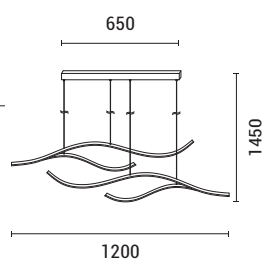

LED IP20 WARM WHITE

Less is more

— 03

minimalism

144-18006
WAVES
6202 0194 40

Black
Aluminium-Silicon
LED 30W
2260Lm
220-240V
3000K
L: 1200mm
W: 30mm
H: 1450mm

LED IP20 WARM WHITE

144-18007
WAVES
6202 0139 90