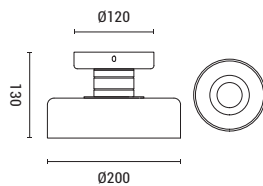

Graphite
Metal-Glass-Acrylic
LED 8W
624Lm
220-240V
3000K
Ø 200mm
H: 200mm

LED IP20 WARM WHITE