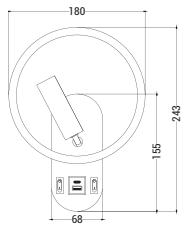

LED IP44 WARM WHITE