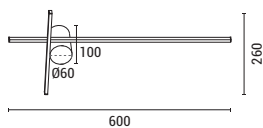

LED IP20 WARM WHITE