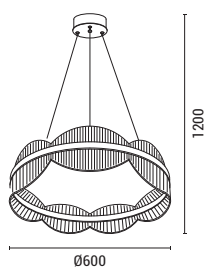

LED

IP20

WARM WHITE

144-15042
FIRENZE
6202 0078 60

Black
Acrylic
LED 34W
3024Lm
220-240V
3000K
ø 340mm
H: 1250mm

LED IP20 WARM WHITE

144-15044
TORINO
56202 0131 20

Silver
Acrylic
LED 60W
5400Lm
220-240V
3000K
∅ 600mm
H: 1200mm