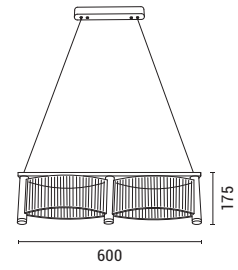

LED

IP20

WARM WHITE

144-15043
TORINO
6202 0102 50

Silver
Acrylic
LED 48W
4320Lm
220-240V
3000K
Ø 400mm
H: 1200mm

LED IP20 WARM WHITE

144-15046
RAVENA
6202 0099 80

French Gold
Acrylic
LED 24W
3024Lm
220-240V
3000K
L: 600mm
W: 270mm
H: 175mm