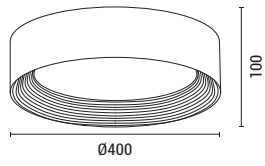

144-51046
UPON
6202 0136 10

White
Metal-Acrylic
LED 40W
3042Lm
220-240V
3000K
Ø 500mm
H: 100mm

LED IP20 WARM WHITE