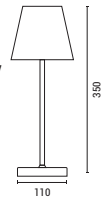

Black
Metal
LED 3,1W
286Lm
5V
3CCT (2700-4000-6500K)
Dimmable
Rechargeable LifePo4 Battery
Touch Switch
L: 110mm
W: 110mm
H: 350mm

LED IP44 3CCT