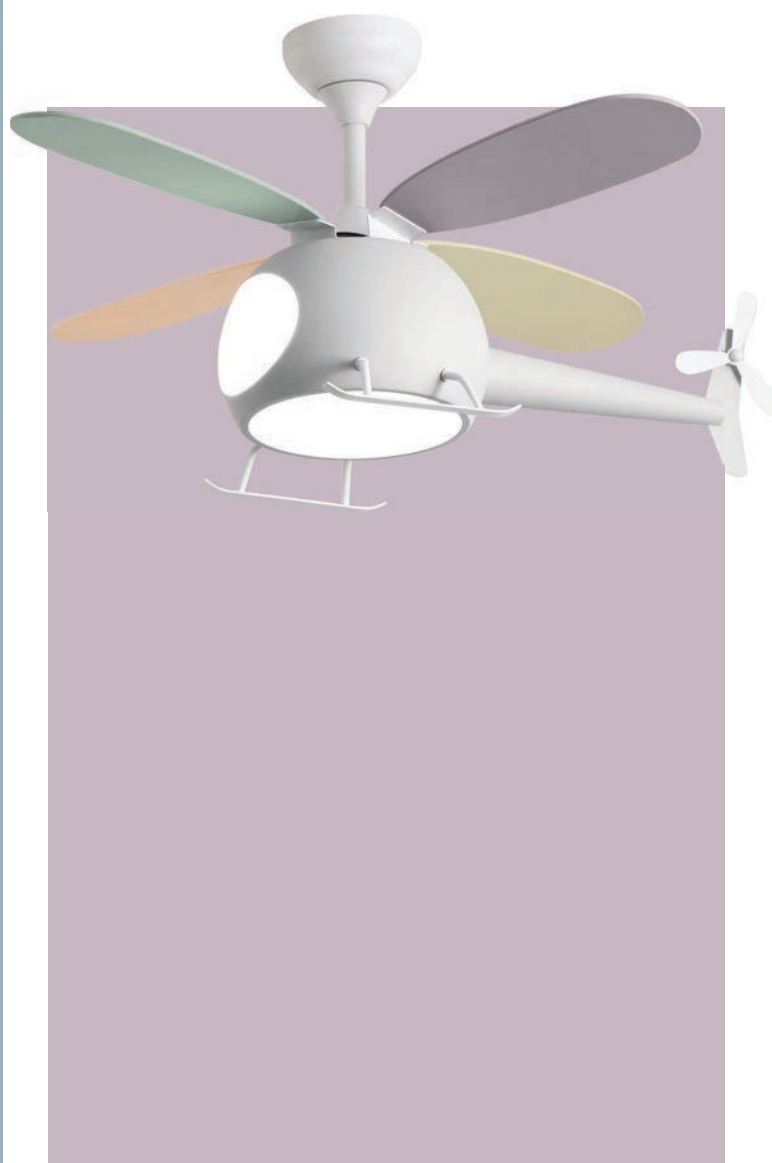

300-25062
29W

29W, 220-240V, 0.44A, 50Hz, 35dB
Metallic body
4 MDF colorful blades
6 Speeds
Remote Control
1/2/4 hours timer
Fixed LED Light 48W
3000K/4000K/6000K dimmable
50.88 Lumen/Watt
Selection memory
IP20
Beam angle 180°
204 RPM
Area Coverage 15m²
3094/3868/4514/5177/5916/6392 m³/h
White with colorful blades
∅ 72 x H: 48cm