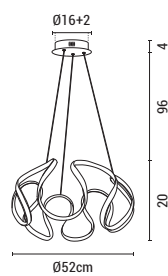

LED

IP20

WARM WHITE

144-15008
LOOP
6202 0139 40

Sand White
Aluminium-Silicon-Metal
LED 60W
3200Lm
100-277V
3CCT(3000-4000-6000K)
ø 520mm
H: 1200mm

LED

IP20

3CCT