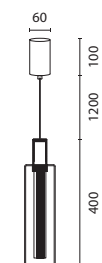

144-15103
VIAL
6202 0077 90

Clear Glass
Aluminium-Glass
LED 8W
780Lm
220-240V
3000K
ø 90mm
H: 1700mm

LED IP20 WARM WHITE