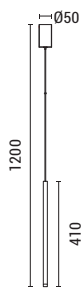

LED IP20 WARM WHITE

144-17052
VELAS
6202 0059 90

Black-Gold
Aluminium-Metal-Acrylic
LED 6W
420Lm
220-240V
3000K
L: 80mm
W: 80mm
H: 240mm

LED IP20 WARM WHITE

144-16081
CASCADE
6202 0045 10

Black
Aluminium-Metal-Acrylic
LED 3W
210Lm
220-240V
3000K
∅ 50mm
H: 1200mm