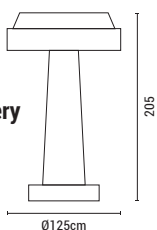

Black
ABS-PS-Metal
LED 2W
90Lm
DC 5V
3CCT (3000-4000-6000K)
Dimmable
Rechargeable Lithium Battery
Touch Switch
∅ 125mm
H: 205mm

LED IP20 3CCT