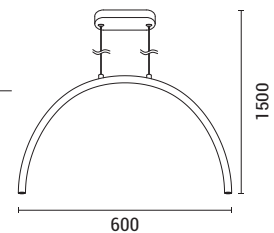

LED IP20 WARM WHITE