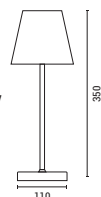

White
Metal
LED 3,1W
286Lm
5V
3CCT (2700-4000-6500K)
Dimmable
Rechargeable LifePo4 Battery
Touch Switch
L: 110mm
W: 110mm
H: 350mm