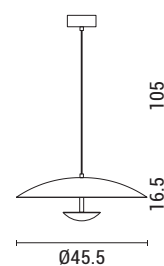

144-15051
PENNY
6202 0111 90

Wooden Painting
Metal
LED 7W
338Lm
220-240V
3000K
ø 455mm
H: 1215mm