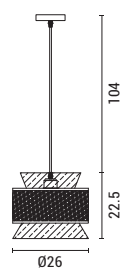

144-33051
ISLA
6202 0060 10

Beige
Metal-Fabric-Paper
1xE27
Max 15W
220-240V
∅ 260mm
H: 1260mm