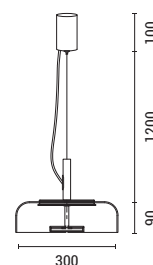

144-15090
LOBBY
6202 0089 90

Cognac
Metal-Glass
LED 8W
960Lm
220-240V
3000K
L: 300mm
W: 90mm
H: 1390mm

LED IP20 WARM WHITE