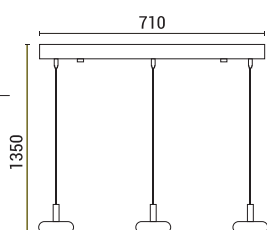

144-50064
LITO
6202 0169 90

Travertine & Wood
LED 3x5W
1050Lm
3000K
L: 710mm
W: 150mm
H: 1350mm