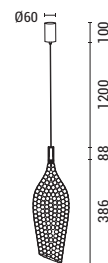

144-15062
PERFORATO
6202 0053 90

Silver
Metal
LED 7W
648Lm
220-240V
3000K
Ø 146mm
H: 1774mm

LED IP20 WARM WHITE