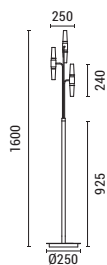

LED IP20 WARM WHITE