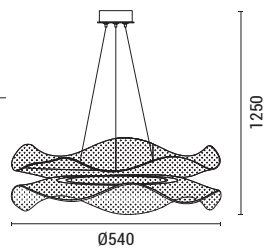

LED

IP20

WARM WHITE