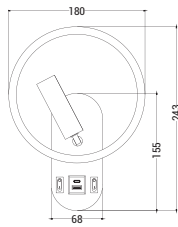

E14 IP20

Art on walls, light in spaces

15

wall lights

WALL LIGHTS

145-22080
FORMA
6202 0057 40

White
Aluminum
LED 3W & 10W
170 & 600Lm
220-240V
3000K
Usb + Type C
W: 180mm
H: 243mm

LED IP44 WARM WHITE