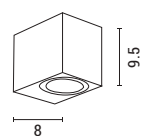

Plastic & ABS
GU10 Max 7W
220-240V IP54
L 80mm
W 70mm
H 95mm
2 Years Warranty

DOWN LIGHT

Plastic & ABS
GU10 Max 2x7W
220-240V IP54
L 150mm
W 70mm
H 95mm
2 Years Warranty

UP & DOWN LIGHT