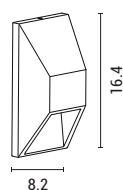

OUTLET

145-20245

Dark Grey
5202 28 75

Aluminium

LED 1.70W
220-240V IP54
127Lm 3000K

L 82mm
W 54.5mm
H 164mm

2 Years Warranty

154-55024