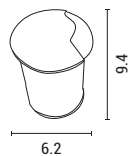

Black
5202 12 85

Aluminium

LED 3W
85-265V
240Lm 3000K
IP65 IK06

H 94mm
D Ø62mm

2 Years Warranty

PRO series
145-52552