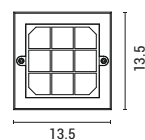

PRO series

Plastic & ABS

LED 6W
220-240V IP65
420Lm 3CCT
3CCT (3000-4000-6000K)

L 135mm
W 135mm
H 32mm

2 Years Warranty

PRO series

Plastic & ABS

LED 6W
220-240V IP65
200Lm 3CCT
3CCT (3000-4000-6000K)

L 135mm
W 135mm
H 52mm

2 Years Warranty