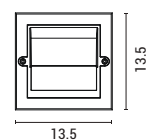

PRO series

Plastic & ABS

LED 6W
220-240V IP65
200Lm 3CCT
3CCT (3000-4000-6000K)

L 135mm
W 135mm
H 52mm

2 Years Warranty