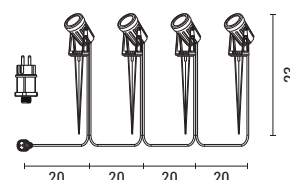

PLUS series
145-20824

Black
5202 39 40

Aluminium

LED 5.60W
320Lm IP44
4000K

L 230mm
H 230mm
D Ø42mm

2 Years Warranty

• With adaptor

PRO series
145-20825