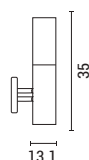

2 Years Warranty

154-56021

Inox
5202 22 60

Stainless Steel & Plastic

E27 Max 12W
220-240V IP44

L 131mm
W 145mm
H 350mm
D Ø76mm

2 Years Warranty

154-56023