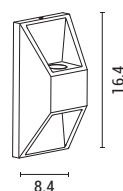

145-20246

Dark Grey
5202 37 45

Aluminium

LED 3.2W
220-240V IP54
160Lm 3000K

L 82mm
W 54.5mm
H 164mm

2 Years Warranty