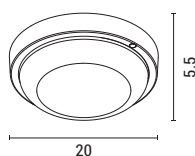

145-20031
Black
5202 09 85
Plastic & PP
LED 18W
220-240V IP54
1350Lm 3000K
H 55mm
D Ø200mm
2 Years Warranty

145-20030
Black
5202 09 85
Plastic & PP
LED 18W
220-240V IP54
1350Lm 4000K
H 55mm
D Ø200mm
2 Years Warranty