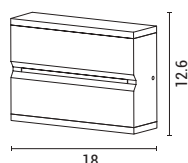

145-20247
Black
5202 46 85

Aluminium

LED 12W
220-240V IP54
670Lm 3000K

L 180mm
W 50mm
H 126mm

2 Years Warranty