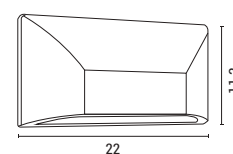

WALL LIGHTING FIXTURES

145-52050
White
5202 19 45

PRO series
Plastic & ABS
LED 6W
220-240V IP65
300Lm 3000K
L 220mm
W 51mm
H 113mm
2 Years Warranty

145-52074
White
5202 19 45

PRO series
Plastic & ABS
LED 6W
220-240V IP65
380Lm 4000K
L 220mm
W 51mm
H 113mm
2 Years Warranty