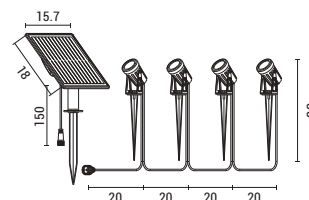

SOLAR PANEL LIGHTS

PRO series
145-20823

Black
5202 58 80

Aluminium

LED 2.4W
240Lm IP44
4000K

L 230mm
H 230mm
D Ø42mm

2 Years Warranty

Battery • Lithium: 18650 3-7V
• Capacity 2x1800mAh
• Charging 6-8h
• Discharge 200lm-4h