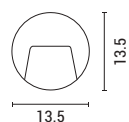

L 135mm
W 135mm
H 52mm

2 Years Warranty

WALL LIGHTING FIXTURES

145-52014
White
5202 14 55

PRO series
Plastic & ABS
LED 3W
220-240V IP65
70Lm 3000K
H 32mm
D Ø135mm

2 Years Warranty

145-52093
White
5202 14 55