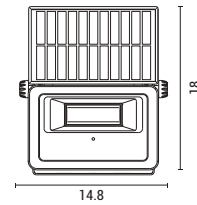

Battery

- Lithium: 18650 3-7V
- Capacity 1800mAh
- Charging 8-10h
- Discharge 30lm 8-9h
- Pir Distance 4-6m