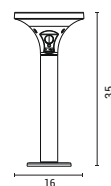

Plastic

LED 3.8W
500Lm IP44
3CCT (3000-4000-6000K)

L 160mm

W 160mm

H 350mm

2 Years Warranty

Motion Sensor

Battery • Lithium: 18650 3-7V
• Capacity 1800mAh
• Charging 6-8h
• Discharge 10-12h
• Pir Distance 4-7m