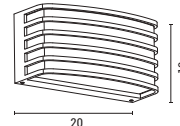

UP & DOWN LIGHT

Aluminium & Plastic
E27 Max 10W
220-240V IP54
L 220mm
W 100mm
H 99mm
2 Years Warranty

Aluminium
E27 Max 20W
220-240V IP54
L 200mm
W 90mm
H 100mm
2 Years Warranty

145-20230
White
5202 21 45