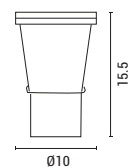

Aluminium & Glass
GU10 Max 6W
220-240V IP65
H 155mm
D Ø100mm
2 Years Warranty