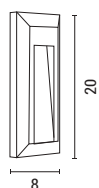

145-52065
Dark Grey
5202 16 25

PRO series
Plastic & ABS
LED 1W
220-240V IP65
45Lm 3CCT
3CCT (3000-4000-6000K)
L 80mm
W 200mm
H 27mm
2 Years Warranty