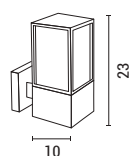

145-20615

Dark Grey
5202 33 80

Aluminium & Polycarbonate

E27 Max 15W
220-240V IP44

L 100mm
W 160mm
H 230mm

2 Years Warranty