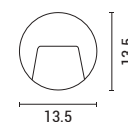

145-52015
Grey
5202 14 55