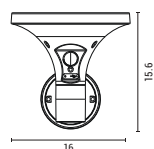

L 160mm

W 167mm

H 156mm

2 Years Warranty

Motion Sensor

Battery • Lithium: 18650 3-7V
• Capacity 1800mAh
• Charging 6-8h
• Discharge 10-12h
• Pir Distance 4-7m

PRO series
145-20863

Black
5202 26 15