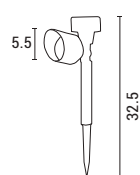

L 55mm

W 55mm

H 325mm

2 Years Warranty

- Battery • NI-MH-1.2v
 • Capacity 40mAh
 • Charging 6-8h
 • Discharge 6-8h

PLUS series

145-20853

Black