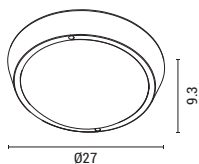

Plastic & PP

LED 24W
220-240V IP65
1800Lm 4000K

H 93mm
D Ø270mm
2 Years Warranty

145-20034
White
5202 12 35