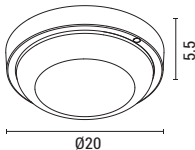

145-20017
White
5202 09 85
Plastic & PP
LED 18W
220-240V IP54
1530Lm 3000K
H 55mm
D Ø200mm
2 Years Warranty

145-20016
White
5202 09 85
Plastic & PP
LED 18W
220-240V IP54
1350Lm 4000K
H 55mm
D Ø200mm
2 Years Warranty

145-20039
White
5202 09 85
Plastic & PP
LED 18W
220-240V IP54
1530Lm 6500K
H 55mm
D Ø200mm
2 Years Warranty