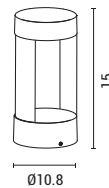

145-20249

Matt Black
5202 57 40

Aluminium

LED 9W
220-240V IP54
250Lm 3000K

H 150mm
D Ø108mm

2 Years Warranty