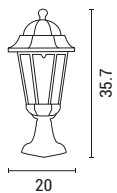

154-55135
Bronze
5202 18 75

Aluminium & Glass
E27 Max 12W
220-240V IP44
L 150mm
W 150mm
H 440mm
2 Years Warranty