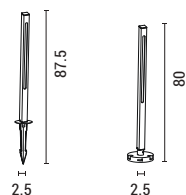

145-20652

Matt Black
5202 54 80

Aluminium

LED 12W
220-240V IP65
540Lm 3000K

L 25mm
W 25mm
H 800mm

2 Years Warranty