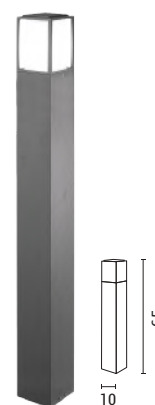

145-20616

Dark Grey
5202 52 45

Aluminium & Polycarbonate

E27 Max 15W
220-240V IP44

L 100mm
W 100mm
H 650mm

2 Years Warranty