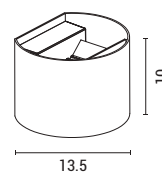

Aluminium **1-100°**
LED 10W
220-240V IP54
480Lm **3CCT**
3CCT (3000-4000-6000K)
L 130,5mm
W 120mm
H 100mm
2 Years Warranty