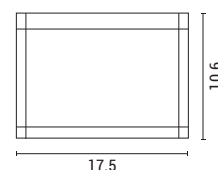

145-20217
Black
5202 29 90

Aluminium & Plastic

LED 12W
220-240V IP54
840Lm 3000K

L 106mm
W 50mm
H 175mm

2 Years Warranty

OUTLET