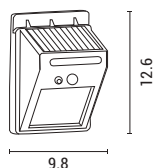

PLUS series
145-20810

Black
5202 05 32

PP
LED 0.55W
80Lm IP65
6500K

L 98mm
W 126mm
H 50mm

2 Years Warranty

Motion Sensor

Battery • Lithium: 18650 3-7V
• Capacity 1200mAh
• Charging 4-6h
• Discharge 8-10h
• Pir Distance 3-5m