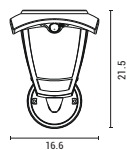

1. Battery
2. Lithium: 18650 3-7V
   - Capacity 1500mAh
   - Charging 10-12h
   - Discharge 9-11h
   - Pir Distance 5-8m