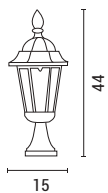

154-55115
Bronze
5202 16 20