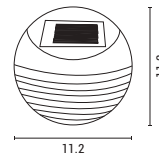

VALUE series
145-20814

Black
5202 03 04

PP
LED 0.06W
20Lm IP44
3000K

L 112mm
W 112mm
H 40mm

2 Years Warranty

Battery • 1PC 1.2V AA
200mAh Ni-MH
• Capacity 2000mAh
• Charging 4-6h
• Discharge 8-10h
• Distance 3-5m