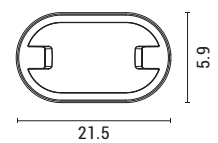

145-20089

Black
5202 11 75

ABS base & PC cover

LED 15W
220-240V IP65
1125Lm 4000K

L 215mm
W 125mm
H 59mm

2 Years Warranty