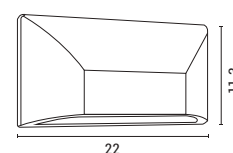

145-52051
Black
5202 19 45