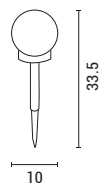

Battery • Lithium: 18650 3-7V
• Capacity 100mAh
• Charging 4-6h
• Discharge 8-10h