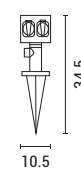

145-82026

Black
5202 12 05

Abs & Glass

GU10 Max 5W
220-240V IP65

H 266mm
D Ø86mm

2 Years Warranty

145-82027

Black
5202 12 75

Abs & Glass

GU10 Max 5W
220-240V IP65

H 73mm
D Ø86mm

2 Years Warranty

145-82038

Dark Grey
5202 28 85

Aluminium

GU10 Max 20W
220-240V IP65

L 75mm
W 240mm
H 140mm

2 Years Warranty

***PAR 38
147-68902**

Black
5202 06 15

Plastic

E27 Max 15W
220-240V IP44

L 75mm
W 75mm
H 220mm
D Ø70mm

2 Years Warranty

***PAR 38
147-68900**

Black
5202 06 15

Plastic

E27 Max 15W
220-240V IP44

H 420mm
D Ø75mm

2 Years Warranty

***PAR 38
147-68901**

Black
5202 11 35

Plastic

E27 Max 15W
220-240V IP44

L 200mm
W 75mm
H 420mm
D Ø70mm

2 Years Warranty

*** Spike-Double Socket
147-16900**

Black
5202 19 65

Plastic

220-240V IP44

L 105mm
W 105mm
H 345mm

2 Years Warranty