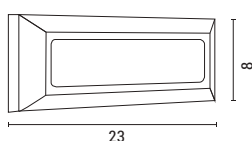

PRO series
Plastic & ABS
LED 6W
220-240V IP65
380Lm 4000K
L 220mm
W 51mm
H 113mm
2 Years Warranty

145-52051
Black
5202 19 45

145-52075
Black
5202 19 45

145-52070
White
5202 19 10

PRO series
Plastic & ABS
LED 4W
220-240V IP65
280Lm 3CCT
3CCT (3000-4000-6000K)
L 230mm
W 80mm
H 27mm
2 Years Warranty