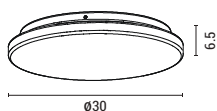

145-20070

White
5202 14 12

ABS base & PC cover

LED 18W
220-240V IP20
1900Lm **3CCT**
3CCT (3000 - 4000 - 6000K)

H 65mm
D Ø300mm

2 Years Warranty