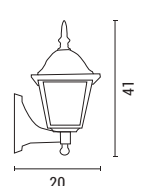

154-55123
Bronze
5202 17 45

Aluminium & Glass

E27 Max 12W
220-240V IP44

L 200mm

W 170mm

H 410mm

2 Years Warranty

154-55101
Black
5202 19 45