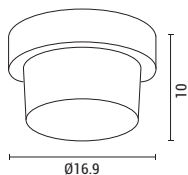

PRO series

145-20202

Black
5202 22 60

Aluminium & Plastic

LED 12W
220-240V IP65
960Lm 3000K

W 100mm
D Ø169mm

2 Years Warranty

OUTLET