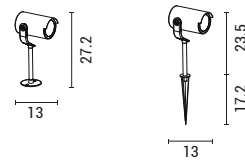

L 75mm
W 240mm
H 140mm

2 Years Warranty

***PAR 38
147-68902**

Black
5202 06 15

Plastic

E27 Max 15W
220-240V IP44

L 75mm
W 75mm
H 220mm
D Ø70mm

2 Years Warranty