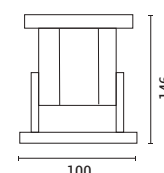

145-55920

Inox
5202 38 80

Stainless Steel & Glass

GU5 Max 7W
12V IP68

H 86mm
D Ø100mm

2 Years Warranty