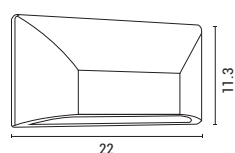

145-52077
Dark Grey
5202 19 45

PRO series
Plastic & ABS
LED 6W
220-240V IP65
380Lm 4000K
L 220mm
W 51mm
H 113mm
2 Years Warranty