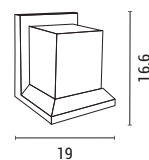

L 150mm
W 150mm
H 190mm

2 Years Warranty

145-20600

Dark Grey
5202 49 85

Aluminium & Plastic
E27 Max 12W
220-240V IP54

L 190mm
W 166.5mm
H 166mm

2 Years Warranty

OUTLET