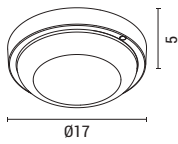

145-20015
White
5202 06 82
Plastic & PP
LED 12W
220-240V IP54
1020Lm 3000K
H 50mm
D Ø170mm
2 Years Warranty

145-20014
White
5202 06 82
Plastic & PP
LED 12W
220-240V IP54
1020Lm 4000K
H 50mm
D Ø170mm
2 Years Warranty

145-20044
White
5202 06 82
Plastic & PP
LED 12W
220-240V IP54
1020Lm 6500K
H 50mm
D Ø170mm
2 Years Warranty