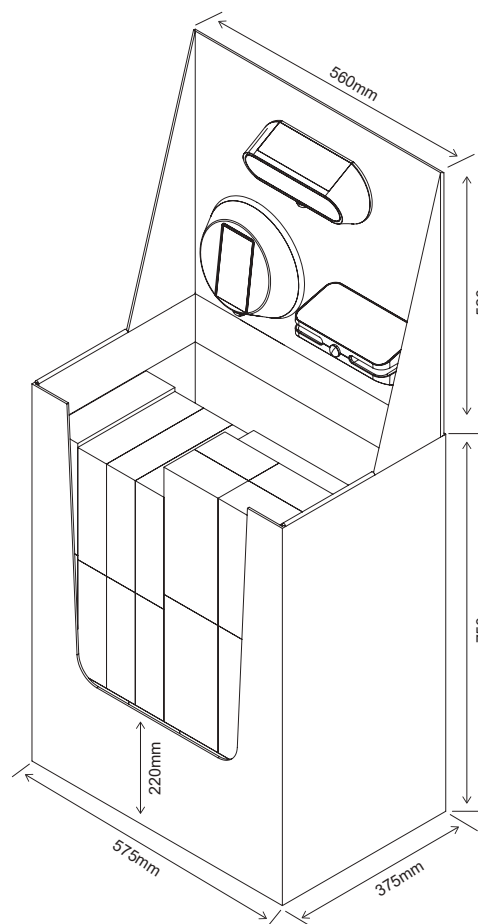

147-99865

Solar LED Bulkhead
Lights Stand

The stand fills
with 10pcs per code
(x3 codes) 30pcs in total

L 375mm
W 575mm
H 1270mm

FUNCTIONS

1. The lamp automatically turns on at 7% brightness when it gets dark. When it detects human movement, it activates at 100% brightness for 30 seconds
2. When detects movement it activates at 100% brightness for 30 seconds. If it detects new movement during these 30 seconds, the operation time at 100% brightness will last for another 30 seconds
3. The PIR sensor function is disabled, and there is always operation at 7% brightness until the battery runs out or until dawn