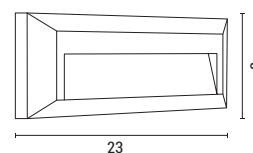

PRO series
Plastic & ABS
LED 4W
220-240V IP65
280Lm 3CCT
3CCT (3000-4000-6000K)
L 230mm
W 80mm
H 27mm
2 Years Warranty

PRO series
Plastic & ABS
LED 4W
220-240V IP65
280Lm 3CCT
3CCT (3000-4000-6000K)
L 230mm
W 80mm
H 27mm
2 Years Warranty

PRO series
Plastic & ABS
LED 4W
220-240V IP65
240Lm 3000K
L 200mm
W 27mm
H 80mm
2 Years Warranty

OUTLET

PRO series
Plastic & ABS
LED 2W
220-240V IP65
80Lm 3000K
L 230mm
W 80mm
H 27mm
2 Years Warranty

OUTLET