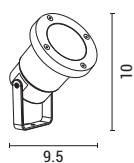

Plastic
GU10 Max 5W
220-240V IP65
H 100mm
D Ø95mm
3 Years Warranty