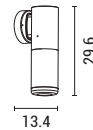

L 96mm
W 96mm
H 700mm

2 Years Warranty

OUTLET

145-20624

Black
5202 21 70

Abs & Glass
E27 Max 15W
220-240V IP54

L 91mm
W 134mm
H 296mm

2 Years Warranty