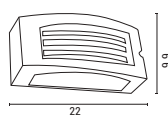

UP & DOWN LIGHT

Aluminium & Plastic
E27 Max 10W
220-240V IP54
L 220mm
W 100mm
H 99mm
2 Years Warranty

Aluminium
E27 Max 20W
220-240V IP54
L 200mm
W 90mm
H 100mm
2 Years Warranty

145-20230
White
5202 21 45