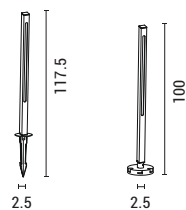

L 25mm
W 25mm
H 800mm

2 Years Warranty

145-20653

Matt Black
5202 58 40

Aluminium

LED 15W
220-240V IP65
630Lm 3000K

L 25mm
W 25mm
H 1000mm

2 Years Warranty