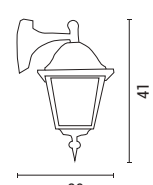

154-55127
Bronze
5202 17 85

Aluminium & Glass

E27 Max 12W
220-240V IP44

L 200mm

W 170mm

H 410mm

2 Years Warranty

154-55105
Black
5202 14 85