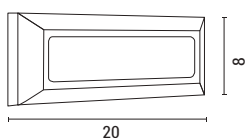

145-52056
Grey
5202 16 55

PRO series
Plastic & ABS
LED 2W
220-240V IP65
80Lm 3000K
L 230mm
W 80mm
H 27mm
2 Years Warranty

OUTLET