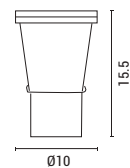

Aluminium & Glass
MR16 Max 6W
12V IP65
H 155mm
D Ø100mm
2 Years Warranty