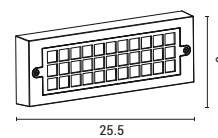

PRO series

Plastic & ABS

LED 6W
220-240V IP65
330Lm 3CCT
3CCT (3000-4000-6000K)

L 255mm
W 90mm
H 30mm

2 Years Warranty