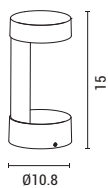

145-20248

Matt Black
5202 53 80

Aluminium

LED 9W
220-240V IP54
300Lm 3000K

H 150mm
D Ø108mm

2 Years Warranty