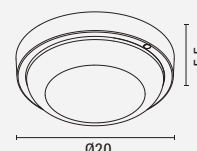

145-20041

White AC/DC
5202 13 84

Plastic & PP
LED 18W
12-24V IP54
1350Lm 6500K

H 55mm
D Ø200mm
2 Years Warranty