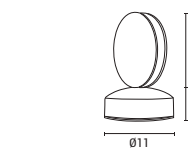

145-20227

White
5202 54 20

Aluminium

LED 8W
220-240V IP65
320Lm 3000K

H 160,5mm
D Ø120mm

2 Years Warranty

OUTLET