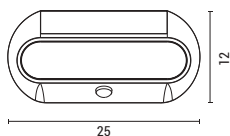

Motion Sensor - Day/Night Sensor

147-99865

Solar LED Bulkhead
Lights Stand

The stand fills
with 10pcs per code
(x3 codes) 30pcs in total

L 375mm
W 575mm
H 1270mm

FUNCTIONS

1. The lamp automatically turns on at 7% brightness when it gets dark. When it detects human movement, it activates at 100% brightness for 30 seconds
2. When detects movement it activates at 100% brightness for 30 seconds. If it detects new movement during these 30 seconds, the operation time at 100% brightness will last for another 30 seconds
3. The PIR sensor function is disabled, and there is always operation at 7% brightness until the battery runs out or until dawn