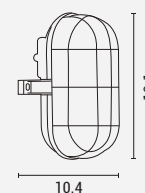

145-20400
White
5202 12 10
Plastic
LED 15W
220-240V IP54
1425Lm 4000K
L 222mm
W 95mm
H 104mm
2 Years Warranty