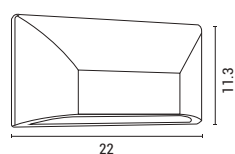

145-52074
White
5202 19 45

PRO series
Plastic & ABS
LED 6W
220-240V IP65
380Lm 4000K
L 220mm
W 51mm
H 113mm
2 Years Warranty