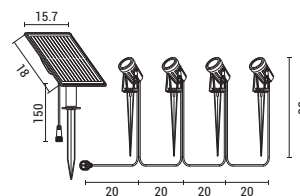

Black
5202 58 45

Aluminium

LED 1.50W
RGB IP44

L 230mm
H 230mm
D Ø42mm

2 Years Warranty

RGB

Battery • Lithium: 18650 3-7V
• Capacity 2x1800mAh
• Charging 6-8h
• Discharge 8-10h

FUNCTIONS Switch Button Function (Located on the Back of the Solar Panel)