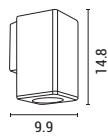

ARTE ILLUMINA

WALL LIGHTING FIXTURES

Plastic & ABS
GU10 Max 6W
220-240V IP65
L 99mm
W 76mm
H 148mm
2 Years Warranty

DOWN LIGHT

Plastic & ABS
GU10 Max 2x6W
220-240V IP65
L 99mm
W 76mm
H 186mm
2 Years Warranty

UP & DOWN LIGHT