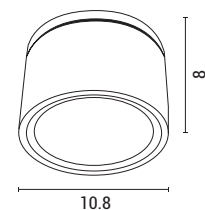

Aluminium & Glass

GX53 Max 7W
220-240V IP65

H 80 mm

D Ø108mm

3 Years Warranty