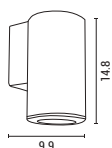

L 99mm
H 148mm
D Ø76mm

3 Years Warranty

DOWN LIGHT

Plastic & ABS

GU10 Max 2x6W
220-240V IP65

L 99mm
H 186mm
D Ø76mm

3 Years Warranty

UP & DOWN LIGHT