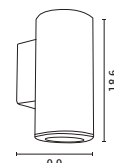

L 99mm
H 148mm
D Ø76mm

3 Years Warranty

DOWN LIGHT

Plastic & ABS

GU10 Max 2x6W
220-240V IP65

L 99mm
H 186mm
D Ø76mm

3 Years Warranty

UP & DOWN LIGHT