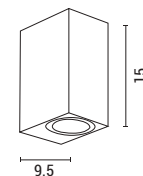

DOWN LIGHT

Plastic & ABS
GU10 Max 2x7W
220-240V IP54
L 150mm
W 70mm
H 95mm
2 Years Warranty