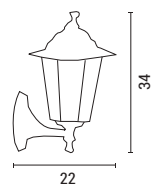

2 Years Warranty

Aluminium & Glass

E27 Max 12W
220-240V IP44

L 160mm

W 220mm

H 340mm

2 Years Warranty

154-55121
Black
5202 17 45