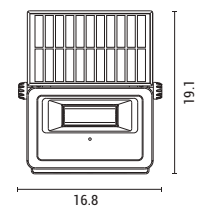

VALUE series
145-20821

Black
5202 19 84

Plastic & ABS

LED 13W
1600Lm IP54
3CCT (3000-4000-6000K)

L 168mm
W 40mm
H 191mm

2 Years Warranty

Motion Sensor

Battery