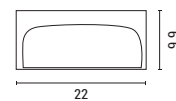

Aluminium & Plastic

E27 Max 10W
220-240V IP54

L 220mm

W 100mm

H 99mm

2 Years Warranty