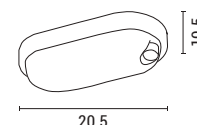

L 205mm
W 105mm
H 54mm
2 Years Warranty

Motion Sensor

145-20040

White AC/DC
5202 09 88

Plastic & PP
LED 12W
12-24V IP54
900Lm 6500K

L 205mm
W 105mm
H 54mm
2 Years Warranty

145-20041

White AC/DC
5202 13 84