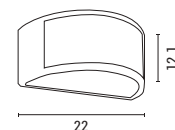

Aluminium & Plastic

E27 Max 10W
220-240V IP54

L 220mm

W 108mm

H 121mm

2 Years Warranty