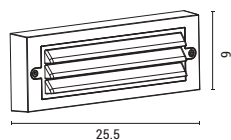

PRO series
Plastic & ABS
LED 6W
220-240V IP65
120Lm 3CCT
3CCT (3000-4000-6000K)

L 255mm
W 90mm
H 42mm

2 Years Warranty

PRO series

Plastic & ABS

LED 6W
220-240V IP65
330Lm 3CCT
3CCT (3000-4000-6000K)

L 255mm
W 90mm
H 30mm

2 Years Warranty