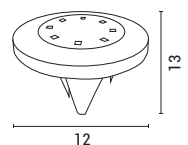

30Lm IP44

4000K

L 120mm

W 120mm

H 130mm

2 Years Warranty

- Battery • 1PC 1.2V AA
 200mAh Ni-MH
 • Capacity 200mAh
 • Charging 4-6h
 • Discharge 8-10h
 • Distance 3-5m

VALUE series
145-20850