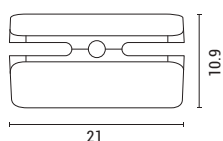

145-20828

Black
5202 36 90

PP / Plastic

LED 7W
3.7V IP54
700Lm 4000K

L 210mm
W 113mm
H 109mm
2 Years Warranty

- Battery
- Lithium: 18650 3-7V
 - Capacity 2500mAh
 - Charging 6-8h
 - Discharge 8-10h
 - Pir Distance 3-7m