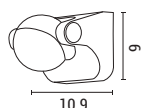

145-20207
Dark Grey
5202 29 85

Aluminium & Plastic

LED 8W
220-240V IP54
680Lm 3000K

L 114mm
W 90mm
H 105mm

2 Years Warranty

OUTLET