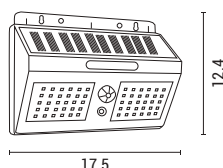

PLUS series
145-20811

Black
5202 07 78

PP
LED 1.20W
120Lm IP65
6500K

L 124mm
W 175mm
H 50mm

2 Years Warranty

Motion Sensor

Battery • Lithium: 18650 3-7V
• Capacity 1200mAh
• Charging 4-6h
• Discharge 8-10h
• Pir Distance 3-5m