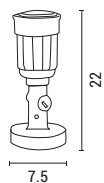

L 75mm
W 240mm
H 140mm

2 Years Warranty

***PAR 38
147-68902**

Black
5202 06 15

Plastic

E27 Max 15W
220-240V IP44

L 75mm
W 75mm
H 220mm
D Ø70mm

2 Years Warranty