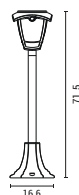

1. Battery
2. Lithium: 18650 3-7V
   - Capacity 1500mAh
   - Charging 10-12h
   - Discharge 9-11h
   - Pir Distance 5-8m