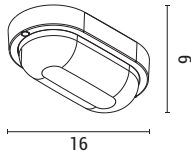

PLUS series

5202 02 30

White
Plastic & PP
LED 8W
600Lm
220-240V
L: 160mm
W: 90mm
H: 51mm
2 Years Warranty

LED IP54