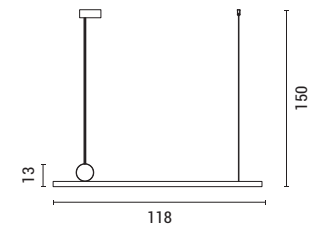

LED IP20 3000K

144-15003

5202 59 90

Gold
Aluminium & Acrylic
LED 55W
4125Lm
3000K
220-240V
D: Ø800mm
H: 1570mm

LED	IP20	3000K
-----	------	-------

144-16025

5202 39 90

Gold & Black
Iron, Acrylic & Aluminium
LED 25W
2088Lm
3CCT (3000 - 4000 - 6000K)
220-240V
L: 1180mm
W: 80mm
H: 1500mm