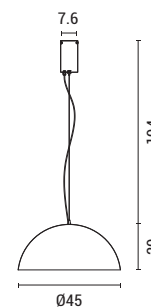

144-17029

5202 09 90

Sand Black
Metal & Acrylic
LED 30W
2100Lm
3000K
220-240V
D: Ø450mm
H: 1940mm

LED IP20 3000K