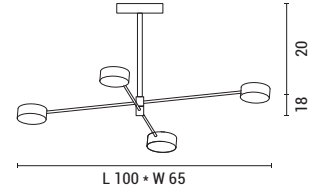

LED IP20 3000K

144-10032

5202 49 90

Black
 Aluminum, Glass & Silica gel
 5xLED 10W - 50W
 2100Lm
 3000K
 100-240V
 L: 935mm
 W: 150mm
 H: 1165mm

LED IP20 3000K

144-10002

5202 49 90

Gold
Iron, Acrylic & Aluminium
4xLED 12W - 48W
3600Lm
3CCT (3000 - 4000 - 6000K)
220-240V
L: 1000mm
W: 650mm
H: 380mm