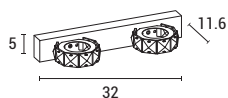

144-80006
5202 07 90

Chrome
Stainless Steel & Acrylic
2xLED 3W - 6W
360Lm
4000K
220-240V
L: 320mm
W: 116mm
H: 50mm

LED	IP20	4000K