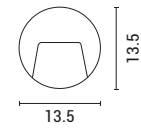

PRO series

5202 05 60

Plastic & ABS
LED 3W
100Lm
4000K
220-240V
D: Ø135mm
W: 32mm
2 Years Warranty

LED	4000K	IP65

145-52056