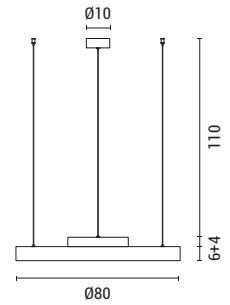

144-17001
5202 34 90

White
Aluminium, Metal & Silicon
LED 70W
5600±500Lm
3000K
100-240V
D: Ø800mm
H: 1100mm

LED IP20 3000K