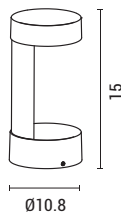

145-20248
PRO series
5202 18 90

Matt Black
Aluminium
LED 9W
300Lm
3000K
220-240V
H: 150mm
D: Ø108mm
2 Years Warranty

LED 3000K IP54