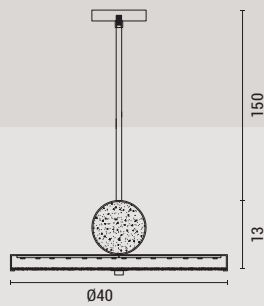

144-18001
5202 19 90

Gold & Black
Stainless steel, Iron & Acrylic
LED 36W
2700Lm
3000K
220-240V
D: Ø400mm
H: 1630mm

LED IP20 3000K