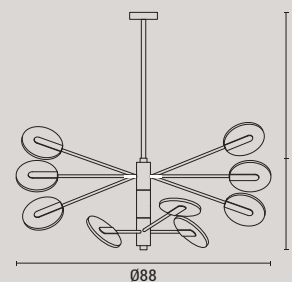

144-10012

5202 84 90

Black & Gold
Iron & Acrylic
9xLED 7W - 63W
4725Lm
3CCT (3000 - 4000 - 6000K)
220-240V
D: Ø880mm
H: 780mm

LED IP20 3CCT

144-17030

5202 09 90

Sand Black
Metal & Acrylic
LED 32W
1920Lm
3000K
220-240V
D: Ø400mm
W: 16mm
H: 588mm