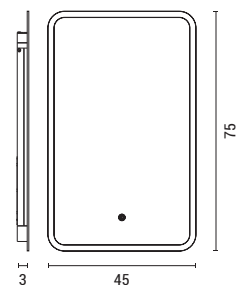

LED IP44 4000K