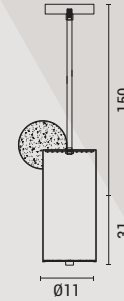

LED IP20 3000K

5202 24 90

Iron & Glass
LED 5W
146Lm
3CCT (3000 - 4000 - 6000K)
220-240V
D: Ø230mm
H: 1900mm

LED IP20 3CCT

144-15038
Gold & Clear Glass

144-15039
Gold & Amber Glass

144-15040
Silver & Smoke Grey Glass