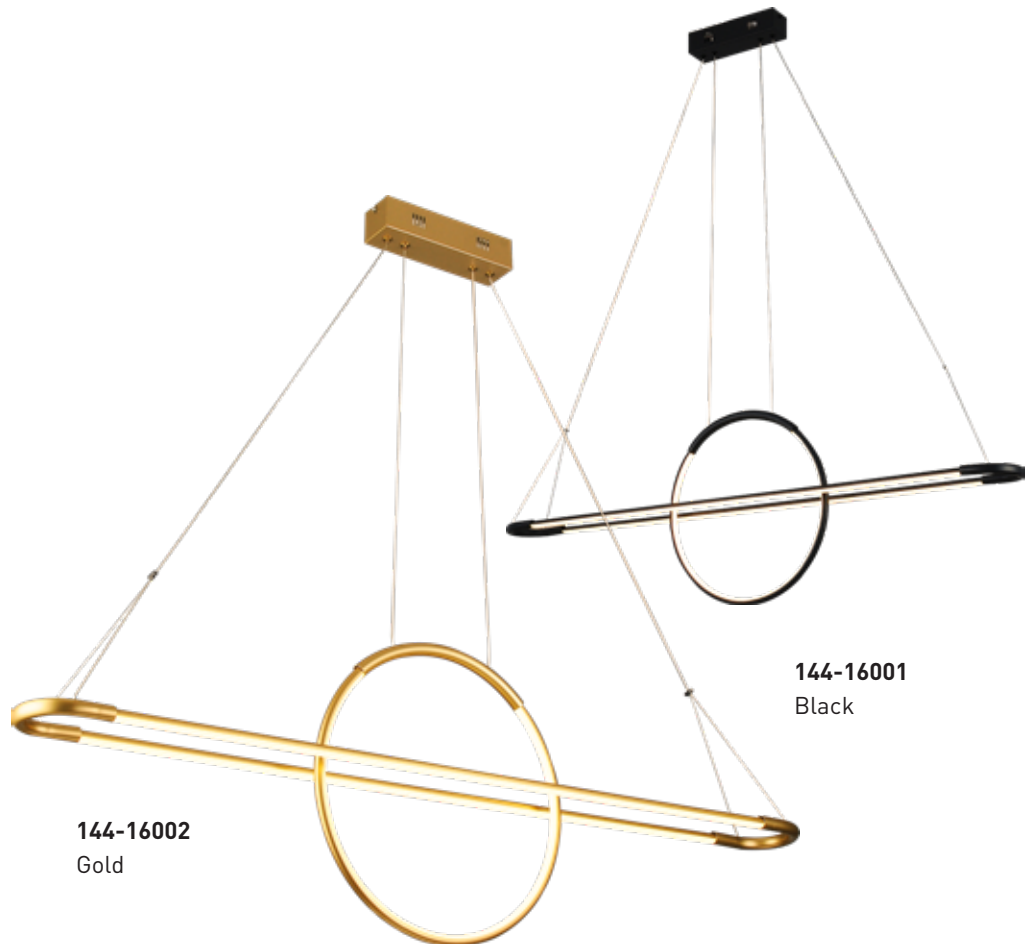

LED	IP20	4000K
-----	------	-------

144-15028
5202 29 90

Chrome
Metal
LED 30W
2550Lm
4000K
220-240V
D: Ø300mm
H: 700mm

LED	IP20	4000K
-----	------	-------

144-16005
5202 59 90

Gold
Metal & Silica Gel
LED 55W & 1xG9
4125Lm
Dimmable
3000K
220-240V
L: 1500mm
W: 150mm
H: 150mm

LED	IP20	3000K
-----	------	-------

144-15004

5202 24 00

White
Metal
LED 37W
3000Lm
3000K
110-220V
D¹: Ø600mm
D²: Ø400mm
H: 1100mm

LED IP20 3000K

5202 49 90

Aluminium
LED 45W
3375Lm
3000K
220-240V
L: 1200mm
W: 40mm
H: 1500mm

LED IP20 3000K

144-16002
Gold

144-16001
Black

144-15018
5202 24 90

Black
Metal
LED 30W
2550Lm
4000K
220-240V
L: 300mm
W: 300mm
H: 700mm

LED IP20 4000K

144-15036
5202 35 90

Black & Gold
Iron, Aluminum, Glass & Silica gel
LED 10W + 1xG9
1653Lm
3CCT (3000 - 4000 - 6000K)
220-240V
L: 300mm
H: 1200mm