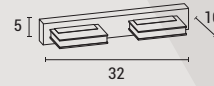

LED IP20 4000K

WALL LIGHTING FIXTURES

144-80005

5202 19 90

Chrome
Stainless Steel & Acrylic
3xLED 4W - 12W
720Lm
4000K
220-240V
L: 500mm
W: 100mm
H: 50mm

144-80004

5202 14 90

Chrome
Stainless Steel & Acrylic
2xLED 4W - 8W
480Lm
4000K
220-240V
L: 320mm
W: 100mm
H: 50mm