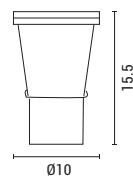

147-68410

White

147-68412

Grey

5202 03 90

Aluminium & Glass
GU10 Max 5W
220-240V
H: 155mm
D: Ø100mm
2 Years Warranty

GU10

IP65