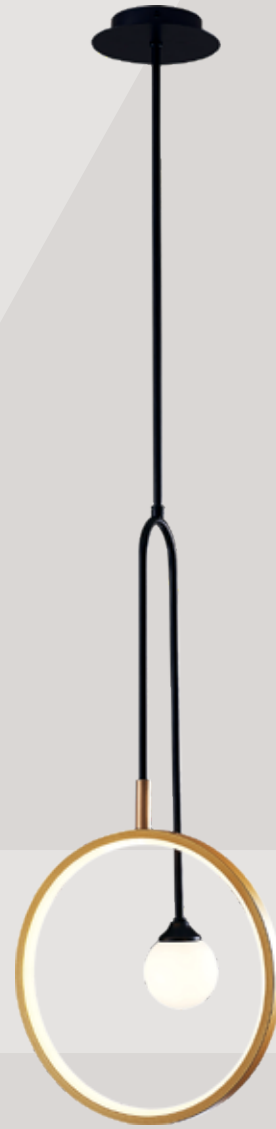

144-15018
5202 24 90

Black
Metal
LED 30W
2550Lm
4000K
220-240V
L: 300mm
W: 300mm
H: 700mm

LED IP20 4000K

144-15036
5202 35 90

Black & Gold
Iron, Aluminum, Glass & Silica gel
LED 10W + 1xG9
1653Lm
3CCT (3000 - 4000 - 6000K)
220-240V
L: 300mm
H: 1200mm

LED IP20 3CCT