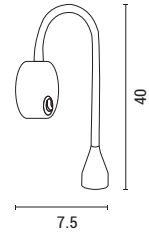

LED IP20 3000K

145-25213
Black

145-22060
5202 08 40

White
Aluminum & Iron
LED 3W
240lm
3000K
220-240V
W: 75mm
H: 400mm

LED IP20 3000K

145-22200
5202 16 90

White
Iron & Acrylic
LED 12W
756lm
3000K
220-240V
L: 250mm
W: 80mm
H: 120mm