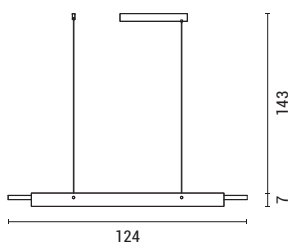

144-16020

5202 51 60

Black & Sintered Stone
Aluminium, Iron & Sintered Stone
LED 20W
1653Lm
3CCT (3000 - 4000 - 6000K)
220-240V
L: 1240mm
W: 56mm
H: 1500mm

LED IP20 3CCT