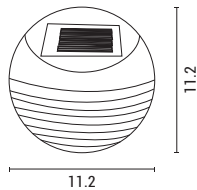

145-20814
VALUE series
5202 00 99

Black
PP
LED 0.06W
20Lm
3000K
L: 112mm
W: 112mm
H: 40mm
2 Years Warranty

- Battery
- 1PC 1.2V AA
200mAh Ni-MH
 - Capacity 2000mAh
 - Charging 4-6h
 - Discharge 8-10h
 - Pir Distance 3-5m