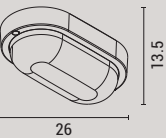

145-20026
PLUS series

5202 02 90

Black
Plastic & PP
LED 18W
1350Lm
4000K
220-240V
L: 260mm
W: 135mm
H: 58mm
2 Years Warranty

LED 4000K IP54