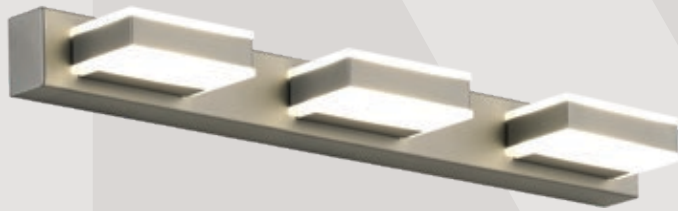

WALL LIGHTING FIXTURES

144-80005

5202 19 90

Chrome
Stainless Steel & Acrylic
3xLED 4W - 12W
720Lm
4000K
220-240V
L: 500mm
W: 100mm
H: 50mm