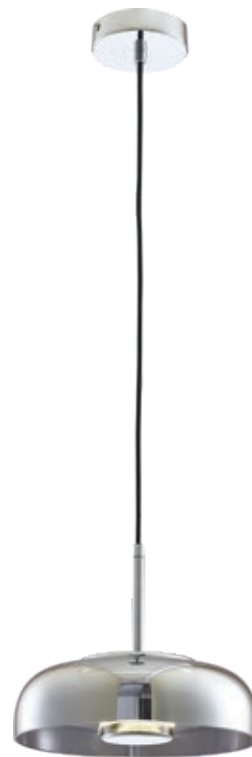

LED IP20 3000K

5202 24 90

Iron & Glass
LED 5W
146Lm
3CCT (3000 - 4000 - 6000K)
220-240V
D: Ø230mm
H: 1900mm

LED IP20 3CCT

144-15038
Gold & Clear Glass

144-15039
Gold & Amber Glass

144-15040
Silver & Smoke Grey Glass