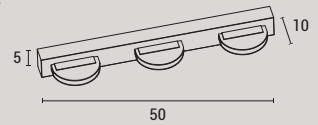

LED IP20 4000K

144-80002

5202 14 90

Chrome
Stainless Steel & Acrylic
2xLED 4W - 8W
480Lm
4000K
220-240V
L: 320mm
W: 100mm
H: 50mm

LED IP20 4000K

144-80003

5202 19 90

Chrome
Stainless Steel & Acrylic
3xLED 4W - 12W
720Lm
4000K
220-240V
L: 500mm
W: 100mm
H: 50mm