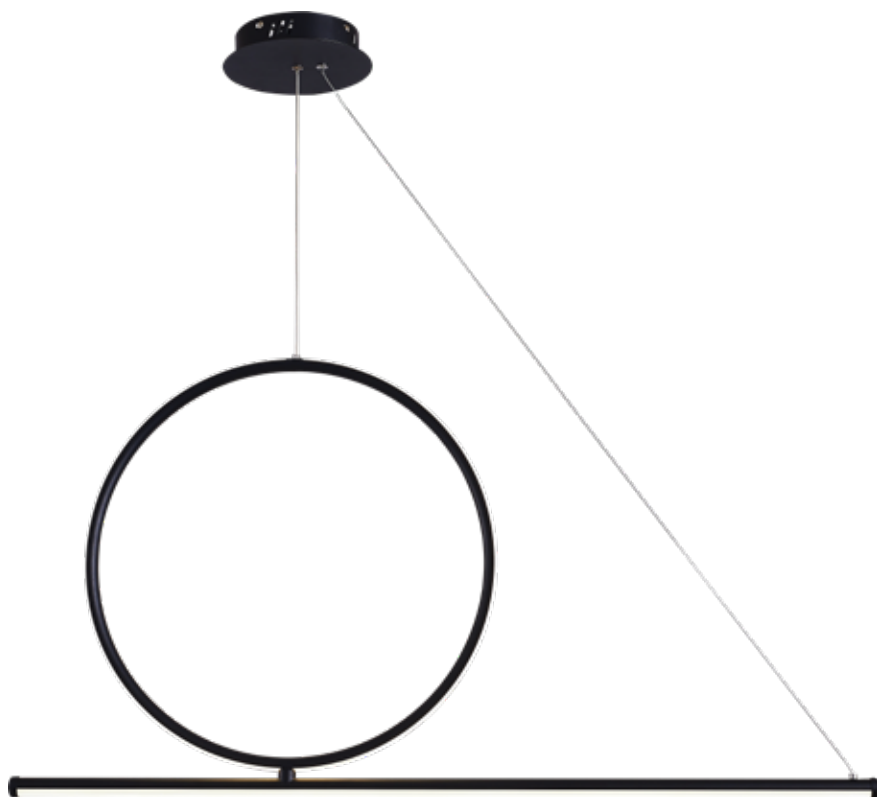

LED IP20 3CCT

144-16018

5202 49 90

Black
 Aluminum & Iron
 LED 32W
 2720Lm
 3000K
 220-240V
 L: 1000mm
 W: 500mm
 H: 1500mm

LED IP20 3000K

144-16019

5202 39 90

Black
 Aluminum & Iron
 LED 15W
 1275Lm
 4000K
 220-240V
 L: 1200mm
 W: 450mm
 H: 1500mm