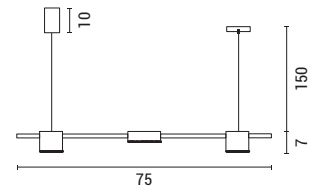

LED IP20 3CCT

144-10008

5202 69 90

Matte Gold
Iron, Acrylic & Aluminium
8xLED 7.5W - 60W
4500Lm
3000K
220-240V
L: 1400mm
W: 1400mm
H: 560mm

LED IP20 3000K

144-10000

5202 29 90

Black
Acrylic & Aluminium
3xLED 8W - 24W
1800Lm
4000K
220-240V
L: 750mm
W: 100mm
H: 1570mm