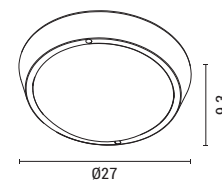

145-20034
PLUS series

5202 07 90

White
Plastic & PP
LED 24W
1800Lm
4000K
220-240V
W: 93mm
D: Ø270mm
2 Years Warranty