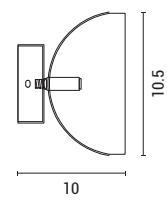

G9 IP20

04

**Wall
Lighting
Fixtures**

144-58005

5202 19 90

Gold
Metal & Acrylic
LED 30W
2250Lm
3000K
220-240V
L: 820mm
W: 80mm
H: 920mm

LED IP20 3000K

144-55003