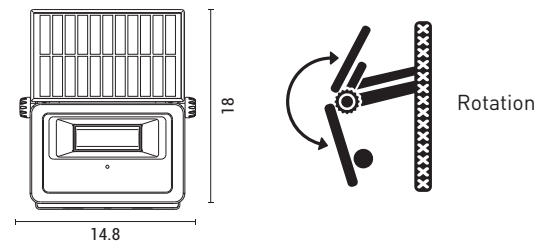

FUNCTIONS

1. **1. Motion-activated lighting:** When movement is detected or the light is manually switched on, it illuminates at 850Lm. After 30 seconds, brightness automatically adjusts to 30Lm for continuous operation.
2. **2. Energy-saving motion activation:** Light turns on at 850Lm when movement is detected or manually activated, then switches off after 30 seconds.
3. **3. Constant ambient lighting:** Fixed illumination at 30Lm for continuous operation.
4. **4. Power-off mode:** Light remains turned off.