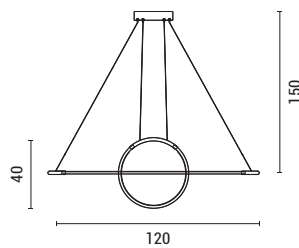

5202 49 90

Aluminium
LED 45W
3375Lm
3000K
220-240V
L: 1200mm
W: 40mm
H: 1500mm

LED IP20 3000K