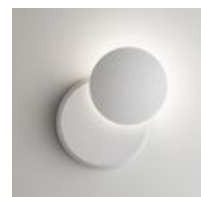

WALL LIGHTING FIXTURES

145-20222

PLUS series

5202 13 90

White
Aluminium
LED 6W
350Lm
3000K
220-240V
L: 140mm
W: 30,5mm
H: 140mm
2 Years Warranty

LED 3000K IP54

145-20223

PLUS series