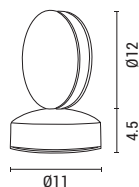

145-20227
PLUS series

5202 19 90

White
Aluminium
LED 8W
320Lm
3000K
220-240V
H: 160.5mm
D: Ø120mm
2 Years Warranty

LED 3000K IP65