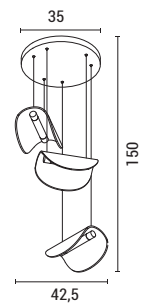

144-20001

5202 39 90

Gold & Smoky Glass
Iron & Glass
4xE27 Max 15W
220-240V
D: Ø450mm
H: 2800mm

E27

IP20

144-18005

Bronze-Grey

144-18004

Bronze-Gold

5202 64 90

Metal, Aluminium, Glass
& Acrylic
LED 6W
468Lm
3000K
220-240V
L: 425mm
W: 425mm
H: 1500mm

LED

IP20

3000K