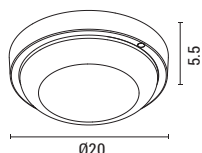

PLUS series

5202 03 10

White
 Plastic & PP
 LED 18W
 220-240V
 W: 55mm
 D: Ø200mm
 2 Years Warranty

LED IP54

145-20031
PLUS series

5202 03 90

Black
 Plastic & PP
 LED 18W
 1350Lm
 3000K
 220-240V
 W: 55mm
 D: Ø200mm
 2 Years Warranty