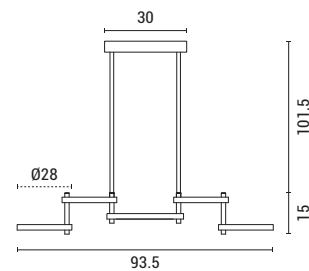

LED IP20 3000K

144-10032

5202 49 90

Black
 Aluminum, Glass & Silica gel
 5xLED 10W - 50W
 2100Lm
 3000K
 100-240V
 L: 935mm
 W: 150mm
 H: 1165mm

LED IP20 3000K

144-10002

5202 49 90

Gold
Iron, Acrylic & Aluminium
4xLED 12W - 48W
3600Lm
3CCT (3000 - 4000 - 6000K)
220-240V
L: 1000mm
W: 650mm
H: 380mm