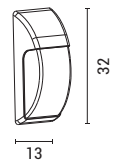

LED 3000K IP65