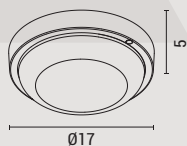

145-20015   **145-20014**
LED 12W   LED 12W
1020Lm   600Lm
3000K   4000K

PLUS series

5202 02 40

White
Plastic & PP
220-240V
W: 50mm
D: Ø170mm
2 Years Warranty

LED   IP54

145-20017   **145-20016**   **145-20039**
1530Lm   1350Lm   1530Lm
3000K   4000K   6500K

PLUS series

5202 03 10

White
Plastic & PP
LED 18W
220-240V
W: 55mm
D: Ø200mm
2 Years Warranty

LED   IP54

145-20031
PLUS series

5202 03 90

Black
Plastic & PP
LED 18W
1350Lm
3000K
220-240V
W: 55mm
D: Ø200mm
2 Years Warranty

LED   3000K   IP54

145-20034
PLUS series

5202 07 90

White
Plastic & PP
LED 24W
1800Lm
4000K
220-240V
W: 93mm
D: Ø270mm
2 Years Warranty

LED   4000K   IP65