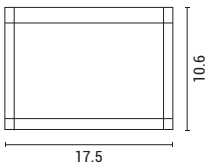

145-20217
PRO series

5202 11 90

Black
Aluminium & Plastic
LED 12W
840Lm
3000K
220-240V
L: 106mm
W: 50mm
H: 175mm
2 Years Warranty

LED 3000K IP54