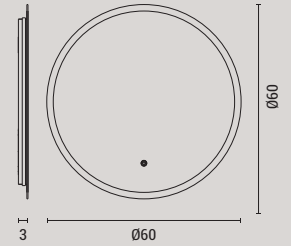

144-88000
5202 44 90

White
Glass
LED 15W
1680Lm
4000K
3 Step Dimming
220-240V
D: Ø600mm
Auto Deffogging Function

LED IP44 4000K