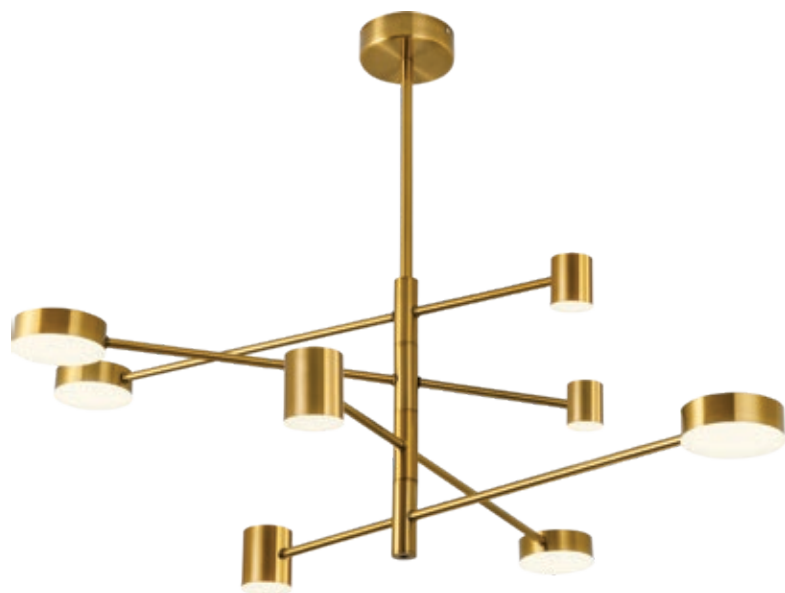

144-10023

5202 49 90

Gold
Acrylic & Aluminium
8xLED 6W - 48W
3600Lm
3CCT (3000 - 4000 - 6000K)
220-240V
L: 1430mm
W: 1430mm
H: 560mm

LED IP20 3CCT

144-20023

5202 59 90

Gold
Iron, Acrylic & Aluminium
10xLED 6W - 60W
3600Lm
3000K
220-240V
L: 1430mm
W: 1430mm
H: 650mm

LED IP20 3000K