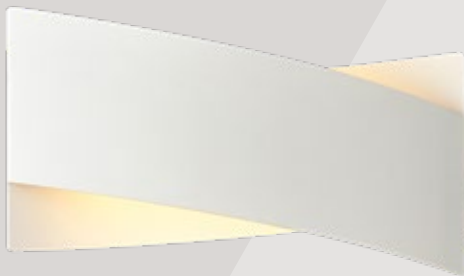

LED IP20 3000K

145-25213
Black

145-22060
5202 08 40

White
Aluminum & Iron
LED 3W
240lm
3000K
220-240V
W: 75mm
H: 400mm

LED IP20 3000K

145-22200
5202 16 90

White
Iron & Acrylic
LED 12W
756lm
3000K
220-240V
L: 250mm
W: 80mm
H: 120mm