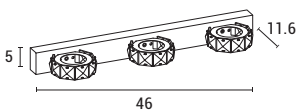

144-80007
5202 17 90

Chrome
Stainless Steel & Acrylic
3xLED 3W - 9W
480Lm
4000K
220-240V
L: 460mm
W: 116mm
H: 50mm

LED	IP20	4000K