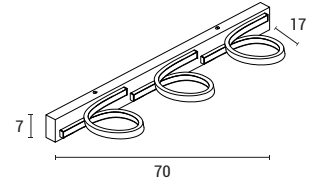

144-80001

5202 19 90

Sand White
Metal, Aluminium & PC
3xLED 8W - 24W
375Lm
4000K
220-240V
L: 700mm
W: 70mm
H: 170mm