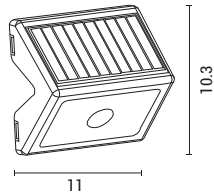

145-20822
VALUE series
5202 03 90

Black
Plastic & ABS
LED 3W
400Lm
3CCT (3000 - 4000 - 6000K)
L: 110mm
W: 103mm
H: 60mm
2 Years Warranty
Motion Sensor

1. Battery
2. Lithium: 18650 3-7V
   - Capacity 1200mAh
   - Charging 8-10h
   - Discharge 10lm 10-12h
   - Pir Distance 4-6m

145-20814
VALUE series
5202 00 99

Black
PP
LED 0.06W
20Lm
3000K
L: 112mm
W: 112mm
H: 40mm
2 Years Warranty

1. Battery
2. 1PC 1.2V AA
     200mAh Ni-MH
   - Capacity 2000mAh
   - Charging 4-6h
   - Discharge 8-10h
   - Pir Distance 3-5m

145-20811
PLUS series
5202 02 90

Black
PP
LED 1.20W
120Lm
6500K
L: 124mm
W: 175mm
H: 50mm
2 Years Warranty
Motion Sensor

1. Battery
2. Lithium: 18650 3-7V
   - Capacity 1200mAh
   - Charging 4-6h
   - Discharge 8-10h
   - Pir Distance 3-5m

145-20816
PLUS series
5202 01 99

Black
Plastic & ABS
LED 0.14W
50Lm
3000K
L: 90mm
W: 54mm
H: 50mm
2 Years Warranty

1. Battery
2. AA5 1.2V NI-MH
   - Capacity 500mAh
   - Charging 4-6h
   - Discharge 8-10h
   - Light Control