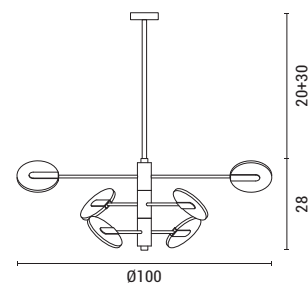

LED IP20 3CCT