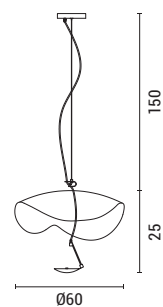

144-16015

5202 29 90

White & Gold
Metal
LED 12W
900Lm
3000K
220-240V
D: Ø600mm
H: 1750mm

LED IP20 3000K