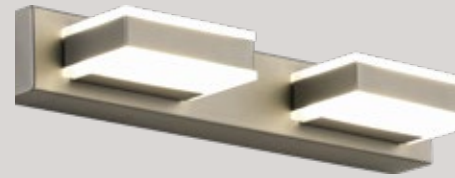

LED IP20 4000K

WALL LIGHTING FIXTURES

144-80005

5202 19 90

Chrome
Stainless Steel & Acrylic
3xLED 4W - 12W
720Lm
4000K
220-240V
L: 500mm
W: 100mm
H: 50mm

144-80004

5202 14 90

Chrome
Stainless Steel & Acrylic
2xLED 4W - 8W
480Lm
4000K
220-240V
L: 320mm
W: 100mm
H: 50mm