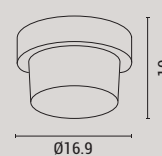

145-20202
PRO series
5202 09 90

Black
Aluminium & Plastic
LED 12W
960Lm
3000K
220-240V
D: Ø169mm
W: 100mm
2 Years Warranty

LED 3000K IP65