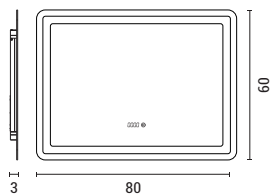

144-88002
5202 39 90

White
Glass
LED 20W
1680Lm
3CCT (3000 - 4000 - 6000K)
3 Step Dimming
85-265V
L: 800mm
H: 600mm
With Clock / Date Indication
Auto Deffogging Function

LED IP44 3CCT