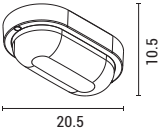

PLUS series

5202 01 90

White
Plastic & PP
LED 12W
900Lm
220-240V
L: 205mm
W: 105mm
H: 54mm
2 Years Warranty

LED IP54