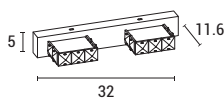

144-80008

5202 07 90

Chrome
Stainless Steel & Acrylic
2xLED 4W - 8W
480Lm
4000K
220-240V
L: 320mm
W: 116mm
H: 50mm