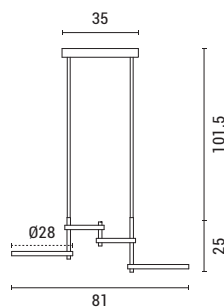

144-10031

5202 39 90

Black
Aluminum, Glass & Silica gel
4xLED 10W - 40W
1800Lm
3000K
100-240V
L: 810mm
W: 250mm
H: 1265mm

LED IP20 3000K