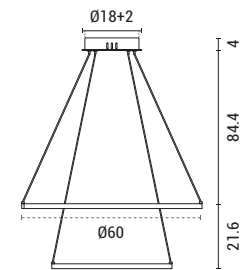

LED	IP20	3000K
-----	------	-------

144-15004

5202 24 00

White
Metal
LED 37W
3000Lm
3000K
110-220V
D¹: Ø600mm
D²: Ø400mm
H: 1100mm

LED IP20 3000K

5202 49 90

Aluminium
LED 45W
3375Lm
3000K
220-240V
L: 1200mm
W: 40mm
H: 1500mm