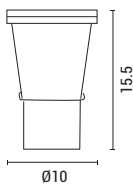

GARDEN LIGHTS

145-82038

5202 09 90

Dark Grey
Aluminium
GU10 Max 7W
220-240V
L: 75mm
W: 240mm
H: 140mm
Flat & Spike Base Installation
2 Years Warranty

GU10

IP65

147-68400

5202 02 90

White
Aluminium & Glass
MR16 Max 6W
12V
H: 155mm
D: Ø100mm
2 Years Warranty

GU10

IP65

147-68410

White

147-68412

Grey

5202 03 90

Aluminium & Glass
GU10 Max 5W
220-240V
H: 155mm
D: Ø100mm
2 Years Warranty

GU10

IP65