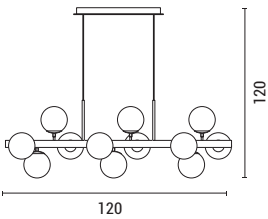

144-20017
5202 59 90

Mattt Black & Smoke Glass
Metal & Glass
12xE27 Max 15W
220-240V
L: 1200mm
W: 310mm
H: 1200mm

E27 IP20