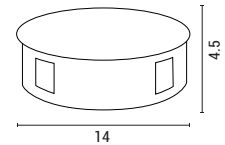

145-20224
PLUS series

5202 14 90

White
Aluminium
LED 12W
720Lm
3000K
220-240V
W: 45mm
D: Ø140mm
2 Years Warranty

LED 3000K IP44