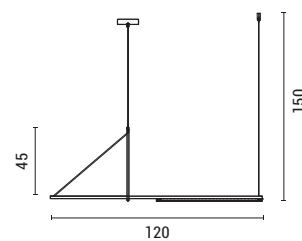

LED IP20 3CCT

144-16018

5202 49 90

Black
 Aluminum & Iron
 LED 32W
 2720Lm
 3000K
 220-240V
 L: 1000mm
 W: 500mm
 H: 1500mm

LED IP20 3000K

144-16019

5202 39 90

Black
 Aluminum & Iron
 LED 15W
 1275Lm
 4000K
 220-240V
 L: 1200mm
 W: 450mm
 H: 1500mm