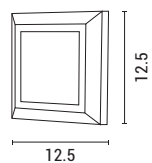

145-52000

PRO series

5202 06 20

White
Plastic & ABS
LED 4W
240Lm
3000K
220-240V
L: 200mm
W: 27mm
H: 80mm
2 Years Warranty

145-52004

White

145-52006

Grey

PRO series

5202 05 80

Plastic & ABS
LED 3W
255Lm
3000K
220-240V
L: 125mm
W: 27mm
H: 125mm
2 Years Warranty

145-52074

White

145-52076

Grey

145-52077

Dark Grey

PRO series

5202 08 10

Plastic & ABS
LED 6W
380Lm
4000K
220-240V
L: 220mm
W: 51mm
H: 113mm
2 Years Warranty