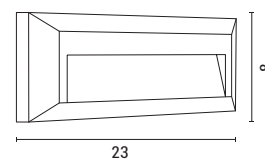

PRO series

5202 06 90

Grey
Plastic & ABS
LED 2W
80Lm
3000K
220-240V
L: 230mm
W: 27mm
H: 80mm
2 Years Warranty

LED	3000K	IP65