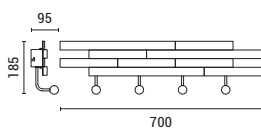

LED IP20 3000K

144-33080

5202 29 90

Walnut
Metal-Wood
LED 10W
700Lm
3000K
220-240V
L: 700mm
W: 185mm
H: 95mm

LED IP20 3000K

144-80001

5202 19 90

Sand White
Metal, Aluminium & PC
3xLED 8W - 24W
375Lm
4000K
220-240V
L: 700mm
W: 70mm
H: 170mm