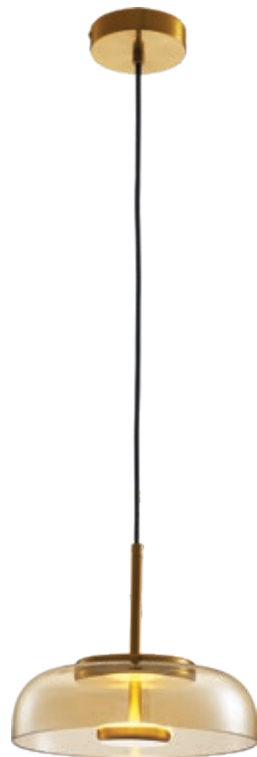

LED IP20 3000K

5202 24 90

Iron & Glass
LED 5W
146Lm
3CCT (3000 - 4000 - 6000K)
220-240V
D: Ø230mm
H: 1900mm

LED IP20 3CCT

144-15038
Gold & Clear Glass

144-15039
Gold & Amber Glass

144-15040
Silver & Smoke Grey Glass