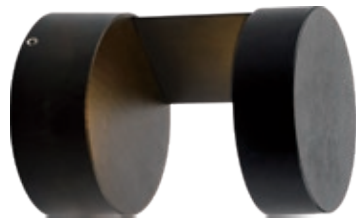

LED 3000K IP65

145-20226
PLUS series

5202 14 90

White
Aluminium
LED 8W
720Lm
3000K
220-240V
W: 94mm
D: Ø100mm
2 Years Warranty

LED 3000K IP65

145-20248
PRO series
5202 18 90

Matt Black
Aluminium
LED 9W
300Lm
3000K
220-240V
H: 150mm
D: Ø108mm
2 Years Warranty