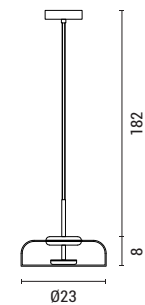

LED IP20 3000K

5202 24 90

Iron & Glass
LED 5W
146Lm
3CCT (3000 - 4000 - 6000K)
220-240V
D: Ø230mm
H: 1900mm

LED IP20 3CCT

144-15038
Gold & Clear Glass

144-15039
Gold & Amber Glass

144-15040
Silver & Smoke Grey Glass