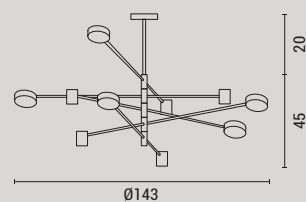

144-20023

5202 59 90

Gold
Iron, Acrylic & Aluminium
10xLED 6W - 60W
3600Lm
3000K
220-240V
L: 1430mm
W: 1430mm
H: 650mm

LED IP20 3000K