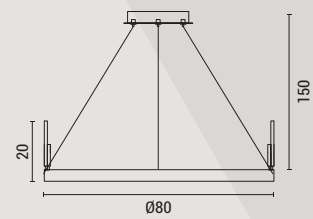

LED IP20 3000K

144-15003

5202 59 90

Gold
Aluminium & Acrylic
LED 55W
4125Lm
3000K
220-240V
D: Ø800mm
H: 1570mm

LED	IP20	3000K
-----	------	-------

144-16025

5202 39 90

Gold & Black
Iron, Acrylic & Aluminium
LED 25W
2088Lm
3CCT (3000 - 4000 - 6000K)
220-240V
L: 1180mm
W: 80mm
H: 1500mm