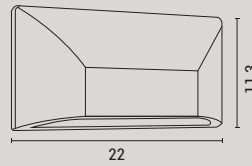

PRO series

5202 08 10

Plastic & ABS
LED 6W
380Lm
4000K
220-240V
L: 220mm
W: 51mm
H: 113mm
2 Years Warranty