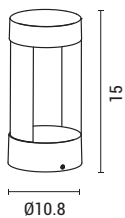

145-20249
PRO series
5202 19 90

Matt Black
Aluminium
LED 9W
250Lm
3000K
220-240V
H: 150mm
D: Ø108mm
2 Years Warranty

LED 3000K IP54