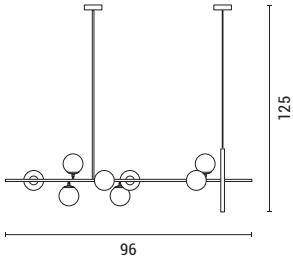

Bronze-Gold

5202 64 90

Metal, Aluminium, Glass
& Acrylic
LED 6W
468Lm
3000K
220-240V
L: 425mm
W: 425mm
H: 1500mm

LED

IP20

3000K

144-20018
5202 59 90

Gold & Transparent Glass
Metal & Glass
8xG9 Max 7W
220-240V
L: 960mm
W: 360mm
H: 1250mm