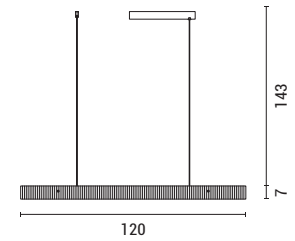

LED	IP20	3CCT
-----	------	------

144-16021

5202 44 90

Smoke Grey
 Aluminium, Iron, Acrylic & Glass
 LED 25W
 1308Lm
 3CCT (3000 - 4000 - 6000K)
 220-240V
 L: 1200mm
 W: 56mm
 H: 1500mm

LED IP20 3CCT

144-16020