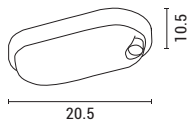

LED 3000K IP54

145-20034
PLUS series

5202 07 90

White
 Plastic & PP
 LED 24W
 1800Lm
 4000K
 220-240V
 W: 93mm
 D: Ø270mm
 2 Years Warranty

LED 4000K IP65

145-20090
PLUS series

5202 06 90

White
Plastic & PP
LED 12W
900Lm
4000K
220-240V
IP54
L: 205mm
W: 105mm
H: 54mm
2 Years Warranty
Motion Sensor