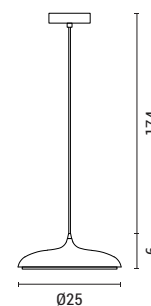

144-15034

Black

144-15035

White

5202 09 90

Iron, Aluminium & Acrylic
LED 10W
838Lm
3CCT (3000 - 4000 - 6000K)
220-240V
D: Ø250mm
H: 1800mm

LED IP20 3CCT