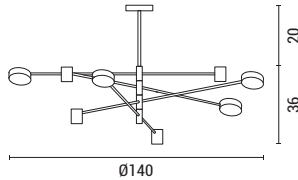

144-10008

5202 69 90

Matte Gold
Iron, Acrylic & Aluminium
8xLED 7.5W - 60W
4500Lm
3000K
220-240V
L: 1400mm
W: 1400mm
H: 560mm