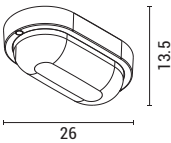

PLUS series

5202 02 90

White
Plastic & PP
LED 18W
1350Lm
220-240V
L: 260mm
W: 135mm
H: 58mm
2 Years Warranty

LED IP54