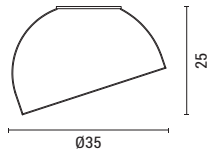

LED IP20 3000K

144-51015

5202 29 90

White & Wood
Iron & Acrylic
LED 20W
560Lm
3CCT (3000 - 4000 - 6000K)
220-240V
D: Ø350mm
H: 250mm

LED IP20 3CCT

144-51016

5202 29 90

Black & Wood
Iron & Acrylic
LED 20W
560Lm
3CCT (3000 - 4000 - 6000K)
220-240V
D: Ø350mm
H: 200mm