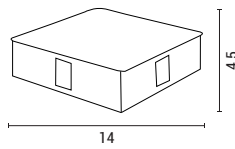

145-20225
PLUS series

5202 14 90

White
Aluminium
LED 12W
720Lm
3000K
85-265V
L: 140mm
W: 140mm
H: 45mm
2 Years Warranty

LED 3000K IP44