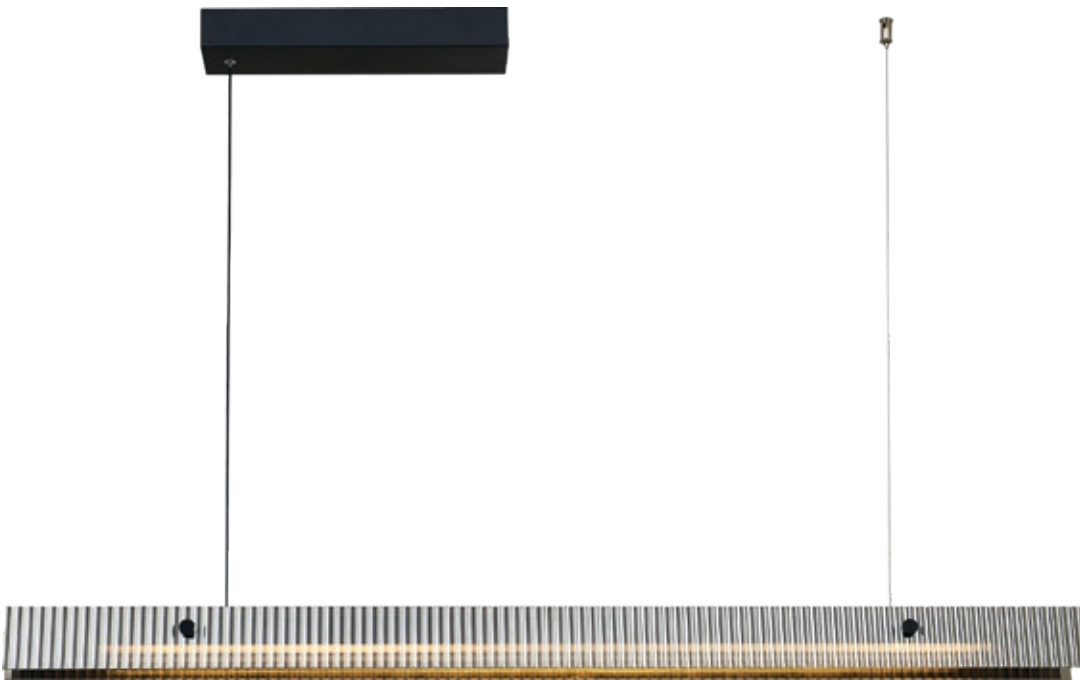

144-16021

5202 44 90

Smoke Grey
Aluminium, Iron, Acrylic & Glass
LED 25W
1308Lm
3CCT (3000 - 4000 - 6000K)
220-240V
L: 1200mm
W: 56mm
H: 1500mm

LED IP20 3CCT

144-16020

5202 51 60

Black & Sintered Stone
Aluminium, Iron & Sintered Stone
LED 20W
1653Lm
3CCT (3000 - 4000 - 6000K)
220-240V
L: 1240mm
W: 56mm
H: 1500mm

LED IP20 3CCT