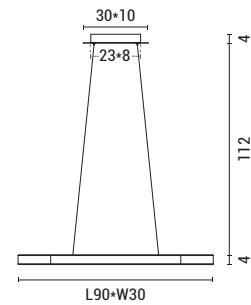

LED IP20 3000K

144-10025

5202 39 90

Black & Gold
 Iron, Acrylic & Aluminium
 8xLED 8W - 80W
 5120Lm
 3000K
 220-240V
 L: 980mm
 W:980mm
 H: 80mm

LED IP20 3000K

144-16014

5202 69 90

White
 Aluminium & Stainless Steel
 LED 55W
 2500Lm
 3000K
 220-240V
 L: 900mm
 W: 300mm
 H: 1200mm