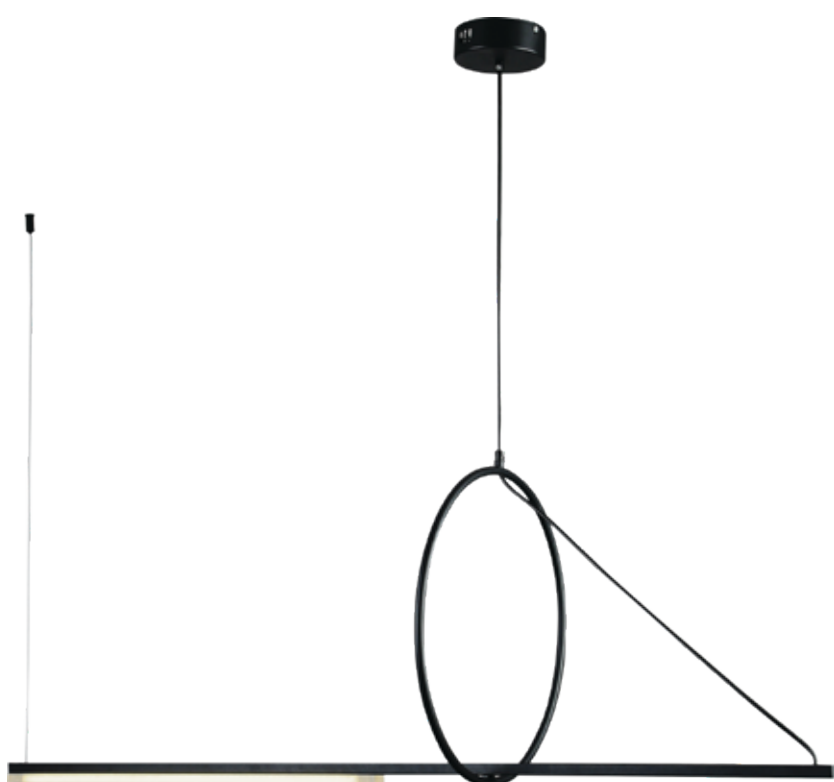

LED IP20 3CCT

144-16018

5202 49 90

Black
 Aluminum & Iron
 LED 32W
 2720Lm
 3000K
 220-240V
 L: 1000mm
 W: 500mm
 H: 1500mm

LED IP20 3000K

144-16019

5202 39 90

Black
 Aluminum & Iron
 LED 15W
 1275Lm
 4000K
 220-240V
 L: 1200mm
 W: 450mm
 H: 1500mm