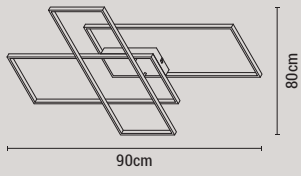

LED IP20 3000K

144-16008

5202 14 90

White
Aluminium
LED 20W
1500Lm
3000K
220-240V
L: 40mm
W:40mm
H: 2100mm

LED IP20 3000K

144-12000
5202 99 90

Black
Aluminium
LED 90W
3100Lm
3000K
220-240V
L: 900mm
W:800mm
H: 70mm