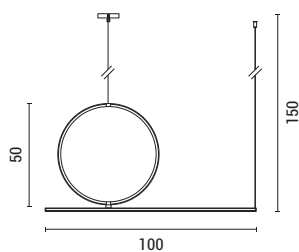

LED IP20 3CCT

144-16018

5202 49 90

Black
 Aluminum & Iron
 LED 32W
 2720Lm
 3000K
 220-240V
 L: 1000mm
 W: 500mm
 H: 1500mm

LED IP20 3000K

144-16019

5202 39 90

Black
 Aluminum & Iron
 LED 15W
 1275Lm
 4000K
 220-240V
 L: 1200mm
 W: 450mm
 H: 1500mm