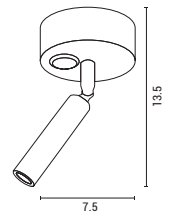

Aluminum
LED 3W
195lm
3000K
220-240V
W: 75mm
H: 135mm

LED IP20 3000K