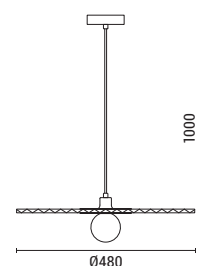

INDOOR LIGHTING

144-28511
Matt White

144-28513
Matt Grey

144-28512
Matt Black

5202 12 90

Metal, Fabric & Shade Glass
1xG9 Max 7W
220-240V
D: Ø480mm
H: 1000mm

G9 IP20