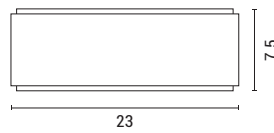

145-82093
White

145-82095
Dark Grey

145-82094
Black

PRO series

5202 12 90

Aluminium & Plastic
LED 10W
545 - 717Lm
3000K
220-240V
L: 230mm
W: 65mm
H: 75mm
Up & Down light
2 Years Warranty

LED	3000K	IP54
-----	-------	------