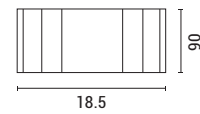

145-20221
PRO series

5202 11 90

Black
Aluminium & Plastic
LED 5W
325Lm
3000K
220-240V
L: 185mm
W: 40mm
H: 90mm
2 Years Warranty

LED 3000K IP54