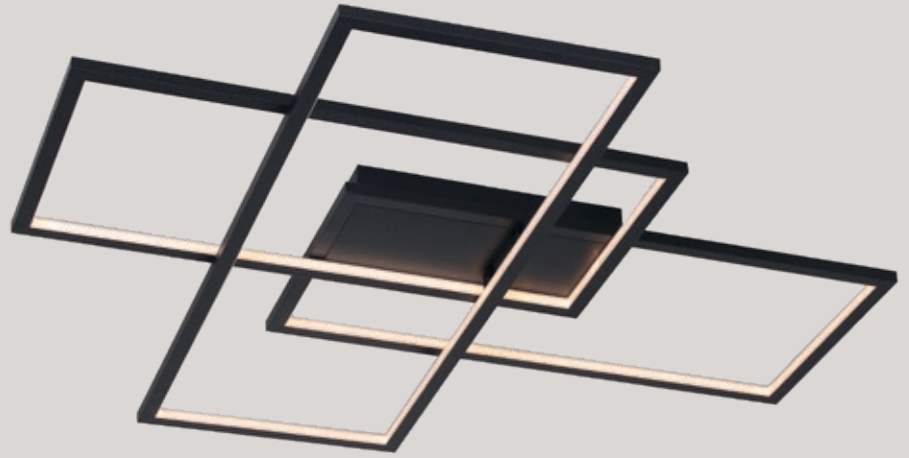

144-12000
5202 99 90

Black
Aluminium
LED 90W
3100Lm
3000K
220-240V
L: 900mm
W:800mm
H: 70mm

LED IP20 3000K