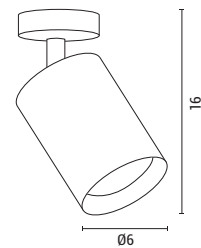

LED IP20 4000K

145-25201
Black

145-25200
White

5202 03 90

Aluminium
LED 10W
850Lm
4000K
170-245V
D: Ø60mm
H: 160mm
2 Years Guarantee

LED IP20 4000K

145-25021
5202 04 90

White
Aluminium
GU10 Max 5W
220-240V
D: Ø60mm
L: 120mm
H: 135mm