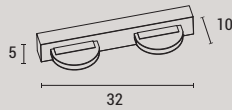

144-80002

5202 14 90

Chrome
Stainless Steel & Acrylic
2xLED 4W - 8W
480Lm
4000K
220-240V
L: 320mm
W: 100mm
H: 50mm