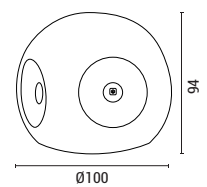

145-20226
PLUS series

5202 14 90

White
Aluminium
LED 8W
720Lm
3000K
220-240V
W: 94mm
D: Ø100mm
2 Years Warranty