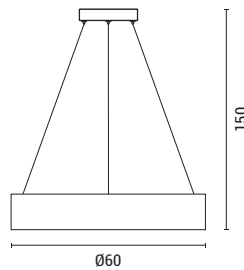

144-17024
5202 29 90

White & Wood
Metal & Acrylic
LED 50W
5100Lm
3000K
220-240V
D: Ø600mm
H: 1500mm

LED IP20 3000K