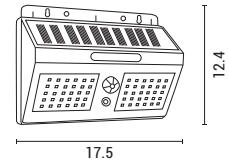

145-20822
VALUE series
5202 03 90

Black
Plastic & ABS
LED 3W
400Lm
3CCT (3000 - 4000 - 6000K)
L: 110mm
W: 103mm
H: 60mm
2 Years Warranty
Motion Sensor

1. Battery
2. Lithium: 18650 3-7V
   - Capacity 1200mAh
   - Charging 8-10h
   - Discharge 10lm 10-12h
   - Pir Distance 4-6m

145-20814
VALUE series
5202 00 99

Black
PP
LED 0.06W
20Lm
3000K
L: 112mm
W: 112mm
H: 40mm
2 Years Warranty

1. Battery
2. 1PC 1.2V AA
     200mAh Ni-MH
   - Capacity 2000mAh
   - Charging 4-6h
   - Discharge 8-10h
   - Pir Distance 3-5m

145-20811
PLUS series
5202 02 90

Black
PP
LED 1.20W
120Lm
6500K
L: 124mm
W: 175mm
H: 50mm
2 Years Warranty
Motion Sensor

1. Battery
2. Lithium: 18650 3-7V
   - Capacity 1200mAh
   - Charging 4-6h
   - Discharge 8-10h
   - Pir Distance 3-5m

145-20816
PLUS series
5202 01 99

Black
Plastic & ABS
LED 0.14W
50Lm
3000K
L: 90mm
W: 54mm
H: 50mm
2 Years Warranty

1. Battery
2. AA5 1.2V NI-MH
   - Capacity 500mAh
   - Charging 4-6h
   - Discharge 8-10h
   - Light Control