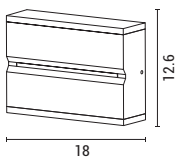

145-20247
PRO series

5202 19 90

Black
Aluminium
LED 12W
670Lm
3000K
220-240V
L: 180mm
W: 50mm
H: 126mm
2 Years Warranty

LED 3000K IP54