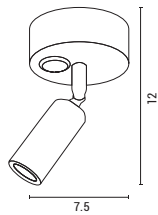

LED IP44 3000K

WALL LIGHTING FIXTURES

145-25210
White
5202 06 70

Aluminum
LED 3W
195lm
3000K
220-240V
W: 75mm
H: 120mm

LED IP20 3000K

145-25211
Black

145-25212
White
5202 06 70

Aluminum
LED 3W
195lm
3000K
220-240V
W: 75mm
H: 135mm