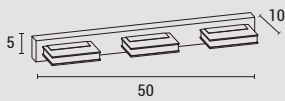

LED IP20 4000K

WALL LIGHTING FIXTURES

144-80005

5202 19 90

Chrome
Stainless Steel & Acrylic
3xLED 4W - 12W
720Lm
4000K
220-240V
L: 500mm
W: 100mm
H: 50mm

144-80004

5202 14 90

Chrome
Stainless Steel & Acrylic
2xLED 4W - 8W
480Lm
4000K
220-240V
L: 320mm
W: 100mm
H: 50mm