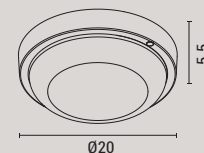

145-20015   **145-20014**
LED 12W   LED 12W
1020Lm   600Lm
3000K   4000K

PLUS series

5202 02 40

White
Plastic & PP
220-240V
W: 50mm
D: Ø170mm
2 Years Warranty

LED   IP54

145-20017   **145-20016**   **145-20039**
1530Lm   1350Lm   1530Lm
3000K   4000K   6500K

PLUS series

5202 03 10

White
Plastic & PP
LED 18W
220-240V
W: 55mm
D: Ø200mm
2 Years Warranty

LED   IP54

145-20031
PLUS series

5202 03 90

Black
Plastic & PP
LED 18W
1350Lm
3000K
220-240V
W: 55mm
D: Ø200mm
2 Years Warranty

LED   3000K   IP54

145-20034
PLUS series

5202 07 90

White
Plastic & PP
LED 24W
1800Lm
4000K
220-240V
W: 93mm
D: Ø270mm
2 Years Warranty

LED   4000K   IP65