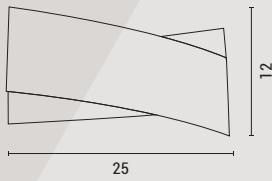

LED IP20 3000K

145-25213
Black

145-22060
5202 08 40

White
Aluminum & Iron
LED 3W
240lm
3000K
220-240V
W: 75mm
H: 400mm

LED IP20 3000K

145-22200
5202 16 90

White
Iron & Acrylic
LED 12W
756lm
3000K
220-240V
L: 250mm
W: 80mm
H: 120mm