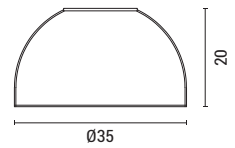

LED IP20 3000K

144-51015

5202 29 90

White & Wood
Iron & Acrylic
LED 20W
560Lm
3CCT (3000 - 4000 - 6000K)
220-240V
D: Ø350mm
H: 250mm

LED IP20 3CCT

144-51016

5202 29 90

Black & Wood
Iron & Acrylic
LED 20W
560Lm
3CCT (3000 - 4000 - 6000K)
220-240V
D: Ø350mm
H: 200mm