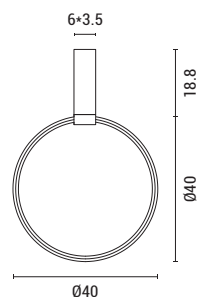

LED IP20 3000K