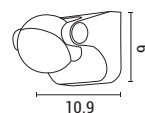

145-20207
PRO series

5202 07 90

Dark Grey
Aluminium & Plastic
LED 8W
680Lm
3000K
220-240V
L: 114mm
W: 90mm
H: 105mm
2 Years Warranty

LED 3000K IP54