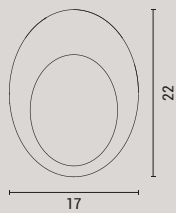

145-20208

PRO series

5202 13 90

Dark Grey
Aluminium & Plastic
LED 12W
1020Lm
3000K
220-240V
L: 170mm
W: 55mm
H: 22mm
2 Years Warranty

LED 3000K IP54