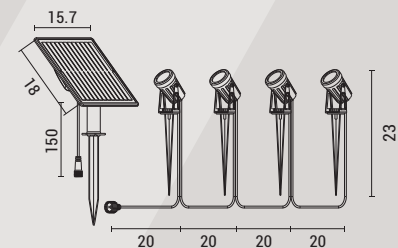

FUNCTIONS

Switch Button Function

[Located on the Back of the Solar Panel]

1. **1. Dynamic Color Mode:** Automatically cycles through a seamless blend of colors, creating a gradient effect.
2. **2. Steady Red Light:** Emits a consistent red glow for ambient illumination.
3. **3. Steady Green Light:** Provides a stable green light for a calming effect.
4. **4. Steady Blue Light:** Offers a continuous blue hue for a soothing atmosphere.
5. **5. Power-Off Mode:** Light remains turned off.