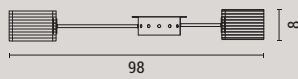

LED IP20 3000K

144-10025

5202 39 90

Black & Gold
 Iron, Acrylic & Aluminium
 8xLED 8W - 80W
 5120Lm
 3000K
 220-240V
 L: 980mm
 W:980mm
 H: 80mm

LED IP20 3000K

144-16014

5202 69 90

White
 Aluminium & Stainless Steel
 LED 55W
 2500Lm
 3000K
 220-240V
 L: 900mm
 W: 300mm
 H: 1200mm