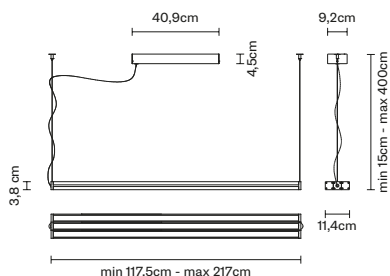

Light Glide / F57

Cory Grosser

Sospensione / Pendant lamp

	Code	Price (IVA not included)	Light source	Info	Accessories
	F57 A01 01 White 02 Black	928,00 €	LED 110-277V 1x149W 3000K 10009lm (4100lm UP + 5909lm DOWN) CRI 90+	Energy label A++ (01) Net weight: 7,70 kg IP40	Included: LED, Alimentatore / LED, Driver
	F57 A03 01 White 02 Black	928,00 €	LED 110-277V 1x149W 4000K 10009lm (4100lm UP + 5909lm DOWN) CRI 90+	Energy label A++ (01) Net weight: 7,70 kg IP40	Included: LED, Alimentatore / LED, Driver
	F57 A11 01 White 02 Black	1.120,00 €	LED 110-277V 1x149W 3000K 11819lm (5909lm UP + 5909lm DOWN) CRI 90+	Energy label A++ (01) Net weight: 7,70 kg Dimm: PUSH 1..10V (up/down independent) IP40	Included: LED, Alimentatore elettronico dimmerabile / LED, Dimmable electronic driver
	F57 A13 01 White 02 Black	1.120,00 €	LED 110-277V 1x149W 4000K 11819lm (5909lm UP + 5909lm DOWN) CRI 90+	Energy label A++ (01) Net weight: 7,70 kg Dimm: PUSH 1..10V (up/down independent) IP40	Included: LED, Alimentatore elettronico dimmerabile / LED, Dimmable electronic driver
	F57 A21 01 White 02 Black	1.240,00 €	LED 220-240V 1x149W 3000K 11819lm (5909lm UP + 5909lm DOWN) CRI 90+	Energy label A++ (01) Net weight: 7,70 kg Dimm: PUSH 1..10V DALI (up/down independent) IP40	Included: LED, Alimentatore elettronico dimmerabile / LED, Dimmable electronic driver
	F57 A23 01 White 02 Black	1.240,00 €	LED 220-240V 1x149W 4000K 11819lm (5909lm UP + 5909lm DOWN) CRI 90+	Energy label A++ (01) Net weight: 7,70 kg Dimm: PUSH 1..10V DALI (up/down independent) IP40	Included: LED, Alimentatore elettronico dimmerabile / LED, Dimmable electronic driver
	F57 A31 01 White 02 Black	1.240,00 €	LED 220-240V 1x149W 3000K 11819lm (5909lm UP + 5909lm DOWN) CRI 90+	Energy label A++ (01) Net weight: 7,70 kg Dimm: PHASE CUT IP40	Included: LED, Alimentatore elettronico dimmerabile / LED, Dimmable electronic driver
	F57 A33 01 White 02 Black	1.240,00 €	LED 220-240V 1x149W 4000K 11819lm (5909lm UP + 5909lm DOWN) CRI 90+	Energy label A++ (01) Net weight: 7,70 kg Dimm: PHASE CUT IP40	Included: LED, Alimentatore elettronico dimmerabile / LED, Dimmable electronic driver

The — New