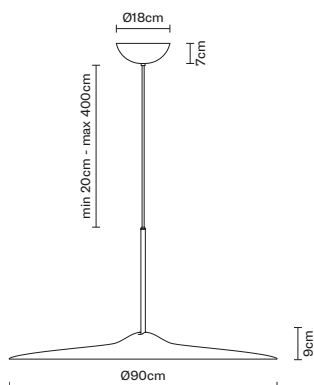

Acustica / F58

Gio Minelli & Marco Fossati

Sospensione / Pendant lamp

	Code	Price (IVA not included)	Light source	Info	Accessories
	F58 A11 06 Ocean 32 Coral 37 Concrete 43 Lawn green 47 Honey	980,00 €	LED 100-277V 1x20W 3000K 1604lm CRI 90+	Energy label A++ (01) Net weight: 4,00 kg Dimm: 1..10V IP40	Included: LED, Alimentatore elettronico dimmerabile / LED, Dimmable electronic driver
	F58 A12 06 Ocean 32 Coral 37 Concrete 43 Lawn green 47 Honey	980,00 €	LED 100-277V 1x20W 2700K 1604lm CRI 90+	Energy label A++ (01) Net weight: 4,00 kg Dimm: 1..10V IP40	Included: LED, Alimentatore elettronico dimmerabile / LED, Dimmable electronic driver
	F58 A21 06 Ocean 32 Coral 37 Concrete 43 Lawn green 47 Honey	980,00 €	LED 220-240V 1x20W 3000K 1604lm CRI 90+	Energy label A++ (01) Net weight: 4,00 kg Dimm: DALI - PUSH IP40	Included: LED, Alimentatore elettronico dimmerabile / LED, Dimmable electronic driver
	F58 A22 06 Ocean 32 Coral 37 Concrete 43 Lawn green 47 Honey	980,00 €	LED 220-240V 1x20W 2700K 1604lm CRI 90+	Energy label A++ (01) Net weight: 4,00 kg Dimm: DALI - PUSH IP40	Included: LED, Alimentatore elettronico dimmerabile / LED, Dimmable electronic driver
	F58 A51 06 Ocean 32 Coral 37 Concrete 43 Lawn green 47 Honey	980,00 €	LED 220-240V 1x20W 3000K 1604lm CRI 90+	Energy label A++ (01) Net weight: 4,00 kg Dimm: IGBT - TRIAC IP40	Included: LED, Alimentatore elettronico dimmerabile / LED, Dimmable electronic driver
	F58 A52 06 Ocean 32 Coral 37 Concrete 43 Lawn green 47 Honey	980,00 €	LED 220-240V 1x20W 2700K 1604lm CRI 90+	Energy label A++ (01) Net weight: 4,00 kg Dimm: IGBT - TRIAC IP40	Included: LED, Alimentatore elettronico dimmerabile / LED, Dimmable electronic driver