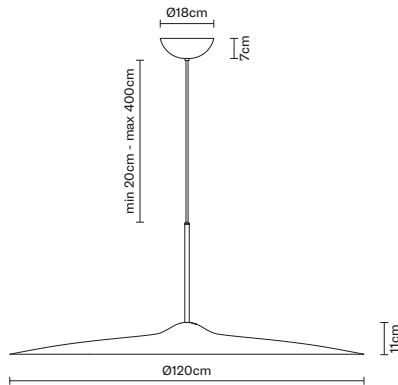

Acustica / F58

Gio Minelli & Marco Fossati

Sospensione / Pendant lamp

	Code	Price (IVA not included)	Light source	Info	Accessories
	F58 A31 06 Ocean 32 Coral 37 Concrete 43 Lawn green 47 Honey	1.188,00 €	LED 100-277V 1x20W 3000K 1604lm CRI 90+	Energy label A++ (01) Net weight: 6,00 kg Dimm: 1..10V IP40	Included: LED, Alimentatore elettronico dimmerabile / LED, Dimmable electronic driver
	F58 A32 06 Ocean 32 Coral 37 Concrete 43 Lawn green 47 Honey	1.188,00 €	LED 100-277V 1x20W 2700K 1604lm CRI 90+	Energy label A++ (01) Net weight: 6,00 kg Dimm: 1..10V IP40	Included: LED, Alimentatore elettronico dimmerabile / LED, Dimmable electronic driver
	F58 A41 06 Ocean 32 Coral 37 Concrete 43 Lawn green 47 Honey	1.188,00 €	LED 220-240V 1x20W 3000K 1604lm CRI 90+	Energy label A++ (01) Net weight: 6,00 kg Dimm: DALI - PUSH IP40	Included: LED, Alimentatore elettronico dimmerabile / LED, Dimmable electronic driver
	F58 A42 06 Ocean 32 Coral 37 Concrete 43 Lawn green 47 Honey	1.188,00 €	LED 220-240V 1x20W 2700K 1604lm CRI 90+	Energy label A++ (01) Net weight: 6,00 kg Dimm: DALI - PUSH IP40	Included: LED, Alimentatore elettronico dimmerabile / LED, Dimmable electronic driver
	F58 A61 06 Ocean 32 Coral 37 Concrete 43 Lawn green 47 Honey	1.188,00 €	LED 220-240V 1x20W 3000K 1604lm CRI 90+	Energy label A++ (01) Net weight: 6,00 kg Dimm: IGBT - TRIAC IP40	Included: LED, Alimentatore elettronico dimmerabile / LED, Dimmable electronic driver
	F58 A62 06 Ocean 32 Coral 37 Concrete 43 Lawn green 47 Honey	1.188,00 €	LED 220-240V 1x20W 2700K 1604lm CRI 90+	Energy label A++ (01) Net weight: 6,00 kg Dimm: IGBT - TRIAC IP40	Included: LED, Alimentatore elettronico dimmerabile / LED, Dimmable electronic driver