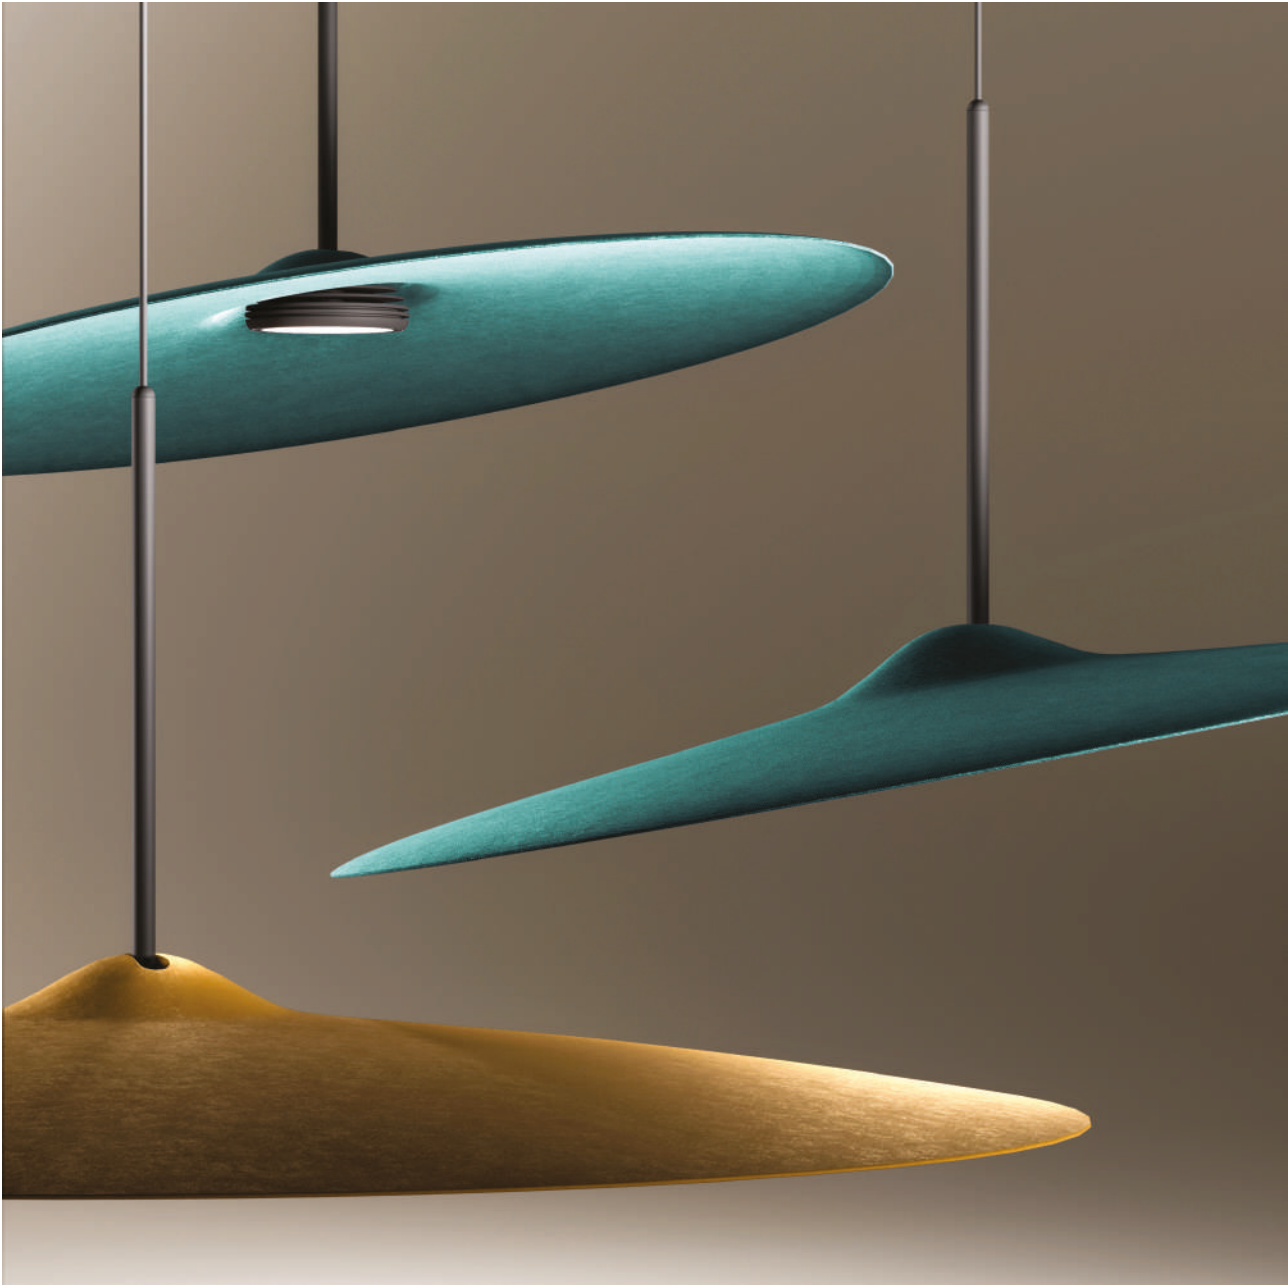

230V

pag. 32
tech info pag. 43

Sospensione / Parete-Soffitto
Pendant / Wall-Ceiling lamp

Acustica

Ispirato ad un piatto della batteria, il grande e sottile paralume di Acustica ne ribalta il concetto, assorbendo le onde sonore ambientali e creando un elevato comfort acustico.

The wide, slim shape of the Acustica lampshade is inspired by the cymbal of a drum kit, but reverses the musical concept by absorbing sound from the space, to create a high level of acoustic comfort. Its naturally inclined angle, and its lightness, make possible dynamic and creative compositions of multiple lamps, whilst the light source itself remains central and fixed. Acustica is available in a range of colour variations, and is ideal for use in public spaces such as restaurants and luxury offices, as well as large waiting areas.

Light Glide

Light Glide è una lampada a sospensione dal design esclusivo. A prima vista, sembra essere un apparecchio lineare di base ma una funzione scorrevole consente di espandere la luce e raddoppiarne le dimensioni. Ciò consente di modulare la quantità della luce in base alle proprie preferenze personali o in risposta ai mobili sottostanti.

Light Glide is a pendant lamp of exclusive design.

At first glance it looks like a standard strip fitting, but a slide function enables it to be doubled in size to illuminate a wider area so that the amount of light can be modulated to suit the furniture, or the personal taste of the user.