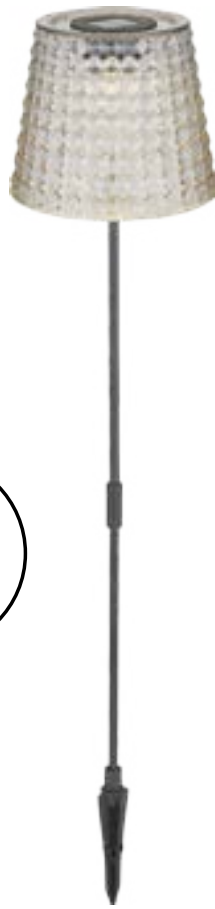

Solar₂₀₂₄

NEUHEITEN | NOVELTIES | NOUVEAUTÉS

36499 | incl. 2x LED 0.4W | 20 lm | 20 lm | 3000 K | 4000 K | 6000 K | VPE:50 | EAN:9007371447206 | H3.7 cm D14 cm | 29/2/2024
 plastic black matt, plastic clear, satined

180lm
output

sensor
incl.

36497
 incl. LED 0.2W
 13000K
 VPE: 12
 EAN: 9007371455690
 W11cm H3cm D19.2cm
 plastic black matt,
 plastic clear,
 plastic white

700lm
output

-
-
-
-
-

36498 | incl. 1x LED 10W | 700 lm | 6500 K | EAN:9007371459063 | VPE: 4 | W27,x153mm | 17/2/2024

36634-2S

incl. LED 0.06W

~3000K

VPE: 9

EAN: 9007371455676

D12,5cm H29cm

plastic black matt,
plastic smoke colored

36635-2A