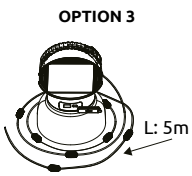

36819
incl. LED 1W
incl. RGB LED 0,24W
4300K
VPE: 16
EAN: 9007371449651
D14.8cm H25cm
plastic green,
plastic black,
silikon white, textile
green