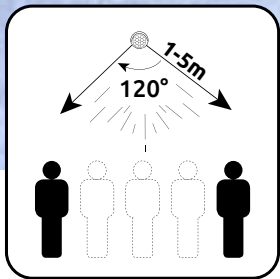

sensor
incl.

36497
incl. LED 0.2W
13000K
VPE: 12
EAN: 9007371455690
W11cm H3cm D19.2cm
plastic black matt,
plastic clear,
plastic white