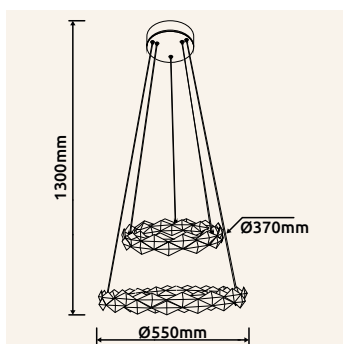

KARILION

67318H2	| incl. LED 50W 230V	| 5700lm	| 1300lm	| 4000K
67318H1	| incl. LED 36W 230V	| 4100lm	| 920lm	| 4000K
67318H	| incl. LED 24W 230V	| 2750lm	| 840lm	| 4000K
67318W	| incl. LED 8W 230V	| 900lm	| 180lm	| 4000K
67318T	| incl. LED 8W 230V	| 720lm	| 150lm	| 4000K

metal chromed, acrylic crystal smoke colored, clear