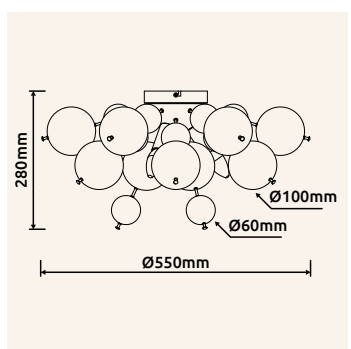

UDO

15633DS | excl. 3x E14 max. 25W 230V

15633HS | excl. 6x E14 max. 25W 230V

15633SS | excl. 6x E14 max. 25W 230V

metal black matt, glass balls smoke colored

15633HS