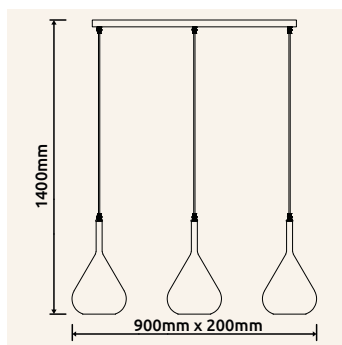

GEEKY

15542 | excl. 1x E27 max. 60W 230V

15542-3 | excl. 3x E27 max. 60W 230V

metal black matt, glass smoke colored

15542-3