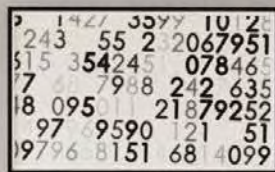

# KLUNKA

**67176-38** | incl. LED 38W 230V | 538-4596lm | 384-3016lm | 2700-6000K

**67176-58** | incl. LED 58W 230V | 692-7380lm | 434-4798lm | 2700-6000K

**67176-78** | incl. LED 78W 230V | 980-9447lm | 637-6333lm | 2700-6000K