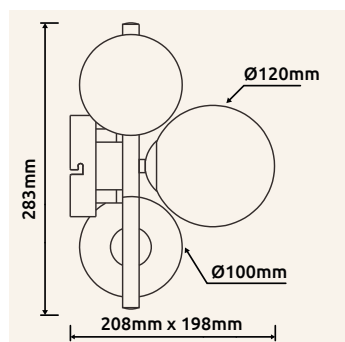

RIHA

56133-2W | incl. 2x G9 LED 3,5W 230V | 2x 350lm | 2x 130lm | 3000K

56133-3W | incl. 3x G9 LED 3,5W 230V | 3x 350lm | 3x 130lm | 3000K

56133-4D | incl. 4x G9 LED 3,5W 230V | 4x 350lm | 4x 130lm | 3000K

56133-6D | incl. 6x G9 LED 3,5W 230V | 6x 350lm | 6x 130lm | 3000K

metal black matt, glass smoke colored