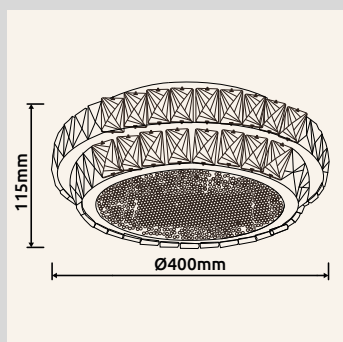

KLARA

68157-38 | incl. LED 38W 230V | 633-5033lm | 358-2818lm | 2700-6000K

68157-48 | incl. LED 48W 230V | 680-5962lm | 380-3400lm | 2700-6000K

68157-58 | incl. LED 58W 230V | 700-7034lm | 400-3805lm | 2700-6000K

metal chromed, K5 crystals clear, acrylic crystal clear

68157-48