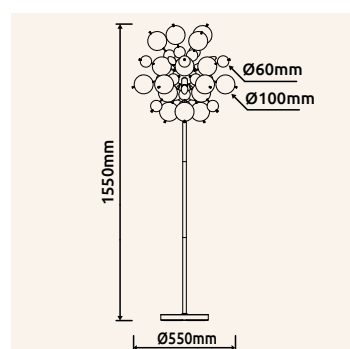

UDO

15633DA | excl. 3x E14 max. 25W 230V

15633HA | excl. 6x E14 max. 25W 230V

15633SA | excl. 6x E14 max. 25W 230V

metal black matt, metal gold colors, glass balls amber

15633HA