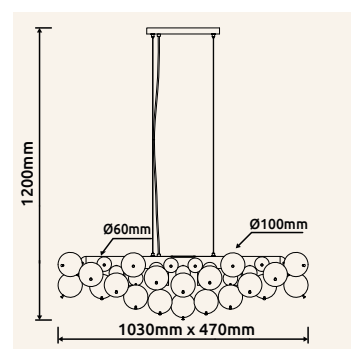

UDO

15633H1A | excl. 6x E14 max. 25W 230V

metal black matt, metal gold colors, glass balls amber

15633H1A

15633H1A