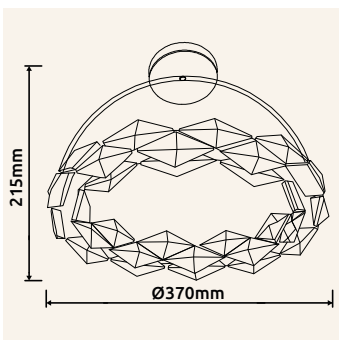

KARILION

67318D	| incl. LED 24W 230V	| 2750lm	| 840lm	| 4000K
67318D1	| incl. LED 40W 230V	| 4500lm	| 1020lm	| 4000K
67318D2	| incl. LED 50W 230V	| 5700lm	| 1300lm	| 4000K
67318D3	| incl. LED 40W 230V	| 4500lm	| 960lm	| 4000K

metal chromed, acrylic crystal smoke colored, clear

67318D