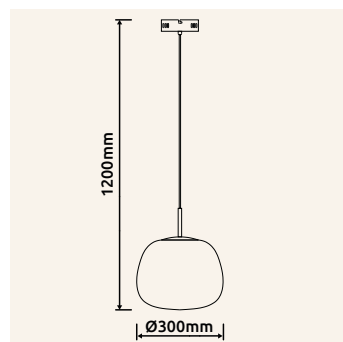

FIREFLY

15642 | incl. LED 8W 230V | 862lm | 456lm | 3000K

15642-3 | incl. LED 24W 230V | 2646lm | 1409lm | 3000K

15642-4 | incl. LED 32W 230V | 3599lm | 1876lm | 3000K

15642-6 | incl. LED 48W 230V | 5439lm | 2860lm | 3000K

metal black matt, glass smoke colored, clear blending