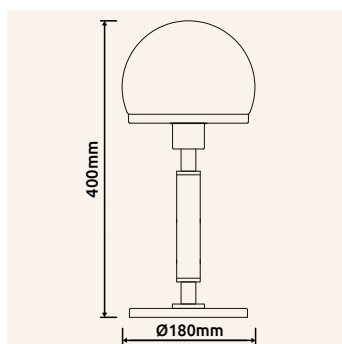

HAKU

21954M | excl. 1x E27 max. 40W 230V

21954C | excl. 1x E27 max. 40W 230V

metal brass-coloured, metal brass-coloured matt, glass opal /
metal nickel matt, metal chromed, glass opal,