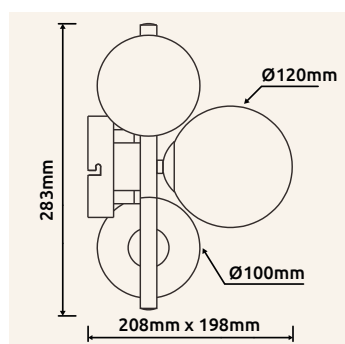

RIHA

56135-3W | incl. 3x G9 LED 3,5W 230V | 3x 350lm | 3x 290lm | 3000K

56135-4T | incl. 4x G9 LED 3,5W 230V | 4x 350lm | 4x 290lm | 3000K

metal black matt, metal brass matt, glass amber

56135-3W