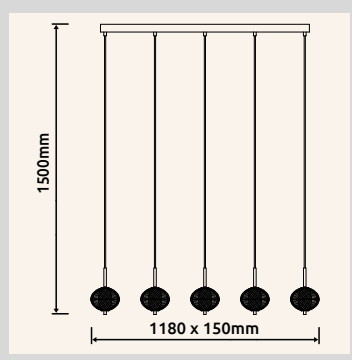

# AIDA

**16042-5HC** | incl. LED 33W 230V | 3725lm | 2704lm | 3000/4500/6500K

**16042-5H1C** | incl. LED 33W 230V | 3564lm | 2701lm | 3000/4500/6500K

metal chromed, acrylic clear

16042-5HC

16042-5H1C

16042-5HC