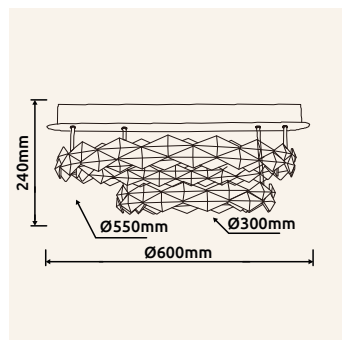

KARILION

67318D	| incl. LED 24W 230V	| 2750lm	| 840lm	| 4000K
67318D1	| incl. LED 40W 230V	| 4500lm	| 1020lm	| 4000K
67318D2	| incl. LED 50W 230V	| 5700lm	| 1300lm	| 4000K
67318D3	| incl. LED 40W 230V	| 4500lm	| 960lm	| 4000K

metal chromed, acrylic crystal smoke colored, clear

67318D