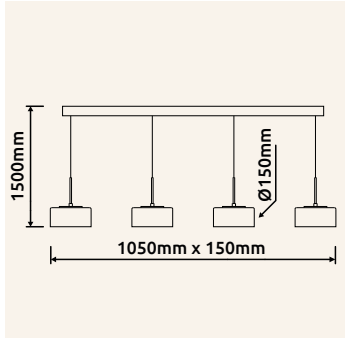

FOGSY

15634-4 | incl. LED 32W 230V | 3700lm | 2100lm | 4000K

15634 | incl. LED 6W 230V | 720lm | 500lm | 4000K

15634-3 | incl. LED 24W 230V | 2800lm | 1600lm | 4000K

metal black matt, glass smoke colored, acrylic clear