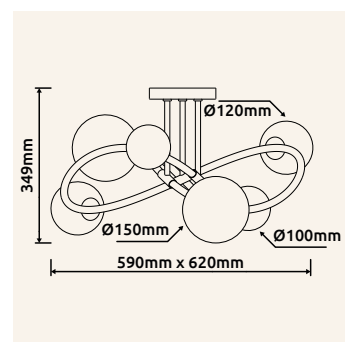

**56133-6D** | incl. 6x G9 LED 3,5W 230V | 6x 350lm | 6x 130lm | 3000K

metal black matt, glass smoke colored

56133-2W

56133-3W

56133-4D

56133-6D