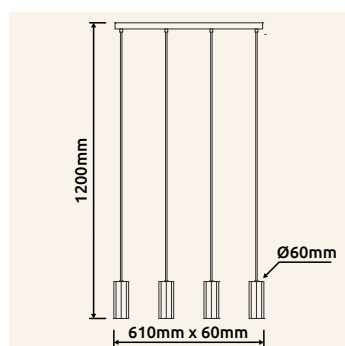

JAMES

57919-3H | excl. 3x GU10 max. 25W 230V

57919-4H | excl. 4x GU10 max. 25W 230V

57919H | excl. 1x GU10 max. 25W 230V

57919T | excl. 1x GU10 max. 5W 230V

57919S | excl. 2x GU10 max. 5W 230V

metal bronze colored matt, aluminium bronze colored matt