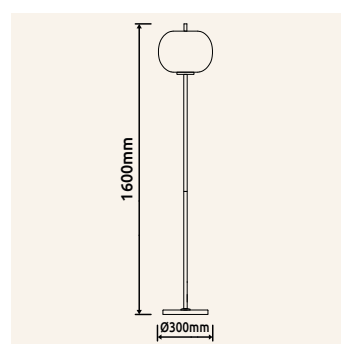

# BLACKY I

**15345-4MM** | excl. 4x E14 max. 40W 230V

**15345TMM** | excl. 1x E14 max. 40W 230V

**15345SMM** | excl. 1x E27 max. 60W 230V

metal brass-coloured matt, glass smoke colored

15345-4MM

15345-4MM

15345TMM