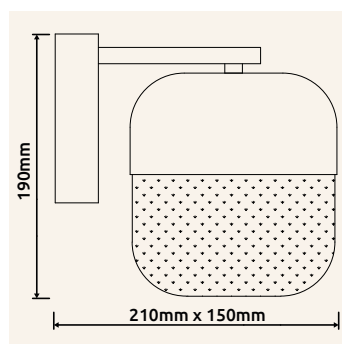

# CRISTALLICA

**15721-4** | incl. LED 40W 230V | 4841lm | 2611lm | 3000K

**15721W** | incl. LED 10W 230V | 1160lm | 830lm | 3000K

metal graphite matt, glass clear, K9 crystals clear

15721-4

15721W

15721-4

15721W