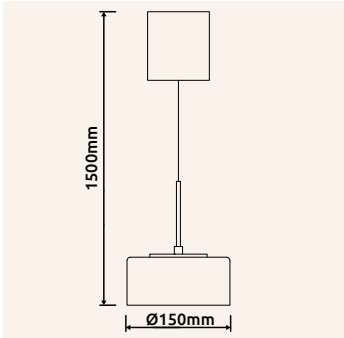

15634

15634-4 | incl. LED 32W 230V | 3700lm | 2100lm | 4000K

15634 | incl. LED 6W 230V | 720lm | 500lm | 4000K

15634-3 | incl. LED 24W 230V | 2800lm | 1600lm | 4000K

metal black matt, glass smoke colored, acrylic clear