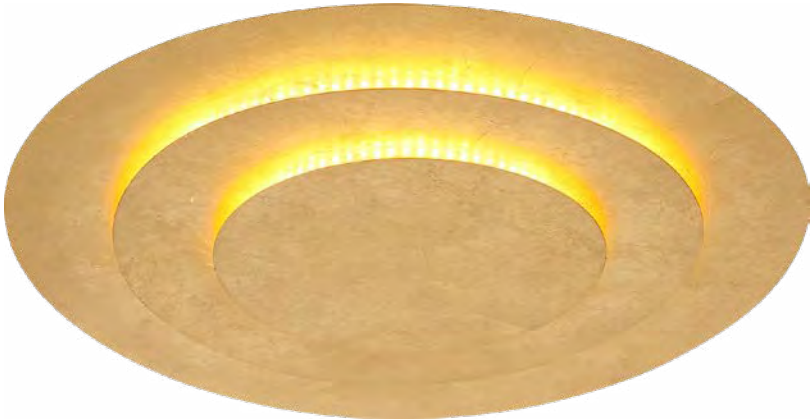

HEDA

48465-18 | incl. LED 18W 230V | 2000lm | 1000lm | 3000K

48465-24 | incl. LED 24W 230V | 3100lm | 1500lm | 3000K

48465-40 | incl. LED 40W 230V | 5200lm | 2400lm | 3000K

metal gold colors

48465-40