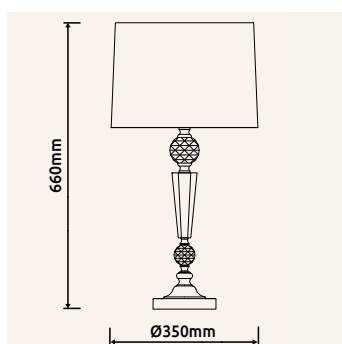

24146B / 24146W