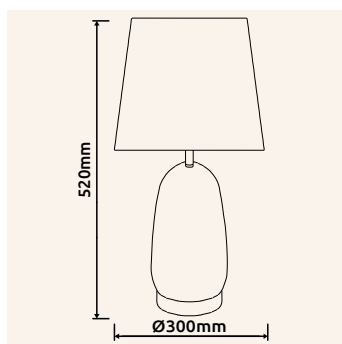

CLASSY

24142S | excl. 1x E27 max. 40W 230V

24142W | excl. 1x E27 max. 40W 230V

metal brass-coloured, glass amber, clear blending /
metal chromed, glass silver colored