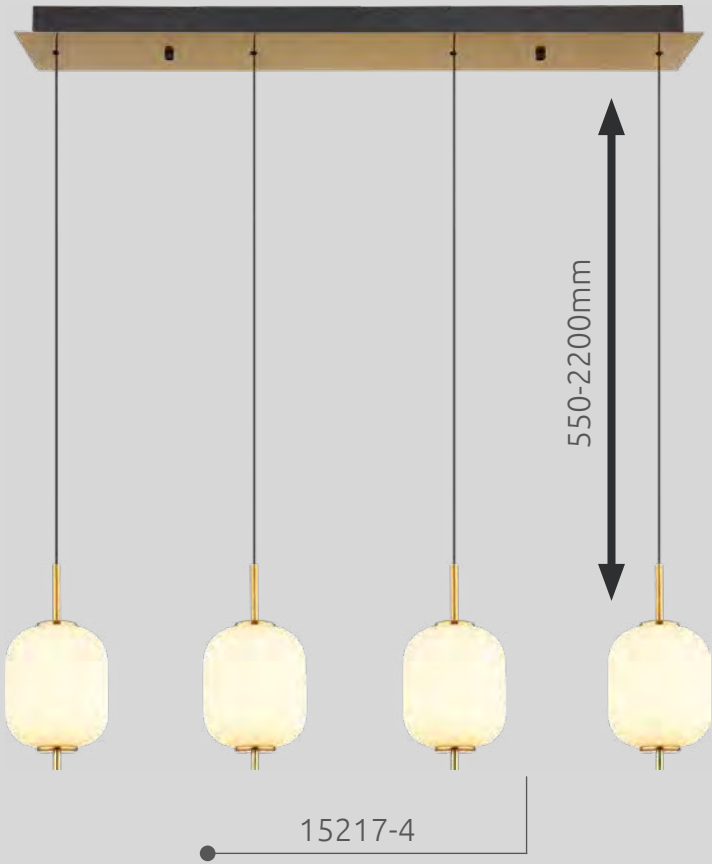

15217H

15217-3