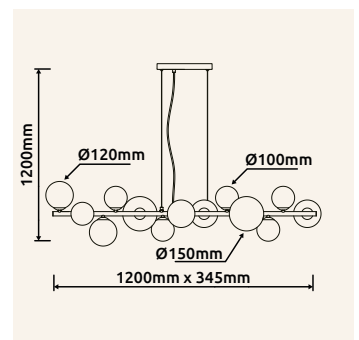

RIHA

56133-6H	| incl. 6x G9 LED 3,5W 230V	| 6x 350lm	| 6x 130lm	| 3000K
56133-9D	| incl. 9x G9 LED 3,5W 230V	| 9x 350lm	| 9x 130lm	| 3000K
56133-9H	| incl. 9x G9 LED 3,5W 230V	| 9x 350lm	| 9x 130lm	| 3000K
56133-13H	| incl. 13x G9 LED 3,5W 230V	| 13x 350lm	| 13x 130lm	| 3000K

metal black matt, glass smoke colored