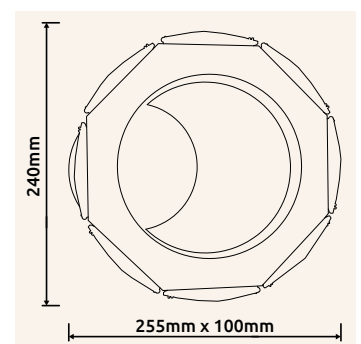

KARILION

67318H2	| incl. LED 50W 230V	| 5700lm	| 1300lm	| 4000K
67318H1	| incl. LED 36W 230V	| 4100lm	| 920lm	| 4000K
67318H	| incl. LED 24W 230V	| 2750lm	| 840lm	| 4000K
67318W	| incl. LED 8W 230V	| 900lm	| 180lm	| 4000K
67318T	| incl. LED 8W 230V	| 720lm	| 150lm	| 4000K

metal chromed, acrylic crystal smoke colored, clear