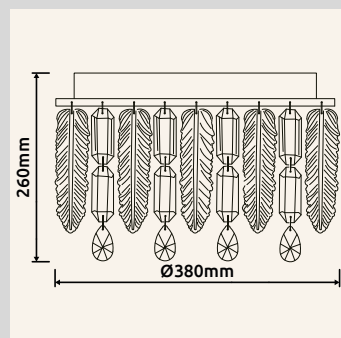

KLUNKA

67176-70 | incl. LED 70W 230V | 924-8267lm | 586-5785lm | 2700-6000K

67176-38D | incl. LED 38W 230V | 583-4596lm | 384-3016lm | 2700-6000K

67176-58D | incl. LED 58W 230V | 692-7380lm | 434-4798lm | 2700-6000K

67176-12W | incl. LED 12W 230V | 150-1468 | 95-895lm | 2700/4000/6000K

metal chromed, K5 crystals clear, glass crystals clear

67176-70