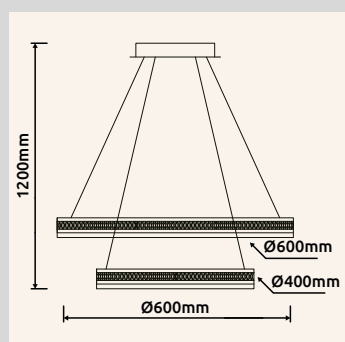

GROUNI

67314-60H | incl. LED 60W 230V | 590-6490lm | 436-3387lm | 2700-6000K

67314-70H | incl. LED 70W 230V | 943-8920lm | 450-3510lm | 2700-6000K

metal titanium color brushed, aluminium titanium color brushed,
plastic crystals clear, acrylic opal

67314-70H