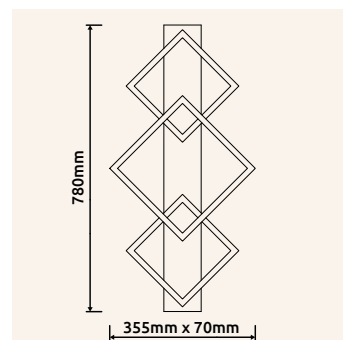

LESINA

67847-12 | incl. LED 12W 230V | 1350lm | 550lm | 3000K

67847-24 | incl. LED 24W 230V | 2700lm | 1100lm | 3000K

67847-32 | incl. LED 32W 230V | 3400lm | 1300lm | 3000K

67847-48 | incl. LED 40W 230V | 4400lm | 1650lm | 3000K

metal chromed, metal black matt, aluminium gold colors brushed, plastic opal