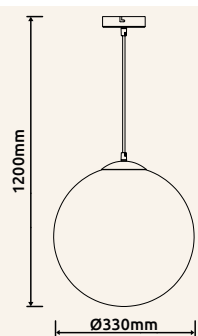

VARUS

- **15855** | excl. 1x E27 max. 40W 230V
- **15856** | excl. 1x E27 max. 40W 230V
- **15857** | excl. 1x E27 max. 40W 230V
- **15858** | excl. 1x E27 max. 40W 230V
- **15855-3** | excl. 3x E27 max. 40W 230V
- **15855-5** | excl. 3x E27 max. 40W 230V
  | excl. 2x E27 ILLU max. 25W 230V

metal, glass, gold colors

15858

15857

15856

15855

15858

15857

15856

15855