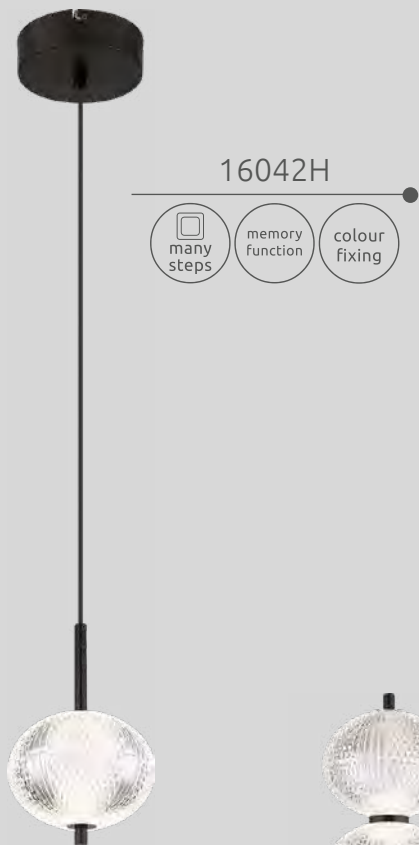

16042-4H

16042T

16042H

- many steps
- memory function
- colour fixing