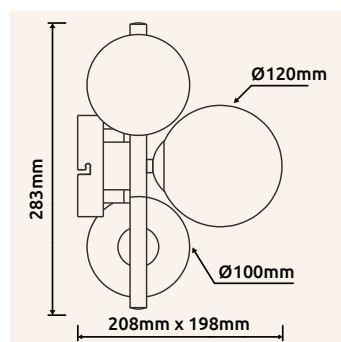

RIHA

56142-9H | incl. 9x G9 LED 3,5W 230V | 9x 350lm | 9x 290lm | 3000K

56142-9D | incl. 9x G9 LED 3,5W 230V | 9x 350lm | 9x 290lm | 3000K

56142-3W | incl. 3x G9 LED 3,5W 230V | 3x 350lm | 3x 290lm | 3000K

56142-4T | incl. 4x G9 LED 3,5W 230V | 4x 350lm | 4x 290lm | 3000K

56142-6S | incl. 6x G9 LED 3,5W 230V | 6x 350lm | 6x 290lm | 3000K

metal grey matt, glass balls petrol/green/bronze colored