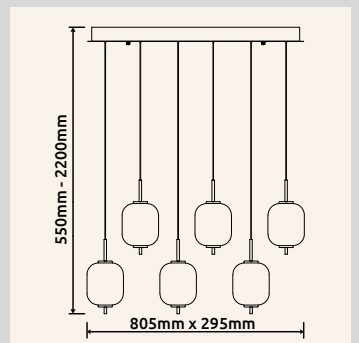

EWALD

15217H	| incl. LED 7W 230V	| 867lm	| 703lm	| 3000K
15217-3	| incl. LED 20W 230V	| 2360lm	| 1483lm	| 3000K
15217-4	| incl. LED 26W 230V	| 3187lm	| 1804lm	| 3000K
15217-6	| incl. LED 40W 230V	| 4650lm	| 2176lm	| 3000K
15217W	| incl. LED 7W 230V	| 779lm	| 606lm	| 3000K
15217T	| incl. LED 6W 230V	| 566lm	| 428lm	| 3000K

metal brass-coloured, glass opal