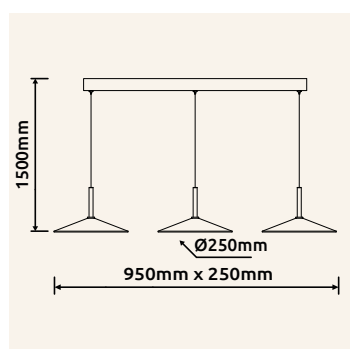

LAMPONE

15635S | incl. LED 18W 230V | 2200lm | 980lm | 4000K
15635S-3 | incl. LED 24W 230V | 2900lm | 1100lm | 4000K

metal black matt, acrylic opal

15635S-3