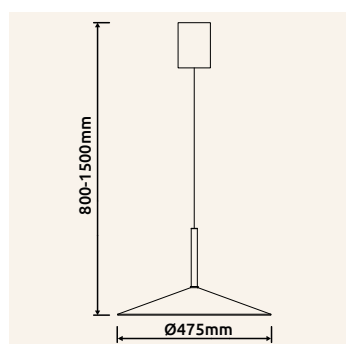

# LAMPONE

**15635W** | incl. LED 18W 230V | 2200lm | 980lm | 4000K

**15635W-3** | incl. LED 24W 230V | 2900lm | 1100lm | 4000K

metal white matt, acrylic opal

15635W

15635W-3