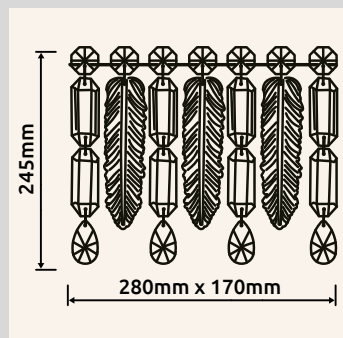

KLUNKA

67176-70 | incl. LED 70W 230V | 924-8267lm | 586-5785lm | 2700-6000K

67176-38D | incl. LED 38W 230V | 583-4596lm | 384-3016lm | 2700-6000K

67176-58D | incl. LED 58W 230V | 692-7380lm | 434-4798lm | 2700-6000K

67176-12W | incl. LED 12W 230V | 150-1468 | 95-895lm | 2700/4000/6000K

metal chromed, K5 crystals clear, glass crystals clear

67176-70