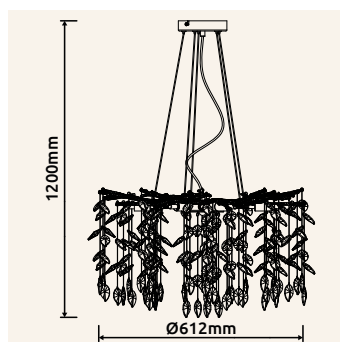

DANNA

64132-8 | excl. 8x G9 max. 8W 230V

64133-8 | excl. 8x G9 max. 8W 230V

metal gold colors matt, glass crystals amber /
metal chromed, glass crystals smoke colored, clear