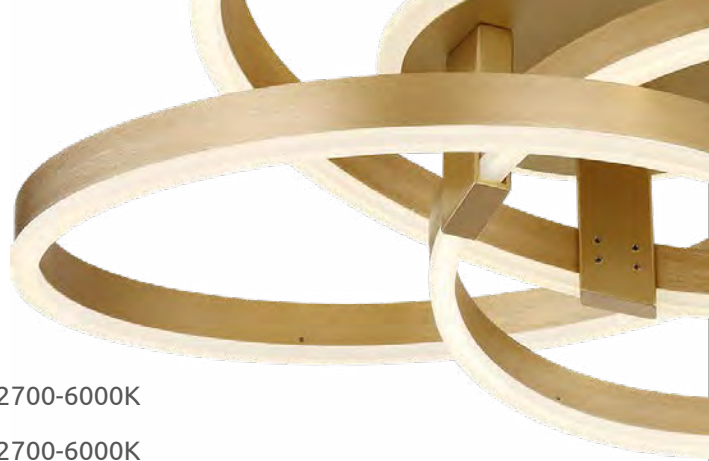

# HERWIG

**67163-56** | incl. LED 56W 230V | 688-6893lm | 485-4751lm | 2700-6000K

**67163-56G** | incl. LED 56W 230V | 695-6832lm | 411-4313lm | 2700-6000K

aluminium brushed, metal grey matt, acrylic opal, satined