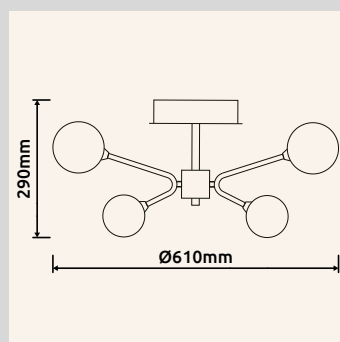

**56011-6** | incl. LED 42W 230V | 800-4810lm | 654-3365lm | 2700-6000K

metal titanium color brushed, acrylic clear, aluminium chromed

56011-5D

56011-8

56011-8

56011-5D

56011-8D

56011-6