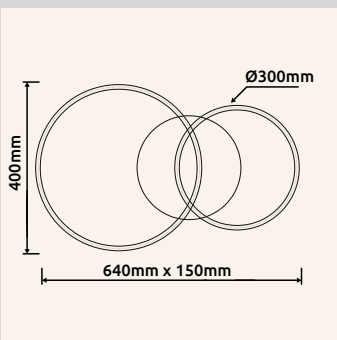

**67314-120** | incl. LED 120W 230V | 1265-12580lm | 545-4900lm | 2700-6000K

metal titanium color brushed, aluminium titanium color brushed, plastic crystals clear, acrylic opal

67314-90

67314-120

67314-50