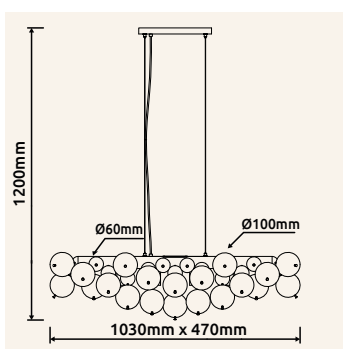

UDO

15633H1S | excl. 6x E14 max. 25W 230V
metal black matt, glass balls smoke colored