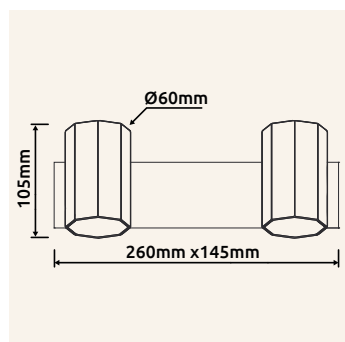

JAMES

57919-1 | excl. 1x GU10max. 25W 230V

57919-2 | excl. 2x GU10 max. 25W 230V

57919-3 | excl. 3x GU10 max. 25W 230V

57919-4 | excl. 4x GU10 max. 25W 230V

metal bronze colored matt, aluminium bronze colored matt