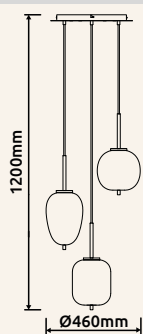

**15345TNO** | excl. 1x E14 max. 40W 230V

metal nickel matt, glass opal

15345-3NO

15345H1NO

15345H2NO

15345-3NO

15345H1NO

15345H2NO