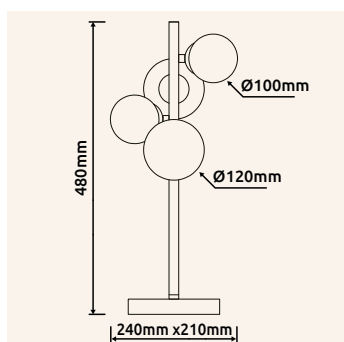

**56133-9S** | incl. 9x G9 LED 3,5W 230V | 9x 350lm | 9x 130lm | 3000K

metal black matt, glass smoke colored

56133-4T

56133-4T1

56133-9S

56133-6S

56133-4T

56133-4T1