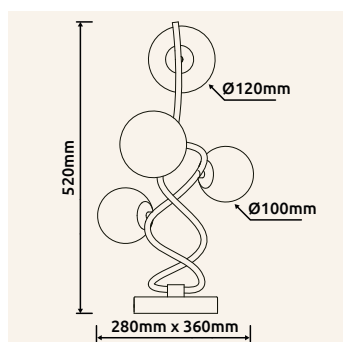

**56133-9S** | incl. 9x G9 LED 3,5W 230V | 9x 350lm | 9x 130lm | 3000K

metal black matt, glass smoke colored

56133-4T

56133-4T1

56133-9S

56133-6S

56133-4T

56133-4T1