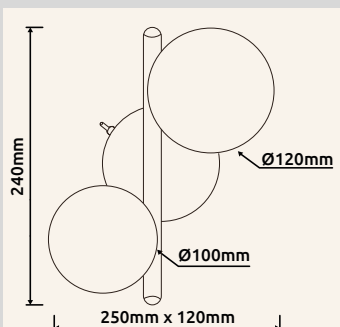

**56140-6S** | incl. 6x G9 LED 3,5W 230V | 6x 350lm | 6x 310lm | 3000K

metal nickel matt, glass opal

56140-2W

56140-3W

56140-4T

56140-2W

56140-3W

56140-4T