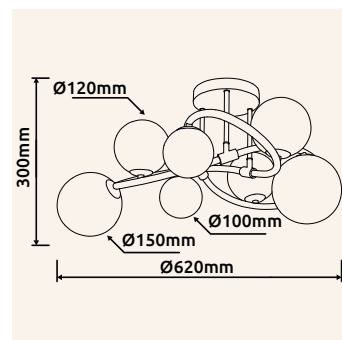

TUBERIUS

56141-2D | incl. 2x LED G9 3,5W 230V | 2x 350lm | 2x 290lm | 3000K

56141-2T | incl. 2x LED G9 3,5W 230V | 2x 350lm | 2x 290lm | 3000K

56141-7D | incl. 7x LED G9 3,5W 230V | 7x 350lm | 7x 290lm | 3000K

56141-8H | incl. 8x LED G9 3,5W 230V | 8x 350lm | 8x 290lm | 3000K

56141-9S | incl. 9x LED G9 3,5W 230V | 9x 350lm | 9x 290lm | 3000K

metal black matt, glass amber, clear blending

56141-7D