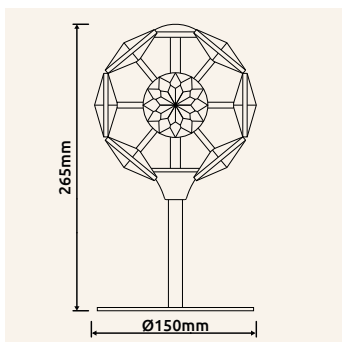

VIRINA

16047T	| incl. LED 8W 230V	| 900lm	| 600lm	| 3000K
16047D	| excl. 10x G9 max. 7W 230V			
16047-4H	| incl. LED 32W 230V	| 3600lm	| 2400lm	| 3000K
16047-3H	| incl. LED 24W 230V	| 2700lm	| 2000lm	| 3000K
16047H	| incl. LED 16W 230V	| 1900lm	| 1400lm	| 3000K

metal gold colors, K9 crystals clear

16047D

16047T

16047-4H