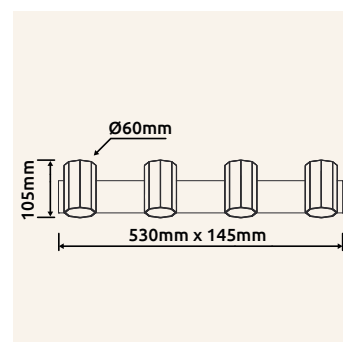

JAMES

57919-1 | excl. 1x GU10max. 25W 230V

57919-2 | excl. 2x GU10 max. 25W 230V

57919-3 | excl. 3x GU10 max. 25W 230V

57919-4 | excl. 4x GU10 max. 25W 230V

metal bronze colored matt, aluminium bronze colored matt