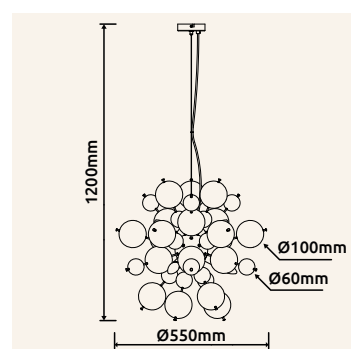

UDO

15633DA | excl. 3x E14 max. 25W 230V

15633HA | excl. 6x E14 max. 25W 230V

15633SA | excl. 6x E14 max. 25W 230V

metal black matt, metal gold colors, glass balls amber

15633HA