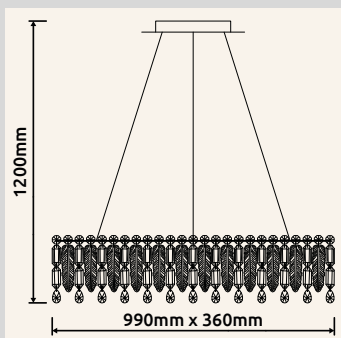

KLUNKA

67176-70 | incl. LED 70W 230V | 924-8267lm | 586-5785lm | 2700-6000K

67176-38D | incl. LED 38W 230V | 583-4596lm | 384-3016lm | 2700-6000K

67176-58D | incl. LED 58W 230V | 692-7380lm | 434-4798lm | 2700-6000K

67176-12W | incl. LED 12W 230V | 150-1468 | 95-895lm | 2700/4000/6000K

metal chromed, K5 crystals clear, glass crystals clear

67176-70