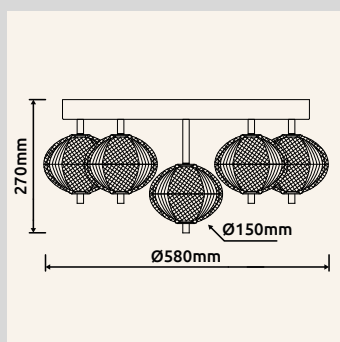

AIDA

16042W | incl. LED 7W 230V | 770lm | 570lm | 3000/4500/6500K

16042-5D | incl. LED 33W 230V | 3700lm | 1970lm | 3000/4500/6500K

16042-7D | incl. LED 40W 230V | 4570lm | 3071lm | 3000/4500/6500K

metal black matt, acrylic clear

16042-5D