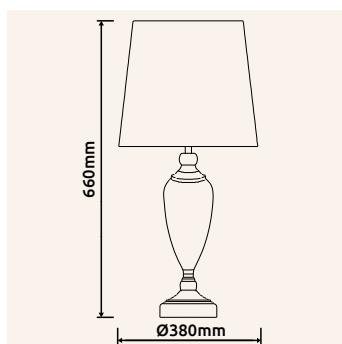

LEILA

24143S | excl. 1x E27 max. 40W 230V

24143W | excl. 1x E27 max. 40W 230V

metal old brass, glass clear, gold colors blending /
metal chromed, glass clear, silver colored blending

24143W