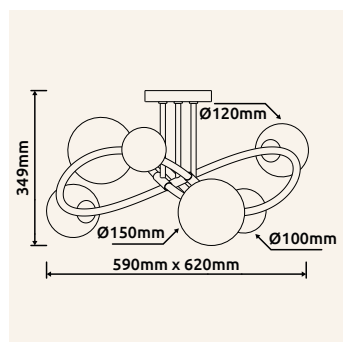

RIHA

56142-6D | incl. 6x G9 LED 3,5W 230V | 6x 350lm | 6x 290lm | 3000K

56142-6H | incl. 6x G9 LED 3,5W 230V | 6x 350lm | 6x 290lm | 3000K

metal grey matt, glass balls petrol/green/bronze colored