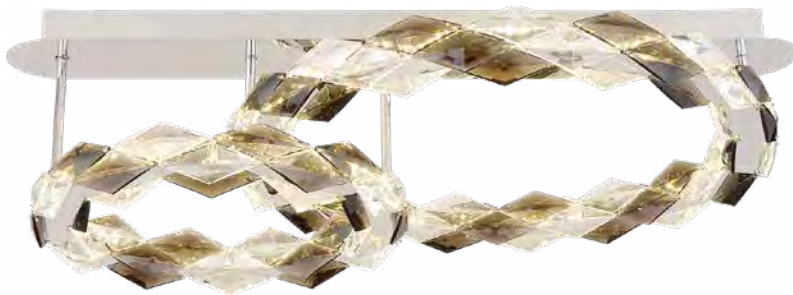

KARILION

67318D	| incl. LED 24W 230V	| 2750lm	| 840lm	| 4000K
67318D1	| incl. LED 40W 230V	| 4500lm	| 1020lm	| 4000K
67318D2	| incl. LED 50W 230V	| 5700lm	| 1300lm	| 4000K
67318D3	| incl. LED 40W 230V	| 4500lm	| 960lm	| 4000K

metal chromed, acrylic crystal smoke colored, clear

67318D

67318D2