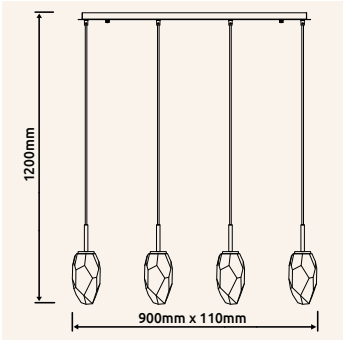

# BARCLEY

15787-4H | excl. 4x E14 max. 7W 230V

metal brass-coloured, glass opal, clear

● 15787-4H

15787-4H