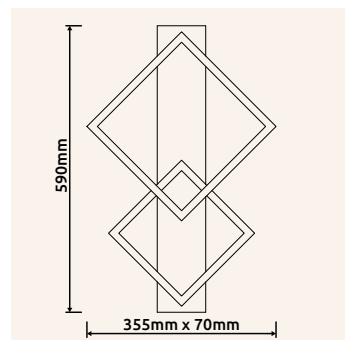

LESINA

67847-12 | incl. LED 12W 230V | 1350lm | 550lm | 3000K

67847-24 | incl. LED 24W 230V | 2700lm | 1100lm | 3000K

67847-32 | incl. LED 32W 230V | 3400lm | 1300lm | 3000K

67847-48 | incl. LED 40W 230V | 4400lm | 1650lm | 3000K

metal chromed, metal black matt, aluminium gold colors brushed, plastic opal