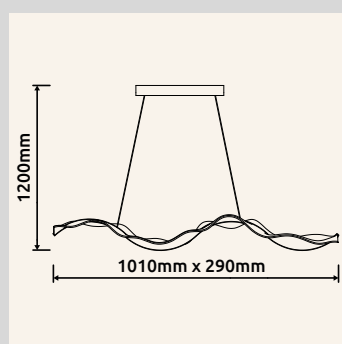

SAQUE

68294D | incl. LED 23W 230V | 250-3200lm | 130-1300lm | 2700-6500K

68294H | incl. LED 32W 230V | 500-4200lm | 220-1800lm | 2700-6500K

metal nickel matt, plastic clear, aluminium nickel matt