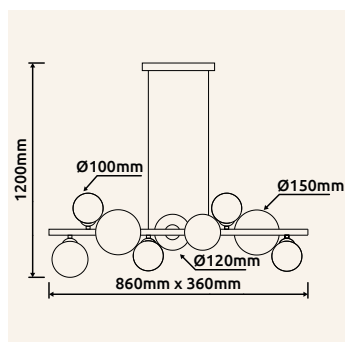

RIHA

56142-9H | incl. 9x G9 LED 3,5W 230V | 9x 350lm | 9x 290lm | 3000K

56142-9D | incl. 9x G9 LED 3,5W 230V | 9x 350lm | 9x 290lm | 3000K

56142-3W | incl. 3x G9 LED 3,5W 230V | 3x 350lm | 3x 290lm | 3000K

56142-4T | incl. 4x G9 LED 3,5W 230V | 4x 350lm | 4x 290lm | 3000K

56142-6S | incl. 6x G9 LED 3,5W 230V | 6x 350lm | 6x 290lm | 3000K

metal grey matt, glass balls petrol/green/bronze colored