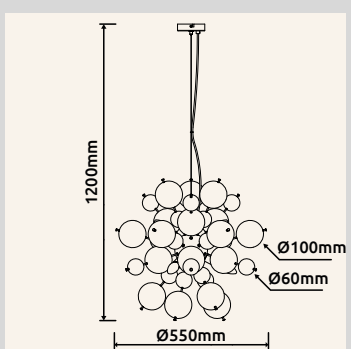

UDO

15633DO | excl. 3x E14 max. 25W 230V

15633HO | excl. 6x E14 max. 25W 230V

15633SO | excl. 6x E14 max. 25W 230V

metal nickel matt, glass balls opal

15633HO