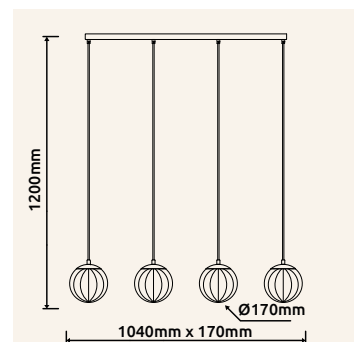

DALLERTA

15216-1 | excl. 1x G9 max. 10W 230V

15216-2 | excl. 2x G9 max. 10W 230V

15216-3 | excl. 3x G9 max. 10W 230V

15216-4 | excl. 4x E27 max. 60W 230V

metal black matt, glass smoke colored, clear blending