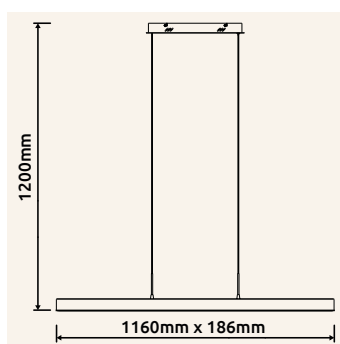

SOLA

15643 | incl. LED 70W 230V | 600-8941lm | 300-5492lm | 2700-6500K

metal black matt, aluminium anthracite brushed, acrylic opal

15643