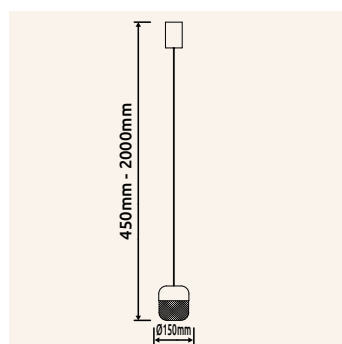

# CRISTALLICA

**15721-6** | incl. LED 60W 230V | 7106lm | 3565lm | 3000K

**15721** | incl. LED 10W 230V | 1118lm | 802lm | 3000K

metal graphite matt, glass clear, K9 crystals clear

15721-6

15721

15721-6

15721