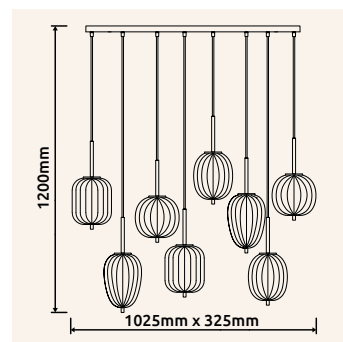

ATTILA

15215-3 | excl. 3x E14 max. 40W 230V

15215-4 | excl. 4x E14 max. 40W 230V

15215-8 | excl. 8x E14 max. 40W 230V

15215-12 | excl. 12x E14 max. 40W 230V

metal black matt, glass smoke colored