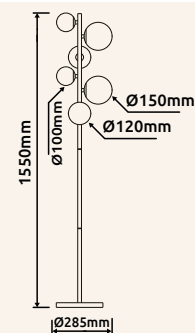

RIHA

56135-9D	| incl. 9x G9 LED 3,5W 230V	| 9x 350lm	| 9x 290lm	| 3000K
56135-9H	| incl. 9x G9 LED 3,5W 230V	| 9x 350lm	| 9x 290lm	| 3000K
56135-13H	| incl. 13x G9 LED 3,5W 230V	| 13x 350lm	| 13x 290lm	| 3000K
56135-6S	| incl. 6x G9 LED 3,5W 230V	| 6x 350lm	| 6x 290lm	| 3000K

metal black matt, metal brass matt, glass amber