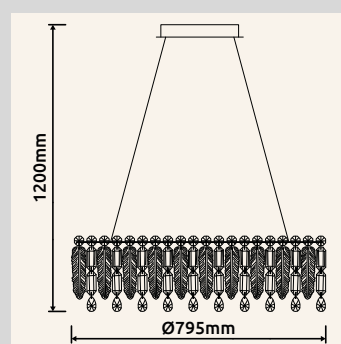

KLUNKA

67176-38 | incl. LED 38W 230V | 538-4596lm | 384-3016lm | 2700-6000K

67176-58 | incl. LED 58W 230V | 692-7380lm | 434-4798lm | 2700-6000K

67176-78 | incl. LED 78W 230V | 980-9447lm | 637-6333lm | 2700-6000K

metal chromed, K5 crystals clear, glass crystals clear