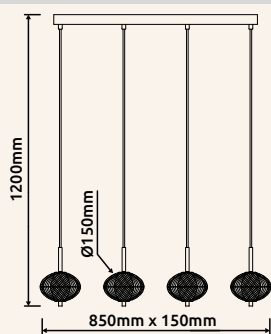

AIDA

16042-4H	| incl. LED 23W 230V	| 2900lm	| 1562lm	| 3000K/4500K/6500K
16042T	| incl. LED 6W 230V	| 50-540lm	| 23-374lm	| 3000/4500/6500K
16042H	| incl. LED 7W 230V	| 770lm	| 570lm	| 3000/4500/6500K
16042S	| incl. LED 24W 230V	| 119-2560lm	| 50-1700lm	| 3000/4500/6500K

metal black matt, acrylic clear