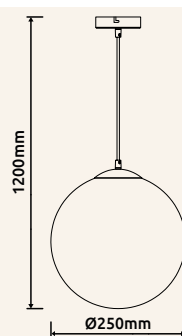

VARUS

- **15855** | excl. 1x E27 max. 40W 230V
- **15856** | excl. 1x E27 max. 40W 230V
- **15857** | excl. 1x E27 max. 40W 230V
- **15858** | excl. 1x E27 max. 40W 230V
- **15855-3** | excl. 3x E27 max. 40W 230V
- **15855-5** | excl. 3x E27 max. 40W 230V
  | excl. 2x E27 ILLU max. 25W 230V

metal, glass, gold colors

15858

15857

15856

15855

15858

15857

15856

15855