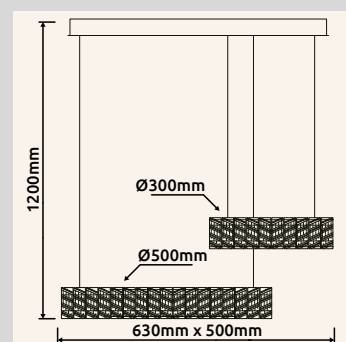

MUCKY

67162-30 | incl. LED 30W 230V | 460-3350lm | 383-1920lm | 2700-6000K

67162-50 | incl. LED 50W 230V | 678-5635lm | 521-2995lm | 2700-6000K

67162-80 | incl. LED 80W 230V | 850-9280lm | 563-4405lm | 2700-6000K

metal chromed, K5 crystals clear, chrome ring

67162-80

67162-30

67162-50

67162-30

67162-50

67162-80