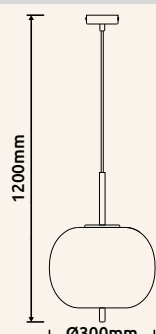

**15345TNO** | excl. 1x E14 max. 40W 230V

metal nickel matt, glass opal

15345-3NO

15345H1NO

15345H2NO

15345-3NO

15345H1NO

15345H2NO