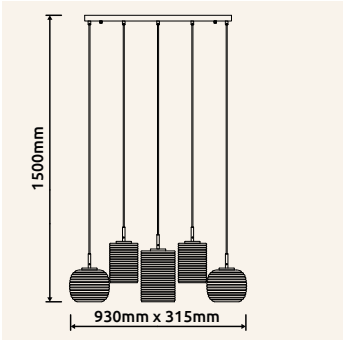

LAMPIGNA

- **15740-5** | incl. LED 40W 230V | 4409lm | 2648lm | 3000K
- **15740-3** | incl. LED 27W 230V | 2925lm | 1749lm | 3000K
- **15740** | incl. LED 10W 230V | 1097lm | 696lm | 3000K

metal black matt, aluminium brass-coloured matt, glass opal, smoke colored