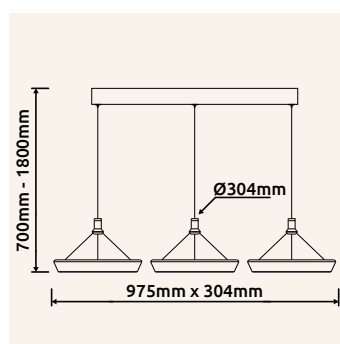

FERRA

67316 | incl. LED 40W 230V | 4900lm | 1000lm | 3000K

67316-3 | incl. LED 36W 230V | 4500lm | 1000lm | 3000K

metal grey matt, aluminium titanium color brushed, silicone opal

67316

67316-3

67316

67316-3