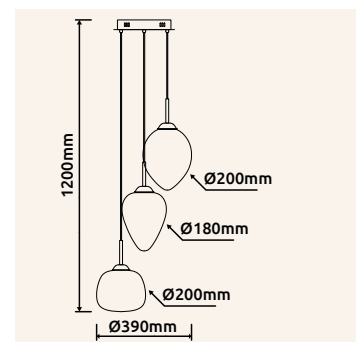

FIREFLY

15642 | incl. LED 8W 230V | 862lm | 456lm | 3000K

15642-3 | incl. LED 24W 230V | 2646lm | 1409lm | 3000K

15642-4 | incl. LED 32W 230V | 3599lm | 1876lm | 3000K

15642-6 | incl. LED 48W 230V | 5439lm | 2860lm | 3000K

metal black matt, glass smoke colored, clear blending