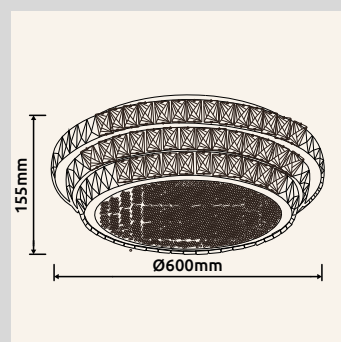

KLARA

68157-38 | incl. LED 38W 230V | 633-5033lm | 358-2818lm | 2700-6000K

68157-48 | incl. LED 48W 230V | 680-5962lm | 380-3400lm | 2700-6000K

68157-58 | incl. LED 58W 230V | 700-7034lm | 400-3805lm | 2700-6000K

metal chromed, K5 crystals clear, acrylic crystal clear

68157-48