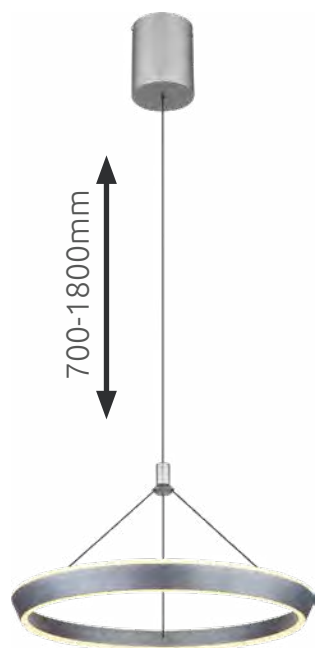

FERRA

67316 | incl. LED 40W 230V | 4900lm | 1000lm | 3000K

67316-3 | incl. LED 36W 230V | 4500lm | 1000lm | 3000K

metal grey matt, aluminium titanium color brushed, silicone opal

67316