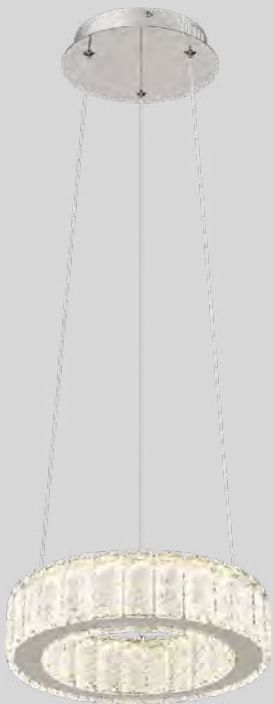

MUCKY

67162-30 | incl. LED 30W 230V | 460-3350lm | 383-1920lm | 2700-6000K

67162-50 | incl. LED 50W 230V | 678-5635lm | 521-2995lm | 2700-6000K

67162-80 | incl. LED 80W 230V | 850-9280lm | 563-4405lm | 2700-6000K

metal chromed, K5 crystals clear, chrome ring

67162-80

67162-30

67162-50

67162-30

67162-50

67162-80