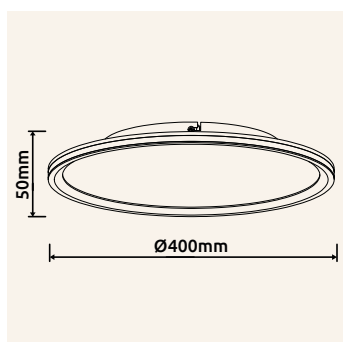

BELISSA

41588D | incl. LED 30W 230V | 3600lm | 1200lm | 3000K

41588D1 | incl. LED 39W 230V | 4500lm | 1600lm | 3000K

41588D2 | incl. LED 58W 230V | 6600lm | 2600lm | 3000K

metal black matt, plastic opal, aluminium black matt

memory
function

41588D1