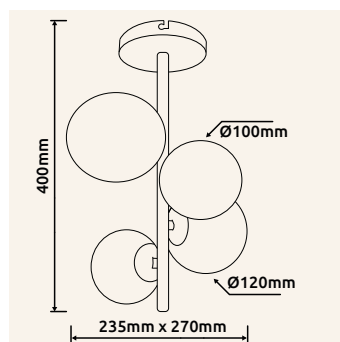

**56133-6D** | incl. 6x G9 LED 3,5W 230V | 6x 350lm | 6x 130lm | 3000K

metal black matt, glass smoke colored

56133-2W

56133-3W

56133-4D

56133-6D