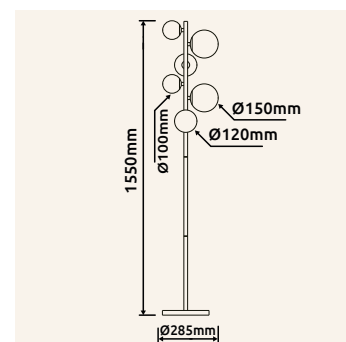

RIHA

56133-4T | incl. 4x G9 LED 3,5W 230V | 4x 350lm | 4x 130lm | 3000K

56133-4T1 | incl. 4x G9 LED 3,5W 230V | 4x 350lm | 4x 130lm | 3000K

56133-6S | incl. 6x G9 LED 3,5W 230V | 6x 350lm | 6x 130lm | 3000K

56133-9S | incl. 9x G9 LED 3,5W 230V | 9x 350lm | 9x 130lm | 3000K

metal black matt, glass smoke colored