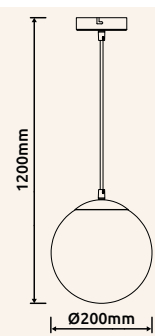

VARUS

- **15855** | excl. 1x E27 max. 40W 230V
- **15856** | excl. 1x E27 max. 40W 230V
- **15857** | excl. 1x E27 max. 40W 230V
- **15858** | excl. 1x E27 max. 40W 230V
- **15855-3** | excl. 3x E27 max. 40W 230V
- **15855-5** | excl. 3x E27 max. 40W 230V
  | excl. 2x E27 ILLU max. 25W 230V

metal, glass, gold colors

15858

15857

15856

15855

15858

15857

15856

15855