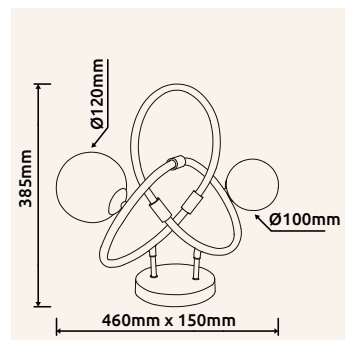

TUBERIUS

56141-2D | incl. 2x LED G9 3,5W 230V | 2x 350lm | 2x 290lm | 3000K

56141-2T | incl. 2x LED G9 3,5W 230V | 2x 350lm | 2x 290lm | 3000K

56141-7D | incl. 7x LED G9 3,5W 230V | 7x 350lm | 7x 290lm | 3000K

56141-8H | incl. 8x LED G9 3,5W 230V | 8x 350lm | 8x 290lm | 3000K

56141-9S | incl. 9x LED G9 3,5W 230V | 9x 350lm | 9x 290lm | 3000K

metal black matt, glass amber, clear blending

56141-7D