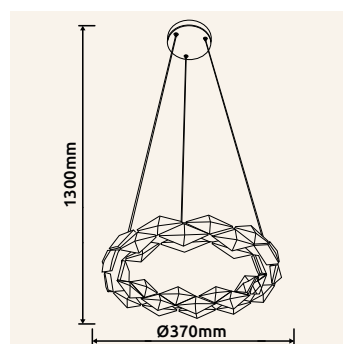

KARILION

67318H2	| incl. LED 50W 230V	| 5700lm	| 1300lm	| 4000K
67318H1	| incl. LED 36W 230V	| 4100lm	| 920lm	| 4000K
67318H	| incl. LED 24W 230V	| 2750lm	| 840lm	| 4000K
67318W	| incl. LED 8W 230V	| 900lm	| 180lm	| 4000K
67318T	| incl. LED 8W 230V	| 720lm	| 150lm	| 4000K

metal chromed, acrylic crystal smoke colored, clear