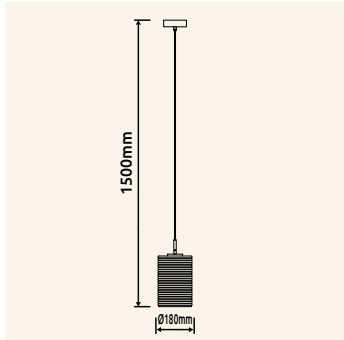

LAMPIGNA

- **15740-5** | incl. LED 40W 230V | 4409lm | 2648lm | 3000K
- **15740-3** | incl. LED 27W 230V | 2925lm | 1749lm | 3000K
- **15740** | incl. LED 10W 230V | 1097lm | 696lm | 3000K

metal black matt, aluminium brass-coloured matt, glass opal, smoke colored