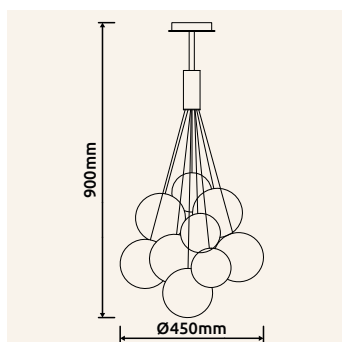

BALLGI

56144-9H | excl. 9x G9 max. 10W 230V

56144-9HN | excl. 9x G9 max. 10W 230V

56144-9HS | excl. 9x G9 max. 10W 230V

metal black matt, glass balls / metal nickel matt, glass balls satined /
metal black matt, glass balls smoke colored