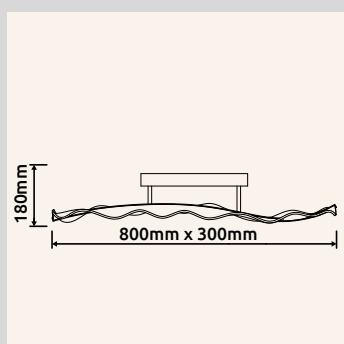

SAQUE

68294D | incl. LED 23W 230V | 250-3200lm | 130-1300lm | 2700-6500K

68294H | incl. LED 32W 230V | 500-4200lm | 220-1800lm | 2700-6500K

metal nickel matt, plastic clear, aluminium nickel matt