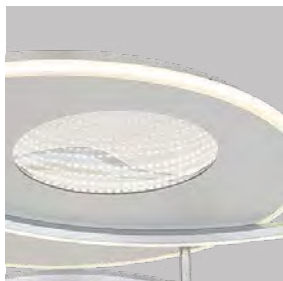

APP control

Easy Smartphone and Voice Control

compatible with **Alexa**

compatible with **Google Assistant**