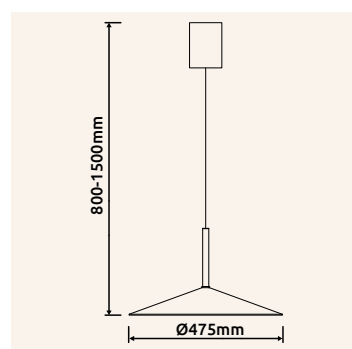

LAMPONE

15635S | incl. LED 18W 230V | 2200lm | 980lm | 4000K
15635S-3 | incl. LED 24W 230V | 2900lm | 1100lm | 4000K

metal black matt, acrylic opal

15635S-3