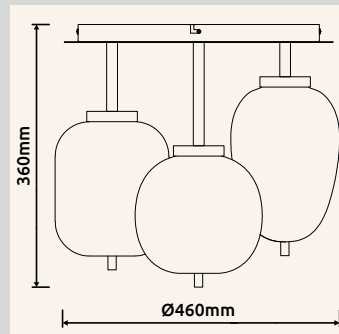

**15345TNO** | excl. 1x E14 max. 40W 230V

metal nickel matt, glass opal

15345-3NO

15345H1NO

15345H2NO

15345-3NO

15345H1NO

15345H2NO