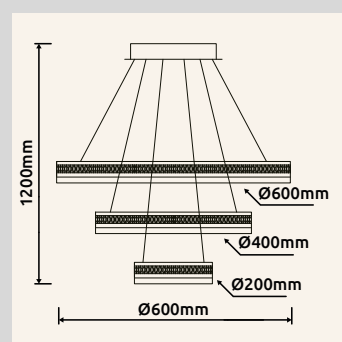

GROUNI

67314-60H | incl. LED 60W 230V | 590-6490lm | 436-3387lm | 2700-6000K

67314-70H | incl. LED 70W 230V | 943-8920lm | 450-3510lm | 2700-6000K

metal titanium color brushed, aluminium titanium color brushed,
plastic crystals clear, acrylic opal