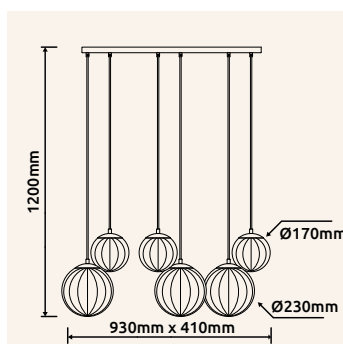

DALLERTA

15216T | excl. 1x E27 max. 12W 230V

15216-6 | excl. 6x E27 max. 60W 230V

15216-7H | excl. 7x G9 max. 10W 230V

metal black matt, glass smoke colored, clear blending

15216-7H

15216T