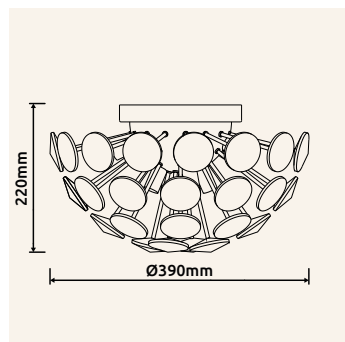

VIRINA

16047T	| incl. LED 8W 230V	| 900lm	| 600lm	| 3000K
16047D	| excl. 10x G9 max. 7W 230V			
16047-4H	| incl. LED 32W 230V	| 3600lm	| 2400lm	| 3000K
16047-3H	| incl. LED 24W 230V	| 2700lm	| 2000lm	| 3000K
16047H	| incl. LED 16W 230V	| 1900lm	| 1400lm	| 3000K

metal gold colors, K9 crystals clear

16047D

16047T

16047-4H

16047D