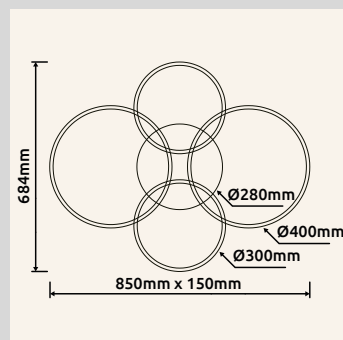

GROUNI

67314-50 | incl. LED 50W 230V | 648-5325lm | 442-2600lm | 2700-6000K

67314-75 | incl. LED 75W 230V | 840-8720lm | 480-3820lm | 2700-6000K

67314-90 | incl. LED 90W 230V | 1322-10647lm | 627-4225lm | 2700-6000K

67314-120 | incl. LED 120W 230V | 1265-12580lm | 545-4900lm | 2700-6000K

metal titanium color brushed, aluminium titanium color brushed, plastic crystals clear, acrylic opal

67314-90

67314-120