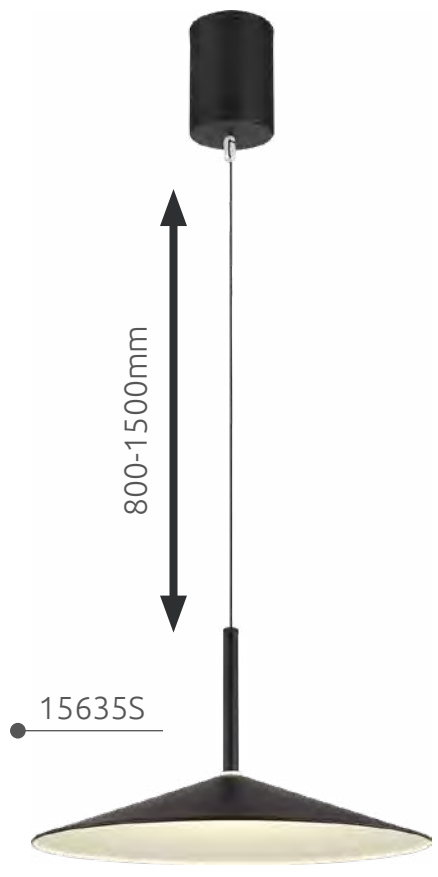

LAMPONE

15635S | incl. LED 18W 230V | 2200lm | 980lm | 4000K
15635S-3 | incl. LED 24W 230V | 2900lm | 1100lm | 4000K

metal black matt, acrylic opal

15635S