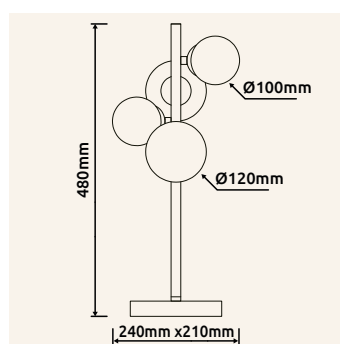

RIHA

56135-3W | incl. 3x G9 LED 3,5W 230V | 3x 350lm | 3x 290lm | 3000K

56135-4T | incl. 4x G9 LED 3,5W 230V | 4x 350lm | 4x 290lm | 3000K

metal black matt, metal brass matt, glass amber

56135-3W