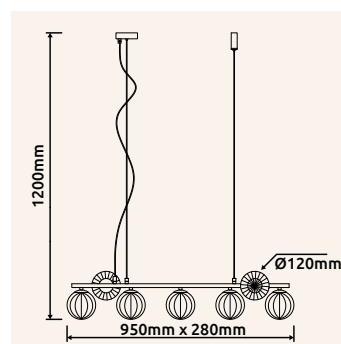

DALLERTA

15216T | excl. 1x E27 max. 12W 230V

15216-6 | excl. 6x E27 max. 60W 230V

15216-7H | excl. 7x G9 max. 10W 230V

metal black matt, glass smoke colored, clear blending

15216-7H

15216T