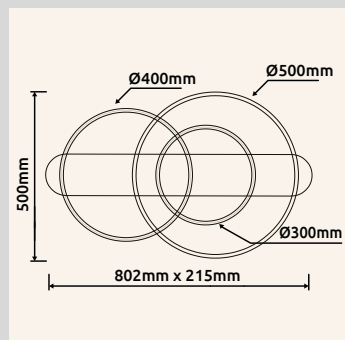

**67314-120** | incl. LED 120W 230V | 1265-12580lm | 545-4900lm | 2700-6000K

metal titanium color brushed, aluminium titanium color brushed, plastic crystals clear, acrylic opal

67314-90

67314-120

67314-50