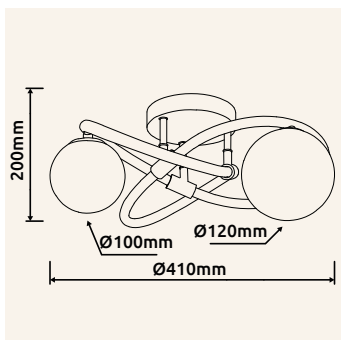

TUBERIUS

56141-2D | incl. 2x LED G9 3,5W 230V | 2x 350lm | 2x 290lm | 3000K

56141-2T | incl. 2x LED G9 3,5W 230V | 2x 350lm | 2x 290lm | 3000K

56141-7D | incl. 7x LED G9 3,5W 230V | 7x 350lm | 7x 290lm | 3000K

56141-8H | incl. 8x LED G9 3,5W 230V | 8x 350lm | 8x 290lm | 3000K

56141-9S | incl. 9x LED G9 3,5W 230V | 9x 350lm | 9x 290lm | 3000K

metal black matt, glass amber, clear blending

56141-7D