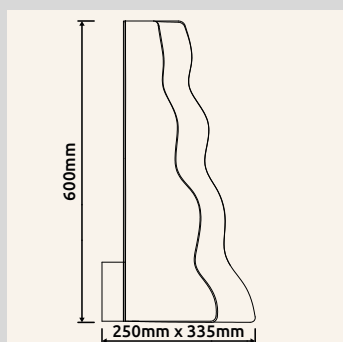

SAQUE

68294T	| incl. LED 16W 230V	| 1600lm	| 300lm	| 4000K
68294W	| incl. LED 9W 230V	| 1020lm	| 500lm	| 4000K
68294S	| incl. LED 40W 230V	| 650-4900lm	| 300-2100lm	| 2700-6500K

metal nickel matt, plastic clear, aluminium nickel matt

68294W

68294T

68294S