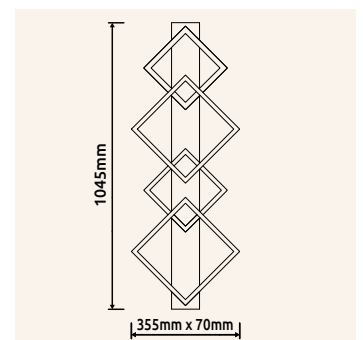

LESINA

67847-12 | incl. LED 12W 230V | 1350lm | 550lm | 3000K

67847-24 | incl. LED 24W 230V | 2700lm | 1100lm | 3000K

67847-32 | incl. LED 32W 230V | 3400lm | 1300lm | 3000K

67847-48 | incl. LED 40W 230V | 4400lm | 1650lm | 3000K

metal chromed, metal black matt, aluminium gold colors brushed, plastic opal