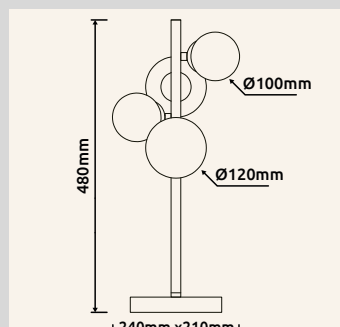

**56140-6S** | incl. 6x G9 LED 3,5W 230V | 6x 350lm | 6x 310lm | 3000K

metal nickel matt, glass opal

56140-2W

56140-3W

56140-4T

56140-2W

56140-3W

56140-4T