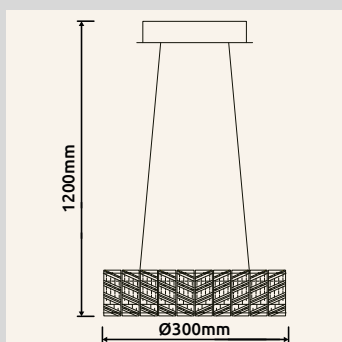

MUCKY

67162-30 | incl. LED 30W 230V | 460-3350lm | 383-1920lm | 2700-6000K

67162-50 | incl. LED 50W 230V | 678-5635lm | 521-2995lm | 2700-6000K

67162-80 | incl. LED 80W 230V | 850-9280lm | 563-4405lm | 2700-6000K

metal chromed, K5 crystals clear, chrome ring

67162-80

67162-30

67162-50

67162-30

67162-50

67162-80