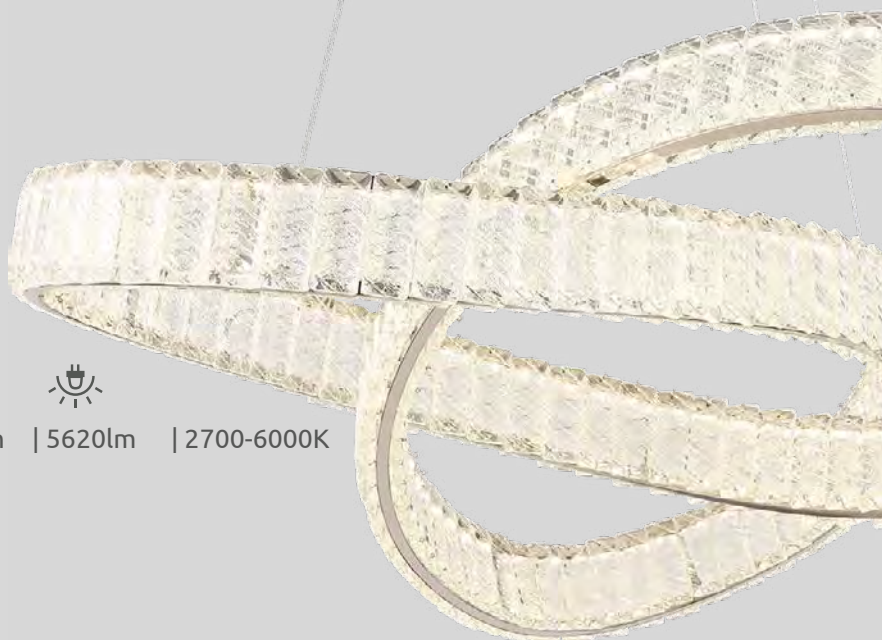

MUCKY

67162-110CCT | incl. LED 110W 230V | 12650lm | 5620lm | 2700-6000K

metal chromed, K5 crystals clear, chrome ring

- incl.
- colour fixing
- dimming
- memory function
- night light
- K5 CRYSTALS