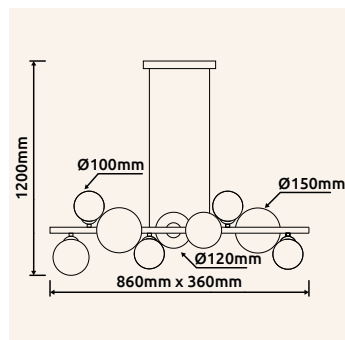

RIHA

56133-6H	| incl. 6x G9 LED 3,5W 230V	| 6x 350lm	| 6x 130lm	| 3000K
56133-9D	| incl. 9x G9 LED 3,5W 230V	| 9x 350lm	| 9x 130lm	| 3000K
56133-9H	| incl. 9x G9 LED 3,5W 230V	| 9x 350lm	| 9x 130lm	| 3000K
56133-13H	| incl. 13x G9 LED 3,5W 230V	| 13x 350lm	| 13x 130lm	| 3000K

metal black matt, glass smoke colored