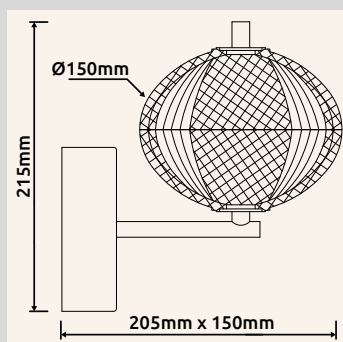

AIDA

16042W | incl. LED 7W 230V | 770lm | 570lm | 3000/4500/6500K

16042-5D | incl. LED 33W 230V | 3700lm | 1970lm | 3000/4500/6500K

16042-7D | incl. LED 40W 230V | 4570lm | 3071lm | 3000/4500/6500K

metal black matt, acrylic clear

16042-5D