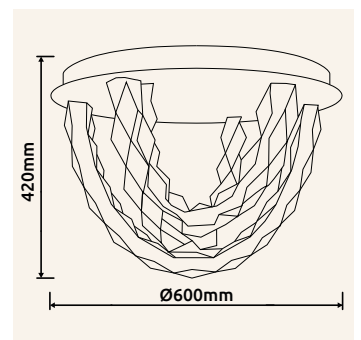

KARILION

67318D	| incl. LED 24W 230V	| 2750lm	| 840lm	| 4000K
67318D1	| incl. LED 40W 230V	| 4500lm	| 1020lm	| 4000K
67318D2	| incl. LED 50W 230V	| 5700lm	| 1300lm	| 4000K
67318D3	| incl. LED 40W 230V	| 4500lm	| 960lm	| 4000K

metal chromed, acrylic crystal smoke colored, clear

67318D