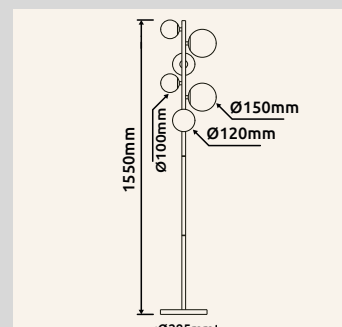

**56140-6S** | incl. 6x G9 LED 3,5W 230V | 6x 350lm | 6x 310lm | 3000K

metal nickel matt, glass opal

56140-2W

56140-3W

56140-4T

56140-2W

56140-3W

56140-4T