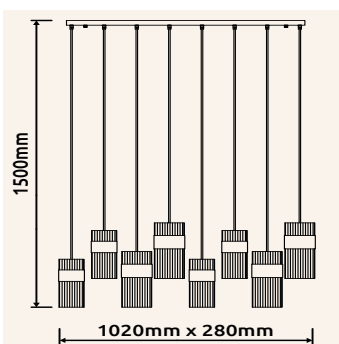

SCARFINA

15718-8 | excl. 8x E27 max. 60W 230V

15718W | excl. 1x E27 max. 60W 230V

15718 | excl. 1x E27 max. 60W 230V

15718-3 | excl. 3x E27 max. 60W 230V

15718-4 | excl. 4x E27 max. 60W 230V

metal black matt, glass smoke colored

15718-8