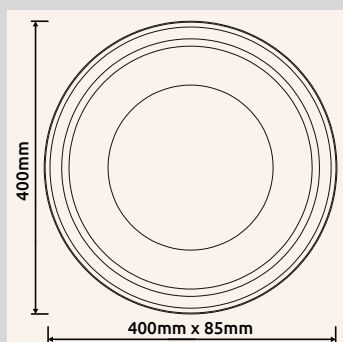

SHARPER

48375-36 | incl. LED 36W 230V | 4105lm | 2600lm | 2700/4000/6000K

48375-45 | incl. LED 45W 230V | 5133lm | 2800lm | 2700/4000/6000K

metal white matt, acrylic crystal clear, acrylic opal, metal nickel matt

48375-36

48375-45