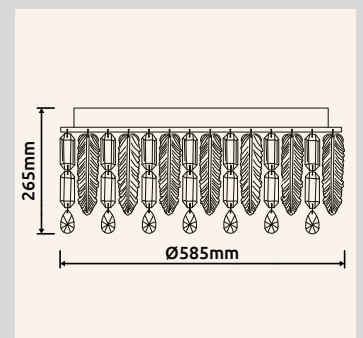

KLUNKA

67176-70 | incl. LED 70W 230V | 924-8267lm | 586-5785lm | 2700-6000K

67176-38D | incl. LED 38W 230V | 583-4596lm | 384-3016lm | 2700-6000K

67176-58D | incl. LED 58W 230V | 692-7380lm | 434-4798lm | 2700-6000K

67176-12W | incl. LED 12W 230V | 150-1468 | 95-895lm | 2700/4000/6000K

metal chromed, K5 crystals clear, glass crystals clear

67176-70