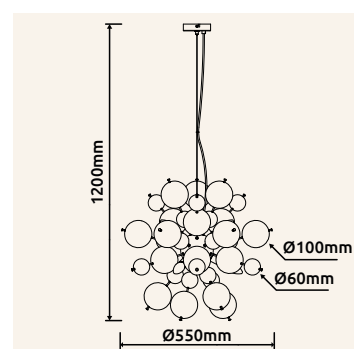

UDO

15633DS | excl. 3x E14 max. 25W 230V

15633HS | excl. 6x E14 max. 25W 230V

15633SS | excl. 6x E14 max. 25W 230V

metal black matt, glass balls smoke colored

15633HS