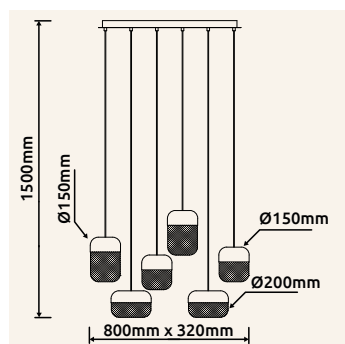

# CRISTALLICA

**15721-6** | incl. LED 60W 230V | 7106lm | 3565lm | 3000K

**15721** | incl. LED 10W 230V | 1118lm | 802lm | 3000K

metal graphite matt, glass clear, K9 crystals clear

15721-6

15721

15721-6

15721