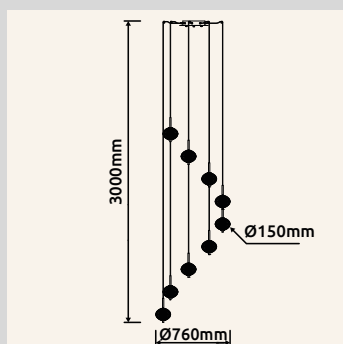

# AIDA

**16042-9H** | incl. LED 60W 230V | 6600lm | 3128lm | 3000-6500K

**16042-11H** | incl. LED 70W 230V | 7700lm | 4424lm | 3000-6500K

metal black matt, acrylic clear

memory  
function

colour  
fixing

16042-9H