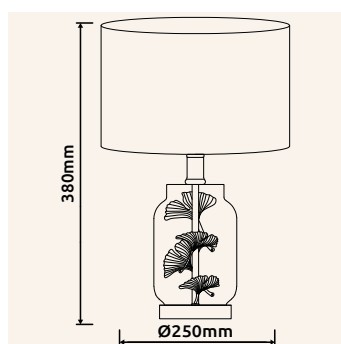

GINKGO

24141C | excl. 1x E27 max. 40W 230V

24141M | excl. 1x E27 max. 40W 230V

metal chromed, glass clear, textile white, plastic white /
metal brass-coloured, glass clear, textile black, plastic gold colors