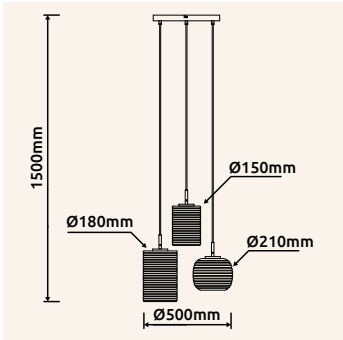

LAMPIGNA

- **15740-5** | incl. LED 40W 230V | 4409lm | 2648lm | 3000K
- **15740-3** | incl. LED 27W 230V | 2925lm | 1749lm | 3000K
- **15740** | incl. LED 10W 230V | 1097lm | 696lm | 3000K

metal black matt, aluminium brass-coloured matt, glass opal, smoke colored