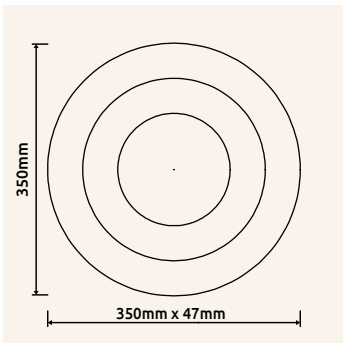

HEDA

48465-18 | incl. LED 18W 230V | 2000lm | 1000lm | 3000K

48465-24 | incl. LED 24W 230V | 3100lm | 1500lm | 3000K

48465-40 | incl. LED 40W 230V | 5200lm | 2400lm | 3000K

metal gold colors