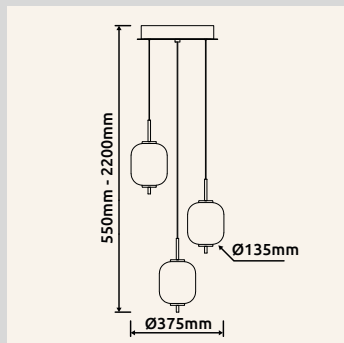

EWALD

15217H	| incl. LED 7W 230V	| 867lm	| 703lm	| 3000K
15217-3	| incl. LED 20W 230V	| 2360lm	| 1483lm	| 3000K
15217-4	| incl. LED 26W 230V	| 3187lm	| 1804lm	| 3000K
15217-6	| incl. LED 40W 230V	| 4650lm	| 2176lm	| 3000K
15217W	| incl. LED 7W 230V	| 779lm	| 606lm	| 3000K
15217T	| incl. LED 6W 230V	| 566lm	| 428lm	| 3000K

metal brass-coloured, glass opal