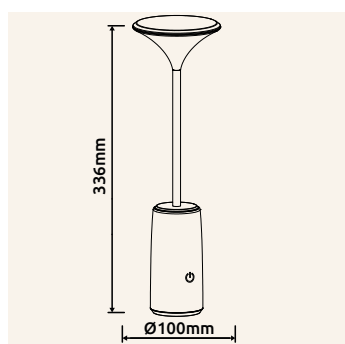

QUIRIN

21020B | incl. LED 1,2W 230V | 120lm | 100lm | 3000K

21020W | incl. LED 1,2W 230V | 120lm | 100lm | 3000K

plastic black matt, metal white matt, ABS black matt, polycarbonate opal /
plastic white matt, metal white matt, ABS white matt, polycarbonate opal