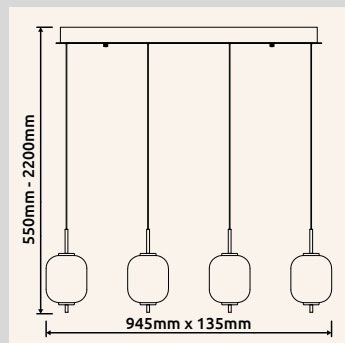

EWALD

15217H	| incl. LED 7W 230V	| 867lm	| 703lm	| 3000K
15217-3	| incl. LED 20W 230V	| 2360lm	| 1483lm	| 3000K
15217-4	| incl. LED 26W 230V	| 3187lm	| 1804lm	| 3000K
15217-6	| incl. LED 40W 230V	| 4650lm	| 2176lm	| 3000K
15217W	| incl. LED 7W 230V	| 779lm	| 606lm	| 3000K
15217T	| incl. LED 6W 230V	| 566lm	| 428lm	| 3000K

metal brass-coloured, glass opal