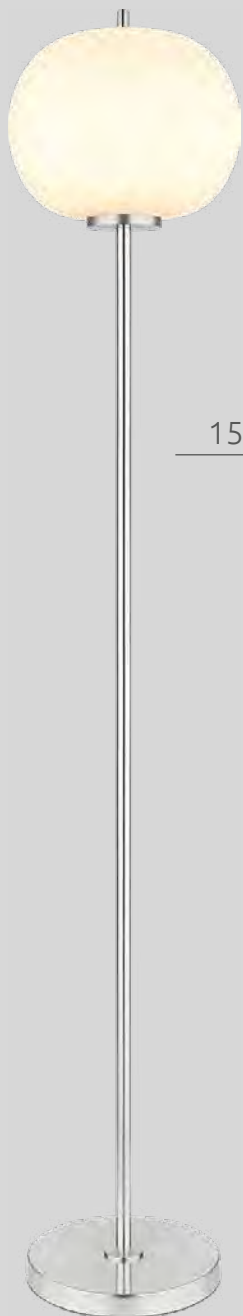

15345-3NO

15345SNO