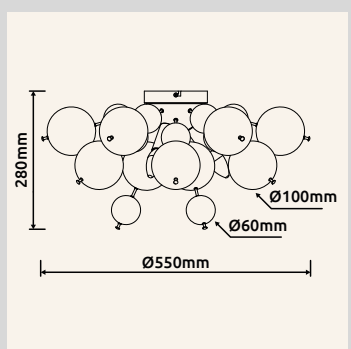

UDO

15633DO | excl. 3x E14 max. 25W 230V

15633HO | excl. 6x E14 max. 25W 230V

15633SO | excl. 6x E14 max. 25W 230V

metal nickel matt, glass balls opal

15633HO