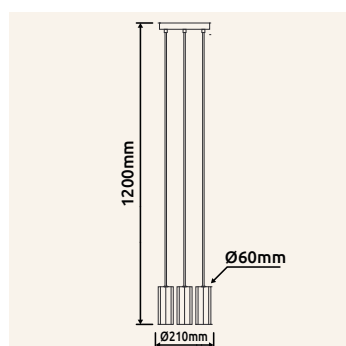

JAMES

57919-3H | excl. 3x GU10 max. 25W 230V

57919-4H | excl. 4x GU10 max. 25W 230V

57919H | excl. 1x GU10 max. 25W 230V

57919T | excl. 1x GU10 max. 5W 230V

57919S | excl. 2x GU10 max. 5W 230V

metal bronze colored matt, aluminium bronze colored matt