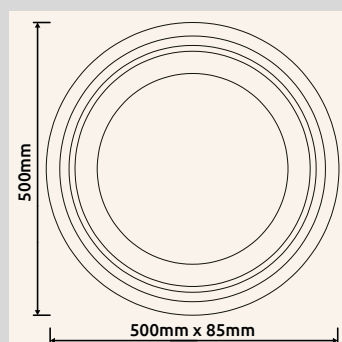

SHARPER

48375-36 | incl. LED 36W 230V | 4105lm | 2600lm | 2700/4000/6000K

48375-45 | incl. LED 45W 230V | 5133lm | 2800lm | 2700/4000/6000K

metal white matt, acrylic crystal clear, acrylic opal, metal nickel matt

48375-36

48375-45