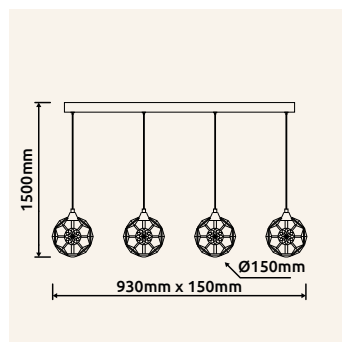

VIRINA

16047T	| incl. LED 8W 230V	| 900lm	| 600lm	| 3000K
16047D	| excl. 10x G9 max. 7W 230V			
16047-4H	| incl. LED 32W 230V	| 3600lm	| 2400lm	| 3000K
16047-3H	| incl. LED 24W 230V	| 2700lm	| 2000lm	| 3000K
16047H	| incl. LED 16W 230V	| 1900lm	| 1400lm	| 3000K

metal gold colors, K9 crystals clear

16047D

16047T

16047-4H