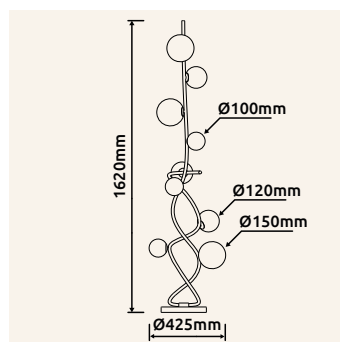

**56133-9S** | incl. 9x G9 LED 3,5W 230V | 9x 350lm | 9x 130lm | 3000K

metal black matt, glass smoke colored

56133-4T

56133-4T1

56133-9S

56133-6S

56133-4T

56133-4T1