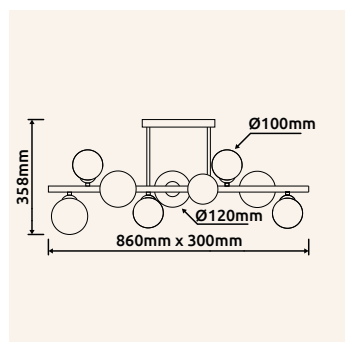

RIHA

56142-9H | incl. 9x G9 LED 3,5W 230V | 9x 350lm | 9x 290lm | 3000K

56142-9D | incl. 9x G9 LED 3,5W 230V | 9x 350lm | 9x 290lm | 3000K

56142-3W | incl. 3x G9 LED 3,5W 230V | 3x 350lm | 3x 290lm | 3000K

56142-4T | incl. 4x G9 LED 3,5W 230V | 4x 350lm | 4x 290lm | 3000K

56142-6S | incl. 6x G9 LED 3,5W 230V | 6x 350lm | 6x 290lm | 3000K

metal grey matt, glass balls petrol/green/bronze colored