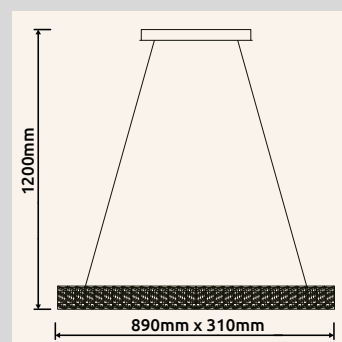

MUCKY

67162-50D | incl. LED 50W 230V | 672-5520lm | 633-3965lm | 2700-6000K

67162-58 | incl. LED 58W 230V | 648-6787lm | 497-3566lm | 2700-6000K

metal chromed, K5 crystals clear, chrome ring

67162-50D