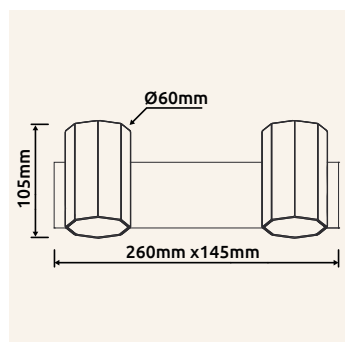

JAMES

57918-1 | excl. 1x GU10 max. 25W 230V

57918-2 | excl. 2x GU10 max. 25W 230V

57918-3 | excl. 3x GU10 max. 25W 230V

57918-4 | excl. 4x GU10 max. 25W 230V

metal grey matt, aluminium grey matt

57918-3

57918-4

57918-2