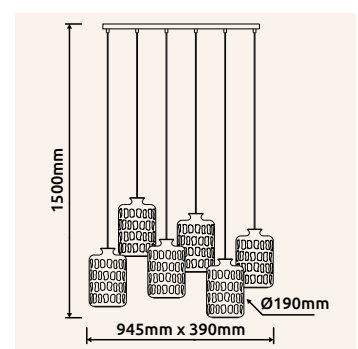

DARINA

16046-3H | excl. 3x E27 max. 60W 230V

16046-6H | excl. 6x E27 max. 60W 230V

metal black matt, glass smoke colored