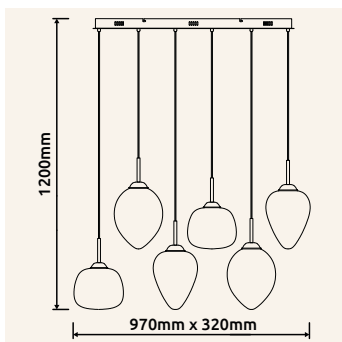

FIREFLY

15642 | incl. LED 8W 230V | 862lm | 456lm | 3000K

15642-3 | incl. LED 24W 230V | 2646lm | 1409lm | 3000K

15642-4 | incl. LED 32W 230V | 3599lm | 1876lm | 3000K

15642-6 | incl. LED 48W 230V | 5439lm | 2860lm | 3000K

metal black matt, glass smoke colored, clear blending