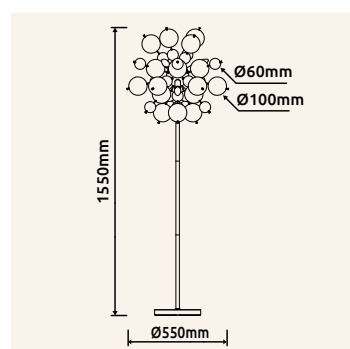

UDO

15633DS | excl. 3x E14 max. 25W 230V

15633HS | excl. 6x E14 max. 25W 230V

15633SS | excl. 6x E14 max. 25W 230V

metal black matt, glass balls smoke colored

15633HS