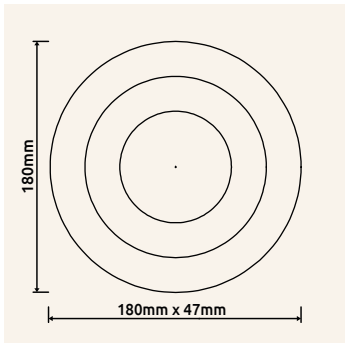

HEDA

48465-18 | incl. LED 18W 230V | 2000lm | 1000lm | 3000K

48465-24 | incl. LED 24W 230V | 3100lm | 1500lm | 3000K

48465-40 | incl. LED 40W 230V | 5200lm | 2400lm | 3000K

metal gold colors