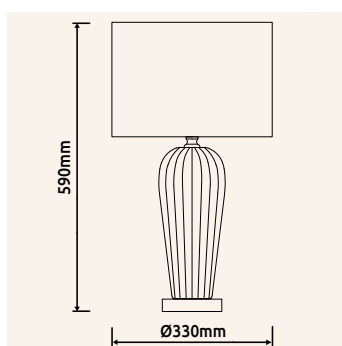

# IRINA

**24145B** | excl. 1x E27 max. 40W 230V

**24145W** | excl. 1x E27 max. 40W 230V

ceramics black, acrylic transparent, metal chromed, textile black /  
ceramics white, acrylic transparent, metal chromed, textile white