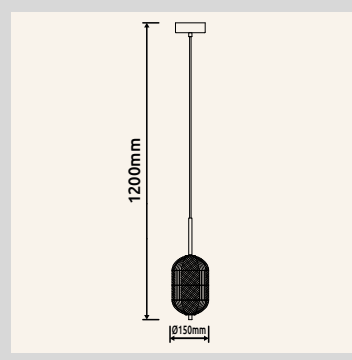

KURIUS

16043H | incl. LED 12W 230V | 1400lm | 1008lm | 3000/4500/6500K

16043-5H | incl. LED 60W 230V | 6790lm | 3499lm | 3000/4500/6500K

metal black matt, acrylic clear