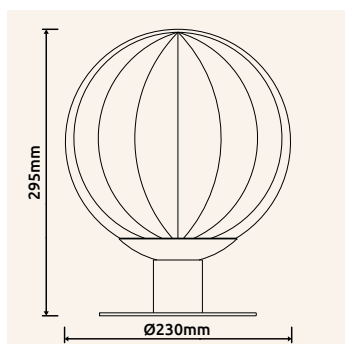

DALLERTA

15216T | excl. 1x E27 max. 12W 230V

15216-6 | excl. 6x E27 max. 60W 230V

15216-7H | excl. 7x G9 max. 10W 230V

metal black matt, glass smoke colored, clear blending

15216-7H

15216T