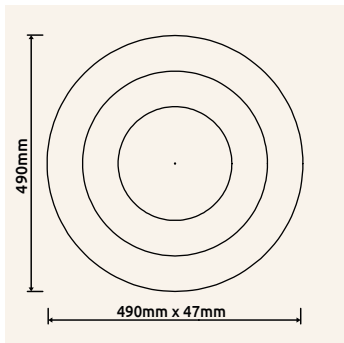

HEDA

48465-18 | incl. LED 18W 230V | 2000lm | 1000lm | 3000K

48465-24 | incl. LED 24W 230V | 3100lm | 1500lm | 3000K

48465-40 | incl. LED 40W 230V | 5200lm | 2400lm | 3000K

metal gold colors