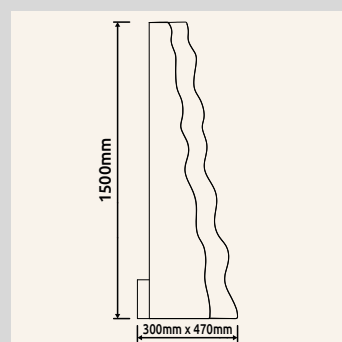

SAQUE

68294T	| incl. LED 16W 230V	| 1600lm	| 300lm	| 4000K
68294W	| incl. LED 9W 230V	| 1020lm	| 500lm	| 4000K
68294S	| incl. LED 40W 230V	| 650-4900lm	| 300-2100lm	| 2700-6500K

metal nickel matt, plastic clear, aluminium nickel matt

68294W

68294T

68294S