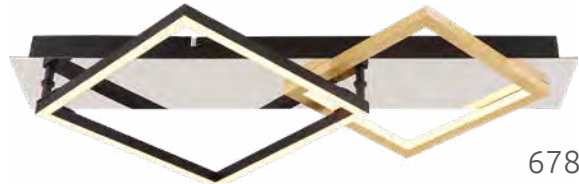

LESINA

67847-12 | incl. LED 12W 230V | 1350lm | 550lm | 3000K

67847-24 | incl. LED 24W 230V | 2700lm | 1100lm | 3000K

67847-32 | incl. LED 32W 230V | 3400lm | 1300lm | 3000K

67847-48 | incl. LED 40W 230V | 4400lm | 1650lm | 3000K

metal chromed, metal black matt, aluminium gold colors brushed, plastic opal

67847-24