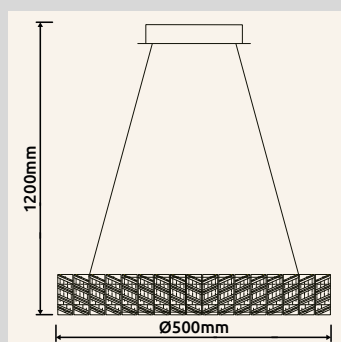

MUCKY

67162-30 | incl. LED 30W 230V | 460-3350lm | 383-1920lm | 2700-6000K

67162-50 | incl. LED 50W 230V | 678-5635lm | 521-2995lm | 2700-6000K

67162-80 | incl. LED 80W 230V | 850-9280lm | 563-4405lm | 2700-6000K

metal chromed, K5 crystals clear, chrome ring

67162-80

67162-30

67162-50

67162-30

67162-50

67162-80