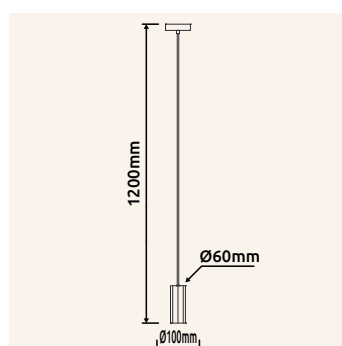

JAMES

57919-3H | excl. 3x GU10 max. 25W 230V

57919-4H | excl. 4x GU10 max. 25W 230V

57919H | excl. 1x GU10 max. 25W 230V

57919T | excl. 1x GU10 max. 5W 230V

57919S | excl. 2x GU10 max. 5W 230V

metal bronze colored matt, aluminium bronze colored matt