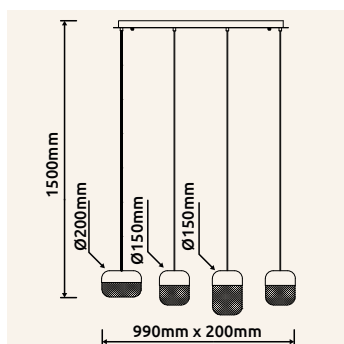

# CRISTALLICA

**15721-4** | incl. LED 40W 230V | 4841lm | 2611lm | 3000K

**15721W** | incl. LED 10W 230V | 1160lm | 830lm | 3000K

metal graphite matt, glass clear, K9 crystals clear

15721-4

15721W

15721-4

15721W