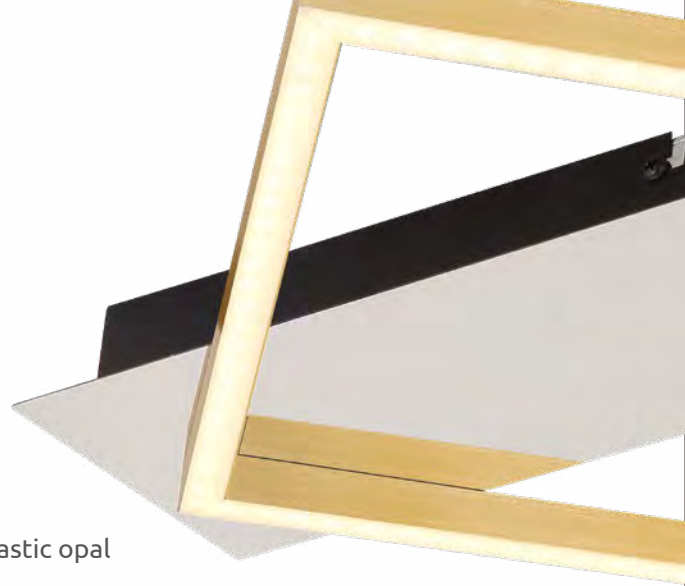

LESINA

67847-12 | incl. LED 12W 230V | 1350lm | 550lm | 3000K

67847-24 | incl. LED 24W 230V | 2700lm | 1100lm | 3000K

67847-32 | incl. LED 32W 230V | 3400lm | 1300lm | 3000K

67847-48 | incl. LED 40W 230V | 4400lm | 1650lm | 3000K

metal chromed, metal black matt, aluminium gold colors brushed, plastic opal

67847-12