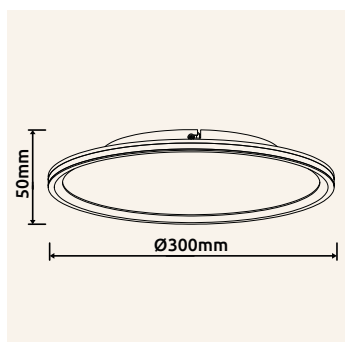

BELISSA

41588D | incl. LED 30W 230V | 3600lm | 1200lm | 3000K

41588D1 | incl. LED 39W 230V | 4500lm | 1600lm | 3000K

41588D2 | incl. LED 58W 230V | 6600lm | 2600lm | 3000K

metal black matt, plastic opal, aluminium black matt

memory
function

41588D1

41588D2