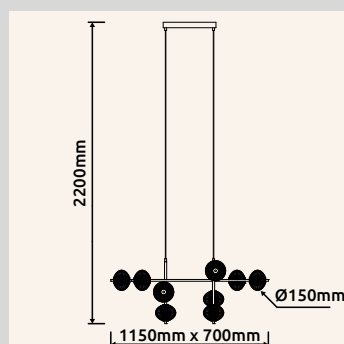

# AIDA

**16042-9H** | incl. LED 60W 230V | 6600lm | 3128lm | 3000-6500K

**16042-11H** | incl. LED 70W 230V | 7700lm | 4424lm | 3000-6500K

metal black matt, acrylic clear

memory  
function

colour  
fixing

16042-9H