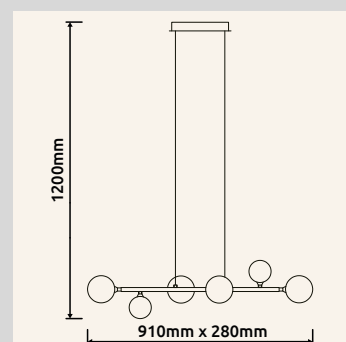

**56011-6** | incl. LED 42W 230V | 800-4810lm | 654-3365lm | 2700-6000K

metal titanium color brushed, acrylic clear, aluminium chromed

56011-5D

56011-8

56011-8

56011-5D

56011-8D

56011-6