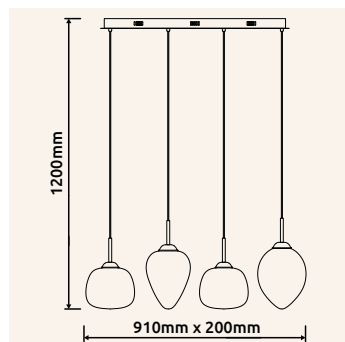

FIREFLY

15642 | incl. LED 8W 230V | 862lm | 456lm | 3000K

15642-3 | incl. LED 24W 230V | 2646lm | 1409lm | 3000K

15642-4 | incl. LED 32W 230V | 3599lm | 1876lm | 3000K

15642-6 | incl. LED 48W 230V | 5439lm | 2860lm | 3000K

metal black matt, glass smoke colored, clear blending