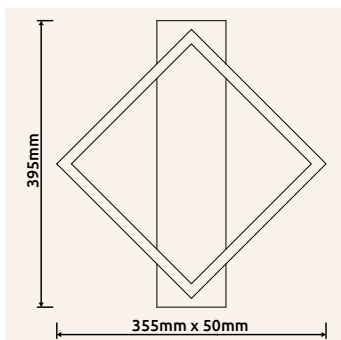

LESINA

67847-12 | incl. LED 12W 230V | 1350lm | 550lm | 3000K

67847-24 | incl. LED 24W 230V | 2700lm | 1100lm | 3000K

67847-32 | incl. LED 32W 230V | 3400lm | 1300lm | 3000K

67847-48 | incl. LED 40W 230V | 4400lm | 1650lm | 3000K

metal chromed, metal black matt, aluminium gold colors brushed, plastic opal