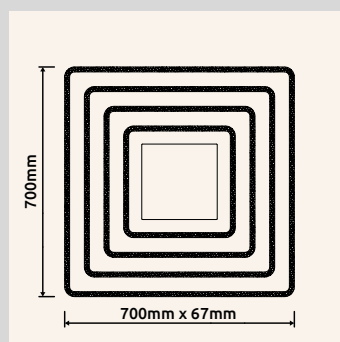

48544-60QSH