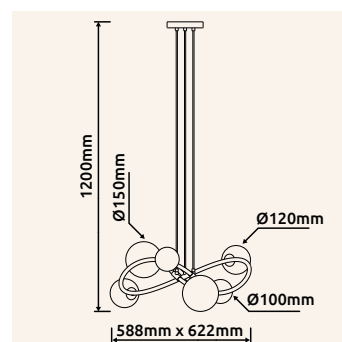

RIHA

56142-6D | incl. 6x G9 LED 3,5W 230V | 6x 350lm | 6x 290lm | 3000K

56142-6H | incl. 6x G9 LED 3,5W 230V | 6x 350lm | 6x 290lm | 3000K

metal grey matt, glass balls petrol/green/bronze colored