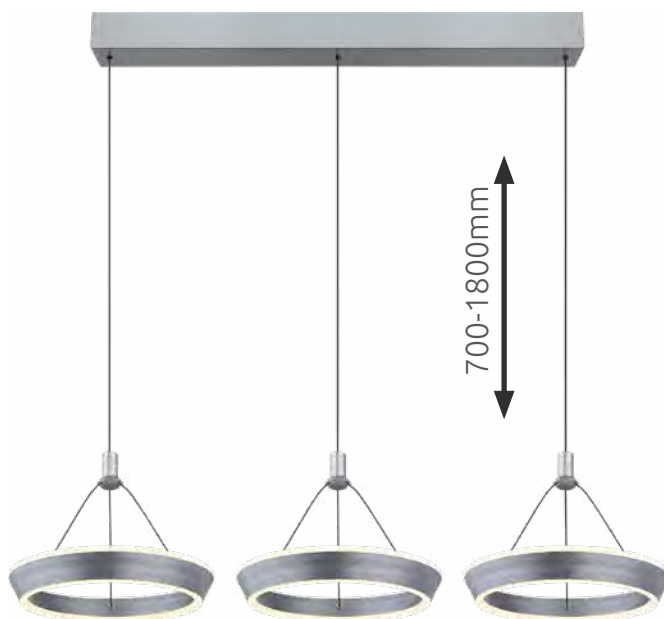

FERRA

67316 | incl. LED 40W 230V | 4900lm | 1000lm | 3000K

67316-3 | incl. LED 36W 230V | 4500lm | 1000lm | 3000K

metal grey matt, aluminium titanium color brushed, silicone opal

67316

67316-3

67316

67316-3