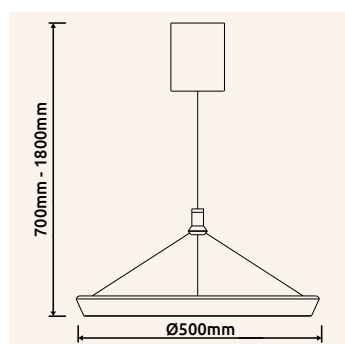

FERRA

67316 | incl. LED 40W 230V | 4900lm | 1000lm | 3000K

67316-3 | incl. LED 36W 230V | 4500lm | 1000lm | 3000K

metal grey matt, aluminium titanium color brushed, silicone opal

67316

67316-3

67316

67316-3