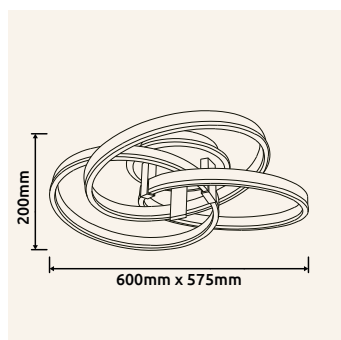

HERWIG

67163-56 | incl. LED 56W 230V | 688-6893lm | 485-4751lm | 2700-6000K

67163-56G | incl. LED 56W 230V | 695-6832lm | 411-4313lm | 2700-6000K

aluminium brushed, metal grey matt, acrylic opal, satined

metal gold colors matt, aluminium gold colors brushed, acrylic opal, satined