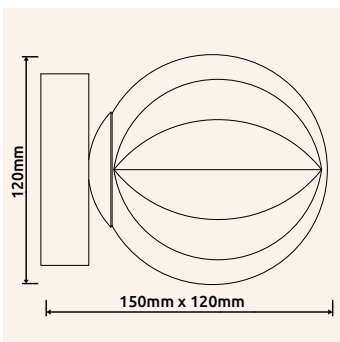

15216-1 | excl. 1x G9 max. 10W 230V

15216-2 | excl. 2x G9 max. 10W 230V

15216-3 | excl. 3x G9 max. 10W 230V

15216-4 | excl. 4x E27 max. 60W 230V

metal black matt, glass smoke colored, clear blending