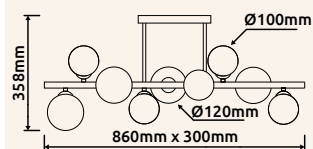

RIHA

56135-9D	| incl. 9x G9 LED 3,5W 230V	| 9x 350lm	| 9x 290lm	| 3000K
56135-9H	| incl. 9x G9 LED 3,5W 230V	| 9x 350lm	| 9x 290lm	| 3000K
56135-13H	| incl. 13x G9 LED 3,5W 230V	| 13x 350lm	| 13x 290lm	| 3000K
56135-6S	| incl. 6x G9 LED 3,5W 230V	| 6x 350lm	| 6x 290lm	| 3000K

metal black matt, metal brass matt, glass amber