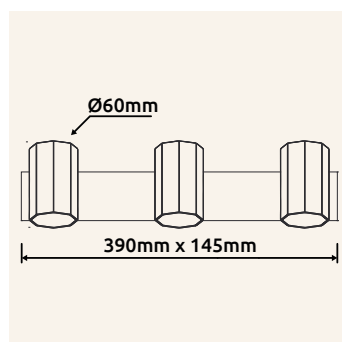

JAMES

57919-1 | excl. 1x GU10max. 25W 230V

57919-2 | excl. 2x GU10 max. 25W 230V

57919-3 | excl. 3x GU10 max. 25W 230V

57919-4 | excl. 4x GU10 max. 25W 230V

metal bronze colored matt, aluminium bronze colored matt