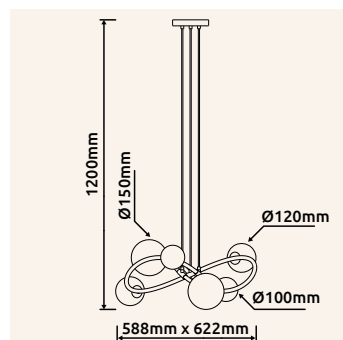

RIHA

56133-6H	| incl. 6x G9 LED 3,5W 230V	| 6x 350lm	| 6x 130lm	| 3000K
56133-9D	| incl. 9x G9 LED 3,5W 230V	| 9x 350lm	| 9x 130lm	| 3000K
56133-9H	| incl. 9x G9 LED 3,5W 230V	| 9x 350lm	| 9x 130lm	| 3000K
56133-13H	| incl. 13x G9 LED 3,5W 230V	| 13x 350lm	| 13x 130lm	| 3000K

metal black matt, glass smoke colored