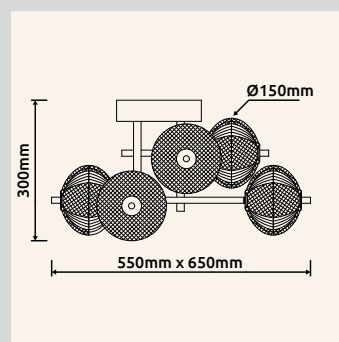

AIDA

16042W | incl. LED 7W 230V | 770lm | 570lm | 3000/4500/6500K

16042-5D | incl. LED 33W 230V | 3700lm | 1970lm | 3000/4500/6500K

16042-7D | incl. LED 40W 230V | 4570lm | 3071lm | 3000/4500/6500K

metal black matt, acrylic clear

16042-5D