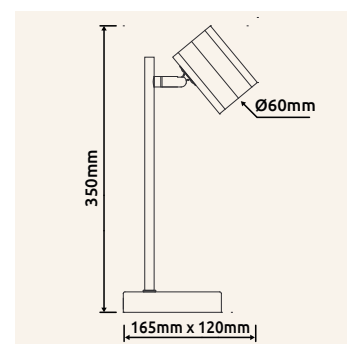

JAMES

57918-3H | excl. 3x GU10 max. 25W 230V

57918-4H | excl. 4x GU10 max. 25W 230V

57918H | excl. 1x GU10 max. 25W 230V

57918T | excl. 1x GU10 max. 5W 230V

57918S | excl. 2x GU10 max. 5W 230V

metal grey matt, aluminium grey matt