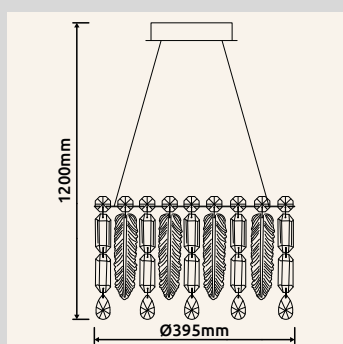

KLUNKA

67176-38 | incl. LED 38W 230V | 538-4596lm | 384-3016lm | 2700-6000K

67176-58 | incl. LED 58W 230V | 692-7380lm | 434-4798lm | 2700-6000K

67176-78 | incl. LED 78W 230V | 980-9447lm | 637-6333lm | 2700-6000K

metal chromed, K5 crystals clear, glass crystals clear