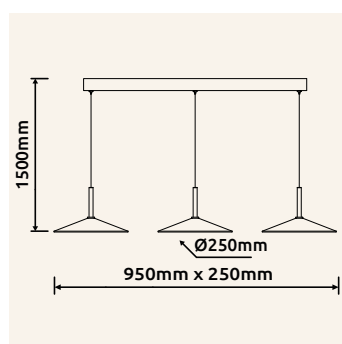

# LAMPONE

**15635W** | incl. LED 18W 230V | 2200lm | 980lm | 4000K

**15635W-3** | incl. LED 24W 230V | 2900lm | 1100lm | 4000K

metal white matt, acrylic opal

15635W

15635W-3