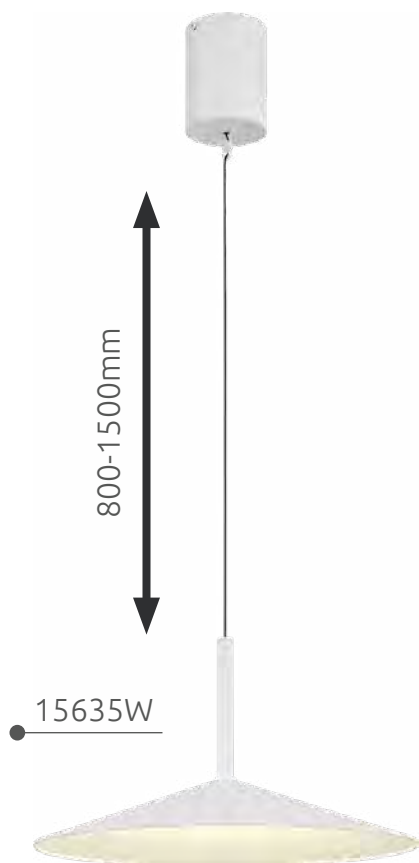

LAMPONE

15635W | incl. LED 18W 230V | 2200lm | 980lm | 4000K

15635W-3 | incl. LED 24W 230V | 2900lm | 1100lm | 4000K

metal white matt, acrylic opal