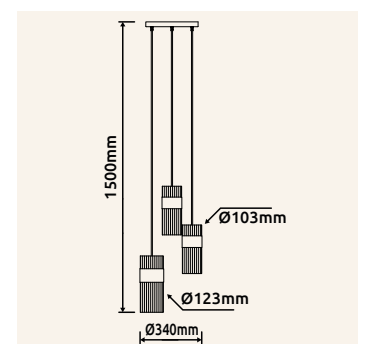

SCARFINA

15718-8 | excl. 8x E27 max. 60W 230V

15718W | excl. 1x E27 max. 60W 230V

15718 | excl. 1x E27 max. 60W 230V

15718-3 | excl. 3x E27 max. 60W 230V

15718-4 | excl. 4x E27 max. 60W 230V

metal black matt, glass smoke colored

15718-8