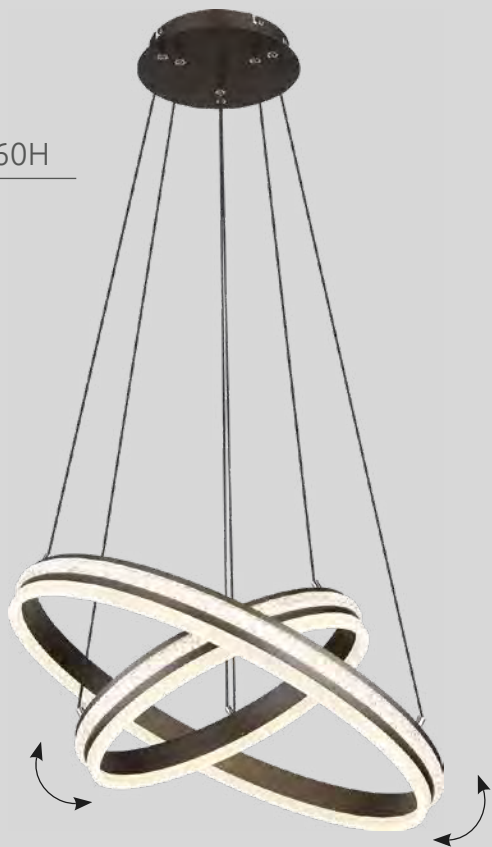

GROUNI

67314-60H | incl. LED 60W 230V | 590-6490lm | 436-3387lm | 2700-6000K

67314-70H | incl. LED 70W 230V | 943-8920lm | 450-3510lm | 2700-6000K

metal titanium color brushed, aluminium titanium color brushed,
plastic crystals clear, acrylic opal

67314-60H