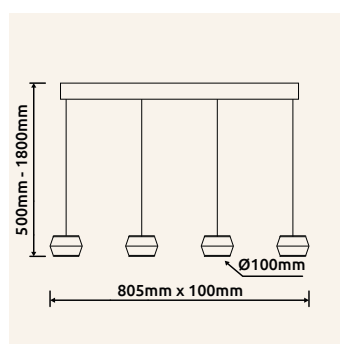

# MARTHY

**15209** | incl. LED 6W 230V | 700lm | 300lm | 3000K

**15209-4** | incl. LED 24W 230V | 2900lm | 1000lm | 3000K

metal grey matt, aluminium grey matt, acrylic opal, chrome ring

15209-4

15209

15209-4