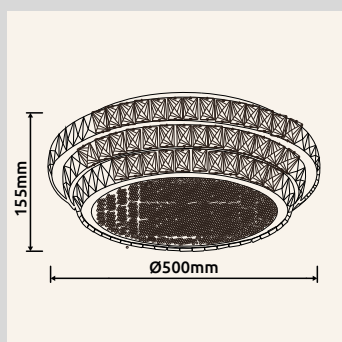

KLARA

68157-38 | incl. LED 38W 230V | 633-5033lm | 358-2818lm | 2700-6000K

68157-48 | incl. LED 48W 230V | 680-5962lm | 380-3400lm | 2700-6000K

68157-58 | incl. LED 58W 230V | 700-7034lm | 400-3805lm | 2700-6000K

metal chromed, K5 crystals clear, acrylic crystal clear

68157-48