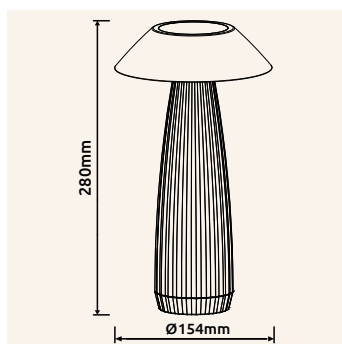

ILLUMI

21021B | incl. LED 1W 230V | 100lm | 80lm | 3000K

21021W | incl. LED 1W 230V | 100lm | 80lm | 3000K

plastic black matt, plastic transparent / plastic white matt, plastic transparent