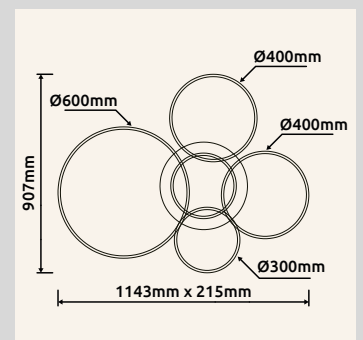

GROUNI

67314-50 | incl. LED 50W 230V | 648-5325lm | 442-2600lm | 2700-6000K

67314-75 | incl. LED 75W 230V | 840-8720lm | 480-3820lm | 2700-6000K

67314-90 | incl. LED 90W 230V | 1322-10647lm | 627-4225lm | 2700-6000K

67314-120 | incl. LED 120W 230V | 1265-12580lm | 545-4900lm | 2700-6000K

metal titanium color brushed, aluminium titanium color brushed, plastic crystals clear, acrylic opal

67314-90

67314-120