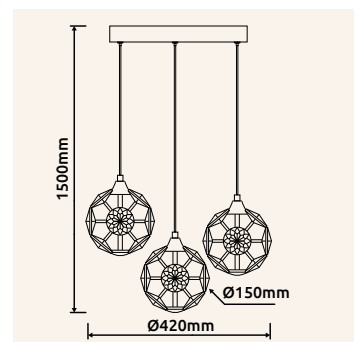

VIRINA

16047T	| incl. LED 8W 230V	| 900lm	| 600lm	| 3000K
16047D	| excl. 10x G9 max. 7W 230V			
16047-4H	| incl. LED 32W 230V	| 3600lm	| 2400lm	| 3000K
16047-3H	| incl. LED 24W 230V	| 2700lm	| 2000lm	| 3000K
16047H	| incl. LED 16W 230V	| 1900lm	| 1400lm	| 3000K

metal gold colors, K9 crystals clear

16047D

16047T

16047-4H