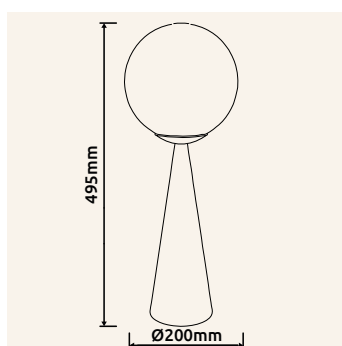

# PINPAL

**21031M** | excl. 1x E27 max. 40W 230V

**21031N** | excl. 1x E27 max. 40W 230V

metal brass-coloured, glass amber /  
metal chromed, glass silver colored

21031M / 21031N