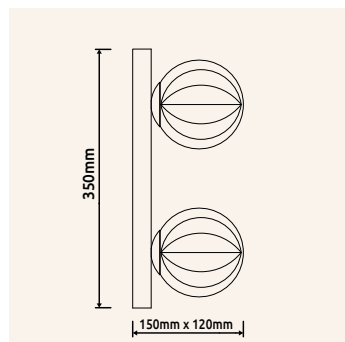

DALLERTA

15216-1 | excl. 1x G9 max. 10W 230V

15216-2 | excl. 2x G9 max. 10W 230V

15216-3 | excl. 3x G9 max. 10W 230V

15216-4 | excl. 4x E27 max. 60W 230V

metal black matt, glass smoke colored, clear blending