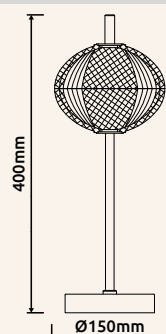

AIDA

16042-4H	| incl. LED 23W 230V	| 2900lm	| 1562lm	| 3000K/4500K/6500K
16042T	| incl. LED 6W 230V	| 50-540lm	| 23-374lm	| 3000/4500/6500K
16042H	| incl. LED 7W 230V	| 770lm	| 570lm	| 3000/4500/6500K
16042S	| incl. LED 24W 230V	| 119-2560lm	| 50-1700lm	| 3000/4500/6500K

metal black matt, acrylic clear