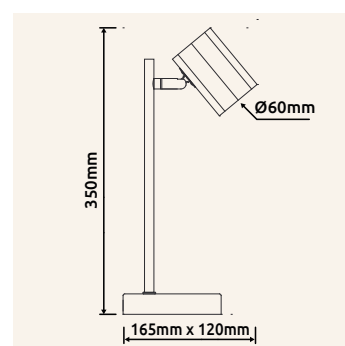

JAMES

57919-3H | excl. 3x GU10 max. 25W 230V

57919-4H | excl. 4x GU10 max. 25W 230V

57919H | excl. 1x GU10 max. 25W 230V

57919T | excl. 1x GU10 max. 5W 230V

57919S | excl. 2x GU10 max. 5W 230V

metal bronze colored matt, aluminium bronze colored matt