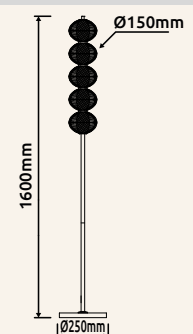

AIDA

16042-4H	| incl. LED 23W 230V	| 2900lm	| 1562lm	| 3000K/4500K/6500K
16042T	| incl. LED 6W 230V	| 50-540lm	| 23-374lm	| 3000/4500/6500K
16042H	| incl. LED 7W 230V	| 770lm	| 570lm	| 3000/4500/6500K
16042S	| incl. LED 24W 230V	| 119-2560lm	| 50-1700lm	| 3000/4500/6500K

metal black matt, acrylic clear