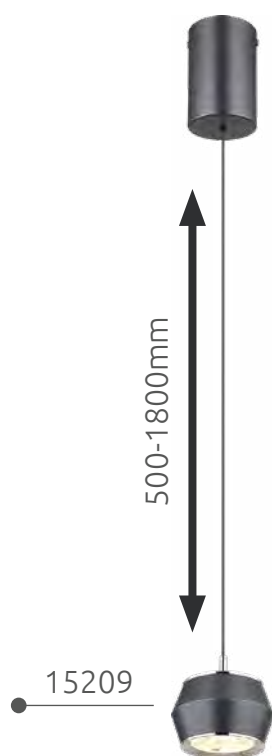

MARTHY

15209 | incl. LED 6W 230V | 700lm | 300lm | 3000K

15209-4 | incl. LED 24W 230V | 2900lm | 1000lm | 3000K

metal grey matt, aluminium grey matt, acrylic opal, chrome ring

15209-4