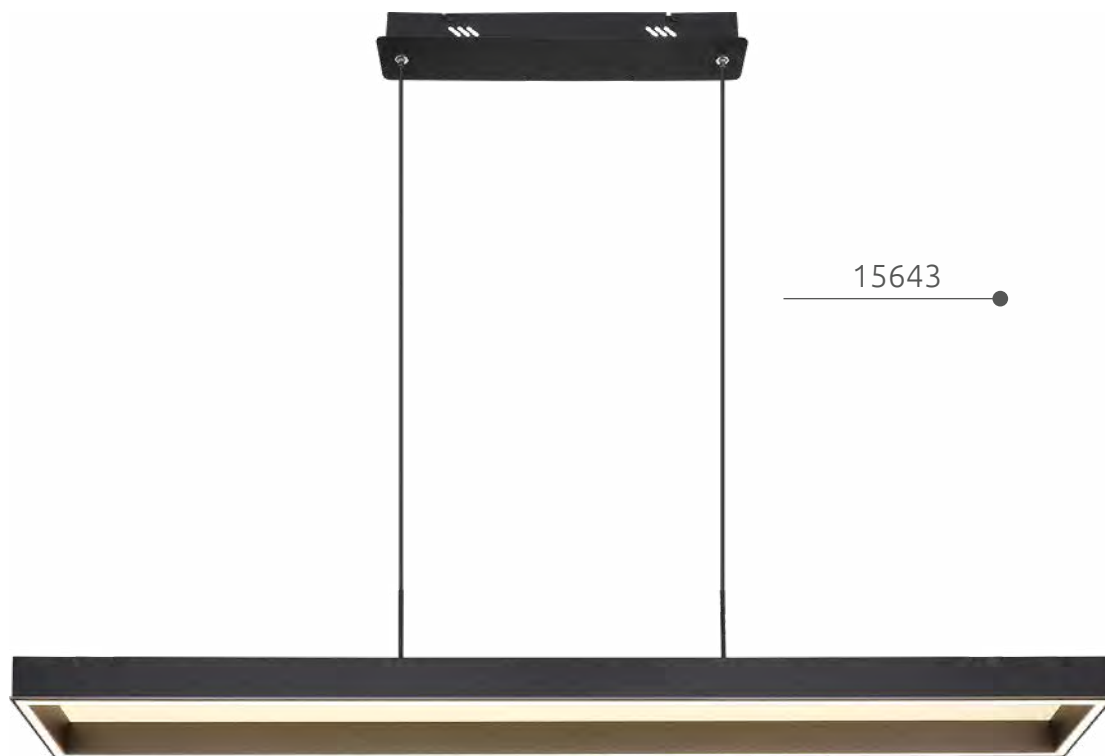

SOLA

15643 | incl. LED 70W 230V | 600-8941lm | 300-5492lm | 2700-6500K

metal black matt, aluminium anthracite brushed, acrylic opal

15643