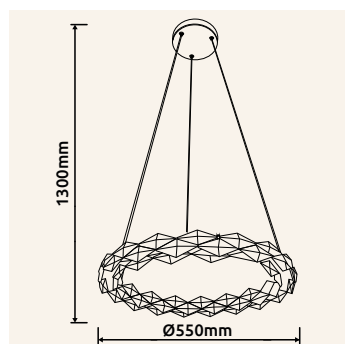

KARILION

67318H2	| incl. LED 50W 230V	| 5700lm	| 1300lm	| 4000K
67318H1	| incl. LED 36W 230V	| 4100lm	| 920lm	| 4000K
67318H	| incl. LED 24W 230V	| 2750lm	| 840lm	| 4000K
67318W	| incl. LED 8W 230V	| 900lm	| 180lm	| 4000K
67318T	| incl. LED 8W 230V	| 720lm	| 150lm	| 4000K

metal chromed, acrylic crystal smoke colored, clear