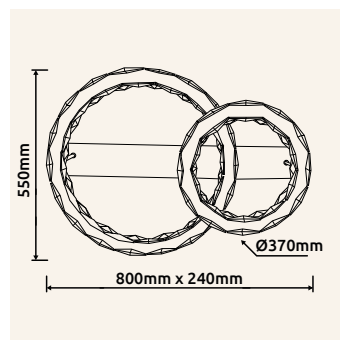

KARILION

67318D	| incl. LED 24W 230V	| 2750lm	| 840lm	| 4000K
67318D1	| incl. LED 40W 230V	| 4500lm	| 1020lm	| 4000K
67318D2	| incl. LED 50W 230V	| 5700lm	| 1300lm	| 4000K
67318D3	| incl. LED 40W 230V	| 4500lm	| 960lm	| 4000K

metal chromed, acrylic crystal smoke colored, clear

67318D