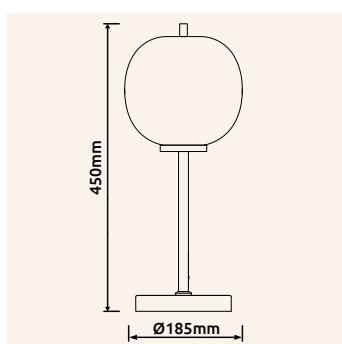

# BLACKY I

**15345-4MM** | excl. 4x E14 max. 40W 230V

**15345TMM** | excl. 1x E14 max. 40W 230V

**15345SMM** | excl. 1x E27 max. 60W 230V

metal brass-coloured matt, glass smoke colored

15345-4MM

15345-4MM

15345TMM