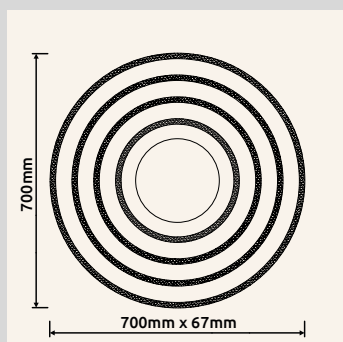

48544-60SH