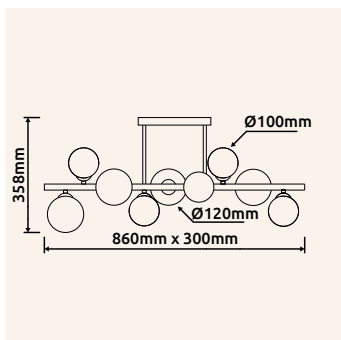

RIHA

56133-6H	| incl. 6x G9 LED 3,5W 230V	| 6x 350lm	| 6x 130lm	| 3000K
56133-9D	| incl. 9x G9 LED 3,5W 230V	| 9x 350lm	| 9x 130lm	| 3000K
56133-9H	| incl. 9x G9 LED 3,5W 230V	| 9x 350lm	| 9x 130lm	| 3000K
56133-13H	| incl. 13x G9 LED 3,5W 230V	| 13x 350lm	| 13x 130lm	| 3000K

metal black matt, glass smoke colored

56133-13H