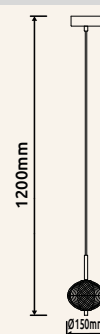

AIDA

16042-4H	| incl. LED 23W 230V	| 2900lm	| 1562lm	| 3000K/4500K/6500K
16042T	| incl. LED 6W 230V	| 50-540lm	| 23-374lm	| 3000/4500/6500K
16042H	| incl. LED 7W 230V	| 770lm	| 570lm	| 3000/4500/6500K
16042S	| incl. LED 24W 230V	| 119-2560lm	| 50-1700lm	| 3000/4500/6500K

metal black matt, acrylic clear