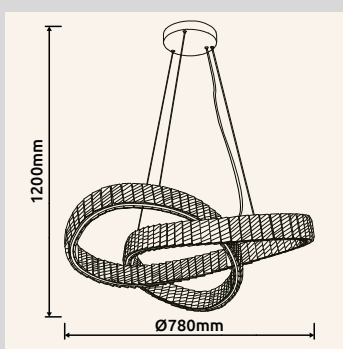

# MUCKY

67162-110CCT | incl. LED 110W 230V | 12650lm | 5620lm | 2700-6000K

metal chromed, K5 crystals clear, chrome ring

- incl.
- colour fixing
- dimming
- memory function
- night light
- K5 CRYSTALS

67162-110CCT