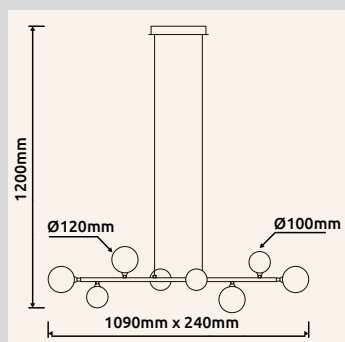

**56011-6** | incl. LED 42W 230V | 800-4810lm | 654-3365lm | 2700-6000K

metal titanium color brushed, acrylic clear, aluminium chromed

56011-5D

56011-8

56011-8

56011-5D

56011-8D

56011-6