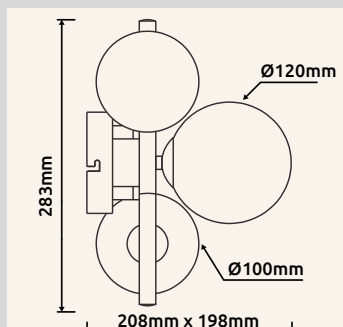

**56140-6S** | incl. 6x G9 LED 3,5W 230V | 6x 350lm | 6x 310lm | 3000K

metal nickel matt, glass opal

56140-2W

56140-3W

56140-4T

56140-2W

56140-3W

56140-4T