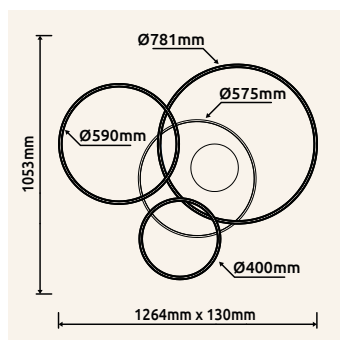

48466-70 / 48466-70A