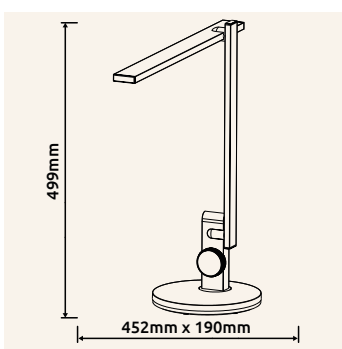

SOLANA BERLETTA

58442 | incl. LED 12W 230V | 50-970lm | 30-620lm | 3000/4000/6500K

58443 | incl. LED 12W 230V | 40-1020lm | 24-500lm | 3000/4000/6500K

aluminium brushed, plastic silver colored brushed, plastic black matt, plastic opal, plastic chromed /
aluminium brushed grey dark, plastic grey dark, plastic black matt, plastic opal, plastic chromed