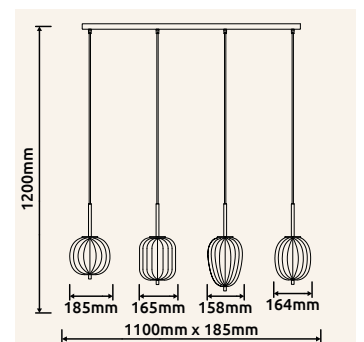

ATTILA

15215-3 | excl. 3x E14 max. 40W 230V

15215-4 | excl. 4x E14 max. 40W 230V

15215-8 | excl. 8x E14 max. 40W 230V

15215-12 | excl. 12x E14 max. 40W 230V

metal black matt, glass smoke colored