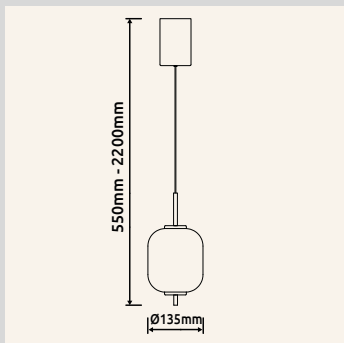

EWALD

15217H	| incl. LED 7W 230V	| 867lm	| 703lm	| 3000K
15217-3	| incl. LED 20W 230V	| 2360lm	| 1483lm	| 3000K
15217-4	| incl. LED 26W 230V	| 3187lm	| 1804lm	| 3000K
15217-6	| incl. LED 40W 230V	| 4650lm	| 2176lm	| 3000K
15217W	| incl. LED 7W 230V	| 779lm	| 606lm	| 3000K
15217T	| incl. LED 6W 230V	| 566lm	| 428lm	| 3000K

metal brass-coloured, glass opal