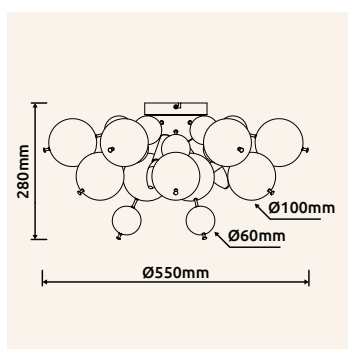

UDO

15633DA | excl. 3x E14 max. 25W 230V

15633HA | excl. 6x E14 max. 25W 230V

15633SA | excl. 6x E14 max. 25W 230V

metal black matt, metal gold colors, glass balls amber

15633HA