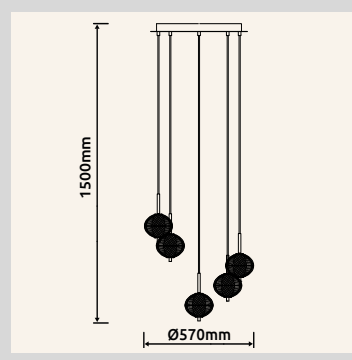

# AIDA

**16042-5HC** | incl. LED 33W 230V | 3725lm | 2704lm | 3000/4500/6500K

**16042-5H1C** | incl. LED 33W 230V | 3564lm | 2701lm | 3000/4500/6500K

metal chromed, acrylic clear

16042-5HC

16042-5H1C

16042-5HC