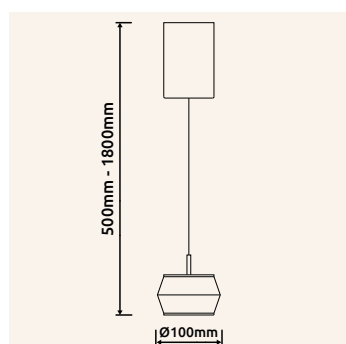

MARTHY

15209 | incl. LED 6W 230V | 700lm | 300lm | 3000K

15209-4 | incl. LED 24W 230V | 2900lm | 1000lm | 3000K

metal grey matt, aluminium grey matt, acrylic opal, chrome ring

15209-4

15209

15209-4