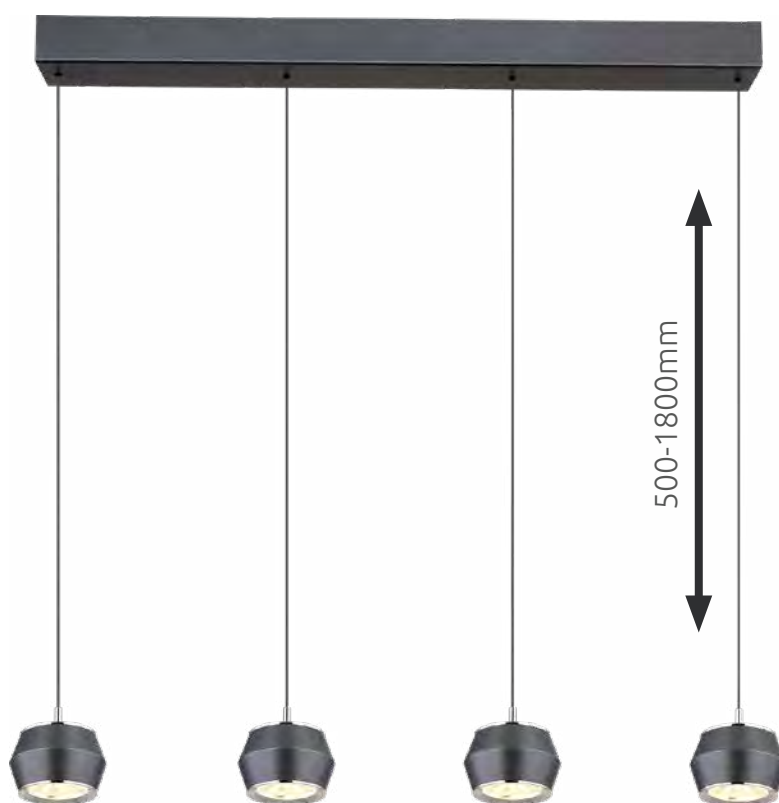

MARTHY

15209 | incl. LED 6W 230V | 700lm | 300lm | 3000K

15209-4 | incl. LED 24W 230V | 2900lm | 1000lm | 3000K

metal grey matt, aluminium grey matt, acrylic opal, chrome ring

15209-4