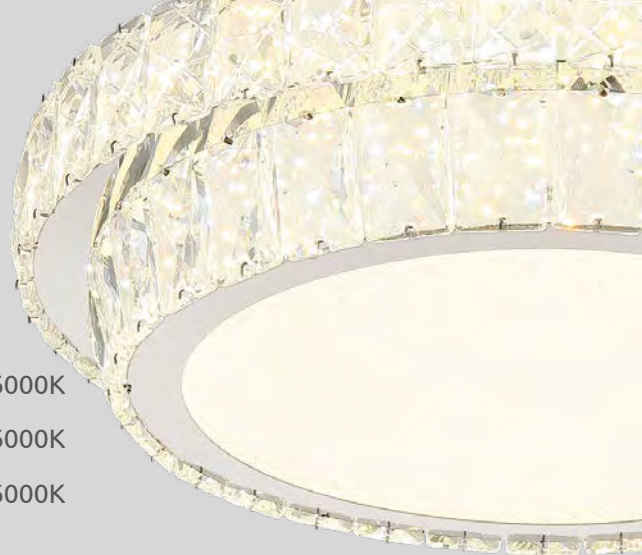

KLARA

68157-38 | incl. LED 38W 230V | 633-5033lm | 358-2818lm | 2700-6000K

68157-48 | incl. LED 48W 230V | 680-5962lm | 380-3400lm | 2700-6000K

68157-58 | incl. LED 58W 230V | 700-7034lm | 400-3805lm | 2700-6000K

metal chromed, K5 crystals clear, acrylic crystal clear

68157-38