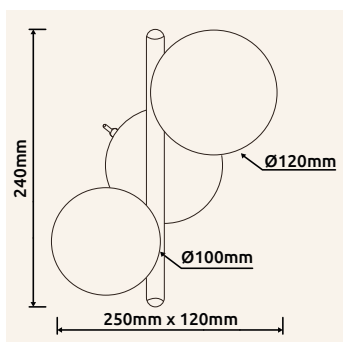

RIHA

56133-2W | incl. 2x G9 LED 3,5W 230V | 2x 350lm | 2x 130lm | 3000K

56133-3W | incl. 3x G9 LED 3,5W 230V | 3x 350lm | 3x 130lm | 3000K

56133-4D | incl. 4x G9 LED 3,5W 230V | 4x 350lm | 4x 130lm | 3000K

56133-6D | incl. 6x G9 LED 3,5W 230V | 6x 350lm | 6x 130lm | 3000K

metal black matt, glass smoke colored