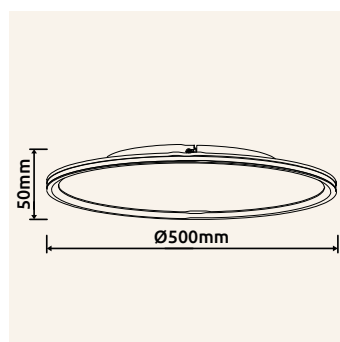

BELISSA

41588D | incl. LED 30W 230V | 3600lm | 1200lm | 3000K

41588D1 | incl. LED 39W 230V | 4500lm | 1600lm | 3000K

41588D2 | incl. LED 58W 230V | 6600lm | 2600lm | 3000K

metal black matt, plastic opal, aluminium black matt

memory
function

41588D1