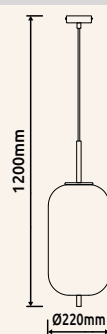

**15345TNO** | excl. 1x E14 max. 40W 230V

metal nickel matt, glass opal

15345-3NO

15345H1NO

15345H2NO

15345-3NO

15345H1NO

15345H2NO