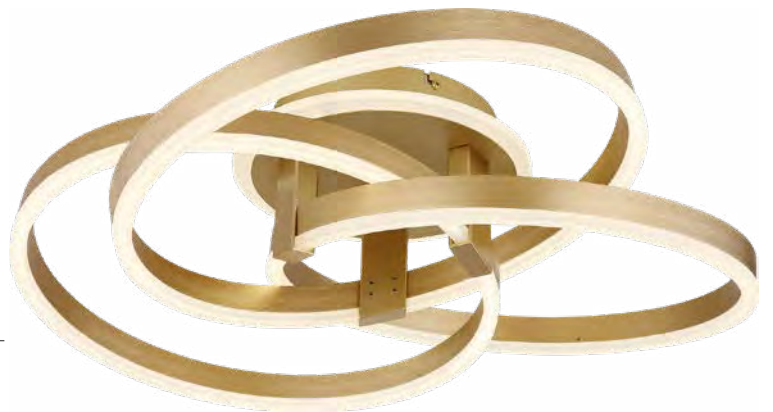

HERWIG

67163-56 | incl. LED 56W 230V | 688-6893lm | 485-4751lm | 2700-6000K

67163-56G | incl. LED 56W 230V | 695-6832lm | 411-4313lm | 2700-6000K

aluminium brushed, metal grey matt, acrylic opal, satined

metal gold colors matt, aluminium gold colors brushed, acrylic opal, satined

67163-56G