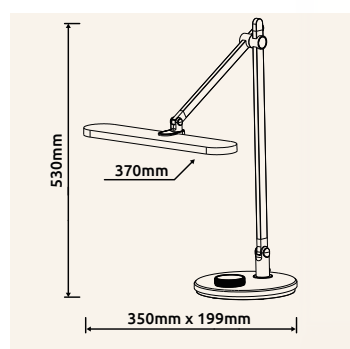

SOLANA BERLETTA

58442 | incl. LED 12W 230V | 50-970lm | 30-620lm | 3000/4000/6500K

58443 | incl. LED 12W 230V | 40-1020lm | 24-500lm | 3000/4000/6500K

aluminium brushed, plastic silver colored brushed, plastic black matt, plastic opal, plastic chromed /
aluminium brushed grey dark, plastic grey dark, plastic black matt, plastic opal, plastic chromed