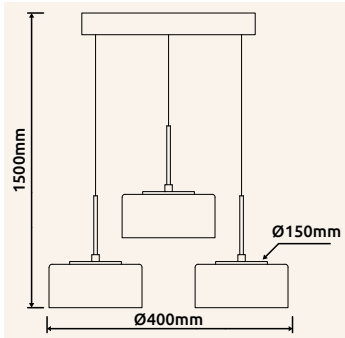

FOGSY

15634-4 | incl. LED 32W 230V | 3700lm | 2100lm | 4000K

15634 | incl. LED 6W 230V | 720lm | 500lm | 4000K

15634-3 | incl. LED 24W 230V | 2800lm | 1600lm | 4000K

metal black matt, glass smoke colored, acrylic clear