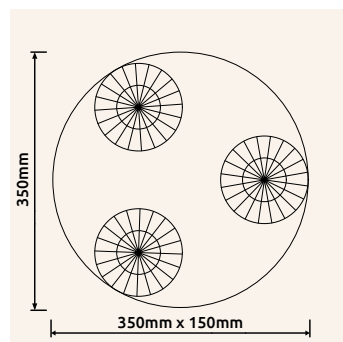

DALLERTA

15216-1 | excl. 1x G9 max. 10W 230V

15216-2 | excl. 2x G9 max. 10W 230V

15216-3 | excl. 3x G9 max. 10W 230V

15216-4 | excl. 4x E27 max. 60W 230V

metal black matt, glass smoke colored, clear blending