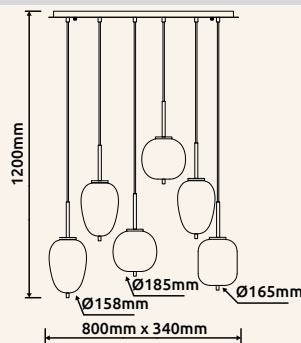

BLACKY I

15345-5NO | excl. 5x E14 max. 40W 230V

15345-4NO | excl. 4x E14 max. 40W 230V

15345-6NO | excl. 6x E14 max. 40W 230V

15345-8NO | excl. 8x E14 max. 40W 230V

metal nickel matt, glass opal

15345-4NO