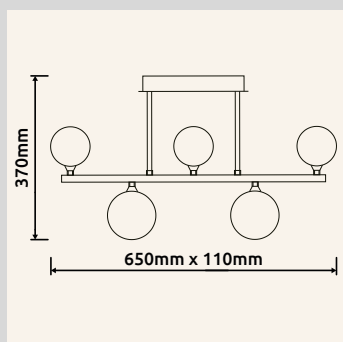

**56011-6** | incl. LED 42W 230V | 800-4810lm | 654-3365lm | 2700-6000K

metal titanium color brushed, acrylic clear, aluminium chromed

56011-5D

56011-8

56011-8

56011-5D

56011-8D

56011-6