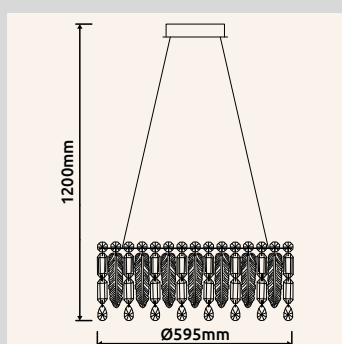

KLUNKA

67176-38 | incl. LED 38W 230V | 538-4596lm | 384-3016lm | 2700-6000K

67176-58 | incl. LED 58W 230V | 692-7380lm | 434-4798lm | 2700-6000K

67176-78 | incl. LED 78W 230V | 980-9447lm | 637-6333lm | 2700-6000K

metal chromed, K5 crystals clear, glass crystals clear