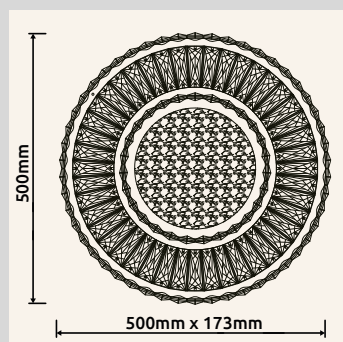

MUCKY

67162-50D | incl. LED 50W 230V | 672-5520lm | 633-3965lm | 2700-6000K

67162-58 | incl. LED 58W 230V | 648-6787lm | 497-3566lm | 2700-6000K

metal chromed, K5 crystals clear, chrome ring

67162-50D