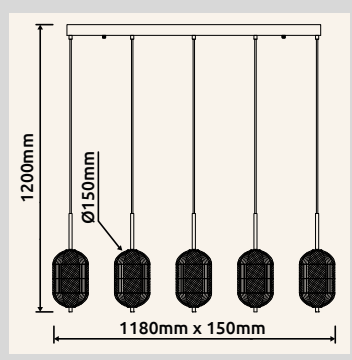

KURIUS

16043H | incl. LED 12W 230V | 1400lm | 1008lm | 3000/4500/6500K

16043-5H | incl. LED 60W 230V | 6790lm | 3499lm | 3000/4500/6500K

metal black matt, acrylic clear