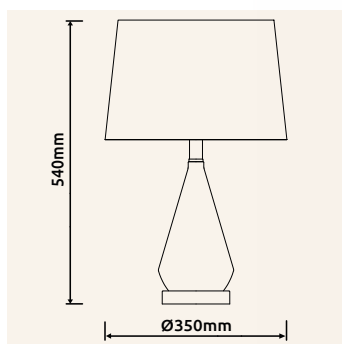

KISA

24147B | excl. 1x E27 max. 40W 230V

24147W | excl. 1x E27 max. 40W 230V

metal brass-coloured matt, textile black /
metal nickel matt, textile white