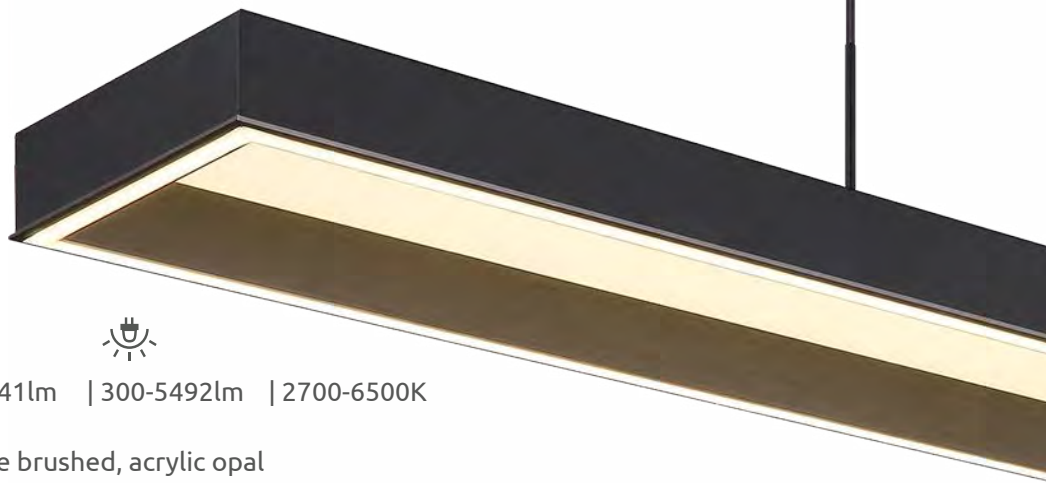

SOLA

15643 | incl. LED 70W 230V | 600-8941lm | 300-5492lm | 2700-6500K

metal black matt, aluminium anthracite brushed, acrylic opal