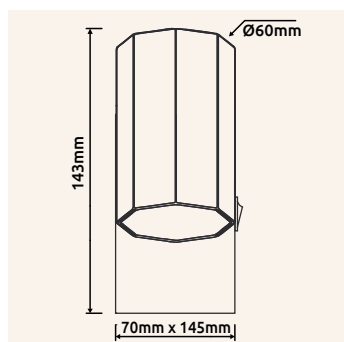

# JAMES

57919-1 | excl. 1x GU10max. 25W 230V

57919-2 | excl. 2x GU10 max. 25W 230V

57919-3 | excl. 3x GU10 max. 25W 230V

57919-4 | excl. 4x GU10 max. 25W 230V

metal bronze colored matt, aluminium bronze colored matt