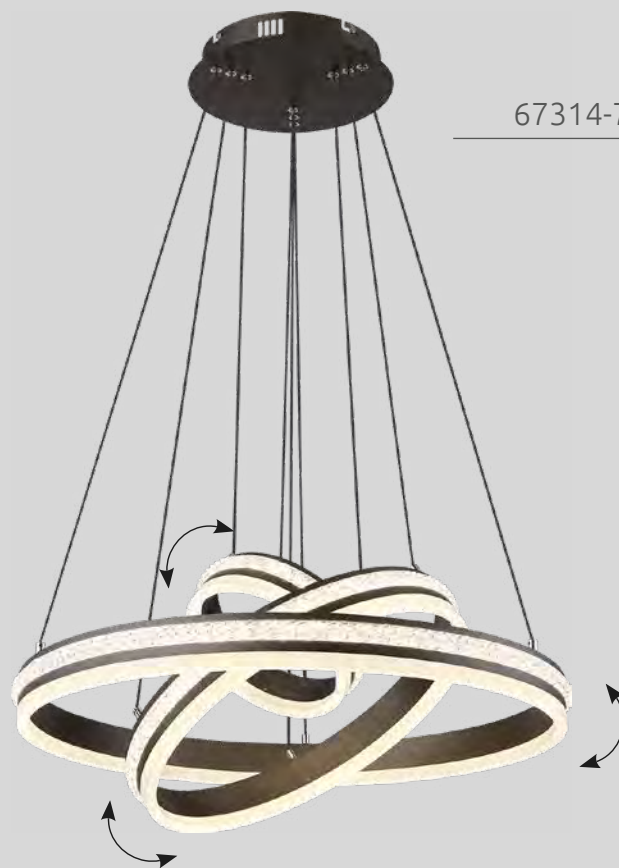

GROUNI

67314-60H | incl. LED 60W 230V | 590-6490lm | 436-3387lm | 2700-6000K

67314-70H | incl. LED 70W 230V | 943-8920lm | 450-3510lm | 2700-6000K

metal titanium color brushed, aluminium titanium color brushed,
plastic crystals clear, acrylic opal

67314-70H