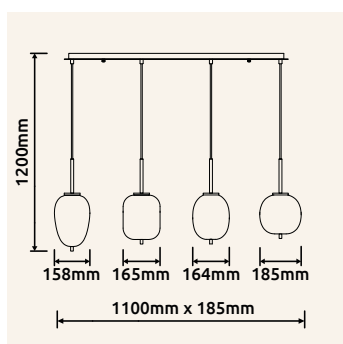

# BLACKY I

**15345-4MM** | excl. 4x E14 max. 40W 230V

**15345TMM** | excl. 1x E14 max. 40W 230V

**15345SMM** | excl. 1x E27 max. 60W 230V

metal brass-coloured matt, glass smoke colored

15345-4MM

15345-4MM

15345TMM