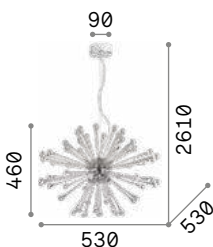

111957 ■ White

3000 K
370 lm

209043

€ 3,90

Pauline

Chrome metal frame. Blown hand-shaped glass decorative elements. Suspension lamps provided with steel cables adjustable in length.

LED Bulbs LED G9 3W 3000 K included.
Cod. **209043**