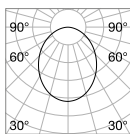

m	lx	Øm
1	203	2,16
2	50	4,33
3	22	6,50
4	12	8,66
5	8	10,83