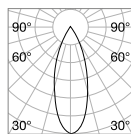

m	lx	øm
1	4826	0,60
2	1207	1,21
3	536	1,81
4	301	2,42
5	193	3,02