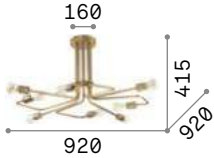

3,400 Kg / 0,1012 m³
G9 max 9 x 40W

€ 483

093505  Chrome

 3000 K
370 lm

209043 € 3,90

Triumph

Metal base, arms and bulb socket cover with matt black or antiqued brass finishes.

IP20