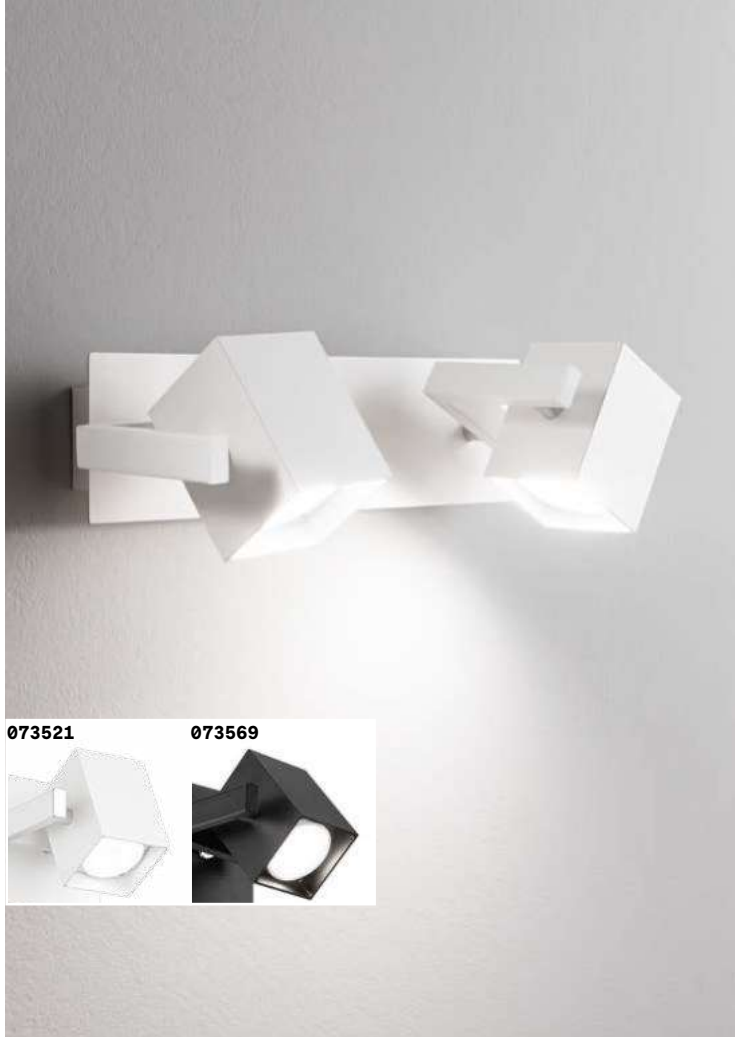

Mouse

Metal base, frame and diffuser finished with matt varnish and chrome details. Adjustable diffusers. Available finishes: white or black.

0,910 Kg / 0,0067 m³
GU10 max 2x 50W

€ 115

073545 White
156705 Black

0,450 Kg / 0,0034 m³
GU10 max 1x 50W

€ 65

073521 White
073569 Black

108292 € 4,50

108292 € 4,50

P. 300

P. 602

073521

073569

Spot

Metal base, frame and diffusers finished with matt varnish and chrome details. Adjustable diffusers. Available finishes: white or black.

0,610 Kg / 0,0060 m³
GU10 max 2x 50W

€ 47

156736 White
156743 Black

0,410 Kg / 0,0037 m³
GU10 max 1x 50W

€ 29

156729 White
115481 Black

108292 € 4,50

108292 € 4,50

P. 300

P. 602