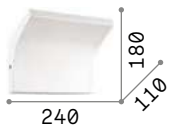

Commodore

Entirely metal body with matt white
finish. Replaceable LED source.

LED Bulbs LED GX53 9W 3000 K included.
Cod. 123936

■ □ IP20 INCLUSA

1,170 Kg / 0,0069 m³
GX53 max 2 x 15W

€ 107

125923 ■ White

3000 K
910 lm

123936

€ 6,50