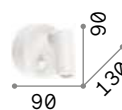

LED LED source 3000 K, 30.000 h life.

ON OFF Lamp with integrated switch.

IP20

IP20

0,280 Kg / 0,0030 m³
LED 3W / 210 lm

0,420 Kg / 0,0023 m³
LED 3W / 210 lm

€ 90

€ 94