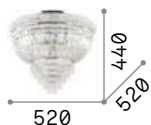

IP20

6,310 Kg / 0,2028 m³
E14 max 6 x 40W
€ 850

207186 Chrome
201016 Brass

3000 K
470 lm
101224 € 3,00