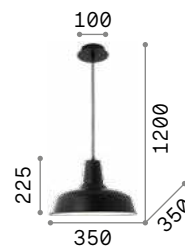

IP20

1,200 Kg / 0,0356 m³
E27 max 1x 60W

€ 115

- 102047 White
- 102054 Aluminum
- 093659 Black
- 093697 Copper