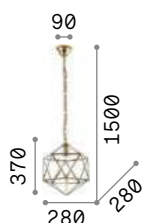

IP20

2,580 Kg / 0,0589 m³
E27 max 1x60W

€ 202

168852 Ant. Brass

2200 K
500 lm

151717 € 8,90