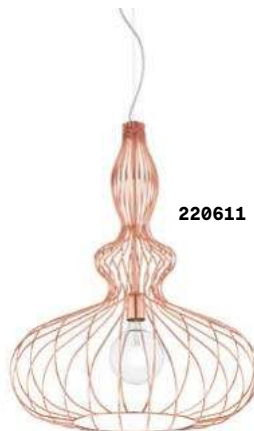

€ 600

156323 Chrome
156316 Ant. Brass

3000 K
470 lm

101224 € 3,00

Clarissa

Matt white varnished or shiny copper finished metal ceiling rose, bulb socket cover and diffuser.

IP20

3,000 Kg / 0,3169 m³
E27 max 1 x 60W