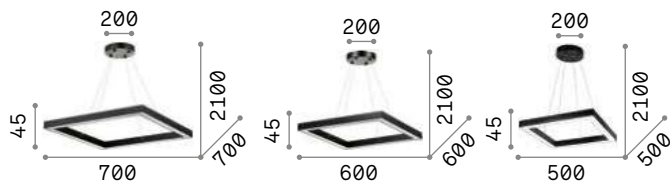

IP20

1,640 Kg / 0,0169 m³
LED 31W / 2850 lm

€ 315

211404 White
222097 Black

Oracle Square

White or black powder painted aluminum ceiling rose and body. Opal color plastic diffuser. Integrated LED source.

LED LED source 3000 K, 30.000 h life.