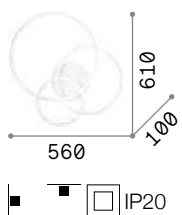

Frame

Matt white or black varnished metal base and frame. Opal colour plastic diffusers. Direct light emission.

LED LED source 3000 K, 30.000 h life.

■ ■ □ IP20

1,600 Kg / 0,0458 m³
LED 40W / 2800 lm

€ 285