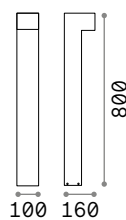

IP44

1,880 Kg / 0,0181 m³
G9 max 2x15W

€ 145

115085 White
246963 Grey
115061 Anthracit.
115108 Black
213262 Coffee

4000 K
390 lm
209036 € 3,90