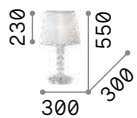

Pegaso

Chromed or satin brass metal frame. Cut crystal main body, candle cups and pendants. Organza fabric shades.

Lamp with integrated switch.