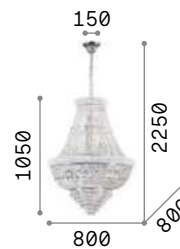

Dubai

Metal frame with chrome or brass finish. Decorative elements composed of transparent cut crystals pearls, octagons and prisms.

243597

243528

P. 329

P. 415

IP20

20,000 Kg / 0,7875 m³
E14 max 24 x 40W