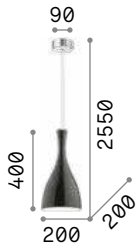

Olimpia

Chrome metal frame. Blown overlay colored glass diffuser. Power cable adjustable in length.

IP20

1,080 Kg / 0,0374 m³
E27 max 1x 60W

€ 131

013244 White
012919 Black

3000 K
900 lm

123899

€ 7,00