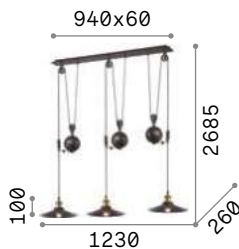

2200 K
440 lm

151694 € 7,00

151694 € 7,00

Up and Down

Metal frame with matt black enamel finish. Antique brass metal lamp socket covers and screws. Diffusers can be individually adjusted by means of a counterweight system.