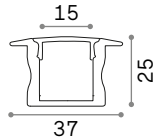

PROFILE 15 mm Mounting kit included

Length	Weight	Volume	Finish	Code	€
2000 mm	0,48 Kg	0,0020 m³	White	267265	25
	0,48 Kg	0,0020 m³	Black	267289	25
3000 mm	0,72 Kg	0,0029 m³	White	267272	35
	0,72 Kg	0,0029 m³	Black	267296	35