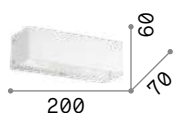

Flash

Metal frame with corten effect or white matt varnished. Upward and downward light emission.

LED Bulbs LED G9 3W 3000 K included.
Cod. 209043

0,360 Kg / 0,0012 m³
G9 max 2 x 40W

0,200 Kg / 0,0005 m³
G9 max 1 x 40W

€ 55

€ 30

095288 White

095264 White
169118 Corten

209043 € 3,90

209043 € 3,90