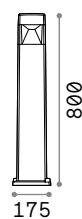

IP55

2,150 Kg / 0,0220 m³
GX53 max 1x 10W

€ 83

187877 White
187884 Grey
187891 Black

4000 K
1000 lm

154008 € 6,50