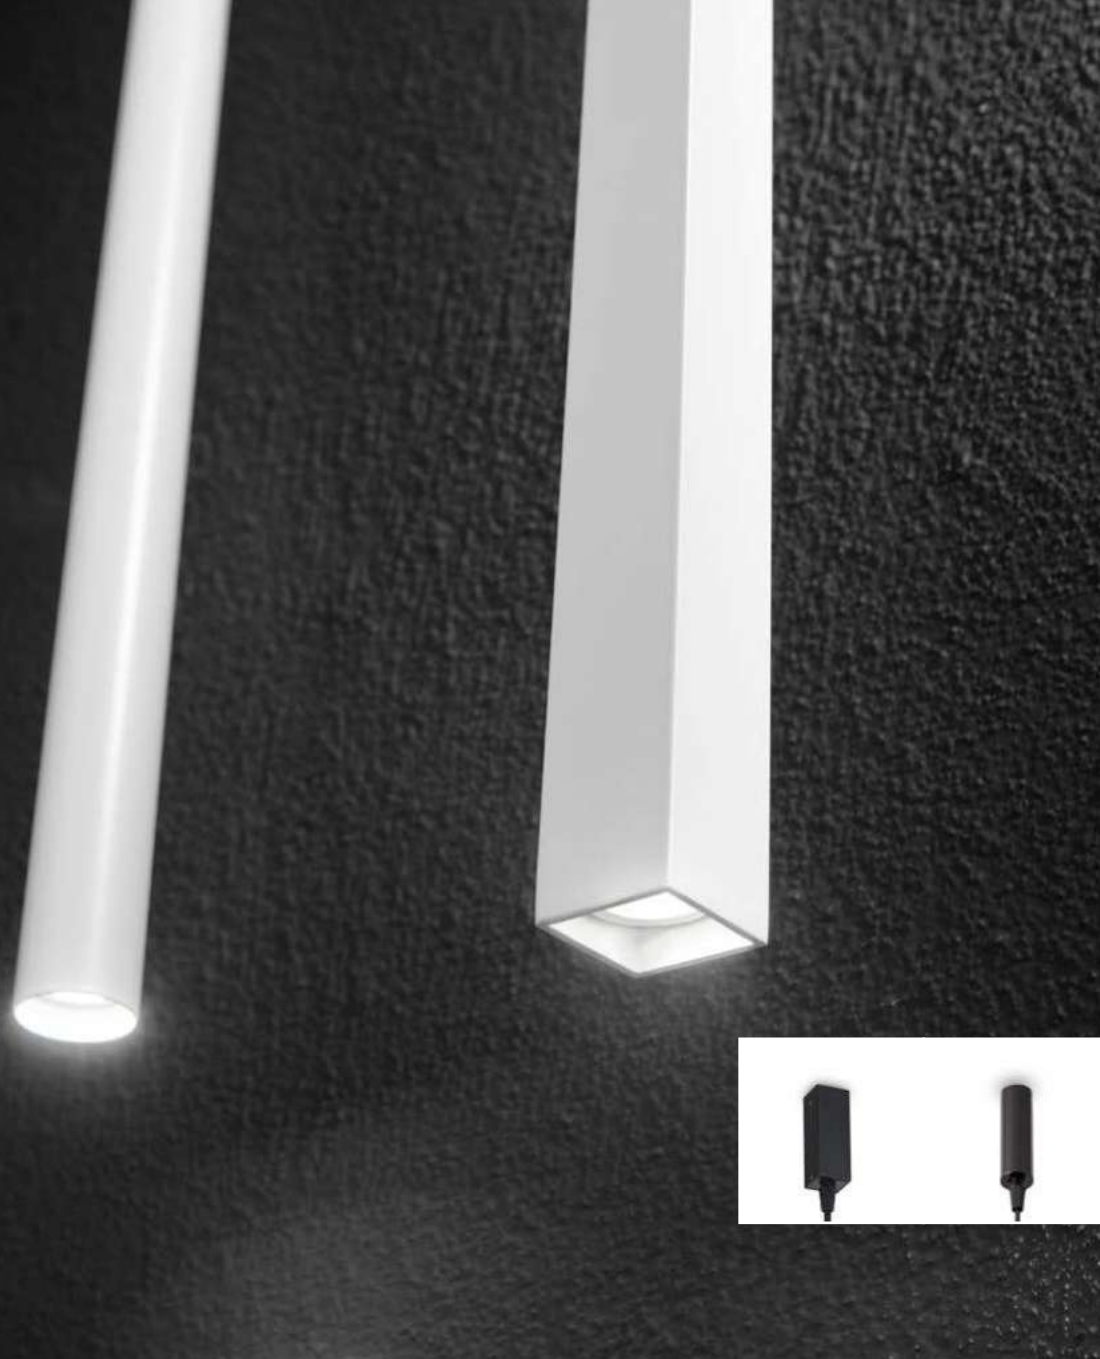

€ 625

IP20

0,530 Kg / 0,0142 m³
LED 3,5W / 400 lm

€ 110

263441	White	new	263687	White	new
263434	Black	new	263670	Black	new
263663	Brass	new	263700	Brass	new

Ultrathin

Metal ceiling cup and diffuser plated chrome or with matt white or black varnish finish. Electrical cable coated with fabric.