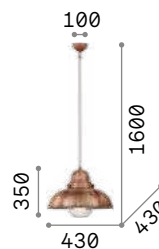

119571 € 7,00

Sailor

Dome-shaped metal frame with antique brass or copper finish and white enamel inside. Blown glass diffuser with rustic effect.

025278

025308

IP20

IP20

2,920 Kg / 0,1060 m³
E27 max 1x60W