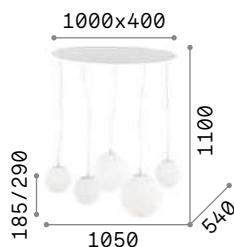

Mapa Bianco

White metal frame. White spherical shape acid-etched blown glass diffuser. Steel cables adjustable in length.

IP20

8,700 Kg / 0,2470 m³
E27 max 5x60W

€ 480

043562 White