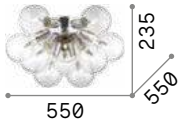

3,300 Kg / 0,0777 m³
E27 max 10 x 20W

€ 305

074740 Chrome

3000 K
1020 lm

101347 € 8,50

Pauline

Chrome metal frame. Clear blown hand-shaped and chrome glass decorative elements.

LED