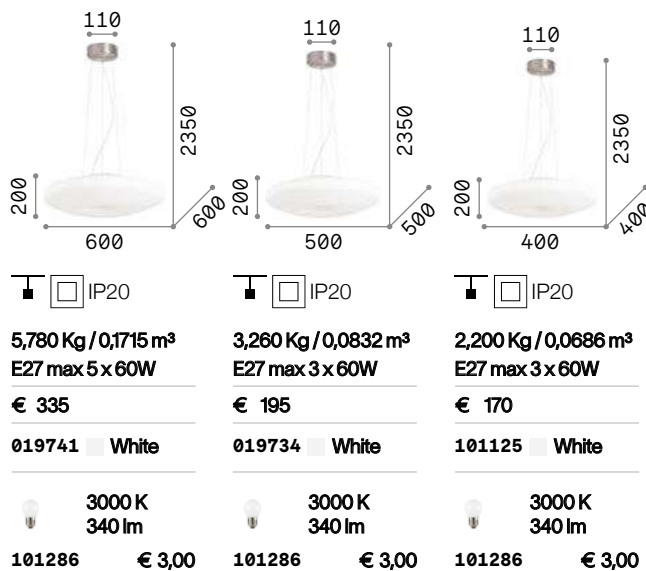

Glory

Satin nickel frame. White acid-etched blown glass diffuser. Pendant lamps provided with steel cables adjustable in length with automatic blocking mechanisms.

P. 278