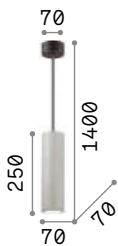

Oak

Metal ceiling cup with matt varnish finish. Concrete diffuser. Electrical cable coated with fabric.

IP20

1,220 Kg / 0,0055 m³
GU10 max 1x 35W

€ 75

150635 ■ Concrete