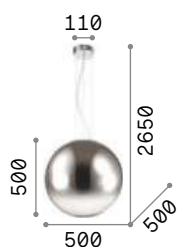

IP20

5,390 Kg / 0,2254 m³
E27 max 1x60W

€ 435

161327 ■ FadeChrome

3000 K
910 lm

119571 € 7,00