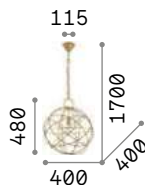

Konse

Totally metal frame and decorative elements. Satin dark gold varnish finish.

IP20

4,600 Kg / 0,7203 m³
E27 max 7 x 60W

€ 980

156033 Gold

3000 K
910 lm

119571 € 7,00

IP20

3,510 Kg / 0,1201 m³
E27 max 6 x 60W

€ 620

156026 Gold

3000 K
910 lm

119571 € 7,00

IP20

1,930 Kg / 0,1175 m³
E27 max 1 x 60W

€ 290

155968 Gold

3000 K
910 lm

119571 € 7,00

World

Metal frame with antique brass or chrome finish. Clear blown glass diffuser. SP4 model with PVC shades coated with fabric. Velvet chain cover.

IP20

13,020 Kg / 0,5011 m³
E14 max 4 x 40W

€ 1200

156347 Chrome
156330 Ant. Brass

3000 K
470 lm

101224 € 3,00

IP20

4,870 Kg / 0,0771 m³
E14 max 3 x 40W

€ 600

156323 Chrome
156316 Ant. Brass

3000 K
470 lm

101224 € 3,00