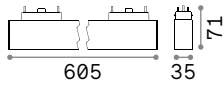

0,700 Kg/0,0087 m³

LED SMD SAMSUNG

Power	Beam	Lumen	CCT	Finish		Code	€
25W	98°	4000 lm	3000 K	Black		222950	130
		4300 lm	4000 K	Black		223032	130

Light beam: WIDE