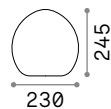

Clio

Modular fitting with turned die-cast aluminum frame, finished with anthracite, white, grey and black powder coating. Plastic diffuser with matt white finish.