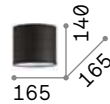

1,130 Kg / 0,0055 m³
E27 max 1x60W

€ 70

- 259918 White
- 259949 Nickel
- 259925 Black
- 259956 Gold