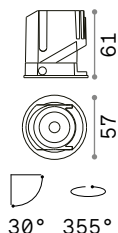

Bento - Source

0,180 Kg/0,0003 m³

LED COB CITIZEN Required - Driver TRIDONIC ON/OFF included

Power	Beam	Lumen	CCT	Finish	Code	€
9W	36°	850lm	3000K	Black	279596	40 new

DIMMABLE DRIVER* Optional

	Power	Output	Measure (LxHxW)	Code	€
1-10V	12W	250 mA	122x40x25 mm	287843	40 new
DALI/ Push	20W	250 mA	120x51x29 mm	287850	65 new