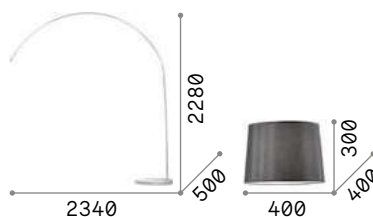

IP20

12,000 Kg / 0,0856 m³
E27 max 1x60W

€ 545

286686 ■ White
286662 ■ Chrome
286679 ■ Black

0,430 Kg / 0,0708 m³

€ 65

046723 ■ White
041742 ■ Chrome
046471 ■ Black

3000 K
1020 lm

101347 € 8,50