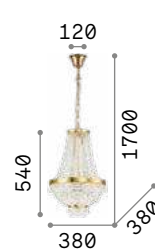

5,100 Kg / 0,1175 m³
G9 max 6 x 40W

€ 650

033532 Chrome
114729 Gold

3000 K
370 lm

209043 € 3,90