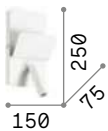

Read

Metal powder coated frame with white or black finish. Adjustable diffuser with integrated LED source. USB socket.

LED LED source 3000 K, 15.000 h life.

ON OFF Lamp with integrated switch.

USB Lamp with integrated USB socket.

■ IP20

1,060 Kg / 0,0049 m³

LED 3W / 200 lm

€ 135

176536 ■ White

176550 ■ Black