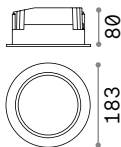

① 160 mm
1,130 Kg/0,0056 m³

LED SMD SAMSUNG Driver PHILIPS ON/OFF included

Power	Beam	Lumen	CCT	Finish	Code	€
30 W	90°	2900 lm	3000 K	White	193540	115
		3150 lm	4000 K	White	193434	115

DIMMABLE DRIVER* Optional

Model	Control	Power	Output	Measure (LxHxW)	Code	€
Basic 10 W	1-10V	12 W	300 mA	150 x 43 x 29 mm	218823	28
	DALI/Push	10 W	300 mA	130 x 43 x 30 mm	220772	105
Basic 15 W	1-10V	15 W	450 mA	150 x 43 x 29 mm	218830	28
	DALI/Push	17 W	450 mA	130 x 43 x 30 mm	220796	110
Basic 20 W	DALI/Push	25 W	700 mA	130 x 43 x 30 mm	220789	120
Basic 30 W	1-10V	31 W	900 mA	150 x 43 x 29 mm	218854	38
	DALI/Push	45 W	900 mA	150 x 43 x 30 mm	220802	130

Light beam: **WIDE**