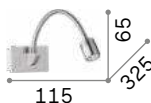

0,500 Kg / 0,0031 m³
LED 3W / 200 lm

€ 78

031460 Chrome
031477 Nickel
121352 Ant. Brass