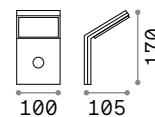

IP54

0,400 Kg / 0,0018 m³
LED 9,5W / 830 lm

€ 149

269139 3000K White
221502 4000K White
246857 3000K Anthracit.
209845 4000K Anthracit.

269146 3000K White
209852 4000K White
246864 3000K Anthracit.
221519 4000K Anthracit.

P. 749