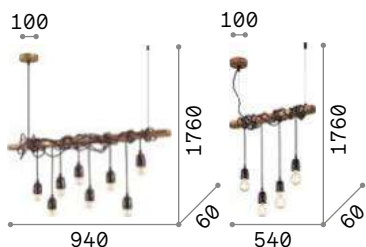

Electric

Metal frame with corten finish.
 Power cable coated with fabric.
 Enamelled ceramic bulb socket.
 Steel cables adjustable in length.

IP20

3,000 Kg / 0,0162 m³
 E27 max 8 x 60W

€ 264

176369 ■ Corten