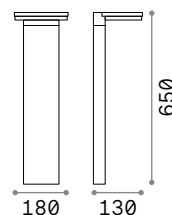

IP65

1,840 Kg / 0,0163 m³
LED 10W / 1200/1300

€ 118

285559 ■ Anthracit. 3000K new
250823 ■ Anthracit. 4000K new