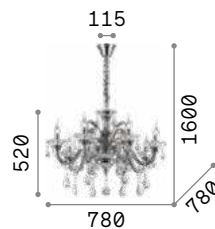

IP20

11,400 Kg / 0,1386 m³
E14 max 8 x 40W

€ 700

114187 / Clear
081557 / Ivory
081519 / Grey

3000 K
470 lm

101224 € 3,00