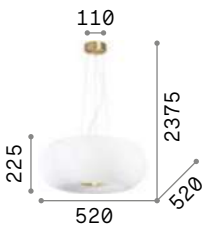

Arizona

Metal frame with satin brass finish. White acid-etched blown glass diffuser with embossed decorative stripes.

LED Bulbs LED GX53 9W 3000 K included.
Cod. 123936