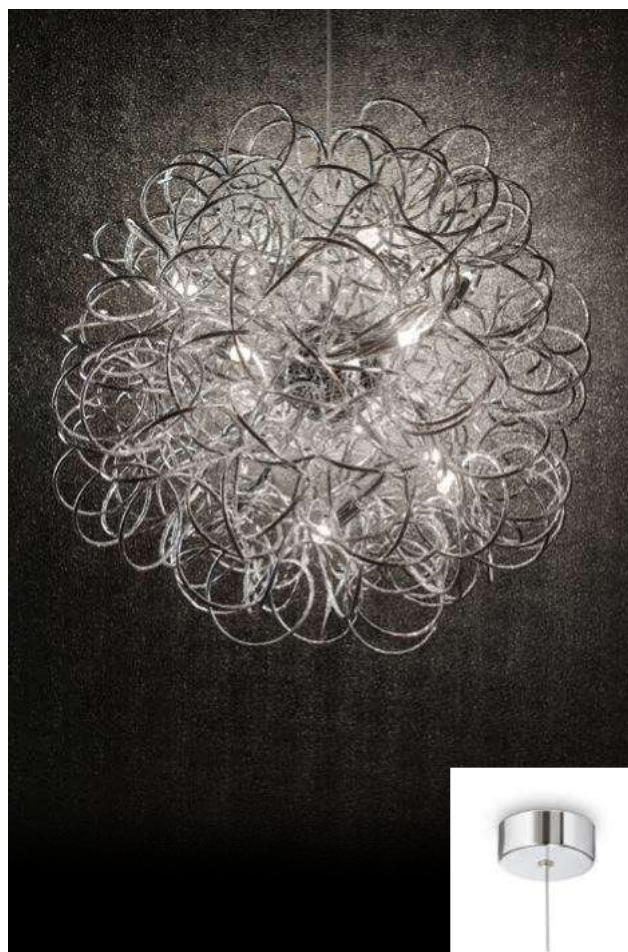

209043 € 3,90

Disco

Rotating circular decorative elements adjustable at will. Available in metal with white or matt black finish and in natural wood.

138275

103723

114262

IP20

1,240 Kg / 0,0447 m³
E27 max 1x 60W