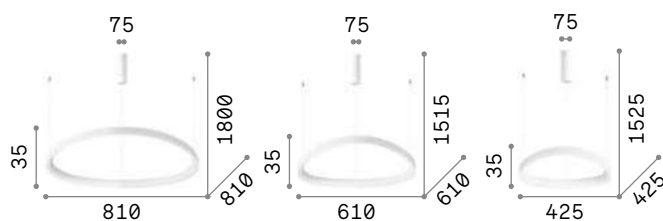

Gemini

Powder coated or plated metal ceiling rose and body. Opal polycarbonate diffuser. Clear PVC electrical cable. Available finishes: white, black or brushed brass.

LED LED source 3000 K, 30.000 h life.