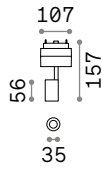

Arca Track

0,200 Kg/0,0015 m³

LED SMD CREE

Power	Beam	Lumen	CCT	Finish	Code	€
5 W	34°	500 lm	3000 K	Black	222974	95
				Satin Brass	281995	95 <i>new</i>
		530 lm	4000 K	Black	223056	95

LENS

Required	Beam	Code	€
No	20°	223087	7