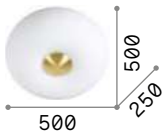

Arizona

Metal frame with satin brass finish. White acid-etched blown glass diffuser with embossed decorative stripes.

Bulbs LED GX53 9W 3000 K included.
Cod. **123936**

7,680 Kg / 0,1299 m³
GX53 max 5 x 15W

€ 445

214511 White

123936 € 6,50