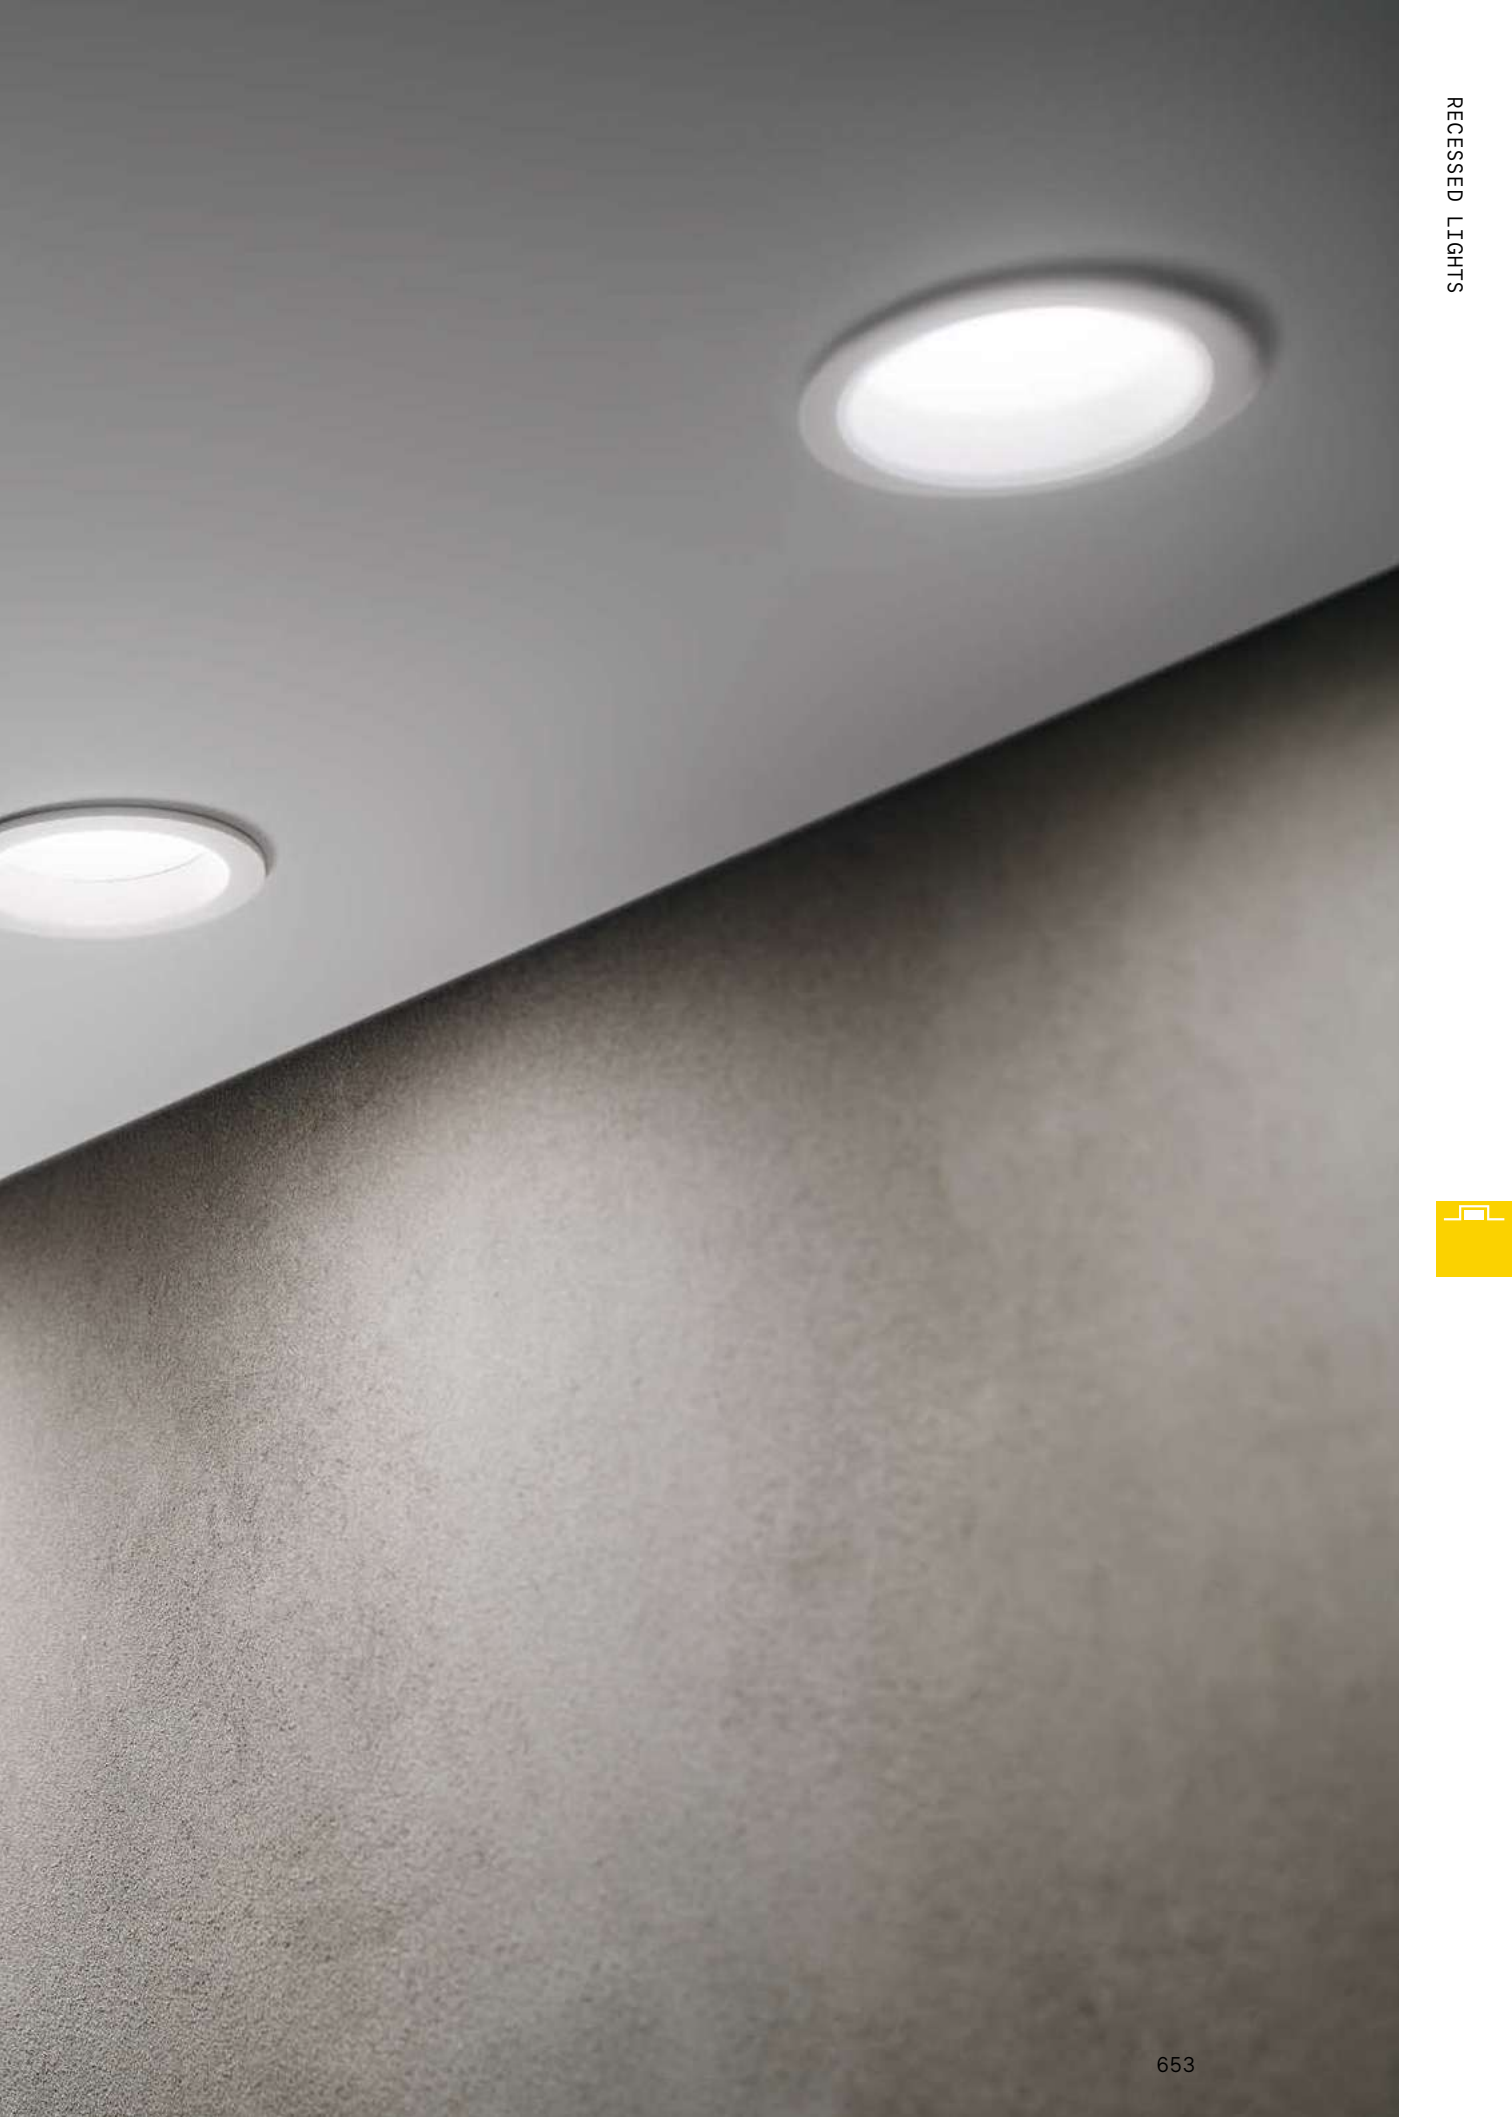

Basic Accent

① 90 mm
0,400 Kg/0,0017 m³

LED COB PHILIPS Driver PHILIPS ON/OFF included

Power	Beam	Lumen	CCT	Finish	Code	€
10 W	45°	1000 lm	3000 K	White	193458	55
		1100 lm	4000 K	White	193359	55

① 125 mm
0,660 Kg/0,0027 m³

LED COB PHILIPS Driver PHILIPS ON/OFF included

Power	Beam	Lumen	CCT	Finish	Code	€
15 W	52°	1550 lm	3000 K	White	193465	70
		1650 lm	4000 K	White	193366	70
20 W		1900 lm	3000 K	White	193472	75
		2100 lm	4000 K	White	193373	75

① 160 mm
1,250 Kg/0,0056 m³

LED COB PHILIPS Driver PHILIPS ON/OFF included

Power	Beam	Lumen	CCT	Finish	Code	€
30 W	46°	2900 lm	3000 K	White	193489	120
		3150 lm	4000 K	White	193380	120

DIMMABLE DRIVER* Optional

Model	Control	Power	Output	Measure (LxHxW)	Code	€
Basic 10 W	1-10V	12 W	300 mA	150 x 43 x 29 mm	218823	28
	DALI/Push	10 W	300 mA	130 x 43 x 30 mm	220772	105
Basic 15 W	1-10V	15 W	450 mA	150 x 43 x 29 mm	218830	28
	DALI/Push	17 W	450 mA	130 x 43 x 30 mm	220796	110
Basic 20 W	DALI/Push	25 W	700 mA	130 x 43 x 30 mm	220789	120
Basic 30 W	1-10V	31 W	900 mA	150 x 43 x 29 mm	218854	38
	DALI/Push	45 W	900 mA	150 x 43 x 30 mm	220802	130

Light beam: ACCENT

m	lx	øm
1	533	0,81
2	133	1,62
3	59	2,44
4	33	3,25
5	21	4,07

m	lx	øm
1	719	0,98
2	179	1,96
3	79	2,95
4	44	3,93
5	28	4,92

m	lx	øm
1	1250	0,92
2	312	1,84
3	138	2,76
4	78	3,69
5	50	4,61

CRI≥80 10W 45° 1000lm 3000K

CRI≥80 15W 52° 1550lm 3000K

CRI≥80 30W 46° 2900lm 3000K

* The dimmable power supplies must be ordered in concomitance with the product and will be included inside the fittings by replacing the on-off power supply.