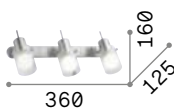

Elis

Chrome metal frame. Adjustable reflecting body. Sandblasted in the middle clear Pyrex glass diffuser.

IP20

0,920 Kg / 0,0064 m³
E14 max 3x40W

€ 85

031095 Chrome

IP20

0,350 Kg / 0,0024 m³
E14 max 1x40W

€ 30

031071 Chrome