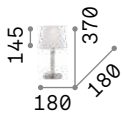

Lamp with integrated switch.

0,860 Kg / 0,0143 m³

E14 max 1x 40W

€ 85

015965 ■ Silver

101200 € 3,00

Pegaso

Chromed or satin brass metal frame. Cut crystal main body, candle cups and pendants. Organza fabric shades.