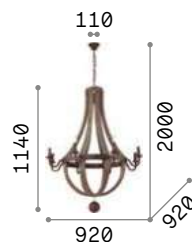

IP20

8,330 Kg / 1,0291 m³
E14 max 8 x 40W

€ 1084

129709 Wood

3000 K
470 lm

101224 € 3,00