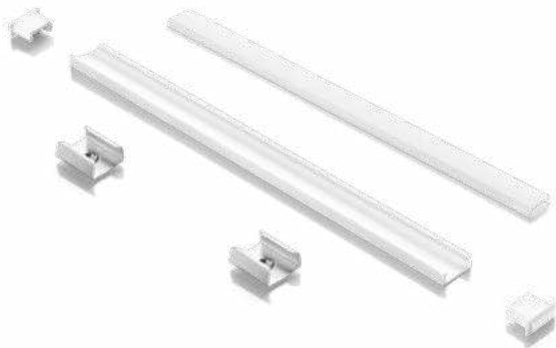

Mounting kit PROFILE 15 mm.