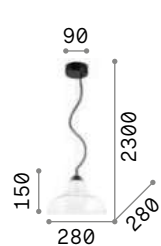

1,200 Kg / 0,0274 m³
E27 max 1x60W

€ 98

112336 / Clear
112343 / Smoky Grey

3000 K
910 lm

119571 € 7,00