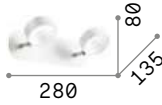

Matt white varnished metal frame with chromed junctions. Adjustable body with white plastic diffuser.

LED LED source 3000 K, 20.000 h life.

IP20

0,620 Kg / 0,0030 m³
LED 12W / 1100 lm

€ 110

196695 White

IP20