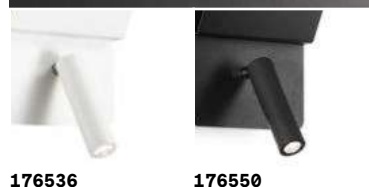

Read

Metal powder coated frame with white or black finish. Adjustable diffuser with integrated LED source. USB socket.

LED LED source 3000 K, 15.000 h life.

ON OFF Lamp with integrated switch.

USB Lamp with integrated USB socket.

■ IP20

1,060 Kg / 0,0049 m³

LED 3W / 200 lm

€ 135

176536 ■ White

176550 ■ Black