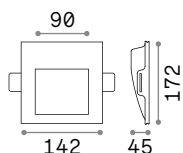

142 x 172 mm
0,980 Kg/0,0023 m³

LED SMD AND DRIVER Included

Power	Lumen	CCT	Finish	Code	€
1W	55 lm	3000 K	White	249810	57

Light beam: ASYMMETRICAL