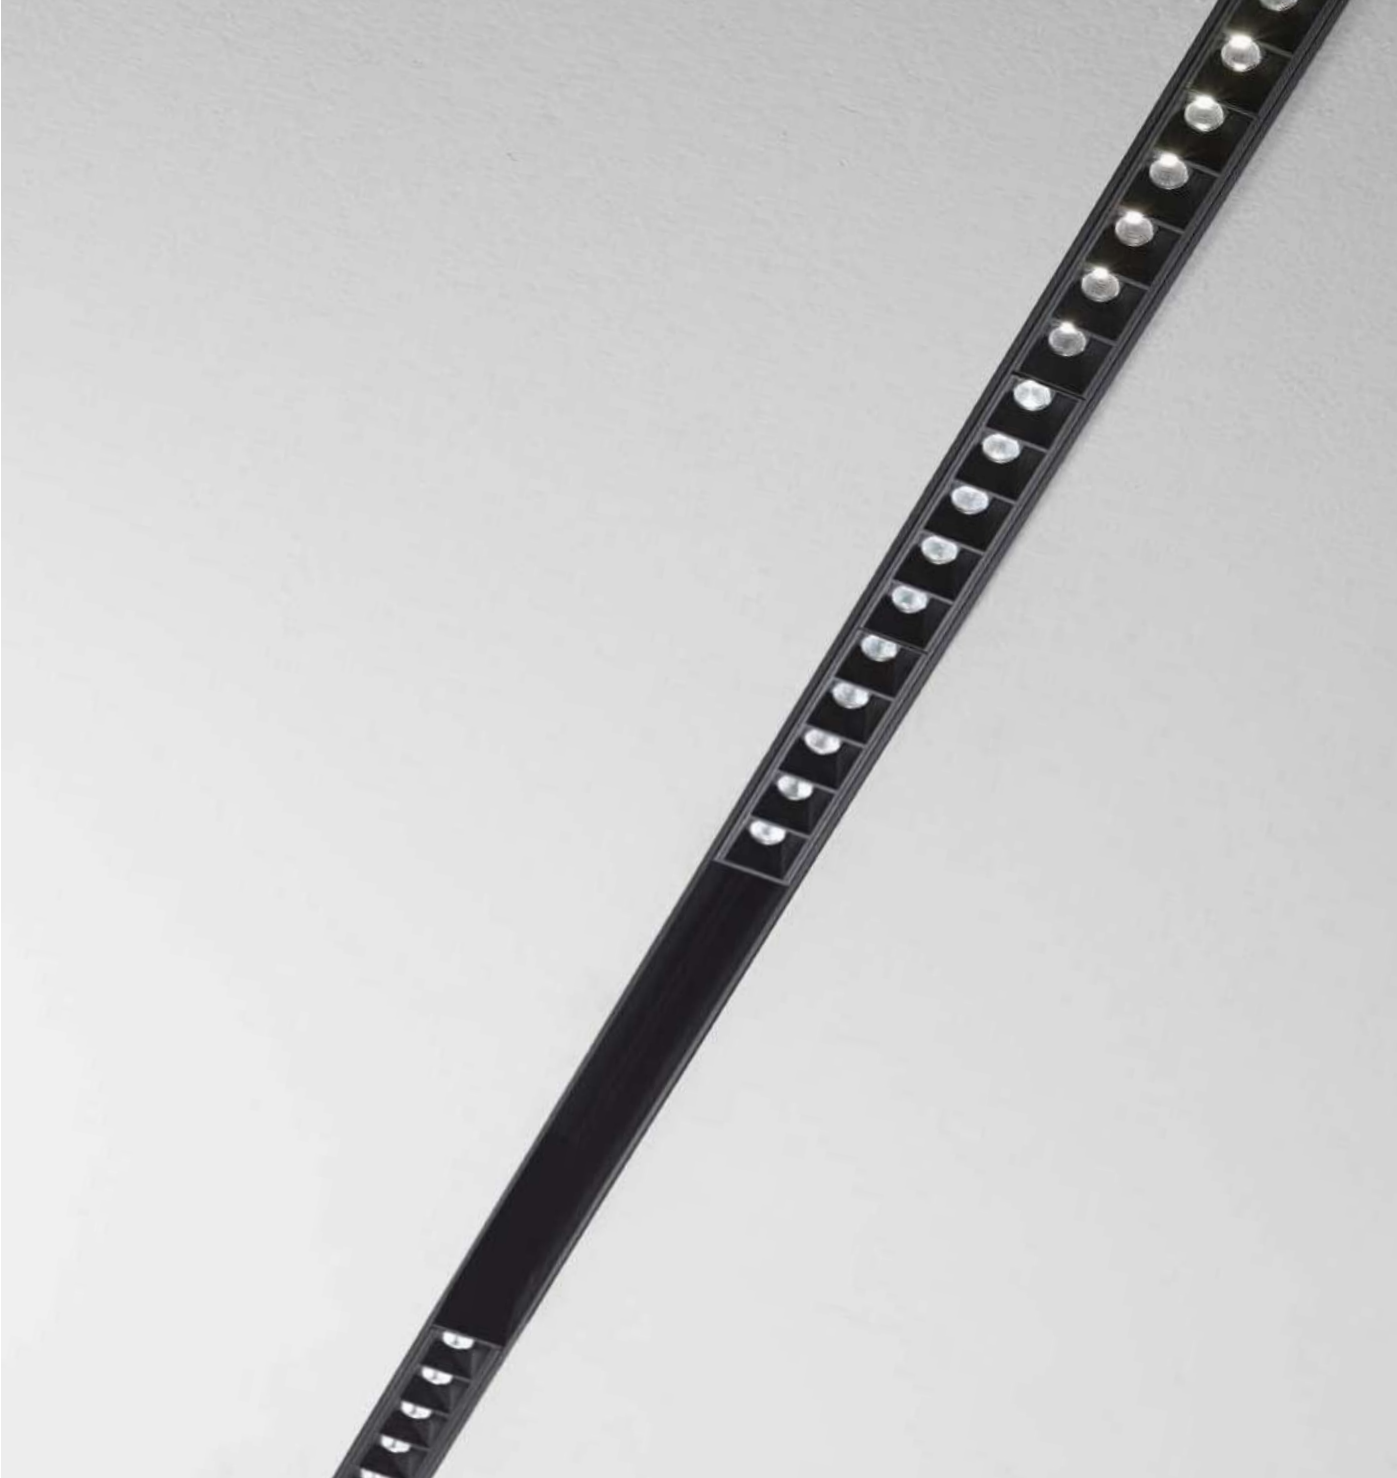

Arca Wide

0,410 Kg/0,0025 m³

LED SMD SAMSUNG

Power	Beam	Lumen	CCT	Finish		Code	€
13W	98°	1950 lm	3000 K	Black		222943	90
		2100 lm	4000 K	Black		223025	90

0,700 Kg/0,0087 m³

LED SMD SAMSUNG

Power	Beam	Lumen	CCT	Finish		Code	€
25W	98°	4000 lm	3000 K	Black		222950	130
		4300 lm	4000 K	Black		223032	130

Light beam: WIDE

m	lx	Øm
1	203	2,16
2	50	4,33
3	22	6,50
4	12	8,66
5	8	10,83

CRI≥80 13W 98° 1950lm 3000K

m	lx	Øm
1	440	2,14
2	110	4,28
3	48	6,42
4	27	8,56
5	17	10,70

CRI≥80 25W 98° 4000lm 3000K