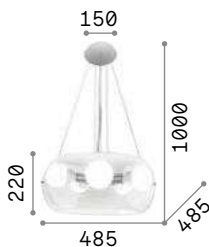

Chrome metal frame. Clear or smoky grey blown glass diffuser. Steel wires adjustable in length with automatic blocking mechanisms.

Bulbs LED E27 8W Globo D95 3000 K included. Cod. **101330/101323**

IP20