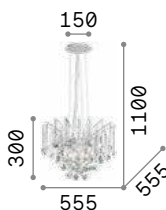

5,230 Kg / 0,1044 m³
G9 max 6 x 40W

€ 433

019499 Chrome

3000 K
370 lm

209043 € 3,90