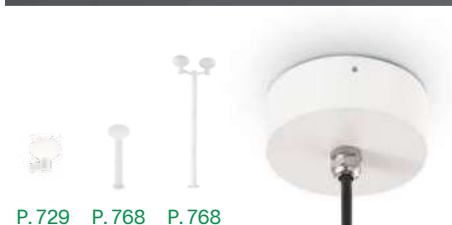

P. 729

P. 768

P. 768