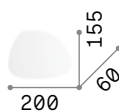

■ IP20

0,520 Kg / 0,0030 m³
LED 10,5W / 1240 Lm

€ 95

257235 White