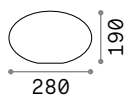

Clio

Modular fitting with turned die-cast aluminum frame, finished with anthracite, white, grey and black powder coating. Plastic diffuser with matt white finish.