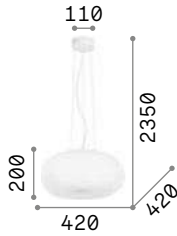

Ulisse

Metal frame coated with matt white enamel. Blown acid-etched white glass diffuser. Suspension models provided with steel cables adjustable in length with automatic blocking mechanisms.