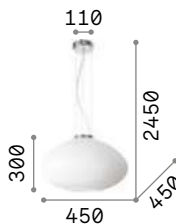

3,300 Kg / 0,1208 m³
E27 max 1x 60W

€ 220

264523 Chrome **new**
285191 Satin Brass **new**

3000 K
900 lm

123899 € 7,00