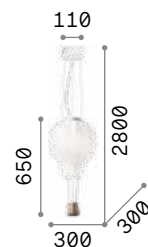

IP20

2,420 Kg / 0,1013 m³
E27 max 1x 42W

€ 135

179858 White

3000 K
900 lm

123899 € 7,00