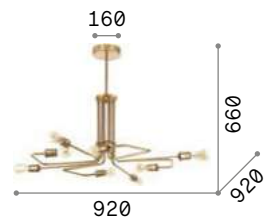

IP20

3,640 Kg / 0,0470 m³
E27 max 8 x 60W

€ 485

242347 ■ Black
160269 ■ Brass

2200 K
370 lm
151687 € 5,50

P. 308

P. 398