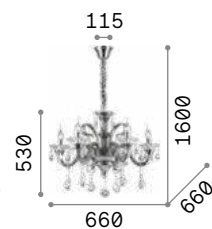

IP20

9,200 Kg / 0,1095 m³
E14 max 6 x 40W

€ 550

114194 / Clear
081540 / Ivory
081502 / Grey

3000 K
470 lm

101224 € 3,00