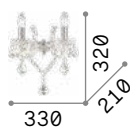

■ IP20

1,430 Kg / 0,0189 m³

E14 max 2x40W

€ 135

035642 Chrome

035659 Gold

3000 K
470 lm

101224

€ 3,00

[P. 218](#)