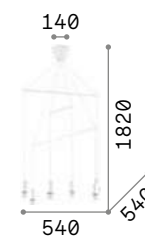

IP20

1,670 Kg / 0,0096 m³
E27 max 6 x 60W

€ 167

186795 ■ White
158815 ■ Black

3000 K
900 lm

123899 € 7,00