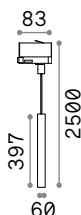

P. 302

0,930 Kg/0,0037 m³

GU10 Bulbs LED GU10 5W 3000 K included. Code **108292**

Power	Finish	Code	€
max 28W	White	231662	75
	Black	231631	75

P. 070

P. 290

P. 357

SINGLE CONNECTION