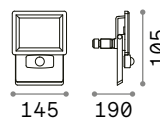

■ IP65

0,440 Kg / 0,0029 m³
LED 30W / 2700 lm

€ 42

251028 White
251011 Black