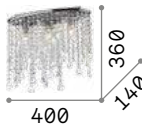

Rain

Chrome metal frame. Pendants composed of multi-shaped cut crystal beads and final drops.

IP20

IP20

3,820 Kg / 0,0225 m³
E14 max 5 x 40W

1,800 Kg / 0,0094 m³
E14 max 3 x 40W

€ 305

€ 150

008455 Chrome

008370 Chrome

3000 K
470 lm

3000 K
470 lm

101224 € 3,00

101224 € 3,00

P. 194

P. 462

Martinez

Chromed or golden metal frame. Decorative elements with fob-chains composed of octagons and transparent cut-crystals bars.