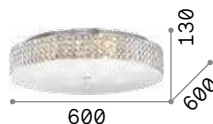

9,600 Kg / 0,1220 m³
G9 max 12 x 40W

6,800 Kg / 0,0905 m³
G9 max 9 x 40W

4,800 Kg / 0,0588 m³
G9 max 6 x 40W

2,500 Kg / 0,0390 m³
G9 max 4 x 40W

€ 550

€ 494

€ 346

€ 237

087870 Chrome

087863 Chrome

000657 Chrome

093093 Chrome

3000 K
370 lm

3000 K
370 lm

3000 K
370 lm

3000 K
370 lm

209043 € 3,90

209043 € 3,90

209043 € 3,90

209043 € 3,90

P. 199

P. 414

P. 462