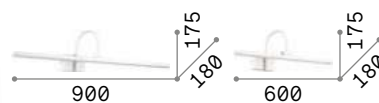

■ □ IP20

0,530 Kg / 0,0407 m³
LED 12W / 900 lm

€ 187

199931 ■ White
199917 ■ Chrome

■ □ IP20

0,480 Kg / 0,0265 m³
LED 8W / 650 lm

€ 152

199894 ■ White
199870 ■ Chrome