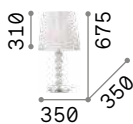

Le Roy

Chrome metal frame and base with cut crystal decorative elements. PVC foil shade covered with fabric with quilted decoration and silver brilliants.

ON
OFF Lamp with integrated switch.

■ □ IP20

2,300 Kg / 0,0919 m³
E27 max 1x60W

€ 175

073408 ■ Chrome

● 3000 K
910 lm

119571

€ 7,00