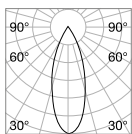

m	lx	øm
1	2707	0,56
2	676	1,13
3	300	2,26
4	169	2,83
5	108	3,39