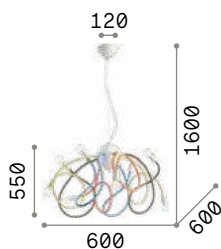

Multiflex

Metal structure finished with matt paint. Flexible arms covered with rubber. Steel wire adjustable in length with automatic blocking mechanism.