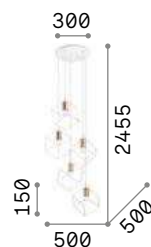

IP20

2,920 Kg / 0,0345 m³
E27 max 5 x 60W

€ 205

237671 ■ White
237664 ■ Black

3000 K
340 lm

101286 € 3,00