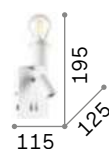

ON/OFF Lamp with integrated switch.

USB Lamp with integrated USB socket.

239576

239613

239590

239606

IP20

0,500 Kg / 0,0022 m³
E27 max 1x60W +
LED 3W / 200 lm