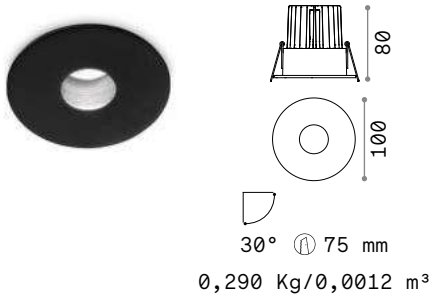

Room-33

Source	LED COB	UGR	<13
Power	11W	LED life	50.000 h
Driver included	On/Off	Insulation class	II
Drivers available	No	IP	44
MacAdam	SDCM 3	Material	Aluminum
CCT	2700 K	Warranty	5 years
CRI	≥80		

LED COB Driver ON/OFF included

Power	Beam	Lumen	CCT	Finish	Code	€
11W	20°	930 lm	2700 K	White	251943	50
				Black	251950	50