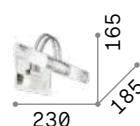

LED Bulbs LED G9 3W 3000 K included.
Cod. **209043**