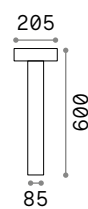

IP44

2,560 Kg / 0,0273 m³
G9 max 4 x 15W

€ 120

153209 ■ White
153193 ■ Anthracit.

4000 K
390 lm
209036 € 3,90