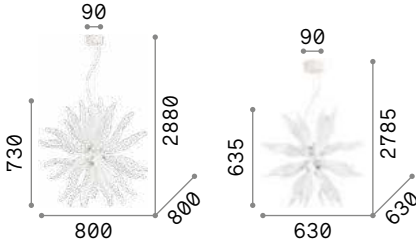

Leaves

White metal frame. White hand-shaped blown glass decorative elements. Steel cables adjustable in length.

LED Bulbs LED G9 3W 3000 K included.
Cod. **209043**

5,800 Kg / 0,1123 m³
G9 max 12 x 40W

€ 800

112268 ■ White

3000 K
370 lm

209043

€ 3,90

3,700 Kg / 0,0702 m³
G9 max 8 x 40W

€ 530

111957 ■ White

3000 K
370 lm

209043

€ 3,90