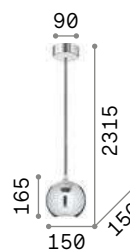

Mr Jack

Metal frame and spherical diffuser with white, chrome or black finish. Electrical cable covered with fabric.

LED Bulbs LED GU10 5W 3000 K included. Cod. **108292**

0,890 Kg / 0,0090 m³
GU10 max 1x28W

€ 85

- 231273 White
- 116464 Chrome
- 231297 Black

3000 K
480 lm

108292 € 4,50