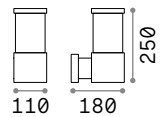

IP44

1,110 Kg / 0,0070 m³
E27 max 1x60W

€ 58

118659 White
026978 Grey
027005 Anthracit.
004716 Black

4000 K
490 lm

153957 € 3,00

P. 758