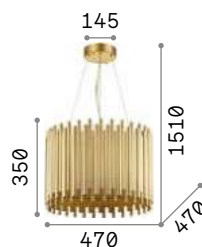

3000 K
480 lm

108292 € 4,50

Pan

Metal frame. Diffusers made of decorative elements with metal tube shape of different length. Steel cables adjustable in length.

IP20

13,920 Kg / 0,1355 m³
E27 max 5 x 60W

€ 750