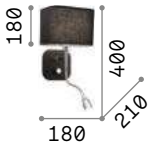

Holiday

Metal frame with matt varnish base and chrome structure. PVC foil shade coated with fabric. One single switch to control independently both lighting sources.

LED LED source 3000 K, 15.000 h life.

ON OFF Lamp with integrated switch.

■ IP20

0,640 Kg / 0,0111 m³

E14 max 1x40W +
LED 1W / 55 lm

€ 100

124162 White

124179 Black

3000 K
420 lm

101217 € 3,00