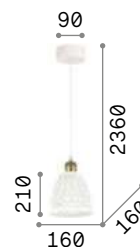

IP20

0,860 Kg / 0,0068 m³
E27 max 1x60W

€ 125

206820 White

3000 K
900 lm
123899 € 7,00