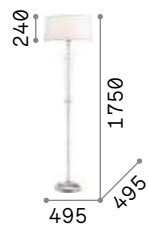

IP20

8,480 Kg / 0,2518 m³
E27 max 1x60W

€ 450

142616 White

3000 K
900 lm

101354 € 8,50