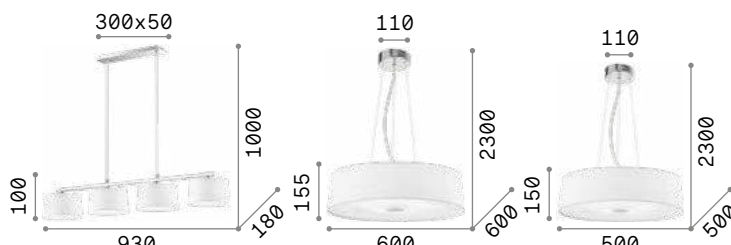

2,850 Kg / 0,0374 m³
G9 max 4x40W

€ 195

075495 White

3000 K
370 lm

209043 € 3,90

5,980 Kg / 0,1183 m³
E27 max 6x60W

€ 230

075518 White

3000 K
900 lm

123899 € 7,00

3,480 Kg / 0,0817 m³
E27 max 4x60W

€ 170

075501 White

3000 K
900 lm

123899 € 7,00