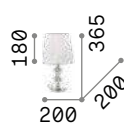

■ □ IP20

0,900 Kg / 0,0234 m³
E27 max 1x60W

€ 100

073439 ■ Chrome

● 3000 K
910 lm

119571

€ 7,00