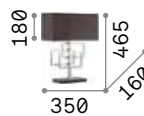

IP20

2,890 Kg / 0,0333 m³
E27 max 1x 60W

€ 280

201078 ■ Chrome
201115 ■ Brass

3000 K
910 lm

119571

€ 7,00