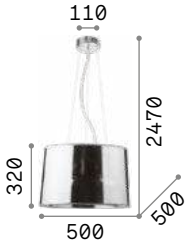

London

Chrome metal frame. Shade made of semi transparent chrome PVC foil. Suspension lamp equipped with steel cables adjustable with automatic devices.

IP20

2,950 Kg / 0,1055 m³
E27 max 5 x 60W

€ 205

032351 Chrome