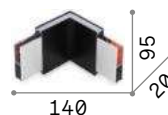

LED LED source 3000/4000 K, 50.000 h life.

 Up-light included.

 IP20

2,550 Kg / 0,0158 m³
LED 34W / 3850 lm

€ 200

- 241968 White 3000K
- 268231 White 4000K
- 241975 Black 3000K
- 268217 Black 4000K

 IP20

0,260 Kg / 0,0023 m³
LED 3W / 350 lm