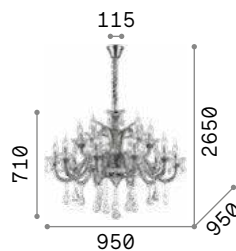

IP20

19,000 Kg / 0,2828 m³
E14 max 15 x 40W

€ 1100

114170 / Clear
081564 / Ivory
081526 / Grey

3000 K
470 lm

101224 € 3,00