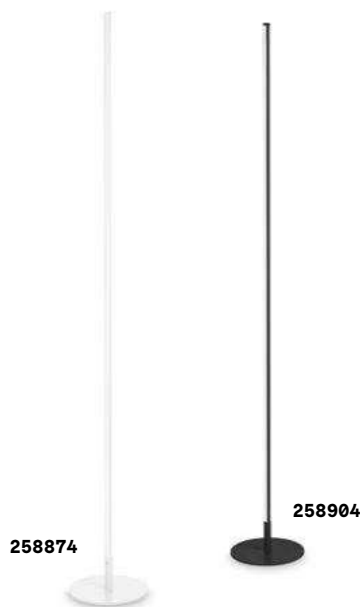

IP20

1,650 Kg / 0,0534 m³
LED 17W / 1500 lm

€ 160

258874 ■ White
258904 ■ Black