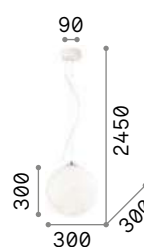

IP20

1,920 Kg / 0,0630 m³
E27 max 1x60W

€ 71

009087 White