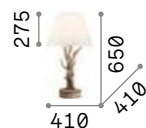

Metal frame and bearing structure.
Handcrafted and hand painted
resin decorative elements. An
accurate reproduction of horns and
carved wood.

Lamp with integrated switch.

P. 240

P. 420

IP20

3,500 Kg / 0,1650 m³
E27 max 1x60W