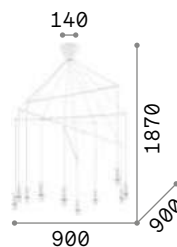

Metal ceiling cup, frame and bulb socket cover with white or black matt varnish finish. Cables adjustable in length.

186795

158815

IP20

2,920 Kg / 0,0147 m³
E27 max 10 x 60W

€ 265

186801 ■ White
158860 ■ Black