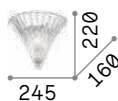

IP20

1,200 Kg / 0,0184 m³
E14 max 1x 40W

€ 85

013060 Clear
013046 Gold

3000 K
470 lm

101224 € 3,00