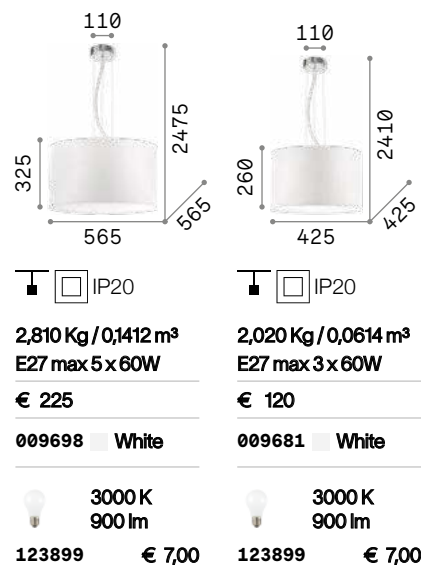

P. 408

P. 451

P. 501

Wheel

Enameled metal circular frame.
 PVC foil shade, covered with fabric.
 Steel cables adjustable in length
 with automatic devices.

P. 285

Ekos

Metal frame with matt white finish.
PVC foil shades coated with fabric
in canvas color.