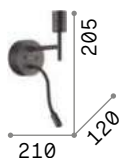

IP20

0,900 Kg / 0,0063 m³
E27 max 1x60W +
LED 3W / 220 lm

€ 105

259819 White
259833 Nickel
259826 Black
259857 Brass