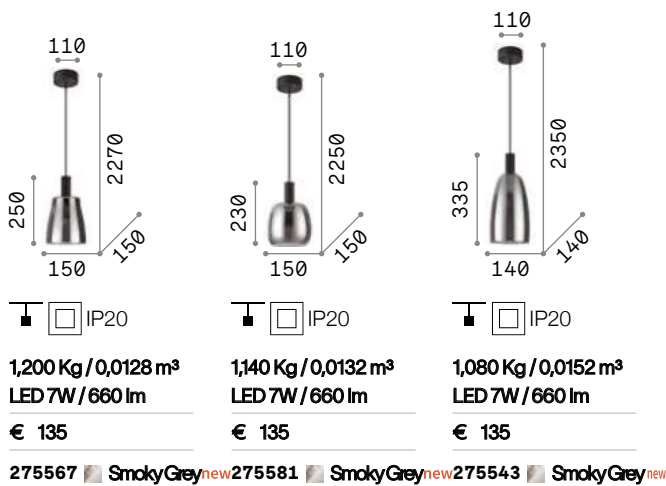

Coco **new**

Powder coated metal frame with black finish. Clear acrylic diffuser with satin side. Clear blown glass with smoky finish. PVC cable.

LED LED source 3000 K, 20.000 h life.