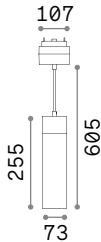

1,080 Kg/0,0056 m³

LED COB CITIZEN UGR <16

Power	Beam	Lumen	CCT	Finish		Code	€
21 W	30°	2650 lm	3000 K	Black		222998	170
		2800 lm	4000 K	Black		223070	170

Cables length 350 mm

LENS

Required	Beam	Code	€
No	15°	223292	7

Light beam: ACCENT