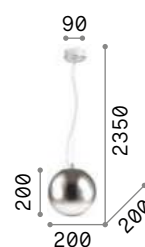

IP20

1,130 Kg / 0,0272 m³
E27 max 1x60W

€ 85

140711 ■ FadeChrome

3000 K
910 lm

119571 € 7,00