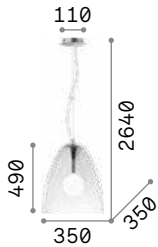

Audi-20

Chrome metal central bulb holder. Blown clear or blend chrome glass diffuser. Steel wire adjustable in length with automatic blocking mechanisms.

LED Bulbs LED E27 8W Globo D125 3000 K included. Cod. **101347/101354**