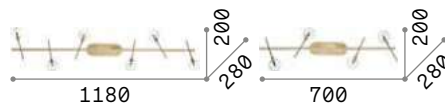

142067

018850

287812

Maracas new

Total metal frame with white or stain brass finish. Adjustable transparent blown glass diffusers.

LED Bulbs LED G4 2W 3000 K included.
Cod. 222257

200392

200354