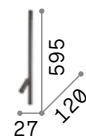

Florian 418

Gioconda 418

Stones 424

Scacchi 424

Syntesi new

Powder coated aluminum frame and body. Adjustable diffuser with knurled clear acrylic screen. Colors: white or black

LED LED source 3000 K, 50.000 h life.