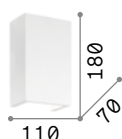

Flash Gesso

Enameled metal base. Total gypsum body. Double light emission: upward and downward.

Item suitable for painting and varnishing.