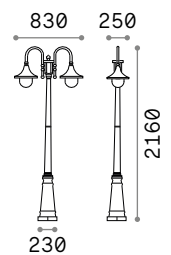

- 145020 White

151960 € 2,50

151960 € 2,50

Cima

Totally die-cast aluminum frame.
 Anthracite, coffee or black and gold
 finish. Transparent acrylic diffuser.

246833

024097

246840