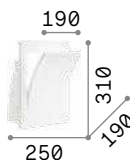

Foglio

Popup recessed item. Total gypsum body. Indirect light emission.

Item suitable for painting and varnishing.

■ ⊕ IP20

4,000 Kg / 0,0292 m³

E14 max 1x 40W

€ 90

150581 White

💡 3000 K
420 lm

101217 € 3,00