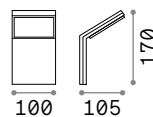

Style

Powder coated aluminum body. Opal color plastic shade. Integrated LED source. AP Sensor model with PIR sensor. Available finishes: anthracite or white.

LED LED source 3000/4000 K, 30.000 h life.

PIR Lamp with presence detector included PIR (Passive InfraRed).

IP54

0,390 Kg / 0,0018 m³
LED 9W / 830 lm

€ 121