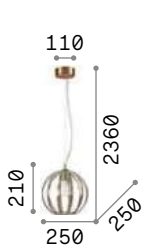

Rondo

Metal frame with antique brass finish. Clear glass sheets diffuser. Steel cable adjustable in length.

3,910 Kg / 0,1237 m³
E27 max 1x60W

1,970 Kg / 0,0403 m³
E27 max 1x60W

€ 415

€ 215

168968 Ant. Brass

168951 Ant. Brass

151724 € 9,90

151717 € 8,90