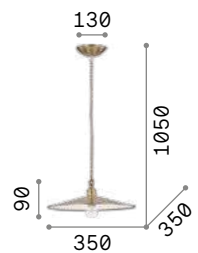

Cantina

Metal frame, diffuser and bulb socket cover, available with antique brass or copper finish. Electrical cable covered with stranded fabric.