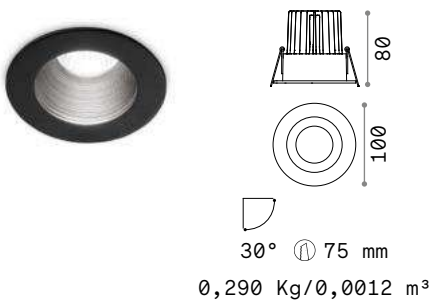

LED COB Driver ON/OFF included

Power	Beam	Lumen	CCT	Finish	Code	€
11W	20°	930 lm	2700 K	White	251998	50
				Black	252018	50