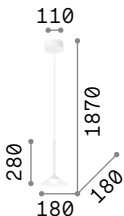

Tristan

Powder coated metal ceiling rose and body. Striped clear acrylic shade. Satin polycarbonate diffuser. PVC electrical cable. Available in white, black or metallic gold finish.

LED LED source 3000 K, 20.000 h life.