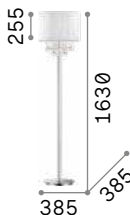

€ 310

035369 Clear

101354 € 8,50

Opera

Chrome frame. PVC foil shade covered with metallic filaments. Cut crystal pendants.

Lamp with integrated switch.

5,720 Kg / 0,0770 m³
E27 max 1x60W

€ 270