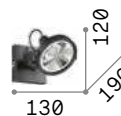

Glim

Total powder painted metal frame available in white or black color. Adjustable diffuser with replaceable bulb.

LED Bulbs LED GU10 13W 3000 K included.
Cod. **189031**

1,850 Kg / 0,0228 m³
GU10 max 4 x 50W

1,270 Kg / 0,0202 m³
GU10 max 4 x 50W

0,890 Kg / 0,0074 m³
GU10 max 2 x 50W

0,480 Kg / 0,0034 m³
GU10 max 1 x 50W

€ 255

€ 235

€ 125

€ 65

229638 White
229645 Black

200217 White
200255 Black

200200 White
200248 Black

200194 White
200231 Black

3000 K
950 lm

3000 K
950 lm

3000 K
950 lm

3000 K
950 lm

189031 € 15,00

189031 € 15,00

189031 € 15,00

189031 € 15,00