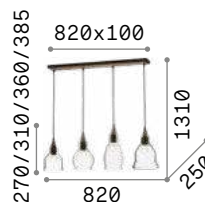

IP20

4,090 Kg / 0,0983 m³
E27 max 4 x 60W

€ 368

122557 ■ Black

3000 K
910 lm
119571 € 7,00