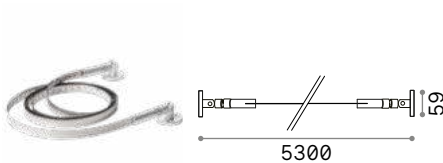

Tesi

Flexible steel tape for wall-to-wall application, used as a support for the strip led application, it can be a light source for indirect lighting. 5 meters maximum length and its minimal section disappears inside the environment. This guarantees a result of extreme formal elegance. Ideal for environments of historical and architectural feature which already have strong personality.

STRIP LED SUPPORT

Length	Weight	Volume	Finish	Code	€
5000 mm	0,35 Kg	0,0234 m³	Steel	258300	115

STRIP LED AND DRIVER Required - Page 814

RECOMMENDED STRIP LED AND DRIVER

STRIP LED SMD 2835 120 LED/m CRI≥90