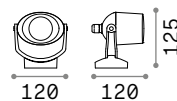

0,500 Kg / 0,0027 m³
GU10 max 1x6W

€ 74

096483 ■ 4000K White
247182 ■ 3000K Black
096476 ■ 4000K Black

108292 3000K € 4,50
253497 4000K € 4,50

Bulbs LED GU10 3,5W 3000/4000 K included.

P. 778