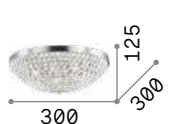

Virgin

Chrome metal frame. Range of grinded crystal pearl-shaped and squared beads in different sizes.

LED Bulbs LED G9 3W 3000 K included.
Cod. **209043**

6,100 Kg / 0,0721 m³
G9 max 6 x 40W

€ 521

016122 Chrome

209043 € 3,90

3,700 Kg / 0,0470 m³
G9 max 5 x 40W

€ 368

018089 Chrome

209043 € 3,90

Orion

Diffuser composed of chrome metal rings with octagonal crystals set inside.

LED Bulbs LED G9 3W 3000 K included.
Cod. **209043**

9,500 Kg / 0,1879 m³
G9 max 12 x 40W

€ 886

059129 Chrome

209043 € 3,90

3,250 Kg / 0,0451 m³
G9 max 5 x 40W

€ 255

059143 Chrome

209043 € 3,90

1,950 Kg / 0,0282 m³
G9 max 3 x 40W

€ 143

059136 Chrome

209043 € 3,90

P. 192