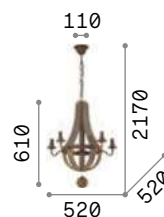

IP20

2,670 Kg / 0,2695 m³
E14 max 5 x 40W

€ 395

129921 Wood

3000 K
470 lm

101224 € 3,00

Monet

Metal frame with round bands decorated with repoussage technique. Chains of natural wood gems. White matt varnish finish.