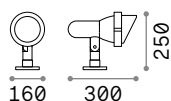

Terra

Cast aluminum painted frame.
Adjustable body. Transparent
Pyrex glass diffuser.