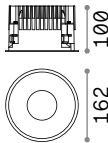

⌀ 150 mm
0,990 Kg/0,0045 m³

LED COB CITIZEN Driver TRIDONIC ON/OFF included

Power	Beam	Lumen	CCT	Finish	Code	€
28 W	60°	3200 lm	3000 K	White	266510	116
				Black	266572	116
		3400 lm	4000 K	White	266527	116
				Black	266589	116