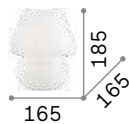

Prato

White blown overlay acid-etched glass diffuser. Electrical cable with plug and switch.

Lamp with integrated switch.

1,380 Kg / 0,0219 m³
E27 max 1x 60W

€ 70

074702 White

0,650 Kg / 0,0099 m³
E14 max 1x 40W

€ 45

074726 White

101286

€ 3,00

101217

€ 3,00

Cupcake

White or pink enamelled resin base. White acid-etched blown glass diffuser. Power cable with switch.

Bulbs LED GX53 9W 3000 K included.
Code **123936**

Lamp with integrated switch.

1,120 Kg / 0,0270 m³
GX53 max 1x 15W

€ 90

248479 White

248486 Pink

123936

€ 6,50

248479

248486