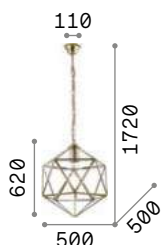

IP20

6,720 Kg / 0,2288 m³
E27 max 1x60W

€ 379

168869 Ant. Brass

2200 K
480 lm

151724 € 9,90