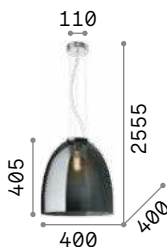

Eva

Chrome metal frame. Clear blown glass diffuser with smoky effect. Steel cables adjustable in length with automatic devices.

5,750 Kg / 0,1201 m³
E27 max 1x60W

€ 354

101095 SmokyGrey

3000 K
1020 lm

101347

€ 8,50