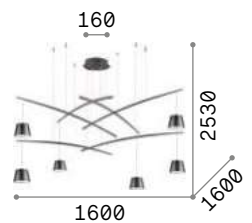

IP20

6,790 Kg / 0,0377 m³
LED 37W / 2800 lm

€ 600

196985 ■ White
196992 ■ Black