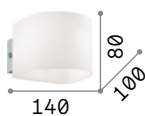

Puzzle

Metal frame with chrome finish.
White overlay acid-etched blown
glass diffuser.

LED Bulbs LED G9 3W 3000 K included.
Cod. **209043**