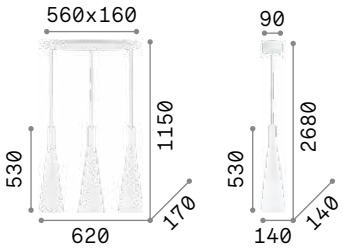

023021

053448

Milk

White enameled elliptical metal frame. White blown and acid-etched glass diffuser. Power cables adjustable in length.

4,220 Kg / 0,1024 m³
E27 max 3 x 60W

1,270 Kg / 0,0354 m³
E27 max 1 x 60W