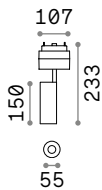

0,460 Kg/0,0030 m³

LED COB CITIZEN

Power	Beam	Lumen	CCT	Finish	Code	€
14 W	36°	1400 lm	3000 K	Black	222967	125
				Satin Brass	281988	125 <i>new</i>
		1500 lm	4000 K	Black	223049	125