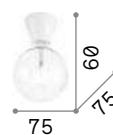

IP20

0,290 Kg / 0,0004 m³
E27 max 1x 60W

€ 21

155227 ■ White
155142 ■ Black

3000 K
1120 lm

101323 € 7,50