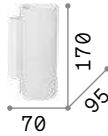

Paul

Metal base with matt varnish finish.
Blown acid-etched and overlay glass
diffuser. Available with white finish.

LED Bulbs LED G9 3W 3000 K included.
Cod. **209043**

■ IP20
0,560 Kg / 0,0064 m³
G9 max 2 x 40W
€ 58

060620 **White**

3000 K / 370 lm
209043 € 3,90