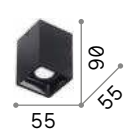

IP20

0,230 Kg / 0,0005 m³
LED 10W / 900 lm

€ 58

206035 White
206042 Black