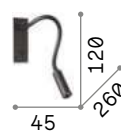

IP20

0,240 Kg / 0,0027 m³
LED 3W / 300 lm

€ 115

285320 **White** new
272030 **Black** new