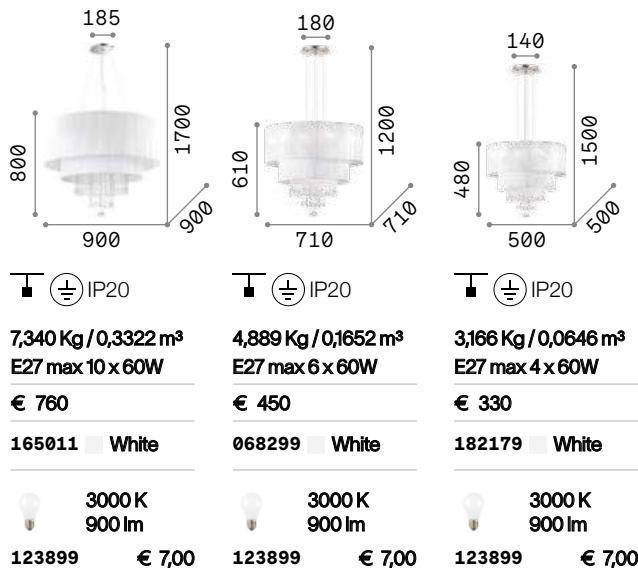

0,280 Kg / 0,0108 m³

€ 30

- 270043 Clear

3000 K
900 lm
123899 € 7,00

Opera

Chrome frame. PVC foil shade covered with metallic filaments. Cut crystal pendants. Suspension lamps provided with steel cables adjustable in length.