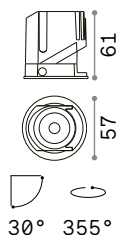

0,200 Kg/0,0003 m³

LED COB CITIZEN Required - Driver TRIDONIC ON/OFF included

Power	Beam	Lumen	CCT	Finish	Code	€
13W	36°	1100lm	3000K	Black	279602	45 new

DIMMABLE DRIVER* Optional

	Power	Output	Measure (LxHxW)	Code	€
1-10V/ Push	20W	350 mA	108x52x22 mm	287867	55 new
DALI/ Push	20W	350 mA	120x51x29 mm	287874	65 new

Light beam: **ACCENT**