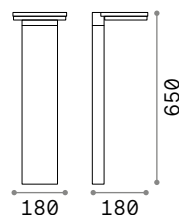

IP65

1,900 Kg / 0,0238 m³
LED 10W / 1200/1300 lm

€ 118

285542 ■ Anthracit. 3000K new
250816 ■ Anthracit. 4000K new