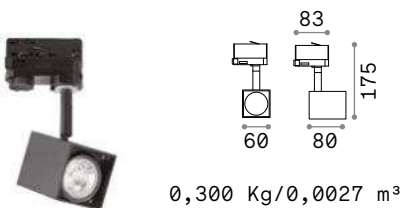

GU10 Not included - Recommended bulb 108292

Power	Finish		Code	€
max 50W	White		229768	40
	Black		229782	40
	Satin Brass		269597	40 new

IP20 ALUMINUM

[P. 300](#) [P. 384](#)

SINGLE CONNECTION

Required	Driver	Finish		Code	€
No	On/Off	White		170145	24
		Black		170152	24

Link - Page 612