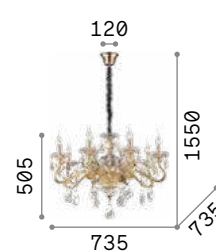

IP20

11,300 Kg / 0,1461 m³
E14 max 8 x 40W

€ 770

141053 Clear
087764 Gold

3000 K
430 lm

101248 € 3,00

P. 418