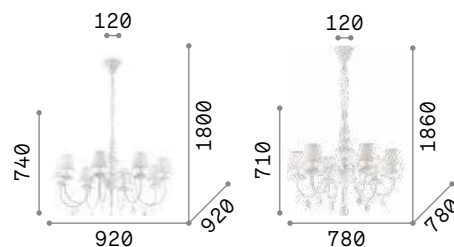

IP20

6,820 Kg / 0,1975 m³
E14 max 8 x 40W

€ 500

035574 ■ White
111896 ■ Black

3000 K
370 lm

101231 € 3,00

IP20

4,800 Kg / 0,1451 m³
E14 max 6 x 40W

€ 400

035581 ■ White
111872 ■ Black

3000 K
370 lm

101231 € 3,00