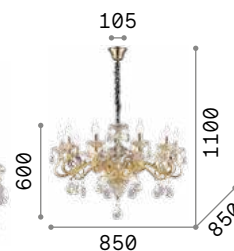

IP20

14,400 Kg / 0,1687 m³
E14 max 10 x 40W

€ 900

141060 Clear
087771 Gold

3000 K
430 lm

101248 € 3,00