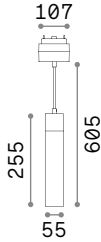

Arca Pendant

0,740 Kg/0,0056 m³

LED COB CITIZEN UGR <13

Power	Beam	Lumen	CCT	Finish		Code	€
15 W	34°	1450 lm	3000 K	Black		222981	150
		1500 lm	4000 K	Black		223063	150

Cables length 350 mm

LENS

Required	Beam	Code	€
No	18°	223285	7