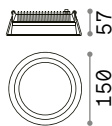

① 145 mm

0,360 Kg/0,0037 m³

LED SMD Driver ON/OFF included

Power	Beam	Lumen	CCT	Finish	Code	€
20 W	77°	2100 lm	3000 K	White	249032	55
		2150 lm	4000 K	White	249049	55