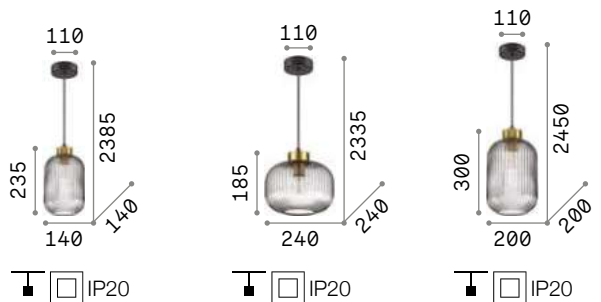

Mint

Metal frame with satin brass finish and matt black ceiling rose. Power cable coated with fabric. Blown glass diffuser with stripes in relief. Available finishes: smoky or green.

237510

237497

IP20

1,350 Kg / 0,0147 m³
E27 max 1x 60W