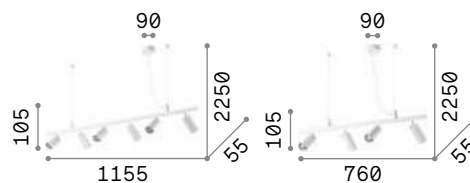

2,700 Kg / 0,0360 m³
GU10 max 6 x 28W

€ 380

231433 White
231396 Black
244648 Satin Brass

3000 K
480 lm

108292 € 4,50

2,310 Kg / 0,0243 m³
GU10 max 4 x 28W

€ 280

231372 White
231341 Black
244624 Satin Brass

3000 K
480 lm

108292 € 4,50