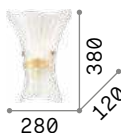

IP20

1,800 Kg / 0,0265 m³
E27 max 1x 60W

€ 78

014630 White

3000 K
430 lm

101279 € 3,00