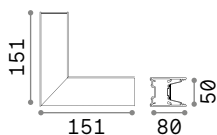

BLINDED CORNER Optional - Compatible with Accent versions

0,610 Kg/0,0023 m³

Finish	Code	€
Aluminu.	191478	55
White	191485	55
Black	191492	55

STRUCTURE CONNECTOR Maximum length per power source: 30 meters