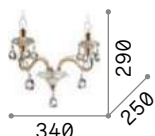

Negresco

Metal frame with chrome or golden finish. Golden version with blown and gilded inside glass arms. Main structure composed of cut crystal blocks. Clear glass and cut crystal decorative elements.

■ IP20

2,320 Kg / 0,0324 m³

E14 max 2x40W

€ 145

141046 Clear

087757 Gold

3000 K
430 lm

101248

€ 3,00

[P. 214](#)