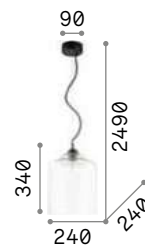

1,840 Kg / 0,0427 m³
E27 max 1x60W

€ 127

112305 / Clear
112312 / Smoky Grey
163789 / Amber

3000 K
910 lm

119571 € 7,00