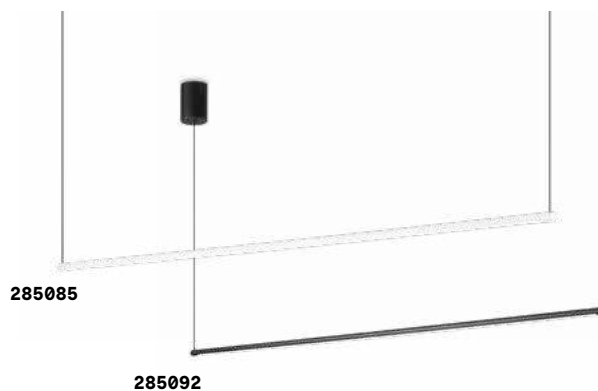

IP20

0,880 Kg / 0,0414 m³
LED 17W / 1600 lm

€ 250

285085 White new
285092 Black new