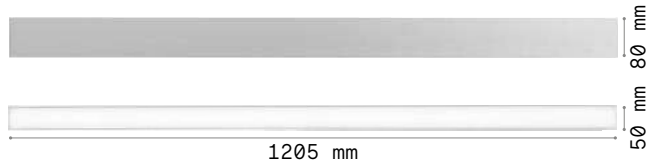

Fluo Bi-Emission 1200