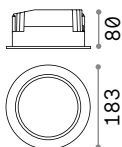

① 160 mm
1,250 Kg/0,0056 m³

LED COB PHILIPS Driver PHILIPS ON/OFF included

Power	Beam	Lumen	CCT	Finish	Code	€
30 W	46°	2900 lm	3000 K	White	193489	120
		3150 lm	4000 K	White	193380	120

DIMMABLE DRIVER* Optional

Model	Control	Power	Output	Measure (LxHxW)	Code	€
Basic 10 W	1-10V	12 W	300 mA	150 x 43 x 29 mm	218823	28
	DALI/Push	10 W	300 mA	130 x 43 x 30 mm	220772	105
Basic 15 W	1-10V	15 W	450 mA	150 x 43 x 29 mm	218830	28
	DALI/Push	17 W	450 mA	130 x 43 x 30 mm	220796	110
Basic 20 W	DALI/Push	25 W	700 mA	130 x 43 x 30 mm	220789	120
Basic 30 W	1-10V	31 W	900 mA	150 x 43 x 29 mm	218854	38
	DALI/Push	45 W	900 mA	150 x 43 x 30 mm	220802	130

Light beam: ACCENT