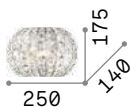

Calypso

Metal frame with chrome finish.
Squared cut crystal decorative
elements.

LED Bulbs LED G9 3W 3000 K included.
Cod. **209043**

IP20

1,420 Kg / 0,0125 m³
G9 max 2x40W

€ 140

044163 Chrome

3000 K / 370 Lm
209043 € 3,90