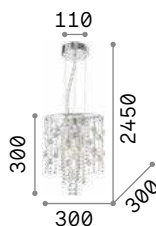

Evasione

Cut crystal pendants. Steel cables adjustable in length with automatic device.

LED Bulbs LED G9 3W 3000 K included.
Cod. 209043

7,100 Kg / 0,1082 m³
G9 max 10 x 40W

€ 512

044767 Chrome

3000 K
370 lm

209043 € 3,90

5,900 Kg / 0,0706 m³
G9 max 8 x 40W

€ 413

044774 Chrome

3000 K
370 lm

209043 € 3,90

2,800 Kg / 0,0283 m³
G9 max 4 x 40W

€ 222

062211 Chrome

3000 K
370 lm

209043 € 3,90

Audi-77

Octagonal and round cut crystal pendants. Pendant lamps with wires adjustable in length with an automatic device.

LED Bulbs LED G9 3W 3000 K included.
Cod. 209043

6,550 Kg / 0,1347 m³
G9 max 8 x 40W

€ 512

020556 Chrome

3000 K
370 lm

209043 € 3,90

5,230 Kg / 0,1044 m³
G9 max 6 x 40W

€ 433

019499 Chrome

3000 K
370 lm

209043 € 3,90