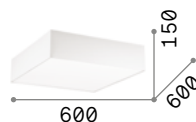

Ritz

Enameled metal base. PVC foil shade and lower diffuser panel covered with fabric.

IP20

1,710 Kg / 0,0968 m³
E27 max 4 x 60W

€ 216

152912 White

3000 K
900 lm
123899 € 7,00