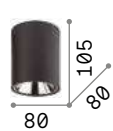

IP20

0,390 Kg / 0,0013 m³
LED 10W / 900 lm

€ 58

205991 White
206004 Black