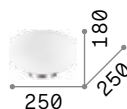

IP20

1,200 Kg / 0,0287 m³
G9 max 1x40W

€ 92

086804 White

3000 K
370 Lm

209043

€ 3,90

P. 149

P. 281