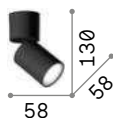

Toby new

Powder coated die cast aluminum frame. Adjustable diffusers: they can be rotated or inclined. Colors: white or black.

LED Bulbs LED GU10 5W 3000 K included.
Cod. 108292

IP20

0,220 Kg / 0,0008 m³
GU10 max 1x 35W

€ 45

271538 ■ White new
271545 ■ Black new

3000 K
480 lm

108292 € 4,50