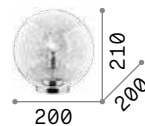

0,970 Kg / 0,0287 m³
E27 max 1x60W

€ 65

045139 Chrome

3000 K
910 lm

119571 € 7,00

P. 153