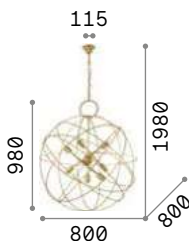

Konse

Totally metal frame and decorative elements. Satin dark gold varnish finish.

IP20

4,600 Kg / 0,7203 m³
E27 max 7 x 60W

€ 980

156033 Gold

3000 K
910 lm

119571 € 7,00