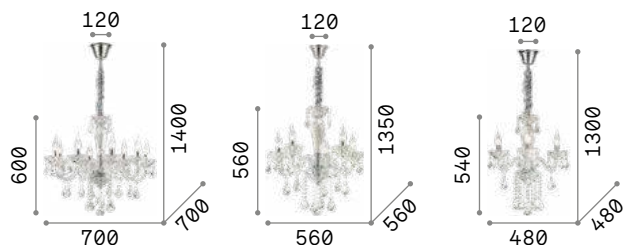

Tiepolo

Blown and hand finished glass chandelier with chrome metal details. Crystal pendants composed of octagons and drops. Velvet chain cover.