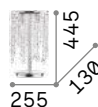

Rain

Chrome metal frame. Pendants composed of multi-shaped cut crystal beads and final drops.

**ON
OFF**

Lamp with integrated switch.

2,030 Kg / 0,0249 m³
E14 max 2x 40W

€ 130

008356 Chrome

3000 K
470 lm

101224

€ 3,00