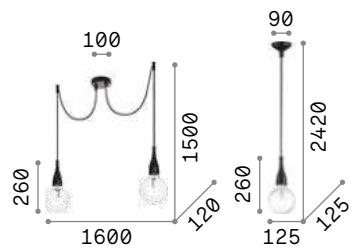

Metal frame with colored varnish finish. Power cable with fabric coating. SP1 version supplied with two-meters long cable.

LED Bulbs LED E27 8W Globo D125 trasparente 3000 K included. Cod. **101347**

IP20