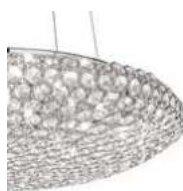

King

Diffuser composed of chrome or golden metal rings with octagonal crystals set inside. Steel cables adjustable in length with automatic devices.

LED Bulbs LED G9 3W 3000 K included.
Cod. **209043**

088013