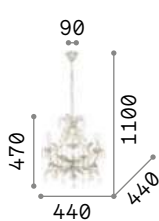

Cascina

Hand leaf-shaped frame and decorative elements. Hand painted with white or gold varnish.

IP20

4,000 Kg / 0,2288 m³
E14 max 8 x 40W

€ 365

100289 Ant. White

3000 K
470 lm

101224 € 3,00