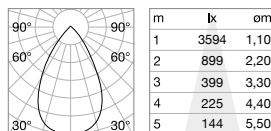

CRI≥90 25W 20-55° 3200lm 3000K