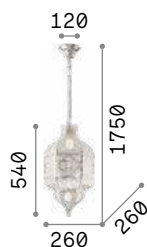

Nawa

Openwork metal diffuser with silver effect finish and embedded crystal octagons.

IP20

2,760 Kg / 0,0852 m³
E27 max 3x60W

€ 426

141923 Silver

3000 K
910 lm
119571 € 7,00