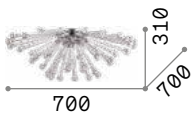

3,500 Kg / 0,0380 m³
G9 max 5 x 40W

€ 439

111117 Smoky Grey

3000 K
370 lm

209043 € 3,90

P. 096