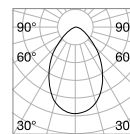

CRI≥80 40W 70° 4500lm 3000K

m	lx	øm
1	2419	1,40
2	605	2,80
3	269	4,20
4	151	5,70
5	97	7,10