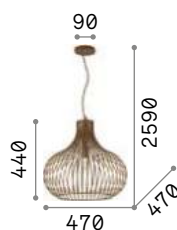

IP20

3,520 Kg / 0,1325 m³
E27 max 1x60W

€ 245

205304 ■ Brown

2200 K
480 lm

151724 € 9,90