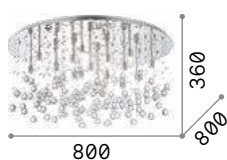

Moonlight

Metal frame available with chrome or gold finish. Pendants with octagons and cut crystals spheres.

LED Bulbs LED G9 3W 3000 K included.
Cod. **209043**

11,800 Kg / 0,1524 m³
G9 max 15 x 40W

€ 795

077819 Chrome
082790 Gold

3000 K
370 lm

209043 € 3,90