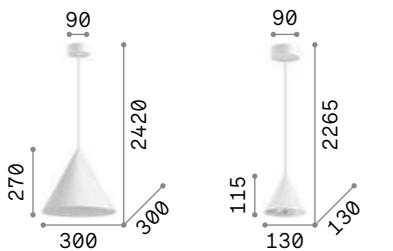

A-Line

Powder coated metal ceiling cup. Matt white or black varnished metal diffuser white inside. Power cable coated with fabric.

LED Bulbs LED GU10 5W 3000 K included in models: **232690** and **232713**. Code **108292**

IP20

1,080 Kg / 0,0491 m³
E27 max 1x 60W

€ 67

232720 White
232744 Black

IP20

0,330 Kg / 0,0114 m³
GU10 max 1x 28W

€ 47

232690 White
232713 Black

3000 K
900 lm
123899 € 7,00

3000 K
480 lm
108292 € 4,50