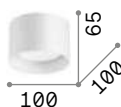

0,240 Kg / 0,0017 m³
GX53 max 1x 15W

€ 70

277417 White new

278704 Black new

285238 Satin Brass new

3000 K
910 lm

123936 € 6,50