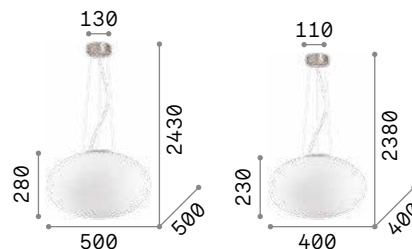

Candy

Metal frame with satin nickel finish.
Blown acid-etched white glass
diffuser. Steel cables adjustable in
length with automatic devices.

IP20

4,200 Kg / 0,1547 m³
E27 max 1x60W

€ 314

086743 White

IP20

3,100 Kg / 0,0778 m³
E27 max 1x60W