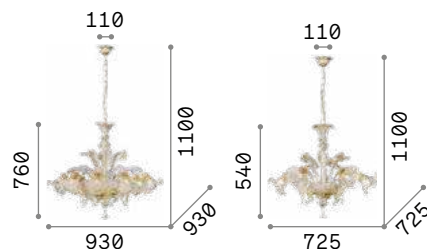

IP20

IP20

9,900 Kg / 0,1821 m³
E14 max 8 x 40W

6,970 Kg / 0,1485 m³
E14 max 5 x 40W

€ 1000

€ 900

004099 Amber

009704 Amber

3000 K
480 lm

3000 K
480 lm

101200 € 3,00

101200 € 3,00