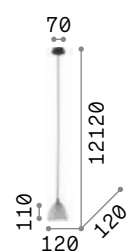

1,490 Kg / 0,0111 m³
GU10 max 1x 15W

€ 125

110462 ■ Concrete

3000 K
480 lm

108292 € 4,50