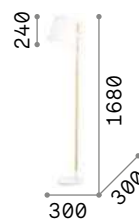

Powder coated metal base and junctions. Natural wood stem. PVC shade coated with fabric can be adjusted in height. PVC cable with switch. Colors: white or black.

Lamp with integrated switch.

272245

282084