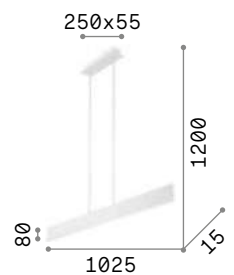

IP20

1,890 Kg / 0,0196 m³
LED 32W / 2100 lm

€ 306

138237 White
173245 Black

P. 350