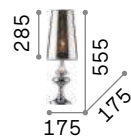

IP20

0,920 Kg / 0,0139 m³
E27 max 1x 60W

€ 90

032467 Chrome

3000 K
910 lm

119571 € 7,00