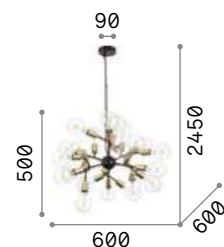

3000 K
430 lm

101279 € 3,00

P. 396

Spark

Matt black varnished metal ceiling rose and frame and plated bulb holders. Power cable coated with fabric.

IP20

3,000 Kg / 0,0885 m³
E27 max 24 x 25W

€ 436