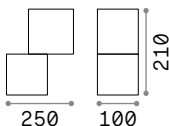

■ IP44

2,000 Kg / 0,0091 m³
LED 14W / 1150 lm

€ 184

■ IP44

0,660 Kg / 0,0022 m³
LED 9W / 630/670 lm

€ 120

■ IP54

0,340 Kg / 0,0008 m³
LED 4W / 260/280 lm

€ 69

187358	White	4000K	269313	White	3000K	254326	White	3000K
187341	Anthracit.	4000K	149745	White	4000K	269214	White	4000K
180045	Black	4000K	247083	Anthracit.	3000K	269184	Anthracit.	3000K
			149738	Anthracit.	4000K	269207	Anthracit.	4000K
			269320	Black	3000K			
			142302	Black	4000K