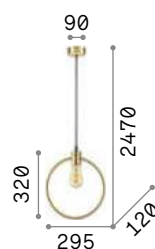

Abc

Total metal ceiling rose, bulb socket covers and decorative structure with satin brass finish. Power cable coated with black fabric.

IP20

0,590 Kg / 0,0117 m³
E27 max 1x70W

€ 106

207834 Brass

2200 K
440 lm
151694 € 7,00