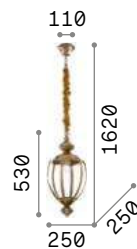

IP20

2,620 Kg / 0,0286 m³
E27 max 1x 60W

€ 193

094786 Chrome
005911 Ant. Brass

3000 K
430 lm

101279 € 3,00