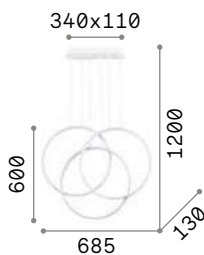

Frame

Matt white or black varnished metal base and frame. Opal colour plastic diffusers. Adjustable in length cables. Direct light emission.

LED LED source 3000 K, 30.000 h life.

IP20

3,500 Kg / 0,1050 m³
LED 82W / 8000 lm

€ 330

269351 ■ White
269337 ■ Black