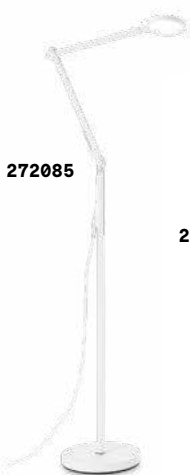

4,440 Kg / 0,0095 m³
LED 10W / 750 lm

€ 170

272085 White ^{new}
204956 Aluminum
204949 Black