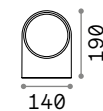

Iko

Powder coated die-cast aluminum body. Tempered and frosted clear glass up-and-down double diffuser. Available finishes: anthracite, white or grey.

018515

092218

018522

IP54

0,600 Kg / 0,0040 m³
E27 max 1x60W

€ 49

018522 White
092218 Grey
018515 Anthracit.

4000 K
600 lm

151960 € 2,50