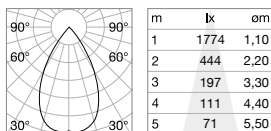

Link - Page 612

Light beam: from SPOT to WIDE

CRI≥90 15W 20-55° 1650lm 3000K