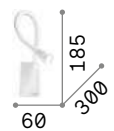

IP20

0,430 Kg / 0,0040 m³
LED 3W / 200 lm

€ 130

142708 ■ White
142692 ■ Black