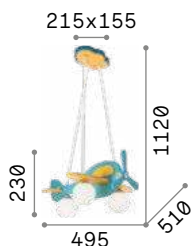

Avion

Matt painted wooden body and ceiling cup. Chrome metal details. Blown and acid-etched white glass diffusers.

IP20

2,440 Kg / 0,0618 m³

E14 max 3x 40W

€ 165

136325 Blue

136318 Red

3000 K
420 lm

101217 € 3,00