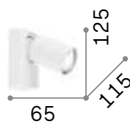

Rudy

White or black powder coated die-cast aluminum frame. Adjustable diffusers: they can be rotated and reclined.

LED Bulbs LED GU10 5W 3000 K included.
Cod. 108292