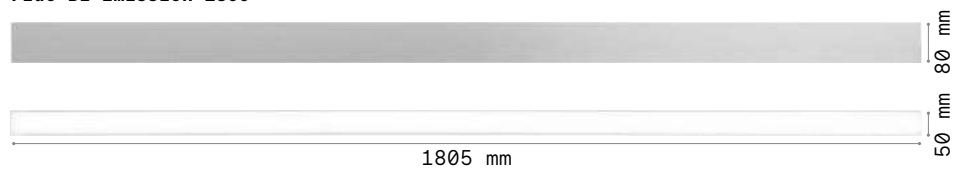

Fluo Bi-Emission 1800