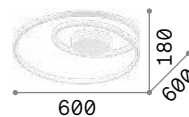

Oz

Plated or powder coated metal base and frame. Opal rubber diffuser. Available finishes: white, black or brushed brass.

LED LED source 3000 K, 30.000 h life.

IP20

2,010 Kg / 0,0676 m³
LED 49W / 5000 lm

€ 285

253688 White
269412 Black
269429 Brass