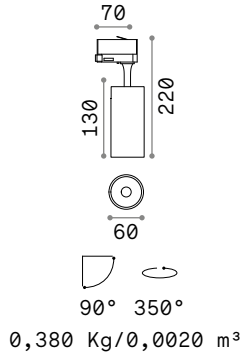

Fox 15W

LED COB BRIDGELUX Driver ON/OFF included

CRI ≥ 80

Power	Beam	Lumen	CCT	Finish	Code	€
15 W	41°	1500 lm	3000 K	White	250434	49
				Black	250427	49
	41°	1600 lm	4000 K	White	267784	49
				Black	267777	49

CRI ≥ 90

Power	Beam	Lumen	CCT	Finish	Code	€
15 W	41°	1450 lm	3000 K	White	285382	49 <i>new</i>
				Black	285375	49 <i>new</i>

SINGLE CONNECTION

Required	Driver	Finish	Code	€
No	On/Off	White	170145	24
		Black	170152	24

Light beam: ACCENT

m	lx	Øm
1	3204	0,80
2	801	1,60
3	356	2,40
4	200	3,20
5	128	4,00

CRI ≥ 80 15W 41° 1500lm 3000K