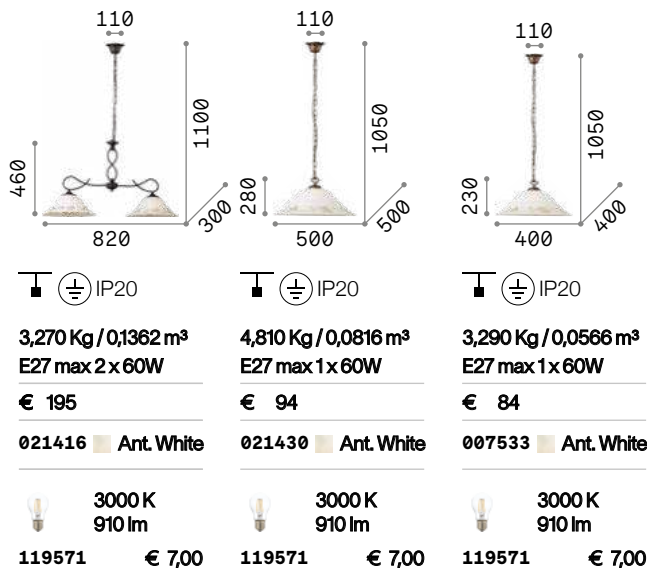

152776 Ant. Brass

119571 € 7,00

119571 € 7,00

Rondo

Metal frame with antique brass finish. Clear glass sheets diffuser. Steel cable adjustable in length.

3,910 Kg / 0,1237 m³
E27 max 1x60W

1,970 Kg / 0,0403 m³
E27 max 1x60W

€ 415

€ 215

168968 Ant. Brass

168951 Ant. Brass

151724 € 9,90

151717 € 8,90

Foglia

Hand-painted black metal body.
Centrifuged glass diffuser
with embossed hand painted
decorations.