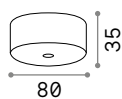

All in Ceiling roses