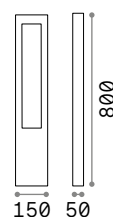

IP44

1,150 Kg / 0,0092 m³
G9 max 1x 15W

€ 162

- 136035 White
- 136042 Grey
- 136028 Anthracit.
- 136059 Black
- 213361 Coffee

4000 K
390 lm
209036 € 3,90