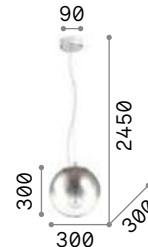

IP20

1,920 Kg / 0,0630 m³
E27 max 1x60W

€ 150

140728 ■ FadeChrome

3000 K
910 lm

119571 € 7,00