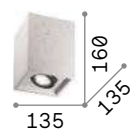

2,210 Kg / 0,0078 m³
GU10 max 1x 35W

€ 69

150468 ■ White
150475 ■ Concrete

3000 K
480 lm

108292 € 4,50

P. 072