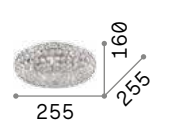

1,750 Kg / 0,0240 m³
G9 max 3 x 40W

€ 194

075389 Chrome
075402 Gold

3000 K
370 lm

209043 € 3,90