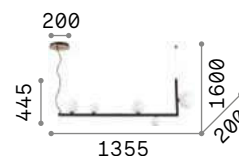

IP20

2,750 Kg / 0,1353 m³
G9 max 5 x 15W

€ 250

273648 ■ Black new

3000 K
370 lm

209043

€ 3,90