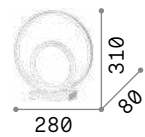

IP20

0,890 Kg / 0,0096 m³
LED 23W / 2000 lm

€ 170

269474 ■ White
269481 ■ Black
269498 ■ Brass