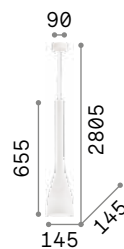

IP20

1,570 Kg / 0,0422 m³
E27 max 1x 60W

€ 125

035666 ■ White
035680 ■ Black

3000 K
900 lm

123899 € 7,00