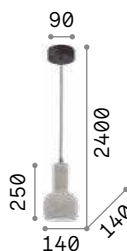

1,810 Kg / 0,0130 m³
E27 max 1x 15W

€ 105

110431 ■ Concrete

3000 K
430 lm

101279 € 3,00