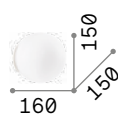

■ ■ □ IP20

0,380 Kg / 0,0115 m³
G9 max 1x 15W

€ 40

059808 ■ White

3000 K
370 lm

209043 € 3,90

P. 156

P. 280

P. 441