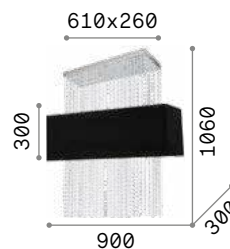

IP20

8,400 Kg / 0,1030 m³
E27 max 5 x 60W

€ 750

099101 ■ White
101163 ■ Black

3000 K
900 lm

123899 € 7,00