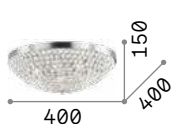

Virgin

Chrome metal frame. Range of grinded crystal pearl-shaped and squared beads in different sizes.

LED Bulbs LED G9 3W 3000 K included.
Cod. **209043**

6,100 Kg / 0,0721 m³
G9 max 6 x 40W

€ 521

016122 Chrome

209043 € 3,90

3,700 Kg / 0,0470 m³
G9 max 5 x 40W

€ 368

018089 Chrome

209043 € 3,90

Orion

Diffuser composed of chrome metal rings with octagonal crystals set inside.

LED Bulbs LED G9 3W 3000 K included.
Cod. **209043**

9,500 Kg / 0,1879 m³
G9 max 12 x 40W

€ 886

059129 Chrome

209043 € 3,90

3,250 Kg / 0,0451 m³
G9 max 5 x 40W

€ 255

059143 Chrome

209043 € 3,90

1,950 Kg / 0,0282 m³
G9 max 3 x 40W

€ 143

059136 Chrome

209043 € 3,90

P. 192