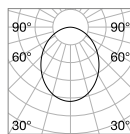

m	lx	Øm
1	440	2,14
2	110	4,28
3	48	6,42
4	27	8,56
5	17	10,70