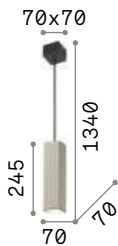

IP20

1,720 Kg / 0,0055 m³
GU10 max 1x 35W

€ 75

150673 ■ Concrete

3000 K
480 lm
108292 € 4,50

3000 K
480 lm
108292 € 4,50

P. 294