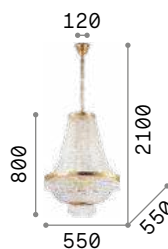

9,600 Kg / 0,2965 m³
G9 max 12 x 40W

€ 1100

114279 Chrome
114743 Gold

3000 K
370 lm

209043 € 3,90