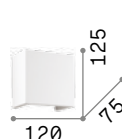

Flash Gesso

Enameled metal base. Total gypsum body. Double light emission: upward and downward.

Item suitable for painting and varnishing.