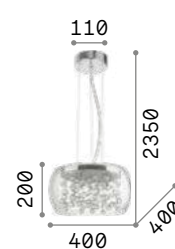

5,890 Kg / 0,0876 m³
G9 max 5 x 40W

€ 375

031743 ☐ Clear
197661 ☐ SmokyGrey

3000 K
370 lm

209043 € 3,90

LED Bulbs LED G9 3W 3000 K included.
Cod. 209043