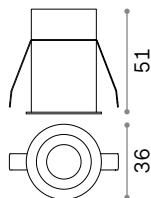

⌀ 35 mm

0,100 Kg/0,0003 m³

LED SMD Driver ON/OFF included*

Power	Beam	Lumen	CCT	Finish	Code	€
3W	25°	270 lm	3000 K	White	274782	36 new

Light beam: SPOT