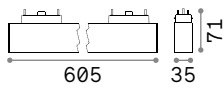

0,700 Kg/0,0087 m³

Power	Beam	Lumen	CCT	Finish		Code	€
29W	35°	3200 lm	3000 K	Black		222936	250
		3400 lm	4000 K	Black		223018	250

Light beam: ACCENT