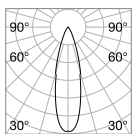

Smile 15W

LED COB PHILIPS Driver TRIDONIC ON/OFF included

CRI ≥ 82

Power	Beam	Lumen	CCT	Finish	Code	€	
15W	24°	1600 lm	3000 K	White	189574	105	
				Black	189581	105	
		1700 lm	4000 K	White	189611	105	
				Black	189628	105	
		36°	1600 lm	3000 K	White	189758	105
					Black	189765	105
	1700 lm		4000 K	White	189796	105	
				Black	189802	105	
	50°		1600 lm	3000 K	White	189932	105
					Black	189949	105
	1700 lm	4000 K	White	189956	105		
			Black	189963	105		

CRI ≥ 92

Power	Beam	Lumen	CCT	Finish	Code	€
15W	24°	1200 lm	3000 K	White	189598	105
				Black	189604	105
	36°	1200 lm	3000 K	White	189772	105
				Black	189789	105
	50°	1200 lm	3000 K	White	189970	105
				Black	189987	105

FILTER HONEYCOMB

FILTER ELLIPTICAL

RING

SINGLE CONNECTION

Required	Driver	Finish	Code	€
No		Black	189536	5
No		Clear	189543	7
No		White	189505	13
No	On/Off	White	170145	24
		Black	170152	24

Light beam: SPOT

Light beam: ACCENT

Light beam: WIDE

CRI ≥ 82 15W 24° 1600lm 3000K

CRI ≥ 82 15W 36° 1600lm 3000K

CRI ≥ 82 15W 50° 1600lm 3000K