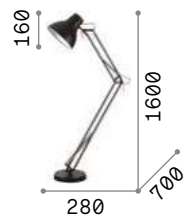

IP20

9,200 Kg / 0,0845 m³
E27 max 1 x 42W

€ 350

265308 White new
265292 Black new

3000 K
950 lm

101330 € 8,00

P. 437