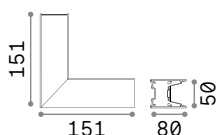

Fluo - Mounting kit

	Required	N° Cables	Cables Length	Finish	Code	€
KIT SUSPENSION	Yes - 1 Kit x power source	1	2000 mm	White	277929	28
				Black	277912	28
	Yes - 1 Kit x 600 mm	1	5000 mm	White	276342	39
				Black	276335	39
KIT SINGLE CABLE	Yes - 1 Kit x 600 mm	1	2000 mm		220826	11
		1	5000 mm		243665	17
KIT RECESSED	Yes - 1 Kit x 600 mm				191188	32
	KIT SURFACE		Yes - 1 Kit x 600 mm		191171	21

Fluo - Optional

CORNER Optional - Driver ON/OFF included - Compatible with Wide versions

0,580 Kg/0,0023 m³

Power	Beam	Lumen	CCT	Finish	Code	€
7,5 W	105°	810 lm	3000 K	Aluminu.	191416	85
				White	191423	85
				Black	191430	85
		850 lm	4000 K	Aluminu.	191980	85
				White	191454	85
				Black	191461	85

BLINDED CORNER Optional - Compatible with Accent versions