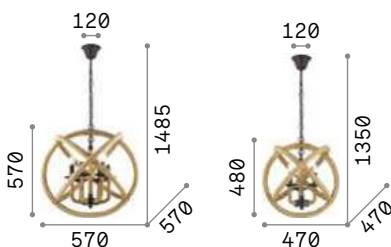

Corde

Metal frame and details with matt black finish. Partially covered with natural hemp rope.

IP20

4,550 Kg / 0,2084 m³
 E14 max 6 x 40W

€ 305

130910 ■ Rope

3000 K
 480 lm

101200 € 3,00