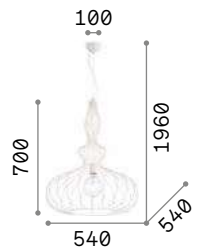

€ 600

156323 Chrome
156316 Ant. Brass

3000 K
470 lm

101224 € 3,00

Clarissa

Matt white varnished or shiny copper finished metal ceiling rose, bulb socket cover and diffuser.

IP20

3,000 Kg / 0,3169 m³
E27 max 1 x 60W