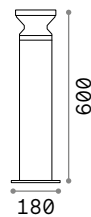

IP44

2,100 Kg / 0,0224 m³
E27 max 1x 15W

€ 127

162492 ■ Anthracit.
186955 ■ Black

4000 K
600 lm

151960 € 2,50