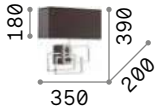

Luxury

Brass or chrome finished metal frame. Matt black base. PVC shade with sides covered with fabric.