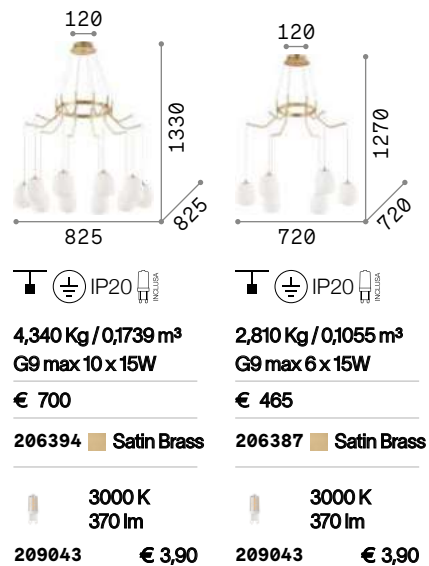

Karousel

Metal frame with satin brass finish.
White overlay acid-etched blown glass diffuser.

LED Bulbs LED G9 3W 3000 K included.
Cod. **209043**