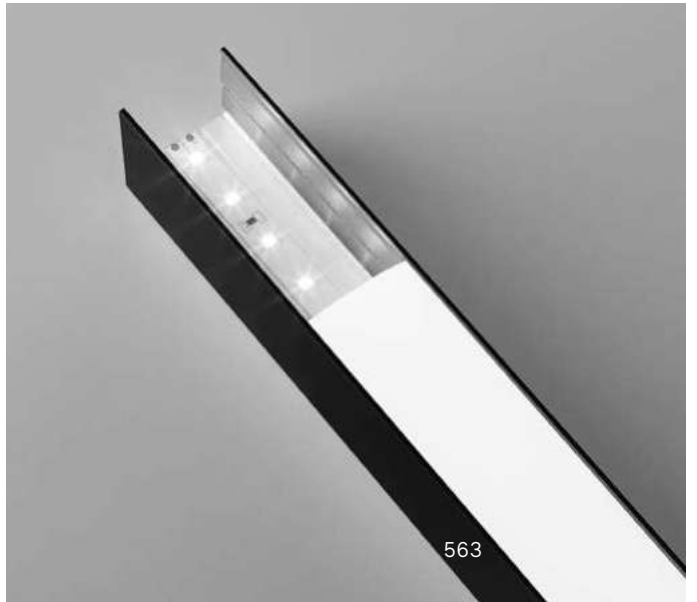

Vision Trimless

PROFILE Mounting kit included

Length	Weight	Volume	Finish	Code	€
2000 mm	1,40 Kg	0,0032 m³	White	270524	55
	1,40 Kg	0,0032 m³	Black	270517	55
3000 mm	2,10 Kg	0,0048 m³	White	270548	77
	2,10 Kg	0,0048 m³	Black	270531	77

SUSPENSION KIT

Required	N° Cables	Cables Length	Code	€
No - 1 Kit x 2000 mm	2	3000 mm	270449	12
No - 1 Kit x 2000 mm	2	5000 mm	270456	15

STRUCTURE CONNECTOR

Yes - 1 Kit x connection			270463	4

STRIP LED AND DRIVER Required - Page 814

Recommended Strip LED max 39 W/m