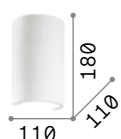

Flash Gesso

Enameled metal base. Total gypsum body. Double light emission: upward and downward.

Item suitable for painting and varnishing.