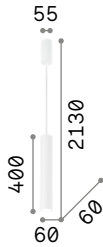

Tube

White or black powder coated aluminum ceiling cup and body. Power cable coated with fabric. Integrated LED light emission.

LED Led source 3000 K, 35.000 h life.

IP20

0,960 Kg / 0,0073 m³
LED 9W / 1200 lm

€ 184

211701 ■ White
211718 ■ Black