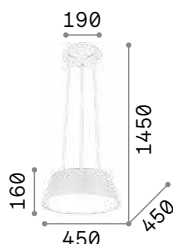

Cloe

Plated or powder coated metal ceiling rose and shade. Opal color polycarbonate diffuser. Clear PVC electrical cable. Colors: white, black or brushed chrome.

LED LED source 3000 K, 30.000 h life.