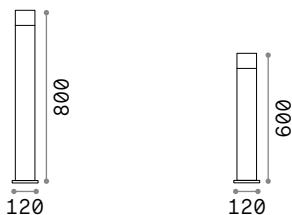

Venus

Steel foil body available with brushed or anthracite finish. Satin acrylic top-diffuser.

IP44

1,410 Kg / 0,0136 m³
GU10 max 1x 15W

€ 95

089775 ■ Steel
106175 ■ Anthracit.

4000 K
500 lm

253497 € 4,50

IP44

1,070 Kg / 0,0103 m³
GU10 max 1x 15W

€ 85

106182 ■ Anthracit.

4000 K
500 lm

253497 € 4,50