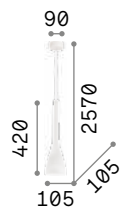

IP20

0,930 Kg / 0,0179 m³
E14 max 1x 40W

€ 66

035697 ■ White
035710 ■ Black
035703 ■ Red

3000 K
420 lm

101217 € 3,00