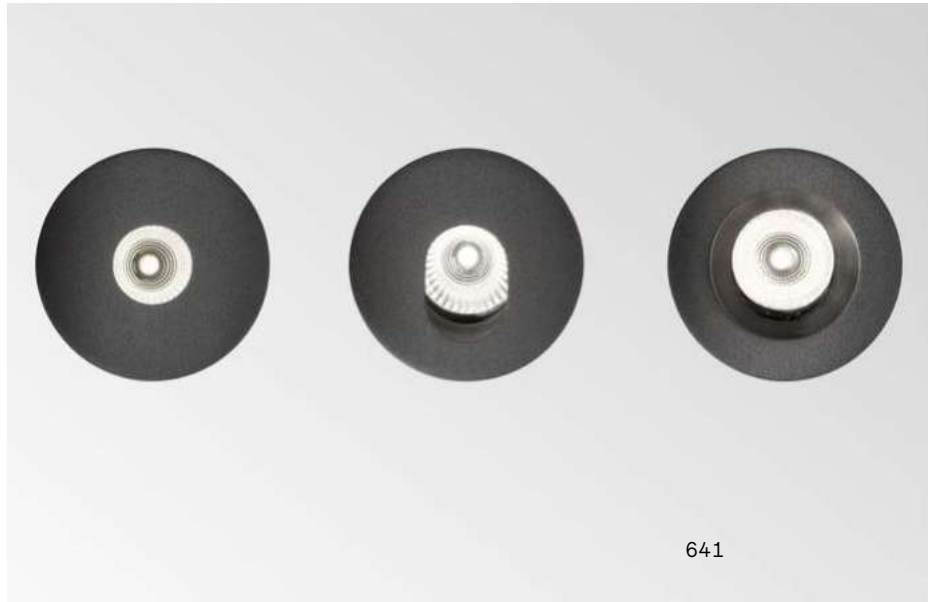

One new

Source	LED SMD	LED life	30.000 h
Power	2W / 3W	Insulation class	II
Driver included	On/Off	IP	20
Drivers available	No	Material	Aluminum
CCT	3000 K	Warranty	5 years
CRI	≥95		

⌀ 17 mm

0,050 Kg/0,0001 m³

LED SMD Driver ON/OFF included*

Power	Beam	Lumen	CCT	Finish	Code	€
2W	25°	130 lm	3000 K	White	274768	28 new

⌀ 25 mm

0,070 Kg/0,0001 m³

LED SMD Driver ON/OFF included*

Power	Beam	Lumen	CCT	Finish	Code	€
2W	30°	130 lm	3000 K	White	274775	32 new

⌀ 35 mm

0,100 Kg/0,0003 m³

LED SMD Driver ON/OFF included*

Power	Beam	Lumen	CCT	Finish	Code	€
3W	25°	270 lm	3000 K	White	274782	36 new

Light beam: SPOT

m	lx	øm
1	372	0,40
2	93	0,81
3	41	1,20
4	23	1,60
5	15	2,00

CRI≥95 2W 25° 651m 3000K

Light beam: SPOT

m	lx	øm
1	307	0,53
2	77	1,10
3	34	1,60
4	19	2,10
5	12	2,70

CRI≥95 2W 30° 701m 3000K

Light beam: SPOT

m	lx	øm
1	866	0,40
2	216	0,80
3	96	1,20
4	54	1,60
5	35	2,00

CRI≥95 3W 25° 651m 3000K

* Measure L 38,3 x H 16,5 x W 19,3 mm