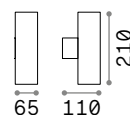

■ $\oplus$ IP44

0,720 Kg / 0,0024 m³
GU10 max 2 x 35W

€ 57

- 100388 ■ White
- 033013 ■ Aluminum
- 163628 ■ Grey
- 236841 ■ Anthracit.
- 100395 ■ Black
- 163635 ■ Coffee

4000 K
500 lm
253497 € 4,50