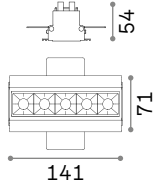

145 x 70 mm
0,390 Kg/0,0013 m³

LED COB OSRAM Driver ON/OFF included

Power	Beam	Lumen	CCT	Finish		Code	€
12,5 W	29°	1100 lm	3000 K	Black		206226	85
		1250 lm	4000 K	Black		267906	85