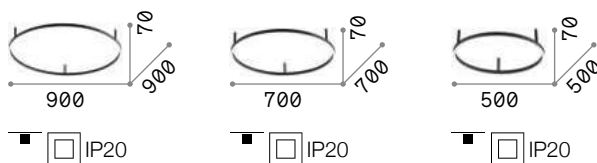

Oracle Slim new

Ceiling lamp consisting of a thin matt white or black painted aluminum frame and opal polycarbonate diffuser. Circular model available in three different sizes. Integrated LEDs; available in 3000 K color temperature; CRI ≥ 80; LED useful life 17.500 h; IP20 protection, insulation class II.

LED LED source 3000 K, 17.500 h life.

■ □ IP20 1,700 Kg / 0,1345 m³ LED 51W / 4060 lm € 265	■ □ IP20 1,430 Kg / 0,0852 m³ LED 35W / 3050 lm € 215	■ □ IP20 1,240 Kg / 0,0455 m³ LED 30W / 2350 lm € 175

266015 White new 265995 White new 266022 Black new 266008 Black new	265971 White new 265988 Black new