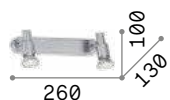

Slem ^{new}

Metal structure with white, chrome, satin nickel or satin brass finish. Adjustable body: rotational and axially movable stem valve.

LED Bulbs LED GU10 5W 3000 K included.
Cod. **180292**

0,400 Kg / 0,0025 m³
GU10 max 2 x 50W

0,200 Kg / 0,0010 m³
GU10 max 1 x 50W

€ 40

€ 20

142081 White
142050 Chrome
018836 Nickel
287836 Satin Brass ^{new}

099064 White
122984 Chrome
018829 Nickel
285016 Satin Brass ^{new}

3000 K
480 lm
108292 € 4,50

3000 K
480 lm
108292 € 4,50

P. 304