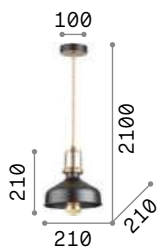

0,630 Kg / 0,0102 m³
E27 max 1x60W

€ 65

238104 White
249056 Black

3000 K
340 lm

101286 € 3,00