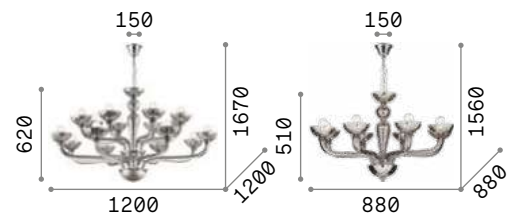

3000 K
480 lm

3000 K
480 lm

101200 € 3,00

101200 € 3,00

Casanova

Blown and hand finished glass chandelier with chrome metal socket covers and details. Available in clear, white or smoky grey.

IP20

15,960 Kg / 0,2445 m³
E14 max 16 x 40W