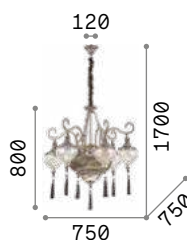

€ 366

206622 Gold

3000 K
470 lm

101224 € 3,00

Harem

Antique brass metal body and embossed ornaments. Cut crystal set octagons. Blown light amber clear glass diffusers with tassels. Velvet chain cover.

IP20

8,550 Kg / 0,2571 m³
E27 max 9 x 60W