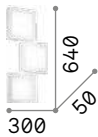

Union

Metal structure with matt white finish. Diffuser with acid-etched glass sheet fixed to the base with magnets.

LED Bulbs LED GX53 9W 3000 K included.
Cod. **123936**

3,950 Kg / 0,0368 m³
GX53 max 3 x 15W

€ 222

142203 White

3000 K
910 lm

123936 € 6,50

2,640 Kg / 0,0257 m³
GX53 max 2 x 15W

€ 148

142197 White

3000 K
910 lm

123936 € 6,50

1,360 Kg / 0,0092 m³
GX53 max 1 x 15W

€ 76

116099 White

3000 K
910 lm

123936 € 6,50