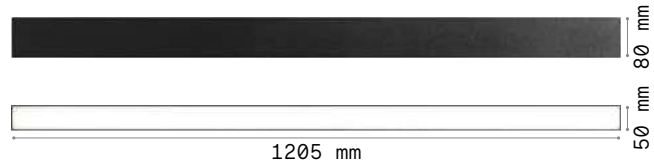

Fluo Wide 1200