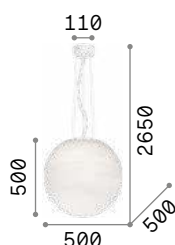

IP20

2,900 Kg / 0,0726 m³
E27 max 1x60W

€ 135

160863 White
160856 Black

3000 K
900 lm

123899 € 7,00

Mapa Riga

White metal frame. White spherical shape blown glass diffuser with painted decoration. Steel cables adjustable in length.