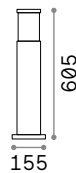

IP44

1,970 Kg / 0,0193 m³
E27 max 1x60W

€ 113

- 109145 White
- 026954 Grey
- 026985 Anthracit.
- 004730 Black
- 163758 Coffee

4000 K
490 lm
153957 € 3,00