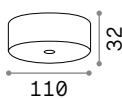

3 cables

285733 € 25,00 new 285740 € 25,00 new 285771 € 30,00 new 285764 € 30,00 new 285757 € 25,00 new