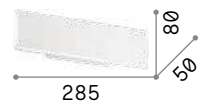

Powder coated aluminium body with white or black finish. Satin acrylic diffusers. Upward and downward light emission.

LED LED source 3000 K, 30.000 h life.

138251

173252

■  IP20

0,640 Kg / 0,0045 m³
LED 12,5W / 740 lm