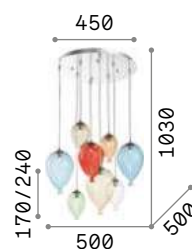

5,700 Kg / 0,1442 m³
G9 max 8 x 28W

€ 465

100944 Color
100883 White
100913 Chrome

3000 K
370 lm

209043 € 3,90