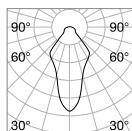

m	lx	øm
1	719	0,98
2	179	1,96
3	79	2,95
4	44	3,93
5	28	4,92