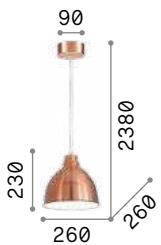

1,800 Kg / 0,0442 m³
E27 max 1x60W

€ 178

100326 ■ Aluminum
100333 ■ Black

3000 K
900 lm

101354 € 8,50

Navy

Metal frame and diffuser with antique brass and copper finishes. White enamel inside. Electrical cable adjustable in length.