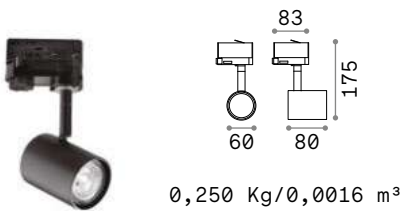

Spot Track - Mouse Track new

IP20 ALUMINUM

GU10 Not included - Recommended bulb 108292

Power	Finish		Code	€
max 50W	White		229706	40
	Black		229720	40
	Satin Brass		269634	40 new

[P. 300](#) [P. 384](#)