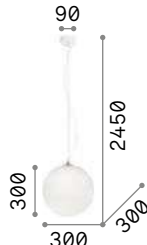

Boa

Matt white or black varnished metal frame. Power cable coated with fabric of 12 meter length with 6 cable holders. Blown acid-etched white glass diffuser.

IP20

2,900 Kg / 0,0726 m³
E27 max 1x60W

€ 135

160863 White
160856 Black

3000 K
900 lm

123899 € 7,00

Mapa Riga

White metal frame. White spherical shape blown glass diffuser with painted decoration. Steel cables adjustable in length.

IP20

5,390 Kg / 0,2254 m³
E27 max 1x60W

€ 335

161365 White

3000 K
910 lm

119571 € 7,00

IP20

3,620 Kg / 0,1215 m³
E27 max 1x60W

€ 235

161372 White

3000 K
910 lm

119571 € 7,00

IP20

1,920 Kg / 0,0630 m³
E27 max 1x60W

€ 125

161389 White

3000 K
910 lm

119571 € 7,00