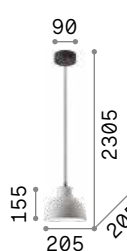

1,650 Kg / 0,0165 m³
E27 max 1x 15W

€ 105

129082 ■ Concrete

3000 K
430 lm

101279 € 3,00