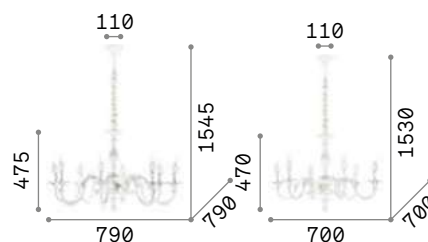

101248 € 3,00

Justine

Metal ceiling rose and frame with casted arms. White matt varnish finish. Velvet chain cover.

IP20

4,550 Kg / 0,3281 m³
E14 max 8 x 40W

€ 470

197524 White

3000 K
430 lm