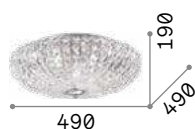

Virgin

Chrome metal frame. Range of grinded crystal pearl-shaped and squared beads in different sizes.

LED Bulbs LED G9 3W 3000 K included.
Cod. **209043**

6,100 Kg / 0,0721 m³
G9 max 6 x 40W

€ 521

016122 Chrome

209043 € 3,90