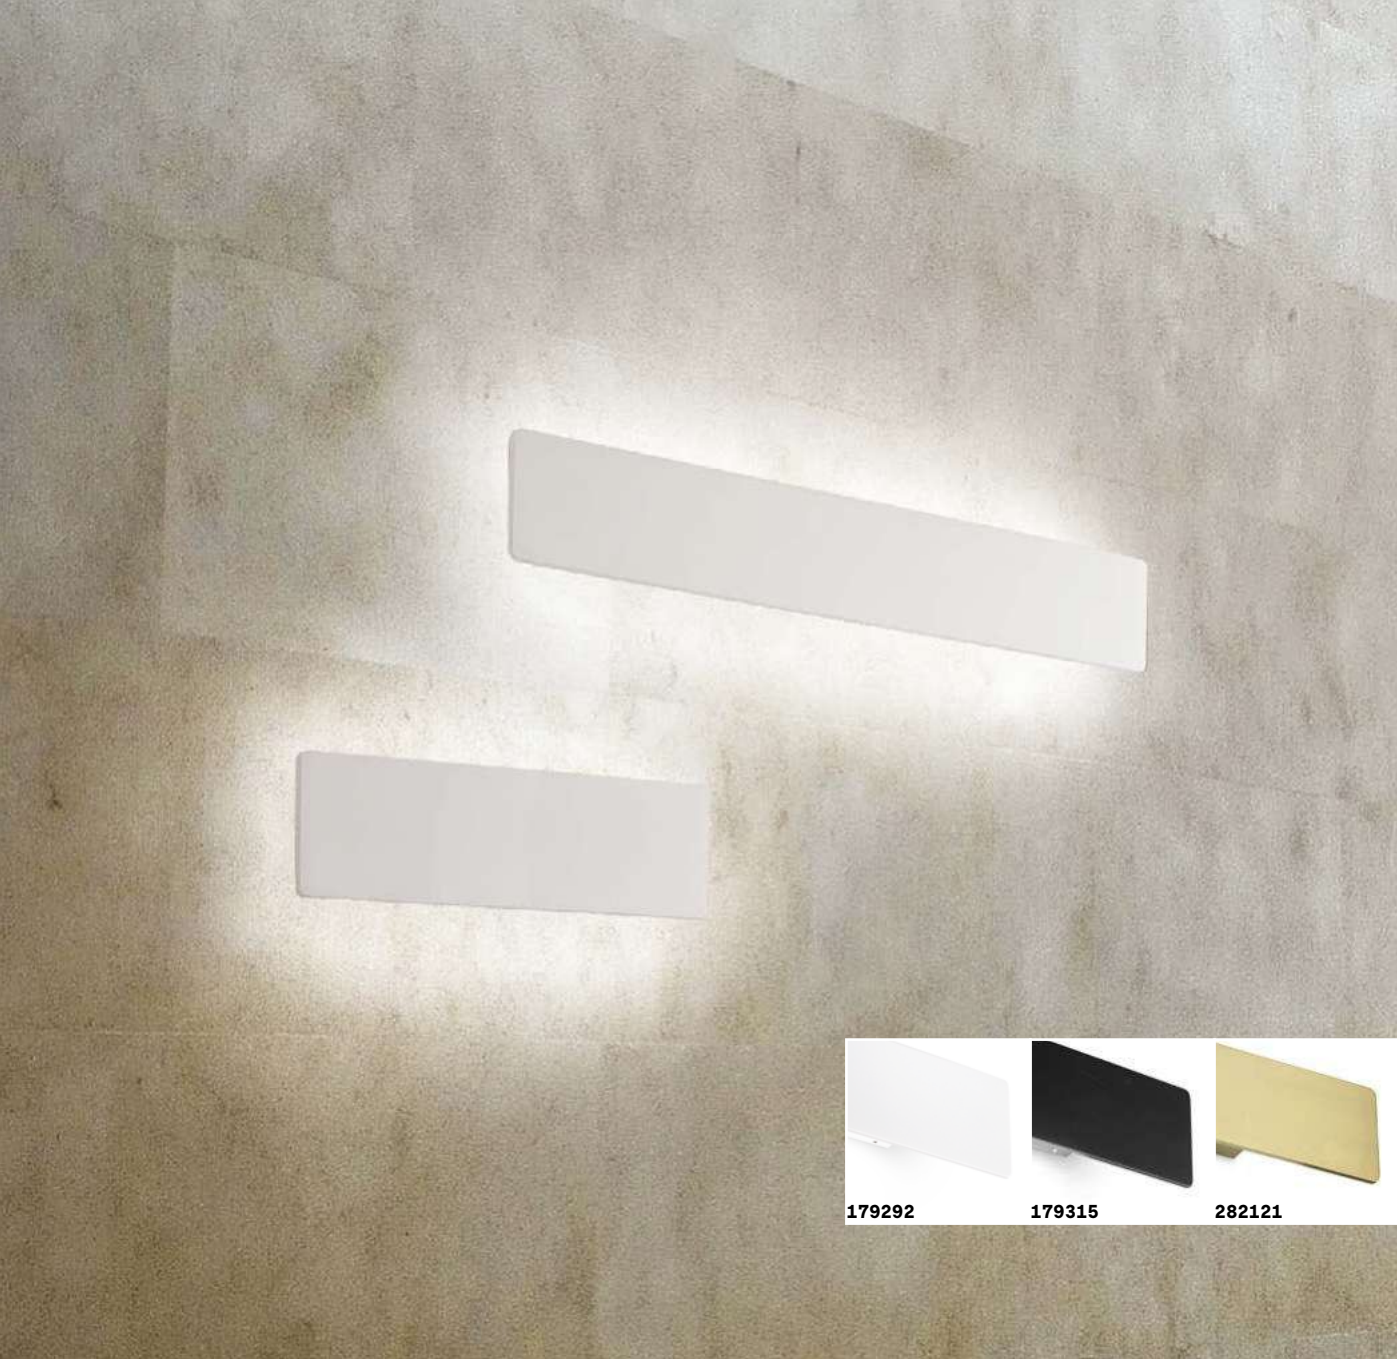

€ 120

^{new}273914 White ^{new}

^{new}285283 Black ^{new}

^{new}285290 Satin Brass ^{new}

Zig Zag ^{new}

Heat-sink body totally made of aluminum sheet of 6 mm thickness. White or black powder paint finish or plated brass. Integrated LED source.