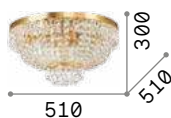

IP20

5,920 Kg / 0,0975 m³
G9 max 6 x 40W
€ 735

093475 Chrome
114682 Brass

3000 K
370 lm
209043 € 3,90