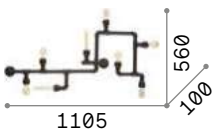

Plumber

Frame composed of metal hydraulic fittings. Finished with matt black varnish.

IP20

5,570 Kg / 0,1076 m³
E27 max 8 x 42W

€ 370

136714 ■ Black

2200 K
370 lm

151687

€ 5,50