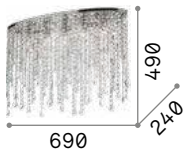

Rain

Chrome metal frame. Pendants composed of multi-shaped cut crystal beads and final drops.

IP20

IP20

3,820 Kg / 0,0225 m³
E14 max 5 x 40W

1,800 Kg / 0,0094 m³
E14 max 3 x 40W

€ 305

€ 150

008455 Chrome

008370 Chrome

3000 K
470 lm

3000 K
470 lm

101224 € 3,00

101224 € 3,00

P. 194

P. 462

Martinez

Chromed or golden metal frame. Decorative elements with fob-chains composed of octagons and transparent cut-crystals bars.