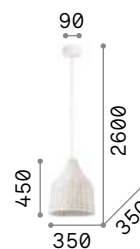

Haunt

Matt white varnished metal ceiling cup. Power cable coated with fabric. Wicker basket diffuser natural or white varnished.

159256

159812

0,460 Kg / 0,0622 m³
E27 max 1x 60W

€ 155

159256 White
159812 Wood