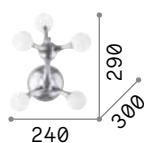

Nodi

Chrome metal frame. Rotating junction elements for a personalized arrangement. White acid-etched blown glass diffusers.

LED Bulbs LED G4 2W 3000 K included.
Cod. **222257**

■ ■ IP20

1,400 Kg / 0,0245 m³

G4 max 5 x 2W

€ 185

022277 ■ White

3000 K
170 lm

222257

€ 4,50

P. 165

P. 306