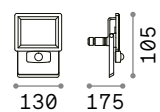

■ IP65

0,360 Kg / 0,0027 m³
LED 20W / 1850 lm

€ 34

269108 White
269092 Black