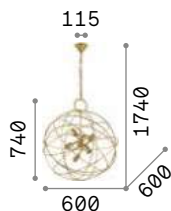

IP20

3,510 Kg / 0,1201 m³
E27 max 6 x 60W

€ 620

156026 Gold

3000 K
910 lm

119571 € 7,00