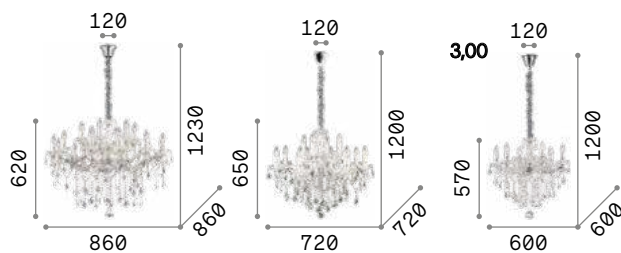

101248

€ 3,00

Florian

Metal frame with decorative glass elements. Pendants composed of cut crystal octagons and final drops. Available versions: clear glass with golden or silvery metal.

035604

035611

17,200 Kg / 0,3482 m³
E14 max 18 x 40W