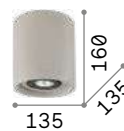

150420

1,730 Kg / 0,0082 m³
GU10 max 1x 35W

€ 69

150420 ■ White
150437 ■ Concrete

3000 K
480 lm

108292 € 4,50