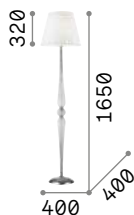

Dorothy

Chrome metal base and main structure. Blown and hand finished glass decorative elements. PVC foil shade, covered with fabric.

Lamp with integrated switch.

5,040 Kg / 0,1879 m³
E27 max 1x60W

€ 310

035369 Clear

101354 € 8,50

Opera

Chrome frame. PVC foil shade covered with metallic filaments. Cut crystal pendants.

Lamp with integrated switch.