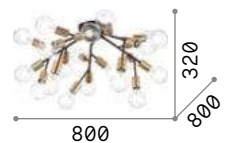

■ □ IP20

2,730 Kg / 0,0864 m³
E27 max 20 x 25W

€ 378

238333 ■ Black

💡 3000 K
1120 lm

101323 € 7,50

P. 095