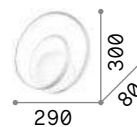

IP20

1,140 Kg / 0,0248 m³
LED 30W / 3000 lm

€ 170

253695 ■ White
269399 ■ Black
269405 ■ Brass