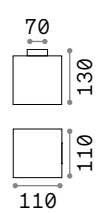

0,400 Kg / 0,0021 m³
G9 max 1x5W

€ 104

213200 White

4000 K
1000 lm
151991 € 2,50

4000 K
390 lm
209036 € 3,90

P. 744