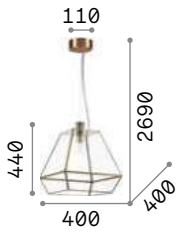

Orangerie

Metal frame with antique brass finish. Clear glass sheets diffuser. Power cable coated with black fabric.

5,000 Kg / 0,1221 m³
E27 max 1x60W

2,200 Kg / 0,0414 m³
E27 max 1x60W

€ 340

€ 240

160085 Ant. Brass

152776 Ant. Brass

119571 € 7,00

119571 € 7,00