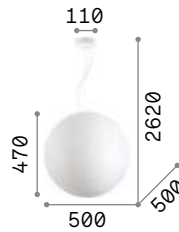

IP20

1,780 Kg / 0,1662 m³
E27 max 1x 25W

€ 305

226040 White

3000 K
950 lm

101330 € 8,00