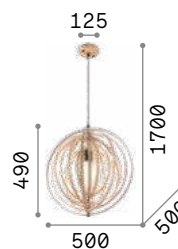

209043 € 3,90

Disco

Rotating circular decorative elements adjustable at will. Available in metal with white or matt black finish and in natural wood.

138275

103723

114262

IP20

1,240 Kg / 0,0447 m³
E27 max 1x 60W