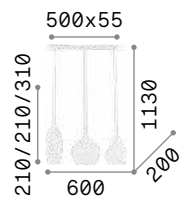

IP20

3,000 Kg / 0,0657 m³
E14 max 3 x 40W

€ 195

111858 White
111865 Smoky Grey

3000 K
420 lm

101217 € 3,00