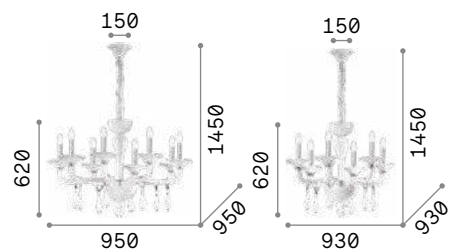

3000 K
480 lm

3000 K
480 lm

101200 € 3,00

101200 € 3,00

199382

199412

Miramare

Blown and hand finished clear and white glass chandelier. Chrome metal bulb socket covers and details. Velvet chain cover.