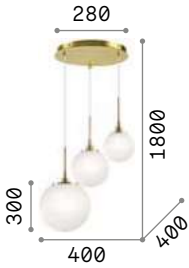

Grape

Metal frame with satin brass finish.
Power cable coated with fabric.
White blown glass diffuser with
satin stripes.

LED Bulbs LED G9 3W 3000 K included in
241340 model. Code **209043**

3,300 Kg / 0,0639 m³
G9 max 3x28W

€ 250

241340 White

3000 K
370 lm

209043 € 3,90