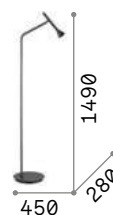

ON OFF Lamp with integrated switch.

285337

279800

285344

IP20

3,500 Kg / 0,0222 m³
LED 7W / 660 lm

€ 180

285337 ■ Nickel new
279800 ■ Black new
285344 ■ Satin Brass new