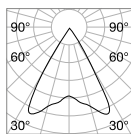

CRI≥80 14W 60° 1800lm 3000K

m	lx	øm
1	1330	1,20
2	332	2,40
3	148	3,50
4	83	4,70
5	53	5,90