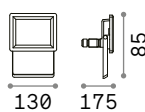

■ IP65

0,320 Kg / 0,0016 m³
LED 20W / 1850 lm

€ 20

251004 White
250991 Black