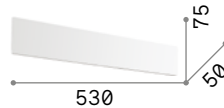

■ (⊕) IP20

0,590 Kg / 0,0029 m³
LED 22W / 2100/2200 lm
€ 90

179308	White	3000K
277240	White	4000K^{new}
179322	Black	3000K
282138	Brass	3000K^{new}