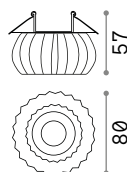

① 55 mm

0,400 Kg/0,0008 m³

G9 Not included - Recommended bulb 209043

Power	Finish	Code	€
max 40W	Clear	107707	18