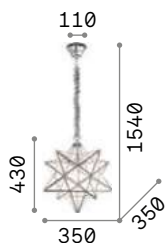

IP20

2,620 Kg / 0,0286 m³
E27 max 1x 60W

€ 193

094786 Chrome
005911 Ant. Brass

3000 K
430 lm

101279 € 3,00

Stella

Hand shaped metal frame. Diffuser composed of clear glass sheets embedded in metal structure. A portion of the diffuser can be opened for bulb replacing.