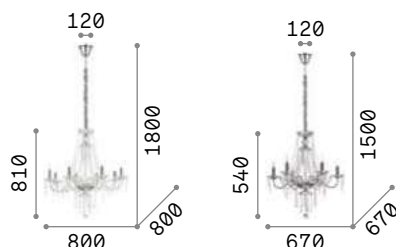

034706 / Clear

3000 K
370 lm

101231 € 3,00

Amadeus

Metal chrome frame. Decorative elements made of blown glass and cut crystals. Velvet chain cover.

IP20

8,200 Kg / 0,1574 m³

E14 max 8 x 40W