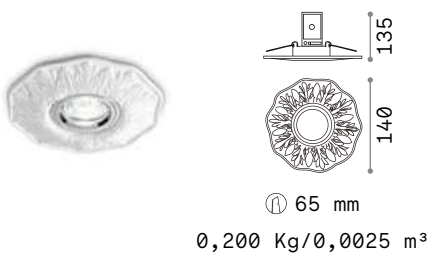

Polka

□ △ IP20

GU10 Not included - Recommended bulb 108292

Power	Material	Finish	Code	€
max 50W	Gypsum	White	115597	14
	Aluminum	Brass	115610	14
	Aluminum	Ant. Brass	115580	14

115597

115610

115580