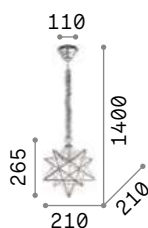

IP20

1,600 Kg / 0,0226 m³
E27 max 1x60W

€ 153

093000 Chrome

3000 K
910 lm

119571 € 7,00

Deca

Metal frame with antique brass finish. Diffuser made of transparent glass sheets which can be opened to change the bulb.