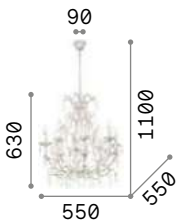

Cascina

Hand leaf-shaped frame and decorative elements. Hand painted with white or gold varnish.

IP20

4,000 Kg / 0,2288 m³
E14 max 8 x 40W

€ 365

100289 Ant. White

3000 K
470 lm

101224 € 3,00