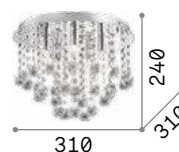

IP20 INCLUSA

2,370 Kg / 0,0181 m³
G9 max 5 x 40W

€ 184

089485 **Chrome**

3000 K
370 lm

209043 **€ 3,90**