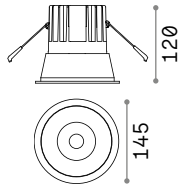

⌀ 110 mm
0,660 Kg/0,0033 m³

LED COB BRIDGELUX Driver ON/OFF included - CRI ≥90

Power	Beam	Lumen	CCT	Finish		Code	€
20W	24°	2350 lm	3000 K	White	+	273174	80 <i>new</i>
				Black	+	273167	80 <i>new</i>

Light beam: **ACCENT**

Light beam: **SPOT**