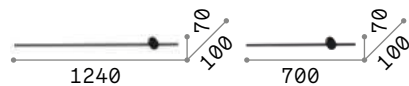

Essence ^{new}

Powder coated aluminum base and body. Opal color acrylic diffuser. Indirect lighting emission. Color: white or black.

LED LED source 3000 K, 20.000 h life.

1,200 Kg / 0,0346 m³
LED 17W / 1850 lm

0,800 Kg / 0,0205 m³
LED 11W / 950 lm

€ 215

€ 165

265575   White new 285115   White new
285108   Black new 265643   Black new