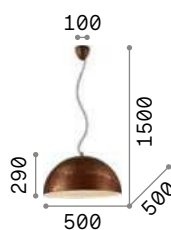

3,070 Kg / 0,0843 m³
E27 max 1 x 60W

€ 255

174228 ■ Corten
103136 ■ White

3000 K
900 lm

101354 € 8,50