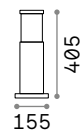

IP44

0,590 Kg / 0,0135 m³
E27 max 1x60W

€ 102

- 248264 White
- 248288 Grey
- 248257 Anthracit.
- 248295 Black
- 248271 Coffee

4000 K
490 lm
153957 € 3,00