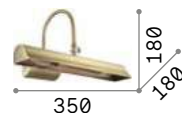

■ IP20

0,790 Kg / 0,0152 m³
E14 max 2x28W

€ 105

144917 ■ Ant. Brass

3000 K
470 lm

101224 € 3,00