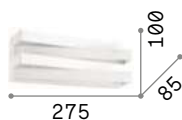

Virtus

Powder coated metal frame. Satin acrylic diffuser. Up, down and frontal diffuse light emission. Color: white.

LED LED source 3000/4000 K, 15.000 h life.

■ IP20

0,980 Kg / 0,0035 m³
LED 17W / 800/850 Lm

€ 100

267760 ■ White 3000K
255989 ■ White 4000K