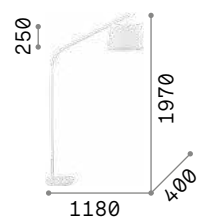

IP20

7,250 Kg / 0,1287 m³
E27 max 1 x 60W

€ 300

110356 ■ White
110363 ■ Black

3000 K
1020 lm

101347 € 8,50