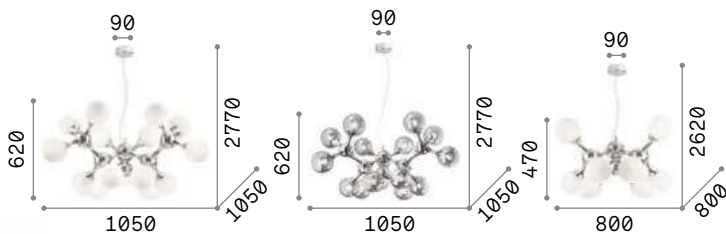

IP20

8,000 Kg / 0,4651 m³
E14 max 15 x 40W

€ 555

082073 White
241012 Satin Brass

3000 K
480 lm

101200 € 3,00

IP20

8,000 Kg / 0,4651 m³
E14 max 15 x 40W

€ 715

200491 Chrome

3000 K
480 lm

101200 € 3,00

IP20

5,300 Kg / 0,1479 m³
E14 max 9 x 40W

€ 385

082059 White
241036 Satin Brass

3000 K
480 lm

101200 € 3,00

P. 306

P. 396