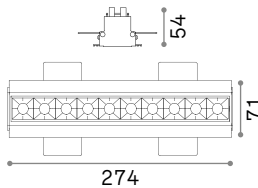

278 x 70 mm
0,720 Kg/0,0023 m³

LED COB OSRAM Driver ON/OFF included

Power	Beam	Lumen	CCT	Finish		Code	€
21 W	29°	2200 lm	3000 K	Black		206240	137
		2500 lm	4000 K	Black		267913	137

DIMMABLE DRIVER* Optional

Model	Control	Power	Output	Measure (LxHxW)	Code	€
Lika 6 W	DALI	10 W	700 mA	135 x 30 x 20 mm	267982	51
Lika 12,5 W	DALI	12 W	700 mA	135 x 30 x 20 mm	267999	51
Lika 21 W	DALI/Push	25 W	600 mA	167 x 41 x 32 mm	268002	94

Light beam: ACCENT

m	lx	øm
1	2786	0,58
2	696	1,16
3	309	1,74
4	174	2,32
5	111	2,90

CRI≥90 12,5W 29° 1100lm 3000K

* The dimmable power supplies must be ordered in concomitance with the product and will be included inside the fittings by replacing the on-off power supply.