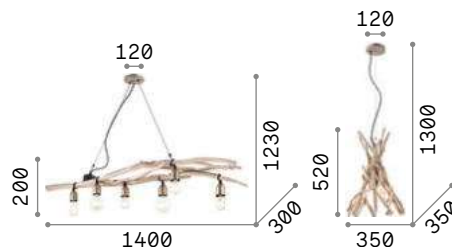

Metal ceiling cup. Suspended structure made of natural branches. Brushed metal bulb socket cover.

IP20

4,500 Kg / 0,1402 m³
E27 max 6x60W

€ 379

180922 Wood

2200 K
370 lm

151687 € 5,50

IP20