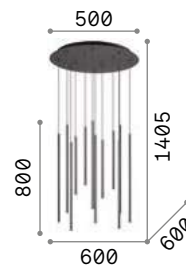

IP20

8,600 Kg / 0,1232 m³
LED 23W / 2400 lm

€ 625