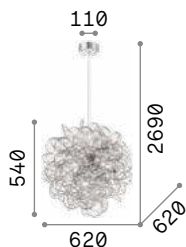

Dust

Tube-shaped handcrafted silver aluminum frame. Electrical cable adjustable in length.

LED Bulbs LED G9 3W 3000 K included.
Cod. 209043

IP20

2,280 Kg / 0,2421 m³
G9 max 12x 40W

€ 666

114361 Silver

3000 K
370 lm

209043 € 3,90