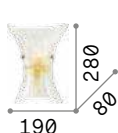

IP20

1,080 Kg / 0,0112 m³
E14 max 1x 40W

€ 54

014623 White

3000 K
480 lm

101200 € 3,00