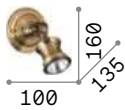

Barber

Total metal base, junction and bulb socket cover. Adjustable body. Available versions: antique brass or nickel.

LED Bulbs LED GU10 7W 3000 K included.
Cod. **123943**

0,230 Kg / 0,0025 m³
GU10 max 1 x 28W

€ 65

160016 ■ Nickel
159997 ■ Ant. Brass

3000 K
630 lm

123943 € 4,50