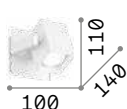

Mouse

Metal base, frame and diffuser finished with matt varnish and chrome details. Adjustable diffusers. Available finishes: white or black.