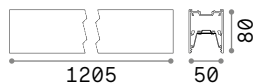

Fluo Bi-Emission*

LED SMD SAMSUNG

Up-light included - Driver TRIDONIC ON/OFF included

2,890 Kg/0,0183 m³
Cable length 1800 mm

Power	Beam	Lumen	CCT	Finish	Code	€
27 W	105°	3450 lm	3000 K	Aluminu.	192659	375
				White	192666	375
				Black	192710	375
		3650 lm	4000 K	Aluminu.	192734	375
				White	192741	375
				Black	192758	375

UP-LIGHT INFO

Power	Beam	Lumen	CCT
13 W	105°	2200 lm	3000 K
		2350 lm	4000 K

KIT DIMMABLE DRIVER*

	Code	€
1-10V	270692	195
DALI/Push	270876	230