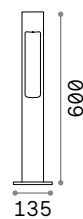

IP44

1,500 Kg / 0,0164 m³
G9 max 1x 15W

€ 145

135205 ■ Anthracit.
246918 ■ Coffee

4000 K
390 lm

209036 € 3,90