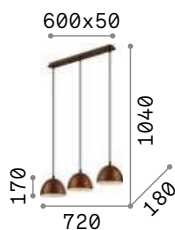

2,190 Kg / 0,0255 m³
E27 max 3 x 60W

€ 215

174235 ■ Corten

3000 K
340 lm

101286 € 3,00