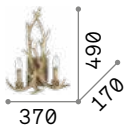

■ IP20

1,770 Kg / 0,0759 m³
E14 max 2x40W

€ 135

115511 Beige

3000 K
470 lm

101224

€ 3,00

P. 240

P. 460