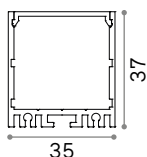

Vision Trimless

PROFILE Mounting kit included

Length	Weight	Volume	Finish	Code	€
2000 mm	1,40 Kg	0,0032 m³	White	270524	55
	1,40 Kg	0,0032 m³	Black	270517	55
3000 mm	2,10 Kg	0,0048 m³	White	270548	77
	2,10 Kg	0,0048 m³	Black	270531	77

SUSPENSION KIT

Required	N° Cables	Cables Length	Code	€
No - 1 Kit x 2000 mm	2	3000 mm	270449	12
No - 1 Kit x 2000 mm	2	5000 mm	270456	15

STRUCTURE CONNECTOR

Yes - 1 Kit x connection			270463	4

STRIP LED AND DRIVER Required - Page 814

Recommended Strip LED max 39 W/m