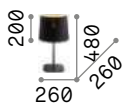

Luxury

Brass or chrome finished metal
frame. Matt black base. PVC shade
with sides covered with fabric.

ON
OFF Lamp with integrated switch.

IP20

1,220 Kg / 0,0504 m³
E27 max 1x 60W

€ 100

161686 ■ Black

3000 K
910 lm

119571

€ 7,00

P. 182

P. 410