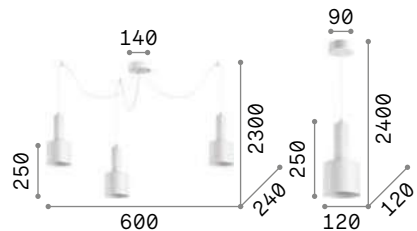

Holly

Metal ceiling rose and diffusers with brushed brass finish or powder coated with white or black finish. Power cables coated with fabric.

IP20

IP20

2,740 Kg / 0,0254 m³
E27 max 3 x 60W

0,780 Kg / 0,0064 m³
E27 max 1 x 60W