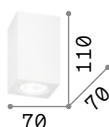

0,620 Kg / 0,0023 m³
GU10 max 1x 35W

€ 35

155791 White

3000 K
480 lm

108292 € 4,50