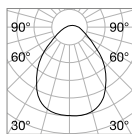

m	lx	øm
1	3991	1,90
2	998	3,90
3	443	5,80
4	249	7,80
5	160	9,70