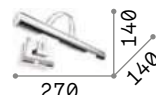

LED Bulbs LED G9 3W 3000 K included.
Cod. **209043**

0,530 Kg / 0,0036 m³
G9 max 2 x 40W

€ 80

014432 Chrome

3000 K / 370 lm
209043 € 3,90

Double

Chrome metal frame. Tubular clear Pyrex glass diffusers, frosted in the middle and closed on both ends.