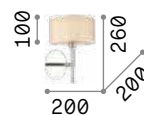

IP20 INCLUDES

0,460 Kg / 0,0100 m³
G9 max 1x 40W

€ 68

143156   White
087665   Wood

3000 K
370 lm

209043 € 3,90