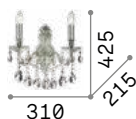

€ 3,00

[P. 218](#)

035642

035659

Gioconda

Casted metal body with gold or antique silver finish. Octagonal and round cut crystal pendants.

IP20

1,310 Kg / 0,0111 m³