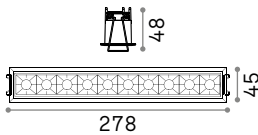

273 x 37 mm
0,480 Kg/0,0016 m³

LED COB OSRAM Driver ON/OFF included

Power	Beam	Lumen	CCT	Finish		Code	€
21 W	29°	2200 lm	3000 K	Black	+	206233	106
		2500 lm	4000 K	Black	+	267883	106

DIMMABLE DRIVER* Optional

Model	Control	Power	Output	Measure (LxHxW)	Code	€
Lika 6 W	DALI	10 W	700 mA	135 x 30 x 20 mm	267982	51
Lika 12,5 W	DALI	12 W	700 mA	135 x 30 x 20 mm	267999	51
Lika 21 W	DALI/Push	25 W	600 mA	167 x 41 x 32 mm	268002	94

Light beam: ACCENT