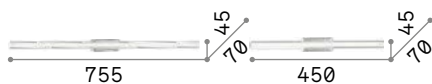

Line

Metal frame with chrome finish.
Square-section acrylic LED bar
diffuser.

LED LED source 3000 K, 20.000 h life.

ON/OFF Lamp with integrated switch.

■ IP20

0,790 Kg / 0,0046 m³
LED 8,4W / 740 lm

€ 175

031491 Chrome