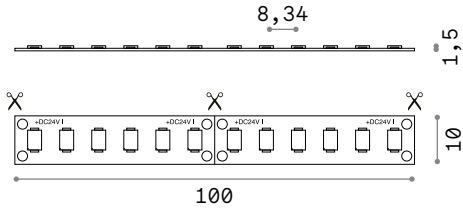

Strip LED and Drivers new

Volt 24 Vdc
MacAdam SDCM 3
Beam 115°
LED life 35.000 h

SMD 2835 120 LED/m CRI ≥90

Power	IP	Flux	CCT	Length	Code	€
14,4 W/m	IP20	1370 lm/m	2700 K	5000 mm	272498	50 new
		1400 lm/m	3000 K	5000 mm	272481	50 new
		1450 lm/m	4000 K	5000 mm	272474	50 new
	IP65	1400 lm/m	3000 K	5000 mm	272504	65 new
		1450 lm/m	4000 K	5000 mm	287959	65 new