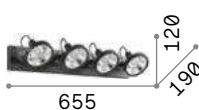

Glim

Total powder painted metal frame available in white or black color. Adjustable diffuser with replaceable bulb.

LED Bulbs LED GU10 13W 3000 K included.
Cod. **189031**

1,850 Kg / 0,0228 m³
GU10 max 4 x 50W

1,270 Kg / 0,0202 m³
GU10 max 4 x 50W

0,890 Kg / 0,0074 m³
GU10 max 2 x 50W

0,480 Kg / 0,0034 m³
GU10 max 1 x 50W

€ 255

€ 235

€ 125

€ 65

229638 White
229645 Black

200217 White
200255 Black

200200 White
200248 Black

200194 White
200231 Black

3000 K
950 lm

3000 K
950 lm

3000 K
950 lm

3000 K
950 lm

189031 € 15,00

189031 € 15,00

189031 € 15,00

189031 € 15,00