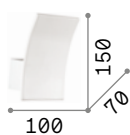

Fix

Matt white metal frame. Light diffuser-expander made of 6 mm-thick aluminum sheet. Integrated LED sources.

LED LED source 3000 K, 20.000 h life.

■ □ IP20

0,390 Kg / 0,0050 m³

LED 5W / 420 lm

€ 85

117867 White