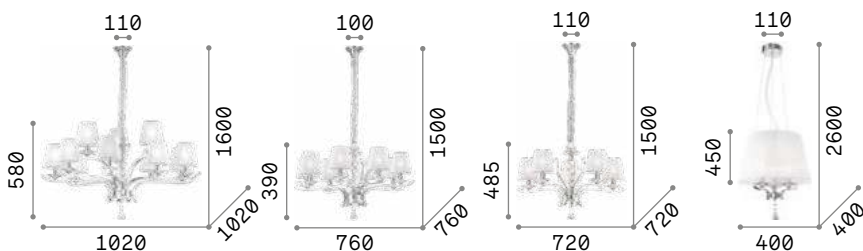

Pegaso

Chromed or satin brass metal frame. Cut crystal main body, candle cups and pendants. Organza fabric shades. Velvet chain cover.

IP20

8,100 Kg / 0,3349 m³
E14 max 12 x 40W

€ 725

066431 White
197746 Satin Brass

3000 K
370 lm

101231 € 3,00

IP20

7,900 Kg / 0,2138 m³
E14 max 8 x 40W

€ 570

059242 White
197739 Satin Brass

3000 K
370 lm

101231 € 3,00

IP20

5,600 Kg / 0,1445 m³
E14 max 5 x 40W

€ 410

066448 White
197722 Satin Brass

3000 K
370 lm

101231 € 3,00

IP20

3,050 Kg / 0,0758 m³
E14 max 3 x 40W

€ 200

059235 White
197715 Satin Brass

3000 K
370 lm

101231 € 3,00