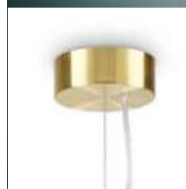

Metal frame with satin brass finish.
White overlay acid-etched blown
glass diffuser.

2,970 Kg / 0,1290 m³
E27 max 1x60W

€ 225

197920 White

3000 K
900 lm

123899 € 7,00

Nemo Plus

Chrome frame. Blown glass diffuser with shaded chrome finish. Steel cable adjustable in length by automatic blocking cable mechanism.