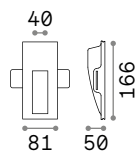

81 x 166 mm
0,580 Kg/0,0012 m³

LED SMD AND DRIVER Included

Power	Lumen	CCT	Finish	Code	€
1W	55 lm	3000 K	White	249827	57