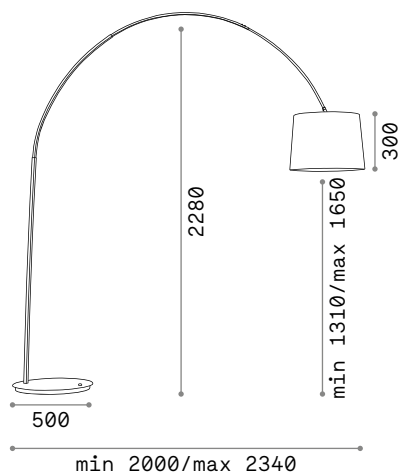

IP20

12,000 Kg / 0,0856 m³
E27 max 1x60W

€ 545

286686 ■ White
286662 ■ Chrome
286679 ■ Black

0,430 Kg / 0,0708 m³

€ 65

046723 ■ White
041742 ■ Chrome
046471 ■ Black

3000 K
1020 lm

101347 € 8,50