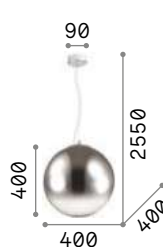

IP20

3,620 Kg / 0,1215 m³
E27 max 1x60W

€ 245

161334 ■ FadeChrome

3000 K
910 lm

119571 € 7,00