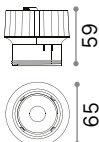

0,150 Kg/0,0030 m³

LED COB CITIZEN Required - Driver TRIDONIC ON/OFF included

Power	Beam	Lumen	CCT	Finish	Code	€
10W	35°	1150 lm	2700 K	Black	208541	59
		1250 lm	3000 K	Black	208558	59
		1300 lm	4000 K	Black	208565	59

DIMMABLE DRIVER* Optional

	Power	Output	Measure (LxHxW)	Code	€
1-10V	10 W	250 mA	135 x 20 x 30 mm	216317	22
DALI/Push	17 W	250 mA	130 x 30 x 43 mm	216027	97