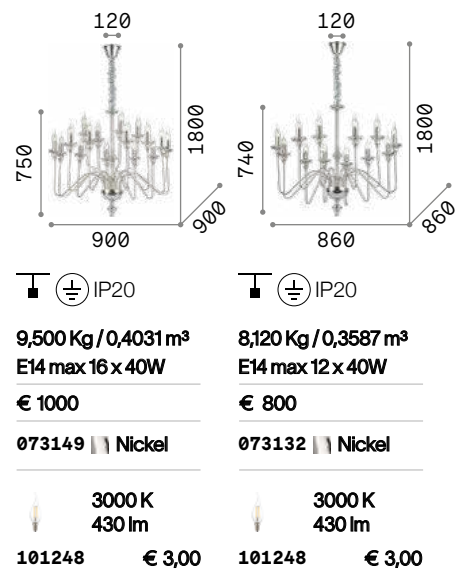

Artù

Nickel frame with shiny finish. Cut crystal decorative elements on the top of the arms. Velvet chain cover.