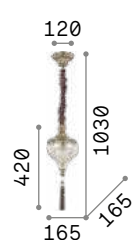

IP20

0,980 Kg / 0,0228 m³
E27 max 1 x 60W

€ 153

115979 ■ Ant. Brass

3000 K
910 lm

119571 € 7,00

P. 422