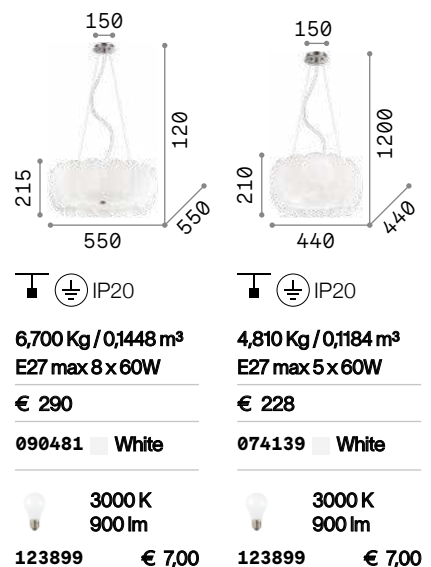

Ovalino

Diffuser composed of circular elements created from curved and acid-etched glass sheet. Steel cables adjustable in length with automatic devices.

P. 282 P. 358