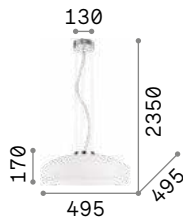

4,080 Kg / 0,0847 m³

E27 max 1x 60W

€ 255

059679 White

3000 K
950 lm

101330 € 8,00

Mama

Metal frame and ring positioned on the lower edge with satin white enamel finish. White blown acid-etched glass diffuser. Steel cables adjustable in length with automatic devices.