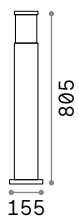

Tronco

Varnished die-cast aluminum body with different finishes: anthracite, white, coffee, grey or black. Pyrex glass diffuser with aluminum elements inside.

IP44

2,490 Kg / 0,0254 m³
E27 max 1x60W

€ 132

- 109138 White
- 026961 Grey
- 026992 Anthracit.
- 004723 Black
- 163741 Coffee

4000 K
490 lm
153957 € 3,00