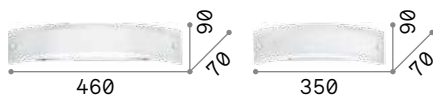

Denis

Triple glass diffuser composed of two transparent acid-etched side glass sheets and one clear glass with white silkscreen decoration in the middle.

LED Bulbs LED R7s 7W 118 mm
3000 K included. Code **189093**

IP20

1,070 Kg / 0,0169 m³
R7s max 1x 100W

€ 65

005454 White

3000 K
560 lm

189093 € 18,50

0,820 Kg / 0,0132 m³
R7s max 1x 100W

€ 55

005294 White

3000 K
560 lm

189093 € 18,50