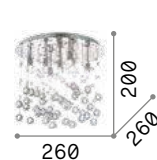

1,500 Kg / 0,0144 m³
G9 max 5 x 40W

€ 154

094649 Chrome
094663 Gold

3000 K
370 lm

209043 € 3,90