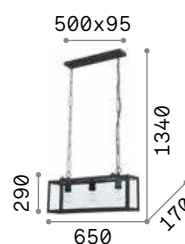

IP20

7,100 Kg / 0,0682m³
E27 max 3 x 60W

€ 264

092881 ■ Black

2200 K
440 lm

151694 € 7,00