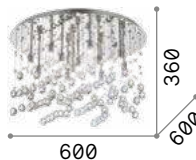

6,000 Kg / 0,0933 m³
G9 max 12 x 40W

€ 548

077802 Chrome
082783 Gold

3000 K
370 lm

209043 € 3,90