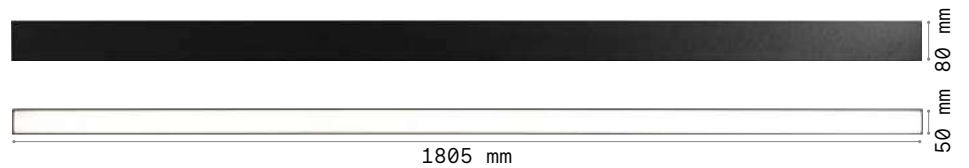

Fluo Wide 1800