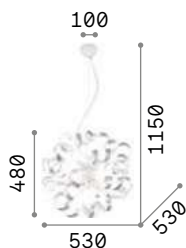

Matt white painted metal frame. Hand shaped and hand painted with gold or silver enamel decorative metal elements.

IP20

2,500 Kg / 0,2344 m³
E14 max 6x 40W

€ 215

101613 Silver
101606 Gold

3000 K
480 lm

101200 € 3,00