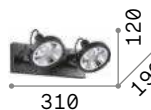

Glim

Total powder painted metal frame available in white or black color. Adjustable diffuser with replaceable bulb.

LED Bulbs LED GU10 13W 3000 K included.
Cod. **189031**

1,850 Kg / 0,0228 m³
GU10 max 4 x 50W

1,270 Kg / 0,0202 m³
GU10 max 4 x 50W

0,890 Kg / 0,0074 m³
GU10 max 2 x 50W

0,480 Kg / 0,0034 m³
GU10 max 1 x 50W

€ 255

€ 235

€ 125

€ 65

229638 White
229645 Black

200217 White
200255 Black

200200 White
200248 Black

200194 White
200231 Black

3000 K
950 lm

3000 K
950 lm

3000 K
950 lm

3000 K
950 lm

189031 € 15,00

189031 € 15,00

189031 € 15,00

189031 € 15,00