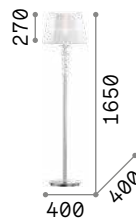

Chrome metal frame. Cut crystal main body, candle cups and pendants. Organza fabric shades.

Lamp with integrated switch.

5,450 Kg / 0,0985 m³
E27 max 1x60W

€ 300

059228 **White**

3000 K
900 Lm

101354

€ 8,50