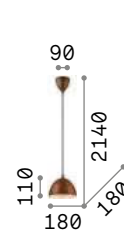

0,530 Kg / 0,0072 m³
E27 max 1 x 60W

€ 75

174204 ■ Corten

3000 K
900 lm

123899 € 7,00