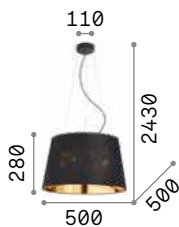

London

Chrome metal frame. Shade made of semi transparent chrome PVC foil. Suspension lamp equipped with steel cables adjustable with automatic devices.

IP20

2,950 Kg / 0,1055 m³
E27 max 5 x 60W

€ 205

032351 Chrome

3000 K
910 lm

119571 € 7,00

Nordik

Matt black varnished metal frame. Golden PVC foil shade covered with black fabric.

IP20

1,760 Kg / 0,1694 m³
E27 max 6 x 60W

€ 250

161662 Black

3000 K
1020 lm

101347 € 8,50

IP20

1,500 Kg / 0,1064 m³
E27 max 4 x 60W

€ 190

161648 Black

3000 K
1020 lm

101347 € 8,50