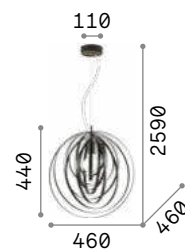

IP20

2,660 Kg / 0,0365 m³
E27 max 1x 60W

€ 235

103723 White
114262 Black

3000 K
950 lm

101330 € 8,00