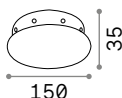

€ 100

221595 White

For further information please contact the technical office.

Ceiling roses

Magnetic Ceiling roses

1 cable

244235 € 14,00 244259 € 14,00 249315 € 17,00 249308 € 17,00 244242 € 14,00

8 cables