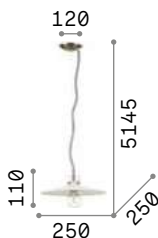

Brooklyn

Metal frame with antique brass finish. Concrete diffuser. Suspension lamps with power cable coated with black fabric.

IP20

IP20

1,930 Kg / 0,0288 m³

1,070 Kg / 0,0154 m³

E27 max 1x60W

E27 max 1x60W

€ 135

€ 110

153445 ■ Concrete

153438 ■ Concrete

2200 K
440 lm

2200 K
440 lm

151694 € 7,00

151694 € 7,00