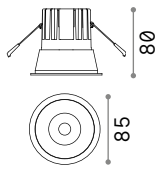

Game Round

⌀ 74 mm
0,280 Kg/0,0011 m³

LED COB CREE Driver ON/OFF included - CRI ≥80

Power	Beam	Lumen	CCT	Finish		Code	€
11W	36°	830 lm	2700 K	White	+	285429	41 <i>new</i>
			3000 K	Silver	+	192284	41
		1000 lm	White	+	192291	41	
			Black	+	192277	41	
			Gold	+	192307	41	
			4000 K	White	+	267975	41