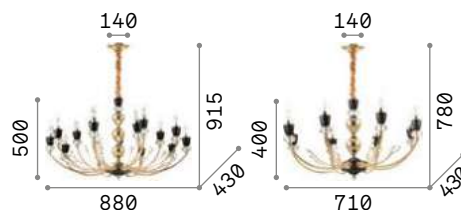

IP20

8,850 Kg / 0,2878 m³
E14 max 15 x 40W

€ 565

206639 Gold

3000 K
470 lm

101224 € 3,00

IP20

4,940 Kg / 0,1454 m³
E14 max 8 x 40W

€ 366

206622 Gold

3000 K
470 lm

101224 € 3,00