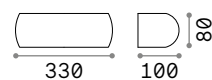

IP54

0,900 Kg / 0,0041 m³
E27 max 1x60W

€ 61

092195 ■ White
092188 ■ Anthracit.
092201 ■ Black
163598 ■ Coffee

4000 K
600 lm

151960 € 2,50