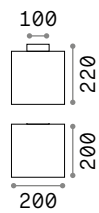

1,470 Kg / 0,0120 m³
E27 max 1x42W

€ 120

213194 White