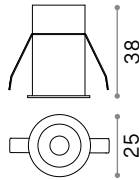

⌀ 25 mm

0,070 Kg/0,0001 m³

LED SMD Driver ON/OFF included*

Power	Beam	Lumen	CCT	Finish	Code	€
2W	30°	130 lm	3000 K	White	274775	32 new