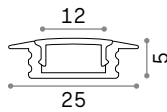

Slot Recessed

PROFILE 12 mm Mounting kit included

Length	Weight	Volume	Finish	Code	€
1000 mm	0,15 Kg	0,0010 m³	White	124155	13
2000 mm	0,35 Kg	0,0020 m³	White	203102	22
3000 mm	0,54 Kg	0,0030 m³	White	204611	33