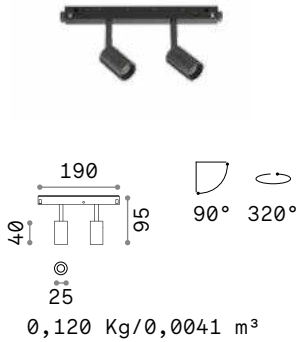

Ego Track Double

LED SMD OSRAM

Power	Beam	Lumen	CCT	Control	Finish	Code	€	
5 W	30°	450 lm	3000 K	On-Off	White	282947	105 new	
					Black	257624	105	
					Satin Brass	282008	115 new	
					DALI	White	286341	145 new
						Black	286334	145 new