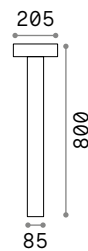

IP44

3,000 Kg / 0,0379 m³
G9 max 4 x 15W

€ 130

153179 ■ White
153162 ■ Anthracit.

4000 K
390 lm
209036 € 3,90