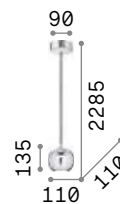

0,520 Kg / 0,0040 m³
GU10 max 1x28W

€ 75

- 231228 White
- 116457 Chrome
- 231259 Black

3000 K
480 lm

108292 € 4,50