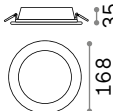

① 150 mm

0,410 Kg/0,0023 m³

LED SMD AND DRIVER Included

Power	Beam	Lumen	CCT	Finish	Code	€
20 W	110°	1550 lm	3000 K	White	123998	28
		1750 lm	4000 K	White	147673	28