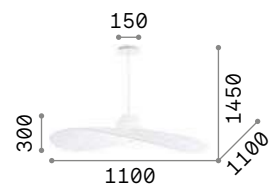

IP20

2,560 Kg / 0,2012 m³
E27 max 1x60W

€ 350

174396 ■ White
219875 ■ Ivory
174402 ■ Black

3000 K
900 lm

101354 € 8,50