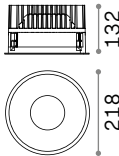

⌀ 195 mm
1,850 Kg/0,0094 m³

LED COB CITIZEN Driver TRIDONIC ON/OFF included

Power	Beam	Lumen	CCT	Finish	Code	€
42 W	60°	4600 lm	3000 K	White	266534	164
				Black	266596	164
		4800 lm	4000 K	White	266541	164
				Black	266602	164

REFLECTOR

Model	Required	Finish	Code	€
Off 15W	No	Black	266619	13
Off 28 W	No	Black	266626	21
Off 42 W	No	Black	266633	22

DIMMABLE DRIVER* Optional

Model	Control	Power	Output	Measure (LxHxW)	Code	€
Off 15 W	1-10V/Push	20 W	350 mA	105 x 20 x 50 mm	266657	60
	DALI	20 W	350 mA	105 x 20 x 50 mm	266701	60
Off 28 W	1-10V/Push	32 W	700 mA	100 x 20 x 65 mm	266671	85
	DALI	32 W	700 mA	100 x 20 x 65 mm	266725	85
Off 42 W	1-10V	42 W	1050 mA	120 x 20 x 75 mm	266688	100
	DALI/Push	45 W	1050 mA	150 x 43 x 30 mm	266732	100

Light beam: WIDE