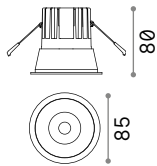

⌀ 74 mm
0,280 Kg/0,0011 m³

LED COB CREE Driver ON/OFF included - CRI ≥80

Power	Beam	Lumen	CCT	Finish		Code	€
11W	36°	830 lm	2700 K	Black	+	285412	41 <i>new</i>
			3000 K	Silver	+	192321	41
		1000 lm	White	+	192338	41	
			Black	+	192314	41	
			Gold	+	192345	41	
			4000 K	Black	+	267968	41

DIMMABLE DRIVER* Optional

	Power	Output	Measure (LxHxW)	Code	€
1-10V	12W	250 mA	150 x 43 x 29 mm	217253	35
DALI	11W	250 mA	135 x 20 x 30 mm	202396	50