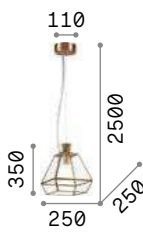

Orangerie

Metal frame with antique brass finish. Clear glass sheets diffuser. Power cable coated with black fabric.

5,000 Kg / 0,1221 m³
E27 max 1x60W

2,200 Kg / 0,0414 m³
E27 max 1x60W

€ 340

€ 240

160085 Ant. Brass

152776 Ant. Brass

119571 € 7,00

119571 € 7,00