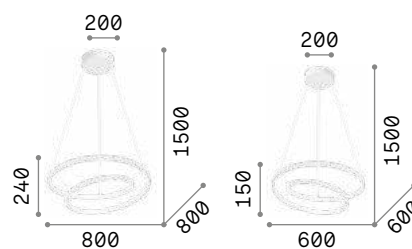

Oz

Plated or powder coated metal base and frame. PVC wires. Opal rubber diffuser. Available finishes: white, black or brushed brass.

LED LED source 3000 K, 30.000 h life.

IP20

1,920 Kg / 0,1215 m³
LED 59W / 6000 lm

€ 345

253664 ■ White
269450 ■ Black
269467 ■ Brass

IP20

1,630 Kg / 0,0676 m³
LED 47W / 5000 lm

€ 290

253671 ■ White
269436 ■ Black
269443 ■ Brass

P. 259

P. 339

P. 430