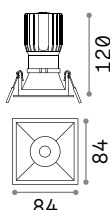

75 x 75 mm
0,270 Kg/0,0011 m³

LED COB CREE Driver ON/OFF included - CRI ≥80

Power	Beam	Lumen	CCT	Finish		Code	€
11W	36°	830 lm	2700 K	Black	+	285436	41 <i>new</i>
		1000 lm	3000 K	White	+	192406	41
				Black	+	192383	41

DIMMABLE DRIVER* Optional

	Power	Output	Measure (LxHxW)	Code	€
1-10V	12 W	250 mA	150 x 43 x 29 mm	217253	35
DALI	11 W	250 mA	135 x 20 x 30 mm	202396	50

Light beam: ACCENT