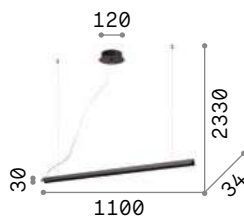

IP20

1,050 Kg / 0,0058 m³
LED 25W / 1450 lm

€ 188

275369 ■ White new
275376 ■ Black new
275383 ■ Satin Brass new

Desk

Aluminum ceiling cup and body finished with matt white or black powder coating. Suspension models provided with electrical wires adjustable in length.