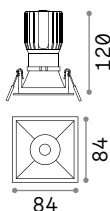

Game Square

75 x 75 mm
0,270 Kg/0,0011 m³

LED COB CREE Driver ON/OFF included - CRI ≥80

Power	Beam	Lumen	CCT	Finish		Code	€
11W	36°	830 lm	2700 K	White	+	285443	41 <i>new</i>
		1000 lm	3000 K	White	+	192376	41
				Black	+	192352	41