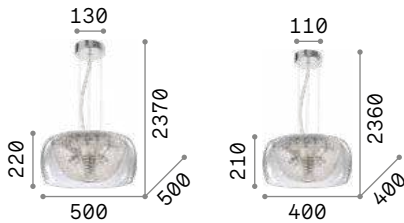

Audi-61

Chrome metal frame. Octagonal crystal chains. Blown glass diffuser. Steel wires adjustable in length with automatic mechanisms.

Bulbs LED G9 3W 3000 K included.
Cod. **209043**

IP20

7,790 Kg / 0,1170 m³
G9 max 8 x 40W

€ 500

133881 Chrome

3000 K
370 lm

209043

€ 3,90

IP20

4,570 Kg / 0,0783 m³
G9 max 6 x 40W

€ 325

133874 Chrome

3000 K
370 lm

209043

€ 3,90