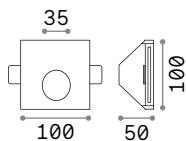

Walky

IP20 CRI ≥90 50.000 h GYPSUM

100 x 100mm
0,580 Kg/0,0009 m³

LED SMD AND DRIVER Included

Power	Lumen	CCT	Finish	Code	€
1W	55 lm	3000 K	White	249834	57