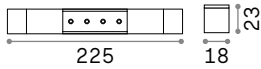

Ego - Connectors and drivers

SUSPENSION AND SURFACE LINEAR CONNECTOR

Required - 1 Kit x linear connection

Weight	Volume	Control	Finish	Code	€
0,16 Kg	0,0005 m³	On-Off	White	285993	40 <i>new</i>
			Black	283104	40
		DALI	White	288338	45 <i>new</i>
			Black	289281	45 <i>new</i>

RECESSED LINEAR CONNECTOR

Required - 1 Kit x linear connection