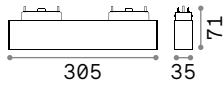

Arca Accent

LED SMD OSRAM UGR <13

0,440 Kg/0,0026 m³

Power	Beam	Lumen	CCT	Finish		Code	€
15W	35°	1700 lm	3000 K	Black		222929	150
		1850 lm	4000 K	Black		223001	150

LED SMD OSRAM UGR <13