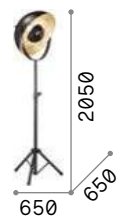

IP20

5,540 Kg / 0,1163 m³
E27 max 1x60W

€ 365

132778 **Gold**

3000 K
910 lm

119571 **€ 7,00**