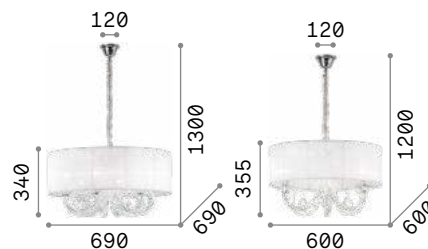

Swan

Chrome metal frame. Hand-shaped blown glass body. Cut crystal decorative elements. Pleated organza shade. Velvet chain cover.