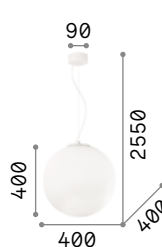

IP20

3,620 Kg / 0,1215 m³
E27 max 1x60W

€ 132

032139 White