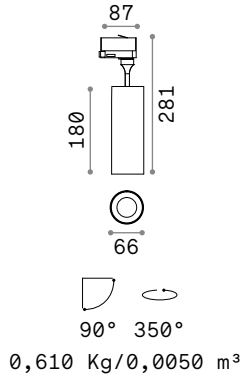

Smile 15W

LED COB PHILIPS Driver TRIDONIC ON/OFF included

CRI ≥ 82

Power	Beam	Lumen	CCT	Finish	Code	€	
15W	24°	1600 lm	3000 K	White	189574	105	
				Black	189581	105	
		1700 lm	4000 K	White	189611	105	
				Black	189628	105	
		36°	1600 lm	3000 K	White	189758	105
					Black	189765	105
	1700 lm		4000 K	White	189796	105	
				Black	189802	105	
	50°		1600 lm	3000 K	White	189932	105
					Black	189949	105
	1700 lm	4000 K	White	189956	105		
			Black	189963	105		

CRI ≥ 92

Power	Beam	Lumen	CCT	Finish	Code	€
15W	24°	1200 lm	3000 K	White	189598	105
				Black	189604	105
	36°	1200 lm	3000 K	White	189772	105
				Black	189789	105
	50°	1200 lm	3000 K	White	189970	105
				Black	189987	105

FILTER HONEYCOMB

FILTER ELLIPTICAL

RING

SINGLE CONNECTION

Required	Driver	Finish	Code	€
No		Black	189536	5
No		Clear	189543	7
No		White	189505	13
No	On/Off	White	170145	24
		Black	170152	24

Light beam: SPOT

Light beam: ACCENT

Light beam: WIDE

CRI ≥ 82 15W 24° 1600lm 3000K

CRI ≥ 82 15W 36° 1600lm 3000K

CRI ≥ 82 15W 50° 1600lm 3000K