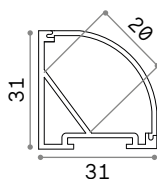

ROUND 31x31

Length	Weight	Volume	Finish	Code	€
2000 mm	0,70 Kg	0,0020 m³	White	267722	25
	0,70 Kg	0,0020 m³	Aluminu.	267715	25
3000 mm	1,05 Kg	0,0029 m³	White	267746	35
	1,05 Kg	0,0029 m³	Aluminu.	267739	35