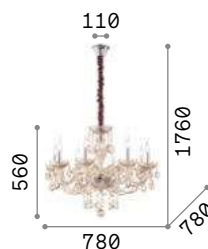

3000 K
470 lm

101224 € 3,00

Rose

Blown glass chandelier with chrome metal details. Cut-crystals octagons and drops. Velvet chain cover.

IP20

7,630 Kg / 0,1321 m³
E14 max 8 x 40W

€ 500

166889 Amber