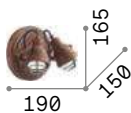

0,630 Kg / 0,0060 m³
GU10 max 2 x 25W

€ 90

156408 ■ Corten

3000 K
480 lm

108292 € 4,50

0,290 Kg / 0,0025 m³
GU10 max 1 x 25W

€ 50

156392 ■ Corten

3000 K
480 lm

108292 € 4,50