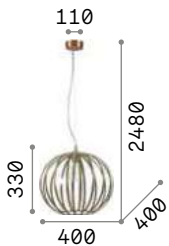

152776 Ant. Brass

119571 € 7,00

119571 € 7,00

Rondo

Metal frame with antique brass finish. Clear glass sheets diffuser. Steel cable adjustable in length.

3,910 Kg / 0,1237 m³
E27 max 1x60W

1,970 Kg / 0,0403 m³
E27 max 1x60W