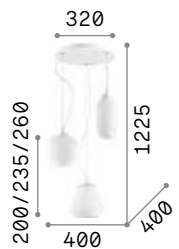

IP20

3,740 Kg / 0,0642 m³
E27 max 3 x 60W

€ 255

198095 White

3000 K
900 lm

123899 € 7,00

Umile

Metal ceiling rose and decorative elements with satin gold finish. White acid-etched blown glass diffusers. Integrated LED.