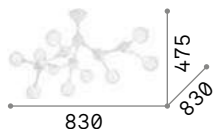

Nodino

Metal frame with chrome or matt white paint finish. White acid-etched blown glass diffuser.

LED Bulbs LED G9 3W 3000 K included.
Cod. **209043**

IP20

3,160 Kg / 0,3975 m³
G9 max 9 x 15W

€ 486

149622 White
133393 Chrome

3000 K
370 lm

209043 € 3,90