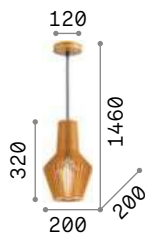

IP20

0,660 Kg / 0,0174 m³
E27 max 1x60W

€ 138

159843 Wood

3000 K
910 lm

119571 € 7,00