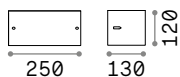

Rex-2

Powder coated die-cast aluminum body available in different colors: anthracite or white. White acrylic diffuser.