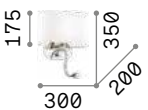

Sheraton

Chrome metal frame. PVC foil shades covered with fabric. Wall lamps with independent lights controlled by a single switch.

LED LED source 3000 K, 15.000 h life.

ON OFF Lamp with integrated switch.

■ IP20

0,770 Kg / 0,0145 m³

E14 max 1x40W +
LED 1W / 45 lm

€ 110

074900 White

074917 Brown

3000 K
420 lm

101217 € 3,00