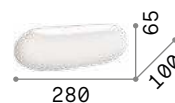

0,520 Kg / 0,0071 m³
G9 max 2x40W

€ 80

034546 White

3000 K
370 lm

209043 € 3,90