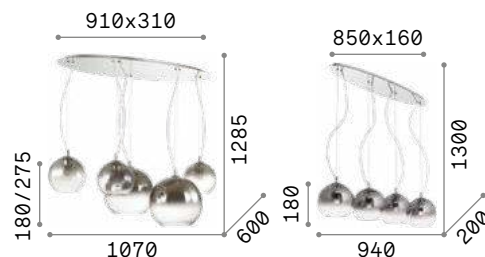

Metal frame with satin brass finish.
White overlay acid-etched blown
glass diffuser.

2,970 Kg / 0,1290 m³
E27 max 1x60W

€ 225

197920 White

3000 K
900 lm

123899 € 7,00

Nemo Plus

Chrome frame. Blown glass diffuser with shaded chrome finish. Steel cable adjustable in length by automatic blocking cable mechanism.