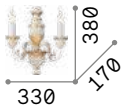

Firenze

Resin body with hand modelled metal arms. Hand decorated with gold-leaf and antiqued effect.

■ IP20

2,050 Kg / 0,0405 m³
E14 max 2x40W

€ 135

012902 Antique White
020846 Gold

3000 K
430 lm

101248

€ 3,00

P. 234

P. 461