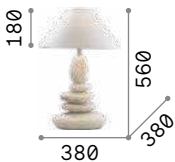

Dolomiti

Body composed of enameled ceramic elements. Metal details with satin nickel finishing. PVC foil shade covered with beige linen-like fabric.

Lamp with integrated switch.

■ □ IP20

4,620 Kg / 0,1108 m³
E27 max 1x 60W