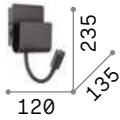

Probe

White or black powder coated aluminum body. Double diffuser: upper diffuser made of acrylic, lower diffuser with flexible arm.

LED LED source 3000 K, 20.000 h life.

ON OFF Lamp with integrated switch.

USB Lamp with integrated USB socket.

■ IP20

0,870 Kg / 0,0020 m³

LED 9W / 700 lm

€ 133

243160 ■ White

237930 ■ Black