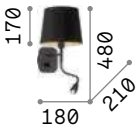

Luxury

Brass or chrome finished metal frame. Matt black base. PVC shade with sides covered with fabric.

■ IP20

1,220 Kg / 0,0371 m³
E27 max 1x 60W

€ 225

201054 Chrome
201092 Brass

3000 K
910 lm

119571

€ 7,00

P. 450

P. 499

201054

201092

Nordik

Matt black varnished metal frame. Golden PVC foil shade covered with black fabric.

LED LED source 3000 K, 15.000 h life.

ON
OFF Lamp with integrated switch.

■ IP20

0,630 Kg / 0,0156 m³
E14 max 1x 40W +
LED 1W / 55 lm

€ 100

158242 Black

3000 K
480 lm

101200

€ 3,00

P. 182

P. 450

P. 498