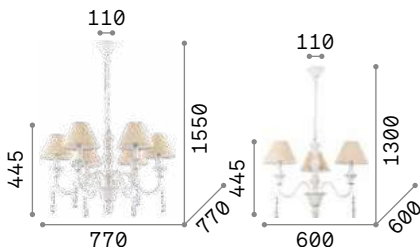

Provence

Hand turned wooden frame and metal arms. Matt varnish finish. PVC foil shades coated with large weave fabric.

IP20

3,100 Kg / 0,0700 m³
E14 max 6 x 40W

€ 352

003399 Ant. White

3000 K
470 lm

101224 € 3,00

IP20

2,000 Kg / 0,0420 m³
E14 max 3 x 40W

€ 212

025032 Ant. White

3000 K
470 lm

101224 € 3,00