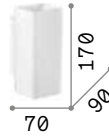

■ IP20
0,540 Kg / 0,0056 m³
G9 max 2 x 40W
€ 58

231129 **White**

3000 K / 370 lm
209043 € 3,90