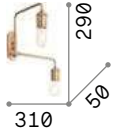

Triumph

Totally metal frame with black or antiqued brass finish. AP models with power cable coated with fabric with switch and plug included.

ON
OFF Lamp with integrated switch.

■ □ IP20

0,710 Kg / 0,0067 m³
E27 max 2 x 60W

€ 145

242385 ■ Black
160245 ■ Brass

2200 K
370 lm

151687

€ 5,50