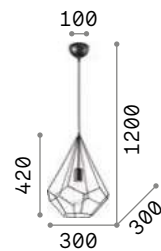

IP20

0,720 Kg / 0,0480 m³
E27 max 1x60W

€ 165

200897 White
148175 Black

2200 K
440 lm
151694 € 7,00