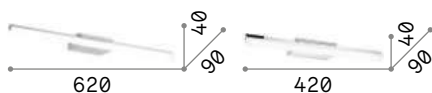

Riflesso

Metal structure with chrome or
matt white coating. Transparent
satin acrylic diffuser.

LED LED source 3000 K, 30.000 h life.

IP44 Protection degree IP44.

■ IP44

0,750 Kg / 0,0192 m³
LED 14W / 1350 lm

€ 176

142289 White
142265 Chrome

■ IP44

0,600 Kg / 0,0143 m³
LED 11W / 900 lm

€ 138

142296 White
142272 Chrome