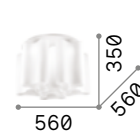

IP20

9,900 Kg / 0,1918 m³
E27 max 6 x 60W

€ 500

125503 White
172828 SmokyGrey

3000 K
910 lm

119571 € 7,00