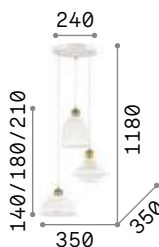

IP20

0,510 Kg / 0,0148 m³
E27 max 1x60W

€ 121

159867 Wood

3000 K
910 lm

119571 € 7,00

Lugano

Matt varnished metal ceiling cup.
Power cable coated with fabric with
antique brass metal bulb socket
cover. Ceramic diffuser.