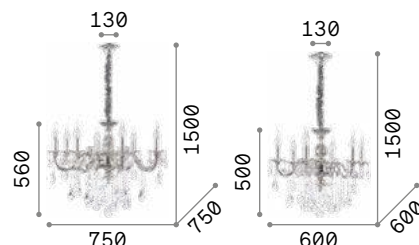

3000 K
470 lm
101224 € 3,00

Gioconda

Casted metal body with gold or antique silver finish. Octagonal and round cut crystal pendants. Velvet chain cover.

164953

164960

P. 419

Impero

Cast metal frame with silver antique-like finish. Cut crystal decorative elements. Velvet chain cover.