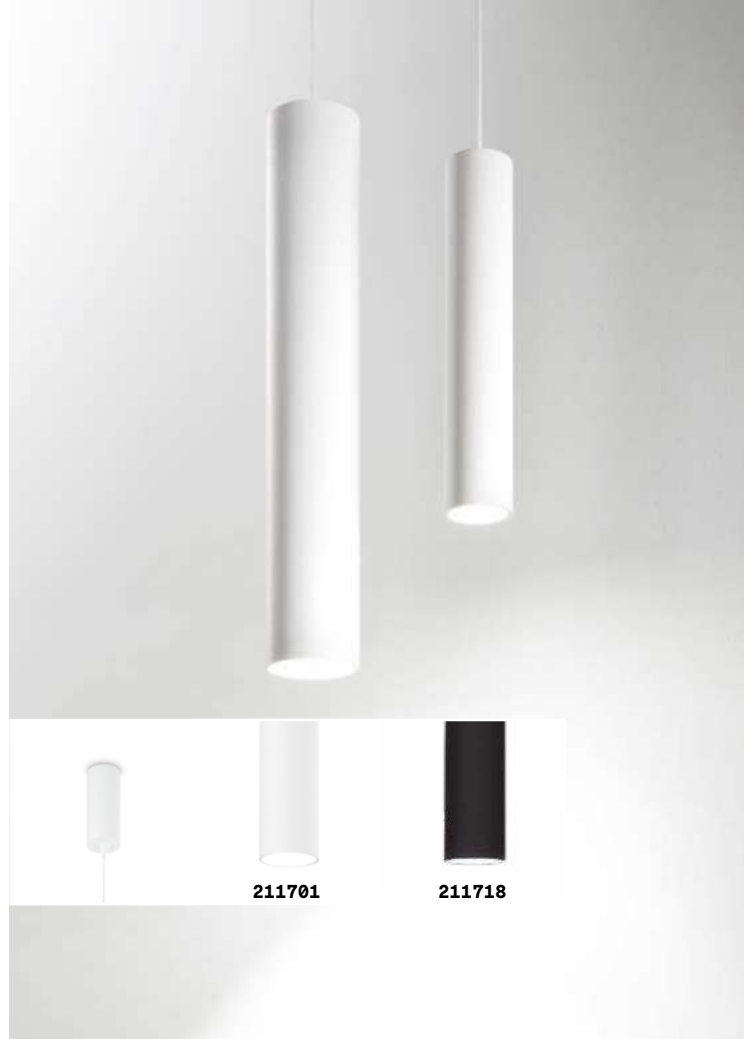

Tube

White or black powder coated aluminum ceiling cup and body. Power cable coated with fabric. Integrated LED light emission.

LED Led source 3000 K, 35.000 h life.

IP20

0,960 Kg / 0,0073 m³
LED 9W / 1200 lm

€ 184

211701 ■ White
211718 ■ Black

IP20

0,680 Kg / 0,0048 m³
LED 9W / 1200 lm

€ 129

211459 ■ White
211466 ■ Black