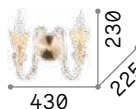

IP20

2,080 Kg / 0,0431 m³

E14 max 2 x 40W

€ 125

140599 Gold

3000 K
430 lm

101248 € 3,00

P. 226