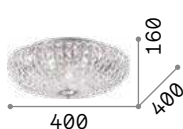

Virgin

Chrome metal frame. Range of grinded crystal pearl-shaped and squared beads in different sizes.

LED Bulbs LED G9 3W 3000 K included.
Cod. **209043**

6,100 Kg / 0,0721 m³
G9 max 6 x 40W

€ 521

016122 Chrome

209043 € 3,90

3,700 Kg / 0,0470 m³
G9 max 5 x 40W

€ 368

018089 Chrome

209043 € 3,90

Orion

Diffuser composed of chrome metal rings with octagonal crystals set inside.

LED Bulbs LED G9 3W 3000 K included.
Cod. **209043**

9,500 Kg / 0,1879 m³
G9 max 12 x 40W

€ 886

059129 Chrome

209043 € 3,90

3,250 Kg / 0,0451 m³
G9 max 5 x 40W

€ 255

059143 Chrome

209043 € 3,90

1,950 Kg / 0,0282 m³
G9 max 3 x 40W

€ 143

059136 Chrome

209043 € 3,90

P. 192