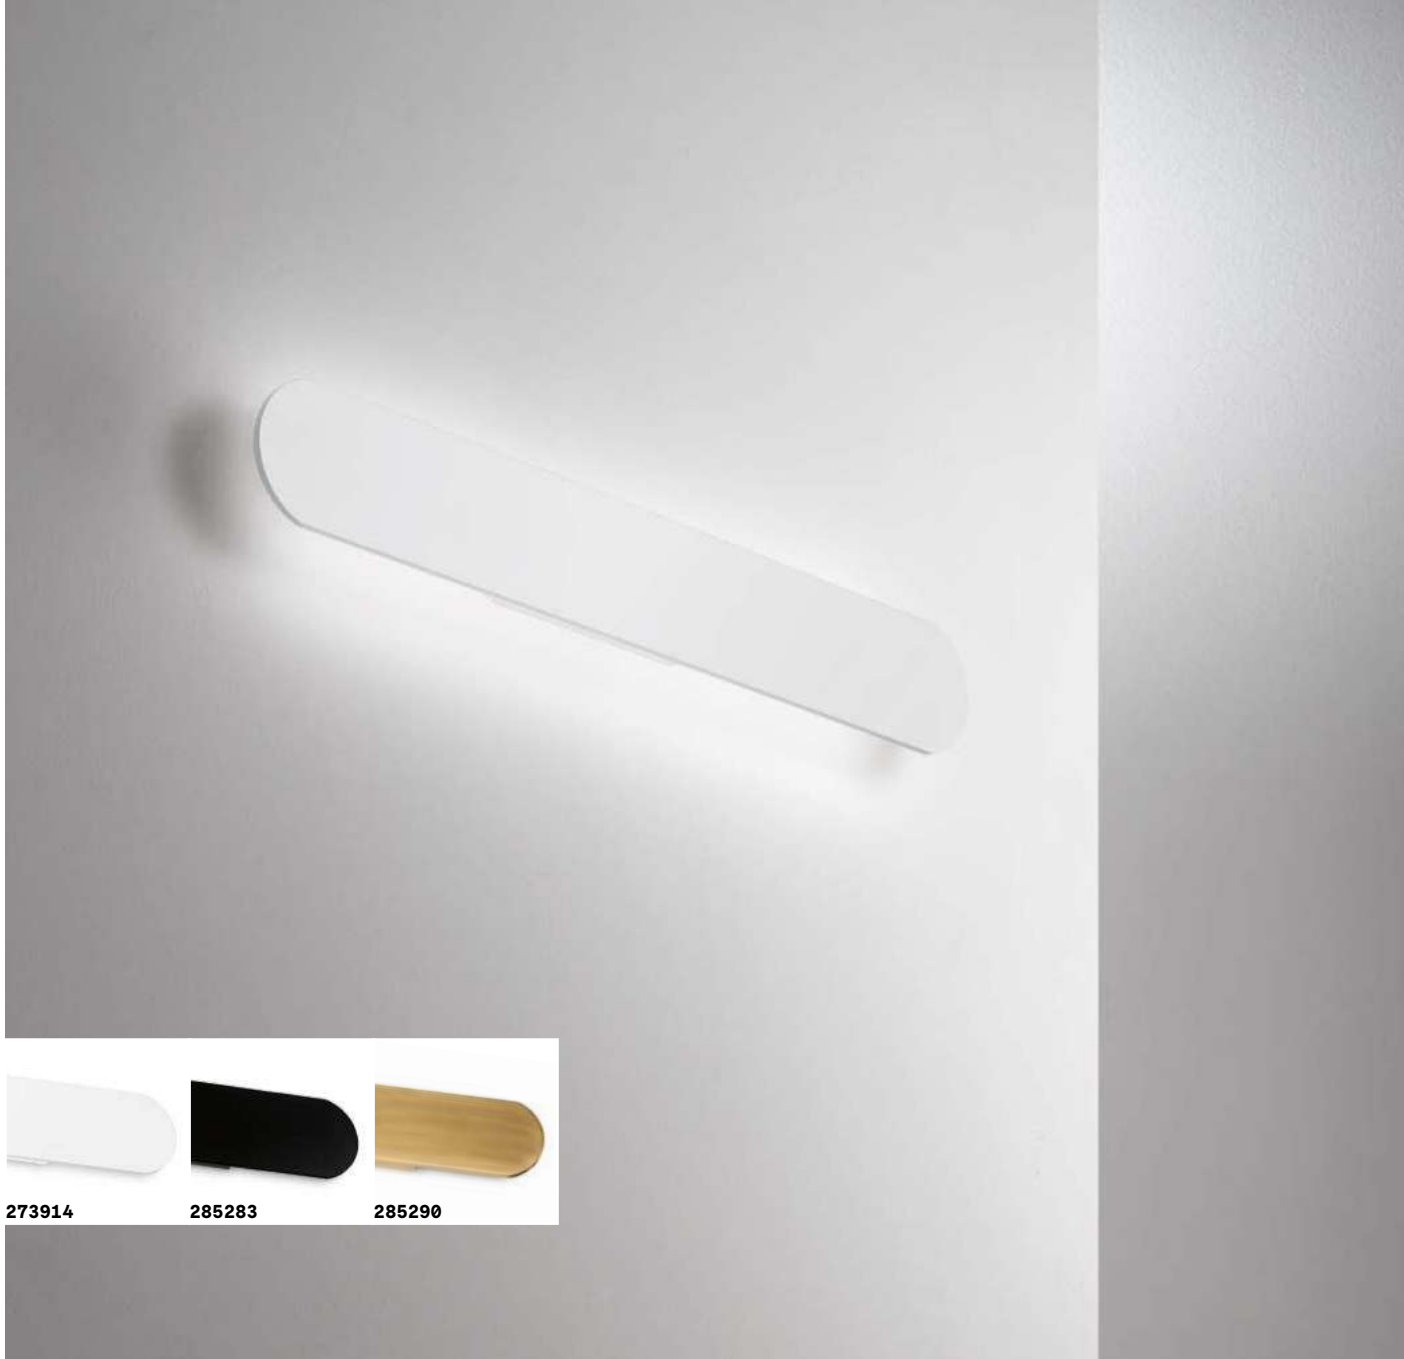

273914

285283

285290

Echo ^{new}

Powder coated or plated total aluminum base and diffuser. Indirect light emission. Colors: white, black, satin brass.

LED LED source 3000 K, 50.000 h life.

■ IP20

0,930 Kg / 0,0051 m³
LED 30W / 2850 lm

€ 140

273945 White

285306 Black

285313 Satin Brass

■ IP20

0,640 Kg / 0,0032 m³
LED 20W / 2000 lm

€ 120

^{new}273914 White ^{new}

^{new}285283 Black ^{new}

^{new}285290 Satin Brass ^{new}