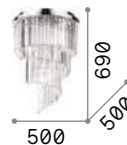

IP20

13,840 Kg / 0,1563 m³
E14 max 12 x 40W

€ 625

168937 Chrome
213507 Brass

3000 K
470 lm

101224 € 3,00