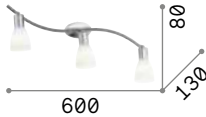

Snake

Chrome metal frame. Adjustable body. White acid-etched blown glass diffuser.

IP20

0,980 Kg / 0,0096 m³
E14 max 3x40W

€ 65

002774 Chrome

IP20

0,380 Kg / 0,0029 m³
E14 max 1x40W

€ 25

002705 Chrome