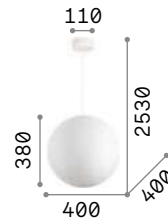

IP20

1,460 Kg / 0,0911 m³
E27 max 1x 25W

€ 190

226033 White

3000 K
950 lm

101330 € 8,00