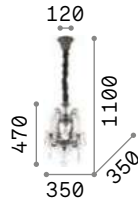

Liberty

Rusty varnished metal frame. Cut crystals decorative elements. Velvet chain cover.