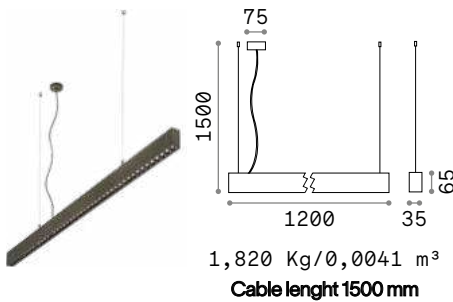

Office

Aluminum linear lamp with direct light for suspended installation. White or black finish available with black reflectors. Integrated LED sources with glare control (UGR < 16); available with 3000 K and 4000 K color temperature; CRI ≥ 80; 30.000 h of life L70B50; protection IP20, insulation class I.

Source	LED SMD	LED life	30.000 h
Power	30W	Insulation class	I
Driver included	On/Off	IP	20
Drivers available	No	Material	Aluminum
CCT	3000 K / 4000 K		
CRI	≥80		
UGR	<16		

UGR Product with UGR <16.

LED SMD Driver ON/OFF included

Power	Beam	Lumen	CCT	Finish	Code	€
30 W	37°	2800 lm	3000 K	White	271194	165
				Black	271187	165
30 W	37°	3100 lm	4000 K	White	271217	165
				Black	271200	165

Light beam: ACCENT

m	lx	øm
1	6008	0,72
2	1502	1,40
3	668	2,20
4	376	2,90
5	240	3,60

CRI≥80 30W 37° 3100lm 4000K