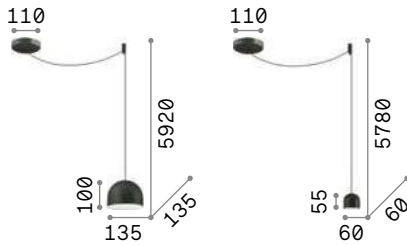

Tall

Matt white or black varnished metal diffuser and details. 196794 and 196800 model with integrated led and opal color screen. 196770 and 196787 model open with replaceable bulb.

LED LED source 3000 K in model **196794** and **196800**, 20.000 h life.

IP20

0,550 Kg / 0,0036 m³
E27 max 1x 42W

€ 118

196770 White
196787 Black

IP20

0,500 Kg / 0,0024 m³
LED 4,5W / 510lm

€ 137

196794 White
196800 Black

3000 K
340 lm
101286 € 3,00