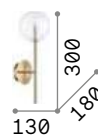

IP20

0,990 Kg / 0,0243 m³
G4 max 1x2W

€ 115

200132 Chrome
200149 Brass

3000 K
170 lm

222257 € 4,50