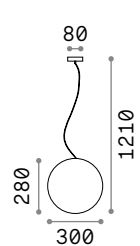

IP44

1,360 Kg / 0,0338 m³
E27 max 1x60W

€ 98

135991 White

4000 K
1000 lm

151991 € 2,50

P. 743