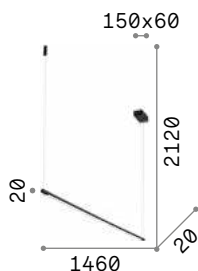

Yoko

Matt varnished ceiling rose, frame and support for the metal cable. Opal polycarbonate diffuse. Clear PVC electrical cable. Colors: white or black.

LED LED source 3000 K, 17.500 h life.

IP20

0,700 Kg / 0,0383 m³
LED 17W / 1500 lm

€ 138

258898 ■ White
258928 ■ Black

P. 433

P. 474