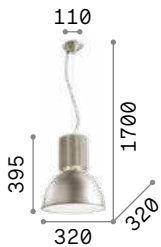

1,800 Kg / 0,0442 m³
E27 max 1x60W

€ 178

100326 ■ Aluminum
100333 ■ Black

3000 K
900 lm

101354 € 8,50

Navy

Metal frame and diffuser with antique brass and copper finishes. White enamel inside. Electrical cable adjustable in length.