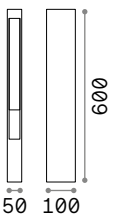

Mercurio

Powder coated aluminum body with anthracite finish. Clear Pyrex glass diffuser.

IP44

1,540 Kg / 0,0057 m³

G9 max 1x15W

€ 146

114347 ■ Anthracit.

4000 K
390 lm

209036 € 3,90