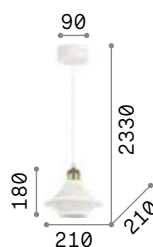

IP20

0,850 Kg / 0,0090 m³
E27 max 1x60W

€ 125

206806 White

3000 K
900 lm
123899 € 7,00