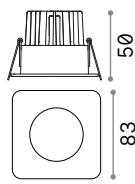

① 68 mm

0,240 Kg/0,0008 m³

LED COB Driver ON/OFF included

Power	Beam	Lumen	CCT	Finish	Code	€
8 W	38°	800 lm	3000 K	White	252049	70
				Black	252056	70

Light beam: ACCENT