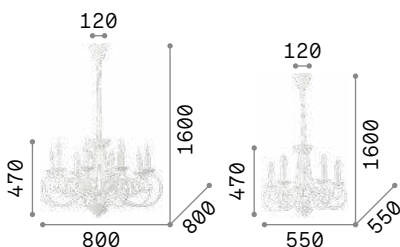

Sem

Entirely hand shaped metal frame. Satin white varnish finish.

IP20

4,300 Kg / 0,1593 m³
E14 max 8 x 40W

€ 445

092782 White

3000 K
470 lm

101224 € 3,00

IP20

2,200 Kg / 0,0773 m³
E14 max 5 x 40W

€ 285

092751 White

3000 K
470 lm

101224 € 3,00