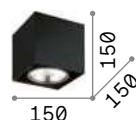

1,420 Kg / 0,0068 m³
GU10 max 1x 50W

€ 88

140933 White
243931 Black

3000 K
950 lm

189031 € 15,00