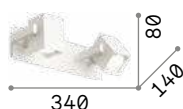

Mouse

Metal base, frame and diffuser finished with matt varnish and chrome details. Adjustable diffusers. Available finishes: white or black.