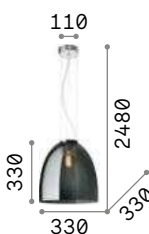

3,600 Kg / 0,0741 m³
E27 max 1x60W

€ 275

101101 SmokyGrey

3000 K
1020 lm

101347

€ 8,50