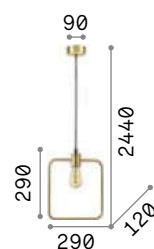

IP20

0,610 Kg / 0,0100 m³
E27 max 1x70W

€ 106

207858 Brass

2200 K
500 lm
151717 € 8,90