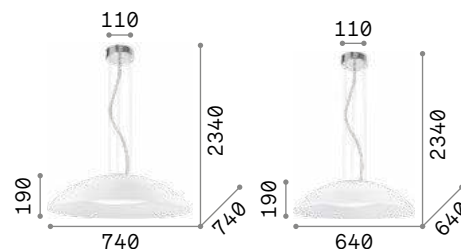

101330 € 8,00

P. 286

Lena

Chrome metal frame. Double glass diffuser: frosted and coloured the external one, white the inner one. Suspension lamp provided with steel cables adjustable in length with automatic devices.