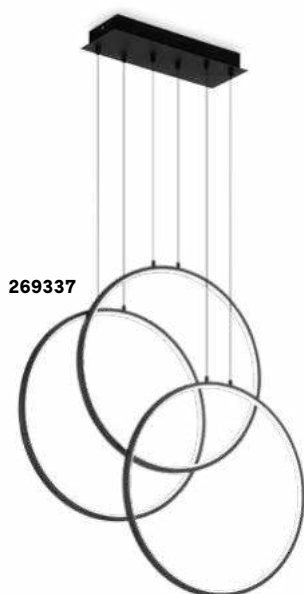

Frame

Matt white or black varnished metal base and frame. Opal colour plastic diffusers. Adjustable in length cables. Direct light emission.

LED LED source 3000 K, 30.000 h life.

IP20

3,500 Kg / 0,1050 m³
LED 82W / 8000 lm

€ 330

269351 ■ White
269337 ■ Black

IP20

4,270 Kg / 0,0689 m³
LED 80W / 8600 lm

€ 485

253596 ■ White
269375 ■ Black