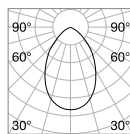

CRI≥80 27W 70° 3100lm 3000K

m	lx	øm
1	1636	1,40
2	409	2,80
3	182	4,20
4	102	5,70
5	65	7,10