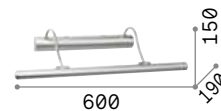

IP20

1,090 Kg / 0,0181 m³
G9 max 4 x 40W

€ 125

017303 Chrome
017297 Nickel
017310 Ant. Brass

3000 K
370 lm

209043 € 3,90