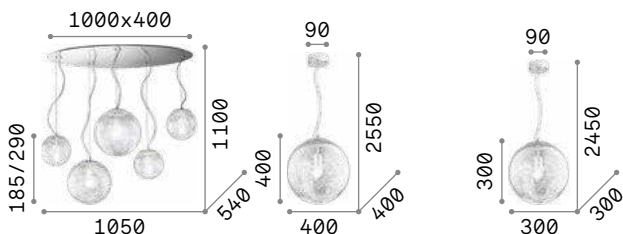

Chrome metal frame. Clear blown glass diffuser with decorative aluminum thread inside.
Suspension lamps with steel cables adjustable in length with automatic device.

IP20

8,700 Kg / 0,2456 m³
E27 max 5x60W