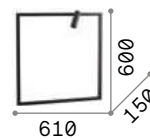

Florian 418

Gioconda 418

Stones 424

Scacchi 424

Syntesi new

Powder coated aluminum frame and body. Adjustable diffuser with knurled clear acrylic screen. Colors: white or black

LED LED source 3000 K, 50.000 h life.