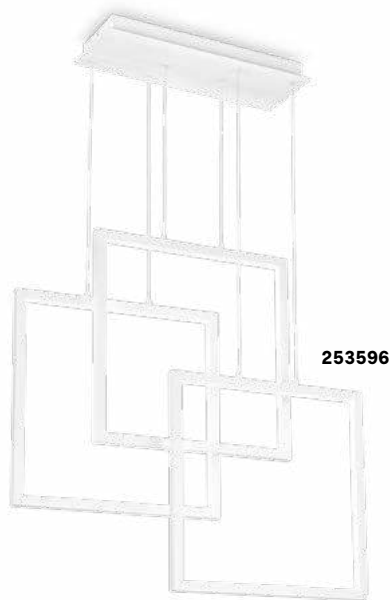

Frame

Matt white or black varnished metal base and frame. Opal colour plastic diffusers. Adjustable in length cables. Direct light emission.

LED LED source 3000 K, 30.000 h life.

IP20

3,500 Kg / 0,1050 m³
LED 82W / 8000 lm

€ 330

269351 ■ White
269337 ■ Black

IP20

4,270 Kg / 0,0689 m³
LED 80W / 8600 lm

€ 485

253596 ■ White
269375 ■ Black