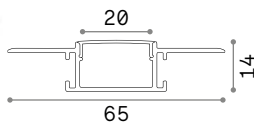

PROFILE 20 mm

Length	Weight	Volume	Finish	Code	€
2000 mm	0,60 Kg	0,0020 m³	White	223728	60
3000 mm	0,90 Kg	0,0029 m³	White	223735	88

KIT PROFILE 14 / 20 mm