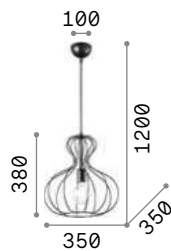

Ampolla

Metal ceiling rose, bulb socket and decorative structure with white or black finishes. Power cable adjustable in length.

IP20

0,950 Kg / 0,0709 m³
E27 max 1x60W

€ 105

194295 White
148502 Black

2200 K
500 lm
151717 € 8,90