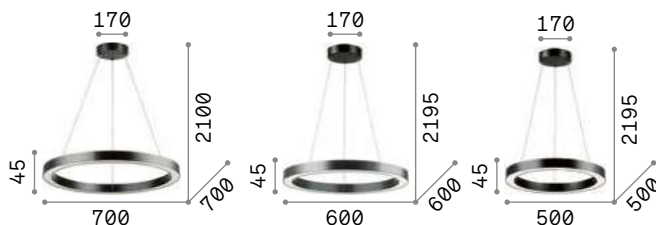

IP20

1,400 Kg / 0,0628 m³
LED 30W / 3000 lm

€ 170

258775 White

Oracle Round

White or black powder painted aluminum ceiling rose and body. Opal color plastic diffuser. Integrated LED source.

LED LED source 3000 K, 20.000 h life.