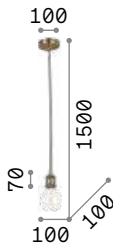

Frida

Metal ceiling cup and bulb socket cover with plated or matt varnish finish. Power cable coated with black fabric.

0,320 Kg / 0,0015 m³
E27 max 1x 60W

€ 33

- 139432 Chrome
- 139425 Black
- 122106 Copper
- 122083 Ant. Brass

2200 K
500 lm
151717 € 8,90 [P. 393](#)