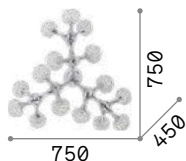

Nodi Crystal

Chrome metal frame. Diffusers composed of chrome metal rings with crystal octagons set inside.

Halogen bulbs G9 28W 2700 K included.

IP20

5,000 Kg / 0,2422 m³
G9 max 15 x 40W

€ 894

093512 Chrome

3000 K
370 lm

209043 € 3,90