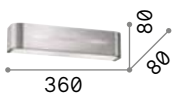

360

■ IP20

1,560 Kg / 0,0156 m³
E14 max 4 x 40W

€ 85

051987 White
009957 Aluminum
051956 Chrome
288628 Brass new

3000 K
480 lm

101200 € 3,00

■ IP20

1,270 Kg / 0,0136 m³
E14 max 3 x 40W

€ 75

051970 White
009933 Aluminum
051949 Chrome
288611 Brass new

3000 K
480 lm

101200 € 3,00

■ IP20

0,950 Kg / 0,0098 m³
E14 max 2 x 40W

€ 65

051963 White
009940 Aluminum
051932 Chrome
284729 Brass new

3000 K
480 lm

101200 € 3,00