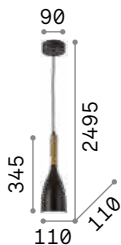

Manhattan

Metal ceiling rose and diffuser with matt white or black varnish finish and natural wood detail. Power cable coated with fabric.

IP20

0,560 Kg / 0,0061 m³
E14 max 1x 40W

€ 68

110745 White
110752 Black

3000 K
480 lm

101200

€ 3,00