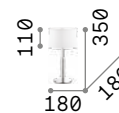

IP20 INCLUDE

0,830 Kg / 0,0109 m³
G9 max 1x40W

€ 95

075525 White

3000 K
370 Lm

209043

€ 3,90