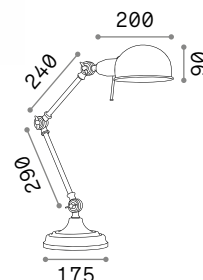

IP20

2,380 Kg / 0,0283 m³
E27 max 1x 60W

€ 80

145198 ■ White
145204 ■ Grey
145211 ■ Black

3000 K
430 lm

101279 € 3,00