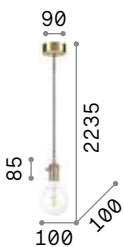

Doc

Metal ceiling cup and bulb socket cover with various finishes. Power cable coated with black fabric. Switcher integrated to the bulb socket.

Lamp with integrated switch.

0,220 Kg / 0,0015 m³
E27 max 1x 60W

€ 60

- 163123 Copper
- 163154 Brass
- 163109 Ant. Brass
- 163161 Lead

2200 K
350 lm
223933 € 7,50