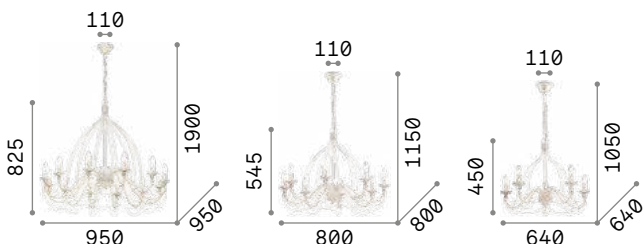

IP20

2,300 Kg / 0,0851 m³
E14 max 5 x 40W

€ 230

100272 Ant. White

3000 K
470 lm

101224 € 3,00

Corte

Totally handcrafted metal frame. Hand painted finish with antiqued effect. Available versions: white or rusty effect.