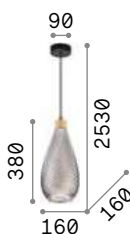

Bergen

Black powder coated metal ceiling cup. Natural wood frame. Clear blown glass diffuser with motif in relief and smoky finish. Power cable coated with fabric.

IP20

1,570 Kg / 0,0331 m³
E27 max 1x60W

€ 165

238838 SmokyGrey

3000 K
910 lm
119571 € 7,00