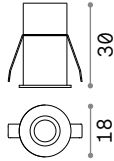

One new

Source	LED SMD	LED life	30.000 h
Power	2W / 3W	Insulation class	II
Driver included	On/Off	IP	20
Drivers available	No	Material	Aluminum
CCT	3000 K	Warranty	5 years
CRI	≥95		

⌀ 17 mm

0,050 Kg/0,0001 m³

LED SMD Driver ON/OFF included*

Power	Beam	Lumen	CCT	Finish	Code	€
2W	25°	130 lm	3000 K	White	274768	28 new