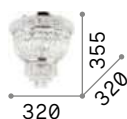

IP20

3,010 Kg / 0,0721 m³
E14 max 3 x 40W
€ 430

207162 Chrome
200996 Brass

3000 K
470 lm
101224 € 3,00