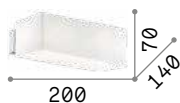

Box

Chrome metal frame. Blown acid-
etched overlay glass diffuser. White
inside and colored outside.

LED Bulbs LED G9 3W 3000 K included.
Cod. **209043**

0,660 Kg / 0,0100 m³
G9 max 2 x 40W

€ 70

009537 White

009513 Black

209043 € 3,90