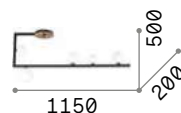

2,800 Kg / 0,1535 m³
G9 max 5 x 15W

€ 245

273631 ■ Black new

3000 K
370 lm
209043 € 3,90