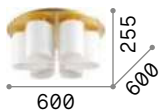

3000 K
900 lm

123899

€ 7,00

3000 K
900 lm

123899

€ 7,00

Daisy

Metal base with gold leaf finish.
White acid-etched blown glass
diffusers with stripes in relief.