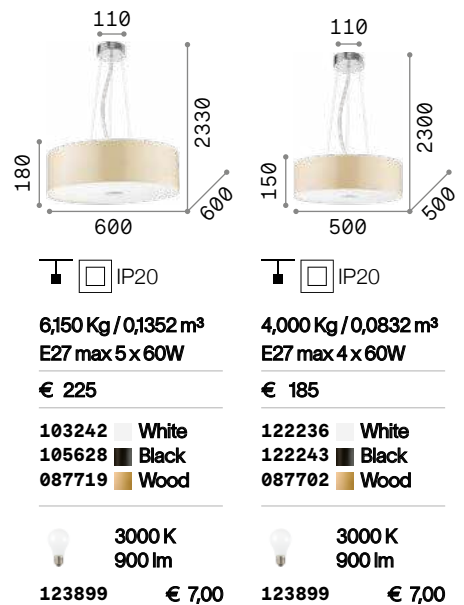

247304

Woody

Chrome metal frame. PVC or fabric shade closed at the bottom with acid-etched glass. Pendant lamps provided with steel cables adjustable in length.

087719

P. 284 P. 409

Hilton

Chrome metal frame. PVC foil shade covered with fabric. Transparent, sandblasted bottom glass diffuser. Pendant lamps provided with cables adjustable in length.