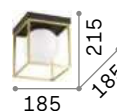

■ IP20

1,810 Kg / 0,0183 m³
E14 max 1 x 40W

€ 114

198132 Brass

3000 K
420 lm

101217 € 3,00

P. 088

P. 447