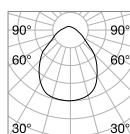

m	lx	øm
1	1562	1,90
2	390	3,70
3	174	5,60
4	98	7,50
5	62	9,40