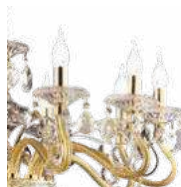

Negresco

Metal frame with chrome or golden finish. Golden version with blown and gilded inside glass arms. Main structure composed of cut crystal blocks. Clear glass and cut crystal decorative elements. Velvet chain cover.

087771

IP20

14,400 Kg / 0,1687 m³
E14 max 10 x 40W

€ 900

141060 Clear
087771 Gold

3000 K
430 lm

101248 € 3,00

IP20

11,300 Kg / 0,1461 m³
E14 max 8 x 40W

€ 770

141053 Clear
087764 Gold

3000 K
430 lm

101248 € 3,00

P. 418