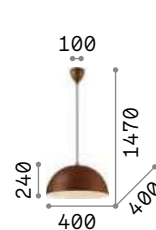

1,980 Kg / 0,0420 m³
E27 max 1 x 60W

€ 140

174211 ■ Corten
103112 ■ White

3000 K
950 lm

101330 € 8,00