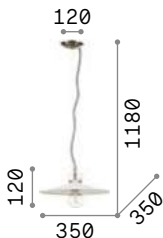

Brooklyn

Metal frame with antique brass finish. Concrete diffuser. Suspension lamps with power cable coated with black fabric.

IP20

IP20

1,930 Kg / 0,0288 m³

1,070 Kg / 0,0154 m³

E27 max 1x60W

E27 max 1x60W

€ 135

€ 110

153445 ■ Concrete

153438 ■ Concrete

2200 K
440 lm

2200 K
440 lm

151694 € 7,00

151694 € 7,00