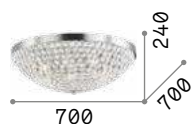

Virgin

Chrome metal frame. Range of grinded crystal pearl-shaped and squared beads in different sizes.

LED Bulbs LED G9 3W 3000 K included.
Cod. **209043**

6,100 Kg / 0,0721 m³
G9 max 6 x 40W

€ 521

016122 Chrome

209043 € 3,90

3,700 Kg / 0,0470 m³
G9 max 5 x 40W

€ 368

018089 Chrome

209043 € 3,90

Orion

Diffuser composed of chrome metal rings with octagonal crystals set inside.

LED Bulbs LED G9 3W 3000 K included.
Cod. **209043**

9,500 Kg / 0,1879 m³
G9 max 12 x 40W

€ 886

059129 Chrome

209043 € 3,90

3,250 Kg / 0,0451 m³
G9 max 5 x 40W

€ 255

059143 Chrome

209043 € 3,90

1,950 Kg / 0,0282 m³
G9 max 3 x 40W

€ 143

059136 Chrome

209043 € 3,90

P. 192