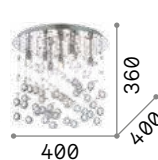

2,900 Kg / 0,0398 m³
G9 max 8 x 40W

€ 307

077796 Chrome
080932 Gold

3000 K
370 lm

209043 € 3,90