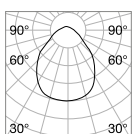

m	lx	øm
1	2945	1,90
2	736	3,80
3	327	5,60
4	184	7,50
5	116	9,40