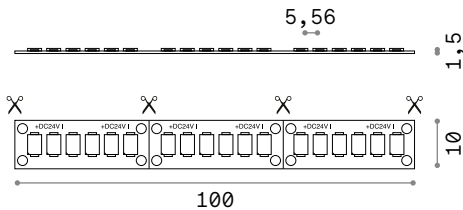

SMD 2835 180 LED/m CRI ≥90

Power	IP	Flux	CCT	Length	Code	€
39 W/m	IP20	3700 lm/m	3000 K	3000 mm	253886	120
		3900 lm/m	4000 K	3000 mm	253893	120

814

For indoor installation only

Driver	Power	Output	Class	Measure	Code	€
On-Off	30 W	24 Vdc	□	140 x 45 x 28 mm	124070	17,50
	60 W	24 Vdc	□	186 x 50 x 33 mm	124087	30
	100 W	24 Vdc	⊕	127 x 97 x 30 mm	124100	45
	150 W	24 Vdc	⊕	159 x 97 x 30 mm	124117	50
	200 W	24 Vdc	⊕	215 x 115 x 30 mm	153001	65
1-10V/Push	36 W	24 Vdc	□	175 x 44 x 30 mm	244556	65
	75 W	24 Vdc	⊕	295 x 43 x 30 mm	244570	125
	150 W	24 Vdc	⊕	273 x 57 x 37 mm	244594	175
DALI/Push	36 W	24 Vdc	□	175 x 44 x 30 mm	244549	105
	75 W	24 Vdc	⊕	295 x 43 x 30 mm	244563	160
	150 W	24 Vdc	⊕	273 x 57 x 37 mm	244587	235