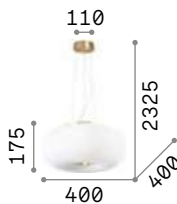

Arizona

Metal frame with satin brass finish. White acid-etched blown glass diffuser with embossed decorative stripes.

LED Bulbs LED GX53 9W 3000 K included.
Cod. 123936