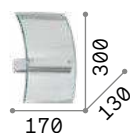

Audi-B

Chrome metal frame. Diffuser made of 10 mm thick transparent glass sheet. Up-and-down light emission.

LED Bulbs LED R7s 6W 78 mm
3000 K included. Code **189109**