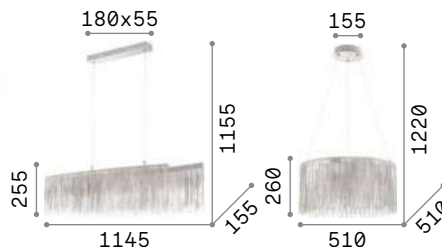

Versus

Chrome metal frame. Decorative elements are made of square mesh fob-chains. Steel wires adjustable in length with automatic blocking mechanisms.

LED LED source 3000 K, 30.000 h life.

IP20

IP20

4,450 Kg / 0,0445 m³
LED 43,2W / 4300 lm