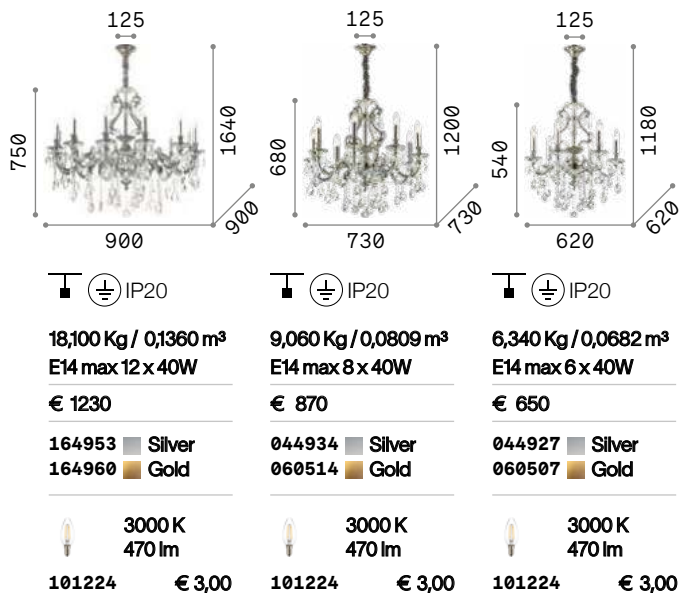

Gioconda

Casted metal body with gold or antique silver finish. Octagonal and round cut crystal pendants. Velvet chain cover.