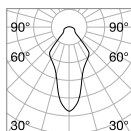

m	lx	øm
1	533	0,81
2	133	1,62
3	59	2,44
4	33	3,25
5	21	4,07