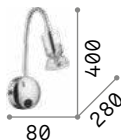

Flex

Metal frame with flexible arm available with chrome or nickel finish. Freely adjustable diffuser. Switch button on the base.

LED Bulbs LED GU10 5W 3000 K included.
Cod. **108292**

ON
OFF Lamp with integrated switch.

0,270 Kg / 0,0014 m³
GU10 max 1x50W

€ 33

000305 Chrome
006161 Nickel

3000 K
480 lm

108292 € 4,50