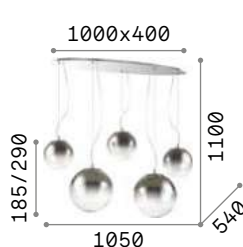

Mapa Fade

Chrome metal ceiling rose and frame. Clear blown spherical glass diffuser with downward faded shade finish. Clear PVC cable. Color: chrome.

IP20

8,700 Kg / 0,2470 m³
E27 max 5x60W

€ 580

140759 ■ FadeChrome

3000 K
910 lm

119571 € 7,00