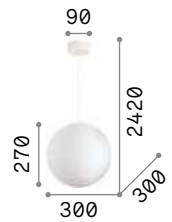

IP20

0,860 Kg / 0,0428 m³
E27 max 1x 25W

€ 95

226026 White

3000 K
950 lm

101330 € 8,00