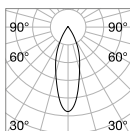

m	lx	øm
1	553	0,58
2	138	1,16
3	61	1,75
4	35	2,33
5	22	2,91