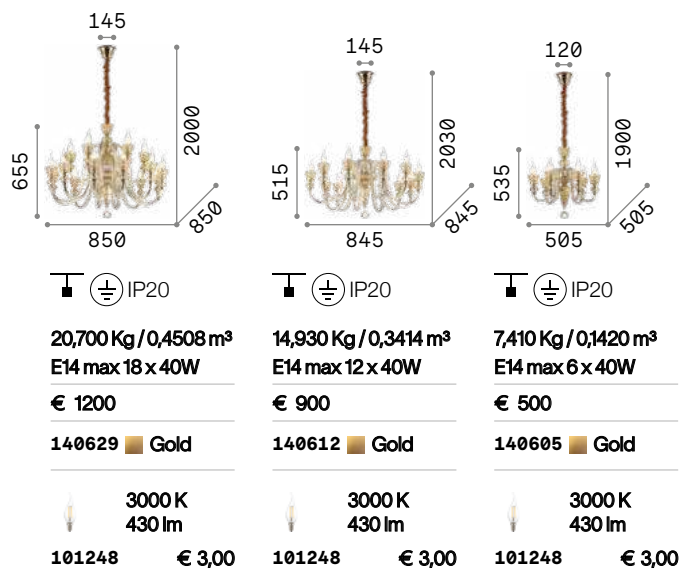

Strauss

Metal frame and details with gold finish. Blown clear glass arms. Amber crystal decorative elements. Velvet chain cover.

P. 419