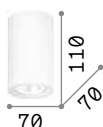

Tower

Plastic installing base with bayonet system. Total gypsum body. It fits replaceable GU10 bulbs.

Item suitable for painting and varnishing.

0,430 Kg / 0,0023 m³
GU10 max 1x 35W

€ 35

155869 White

3000 K
480 lm

108292 € 4,50