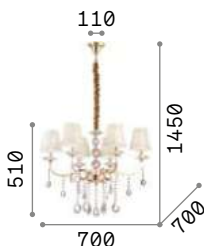

Pantheon

Chromed or golden metal frame. Central element equipped with glass balls. Cut crystal pendants and candle cups. Fabric shade with relief decorations and glitter. Velvet chain cover.