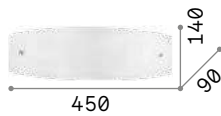

Ali

White acid-etched glass diffuser composed of one frontal and two side elements. Chrome glass holders.

IP20

1,410 Kg / 0,0204 m³
E27 max 2x 60W

€ 51

026558 White

3000 K
340 lm

101286 € 3,00