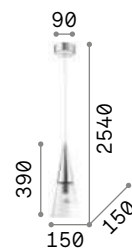

IP20

1,420 Kg / 0,0243 m³
E14 max 1 x 40W

€ 106

017440 Chrome

3000 K
300 lm

101255 € 4,50