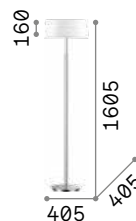

IP20

6,600 Kg / 0,0739 m³
E14 max 2 x 40W

€ 245

075488 White

3000 K
420 lm

101217

€ 3,00