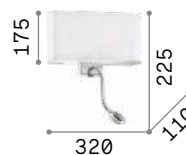

IP20

IP20

1,410 Kg / 0,0166 m³
E27 max 1x60W +
LED 1W / 55 lm

1,230 Kg / 0,0166 m³
E27 max 1x60W

€ 100

€ 75

- 215693 Total White
- 035949 White
- 215709 Total Black
- 035956 Black
- 103204 Canvas

- 152851 White

3000 K
900 lm

123899 € 7,00

3000 K
900 lm

123899 € 7,00