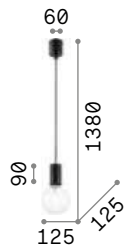

Hugo

Metal ceiling cup and frame, both with black matt varnish finish. Power cable coated with fabric.

0,380 Kg / 0,0099 m³
E27 max 1x60W

€ 35

139685 ■ Black

3000 K
1020 lm

101347 € 8,50