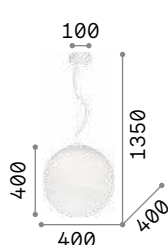

IP20

3,620 Kg / 0,1215 m³
E27 max 1x60W

€ 235

161372 White

3000 K
910 lm

119571 € 7,00