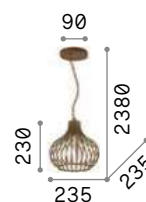

IP20

1,260 Kg / 0,0169 m³
E27 max 1x60W

€ 85

205281 ■ Brown

2200 K
500 lm

151717 € 8,90