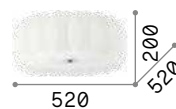

Ovalino

Enamelled metal frame. Diffuser composed of curved acid-etched glass sheets.

IP20

7,700 Kg / 0,1448 m³
E27 max 8 x 60W

€ 280

094014 White

3000 K
900 lm

123899 € 7,00