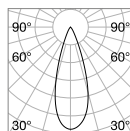

m	lx	øm
1	2336	0,60
2	584	1,21
3	259	1,81
4	146	2,42
5	93	3,02