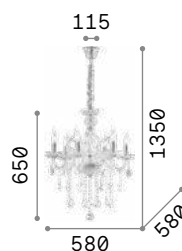

IP20

5,770 Kg / 0,1041 m³
E14 max 6 x 40W

€ 395

027821 Clear
032504 Black
027418 Red