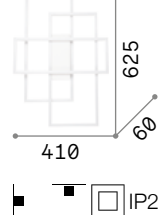

■ ■ □ IP20

1,240 Kg / 0,0264 m³
LED 31W / 2700 lm

€ 255

230726 ■ White
270661 ■ Black