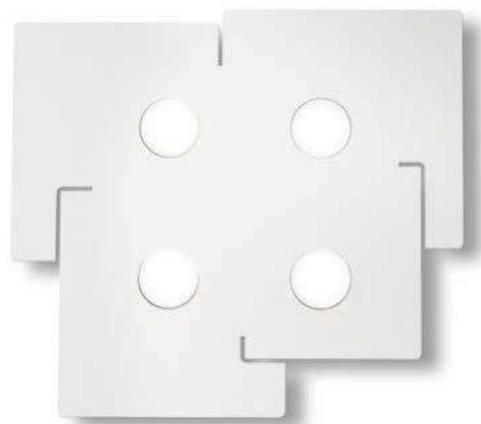

Totem

Matt white varnished laser shaped metal base. Replaceable LED lighting sources.

LED Bulbs LED GX53 9W 3000 K included.
Cod. 123936

5,320 Kg / 0,0470 m³ GX53 max 6 x 15W	3,890 Kg / 0,0322 m³ GX53 max 4 x 15W	2,960 Kg / 0,0227 m³ GX53 max 3 x 15W	0,960 Kg / 0,0055 m³ GX53 max 1 x 15W
€ 225	€ 183	€ 154	€ 67
215785 White	215778 White	215761 White	215747 White
3000 K 910 lm	3000 K 910 lm	3000 K 910 lm	3000 K 910 lm
123936 € 6,50	123936 € 6,50	123936 € 6,50	123936 € 6,50

Logos

Metal frame with white matt varnish finish. Replaceable LED sources.

LED Bulbs LED GX53 9W 3000 K included.
Cod. 123936