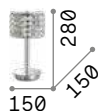

Roma

Chrome metal frame and details. Square-shaped crystal elements on sides and sandblasted bottom glass sheet.

LED

Bulbs LED G9 3W 3000 K included.
Cod. **209043**

**ON
OFF**

Lamp with integrated switch.

1,930 Kg / 0,0182 m³
G9 max 1x 40W

€ 130

114620 Chrome

3000 K
370 lm

209043

€ 3,90