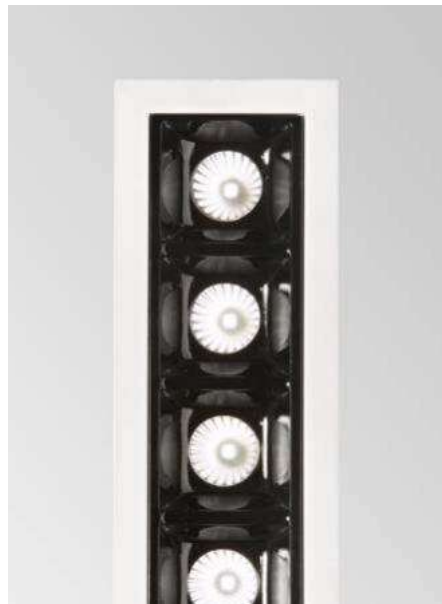

Lika Trimless

75 x 70 mm
0,220 Kg/0,0006 m³

LED COB OSRAM Driver ON/OFF included

Power	Beam	Lumen	CCT	Finish		Code	€
6 W	29°	440 lm	3000 K	Black		206202	52
		500 lm	4000 K	Black		267890	52

145 x 70 mm
0,390 Kg/0,0013 m³

LED COB OSRAM Driver ON/OFF included

Power	Beam	Lumen	CCT	Finish		Code	€
12,5 W	29°	1100 lm	3000 K	Black		206226	85
		1250 lm	4000 K	Black		267906	85

278 x 70 mm
0,720 Kg/0,0023 m³

LED COB OSRAM Driver ON/OFF included

Power	Beam	Lumen	CCT	Finish		Code	€
21 W	29°	2200 lm	3000 K	Black		206240	137
		2500 lm	4000 K	Black		267913	137

DIMMABLE DRIVER* Optional

Model	Control	Power	Output	Measure (LxHxW)	Code	€
Lika 6 W	DALI	10 W	700 mA	135 x 30 x 20 mm	267982	51
Lika 12,5 W	DALI	12 W	700 mA	135 x 30 x 20 mm	267999	51
Lika 21 W	DALI/Push	25 W	600 mA	167 x 41 x 32 mm	268002	94

Light beam: ACCENT

m	lx	øm
1	2786	0,58
2	696	1,16
3	309	1,74
4	174	2,32
5	111	2,90

CRI≥90 12,5W 29° 1100lm 3000K

* The dimmable power supplies must be ordered in concomitance with the product and will be included inside the fittings by replacing the on-off power supply.