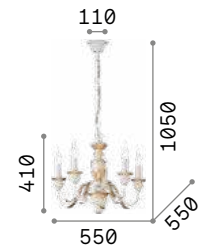

IP20

4,360 Kg / 0,0609 m³
E14 max 5 x 40W

€ 350

012865 Ant. White
020822 Gold

3000 K
430 lm

101248 € 3,00