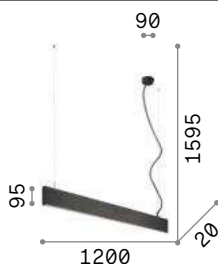

IP20

2,550 Kg / 0,0158 m³
LED 34W / 3850 lm

€ 200

- 241968 White 3000K
- 268231 White 4000K
- 241975 Black 3000K
- 268217 Black 4000K

IP20

0,260 Kg / 0,0023 m³
LED 3W / 350 lm

€ 41

- 241999 White 3000K
- 268149 White 4000K
- 242002 Black 3000K
- 268118 Black 4000K

Connector
Not included
Optional

€ 5

241982