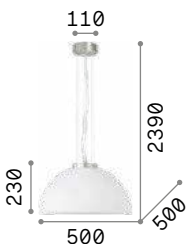

Metal frame with satin nickel finish. White blown acid-etched glass diffuser.

4,390 Kg / 0,1072 m³
E27 max 1x60W

€ 311

027906 White

101354 € 8,50

Folk

Metal ceiling cup and diffuser decorated with an oxidized effect or with matt white varnish. Corrugated white enamelled internal parable. Power cable coated with black fabric.