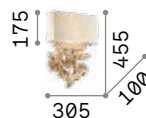

IP20

4,160 Kg / 0,0371 m³
E14 max 2 x 40W

€ 200

075211 Canvas

3000 K
480 lm

101200 € 3,00