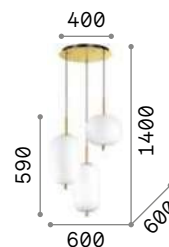

IP20

8,600 Kg / 0,2150 m³
LED 60,2W / 5300 lm

€ 375

224541 White