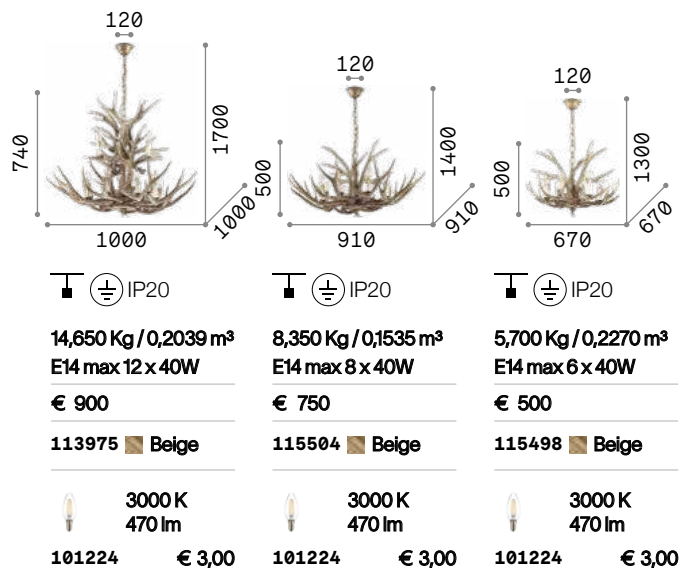

P. 420

P. 460