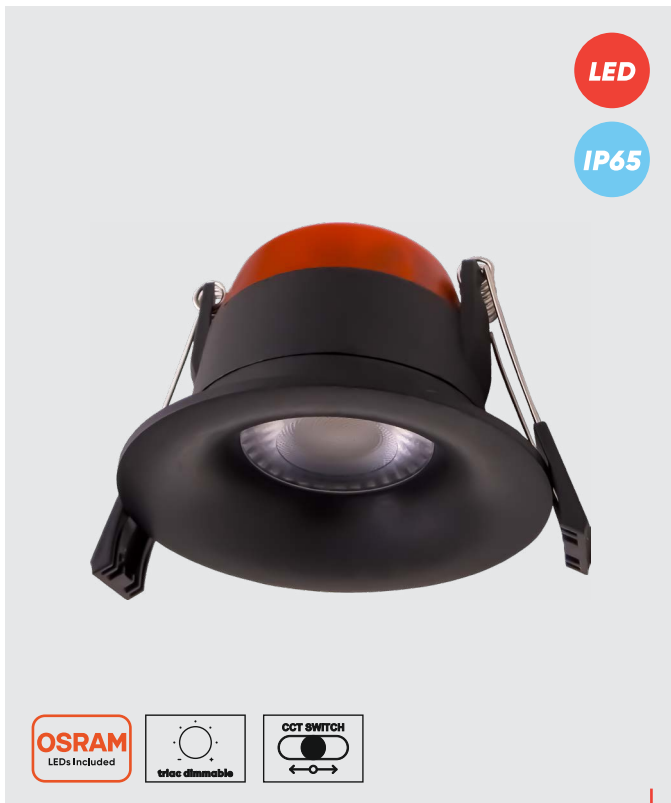

news

LED

IP65

OSRAM
LEDs Included

49056
AXT
Ø85mm $\downarrow$ 43mm

aluminium-silver
plastic-matt black
LED 8W/880lm, 2700K-6000K
EAN 8585032237812