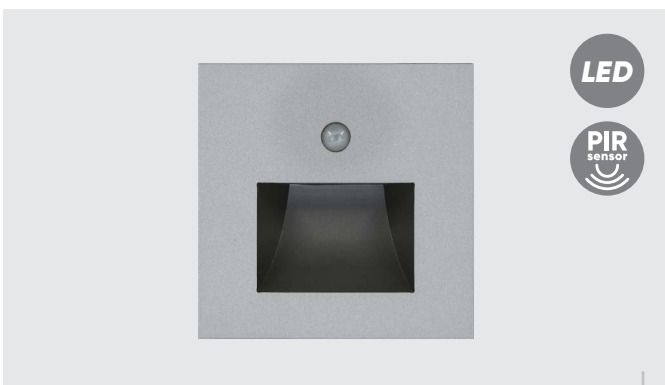

# sunny series

**70414**  
Step light Sunny S  
↔87mm ↓87mm ↗35mm

plastic-white  
LED 1W/70lm, 4000K  
EAN 8585032238147

**70415**  
Step light Sunny  
↔87mm ↓87mm ↗35mm

plastic-white  
LED 1W/70lm, 4000K  
EAN 8585032238154