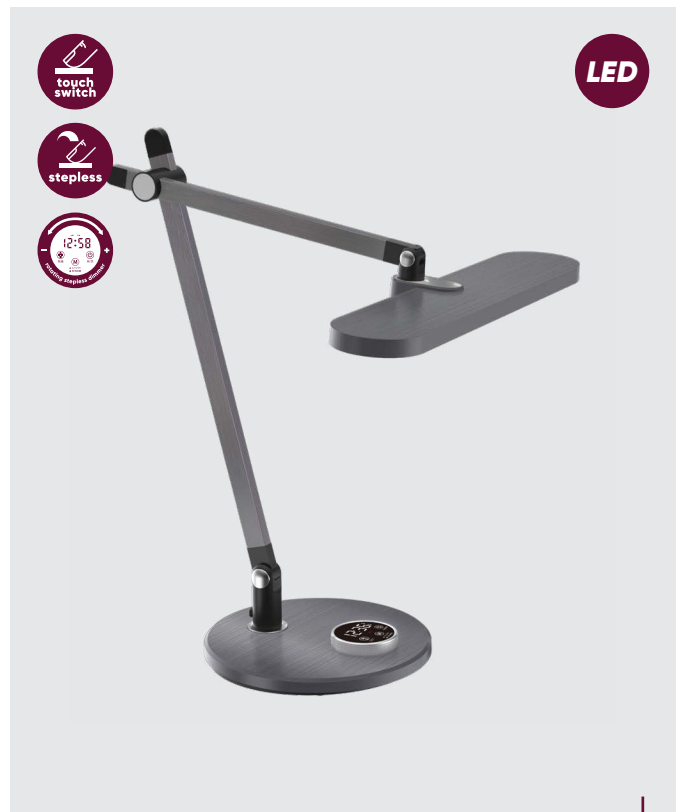

31216
Zipp
↔350mm ↓530mm

metal-dark grey brushed
ABS-dark grey, black
LED 12W/570-1050lm, 3000-6500K
EAN 8585032239038