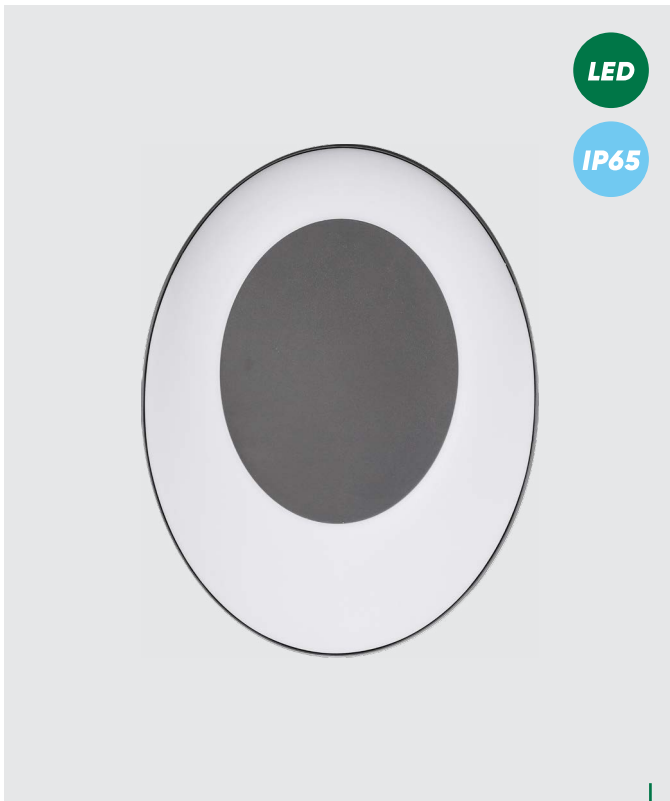

LUXERA®
L I G H T I N G

news

LED

IP65

31654
Nibo

↔169mm ↕219mm

plastic-dark grey/white
20W/1600lm, 4000K
EAN 8585032238529