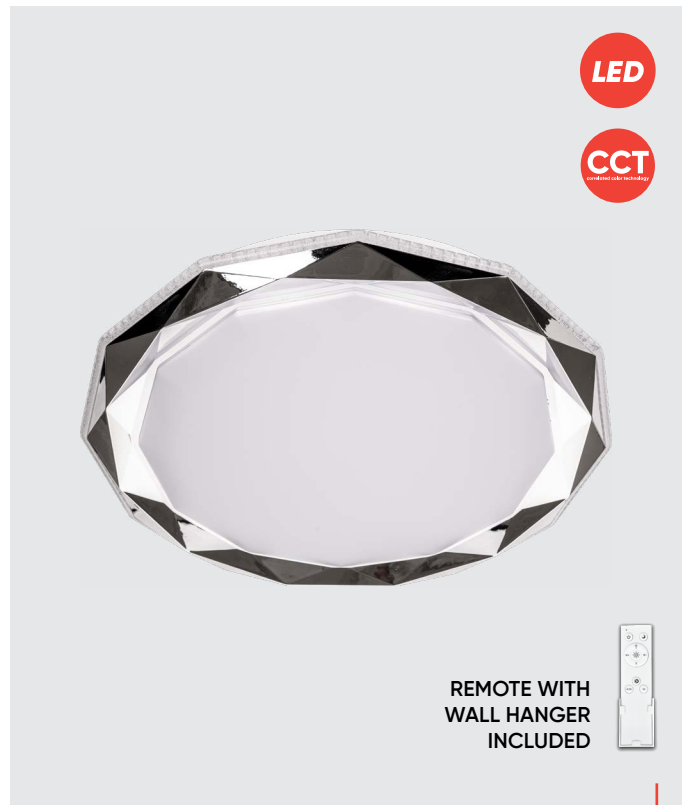

LUXERA®  
LIGHTING

news

**71335**  
Valli

Ø500mm ↓70mm

metal-white  
plastic-chrome/white/clear, crystal  
LED 47W/5100-6000lm, 2700K-6000K  
EAN 8585032237799

**71336**  
Zao

Ø500mm ↓70mm

metal-white  
plastic-chrome/white/clear, crystal  
LED 47W/5100-6000lm, 3000K-6500K  
EAN 8585032237805