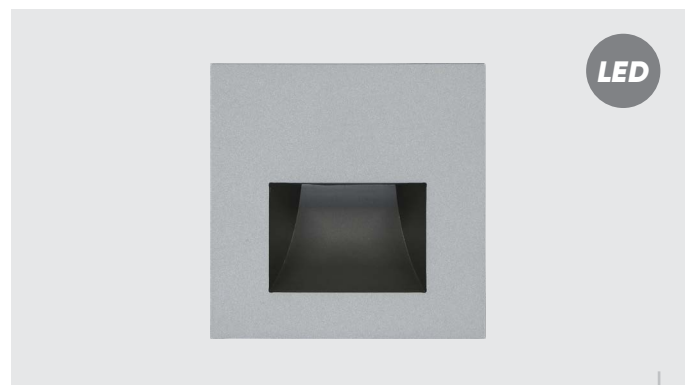

70417
Step light Sunny
↔87mm ↓87mm ↗35mm

plastic-dark grey
LED 1W/70lm, 4000K
EAN 8585032238178