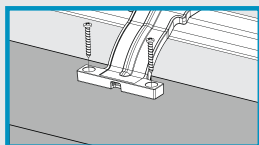

LUXERA®
LIGHTING

news

LED

IP44

Wall Box

Furniture

70225
Solana

↔600mm ↕57mm

plastic-chrome / acrylic-white
LED 12W, 1480lm, 4000K
EAN 8585032238819

LED

IP44

70224
Asta

↔600mm ↕65mm

plastic-chrome / acrylic-white
LED 12W, 1350lm, 4000K
EAN 8585032238802