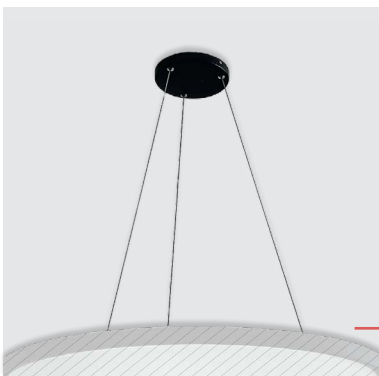

PENDANT
VERSION
=
Trimo ceiling
+ hanger

MEMORY

70330
Hanger

↔150mm ⚡1000mm

metal-black
3 wires, for Trimo 70325,
70326, 70329
EAN 8585032239403