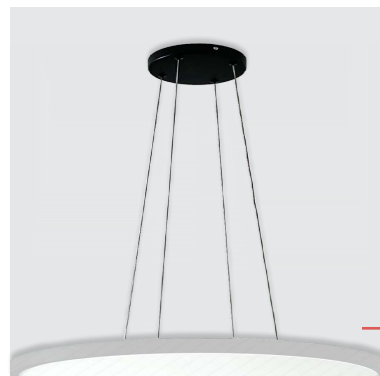

PENDANT  
VERSION  
=  
Trimo ceiling  
+ hanger

MEMORY

**70330**  
Hanger

↔150mm ⚡1000mm

metal-black  
3 wires, for Trimo 70325,  
70326, 70329  
EAN 8585032239403

**70332**  
Hanger

↔150mm ⚡1000mm

metal-black  
4 wires, for Trimo 70327,  
70328  
EAN 8585032239427