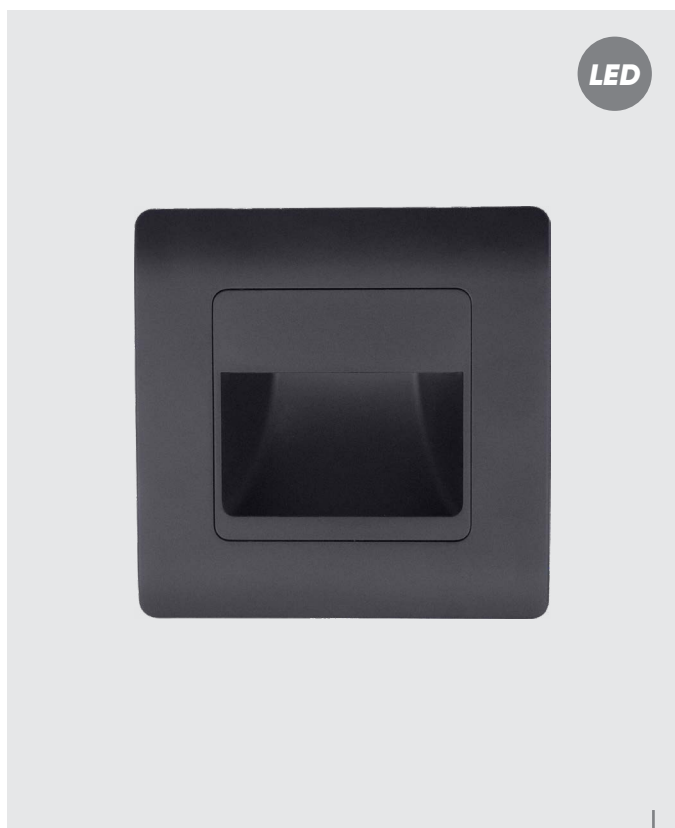

**65284**  
Keyo

↔162mm ↓413mm

ABS-black / acrylic-clear  
LED 6W/200lm, 2800-3200K  
EAN 8585032238987

LED

IP65

**65285**  
Fold

↔100mm ↓68-120mm

ABS-black / acrylic-clear  
LED 4,8W/50-100lm, 2800-3200K  
EAN 8585032238994