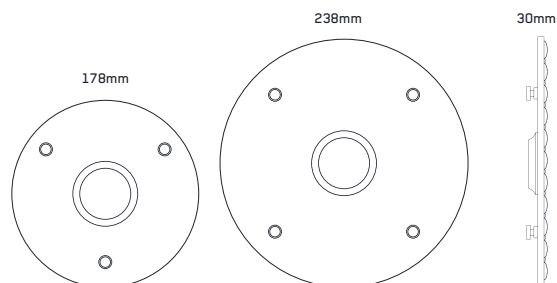

# news

MOUNTING SYSTEM

DOUBLE FIXING OPTION  
INCLUDED (MAGNET/SCREW)

LED MODULE

70440		plastic	transparent	178 x 178 x 30	20W / 2200 LM	8585032238918
70441		plastic	transparent	238 x 238 x 30	30W / 3600 LM	8585032238925