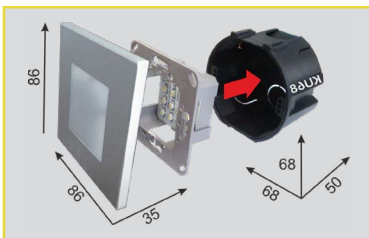

STEPLIGHT

48334	plastic	gold matt	86 x 86 x 35	1W / LED	8585032237645
48335	plastic	black matt	86 x 86 x 35	1W / LED	8585032237652
48341	plastic	rustic	86 x 86 x 35	1W / LED	8585032237881

NO NEED EXTERNAL DRIVER !!!