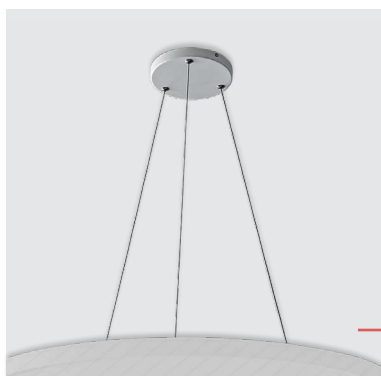

PENDANT  
VERSION  
=  
Trimo ceiling  
+ hanger

**70331**  
Hanger

↔150mm ↓1000mm

metal-white  
3 wires, for Trimo 70320,  
70321, 70324  
EAN 8585032239410

**70333**  
Hanger

↔150mm ↓1000mm

metal-white  
4 wires, for Trimo 70322,  
70323  
EAN 8585032239434