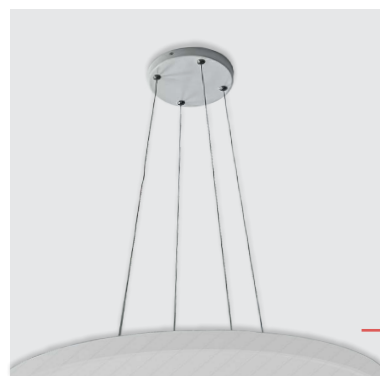

PENDANT  
VERSION  
=  
Trimo ceiling  
+ hanger

**70331**  
Hanger

↔150mm ↓1000mm

metal-white  
3 wires, for Trimo 70320,  
70321, 70324  
EAN 8585032239410

**70333**  
Hanger

↔150mm ↓1000mm

metal-white  
4 wires, for Trimo 70322,  
70323  
EAN 8585032239434