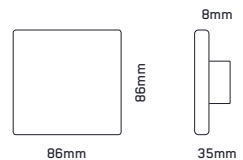

# news

48334

48335

48341

**STEPLIGHT**

<b>48334</b>	plastic	gold matt	86 x 86 x 35	1W / LED	8585032237645
<b>48335</b>	plastic	black matt	86 x 86 x 35	1W / LED	8585032237652
<b>48341</b>	plastic	rustic	86 x 86 x 35	1W / LED	8585032237881