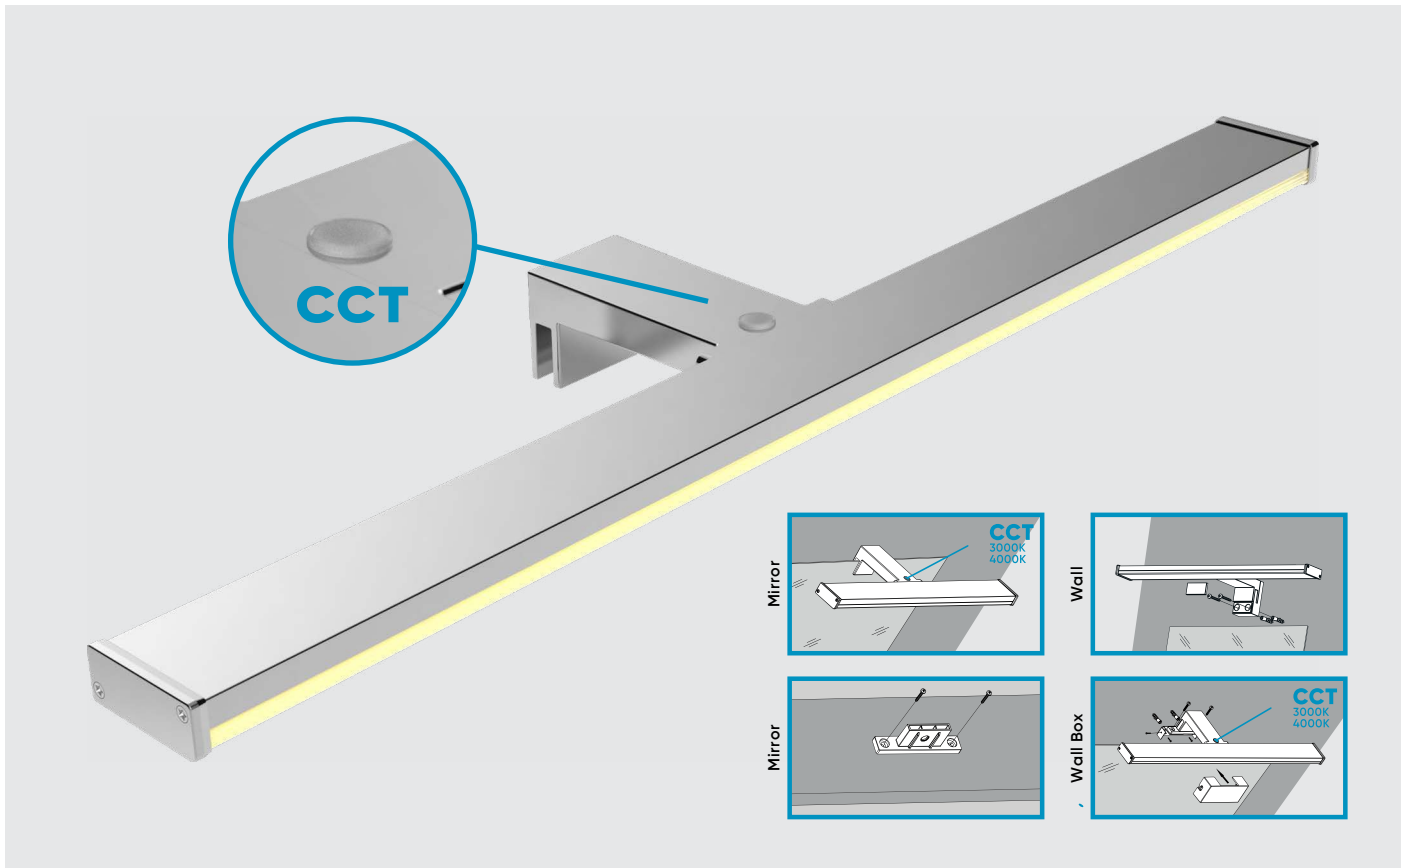

news

LED

IP44

70228
Tremolo plus
↔780mm ↓60mm

aluminium-chrome / acrylic-white
LED 12W, 1310lm, 3000/4000K
EAN 8585032238956