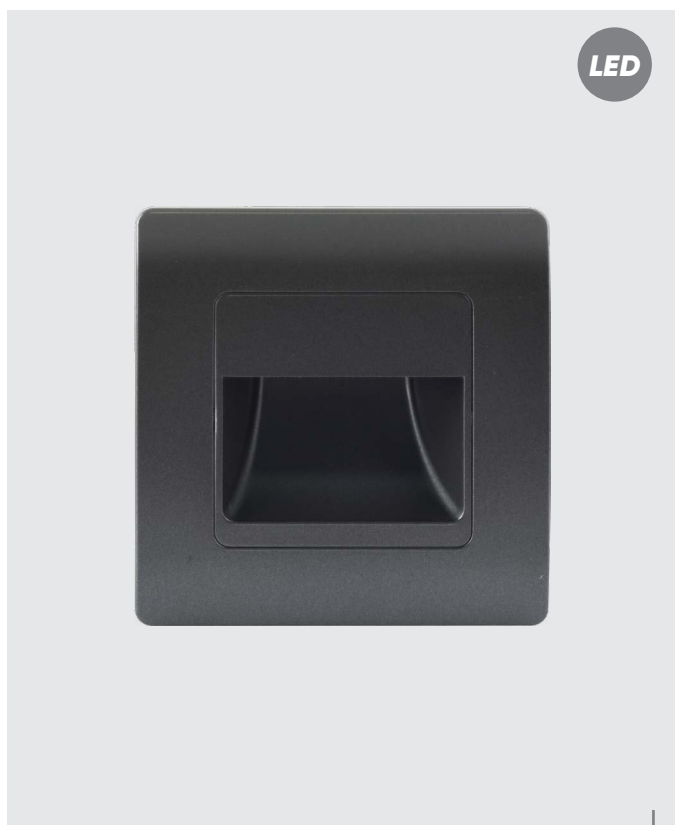

LED

IP65

**48340**  
Radix III

↔220mm ⇅80mm ↗36mm

plastic-rustic  
LED 3.8W/420lm, 4000K  
EAN 8585032237874

**70438**  
Step light

↔86mm ⚗86mm ↗10mm

plastic-black  
LED 1W/95lm, 4000K  
EAN 8585032238468