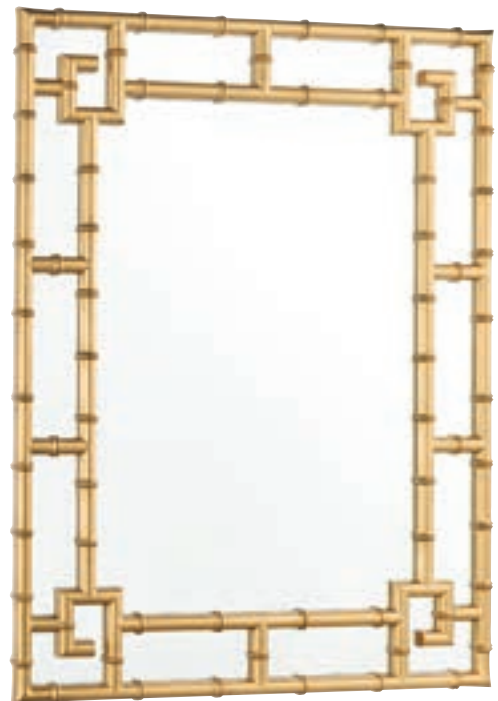

Maya Mirror

LA3637755-Q
mottled gold detail
D2 x Ø90cm

Roughton Mirror

LA3756561-Q
Polished Brass
D2 x H40 x W29cm

Lovell Mirror

LA3589304-Q
champagne detail edging
D4 x Ø99cm

Shawford Mirror

LA3756030-Q
gold detail edging
D4 x H107 x W81cm