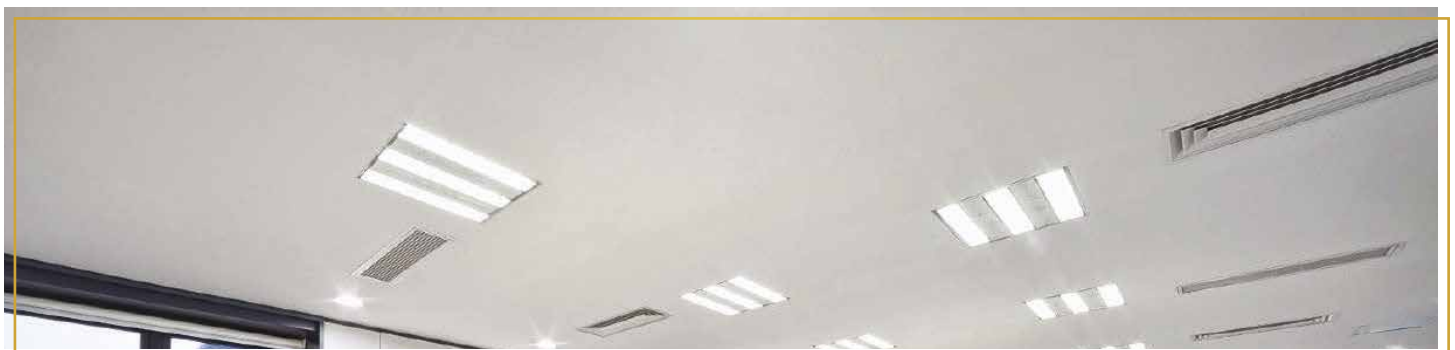

T8 LED TUBE 150cm

EK8245 No. Art.	▶ 20W Power	2100 lm Luminous flux	4000K Colour	150cm Length	ONE SIDE Connection	IP20 Internal Protection (IP)
EK8246 No. Art.	▶ 20W Power	2100 lm Luminous flux	6500K Colour	150cm Length	ONE SIDE Connection	IP20 Internal Protection (IP)

EK8243