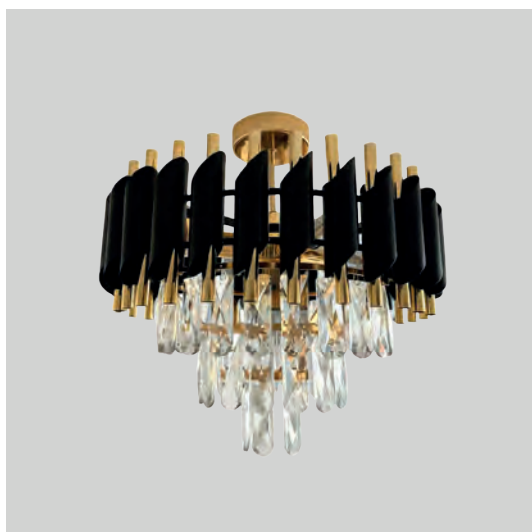

5xE14 max 10W LED
380x380x500-850mm

■ ML2518

10xE14 max 10W LED
780x280x500-850mm

■ ML2582

7xE14 max 10W LED
480x480x500-850mm

CRISTAL

■ ML2562

5xE14 max 10W LED
380x380x380mm