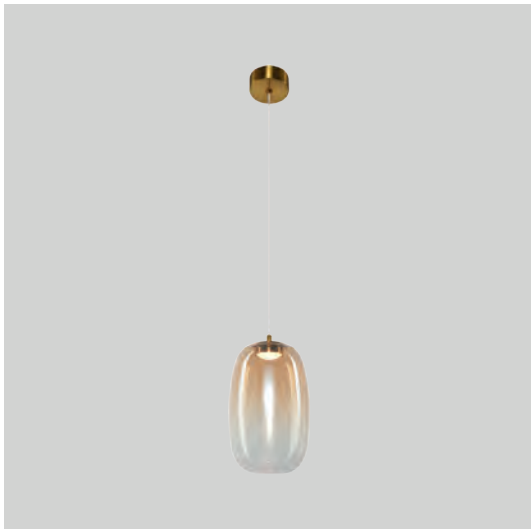

■ ML1432

15W LED | 1200lm
220x220x505-1705mm

KUGEL

■ ML0982

30W LED | 4000K | 1500lm
1200x160x250-1000mm

- ML1397
- ML1398
- ML1399

4W LED | 3000K | 388lm
180x180x260-1460mm

- ML1405
- ML1403
- ML1404