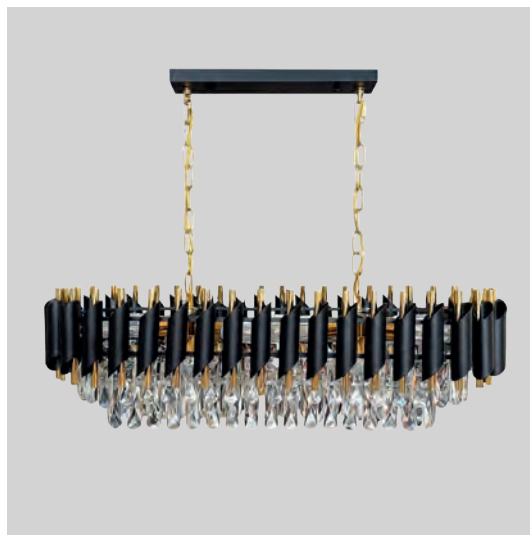

■ ML2518

10xE14 max 10W LED
780x280x500-850mm