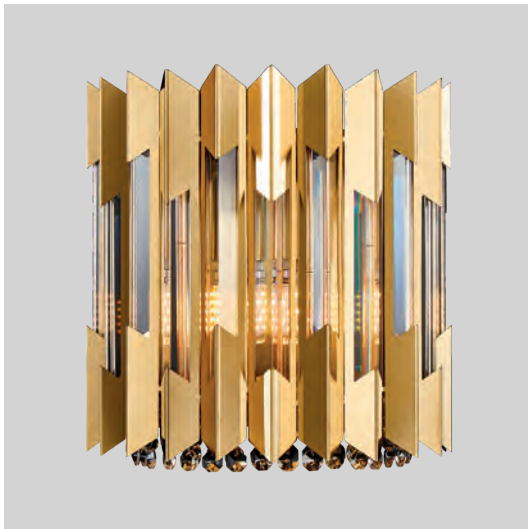

- ML0397
- ML0398

2xE14 max 10W LED
165x265x265mm