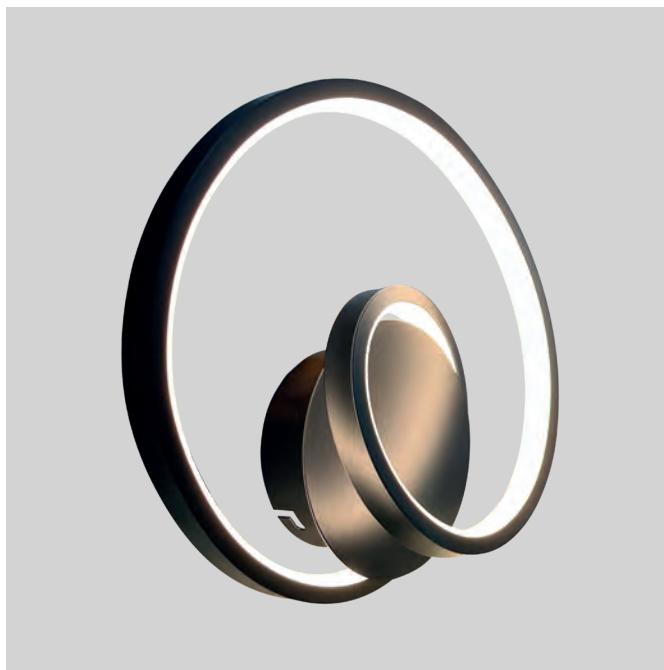

- ML1049
- ML1050
- ML1051

13W LED | 4000K | 1000lm
230x130x230mm