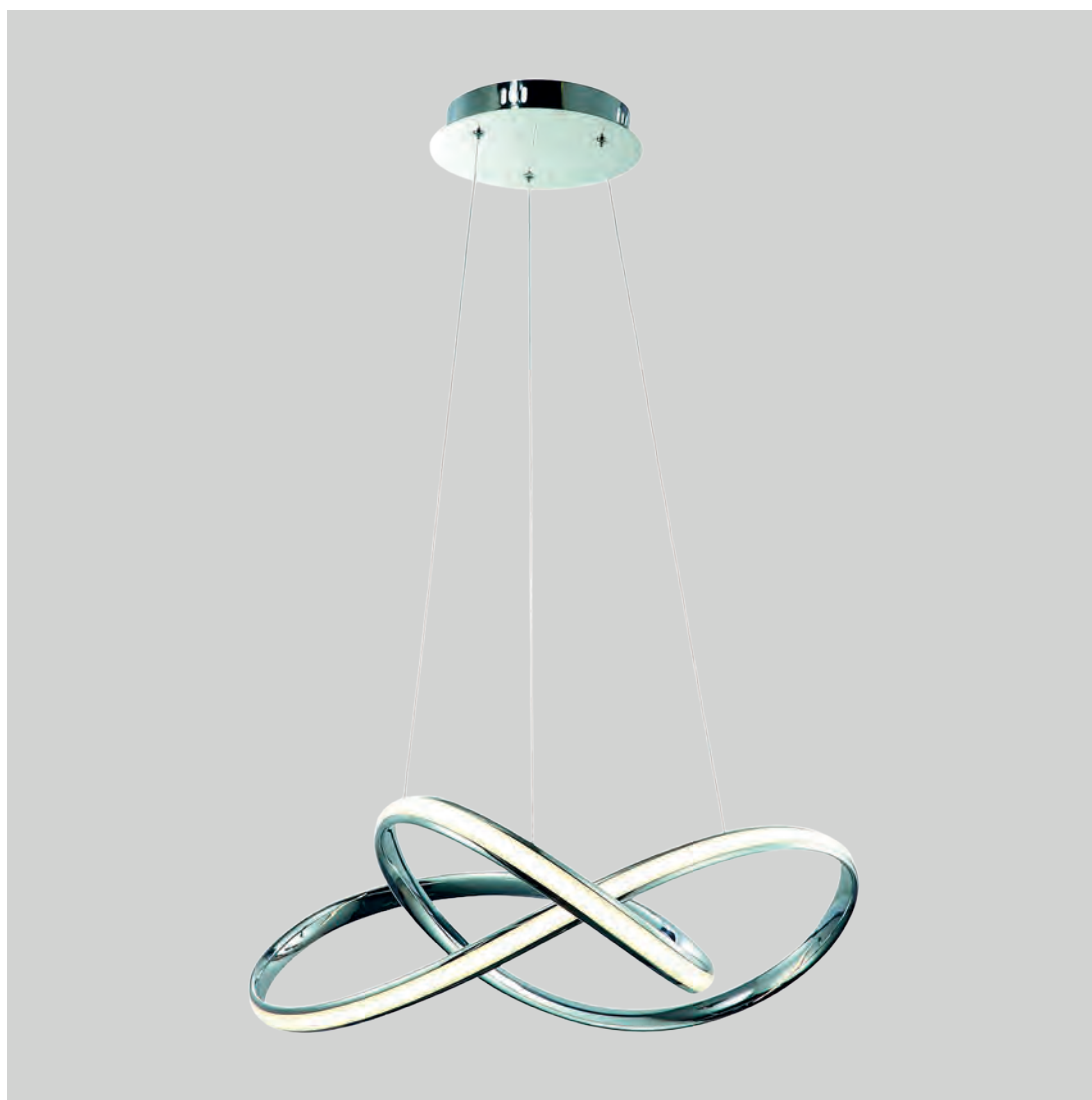

CAPPIO

- ML3806
- ML6771
- ML6772

36W LED | 4000K | 2160lm
600x600x400-1000mm