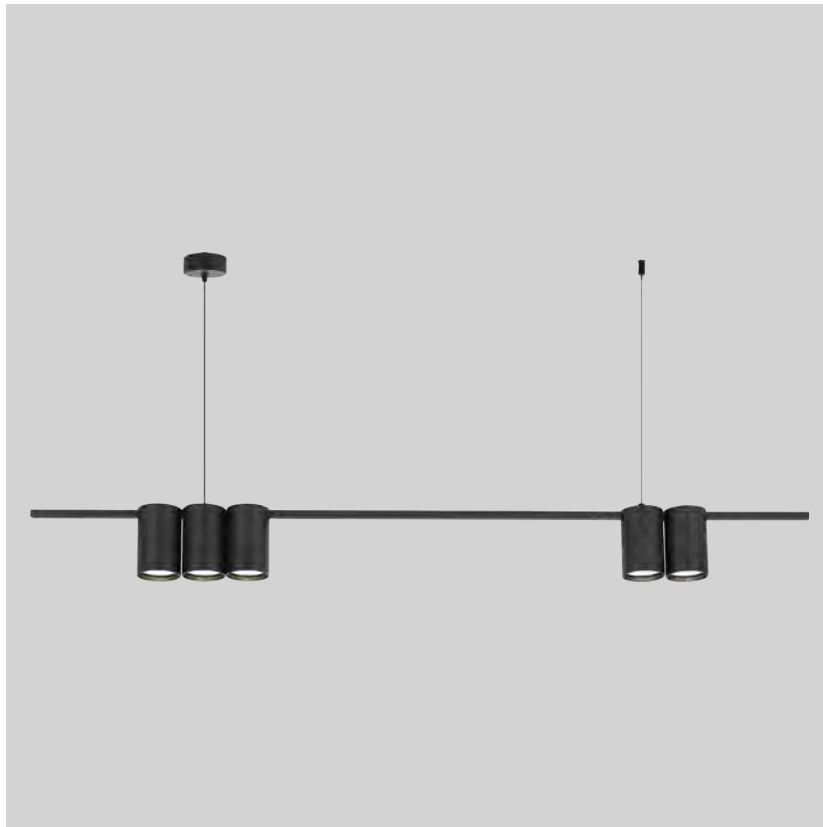

- ML0367
- ML0368
- ML0369

5xGU10 max 10W LED
1000x60x200-1800mm