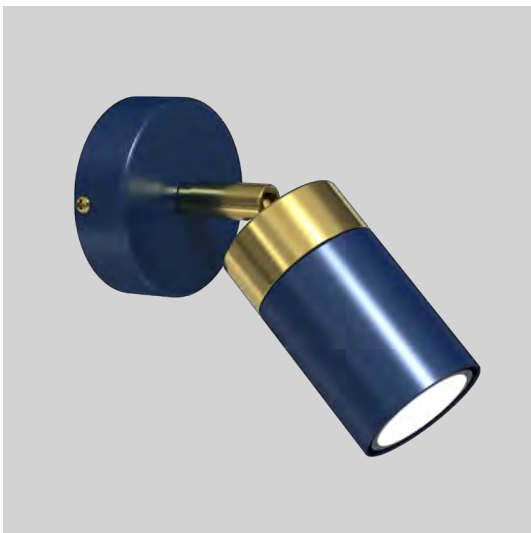

VERTICAL

- ML0296
- ML0306

3xGU10 max 10W LED
482x60x86mm

- ML0309
- ML0299

1xGU10 max 10W LED
200x120x422mm

- MLP7720
- MLP7725
- MLP1347
- MLP1413
- MLP6079

1xGU10 max 10W LED
80x80x500-900mm

- MLP7722
- MLP7717
- MLP6123
- MLP6128