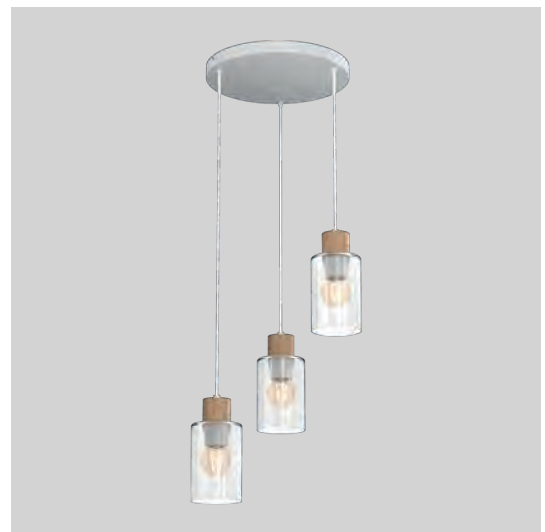

□ MLP8556
3xE27 max 15W LED
300x300x400-900mm