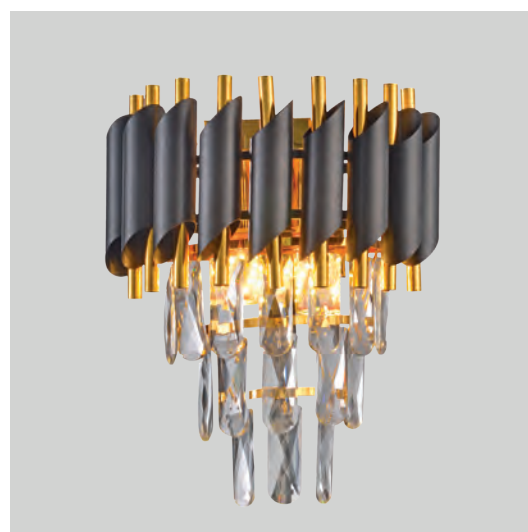

5xE14 max 10W LED
380x380x500-850mm

■ ML2518

10xE14 max 10W LED
780x280x500-850mm

■ ML2582

7xE14 max 10W LED
480x480x500-850mm

CRISTAL

■ ML2562

5xE14 max 10W LED
380x380x380mm