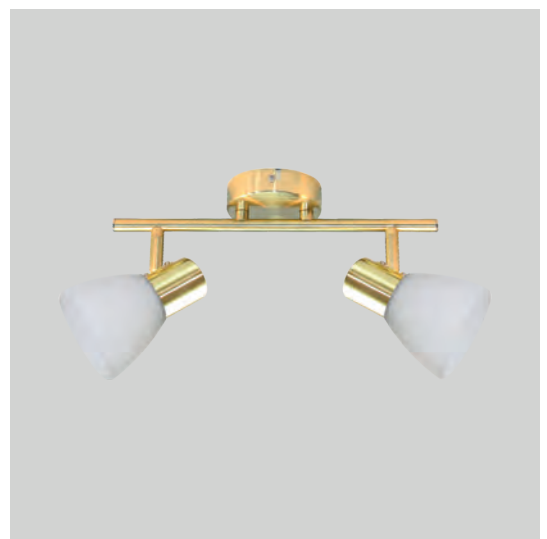

3xE14 max 10W LED
200x200x130mm

■ ML1062

3xE14 max 10W LED
500x90x150mm

JOTA

■ ML1060

1xE14 max 10W LED
120x80x100mm

■ ML1061

2xE14 max 10W LED
350x90x150mm