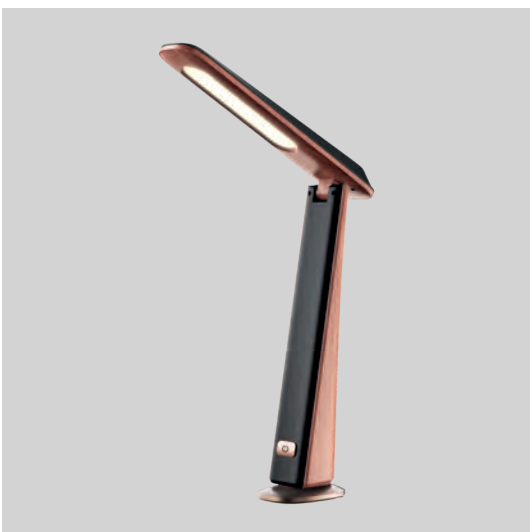

■ ML2247

4W LED | 3000K-5500K | 180lm
230x160x300-430mm