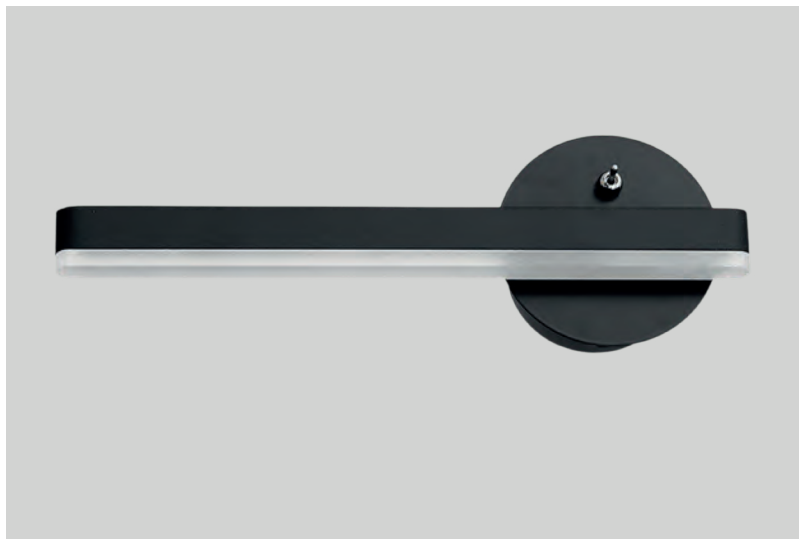

■ ML6346

□ ML6348

6W LED | 4000K | 420lm
300x50x100mm