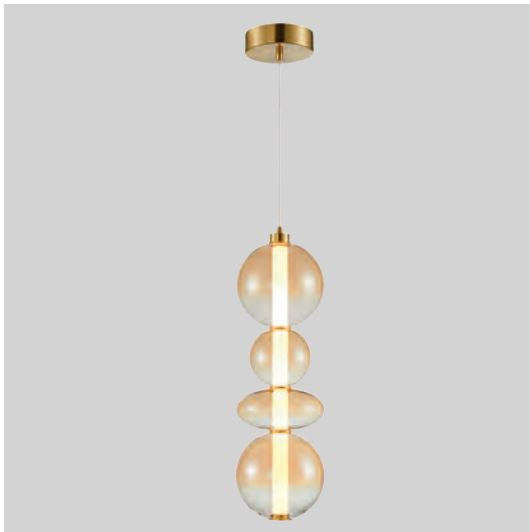

42W LED | 3000K | 3360lm
1100x170x230-1330mm

- ML0364
- ML0363

28W LED | 3000K | 2240lm
170x170x365-1785mm

- ML0864
- ML0348
- ML0349

40W LED | 3000K | 3000lm
1175x200x300-1300mm

DAPHNE

- ML0347
- ML0346
- ML0863