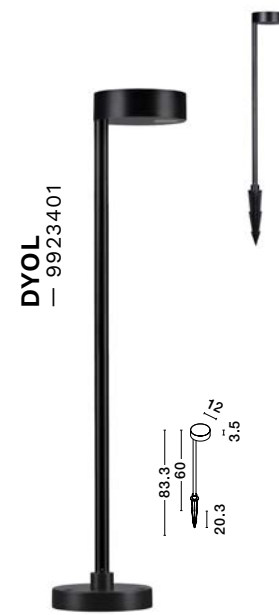

Connect with code
9030573

D: 30
H: 180 cm

DYOL
— 9923400

Sandy Black
Aluminium
LED · 7 Watt
220-240 Volt
735Lm · 3000K
IP65
Included plastic spike

DYOL
— 9923401

Sandy Black
Aluminium
LED · 7 Watt
220-240 Volt
377Lm · 3000K
IP65
Included plastic spike