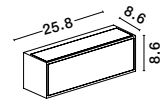

BROWN
— 9030583

Sandy Black
Die-Casting
Aluminium
Maoni Wood
Colour Acrylic
& Clear Glass
LED
2 Watt · 3.7Volt
82Lm · 3000K · IP65
**Solar light
with sensor**

L: 25.8
W: 8.6
H: 8.6 cm

BROWN
— 9030584

Sandy Rust Brown
Die-Casting
Aluminium
Maoni Wood
Colour Acrylic
& Clear Glass
LED
2 Watt · 3.7Volt
83Lm · 3000K · IP65
**Solar light
with sensor**

L: 25.8
W: 8.6
H: 8.6 cm

BROWN
— 9030585

Sandy White
Die-Casting
Aluminium
Maoni Wood
Colour Acrylic
& Clear Glass
LED
2 Watt · 3.7Volt
83Lm · 3000K · IP65
**Solar light
with sensor**

L: 25.8
W: 8.6
H: 8.6 cm

BROWN
— 9030585