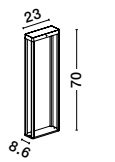

BERNI
— 9030567