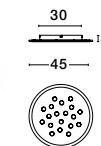

ASTRAEUS
— 9030650