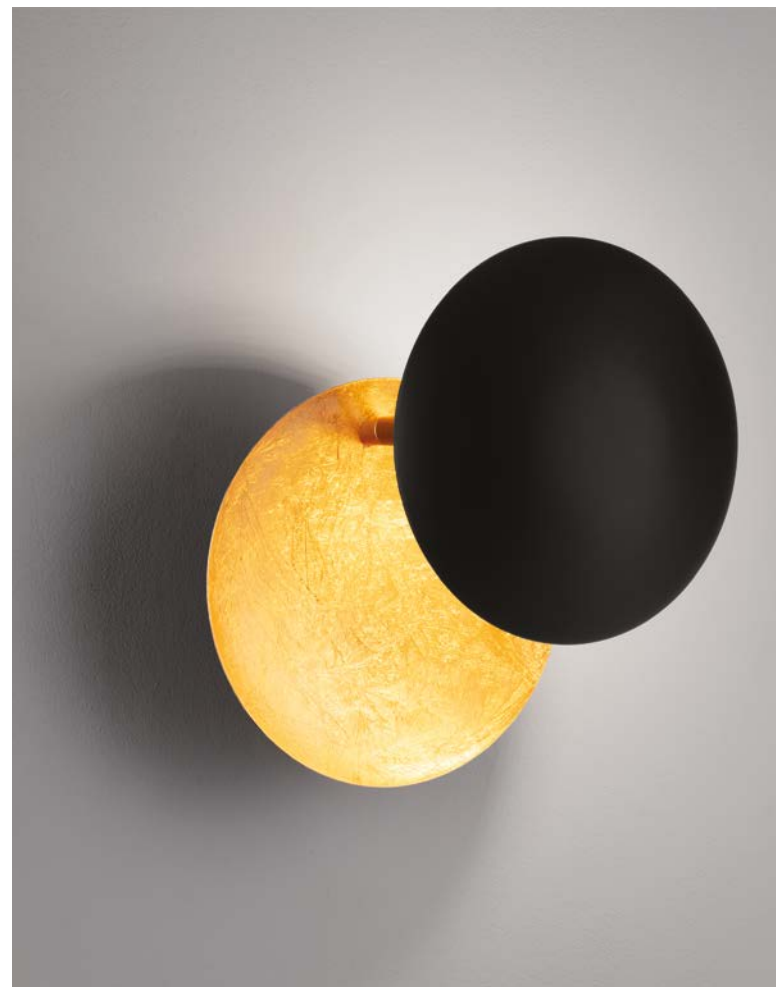

Adjustable

SOLEI

— 9006081

Gold Leaf Aluminium
LED
6 Watt · 230 Volt
420Lm · 3000K · IP20
—
D: 20
W: 13.5
H: 20 cm

SOLEI
— 9006081

ALSO
YOU CAN
DO

Adjustable

GRETEL
— 9172871