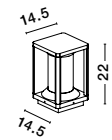

PACIFIC
— 9030605

PACIFIC
— 9030601

Sandy Black
Die-Casting
Aluminium
Natural Wood Colour
Acrylic & Clear
Polycarbonate
LED
E27 · 1x12 Watt
230 Volt · IP65
BULB EXCLUDED

L: 14.5
W: 21.5
H: 27.6 cm

PACIFIC
— 9030605

Sandy Black
Die-Casting
Aluminium
Natural Wood Colour
Acrylic & Clear
Polycarbonate
LED
E27 · 1x12 Watt
230 Volt · IP65
BULB EXCLUDED

L: 14.5
W: 14.5
H: 22 cm

PACIFIC
— 9030604

Sandy Black
Die-Casting
Aluminium
Natural Wood Colour
Acrylic & Clear
Polycarbonate
LED
E27 · 1x12 Watt
230 Volt · IP65
BULB EXCLUDED

L: 14.5
W: 14.5
H: 50 cm