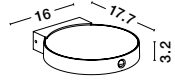

SENSOR

AIGO
— 9030580