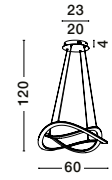

D: 60
H: 120 cm

CELESTIA
— 9030645

[Triac Dimmable]
Brass Gold,
Aluminium
& Acrylic
LED · 87 Watt
220-240 Volt
3141Lm · 3000K
Eaglerise Driver

D: 60
H: 120 cm

CELESTIA
— 9030644

ALSO
YOU CAN
DO

ALSO
YOU CAN
DO