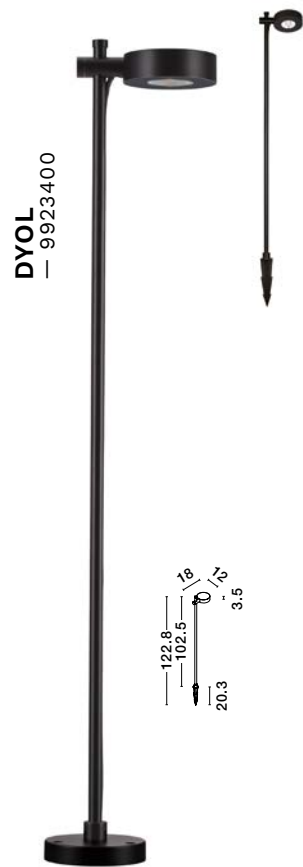

Connect with code
9030573

D: 30
H: 180 cm

DYOL
— 9923400

Sandy Black
Aluminium
LED · 7 Watt
220-240 Volt
735Lm · 3000K
IP65
Included plastic spike

DYOL
— 9923401

Sandy Black
Aluminium
LED · 7 Watt
220-240 Volt
377Lm · 3000K
IP65
Included plastic spike