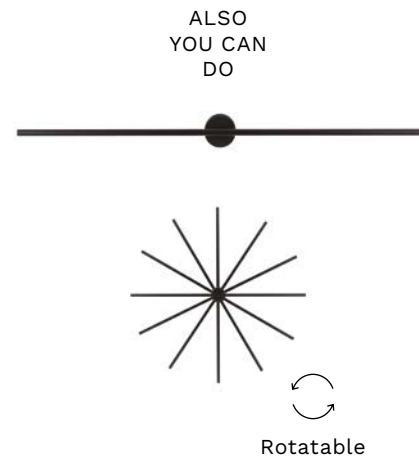

GRETEL
— 9172871

Sandy Black
Aluminium
LED · 15 Watt
220-240 Volt
372Lm · 3000K
IP44

—
L: 90
W: 8.3
H: 7 cm

GRETEL
— 9172871