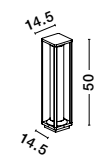

PACIFIC
— 9030604

PACIFIC
— 9030601

Sandy Black
Die-Casting
Aluminium
Natural Wood Colour
Acrylic & Clear
Polycarbonate
LED
E27 · 1x12 Watt
230 Volt · IP65
BULB EXCLUDED

L: 14.5
W: 21.5
H: 27.6 cm

PACIFIC
— 9030605

Sandy Black
Die-Casting
Aluminium
Natural Wood Colour
Acrylic & Clear
Polycarbonate
LED
E27 · 1x12 Watt
230 Volt · IP65
BULB EXCLUDED

L: 14.5
W: 14.5
H: 22 cm

PACIFIC
— 9030604

Sandy Black
Die-Casting
Aluminium
Natural Wood Colour
Acrylic & Clear
Polycarbonate
LED
E27 · 1x12 Watt
230 Volt · IP65
BULB EXCLUDED

L: 14.5
W: 14.5
H: 50 cm