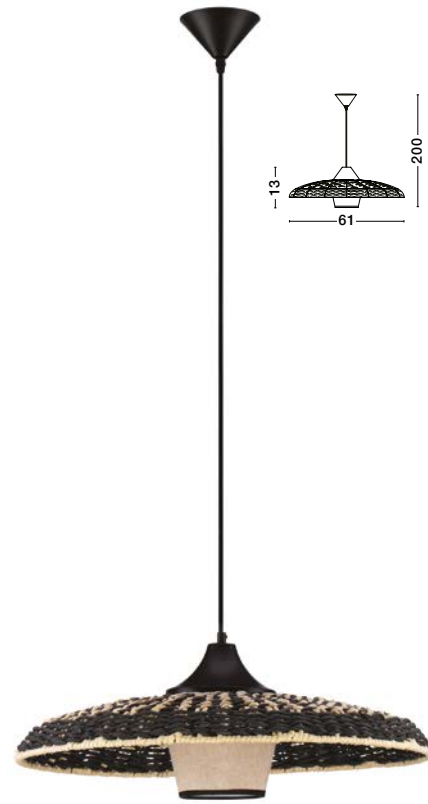

CAPA
— 9586520

Colorful Rattan
(Natural, Black)
Black Fabric Wire
& Base
LED
E27 · 1x12 Watt
230 Volt
BULB EXCLUDED

CAPA
— 9586519

CAPA
— 9586520

MELODY
— 9586518

Black Paper Rope
Black Fabric Wire
& Base
LED
E27 · 1x12 Watt
230 Volt
BULB EXCLUDED