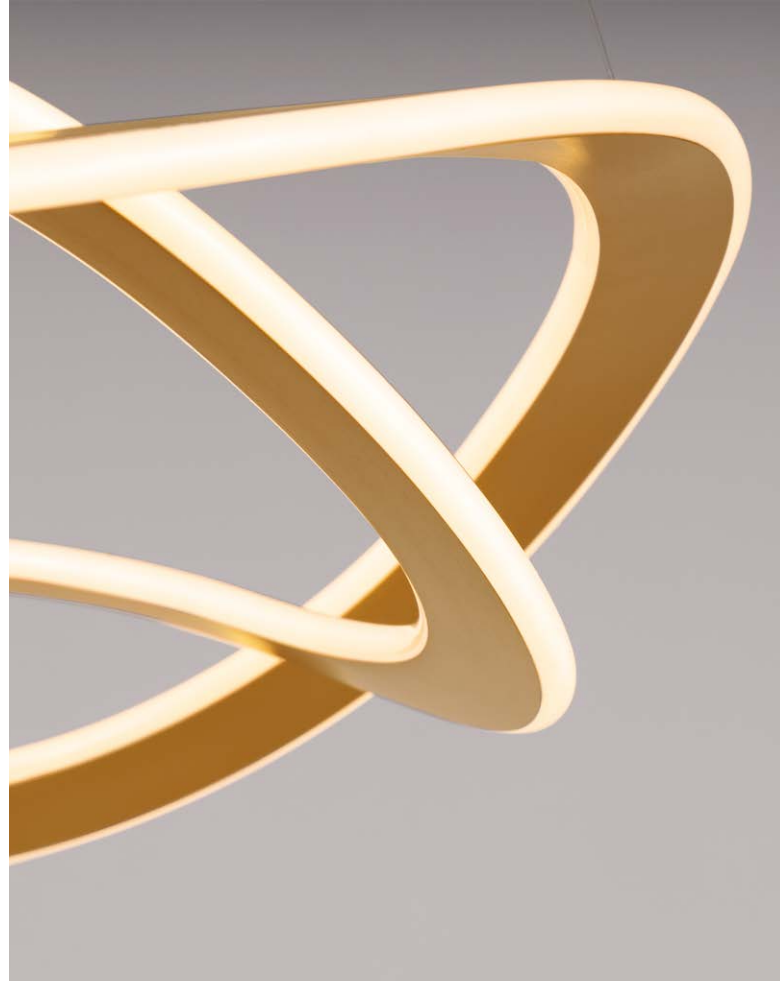

ALSO
YOU CAN
DO

ALSO
YOU CAN
DO

CELESTIA
— 9030645