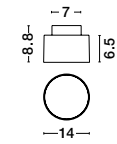

OZEN
— 9030734

Sandy Black
Aluminium
LED · 16 Watt
230 Volt · 787Lm
3000K · IP20

D: 11
H: 8.8 cm