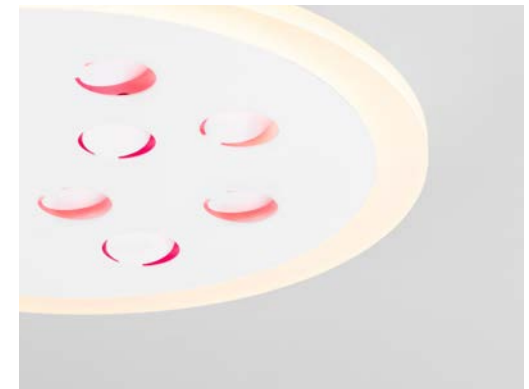

ASTRAEUS
— 9030650

ASTRAEUS
— 9030651

ASTRAEUS
— 9030651

[Triac Dimmable]
Sandy White,
Aluminium
& Acrylic
LED · 40 Watt
220 Volt · 3476Lm
RGB in centre
Outer Ring Dimmable
by Remote Control
3000K IP20

—
D: 60.3
H: 5 cm