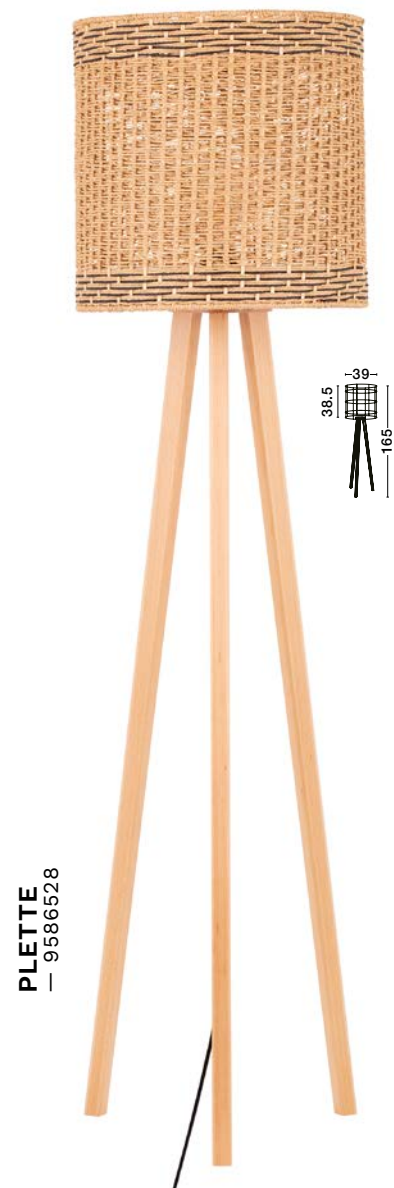

PLETTE
— 9586528

CARO
— 9586529

Colorful Rattan
(Natural Black Brown)
& Black Base Black
Fabric Wire
(Cable Length: 350cm)
LED
E27 · 1x12 Watt
230 Volt

BULB EXCLUDED

—
D: 46
H: 147.5 cm