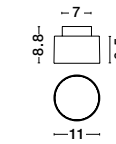

OZEN
— 9030734

Sandy Black
Aluminium
LED · 16 Watt
230 Volt · 787Lm
3000K · IP20

D: 11
H: 8.8 cm