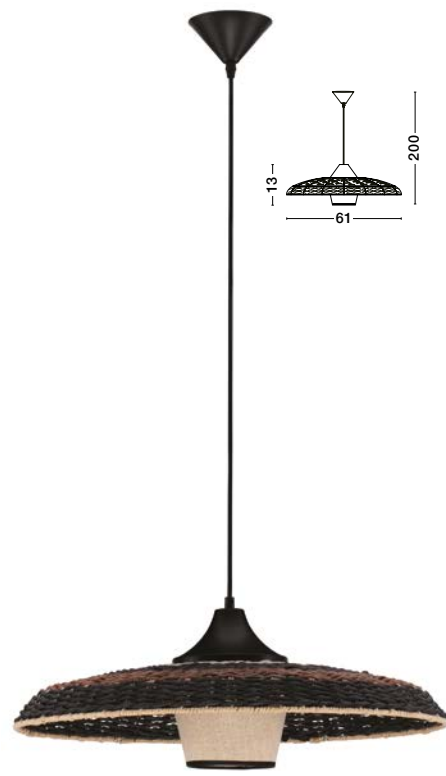

CAPA
— 9586519

Colorful Rattan
(Natural, Black, Brown)
Black Fabric Wire
& Base
LED
E27 · 1x12 Watt
230 Volt
BULB EXCLUDED

CAPA
— 9586520

Colorful Rattan
(Natural, Black)
Black Fabric Wire
& Base
LED
E27 · 1x12 Watt
230 Volt
BULB EXCLUDED

CAPA
— 9586519