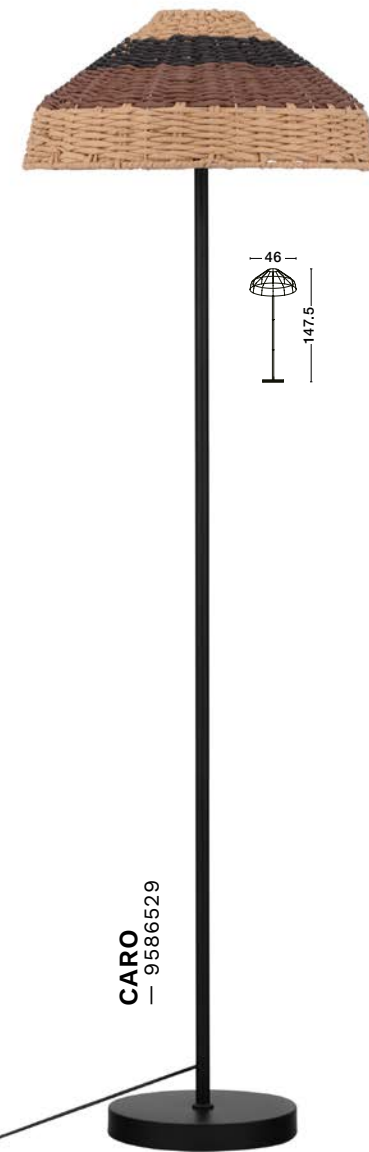

CARO
— 9586529