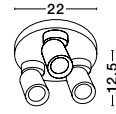

AMECY
— 9011349