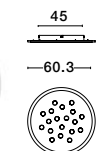

ASTRAEUS
— 9030651