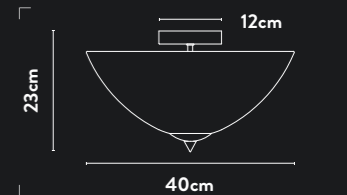

1724AB

3Lt Semi-Flush
Antique Brass Metal & Alabaster Glass

Class: 1 (Earthed)
Lamp Holder: E14 Golfball
Wattage: 3 x 40W
Dimmable: Yes