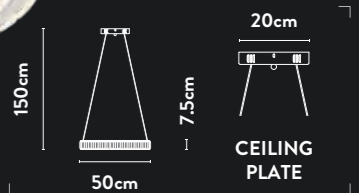

10810-3SB

LED 3Lt Bar Pendant
Satin Brass Metal & Clear Crystal

Class:	1 (Earthed)
Lamp Holder:	Integrated LED
Wattage:	36W
Lumens:	2442lm
Kelvin:	3000K
Dimmable:	Yes
Dimming Method:	Rotary
Height Adjustable:	19-150cm

10596SB

LED Bar Pendant
Satin Brass Metal & Clear Crystal

Class: 1 (Earthed)
Lamp Holder: Integrated LED
Wattage: 36W
Lumens: 1778lm
Kelvin: 4000K
Dimmable: Yes
Dimming Method: Rotary
Height Adjustable: 15-150cm
Weight: 7Kg

A three-dimensional manifestation of glamour featuring fluid rings, with crystal and chrome undulations

38911-2CC

LED 2 Tier Pendant
Chrome Metal & Clear Crystal

Class:	1 (Earthed)
Lamp Holder:	Integrated LED
Wattage:	44W
Lumens:	2569lm
Kelvin:	3000K
Dimmable:	Yes
Dimming Method:	Rotary
Height Adjustable:	30-150cm
Weight:	6Kg

42

38911-1CC

LED Pendant
Chrome Metal & Clear Crystal

Class:	1 (Earthed)
Lamp Holder:	Integrated LED
Wattage:	26W
Lumens:	1741lm
Kelvin:	3000K
Dimmable:	Yes
Dimming Method:	Rotary
Height Adjustable:	50-150cm