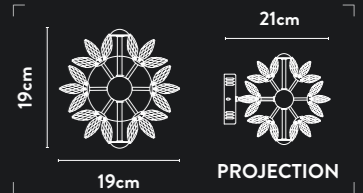

10810-3SB

LED 3Lt Bar Pendant
Satin Brass Metal & Clear Crystal

Class:	1 (Earthed)
Lamp Holder:	Integrated LED
Wattage:	36W
Lumens:	2442lm
Kelvin:	3000K
Dimmable:	Yes
Dimming Method:	Rotary
Height Adjustable:	19-150cm

10809-230SB

LED Pendant
Satin Brass Metal & Clear Crystal

Class:	1 (Earthed)
Lamp Holder:	Integrated LED
Wattage:	13W
Lumens:	957lm
Kelvin:	3000K
Dimmable:	Yes
Dimming Method:	Rotary
Height Adjustable:	19-150cm

A new illumination era,
showcasing an exquisite
crystal petal design for the
ultimate decorative touch.

10811-8SB

LED 8Lt Bar Pendant
Satin Brass Metal & Clear Crystal

Class:	1 (Earthed)
Lamp Holder:	Integrated LED
Wattage:	76W
Lumens:	5386lm
Kelvin:	3000K
Dimmable:	Yes
Dimming Method:	Rotary
Height Adjustable:	21-150cm
Weight:	12Kg