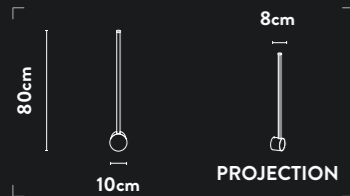

21952-1GO

LED Wall Light
Gold Metal & Opal

Class:	2 (Double Insulated)
Lamp Holder:	Integrated LED
Wattage:	12W
Lumens:	665lm
Kelvin:	3000K
Dimmable:	Yes
Dimming Method:	Rotary (Wall Switch)