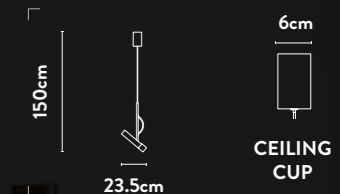

21651-1BK

LED Pendant
Sand Black & Gold Metal

Class:	1 (Earthed)
Lamp Holder:	Integrated LED
Wattage:	4W
Lumens:	271lm
Kelvin:	3000K
Dimmable:	Yes
Dimming Method:	Rotary
Height Adjustable:	47-150cm