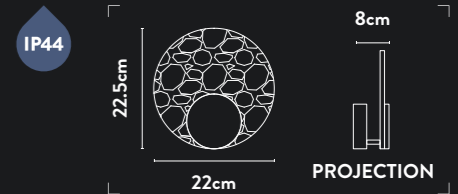

Class:	2 (Double Insulated)
Lamp Holder:	E27 Candle
Wattage:	60W
Dimmable:	Yes
IP Rating:	44

IP44

10924SB

LED Wall Light
Satin Brass Metal & Cloudy Acrylic

Class: 2 (Double Insulated)
Lamp Holder: Integrated LED
Wattage: 7W
Lumens: 290lm
Kelvin: 3000K
Switched: Rocker Switch (backplate)
IP Rating: 44