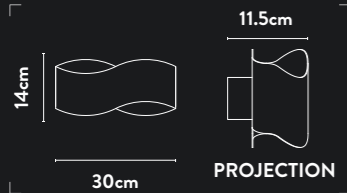

Sculpted in black and crackle gold, these matt LED lights curvaceously create an eye-catching centrepiece

23051BK

LED Wall Light
Matt Black & Matt Gold Crackle Metal

Class:	2 (Double Insulated)
Lamp Holder:	Integrated LED
Wattage:	8W
Lumens:	317lm
Kelvin:	3000K
Dimmable:	Yes
Dimming Method:	Rotary