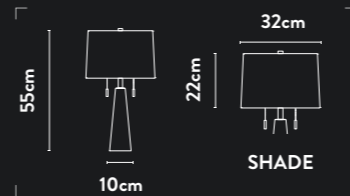

Class: 2 (Double Insulated)
Lamp Holder: E27
Wattage: 2 x 60W
Switched: Inline on/off

24115WH
EU24115WH

1Lt Table Lamp
Mother of Pearl & White Linen
Shade

Class: 2 (Double Insulated)
Lamp Holder: E27
Wattage: 60W
Switched: Inline on/off