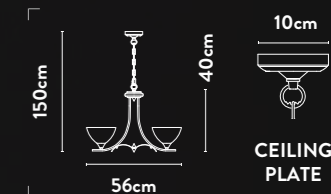

Class: 1 (Earthed)
Lamp Holder: E27 GLS
Wattage: 60W
Dimmable: Yes
Height Adjustable: 24-150cm

**A carefully considered design,
merging classic and modern**

1725-5SS

5Lt Pendant
Satin Silver Metal & Alabaster
Glass