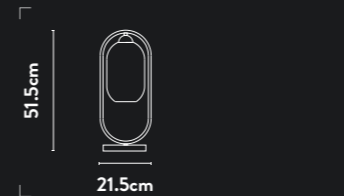

91561SB
EU91561SB

1Lt Table Lamp
Satin Brass Metal & Amber Dimple Glass

Class: 2 (Double Insulated)
Lamp Holder: E27 GLS
Wattage: 60W
Switched: Inline on/off