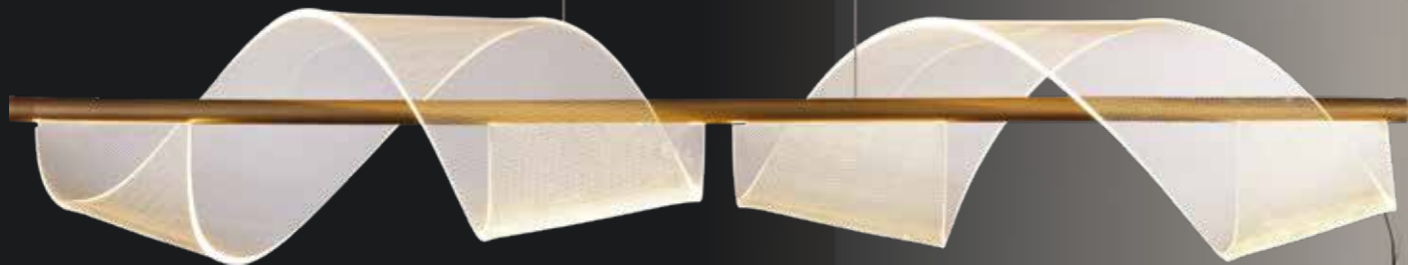

**Acrylic gracefully spirals,
creating captivating
ambiences with undeniable
elegance, style and flair**

67304GO

LED Bar Pendant
Gold Metal & Clear Acrylic

Class:	2 (Double Insulated)
Lamp Holder:	Integrated LED
Wattage:	21W
Lumens:	1340lm
Kelvin:	3000K
Dimmable:	Yes
Dimming Method:	Rotary
Height Adjustable:	17-121cm