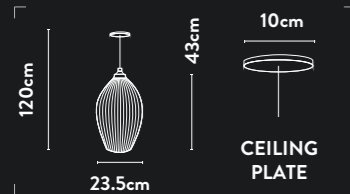

A 67823-1WH

1Lt Pendant
Matt White Ceramic & Antique
Brass Metal

Class: 2 (Double Insulated)
Lamp Holder: E27 GLS
Wattage: 60W
Dimmable: Yes
Height Adjustable: 43-120cm