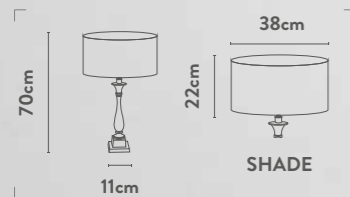

Shade Reference

Taupe: 41202TA
Pink: 41202PI
Grey: 41202GY
Teal: 41202TE

A 89681TA
EU89681TA

1Lt Table Lamp
Chrome Metal & Taupe Velvet
Shade with Silver Inner

B 89681PI
EU89681PI

1Lt Table Lamp
Chrome Metal & Pink Velvet Shade
with Silver Inner

C 89681GY
EU89681GY

1Lt Table Lamp
Chrome Metal & Grey Velvet
Shade with Silver Inner

D 89681TE
EU89681TE

1Lt Table Lamp
Chrome Metal & Teal Velvet Shade
with Silver Inner

Class: 2 (Double Insulated)
Lamp Holder: E27
Wattage: 60W
Switched: Inline on/off