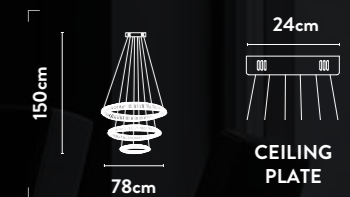

10815-620CL

8Lt Pendant
Satin Brass Metal & Clear Crystal

Class: 1 (Earthed)
Lamp Holder: E14 Candle
Wattage: 8 x 40W
Dimmable: Yes
Height Adjustable: 42-150cm
Weight: 12Kg

Converging satin brass and clear crystal in an alluring, twisted design, forming timeless elegance

10596SB

LED Bar Pendant
Satin Brass Metal & Clear Crystal

Class: 1 (Earthed)
Lamp Holder: Integrated LED
Wattage: 36W
Lumens: 1778lm
Kelvin: 4000K
Dimmable: Yes
Dimming Method: Rotary
Height Adjustable: 15-150cm
Weight: 7Kg

Layers of delicately curved rings and captivating clear crystal tiers integrate in flawless arrangement

10597-2SB

LED 2 Tier Pendant
Satin Brass Metal & Clear Crystal

Class:	1 (Earthed)
Lamp Holder:	Integrated LED
Wattage:	38W
Lumens:	2336lm
Kelvin:	4000K
Dimmable:	Yes
Dimming Method:	Rotary
Height Adjustable:	Height and Ovals
Weight:	6Kg

10598-3SB

LED 3 Tier Pendant
Satin Brass Metal & Clear Crystal

Class:	1 (Earthed)
Lamp Holder:	Integrated LED
Wattage:	69W
Lumens:	3121lm
Kelvin:	4000K
Dimmable:	Yes
Dimming Method:	Rotary
Height Adjustable:	Height and Ovals
Weight:	11Kg