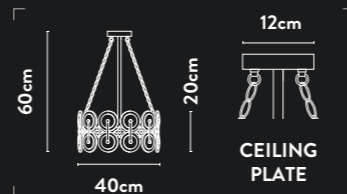

91480-400BK

5Lt Pendant
Black Metal & Clear Bubble Glass

Class: 2 (Double Insulated)
Lamp Holder: E14
Wattage: 5 x 40W
Dimmable: Yes
Weight: 7Kg