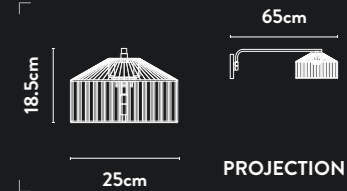

23210BK
EU23210BK

1Lt Wall Light
Black Metal & Natural Jute Effect

Class: 2 (Double Insulated)
Lamp Holder: E27 GLS
Wattage: 60W
Switched: Inline on/off