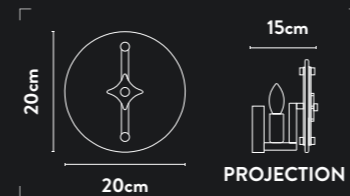

91482BK

1Lt Wall Light
Black Metal & Clear Bubble Glass

Class: 2 (Double Insulated)
Lamp Holder: E14
Wattage: 40W
Switched: Toggle Switch (backplate)