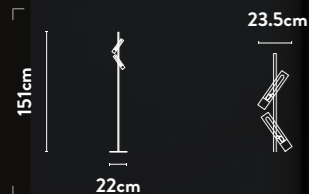

21652-2BK
EU21652-2BK

LED 2Lt Floor Lamp
Sand Black & Gold Metal

Class:	3 (Low Voltage)
Lamp Holder:	Integrated LED
Wattage:	8W
Lumens:	526lm
Kelvin:	3000K
Switched:	Inline on/off

**Adjustable
cylindrical shades
and streamlined
sand-black lines,
complemented by
gold accents to evoke
artistic flair**