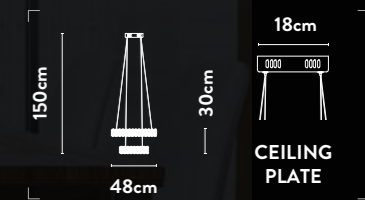

51210-2GO

LED 2 Tier Pendant
Gold Metal & Smoke, Clear, Amber Crystal

Class:	1 (Earthed)
Lamp Holder:	Integrated LED
Wattage:	36W
Lumens:	790lm
Kelvin:	3000K
Dimmable:	Yes
Dimming Method:	Rotary
Height Adjustable:	30-150cm
Weight:	7Kg