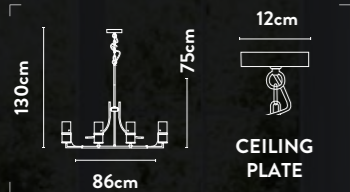

Class: 2 (Double Insulated)
Lamp Holder: G9
Wattage: 3 x 33W
Switched: Inline on/off

33210-6PN

6Lt Bar Pendant
Polished Nickel Metal & Smoked Ribbed Glass

- Class: 2 (Double Insulated)
- Lamp Holder: E14 Candle
- Wattage: 6 x 60W
- Dimmable: Yes
- Height Adjustable: 82-130cm