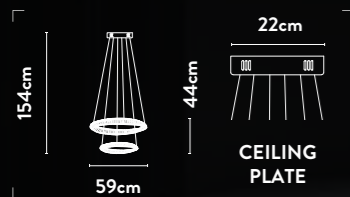

Layers of delicately curved rings and captivating clear crystal tiers integrate in flawless arrangement

10597-2SB

LED 2 Tier Pendant
Satin Brass Metal & Clear Crystal

Class:	1 (Earthed)
Lamp Holder:	Integrated LED
Wattage:	38W
Lumens:	2336lm
Kelvin:	4000K
Dimmable:	Yes
Dimming Method:	Rotary
Height Adjustable:	Height and Ovals
Weight:	6Kg