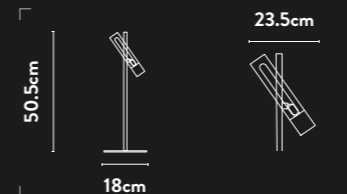

21653-1BK
EU21653-1BK

LED Table Lamp
Sand Black & Gold Metal

Class:	3 (Low Voltage)
Lamp Holder:	Integrated LED
Wattage:	4W
Lumens:	250lm
Kelvin:	3000K
Switched:	Inline on/off