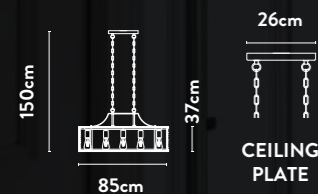

LED Bar Pendant
Brushed Gold Metal & Opal

Class:	2 (Double Insulated)
Lamp Holder:	Integrated LED
Wattage:	38W
Lumens:	1240lm
Kelvin:	3000K
Dimmable:	Yes
Dimming Method:	Rotary
Height Adjustable:	8-150cm

7871BK

1Lt Pendant
Matt Black Metal & Clear Glass

Class: 1 (Earthed)
 Lamp Holder: E27 GLS
 Wattage: 60W
 Dimmable: Yes
 Height Adjustable: 29-150cm

7875-5BK

5Lt Bar Pendant
Matt Black Metal & Clear Glass

Class: 1 (Earthed)
 Lamp Holder: E27 GLS
 Wattage: 5 x 60W
 Dimmable: Yes
 Height Adjustable: 32-150cm

An air of timeless elegance,
in a simple union of antique
brass and glass

14106-5AB

5Lt Pendant
Antique Brass Metal & Clear Glass