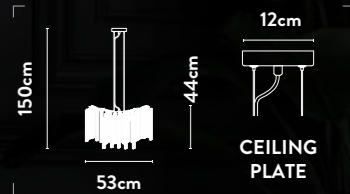

10810-3SB

LED 3Lt Bar Pendant
Satin Brass Metal & Clear Crystal

Class:	1 (Earthed)
Lamp Holder:	Integrated LED
Wattage:	36W
Lumens:	2442lm
Kelvin:	3000K
Dimmable:	Yes
Dimming Method:	Rotary
Height Adjustable:	19-150cm

10809-230SB

LED Pendant
Satin Brass Metal & Clear Crystal

Class:	1 (Earthed)
Lamp Holder:	Integrated LED
Wattage:	13W
Lumens:	957lm
Kelvin:	3000K
Dimmable:	Yes
Dimming Method:	Rotary
Height Adjustable:	19-150cm

300cm

74cm

15cm

CEILING
CUP

10824-21GO

21Lt Stairwell Pendant
Matt Gold Metal & Clear Crystal

Class:	1 (Earthed)
Lamp Holder:	G9
Wattage:	21 x 33W
Dimmable:	Yes
Height Adjustable:	145-300cm
Weight:	23Kg

LUX
BELLE

LUX
BELLE

10823-2GO

2Lt Wall Light
Matt Gold Metal & Clear Crystal

Class: 1 (Earthed)
 Lamp Holder: G9
 Wattage: 2 x 33W
 Dimmable: Yes

10821-500GO

5Lt Pendant
Matt Gold Metal & Clear Crystal

Class: 1 (Earthed)
 Lamp Holder: G9
 Wattage: 5 x 33W
 Dimmable: Yes
 Height Adjustable: 44-150cm
 Weight: 7Kg