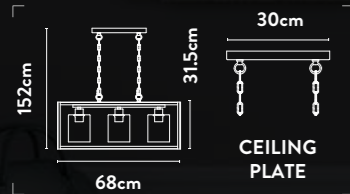

LED Bar Pendant
Brushed Gold Metal & Opal

Class:	2 (Double Insulated)
Lamp Holder:	Integrated LED
Wattage:	38W
Lumens:	1240lm
Kelvin:	3000K
Dimmable:	Yes
Dimming Method:	Rotary
Height Adjustable:	8-150cm

7871SS

1Lt Pendant
Satin Silver Metal & Clear Glass

Class: 1 (Earthed)
Lamp Holder: E27 GLS
Wattage: 60W
Dimmable: Yes
Height Adjustable: 29-150cm

7873-3SS

3Lt Bar Pendant
Satin Silver Metal & Clear Glass

Class: 1 (Earthed)
Lamp Holder: E27 GLS
Wattage: 3 x 60W
Dimmable: Yes
Height Adjustable: 32-150cm

7873-3BK

3Lt Bar Pendant
Matt Black Metal & Clear Glass

Class: 1 (Earthed)
 Lamp Holder: E27 GLS
 Wattage: 3 x 60W
 Dimmable: Yes
 Height Adjustable: 32-150cm