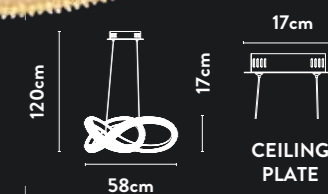

48173BK

LED Pendant
Sand Black Metal & Faceted Acrylic

Class:	2 (Double Insulated)
Lamp Holder:	Integrated LED
Wattage:	42W
Lumens:	3164lm
Kelvin:	3000K
Dimmable:	Yes
Dimming Method:	Rotary
Height Adjustable:	17-120cm