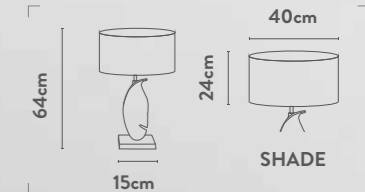

A 87841AZ
EU87841AZ

1Lt Table Lamp
Antique Brass Metal & Navy Velvet
Shade with Gold Inner

B 87841GR
EU87841GR

1Lt Table Lamp
Antique Brass Metal & Green
Velvet Shade with Gold Inner

Class: 2 (Double Insulated)
Lamp Holder: E27
Wattage: 60W
Switched: Inline on/off

Shade Reference

Azure: 41202AZ
Green: 41202GR

**Antique reminiscent
glamour combined
with a nature-
inspired motif**