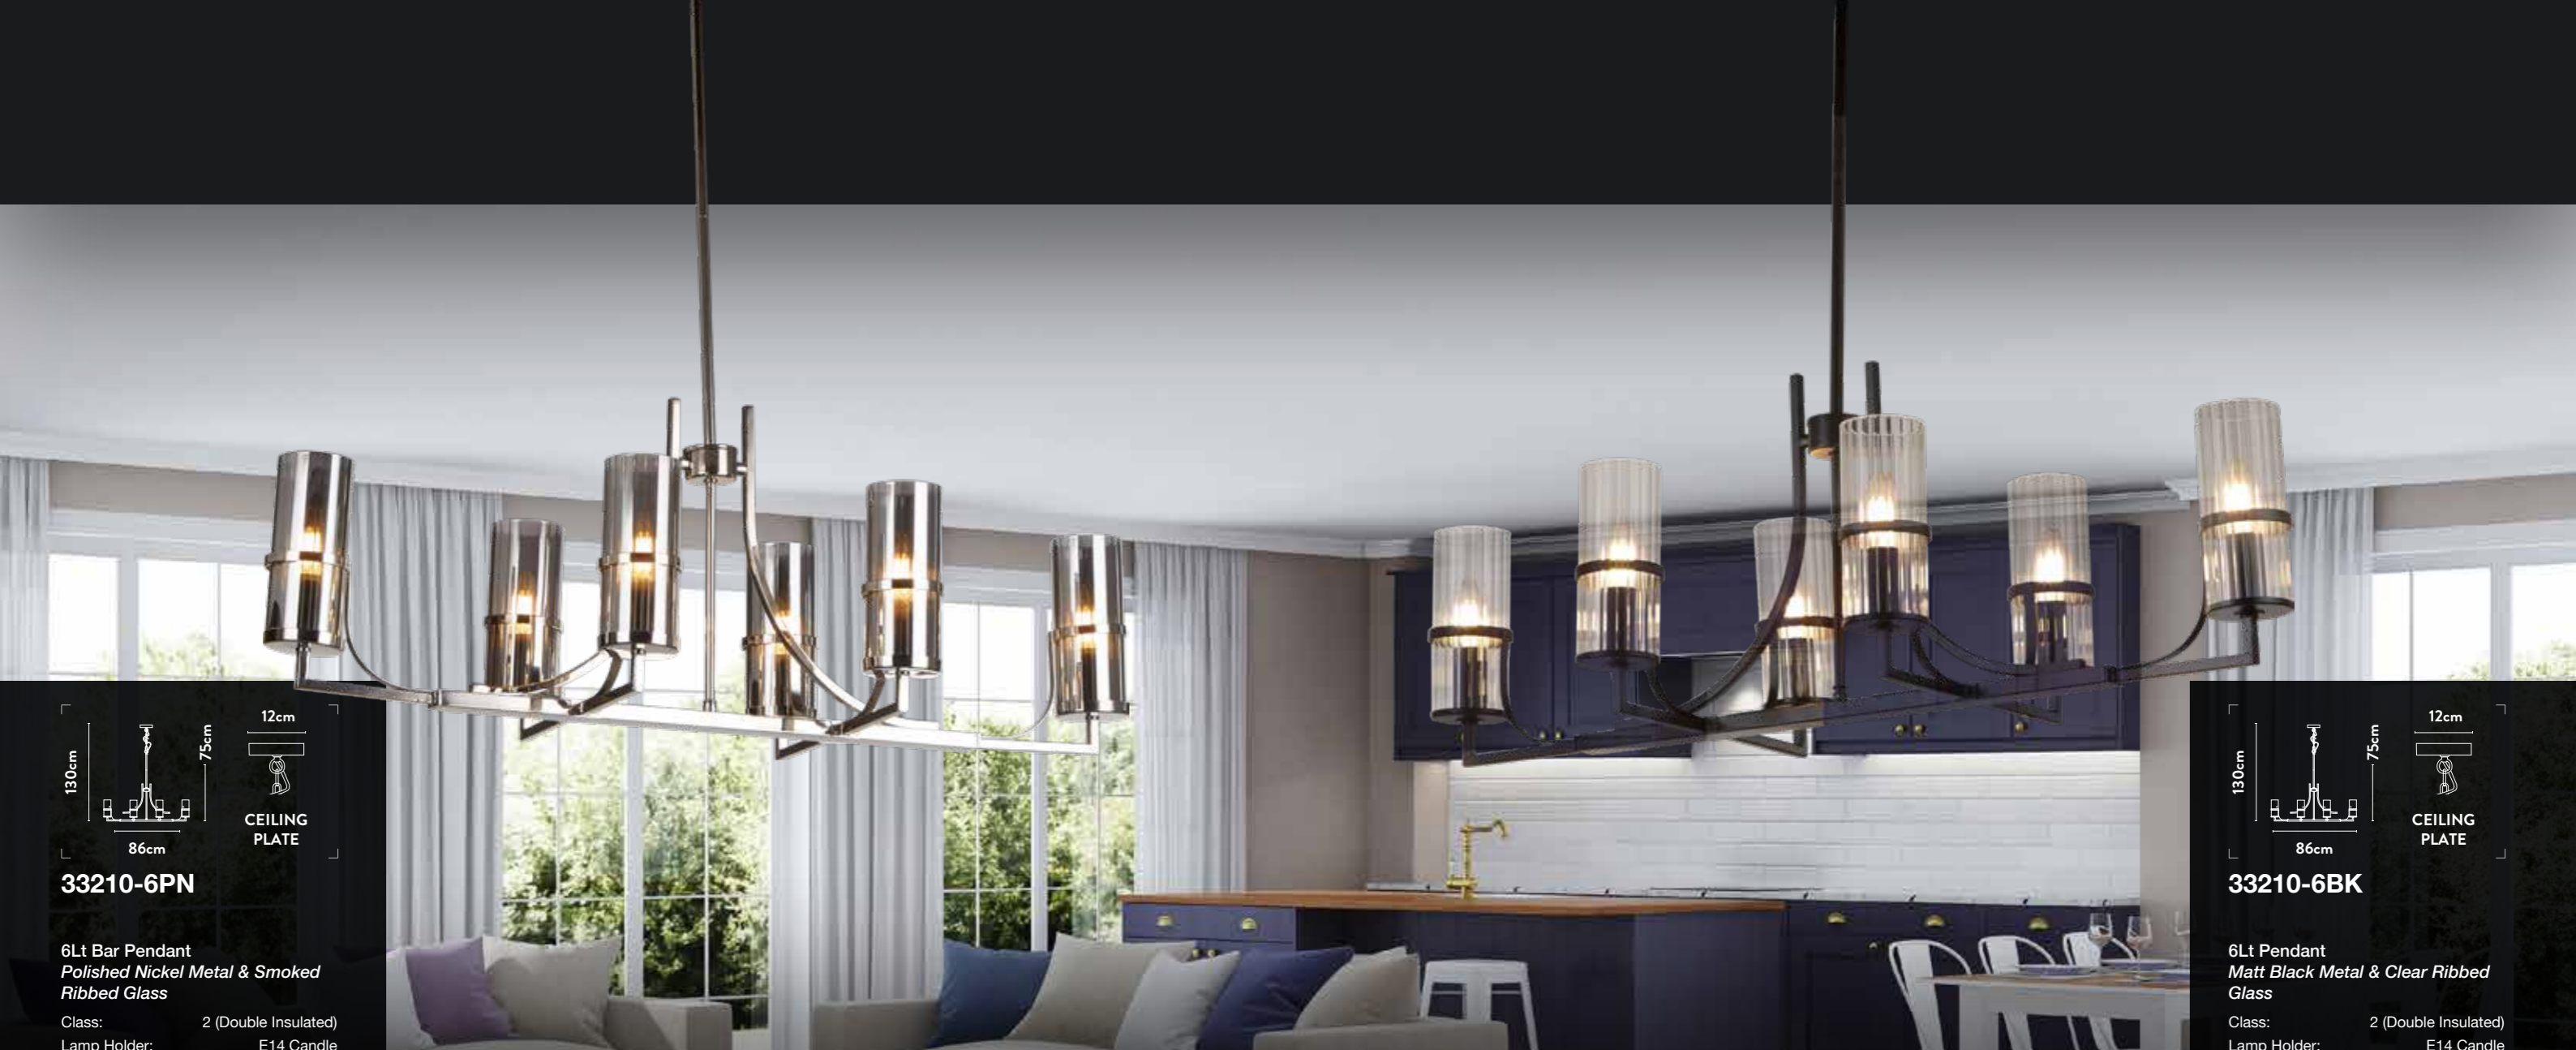

Class: 2 (Double Insulated)
Lamp Holder: G9
Wattage: 3 x 33W
Switched: Inline on/off

33210-6PN

6Lt Bar Pendant
Polished Nickel Metal & Smoked Ribbed Glass

- Class: 2 (Double Insulated)
- Lamp Holder: E14 Candle
- Wattage: 6 x 60W
- Dimmable: Yes
- Height Adjustable: 82-130cm