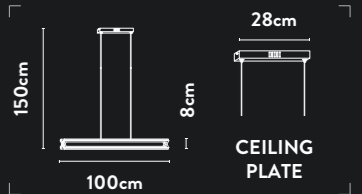

91411GO

LED Bar Pendant
Brushed Gold Metal & Opal

Class:	2 (Double Insulated)
Lamp Holder:	Integrated LED
Wattage:	38W
Lumens:	1240lm
Kelvin:	3000K
Dimmable:	Yes
Dimming Method:	Rotary
Height Adjustable:	8-150cm