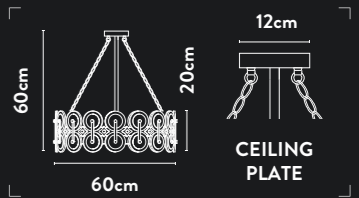

91481-600BK

8Lt Pendant
Black Metal & Clear Bubble Glass

Class: 2 (Double Insulated)
Lamp Holder: E14
Wattage: 8 x 40W
Dimmable: Yes
Weight: 10Kg