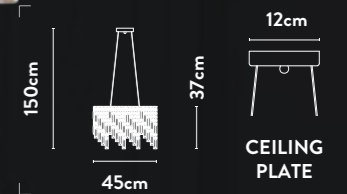

300cm

74cm

15cm

CEILING
CUP

10824-21GO

21Lt Stairwell Pendant
Matt Gold Metal & Clear Crystal

Class:	1 (Earthed)
Lamp Holder:	G9
Wattage:	21 x 33W
Dimmable:	Yes
Height Adjustable:	145-300cm
Weight:	23Kg

LUX
BELLE

10825-10GO

10Lt Bar Pendant
Matt Gold Metal & Clear Crystal

Class:	1 (Earthed)
Lamp Holder:	G9
Wattage:	10 x 33W
Dimmable:	Yes
Height Adjustable:	37-150cm
Weight:	13Kg

A dazzling satin brass chandelier adorned with clear crystal, featuring 19 lights for luxurious illumination

10658-19SB

19Lt Stairwell Pendant
Satin Brass Metal & Clear Crystal

Class:	1 (Earthed)
Lamp Holder:	E14
Wattage:	19 x 40W
Dimmable:	Yes
Height Adjustable:	189-480cm
Weight:	23Kg

10818-8SB

8Lt Pendant
Satin Brass Metal & Clear Crystal

Class: 1 (Earthed)
Lamp Holder: E14 Candle
Wattage: 8 x 40W
Dimmable: Yes
Height Adjustable: 37-150cm
Weight: 12Kg

10819-3SB

3Lt Wall Light
Satin Brass Metal & Clear Crystal

Class: 1 (Earthed)
Lamp Holder: E14 Candle
Wattage: 3 x 40W
Dimmable: Yes