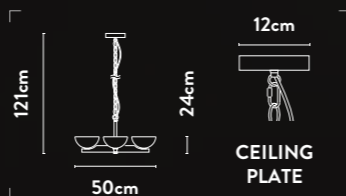

A satin brass and opal glass combination, re-imagined with sleek angles for a contemporary twist

91340-4SB

4Lt Pendant
Satin Brass & Opal Matt Glass

Class: 2 (Double Insulated)
Lamp Holder: G9
Wattage: 4 x 33W
Dimmable: Yes
Height Adjustable: 24-121cm