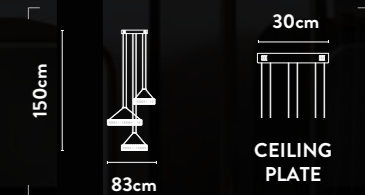

10596SB

LED Bar Pendant
Satin Brass Metal & Clear Crystal

Class: 1 (Earthed)
Lamp Holder: Integrated LED
Wattage: 36W
Lumens: 1778lm
Kelvin: 4000K
Dimmable: Yes
Dimming Method: Rotary
Height Adjustable: 15-150cm
Weight: 7Kg

A three-dimensional manifestation of glamour featuring fluid rings, with crystal and chrome undulations

38911-2CC

LED 2 Tier Pendant
Chrome Metal & Clear Crystal

Class:	1 (Earthed)
Lamp Holder:	Integrated LED
Wattage:	44W
Lumens:	2569lm
Kelvin:	3000K
Dimmable:	Yes
Dimming Method:	Rotary
Height Adjustable:	30-150cm
Weight:	6Kg

42

38911-1CC

LED Pendant
Chrome Metal & Clear Crystal

Class:	1 (Earthed)
Lamp Holder:	Integrated LED
Wattage:	26W
Lumens:	1741lm
Kelvin:	3000K
Dimmable:	Yes
Dimming Method:	Rotary
Height Adjustable:	50-150cm

43

LUX
BELLE

LUX
BELLE

**A circular interplay
of ridged clear crystal
and chrome, creating
a vivid display of light**

38910-1CC
EU38910-1CC

LED Table Lamp
Chrome Metal & Clear Crystal

Class:	3 (Low Voltage)
Lamp Holder:	Integrated LED
Wattage:	19W
Lumens:	1058lm
Kelvin:	3000K
Dimmable:	Yes
Dimming Method:	Smooth Touch Switch