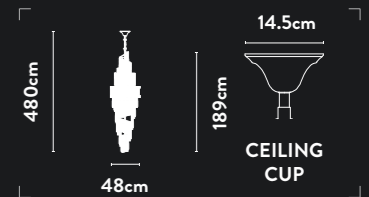

300cm

74cm

15cm

CEILING
CUP

10824-21GO

21Lt Stairwell Pendant
Matt Gold Metal & Clear Crystal

Class:	1 (Earthed)
Lamp Holder:	G9
Wattage:	21 x 33W
Dimmable:	Yes
Height Adjustable:	145-300cm
Weight:	23Kg

LUX
BELLE

LUX
BELLE

10823-2GO

2Lt Wall Light
Matt Gold Metal & Clear Crystal

Class: 1 (Earthed)
 Lamp Holder: G9
 Wattage: 2 x 33W
 Dimmable: Yes

10821-500GO

5Lt Pendant
Matt Gold Metal & Clear Crystal

Class: 1 (Earthed)
 Lamp Holder: G9
 Wattage: 5 x 33W
 Dimmable: Yes
 Height Adjustable: 44-150cm
 Weight: 7Kg

10825-10GO

10Lt Bar Pendant
Matt Gold Metal & Clear Crystal

Class:	1 (Earthed)
Lamp Holder:	G9
Wattage:	10 x 33W
Dimmable:	Yes
Height Adjustable:	37-150cm
Weight:	13Kg

A dazzling satin brass chandelier adorned with clear crystal, featuring 19 lights for luxurious illumination

10658-19SB

19Lt Stairwell Pendant
Satin Brass Metal & Clear Crystal

Class:	1 (Earthed)
Lamp Holder:	E14
Wattage:	19 x 40W
Dimmable:	Yes
Height Adjustable:	189-480cm
Weight:	23Kg

10818-8SB

8Lt Pendant
Satin Brass Metal & Clear Crystal