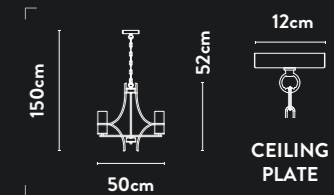

33210-5BK

5Lt Bar Pendant
Matt Black Metal & Clear Ribbed Glass

Class: 2 (Double Insulated)
Lamp Holder: E14 Candle
Wattage: 5 x 60W
Dimmable: Yes
Height Adjustable: 52-150cm