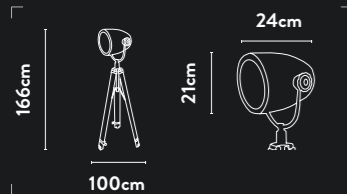

A 84512NA
EU84512NA

Tripod Floor Lamp
Natural Wood with Stainless Steel
and Frosted Diffuser

Class: 2 (Double Insulated)
Lamp Holder: E27 GLS
Wattage: 60W
Switched: Inline on/off