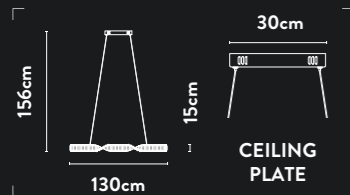

10810-3SB

LED 3Lt Bar Pendant
Satin Brass Metal & Clear Crystal

Class:	1 (Earthed)
Lamp Holder:	Integrated LED
Wattage:	36W
Lumens:	2442lm
Kelvin:	3000K
Dimmable:	Yes
Dimming Method:	Rotary
Height Adjustable:	19-150cm

10817-450SB

5Lt Pendant
Satin Brass Metal & Clear Crystal

Class: 1 (Earthed)
Lamp Holder: E14 Candle
Wattage: 5 x 40W
Dimmable: Yes
Height Adjustable: 37-150cm
Weight: 7Kg

Sleek lines and angular contours blend with intricate details, honouring past decadence in style

10817-2CL

2Lt Wall Light
Satin Brass Metal & Clear Crystal

Class: 1 (Earthed)
Lamp Holder: E14 Candle
Wattage: 2 x 40W
Dimmable: Yes

10814-450CL

5Lt Pendant
Satin Brass Metal & Clear Crystal

Class: 1 (Earthed)
Lamp Holder: E14 Candle
Wattage: 5 x 40W
Dimmable: Yes
Height Adjustable: 32-150cm
Weight: 8Kg

10815-620CL

8Lt Pendant
Satin Brass Metal & Clear Crystal

Class: 1 (Earthed)
Lamp Holder: E14 Candle
Wattage: 8 x 40W
Dimmable: Yes
Height Adjustable: 42-150cm
Weight: 12Kg

Converging satin brass and clear crystal in an alluring, twisted design, forming timeless elegance