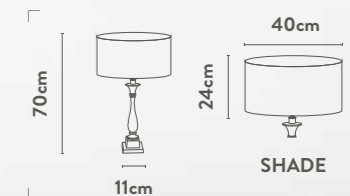

A 89681AZ
EU89681AZ

1Lt Table Lamp
Antique Brass Metal & Navy Velvet
Shade with Gold Inner

B 89681GR
EU89681GR

1Lt Table Lamp
Antique Brass Metal & Green
Velvet Shade with Gold Inner

Class: 2 (Double Insulated)
Lamp Holder: E27
Wattage: 60W
Switched: Inline on/off