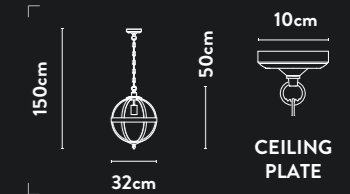

LED Bar Pendant
Brushed Gold Metal & Opal

Class:	2 (Double Insulated)
Lamp Holder:	Integrated LED
Wattage:	38W
Lumens:	1240lm
Kelvin:	3000K
Dimmable:	Yes
Dimming Method:	Rotary
Height Adjustable:	8-150cm

Class: 2 (Double Insulated)
 Lamp Holder: E27 GLS
 Wattage: 60W
 Dimmable: Yes
 Height Adjustable: 43-120cm

**B 67823-2WH
 EU67823-2WH**

2Lt Table Lamp
 Matt White Ceramic & Antique
 Brass Metal with White Linen Shade

Class: 2 (Double Insulated)
 Lamp Holder: E14 Candle
 Wattage: 2 x 40W
 Switched: Inline on/off

A 1717-25AB

1Lt Pendant
 Antique Brass Metal & Clear Glass

Class: 1 (Earthed)
 Lamp Holder: E27 GLS
 Wattage: 60W
 Dimmable: Yes
 Height Adjustable: 50-150cm