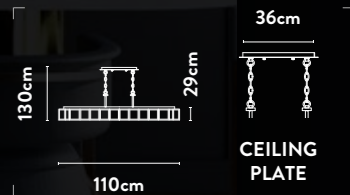

Class: 2 (Double Insulated)
 Lamp Holder: E27 GLS
 Wattage: 60W
 Dimmable: Yes
 Height Adjustable: 43-120cm

**B 67823-2WH
 EU67823-2WH**

2Lt Table Lamp
 Matt White Ceramic & Antique
 Brass Metal with White Linen Shade

Class: 2 (Double Insulated)
 Lamp Holder: E14 Candle
 Wattage: 2 x 40W
 Switched: Inline on/off

A 1717-25AB

1Lt Pendant
 Antique Brass Metal & Clear Glass

Class: 1 (Earthed)
 Lamp Holder: E27 GLS
 Wattage: 60W
 Dimmable: Yes
 Height Adjustable: 50-150cm

B 1717-30AB

1Lt Pendant
 Antique Brass Metal & Clear Glass

Class: 1 (Earthed)
 Lamp Holder: E27 GLS
 Wattage: 60W
 Dimmable: Yes
 Height Adjustable: 50-150cm

A distinctive Art Deco design featuring geometric, pearlised panels in gold and acrylic for a unique aesthetic.