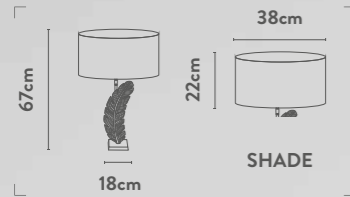

Class: 2 (Double Insulated)
Lamp Holder: E27
Wattage: 60W
Switched: Inline on/off

Shade Reference

Azure: 41202AZ
Green: 41202GR

**Antique reminiscent
glamour combined
with a nature-
inspired motif**

A 83761TA
EU83761TA