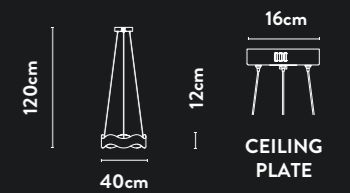

23050-400BK

LED Pendant
Matt Black & Matt Gold Crackle Metal

Class:	2 (Double Insulated)
Lamp Holder:	Integrated LED
Wattage:	24W
Lumens:	533lm
Kelvin:	3000K
Dimmable:	Yes
Dimming Method:	Rotary
Height Adjustable:	12-120cm