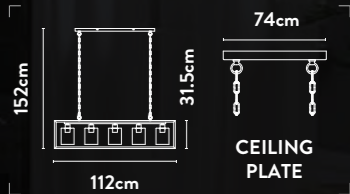

7875-5BK

5Lt Bar Pendant
Matt Black Metal & Clear Glass

Class: 1 (Earthed)
Lamp Holder: E27 GLS
Wattage: 5 x 60W
Dimmable: Yes
Height Adjustable: 32-150cm