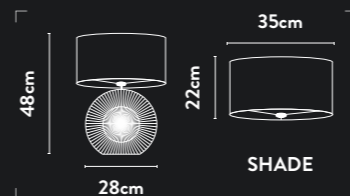

A

B

A 9761AZ
EU9761AZ

1Lt Table Lamp
Teal Glass & White Fabric Shade

B 9761SM
EU9761SM

1Lt Table Lamp
Smoked Glass & White Fabric Shade

Class: 2 (Double Insulated)
Lamp Holder: E27
Wattage: 60W
Switched: Inline on/off