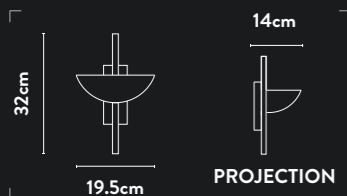

91342-1SB

1Lt Wall Light
Satin Brass & Opal Matt Glass

Class: 2 (Double Insulated)
Lamp Holder: G9
Wattage: 33W
Dimmable: Yes

A satin brass and opal glass combination, re-imagined with sleek angles for a contemporary twist