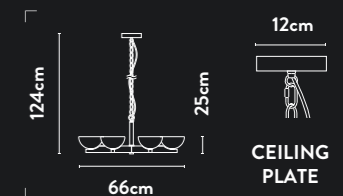

A satin brass and opal glass combination, re-imagined with sleek angles for a contemporary twist

91340-4SB

4Lt Pendant
Satin Brass & Opal Matt Glass

Class: 2 (Double Insulated)
Lamp Holder: G9
Wattage: 4 x 33W
Dimmable: Yes
Height Adjustable: 24-121cm