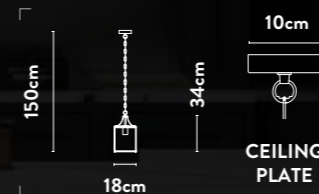

LED Bar Pendant
Brushed Gold Metal & Opal

Class:	2 (Double Insulated)
Lamp Holder:	Integrated LED
Wattage:	38W
Lumens:	1240lm
Kelvin:	3000K
Dimmable:	Yes
Dimming Method:	Rotary
Height Adjustable:	8-150cm

Class: 1 (Earthed)
 Lamp Holder: E27 GLS
 Wattage: 5 x 60W
 Dimmable: Yes
 Height Adjustable: 32-150cm

An air of timeless elegance,
in a simple union of antique
brass and glass

14106-5AB

5Lt Pendant
Antique Brass Metal & Clear Glass

Class: 1 (Earthed)
Lamp Holder: E27 Candle
Wattage: 5 x 60W
Dimmable: Yes
Height Adjustable: 37-150cm
Weight: 6Kg

14106-1AB

1Lt Pendant
Antique Brass Metal & Clear Glass

Class: 1 (Earthed)
Lamp Holder: E27 GLS
Wattage: 60W
Dimmable: Yes
Height Adjustable: 34-150cm