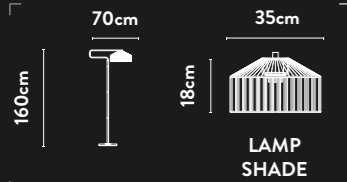

23012-450GO

3Lt Pendant
Gold Metal & Opal Acrylic

Class: 1 (Earthed)
Lamp Holder: E14
Wattage: 3 x 60W
Dimmable: Yes
Height Adjustable: 29-130cm

23012-540GO

5Lt Pendant
Gold Metal & Opal Acrylic

Class: 1 (Earthed)
Lamp Holder: E14
Wattage: 5 x 60W
Dimmable: Yes
Height Adjustable: 29-130cm