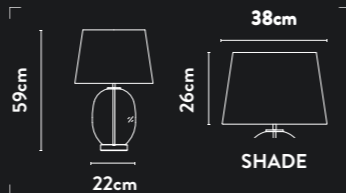

A 9761AZ
EU9761AZ

1Lt Table Lamp
Teal Glass & White Fabric Shade

B 9761SM
EU9761SM

1Lt Table Lamp
Smoked Glass & White Fabric Shade

Class: 2 (Double Insulated)
Lamp Holder: E27
Wattage: 60W
Switched: Inline on/off