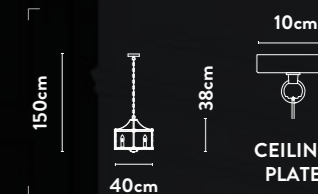

Class: 1 (Earthed)
 Lamp Holder: E27 GLS
 Wattage: 5 x 60W
 Dimmable: Yes
 Height Adjustable: 32-150cm

An air of timeless elegance,
in a simple union of antique
brass and glass

14106-5AB

5Lt Pendant
Antique Brass Metal & Clear Glass

Class: 1 (Earthed)
Lamp Holder: E27 Candle
Wattage: 5 x 60W
Dimmable: Yes
Height Adjustable: 37-150cm
Weight: 6Kg

14106-1AB

1Lt Pendant
Antique Brass Metal & Clear Glass

Class: 1 (Earthed)
Lamp Holder: E27 GLS
Wattage: 60W
Dimmable: Yes
Height Adjustable: 34-150cm