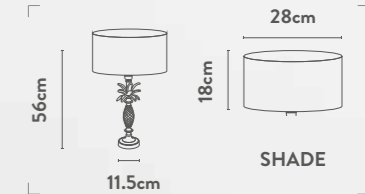

Shade Reference

Taupe: 41201TA
Pink: 41201PI
Grey: 41201GY
Teal: 41201TE

**(A) 83251PI
EU83251PI**

1Lt Table Lamp
Satin Silver Metal & Pink Velvet Shade with Silver Inner

**(B) 83251TA
EU83251TA**

1Lt Table Lamp
Satin Silver Metal & Taupe Velvet Shade with Silver Inner

**(C) 83251GY
EU83251GY**

1Lt Table Lamp
Satin Silver Metal & Grey Velvet Shade with Silver Inner

**(D) 83251TE
EU83251TE**

1Lt Table Lamp
Satin Silver Metal & Teal Velvet Shade with Silver Inner

Class: 2 (Double Insulated)
Lamp Holder: E27
Wattage: 60W
Switched: Inline on/off