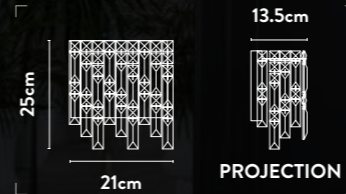

300cm

74cm

15cm

CEILING
CUP

10824-21GO

21Lt Stairwell Pendant
Matt Gold Metal & Clear Crystal

Class:	1 (Earthed)
Lamp Holder:	G9
Wattage:	21 x 33W
Dimmable:	Yes
Height Adjustable:	145-300cm
Weight:	23Kg

LUX
BELLE

10825-10GO

10Lt Bar Pendant
Matt Gold Metal & Clear Crystal

Class:	1 (Earthed)
Lamp Holder:	G9
Wattage:	10 x 33W
Dimmable:	Yes
Height Adjustable:	37-150cm
Weight:	13Kg

A dazzling satin brass chandelier adorned with clear crystal, featuring 19 lights for luxurious illumination

10658-19SB

19Lt Stairwell Pendant
Satin Brass Metal & Clear Crystal

Class:	1 (Earthed)
Lamp Holder:	E14
Wattage:	19 x 40W
Dimmable:	Yes
Height Adjustable:	189-480cm
Weight:	23Kg

10818-8SB

8Lt Pendant
Satin Brass Metal & Clear Crystal

Class: 1 (Earthed)
Lamp Holder: E14 Candle
Wattage: 8 x 40W
Dimmable: Yes
Height Adjustable: 37-150cm
Weight: 12Kg

10819-3SB

3Lt Wall Light
Satin Brass Metal & Clear Crystal

Class: 1 (Earthed)
Lamp Holder: E14 Candle
Wattage: 3 x 40W
Dimmable: Yes