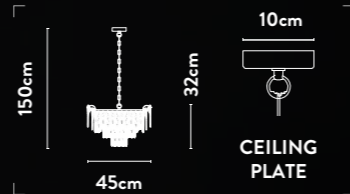

Class: 1 (Earthed)
Lamp Holder: E14 Candle
Wattage: 8 x 40W
Dimmable: Yes
Height Adjustable: 37-150cm
Weight: 12Kg

10819-3SB

3Lt Wall Light
Satin Brass Metal & Clear Crystal

Class: 1 (Earthed)
Lamp Holder: E14 Candle
Wattage: 3 x 40W
Dimmable: Yes

10817-450SB

5Lt Pendant
Satin Brass Metal & Clear Crystal

Class: 1 (Earthed)
Lamp Holder: E14 Candle
Wattage: 5 x 40W
Dimmable: Yes
Height Adjustable: 37-150cm
Weight: 7Kg

Sleek lines and angular contours blend with intricate details, honouring past decadence in style

10816-8CL

8Lt Bar Pendant
Satin Brass Metal & Clear Crystal

Class: 1 (Earthed)
Lamp Holder: E14 Candle
Wattage: 8 x 40W
Dimmable: Yes
Height Adjustable: 28-150cm
Weight: 13Kg

**Art Nouveau
echoes the Roaring
Twenties' splendour
with sinuous, satin
brass and clear
shell shades**

10817-2CL

2Lt Wall Light
Satin Brass Metal & Clear Crystal

Class: 1 (Earthed)
Lamp Holder: E14 Candle
Wattage: 2 x 40W
Dimmable: Yes

10814-450CL

5Lt Pendant
Satin Brass Metal & Clear Crystal

Class: 1 (Earthed)
Lamp Holder: E14 Candle
Wattage: 5 x 40W
Dimmable: Yes
Height Adjustable: 32-150cm
Weight: 8Kg