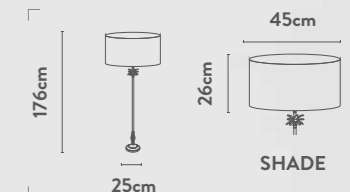

A 83252TA
EU83252TA

1Lt Floor Lamp
Satin Silver Metal & Taupe Velvet
Shade with Silver Inner

B 83252PI
EU83252PI

1Lt Floor Lamp
Satin Silver Metal & Pink Velvet
Shade with Silver Inner

C 83252GY
EU83252GY

1Lt Floor Lamp
Satin Silver Metal & Grey Velvet
Shade with Silver Inner

D 83252DGY
EU83252DGY

1Lt Floor Lamp
Satin Silver Metal & Dark Grey
Velvet Shade with Silver Inner

E 83252TE
EU83252TE

1Lt Floor Lamp
Satin Silver Metal & Teal Velvet
Shade with Silver Inner

Class: 2 (Double Insulated)
Lamp Holder: E27
Wattage: 60W
Switched: Inline on/off