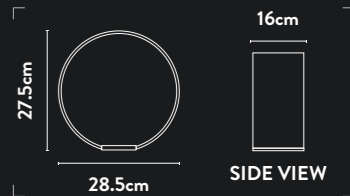

**48251GO
EU48251GO**

LED Table Lamp
Sand Gold Metal & Clear Acrylic

Class:	3 (Low Voltage)
Lamp Holder:	Integrated LED
Wattage:	12W
Lumens:	718lm
Kelvin:	3000K
Dimmable:	Yes
Dimming Method:	Smooth Switch