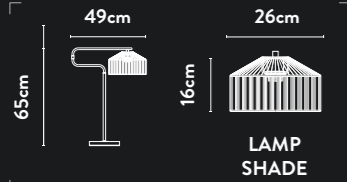

23211BK
EU23211BK

1Lt Table Lamp
Black Metal & Natural Jute Effect

Class: 2 (Double Insulated)
Lamp Holder: E27 GLS
Wattage: 60W
Switched: Inline on/off

**A fusion of natural
and industrial elements;
an eye-catching
juxtaposition of styles
with the addition
of fluid movement**