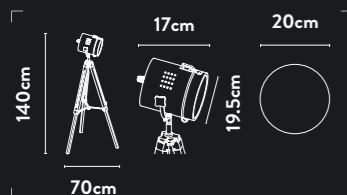

B 6781CC
EU6781CC

Tripod Floor Lamp
Natural Wood with Chrome Metal
and Frosted Diffuser

Class: 2 (Double Insulated)
Lamp Holder: E14 Candle
Wattage: 60W
Switched: Inline on/off