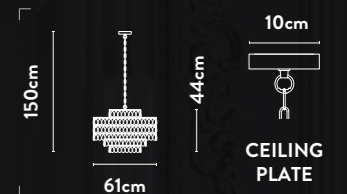

10810-3SB

LED 3Lt Bar Pendant
Satin Brass Metal & Clear Crystal

Class:	1 (Earthed)
Lamp Holder:	Integrated LED
Wattage:	36W
Lumens:	2442lm
Kelvin:	3000K
Dimmable:	Yes
Dimming Method:	Rotary
Height Adjustable:	19-150cm

10596SB

LED Bar Pendant
Satin Brass Metal & Clear Crystal

Class: 1 (Earthed)
Lamp Holder: Integrated LED
Wattage: 36W
Lumens: 1778lm
Kelvin: 4000K
Dimmable: Yes
Dimming Method: Rotary
Height Adjustable: 15-150cm
Weight: 7Kg

10598-3SB

LED 3 Tier Pendant
Satin Brass Metal & Clear Crystal

Class:	1 (Earthed)
Lamp Holder:	Integrated LED
Wattage:	69W
Lumens:	3121lm
Kelvin:	4000K
Dimmable:	Yes
Dimming Method:	Rotary
Height Adjustable:	Height and Ovals
Weight:	11Kg

Class: 1 (Earthed)
Lamp Holder: E14 Candle
Wattage: 9 x 40W
Dimmable: Yes
Height Adjustable: 44-150cm
Weight: 8Kg

10767-600SB

12Lt Pendant
Satin Brass Metal & Clear Pear
Drop Crystal

Class: 1 (Earthed)
Lamp Holder: E14 Candle
Wattage: 12 x 40W
Dimmable: Yes
Height Adjustable: 44-150cm
Weight: 10Kg