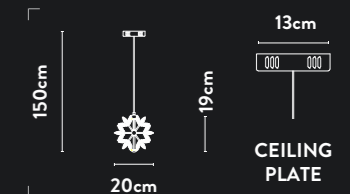

10810-3SB

LED 3Lt Bar Pendant
Satin Brass Metal & Clear Crystal

Class:	1 (Earthed)
Lamp Holder:	Integrated LED
Wattage:	36W
Lumens:	2442lm
Kelvin:	3000K
Dimmable:	Yes
Dimming Method:	Rotary
Height Adjustable:	19-150cm

10809-230SB

LED Pendant
Satin Brass Metal & Clear Crystal

Class:	1 (Earthed)
Lamp Holder:	Integrated LED
Wattage:	13W
Lumens:	957lm
Kelvin:	3000K
Dimmable:	Yes
Dimming Method:	Rotary
Height Adjustable:	19-150cm