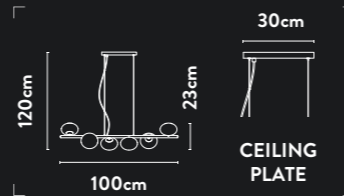

93041-6GO

6Lt Bar Pendant
Gold Metal & Opal Matt Glass

Class: 1 (Earthed)
Lamp Holder: G9
Wattage: 6 x 33W
Dimmable: Yes
Height Adjustable: 23-120cm