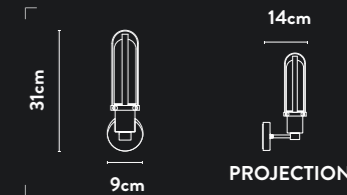

34102-1CC

1Lt Wall Light
Polished Chrome & Clear Glass

Class:	2 (Double Insulated)
Lamp Holder:	E27 Candle
Wattage:	60W
Dimmable:	Yes
IP Rating:	44