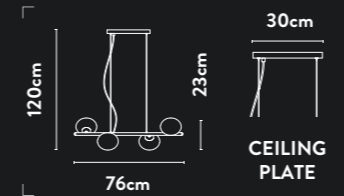

93041-4GO

4Lt Bar Pendant
Gold Metal & Opal Matt Glass

Class: 1 (Earthed)
Lamp Holder: G9
Wattage: 4 x 33W
Dimmable: Yes
Height Adjustable: 23-120cm