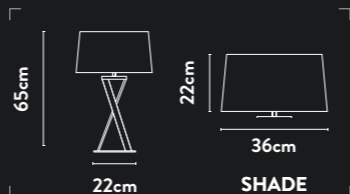

**74510SB
EU74510SB**

**1Lt Table Lamp
Satin Brass & White Linen Shade**

Class: 2 (Double Insulated)
Lamp Holder: E27
Wattage: 60W
Switched: Inline on/off