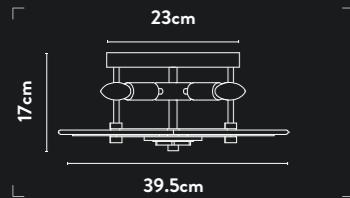

91483-4BK

4Lt Flush
Black Metal & Clear Bubble Glass

Class: 2 (Double Insulated)
Lamp Holder: E14
Wattage: 4 x 40W
Dimmable: Yes

Black metal and transparent bubble water glass discs introduce dynamic elements to this architecturally stunning pendant