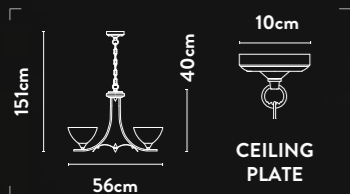

1723-3SS

3Lt Pendant
Satin Silver Metal & Alabaster
Glass

Class: 1 (Earthed)
Lamp Holder: E14 Golfball
Wattage: 3 x 40W
Dimmable: Yes
Height Adjustable: 40-150cm