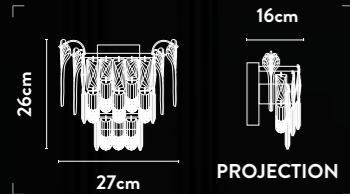

10658-19SB

19Lt Stairwell Pendant
Satin Brass Metal & Clear Crystal

Class:	1 (Earthed)
Lamp Holder:	E14
Wattage:	19 x 40W
Dimmable:	Yes
Height Adjustable:	189-480cm
Weight:	23Kg

10818-8SB

8Lt Pendant
Satin Brass Metal & Clear Crystal

Class: 1 (Earthed)
Lamp Holder: E14 Candle
Wattage: 8 x 40W
Dimmable: Yes
Height Adjustable: 37-150cm
Weight: 12Kg

10819-3SB

3Lt Wall Light
Satin Brass Metal & Clear Crystal

Class: 1 (Earthed)
Lamp Holder: E14 Candle
Wattage: 3 x 40W
Dimmable: Yes

10817-450SB

5Lt Pendant
Satin Brass Metal & Clear Crystal

Class: 1 (Earthed)
Lamp Holder: E14 Candle
Wattage: 5 x 40W
Dimmable: Yes
Height Adjustable: 37-150cm
Weight: 7Kg

Sleek lines and angular contours blend with intricate details, honouring past decadence in style

10816-8CL

8Lt Bar Pendant
Satin Brass Metal & Clear Crystal

Class: 1 (Earthed)
Lamp Holder: E14 Candle
Wattage: 8 x 40W
Dimmable: Yes
Height Adjustable: 28-150cm
Weight: 13Kg

**Art Nouveau
echoes the Roaring
Twenties' splendour
with sinuous, satin
brass and clear
shell shades**