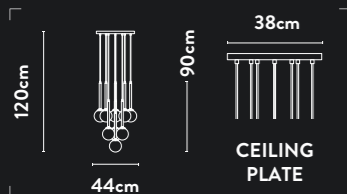

A cohesion of gold metal and opal glass showcased in a stunning multi-drop design

82603-9BR

9Lt Multi Drop Pendant
Gold Metal & Opal Matt Glass

Class: 1 (Earthed)
Lamp Holder: G9
Wattage: 9 x 33W
Dimmable: Yes
Height Adjustable: Yes