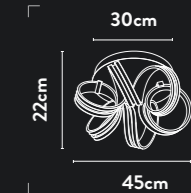

8471SS

LED Flush
Satin Silver Metal & Opal

Class:	2 (Double Insulated)
Lamp Holder:	Integrated LED
Wattage:	40W
Lumens:	1420lm
Kelvin:	3000K
Dimmable:	Yes
Dimming Method:	3 Stage On/Off