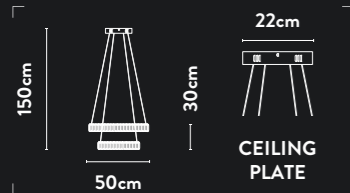

A three-dimensional manifestation of glamour featuring fluid rings, with crystal and chrome undulations

38911-2CC

LED 2 Tier Pendant
Chrome Metal & Clear Crystal

Class:	1 (Earthed)
Lamp Holder:	Integrated LED
Wattage:	44W
Lumens:	2569lm
Kelvin:	3000K
Dimmable:	Yes
Dimming Method:	Rotary
Height Adjustable:	30-150cm
Weight:	6Kg

42