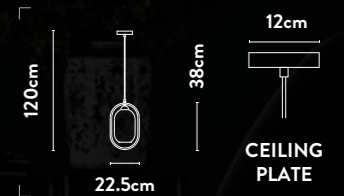

91563SB

1Lt Pendant
Satin Brass Metal & Amber Dimple Glass

Class: 2 (Double Insulated)
Lamp Holder: E27 GLS
Wattage: 60W
Dimmable: Yes
Height Adjustable: 38-120cm