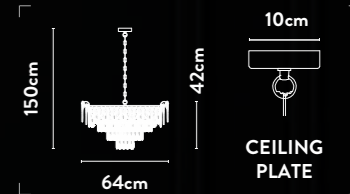

10817-450SB

5Lt Pendant
Satin Brass Metal & Clear Crystal

Class: 1 (Earthed)
Lamp Holder: E14 Candle
Wattage: 5 x 40W
Dimmable: Yes
Height Adjustable: 37-150cm
Weight: 7Kg

Sleek lines and angular contours blend with intricate details, honouring past decadence in style

10817-2CL

2Lt Wall Light
Satin Brass Metal & Clear Crystal

Class: 1 (Earthed)
Lamp Holder: E14 Candle
Wattage: 2 x 40W
Dimmable: Yes

10814-450CL

5Lt Pendant
Satin Brass Metal & Clear Crystal

Class: 1 (Earthed)
Lamp Holder: E14 Candle
Wattage: 5 x 40W
Dimmable: Yes
Height Adjustable: 32-150cm
Weight: 8Kg

10815-620CL

8Lt Pendant
Satin Brass Metal & Clear Crystal

Class: 1 (Earthed)
Lamp Holder: E14 Candle
Wattage: 8 x 40W
Dimmable: Yes
Height Adjustable: 42-150cm
Weight: 12Kg

Converging satin brass and clear crystal in an alluring, twisted design, forming timeless elegance

10596SB

LED Bar Pendant
Satin Brass Metal & Clear Crystal

Class: 1 (Earthed)
Lamp Holder: Integrated LED
Wattage: 36W
Lumens: 1778lm
Kelvin: 4000K
Dimmable: Yes
Dimming Method: Rotary
Height Adjustable: 15-150cm
Weight: 7Kg