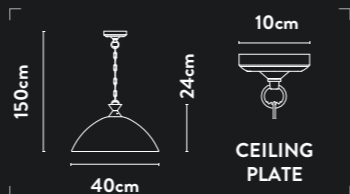

1720SS

1Lt Pendant
Satin Silver Metal & Alabaster
Glass

Class: 1 (Earthed)
Lamp Holder: E27 GLS
Wattage: 60W
Dimmable: Yes
Height Adjustable: 24-150cm