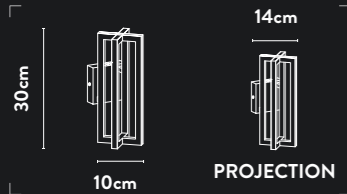

91412GO

LED Wall Light
Brushed Gold Metal & Opal

Class:	2 (Double Insulated)
Lamp Holder:	Integrated LED
Wattage:	13W
Lumens:	510lm
Kelvin:	3000K
Dimmable:	Yes
Dimming Method:	Rotary (Trailing edge)