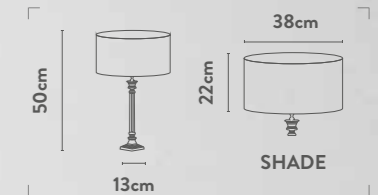

Shade Reference

Taupe:	41202TA
Pink:	41202PI
Grey:	41202GY
Teal:	41202TE

**(A) 83141TA
EU83141TA**

1Lt Table Lamp
Chrome Metal, Clear Glass & Taupe
Velvet Shade with Silver Inner

**(B) 83141PI
EU83141PI**

1Lt Table Lamp
Chrome Metal, Clear Glass & Pink
Velvet Shade with Silver Inner

**(C) 83141GY
EU83141GY**

1Lt Table Lamp
Chrome Metal, Clear Glass & Grey
Velvet Shade with Silver Inner

**(D) 83141TE
EU83141TE**

1Lt Table Lamp
Chrome Metal, Clear Glass & Teal
Velvet Shade with Silver Inner

Class:	2 (Double Insulated)
Lamp Holder:	E27
Wattage:	60W
Switched:	Inline on/off