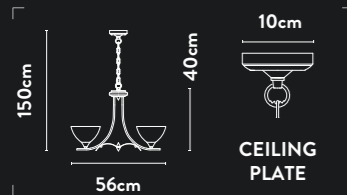

1725-5AB

5Lt Pendant
Antique Brass Metal & Alabaster Glass

Class: 1 (Earthed)
Lamp Holder: E14 Golfball
Wattage: 5 x 40W
Dimmable: Yes
Height Adjustable: 40-150cm