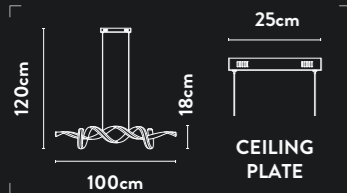

An asymmetrical flowing design, creating an expressive spiral of light.

8791BK

LED Bar Pendant
Sand Black Metal & Opal

Class:	2 (Double Insulated)
Lamp Holder:	Integrated LED
Wattage:	33W
Lumens:	1820lm
Kelvin:	3000K
Dimmable:	Yes
Dimming Method:	Rotary
Height Adjustable:	18-120cm