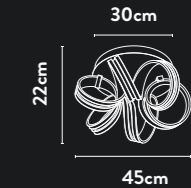

8471BK

LED Flush
Sand Black Metal & Opal

Class:	2 (Double Insulated)
Lamp Holder:	Integrated LED
Wattage:	40W
Lumens:	1420lm
Kelvin:	3000K
Dimmable:	Yes
Dimming Method:	3 Stage On/Off