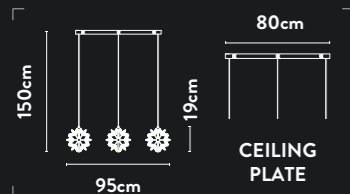

10810-3SB

LED 3Lt Bar Pendant
Satin Brass Metal & Clear Crystal

Class:	1 (Earthed)
Lamp Holder:	Integrated LED
Wattage:	36W
Lumens:	2442lm
Kelvin:	3000K
Dimmable:	Yes
Dimming Method:	Rotary
Height Adjustable:	19-150cm