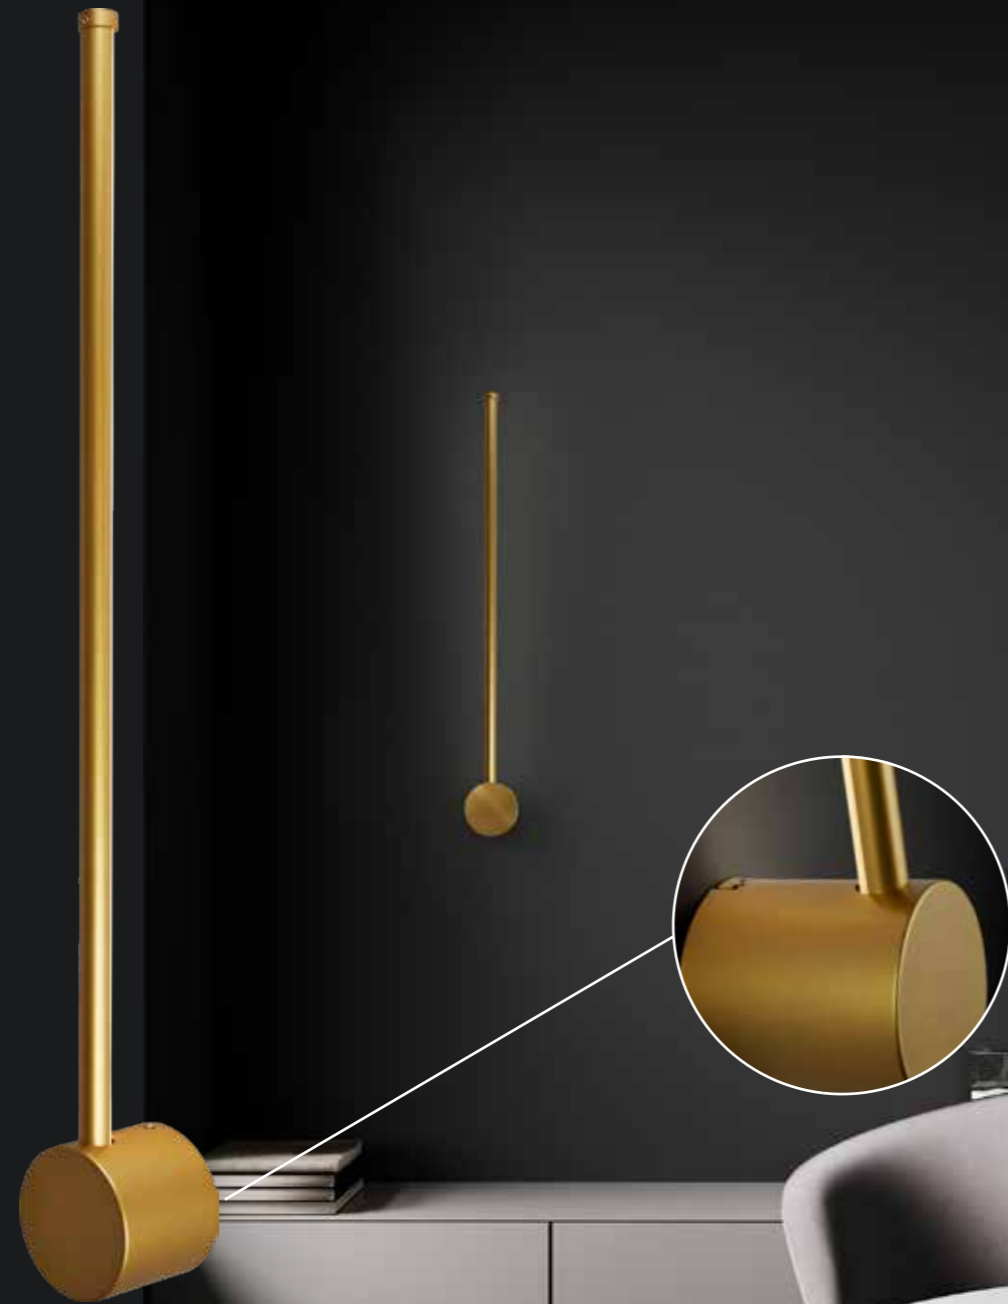

21952-1GO

LED Wall Light
Gold Metal & Opal

Class:	2 (Double Insulated)
Lamp Holder:	Integrated LED
Wattage:	12W
Lumens:	665lm
Kelvin:	3000K
Dimmable:	Yes
Dimming Method:	Rotary (Wall Switch)

21951-3GO

LED 3Lt Flush
Gold Metal & Opal

Class:	1 (Earthed)
Lamp Holder:	Integrated LED
Wattage:	40W
Lumens:	2152lm
Kelvin:	3000K
Dimmable:	Yes
Dimming Method:	Rotary (Trailing edge)

Accentuated gold metal frames harmonised with opal diffusers for a sleek, modern touch