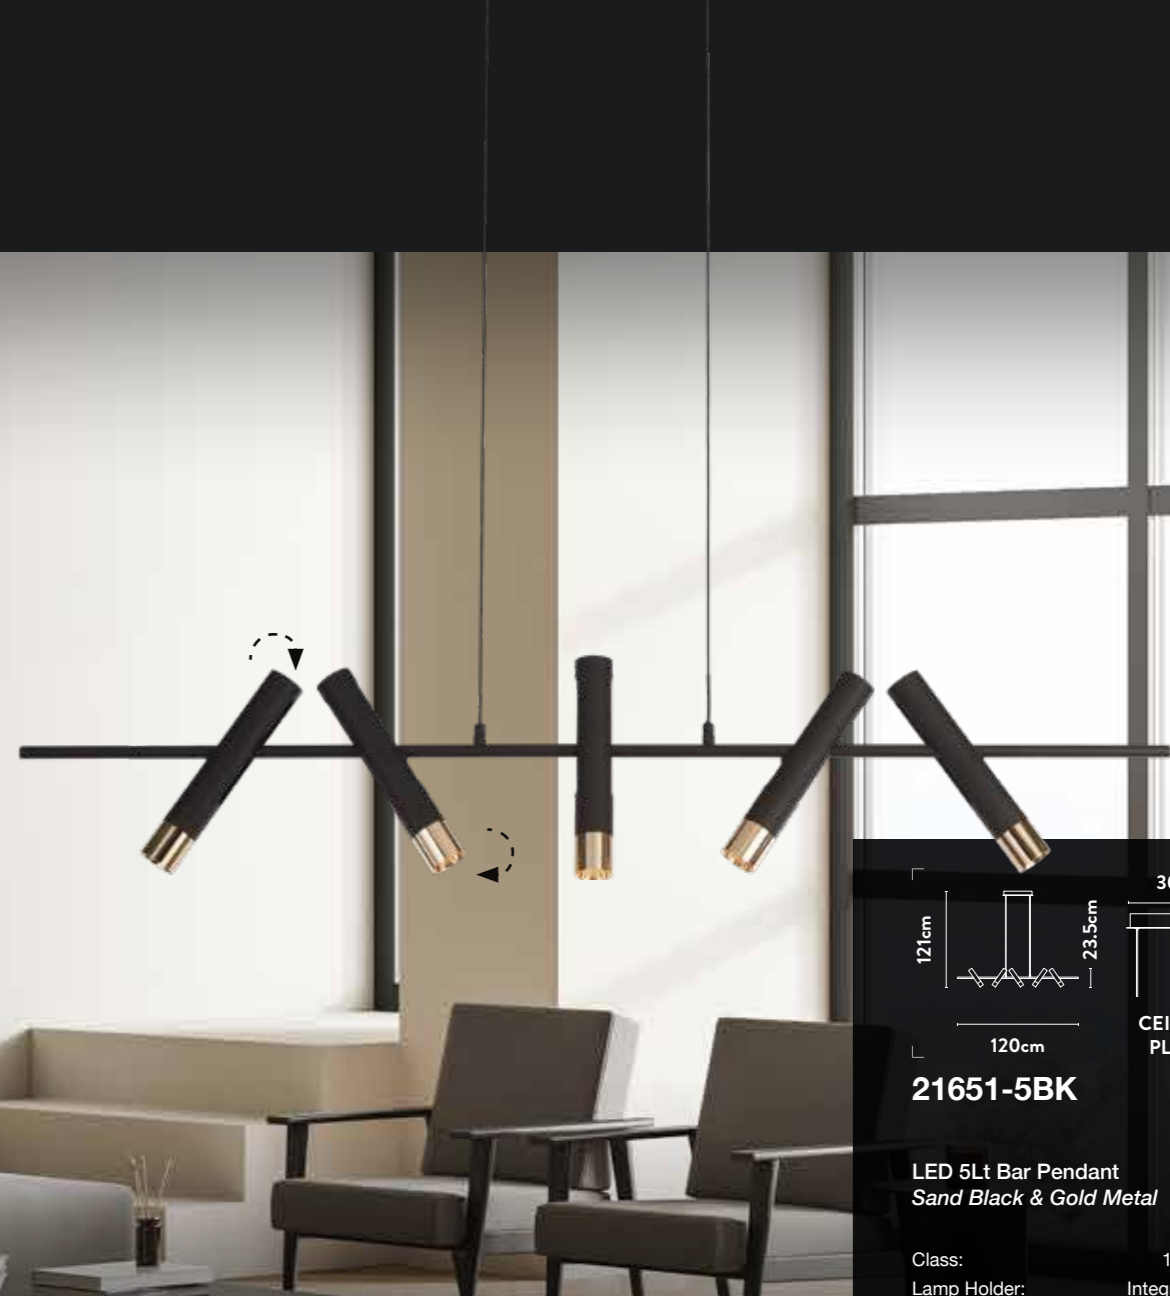

21952-1GO

LED Wall Light
Gold Metal & Opal

Class:	2 (Double Insulated)
Lamp Holder:	Integrated LED
Wattage:	12W
Lumens:	665lm
Kelvin:	3000K
Dimmable:	Yes
Dimming Method:	Rotary (Wall Switch)

21951-3GO

LED 3Lt Flush
Gold Metal & Opal

Class:	1 (Earthed)
Lamp Holder:	Integrated LED
Wattage:	40W
Lumens:	2152lm
Kelvin:	3000K
Dimmable:	Yes
Dimming Method:	Rotary (Trailing edge)

Accentuated gold metal frames harmonised with opal diffusers for a sleek, modern touch