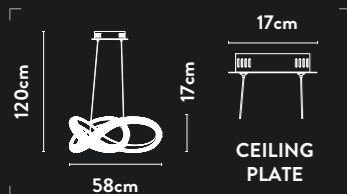

Exuding unparalleled beauty, clear acrylic crystals refract light in a dazzling display, infusing glamour

48173GO

LED Pendant
Brushed Gold Metal & Faceted Acrylic

Class:	2 (Double Insulated)
Lamp Holder:	Integrated LED
Wattage:	41W
Lumens:	3050lm
Kelvin:	3000K
Dimmable:	Yes
Dimming Method:	Rotary
Height Adjustable:	17-120cm