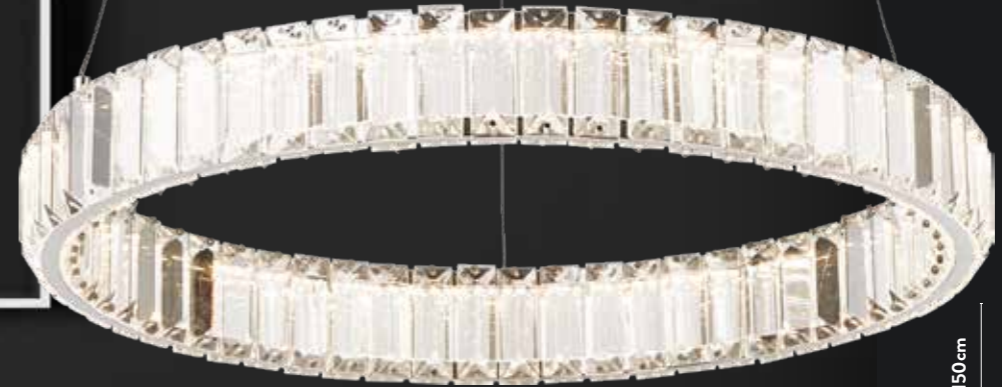

38911-1CC

LED Pendant
Chrome Metal & Clear Crystal

Class:	1 (Earthed)
Lamp Holder:	Integrated LED
Wattage:	26W
Lumens:	1741lm
Kelvin:	3000K
Dimmable:	Yes
Dimming Method:	Rotary
Height Adjustable:	50-150cm

43

LUX
BELLE

LUX
BELLE