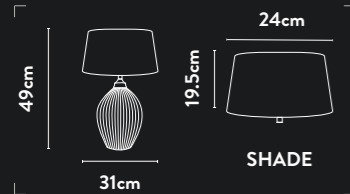

Class: 1 (Earthed)
Lamp Holder: E27 Candle
Wattage: 5 x 60W
Dimmable: Yes
Height Adjustable: 37-150cm
Weight: 6Kg

14106-1AB

1Lt Pendant
Antique Brass Metal & Clear Glass

Class: 1 (Earthed)
Lamp Holder: E27 GLS
Wattage: 60W
Dimmable: Yes
Height Adjustable: 34-150cm

14106-3AB

3Lt Pendant
Antique Brass Metal & Clear Glass

Class: 1 (Earthed)
Lamp Holder: E14 Candle
Wattage: 3 x 60W
Dimmable: Yes
Height Adjustable: 38-150cm

A 67823-1WH

1Lt Pendant
 Matt White Ceramic & Antique
 Brass Metal

Class: 2 (Double Insulated)
 Lamp Holder: E27 GLS
 Wattage: 60W
 Dimmable: Yes
 Height Adjustable: 43-120cm

**B 67823-2WH
 EU67823-2WH**

2Lt Table Lamp
 Matt White Ceramic & Antique
 Brass Metal with White Linen Shade