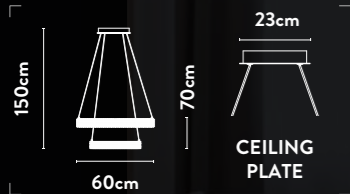

10810-3SB

LED 3Lt Bar Pendant
Satin Brass Metal & Clear Crystal

Class:	1 (Earthed)
Lamp Holder:	Integrated LED
Wattage:	36W
Lumens:	2442lm
Kelvin:	3000K
Dimmable:	Yes
Dimming Method:	Rotary
Height Adjustable:	19-150cm

10596SB

LED Bar Pendant
Satin Brass Metal & Clear Crystal

Class: 1 (Earthed)
Lamp Holder: Integrated LED
Wattage: 36W
Lumens: 1778lm
Kelvin: 4000K
Dimmable: Yes
Dimming Method: Rotary
Height Adjustable: 15-150cm
Weight: 7Kg

1121-40CC

LED Pendant
Chrome & Faceted Acrylic

Class: 1 (Earthed)
Lamp Holder: Integrated LED
Wattage: 27W
Lumens: 2510lm
Kelvin: 3000K
Dimmable: Yes
Dimming Method: Rotary
Height Adjustable: 25-150cm

1121-60CC

LED Pendant
Chrome & Faceted Acrylic

Class: 1 (Earthed)
Lamp Holder: Integrated LED
Wattage: 37W
Lumens: 3741lm
Kelvin: 3000K
Dimmable: Yes
Dimming Method: Rotary
Height Adjustable: 20-150cm

**An orbital
expression of
glamour, melding
chrome and faceted
acrylic to create a
soft yet radiant glow.**