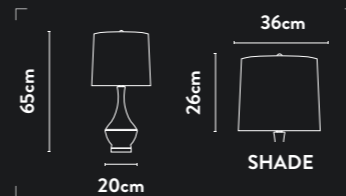

**72510AZ
EU72510AZ**

1Lt Table Lamp
Ceramic & White Linen Shade

Class: 2 (Double Insulated)
Lamp Holder: E27
Wattage: 60W
Switched: Inline on/off