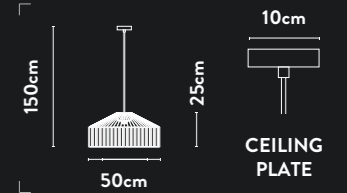

23210-50BK

1Lt Pendant
Black Metal & Natural Jute Effect

Class: 1 (Earthed)
Lamp Holder: E27 GLS
Wattage: 60W
Dimmable: Yes
Height Adjustable: 25-150cm