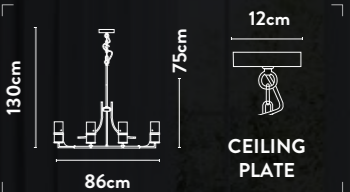

Class: 2 (Double Insulated)
Lamp Holder: G9
Wattage: 3 x 33W
Switched: Inline on/off

33210-6PN

6Lt Bar Pendant
Polished Nickel Metal & Smoked Ribbed Glass

- Class: 2 (Double Insulated)
- Lamp Holder: E14 Candle
- Wattage: 6 x 60W
- Dimmable: Yes
- Height Adjustable: 82-130cm