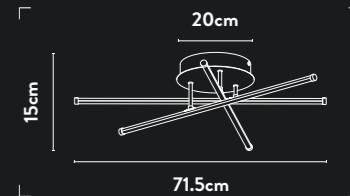

21951-3GO

LED 3Lt Flush
Gold Metal & Opal

Class:	1 (Earthed)
Lamp Holder:	Integrated LED
Wattage:	40W
Lumens:	2152lm
Kelvin:	3000K
Dimmable:	Yes
Dimming Method:	Rotary (Trailing edge)

Accentuated gold metal frames harmonised with opal diffusers for a sleek, modern touch