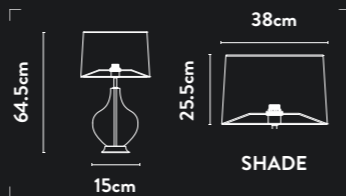

65410WH
EU65410WH

2Lt Table Lamp
Alabaster & White Linen
Shade

Class: 2 (Double Insulated)
Lamp Holder: E27
Wattage: 2 x 60W
Switched: Pull Switch

A

B

**A 64560WH
EU64560WH**

1Lt Table Lamp
*Confetti Glass & White Linen
Shade*