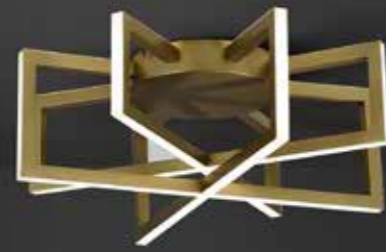

**Brushed gold
geometric forms,
paired with opal
diffusers, make
these LED lights
striking in design**