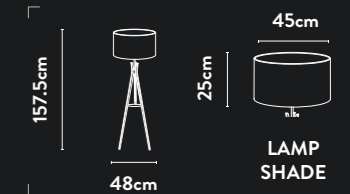

A 74240BR
EU74240BR

Tripod Floor Lamp
Dark Wood and Hessian Shade

Class: 2 (Double Insulated)
Lamp Holder: E27 GLS
Wattage: 60W
Switched: Inline on/off