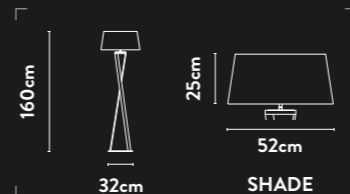

**Stylishly
intertwined
satin brass
providing
a wonderful
marriage of
elegance & style**

**74510SB
EU74510SB**

**1Lt Table Lamp
Satin Brass & White Linen Shade**

Class: 2 (Double Insulated)
Lamp Holder: E27
Wattage: 60W
Switched: Inline on/off

**74511SB
EU74511SB**

**2Lt Floor Lamp
Satin Brass & White Linen Shade**

Class: 2 (Double Insulated)
Lamp Holder: E27
Wattage: 2 x 60W
Switched: Inline on/off