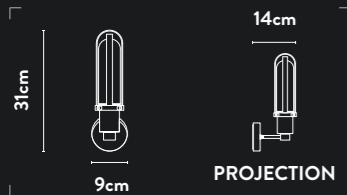

Class:	1 (Earthed)
Lamp Holder:	Integrated LED
Wattage:	4W
Lumens:	271lm
Kelvin:	3000K
Dimmable:	Yes
Dimming Method:	Rotary
Height Adjustable:	47-150cm

IP44

34102-1BK

1Lt Wall Light
Matt Black Metal & Clear Glass