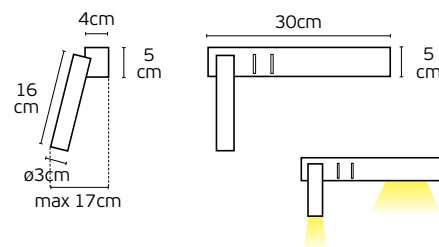

LEFT

VK/04230/30/L

VK/04230/60/L

Code	Model	Box
64171-260727	VK/04230/W/W/30/L ○ White. 3200K. 480lm. 3W & 6W.	20pcs
64171-261727	VK/04230/B/W/30/L ● Black. 3200K. 480lm. 3W & 6W.	20pcs
64171-262727	VK/04230/W/W/60/L ○ White. 3200K. 690lm. 3W & 12W.	20pcs
64171-263727	VK/04230/B/W/60/L ● Black. 3200K. 690lm. 3W & 12W.	20pcs