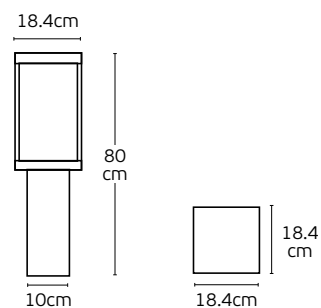

VK/03067

Code	Model	Box
75169-282694	VK/03067/80/B ● Black. E27. Max 20W (LED).	4pcs
75169-280694	VK/03067/35/B ● Black. E27. Max 20W (LED).	6pcs

Details

Voltage 240V.
E27.

Material Aluminium/Glass.