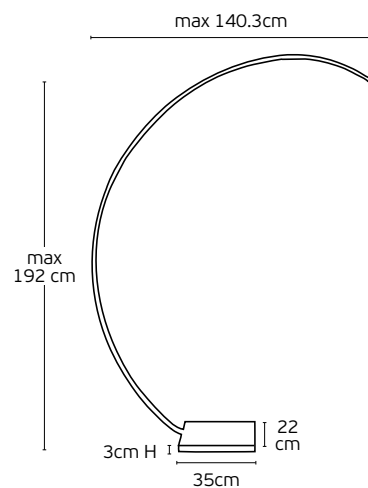

Floor & Table Lights Led

Dia

VK/04258/B

Code
75169-007741

Model
VK/04258/B/W
● **Black.** 3000K. 11W. 244lm. CRI>80.

Box
1pc

Base

Details

AC 220-240V.
Color **Black metal body & base.**
Material **Metal body & marble base.**

Cable **Black textile.**
Guarantee **2 years.**