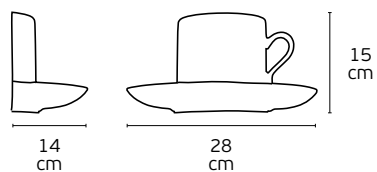

VK/09012

Code
64174-231131

Model
VK/09012
○ **White.** G9. Max 8W. (LED)

Box
6pcs

Details

Voltage **240V.**
G9.

Material **Gypsum.**
Possibility to paint.