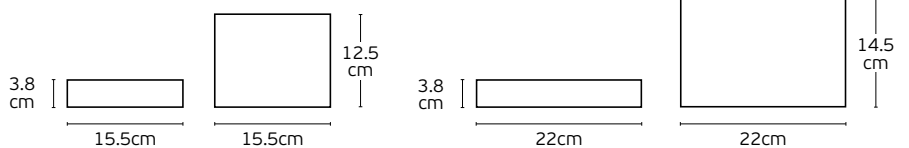

Power boxes.

Voltage AC 100-240V, DC 24V.

Working temperature <45°C.

Hours 50.000hrs.

Material **Stainless steel+iron**.

Use environment: Concrete/Cement ceiling or wall.

Guarantee 2 years.