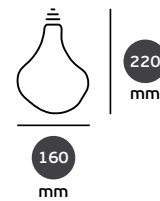

VK/05173 Amber

Code	Model	Base	Watt	Dimm	Kelvin	Lumen	Box
03045-005733	VK/05173/D/E/A/WW	E27	3W		2200K	140lm	1

Voltage 220-240	Filament Spiral	330°	CRI Ra>90	25k hrs	15kclk	-20°C 45°C	Glass	Alu	3W > 15W	IP20	2