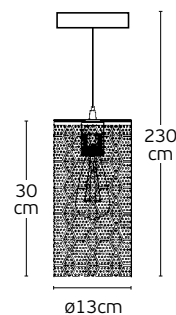

Details

Voltage **240V**.
E27.
Working temperature **-20°C ~ 40°C**.
Cable **2m black fabric cable + black**

ceiling plate.
Material **Metal**.
IP Rating **IP20**.
Guarantee **2 years**