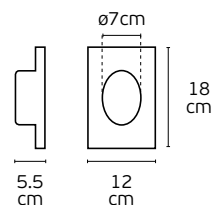

VK/09026

VK/09027

VK/09028

Code
64174-245131

Model
VK/09026
○ White. 3000K. 1W. CRI>80

Box
8pcs