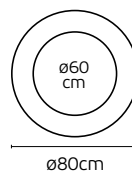

Details

AC 220-240V Driver (Included).
Beam Angle 120°.
Type of Led SMD Epistar 2835.
Dimmable No.

Working temperature -20°C ~ 60°C.
Lifetime 50.000hrs.
Material Aluminium, Acrylic.
Guarantee 2 years.

IP20