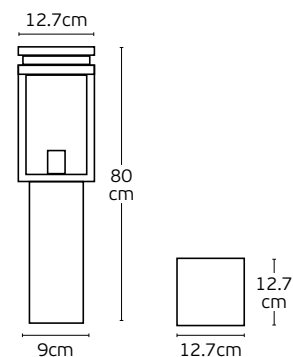

VK/03066

Code	Model	Box
75169-278694	VK/03066/80/B ● Black. E27. Max 20W (LED). 80cm	6pcs
75169-277694	VK/03066/60/B ● Black. E27. Max 20W (LED). 60cm	6pcs
75169-275694	VK/03066/28/B ● Black. E27. Max 20W (LED). 27.9cm	6pcs

Details

Voltage 240V.
E27.

Material Aluminium/Glass.

IP33