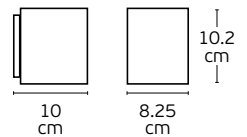

VK/03073WA

Code
75169-221108

Model
VK/03073WA/BGD
● Black+Gold sanded. G9. Max 8W. (LED)

Box
20pcs