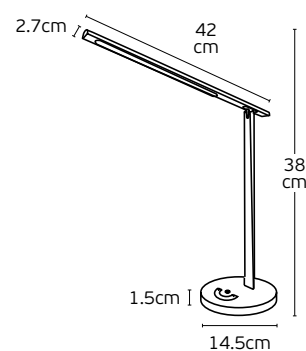

Floor & Table Lights Led

Nia

VK/04238

Code 58610-115728	Model VK/04238/W/WCD ○ White. 3000K-6000K. 650lm. 7W. CRI>80.	Box 8pcs
58610-116728	VK/04238/B/WCD ● Black. 3000K-6000K. 650lm. 7W. CRI>80.	8pcs

Details

Voltage **220-240V**.
Type of LED **SMD**.
Working temperature **-25°C → 45°C**.
Lifetime **25.000hrs**.

Clicks **25.000**.
Material **Aluminium, ABS, PC**.
Guarantee **2 years**.