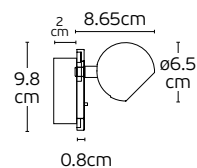

Details

Material **Aluminium & iron**
Lighting source **CREE COB**
Led driver **EAGLERISE 6W500mA,**
Driver output **2.8-12V**
Voltage **AC220-240V**
Location **Wall recessed**

Color led **3000K**
Beam angle **25°**
Working temperature **-20°C - 50°C**
Lifetime **50.000hrs**
Dimmable **No**
Guarantee **3 Years**

Cut hole

IP20