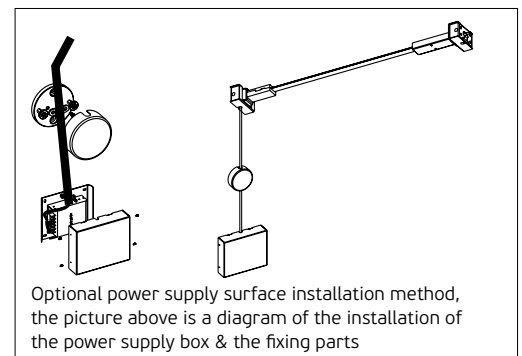

VK/03218/PS150

VK/03217/B/CHB
VK/03217/B/PS75
VK/03218/B/PS150

Code	Model	Box
78000-052721	VK/03217/B/CHB ● Black. Cable holder.	50pcs
78000-050721	VK/03217/B/PS75 ● Black. Power box 75W.	20pcs
78000-051721	VK/03218/B/PS150 ● Black. Power box 150W.	8pcs