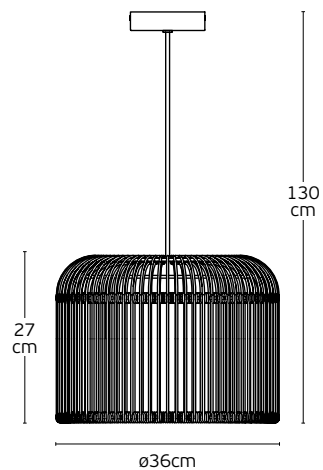

Details

Material **Metal canopy, Rattan+PC shade, rubber cable**
Location **Ceiling**
Input voltage **AC220-240V**

Lampholder **E27**
Cable length **1030mm**
Guarantee **2 years**

Outdoor Decorative Lights