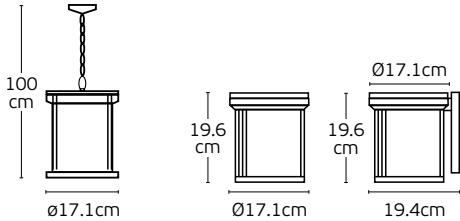

VK/03204/PE

Code 75169-389694	Model VK/03204/PE/W ○ White. E27. Max 20W (LED).	Box 1pc
75169-388694	VK/03204/PE/B ● Black. E27. Max 20W (LED).	1pc

Details

Voltage 230V. Bottom open.
Lampholder E27. Guarantee 2 years.
Material Aluminium + clear glass.

VK/03204/WA

Code 75169-387694	Model VK/03204/WA/W ○ White. E27. Max 20W (LED).	Box 1pc
75169-386694	VK/03204/WA/B ● Black. E27. Max 20W (LED).	1pc

Details

Voltage 230V. Bottom open.
Lampholder E27. Guarantee 2 years.
Material Aluminium + clear glass.