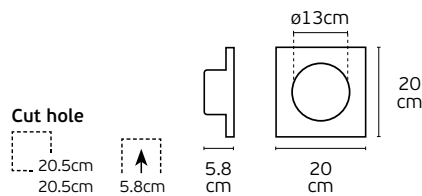

64174-244131

Model
VK/09025
○ White. 3000K. 1W. CRI>80

8pcs