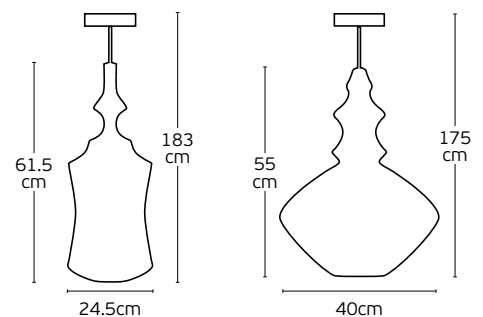

Pendant Lights

Alain

VK/03172/PE

VK/03176/PE

Code 75169-490730	Model VK/03172/PE/B ● Black. E27. Max 20W (LED).	Box 1pc

75169-488730	VK/03176/PE/B ● Black. E27. Max 20W (LED).	1pc

Details

Voltage **240V**.
E27.
Working temperature **-20°C ~ 40°C**.
Cable **1.2m cable + black ceiling plate**.

Material **Metal**.
IP Rating **IP20**.
Guarantee **2 years**