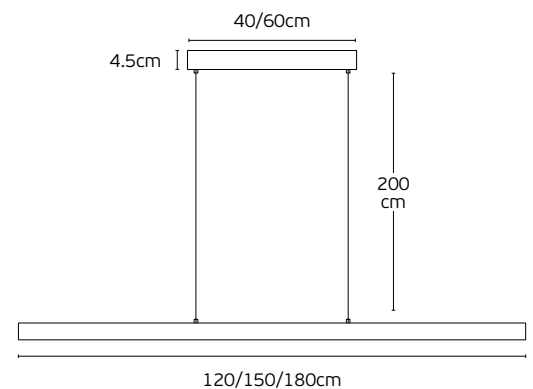

Details

Material **Ashwood/American Dark walnut wood, aluminium profile, ledstrips, 2m exposed transparency LED cable**
Type of Led **3A chips ledstrip**
Voltage **AC220-240V**
Location **Ceiling**

Beam angle **120°**
Working temperature **< 50°C**
Lifetime **25.000hrs**
Dimmable **Yes, Dali**
CRI **>80**
Guarantee **2 Years**

Natural wood

Dark wood

IP20