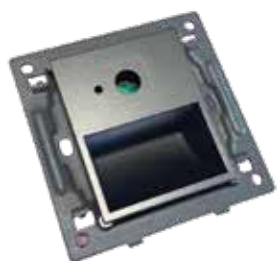

IP20

Step Lights Led

Step Lights Led

Fune

+

VK/04571/BASE/W

VK/04571/FRAME/CH

VK/04571/BASE/W