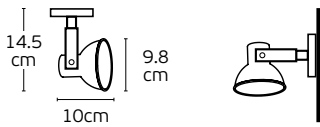

Wall/Ceiling Decorative Lights

Aina

VK/03106CE/COP

VK/03106CE/2/B

VK/03106CE

Code	Model	Box
64174-029108	VK/03106CE/COP ● Copper+Black. GU10. Max. 12W. (LED)	24pcs
64174-030108	VK/03106CE/B ● Black. GU10. Max. 12W. (LED)	24pcs

Details

Voltage **240V**.
GU10/Par16.

Working temperature **-20°C ~ 40°C**.
Material **Aluminium, iron**.

VK/03106CE/2

Code	Model	Box
64174-031108	VK/03106CE/2/COP ● Copper+Black. GU10x2. Max 2x12W. (LED)	12pcs
64174-032108	VK/03106CE/2/B ● Black. GU10x2. Max 2x12W. (LED)	12pcs

Details

Voltage **240V**.
GU10/Par16.

Working temperature **-20°C ~ 40°C**.
Material **Aluminium, iron**.