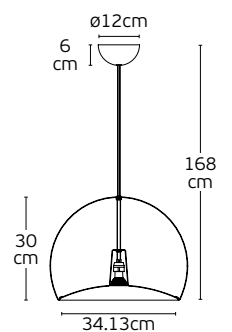

Details

Input voltage **AC220-240V**
Lampholder **GU10**
Working temperature **-20°C → 45°C**.
Material **Metal shade, black textile cable,**

metal canopy.
Included Led lamp **5W, 3000K, 435lm.**
Guarantee **3 years.**

IP20