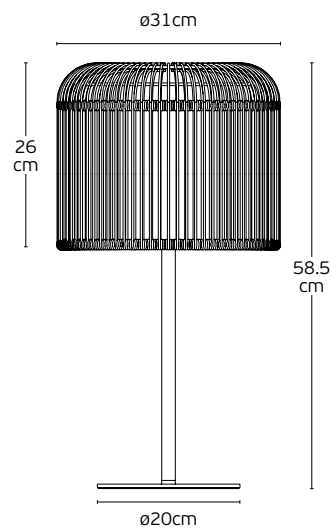

Details

Material **Metal canopy, Rattan+PC shade, rubber cable**
Location **Table**
Input voltage **AC220-240V**

Lampholder **E27**
Cable length **3000mm**
Guarantee **2 years**