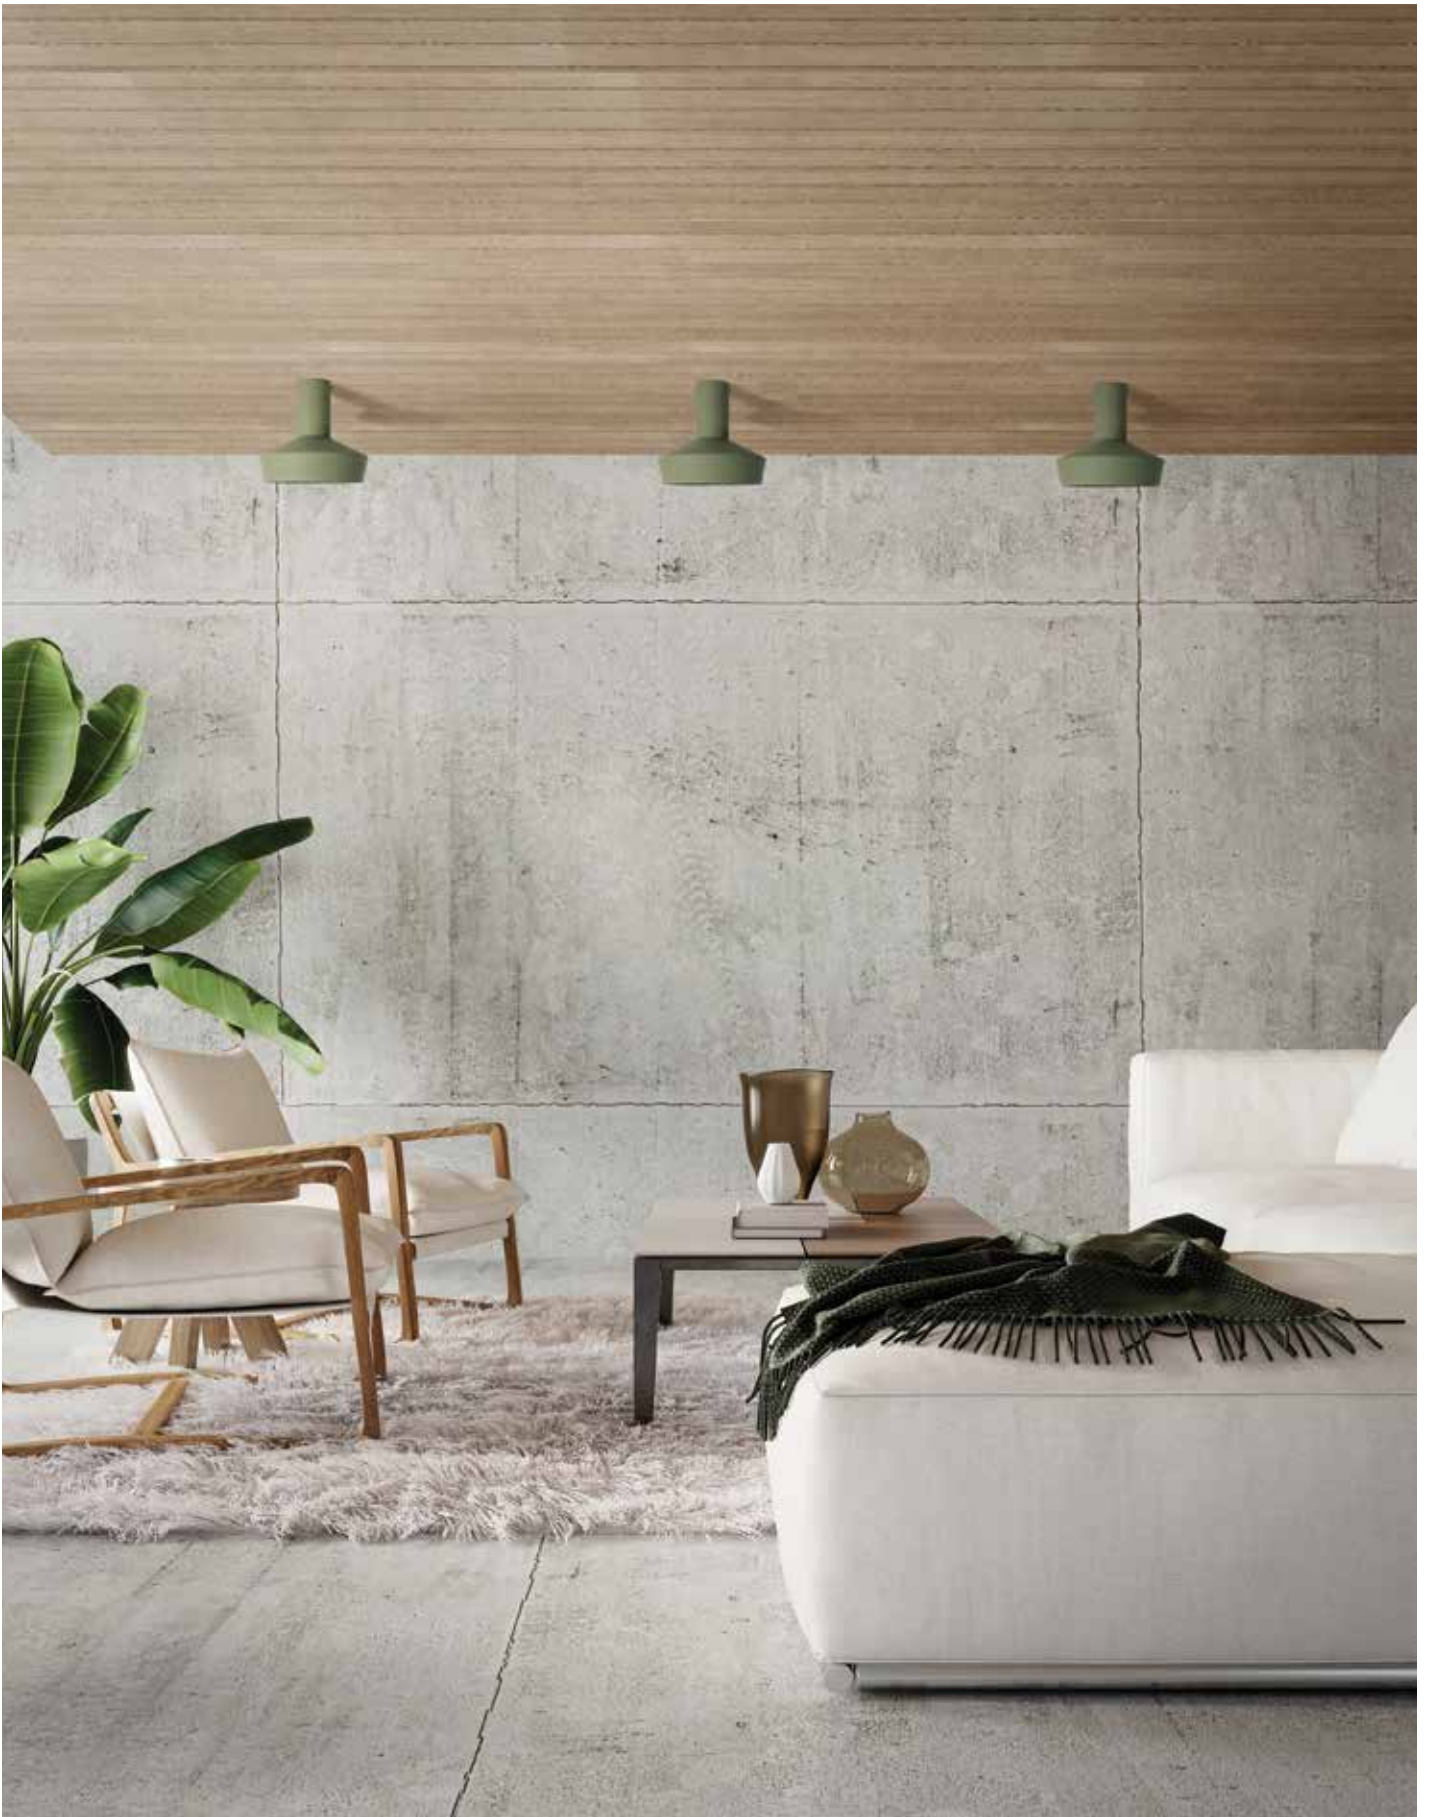

Details

Material **Metal canopy, Concrete shade**
Location **Ceiling**
Input voltage **AC220-240V**

Lampholder **GU10**
Cable length **1330mm**
Guarantee **2 years**

IP20

Roto

VK/04578/CE/GD/W

Dimmable

VK/04578/CE