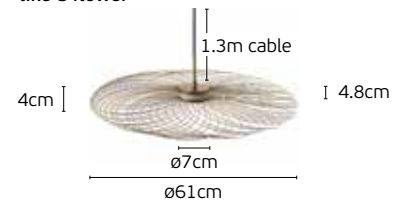

The wire can be assembled into 2 configurations, like the cloud or like the flower. Different configuration with different diameter.

like a cloud

like a flower

  IP20

Polla

VK/04255WA/B (like a cloud)

VK/04255WA/B (like a flower)