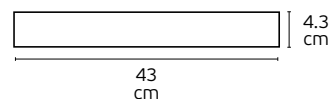

Details

Voltage **85-265V**. Watt **8W**. CRI>**Ra80**. Type of LED **SMD 2835**. Beam angle **180°**. Lifetime **30.000hrs**. Working temperature **-20°C→ 45°C**.
Material **Aluminium, acrylic**. Guarantee **2 years**.

IP44