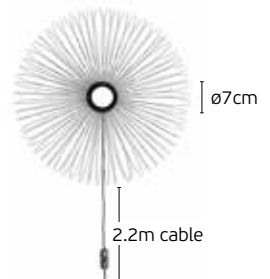

Side light + Front light

The wire can be assembled into 2 configurations, like the cloud or like the flower. Different configuration with different diameter.

like a cloud

ø61cm

like a flower

ø74cm

Pendant Lights Led