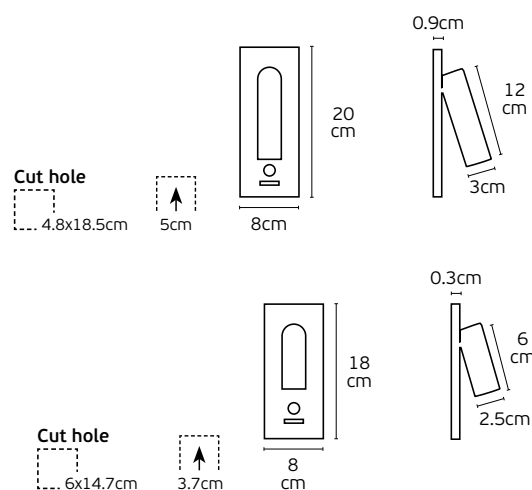

Details

AC 100-265V Driver (Included).
CRI>80. Beam Angle 30°.
Type of Led 3535.
Working temperature -20°C → 40°C.

Lifetime 30.000hrs.
Material Aluminium.
USB charger.
Guarantee 3 years.