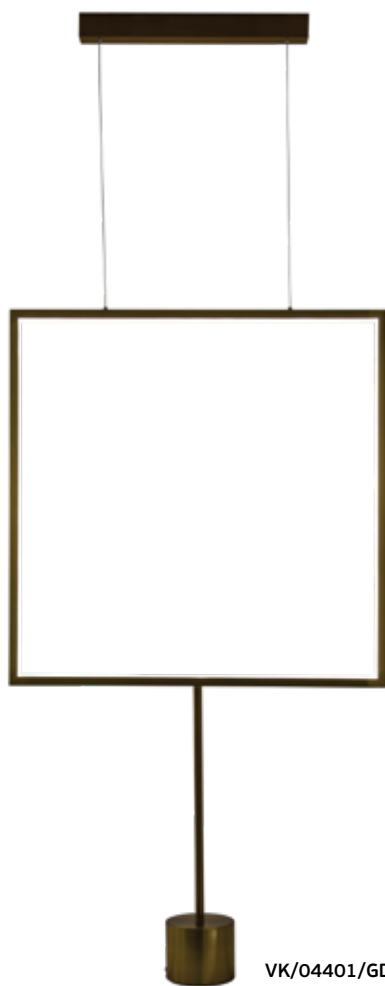

Pendant Lights Led

Sada

VK/04401/GD/W

Dimmable

VK/04401

Code
71164-018724

Model
VK/04401/GD/W
● **Matt Gold**. 3000K. 2.898lm. 28W. CRI>80

Box
1pc

Details

Led Pendant Light **220-240V**.
Type of Led **OSRAM 2835** with driver.
Dimmable Euchip Triac.
Lifetime **20.000hrs**.

Working temperature **-20°C → 40°C**.
Material **Iron+aluminium+acrylic**.
Cable **1.4m**.

5 years guarantee

IP20