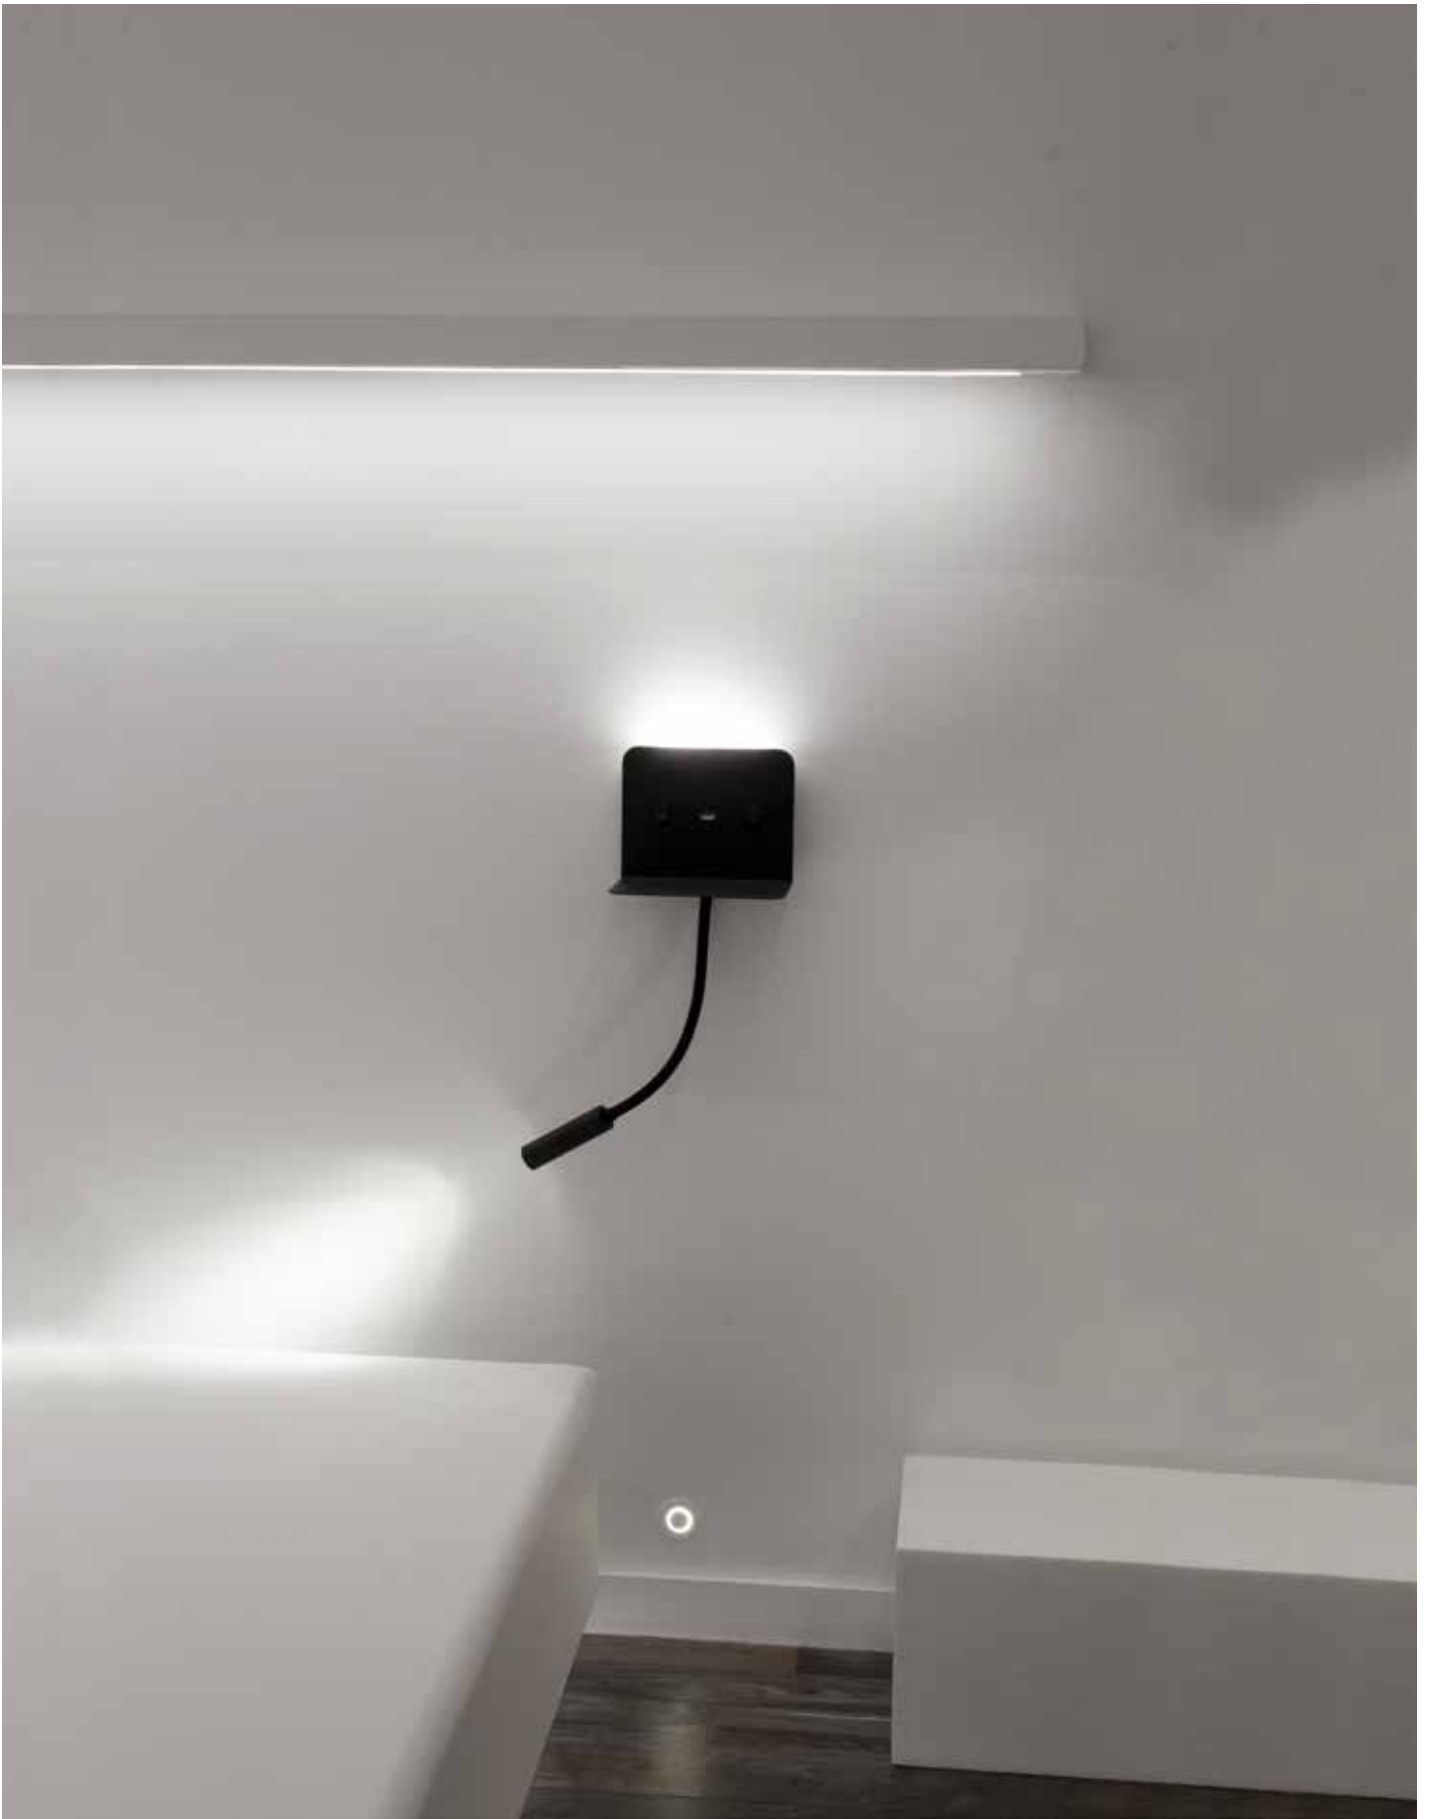

Details

Voltage **220-240V**.
CRI>**70**.
Type of LED **SMD Samsung 3535/ Edison 2835**.
Beam angle **25°**.
No dimmable.

Lifetime **30.000hrs**.
Working temperature **-20°C → 45°C**.
Material **Aluminium, iron, acrylic**.
USB charger.
Guarantee **2 years**.