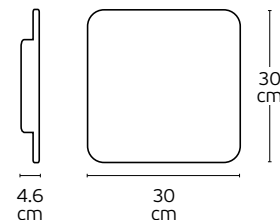

64174-235131

VK/09016
○ White. 3000K. 17W. 891lm. CRI>80

5pcs