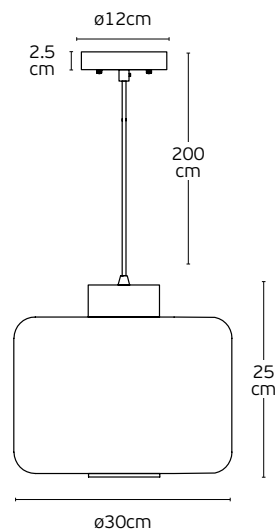

Details

Material **Glass shade, Ashwood, fabric cord, wood canopy**
Location **Ceiling**
Input voltage **AC220-240V**

Lampholder **E27**
Cable length **2000mm**
Guarantee **2 years**