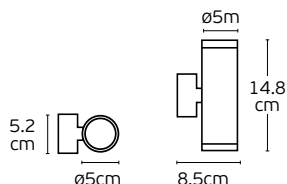

VK/01092/MC