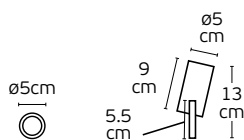

Mini lamp MR11-GU10 is placed, not included