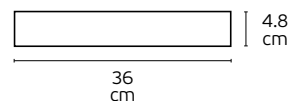

Details

Voltage **85-265V**. Watt **8W**. CRI>**Ra80**. Type of LED **SMD 2835**. Beam angle **180°**. Lifetime **30.000hrs**. Working temperature **-20°C→ 45°C**.
Material **Aluminium, acrylic**. Guarantee **2 years**.

IP44