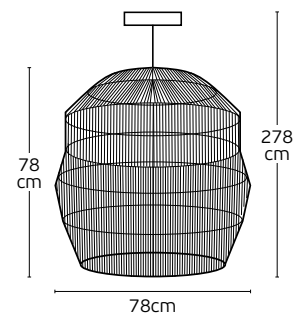

Pendant Lights

Lis

VK/03147PE/78

VK/03147PE/78

Code
75169-480724

Model
VK/03147PE/78
● Black. E27. Max 20W (LED)

Box
1pc

Details

Voltage 240V.
E27.
Working temperature -20°C ~ 40°C.
Cable 2m black fabric cable + black

ceiling plate.
Material PC Rattan, metal.
IP Rating IP20.
Guarantee 2 years