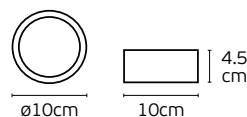

Outdoor Decorative Lights

Braso

VK/01094/ABS

Mini lamp MR11-GU10 is placed, not included

VK/01048/ABS

Lamp GX53 is placed, not included

VK/01094

Code	Model	Box
74168-256677	VK/01094/304/MC ● Brushed Chrome. Stainless 304. GU10. Max 6W (LED).	1pc
74168-289677	VK/01094/316/MC ● Brushed Chrome. Stainless 316. GU10. Max 6W (LED).	1pc
74168-258677	VK/01094/ABS ● Bronze. Brass. GU10. Max 6W (LED).	1pc
74168-257677	VK/01094/NB ● Natural Brass. Brass. GU10. Max 6W (LED).	1pc

Details

Voltage 240V.
GU10.

Material **Stainless / Brass.**

VK/01048

Code	Model	Box
74168-205677	VK/01048/MC ● Brushed Chrome. GX53. Max 7W. (LED)	10pcs
74168-193677	VK/01048/ABS ● Bronze. GX53. Max 7W. (LED)	10pcs
74168-206677	VK/01048/NB ● Natural Brass. GX53. Max 7W. (LED)	10pcs

Details

Voltage 240V.
GX53.

Material **Brass/Glass.**