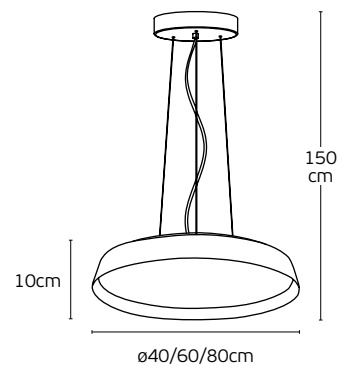

Details

Material **Aluminum+Metal+Acrylic**
Location **Ceiling**
Type of LED **SMD 2835**
CRI **Ra>80**

Hours **30.000**
Beam angle **120°**
Working temperature **-20°C ~ 60°C**
Updown

IP20

Pendant Lights Led