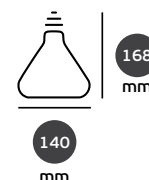

VK/05170 Dark Grey

Code	Model	Base	Watt	Dimm	Kelvin	Lumen	Box
03045-002733	VK/05170/D/E/TM/WW	E27	4W		2700K	120lm	1

Voltage 220-240	Filament Deco	330° 	CRI Ra>80	25k hrs	15k clks	-20°C 45°C	Glass	Alu	4W > 10W	IP20	2