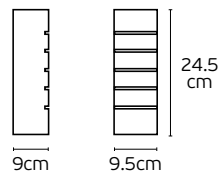

VK/09011

Code
64174-230131

Model
VK/09011
○ White. E14. Max 9W. (LED)

Box
12pcs