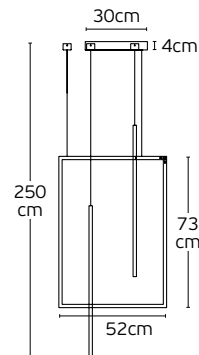

Pendant Lights Led

Nori

VK/04414PE/B/W

VK/04414PE

Code
71164-013755

Model
VK/04414PE/B/W
● **Matt Black.** 3000K. 7.000lm. 100W. CRI>80.

Box
1pc

Details

Led Pendant Light **220V.**
Type of Led **Epistar.**
Driver **Mean well.**
Dimmable **No.**

Lifetime **50.000hrs.**
Working temperature **-20°C → 60°C.**
Material **Aluminium+acrylic.**
Guarantee **3 years.**

IP20