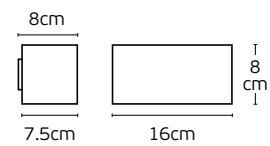

VK/03128WA

VK/03127WA

Code	Model	Box
75169-276108	VK/03128WA/BGD ● Black+Gold. G9. Max 8W. (LED)	20pcs
75169-275108	VK/03127WA/BGD ● Black+Gold. G9. Max 8W. (LED)	20pcs