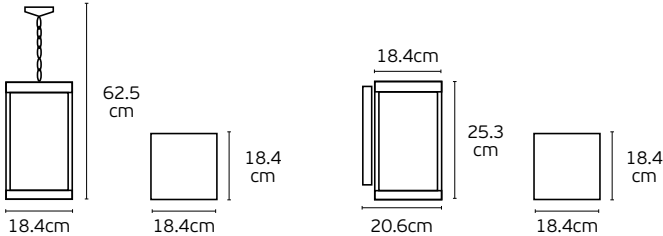

VK/03067/PE

Code 75169-281694   Model VK/03067/PE/B   Box 6pcs
● Black. E27. Max 20W (LED).

Details

Voltage 240V.   Material Aluminium/Glass.
E27.

VK/03067/WA

Code 75169-279694   Model VK/03067/WA/B   Box 6pcs
● Black. E27. Max 20W (LED).

Details

Voltage 240V.   Material Aluminium/Glass.
E27.