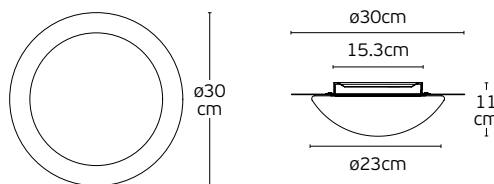

VK/04577/CE

Code	Model	Box
71165-003741	VK/04577/CE/MC/W ● Nickel Matt. 3000K. 1.200lm. 12W. CRI>80.	6pcs
71165-004741	VK/04577/CE/WD/W ● Wood. 3000K. 1.200lm. 12W. CRI>80.	6pcs
71165-005741	VK/04577/CE/MRB/W ○ Sand White. 3000K. 1.200lm. 12W. CRI>80.	6pcs