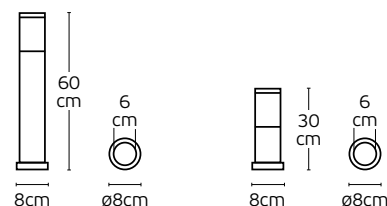

VK/01075

Code	Model	Box
75169-237269	VK/01075/MC ● Brushed Chrome. E27. Max 20W (LED).	6pcs
75169-238269	VK/01075/ABS ● Bronze. E27. Max 20W (LED).	6pcs
75169-239269	VK/01075/NB ● Natural Brass. E27. Max 20W (LED).	6pcs
75169-244269	VK/01075/TC ● Terracotta. E27. Max 20W (LED).	6pcs

Details

Voltage 240V.
E27.

Material Brass/Glass.

VK/01074

Code	Model	Box
75169-234269	VK/01074/MC ● Brushed Chrome. E27. Max 20W (LED).	6pcs
75169-235269	VK/01074/ABS ● Bronze. E27. Max 20W (LED).	6pcs
75169-236269	VK/01074/NB ● Natural Brass. E27. Max 20W (LED).	6pcs
75169-242269	VK/01074/TC ● Terracotta. E27. Max 20W (LED).	6pcs

Details

Voltage 240V.
E27.

Material Brass/Glass.