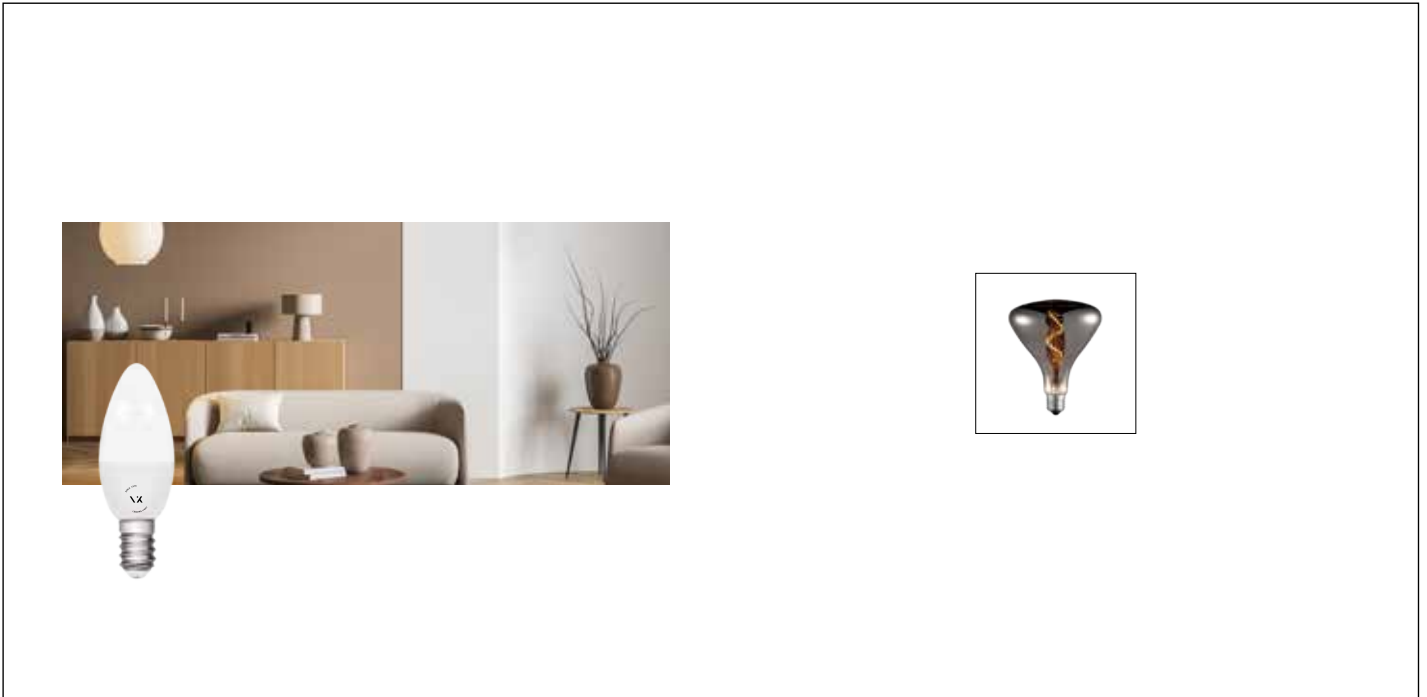

Led Lamps

Pages 462-477

464		465				466				467	
		468								469	
						472		473			
474		475				476					
477											

notes

Symbols

IP20	IP protection class (indoor)		maximum height		on front side radiant lamp
IP44	IP protection class (outdoor)		adjustable downward radiating luminaire		on both sides radiant lamp (top & bottom)
IP45	IP protection class (outdoor)		gypsum lamps paintable		wall lamp with light beam down
IP54	IP protection class (outdoor)		luminaire type - LED either halogen useable		ceiling downward radiant luminaire
IP65	IP protection class (outdoor)		indicates temperature		upward radiant luminaire
IP68	IP protection class (outdoor)		indicates energy efficiency Class		pendant radiant lamp