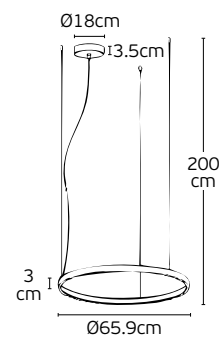

Details

Led Pendant Light 220-240V.
Type of Led **OSRAM** 2835 with driver.
Dimmable Triac.

Lifetime **20.000hrs.**
Working temperature **-20°C → 40°C.**
Material **Aluminium.**