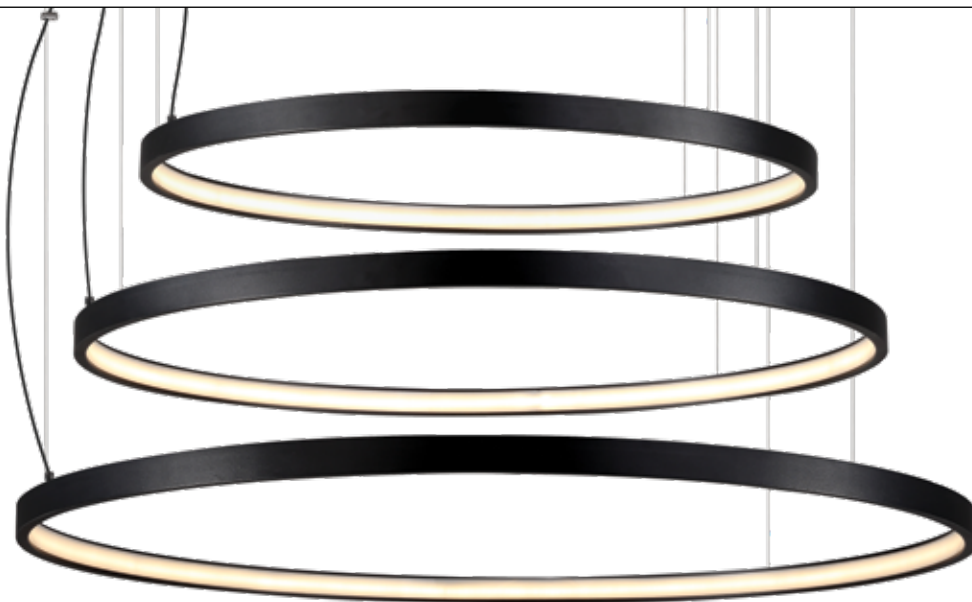

Lifetime **20.000hrs.**
Working temperature **-20°C → 40°C.**
Material **Aluminium.**

5 years guarantee

IP20

Pendant Lights Led

Noet

VK/04407PE/B/W/3C

Dimmable

VK/04407PE/.../3C