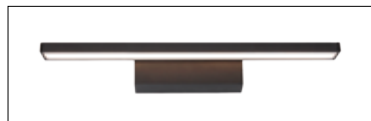

411

412

413

Mirror Wall Lights

Pages 414-425

416

418

419

420

422

424

425