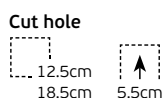

VK/09026

VK/09027

VK/09028

Code
64174-245131

Model
VK/09026
○ White. 3000K. 1W. CRI>80

Box
8pcs