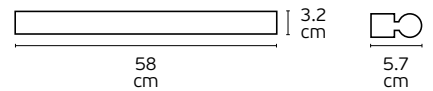

VK/04162

Code	Model								Box
57610-136115	VK/04162/AL/W	● Aluminium	3000K	1.400lm	14W	180°	CRI>80		25pcs
57610-137115	VK/04162/AL/C	● Aluminium	4000K	1.400lm	14W	180°	CRI>80		25pcs

Details

Voltage **85-265V**. Watt **14W**. CRI>**Ra80**. Type of LED **SMD 2835**. Beam angle **180°**. Lifetime **30.000hrs**. Working temperature **-20°C→ 45°C**.
Material **Aluminium, acrylic**. Guarantee **2 years**.

IP44