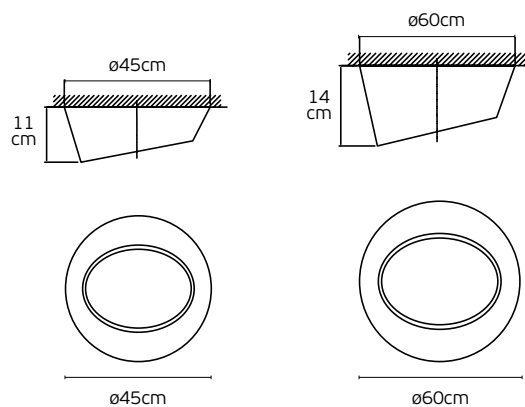

Details

Led Pendant Light **220V**.
Type of Led **Epistar**.
Dimmable **triac**.
Driver **HBL**.

Lifetime **50.000hrs**.
Working temperature **-20°C → 60°C**
Material **Steel+acrylic**.
Guarantee **3 years**.

IP20