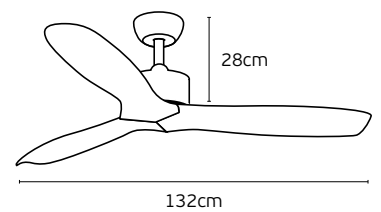

Ceiling Fans

Air

VK/04241/AIR

VK/04235/AIR

Code 77161-476724	Model VK/04241/AIR/W White. 65W.	Box 1pc
77161-474724	VK/04235/AIR/WOOD Wood. 65W.	1pc
77161-477724	VK/04235/AIR/L-WOOD Light Wood. 65W.	1pc

Details

Voltage 220-240V.
Material Aluminium + Wood.

IP Rating IP20.

Included Remote
& wall control