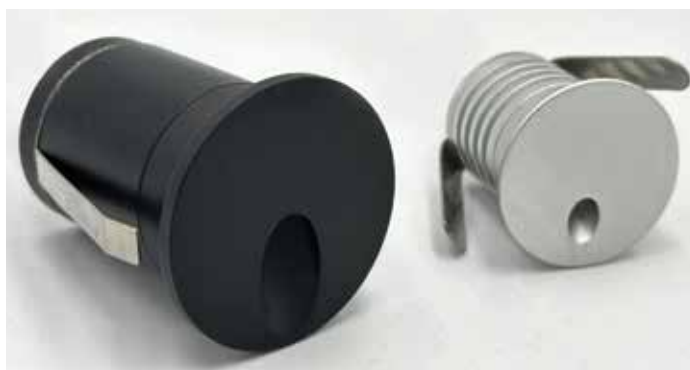

Step Lights Led

Fune

VK/04585/AN/W

VK/02249/S/W

VK/04585

VK/02249

Code	Model	Box
75169-258115	VK/04585/W/W ○ White. 3000K. 1W. 90lm. CRI>80. IP20	100pcs
75169-257115	VK/04585/B/W ● Black. 3000K. 1W. 90lm. CRI>80. IP20	100pcs
75169-259115	VK/04585/AN/W ● Anthracite. 3000K. 1W. 90lm. CRI>80. IP20	100pcs
75169-260115	VK/02249/S/W ● Silver. 3000K. 1W. 88lm. CRI>80. IP67	100pcs
75169-261115	VK/02249/B/W ● Black. 3000K. 1W. 88lm. CRI>80. IP67	100pcs