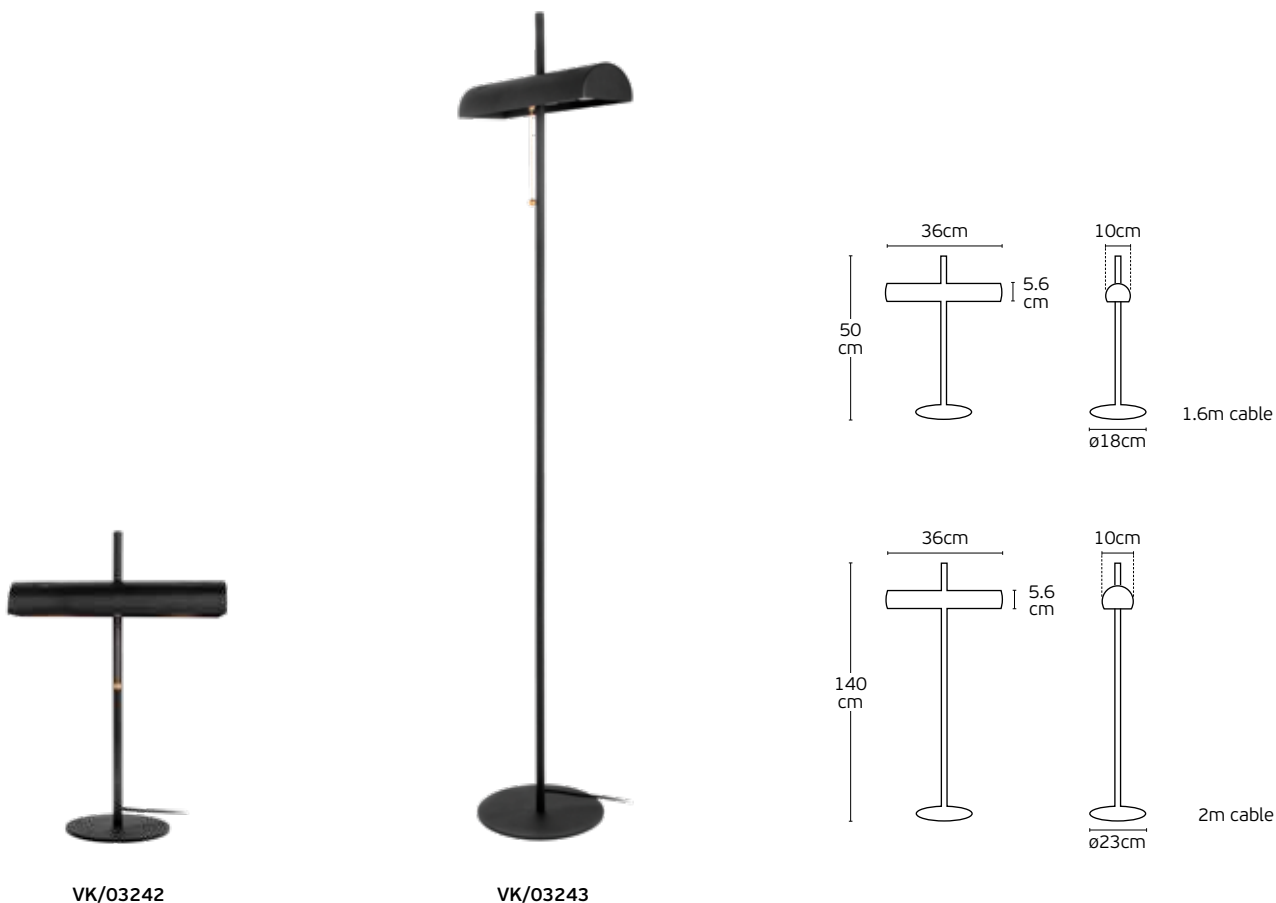

Floor & Table Lights

Sky

VK/03242

VK/03243

Code	Model	Box
75169-125721	VK/03242/B ● Black sand. 2xE27. Max 2x20W (LED).	8pcs
75169-126721	VK/03243/B ● Black sand. 2xE27. Max 2x20W (LED).	8pcs
75169-141721	VK/03243/GM ● Gun metal. 2xE27. Max 2x20W (LED).	8pcs

Details

Voltage 220-240V.
Lampholder 2xE27.
Working temperature < 45°C.

Material Iron.
Installation Desk/Floor.
With metal pull switch.

Gun metal