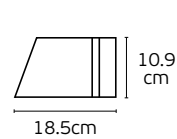

VK/09040

Code
64174-259131

Model
VK/09040
○ White. G9. Max 8W (LED).

Box
9pcs