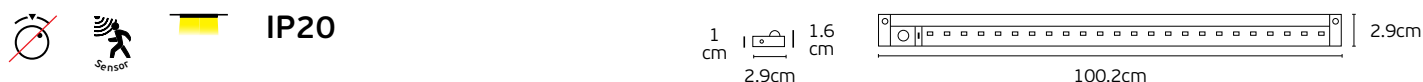

VK/04310/.../PIR

Code	Model	○ White	3000K	815lm	5.5W	120°	CRI>80	Box 1pc

Details
Voltage **12V (Required driver 12V, not included)**. Watt **5.5W**. CRI>80. IP Rating **IP20**. Type of Led **SMD2835x48pcs**. **No Dimmable**. Lifetime **30.000 hrs**. Working temperature **-20 ~ 45°C**. Material **Aluminum + PMMA**. Total length should be no longer than **2m**. With sensor **PIR**. Guarantee **2 years**.