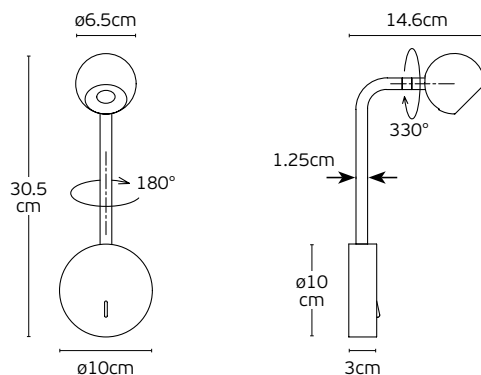

Details

Material **Aluminium & iron**
Lighting source **CREE COB**
Led driver **EAGLERISE 6W500mA**,
Driver output **2.8-12V**
Voltage **AC220-240V**
Location **Wall**

Color led **3000K**
Beam angle **25°**
Working temperature **-20°C - 50°C**
Lifetime **50.000hrs**
Dimmable **No**
Guarantee **3 Years**