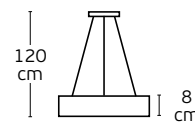

Details

AC 220-240V Driver (Included).
Beam Angle 120°.
Type of Led SMD Epistar 2835.
Dimmable No.

Working temperature -20°C ~ 60°C.
Lifetime 50.000hrs.
Material Aluminium, Acrylic.
Guarantee 2 years.

IP20