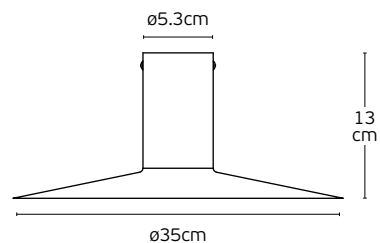

VK/03316/CE

Code	Model	Box
75169-034741	VK/03316/CE/G ● Grey. GU10. Max. 12W. (LED)	4pcs
75169-035741	VK/03316/CE/GR ● Green. GU10. Max. 12W. (LED)	4pcs
75169-036741	VK/03316/CE/BL ● Blue. GU10. Max. 12W. (LED)	4pcs
75169-037741	VK/03316/CE/B ● Black. GU10. Max. 12W. (LED)	4pcs