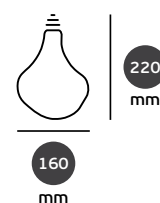

VK/05174 Dark Grey

Code	Model	Base	Watt	Dimm	Kelvin	Lumen	Box
03045-006733	VK/05174/D/E/TM/WW	E27	3W		2200K	60lm	1

Voltage 220-240	Filament Spiral	330°	CRI Ra>90	25k hrs	15kclk	-20°C 45°C	Glass	Alu	3W > 10W	IP20	2