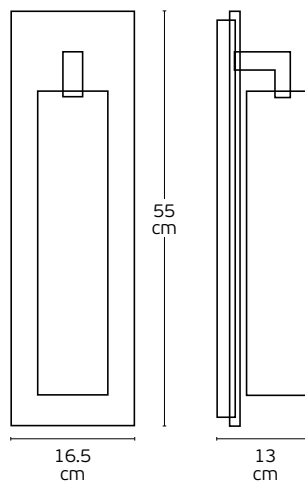

VK/03174/WA

Code
75169-486730

Model
VK/03174/WA/B
● Black. E27. Max 20W (LED).

Box
1pc

Details

Voltage 240V.
E27.

Material **Metal, glass.**
Guarantee **2 years.**

IP20