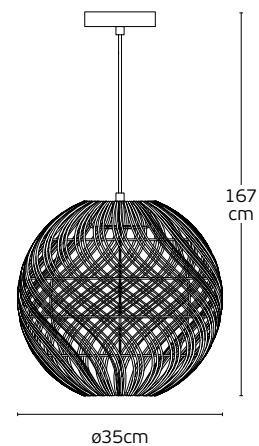

Details

Material **Metal canopy, Rattan shade, textile cable**
Location **Ceiling**
Input voltage **AC220-240V**

Lampholder **E27**
Cable length **1300mm**
Guarantee **2 years**

IP20