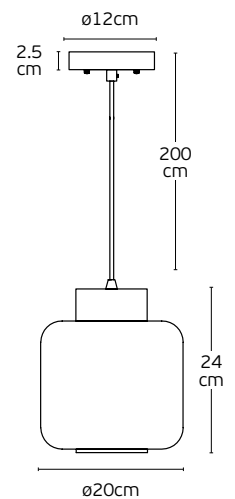

Details

Material **Glass shade, Ashwood, fabric cord, wood canopy**
Location **Ceiling**
Input voltage **AC220-240V**

Lampholder **E27**
Cable length **2000mm**
Guarantee **2 years**