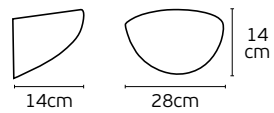

VK/09010

Code
64174-229131

Model
VK/09010
○ White. E14. Max 9W. (LED)

Box
6pcs