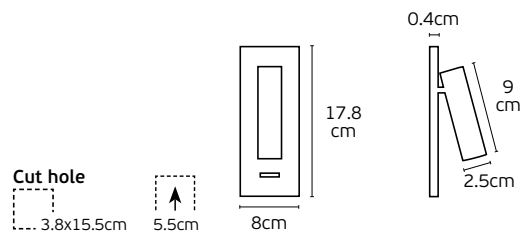

Details

AC 100-265V Driver (Included).
CRI>80. Beam Angle 30°.
Type of Led CREE.
Working temperature -20°C→ 40°C.

Lifetime 50.000hrs.
Material Aluminium.
USB charger.
Guarantee 2 years.

IP20