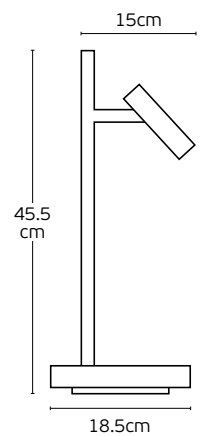

Nia

VK/04234

Code 64171-267727	Model VK/04234/B/W ● Black. 3200K. 480lm. 3W & 6W. CRI>70.	Box 4pc
64171-266727	VK/04234/W/W ○ White. 3200K. 480lm. 3W & 6W. CRI>70.	4pc

Details

Voltage **220-240V.**
Type of LED **SMD Samsung 3535, Edison 3014.**
Beam angle **25°.**

Lifetime **30.000hrs.**
Working temperature **-20°C → 45°C.**
Material **Aluminium, iron & acrylic.**
Guarantee **2 years.**