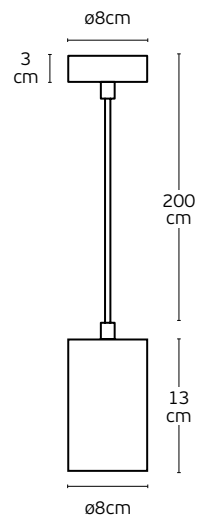

Details

Material **Ashwood & fabric cord**
Location **Ceiling**
Input voltage **AC220-240V**

Lampholder **GU10**
Cable length **2000mm**
Guarantee **2 years**