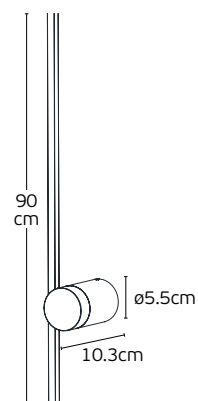

VK/04455/WA/.../90

Code	Model	Box
75169-104721	VK/04455/WA/B/W/90 ● Black sand. 3000K. 8W. 1208lm. CRI>90. 90cm	8pcs
75169-105721	VK/04455/WA/B/C/90 ● Black sand. 4000K. 8W. 1163lm. CRI>90. 90cm	8pcs
75169-106721	VK/04455/WA/W/W/90 ○ White sand. 3000K. 8W. 1208lm. CRI>90. 90cm	8pcs
75169-107721	VK/04455/WA/W/C/90 ○ White sand. 4000K. 8W. 1163lm. CRI>90. 90cm	8pcs

Details

8W: Input current 700mA.
Input Voltage DC12V.
Type of Led ~~bridgeled~~ SMD with driver.
Driver input AC200-240V 50/60Hz
output DC 5-12V 700mA.
Angle 110°.
Rotation angle 350°.