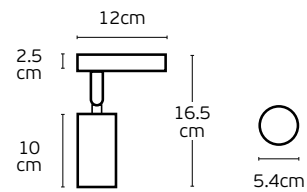

Details

Material **Pure aluminium**
Input voltage **230V**

Location **Ceiling**
Lampholder **GU10**