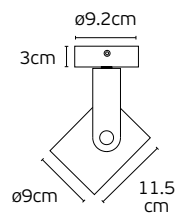

Details

Material **Oak wood & fabric cord**
Location **Wall**

Input voltage **AC220-240V**
Lampholder **GU10**