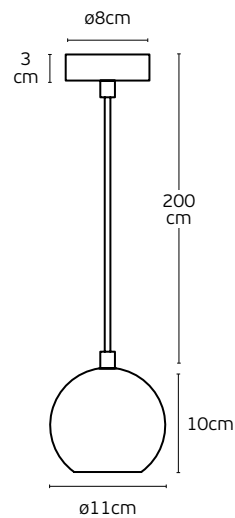

Pendant Lights

Ada

VK/03324/PE/NW

VK/03324/PE

Code 64174-001775	Model VK/03324/PE/NW ● Natural wood. GU10. Max. 12W. (LED)	Box 1pc
64174-002775	VK/03324/PE/B ● Black. GU10. Max. 12W. (LED)	1pc

Details

Material **Ashwood & fabric cord**
Location **Ceiling**
Input voltage **AC220-240V**

Lampholder **GU10**
Cable length **2000mm**
Guarantee **2 years**

IP20