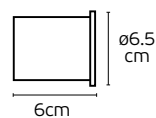

VK/04584

Code	Model	Box
75169-255115	VK/04584/W/W ○ White. 3000K. 1W. 90lm. CRI>80	100pcs
75169-254115	VK/04584/B/W ● Black. 3000K. 1W. 90lm. CRI>80	100pcs
75169-256115	VK/04584/AN/W ● Anthracite. 3000K. 1W. 90lm. CRI>80	100pcs