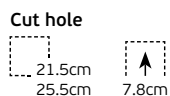

64174-339131

VK/09026/MR11
○ White. GU10/MR11. Max 6W. (LED)

8pcs

64174-246131

VK/09027
○ White. GU10. Max 12W. (LED)

4pcs