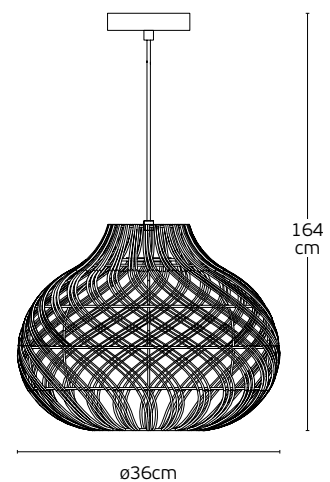

Details

Material **Metal canopy, Rattan shade, textile cable**
Location **Ceiling**
Input voltage **AC220-240V**

Lampholder **E27**
Cable length **1300mm**
Guarantee **2 years**