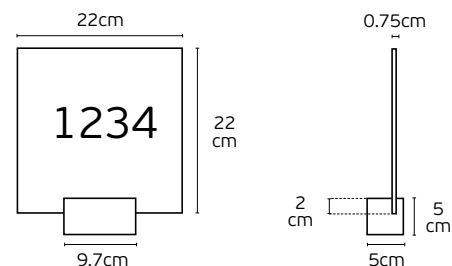

VK/04246

Details

Voltage **230V**.
Type of LED **SMD 5730**.
CRI**>70**.
Beam angle **120°**.
No dimmable.

Lifetime **30.000hrs**.
Working temperature **-20°C → 45°C**.
Material **Acrylic, iron base**.
Guarantee **2 years**.