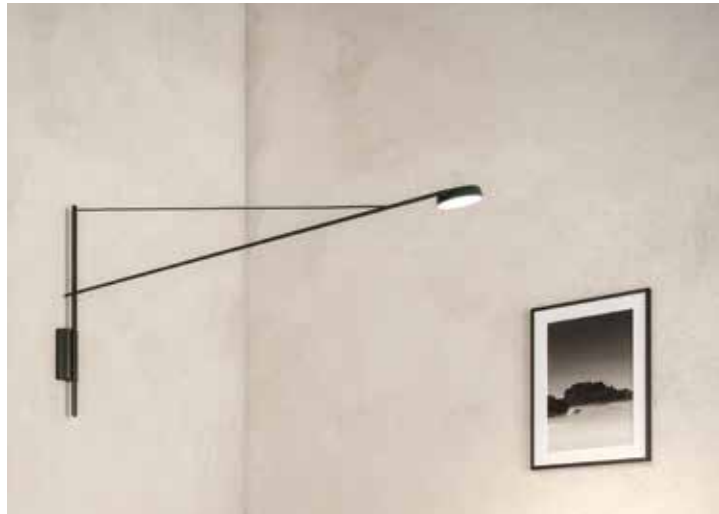

Details

Material **Aluminium**
 Type of Led **SMD**
 Lighting source **3535**
 Voltage **AC220-240V**
 Location **Recessed Wall**

Beam angle **40°**
 Working temperature $\leq 35^{\circ}\text{C}$
 Lifetime **20.000hrs**
 Guarantee **2 years**