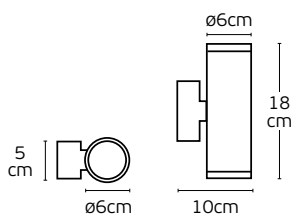

VK/01046

Code	Model	Box
74168-200677	VK/01046/304/MC ● Brushed Chrome. Stainless 304. GU10x2. Max 2x12W (LED).	10pcs
74168-291677	VK/01046/316/MC ● Brushed Chrome. Stainless 316. GU10x2. Max 2x12W (LED).	10pcs
74168-199677	VK/01046/ABS ● Bronze. Brass/Glass. GU10x2. Max 2x12W (LED).	10pcs
74168-156677	VK/01046/NB ● Natural Brass. Brass/Glass. GU10x2. Max 2x12W (LED).	10pcs
74168-227677	VK/01046/TR ● Terracotta. Brass/Glass. GU10x2. Max 2x12W (LED).	10pcs

Details

Voltage 240V.
GU10x2.

Material **Stainless / Brass/Glass.**

VK/01045

Code	Model	Box
74168-201677	VK/01045/304/MC ● Brushed Chrome. Stainless 304. GU10. Max 12W (LED).	10pcs
74168-290677	VK/01045/316/MC ● Brushed Chrome. Stainless 316. GU10. Max 12W (LED).	10pcs
74168-202677	VK/01045/ABS ● Bronze. Brass/Glass. GU10. Max 12W (LED).	10pcs
74168-158677	VK/01045/NB ● Natural Brass. Brass/Glass. GU10. Max 12W (LED).	10pcs
74168-225677	VK/01045/TC ● Terracotta. Brass/Glass. GU10. Max 12W (LED).	10pcs

Details

Voltage 240V.
GU10.

Material **Stainless / Brass/Glass.**