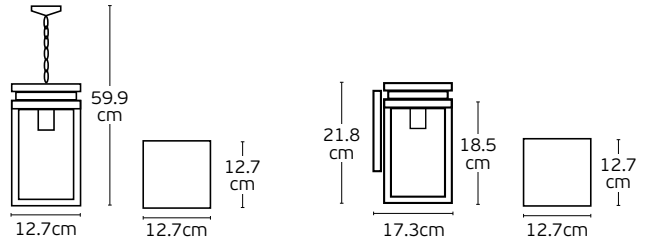

VK/03066/PE

Code
75169-276694

Model
VK/03066/PE/B
● Black. E27. Max 20W (LED).

Box
6pcs

Details

Voltage 240V.
E27.

Material Aluminium/Glass.

IP23

VK/03066/WA

Code
75169-274694

Model
VK/03066/WA/B
● Black. E27. Max 20W (LED).

Box
6pcs

Details

Voltage 240V.
E27.

Material Aluminium/Glass.
Bottom open.

IP23