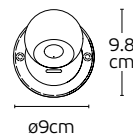

Details

Material **Aluminium & iron**
Lighting source **CREE COB**
Led driver **EAGLERISE 6W500mA,**
Driver output **2.8-12V**
Voltage **AC220-240V**
Location **Wall recessed**

Color led **3000K**
Beam angle **25°**
Working temperature **-20°C - 50°C**
Lifetime **50.000hrs**
Dimmable **No**
Guarantee **3 Years**

Cut hole

IP20