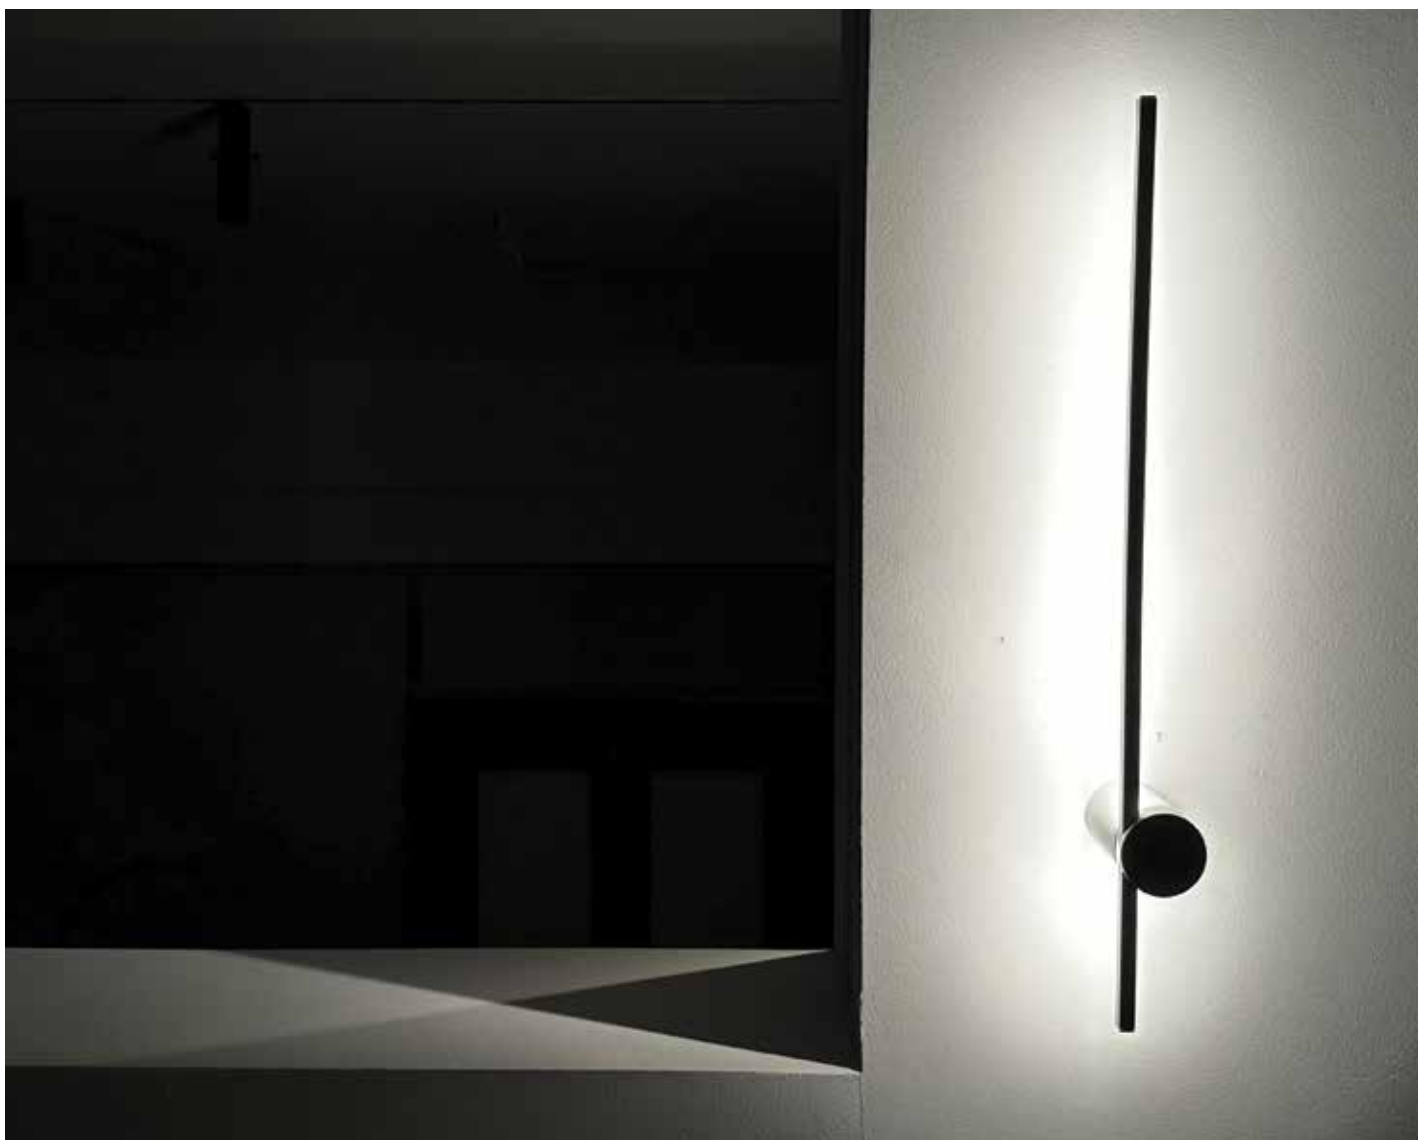

VK/04455/WA/.../90

Code	Model	Box
75169-104721	VK/04455/WA/B/W/90 ● Black sand. 3000K. 8W. 1208lm. CRI>90. 90cm	8pcs
75169-105721	VK/04455/WA/B/C/90 ● Black sand. 4000K. 8W. 1163lm. CRI>90. 90cm	8pcs
75169-106721	VK/04455/WA/W/W/90 ○ White sand. 3000K. 8W. 1208lm. CRI>90. 90cm	8pcs
75169-107721	VK/04455/WA/W/C/90 ○ White sand. 4000K. 8W. 1163lm. CRI>90. 90cm	8pcs

Details

8W: Input current 700mA.
Input Voltage DC12V.
Type of Led ~~bridgeled~~ SMD with driver.
Driver input AC200-240V 50/60Hz
output DC 5-12V 700mA.
Angle 110°.
Rotation angle 350°.