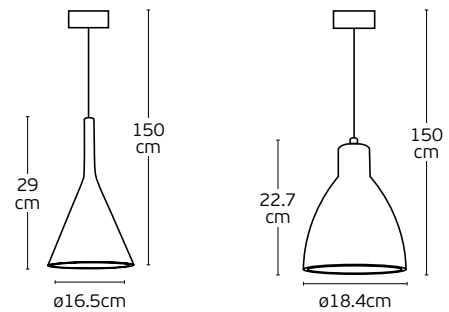

Details

Input voltage AC220-240V
Lampholder E27
Working temperature -20°C ~ 40°C.
Cable 1.20 m + ceiling plate.

Material Gypsum (VK/09066),
Concrete (VK/09063).
Possibility to paint.