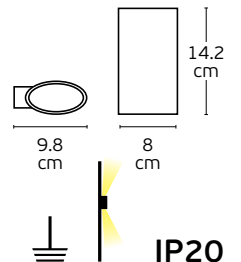

VK/03076WA

Code
75169-224108

Model
VK/03076WA/BGD
● Black+Gold sanded. G9. Max 8W. (LED)

Box
20pcs

Details

Voltage 220-240V.
G9.

Material Aluminium.