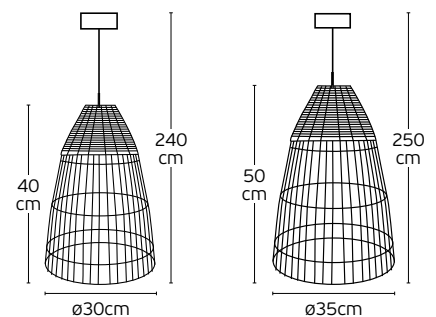

Details

Voltage **240V**.
E27.
Working temperature **-20°C ~ 40°C**.
Cable **2 m white fabric cable + white**

ceiling plate.
Material **Bamboo**.
IP Rating **IP20**.
Guarantee **2 years**