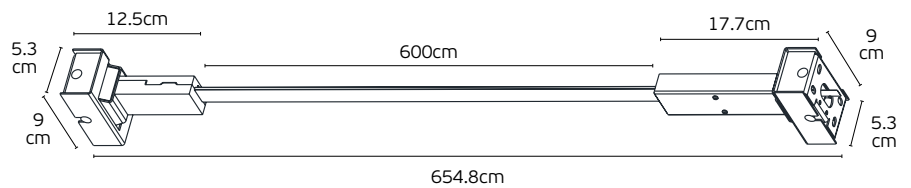

Details

DC 24V.
Working temperature <45°C.
Material Stainless steel+iron.
Length 6m or 12m.

Attention: Max width of LED Strip cannot be over 10mm.
The power supply put inside the ceiling!
Guarantee 2 years.

IP20