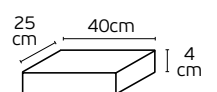

Floor & Table Lights

Dia

VK/04385/B

Code
75169-008741

Model
VK/04385/B
● Black. E27. Max. 20W. (LED)

Box
1pc

Base

Details

Floor Light 220-240V.
Working temperature -20°C → 45°C.
Material **Matt Black painting metal lamp**

**body, black fabric KD shade,
black textile cable with foot on/off switch,
black marble base.**