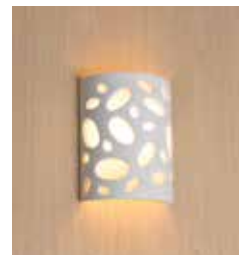

VK/09013

Code
64174-232131

Model
VK/09013
○ White. E14. Max 9W. (LED)

Box
6pcs

Details

Voltage **240V.**
E14.

Material **Gypsum.**
Possibility to paint.