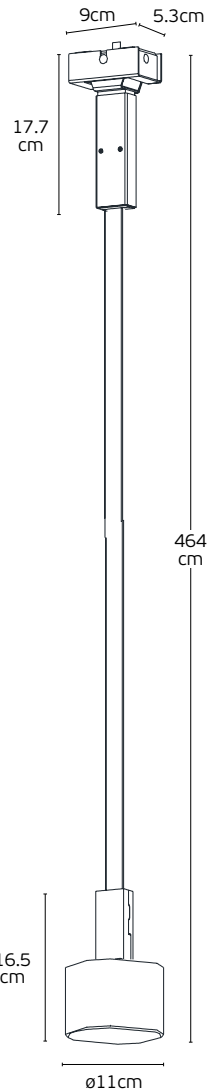

Included

Driver 24V-48W