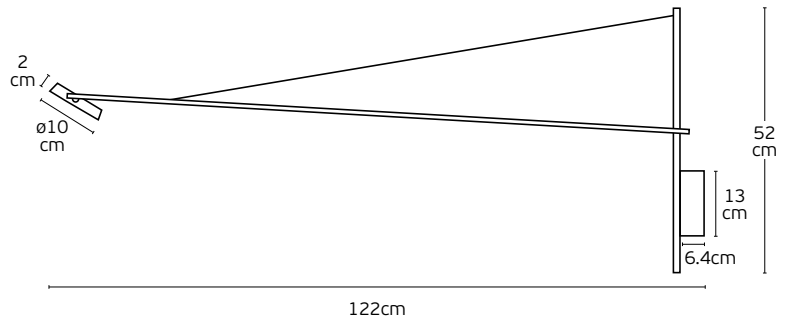

Dimmable

VK/04458

Code
75169-123721

Model
VK/04458/WA/B/W
● Black sand. 3000K. 6W. 258lm. CRI>85

Box
1pc

Details

Input current **0.0340mA**.
Input Voltage **DC218.9V**.
Type of Led **COB with driver**.
Input AC 220-240V 50/60Hz
Output **DC20V 0.075mA**.
Angle **95°**.
Rotation Angle **350°**.

Dimmable.
Lifetime **50.000 hrs**.
Clicks **10.000 clicks**.
Working temperature **< 75°C**.
Material **Metal**.
Guarantee **2 years**.