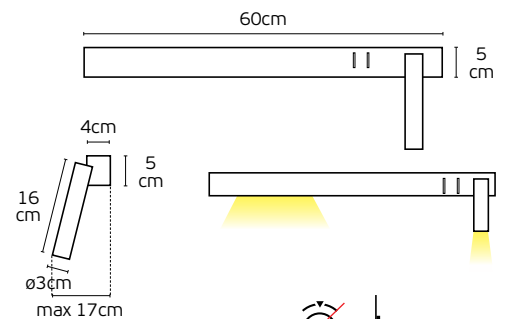

VK/04230/B/W/60/R

RIGHT

VK/04230/30/R

VK/04230/60/R

Code	Model	Box
64171-272727	VK/04230/W/W/30/R ○ White. 3200K. 480lm. 3W & 6W.	20pcs
64171-273727	VK/04230/B/W/30/R ● Black. 3200K. 480lm. 3W & 6W.	20pcs
64171-274727	VK/04230/W/W/60/R ○ White. 3200K. 690lm. 3W & 12W.	20pcs
64171-275727	VK/04230/B/W/60/R ● Black. 3200K. 690lm. 3W & 12W.	20pcs