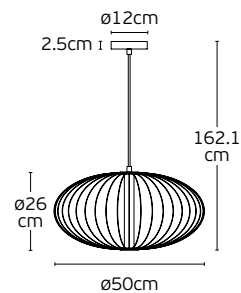

Details

Led Pendant Light 220-240V.
Type of Led SMD with driver.
Dimmable No.
Lifetime 10.000hrs.

Working temperature -20°C → 45°C.
Material Metal wires, black painting metal canopy, black textile cable.
Guarantee 3 years.