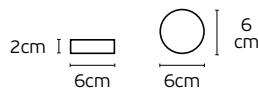

Details

Cable holder. (VK/03217/B/CHB)

Working temperature <45°C.

Material **Stainless steel+iron**. Fix the cable.

Use environment: Concrete/Cement ceiling or wall.

Guarantee 2 years.