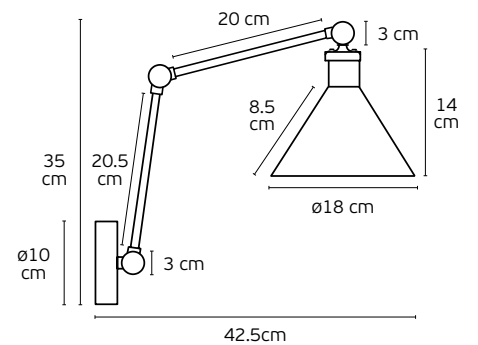

VK/03161/WA

Code
71164-014724

Model
VK/03161/WA/B
● Black. E27. Max. 20W. (LED)

Box
1pc

Details

Voltage 240V.
E27.

Material Metal.
Guarantee 2 years.

IP20