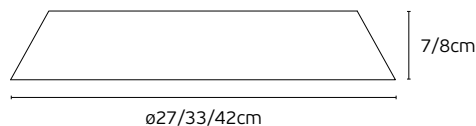

IP20

Plafo & Ceiling Lights Led

Woody

VK/04580/CE/NW/W/51

VK/04580/CE/DW/W/61

Dimmable

VK/04580/CE

Code	Model	Box
75169-010775	VK/04580/CE/NW/W/51 ● Natural wood. 3000K. 40W. 4805lm. CRI>90 ø51cm	1pc
75169-015775	VK/04580/CE/DW/W/51 ● Dark wood. 3000K. 40W. 4805lm. CRI>90 ø51cm	1pc
75169-011775	VK/04580/CE/NW/W/61 ● Natural wood. 3000K. 50W. 6000lm. CRI>90 ø61cm	1pc
75169-016775	VK/04580/CE/DW/W/61 ● Dark wood. 3000K. 50W. 6000lm. CRI>90 ø61cm	1pc