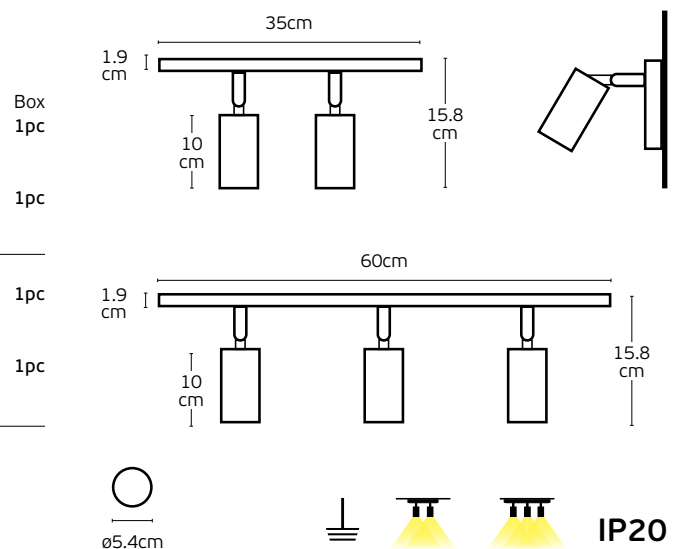

Details

Material Pure aluminium
Input voltage 230V

Location Ceiling
Lampholder 2xGU10

Wall/Ceiling Decorative Lights

Game

VK/03297/CE/BGD

VK/03297/CE/2/BGD

VK/03297/CE/BGD VK/03297/CE/2/BGD