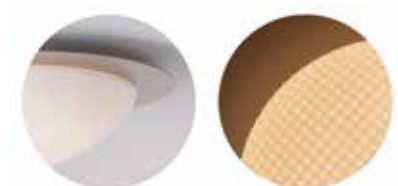

Roto

VK/04577/CE/MC/W

Dimmable

VK/04577/CE

Code	Model	Box
71165-003741	VK/04577/CE/MC/W ● Nickel Matt. 3000K. 1.200lm. 12W. CRI>80.	6pcs
71165-004741	VK/04577/CE/WD/W ● Wood. 3000K. 1.200lm. 12W. CRI>80.	6pcs
71165-005741	VK/04577/CE/MRB/W ○ Sand White. 3000K. 1.200lm. 12W. CRI>80.	6pcs

Details

Input voltage **AC220-240V**
Beam Angle **120°**.
Dimmable **Yes**
Type of Led **SMD**

Lifetime **30.000hrs**.
Working temperature **-20°C → 75°C**
Material **Stainless steel/Opal glass**.
Guarantee **3 years**.

IP20