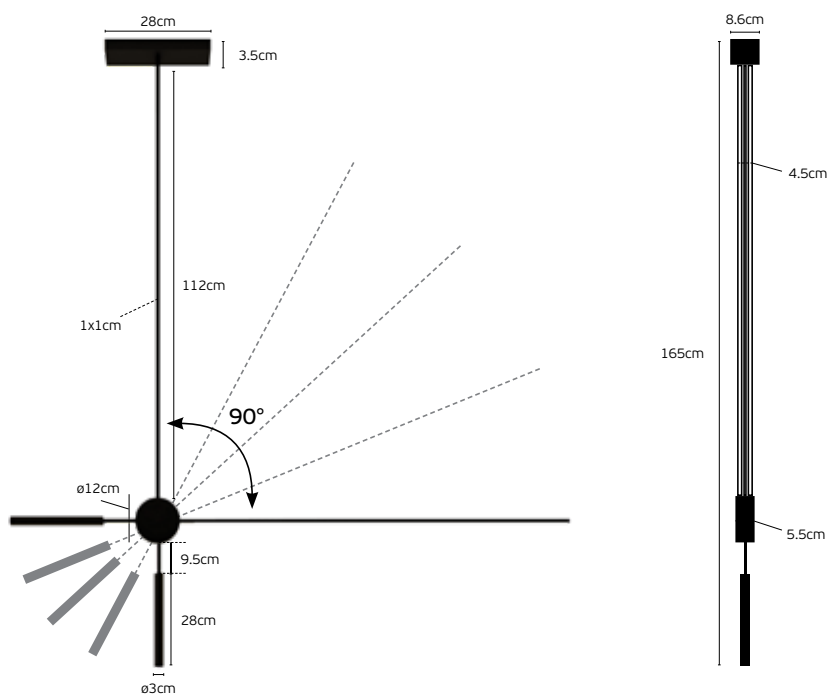

Ceiling led lights

Acrovatis

VK/04491/PE/B

VK/04491/PE

Code	Model	Box
71164-178721	VK/04491/PE/B/W ● Black sand. 3000K. 5W+15W. 350lm + 533lm. CRI>90	1pc
71164-179721	VK/04491/PE/B/C ● Black sand. 4000K. 5W+15W. 425lm + 592lm. CRI>90	1pc

Details

AC220-240V 50/60Hz.
LED spotlight + floodlight
Driver Meanwell.
Angle 24°+120°.
No Dimmable.

Lifetime 20.000 hrs.
Working temperature -20°C~45°C.
Material Aluminium.
Installation Surface-Mounted.

5 years guarantee

IP20