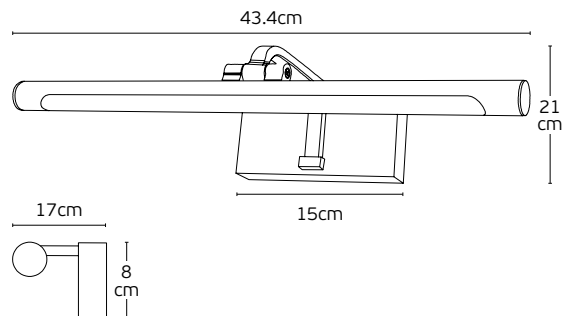

VK/04554/.../43

Code	Model	Box
57610-150774	VK/04554/B/W/43 ● Black. 3000K. 8W. 690lm. CRI>80	10pcs
57610-151774	VK/04554/B/C/43 ● Black. 4000K. 8W. 710lm. CRI>80	10pcs
57610-152774	VK/04554/W/W/43 ○ White. 3000K. 8W. 710lm. CRI>80	10pcs
57610-153774	VK/04554/W/C/43 ○ White. 4000K. 8W. 730lm. CRI>80	10pcs