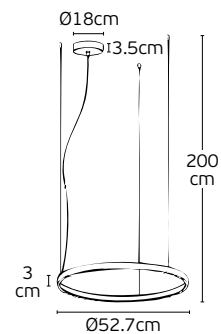

Details

Led Pendant Light 220-240V.
Type of Led **OSRAM** 2835 with driver.
Dimmable Triac.

Lifetime **20.000hrs.**
Working temperature -20°C → 40°C.
Material **Aluminium.**