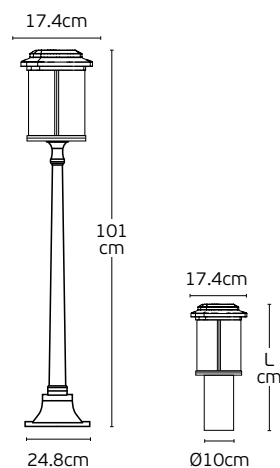

VK/03203/100

Code	Model	Box
75169-385694	VK/03203/100/B ● Black. E27. Max 20W (LED). L101cm	1pc

Details

Voltage **230V**.
Lampholder **E27**.
Material **Aluminium + clear glass**.
Guarantee **2 years**.

IP23

VK/03203

Code	Model	Box
75169-380694	VK/03203/30/W ○ White. E27. Max 20W (LED). L29.4cm	1pc
75169-379694	VK/03203/30/B ● Black. E27. Max 20W (LED). L29.4cm	1pc
75169-382694	VK/03203/60/W ○ White. E27. Max 20W (LED). L60cm	1pc
75169-381694	VK/03203/60/B ● Black. E27. Max 20W (LED). L60cm	1pc
75169-384694	VK/03203/80/W ○ White. E27. Max 20W (LED). L80cm	1pc
75169-383694	VK/03203/80/B ● Black. E27. Max 20W (LED). L80cm	1pc

Details

Voltage **230V**.
Lampholder **E27**.
Material **Aluminium + clear glass**.
Guarantee **2 years**.

IP23