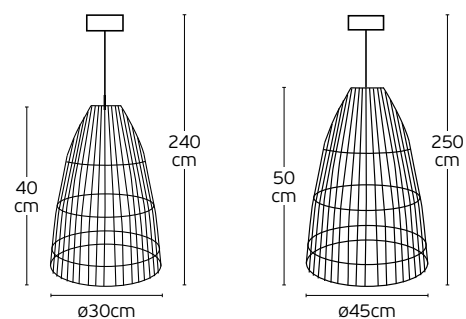

Details

Voltage **240V**.
E27.
Working temperature **-20°C ~ 40°C**.
Cable **2 m white fabric cable + white**

ceiling plate.
Material **Bamboo**.
IP Rating **IP20**.
Guarantee **2 years**