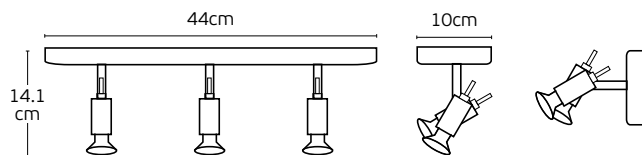

VK/03078CE/3

Code	Model	Box
64174-005108	VK/03078CE/3/W ○ White sanded. GU10x3. Max 3x12W. (LED)	15pcs
64174-006108	VK/03078CE/3/B ● Black sanded. GU10x3. Max 3x12W. (LED)	15pcs

Details

Voltage **240V**.
GU10/Par16.
Guarantee **2 years**.

Working temperature **-20°C ~ 40°C**.
Material **Aluminium, metal**.

IP20