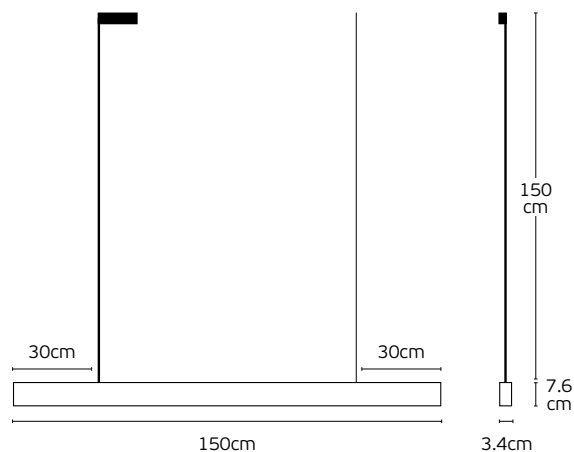

Details

Voltage 220-240V.
Material Aluminium, reflector.
Beam Angle 38°.
Type of Led **OSRAM** 3030.
Lifetime 50.000 hrs.
Working temperature < 45°C.

Dimmable **Boke Dali Driver**.
Flicker free.
Included 1m hanging accessories & screws.
CRI>90

5 years guarantee

IP20