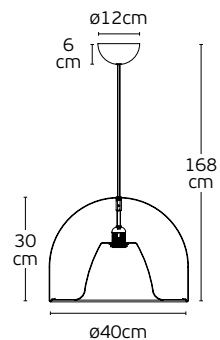

Details

Input voltage **AC220-240V**
Lampholder **E27**
Working temperature **-20°C → 45°C**.

Material **Metal shade, black textile cable, metal canopy.**