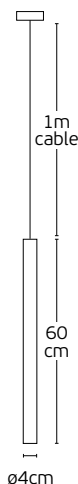

Details

Voltage 220-240V.
Material Aluminium.
Beam Angle 24°.
Type of Led bridge. 5050.
Lifetime 50.000 hrs.

Working temperature < 45°C.
Dimmable No.
Included 1m cable.

5 years guarantee

IP20