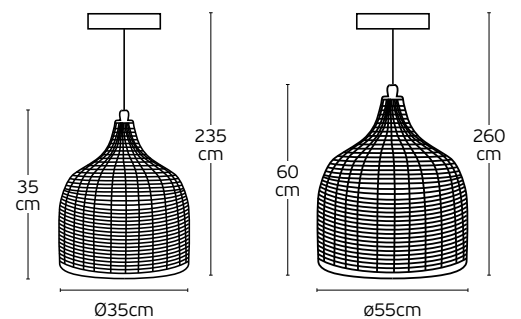

Details

Voltage **240V**.
E27.
Working temperature **-20°C ~ 40°C**.
Cable **2 m white fabric cable + white**

ceiling plate.
Material **Bamboo**.
IP Rating **IP20**.
Guarantee **2 years**