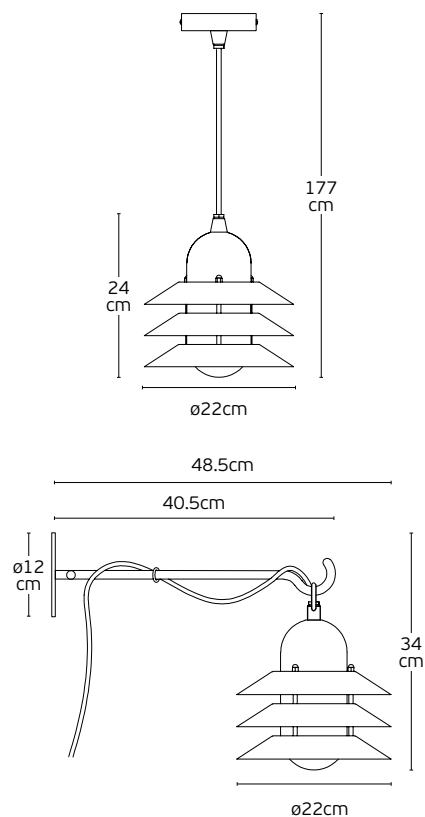

Details

Material **Metal canopy, Metal shade, glass inner cover, rubber cable**
Location **Ceiling/Wall**
Input voltage **AC220-240V**

Lampholder **E27**
Cable length **1530mm**
Guarantee **2 years**

Outdoor Decorative Lights