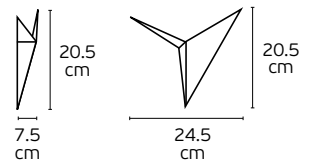

Details

AC 220-240V Driver **(Included)**.
Beam Angle **120°**.
Type of Led **CREE**.
Lifetime **30.000hrs**.

Working temperature **-20°C → 40°C**.
Material **Iron**.
Guarantee **2 years**.