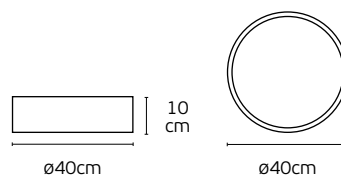

VK/04134CE

VK/04133CE

Code	Model	Box
71164-002108	VK/04134CE/B/W	1pc
	● Black shade. 2700K. 2.045lm. 20W. CRI>80. Ø40cm.	

71164-001108	VK/04133CE/B/W	1pc
	● Black shade. 2700K. 1.120lm. 10W. CRI>80. Ø30cm.