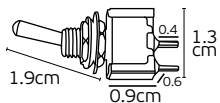

Reading Lights Led Accessories

VK/SW1/1

VK/SW1/2

VK/SW1/1

Code
64171-031126

Model
VK/SW1/1
Switch On-Off.

Box
10pcs

Details

Material **Metal**. Guarantee **3 years**.

IP20

VK/SW1/2

Code
64171-032126

Model
VK/SW1/2
Switch On-Off-On.

Box
10pcs

Details

Material **Metal**. Guarantee **3 years**.

IP20

VK/SW2/1

VK/SW2/1

Code
64171-033126

Model
VK/SW2/1
Switch On-Off.

Box
10pcs

Details

Material **Plastic**. Guarantee **3 years**.

IP20