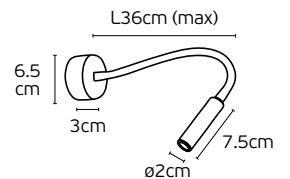

Details

AC 100-240V Driver (Included).
CRI>80.
Beam Angle 25°.
Type of Led CREE.
Working temperature -20°C → 45°C.

Lifetime 50.000hrs.
Clicks 50.000.
Material Aluminium, spiral.
Guarantee 2 years.