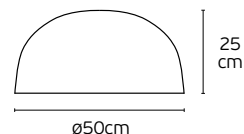

Details

Voltage **240V.**
E27.
Working temperature **-20°C ~ 40°C.**

Material **Aluminium.**
Guarantee **2 years**

IP20