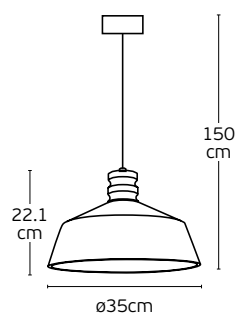

Details

Input voltage **AC220-240V**
Lampholder **E27**
Working temperature **-20°C ~ 40°C.**

Cable **1.20 m + ceiling plate.**
Material **Concrete.**
Possibility to paint.