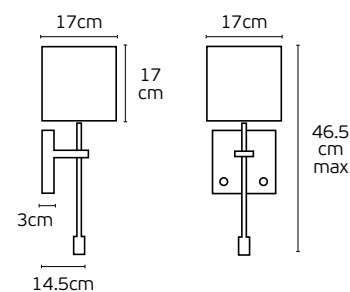

Details

Voltage 240V.
Lampholder E14.
Led light 1W.
Working temperature -20°C → 45°C.

Material Aluminium, metal,
TC shade (included).
IP Rating IP20.