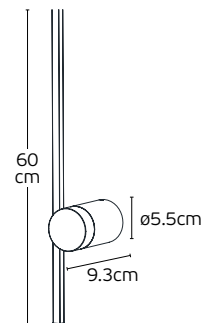

Details

5W: Input current **600mA**.
Input Voltage **DC9V**.
Type of Led **SMD with driver**.
Driver input **AC200-240V 50/60Hz**
output **DC 6-10V 600mA**.
Angle **110°**.
Rotation angle **350°**.

No Dimmable.
Lifetime **20.000 hrs**.
Working temperature **-20°C~45°C**.
Material **Aluminium**.
Installation **Surface-Mounted**.
Guarantee **3 years**.