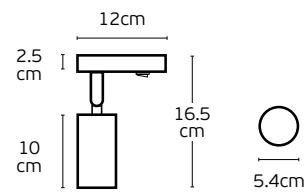

Details

Material **Pure aluminium**
Input voltage **230V**

Location **Ceiling**
Lampholder **GU10**