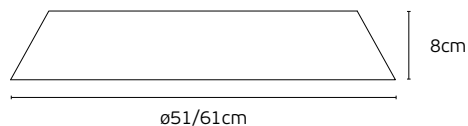

Details

Material **Oakwood/Darkwalnutwood, metal, fabric cord, acrylic diffuser**
Type of Led **OSRAM**
Voltage **AC220-240V**
Location **Ceiling**

Beam angle **120°**
Working temperature **< 50°C**
Lifetime **25.000hrs**
Dimmable **Triac**
Guarantee **2 Years**

IP20