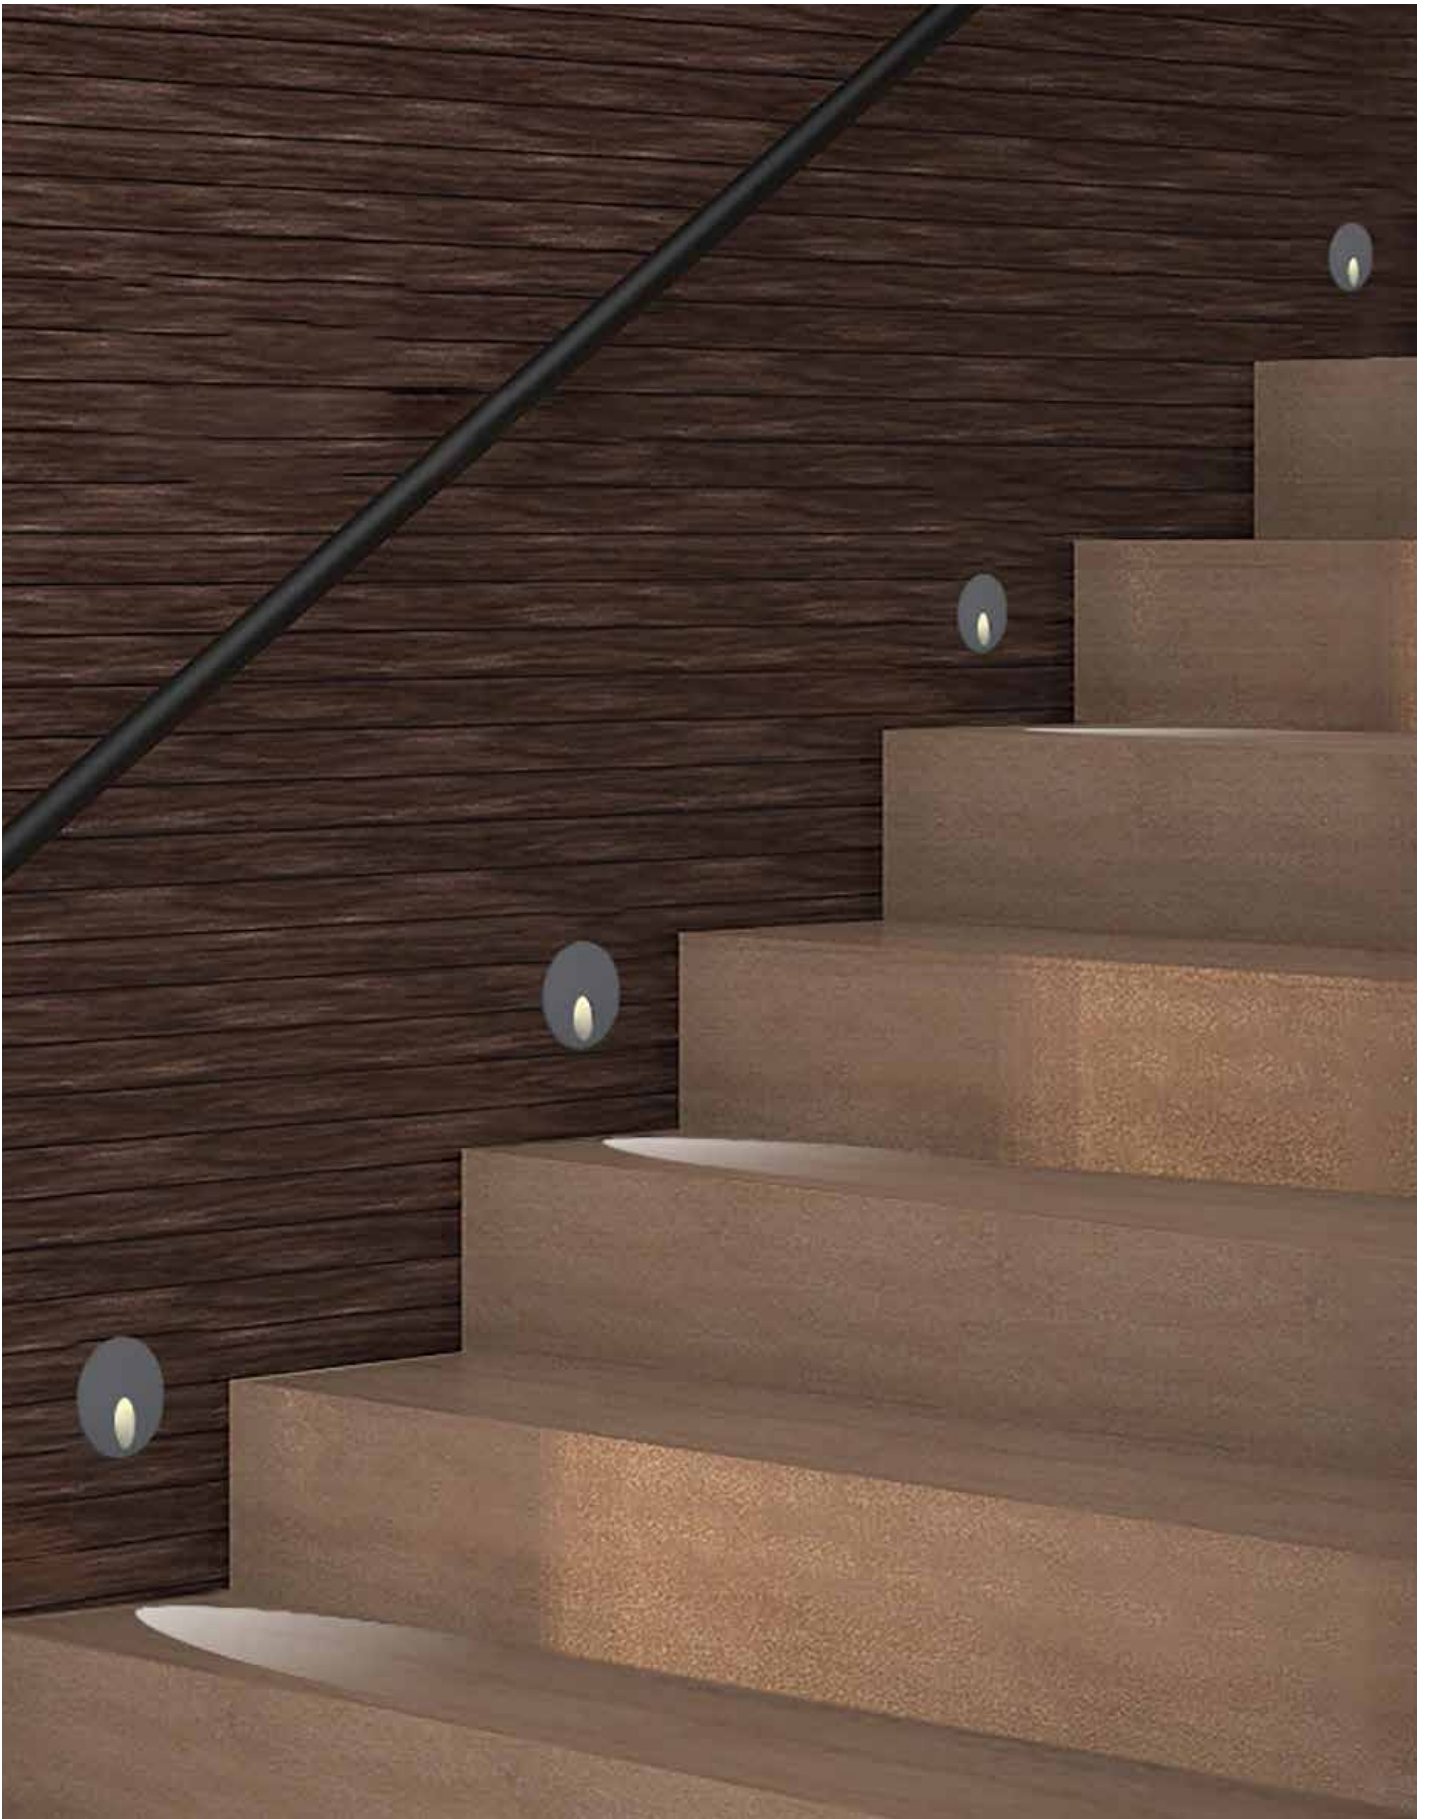

Details

Material **Aluminium**
Type of Led **SMD**
Lighting source **3535**
Voltage **AC220-240V**
Location **Recessed Wall**

Beam angle **40°**
Working temperature **≤35°C**
Lifetime **20.000hrs**
Guarantee **2 years**