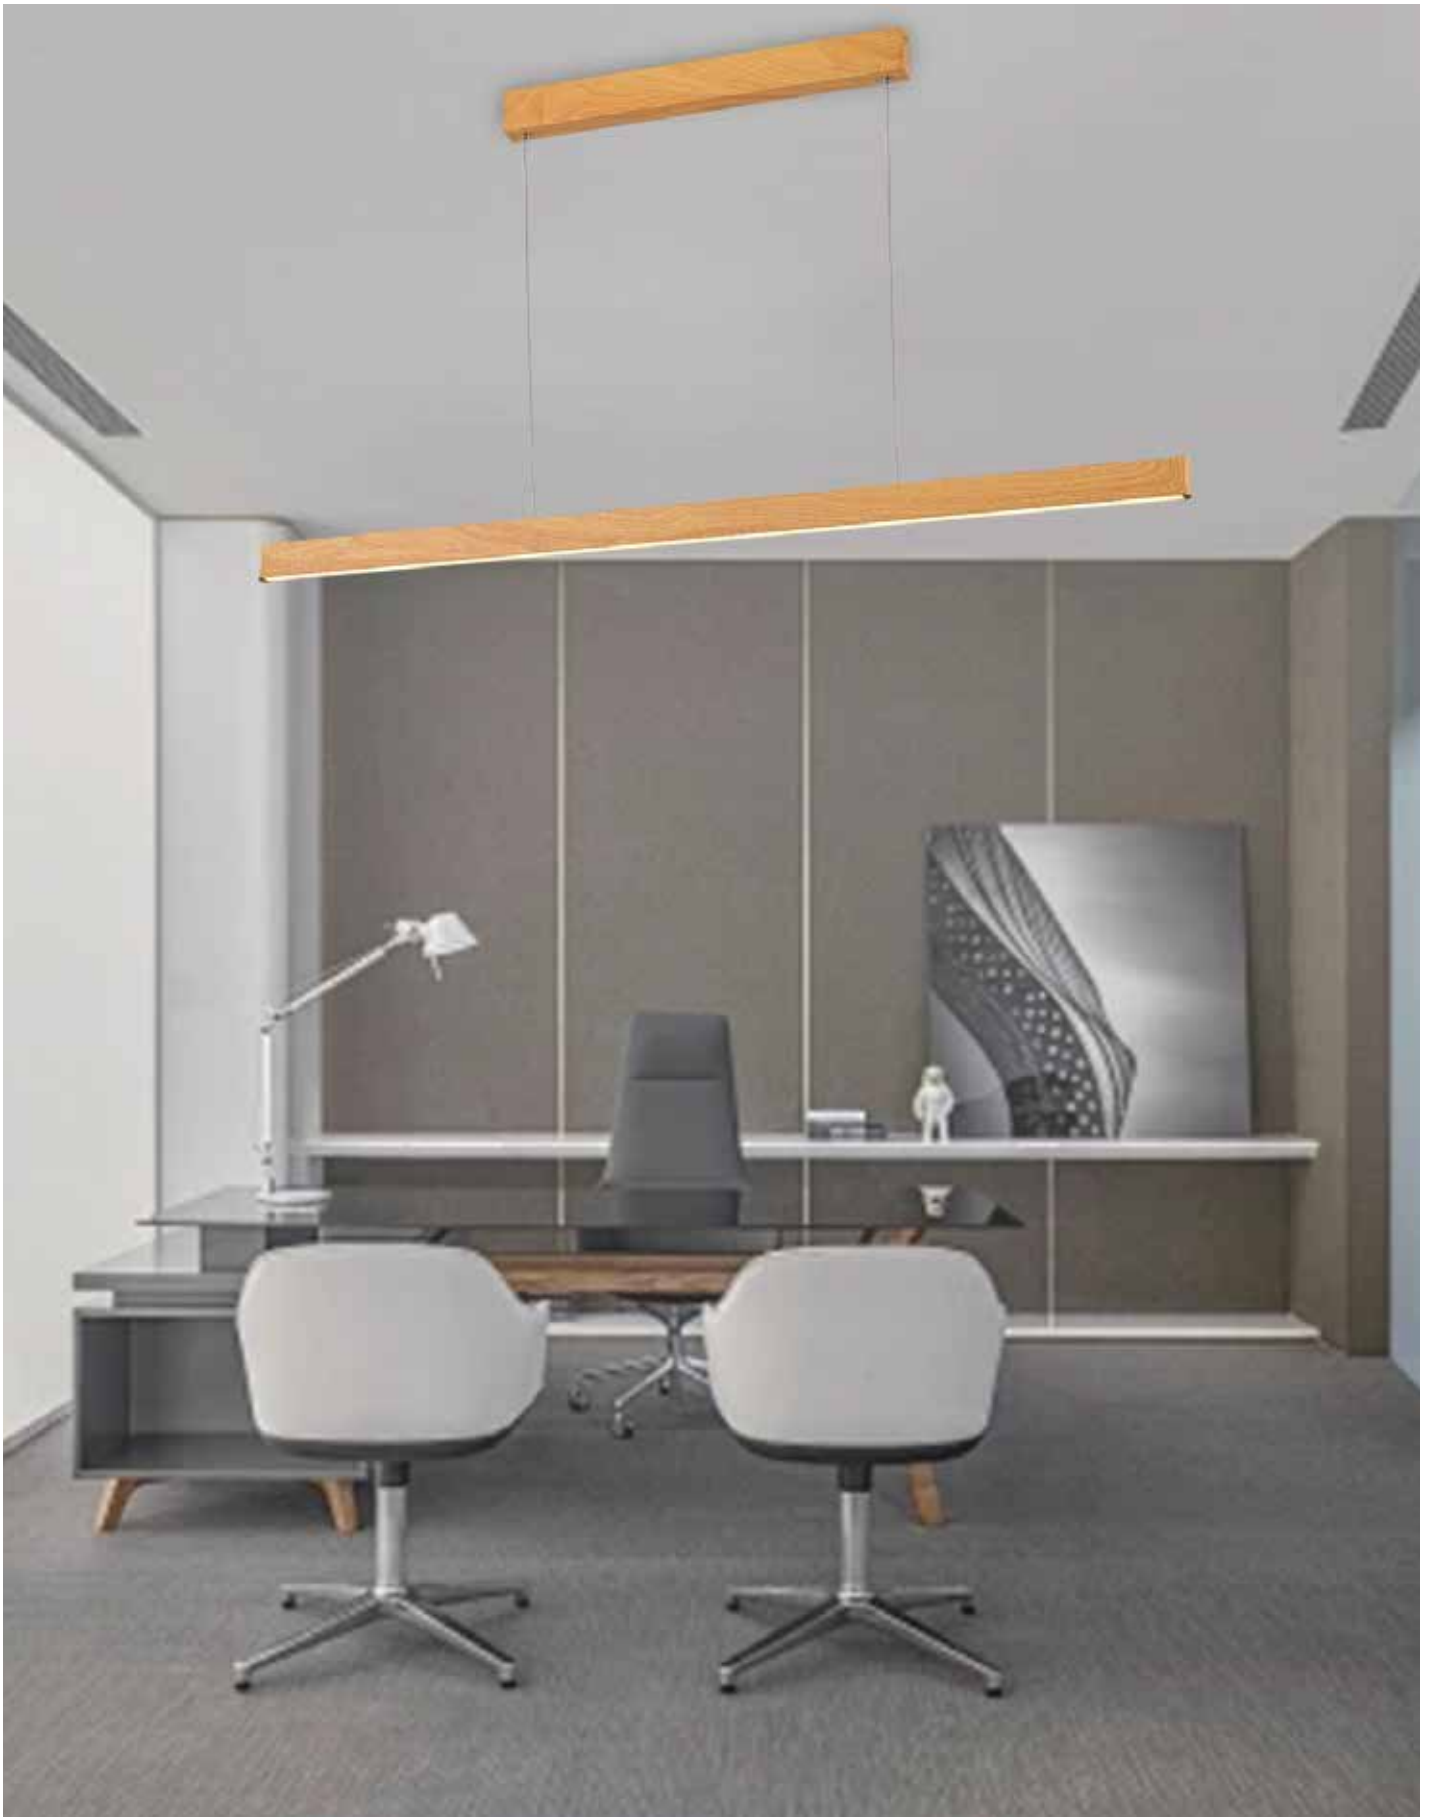

Details

Material **Aluminum+Silicone**
Location **Ceiling**
Type of LED **SMD 2835**
CRI **Ra>80**

Hours **30.000**
Beam angle **120°**
Working temperature **-20°C ~ 60°C**
Updown

IP20

Pendant Lights Led

Woody