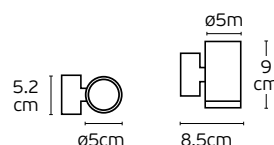

Mini lamp MR11-GU10 is placed, not included

VK/01093

Code	Model	Box
74168-253677	VK/01093/304/MC ● Brushed Chrome. Stainless 304. GU10x2. Max 2x12W (LED).	1pc
74168-293677	VK/01093/316/MC ● Brushed Chrome. Stainless 316. GU10x2. Max 2x12W (LED).	1pc
74168-255677	VK/01093/ABS ● Bronze. Brass/Glass. GU10x2. Max 2x12W (LED).	1pc
74168-254677	VK/01093/NB ● Natural Brass. Brass/Glass. GU10x2. Max 2x12W (LED).	1pc

Details

Voltage 240V.
GU10x2.

Material **Stainless / Brass/Glass.**

VK/01092

Code	Model	Box
74168-250677	VK/01092/304/MC ● Brushed Chrome. Stainless 304. GU10. Max 6W (LED).	1pc
74168-292677	VK/01092/316/MC ● Brushed Chrome. Stainless 316. GU10. Max 6W (LED).	1pc
74168-252677	VK/01092/ABS ● Bronze. Brass/Glass. GU10. Max 6W (LED).	1pc
74168-251677	VK/01092/NB ● Natural Brass. Brass/Glass. GU10. Max 6W (LED).	1pc

Details

Voltage 240V.
GU10.

Material **Stainless / Brass/Glass.**