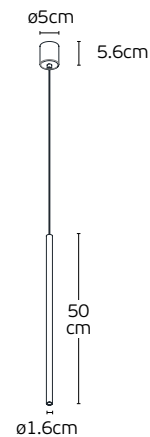

Details

Input current **700mA**.
Input Voltage **DC3V**.
Type of Led **OSRAM SMD with driver**.
Driver input **AC220-240V 50/60Hz**.
Angle **24°**.
No Dimmable.

Lifetime **20.000 hrs**.
Working temperature **-20°C~45°C**.
Material **Aluminium**.
Installation **Surface-Mounted**.
Cable **1.2m**.
Guarantee **3 years**.