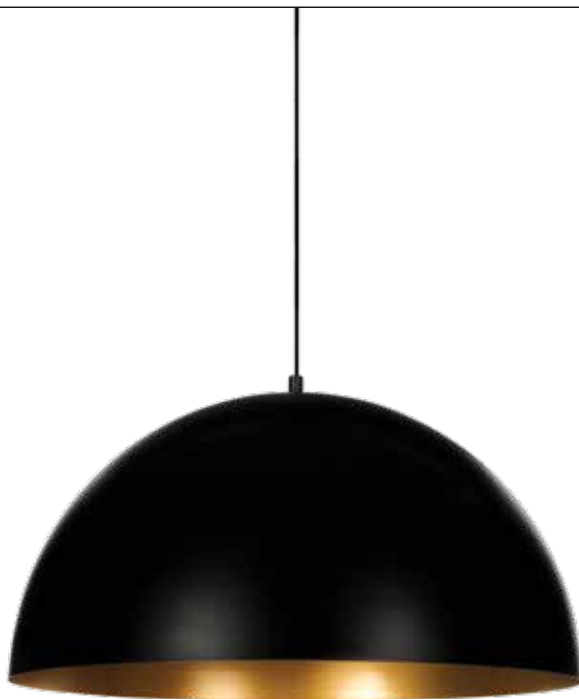

Pendant Lights

Nobu