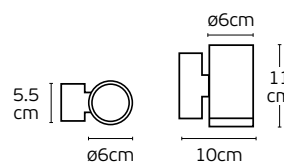

VK/01046

Code	Model	Box
74168-200677	VK/01046/304/MC ● Brushed Chrome. Stainless 304. GU10x2. Max 2x12W (LED).	10pcs
74168-291677	VK/01046/316/MC ● Brushed Chrome. Stainless 316. GU10x2. Max 2x12W (LED).	10pcs
74168-199677	VK/01046/ABS ● Bronze. Brass/Glass. GU10x2. Max 2x12W (LED).	10pcs
74168-156677	VK/01046/NB ● Natural Brass. Brass/Glass. GU10x2. Max 2x12W (LED).	10pcs
74168-227677	VK/01046/TR ● Terracotta. Brass/Glass. GU10x2. Max 2x12W (LED).	10pcs

Details

Voltage 240V.
GU10x2.

Material **Stainless / Brass/Glass.**

VK/01045

Code	Model	Box
74168-201677	VK/01045/304/MC ● Brushed Chrome. Stainless 304. GU10. Max 12W (LED).	10pcs
74168-290677	VK/01045/316/MC ● Brushed Chrome. Stainless 316. GU10. Max 12W (LED).	10pcs
74168-202677	VK/01045/ABS ● Bronze. Brass/Glass. GU10. Max 12W (LED).	10pcs
74168-158677	VK/01045/NB ● Natural Brass. Brass/Glass. GU10. Max 12W (LED).	10pcs
74168-225677	VK/01045/TC ● Terracotta. Brass/Glass. GU10. Max 12W (LED).	10pcs

Details

Voltage 240V.
GU10.

Material **Stainless / Brass/Glass.**