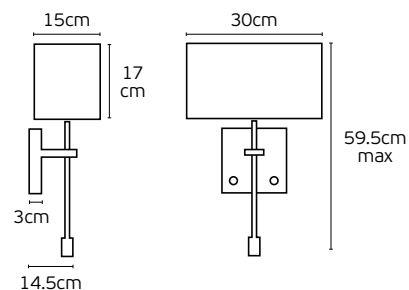

Details

Voltage 240V.
Lampholder E27.
Led light 1W.

Working temperature -20°C → 45°C.
Material Aluminium, metal,
TC shade (included).

Hat

VK/04032/MC/B

VK/04033/MC/W

VK/04032

VK/04033