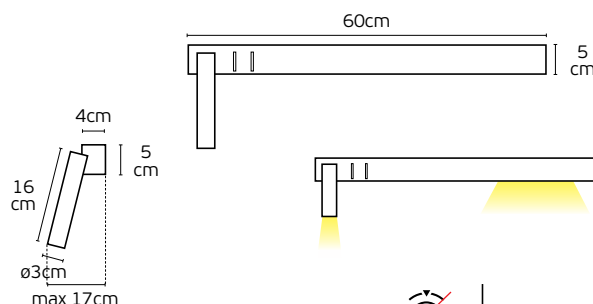

Details

Voltage 220-240V.
CRI>70.
Type of LED SMD Samsung 3535/
Edison 2835.
Beam angle 25°.

No dimmable.
Lifetime 30.000hrs.
Working temperature -20°C→ 45°C.
Material Aluminium, iron, acrylic.
Guarantee 2 years.