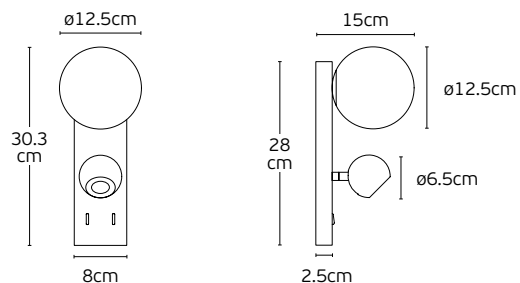

Details

Material **Aluminium & iron & glass**
Lighting source **CREE COB + EDISON 0.5x16**
Led driver **EAGLERISE 6W500mA + 6W350mA**
Driver **output 5-18V**
Voltage **AC220-240V**
Location **Wall**

Color led **3000K**
Beam angle **120° + 25°**
Working temperature **-20°C - 50°C**
Lifetime **50.000hrs**
Dimmable **No**
Guarantee **3 Years**