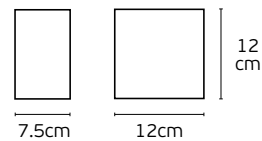

64174-263131

Model
VK/09044
○ White. G9. Max 8W. (LED)

24pcs