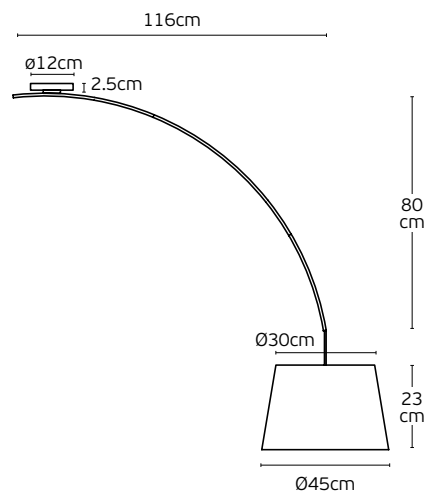

VK/04387/CE/B

Code
75169-010741

Model
VK/04387/CE/B
● Black. E27. Max 20W (LED)

Box
1pc

Details

Ceiling Light 220-240V.
Working temperature $-20^{\circ}\text{C} \rightarrow 45^{\circ}\text{C}$.

Material Matt Black painting metal lamp
body, black fabric KD shade.