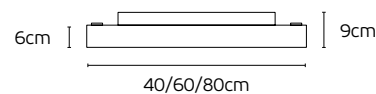

40/60/80cm

Details

Material **Aluminum+Metal+Acrylic**
Diffuser **PC**
Location **Ceiling**
Color led **3000K**
Type of LED **LENS**

CRI **Ra>80**
Hours **30.000**
Beam angle **120°**
Working temperature **-20°C ~ 60°C**
Updown. Guarantee 3 Years

IP20