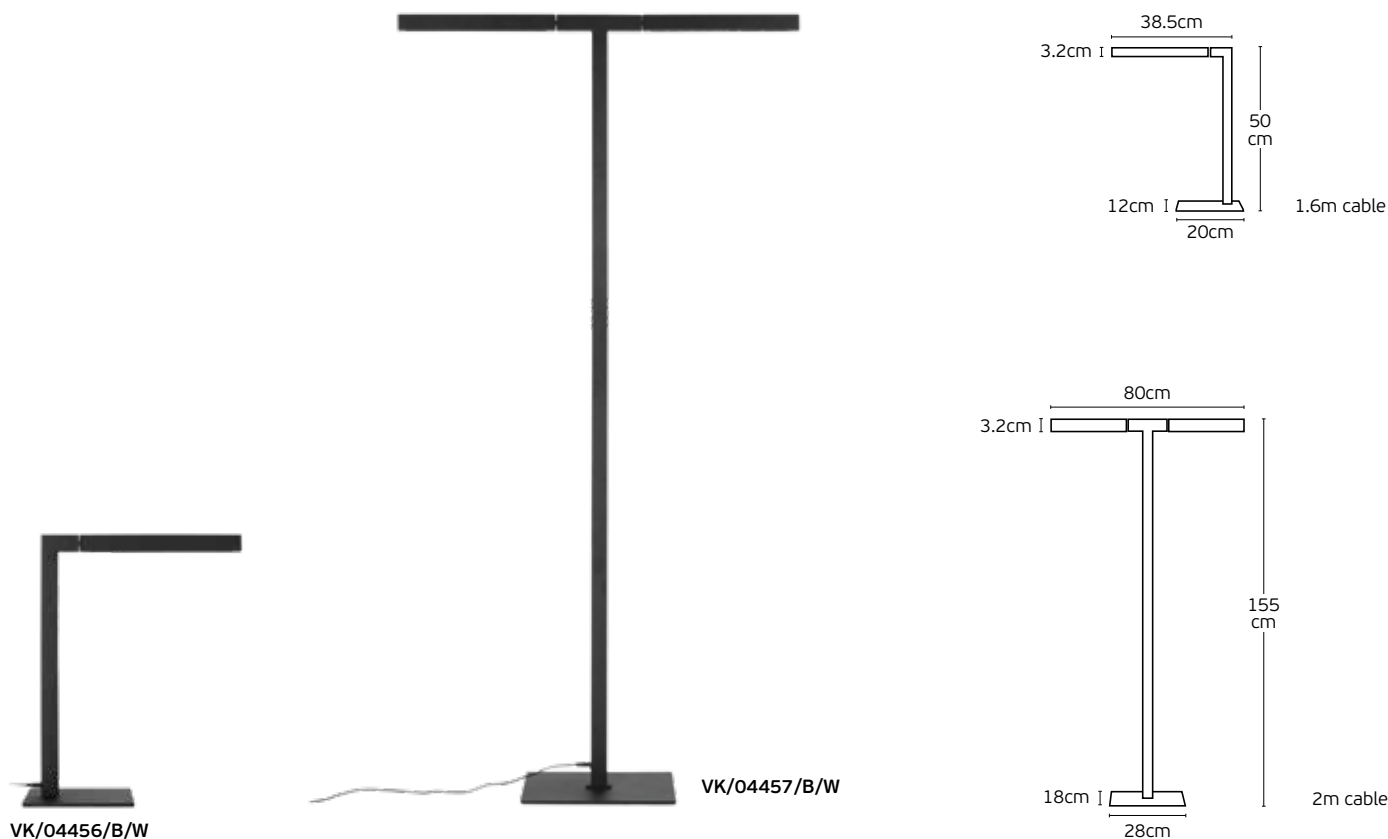

Box
1pc

Base

Details

AC 220-240V.
Color **Black metal body & base.**
Material **Metal body & marble base.**

Cable **Black textile.**
Guarantee **2 years.**

Floor & Table led lights

Lin

VK/04456