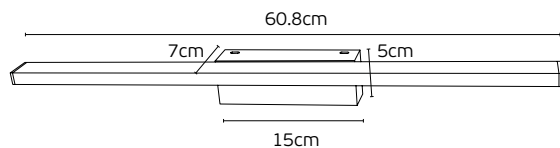

VK/04555/.../60

Code	Model	Box
57610-162774	VK/04555/B/W/60 ● Black. 3000K. 12W. 1320lm. CRI>80	10pcs
57610-163774	VK/04555/B/C/60 ● Black. 4000K. 12W. 1340lm. CRI>80	10pcs
57610-164774	VK/04555/W/W/60 ○ White. 3000K. 12W. 1340lm. CRI>80	10pcs
57610-165774	VK/04555/W/C/60 ○ White. 4000K. 12W. 1380lm. CRI>80	10pcs