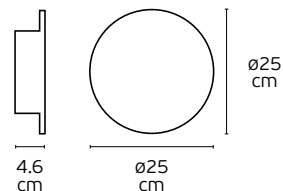

64174-299131

VK/09069
○ White. 3000K. 10W. 550lm. CRI>80

8pcs