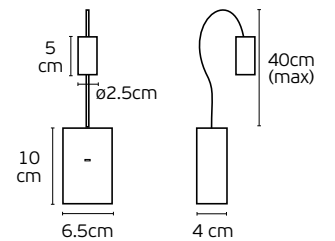

Theo

VK/04232/B/W

with USB

VK/04232

Code	Model	Box
64171-268727	VK/04232/W/W ○ White. 3200K. 205lm. 3W.	20pcs
64171-269727	VK/04232/B/W ● Black. 3200K. 205lm. 3W.	20pcs

Details

AC 220-240V Driver (Included). CRI>70. Beam Angle 25°. Type of Led SMD 3535.	Working temperature -20°C→ 45°C. Lifetime 30.000hrs. Material Aluminium, iron. USB charger. Guarantee 2 years.