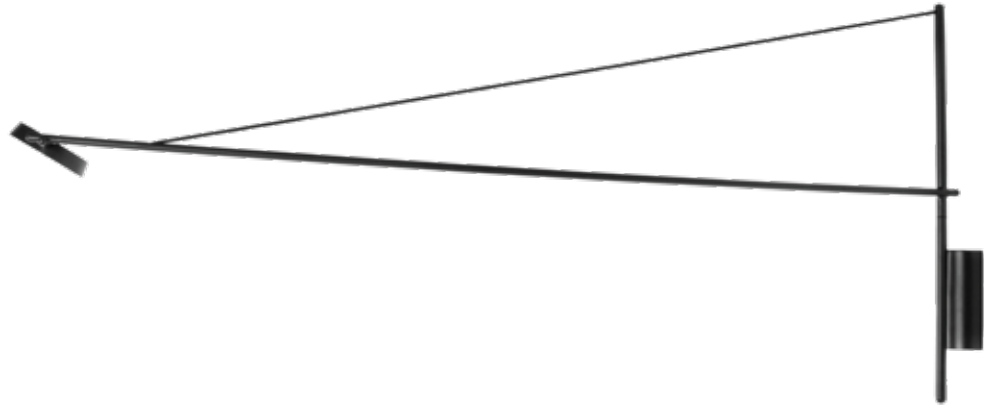

Wall Decorative Lights Led

Noa

VK/04458