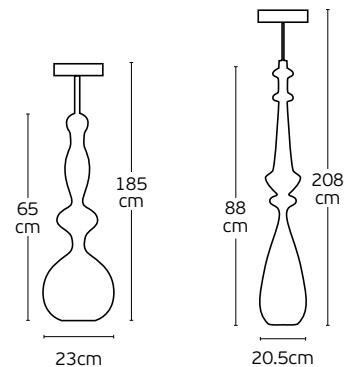

Pendant Lights

Alain

VK/03177/PE/B

VK/03175/PE/B

Code 75169-489730	Model VK/03177/PE/B ● Black. E27. Max 20W (LED).	Box 1pc

75169-487730	VK/03175/PE/B ● Black. E27. Max 20W (LED).	1pc

Details

Voltage **240V**.
E27.
Working temperature **-20°C ~ 40°C**.
Cable **1.2m cable + black ceiling plate**.

Material **Metal**.
IP Rating **IP20**.
Guarantee **2 years**