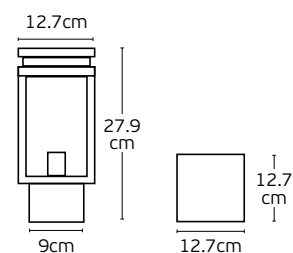

VK/03066

Code	Model	Box
75169-278694	VK/03066/80/B ● Black. E27. Max 20W (LED). 80cm	6pcs
75169-277694	VK/03066/60/B ● Black. E27. Max 20W (LED). 60cm	6pcs
75169-275694	VK/03066/28/B ● Black. E27. Max 20W (LED). 27.9cm	6pcs

Details

Voltage 240V.
E27.

Material Aluminium/Glass.

IP33