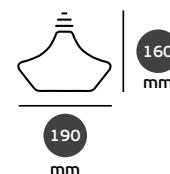

VK/05171 Dark Grey