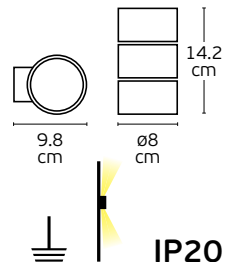

VK/03075WA

Code
75169-223108

Model
VK/03075WA/BGD
● Black+Gold sanded. G9. Max 8W. (LED)

Box
20pcs

Details

Voltage 220-240V.
G9.

Material Aluminium.