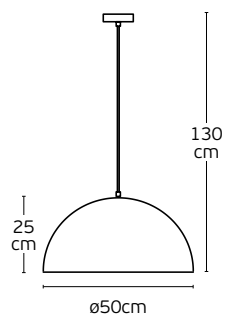

Details

Input voltage **AC220-240V**
Lampholder **E27**
Working temperature **-20°C ~ 40°C.**

Cable **2m black or white cable + black or white ceiling plate.**
Material **Metal.**