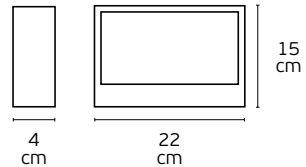

VK/09064

Code
64174-293131

Model
VK/09064
○ **White.** 3000K. 7W. 401lm. CRI>80

Box
12pcs

Details

AC Driver **220-240V (Included).**
CRI>**80.**
Beam Angle **Diffuser light.**
Type of Led **COB.**
No Dimmable.

Lifetime **30.000 hrs.**
Working temperature < **45°C.**
Material **Gypsum.**
Possibility to paint.
Guarantee **2 years.**