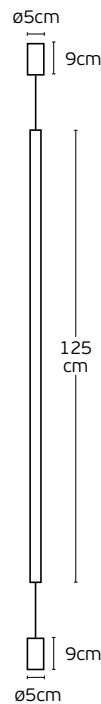

Included

Driver 24V-48W

Thik

" Give me your art, give me your favorite portrait
and believe me, you are already a star..."

Pendant led lights

Thik

VK/04270/B

VK/04270