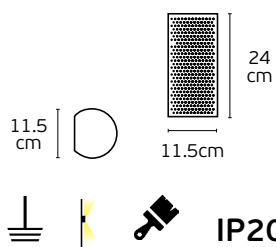

Details

Voltage **240V.**
E14.

Material **Gypsum.**
Possibility to paint.