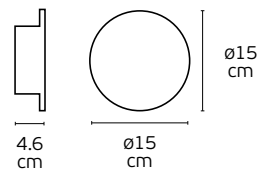

VK/09068

VK/09069

Code
64174-298131

Model
VK/09068
○ White. 3000K. 4W. 206lm. CRI>80

Box
16pcs