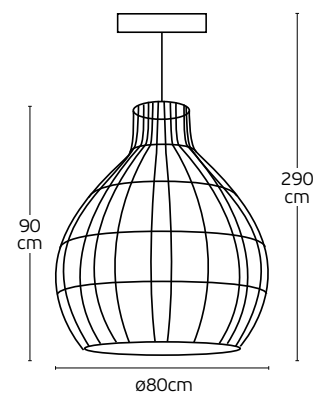

Fay

VK/03146PE/80

VK/03146PE/80

Code
75169-479724

Model
VK/03146PE/80
● **Brown light.** E27. Max 20W (LED).

Box
1pc

Details

Voltage **240V.**
E27.
Working temperature -20°C ~ 40°C.
Cable 2 m white cable + white ceiling

plate.
Material **Rattan, metal.**
IP Rating **IP20.**
Guarantee 2 years