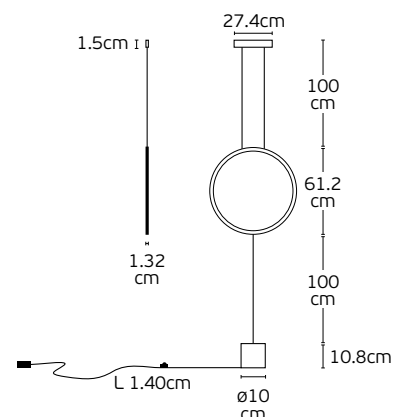

Pendant Lights Led

Sada

Dimmable

VK/04400

Code
71164-017724

Model
VK/04400/B/W
● **Matt Black**, 3000K, 2.070lm, 19W, CRI>80

Box
1pc

Details

Led Pendant Light **220-240V**.
Type of Led **OSRAM 2835** with driver.
Dimmable Euchip Triac.
Lifetime **20.000hrs**.

Working temperature **-20°C → 40°C**.
Material **Iron+aluminium+acrylic**.
Cable **1.4m**.

5 years guarantee

IP20