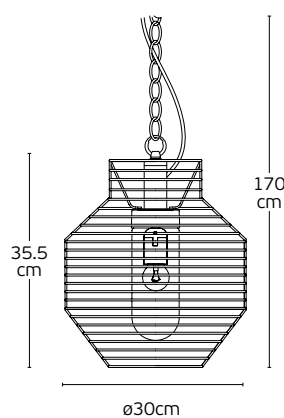

VK/01126/PE/B/40

VK/01126/PE/B/30

VK/01127/PE/B/40

Code	Model	Box
75169-072741	VK/01126/PE/B/40 ● Black. E27. Max. 20W. (LED)	1pc
75169-071741	VK/01126/PE/B/30 ● Black. E27. Max. 20W. (LED)	1pc
75169-073741	VK/01127/PE/B/40 ● Black. E27. Max. 20W. (LED)	1pc

Details

Material **Metal body, Plastic rattan shade, Clear glass cover for the lamp, rubber cable**
Location **Ceiling**

Input voltage **AC220-240V**
Lampholder **E27**
Cable length **3000mm**

IP44