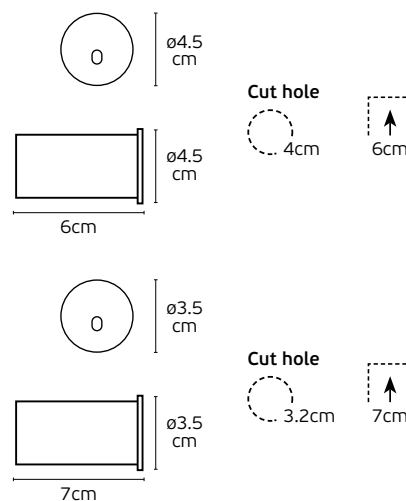

Details

Material **Aluminium**
Type of Led **SMD**
Lighting source **3535**
Voltage **AC220-240V**
Location **Recessed Wall**

Beam angle **40°**
Working temperature $\leq 35^{\circ}\text{C}$
Lifetime **20.000hrs**
Guarantee **2 years**