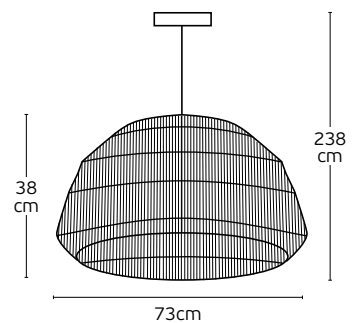

Pendant Lights

Lis

VK/03148PE/73

VK/03148PE/73

Code
75169-481724

Model
VK/03148PE/73
● Black. E27. Max 20W (LED)

Box
1pc

Details

Voltage **240V**.
E27.
Working temperature **-20°C ~ 40°C**.
Cable **2 m black fabric cable + black**

ceiling plate.
Material **PC Rattan, metal**.
IP Rating **IP20**.
Guarantee **2 years**