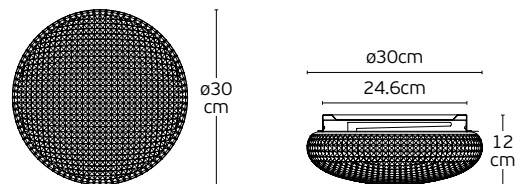

VK/04578/CE

Code
71165-006741

Model
VK/04578/CE/GD/W
● Gold. 3000K. 1.200lm. 12W. CRI>80.

Box
6pcs

Details

Input voltage **AC220-240V**
Beam Angle **120°**.
Dimmable **Yes**
Type of Led **SMD**

Lifetime **30.000hrs**.
Working temperature **-20°C → 75°C**
Material **Stainless steel/Opal glass**.
Guarantee **3 years**.