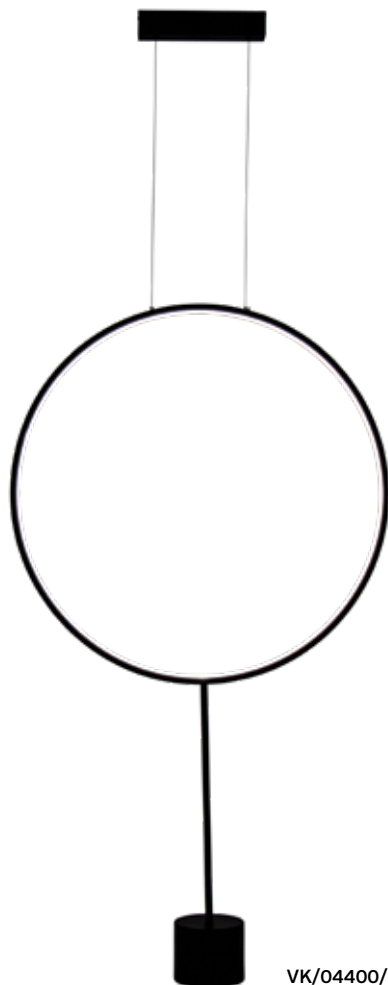

Pendant Lights Led

Sada

VK/04400/B/W

Dimmable

VK/04400

Code
71164-017724

Model
VK/04400/B/W
● **Matt Black**, 3000K, 2.070lm, 19W, CRI>80

Box
1pc

Details

Led Pendant Light **220-240V**.
Type of Led **OSRAM 2835** with driver.
Dimmable Euchip Triac.
Lifetime **20.000hrs**.

Working temperature **-20°C → 40°C**.
Material **Iron+aluminium+acrylic**.
Cable **1.4m**.

5 years guarantee

IP20