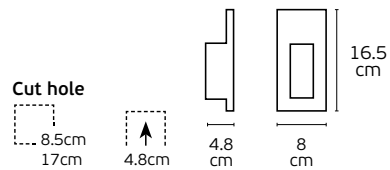

Details

Voltage 240V. GU10.	Material Gypsum. Possibility to paint.