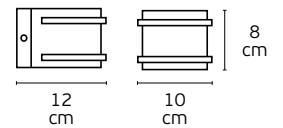

Updown

VK/03077WA

Code
75169-225108

Model
VK/03077WA/AL
● Aluminium+Frosted glass. G9. Max 8W. (LED)

Box
20pcs

75169-226108

VK/03077WA/COP
● Copper+Frosted glass. G9. Max 8W. (LED)

20pcs