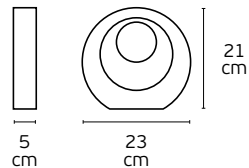

Details

AC Driver **220-240V (Included)**.
Beam Angle **Diffuser light**.
Type of Led **COB Edison**.
No Dimmable.
Lifetime **30.000 hrs**.

Working temperature **< 45°C**.
Material **Gypsum**.
Possibility to paint.
Guarantee **2 years**.