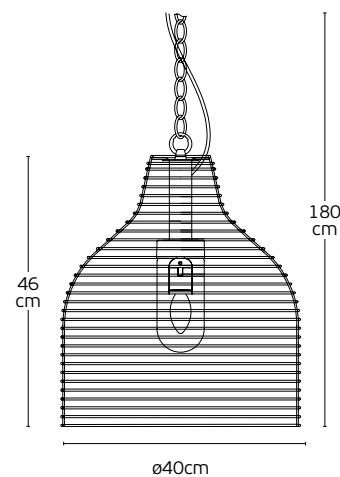

VK/01126/PE/B/40

VK/01126/PE/B/30

VK/01127/PE/B/40

Code	Model	Box
75169-072741	VK/01126/PE/B/40 ● Black. E27. Max. 20W. (LED)	1pc
75169-071741	VK/01126/PE/B/30 ● Black. E27. Max. 20W. (LED)	1pc
75169-073741	VK/01127/PE/B/40 ● Black. E27. Max. 20W. (LED)	1pc

Details

Material **Metal body, Plastic rattan shade, Clear glass cover for the lamp, rubber cable**
Location **Ceiling**

Input voltage **AC220-240V**
Lampholder **E27**
Cable length **3000mm**

IP44