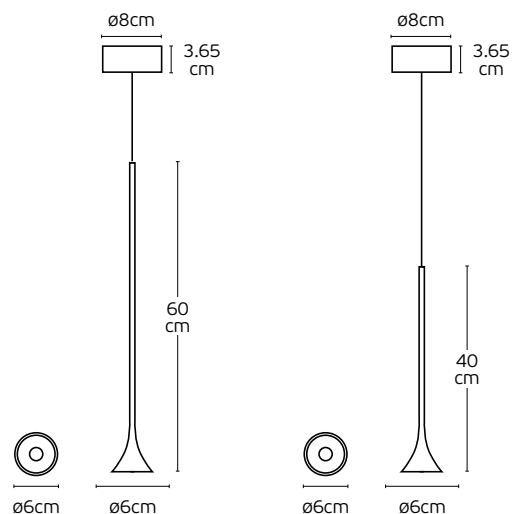

Details

AC Driver **220-240V (Included)**.
Type of Led **bridgelux 5050**.
Dimmable **No**.
Lifetime **50.000hrs**.
Clicks **50.000hrs**.

Working temperature **-20°C → 45°C**.
Material **Aluminium**.
Guarantee **3 years**.
CRI**>90**.

IP20