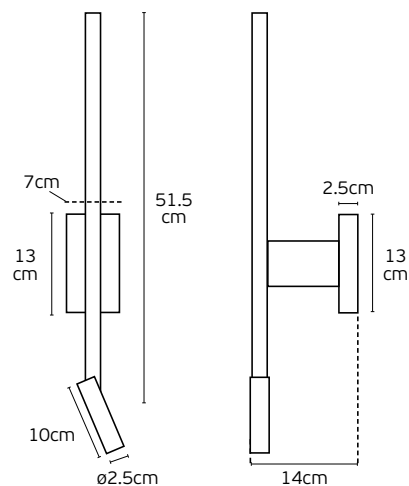

Reading Lights Led

Jak

VK/04233/B/W

VK/04233

Code 64171-270727	Model VK/04233/W/W ○ White. 3200K. 480lm. 3W & 6W.	Box 10pcs
64171-271727	VK/04233/B/W ● Black. 3200K. 480lm. 3W & 6W.	10pcs

Details

Voltage **220-240V.**
CRI>**70.**
Type of LED **SMD Samsung 3535/ Edison 2835.**
Beam angle **25°.**

No dimmable.
Lifetime **30.000hrs.**
Working temperature **-20°C→ 45°C.**
Material **Aluminium, iron, acrylic.**
Guarantee **2 years.**