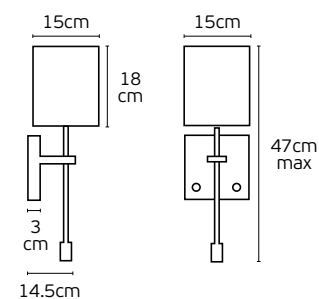

Details

Voltage 240V.
Lampholder E14.
Led light 1W.
Working temperature -20°C → 45°C.

Material Aluminium, metal,
TC shade (included).
IP Rating IP20.