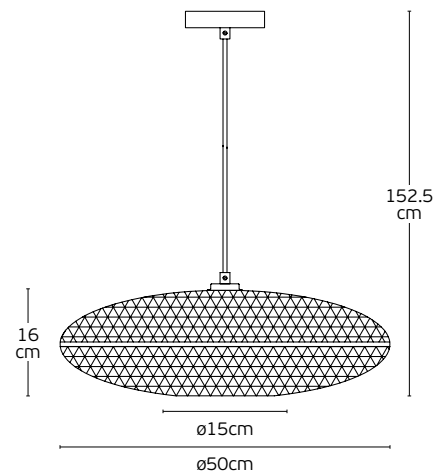

Details

Material **Metal canopy, Nature Bamboo shade, textile cable**
Location **Ceiling**
Input voltage **AC220-240V**

Lampholder **E27**
Cable length **1365mm**
Guarantee **2 years**