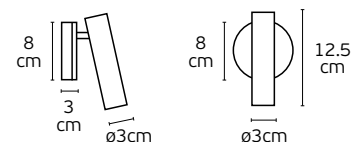

Details

AC **100-265V** Driver (Included).
CRI>**80**.
Beam Angle **30°**.
Type of Led **CREE**.

Working temperature **-20°C → 40°C**.
Lifetime **50.000hrs**.
Material **Aluminium**.
Guarantee **2 years**.