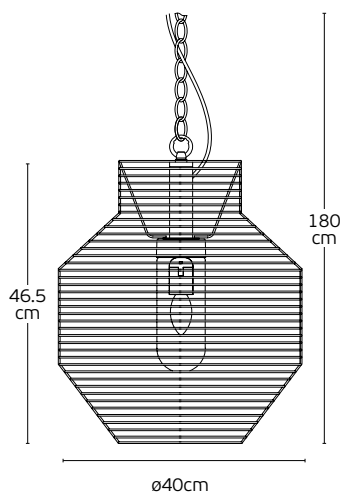

VK/01126/PE/B/40

VK/01126/PE/B/30

VK/01127/PE/B/40

Code	Model	Box
75169-072741	VK/01126/PE/B/40 ● Black. E27. Max. 20W. (LED)	1pc
75169-071741	VK/01126/PE/B/30 ● Black. E27. Max. 20W. (LED)	1pc
75169-073741	VK/01127/PE/B/40 ● Black. E27. Max. 20W. (LED)	1pc

Details

Material **Metal body, Plastic rattan shade, Clear glass cover for the lamp, rubber cable**
Location **Ceiling**

Input voltage **AC220-240V**
Lampholder **E27**
Cable length **3000mm**

IP44