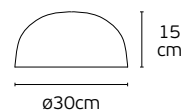

Details

Voltage **240V.**
E27.
Working temperature **-20°C ~ 40°C.**

Material **Aluminium.**
Guarantee **2 years**

IP20