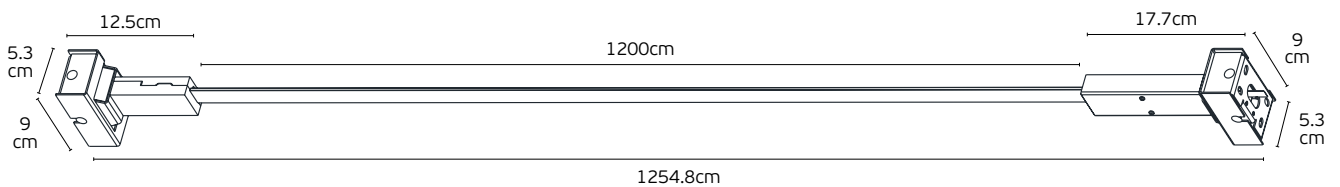

Details

DC 24V.
Working temperature <45°C.
Material Stainless steel+iron.
Length 6m or 12m.

Attention: Max width of LED Strip cannot be over 10mm.
The power supply put inside the ceiling!
Guarantee 2 years.

IP20