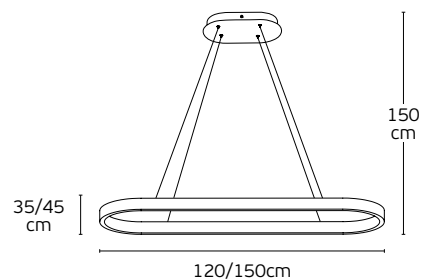

Details

Material **Aluminum+Metal+Silicone**
Location **Ceiling**
Type of LED **SMD 2835**
CRI **Ra>80**

Hours **30.000**
Beam angle **120°**
Working temperature **-20°C ~ 60°C**
Updown

IP20