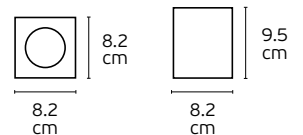

Details

Voltage **240V**.
GU10/Par16.

Working temperature **-20°C ~ 40°C**.
Material **Aluminium**.