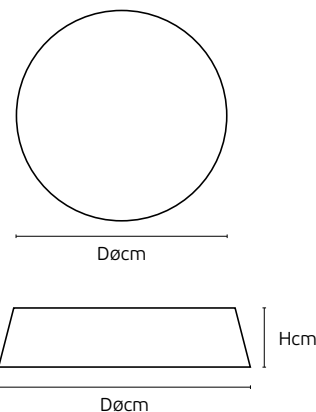

Details

AC 220-240V.
Type of Led **SMD 2835**.
Dimmable **No**.
Working temperature -20°C ~ 60°C.

Material **Metal+Acrylic**.
Lifetime **50.000hrs**.
Material **Metal, Acrylic**.
Guarantee **2 years**.