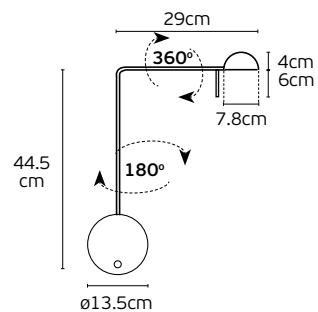

Details

AC 220-240V Driver (Included).
CRI>82.
Type of Led SMD 5730.
Working temperature -20°C → 30°C.

Lifetime 50.000hrs.
Clicks 30.000.
Material Aluminium.
Guarantee 2 years.

IP20