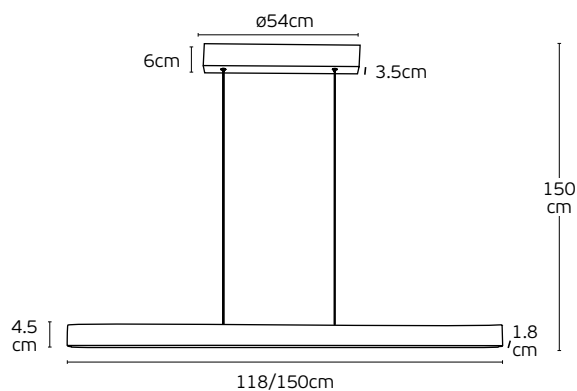

Details

Material **Aluminum+Silicone**
Location **Ceiling**
Type of LED **SMD 2835**
CRI **Ra>80**

Hours **30.000**
Beam angle **120°**
Working temperature **-20°C ~ 60°C**
Updown

IP20