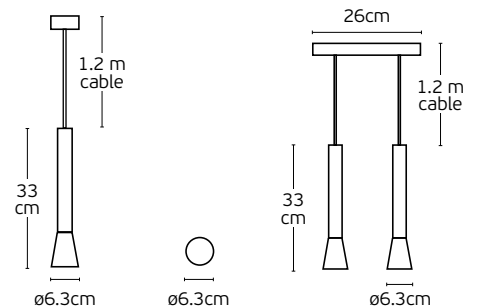

Details

Voltage 240V.
GU10/Par16.
Working temperature -20°C ~ 40°C.

Cable 1.20 m + ceiling plate.
Material Aluminium, metal.
Guarantee 2 years