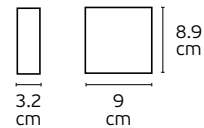

Updown

VK/04009

VK/04010

Code 75169-209108	Model VK/04009/AL ■ Aluminium. 3000K. 180lm (90lmx2). 2W (2x1W).	Box 10pcs