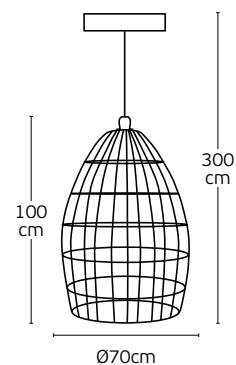

Mart

VK/03124PE/70

Code
75169-233115

Model
VK/03124PE/70/BMB
● Bamboo. E27. Max 20W (LED).

Box
1pc

Details

Voltage **240V**.
E27.
Working temperature -20°C ~ 40°C.
Cable 2 m white fabric cable + white

ceiling plate.
Material **Bamboo**.
IP Rating **IP20**.
Guarantee 2 years