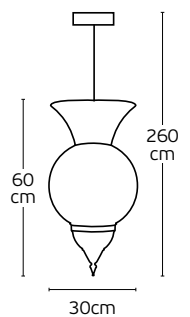

Details

Voltage **240V.**
E27.
Working temperature **-20°C ~ 40°C.**

Cable **2m black cable + black ceiling plate.**
Material **Iron.**
IP Rating **IP20.**