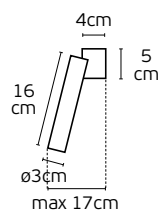

Details

Voltage 220-240V.
CRI>70.
Type of LED SMD Samsung 3535/Edison
2835. Beam angle 25°.
No dimmable.

Lifetime 30.000hrs.
Working temperature -20°C→ 45°C.
Material Aluminium, iron, acrylic.
Guarantee 2 years.