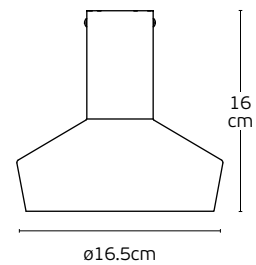

Details

Material **Metal canopy, Concrete shade**
Location **Ceiling**
Input voltage **AC220-240V**

Lampholder **GU10**
Cable length **1330mm**
Guarantee **2 years**

IP20