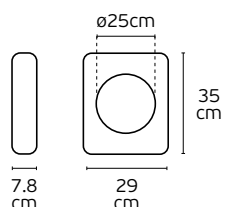

64174-247131

VK/09028
○ White. GU10. Max 12W. (LED)

3pcs