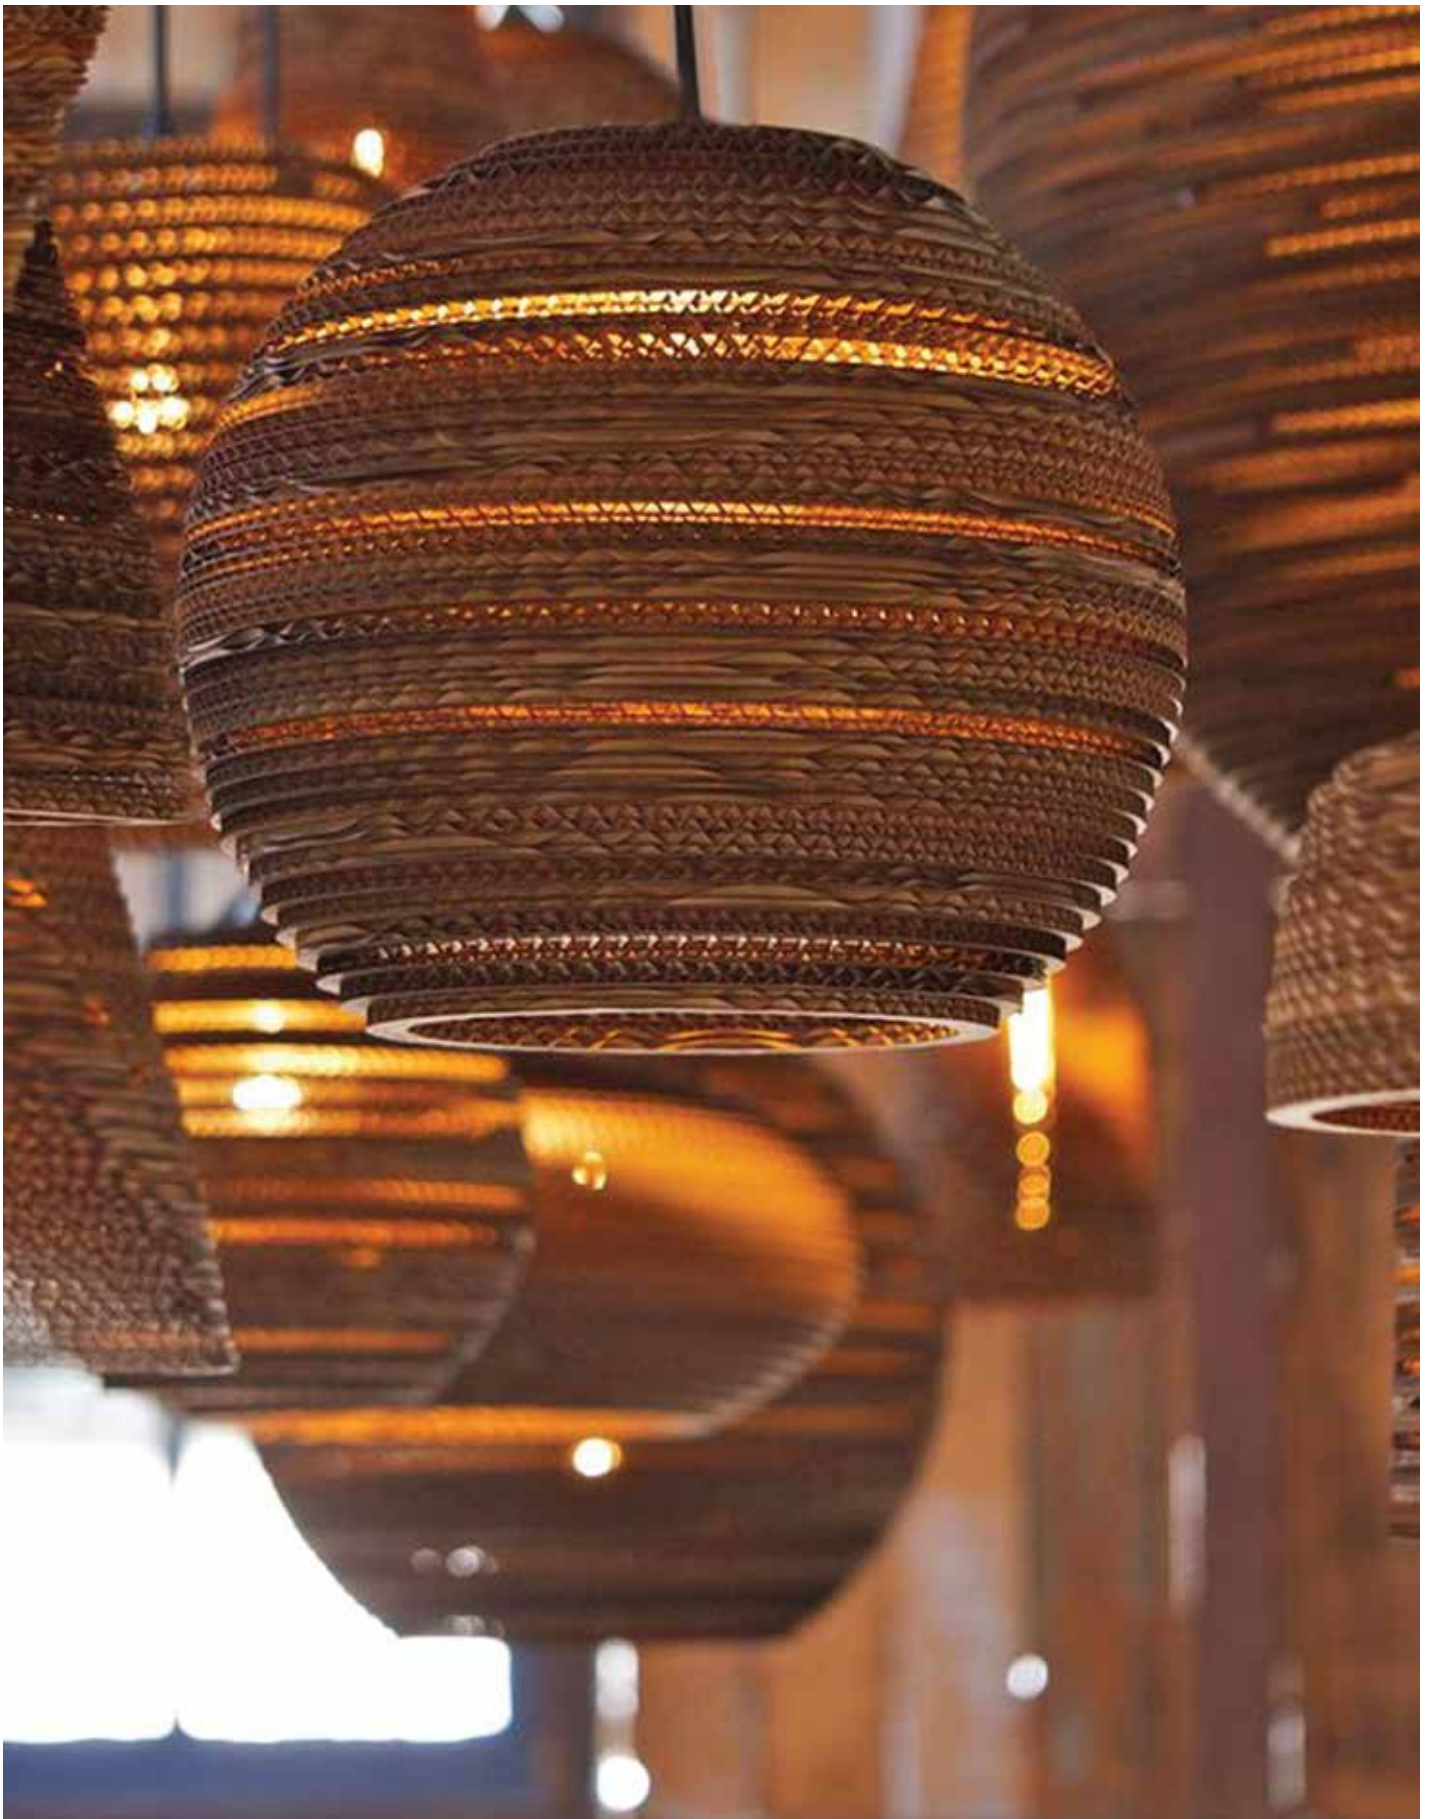

Pendant Lights

Woody

VK/03329/PE/NW/33

VK/03329/PE/DW/45

VK/03329/PE/NW/61

VK/03329/PE

Code	Model	Box
64174-009775	VK/03329/PE/NW/33 ● Oak wood. E27. Max. 20W. (LED). ø33cm	1pc
64174-012775	VK/03329/PE/DW/33 ● Walnut wood. E27. Max. 20W. (LED). ø33cm	1pc
64174-010775	VK/03329/PE/NW/45 ● Oak wood. E27. Max. 20W. (LED). ø45cm	1pc
64174-013775	VK/03329/PE/DW/45 ● Walnut wood. E27. Max. 20W. (LED). ø45cm	1pc
64174-011775	VK/03329/PE/NW/61 ● Oak wood. E27. Max. 20W. (LED). ø61cm	1pc
64174-014775	VK/03329/PE/DW/61 ● Walnut wood. E27. Max. 20W. (LED). ø61cm	1pc