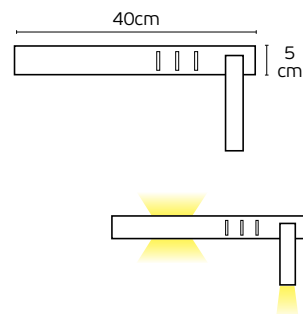

Details

Voltage 220-240V.
CRI>70.
Type of LED SMD Samsung 3535/Edison
2835. Beam angle 25°.
No dimmable.

Lifetime 30.000hrs.
Working temperature -20°C→ 45°C.
Material Aluminium, iron, acrylic.
Guarantee 2 years.