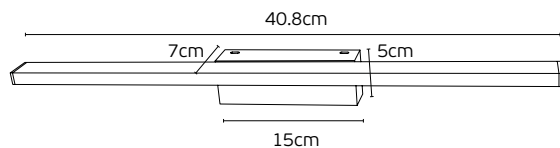

VK/04555/.../40

Code	Model	Box
57610-158774	VK/04555/B/W/40 ● Black. 3000K. 8W. 720lm. CRI>80	10pcs
57610-159774	VK/04555/B/C/40 ● Black. 4000K. 8W. 740lm. CRI>80	10pcs
57610-160774	VK/04555/W/W/40 ○ White. 3000K. 8W. 740lm. CRI>80	10pcs
57610-161774	VK/04555/W/C/40 ○ White. 4000K. 8W. 760lm. CRI>80	10pcs