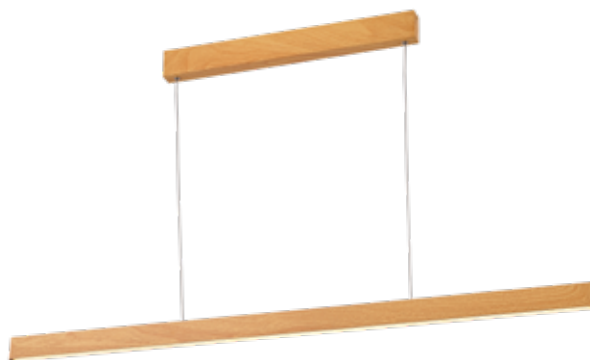

VK/04569/PE/WD/W/118

VK/04569/PE/WD/W/150