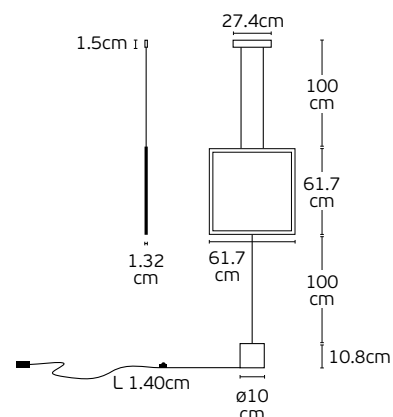

Pendant Lights Led

Sada

Dimmable

VK/04401

Code
71164-018724

Model
VK/04401/GD/W
● **Matt Gold**. 3000K. 2.898lm. 28W. CRI>80

Box
1pc

Details

Led Pendant Light **220-240V**.
Type of Led **OSRAM 2835** with driver.
Dimmable Euchip Triac.
Lifetime **20.000hrs**.

Working temperature **-20°C → 40°C**.
Material **Iron+aluminium+acrylic**.
Cable **1.4m**.

5 years guarantee

IP20