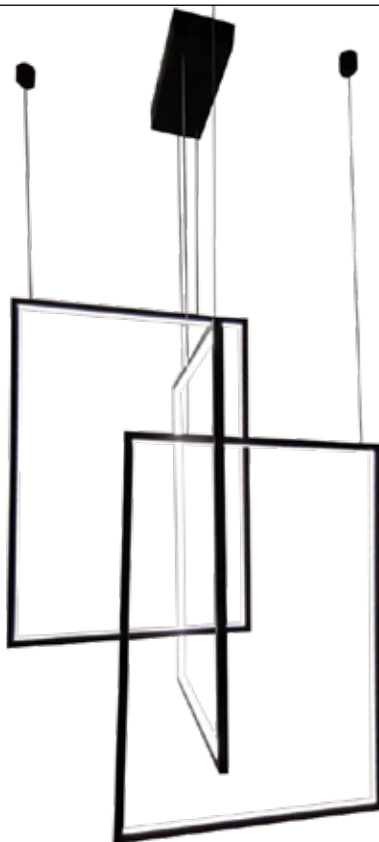

Pendant Lights Led

Nori

VK/04414PE/B/W

VK/04414PE

Code
71164-013755

Model
VK/04414PE/B/W
● **Matt Black.** 3000K. 7.000lm. 100W. CRI>80.

Box
1pc

Details

Led Pendant Light **220V.**
Type of Led **Epistar.**
Driver **Mean well.**
Dimmable **No.**

Lifetime **50.000hrs.**
Working temperature **-20°C → 60°C.**
Material **Aluminium+acrylic.**
Guarantee **3 years.**

IP20