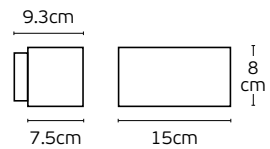

VK/03128WA

VK/03127WA

Code	Model	Box
75169-276108	VK/03128WA/BGD ● Black+Gold. G9. Max 8W. (LED)	20pcs
75169-275108	VK/03127WA/BGD ● Black+Gold. G9. Max 8W. (LED)	20pcs