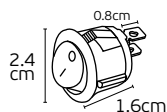

VK/SW2/1

Code
64171-033126

Model
VK/SW2/1
Switch On-Off.

Box
10pcs

Details

Material **Plastic**. Guarantee **3 years**.

IP20