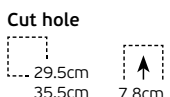

Details

Voltage 240V.
Material Gypsum.

Possibility to paint.

Randi

VK/09024

VK/09025

VK/09024

VK/09025