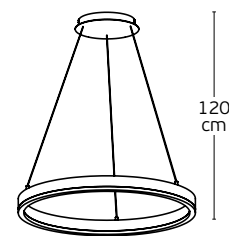

Ø40cm

Ø60cm

Ø80cm

120 cm

Details

AC 200-240V.
Type of Led SMD 2835.
Working temperature -20°C ~ 60°C.
Dimmable No. CRI>80.

Lifetime 50.000hrs.
Material Aluminium.
Cable 1m + 12.5cm ceiling plate.
Guarantee 2 years.