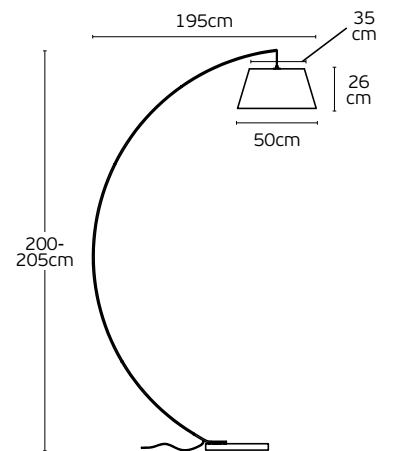

Floor & Table Lights

Dia

VK/04385/B

Code
75169-008741

Model
VK/04385/B
● Black. E27. Max. 20W. (LED)

Box
1pc

Base

Details

Floor Light 220-240V.
Working temperature -20°C → 45°C.
Material **Matt Black painting metal lamp**

**body, black fabric KD shade,
black textile cable with foot on/off switch,
black marble base.**