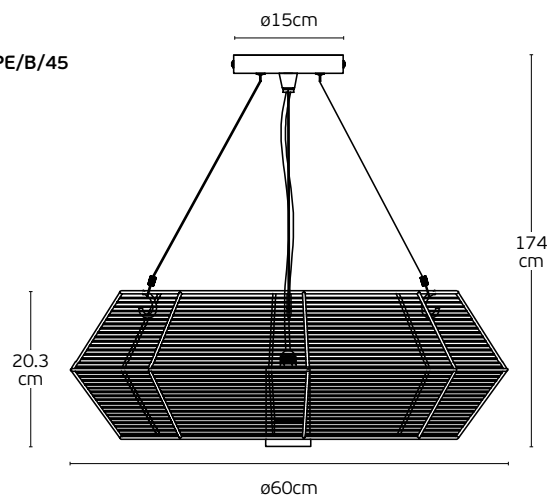

VK/O1118/PE/B/45