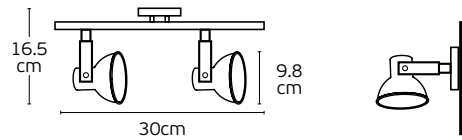

VK/03106CE

Code	Model	Box
64174-029108	VK/03106CE/COP ● Copper+Black. GU10. Max. 12W. (LED)	24pcs
64174-030108	VK/03106CE/B ● Black. GU10. Max. 12W. (LED)	24pcs

Details

Voltage **240V**.
GU10/Par16.

Working temperature **-20°C ~ 40°C**.
Material **Aluminium, iron**.

VK/03106CE/2

Code	Model	Box
64174-031108	VK/03106CE/2/COP ● Copper+Black. GU10x2. Max 2x12W. (LED)	12pcs
64174-032108	VK/03106CE/2/B ● Black. GU10x2. Max 2x12W. (LED)	12pcs

Details

Voltage **240V**.
GU10/Par16.

Working temperature **-20°C ~ 40°C**.
Material **Aluminium, iron**.