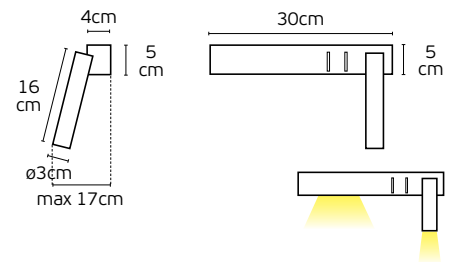

VK/04230/B/W/60/R

RIGHT

VK/04230/30/R

VK/04230/60/R

Code	Model	Box
64171-272727	VK/04230/W/W/30/R ○ White. 3200K. 480lm. 3W & 6W.	20pcs
64171-273727	VK/04230/B/W/30/R ● Black. 3200K. 480lm. 3W & 6W.	20pcs
64171-274727	VK/04230/W/W/60/R ○ White. 3200K. 690lm. 3W & 12W.	20pcs
64171-275727	VK/04230/B/W/60/R ● Black. 3200K. 690lm. 3W & 12W.	20pcs