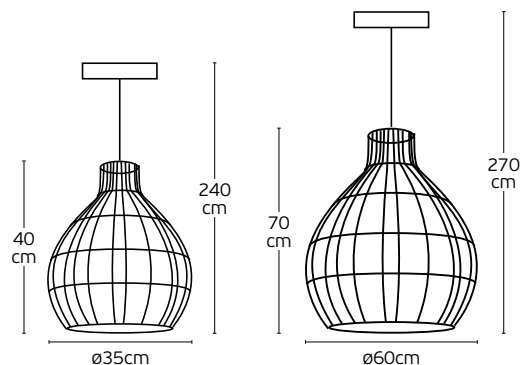

Details

Voltage 240V.
E27.
Working temperature -20°C ~ 40°C.
Cable 2 m white cable +

white ceiling plate.
Material Rattan, metal.
IP Rating IP20.
Guarantee 2 years