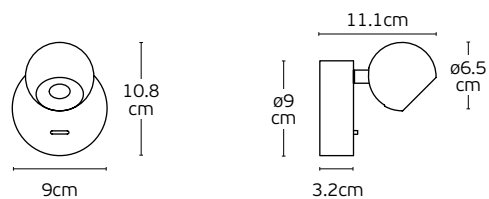

Details

Material **Aluminium & iron**
Lighting source **CREE COB**
Led driver **EAGLERISE 6W500mA,**
Driver output **2.8-12V**
Voltage **AC220-240V**
Location **Wall**

Color led **3000K**
Beam angle **25°**
Working temperature **-20°C - 50°C**
Lifetime **50.000hrs**
Dimmable **No**
Guarantee **3 Years**

IP20