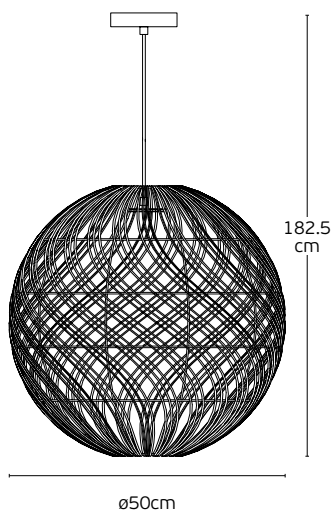

Details

Material **Metal canopy, Rattan shade, textile cable**
Location **Ceiling**
Input voltage **AC220-240V**

Lampholder **E27**
Cable length **1300mm**
Guarantee **2 years**

IP20