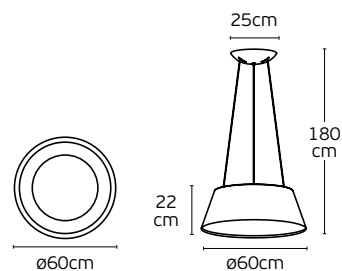

Details

Led Pendant Light 220V.
Type of Led Epistar.
Driver Eaglerise.
Dimmable triac.

Lifetime 50.000hrs.
Working temperature -20°C → 60°C.
Material Aluminium+acrylic.
Guarantee 3 years.