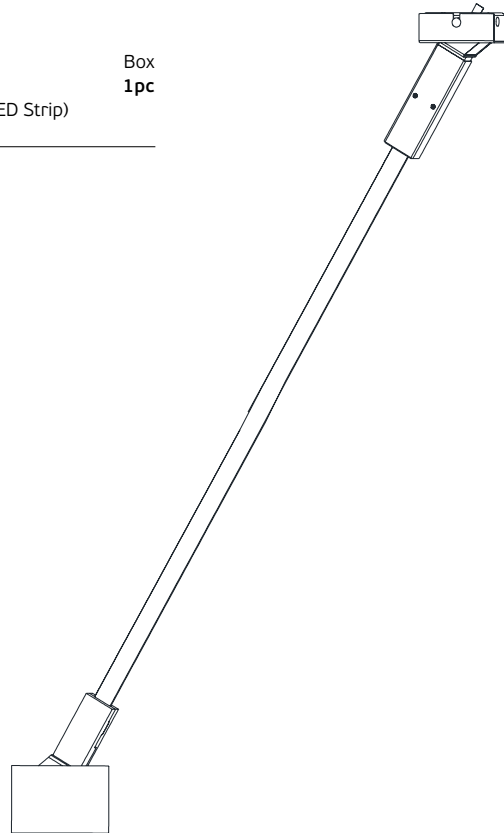

Included

Driver 24V-48W