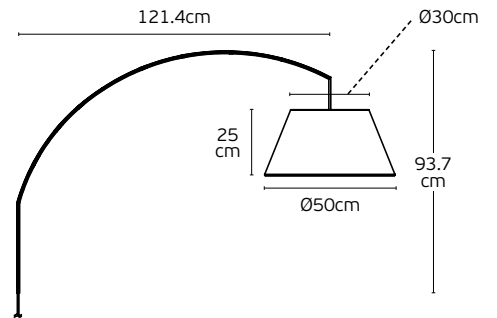

VK/04386/WA/B

Code
75169-009741

Model
VK/04386/WA/B
● Black. E27. Max 20W (LED).

Box
1pc

Details

Wall Light 220-240V.
Working temperature -20°C → 45°C.
Material **Matt Black painting metal lamp body,**

black fabric KD shade,
black textile cable.
Guarantee 2 years.