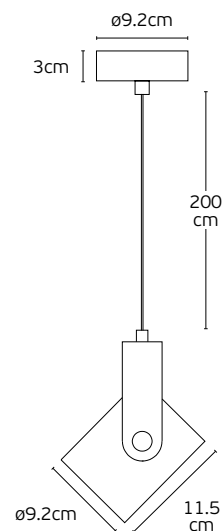

VK/03330/PE

Code
64174-015775

Model
VK/03330/PE/NW
● Natural wood. GU10. Max. 12W. (LED)

Box
1pc

Details

Material **Oak wood & fabric cord**
Location **Ceiling**
Input voltage **AC220-240V**

Lampholder **GU10**
Cable length **2000mm**
Guarantee **2 years**

Natural wood

IP20