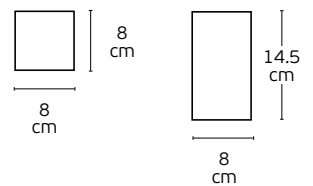

Updown

VK/03311/WA

Code
75169-290108

Model
VK/03311/WA/W
○ Sanded white. GU10x2. Max. 2x12W. (LED)

Box
20pcs

75169-291108

VK/03311/WA/B
● Sanded black. GU10x2. Max. 2x12W. (LED)

20pcs