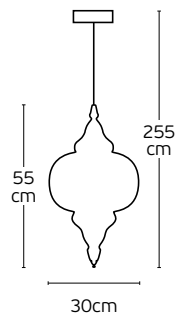

Pendant Lights

Abel

VK/03182PE

VK/03182PE

Code
75169-484724

Model
VK/03182PE/B
● **Black**. E27. Max 20W (LED)

Box
1pc

Details

Voltage **240V**.
E27.
Working temperature **-20°C ~ 40°C**.
Cable **2m black cable + black ceiling plate**.

Material **Iron**.
IP Rating **IP20**.
Guarantee **2 years**