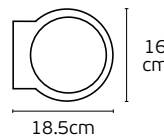

VK/09040

Code
64174-259131

Model
VK/09040
○ White. G9. Max 8W (LED).

Box
9pcs