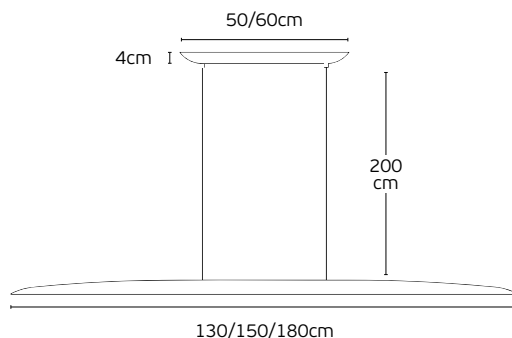

Details

Material **Beechwood, aluminium profile, ledstrips, 2m exposed transparency LED cable**
 Type of Led **3A chips ledstrip**
 Voltage **AC220-240V**
 Location **Ceiling**

Beam angle **120°**
 Working temperature **< 50°C**
 Lifetime **25.000hrs**
 Dimmable **Yes, Dali**
 CRI **>80**
 Guarantee **2 Years**