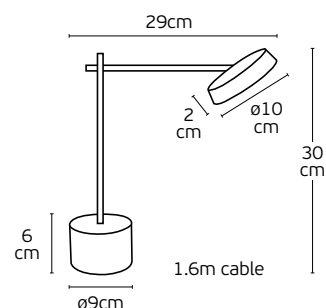

Floor & Table Lights Led

Sky

VK/04459/B/W

VK/04459

Code
75169-124721

Model
VK/04459/B/W
● Black sand. 3000K. 6W. 207lm. CRI>85

Box
1pc

Details

Input current **0.0350mA**.
Input Voltage **DC218.9V**.
Type of Led **COB with driver**.
Input AC 220-240V 50/60Hz
Output **DC12V 0.12mA**.
Angle **95°**.
Rotation Angle **350°**.

Dimmable.
Lifetime **50.000 hrs**.
Clicks **10.000 clicks**.
Working temperature **< 75°C**.
Material **Metal**.
Guarantee **2 years**.