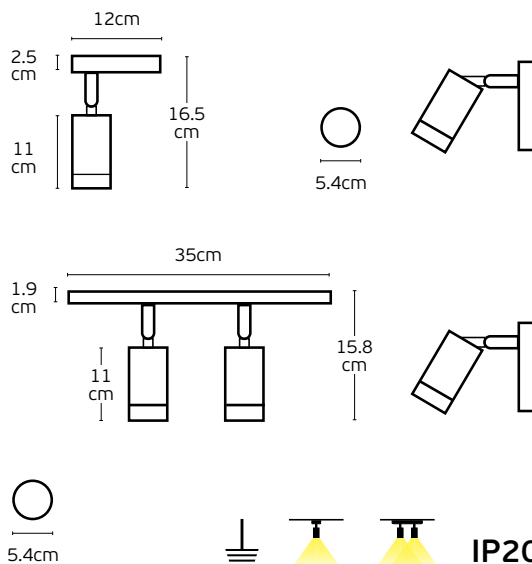

VK/03297/CE/BGD VK/03297/CE/2/BGD

Code 64174-966121	Model VK/03297/CE/BGD ● ● Black-Gold. GU10. Max. 12W. (LED)	Box 1pc
64174-967121	VK/03297/CE/2/BGD ● ● Black-Gold. 2xGU10. Max. 2x12W. (LED)	1pc