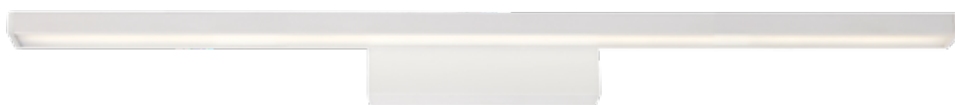

Mirror Wall Lights Led

Blou

VK/04555/W/W/60