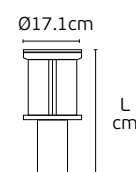

Outdoor Decorative Lights

Ivy

VK/03204

Code	Model	Box
75169-391694	VK/03204/25/W ○ White. E27. Max 20W (LED). L24.8cm	1pc
75169-390694	VK/03204/25/B ● Black. E27. Max 20W (LED). L24.8cm	1pc
75169-393694	VK/03204/60/W ○ White. E27. Max 20W (LED). L60cm	1pc
75169-392694	VK/03204/60/B ● Black. E27. Max 20W (LED). L60cm	1pc
75169-395694	VK/03204/80/W ○ White. E27. Max 20W (LED). L80cm	1pc
75169-394694	VK/03204/80/B ● Black. E27. Max 20W (LED). L80cm	1pc

Details

Voltage 230V.
Lampholder E27.

Material Aluminium + clear glass.
Guarantee 2 years.