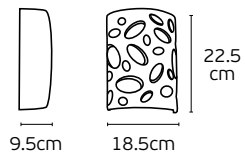

VK/09013

Code
64174-232131

Model
VK/09013
○ White. E14. Max 9W. (LED)

Box
6pcs