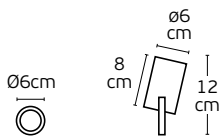

Lamp GU10-PAR16 is placed, not included

VK/01047

Code	Model	Box
74168-179677	VK/01047/304/MC ● Brushed Chrome. Stainless 304. GU10. Max 12W (LED).	10pcs
74168-288677	VK/01047/316/MC ● Brushed Chrome. Stainless 316. GU10. Max 12W (LED).	10pcs
74168-203677	VK/01047/ABS ● Bronze. Brass. GU10. Max 12W (LED).	10pcs
74168-196677	VK/01047/NB ● Natural Brass. Brass. GU10. Max 12W (LED).	10pcs

Details

Voltage 240V.
GU10.

Material **Stainless / Brass.**

IP65

VK/01047/SPIKE

Code	Model	Box
74168-194677	VK/01047/SPIKE ● Bronze.	10pcs

Details

Material **Brass.**