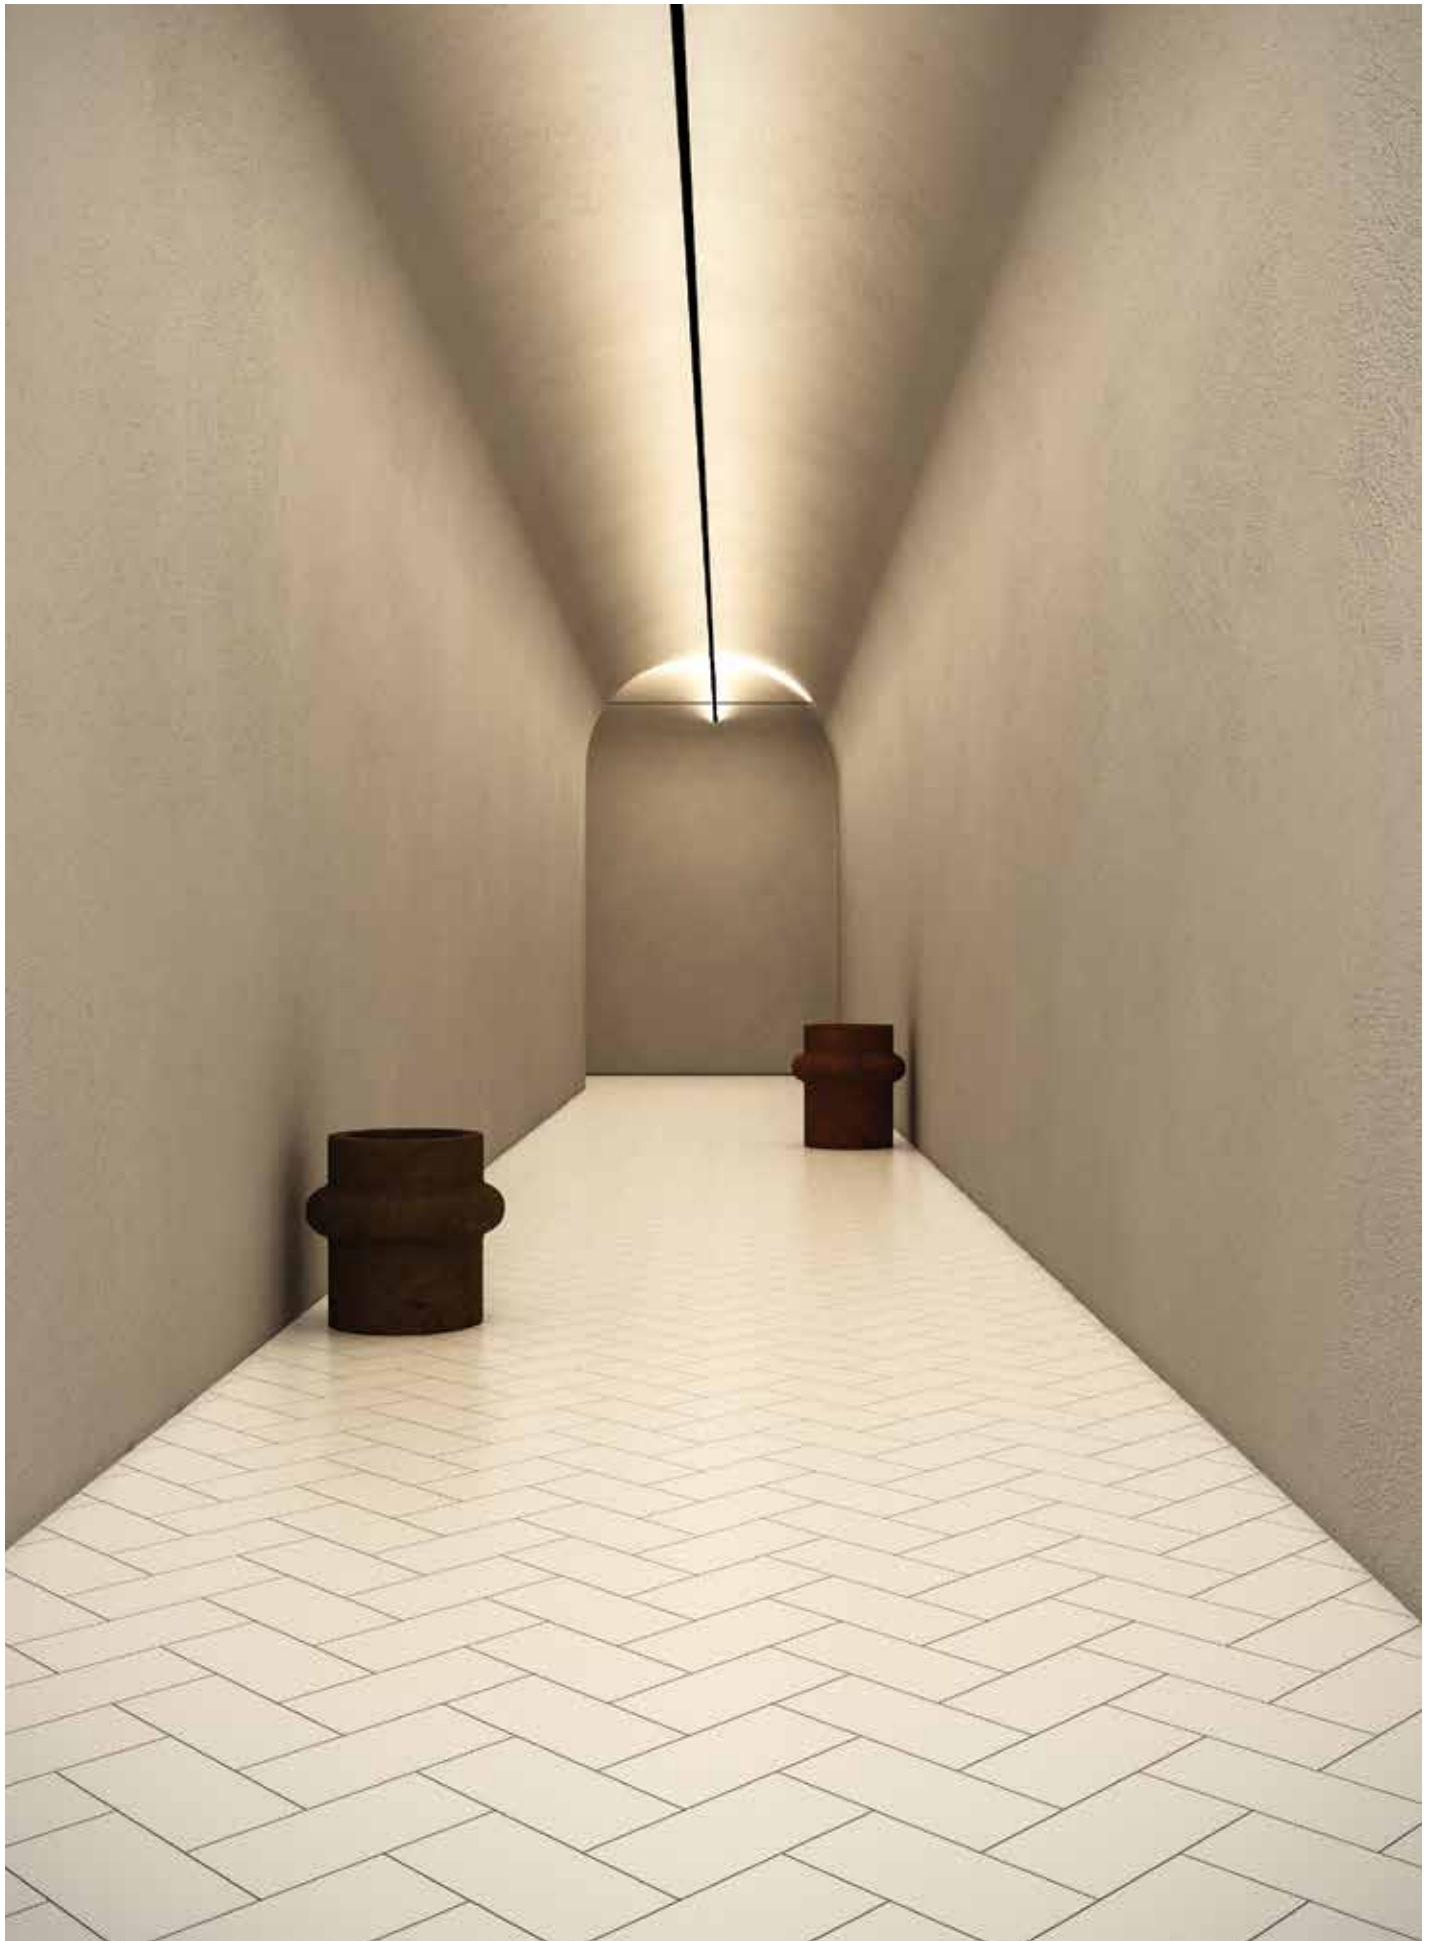

 5 years guarantee

IP20

Bent

" I am stretching for wall to wall, from ceiling to floor...
but my job is not finished yet...
I will light you up very atmospheric... "

Wall to wall suspension LED

Bent

VK/03217/CE/B/6