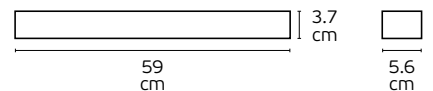

Tub

VK/04165

Code	Model								Box
57610-143115	VK/04165/AL/W	● Aluminium	3000K	1.400lm	14W	180°	CRI>80		25pcs
57610-144115	VK/04165/AL/C	● Aluminium	4000K	1.400lm	14W	180°	CRI>80		25pcs

Details

Voltage **85-265V**. Watt **14W**. CRI>**Ra80**. Type of LED **SMD 2835**. Beam angle **180°**. Lifetime **30.000hrs**. Working temperature **-20°C→ 45°C**.
Material **Aluminium, acrylic**. Guarantee **2 years**.

IP44

VK/04162

Code	Model								Box
57610-136115	VK/04162/AL/W	● Aluminium	3000K	1.400lm	14W	180°	CRI>80		25pcs
57610-137115	VK/04162/AL/C	● Aluminium	4000K	1.400lm	14W	180°	CRI>80		25pcs

Details

Voltage **85-265V**. Watt **14W**. CRI>**Ra80**. Type of LED **SMD 2835**. Beam angle **180°**. Lifetime **30.000hrs**. Working temperature **-20°C→ 45°C**.
Material **Aluminium, acrylic**. Guarantee **2 years**.

IP44