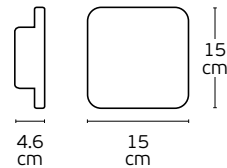

VK/09017

VK/09015

VK/09016

Code
64174-236131

Model
VK/09017
○ White. 3000K. 5W. 220lm. CRI>80

Box
8pcs