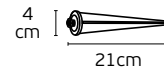

Lamp GU10-PAR16 is placed, not included

VK/01047

Code	Model	Box
74168-179677	VK/01047/304/MC ● Brushed Chrome. Stainless 304. GU10. Max 12W (LED).	10pcs
74168-288677	VK/01047/316/MC ● Brushed Chrome. Stainless 316. GU10. Max 12W (LED).	10pcs
74168-203677	VK/01047/ABS ● Bronze. Brass. GU10. Max 12W (LED).	10pcs
74168-196677	VK/01047/NB ● Natural Brass. Brass. GU10. Max 12W (LED).	10pcs

Details

Voltage 240V.
GU10.

Material **Stainless / Brass.**

IP65

VK/01047/SPIKE

Code	Model	Box
74168-194677	VK/01047/SPIKE ● Bronze.	10pcs

Details

Material **Brass.**