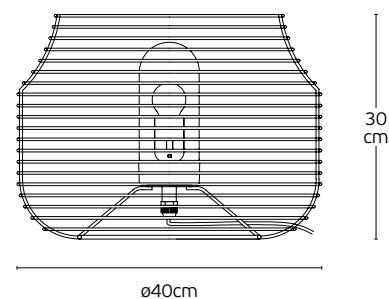

30 cm

ø40cm

VK/01125/TL/B

VK/01126/TL/B/30

VK/01127/TL/B/40

Code	Model	Box
61171-298741	VK/01125/TL/B ● Black. E27. Max. 20W. (LED)	1pc
61171-299741	VK/01126/TL/B/30 ● Black. E27. Max. 20W. (LED)	1pc
61171-300741	VK/01127/TL/B/40 ● Black. E27. Max. 20W. (LED)	1pc

Details

Material Plastic rattan shade, clear glass cover for the lamp rubber cable Location Table

Input voltage AC220-240V
Lampholder E27
Cable length 3000mm

IP44