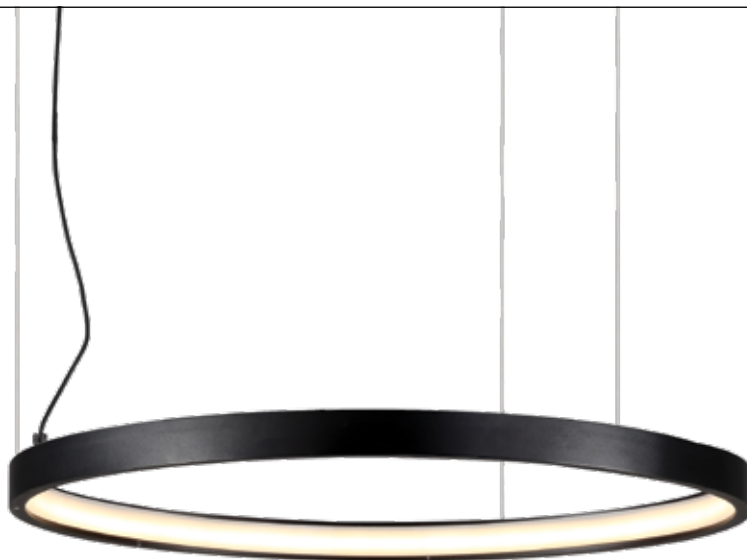

Details

AC 200-240V.
Type of Led **SMD 2835**.
Working temperature -20°C ~ 60°C.
Dimmable **No**.

Lifetime **50.000hrs**.
Material **Aluminium+Acrylic**.
Guarantee 2 years.

IP20

Pendant Lights Led

Glia

VK/04404PE/B/W/53