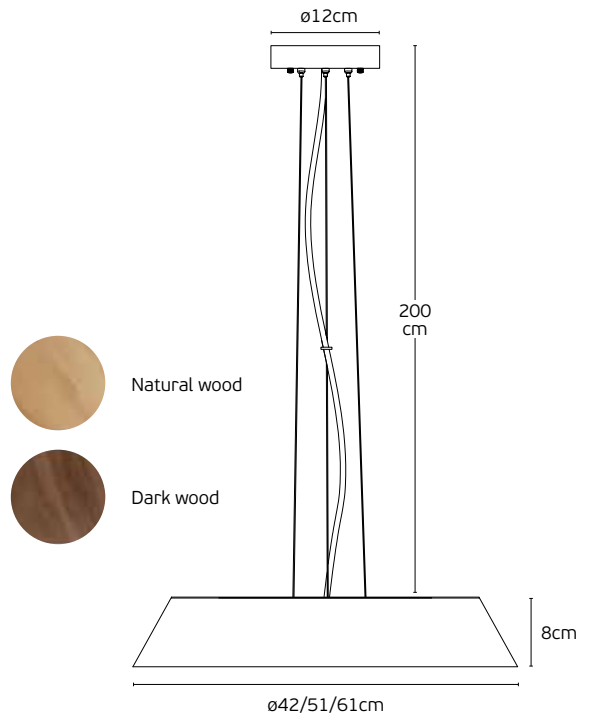

Details

Material **Oakwood/Darkwalnutwood, metal, fabric cord, acrylic diffuser**
Type of Led **OSRAM**
Voltage **AC220-240V**
Location **Ceiling**

Beam angle **120°**
Working temperature **< 50°C**
Lifetime **25.000hrs**
Dimmable **Triac**
Guarantee **2 Years**

IP20