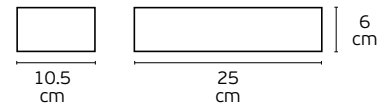

VK/04133WA

Code 75169-258108	Model VK/04133WA/W/W ○ White sanded. 3000K. 685lm. 6W. CRI>80.	Box 10pcs
75169-259108	VK/04133WA/B/W ● Black sanded. 3000K. 685lm. 6W. CRI>80.	10pcs