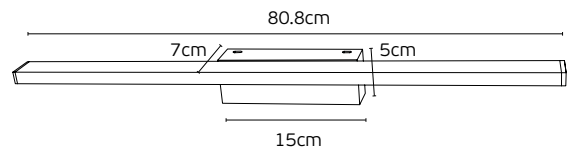

VK/04555/.../80

Code	Model	Box
57610-166774	VK/04555/B/W/80 ● Black. 3000K. 16W. 1760lm. CRI>80	10pcs
57610-167774	VK/04555/B/C/80 ● Black. 4000K. 16W. 1800lm. CRI>80	10pcs
57610-168774	VK/04555/W/W/80 ○ White. 3000K. 16W. 1800lm. CRI>80	10pcs
57610-169774	VK/04555/W/C/80 ○ White. 4000K. 16W. 1830lm. CRI>80	10pcs