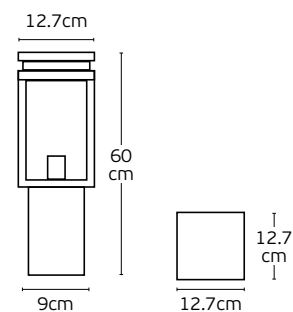

VK/03066

Code	Model	Box
75169-278694	VK/03066/80/B ● Black. E27. Max 20W (LED). 80cm	6pcs
75169-277694	VK/03066/60/B ● Black. E27. Max 20W (LED). 60cm	6pcs
75169-275694	VK/03066/28/B ● Black. E27. Max 20W (LED). 27.9cm	6pcs

Details

Voltage 240V.
E27.

Material Aluminium/Glass.

IP33