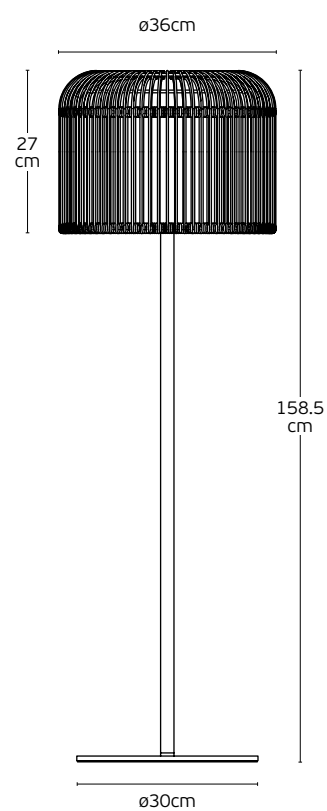

Outdoor Decorative Lights

Keli

VK/01119/FL

Code
61171-297741

Model
VK/01119/FL/LG/35
● Light Grey. E27. Max. 20W. (LED)

Box
1pc

Details

Material **Metal canopy, Rattan+PC shade, rubber cable**
Location **Floor**
Input voltage **AC220-240V**

Lampholder **E27**
Cable length **3000mm**
Guarantee **2 years**

IP44