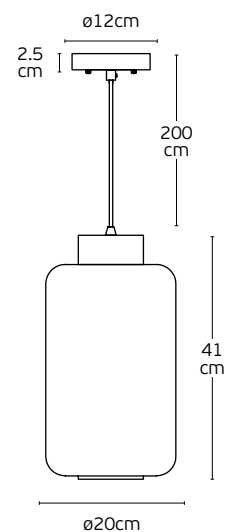

Details

Material **Glass shade, Ashwood, fabric cord, wood canopy**
Location **Ceiling**
Input voltage **AC220-240V**

Lampholder **E27**
Cable length **2000mm**
Guarantee **2 years**

IP20