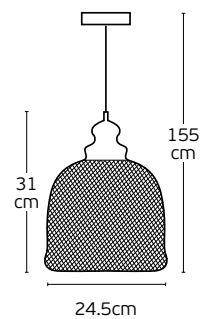

Pendant Lights

Rob

VK/03173/PE/B

VK/03173/PE/B

Code
75169-485730

Model
VK/03173/PE/B
● Black. E27. Max 20W (LED)

Box
1pc

Details

Voltage **240V**.
E27.
Working temperature **-20°C ~ 40°C**.
Cable **1.24m black cable**

+ black ceiling plate.
Material **Metal**.
IP Rating **IP20**.
Guarantee **2 years**