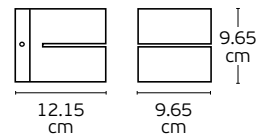

VK/03072WA

Code
75169-220108

Model
VK/03072WA/BGD
● Black+Gold sanded. G9. Max 8W. (LED)

Box
20pcs