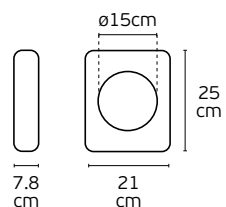

64174-339131

VK/09026/MR11
○ White. GU10/MR11. Max 6W. (LED)

8pcs

64174-246131

VK/09027
○ White. GU10. Max 12W. (LED)

4pcs