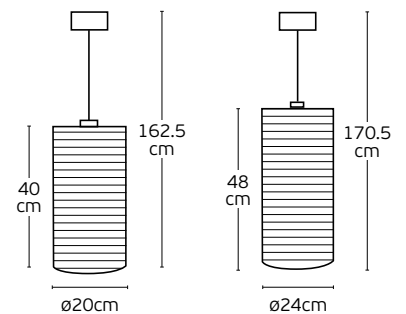

Details

Input voltage AC220-240V
Lampholder E27
Working temperature -20°C ~ 40°C.

Cable 1 m fabric cable + ceiling plate.
Material Paper.