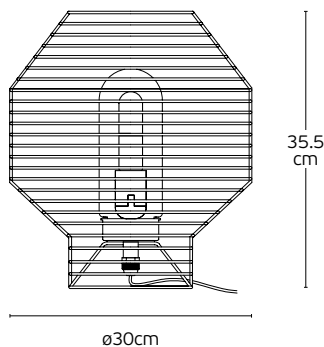

35.5 cm

ø30cm