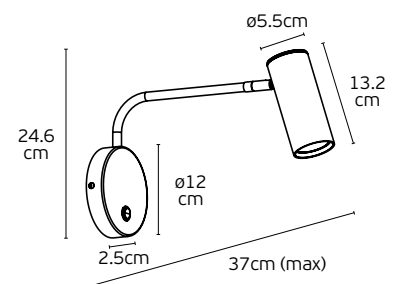

VK/03096WA

Code
64174-015108

Model
VK/03096WA/B
● Black sanded. GU10. Max. 12W. (LED)

Box
8pcs

Details

Voltage 240V.
Working temperature -20°C → 45°C.

Material Aluminium.
IP Rating IP20. Guarantee 2 years.