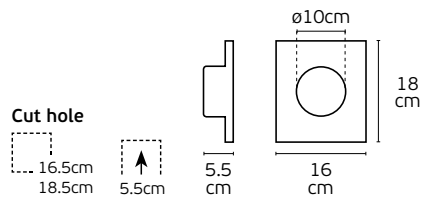

VK/09024

VK/09025

Code
64174-243131

Model
VK/09024
○ White. 3000K. 1W. CRI>80

Box
12pcs