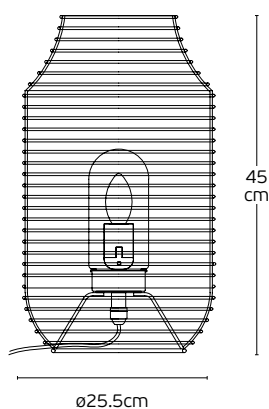

45 cm

ø25.5cm