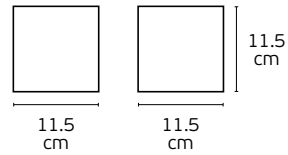

VK/09043

VK/09044

Code
64174-262131

Model
VK/09043
○ White. G9. Max 8W. (LED)

Box
18pcs