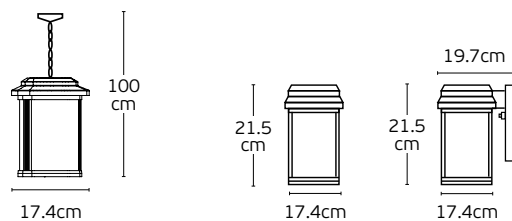

VK/03203/PE

Code	Model	Box
75169-378694	VK/03203/PE/W ○ White. E27. Max 20W (LED).	1pc
75169-377694	VK/03203/PE/B ● Black. E27. Max 20W (LED).	1pc

Details

Voltage 230V.
Lampholder E27.
Material Aluminium + clear glass.

Bottom open.
Guarantee 2 years.

VK/03203/WA

Code	Model	Box
75169-376694	VK/03203/WA/W ○ White. E27. Max 20W (LED).	1pc
75169-375694	VK/03203/WA/B ● Black. E27. Max 20W (LED).	1pc

Details

Voltage 230V.
Lampholder E27.
Material Aluminium + clear glass.

Bottom open.
Guarantee 2 years.