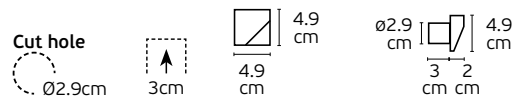

Night lights Led

Square

VK/04224/W

VK/04224

Code 75169-042721	Model VK/04224/W/W ○ White matt. 3000K. 40lm. 3W.	Box 50pcs
75169-044721	VK/04224/W/C ○ White matt. 4000K. 40lm. 3W.	50pcs

Details

AC Driver **100-240V (Included)**.
CRI>**80**.
Beam Angle **Diffuser light**.
Type of Led **CREE XPE**.