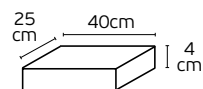

Floor & Table Lights Led

Dia

VK/04258/B

Code
75169-007741

Model
VK/04258/B/W
● **Black.** 3000K. 11W. 244lm. CRI>80.

Box
1pc

Base

Details

AC 220-240V.
Color **Black metal body & base.**
Material **Metal body & marble base.**

Cable **Black textile.**
Guarantee **2 years.**