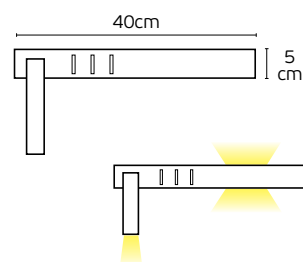

Details

Voltage 220-240V.
CRI>70.
Type of LED SMD Samsung 3535/Edison
2835. Beam angle 25°.
No dimmable.

Lifetime 30.000hrs.
Working temperature -20°C→ 45°C.
Material Aluminium, iron, acrylic.
Guarantee 2 years.