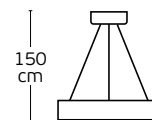

Ø45.5cm

Ø60cm

Details

AC 220-240V Driver (Included).
Beam Angle 120°.
Type of Led SMD Epistar 2835.
Dimmable No.

Working temperature -20°C ~ 60°C.
Lifetime 50.000hrs.
Material Aluminium, Acrylic.
Guarantee 2 years.