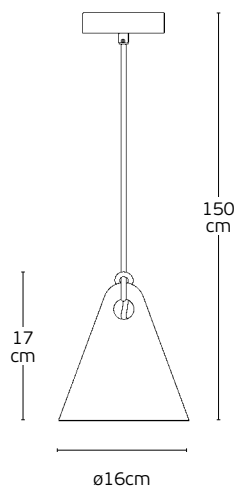

Details

Input voltage **AC220-240V**
Lampholder **GU10 (included)**
Included lamp **GU10, 5W, 3000K**

Material **Metal canopy, Concrete shade**
Location **Ceiling**
Cable length **1330mm**