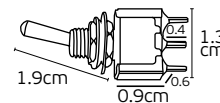

VK/SW1/1

Code
64171-031126

Model
VK/SW1/1
Switch On-Off.

Box
10pcs

Details

Material **Metal**. Guarantee **3 years**.

IP20

VK/SW1/2

Code
64171-032126

Model
VK/SW1/2
Switch On-Off-On.

Box
10pcs

Details

Material **Metal**. Guarantee **3 years**.

IP20