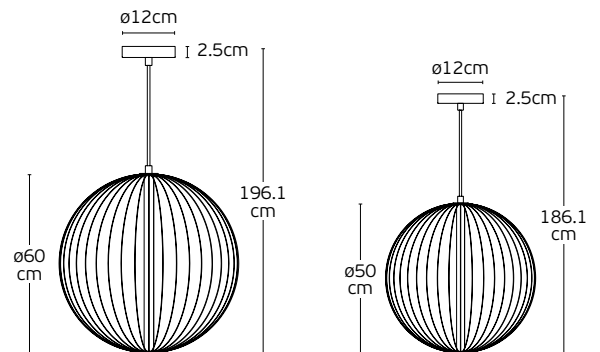

Details

Led Pendant Light 220-240V.
Type of Led SMD with driver.
Dimmable No.
Lifetime 10.000hrs.

Working temperature -20°C → 45°C.
Material Metal wires, black painting metal canopy, black textile cable.
Guarantee 3 years.