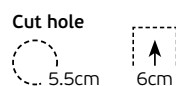

Details

Material **Aluminium**
Type of Led **SMD**
Lighting source **3535**
Voltage **AC220-240V**
Location **Recessed Wall**

Beam angle **40°**
Working temperature **≤35°C**
Lifetime **20.000hrs**
Guarantee **2 years**