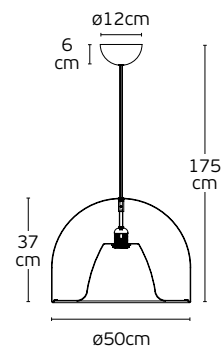

Details

Input voltage AC220-240V
Lampholder E27
Working temperature -20°C → 45°C.

Material Metal shade, black textile cable,
metal canopy.