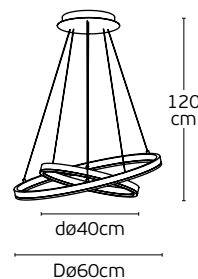

Details

AC 200-240V.
Type of Led **SMD 2835**.
Working temperature -20°C ~ 60°C.
Dimmable **No**.

Lifetime **50.000hrs**.
Material **Aluminium+Acrylic**.
Guarantee 2 years.

IP20