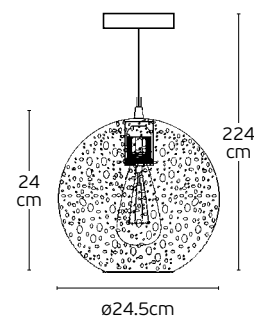

Details

Voltage **240V**.
E27.
Working temperature -20°C ~ 40°C.
Cable **2m black fabric cable + black**

ceiling plate.
Material **Metal**.
IP Rating **IP20**.
Guarantee **2 years**