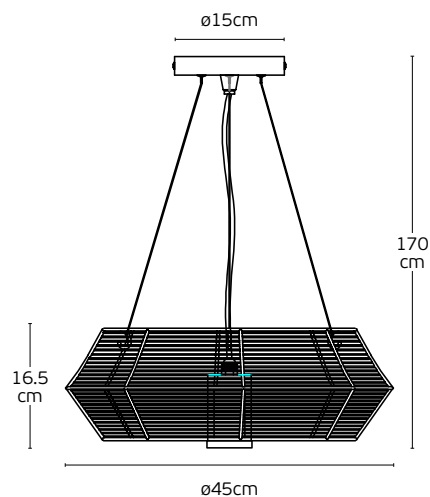

Details

Material **Metal canopy, Metal shade, stainless steel wire rope, rubber cable**
Location **Ceiling**

Input voltage **AC220-240V**
Lampholder **GU10**
Cable length **1536mm**
Guarantee **2 years**

IP44