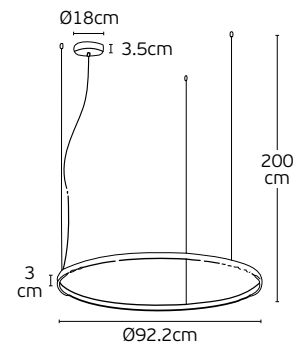

Details

Led Pendant Light 220-240V.
Type of Led **OSRAM** 2835 with driver.
Dimmable Triac.

Lifetime **20.000hrs.**
Working temperature **-20°C → 40°C.**
Material **Aluminium.**