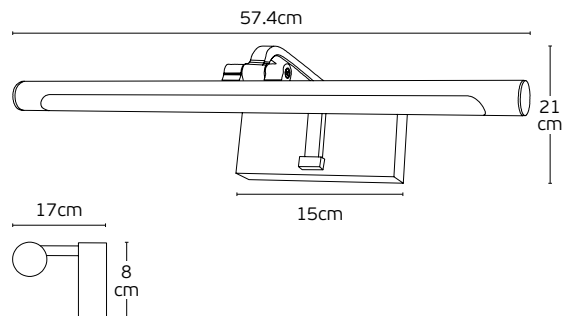

VK/04554/.../57

Code	Model	Box
57610-154774	VK/04554/B/W/57 ● Black. 3000K. 11W. 1220lm. CRI>80	10pcs
57610-155774	VK/04554/B/C/57 ● Black. 4000K. 11W. 1240lm. CRI>80	10pcs
57610-156774	VK/04554/W/W/57 ○ White. 3000K. 11W. 1250lm. CRI>80	10pcs
57610-157774	VK/04554/W/C/57 ○ White. 4000K. 11W. 1290lm. CRI>80	10pcs