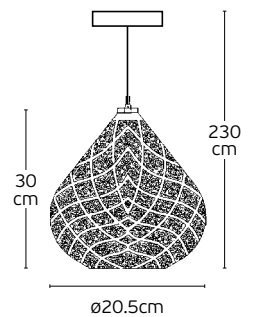

Details

Voltage 240V.
E27.
Working temperature -20°C ~ 40°C.
Cable 2m black fabric cable + black

ceiling plate.
Material Metal.
IP Rating IP20.
Guarantee 2 years