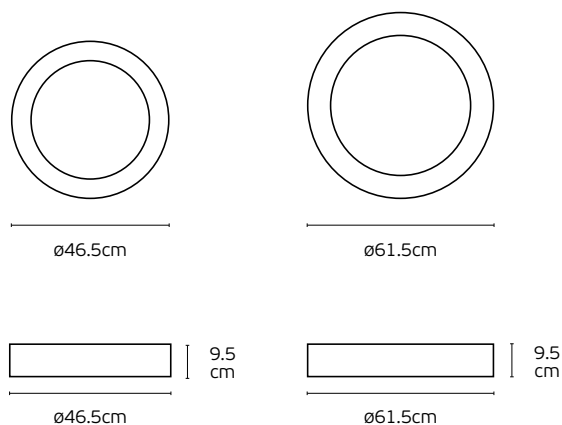

VK/04416CE

Code	Model	Box
71164-016755	VK/04416CE/W/W/46 ○ Sand White. 3000K. 4.232lm. 34W. CRI>80. Ø46.5cm	1pc
71164-017755	VK/04416CE/AN/W/46 ● Anthracite. 3000K. 4.232lm. 34W. CRI>80. Ø46.5cm	1pc
71164-020755	VK/04416CE/GD/W/46 ● Golden. 3000K. 4.232lm. 34W. CRI>80. Ø46.5cm	1pc
71164-018755	VK/04416CE/W/W/61 ○ Sand White. 3000K. 5.785lm. 52W. CRI>80. Ø61.5cm	1pc
71164-019755	VK/04416CE/AN/W/61 ● Anthracite. 3000K. 5.785lm. 52W. CRI>80. Ø61.5cm	1pc
71164-021755	VK/04416CE/GD/W/61 ● Golden. 3000K. 5.785lm. 52W. CRI>80. Ø61.5cm	1pc