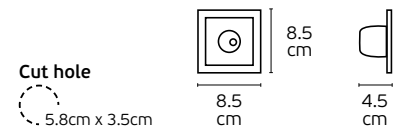

Details

AC 100-265V Driver (Included).
CRI>80.
Beam Angle 24°.
Type of Led CREE High power.

Working temperature -20°C → 40°C.
Lifetime 50.000hrs.
Material Aluminium.
Guarantee 2 years.