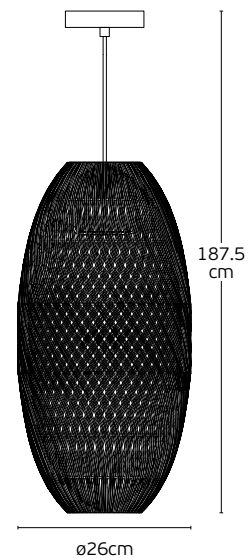

Details

Material **Metal canopy, Rattan shade, textile cable**
Location **Ceiling**
Input voltage **AC220-240V**

Lampholder **E27**
Cable length **1300mm**
Guarantee **2 years**