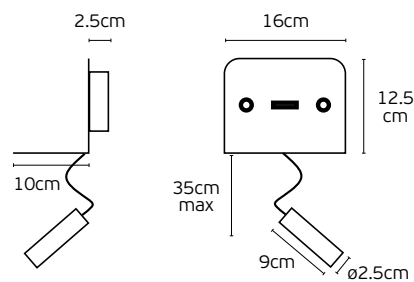

Details

Voltage **220-240V**.
CRI>**70**.
Type of LED **SMD Samsung 3535/ Edison 2835**.
Beam angle **25°**.
No dimmable.

Lifetime **30.000hrs**.
Working temperature **-20°C → 45°C**.
Material **Aluminium, iron, acrylic**.
USB charger.
Guarantee **2 years**.