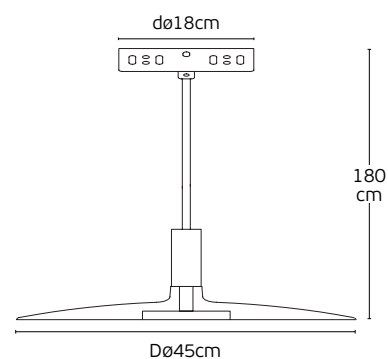

Details

AC 220V.
Type of Led **Epistar**.
Driver **Eaglerise**.
Dimmable **triac**.
Lifetime **50.000hrs**.

Working temperature **-20°C → 60°C**.
Material **Steel+rasin+acrylic**.
Cable **180cm**.
CRI**>80**.
Guarantee **3 years**.

IP20