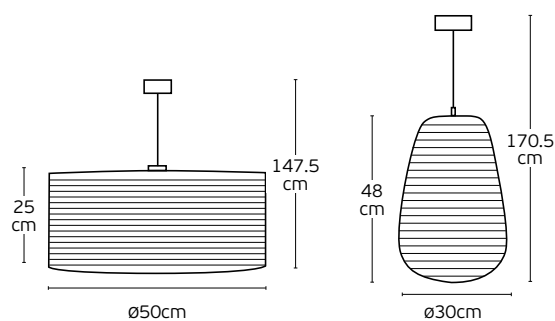

Details

Input voltage **AC220-240V**
Lampholder **E27**
Working temperature **-20°C ~ 40°C.**

Cable **1 m fabric cable + ceiling plate.**
Material **Paper.**