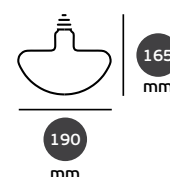

Code	Model	Base	Watt	Dimm	Kelvin	Lumen	Box
03045-003733	VK/05171/D/E/TM/WW	E27	4W		2700K	120lm	1

Voltage 220-240	Filament Deco	330° 	CRI Ra>80	25k hrs	15k clks	-20°C 45°C	Glass	Alu	4W > 10W	IP20	2