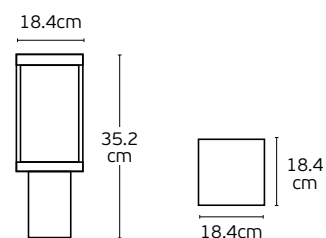

VK/03067

Code	Model	Box
75169-282694	VK/03067/80/B ● Black. E27. Max 20W (LED).	4pcs
75169-280694	VK/03067/35/B ● Black. E27. Max 20W (LED).	6pcs

Details

Voltage 240V.
E27.

Material Aluminium/Glass.