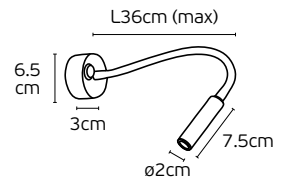

Details

AC 100-240V Driver (Included).
CRI>80.
Beam Angle 25°.
Type of Led CREE.
Working temperature -20°C → 45°C.

Lifetime 50.000hrs.
Clicks 50.000.
Material Aluminium, spiral.
Guarantee 2 years.