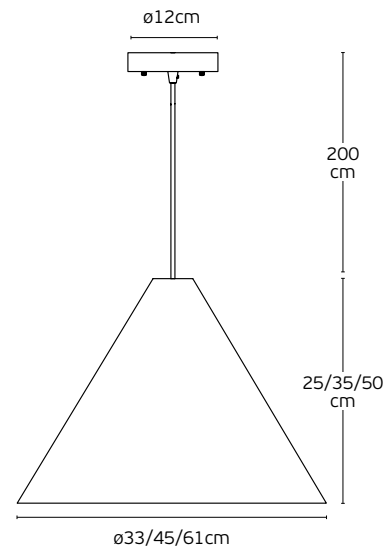

Details

Material **Oakwood/Walnut wood,**
fabric cable, wood canopy
Location **Ceiling**

Input voltage **AC220-240V**
Lampholder **E27**
Cable length **2000mm**

Oak wood

Walnut wood

IP20

Pendant Lights

Apro