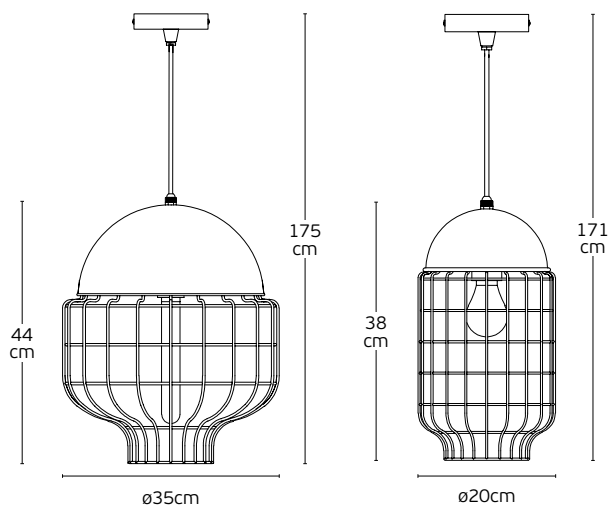

Details

Material **Metal canopy, Metal shade, rubber cable**
Location **Ceiling**
Input voltage **AC220-240V**

Lampholder **E27**
Cable length **1320mm**
Guarantee **2 years**

IP44

Outdoor Decorative Lights