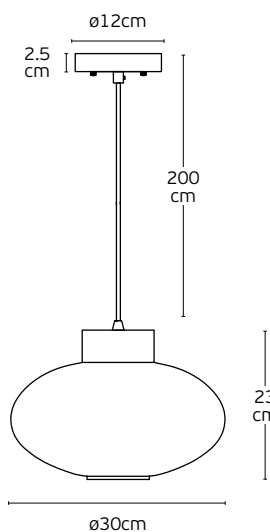

Details

Material **Glass shade, Ashwood, fabric cord, wood canopy**
Location **Ceiling**
Input voltage **AC220-240V**

Lampholder **E27**
Cable length **2000mm**
Guarantee **2 years**

IP20