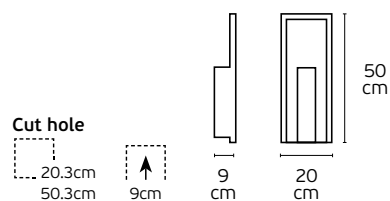

Details

Voltage 240V. GU10.	Material Gypsum. Possibility to paint.