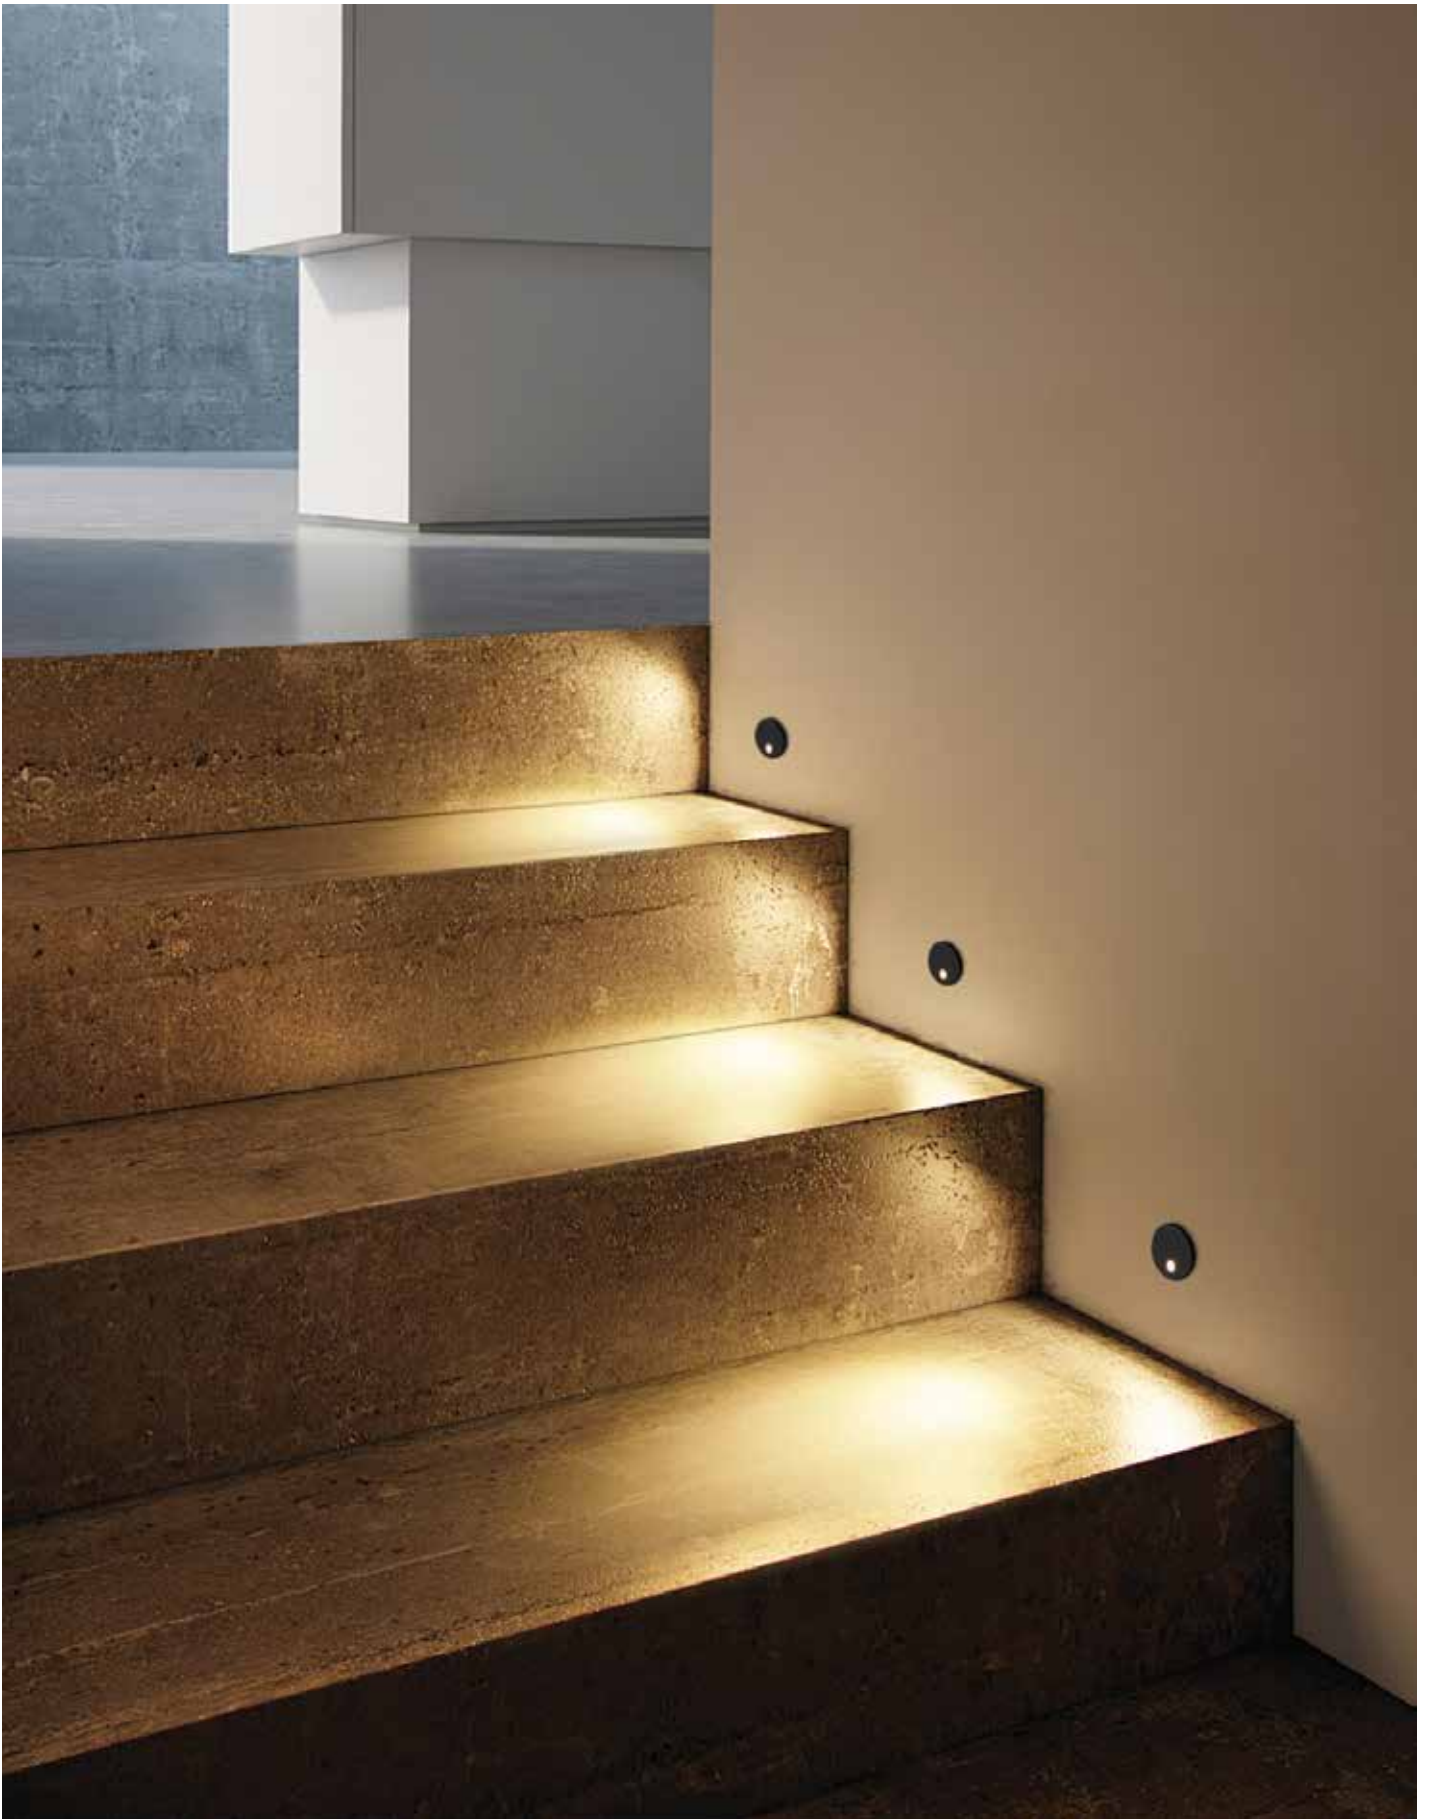

Details

Material **Aluminium**
 Type of Led **SMD**
 Lighting source **3535**
 Voltage **AC220-240V**
 Location **Recessed Wall**

Beam angle **40°**
 Working temperature $\leq 35^{\circ}\text{C}$
 Lifetime **20.000hrs**
 Guarantee **2 years**