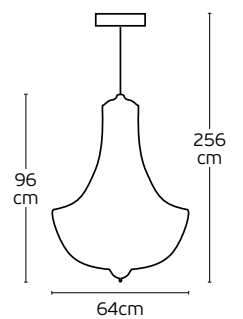

Pendant Lights

Ines

VK/03170/PE

Code
75169-482730

Model
VK/03170/PE/ABS
● Bronze. E27x3. Max 3x20W (LED)

Box
1pc

Details

Voltage **240V**.
E27.
Working temperature **-20°C ~ 40°C**.
Cable **1.6m black cable+chain**

+ ceiling plate.
Material **Metal**.
IP Rating **IP20**.
Guarantee **2 years**