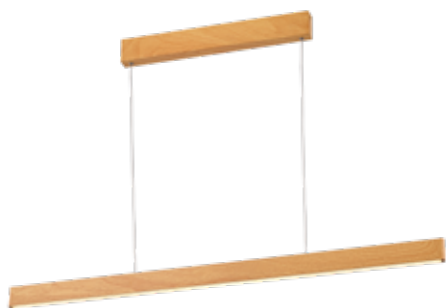

Pendant Lights Led

Orra