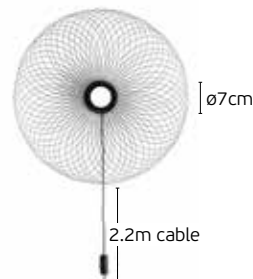

Side light + Front light

The wire can be assembled into 2 configurations, like the cloud or like the flower. Different configuration with different diameter.

like a cloud

ø61cm

like a flower

ø74cm

Pendant Lights Led