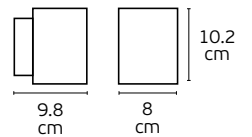

VK/03074WA

Code
75169-222108

Model
VK/03074WA/BGD
● Black+Gold sanded. G9. Max 8W. (LED)

Box
20pcs