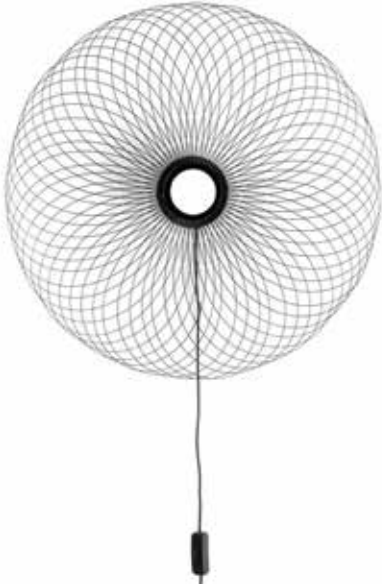

The wire can be assembled into 2 configurations, like the cloud or like the flower. Different configuration with different diameter.

like a cloud

like a flower

  IP20

Polla

VK/04255WA/B (like a cloud)

VK/04255WA/B (like a flower)