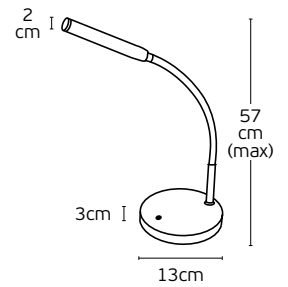

Floor & Table Lights Led

Nia