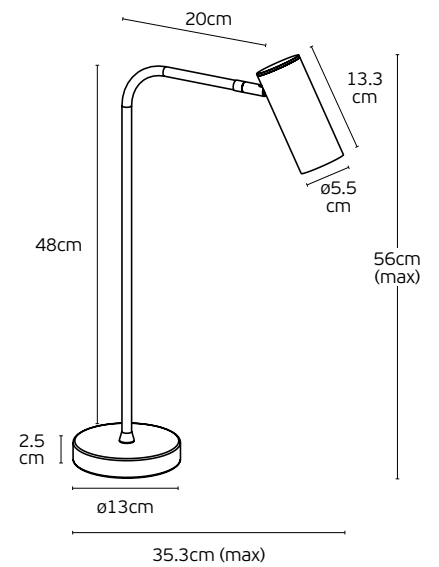

VK/03096

Code
64174-028108

Model
VK/03096/B
● Black sanded. GU10. Max. 12W. (LED)

Box
6pcs

Details

Voltage 230V.
Lampholder GU10.

Material Aluminium, metal.