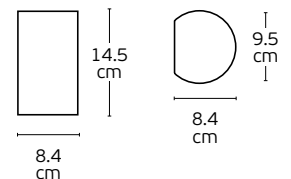

Updown

VK/03310/WA

Code 75169-288108	Model VK/03310/WA/W ○ Sanded white. GU10x2. Max. 2x12W. (LED)	Box 20pcs
75169-289108	VK/03310/WA/B ● Sanded black. GU10x2. Max. 2x12W. (LED)	20pcs