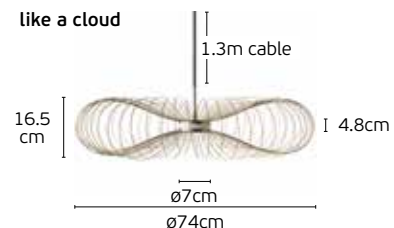

The wire can be assembled into 2 configurations, like the cloud or like the flower. Different configuration with different diameter.

like a cloud

like a flower

  IP20

Polla

VK/04255WA/B (like a cloud)

VK/04255WA/B (like a flower)