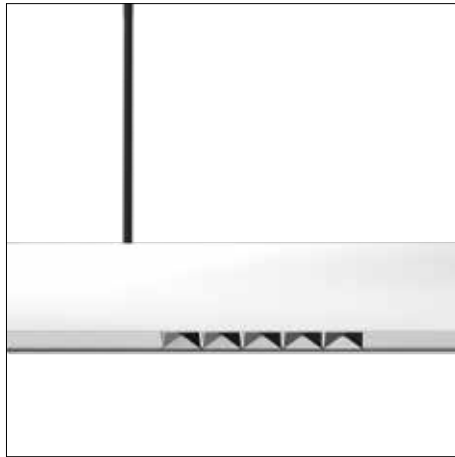

Apete

" I am dark, but my light is enough
for you..."