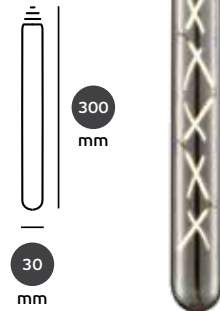

Led lamps E27. Spiral. Filament.

VK/05172 Dark Grey

Code	Model	Base	Watt	Dimm	Kelvin	Lumen	Box
03045-004733	VK/05172/D/E/TM/WW	E27	5W		2700K	200lm	1

Voltage 220-240	Filament Deco	330°	CRI Ra>90	25k hrs	15kclk	-20°C 45°C	Glass	Alu	5W > 20W	IP20	2