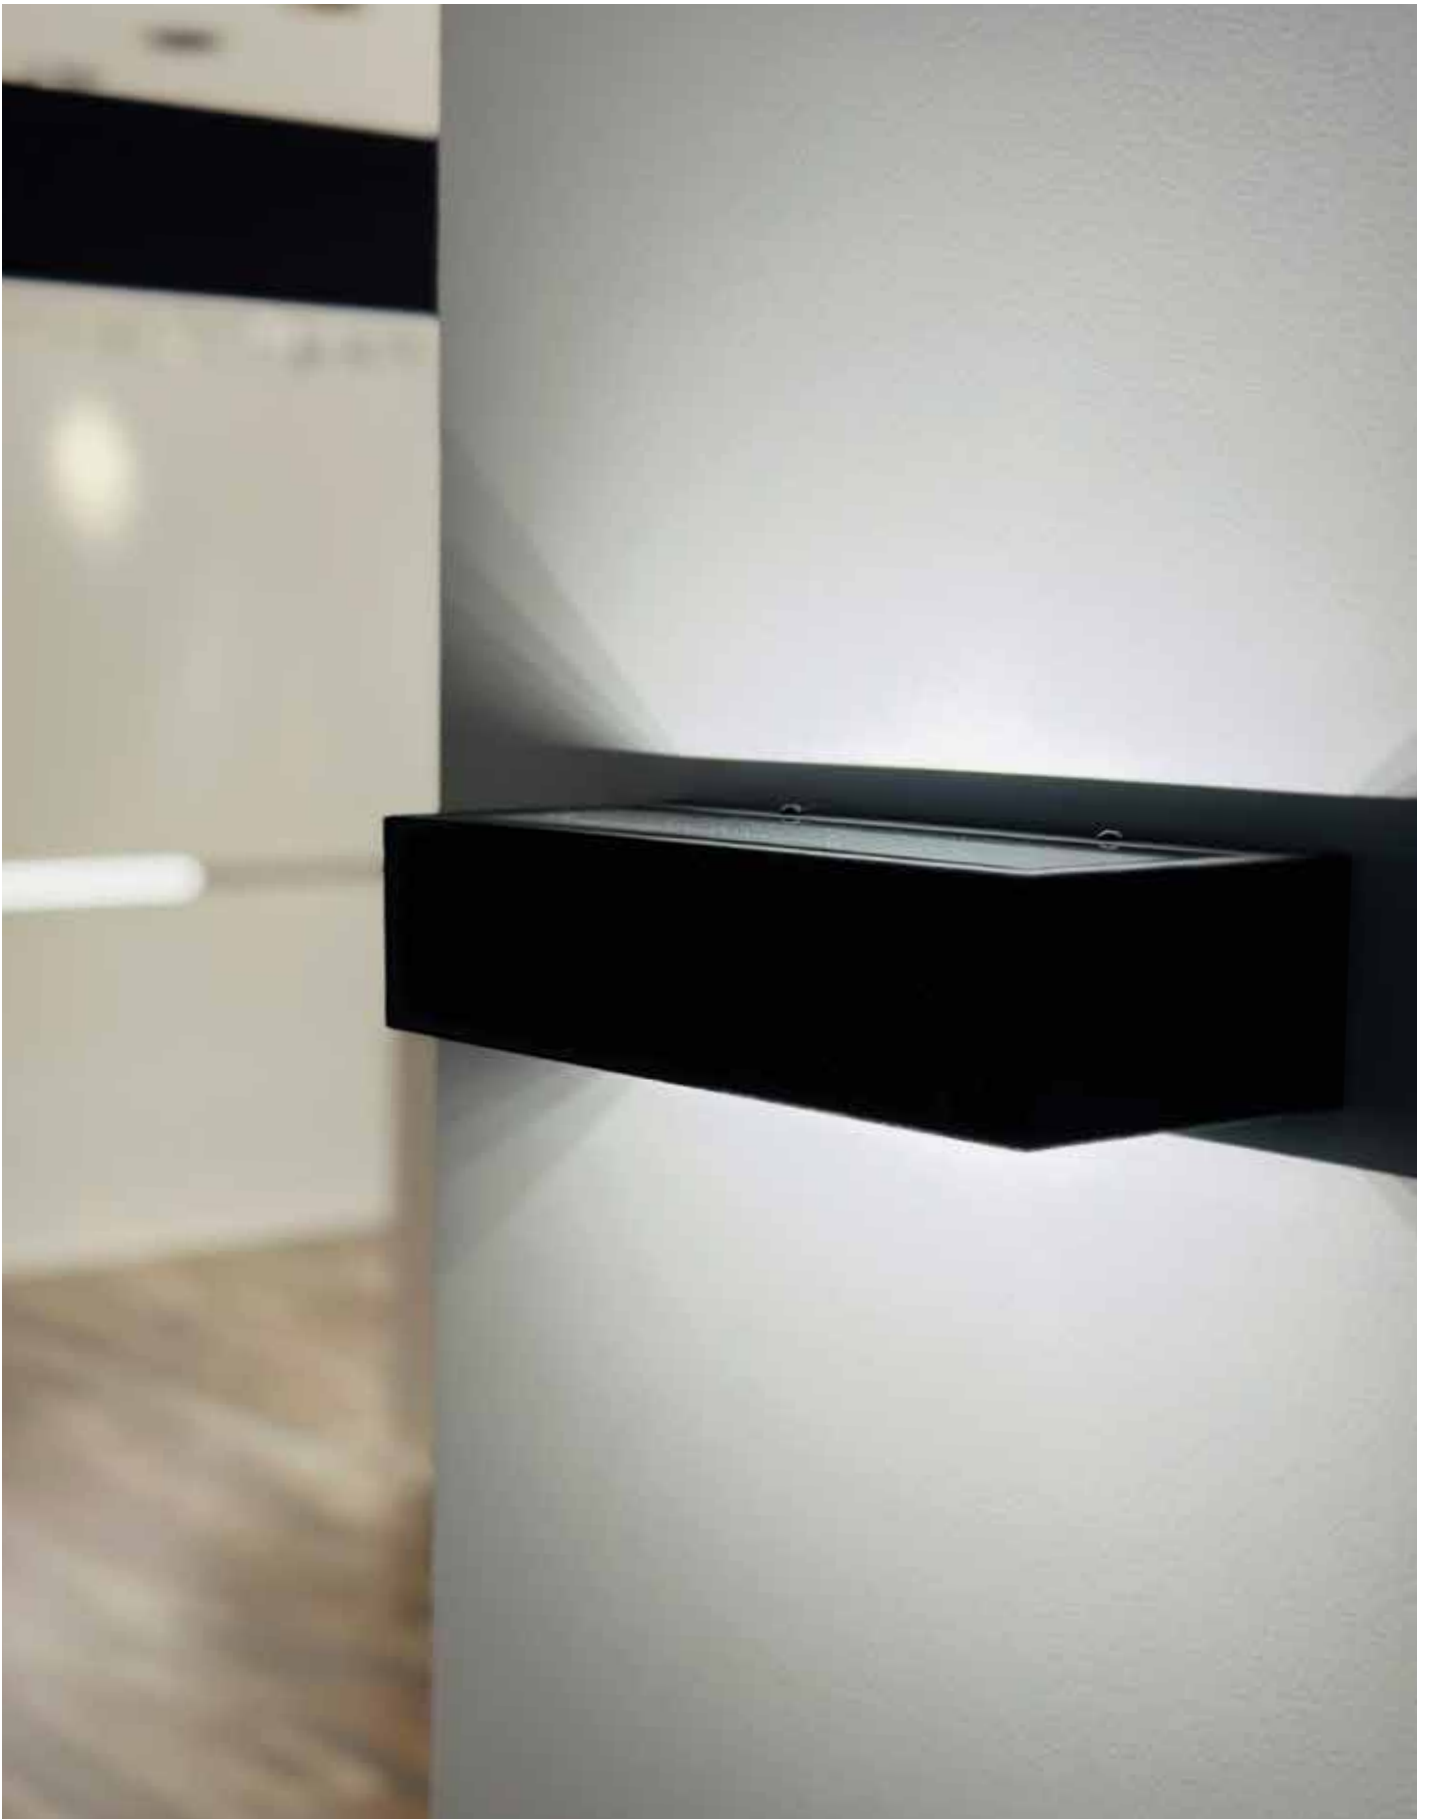

AC 220-240V Driver (Included).
Beam Angle 120°.
Type of Led **SMD Edison**.
Lifetime **50.000hrs**.

Working temperature **-20°C → 45°C**.
Material **Aluminium**.
Guarantee **2 years**.

Wall Decorative Lights