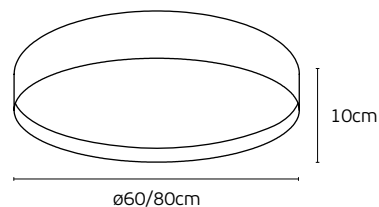

Details

Material **Aluminum+Metal+Acrylic**
Location **Ceiling**
Type of LED **SMD 2835**
CRI **Ra>80**

Hours **30.000**
Beam angle **120°**
Working temperature **-20°C ~ 60°C**
Guarantee **2 years.**

IP20