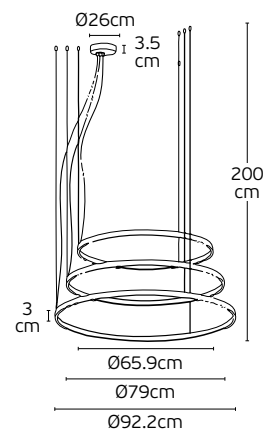

Details

Led Pendant Light 220-240V.
Type of Led **OSRAM** 2835 with driver.
Dimmable Triac.

Lifetime **20.000hrs.**
Working temperature **-20°C → 40°C.**
Material **Aluminium.**