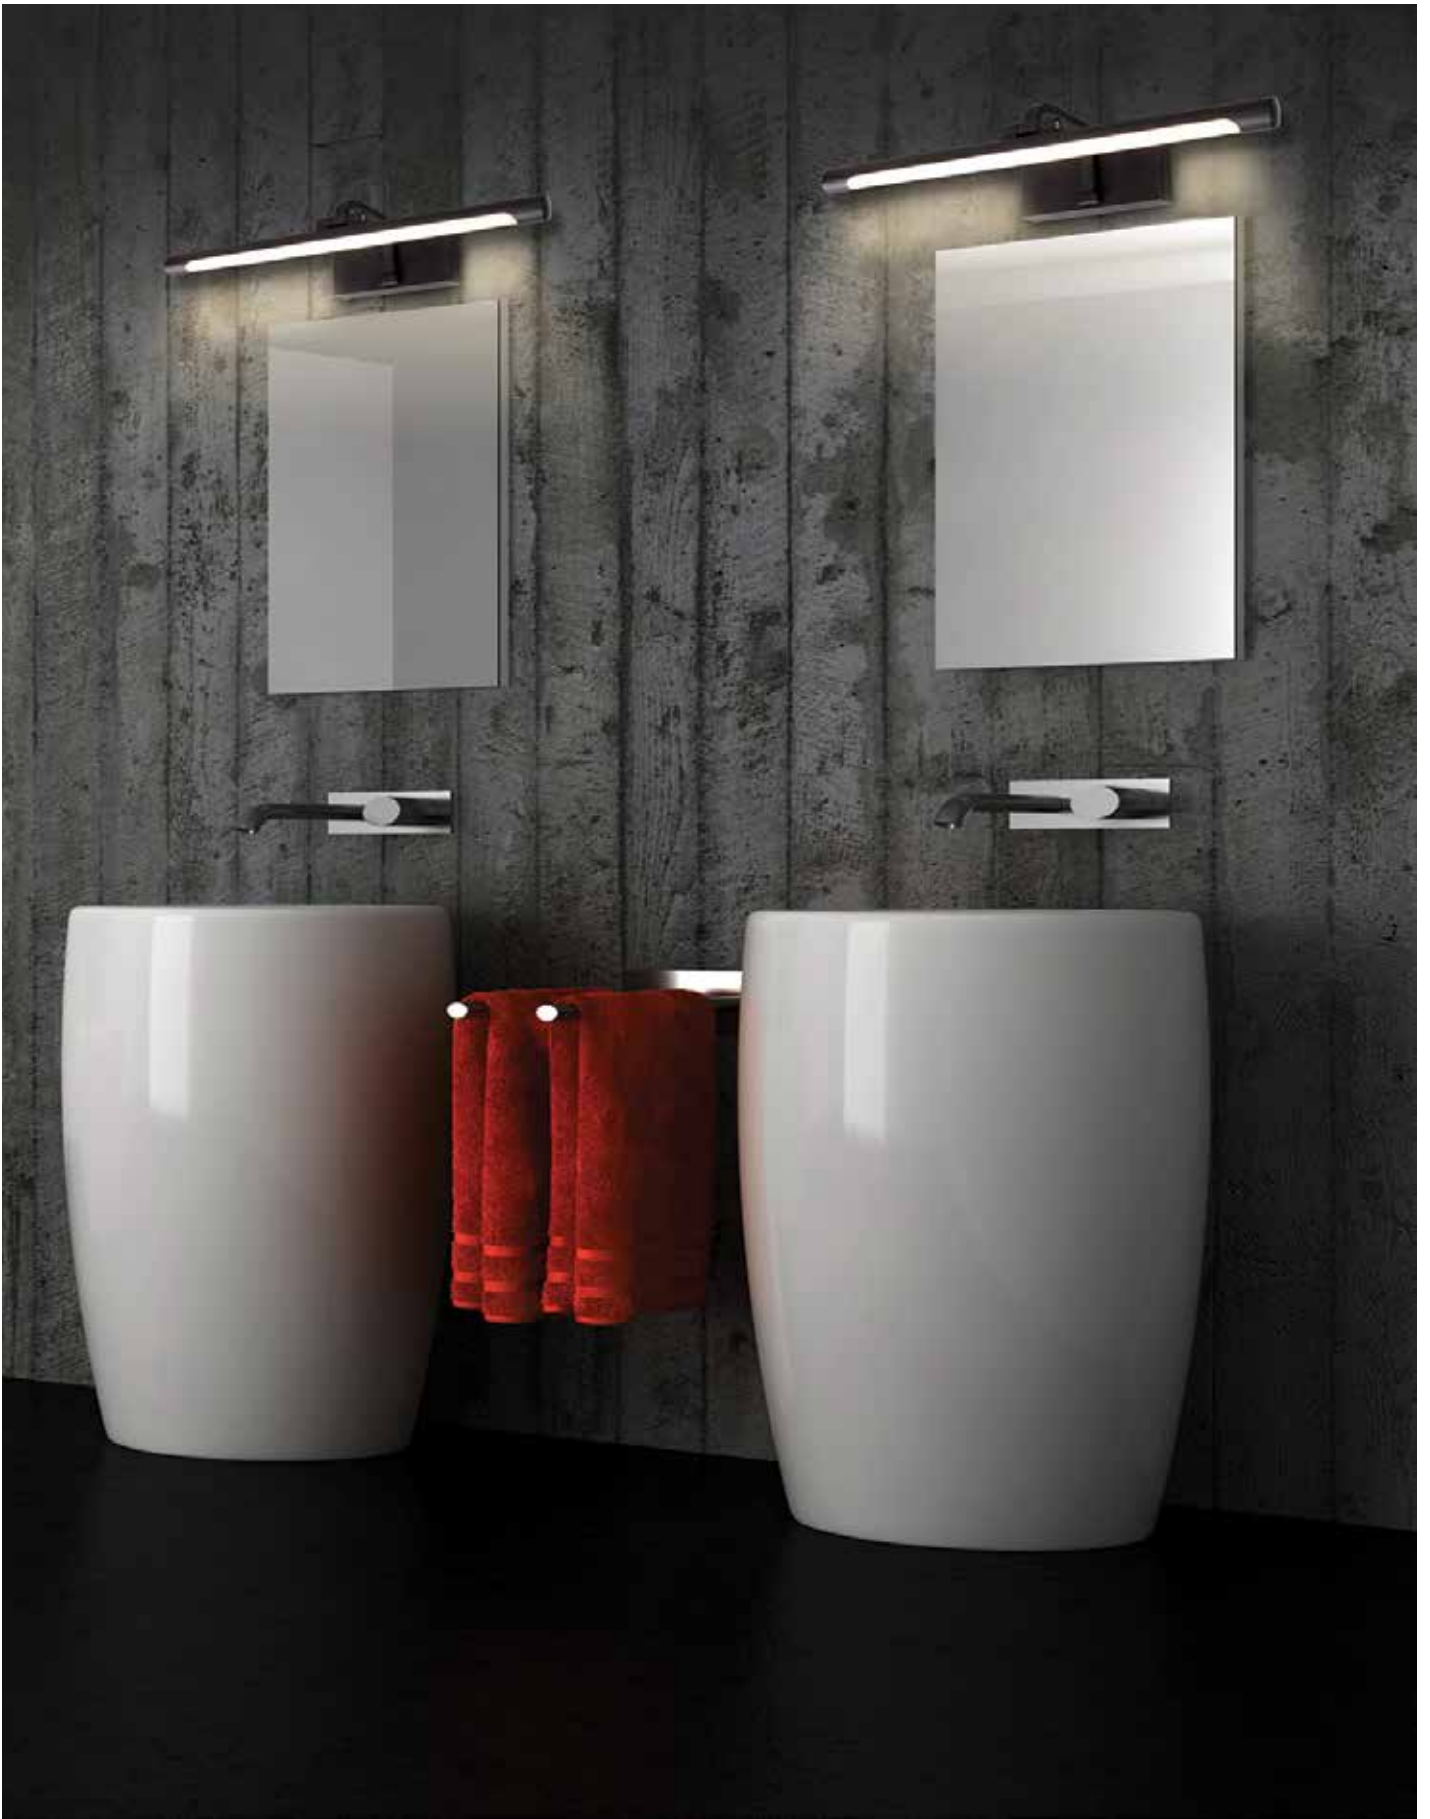

Details

Material **Iron & plastic**
Type of Led **SMD**
Lighting source **2835**
Voltage **AC220-240V**
Location **Wall**

Beam angle **108°**
Working temperature **-10 - 40°C**
Lifetime **30.000hrs**
Guarantee **3 years**