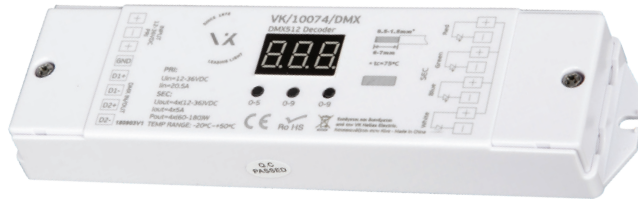

VK/10074/DMX DMX512 Decoder

Code 78000-742720	Model VK/10074/DMX	4 ch	5A/ch.	12-36VDC.	240-720W.	L178xW46xH22mm	Box 1pc

Details

Voltage 12-36VDC. Iout 4x5A. Iin 20.5A. Vout 4x(12-36) VDC. Pout 4x(60-180)w. Watt 240-720W. Material Plastic. Dimmable. Guarantee 2 years.

VK/10075/DMX AC TRIAC DMX Dimmer

Code 78000-743720	Model VK/10075/DMX	2 ch	1.2A/ch.	100-240VAC.	240-576W.	L170xW59xH29mm	Box 1pc

Details

Voltage 100-240VAC. Iout 2x1.2A. Iin 2.5A. Vout 2x(100-240) VAC. Pout 2x(120-288)w. Watt 240-576W. Material Plastic. Dimmable. Guarantee 2 years.