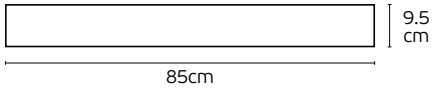

Basic Led Linear Lights