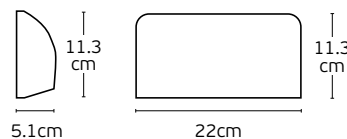

Details

Voltage 220-240V.
Type of Led **SMD 2835**.
Lifetime **50.000hrs**.
Clicks **50.000**.

Dimmable No.
Working temperature **-20°C→45°C**.
Material **ABS**.
Guarantee **1 year**.