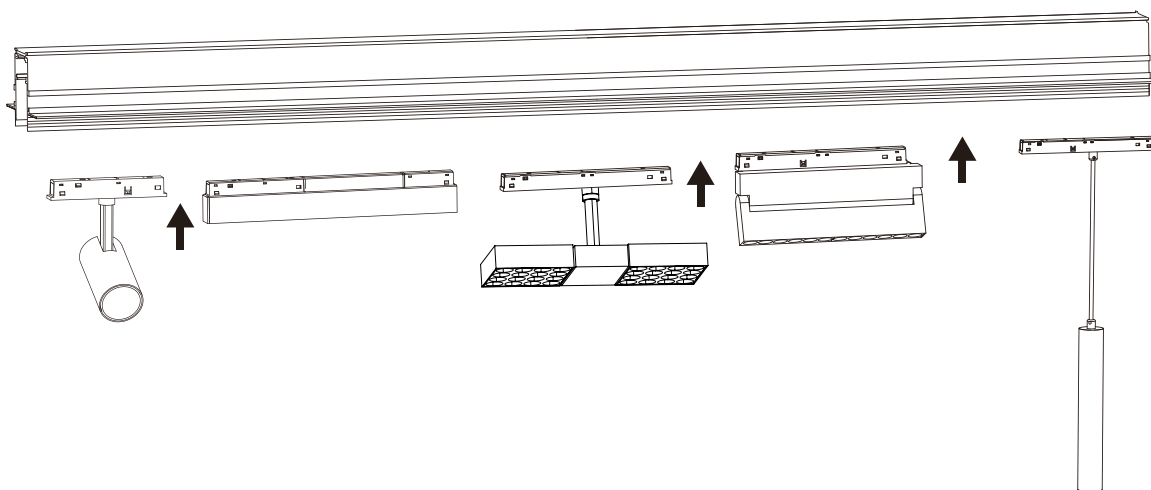

The light source should be replaced by the manufacturer or local distributor or a qualified person. Do not disassemble or modify the LED lamps or unscrew the LED light source without authorization. Otherwise it will affect the heat dissipation performance and shorten the lifespan of the LED, or even burn out the light source and causing potential safety hazards.

Installation Instruction

1. Press and hold the buttons on both sides of the luminaire adaptor, and install the luminaires directly into the appropriate position of the track rail.
2. Adjust the lamp head to the appropriate illumination angle.
3. Turn on the power supply.

Recessed Track Luminaires Installation