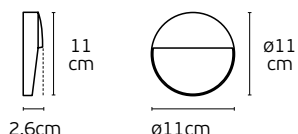

VK/02148

Code	Model	Box
75169-328997	VK/02148/W/W ○ White. 3000K. 160lm. 4W. CRI>80	1pc
75169-329997	VK/02148/AN/W ● Anthracite. 3000K. 160lm. 4W. CRI>80	1pc

Details

Voltage 220-240V.
Type of Led SMD.
Working temperature -20°C → 40°C.
Lifetime 50.000hrs.

Dimmable No.
Material Die casting aluminium + PC.
Guarantee 2 years.

VK/02149

Code	Model	Box
75169-330997	VK/02149/W/W ○ White. 3000K. 160lm. 4W. CRI>80	1pc
75169-331997	VK/02149/AN/W ● Anthracite. 3000K. 160lm. 4W. CRI>80	1pc

Details

Voltage 220-240V.
Type of Led SMD.
Working temperature -20°C → 40°C.
Lifetime 50.000hrs.

Dimmable No.
Material Die casting aluminium + PC.
Guarantee 2 years.