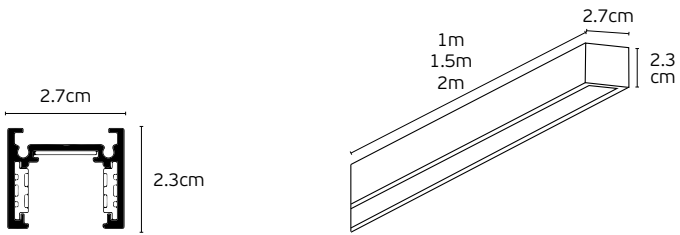

Led Magnetic Track Lights 48V. Slim. DALI.