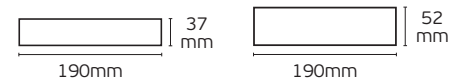

MW MEAN WELL **VK/LPV-60**

Code	Model	Box
78000-646255	VK/LPV-60-12 5A. 60W. 12V.	32pcs
78000-595663	VK/LPV-60-24 2.5A. 60W. 24V.	32pcs

Details

Voltage 100-240V. Watt 60W.
Material Plastic housing.

5 years guarantee **IP67**

MW MEAN WELL **VK/LPV-100**

Code	Model	Box
78000-672255	VK/LPV-100-12 8.5A. 100W. 12V.	20pcs
78000-660255	VK/LPV-100-24 4.2A. 100W. 24V.	20pcs