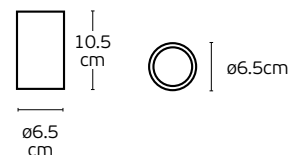

VK/03300G

Code 75169-387121	Model VK/03300G/CE/W ○ White. GU10. Max. 12W. (LED).	Box 1pc
75169-388121	VK/03300G/CE/B ● Black. GU10. Max. 12W. (LED).	1pc