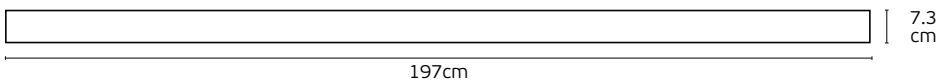

Slim Led Linear Lights

VK/04157/169/W/C

Code	Model	Color	Kelvin	Watt	Lumen	Length	Box
75165-435210	VK/04157/169/AL/W	● Aluminium	3000K	31W	4.800lm	169cm	1pc
75165-436210	VK/04157/169/W/W	○ White	3000K	31W	4.800lm	169cm	1pc
75165-437210	VK/04157/169/B/W	● Black	3000K	31W	4.800lm	169cm	1pc
75165-453210	VK/04157/169/AL/C	● Aluminium	4000K	31W	4.800lm	169cm	1pc
75165-454210	VK/04157/169/W/C	○ White	4000K	31W	4.800lm	169cm	1pc
75165-455210	VK/04157/169/B/C	● Black	4000K	31W	4.800lm	169cm	1pc
75165-438210	VK/04157/197/AL/W	● Aluminium	3000K	37W	5.600lm	197cm	1pc
75165-439210	VK/04157/197/W/W	○ White	3000K	37W	5.600lm	197cm	1pc
75165-440210	VK/04157/197/B/W	● Black	3000K	37W	5.600lm	197cm	1pc
75165-456210	VK/04157/197/AL/C	● Aluminium	4000K	37W	5.600lm	197cm	1pc
75165-457210	VK/04157/197/W/C	○ White	4000K	37W	5.600lm	197cm	1pc
75165-458210	VK/04157/197/B/C	● Black	4000K	37W	5.600lm	197cm	1pc

Details

Voltage **220-240V**.
Type of LED **TRIDONIC**.
Beam angle **120°**. CRI>80.
Clicks **50.000**.
Working temperature **-25°C → 45°C**.

Lifetime **50.000hrs**.
Material **Aluminium**.
No dimmable but can be dimmable after contact with our headquarter sales department.

» **TRIDONIC** LLE-G2
» **TRIDONIC** LED driver

5 years guarantee

IP20