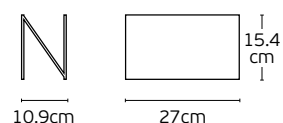

Outdoor Wall Lights

Ipos

VK/02080/G

VK/02085/AN

Up/Down

VK/02080

Code	Model	Box
75169-289694	VK/02080/G/W ● Grey. 3000K. 396lm. 20W. CRI>84	4pcs
75169-290694	VK/02080/W/W ○ White. 3000K. 396lm. 20W. CRI>84	4pcs

Details

AC Driver **100-240V (Included)**.
Beam Angle **98°**.
Type of Led **CREE XBD**.
Lifetime **30.000hrs**.

Dimmable No.
Working temperature **-20°C→45°C**.
Material **Aluminium**.
Guarantee **2 years**.

VK/02085

Code	Model	Box
75169-299694	VK/02085/AN/W ● Anthracite. 3000K. 690lm. 15W. CRI>83	4pcs
75169-300694	VK/02085/W/W ○ White. 3000K. 690lm. 15W. CRI>83	4pcs

Details

AC Driver **200-240V (Included)**.
Beam Angle **101°**.
Type of Led SMD **PHILIPS 3030**.
Lifetime **30.000hrs**.

Dimmable No.
Working temperature **-20°C→45°C**.
Material **Aluminium**.
Guarantee **2 years**.