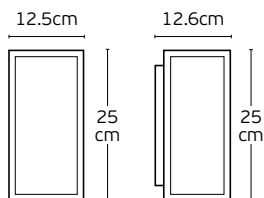

VK/02155/WA

Code	Model	Box
75169-403694	VK/02155/WA/W/W ○ White. 3000K. 201lm. 7W. CRI>84	8pcs
75169-400694	VK/02155/WA/AN/W ● Anthracite. 3000K. 201lm. 7W. CRI>84	8pcs

Details

AC 220-240V.
Beam Angle 67°.
Type of Led SMD.
Lifetime 30.000hrs.

Working temperature -20°C→40°C.
Dimmable No.
Material Aluminium, opal PC.
Guarantee 2 years.

VK/02156

Code	Model	Box
75169-401694	VK/02156/AN/W/34 ● Anthracite. 3000K. 388lm. 7W. CRI>85. L34cm.	1pc
75169-402694	VK/02156/AN/W/50 ● Anthracite. 3000K. 388lm. 7W. CRI>85. L50cm.	1pc

Details

AC 220-240V.
Beam Angle 66°.
Type of Led SMD.
Lifetime 30.000hrs.

Working temperature -20°C→40°C.
Dimmable No.
Material Aluminium, opal PC.
Guarantee 2 years.