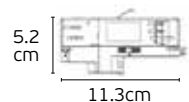

VK/85DA

Code	Model		Box
71164-037804	VK/85DA/B	● Black. DALI adaptor.	150pcs
71164-038804	VK/85DA/W	○ White. DALI adaptor.	150pcs
71164-039804	VK/85DA/S	● Silver. DALI adaptor.	150pcs

Material Copper+aluminium+stainless steel.