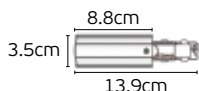

Code	Model	Box
71164-016804	VK/24DA/B/L ● Black. Live-end connector "Left".	120pcs
71164-017804	VK/24DA/W/L ○ White. Live-end connector "Left".	120pcs
71164-018804	VK/24DA/S/L ● Silver. Live-end connector "Left".	120pcs

Material Copper+aluminium+stainless steel.