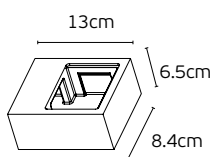

Outdoor Concrete Lights LED

Terra

VK/02203/G

VK/02204/G

VK/02205/G

VK/02203/G,

VK/02204/G, VK/02205/G

Code	Model	Box	
75169-341131	VK/02203/G/W ● Dark grey. 3000K. 12W. 879lm. CRI>80.	4pcs	
75169-342131	VK/02204/G/W ● Dark grey. 3000K. 12W. 879lm. CRI>80.	8pcs	
75169-343131	VK/02205/G/W ● Dark grey. 3000K. 12W. 879lm. CRI>80.	8pcs	

Details

AC Driver **Voltage 220-240V (included).**
Type of Led **3030 ledchips LUMILEDS.**
Angle **94°.**
Dimmable **No.**
Lifetime **30.000 hrs.**

Working temperature **-20°C-45°C.**
Material **Concrete.**
Location **Wall.**
Guarantee **3 years.**