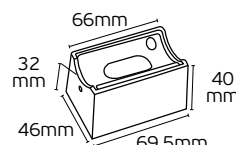

VK/S14D/ALL COLORS