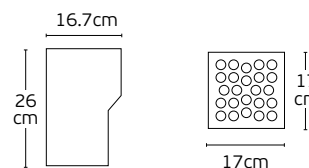

VK/02138/G/RGB

Code	Model	Box
63158-248126	VK/02138/G/RGB	1pc
● Anthracite. RGB. 2.400lm. 24W. CRI>80		

Details

DC Driver **24V (Included)**.
Beam Angle **10°**.
Type of Led **High Power LED/CREE**.
Lifetime **50.000hrs**.
Clicks **50.000**.

Working temperature **-40°C→60°C**.
Dimmable **yes**.
Material **Aluminium**.
Guarantee **2 years**.

VK/02139/G/RGB

Code	Model	Box
63158-249126	VK/02139/G/RGB	1pc
● Anthracite. RGB. 4.800lm. 48W. CRI>80		

Details

DC Driver **24V (Included)**.
Beam Angle **10°**.
Type of Led **High Power LED/CREE**.
Lifetime **50.000hrs**.
Clicks **50.000**.

Working temperature **-40°C→60°C**.
Dimmable **yes**.
Material **Aluminium**.
Guarantee **2 years**.