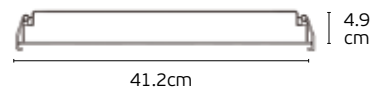

VK/04618/5, VK/04618/10, VK/04618/15

Code	Model	Box
64174-037776	VK/04618/5/B/W/15 ● Black. 3000K. 1.085lm. 5x2W. 15° CRI>90	1pc
64174-038776	VK/04618/5/B/W/30 ● Black. 3000K. 1.085lm. 5x2W. 30° CRI>90	1pc
64174-039776	VK/04618/10/B/W/15 ● Black. 3000K. 2.170lm. 10x2W. 15° CRI>90	1pc
64174-040776	VK/04618/10/B/W/30 ● Black. 3000K. 2.170lm. 10x2W. 30° CRI>90	1pc
64174-041776	VK/04618/15/B/W/15 ● Black. 3000K. 3.255lm. 15x2W. 15° CRI>90	1pc
64174-042776	VK/04618/15/B/W/30 ● Black. 3000K. 3.255lm. 15x2W. 30° CRI>90	1pc

Details

Voltage 220-240V.
Material Aluminium,
PMMA lens.
Beam Angle 15°, 30°.
Type of Led SMD 3535.

Lifetime 50.000 hrs.
Working temperature < 45°C.
Dimmable No. Flicker free.

5 years guarantee

IP20.