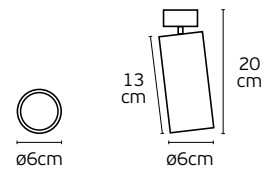

VK/04194CE

VK/04195CE

Code	Model	Box
64174-938121	VK/04194CE/W ○ White. GU10. Max 12W (LED).	30pcs
64174-939121	VK/04194CE/B ● Black. GU10. Max 12W (LED).	30pcs
64174-953121	VK/04194CE/CH-GD ● Champaign Gold. GU10. Max 12W (LED).	30pcs
64174-940121	VK/04195CE/W ○ White. GU10. Max 12W (LED).	30pcs
64174-941121	VK/04195CE/B ● Black. GU10. Max 12W (LED).	30pcs