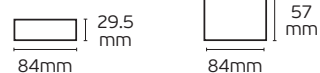

MW MEAN WELL VK/APV-16

Code 78000-668255	Model VK/APV-16-12 1.25A, 16W, 12V.	Box 120pcs
78000-669255	VK/APV-16-24 0.67A, 16W, 24V.	120pcs

Details

Voltage 100-240V. Watt 16W.
Material Plastic housing.

5 years guarantee **IP42**

MW MEAN WELL VK/APV-25

Code 78000-670255	Model VK/APV-25-12 2.1A, 25W, 12V.	Box 72pcs
78000-671255	VK/APV-25-24 1.05A, 25W, 24V.	72pcs

Details

Voltage 100-240V. Watt 25W.
Material Plastic housing.

5 years guarantee **IP42**