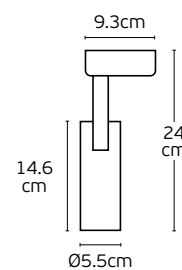

3 phase Track Light Led

Olpo

VK/04119/W 12°

VK/04119/B 24°

10W

VK/04119 12°

VK/04119 24°

Code	Model	Box
64174-244128	VK/04119/W/W/12 ○ White. 3000K. 934lm. 10W. 12°. CRI>80	24pcs
64174-245128	VK/04119/W/C/12 ○ White. 4000K. 800lm. 10W. 12°. CRI>80	24pcs
64174-246128	VK/04119/B/W/12 ● Black. 3000K. 800lm. 10W. 12°. CRI>80	24pcs
64174-247128	VK/04119/B/C/12 ● Black. 4000K. 800lm. 10W. 12°. CRI>80	24pcs
64174-248128	VK/04119/W/W/24 ○ White. 3000K. 814lm. 10W. 24°. CRI>80	24pcs
64174-249128	VK/04119/W/C/24 ○ White. 4000K. 800lm. 10W. 24°. CRI>80	24pcs
64174-250128	VK/04119/B/W/24 ● Black. 3000K. 814lm. 10W. 24°. CRI>80	24pcs
64174-251128	VK/04119/B/C/24 ● Black. 4000K. 776lm. 10W. 24°. CRI>80	24pcs

Details

Voltage 220-240V.
Type of LED COB Citizen.
Clicks 25.000.

Working temperature -25°C → 45°C.
Lifetime 50.000hrs. 3-phase adapter.
Material Aluminium.

5 years guarantee

Adjustable

IP20