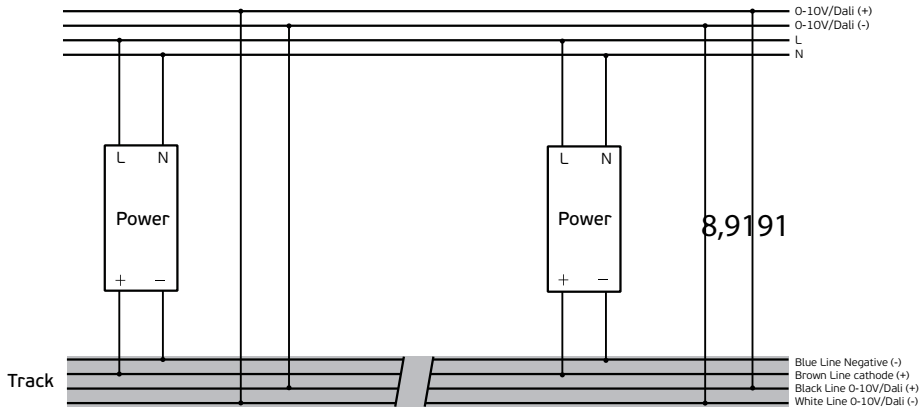

LED Magnetic Track Lights 48V Instruction

Συνδεσμολογία Μαγνητικής Ράγας 48V

1. Magnet Track System Electrical Diagram 48V

Note: Cut off electric supply before installation!

Note: When all lights power is bigger than load power, need to add one new driver into track.

Διάγραμμα κοπής για το τροφοδοτικό

2. The cut out diagram of the driver

Put the driver into ceiling before installation. Calculate the power of lamp, it must less than load power of driver. If the lamp wattage exceed load power of driver. Need to add one more driver. Note: New added driver need to cut out $\phi 10\text{mm}$ for wires.