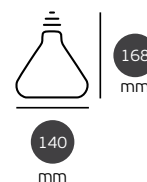

Code	Model	Base	Watt	Dimm	Kelvin	Lumen	Box
03045-001733	VK/05169/D/E/TM/WW	E27	3W		2200K	50lm	1

Voltage 220-240	Filament Spiral	330°	CRI Ra>90	25k hrs	15kclks	-20°C 45°C	Glass	Alu	3W > 10W	IP20	2

VK/05170 Dark Grey