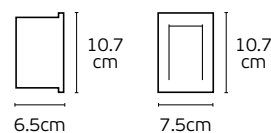

VK/02109

Code	Model	Box
75169-339694	VK/02109/G/W ● Grey. 3000K. 75lm. 4W. CRI>80	24pcs
75169-338694	VK/02109/W/W ○ White. 3000K. 75lm. 4W. CRI>80	24pcs

Details

AC Driver **100-240V (Included)**.
Beam Angle **33°**.
Type of Led **SMD 3014/PHILIPS**.
Lifetime **30.000hrs**.

Dimmable No.
Working temperature **<45°C**.
Material **Aluminium**.
Guarantee **2 years**.

VK/02110

Code	Model	Box
75169-340694	VK/02110/G/W ● Grey. 3000K. 99lm. 3.6W. CRI>80	24pcs
75169-341694	VK/02110/W/W ○ White. 3000K. 84lm. 5.2W. CRI>80	24pcs

Details

AC Driver **100-240V (Included)**.
Beam Angle **48°**.
Type of Led **SMD 3014/PHILIPS**.
Lifetime **30.000hrs**.

Dimmable No.
Working temperature **<45°C**.
Material **Aluminium**.
Guarantee **2 years**.