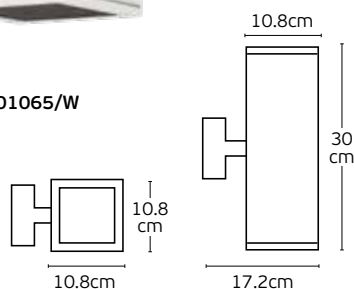

Details

Included lampholder E27.
Match also with lamps: E27/Par30.

Material **Alu diecast/Glass.**
Location **Wall**

Let

VK/01065/W

VK/01064/B

Up/Down

VK/01065