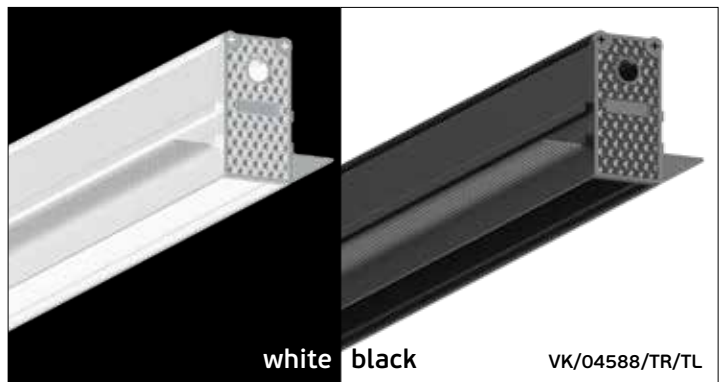

Led Magnetic Track Lights 48V. Slim. DALI.