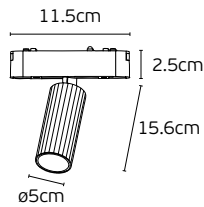

LED Magnetic Track Lights Ultra Slim CRI>90

Bisqit

VK/04471/TR/B/DW

VK/04471/TR

Code
71164-156721

Model
VK/04471/TR/B/DW
● Black. 2700K-6000K. 14W. 906lm. CRI>90

Box
30pcs

IP20.

71164-157721

VK/04471/TR/W/DW
○ White. 2700K-6000K. 14W. 906lm. CRI>90

30pcs

Details

Input Voltage **40V**.
Input current **0.237A**.
Output Voltage **35V**.
Output current **300mA**.
Type of Led bridgelux
Numbers of Led **1**.
Angle **24°**.
Rotation angle **360°**

Dimmable **yes**.
Lifetime 8000 hrs.
Clicks **30.000 clicks**.
Working temperature **< 70°C**.
Material **Aluminium**.
Installation **Track**.
Guarantee **3 years**.
Bluetooth, Zigbee.

On-Off
Dimmable
CCT 2700K-6000K

operation
only with