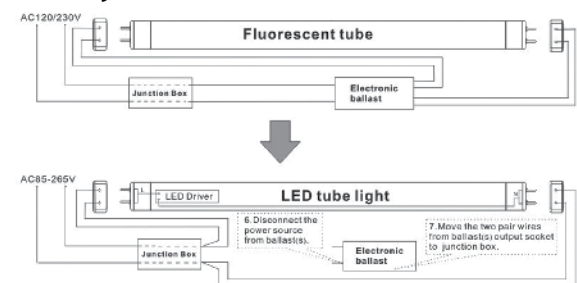

Re-wiring with Electronic Ballast