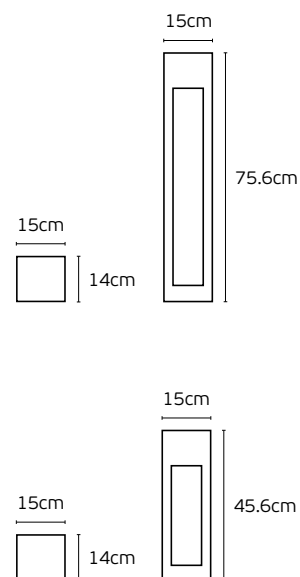

VK/02198

Code	Model	Box
75169-333131	VK/02198/G/W/75 ● Dark Grey. 3000K. 653lm. 12W. CRI>80. 75cm	1pc
75169-332131	VK/02198/G/W/45 ● Dark Grey. 3000K. 653lm. 12W. CRI>80. 45.6cm	1pc

Details

AC Driver **Voltage 220-240V (included)**.
Type of Led **3030 ledchips LUMILEDS**.
Angle **64°**.
Dimmable **No**.
Lifetime **30.000 hrs**.

Working temperature **-20°C-45°C**.
Material **Concrete**.
Location **Floor**.
Guarantee **3 years**.

IP65