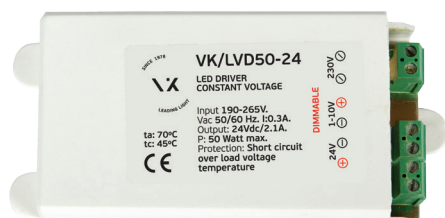

Led Drivers IP20. Dimmable.

Ledstrips drivers

VK/LVD50-24

VK/LVD50

Code	Model	Box
78000-589016	VK/LVD50-12 4.2A. 50W. 12V.	10pcs

78000-368016	VK/LVD50-24 2.1A. 50W. 24V.	10pcs

Details

Voltage 190-265V. Material Plastic. Dimmable. Guarantee 3 years.