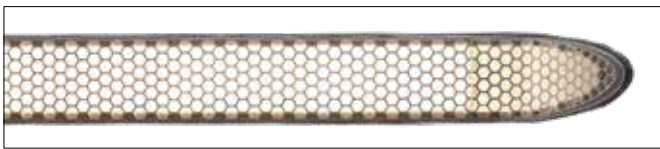

Acoustic Led Lights

Mute

VK/04564

VK/04564

Code	Model
75168-118773	VK/04564/138G/W/DA ● Grey. 3000K. 36W. 4400lm. CRI>80. L. 138.2cm
75168-120773	VK/04564/138G/C/DA ● Grey. 4000K. 36W. 4400lm. CRI>80. L. 138.2cm
75168-119773	VK/04564/242G/W/DA ● Grey. 3000K. 60W. 7400lm. CRI>80. L. 242.5cm
75168-121773	VK/04564/242G/C/DA ● Grey. 4000K. 60W. 7400lm. CRI>80. L. 242.5cm

Details

Input Voltage **AC 220-240V**.
Led driver **BOKE DALI**.
Type of Led Chip **SAMSUNG 2835**.
Dimmable **DALI**.
Beam angle **75°**.
Working temperature **-20°C-40°C**.
Cable **1.5m & suspension wire**,

white honeycomb.
Lifetime **50.000hrs**.
Material **Polyester Fiber Acoustic + Aluminium alloy**.
Location **Ceiling-Pendant**.
Guarantee **3 years**.

IP20