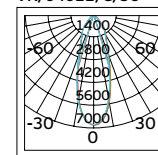

3 phase Track Light Led

Spaa

VK/04022/B

45W

VK/04022

Code	Model	Box
64174-211128	VK/04022/W/W/36 ○ White. 3000K. 3.600lm. 45W. CRI>80	1pc
64174-212128	VK/04022/W/C/36 ○ White. 4000K. 4.470lm. 40W. CRI>80	1pc
64174-213128	VK/04022/B/W/36 ● Black. 3000K. 3.600lm. 45W. CRI>80	1pc
64174-214128	VK/04022/B/C/36 ● Black. 4000K. 4.546lm. 40W. CRI>80	1pc
64174-215128	VK/04022/G/W/36 ● Grey. 3000K. 3.600lm. 45W. CRI>80	1pc
64174-216128	VK/04022/G/C/36 ● Grey. 4000K. 4.050lm. 45W. CRI>80	1pc

Details

Voltage 220-240V.
Type of LED COB Citizen.
Beam angle 36°.
Clicks 25.000.

Working temperature -25°C → 45°C.
Lifetime 50.000hrs. 3-phase adapter.
Material Aluminium.

5 years guarantee

Adjustable

IP20