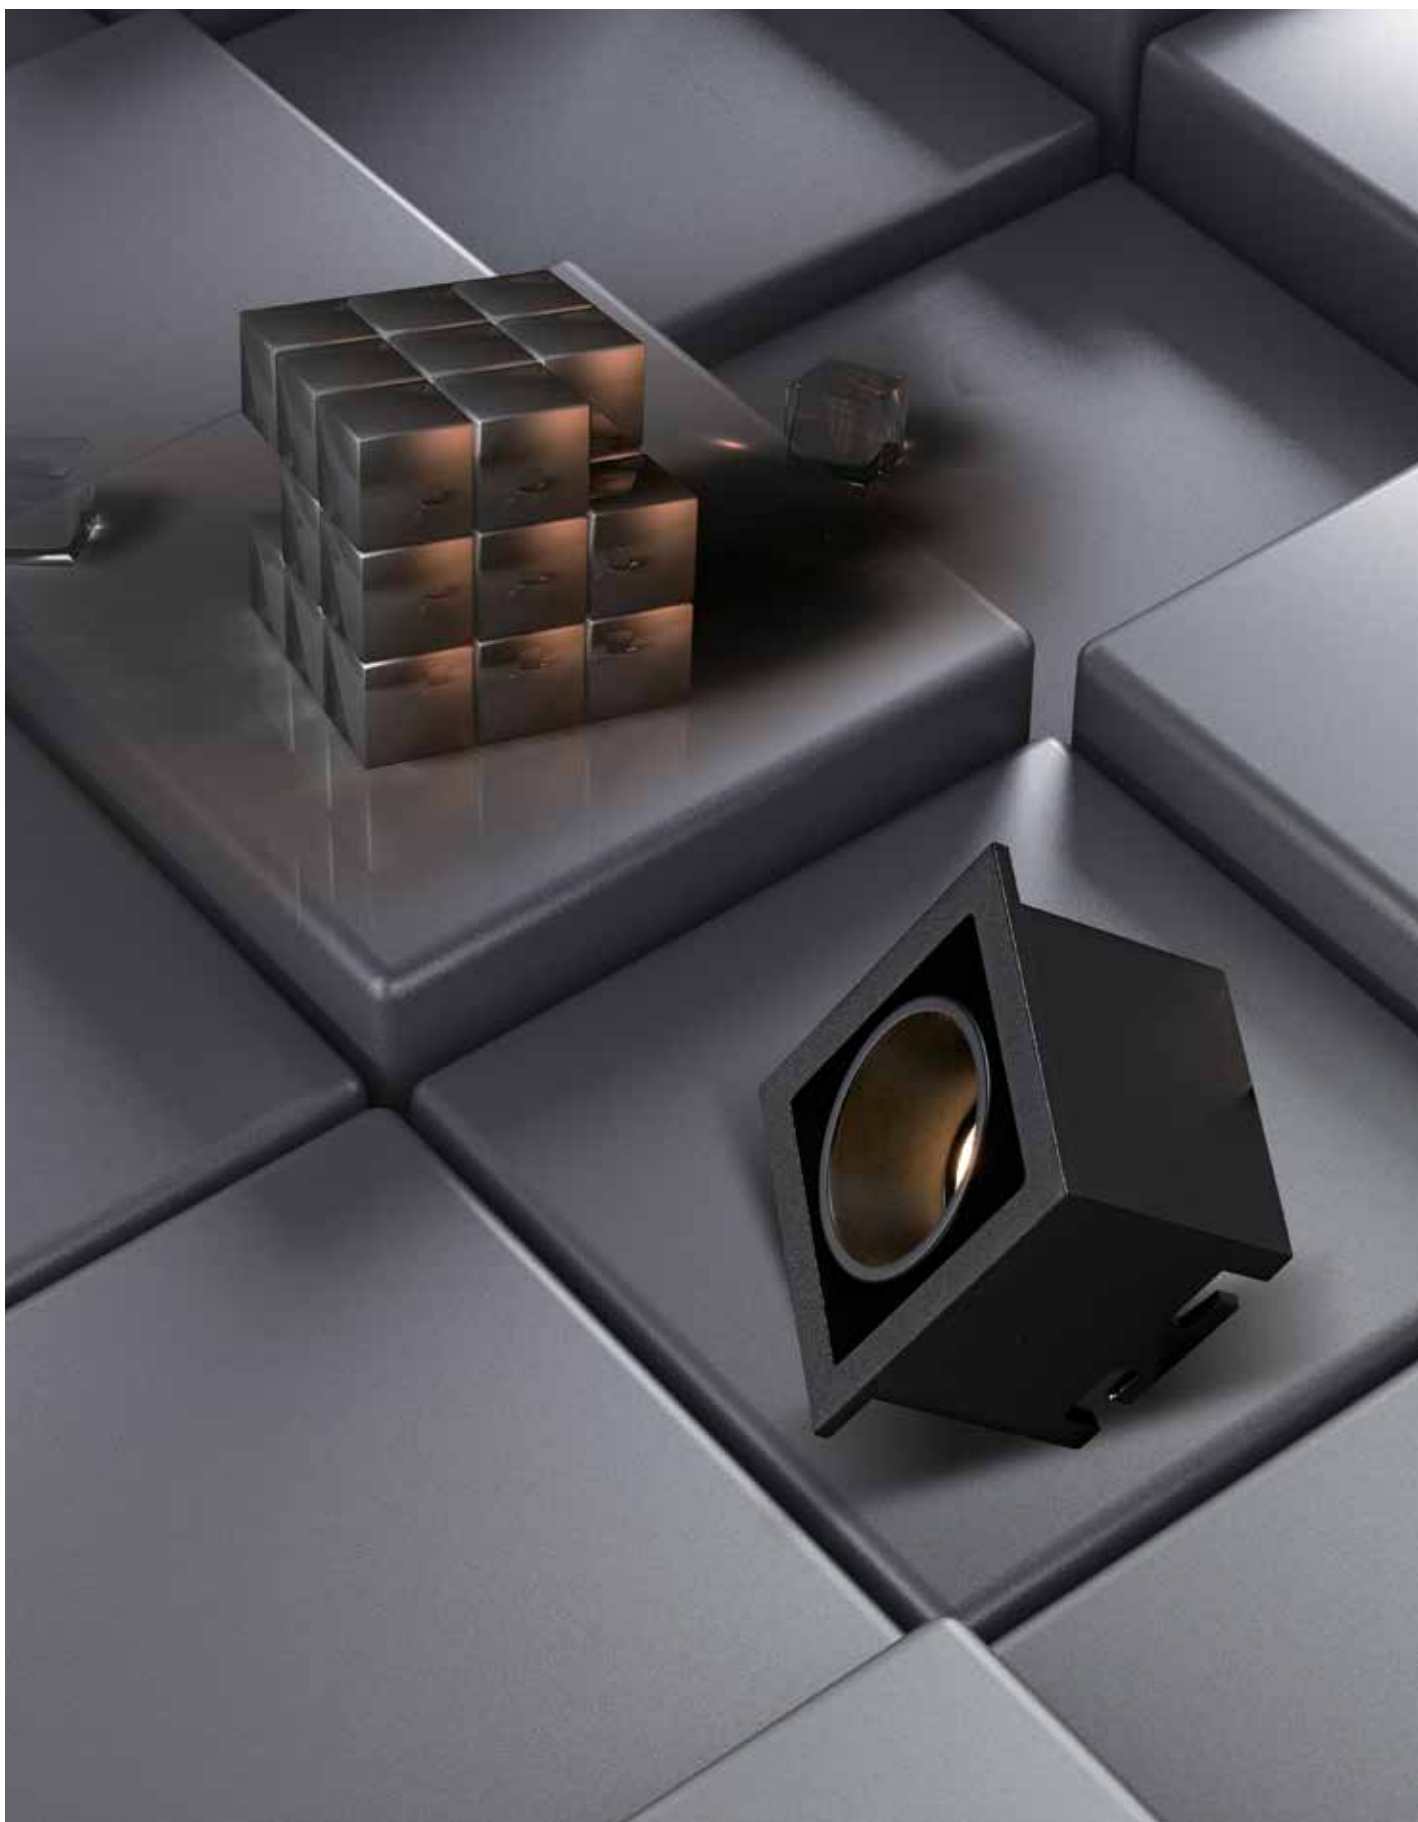

Details

AC Driver 220-240V.
Beam Angle 35°.
Type of Led 5050.
Lifetime 50.000hrs.

Clicks 50.000.
Working temperature < 45°C.
Material Aluminium.
Guarantee 3 years.

Recessed Dark downlights Led

Onti

VK/04218/W