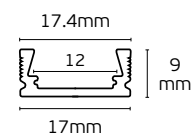

Ledstrips Profiles IP20

VK/01/AL

Code
75165-161264

Model
VK/01/AL
Aluminium. 2.000x17.4x9mm

Box
100pcs

Details
Charged per meter. Available 2m. Material Aluminium.

IP20.

VK/12/AL

Code
75165-212264

Model
VK/12/AL
Aluminium. 2.000x17.4x12mm

Box
100pcs

Details
Charged per meter. Available 2m. Material Aluminium.

IP20.

VK/D1/AL

Code
75165-173264

Model
VK/D1/AL
Aluminium. 2.000x21x16mm

Box
100pcs

Details
Charged per meter. Available 2m. Material Aluminium.

IP20.

VK/03/SLIM/AL

Code
75165-166264

Model
VK/03/SLIM/AL
Aluminium. 2.000x27.4x15mm

Box
100pcs

Details
Charged per meter. Available 2m. Material Aluminium.

IP20.

VK/D2/AL

Code
75165-165264

Model
VK/D2/AL
Aluminium. 2.000x30x16mm

Box
100pcs

Details
Charged per meter. Available 2m. Material Aluminium.

IP20.