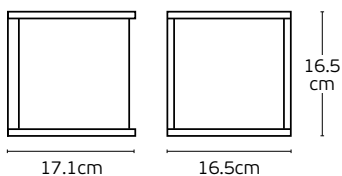

VK/01079, VK/01080, VK/01081

Code	Model	Box
75169-290692	VK/01079/AN ● Anthracite. E27. Max 20W (LED).	10pcs
75169-291692	VK/01080/AN ● Anthracite. E27. Max 20W (LED).	4pcs
75169-292692	VK/01081/AN ● Anthracite. E27. Max 20W (LED).	4pcs

Details

Included lampholder E27.
Match also with lamps: E27/A60.

Material Aluminium/PC.
Location Wall.