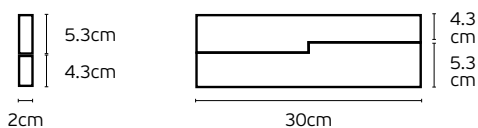

VK/04369/B/DALI - VK/04369/B