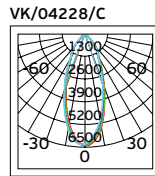

Pera

40W

VK/04228/W

VK/04228

Code	Model	Box
64174-281128	VK/04228/W/W/36 ○ White. 3000K. 3.816lm. 40W. 36°. CRI>80	24pcs
64174-282128	VK/04228/W/C/36 ○ White. 4000K. 4.422lm. 40W. 36°. CRI>80	24pcs
64174-283128	VK/04228/B/W/36 ● Black. 3000K. 3.816lm. 40W. 36°. CRI>80	24pcs
64174-284128	VK/04228/B/C/36 ● Black. 4000K. 4.081lm. 40W. 36°. CRI>80	24pcs

Details

Voltage **220-240V**.
Type of LED **COB Bridgelux**.
Clicks **25.000**.
Lifetime **35.000hrs**.

Working temperature
-25°C → 45°C.
3-phase adapter.
Material **Aluminium**.

5 years guarantee

IP20