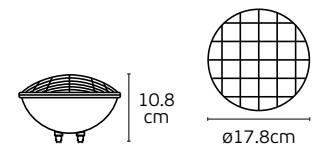

VK/02012

Code 62159-093106	Model VK/02012/D ○ White. 6500K. 2.200lm. 18W.	Box 10pcs
62159-094106	VK/02012/BL ○ White. BLUE. 250lm. 18W.	10pcs

Details

AC Driver **12V (Included)**.
Beam Angle **120°**.
Type of Led **SMD 2835**.
Lifetime **30.000hrs**.
Working temperature **-20°C→40°C**.

Dimmable **No**.
Material **Plastic**.
Included **Cable 2m hrnf 07 - 2x1.5mm**.
Guarantee **2 years**.

IP68

VK/02012/RGB

Code 62159-095106	Model VK/02012/RGB ○ White. RGB. 500lm. 18W.	Box 10pcs

Details

AC Driver **12V (Included)**.
Beam Angle **120°**.
Type of Led **SMD 2835**.
Lifetime **30.000hrs**.
Working temperature **-20°C→40°C**.

Dimmable **No**.
Material **Plastic**.
Included **Cable 2m hrnf 07 - 2x1.5mm & remote control**.
Guarantee **2 years**.

IP68