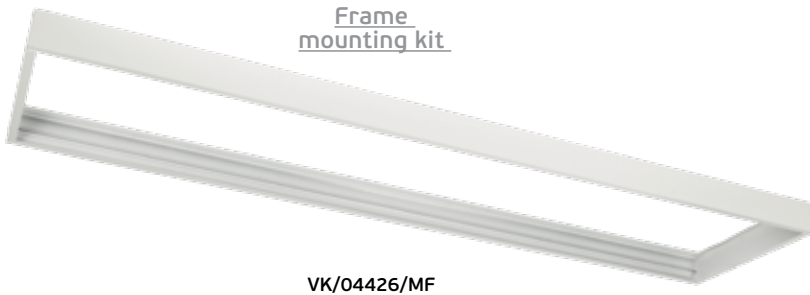

Backlit Led Panel 120x30