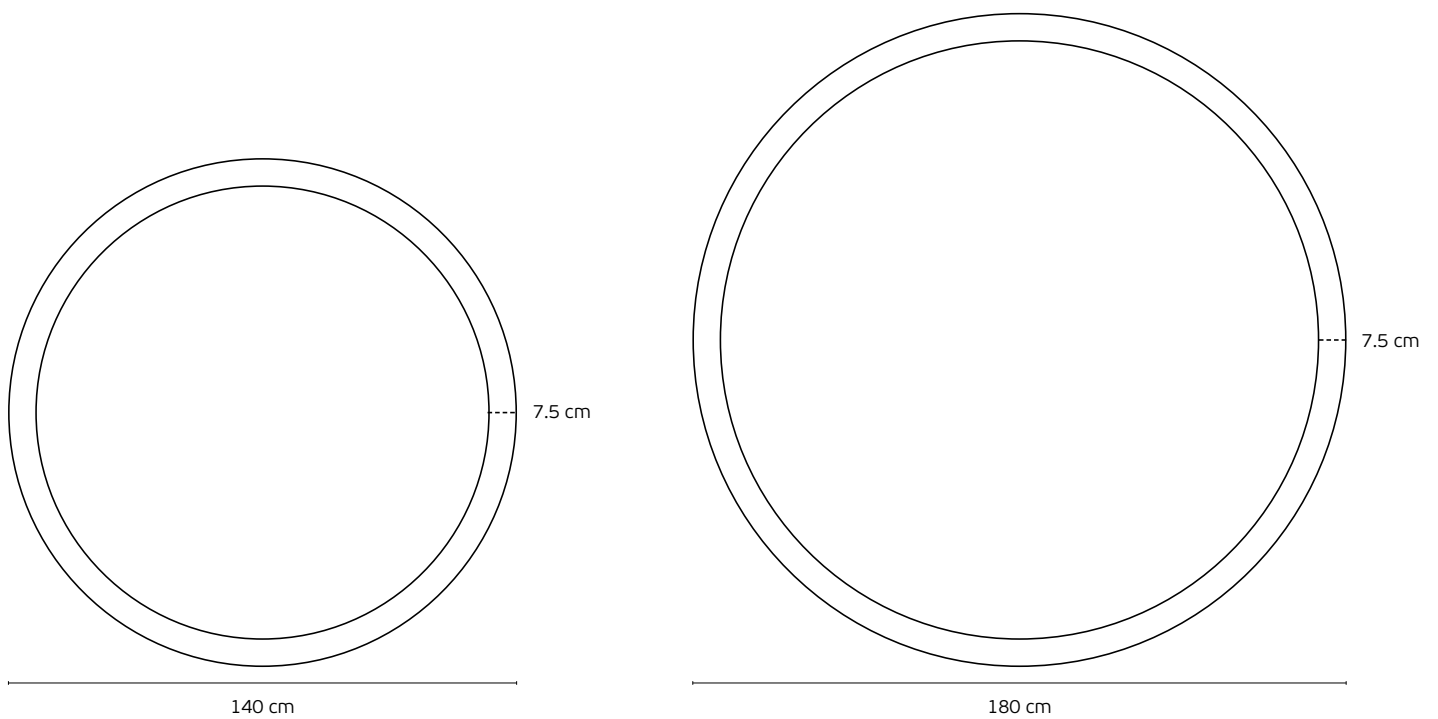

Round Led Linear Lights