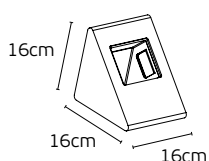

Outdoor Concrete Lights LED

Terra

VK/02203/G

VK/02204/G

VK/02205/G

VK/02203/G,

VK/02204/G, VK/02205/G

Code	Model	Box	
75169-341131	VK/02203/G/W ● Dark grey. 3000K. 12W. 879lm. CRI>80.	4pcs	
75169-342131	VK/02204/G/W ● Dark grey. 3000K. 12W. 879lm. CRI>80.	8pcs	
75169-343131	VK/02205/G/W ● Dark grey. 3000K. 12W. 879lm. CRI>80.	8pcs	

Details

AC Driver **Voltage 220-240V (included).**
Type of Led **3030 ledchips LUMILEDS.**
Angle **94°.**
Dimmable **No.**
Lifetime **30.000 hrs.**

Working temperature **-20°C-45°C.**
Material **Concrete.**
Location **Wall.**
Guarantee **3 years.**