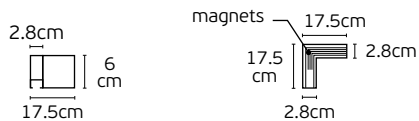

VK/04363/S/B/LR

Code
71164-089721

Model
VK/04363/S/B/LR
● Black. 48V. Left & Right corner for surface track

Box
20pcs

Details

Left/Right corner for surface.
Track lines **48V**.
2 rails link at an angle of **90°**.
Material **Aluminium**.

Must be install **VK/04364/PC** to work
(connector for corners).
Guarantee **3 years**.