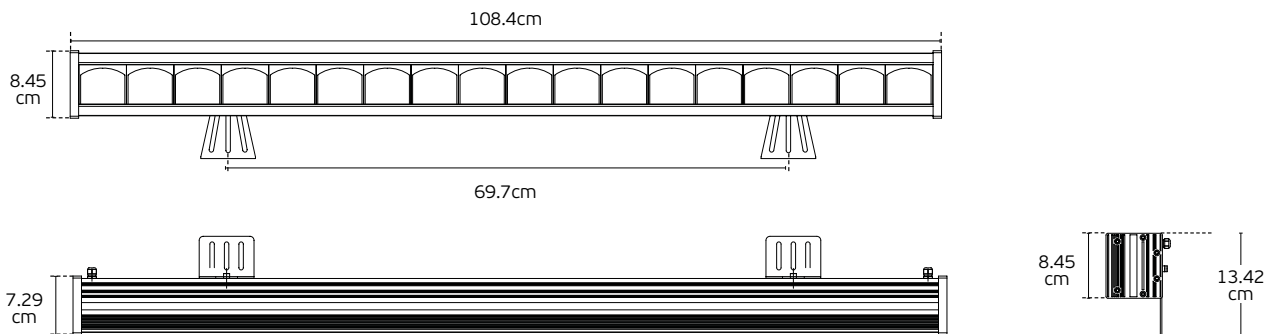

VK/02167/S/.../108

Code	Model	Box
63158-010115	VK/02167/S/W/108 ● Silver. 3000K. 3.920lm. 54W. 18 reflectors	1pc
63158-011115	VK/02167/S/C/108 ● Silver. 4000K. 3.920lm. 54W. 18 reflectors	1pc

Details

Led light with 18 reflectors.
Voltage 110-240V.
Beam angle 5.3°.
Type of Led CREE XPG-3.
Dimmable No.

Lifetime 20.000 hrs.
Working temperature -40° ~ 50°C.
Material Aluminium.
Driver Meanwell.
Guarantee 3-5 years.

IP66