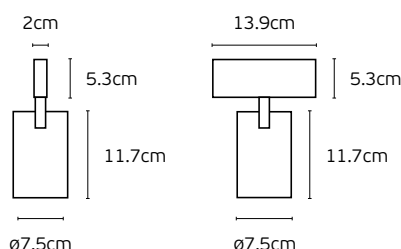

VK/04377/B/HC/18/DALI
VK/04377/B/HC/18