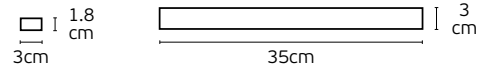

VK/LV150W48CG

Code
71164-084721

Model
VK/LV150W48CG
0-3125mA, 150W.

Box
1pc

Details

Voltage 220-240V.
 $I_{in} \leq 0.9A$.
Urated=48V.
Irange=0-3125mA.

Prange=0-150W.
Working temperature $-25^{\circ}C \rightarrow 45^{\circ}C$.
Material Plastic housing.
Guarantee 3 years.

IP20.