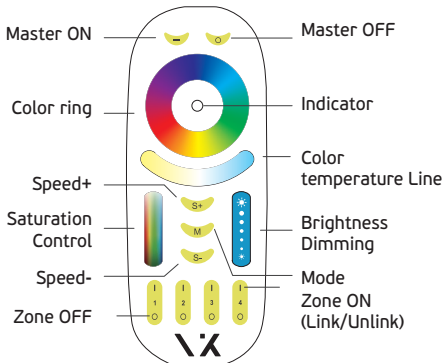

Details

Voltage **3V**. Frequency **2.4GHz**.
Transmitting power **6dBm**.
Standby Power **20uA**.
Distance **30m**.
Material **Plastic**.
Dimmable RGB+CCT.
Working temperature **-20~60°C**.
Guarantee **2 years**.

IP20.