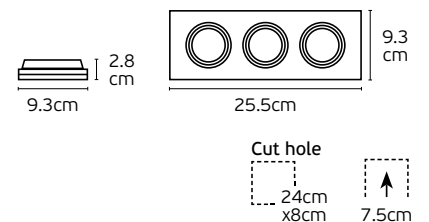

VK/03014G/3

Code 64173-064121	Model VK/03014G/3/W ○ White. GU10x3. Max 3x12W (LED).	Box 20pcs
64173-066121	VK/03014G/3/AL ● Aluminium. GU10x3. Max 3x12W (LED).	20pcs
64173-065121	VK/03014G/3/B ● Black. GU10x3. Max 3x12W (LED).	20pcs