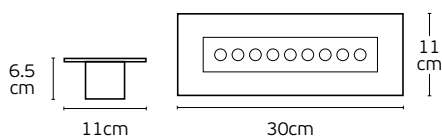

VK/02014R

Code	Model	Box
63158-164736	VK/02014R/W/30 ● Light Grey. 3000K. 800lm. 9W. CRI>80.	1pc
63158-165736	VK/02014R/C/30 ● Light Grey. 4000K. 820lm. 9W. CRI>80.	1pc

Details

Driver **85-256V (Included)**.
Beam Angle **8°-10°**.
LED **CREE High 9pcs**.
Dimmable **No**.
Lifetime **50.000hrs**.

Clicks **50.000**.
Working temperature **-40°C→60°C**.
Material **Steel, glass**.
Guarantee **2 years**.

VK/02015R

Code	Model	Box
63158-166736	VK/02015R/W/50 ● Light Grey. 3000K. 1.060lm. 12W. CRI>80. 85-265V.	1pc
63158-167736	VK/02015R/C/50 ● Light Grey. 4000K. 1.080lm. 12W. CRI>80. 85-265V.	1pc
63158-168736	VK/02015R/RGB/50 ● Light Grey. RGB. 1.060lm. 12W. CRI>80. 24V.	1pc

Details

Driver **85-256V/24V (Included)**.
Beam Angle **8°-10°**.
LED **CREE High 12pcs**.
Dimmable **No**.
Lifetime **50.000hrs**.

Clicks **50.000**.
Working temperature **-40°C→60°C**.
Material **Steel, glass**.
Guarantee **2 years**.