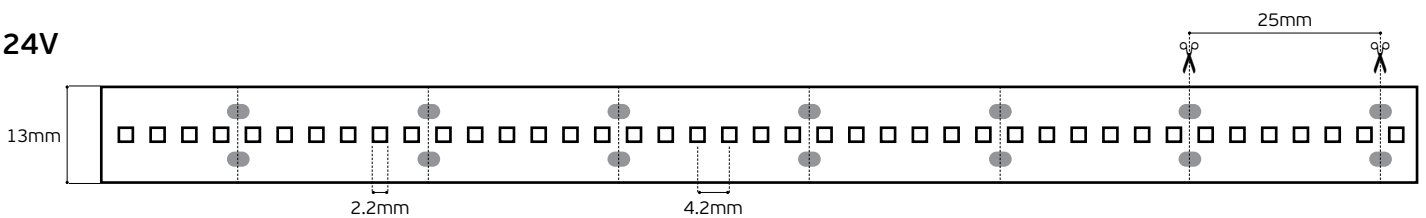

Details

Led type SMD 2216 EPISTAR. Led qty 240pcs/m. Tape on back 3M. Working temperature -10°C → 40°C. Storage temperature -20°C → 60°C. Lifetime 50.000hrs.

IP66.

5 years guarantee Super bright!!!

24V

Ledstrips CRi>80. IP20.