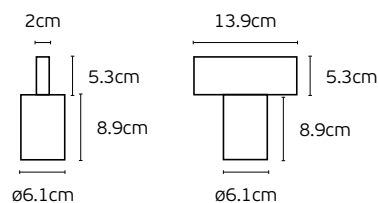

VK/04376/B/12/DALI - VK/04376/B/12

VK/04376

Code 71164-207721	Model VK/04376/B/12/DALI ● Black sand. 3000K. 1.156lm. 11W. 24°. CRI>90	Box 30pcs
71164-112721	VK/04376/B/12 ● Black sand. 3000K. 1.156lm. 11W. 24°. (Dim. 0-10V). CRI>90	30pcs

Details

Led magnetic track light
DC driver 48V (included).
Type of led **E8 with driver**
Dimmable **DALI, 0-10V**.
Inclination **90°**

Rotation **350°**
Lifetime **50.000 hrs.**
Working temperature **< 45°C.**
Material **Aluminium.**
Guarantee **3 years.**