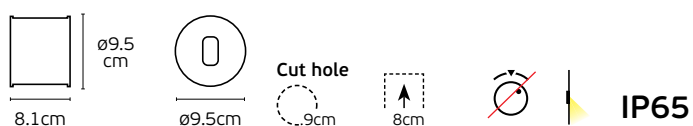

Details

AC Driver **200-240V (Included)**.
Beam Angle **62°**.
Type of Led **CREE XBD**.
Lifetime **30.000hrs**.

Working temperature **-20°C→45°C**.
Dimmable No.
Material **Aluminium. Steel**.
Guarantee **2 years**.