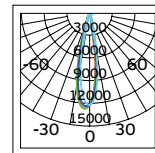

VK/04082/C

Details

Voltage **220-240V**.
Type of LED **COB Telescopic Sharp**.
Clicks **25.000**.
Working temperature **-25°C → 45°C**.

Lifetime **25.000hrs**.
3-phase adapter.
Material **Plastic**.
Guarantee **3 years**.