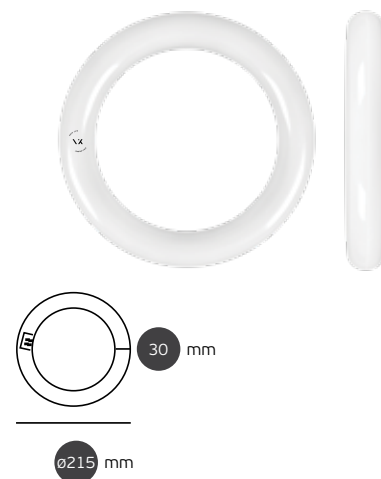

Led lamps G10Q.

VK/05099

Code	Model	Base	Watt	Dimm	Kelvin	Lumen
03045-622140	VK/05099/W	G10Q	14W		2700K	1.400lm
03045-623140	VK/05099/D	G10Q	14W		6500K	1.400lm

Voltage 220-240	SMD 2835	180° 	CRI Ra>80	25k hrs	15kclks	-25°C 45°C	Glass	15W>22W	IP20	2	Box 10