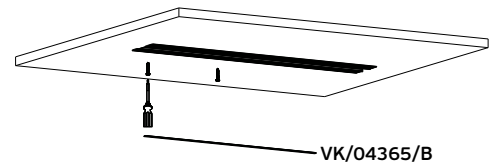

4d. Put the magnetic track into the installation hole, then fix the magnetic track by screws, and put decoration cover into the magnetic track to avoid touch dust