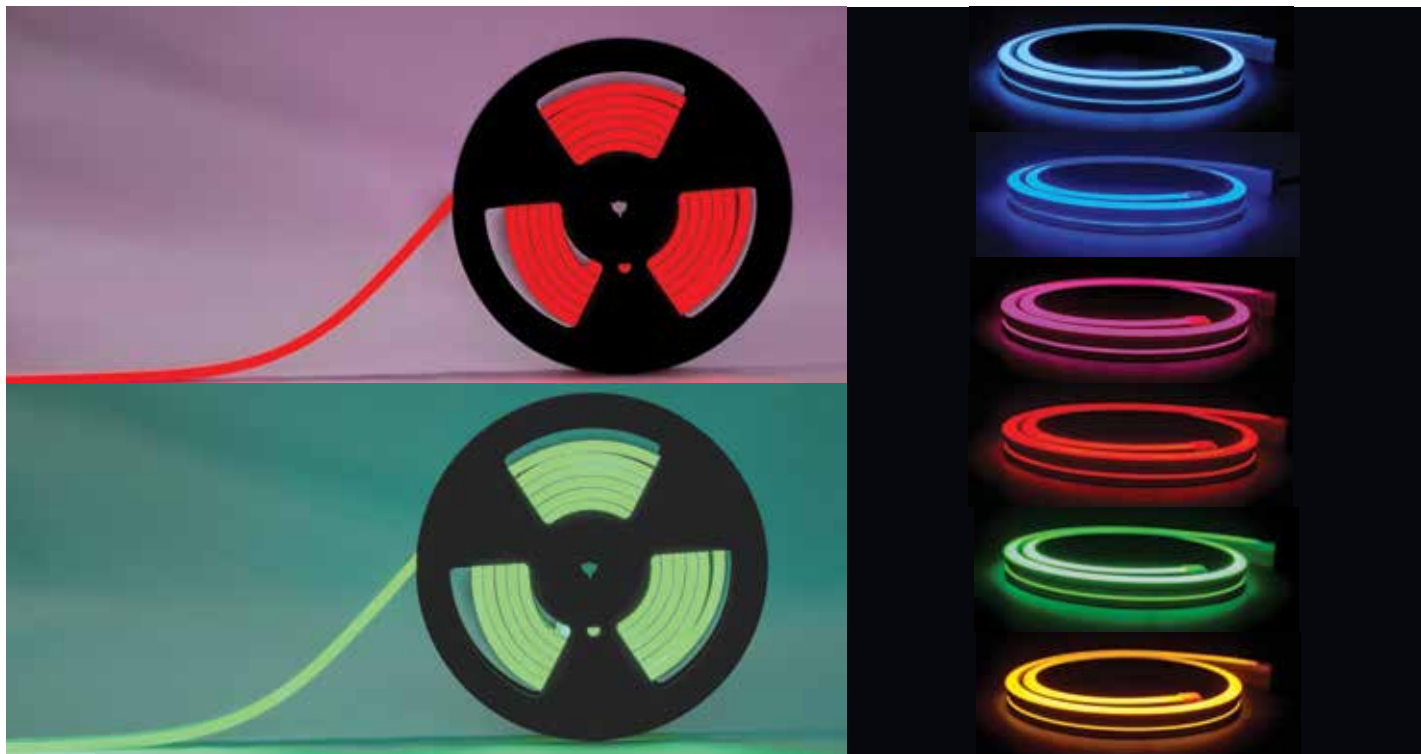

 **IP68.**

in the box

Keiso Side bend Neoflex

Ledstrips Keiso Collection

Keiso. Suitable for use in hidden outdoor lighting applications such as stairs, perimeter in pool overflow, flower beds, window frames, light floor lining, and many more.

10mm

 **IP68.**

VK/08/19/AL

in the box

Keiso Side bend Neoflex

Ledstrips Keiso Collection

Keiso. Suitable for use in hidden outdoor lighting applications such as stairs, perimeter in pool overflow, flower beds, window frames, light floor lining, and many more.