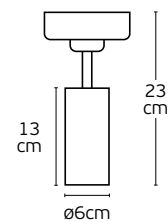

Details

Material Pure aluminium
Location 3 phase Track

Lampholder GU10-Par16
3 phase adapter

IP20