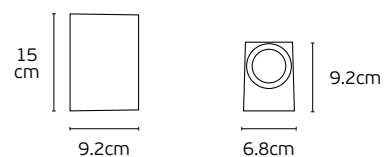

Outdoor Wall Lights

Edge

VK/01114/AN

VK/01115/W

VK/01114, VK/01115

Code 75169-368997	Model VK/01114/AN ● Anthracite. GU10. Max 12W (LED).	Box 1pc
75169-369997	VK/01114/W ○ White. GU10. Max 12W (LED).	1pc
75169-370997	VK/01115/AN ● Anthracite. 2xGU10. Max 2x12W (LED). Up/down	1pc
75169-371997	VK/01115/W ○ White. 2xGU10. Max 2x12W (LED). Up/down	1pc

Details

Included lampholder GU10.
Match also with lamps: GU10/50, Par16.
Material Die casting aluminium

Location **Wall**
Working Temperature -20°C → 45°C