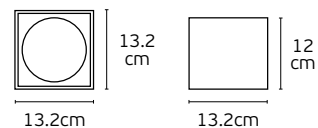

Details

Included lampholder GU10/ES111.
Match also with lamps: GU10/R111, R111.

Material **Aluminium**.
Working temperature -20°C ~ 40°C.

IP20