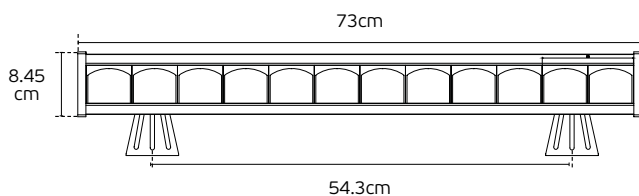

VK/02167/S/.../73

Code 63158-008115	Model VK/02167/S/W/73 ● Silver. 3000K. 2.608lm. 24W. 12 reflectors	Box 1pc
63158-009115	VK/02167/S/C/73 ● Silver. 4000K. 2.608lm. 24W. 12 reflectors	1pc

Details

Led light with 12 reflectors.
Voltage **110-240V**.
Beam angle **5.3°**.
Type of Led **CREE XPG-3**.
Dimmable **No**.

Lifetime **20.000 hrs**.
Working temperature **-40° ~ 50°C**.
Material **Aluminium**.
Driver **Meanwell**.
Guarantee **3-5 years**.

IP66