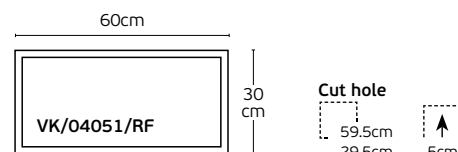

Details

VK/04051/MF: Frame mounting kit for LED panel VK/04051.

VK/04041/MF: Frame mounting kit for LED panel VK/04041.

VK/04051/RF: Frame recessed kit for LED panel VK/04051 with metal clip set.

VK/04041/RF: Frame recessed kit for LED panel VK/04041 with metal clip set.