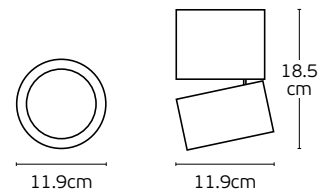

Details

Included lampholder GU10/ES111.
Match also with lamps: GU10/R111, R111.

Material Aluminium.
Working temperature -20°C ~ 40°C.

IP20