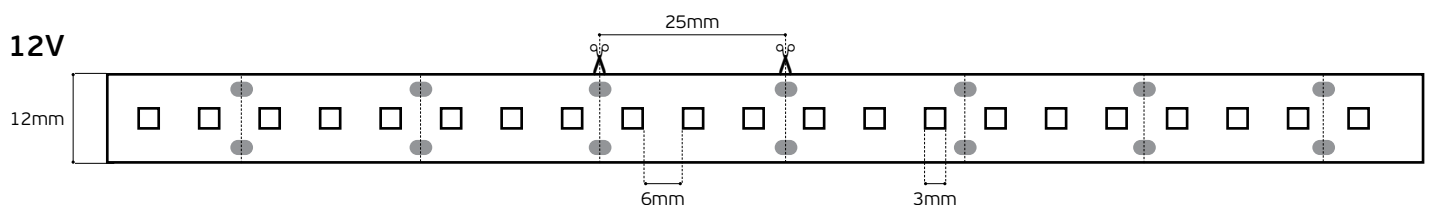

Details

Led type SMD 3528. Led qty 120pcs/m. CRI>80. Tape on back 3M. Working temperature -25°C → 60°C. Storage temperature -40°C → 80°C. 2 years guarantee.

IP68.

12V