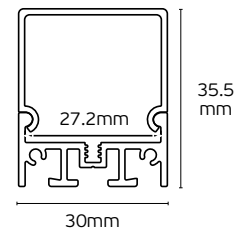

Ledstrips Profiles IP20

Ledstrips accessories

VK/11

Code
75165-008724

Model
VK/11/AL/W/2
● Aluminium profile 2m with white cover & caps.
2.000x20x20mm

Box
50pcs

Details

Charged per meter. Available 2m. Material Aluminium with cover, end caps and buckles.

IP20.

VK/13

Code
75165-009724

Model
VK/13/AL/W/2
● Aluminium profile 2m with white cover & caps.
2.000x30x35.5mm

Box
30pcs

Details

Charged per meter. Available 2m. Material Aluminium with cover, end caps and buckles.

IP20.

VK/14

Code
75165-010724

Model
VK/14/AL/W/2
● Aluminium profile 2m with white cover & caps.
2.000xø60mm

Box
20pcs

75165-011724

Model
VK/14/AL/W/3
● Aluminium profile 3m with white cover & caps.
3.000xø60mm

10pcs

Details

Charged per meter. Available 2m & 3m. Material Aluminium with cover, end caps and suspension.

IP20.