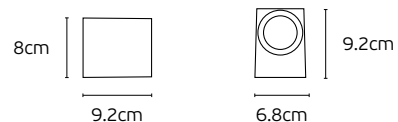

Outdoor Wall Lights

Edge

VK/01114/AN

VK/01115/W

VK/01114, VK/01115

Code 75169-368997	Model VK/01114/AN ● Anthracite. GU10. Max 12W (LED).	Box 1pc
75169-369997	VK/01114/W ○ White. GU10. Max 12W (LED).	1pc
75169-370997	VK/01115/AN ● Anthracite. 2xGU10. Max 2x12W (LED). Up/down	1pc
75169-371997	VK/01115/W ○ White. 2xGU10. Max 2x12W (LED). Up/down	1pc

Details

Included lampholder GU10.
Match also with lamps: GU10/50, Par16.
Material Die casting aluminium

Location **Wall**
Working Temperature -20°C → 45°C