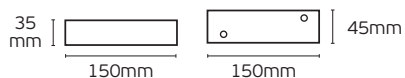

LD-250W-RF

Dimmer button-remote controller MASTER

Code	Model	Box
12083-919002	LD-250W-RF	1pc
1 ch 21A. 252/504W. 12/24V.		

Details

Voltage 12-24V. 252/504W. Material Plastic.
Dimmable. Guarantee 2 years.