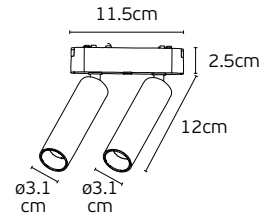

Bisqit

VK/04469/TR/DW/L

VK/04469/TR/DW/L/2

VK/04469/TR/L

Code	Model	Box
71164-150721	VK/04469/TR/B/DW/L ● Black. 2700K-6000K. 6W. 383lm. CRI>90	30pcs
71164-151721	VK/04469/TR/W/DW/L ○ White. 2700K-6000K. 6W. 383lm. CRI>90	30pcs
71164-152721	VK/04469/TR/B/DW/L/2 ● Black. 2700K-6000K. 2x6W. 705lm. CRI>90	30pcs
71164-153721	VK/04469/TR/W/DW/L/2 ○ White. 2700K-6000K. 2x6W. 705lm. CRI>90	30pcs

Details

Input Voltage **40V**.
Input current **0.135/0.293A**.
Output Voltage **34.8/34.5V**.
Output current **170/350mA**.
Type of Led **bridgetlux**.
Numbers of Led **1/2**.
Beam angle **24°**.
Rotation Angle **360°**

Dimmable **yes**.
Lifetime **8000 hrs**.
Clicks **30.000 clicks**.
Working temperature **< 70°C**.
Material **Aluminium**.
Installation **Track**.
Guarantee **3 years**.
Bluetooth, Zigbee.

On-Off
Dimmable
CCT 2700K-6000K