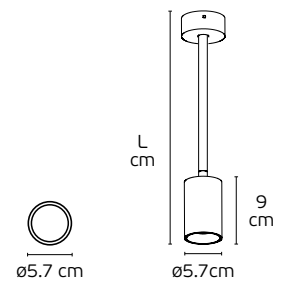

Details

Included lampholder GU10.
Match also with lamps: GU10/50, Par16.

Working temperature -20°C ~ 40°C.
Material **Aluminium**.

IP20