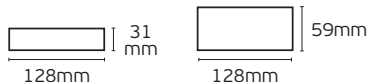

VK/LVD50

Code	Model	Box
78000-589016	VK/LVD50-12 4.2A. 50W. 12V.	10pcs

78000-368016	VK/LVD50-24 2.1A. 50W. 24V.	10pcs

Details

Voltage 190-265V. Material Plastic. Dimmable. Guarantee 3 years.