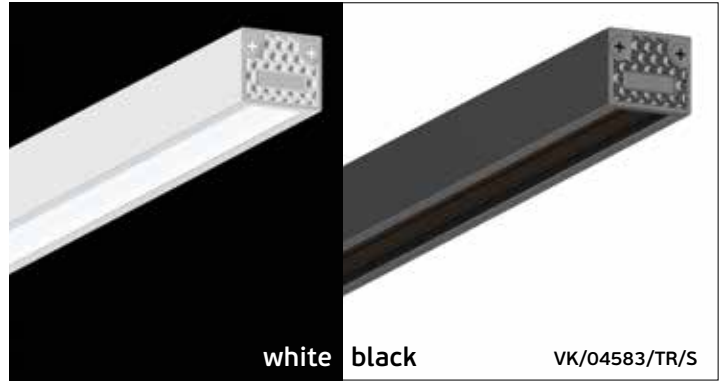

Led Magnetic Track Lights 48V. Slim. DALI.