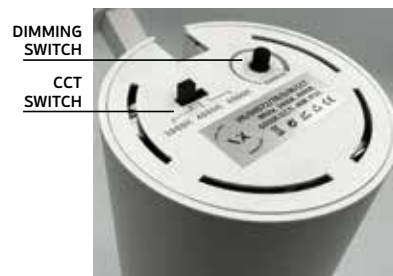

3 phase Track Light Led - CCT

Edo

CRI>90 / 5 Years Guarantee

VK/04572/TR/D/B/CCT

VK/04572/TR/D/W/CCT

40W

VK/04572/TR

Code 64174-935739	Model VK/04572/TR/D/B/CCT ● Black sand. 40W. 3671lm. CRI>90	Box 1pc
64174-934739	VK/04572/TR/D/W/CCT ○ White sand. 40W. 3671lm. CRI>90	1pc

Details

Material Aluminium	Beam angle 38°
Location Ceiling	Lifetime 50.000hrs
Color led choice 3000K 4000K, 6000K (CCT)	Working temperature < 40°C
Type of LED CCT COB	Dimmable Yes

5 years guarantee

IP20