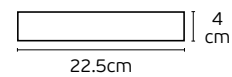

Details

AC Driver **90-265V (Included)**
220-240V (Included).
Type of Led **SMD 2835 / 2016**.
Lifetime **30.000hrs**.

Clicks **20.000**.
Working temperature **-20°C ~ 45°C**.
Material **Aluminium, plastic**.
Guarantee **2 years**.

IP20