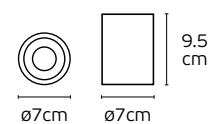

VK/03056

VK/04062CE

Code	Model	Box
75169-215108	VK/03056/W ○ White. GU10. Max 12W (LED).	60pcs
75169-216108	VK/03056/B ● Black. GU10. Max 12W (LED).	60pcs
64174-379269	VK/04062CE/W ○ White. GU10. Max 12W (LED).	1pc
64174-378269	VK/04062CE/B ● Black. GU10. Max 12W (LED).	1pc
64174-380269	VK/04062CE/G ● Grey. GU10. Max 12W (LED).	1pc
64174-381269	VK/04062CE/AN ● Anthracite. GU10. Max 12W (LED).	1pc