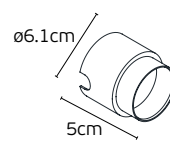

Outdoor Wall Lights

Hide

VK/02178/W

VK/02179/W

VK/02180/B

VK/02178, VK/02179

VK/02180

Code	Model	Box
75169-108721	VK/02178/B/W ● Black sand. 3000K. 1W. 127lm. ø5.8x3cm. CRI>90	50pcs
75169-109721	VK/02178/W/W ○ White sand. 3000K. 1W. 127lm. ø5.8x3cm. CRI>90	50pcs
75169-110721	VK/02179/B/W ● Black sand. 3000K. 1W. 127lm. 5.6x5.6x3cm. CRI>90	50pcs
75169-111721	VK/02179/W/W ○ White sand. 3000K. 1W. 127lm. 5.6x5.6x3cm. CRI>90	50pcs
75169-112721	VK/02180/B ● Black sand. ø6.1x5cm	50pcs

Cut hole

Cut hole

Cut hole

Details

1W: Input current **350mA**.
Input Voltage **DC3V**.
Type of Led **OSRAM SMD** with driver.
Driver input **AC220-240V 50/60Hz**
output **DC 1.8-4V 350mA**.
No Dimmable.

Lifetime **20.000 hrs.**
Clicks **50.000 clicks**.
Working temperature **-20°C-45°C**.
Material **Aluminium, Plastic (accessoir)**.
Installation **Recessed**.
Guarantee **3 years**.