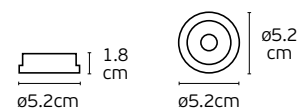

Details

AC 100-240V Driver (Included).
Type of Led CREE.
Lifetime 30.000hrs.
Clicks 20.000.
Working temperature < 45°C.

Material Aluminium.
Guarantee 2 years.

IP20