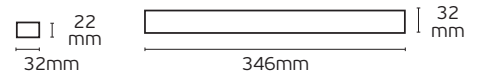

Code	Model	43A	50W	OSRAM	4 channels	Box
78000-476019	VK/Oti Dali 50W	43A	50W	OSRAM	4 channels	20pcs
78000-473019	VK/Oti Dali 80W	48A	80W	OSRAM	4 channels	20pcs
78000-762019	VK/Oti Dali 80W/1	24V	80W	OSRAM	1 channel	20pcs

Details
Voltage 220-240V. AC198-264V. Watt 50W/80W. Dimmable. IP Rating IP20. Working temperature -20°C → 60°C. Lifetime 50.000hrs. Material Plastic housing.

IP20. 5 years guarantee