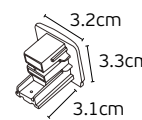

VK/35R

Code	Model	Box
71164-008126	VK/35R/W ○ White. End plug.	500pcs
71164-009126	VK/35R/B ● Black. End plug.	500pcs

Details

End plug connects to the track end. Material Aluminium, plastic.