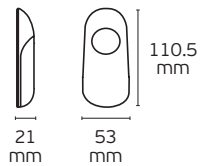

VK/FUT006
Remote controller, 1 color ledstrip

Code
90004-033698

Model
VK/FUT006
2.4GHz. 3V. 6dBm. 20uA.

Box
1pc

Details

Voltage **3V**. Frequency **2.4GHz**.
Transmitting power **6dBm**.
Standby Power **20uA**.
Distance **30m**.
Material **Plastic**.
Dimmable W, 4 channels.
Working temperature **-20~60°C**.
Guarantee **2 years**.

White **IP20.**