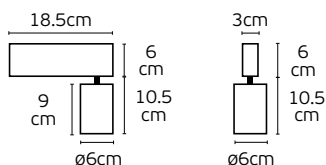

LED Magnetic Track Lights 24V

Kopi

VK/04208TR/SP

VK/04209TR/SP

VK/04210TR/SP

VK/04208TR/SP, VK/04209TR/SP, VK/04210TR/SP

Code	Model	Box
71164-016721	VK/04208TR/W/SP/B ● Black sand. 3000K. 614lm. 6W. <i>bridgelux</i>. led CRI>90	30pcs
71164-047721	VK/04208TR/C/SP/B ● Black sand. 4000K. 729lm. 7W. <i>bridgelux</i>. led CRI>90	30pcs
71164-017721	VK/04209TR/W/SP/B ● Black sand. 3000K. 1.001lm. 11W. <i>bridgelux</i>. led CRI>90	20pcs
71164-038721	VK/04209TR/C/SP/B ● Black sand. 4000K. 1.224lm. 11W. <i>bridgelux</i>. led CRI>90	20pcs
71164-018721	VK/04210TR/W/SP/B ● Black sand. 3000K. 2.488lm. 27W. CREE led. CRI>90	12pcs
71164-048721	VK/04210TR/C/SP/B ● Black sand. 4000K. 3.022lm. 26W. CREE led. CRI>90	12pcs

Details

Led magnetic track light DC driver 24V (included).
Dimmable **No**.
Beam angle 24°

Lifetime **50.000 hrs**.
Working temperature < **45°C**.
Material **Aluminium**.
Guarantee **3 years**.

IP20.