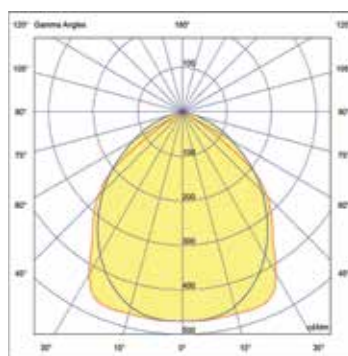

VK/04288/900/2/W/C