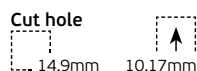

Details
Use Recessed trimless. Length 2m + 2 end caps. Working temperature -20°C → 40°C.
Material Aluminium.

IP20.

VK/10

Code	Model	Box
75165-270264	VK/10/AL/W ● Aluminium. Aluminium + white cover. 2.000x61.5(20.6)x13.8mm	60pcs
75165-272264	VK/10/B/B ● Black. Black aluminium + black cover. 2.000x61.5(20.6)x13.8mm	60pcs