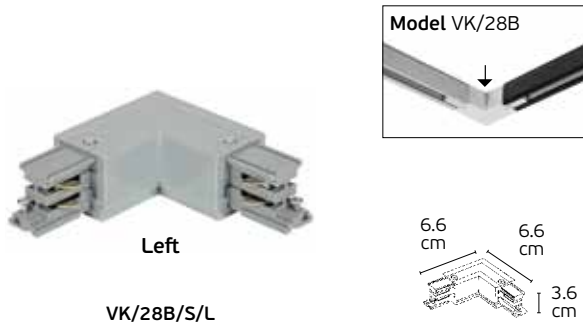

3 Phase Track Accessories