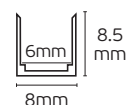

VK/24/2110W/AL/6

Code
75165-001724

Model
VK/24/2110W/AL/6
Aluminium profile for Keiso 6x6mm.
2.000x8x8.5mm

Box
1pc

Details

Charged **per meter**. Available 2m. Material **Aluminium**. Use with **VK/24/2110W/.../180/6**