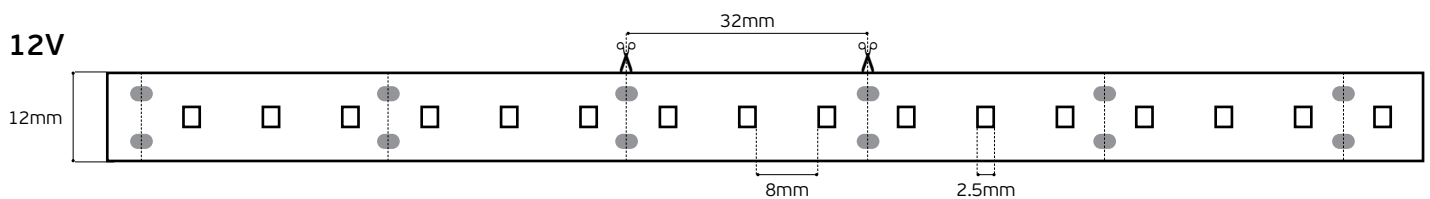

Ledstrips CRI>80. IP68.

Ledstrips CRI>80, Collection

VK/12/3528W/96 12V

Code	Model	Voltage	Kelvin	Lumen/m	CRI	Watt/m	Box
78001-657126	VK/12/3528W/WW/96	12V	2700K	1.001lm/m	CRI>80	8W/m	5m/roll
78001-658126	VK/12/3528W/W/96	12V	3000K	1.074lm/m	CRI>80	8W/m	5m/roll
78001-659126	VK/12/3528W/C/96	12V	4000K	1.178lm/m	CRI>80	8W/m	5m/roll
78001-660126	VK/12/3528W/D/96	12V	6000K	1.099lm/m	CRI>80	9W/m	5m/roll
78001-661126	VK/12/3528W/BL/96	12V	Blue	780lm/m	CRI>80	7.68W/m	5m/roll

Details

Led type SMD 3528. Led qty 96pcs/m. CRI>80. Tape on back 3M. Working temperature -25°C → 60°C. Storage temperature -40°C → 80°C. 2 years guarantee.

LED's/m
96pcs **IP68.**