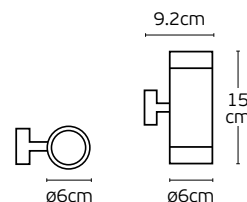

Up/Down

VK/01037

Code
75169-173997

Model
VK/01037/S
● Silver. GU10. Max 12W (LED).

Box
16pcs

Details

Included lampholder GU10.
Match also with lamps: GU10/50, Par16.

Material **Stainless steel/Glass.**
Location **Wall.**

VK/01038

Code
75169-174997

Model
VK/01038/S
● Silver. GU10x2. Max 2x12W (LED).

Box
12pcs

Details

Included lampholder 2xGU10.
Match also with lamps: GU10/50, Par16.

Material **Stainless steel/Glass.**
Location **Wall.**