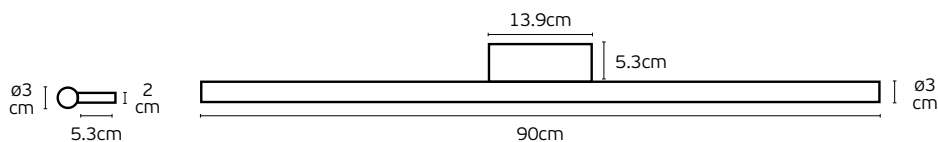

VK/04370/B/20/DALI - VK/04370/B/20

VK/04370

Code	Model	Box
71164-200721	VK/04370/B/13/DALI ● Black sand. 3000K. 2.202lm. 13W. CRI>90	20pcs
71164-201721	VK/04370/B/20/DALI ● Black sand. 3000K. 2.677lm. 19W. CRI>90	12pcs
71164-104721	VK/04370/B/13 ● Black sand. 3000K. 2.202lm. 13W. (Dim. 0-10V). CRI>90	20pcs
71164-105721	VK/04370/B/20 ● Black sand. 3000K. 2.677lm. 19W. (Dim. 0-10V). CRI>90	12pcs