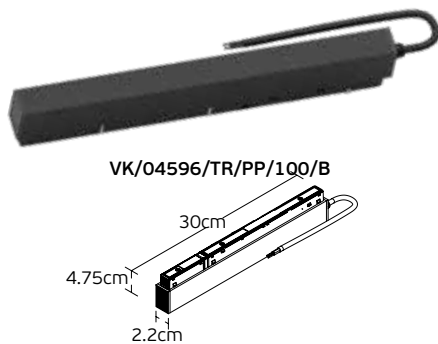

VK/04596/TR/PP/100/B