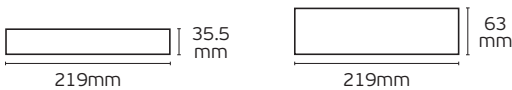

Led Drivers IP67. Dimmable.

Ledstrips drivers

Code
78000-666255

Model
VK/ELG-100-24DA
4A. 100W. 24V.

Box
16pcs

Details

Voltage 100-305V. Material Metallic housing.

5 years guarantee

IP67

Code
78000-667255

Model
VK/ELG-150-24DA
6.25A. 150W. 24V.

Box
16pcs

Details

Voltage 100-240V. Material Metallic housing.

5 years guarantee

IP67

Code
78000-599663

Model
VK/10081/0-10V
16.7A. 400W. 24V.

Box
10pcs

Details

Voltage 220-277V. I-in 2.1A. V-out 24V. Material Metal. Dimmable.

Dimming Wiring

5 years guarantee

IP67