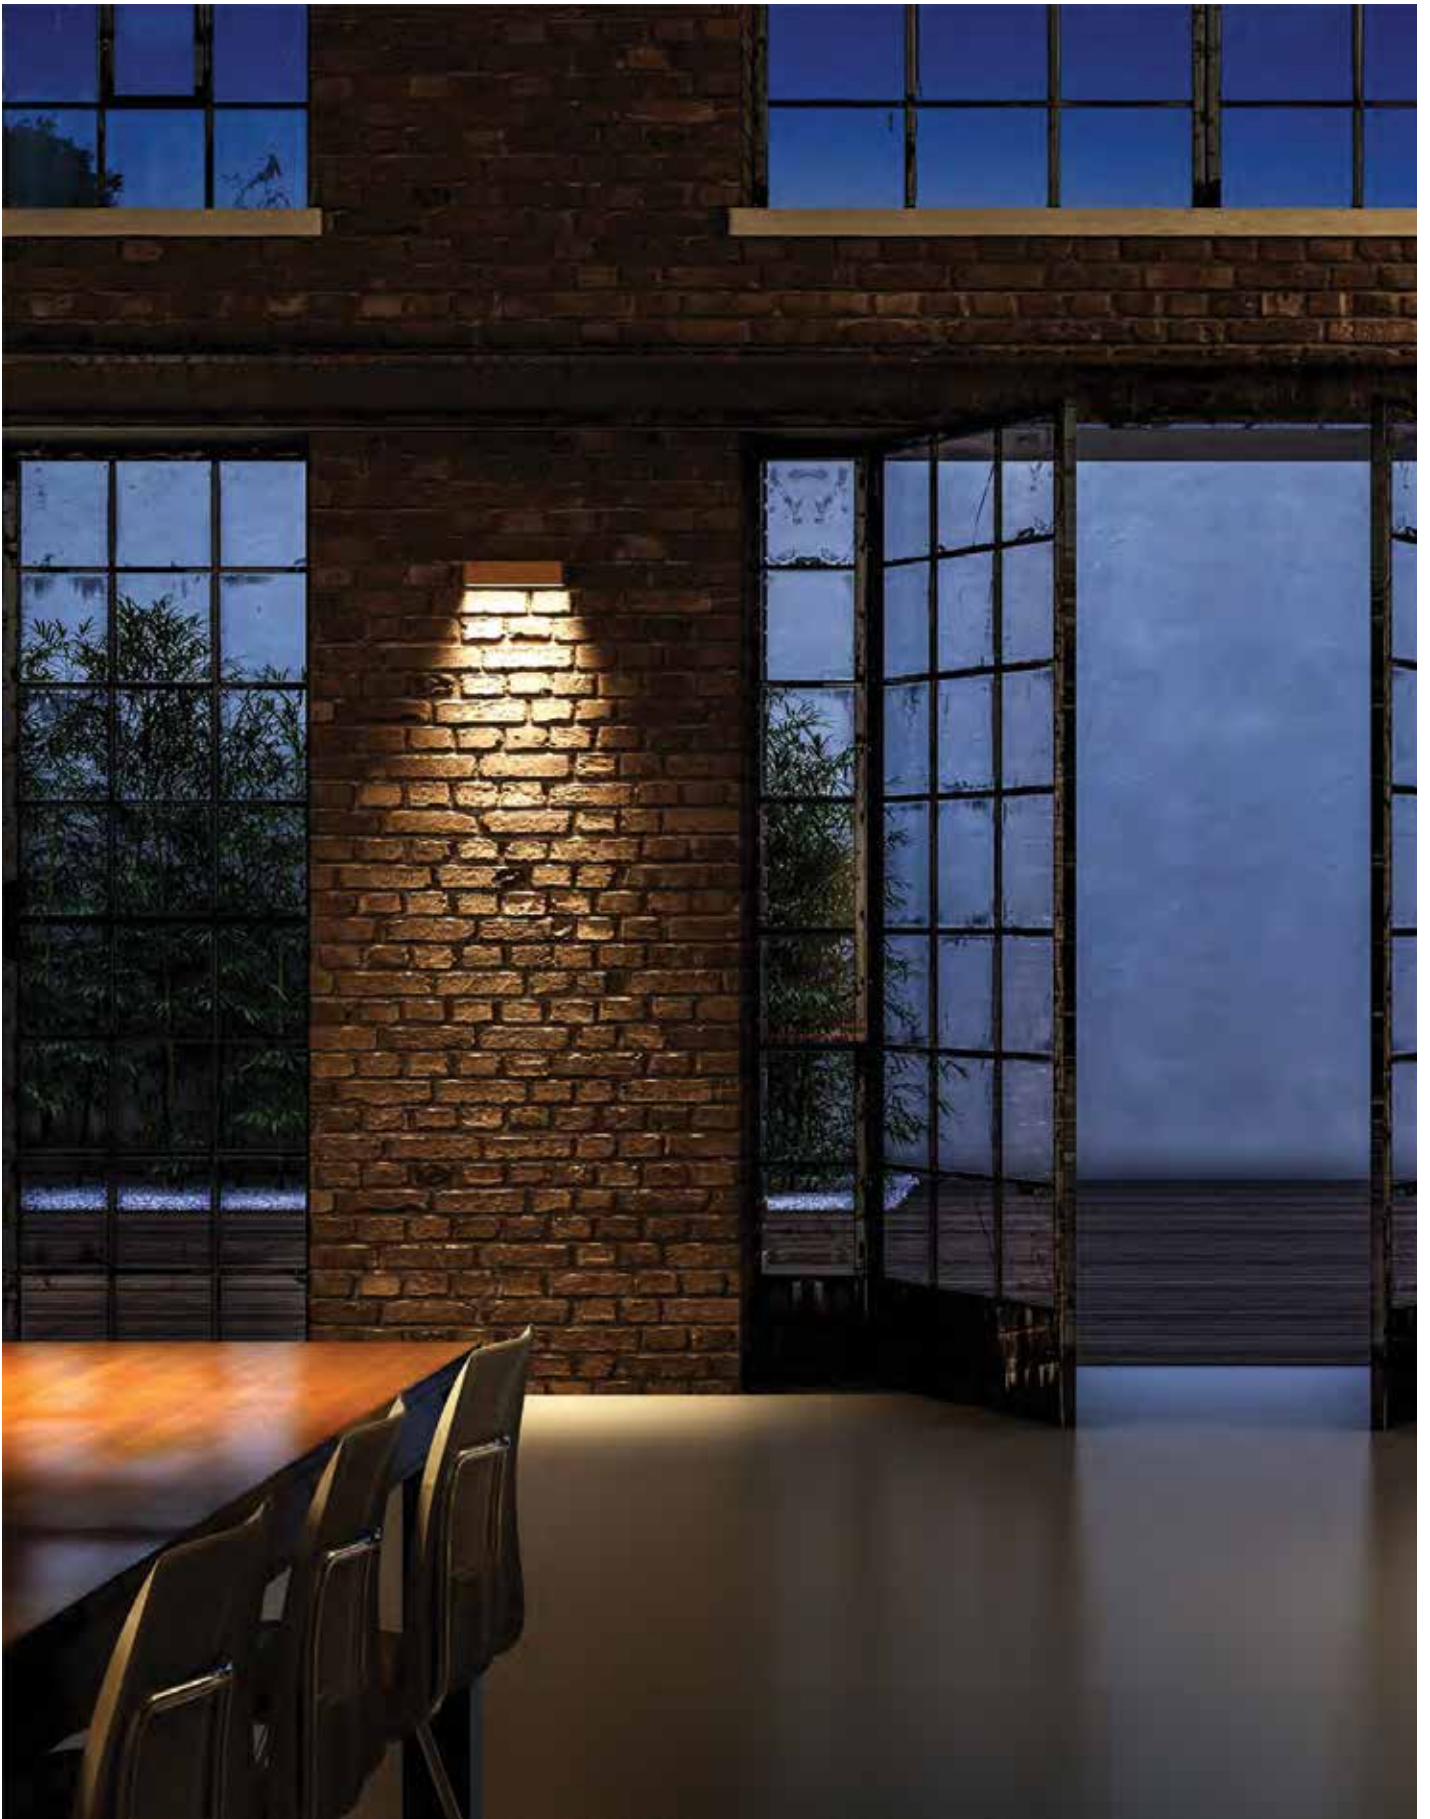

Details

Input Voltage **AC220-240V.**
Type of Led **SMD.**
Angle **100°.**
Lifetime **30.000 hrs.**

Material **Die-cast aluminium,**
with SPC wood board.
Guarantee **3 years.**

Outdoor Wall Light LED

Natu