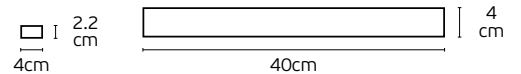

VK/LV250W48CG

Code
71164-085721

Model
VK/LV250W48CG
0-5210mA, 250W

Box
1pc

Details

Voltage 220-240V.
 $I_{in} \leq 1.5A$.
Urated=48V.
Irange=0-5210mA.

Prange=0-250W.
Working temperature $-25^{\circ}C \rightarrow 45^{\circ}C$.
Material Plastic housing.
Guarantee 3 years.

IP20.