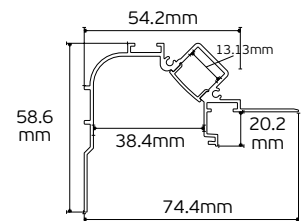

Details

Charged per meter. Available 2m. Material Aluminium with cover & end caps.

IP20.