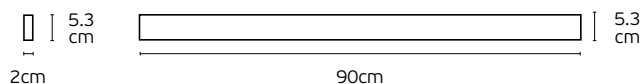

VK/04368

Code	Model	Box
71164-196721	VK/04368/B/9/DALI ● Black sand. 3000K. 1.343lm. 9W. CRI>90	20pcs
71164-197721	VK/04368/B/15/DALI ● Black sand. 3000K. 2.162lm. 13W. CRI>90	12pcs
71164-198721	VK/04368/B/25/DALI ● Black sand. 3000K. 3.496lm. 25W. CRI>90	9pcs
71164-100721	VK/04368/B/9 ● Black sand. 3000K. 1.343lm. 9W. (Dim. 0-10V). CRI>90	20pcs
71164-101721	VK/04368/B/15 ● Black sand. 3000K. 2.162lm. 13W. (Dim. 0-10V). CRI>90	12pcs
71164-102721	VK/04368/B/25 ● Black sand. 3000K. 3.496lm. 25W. (Dim. 0-10V). CRI>90	9pcs