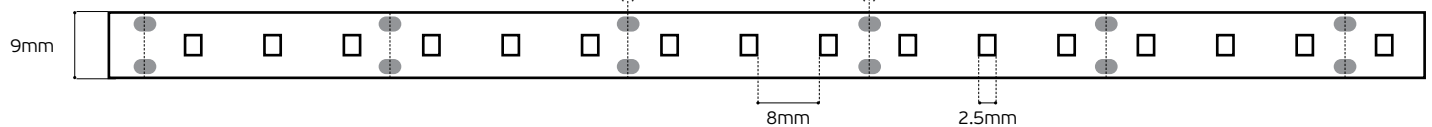

Details

Led type SMD 2835. Led qty 96pcs/m. CRI>80. Tape on back 3M. Working temperature -25°C → 60°C. Storage temperature -40°C → 80°C. 2 years guarantee.

IP20.

12V