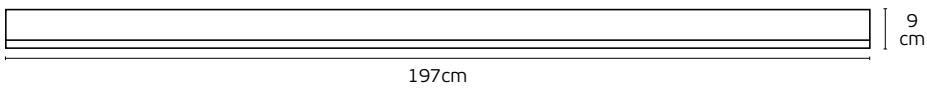

VK/04160/197/C