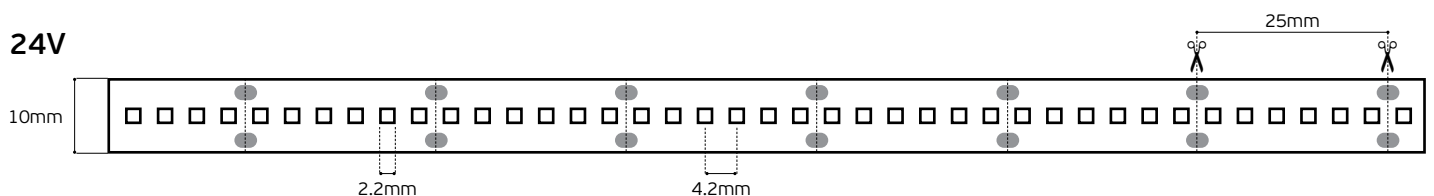

Ledstrips CRI>90. IP20.

Ledstrips Epistar Collection

IP20. 24W/m.

VK/24/2216/.../240

Code	Model	Voltage	Kelvin	Lumen/m	CRI	Watt/m	Box
78001-704724	VK/24/2216/927/240	24V	2700K	2.931lm/m	CRI>90	24W/m	5m/roll
78001-705724	VK/24/2216/930/240	24V	3000K	3.016lm/m	CRI>90	24W/m	5m/roll
78001-706724	VK/24/2216/940/240	24V	4000K	3.066lm/m	CRI>90	24W/m	5m/roll

Details

Led type SMD 2216 EPISTAR. Led qty 240pcs/m. Tape on back 3M. Working temperature -10°C → 40°C. Storage temperature -20°C → 60°C. Lifetime 50.000hrs.

IP20.

5 years guarantee Super bright!!!

24V