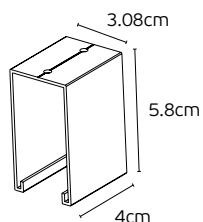

VK/04623/TR/S/CON

Code
71165-017777

Model
VK/04623/TR/S/CON/W
○ White. Surface Connector

Box
100pcs

71165-018777

VK/04623/TR/S/CON/B
● Black. Surface Connector

100pcs

Details

Material Aluminum
Location Track

5 years guarantee