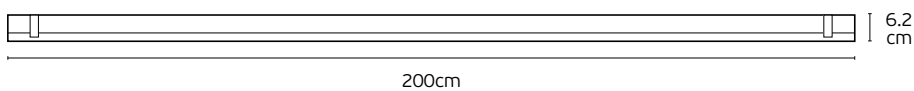

Details

Material **Aluminium**.