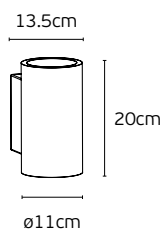

VK/02202/G