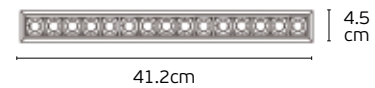

VK/04618/5, VK/04618/10, VK/04618/15

Code	Model	Box
64174-037776	VK/04618/5/B/W/15 ● Black. 3000K. 1.085lm. 5x2W. 15° CRI>90	1pc
64174-038776	VK/04618/5/B/W/30 ● Black. 3000K. 1.085lm. 5x2W. 30° CRI>90	1pc
64174-039776	VK/04618/10/B/W/15 ● Black. 3000K. 2.170lm. 10x2W. 15° CRI>90	1pc
64174-040776	VK/04618/10/B/W/30 ● Black. 3000K. 2.170lm. 10x2W. 30° CRI>90	1pc
64174-041776	VK/04618/15/B/W/15 ● Black. 3000K. 3.255lm. 15x2W. 15° CRI>90	1pc
64174-042776	VK/04618/15/B/W/30 ● Black. 3000K. 3.255lm. 15x2W. 30° CRI>90	1pc

Details

Voltage 220-240V.
Material Aluminium,
PMMA lens.
Beam Angle 15°, 30°.
Type of Led SMD 3535.

Lifetime 50.000 hrs.
Working temperature < 45°C.
Dimmable No. Flicker free.

5 years guarantee

IP20.