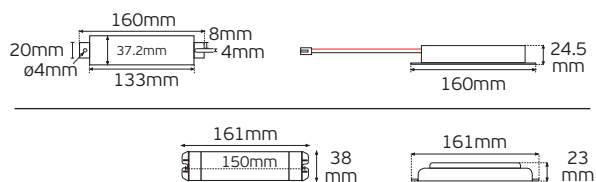

Emergency Battery kits Led

VK/GU10-E27/EME/3A

Code
78000-001724

Model
VK/GU10-E27/EME/3A
● Aluminium + white cover. Lithium-Iron 3Ah

Box
1pc

Details

Duration **1-3 hours**.
Load **3-10W max**.
Emergency Power **3-10W**.
Voltage **AC90-277V, 50Hz/60Hz**
Guarantee **2 years**

IP20.