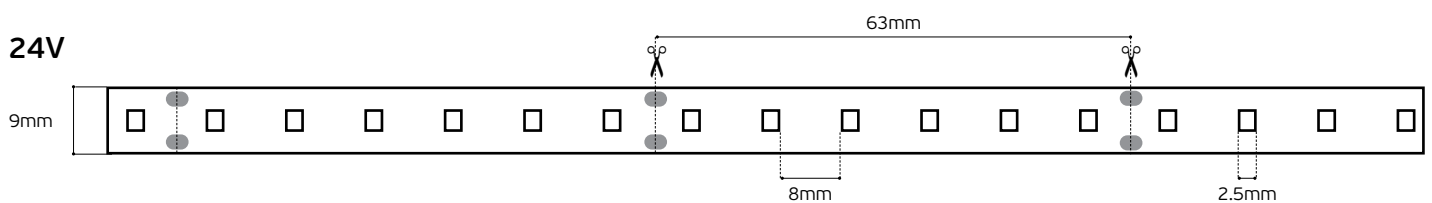

Details

Led type **SMD 2835**. Led qty **96pcs/m**. CRI>80. Tape on **back 3M**. Working temperature **-25°C → 60°C**. Storage temperature **-40°C → 80°C**. 2 years guarantee.

IP20.

24V