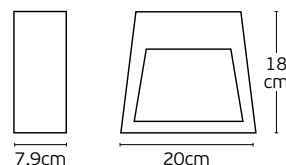

Up/Down

VK/02049

Code 75169-310692	Model VK/02049/AN/W ● Anthracite. 3000K. 520lm. 10W. CRI>80	Box 20pcs
75169-311692	VK/02049/W/W ○ White. 3000K. 520lm. 10W. CRI>80	20pcs

Details

AC Driver **220-240V (Included)**.
Beam Angle **2x112°**.
Type of Led **SMD 2835**.
Working temperature **-20°C → 40°C**.

Lifetime **30.000hrs**.
Dimmable No.
Material **Aluminium**.
Guarantee **2 years**.

Up/Down

VK/02115

Code 75169-346694	Model VK/02115/AN/W ● Anthracite. 3000K. 612lm. 18W. CRI>83	Box 6pcs

Details

AC Driver **220-240V (Included)**.
Beam Angle **28°**.
Type of Led **PHILIPS SMD 2835**.
Working temperature **-20°C → 40°C**.

Lifetime **30.000hrs**.
Dimmable No.
Material **Aluminium**.
Guarantee **2 years**.