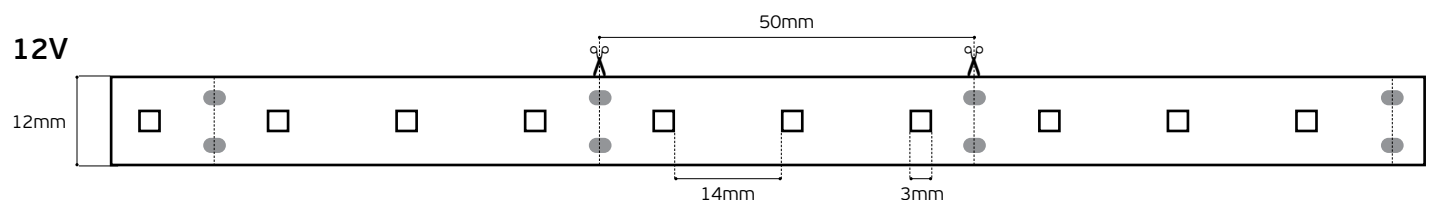

Details

Led type **SMD 2835**. Led qty **60pcs/m**. CRI>80. Tape on **back 3M**. Working temperature **-25°C → 60°C**. Storage temperature **-40°C → 80°C**. **2 years** guarantee.

IP68.