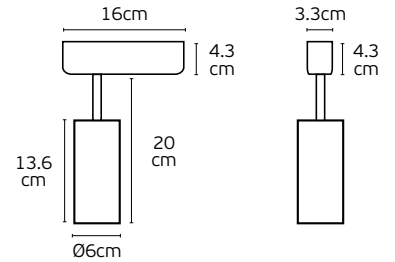

Details

Voltage 220-240V. LED source **OSRAM**. Working temperature -20°C→ 50°C. Inclination 90°. Rotation 350°. Lifetime 60.000hrs. Clicks 100.000. Material Aluminium. 3-phase adapter.

5 years guarantee **IP20.**

ø6cm

18° 24° 40°

Flicker free