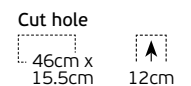

Details

Included lampholder G53.
Match also with lamps: GU10/ES111, R111, Modules 111.

Material Aluminium.

IP20.