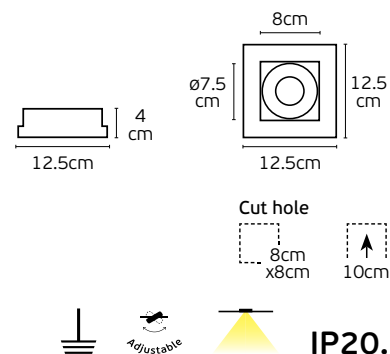

Details

Included lampholder GU10.
Match also with lamps: GU10/50, Par16, Modules 50.

Material Die cast aluminium.