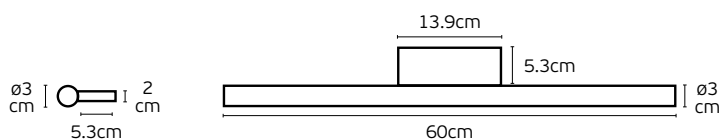

LED Magnetic Track Lights 48V CRI>90

Kona

VK/04370

Code	Model	Box
71164-200721	VK/04370/B/13/DALI ● Black sand. 3000K. 2.202lm. 13W. CRI>90	20pcs
71164-201721	VK/04370/B/20/DALI ● Black sand. 3000K. 2.677lm. 19W. CRI>90	12pcs
71164-104721	VK/04370/B/13 ● Black sand. 3000K. 2.202lm. 13W. (Dim. 0-10V). CRI>90	20pcs
71164-105721	VK/04370/B/20 ● Black sand. 3000K. 2.677lm. 19W. (Dim. 0-10V). CRI>90	12pcs

Details

Led magnetic track light
DC driver 48V (included).
Type of Led **2835 with driver**.
Dimmable **DALI, 0-10V**.
Beam Angle **110°**.

Lifetime **50.000 hrs**.
Working temperature **< 45°C**.
Material **Aluminium**.
Guarantee **3 years**.

IP20.