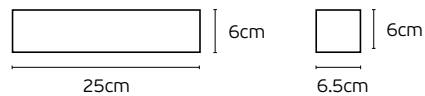

Details

Input Voltage **AC220-240V.**
Type of Led **SMD.**
Angle **100°.**
Lifetime **30.000 hrs.**

Material **Die-cast aluminium,**
with SPC wood board.
Guarantee **3 years.**