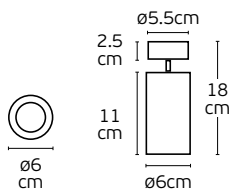

Details

Included lampholder GU10. Material **Aluminium**.
Match also with lamps: GU10/50, Par16. Working temperature -20°C ~ 40°C.