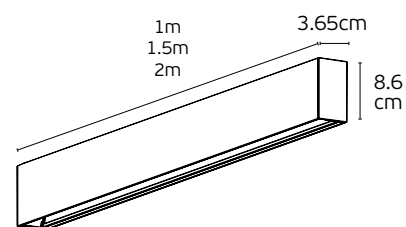

VK/04203TR/R