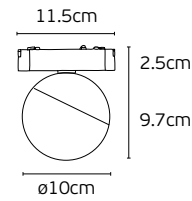

Bisqit

VK/04473/CE/B/DW

VK/04489/CE/B/DW

VK/04473/CE, VK/04489/CE

Code	Model	Box
71164-162721	VK/04473/CE/B/DW ● Black. 2700K-6000K. 12W. 753lm. 24°. CRI>90	20pcs
71164-163721	VK/04473/CE/W/DW ○ White. 2700K-6000K. 12W. 753lm. 24°. CRI>90	20pcs
71164-174721	VK/04489/CE/B/DW ● Black. 2700K-6000K. 12W. 1.002lm. 120°. CRI>90	20pcs
71164-175721	VK/04489/CE/W/DW ○ White. 2700K-6000K. 12W. 1.002lm. 120°. CRI>90	20pcs

Details

Rotation Angle **360°**
Dimmable **yes**.
Lifetime **8000 hrs**.
Clicks **30.000 clicks**.
Working temperature < **60°C**.
Material **Aluminium**.
Installation **Track**.
Guarantee **3 years**.
Bluetooth, Zigbee.

VK/04473/CE:
Input Voltage **40V**.
Input current **0.243A**.
Output Voltage **37V**.
Output current **300mA**.
Type of Led **San'an**.
Numbers of Led **1**.
Beam angle **24°**.

VK/04489/CE:
Input Voltage **40V**.
Input current **0.191A**.
Output Voltage **34.5V**.
Output current **250mA**.
Type of Led **San'an**.
Numbers of Led **60**.
Beam angle **120°**.

IP20.

On-Off
Dimmable
CCT 2700K-6000K

operation only with **zigbee**