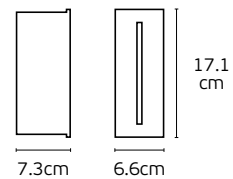

Details

AC Driver **100-240V (Included)**.
Beam Angle **51°**.
Type of Led **SMD 3535**.
Lifetime **30.000hrs**.

Working temperature **-20°C→45°C**.
Dimmable No.
Material **Aluminium**.
Guarantee **2 years**.

IP54