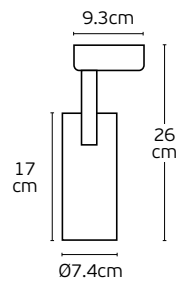

Olpo

VK/04120/B 12°

VK/04120/W 24°

20W

VK/04120 12°

VK/04120 24°

Code	Model	Box
64174-252128	VK/04120/W/W/12 ○ White. 3000K. 2.101lm. 20W. 12°. CRI>80	24pcs
64174-253128	VK/04120/W/C/12 ○ White. 4000K. 1.695lm. 20W. 12°. CRI>80	24pcs
64174-254128	VK/04120/B/W/12 ● Black. 3000K. 2.013lm. 20W. 12°. CRI>80	24pcs
64174-255128	VK/04120/B/C/12 ● Black. 4000K. 1.695lm. 20W. 12°. CRI>80	24pcs
64174-256128	VK/04120/W/W/24 ○ White. 3000K. 1.695lm. 20W. 24°. CRI>80	24pcs
64174-257128	VK/04120/W/C/24 ○ White. 4000K. 2.203lm. 20W. 24°. CRI>80	24pcs
64174-258128	VK/04120/B/W/24 ● Black. 3000K. 1.695lm. 20W. 24°. CRI>80	24pcs
64174-259128	VK/04120/B/C/24 ● Black. 4000K. 2.058lm. 20W. 24°. CRI>80	24pcs

Details

Voltage 220-240V.
Type of LED COB Bridgelux.
Clicks 25.000.

Working temperature -25°C → 45°C.
Lifetime 35.000hrs. 3-phase adapter.
Material Aluminium.

5 years guarantee

Adjustable

IP20