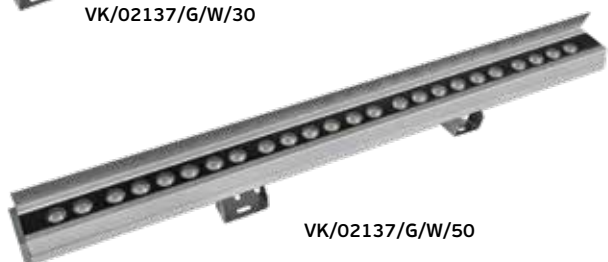

VK/02137/G/W/50