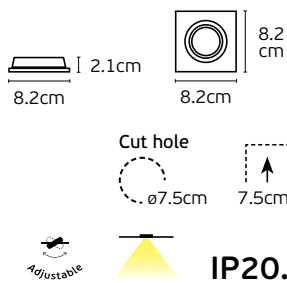

Details

Included lampholder GU10.
Match also with lamps: GU10/50, Par16, Modules 50.

Material Die cast aluminium.

Recessed Spots for GU10/PAR16

Smoo

VK/03068

Code
64174-019700

Model
VK/03068/W
○ White sanded. GU10. Max 12W (LED).