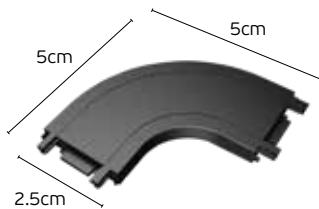

VK/04481/B/CON

VK/04481

Code	Model	Box
71164-015115	VK/04481/B/CON ● Black. 40V. 5x5x0.55cm	50pcs
71164-016115	VK/04481/W/CON ○ White. 40V. 5x5x0.55cm	50pcs

Details

Connectors for Magnetic surface mounted track line **40V**.

IP Rating **IP20**. Working temperature **<45°C**. Material **Aluminium**.