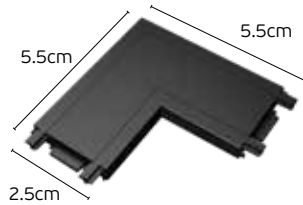

VK/04480/B/CON

VK/04480

Code	Model	Box
71164-013115	VK/04480/B/CON ● Black. 40V. 5.5x5.5x0.55cm	50pcs
71164-014115	VK/04480/W/CON ○ White. 40V. 5.5x5.5x0.55cm	50pcs

Details

Connectors for Magnetic surface mounted track line **40V**.

IP Rating **IP20**. Working temperature **<45°C**. Material **Aluminium**.