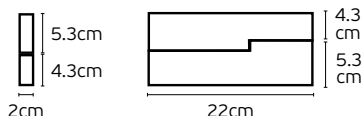

VK/04367/B/12/DALI - VK/04367/B/12

VK/04372/B/DALI - VK/04372/B