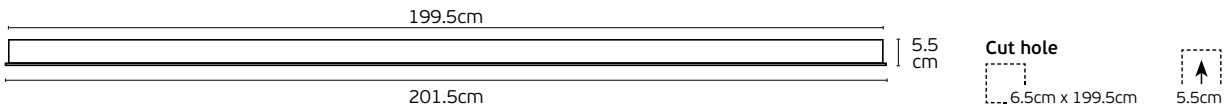

Code	Model	Color	Kelvin	Watt	Lumen	Length	Box
75165-507210	VK/04159/172/AL/W	● Aluminium	3000K	31W	4.800lm	171.5cm	1pc
75165-508210	VK/04159/172/W/W	○ White	3000K	31W	4.800lm	171.5cm	1pc
75165-509210	VK/04159/172/B/W	● Black	3000K	31W	4.800lm	171.5cm	1pc
75165-525210	VK/04159/172/AL/C	● Aluminium	4000K	31W	4.800lm	171.5cm	1pc
75165-526210	VK/04159/172/W/C	○ White	4000K	31W	4.800lm	171.5cm	1pc
75165-527210	VK/04159/172/B/C	● Black	4000K	31W	4.800lm	171.5cm	1pc

75165-510210	VK/04159/200/AL/W	● Aluminium	3000K	37W	5.600lm	199.5cm	1pc
75165-511210	VK/04159/200/W/W	○ White	3000K	37W	5.600lm	199.5cm	1pc
75165-512210	VK/04159/200/B/W	● Black	3000K	37W	5.600lm	199.5cm	1pc
75165-528210	VK/04159/200/AL/C	● Aluminium	4000K	37W	5.600lm	199.5cm	1pc
75165-529210	VK/04159/200/W/C	○ White	4000K	37W	5.600lm	199.5cm	1pc
75165-530210	VK/04159/200/B/C	● Black	4000K	37W	5.600lm	199.5cm	1pc

Details

Voltage 220-240V.
Type of LED **TRIDONIC**.
Beam angle 120°. CRI>80.
Clicks 50.000.
Working temperature -25°C → 45°C.

Lifetime 50.000hrs.
Material Aluminium.
No dimmable but can be dimmable after contact with our headquarter sales department.

» **TRIDONIC** LLE-G2
» **TRIDONIC** LED driver

5 years guarantee

IP20