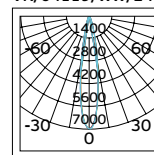

VK/04119/W/W/24