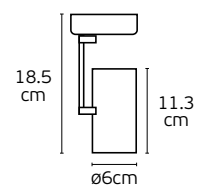

Details

Material Aluminium
Location 3 phase Track

Lampholder GU10-Par16. Matses also with
module OSRAM. 3 phase adapter

IP20