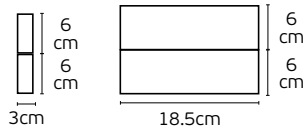

VK/04206TR