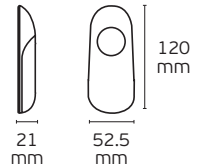

Details

Voltage **3V**. Frequency **2.4GHz**.
Transmitting power **6dBm**.
Standby Power **20uA**.
Distance **30m**.
Material **Plastic**.
Dimmable RGB+W.
Working temperature **-20~60°C**.
Guarantee **2 years**.

IP20.