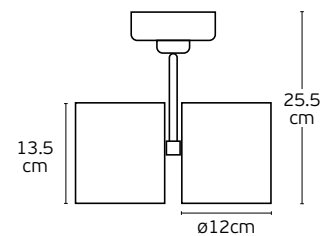

Details

Included lampholder 2xGU10/ES111. Material Aluminium. 3 phase adapter
Match also with lamps: GU10/ES111, R111.

IP20