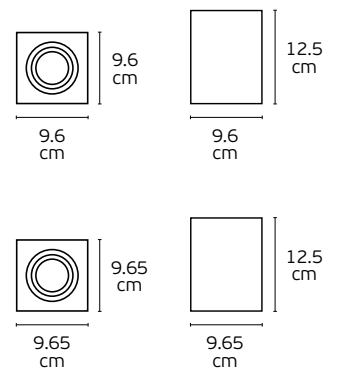

Details

Included lampholder GU10.
Match also with lamps: GU10/50, Par16.

Working temperature -20°C ~ 40°C.
Material **Aluminium**.