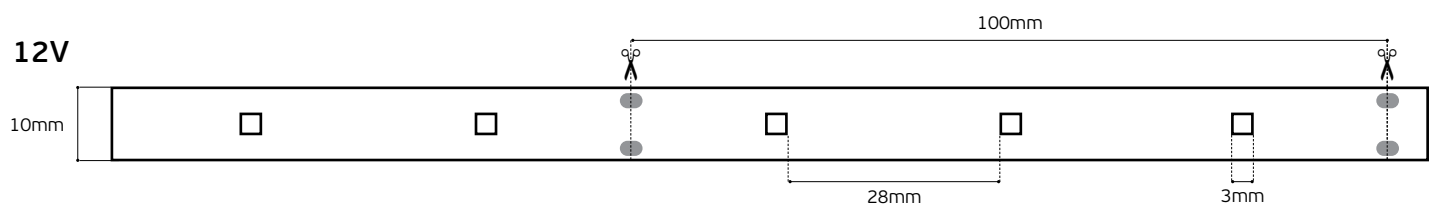

Details

Led type **SMD 5050**. Led qty **30pcs/m**. CRI>80. Tape on **back 3M**. Working temperature **-25°C → 60°C**. Storage temperature **-40°C → 80°C**. **2 years** guarantee.

IP55.