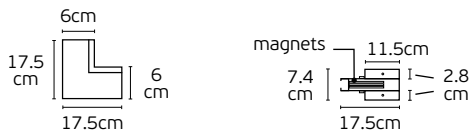

VK/04363/RC/B/IC

Code
71164-087721

Model
VK/04363/RC/B/IC
● Black. 48V. Inner corner for recessed track

Box
20pcs

Details

Inner corner for recessed.
Track lines **48V**.
2 rails link at an angle of **90°**.
Material **Aluminium**.

Must be install **VK/04364/PC** to work
(connector for corners).
Guarantee **3 years**.