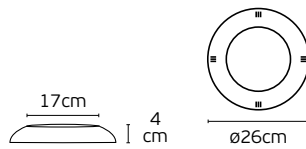

VK/02012

Code 62159-093106	Model VK/02012/D ○ White. 6500K. 2.200lm. 18W.	Box 10pcs
62159-094106	VK/02012/BL ○ White. BLUE. 250lm. 18W.	10pcs

Details

AC Driver **12V (Included)**.
Beam Angle **120°**.
Type of Led **SMD 2835**.
Lifetime **30.000hrs**.
Working temperature **-20°C→40°C**.

Dimmable **No**.
Material **Plastic**.
Included **Cable 2m hrnf 07 - 2x1.5mm**.
Guarantee **2 years**.

IP68

VK/02012/RGB

Code 62159-095106	Model VK/02012/RGB ○ White. RGB. 500lm. 18W.	Box 10pcs

Details

AC Driver **12V (Included)**.
Beam Angle **120°**.
Type of Led **SMD 2835**.
Lifetime **30.000hrs**.
Working temperature **-20°C→40°C**.

Dimmable **No**.
Material **Plastic**.
Included **Cable 2m hrnf 07 - 2x1.5mm & remote control**.
Guarantee **2 years**.

IP68