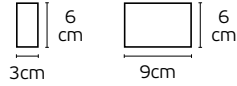

LED Magnetic Track Lights 24V

Kopi

VK/04204TR/3