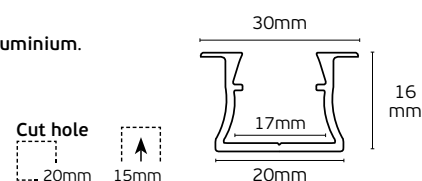

Ledstrips Profiles IP20

VK/01/AL

Code
75165-161264

Model
VK/01/AL
Aluminium. 2.000x17.4x9mm

Box
100pcs

Details
Charged per meter. Available 2m. Material Aluminium.

IP20.

VK/12/AL

Code
75165-212264

Model
VK/12/AL
Aluminium. 2.000x17.4x12mm

Box
100pcs

Details
Charged per meter. Available 2m. Material Aluminium.

IP20.

VK/D1/AL

Code
75165-173264

Model
VK/D1/AL
Aluminium. 2.000x21x16mm

Box
100pcs

Details
Charged per meter. Available 2m. Material Aluminium.

IP20.

VK/03/SLIM/AL

Code
75165-166264

Model
VK/03/SLIM/AL
Aluminium. 2.000x27.4x15mm

Box
100pcs

Details
Charged per meter. Available 2m. Material Aluminium.

IP20.

VK/D2/AL

Code
75165-165264

Model
VK/D2/AL
Aluminium. 2.000x30x16mm

Box
100pcs

Details
Charged per meter. Available 2m. Material Aluminium.

IP20.