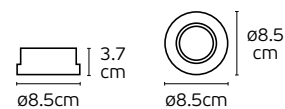

VK/03058

Code
64173-032121

Model
VK/03058/W
○ White. GU5.3. Max. 12W. (LED)

Box
100pcs

64173-033121

VK/03058/MC
● Brushed Chrome. GU5.3. Max. 12W. (LED)

100pcs

64173-068121

VK/03058/B
● Black. GU5.3. Max. 12W. (LED)

100pcs