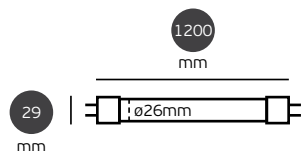

Voltage 185-265	SMD 2835	220°	CRI Ra>80			-20°C 40°C	Glass	PC	20W > 180W	IP20	2	Box 50

VK/05137/150

Code	Model	Base	Watt	Dimm	Kelvin	Lumen	Beam Angle
50058-216140	VK/05137/150/W	G13	25W		3000K	2.500lm	220°
50058-217140	VK/05137/150/C	G13	25W		4000K	2.500lm	220°
50058-220140	VK/05137/150/D	G13	25W		6000K	2.500lm	220°