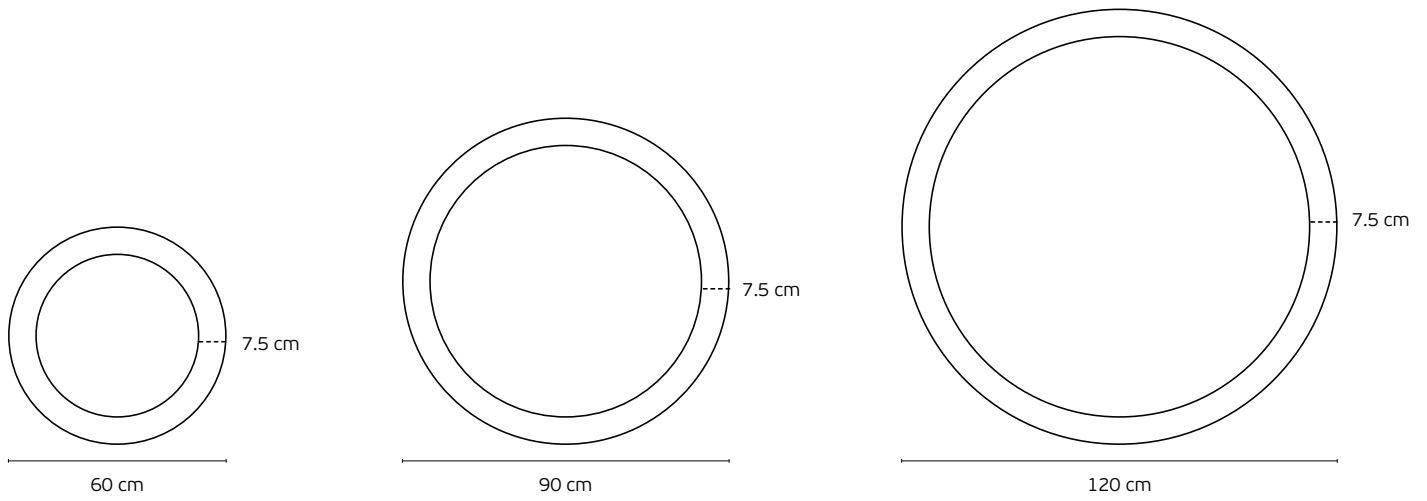

Round Led Linear Lights