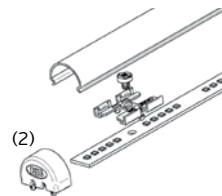

Details

Mounting method **Push through mount**. Material **PC**. Color **Transparent**.