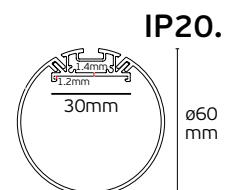

Details

Charged per meter. Available 2m & 3m. Material Aluminium with cover, end caps and suspension.