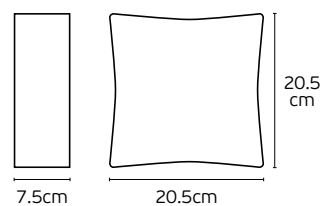

VK/02076

Code 75169-347692	Model VK/02076/B/W ● Black. 3000K. 484lm. 14W. CRI>80	Box 10pcs

Details

AC Driver **220-240V (Included)**.
Beam Angle **4x60°**.
Type of Led **SMD 2835**.
Lifetime **30.000hrs**.

Working temperature **-20°C → 40°C**.
Dimmable No.
Material **Aluminium**.
Guarantee **2 years**.

VK/02043

Code 75169-298692	Model VK/02043/AN/W ● Anthracite. 3000K. 478lm. 4W. CRI>80	Box 10pcs
75169-299692	VK/02043/W/W ○ White. 3000K. 478lm. 4W. CRI>80	10pcs

Details

AC Driver **220-240V (Included)**.
Beam Angle **4x29°**.
Type of Led **SMD HIGH POWER**.
Lifetime **30.000hrs**.

Working temperature **-20°C → 40°C**.
Dimmable No.
Material **Aluminium**.
Guarantee **2 years**.