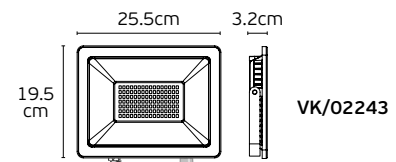

Code 63158-163742	Model VK/02243/B/CCT ● Black. 100W. 9.000lm-10.000lm. 3000K-4500K-6500K	Box 10pcs
63158-164742	VK/02244/B/CCT ● Black. 150W. 13.500lm-15.000lm. 3000K-4500K-6500K	10pcs
63158-165742	VK/02245/B/CCT ● Black. 200W. 18.000lm-20.000lm. 3000K-4500K-6500K	5pcs