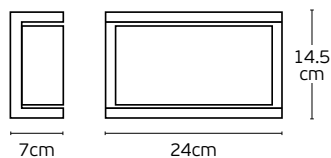

VK/01079, VK/01080, VK/01081

Code	Model	Box
75169-290692	VK/01079/AN ● Anthracite. E27. Max 20W (LED).	10pcs
75169-291692	VK/01080/AN ● Anthracite. E27. Max 20W (LED).	4pcs
75169-292692	VK/01081/AN ● Anthracite. E27. Max 20W (LED).	4pcs

Details

Included lampholder E27.
Match also with lamps: E27/A60.

Material Aluminium/PC.
Location Wall.