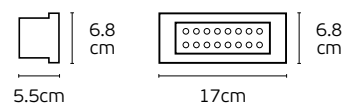

VK/02007

Code	Model	Box
75169-163997	VK/02007/MC/W ● Nickel mat. 3000K. 60lm. 1.2W. CRI>80	40pcs
75169-164997	VK/02007/MC/D ● Nickel mat. 6000K. 60lm. 1.2W. CRI>80	40pcs
75169-165997	VK/02007/MC/BL ● Nickel mat. BLUE. -lm. 1.2W. CRI>80	40pcs

Details

AC Driver **100-240V (Included)**.
Beam Angle **120°**.
Type of Led **DIP 12pcs**.
Lifetime **20.000hrs**.

Working temperature **-20°C→35°C**.
Dimmable No.
Material **Steel. glass. plastic**.
Guarantee **2 years**.

VK/02013

Code	Model	Box
75169-177997	VK/02013/MC/W ● Nickel mat. 3000K. 90lm. 1.6W. CRI>80	50pcs
75169-178997	VK/02013/MC/D ● Nickel mat. 6000K. 90lm. 1.6W. CRI>80	50pcs
75169-179997	VK/02013/MC/BL ● Nickel mat. BLUE. -lm. 1.6W. CRI>80	50pcs

Details

AC Driver **100-240V (Included)**.
Beam Angle **120°**.
Type of Led **DIP 16pcs**.
Lifetime **20.000hrs**.

Working temperature **-20°C→35°C**.
Dimmable No.
Material **Steel. glass. plastic**.
Guarantee **2 years**.