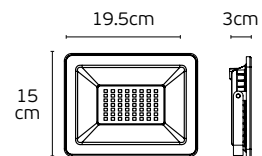

Details

Material **Aluminum+Glass**
Voltage **AC100-240V**
Beam Angle **120°**
Type of Led **SMD 2835**

Hours **30.000hrs**
Working Temperature **-35°C → 35°C**
Clicks **20.000**
Guarantee **3 years**

VK/02253