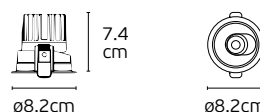

VK/04616, VK/04617

Code	Model	Box	Details	
64174-029776	VK/04616/W/W ○ White. 3000K. 1.508lm. 12W. 15° CRI>90	1pc	Voltage 220-240V.	Projection angle 0~20° (VK/04617).
64174-030776	VK/04616/B/W ● Black. 3000K. 1.508lm. 12W. 15° CRI>90	1pc	Material Aluminium, PMMA lens.	Type of Led bridgeLED V8-E.
64174-031776	VK/04617/W/W ○ White. 3000K. 1.508lm. 12W. 15° CRI>90.	1pc	Beam Angle 15°. Adjustable VK/04617 yes. Dimmable No.	Lifetime 50.000 hrs. Working temperature < 45°C.
64174-032776	VK/04617/B/W ● Black. 3000K. 1.508lm. 12W. 15° CRI>90.	1pc	5 years guarantee	IP20.