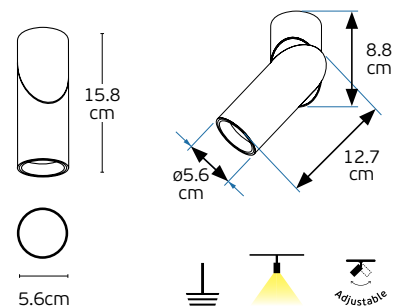

Details

Included lampholder GU10.
Match also with lamps: GU10/50, Par16.

Material Pure aluminium