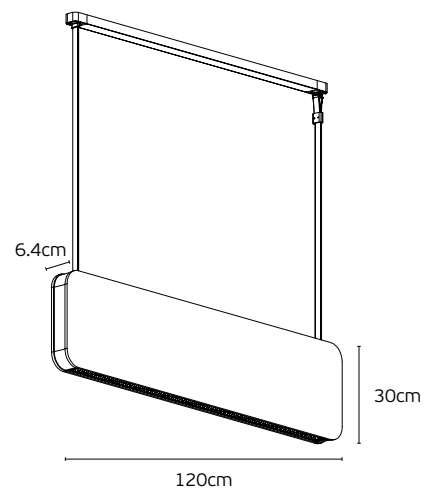

Acoustic Led Lights Up/Down

Mute

VK/04562/120/G

VK/04562/120/GR

VK/04562/120

Code	Model	Box
75168-112773	VK/04562/120/G/W/DA ● Grey. 3000K. 45W. 6300lm. CRI>80.	1pc
75168-113773	VK/04562/120/GR/W/DA ● Green. 3000K. 45W. 6300lm. CRI>80.	1pc
75168-114773	VK/04562/120/G/C/DA ● Grey. 4000K. 45W. 6300lm. CRI>80.	1pc
75168-115773	VK/04562/120/GR/C/DA ● Green. 4000K. 45W. 6300lm. CRI>80.	1pc

Details

Input Voltage **AC 220-240V**.
Led driver **BOKE DALI**.
Type of Led Chip **SAMSUNG 2835**.
Dimmable **DALI**.
Beam angle **Up 130°/Down 65°**
Working temperature **-20°C-40°C**.

Cable **Black fabric 1.5m**.
Lifetime **50.000hrs**.
Material **Polyester Fiber Acoustic + Aluminium alloy**.
Location **Ceiling-Pendant**.
Guarantee **3 years**.