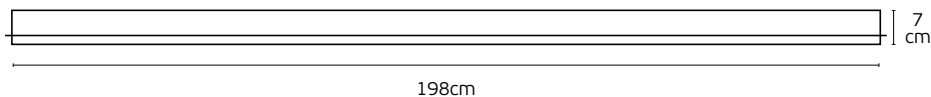

VK/04461/142/W/C