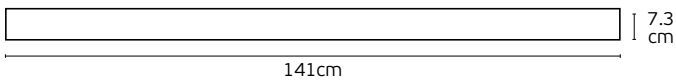

Slim Led Linear Lights