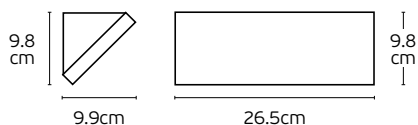

VK/02067

Code
75169-333692

Model
VK/02067/G/C
● Grey. 4000K. 1450lm. 12W. CRI>80.

Box
10pcs

Details

Voltage 230V.
Type of Led SMD 2835.
Beam Angle 120°.
Lifetime 30.000hrs.
Dimmable No.

Working temperature -20°C→45°C.
Material ABS & PC housing and PC
diffuser.
Guarantee 2 years.

VK/02068

Code
75169-334692

Model
VK/02068/G/C
● Grey. 4000K. 2.400lm. 21W. CRI>80.

Box
6pcs

Details

Voltage 230V.
Type of Led SMD 2835.
Beam Angle 120°.
Lifetime 30.000hrs.
Dimmable No.

Working temperature -20°C→45°C.
Material ABS & PC housing and PC
diffuser.
Guarantee 2 years.