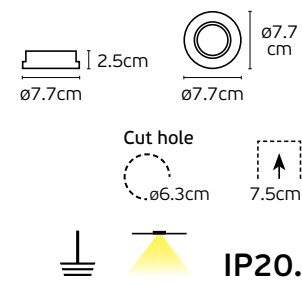

Recessed Spots for GU10/PAR16

Eve

VK/03009G

Code	Model	Box
64173-023121	VK/03009G/W ○ White. GU10. Max 12W (LED).	100pcs
64173-025121	VK/03009G/C ● Chrome. GU10. Max 12W (LED).	100pcs
64173-024121	VK/03009G/MC ● Brushed Chrome. GU10. Max 12W (LED).	100pcs
64173-049121	VK/03009G/B ● Black. GU10. Max 12W (LED).	100pcs

VK/03010G

Code	Model	Box
64173-050121	VK/03010G/W ○ White. GU10. Max 12W (LED).	100pcs
64173-051121	VK/03010G/MC ● Brushed Chrome. GU10. Max 12W (LED).	100pcs
64173-052121	VK/03010G/B ● Black. GU10. Max 12W (LED).	100pcs

Details

Included lampholder GU10.
Match also with lamps: GU10/50, Par16, Modules 50.

Material Die cast aluminium.