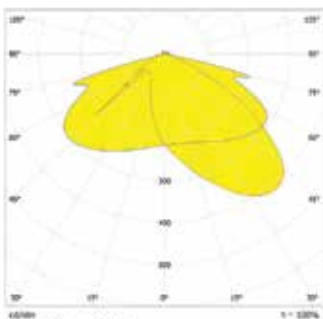

High lumen LEDs
190lm/w

Bracket
Double Protection for rust-proof

High Sensitivity PIR Sensor

Luminance distribution

VK/02168/20/D
VK/02168/40/D

VK/02168/60/D
VK/02168/80/D

Dimensions

Led Lamps