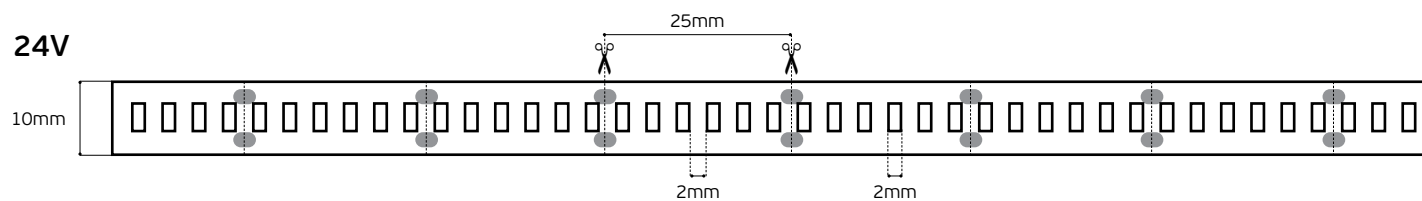

Details

Led type SMD 2835. Led qty 240pcs/m. CRI>80. Tape on back 3M. Working temperature -25°C → 60°C. Storage temperature -40°C → 80°C. 2 years guarantee.

IP20.

24V