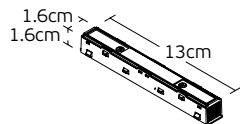

VK/04591/TR/PC/R

Code	Model	Box
71164-038776	VK/04591/TR/PC/R/W ○ White. 48V. Power connector for recessed track	50pcs
71164-039776	VK/04591/TR/PC/R/B ● Black. 48V. Power connector for recessed track	50pcs

Details

In track Power connector for recessed track profile, 4 wire Recessed track profile mount type. Material Aluminium. Working temperature < 45°C. Voltage 48V. IP Rating IP20.