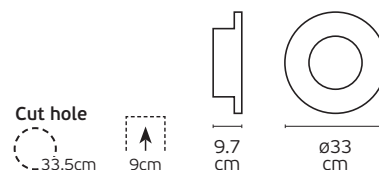

Details

AC Driver 220-240V (Included). Watt 20W. Beam Angle Diffuser light. Type of Led SMD 2835. WNo Dimmable. Lifetime 30.000 hrs. Working temperature < 45°C. Material Gypsum. Possibility to paint. 2 years guarantee.