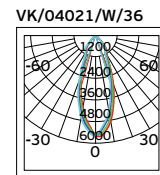

Pette

VK/04021/B

30W

VK/04021

Code	Model	Box
64174-205128	VK/04021/W/W/36 ○ White. 3000K. 3.388lm. 30W. CRI>80	1pc
64174-206128	VK/04021/W/C/36 ○ White. 4000K. 3.519lm. 30W. CRI>80	1pc
64174-207128	VK/04021/B/W/36 ● Black. 3000K. 3.363lm. 30W. CRI>80	1pc
64174-208128	VK/04021/B/C/36 ● Black. 4000K. 2.700lm. 30W. CRI>80	1pc
64174-209128	VK/04021/G/W/36 ● Grey. 3000K. 2.400lm. 30W. CRI>80	1pc
64174-210128	VK/04021/G/C/36 ● Grey. 4000K. 2.700lm. 30W. CRI>80	1pc

Details

Voltage 220-240V.
Type of LED COB Bridgelux.
Beam angle 36°.
Clicks 25.000.

Working temperature -25°C → 45°C.
Lifetime 50.000hrs.
3-phase adapter.
Material Aluminium.

5 years guarantee

IP20