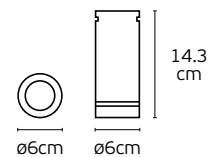

Details

Included lampholder GU10.
Match also with lamps: GU10/50, Par16.

Working temperature -20°C ~ 40°C.
Material **Aluminium**.