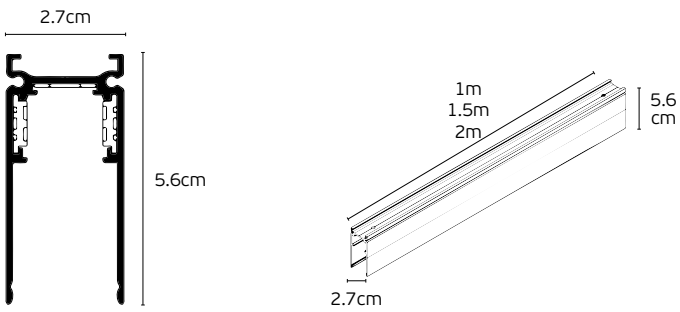

Led Magnetic Track Lights 48V. Slim. DALI.