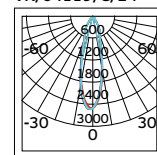

VK/04119/C/24