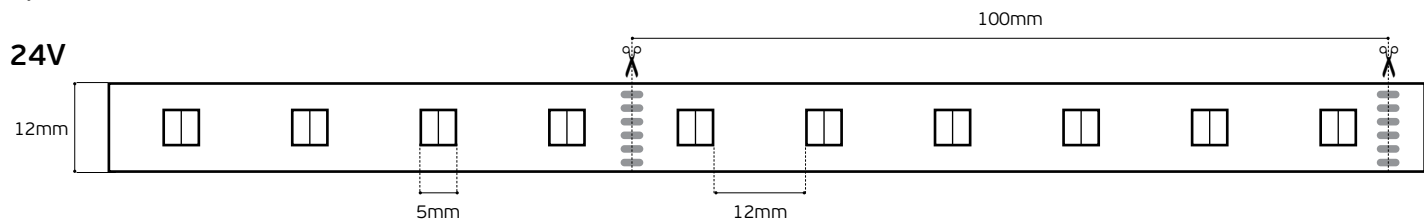

VK/24/5050/CCT/60

Code	Model	IP Rating	Voltage	Kelvin	Lumen/m	CRI	Watt/m	Box
78001-693724	VK/24/5050/CCT/60	IP20	24V	2400K+6000K (RGB+WW)	952lm/m	CRI>90	18W/m	5m/roll
78001-694724	VK/24/5050W/CCT/60	IP67	24V	2400K+6000K (RGB+WW)	963lm/m	CRI>90	18W/m	5m/roll

Details
Led type SMD 2835. Led qty 60pcs/m. Tape on back 3M. Working temperature -10°C → 40°C. Storage temperature -20°C → 60°C. Lifetime 50.000hrs.

IP20. IP67.

5 years guarantee