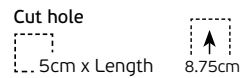

operation only with     **zigbee** 

LED Magnetic Track Lights Ultra Slim Bases

Kopi

LED Magnetic Track Lights 24V.

LED Magnetic Track Lights 24V.

Kopi

VK/04203TR/S

VK/04203TR/R