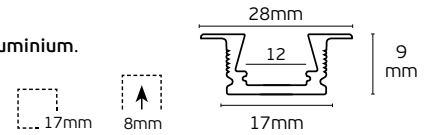

Profiles Covers IP20

Profiles accessories

VK/02/AL

Code 75165-164264	Model VK/02/AL Aluminium. 2.000x28x9mm	Box 100pcs
75165-195264	VK/02/W White. 2.000x28x9mm	100pcs

Details
Charged per meter. Available 2m. Material Aluminium.

IP20.

VK/K01

Code 75165-039264	Model VK/K01/CL ○ Clear. 2.000x16x4.5mm	Box 100pcs
75165-062264	VK/K01/W ○ Frost. 2.000x16x4.5mm	100pcs
75165-295264	VK/K01/B ● Black. 2.000x16x4.5mm	100pcs

Details
Suitable for: VK/01/AL, VK/12/AL, VK/D1/AL, VK/03/SLIM/AL, VK/D2/AL, VK/02/AL.

IP20.

Material Polycarbonate. Charged per meter. Available 2m.

VK/K01/NEON

Code 75165-241264	Model VK/K01/NEON ○ Frost. 2.000x17x14mm	Box 100pcs

Details
Suitable for: VK/01/AL, VK/D1/AL, VK/03/SLIM/AL, VK/D2/AL, VK/02/AL.
Material Polycarbonate. Charged per meter. Available 2m.

IP20.

VK/K01U

Code 75165-216264	Model VK/K01U/CL ○ Clear. 2.000x14x10mm	Box 100pcs
75165-217264	VK/K01U/W ○ Frost. 2.000x14x10mm	100pcs

Details
Suitable for: VK/01/AL, VK/D1/AL, VK/03/SLIM/AL, VK/D2/AL, VK/02/AL.

Material Polycarbonate. Charged per meter. Available 2m.

IP20.

With Model

VK/01/AL

With Model

VK/02/AL

With Model

VK/D1/AL

With Model

VK/D2/AL

With Model

VK/03/SLIM/AL