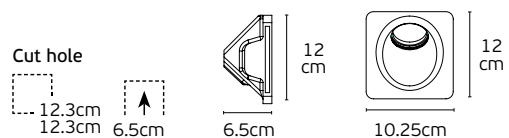

Details

Max watt 12W. Included GU10/50. Match also with lamps: GU10/50, Par16, Modules 50.
Material Gypsum. Possibility to paint.

IP20