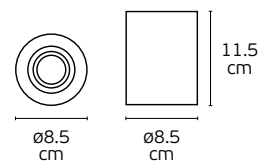

Details

Included lampholder GU10.
Match also with lamps: GU10/50, Par16.

Working temperature -20°C ~ 40°C.
Material **Aluminium**.

IP20