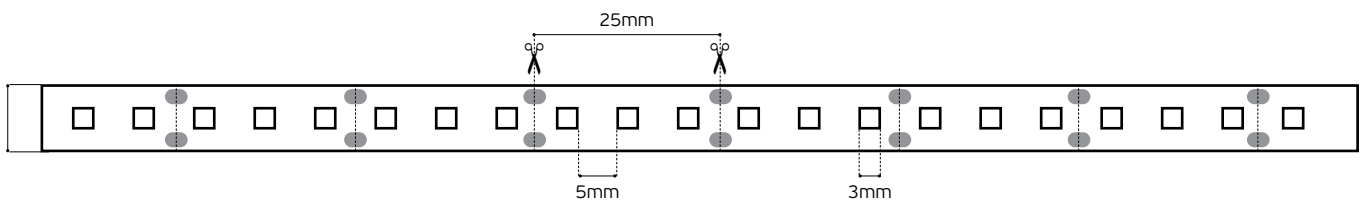

Details

Led type **SMD 2835**. Led qty **120pcs/m**. CRI>80. Tape on **back 3M**. Working temperature **-25°C → 60°C**. Storage temperature **-40°C → 80°C**. 2 years guarantee.

IP20.

12V

9mm