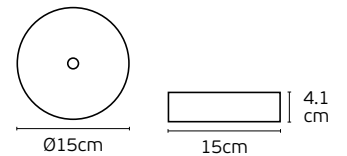

Details

AC Driver **100-240V (Included)**.
CRI>**90**.
Beam Angle **8°**.
Type of Led **OSRAM**.

Working temperature < **45°C**.
Lifetime **50.000 hrs**.
Material **Aluminium**.
Guarantee **3 years**.

IP20