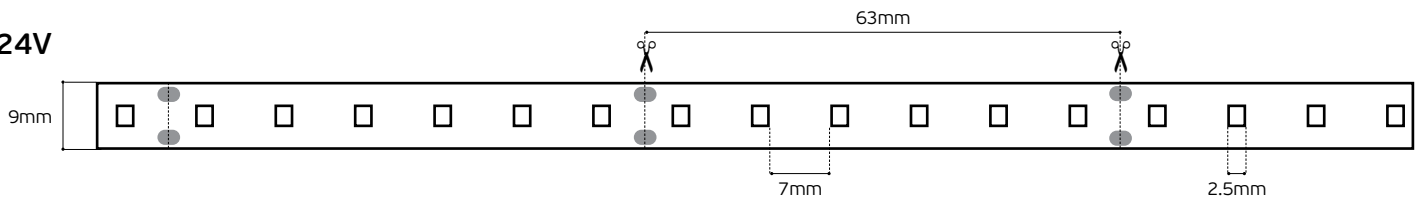

Ledstrips CRI>80. IP55.

Ledstrips CRI>80, Collection

VK/24/3528J/96 24V

Code	Model	Voltage	Kelvin	Lumen/m	CRI	Watt/m	Box
78001-156719	VK/24/3528J/WW/96	24V	2700K	1.001lm/m	CRI>80	9W/m	5m/roll
78001-120719	VK/24/3528J/W/96	24V	3000K	1.074lm/m	CRI>80	9W/m	5m/roll
78001-166719	VK/24/3528J/C/96	24V	4000K	1.178lm/m	CRI>80	9W/m	5m/roll
78001-121719	VK/24/3528J/D/96	24V	6000K	1.099lm/m	CRI>80	9W/m	5m/roll
78001-653126	VK/24/3528J/BL/96	24V	Blue	768lm/m	CRI>80	7.68W/m	5m/roll

Details

Led type **SMD 2835**. Led qty **96pcs/m**. CRI>80. Tape on **back 3M**. Working temperature **-25°C → 60°C**. Storage temperature **-40°C → 80°C**. **2 years** guarantee.

IP55.

24V