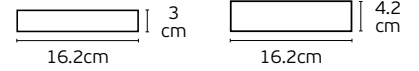

VK/LPV-60

Code
78000-595663

Model
VK/LPV-60-24
2.5A. 60W. 24V.

Box
32pcs