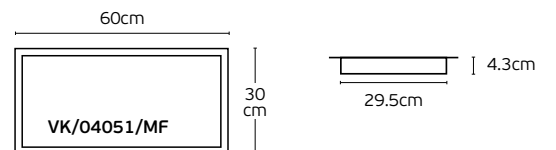

Details

VK/04051/MF: Frame mounting kit for LED panel VK/04051.

VK/04041/MF: Frame mounting kit for LED panel VK/04041.

VK/04051/RF: Frame recessed kit for LED panel VK/04051 with metal clip set.

VK/04041/RF: Frame recessed kit for LED panel VK/04041 with metal clip set.