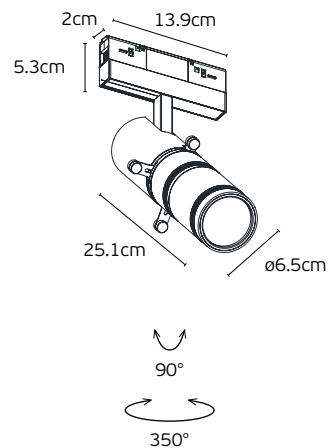

VK/04433/TR

Code
71164-127721

Model
VK/04433/TR/B/W
● Black sand. 3000K. 15°-1180lm / 21°-1600lm. 25W. (Dim. 0-10V)

Box
8pcs

Details

Led magnetic track Zoom Light
with DC driver 48V (included).
Input current **700mA**.
Input Voltage **DC36V**.
Type of Led bridgelux **COB with driver**.
Driver input **DC48V**,
Output **DC 3-40V 700mA**.
Beam angle **15°-21°**.

Angle of inclination **90°**.
Rotation Angle **350°**.
Dimmable **0-10V**.
Lifetime **20.000 hrs**.
Working temperature **< 45°C**.
Material **Aluminium+PC**.
Guarantee **3 years**.
CRI**>90**

IP20.