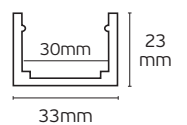

VK/24/2835W/AL/30

Code
75165-005724

Model
VK/24/2835W/AL/30
Aluminium profile for Keiso 30x20mm.
2.000x33x23mm

Box
1pc

Details

Charged **per meter**. Available **2m**. Material **Aluminium**. Use with **VK/24/2835W/.../240/30**, **VK/24/3838W/.../240/30**.