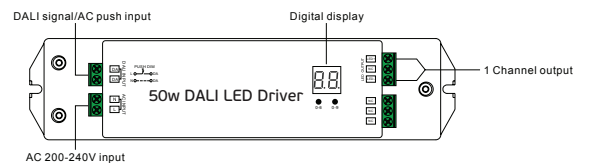

VK/10079/DALI

Code
78000-597663

Model
VK/10079/DALI
850-1.200mA. 40W. 220-240V.

Box
1pc

Details

Voltage 220-240V.
Output 1 ch. 850-1.200mA.
Vout 55Vmax.
Pout 40W max.
PF >0.95.
Material Plastic.
Dimmable.
Guarantee 2 years.

DALI Wiring

IP20.

VK/10073/DALI
LED class 2 power supply

Code
78000-741720

Model
VK/10073/DALI
4.16A. max50W. 200-240V.

Box
20pcs

Details

Voltage 200-240V.
12V DC/50Hz.
Iout 4.16A.
Iin 270mA & 230V AC.
Material Plastic.
Dimmable.
Guarantee 2 years.

IP20.

VK/DALI/PCU/TW

Code
78000-790019

Model
VK/DALI/PCU/TW
Dali. 230V. OSRAM

Box
24pcs

Details

Voltage 230V.
Watt 2W.
Working temperature 0°C → 40°C.
Material Plastic.
Dimmable yes.
Dimming interface DALI-2

Length of the DALI control cable: **up to 300 m**
Automatic synchronization between the control points
App Control **No**
Max. number of connected controllers **4**

5 years guarantee

IP20.