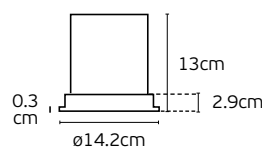

Details

AC Driver **100-265V (Included)**.
Type of Led **COB**.
Lifetime **50.000hrs**.
Clicks **50.000**.

Working temperature **-20°C ~ 45°C**.
Material **Aluminium**.
Guarantee **2 years**.

IP20