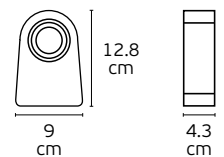

Details

AC 110-240V Driver (Included).
CRI>80.
Beam Angle 25°.
Type of Led COB Citizen.

Working temperature -20°C ~ 40°C.
Lifetime 30.000 hrs.
Material Aluminium die-cast.
Guarantee 3 years.

IP20