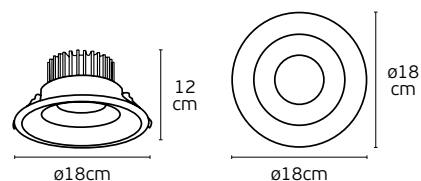

Details

AC Driver **85-256V (Included)**.
Type of Led **TOYONIA**.
Lifetime **50.000hrs**.
Clicks **20.000**.

Working temperature **-20°C ~ 45°C**.
Material **Aluminium, plastic**.
Guarantee **2 years**.

IP65