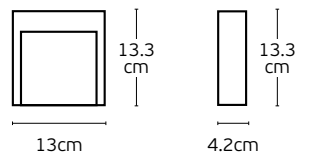

Details

Input Voltage **AC220-240V.**
Type of Led **SMD.**
Angle **53°.**
Lifetime **30.000 hrs.**

Material **Die-cast aluminium,**
with SPC wood board.
Guarantee **3 years.**

IP65