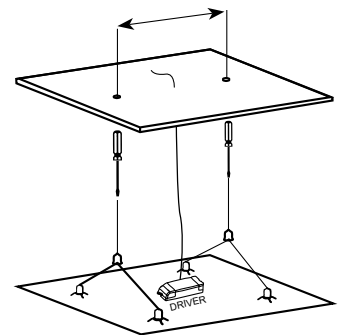

Details

Material Plastic housing.

Working temperature -20°C → 45°C.

VK/04019/SRK Set of 2 ropes

VK/04041/SRK Set of 3 ropes

Code 63158-221123	Model VK/04019/SRK Set of 2 ropes for LED panel VK/04019.	Box 1pc
63158-222123	VK/04041/SRK Set of 3 ropes for LED panel VK/04041.	1pc