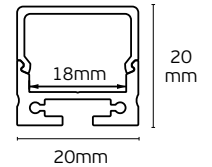

Ledstrips Profiles IP20

Ledstrips accessories

VK/11

Code
75165-008724

Model
VK/11/AL/W/2
● Aluminium profile 2m with white cover & caps.
2.000x20x20mm

Box
50pcs

Details

Charged per meter. Available 2m. Material Aluminium with cover, end caps and buckles.

IP20.

VK/13

Code
75165-009724

Model
VK/13/AL/W/2
● Aluminium profile 2m with white cover & caps.
2.000x30x35.5mm

Box
30pcs

Details

Charged per meter. Available 2m. Material Aluminium with cover, end caps and buckles.

IP20.

VK/14

Code
75165-010724

Model
VK/14/AL/W/2
● Aluminium profile 2m with white cover & caps.
2.000xø60mm

Box
20pcs

75165-011724

Model
VK/14/AL/W/3
● Aluminium profile 3m with white cover & caps.
3.000xø60mm

10pcs

Details

Charged per meter. Available 2m & 3m. Material Aluminium with cover, end caps and suspension.

IP20.