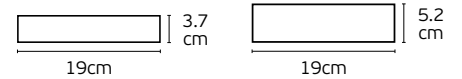

Model
VK/LPV-60-24
2.5A. 60W. 24V.

Box
32pcs

Details

Voltage **100-240V**.
Watt **60W**.
Material **Plastic housing**.

5 years guarantee

IP67.

VK/LPV-100

VK/LPV-100