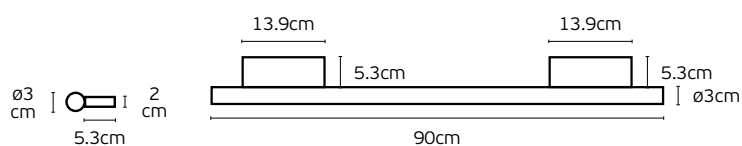

VK/04371/B/20/DALI - VK/04371/B/20