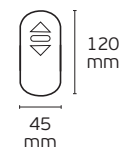

Led Dimmers IP20.

Led dimmers

LD-250W-RF

Dimmer button-remote controller MASTER

Code	Model	Box
12083-919002	LD-250W-RF	1pc
1 ch 21A. 252/504W. 12/24V.		

Details

Voltage 12-24V. 252/504W. Material Plastic.
Dimmable. Guarantee 2 years.

DM-400B-RF

Dimmer button-remote controller MASTER

Code	Model	Box
12083-920002	DM-400B-RF	1pc
1 ch. 400W. 230V.		

Details

Voltage 230V. 400W. Material Plastic.
Dimmable. Guarantee 2 years.

DIM-DGL/B

Rail Triac-Digital Dimmer

Code	Model	Box
12084-027338	DIM-DGL/B	1pc
1000W. 180-230V.		

Details

Voltage 180-230V. 1000W. Material Plastic.
Dimmable. Guarantee 2 years.

RF-CTRL

Remote controller MASTER

Code	Model	Box
12083-921002	RF-CTRL	1pc
433.92MHz. 1 ch. 230V.		

Details

Voltage 230V. Material Plastic. Dimmable.
Guarantee 2 years.