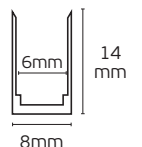

Details

Charged **per meter**. Available **2m**. Material **Aluminium**. Use with **VK/24/2835W/.../168/6**, **VK/24/3838W/.../120/6**.