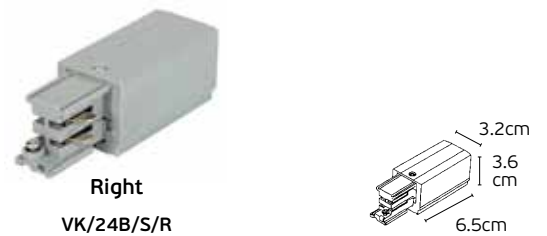

Details

Right L-shape connector to connect two track sections at a 90° angle. Material Aluminium, plastic.