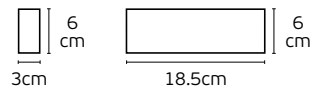

VK/04204TR/6