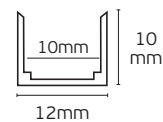

VK/24/2835W/AL/10

Code
75165-002724

Model
VK/24/2835W/AL/10
Aluminium profile for Keiso 10x10mm.
2.000x12x10mm

Box
1pc

Details

Charged **per meter**. Available 2m. Material **Aluminium**. Use with **VK/24/2835W/.../168/10**, **VK/24/3838W/.../144/10**.