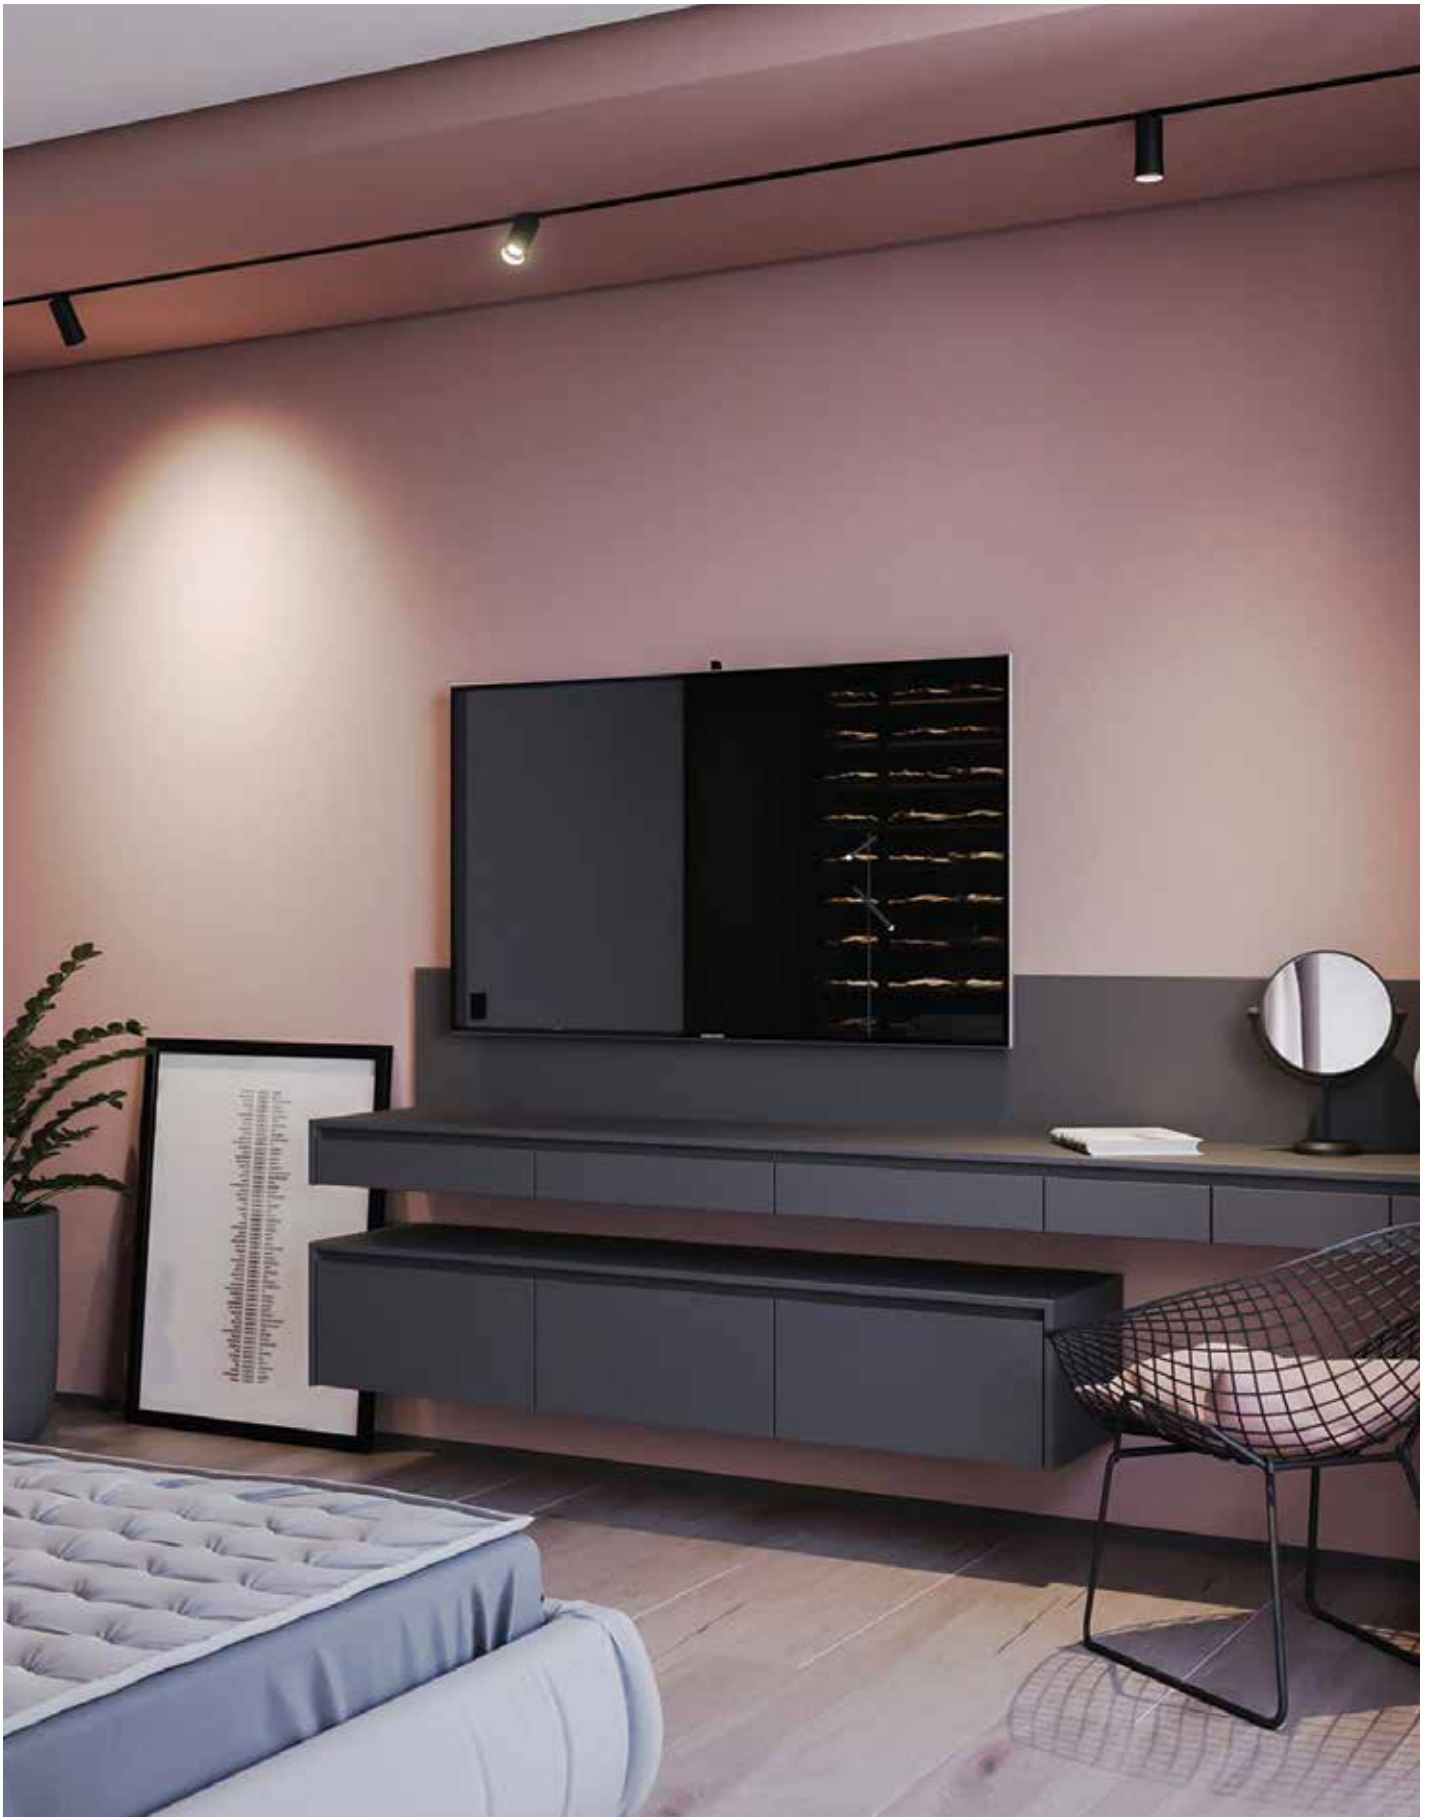

Details

Led magnetic track light with honeycomb cover DC driver 48V (included).
Type of Led bridge with driver.
Dimmable DALI, 0-10V.
Inclination 90°
Rotation 350°

Beam angle 24°
Lifetime 50.000 hrs.
Working temperature < 45°C.
Material Aluminium.
Guarantee 3 years.