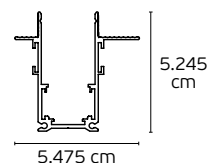

Accessories Recessed for Led Magnetic Track Lights 48V. Slim. DALI.

Eiva

VK/04598/TR/R

Code	Model	Box
71164-051776	VK/04598/TR/R/40/W ○ White. 48V. Curved Recessed Trimless R40cm.	5pcs
71164-052776	VK/04598/TR/R/40/B ● Black. 48V. Curved Recessed Trimless R40cm.	5pcs
71164-053776	VK/04598/TR/R/50/W ○ White. 48V. Curved Recessed Trimless R50cm.	5pcs
71164-054776	VK/04598/TR/R/50/B ● Black. 48V. Curved Recessed Trimless R50cm.	5pcs

Details

Magnetic Curved Recessed Trimless track profile 48V.
Size R60cm, 1/4 circle.

IP Rating IP20.
Working temperature < 45°C.

5 years guarantee