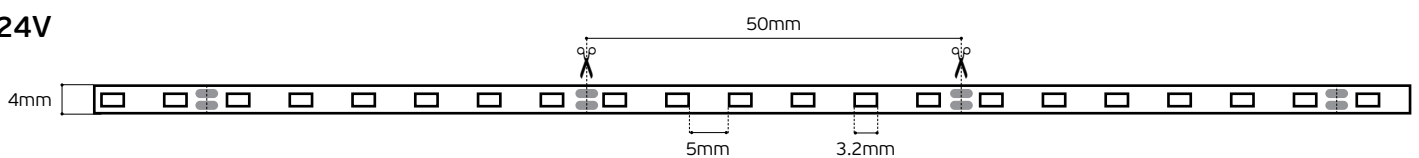

Details

Led type SMD 2835. Led qty 120pcs/m. CRI>90. Tape on back 3M. Working temperature -25°C → 60°C. Storage temperature -40°C → 80°C.

IP20.

5 years guarantee Super bright!!!

24V