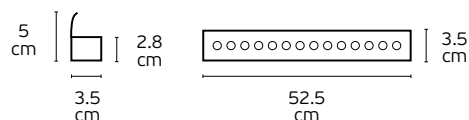

VK/02137/30

Code	Model	Box
63158-239126	VK/02137/G/W/30 ● Anthracite. 3000K. 600lm. 6W. CRI>80	1pc
63158-242126	VK/02137/G/C/30 ● Anthracite. 4000K. 600lm. 6W. CRI>80	1pc
63158-245126	VK/02137/G/RGB/30 ● Anthracite. RGB. 600lm. 6W. CRI>80	1pc

Details

DC 24V (Included).
Beam Angle 10°-60°.
LED High Power LED.
Lifetime 50.000hrs.
Clicks 50.000.

Working temperature -40°C→60°C.
Dimmable No.
Material Aluminium.
Guarantee 2 years.

VK/02137/50

Code	Model	Box
63158-240126	VK/02137/G/W/50 ● Anthracite. 3000K. 1.200lm. 12W. CRI>80	1pc
63158-243126	VK/02137/G/C/50 ● Anthracite. 4000K. 1.200lm. 12W. CRI>80	1pc
63158-246126	VK/02137/G/RGB/50 ● Anthracite. RGB. 1.200lm. 12W. CRI>80	1pc

Details

DC 24V (Included).
Beam Angle 10°-60°.
LED High Power LED.
Lifetime 50.000hrs.
Clicks 50.000.

Working temperature -40°C→60°C.
Dimmable No.
Material Aluminium.
Guarantee 2 years.