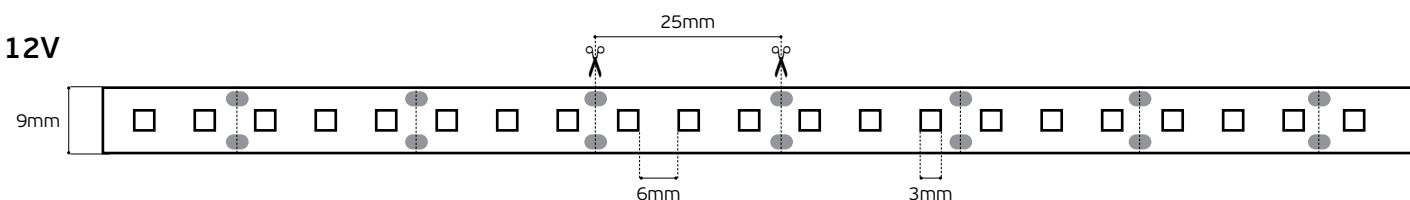

Ledstrips CRI>80. IP55.

Ledstrips CRI>80, Collection

VK/24/3528J/120 24V

Code	Model	Voltage	Kelvin	Lumen/m	CRI	Watt/m	Box
78001-168719	VK/24/3528J/WW/120	24V	2700K	982lm/m	CRI>80	10W/m	5m/roll
78001-103719	VK/24/3528J/W/120	24V	3000K	1.054lm/m	CRI>80	10W/m	5m/roll
78001-169719	VK/24/3528J/C/120	24V	4000K	1.107lm/m	CRI>80	10W/m	5m/roll
78001-102719	VK/24/3528J/D/120	24V	6000K	1.089lm/m	CRI>80	10W/m	5m/roll
78001-655126	VK/24/3528J/BL/120	24V	Blue	960lm/m	CRI>80	9.6W/m	5m/roll

Details

Led type **SMD 2835**. Led qty **120pcs/m**. CRI>80. Tape on **back 3M**. Working temperature **-25°C → 60°C**. Storage temperature **-40°C → 80°C**. **2 years** guarantee.

IP55.

24V

VK/12/3528J/120 12V

Code	Model	Voltage	Kelvin	Lumen/m	CRI	Watt/m	Box
78001-067719	VK/12/3528J/WW/120	12V	2700K	982lm/m	CRI>80	10W/m	5m/roll
78001-074719	VK/12/3528J/W/120	12V	3000K	1.054lm/m	CRI>80	10W/m	5m/roll
78001-167719	VK/12/3528J/C/120	12V	4000K	1.107lm/m	CRI>80	10W/m	5m/roll
78001-075719	VK/12/3528J/D/120	12V	6000K	1.089lm/m	CRI>80	10W/m	5m/roll
78001-654126	VK/12/3528J/BL/120	12V	Blue	960lm/m	CRI>80	9.6W/m	5m/roll

Details

Led type **SMD 2835**. Led qty **120pcs/m**. CRI>80. Tape on **back 3M**. Working temperature **-25°C → 60°C**. Storage temperature **-40°C → 80°C**. **2 years** guarantee.

IP55.

12V