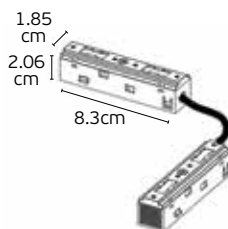

VK/04364/B/PC

Code
71164-092721

Model
VK/04364/B/PC
● Black. 48V.

Box
30pcs

Details

Corner Power connector for recessed & surface magnetic track 48V (VK/04360TR/R/... & VK/04360TR/S/...)

with cable.
Working temperature < 45°C.
Material **Plastic**.
Guarantee **3 years**.