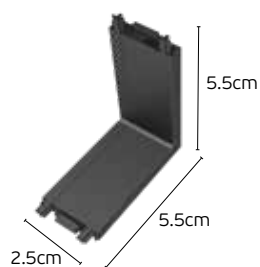

VK/04484/B/CON

VK/04484

Code	Model	Box
71164-021115	VK/04484/B/CON ● Black. 40V. 5.5x5.5x0.55cm	50pcs
71164-022115	VK/04484/W/CON ○ White. 40V. 5.5x5.5x0.55cm	50pcs

Details

Connectors for Magnetic surface mounted track line 40V.

IP Rating IP20. Working temperature <45°C. Material Aluminium.