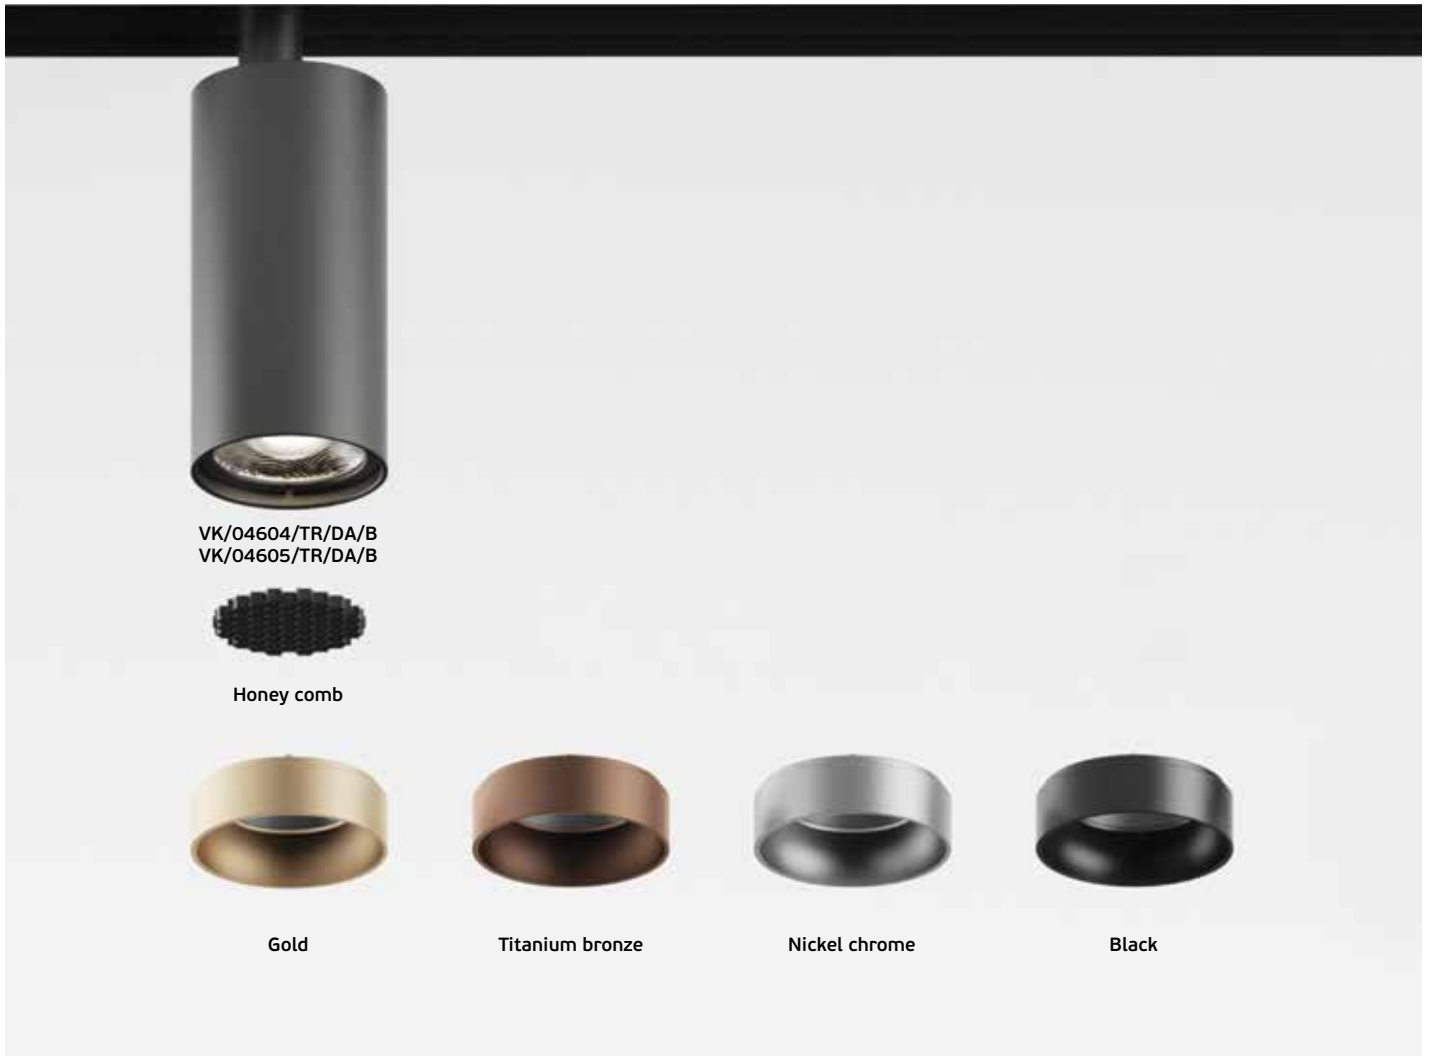

Accessories for Led Magnetic Track Lights 48V Slim. DALI.

VK/04604/TR/RING

Code	Model	Box
71164-076776	VK/04604/TR/RING/GD ● Gold. Retainer ring for VK/04604/TR/DA/B	100pcs
71164-077776	VK/04604/TR/RING/TB ● Titanium bronze. Retainer ring for VK/04604/TR/DA/B	100pcs
71164-078776	VK/04604/TR/RING/MC ● Nickel chrome. Retainer ring for VK/04604/TR/DA/B	100pcs
71164-079776	VK/04604/TR/RING/B ● Black. Retainer ring for VK/04604/TR/DA/B	100pcs

VK/04605/TR/RING

Code	Model	Box
71164-081776	VK/04605/TR/RING/GD ● Gold. Retainer ring for VK/04605/TR/DA/B	100pcs
71164-082776	VK/04605/TR/RING/TB ● Titanium bronze. Retainer ring for VK/04605/TR/DA/B	100pcs
71164-083776	VK/04605/TR/RING/MC ● Nickel chrome. Retainer ring for VK/04605/TR/DA/B	100pcs
71164-084776	VK/04605/TR/RING/B ● Black. Retainer ring for VK/04605/TR/DA/B	100pcs

Details

Retainers rings for VK/04604/TR/DA/B & VK/04605/TR/DA/B. Included honey comb