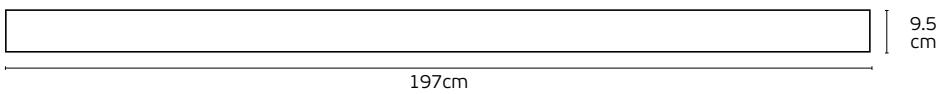

Basic Led Linear Lights

VK/04158/113/AL/C

Code	Model	Color	Kelvin	Watt	Lumen	Length	Box
75165-471210	VK/04158/169/AL/W	● Aluminium	3000K	31W	4.800lm	169cm	1pc
75165-472210	VK/04158/169/W/W	○ White	3000K	31W	4.800lm	169cm	1pc
75165-473210	VK/04158/169/B/W	● Black	3000K	31W	4.800lm	169cm	1pc
75165-489210	VK/04158/169/AL/C	● Aluminium	4000K	31W	4.800lm	169cm	1pc
75165-490210	VK/04158/169/W/C	○ White	4000K	31W	4.800lm	169cm	1pc
75165-491210	VK/04158/169/B/C	● Black	4000K	31W	4.800lm	169cm	1pc
75165-474210	VK/04158/197/AL/W	● Aluminium	3000K	37W	5.600lm	197cm	1pc
75165-475210	VK/04158/197/W/W	○ White	3000K	37W	5.600lm	197cm	1pc
75165-476210	VK/04158/197/B/W	● Black	3000K	37W	5.600lm	197cm	1pc
75165-492210	VK/04158/197/AL/C	● Aluminium	4000K	37W	5.600lm	197cm	1pc
75165-493210	VK/04158/197/W/C	○ White	4000K	37W	5.600lm	197cm	1pc
75165-494210	VK/04158/197/B/C	● Black	4000K	37W	5.600lm	197cm	1pc

Details

Voltage 220-240V.
Type of LED **TRIDONIC**.
Beam angle 120°. CRI>80.
Clicks 50.000.
Working temperature -25°C → 45°C.

Lifetime 50.000hrs.
Material Aluminium.
No dimmable but can be dimmable after contact with our headquarter sales department.

» **TRIDONIC** LLE-G2
» **TRIDONIC** LED driver

5 years guarantee

IP20