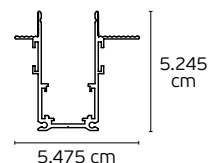

Accessories Recessed for Led Magnetic Track Lights 48V. Slim. DALI.

Eiva

VK/04598/TR/R

Code	Model	Box
71164-051776	VK/04598/TR/R/40/W ○ White. 48V. Curved Recessed Trimless R40cm.	5pcs
71164-052776	VK/04598/TR/R/40/B ● Black. 48V. Curved Recessed Trimless R40cm.	5pcs
71164-053776	VK/04598/TR/R/50/W ○ White. 48V. Curved Recessed Trimless R50cm.	5pcs
71164-054776	VK/04598/TR/R/50/B ● Black. 48V. Curved Recessed Trimless R50cm.	5pcs

Details

Magnetic Curved Recessed Trimless track profile 48V.
Size R60cm, 1/4 circle.

IP Rating IP20.
Working temperature < 45°C.

5 years guarantee