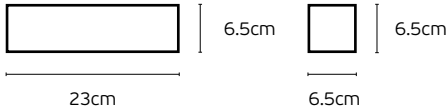

Details

Beam Angle **110°**
Type of LED **SMD**
IK Rating **IK08**
Lifetime **30.000hrs**
Working temperature **-20°~40°C**

Type of power supply **ON/OFF**
Material **Aluminum die casting body, glass diffuser. Accessories available plastic expansion & selftapping screws.**
Guarantee **2 years.**