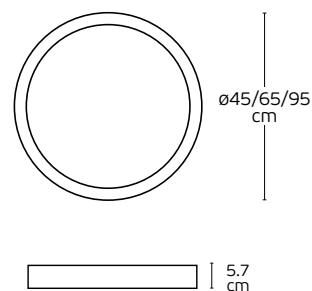

Details

AC Driver **220-240V (included)**.
Beam Angle **120°**.
Type of Led **2835 with driver**.
Dimmable **No**.

Lifetime **50.000 hrs**.
Working temperature **< 45°C**.
Material **Aluminium**.
Guarantee **3 years**.

IP20