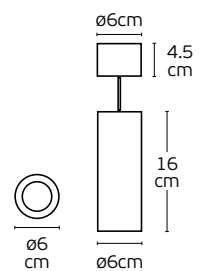

Details

Included lampholder GU10.
Match also with lamps: GU10/50, Par16.

Material **Aluminium**.
Working temperature -20°C ~ 40°C.

IP20