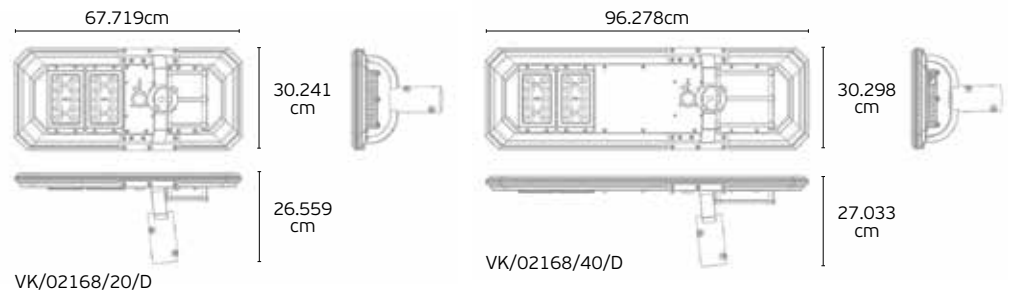

High lumen LEDs
190lm/w

Bracket
Double Protection for rust-proof

High Sensitivity PIR Sensor

Luminance distribution

VK/02168/20/D
VK/02168/40/D

VK/02168/60/D
VK/02168/80/D

Dimensions

Led Lamps