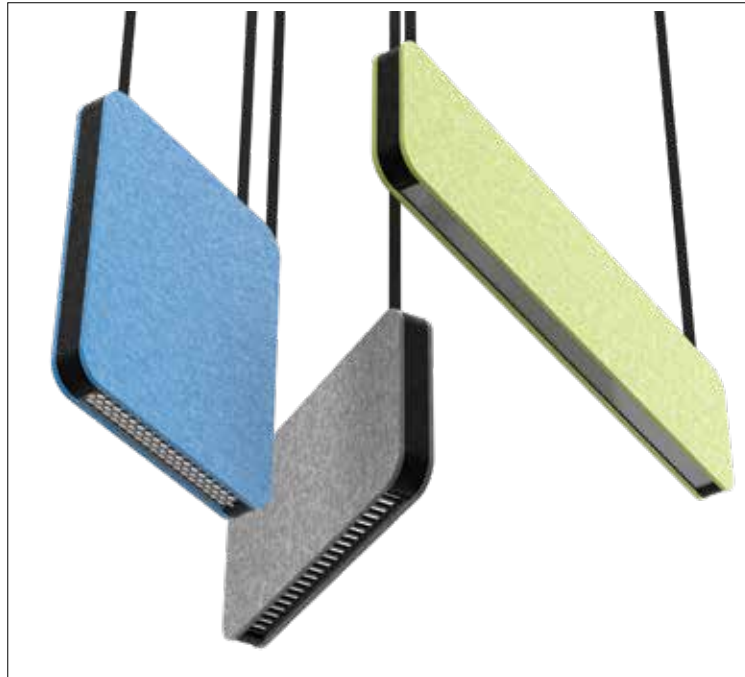

Sound absorbing it's just one of our many many features.
Have a look and see for yourself...

Mute

Acoustic Led Lights