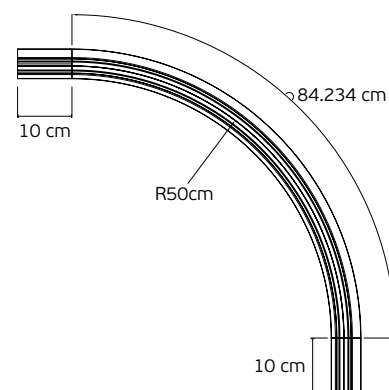

Accessories Recessed for Led Magnetic Track Lights 48V. Slim. DALI.

Eiva

VK/04598/TR/R

Code	Model	Box
71164-051776	VK/04598/TR/R/40/W ○ White. 48V. Curved Recessed Trimless R40cm.	5pcs
71164-052776	VK/04598/TR/R/40/B ● Black. 48V. Curved Recessed Trimless R40cm.	5pcs
71164-053776	VK/04598/TR/R/50/W ○ White. 48V. Curved Recessed Trimless R50cm.	5pcs
71164-054776	VK/04598/TR/R/50/B ● Black. 48V. Curved Recessed Trimless R50cm.	5pcs

Details

Magnetic Curved Recessed Trimless track profile 48V.
Size R60cm, 1/4 circle.

IP Rating IP20.
Working temperature < 45°C.

5 years guarantee