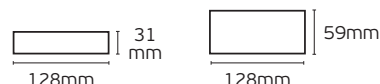

VK/LVD120

Code	Model	Box
78000-532016	VK/LVD120-12 10A. 120W. 12V.	10pcs

78000-382016	VK/LVD120-24 5A. 120W. 24V.	10pcs

Details

Voltage 190-265V. Material Plastic. Dimmable. Guarantee 3 years.