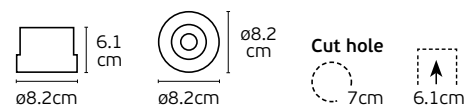

Details

AC 220-240V
Driver (Included).
Type of Led COB / SMD 2835 (VK/04108).
Lifetime 30.000hrs.

Clicks 15.000.
Working temperature < 45°C.
Material Aluminium. Plastic (VK/04108).
Guarantee 2 years.

IP20