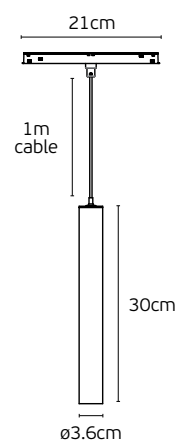

VK/04603/TR/DA

Code	Model	Box
71164-069776	VK/04603/TR/DA/PE/W/W ○ White. 3000K. 711lm. 7W. CRI>90	30pcs
71164-070776	VK/04603/TR/DA/PE/B/W ● Black. 3000K. 711lm. 7W. CRI>90	30pcs

Details

Led magnetic track Pendant Light with DC driver 48V (included).
Type of Led V6-HD
Dimmable Dali Driver DT6

Beam Angle 24°.
Lifetime 50.000 hrs
Working temperature < 45°C
Material Aluminium, PC lens.

5 years guarantee

IP20.