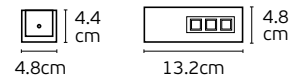

Details

AC Driver 220-240V (Included).
CRI>90.
Beam Angle 24°.
Working temperature < 45°C.

Lifetime 50.000hrs.
Material Aluminium.
Guarantee 3 years.

IP20