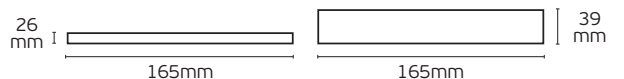

Led Drivers PWM Dim

VK/LC350PWM LED Converter

Code	Model	Box
78000-420016	VK/LC350PWM/S 350mA. 12-48V. IP20.	10pcs

78000-528016	VK/LC350PWM/C 350mA. 12-48V. IP66.	10pcs

Details
Voltage 12-48V. Output 350mA. Material Plastic. Dimmable. Guarantee 3 years.

IP20/IP66.

VK/LC700PWM LED Converter

Code	Model	Box
78000-421016	VK/LC700PWM/S 700mA. 12-48V. IP20.	10pcs

78000-425016	VK/LC700PWM/C 700mA. 12-48V. IP66.	10pcs

Details
Voltage 12-48V. Output 700mA. Material Plastic. Dimmable. Guarantee 3 years.

IP20/IP66.

VK/L3-5-360 Dim Controller Analog

Code	Model	Box
78000-557663	VK/L3-5-360 3 channels x 5A. 120-240W. 12-24V.	10pcs

Details
Voltage 12-24V. Output 3 channels x 5A. Material Aluminium. Dimmable. Guarantee 2 years.

IP20.

VK/CT309RF Wireless Remote controller RGB

Code	Model	Box
78000-410663	VK/CT309RF 3 ch x 5A. 12-24V. 180/360W.	10pcs

Details
Voltage 12-24V. Output 3 channels x 5A. Watt 180/360W. Material Plastic. Dimmable RGB. Guarantee 2 years.

IP20.