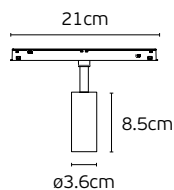

VK/04605/TR/DA/W-B