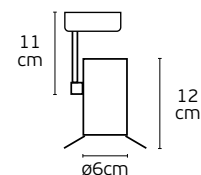

Details

Material **Aluminium**
Location **3 phase Track**

Lampholder **GU10-Par16.**
3 phase adapter

IP20