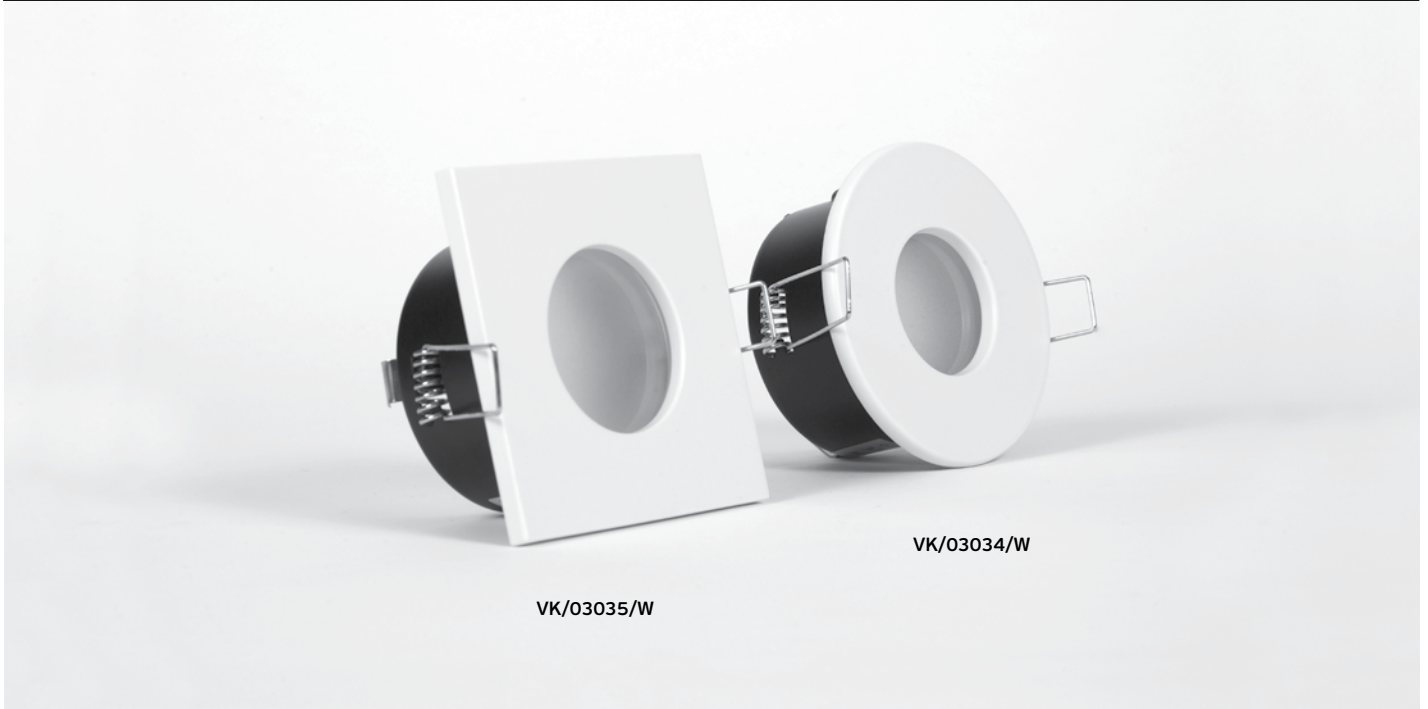

Primo

VK/03034

Code 64173-017121	Model VK/03034/W ○ White. GU5.3. Max. 12W. (LED)	Box 80pcs	
64173-018121	VK/03034/MC ● Brushed Chrome. GU5.3. Max. 12W. (LED)	80pcs	
64173-067121	VK/03034/B ● Black. GU5.3. Max. 12W. (LED)	80pcs	

Details

Included lampholder **GU5.3**. Material **Aluminium**.
Match also with lamps: Par16, Modules 50.

VK/03035

Code 64173-019121	Model VK/03035/W ○ White. GU5.3. Max. 12W. (LED)	Box 80pcs	
64173-020121	VK/03035/MC ● Brushed Chrome. GU5.3. Max. 12W. (LED)	80pcs	

Details

Included lampholder **GU5.3**. Material **Die cast aluminium**.
Match also with lamps: Par16, Modules 50.