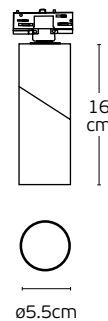

Details

Material **Pure aluminium**
Location **3 phase Track**
Included lampholder **GU10**.

Match also with lamps: GU10/50, Par16.
3 phase adapter