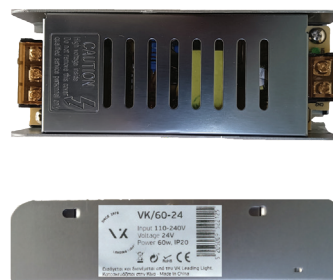

Code	Model	Box
78000-677255	VK/HDR-100-24 3.83A. 100W. 24V.	48pcs

Details

Voltage 100-240V. Material Plastic housing. Use Rail.

5 years guarantee  **IP20**

VK/HDR-60-24

Led Drivers IP20

Ledstrips drivers

VK/36-24