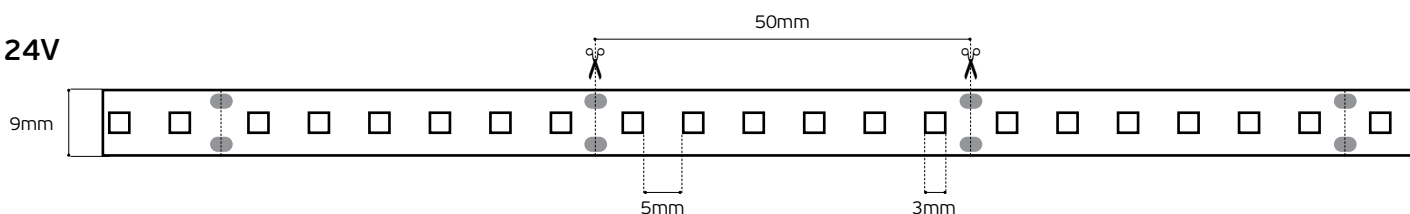

Ledstrips CRI>80. IP55.

Ledstrips CRI>80, Collection

VK/24/3528J/120 24V

Code	Model	Voltage	Kelvin	Lumen/m	CRI	Watt/m	Box
78001-168719	VK/24/3528J/WW/120	24V	2700K	982lm/m	CRI>80	10W/m	5m/roll
78001-103719	VK/24/3528J/W/120	24V	3000K	1.054lm/m	CRI>80	10W/m	5m/roll
78001-169719	VK/24/3528J/C/120	24V	4000K	1.107lm/m	CRI>80	10W/m	5m/roll
78001-102719	VK/24/3528J/D/120	24V	6000K	1.089lm/m	CRI>80	10W/m	5m/roll
78001-655126	VK/24/3528J/BL/120	24V	Blue	960lm/m	CRI>80	9.6W/m	5m/roll

Details

Led type **SMD 2835**. Led qty **120pcs/m**. CRI>80. Tape on **back 3M**. Working temperature **-25°C → 60°C**. Storage temperature **-40°C → 80°C**. **2 years** guarantee.

IP55.

24V