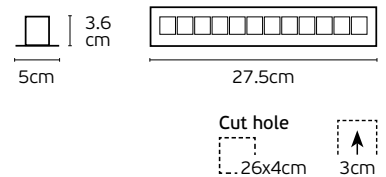

Details

AC Driver **220-240V (Included)**.
Beam Angle **15°**.
Type of Led **OSRAM**.
Lifetime **50.000hrs**.

Clicks **20.000**.
Working temperature **< 45°C**.
Material **Aluminium**.
Guarantee **3 years**.