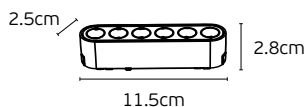

VK/04467/.../6

Code
71164-136721

Model
VK/04467/B/DW/6
● Black. 2700K-6000K. 5W. 376lm. CRI>90

Box
50pcs

71164-137721

VK/04467/W/DW/6
○ White. 2700K-6000K. 5W. 376lm. CRI>90

50pcs

Details

Input Voltage **40V**.
Input current **0.128A**.
Output Voltage **18.8V**.
Output current **300mA**.
Type of Led **San'an**. Numbers of Led **6**.
Beam angle **36°**.
Dimmable **yes**.

Lifetime **8000 hrs**.
Clicks **30.000 clicks**.
Working temperature **< 70°C**.
Material **Aluminium**.
Installation **Track**.
Guarantee **3 years**.
Bluetooth, Zigbee.