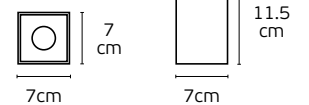

VK/03083CE

VK/03057

Code	Model	Box
75169-229108	VK/03083CE/COP ● Copper. GU10. Max 12W (LED).	20pcs
75169-217108	VK/03057/W ○ White. GU10. Max 12W (LED).	60pcs
75169-218108	VK/03057/B ● Black. GU10. Max 12W (LED).	60pcs