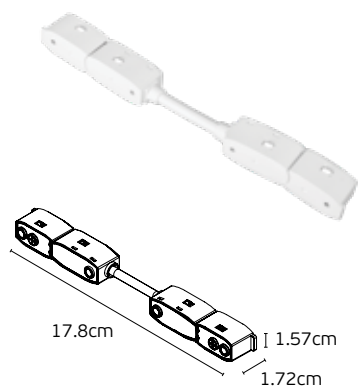

Pendant Accessories for Round Magnetic Track

Ento

VK/04623/TR/ICON

Code
71165-013777

Model
VK/04623/TR/ICON/W
○ White. Power Connector for Led Magnetic Track

Box
100pcs

71165-014777

VK/04623/TR/ICON/B
● Black. Power Connector for Led Magnetic Track