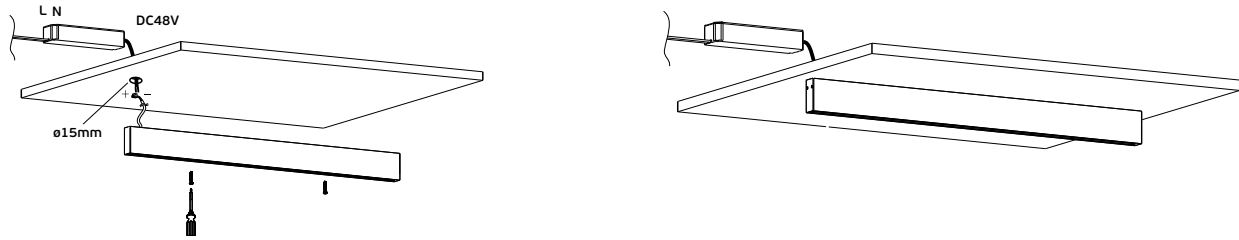

LED Magnetic Track Lights 48V Instruction

5a. Connect input end of power supply to the cable of magnetic track, then fix surface-mounted magnetic track by screws