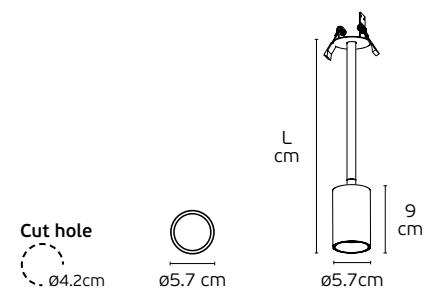

Details

Included lampholder GU10.
Match also with lamps: GU10/50, Par16.

Working temperature -20°C ~ 40°C.
Material **Aluminium**.

IP20