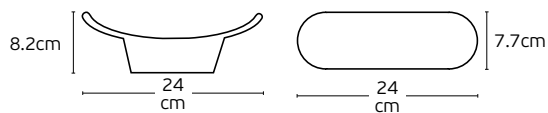

Up/Down

VK/02074

Code
75169-345692

Model
VK/02074/BR/W
● **Brown.** 3000K. 589lm. 7W. CRI>80

Box
10pcs

Details

AC Driver **230V (Included)**.
Beam Angle **337°**.
Type of Led **COB**.
Lifetime **30.000hrs**.

Working temperature **-20°C → 40°C**.
Dimmable No.
Material **Aluminium**.
Guarantee **2 years**.

IP54