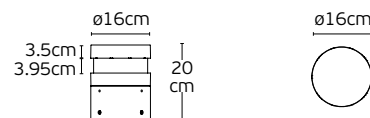

Details

Material **Die-casting aluminum alloy**
Type of Led **SMD**
Voltage **AC220-240V**
Location **Outdoor**
Beam angle **180°**

Dimmable **No**
Lifetime **25.000hrs**
Working temperature **-20°C - 40°C**
Guarantee **3 years**

IP65