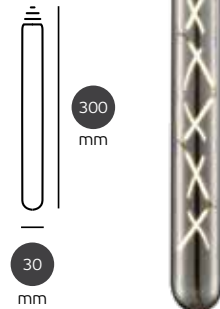

Led lamps E27. Spiral. Filament.

VK/05172 Dark Grey

Code	Model	Base	Watt	Dimm	Kelvin	Lumen	Box
03045-004733	VK/05172/D/E/TM/WW	E27	5W		2700K	200lm	1

Voltage 220-240	Filament Deco	330°	CRI Ra>90	25k hrs	15kclk	-20°C 45°C	Glass	Alu	5W > 20W	IP20	2