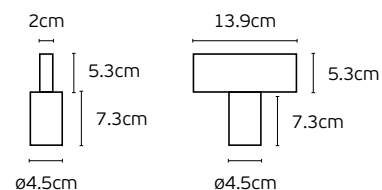

VK/04374/B/DALI - VK/04374/B

VK/04375/B/DALI - VK/04375/B