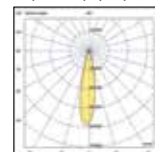

VK/04366/B/12/DALI