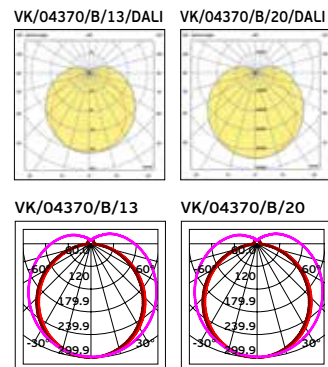

Details

Led magnetic track light
DC driver 48V (included).
Type of Led **2835 with driver**.
Dimmable **DALI, 0-10V**.
Beam Angle **110°**.

Lifetime **50.000 hrs**.
Working temperature **< 45°C**.
Material **Aluminium**.
Guarantee **3 years**.

IP20.