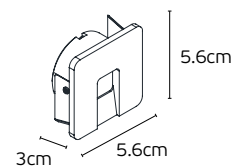

Cut hole

Cut hole