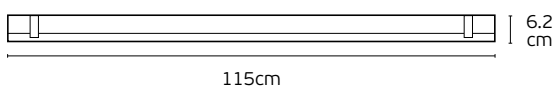

Details

Material **Aluminium**.