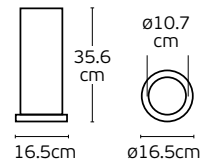

Details

Included lampholder **E27**.
Match also with lamps: **E27**.

Material **Aluminium**.

IP54

City

VK/01091/G/75

VK/01091/G/35

VK/01091/75