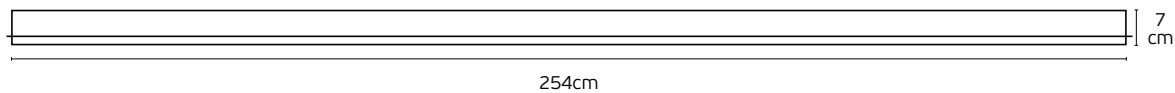

VK/04461/142/W/C