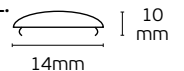

Profiles Covers IP20

Profiles accessories

VK/02/AL

Code 75165-164264	Model VK/02/AL Aluminium. 2.000x28x9mm	Box 100pcs
75165-195264	VK/02/W White. 2.000x28x9mm	100pcs

Details
Charged per meter. Available 2m. Material Aluminium.

IP20.

VK/K01

Code 75165-039264	Model VK/K01/CL ○ Clear. 2.000x16x4.5mm	Box 100pcs
75165-062264	VK/K01/W ○ Frost. 2.000x16x4.5mm	100pcs
75165-295264	VK/K01/B ● Black. 2.000x16x4.5mm	100pcs

Details
Suitable for: VK/01/AL, VK/12/AL, VK/D1/AL, VK/03/SLIM/AL, VK/D2/AL, VK/02/AL.

IP20.

Material Polycarbonate. Charged per meter. Available 2m.

VK/K01/NEON

Code 75165-241264	Model VK/K01/NEON ○ Frost. 2.000x17x14mm	Box 100pcs

Details
Suitable for: VK/01/AL, VK/D1/AL, VK/03/SLIM/AL, VK/D2/AL, VK/02/AL.
Material Polycarbonate. Charged per meter. Available 2m.

IP20.

VK/K01U

Code 75165-216264	Model VK/K01U/CL ○ Clear. 2.000x14x10mm	Box 100pcs
75165-217264	VK/K01U/W ○ Frost. 2.000x14x10mm	100pcs

Details
Suitable for: VK/01/AL, VK/D1/AL, VK/03/SLIM/AL, VK/D2/AL, VK/02/AL.

Material Polycarbonate. Charged per meter. Available 2m.

IP20.

With Model

VK/01/AL

With Model

VK/02/AL

With Model

VK/D1/AL

With Model

VK/D2/AL

With Model

VK/03/SLIM/AL