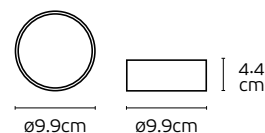

Details

Included lampholder **GU10**.
Match also with lamps: GU10/50, Par16.

Material **Aluminium**

VK/03110CE

Code	Model	Box
75169-268108	VK/03110CE/W ○ White. GX53. Max 7W (LED).	25pcs

Details

Included lampholder **GX53**.
Match with lamps: GX53-MLF.