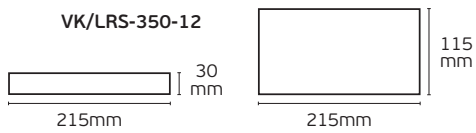

Led Drivers IP20

Ledstrips drivers