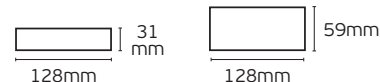

VK/LVD75

Code	Model	Box
78000-381016	VK/LVD75-12 6.2A. 75W. 12V.	10pcs

78000-369016	VK/LVD75-24 3.1A. 75W. 24V.	10pcs

Details

Voltage 190-265V. Material Plastic. Dimmable. Guarantee 3 years.