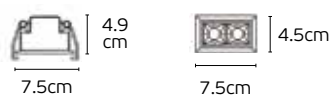

VK/04618, VK/04618/2

Code	Model	Box
64174-033776	VK/04618/B/W/15 ● Black. 3000K. 217lm. 2W. 15° CRI>90	1pc
64174-034776	VK/04618/B/W/30 ● Black. 3000K. 217lm. 2W. 30° CRI>90	1pc
64174-035776	VK/04618/2/B/W/15 ● Black. 3000K. 434lm. 2x2W. 15° CRI>90	1pc
64174-036776	VK/04618/2/B/W/30 ● Black. 3000K. 434lm. 2x2W. 30° CRI>90	1pc

Details

Voltage **220-240V**.
Material **Aluminium, PMMA lens**.
Beam Angle **15°, 30°**.
Type of Led **bridgeled SMD 3535**.

Lifetime **50.000 hrs**.
Working temperature **< 45°C**.
Dimmable **No**. Flicker **free**.

5 years guarantee

IP20.