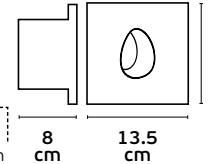

Cut hole

13.8cm
13.8cm

8cm

13.5 cm