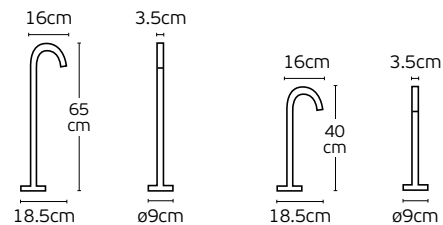

Outdoor Floor Light LED

Rubi

VK/02100/AN/65

VK/02100/AN/40

VK/02100

Code
75169-327694

Model
VK/02100/AN/65/W
● Anthracite. 3000K. 317lm. 4W. 70°. CRI>84. Height (L) **65cm**.

Box
8pcs

75169-326694

VK/02100/AN/40/W
● Anthracite. 3000K. 317lm. 4W. 70°. CRI>84. Height (L) **40cm**.

12pcs

Details

AC Driver **Voltage 100-240V (Included)**.
Beam Angle **70°**.
Type of Led **CREE 1340**.
Working temperature **-20 ~ 45°C**.

Dimmable **No**.
Material **Aluminium**.
Lifetime **50.000hrs**.
Guarantee **2 years**.

IP65