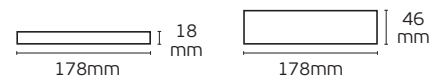

Function introduction