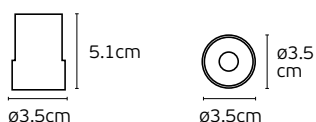

VK/04146, VK/04222

Code	Model	Box
64171-058738	VK/04146/W/W ○ White. 3000K. 160lm. 3W. 15°. CRI>80	200pcs
64171-057738	VK/04146/B/W ● Black. 3000K. 160lm. 3W. 15°. CRI>80	200pcs
64174-038721	VK/04222/W/W ○ White matt. 3000K. 241lm. 2W. 25°. CRI>90	50pcs

Details

VK/04146: AC 220-240V
Driver 350mA (Included).
VK/04222: 100-240V
driver (included)
Type of Led CREE.

Lifetime 17.500hrs, 30.000hrs.
Clicks 15.000, 20.000.
Working temperature -25°C ~ 40°C.
Material Aluminium.
Guarantee 2 years, 3 years (VK/04222/W/W).