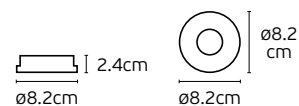

Recessed Spots for GU10/PAR16

Smoo

VK/03068

Code
64174-019700

Model
VK/03068/W
○ White sanded. GU10. Max 12W (LED).

Box
50pcs

64174-020700

VK/03068/B
● Black sanded. GU10. Max 12W (LED).

50pcs

VK/03069

Code
64174-021700

Model
VK/03069/W
○ White sanded. GU10. Max 12W (LED).

Box
50pcs

64174-022700

VK/03069/B
● Black sanded. GU10. Max 12W (LED).

50pcs

Details

Included lampholder GU10.
Match also with lamps: GU10/50, Par16, Modules 50.

Material Aluminium.