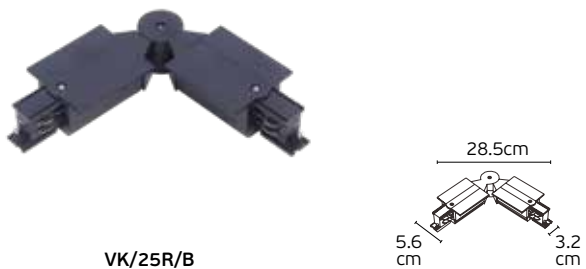

VK/25R/B

VK/25R

Code	Model	Box
71164-026126	VK/25R/W ○ White. Adjustable L-shape.	50pcs
71164-027126	VK/25R/B ● Black. Adjustable L-shape.	50pcs

Details

Adjustable L-shape connector to connect two track sections end-to-end. Material Aluminium, plastic.