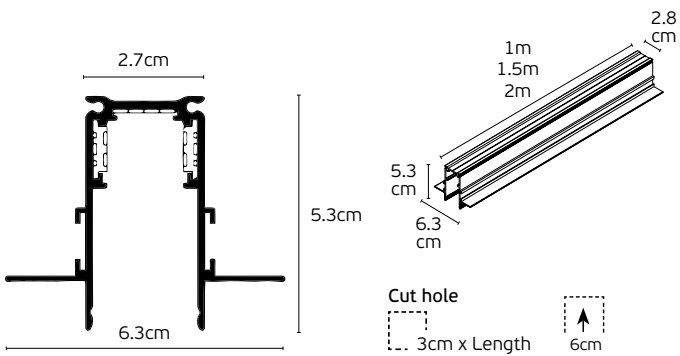

Led Magnetic Track Lights 48V. Slim. DALI.