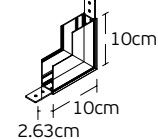

VK/04599/TR/CON/LV

Code	Model	Box
71164-026776	VK/04599/TR/CON/LV/W ○ White. 48V. L type vertical for surface High	60pcs
71164-027776	VK/04599/TR/CON/LV/B ● Black. 48V. L type vertical for surface High	60pcs

Details

L type vertical connector for High Track profile, 4 wire Surface mount type. Material Aluminium. IP Rating IP20. Working temperature < 45°C. Voltage 48V.

5 years guarantee