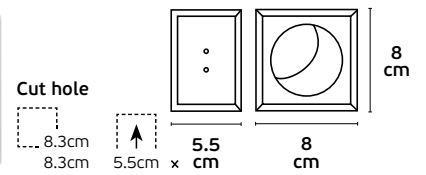

Details

Max watt 12W. Included GU10/50. Match also with lamps: GU10/50, Par16, Modules 50.
Material Gypsum. Possibility to paint.

IP20