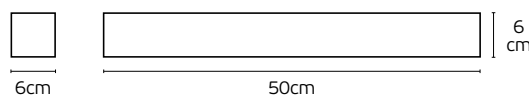

Up/Down

VK/02082

Code	Model	Box
75169-293694	VK/02082/AN/W ● Anthracite. 3000K. 1.263lm. 15W. CRI>84	4pcs
75169-294694	VK/02082/W/W ○ White. 3000K. 1.263lm. 15W. CRI>84	4pcs

Details

AC Driver **220-240V (Included)**.
Beam Angle **107°**.
Type of Led **SMD PHILIPS 2835**.
Working temperature **-20°C → 40°C**.

Lifetime **30.000hrs**.
Dimmable No.
Material **Aluminium**.
Guarantee **2 years**.

VK/02081

Code	Model	Box
75169-291694	VK/02081/AN/W ● Anthracite. 3000K. 1.818lm. 20W. CRI>84	4pcs
75169-292694	VK/02081/W/W ○ White. 3000K. 1.818lm. 20W. CRI>84	4pcs

Details

AC Driver **220-240V (Included)**.
Beam Angle **107°**.
Type of Led **SMD PHILIPS 2835**.
Working temperature **-20°C → 40°C**.

Lifetime **30.000hrs**.
Dimmable No.
Material **Aluminium**.
Guarantee **2 years**.