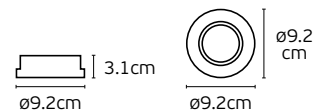

Recessed Spots for GU10/PAR16

Koul

VK/03113G

Code
64173-076121

Model
VK/03113G/W
○ White. GU10. Max 12W (LED).

Box
80pcs

64173-077121

VK/03113G/B
● Black. GU10. Max 12W (LED).

80pcs

VK/03114G

Code
64173-078121

Model
VK/03114G/W
○ White. GU10. Max 12W (LED).

Box
80pcs

64173-079121

VK/03114G/B
● Black. GU10. Max 12W (LED).

80pcs

Details

Included lampholder GU10.
Match also with lamps: GU10/50, Par16, Modules 50.

Material Pure aluminium.