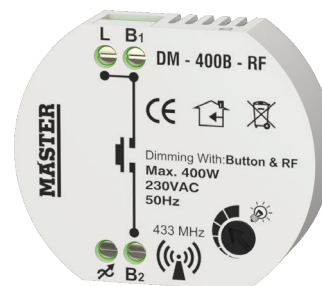

LD-250W-RF

LD-250W-RF

Dimmer button-remote controller MASTER

Code	Model	Box
12083-919002	LD-250W-RF	1pc
1 ch 21A. 252/504W. 12/24V.		

Details

Voltage 12-24V. 252/504W. Material Plastic.
Dimmable. Guarantee 2 years.