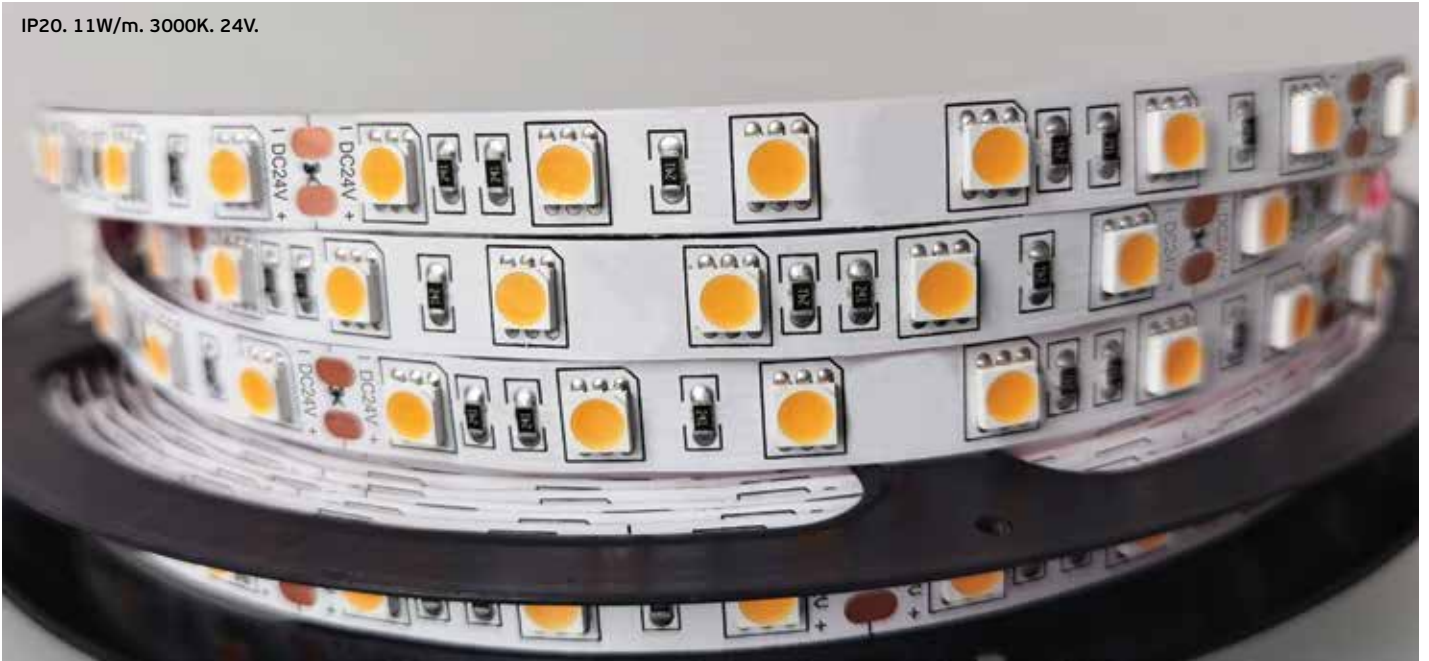

Ledstrips CRi>80 Collection

VK/12/5050/60 12V

Code	Model	Voltage	Kelvin	Lumen/m	CRI	Watt/m	Box
78001-246123	VK/12/5050/WW/60	12V	2700K	954lm/m	CRI>80	11W/m	5m/roll
78001-038719	VK/12/5050/W/60	12V	3000K	991lm/m	CRI>80	10W/m	5m/roll
78001-247123	VK/12/5050/C/60	12V	4000K	1.164lm/m	CRI>80	10W/m	5m/roll
78001-037719	VK/12/5050/D/60	12V	6000K	1.086lm/m	CRI>80	10W/m	5m/roll
78001-112719	VK/12/5050/BL/60	12V	Blue	1.008lm/m	CRI>80	14.4W/m	5m/roll
78001-113719	VK/12/5050/R/60	12V	Red	1.008lm/m	CRI>80	14.4W/m	5m/roll
78001-114719	VK/12/5050/Y/60	12V	Yellow	1.008lm/m	CRI>80	14.4W/m	5m/roll
78001-115719	VK/12/5050/GR/60	12V	Green	1.008lm/m	CRI>80	14.4W/m	5m/roll
78001-251123	VK/12/5050/A/60	12V	Amber	1.008lm/m	CRI>80	14.4W/m	5m/roll
78001-252123	VK/12/5050/P/60	12V	Purple	1.008lm/m	CRI>80	14.4W/m	5m/roll

Details

Led type **SMD 5050**. Led qty **60pcs/m**. CRI>80. Tape on **back 3M**. Working temperature **-25°C → 60°C**. Storage temperature **-40°C → 80°C**. 2 years guarantee.

 **IP20.**

Ledstrips CRI>80. IP20.

Ledstrips CRI>80 Collection

IP20. 11W/m. 3000K. 24V.

VK/24/5050/60 24V

Code	Model	Voltage	Kelvin	Lumen/m	CRI	Watt/m	Box
78001-248123	VK/24/5050/WW/60	24V	2700K	855lm/m	CRI>80	9W/m	5m/roll
78001-056719	VK/24/5050/W/60	24V	3000K	1.048lm/m	CRI>80	11W/m	5m/roll
78001-239123	VK/24/5050/C/60	24V	4000K	1.231lm/m	CRI>80	11W/m	5m/roll
78001-053719	VK/24/5050/D/60	24V	6000K	1.141lm/m	CRI>80	11W/m	5m/roll
78001-607719	VK/24/5050/WD/60	24V	3000-6000K	1.440lm/m	CRI>80	14.4W/m	5m/roll
78001-649126	VK/24/5050/BL/60	24V	Blue	1.440lm/m	CRI>80	14.4W/m	5m/roll

Details

Led type SMD 5050. Led qty 60pcs/m. CRI>80. Tape on back 3M. Working temperature -25°C → 60°C. Storage temperature -40°C → 80°C. 2 years guarantee.

 IP20.

Ledstrips CRi>80. IP20.

Ledstrips CRi>80 Collection