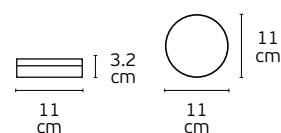

VK/87

Code	Model	Box
71164-042111	VK/87/S ● Silver. Base for track light VK/04109.	40pcs
71164-041111	VK/87/W ○ White. Base for track light VK/04109.	40pcs
71164-040111	VK/87/B ● Black. Base for track light VK/04109.	40pcs