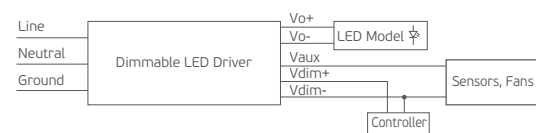

Code
78000-599663

Model
VK/10081/0-10V
16.7A. 400W. 24V.

Box
10pcs

Details

Voltage 220-277V. I-in 2.1A. V-out 24V. Material Metal. Dimmable.

Dimming Wiring