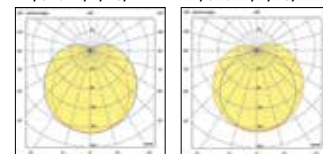

Details

Led magnetic track light
DC driver 48V (included).
Type of Led **2835 with driver.**
Dimmable **DALI, 0-10V.**
Beam Angle **110°.**

Lifetime **50.000 hrs.**
Working temperature **< 45°C.**
Material **Aluminium.**
Guarantee **3 years.**

VK/04371/B/20/DALI VK/04371/B/28/DALI