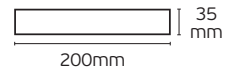

Details

Voltage 100-250V.
Watt 100W. 150W.
Material Plastic.

5 years guarantee

Cut hole
ø80mm

DALI/PUSH
0/1-10V

IP20.