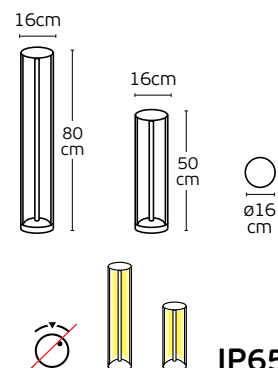

Outdoor Floor Light LED

Ark

VK/02124/80/AN/W

VK/02124/50/AN/W

VK/02124

Code	Model	Box
75169-354694	VK/02124/80/AN/W	1pc
	● Anthracite. 3000K. 561lm. 15W. 98°. CRI>82. Height (L) 80cm.	
75169-353694	VK/02124/50/AN/W	1pc
	● Anthracite. 3000K. 500lm. 12W. 98°. CRI>82. Height (L) 50cm.	

Details

AC Driver **Voltage 220-240V (included)**.
Beam Angle **98°**.
Type of Led **SMD**.
Working temperature **-20 ~ 45°C**.

Dimmable **No**.
Material **Aluminium diecast**.
Lifetime **30,000hrs**.
Guarantee **2 years**.