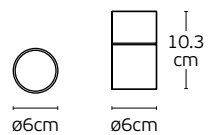

PLASTIC

VK/01106

Code 75169-343997	Model VK/01106/W ○ White. GU10. Max 12W (LED).	Box 1pc
75169-344997	VK/01106/B ● Black. GU10. Max 12W (LED).	1pc