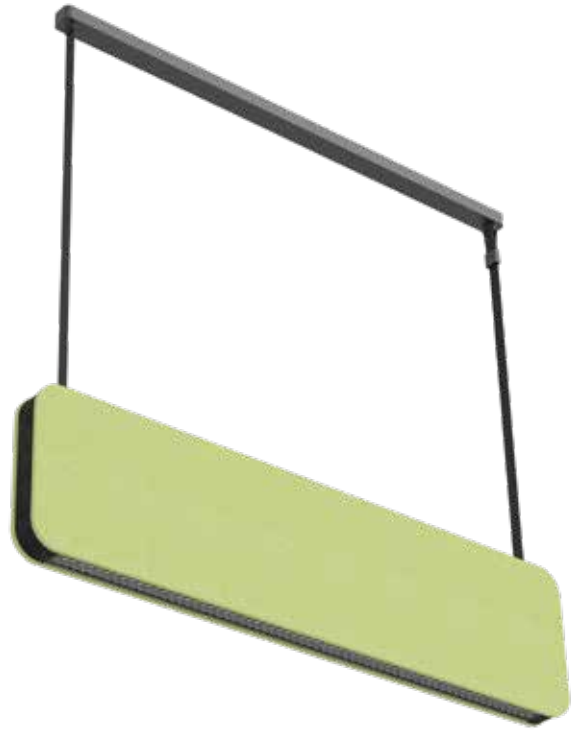

VK/04562/120/GR

VK/04562/120

Code	Model	Box
75168-112773	VK/04562/120/G/W/DA ● Grey. 3000K. 45W. 6300lm. CRI>80.	1pc
75168-113773	VK/04562/120/GR/W/DA ● Green. 3000K. 45W. 6300lm. CRI>80.	1pc
75168-114773	VK/04562/120/G/C/DA ● Grey. 4000K. 45W. 6300lm. CRI>80.	1pc
75168-115773	VK/04562/120/GR/C/DA ● Green. 4000K. 45W. 6300lm. CRI>80.	1pc

Details

Input Voltage **AC 220-240V**.
Led driver **BOKE DALI**.
Type of Led Chip **SAMSUNG 2835**.
Dimmable **DALI**.
Beam angle **Up 130°/Down 65°**
Working temperature **-20°C-40°C**.

Cable **Black fabric 1.5m**.
Lifetime **50.000hrs**.
Material **Polyester Fiber Acoustic + Aluminium alloy**.
Location **Ceiling-Pendant**.
Guarantee **3 years**.