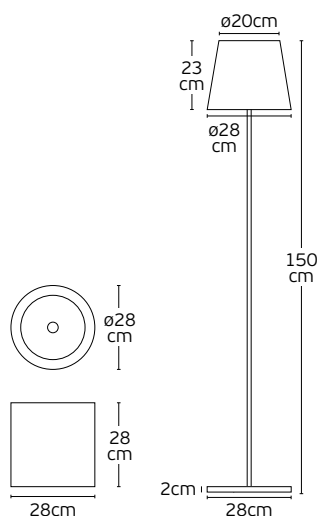

Outdoor Floor Light LED

Mat

VK/02135

Code	Model	Box
75169-367694	VK/02135/W ○ White. E27x3. Max 3x20W (LED).	1pc
75169-368694	VK/02135/AN ● Anthracite. E27x3. Max 3x20W (LED).	1pc

Details

Included lampholder 3xE27.
Match also with lamps: E27.

Material **Aluminium diecast.**
Cable 2.5m.

IP54

VK/02134

Code	Model	Box
75169-365694	VK/02134/W/W ○ White. 3000K. 565lm. 7W. CRI>84	4pcs
75169-366694	VK/02134/AN/W ● Anthracite. 3000K. 565lm. 7W. CRI>84	4pcs

Details

AC Driver **Voltage 220-240V (Included).**
Beam Angle 47°.
Type of Led **CREE.**
Working temperature -20 ~ 50°C.

Dimmable **No.**
Material **Aluminium diecast.**
Lifetime **30.000hrs.**
Guarantee **2 years.**

IP65