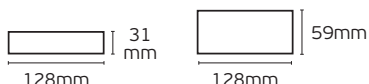

VK/LVD100

Code	Model	Box
78000-530016	VK/LVD100-12 8.3A. 100W. 12V.	10pcs

78000-370016	VK/LVD100-24 4.2A. 100W. 24V.	10pcs

Details

Voltage 190-265V. Material Plastic. Dimmable. Guarantee 3 years.