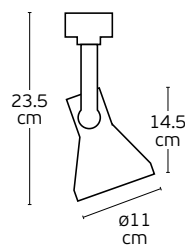

VK/03025
VK/03183TR

Code	Model	Box
64174-217128	VK/03025/W ○ White. G53/ES111. Max 20W (LED).	1pc
64174-218128	VK/03025/B ● Black. G53/ES111. Max 20W (LED).	1pc
64174-219128	VK/03025/G ● Grey. G53/ES111. Max 20W (LED).	1pc
64174-944121	VK/03183TR/W ○ White. E27/Par30. Max 20W (LED).	30pcs
64174-945121	VK/03183TR/B ● Black. E27/Par30. Max 20W (LED).	30pcs