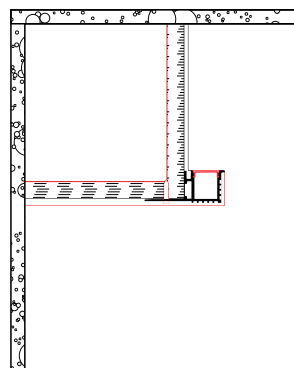

Code	Model	Box
75165-030724	VK/20/AL/W/2 ● Aluminium. Aluminium profile 2m with white cover. 2.000x44.2(14.9)x18.5mm	50pcs
75165-031724	VK/20/W/W/2 ○ White. Aluminium white profile 2m with white cover. 2.000x44.2(14.9)x18.5mm	50pcs
75165-032724	VK/20/B/W/2 ● Black. Aluminium black profile 2m with white cover. 2.000x44.2(14.9)x18.5mm	50pcs

Details
Charged per meter. Available 2m. Material Aluminium with cover.