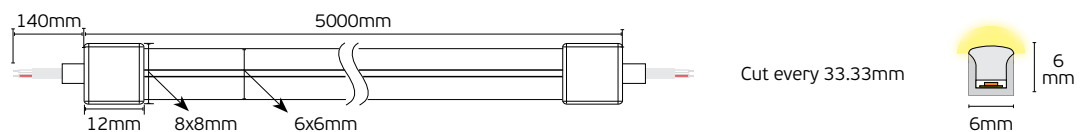

Keiso Top bend Neoflex

Ledstrips Keiso Collection

Keiso. Suitable for use in hidden outdoor lighting applications such as stairs, perimeter in pool overflow, flower beds, window frames, light floor lining, and many more.

VK/24/2110W/180/6 24V

Code	Model	Voltage	Kelvin	Lumen/m	Cut every	Watt/m	Box
78001-727724	VK/24/2110W/W/180/6	24V	3000K	535lm/m	33.33mm	10W/m	5m/roll
78001-728724	VK/24/2110W/C/180/6	24V	4000K	550lm/m	33.33mm	10W/m	5m/roll

Details

Led type SMD 2110. Led qty 180pcs/m. CRI>90. Working temperature -20°C → 45°C. Storage temperature 0°C → 60°C. Lifetime 50.000hrs. 2pcs plug out top side, 2pcs end cap without holes, 15pcs standard buckle, 1pc silicon glue including in the package.

IP67.

5 years guarantee

in the box