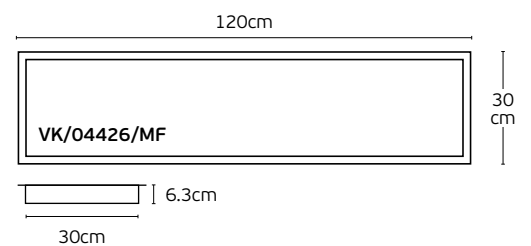

VK/04426/MF

VK/04041/RF

Code 63158-300123	Model VK/04426/MF ○ White. 120x30cm	Box 1pc

77161-128164	VK/04041/RF ○ White. 120x30cm	1pc