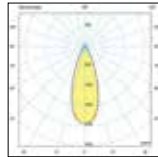

VK/04350/40

ø6cm
18° 24° 40°

Flicker free