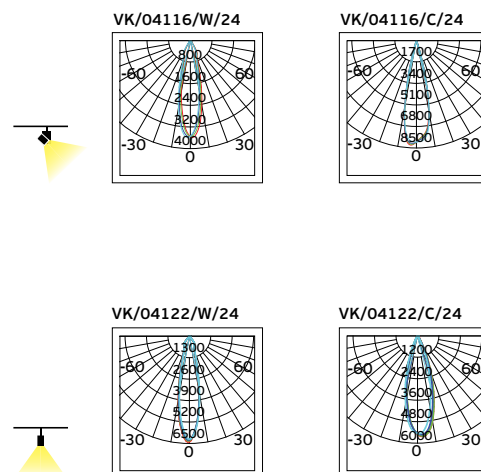

Details

Voltage 220-240V.
Type of LED COB Epistar.
Working temperature -25°C → 45°C.

Lifetime 35.000hrs. 3-phase adapter.
Material Aluminium.
Guarantee 2 years.

IP20

Homa

VK/04107/W/W

45W

VK/04081/W/W/24