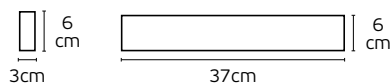

VK/04207TR/LIN56