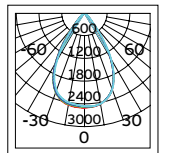

VK/04082/C

Details

Voltage **220-240V**.
Type of LED **COB Telescopic Sharp**.
Clicks **25.000**.
Working temperature **-25°C → 45°C**.

Lifetime **25.000hrs**.
3-phase adapter.
Material **Plastic**.
Guarantee **3 years**.