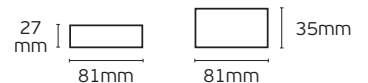

Details
Voltage 12-48V. Output 700mA. Material Plastic. Dimmable. Guarantee 3 years.

IP20/IP66.