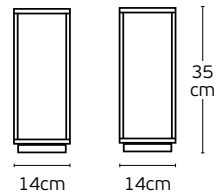

Details

Voltage 200-240V.
E27.

Working temperature -20°C→40°C.
Material **Alu diecast/Glass.**