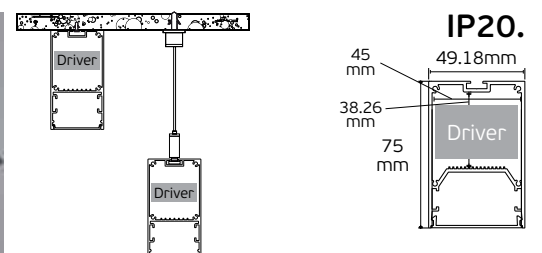

Details

Charged per meter. Available 2m & 3m. Material Aluminium with cover, end caps & suspension.