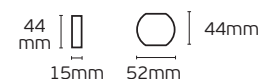

Led Dimmers IP20.

Led dimmers

LD-250W-RF

Dimmer button-remote controller MASTER

Code	Model	Box
12083-919002	LD-250W-RF	1pc
1 ch 21A. 252/504W. 12/24V.		

Details

Voltage 12-24V. 252/504W. Material Plastic.
Dimmable. Guarantee 2 years.

DM-400B-RF

Dimmer button-remote controller MASTER

Code	Model	Box
12083-920002	DM-400B-RF	1pc
1 ch. 400W. 230V.		

Details

Voltage 230V. 400W. Material Plastic.
Dimmable. Guarantee 2 years.

DIM-DGL/B

Rail Triac-Digital Dimmer

Code	Model	Box
12084-027338	DIM-DGL/B	1pc
1000W. 180-230V.		

Details

Voltage 180-230V. 1000W. Material Plastic.
Dimmable. Guarantee 2 years.

RF-CTRL

Remote controller MASTER

Code	Model	Box
12083-921002	RF-CTRL	1pc
433.92MHz. 1 ch. 230V.		

Details

Voltage 230V. Material Plastic. Dimmable.
Guarantee 2 years.