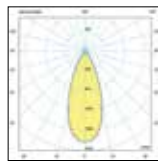

Details

Voltage 220-240V. LED source **OSRAM**. Working temperature -20°C→ 50°C.
Lifetime 60.000hrs. Clicks 100.000. Material Aluminium.

5 years guarantee

IP20.

VK/04352/18

VK/04352/24

VK/04352/40