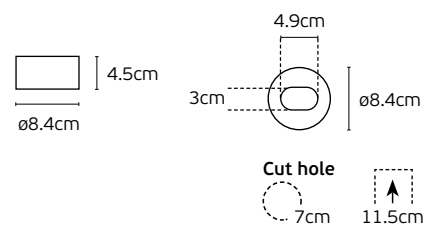

VK/03305G

Code
64173-128121

Model
VK/03305G/W
○ White. GU10. Max. 12W. (LED)

Box
1pc

64173-129121

VK/03305G/B
● Black. GU10. Max. 12W. (LED)

1pc