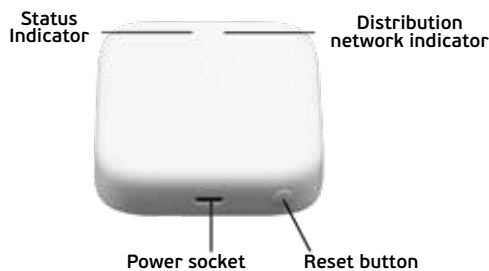

Product description

Preparation for use

1. Connect your phone to Wi-fi.

Ensure that the product is within the effective coverage of the Wifi network to ensure an effective connection between the product and the smart host (gateway) Zigbee network.

1. The gateway is in the network distribution mode (the indicator lights are on at the same time).
2. Download and open the App. Search for "Tuya Smart" in the application store or scan the QR code on the outer packaging /instructions to download and install the App.