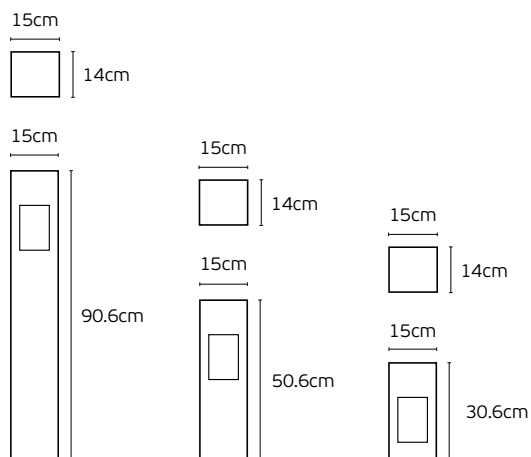

VK/02199

Code	Model	Box
75169-336131	VK/02199/G/W/90 ● Dark Grey. 3000K. 653lm. 12W. CRI>80. 90.6cm	1pc
75169-335131	VK/02199/G/W/50 ● Dark Grey. 3000K. 653lm. 12W. CRI>80. 50.6cm	1pc
75169-334131	VK/02199/G/W/30 ● Dark Grey. 3000K. 653lm. 12W. CRI>80. 30.6cm	1pc

Details

AC Driver **Voltage 220-240V (included)**.
Type of Led **3030 ledchips LUMILEDS**.
Angle **64°**.
Dimmable **No**.
Lifetime **30.000 hrs**.

Working temperature **-20°C-45°C**.
Material **Concrete**.
Location **Floor**.
Guarantee **3 years**.

IP65