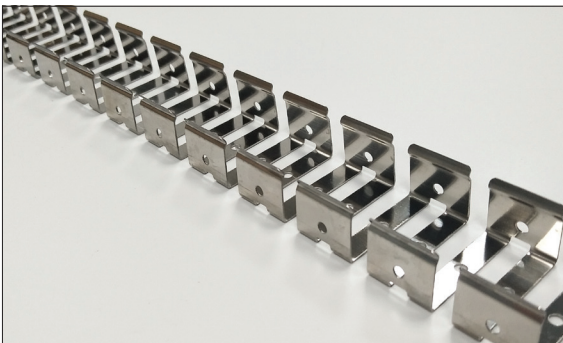

Keiso Profiles Neoflex

Ledstrips Keiso Collection

Keiso. Suitable for use in hidden outdoor lighting applications such as stairs, perimeter in pool overflow, flower beds, window frames, light floor lining, and many more.

VK/24/2835W/AL/30

Code
75165-005724

Model
VK/24/2835W/AL/30
Aluminium profile for Keiso 30x20mm.
2.000x33x23mm

Box
1pc

Details

Charged **per meter**. Available **2m**. Material **Aluminium**. Use with **VK/24/2835W/.../240/30**, **VK/24/3838W/.../240/30**.

VK/24/2835W/FLEX/AL/30

Code
75165-004724

Model
VK/24/2835W/FLEX/AL/30
Flex Aluminium profile for Keiso 30x20mm.
2.000x31x18mm

Box
1pc

Details

Charged **per meter**. Available **2m**. Material **Aluminium**. Use with **VK/24/2835W/.../240/30**, **VK/24/3838W/.../240/30**.

Keiso Side bend Neoflex

Ledstrips Keiso Collection

Keiso. Suitable for use in hidden outdoor lighting applications such as stairs, perimeter in pool overflow, flower beds, window frames, light floor lining, and many more.