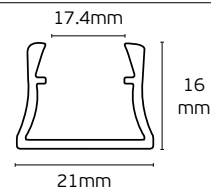

Ledstrips Profiles IP20

VK/01/AL

Code
75165-161264

Model
VK/01/AL
Aluminium. 2.000x17.4x9mm

Box
100pcs

Details
Charged per meter. Available 2m. Material Aluminium.

IP20.

VK/12/AL

Code
75165-212264

Model
VK/12/AL
Aluminium. 2.000x17.4x12mm

Box
100pcs

Details
Charged per meter. Available 2m. Material Aluminium.

IP20.

VK/D1/AL

Code
75165-173264

Model
VK/D1/AL
Aluminium. 2.000x21x16mm

Box
100pcs

Details
Charged per meter. Available 2m. Material Aluminium.

IP20.

VK/03/SLIM/AL

Code
75165-166264

Model
VK/03/SLIM/AL
Aluminium. 2.000x27.4x15mm

Box
100pcs

Details
Charged per meter. Available 2m. Material Aluminium.

IP20.

VK/D2/AL

Code
75165-165264

Model
VK/D2/AL
Aluminium. 2.000x30x16mm

Box
100pcs

Details
Charged per meter. Available 2m. Material Aluminium.

IP20.