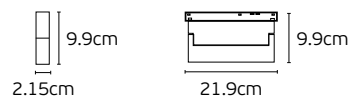

VK/04602/TR/DA

Code	Model	Box
71164-065776	VK/04602/TR/DA/13/W/W ○ White. 3000K. 750lm. 6W. CRI>90	20pcs
71164-066776	VK/04602/TR/DA/13/B/W ● Black. 3000K. 750lm. 6W. CRI>90	20pcs
71164-067776	VK/04602/TR/DA/22/W/W ○ White. 3000K. 1.499lm. 12W. CRI>90	20pcs
71164-068776	VK/04602/TR/DA/22/B/W ● Black. 3000K. 1.499lm. 12W. CRI>90	20pcs

Details

Led magnetic track light DC driver 48V (included).
Type of Led 3030.
Material Aluminium, PMMA lens.

Beam Angle 30°.
Dimmable Dali Driver DT6.
Lifetime 50.000 hrs.
Working temperature < 45°C.

5 years guarantee

IP20.