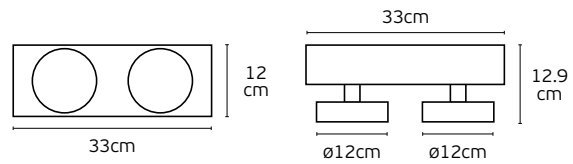

VK/03111CE

VK/03111CE/2

Code	Model	Box
75169-269108	VK/03111CE/W ○ White sanded. GU10. Max. 20W (LED).	12pcs
75169-270108	VK/03111CE/B ● Black sanded. GU10. Max. 20W (LED).	12pcs
75169-271108	VK/03111CE/2/W ○ White sanded. GU10x2. Max. 2x20W (LED).	9pcs
75169-272108	VK/03111CE/2/B ● Black sanded. GU10x2. Max. 2x20W (LED).	9pcs

Details

Included lampholder GU10/ES111.
Match also with lamps: GU10/R111, R111.

Material Aluminium, metal.
Working temperature -20°C ~ 40°C.

IP20