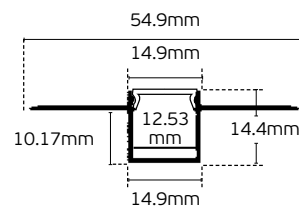

Details
Use Recessed trimless. Length 2m + 2 end caps. Working temperature -20°C → 40°C.
Material Aluminium.

IP20.

VK/10

Code	Model	Box
75165-270264	VK/10/AL/W ● Aluminium. Aluminium + white cover. 2.000x61.5(20.6)x13.8mm	60pcs
75165-272264	VK/10/B/B ● Black. Black aluminium + black cover. 2.000x61.5(20.6)x13.8mm	60pcs