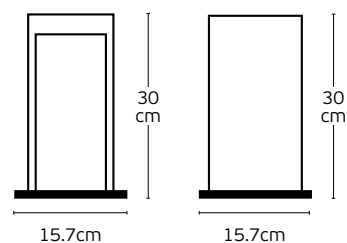

VK/02214/WD/W/60

VK/02214/WD/W/30

Code	Model	Box
75169-416694	VK/02214/WD/W/60 ● Wooden+Anthracite. 3000K. 7W. 145lm. CRI>80	2pcs
75169-415694	VK/02214/WD/W/30 ● Wooden+Anthracite. 3000K. 7W. 156lm. CRI>80	4pcs

Details

Input Voltage **AC220-240V**.
Type of Led **SMD**.
Angle **49°/ 48°**.
Lifetime **30.000 hrs**.

Material **Die-cast aluminium,**
with SPC wood board.
Guarantee **3 years**.

IP65