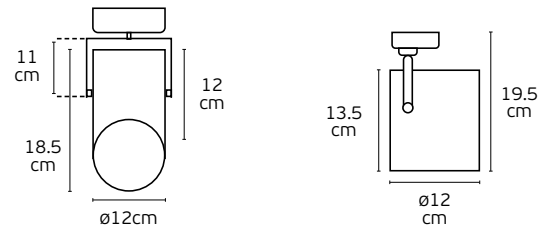

Details

Included lampholder GU10/ES111. Material Aluminium.
Match also with lamps: GU10/ES111, R111. 3 phase adapter