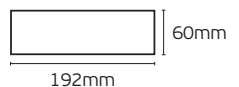

Drivers Led Dimmable

A40PBX100D0B-150D0B

Code 78000-696255	Model A40PBX100D0B 4.16A. 100W. 24V. Dimmable LED Driver DALI/0-10V/1-10V/Push	Box 1pc
78000-693255	A40PBX150D0B 6.25A. 150W. 24V. Dimmable LED Driver DALI/0-10V/1-10V/Push	1pc

Details

Voltage 100-250V.
Watt 100W. 150W.
Material Plastic.

5 years guarantee

Cut hole
ø80mm

DALI/PUSH
0/1-10V

IP20.

A40SLBOX60DB

Code 78000-694255	Model A40SLBOX60DB 2.5A. 60W. 24V. Dimmable LED Driver DALI/1-10V/Push	Box 1pc

Details

Voltage 100-250V.
Watt 60W.
Material Plastic.

5 years guarantee

Cut hole
ø35mm

DALI/PUSH
0/1-10V

IP20.

A40PBF060D0B-100D0B

Code 78000-695255	Model A40PBF060D0B 2.5A. 60W. 24V. LED Driver DALI/Push	Box 1pc
78000-699255	A40PBF100D0B 4.16A. 100W. 24V. LED Driver DALI/Push	1pc

Details

Voltage 100-250V.
Watt 60W. 100W.
Material Plastic.

5 years guarantee

Cut hole
ø63mm

DALI/PUSH

IP20.