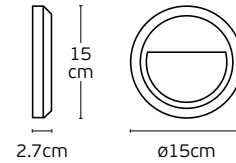

VK/02022

Code	Model	Box
75169-248997	VK/02022/G/W ● Grey. 3000K. 144lm. 1W. CRI>80	24pcs
75169-249997	VK/02022/G/D ● Grey. 6000K. 154lm. 1W. CRI>80	24pcs
75169-250997	VK/02022/AN/W ● Anthracite. 3000K. 144lm. 1W. CRI>80	24pcs
75169-251997	VK/02022/AN/D ● Anthracite. 6000K. 154lm. 1W. CRI>80	24pcs
75169-307997	VK/02022/W/W ○ White. 3000K. 144lm. 1W. CRI>80	24pcs

Details

Voltage 220-240V.
Type of Led SMD 2835.
Lifetime 50.000hrs.
Clicks 50.000.

Dimmable No.
Working temperature -20°C→45°C.
Material ABS+PC.
Guarantee 1 year.

VK/02023

Code	Model	Box
75169-252997	VK/02023/G/W ● Grey. 3000K. 160lm. 2W. CRI>80	24pcs
75169-253997	VK/02023/G/D ● Grey. 6000K. 160lm. 2W. CRI>80	24pcs
75169-254997	VK/02023/AN/W ● Anthracite. 3000K. 160lm. 2W. CRI>80	24pcs
75169-255997	VK/02023/AN/D ● Anthracite. 6000K. 160lm. 2W. CRI>80	24pcs
75169-306997	VK/02023/W/W ○ White. 3000K. 160lm. 2W. CRI>80	24pcs

Details

Voltage 220-240V.
Type of Led SMD 2835.
Lifetime 50.000hrs.
Clicks 50.000.

Dimmable No.
Working temperature -20°C→45°C.
Material ABS+PC.
Guarantee 1 year.