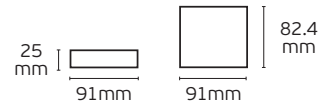

Details

Voltage 3chx10A / 1chx30A.
Output 12~24VDC.
Watt 360W max (12V) / 720W max (24V).
Guarantee 3 years.