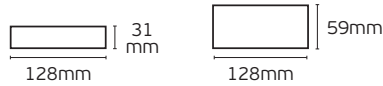

Led Drivers IP20. Dimmable/Push button.

Ledstrips drivers

VK/LV150

Code	Model	Box
78000-533016	VK/LVD150-12 14A. 150W. 12V.	10pcs

78000-515016	VK/LVD150-24 6.2A. 150W. 24V.	10pcs

Details

Voltage 190-265V. Material Plastic. Dimmable. Guarantee 3 years.

VK/10076/PD

Code	Model	Box
78000-744720	VK/10076/PD 1x10A. 120-240W. 12-24V.	1pc

Details

Voltage 12-24V. Working temperature -20°C → 50°C. Material Plastic. Dimmable. Guarantee 2 years.

VK/CV/DIM/DALI

Code	Model	Box
78000-763019	VK/CV/DIM/DALI Automatic reversible. 120W. 10.5-24V.	20pcs

Details

Voltage 10.5-24V. OSRAM Working temperature -20°C → 50°C. Material Plastic. Dimmable.

5 years guarantee

VK/10077/DIN

Code	Model	Box
78000-745720	VK/10077/DIN 4ch, 5A/ch. 240-720W. 12-36V.	1pc

Details

Voltage 12-36V. I-in 10A. V-out 4x(12-36) VDC. I-out 4x5A. Pout 4x 60-180W Working temperature -20°C → 50°C. Material Plastic. Dimmable. Guarantee 2 years.