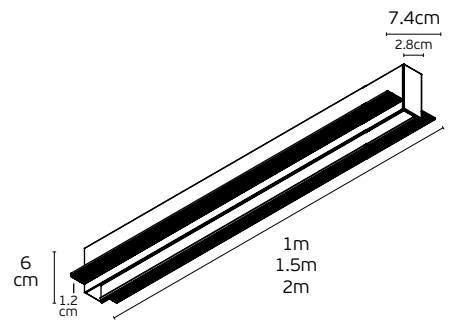

LED Magnetic Track Lights 48V

VK/04360TR/S

VK/04360TR/R

VK/04360TR/TL

Accessories Surface for LED Magnetic Track Lights 48V

Kona

VK/04363/S/B/LR

VK/04363/S/B/LR