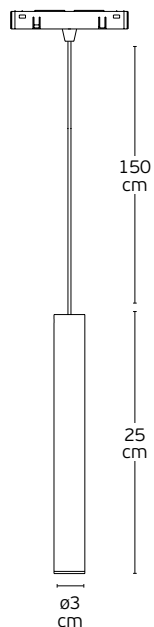

Led Magnetic Light for Round Magnetic Track DALI

Ento

VK/04631/TR/PE/DA

Code	Model	Box	
71165-061777	VK/04631/TR/PE/DA/1/W/W ○ White. 3000K. 6W. 560lm. CRI>90	20pcs	
71165-064777	VK/04631/TR/PE/DA/1/B/W ● Black. 3000K. 6W. 520lm. CRI>90	20pcs	(for 1 meter diameter)
71165-062777	VK/04631/TR/PE/DA/2/W/W ○ White. 3000K. 6W. 560lm. CRI>90	20pcs	
71165-065777	VK/04631/TR/PE/DA/2/B/W ● Black. 3000K. 6W. 520lm. CRI>90	20pcs	(for 2 meters diameter)
71165-063777	VK/04631/TR/PE/DA/3/W/W ○ White. 3000K. 6W. 560lm. CRI>90	20pcs	
71165-066777	VK/04631/TR/PE/DA/3/B/W ● Black. 3000K. 6W. 520lm. CRI>90	20pcs	(for 3 meters diameter)

Details

Material **Aluminium+Plastic**
Type of Led **Sanan**
Voltage **48V**
Location **Track**

Beam angle **50°**
Working temperature **-20°C - 40°C**
Lifetime **30.000hrs**
Dimmable **DALI**

5 years guarantee

IP20