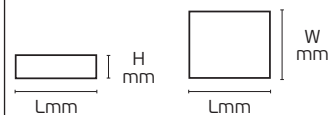

Details

Voltage **180-240V**.
Material **Metallic**.

Guarantee **2 years**.