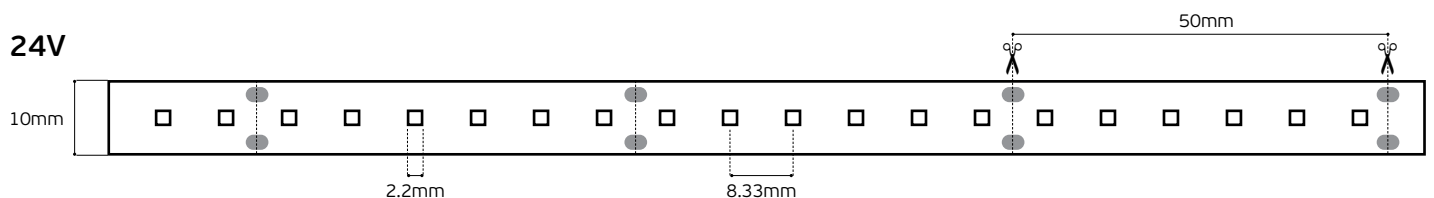

Ledstrips CRI>90. IP20.

Ledstrips Epistar Collection

IP20. 12W/m.

VK/24/2216/.../120

Code	Model	Voltage	Kelvin	Lumen/m	CRI	Watt/m	Box
78001-698724	VK/24/2216/927/120	24V	2700K	1.455lm/m	CRI>90	12W/m	5m/roll
78001-699724	VK/24/2216/930/120	24V	3000K	1.485lm/m	CRI>90	12W/m	5m/roll
78001-700724	VK/24/2216/940/120	24V	4000K	1.542lm/m	CRI>90	12W/m	5m/roll

Details

Led type SMD 2216 EPISTAR. Led qty 120pcs/m. Tape on back 3M. Working temperature -10°C → 40°C. Storage temperature -20°C → 60°C. Lifetime 50.000hrs.

IP20.

5 years guarantee Super bright!!!

24V