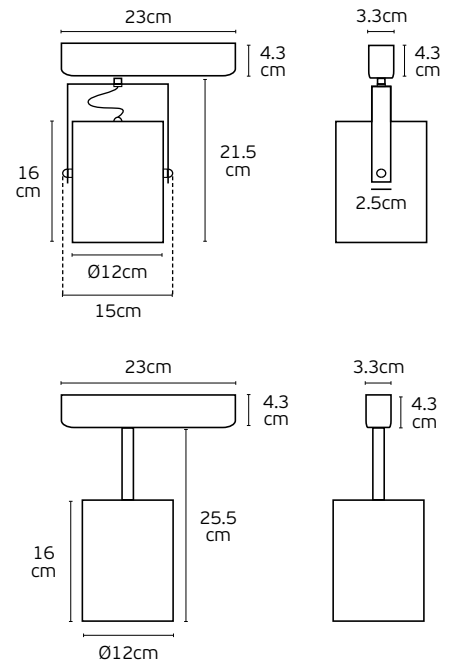

3 phase Track Light Led Dimmable

Code	Model	Color	Kelvin	Watt	Lumen	Degrees	CRI	Driver	Box
64174-687269	VK/04354/TR/D/W/40/927	○ White	2700K	29.80W	3.163lm	40°	CRI>90	HEP 800mA	6pcs
64174-688269	VK/04354/TR/D/W/40/930	○ White	3000K	29.70W	3.512lm	40°	CRI>90	HEP 800mA	6pcs
64174-805269	VK/04354/TR/D/W/40/935	○ White	3500K	29.70W	3.265lm	40°	CRI>90	HEP 800mA	6pcs
64174-689269	VK/04354/TR/D/W/40/940	○ White	4000K	29.60W	3.344lm	40°	CRI>90	HEP 800mA	6pcs
64174-691269	VK/04354/TR/D/B/40/927	● Black	2700K	29.80W	3.163lm	40°	CRI>90	HEP 800mA	6pcs
64174-692269	VK/04354/TR/D/B/40/930	● Black	3000K	29.70W	3.512lm	40°	CRI>90	HEP 800mA	6pcs
64175-426269	VK/04354/TR/D/B/40/935	● Black	3500K	29.70W	3.265lm	40°	CRI>90	HEP 800mA	6pcs
64174-693269	VK/04354/TR/D/B/40/940	● Black	4000K	29.60W	3.344lm	40°	CRI>90	HEP 800mA	6pcs
64174-695269	VK/04354/TR/D/G/40/927	● Grey	2700K	29.80W	3.163lm	40°	CRI>90	HEP 800mA	6pcs
64174-696269	VK/04354/TR/D/G/40/930	● Grey	3000K	29.70W	3.512lm	40°	CRI>90	HEP 800mA	6pcs
64174-806269	VK/04354/TR/D/G/40/935	● Grey	3500K	29.70W	3.265lm	40°	CRI>90	HEP 800mA	6pcs
64174-697269	VK/04354/TR/D/G/40/940	● Grey	4000K	29.60W	3.344lm	40°	CRI>90	HEP 800mA	6pcs

Details

Voltage **220-240V**. LED source **OSRAM**. Working temperature **-20°C→ 50°C**. Inclination **90°**. Rotation **350°**. Lifetime **60.000hrs**. Clicks **100.000**. Material **Aluminium**. 3-phase adapter.

5 years guarantee **IP20.**

Ø12cm

18° 24° 40°

Flicker free

VK/04354/HONEYCOMB

Code	Model	Box
64174-798269	VK/04354/HONEYCOMB ● Black. Metal. Filter.	1p

Details
Can be used to **VK/04354**. Material **Metal**.