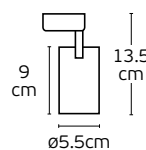

Details

Material Aluminium
Location 3 phase Track

Lampholder GU10-Par16
3 phase adapter

IP20