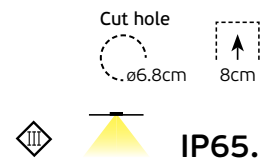

Details

Included lampholder **GU5.3**.
Match also with lamps: Par16, Modules 50.

Material Die cast aluminium.