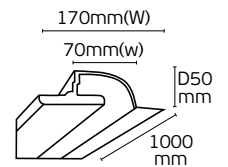

VK/09034

Code
64174-253131

Model
VK/09034
○ White. For LED STRIP. Max 70mm width.

Box
4pcs

Details

Voltage 24V. Max watt 14.4W/m. LED STRIP. Material Gypsum. Possibility to paint.

IP20

VK/K04

Code
75165-229264

Model
VK/K04/CL
○ Clear. 2.000x25x5mm

Box
100pcs

75165-223264

VK/K04/W
○ Frost. 2.000x25x5mm

100pcs

Details

Suitable for: VK/04R/AL, VK/04/AL, VK/06/AL.

Material Polycarbonate. Charged per meter.
Available 2m.