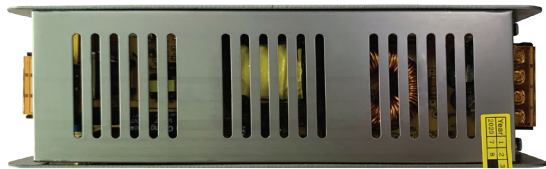

Details

Voltage **110-240V**.
Material **Metallic**.

Guarantee **2 years**.

Led Drivers IP20

Ledstrips drivers

VK/200-24

VK/250-24

VK/150-200