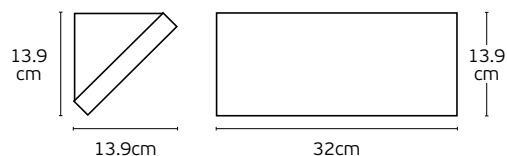

VK/02067

Code
75169-333692

Model
VK/02067/G/C
● Grey. 4000K. 1450lm. 12W. CRI>80.

Box
10pcs

Details

Voltage 230V.
Type of Led SMD 2835.
Beam Angle 120°.
Lifetime 30.000hrs.
Dimmable No.

Working temperature -20°C→45°C.
Material ABS & PC housing and PC
diffuser.
Guarantee 2 years.

VK/02068

Code
75169-334692

Model
VK/02068/G/C
● Grey. 4000K. 2.400lm. 21W. CRI>80.

Box
6pcs

Details

Voltage 230V.
Type of Led SMD 2835.
Beam Angle 120°.
Lifetime 30.000hrs.
Dimmable No.

Working temperature -20°C→45°C.
Material ABS & PC housing and PC
diffuser.
Guarantee 2 years.