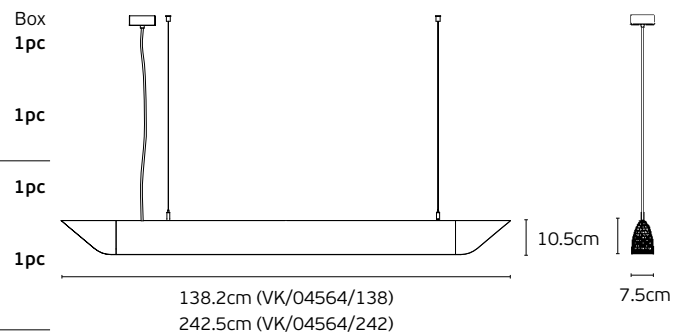

Details

Input Voltage **AC 220-240V**.
Led driver **BOKE DALI**.
Type of Led Chip **SAMSUNG 2835**.
Dimmable **DALI**.
Beam angle **75°**.
Working temperature **-20°C-40°C**.
Cable **1.5m & suspension wire**,

white honeycomb.
Lifetime **50.000hrs**.
Material **Polyester Fiber Acoustic + Aluminium alloy**.
Location **Ceiling-Pendant**.
Guarantee **3 years**.

IP20