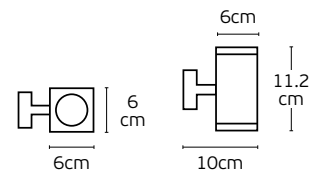

Up/Down

VK/01068

Code	Model	Box
75169-220997	VK/01068/W ○ White. GU10x2. Max 2x12W (LED). Up/down.	18pcs
75169-221997	VK/01068/B ● Black. GU10x2. Max 2x12W (LED). Up/down.	18pcs
75169-222997	VK/01068/AN ● Anthracite. GU10x2. Max 2x12W (LED). Up/down.	18pcs
75169-223997	VK/01068/G ● Grey. GU10x2. Max 2x12W (LED). Up/down.	18pcs
75169-284997	VK/01068/BR ● Rust Brown. GU10x2. Max 2x12W (LED). Up/down.	18pcs

Details

Included lampholder **GU10x2**. Material **Alu diecast/Glass**.
Match also with lamps: GU10/50, Par16. Location **Wall**

VK/01067

Code	Model	Box
75169-216997	VK/01067/W ○ White. GU10. Max 12W (LED).	18pcs
75169-217997	VK/01067/B ● Black. GU10. Max 12W (LED).	18pcs
75169-218997	VK/01067/AN ● Anthracite. GU10. Max 12W (LED).	18pcs
75169-219997	VK/01067/G ● Grey. GU10. Max 12W (LED).	18pcs
75169-283997	VK/01067/BR ● Rust Brown. GU10. Max 12W (LED).	18pcs

Details

Included lampholder **GU10**. Material **Alu diecast/Glass**.
Match also with lamps: GU10/50, Par16. Location **Wall**