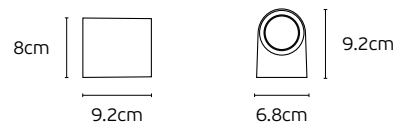

Edge

VK/01112/AN

VK/01113/W

VK/01112, VK/01113

Code 75169-364997	Model VK/01112/AN ● Anthracite. GU10. Max 12W (LED).	Box 1pc
75169-365997	VK/01112/W ○ White. GU10. Max 12W (LED).	1pc
75169-366997	VK/01113/AN ● Anthracite. 2xGU10. Max 2x12W (LED). Up/down.	1pc
75169-367997	VK/01113/W ○ White. 2xGU10. Max 2x12W (LED). Up/down.	1pc

Details

Included lampholder **GU10**.
Match also with lamps: GU10/50, Par16.
Material **Die casting aluminium**

Location **Wall**
Working Temperature **-20°C → 45°C**