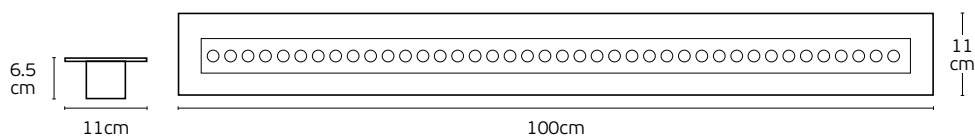

VK/02016R

Code	Model	Box
63158-169736	VK/02016R/W/100 ● Light Grey. 3000K. 2.130lm. 24W. 85-265V	1pc
63158-170736	VK/02016R/C/100 ● Light Grey. 4000K. 2.150lm. 24W. 85-265V	1pc
63158-171736	VK/02016R/RGB/100 ● Light Grey. RGB. 2.130lm. 24W. 24V	1pc

Details

Driver **85-256V/24V (Included)**.
Beam Angle **8°-10°**.
LED **CREE High 24pcs**.
Dimmable **No**.
Lifetime **50.000hrs**.

Clicks **50.000**.
Working temperature **-40°C→60°C**.
Material **Steel, glass**.
Guarantee **2 years**.

IP67