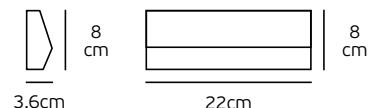

VK/02017

Code	Model	Box
75169-228997	VK/02017/G/W ● Grey. 3000K. 166lm. 1W. CRI>80	24pcs
75169-229997	VK/02017/G/D ● Grey. 6000K. 102lm. 1W. CRI>80	24pcs
75169-230997	VK/02017/AN/W ● Anthracite. 3000K. 166lm. 1W. CRI>80	24pcs
75169-231997	VK/02017/AN/D ● Anthracite. 6000K. 102lm. 1W. CRI>80	24pcs
75169-303997	VK/02017/W/W ○ White. 3000K. 166lm. 1W. CRI>80	24pcs

Details

Voltage 220-240V.
Type of Led SMD 2835.
Lifetime 50.000hrs.
Clicks 50.000.

Dimmable No.
Working temperature -20°C→45°C.
Material ABS+PC.
Guarantee 1 year.

IP65

VK/02018

Code	Model	Box
75169-232997	VK/02018/G/W ● Grey. 3000K. 350lm. 3W. CRI>80	24pcs
75169-233997	VK/02018/G/D ● Grey. 6000K. 390lm. 3W. CRI>80	24pcs
75169-234997	VK/02018/AN/W ● Anthracite. 3000K. 350lm. 3W. CRI>80	24pcs
75169-235997	VK/02018/AN/D ● Anthracite. 6000K. 390lm. 3W. CRI>80	24pcs
75169-324997	VK/02018/W/W ○ White. 3000K. 350lm. 3W. CRI>80	24pcs

Details

Voltage 220-240V.
Type of Led SMD 2835.
Lifetime 50.000hrs.
Clicks 50.000.

Dimmable No.
Working temperature -20°C→45°C.
Material ABS+PC.
Guarantee 1 year.

IP65