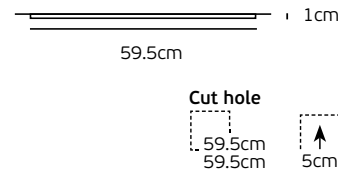

Details

AC Driver 220-240V **PHILIPS**
(Included).
LED SMD 4014.
LED SMD 2835+5050. (RGB)
Lifetime 50.000hrs.
Clicks 50.000.

Working temperature < 45°C.
Material Aluminium, Plastic PMMA.
Beam angle 115°.
CRI>80
Guarantee 2 years.

IP40