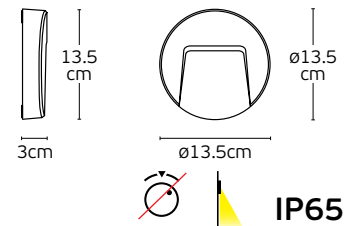

Details

Voltage 220-240V.
Type of Led SMD 2835.
Working temperature -20°C → 45°C.
Lifetime 20.000hrs.
Dimmable No.
Material ABS+PC.
Guarantee 2 years.