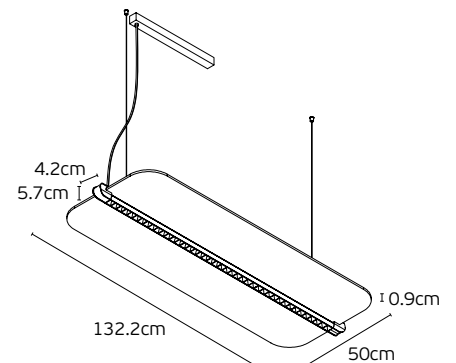

Details

Input Voltage **AC 220-240V**.
Led driver **BOKE DALI**.
Type of Led Chip **SAMSUNG 2835**.
Dimmable **DALI**.
Beam angle **Up 125°/Down 60°**
Working temperature **-20°C~40°C**.

Cable **1.5m & suspension wire**.
Lifetime **50.000hrs**.
Material **Polyester Fiber Acoustic + Aluminium alloy**.
Location **Ceiling-Pendant**.
Guarantee **3 years**.