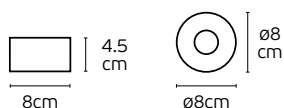

VK/02151CE/B