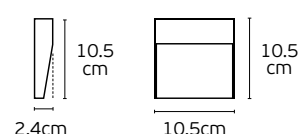

VK/02148

Code	Model	Box
75169-328997	VK/02148/W/W ○ White. 3000K. 160lm. 4W. CRI>80	1pc
75169-329997	VK/02148/AN/W ● Anthracite. 3000K. 160lm. 4W. CRI>80	1pc

Details

Voltage 220-240V.
Type of Led SMD.
Working temperature -20°C → 40°C.
Lifetime 50.000hrs.

Dimmable No.
Material Die casting aluminium + PC.
Guarantee 2 years.

VK/02149

Code	Model	Box
75169-330997	VK/02149/W/W ○ White. 3000K. 160lm. 4W. CRI>80	1pc
75169-331997	VK/02149/AN/W ● Anthracite. 3000K. 160lm. 4W. CRI>80	1pc

Details

Voltage 220-240V.
Type of Led SMD.
Working temperature -20°C → 40°C.
Lifetime 50.000hrs.

Dimmable No.
Material Die casting aluminium + PC.
Guarantee 2 years.