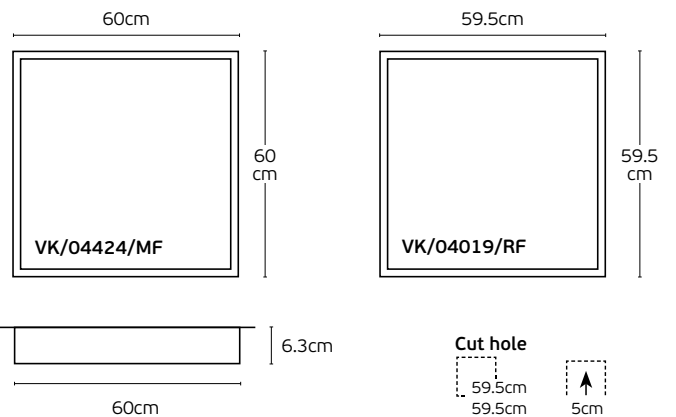

Details

VK/04424/MF: Frame mounting kit for Backlit LED panel

VK/04019/RF: Frame recessed kit for LED panel **VK/04019** with metal clip set.