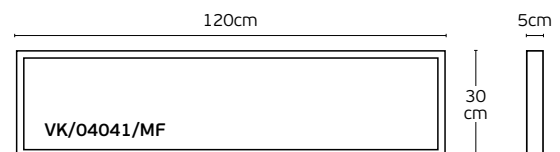

Details

VK/04051/MF: Frame mounting kit for LED panel VK/04051.

VK/04041/MF: Frame mounting kit for LED panel VK/04041.

VK/04051/RF: Frame recessed kit for LED panel VK/04051 with metal clip set.

VK/04041/RF: Frame recessed kit for LED panel VK/04041 with metal clip set.