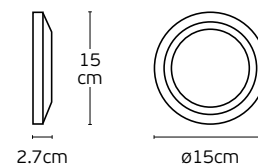

VK/02024

Code	Model	Box
75169-256997	VK/02024/G/W ● Grey. 3000K. 404lm. 3W. CRI>80	24pcs
75169-257997	VK/02024/G/D ● Grey. 6000K. 418lm. 3W. CRI>80	24pcs
75169-258997	VK/02024/AN/W ● Anthracite. 3000K. 404lm. 3W. CRI>80	24pcs
75169-259997	VK/02024/AN/D ● Anthracite. 6000K. 418lm. 3W. CRI>80	24pcs
75169-327997	VK/02024/W/W ○ White. 3000K. 404lm. 3W. CRI>80	24pcs

Details

Voltage 220-240V.
Type of Led SMD 2835.
Beam Angle 120°.
Lifetime 50.000hrs.
Clicks 50.000.

Dimmable No.
Working temperature -20°C→30°C.
Material ABS+PC.
Guarantee 1 year.

VK/02025

Code	Model	Box
75169-260997	VK/02025/G/W ● Grey. 3000K. 393lm. 3W. CRI>80	24pcs
75169-261997	VK/02025/G/D ● Grey. 6000K. 431lm. 3W. CRI>80	24pcs
75169-262997	VK/02025/AN/W ● Anthracite. 3000K. 393lm. 3W. CRI>80	24pcs
75169-263997	VK/02025/AN/D ● Anthracite. 6000K. 431lm. 3W. CRI>80	24pcs
75169-326997	VK/02025/W/W ○ White. 3000K. 393lm. 3W. CRI>80	24pcs

Details

Voltage 220-240V.
Type of Led SMD 2835.
Beam Angle 120°.
Lifetime 50.000hrs.
Clicks 50.000.

Dimmable No.
Working temperature -20°C→30°C.
Material ABS+PC.
Guarantee 1 year.