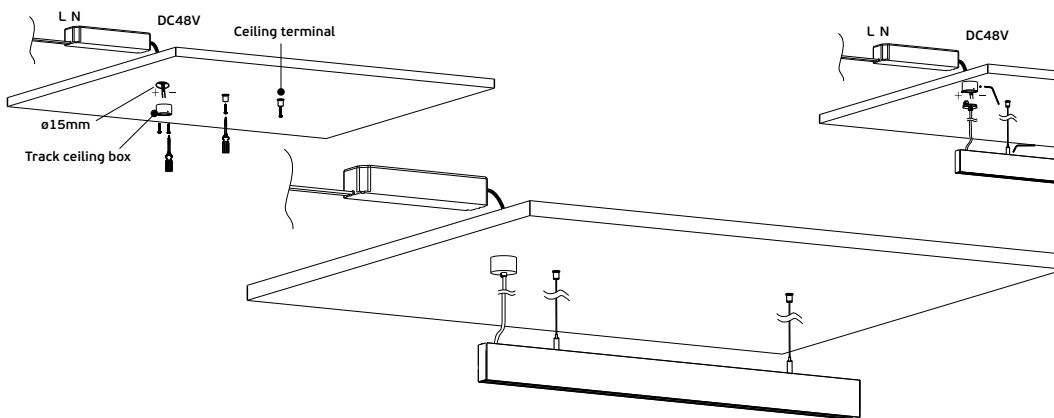

6a. Fix the ceiling box and ceiling terminal by screws first