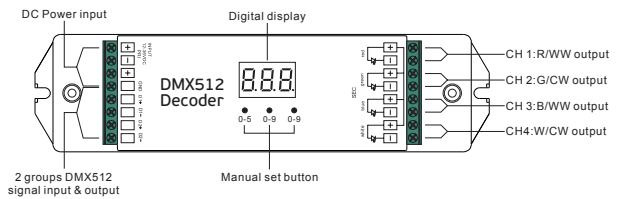

Details

Voltage 12-36VDC. Iout 4x5A. Iin 20.5A. Vout 4x(12-36) VDC. Pout 4x(60-180)w. Watt 240-720W. Material Plastic. Dimmable. Guarantee 2 years.