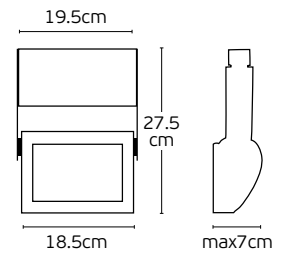

VK/04107
VK/04081

Code	Model	Box
64174-285128	VK/04107/W/W ○ White. 3000K. 3.775lm. 45W. 90°. SMD2835. CRI>80	1pc
64174-231128	VK/04107/W/C ○ White. 4000K. 3.775lm. 45W. 90°. SMD2835. CRI>80	1pc
64174-286128	VK/04107/B/W ● Black. 3000K. 3.775lm. 45W. 90°. SMD2835. CRI>80	1pc
64174-276128	VK/04107/B/C ● Black. 4000K. 3.775lm. 45W. 90°. SMD2835. CRI>80	1pc
64174-220128	VK/04081/W/W/24 ○ White. 3000K. 2.100lm. 30W. 24°. COB Epistar. CRI>80	1pc
64174-221128	VK/04081/W/C/24 ○ White. 4000K. 2.100lm. 30W. 24°. COB Epistar. CRI>80	1pc
64174-222128	VK/04081/B/W/24 ● Black. 3000K. 2.100lm. 30W. 24°. COB Epistar. CRI>80	1pc
64174-223128	VK/04081/B/C/24 ● Black. 4000K. 2.100lm. 30W. 24°. COB Epistar. CRI>80	1pc

Details

Voltage 220-240V.
Clicks 25.000.
Working temperature -25°C → 45°C.
Lifetime 50.000hrs / 25.000hrs.

3-phase adapter.
Material Aluminium.
Guarantee 2 years (VK/04107).
3 years (VK/04081).

IP20