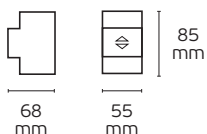

DIM-DGL/B

Rail Triac-Digital Dimmer

Code	Model	Box
12084-027338	DIM-DGL/B	1pc
1000W. 180-230V.		

Details

Voltage 180-230V. 1000W. Material Plastic.
Dimmable. Guarantee 2 years.