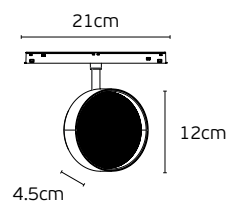

VK/04607/TR/DA/100, VK/04607/TR/DA/120

Code	Model	Box
71164-091776	VK/04607/TR/DA/100/W-TB/W ○ White+titanium bronze. 3000K. 796lm. 6W. CRI>90	20pcs
71164-092776	VK/04607/TR/DA/100/B-TB/W ● Black+titanium bronze. 3000K. 796lm. 6W. CRI>90	20pcs
71164-093776	VK/04607/TR/DA/120/W-TB/W ○ White+titanium bronze. 3000K. 1.194lm. 9W. CRI>90	20pcs
71164-094776	VK/04607/TR/DA/120/B-TB/W ● Black+titanium bronze. 3000K. 1.194lm. 9W. CRI>90	20pcs

Details

Led magnetic track light DC driver 48V (included).
Dimmable Dali Driver DT6.
Type of Led SMD.

Lifetime 50.000 hrs.
Working temperature < 45°C.
Material Aluminium, PS diffuser.
Beam Angle 90°.

5 years guarantee

IP20.