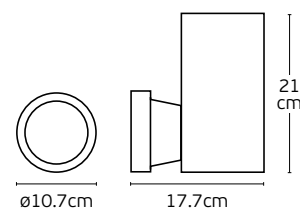

Details

Included lampholder E27.
Match also with lamps: E27/A60.

Material Alu diecast/Glass.
Location Wall.