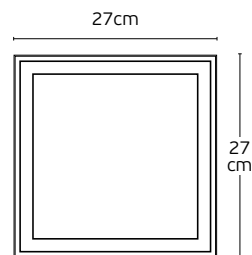

Outdoor Ceiling lights LED

Damma

VK/02222/W

VK/02222

Code 75169-671772	Model VK/02222/AN/W ● Anthracite. 3000K. 24W. 2624lm. CRI>80	Box 4pcs
75169-672772	VK/02222/W/W ○ Matt White. 3000K. 24W. 2624lm. CRI>80	4pcs

Details

Material **Die-casting aluminum alloy**
Type of Led **SMD**
Voltage **AC220-240V**
Beam angle **110°**

Working temperature **-20°C - 40°C**
Lifetime **25.000hrs**
Dimmable **No**
Guarantee **3 Years**

IP54