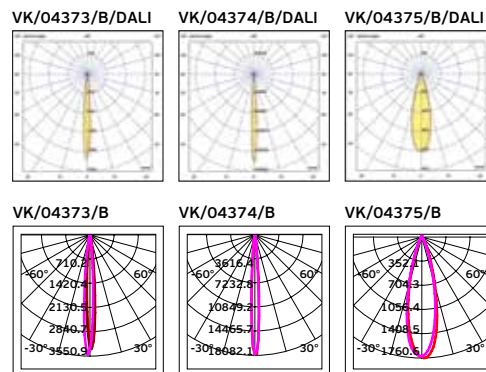

Details

Led magnetic track light
DC driver 48V (included).
Dimmable DALI, 0-10V.
Inclination 90°
Rotation 350°

Lifetime 50.000 hrs.
Working temperature < 45°C.
Material Aluminium.
Guarantee 3 years.