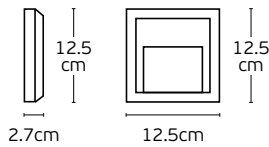

VK/02023/G