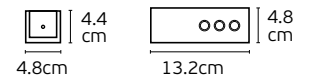

Details

AC Driver 220-240V (Included).
CRI>90.
Beam Angle 24°.
Working temperature < 45°C.

Lifetime 50.000hrs.
Material Aluminium.
Guarantee 3 years.

IP20