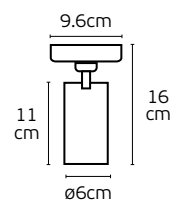

Details

Material Aluminium
Location 3 phase Track

Lampholder GU10-Par16. Matses also with
module OSRAM. 3 phase adapter

IP20