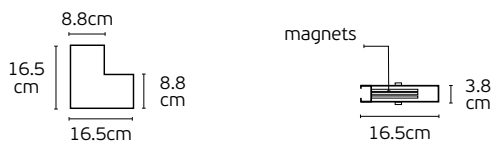

VK/04214TR/S/INN/B

Code
71164-026721

Model
VK/04214TR/S/INN/B
● Sand Black. 24V. Inner Corner surface.

Box
20pcs

Details

Inner corner.
Connects 2 rails link at an angle of 90°.

Material Aluminium.