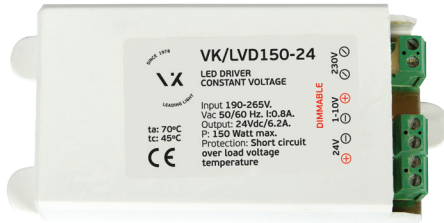

Led Drivers IP20. Dimmable/Push button.

Ledstrips drivers

VK/LVD150-24