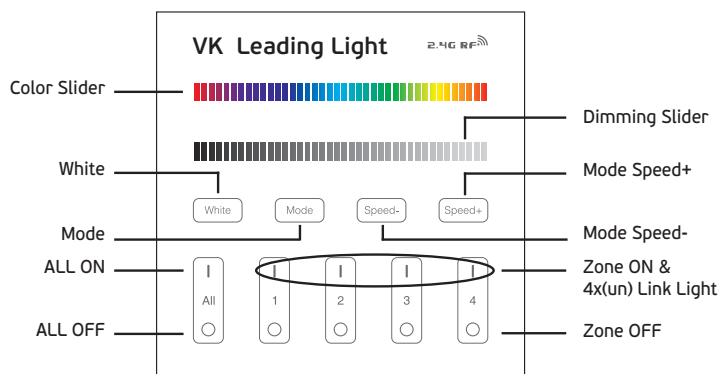

Ledstrips Controllers

Ledstrips controllers

VK/FUT/TR/RCS

Code
78000-722126

Model
VK/FUT/TR/RCS
2.4GHz. 180-240V. 6dBm. L86xW86xH31mm

Box
1pc

Details

Controller wireless (RGBW, RGB, RGB+CCT) (recessed)
Voltage **180-240V**. Frequency **2.4GHz**.
Transmission power **6dBm**.
Working temperature **-20°C → 60°C**
Distance **30m**.
Material **Plastic**.
Dimmable RGB+W.
Guarantee **2 years**.

IP20.
RGB+W

Wall installation

VK/FUT/TR/BAT

Code
78000-723126

Model
VK/FUT/TR/BAT
2.4GHz. 3V. 6dBm. L86xW86xH16mm

Box
1pc

Details

Controller wireless (RGBW, RGB, RGB+CCT) (with batteries)
Voltage **3V**. Frequency **2.4GHz**.
Transmission power **6dBm**.
Working temperature **-20°C → 60°C**
Distance **30m**.
Material **Plastic**.
Dimmable RGB+W.
Guarantee **2 years**.

IP20.
RGB+W

Wall installation (battery working)