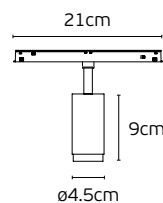

Details

Retainers rings for VK/04604/TR/DA/B & VK/04605/TR/DA/B. Included honey comb

Led Magnetic Track Lights 48V CRI>90. Slim. DALI.

Eiva

VK/04604/TR/DA/ZM/B

VK/04605/TR/DA/ZM/W-B

VK/04604/TR/DA/ZM, VK/04605/TR/DA/ZM