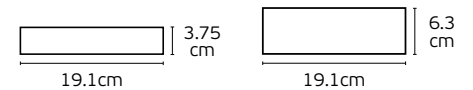

Code
78000-660255

Model
VK/LPV-100-24
4.2A. 100W. 24V.

Box
20pcs

Details

Voltage **100-240V**.
Watt **100W**.
Material **Plastic housing**.

5 years guarantee

IP67.

VK/LPV-150