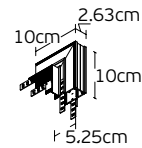

VK/04590/TR/CON/LV

Code	Model	Box
71164-036776	VK/04590/TR/CON/LV/W ○ White. 48V. L type vertical for recessed track	48pcs
71164-037776	VK/04590/TR/CON/LV/B ● Black. 48V. L type vertical for recessed track	48pcs

Details

L type vertical connector for Track profile, 4 wire Recessed trimless type. IP Rating IP20. Working temperature < 45°C. Material Aluminium. Voltage 48V.