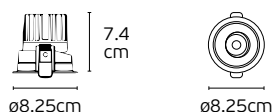

VK/04616, VK/04617

Code	Model	Box	Details	
64174-029776	VK/04616/W/W ○ White. 3000K. 1.508lm. 12W. 15° CRI>90	1pc	Voltage 220-240V.	Projection angle 0~20° (VK/04617).
64174-030776	VK/04616/B/W ● Black. 3000K. 1.508lm. 12W. 15° CRI>90	1pc	Material Aluminium, PMMA lens.	Type of Led bridgeLED V8-E.
64174-031776	VK/04617/W/W ○ White. 3000K. 1.508lm. 12W. 15° CRI>90.	1pc	Beam Angle 15°. Adjustable VK/04617 yes. Dimmable No.	Lifetime 50.000 hrs. Working temperature < 45°C.
64174-032776	VK/04617/B/W ● Black. 3000K. 1.508lm. 12W. 15° CRI>90.	1pc	5 years guarantee	IP20.