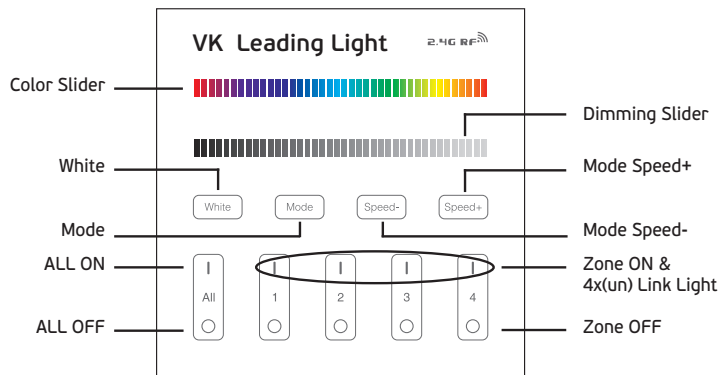

Ledstrips Controllers

Ledstrips controllers

VK/FUT/TR/RCS

Code
78000-722126

Model
VK/FUT/TR/RCS
2.4GHz. 180-240V. 6dBm. L86xW86xH31mm

Box
1pc

Details

Controller wireless (RGBW, RGB, RGB+CCT) (recessed)
Voltage **180-240V**. Frequency **2.4GHz**.
Transmission power **6dBm**.
Working temperature **-20°C → 60°C**
Distance **30m**.
Material **Plastic**.
Dimmable RGB+W.
Guarantee **2 years**.

IP20.
RGB+W