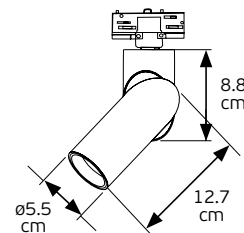

Details

Material **Pure aluminium**
Location **3 phase Track**
Included lampholder **GU10**.

Match also with lamps: GU10/50, Par16.
3 phase adapter