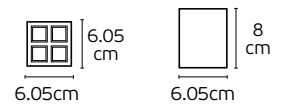

Details

AC Driver 220-240V (Included).
CRI>90.
Beam Angle 8°.
Type of Led
Working temperature < 45°C.

Lifetime 50.000hrs.
Clicks 50.000.
Material Aluminium.
Guarantee 3 years.

IP20