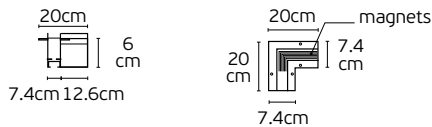

VK/04363/TL/B/LR

Code
71164-21721

Model
VK/04363/TL/B/LR
● Black. 48V. Left & Right corner for trimless track

Box
20pcs

Details

Left/Right corner for trimless.
Track lines **48V**.
2 rails link at an angle of **90°**.
Material **Aluminium**.

Must be install **VK/04364** to work
(connector for corners).
Guarantee **3 years**.