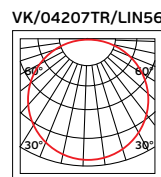

VK/04207TR

Code	Model	Box
71164-013721	VK/04207TR/W/LIN37/B ● Black sand. 3000K. 1.142lm. 9W. CRI>90	20pcs
71164-040721	VK/04207TR/C/LIN37/B ● Black sand. 4000K. 1.262lm 9W. CRI>90	20pcs
71164-014721	VK/04207TR/W/LIN56/B ● Black sand. 3000K. 1.651lm. 12W. CRI>90	20pcs
71164-041721	VK/04207TR/C/LIN56/B ● Black sand. 4000K. 1.725lm. 12W. CRI>90	20pcs
71164-015721	VK/04207TR/W/LIN74/B ● Black sand. 3000K. 2.377lm. 19W. CRI>90	12pcs
71164-042721	VK/04207TR/C/LIN74/B ● Black sand. 4000K. 2.527lm. 18W. CRI>90	12pcs