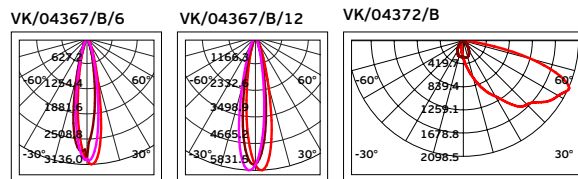

VK/04367, VK/04372

Code	Model	Box
71164-193721	VK/04367/B/6/DALI ● Sand Black. 3000K. 859lm. 9W. OSRAM. φ 24°. DALI	30pcs
71164-194721	VK/04367/B/12/DALI ● Sand Black. 3000K. 1.798lm. 17W. OSRAM. φ 24°. DALI	20pcs
71164-195721	VK/04372/B/DALI ● Sand Black. 3000K. 2.562lm. 18W. bridgeLux. 50° + <60°. DALI	30pcs
71164-098721	VK/04367/B/6 ● Black sand. 3000K. 859lm. 9W. OSRAM. φ 24°. (Dim. 0-10V).	30pcs
71164-099721	VK/04367/B/12 ● Black sand. 3000K. 1.798lm. 17W. OSRAM. φ 24°. (Dim. 0-10V).	20pcs
71164-108721	VK/04372/B ● Black sand. 3000K. 2.562lm. 18W. bridgeLux. 50° + <60°. (Dim. 0-10V).	30pcs

VK/04367/B/6/DALI VK/04367/B/12/DALI VK/04372/B/DALI