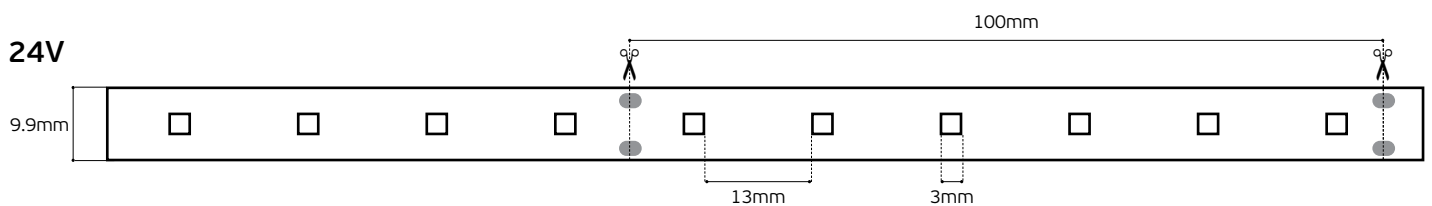

Ledstrips CRI>80. IP55.

Ledstrips CRI>80, Collection

VK/24/3528J/60 24V

Code	Model	Voltage	Kelvin	Lumen/m	CRI	Watt/m	Box
78001-257123	VK/24/3528J/WW/60	24V	2700K	586lm/m	CRI>80	5W/m	5m/roll
78001-058719	VK/24/3528J/W/60	24V	3000K	674lm/m	CRI>80	5W/m	5m/roll
78001-258123	VK/24/3528J/C/60	24V	4000K	724lm/m	CRI>80	5W/m	5m/roll
78001-057719	VK/24/3528J/D/60	24V	6000K	728lm/m	CRI>80	5W/m	5m/roll
78001-651126	VK/24/3528J/BL/60	24V	Blue	480lm/m	CRI>80	4.8W/m	5m/roll

Details

Led type SMD 2835. Led qty 60pcs/m. CRI>80. Tape on back 3M. Working temperature -25°C → 60°C. Storage temperature -40°C → 80°C. 2 years guarantee.

IP55.