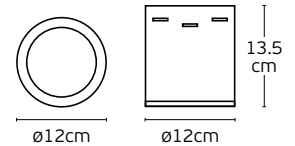

Details

Included lampholder GU10/ES111.
Match also with lamps: GU10/R111, R111.

Material **Aluminium**.
Working temperature **-20°C ~ 40°C**.