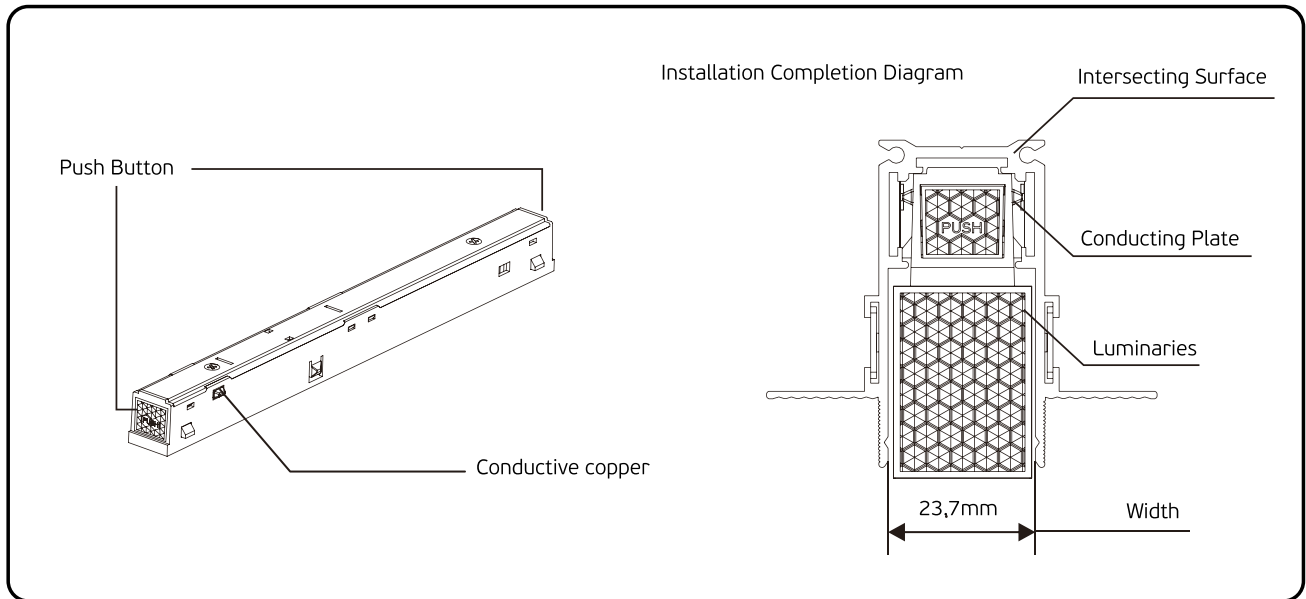

Installation

The conductive plate of the track rail provides 48V low-voltage DC power. The lamp has a built-in power supply. The copper sheet on luminaries adaptor takes electricity regardless of positive and negative poles. Press the buttons on both sides of the adaptor to install the lamp on the guide rail to complete the installation.