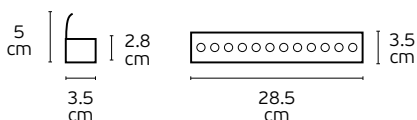

VK/02137/30

Code	Model	Box
63158-239126	VK/02137/G/W/30 ● Anthracite. 3000K. 600lm. 6W. CRI>80	1pc
63158-242126	VK/02137/G/C/30 ● Anthracite. 4000K. 600lm. 6W. CRI>80	1pc
63158-245126	VK/02137/G/RGB/30 ● Anthracite. RGB. 600lm. 6W. CRI>80	1pc

Details

DC 24V (Included).
Beam Angle 10°-60°.
LED High Power LED.
Lifetime 50.000hrs.
Clicks 50.000.

Working temperature -40°C→60°C.
Dimmable No.
Material Aluminium.
Guarantee 2 years.

VK/02137/50

Code	Model	Box
63158-240126	VK/02137/G/W/50 ● Anthracite. 3000K. 1.200lm. 12W. CRI>80	1pc
63158-243126	VK/02137/G/C/50 ● Anthracite. 4000K. 1.200lm. 12W. CRI>80	1pc
63158-246126	VK/02137/G/RGB/50 ● Anthracite. RGB. 1.200lm. 12W. CRI>80	1pc

Details

DC 24V (Included).
Beam Angle 10°-60°.
LED High Power LED.
Lifetime 50.000hrs.
Clicks 50.000.

Working temperature -40°C→60°C.
Dimmable No.
Material Aluminium.
Guarantee 2 years.