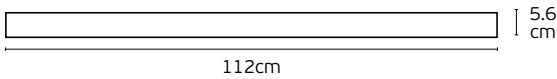

Basic Led Linear Lights