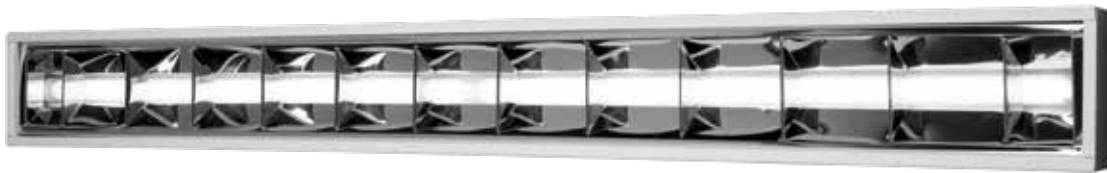

Panel LED

VK/04289

VK/04289, VK/04288

Code	Model	Box
63158-297164	VK/04289/700/W/W double parabolic ○ White & silver. 19W. 3000K. 700mA. 1.400lm. (origin 2.850lm.)	1pc
63158-298164	VK/04289/700/W/C double parabolic ○ White & silver. 19W. 4000K. 700mA. 1.400lm. (origin 2.950lm.)	1pc
63158-295164	VK/04288/900/W/W double parabolic ○ White & silver. 25W. 3000K. 900mA. 1.700lm. (origin 3.700lm.)	1pc
63158-296164	VK/04288/900/W/C double parabolic ○ White & silver. 25W. 4000K. 900mA. 1.700lm. (origin 3.850lm.)	1pc

Details

700mA. 900mA.
Supply Voltage 230V AC.
Driver **OSRAM** or **PHILIPS** (included).
UGR<19.
Special Led board 1.4cm
customized by VK Leading Light
2835 Edison.
Working Temperature -25°C → 45°C.

CRI>80.
Material Metal body, electrostatically
painted in white color, 99.85% clear mirror.
PMMA Diffuser.
Transmission 92%.
Beam angle 130°.
Lifetime 100.000hrs.
Clicks 100.000.

5 years guarantee

IP20