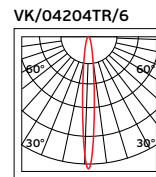

VK/04204TR

Code	Model	Box
71164-008721	VK/04204TR/W/3/B ● Black sand. 3000K. 535lm. 4W. CRI>90	30pcs
71164-043721	VK/04204TR/C/3/B ● Black sand. 4000K. 610lm. 4W. CRI>90	30pcs
71164-009721	VK/04204TR/W/6/B ● Black sand. 3000K. 1.072m. 9W. CRI>90	30pcs
71164-044721	VK/04204TR/C/6/B ● Black sand. 4000K. 1.233lm. 9W. CRI>90	30pcs
71164-010721	VK/04204TR/W/12/B ● Black sand. 3000K. 2.375lm. 15W. CRI>90	20pcs
71164-046721	VK/04204TR/C/12/B ● Black sand. 4000K. 2.223lm. 15W. CRI>90	20pcs