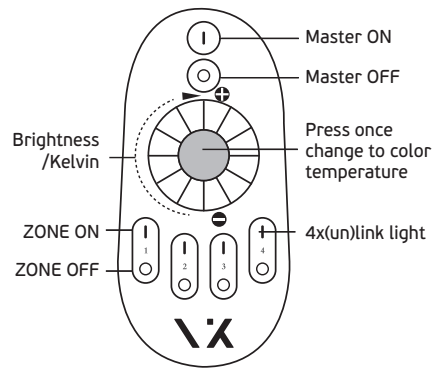

VK/FUT006
Remote controller, 1 color ledstrip

Code
90004-033698

Model
VK/FUT006
2.4GHz. 3V. 6dBm. 20uA.

Box
1pc

Details

Voltage **3V**. Frequency **2.4GHz**.
Transmitting power **6dBm**.
Standby Power **20uA**.
Distance **30m**.
Material **Plastic**.
Dimmable W, 4 channels.
Working temperature **-20~60°C**.
Guarantee **2 years**.

White **IP20.**