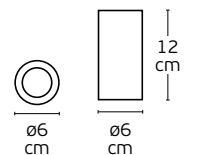

Details

Included lampholder GU10.
Match also with lamps: GU10/50, Par16.

Material **Aluminium**.
Working temperature -20°C ~ 40°C.

IP20