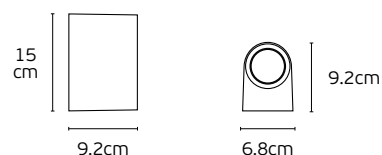

Edge

VK/01112/AN

VK/01113/W

VK/01112, VK/01113

Code 75169-364997	Model VK/01112/AN ● Anthracite. GU10. Max 12W (LED).	Box 1pc
75169-365997	VK/01112/W ○ White. GU10. Max 12W (LED).	1pc
75169-366997	VK/01113/AN ● Anthracite. 2xGU10. Max 2x12W (LED). Up/down.	1pc
75169-367997	VK/01113/W ○ White. 2xGU10. Max 2x12W (LED). Up/down.	1pc

Details

Included lampholder **GU10**.
Match also with lamps: GU10/50, Par16.
Material **Die casting aluminium**

Location **Wall**
Working Temperature **-20°C → 45°C**