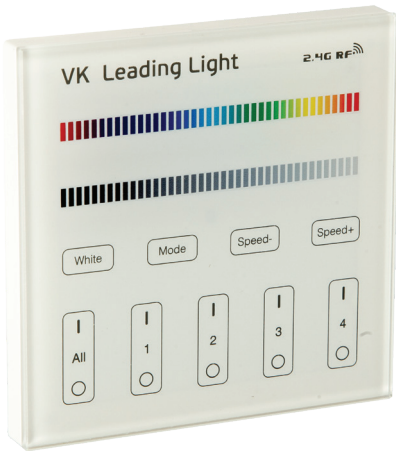

Ledstrips Controllers

Ledstrips controllers

VK/FUT/TR/RCS

Code
78000-722126

Model
VK/FUT/TR/RCS
2.4GHz. 180-240V. 6dBm. L86xW86xH31mm

Box
1pc

Details

Controller wireless (RGBW, RGB, RGB+CCT) (recessed)
Voltage **180-240V**. Frequency **2.4GHz**.
Transmission power **6dBm**.
Working temperature **-20°C → 60°C**
Distance **30m**.
Material **Plastic**.
Dimmable RGB+W.
Guarantee **2 years**.

IP20.
RGB+W