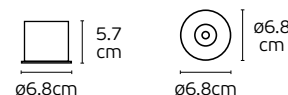

Recessed Dark downlights Led

Habi

VK/04339/W

VK/04340/B

VK/04339, VK/04340

Code	Model	Box
64174-117721	VK/04339/W/W ○ White sand. 3000K. 180lm. 2W. CRI>90.	30pcs
64174-118721	VK/04339/W/C ○ White sand. 4000K. 130lm. 3W. CRI>90.	30pcs
64174-119721	VK/04339/B/W ● Black sand. 3000K. 180lm. 2W. CRI>90.	30pcs
64174-120721	VK/04339/B/C ● Black sand. 4000K. 130lm. 3W. CRI>90.	30pcs
64174-121721	VK/04340/W/W ○ White sand. 3000K. 128lm. 3W. CRI>90.	30pcs
64174-122721	VK/04340/W/C ○ White sand. 4000K. 135lm. 3W. CRI>90.	30pcs
64174-123721	VK/04340/B/W ● Black sand. 3000K. 128lm. 3W. CRI>90.	30pcs
64174-124721	VK/04340/B/C ● Black sand. 4000K. 135lm. 3W. CRI>90.	30pcs

Details

AC Driver **100-240V (included)**.
Beam angle **8°**.
Type of Led **OSRAM**.
Dimmable **No**.

Lifetime **50.000 hrs**.
Working temperature **< 45°C**.
Material **Aluminium**.
Guarantee **3 years**.