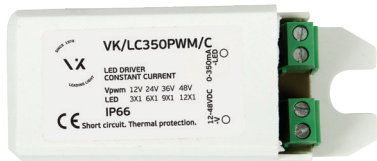

Led Drivers PWM Dim

VK/LC350PWM LED Converter

Code	Model	Box
78000-420016	VK/LC350PWM/S 350mA. 12-48V. IP20.	10pcs

78000-528016	VK/LC350PWM/C 350mA. 12-48V. IP66.	10pcs