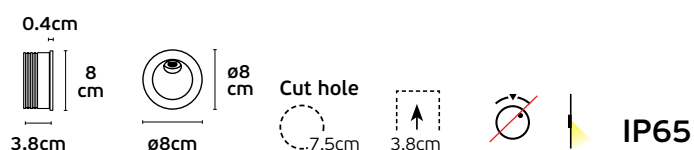

Details

AC Driver **220-240V (Included)**.
Beam Angle **120°**.
Type of Led **COB**.
Lifetime **20.000hrs**.

Working temperature **-20°C→45°C**.
Dimmable No.
Material **Aluminium**.
Guarantee **2 years**.