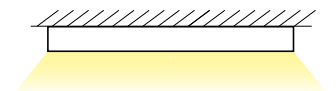

Details

Voltage **220-240V**.
Type of LED **TRIDONIC**.
Beam angle **120°**. CRI>80.
Clicks **50.000**.
Working temperature **-25°C → 45°C**.

Lifetime **50.000hrs**.
Material **Aluminium**.
No dimmable but can be dimmable after contact with our headquarter sales department.

» **TRIDONIC** LLE-G2
» **TRIDONIC** LED driver