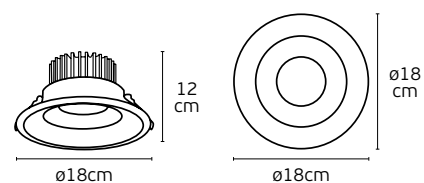

Details

AC Driver **85-256V (Included)**.
Type of Led **TOYONIA**.
Lifetime **50.000hrs**.
Clicks **20.000**.

Working temperature **-20°C ~ 45°C**.
Material **Aluminium, plastic**.
Guarantee **2 years**.

IP65