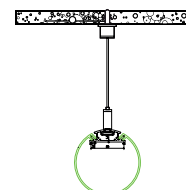

Details

Charged per meter. Available 2m & 3m. Material Aluminium with cover, end caps and suspension.