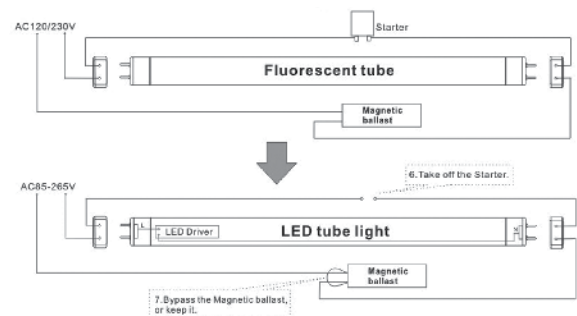

Re-wiring with Magnetic Ballast