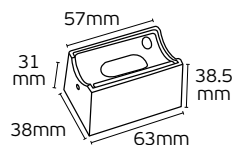

Code	22101-004639	22101-005639	22101-006639
Model	VK/S14D/W	VK/S14D/ABS	VK/S14D/BS
AC Voltage	250/500V~50Hz	250/500V~50Hz	250/500V~50Hz
Base	S14d Single N°6	S14d Single N°6	S14d Single N°6
Material	PC	PC	PC
Color	WHITE	ANTIQUÉ BRASS	BRASS

Code	22101-007639	22101-008639	22101-009639
Model	VK/S14D/COP	VK/S14D/MC	VK/S14D/CR
AC Voltage	250/500V~50Hz	250/500V~50Hz	250/500V~50Hz
Base	S14d Single N°6	S14d Single N°6	S14d Single N°6
Material	PC	PC	PC
Color	COPPER	BRUSHED CHROME	CHROME

VK/S14D/W