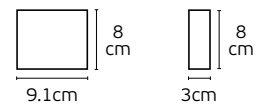

64174-107721	VK/04303/W/W ○ White sand. 3000K. 535lm. 4W.	30pcs
64174-108721	VK/04303/W/C ○ White sand. 4000K. 610lm. 4W.	30pcs
64174-109721	VK/04303/B/W ● Black sand. 3000K. 535lm. 4W.	30pcs
64174-110721	VK/04303/B/C ● Black sand. 4000K. 610lm. 4W.	30pcs