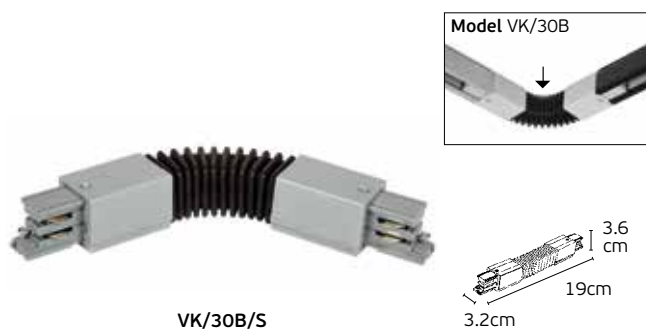

3 Phase Track Accessories

Surface

VK/30B

Code	Model	Box
71164-028111	VK/30B/S ● Silver. Flexible connector.	25pcs
71164-029111	VK/30B/W ○ White. Flexible connector.	25pcs
71164-030111	VK/30B/B ● Black. Flexible connector.	25pcs

Details

Flexible connector to connect two track sections at any angle up to 180°. Material **Aluminium, plastic.**