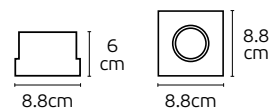

Recessed Spots for GU10/PAR16

Nana

VK/03192G

Code
64173-091121

Model
VK/03192G/W
○ White. GU10. Max 12W (LED)

Box
100pcs

64173-092121

VK/03192G/B
● Black. GU10. Max 12W (LED)

100pcs

VK/03191G

Code
64173-089121

Model
VK/03191G/W
○ White. GU10. Max 12W (LED)

Box
100pcs

64173-090121

VK/03191G/B
● Black. GU10. Max 12W (LED).

100pcs

Details

Included lampholder GU10.
Match also with lamps: GU10/50, Par16, Modules 50.

Material **Aluminium.**

IP20.