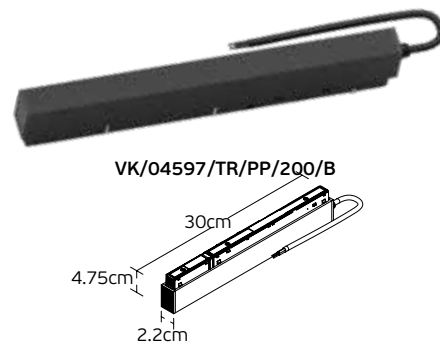

VK/04597/TR/PP/200/B

VK/04596/TR/PP/100, VK/04597/TR/PP/200

Code	Model	Box
71164-047776	VK/04596/TR/PP/100/W ○ White. 48V. 100W in-track Power plug. 3x0.75mm²	10pcs
71164-048776	VK/04596/TR/PP/100/B ● Black. 48V. 100W in-track Power plug. 3x0.75mm²	10pcs

71164-049776	VK/04597/TR/PP/200/W ○ White. 48V. 200W in-track Power plug. 3x0.75mm²	10pcs

71164-050776	VK/04597/TR/PP/200/B ● Black. 48V. 200W in-track Power plug. 3x0.75mm²	10pcs

Note

VK/DALI/PCU/TW

Control unit for push-button use for DALI magnetic lights.

Details

100W In track Power plug, 4 wire.
Input 220-240V. Output DC48V.
with 2m cable.

Material Aluminium.
Working temperature < 45°C.
IP Rating IP20.

5 years guarantee