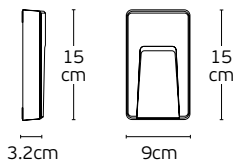

Details

Voltage 220-240V.
Type of Led **SMD 2835**.
Working temperature -20°C → 45°C.
Lifetime **20.000hrs**.
Dimmable No.
Material **ABS+PC**.
Guarantee **2 years**.