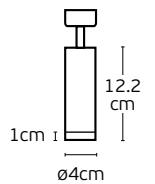

VK/04477/WA ø4cm

Code 64174-956121	Model VK/04477/WA/W ○ White. GU10. Max 6W (LED).	Box 30pcs
64174-957121	VK/04477/WA/B ● Black. GU10. Max 6W (LED).	30pcs