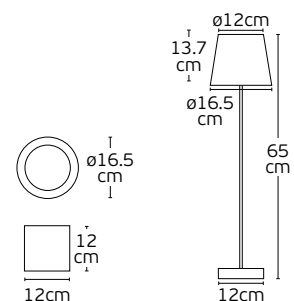

VK/02135

Code	Model	Box
75169-367694	VK/02135/W ○ White. E27x3. Max 3x20W (LED).	1pc
75169-368694	VK/02135/AN ● Anthracite. E27x3. Max 3x20W (LED).	1pc

Details

Included lampholder 3xE27.
Match also with lamps: E27.

Material **Aluminium diecast.**
Cable 2.5m.

IP54

VK/02134

Code	Model	Box
75169-365694	VK/02134/W/W ○ White. 3000K. 565lm. 7W. CRI>84	4pcs
75169-366694	VK/02134/AN/W ● Anthracite. 3000K. 565lm. 7W. CRI>84	4pcs

Details

AC Driver **Voltage 220-240V (Included).**
Beam Angle 47°.
Type of Led **CREE.**
Working temperature -20 ~ 50°C.

Dimmable **No.**
Material **Aluminium diecast.**
Lifetime **30.000hrs.**
Guarantee **2 years.**

IP65