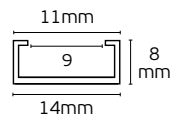

Ledstrips Profiles IP20

Ledstrips accessories

VK/00/AL

Code
75165-137264

Model
VK/00/AL
● Aluminium. 2.000x12x4mm

Box
100pcs

Details

Charged per meter. Available 2m. Material Aluminium.

IP20.

VK/01/SLIM/AL

Code
75165-162264

Model
VK/01/SLIM/AL
● Aluminium. 2.000x14x8mm

Box
100pcs

Details

Charged per meter. Available 2m. Material Aluminium.

IP20.

VK/01/DEEP/SLIM/AL

Code
75165-215264

Model
VK/01/DEEP/SLIM/AL
● Aluminium. 2.000x27.4x15mm

Box
100pcs

Details

Charged per meter. Available 2m. Material Aluminium.

IP20.