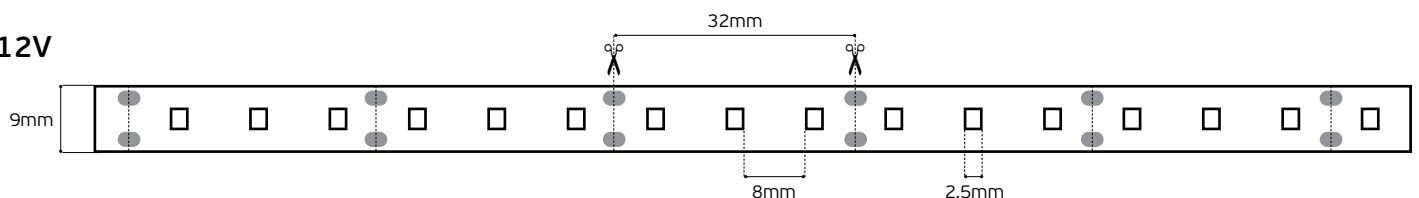

Details

Led type **SMD 2835**. Led qty **96pcs/m**. CRI>80. Tape on **back 3M**. Working temperature **-25°C → 60°C**. Storage temperature **-40°C → 80°C**. **2 years** guarantee.

IP55.

12V