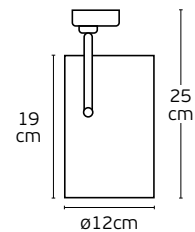

Details

Included lampholder 2xGU10/ES111. Material Aluminium. 3 phase adapter
Match also with lamps: GU10/ES111, R111.

IP20