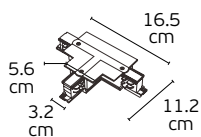

VK/32R

Code	Model	Box
71164-020126	VK/32R/W ○ White. "T" connector.	50pcs
71164-021126	VK/32R/B ● Black. "T" connector.	50pcs

Details

"T" connector to three track sections. Material Aluminium, plastic.