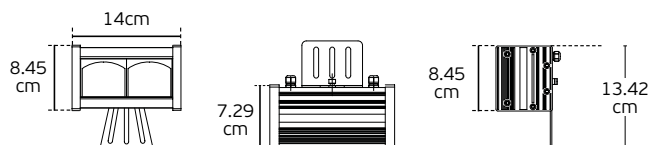

VK/02167/S/.../8

Code	Model	Box
63158-002115	VK/02167/S/W/8 ● Silver. 3000K. 176lm. 3W. 1 reflector. CRI>80	1pc
63158-003115	VK/02167/S/C/8 ● Silver. 4000K. 196lm. 3W. 1 reflector. CRI>80	1pc

Details

Led light with 1 reflector.
Voltage **24V**.
Beam angle **5.3°**.
Type of Led **CREE XPG-3**.
Dimmable **No**.

Lifetime **20.000 hrs**.
Working temperature **-40° ~ 50°C**.
Material **Aluminium**. Driver **JS**.
Guarantee **3-5 years**.

VK/02167/S/.../14

Code	Model	Box
63158-004115	VK/02167/S/W/14 ● Silver. 3000K. 445lm. 4W. 2 reflectors. CRI>80	1pc
63158-005115	VK/02167/S/C/14 ● Silver. 4000K. 445lm. 4W. 2 reflectors. CRI>80	1pc

Details

Led light with 2 reflectors.
Voltage **110-240V**.
Beam angle **5.3°**.
Type of Led **CREE XPG-3**.
Dimmable **No**.

Lifetime **20.000 hrs**.
Working temperature **-40° ~ 50°C**.
Material **Aluminium**. Driver **JS**.
Guarantee **3-5 years**.