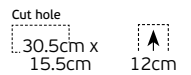

Olo

VK/03116/2

Code
64173-084121

Model
VK/03116/2/W
○ White. 2xES111/R111. Max 2x20W (LED).

Box
8pcs

64173-085121

VK/03116/2/B
● Black. 2xES111/R111. Max 2x20W (LED).

8pcs

VK/03116/3

Code
64173-086121

Model
VK/03116/3/W
○ White. 3xES111/R111. Max 3x20W (LED).

Box
5pcs

64173-087121

VK/03116/3/B
● Black. 3xES111/R111. Max 3x20W (LED).

5pcs

Details

Included lampholder G53.
Match also with lamps: GU10/ES111, R111, Modules 111.

Material Aluminium.

IP20.