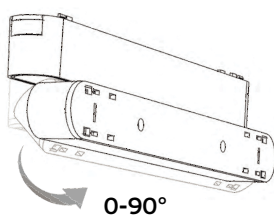

2.5cm

VK/04476/BASE

0-90°

+

=

VK/04476

Code
71164-170721

Model
VK/04476/B/BASE
● Black.