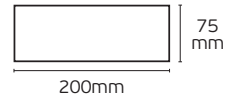

Details

Voltage 100-250V.
Watt 100W. 150W.
Material Plastic.

5 years guarantee

Cut hole
ø80mm

DALI/PUSH
0/1-10V

IP20.