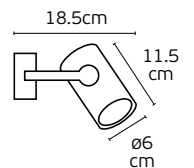

Tubes & Squares Lights

Ace

VK/03093WA/W

VK/04052WA/W

VK/03093WA VK/04052WA

Code	Model	Box
64174-007108	VK/03093WA/W ○ White sanded. GU10. Max 12W (LED).	50pcs
64174-008108	VK/03093WA/B ● Black sanded. GU10. Max 12W (LED).	50pcs
64174-333269	VK/04052WA/W ○ White. GU10. Max 12W (LED).	1pc
64174-332269	VK/04052WA/B ● Black. GU10. Max 12W (LED).	1pc
64174-334269	VK/04052WA/G ● Grey. GU10. Max 12W (LED).	1pc
64174-335269	VK/04052WA/AN ● Anthracite. GU10. Max 12W (LED).	1pc
64174-336269	VK/04052WA/MC ● Brushed chrome. GU10. Max 12W (LED).	1pc

Details

Included lampholder GU10.
Match also with lamps: GU10/50, Par16.

Material Aluminium.
Working temperature -20°C ~ 40°C.