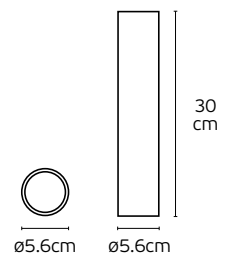

Details

Included lampholder GU10.
Match also with lamps: GU10/50, Par16.

Working temperature -20°C ~ 40°C.
Material Aluminium.