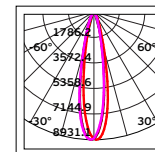

VK/04366/B/18