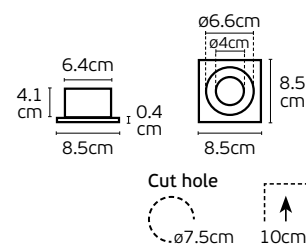

VK/03208

Code
64173-104121

Model
VK/03208/W
○ White. GU5.3. Max. 12W (LED).

Box
80pcs

64173-102121

VK/03208/B
● Black. GU5.3. Max. 12W (LED).

80pcs