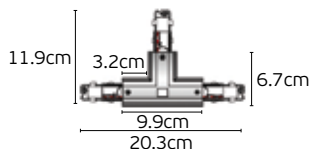

VK/32DA/.../L

Code	Model	Box
71164-004804	VK/32DA/B/L ● Black. "T" connector "Left 1".	63pcs
71164-005804	VK/32DA/W/L ○ White. "T" connector "Left 1".	63pcs
71164-006804	VK/32DA/S/L ● Silver. "T" connector "Left 1".	63pcs

Material Copper+aluminium+stainless steel.