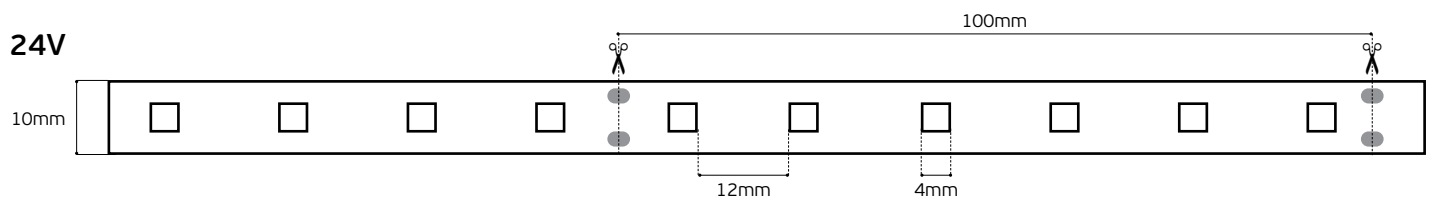

Ledstrips CRi>80. IP55.

Ledstrips CRi>80, Collection

VK/24/5050J/60 24V

Code	Model	Voltage	Kelvin	Lumen/m	CRI	Watt/m	Box
78001-263123	VK/24/5050J/WW/60	24V	2700K	855lm/m	CRI>80	9W/m	5m/roll
78001-061719	VK/24/5050J/W/60	24V	3000K	1.048lm/m	CRI>80	11W/m	5m/roll
78001-264123	VK/24/5050J/C/60	24V	4000K	1.231lm/m	CRI>80	11W/m	5m/roll
78001-060719	VK/24/5050J/D/60	24V	6000K	1.141lm/m	CRI>80	11W/m	5m/roll
78001-656126	VK/24/5050J/BL/60	24V	Blue	1.440lm/m	CRI>80	14.4W/m	5m/roll

Details

Led type **SMD 5050**. Led qty **60pcs/m**. CRI>80. Tape on **back 3M**. Working temperature **-25°C → 60°C**. Storage temperature **-40°C → 80°C**. 2 years guarantee.

IP55.