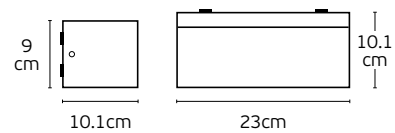

Pam

VK/02069/G

VK/02070/AN

Up/Down

Up/Down

VK/02069

Code	Model	Box
75169-335692	VK/02069/G/C ● Grey. 4000K. 1.143lm. 9W. CRI>80	10pcs
75169-336692	VK/02069/AN/C ● Anthracite. 4000K. 1.143lm. 9W. CRI>80	10pcs

Details

Voltage **230V**.
Type of Led **SMD 2835**.
Beam Angle **110°**.
Lifetime **30.000hrs**.
Dimmable No.

Working temperature **-20°C→45°C**.
Material **ABS & PC housing and PC diffuser**.
Guarantee **2 years**.

VK/02070

Code	Model	Box
75169-337692	VK/02070/G/C ● Grey. 4000K. 700lm. 12W. CRI>80	10pcs
75169-338692	VK/02070/AN/C ● Anthracite. 4000K. 700lm. 12W. CRI>80	10pcs

Details

Voltage **230V**.
Type of Led **SMD 2835**.
Beam Angle **110°**.
Lifetime **30.000hrs**.
Dimmable No.

Working temperature **-20°C→45°C**.
Material **ABS & PC housing and PC diffuser**.
Guarantee **2 years**.