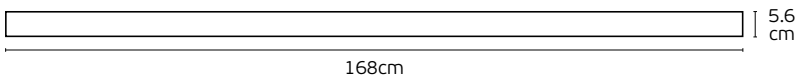

Basic Led Linear Lights