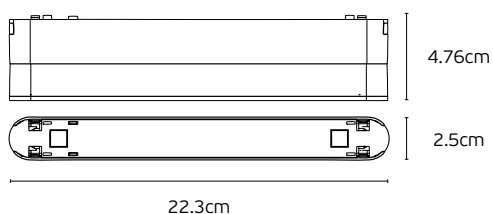

On-Off
Dimmable
CCT 2700K~6000K

operation
only with

LED Magnetic Track Lights Ultra Slim Bases

LED Magnetic Track Lights Ultra Slim Bases

Bisquit

Base for magnetics lights

22.3cm

4.76cm