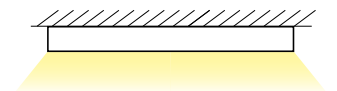

Details

Voltage 220-240V.
Type of LED **TRIDONIC**.
Beam angle 120°. CRI>80.
Clicks 50.000.
Working temperature -25°C → 45°C.

Lifetime 50.000hrs.
Material Aluminium.
No dimmable but can be dimmable after contact with our headquarter sales department.

» **TRIDONIC** LLE-G2
» **TRIDONIC** LED driver