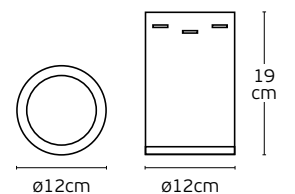

Details

Included lampholder GU10/ES111.
Match also with lamps: GU10/R111, R111.

Material **Aluminium**.
Working temperature **-20°C ~ 40°C**.