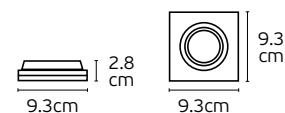

VK/03014G

Code
64173-058121

Model
VK/03014G/W
○ White. GU10. Max 12W (LED).

Box
80pcs

64173-060121

VK/03014G/AL
● Aluminium. GU10. Max 12W (LED).

80pcs

64173-059121

VK/03014G/B
● Black. GU10. Max 12W (LED).

80pcs