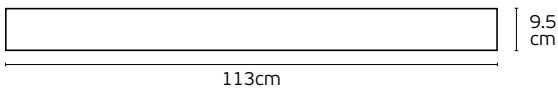

Basic Led Linear Lights