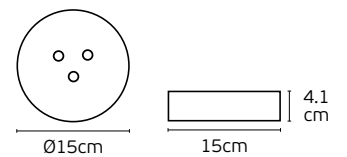

Details

AC Driver **100-240V (Included)**.
CRI>**90**.
Beam Angle **8°**.
Type of Led **OSRAM**.

Working temperature < **45°C**.
Lifetime **50.000 hrs**.
Material **Aluminium**.
Guarantee **3 years**.

IP20