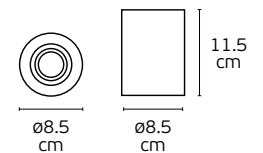

Details

Included lampholder GU10.
Match also with lamps: GU10/50, Par16.

Working temperature -20°C ~ 40°C.
Material **Aluminium**.

IP20