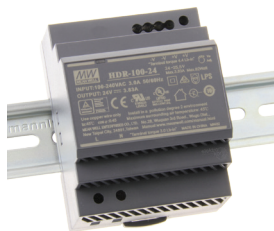

Details

Voltage 100-240V. Material Plastic housing. Use Rail.

5 years guarantee **IP20**

MW MEAN WELL VK/HDR-100

Code	Model	Box
78000-677255	VK/HDR-100-24 3.83A. 100W. 24V.	48pcs

Details

Voltage 100-240V. Material Plastic housing. Use Rail.

5 years guarantee **IP20**