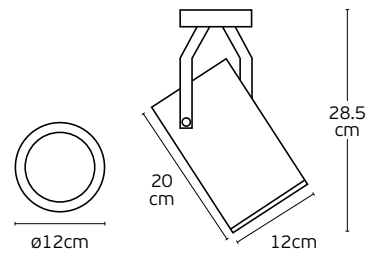

Details

Included lampholder GU10/ES111.
Match also with lamps: GU10/R111, R111.

Material Aluminium.
Working temperature -20°C ~ 40°C.

IP20