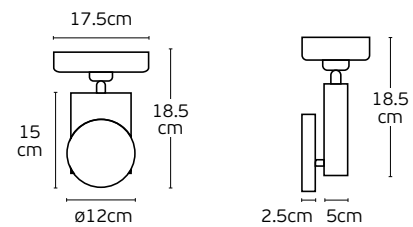

VK/03025
VK/03183TR

Code	Model	Box
64174-217128	VK/03025/W ○ White. G53/ES111. Max 20W (LED).	1pc
64174-218128	VK/03025/B ● Black. G53/ES111. Max 20W (LED).	1pc
64174-219128	VK/03025/G ● Grey. G53/ES111. Max 20W (LED).	1pc
64174-944121	VK/03183TR/W ○ White. E27/Par30. Max 20W (LED).	30pcs
64174-945121	VK/03183TR/B ● Black. E27/Par30. Max 20W (LED).	30pcs