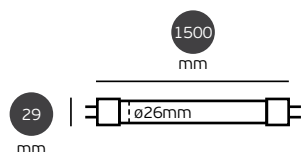

Voltage 185-265	SMD 2835	220°	CRI Ra>80			-20°C 40°C	Glass	PC	25W > 200W	IP20	2	Box 10