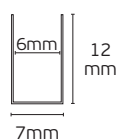

Details

Charged **per meter**. Available **2m**. Material **Aluminium**. Use with **VK/24/2835W/.../168/6**, **VK/24/3838W/.../120/6**.