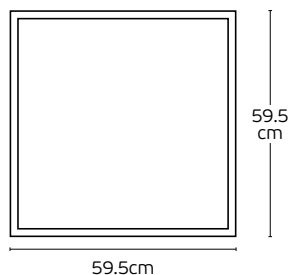

LED SMD 2835 **OSRAM**

5 years guarantee

IP40