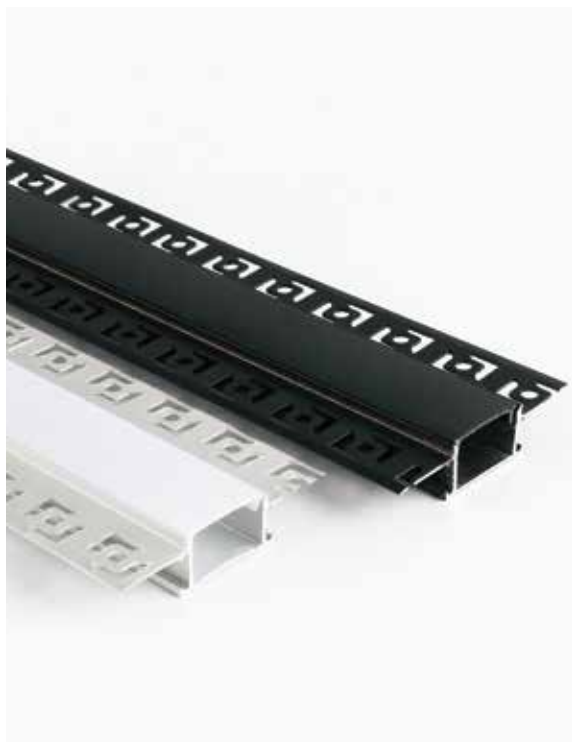

Details
Use Recessed trimless. Length 2m + 2 end caps. Working temperature -20°C → 40°C.
Material Aluminium.

IP20.

VK/10

Code	Model	Box
75165-270264	VK/10/AL/W ● Aluminium. Aluminium + white cover. 2.000x61.5(20.6)x13.8mm	60pcs
75165-272264	VK/10/B/B ● Black. Black aluminium + black cover. 2.000x61.5(20.6)x13.8mm	60pcs