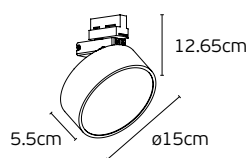

VK/04452/TR

Code	Model	Color	Kelvin	Watt	Lumen	Degrees	CRI	Diameter	Box
71164-128721	VK/04452/TR/W/W	○ White sand	3000K	9W	580lm	110°	CRI>90	15cm	20pcs
71164-129721	VK/04452/TR/W/C	○ White sand	4000K	9W	580lm	110°	CRI>90	15cm	20pcs
71164-130721	VK/04452/TR/B/W	● Black sand	3000K	9W	580lm	110°	CRI>90	15cm	20pcs
71164-131721	VK/04452/TR/B/C	● Black sand	4000K	9W	580lm	110°	CRI>90	15cm	20pcs

Details

9W: Input current **300mA**, Input Voltage **DC 30V**. Driver: Input **AC220-240V 50/60Hz**, Output **DC 26-40V 300mA**.
Watt **9W**. CRI>**90**. Type of Led **SMD with driver**. Angle **110°**. Angle of inclination **45°**. Rotation Angle **350°**. **No Dimmable** Lifetime **20.000 hrs**.
Working temperature < **45°C**. Material **Aluminium**. Installation **Surface-mounted spot track light**. **3 years** guarantee.

IP20