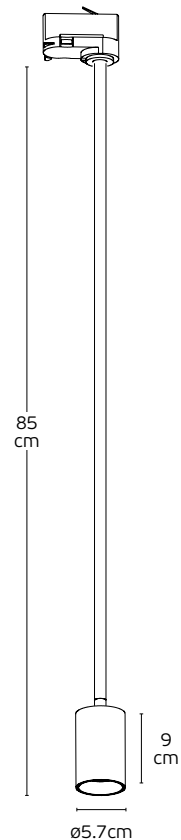

VK/03190TR

Code	Model	Box
64174-327131	VK/03190TR/W/40 ○ White. GU10. Max 12W (LED). L55cm.	30pcs
64174-326131	VK/03190TR/B/40 ● Black. GU10. Max 12W (LED). L55cm.	30pcs
64174-325131	VK/03190TR/W/70 ○ White. GU10. Max 12W (LED). L85cm.	30pcs
64174-324131	VK/03190TR/B/70 ● Black. GU10. Max 12W (LED). L85cm.	30pcs

Details

Material Aluminium
Location 3 phase Track

Lampholder GU10-Par16
3 phase adapter

IP20