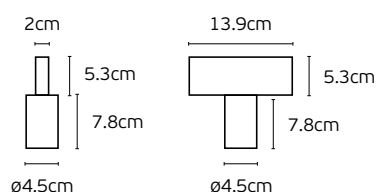

VK/04378/B/ZM, VK/04379/B/ZM, VK/04380/B/ZM

Code	Model	Box
71164-211721	VK/04378/B/ZM/DALI ● Black sand. 3000K. 399lm. 5W. Zoom 15°-45°. CRI>90	30pcs
71164-212721	VK/04379/B/ZM/DALI ● Black sand. 3000K. 1.265lm. 10W. Zoom 15°-60°. CRI>90	30pcs
71164-213721	VK/04380/B/ZM/DALI ● Black sand. 3000K. 2.034lm. 17W. Zoom 15°-60°. CRI>90	12pcs
71164-116721	VK/04378/B/ZM ● Black sand. 3000K. 399lm. 5W. Zoom 15°-45°. (Dim. 0-10V) CRI>90	30pcs
71164-117721	VK/04379/B/ZM ● Black sand. 3000K. 1.265lm. 10W. Zoom 15°-60°. (Dim. 0-10V) CRI>90	30pcs
71164-118721	VK/04380/B/ZM ● Black sand. 3000K. 2.034lm. 17W. Zoom 15°-60°. (Dim. 0-10V) CRI>90	12pcs

Details

Led magnetic track Zoom Light with DC driver 48V (included).
Type of Led with driver.
Dimmable DALI, 0-10V.
Inclination 90°

Rotation 350°
Lifetime 50.000 hrs.
Working temperature < 45°C.
Material Aluminium.
Guarantee 3 years.

IP20.

15°

45°

15°

60°

15°

60°

15°

60°