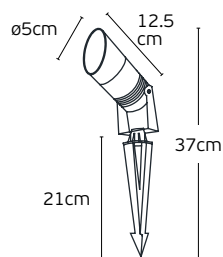

VK/02170/B/125