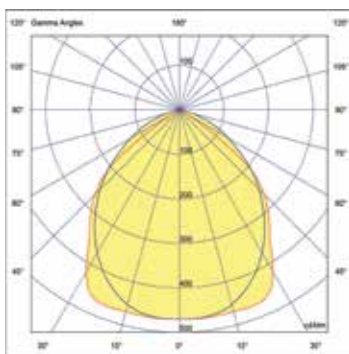

VK/04286/900/3/W/C