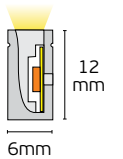

Cut every 35.71mm
RGB: Cut every 50mm