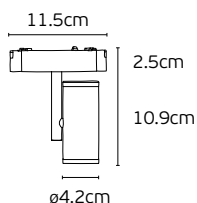

LED Magnetic Track Lights Ultra Slim CRI>90

Bisqit

VK/04472/TR/B/DW

VK/04472/TR

Code	Model	Box
71164-158721	VK/04472/TR/B/DW ● Black. 2700K-6000K. 10W. 581lm. CRI>90	30pcs
71164-159721	VK/04472/TR/W/DW ○ White. 2700K-6000K. 10W. 581lm. CRI>90	30pcs
71164-160721	VK/04472/TR/B/DW/2 ● Black. 2700K-6000K. 2x9W. 1.218lm. CRI>90	20pcs
71164-161721	VK/04472/TR/W/DW/2 ○ White. 2700K-6000K. 2x9W. 1.218lm. CRI>90	20pcs

Details

Input Voltage **40V**.
Input current **0.131/0.31A**.
Output Voltage **35.2/35.5V**.
Output current **300/400mA**.
Type of Led **bridgetlux**.
Numbers of Led **1, 2**.
Beam angle **24°**.
Rotation Angle **360°**

Dimmable **yes**.
Lifetime **8000 hrs**.
Clicks **30.000 clicks**.
Working temperature **< 70°C**.
Material **Aluminium**.
Installation **Track**.
Guarantee **3 years**.
Bluetooth, Zigbee.

On-Off
Dimmable
CCT 2700K~6000K