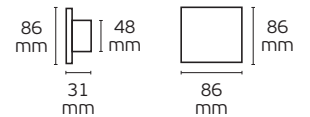

Ledstrips Controllers

Ledstrips controllers

VK/FUT/TR/RCS

Code
78000-722126

Model
VK/FUT/TR/RCS
2.4GHz. 180-240V. 6dBm. L86xW86xH31mm

Box
1pc

Details

Controller wireless (RGBW, RGB, RGB+CCT) (recessed)
Voltage **180-240V**. Frequency **2.4GHz**.
Transmission power **6dBm**.
Working temperature **-20°C → 60°C**
Distance **30m**.
Material **Plastic**.
Dimmable RGB+W.
Guarantee **2 years**.

IP20.
RGB+W