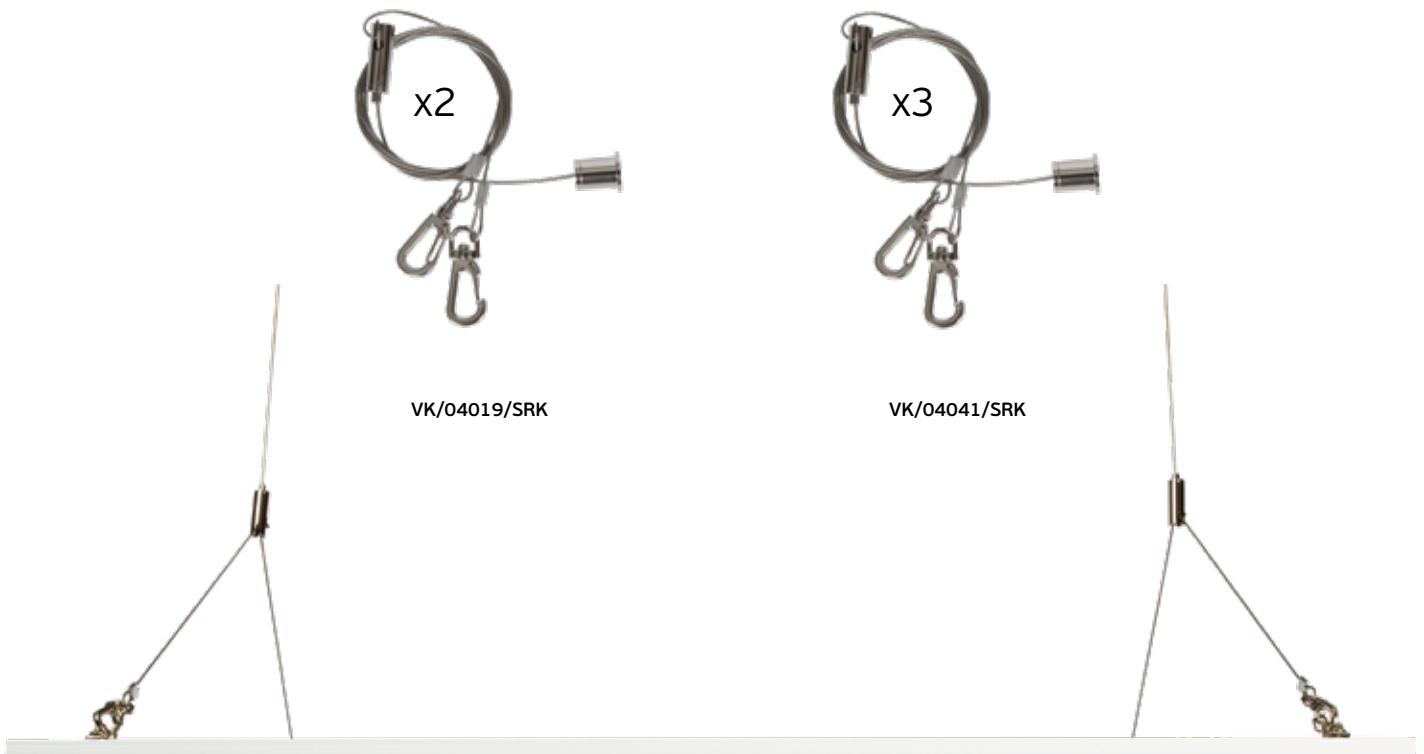

Details

Material Plastic housing.

Working temperature -20°C → 45°C.

VK/04019/SRK Set of 2 ropes

VK/04041/SRK Set of 3 ropes

Code 63158-221123	Model VK/04019/SRK Set of 2 ropes for LED panel VK/04019.	Box 1pc
63158-222123	VK/04041/SRK Set of 3 ropes for LED panel VK/04041.	1pc