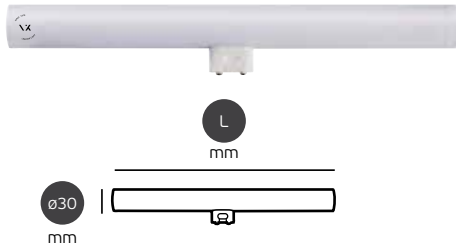

Led lamps Linestra

VK/05059/1, VK/05060/1

Code	Model	Base	Watt	Dimm	Kelvin	Length (L)	Lumen
03045-269127	VK/05059/30/1/W	S14d	6W		2700K	300mm	600lm
03045-271127	VK/05060/50/1/W	S14d	8W		2700K	500mm	800lm