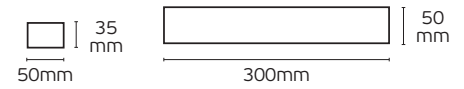

Code	Model	69A	160W	OSRAM	2 channels	Box
78000-472019	VK/Oti Dali 160W	69A	160W	OSRAM	2 channels	20pcs

Details
Voltage 220-240V. AC198-264V. Watt 160W. Dimmable. IP Rating IP20. Working temperature -20°C → 60°C. Lifetime 50.000hrs. Material Plastic housing.

IP20. 5 years guarantee