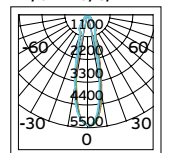

VK/04120/C/24