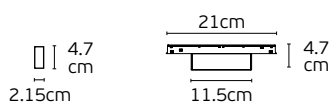

VK/04601/TR/DA

Code	Model	Box
71164-061776	VK/04601/TR/DA/13/W/W ○ White. 3000K. 750lm. 6W. CRI>90	30pcs
71164-062776	VK/04601/TR/DA/13/B/W ● Black. 3000K. 750lm. 6W. CRI>90	30pcs
71164-063776	VK/04601/TR/DA/22/W/W ○ White. 3000K. 1.499lm. 12W. CRI>90	20pcs
71164-064776	VK/04601/TR/DA/22/B/W ● Black. 3000K. 1.499lm. 12W. CRI>90	20pcs

Details

Led magnetic track light DC driver 48V (included).
Type of Led 3030.
Material Aluminium, PMMA lens.

Beam Angle 30°.
Dimmable Dali Driver DT6.
Lifetime 50.000 hrs.
Working temperature < 45°C.

5 years guarantee

IP20.