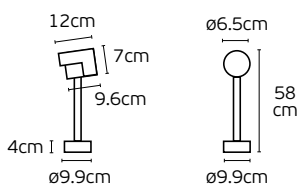

VK/02113/AN/W