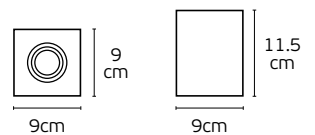

VK/03055

Code	Model	Box
75169-213108	VK/03055/W ○ White. GU10. Max 12W (LED).	30pcs
75169-214108	VK/03055/B ● Black. GU10. Max 12W (LED).	30pcs
64174-952121	VK/03055/CH-GD ● Champaign Gold. GU10. Max 12W (LED).	30pcs