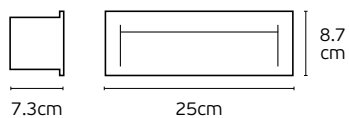

VK/02108

Code 75169-336694	Model VK/02108/AN/W ● Anthracite. 3000K. 280lm. 9W. CRI>82	Box 12pcs
75169-337694	VK/02108/W/W ○ White. 3000K. 280lm. 9W. CRI>82	12pcs

---

Details

AC Driver **100-240V (Included)**.
Beam Angle **42°**.
Type of Led **SMD 3014/PHILIPS**.
Lifetime **30.000hrs**.

Dimmable No.
Material **Aluminium**.
Guarantee **2 years**.