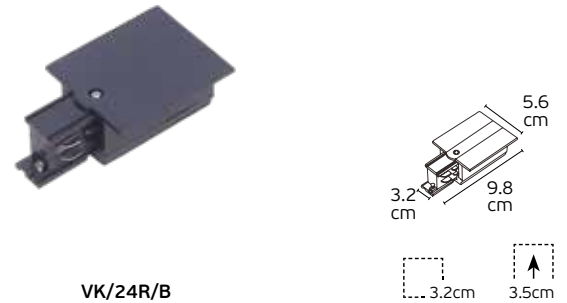

VK/24R/B

VK/24R

Code	Model	Box
71164-011126	VK/24R/W ○ White. Power connector.	100pcs
71164-012126	VK/24R/B ● Black. Power connector.	100pcs

Details

Power connector to start track. Material Aluminium, plastic.