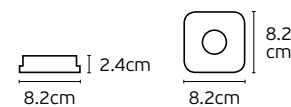

VK/03069

Code
64174-021700

Model
VK/03069/W
○ White sanded. GU10. Max 12W (LED).

Box
50pcs