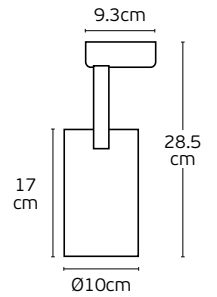

Pera

40W

VK/04228/W

VK/04228

Code	Model	Box
64174-281128	VK/04228/W/W/36 ○ White. 3000K. 3.816lm. 40W. 36°. CRI>80	24pcs
64174-282128	VK/04228/W/C/36 ○ White. 4000K. 4.422lm. 40W. 36°. CRI>80	24pcs
64174-283128	VK/04228/B/W/36 ● Black. 3000K. 3.816lm. 40W. 36°. CRI>80	24pcs
64174-284128	VK/04228/B/C/36 ● Black. 4000K. 4.081lm. 40W. 36°. CRI>80	24pcs

Details

Voltage **220-240V**.
Type of LED **COB Bridgelux**.
Clicks **25.000**.
Lifetime **35.000hrs**.

Working temperature
-25°C → 45°C.
3-phase adapter.
Material **Aluminium**.

5 years guarantee

IP20

VK/LENSE

VK/ANTI GLARE-NET

Code	Model	Box
64174-268128	VK/LENSE/12 Clear. Glass. 12°.	100pcs
64174-269128	VK/LENSE/24 Clear. Glass. 24°.	100pcs
64174-272128	VK/ANTI GLARE-NET Black. Metal. Filter.	1pc

Details

VK/LENSE: Can be used to **VK/04121**. Material **Glass**.

VK/ANTI GLARE-NET: Can be used to **VK/04117**. Material **Metal**.