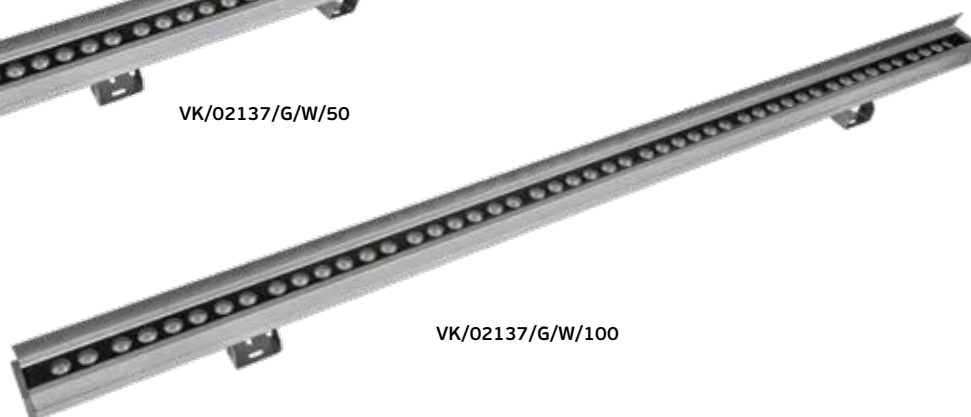

VK/02137/G/W/50

VK/02137/G/W/100