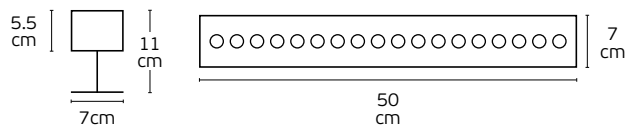

Details

Driver **85-256V/24V (Included)**.
Beam Angle **8°-10°**.
LED **CREE High**.
Lifetime **50.000hrs**.

Clicks **50.000**.
Working temperature **-40°C→60°C**.
Material **Aluminium**.
Guarantee **2 years**.

IP65