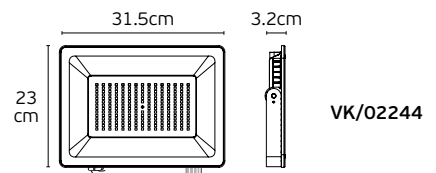

Code 63158-163742	Model VK/02243/B/CCT ● Black. 100W. 9.000lm-10.000lm. 3000K-4500K-6500K	Box 10pcs
63158-164742	VK/02244/B/CCT ● Black. 150W. 13.500lm-15.000lm. 3000K-4500K-6500K	10pcs
63158-165742	VK/02245/B/CCT ● Black. 200W. 18.000lm-20.000lm. 3000K-4500K-6500K	5pcs