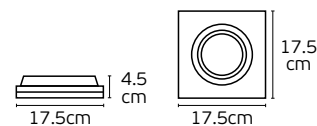

VK/03116

Code
64173-082121

Model
VK/03116/W
○ White. ES111/R111. Max 20W (LED).

Box
16pcs

64173-083121

VK/03116/B
● Black. ES111/R111. Max 20W (LED).

16pcs

Details

Included lampholder G53.
Match also with lamps: GU10/ES111, R111, Modules 111.

Material Die cast aluminium.

IP20.