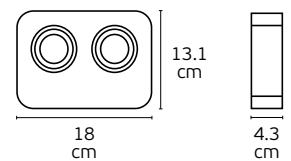

Details

AC 110-240V Driver (Included).
CRI>80.
Beam Angle 25°.
Type of Led COB Citizen.

Working temperature -20°C ~ 40°C.
Lifetime 30.000 hrs.
Material Aluminium die-cast.
Guarantee 3 years.

IP20