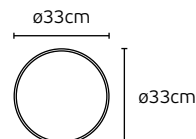

Power **150W-200W-240W**
Hours **30.000hrs**
Working Temperature **-35°C → 35°C**
Clicks **20.000**
Cable **2x1.5mm, 30cm**
Guarantee **3 years.**

IP65

CCT Pendant Light LED

Arma

VK/02246/CCT

3000K 4500K 6500K