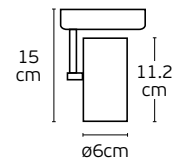

Lape

VK/04052TR/W/S

VK/04052TR/MC/L

VK/04052TR/S
VK/04052TR/L

Code	Model	Box
64174-323269	VK/04052TR/W/S ○ White. GU10. Max 12W (LED).	1pc
64174-322269	VK/04052TR/B/S ● Black. GU10. Max 12W (LED).	1pc
64174-324269	VK/04052TR/G/S ● Grey. GU10. Max 12W (LED).	1pc
64174-325269	VK/04052TR/AN/S ● Anthracite. GU10. Max 12W (LED).	1pc
64174-326269	VK/04052TR/MC/S ● Brushed Chrome. GU10. Max 12W (LED).	1pc
64174-318269	VK/04052TR/W/L ○ White. GU10. Max 12W (LED).	1pc
64174-316269	VK/04052TR/B/L ● Black. GU10. Max 12W (LED).	1pc
64174-319269	VK/04052TR/G/L ● Grey. GU10. Max 12W (LED).	1pc
64174-320269	VK/04052TR/AN/L ● Anthracite. GU10. Max 12W (LED).	1pc
64174-321269	VK/04052TR/MC/L ● Brushed Chrome. GU10. Max 12W (LED).	1pc

Details

Material Aluminium
Location 3 phase Track

Lampholder GU10-Par16.
3 phase adapter

IP20