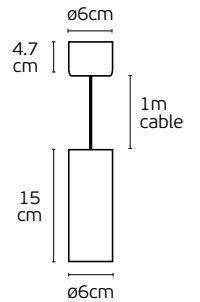

Tubes & Squares Led

Code	Model	Color	Kelvin	Watt	Lumen	Degrees	CRI	Driver	Box
64175-323269	VK/04350/PE/D/W/40/927/15	○ White	2700K	18.5W	1.958lm	40°	CRI>90	HEP 500mA	6pcs
64175-324269	VK/04350/PE/D/W/40/930/15	○ White	3000K	17.1W	2.052lm	40°	CRI>90	HEP 500mA	6pcs
64175-325269	VK/04350/PE/D/W/40/935/15	○ White	3500K	16.4W	2.124lm	40°	CRI>90	HEP 500mA	6pcs
64175-326269	VK/04350/PE/D/W/40/940/15	○ White	4000K	16.0W	2.167lm	40°	CRI>90	HEP 500mA	6pcs
64175-327269	VK/04350/PE/D/B/40/927/15	● Black	2700K	18.5W	1.958lm	40°	CRI>90	HEP 500mA	6pcs
64175-328269	VK/04350/PE/D/B/40/930/15	● Black	3000K	17.1W	2.052lm	40°	CRI>90	HEP 500mA	6pcs
64175-329269	VK/04350/PE/D/B/40/935/15	● Black	3500K	16.4W	2.124lm	40°	CRI>90	HEP 500mA	6pcs
64175-330269	VK/04350/PE/D/B/40/940/15	● Black	4000K	16.0W	2.167lm	40°	CRI>90	HEP 500mA	6pcs
64175-331269	VK/04350/PE/D/G/40/927/15	● Grey	2700K	18.5W	1.958lm	40°	CRI>90	HEP 500mA	6pcs
64175-332269	VK/04350/PE/D/G/40/930/15	● Grey	3000K	17.1W	2.052lm	40°	CRI>90	HEP 500mA	6pcs
64175-333269	VK/04350/PE/D/G/40/935/15	● Grey	3500K	16.4W	2.124lm	40°	CRI>90	HEP 500mA	6pcs
64175-334269	VK/04350/PE/D/G/40/940/15	● Grey	4000K	16.0W	2.167lm	40°	CRI>90	HEP 500mA	6pcs

Details

Voltage **220-240V**. LED source **OSRAM**. Working temperature **-20°C → 50°C**. Lifetime **60.000hrs**. Clicks **100.000**. Material **Aluminium**.

5 years guarantee **IP20.**

ø6cm
18° 24° 40°
Flicker free

VK/04350/HONEYCOMB

Code	Model	Box
64174-742269	VK/04350/HONEYCOMB ● Black. Metal. Filter.	1pc

Details
Can be used to **VK/04350**. Material **Metal**.