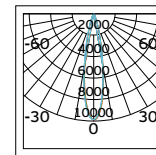

20W

VK/04120 12°

VK/04120 24°

Code	Model	Box
64174-252128	VK/04120/W/W/12 ○ White. 3000K. 2.101lm. 20W. 12°. CRI>80	24pcs
64174-253128	VK/04120/W/C/12 ○ White. 4000K. 1.695lm. 20W. 12°. CRI>80	24pcs
64174-254128	VK/04120/B/W/12 ● Black. 3000K. 2.013lm. 20W. 12°. CRI>80	24pcs
64174-255128	VK/04120/B/C/12 ● Black. 4000K. 1.695lm. 20W. 12°. CRI>80	24pcs
64174-256128	VK/04120/W/W/24 ○ White. 3000K. 1.695lm. 20W. 24°. CRI>80	24pcs
64174-257128	VK/04120/W/C/24 ○ White. 4000K. 2.203lm. 20W. 24°. CRI>80	24pcs
64174-258128	VK/04120/B/W/24 ● Black. 3000K. 1.695lm. 20W. 24°. CRI>80	24pcs
64174-259128	VK/04120/B/C/24 ● Black. 4000K. 2.058lm. 20W. 24°. CRI>80	24pcs

VK/04120/W/12