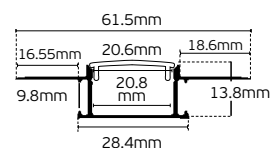

Ledstrips Profiles IP20

Ledstrips accessories

VK/09

Code	Model	Box
75165-269264	VK/09/AL/W ● Aluminium. Aluminium + white cover. 2.000x54.9(14.9)x14.4mm	80pcs
75165-271264	VK/09/B/B ● Black. Black aluminium + black cover. 2.000x54.9(14.9)x14.4mm	80pcs

Details
Use Recessed trimless. Length 2m + 2 end caps. Working temperature -20°C → 40°C.
Material Aluminium.

IP20.

VK/10

Code	Model	Box
75165-270264	VK/10/AL/W ● Aluminium. Aluminium + white cover. 2.000x61.5(20.6)x13.8mm	60pcs
75165-272264	VK/10/B/B ● Black. Black aluminium + black cover. 2.000x61.5(20.6)x13.8mm	60pcs

Details
Use Recessed trimless. Length 2m + 2 end caps. Working temperature -20°C → 40°C.
Material Aluminium.

IP20.