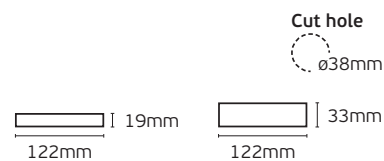

Details

Voltage **230V.**
Watt **10W.**
Material **Plastic.**

5 years guarantee

IP20.