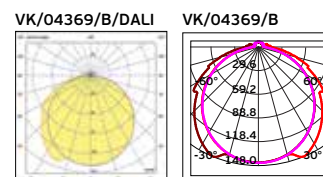

Details

Led magnetic track light
DC driver 48V (included).
Type of Led **2835 with driver.**
Dimmable **DALI, 0-10V.**
Beam Angle **110°.**

Lifetime **50.000 hrs.**
Working temperature **< 45°C.**
Material **Aluminium.**
Guarantee **3 years.**