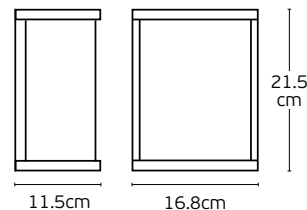

VK/01079, VK/01080, VK/01081

Code	Model	Box
75169-290692	VK/01079/AN ● Anthracite. E27. Max 20W (LED).	10pcs
75169-291692	VK/01080/AN ● Anthracite. E27. Max 20W (LED).	4pcs
75169-292692	VK/01081/AN ● Anthracite. E27. Max 20W (LED).	4pcs

Details

Included lampholder E27.
Match also with lamps: E27/A60.

Material Aluminium/PC.
Location Wall.