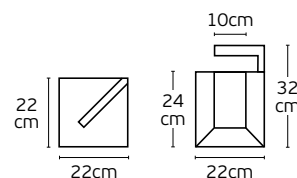

Details

AC Driver **Voltage 200-240V (Included)**.
Beam Angle **81°**.
Type of Led **SMD PHILIPS 3030**.
Working temperature **-20 ~ 45°C**.

Dimmable **No**.
Material **Aluminium**.
Lifetime **30.000hrs**.
Guarantee **2 years**.

IP65