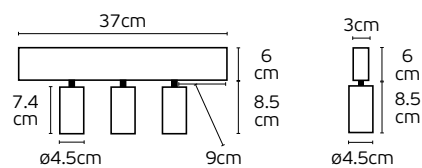

VK/04208TR/SP/3

Code	Model	Box
71164-019721	VK/04208TR/W/SP/3/B ● Black sand. 3000K. 2.016lm. 24W. CRI>90	12pcs
71164-049721	VK/04208TR/C/SP/3/B ● Black sand. 4000K. 1.833lm. 23W. CRI>90	12pcs

Details

Led magnetic track light DC driver 24V (included).
Type of led **bridgeLux** with driver
Dimmable **No**.
Beam angle 24°.

Lifetime **50.000 hrs**.
Working temperature < **45°C**.
Material **Aluminium**.
Guarantee **3 years**.

IP20.