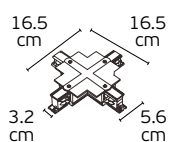

VK/29R

Code	Model	Box
71164-017126	VK/29R/W ○ White. "+" connector.	40pcs
71164-018126	VK/29R/B ● Black. "+" connector.	40pcs

Details

"+" connector to connect four track sections into a cross configuration. Material Aluminium, plastic.