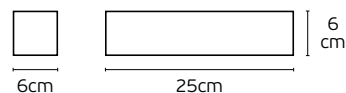

Working temperature **-20°C→45°C**.
Dimmable No.
Material **Aluminium**.
Guarantee **2 years**.

Cut hole

IP65

Outdoor Wall Lights

Demes

VK/02105/AN

VK/02083/AN

VK/02105