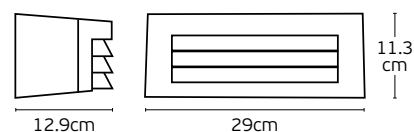

Included lampholder E27.
Match also with lamps: E27/A60.

Material **Aluminium**.
Location **Wall**.

IP54

Eta

VK/01083/AN

VK/01001/G

VK/01083

Code
75169-301694