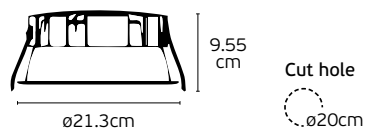

VK/04614, VK/04615

Code	Model	Box
64174-025776	VK/04614/W-CB/W ○ White+chrome+black. 3000K. 2.918lm. 25W. 95°. CRI>90	1pc
64174-026776	VK/04614/W-CB/C ○ White+chrome+black. 4000K. 3.597lm. 25W. 95°. CRI>90	1pc
64174-027776	VK/04615/W-CB/W ○ White+chrome+black. 3000K. 5.318lm. 40W. 85°. CRI>90	1pc
64174-028776	VK/04615/W-CB/C ○ White+chrome+black. 4000K. 5.777lm. 40W. 85°. CRI>90	1pc

Details

Voltage 220-240V.
Material Aluminium,
PC reflector.
Color body White frame +
inner chrome,
black reflector.

Type of Led
Lifetime 50.000 hrs.
Working temperature < 45°C.
Dimmable No. Flicker free.

5 years guarantee

IP54.