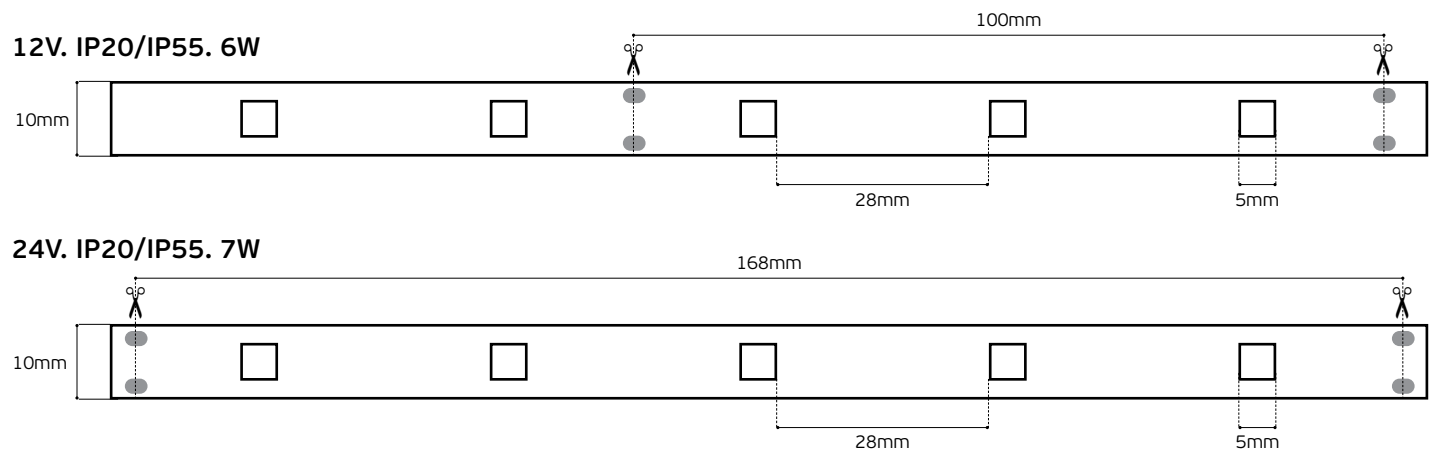

Details

Led type **SMD 5050**. Led qty **30pcs/m**. CRI>80. Tape on **back 3M**. Working temperature **-25°C → 60°C**. Storage temperature **-40°C → 80°C**. **2 years** guarantee.

IP20. IP55.

VK/5050/RGB/60 12V/24V