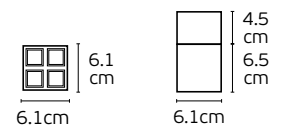

Details

AC Driver 220-240V (Included).
CRI>90.
Beam Angle 8°.
Type of Led
Working temperature < 45°C.

Lifetime 50.000hrs.
Clicks 50.000.
Material Aluminium.
Guarantee 3 years.

IP20