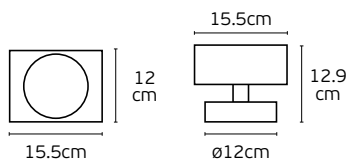

VK/03111CE

VK/03111CE/2

Code	Model	Box
75169-269108	VK/03111CE/W ○ White sanded. GU10. Max. 20W (LED).	12pcs
75169-270108	VK/03111CE/B ● Black sanded. GU10. Max. 20W (LED).	12pcs
75169-271108	VK/03111CE/2/W ○ White sanded. GU10x2. Max. 2x20W (LED).	9pcs
75169-272108	VK/03111CE/2/B ● Black sanded. GU10x2. Max. 2x20W (LED).	9pcs

Details

Included lampholder GU10/ES111.
Match also with lamps: GU10/R111, R111.

Material Aluminium, metal.
Working temperature -20°C ~ 40°C.

IP20