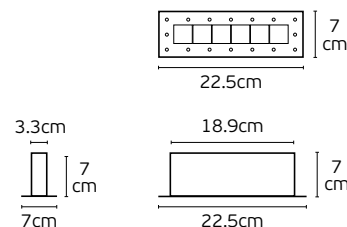

Details

AC Driver 220-240V.
Beam Angle 8°.
Type of Led .
Lifetime 50.000hrs.
Clicks 20.000.

Working temperature < 45°C.
Material Aluminium.
Magnet light.
Guarantee 3 years.