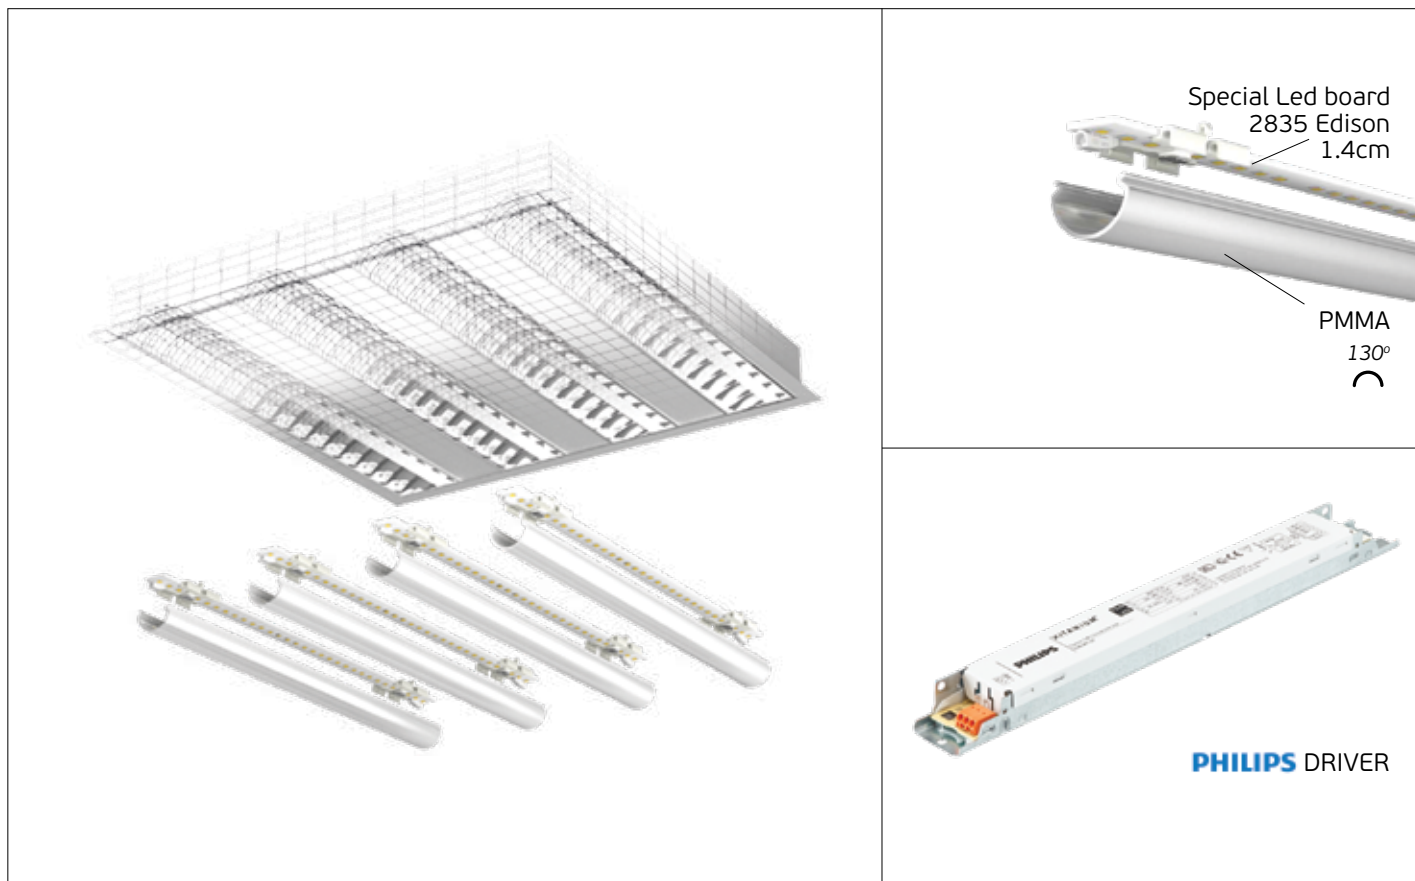

Parabolic detail