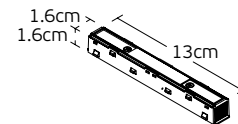

VK/04592/TR/PC/S

Code	Model	Box
71164-040776	VK/04592/TR/PC/S/W ○ White. 48V. Power connector for surface track	50pcs
71164-041776	VK/04592/TR/PC/S/B ● Black. 48V. Power connector for surface track	50pcs

Details

In track Power connector for surface track profile, 4 wire surface & pendant track profile mount type. Material Aluminium. Working temperature < 45°C. Voltage 48V. IP Rating IP20.

5 years guarantee