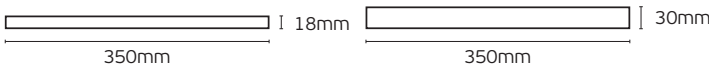

5 years guarantee

IP20.

VK/LV150W24CG/DA

Code
78000-816741

Model
VK/LV150W24CG/DA
0-6.25A. 150W

Box
1pc