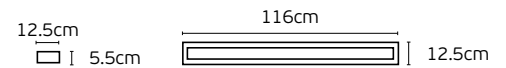

Details

700mA. 900mA.
Supply Voltage 230V AC.
Driver **OSRAM** or **PHILIPS** (included).
UGR<19.
Special Led board 1.4cm
customized by VK Leading Light
2835 Edison.
Working Temperature -25°C → 45°C.

CRI>80.
Material Metal body, electrostatically
painted in white color, 99.85% clear mirror.
PMMA Diffuser.
Transmission 92%.
Beam angle 130°.
Lifetime 100.000hrs.
Clicks 100.000.

5 years guarantee

IP20