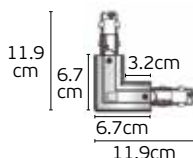

VK/28DA/.../L

Code	Model	Box
71164-010804	VK/28DA/B/L ● Black. "L" connector "Left".	112pcs
71164-011804	VK/28DA/W/L ○ White. "L" connector "Left".	112pcs
71164-012804	VK/28DA/S/L ● Silver. "L" connector "Left".	112pcs

Material Copper+aluminium+stainless steel.