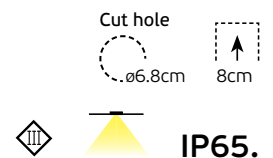

Details

Included lampholder **GU5.3**.
Match also with lamps: Par16, Modules 50.

Material Die cast aluminium.