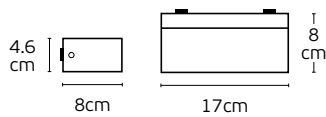

VK/02070/AN