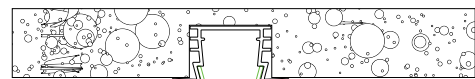

Code	Model	Box
75165-027724	VK/19/AL/W/2 ● Aluminium. Aluminium profile 2m with white cover & caps. 2.000x24.5(17.4)x12mm	100pcs
75165-028724	VK/19/W/W/2 ○ White. Aluminium white profile 2m with white cover & caps. 2.000x24.5(17.4)x12mm	100pcs
75165-029724	VK/19/B/W/2 ● Black. Aluminium black profile 2m with white cover & caps. 2.000x24.5(17.4)x12mm	100pcs

Details
Charged per meter. Available 2m. Material Aluminium with cover, end caps and buckles.