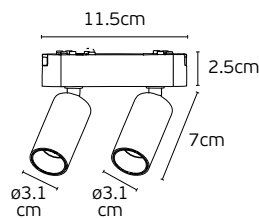

LED Magnetic Track Lights Ultra Slim CRI>90

Bisqit

VK/04469/TR/DW/S

VK/04469/TR/DW/S/2

VK/04469/TR/S

Code	Model	Box
71164-146721	VK/04469/TR/B/DW/S ● Black. 2700K-6000K. 4W. 234lm. CRI>90	30pcs
71164-147721	VK/04469/TR/W/DW/S ○ White. 2700K-6000K. 4W. 234lm. CRI>90	30pcs
71164-148721	VK/04469/TR/B/DW/S/2 ● Black. 2700K-6000K. 2x4W. 518lm. CRI>90	30pcs
71164-149721	VK/04469/TR/W/DW/S/2 ○ White. 2700K-6000K. 2x4W. 518lm. CRI>90	30pcs

Details

Input Voltage **40V**.
Input current **0.107/0.2A**.
Output Voltage **33.8/33.4V**.
Output current **130/250mA**.
Type of Led **bridgelux**.
Numbers of Led **1/2**.
Beam angle **24°**.
Rotation angle **360°**

Dimmable **yes**.
Lifetime **8000 hrs**.
Clicks **30.000 clicks**.
Working temperature **< 70°C**.
Material **Aluminium**.
Installation **Track**.
Guarantee **3 years**.
Bluetooth, Zigbee.

On-Off
Dimmable
CCT 2700K~6000K