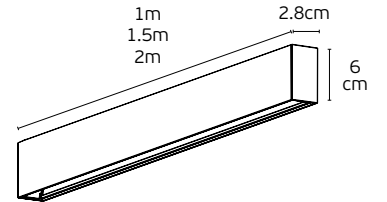

VK/04360TR/R