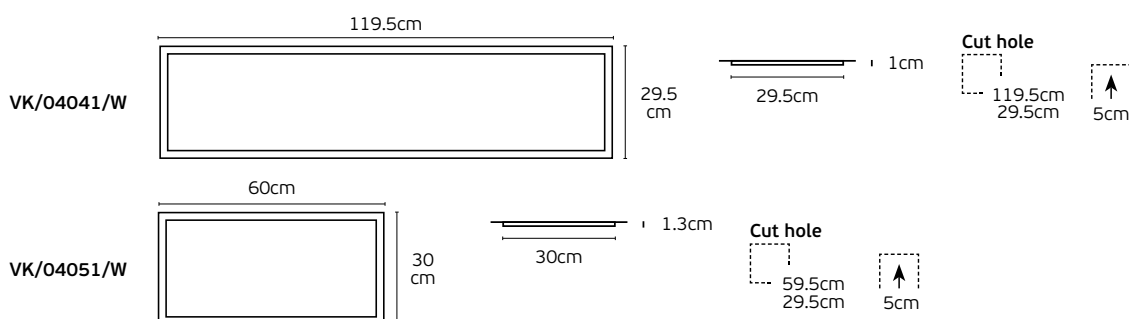

Panel LED Slim

Slim Led Panel 120x30 & 60x30

VK/04041/W with driver

VK/04051/W with driver

Code	Model	Color	Temp	Light	Power	UGR	Box
63158-215123	VK/04041/W/W	○ White	3000K	4.000lm	40W	UGR>22	1pc
63158-216123	VK/04041/W/C	○ White	4000K	4.000lm	40W	UGR>22	1pc
63158-217123	VK/04041/W/D	○ White	6000K	4.000lm	40W	UGR>22	1pc
63158-224123	VK/04051/W/W	○ White	3000K	3.600lm	36W	UGR>22	1pc
63158-225123	VK/04051/W/C	○ White	4000K	3.600lm	36W	UGR>22	1pc
63158-226123	VK/04051/W/D	○ White	6000K	3.600lm	36W	UGR>22	1pc

Details

AC Driver **85-265V (Included)**.
LED **SMD 4014**
Lifetime **50.000hrs**. Clicks **50.000**.
Working temperature < **45°C**.

Material **Aluminium, Plastic PMMA**.
Beam angle **115°**.
CRI>80
Guarantee **2 years**.

IP40