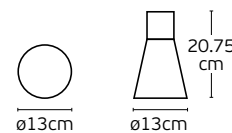

VK/02077

Code 75169-283694	Model VK/02077/AN/W ● Anthracite. 3000K. 588lm. 9W. CRI>83	Box 6pcs
75169-284694	VK/02077/W/W ○ White. 3000K. 588lm. 9W. CRI>83	6pcs