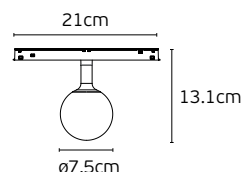

VK/04608/TR/DA/75, VK/04609/TR/DA

Code	Model	Box
71164-095776	VK/04608/TR/DA/75/W-TB/W ○ White+titanium bronze ring. 3000K. 1.220lm. 12W. 24°. CRI>90	20pcs
71164-096776	VK/04608/TR/DA/75/B-TB/W ● Black+titanium bronze ring. 3000K. 1.220lm. 12W. 24°. CRI>90	20pcs
71164-097776	VK/04609/TR/DA/W/W ○ White. 3000K. 375lm. 3W. 360°. CRI>90	20pcs
71164-098776	VK/04609/TR/DA/B/W ● Black. 3000K. 375lm. 3W. 360°. CRI>90	20pcs

Details

Led magnetic track light DC driver 48V (included).
Dimmable Dali Driver DT6
Type of Led

Lifetime 50.000 hrs
Working temperature < 45°C
Material Aluminium, PC lens (VK/04608)
Aluminium, Acrylic lens (VK/04609)

5 years guarantee

IP20.