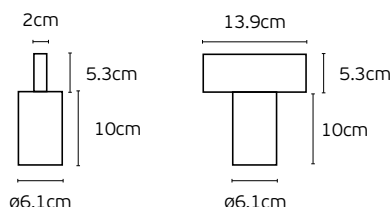

VK/04378/B/ZM, VK/04379/B/ZM, VK/04380/B/ZM

Code	Model	Box
71164-211721	VK/04378/B/ZM/DALI ● Black sand. 3000K. 399lm. 5W. Zoom 15°-45°. CRI>90	30pcs
71164-212721	VK/04379/B/ZM/DALI ● Black sand. 3000K. 1.265lm. 10W. Zoom 15°-60°. CRI>90	30pcs
71164-213721	VK/04380/B/ZM/DALI ● Black sand. 3000K. 2.034lm. 17W. Zoom 15°-60°. CRI>90	12pcs
71164-116721	VK/04378/B/ZM ● Black sand. 3000K. 399lm. 5W. Zoom 15°-45°. (Dim. 0-10V) CRI>90	30pcs
71164-117721	VK/04379/B/ZM ● Black sand. 3000K. 1.265lm. 10W. Zoom 15°-60°. (Dim. 0-10V) CRI>90	30pcs
71164-118721	VK/04380/B/ZM ● Black sand. 3000K. 2.034lm. 17W. Zoom 15°-60°. (Dim. 0-10V) CRI>90	12pcs

Details

Led magnetic track Zoom Light with DC driver 48V (included).
Type of Led with driver.
Dimmable DALI, 0-10V.
Inclination 90°

Rotation 350°
Lifetime 50.000 hrs.
Working temperature < 45°C.
Material Aluminium.
Guarantee 3 years.

IP20.

15°

45°

15°

60°

15°

60°

15°

60°