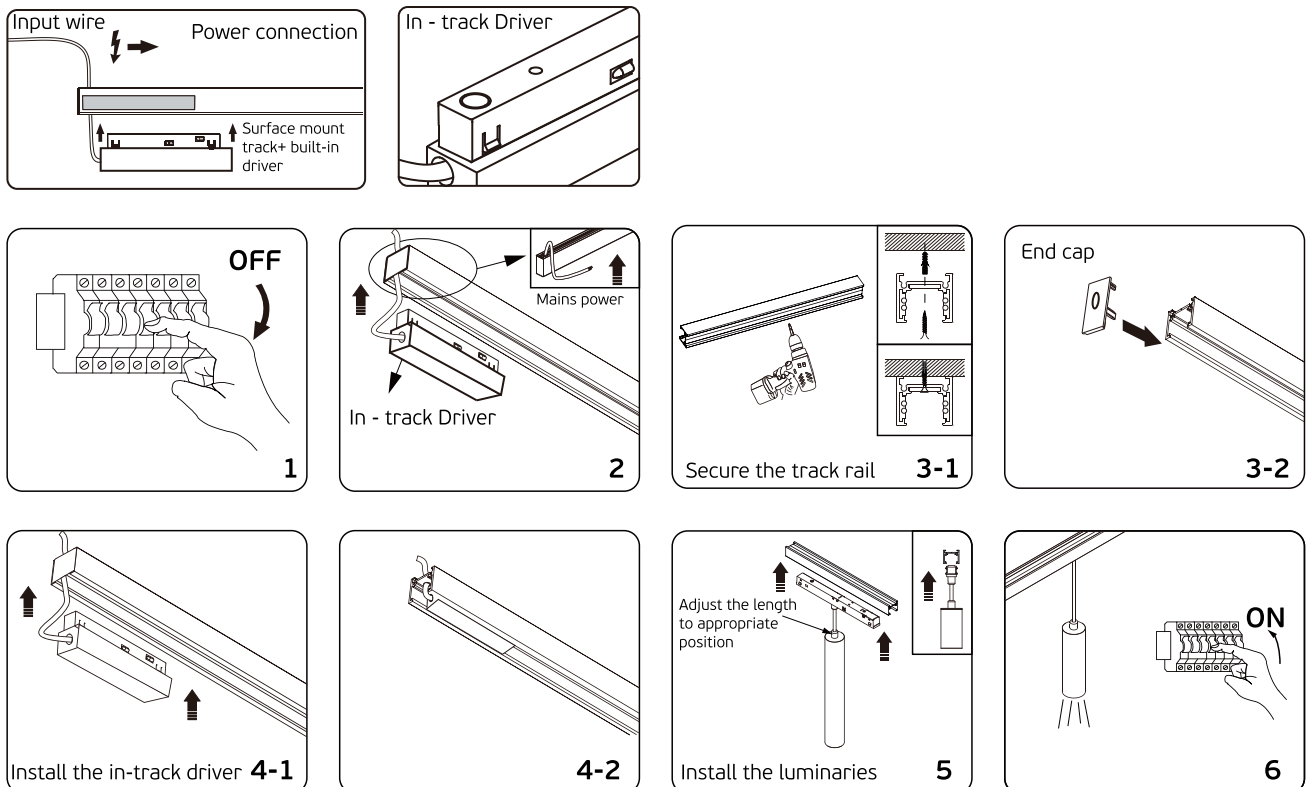

1. Surface Mount Track Rail + 48V luminaires