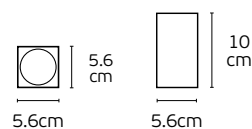

Details

Included lampholder **GU10**.
Match also with lamps: GU10/50, Par16.

Material **Aluminium**

VK/03110CE

Code	Model	Box
75169-268108	VK/03110CE/W ○ White. GX53. Max 7W (LED).	25pcs

Details

Included lampholder **GX53**.
Match with lamps: GX53-MLF.