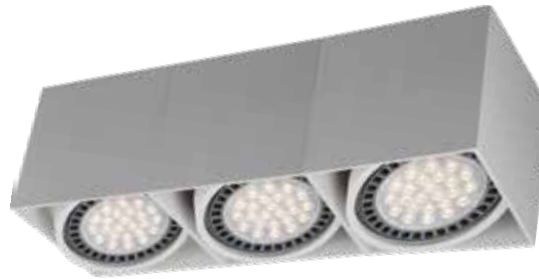

Myra

VK/03107CE/3/W