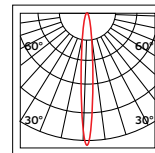

VK/04205TR/6, VK/04206TR

Code	Model	Box
71164-011721	VK/04205TR/W/6/B ● Black sand. 3000K. 1.072lm. 9W. 8°. CRI>90	30pcs
71164-045721	VK/04205TR/C/6/B ● Black sand. 4000K. 1.233lm. 9W. 8°. CRI>90	30pcs
71164-012721	VK/04206TR/W/LIN/B ● Black sand. 3000K. 869lm. 7W. 18°. CRI>90	30pcs
71164-039721	VK/04206TR/C/LIN/B ● Black sand. 4000K. 1.002lm. 7W. 18°. CRI>90	30pcs

VK/04205TR/6