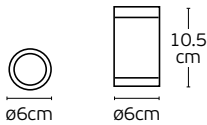

VK/01060/AN