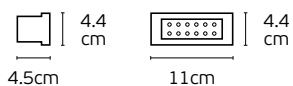

VK/02013/MC