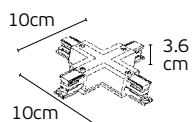

VK/29B

Code	Model	Box
71164-016111	VK/29B/S ● Silver. "+" connector.	20pcs
71164-017111	VK/29B/W ○ White. "+" connector.	20pcs
71164-018111	VK/29B/B ● Black. "+" connector.	20pcs

Details

"+" connector to connect four track sections into a cross configuration. Material Aluminium, plastic.