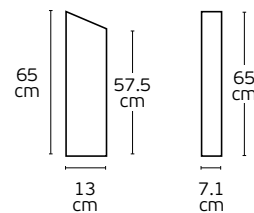

Outdoor Floor Light LED

Coda

VK/02099/AN/W

VK/02099

Code
75169-325694

Model
VK/02099/AN/W
● Anthracite. 3000K. 112lm. 8W. CRI>81

Box
4pcs

Details

AC Driver **Voltage 100-240V (Included)**.
Beam Angle **70°**.
Type of Led **CREE XBD**.
Working temperature **-20 ~ 45°C**.

Dimmable **No**.
Material **Aluminium**.
Lifetime **30.000hrs**.
Guarantee **2 years**.

IP54