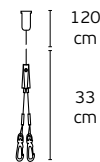

VK/04019/SRK Set of 2 ropes

VK/04041/SRK Set of 3 ropes

Code 63158-221123	Model VK/04019/SRK Set of 2 ropes for LED panel VK/04019.	Box 1pc
63158-222123	VK/04041/SRK Set of 3 ropes for LED panel VK/04041.	1pc