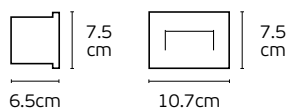

Included

Power adapter

usb DC

IP54

Outdoor wall lights

Outdoor Wall Lights

Irvi

VK/02109/G