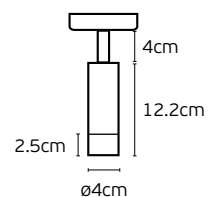

Details

Max watt **6W**. Included lampholder **GU10 (MR11)**. Match also with lamps: **MR11, modules 35**. Inclination **90°**. Rotation **350°**. Working temperature **-20°C → 45°C**. Material **Pure aluminium**. 4-wires adapter driver.