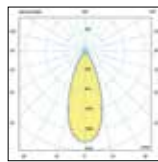

VK/04352/40