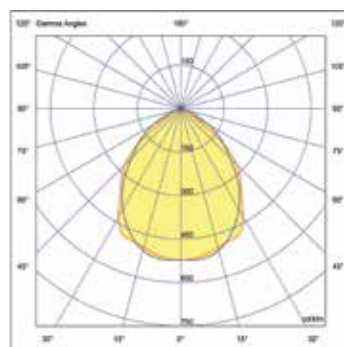

VK/04286/900/5/W/C