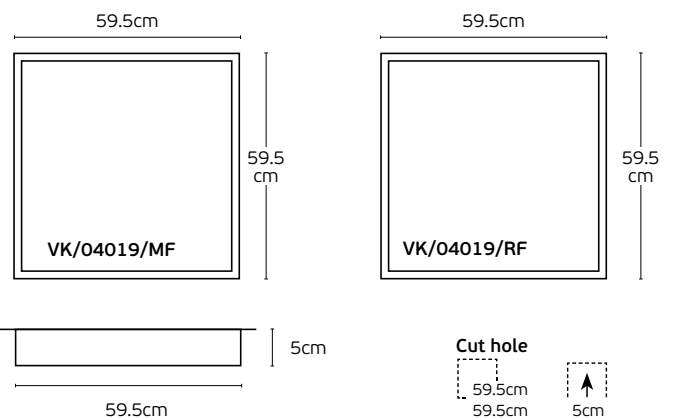

Details

VK/04019/MF: Frame mounting kit for LED panel VK/04019.

VK/04019/RF: Frame recessed kit for LED panel VK/04019 with metal clip set.