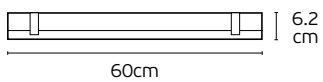

Details

Material **Aluminium**.