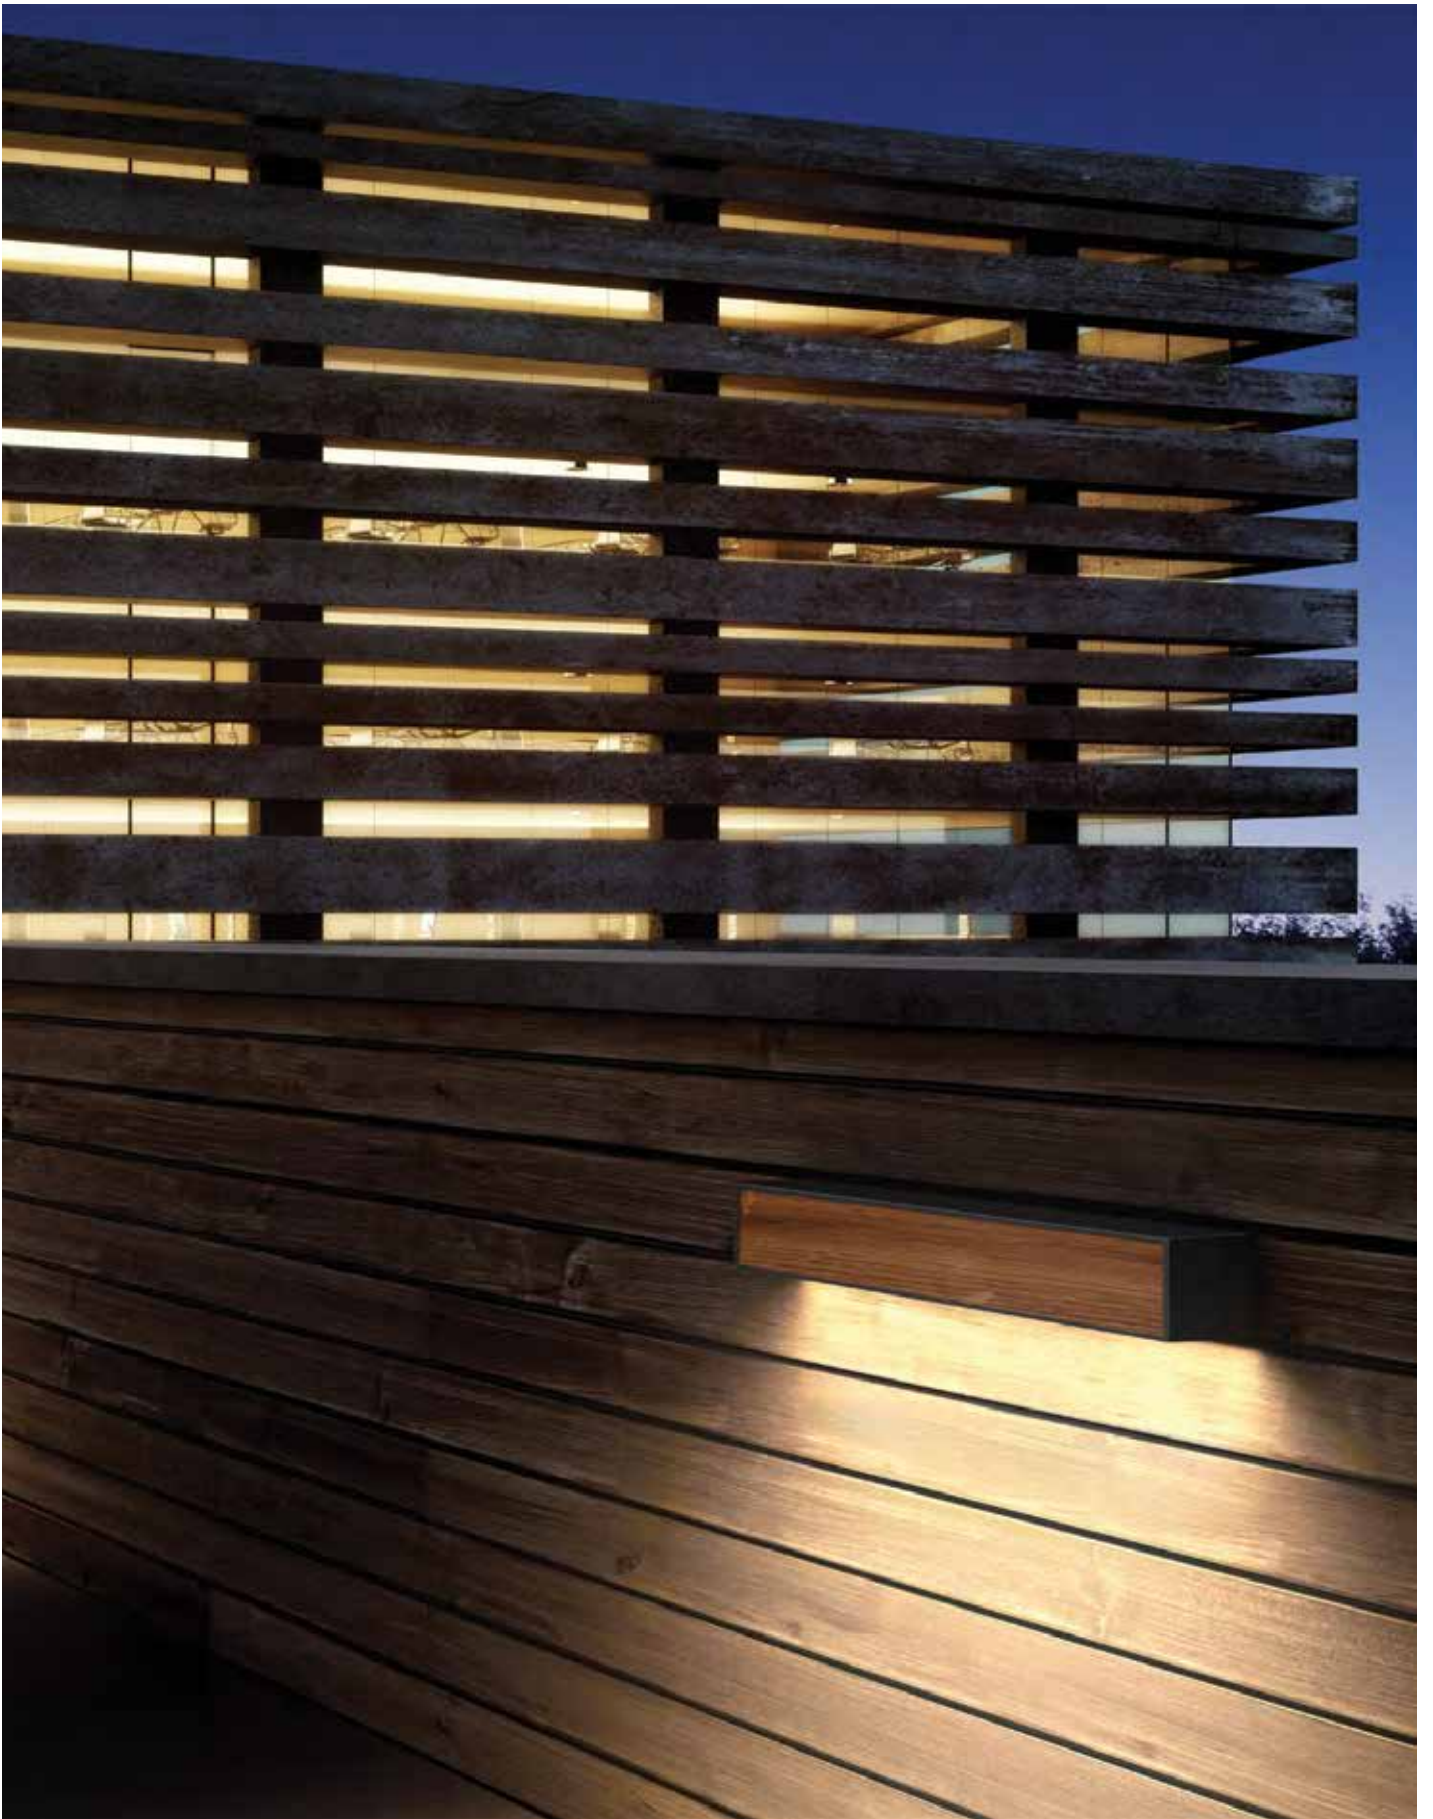

Box
4pcs

Details

Input Voltage **AC220-240V.**
Type of Led **SMD.**
Angle **107°.**
Lifetime **30.000 hrs.**

Material **Die-cast aluminium,**
with SPC wood board.
Guarantee **3 years.**

Outdoor Wall Light LED