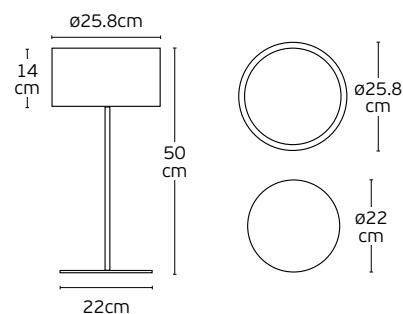

Included

Power adapter

usb DC

IP54

Outdoor wall lights

Outdoor Wall Lights

Irvi

VK/02109/G