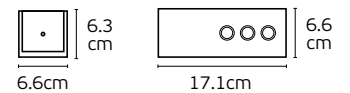

Details

AC Driver 220-240V (Included).
CRI>90.
Beam Angle 24°.
Working temperature < 45°C.

Lifetime 50.000hrs.
Material Aluminium.
Guarantee 3 years.

IP20