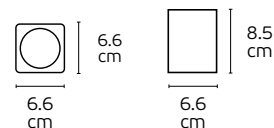

VK/03140CE

VK/03140/R

Code	Model	Box
75169-384121	VK/03140CE/W ○ White. GU10. Max 12W (LED).	60pcs
75169-385121	VK/03140CE/B ● Black. GU10. Max 12W (LED).	60pcs
75169-386121	VK/03140/R/G ● Gold ring. Can be used to VK/03140CE.	200pcs