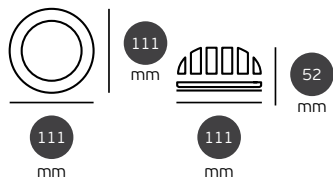

BLACK COVER FOR COIN50 COB G2 OSRAM

Code	Model	Diameter	Color	Box
78000-771019 4062172251822	BLACK COVER FOR COIN 111 COB G2	ø75mm	Black	1

	Plastic	-20°C 50°C