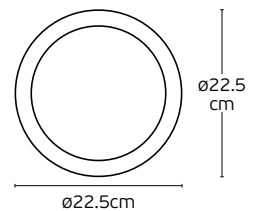

Details

AC Driver **90-265V (Included)**
220-240V (Included).
Type of Led **SMD 2835 / 2016**.
Lifetime **30.000hrs**.

Clicks **20.000**.
Working temperature **-20°C ~ 45°C**.
Material **Aluminium, plastic**.
Guarantee **2 years**.

IP20