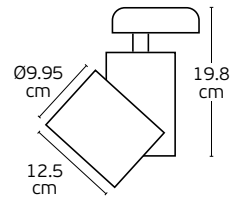

Details

Voltage 220-240V.
Type of LED COB Bridgelux.
Beam angle 36°.
Clicks 25.000.

Working temperature -25°C → 45°C.
Lifetime 50.000hrs.
3-phase adapter.
Material Aluminium.

5 years guarantee

IP20