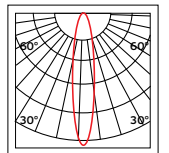

VK/04206TR