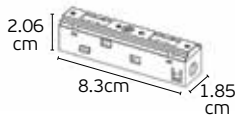

VK/04361/B

Code
71164-082721

Model
VK/04361/B
● Black. 48V.

Box
30pcs

Details

Power connector for recessed & surface magnetic track lines (VK/04360TR/R/... & VK/04360TR/S/...) with cable.

Working temperature < 45°C.
Material **Plastic**.
Guarantee **3 years**.