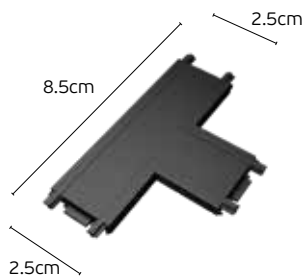

LED Magnetic Track Lights Ultra Slim Connectors

Bisqit

VK/04482/B/CON

VK/04482

Code	Model	Box
71164-017115	VK/04482/B/CON ● Black. 40V. 8.5x2.5x0.55cm	50pcs
71164-018115	VK/04482/W/CON ○ White. 40V. 8.5x2.5x0.55cm	50pcs

Details

Connectors for Magnetic surface mounted track line 40V.

IP Rating IP20. Working temperature <45°C. Material Aluminium.