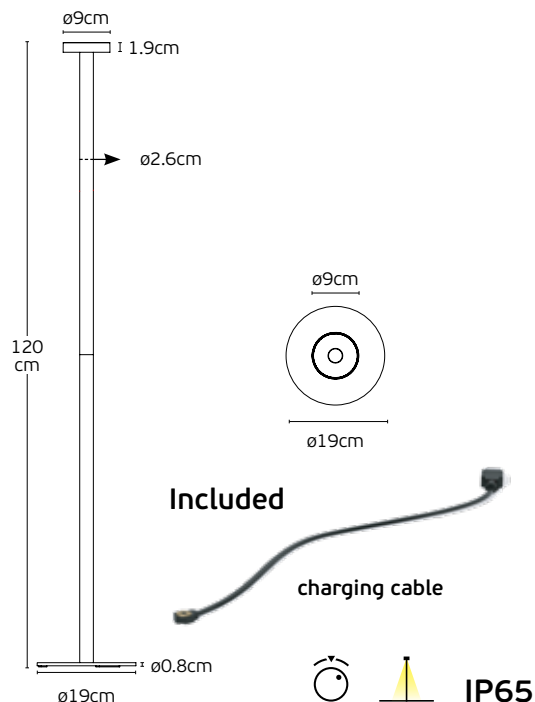

Outdoor Portable LED Lights

Otis

VK/02218

Code	Model	Box
61171-287772	VK/02218/W/WW/120 ○ Matt White. 2200K/2700K. 3W. 264lm. CRI>80	6pcs
61171-288772	VK/02218/TC/WW/120 ● Terracotta. 2200K/2700K. 3W. 264lm. CRI>80	6pcs
61171-289772	VK/02218/B/WW/120 ● Matt Black. 2200K/2700K. 3W. 264lm. CRI>80	6pcs
61171-290772	VK/02218/GG/WW/120 ● Matt Green Grey. 2200K/2700K. 3W. 264lm. CRI>80	6pcs
61171-291772	VK/02218/SD/WW/120 ● Matt Sand. 2200K/2700K. 3W. 264lm. CRI>80	6pcs

Details

2x2200mah lithium battery
Type of Led **SMD**
Voltage **DC3.7V**
Material **Die-casting aluminum alloy**
Location **Outdoor**
Color led **2200K/2700K (switchable)**
Beam angle **70°**
Charge time **6.5 hours**

Work time **>9.5 hours**
With **Open switch**
Working temperature **-20°C - 40°C**
Lifetime **25.000hrs**
Clicks **30.000**
Dimmable **Yes**
Guarantee **3 Years**
Without adapter