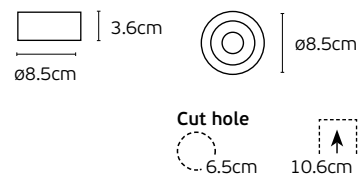

Details

Included lampholder GU10.
Match also with lamps: GU10/50, Par16, Modules 50.

Material Pure aluminium+iron.

Recessed Spots for GU10/PAR16

Gree

VK/03015G

Code
64173-055121

Model
VK/03015G/W
○ White. GU10. Max 12W (LED).