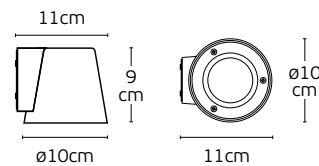

Details

Included lampholder GU10.
Match also with lamps: GU10/50, Par16.

Material **Aluminium**
Location **Wall**

Outdoor Wall Lights

Edge

VK/01114/AN

VK/01115/W

VK/01114, VK/01115