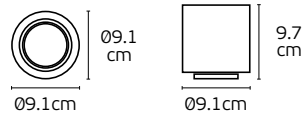

VK/04300

Code	Model	Box
64174-095721	VK/04300/W/W ○ White sand. 3000K. 564lm. 5W.	12pcs
64174-096721	VK/04300/W/C ○ White sand. 4000K. 660lm. 5W.	12pcs
64174-097721	VK/04300/B/W ● Black sand. 3000K. 564lm. 5W.	12pcs
64174-098721	VK/04300/B/C ● Black sand. 4000K. 660lm. 5W.	12pcs