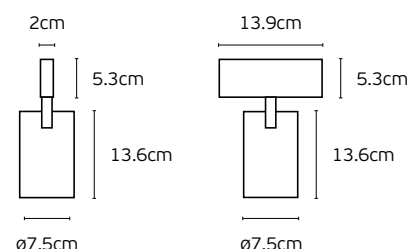

VK/04380/B/ZM/DALI - VK/04380/B/ZM

VK/04378/B/ZM, VK/04379/B/ZM, VK/04380/B/ZM

Code	Model	Box
71164-211721	VK/04378/B/ZM/DALI ● Black sand. 3000K. 399lm. 5W. Zoom 15°-45°. CRI>90	30pcs
71164-212721	VK/04379/B/ZM/DALI ● Black sand. 3000K. 1.265lm. 10W. Zoom 15°-60°. CRI>90	30pcs
71164-213721	VK/04380/B/ZM/DALI ● Black sand. 3000K. 2.034lm. 17W. Zoom 15°-60°. CRI>90	12pcs
71164-116721	VK/04378/B/ZM ● Black sand. 3000K. 399lm. 5W. Zoom 15°-45°. (Dim. 0-10V) CRI>90	30pcs
71164-117721	VK/04379/B/ZM ● Black sand. 3000K. 1.265lm. 10W. Zoom 15°-60°. (Dim. 0-10V) CRI>90	30pcs
71164-118721	VK/04380/B/ZM ● Black sand. 3000K. 2.034lm. 17W. Zoom 15°-60°. (Dim. 0-10V) CRI>90	12pcs

Details

Led magnetic track Zoom Light with DC driver 48V (included).
Type of Led with driver.
Dimmable DALI, 0-10V.
Inclination 90°

Rotation 350°
Lifetime 50.000 hrs.
Working temperature < 45°C.
Material Aluminium.
Guarantee 3 years.

IP20.

15°

45°

15°

60°

15°

60°

15°

60°