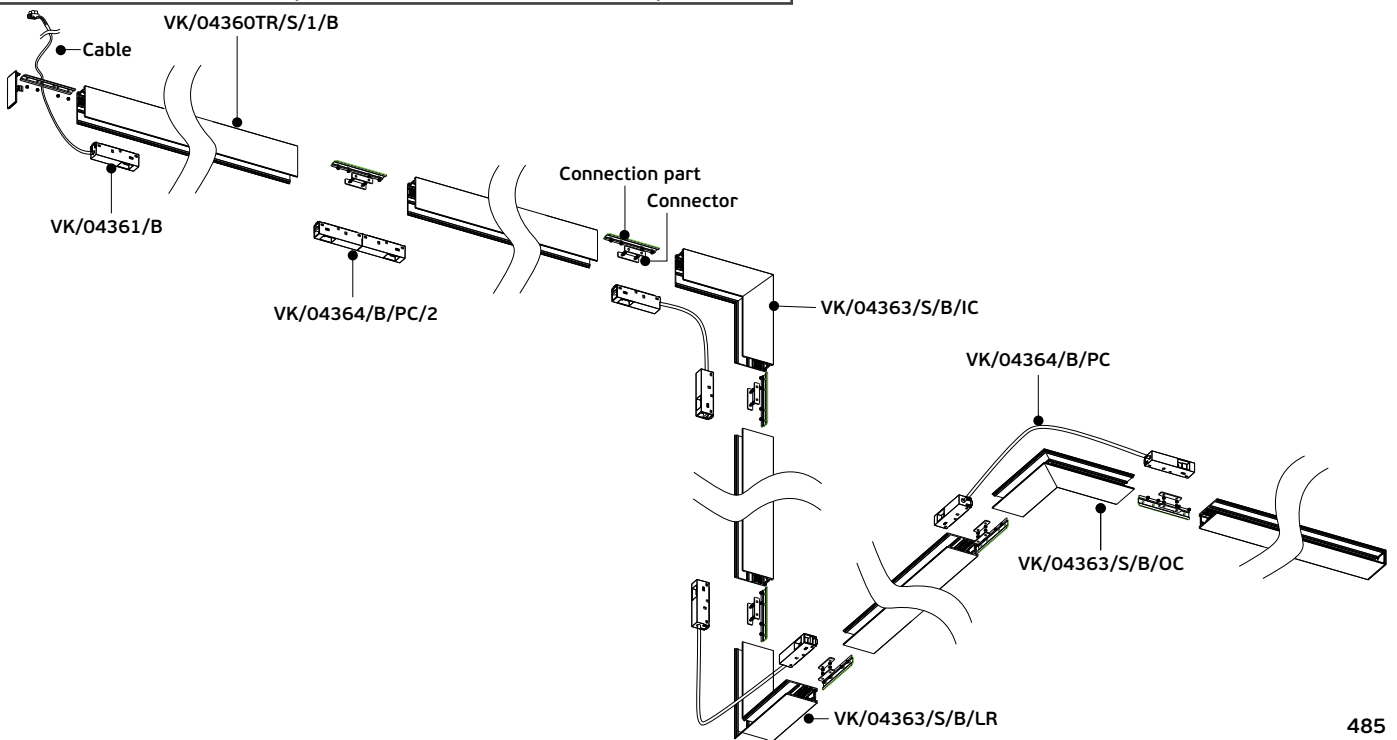

Οδηγίες εγκατάστασης επιτοίχιας μαγνητικής ράγας 48V

5. Surface-mounted magnetic track installation diagram 48V