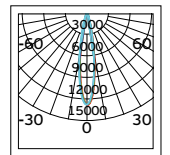

VK/04120/C/12