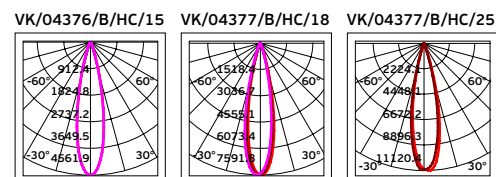

Details

Led magnetic track light with honeycomb cover DC driver 48V (included).
Type of Led bridge with driver.
Dimmable DALI, 0-10V.
Inclination 90°
Rotation 350°

Beam angle 24°
Lifetime 50.000 hrs.
Working temperature < 45°C.
Material Aluminium.
Guarantee 3 years.