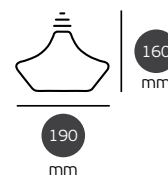

Code	Model	Base	Watt	Dimm	Kelvin	Lumen	Box
03045-002733	VK/05170/D/E/TM/WW	E27	4W		2700K	120lm	1

Voltage 220-240	Filament Deco	330°	CRI Ra>80	25k hrs	15kclks	-20°C 45°C	Glass	Alu	4W > 10W	IP20	2

VK/05171 Dark Grey