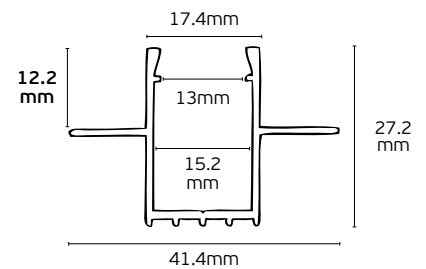

Ledstrips Profiles IP20

Ledstrips accessories

VK/O1R/DEEP/TRIMLESS/AL

Code
75165-247264

Model
VK/O1R/DEEP/TRIMLESS/AL
● Aluminium. 2.000x41.4x27.2mm

Box
100pcs

Details

Charged **per meter**. Available 2m.
Material **Aluminium**.

IP20.

1 σειρά LEDSTRIP