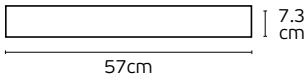

Slim Led Linear Lights