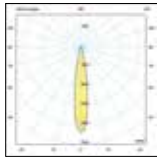

VK/04354/24