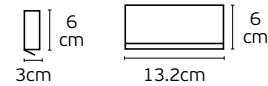

Kopi

VK/04205TR/6

VK/04206TR

VK/04205TR/6, VK/04206TR

Code	Model	Box
71164-011721	VK/04205TR/W/6/B ● Black sand. 3000K. 1.072lm. 9W. 8°. CRI>90	30pcs
71164-045721	VK/04205TR/C/6/B ● Black sand. 4000K. 1.233lm. 9W. 8°. CRI>90	30pcs
71164-012721	VK/04206TR/W/LIN/B ● Black sand. 3000K. 869lm. 7W. 18°. CRI>90	30pcs
71164-039721	VK/04206TR/C/LIN/B ● Black sand. 4000K. 1.002lm. 7W. 18°. CRI>90	30pcs

Details

Led magnetic track light DC driver 24V (included).
Type of Led with driver.
Dimmable No.

Lifetime 50.000 hrs.
Working temperature < 45°C.
Material Aluminium.
Guarantee 3 years.

IP20.