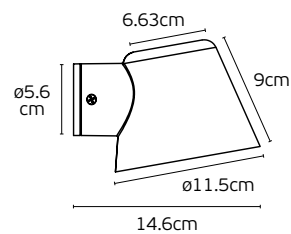

VK/01121/WA

Code	Model	Box
64171-298741	VK/01121/WA/B ● Black. GU10. Max. 12W (LED).	24pcs
64171-299741	VK/01121/WA/W ○ White. GU10. Max. 12W (LED).	24pcs