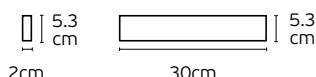

LED Magnetic Track Lights 48V CRI>90

Kona

VK/04368

Code	Model	Box
71164-196721	VK/04368/B/9/DALI ● Black sand. 3000K. 1.343lm. 9W. CRI>90	20pcs
71164-197721	VK/04368/B/15/DALI ● Black sand. 3000K. 2.162lm. 13W. CRI>90	12pcs
71164-198721	VK/04368/B/25/DALI ● Black sand. 3000K. 3.496lm. 25W. CRI>90	9pcs
71164-100721	VK/04368/B/9 ● Black sand. 3000K. 1.343lm. 9W. (Dim. 0-10V). CRI>90	20pcs
71164-101721	VK/04368/B/15 ● Black sand. 3000K. 2.162lm. 13W. (Dim. 0-10V). CRI>90	12pcs
71164-102721	VK/04368/B/25 ● Black sand. 3000K. 3.496lm. 25W. (Dim. 0-10V). CRI>90	9pcs

Details

Led magnetic track light
DC driver 48V (included).
Type of Led 2835 with
driver.
Beam Angle 110°.

Dimmable DALI, 0-10V.
Lifetime 50.000 hrs.
Working temperature < 45°C.
Material Aluminium.
Guarantee 3 years.

IP20.