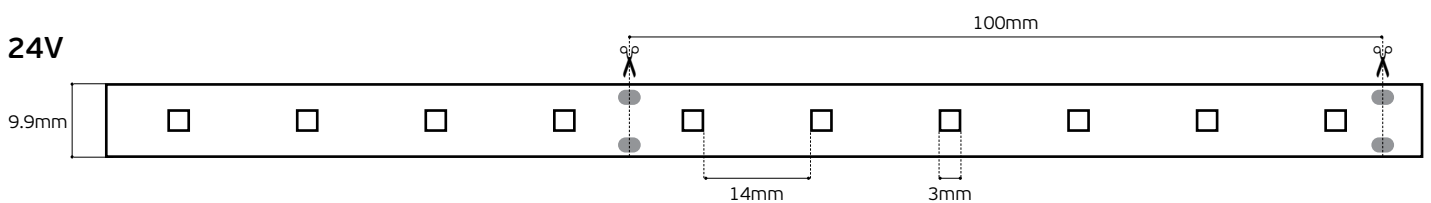

Ledstrips CRI>80. IP20.

Ledstrips CRI>80 Collection

VK/24/3528/60 24V

Code	Model	Voltage	Kelvin	Lumen/m	CRI	Watt/m	Box
78001-245123	VK/24/3528/WW/60	24V	2700K	586lm/m	CRI>80	5W/m	5m/roll
78001-051719	VK/24/3528/W/60	24V	3000K	674lm/m	CRI>80	5W/m	5m/roll
78001-238123	VK/24/3528/C/60	24V	4000K	724lm/m	CRI>80	5W/m	5m/roll
78001-052719	VK/24/3528/D/60	24V	6000K	728lm/m	CRI>80	5W/m	5m/roll
78001-626126	VK/24/3528/BL/60	24V	Blue	336lm/m	CRI>80	4.8W/m	5m/roll

Details

Led type **SMD 2835**. Led qty **60pcs/m**. CRI>80. Tape on back **3M**. Working temperature **-25°C → 60°C**. Storage temperature **-40°C → 80°C**. 2 years guarantee.

IP20.