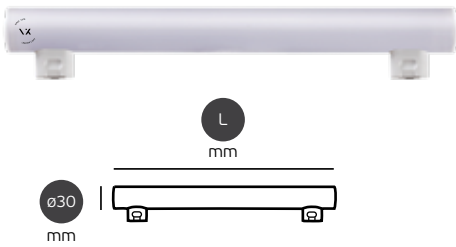

Code	Model	Base	Watt	Dimm	Kelvin	Length (L)	Lumen
03045-270127	VK/05059/30/2/W	S14s	6W		2700K	300mm	600lm
03045-272127	VK/05060/50/2/W	S14s	8W		2700K	500mm	800lm
03045-273127	VK/05061/100/2/W	S14s	16W		2700K	1.000mm	1.600lm

Voltage 230V	SMD	270°	CRI Ra>80	40k hrs	100kclks	-25°C / 45°C	Polycarbonate	IP20	2	Box 10

VK/S14D

Code	22101-004639	22101-005639	22101-006639
Model	VK/S14D/W	VK/S14D/ABS	VK/S14D/BS
AC Voltage	250/500V~50Hz	250/500V~50Hz	250/500V~50Hz
Base	S14d Single N°6	S14d Single N°6	S14d Single N°6
Material	PC	PC	PC
Color	WHITE	ANTIQUÉ BRASS	BRASS

Code	22101-007639	22101-008639	22101-009639
Model	VK/S14D/COP	VK/S14D/MC	VK/S14D/CR
AC Voltage	250/500V~50Hz	250/500V~50Hz	250/500V~50Hz
Base	S14d Single N°6	S14d Single N°6	S14d Single N°6
Material	PC	PC	PC
Color	COPPER	BRUSHED CHROME	CHROME

IP20	Box 20pcs