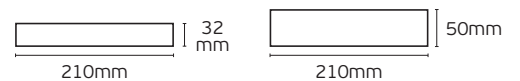

VK/10079/DALI

Code
78000-597663

Model
VK/10079/DALI
850-1.200mA. 40W. 220-240V.

Box
1pc

Details

Voltage 220-240V.
Output 1 ch. 850-1.200mA.
Vout 55Vmax.
Pout 40W max.
PF >0.95.
Material Plastic.
Dimmable.
Guarantee 2 years.

DALI Wiring

IP20.

VK/10073/DALI
LED class 2 power supply

Code
78000-741720

Model
VK/10073/DALI
4.16A. max50W. 200-240V.

Box
20pcs

Details

Voltage 200-240V.
12V DC/50Hz.
Iout 4.16A.
Iin 270mA & 230V AC.
Material Plastic.
Dimmable.
Guarantee 2 years.

IP20.

VK/DALI/PCU/TW

Code
78000-790019

Model
VK/DALI/PCU/TW
Dali. 230V. OSRAM

Box
24pcs

Details

Voltage 230V.
Watt 2W.
Working temperature 0°C → 40°C.
Material Plastic.
Dimmable yes.
Dimming interface DALI-2

Length of the DALI control cable: **up to 300 m**
Automatic synchronization between the control points
App Control **No**
Max. number of connected controllers **4**

5 years guarantee

IP20.