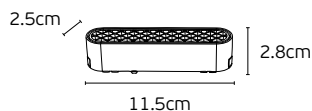

LED Magnetic Track Lights Ultra Slim CRI>90

Bisqit

VK/04468/B/DW/6

VK/04468/W/DW/6

VK/04468/.../6

Code
71164-138721

Model
VK/04468/B/DW/6
● Black. 2700K-6000K. 5W. 143lm. CRI>90

Box
50pcs

71164-139721

VK/04468/W/DW/6
○ White. 2700K-6000K. 5W. 143lm. CRI>90

50pcs

Details

Input Voltage **40V**.
Input current **0.133A**.
Output Voltage **189V**.
Output current **300mA**.
Type of Led **San'an**. Numbers of Led **12**.
Beam angle **60°**.
Dimmable **yes**.

Lifetime **8000 hrs**.
Clicks **30.000 clicks**.
Working temperature **< 70°C**.
Material **Aluminium**.
Installation **Track**.
Guarantee **3 years**.
Bluetooth, Zigbee.

On-Off
Dimmable
CCT 2700K~6000K