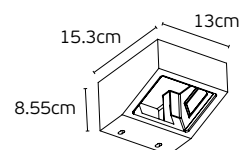

Outdoor Concrete Lights LED

Terra

VK/02203/G

VK/02204/G

VK/02205/G

VK/02203/G,

VK/02204/G, VK/02205/G

Code	Model	Box	
75169-341131	VK/02203/G/W ● Dark grey. 3000K. 12W. 879lm. CRI>80.	4pcs	
75169-342131	VK/02204/G/W ● Dark grey. 3000K. 12W. 879lm. CRI>80.	8pcs	
75169-343131	VK/02205/G/W ● Dark grey. 3000K. 12W. 879lm. CRI>80.	8pcs	

Details

AC Driver **Voltage 220-240V (included).**
Type of Led **3030 ledchips LUMILEDS.**
Angle **94°.**
Dimmable **No.**
Lifetime **30.000 hrs.**

Working temperature **-20°C-45°C.**
Material **Concrete.**
Location **Wall.**
Guarantee **3 years.**