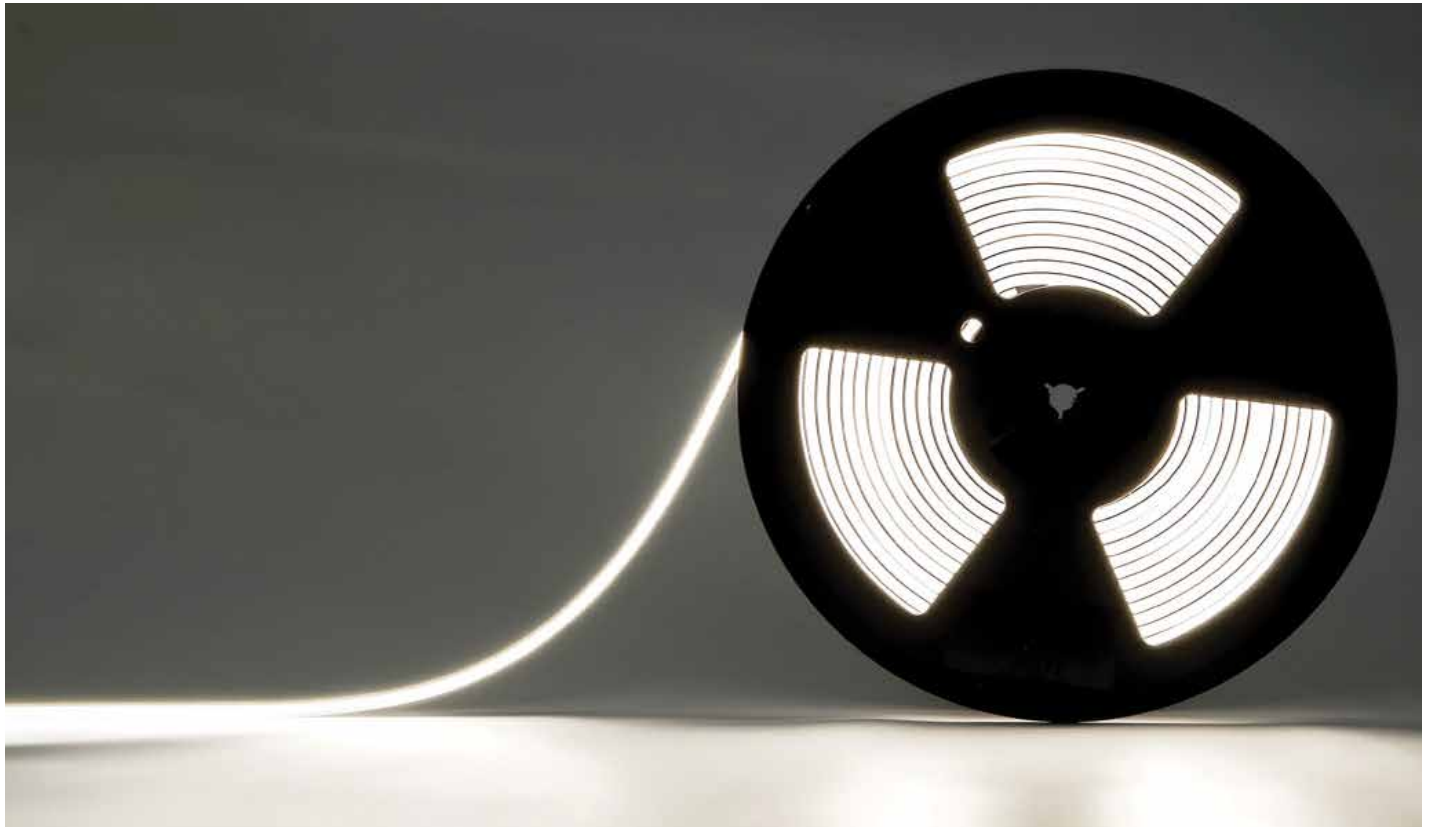

Keiso Side bend Neoflex

Ledstrips Keiso Collection

Keiso. Suitable for use in hidden outdoor lighting applications such as stairs, perimeter in pool overflow, flower beds, window frames, light floor lining, and many more.