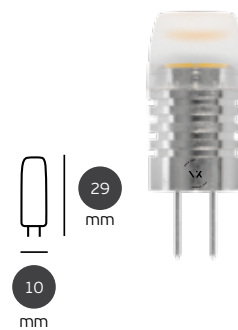

Led lamps G4. 12V.

VK/05021

Code	Model	Base	Watt	Dimm	Kelvin	Lumen	Beam Angle
03045-027664	VK/05021/W	G4	0.5W		2700K	35lm	120°
03045-015664	VK/05021/D	G4	0.5W		6500K	35lm	120°
03045-028664	VK/05021/BL	G4	0.5W		Blue	35lm	120°