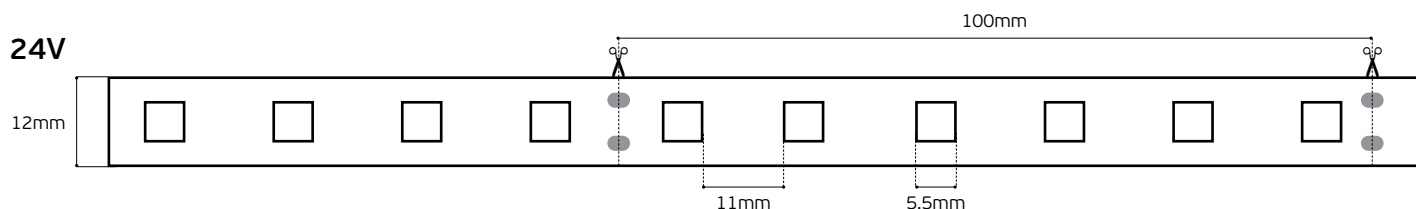

Details

Led type **SMD 5050**. Led qty **60pcs/m**. CRI>80. Tape on **back 3M**. Working temperature **-25°C → 60°C**. Storage temperature **-40°C → 80°C**.
2 years guarantee.

 **IP68.**

VK/12/5050W/60 12V