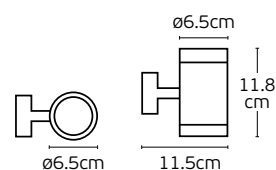

Up/Down

VK/01057

Code	Model	Box
75169-184997	VK/01057/W ○ White. GU10x2. Max 2x12W (LED). Up/down.	18pcs
75169-185997	VK/01057/B ● Black. GU10x2. Max 2x12W (LED). Up/down.	18pcs
75169-186997	VK/01057/AN ● Anthracite. GU10x2. Max 2x12W (LED). Up/down.	18pcs
75169-187997	VK/01057/G ● Grey. GU10x2. Max 2x12W (LED). Up/down.	18pcs
75169-288997	VK/01057/BR ● Rust Brown. GU10x2. Max 2x12W (LED). Up/down.	18pcs

Details

Included lampholder **GU10x2**. Material **Alu diecast/Glass**
Match also with lamps: GU10/50, Par16. Location **Wall**

VK/01056

Code	Model	Box
75169-180997	VK/01056/W ○ White. GU10. Max 12W (LED).	18pcs
75169-181997	VK/01056/B ● Black. GU10. Max 12W (LED).	18pcs
75169-182997	VK/01056/AN ● Anthracite. GU10. Max 12W (LED).	18pcs
75169-183997	VK/01056/G ● Grey. GU10. Max 12W (LED).	18pcs
75169-287997	VK/01056/BR ● Rust Brown. GU10. Max 12W (LED).	18pcs

Details

Included lampholder **GU10**. Material **Alu diecast/Glass**
Match also with lamps: GU10/50, Par16. Location **Wall**