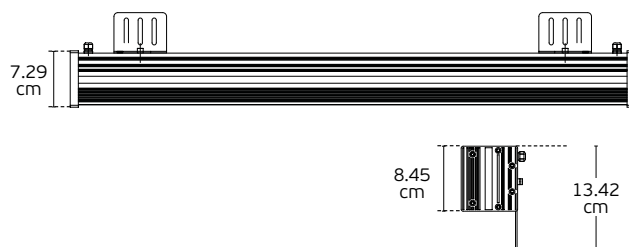

VK/02167/S/.../73

Code 63158-008115	Model VK/02167/S/W/73 ● Silver. 3000K. 2.608lm. 24W. 12 reflectors	Box 1pc
63158-009115	VK/02167/S/C/73 ● Silver. 4000K. 2.608lm. 24W. 12 reflectors	1pc

Details

Led light with 12 reflectors.
Voltage **110-240V**.
Beam angle **5.3°**.
Type of Led **CREE XPG-3**.
Dimmable **No**.

Lifetime **20.000 hrs**.
Working temperature **-40° ~ 50°C**.
Material **Aluminium**.
Driver **Meanwell**.
Guarantee **3-5 years**.

IP66