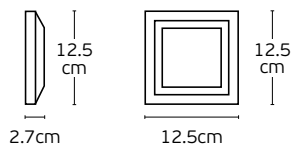

VK/02024

Code	Model	Box
75169-256997	VK/02024/G/W ● Grey. 3000K. 404lm. 3W. CRI>80	24pcs
75169-257997	VK/02024/G/D ● Grey. 6000K. 418lm. 3W. CRI>80	24pcs
75169-258997	VK/02024/AN/W ● Anthracite. 3000K. 404lm. 3W. CRI>80	24pcs
75169-259997	VK/02024/AN/D ● Anthracite. 6000K. 418lm. 3W. CRI>80	24pcs
75169-327997	VK/02024/W/W ○ White. 3000K. 404lm. 3W. CRI>80	24pcs

Details

Voltage 220-240V.
Type of Led SMD 2835.
Beam Angle 120°.
Lifetime 50.000hrs.
Clicks 50.000.

Dimmable No.
Working temperature -20°C→30°C.
Material ABS+PC.
Guarantee 1 year.

VK/02025

Code	Model	Box
75169-260997	VK/02025/G/W ● Grey. 3000K. 393lm. 3W. CRI>80	24pcs
75169-261997	VK/02025/G/D ● Grey. 6000K. 431lm. 3W. CRI>80	24pcs
75169-262997	VK/02025/AN/W ● Anthracite. 3000K. 393lm. 3W. CRI>80	24pcs
75169-263997	VK/02025/AN/D ● Anthracite. 6000K. 431lm. 3W. CRI>80	24pcs
75169-326997	VK/02025/W/W ○ White. 3000K. 393lm. 3W. CRI>80	24pcs

Details

Voltage 220-240V.
Type of Led SMD 2835.
Beam Angle 120°.
Lifetime 50.000hrs.
Clicks 50.000.

Dimmable No.
Working temperature -20°C→30°C.
Material ABS+PC.
Guarantee 1 year.