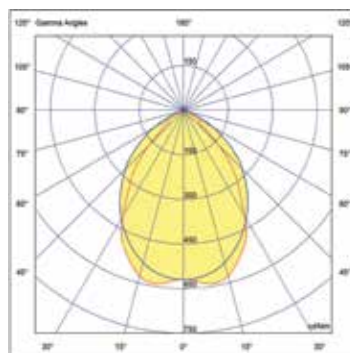

VK/04288/W/W