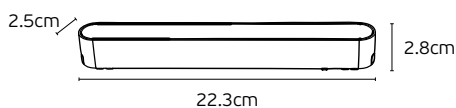

VK/04460/.../12

Code
71164-140721

Model
VK/04460/B/DW/12
● Black. 2700K-6000K. 8W. 614lm. CRI>90

Box
50pcs

71164-141721

VK/04460/W/DW/12
○ White. 2700K-6000K. 8W. 614lm. CRI>90

50pcs

Details

Input Voltage **40V**.
Input current **0.26A**.
Output Voltage **37.8V**.
Output current **300mA**.
Type of Led **San'an**. Numbers of Led **24**.
Beam angle **120°**.
Dimmable **yes**.

Lifetime **8000 hrs**.
Clicks **30.000 clicks**.
Working temperature **< 70°C**.
Material **Aluminium**.
Installation **Track**.
Guarantee **3 years**.
Bluetooth, Zigbee.