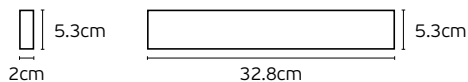

VK/04366

Code	Model	Box
71164-190721	VK/04366/B/6/DALI ● Black sand. 3000K. 859lm. 9W.	50pcs
71164-191721	VK/04366/B/12/DALI ● Black sand. 3000K. 1.798lm. 17W.	30pcs
71164-192721	VK/04366/B/18/DALI ● Black sand. 3000K. 2.692lm. 27W.	20pcs
71164-095721	VK/04366/B/6 ● Black sand. 3000K. 859lm. 9W. (Dim. 0-10V).	50pcs
71164-096721	VK/04366/B/12 ● Black sand. 3000K. 1.798lm. 17W. (Dim. 0-10V).	30pcs
71164-097721	VK/04366/B/18 ● Black sand. 3000K. 2.692lm. 27W. (Dim. 0-10V).	20pcs