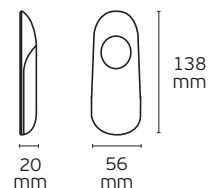

Details

Voltage **3V**. Frequency **2.4GHz**.
Transmitting power **6dBm**.
Standby Power **20uA**.
Distance **30m**.
Material **Plastic**.
Dimmable RGB+CCT.
Working temperature **-20~60°C**.
Guarantee **2 years**.

IP20.