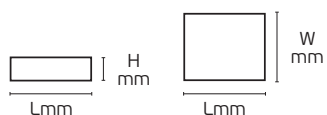

Details

Voltage **110-240V**.
Material **Metallic**.

Guarantee **2 years**.