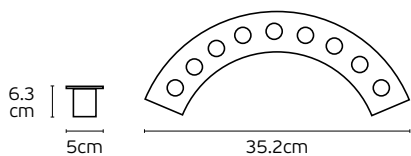

Outdoor Wall washers LED

VK/02120

Code	Model	Box
63158-181736	VK/02120/W ● Light Grey, 3000K, 900lm, 9W, CRI>80.	1pc
63158-182736	VK/02120/C ● Light Grey, 4000K, 900lm, 9W, CRI>80.	1pc

Details

Driver **85-256V (Included)**.
Beam Angle **5°-8°**.
LED **CREE High 9pcs**.
Dimmable **No**.
Lifetime **50.000hrs**.

Clicks **50.000**.
Working temperature **-40°C→60°C**.
Material **Aluminium, glass**.
Guarantee **2 years**.

IP65