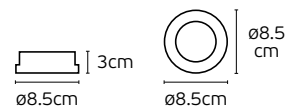

Ivy

VK/03065G

Code
64173-074121

Model
VK/03065G/W
○ White sanded. GU10. Max 12W (LED).

Box
100pcs

64173-075121

VK/03065G/B
● Black sanded. GU10. Max 12W (LED).

100pcs

Details

Included lampholder GU10.
Match also with lamps: GU10/50, Par16, Modules 50.

Material Die casting aluminium.