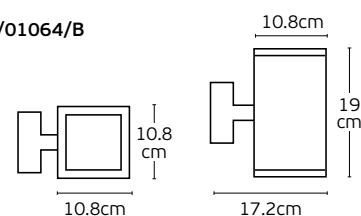

Details

Included lampholder E27.
Match also with lamps: E27/Par30.

Material **Alu diecast/Glass.**
Location **Wall**

Let

VK/01065/W

VK/01064/B

Up/Down

VK/01065