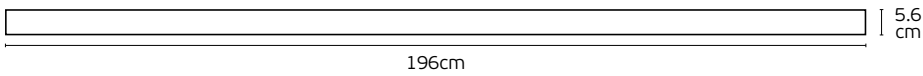

Basic Led Linear Lights