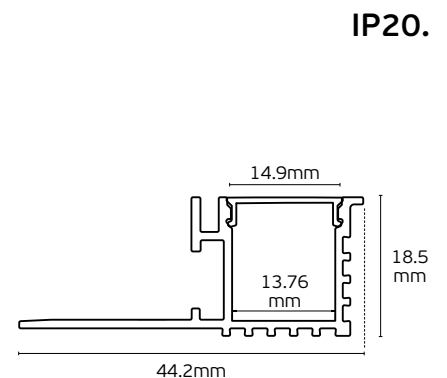

Code	Model	Box
75165-030724	VK/20/AL/W/2 ● Aluminium. Aluminium profile 2m with white cover. 2.000x44.2(14.9)x18.5mm	50pcs
75165-031724	VK/20/W/W/2 ○ White. Aluminium white profile 2m with white cover. 2.000x44.2(14.9)x18.5mm	50pcs
75165-032724	VK/20/B/W/2 ● Black. Aluminium black profile 2m with white cover. 2.000x44.2(14.9)x18.5mm	50pcs

Details
Charged per meter. Available 2m. Material Aluminium with cover.