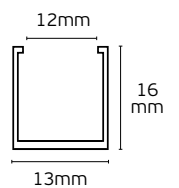

Ledstrips Profiles IP20

Ledstrips accessories

VK/00/AL

Code
75165-137264

Model
VK/00/AL
● Aluminium. 2.000x12x4mm

Box
100pcs

Details

Charged per meter. Available 2m. Material Aluminium.

IP20.

VK/01/SLIM/AL

Code
75165-162264

Model
VK/01/SLIM/AL
● Aluminium. 2.000x14x8mm

Box
100pcs

Details

Charged per meter. Available 2m. Material Aluminium.

IP20.

VK/01/DEEP/SLIM/AL

Code
75165-215264

Model
VK/01/DEEP/SLIM/AL
● Aluminium. 2.000x27.4x15mm

Box
100pcs

Details

Charged per meter. Available 2m. Material Aluminium.

IP20.