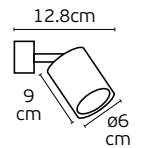

Tubes & Squares Lights

Ace

VK/03093WA/W

VK/04052WA/W

VK/03093WA VK/04052WA

Code	Model	Box
64174-007108	VK/03093WA/W ○ White sanded. GU10. Max 12W (LED).	50pcs
64174-008108	VK/03093WA/B ● Black sanded. GU10. Max 12W (LED).	50pcs
64174-333269	VK/04052WA/W ○ White. GU10. Max 12W (LED).	1pc
64174-332269	VK/04052WA/B ● Black. GU10. Max 12W (LED).	1pc
64174-334269	VK/04052WA/G ● Grey. GU10. Max 12W (LED).	1pc
64174-335269	VK/04052WA/AN ● Anthracite. GU10. Max 12W (LED).	1pc
64174-336269	VK/04052WA/MC ● Brushed chrome. GU10. Max 12W (LED).	1pc

Details

Included lampholder GU10.
Match also with lamps: GU10/50, Par16.

Material Aluminium.
Working temperature -20°C ~ 40°C.