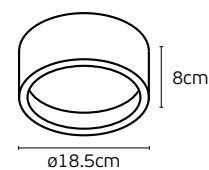

Details

17W: Input Voltage 500mA,
Input Voltage DC 36V. Driver: Input AC220-
240V 50/60Hz, Output DC 27-38V 500mA.
Type of Led SMD with driver.
Angle 80°.
No Dimmable

Lifetime 20.000 hrs.
Working temperature -20°C~45°C.
Material Aluminium.
Installation Surface-Mounted.
Guarantee 3 years.

IP44