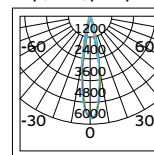

10W

VK/04119 12°

VK/04119 24°

Code	Model	Box
64174-244128	VK/04119/W/W/12 ○ White. 3000K. 934lm. 10W. 12°. CRI>80	24pcs
64174-245128	VK/04119/W/C/12 ○ White. 4000K. 800lm. 10W. 12°. CRI>80	24pcs
64174-246128	VK/04119/B/W/12 ● Black. 3000K. 800lm. 10W. 12°. CRI>80	24pcs
64174-247128	VK/04119/B/C/12 ● Black. 4000K. 800lm. 10W. 12°. CRI>80	24pcs
64174-248128	VK/04119/W/W/24 ○ White. 3000K. 814lm. 10W. 24°. CRI>80	24pcs
64174-249128	VK/04119/W/C/24 ○ White. 4000K. 800lm. 10W. 24°. CRI>80	24pcs
64174-250128	VK/04119/B/W/24 ● Black. 3000K. 814lm. 10W. 24°. CRI>80	24pcs
64174-251128	VK/04119/B/C/24 ● Black. 4000K. 776lm. 10W. 24°. CRI>80	24pcs

VK/04119/W/W/12