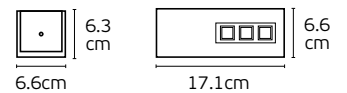

Details

AC Driver 220-240V (Included).
CRI>90.
Beam Angle 24°.
Working temperature < 45°C.

Lifetime 50.000hrs.
Material Aluminium.
Guarantee 3 years.

IP20