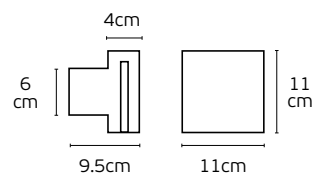

VK/02107

Code
75169-335694

Model
VK/02107/G/W
● Grey, 3000K, 46lm, 3.6W, CRI>80

Box
18pcs

Details

AC Driver **100-240V (Included)**.
Beam Angle **56°**.
Type of Led **SMD 3014/PHILIPS**.
Lifetime **30.000hrs**.

Working temperature **-20°C→45°C**.
Dimmable No.
Material **Aluminium**.
Guarantee **2 years**.

Cut hole

IP65