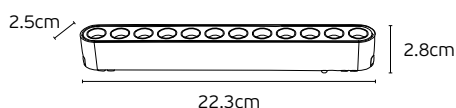

VK/04467/.../12

Code
71164-142721

Model
VK/04467/B/DW/12
● Black. 2700K-6000K. 8W. 626lm. CRI>90

Box
50pcs

71164-143721

VK/04467/W/DW/12
○ White. 2700K-6000K. 8W. 626lm. CRI>90

50pcs

Details

Input Voltage **40V**.
Input current **0.242A**.
Output Voltage **35.6V**.
Output current **300mA**.
Type of Led **San'an**. Numbers of Led **12**.
Beam angle **36°**.
Dimmable **yes**.

Lifetime **8000 hrs**.
Clicks **30.000 clicks**.
Working temperature **< 70°C**.
Material **Aluminium**.
Installation **Track**.
Guarantee **3 years**.
Bluetooth, Zigbee.