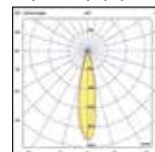

VK/04366

Code	Model	Box
71164-190721	VK/04366/B/6/DALI ● Black sand. 3000K. 859lm. 9W.	50pcs
71164-191721	VK/04366/B/12/DALI ● Black sand. 3000K. 1.798lm. 17W.	30pcs
71164-192721	VK/04366/B/18/DALI ● Black sand. 3000K. 2.692lm. 27W.	20pcs
71164-095721	VK/04366/B/6 ● Black sand. 3000K. 859lm. 9W. (Dim. 0-10V).	50pcs
71164-096721	VK/04366/B/12 ● Black sand. 3000K. 1.798lm. 17W. (Dim. 0-10V).	30pcs
71164-097721	VK/04366/B/18 ● Black sand. 3000K. 2.692lm. 27W. (Dim. 0-10V).	20pcs

VK/04366/B/6/DALI