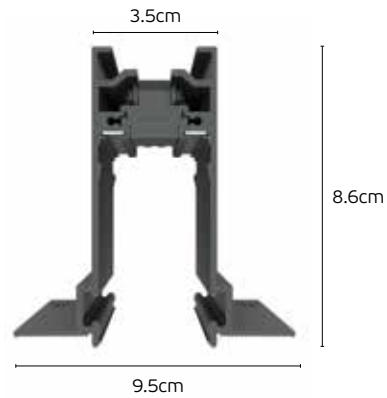

VK/04203TR/R

VK/04203TR/S

Code	Model	Box		
71164-004721	VK/04203TR/S/1/B ● Black. 24V. 1m. (L100.5cm)	8pcs		
71164-005721	VK/04203TR/S/1.5/B ● Black. 24V. 1.5m (L150.5cm)	6pcs	Details	
71164-006721	VK/04203TR/S/2/B ● Black. 24V. 2m. (L200.5cm)	4pcs	Magnetic surface mounted track line 24V. Length 1-2m.	Working temperature < 45°C. Material Aluminium.

VK/04203TR/R

Code	Model	Box		
71164-001721	VK/04203TR/R/1/B ● Black. 24V. 1m. (L100.5cm)	6pcs		
71164-002721	VK/04203TR/R/1.5/B ● Black. 24V. 1.5m. (L150.5cm)	4pcs	Details	
71164-003721	VK/04203TR/R/2/B ● Black. 24V. 2m. (L200.5cm)	4pcs	Magnetic recessed track line 24V. Length 1-2m. IP Rating IP20.	Working temperature < 45°C. Material Aluminium.