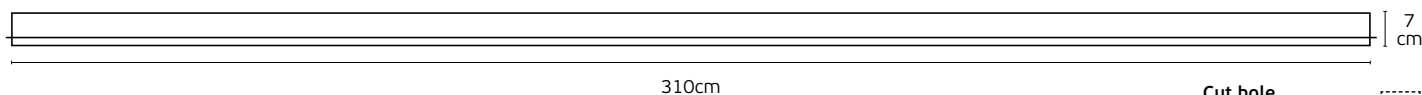

VK/04461/142/W/C