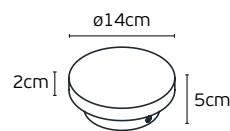

Details

7.2W: Input Voltage 100-240VAC 50/60Hz.

Driver: 18VDC 300mA 7W.

Type of Led Edison.

Angle 120°.

No Dimmable.

Lifetime 20.000 hrs.

Clicks 50.000 clicks.

Working temperature -20°C-45°C.

Material Aluminium.

Installation Ground.

Guarantee 3 years.

IP65