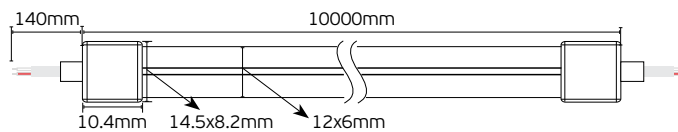

Cut every 35.71mm
RGB: Cut every 50mm