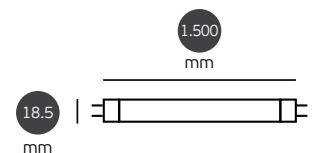

VK/05183/150

Code	Model	Base	Watt	Dimm	Kelvin	Lumen	Beam Angle
50058-227698	VK/05183/150/W/GL	G5	20W		3000K	3.000lm	180°
50058-228698	VK/05183/150/C/GL	G5	20W		4000K	2.050lm	180°
50058-229698	VK/05183/150/D/GL	G5	20W		6000K	3.000lm	180°

Voltage 185-265	SMD 2835	220°	CRI Ra>80	25k hrs	100klks	-20°C 40°C	Alu	Plastic	IP20	2	Box 10