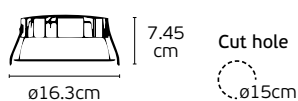

VK/04615/W-CB