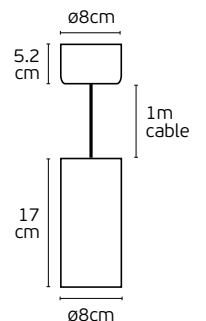

Details

Voltage 220-240V. LED source **OSRAM**. Working temperature -20°C→ 50°C. Lifetime 60.000hrs. Clicks 100.000. Material Aluminium.

5 years guarantee

IP20.

ø8cm
18° 24° 40°

Flicker free