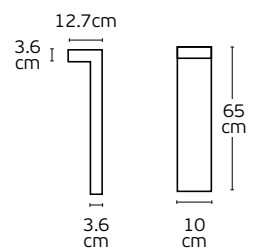

Details

AC Driver **Voltage 100-240V (Included)**.
Beam Angle **33°**.
Type of Led **COB CREE 1304**.
Working temperature **-20 ~ 45°C**.

Dimmable **No**.
Material **Aluminium**.
Lifetime **50.000hrs**.
Guarantee **2 years**.

IP54