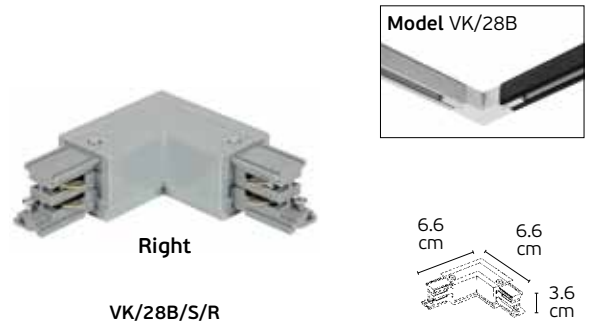

3 Phase Track Accessories