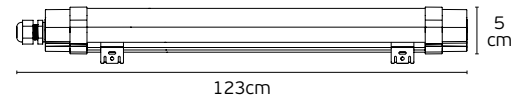

VK/02237, VK/02238, VK/02239

Code	Model	Box
57610-170774	VK/02237/C ○ White. 18W. 1800lm. 4000K. CRI Ra>80	40pcs
57610-171774	VK/02237/D ○ White. 18W. 1800lm. 6000K. CRI Ra>80	40pcs
57610-172774	VK/02238/C ○ White. 36W. 4300lm. 4000K. CRI Ra>80	80pcs
57610-173774	VK/02238/D ○ White. 36W. 3600lm. 6000K. CRI Ra>80	80pcs
57610-174774	VK/02239/C ○ White. 45W. 5500lm. 4000K. CRI Ra>80	80pcs
57610-175774	VK/02239/D ○ White. 45W. 4500lm. 6000K. CRI Ra>80	80pcs