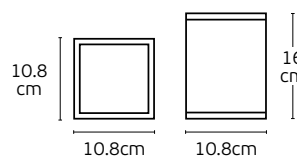

Details

Included lampholder **GU10**.
Match also with lamps: **GU10/50, Par16**.

Material **Pure aluminium**.
Location **Ceiling**.

Outdoor Ceiling lights

Met

VK/01069/AN

VK/01066/G

VK/01069