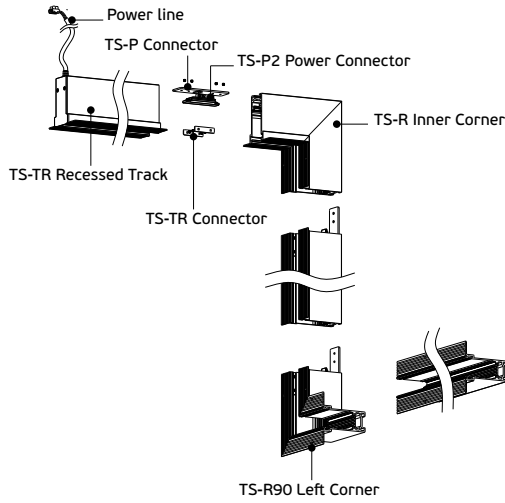

Οδηγίες Εγκατάστασης Χωνευτής Μαγνητικής Ράγας Recessed Magnet Track Installation Diagram

Product detail