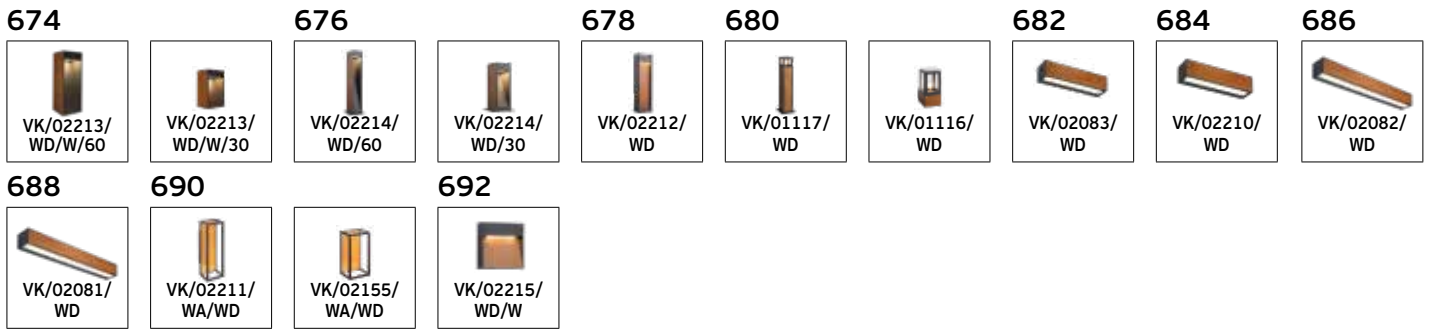

Natu, Outdoor lights

Pages 672-693