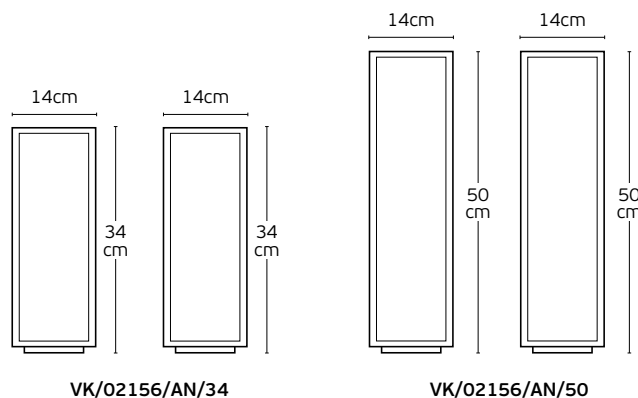

VK/02155/WA

Code	Model	Box
75169-403694	VK/02155/WA/W/W ○ White. 3000K. 201lm. 7W. CRI>84	8pcs
75169-400694	VK/02155/WA/AN/W ● Anthracite. 3000K. 201lm. 7W. CRI>84	8pcs

Details

AC 220-240V.
Beam Angle 67°.
Type of Led SMD.
Lifetime 30.000hrs.

Working temperature -20°C→40°C.
Dimmable No.
Material Aluminium, opal PC.
Guarantee 2 years.

VK/02156

Code	Model	Box
75169-401694	VK/02156/AN/W/34 ● Anthracite. 3000K. 388lm. 7W. CRI>85. L34cm.	1pc
75169-402694	VK/02156/AN/W/50 ● Anthracite. 3000K. 388lm. 7W. CRI>85. L50cm.	1pc

Details

AC 220-240V.
Beam Angle 66°.
Type of Led SMD.
Lifetime 30.000hrs.

Working temperature -20°C→40°C.
Dimmable No.
Material Aluminium, opal PC.
Guarantee 2 years.