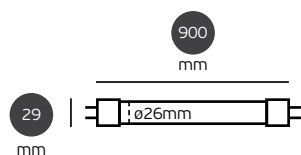

Voltage 185-265	SMD 2835	220°	CRI Ra>80			-20°C 40°C	Glass	PC	14W > 120W	IP20	2	Box 10

VK/05136/120

Code	Model	Base	Watt	Dimm	Kelvin	Lumen	Beam Angle
50058-213140	VK/05136/120/W	G13	18W		3000K	1.800lm	220°
50058-214140	VK/05136/120/C	G13	18W		4000K	1.800lm	220°
50058-215140	VK/05136/120/D	G13	18W		6000K	1.800lm	220°