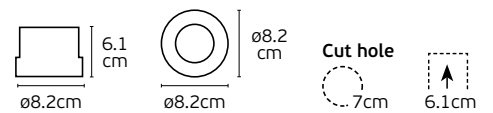

Details

AC 220-240V Driver (Included).
Type of Led **COB**.
Lifetime **30.000hrs**.
Clicks **15.000**.

Working temperature **-25°C ~ 40°C**.
Material **Aluminium**.
Guarantee **2 years**.