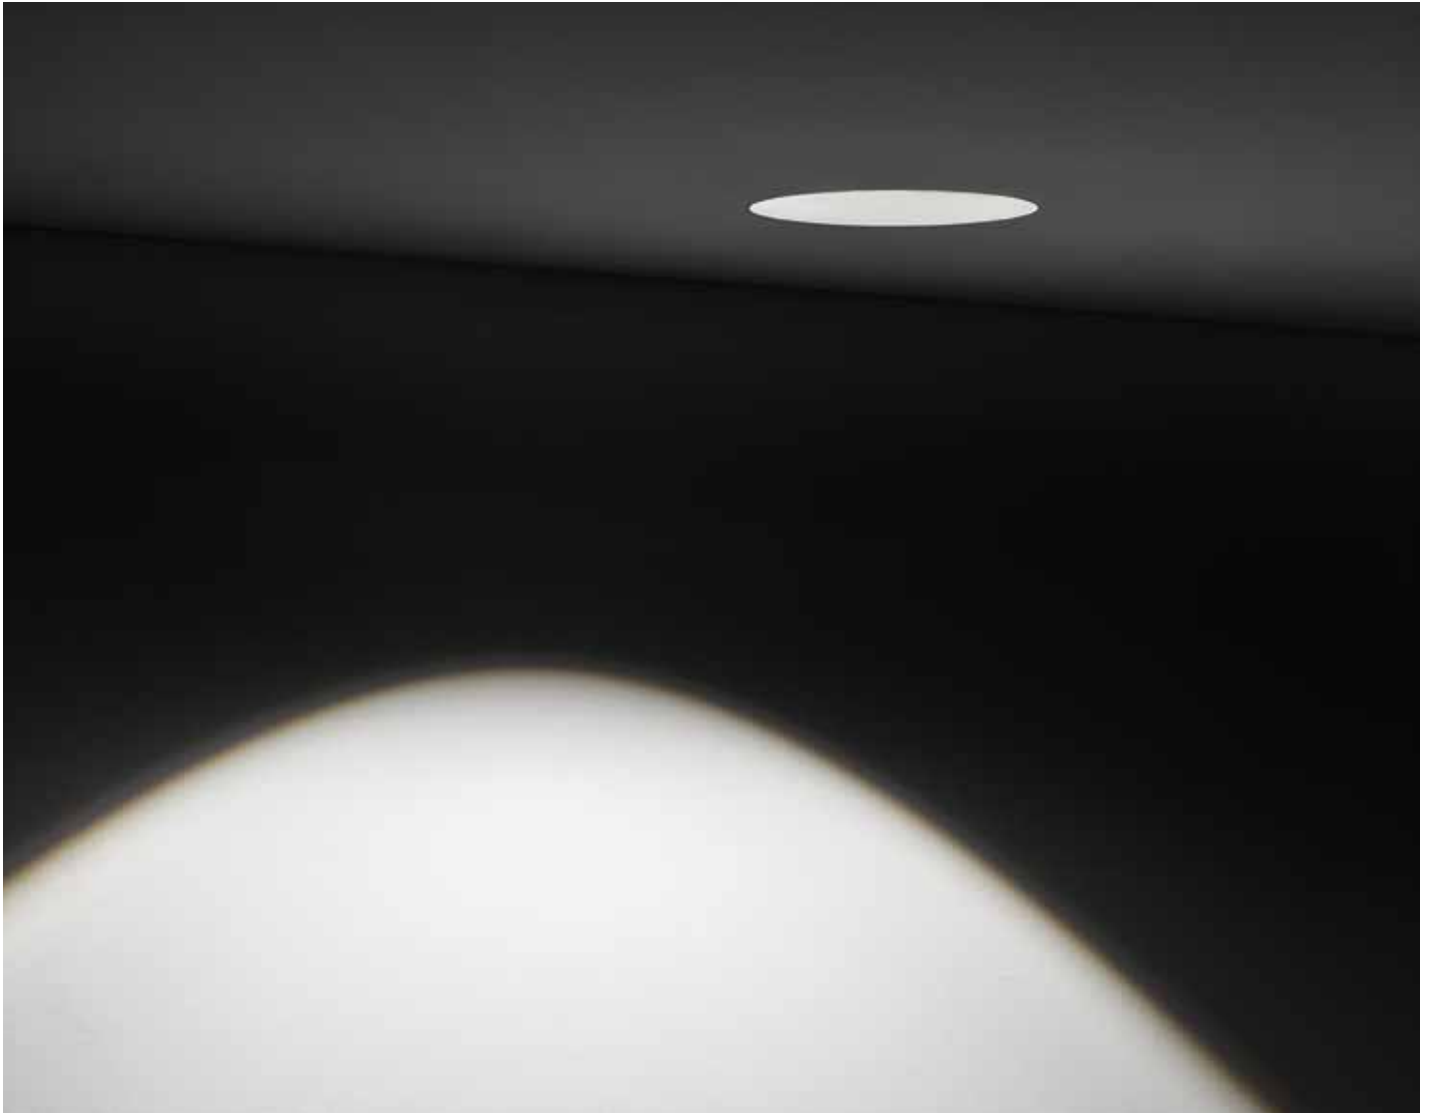

Details

Max watt 12W. Included GU10/50. Match also with lamps: GU10/50, Par16, Modules 50.
Material Gypsum. Possibility to paint.

IP20