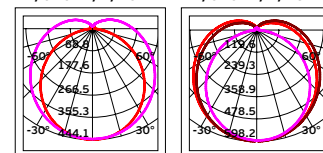

VK/04371/B/20 VK/04371/B/28