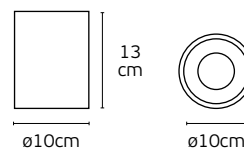

VK/02235

Code	Model	Box
64174-049776	VK/02235/W-B/W ○ White+black. 3000K. 1.860lm. 15W. 24°.	1pc
64174-050776	VK/02235/B-B/W ● Black+black. 3000K. 1.860lm. 15W. 24°.	1pc
64174-051776	VK/02235/CB-B/W ● Chrome black+black. 3000K. 1.860lm. 15W. 24°.	1pc
64174-052776	VK/02235/TB-B/W ● Titanium bronze+black. 3000K. 1.860lm. 15W. 24°.	1pc
64174-053776	VK/02235/GD-B/W ● Gold+black. 3000K. 1.860lm. 15W. 24°.	1pc

VK/02236

Code	Model	Box
64174-054776	VK/02236/W-B/W ○ White+black. 3000K. 3.693lm. 30W. 36°.	1pc
64174-055776	VK/02236/B-B/W ● Black+black. 3000K. 3.693lm. 30W. 36°.	1pc
64174-056776	VK/02236/CB-B/W ● Chrome black+black. 3000K. 3.693lm. 30W. 36°.	1pc
64174-057776	VK/02236/TB-B/W ● Titanium bronze+black. 3000K. 3.693lm. 30W. 36°.	1pc
64174-058776	VK/02236/GD-B/W ● Gold+black. 3000K. 3.693lm. 30W. 36°.	1pc

Details

Voltage 220-240V.
Material Aluminium.
Type of Led bridge.
Lifetime 50.000 hrs.

Working temperature < 45°C.
Dimmable No.
CRI>90
Flicker free.

5 years guarantee

IP65.