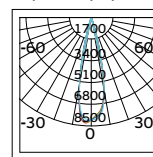

VK/04020/W/24