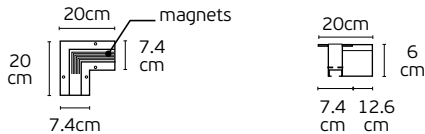

VK/04363/RC/B/LR

Code
71164-086721

Model
VK/04363/RC/B/LR
● Black. 48V. Left & Right recessed corner

Box
20pcs

Details

Left/Right corner recessed.
Track lines **48V**.
2 rails link at an angle of **90°**.
Material **Aluminium**.

Must be install **VK/04364/PC**
to work (connector for corners).
Guarantee **3 years**.