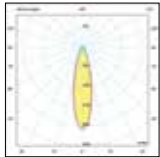

Code	Model	Color	Kelvin	Watt	Lumen	Degrees	CRI	Driver	Box
64175-089269	VK/04350/CE/D/W/40/927/15	○ White	2700K	18.5W	1.958lm	40°	CRI>90	HEP 500mA	6pcs
64175-090269	VK/04350/CE/D/W/40/930/15	○ White	3000K	17.1W	2.052lm	40°	CRI>90	HEP 500mA	6pcs
64175-091269	VK/04350/CE/D/W/40/935/15	○ White	3500K	16.4W	2.124lm	40°	CRI>90	HEP 500mA	6pcs
64175-092269	VK/04350/CE/D/W/40/940/15	○ White	4000K	16.0W	2.167lm	40°	CRI>90	HEP 500mA	6pcs
64175-093269	VK/04350/CE/D/B/40/927/15	● Black	2700K	18.5W	1.958lm	40°	CRI>90	HEP 500mA	6pcs
64175-094269	VK/04350/CE/D/B/40/930/15	● Black	3000K	17.1W	2.052lm	40°	CRI>90	HEP 500mA	6pcs
64175-095269	VK/04350/CE/D/B/40/935/15	● Black	3500K	16.4W	2.124lm	40°	CRI>90	HEP 500mA	6pcs
64175-096269	VK/04350/CE/D/B/40/940/15	● Black	4000K	16.0W	2.167lm	40°	CRI>90	HEP 500mA	6pcs
64175-097269	VK/04350/CE/D/G/40/927/15	● Grey	2700K	18.5W	1.958lm	40°	CRI>90	HEP 500mA	6pcs
64175-098269	VK/04350/CE/D/G/40/930/15	● Grey	3000K	17.1W	2.052lm	40°	CRI>90	HEP 500mA	6pcs
64175-099269	VK/04350/CE/D/G/40/935/15	● Grey	3500K	16.4W	2.124lm	40°	CRI>90	HEP 500mA	6pcs
64175-100269	VK/04350/CE/D/G/40/940/15	● Grey	4000K	16.0W	2.167lm	40°	CRI>90	HEP 500mA	6pcs

Details

Voltage 220-240V. LED source **OSRAM**. Working temperature -20°C→ 50°C. Lifetime 60.000hrs. Clicks 100.000. Material **Aluminium**.

5 years guarantee **IP20.**

VK/04350/18