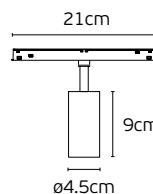

VK/04604/TR/DA, VK/04605/TR/DA

Code	Model	Box
71164-071776	VK/04604/TR/DA/TB-B/W ● Titanium bronze+black. 3000K. 711lm. 7W. CRI>90	20pcs
71164-072776	VK/04604/TR/DA/W-B/W ○ White+black. 3000K. 711lm. 7W. CRI>90	20pcs
71164-073776	VK/04605/TR/DA/TB-B/W ● Titanium bronze+black. 3000K. 1.524lm. 15W. CRI>90	20pcs
71164-074776	VK/04605/TR/DA/W-B/W ○ White+black. 3000K. 1.524lm. 15W. CRI>90	20pcs

Details

Led magnetic track light DC driver 48V (included).
Dimmable Dali Driver DT6
Beam Angle 24°

Type of Led COB V6HD
Lifetime 50.000 hrs
Working temperature < 45°C
Material Aluminium, PC lens

5 years guarantee

IP20.