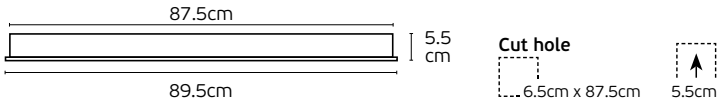

Recessed Led Linear Lights

VK/04159/144/W/C