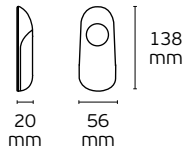

Controlers Ledstrips RGB+CCT

Ledstrips RGB+CCT Collection