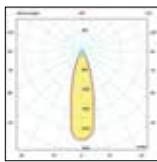

VK/04352/24