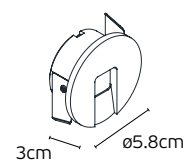

VK/02178, VK/02179

VK/02180

Code	Model	Box
75169-108721	VK/02178/B/W ● Black sand. 3000K. 1W. 127lm. ø5.8x3cm. CRI>90	50pcs
75169-109721	VK/02178/W/W ○ White sand. 3000K. 1W. 127lm. ø5.8x3cm. CRI>90	50pcs
75169-110721	VK/02179/B/W ● Black sand. 3000K. 1W. 127lm. 5.6x5.6x3cm. CRI>90	50pcs
75169-111721	VK/02179/W/W ○ White sand. 3000K. 1W. 127lm. 5.6x5.6x3cm. CRI>90	50pcs
75169-112721	VK/02180/B ● Black sand. ø6.1x5cm	50pcs

Cut hole