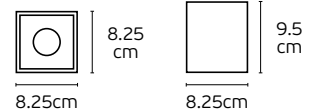

Details

Included lampholder GU10.
Match also with lamps: GU10/50, Par16.

Working temperature -20°C ~ 40°C.
Material **Aluminium**.