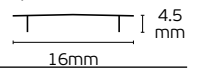

Code 75165-039264	Model VK/K01/CL ○ Clear. 2.000x16x4.5mm	Box 100pcs
75165-062264	VK/K01/W ○ Frost. 2.000x16x4.5mm	100pcs
75165-295264	VK/K01/B ● Black. 2.000x16x4.5mm	100pcs

Details
Suitable for: VK/01/AL, VK/12/AL, VK/D1/AL, VK/03/SLIM/AL, VK/D2/AL, VK/02/AL.

IP20.

Material Polycarbonate. Charged per meter. Available 2m.