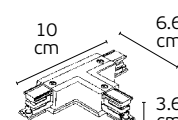

VK/32B/L1

Code	Model	Box
71164-052111	VK/32B/S/L1 ● Silver. Left "T" connector.	25pcs
71164-053111	VK/32B/W/L1 ○ White. Left "T" connector.	25pcs
71164-054111	VK/32B/B/L1 ● Black. Left "T" connector.	25pcs

Details

Left "T" connector to three tracks.

Material Aluminium, plastic.

VK/32B/R1

Code	Model	Box
71164-019111	VK/32B/S/R1 ● Silver. Right "T" connector.	25pcs
71164-020111	VK/32B/W/R1 ○ White. Right "T" connector.	25pcs
71164-021111	VK/32B/B/R1 ● Black. Right "T" connector.	25pcs

Details

Right "T" connector to three tracks.

Material Aluminium, plastic.