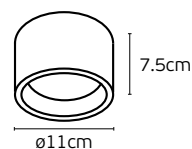

Details

6W: Input Voltage 350mA,
Input Voltage DC 12V.
Driver: Input AC220-240V 50/60Hz, Output
DC 12-21V 350mA.
12W: Input Voltage 250mA,
Input Voltage DC 36V.
Driver: Input AC220-240V 50/60Hz, Output
DC 30-42V 250mA.

Type of Led SMD with driver.
Angle 80°.
No Dimmable
Lifetime 20.000 hrs.
Working temperature -20°C~45°C.
Material Aluminium.
Installation Surface-Mounted.
Guarantee 3 years.

IP44