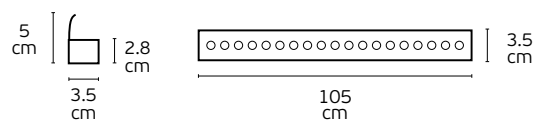

Details

DC 24V (Included).
Beam Angle 10°-60°.
LED High Power LED.
Lifetime 50.000hrs.

Clicks 50.000.
Working temperature -40°C→60°C.
Material Aluminium.
Guarantee 2 years.