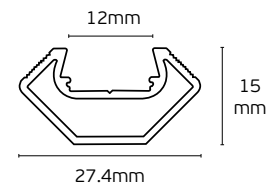

Ledstrips Profiles IP20

VK/01/AL

Code
75165-161264

Model
VK/01/AL
Aluminium. 2.000x17.4x9mm

Box
100pcs

Details
Charged per meter. Available 2m. Material Aluminium.

IP20.

VK/12/AL

Code
75165-212264

Model
VK/12/AL
Aluminium. 2.000x17.4x12mm

Box
100pcs

Details
Charged per meter. Available 2m. Material Aluminium.

IP20.

VK/D1/AL

Code
75165-173264

Model
VK/D1/AL
Aluminium. 2.000x21x16mm

Box
100pcs

Details
Charged per meter. Available 2m. Material Aluminium.

IP20.

VK/03/SLIM/AL

Code
75165-166264

Model
VK/03/SLIM/AL
Aluminium. 2.000x27.4x15mm

Box
100pcs

Details
Charged per meter. Available 2m. Material Aluminium.

IP20.

VK/D2/AL

Code
75165-165264

Model
VK/D2/AL
Aluminium. 2.000x30x16mm

Box
100pcs

Details
Charged per meter. Available 2m. Material Aluminium.

IP20.