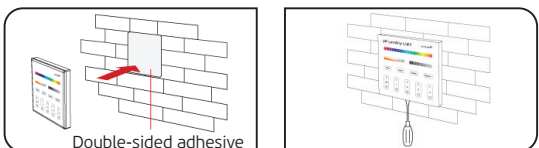

Wall installation (battery working)