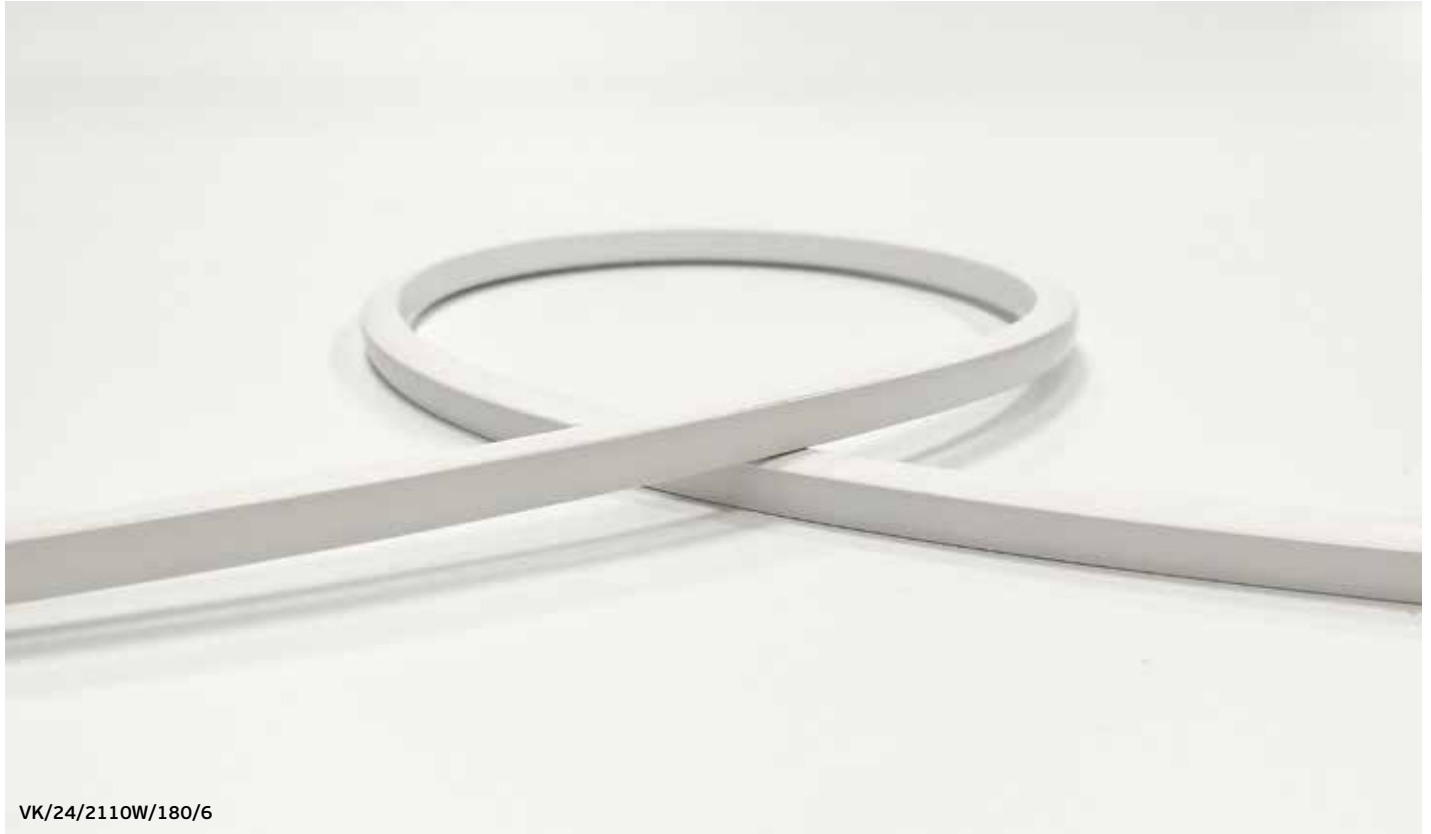

Keiso Top bend Neoflex

Ledstrips Keiso Collection

Keiso. Suitable for use in hidden outdoor lighting applications such as stairs, perimeter in pool overflow, flower beds, window frames, light floor lining, and many more.

VK/24/2110W/180/6

VK/24/2110W/180/6 24V

Code	Model	Voltage	Kelvin	Lumen/m	Cut every	Watt/m	Box
78001-727724	VK/24/2110W/W/180/6	24V	3000K	535lm/m	33.33mm	10W/m	5m/roll
78001-728724	VK/24/2110W/C/180/6	24V	4000K	550lm/m	33.33mm	10W/m	5m/roll

Details

Led type SMD 2110. Led qty 180pcs/m. CRI>90. Working temperature -20°C → 45°C. Storage temperature 0°C → 60°C. Lifetime 50.000hrs. 2pcs plug out top side, 2pcs end cap without holes, 15pcs standard buckle, 1pc silicon glue including in the package.

IP67.

5 years guarantee