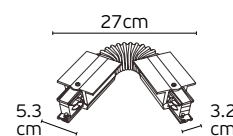

VK/30R

Code	Model	Box
71164-029126	VK/30R/W ○ White. Flexible connector.	50pcs
71164-030126	VK/30R/B ● Black. Flexible connector.	50pcs

Details

Flexible connector to connect two track sections at any angle up to 180°. Material Aluminium, plastic.