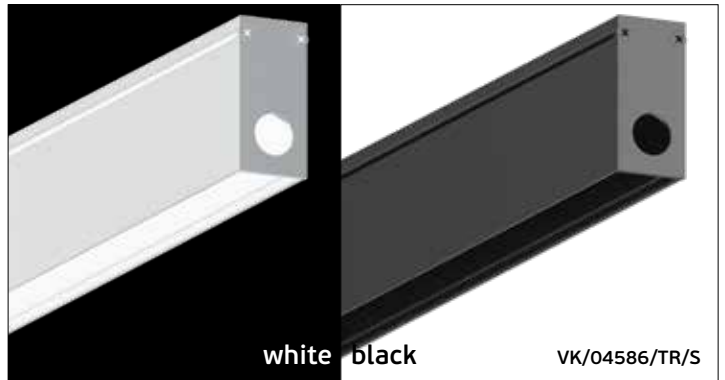

Led Magnetic Track Lights 48V. Slim. DALI.