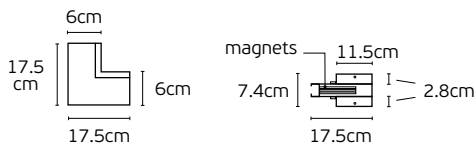

VK/04363/TL/B/IC/LR

Code
71164-218721

Model
VK/04363/S/B/IC
● Black. 48V. Inner corner for trimless magnetic

Box
20pcs

Details

Left/Right Inner corner for trimless.
Track lines **48V**.
2 rails link at an angle of **90°**.
Material **Aluminium**.

Must be install **VK/04364** to work
(connector for corners).
Guarantee **3 years**.