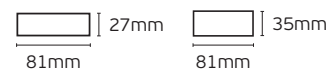

VK/LV12

Code	Model	Box
78000-388016	VK/LV12-12 1A. 12W. 12V.	10pcs
78000-371016	VK/LV12-24 0.5A. 12W. 24V.	10pcs

Details

Voltage 190-265V. Material Plastic. Guarantee 3 years.

IP20

VK/LV26

Code	Model	Box
78000-389016	VK/LV26-12 2.1A. 26W. 12V.	10pcs
78000-366016	VK/LV26-24 1.1A. 26W. 24V.	10pcs

Details

Voltage 190-265V. Material Plastic. Guarantee 3 years.

IP20