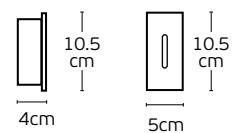

Cut hole

Details

Material **Aluminium**
Type of Led **SMD**
Lighting source **3535**
Voltage **AC220-240V**
Location **Recessed Wall**

Beam angle **40°**
Working temperature **≤35°C**
Lifetime **20.000hrs**
Guarantee **2 Years**