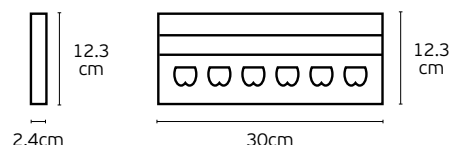

LED Magnetic Track Lights 48V CRI>90

Kona

VK/04367/B/6/DALI - VK/04367/B/6

VK/04367/B/12/DALI - VK/04367/B/12

VK/04372/B/DALI - VK/04372/B

VK/04367, VK/04372

Code	Model	Box
71164-193721	VK/04367/B/6/DALI ● Sand Black. 3000K. 859lm. 9W. OSRAM. φ 24°. DALI	30pcs
71164-194721	VK/04367/B/12/DALI ● Sand Black. 3000K. 1.798lm. 17W. OSRAM. φ 24°. DALI	20pcs
71164-195721	VK/04372/B/DALI ● Sand Black. 3000K. 2.562lm. 18W. bridgeLux. 50° + <60°. DALI	30pcs
71164-098721	VK/04367/B/6 ● Black sand. 3000K. 859lm. 9W. OSRAM. φ 24°. (Dim. 0-10V).	30pcs
71164-099721	VK/04367/B/12 ● Black sand. 3000K. 1.798lm. 17W. OSRAM. φ 24°. (Dim. 0-10V).	20pcs
71164-108721	VK/04372/B ● Black sand. 3000K. 2.562lm. 18W. bridgeLux. 50° + <60°. (Dim. 0-10V).	30pcs

Details

Led magnetic track light
DC driver 48V (included).
Type of Led **OSRAM** with driver,
bridgeLux. 5050 with driver.
Dimmable DALI, 0-10V 0-10V.

Lifetime **50.000 hrs.**
Working temperature < **45°C.**
Material **Aluminium.**
Guarantee **3 years.**
CRI>**90**