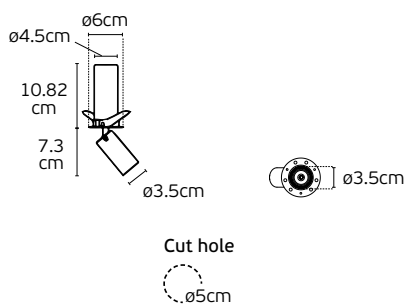

VK/04612/TL/W-B

VK/04612/TL

Code	Model	Box
64174-015776	VK/04612/TL/W-B/WW ○ White + black. 2700K. 557lm. 6W. CRI>90	1pc
64174-016776	VK/04612/TL/W-B/W ○ White + black. 3000K. 610lm. 6W. CRI>90	1pc
64174-017776	VK/04612/TL/B/WW ● Black. 2700K. 557lm. 6W. CRI>90	1pc
64174-018776	VK/04612/TL/B/W ● Black. 3000K. 610lm. 6W. CRI>90	1pc
64174-019776	VK/04612/TL/TB-B/WW ● Titanium bronze + Black. 2700K. 557lm. 6W. CRI>90	1pc
64174-020776	VK/04612/TL/TB-B/W ● Titanium bronze + Black. 3000K. 610lm. 6W. CRI>90	1pc

Details

Voltage 220-240V.
Material Aluminium+PMMA lens.
Beam Angle 24°.
Orizontal rotate in 355°.
Vertical rotate in 90°.
Type of Led V6-HD.

Lifetime 50.000 hrs.
Working temperature < 45°C.
Dimmable No.

5 years guarantee

IP20.