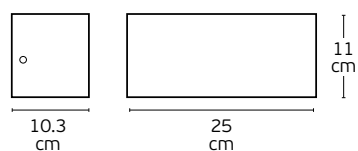

Up/Down

VK/01082

Code	Model	Box
75169-339692	VK/01082/G ● Grey. E27. Max 20W (LED).	10pcs
75169-348692	VK/01082/W ○ White. E27. Max 20W (LED).	10pcs
75169-349692	VK/01082/AN ● Anthracite. E27. Max 20W (LED).	10pcs

Details

Included lampholder E27.
Match also with lamps: E27/A60.

Material **ABS/PC**.
Location **Wall**.

IP65

Up/Down

VK/01084

Code	Model	Box
75169-302694	VK/01084/AN ● Anthracite. E27. Max 20W (LED).	8pcs

Details

Included lampholder E27.
Match also with lamps: E27/A60.

Material **Aluminium**.
Location **Wall**.

IP54