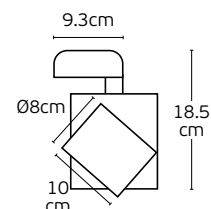

3 phase Track Light Led

Homa

VK/04116/W/W/24

VK/04122/W/W/24

15W

20W

VK/04116

VK/04122

Code	Model	Box
64174-232128	VK/04116/W/W/24 ○ White. 3000K. 1.200lm. 15W. 24°. CRI>80	20pcs
64174-233128	VK/04116/W/C/24 ○ White. 4000K. 1.200lm. 15W. 24°. CRI>80	20pcs
64174-234128	VK/04116/B/W/24 ● Black. 3000K. 1.543lm. 15W. 24°. CRI>80	20pcs
64174-235128	VK/04116/B/C/24 ● Black. 4000K. 1.200lm. 15W. 24°. CRI>80	20pcs
64174-270128	VK/04122/W/W/24 ○ White. 3000K. 1.800lm. 20W. 24°. CRI>80	10pcs
64174-271128	VK/04122/W/C/24 ○ White. 4000K. 1.800lm. 20W. 24°. CRI>80	10pcs

Details

Voltage 220-240V.
Type of LED COB Epistar.
Working temperature -25°C → 45°C.

Lifetime 35.000hrs. 3-phase adapter.
Material Aluminium.
Guarantee 2 years.

IP20