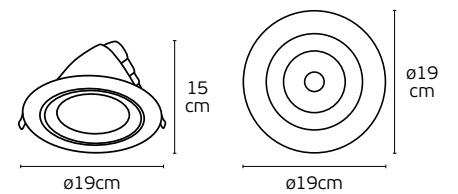

Pluno

VK/04083/W

VK/04084/W

VK/04083/W, VK/04084/W

Code	Model	Box
64174-226128	VK/04083/W/W/24 ○ White. 3000K. 1.800lm. 20W. 24°. CRI>80	1pc
64174-227128	VK/04083/W/C/24 ○ White. 4000K. 1.800lm. 20W. 24°. CRI>80	1pc
64174-228128	VK/04084/W/W/24 ○ White. 3000K. 3.284lm. 30W. 24°. CRI>80	1pc
64174-229128	VK/04084/W/C/24 ○ White. 4000K. 3.284lm. 30W. 24°. CRI>80	1pc

Details

AC Driver 200-240V (Included).
Type of Led COB CITIZEN.
Lifetime 50.000hrs.
Clicks 25.000.

Working temperature -20°C ~ 45°C.
Material Aluminium.
Guarantee 2 years.