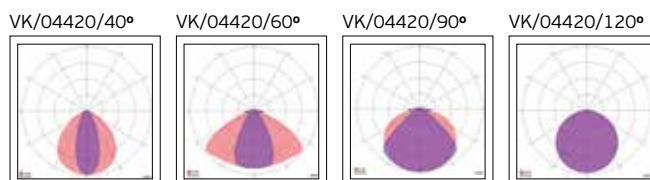

No dimmable but can be dimmable after contact with our headquarter sales department.

- » **TRIDONIC** LLE-G2
- » **TRIDONIC** LED driver

5 years guarantee

VK/04420/WA (Wall)

VK/04420/SRK (Pendant)

Code	Model	Box
75169-446271	VK/04420/WA	1pc
	● Aluminium accessories for wall (Set of 2 pieces)	