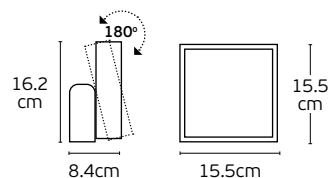

VK/02084

Code 75169-297694	Model VK/02084/AN/W ● Anthracite. 3000K. 2.360lm. 33W. CRI>84	Box 4pcs
75169-298694	VK/02084/W/W ○ White. 3000K. 2.360lm. 33W. CRI>84	4pcs

Details

AC Driver **200-240V (Included)**.
Beam Angle **28°**.
Type of Led **CREE XBD**.
Lifetime **30.000hrs**.

Dimmable **No**.
Working temperature **-20°C→45°C**.
Material **Aluminium**.
Guarantee **2 years**.

VK/02122

Code 75169-351694	Model VK/02122/AN/W ● Anthracite. 3000K. 1.001lm. 16W. CRI>82	Box 4pcs

Details

AC Driver **200-240V (Included)**.
Beam Angle **45°**.
Type of Led **CREE**.
Lifetime **30.000hrs**.

Dimmable **No**.
Working temperature **-20°C→45°C**.
Material **Aluminium diecast**.
Guarantee **2 years**.