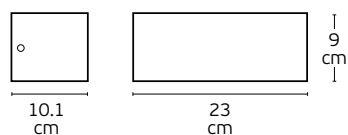

VK/01084/AN