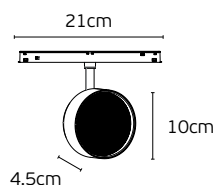

VK/04607/TR/DA/120/B-TB