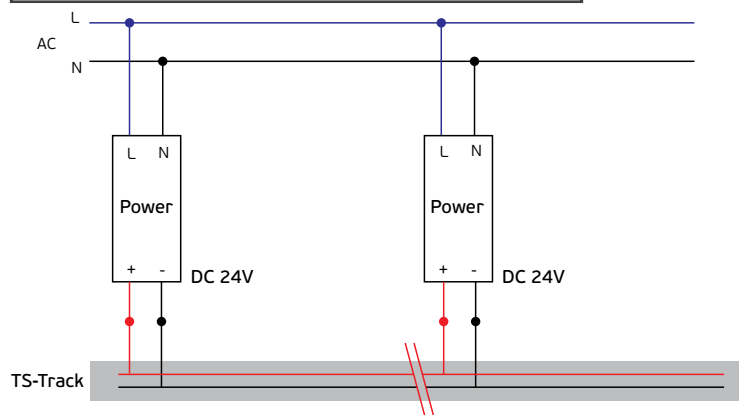

LED Magnetic Track Lights 24V Instruction

Συνδεσμολογία Μαγνητικής Ράγας

Magnet Track System Electrical Diagram

Note: When all lights power is bigger than load power, need to add one new driver into track.