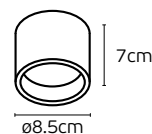

Details

6W: Input Voltage 350mA,
Input Voltage DC 12V.
Driver: Input AC220-240V 50/60Hz, Output
DC 12-21V 350mA.
12W: Input Voltage 250mA,
Input Voltage DC 36V.
Driver: Input AC220-240V 50/60Hz, Output
DC 30-42V 250mA.

Type of Led SMD with driver.
Angle 80°.
No Dimmable
Lifetime 20.000 hrs.
Working temperature -20°C~45°C.
Material Aluminium.
Installation Surface-Mounted.
Guarantee 3 years.

IP44