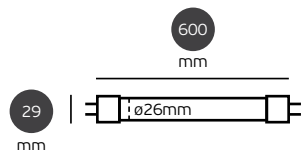

Voltage 180-250	SMD 2835	220°	CRI Ra>80			-20°C 40°C	Glass	PC	10W > 80W	IP20	2	Box 10

VK/05135/90

Code	Model	Base	Watt	Dimm	Kelvin	Lumen	Beam Angle
50058-218140	VK/05135/90/W	G13	14W		3000K	1.400lm	220°
50058-219140	VK/05135/90/C	G13	14W		4000K	1.400lm	220°
50058-212140	VK/05135/90/D	G13	14W		6000K	1.400lm	220°