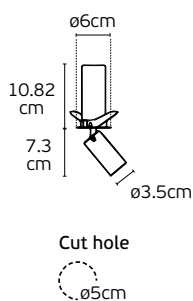

VK/04612/TB-B