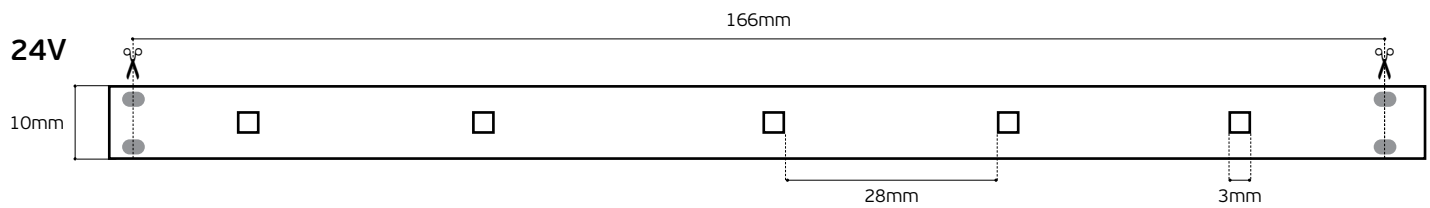

Details

Led type **SMD 5050**. Led qty **30pcs/m**. CRI>80. Tape on **back 3M**. Working temperature **-25°C → 60°C**. Storage temperature **-40°C → 80°C**. **2 years** guarantee.

IP55.

VK/12/5050J/30 12V