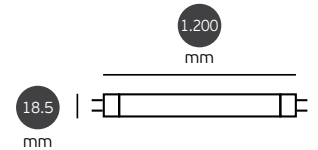

VK/05144/120

Code	Model	Base	Watt	Dimm	Kelvin	Lumen	Beam Angle
50058-224698	VK/05144/120/W/GL	G5	16W		3000K	1.800lm	220°
50058-225698	VK/05144/120/C/GL	G5	16W		4000K	1.800lm	220°
50058-226698	VK/05144/120/D/GL	G5	16W		6000K	1.800lm	220°

Voltage 185-265	SMD 2835	220°	CRI Ra>80	25k hrs	100klks	-20°C 40°C	Alu	Plastic	IP20	2	Box 10