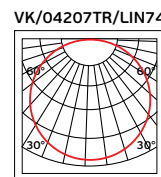

VK/04207TR

Code	Model	Box
71164-013721	VK/04207TR/W/LIN37/B ● Black sand. 3000K. 1.142lm. 9W. CRI>90	20pcs
71164-040721	VK/04207TR/C/LIN37/B ● Black sand. 4000K. 1.262lm 9W. CRI>90	20pcs
71164-014721	VK/04207TR/W/LIN56/B ● Black sand. 3000K. 1.651lm. 12W. CRI>90	20pcs
71164-041721	VK/04207TR/C/LIN56/B ● Black sand. 4000K. 1.725lm. 12W. CRI>90	20pcs
71164-015721	VK/04207TR/W/LIN74/B ● Black sand. 3000K. 2.377lm. 19W. CRI>90	12pcs
71164-042721	VK/04207TR/C/LIN74/B ● Black sand. 4000K. 2.527lm. 18W. CRI>90	12pcs