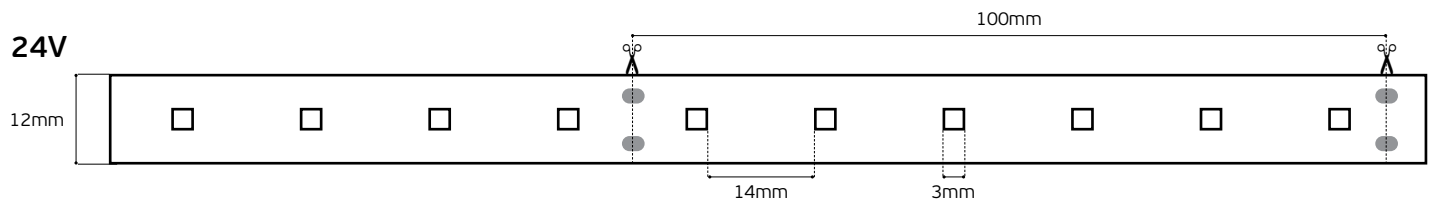

Ledstrips CRI>80. IP68.

Ledstrips CRI>80, Collection

VK/24/3528W/60 24V

Code	Model	Voltage	Kelvin	Lumen/m	CRI	Watt/m	Box
78001-274123	VK/24/3528W/WW/60	24V	2700K	586lm/m	CRI>80	5W/m	5m/roll
78001-275123	VK/24/3528W/W/60	24V	3000K	674lm/m	CRI>80	5W/m	5m/roll
78001-276123	VK/24/3528W/C/60	24V	4000K	724lm/m	CRI>80	5W/m	5m/roll
78001-277123	VK/24/3528W/D/60	24V	6000K	728lm/m	CRI>80	5W/m	5m/roll
78001-278123	VK/24/3528W/BL/60	24V	Blue	336lm/m	CRI>80	4.8W/m	5m/roll

Details

Led type **SMD 2835**. Led qty **60pcs/m**. CRI>80. Tape on **back 3M**. Working temperature **-25°C → 60°C**. Storage temperature **-40°C → 80°C**. **2 years** guarantee.

IP68.