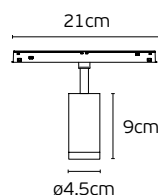

VK/04604/TR/DA, VK/04605/TR/DA

Code	Model	Box
71164-075776	VK/04604/TR/DA/B/W ● Black (without retainer ring). 3000K. 711lm. 7W. CRI>90	20pcs
71164-080776	VK/04605/TR/DA/B/W ● Black (without retainer ring). 3000K. 1.524lm. 15W. CRI>90	20pcs

This track spot accepts replacement retaining ring available in the following colors: gold, bronze, silver, black. Included honey comb.

Details

Led magnetic track light DC driver 48V (included).
Dimmable Dali Driver DT6
Beam Angle 24°

Type of Led COB V6HD
Lifetime 50.000 hrs
Working temperature < 45°C
Material Aluminium, PC lens

5 years guarantee

IP20.