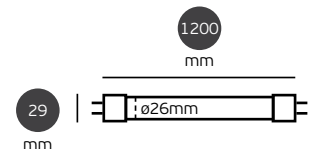

VK/05136/120/2 Double End power input

Code	Model	Base	Watt	Dimm	Kelvin	Lumen	Beam Angle
50058-224140	VK/05136/120/W/2	G13	18W		3000K	1.800lm	220°
50058-225140	VK/05136/120/C/2	G13	18W		4000K	1.800lm	220°
50058-226140	VK/05136/120/D/2	G13	18W		6000K	1.800lm	220°

Voltage 185-265	SMD 2835	220°	CRI Ra>80	25k hrs	100kclks	-20°C 40°C	Glass	PC	18W > 170W	IP20	2	Box 10