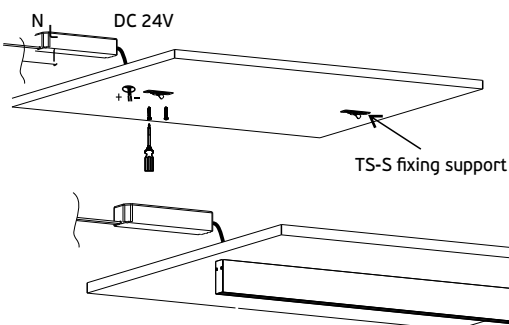

A. Use screw fix TS-S installation support on the ceiling.