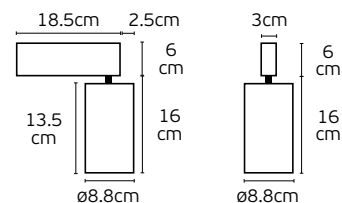

LED Magnetic Track Lights 24V

Kopi

VK/04208TR/SP

VK/04209TR/SP

VK/04210TR/SP

VK/04208TR/SP, VK/04209TR/SP, VK/04210TR/SP

Code	Model	Box
71164-016721	VK/04208TR/W/SP/B ● Black sand. 3000K. 614lm. 6W. <i>bridgelux</i>. led CRI>90	30pcs
71164-047721	VK/04208TR/C/SP/B ● Black sand. 4000K. 729lm. 7W. <i>bridgelux</i>. led CRI>90	30pcs
71164-017721	VK/04209TR/W/SP/B ● Black sand. 3000K. 1.001lm. 11W. <i>bridgelux</i>. led CRI>90	20pcs
71164-038721	VK/04209TR/C/SP/B ● Black sand. 4000K. 1.224lm. 11W. <i>bridgelux</i>. led CRI>90	20pcs
71164-018721	VK/04210TR/W/SP/B ● Black sand. 3000K. 2.488lm. 27W. CREE led. CRI>90	12pcs
71164-048721	VK/04210TR/C/SP/B ● Black sand. 4000K. 3.022lm. 26W. CREE led. CRI>90	12pcs

Details

Led magnetic track light DC driver 24V (included).
Dimmable **No**.
Beam angle 24°

Lifetime **50.000 hrs**.
Working temperature < **45°C**.
Material **Aluminium**.
Guarantee **3 years**.

IP20.