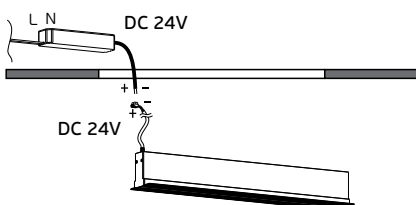

4b. Connect driver output side with track line.