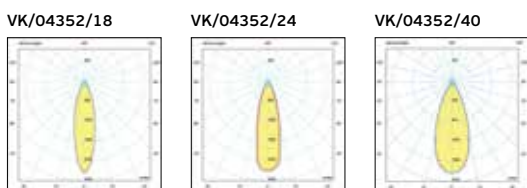

Details

Voltage 220-240V. LED source **OSRAM**. Working temperature -20°C→ 50°C. Lifetime 60.000hrs. Clicks 100.000. Material Aluminium.

5 years guarantee **IP20.**

ø8cm
18° 24° 40°

Flicker free