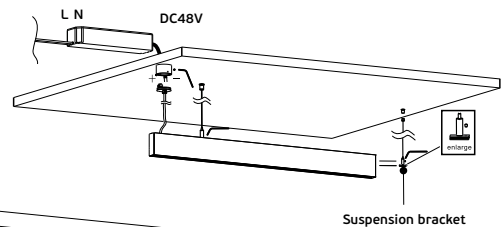

6b. Connect output and of power supply to the cable of magnetic track (Install hanging fixture first, then tightening the screws)