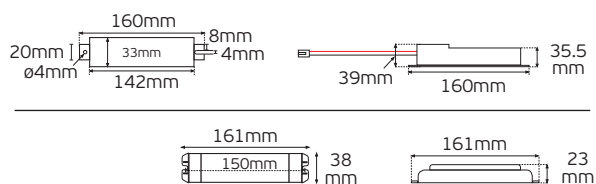

Details

Duration **3 hours**.
Load **7W max**.
Emergency Power **7W**.
Voltage **AC90-277V, 50Hz/60Hz**
Guarantee **2 years**

IP20.