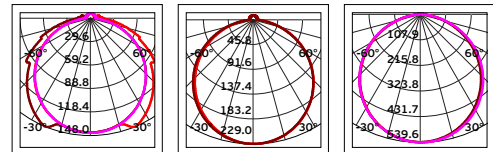

VK/04368/B/9 VK/04368/B/15 VK/04368/B/25

Details

Led magnetic track light
DC driver 48V (included).
Type of Led 2835 with
driver.
Beam Angle 110°.

Dimmable DALI, 0-10V.
Lifetime 50.000 hrs.
Working temperature < 45°C.
Material Aluminium.
Guarantee 3 years.

IP20.