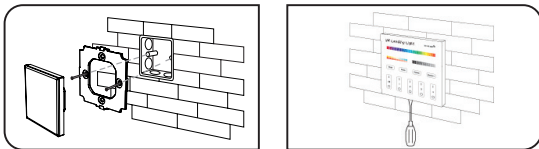

Wall installation

VK/FUT/TR/BAT

Code
78000-723126

Model
VK/FUT/TR/BAT
2.4GHz. 3V. 6dBm. L86xW86xH16mm

Box
1pc

Details

Controller wireless (RGBW, RGB, RGB+CCT) (with batteries)
Voltage **3V**. Frequency **2.4GHz**.
Transmission power **6dBm**.
Working temperature **-20°C → 60°C**
Distance **30m**.
Material **Plastic**.
Dimmable RGB+W.
Guarantee **2 years**.

IP20.
RGB+W