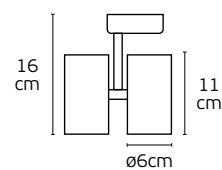

Details

Material **Aluminium**
Location **3 phase Track**

Lampholder **GU10-Par16.**
3 phase adapter

IP20