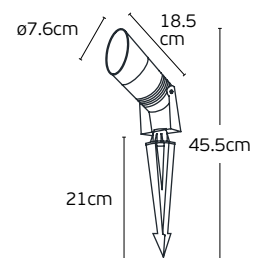

VK/02170/B/185