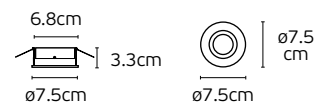

Recessed Spots for GU10/PAR16

Ikon

VK/03299G

Code	Model	Box
64173-121121	VK/03299G/W ○ White. GU10. Max. 12W. (LED)	1pc
64173-122121	VK/03299G/B ● Black. GU10. Max. 12W. (LED)	1pc
64173-123121	VK/03299G/WB ○● White-Black. GU10. Max. 12W. (LED)	1pc
64173-124121	VK/03299G/BBS ●● Black-Bronze. GU10. Max. 12W. (LED)	1pc
64173-125121	VK/03299G/BGD ●● Black-Gold. GU10. Max. 12W. (LED)	1pc

Details

Included lampholder GU10.
Match also with lamps: GU10/50, Par16, Modules 50.

Material Pure aluminium.