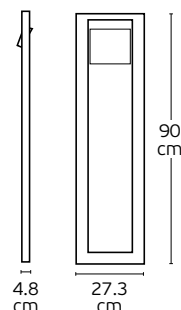

Details

AC Driver **Voltage 200-240V (Included)**.
Beam Angle **35°**.
Type of Led **SMD PHILIPS 3030**.
Working temperature **-20 ~ 45°C**.

Dimmable **No**.
Material **Aluminium**.
Lifetime **30.000hrs**.
Guarantee **2 years**.

IP65