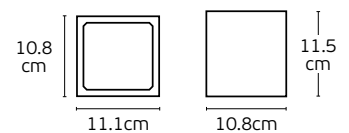

Details

Included lampholder **G9**.
Match also with lamps: **G9**.

Material **Aluminium**.
Location **Wall**.