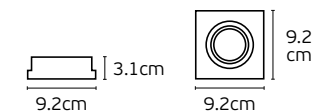

VK/03114G

Code
64173-078121

Model
VK/03114G/W
○ White. GU10. Max 12W (LED).

Box
80pcs