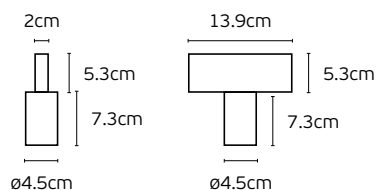

VK/04374/B/DALI - VK/04374/B

VK/04375/B/DALI - VK/04375/B