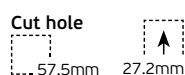

Box
100pcs

Details

Charged **per meter**. Available 2m.
Material **Aluminium**.

IP20.

1 πλάκeta LED

2 σειρές LEDSTRIP

VK/K01

Code	Model	Box
75165-039264	VK/K01/CL ○ Clear. 2.000x16x4.5mm	100pcs
75165-062264	VK/K01/W ○ Frost. 2.000x16x4.5mm	100pcs
75165-295264	VK/K01/B ● Black. 2.000x16x4.5mm	100pcs