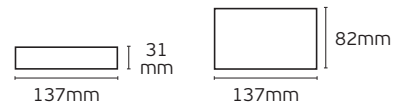

VK/10079/DALI

Code
78000-597663

Model
VK/10079/DALI
850-1.200mA. 40W. 220-240V.

Box
1pc

Details

Voltage 220-240V.
Output 1 ch. 850-1.200mA.
Vout 55Vmax.
Pout 40W max.
PF >0.95.
Material Plastic.
Dimmable.
Guarantee 2 years.

DALI Wiring

IP20.

VK/10073/DALI
LED class 2 power supply

Code
78000-741720

Model
VK/10073/DALI
4.16A. max50W. 200-240V.

Box
20pcs

Details

Voltage 200-240V.
12V DC/50Hz.
Iout 4.16A.
Iin 270mA & 230V AC.
Material Plastic.
Dimmable.
Guarantee 2 years.

IP20.

VK/DALI/PCU/TW

Code
78000-790019

Model
VK/DALI/PCU/TW
Dali. 230V. OSRAM

Box
24pcs

Details

Voltage 230V.
Watt 2W.
Working temperature 0°C → 40°C.
Material Plastic.
Dimmable yes.
Dimming interface DALI-2

Length of the DALI control cable: **up to 300 m**
Automatic synchronization between the control points
App Control **No**
Max. number of connected controllers **4**

5 years guarantee

IP20.