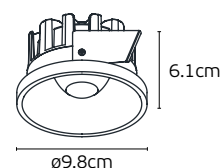

VK/04435/98