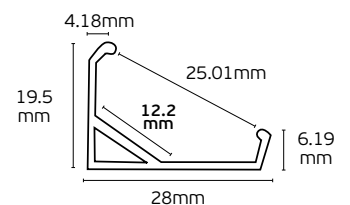

Ledstrips Profiles IP20

Ledstrips accessories

VK/04R/AL

Code	Model	Box
75165-225264	VK/04R/AL ● Aluminium. 2.000x45x13mm	100pcs
75165-236264	VK/04R/W ○ White. 2.000x45x13mm	100pcs

Details

Charged **per meter**. Available 2m.
Material Aluminium.

IP20.

VK/04/AL

Code	Model	Box
75165-224264	VK/04/AL ● Aluminium. 2.000x29x12mm	100pcs
75165-263264	VK/04/W ○ White. 2.000x29x12mm	100pcs

Details

Charged **per meter**. Available 2m.
Material Aluminium.

IP20.

VK/06/AL

Code	Model	Box
75165-233264	VK/06/AL ● Aluminium. 2.000x28x19.5mm	100pcs

Details

Charged **per meter**. Available 2m.
Material Aluminium.

IP20.