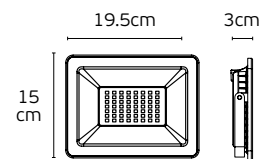

Details

Material **Aluminum+Glass**
Voltage **AC100-240V**
Beam Angle **120°**
Type of Led **SMD 2835**

Hours **30.000hrs**
Working Temperature **-35°C → 35°C**
Clicks **20.000**
Guarantee **3 years**