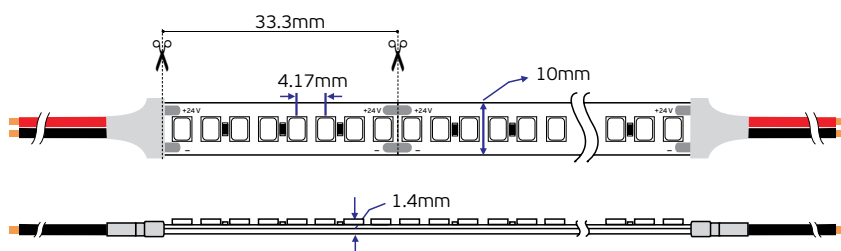

Details

Led type SMD 2835 EPISTAR. Led qty 240pcs/m. Tape 3M.

Working temperature -10°C → 40°C. Storage temperature -20°C → 60°C. Lifetime 50.000hrs.

IP20.

5 years guarantee

Ledstrips CRI>90. IP20.

Ledstrips Epistar Collection