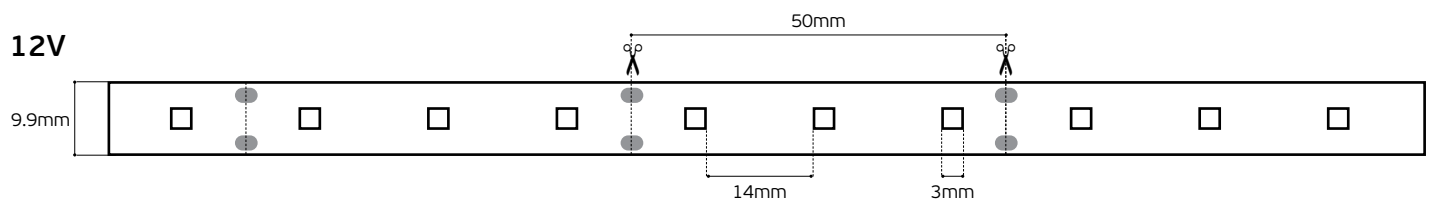

Ledstrips CRi>80. IP20.

Ledstrips CRi>80 Collection

VK/12/3528/60 12V

Code	Model	Voltage	Kelvin	Lumen/m	CRI	Watt/m	Box
78001-243123	VK/12/3528/WW/60	12V	2700K	629lm/m	CRI>80	5W/m	5m/roll
78001-034719	VK/12/3528/W/60	12V	3000K	641lm/m	CRI>80	5W/m	5m/roll
78001-244123	VK/12/3528/C/60	12V	4000K	750lm/m	CRI>80	5W/m	5m/roll
78001-033719	VK/12/3528/D/60	12V	6000K	712lm/m	CRI>80	5W/m	5m/roll
78001-104719	VK/12/3528/BL/60	12V	Blue	336lm/m	CRI>80	4.8W/m	5m/roll
78001-105719	VK/12/3528/R/60	12V	Red	336lm/m	CRI>80	4.8W/m	5m/roll
78001-106719	VK/12/3528/Y/60	12V	Yellow	336lm/m	CRI>80	4.8W/m	5m/roll
78001-107719	VK/12/3528/GR/60	12V	Green	336lm/m	CRI>80	4.8W/m	5m/roll
78001-249123	VK/12/3528/A/60	12V	Amber	600lm/m	CRI>80	5W/m	5m/roll
78001-250123	VK/12/3528/P/60	12V	Purple	336lm/m	CRI>80	4.8W/m	5m/roll

Details

Led type SMD 2835. Led qty 60pcs/m. CRI>80. Tape on back 3M. Working temperature -25°C → 60°C. Storage temperature -40°C → 80°C. 2 years guarantee.

IP20.