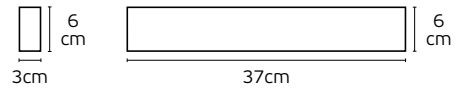

VK/04204TR/12