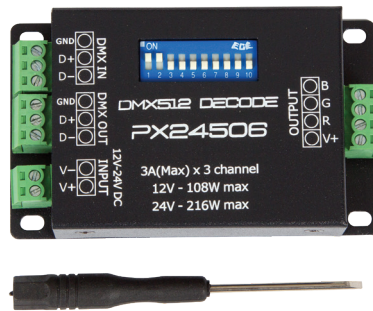

Match FUT092

Match FUT006

WiFi Push IP20.

Ledstrips DMX Controllers LED Dimmable

Ledstrips DMX

VK/P/24506 DMX Decoder

Code
78000-470663

Model
VK/P/24506

3 ch - 3A.

12/24V.

108/216W.

Box
10pcs

Details

Voltage 12/24V. Output 3 channels-3A. Watt 108/216W. Material Aluminium. Dimmable DMX 512. Guarantee 2 years.

 **IP20.**

VK/P/24606 DMX Decoder