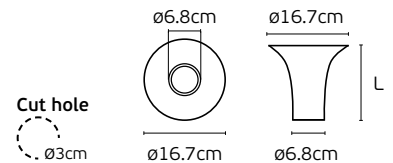

Details

Included lampholder GU10.
Match also with lamps: GU10/50, Par16.

Material **Gypsum**.
Possibility to paint.

Poul

VK/09039

VK/09039

Code	Model	Box
64174-286131	VK/09039/12 ○ White. GU10. Max 12W (LED). L 11.2cm.	18pcs
64174-302131	VK/09039/14 ○ White. GU10. Max 12W (LED). L 14cm.	18pcs
64174-258131	VK/09039/17 ○ White. GU10. Max 12W (LED). L 17cm.	18pcs