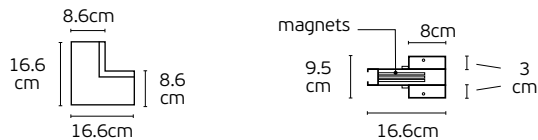

VK/04212TR/R/INN/B

Code
71164-022721

Model
VK/04212TR/R/INN/B
● Sand black. 24V. Inner Corner recessed.

Box
20pcs

Details

Inner corner recessed.
Connects 2 rails link at an angle of 90°.

Material **Aluminium.**