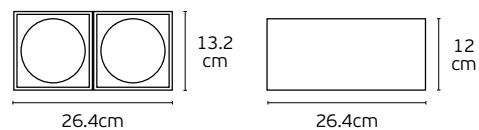

Details

Included lampholder GU10/ES111.
Match also with lamps: GU10/R111, R111.

Material **Aluminium**.
Working temperature -20°C ~ 40°C.

IP20