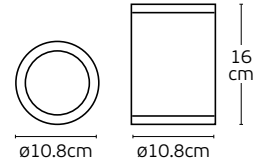

VK/01061

Code	Model	Box
75169-200997	VK/01061/W ○ White. GU10. Max 12W (LED).	24pcs
75169-201997	VK/01061/B ● Black. GU10. Max 12W (LED).	24pcs
75169-202997	VK/01061/AN ● Anthracite. GU10. Max 12W (LED).	24pcs
75169-203997	VK/01061/G ● Grey. GU10. Max 12W (LED).	24pcs
75169-279997	VK/01061/BR ● Rust Brown. GU10. Max 12W (LED).	24pcs

Details

Included lampholder **GU10**.
Match also with lamps: **GU10/50, Par16**.

Material **Alu diecast/Glass**.
Location **Ceiling**.

VK/01060

Code	Model	Box
75169-196997	VK/01060/W ○ White. E27. Max 20W (LED).	18pcs
75169-197997	VK/01060/B ● Black. E27. Max 20W (LED).	18pcs
75169-198997	VK/01060/AN ● Anthracite. E27. Max 20W (LED).	18pcs
75169-199997	VK/01060/G ● Grey. E27. Max 20W (LED).	18pcs
75169-281997	VK/01060/BR ● Rust Brown. E27. Max 20W (LED).	18pcs

Details

Included lampholder **E27**.
Match also with lamps: **E27/Par30**.

Material **Alu diecast/Glass**.
Location **Ceiling**.