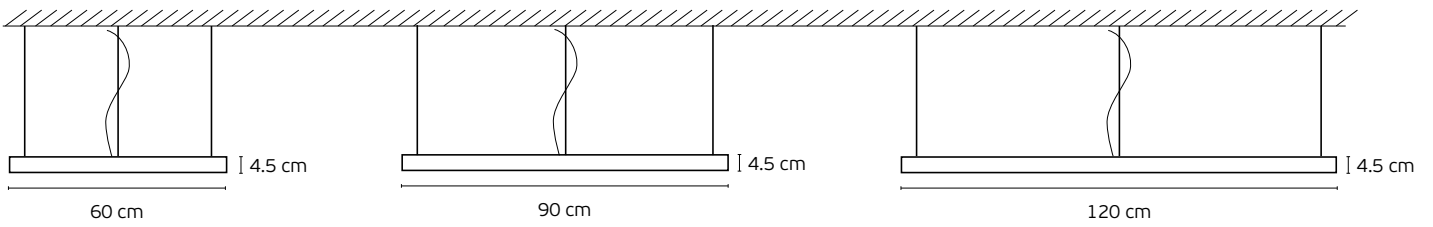

Round Led Linear Lights