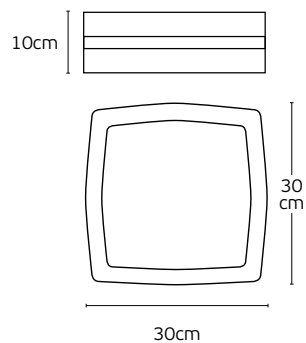

VK/01077

Code 75169-286692	Model VK/01077/AN ● Anthracite. E27. Max 20W (LED).	Box 4pcs
75169-287692	VK/01077/W ○ White. E27. Max 20W (LED).	4pcs

Details

Included lampholder **E27**.
Match also with lamps: **E27**.

Material **Aluminium/PC**.
Location **Ceiling**.

VK/01078

Code 75169-288692	Model VK/01078/AN ● Anthracite. E27. Max 20W (LED).	Box 4pcs
75169-289692	VK/01078/W ○ White. E27. Max 20W (LED).	4pcs

Details

Included lampholder **E27**.
Match also with lamps: **E27**.

Material **Aluminium/PC**.
Location **Ceiling**.