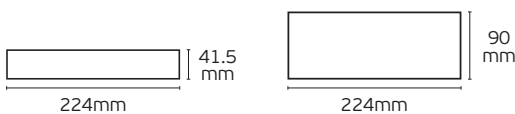

Led Drivers IP67. Dimmable.

Ledstrips drivers

Code
78000-666255

Model
VK/ELG-100-24DA
4A. 100W. 24V.

Box
16pcs

Details

Voltage 100-305V. Material Metallic housing.

5 years guarantee

IP67

Code
78000-667255

Model
VK/ELG-150-24DA
6.25A. 150W. 24V.

Box
16pcs

Details

Voltage 100-240V. Material Metallic housing.

5 years guarantee

IP67

Code
78000-599663

Model
VK/10081/0-10V
16.7A. 400W. 24V.

Box
10pcs

Details

Voltage 220-277V. I-in 2.1A. V-out 24V. Material Metal. Dimmable.

Dimming Wiring

5 years guarantee

IP67