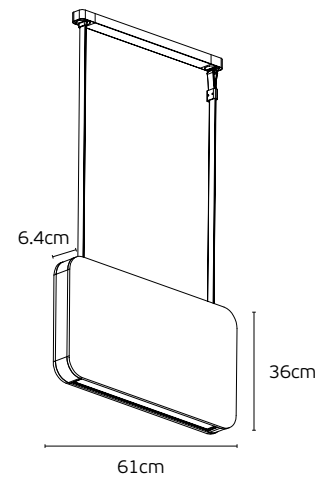

Acoustic Led Lights Up/Down

Mute

VK/04561/45/BL

VK/04561/45/OR

VK/04561/45

Code	Model	Box
75168-108773	VK/04561/45/BL/W/DA ● Blue. 3000K. 22W. 3200lm. CRI>80.	1pc
75168-109773	VK/04561/45/OR/W/DA ● Orange. 3000K. 22W. 3200lm. CRI>80.	1pc
75168-110773	VK/04561/45/BL/C/DA ● Blue. 4000K. 22W. 3200lm. CRI>80.	1pc
75168-111773	VK/04561/45/OR/C/DA ● Orange. 4000K. 22W. 3200lm. CRI>80.	1pc

Details

Input Voltage **AC 220-240V.**
Led driver **BOKE DALI.**
Type of Led Chip **SAMSUNG 2835.**
Dimmable **DALI.**
Beam angle **Up 130°/Down 65°**
Working temperature **-20°C-40°C.**

Cable **Black fabric 1.5m.**
Lifetime **50.000hrs.**
Material **Polyester Fiber Acoustic + Aluminium alloy.**
Location **Ceiling-Pendant.**
Guarantee **3 years.**

IP20