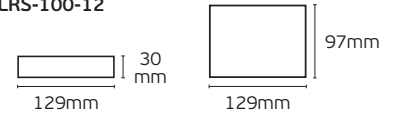

VK/LRS-50

Code 78000-673255	Model VK/LRS-50-12 4.2A. 50W. 12V.	Box 60pcs

78000-662255	VK/LRS-50-24 2.2A. 50W. 24V.	60pcs

Details

Voltage 100-240V.
Material Metallic.

5 years guarantee **IP20**

VK/LRS-100

Code 78000-674255	Model VK/LRS-100-12 8.5A. 100W. 12V.	Box 40pcs

78000-637734	VK/LRS-100-24 4.5A. 100W. 24V.	40pcs

Details

Voltage 100-240V.
Material Metallic.

5 years guarantee **IP20**