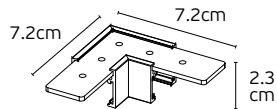

VK/04584/TR/CON/LH

Code	Model	Box
71164-013776	VK/04584/TR/CON/LH/W ○ White. 48V. L type horizontal for surface track	50pcs
71164-014776	VK/04584/TR/CON/LH/B ● Black. 48V. L type horizontal for surface track	50pcs

Details

L type horizontal connector for Track profile, 4 wire Surface mount type. Material Aluminium. IP Rating IP20. Working temperature < 45°C. Voltage 48V.