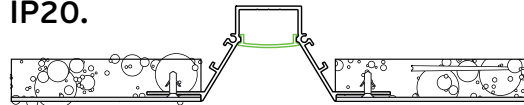

Details

Charged per meter. Available 2m. Material Aluminium with cover & end caps.

IP20.