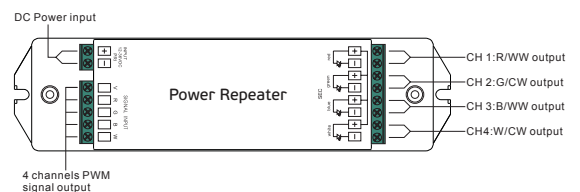

Function introduction

VK/RP308 Data repeater PWM

Code
78000-542016

Model
VK/RP308
3x8A/1x24A. 288W/576W. 12~24V. L128xW59xH31mm

Box
1pc

Details

Output current 3x8A/1x24A.
Input Voltage 12/24V.
Watt 288/576W.
Material plastic.
Guarantee 3 years.