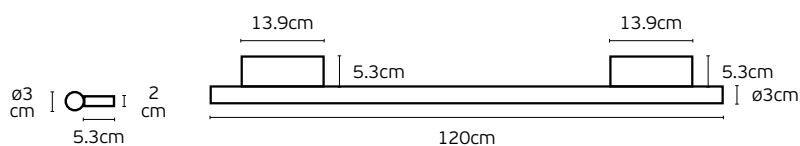

VK/04371/B/28/DALI - VK/04371/B/28