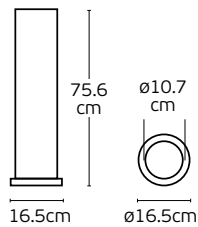

Details

Included lampholder **E27**.
Match also with lamps: **E27**.

Material **Aluminium**.

IP54

City

VK/01091/G/75

VK/01091/G/35

VK/01091/75