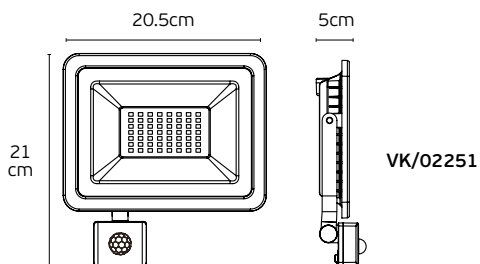

Flood Lights LED with Motion sensor

Artes

VK/02250/B/D/MS

VK/02251/B/D/MS

VK/02250/B/D/MS with Motion sensor

VK/02251/B/D/MS with Motion sensor

Code	Model	Box
63158-166742	VK/02250/B/D/MS ● Black. 30W. 2.700lm. 6500K. CRI>80	50pcs
63158-167742	VK/02251/B/D/MS ● Black. 50W. 4.500lm. 6500K. CRI>80	20pcs

Details

Material **Aluminum+Glass**
Voltage **AC100-240V**
Beam Angle **120°**
Type of Led **SMD 2835**

Hours **30.000hrs**
Working Temperature **-35°C → 35°C**
Clicks **20.000**
Guarantee **3 years**

IP65

VK/02251