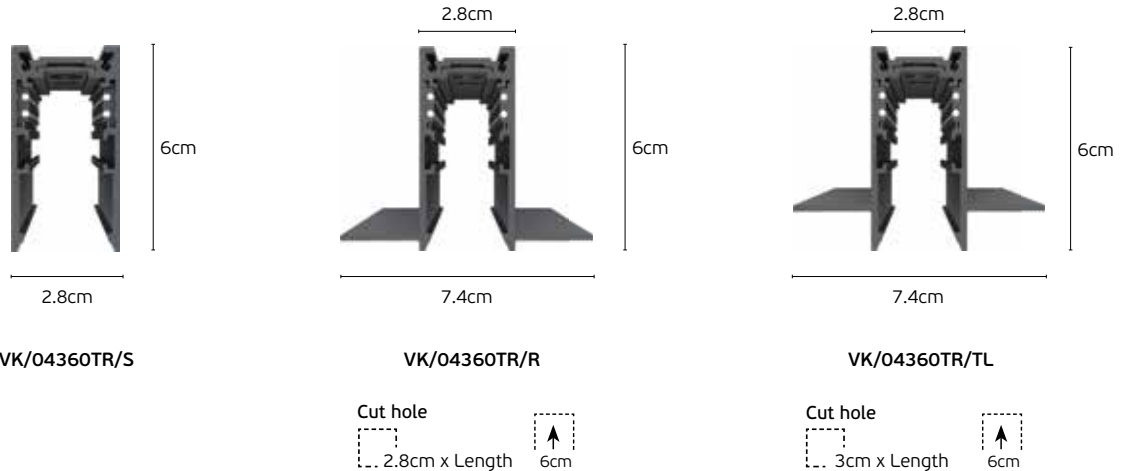

1. Surface Mount Track Rail + 48V luminaires

Kona

**LED Magnetic Track Lights 48V. Dali.
On-off. 0-10**

LED Magnetic Track Lights 48V.

Kona

VK/04360TR/S/.../B

Code	Model	Box	Details
71164-078721	VK/04360TR/S/1/B ● Black. 48V. 1m. (L100.4cm)	9pcs	
71164-079721	VK/04360TR/S/1.5/B ● Black. 48V. 1.5m. (L150.4cm)	6pcs	
71164-080721	VK/04360TR/S/2/B ● Black. 48V. 2m. (L200.4cm)	6pcs	Magnetic surface mounted track line 48V . Length 1-2m . IP Rating IP20 . Working temperature < 45°C . Material Aluminium . Must be install VK/04361 to work.