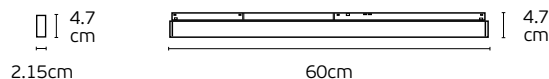

VK/04600/TR/DA

Code	Model	Box
71164-055776	VK/04600/TR/DA/30/W/W ○ White. 3000K. 1.141lm. 9W. CRI>90. 30cm.	30pcs
71164-056776	VK/04600/TR/DA/30/B/W ● Black. 3000K. 1.141lm. 9W. CRI>90. 30cm.	30pcs
71164-057776	VK/04600/TR/DA/45/W/W ○ White. 3000K. 1.521lm. 12W. CRI>90. 45cm.	30pcs
71164-058776	VK/04600/TR/DA/45/B/W ● Black. 3000K. 1.521lm. 12W. CRI>90. 45cm.	30pcs
71164-059776	VK/04600/TR/DA/60/W/W ○ White. 3000K. 2.282lm. 18W. CRI>90. 60cm.	20pcs
71164-060776	VK/04600/TR/DA/60/B/W ● Black. 3000K. 2.282lm. 18W. CRI>90. 60cm.	20pcs

Details

Led magnetic track light DC driver 48V (included).
Type of Led 2835.
Material Aluminium, PC diffuser.

Beam Angle 110°.
Dimmable DALI Driver DT6.
Lifetime 50.000 hrs.
Working temperature < 45°C.

5 years guarantee

IP20.