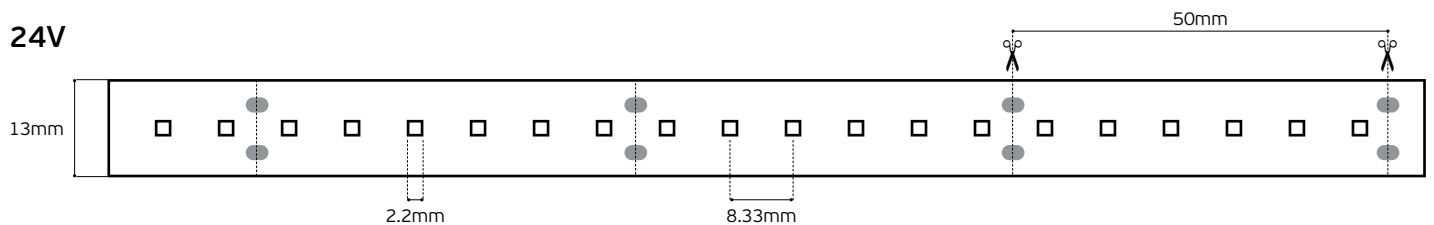

Ledstrips CRI>90. IP66.

Ledstrips Epistar Collection

IP66. 12W/m.

VK/24/2216W/.../120

Code	Model	Voltage	Kelvin	Lumen/m	CRI	Watt/m	Box
78001-713724	VK/24/2216W/927/120	24V	2700K	1.403lm/m	CRI>90	12W/m	5m/roll
78001-714724	VK/24/2216W/930/120	24V	3000K	1.484lm/m	CRI>90	12W/m	5m/roll
78001-715724	VK/24/2216W/940/120	24V	4000K	1.550lm/m	CRI>90	12W/m	5m/roll

Details

Led type SMD 2216 EPISTAR. Led qty 120pcs/m. Tape on back 3M. Working temperature -10°C → 40°C. Storage temperature -20°C → 60°C. Lifetime 50.000hrs.

IP66.

5 years guarantee Super bright!!!

24V