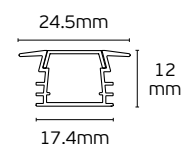

Code	Model	Box
75165-027724	VK/19/AL/W/2 ● Aluminium. Aluminium profile 2m with white cover & caps. 2.000x24.5(17.4)x12mm	100pcs
75165-028724	VK/19/W/W/2 ○ White. Aluminium white profile 2m with white cover & caps. 2.000x24.5(17.4)x12mm	100pcs
75165-029724	VK/19/B/W/2 ● Black. Aluminium black profile 2m with white cover & caps. 2.000x24.5(17.4)x12mm	100pcs

Details
Charged per meter. Available 2m. Material Aluminium with cover, end caps and buckles.