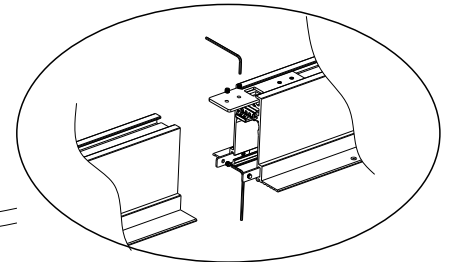

Οδηγίες Εγκατάστασης Χωνευτής Μαγνητικής Ράγας Recessed Magnet Track Installation Diagram

Product detail

New connect driver: output line diagram

Recessed magnet track system connect

Figure 2

Οδηγίες Εγκατάστασης Επιτοίχιας Μαγνητικής Ράγας Surface Mounted Magnet Track System Installation diagram

Product detail

New connect driver: output line diagram

Surface mounted magnet track system connection diagram

A. Use screw fix TS-S installation support on the ceiling.

B. Connect driver output side with track power line, then fix TS-TS track with TS-TS support.