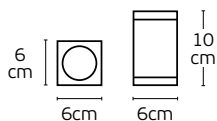

Details

Included lampholder **GU10**.
Match also with lamps: **GU10/50, Par16**.

Material **Pure aluminium**.
Location **Ceiling**.

Outdoor Ceiling lights

Met

VK/01069/AN

VK/01066/G

VK/01069