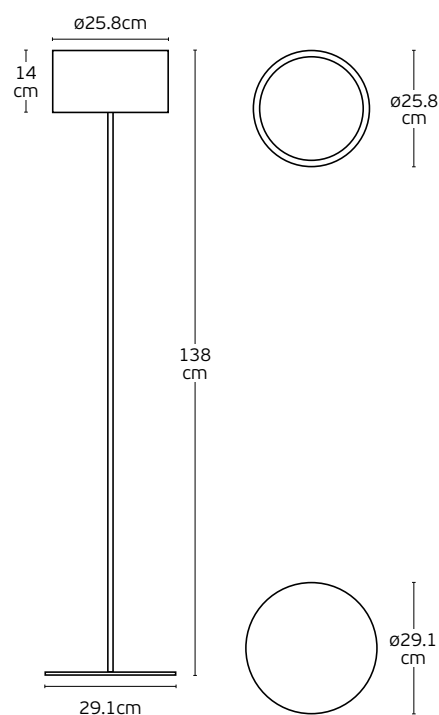

VK/03213

Code 61171-250694	Model VK/03213/W/W ○ White. 3000K. 406lm. 4.5W. CRI>84	Box 1pc
61171-249694	VK/03213/B/W ● Black. 3000K. 406lm. 4.5W. CRI>84	1pc

Details

Portable led light.
Voltage 3x2200mAh lithium battery.
Charge 9 hours.
Work time 9 hours.
Location Outdoor Floor.

With Touch switch.
Dimmable.
Working temperature -20 ~ 50°C.
Material Die-cast Aluminum.
Guarantee 2 years.

Included

IP54