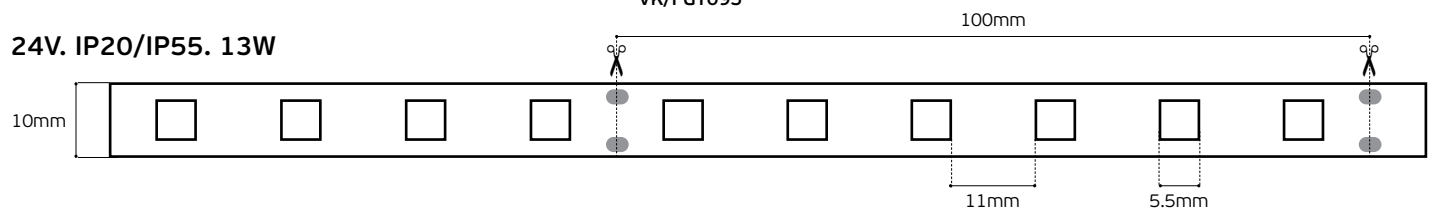

24V. IP20/IP55. 13W