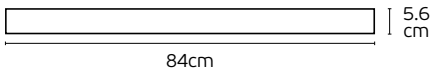

Basic Led Linear Lights