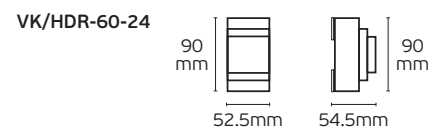

Led Drivers IP20

Ledstrips drivers