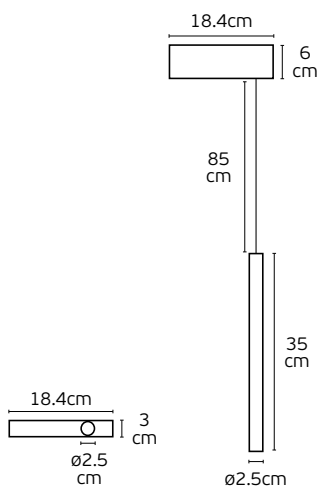

LED Magnetic Track Lights 24V Pendant

Kopi

VK/04210TR/PE