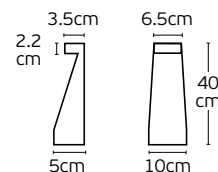

Outdoor Floor Light LED

Loka

VK/02102/AN

VK/02102

Code
75169-329694

Model
VK/02102/AN/W
● Anthracite. 3000K. 413lm. 7W. CRI>82

Box
8pcs

Details

AC Driver **Voltage 100-240V (Included)**.
Beam Angle **50°**.
Type of Led **COB CREE 1304**.
Working temperature **-20 ~ 45°C**.

Dimmable **No**.
Material **Aluminium**.
Lifetime **30.000hrs**.
Guarantee **2 years**.

IP65