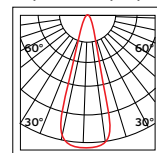

VK/04208TR/SP/3

Code	Model	Box
71164-019721	VK/04208TR/W/SP/3/B ● Black sand. 3000K. 2.016lm. 24W. CRI>90	12pcs
71164-049721	VK/04208TR/C/SP/3/B ● Black sand. 4000K. 1.833lm. 23W. CRI>90	12pcs

VK/04208TR/SP/3