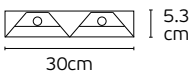

Parabolic detail

VK/04289/700/2/W/C