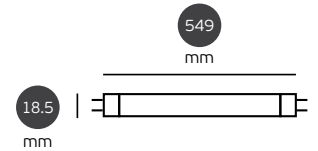

Led lamps T5 G5. 240V. Double End Power Input.

VK/05143/60

Code	Model	Base	Watt	Dimm	Kelvin	Lumen	Beam Angle
50058-221698	VK/05143/60/W/GL	G5	8W		3000K	800lm	220°
50058-222698	VK/05143/60/C/GL	G5	8W		4000K	800lm	220°
50058-223698	VK/05143/60/D/GL	G5	8W		6000K	800lm	220°

Voltage 185-265	SMD 2835	220°	CRI Ra>80	25k hrs	100klks	-20°C 40°C	Alu	Plastic	IP20	2	Box 10

VK/05144/120

Code	Model	Base	Watt	Dimm	Kelvin	Lumen	Beam Angle
50058-224698	VK/05144/120/W/GL	G5	16W		3000K	1.800lm	220°
50058-225698	VK/05144/120/C/GL	G5	16W		4000K	1.800lm	220°
50058-226698	VK/05144/120/D/GL	G5	16W		6000K	1.800lm	220°

Voltage 185-265	SMD 2835	220°	CRI Ra>80	25k hrs	100klks	-20°C 40°C	Alu	Plastic	IP20	2	Box 10

VK/05183/150

Code	Model	Base	Watt	Dimm	Kelvin	Lumen	Beam Angle
50058-227698	VK/05183/150/W/GL	G5	20W		3000K	3.000lm	180°
50058-228698	VK/05183/150/C/GL	G5	20W		4000K	2.050lm	180°
50058-229698	VK/05183/150/D/GL	G5	20W		6000K	3.000lm	180°

Voltage 185-265	SMD 2835	220°	CRI Ra>80	25k hrs	100klks	-20°C 40°C	Alu	Plastic	IP20	2	Box 10