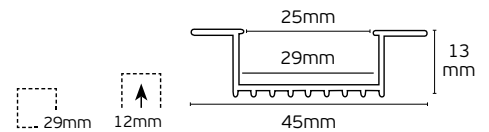

Ledstrips Profiles IP20

Ledstrips accessories

VK/04R/AL

Code	Model	Box
75165-225264	VK/04R/AL ● Aluminium. 2.000x45x13mm	100pcs
75165-236264	VK/04R/W ○ White. 2.000x45x13mm	100pcs

Details

Charged **per meter**. Available 2m.
Material Aluminium.

IP20.

VK/04/AL

Code	Model	Box
75165-224264	VK/04/AL ● Aluminium. 2.000x29x12mm	100pcs
75165-263264	VK/04/W ○ White. 2.000x29x12mm	100pcs

Details

Charged **per meter**. Available 2m.
Material Aluminium.

IP20.

VK/06/AL

Code	Model	Box
75165-233264	VK/06/AL ● Aluminium. 2.000x28x19.5mm	100pcs

Details

Charged **per meter**. Available 2m.
Material Aluminium.

IP20.