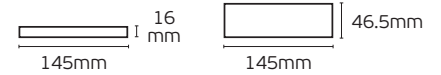

VK/10076/PD