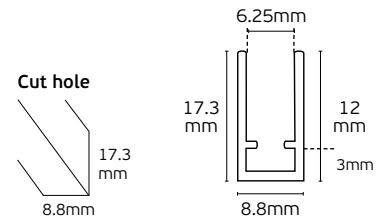

VK/08/11/AL

Code
75165-262264

Model
VK/08/11/AL
● Aluminium. 2.000x8.8(6.25)x17.3mm

Box
100pcs

Details

Charged per meter. Available 2m. Suits with LEDSTRIP Keiso VK/24/2835W/140/11
Material Aluminium.

Keiso Profiles Neoflex IP20