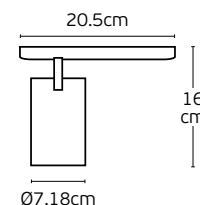

3 phase Track Light Led

Homa

VK/04116/W/W/24

VK/04122/W/W/24

15W

20W

VK/04116

VK/04122

Code	Model	Box
64174-232128	VK/04116/W/W/24 ○ White. 3000K. 1.200lm. 15W. 24°. CRI>80	20pcs
64174-233128	VK/04116/W/C/24 ○ White. 4000K. 1.200lm. 15W. 24°. CRI>80	20pcs
64174-234128	VK/04116/B/W/24 ● Black. 3000K. 1.543lm. 15W. 24°. CRI>80	20pcs
64174-235128	VK/04116/B/C/24 ● Black. 4000K. 1.200lm. 15W. 24°. CRI>80	20pcs
64174-270128	VK/04122/W/W/24 ○ White. 3000K. 1.800lm. 20W. 24°. CRI>80	10pcs
64174-271128	VK/04122/W/C/24 ○ White. 4000K. 1.800lm. 20W. 24°. CRI>80	10pcs

Details

Voltage 220-240V.
Type of LED COB Epistar.
Working temperature -25°C → 45°C.

Lifetime 35.000hrs. 3-phase adapter.
Material Aluminium.
Guarantee 2 years.

IP20