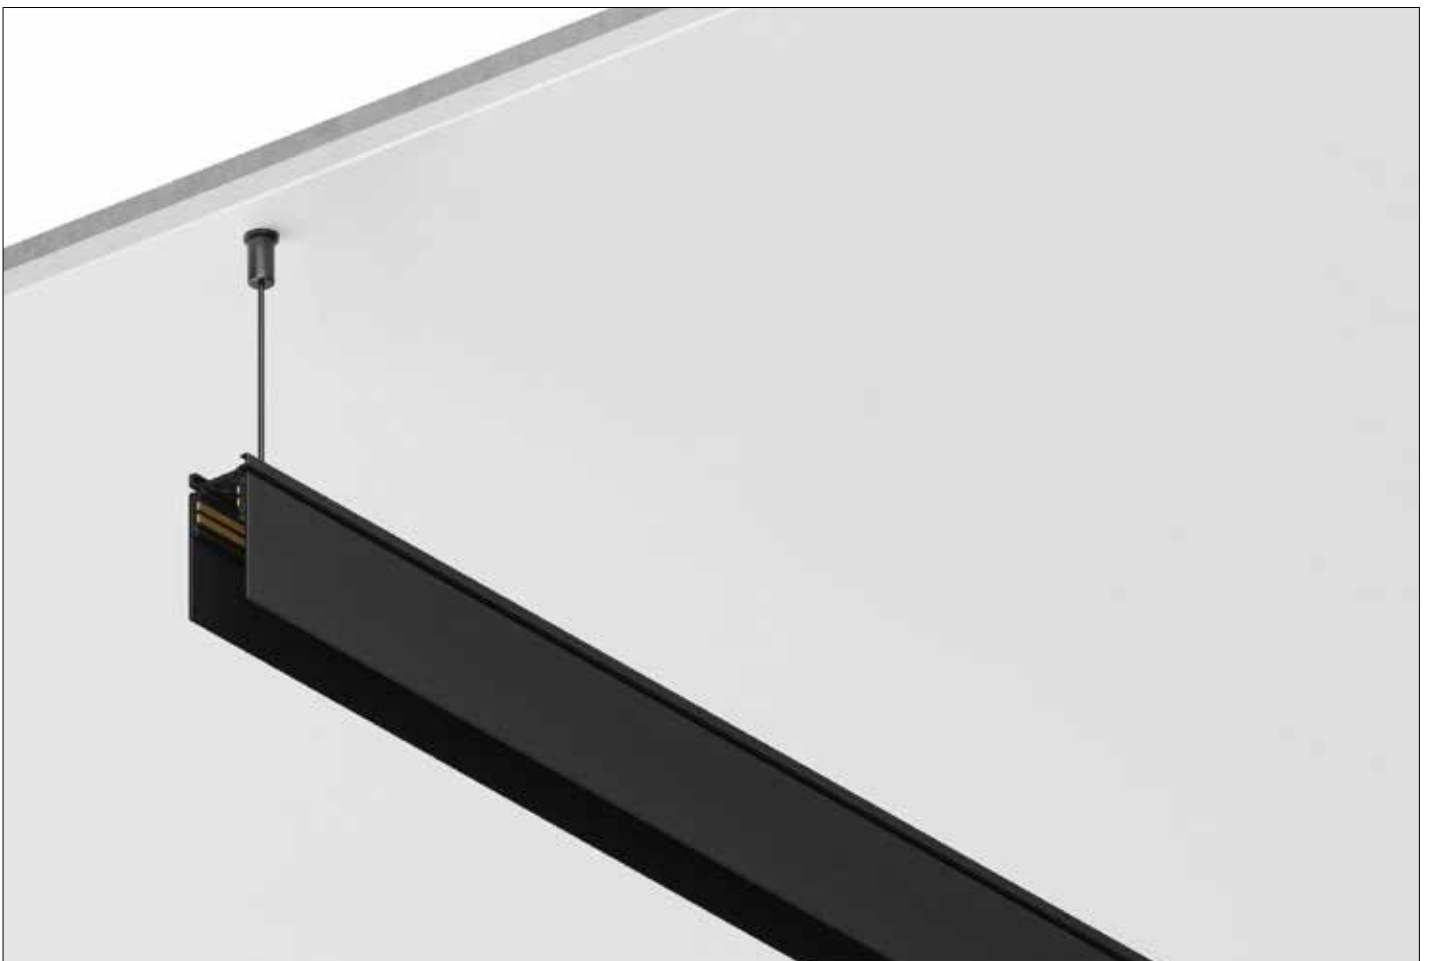

Details

Suspension kit 1.5m.
Material **Aluminium**.
Working temperature < 45°C.

Voltage **48V**.
IP Rating **IP20**.