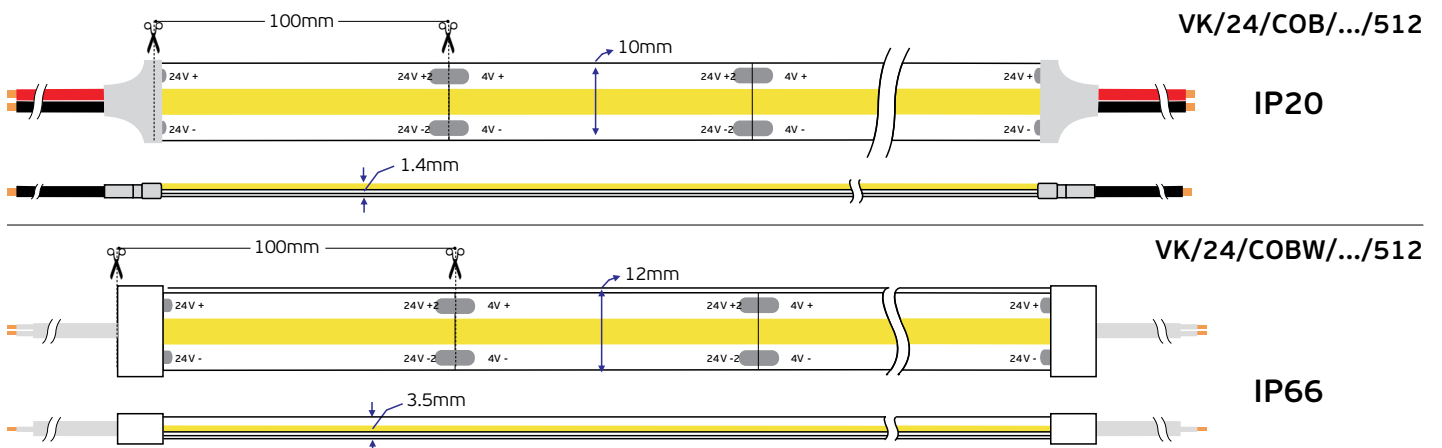

Details

Led type COB EPISTAR. Led qty 512pcs/m. Tape 3M.

Working temperature -10°C → 40°C. Storage temperature -20°C → 60°C. Lifetime 50.000hrs.

🕒 IP20. IP66. 5 years guarantee