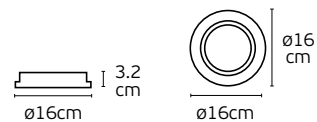

VK/03115

Code
64173-080121

Model
VK/03115/W
○ White. ES111/R111. Max 20W (LED).

Box
16pcs

64173-081121

VK/03115/B
● Black. ES111/R111. Max 20W (LED).

16pcs