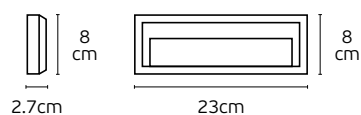

Outdoor Wall Lights

Pam

VK/02020/AN

VK/02020

Code	Model	Box
75169-240997	VK/02020/G/W ● Grey. 3000K. 292lm. 2W. CRI>80	24pcs
75169-241997	VK/02020/G/D ● Grey. 6000K. 286lm. 2W. CRI>80	24pcs
75169-242997	VK/02020/AN/W ● Anthracite. 3000K. 292lm. 2W. CRI>80	24pcs
75169-243997	VK/02020/AN/D ● Anthracite. 6000K. 286lm. 2W. CRI>80	24pcs
75169-308997	VK/02020/W/W ○ White. 3000K. 292lm. 2W. CRI>80	24pcs

Details

Voltage 220-240V.
Type of Led SMD 2835.
Lifetime 50.000hrs.
Clicks 50.000.

Dimmable No.
Working temperature -20°C→45°C.
Material ABS+PC.
Guarantee 1 year.

VK/02021

Code	Model	Box
75169-244997	VK/02021/G/W ● Grey. 3000K. 70lm. 1W. CRI>80	24pcs
75169-245997	VK/02021/G/D ● Grey. 6000K. 70lm. 1W. CRI>80	24pcs
75169-246997	VK/02021/AN/W ● Anthracite. 3000K. 70lm. 1W. CRI>80	24pcs
75169-247997	VK/02021/AN/D ● Anthracite. 6000K. 70lm. 1W. CRI>80	24pcs
75169-309997	VK/02021/W/W ○ White. 3000K. 70lm. 1W. CRI>80	24pcs

Details

Voltage 220-240V.
Type of Led SMD 2835.
Lifetime 50.000hrs.
Clicks 50.000.

Dimmable No.
Working temperature -20°C→45°C.
Material ABS+PC.
Guarantee 1 year.