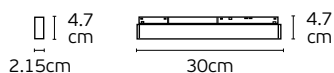

VK/04600/TR/DA/45/B