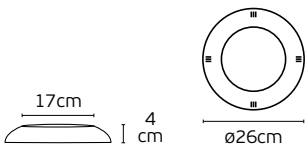

VK/02012

Code 62159-093106	Model VK/02012/D ○ White. 6500K. 2.200lm. 18W.	Box 10pcs
62159-094106	VK/02012/BL ○ White. BLUE. 250lm. 18W.	10pcs

Details

AC Driver **12V (Included)**.
Beam Angle **120°**.
Type of Led **SMD 2835**.
Lifetime **30.000hrs**.
Working temperature **-20°C→40°C**.

Dimmable **No**.
Material **Plastic**.
Included **Cable 2m hrnf 07 - 2x1.5mm**.
Guarantee **2 years**.

IP68

VK/02012/RGB

Code 62159-095106	Model VK/02012/RGB ○ White. RGB. 500lm. 18W.	Box 10pcs

Details

AC Driver **12V (Included)**.
Beam Angle **120°**.
Type of Led **SMD 2835**.
Lifetime **30.000hrs**.
Working temperature **-20°C→40°C**.

Dimmable **No**.
Material **Plastic**.
Included **Cable 2m hrnf 07 - 2x1.5mm & remote control**.
Guarantee **2 years**.

IP68