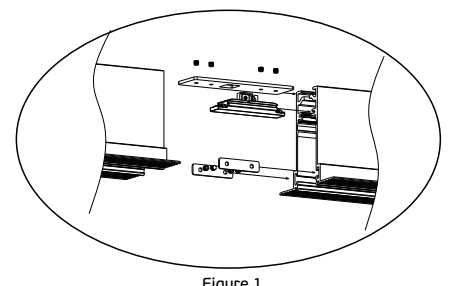

Recessed magnet track system connect

Figure 1