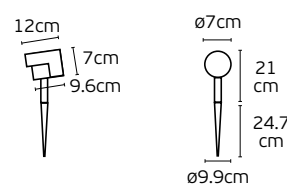

VK/02114

Code 75169-345694	Model VK/02114/AN/W ● Anthracite. 3000K. 745lm. 10W. CRI>82	Box 6pcs

Details

AC Driver **200-240V (Included)**.
Beam Angle **41°**.
Type of Led **COB SHINING ON**.
Lifetime **30.000hrs**.

Working temperature **-20°C→45°C**.
Dimmable No.
Material **Aluminium**.
Guarantee **2 years**.

VK/02113

Code 75169-344694	Model VK/02113/AN/W ● Anthracite. 3000K. 745lm. 10W. CRI>82	Box 8pcs

Details

AC Driver **200-240V (Included)**.
Beam Angle **41°**.
Type of Led **COB SHINING ON**.
Lifetime **30.000hrs**.

Working temperature **-20°C→45°C**.
Dimmable No.
Material **Aluminium**.
Guarantee **2 years**.