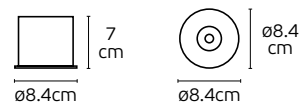

Details

AC Driver 220-240V (included).
Type of Led 5050 with driver.
Beam angle 35°.
Rotation 30° & 350°.
Dimmable No.

Lifetime 50.000 hrs.
Working temperature < 45°C.
Material Aluminium.
Guarantee 3 years.

IP20.