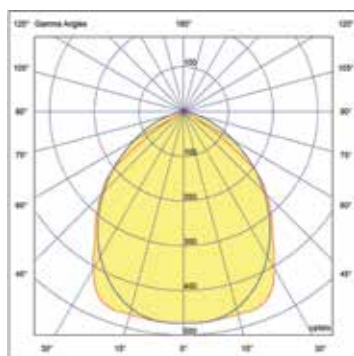

Painted in white color, 99.85% clear
mirror. PMMA Diffuser.
Transmission 92%.
Beam angle 130°.
Lifetime 100.000hrs.
Clicks 100.000.

5 years guarantee

IP20

Parabolic detail

VK/04287/700/3/W/C

3 double parabolic