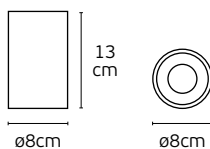

VK/02235

Code	Model	Box
64174-049776	VK/02235/W-B/W ○ White+black. 3000K. 1.860lm. 15W. 24°.	1pc
64174-050776	VK/02235/B-B/W ● Black+black. 3000K. 1.860lm. 15W. 24°.	1pc
64174-051776	VK/02235/CB-B/W ● Chrome black+black. 3000K. 1.860lm. 15W. 24°.	1pc
64174-052776	VK/02235/TB-B/W ● Titanium bronze+black. 3000K. 1.860lm. 15W. 24°.	1pc
64174-053776	VK/02235/GD-B/W ● Gold+black. 3000K. 1.860lm. 15W. 24°.	1pc

VK/02236

Code	Model	Box
64174-054776	VK/02236/W-B/W ○ White+black. 3000K. 3.693lm. 30W. 36°.	1pc
64174-055776	VK/02236/B-B/W ● Black+black. 3000K. 3.693lm. 30W. 36°.	1pc
64174-056776	VK/02236/CB-B/W ● Chrome black+black. 3000K. 3.693lm. 30W. 36°.	1pc
64174-057776	VK/02236/TB-B/W ● Titanium bronze+black. 3000K. 3.693lm. 30W. 36°.	1pc
64174-058776	VK/02236/GD-B/W ● Gold+black. 3000K. 3.693lm. 30W. 36°.	1pc

Details

Voltage 220-240V.
Material Aluminium.
Type of Led bridge.
Lifetime 50.000 hrs.

Working temperature < 45°C.
Dimmable No.
CRI>90
Flicker free.

5 years guarantee

IP65.