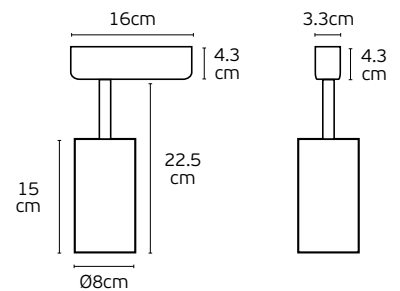

3 phase Track Light Led