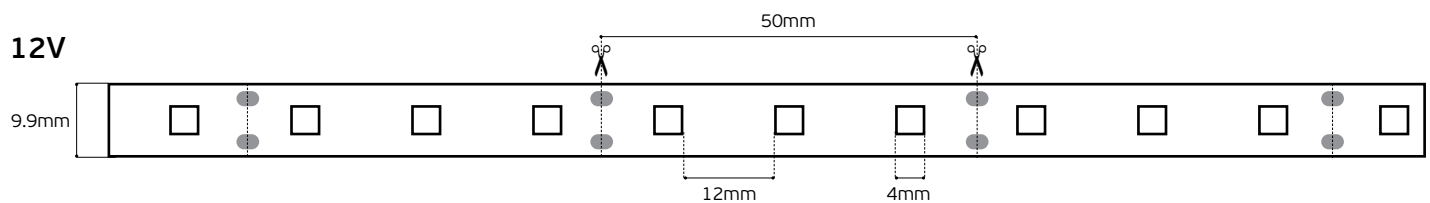

Ledstrips CRi>80. IP20.

Ledstrips CRi>80 Collection

VK/12/5050/60 12V

Code	Model	Voltage	Kelvin	Lumen/m	CRI	Watt/m	Box
78001-246123	VK/12/5050/WW/60	12V	2700K	954lm/m	CRI>80	11W/m	5m/roll
78001-038719	VK/12/5050/W/60	12V	3000K	991lm/m	CRI>80	10W/m	5m/roll
78001-247123	VK/12/5050/C/60	12V	4000K	1.164lm/m	CRI>80	10W/m	5m/roll
78001-037719	VK/12/5050/D/60	12V	6000K	1.086lm/m	CRI>80	10W/m	5m/roll
78001-112719	VK/12/5050/BL/60	12V	Blue	1.008lm/m	CRI>80	14.4W/m	5m/roll
78001-113719	VK/12/5050/R/60	12V	Red	1.008lm/m	CRI>80	14.4W/m	5m/roll
78001-114719	VK/12/5050/Y/60	12V	Yellow	1.008lm/m	CRI>80	14.4W/m	5m/roll
78001-115719	VK/12/5050/GR/60	12V	Green	1.008lm/m	CRI>80	14.4W/m	5m/roll
78001-251123	VK/12/5050/A/60	12V	Amber	1.008lm/m	CRI>80	14.4W/m	5m/roll
78001-252123	VK/12/5050/P/60	12V	Purple	1.008lm/m	CRI>80	14.4W/m	5m/roll

Details

Led type **SMD 5050**. Led qty **60pcs/m**. CRI>80. Tape on **back 3M**. Working temperature **-25°C → 60°C**. Storage temperature **-40°C → 80°C**. 2 years guarantee.

IP20.