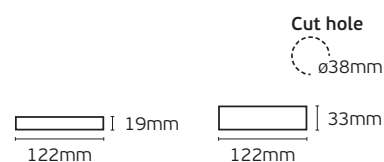

Details

Voltage **230V.**
Watt **11.5W.**
Material **Plastic.**

5 years guarantee

IP20.