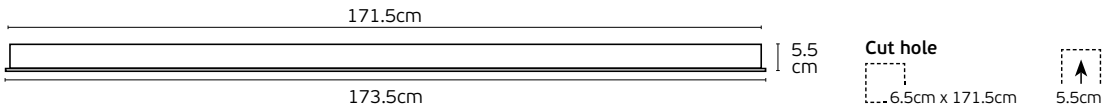

Recessed Led Linear Lights

VK/04159/144/W/C