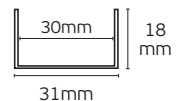

Details

Charged **per meter**. Available **2m**. Material **Aluminium**. Use with **VK/24/2835W/.../240/30**, **VK/24/3838W/.../240/30**.