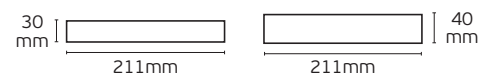

Led Drivers PWM Dim

VK/LC350PWM LED Converter

Code	Model	Box
78000-420016	VK/LC350PWM/S 350mA. 12-48V. IP20.	10pcs

78000-528016	VK/LC350PWM/C 350mA. 12-48V. IP66.	10pcs

Details
Voltage 12-48V. Output 350mA. Material Plastic. Dimmable. Guarantee 3 years.

IP20/IP66.

VK/LC700PWM LED Converter

Code	Model	Box
78000-421016	VK/LC700PWM/S 700mA. 12-48V. IP20.	10pcs

78000-425016	VK/LC700PWM/C 700mA. 12-48V. IP66.	10pcs

Details
Voltage 12-48V. Output 700mA. Material Plastic. Dimmable. Guarantee 3 years.

IP20/IP66.

VK/L3-5-360 Dim Controller Analog

Code	Model	Box
78000-557663	VK/L3-5-360 3 channels x 5A. 120-240W. 12-24V.	10pcs

Details
Voltage 12-24V. Output 3 channels x 5A. Material Aluminium. Dimmable. Guarantee 2 years.

IP20.

VK/CT309RF Wireless Remote controller RGB

Code	Model	Box
78000-410663	VK/CT309RF 3 ch x 5A. 12-24V. 180/360W.	10pcs

Details
Voltage 12-24V. Output 3 channels x 5A. Watt 180/360W. Material Plastic. Dimmable RGB. Guarantee 2 years.

IP20.