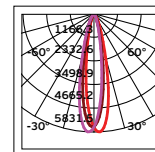

VK/04366/B/12