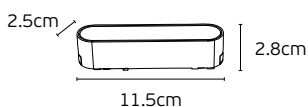

VK/04460/.../6

Code
71164-134721

Model
VK/04460/B/DW/6
● Black. 2700K-6000K. 5W. 208lm. CRI>90

Box
50pcs

71164-135721

VK/04460/W/DW/6
○ White. 2700K-6000K. 5W. 208lm. CRI>90

50pcs

Details

Input Voltage **40V**.
Input current **0.133A**.
Output Voltage **18.8V**.
Output current **300mA**.
Type of Led **San'an**. Numbers of Led **12**.
Beam angle **120°**.
Dimmable **yes**.

Lifetime **8000 hrs**.
Clicks **30.000 clicks**.
Working temperature **< 70°C**.
Material **Aluminium**.
Installation **Track**.
Guarantee **3 years**.
Bluetooth, Zigbee.