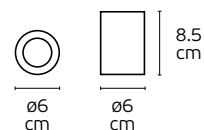

VK/03139CE

VK/03139/R

Code	Model	Box
75169-381121	VK/03139CE/W ○ White. GU10. Max 12W (LED).	60pcs
75169-382121	VK/03139CE/B ● Black. GU10. Max 12W (LED).	60pcs
75169-383121	VK/03139/R/G ● Gold ring. Can be used to VK/03139CE.	200pcs