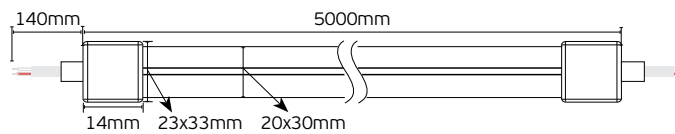

 **IP68.**

 **5 years guarantee**

in the box

Keiso Top bend Neoflex

Ledstrips Keiso Collection

Keiso. Suitable for use in hidden outdoor lighting applications such as stairs, perimeter in pool overflow, flower beds, window frames, light floor lining, and many more.

 IP67.

 5 years guarantee

Cut every 25mm

in the box

Keiso Side bend Neoflex

Ledstrips Keiso Collection

Keiso. Suitable for use in hidden outdoor lighting applications such as stairs, perimeter in pool overflow, flower beds, window frames, light floor lining, and many more.