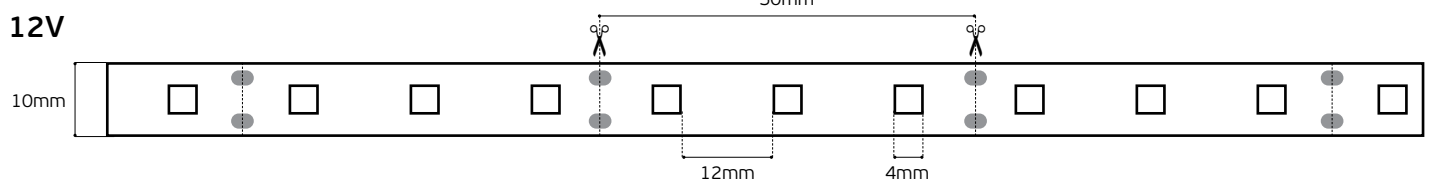

Details

Led type **SMD 5050**. Led qty **60pcs/m**. CRI>80. Tape on back **3M**. Working temperature **-25°C → 60°C**. Storage temperature **-40°C → 80°C**. **2 years** guarantee.

IP55.