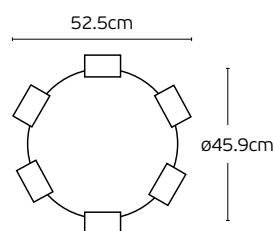

Details

AC 220-240V Driver (included).
Type of Led 2835 with driver.
Dimmable No.
Beam angle 110°.
Working temperature < 45°C.

Lifetime 50.000 hrs.
Material Aluminium.
Recessed Trimless ceiling.
Guarantee 3 years.

IP20