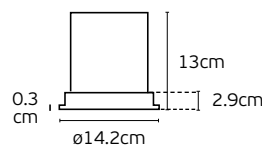

Details

AC Driver **100-265V (Included)**.
Type of Led **COB**.
Lifetime **50.000hrs**.
Clicks **50.000**.

Working temperature **-20°C ~ 45°C**.
Material **Aluminium**.
Guarantee **2 years**.

IP20