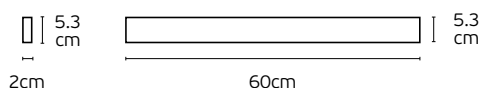

VK/04368/B/15/DALI - VK/04368/B/15