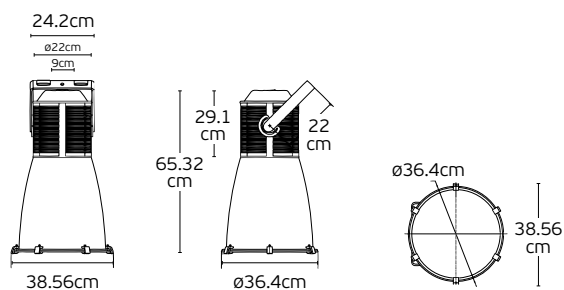

VK/02166

Code	Model	Box
63158-001115	VK/02166/B/D	1pc
	● Black. 5000K. 17.000lm. 200W. CRI>80	

Details

Led Focus Light. Voltage **110-240V**.
Type of Led **Citizen048-2818C4**.
Dimmable **No**.
Lifetime **20.000 hrs**.

Working temperature **-40 ~ 50°C**.
Material **Aluminium**. Driver **MOSO**.
Guarantee **2 years**.

IP66