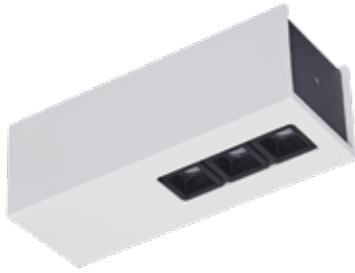

» **TRIDONIC** LLE-G2
 » **TRIDONIC** LED driver

5 years guarantee

 **IP20**

VK/04160/197/C

Tubes & Squares

Tubes & Squares Led

Eco

VK/04342/CE/WB/W