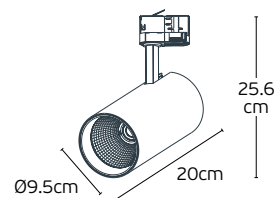

VK/04572/TR

Code 64174-935739	Model VK/04572/TR/D/B/CCT ● Black sand. 40W. 3671lm. CRI>90	Box 1pc
64174-934739	VK/04572/TR/D/W/CCT ○ White sand. 40W. 3671lm. CRI>90	1pc