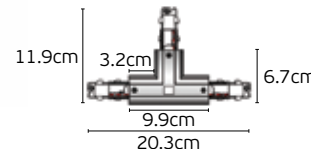

VK/32DA/.../R

Code	Model	Box
71164-007804	VK/32DA/B/R ● Black. "T" connector "Right 1".	63pcs
71164-008804	VK/32DA/W/R ○ White. "T" connector "Right 1".	63pcs
71164-009804	VK/32DA/S/R ● Silver. "T" connector "Right 1".	63pcs

Material Copper+aluminium+stainless steel.