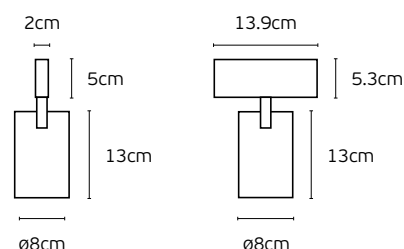

VK/04377/B/HC/25/DALI
VK/04377/B/HC/25