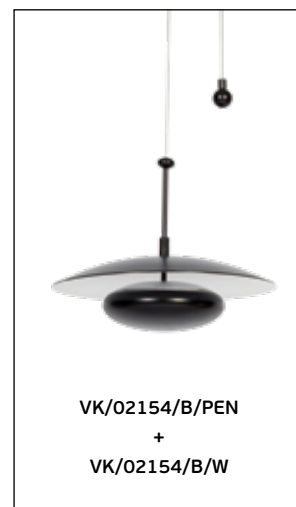

VK/02154/B/PEN
+
VK/02154/B/W

VK/02154/PEN

Code	Model	Box
75169-397694	VK/02154/W/PEN ○ White shining suspension.	1pc
75169-399694	VK/02154/B/PEN ● Black shining suspension.	1pc

Details

Material Die-cast Aluminum. Powder coated with pretreatment for outdoor use.