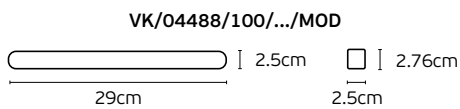

LED Magnetic Track Lights Ultra Slim Drivers

Bisqit

VK/04488

Code	Model	Box
71164-029115	VK/04488/100/B/MOD ● Black. 100W. 40V. 29x2.5x2.76cm	30pcs
71164-030115	VK/04488/100/W/MOD ○ White. 100W. 40V. 29x2.5x2.76cm	30pcs
71164-035115	VK/04488/200/B/MOD ● Black. 200W. 40V. 34.5x2.5x2.76cm	30pcs
71164-036115	VK/04488/200/W/MOD ○ White. 200W. 40V. 34.5x2.5x2.76cm	30pcs

Details

Drivers for Magnetic surface mounted track line 40V.
IP Rating IP20.

Working temperature <45°C.
Material Aluminium.
Guarantee 3 years.

operation only with zigbee