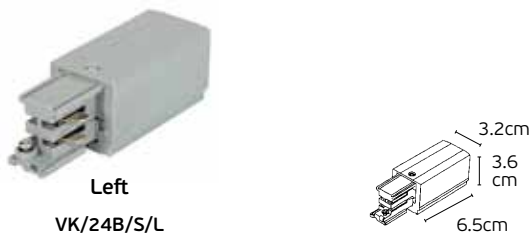

Details

Right L-shape connector to connect two track sections at a 90° angle. Material Aluminium, plastic.