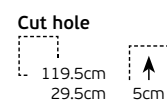

Details

VK/04426/MF: Frame mounting kit for Backlit LED panel

VK/04041/RF: Frame recessed kit for LED panel **VK/04041** with metal clip set.