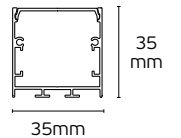

VK/16

Code	Model	Box
75165-016724	VK/16/W/W/2 ○ White. Aluminium white profile 2m with white cover & caps. 2.000x35x35mm	30pcs
75165-018724	VK/16/W/W/3 ○ White. Aluminium white profile 3m with white cover & caps. 3.000x35x35mm	20pcs
75165-017724	VK/16/B/W/2 ● Black. Aluminium black profile 2m with white cover & caps. 2.000x35x35mm	30pcs
75165-019724	VK/16/B/W/3 ● Black. Aluminium black profile 3m with white cover & caps. 3.000x35x35mm	20pcs

Details

Charged per meter. Available 2m & 3m. Material Aluminium with cover, end caps and buckles.

IP20.

VK/17

Code	Model	Box
75165-020724	VK/17/W/W/2 ○ White. Aluminium white profile 2m with white cover & caps. 2.000x50(35)x35mm	30pcs
75165-022724	VK/17/W/W/3 ○ White. Aluminium white profile 3m with white cover & caps. 3.000x50(35)x35mm	20pcs
75165-021724	VK/17/B/W/2 ● Black. Aluminium black profile 2m with white cover & caps. 2.000x50(35)x35mm	30pcs
75165-023724	VK/17/B/W/3 ● Black. Aluminium black profile 3m with white cover & caps. 3.000x50(35)x35mm	20pcs

Details

Charged per meter. Available 2m & 3m. Material Aluminium with cover & end caps.

IP20.