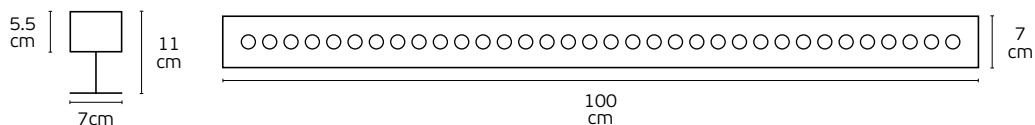

VK/02011

Code	Model	Box
63158-102736	VK/02011/W/100 ● Anthracite. 3000K. 3.180lm. 36W. 85-265V.	1pc
63158-177736	VK/02011/D/W/100 ● Anthracite. 3000K. 3.180lm. 36W. 85-265V.	1pc
63158-112736	VK/02011/C/100 ● Anthracite. 4000K. 3.200lm. 36W. 85-265V.	1pc
63158-114736	VK/02011/BL/100 ● Anthracite. BLUE. 3.200lm. 36W. 85-265V.	1pc
63158-179736	VK/02011/AMB/100 ● Anthracite. AMBER. 3.200lm. 36W. 85-265V.	1pc
63158-122736	VK/02011/RGB/100 ● Anthracite. RGB. 3.180lm. 36W. 24V.	1pc

Details

Driver **85-256V/24V (Included)**.
Beam Angle **8°-10°**.
LED **CREE High**.
Lifetime **50.000hrs**.

Clicks **50.000**.
Working temperature **-40°C→60°C**.
Material **Aluminium**.
Guarantee **2 years**.

IP65