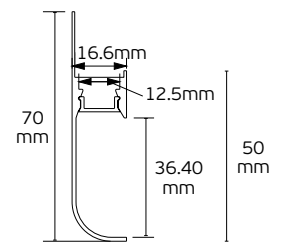

VK/21

Code	Model	Box
75165-033724	VK/21/AL/W/2 ● Aluminium. Aluminium profile 2m with white cover. 2.000x16.6x70(50)mm	40pcs
75165-034724	VK/21/W/W/2 ○ White. Aluminium white profile 2m with white cover. 2.000x16.6x70(50)mm	40pcs
75165-035724	VK/21/B/W/2 ● Black. Aluminium black profile 2m with white cover. 2.000x16.6x70(50)mm	40pcs

Details
Charged per meter. Available 2m. Material Aluminium with cover.

IP20.

VK/20

Code	Model	Box
75165-030724	VK/20/AL/W/2 ● Aluminium. Aluminium profile 2m with white cover. 2.000x44.2(14.9)x18.5mm	50pcs
75165-031724	VK/20/W/W/2 ○ White. Aluminium white profile 2m with white cover. 2.000x44.2(14.9)x18.5mm	50pcs
75165-032724	VK/20/B/W/2 ● Black. Aluminium black profile 2m with white cover. 2.000x44.2(14.9)x18.5mm	50pcs

Details
Charged per meter. Available 2m. Material Aluminium with cover.

IP20.