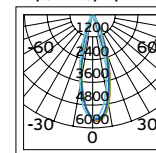

VK/04120/W/24