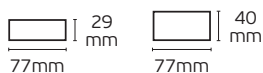

VK/APV-25-12