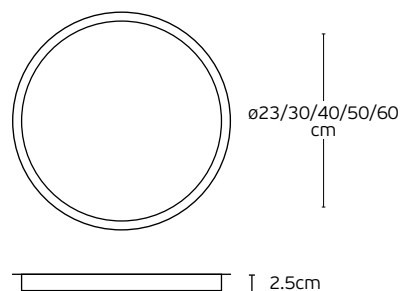

Details

Material **ABS+PS**
Type of Led **SMD 2835**
Voltage **AC220-240V**
Location **Ceiling**
Color led choice **3000K, 4000K, 6000K (CCT)**

Flicker free
Beam angle **120°**
Working temperature **-25°C - 45°C**
Lifetime **30.000hrs**
Dimmable **No**
Guarantee **3 years**

IP40