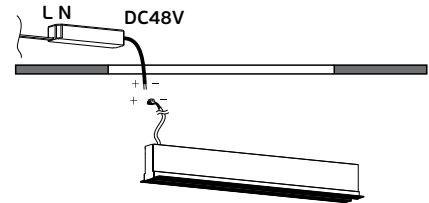

4c. Connect input end of power supply to the cable of magnetic track