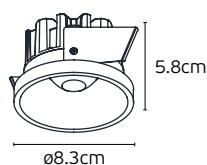

VK/04435/83