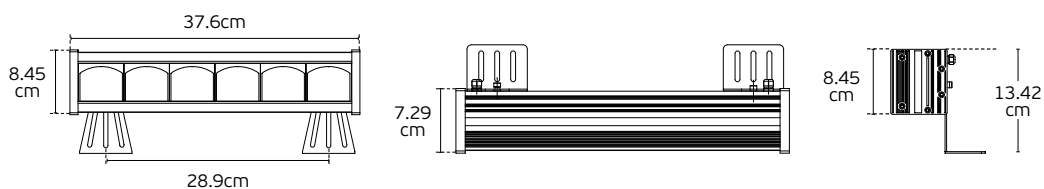

VK/02167/S/.../38

Code	Model	Box
63158-006115	VK/02167/S/W/38 ● Silver. 3000K. 1.320lm. 12W. 6 reflectors. CRI>80.	1pc
63158-007115	VK/02167/S/C/38 ● Silver. 4000K. 1.320lm. 12W. 6 reflectors CRI>80.	1pc

Details

Led light with 6 reflectors.
Voltage 110-240V.
Beam angle 5.3°.
Type of Led CREE XPG-3.
Dimmable No.

Lifetime 20.000 hrs.
Working temperature -40° ~ 50°C.
Material Aluminium.
Driver Meanwell.
Guarantee 3-5 years.

IP66