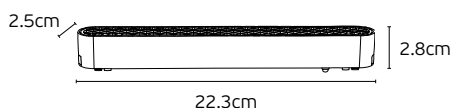

VK/04468/.../12

Code
71164-144721

Model
VK/04468/B/DW/12
● Black. 2700K-6000K. 8W. 342lm. CRI>90

Box
50pcs

71164-145721

VK/04468/W/DW/12
○ White. 2700K-6000K. 8W. 342lm. CRI>90

50pcs

Details

Input Voltage **40V**.
Input current **0.26A**.
Output Voltage **37.6V**.
Output current **300mA**.
Type of Led **San'an**. Numbers of Led **24**.
Beam angle **60°**.
Dimmable **yes**.

Lifetime **8000 hrs**.
Clicks **30.000 clicks**.
Working temperature **< 70°C**.
Material **Aluminium**.
Installation **Track**.
Guarantee **3 years**.
Bluetooth, Zigbee.