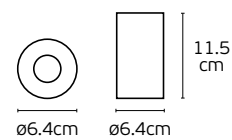

VK/03056

VK/04062CE

Code	Model	Box
75169-215108	VK/03056/W ○ White. GU10. Max 12W (LED).	60pcs
75169-216108	VK/03056/B ● Black. GU10. Max 12W (LED).	60pcs
64174-379269	VK/04062CE/W ○ White. GU10. Max 12W (LED).	1pc
64174-378269	VK/04062CE/B ● Black. GU10. Max 12W (LED).	1pc
64174-380269	VK/04062CE/G ● Grey. GU10. Max 12W (LED).	1pc
64174-381269	VK/04062CE/AN ● Anthracite. GU10. Max 12W (LED).	1pc