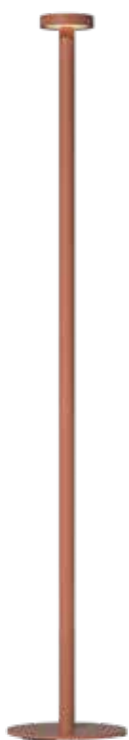

VK/02218/TC/120