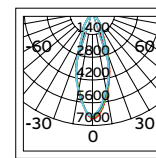

VK/04117

VK/04118

Code	Model	Box
64174-236128	VK/04117/W/W/36 ○ White. 3000K. 3.067lm. 30W. 36°. CRI>80	10pcs
64174-237128	VK/04117/W/C/36 ○ White. 4000K. 2.400lm. 30W. 36°. CRI>80	10pcs
64174-238128	VK/04117/B/W/36 ● Black. 3000K. 2.786lm. 30W. 36°. CRI>80	10pcs
64174-239128	VK/04117/B/C/36 ● Black. 4000K. 2.802lm. 30W. 36°. CRI>80	10pcs
64174-240128	VK/04118/W/W/36 ○ White. 3000K. 4.000lm. 50W. 36°. CRI>80	10pcs
64174-241128	VK/04118/W/C/36 ○ White. 4000K. 4.000lm. 50W. 36°. CRI>80	10pcs
64174-242128	VK/04118/B/W/36 ● Black. 3000K. 4.000lm. 50W. 36°. CRI>80	10pcs
64174-243128	VK/04118/B/C/36 ● Black. 4000K. 4.362lm. 50W. 36°. CRI>80	10pcs

VK/04117/W/36