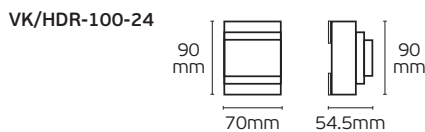

5 years guarantee  **IP20**

MW MEAN WELL VK/HDR-60

Code	Model	Box
78000-676255	VK/HDR-60-24 2.5A. 60W. 24V.	60pcs

Details

Voltage 100-240V. Material Plastic housing. Use Rail.

5 years guarantee  **IP20**

MW MEAN WELL VK/HDR-100