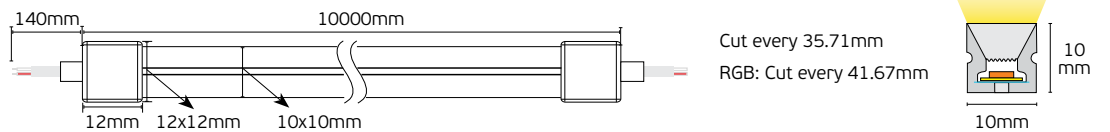

Keiso Top bend Neoflex

Ledstrips Keiso Collection

Keiso. Suitable for use in hidden outdoor lighting applications such as stairs, perimeter in pool overflow, flower beds, window frames, light floor lining, and many more.

VK/24/2835W/168/10

VK/24/2835W/168/10, VK/24/3838W/RGB/144/10 24V

Code	Model	Voltage	Kelvin	Lumen/m	Cut every	Watt/m	Box
78001-729724	VK/24/2835W/W/168/10	24V	3000K	642lm/m	35.71mm	12W/m	10m/roll
78001-730724	VK/24/2835W/C/168/10	24V	4000K	660lm/m	35.71mm	12W/m	10m/roll
78001-731724	VK/24/3838W/RGB/144/10	24V	RGB	240lm/m	41.67mm	12W/m	10m/roll

Details

Led type SMD 2835, RGB: SMD 3838. Led qty 168pcs/m, RGB: 144pcs/m. CRI>90 (RGB: No CRI). Working temperature -20°C → 45°C. Storage temperature 0°C → 60°C. Lifetime 50.000hrs. 4pcs plug out top side, 4pcs end cap without holes, 30pcs standard buckle, 1pc silicon glue including in the package.

IP68.

5 years guarantee

in the box