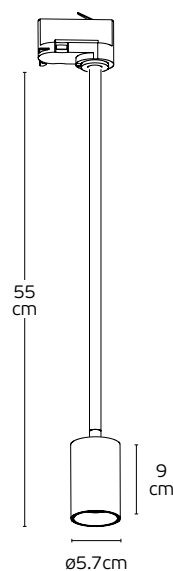

VK/03190TR

Code	Model	Box
64174-327131	VK/03190TR/W/40 ○ White. GU10. Max 12W (LED). L55cm.	30pcs
64174-326131	VK/03190TR/B/40 ● Black. GU10. Max 12W (LED). L55cm.	30pcs
64174-325131	VK/03190TR/W/70 ○ White. GU10. Max 12W (LED). L85cm.	30pcs
64174-324131	VK/03190TR/B/70 ● Black. GU10. Max 12W (LED). L85cm.	30pcs

Details

Material Aluminium
Location 3 phase Track

Lampholder GU10-Par16
3 phase adapter

IP20