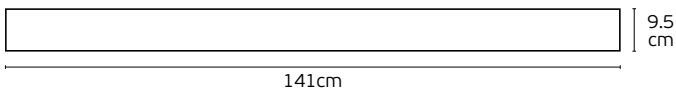

Basic Led Linear Lights