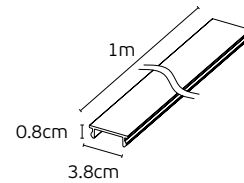

VK/04203TR/SRK

VK/04203TR/SRK

Code
71164-007721

Model
VK/04203TR/SRK
● Sand Black. 24V. 1m hanging kit.

Box
20pcs

Details

Material **Aluminium**.

1m hanging kit.