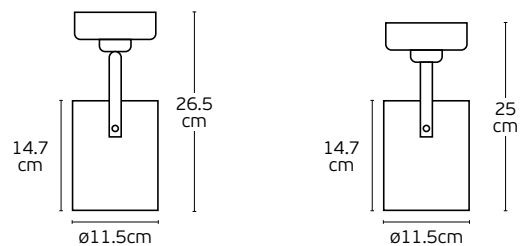

Details

Included lampholder GU10/ES111.
Match also with lamps: GU10/ES111, R111.

Material Aluminium.
3 phase adapter

IP20