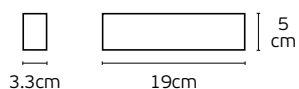

Working temperature **-20°C→45°C**.
Dimmable No.
Material **Aluminium**.
Guarantee **2 years**.

Cut hole

IP65

Outdoor Wall Lights

Demes

VK/02105/AN

VK/02083/AN

VK/02105