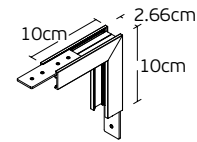

VK/04585/TR/CON/LV

Code	Model	Box
71164-015776	VK/04585/TR/CON/LV/W ○ White. 48V. L type vertical for surface track	60pcs
71164-016776	VK/04585/TR/CON/LV/B ● Black. 48V. L type vertical for surface track	60pcs

Details

L type vertical connector for Track profile, 4 wire Surface mount type. Material Aluminium. IP Rating IP20. Working temperature < 45°C. Voltage 48V.