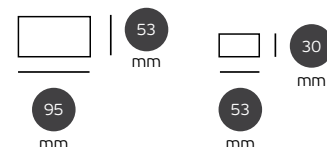

LED Triac OSRAM	Voltage 27-40V