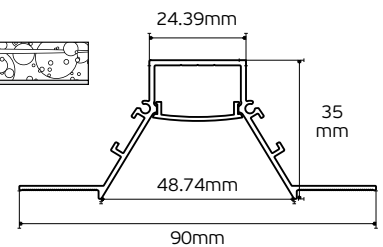

Details

Charged per meter. Available 2m. Material Aluminium with cover & end caps.

IP20.