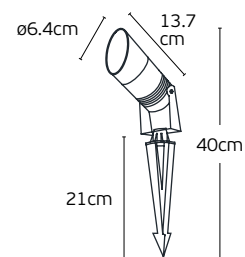

VK/02170/B/137