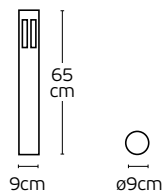

Outdoor Floor Light LED

Air

VK/02140/AN/W

VK/02140

Code
75169-373694

Model
VK/02140/AN/W
● Anthracite. 3000K. 420lm. 7W. CRI>82

Box
6pcs

Details

AC Driver **Voltage 200-240V (Included).**
Beam Angle **41°.**
Type of Led **CREE.**
Working temperature **-20 ~ 30°C.**

Dimmable **No.**
Material **Aluminium diecast.**
Lifetime **30.000hrs.**
Guarantee **2 years.**

IP54