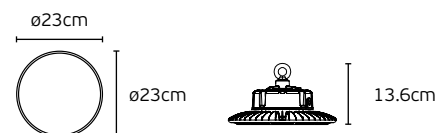

Details

Material **Aluminum+PC**
Location **Pendant**
Voltage **AC100-240V**
Beam Angle **120°**
Color Led choice **3000K, 4500K, 6500K**
(CCT), Type of Led **SMD 2835**

Power **60W-80W-100W**
Hours **30.000hrs**
Working Temperature **-35°C → 35°C**
Clicks **20.000**
Cable **2x1.5mm, 30cm**
Guarantee **3 years.**