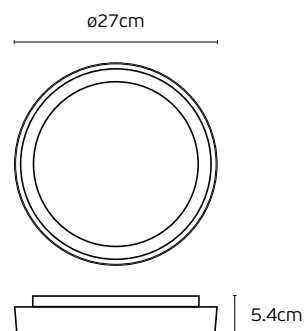

Details

Material **Die-casting aluminum alloy**
Type of Led **SMD**
Voltage **AC220-240V**
Beam angle **110°**

Working temperature **-20°C - 40°C**
Lifetime **25.000hrs**
Dimmable **No**
Guarantee **3 Years**

IP54