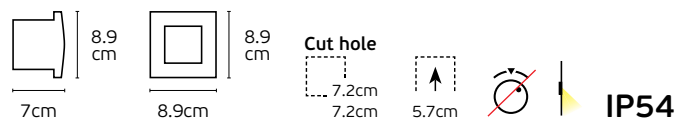

Details

AC Driver **220-240V (Included)**.
Type of Led **SMD 2835**.
Lifetime **20.000hrs**.
Working temperature **-20°C→45°C**.

Dimmable No.
Material **Aluminium. glass**.
Guarantee **2 years**.