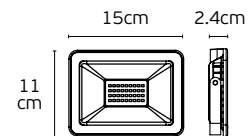

VK/02252/B/D/S with Day/Night sensor

VK/02253/B/D/S with Day/Night sensor

Code	Model	Box
63158-168742	VK/02252/B/D/S ● Black. 30W. 2.700lm. 6500K. CRI>80	50pcs
63158-169742	VK/02253/B/D/S ● Black. 50W. 4.500lm. 6500K. CRI>80	20pcs

VK/02252

Details

Material **Aluminum+Glass**
Voltage **AC100-240V**
Beam Angle **120°**
Type of Led **SMD 2835**

Hours **30.000hrs**
Working Temperature **-35°C → 35°C**
Clicks **20.000**
Guarantee **3 years**