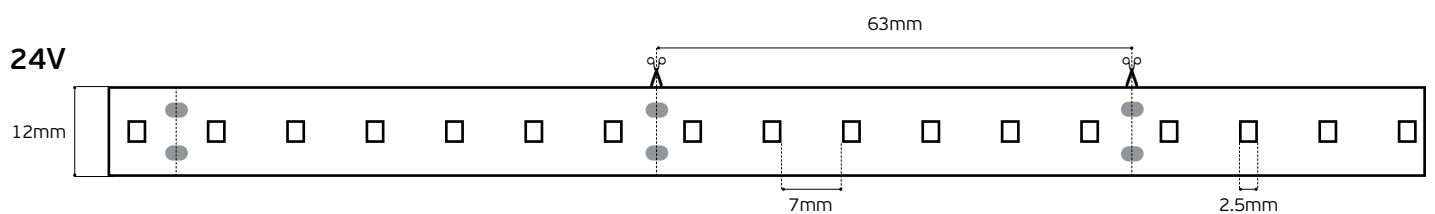

Ledstrips CRi>80. IP68.

Ledstrips CRi>80, Collection

VK/24/3528W/96 24V

Code	Model	Voltage	Kelvin	Lumen/m	CRi	Watt/m	Box
78001-284123	VK/24/3528W/WW/96	24V	2700K	1.001lm/m	CRi>80	9W/m	5m/roll
78001-285123	VK/24/3528W/W/96	24V	3000K	1.074lm/m	CRi>80	9W/m	5m/roll
78001-286123	VK/24/3528W/C/96	24V	4000K	1.178lm/m	CRi>80	9W/m	5m/roll
78001-287123	VK/24/3528W/D/96	24V	6000K	1.099lm/m	CRi>80	9W/m	5m/roll
78001-288123	VK/24/3528W/BL/96	24V	Blue	780lm/m	CRi>80	7.68W/m	5m/roll

Details

Led type **SMD 3528**. Led qty **96pcs/m**. CRi>80. Tape on **back 3M**. Working temperature **-25°C → 60°C**. Storage temperature **-40°C → 80°C**. **2 years** guarantee.

IP68.