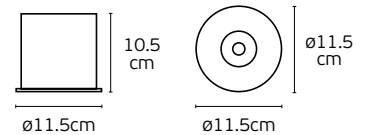

Details

AC Driver **220-240V (included)**.
Type of Led **E8 with driver**.
Beam angle **35°**.
Rotation **30° & 350°**.
Dimmable **No**.

Lifetime **50.000 hrs**.
Working temperature **< 45°C**.
Material **Aluminium**.
Guarantee **3 years**.

IP20.