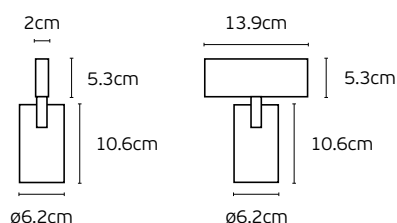

VK/04376/B/HC/15/DALI
VK/04376/B/HC/15