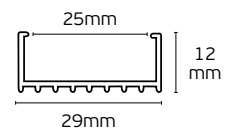

Ledstrips Profiles IP20

Ledstrips accessories

VK/04R/AL

Code	Model	Box
75165-225264	VK/04R/AL ● Aluminium. 2.000x45x13mm	100pcs
75165-236264	VK/04R/W ○ White. 2.000x45x13mm	100pcs

Details

Charged **per meter**. Available 2m.
Material Aluminium.

IP20.

VK/04/AL

Code	Model	Box
75165-224264	VK/04/AL ● Aluminium. 2.000x29x12mm	100pcs
75165-263264	VK/04/W ○ White. 2.000x29x12mm	100pcs

Details

Charged **per meter**. Available 2m.
Material Aluminium.

IP20.

VK/06/AL

Code	Model	Box
75165-233264	VK/06/AL ● Aluminium. 2.000x28x19.5mm	100pcs

Details

Charged **per meter**. Available 2m.
Material Aluminium.

IP20.