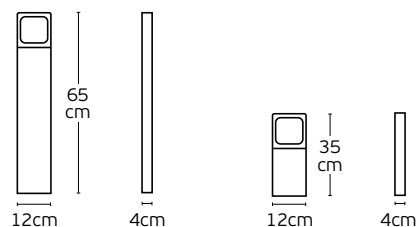

Outdoor Floor Light LED

Loft

VK/02097/AN

VK/02098/AN

VK/02097, VK/02098

Code 75169-323694	Model VK/02097/AN/W ● Anthracite. 3000K. 212lm. 8W. CRI>82. L. 65cm.	Box 4pcs
75169-324694	VK/02098/AN/W ● Anthracite. 3000K. 202lm. 9W. CRI>82. L. 35cm.	6pcs

Details

AC Driver **Voltage 200-240V (Included)**.
Beam Angle **49°**.
Type of Led **SMD PHILIPS 3014**.
Working temperature **-20 ~ 45°C**.

Dimmable **No**.
Material **Aluminium**.
Lifetime **30.000hrs**.
Guarantee **2 years**.

IP54