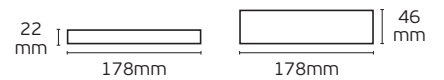

VK/10074/DMX DMX512 Decoder

Code 78000-742720	Model VK/10074/DMX	4 ch	5A/ch.	12-36VDC.	240-720W.	L178xW46xH22mm	Box 1pc

Details

Voltage 12-36VDC. Iout 4x5A. Iin 20.5A. Vout 4x(12-36) VDC. Pout 4x(60-180)w. Watt 240-720W. Material Plastic. Dimmable. Guarantee 2 years.

VK/10075/DMX AC TRIAC DMX Dimmer

Code 78000-743720	Model VK/10075/DMX	2 ch	1.2A/ch.	100-240VAC.	240-576W.	L170xW59xH29mm	Box 1pc

Details

Voltage 100-240VAC. Iout 2x1.2A. Iin 2.5A. Vout 2x(100-240) VAC. Pout 2x(120-288)w. Watt 240-576W. Material Plastic. Dimmable. Guarantee 2 years.