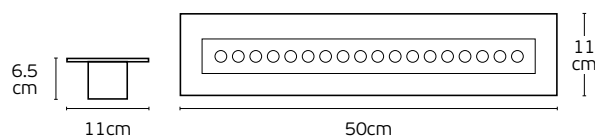

VK/02014R

Code	Model	Box
63158-164736	VK/02014R/W/30 ● Light Grey. 3000K. 800lm. 9W. CRI>80.	1pc
63158-165736	VK/02014R/C/30 ● Light Grey. 4000K. 820lm. 9W. CRI>80.	1pc

Details

Driver **85-256V (Included)**.
Beam Angle **8°-10°**.
LED **CREE High 9pcs**.
Dimmable **No**.
Lifetime **50.000hrs**.

Clicks **50.000**.
Working temperature **-40°C→60°C**.
Material **Steel, glass**.
Guarantee **2 years**.

VK/02015R

Code	Model	Box
63158-166736	VK/02015R/W/50 ● Light Grey. 3000K. 1.060lm. 12W. CRI>80. 85-265V.	1pc
63158-167736	VK/02015R/C/50 ● Light Grey. 4000K. 1.080lm. 12W. CRI>80. 85-265V.	1pc
63158-168736	VK/02015R/RGB/50 ● Light Grey. RGB. 1.060lm. 12W. CRI>80. 24V.	1pc

Details

Driver **85-256V/24V (Included)**.
Beam Angle **8°-10°**.
LED **CREE High 12pcs**.
Dimmable **No**.
Lifetime **50.000hrs**.

Clicks **50.000**.
Working temperature **-40°C→60°C**.
Material **Steel, glass**.
Guarantee **2 years**.