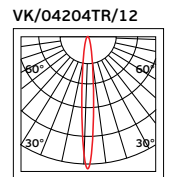

VK/04204TR

Code	Model	Box
71164-008721	VK/04204TR/W/3/B ● Black sand. 3000K. 535lm. 4W. CRI>90	30pcs
71164-043721	VK/04204TR/C/3/B ● Black sand. 4000K. 610lm. 4W. CRI>90	30pcs
71164-009721	VK/04204TR/W/6/B ● Black sand. 3000K. 1.072m. 9W. CRI>90	30pcs
71164-044721	VK/04204TR/C/6/B ● Black sand. 4000K. 1.233lm. 9W. CRI>90	30pcs
71164-010721	VK/04204TR/W/12/B ● Black sand. 3000K. 2.375lm. 15W. CRI>90	20pcs
71164-046721	VK/04204TR/C/12/B ● Black sand. 4000K. 2.223lm. 15W. CRI>90	20pcs