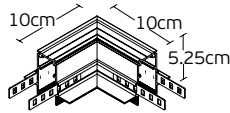

VK/04589/TR/CON/LH

Code	Model	Box
71164-034776	VK/04589/TR/CON/LH/W ○ White. 48V. L type horizontal for recessed track	24pcs
71164-035776	VK/04589/TR/CON/LH/B ● Black. 48V. L type horizontal for recessed track	24pcs

Details

L type horizontal connector for Track profile, 4 wire Recessed trimless type. IP Rating IP20. Working temperature < 45°C. Material Aluminium. Voltage 48V.