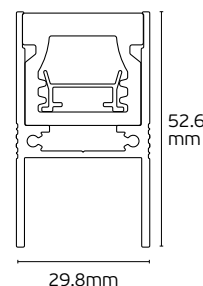

Ledstrips Profiles IP65

Ledstrips accessories

VK/26

Code	Model	Box
75165-044724	VK/26/AL/W/2 ● Aluminium. Aluminium profile 2m with white cover & silicon end caps. 2.000x25(17.5)x12.9mm	50pcs
75165-045724	VK/26/W/W/2 ○ White. Aluminium white profile 2m with white cover & silicon end caps. 2.000x25(17.5)x12.9mm	50pcs
75165-046724	VK/26/B/W/2 ● Black. Aluminium black profile 2m with white cover & silicon end caps. 2.000x25(17.5)x12.9mm	50pcs

Details

Charged per meter. Available 2m. Material Aluminium with cover, silicon end caps & buckles.

IP65.

VK/27

Code	Model	Box
75165-047724	VK/27/AL/W/2 ● Aluminium. Aluminium profile 2m with white cover & silicon end caps. 2.000x29.8x52.6mm	13pcs
75165-048724	VK/27/B/W/2 ● Black. Aluminium black profile 2m with white cover & silicon end caps. 2.000x29.8x52.6mm	13pcs

Details

Charged per meter. Available 2m. Material Aluminium with cover, silicon end caps, waterproof screws & buckles.

IP65.