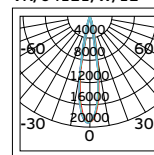

VK/04121 12°

VK/04121 24°

Code	Model	Box
64174-260128	VK/04121/W/W/12 ○ White. 3000K. 3.012lm. 30W. 12°. CRI>80	15pcs
64174-261128	VK/04121/W/C/12 ○ White. 4000K. 3.333lm. 30W. 12°. CRI>80	15pcs
64174-262128	VK/04121/B/W/12 ● Black. 3000K. 3.012lm. 30W. 12°. CRI>80	15pcs
64174-263128	VK/04121/B/C/12 ● Black. 4000K. 3.333lm. 30W. 12°. CRI>80	15pcs
64174-264128	VK/04121/W/W/24 ○ White. 3000K. 3.328lm. 30W. 24°. CRI>80	15pcs
64174-265128	VK/04121/W/C/24 ○ White. 4000K. 3.350lm. 30W. 24°. CRI>80	15pcs
64174-266128	VK/04121/B/W/24 ● Black. 3000K. 2.971lm. 30W. 24°. CRI>80	15pcs
64174-267128	VK/04121/B/C/24 ● Black. 4000K. 3.049lm. 30W. 24°. CRI>80	15pcs

VK/04121/W/12