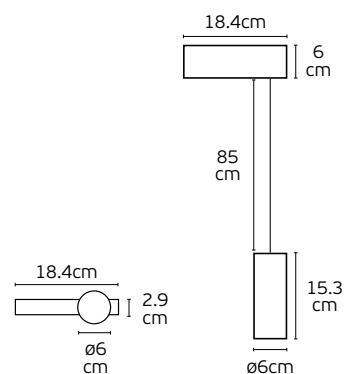

VK/04211TR/PE

VK/04210TR/PE, VK/04211TR/PE

Code	Model	Box
71164-020721	VK/04210TR/W/PE/B ● Black sand. 3000K. 236lm. 2W. 15°. CRI>90	12pcs
71164-050721	VK/04210TR/C/PE/B ● Black sand. 4000K. 253lm. 2W. 15°. CRI>90	12pcs
71164-021721	VK/04211TR/W/PE/B ● Black sand. 3000K. 614lm. 6W. 24°. CRI>90	20pcs
71164-051721	VK/04211TR/C/PE/B ● Black sand. 4000K. 792lm. 6W. 24°. CRI>90	20pcs