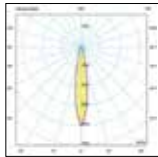

Details

Voltage 220-240V. LED source **OSRAM**. Working temperature -20°C→ 50°C. Lifetime 60.000hrs. Clicks 100.000. Material Aluminium.

5 years guarantee **IP20.**

VK/04354/18