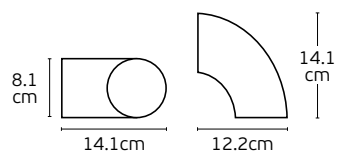

Details

AC Driver 220-240V (Included).
Beam Angle 85°.
Type of Led COB.
Lifetime 30.000hrs.

Dimmable No.
Working temperature -20°C → 40°C.
Material Aluminium.
Guarantee 2 years.