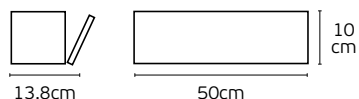

Outdoor Wall Lights

Ipos

VK/02080/G

VK/02085/AN

Up/Down

VK/02080

Code	Model	Box
75169-289694	VK/02080/G/W ● Grey. 3000K. 396lm. 20W. CRI>84	4pcs
75169-290694	VK/02080/W/W ○ White. 3000K. 396lm. 20W. CRI>84	4pcs

Details

AC Driver **100-240V (Included)**.
Beam Angle **98°**.
Type of Led **CREE XBD**.
Lifetime **30.000hrs**.

Dimmable No.
Working temperature **-20°C→45°C**.
Material **Aluminium**.
Guarantee **2 years**.

VK/02085

Code	Model	Box
75169-299694	VK/02085/AN/W ● Anthracite. 3000K. 690lm. 15W. CRI>83	4pcs
75169-300694	VK/02085/W/W ○ White. 3000K. 690lm. 15W. CRI>83	4pcs

Details

AC Driver **200-240V (Included)**.
Beam Angle **101°**.
Type of Led SMD **PHILIPS 3030**.
Lifetime **30.000hrs**.

Dimmable No.
Working temperature **-20°C→45°C**.
Material **Aluminium**.
Guarantee **2 years**.