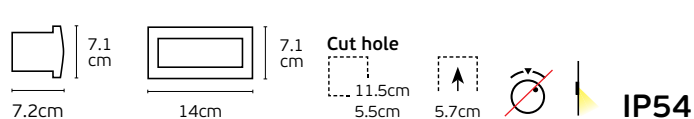

Details

AC Driver **220-240V (Included)**.
Type of Led **SMD 2835**.
Lifetime **20.000hrs**.
Working temperature **-20°C→45°C**.

Dimmable No.
Material **Aluminium. glass**.
Guarantee **2 years**.