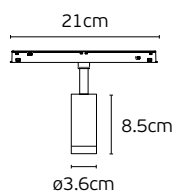

VK/04605/TR/DA/B