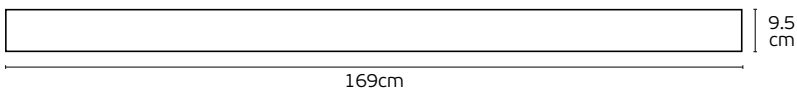

Basic Led Linear Lights