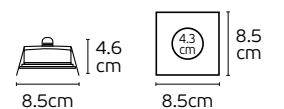

VK/03035

Code 64173-019121	Model VK/03035/W ○ White. GU5.3. Max. 12W. (LED)	Box 80pcs	
64173-020121	VK/03035/MC ● Brushed Chrome. GU5.3. Max. 12W. (LED)	80pcs