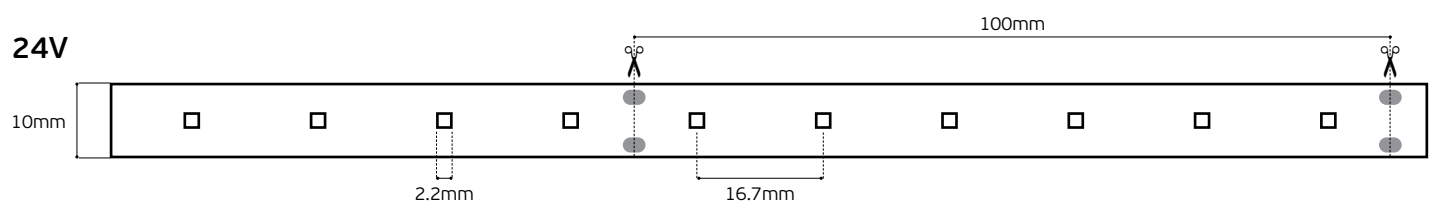

Ledstrips CRI>90. IP20.

Ledstrips Epistar Collection

IP20. 6W/m.

VK/24/2216/.../60

Code	Model	Voltage	Kelvin	Lumen/m	CRI	Watt/m	Box
78001-695724	VK/24/2216/927/60	24V	2700K	704lm/m	CRI>90	6W/m	5m/roll
78001-696724	VK/24/2216/930/60	24V	3000K	735lm/m	CRI>90	6W/m	5m/roll
78001-697724	VK/24/2216/940/60	24V	4000K	760lm/m	CRI>90	6W/m	5m/roll

Details

Led type SMD 2216 EPISTAR. Led qty 60pcs/m. Tape 3M. Working temperature -10°C → 40°C. Storage temperature -20°C → 60°C. Lifetime 50.000hrs.

IP20.

5 years guarantee Super bright!!!

60