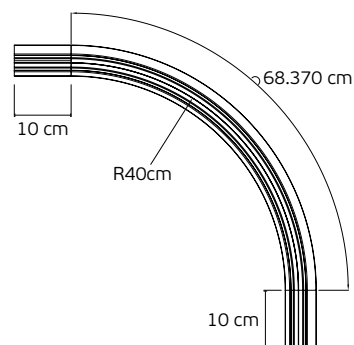

Accessories Recessed for Led Magnetic Track Lights 48V. Slim. DALI.

Eiva

VK/04598/TR/R

Code	Model	Box
71164-051776	VK/04598/TR/R/40/W ○ White. 48V. Curved Recessed Trimless R40cm.	5pcs
71164-052776	VK/04598/TR/R/40/B ● Black. 48V. Curved Recessed Trimless R40cm.	5pcs
71164-053776	VK/04598/TR/R/50/W ○ White. 48V. Curved Recessed Trimless R50cm.	5pcs
71164-054776	VK/04598/TR/R/50/B ● Black. 48V. Curved Recessed Trimless R50cm.	5pcs

Details

Magnetic Curved Recessed Trimless track profile 48V.
Size R60cm, 1/4 circle.

IP Rating IP20.
Working temperature < 45°C.

5 years guarantee