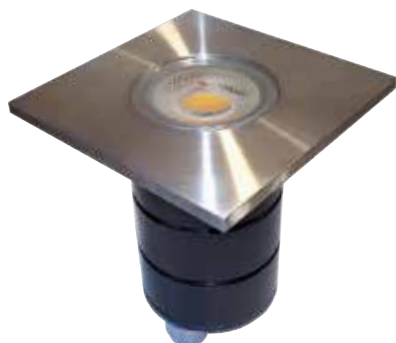

Outdoor Inground Light

Blak

VK/01053/MC

VK/01055/MC

VK/01055/70/MC

Mini lamp MR11-GU10 is placed, not included

VK/01053

Code	Model	Box
74168-141677	VK/01053/304/MC ● Brushed Chrome. GU10 Max 12W (LED). Ring Stainless 304.	1pc
74168-285677	VK/01053/316/MC ● Brushed Chrome. GU10 Max 12W (LED). Ring Stainless 316.	1pc

Details

Included lampholder **GU10**. Body material **Aluminium**.
Match also with lamps: **GU10/50, Par16**. Body ring **Stainless**.

VK/01055

Code	Model	Box
74168-143677	VK/01055/304/MC ● Brushed Chrome. Module Led. Ring Stainless 304.	10pcs
74168-286677	VK/01055/316/MC ● Brushed Chrome. Module Led. Ring Stainless 316.	10pcs

Details

Voltage **350mA-700mA**. Body material **Aluminium**.
Module Led max **5W (NOT included)**. Body ring **Stainless**.