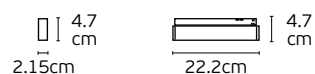

VK/04601/TR/DA

Code	Model	Box
71164-061776	VK/04601/TR/DA/13/W/W ○ White. 3000K. 750lm. 6W. CRI>90	30pcs
71164-062776	VK/04601/TR/DA/13/B/W ● Black. 3000K. 750lm. 6W. CRI>90	30pcs
71164-063776	VK/04601/TR/DA/22/W/W ○ White. 3000K. 1.499lm. 12W. CRI>90	20pcs
71164-064776	VK/04601/TR/DA/22/B/W ● Black. 3000K. 1.499lm. 12W. CRI>90	20pcs

Details

Led magnetic track light DC driver 48V (included).
Type of Led 3030.
Material Aluminium, PMMA lens.

Beam Angle 30°.
Dimmable Dali Driver DT6.
Lifetime 50.000 hrs.
Working temperature < 45°C.

5 years guarantee

IP20.