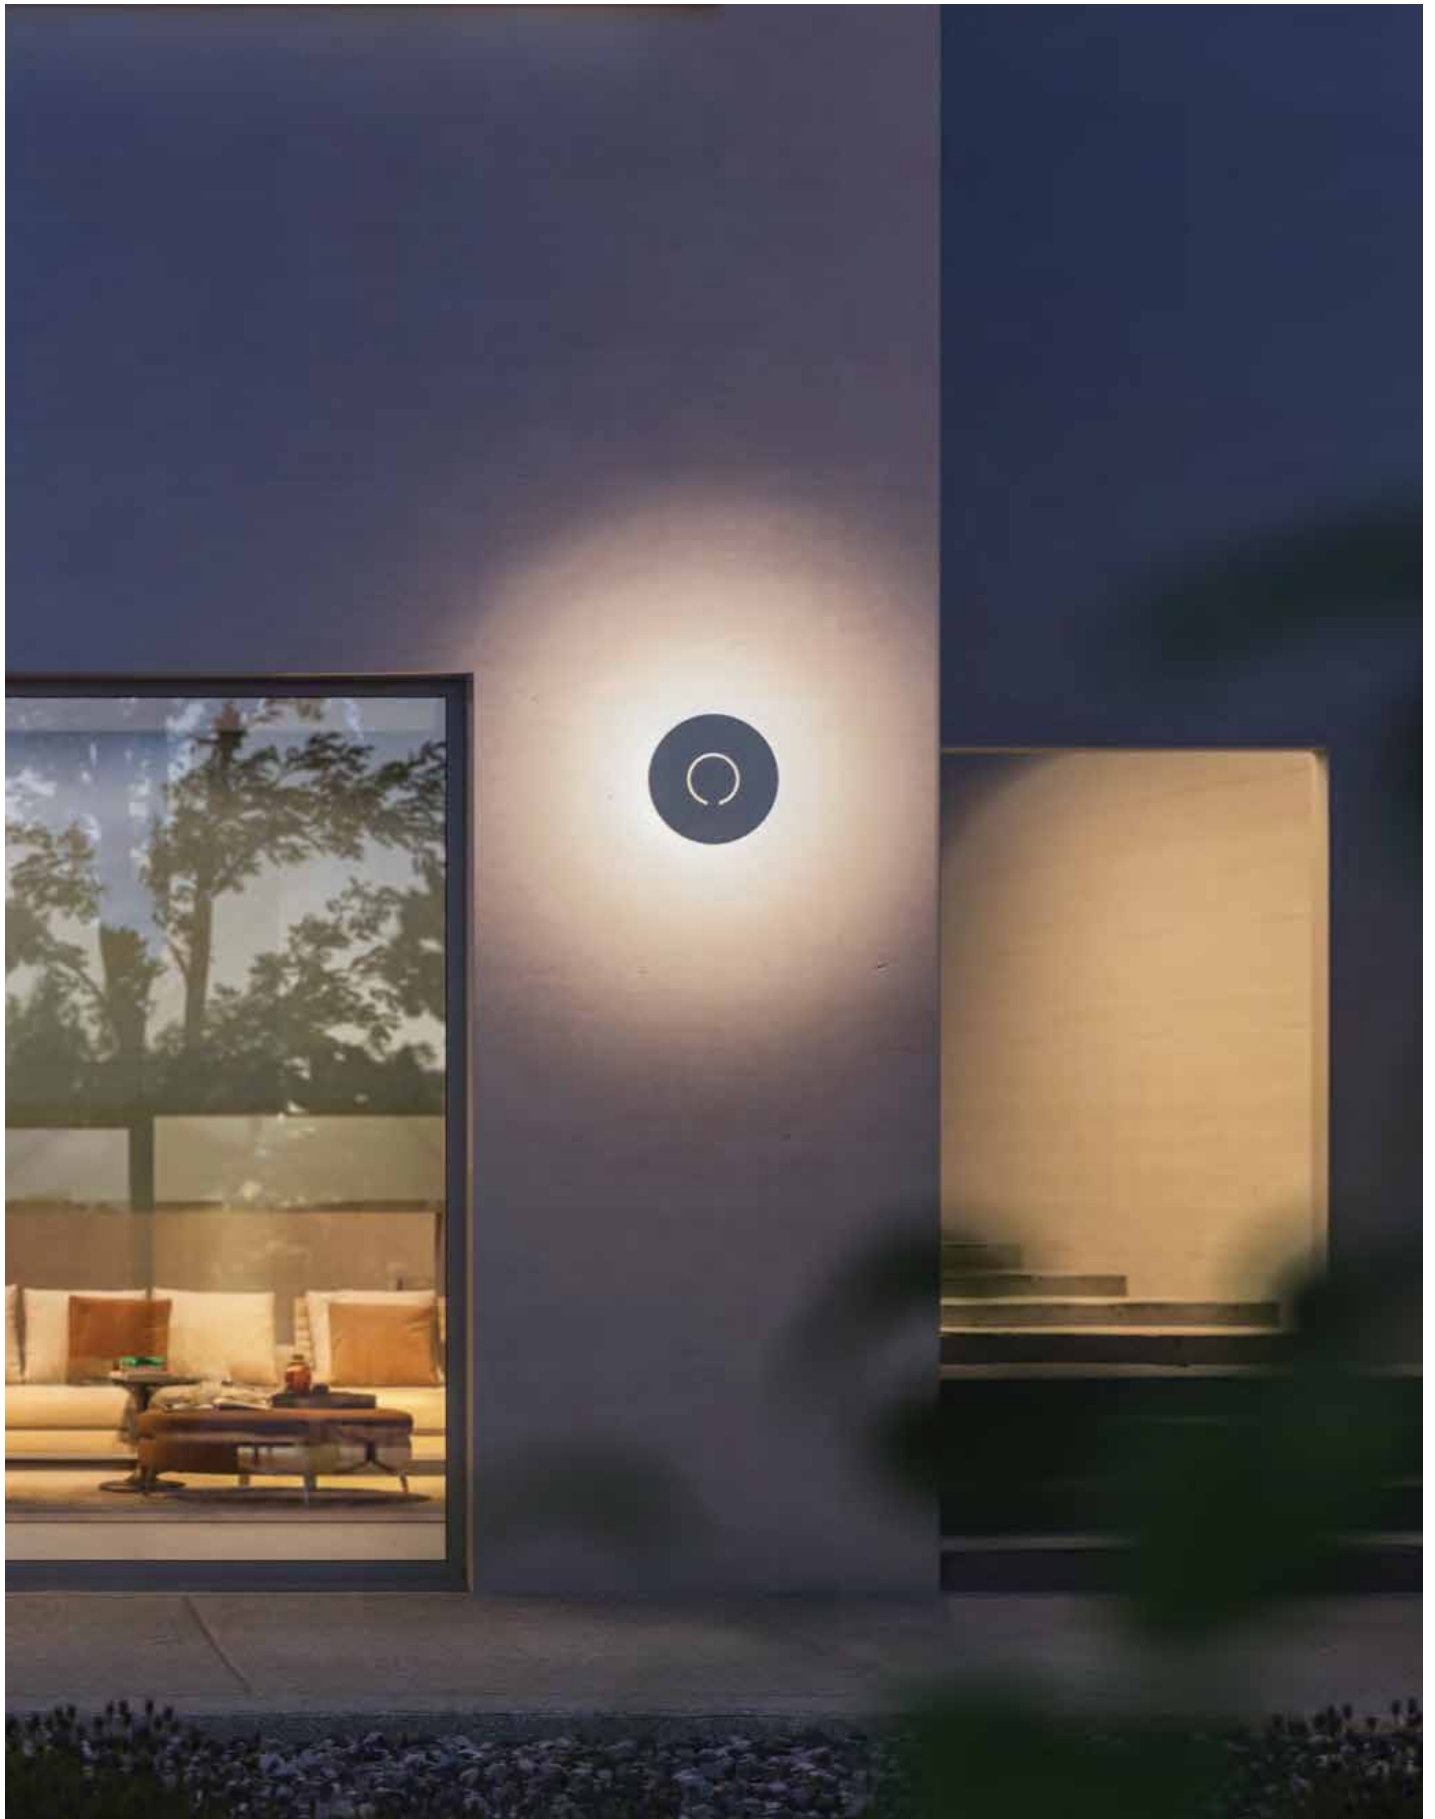

Included

Power adapter

usb DC

IP54

Outdoor wall lights

Outdoor Wall Lights

Irvi

VK/02109/G