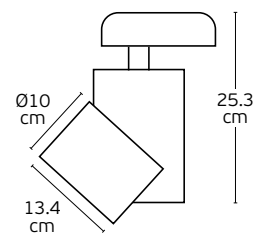

VK/04022/C/36

VK/04022/W/36