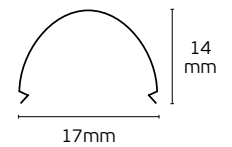

Profiles Covers IP20

Profiles accessories

VK/02/AL

Code 75165-164264	Model VK/02/AL Aluminium. 2.000x28x9mm	Box 100pcs
75165-195264	VK/02/W White. 2.000x28x9mm	100pcs

Details
Charged per meter. Available 2m. Material Aluminium.

IP20.

VK/K01

Code 75165-039264	Model VK/K01/CL ○ Clear. 2.000x16x4.5mm	Box 100pcs
75165-062264	VK/K01/W ○ Frost. 2.000x16x4.5mm	100pcs
75165-295264	VK/K01/B ● Black. 2.000x16x4.5mm	100pcs

Details
Suitable for: VK/01/AL, VK/12/AL, VK/D1/AL, VK/03/SLIM/AL, VK/D2/AL, VK/02/AL.

IP20.

Material Polycarbonate. Charged per meter. Available 2m.

VK/K01/NEON

Code 75165-241264	Model VK/K01/NEON ○ Frost. 2.000x17x14mm	Box 100pcs

Details
Suitable for: VK/01/AL, VK/D1/AL, VK/03/SLIM/AL, VK/D2/AL, VK/02/AL.
Material Polycarbonate. Charged per meter. Available 2m.

IP20.

VK/K01U

Code 75165-216264	Model VK/K01U/CL ○ Clear. 2.000x14x10mm	Box 100pcs
75165-217264	VK/K01U/W ○ Frost. 2.000x14x10mm	100pcs

Details
Suitable for: VK/01/AL, VK/D1/AL, VK/03/SLIM/AL, VK/D2/AL, VK/02/AL.

Material Polycarbonate. Charged per meter. Available 2m.

IP20.

With Model

VK/01/AL

With Model

VK/02/AL

With Model

VK/D1/AL

With Model

VK/D2/AL

With Model

VK/03/SLIM/AL