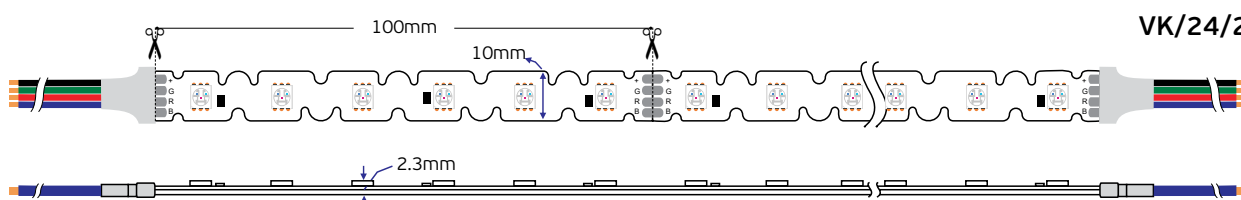

VK/24/2835S/.../120