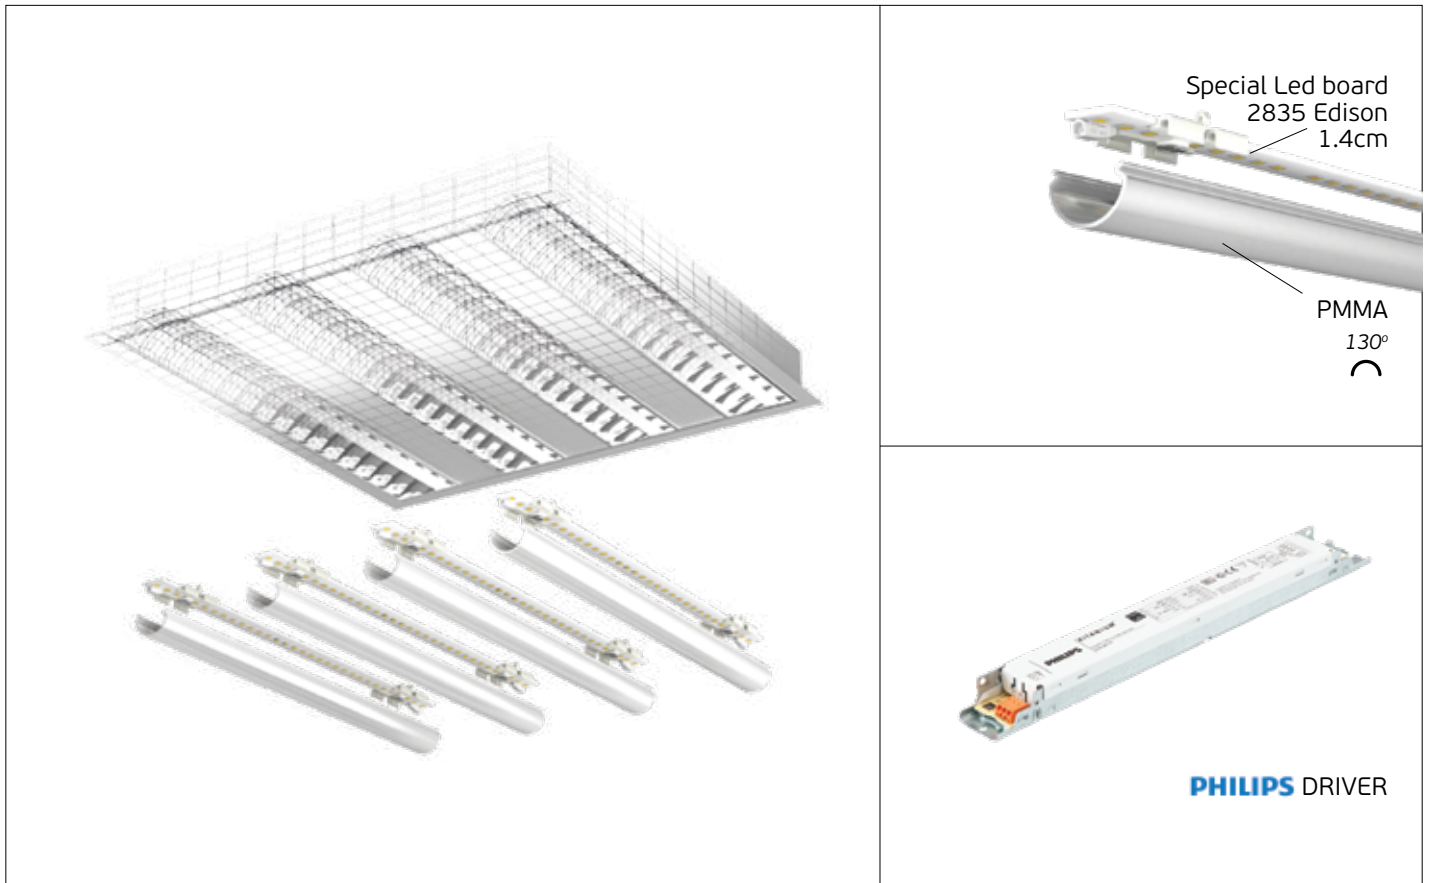

 **5 years guarantee**

IP20

Panel LED

Parabolic detail

VK/04286/900/3/W/C

3 double parabolic

VK/04286/900/5/W/C

5 double parabolic