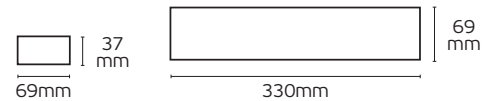

Code	Model	69A	210W	OSRAM	1-4 channels	Box
78000-504019	VK/Oti Dali 210W	69A	210W	OSRAM	1-4 channels	6pcs

Details
Voltage 220-240V. AC198-264V. Watt 210W. Dimmable. IP Rating IP66/IP67. Working temperature -20°C → 60°C. Lifetime 50.000hrs. Material Aluminium.

IP66/IP67. 5 years guarantee