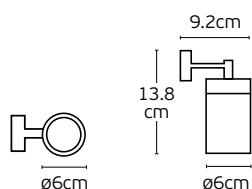

Up/Down

VK/01037

Code
75169-173997

Model
VK/01037/S
● Silver. GU10. Max 12W (LED).

Box
16pcs

Details

Included lampholder GU10.
Match also with lamps: GU10/50, Par16.

Material **Stainless steel/Glass.**
Location **Wall.**

VK/01038

Code
75169-174997

Model
VK/01038/S
● Silver. GU10x2. Max 2x12W (LED).

Box
12pcs

Details

Included lampholder 2xGU10.
Match also with lamps: GU10/50, Par16.

Material **Stainless steel/Glass.**
Location **Wall.**