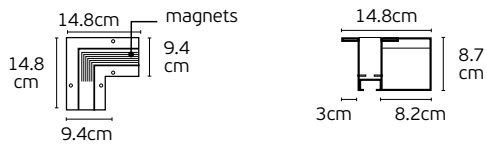

VK/04213TR/R/L-R/B

Code
71164-024721

Model
VK/04213TR/R/L-R/B
● Sand Black. 24V. Left/Right Corner recessed.

Box
20pcs

Details

Left/Right corner recessed.
Connects 2 rails link at an angle of 90°.

Material **Aluminium.**