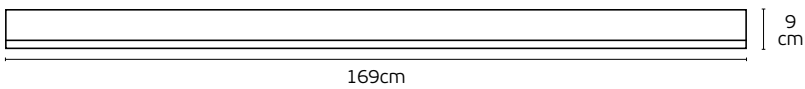

VK/04160/197/C