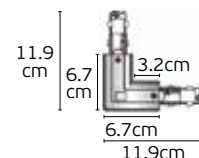

VK/28DA/.../R

Code	Model	Box
71164-013804	VK/28DA/B/R ● Black. "L" connector "Right".	112pcs
71164-014804	VK/28DA/W/R ○ White. "L" connector "Right".	112pcs
71164-015804	VK/28DA/S/R ● Silver. "L" connector "Right".	112pcs

Material Copper+aluminium+stainless steel.