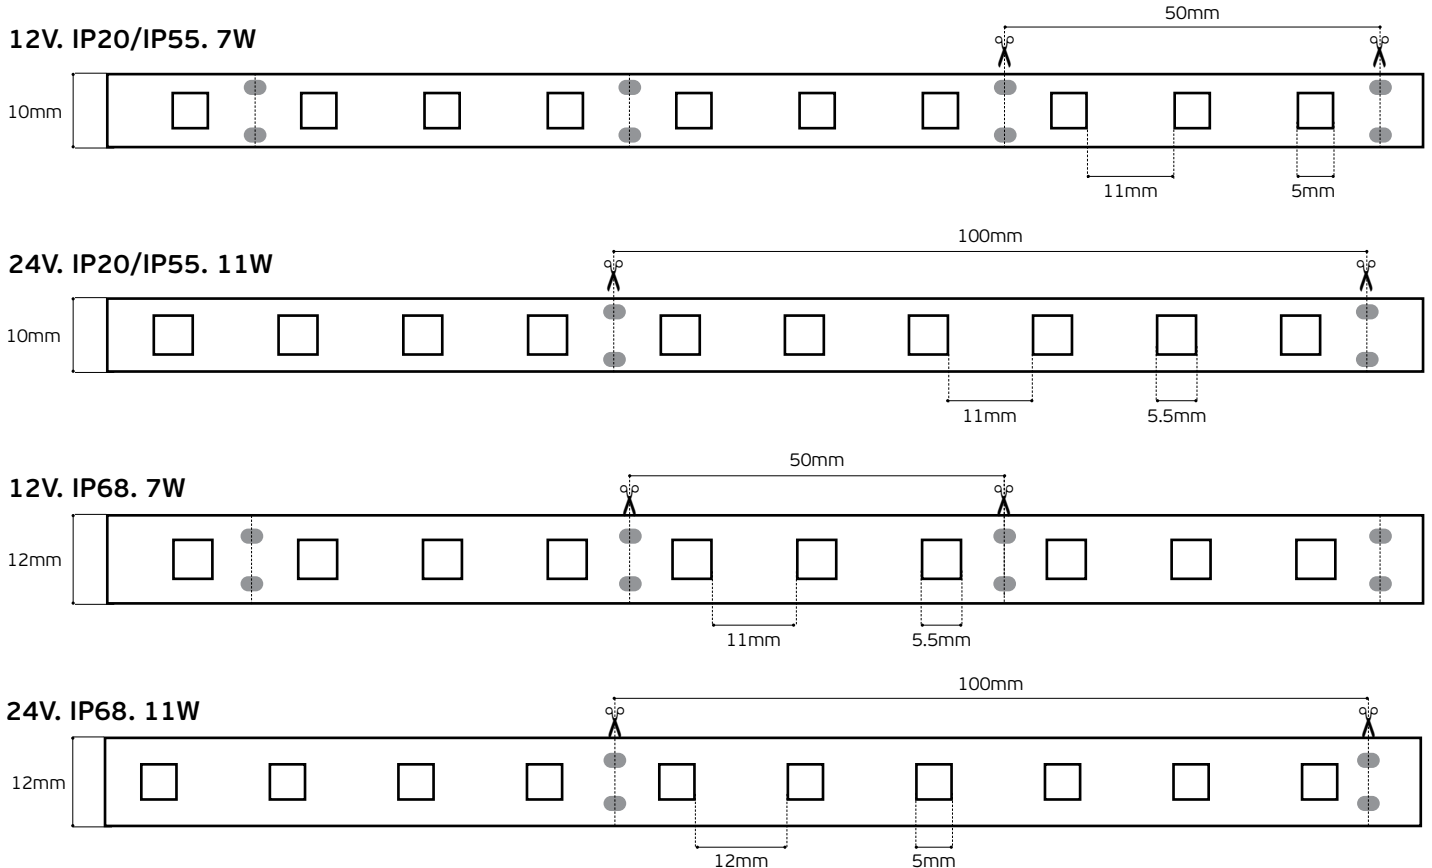

VK/5050/RGB/60 12V/24V

Code	Model	IP Rating	Voltage	Kelvin	Lumen/m	CRI	Watt/m	Box
78001-039719	VK/12/5050/RGB/60	IP20	12V	RGB	346lm/m	CRI>80	7W/m	5m/roll
78001-076719	VK/24/5050/RGB/60	IP20	24V	RGB	451lm/m	CRI>80	11W/m	5m/roll
78001-046719	VK/12/5050J/RGB/60	IP55	12V	RGB	451lm/m	CRI>80	7W/m	5m/roll
78001-083719	VK/24/5050J/RGB/60	IP55	24V	RGB	451lm/m	CRI>80	11W/m	5m/roll
78001-236123	VK/12/5050W/RGB/60	IP68	12V	RGB	451lm/m	CRI>80	7W/m	5m/roll
78001-294123	VK/24/5050W/RGB/60	IP68	24V	RGB	451lm/m	CRI>80	11W/m	5m/roll

Details

Led type **SMD 5050**. Led qty **60pcs/m**. CRI>80. Tape on back **3M**. Working temperature **-25°C → 60°C**. Storage temperature **-40°C → 80°C**. **2 years** guarantee.

IP20. IP55. IP68.

VK/FUT/TR/RCS
VK/FUT/TR/BAT

VK/FUT095