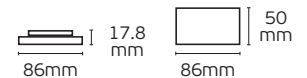

3 ch - 3A.

12/24V.

108/216W.

Box
10pcs

Details

Voltage 12/24V. Output 3 channels-3A. Watt 108/216W. Material Aluminium. Dimmable DMX 512. Guarantee 2 years.

 **IP20.**

VK/P/24606 DMX Decoder