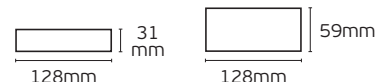

Details

Voltage **230V.**
Output **230V.**
Material **Plastic.**
Dimmable.
Guarantee **3 years.**

IP20.