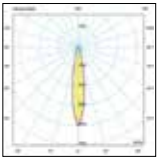

Details

Voltage 220-240V. LED source **OSRAM**. Working temperature -20°C→ 50°C. Lifetime 60.000hrs. Clicks 100.000. Material **Aluminium**.

5 years guarantee **IP20.**

VK/04354/18