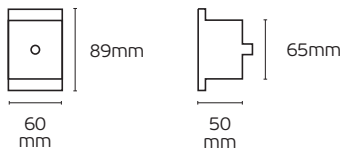

VK/53008/D

VK/53008/D
Dimmer with switch ON/OFF

Code
78000-646126

Model
VK/53008/D
1 ch. x 8A. 12-24V.

Box
10pcs

Details

Voltage 12-24V. Material Plastic. Dimmable. Guarantee 2 years.