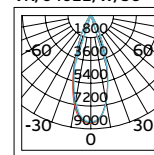

3 phase Track Light Led

Spaa

VK/04022/B

45W

VK/04022

Code	Model	Box
64174-211128	VK/04022/W/W/36 ○ White. 3000K. 3.600lm. 45W. CRI>80	1pc
64174-212128	VK/04022/W/C/36 ○ White. 4000K. 4.470lm. 40W. CRI>80	1pc
64174-213128	VK/04022/B/W/36 ● Black. 3000K. 3.600lm. 45W. CRI>80	1pc
64174-214128	VK/04022/B/C/36 ● Black. 4000K. 4.546lm. 40W. CRI>80	1pc
64174-215128	VK/04022/G/W/36 ● Grey. 3000K. 3.600lm. 45W. CRI>80	1pc
64174-216128	VK/04022/G/C/36 ● Grey. 4000K. 4.050lm. 45W. CRI>80	1pc

Details

Voltage 220-240V.
Type of LED COB Citizen.
Beam angle 36°.
Clicks 25.000.

Working temperature -25°C → 45°C.
Lifetime 50.000hrs. 3-phase adapter.
Material Aluminium.

5 years guarantee

Adjustable

IP20