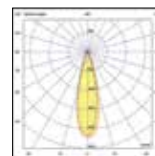

Details

Led magnetic track Pendant Light **with DC driver 48V** (included).
Type of Led **bridge led** with driver.
Dimmable **DALI, 0-10V**.
Beam angle **24°**

Lifetime **50.000 hrs.**
Working temperature **< 45°C**.
Material **Aluminium**.
Guarantee **3 years**.
CRI**>90**