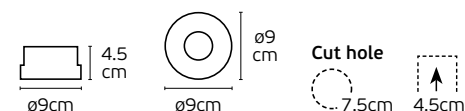

Details

AC 220-240V
Driver (Included).
Type of Led COB / SMD 2835 (VK/04108).
Lifetime 30.000hrs.

Clicks 15.000.
Working temperature < 45°C.
Material Aluminium. Plastic (VK/04108).
Guarantee 2 years.

IP20