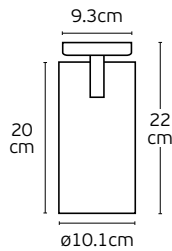

Zoom

VK/04082/B

VK/04082

Code 64174-224128	Model VK/04082/B/W ● Black. 2700K. 2.100lm. 30W. 15°-65°. CRI>80	Box 1pc
64174-225128	VK/04082/B/C ● Black. 4000K. 2.100lm. 30W. 15°-65°. CRI>80	1pc

Details

Voltage **220-240V**.
Type of LED **COB Telescopic Sharp**.
Clicks **25.000**.
Working temperature **-25°C → 45°C**.

Lifetime **25.000hrs**.
3-phase adapter.
Material **Plastic**.
Guarantee **3 years**.

IP20