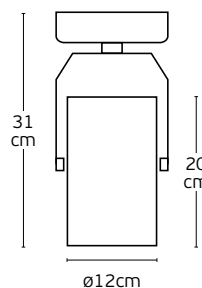

Details

Included lampholder GU10/ES111.
Match also with lamps: GU10/ES111, R111.

Material Aluminium.
3 phase adapter

IP20