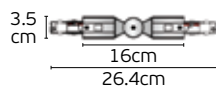

VK/25DA

Code	Model		Box
71164-031804	VK/25DA/B	● Black. Adjustable "L" connector.	112pcs
71164-032804	VK/25DA/W	○ White. Adjustable "L" connector.	112pcs
71164-033804	VK/25DA/S	● Silver. Adjustable "L" connector.	112pcs

Material Copper+aluminium+stainless steel.