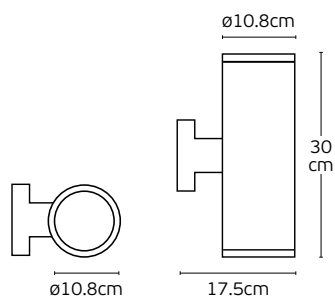

Outdoor Wall Lights

Let

VK/01059/B

Up/Down

VK/01059

Code	Model	Box
75169-192997	VK/01059/W ○ White. E27x2. Max 2x20W (LED). Up/down.	12pcs
75169-193997	VK/01059/B ● Black. E27x2. Max 2x20W (LED). Up/down.	12pcs
75169-194997	VK/01059/AN ● Anthracite. E27x2. Max 2x20W (LED). Up/down.	12pcs
75169-195997	VK/01059/G ● Grey. E27x2. Max 2x20W (LED). Up/down.	12pcs
75169-290997	VK/01059/RB ● Rust Brown. E27x2. Max 2x20W (LED). Up/down.	12pcs

Details

Included lampholder E27x2.
Match also with lamps: E27/Par30.

Material **Alu diecast/Glass.**
Location **Wall**

VK/01058

Code	Model	Box
75169-188997	VK/01058/W ○ White. E27. Max 20W (LED).	12pcs
75169-189997	VK/01058/B ● Black. E27. Max 20W (LED).	12pcs
75169-190997	VK/01058/AN ● Anthracite. E27. Max 20W (LED).	12pcs
75169-191997	VK/01058/G ● Grey. E27. Max 20W (LED).	12pcs
75169-289997	VK/01058/BR ● Rust Brown. E27. Max 20W (LED).	12pcs

Details

Included lampholder E27.
Match also with lamps: E27/Par30.

Material **Alu diecast/Glass.**
Location **Wall**