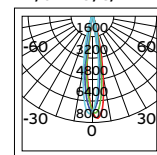

VK/04119/C/12