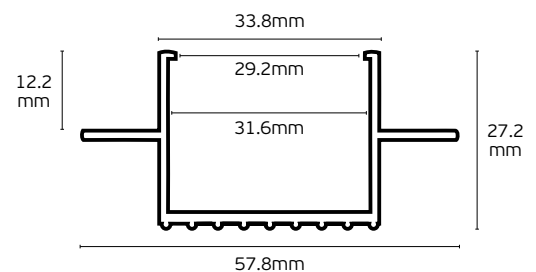

Box
100pcs

Details

Charged **per meter**. Available 2m.
Material **Aluminium**.

IP20.

1 πλάκeta LED

2 σειρές LEDSTRIP

VK/K01

Code	Model	Box
75165-039264	VK/K01/CL ○ Clear. 2.000x16x4.5mm	100pcs
75165-062264	VK/K01/W ○ Frost. 2.000x16x4.5mm	100pcs
75165-295264	VK/K01/B ● Black. 2.000x16x4.5mm	100pcs