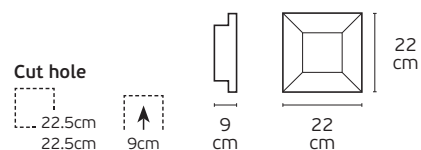

Details

AC Driver 220-240V (Included). Watt 9W. Beam Angle Diffuser light. Type of Led SMD 2835. No Dimmable. Lifetime 30.000 hrs. Working temperature < 45°C. Material Gypsum. Possibility to paint. 2 years guarantee.