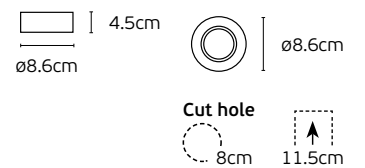

VK/03012G/HQ

Code	Model	Box
64173-130121	VK/03012G/HQ/W ○ White. GU10. Max. 12W. (LED)	1pc
64173-131121	VK/03012G/HQ/B ● Black. GU10. Max. 12W. (LED)	1pc