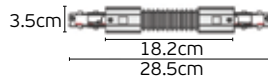

VK/30DA

Code	Model		Box
71164-022804	VK/30DA/B	● Black. Flexible connector.	98pcs
71164-023804	VK/30DA/W	○ White. Flexible connector.	98pcs
71164-024804	VK/30DA/S	● Silver. Flexible connector.	98pcs

Material Copper+aluminium+stainless steel.