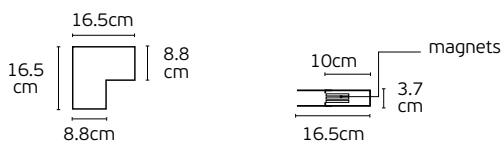

VK/04214TR/S/OUT/B

Code
71164-027721

Model
VK/04214TR/S/OUT/B
● Sand Black. 24V. Outer Corner surface.

Box
20pcs

Details

Outer corner.
Connects 2 rails link at an angle of 90°.

Material Aluminium.