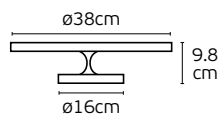

VK/02078

Code
75169-285694

Model
VK/02078/G/W
● Grey. 3000K. 927lm. 18W. CRI>81

Box
4pcs