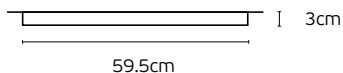

LED SMD 2835 **OSRAM**

5 years guarantee

IP40