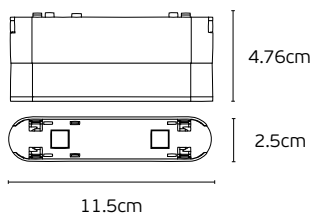

LED Magnetic Track Lights Ultra Slim Bases

Bisqit

Base for magnetic lights

VK/04475/BASE

+

=

VK/04475

Code
71164-168721