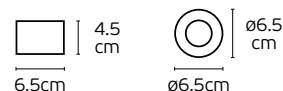

Outdoor Ceiling lights LED

Fozy

VK/02152CE/B

VK/02151CE/B

VK/02152CE

Code	Model	Box
64174-085721	VK/02152CE/W/W ○ White. 3000K. 1209lm. 15W. CRI>90	30pcs
64174-086721	VK/02152CE/W/C ○ White. 4000K. 1340lm. 15W. CRI>90	30pcs
64174-083721	VK/02152CE/B/W ● Black. 3000K. 1209lm. 15W. CRI>90	30pcs
64174-084721	VK/02152CE/B/C ● Black. 4000K. 1340lm. 15W. CRI>90	30pcs

Details

AC Driver 220V (Included).
Beam Angle 35°.
Type of Led LUMENS.
Working temperature < 45°C.

Lifetime 50.000hrs.
Dimmable No.
Material Aluminium.
Guarantee 3 years.

IP54

VK/02151CE

Code	Model	Box
64174-081721	VK/02151CE/W/W ○ White. 3000K. 583lm. 8W. CRI>90	30pcs
64174-082721	VK/02151CE/W/C ○ White. 4000K. 653lm. 8W. CRI>90	30pcs
64174-079721	VK/02151CE/B/W ● Black. 3000K. 583lm. 8W. CRI>90	30pcs
64174-080721	VK/02151CE/B/C ● Black. 4000K. 653lm. 8W. CRI>90	30pcs

Details

AC Driver 220V (Included).
Beam Angle 35°.
Type of Led LUMENS.
Working temperature < 45°C.

Lifetime 50.000hrs.
Dimmable No.
Material Aluminium.
Guarantee 3 years.

IP54