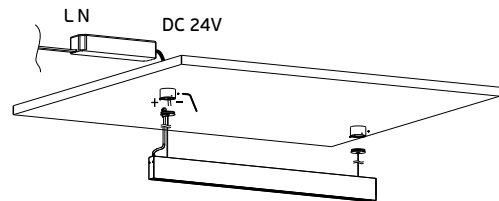

LED Magnetic Track Lights 24V Instruction

Οδηγίες Εγκατάστασης Κρεμαστής Μαγνητικής Ράγας Hanging Magnet Track System Installation Diagram

A. Fixed TS-TP track ceiling box on ceiling with screw.

B. Connect driver output side with track line, and fixed TS-TP ceiling cover and TS-TP box cover with M4 screw.