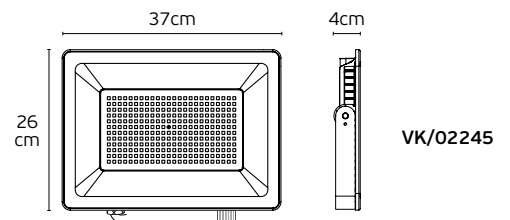

Code 63158-163742	Model VK/02243/B/CCT ● Black. 100W. 9.000lm-10.000lm. 3000K-4500K-6500K	Box 10pcs
63158-164742	VK/02244/B/CCT ● Black. 150W. 13.500lm-15.000lm. 3000K-4500K-6500K	10pcs
63158-165742	VK/02245/B/CCT ● Black. 200W. 18.000lm-20.000lm. 3000K-4500K-6500K	5pcs