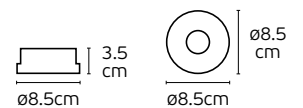

64173-100121

VK/03196/B
● Black. GU5.3. Max. 12W. (LED)

100pcs