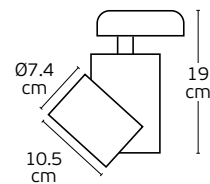

3 phase Track Light Led

Pette

VK/04020/W

15W

VK/04020

Code	Model	Box
64174-199128	VK/04020/W/W/24 ○ White. 3000K. 1.447lm. 15W. CRI>80	1pc
64174-200128	VK/04020/W/C/24 ○ White. 4000K. 1.350lm. 15W. CRI>80	1pc
64174-201128	VK/04020/B/W/24 ● Black. 3000K. 1.447lm. 15W. CRI>80	1pc
64174-202128	VK/04020/B/C/24 ● Black. 4000K. 1.350lm. 15W. CRI>80	1pc
64174-203128	VK/04020/G/W/24 ● Grey. 3000K. 1.200lm. 15W. CRI>80	1pc
64174-204128	VK/04020/G/C/24 ● Grey. 4000K. 1.350lm. 15W. CRI>80	1pc

Details

Voltage 220-240V.
Type of LED COB Citizen.
Beam angle 24°.
Clicks 25.000.

Working temperature -25°C → 45°C.
Lifetime 50.000hrs.
3-phase adapter.
Material Aluminium.

5 years guarantee

IP20