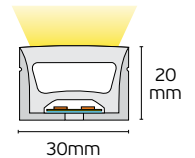

Cut every 25mm