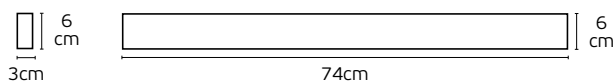

LED Magnetic Track Lights 24V

Kopi

VK/04207TR

Code	Model	Box
71164-013721	VK/04207TR/W/LIN37/B ● Black sand. 3000K. 1.142lm. 9W. CRI>90	20pcs
71164-040721	VK/04207TR/C/LIN37/B ● Black sand. 4000K. 1.262lm 9W. CRI>90	20pcs
71164-014721	VK/04207TR/W/LIN56/B ● Black sand. 3000K. 1.651lm. 12W. CRI>90	20pcs
71164-041721	VK/04207TR/C/LIN56/B ● Black sand. 4000K. 1.725lm. 12W. CRI>90	20pcs
71164-015721	VK/04207TR/W/LIN74/B ● Black sand. 3000K. 2.377lm. 19W. CRI>90	12pcs
71164-042721	VK/04207TR/C/LIN74/B ● Black sand. 4000K. 2.527lm. 18W. CRI>90	12pcs

Details

Led magnetic track light
DC driver 24V (included).
Type of Led 2835 with driver.
Dimmable **No**.
Beam Angle **110°**.

Lifetime **50.000 hrs**.
Working temperature **< 45°C**.
Material **Aluminium**.
Guarantee **3 years**.

IP20.