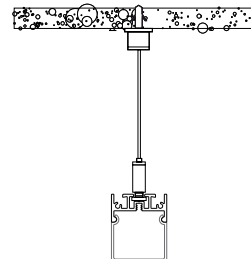

Ledstrips Profiles IP20

Ledstrips accessories

VK/11

Code
75165-008724

Model
VK/11/AL/W/2
● Aluminium profile 2m with white cover & caps.
2.000x20x20mm

Box
50pcs

Details

Charged per meter. Available 2m. Material Aluminium with cover, end caps and buckles.

IP20.

VK/13

Code
75165-009724

Model
VK/13/AL/W/2
● Aluminium profile 2m with white cover & caps.
2.000x30x35.5mm

Box
30pcs

Details

Charged per meter. Available 2m. Material Aluminium with cover, end caps and buckles.

IP20.

VK/14

Code
75165-010724

Model
VK/14/AL/W/2
● Aluminium profile 2m with white cover & caps.
2.000xø60mm

Box
20pcs

75165-011724

Model
VK/14/AL/W/3
● Aluminium profile 3m with white cover & caps.
3.000xø60mm

10pcs

Details

Charged per meter. Available 2m & 3m. Material Aluminium with cover, end caps and suspension.

IP20.