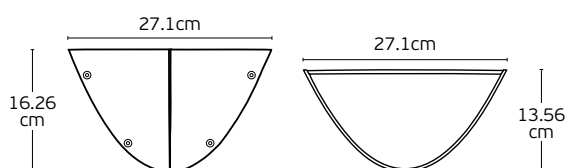

Details

Voltage **110-240V**.
Type of Led **CREE XHP-50**.
Dimmable **No**.
Lifetime **20.000 hrs**.

Working temperature **-40 ~ 50°C**.
Material **Aluminium**.
Driver **Meanwell**.
Guarantee **3-5 years**.