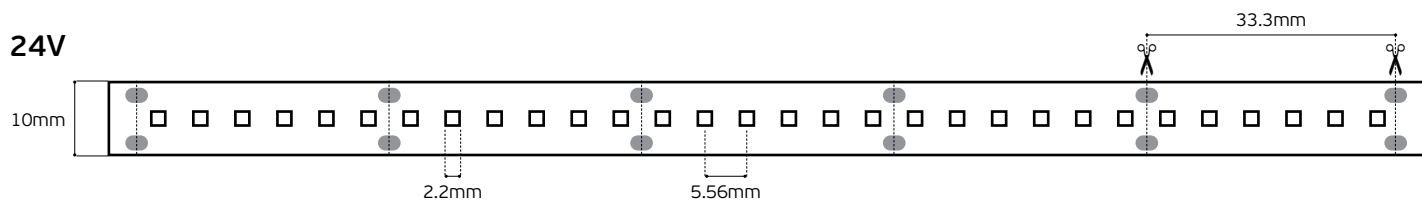

Details

Led type SMD 2216 EPISTAR. Led qty 180pcs/m. Tape on back 3M. Working temperature -10°C → 40°C. Storage temperature -20°C → 60°C. Lifetime 50.000hrs.

IP20.

5 years guarantee Super bright!!!

24V

Ledstrips CRI>90. IP20.