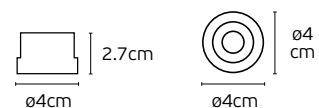

Details

AC 220-240V
Driver 350mA (Included).
Beam Angle 20°.
Type of Led CREE.
Lifetime 30.000hrs.

Clicks 15.000.
Working temperature -25°C ~ 40°C.
Material Aluminium.
Guarantee 2 years.

IP20