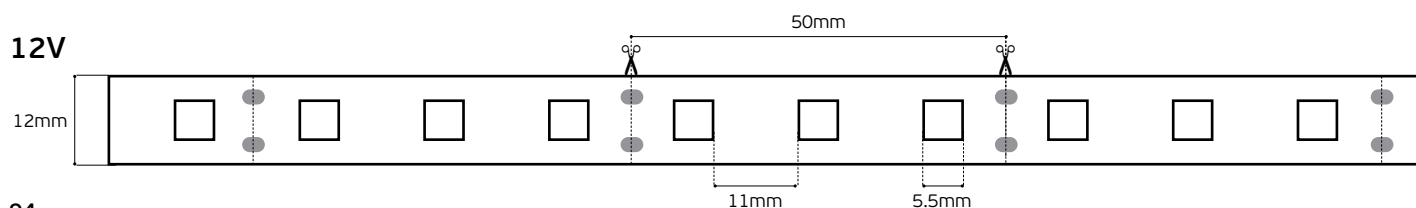

Details

Led type **SMD 5050**. Led qty **60pcs/m**. CRI>80. Tape on **back 3M**. Working temperature **-25°C → 60°C**. Storage temperature **-40°C → 80°C**.
2 years guarantee.

IP68.