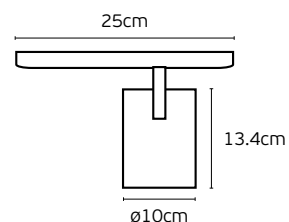

3 phase Track Light Led

Pali

VK/04428/TR 36° ø10cm

Code	Model	Color	Kelvin	Watt	Lumen	Degrees	CRI	Driver	Box
64174-957128	VK/04428/TR/W/36/830	○ White	3000K	12.6→42W	1.547→4.619lm	36°	CRI>80	KGP	2pcs
64174-958128	VK/04428/TR/W/36/840	○ White	4000K	12.6→42W	1.547→4.619lm	36°	CRI>80	KGP	2pcs
64174-959128	VK/04428/TR/B/36/830	● Black	3000K	12.6→42W	1.547→4.619lm	36°	CRI>80	KGP	2pcs
64174-960128	VK/04428/TR/B/36/840	● Black	4000K	12.6→42W	1.547→4.619lm	36°	CRI>80	KGP	2pcs

Details

Voltage 220-240V. LED source COB. Working temperature -20°C→ 45°C. Inclination 90°. Rotation 350°. Lifetime 50.000hrs. Clicks 25.000. Material Die-casting aluminium. 4-wires adapter driver.

5 years guarantee

IP20

VK/04428/REF

Code	Model	Box
64174-961128	VK/04428/REF/15 ● Silver. Metal. Reflector 15°.	1pc
64174-962128	VK/04428/REF/24 ● Silver. Metal. Reflector 24°.	1pc

Details

Can be used to VK/04428/TR. Material Metal.