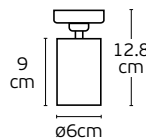

Details

Material Aluminium
Location 3 phase Track

Lampholder GU10-Par16
3 phase adapter

IP20