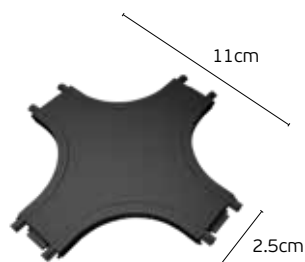

VK/04483/B/CON

VK/04483

Code	Model	Box
71164-019115	VK/04483/B/CON ● Black. 40V. 11x2.5x0.55cm	50pcs
71164-020115	VK/04483/W/CON ○ White. 40V. 11x2.5x0.55cm	50pcs

Details

Connectors for Magnetic surface mounted track line 40V.

IP Rating IP20. Working temperature <45°C. Material Aluminium.