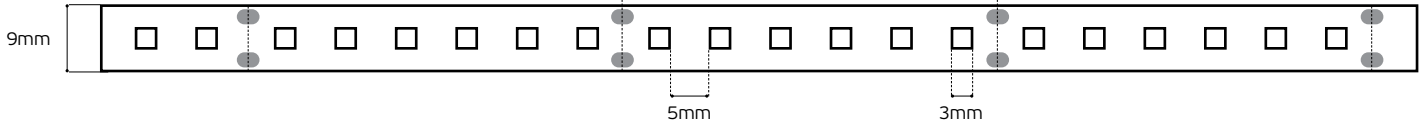

Details

Led type **SMD 2835**. Led qty **120pcs/m**. CRI>80. Tape on back **3M**. Working temperature **-25°C → 60°C**. Storage temperature **-40°C → 80°C**. 2 years guarantee.

LED's/m
120pcs

IP20.

24V

Ledstrips CRi>80. IP20.