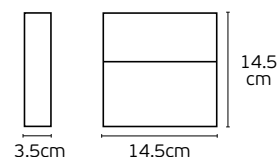

VK/02057

Code 75169-322692	Model VK/02057/W/W ○ White. 3000K. 517lm. 4.5W. CRI>80	Box 30pcs

Details

AC Driver 220-240V (Included).
Beam Angle 118°.
Type of Led SMD 2835.
Lifetime 30.000hrs.

Dimmable No.
Working temperature -20°C→45°C.
Material Aluminium.
Guarantee 2 years.

VK/02056

Code 75169-321692	Model VK/02056/W/W ○ White. 3000K. 523lm. 4.5W. CRI>80	Box 30pcs

Details

AC Driver 220-240V (Included).
Beam Angle 118°.
Type of Led SMD 2835.
Lifetime 30.000hrs.

Dimmable No.
Working temperature -20°C→45°C.
Material Aluminium.
Guarantee 2 years.