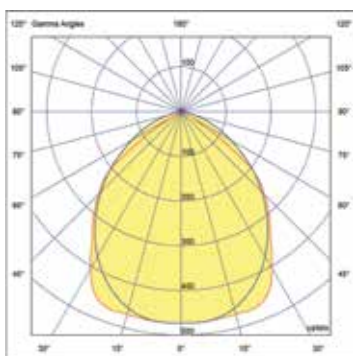

VK/04289/700/2/W/C