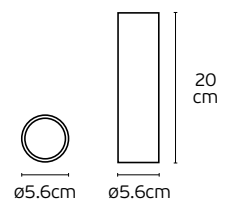

Details

Included lampholder GU10.
Match also with lamps: GU10/50, Par16.

Working temperature -20°C ~ 40°C.
Material Aluminium.