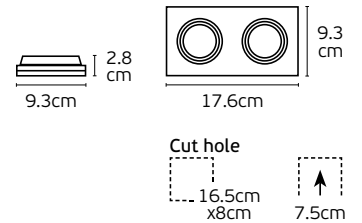

Gree

VK/03014G/2

Code 64173-061121	Model VK/03014G/2/W ○ White. GU10x2. Max 2x12W (LED).	Box 40pcs
64173-063121	VK/03014G/2/AL ● Aluminium. GU10x2. Max 2x12W (LED).	40pcs
64173-062121	VK/03014G/2/B ● Black. GU10x2. Max 2x12W (LED).	40pcs

VK/03014G/3

Code 64173-064121	Model VK/03014G/3/W ○ White. GU10x3. Max 3x12W (LED).	Box 20pcs
64173-066121	VK/03014G/3/AL ● Aluminium. GU10x3. Max 3x12W (LED).	20pcs
64173-065121	VK/03014G/3/B ● Black. GU10x3. Max 3x12W (LED).	20pcs

Details

Included lampholder GU10.
Match also with lamps: GU10/50, Par16, Modules 50.

Material Pure aluminium.