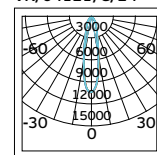

VK/04121/C/24