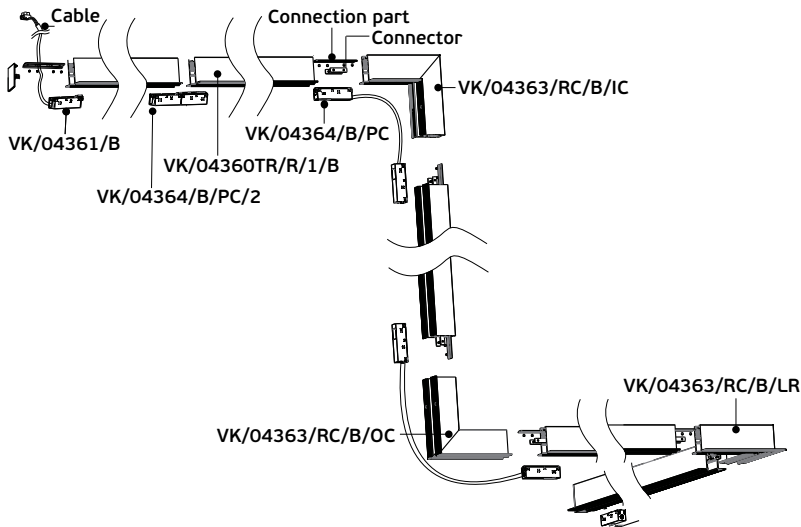

4a. Recessed track cut-out size comparison table
Συγκριτικός Πίνακας διαστάσεων κοπής

LED Magnetic Track Lights 48V Instruction

Οδηγίες εγκατάστασης χωνευτής μαγνητικής ράγας 48V

4. Recessed magnetic track installation diagram 48V