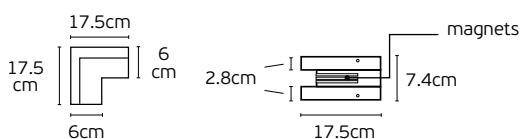

VK/04363/TL/B/OC/LR

Code
71164-219721

Model
VK/04363/TL/B/OC/LR
● Black. 48V. Outer corner for surface magnetic

Box
20pcs

Details

Left/Right Outer Corner for trimless.
Track lines **48V**.
2 rails link at an angle of **90°**.
Material **Aluminium**.

Must be install **VK/04364** to work
(connector for corners).
Guarantee **3 years**.