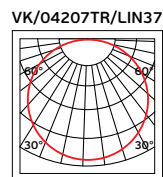

VK/04207TR

Code	Model	Box
71164-013721	VK/04207TR/W/LIN37/B ● Black sand. 3000K. 1.142lm. 9W. CRI>90	20pcs
71164-040721	VK/04207TR/C/LIN37/B ● Black sand. 4000K. 1.262lm 9W. CRI>90	20pcs
71164-014721	VK/04207TR/W/LIN56/B ● Black sand. 3000K. 1.651lm. 12W. CRI>90	20pcs
71164-041721	VK/04207TR/C/LIN56/B ● Black sand. 4000K. 1.725lm. 12W. CRI>90	20pcs
71164-015721	VK/04207TR/W/LIN74/B ● Black sand. 3000K. 2.377lm. 19W. CRI>90	12pcs
71164-042721	VK/04207TR/C/LIN74/B ● Black sand. 4000K. 2.527lm. 18W. CRI>90	12pcs