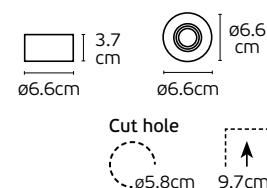

VK/03332

Code
64173-132121

Model
VK/03332/W
○ White. GU5.3/MR11. Max. 6W (LED).

Box
80pcs

64173-133121

VK/03332/B
● Black. GU5.3/MR11. Max. 6W (LED).

80pcs