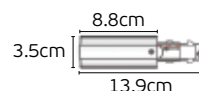

Material Copper+aluminium+stainless steel.

VK/24DA/.../R

Code	Model	Box
71164-019804	VK/24DA/B/R ● Black. Live-end connector "Right".	120pcs
71164-020804	VK/24DA/W/R ○ White. Live-end connector "Right".	120pcs
71164-021804	VK/24DA/S/R ● Silver. Live-end connector "Right".	120pcs