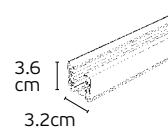

3 Phase Track Accessories

Surface

VK/19B

Code	Model	Box
71164-003111	VK/19B/B ● Black. Track line. Available 1, 2, 3 meters.	10pcs
71164-002111	VK/19B/W ○ White. Track line. Available 1, 2, 3 meters.	10pcs
71164-001111	VK/19B/S ● Silver. Track line. Available 1, 2, 3 meters.	10pcs

Details

3-phase track line.

Material Aluminium.

VK/32B/L1

Code	Model	Box
71164-052111	VK/32B/S/L1 ● Silver. Left "T" connector.	25pcs
71164-053111	VK/32B/W/L1 ○ White. Left "T" connector.	25pcs
71164-054111	VK/32B/B/L1 ● Black. Left "T" connector.	25pcs

Details

Left "T" connector to three tracks.

Material Aluminium, plastic.

VK/32B/R1

Code	Model	Box
71164-019111	VK/32B/S/R1 ● Silver. Right "T" connector.	25pcs
71164-020111	VK/32B/W/R1 ○ White. Right "T" connector.	25pcs
71164-021111	VK/32B/B/R1 ● Black. Right "T" connector.	25pcs

Details

Right "T" connector to three tracks.

Material Aluminium, plastic.