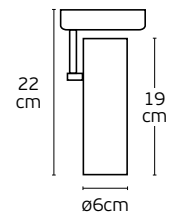

Details

Material Aluminium
Location 3 phase Track

Lampholder GU10-Par16.
3 phase adapter

IP20