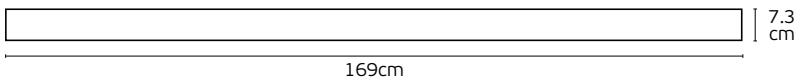

Slim Led Linear Lights