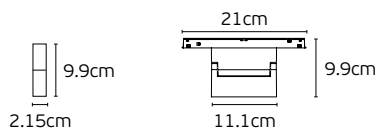

VK/04602/TR/DA

Code	Model	Box
71164-065776	VK/04602/TR/DA/13/W/W ○ White. 3000K. 750lm. 6W. CRI>90	20pcs
71164-066776	VK/04602/TR/DA/13/B/W ● Black. 3000K. 750lm. 6W. CRI>90	20pcs
71164-067776	VK/04602/TR/DA/22/W/W ○ White. 3000K. 1.499lm. 12W. CRI>90	20pcs
71164-068776	VK/04602/TR/DA/22/B/W ● Black. 3000K. 1.499lm. 12W. CRI>90	20pcs

Details

Led magnetic track light DC driver 48V (included).
Type of Led 3030.
Material Aluminium, PMMA lens.

Beam Angle 30°.
Dimmable Dali Driver DT6.
Lifetime 50.000 hrs.
Working temperature < 45°C.

5 years guarantee

IP20.