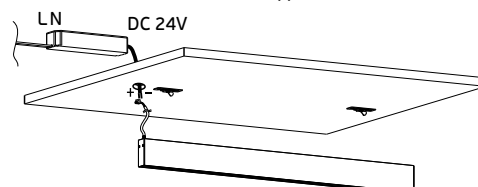

LED Magnetic Track Lights 24V Instruction

Οδηγίες Εγκατάστασης Κρεμαστής Μαγνητικής Ράγας Hanging Magnet Track System Installation Diagram

A. Fixed TS-TP track ceiling box on ceiling with screw.

B. Connect driver output side with track line, and fixed TS-TP ceiling cover and TS-TP box cover with M4 screw.