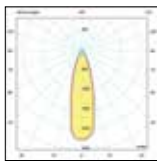

Details

Voltage 220-240V. LED source **OSRAM**. Working temperature -20°C→ 50°C.
Lifetime 60.000hrs. Clicks 100.000. Material Aluminium.

5 years guarantee

IP20.

VK/04352/18

VK/04352/24

VK/04352/40