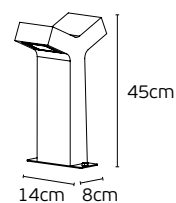

Outdoor Concrete Lights LED

Terra

VK/02200/G/W/75

VK/02200/G/W/45

VK/02200

Code
75169-338131

Model
VK/02200/G/W/75
● Dark Grey. 3000K. 1159lm. 23W. CRI>80. 70cm

Box
1pc

75169-337131

VK/02200/G/W/45
● Dark Grey. 3000K. 1159lm. 23W. CRI>80. 45cm

1pc

Details

AC Driver **Voltage 220-240V (included)**.
Type of Led **3030 ledchips LUMILEDS**.
Angle **106°**.
Dimmable **No**.
Lifetime **30.000 hrs**.

Working temperature **-20°C-45°C**.
Material **Concrete**.
Location **Floor**.
Guarantee **3 years**.