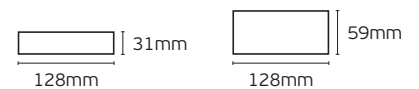

VK/LV120

Code	Model	Box
78000-531016	VK/LV120-12 10A. 120W. 12V.	10pcs
78000-378016	VK/LV120-24 5A. 120W. 24V.	10pcs

Details

Voltage 190-265V. Material Plastic. Guarantee 3 years.

IP20

VK/LV150

Code	Model	Box
78000-516016	VK/LV150-12 12.5A. 150W. 12V.	10pcs
78000-529016	VK/LV150-24 6.2A. 150W. 24V.	10pcs

Details

Voltage 190-265V. Material Plastic. Guarantee 3 years.

IP20