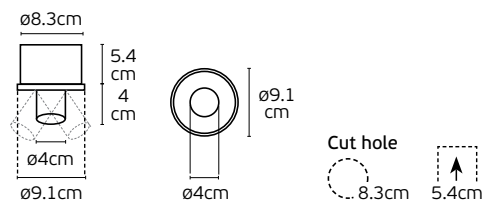

Details

AC 220-240V Driver
(For the models that include).
Beam Angle 24°.
Type of Led COB.
CRI>80.

Lifetime 50.000hrs.
Clicks 20.000.
Working temperature -40°C ~ 60°C.
Material Aluminium.
Guarantee 2 years.

IP20.