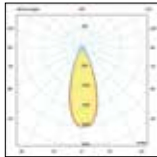

VK/04350/24