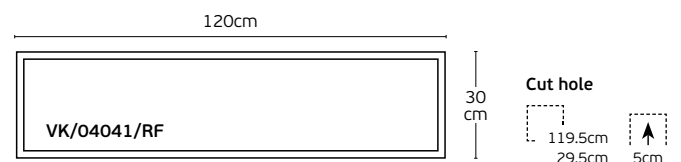

Details

VK/04051/MF: Frame mounting kit for LED panel VK/04051.

VK/04041/MF: Frame mounting kit for LED panel VK/04041.

VK/04051/RF: Frame recessed kit for LED panel VK/04051 with metal clip set.

VK/04041/RF: Frame recessed kit for LED panel VK/04041 with metal clip set.