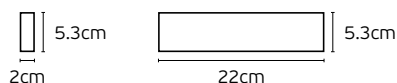

VK/04366/B/18/DALI - VK/04366/B/18