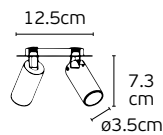

Cut hole

VK/04612/2

Code	Model	Box
64174-009776	VK/04612/2/W-B/WW ○ White + black. 2700K. 1.114lm. 2x6W. CRI>90	1pc
64174-010776	VK/04612/2/W-B/W ○ White + black. 3000K. 1.220lm. 2x6W. CRI>90	1pc
64174-011776	VK/04612/2/B/WW ● Black. 2700K. 1.114lm. 2x6W. CRI>90	1pc
64174-012776	VK/04612/2/B/W ● Black. 3000K. 1.220lm. 2x6W. CRI>90	1pc
64174-013776	VK/04612/2/TB-B/WW ● Titanium bronze + Black. 2700K. 1.114lm. 2x6W. CRI>90	1pc
64174-014776	VK/04612/2/TB-B/W ● Titanium bronze + Black. 3000K. 1.220lm. 2x6W. CRI>90	1pc