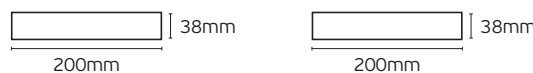

VK/10E

Code	Model	Box
78000-589719	VK/A12-10E 0.83A. 10W. 12V.	10pcs

78000-605719	VK/A24-10E 0.41A. 10W. 24V.	10pcs

Details

Voltage 90-250V. Material **Metallic**.
Guarantee 2 years.

IP67

VK/30E

Code	Model	Box
78000-590719	VK/A12-30E 2.5A. 30W. 12V.	10pcs

78000-606719	VK/A24-30E 1.25A. 30W. 24V.	10pcs

Details

Voltage 90-250V. Material **Metallic**.
Guarantee 2 years.

IP67