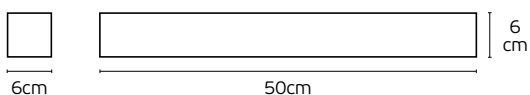

Up/Down

VK/02082

Code	Model	Box
75169-293694	VK/02082/AN/W ● Anthracite. 3000K. 1.263lm. 15W. CRI>84	4pcs
75169-294694	VK/02082/W/W ○ White. 3000K. 1.263lm. 15W. CRI>84	4pcs

Details

AC Driver **220-240V (Included)**.
Beam Angle **107°**.
Type of Led **SMD PHILIPS 2835**.
Working temperature **-20°C → 40°C**.

Lifetime **30.000hrs**.
Dimmable No.
Material **Aluminium**.
Guarantee **2 years**.

VK/02081

Code	Model	Box
75169-291694	VK/02081/AN/W ● Anthracite. 3000K. 1.818lm. 20W. CRI>84	4pcs
75169-292694	VK/02081/W/W ○ White. 3000K. 1.818lm. 20W. CRI>84	4pcs

Details

AC Driver **220-240V (Included)**.
Beam Angle **107°**.
Type of Led **SMD PHILIPS 2835**.
Working temperature **-20°C → 40°C**.

Lifetime **30.000hrs**.
Dimmable No.
Material **Aluminium**.
Guarantee **2 years**.