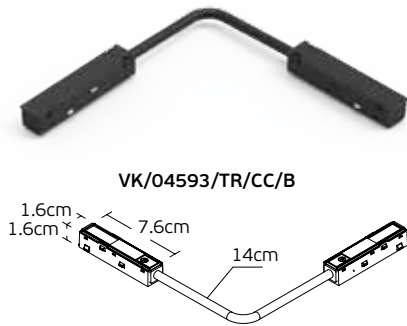

5 years guarantee

Accessories for Led Magnetic Track Lights 48V. Slim. DALI.

Eiva

VK/04593/TR/CC/B

VK/04595/TR/PP/B

VK/04593/TR/CC

Code	Model	Box
71164-042776	VK/04593/TR/CC/W ○ White. 48V. Power connector for corner connection	50pcs
71164-043776	VK/04593/TR/CC/B ● Black. 48V. Power connector for corner connection	50pcs