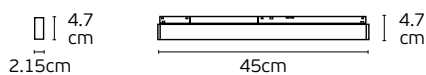

VK/04600/TR/DA/60/B