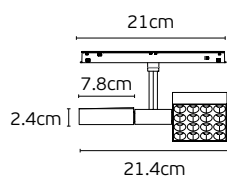

VK/04606/TR/DA

Code 71164-089776	Model VK/04606/TR/DA/W-B/W ○ White+black. 3000K. 2.087lm. 20W. 45° CRI>90	Box 12pcs
71164-090776	VK/04606/TR/DA/B-TB/W ● Black+titanium bronze. 3000K. 2.087lm. 20W. 45° CRI>90	12pcs

Details

Led magnetic track light DC driver 48V (included).
Dimmable Dali Driver DT6
Type of Led SMD

Lifetime **50.000 hrs**
Working temperature < **45°C**
Material **Aluminium, PMMA lens**
Beam Angle **45°**

5 years guarantee

IP20.