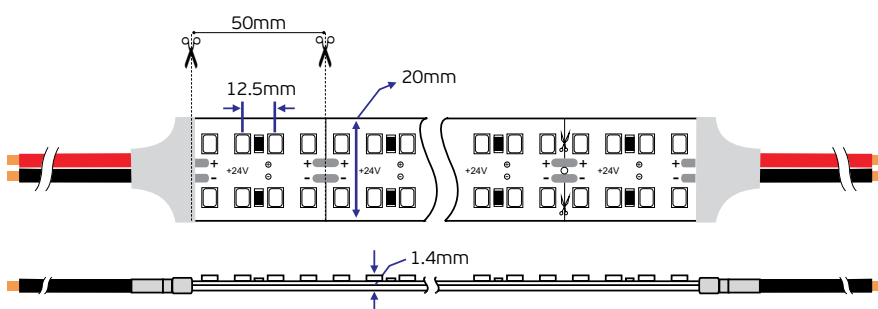

Ledstrips CRI>90. IP20.

Ledstrips Epistar Collection

IP20. 33W/m. 3000K.

VK/24/2835/.../320

Code	Model	Voltage	Kelvin	Lumen/m	CRI	Watt/m	Box
78001-741724	VK/24/2835/927/320	24V	2700K	4663lm/m	CRI>90	33W/m	5m/roll
78001-742724	VK/24/2835/930/320	24V	3000K	4716lm/m	CRI>90	33W/m	5m/roll
78001-743724	VK/24/2835/940/320	24V	4000K	4757lm/m	CRI>90	33W/m	5m/roll

Details

Led type **SMD 2835 EPISTAR**. Led qty **320pcs/m. Tape 3M**.

Working temperature **-10°C → 40°C**. Storage temperature **-20°C → 60°C**. Lifetime **50.000hrs**.

IP20.

5 years guarantee