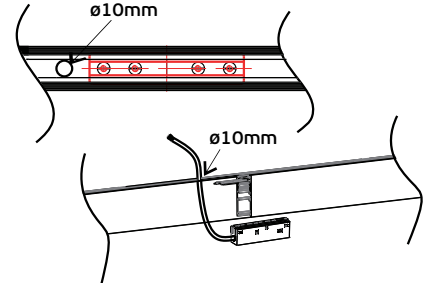

Connect the driver to electric supply; (The driver needs to close to the installation position for the easy installation).

Cut off electric supply before installation!

Διάγραμμα σύνδεσης track φωτιστικών 48V 3. Track connection diagram 48V

3a. Power head connection diagram/Διάγραμμα σύνδεσης παροχής ενέργειας

Side cover Loose the screw, pull out the side cover.	Connection Part Put GD-connection Part into the correct position	Magnet Track Put the side cover, tightening the screw.	Buckle VK/04361/B Pay attention to the correct connection position when the installation.

3b. The corner connection diagram/Διάγραμμα γωνιακής σύνδεσης

Connection Part Connector Put connection part into the correct position.	Magnet Track Corner Use connection part to connect the track.	Tightening the screw after the installation.	VK/04364/B/PC Put connection part into the correct position.

3c. Track connection diagram/Διάγραμμα σύνδεσης σε σειρά

Put connection part into the correct position.	Magnet Track Magnet Track Use connection part to connect the track.	Tightening the screw after the installation.	VK/04364/B/PC/2 Put connection part into the correct position.