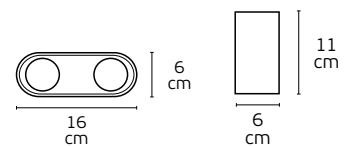

Details

Included lampholder GU10.
Match also with lamps: GU10/50, Par16.

Material **Aluminium**.
Working temperature -20°C ~ 40°C.