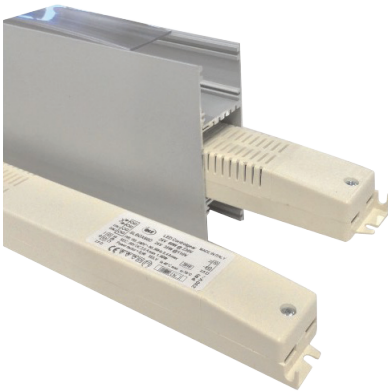

Details

Voltage 100-250V.
Watt 60W.
Material Plastic.

5 years guarantee

Cut hole
ø35mm

DALI/PUSH
0/1-10V

IP20.

A40PBF060D0B-100D0B

Code 78000-695255	Model A40PBF060D0B 2.5A. 60W. 24V. LED Driver DALI/Push	Box 1pc
78000-699255	A40PBF100D0B 4.16A. 100W. 24V. LED Driver DALI/Push	1pc