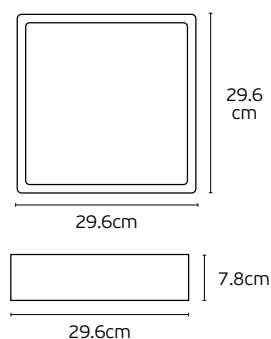

VK/02065

Code
75169-331692

Model
VK/02065/G/C
● Grey. 4000K. 1.400lm. 12W. CRI>80

Box
10pcs

Details

AC Driver 230V (Included).
Beam Angle 120°.
Type of Led SMD 3014.
Lifetime 30.000hrs.

Dimmable No.
Working temperature -20°C→45°C.
Material Plastic (ABS).
Guarantee 2 years.

VK/02066

Code
75169-332692

Model
VK/02066/G/C
● Grey. 4000K. 1.850lm. 16W. CRI>80

Box
10pcs

Details

AC Driver 230V (Included).
Beam Angle 120°.
Type of Led SMD 2835.
Lifetime 30.000hrs.

Dimmable No.
Working temperature -20°C→45°C.
Material Plastic (ABS).
Guarantee 2 years.