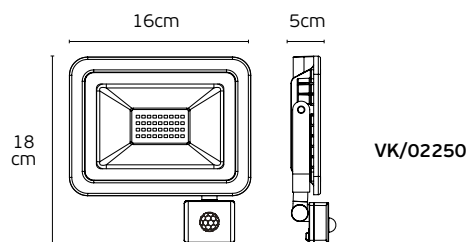

Details

Material **Aluminum+Glass**
Voltage **AC100-240V**
Beam Angle **120°**
Type of Led **SMD 2835**

Hours **30.000hrs**
Working Temperature **-35°C → 35°C**
Clicks **20.000**
Guarantee **3 years**

IP65

VK/02250