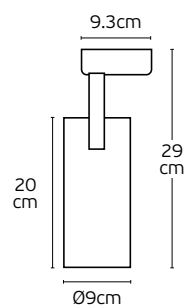

3 phase Track Light Led

Pera

VK/04121/B 12°

VK/04121/W 24°

30W

VK/04121 12°

VK/04121 24°

Code	Model	Box
64174-260128	VK/04121/W/W/12 ○ White. 3000K. 3.012lm. 30W. 12°. CRI>80	15pcs
64174-261128	VK/04121/W/C/12 ○ White. 4000K. 3.333lm. 30W. 12°. CRI>80	15pcs
64174-262128	VK/04121/B/W/12 ● Black. 3000K. 3.012lm. 30W. 12°. CRI>80	15pcs
64174-263128	VK/04121/B/C/12 ● Black. 4000K. 3.333lm. 30W. 12°. CRI>80	15pcs
64174-264128	VK/04121/W/W/24 ○ White. 3000K. 3.328lm. 30W. 24°. CRI>80	15pcs
64174-265128	VK/04121/W/C/24 ○ White. 4000K. 3.350lm. 30W. 24°. CRI>80	15pcs
64174-266128	VK/04121/B/W/24 ● Black. 3000K. 2.971lm. 30W. 24°. CRI>80	15pcs
64174-267128	VK/04121/B/C/24 ● Black. 4000K. 3.049lm. 30W. 24°. CRI>80	15pcs

Details

Voltage 220-240V.
Type of LED COB Bridgelux.
Clicks 25.000.

Working temperature -25°C → 45°C.
Lifetime 35.000hrs. 3-phase adapter.
Material Aluminium.

5 years guarantee

IP20