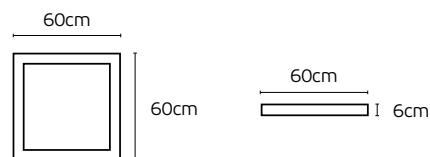

Details

900mA. Supply Voltage 230V AC.
Driver **OSRAM** or **PHILIPS** (included).
UGR<19.
Special Led board 1.4cm
customized by VK Leading Light
2835 Edison.
Working Temperature -25°C → 45°C.
CRI>80.

Material **Metal body, electrostatically
painted in white color,
99.85% clear mirror.
PMMA Diffuser.**
Transmission **92%**.
Beam angle **130°**.
Lifetime **100.000hrs**.
Clicks **100.000**.

5 years guarantee

IP20