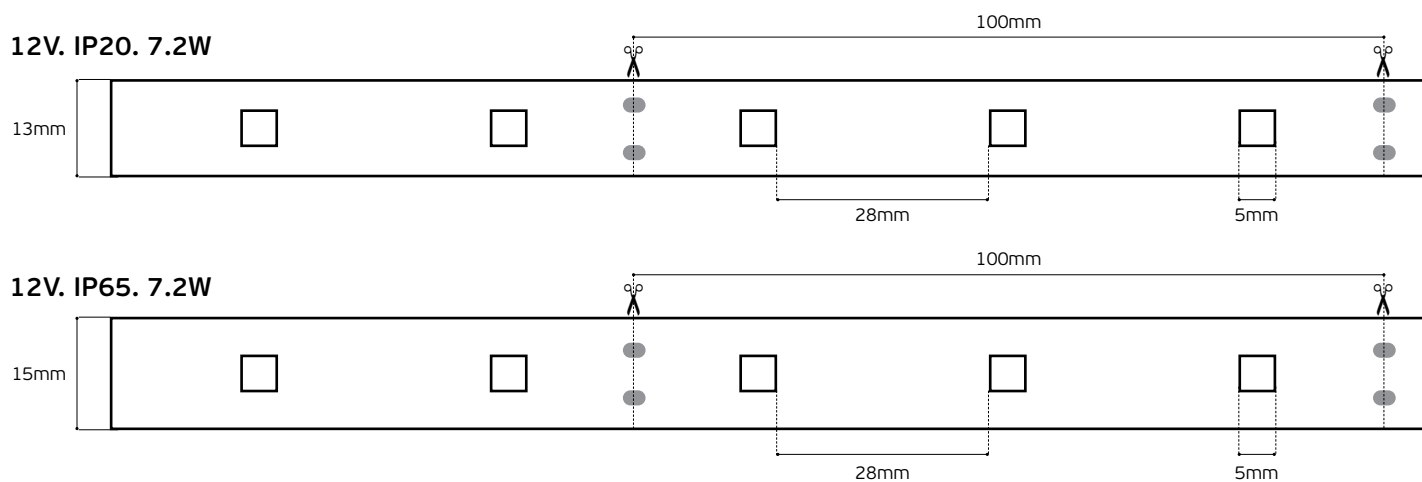

Details
 Led type SMD 5050. Watt 7.2W/m. Led qty 30pcs/m. CRI>80. Tape on back 3M. Working temperature -25°C → 60°C. Storage temperature -40°C → 80°C.
 Lifetime 50.000hrs. 2 years guarantee.

 LED's/m
 30pcs **IP20. IP65.**