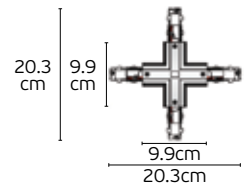

VK/29DA

Code	Model		Box
71164-025804	VK/29DA/B	● Black. "X" connector.	56pcs
71164-026804	VK/29DA/W	○ White. "X" connector.	56pcs
71164-027804	VK/29DA/S	● Silver. "X" connector.	56pcs

Material Copper+aluminium+stainless steel.