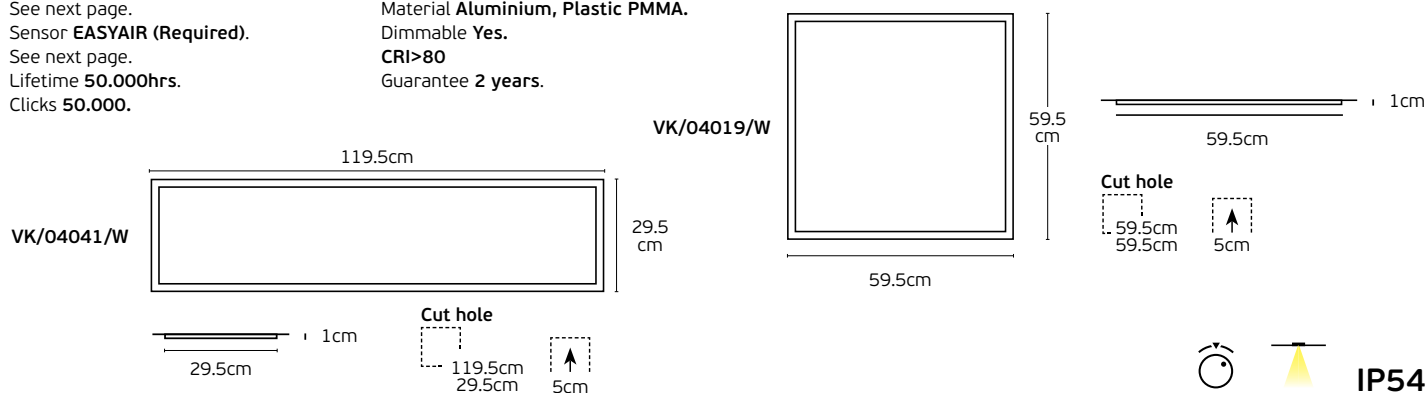

Details

Driver **Xitanium (Required)**.
See next page.
Sensor **EASYAIR (Required)**.
See next page.
Lifetime **50.000hrs**.
Clicks **50.000**.

Working temperature < 45°C.
Material **Aluminium, Plastic PMMA**.
Dimmable **Yes**.
CRI>80
Guarantee **2 years**.