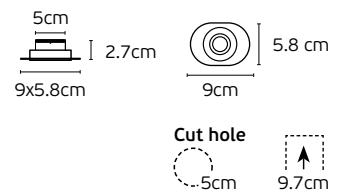

Details

Included lampholder GU10.
Match also with lamps: GU10/35, MR11, Modules 35.

Material **Pure aluminium.**