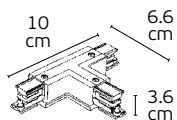

Right

VK/32B/S/R1