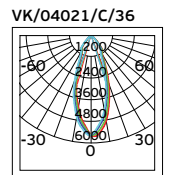

Pette

VK/04021/B

30W

VK/04021

Code	Model	Box
64174-205128	VK/04021/W/W/36 ○ White. 3000K. 3.388lm. 30W. CRI>80	1pc
64174-206128	VK/04021/W/C/36 ○ White. 4000K. 3.519lm. 30W. CRI>80	1pc
64174-207128	VK/04021/B/W/36 ● Black. 3000K. 3.363lm. 30W. CRI>80	1pc
64174-208128	VK/04021/B/C/36 ● Black. 4000K. 2.700lm. 30W. CRI>80	1pc
64174-209128	VK/04021/G/W/36 ● Grey. 3000K. 2.400lm. 30W. CRI>80	1pc
64174-210128	VK/04021/G/C/36 ● Grey. 4000K. 2.700lm. 30W. CRI>80	1pc

Details

Voltage 220-240V.
Type of LED COB Bridgelux.
Beam angle 36°.
Clicks 25.000.

Working temperature -25°C → 45°C.
Lifetime 50.000hrs.
3-phase adapter.
Material Aluminium.

5 years guarantee

IP20