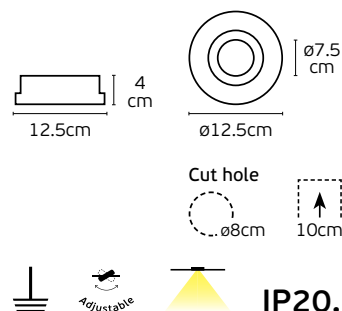

Recessed Trimless Spots for GU10/PAR16

Tene

VK/03193G

Code
64173-093121

Model
VK/03193G/W
○ White. GU10. Max. 12W. (LED)

Box
50pcs

64173-094121

VK/03193G/B
● Black. GU10. Max. 12W. (LED)

50pcs

Details

Included lampholder GU10.
Match also with lamps: GU10/50, Par16, Modules 50.

Material Die cast aluminium.

VK/03194G

Code
64173-095121

Model
VK/03194G/W
○ White. GU10. Max. 12W. (LED)

Box
50pcs

64173-096121

VK/03194G/B
● Black. GU10. Max. 12W. (LED)

50pcs

Details

Included lampholder GU10.
Match also with lamps: GU10/50, Par16, Modules 50.

Material Die cast aluminium.