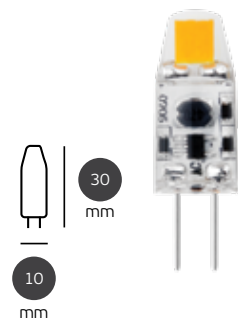

VK/05166

Code	Model	Base	Watt	Dimm	Kelvin	Lumen	Beam Angle	Box
03045-675685	VK/05166/W	G4	1W		3000K	120lm	330°	50
03045-676685	VK/05166/D	G4	1W		6000K	130lm	330°	50

Voltage 12	COB	330°	CRI Ra>80	25k hrs	12.5kclks	-20°C 45°C	Silicon	1W > 15W	IP20	2