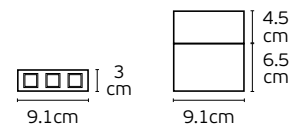

Details

AC Driver 220-240V (Included).
CRI>90.
Beam Angle 8°.
Type of Led
Working temperature < 45°C.

Lifetime 50.000hrs.
Clicks 50.000.
Material Aluminium.
Guarantee 3 years.

IP20