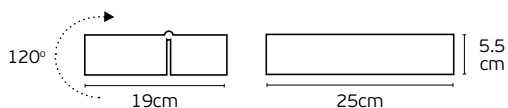

VK/02084

Code 75169-297694	Model VK/02084/AN/W ● Anthracite. 3000K. 2.360lm. 33W. CRI>84	Box 4pcs
75169-298694	VK/02084/W/W ○ White. 3000K. 2.360lm. 33W. CRI>84	4pcs

Details

AC Driver **200-240V (Included)**.
Beam Angle **28°**.
Type of Led **CREE XBD**.
Lifetime **30.000hrs**.

Dimmable **No**.
Working temperature **-20°C→45°C**.
Material **Aluminium**.
Guarantee **2 years**.

VK/02122

Code 75169-351694	Model VK/02122/AN/W ● Anthracite. 3000K. 1.001lm. 16W. CRI>82	Box 4pcs

Details

AC Driver **200-240V (Included)**.
Beam Angle **45°**.
Type of Led **CREE**.
Lifetime **30.000hrs**.

Dimmable **No**.
Working temperature **-20°C→45°C**.
Material **Aluminium diecast**.
Guarantee **2 years**.