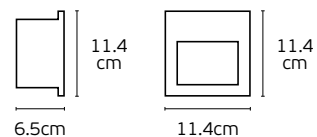

VK/02106

Code
75169-334694

Model
VK/02106/G/W
● Grey. 3000K. 169lm. 2W. CRI>80

Box
24pcs

Details

AC Driver **200-240V (Included)**.
Beam Angle **29°**.
Type of Led **CREE XBD**.
Lifetime **30.000hrs**.

Working temperature **-20°C→45°C**.
Dimmable No.
Material **Aluminium**.
Guarantee **2 years**.