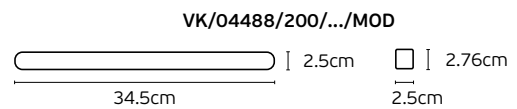

LED Magnetic Track Lights Ultra Slim Drivers

Bisqit

VK/04488

Code	Model	Box
71164-029115	VK/04488/100/B/MOD ● Black. 100W. 40V. 29x2.5x2.76cm	30pcs
71164-030115	VK/04488/100/W/MOD ○ White. 100W. 40V. 29x2.5x2.76cm	30pcs
71164-035115	VK/04488/200/B/MOD ● Black. 200W. 40V. 34.5x2.5x2.76cm	30pcs
71164-036115	VK/04488/200/W/MOD ○ White. 200W. 40V. 34.5x2.5x2.76cm	30pcs

Details

Drivers for Magnetic surface mounted track line 40V.
IP Rating IP20.

Working temperature <45°C.
Material Aluminium.
Guarantee 3 years.

operation only with zigbee