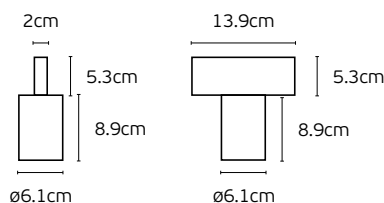

VK/04374/B/DALI - VK/04374/B

VK/04375/B/DALI - VK/04375/B