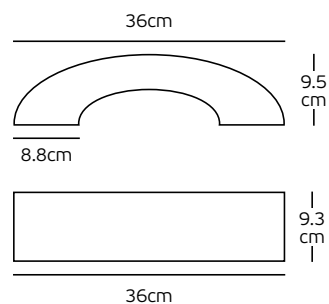

Details

AC Driver **100-240V (Included).**
Beam Angle **100°.**
Type of Led **CREE XBD.**
Lifetime **30.000hrs.**

Working temperature **-20°C → 40°C.**
Dimmable No.
Material **Aluminium.**
Guarantee **2 years.**