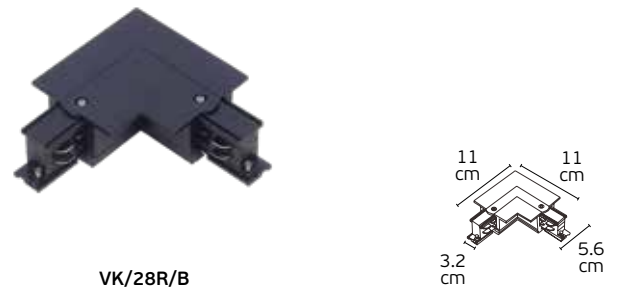

VK/28R/B

VK/28R

Code	Model	Box
71164-023126	VK/28R/W ○ White. L-shape connector.	50pcs
71164-024126	VK/28R/B ● Black. L-shape connector.	50pcs

Details

L-shape connector to connect two track sections at a 90° angle. Material Aluminium, plastic.