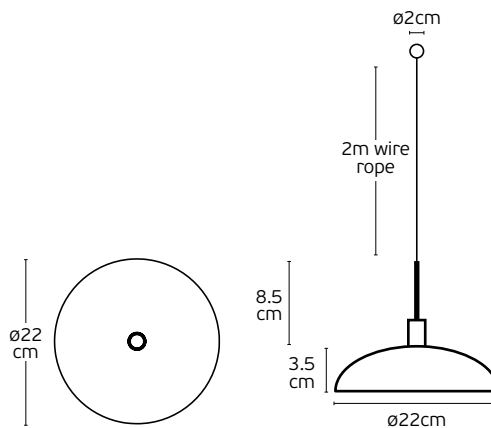

With 2m wire rope.
Use With VK/02154/W to be Pendant Light.

IP54

Outdoor Portable LED Lights

Nog-mos

VK/03210/W

VK/03211/B

VK/03210

VK/03211