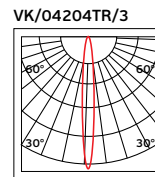

VK/04204TR

Code	Model	Box
71164-008721	VK/04204TR/W/3/B ● Black sand. 3000K. 535lm. 4W. CRI>90	30pcs
71164-043721	VK/04204TR/C/3/B ● Black sand. 4000K. 610lm. 4W. CRI>90	30pcs
71164-009721	VK/04204TR/W/6/B ● Black sand. 3000K. 1.072m. 9W. CRI>90	30pcs
71164-044721	VK/04204TR/C/6/B ● Black sand. 4000K. 1.233lm. 9W. CRI>90	30pcs
71164-010721	VK/04204TR/W/12/B ● Black sand. 3000K. 2.375lm. 15W. CRI>90	20pcs
71164-046721	VK/04204TR/C/12/B ● Black sand. 4000K. 2.223lm. 15W. CRI>90	20pcs