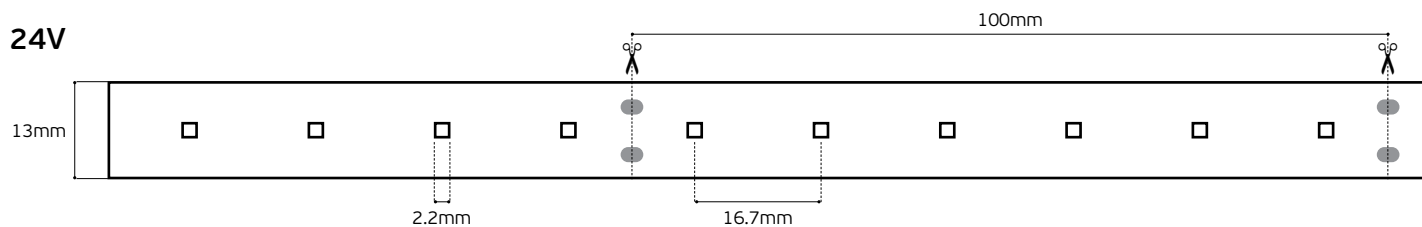

Ledstrips CRi>90. IP66.

Ledstrips Epistar Collection

VK/24/2216W/.../60

Code	Model	Voltage	Kelvin	Lumen/m	CRI	Watt/m	Box
78001-710724	VK/24/2216W/927/60	24V	2700K	697lm/m	CRI>90	6W/m	5m/roll
78001-711724	VK/24/2216W/930/60	24V	3000K	719lm/m	CRI>90	6W/m	5m/roll
78001-712724	VK/24/2216W/940/60	24V	4000K	748lm/m	CRI>90	6W/m	5m/roll

Details

Led type **SMD 2216 EPISTAR**. Led qty **60pcs/m**. Tape on back **3M**. Working temperature **-10°C → 40°C**. Storage temperature **-20°C → 60°C**. Lifetime **50.000hrs**.

IP66.

5 years guarantee Super bright!!!

24V