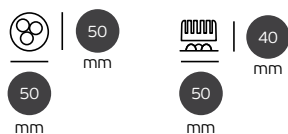

0299 With PWM

Code	Model	Watt	Dimm	Kelvin	Lumen	Beam Angle	Box
03045-001702	029908	3W		RGB	N/A	6°	50
03045-002702	029907	3W		RGB	N/A	30°	50
03045-003702	029917	12W		RGB	N/A	30°	50

LED MODULE	6° & 30° 	CRI Ra>80	Electric Current 350mA	35k hrs	100kHz	-20°C / 40°C	IP20	2