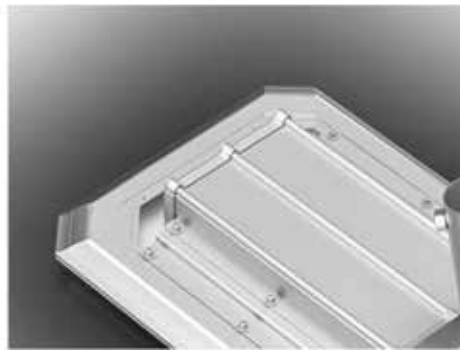

Battery Pack
Easy to maintain