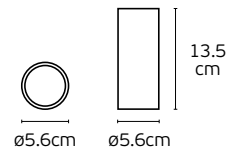

Details

Included lampholder GU10.
Match also with lamps: GU10/50, Par16.

Working temperature -20°C ~ 40°C.
Material Aluminium.