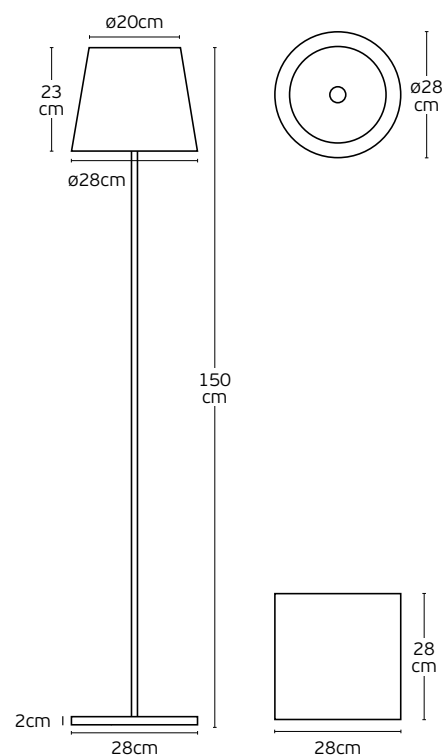

VK/03209

Code
61171-240694

Model
VK/03209/W/W
○ White. 3000K. 530lm. 10W. CRI>83

Box
1pc

Included

61171-241694

VK/03209/B/W
● Black. 3000K. 530lm. 10W. CRI>83

1pc

usb micro

61171-242694

VK/03209/RB/W
● Rusty brown. 3000K. 530lm. 10W. CRI>83

1pc

Power adapter

Details

Portable led light.
Voltage 6x2200mAh lithium battery.
Charge 18-20 hours.
Work time 15 hours.
Location Outdoor floor.

With Touch switch.
Dimmable.
Working temperature -20 ~ 50°C.
Material Die-cast Aluminum.
Guarantee 2 years.

Recharging base

IP54