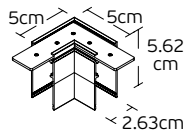

VK/04587/TR/CON/LH

Code	Model	Box
71164-023776	VK/04587/TR/CON/LH/W ○ White. 48V. L type horizontal for surface High	60pcs
71164-025776	VK/04587/TR/CON/LH/B ● Black. 48V. L type horizontal for surface High	60pcs

Details

L type horizontal connector for High Track profile, 4 wire Surface mount type. Material Aluminium. IP Rating IP20. Working temperature < 45°C. Voltage 48V.