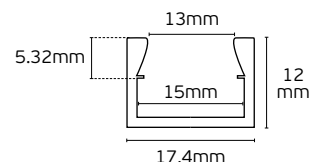

Ledstrips Profiles IP20

VK/01/AL

Code
75165-161264

Model
VK/01/AL
Aluminium. 2.000x17.4x9mm

Box
100pcs

Details
Charged per meter. Available 2m. Material Aluminium.

IP20.

VK/12/AL

Code
75165-212264

Model
VK/12/AL
Aluminium. 2.000x17.4x12mm

Box
100pcs

Details
Charged per meter. Available 2m. Material Aluminium.

IP20.

VK/D1/AL

Code
75165-173264

Model
VK/D1/AL
Aluminium. 2.000x21x16mm

Box
100pcs

Details
Charged per meter. Available 2m. Material Aluminium.

IP20.

VK/03/SLIM/AL

Code
75165-166264

Model
VK/03/SLIM/AL
Aluminium. 2.000x27.4x15mm

Box
100pcs

Details
Charged per meter. Available 2m. Material Aluminium.

IP20.

VK/D2/AL

Code
75165-165264

Model
VK/D2/AL
Aluminium. 2.000x30x16mm

Box
100pcs

Details
Charged per meter. Available 2m. Material Aluminium.

IP20.