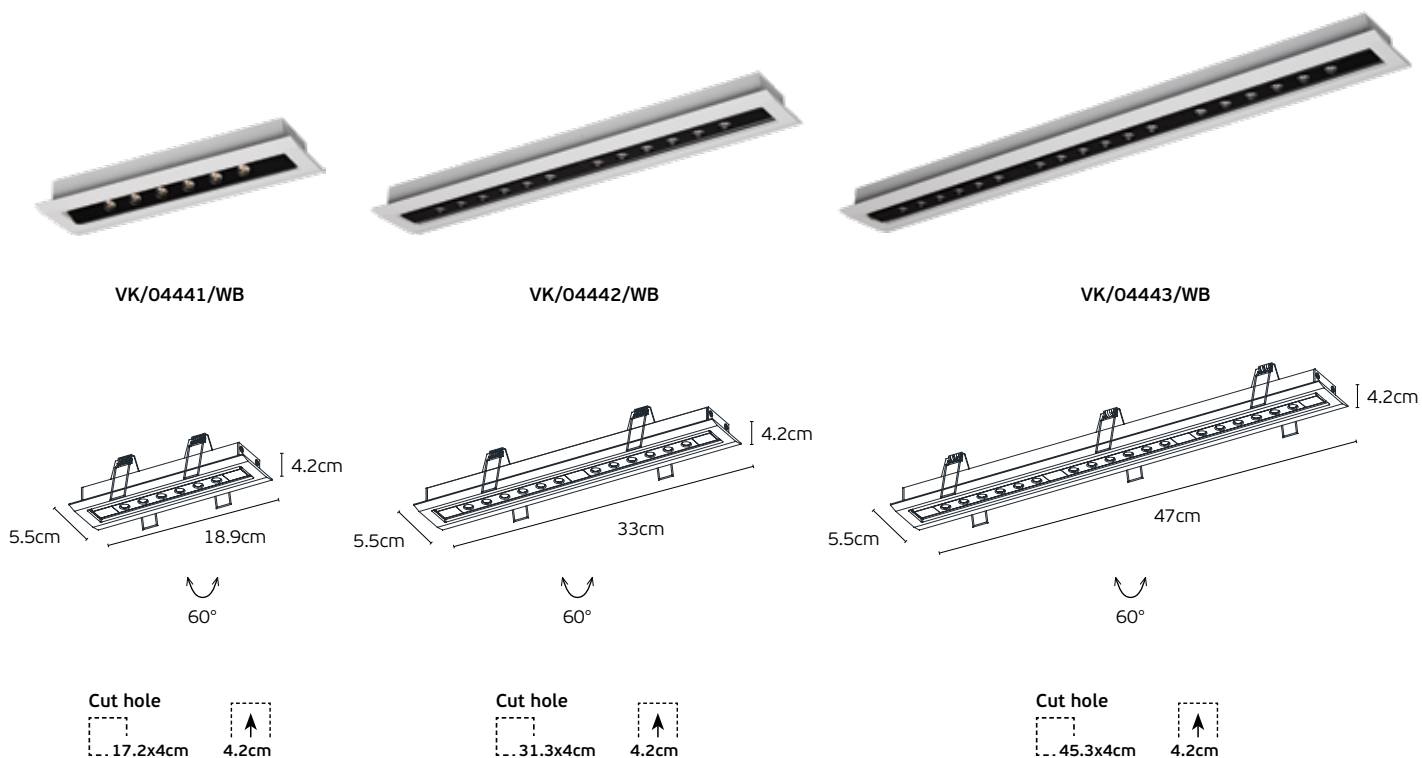

Details

AC Driver 220-240V.
Beam Angle 8°.
Type of Led .
Lifetime 50.000hrs.
Clicks 20.000.

Working temperature < 45°C.
Material Aluminium.
Magnet light.
Guarantee 3 years.

Square Dark downlights Led

Kit

VK/04441, VK/04442, VK/04443