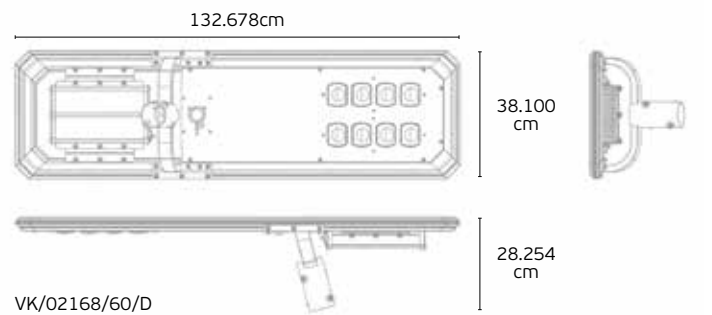

High lumen LEDs
190lm/w

Bracket
Double Protection for rust-proof

High Sensitivity PIR Sensor

Luminance distribution

VK/02168/20/D
VK/02168/40/D

VK/02168/60/D
VK/02168/80/D

Dimensions

Led Lamps