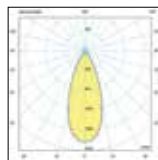

VK/04352/40

ø8cm
18° 24° 40°

Flicker free