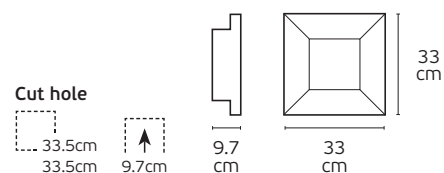

Details

AC Driver 220-240V (Included). Watt 23W. Beam Angle Diffuser light. Type of Led SMD 2835. No Dimmable. Lifetime 30.000 hrs. Working temperature < 45°C. Material Gypsum. Possibility to paint. 2 years guarantee.

VK/09032

Code
64174-251131

Model
VK/09032
○ White. 3000K. 9W. CRI>80

Box
16pcs