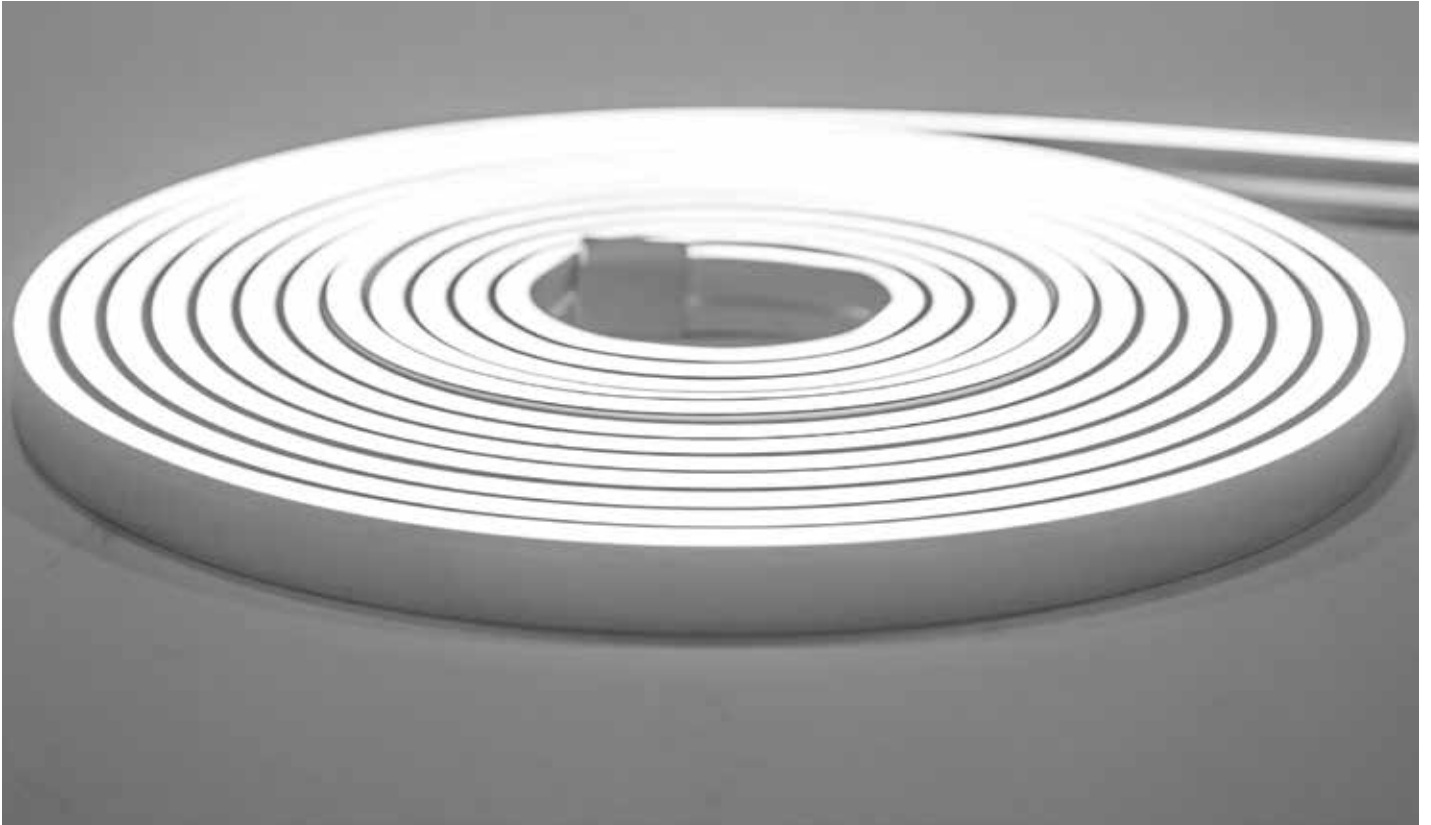

Keiso Side bend Neoflex

Ledstrips Keiso Collection

Keiso. Suitable for use in hidden outdoor lighting applications such as stairs, perimeter in pool overflow, flower beds, window frames, light floor lining, and many more.

 **IP68.**

in the box

Keiso Side bend Neoflex

Ledstrips Keiso Collection

Keiso. Suitable for use in hidden outdoor lighting applications such as stairs, perimeter in pool overflow, flower beds, window frames, light floor lining, and many more.

10mm

 **IP68.**

VK/08/19/AL

in the box

Keiso Side bend Neoflex

Ledstrips Keiso Collection

Keiso. Suitable for use in hidden outdoor lighting applications such as stairs, perimeter in pool overflow, flower beds, window frames, light floor lining, and many more.