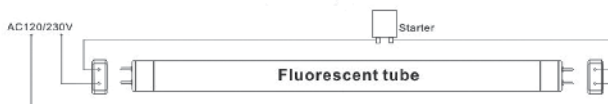

1 New Installation Steps

1. Switch off the power.
2. Snap in the two lamp holders into the two ends of the bracket.
3. Mount the bracket onto the intended location.
4. Install the LED T8 tube onto the bracket.
5. Connect the wire to power source.
6. Switch on the power.