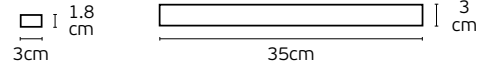

Box
20pcs

Details

Hanging kit for magnetic surface
track lines (VK/04360TR/S/...) 48V
to become hanging track.

Material Aluminium.
Guarantee 3 years.

Drivers for LED Magnetic Track Lights 48V

VK/LV100W48CG