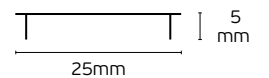

Details

Suitable for: VK/04R/AL, VK/04/AL, VK/06/AL.

Material Polycarbonate. Charged per meter.
Available 2m.