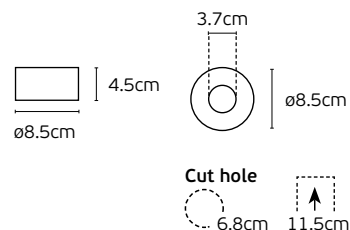

Recessed Spots for GU10/PAR16

Loo

VK/03304G

Code
64173-126121

Model
VK/03304G/W
○ White. GU10. Max. 12W. (LED)

Box
1pc

64173-127121

VK/03304G/B
● Black. GU10. Max. 12W. (LED)

1pc

Details

Included lampholder GU10.
Match also with lamps: GU10/50, Par16, Modules 50.

Material Pure aluminium.

VK/03305G

Code
64173-128121

Model
VK/03305G/W
○ White. GU10. Max. 12W. (LED)

Box
1pc

64173-129121

VK/03305G/B
● Black. GU10. Max. 12W. (LED)

1pc

Details

Included lampholder GU10.
Match also with lamps: GU10/50, Par16, Modules 50.

Material Pure aluminium.