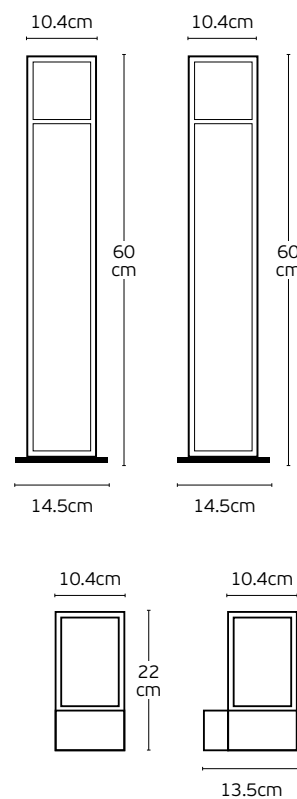

VK/O1117/WD

VK/O1116/WD

Code	Model	Box
75169-412694	VK/O1117/WD ● Wooden+Anthracite. E27. Max 15W. 60cm.	2pcs
75169-411694	VK/O1116/WD ● Wooden+Anthracite. E27. Max 15W. 22cm.	6pcs

Details

Input Voltage AC220-240V.
Lampholder E27.
Material Die-cast aluminium,

with SPC wood board & clear glass.
Guarantee 3 years.