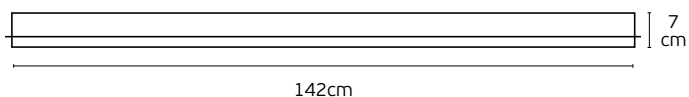

VK/04461/142/W/C