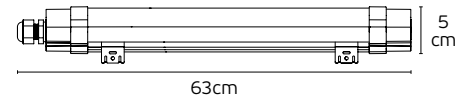

VK/02237, VK/02238, VK/02239

Code	Model	Box
57610-170774	VK/02237/C ○ White. 18W. 1800lm. 4000K. CRI Ra>80	40pcs
57610-171774	VK/02237/D ○ White. 18W. 1800lm. 6000K. CRI Ra>80	40pcs
57610-172774	VK/02238/C ○ White. 36W. 4300lm. 4000K. CRI Ra>80	80pcs
57610-173774	VK/02238/D ○ White. 36W. 3600lm. 6000K. CRI Ra>80	80pcs
57610-174774	VK/02239/C ○ White. 45W. 5500lm. 4000K. CRI Ra>80	80pcs
57610-175774	VK/02239/D ○ White. 45W. 4500lm. 6000K. CRI Ra>80	80pcs