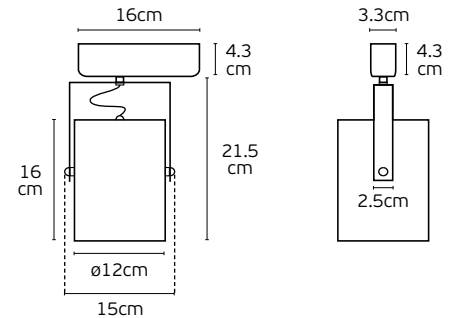

IP20.

VK/04354/18

VK/04354/24

VK/04354/40

ø12cm

18° 24° 40°

Flicker free

VK/04354/HONEYCOMB