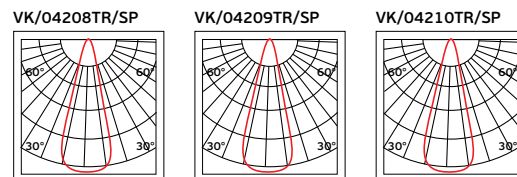

VK/04208TR/SP, VK/04209TR/SP, VK/04210TR/SP

Code	Model	Box
71164-016721	VK/04208TR/W/SP/B ● Black sand. 3000K. 614lm. 6W. <i>bridgelux</i>. led CRI>90	30pcs
71164-047721	VK/04208TR/C/SP/B ● Black sand. 4000K. 729lm. 7W. <i>bridgelux</i>. led CRI>90	30pcs
71164-017721	VK/04209TR/W/SP/B ● Black sand. 3000K. 1.001lm. 11W. <i>bridgelux</i>. led CRI>90	20pcs
71164-038721	VK/04209TR/C/SP/B ● Black sand. 4000K. 1.224lm. 11W. <i>bridgelux</i>. led CRI>90	20pcs
71164-018721	VK/04210TR/W/SP/B ● Black sand. 3000K. 2.488lm. 27W. CREE led. CRI>90	12pcs
71164-048721	VK/04210TR/C/SP/B ● Black sand. 4000K. 3.022lm. 26W. CREE led. CRI>90	12pcs