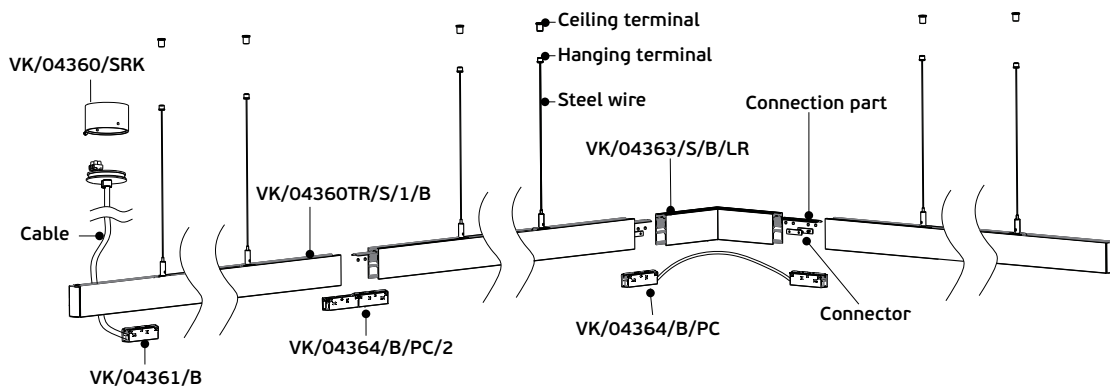

5a. Connect input end of power supply to the cable of magnetic track, then fix surface-mounted magnetic track by screws

Οδηγίες εγκατάστασης κρεμοστής μαγνητικής ράγας 48V

6. Hanging magnetic track installation diagram 48V