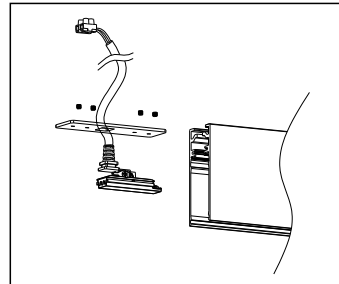

New connect driver: output line diagram