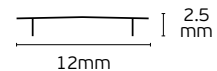

VK/K01/SLIM

Code
75165-167264

Model
VK/K01/SLIM/CL
○ Clear. 2.000x12x2.5mm

Box
100pcs

75165-168264

VK/K01/SLIM/W
○ Frost. 2.000x12x2.5mm

100pcs

Details

Suitable for: VK/01/SLIM/AL, VK/01/DEEP/SLIM/AL.
Material Polycarbonate. Charged per meter. Available 2m.

IP20.