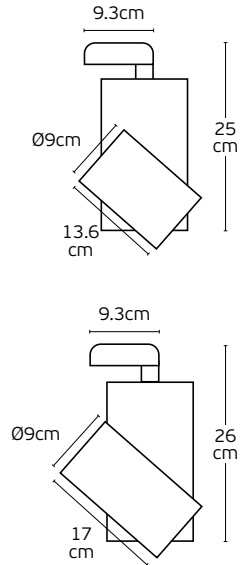

30W

50W

VK/04117

VK/04118

Code	Model	Box
64174-236128	VK/04117/W/W/36 ○ White. 3000K. 3.067lm. 30W. 36°. CRI>80	10pcs
64174-237128	VK/04117/W/C/36 ○ White. 4000K. 2.400lm. 30W. 36°. CRI>80	10pcs
64174-238128	VK/04117/B/W/36 ● Black. 3000K. 2.786lm. 30W. 36°. CRI>80	10pcs
64174-239128	VK/04117/B/C/36 ● Black. 4000K. 2.802lm. 30W. 36°. CRI>80	10pcs
64174-240128	VK/04118/W/W/36 ○ White. 3000K. 4.000lm. 50W. 36°. CRI>80	10pcs
64174-241128	VK/04118/W/C/36 ○ White. 4000K. 4.000lm. 50W. 36°. CRI>80	10pcs
64174-242128	VK/04118/B/W/36 ● Black. 3000K. 4.000lm. 50W. 36°. CRI>80	10pcs
64174-243128	VK/04118/B/C/36 ● Black. 4000K. 4.362lm. 50W. 36°. CRI>80	10pcs

Details

Voltage 220-240V.
Type of LED COB Epistar.
Working temperature -25°C → 45°C.

Lifetime 35.000hrs. 3-phase adapter.
Material Aluminium.
Guarantee 3 years.

IP20