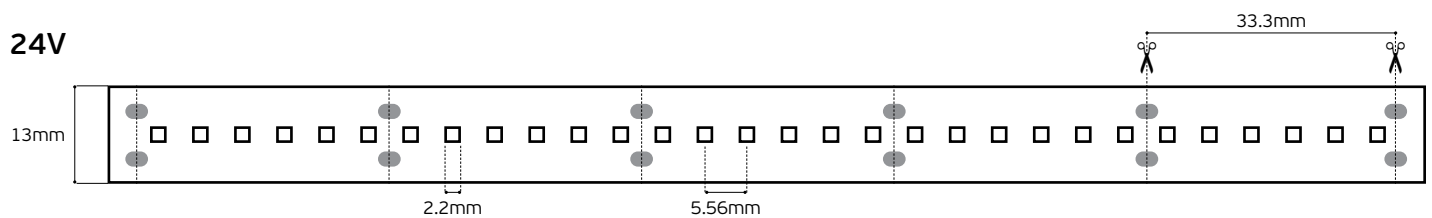

Ledstrips CRi>90. IP66.

Ledstrips Epistar Collection

VK/24/2216W/.../180

Code	Model	Voltage	Kelvin	Lumen/m	CRI	Watt/m	Box
78001-716724	VK/24/2216W/927/180	24V	2700K	2.115lm/m	CRI>90	18W/m	5m/roll
78001-717724	VK/24/2216W/930/180	24V	3000K	2.210lm/m	CRI>90	18W/m	5m/roll
78001-718724	VK/24/2216W/940/180	24V	4000K	2.274lm/m	CRI>90	18W/m	5m/roll

Details
Led type SMD 2216 EPISTAR. Led qty 180pcs/m. Tape on back 3M. Working temperature -10°C → 40°C. Storage temperature -20°C → 60°C.
Lifetime 50.000hrs.

5 years guarantee Super bright!!!

24V