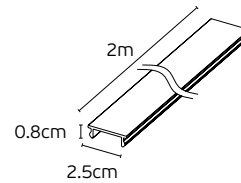

VK/04360/SRK

VK/04360/SRK

Code
71164-081721

Model
VK/04360/SRK
● Black. 48V.

Box
20pcs

Details

Hanging kit for magnetic surface
track lines (VK/04360TR/S/...) 48V
to become hanging track.

Material Aluminium.
Guarantee 3 years.