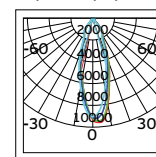

VK/04118/W/36