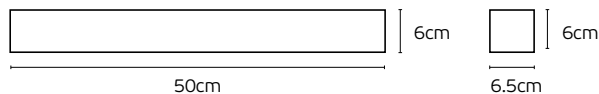

Up/Down

VK/02081/WD/W

Code
75169-404694

Model
VK/02081/WD/W
● **Wooden+Anthracite.** 3000K. 20W. 1.518lm. CRI>80

Box
4pcs