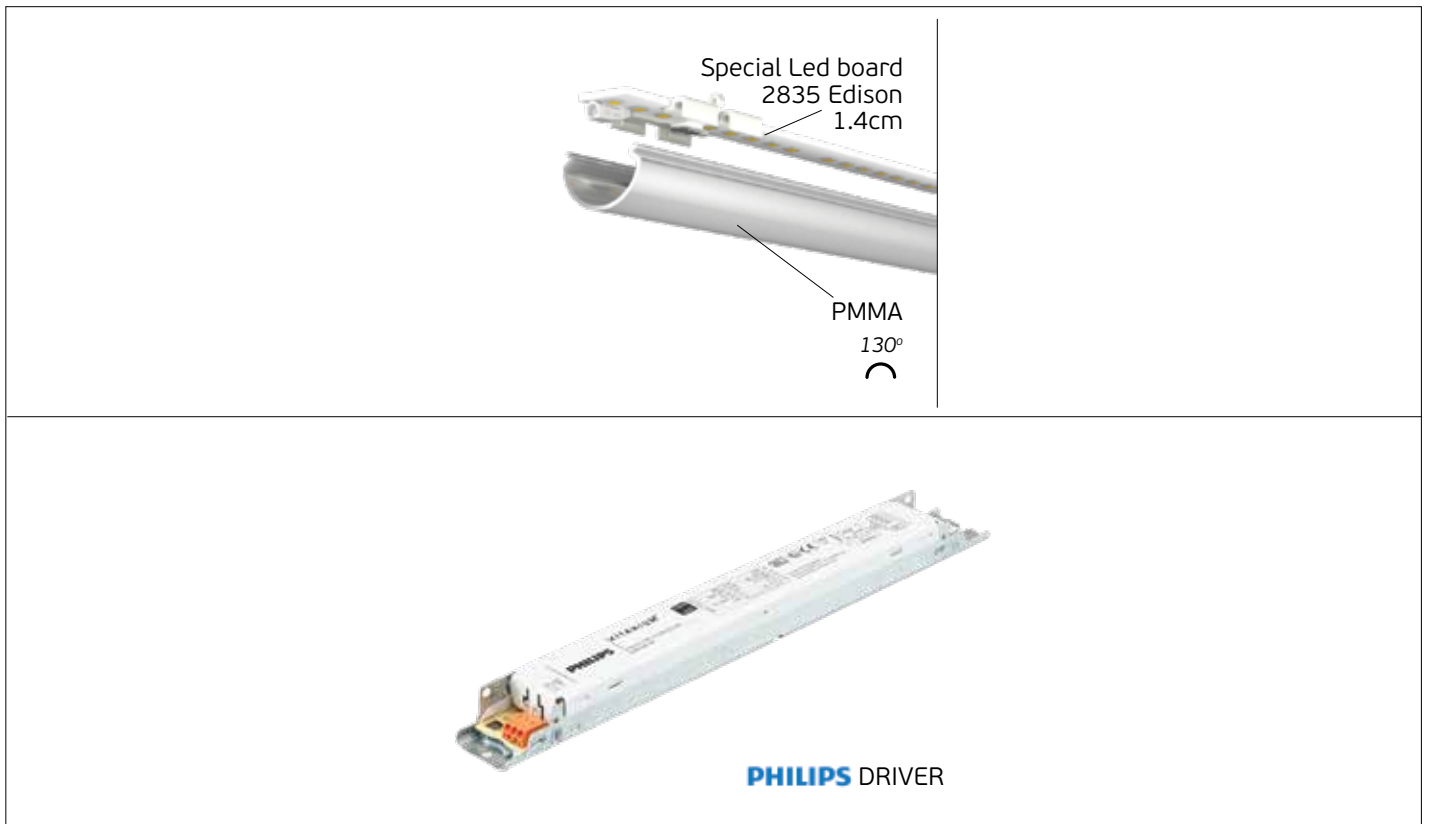

Parabolic detail