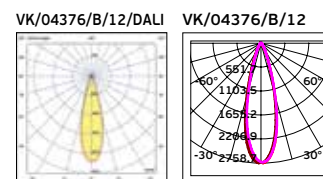

VK/04376/B/12/DALI - VK/04376/B/12

VK/04376

Code 71164-207721	Model VK/04376/B/12/DALI ● Black sand. 3000K. 1.156lm. 11W. 24°. CRI>90	Box 30pcs
71164-112721	VK/04376/B/12 ● Black sand. 3000K. 1.156lm. 11W. 24°. (Dim. 0-10V). CRI>90	30pcs

Details

Led magnetic track light
DC driver 48V (included).
Type of led **E8 with driver**
Dimmable **DALI, 0-10V**.
Inclination **90°**

Rotation **350°**
Lifetime **50.000 hrs.**
Working temperature **< 45°C.**
Material **Aluminium.**
Guarantee **3 years.**

IP20.