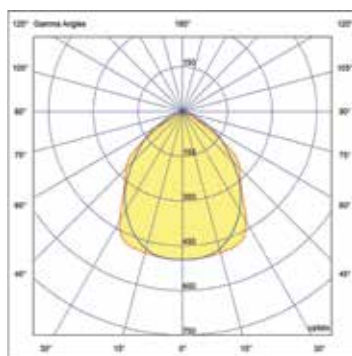

Painted in white color, 99.85% clear
mirror. PMMA Diffuser.
Transmission 92%.
Beam angle 130°.
Lifetime 100.000hrs.
Clicks 100.000.

5 years guarantee

IP20

Parabolic detail

VK/04287/700/3/W/C

3 double parabolic