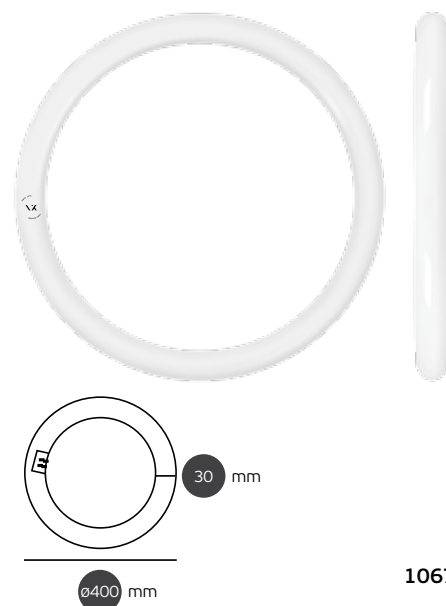

VK/05101

Code	Model	Base	Watt	Dimm	Kelvin	Lumen
03045-626140	VK/05101/W	G10Q	30W		2700K	3.180lm
03045-627140	VK/05101/D	G10Q	30W		6500K	3.180lm

Voltage 220-240	SMD 2835	180° 	CRI Ra>80	25k hrs	15kclks	-25°C 45°C	Glass	32W>40W	IP20	2	Box 10