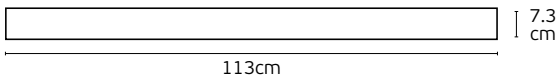

Slim Led Linear Lights