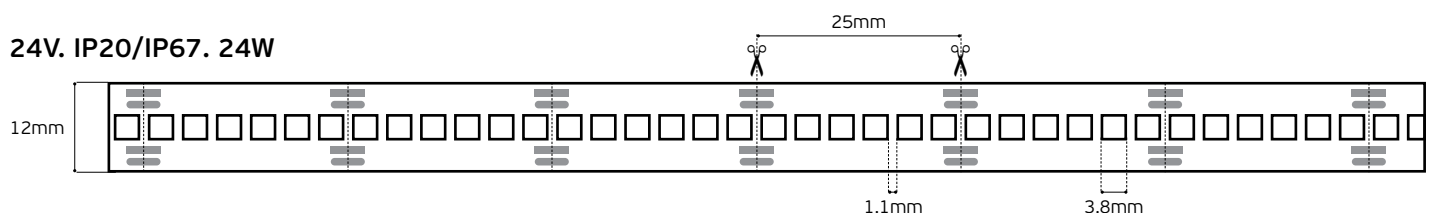

Details

Led type **SMD 3838** EPISTAR. Watt **24W/m**. Led qty **240pcs/m**. CRI>80. Tape on back **3M**. Working temperature **-25°C → 60°C**. Storage temperature **-40°C → 80°C**. Lifetime **50.000hrs**.

IP20. IP67.

5 years guarantee

RGB/24W 867lm/m

24V. IP20/IP67. 24W