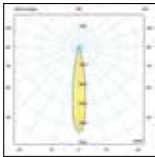

VK/04354/24