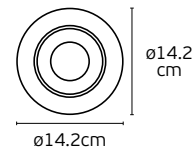

Details

AC Driver **100-265V (Included)**.
Type of Led **COB**.
Lifetime **50.000hrs**.
Clicks **50.000**.

Working temperature **-20°C ~ 45°C**.
Material **Aluminium**.
Guarantee **2 years**.

IP20