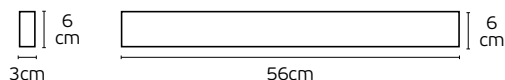

VK/04207TR/LIN74