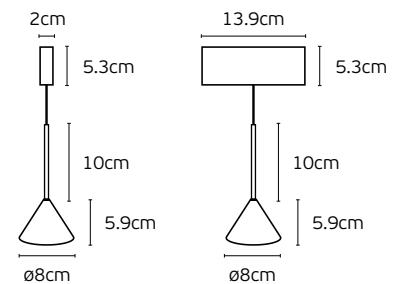

Details

Led magnetic track Pendant Light **with DC driver 48V** (included).
Type of Led **bridge led** with driver.
Dimmable **DALI, 0-10V**.
Beam angle **24°**

Lifetime **50.000 hrs.**
Working temperature **< 45°C**.
Material **Aluminium**.
Guarantee **3 years**.
CRI**>90**