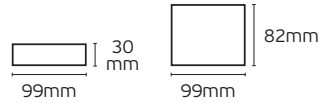

VK/LRS-100-12