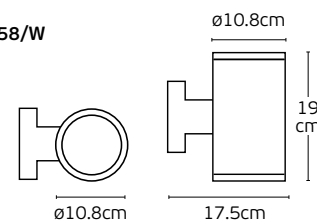

VK/01058/W