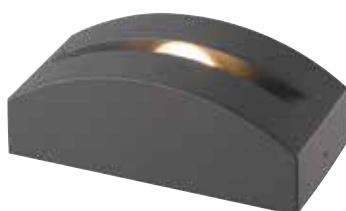

Outdoor Wall Lights

Wino

VK/02133/AN/W

VK/02133

Code	Model	Box
75169-364694	VK/02133/AN/W ● Anthracite. 3000K. 77lm. 3W. CRI>80	12pcs
75169-363694	VK/02133/W/W ○ White. 3000K. 77lm. 3W. CRI>80	12pcs

Details

AC Driver 220-240V (Included).
Beam Angle 108°.
Type of Led CREE.
Lifetime 30.000hrs.

Dimmable No.
Working temperature -20°C→45°C.
Material Aluminium diecast.
Guarantee 2 years.