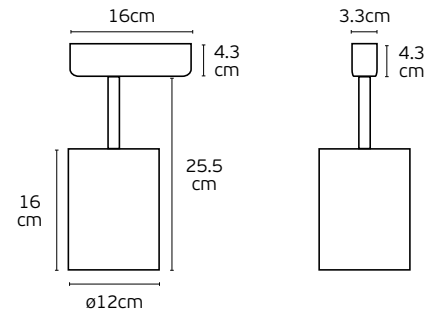

IP20.

VK/04354/18

VK/04354/24

VK/04354/40

ø12cm

18° 24° 40°

Flicker free

VK/04354/HONEYCOMB