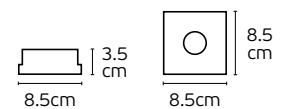

64173-103121

VK/03197/B
● Black. GU5.3. Max. 12W. (LED)

100pcs