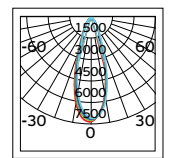

VK/04117/C/36