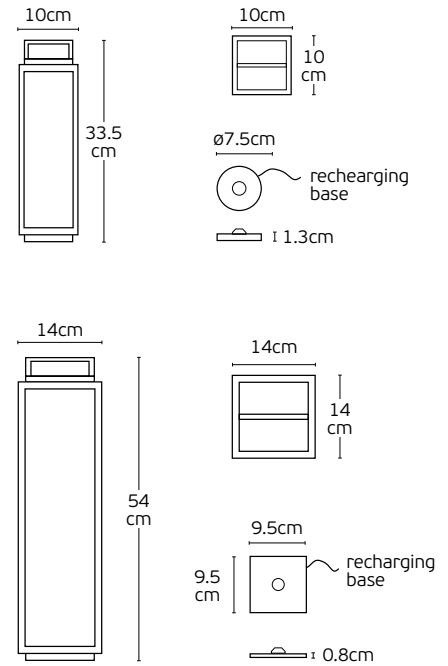

VK/03210

VK/03211

Code	Model	Box
61171-244694	VK/03210/W/W ○ White. 3000K. 204lm. 2.2W. CRI>85	1pc
61171-243694	VK/03210/B/W ● Black. 3000K. 204lm. 2.2W. CRI>85	1pc
61171-246694	VK/03211/W/W ○ White. 3000K. 180lm. 2.2W. CRI>85	1pc
61171-245694	VK/03211/B/W ● Black. 3000K. 180lm. 2.2W. CRI>85	1pc

Details

Portable led light.
Voltage 2x2200mAh lithium battery.
Charge 6-8 hours.
Work time 12 hours.
Location Outdoor table/floor.

With Touch switch.
Dimmable.
Working temperature -20 ~ 50°C.
Material Die-cast Aluminum.
Guarantee 2 years.