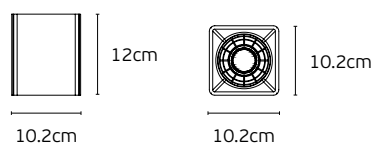

VK/02193/G

VK/02194/G

Code 75169-347131	Model VK/02193/G/W ● Dark grey. 3000K. 10W. 909lm. CRI>80. ø10.2cm	Box 8pcs
75169-327131	VK/02194/G/W ● Dark grey. 3000K. 10W. 909lm. CRI>80. 10.2x10.2cm	8pcs

Details

AC Driver **Voltage 220-240V (included).**
Type of Led **Philips.**
Angle **56°.**
Dimmable **No.**
Lifetime **30.000 hrs.**

Working temperature **-20°C-45°C.**
Material **Concrete.**
Location **Surface-Ceiling.**
Guarantee **3 years.**

IP65