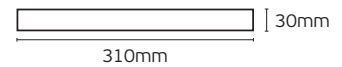

Details

Voltage 100-250V.
Watt 60W.
Material Plastic.

5 years guarantee

Cut hole
ø35mm

DALI/PUSH
0/1-10V

IP20.