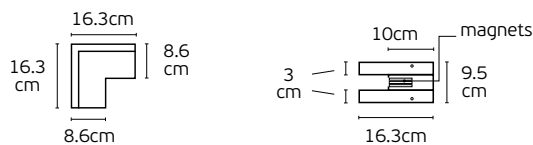

VK/04212TR/R/OUT/B

Code
71164-023721

Model
VK/04212TR/R/OUT/B
● Sand Black. 24V. Outer Corner recessed.

Box
20pcs

Details

Outer corner recessed.
Connects 2 rails link at an angle of 90°.

Material **Aluminium.**