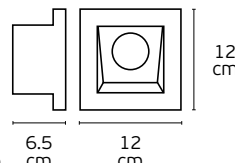

Recessed Gypsum Spots for GU10/PAR16

VK/09005

Code
64174-224131

Model
VK/09005
○ White. GU10. Max. 12W. (LED).

Box
24pcs

Details

Max watt 12W. Included GU10/50. Match also with lamps: GU10/50, Par16, Modules 50.
Material Gypsum. Possibility to paint.

IP20

Cut hole

VK/09081

Code
75169-348131

Model
VK/09081
○ White. GU10. Max. 12W. (LED).

Box
24pcs

Details

Max watt 12W. Included GU10/50. Match also with lamps: GU10/50, Par16, Modules 50.
Material Gypsum. Possibility to paint.

IP20