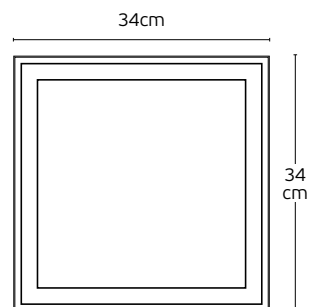

Outdoor Ceiling lights LED

Damma

VK/02221/AN

VK/02221

Code 75169-669772	Model VK/02221/AN/W ● Anthracite. 3000K. 26W. 3075lm. CRI>80	Box 4pcs
75169-670772	VK/02221/W/W ○ Matt White. 3000K. 26W. 3075lm. CRI>80	4pcs

Details

Material **Die-casting aluminum alloy**
Type of Led **SMD**
Voltage **AC220-240V**
Beam angle **110°**

Working temperature **-20°C - 40°C**
Lifetime **25.000hrs**
Dimmable **No**
Guarantee **3 Years**

IP54