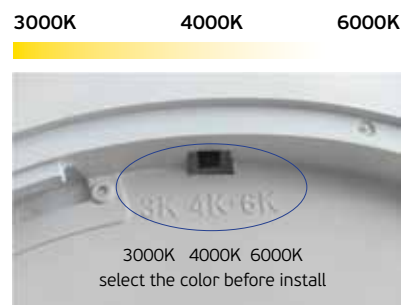

Details

Material **ABS+PS**
Type of Led **SMD 2835**
Voltage **AC220-240V**
Location **Ceiling**
Color led choice **3000K, 4000K, 6000K (CCT)**

Flicker free
Beam angle **120°**
Working temperature **-25°C - 45°C**
Lifetime **30.000hrs**
Dimmable **No**
Guarantee **3 years**

IP40