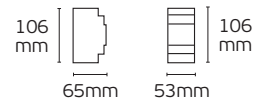

VK/10077/DIN

Code	Model	Box
78000-745720	VK/10077/DIN 4ch, 5A/ch. 240-720W. 12-36V.	1pc

Details

Voltage 12-36V. I-in 10A. V-out 4x(12-36) VDC. I-out 4x5A. Pout 4x 60-180W Working temperature -20°C → 50°C. Material Plastic. Dimmable. Guarantee 2 years.