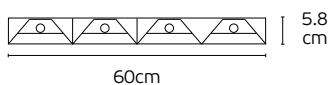

Painted in white color, 99.85% clear
mirror. PMMA Diffuser.
Transmission 92%.
Beam angle 130°.
Lifetime 100.000hrs.
Clicks 100.000.

5 years guarantee

IP20

Parabolic detail

VK/04287/700/3/W/C

3 double parabolic