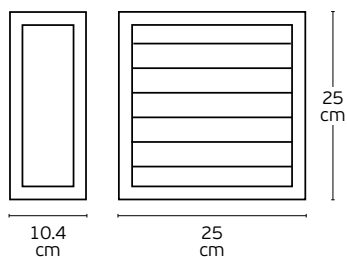

Included lampholder E27.
Match also with lamps: E27/A60.

Material **Aluminium**.
Location **Wall**.

IP54

Eta

VK/01083/AN

VK/01001/G

VK/01083

Code
75169-301694