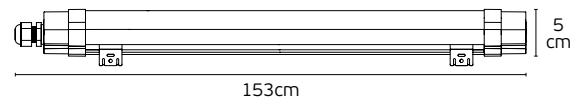

Details

Material **Plastic+Alu+PC**
Voltage **AC175-265V**
Beam Angle **220°**
Type of Led **SMD 2835**

Hours **230.000hrs**
Working Temperature **-25°C → 45°C**
Clicks **100.000**
Guarantee **2 years**