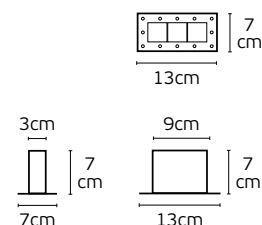

Details

AC Driver 220-240V.
Beam Angle 8°.
Type of Led .
Lifetime 50.000hrs.
Clicks 20.000.

Working temperature < 45°C.
Material Aluminium.
Magnet light.
Guarantee 3 years.