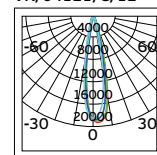

VK/04121/C/12