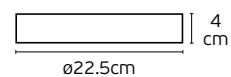

Details

AC Driver **90-265V (Included)**
220-240V (Included).
Type of Led **SMD 2835 / 2016**.
Lifetime **30.000hrs**.

Clicks **20.000**.
Working temperature **-20°C ~ 45°C**.
Material **Aluminium, plastic**.
Guarantee **2 years**.

IP20