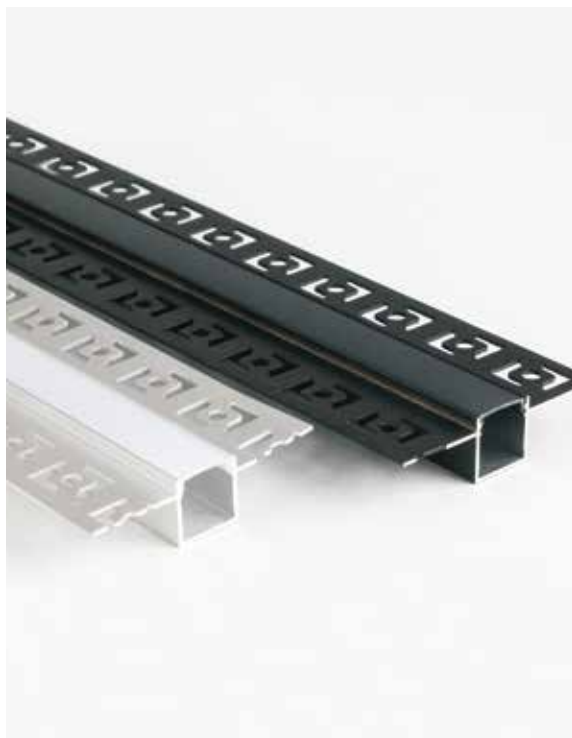

Ledstrips Profiles IP20

Ledstrips accessories

VK/09

Code	Model	Box
75165-269264	VK/09/AL/W ● Aluminium. Aluminium + white cover. 2.000x54.9(14.9)x14.4mm	80pcs
75165-271264	VK/09/B/B ● Black. Black aluminium + black cover. 2.000x54.9(14.9)x14.4mm	80pcs

Details
Use Recessed trimless. Length 2m + 2 end caps. Working temperature -20°C → 40°C.
Material Aluminium.

IP20.