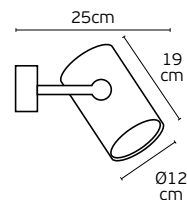

Details

Included lampholder GU10/ES111. Material **Aluminium**.
Match also with lamps: GU10/R111, R111. Working temperature -20°C ~ 40°C.