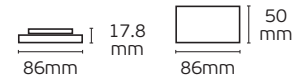

Code
78000-470663

Model
VK/P/24506

3 ch - 3A.

12/24V.

108/216W.

Box
10pcs

Details

Voltage 12/24V. Output 3 channels-3A. Watt 108/216W. Material Aluminium. Dimmable DMX 512. Guarantee 2 years.

IP20.