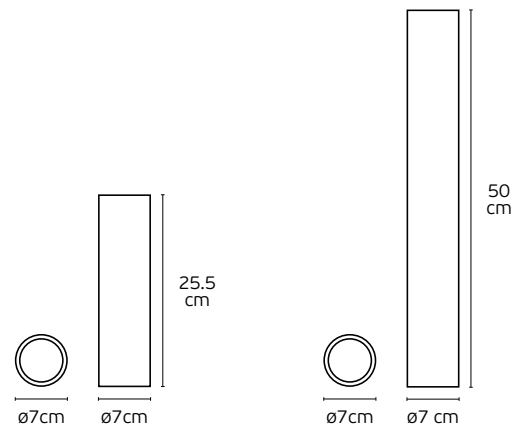

Tubes & Squares Lights

Rein

VK/03091CE/25/BGD

VK/03091CE/50/WGD

VK/03091CE/25 VK/03091CE/50

Code	Model	Box
75169-245108	VK/03091CE/25/WGD ○ White+Gold sanded. GU10. Max 12W (LED).	18pcs
75169-246108	VK/03091CE/25/BGD ● Black+Gold sanded. GU10. Max 12W (LED).	18pcs
75169-247108	VK/03091CE/50/WGD ○ White+Gold sanded. GU10. Max 12W (LED).	12pcs
75169-248108	VK/03091CE/50/BGD ● Black+Gold sanded. GU10. Max 12W (LED).	12pcs

Details

Included lampholder GU10.
Match also with lamps: GU10/50, Par16.

Working temperature -20°C ~ 40°C.
Material **Aluminium**.