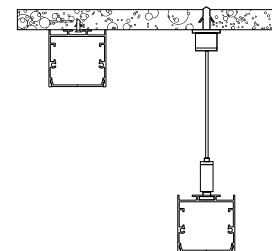

Details

Charged per meter. Available 2m & 3m. Material Aluminium with cover, end caps and buckles.