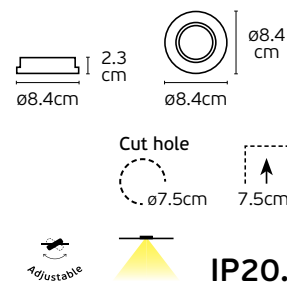

VK/03008G

Code 64173-026121	Model VK/03008G/W ○ White. GU10. Max 12W (LED).
64173-028121	VK/03008G/C ● Chrome. GU10. Max 12W (LED).
64173-027121	VK/03008G/MC ● Brushed Chrome. GU10. Max 12W (LED).
64173-047121	VK/03008G/B ● Black. GU10. Max 12W (LED).

VK/03011G

Code 64173-029121	Model VK/03011G/W ○ White. GU10. Max 12W (LED).
64173-031121	VK/03011G/C ● Chrome. GU10. Max 12W (LED).
64173-030121	VK/03011G/MC ● Brushed Chrome. GU10. Max 12W (LED).
64173-048121	VK/03011G/B ● Black. GU10. Max 12W (LED).

Details

Included lampholder GU10.
Match also with lamps: GU10/50, Par16, Modules 50.

Material Die cast aluminium.