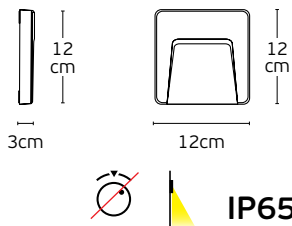

Details

Voltage 220-240V.
Type of Led SMD 2835.
Working temperature -20°C → 45°C.
Lifetime 20.000hrs.
Dimmable No.
Material ABS+PC.
Guarantee 2 years.