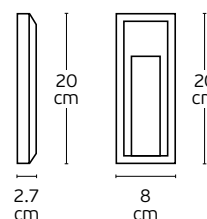

VK/02021/AN

VK/02020

Code	Model	Box
75169-240997	VK/02020/G/W ● Grey. 3000K. 292lm. 2W. CRI>80	24pcs
75169-241997	VK/02020/G/D ● Grey. 6000K. 286lm. 2W. CRI>80	24pcs
75169-242997	VK/02020/AN/W ● Anthracite. 3000K. 292lm. 2W. CRI>80	24pcs
75169-243997	VK/02020/AN/D ● Anthracite. 6000K. 286lm. 2W. CRI>80	24pcs
75169-308997	VK/02020/W/W ○ White. 3000K. 292lm. 2W. CRI>80	24pcs

Details

Voltage 220-240V.
Type of Led SMD 2835.
Lifetime 50.000hrs.
Clicks 50.000.

Dimmable No.
Working temperature -20°C→45°C.
Material ABS+PC.
Guarantee 1 year.

VK/02021

Code	Model	Box
75169-244997	VK/02021/G/W ● Grey. 3000K. 70lm. 1W. CRI>80	24pcs
75169-245997	VK/02021/G/D ● Grey. 6000K. 70lm. 1W. CRI>80	24pcs
75169-246997	VK/02021/AN/W ● Anthracite. 3000K. 70lm. 1W. CRI>80	24pcs
75169-247997	VK/02021/AN/D ● Anthracite. 6000K. 70lm. 1W. CRI>80	24pcs
75169-309997	VK/02021/W/W ○ White. 3000K. 70lm. 1W. CRI>80	24pcs

Details

Voltage 220-240V.
Type of Led SMD 2835.
Lifetime 50.000hrs.
Clicks 50.000.

Dimmable No.
Working temperature -20°C→45°C.
Material ABS+PC.
Guarantee 1 year.