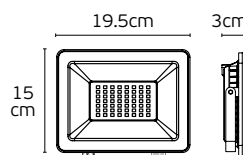

VK/02242

Details

10W: 3000K → 900lm 4500K → 1.000lm 6500K → 900lm	30W: 3000K → 2.700lm 4500K → 3.000lm 6500K → 2.700lm	50W: 3000K → 4.500lm 4500K → 5.000lm 6500K → 4.500lm

Material **Aluminum+Glass**
Voltage **AC100-240V**
Beam Angle **120°**

PF>0.9
CRI>80
Guarantee **3 years**

IP65