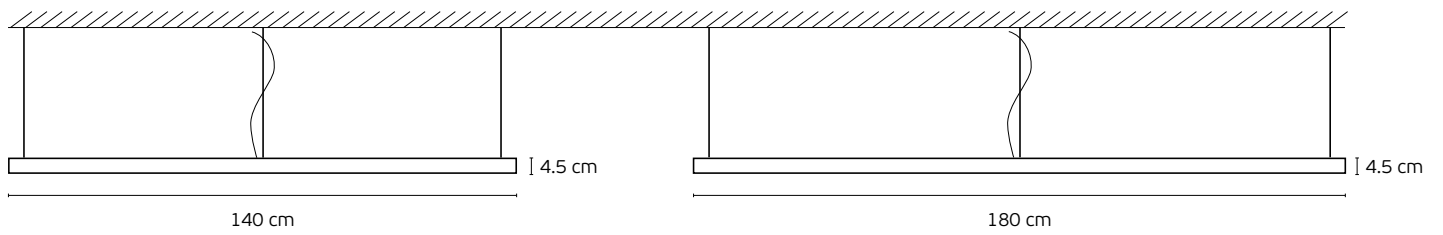

Round Led Linear Lights