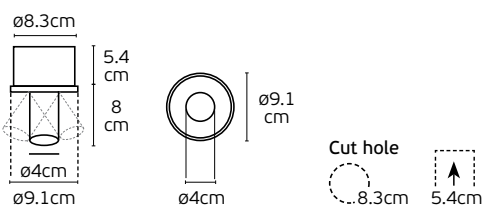

Details

AC 220-240V Driver
(For the models that include).
Beam Angle 24°.
Type of Led COB.
CRI>80.

Lifetime 50.000hrs.
Clicks 20.000.
Working temperature -40°C ~ 60°C.
Material Aluminium.
Guarantee 2 years.

IP20.