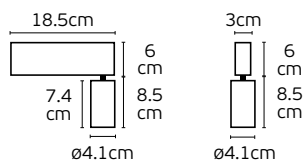

LED Magnetic Track Lights 24V

Kopi

VK/04208TR/SP

VK/04209TR/SP

VK/04210TR/SP

VK/04208TR/SP, VK/04209TR/SP, VK/04210TR/SP

Code	Model	Box
71164-016721	VK/04208TR/W/SP/B ● Black sand. 3000K. 614lm. 6W. <i>bridgelux</i>. led CRI>90	30pcs
71164-047721	VK/04208TR/C/SP/B ● Black sand. 4000K. 729lm. 7W. <i>bridgelux</i>. led CRI>90	30pcs
71164-017721	VK/04209TR/W/SP/B ● Black sand. 3000K. 1.001lm. 11W. <i>bridgelux</i>. led CRI>90	20pcs
71164-038721	VK/04209TR/C/SP/B ● Black sand. 4000K. 1.224lm. 11W. <i>bridgelux</i>. led CRI>90	20pcs
71164-018721	VK/04210TR/W/SP/B ● Black sand. 3000K. 2.488lm. 27W. CREE led. CRI>90	12pcs
71164-048721	VK/04210TR/C/SP/B ● Black sand. 4000K. 3.022lm. 26W. CREE led. CRI>90	12pcs

Details

Led magnetic track light DC driver 24V (included).
Dimmable **No**.
Beam angle 24°

Lifetime **50.000 hrs**.
Working temperature < **45°C**.
Material **Aluminium**.
Guarantee **3 years**.

IP20.