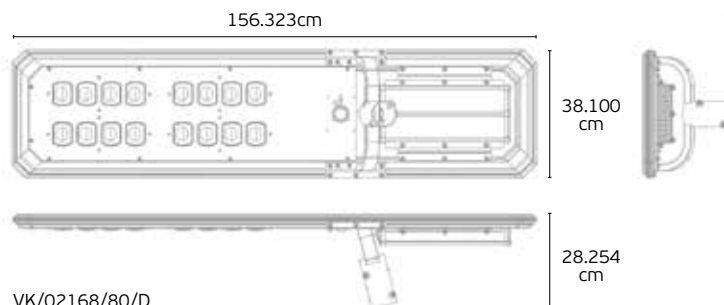

High lumen LEDs
190lm/w

Bracket
Double Protection for rust-proof

High Sensitivity PIR Sensor

Luminance distribution

VK/02168/20/D
VK/02168/40/D

VK/02168/60/D
VK/02168/80/D

Dimensions

Led Lamps