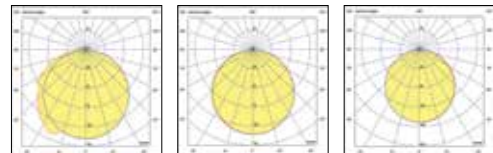

VK/04368/B/9/DALI VK/04368/B/15/DALI VK/04368/B/25/DALI