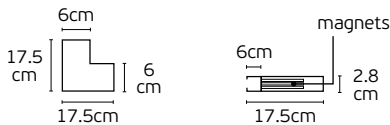

VK/04363/S/B/IC

Code
71164-090721

Model
VK/04363/S/B/IC
● Black. 48V. Inner corner for surface magnetic

Box
20pcs

Details

Inner corner for surface.
Track lines **48V**.
2 rails link at an angle of **90°**.
Material **Aluminium**.

Must be install **VK/04364/PC** to work
(connector for corners).
Guarantee **3 years**.