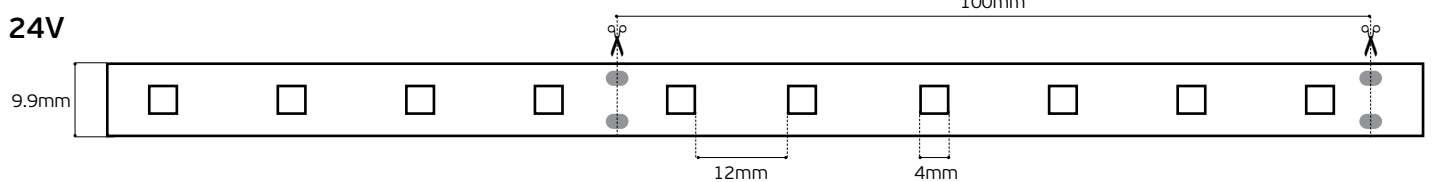

Ledstrips CRI>80. IP20.

Ledstrips CRI>80 Collection

IP20. 11W/m. 3000K. 24V.

VK/24/5050/60 24V

Code	Model	Voltage	Kelvin	Lumen/m	CRI	Watt/m	Box
78001-248123	VK/24/5050/WW/60	24V	2700K	855lm/m	CRI>80	9W/m	5m/roll
78001-056719	VK/24/5050/W/60	24V	3000K	1.048lm/m	CRI>80	11W/m	5m/roll
78001-239123	VK/24/5050/C/60	24V	4000K	1.231lm/m	CRI>80	11W/m	5m/roll
78001-053719	VK/24/5050/D/60	24V	6000K	1.141lm/m	CRI>80	11W/m	5m/roll
78001-607719	VK/24/5050/WD/60	24V	3000-6000K	1.440lm/m	CRI>80	14.4W/m	5m/roll
78001-649126	VK/24/5050/BL/60	24V	Blue	1.440lm/m	CRI>80	14.4W/m	5m/roll

Details

Led type SMD 5050. Led qty 60pcs/m. CRI>80. Tape on back 3M. Working temperature -25°C → 60°C. Storage temperature -40°C → 80°C. 2 years guarantee.

IP20.