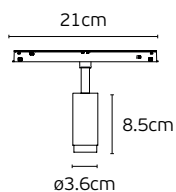

Details

Retainers rings for VK/04604/TR/DA/B & VK/04605/TR/DA/B. Included honey comb

Led Magnetic Track Lights 48V CRI>90. Slim. DALI.

Eiva

VK/04604/TR/DA/ZM/B

VK/04605/TR/DA/ZM/W-B

VK/04604/TR/DA/ZM, VK/04605/TR/DA/ZM