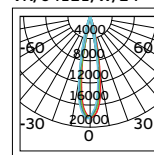

VK/04121/W/24