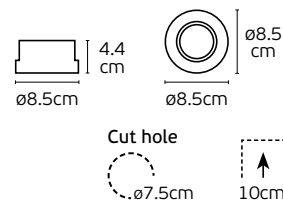

Recessed Spots PAR16/MR11 IP65

Irma

VK/03059

Code
64173-034121

Model
VK/03059/W
○ White. GU5.3. Max. 12W (LED).

Box
80pcs

64173-069121

VK/03059/B
● Black. GU5.3. Max. 12W (LED).

VK/03208

Code
64173-104121

Model
VK/03208/W
○ White. GU5.3. Max. 12W (LED).

Box
80pcs

64173-102121

VK/03208/B
● Black. GU5.3. Max. 12W (LED).

80pcs

VK/03332

Code
64173-132121

Model
VK/03332/W
○ White. GU5.3/MR11. Max. 6W (LED).

Box
80pcs

64173-133121

VK/03332/B
● Black. GU5.3/MR11. Max. 6W (LED).

80pcs

Details

Included lampholder **GU5.3**.
VK/03059, VK/03208: Match also with lamps: PAR16, Modules 50.

VK/03332: Match also with lamps: MR11, Modules 35.
Material Die cast aluminium.