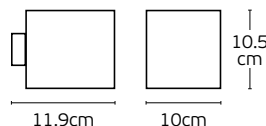

Up/Down

VK/02116

Code	Model	Box
75169-347694	VK/02116/G/W	18pcs

- Grey. 3000K. 404lm. 8W. CRI>78

Details

AC Driver **100-240V (Included)**.
Beam Angle **22/90°**.
Type of Led **CREE MHB**.
Working temperature **-20°C → 40°C**.

Lifetime **30.000hrs**.
Dimmable No.
Material **Aluminium**.
Guarantee **2 years**.

Up/Down

VK/02093

Code	Model	Box
75169-316694	VK/02093/G/W	8pcs

- Grey. 3000K. 1.510lm. 14W. CRI>82

75169-317694	VK/02093/W/W	8pcs

- White. 3000K. 1.510lm. 14W. CRI>82

75169-371694	VK/02093/AN/W	8pcs

- Anthracite. 3000K. 1.510lm. 14W. CRI>82

Details

AC Driver **100-240V (Included)**.
Beam Angle **0-130°**.
Type of Led **CREE 1304**.
Working temperature **-20°C → 40°C**.

Lifetime **30.000hrs**.
Dimmable No.
Material **Aluminium**.
Guarantee **2 years**.