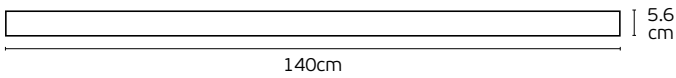

Basic Led Linear Lights