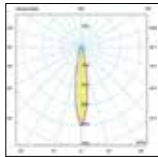

Details

Voltage 220-240V. LED source **OSRAM**. Working temperature -20°C→ 50°C. Inclination 90°. Rotation 350°. Lifetime 60.000hrs. Clicks 100.000. Material Aluminium. 3-phase adapter.

5 years guarantee

IP20.

VK/04354/18