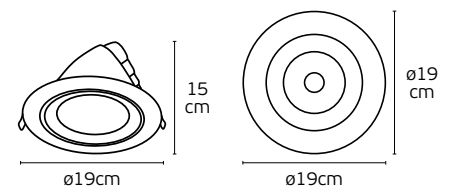

Pluno

VK/04083/W

VK/04084/W

VK/04083/W, VK/04084/W

Code	Model	Box
64174-226128	VK/04083/W/W/24 ○ White. 3000K. 1.800lm. 20W. 24°. CRI>80	1pc
64174-227128	VK/04083/W/C/24 ○ White. 4000K. 1.800lm. 20W. 24°. CRI>80	1pc
64174-228128	VK/04084/W/W/24 ○ White. 3000K. 3.284lm. 30W. 24°. CRI>80	1pc
64174-229128	VK/04084/W/C/24 ○ White. 4000K. 3.284lm. 30W. 24°. CRI>80	1pc

Details

AC Driver 200-240V (Included).
Type of Led COB CITIZEN.
Lifetime 50.000hrs.
Clicks 25.000.

Working temperature -20°C ~ 45°C.
Material Aluminium.
Guarantee 2 years.