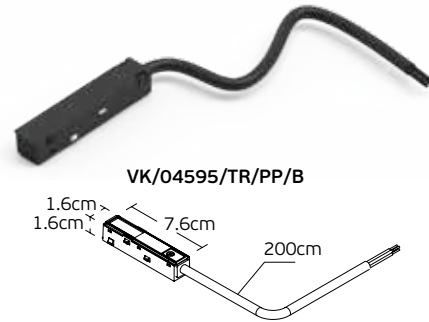

5 years guarantee

Accessories for Led Magnetic Track Lights 48V. Slim. DALI.

Eiva

VK/04593/TR/CC/B

VK/04595/TR/PP/B

VK/04593/TR/CC

Code	Model	Box
71164-042776	VK/04593/TR/CC/W ○ White. 48V. Power connector for corner connection	50pcs
71164-043776	VK/04593/TR/CC/B ● Black. 48V. Power connector for corner connection	50pcs