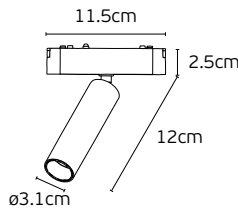

VK/04469/TR/DW/L/2