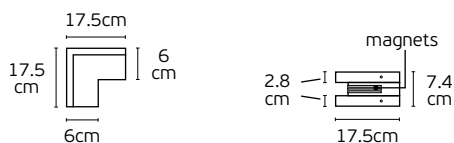

VK/04363/RC/B/OC