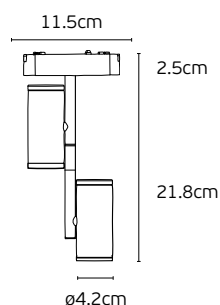

VK/04472/TR/B/DW/2