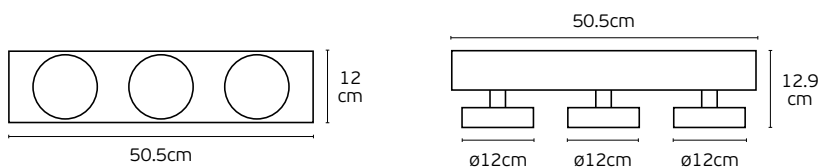

VK/03111CE/3

Code 75169-273108	Model VK/03111CE/3/W ○ White sanded. GU10x3. Max. 3x20W (LED).	Box 6pcs
Code 75169-274108	Model VK/03111CE/3/B ● Black sanded. GU10x3. Max. 3x20W (LED).	Box 6pcs

Details

Included lampholder GU10/ES111.
Match also with lamps: GU10/R111, R111.

Material Aluminium, metal.
Working temperature -20°C ~ 40°C.

IP20