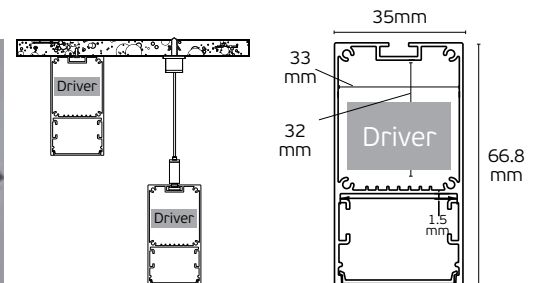

VK/15

Code	Model	Box
75165-012724	VK/15/W/W/2 ○ White. Aluminium white profile 2m with white cover & caps. 2.000x35x66.8mm	15pcs
75165-014724	VK/15/W/W/3 ○ White. Aluminium white profile 3m with white cover & caps. 3.000x35x66.8mm	10pcs
75165-013724	VK/15/B/W/2 ● Black. Aluminium black profile 2m with white cover & caps. 2.000x35x66.8mm	15pcs
75165-015724	VK/15/B/W/3 ● Black. Aluminium black profile 3m with white cover & caps. 3.000x35x66.8mm	10pcs

Details

Charged per meter. Available 2m & 3m. Material Aluminium with cover, end caps and buckles.

IP20.

VK/23

Code	Model	Box
75165-038724	VK/23/W/W/2 ○ White. Aluminium white profile 2m with white cover & caps. 2.000x49.18x75mm	10pcs
75165-040724	VK/23/W/W/3 ○ White. Aluminium white profile 3m with white cover & caps. 3.000x49.18x75mm	8pcs
75165-039724	VK/23/B/W/2 ● Black. Aluminium black profile 2m with white cover & caps. 2.000x49.18x75mm	10pcs
75165-041724	VK/23/B/W/3 ● Black. Aluminium black profile 3m with white cover & caps. 3.000x49.18x75mm	8pcs

Details

Charged per meter. Available 2m & 3m. Material Aluminium with cover, end caps & suspension.