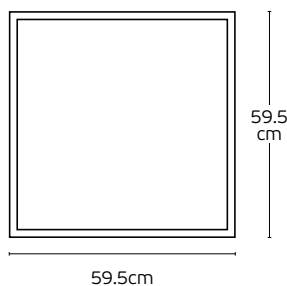

Details

AC Driver 220-240V **PHILIPS**
(Included).
LED SMD 4014.
LED SMD 2835+5050. (RGB)
Lifetime 50.000hrs.
Clicks 50.000.

Working temperature < 45°C.
Material Aluminium, Plastic PMMA.
Beam angle 115°.
CRI>80
Guarantee 2 years.

IP40