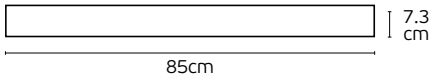

Slim Led Linear Lights