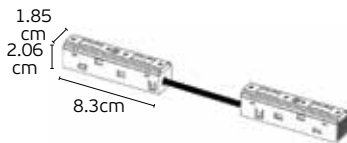

VK/04364/B/PC/2

Code
71164-093721

Model
VK/04364/B/PC/2
● Black. 48V.

Box
30pcs

Details

Power connector for 2 recessed or 2 surface magnetic track 48V (VK/04360TR/R/... & VK/04360TR/S/...)

with cable.
Working temperature < 45°C.
Material **Plastic**.
Guarantee **3 years**.