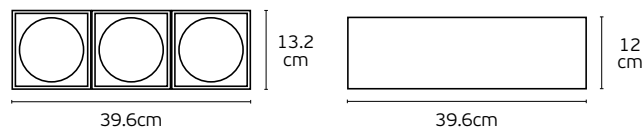

VK/03107CE/3

Code 75169-264108	Model VK/03107CE/3/W ○ White sanded. GU10x3. Max. 3x20W (LED).	Box 6pcs
75169-265108	VK/03107CE/3/B ● Black sanded. GU10x3. Max. 3x20W (LED).	6pcs

Details

Included lampholder GU10/ES111.
Match also with lamps: GU10/R111, R111.

Material Aluminium.
Working temperature -20°C ~ 40°C.

IP20