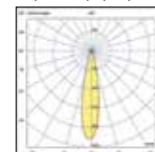

VK/04366/B/18/DALI