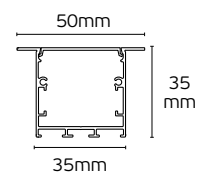

Details

Charged per meter. Available 2m & 3m. Material Aluminium with cover & end caps.

IP20.