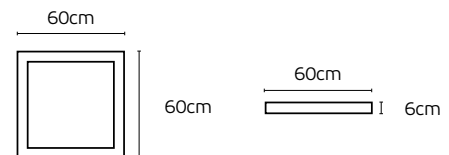

Details

700mA. Supply Voltage 230V AC.
Driver **OSRAM** or **PHILIPS** (included).
UGR<19.
Special Led board 1.4cm customized by
VK Leading Light 2835 Edison.
Working Temperature -25°C → 45°C.
CRI>80.
Material Metal body, electrostatically

Painted in white color, 99.85% clear
mirror. PMMA Diffuser.
Transmission 92%.
Beam angle 130°.
Lifetime 100.000hrs.
Clicks 100.000.

5 years guarantee

IP20