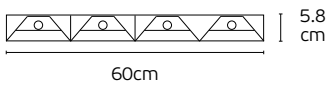

Parabolic detail

VK/04286/900/3/W/C