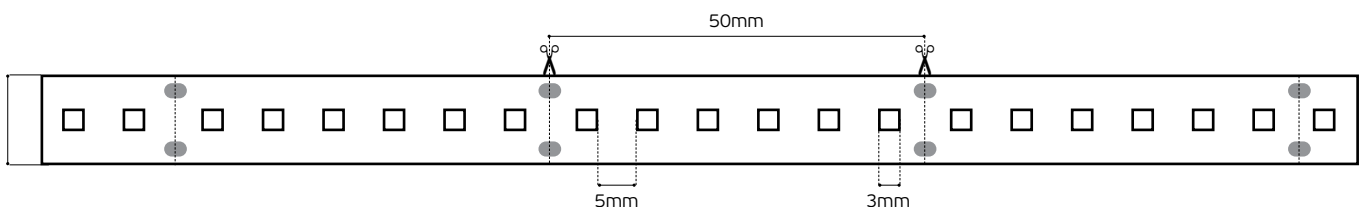

Details

Led type SMD 3528. Led qty 120pcs/m. CRI>80. Tape on back 3M. Working temperature -25°C → 60°C. Storage temperature -40°C → 80°C. 2 years guarantee.

IP68.

24V

12mm

Ledstrips CRI>80. IP68.

Ledstrips CRI>80, Collection