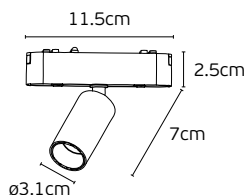

VK/04469/TR/DW/S/2