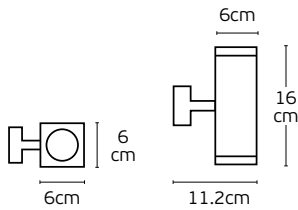

VK/01068/BR

VK/01067/AN