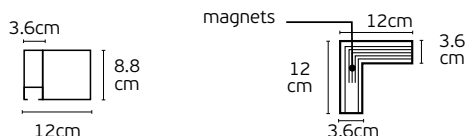

VK/04215TR/S/L-R/B

Code
71164-028721

Model
VK/04215TR/S/L-R/B
● Sand Black. Left/Right corner.

Box
20pcs

Details

Left/Right Corner.
Connects 2 rails link at an angle of 90°.

Material Aluminium.