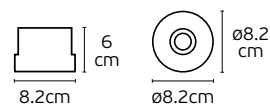

VK/03191G

Code
64173-089121

Model
VK/03191G/W
○ White. GU10. Max 12W (LED)

Box
100pcs