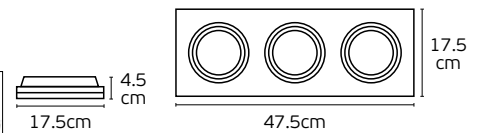

VK/03116/3

Code
64173-086121

Model
VK/03116/3/W
○ White. 3xES111/R111. Max 3x20W (LED).

Box
5pcs

64173-087121

VK/03116/3/B
● Black. 3xES111/R111. Max 3x20W (LED).

5pcs

Details

Included lampholder G53.
Match also with lamps: GU10/ES111, R111, Modules 111.

Material Aluminium.

IP20.