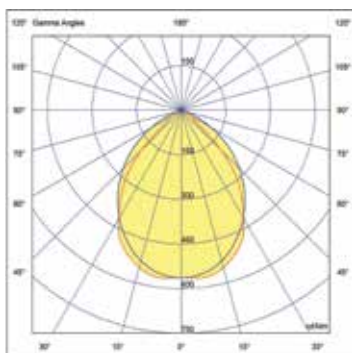

Parabolic detail

VK/04289/W/W