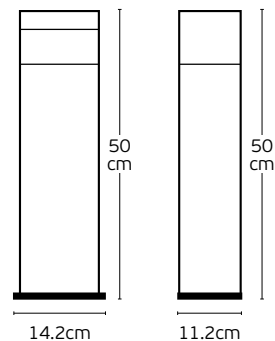

VK/02212/WD/W

Code
75169-410694

Model
VK/02212/WD/W
● **Wooden+Anthracite.** 3000K. 7W. 209lm. CRI>80

Box
2pcs

Details

Input Voltage **AC220-240V.**
Type of Led **SMD.**
Angle **39°.**
Lifetime **30.000 hrs.**

Material **Die-cast aluminium,**
with SPC wood board.
Guarantee **3 years.**

IP54