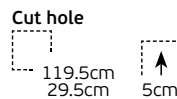

5 years guarantee

IP40