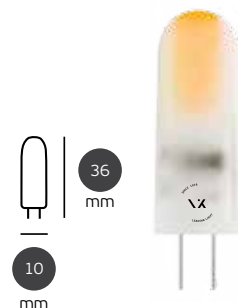

VK/05131

Code	Model	Base	Watt	Dimm	Kelvin	Lumen	Beam Angle	Box
03045-659685	VK/05131/D/W	G4	2W		2700K	160lm	330°	50
03045-660685	VK/05131/D/D	G4	2W		6000K	210lm	330°	50

Voltage 12	COB	330°	CRI Ra>80	25k hrs	12.5kclks	-20°C 45°C	Silicon	2W > 15W	IP20	2