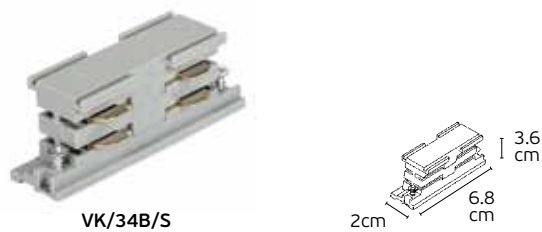

VK/34B

Code	Model	Box
71164-004111	VK/34B/S ● Silver. Straight interior connector.	100pcs
71164-005111	VK/34B/W ○ White. Straight interior connector.	100pcs
71164-006111	VK/34B/B ● Black. Straight interior connector.	100pcs

Details

Straight interior connector. Material **Aluminium, plastic.**