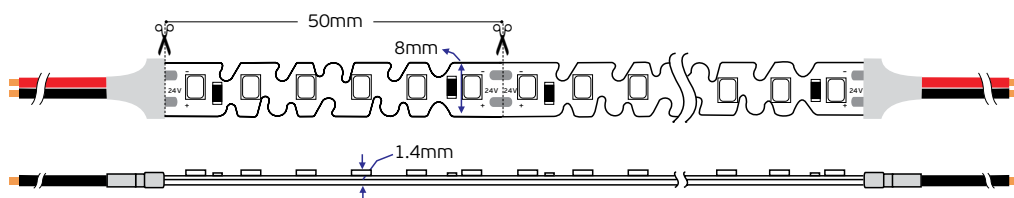

Details

Led type SMD 2835 EPISTAR, RGB: SMD 5050 EPISTAR. Led qty 120pcs/m, RGB: 60pcs/m. Tape 3M.
Working temperature -10°C → 40°C. Storage temperature -20°C → 60°C. Lifetime 50.000hrs.

IP20. 5 years guarantee