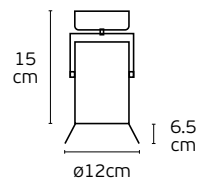

Details

Included lampholder **VK/04071G**: GU10/ES111.
Match also with lamps: R111.

VK/04071E: E27/PAR30.
Material Aluminium. 3 phase adapter

IP20