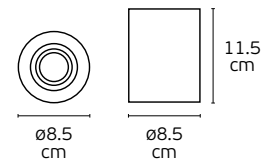

Details

Included lampholder GU10.
Match also with lamps: GU10/50, Par16.

Working temperature -20°C ~ 40°C.
Material Aluminium.