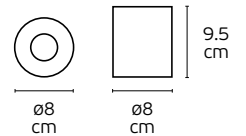

VK/03084CE

VK/03006

Code	Model	Box
75169-230108	VK/03084CE/COP ● Copper. GU10. Max 12W (LED).	20pcs
75169-192108	VK/03006/W ○ White. GU10. Max 12W (LED).	1pc
75169-208108	VK/03006/B ● Black. GU10. Max 12W (LED).	1pc
75169-207108	VK/03006/AL ● Aluminium. GU10. Max 12W (LED).	1pc