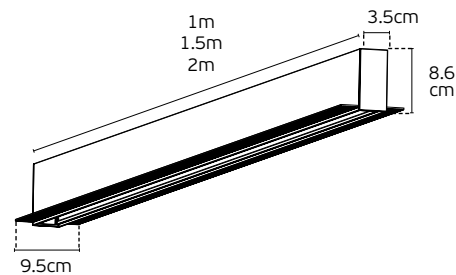

LED Magnetic Track Lights 24V.