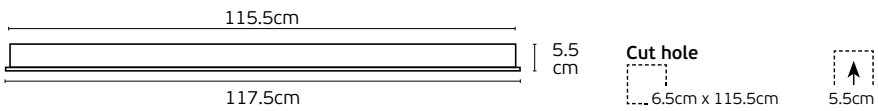

Recessed Led Linear Lights

VK/04159/144/W/C