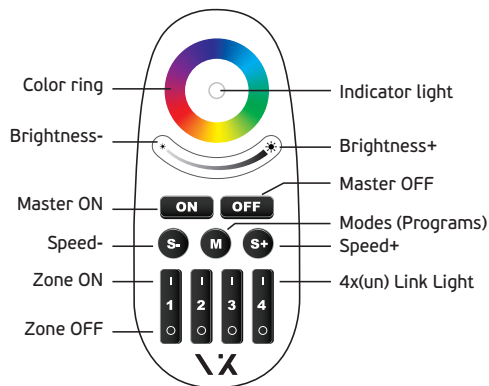

Details

Voltage **3V**. Frequency **2.4GHz**.
Transmitting power **6dBm**.
Standby Power **20uA**.
Distance **30m**.
Material **Plastic**.
Dimmable RGB+W.
Working temperature **-20~60°C**.
Guarantee **2 years**.

IP20.