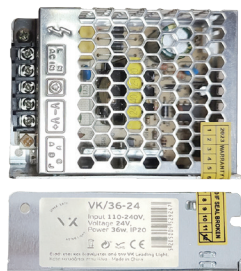

Led Drivers IP20

Ledstrips drivers

VK/36-24