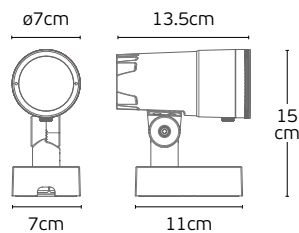

Details

Material **Die-casting aluminum alloy**
Type of Led **COB**
Voltage **AC220-240V**
Location **Outdoor**
Color led **3000K**

Beam angle **50°**
Working temperature **-20°C - 40°C**
Lifetime **25.000hrs**
Dimmable **No**
Guarantee **3 Years**

IP65