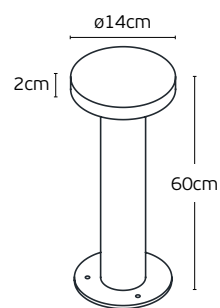

Details

7W: Input Voltage 220-240VAC 50/60Hz
Output DC300mA 18V.
Driver: Built-in.
Type of Led **Edison.**
Angle 120°.
No Dimmable.

Lifetime **20.000 hrs.**
Clicks **50.000 clicks.**
Working temperature **-20°C-45°C.**
Material **Aluminium.**
Installation **Ground.**
Guarantee **3 years.**

IP65