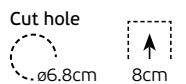

64173-075121

VK/03065G/B
● Black sanded. GU10. Max 12W (LED).

100pcs