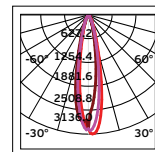

VK/04366/B/6