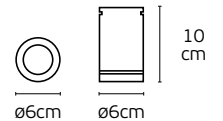

Keed

VK/04052CE/AN/S

VK/04052CE/G/L

VK/04052CE/S

VK/04052CE/L

Code	Model	Box
64174-343269	VK/04052CE/W/S ○ White. GU10. Max 12W (LED).	1pc
64174-342269	VK/04052CE/B/S ● Black. GU10. Max 12W (LED).	1pc
64174-344269	VK/04052CE/G/S ● Grey. GU10. Max 12W (LED).	1pc
64174-345269	VK/04052CE/AN/S ● Anthracite. GU10. Max 12W (LED).	1pc
64174-346269	VK/04052CE/MC/S ● Brushed chrome. GU10. Max 12W (LED).	1pc
64174-338269	VK/04052CE/W/L ○ White. GU10. Max 12W (LED).	1pc
64174-337269	VK/04052CE/B/L ● Black. GU10. Max 12W (LED).	1pc
64174-339269	VK/04052CE/G/L ● Grey. GU10. Max 12W (LED).	1pc
64174-340269	VK/04052CE/AN/L ● Anthracite. GU10. Max 12W (LED).	1pc
64174-341269	VK/04052CE/MC/L ● Brushed chrome. GU10. Max 12W (LED).	1pc

Details

Included lampholder GU10.
Match also with lamps: GU10/50, Par16.

Working temperature -20°C ~ 40°C.
Material **Aluminium**.