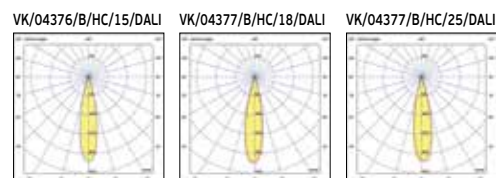

Details

Led magnetic track light with honeycomb cover DC driver 48V (included).
Type of Led bridge with driver.
Dimmable DALI, 0-10V.
Inclination 90°
Rotation 350°

Beam angle 24°
Lifetime 50.000 hrs.
Working temperature < 45°C.
Material Aluminium.
Guarantee 3 years.