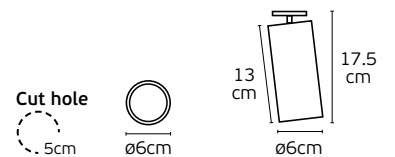

VK/04194CE

VK/04195CE

Code	Model	Box
64174-938121	VK/04194CE/W ○ White. GU10. Max 12W (LED).	30pcs
64174-939121	VK/04194CE/B ● Black. GU10. Max 12W (LED).	30pcs
64174-953121	VK/04194CE/CH-GD ● Champaign Gold. GU10. Max 12W (LED).	30pcs
64174-940121	VK/04195CE/W ○ White. GU10. Max 12W (LED).	30pcs
64174-941121	VK/04195CE/B ● Black. GU10. Max 12W (LED).	30pcs