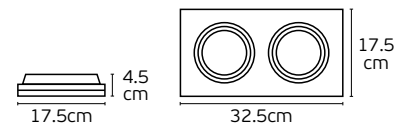

64173-085121

VK/03116/2/B
● Black. 2xES111/R111. Max 2x20W (LED).

8pcs