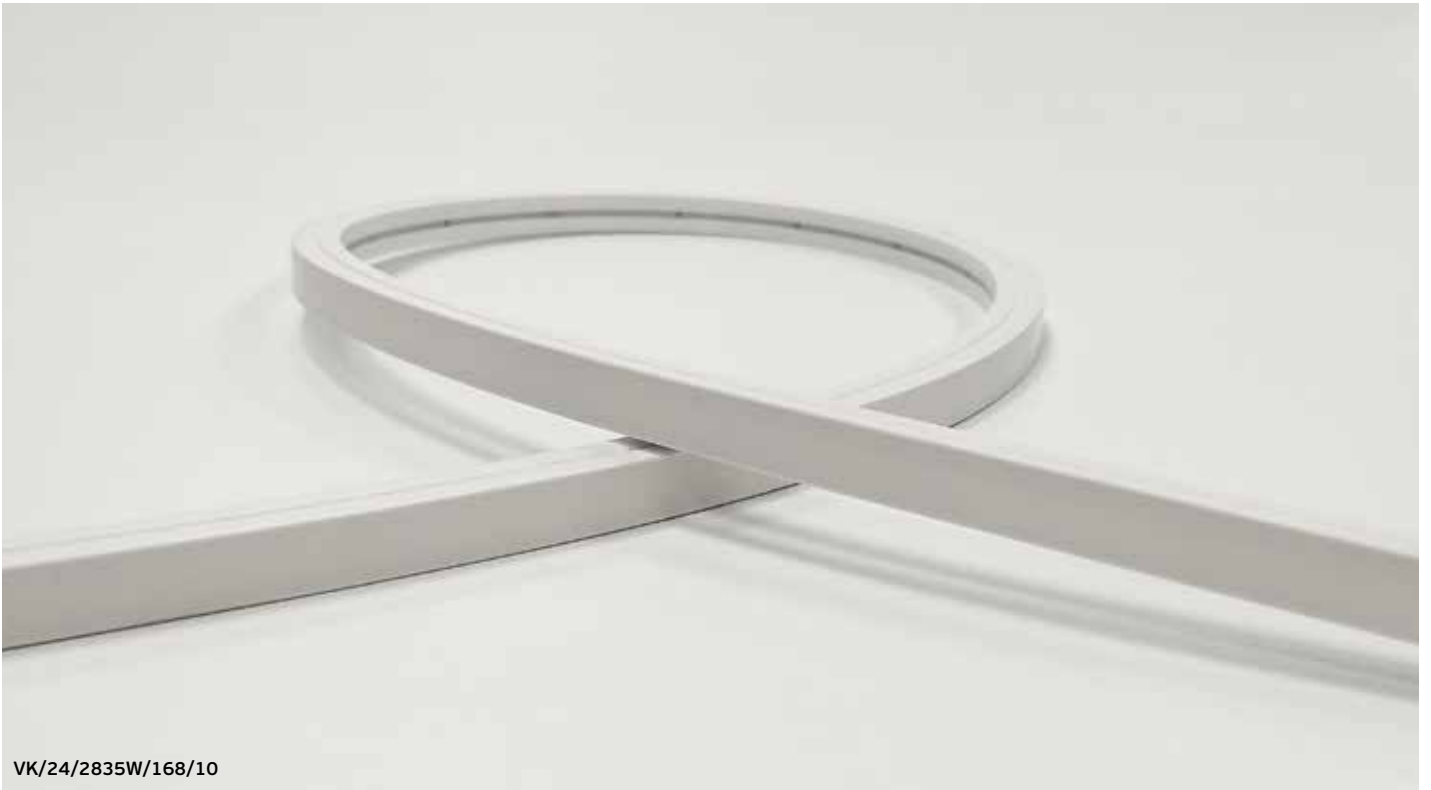

 IP67.

 5 years guarantee

in the box

Keiso Top bend Neoflex

Ledstrips Keiso Collection

Keiso. Suitable for use in hidden outdoor lighting applications such as stairs, perimeter in pool overflow, flower beds, window frames, light floor lining, and many more.

 **IP68.**

 **5 years guarantee**

in the box

Keiso Top bend Neoflex

Ledstrips Keiso Collection

Keiso. Suitable for use in hidden outdoor lighting applications such as stairs, perimeter in pool overflow, flower beds, window frames, light floor lining, and many more.