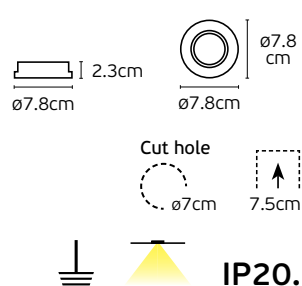

VK/03010G

Code	Model	Box
64173-050121	VK/03010G/W ○ White. GU10. Max 12W (LED).	100pcs
64173-051121	VK/03010G/MC ● Brushed Chrome. GU10. Max 12W (LED).	100pcs
64173-052121	VK/03010G/B ● Black. GU10. Max 12W (LED).	100pcs