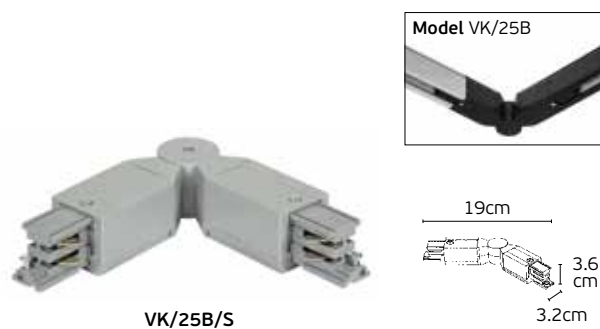

Details

Flexible connector to connect two track sections at any angle up to 180°. Material **Aluminium, plastic.**

VK/25B

Code	Model	Box
71164-025111	VK/25B/S ● Silver. L-shape connector.	25pcs
71164-026111	VK/25B/W ○ White. L-shape connector.	25pcs
71164-027111	VK/25B/B ● Black. L-shape connector.	25pcs