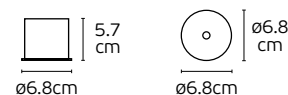

Recessed Dark downlights Led

Habi

VK/04339/W

VK/04340/B

VK/04339, VK/04340

Code	Model	Box
64174-117721	VK/04339/W/W ○ White sand. 3000K. 180lm. 2W. CRI>90.	30pcs
64174-118721	VK/04339/W/C ○ White sand. 4000K. 130lm. 3W. CRI>90.	30pcs
64174-119721	VK/04339/B/W ● Black sand. 3000K. 180lm. 2W. CRI>90.	30pcs
64174-120721	VK/04339/B/C ● Black sand. 4000K. 130lm. 3W. CRI>90.	30pcs
64174-121721	VK/04340/W/W ○ White sand. 3000K. 128lm. 3W. CRI>90.	30pcs
64174-122721	VK/04340/W/C ○ White sand. 4000K. 135lm. 3W. CRI>90.	30pcs
64174-123721	VK/04340/B/W ● Black sand. 3000K. 128lm. 3W. CRI>90.	30pcs
64174-124721	VK/04340/B/C ● Black sand. 4000K. 135lm. 3W. CRI>90.	30pcs

Details

AC Driver **100-240V (included)**.
Beam angle **8°**.
Type of Led **OSRAM**.
Dimmable **No**.

Lifetime **50.000 hrs**.
Working temperature **< 45°C**.
Material **Aluminium**.
Guarantee **3 years**.