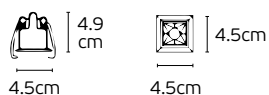

Working temperature < **45°C**. Material **Iron + aluminium**. Installation **Recessed**. **3 years** guarantee.

IP20

Square Dark downlights Led

Sero

VK/04618

VK/04618/2

VK/04618, VK/04618/2

Code	Model	Box
64174-033776	VK/04618/B/W/15 ● Black. 3000K. 217lm. 2W. 15° CRI>90	1pc
64174-034776	VK/04618/B/W/30 ● Black. 3000K. 217lm. 2W. 30° CRI>90	1pc
64174-035776	VK/04618/2/B/W/15 ● Black. 3000K. 434lm. 2x2W. 15° CRI>90	1pc
64174-036776	VK/04618/2/B/W/30 ● Black. 3000K. 434lm. 2x2W. 30° CRI>90	1pc