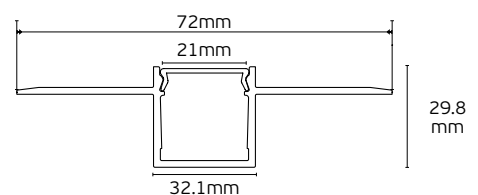

Details

Charged per meter. Available 2m. Material Aluminium with cover & end caps.

IP20.