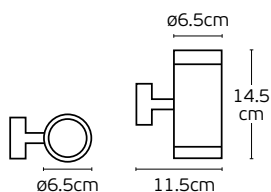

VK/01057/B

VK/01056/W