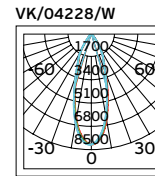

Pera

40W

VK/04228/W

VK/04228

Code	Model	Box
64174-281128	VK/04228/W/W/36 ○ White. 3000K. 3.816lm. 40W. 36°. CRI>80	24pcs
64174-282128	VK/04228/W/C/36 ○ White. 4000K. 4.422lm. 40W. 36°. CRI>80	24pcs
64174-283128	VK/04228/B/W/36 ● Black. 3000K. 3.816lm. 40W. 36°. CRI>80	24pcs
64174-284128	VK/04228/B/C/36 ● Black. 4000K. 4.081lm. 40W. 36°. CRI>80	24pcs

Details

Voltage **220-240V**.
Type of LED **COB Bridgelux**.
Clicks **25.000**.
Lifetime **35.000hrs**.

Working temperature
-25°C → 45°C.
3-phase adapter.
Material **Aluminium**.

5 years guarantee

IP20