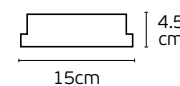

VK/03185

Code
64174-029700

Model
VK/03185/W
○ White. ES111/R111. Max 20W (LED).

Box
1pc