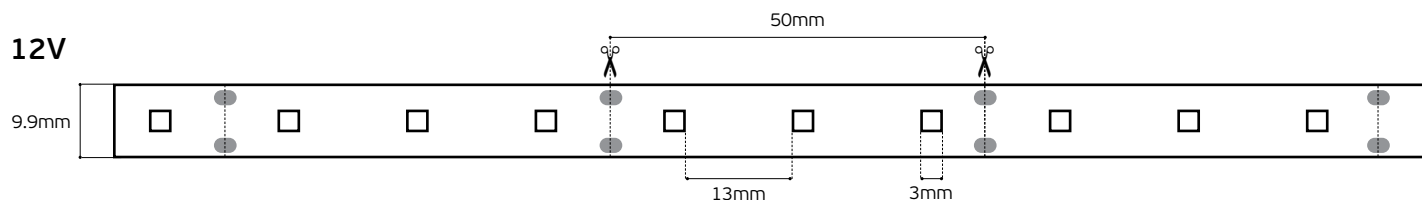

Ledstrips CRI>80. IP55.

Ledstrips CRI>80, Collection

VK/12/3528J/60 12V

Code	Model	Voltage	Kelvin	Lumen/m	CRI	Watt/m	Box
78001-253123	VK/12/3528J/WW/60	12V	2700K	586lm/m	CRI>80	5W/m	5m/roll
78001-041719	VK/12/3528J/W/60	12V	3000K	674lm/m	CRI>80	5W/m	5m/roll
78001-254123	VK/12/3528J/C/60	12V	4000K	724lm/m	CRI>80	5W/m	5m/roll
78001-040719	VK/12/3528J/D/60	12V	6000K	728lm/m	CRI>80	5W/m	5m/roll
78001-049719	VK/12/3528J/BL/60	12V	Blue	336lm/m	CRI>80	4.8W/m	5m/roll
78001-116719	VK/12/3528J/R/60	12V	Red	336lm/m	CRI>80	4.8W/m	5m/roll
78001-117719	VK/12/3528J/Y/60	12V	Yellow	336lm/m	CRI>80	4.8W/m	5m/roll
78001-118719	VK/12/3528J/GR/60	12V	Green	336lm/m	CRI>80	4.8W/m	5m/roll
78001-255123	VK/12/3528J/A/60	12V	Amber	336lm/m	CRI>80	4.8W/m	5m/roll
78001-256123	VK/12/3528J/P/60	12V	Purple	336lm/m	CRI>80	4.8W/m	5m/roll

Details

Led type SMD 2835. Led qty 60pcs/m. CRI>80. Tape on back 3M. Working temperature -25°C → 60°C. Storage temperature -40°C → 80°C. 2 years guarantee.

IP55.

12V