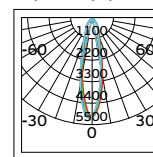

VK/04020/C/24