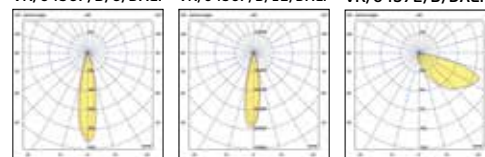

VK/04367, VK/04372

Code	Model	Box
71164-193721	VK/04367/B/6/DALI ● Sand Black. 3000K. 859lm. 9W. OSRAM. φ 24°. DALI	30pcs
71164-194721	VK/04367/B/12/DALI ● Sand Black. 3000K. 1.798lm. 17W. OSRAM. φ 24°. DALI	20pcs
71164-195721	VK/04372/B/DALI ● Sand Black. 3000K. 2.562lm. 18W. bridgeLux. 50° + <60°. DALI	30pcs
71164-098721	VK/04367/B/6 ● Black sand. 3000K. 859lm. 9W. OSRAM. φ 24°. (Dim. 0-10V).	30pcs
71164-099721	VK/04367/B/12 ● Black sand. 3000K. 1.798lm. 17W. OSRAM. φ 24°. (Dim. 0-10V).	20pcs
71164-108721	VK/04372/B ● Black sand. 3000K. 2.562lm. 18W. bridgeLux. 50° + <60°. (Dim. 0-10V).	30pcs

VK/04367/B/6/DALI VK/04367/B/12/DALI VK/04372/B/DALI