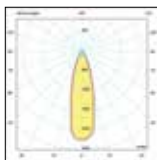

VK/04352/24