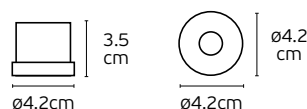

VK/04146, VK/04222

Code	Model	Box
64171-058738	VK/04146/W/W ○ White. 3000K. 160lm. 3W. 15°. CRI>80	200pcs
64171-057738	VK/04146/B/W ● Black. 3000K. 160lm. 3W. 15°. CRI>80	200pcs
64174-038721	VK/04222/W/W ○ White matt. 3000K. 241lm. 2W. 25°. CRI>90	50pcs

Details

VK/04146: AC 220-240V
Driver 350mA (Included).
VK/04222: 100-240V
driver (included)
Type of Led CREE.

Lifetime 17.500hrs, 30.000hrs.
Clicks 15.000, 20.000.
Working temperature -25°C ~ 40°C.
Material Aluminium.
Guarantee 2 years, 3 years (VK/04222/W/W).