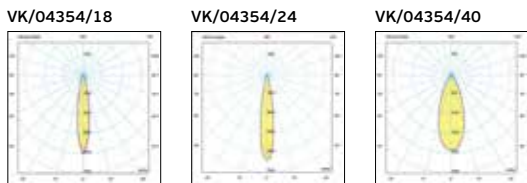

Details

Voltage **220-240V**. LED source **OSRAM**. Working temperature **-20°C→ 50°C**. Inclination **90°**. Rotation **350°**. Lifetime **60.000hrs**. Clicks **100.000**. Material **Aluminium**. 3-phase adapter.

5 years guarantee **IP20.**

Ø12cm

18° 24° 40°

Flicker free