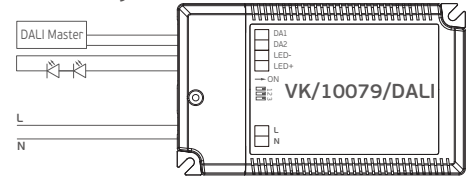

DALI Wiring

IP20.