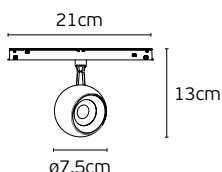

VK/04609/TR/DA/B