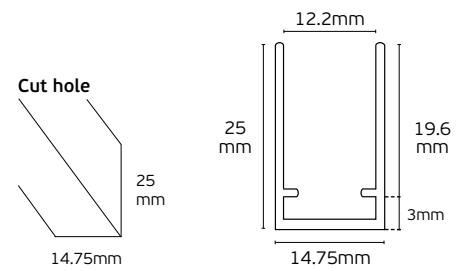

Details

Charged per meter. Available 2m. Suits with LEDSTRIP Keiso VK/24/2835W/140/19
Material Aluminium.