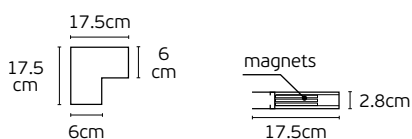

VK/04363/S/B/OC