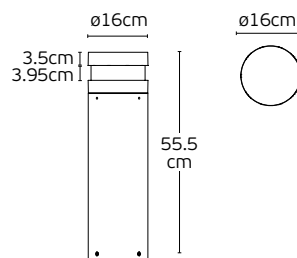

Outdoor Floor Light LED

Toso

VK/02229/AN/W/60

VK/02229/60

Code 75169-681772	Model VK/02229/AN/W/60 ● Anthracite. 3000K. 20W. 2169lm. CRI>80	Box 2pcs
75169-682772	VK/02229/W/W/60 ○ Matt White. 3000K. 20W. 2169lm. CRI>80	2pcs

Details

Material **Die-casting aluminum alloy**
Type of Led **SMD**
Voltage **AC220-240V**
Location **Outdoor**
Beam angle **180°**

Dimmable **No**
Lifetime **25.000hrs**
Working temperature **-20°C - 40°C**
Guarantee **3 years**

IP65