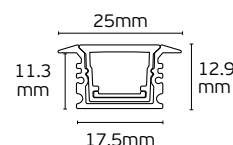

Ledstrips Profiles IP65

Ledstrips accessories

VK/26

Code	Model	Box
75165-044724	VK/26/AL/W/2 ● Aluminium. Aluminium profile 2m with white cover & silicon end caps. 2.000x25(17.5)x12.9mm	50pcs
75165-045724	VK/26/W/W/2 ○ White. Aluminium white profile 2m with white cover & silicon end caps. 2.000x25(17.5)x12.9mm	50pcs
75165-046724	VK/26/B/W/2 ● Black. Aluminium black profile 2m with white cover & silicon end caps. 2.000x25(17.5)x12.9mm	50pcs

Details

Charged per meter. Available 2m. Material Aluminium with cover, silicon end caps & buckles.

IP65.

VK/27

Code	Model	Box
75165-047724	VK/27/AL/W/2 ● Aluminium. Aluminium profile 2m with white cover & silicon end caps. 2.000x29.8x52.6mm	13pcs
75165-048724	VK/27/B/W/2 ● Black. Aluminium black profile 2m with white cover & silicon end caps. 2.000x29.8x52.6mm	13pcs

Details

Charged per meter. Available 2m. Material Aluminium with cover, silicon end caps, waterproof screws & buckles.

IP65.