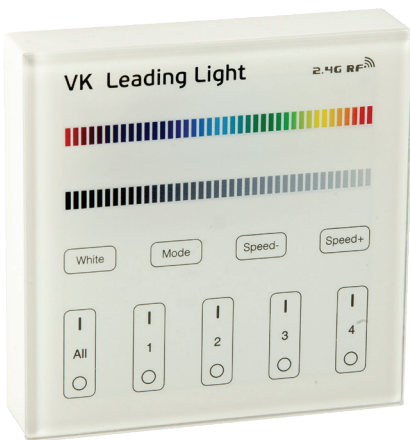

Ledstrips Controllers

Ledstrips controllers

VK/FUT/TR/RCS

Code
78000-722126

Model
VK/FUT/TR/RCS
2.4GHz. 180-240V. 6dBm. L86xW86xH31mm

Box
1pc

Details

Controller wireless (RGBW, RGB, RGB+CCT) (recessed)
Voltage **180-240V**. Frequency **2.4GHz**.
Transmission power **6dBm**.
Working temperature **-20°C → 60°C**
Distance **30m**.
Material **Plastic**.
Dimmable RGB+W.
Guarantee **2 years**.

IP20.
RGB+W

Wall installation

VK/FUT/TR/BAT

Code
78000-723126

Model
VK/FUT/TR/BAT
2.4GHz. 3V. 6dBm. L86xW86xH16mm

Box
1pc

Details

Controller wireless (RGBW, RGB, RGB+CCT) (with batteries)
Voltage **3V**. Frequency **2.4GHz**.
Transmission power **6dBm**.
Working temperature **-20°C → 60°C**
Distance **30m**.
Material **Plastic**.
Dimmable RGB+W.
Guarantee **2 years**.

IP20.
RGB+W

Wall installation (battery working)