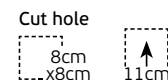

64173-092121

VK/03192G/B
● Black. GU10. Max 12W (LED)

100pcs