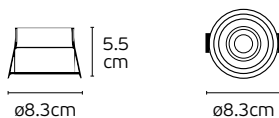

Cut hole

VK/04613

Code	Model	Box		
64174-021776	VK/04613/W/W ○ White. 3000K. 1.860lm. 15W. CRI>90	1pc		
64174-022776	VK/04613/W/C ○ White. 4000K. 2.080lm. 15W. CRI>90	1pc	Details Voltage 220-240V. Material Aluminium + PC lens. Beam Angle 36°. Type of Led V10-B. Lifetime 50.000 hrs. Working temperature < 45°C. Dimmable No. Flicker free.	
64174-023776	VK/04613/B/W ● Black. 3000K. 1.860lm. 15W. CRI>90	1pc		
64174-024776	VK/04613/B/C ● Black. 4000K. 2.080lm. 15W. CRI>90	1pc		
				5 years guarantee IP65.