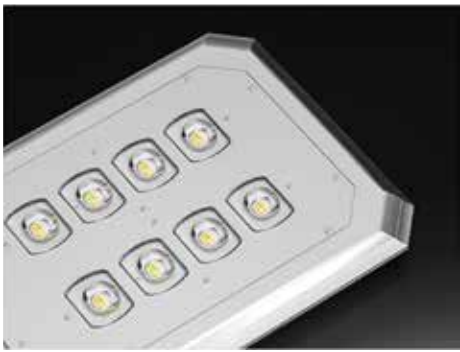

High lumen LEDs
190lm/w