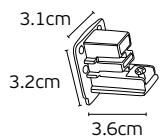

VK/35B

Code	Model	Box
71164-007111	VK/35B/S ● Silver. End plug.	200pcs
71164-008111	VK/35B/W ○ White. End plug.	200pcs
71164-009111	VK/35B/B ● Black. End plug.	200pcs

Details

End plug connects to the track end.

Material Aluminium, plastic.