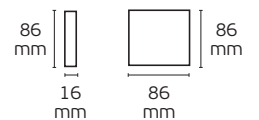

Details

Controller wireless (RGBW, RGB, RGB+CCT) (with batteries)
Voltage **3V**. Frequency **2.4GHz**.
Transmission power **6dBm**.
Working temperature **-20°C → 60°C**
Distance **30m**.
Material **Plastic**.
Dimmable RGB+W.
Guarantee **2 years**.

IP20.
RGB+W