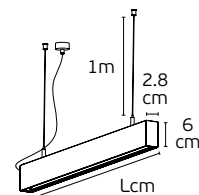

Accessories for LED Magnetic Track Lights 48V

Kona

VK/04365/B

Code
71164-094721

Model
VK/04365/B
● Black. 48V. 2m.

Box
1pc

Details

Cover for magnetic track lights 48V,
decoration bar for recessed or
surface tracks.

Working temperature < 45°C.
Material PC.

VK/04360/SRK

VK/04360/SRK

Code
71164-081721

Model
VK/04360/SRK
● Black. 48V.

Box
20pcs

Details

Hanging kit for magnetic surface
track lines (VK/04360TR/S/...) 48V
to become hanging track.

Material Aluminium.
Guarantee 3 years.