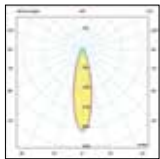

Details

Voltage 220-240V. LED source **OSRAM**. Working temperature -20°C→ 50°C. Inclination 90°. Rotation 350°. Lifetime 60.000hrs. Clicks 100.000. Material Aluminium. 3-phase adapter.

5 years guarantee **IP20.**

VK/04350/18