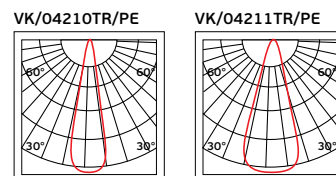

Details

Led magnetic track Pendant Light with DC driver 24V (included).
Type of Led CREE with driver.
Dimmable No.

Lifetime 50.000 hrs.
Working temperature < 45°C.
Material Aluminium.
Guarantee 3 years.