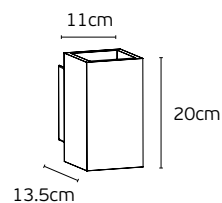

Outdoor Concrete Lights LED

Terra

VK/02201/G

VK/02202/G

Up/Down

VK/02201/G

VK/02202/G

Code 75169-339131	Model VK/02201/G/W ● Dark grey. 3000K. 13W. 408lm. CRI>80. ø11cm	Box 8pcs
75169-340131	VK/02202/G/W ● Dark grey. 3000K. 13W. 408lm. CRI>80. 11x11cm	8pcs

Details

AC Driver **Voltage 220-240V (included)**.
Type of Led **SMD**.
Angle **238.7°**.
Dimmable **No**.
Lifetime **30.000 hrs**.

Working temperature **-20°C-45°C**.
Material **Concrete**.
Location **Wall, Up/Down**.
Guarantee **3 years**.

IP65