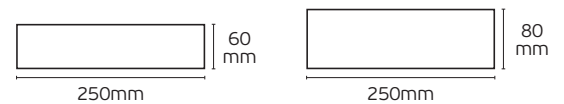

Details

Voltage 90-250V. Material **Metallic**.
Guarantee 2 years.

IP67

VK/A12-100E

VK/A12-150E

VK/100E

Code	Model	Box
78000-593719	VK/A12-100E 8.33A. 100W. 12V.	10pcs
78000-609719	VK/A24-100E 4.16A. 100W. 24V.	10pcs