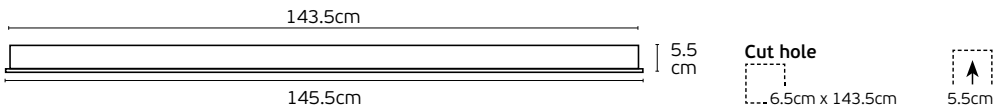

Recessed Led Linear Lights

VK/04159/144/W/C