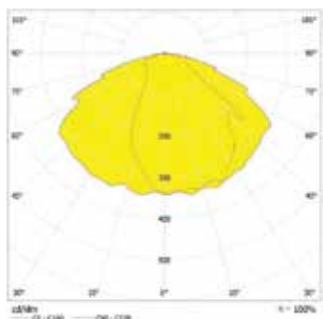

High lumen LEDs
190lm/w

Bracket
Double Protection for rust-proof

High Sensitivity PIR Sensor

Luminance distribution

VK/02168/20/D
VK/02168/40/D

VK/02168/60/D
VK/02168/80/D

Dimensions

Led Lamps