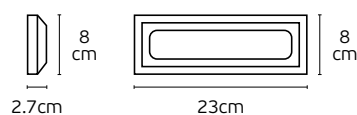

VK/02024

Code	Model	Box
75169-256997	VK/02024/G/W ● Grey. 3000K. 404lm. 3W. CRI>80	24pcs
75169-257997	VK/02024/G/D ● Grey. 6000K. 418lm. 3W. CRI>80	24pcs
75169-258997	VK/02024/AN/W ● Anthracite. 3000K. 404lm. 3W. CRI>80	24pcs
75169-259997	VK/02024/AN/D ● Anthracite. 6000K. 418lm. 3W. CRI>80	24pcs
75169-327997	VK/02024/W/W ○ White. 3000K. 404lm. 3W. CRI>80	24pcs

Details

Voltage 220-240V.
Type of Led SMD 2835.
Beam Angle 120°.
Lifetime 50.000hrs.
Clicks 50.000.

Dimmable No.
Working temperature -20°C→30°C.
Material ABS+PC.
Guarantee 1 year.

VK/02025

Code	Model	Box
75169-260997	VK/02025/G/W ● Grey. 3000K. 393lm. 3W. CRI>80	24pcs
75169-261997	VK/02025/G/D ● Grey. 6000K. 431lm. 3W. CRI>80	24pcs
75169-262997	VK/02025/AN/W ● Anthracite. 3000K. 393lm. 3W. CRI>80	24pcs
75169-263997	VK/02025/AN/D ● Anthracite. 6000K. 431lm. 3W. CRI>80	24pcs
75169-326997	VK/02025/W/W ○ White. 3000K. 393lm. 3W. CRI>80	24pcs

Details

Voltage 220-240V.
Type of Led SMD 2835.
Beam Angle 120°.
Lifetime 50.000hrs.
Clicks 50.000.

Dimmable No.
Working temperature -20°C→30°C.
Material ABS+PC.
Guarantee 1 year.