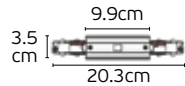

VK/26DA

Code	Model		Box
71164-028804	VK/26DA/B	● Black. Straight connector.	140pcs
71164-029804	VK/26DA/W	○ White. Straight connector.	140pcs
71164-030804	VK/26DA/S	● Silver. Straight connector.	140pcs

Material Copper+aluminium+stainless steel.