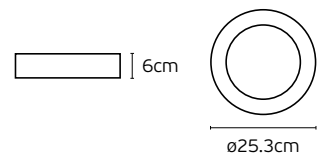

Details

AC Driver **200-240V (Included)**.
Beam Angle **108°**.
Type of Led **SMD PHILIPS 3030**.
Lifetime **30.000hrs**.

No Dimmable.
Working temperature **-20°C→45°C**.
Material **ABS PC**.
Guarantee **2 years**.