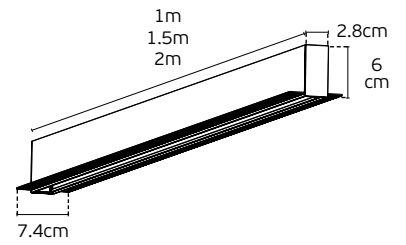

VK/04360TR/TL