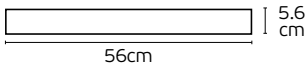

Basic Led Linear Lights