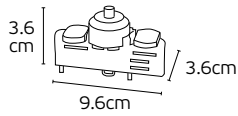

3 Phase Track Accessories

VK/38B/S

VK/85

Code	Model	Box
71164-045111	VK/85/S ● Silver. Pendant adaptor.	100pcs
71164-043111	VK/85/W ○ White. Pendant adaptor.	100pcs
71164-044111	VK/85/B ● Black. Pendant adaptor.	100pcs

Details

Pendant adaptor for connection to candelier or pendant fixture.

Material Aluminium.

VK/38B

Code	Model	Box
71164-031111	VK/38B/S ● Silver. Suspension clamp.	100pcs
71164-032111	VK/38B/W ○ White. Suspension clamp.	100pcs
71164-033111	VK/38B/B ● Black. Suspension clamp.	100pcs

Details

Suspension clamp for track connection.

Material Aluminium.

VK/37D

Code	Model	Box
71164-055111	VK/37D ● Silver. Suspension kit.	10pcs

Details

Suspension kit with 2m wire.

Material Aluminium.

VK/35B

Code	Model	Box
71164-007111	VK/35B/S ● Silver. End plug.	200pcs
71164-008111	VK/35B/W ○ White. End plug.	200pcs
71164-009111	VK/35B/B ● Black. End plug.	200pcs

Details

End plug connects to the track end.

Material Aluminium, plastic.