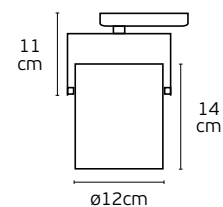

Details

Included lampholder GU10/ES111.
Match also with lamps: GU10/ES111, R111.

Material Aluminium.
3 phase adapter

IP20