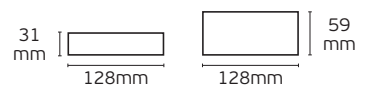

VK/10080/RP RGB Amplifier

Code
78000-598663

Model
VK/10080/RP
3 ch x 10A / 1 ch x 30A. 360W/720W. 12~24VDC.

Box
1pc

Details

Voltage 3chx10A / 1chx30A.
Output 12~24VDC.
Watt 360W max (12V) / 720W max (24V).
Guarantee 3 years.

VK/10078/RP Power repeater (RGBW)

Code
78000-746720

Model
VK/10078/RP
4 ch x 5A. 240W/720W. 12~36VDC.

Box
1pc

Details

Output current 4ch, 5A/ch.
Input Voltage 12~36VDC.
Watt 240/720W.
Iin 20.5A.
Vout 4x(12-36) VDC.
Iout 4x5A.
Pout 4x (60-180)W.
Guarantee 3 years.

Function introduction

VK/RP308 Data repeater PWM

Code
78000-542016

Model
VK/RP308
3x8A/1x24A. 288W/576W. 12~24V. L128xW59xH31mm

Box
1pc

Details

Output current 3x8A/1x24A.
Input Voltage 12/24V.
Watt 288/576W.
Material plastic.
Guarantee 3 years.