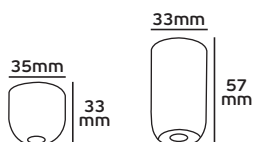

Metallic Accessories Electrical supplies

VK/BC...

Code	49155-085630	49155-180630	49155-084630	49155-150630
Model	VK/BC1/RS	VK/BC8/BS	VK/BC6/RS	VK/BC13/BS
Description	Cup E14 1/2	Cup E14 1/2	Cup E14	Cup E14
Color	RAW STEEL	BRASS	RAW STEEL	BRASS
Price	0.504€	1.890€	0.840€	3.518€

VK/BC...

Code	49155-181630	49155-168630	49155-238630
Model	VK/BC1/BS	VK/BC4/RS	VK/BC11/BS
Description	Cup E27 1/2	Cup E27 1/2	Cup E27 1/2
Color	BRASS	RAW STEEL	BRASS
Price	1.995€	0.893€	2.258€

Code	49155-086630	49155-122630
Model	VK/BC7/RS	VK/BC14/BS
Description	Cup E27	Cup E27
Color	RAW STEEL	BRASS
Price	0.945€	4.547€