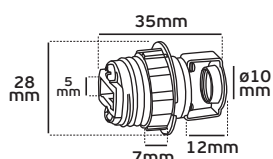

Electrical supplies *Lampholders G9*

VK/JX-1502A-G9/...

Code	40206-113639	40206-114639
Model	VK/JX-1502A-G9	VK/JX-1502A-G9/25
Color Body	Natural	Natural
Type	Lampholder with metallic adapter M10x1	Lampholder with metallic adapter
AC Voltage	250V~50Hz	250V~50Hz
Lampholder	G9	G9
Material	Steatite	Steatite
Cable	No	Yes/Length 25cm
Price	0.99€	1.33€

VK/JX-1502-G9/25

Code	40206-115639
Model	VK/JX-1502-G9/25
Color Body	Natural
Type	Lampholder with cable Blue-Brown
AC Voltage	250V~50Hz
Lampholder	G9
Material	Steatite
Cable	Yes/0.50mm² x 25cm (Length)
Price	1.04€

VK/JX-1501-G9

Code	40206-112639
Model	VK/JX-1501-G9
Color Body	Natural
Type	Lampholder with ring & adapter M10x1
AC Voltage	250V~50Hz
Lampholder	G9
Material	Steatite
Cable	No
Price	1.17€