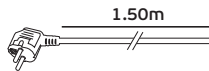

IP20	Socket schuko	Plastic	One key only	Box 40pcs