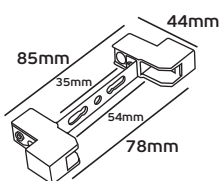

## VK/H25/... - 707

Code	36104-004605	36104-005605	36104-006605	36104-014605	36104-007605	36104-010629
Model	VK/H25/25	VK/H25/50	VK/H25/120	VK/H25/50T	VK/H25/120T	VK/707
AC Voltage	250V~50Hz	250V~50Hz	250V~50Hz	250V~50Hz	250V~50Hz	250V~50Hz
Base	R7s	R7s	R7s	R7s	R7s	R7s
Material	Ceramic/Brass	Ceramic/Brass	Ceramic/Brass	Ceramic/Brass	Ceramic/Brass	Ceramic/Brass
Description	Lampholder with Teflon cable - 25cm	Lampholder with Teflon cable - 50cm	Lampholder with Teflon cable - 120cm	Lampholder with Teflon cable - 50cm	Lampholder with Teflon cable - 120cm	Lampholder for 1000/1500W lamp
Box	500pcs	100pcs	100pcs	100pcs	100pcs	100pcs
Price	1.98€	2.30€	3.18€	3.00€	3.60€	6.60€