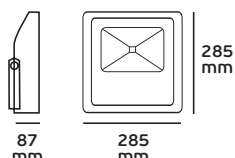

Code	63158-131736	63158-132736
Model	VK/02005/B/W	VK/02005/B/D
Kelvin	3000K	6500K
Lumen	5.600lm	5.950lm
Color body	Black	Black
Voltage	85-265V	85-265V
Watt	70w	70w
Dimmable	No	No
LED	COB Epistar	COB Epistar
Beam Angle	120°	120°
Hours	50.000h	50.000h
Material	Aluminium diecast, Glass	Aluminium diecast, Glass
IP Rating	IP66	IP66
Price	35.00€	35.00€