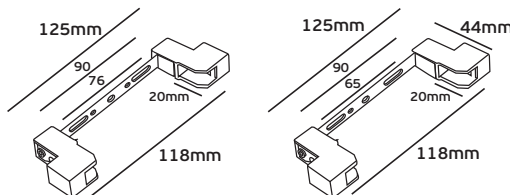

Lampholders R7s - Rx7s Electrical supplies

VK/STA/...

Code	36104-008605	36104-009605
Model	VK/STA/03	VK/STA/04
Color Body	Chrome	Chrome
AC Voltage	250V~50Hz	250V~50Hz
Base	R7s	R7s
Description	Metal bracket - Short 78mm	Metal bracket - Long 118mm
Price	0.28€	0.34€

VK/70W/EA... - VK/K51503...

Code	37105-001629	37105-002629	37105-017639	37105-016639
Model	VK/70W/EA	VK/70W/EA/C	VK/K51503B	VK/K51503A
AC Voltage	250V~50Hz	250V~50Hz	250V~50Hz	250V~50Hz
Base	Rx7s	Rx7s	Rx7s	Rx7s
Material	Ceramic	Ceramic	Ceramic	Ceramic
Description	Metal bracket - HQI	Metal bracket - HQI	Metal bracket - HQI	Metal bracket - HQI
Shape				
Price	2.38€	2.38€	1.30€	1.30€

VK/150W/EA... - VK/K51503C

Code	37105-003629	37105-004629	37105-018639
Model	VK/150W/EA	VK/150W/EA/C	VK/K51503C
AC Voltage	250V~50Hz	250V~50Hz	250V~50Hz
Base	Rx7s	Rx7s	Rx7s
Material	Ceramic	Ceramic	Ceramic
Description	Metal bracket - HQI	Metal bracket - HQI	Metal bracket - HQI
Shape			
Price	2.60€	2.60€	1.30€