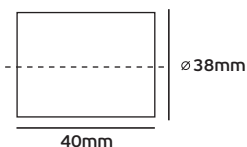

Code	29112-023618	29112-025618
Model	VK/103467	VK/103468
Color Body	Black	White
Type	Plain casing	Plain casing
AC Voltage	250V~50Hz	250V~50Hz
Lampholder	E27	E27
Material	Thermoplastic	Thermoplastic
Price	0.49€	0.49€