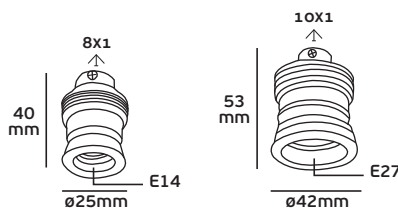

Electrical supplies *Metallic Lampholders E14/E27/B15/B22/E40*

VK/IHT

Code	32120-001639	32120-002639
Model	VK/IHT/14-10	VK/IHT/27-10
Color Body	Gold	Gold
Type	Lampholder with porcelain ring	Lampholder with porcelain ring
AC Voltage	250V~50Hz	250V~50Hz
Lampholder	E14	E27
Material	Brass/Porcelain	Brass/Porcelain
Box	50pcs	20pcs
Price	1.23€	1.49€

VK/HT-15-10/R/BS

Code	32121-004639	32121-001639	32121-002639
Model	VK/HT-15-10/R/BS	VK/B22/BS	VK/HT-22-10/R/BS
Color Body	Gold	Gold	Gold
Type	Lampholder with ring	Lampholder without ring	Lampholder with ring
AC Voltage	250V~50Hz	250V~50Hz	250V~50Hz
Lampholder	B15	B22	B22
Material	Brass	Brass	Brass
Price	1.60€	0.80€	2.40€

VK/IHT/40-16

Code	32120-003639
Model	VK/IHT/40-16
Color Body	Gold
Type	Lampholder with porcelain ring
AC Voltage	250V~50Hz
Lampholder	E40
Material	Brass/Porcelain
Price	6.50€