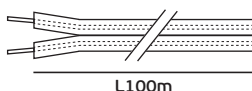

Cable Flat		Rated temp 70°C	Box 100m