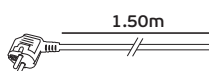

IP20	Socket schuko	Plastic	One key only	Box 40pcs