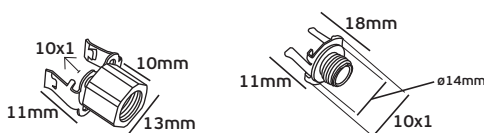

Adapters G9 Electrical supplies

VK/SUP14 - VK/SUP33

Code	40207-020605	40207-022605
Model	VK/SUP14	VK/SUP33
Color Body	Chrome	Chrome
Lampholder	G9	G9
Material	Metal	Metal
Description	Adapter - female nipple M10x1	Adapter - male threaded entry M10x1
Price	1.10€	1.10€

VK/SUP13 - VK/SUP55

Code	40207-021605	40207-023605
Model	VK/SUP13	VK/SUP55
Color Body	Natural	Natural
Lampholder	G9	G9
Material	Metal	Metal
Description	Adapter - female nipple M8x1	Adapter - male threaded entry M8x1
Price	1.10€	1.10€

VK/SUP08 - VK/SUP15

Code	40207-024605	40207-025607
Model	VK/SUP08	VK/SUP15
Color Body	Chrome	Chrome
Lampholder	G9	G9
Material	Metal	Metal
Description	Metal spring with hole 11mm	Snap-on bracket with 2 screws vertically
Price	0.36€	0.74€