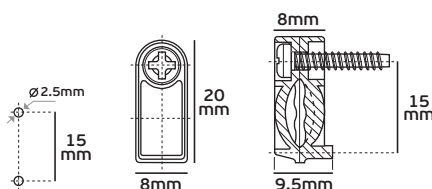

Electrical supplies *Plastic Accessories*

VK/5462/04/... VK/5462/10/... VK/5462/13/...

Code	52150-021643	52150-022643	52150-023643
Model	VK/5462/04/1/5	VK/5462/04/2/5	VK/5462/10/1/5
Color	WHITE	BLACK	WHITE
Hole	0.4cm	0.4cm	1.0cm
Dimensions (cm)	H1.4-W2.0L2.85cm	H1.4-W2.0L2.85cm	H1.4-W2.0L2.85cm
Price	0.284€	0.284€	0.284€

Code	52150-024643	52150-025643	52150-026643
Model	VK/5462/10/2/5	VK/5462/13/1/5	VK/5462/13/2/5
Color	BLACK	WHITE	BLACK
Hole	1.0cm	1.3cm	1.3cm
Dimensions (cm)	H1.4-W2.0L2.85cm	H1.4-W2.0L2.85cm	H1.4-W2.0L2.85cm
Price	0.284€	0.284€	0.284€

*For cable H03VVH2
sect. min 3.4x5.2mm -
sect. max 3.9x6.4mm.

Nylon 66 **Box**
500pcs

VK/5424/...

Code	52150-028643	52150-029643
Model	VK/5424/1/5	VK/5424/2/5
Color	WHITE	BLACK
Dimensions (cm)	H0.8-W0.8-L2.0cm	H0.8-W0.8-L2.0cm
Price	0.150€	0.150€

*For cable H03VV-F ϕ min 4.8mm - ϕ max 6.8mm.

Nylon 66 **Box**
1000pcs

VK/5922/17/...

Code	52150-030643	52150-031643
Model	VK/5922/17/1/6	VK/5922/17/2/6
Color	WHITE	BLACK
Dimensions (cm)	H0.3-W6.2-L2.6cm	H0.3-W8.0-L2.0cm
Price	0.038€	0.038€

*For cable H03VV-F ϕ min 4.8mm - ϕ max 6.8mm.

Nylon 66 **Box**
RV 1000pcs