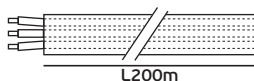

Code 44143-055611

Model VK/FR5FOSS/3/TR

Wire mm² 3x0.75

Color Trasparent

Price 6.10€

∅ 5.6mm