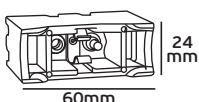

Lampholders S14 Electrical supplies

VK/No6... - VK/No7

Code	22101-001082	22101-003082	22101-002082
Model	VK/No6	VK/No6/NEW	VK/No7
Color Body	Natural	Natural	Natural
AC Voltage	250/500V~50Hz	250/500V~50Hz	250/500V~50Hz
Base	S14d	S14d	S14s
Material	PC	PC	PC
Description	Lampholder SINGLE - S/R	Lampholder SINGLE NEW - S/R	Lampholder DOUBLE - S/R
Price	1.80€	2.00€	1.80€

VK/S14D

Code	22101-004639	22101-005639	22101-006639
Model	VK/S14D/W	VK/S14D/ABS	VK/S14D/BS
AC Voltage	250/500V~50Hz	250/500V~50Hz	250/500V~50Hz
Base	S14d Single N°6	S14d Single N°6	S14d Single N°6
Material	PC	PC	PC
Color	WHITE	ANTIQUÉ BRASS	BRASS
Price	4.40€	9.20€	9.20€

Code	22101-007639	22101-008639	22101-009639
Model	VK/S14D/COP	VK/S14D/MC	VK/S14D/CR
AC Voltage	250/500V~50Hz	250/500V~50Hz	250/500V~50Hz
Base	S14d Single N°6	S14d Single N°6	S14d Single N°6
Material	PC	PC	PC
Color	COPPER	BRUSHED CHROME	CHROME
Price	9.20€	9.20€	9.20€

VK/S14S

Code	22101-010639	22101-011639
Model	VK/S14S/W	VK/S14S/G
AC Voltage	250/500V~50Hz	250/500V~50Hz
Base	S14s	S14s
Material	PC	PC
Color	WHITE	GREY
Description	Double no7	Double no7
Price	19.80€	19.80€