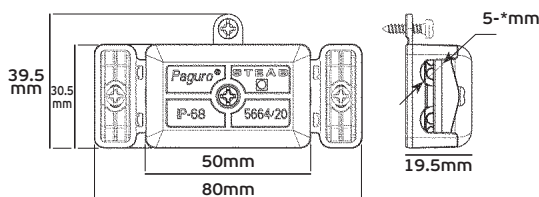

Electrical supplies *Underwater Terminals*

VK/5664 - 5664/20

Code	53152-058643	53152-059643
Model	VK/5664/2/21	VK/5664/20/2/21
Color	BLACK	BLACK
Rated Voltage	250V/6A	250V/6A
Dimensions (cm)	H1.95-W3.95-L8cm	H1.95-W3.95-L8cm
IP Rating	IP68 (waterproof)	IP68 (waterproof)
Price	14.70€	16.80€

*Cables ext. diameter $\varnothing$ min 4.5 - max 7.5

Nylon 66
RV-AE

Box
50pcs

Junction device

wOutdoor Use

wExternal diameter of the cable (min.-max.) 4.5 - 7.5mm

TECHNICAL DETAILS (VK/5664)

wWays: 4

wNumber of poles: 4

wTerminals: 4x1.5mm² with screw

wConnection: 2x1mm²

wSuitable type of cables in Rubber: 2x0.50 - 4x0.50mm² / H05RN-F 2x0.75 - 2x1mm²

wWiring diagram 3 LED spotlights serial connected with driver

wSupply and drive lighting fixtures (DALI system)

wElectric cable 2 conductors

wSeparate cable in 2 conductors

wController DALI (low voltage AC) or DALI

line arriving from another lighting fixtures

Wire stripping