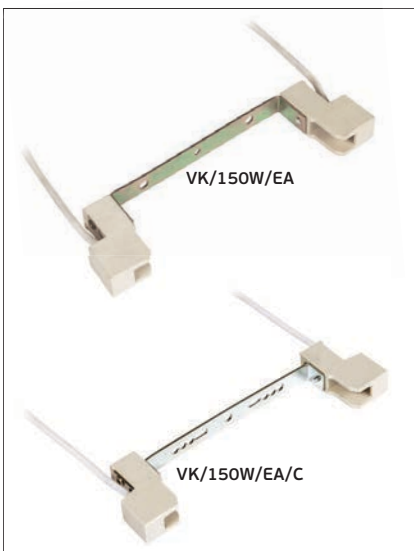

VK/150W/EA... - VK/K51503C

Code	37105-003629	37105-004629	37105-018639
Model	VK/150W/EA	VK/150W/EA/C	VK/K51503C
AC Voltage	250V~50Hz	250V~50Hz	250V~50Hz
Base	Rx7s	Rx7s	Rx7s
Material	Ceramic	Ceramic	Ceramic
Description	Metal bracket - HQI	Metal bracket - HQI	Metal bracket - HQI
Shape			
Price	2.60€	2.60€	1.30€