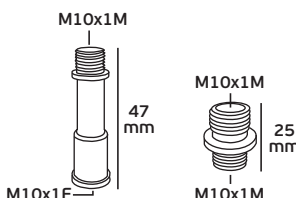

Metallic Accessories Electrical supplies

VK/REV/.../G4 - SPR/G4/...

Code	49155-103224	49155-105629	49155-170630	49155-107629
Model	VK/REV/6/G4	VK/REV/3/G4	VK/SPR/G4/C	VK/SPR/G4/RS
Description	Revolver 6"	Revolver 3" - M3X1	Metal spring (Tough)	Metal spring (Soft)
Color	BRASS	BRASS	CHROME	RAW STEEL
Box	500pcs	500pcs	1000pcs	1000pcs
Price	1.302€	1.302€	0.284€	0.284€

VK/M6/10X1 - R12/10X1

Code	49155-108224	49155-111224	49155-113224
Model	VK/M6/10X1	VK/12/10X1	VK/R12/10X1
Description	Brass neck - M6 -10X1	Brass neck - Tube 12" - 10X1	Brass neck - Tube Ø14mm - 10x1
Price	0.567€	0.756€	0.840€

VK/CDL1 - RACCDOP

Code	49155-297630	49155-298630
Model	VK/CDL1	VK/RACCDOP
Description	Brass - M10X1F/M10X1M	Brass - M10X1M/M10X1M
Price	3.308€	2.048€