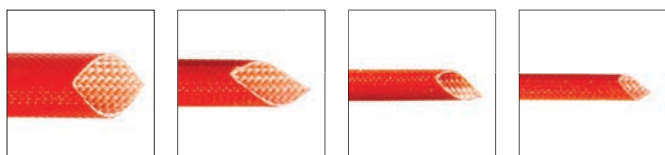

VK/15C/.../R

Code	48148-012615	48148-014615	48148-016615	48148-018615	48148-020615
Model	VK/15C/2.00/R	VK/15C/2.50/R	VK/15C/3.00/R	VK/15C/3.50/R	VK/15C/4.00/R
Color	Red	Red	Red	Red	Red
D (mm)	2.00	2.50	3.00	3.50	4.00
Flammability	Self-extinguishing	Self-extinguishing	Self-extinguishing	Self-extinguishing	Self-extinguishing
Material	Glass silk-Silicon	Glass silk-Silicon	Glass silk-Silicon	Glass silk-Silicon	Glass silk-Silicon
Price	0.36€	0.39€	0.44€	0.48€	0.52€

Code	48148-022615	48148-024615	48148-026615	48148-028615
Model	VK/15C/5.00/R	VK/15C/6.00/R	VK/15C/8.00/R	VK/15C/12.00/R
Color	Red	Red	Red	Red
D (mm)	5.00	6.00	8.00	12.00
Flammability	Self-extinguishing	Self-extinguishing	Self-extinguishing	Self-extinguishing
Material	Glass silk-Silicon	Glass silk-Silicon	Glass silk-Silicon	Glass silk-Silicon
Price	0.66€	1.00€	1.10€	2.64€