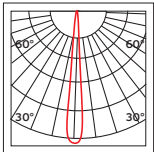

GU10. Led Lamps

VK/05094G

Code	Model	Base	Watt	Dimm	Kelvin	Lumen	Beam Angle	Price
03045-303126	VK/05094G/W/5	GU10	4w		3000K	200lm	5°	14.60€
03045-304126	VK/05094G/D/5	GU10	4w		6000K	200lm	5°	14.60€

Voltage 220-240	Cree	5° 	CRI Ra>85	50k hrs	15klcks	A++ 	-30°C 45°C	Plastic 	Alu 	4W > 40W	IP20 	2 	Box 50