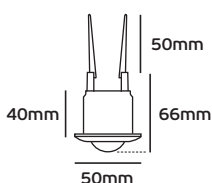

Code	11074-026143
Model	VK/12002/WA
Type	Infrared motion recessed sensor
Color	White
Voltage	240V
Rated load/Max	800w (simple) 400w (economy)
Rotation	360°
Detection distance	6m max (<24°C)
Installing height	2.2-4m
Time delay	Min: 10sec±3sec (<24°C) Max: 15min±2min
Price	11.90€