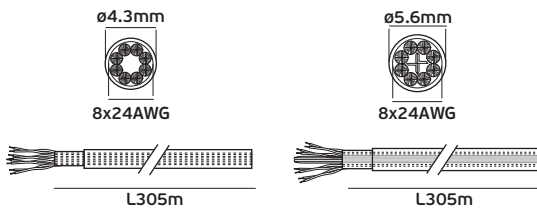

Electrical supplies *UTP - Telephone extension Cables*

VK/FLAT/4C Telephone Flat Cable 4X7x0.12mm², **VK/ROUND/4C** Telephone Round Cable 4X7x0.12mm²

Code	16145-001639	16145-002639	16145-003639
Model	VK/FLAT/4C/W	VK/FLAT/4C/B	VK/FLAT/4C/G
Color Body	White	Black	Grey
Type	Telephone Flat cable	Telephone Flat cable	Telephone Flat cable
Wire	4x7x0.12mm²	4x7x0.12mm²	4x7x0.12mm²
Price	0.20€	0.20€	0.20€

Code	16145-004639	16145-005639	16145-006639
Model	VK/ROUND/4C/W	VK/ROUND/4C/B	VK/ROUND/4C/G
Color Body	White	Black	Grey
Type	Telephone Round cable	Telephone Round cable	Telephone Round cable
Wire	4x7x0.12mm²	4x7x0.12mm²	4x7x0.12mm²
Price	0.20€	0.20€	0.20€

IP20	Cable Flat/Round	PVC	Box 100m

VK/UTP Telephone Round Cable

Code	00000-077719	00000-078719
Model	VK/UTP/CAT5E	VK/UTP/CAT6
Color Body	Grey	Grey
Type	Telephone Round cable	Telephone Round cable
Wire	(2x4)x24AWG	(2x4)x24AWG
Price	0.42€	0.56€

■ Copper Clad Aluminium ■ AWG-CCA

IP20	Cable Round	PVC	Box 305m

VK/UTP/UN Telephone Round Cable Underground

Code	00000-090719	00000-091719
Model	VK/UTP/CAT5E/UN	VK/UTP/CAT6/UN
Color Body	Black	Black
Type	Telephone Round cable	Telephone Round cable
Wire	(2x4)x24AWG	(2x4)x24AWG
Price	0.59€	0.79€

■ Copper Clad Aluminium ■ LAN cable Outdoor/Underground
■ Direct burial/UV protection ■ EMF shielding ■ AWG-CCA Underground

IP20	Cable Round	PVC	Box 305m