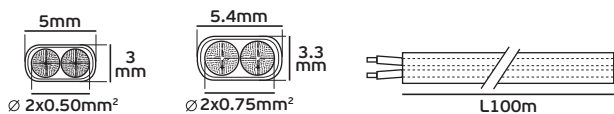

Electrical supplies *PVC Cables (Oval)*

VK/H03VVH2-F/...

Code	44142-001611	44142-002611	44142-003611	44142-005611	44142-004611
Model	VK/H03VVH2-F/50/W	VK/H03VVH2-F/50/B	VK/H03VVH2-F/50/BR	VK/H03VVH2-F/50/G	VK/H03VVH2-F/50/GD
Box	100m	100m	100m	100m	100m
Wire mm²	2x0.50	2x0.50	2x0.50	2x0.50	2x0.50
Material	PVC	PVC	PVC	PVC	PVC
Color	White	Black	Brown	Grey	Gold
Price	0.66€	0.66€	0.66€	0.66€	0.76€

Code	44142-006611	44142-007611	44142-008611	44142-010611	44142-009611	44142-011612
Model	VK/H03VVH2-F/75/W	VK/H03VVH2-F/75/B	VK/H03VVH2-F/75/BR	VK/H03VVH2-F/75/G	VK/H03VVH2-F/75/GD	VK/H03VVH2-F/75/TR
Box	100m	100m	100m	100m	100m	200m
Wire mm²	2x0.75	2x0.75	2x0.75	2x0.75	2x0.75	2x0.75
Material	PVC	PVC	PVC	PVC	PVC	PVC
Color	White	Black	Brown	Grey	Gold	Transparent
Price	0.84€	0.84€	0.84€	0.84€	0.95€	1.36€

Note

wFire-retardant (LSF wires)
Oval double-core PVC insulated
cables, with stranded conductor.