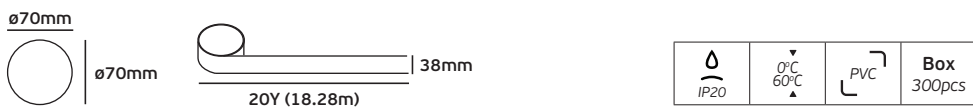

Electrical supplies *Tapes*

VK/21A11/...(19x20)

Code	17076-028639	17076-027639	17076-029639	17076-043639
Model	VK/21A11/W	VK/21A11/B	VK/21A11/R	VK/21A11/GR
Type	Insulating Tape	Insulating Tape	Insulating Tape	Insulating Tape
Color	White	Black	Red	Green
Thickness	0.13mm	0.13mm	0.13mm	0.13mm
Dimensions WxL	19mm x 20Y	19mm x 20Y	19mm x 20Y	19mm x 20Y
Price	0.99€	0.99€	0.99€	0.99€

Code	17076-044639	17076-030639	17076-045639	17076-046639
Model	VK/21A11/BL	VK/21A11/Y	VK/21A11/BR	VK/21A11/G
Type	Insulating Tape	Insulating Tape	Insulating Tape	Insulating Tape
Color	Blue	Yellow	Brown	Grey
Thickness	0.13mm	0.13mm	0.13mm	0.13mm
Dimensions WxL	19mm x 20Y	19mm x 20Y	19mm x 20Y	19mm x 20Y
Price	0.99€	0.99€	0.99€	0.99€

VK/41A11/...(38x20)

Code	17076-031639	17076-032639
Model	VK/41A11/W	VK/41A11/B
Type	Insulating Tape	Insulating Tape
Color	White	Black
Thickness	0.13mm	0.13mm
Dimensions WxL	38mm x 20Y	38mm x 20Y
Price	1.98€	1.98€