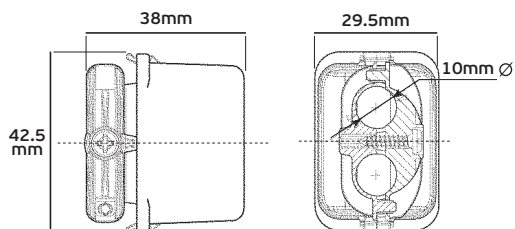

Electrical supplies *Underwater Terminals*

VK/5633

Code	53152-047643
Model	VK/5633/8/6
Color	GREY
Rated Voltage	250V/16A
Dimensions (cm)	H2.95-W3.8-L4.25cm
IP Rating	IP68 (waterproof)
Price	14.90€

Nylon 66
RV

Box
50pcs

Junction device

wOutdoor Use

wExternal diameter of the cable (min.-max.) 8 - 10mm

TECHNICAL DETAILS (VK/5633)

wWays: 2

wNumber of poles: 3

wTerminals: 3x2.5mm² with screw and wire protector

wConnection: 3x1.5mm²

wSuitable type of cables in Rubber: H05RN-F 3x0.75 - 3x1mm² / H07RN-F 3x1 - 3x1.5mm²

Wire stripping