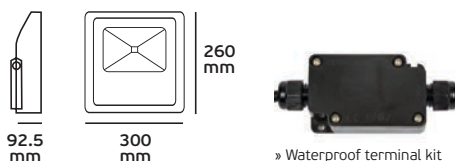

Code	63158-282140	63158-268140	63158-269140
Model	VK/02032/W	VK/02032/C	VK/02032/D
Kelvin	3000K	4000K	6000K
Lumen	10.000lm	10.000lm	10.000lm
Color body	Black	Black	Black
Voltage	180-250V	180-250V	180-250V
Watt	100w	100w	100w
Dimmable	No	No	No
LED	SMD Everlight 3030	SMD Everlight 3030	SMD Everlight 3030
Beam Angle	70° - 140°	70° - 140°	70° - 140°
Hours	40.000h	40.000h	40.000h
Material	PC Shell LED	PC Shell LED	PC Shell LED
IP Rating	IP65	IP65	IP65
Price	99.00€	99.00€	99.00€