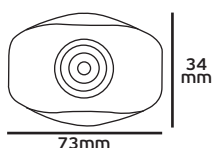

Electrical supplies *Switches*

VK/12008/...

Code	18126-001626	18126-002626	18126-003626	18126-021626
Model	VK/12008/W	VK/12008/B	VK/12008/GD	VK/12008/T
Color	White	Black	Gold	Trasparent
AC Voltage	250V~50Hz	250V~50Hz	250V~50Hz	250V~50Hz
Max	2.5A	2.5A	2.5A	2.5A
Material	Plastic	Plastic	Plastic	Plastic
Description	Intermediate switch	Intermediate switch	Intermediate switch	Intermediate switch
Price	1.56€	1.56€	1.84€	1.84€

VK/C50/...

Code	18126-013627	18126-014627	18126-015627	18126-017627
Model	VK/C50/W	VK/C50/B	VK/C50/GD	VK/C50/TR
Color	White	Black	Gold	Trasparent
AC Voltage	250V~50Hz	250V~50Hz	250V~50Hz	250V~50Hz
Max	2A	2A	2A	2A
Material	Plastic	Plastic	Plastic	Plastic
Description	Oval switch	Oval switch	Oval switch	Oval switch
Price	3.00€	3.00€	3.20€	4.20€

VK/317/...

Code	18126-024627	18126-025627	18126-026627	18126-027627
Model	VK/317/W	VK/317/B	VK/317/GD	VK/317/TR
Color	White	Black	Gold	Trasparent
AC Voltage	250V~50Hz	250V~50Hz	250V~50Hz	250V~50Hz
Max	2A	2A	2A	2A
Material	Plastic	Plastic	Plastic	Plastic
Description	Round switch	Round switch	Round switch	Round switch
Price	1.58€	1.58€	1.87€	1.87€