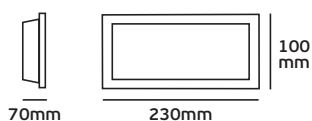

## VK/B/5007

Code	56610-069639
Model	VK/B/5007
Color body	Black
Use	Box
Material	Plastic
Price	2.90€