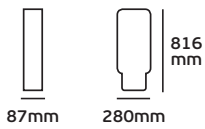

Code	63158-278140
Model	VK/02039/C
Kelvin	4000K
Lumen	20.000lm
Color body	Aluminium
Voltage	100-250V
Watt	200w
Dimmable	No
LED	EPISTAR SMD 3030
Beam Angle	70°-140°
CRI	Ra>80
Hours	40.000h
Material	Aluminium
IP Rating	IP66
Price	217.00€