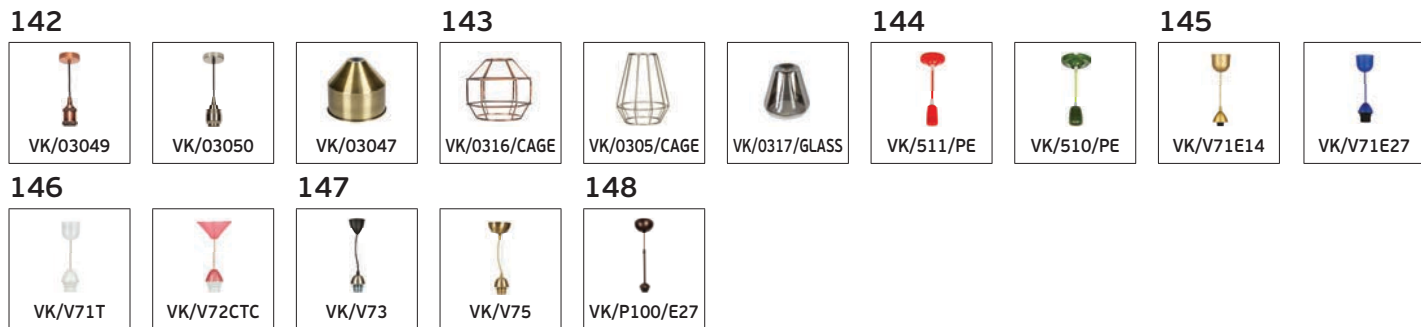

Index *Electrical supplies*

12 Pendants

Pages 141-148