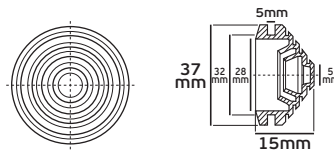

Plastic Accessories Electrical supplies

VK/6209/4 - VK/6240/5/19/...

Code	54151-024643	54151-048643	54151-074643	54151-072643
Model	VK/6209/4/2/1	VK/6240/5/19/1/1	VK/6240/5/19/2/1	VK/6240/5/19/8/1
Color	BLACK	WHITE	BLACK	GREY
Hole	0.4cm	1.9cm	1.9cm	1.9cm
Dimensions (cm)	D1.9-H0.8cm	W2.6-H1.5cm	W2.6-H1.5cm	W2.6-H1.5cm
Price	0.185€	0.202€	0.202€	0.304€

Pvc Box 1000pcs

VK/6240/5/28/...

Code	54151-052643	54151-079643
Model	VK/6240/5/28/1/1	VK/6240/5/28/2/1
Color	WHITE	BLACK
Hole	2.8cm	2.8cm
Dimensions (cm)	W3.7-H1.5cm	W3.7-H1.5cm
Price	0.150€	0.150€

Pvc Box 1000pcs

VK/6254

Code	54151-051643
Model	VK/6254/2/1
Color	BLACK
Dimensions (cm)	W2.3-H0.8cm
Price	0.275€

Pvc Box 1000pcs