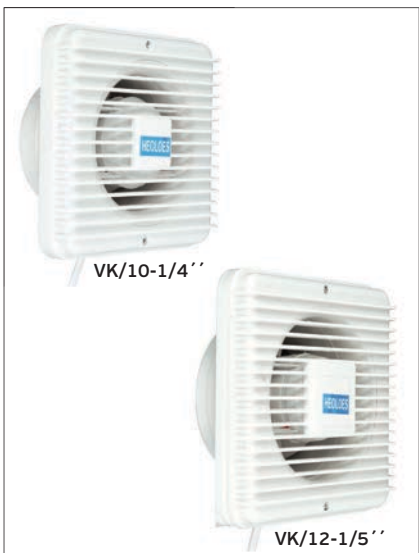

VK/10-1/4'' - 12-1/5''

VK/10-1/4''

Code	15087-001639	15087-002639
Model	VK/10-1/4''	VK/12-1/5''
Description	Ventilator for bath	Ventilator for bath
Color	White	White
Material	Plastic	Plastic
Packaging	50pcs	50pcs
Dimensions	L15.4xW15.4xD7.9cm	L17.5 x W17.5 x D7.9cm
Price	15.70€	18.20€