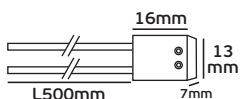

Electrical supplies *Lampholders G4*

VK/A60/...

Code	38106-014605	38106-015605	38106-016605
Model	VK/A60/15	VK/A60/30	VK/A60/50
Color Body	Natural	Natural	Natural
Type	Lampholder	Lampholder	Lampholder
AC Voltage	12V~50Hz	12V~50Hz	12V~50Hz
Lampholder	G4	G4	G4
Material	Steatite/Plastic	Steatite/Plastic	Steatite/Plastic
Cable	SILICON	SILICON	SILICON
Length of cable	15cm	30cm	50cm
Description	Lamp/er with hole	Lamp/er with hole	Lamp/er with hole
Price	0.64€	0.84€	0.94€

VK/A30/...

Code	38106-017605	38106-018605	38106-019605
Model	VK/A30/15	VK/A30/30	VK/A30/50
Color Body	Natural	Natural	Natural
Type	Lampholder	Lampholder	Lampholder
AC Voltage	12V~50Hz	12V~50Hz	12V~50Hz
Lampholder	G4	G4	G4
Material	Steatite/Plastic	Steatite/Plastic	Steatite/Plastic
Cable	SILICON	SILICON	SILICON
Length of cable	15cm	30cm	50cm
Description	Lamp/er without hole	Lamp/er without hole	Lamp/er without hole
Price	0.44€	0.54€	0.74€

VK/A20/15

Code	38106-022618
Model	VK/A20/15
Color Body	Black
Type	Lampholder
AC Voltage	12V~50Hz
Lampholder	G4
Material	Steatite/Plastic
Cable	SILICON
Length of cable	50cm
Description	Lamp/er with cable
Price	0.42€