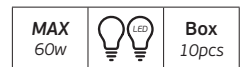

Code	77161-267144	77161-269144	77161-270144
Model	VK/0305/CAGE/ABS	VK/0305/CAGE/ACOP	VK/0305/CAGE/PCOP
Color body	Antique Brass	Antique Copper	Pink Copper
Hole	For E27	For E27	For E27
Material	Aluminium, Metal	Aluminium, Metal	Aluminium, Metal
Price	12.00€	12.00€	12.00€

Code	77161-268144	77161-271144
Model	VK/0305/CAGE/MC	VK/0305/CAGE/B
Color body	Brushed Chrome	Black
Hole	For E27	For E27
Material	Aluminium, Metal	Aluminium, Metal
Price	12.00€	12.00€