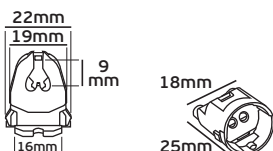

Electrical supplies *Lampholders G5*

VK/100305 - VK/26642-860

Code	22100-002618	22100-002640
Model	VK/100305	VK/26642-860
Color Body	Natural	Natural
AC Voltage	220V~50Hz	220V~50Hz
Base/Material	G5/PC	G5/PC
Description	Push-in/surface-mounted lampholder	Connecting piece
Price	0.38€	0.84€

VK/109686

Code	22100-003618
Model	VK/109686
Color Body	Natural
AC Voltage	220V~50Hz
Base/Material	G5/PC
Description	Lampholder for push-fit onto the lamp
Price	0.58€

VK/505732 - VK/507562

Code	22100-038618	22100-039618
Model	VK/505732	VK/507562
Color Body	Natural	Natural
AC Voltage	220V~50Hz	220V~50Hz
Base	G5	G5
Material	PC	PC
Description	Built-in lampholder	Push-fit bracket
Price	0.40€	0.40€

Note
wG5 Twin
lampholder for
Fluorescent
lamps T5