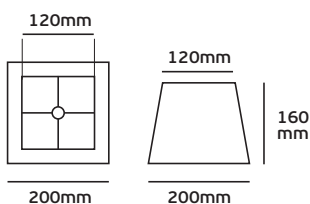

Indoor lighting Shades

VK/E27/E14/S17

Code	60080-291987	60080-292987	60080-293987
Model	VK/E27/E14/S17/241	VK/E27/E14/S17/112	VK/E27/E14/S17/167
Color body	Green 241	Rose 112	Blue 167
Lampholder	E14/E27	E14/E27	E14/E27
Material	100% Cotton Fabric	100% Cotton Fabric	100% Cotton Fabric
Price	9.80€	9.80€	9.80€

VK/E27/E14/SM20

Code	60080-294987	60080-295987	60080-296987
Model	VK/E27/E14/SM20/241	VK/E27/E14/SM20/112	VK/E27/E14/SM20/167
Color body	Green 241	Rose 112	Blue 167
Lampholder	E14/E27	E14/E27	E14/E27
Material	100% Cotton Fabric	100% Cotton Fabric	100% Cotton Fabric
Price	7.20€	7.20€	7.20€

VK/E27/E14/SM31

Code	60080-297987	60080-298987	60080-299987
Model	VK/E27/E14/SM31/241	VK/E27/E14/SM31/112	VK/E27/E14/SM31/167
Color body	Green 241	Rose 112	Blue 167
Lampholder	E14/E27	E14/E27	E14/E27
Material	100% Cotton Fabric	100% Cotton Fabric	100% Cotton Fabric
Price	13.80€	13.80€	13.80€