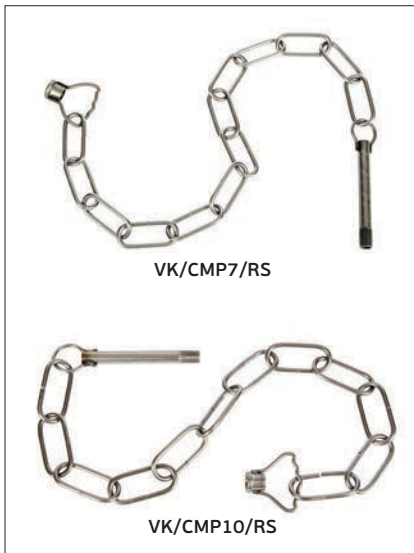

VK/TSG/RS - TSBP/BS - CLAMP/M

Code	49155-030630	49155-029630	49155-136630	49155-296630
Model	VK/CLAMP/M	VK/TSG/RS	VK/TSBP/BS	VK/TOG/RS
Thread	-	M10X1	M10X1	M10X1
Description	Metallic clamp - D1.0cm	Stem with loop - Tube 8.5"	Stem with loop - Tube 8.5"	Stem with loop - Tube 8.5"
Price	1.05€	0.483€	0.525€	3.15€

VK/CMP...

Code	49155-074630	49155-075630
Model	VK/CMP7/RS	VK/CMP10/RS
Description	Slim chain for single light - RAW STEEL	Thick chain for chandelier - RAW STEEL
Price (pc)	1.26€	1.733€

VK/CA6/...

Code	49155-077630	49155-076630
Model	VK/CA6/RS	VK/CA6/C
Description	Thick unpainted chain - 50cm - RAW STEEL	Thick painted chain - 50cm - CHROME
Price (pc)	0.735€	1.785€