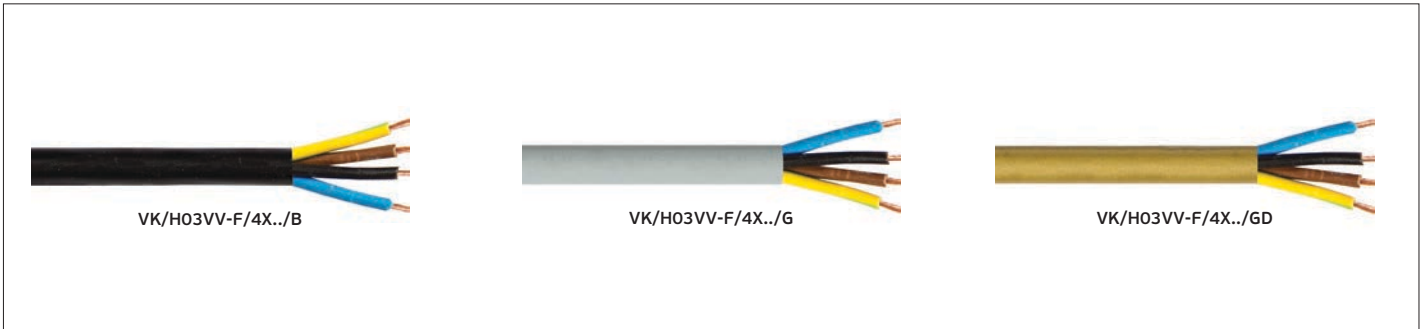

PVC Cables (Round) Electrical supplies

VK/H03VV-F/...