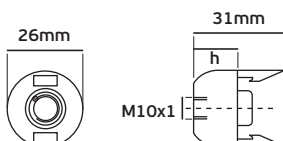

Plastic Caps E14 (2pcs) Electrical supplies

VK/109677 - 109676 - 109678

Code	28113-009618	28113-010618	28113-011618
Model	VK/109677	VK/109676	VK/109678
Color Body	Black	White	Gold
Type	Without locking screw	Without locking screw	Without locking screw
AC Voltage	250V~50Hz	250V~50Hz	250V~50Hz
Lampholder	E14	E14	E14
Material	Thermoplastic	Thermoplastic	Thermoplastic
Price	0.16€	0.16€	0.16€

VK/400817 - 400818 - 400824

Code	28113-012618	28113-013618	28113-014618
Model	VK/400817	VK/400818	VK/400824
Color Body	Black	White	Gold
Type	With locking screw	With locking screw	With locking screw
AC Voltage	250V~50Hz	250V~50Hz	250V~50Hz
Lampholder	E14	E14	E14
Material	Thermoplastic	Thermoplastic	Thermoplastic
Price	0.25€	0.25€	0.25€

VK/109112 - 109110 - 109113

Code	28113-015618	28113-016618	28113-017618
Model	VK/109112	VK/109110	VK/109113
Color Body	Black	White	Gold
Type	With metal nipple	With metal nipple	With metal nipple
AC Voltage	250V~50Hz	250V~50Hz	250V~50Hz
Lampholder	E14	E14	E14
Material	Thermoplastic	Thermoplastic	Thermoplastic
Price	0.63€	0.63€	0.63€