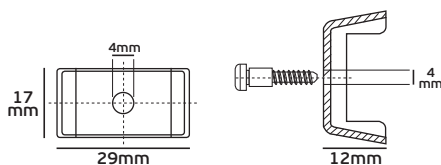

Electrical supplies *Plastic Accessories*

VK/5448/4/... - VK/5448/4/1/...

Code	53152-063643	53152-002643	53152-064643	53152-001643
Model	VK/5448/4/1/22	VK/5448/4/2/22	VK/5448/4/1/1/22	VK/5448/4/1/2/22
Color	WHITE	BLACK	WHITE	BLACK
Dimensions (cm)	H1.65-W2.05-L4.5cm	H1.65-W2.05-L4.5cm	H1.65-W2.05-L4.5cm	H1.65-W2.05-L4.5cm
Price	0.630€	0.630€	0.630€	0.630€

* Support is supplied with separate self-threading screw.
For cables: H03VV-F/H05VV-F ϕ min 4.8mm - ϕ max 7.2mm.

Nylon **Box**
500pcs

VK/5368/4/...

Code	53152-015643	53152-007643
Model	VK/5368/4/1/6	VK/5368/4/2/21
Color	WHITE	BLACK
Hole	0.4cm	0.4cm
Dimensions (cm)	H1.2-W1.7-L2.9cm	H1.2-W1.7-L2.9cm
Price	0.174€	0.185€

Nylon **Box**
500pcs

VK/5368/...

Code	53152-051643	53152-010643
Model	VK/5368/1/6	VK/5368/2/21
Color	WHITE	BLACK
Dimensions (cm)	H1.2cm-W1.7-L2.9	H1.2cm-W1.7-L2.9
Price	0.174€	0.185€

Nylon **Box**
500pcs