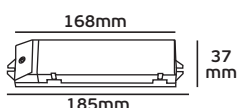

Electrical supplies *Electronic transformers AC - 12V*

VK/186081 - 186173

Code	21093-012618	21093-019618
Model	VK/186081	VK/186173
Watt	5-35W	10-60W
Description	Electronic transformer	Electronic transformer
Weight(g)	70	70
Input	AC 230-240V	AC 230-240V
Output	12V	12V
Price	15.00€	13.00€

VK/186072 - 186077

Code	21093-005618	21093-011618
Model	VK/186072	VK/186077
Watt	20-70W	20-105W
Description	Electronic transformer	Electronic transformer
Weight(g)	85	85
Input	AC 230-240V	AC 230-240V
Output	12V	12V
Price	16.00€	18.00€

VK/186098

Code	21093-013618
Model	VK/186098
Watt	50-150W
Description	Electronic transformer
Weight(g)	70
Input	AC 230-240V
Output	12V
Price	26.50€