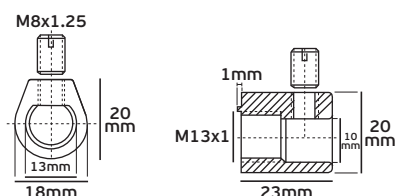

Box
1000pcs