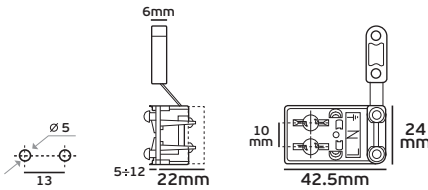

Plastic Accessories Electrical supplies

VK/5350/3/...

Code	53152-014643	53152-003643
Model	VK/5350/3/1/22	VK/5350/3/2/22
Color	WHITE	BLACK
Hole	0.7cm	0.7cm
Dimensions (cm)	H2.2-W2.4-L4.25cm	H2.2-W2.4-L4.25cm
Price	0.631€	0.631€

* Support is supplied with separate self-threading screw.
For cables: H03VV-F/H05VV-F $\varnothing$ min 4.8mm - $\varnothing$ max 7.2mm.

VK/5274/4/...

Code	53152-042643	53152-011643
Model	VK/5274/4/1/6	VK/5274/4/2/21
Color	WHITE	BLACK
Hole	0.4cm	0.4cm
Dimensions (cm)	W2.9-H1.2cm-L2.7	W2.9-H1.2cm-L2.7
Price	0.185€	0.192€

VK/5274/...

Code	53152-041643	53152-009643
Model	VK/5274/1/6	VK/5274/2/21
Color	WHITE	BLACK
Dimensions (cm)	W2.9-H1.2cm-L2.7	W2.9-H1.2cm-L2.7
Price	0.185€	0.192€