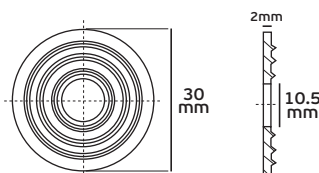

Pvc
Box
1000pcs