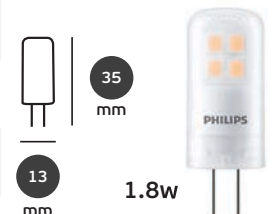

PHILIPS CorePro LEDcapsule

Code	Description	Base	Watt	Dimm	Kelvin	Lumen	Price
03045-630112 929002389002	CorePro LEDcapsuleLV	G4	1.8w		2.700K	205lm	7.09€
03045-631112 929002389102	CorePro LEDcapsuleLV	G4	1.8w		3.000K	215lm	7.09€
03045-632112 929002389202	CorePro LEDcapsuleLV	G4	2.7w		2.700K	270lm	10.35€
03045-633112 929002389302	CorePro LEDcapsuleLV	G4	2.7w		3.000K	330lm	10.35€
03045-605112 929002389902	CorePro LEDcapsuleMV	G9	2.6w		2.700K	300lm	9.18€
03045-634112 929002326502	CorePro LEDcapsule	G9	3.2w		2.700K	400lm	9.08€
03045-635112 929002326602	CorePro LEDcapsule	G9	3.2w		3.000K	400lm	9.08€
03045-636112 929002390002	CorePro LEDcapsuleMV	G9	4w		2.700K	400lm	9.18€

Voltage 220-240	LED PHILIPS	240°	CRI Ra>80	30k hrs	50kclks	A+	-20°C 45°C	Plastic	Alu	IP20	2	Box 12pcs