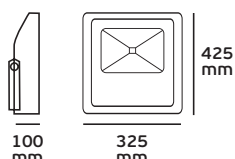

Code	63158-133736	63158-160736
Model	VK/02007/B/W	VK/02006/B/W
Kelvin	3000K	3000K
Lumen	8.000lm	12.000lm
Color body	Black	Grey
Voltage	85-265V	85-265V
Watt	100w	150w
Dimmable	No	No
LED	COB Epistar	COB Epistar
Beam Angle	120°	120°
Hours	50.000h	50.000h
Material	Aluminium diecast, Glass	Aluminium diecast, Glass
IP Rating	IP66	IP66
Price	45.00€	65.00€