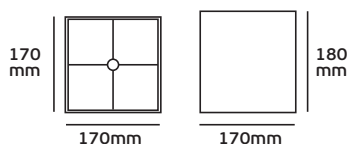

Indoor lighting Shades

VK/E27/E14/S17

Code	60080-255987
Model	VK/E27/E14/S17/G
Color body	Grey
Lampholder	E14/E27
Material	100% Cotton Fabric
Price	8.70€

MAX 42/35w		Box 10pcs

VK/E27/E14/RD

Code	60080-256987	60080-258987
Model	VK/E27/E14/RD1818/W	VK/E27/E14/RD2525/W
Color body	White	White
Lampholder	E14/E27	E14/E27
Dim. (DxH)	ø180x175mm	ø250x240mm
Material	100% Cotton Fabric	100% Cotton Fabric
Price	7.70€	16.00€

MAX 42/35w		Box 10pcs

VK/E27/E14/COP/B

Code	60080-239987	60080-240987
Model	VK/E27/E14/COP18/B	VK/E27/E14/COP25/B
Color body	Black-Copper pyramid	Black-Copper pyramid
Lampholder	E14/E27	E14/E27
Dim. (DxH)	ø180x210mm	ø250x270mm
Material	100% Cotton Fabric	100% Cotton Fabric
Price	15.00€	26.00€

MAX 42/35w		Box 12pcs