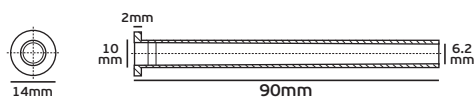

PP/EPDM **Box**
500pcs