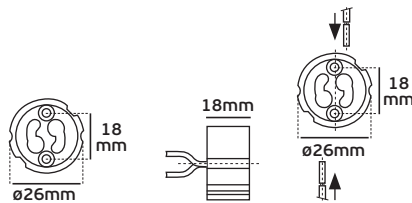

Lampholders/Bases GZ10 Electrical supplies

VK/403

Code	39108-001639	39108-007639
Model	VK/403/R	VK/403/S
Color Body	Natural	Natural
Type	Lampholder	Lampholder
AC Voltage	220V~50Hz	220V~50Hz
Lampholder	GZ10	GZ10
Material	Steatite	Steatite
Cable	No	No
Use	For rear wiring	For side wiring
Price	0.76€	0.76€

VK/FP10-210 - VK/5569

Code	39108-007629	39108-009643
Model	VK/FP10-210	VK/5569
Color Body	Natural	Natural
Description	Metallic base with turns M10x1	Steatite base with turns M10x1
AC Voltage	250V~50Hz	250V~50Hz
Lampholder	CU-GZ10	CU-GZ10
Material	Steatite	Steatite
Cable	No	No
Price	2.50€	0.90€

VK/2591930151

Code	39108-008640
Model	VK/2591930151
Color Body	Natural
Description	Plastic base with turns M10x1
AC Voltage	250V~50Hz
Lampholder	CU-GZ10
Material	Steatite
Cable	No
Use	For rear wiring
Price	0.55€