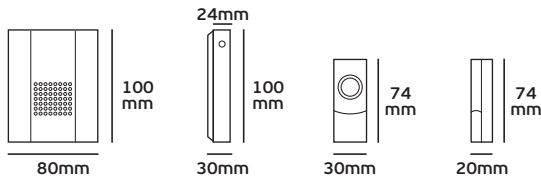

# Melodic doorbells Electrical supplies

VK/QH-918

<b>Code</b>	83167-003724
<b>Model</b>	VK/QH-918
<b>Type</b>	Waterproof wireless Doorbell
<b>Color</b>	White-Grey
<b>Material</b>	Plastic casing
<b>Melodic Sounds</b>	36
<b>Button</b>	Wireless IP44
<b>Range</b>	100m
<b>Protection</b>	Default code to avoid interference
<b>Receiver supply</b>	3 batteries AA (NOT included)
<b>Power Transmitter</b>	1 battery 3V CR2032 (Included)
<b>Autonomy</b>	15 months
<b>Packaging</b>	50pcs
<b>Price</b>	21.00€