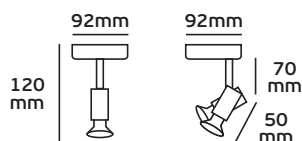

Indoor lighting *Ceiling GU10. Spot.*

VK/03024

Code	64175-019115
Model	VK/03024/1/MC
Color body	Aluminium
Voltage	240V
Lampholder	GU10
Material	Metal
IP Rating	IP20
Price	10.80€

VK/03024/2

Code	64175-020115
Model	VK/03024/2/MC
Color body	Aluminium
Voltage	240V
Lampholder	GU10
Material	Metal
IP Rating	IP20
Price	25.30€

VK/03024/3

Code	64175-021115
Model	VK/03024/3/MC
Color body	Aluminium
Voltage	240V
Lampholder	GU10
Material	Metal
IP Rating	IP20
Price	28.80€