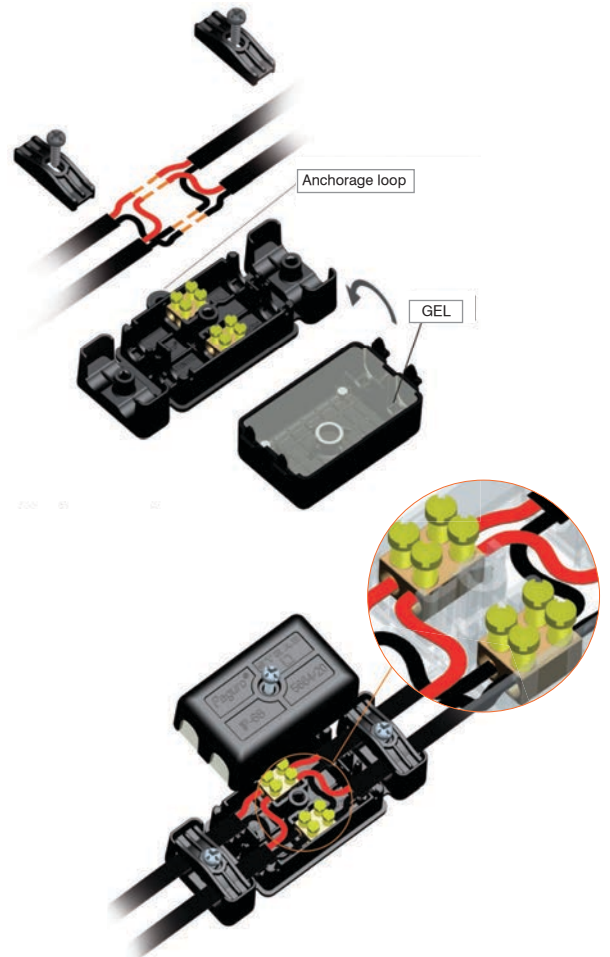

TECHNICAL DETAILS (VK/5664/20)

- wWays: 4
- wNumber of poles: 2+2
- wTerminals: 2+2x1.5mm² with screw
- wConnection: 2x1mm²
- wSuitable type of cables in Rubber: 2x0.50mm² H05RN-F 2x0.75 - 2x1mm²