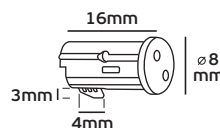

Code	38106-053640	38106-054640
Model	VK/25264.1000.90	VK/25264.2000.90
Color Body	Black	Black
Type	Lampholder	Lampholder
AC Voltage	24V~50Hz	24V~50Hz
Lampholder	G4	G4
Material	Thermoplastic	Thermoplastic
Description	Plastic lamp. for 2 cables	Plastic lamp. for 1 cable
Price	0.76€	0.60€