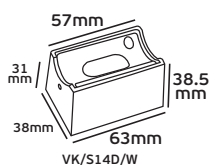

Lampholders S14 Electrical supplies

VK/No6... - VK/No7

Code	22101-001082	22101-003082	22101-002082
Model	VK/No6	VK/No6/NEW	VK/No7
Color Body	Natural	Natural	Natural
AC Voltage	250/500V~50Hz	250/500V~50Hz	250/500V~50Hz
Base	S14d	S14d	S14s
Material	PC	PC	PC
Description	Lampholder SINGLE - S/R	Lampholder SINGLE NEW - S/R	Lampholder DOUBLE - S/R
Price	1.80€	2.00€	1.80€

VK/S14D

Code	22101-004639	22101-005639	22101-006639
Model	VK/S14D/W	VK/S14D/ABS	VK/S14D/BS
AC Voltage	250/500V~50Hz	250/500V~50Hz	250/500V~50Hz
Base	S14d Single N°6	S14d Single N°6	S14d Single N°6
Material	PC	PC	PC
Color	WHITE	ANTIQUÉ BRASS	BRASS
Price	4.40€	9.20€	9.20€

Code	22101-007639	22101-008639	22101-009639
Model	VK/S14D/COP	VK/S14D/MC	VK/S14D/CR
AC Voltage	250/500V~50Hz	250/500V~50Hz	250/500V~50Hz
Base	S14d Single N°6	S14d Single N°6	S14d Single N°6
Material	PC	PC	PC
Color	COPPER	BRUSHED CHROME	CHROME
Price	9.20€	9.20€	9.20€

VK/S14S

Code	22101-010639	22101-011639
Model	VK/S14S/W	VK/S14S/G
AC Voltage	250/500V~50Hz	250/500V~50Hz
Base	S14s	S14s
Material	PC	PC
Color	WHITE	GREY
Description	Double no7	Double no7
Price	19.80€	19.80€