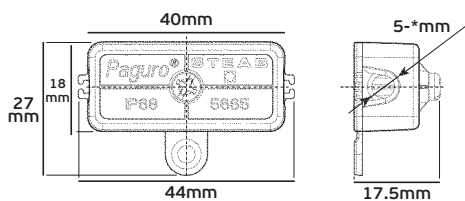

Electrical supplies *Underwater Terminals*

VK/5665

Code	53152-054643
Model	VK/5665/2/21
Color	BLACK
Rated Voltage	250V/6A
Dimensions (cm)	H1.75-W2.7-L4.4cm
IP Rating	IP68 (waterproof)
Price	9.293€

Nylon 66
RV-AE **Box**
50pcs

Junction device

wOutdoor Use

wExternal diameter of the cable (min.-max.) 4.8 - 6mm

TECHNICAL DETAILS (VK/5665)

wWays: 2

wNumber of poles: 2

wTerminals: 2x2.5mm² with screw and wire protector

wConnection: 2x0.75mm²

wSuitable type of cables in Rubber: 2x0.50mm² H05RN-F 2x0.75mm²

Wire stripping