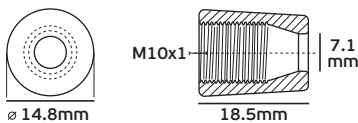

Code	52150-046643	52150-047643	52150-048643
Model	VK/5905A/1/6	VK/5905A/2/6	VK/5905A/4/5
Color	WHITE	BLACK	GOLD
Nipple	M10x1	M10x1	M10x1
Dimensions (cm)	D1.48-L1.85cm	D1.48-L1.85cm	D1.48-L1.85cm
Material	Nylon 66 RV	Nylon 66 RV	Nylon 66
Price	0.128€	0.128€	0.135€

Code	52150-049643	52150-110643	52150-129643
Model	VK/5905A/0/11	VK/5905A/10/5	VK/5605/1/6
Color	NATURAL	SILVER	WHITE
Nipple	M10x1	M10x1	M13x1
Dimensions (cm)	D1.48-L1.85cm	D1.48-L1.85cm	D1.78-L1.85cm
Material	Polycarbonate	Nylon 66	Nylon 66 RV
Price	0.292€	0.135€	0.420€