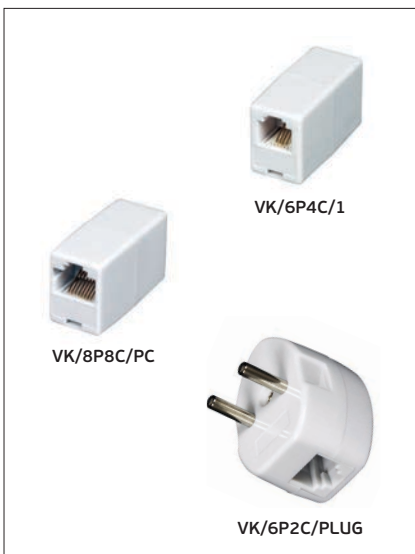

VK/6P4C/1, VK/8P8C/PC, VK/6P2C/PLUG

Code	16081-004639	16081-034639	16081-007639
Model	VK/6P4C/1	VK/8P8C/PC	VK/6P2C/PLUG
Type	6P4C Coupler	8P8C Connector	6P2C Adaptor
Color	White	White	White
Description	Modular cord coupler	Modular connector PC	Modular adaptor plug
Price	0.30€	0.48€	0.72€