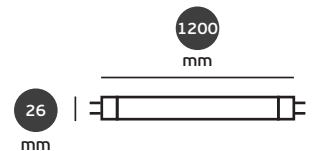

VK/05136/120/2 Double End power input

Code	Model	Base	Watt	Dimm	Kelvin	Lumen	Beam Angle	Price
50058-224140	VK/05136/120/W/2	G13	18w		3000K	1.980lm	220°	6.80€
50058-225140	VK/05136/120/C/2	G13	18w		4000K	1.980lm	220°	6.80€
50058-226140	VK/05136/120/D/2	G13	18w		6000K	1.980lm	220°	6.80€

Voltage 185-265	SMD 2835	220°	CRI Ra>80	25k hrs	100kclks	A+	-20°C 40°C	Glass	PC	18W > 170W	IP20	2	Box 10