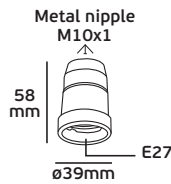

Porcelain Lampholders E27 Electrical supplies

VK/510 - VK/519G

Code	34122-022639	34122-008639
Model	VK/510/NW	VK/519G/NW
Color Body	White	White
Type	Lampholder with rusk M10x1	Lampholder with flange M10x1
AC Voltage	250V~50Hz	250V~50Hz
Lampholder	E27	E27
Material	Porcelain	Porcelain
Price	2.20€	0.66€

VK/519E-4/E27 - 519B-5/E27

Code	34122-005639	34122-012639
Model	VK/519E-4/E27	VK/519B-5/E27
Color Body	White	White
Type	Lampholder with bracket - long M5	Lampholder with bracket - short M4
AC Voltage	250V~50Hz	250V~50Hz
Lampholder	E27	E27
Material	Porcelain	Porcelain
Price	0.53€	0.53€

VK/519N/E27 - 21272

Code	34122-006639	34122-017702
Model	VK/519N/E27	VK/21272
Color Body	White	White
Type	Lampholder with plate M10X1	Lampholder with bracket
AC Voltage	250V~50Hz	250V~50Hz
Lampholder	E27	E27
Material	Porcelain	Porcelain
Box	500pcs	400pcs
Price	0.49€	1.76€