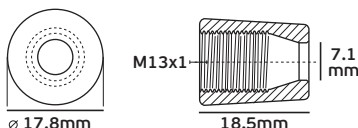

Electrical supplies *Plastic Accessories*

VK/5615/...

Code	52150-125643	52150-126643	52150-127643
Model	VK/5615/1/6	VK/5615/2/6	VK/5615/4/6
Color	WHITE	BLACK	GOLD
Nipple	M13x1	M13x1	M13x1
Dimensions (cm)	H1.5-W1.75-L2.9cm	H1.5-W1.75-L2.9cm	H1.5-W1.75-L2.9cm
Material	Nylon 66 RV	Nylon 66 RV	Nylon 66 RV
Price	0.401€	0.401€	0.430€

Code	52150-128643
Model	VK/5615/0/11
Color	NATURAL
Nipple	M13x1
Dimensions (cm)	H1.5-W1.75-L2.9cm
Material	Polycarbonate
Price	0.521€

Box
1000pcs

VK/5605/...

Code	52150-130643	52150-131643	52150-132643
Model	VK/5605/2/6	VK/5605/4/5	VK/5605/0/11
Color	BLACK	GOLD	NATURAL
Nipple	M13x1	M13x1	M13x1
Dimensions (cm)	D1.78-L1.85cm	D1.78-L1.85cm	D1.78-L1.85cm
Material	Nylon 66 RV	Nylon 66	Polycarbonate
Price	0.420€	0.462€	0.542€

Box
1000pcs

VK/5127/...

Code	52150-061643	52150-114643
Model	VK/5127/2/6	VK/5127/1/6
Color	BLACK	WHITE
Nipple	M13x1	M13x1
Dimensions (cm)	H2.0-W1.8-L2.3cm	H2.0-W1.8-L2.3cm
Material	Nylon 66 RV	Nylon 66 RV
Price	0.739€	0.739€

*VK/5127 can be fitted with threaded grub VK/5088/11

Box
1000pcs