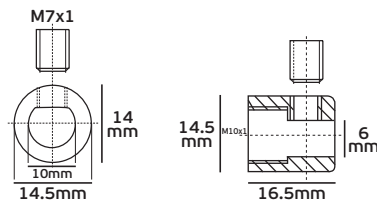

Electrical supplies *Plastic Accessories*

VK/5069/7/...

Code	52150-057643	52150-058643	52150-059643	52150-060643
Model	VK/5069/7/1/6	VK/5069/7/2/6	VK/5069/7/4/6	VK/5069/7/0/11
Color	WHITE	BLACK	GOLD	NATURAL
Nipple	M10x1	M10x1	M10x1	M10x1
Dimensions (cm)	H1.5-W1.35-L1.8cm	H1.5-W1.35-L1.8cm	H1.5-W1.35-L1.8cm	H1.5-W1.35-L1.8cm
Material	Nylon 66 RV	Nylon 66 RV	Nylon 66 RV	Polycarbonate
Price	0.368€	0.368€	0.403€	0.476€

*VK/5069/7: H03VV-F øMin 4.8mm-øMax 6.5mm & H03VVH2-F sect. min 3x4.8mm - sect. max 3.9x6.4mm
(Supplied with separate threaded grub. Can be fitted with threaded grub VK/5408/10).

Box
1000pcs

VK/5069/0/...

Code	52150-054643	52150-055643	52150-113643	52150-056643
Model	VK/5069/0/1/6	VK/5069/0/2/6	VK/5069/0/4/6	VK/5069/0/0/11
Color	WHITE	BLACK	GOLD	NATURAL
Nipple	M10x1	M10x1	M10x1	M10x1
Dimensions (cm)	H1.4-W1.45-L1.65cm	H1.4-W1.45-L1.65cm	H1.4-W1.45-L1.65cm	H1.4-W1.45-L1.65cm
Material	Nylon 66 RV	Nylon 66 RV	Nylon 66 RV	Polycarbonate
Price	0.427€	0.427€	0.529€	0.555€

*VK/5069/0: H03VV-F øMin 4.8mm-øMax 6.5mm & H03VVH2-F sect. min 3x4.8mm - sect. max 3.6x6.4mm
(Supplied with separate threaded grub. Can be fitted with threaded grub VK/5408/10).

Box
1000pcs

VK/5227/... - VK/5176/...

Code	52150-052643	52150-053643	52150-051643	52150-050643
Model	VK/5227/1/6	VK/5227/2/6	VK/5176/2/6	VK/5176/1/6
Color	WHITE	BLACK	BLACK	WHITE
Dimensions (cm)	H1.4-W1.25-L0.86cm	H1.4-W1.25-L0.86cm	H1.05-W1.25	H1.05-W1.25
Price	0.247€	0.247€	0.222€	0.222€

*VK/5227 can be fitted with threaded grub VK/5068/8).
*VK/5176 can be fitted with threaded grub VK/5074/4/8).

Nylon 66
RV
Box
1000pcs