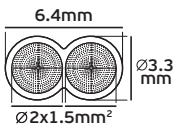

Code 44142-012612

44142-013612

Model VK/FR5F-AWG20/TR/75 VK/FR5F-AWG16/TR/1.5

Wire mm² 2x0.75 2x1.5

Color Trasparent Trasparent

Price 3.72€ 4.00€