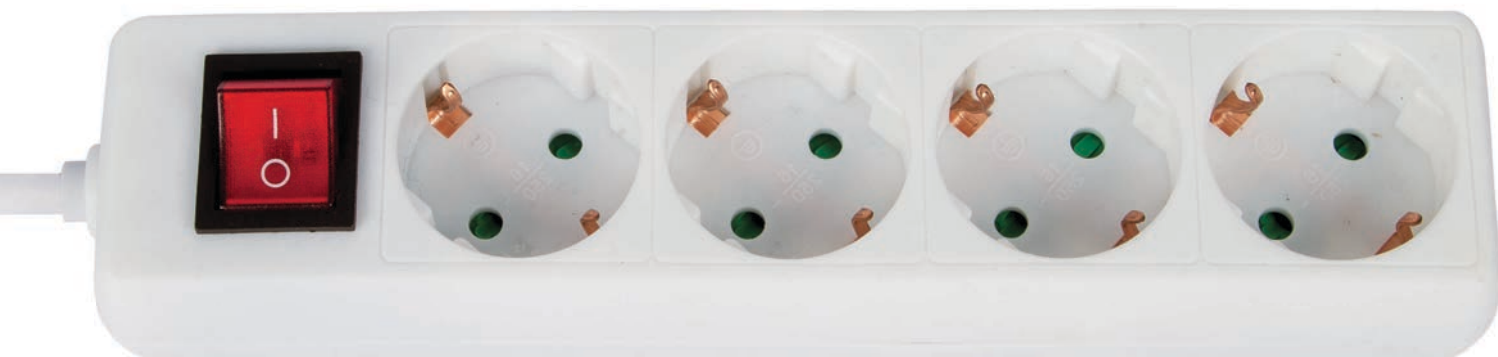

Electrical supplies *Multiple sockets*

VK/10007/S/1.5/3m - VK/10008/S/1.5/3m With cable 3.00m

Code	20081-182988	20081-183988
Model	VK/10007/S/1.5/3m	VK/10008/S /1.5/3m
Color Body	White	White
Type	Multiple socket	Multiple socket
Voltage / Power	250V, 16A/3500w	250V, 16A/3500w
Cable L / Type	3m / 3x1.5mm²	3m / 3x1.5mm²
Sockets / Switch	3 / Yes	4 / Yes
Dim. (LxWxH)	18x5.5x4cm	23x5.5x4cm
Price	11.40€	12.40€

En. All products have a unique listing number according to the European Union requirements.
Ελ. Όλα τα προϊόντα έχουν ένα μοναδικό αριθμό καταχώρισης σύμφωνα με τις απαιτήσεις της Ευρωπαϊκής Ένωσης.