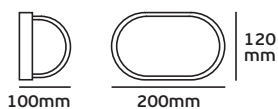

Outdoor lighting *Wall*

VK/XT/060

Code	56610-064639	56610-065639	56610-066639
Model	VK/XT/060/W	VK/XT/060/B	VK/XT/060/G
Color body	White	Black	Grey
Voltage	240V	240V	240V
Lampholder	E27	E27	E27
Material	Plastic/Glass	Plastic/Glass	Plastic/Glass
IP Rating	IP54	IP54	IP54
Price	6.90€	6.90€	6.90€

VK/XT/060/G

Code	56610-061639	56610-062639	56610-063639
Model	VK/XT/060/G/W	VK/XT/060/G/B	VK/XT/060/G/G
Color body	White	Black	Grey
Voltage	240V	240V	240V
Lampholder	E27	E27	E27
Material	Plastic/Glass	Plastic/Glass	Plastic/Glass
IP Rating	IP54	IP54	IP54
Price	7.10€	7.10€	7.10€