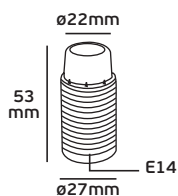

Electrical supplies *Bakelite Lampholders E14*

VK/GH-07

Code	35125-025639	35125-026639
Model	VK/GH-07/B	VK/GH-07/W
Color Body	Black	White
Type	Lampholder smooth	Lampholder smooth
AC Voltage	250V~50Hz	250V~50Hz
Lampholder	E14	E14
Material	Bakelite	Bakelite
Price	0.84€	0.99€

VK/GH-08-NR

Code	35125-027639	35125-028639
Model	VK/GH-08-NR/B	VK/GH-08-NR/W
Color Body	Black	White
Type	Lampholder with threads	Lampholder with threads
AC Voltage	250V~50Hz	250V~50Hz
Lampholder	E14	E14
Material	Bakelite	Bakelite
Price	0.86€	0.99€

VK/GH-08/1, VK/GH-08/2

Code	35125-023639	35125-024639	35125-007639
Model	VK/GH-08/1/B	VK/GH-08/1/W	VK/GH-08/2/B
Color Body	Black	White	Black
Type	Lampholder with 1 ring	Lampholder with 1 ring	Lampholder with 2 rings
AC Voltage	250V~50Hz	250V~50Hz	250V~50Hz
Lampholder	E14	E14	E14
Material	Bakelite	Bakelite	Bakelite
Price	0.93€	1.15€	1.21€

Code	35125-031639
Model	VK/GH-08/2/W
Color Body	White
Type	Lampholder with 2 rings
AC Voltage	250V~50Hz
Lampholder	E14
Material	Bakelite
Price	1.40€