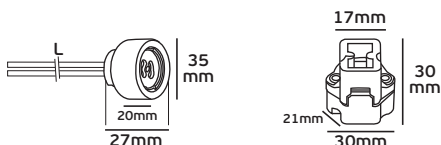

Electrical supplies *Lampholders Metal Halide*

VK/25705.10001.00 - VK/534326.01

Code	37105-028640	37105-035618
Model	VK/25705.10001.00	VK/534326.01
Color Body	Natural	Natural
AC Voltage	250V~50Hz	250V~50Hz
Base	GU6.5	GU8.5
Material	Steatite	Steatite
Description	Lamp/der for lamp GE CMH	Lamp/der for lamp CDMR111
Price	4.60€	6.20€

VK/25836 - VK/25822

Code	37105-008640	37105-011640
Model	VK/25836	VK/25822
Color Body	Natural	Natural
AC Voltage	250V~50Hz	250V~50Hz
Base	Gx8.5	G8.5
Material	Steatite	Steatite
Description	Lamp/der for lamp CDMRIII with cable	Lamp/der for lamp CDM-TC
Price	20.00€	4.74€

VK/25835 - VK/25704.30001.00

Code	37105-009640	37105-027640
Model	VK/25835	VK/25704.30001.00
Color Body	Natural	Natural
AC Voltage	250V~50Hz	250V~50Hz
Base	Gx10	PGJ5
Material	Steatite	Steatite
Description	Lamp/der for lamp ES50	Lamp/der for lamp CDM-TM
Price	7.00€	4.20€