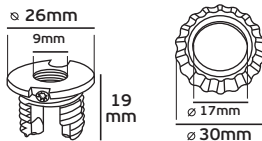

Adapters G4/G6.35 Electrical supplies

VK/5459/...

Code	38107-001643	38107-002643
Model	VK/5459	VK/5459/13
Color Body	White	White
Type	Lampholder	Lampholder
Lampholder	G6.35 - G4	G6.35 - G4
Material	Steatite	Steatite
Description	Base short	Base long
Price	0.45€	0.45€

VK/5479 - 5478

Code	38107-003643	38107-004643
Model	VK/5479	VK/5478
Color Body	White	White
Type	Base	Ring
Lampholder	G6.35 - G4	G6.35 - G4
Material	Steatite	Steatite
Description	Base with thread	Ring for base
Price	0.98€	0.52€

VK/5480

Code	38107-006643	38107-005643
Model	VK/5480/W	VK/5480/B
Color Body	White	Black
Type	Rosette	Rosette
Lampholder	G6.35 - G4	G6.35 - G4
Material	Steatite	Steatite
Description	Plastic rosette	Plastic rosette
Price	0.175€	0.175€