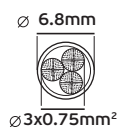

Code	47143-056654	47143-085654
Model	VK/DUN001	VK/DUN001/S
Color	Metallic	Metallic
Wire mm²	3x0.75	3x0.75 (+wire rope)
Thickness	0.68cm	0.68cm
Material	Fabric	Fabric
Description	Round cable - 3 wires	Round cable - 3 wires
Price	8.20€	13.80€