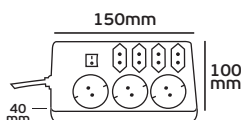

Multiple sockets Electrical supplies

VK/10068 - 10069 - 10014 - 10012 - 10011 With cable

Code	20081-178988	20081-179988	20081-180988	20081-177988	20081-175988
Model	VK/10068	VK/10069	VK/10014	VK/10012	VK/10011
Color Body	White	White	White	White	White
Type	Multiple socket	Multiple socket	Multiple socket	Multiple socket	Multiple socket
Voltage / Power	230V, 16A/3500w	230V, 16A/3500w	230V, 16A/3500w	230V, 16A/3500w	230V, 16A/3500w
Cable	3x1mm²	3x1mm²	3x1mm²	3x1mm²	3x1mm²
Switch	No	No	No	No	No
Price	7.40€	8.40€	9.00€	8.00€	9.10€

En. All products have a unique listing number according to the European Union requirements.
Ελ. Όλα τα προϊόντα έχουν ένα μοναδικό αριθμό καταχώρισης σύμφωνα με τις απαιτήσεις της Ευρωπαϊκής Ένωσης.

IP20	Socket schuko/ bipolar	Plastic	Only Energy !	Box 40pcs

VK/10015/S - 10069/S - 10014/S - 10012/S - 10011/S With cable

Code	20081-167988	20081-181988	20081-168988	20081-176988	20081-159988	20081-155988
Model	VK/10015/S	VK/10069/S	VK/10014/S	VK/10012/S	VK/10011/S	VK/10012/S/1.5
Color Body	White	White	White	White	White	White
Type	Multiple socket	Multiple socket	Multiple socket	Multiple socket	Multiple socket	Multiple socket
Voltage / Power	230V, 16A/3500w	230V, 16A/3500w	230V, 16A/3500w	230V, 16A/3500w	230V, 16A/3500w	230V, 16A/3500w
Cable	3x1mm²	3x1mm²	3x1mm²	3x1mm²	3x1mm²	3x1.5mm²
Switch	Yes	Yes	Yes	Yes	Yes	Yes
Price	9.20€	9.80€	11.00€	9.60€	10.80€	11.20€

En. All products have a unique listing number according to the European Union requirements.
Ελ. Όλα τα προϊόντα έχουν ένα μοναδικό αριθμό καταχώρισης σύμφωνα με τις απαιτήσεις της Ευρωπαϊκής Ένωσης.

IP20	Socket schuko/ bipolar	Plastic	Only Energy !	Box 40pcs