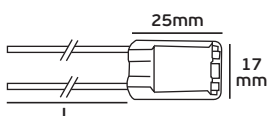

Code	40206-023605	40206-001605	40206-128605	40206-008605
Model	VK/K540F/5	VK/K540F/10	VK/K540F/14	VK/K540F/120
AC Voltage	250V~50Hz	250V~50Hz	250V~50Hz	250V~50Hz
Lampholder	G9	G9	G9	G9
Material	Steatite	Steatite	Steatite	Steatite
Length of TEFLON cable	5cm	10cm	14cm	120cm
Price	0.92€	1.05€	0.98€	2.50€

Code	40206-009605	40206-011605
Model	VK/K540F/150	VK/K540F/250
AC Voltage	250V~50Hz	250V~50Hz
Lampholder	G9	G9
Material	Steatite	Steatite
Length of TEFLON cable	150cm	250cm
Price	2.70€	3.40€