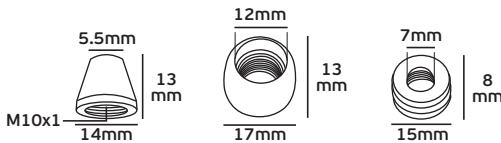

Metallic Accessories Electrical supplies

VK/REV/.../G4 - SPR/G4/...

Code	49155-103224	49155-105629	49155-170630	49155-107629
Model	VK/REV/6/G4	VK/REV/3/G4	VK/SPR/G4/C	VK/SPR/G4/RS
Description	Revolver 6"	Revolver 3" - M3X1	Metal spring (Tough)	Metal spring (Soft)
Color	BRASS	BRASS	CHROME	RAW STEEL
Box	500pcs	500pcs	1000pcs	1000pcs
Price	1.302€	1.302€	0.284€	0.284€

VK/M6/10X1 - R12/10X1

Code	49155-108224	49155-111224	49155-113224
Model	VK/M6/10X1	VK/12/10X1	VK/R12/10X1
Description	Brass neck - M6 -10X1	Brass neck - Tube 12" - 10X1	Brass neck - Tube Ø14mm - 10x1
Price	0.567€	0.756€	0.840€

VK/CDL1 - RACCDOP

Code	49155-297630	49155-298630
Model	VK/CDL1	VK/RACCDOP
Description	Brass - M10X1F/M10X1M	Brass - M10X1M/M10X1M
Price	3.308€	2.048€