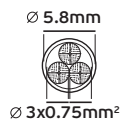

Electrical supplies *PVC Cables (Spiral)*

VK/H03VVH8-F/...

Code	44143-042611	44143-043611	44143-044611	44143-045611
Model	VK/H03VVH8-F/4/W	VK/H03VVH8-F/4/B	VK/H03VVH8-F/6/W	VK/H03VVH8-F/6/B
Wire mm²	2x0.75	2x0.75	2x0.75	2x0.75
Length	4m	4m	6m	6m
Color	White	Black	White	Black
Price	12.46€	12.46€	14.87€	14.87€

Code	44143-046611	44143-047611	44143-048611	44143-049611
Model	VK/H03VVH8-F/4/W/3	VK/H03VVH8-F/4/B/3	VK/H03VVH8-F/6/W/3	VK/H03VVH8-F/6/B/3
Wire mm²	3x0.75	3x0.75	3x0.75	3x0.75
Length	4m	4m	6m	6m
Color	White	Black	White	Black
Price	16.22€	16.22€	18.90€	18.90€

Note

wPVC jacketed retractile cord heat resistant, with stranded conductor.