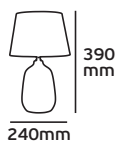

Indoor lighting *Floor & Table*

VK/03040

Code	61171-233648
Model	VK/03040/G
Color / Design	Twine + C3564SA
Voltage	240V
Lampholder	E27
Material	Ceramic, Fabric
Price	24.00€

MAX 42w		Box 1pc

VK/03039

Code	61171-232648
Model	VK/03039/G
Color / Design	Twine + C3558SA
Voltage	240V
Lampholder	E27
Material	Ceramic, Fabric
Price	19.40€

MAX 42w		Box 1pc

VK/03038

Code	61171-231648
Model	VK/03038/G
Color / Design	Twine + C3546SA
Voltage	240V
Lampholder	E27
Material	Ceramic, Fabric
Price	19.40€

MAX 42w		Box 1pc