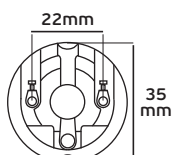

Electrical supplies *Metallic Casings/Insert E27*

VK/504641.91 - 504640.91

Code	31118-001620	31118-002620
Model	VK/504641.91	VK/504640.91
Color Body	Gold	Chrome
Type	Plain casing	Plain casing
AC Voltage	250V~50Hz	250V~50Hz
Lampholder	E27	E27
Material	Metallic	Metallic
Price	1.40€	1.45€

VK/504644.91 - 504643.91

Code	31118-003620	31118-004620
Model	VK/504644.91	VK/504643.91
Color Body	Gold	Chrome
Type	Casing with threads	Casing with threads
AC Voltage	250V~50Hz	250V~50Hz
Lampholder	E27	E27
Material	Metallic	Metallic
Price	1.50€	1.54€

VK/103595.91

Code	31118-005620
Model	VK/103595.91
Color Body	White
Type	Insert - porcelain
AC Voltage	250V~50Hz
Lampholder	E27
Material	Metallic
Price	1.20€