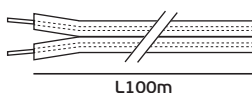

## VK/MEG/.../RB Speaker Flat Cable Red/Black

Code	44144-001135	44144-002135	44144-003135
Model	VK/MEG/2X50/RB	VK/MEG/2X75/RB	VK/MEG/2X1.0/RB
Color Body	Red/Black	Red/Black	Red/Black
Type	Speaker Flat cable	Speaker Flat cable	Speaker Flat cable
Wire	2x0.50mm <sup>2</sup>	2x0.75mm <sup>2</sup>	2x1.0mm <sup>2</sup>
Price	0.33€	0.46€	0.52€
Code	44144-004135	44144-005135	
Model	VK/MEG/2X1.5/RB	VK/MEG/2X2.5/RB	
Color Body	Red/Black	Red/Black	
Type	Speaker Flat cable	Speaker Flat cable	
Wire	2x1.5mm <sup>2</sup>	2x2.5mm <sup>2</sup>	
Price	0.68€	0.98€	