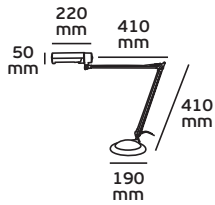

Floor & Table Indoor lighting

VK/HD2001A

Code	58610-015647	58610-014647	58610-012647	58610-013647
Model	VK/HD2001A/B	VK/HD2001A/C	VK/HD2001A/BL	VK/HD2001A/R
Color body	Black	Nickel	Blue	Red
Voltage	240V	240V	240V	240V
Lampholder	E27	E27	E27	E27
Material	Plastic	Plastic	Plastic	Plastic
IP Rating	IP20	IP20	IP20	IP20
Price	14.00€	14.00€	14.00€	14.00€

a CFL-E27/20w lamp is included

MAX 11w		Box 6pcs

VK/HD2003

Code	58610-016647
Model	VK/HD2003/W
Color body	White
Voltage	240V
Lampholder	G23/PL
Material	Plastic
IP Rating	IP20
Price	14.00€

a G23-2PIN/11w lamp is included

MAX 11w		Box 6pcs