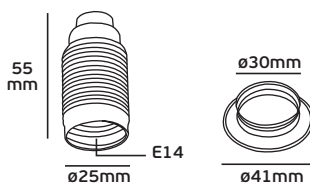

Electrical supplies *Metallic Lampholders E14*

VK/1041F

Code	30117-012639	30117-013639
Model	VK/1041F/G	VK/1041F/C
Color Body	Gold	Chrome
Type	Lampholder with threads	Lampholder with threads
AC Voltage	250V~50Hz	250V~50Hz
Lampholder	E14	E14
Material	Metallic	Metallic
Price	2.72€	2.90€

VK/1041FL

Code	30117-010639	30117-011639
Model	VK/1041FL/G	VK/1041FL/C
Color Body	Gold	Chrome
Type	Lampholder with threads + ring	Lampholder with threads + ring
AC Voltage	250V~50Hz	250V~50Hz
Lampholder	E14	E14
Material	Metallic	Metallic
Price	3.10€	3.30€

VK/1042/R

Code	30119-010639	30119-011639
Model	VK/1042/R/G	VK/1042/R/C
Color Body	Gold	Chrome
Type	Ring with threads	Ring with threads
AC Voltage	250V~50Hz	250V~50Hz
Use	E14	E14
Material	Metallic	Metallic
Price	0.37€	0.44€