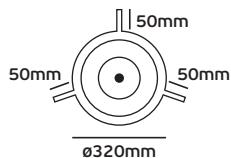

Code	22140-001128
Model	VK/12003/32/W
Type	Tripod plastic base
Diameter (D)	22cm
Use	Base for 32w T9
Box	10pcs
Price	2.758€

Code	22140-002128
Model	VK/12001/40/W
Type	Tripod plastic base
Diameter (D)	32cm
Use	Base for 40w T9
Box	10pcs
Price	2.625€

Code	22140-003128
Model	VK/12002/72/W
Type	Tripod plastic base
Diameter (D)	23cm
Use	Base for 32+40w T9
Box	10pcs
Price	2.048€