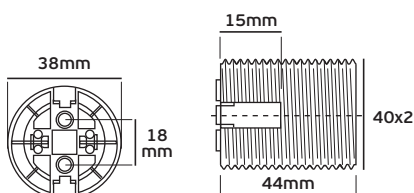

Electrical supplies *Plastic Casings E27 (2pcs)*

VK/500810 - 108936 - 506285

Code	29112-001618	29112-002618	29112-003618
Model	VK/500810	VK/108936	VK/506285
Color Body	Black	White	Gold
Type	Plain casing	Plain casing	Plain casing
AC Voltage	250V~50Hz	250V~50Hz	250V~50Hz
Lampholder	E27	E27	E27
Material	Thermoplastic	Thermoplastic	Thermoplastic
Price	0.88€	0.88€	0.88€

VK/109429 - 108965 - 109430

Code	29112-004618	29112-005618	29112-006618
Model	VK/109429	VK/108965	VK/109430
Color Body	Black	White	Gold
Type	External thread	External thread	External thread
AC Voltage	250V~50Hz	250V~50Hz	250V~50Hz
Lampholder	E27	E27	E27
Material	Thermoplastic	Thermoplastic	Thermoplastic
Price	0.98€	0.98€	0.98€

VK/501356 - 501358

Code	29112-007618	29112-008618
Model	VK/501356	VK/501358
Color Body	Black	White
Type	External thread with flange	External thread with flange
AC Voltage	250V~50Hz	250V~50Hz
Lampholder	E27	E27
Material	Thermoplastic	Thermoplastic
Price	1.08€	1.08€