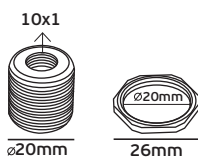

Electrical supplies *Adapters G9*

VK/SPO65 - DAD03

Code	40207-035605	40207-036605
Model	VK/SPO65	VK/DAD03
Color Body	Nat. Brass	Nat. Brass
Lampholder	G9	G9
Material	Metal	Metal
Description	Bronze adapter with hole M10x1	Metal threaded ring
Price	1.54€	0.42€

VK/AVV01

Code	40207-037605
Model	VK/AVV01
Color Body	Black
Lampholder	G9
Material	Plastic
Description	Assembling tool
Price	1.50€