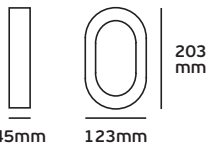

Code	75169-325692
Model	VK/02060/W/W
Kelvin	3000K
Lumen	376lm
Color body	White
Voltage	220-240V
Watt	10w
Dimmable	No
LED	SMD 2835
Beam Angle	105°
CRI	Ra>80
Hours	30.000h
Material	Aluminium
IP Rating	IP54
Price	51.00€