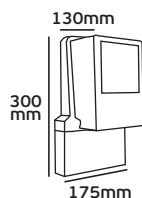

Electrical supplies AC Counters / Wall fans

VK/10/30A/3 - 10/100A/3

Code	11077-002138	11077-010652	11077-008652
Model	VK/10/30A/3	VK/10/60A/3	VK/10/100A/3
Description	Three phase meter	Three phase meter	Three phase meter
Color	Black	Black	Black
Material	Metal	Metal	Metal
Amper	30A	60A	100A
Voltage	220/380V~50Hz	220/380V~50Hz	220/380V~50Hz
Packaging	1pc	1pc	1pc
Price	18.00€	57.00€	88.00€

VK/10-1/4'' - 12-1/5''

Code	15087-001639	15087-002639
Model	VK/10-1/4''	VK/12-1/5''
Description	Ventilator for bath	Ventilator for bath
Color	White	White
Material	Plastic	Plastic
Packaging	50pcs	50pcs
Dimensions	L15.4xW15.4xD7.9cm	L17.5 x W17.5 x D7.9cm
Price	15.70€	18.20€