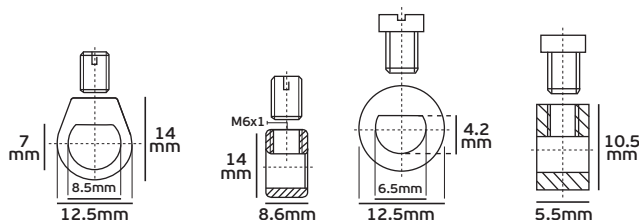

Nylon 66
RV
Box
1000pcs