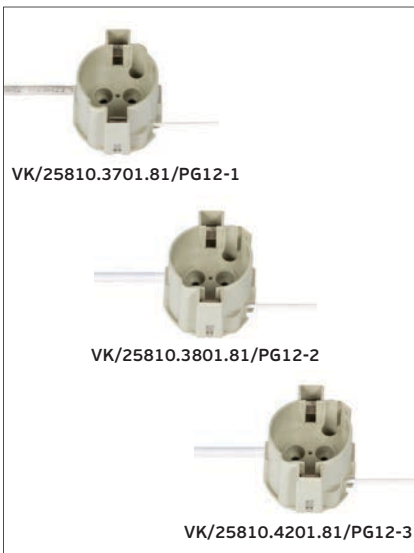

VK/25810...

Code	37105-013640	37105-014640	37105-015640
Model	VK/25810.3701.81	VK/25810.3801.81	VK/25810.4201.81
Color Body	Natural	Natural	Natural
AC Voltage	250V~50Hz	250V~50Hz	250V~50Hz
Base	PG12-1	PG12-2	PG12-3
Material	Steatite	Steatite	Steatite
Description	Lamp/der for sodium TUBE lamp	Lamp/der for lamp HQI 70W	Lamp/der for lamp xenon
Price	5.18€	5.40€	5.18€