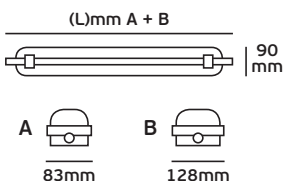

Code	57610-130682	57610-132682	57610-134682	57610-131682	57610-133682	57610-135682
Model	VK/04068/118	VK/04069/136	VK/04070/158	VK/04068/218	VK/04069/236	VK/04070/258
Voltage	240V	240V	240V	240V	240V	240V
Descriptions	For 1xTube T8	For 1xTube T8	For 1xTube T8	For 2xTube T8	For 2xTube T8	For 2xTube T8
Length (L)	600mm(A)	1200mm(A)	1500mm(A)	600mm(B)	1200mm(B)	1500mm(B)
IP Rating	IP65	IP65	IP65	IP65	IP65	IP65
Price	12.70€	18.40€	26.40€	16.00€	21.80€	32.00€