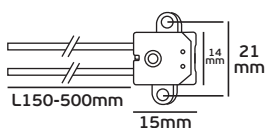

## VK/A60/...

Code	38106-014605	38106-015605	38106-016605
Model	VK/A60/15	VK/A60/30	VK/A60/50
Color Body	Natural	Natural	Natural
Type	Lampholder	Lampholder	Lampholder
AC Voltage	12V~50Hz	12V~50Hz	12V~50Hz
Lampholder	G4	G4	G4
Material	Steatite/Plastic	Steatite/Plastic	Steatite/Plastic
Cable	SILICON	SILICON	SILICON
Length of cable	15cm	30cm	50cm
Description	Lamp/er with hole	Lamp/er with hole	Lamp/er with hole
Price	0.64€	0.84€	0.94€