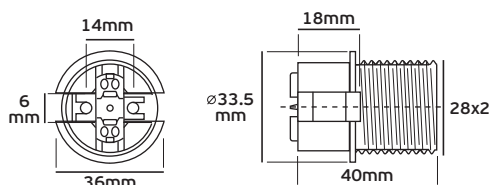

Electrical supplies *Plastic Casings E14 (2pcs)*

VK/109383 - 109384 - 109385

Code	27112-004618	27112-005618	27112-006618
Model	VK/109383	VK/109384	VK/109385
Color Body	Black	White	Gold
Type	Plain casing	Plain casing	Plain casing
AC Voltage	250V~50Hz	250V~50Hz	250V~50Hz
Lampholder	E14	E14	E14
Material	Thermoplastic	Thermoplastic	Thermoplastic
Price	0.56€	0.56€	0.56€

VK/109386 - 109387 - 109388

Code	28113-004618	28113-005618	28113-006618
Model	VK/109386	VK/109387	VK/109388
Color Body	Black	White	Gold
Type	External thread	External thread	External thread
AC Voltage	250V~50Hz	250V~50Hz	250V~50Hz
Lampholder	E14	E14	E14
Material	Thermoplastic	Thermoplastic	Thermoplastic
Price	0.62€	0.62€	0.62€

VK/503923 - 503924

Code	28113-007618	28113-008618
Model	VK/503923	VK/503924
Color Body	Black	White
Type	External thread with flange	External thread with flange
AC Voltage	250V~50Hz	250V~50Hz
Lampholder	E14	E14
Material	Thermoplastic	Thermoplastic
Price	0.66€	0.66€