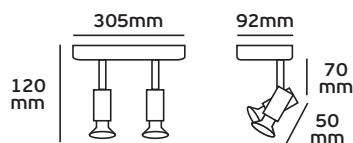

Indoor lighting *Ceiling GU10. Spot.*

VK/03024

Code	64175-019115
Model	VK/03024/1/MC
Color body	Aluminium
Voltage	240V
Lampholder	GU10
Material	Metal
IP Rating	IP20
Price	10.80€

VK/03024/2

Code	64175-020115
Model	VK/03024/2/MC
Color body	Aluminium
Voltage	240V
Lampholder	GU10
Material	Metal
IP Rating	IP20
Price	25.30€

VK/03024/3

Code	64175-021115
Model	VK/03024/3/MC
Color body	Aluminium
Voltage	240V
Lampholder	GU10
Material	Metal
IP Rating	IP20
Price	28.80€