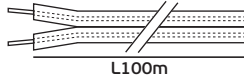

Code 44142-012612

44142-013612

Model VK/FR5F-AWG20/TR/75 VK/FR5F-AWG16/TR/1.5

Wire mm² 2x0.75 2x1.5

Color Trasparent Trasparent

Price 3.72€ 4.00€