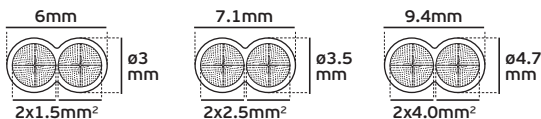

Cable Flat		Rated temp 70°C	Box 100m