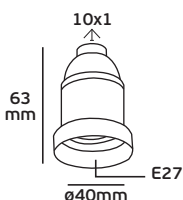

Plastic Lampholders E14/E27/B22 Electrical supplies

VK/JX-7E14

Code	35125-002639	35125-001639
Model	VK/JX-7E14/B	VK/JX-7E14/W
Color Body	Black	White
Type	Lampholder	Lampholder
AC Voltage	250V~50Hz	250V~50Hz
Lampholder	E14	E14
Material	Plastic	Plastic
Price	0.79€	0.79€

VK/JX-10E27No1

Code	35125-004639	35125-003639
Model	VK/JX-10E27No1/B	VK/JX-10E27No1/W
Color Body	Black	White
Type	Lampholder	Lampholder
AC Voltage	250V~50Hz	250V~50Hz
Lampholder	E27	E27
Material	Plastic	Plastic
Price	0.89€	0.89€

VK/JX-10B22No2

Code	35125-006639	35125-005639
Model	VK/JX-10B22No2/B	VK/JX-10B22No2/W
Color Body	Black	White
Type	Lampholder	Lampholder
AC Voltage	250V~50Hz	250V~50Hz
Lampholder	B22	B22
Material	Plastic	Plastic
Price	0.89€	0.89€