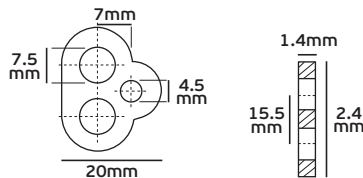

Plastic Accessories Electrical supplies

VK/5230/... VK/5050/...

Code	52150-007643	52150-008643	52150-009643	52150-010643
Model	VK/5230/1/6	VK/5230/2/6	VK/5050/1/5	VK/5050/2/6
Color	WHITE	BLACK	WHITE	BLACK
Hole	4x6cm	4x6cm	0.7cm	0.7cm
Dimensions (cm)	H0.24w1.0-L1.4cm	H0.24w1.0-L1.4cm	H0.2-W1.4-L2.3cm	H0.2-W1.4-L2.3cm
Material	Nylon 66 RV	Nylon 66 RV	Nylon 66	Nylon 66 RV
Price	0.058€	0.058€	0.059€	0.059€

*VK/5230 For cable H03VVH2-F sect. min 3x4.8mm - sect. max 4x6mm. Max load 3kgs.
*VK/5050 For cable H03VV-F ø min 4.8mm - ø max 6.5mm & H03VVH2-F sect. min 3.4x5.2mm - sect. max 3.9x6.4mm.

Box
1000pcs

VK/5110/...

Code	52150-011643	52150-012643
Model	VK/5110/1/6	VK/5110/2/6
Color	WHITE	BLACK
Hole	0.75cm	0.75cm
Dimensions (cm)	H0.14-W2.0-L2.4cm	H0.14-W2.0-L2.4cm
Price	0.092€	0.092€

*VK/5230 for cable H03VV-F/H05VV-F ø min 4.8mm - ø max 7mm. Max load 3kgs.

Nylon 66
RV
Box
1000pcs

VK/5228/...

Code	52150-013643	52150-014643
Model	VK/5228/1/5	VK/5228/2/5
Color	WHITE	BLACK
Hole	1.1cm	1.1cm
Dimensions (cm)	H0.14-W1.55-L4.0cm	H0.14-W1.55-L4.0cm
Price	0.068€	0.068€

*VK/5228 for cable H03VV-F/H05VV-F ø min 4.8mm - ø max 7mm. Max load 3kgs.

Nylon 66
RV
Box
1000pcs