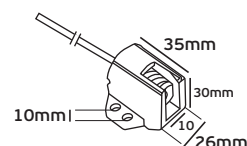

Lampholders Metal Halide Electrical supplies

VK/K526E/G12 - 25809.9001

Code	37105-019639	37105-021639	37105-007640	37105-010640
Model	VK/K526E/G12	VK/K526D/G12	VK/25809/G12	VK/25809.9001
Color Body	Natural	Natural	Natural	Natural
AC Voltage	250V~50Hz	250V~50Hz	250V~50Hz	250V~50Hz
Base	G12	G12	G12	Gx12-1
Material	Steatite	Steatite	Steatite	Steatite
Description	Lampholder for lamp CDM-T	Lampholder for lamp CDM-T	Lampholder for lamp CDM-T	Lamp/der for lamp GX12-1
Price	3.30€	3.30€	5.70€	3.40€

VK/25810...

Code	37105-013640	37105-014640	37105-015640
Model	VK/25810.3701.81	VK/25810.3801.81	VK/25810.4201.81
Color Body	Natural	Natural	Natural
AC Voltage	250V~50Hz	250V~50Hz	250V~50Hz
Base	PG12-1	PG12-2	PG12-3
Material	Steatite	Steatite	Steatite
Description	Lamp/der for sodium TUBE lamp	Lamp/der for lamp HQI 70W	Lamp/der for lamp xenon
Price	5.18€	5.40€	5.18€

VK/25.806.3700.00

Code	37105-021640
Model	VK/25.806.3700.00
Color Body	Natural
AC Voltage	250V~50Hz
Base	Rx7s
Material	Steatite
Description	Lamp/der for lamp 70 - 150W
Price	5.10€