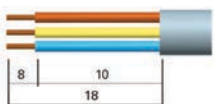

Wire stripping