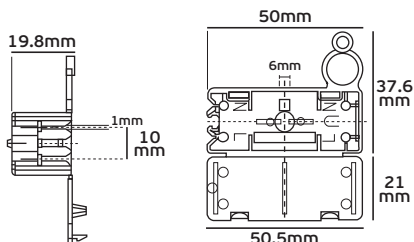

Electrical supplies *Plastic Accessories*

VK/5290/100/... - VK/5290/300/...

Code	53152-004643	53152-066643	53152-005643	53152-067643
Model	VK/5290/100/1/15	VK/5290/100/2/22	VK/5290/300/1/15	VK/5290/300/2/22
Color	WHITE	BLACK	WHITE	BLACK
Dimensions (cm)	H1.98-W2.1-L5.0cm	H1.98-W2.1-L5.0cm	H1.98-W2.1-L5.0cm	H1.98-W2.1-L5.0cm
Price	0.539€	0.539€	0.539€	0.539€

Nylon **Box**
250pcs

VK/5290/90

Code	53152-065643
Model	VK/5290/90/2/23
Color	BLACK
Hole	0.62cm
Dimensions (cm)	H1.4-L9.0cm
Price	0.504€

PP/EPDM **Box**
500pcs