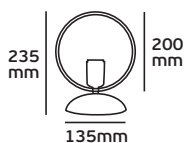

Indoor lighting *Floor & Table*

VK/ZBT-316

Code	58610-037647	58610-038647	58610-039647
Model	VK/ZBT-316/GR	VK/ZBT-316/BL	VK/ZBT-316/Y
Color body	Green	Blue	Yellow
Voltage	240V	240V	240V
Lampholder	E27	E27	E27
Material	Glass, Metal	Glass, Metal	Glass, Metal
IP Rating	IP20	IP20	IP20
Price	53.00€	53.00€	53.00€

MAX 42w		Box 6pcs

VK/01087

Code	58610-110269
Model	VK/01087/ABS
Color body	Bronze
Voltage	240V
Lampholder	E27
Material	Iron
IP Rating	IP20
Price	45.00€

MAX 60w		Box 1pc

VK/0106

Code	01001-022719
Model	VK/0106
Color body	Wooden
Voltage	240V
Lampholder	E27
Material	Wood
IP Rating	IP20
Price	30.00€

MAX 42w		Box 50pcs