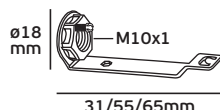

## VK/BACKET/65 - BACKET/100

Code	33124-003716	33124-004716	33124-008716
Model	VK/BACKET/65	VK/BACKET/85	VK/BACKET/100
Type	Metal bracket for 65cm	Metal bracket for 85cm	Metal bracket for 100cm
AC Voltage	250V~50Hz	250V~50Hz	250V~50Hz
Lampholder	E14	E14	E14
Material	Thermoplastic	Thermoplastic	Thermoplastic
Price	0.71€	0.76€	0.79€