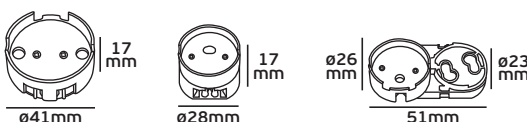

Lampholders G13 Electrical supplies

VK/No1 - No3

Code	22100-003082	22100-006082
Model	VK/No1	VK/No3
Color Body	Natural	Natural
AC Voltage	500V~50Hz	500V~50Hz
Base	G13	G13
Box	100pcs	500pcs
Material	PC	PC
Description	Safety lampholder - SINGLE - S/R	Push-fit lampholder with starter - S/R
Price	1.12€	2.40€

VK/101781 - 101784 - 101785

Code	22100-033618	22100-032618	22100-034618
Model	VK/101781	VK/101784	VK/101785
Color Body	Natural	Natural	Natural
AC Voltage	250/500V~50Hz	250/500V~50Hz	250/500V~50Hz
Base	G13	G13	G13
Material	PC	PC	PC
Description	Built-in lampholder	Built-in lampholder	Lampholder with starter attachment
Price	0.66€	0.56€	0.75€

VK/No25/30 - No10

Code	22100-005082	22100-020082
Model	VK/No25/30	VK/No10
Color Body	Natural	Natural
AC Voltage	500V~50Hz	500V~50Hz
Base	G13	G13
Material	PC	PC
Description	Surface mounted lampholder with cable 30cm	Surface mounted lampholder without cable
Price	0.64€	0.64€