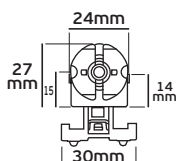

Electrical supplies *Lampholders G13*

VK/100548

Code	22100-001618	22100-011618
Model	VK/100548	VK/101753
Color Body	Natural	Natural
AC Voltage	500V~50Hz	500V~50Hz
Base	G13	G13
Material	PC	PC
Description	Lampholder for tld lamp	Lampholder for tld lamp
Price	0.38€	0.57€

VK/100591 - 101745

Code	22100-022618	22100-012618
Model	VK/100591	VK/101745
Color Body	Natural	Natural
AC Voltage	500V~50Hz	500V~50Hz
Base	G13	G13
Material	PC	PC
Description	Push-in lampholder with stop	Built-in lampholder without base T-130
Price	0.61€	0.33€

VK/26.421... - No20 - No22

Code	22100-001640	22100-004082	22100-018082
Model	VK/26.421.4435.50	VK/No20	VK/No22
Color Body	Natural	Natural	Natural
AC Voltage	500V~50Hz	500V~50Hz	500V~50Hz
Base	G13	G13	G13
Material	PC	PC	PC
Description	Snap lampholder - BJB	Snap lampholder - S/R	Lampholder press to mount - S/R
Price	0.33€	0.77€	0.77€