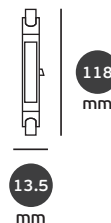

VK/05182/118

Code	Model	Base	Watt	Dimm	Kelvin	Lumen	Beam Angle	Price
03045-686685	VK/05182/118/W	R7S	10w		3000K	1.200lm	360°	9.50€
03045-687685	VK/05182/118/D	R7S	10w		6000K	1.200lm	360°	9.50€

Voltage 220-240	COB	360°	CRI Ra>80			A+		Glass cover	10w > 100w			Box 50