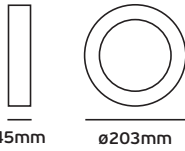

Code	75169-324692
Model	VK/02059/W/W
Kelvin	3000K
Lumen	407lm
Color body	White
Voltage	220-240V
Watt	10w
Dimmable	No
LED	SMD 2835
Beam Angle	105°
CRI	Ra>80
Hours	30.000h
Material	Aluminium
IP Rating	IP54
Price	51.00€