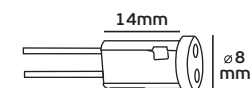

VK/A70/.../TR

L 200-2000mm

Code	38106-066605	38106-067605	38106-068605	38106-069605	38106-070605	38106-071605
Model	VK/A70/20/TR	VK/A70/30/TR	VK/A70/40/TR	VK/A70/60/TR	VK/A70/80/TR	VK/A70/100/TR
Color Body	Black	Black	Black	Black	Black	Black
Type	Lampholder	Lampholder	Lampholder	Lampholder	Lampholder	Lampholder
AC Voltage	12V~50Hz	12V~50Hz	12V~50Hz	12V~50Hz	12V~50Hz	12V~50Hz
Lampholder	G4	G4	G4	G4	G4	G4
Material	Thermoplastic	Thermoplastic	Thermoplastic	Thermoplastic	Thermoplastic	Thermoplastic
Cable	TEFLON	TEFLON	TEFLON	TEFLON	TEFLON	TEFLON
Box	500pcs	100pcs	100pcs	100pcs	100pcs	100pcs
Length of cable	20cm	30cm	40cm	60cm	80cm	100cm
Price	0.60€	0.70€	0.80€	1.02€	1.24€	1.34€

Code	38106-072605	38106-073605	38106-074605
Model	VK/A70/120/TR	VK/A70/160/TR	VK/A70/200/TR
Color Body	Black	Black	Black
Type	Lampholder	Lampholder	Lampholder
AC Voltage	12V~50Hz	12V~50Hz	12V~50Hz
Lampholder	G4	G4	G4
Material	Thermoplastic	Thermoplastic	Thermoplastic
Cable	TEFLON	TEFLON	TEFLON
Box	100pcs	100pcs	100pcs
Length of cable	120cm	160cm	200cm
Price	1.50€	1.94€	2.48€