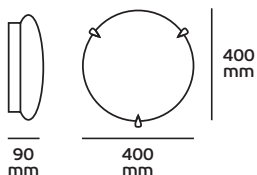

Indoor lighting *Ceiling & Wall*

VK/03019/2

Code	75169-212115
Model	VK/03019/2/W
Color body	Nickel + opal glass
Voltage	240V
Lampholder	E27x2
Material	Metal, glass
IP Rating	IP20
Price	17.00€

		MAX 2x42w	Box 10pcs

VK/03019/3

Code	75169-213115
Model	VK/03019/3/W
Color body	Nickel + opal glass
Voltage	240V
Lampholder	E27x3
Material	Metal, glass
IP Rating	IP20
Price	31.00€

		MAX 3x42w	Box 5pcs

VK/03018

Code	75169-211115
Model	VK/03018/W
Color body	Nickel + opal glass
Voltage	240V
Lampholder	E27
Material	Metal, glass
IP Rating	IP20
Price	12.50€

		MAX 42w	Box 10pcs