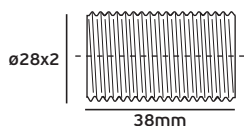

Electrical supplies *Metallic Casings/Insert E14*

VK/507050.91 - 507049

Code	30117-001620	30117-002620
Model	VK/507050.91	VK/507049
Color Body	Gold	Chrome
Type	Plain casing	Plain casing
AC Voltage	250V~50Hz	250V~50Hz
Lampholder	E14	E14
Material	Metallic	Metallic
Price	1.32€	1.37€

VK/507053.91 - 507052.91

Code	30117-003620	30117-004620
Model	VK/507053.91	VK/507052.91
Color Body	Gold	Chrome
Type	Casing with threads	Casing with threads
AC Voltage	250V~50Hz	250V~50Hz
Lampholder	E14	E14
Material	Metallic	Metallic
Price	1.32€	1.37€

VK/107944.91

Code	30117-005620
Model	VK/107944.91
Color Body	White
Type	Insert - porcelain
AC Voltage	250V~50Hz
Lampholder	E14
Material	Metallic
Price	0.99€