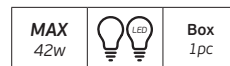

VK/03029, VK/03030, VK/03031

Code	64171-008171	64171-009171	64171-010171
Model	VK/03029/MC	VK/03030/MC	VK/03031/MC
Color body	Brushed Chrome	Brushed Chrome	Brushed Chrome
Voltage	240V	240V	240V
Lampholder	E27	E27	E27
Material	Stainless lamp base	Stainless lamp base	Stainless lamp base
Price	53.00€	53.00€	53.00€