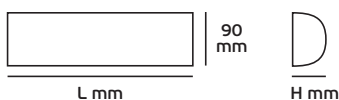

Indoor lighting Bath IP44

VK/03020

Code	75169-214115	75169-215115	75169-216115
Model	VK/03020/1/W	VK/03020/2/W	VK/03020/4/W
Color body	Opal	Opal	Opal
Voltage	240V	240V	240V
Lampholder	E14	E14x2	E14x4
Material	Metal, glass	Metal, glass	Metal, glass
IP Rating	IP44	IP44	IP44
Dimensions	L240xW90xH70mm	L340xW90xH85mm	L640xW90xH85mm
Price	19.80€	24.20€	35.20€

VK/03021

Code	75169-217115	75169-218115	75169-219115
Model	VK/03021/1/W	VK/03021/2/W	VK/03021/4/W
Color body	Opal	Opal	Opal
Voltage	240V	240V	240V
Lampholder	E14	E14x2	E14x4
Material	Metal, glass	Metal, glass	Metal, glass
IP Rating	IP44	IP44	IP44
Dimensions	L240xW90xH85mm	L340xW90xH85mm	L640xW90xH85mm
Price	24.20€	28.60€	42.80€