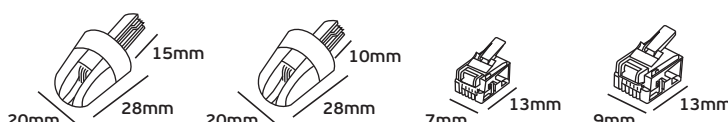

VK/H17, VK/H18, VK/H20

Code	16081-037639	16081-038639	16081-008639
Model	VK/H17	VK/H18	VK/H20
Type	Mini	6P4C	6P4C
Color	White	White	White
Description	Modular surface jack	8 wire modular surface jack	Economy type mall jack
Cm	L5xW3xH2cm	L5.3xW4.7xH2cm	L5xW3xH2.3cm
Price	0.55€	0.60€	0.60€

VK/H21, VK/H24

Code	16081-039639	16081-040639
Model	VK/H21	VK/H24
Type	6P4C	6P4C
Color	White	White
Description	Duplex modular jack	Modular surface jack
Price	0.65€	0.48€

VK/4P4C, VK/E09-VK/E15

Code	16081-005639	16081-006639	16081-011639
Model	VK/4P4C/LONG	VK/4P4C/SHORT	VK/E09
Type	4P4C	4P4C	4P4C
Color	Transparent	Transparent	Transparent
Description	Swivel jack for handset - long	Swivel jack for handset - short	Modular plug
Price	1.10€	1.00€	0.024€

Code	16081-012229	16081-050639	16081-051639	16081-013639
Model	VK/E12	VK/E13	VK/E14	VK/E15
Type	6P4C	6P2C	6P6C	8P8C
Color	Transparent	Transparent	Transparent	Transparent
Description	Modular plug	Modular plug	Modular plug	Modular plug
Price	0.024€	0.020€	0.048€	0.064€