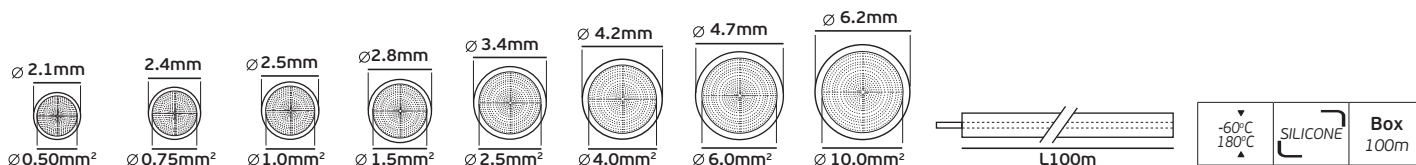

Code	45146-001138	45146-002138	45146-031138	45146-004138	45146-005138	45146-030138	45146-033138	45146-034138
Model	VK/SIF/1/0.50	VK/SIF/1/0.75	VK/SIF/1/1.00	VK/SIF/1/1.50	VK/SIF/1/2.50	VK/SIF/1/4.00	VK/SIF/1/6.00	VK/SIF/1/10.00
Flammability	Non flammable	Non flammable	Non flammable	Non flammable	Non flammable	Non flammable	Non flammable	Non flammable
Wire mm²	1x0.50	1x0.75	1x1.0	1x1.5	1x2.5	1x4.0	1x6.0	1x10.0
Price	0.34€	0.46€	0.58€	0.76€	1.14€	2.30€	3.10€	4.95€