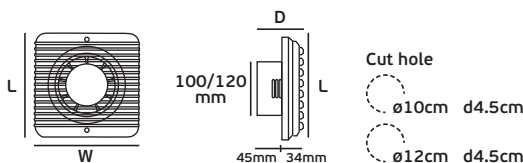

Electrical supplies AC Counters / Wall fans

VK/10/30A/3 - 10/100A/3

Code	11077-002138	11077-010652	11077-008652
Model	VK/10/30A/3	VK/10/60A/3	VK/10/100A/3
Description	Three phase meter	Three phase meter	Three phase meter
Color	Black	Black	Black
Material	Metal	Metal	Metal
Amper	30A	60A	100A
Voltage	220/380V~50Hz	220/380V~50Hz	220/380V~50Hz
Packaging	1pc	1pc	1pc
Price	18.00€	57.00€	88.00€

VK/10-1/4'' - 12-1/5''

VK/12-1/5''

Code	15087-001639	15087-002639
Model	VK/10-1/4''	VK/12-1/5''
Description	Ventilator for bath	Ventilator for bath
Color	White	White
Material	Plastic	Plastic
Packaging	50pcs	50pcs
Dimensions	L15.4xW15.4xD7.9cm	L17.5 x W17.5 x D7.9cm
Price	15.70€	18.20€