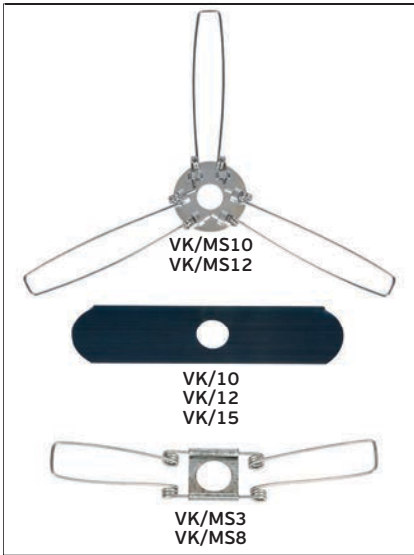

VK/10 - MS12