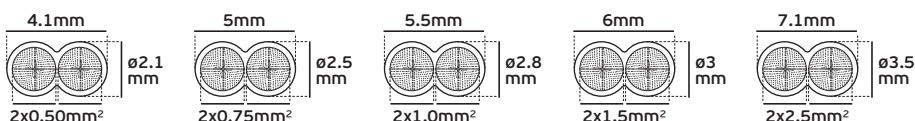

Cable Flat		Rated temp 70°C	Box 100m