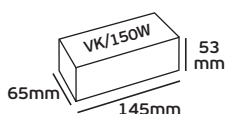

Code	21098-076318	21098-001026	21098-002026	21098-003026
Model	VK/NAH/35	VK/NAH/70	VK/NAH/100	VK/NAH/150
Watt	35W	70W	100W	150W
Max:	0.50A	1.00A	1.50A	1.80A
Rated Voltage/Input	12V/AC 230-240V	12V/AC 230-240V	12V/AC 230-240V	12V/AC 230-240V
Description	Ballast for (HS) lamps	Ballast for (HS) lamps	Ballast for (HS) lamps	Ballast for (HS) lamps
Price	14.00€	14.00€	16.80€	21.30€

Code	21098-004026	21098-005026	21098-006026
Model	VK/NAH/250	VK/NAH/400	VK/NAH/1000
Watt	250W	400W	1000W
Max:	3.00A	4.40A	10.3A
Rated Voltage/Input	12V/AC 230-240V	12V/AC 230-240V	12V/AC 230-240V
Description	Ballast for (HS) lamps	Ballast for (HS) lamps	Ballast for (HS) lamps
Price	31.80€	48.30€	102.00€