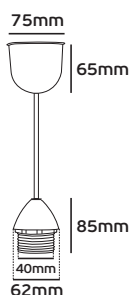

Electrical supplies *Pendants E27*

VK/V71T Pendants on blister

Code	42136-018627	42136-019627
Model	VK/V71T/TR	VK/V71T/BL
Color body	Transparent	Blue/transp.
Voltage	240V	240V
Lampholder	E27	E27
Cable fabric round	2x0.75mm² x 0.80m	2x0.75mm² x 0.80m
Material	Plastic	Plastic
Price	4.80€	4.80€

IP20		MAX 60w	Box 150pcs

VK/V72CTC Pendants on blister

Code	42136-020627	42136-021627
Model	VK/V72CTC/GR	VK/V72CTC/R
Color body	Green/transp.	Red/transp.
Voltage	240V	240V
Lampholder	E27	E27
Cable fabric round	2x0.75mm² x 0.80m	2x0.75mm² x 0.80m
Material	Plastic	Plastic
Price	4.80€	4.80€

IP20		MAX 60w	Box 150pcs