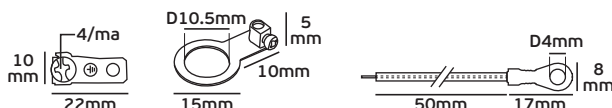

Electrical supplies *Metallic Accessories*

VK/GS4 - GS11

Code	49155-001630	49155-002630	49155-003630
Model	VK/GS4	VK/GS1	VK/GS11
Description	Zinc plated loop with earth terminal	Triangle zinc plated loop without earth terminal	Welded balancer loop for nipple M10x1
Price	0.30€	0.29€	0.48€

VK/C6Z/B - CH3

Code	49155-005630	49155-004630	49155-006630
Model	VK/C6Z/B	VK/C6Z	VK/C8Z
Description	Hickey without earth terminal	Hickey without earth terminal	Hickey with earth terminal
Thread	M10x1x(2)	M10x1x(2)	M10x1x(2)
Price	0.294€	0.305€	0.578€

Code	49155-161630	49155-162630
Model	VK/CH2	VK/CH3
Description	Hickey 2cm without earth terminal	Hickey 3cm without earth terminal
Thread	M10x1x(2)	M10x1x(2)
Price	0.30€	0.38€

VK/CVT/4 - MT/20

Code	73167-252325	73167-253325	49155-202630	49155-291630
Model	VK/CVT/4	VK/CVT/11	VK/337/OT	VK/MT/20
Description	Cable with Metallic earth tag D0.4cm	Cable with Metallic earth tag D1.05cm	Metallic earth tag - S.P. Ø1.05cm	Metallic earth tag - 1 hole threaded 4/ma
Box	100pcs	100pcs	1000pcs	1000pcs
Price	0.294€	0.294€	0.168€	0.326€