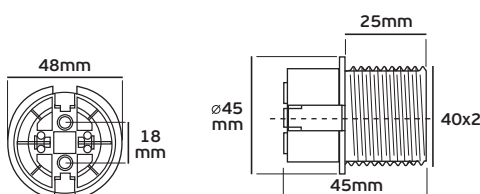

Electrical supplies *Plastic Casings E27 (2pcs)*

VK/500810 - 108936 - 506285

Code	29112-001618	29112-002618	29112-003618
Model	VK/500810	VK/108936	VK/506285
Color Body	Black	White	Gold
Type	Plain casing	Plain casing	Plain casing
AC Voltage	250V~50Hz	250V~50Hz	250V~50Hz
Lampholder	E27	E27	E27
Material	Thermoplastic	Thermoplastic	Thermoplastic
Price	0.88€	0.88€	0.88€

VK/109429 - 108965 - 109430

Code	29112-004618	29112-005618	29112-006618
Model	VK/109429	VK/108965	VK/109430
Color Body	Black	White	Gold
Type	External thread	External thread	External thread
AC Voltage	250V~50Hz	250V~50Hz	250V~50Hz
Lampholder	E27	E27	E27
Material	Thermoplastic	Thermoplastic	Thermoplastic
Price	0.98€	0.98€	0.98€

VK/501356 - 501358

Code	29112-007618	29112-008618
Model	VK/501356	VK/501358
Color Body	Black	White
Type	External thread with flange	External thread with flange
AC Voltage	250V~50Hz	250V~50Hz
Lampholder	E27	E27
Material	Thermoplastic	Thermoplastic
Price	1.08€	1.08€