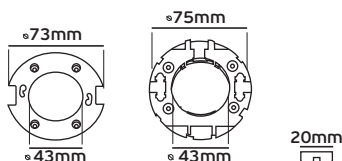

Electrical supplies *Lampholders Gx53-1*

VK/26.750.1002.50 - VK/26.750...

Code	23116-017640	23116-018640	23116-019640
Model	VK/26.750.1002.50/W	VK/26.750.803.80/B	VK/26.750.805.80/B
Base	GX53-1	GX53-1	GX53-1
Material	PC	PC	PC
Description	Lampholder	Cap	Clamp
AC Voltage	220V~50Hz	220V~50Hz	220V~50Hz
Price	2.33€	2.10€	0.22€

VK/530879.01 - VK/504939

Code	23116-001618	23116-002618
Model	VK/530879.01	VK/504939
Color Body	Natural	Natural
AC Voltage	220V~50Hz	220V~50Hz
Base	GX53-1	GX53-1
Material	PC	PC
Description	Lampholder	Cord grip/cover plate
Price	3.00€	0.31€

VK/505118.01 - VK/504938/VS

Code	23116-003618	23116-005618
Model	VK/505118.01	VK/504938/VS
Color Body	Natural	Natural
AC Voltage	220V~50Hz	220V~50Hz
Base	GX53-1	GX53-1
Material	PC	PC
Description	Recessed installation ring	Surface-mounted installation ring
Price	1.81€	1.80€