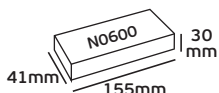

Electrical supplies *Mechanical transformers AC - 12V*

VK/12/50/TLV

Code	21094-008046
Model	VK/12/50/TLV
Watt	50W
Description	Mechanical Transformer
Input	AC 230-240V
Output	12V
Price	14.00€

VK/12/105/TLV

Code	21094-033046
Model	VK/12/105/TLV
Watt	105W
Description	Mechanical Transformer
Input	AC 230-240V
Output	12V
Price	18.50€

VK/TPII - 501TS

Code	21091-001608	21091-004621	21091-003621
Model	VK/TPII	VK/500-TS	VK/501-TS
Watt	50W	20-75W	20-75W
Description	Mecha. Round transformer with cable	Electr. Transformer with cable - BLACK	Electr. Transformer - Narrow - TR.
Input	AC 230-240V	AC 230-240V	AC 230-240V
Output	12V	12V	12V
Price	38.00€	30.00€	34.00€