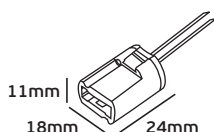

Electrical supplies *Lampholders G9*

VK/JX-1502A-G9/...

Code	40206-113639	40206-114639
Model	VK/JX-1502A-G9	VK/JX-1502A-G9/25
Color Body	Natural	Natural
Type	Lampholder with metallic adapter M10x1	Lampholder with metallic adapter
AC Voltage	250V~50Hz	250V~50Hz
Lampholder	G9	G9
Material	Steatite	Steatite
Cable	No	Yes/Length 25cm
Price	0.99€	1.33€

VK/JX-1502-G9/25

Code	40206-115639
Model	VK/JX-1502-G9/25
Color Body	Natural
Type	Lampholder with cable Blue-Brown
AC Voltage	250V~50Hz
Lampholder	G9
Material	Steatite
Cable	Yes/0.50mm² x 25cm (Length)
Price	1.04€

VK/JX-1501-G9

Code	40206-112639
Model	VK/JX-1501-G9
Color Body	Natural
Type	Lampholder with ring & adapter M10x1
AC Voltage	250V~50Hz
Lampholder	G9
Material	Steatite
Cable	No
Price	1.17€