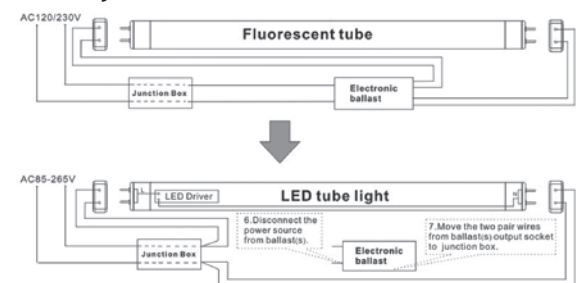

Re-wiring with Electronic Ballast