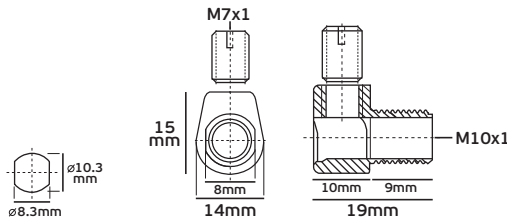

Plastic Accessories Electrical supplies

VK/5100/7/109/...

Code	52150-062643	52150-063643	52150-064643	52150-065643
Model	VK/5100/7/109/1/6	VK/5100/7/109/2/6	VK/5100/7/109/4/6	VK/5100/7/109/0/11
Color	WHITE	BLACK	GOLD	NATURAL
Nipple	M10x1	M10x1	M10x1	M10x1
Dimensions (cm)	H1.5-W1.4-L1.9cm	H1.5-W1.4-L1.9cm	H1.5-W1.4-L1.9cm	H1.5-W1.4-L1.9cm
Material	Nylon 66 RV	Nylon 66 RV	Nylon 66 RV	Polycarbonate
Price	0.368€	0.368€	0.404€	0.479€

*VK/5100/7/109: H03VV-F/H05VV-F ϕ Min 4.8mm- ϕ Max 6.5mm
(Supplied with separate threaded grub. Can be fitted with threaded grub VK/5408/10).

Box
1000pcs

VK/5100/6/5/...

Code	52150-068643	52150-069643	52150-070643	52150-117643
Model	VK/5100/6/5/1/6	VK/5100/6/5/2/6	VK/5100/6/5/4/6	VK/5100/6/5/0/11
Color	WHITE	BLACK	GOLD	NATURAL
Dimensions (cm)	H1.62-W1.45-L1.6cm	H1.62-W1.45-L1.6cm	H1.62-W1.45-L1.6cm	H1.62-W1.45-L1.6cm
Material	Nylon 66 RV	Nylon 66 RV	Nylon 66 RV	Polycarbonate
Price	0.293€	0.288€	0.322€	0.384€

*VK/5100/6: H03VV-F ϕ Min 4.8mm- ϕ Max 6.5mm and H03VVH2-F ϕ Min 3x4.8mm- ϕ Max 3.6x6.4mm
(Supplied with separate threaded grub. Can be fitted with threaded grub VK/5408/10).

Box
1000pcs

VK/5346/07/...

Code	52150-066643	52150-067643	52150-118643
Model	VK/5346/07/1/6	VK/5346/07/2/6	VK/5346/07/0/11
Color	WHITE	BLACK	NATURAL
Nipple	M13x1	M13x1	M13x1
Dimensions (cm)	H1.8-W1.4-L1.9cm	H1.8-W1.4-L1.9cm	H1.8-W1.4-L1.9cm
Material	Nylon 66 RV	Nylon 66 RV	Polycarbonate
Price	0.719€	0.719€	0.935€

*VK/5346/07: H03VV-F/H05VV-F ϕ Min 4.8mm- ϕ Max 9mm
(Supplied with separate threaded grub. Can be fitted with threaded grub VK/5088/11 & with nut VK/5338).

Box
1000pcs