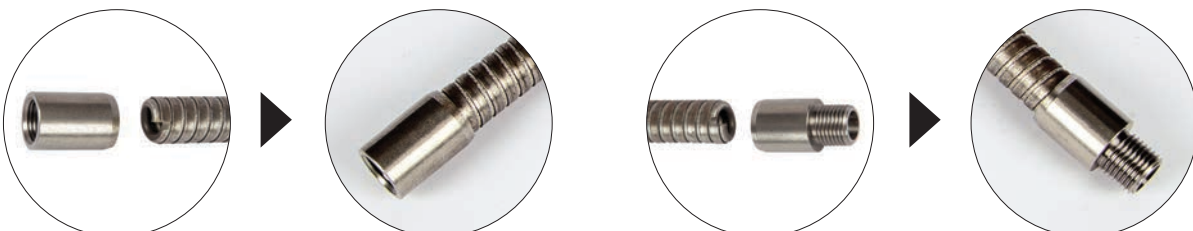

VK/8.5/4/RS - 11/5.8/RS

Code	49155-280630	49155-281630
Model	VK/8.5/4/RS	VK/11/5.8/RS
Ext. Diameter (ED)	8.5	10.8
Int. Diameter (ID)	4mm	5.8mm
Description	Steel tube	Steel tube
Price (m)	10.427€	11.445€

VK/8.5/4/.../RS - VK/11/5.8/.../RS

Code	49155-282630	49155-283630	49155-284630	49155-285630
Model	VK/8.5/4/F/RS	VK/8.5/4/M/RS	VK/11/5.8/F/RS	VK/11/5.8/M/RS
Thread	M10x1	M10x1	M10x1	M10x1
Dimensions	D12xL18xd8.75mm	D12xL23xd8.75mm	D13xL19xd11.25mm	D13xL24xd11.25mm
Description	Female	Male	Female	Male
Price	1.838€	1.890€	1.838€	1.890€