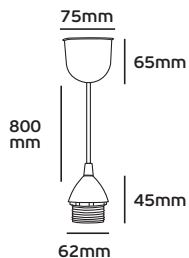

Code	42136-002627	42136-001627	42136-004627	42136-003627
Model	VK/V71E27/B	VK/V71E27/W	VK/V71E27/GD	VK/V71E27/G
Color body	Black	White	Gold	Grey
Voltage	240V	240V	240V	240V
Lampholder	E27	E27	E27	E27
Cable fabric round	2x0.75mm² x 80cm	2x0.75mm² x 80cm	2x0.75mm² x 80cm	2x0.75mm² x 80cm
Material	Plastic	Plastic	Plastic	Plastic
Price	3.90€	3.90€	4.10€	4.10€

Code	42136-005627	42136-007627	42136-006627	42136-008627
Model	VK/V71E27/Y	VK/V71E27/GR	VK/V71E27/R	VK/V71E27/BL
Color body	Yellow	Green	Red	Blue
Voltage	240V	240V	240V	240V
Lampholder	E27	E27	E27	E27
Cable fabric round	2x0.75mm² x 80cm	2x0.75mm² x 80cm	2x0.75mm² x 80cm	2x0.75mm² x 80cm
Material	Plastic	Plastic	Plastic	Plastic
Price	4.10€	4.10€	4.10€	4.10€