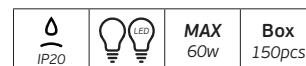

Code	42136-010627	42136-009627	42136-012627	42136-011627
Model	VK/V71E14/B	VK/V71E14/W	VK/V71E14/GD	VK/V71E14/G
Color body	Black	White	Gold	Grey
Voltage	240V	240V	240V	240V
Lampholder	E14	E14	E14	E14
Cable fabric round	2x0.75mm² x 80cm	2x0.75mm² x 80cm	2x0.75mm² x 80cm	2x0.75mm² x 80cm
Material	Plastic	Plastic	Plastic	Plastic
Price	3.60€	3.60€	3.90€	3.90€

Code	42136-013627	42136-015627	42136-014627	42136-016627
Model	VK/V71E14/Y	VK/V71E14/GR	VK/V71E14/R	VK/V71E14/BL
Color body	Yellow	Green	Red	Blue
Voltage	240V	240V	240V	240V
Lampholder	E14	E14	E14	E14
Cable fabric round	2x0.75mm² x 80cm	2x0.75mm² x 80cm	2x0.75mm² x 80cm	2x0.75mm² x 80cm
Material	Plastic	Plastic	Plastic	Plastic
Price	3.90€	3.90€	3.90€	3.90€

Code	42136-017627
Model	VK/V71E14/TR
Color body	Transparent
Voltage	240V
Lampholder	E14
Cable fabric round	2x0.75mm² x 80cm
Material	Plastic
Price	4.60€