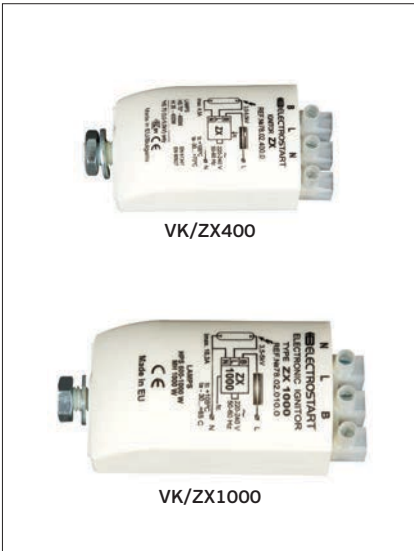

VK/ZX400 - VK/ZX1000

Code	21099-003026	21099-028046
Model	VK/ZX400	VK/ZX1000
HS lamps Watt	70-400W	600-1000W
HI lamps Watt	35-400W	1000W
Rated Voltage/Input	12V/AC 230-240V	12V/AC 230-240V
Dim. (cm)	L6xW3.5	L7.5xW4.5
Price	8.00€	24.00€

	Box 10pcs