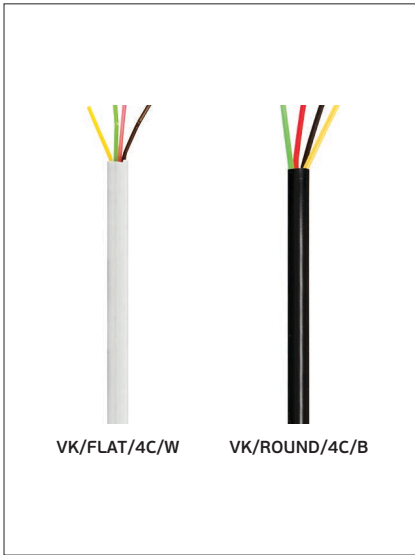

# Electrical supplies *UTP - Telephone extension Cables*

**VK/FLAT/4C** Telephone Flat Cable 4X7x0.12mm<sup>2</sup>, **VK/ROUND/4C** Telephone Round Cable 4X7x0.12mm<sup>2</sup>

Code	16145-001639	16145-002639	16145-003639
Model	VK/FLAT/4C/W	VK/FLAT/4C/B	VK/FLAT/4C/G
Color Body	White	Black	Grey
Type	Telephone Flat cable	Telephone Flat cable	Telephone Flat cable
Wire	4x7x0.12mm <sup>2</sup>	4x7x0.12mm <sup>2</sup>	4x7x0.12mm <sup>2</sup>
Price	0.20€	0.20€	0.20€