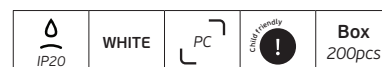

En. All products have a unique listing number according to the European Union requirements. Ελ. Όλα τα προϊόντα έχουν ένα μοναδικό αριθμό καταχώρισης σύμφωνα με τις απαιτήσεις της Ευρωπαϊκής Ένωσης.