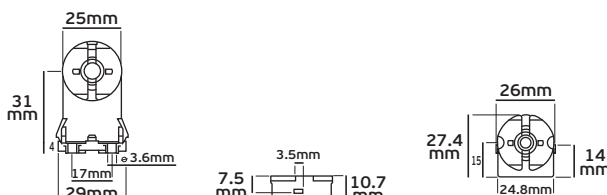

Electrical supplies *Lampholders G13*

VK/100548

Code	22100-001618	22100-011618
Model	VK/100548	VK/101753
Color Body	Natural	Natural
AC Voltage	500V~50Hz	500V~50Hz
Base	G13	G13
Material	PC	PC
Description	Lampholder for tld lamp	Lampholder for tld lamp
Price	0.38€	0.57€

VK/100591 - 101745

Code	22100-022618	22100-012618
Model	VK/100591	VK/101745
Color Body	Natural	Natural
AC Voltage	500V~50Hz	500V~50Hz
Base	G13	G13
Material	PC	PC
Description	Push-in lampholder with stop	Built-in lampholder without base T-130
Price	0.61€	0.33€

VK/26.421... - No20 - No22

Code	22100-001640	22100-004082	22100-018082
Model	VK/26.421.4435.50	VK/No20	VK/No22
Color Body	Natural	Natural	Natural
AC Voltage	500V~50Hz	500V~50Hz	500V~50Hz
Base	G13	G13	G13
Material	PC	PC	PC
Description	Snap lampholder - BJB	Snap lampholder - S/R	Lampholder press to mount - S/R
Price	0.33€	0.77€	0.77€