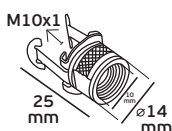

Adapters G9 Electrical supplies

VK/320...

Code	40206-070629	40206-072629
Model	VK/320	VK/320M
Color Body	Chrome	Chrome
Lampholder	G9	G9
Material	Metal	Metal
Description	Snap-on bracket - Female nipple M10x1	Snap-on bracket - Male entry M10x1
Price	1.48€	1.54€

VK/320A - 320MA

Code	40206-071629	40206-115629
Model	VK/320A	VK/320MA
Color Body	Chrome	Chrome
Lampholder	G9	G9
Material	Metal	Metal
Description	Snap-on bracket - Female nipple M8x1	Snap-on bracket - Male entry M8x1
Price	1.48€	1.54€

VK/413 - 319

Code	40206-116629	40206-073629
Model	VK/413	VK/319
Color Body	Chrome	Chrome
Lampholder	G9	G9
Material	Metal	Metal
Description	Snap-on bracket	Sheet metal Ø3.2mm
Price	1.55€	0.39€