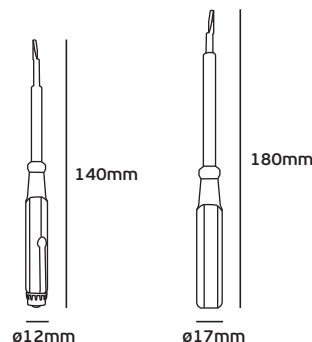

# Melodic doorbells Electrical supplies

VK/QH-918

<b>Code</b>	83167-003724
<b>Model</b>	VK/QH-918
<b>Type</b>	Waterproof wireless Doorbell
<b>Color</b>	White-Grey
<b>Material</b>	Plastic casing
<b>Melodic Sounds</b>	36
<b>Button</b>	Wireless IP44
<b>Range</b>	100m
<b>Protection</b>	Default code to avoid interference
<b>Receiver supply</b>	3 batteries AA (NOT included)
<b>Power Transmitter</b>	1 battery 3V CR2032 (Included)
<b>Autonomy</b>	15 months
<b>Packaging</b>	50pcs
<b>Price</b>	21.00€