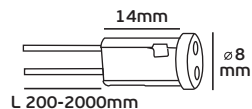

Electrical supplies *Lampholders G4*

VK/A70/...

L 200-2000mm

Code	38106-055605	38106-056605	38106-057605	38106-058605	38106-059605	38106-060605
Model	VK/A70/20	VK/A70/30	VK/A70/40	VK/A70/60	VK/A70/80	VK/A70/100
Color Body	Black	Black	Black	Black	Black	Black
Type	Lampholder	Lampholder	Lampholder	Lampholder	Lampholder	Lampholder
AC Voltage	12V~50Hz	12V~50Hz	12V~50Hz	12V~50Hz	12V~50Hz	12V~50Hz
Lampholder	G4	G4	G4	G4	G4	G4
Material	Thermoplastic	Thermoplastic	Thermoplastic	Thermoplastic	Thermoplastic	Thermoplastic
Cable	TEFLON	TEFLON	TEFLON	TEFLON	TEFLON	TEFLON
Box	500pcs	100pcs	100pcs	100pcs	100pcs	100pcs
Length of cable	20cm	30cm	40cm	60cm	80cm	100cm
Price	0.76€	0.90€	1.04€	1.40€	1.65€	1.40€

Code	38106-061605	38106-062605	38106-063605	38106-064605	38106-065605
Model	VK/A70/110	VKA70/120	VK/A70/160	VK/A70/180	VK/A70/200
Color Body	Black	Black	Black	Black	Black
Type	Lampholder	Lampholder	Lampholder	Lampholder	Lampholder
AC Voltage	12V~50Hz	12V~50Hz	12V~50Hz	12V~50Hz	12V~50Hz
Lampholder	G4	G4	G4	G4	G4
Material	Thermoplastic	Thermoplastic	Thermoplastic	Thermoplastic	Thermoplastic
Cable	TEFLON	TEFLON	TEFLON	TEFLON	TEFLON
Box	100pcs	100pcs	100pcs	100pcs	100pcs
Length of cable	110cm	120cm	160cm	180cm	200cm
Price	2.04€	1.73€	2.00€	2.10€	2.70€