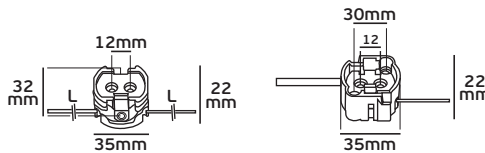

Lampholders Metal Halide Electrical supplies

VK/K526E/G12 - 25809.9001

Code	37105-019639	37105-021639	37105-007640	37105-010640
Model	VK/K526E/G12	VK/K526D/G12	VK/25809/G12	VK/25809.9001
Color Body	Natural	Natural	Natural	Natural
AC Voltage	250V~50Hz	250V~50Hz	250V~50Hz	250V~50Hz
Base	G12	G12	G12	Gx12-1
Material	Steatite	Steatite	Steatite	Steatite
Description	Lampholder for lamp CDM-T	Lampholder for lamp CDM-T	Lampholder for lamp CDM-T	Lamp/der for lamp GX12-1
Price	3.30€	3.30€	5.70€	3.40€

VK/25810...

Code	37105-013640	37105-014640	37105-015640
Model	VK/25810.3701.81	VK/25810.3801.81	VK/25810.4201.81
Color Body	Natural	Natural	Natural
AC Voltage	250V~50Hz	250V~50Hz	250V~50Hz
Base	PG12-1	PG12-2	PG12-3
Material	Steatite	Steatite	Steatite
Description	Lamp/der for sodium TUBE lamp	Lamp/der for lamp HQI 70W	Lamp/der for lamp xenon
Price	5.18€	5.40€	5.18€

VK/25.806.3700.00

Code	37105-021640
Model	VK/25.806.3700.00
Color Body	Natural
AC Voltage	250V~50Hz
Base	Rx7s
Material	Steatite
Description	Lamp/der for lamp 70 - 150W
Price	5.10€