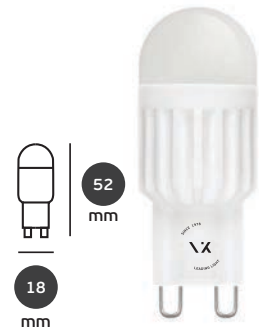

G9. 240V. Led Lamps

VK/05067

Code	Model	Base	Watt	Dimm	Kelvin	Lumen	Beam Angle	Price
03045-029742	VK/05067/W	G9	3w		3000K	220lm	180°	4.80€
03045-030742	VK/05067/D	G9	3w		6000K	220lm	180°	4.80€

Voltage	SMD	180°	CRI	25k hrs	15kclk/s	A+	-20°C 45°C	Plastic	3W > 30W	IP20	2	Box
220-240	3030		Ra>80									100