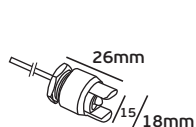

## VK/H25/... - 707

Code	36104-004605	36104-005605	36104-006605	36104-014605	36104-007605	36104-010629
Model	VK/H25/25	VK/H25/50	VK/H25/120	VK/H25/50T	VK/H25/120T	VK/707
AC Voltage	250V~50Hz	250V~50Hz	250V~50Hz	250V~50Hz	250V~50Hz	250V~50Hz
Base	R7s	R7s	R7s	R7s	R7s	R7s
Material	Ceramic/Brass	Ceramic/Brass	Ceramic/Brass	Ceramic/Brass	Ceramic/Brass	Ceramic/Brass
Description	Lampholder with Teflon cable - 25cm	Lampholder with Teflon cable - 50cm	Lampholder with Teflon cable - 120cm	Lampholder with Teflon cable - 50cm	Lampholder with Teflon cable - 120cm	Lampholder for 1000/1500W lamp
Box	500pcs	100pcs	100pcs	100pcs	100pcs	100pcs
Price	1.98€	2.30€	3.18€	3.00€	3.60€	6.60€