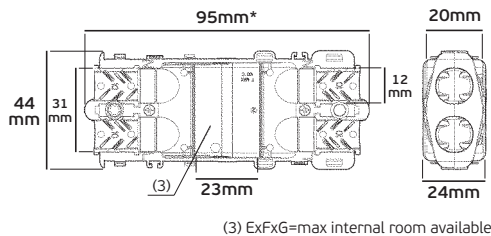

Electrical supplies *Underwater Terminals*

VK/5625 - 5625/415

Code	53152-055643	53152-057643
Model	VK/5625/2/21	VK/5625/415/2/21
Color	BLACK	BLACK
Rated Voltage	250V/16A	250V/16A
Dimensions (cm)	H2.4-W4.4-L9.5cm	H2.4-W4.4-L9.5cm
IP Rating	IP68 (waterproof)	IP68 (waterproof)
Price	17.329€	17.329€

*With cables A=95 (cables ext. diameter: Ø min 9.5mm - Ø max 12mm without adapters)

*With cables A=105 (cables ext. diameter: Ø min 6.5mm - Ø max 9.5mm with adapters)

Nylon 66
RV-AE

Box
50pcs

Junction device

wOutdoor Use

wExternal diameter of the cable (min.-max.) 6.5 - 12mm

TECHNICAL DETAILS (VK/5625)

wWays: 4

wNumber of poles: 3

wTerminals: 3x4mm² with screw and wire protector

wConnection: 3x2.5mm²

wSuitable type of cables in Rubber: H05RN-F 3x0.75 - 3x1mm² / H07RN-F 3x1 - 3x1.5 - 3x2.5mm²

wSuitable type of cables in PVC: 3x1 - 3x1.5 - 3x2.5mm²