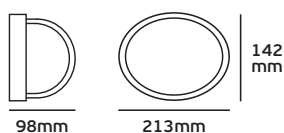

Outdoor lighting Wall

VK/01009

Code	75169-024997	75169-023997
Model	VK/01009/W	VK/01009/G
Color body	White	Grey
Voltage	240V	240V
Lampholder	E27	E27
Material	Alu diecast/Glass	Alu diecast/Glass
IP Rating	IP44	IP44
Price	11.00€	11.00€

	MAX 60w	Box 18pcs

VK/01015

Code	75169-038997	75169-039997	75169-040997
Model	VK/01015/W	VK/01015/B	VK/01015/G
Color body	White	Black	Grey
Voltage	240V	240V	240V
Lampholder	E27	E27	E27
Material	Alu diecast/Glass	Alu diecast/Glass	Alu diecast/Glass
IP Rating	IP44	IP44	IP44
Price	6.80€	6.80€	6.80€

	MAX 60w	Box 8pcs

VK/01013

Code	75169-032997	75169-033997	75169-034997
Model	VK/01013/W	VK/01013/B	VK/01013/G
Color body	White	Black	Grey
Voltage	240V	240V	240V
Lampholder	E27	E27	E27
Material	Alu diecast/Glass	Alu diecast/Glass	Alu diecast/Glass
IP Rating	IP44	IP44	IP44
Price	6.80€	6.80€	6.80€

	MAX 60w	Box 8pcs