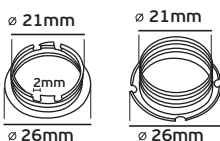

Code	40206-119629	40206-088629
Model	VK/420FV/8	VK/420FV/8/T3
Color Body	Chrome	Chrome
Lampholder	G9	G9
Material	Metal	Metal
Description	Metal shade ring without notches	Metal shade ring with notches
Price	0.80€	0.80€