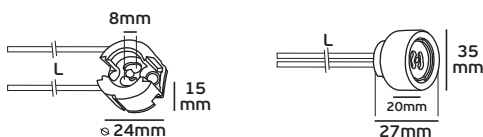

Electrical supplies *Lampholders Metal Halide*

VK/25705.10001.00 - VK/534326.01

Code	37105-028640	37105-035618
Model	VK/25705.10001.00	VK/534326.01
Color Body	Natural	Natural
AC Voltage	250V~50Hz	250V~50Hz
Base	GU6.5	GU8.5
Material	Steatite	Steatite
Description	Lamp/der for lamp GE CMH	Lamp/der for lamp CDMR111
Price	4.60€	6.20€

VK/25836 - VK/25822

Code	37105-008640	37105-011640
Model	VK/25836	VK/25822
Color Body	Natural	Natural
AC Voltage	250V~50Hz	250V~50Hz
Base	Gx8.5	G8.5
Material	Steatite	Steatite
Description	Lamp/der for lamp CDMRIII with cable	Lamp/der for lamp CDM-TC
Price	20.00€	4.74€

VK/25835 - VK/25704.30001.00

Code	37105-009640	37105-027640
Model	VK/25835	VK/25704.30001.00
Color Body	Natural	Natural
AC Voltage	250V~50Hz	250V~50Hz
Base	Gx10	PGJ5
Material	Steatite	Steatite
Description	Lamp/der for lamp ES50	Lamp/der for lamp CDM-TM
Price	7.00€	4.20€