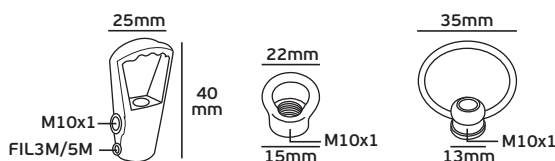

Electrical supplies *Metallic Accessories*

VK/F5/NB - F1/NB - F2/NB

Code	49155-295630	49155-023630	49155-024630
Model	VK/F5/NB	VK/F1/NB	VK/F2/NB
Thread	M10X1	M10X1	M10X1
Diameter	1.4cm	1.8cm	1.5cm
Height	0.8cm	2.7cm	1.8cm
Price	0.441€	1.743€	0.735€

VK/CG12 - GS8/...

Code	49155-294630	49155-025630	49155-026630
Model	VK/CG12	VK/GS8/1/NB	VK/GS8/2/NB
Thread	M10X1	M10X1	M10X1
Description	Thread FIL3M/5M	Small	Big
Price	3.938€	1.470€	1.155€

VK/CGB4 - CGB5 - M4

Code	49155-028630	49155-027630	49155-286630
Model	VK/CGB4/NB	VK/CGB5/NB	VK/M4/NB
Thread	M10X1	M10X1	M4
Diameter	1.3cm	1.6cm	2.0cm
Price	0.578€	0.945€	-