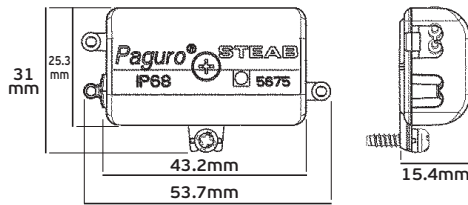

VK/5675

Code	53152-060643
Model	VK/5675/2/22
Color	BLACK
Rated Voltage	12/24V
Dimensions (cm)	h1.54-W3.1-L5.37cm
IP Rating	IP68 (waterproof)
Price	14.70€

Nylon 66 RV-AE	Box 50pcs

Junction device

wOutdoor Use

wExternal diameter of the cable 2.9mm (round) 2.9x6.3mm (flat)

TECHNICAL DETAILS (VK/5675)

wWays: 2

wNumber of poles: 2+2

wTerminals: 2+2x1.5mm² Insulation

(Displacement Connection (IDC))

wConnection: 2x1.5mm²

wSuitable type of cables in Rubber: 1x1.5mm² or 2x1.5mm²

(exclusively with cable supplied by STEAB)