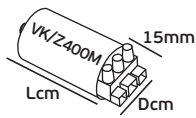

Electronic Ignitors Electrical supplies

VK/Z250S/... - VK/Z1000S/...

Code	21099-001618	21099-002618	21099-004026
Model	VK/Z250S/140425	VK/Z400M/140594	VK/Z1000S/140430
HS lamps Watt	70-250W	70-400W	250-1000W
HI lamps Watt	35-250W	35-400W	250-1000W
Rated Voltage/Input	12V/AC 230-240V	12V/AC 230-240V	12V/AC 230-240V
Dim. (cm)	L7.6xD3.5	L7.6xD3.5	L8.0xD5.0
Price	14.00€	13.00€	29.00€

	Box 10pcs

VK/ZX400 - VK/ZX1000

Code	21099-003026	21099-028046
Model	VK/ZX400	VK/ZX1000
HS lamps Watt	70-400W	600-1000W
HI lamps Watt	35-400W	1000W
Rated Voltage/Input	12V/AC 230-240V	12V/AC 230-240V
Dim. (cm)	L6xW3.5	L7.5xW4.5
Price	8.00€	24.00€

	Box 10pcs