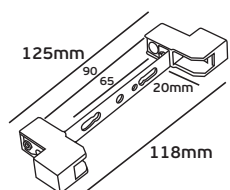

## VK/H25/... - 707

Code	36104-004605	36104-005605	36104-006605	36104-014605	36104-007605	36104-010629
Model	VK/H25/25	VK/H25/50	VK/H25/120	VK/H25/50T	VK/H25/120T	VK/707
AC Voltage	250V~50Hz	250V~50Hz	250V~50Hz	250V~50Hz	250V~50Hz	250V~50Hz
Base	R7s	R7s	R7s	R7s	R7s	R7s
Material	Ceramic/Brass	Ceramic/Brass	Ceramic/Brass	Ceramic/Brass	Ceramic/Brass	Ceramic/Brass
Description	Lampholder with Teflon cable - 25cm	Lampholder with Teflon cable - 50cm	Lampholder with Teflon cable - 120cm	Lampholder with Teflon cable - 50cm	Lampholder with Teflon cable - 120cm	Lampholder for 1000/1500W lamp
Box	500pcs	100pcs	100pcs	100pcs	100pcs	100pcs
Price	1.98€	2.30€	3.18€	3.00€	3.60€	6.60€