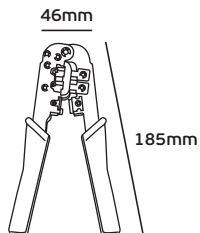

VK/AV-409, VK/AV-410, VK/AV-413

Code	20081-033639	20081-034639	20081-035639
Model	VK/AV-409	VK/AV-410	VK/AV-413
Type	Male TV plug	Female TV plug	Double adapter 2 ways TV antenna plug
Color	White	White	White
Voltage	240V	240V	240V
Packaging	200pcs	200pcs	50pcs
Price	0.37€	0.37€	0.49€

VK/4P/6P

Code	16081-009639
Model	VK/4P/6P
Type	American
Color	Black & red
Material	Metal/Handles by plastic
Use	Dual modular crimping tool
Price	16.00€

VK/4P/6P/8P

Code	16081-010639
Model	VK/4P/6P/8P
Type	American
Color	Black & orange
Material	Metal/Handles by plastic
Use	Multi modular crimping tool
Price	22.50€