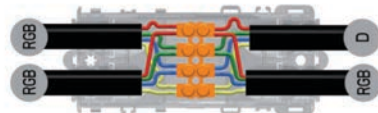

Sketch 1: 3 LED RGB spotlights serial connected with driver

Sketch 2: 3 LED RGB spotlights (cable with 4 conductors) parallel connected to RGB station controller