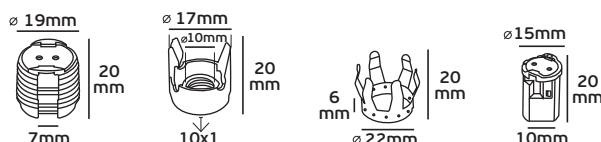

Lampholders G4/G6.3 Electrical supplies

VK/A7T/...

Code	38106-082605	38106-083605	38106-084605	38106-085605	38106-086605	38106-087605
Model	VK/A7T/30	VK/A7T/40	VK/A7T/60	VK/A7T/80	VK/A7T/100	VK/A7T/120
Color Body	Black	Black	Black	Black	Black	Black
Type	Lampholder	Lampholder	Lampholder	Lampholder	Lampholder	Lampholder
AC Voltage	24V~50Hz	24V~50Hz	24V~50Hz	24V~50Hz	24V~50Hz	24V~50Hz
Lampholder	G4	G4	G4	G4	G4	G4
Material	Thermoplastic	Thermoplastic	Thermoplastic	Thermoplastic	Thermoplastic	Thermoplastic
Cable	TEFLON	TEFLON	TEFLON	TEFLON	TEFLON	TEFLON
Length of cable	30cm	40cm	60cm	80cm	100cm	120cm
Price	0.50€	0.70€	0.80€	0.90€	1.10€	1.30€

Code	38106-088605	38106-089605	38106-090605
Model	VK/A7T/160	VK/A7T/180	VK/A7T/200
Color Body	Black	Black	Black
Type	Lampholder	Lampholder	Lampholder
AC Voltage	24V~50Hz	24V~50Hz	24V~50Hz
Lampholder	G4	G4	G4
Material	Steatite	Thermoplastic	Thermoplastic
Cable	TEFLON	TEFLON	TEFLON
Length of cable	160cm	180cm	200cm
Price	1.70€	1.90€	2.10€

VK/25264.1000.90 - VK/25264.2000.90

Code	38106-053640	38106-054640
Model	VK/25264.1000.90	VK/25264.2000.90
Color Body	Black	Black
Type	Lampholder	Lampholder
AC Voltage	24V~50Hz	24V~50Hz
Lampholder	G4	G4
Material	Thermoplastic	Thermoplastic
Description	Plastic lamp. for 2 cables	Plastic lamp. for 1 cable
Price	0.76€	0.60€

VK/25205.3300.90 - 25416.3301.90