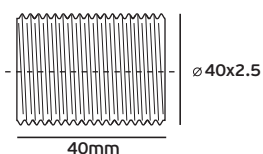

Code	29112-027618	29112-028618
Model	VK/103483	VK/103484
Color Body	Black	White
Type	Threaded casing	Threaded casing
AC Voltage	250V~50Hz	250V~50Hz
Lampholder	E27	E27
Material	Thermoplastic	Thermoplastic
Price	0.64€	0.64€