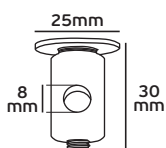

Electrical supplies *Cable Accessories*

VK/MET18/...

Code	47143-045654	47143-053654	47143-054654	47143-055654
Model	VK/MET18/W	VK/MET18/B	VK/MET18/MC	VK/MET18/COP
Color	White	Black	Chrome	Copper
Wire mm²	2/3x75mm²	2/3x75mm²	2/3x75mm²	2/3x75mm²
Material	Metal	Metal	Metal	Metal
Description	Metal support	Metal support	Metal support	Metal support
Price	3.80€	3.80€	7.60€	7.60€

NOTE
wMetal support
for round cables

	Box 100pcs

VK/POR18/...

Code	47143-093639	47143-094639	47143-096639
Model	VK/POR18/W	VK/POR18/B	VK/POR18/R
Wire mm²	2/3x75mm²	2/3x75mm²	2/3x75mm²
Material	Porcelain	Porcelain	Porcelain
Description	Porcelain support	Porcelain support	Porcelain support
Color	White	Black	Red
Price	2.80€	2.80€	2.80€

Code	47143-097639	47143-095639
Model	VK/POR18/Y	VK/POR18/GD
Wire mm²	2/3x75mm²	2/3x75mm²
Material	Porcelain	Porcelain
Description	Porcelain support	Porcelain support
Color	Yellow	Gold
Price	2.80€	2.80€

	Box 100pcs

VK/5860

Code	46187-006092
Model	VK/5860/2/6
Color	Black-White
Dim. L-W-w	17-8-7cm
Material	NYLON 66 RV
Description	Cable stripper
Price	49.00€

	Box 1pc