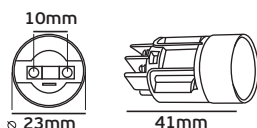

Code	33124-002716
Model	VK/E14/INSIDE
Color Body	Black
Type	Inside lampholder for candle
AC Voltage	250V~50Hz
Lampholder	E14
Material	Plastic
Price	0.82€