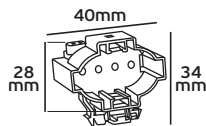

Lampholders 2G7, 2G10, 2G11 Electrical supplies

VK/101489 - 101485

Code	22100-021618	22100-023618
Model	VK/101489	VK/101485
Color Body	Natural	Natural
AC Voltage	220V~50Hz	220V~50Hz
Base	2G11	2G11
Material	PC	PC
Description	Lampholder without base for DULUX L	Lampholder with base for DULUX L
Price	1.43€	1.43€

VK/500574.01

Code	23116-034618
Model	VK/500574.01
Color Body	Natural
AC Voltage	220V~50Hz
Base	2G7
Material	PC
Description	Push-fit lampholder
Price	0.70€

VK/36.301... - VK/26.726...

Code	23116-015640	23116-014640	23116-033640
Model	VK/36.301.01071.00	VK/26.726.8701.50	VK/26.726.813-85
Base	2G10	2G11	2G11
Material	PC	PC	PC
Description	Lampholder for DULUX F 36W	Lampholder for PL-L 36W	Lamp support Transp/nt for PL-L
Box	250pcs	250pcs	100pcs
AC Voltage	220V~50Hz	220V~50Hz	220V~50Hz
Price	3.20€	2.70€	0.32€