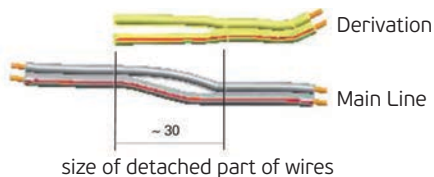

Wires detachment diagram