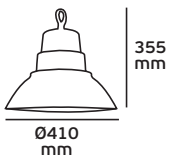

Outdoor lighting *Bell Pendants LED*

VK/04192

Code	64174-737140
Model	VK/04192/C
Kelvin	4000K
Lumen	10.000lm
Color body	Aluminium
Voltage	220-240V
Watt	100w
Dimmable	No
LED	SMD 2835 /135pcs
Beam Angle	60°
CRI	Ra>80
Hours	40.000h
IP Rating	IP65
Price	150.00€

Aluminium	25klks	-20°C 45°C	A+	2	Box 1pc

VK/04250

Code	64174-738140
Model	VK/04250/C
Kelvin	4000K
Lumen	12.000lm
Color body	Aluminium
Voltage	100-250V
Watt	120w
Dimmable	No
LED	SMD 2835/143pcs
Beam Angle	60°
CRI	Ra>80
Hours	40.000h
IP Rating	IP65
Price	155.00€

Aluminium	25klks	-20°C 45°C	A+	2	Box 1pc

VK/04091

Code	64174-735140
Model	VK/04091/C
Kelvin	4000K
Lumen	15.000lm
Color body	Aluminium
Voltage	100-250V
Watt	150w
Dimmable	No
LED	SMD 2835 /162pcs
Beam Angle	60°
CRI	Ra>80
Hours	40.000h
IP Rating	IP65
Price	163.00€

Aluminium	25klks	-20°C 45°C	A+	2	Box 1pc