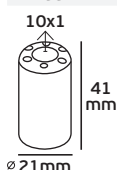

Code	40206-093629	40206-094629	40206-095629
Model	VK/423/RS	VK/423/C	VK/423/BS
Color Body	Raw Steel	Chrome	Brass
Lampholder	G9	G9	G9
Material	Metal	Metal	Metal
Description	Metal plain outer shell	Metal plain outer shell	Metal plain outer shell
Price	0.96€	1.56€	1.56€

Code	40206-096629	40206-097629
Model	VK/423/30B/RS	VK/423/30B/C
Color Body	Raw Steel	Chrome
Lampholder	G9	G9
Material	Metal	Metal
Description	Metal threaded outer shell	Metal threaded outer shell
Price	0.96€	1.56€