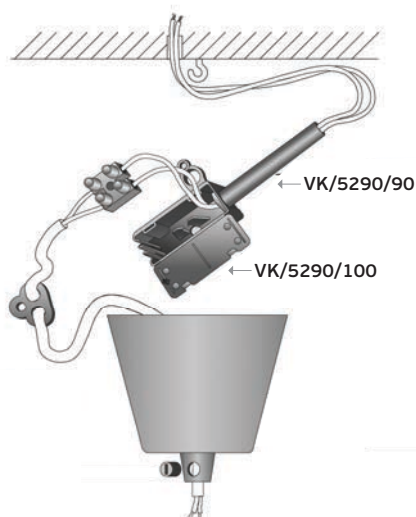

Nylon **Box**  
250pcs

VK/5290/90

Code	53152-065643
Model	VK/5290/90/2/23
Color	BLACK
Hole	0.62cm
Dimensions (cm)	H1.4-L9.0cm
Price	0.504€

PP/EPDM **Box**  
500pcs