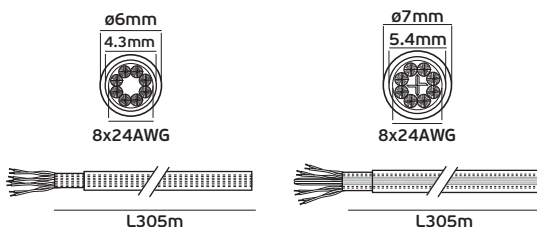

IP20	Cable Round	PVC	Box 305m