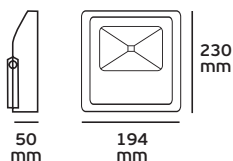

Code	63158-127736	63158-128736
Model	VK/02003/B/W	VK/02003/B/D
Kelvin	3000K	6500K
Lumen	2.400lm	2.550lm
Color body	Black	Black
Voltage	85-265V	85-265V
Watt	30w	30w
Dimmable	No	No
LED	COB Epistar	COB Epistar
Beam Angle	120°	120°
Hours	50.000h	50.000h
Material	Aluminium diecast, Glass	Aluminium diecast, Glass
IP Rating	IP66	IP66
Price	11.00€	11.00€