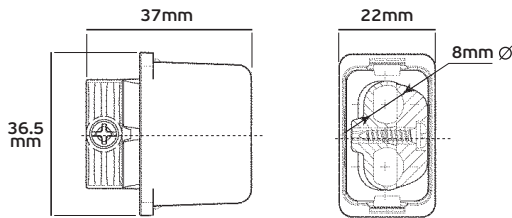

VK/5630

Code	53152-017643
Model	VK/5630/2/6
Color	BLACK
Rated Voltage	250V/6A
Dimensions (cm)	H2.2-W3.7-L3.65cm
IP Rating	IP68 (waterproof)
Price	11.34€

Nylon 66 RV	Box 50pcs

Junction device

wOutdoor Use

wExternal diameter of the cable (min.-max.) 6 - 8mm

TECHNICAL DETAILS (VK/5630)

wWays: 2

wNumber of poles: 2

wTerminals: 2x2.5mm² with screw and wire protector

wConnection: 2x1mm²

wSuitable type of cables in Rubber: H05RN-F 2x0.75 2x1mm²

Wire stripping