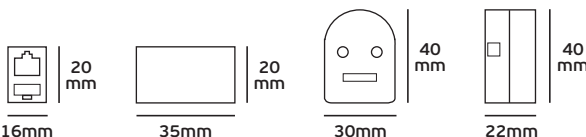

Electrical supplies *Telephone accessories*

VK/6P4C/..., VK/8P8C

Code	16081-001639	16081-035639	16081-036639
Model	VK/6P4C/2	VK/8P8C/2	VK/6P4C/2L
Type	6P4C Adaptor	8P8C Adaptor	6P4C Adaptor
Color	White	White	White
Description	Modular adaptor 2 ways	Modular adaptor 2 ways	Modular adaptor 2 ways with Led
Price	0.52€	0.87€	1.20€

VK/6P4C/...

Code	16081-002639	16081-003639
Model	VK/6P4C/3	VK/6P4C/5
Type	6P4C Adaptor	6P4C Adaptor
Color	White	White
Description	Modular adaptor 3 ways	Modular jack 5 ways with cord 15cm
Price	0.74€	1.65€

VK/6P4C/1, VK/8P8C/PC, VK/6P2C/PLUG

Code	16081-004639	16081-034639	16081-007639
Model	VK/6P4C/1	VK/8P8C/PC	VK/6P2C/PLUG
Type	6P4C Coupler	8P8C Connector	6P2C Adaptor
Color	White	White	White
Description	Modular cord coupler	Modular connector PC	Modular adaptor plug
Price	0.30€	0.48€	0.72€