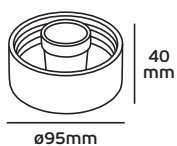

Outdoor lighting *Garden*

VK/J014

Code	24080-003639
Model	VK/J014
Color body	White
Lampholder	E27
Voltage	240V
Material	Ceramic
IP Rating	IP54
Price	2.60€

	MAX 60w	Box 25pcs

VK/J015

Code	24080-004639
Model	VK/J015
Color body	White
Lampholder	E27
Voltage	240V
Material	Ceramic
IP Rating	IP54
Price	2.60€

	MAX 60w	Box 25pcs