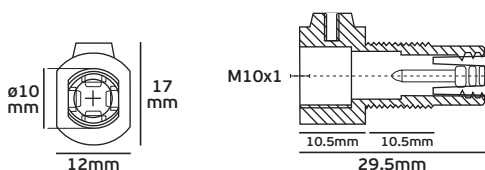

Code	52150-042643	52150-043643	52150-044643
Model	VK/5917/1/6	VK/5917/2/6	VK/5917/4/6
Color	WHITE	BLACK	GOLD
Nipple	M10x1	M10x1	M10x1
Dimensions (cm)	H1.2-W1.7-L2.95cm	H1.2-W1.7-L2.95cm	H1.2-W1.7-L2.95cm
Material	Nylon 66 RV	Nylon 66 RV	Nylon 66 RV
Price	0.210€	0.210€	0.231€
Code	52150-045643	52150-111643	
Model	VK/5917/0/11	VK/5917/8/6	
Color	NATURAL	SILVER	
Nipple	M10x1	M10x1	
Dimensions (cm)	H1.2-W1.7-L2.95cm	H1.2-W1.7-L2.95cm	
Material	Polycarbonate	Nylon 66 RV	
Price	0.325€	0.231€