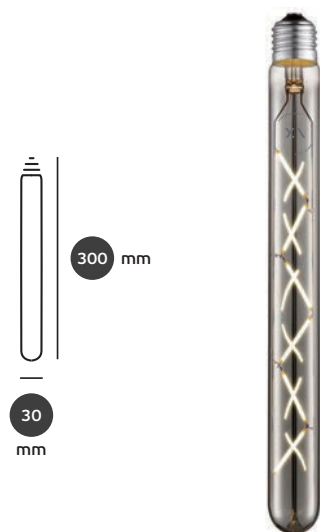

Led Lamps E27. Decorative. Filament

VK/05172 Dark Grey

Code	Model	Base	Watt	Dimm	Kelvin	Lumen	Box	Price
03045-004733	VK/05172/D/E/TM/WW	E27	5w		2700K	200lm	1	17.50€

Voltage 220-240	Filament Deco	330°	CRI Ra>90			A+	-20°C 45°C	Glass	Alu	5W > 20W	IP20