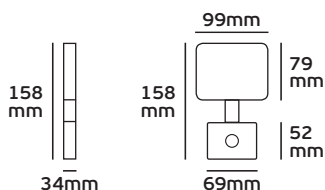

Code	63158-159742
Model	VK/02153/B/D/S
Kelvin	6000K
Lumen	800lm
Voltage	100-260V
Watt	10w
Dimmable	No
LED	SMD 2835-24pcs
Beam Angle	180°
CRI	Ra>80
Material	Aluminium
IP Rating	IP44
Price	11.50€