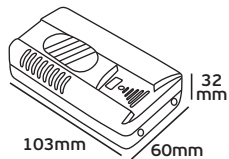

VK/DIM300/...

Code	19102-017619	19102-025126	19102-026126
Model	VK/DIM300/B	VK/DIM300/GD	VK/DIM300/CL
Color	Black	Gold	Trasparent
AC Voltage	220-240V~50Hz	220-240V~50Hz	220-240V~50Hz
Max	300W	300W	300W
Material	Plastic	Plastic	Plastic
Description	Floor Dimmer	Floor Dimmer	Floor Dimmer
Price	11.80€	11.80€	14.70€

VK/DIM300/S

Code	19102-029126
Model	VK/DIM300/S/B
Color	Black
AC Voltage	220-240V~50Hz
Max	300W
Material	Plastic
Description	Floor Dimmer
Price	14.70€

VK/DIM300/400/...

Code	19102-013619	19102-027126	19102-028126
Model	VK/DIM300/400/B	VK/DIM300/400/GD	VK/DIM300/400/TR
Color	Black	Gold	Trasparent
AC Voltage	220-240V~50Hz	220-240V~50Hz	220-240V~50Hz
Max	300W	300W	300W
Material	Plastic	Plastic	Plastic
Cable (mm)	1500+2500	1500+2500	1500+2500
Box	50pcs	60pcs	60pcs
Price	22.30€	22.30€	25.80€