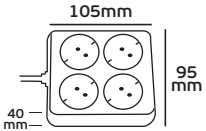

# Multiple sockets Electrical supplies

VK/10068 - 10069 - 10014 - 10012 - 10011 With cable

VK/10068

VK/10014

Code	20081-178988	20081-179988	20081-180988	20081-177988	20081-175988
Model	VK/10068	VK/10069	VK/10014	VK/10012	VK/10011
Color Body	White	White	White	White	White
Type	Multiple socket	Multiple socket	Multiple socket	Multiple socket	Multiple socket
Voltage / Power	230V, 16A/3500w	230V, 16A/3500w	230V, 16A/3500w	230V, 16A/3500w	230V, 16A/3500w
Cable	3x1mm <sup>2</sup>	3x1mm <sup>2</sup>	3x1mm <sup>2</sup>	3x1mm <sup>2</sup>	3x1mm <sup>2</sup>
Switch	No	No	No	No	No
Price	7.40€	8.40€	9.00€	8.00€	9.10€