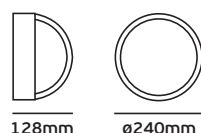

VK/01008

Code	75169-022997	75169-021997
Model	VK/01008/W	VK/01008/G
Color body	White	Grey
Voltage	240V	240V
Lampholder	E27	E27
Material	Alu diecast/Glass	Alu diecast/Glass
IP Rating	IP44	IP44
Price	17.00€	XX€

VK/01014

Code	75169-035997	75169-036997	75169-037997
Model	VK/01014/W	VK/01014/B	VK/01014/G
Color body	White	Black	Grey
Voltage	240V	240V	240V
Lampholder	E27	E27	E27
Material	Alu diecast/Glass	Alu diecast/Glass	Alu diecast/Glass
IP Rating	IP44	IP44	IP44
Price	13.40€	13.40€	13.40€

VK/01012

Code	75169-029997	75169-030997	75169-031997
Model	VK/01012/W	VK/01012/B	VK/01012/G
Color body	White	Black	Grey
Voltage	240V	240V	240V
Lampholder	E27	E27	E27
Material	Alu diecast/Glass	Alu diecast/Glass	Alu diecast/Glass
IP Rating	IP44	IP44	IP44
Price	13.40€	13.40€	13.40€