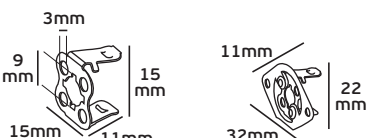

Adapters G9 Electrical supplies

VK/SUP14 - VK/SUP33

Code	40207-020605	40207-022605
Model	VK/SUP14	VK/SUP33
Color Body	Chrome	Chrome
Lampholder	G9	G9
Material	Metal	Metal
Description	Adapter - female nipple M10x1	Adapter - male threaded entry M10x1
Price	1.10€	1.10€

VK/SUP13 - VK/SUP55

Code	40207-021605	40207-023605
Model	VK/SUP13	VK/SUP55
Color Body	Natural	Natural
Lampholder	G9	G9
Material	Metal	Metal
Description	Adapter - female nipple M8x1	Adapter - male threaded entry M8x1
Price	1.10€	1.10€

VK/SUP08 - VK/SUP15

Code	40207-024605	40207-025607
Model	VK/SUP08	VK/SUP15
Color Body	Chrome	Chrome
Lampholder	G9	G9
Material	Metal	Metal
Description	Metal spring with hole 11mm	Snap-on bracket with 2 screws vertically
Price	0.36€	0.74€