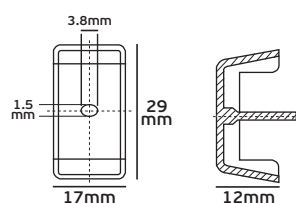

Nylon **Box**
500pcs