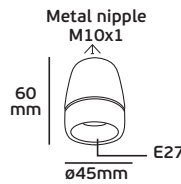

Porcelain Lampholders E27 Electrical supplies

VK/510 - VK/519G

Code	34122-022639	34122-008639
Model	VK/510/NW	VK/519G/NW
Color Body	White	White
Type	Lampholder with rusk M10x1	Lampholder with flange M10x1
AC Voltage	250V~50Hz	250V~50Hz
Lampholder	E27	E27
Material	Porcelain	Porcelain
Price	2.20€	0.66€

VK/519E-4/E27 - 519B-5/E27

Code	34122-005639	34122-012639
Model	VK/519E-4/E27	VK/519B-5/E27
Color Body	White	White
Type	Lampholder with bracket - long M5	Lampholder with bracket - short M4
AC Voltage	250V~50Hz	250V~50Hz
Lampholder	E27	E27
Material	Porcelain	Porcelain
Price	0.53€	0.53€

VK/519N/E27 - 21272

Code	34122-006639	34122-017702
Model	VK/519N/E27	VK/21272
Color Body	White	White
Type	Lampholder with plate M10X1	Lampholder with bracket
AC Voltage	250V~50Hz	250V~50Hz
Lampholder	E27	E27
Material	Porcelain	Porcelain
Box	500pcs	400pcs
Price	0.49€	1.76€