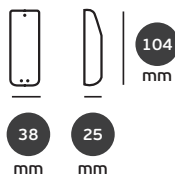

VK/LVD1215

Using with lamps VK/05112D

Code	Model	Power	Input	Dimm	Output	Price
78000-684140	VK/LVD1215	1-15w	AC220-240V 50/60Hz		12V 1250mA	11.00€

A+	Alu	14W > 75W	2	Box 10