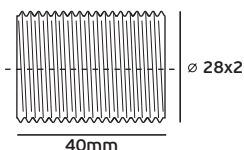

VK/103430 - 103431 - 103432

Code	28113-001618	28113-002618	28113-003618
Model	VK/103430	VK/103431	VK/103432
Color Body	Black	White	Gold
Type	Threaded casing	Threaded casing	Threaded casing
AC Voltage	250V~50Hz	250V~50Hz	250V~50Hz
Lampholder	E14	E14	E14
Material	Thermoplastic	Thermoplastic	Thermoplastic
Price	0.42€	0.42€	0.42€