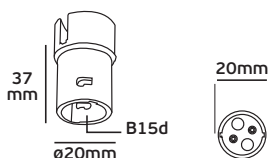

Electrical supplies *Porcelain Lampholders E14/B15d*

VK/525/E14, VK/523A/E14, VK/523B/E14

Code	34122-003639	34122-001639	34122-002639
Model	VK/525/E14	VK/523A/E14	VK/523B/E14
Color Body	White	White	White
Type	Lampholder without bracket	Lampholder without bracket	Lampholder with bracket 10x1
AC Voltage	250V~50Hz	250V~50Hz	250V~50Hz
Lampholder	E14	E14	E14
Material	Porcelain	Porcelain	Porcelain
Price	0.28€	0.42€	0.55€

VK/P37 - 102923.01

Code	34123-002629	34123-005618
Model	VK/P37	VK/102923.01
Color Body	White	White
Type	Lampholder B15d - COLOSIO	Lampholder B15d - VOSSLOH
AC Voltage	250V~50Hz	250V~50Hz
Lampholder	B15d	B15d
Material	Porcelain	Porcelain
Price	4.00€	3.35€