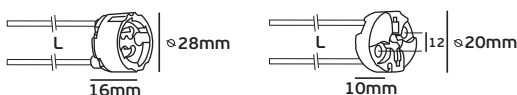

Electrical supplies *Lampholders Metal Halide*

VK/25705.10001.00 - VK/534326.01

Code	37105-028640	37105-035618
Model	VK/25705.10001.00	VK/534326.01
Color Body	Natural	Natural
AC Voltage	250V~50Hz	250V~50Hz
Base	GU6.5	GU8.5
Material	Steatite	Steatite
Description	Lamp/der for lamp GE CMH	Lamp/der for lamp CDMR111
Price	4.60€	6.20€

VK/25836 - VK/25822

Code	37105-008640	37105-011640
Model	VK/25836	VK/25822
Color Body	Natural	Natural
AC Voltage	250V~50Hz	250V~50Hz
Base	Gx8.5	G8.5
Material	Steatite	Steatite
Description	Lamp/der for lamp CDMRIII with cable	Lamp/der for lamp CDM-TC
Price	20.00€	4.74€

VK/25835 - VK/25704.30001.00

Code	37105-009640	37105-027640
Model	VK/25835	VK/25704.30001.00
Color Body	Natural	Natural
AC Voltage	250V~50Hz	250V~50Hz
Base	Gx10	PGJ5
Material	Steatite	Steatite
Description	Lamp/der for lamp ES50	Lamp/der for lamp CDM-TM
Price	7.00€	4.20€