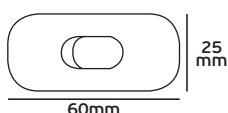

Electrical supplies *Switches*

VK/12008/...

Code	18126-001626	18126-002626	18126-003626	18126-021626
Model	VK/12008/W	VK/12008/B	VK/12008/GD	VK/12008/T
Color	White	Black	Gold	Trasparent
AC Voltage	250V~50Hz	250V~50Hz	250V~50Hz	250V~50Hz
Max	2.5A	2.5A	2.5A	2.5A
Material	Plastic	Plastic	Plastic	Plastic
Description	Intermediate switch	Intermediate switch	Intermediate switch	Intermediate switch
Price	1.56€	1.56€	1.84€	1.84€

VK/C50/...

Code	18126-013627	18126-014627	18126-015627	18126-017627
Model	VK/C50/W	VK/C50/B	VK/C50/GD	VK/C50/TR
Color	White	Black	Gold	Trasparent
AC Voltage	250V~50Hz	250V~50Hz	250V~50Hz	250V~50Hz
Max	2A	2A	2A	2A
Material	Plastic	Plastic	Plastic	Plastic
Description	Oval switch	Oval switch	Oval switch	Oval switch
Price	3.00€	3.00€	3.20€	4.20€

VK/317/...

Code	18126-024627	18126-025627	18126-026627	18126-027627
Model	VK/317/W	VK/317/B	VK/317/GD	VK/317/TR
Color	White	Black	Gold	Trasparent
AC Voltage	250V~50Hz	250V~50Hz	250V~50Hz	250V~50Hz
Max	2A	2A	2A	2A
Material	Plastic	Plastic	Plastic	Plastic
Description	Round switch	Round switch	Round switch	Round switch
Price	1.58€	1.58€	1.87€	1.87€