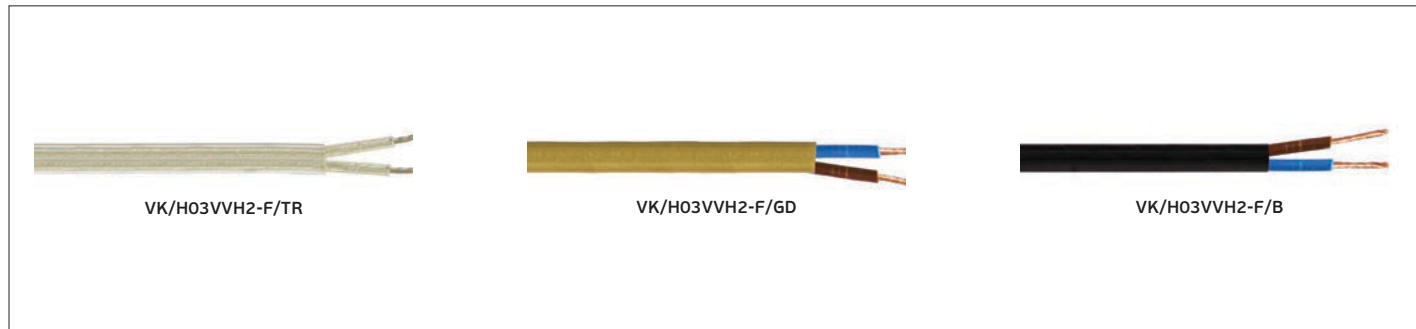

# Electrical supplies *PVC Cables (Oval)*

VK/H03VVH2-F/...

Code	44142-001611	44142-002611	44142-003611	44142-005611	44142-004611
Model	VK/H03VVH2-F/50/W	VK/H03VVH2-F/50/B	VK/H03VVH2-F/50/BR	VK/H03VVH2-F/50/G	VK/H03VVH2-F/50/GD
Box	100m	100m	100m	100m	100m
Wire mm <sup>2</sup>	2x0.50	2x0.50	2x0.50	2x0.50	2x0.50
Material	PVC	PVC	PVC	PVC	PVC
Color	White	Black	Brown	Grey	Gold
Price	0.66€	0.66€	0.66€	0.66€	0.76€