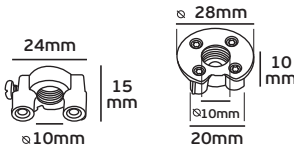

Lampholders/Bases GZ10 Electrical supplies

VK/403

Code	39108-001639	39108-007639
Model	VK/403/R	VK/403/S
Color Body	Natural	Natural
Type	Lampholder	Lampholder
AC Voltage	220V~50Hz	220V~50Hz
Lampholder	GZ10	GZ10
Material	Steatite	Steatite
Cable	No	No
Use	For rear wiring	For side wiring
Price	0.76€	0.76€

VK/FP10-210 - VK/5569

Code	39108-007629	39108-009643
Model	VK/FP10-210	VK/5569
Color Body	Natural	Natural
Description	Metallic base with turns M10x1	Steatite base with turns M10x1
AC Voltage	250V~50Hz	250V~50Hz
Lampholder	CU-GZ10	CU-GZ10
Material	Steatite	Steatite
Cable	No	No
Price	2.50€	0.90€

VK/2591930151

Code	39108-008640
Model	VK/2591930151
Color Body	Natural
Description	Plastic base with turns M10x1
AC Voltage	250V~50Hz
Lampholder	CU-GZ10
Material	Steatite
Cable	No
Use	For rear wiring
Price	0.55€