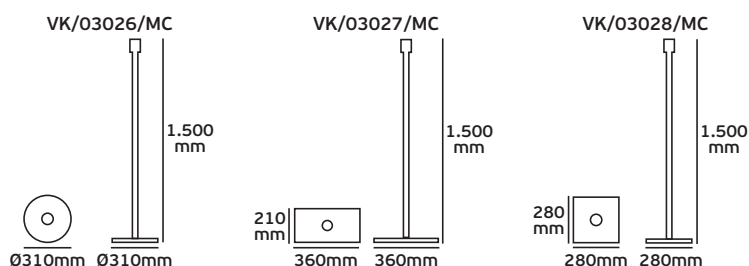

Indoor lighting *Floor & Table*

VK/03029, VK/03030, VK/03031

Code	64171-008171	64171-009171	64171-010171
Model	VK/03029/MC	VK/03030/MC	VK/03031/MC
Color body	Brushed Chrome	Brushed Chrome	Brushed Chrome
Voltage	240V	240V	240V
Lampholder	E27	E27	E27
Material	Stainless lamp base	Stainless lamp base	Stainless lamp base
Price	53.00€	53.00€	53.00€

VK/03026, VK/03027, VK/03028

Code	64171-005171	64171-006171	64171-007171
Model	VK/03026/MC	VK/03027/MC	VK/03028/MC
Color body	Brushed Chrome	Brushed Chrome	Brushed Chrome
Voltage	240V	240V	240V
Lampholder	E27	E27	E27
Material	Stainless lamp base	Stainless lamp base	Stainless lamp base
Price	103.00€	103.00€	103.00€