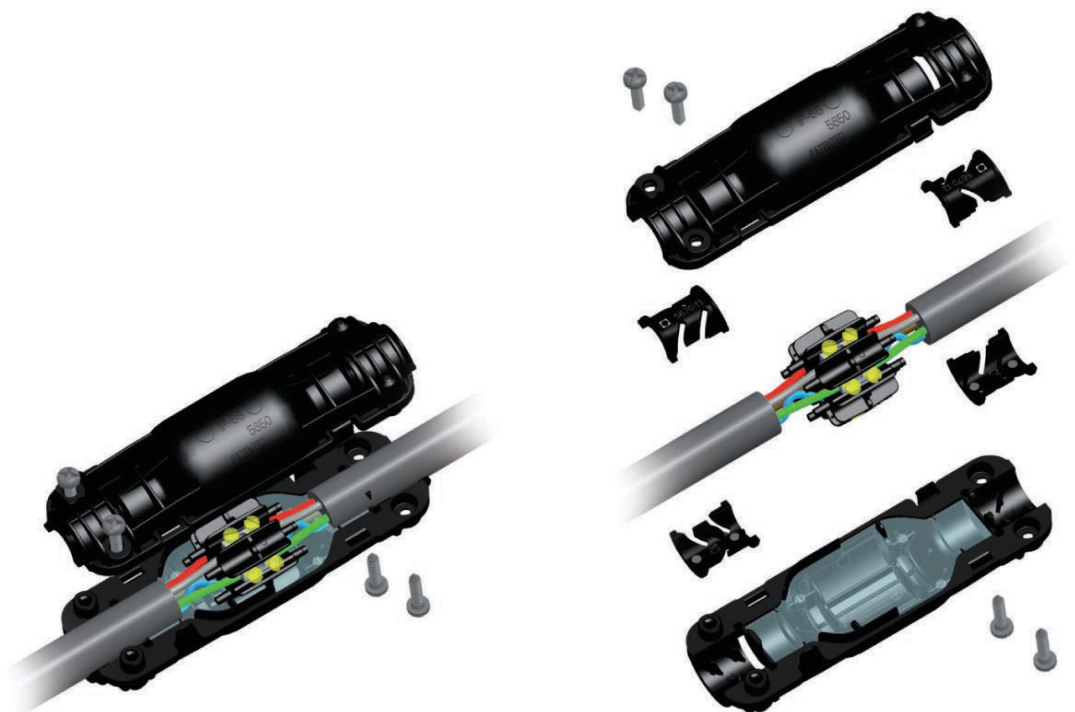

TECHNICAL DETAILS (VK/5650)

wWays: 2

wNumber of poles: 6

wTerminals: 6x2.5mm² with screw and wire protector

wConnection: 6x0.5mm²

wSuitable type of cables in Rubber: 4x0.50mm² - 6x0.50mm²

VK/5650