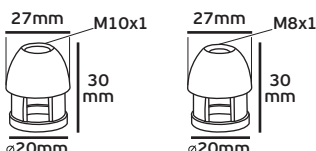

Adapters G9 Electrical supplies

VK/CAP...

Code	40207-028605	40207-029605	40207-030605
Model	VK/CAP20	VK/CAP23	VK/CAP24
Color Body	Chrome	Chrome	Chrome
Lampholder	G9	G9	G9
Material	Metal	Metal	Metal
Description	Metal plain outer shell Ø10mm - CHROME	Metal plain outer shell - CHROME	Metal threaded outer shell
Price	0.65€	2.55€	2.55€

VK/SPO...

Code	40207-031605	40207-032605
Model	VK/SPO09	VK/SPO10
Color Body	Nat. Brass	Nat. Brass
Lampholder	G9	G9
Material	Metal	Metal
Description	Adapter with turns M10x1	Adapter with turns M8x1
Price	3.00€	3.00€

VK/SPO... - MOL

Code	40207-063605	40207-033605	40207-034605
Model	VK/SPO11	VK/SPO59	VK/MOL22
Color Body	Nat. Brass	Nat. Brass	Chrome
Lampholder	G9	G9	G9
Material	Metal	Metal	Metal
Description	Adapter with turns M6x1	Adapter with hole 6mm	Metal spring
Price	3.00€	3.00€	0.34€