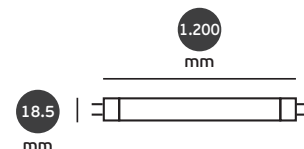

VK/05144/120

Code	Model	Base	Watt	Dimm	Kelvin	Lumen	Beam Angle	Price
50058-224698	VK/05144/120/W/GL	G5	16w		3000K	1.800lm	270°	7.90€
50058-225698	VK/05144/120/C/GL	G5	16w		4000K	1.800lm	270°	7.90€
50058-226698	VK/05144/120/D/GL	G5	16w		6000K	1.800lm	270°	7.90€

Voltage 185-265	SMD 2835	220°	CRI Ra>80	25k hrs	100klks	A+	-20°C 40°C	Alu	Plastic	IP20	2	Box 10