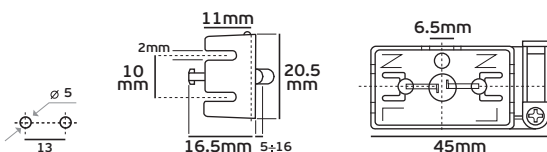

Electrical supplies *Plastic Accessories*

VK/5448/4/... - VK/5448/4/1/...

Code	53152-063643	53152-002643	53152-064643	53152-001643
Model	VK/5448/4/1/22	VK/5448/4/2/22	VK/5448/4/1/1/22	VK/5448/4/1/2/22
Color	WHITE	BLACK	WHITE	BLACK
Dimensions (cm)	H1.65-W2.05-L4.5cm	H1.65-W2.05-L4.5cm	H1.65-W2.05-L4.5cm	H1.65-W2.05-L4.5cm
Price	0.630€	0.630€	0.630€	0.630€

* Support is supplied with separate self-threading screw.
For cables: H03VV-F/H05VV-F ϕ min 4.8mm - ϕ max 7.2mm.

Nylon **Box**
500pcs

VK/5368/4/...

Code	53152-015643	53152-007643
Model	VK/5368/4/1/6	VK/5368/4/2/21
Color	WHITE	BLACK
Hole	0.4cm	0.4cm
Dimensions (cm)	H1.2-W1.7-L2.9cm	H1.2-W1.7-L2.9cm
Price	0.174€	0.185€

Nylon **Box**
500pcs

VK/5368/...

Code	53152-051643	53152-010643
Model	VK/5368/1/6	VK/5368/2/21
Color	WHITE	BLACK
Dimensions (cm)	H1.2cm-W1.7-L2.9	H1.2cm-W1.7-L2.9
Price	0.174€	0.185€

Nylon **Box**
500pcs