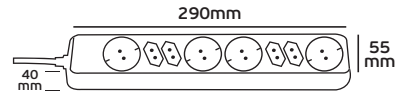

# Multiple sockets Electrical supplies

VK/10068 - 10069 - 10014 - 10012 - 10011 With cable

VK/10068

VK/10014

Code	20081-178988	20081-179988	20081-180988	20081-177988	20081-175988
Model	VK/10068	VK/10069	VK/10014	VK/10012	VK/10011
Color Body	White	White	White	White	White
Type	Multiple socket	Multiple socket	Multiple socket	Multiple socket	Multiple socket
Voltage / Power	230V, 16A/3500w	230V, 16A/3500w	230V, 16A/3500w	230V, 16A/3500w	230V, 16A/3500w
Cable	3x1mm <sup>2</sup>	3x1mm <sup>2</sup>	3x1mm <sup>2</sup>	3x1mm <sup>2</sup>	3x1mm <sup>2</sup>
Switch	No	No	No	No	No
Price	7.40€	8.40€	9.00€	8.00€	9.10€