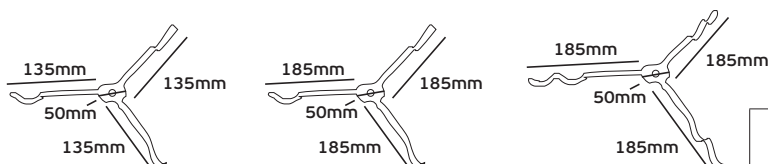

Code	22140-001219	22140-002219	22140-003219
Model	VK/12004/32/W	VK/12005/40/W	VK/12006/72/W
Type	Tripod metal base	Tripod metal base	Tripod metal base
Dimensions	29cm	39cm	39cm
Use	Base for 32w T9	Base for 40w T9	Base for 32+40w T9
Box	10pcs	10pcs	10pcs
Price	2.048€	1.85€	2.048€

Code	22140-006218
Model	VK/12007/W
Type	Deco and cup
Box	10pcs
Price	1.155€