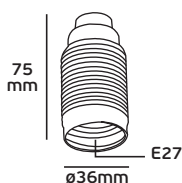

Metallic Lampholders E27 Electrical supplies

VK/1031F

Code	31118-015639	31118-014639
Model	VK/1031F/G	VK/1031F/C
Color Body	Gold	Chrome
Type	Lampholder with threads	Lampholder with threads
AC Voltage	250V~50Hz	250V~50Hz
Lampholder	E27	E27
Material	Metallic	Metallic
Price	3.10€	3.96€

VK/1031FL

Code	31118-011639	31118-012639
Model	VK/1031FL/G	VK/1031FL/C
Color Body	Gold	Chrome
Type	Lampholder with threads + ring	Lampholder with threads + ring
AC Voltage	250V~50Hz	250V~50Hz
Lampholder	E27	E27
Material	Metallic	Metallic
Price	3.55€	4.15€

VK/1032/R

Code	30119-012639	30119-009639
Model	VK/1032/R/G	VK/1032/R/C
Color Body	Gold	Chrome
Type	Ring with threads	Ring with threads
AC Voltage	250V~50Hz	250V~50Hz
Use	E27	E27
Material	Metallic	Metallic
Price	0.48€	0.64€