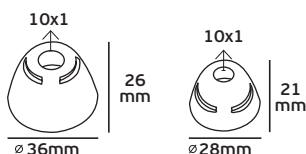

Electrical supplies *Adapters G9*

VK/443 - 442

Code	40206-089629	40206-120629	40206-090629
Model	VK/443	VK/443A	VK/442
Color Body	Chrome	Chrome	Chrome
Lampholder	G9	G9	G9
Material	Metal	Metal	Metal
Description	Metal snap-on dome	Metal snap-on dome	Metal spring hexagon
Nipple	M10x1	M8x1	-
Price	4.20€	4.20€	0.33€

VK/427 - 431

Code	40206-091629	40206-092629
Model	VK/427	VK/431
Color Body	Chrome	Chrome
Lampholder	G9	G9
Material	Metal	Metal
Description	Rosette with holes in the side	Rosette with holes at the edges
Price	0.78€	1.34€

VK/423 - 423/30B/...

Code	40206-093629	40206-094629	40206-095629
Model	VK/423/RS	VK/423/C	VK/423/BS
Color Body	Raw Steel	Chrome	Brass
Lampholder	G9	G9	G9
Material	Metal	Metal	Metal
Description	Metal plain outer shell	Metal plain outer shell	Metal plain outer shell
Price	0.96€	1.56€	1.56€

Code	40206-096629	40206-097629
Model	VK/423/30B/RS	VK/423/30B/C
Color Body	Raw Steel	Chrome
Lampholder	G9	G9
Material	Metal	Metal
Description	Metal threaded outer shell	Metal threaded outer shell
Price	0.96€	1.56€