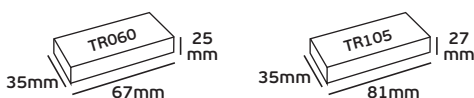

Electronic transformers AC - 12V Electrical supplies

VK/TR060-12 - TR105-12 - TRD105-12

Code	21093-001016	21093-002016	21093-010016
Model	VK/TR060-12	VK/TR105-12	VK/TRD105-12
Watt	60W	105W	105W
Description	Electronic transformer	Electronic transformer	Electr. convertor dimmable
Input	AC 230-240V	AC 230-240V	AC 230-240V
Output	12V	12V	12V
Price	11.00€	17.00€	20.80€

VK/TR150-12 - TR200-12

Code	21093-003016	21093-004016
Model	VK/TR150-12	VK/TR200-12
Watt	150W	200W
Description	Electronic transformer	Electronic transformer
Input	AC 230-240V	AC 230-240V
Output	12V	12V
Price	26.00€	30.00€

VK/89106E - 89110E - 89150E

Code	21093-017622	21093-007622	21093-022622
Model	VK/89106E	VK/89110E	VK/89150E
Watt	10-60W	35-105W	50-150W
Description	Electronic transformer	Electronic transformer	Electronic transformer
Input	AC 230-240V	AC 230-240V	AC 230-240V
Output	12V	12V	12V
Dimmable	No	Yes	Yes
Price	11.50€	14.50€	25.50€