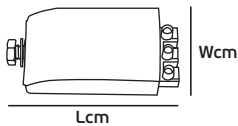

Electronic Ignitors Electrical supplies

VK/Z250S/... - VK/Z1000S/...

Code	21099-001618	21099-002618	21099-004026
Model	VK/Z250S/140425	VK/Z400M/140594	VK/Z1000S/140430
HS lamps Watt	70-250W	70-400W	250-1000W
HI lamps Watt	35-250W	35-400W	250-1000W
Rated Voltage/Input	12V/AC 230-240V	12V/AC 230-240V	12V/AC 230-240V
Dim. (cm)	L7.6xD3.5	L7.6xD3.5	L8.0xD5.0
Price	14.00€	13.00€	29.00€

	Box 10pcs

VK/ZX400 - VK/ZX1000

Code	21099-003026	21099-028046
Model	VK/ZX400	VK/ZX1000
HS lamps Watt	70-400W	600-1000W
HI lamps Watt	35-400W	1000W
Rated Voltage/Input	12V/AC 230-240V	12V/AC 230-240V
Dim. (cm)	L6xW3.5	L7.5xW4.5
Price	8.00€	24.00€

	Box 10pcs