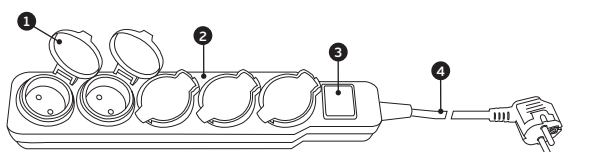

► Multiple socket with Weatherproof cap (1) and lighting switch (3) for external use.
► Flame retardant PP. ► IP44: Rubber Cable, H05RR-F 3G1.0mm².