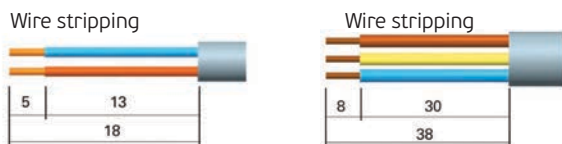

Note: For cables 3x2.5mm<sup>2</sup> can be fitted with Model 5650/3 ▼