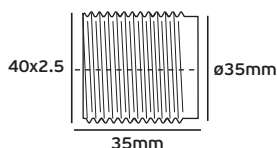

Electrical supplies *Metallic Casings/Insert E27*

VK/504641.91 - 504640.91

Code	31118-001620	31118-002620
Model	VK/504641.91	VK/504640.91
Color Body	Gold	Chrome
Type	Plain casing	Plain casing
AC Voltage	250V~50Hz	250V~50Hz
Lampholder	E27	E27
Material	Metallic	Metallic
Price	1.40€	1.45€

VK/504644.91 - 504643.91

Code	31118-003620	31118-004620
Model	VK/504644.91	VK/504643.91
Color Body	Gold	Chrome
Type	Casing with threads	Casing with threads
AC Voltage	250V~50Hz	250V~50Hz
Lampholder	E27	E27
Material	Metallic	Metallic
Price	1.50€	1.54€

VK/103595.91

Code	31118-005620
Model	VK/103595.91
Color Body	White
Type	Insert - porcelain
AC Voltage	250V~50Hz
Lampholder	E27
Material	Metallic
Price	1.20€