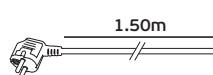

IP20	Surge protection	Socket schuko	Plastic	Only ready	Box 30pcs