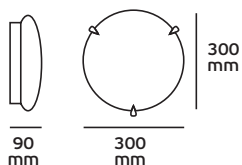

Indoor lighting *Ceiling & Wall*

VK/03019/2

Code	75169-212115
Model	VK/03019/2/W
Color body	Nickel + opal glass
Voltage	240V
Lampholder	E27x2
Material	Metal, glass
IP Rating	IP20
Price	17.00€

		MAX 2x42w	Box 10pcs

VK/03019/3

Code	75169-213115
Model	VK/03019/3/W
Color body	Nickel + opal glass
Voltage	240V
Lampholder	E27x3
Material	Metal, glass
IP Rating	IP20
Price	31.00€

		MAX 3x42w	Box 5pcs

VK/03018

Code	75169-211115
Model	VK/03018/W
Color body	Nickel + opal glass
Voltage	240V
Lampholder	E27
Material	Metal, glass
IP Rating	IP20
Price	12.50€

		MAX 42w	Box 10pcs