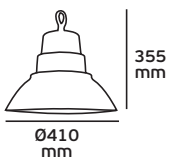

Aluminium	25klks	-20°C 45°C	A+	2	Box 1pc