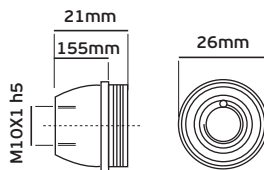

Code	27112-011618	27112-012618	27112-013618
Model	VK/109054	VK/109041	VK/109804
Color Body	Black	White	Gold
Type	Cap with locking screw	Cap with locking screw	Cap with locking screw
AC Voltage	250V~50Hz	250V~50Hz	250V~50Hz
Lampholder	E14	E14	E14
Material	Thermoplastic	Thermoplastic	Thermoplastic
Price	0.25€	0.25€	0.25€