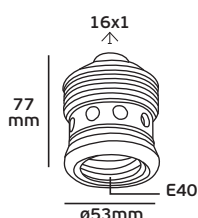

Electrical supplies *Metallic Lampholders E14/E27/B15/B22/E40*

VK/IHT

Code	32120-001639	32120-002639
Model	VK/IHT/14-10	VK/IHT/27-10
Color Body	Gold	Gold
Type	Lampholder with porcelain ring	Lampholder with porcelain ring
AC Voltage	250V~50Hz	250V~50Hz
Lampholder	E14	E27
Material	Brass/Porcelain	Brass/Porcelain
Box	50pcs	20pcs
Price	1.23€	1.49€

VK/HT-15-10/R/BS

Code	32121-004639	32121-001639	32121-002639
Model	VK/HT-15-10/R/BS	VK/B22/BS	VK/HT-22-10/R/BS
Color Body	Gold	Gold	Gold
Type	Lampholder with ring	Lampholder without ring	Lampholder with ring
AC Voltage	250V~50Hz	250V~50Hz	250V~50Hz
Lampholder	B15	B22	B22
Material	Brass	Brass	Brass
Price	1.60€	0.80€	2.40€

VK/IHT/40-16

Code	32120-003639
Model	VK/IHT/40-16
Color Body	Gold
Type	Lampholder with porcelain ring
AC Voltage	250V~50Hz
Lampholder	E40
Material	Brass/Porcelain
Price	6.50€