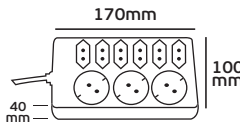

# Multiple sockets Electrical supplies

VK/10068 - 10069 - 10014 - 10012 - 10011 With cable

VK/10068

VK/10014

Code	20081-178988	20081-179988	20081-180988	20081-177988	20081-175988
Model	VK/10068	VK/10069	VK/10014	VK/10012	VK/10011
Color Body	White	White	White	White	White
Type	Multiple socket	Multiple socket	Multiple socket	Multiple socket	Multiple socket
Voltage / Power	230V, 16A/3500w	230V, 16A/3500w	230V, 16A/3500w	230V, 16A/3500w	230V, 16A/3500w
Cable	3x1mm <sup>2</sup>	3x1mm <sup>2</sup>	3x1mm <sup>2</sup>	3x1mm <sup>2</sup>	3x1mm <sup>2</sup>
Switch	No	No	No	No	No
Price	7.40€	8.40€	9.00€	8.00€	9.10€