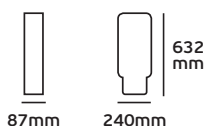

Code	63158-277140
Model	VK/02038/C
Kelvin	4000K
Lumen	15.000lm
Color body	Aluminium
Voltage	100-250V
Watt	150w
Dimmable	No
LED	EPISTAR SMD 3030
Beam Angle	70°-140°
CRI	Ra>80
Hours	40.000h
Material	Aluminium
IP Rating	IP66
Price	178.00€