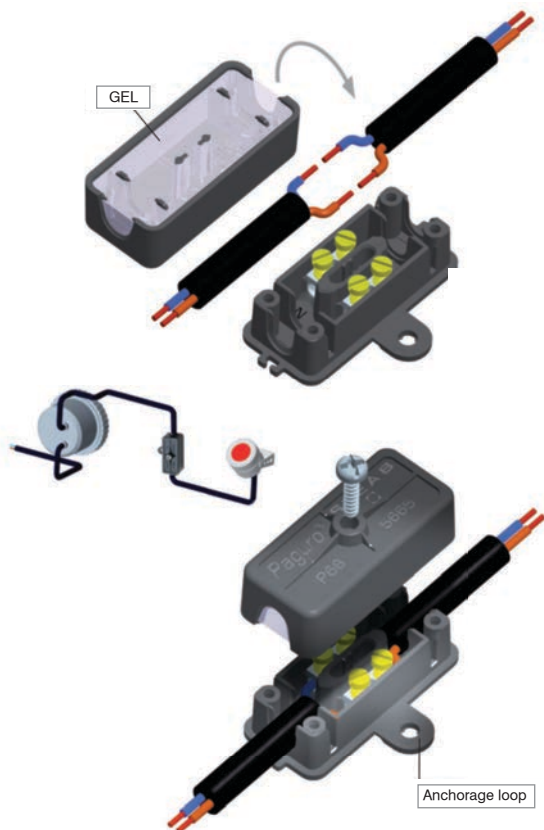

## TECHNICAL DETAILS (VK/5665)

wWays: 2

wNumber of poles: 2

wTerminals: 2x2.5mm<sup>2</sup> with screw and wire protector

wConnection: 2x0.75mm<sup>2</sup>

wSuitable type of cables in Rubber: 2x0.50mm<sup>2</sup> H05RN-F 2x0.75mm<sup>2</sup>