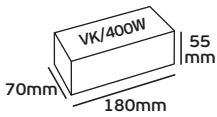

Code	21098-027026	21098-043046	21098-040046	21098-044046
Model	VK/HQI/35	VK/HQI/70	VK/HQI/100	VK/HQI/150
Watt	35W	70W	100W	150W
Max:	0.50A	1.00A	1.50A	1.80A
Rated Voltage/Input	12V/AC 230-240V	12V/AC 230-240V	12V/AC 230-240V	12V/AC 230-240V
Description	Ballast for (HS) lamps	Ballast for (HS) lamps	Ballast for (HS) lamps	Ballast for (HS) lamps
Price	14.00€	14.00€	16.80€	21.30€

Code	21098-067046	21098-068046	21098-064046
Model	VK/HQI/250	VK/HQI/400	VK/HQI/1000
Watt	250W	400W	1000W
Max:	2.13A	3.50	3.50
Rated Voltage/Input	12V/AC 230-240V	12V/AC 230-240V	12V/AC 230-240V
Description	Ballast for (HS) lamps	Ballast for (HS) lamps	Ballast for (HS) lamps
Price	31.80€	31.80€	102.00€