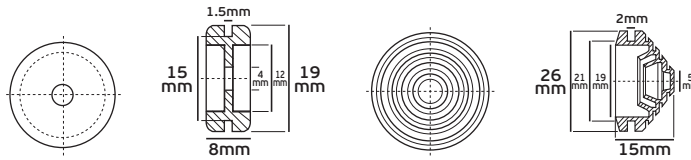

Plastic Accessories Electrical supplies

VK/6209/4 - VK/6240/5/19/...

Code	54151-024643	54151-048643	54151-074643	54151-072643
Model	VK/6209/4/2/1	VK/6240/5/19/1/1	VK/6240/5/19/2/1	VK/6240/5/19/8/1
Color	BLACK	WHITE	BLACK	GREY
Hole	0.4cm	1.9cm	1.9cm	1.9cm
Dimensions (cm)	D1.9-H0.8cm	W2.6-H1.5cm	W2.6-H1.5cm	W2.6-H1.5cm
Price	0.185€	0.202€	0.202€	0.304€

Pvc Box 1000pcs

VK/6240/5/28/...

Code	54151-052643	54151-079643
Model	VK/6240/5/28/1/1	VK/6240/5/28/2/1
Color	WHITE	BLACK
Hole	2.8cm	2.8cm
Dimensions (cm)	W3.7-H1.5cm	W3.7-H1.5cm
Price	0.150€	0.150€

Pvc Box 1000pcs

VK/6254

Code	54151-051643
Model	VK/6254/2/1
Color	BLACK
Dimensions (cm)	W2.3-H0.8cm
Price	0.275€

Pvc Box 1000pcs