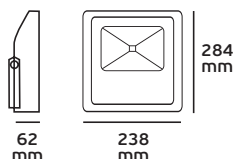

Code	63158-129736
Model	VK/02004/B/W
Kelvin	3000K
Lumen	4.000lm
Color body	Black
Voltage	85-265V
Watt	50w
Dimmable	No
LED	COB Epistar
Beam Angle	120°
Hours	50.000h
Material	Aluminium diecast, Glass
IP Rating	IP66
Price	19.00€