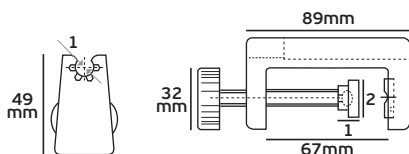

Electrical supplies *Plastic Accessories*

VK/5855/10-10

Code	55151-001643
Model	VK/5855/10-10/2/6
Color	BLACK
Hole	1cm
Dimensions (cm)	W6.4-L11.5cm
Price	3.434€

* Completely knocked down.

Nylon 66 RV	Box 250pcs

VK/5333/10

Code	55151-002643
Model	VK/5333/10/2/6
Color	BLACK
Dimensions (cm)	H4.9cm-L8.9
Price	6.111€

* Completely knocked down.

Nylon 66 RV	Box 250pcs

VK/12004 - VK/12007

Code	22140-001219	22140-002219	22140-003219
Model	VK/12004/32/W	VK/12005/40/W	VK/12006/72/W
Type	Tripod metal base	Tripod metal base	Tripod metal base
Dimensions	29cm	39cm	39cm
Use	Base for 32w T9	Base for 40w T9	Base for 32+40w T9
Box	10pcs	10pcs	10pcs
Price	2.048€	1.85€	2.048€

Code	22140-006218
Model	VK/12007/W
Type	Deco and cup
Box	10pcs
Price	1.155€

IP20	WHITE	Metal