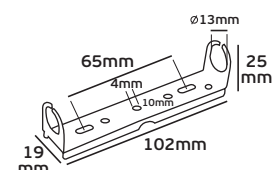

Electrical supplies *Adapters G9*

VK/SUP16 - VK/SUP17

Code	40207-026605	40207-027605
Model	VK/SUP16	VK/SUP17
Color Body	Chrome	Chrome
Lampholder	G9	G9
Material	Metal	Metal
Description	Snap-on bracket with side screws internally	Snap-on bracket with side screws external
Price	0.77€	0.77€

VK/STA15 - VK/STA14

Code	40207-039605	40207-038605
Model	VK/STA15	VK/STA14
Color Body	Chrome	Chrome
Lampholder	G9	G9
Material	Metal	Metal
Description	Snap-on metal bracket	Snap-on metal bracket
Length	14.00mm	37.50mm
Price	0.30€	0.44€

VK/STA17 - VK/STA18

Code	40207-040605	40207-041605
Model	VK/STA17	VK/STA18
Color Body	Chrome	Chrome
Lampholder	G9	G9
Material	Metal	Metal
Description	Snap-on metal bracket	Snap-on metal bracket
Length	102.00mm	143.00mm
Price	1.17€	1.35€