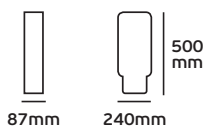

Code	63158-276140
Model	VK/02037/C
Kelvin	4000K
Lumen	10.000lm
Color body	Aluminium
Voltage	100-250V
Watt	100w
Dimmable	No
LED	EPISTAR SMD 3030
Beam Angle	70°-140°
CRI	Ra>80
Hours	40.000h
Material	Aluminium
IP Rating	IP66
Price	133.00€