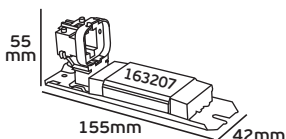

Electromagnetic ballasts Electrical supplies

VK/163694 - 163170

Code	21097-001618	21097-003618	21097-004618
Model	VK/163148	VK/163157	VK/163170
Watt	1x9W	1x13W	1x18W
Description	Ballast with 1 lampholder - VS	Ballast with 1 lampholder - VS	Ballast with 1 lampholder - VS
Rated Voltage/Input	12V/AC 230-240V	12V/AC 230-240V	12V/AC 230-240V
Price	12.00€	12.00€	12.00€

VK/163180 - 18W/1

Code	21097-005618	21097-007650	21097-006650
Model	VK/163180	VK/7/9/11	VK/13W/1
Watt	1x26W	1x9W	1x13W
Description	Ballast with 1 lampholder - VS	Ballast with 1 lampholder - VK	Ballast with 1 lampholder - VK
Rated Voltage/Input	12V/AC 230-240V	12V/AC 230-240V	12V/AC 230-240V
Price	18.00€	8.00€	8.00€

Code	21097-008650
Model	VK/18W/1
Watt	1x18W
Description	Ballast with 1 lampholder - VK
Rated Voltage/Input	12V/AC 230-240V
Price	8.00€

VK/163207

Code	21097-002618
Model	VK/163207
Watt	2x9W
Description	Ballast with 2 lampholder - VS
Rated Voltage/Input	12V/AC 230-240V
Price	21.00€