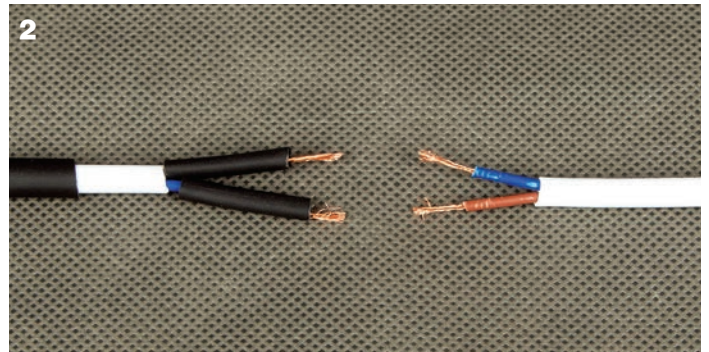

Application for TER/103/.../B

- wHeat-Shrink sheath in polyolefin "Ter" type
- wContinuous operation temperature:
  -55°C +135°C
- wShrinkage ratio: 2:1 according to the type
  Shrinkage temp. 125°C