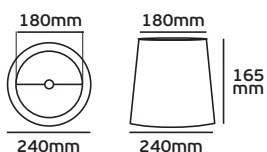

Indoor lighting Shades

VK/E27/E14/D145

Code	60080-273987	60080-274987	60080-275987
Model	VK/E27/E14/D145/241	VK/E27/E14/D145/112	VK/E27/E14/D145/167
Color body	Green 241	Rose 112	Blue 167
Lampholder	E14/E27	E14/E27	E14/E27
Material	100% Cotton Fabric	100% Cotton Fabric	100% Cotton Fabric
Price	3.70€	3.70€	3.70€

VK/E27/E14/D23

Code	60080-276987	60080-277987	60080-278987
Model	VK/E27/E14/D23/241	VK/E27/E14/D23/112	VK/E27/E14/D23/167
Color body	Green 241	Rose 112	Blue 167
Lampholder	E14/E27	E14/E27	E14/E27
Material	100% Cotton Fabric	100% Cotton Fabric	100% Cotton Fabric
Price	11.80€	11.80€	11.80€

VK/E27/E14/D24

Code	60080-279987	60080-280987	60080-281987
Model	VK/E27/E14/D24/241	VK/E27/E14/D24/112	VK/E27/E14/D24/167
Color body	Green 241	Rose 112	Blue 167
Lampholder	E14/E27	E14/E27	E14/E27
Material	100% Cotton Fabric	100% Cotton Fabric	100% Cotton Fabric
Price	10.80€	10.80€	10.80€