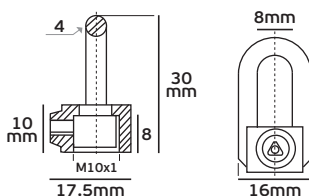

Electrical supplies *Plastic Accessories*

VK/5918/...

Code	52150-071643	52150-072643
Model	VK/5918/1/6	VK/5918/2/6
Color	WHITE	BLACK
Nipple	M10x1	M10x1
Dimensions (cm)	H3.0-W1.6	H3.0-W1.6
Price	0.231€	0.231€

*Hole for self-threading screw 005337/29/65: $\varnothing$ 2.2mm - max load 30kgs.

Nylon 66 RV	Box 1000pcs

VK/5407/1/...

Code	52150-001643	52150-002643
Model	VK/5407/1/1/6	VK/5407/1/2/6
Color	WHITE	BLACK
Dimensions (cm)	H0.7-W0.8-L1.98cm	H0.7-W0.8-L1.98cm
Price	0.172€	0.172€

*For round cable 2x0.75mm².

Nylon 66 RV	Box 1000pcs

VK/5407/2/...

Code	52150-004643	52150-005643	52150-006643
Model	VK/5407/2/1/6	VK/5407/2/2/6	VK/5407/2/4/5
Color	WHITE	BLACK	GOLD
Dimensions (cm)	H0.7-W0.8-L2.58cm	H0.7-W0.8-L2.58cm	H0.7-W0.8-L2.58cm
Material	Nylon 66 RV	Nylon 66 RV	Nylon 66
Price	0.172€	0.172€	0.172€

*For round cable 3x0.75mm².

Box 1000pcs