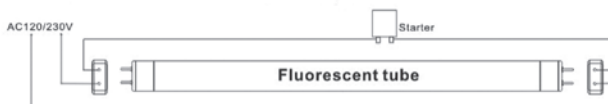

1 New Installation Steps

1. Switch off the power.
2. Snap in the two lamp holders into the two ends of the bracket.
3. Mount the bracket onto the intended location.
4. Install the LED T8 tube onto the bracket.
5. Connect the wire to power source.
6. Switch on the power.