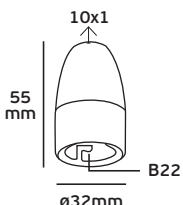

Plastic Lampholders E14/E27/B22 Electrical supplies

VK/JX-7E14

Code	35125-002639	35125-001639
Model	VK/JX-7E14/B	VK/JX-7E14/W
Color Body	Black	White
Type	Lampholder	Lampholder
AC Voltage	250V~50Hz	250V~50Hz
Lampholder	E14	E14
Material	Plastic	Plastic
Price	0.79€	0.79€

VK/JX-10E27No1

Code	35125-004639	35125-003639
Model	VK/JX-10E27No1/B	VK/JX-10E27No1/W
Color Body	Black	White
Type	Lampholder	Lampholder
AC Voltage	250V~50Hz	250V~50Hz
Lampholder	E27	E27
Material	Plastic	Plastic
Price	0.89€	0.89€

VK/JX-10B22No2

Code	35125-006639	35125-005639
Model	VK/JX-10B22No2/B	VK/JX-10B22No2/W
Color Body	Black	White
Type	Lampholder	Lampholder
AC Voltage	250V~50Hz	250V~50Hz
Lampholder	B22	B22
Material	Plastic	Plastic
Price	0.89€	0.89€