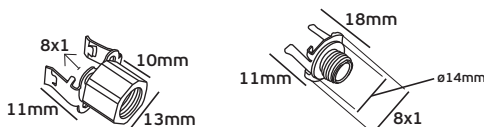

Adapters G9 Electrical supplies

VK/SUP14 - VK/SUP33

Code	40207-020605	40207-022605
Model	VK/SUP14	VK/SUP33
Color Body	Chrome	Chrome
Lampholder	G9	G9
Material	Metal	Metal
Description	Adapter - female nipple M10x1	Adapter - male threaded entry M10x1
Price	1.10€	1.10€

VK/SUP13 - VK/SUP55

Code	40207-021605	40207-023605
Model	VK/SUP13	VK/SUP55
Color Body	Natural	Natural
Lampholder	G9	G9
Material	Metal	Metal
Description	Adapter - female nipple M8x1	Adapter - male threaded entry M8x1
Price	1.10€	1.10€

VK/SUP08 - VK/SUP15

Code	40207-024605	40207-025607
Model	VK/SUP08	VK/SUP15
Color Body	Chrome	Chrome
Lampholder	G9	G9
Material	Metal	Metal
Description	Metal spring with hole 11mm	Snap-on bracket with 2 screws vertically
Price	0.36€	0.74€