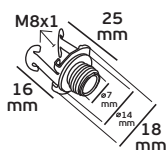

Adapters G9 Electrical supplies

VK/320...

Code	40206-070629	40206-072629
Model	VK/320	VK/320M
Color Body	Chrome	Chrome
Lampholder	G9	G9
Material	Metal	Metal
Description	Snap-on bracket - Female nipple M10x1	Snap-on bracket - Male entry M10x1
Price	1.48€	1.54€

VK/320A - 320MA

Code	40206-071629	40206-115629
Model	VK/320A	VK/320MA
Color Body	Chrome	Chrome
Lampholder	G9	G9
Material	Metal	Metal
Description	Snap-on bracket - Female nipple M8x1	Snap-on bracket - Male entry M8x1
Price	1.48€	1.54€

VK/413 - 319

Code	40206-116629	40206-073629
Model	VK/413	VK/319
Color Body	Chrome	Chrome
Lampholder	G9	G9
Material	Metal	Metal
Description	Snap-on bracket	Sheet metal Ø3.2mm
Price	1.55€	0.39€