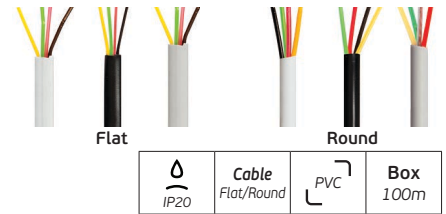

IP20	Cable Flat/Round	PVC	Box 100m

VK/UTP Telephone Round Cable