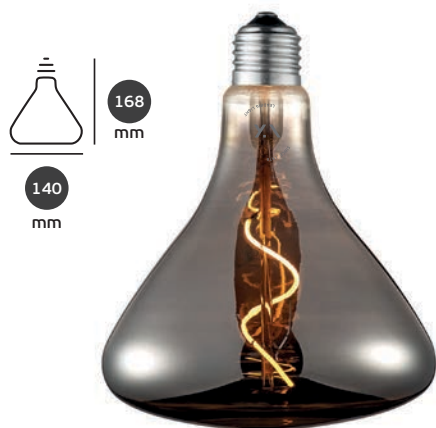

# Led Lamps E27. Decorative. Filament

**VK/05169** Dark Grey

Code	Model	Base	Watt	Dimm	Kelvin	Lumen	Box	Price				
03045-001733	VK/05169/D/E/TM/WW	E27	3w		2200K	50lm	1	28.80€				
<b>Voltage</b> 220-240	<b>Filament</b> Spiral	330°	<b>CRI</b> Ra>90	 25k hrs	 15k clks	<b>A+</b>	 -20°C 45°C			3W > 10W		