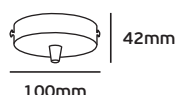

Electrical supplies *Lampholders E27/Canopies*

VK/03051

Code	01001-131144	01001-133144	01001-143144
Model	VK/03051/ABS	VK/03051/ACOP	VK/03051/PCOP
Color body	Antique Brass	Antique Copper	Pink Copper
Voltage	240V	240V	240V
Lampholder	E27	E27	E27
Material	Aluminium	Aluminium	Aluminium
Price	7.00€	7.00€	7.00€

Code	01001-132144	01001-134144
Model	VK/03051/MC	VK/03051/B
Color body	Brushed Chrome	Black
Voltage	240V	240V
Lampholder	E27	E27
Material	Aluminium	Aluminium
Price	7.00€	7.00€

VK/03052

Code	01001-135144	01001-137144	01001-144144
Model	VK/03052/ABS	VK/03052/ACOP	VK/03052/PCOP
Color body	Antique Brass	Antique Copper	Pink Copper
Voltage	240V	240V	240V
Lampholder	E27	E27	E27
Material	Aluminium	Aluminium	Aluminium
Price	12.20€	12.20€	12.20€

Code	01001-136144	01001-138144
Model	VK/03052/MC	VK/03052/B
Color body	Brushed Chrome	Black
Voltage	240V	240V
Lampholder	E27	E27
Material	Aluminium	Aluminium
Price	12.20€	12.20€

VK/03053

Code	01001-140144	01001-142144	01001-145144
Model	VK/03053/ABS	VK/03053/ACOP	VK/03053/PCOP
Color body	Antique Brass	Antique Copper	Pink Copper
Voltage	240V	240V	240V
Type	Metallic Rosette	Metallic Rosette	Metallic Rosette
Material	Clamp + terminal block	Clamp + terminal block	Clamp + terminal block
Price	4.00€	4.00€	4.00€

Code	01001-141144	01001-139144	01001-146144
Model	VK/03053/MC	VK/03053/B	VK/03053/W
Color body	Brushed Chrome	Black	White
Voltage	240V	240V	240V
Lampholder	Metallic Rosette	Metallic Rosette	Metallic Rosette
Material	Clamp + terminal block	Clamp + terminal block	Clamp + terminal block
Price	4.00€	3.00€	3.00€