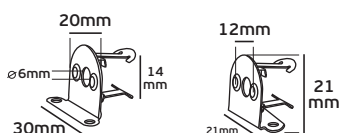

Electrical supplies *Adapters G9*

VK/324...

Code	40206-074629	40206-075629
Model	VK/324	VK/324A
Color Body	Chrome	Chrome
Lampholder	G9	G9
Material	Metal	Metal
Description	Snap-on bracket	Snap-on bracket on lamp/er side
Price	0.98€	0.98€

VK/333/...

Code	40206-098629	40206-078629	40206-079629
Model	VK/333/BS	VK/333/C	VK/333A/C
Color Body	Brass	Chrome	Chrome
Lampholder	G9	G9	G9
Material	Metal	Metal	Metal
Description	Female nipple M10x1	Female nipple M10x1	Female nipple M8x1
Price	2.50€	2.90€	2.60€

VK/334 - 440

Code	40206-099629	40206-080629	40206-081629
Model	VK/334/BS	VK/334/C	VK/440
Color Body	Brass	Chrome	Black
Lampholder	G9	G9	G9
Material	Metal	Metal	Plastic
Description	Solid ring	Solid ring	Assembling tool
Box	500pcs	500pcs	100pcs
Price	1.34€	1.54€	2.64€