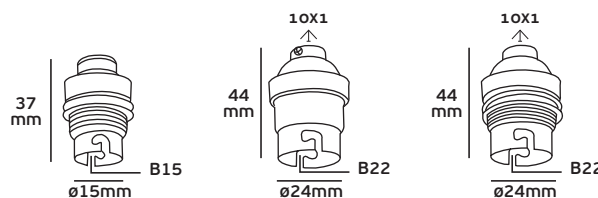

Electrical supplies *Metallic Lampholders E14/E27/B15/B22/E40*

VK/IHT

Code	32120-001639	32120-002639
Model	VK/IHT/14-10	VK/IHT/27-10
Color Body	Gold	Gold
Type	Lampholder with porcelain ring	Lampholder with porcelain ring
AC Voltage	250V~50Hz	250V~50Hz
Lampholder	E14	E27
Material	Brass/Porcelain	Brass/Porcelain
Box	50pcs	20pcs
Price	1.23€	1.49€

VK/HT-15-10/R/BS

Code	32121-004639	32121-001639	32121-002639
Model	VK/HT-15-10/R/BS	VK/B22/BS	VK/HT-22-10/R/BS
Color Body	Gold	Gold	Gold
Type	Lampholder with ring	Lampholder without ring	Lampholder with ring
AC Voltage	250V~50Hz	250V~50Hz	250V~50Hz
Lampholder	B15	B22	B22
Material	Brass	Brass	Brass
Price	1.60€	0.80€	2.40€

VK/IHT/40-16

Code	32120-003639
Model	VK/IHT/40-16
Color Body	Gold
Type	Lampholder with porcelain ring
AC Voltage	250V~50Hz
Lampholder	E40
Material	Brass/Porcelain
Price	6.50€