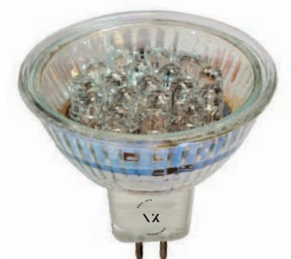

7301

Code	Model	Base	Watt	Dimm	Kelvin	Lumen	Beam Angle	Price
03045-011639	7301/GR	GU5.3	1.5w		Green	N/A	40°	1.00€
03045-009639	7301/R	GU5.3	1.5w		Red	N/A	40°	1.00€
03045-010639	7301/Y	GU5.3	1.5w		Yellow	N/A	40°	1.00€
03045-034639	7301/V	GU5.3	1.5w		Violet	N/A	40°	1.00€

Voltage 12	COB Epistar	40°	CRI Ra>75	20k hrs	10kclks	A+	-20°C 40°C	Glass	Alu	1.5W > 15W 3W > 30W	IP20	2	Box 100