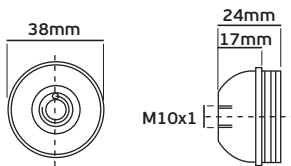

Code	29112-036618	29112-037618
Model	VK/109099	VK/109098
Color Body	Black	White
Type	Cap with grounding	Cap with grounding
AC Voltage	250V~50Hz	250V~50Hz
Lampholder	E27	E27
Material	Thermoplastic	Thermoplastic
Price	0.88€	0.88€