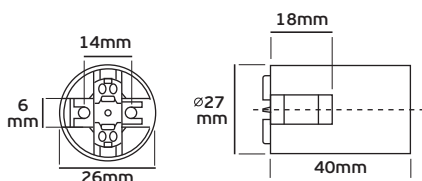

Electrical supplies *Plastic Casings E14 (2pcs)*

VK/109383 - 109384 - 109385

Code	27112-004618	27112-005618	27112-006618
Model	VK/109383	VK/109384	VK/109385
Color Body	Black	White	Gold
Type	Plain casing	Plain casing	Plain casing
AC Voltage	250V~50Hz	250V~50Hz	250V~50Hz
Lampholder	E14	E14	E14
Material	Thermoplastic	Thermoplastic	Thermoplastic
Price	0.56€	0.56€	0.56€

VK/109386 - 109387 - 109388

Code	28113-004618	28113-005618	28113-006618
Model	VK/109386	VK/109387	VK/109388
Color Body	Black	White	Gold
Type	External thread	External thread	External thread
AC Voltage	250V~50Hz	250V~50Hz	250V~50Hz
Lampholder	E14	E14	E14
Material	Thermoplastic	Thermoplastic	Thermoplastic
Price	0.62€	0.62€	0.62€

VK/503923 - 503924

Code	28113-007618	28113-008618
Model	VK/503923	VK/503924
Color Body	Black	White
Type	External thread with flange	External thread with flange
AC Voltage	250V~50Hz	250V~50Hz
Lampholder	E14	E14
Material	Thermoplastic	Thermoplastic
Price	0.66€	0.66€