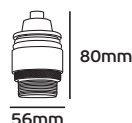

## VK/03053

Code	01001-140144	01001-142144	01001-145144
Model	VK/03053/ABS	VK/03053/ACOP	VK/03053/PCOP
Color body	Antique Brass	Antique Copper	Pink Copper
Voltage	240V	240V	240V
Type	Metallic Rosette	Metallic Rosette	Metallic Rosette
Material	Clamp + terminal block	Clamp + terminal block	Clamp + terminal block
Price	4.00€	4.00€	4.00€