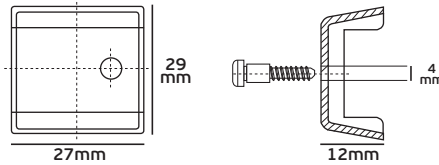

Plastic Accessories Electrical supplies

VK/5350/3/...

Code	53152-014643	53152-003643
Model	VK/5350/3/1/22	VK/5350/3/2/22
Color	WHITE	BLACK
Hole	0.7cm	0.7cm
Dimensions (cm)	H2.2-W2.4-L4.25cm	H2.2-W2.4-L4.25cm
Price	0.631€	0.631€

* Support is supplied with separate self-threading screw.
For cables: H03VV-F/H05VV-F $\varnothing$ min 4.8mm - $\varnothing$ max 7.2mm.

VK/5274/4/...

Code	53152-042643	53152-011643
Model	VK/5274/4/1/6	VK/5274/4/2/21
Color	WHITE	BLACK
Hole	0.4cm	0.4cm
Dimensions (cm)	W2.9-H1.2cm-L2.7	W2.9-H1.2cm-L2.7
Price	0.185€	0.192€

VK/5274/...

Code	53152-041643	53152-009643
Model	VK/5274/1/6	VK/5274/2/21
Color	WHITE	BLACK
Dimensions (cm)	W2.9-H1.2cm-L2.7	W2.9-H1.2cm-L2.7
Price	0.185€	0.192€