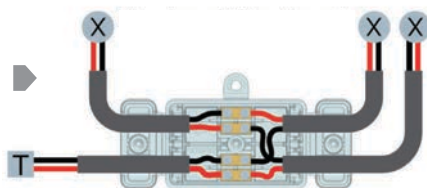

TECHNICAL DETAILS (VK/5664)

wWays: 4

wNumber of poles: 4

wTerminals: 4x1.5mm² with screw

wConnection: 2x1mm²

wSuitable type of cables in Rubber: 2x0.50 - 4x0.50mm² / H05RN-F 2x0.75 - 2x1mm²

wWiring diagram 3 LED spotlights serial connected with driver

wSupply and drive lighting fixtures (DALI system)

wElectric cable 2 conductors

wSeparate cable in 2 conductors

wController DALI (low voltage AC) or DALI

line arriving from another lighting fixtures