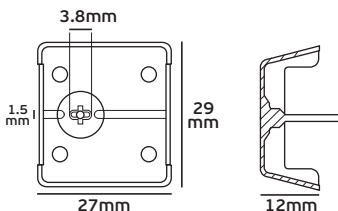

Plastic Accessories Electrical supplies

VK/5350/3/...

Code	53152-014643	53152-003643
Model	VK/5350/3/1/22	VK/5350/3/2/22
Color	WHITE	BLACK
Hole	0.7cm	0.7cm
Dimensions (cm)	H2.2-W2.4-L4.25cm	H2.2-W2.4-L4.25cm
Price	0.631€	0.631€

* Support is supplied with separate self-threading screw.
For cables: H03VV-F/H05VV-F $\varnothing$ min 4.8mm - $\varnothing$ max 7.2mm.

VK/5274/4/...

Code	53152-042643	53152-011643
Model	VK/5274/4/1/6	VK/5274/4/2/21
Color	WHITE	BLACK
Hole	0.4cm	0.4cm
Dimensions (cm)	W2.9-H1.2cm-L2.7	W2.9-H1.2cm-L2.7
Price	0.185€	0.192€

VK/5274/...

Code	53152-041643	53152-009643
Model	VK/5274/1/6	VK/5274/2/21
Color	WHITE	BLACK
Dimensions (cm)	W2.9-H1.2cm-L2.7	W2.9-H1.2cm-L2.7
Price	0.185€	0.192€