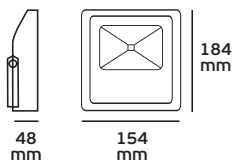

Code	63158-125736
Model	VK/02002/B/W
Kelvin	3000K
Lumen	1.600lm
Color body	Black
Voltage	85-265V
Watt	20w
Dimmable	No
LED	COB Epistar
Beam Angle	120°
Hours	50.000h
Material	Aluminium diecast, Glass
IP Rating	IP66
Price	10.00€