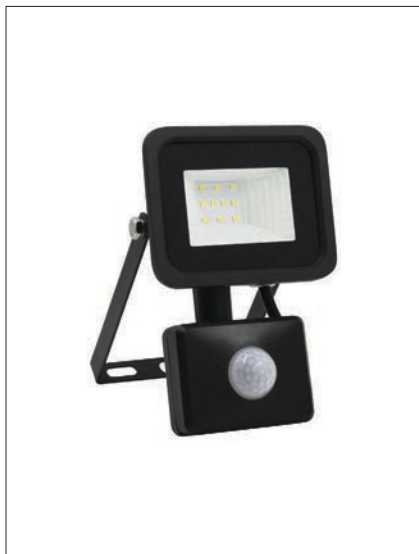

Outdoor lighting *Flood Lights LED*

VK/02153

Code	63158-159742
Model	VK/02153/B/D/S
Kelvin	6000K
Lumen	800lm
Voltage	100-260V
Watt	10w
Dimmable	No
LED	SMD 2835-24pcs
Beam Angle	180°
CRI	Ra>80
Material	Aluminium
IP Rating	IP44
Price	11.50€