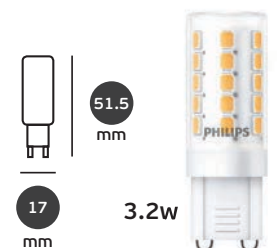

PHILIPS CorePro LEDcapsule

Code	Description	Base	Watt	Dimm	Kelvin	Lumen	Price
03045-630112 929002389002	CorePro LEDcapsuleLV	G4	1.8w		2.700K	205lm	7.09€
03045-631112 929002389102	CorePro LEDcapsuleLV	G4	1.8w		3.000K	215lm	7.09€
03045-632112 929002389202	CorePro LEDcapsuleLV	G4	2.7w		2.700K	270lm	10.35€
03045-633112 929002389302	CorePro LEDcapsuleLV	G4	2.7w		3.000K	330lm	10.35€
03045-605112 929002389902	CorePro LEDcapsuleMV	G9	2.6w		2.700K	300lm	9.18€
03045-634112 929002326502	CorePro LEDcapsule	G9	3.2w		2.700K	400lm	9.08€
03045-635112 929002326602	CorePro LEDcapsule	G9	3.2w		3.000K	400lm	9.08€
03045-636112 929002390002	CorePro LEDcapsuleMV	G9	4w		2.700K	400lm	9.18€

Voltage 220-240	LED PHILIPS	240°	CRI Ra>80	30k hrs	50kclks	A+	-20°C 45°C	Plastic	Alu	IP20	2	Box 12pcs