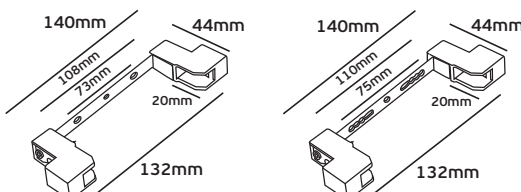

Lampholders R7s - Rx7s Electrical supplies

VK/STA/...

Code	36104-008605	36104-009605
Model	VK/STA/03	VK/STA/04
Color Body	Chrome	Chrome
AC Voltage	250V~50Hz	250V~50Hz
Base	R7s	R7s
Description	Metal bracket - Short 78mm	Metal bracket - Long 118mm
Price	0.28€	0.34€

VK/70W/EA... - VK/K51503...

Code	37105-001629	37105-002629	37105-017639	37105-016639
Model	VK/70W/EA	VK/70W/EA/C	VK/K51503B	VK/K51503A
AC Voltage	250V~50Hz	250V~50Hz	250V~50Hz	250V~50Hz
Base	Rx7s	Rx7s	Rx7s	Rx7s
Material	Ceramic	Ceramic	Ceramic	Ceramic
Description	Metal bracket - HQI	Metal bracket - HQI	Metal bracket - HQI	Metal bracket - HQI
Shape				
Price	2.38€	2.38€	1.30€	1.30€

VK/150W/EA... - VK/K51503C

Code	37105-003629	37105-004629	37105-018639
Model	VK/150W/EA	VK/150W/EA/C	VK/K51503C
AC Voltage	250V~50Hz	250V~50Hz	250V~50Hz
Base	Rx7s	Rx7s	Rx7s
Material	Ceramic	Ceramic	Ceramic
Description	Metal bracket - HQI	Metal bracket - HQI	Metal bracket - HQI
Shape			
Price	2.60€	2.60€	1.30€