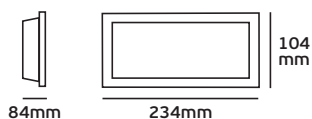

## VK/B/5007

Code	56610-069639
Model	VK/B/5007
Color body	Black
Use	Box
Material	Plastic
Price	2.90€