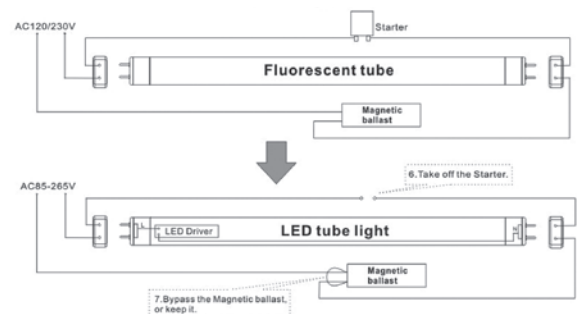

Re-wiring with Magnetic Ballast