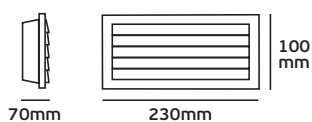

VK/XG/5007A

Code	56610-014639	56610-015639	56610-016639
Model	VK/XG/5007A/W	VK/XG/5007A/B	VK/XG/5007A/G
Color body	White	Black	Grey
Voltage	240V	240V	240V
Lampholder	E27	E27	E27
Material	Alu diecast	Alu diecast	Alu diecast
IP Rating	IP65	IP65	IP65
Price	11.50€	11.50€	11.50€

VK/XG/5007C

Code	56610-017639	56610-018639	56610-019639
Model	VK/XG/5007C/W	VK/XG/5007C/B	VK/XG/5007C/G
Color body	White	Black	Grey
Voltage	240V	240V	240V
Lampholder	E27	E27	E27
Material	Alu diecast/Glass	Alu diecast/Glass	Alu diecast/Glass
IP Rating	IP65	IP65	IP65
Price	11.50€	11.50€	11.50€

VK/B/5007

Code	56610-069639
Model	VK/B/5007
Color body	Black
Use	Box
Material	Plastic
Price	2.90€