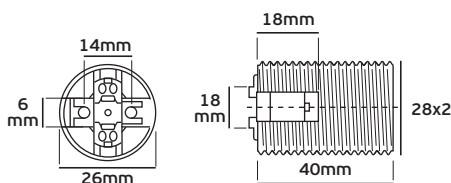

Electrical supplies *Plastic Casings E14 (2pcs)*

VK/109383 - 109384 - 109385

Code	27112-004618	27112-005618	27112-006618
Model	VK/109383	VK/109384	VK/109385
Color Body	Black	White	Gold
Type	Plain casing	Plain casing	Plain casing
AC Voltage	250V~50Hz	250V~50Hz	250V~50Hz
Lampholder	E14	E14	E14
Material	Thermoplastic	Thermoplastic	Thermoplastic
Price	0.56€	0.56€	0.56€

VK/109386 - 109387 - 109388

Code	28113-004618	28113-005618	28113-006618
Model	VK/109386	VK/109387	VK/109388
Color Body	Black	White	Gold
Type	External thread	External thread	External thread
AC Voltage	250V~50Hz	250V~50Hz	250V~50Hz
Lampholder	E14	E14	E14
Material	Thermoplastic	Thermoplastic	Thermoplastic
Price	0.62€	0.62€	0.62€

VK/503923 - 503924

Code	28113-007618	28113-008618
Model	VK/503923	VK/503924
Color Body	Black	White
Type	External thread with flange	External thread with flange
AC Voltage	250V~50Hz	250V~50Hz
Lampholder	E14	E14
Material	Thermoplastic	Thermoplastic
Price	0.66€	0.66€