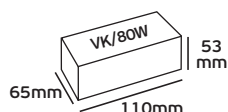

Code	21098-019026	21098-020026	21098-021026	21098-022026
Model	VK/Q/80	VK/Q/125	VK/Q/250	VK/Q/400
Watt	80W	125W	250W	400W
Max:	0.80A	1.15A	2.13A	3.25A
Rated Voltage/Input	12V/AC 230-240V	12V/AC 230-240V	12V/AC 230-240V	12V/AC 230-240V
Description	Ballast for (HM) lamps	Ballast for (HM) lamps	Ballast for (HM) lamps	Ballast for (HM) lamps
Price	14.00€	14.00€	22.00€	31.80€