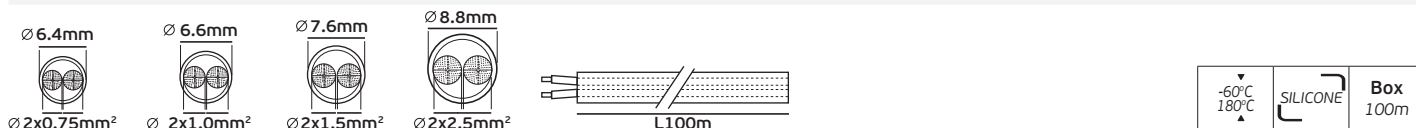

Code	45146-008138	45146-009138	45146-023138	45146-010138
Model	VK/SIHF/2/0.75	VK/SIHF/2/1.00	VK/SIHF/2/1.50	VK/SIHF/2/2.50
Flammability	Non flammable	Non flammable	Non flammable	Non flammable
Wire mm²	2x0.75	2x1.0	2x1.50	2x2.5
Price	2.47€	2.70€	3.10€	4.60€