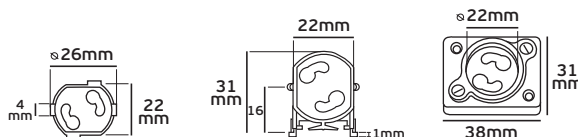

Electrical supplies *Lampholders G5*

VK/100069 - 101627

Code	22100-004618	22100-005618
Model	VK/100069	VK/101627
Color Body	Natural	Natural
AC Voltage	250V~50Hz	250V~50Hz
Material	PC	PC
Description	Starter holder - VS	Starter holder - VS
Price	0.40€	0.36€

VK/106818 - 108671 - No5

Code	22100-037618	22100-006618	22100-007082
Model	VK/106818	VK/108671	VK/No5
Color Body	Natural	Natural	Natural
AC Voltage	250V~50Hz	250V~50Hz	250V~50Hz
Material	PC	PC	PC
Description	Starter holder - VS	Starter holder - VS	Starter holder with screw - S/R
Box	1000pcs	1000pcs	100pcs
Price	0.31€	0.31€	0.64€

VK/No14 - No15

Code	22100-001082	22100-002082
Model	VK/No14	VK/No15
Color Body	Natural	Natural
AC Voltage	250V~50Hz	250V~50Hz
Material	PC	PC
Description	Lampholder with cable (plain) - S/R	Lampholder with starter and cable (complex) - S/R
Price	1.28€	1.28€