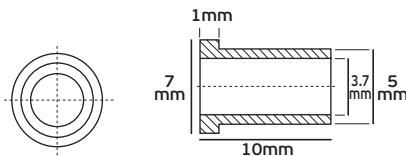

Plastic Accessories Electrical supplies

VK/5101/...

Code	54151-015643	54151-016643	54151-017643	54151-018643
Model	VK/5101/1/5	VK/5101/2/5	VK/5101/4/0	VK/5101/0/5
Color	WHITE	BLACK	GOLD	NATURAL
Hole	0.59cm	0.59cm	0.59cm	0.59cm
Dimensions (cm)	D0.7w0.9-L1.05cm	D0.7w0.9-L1.05cm	D0.7w0.9-L1.05cm	D0.7w0.9-L1.05cm
Material	Nylon 66	Nylon 66	Polietilene	Nylon 66
Price	0.029€	0.032€	0.031€	0.029€

* Use for grommet 10 x 1.

Box
1000pcs

VK/5008/...

Code	54151-013643	54151-077643	54151-014643
Model	VK/5008/1/0	VK/5008/2/0	VK/5008/0/5
Color	WHITE	BLACK	NATURAL
Hole	0.5cm	0.5cm	0.5cm
Dimensions (cm)	W0.7-L1.0cm	W0.7-L1.0cm	W0.7-L1.0cm
Material	Polietilene	Polietilene	Nylon 66
Price	0.049€	0.049€	0.051€

* Use for grommet 8 x 1.

Box
1000pcs

VK/5035, VK/PW...

Code	54151-025643	54151-080643	54151-081643
Model	VK/5035/0/1	VK/PW20M	VK/PW30M
Color	NATURAL	NATURAL	NATURAL
Hole	1.05cm	1.05cm	1.05cm
Dimensions (cm)	D3.0-H0.2cm-d1.05	D3.0-H0.2cm-d1.05	D3.0-H0.2cm-d1.05
Price	0.129€	0.063€	0.096€

Pvc
Box
1000pcs