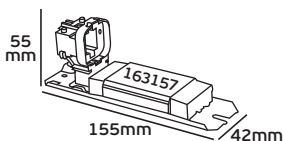

Electromagnetic ballasts Electrical supplies

VK/163694 - 163170

Code	21097-001618	21097-003618	21097-004618
Model	VK/163148	VK/163157	VK/163170
Watt	1x9W	1x13W	1x18W
Description	Ballast with 1 lampholder - VS	Ballast with 1 lampholder - VS	Ballast with 1 lampholder - VS
Rated Voltage/Input	12V/AC 230-240V	12V/AC 230-240V	12V/AC 230-240V
Price	12.00€	12.00€	12.00€

VK/163180 - 18W/1

Code	21097-005618	21097-007650	21097-006650
Model	VK/163180	VK/7/9/11	VK/13W/1
Watt	1x26W	1x9W	1x13W
Description	Ballast with 1 lampholder - VS	Ballast with 1 lampholder - VK	Ballast with 1 lampholder - VK
Rated Voltage/Input	12V/AC 230-240V	12V/AC 230-240V	12V/AC 230-240V
Price	18.00€	8.00€	8.00€

Code	21097-008650
Model	VK/18W/1
Watt	1x18W
Description	Ballast with 1 lampholder - VK
Rated Voltage/Input	12V/AC 230-240V
Price	8.00€

VK/163207

Code	21097-002618
Model	VK/163207
Watt	2x9W
Description	Ballast with 2 lampholder - VS
Rated Voltage/Input	12V/AC 230-240V
Price	21.00€