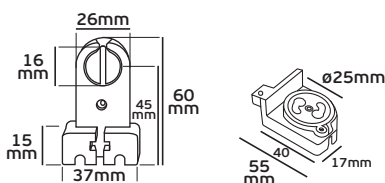

Lampholders G13 Electrical supplies

VK/No1 - No3

Code	22100-003082	22100-006082
Model	VK/No1	VK/No3
Color Body	Natural	Natural
AC Voltage	500V~50Hz	500V~50Hz
Base	G13	G13
Box	100pcs	500pcs
Material	PC	PC
Description	Safety lampholder - SINGLE - S/R	Push-fit lampholder with starter - S/R
Price	1.12€	2.40€

VK/101781 - 101784 - 101785

Code	22100-033618	22100-032618	22100-034618
Model	VK/101781	VK/101784	VK/101785
Color Body	Natural	Natural	Natural
AC Voltage	250/500V~50Hz	250/500V~50Hz	250/500V~50Hz
Base	G13	G13	G13
Material	PC	PC	PC
Description	Built-in lampholder	Built-in lampholder	Lampholder with starter attachment
Price	0.66€	0.56€	0.75€

VK/No25/30 - No10

Code	22100-005082	22100-020082
Model	VK/No25/30	VK/No10
Color Body	Natural	Natural
AC Voltage	500V~50Hz	500V~50Hz
Base	G13	G13
Material	PC	PC
Description	Surface mounted lampholder with cable 30cm	Surface mounted lampholder without cable
Price	0.64€	0.64€