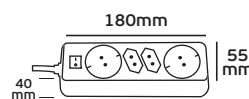

Multiple sockets Electrical supplies

VK/10068 - 10069 - 10014 - 10012 - 10011 With cable

Code	20081-178988	20081-179988	20081-180988	20081-177988	20081-175988
Model	VK/10068	VK/10069	VK/10014	VK/10012	VK/10011
Color Body	White	White	White	White	White
Type	Multiple socket	Multiple socket	Multiple socket	Multiple socket	Multiple socket
Voltage / Power	230V, 16A/3500w	230V, 16A/3500w	230V, 16A/3500w	230V, 16A/3500w	230V, 16A/3500w
Cable	3x1mm²	3x1mm²	3x1mm²	3x1mm²	3x1mm²
Switch	No	No	No	No	No
Price	7.40€	8.40€	9.00€	8.00€	9.10€

En. All products have a unique listing number according to the European Union requirements.
Ελ. Όλα τα προϊόντα έχουν ένα μοναδικό αριθμό καταχώρισης σύμφωνα με τις απαιτήσεις της Ευρωπαϊκής Ένωσης.

IP20	Socket schuko/ bipolar	Plastic	Only Energy !	Box 40pcs

VK/10015/S - 10069/S - 10014/S - 10012/S - 10011/S With cable

Code	20081-167988	20081-181988	20081-168988	20081-176988	20081-159988	20081-155988
Model	VK/10015/S	VK/10069/S	VK/10014/S	VK/10012/S	VK/10011/S	VK/10012/S/1.5
Color Body	White	White	White	White	White	White
Type	Multiple socket	Multiple socket	Multiple socket	Multiple socket	Multiple socket	Multiple socket
Voltage / Power	230V, 16A/3500w	230V, 16A/3500w	230V, 16A/3500w	230V, 16A/3500w	230V, 16A/3500w	230V, 16A/3500w
Cable	3x1mm²	3x1mm²	3x1mm²	3x1mm²	3x1mm²	3x1.5mm²
Switch	Yes	Yes	Yes	Yes	Yes	Yes
Price	9.20€	9.80€	11.00€	9.60€	10.80€	11.20€

En. All products have a unique listing number according to the European Union requirements.
Ελ. Όλα τα προϊόντα έχουν ένα μοναδικό αριθμό καταχώρισης σύμφωνα με τις απαιτήσεις της Ευρωπαϊκής Ένωσης.

IP20	Socket schuko/ bipolar	Plastic	Only Energy !	Box 40pcs