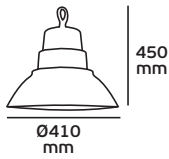

Code	64174-736140
Model	VK/04092/C
Kelvin	4000K
Lumen	20.000lm
Color body	Aluminium
Voltage	100-250V
Watt	200w
Dimmable	No
LED	SMD 2835 /260pcs
Beam Angle	60°
CRI	Ra>80
Hours	40.000h
IP Rating	IP65
Price	235.00€