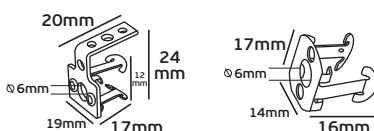

Adapters G9 Electrical supplies

VK/320...

Code	40206-070629	40206-072629
Model	VK/320	VK/320M
Color Body	Chrome	Chrome
Lampholder	G9	G9
Material	Metal	Metal
Description	Snap-on bracket - Female nipple M10x1	Snap-on bracket - Male entry M10x1
Price	1.48€	1.54€

VK/320A - 320MA

Code	40206-071629	40206-115629
Model	VK/320A	VK/320MA
Color Body	Chrome	Chrome
Lampholder	G9	G9
Material	Metal	Metal
Description	Snap-on bracket - Female nipple M8x1	Snap-on bracket - Male entry M8x1
Price	1.48€	1.54€

VK/413 - 319

Code	40206-116629	40206-073629
Model	VK/413	VK/319
Color Body	Chrome	Chrome
Lampholder	G9	G9
Material	Metal	Metal
Description	Snap-on bracket	Sheet metal Ø3.2mm
Price	1.55€	0.39€