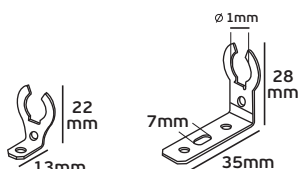

## VK/STA15 - VK/STA14

Code	40207-039605	40207-038605
Model	VK/STA15	VK/STA14
Color Body	Chrome	Chrome
Lampholder	G9	G9
Material	Metal	Metal
Description	Snap-on metal bracket	Snap-on metal bracket
Length	14.00mm	37.50mm
Price	0.30€	0.44€