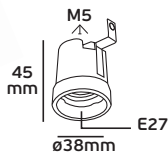

Porcelain Lampholders E27 Electrical supplies

VK/510 - VK/519G

Code	34122-022639	34122-008639
Model	VK/510/NW	VK/519G/NW
Color Body	White	White
Type	Lampholder with rusk M10x1	Lampholder with flange M10x1
AC Voltage	250V~50Hz	250V~50Hz
Lampholder	E27	E27
Material	Porcelain	Porcelain
Price	2.20€	0.66€

VK/519E-4/E27 - 519B-5/E27

Code	34122-005639	34122-012639
Model	VK/519E-4/E27	VK/519B-5/E27
Color Body	White	White
Type	Lampholder with bracket - long M5	Lampholder with bracket - short M4
AC Voltage	250V~50Hz	250V~50Hz
Lampholder	E27	E27
Material	Porcelain	Porcelain
Price	0.53€	0.53€

VK/519N/E27 - 21272

Code	34122-006639	34122-017702
Model	VK/519N/E27	VK/21272
Color Body	White	White
Type	Lampholder with plate M10X1	Lampholder with bracket
AC Voltage	250V~50Hz	250V~50Hz
Lampholder	E27	E27
Material	Porcelain	Porcelain
Box	500pcs	400pcs
Price	0.49€	1.76€