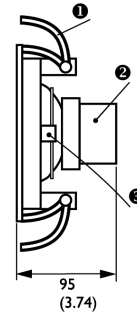

01 Clamp
02 Corresponding adapter
03 Terminal block
Dimensions in mm (in)

Box
1pc