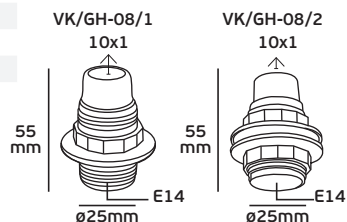

Code	35125-023639	35125-024639	35125-007639
Model	VK/GH-08/1/B	VK/GH-08/1/W	VK/GH-08/2/B
Color Body	Black	White	Black
Type	Lampholder with 1 ring	Lampholder with 1 ring	Lampholder with 2 rings
AC Voltage	250V~50Hz	250V~50Hz	250V~50Hz
Lampholder	E14	E14	E14
Material	Bakelite	Bakelite	Bakelite
Price	0.93€	1.15€	1.21€

Code	35125-031639
Model	VK/GH-08/2/W
Color Body	White
Type	Lampholder with 2 rings
AC Voltage	250V~50Hz
Lampholder	E14
Material	Bakelite
Price	1.40€