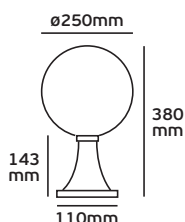

## VK/E27/25

Code	75169-069193	75169-070193
Model	VK/E27/25/FR	VK/E27/25/CL
Color body	Black+Milky	Black+Transparent
Diameter (D)	250mm	250mm
Material	Glass/Plastic base	Glass/Plastic base
IP Rating	IP54	IP54
Price	26.00€	26.00€