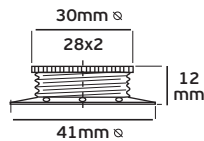

Metallic Caps/Rings E14 Electrical supplies

VK/102947.91 - 102946.91 - 102939.91 - 102938.91

Code	30117-006620	30117-007620	30117-008620	30117-009620
Model	VK/102947.91	VK/102946.91	VK/102939.91	VK/102938.91
Color Body	Gold	Chrome	Gold	Chrome
Type	Without earth terminal	Without earth terminal	With earth terminal	With earth terminal
AC Voltage	250V~50Hz	250V~50Hz	250V~50Hz	250V~50Hz
Lampholder	E14	E14	E14	E14
Material	Metallic	Metallic	Metallic	Metallic
Price	0.81€	0.85€	0.88€	1.05€

VK/100196.91 - 100194.91

Code	30119-001620	30119-002620
Model	VK/100196.91	VK/100194.91
Color Body	Gold	Chrome
Type	Ring Normal	Ring Normal
AC Voltage	250V~50Hz	250V~50Hz
Lampholder	E14	E14
Material	Metallic	Metallic
Price	0.44€	0.49€

VK/108847

Code	30119-003620	30119-004620
Model	VK/108847/GD	VK/108847/C
Color Body	Gold	Chrome
Type	Ring Normal	Ring Normal
AC Voltage	250V~50Hz	250V~50Hz
Lampholder	E14	E14
Material	Metallic	Metallic
Price	3.00€	3.00€