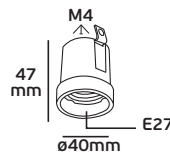

Porcelain Lampholders E27 Electrical supplies

VK/510 - VK/519G

Code	34122-022639	34122-008639
Model	VK/510/NW	VK/519G/NW
Color Body	White	White
Type	Lampholder with rusk M10x1	Lampholder with flange M10x1
AC Voltage	250V~50Hz	250V~50Hz
Lampholder	E27	E27
Material	Porcelain	Porcelain
Price	2.20€	0.66€

VK/519E-4/E27 - 519B-5/E27

Code	34122-005639	34122-012639
Model	VK/519E-4/E27	VK/519B-5/E27
Color Body	White	White
Type	Lampholder with bracket - long M5	Lampholder with bracket - short M4
AC Voltage	250V~50Hz	250V~50Hz
Lampholder	E27	E27
Material	Porcelain	Porcelain
Price	0.53€	0.53€

VK/519N/E27 - 21272

Code	34122-006639	34122-017702
Model	VK/519N/E27	VK/21272
Color Body	White	White
Type	Lampholder with plate M10X1	Lampholder with bracket
AC Voltage	250V~50Hz	250V~50Hz
Lampholder	E27	E27
Material	Porcelain	Porcelain
Box	500pcs	400pcs
Price	0.49€	1.76€