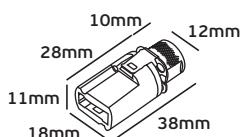

Electrical supplies *Lampholders G9*

VK/JX-1502A-G9/...

Code	40206-113639	40206-114639
Model	VK/JX-1502A-G9	VK/JX-1502A-G9/25
Color Body	Natural	Natural
Type	Lampholder with metallic adapter M10x1	Lampholder with metallic adapter
AC Voltage	250V~50Hz	250V~50Hz
Lampholder	G9	G9
Material	Steatite	Steatite
Cable	No	Yes/Length 25cm
Price	0.99€	1.33€

VK/JX-1502-G9/25

Code	40206-115639
Model	VK/JX-1502-G9/25
Color Body	Natural
Type	Lampholder with cable Blue-Brown
AC Voltage	250V~50Hz
Lampholder	G9
Material	Steatite
Cable	Yes/0.50mm² x 25cm (Length)
Price	1.04€

VK/JX-1501-G9

Code	40206-112639
Model	VK/JX-1501-G9
Color Body	Natural
Type	Lampholder with ring & adapter M10x1
AC Voltage	250V~50Hz
Lampholder	G9
Material	Steatite
Cable	No
Price	1.17€