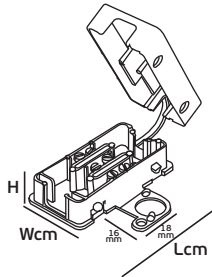

Plastic Accessories Electrical supplies

VK/2X1.5 - VK/3X1.5

Code	50153-001646	50153-003646
Model	VK/2X1.5/W	VK/3X1.5/W
Color	WHITE	WHITE
Dimensions (cm)	H1.1-W2.0-L3.8cm	H1.2-W2.6-L5.0cm
Price	0.588€	0.840€

* Connection box CCE 4A - 2x1.5² - 3x1.5² without rubber tube - M13X1.

VK/2X1.5/R - VK/3X1.5/R

Code	50153-002646	50153-004646
Model	VK/2X1.5/R/W	VK/3X1.5/R/W
Color	WHITE	WHITE
Dimensions (cm)	H1.1-W2.0-L10.5cm	H1.2-W2.6-L11.5cm
Price	6.117€	2.048€

* Connection box CCE 4A - 2x1.5² - 3x1.5² without rubber tube.