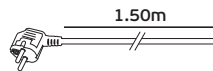

IP20	Surge protection	Socket schuko	Plastic	Only ready	Box 30pcs

VK/10057/S/1.5 - VK/10059/S/1.5, VK/10067/S/1.5 With surge protection