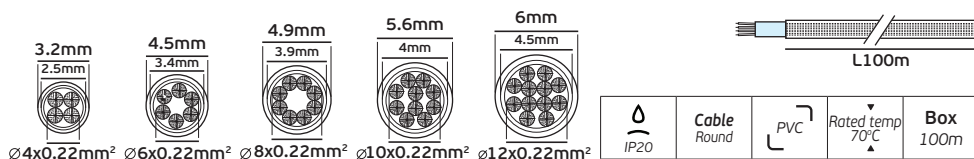

Electrical supplies Alarm Cables

VK/AL/...

Code	00000-079719	00000-080719	00000-081719
Model	VK/AL/4X0.22/W	VK/AL/6X0.22/W	VK/AL/8X0.22/W
Color Body	White	White	White
Type	Round	Round	Round
Wire mm²	4x0.22	6x0.22	8x0.22
Price	0.44€	0.55€	0.65€
Code	00000-082719	00000-083719	
Model	VK/AL/10X0.22/W	VK/AL/12X0.22/W	
Color Body	White	White	
Type	Round	Round	
Wire mm²	10x0.22	12x0.22	
Price	0.70€	0.87€	

VK/AL/.../+2X...

Code	44145-003135	00000-092719
Model	VK/AL/4x0.22+2X0.50/W	VK/AL/6x0.22+2X0.50/W
Color Body	White	White
Type	Speaker Flat cable	Speaker Flat cable
Wire mm²	4x0.22+2x0.50	6x0.22+2x0.50
Price	0.78€	0.88€

Note

wMulticore cable for alarm systems PVC insulated cables, with stranded conductor.

A general purpose Signal and Alarm cable. The cable is ideal for use in alarm installations or where low voltages are used.