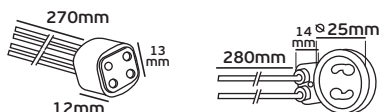

Electrical supplies *Lampholders G5*

VK/100069 - 101627

Code	22100-004618	22100-005618
Model	VK/100069	VK/101627
Color Body	Natural	Natural
AC Voltage	250V~50Hz	250V~50Hz
Material	PC	PC
Description	Starter holder - VS	Starter holder - VS
Price	0.40€	0.36€

VK/106818 - 108671 - No5

Code	22100-037618	22100-006618	22100-007082
Model	VK/106818	VK/108671	VK/No5
Color Body	Natural	Natural	Natural
AC Voltage	250V~50Hz	250V~50Hz	250V~50Hz
Material	PC	PC	PC
Description	Starter holder - VS	Starter holder - VS	Starter holder with screw - S/R
Box	1000pcs	1000pcs	100pcs
Price	0.31€	0.31€	0.64€

VK/No14 - No15

Code	22100-001082	22100-002082
Model	VK/No14	VK/No15
Color Body	Natural	Natural
AC Voltage	250V~50Hz	250V~50Hz
Material	PC	PC
Description	Lampholder with cable (plain) - S/R	Lampholder with starter and cable (complex) - S/R
Price	1.28€	1.28€