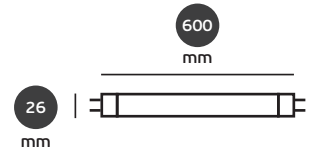

VK/05134/60/2 Double End power input

Code	Model	Base	Watt	Dimm	Kelvin	Lumen	Beam Angle	Price
50058-221140	VK/05134/60/W/2	G13	10w		3000K	1.100lm	220°	5.00€
50058-222140	VK/05134/60/C/2	G13	10w		4000K	1.100lm	220°	5.00€
50058-223140	VK/05134/60/D/2	G13	10w		6000K	1.100lm	220°	5.00€

Voltage 185-265	SMD 2835	220°	CRI Ra>80	25k hrs	100kclks	A+	-20°C 40°C	Glass	PC	10W > 80W	IP20	2	Box 10