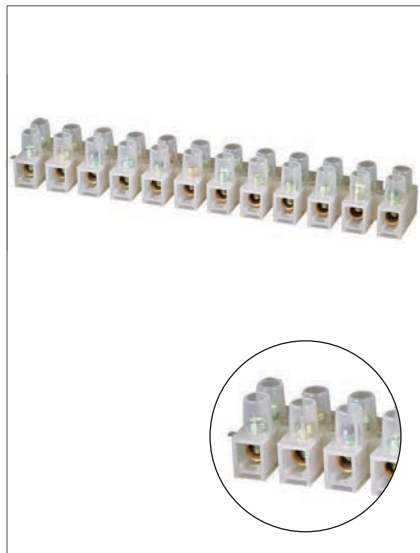

Electrical supplies *Thermoplastic terminal blocks*

VK/3/PE - VK/60/PE

Code	41127-001639	41127-002639	41127-003639	41127-004639
Model	VK/3/PE	VK/5/PE	VK/10/PE	VK/15/PE
Type	Terminal block	Terminal block	Terminal block	Terminal block
Length (L) x (W) x (H)	35x15x12mm	105x15x13mm	123x21x16mm	141x23x18mm
Hole mm²	2.5/4mm²	6mm²	10mm²	12mm²
Voltage / A	AC 250-450V/3A	AC 250-450V/5A	AC 250-450V/10A	AC 250-450V/15A
Price	0.67€	0.69€	1.12€	1.35€

Code	41127-005639	41127-006639	41127-007627
Model	VK/20/PE	VK/30/PE	VK/60/PE
Type	Terminal block	Terminal block	Terminal block
Length (L) x (W) x (H)	135x23x19mm	141x23x19mm	186x30x25mm
Hole mm²	14mm²	20mm²	25mm²
Voltage / A	AC 250-450V/20A	AC 250-450V/30A	AC 250-450V/60A
Price	1.38€	2.00€	3.40€

	12 CONTACTS	TRANS-PARENT	-40°C 65°C	Polyethylene	Box 500pcs