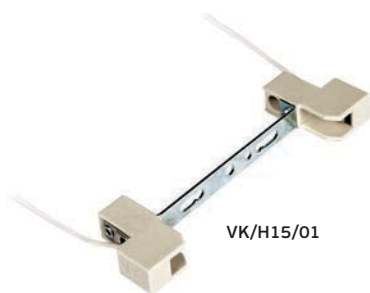

Electrical supplies *Lampholders R7s*

VK/H15/...

Code	36104-001605	36104-002605	36104-003605
Model	VK/H15/01/25	VK/H15/01/50	VK/H15/05/25
Color Body	Natural	Natural	Natural
AC Voltage	250V~50Hz	250V~50Hz	250V~50Hz
Base	R7s	R7s	R7s
Material	Ceramic/Brass	Ceramic/Brass	Ceramic/Brass
Length of lamp	118mm	118mm	78mm
Length of cable	25cm	50cm	25cm
Price	1.86€	2.24€	1.67€