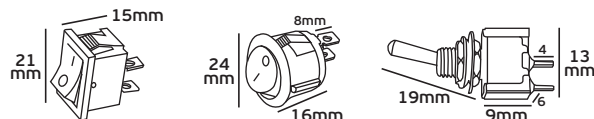

Code	64171-031126	64171-032126	64171-033126	64171-039126
Model	VK/SW1/1/CR	VK/SW1/2/CR	VK/SW2/1/B	VK/SW2/1/W
Color	Chrome	Chrome	Black	White
AC Voltage	250V~50Hz	250V~50Hz	250V~50Hz	250V~50Hz
Max	2A	2A	2A	2A
Material	Plastic	Plastic	Plastic	Plastic
Description	Switch ON-OFF	Switch ON-OFF-ON	Round Switch ON-OFF	Round Switch ON-OFF
Price	1.32€	2.50€	1.64€	1.64€

Code	64171-040126	64171-041126
Model	VK/SW3/1/B	VK/SW3/1/W
Color	Black	White
AC Voltage	250V~50Hz	250V~50Hz
Max	2A	2A
Material	Plastic	Plastic
Description	Square Switch ON-OFF	Square Switch ON-OFF
Price	0.54€	0.54€