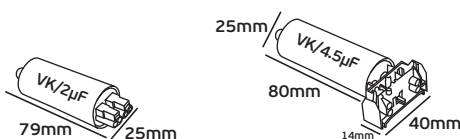

Electrical supplies *Capacitors*

VK/VS/...

Code	21099-005618	21099-006618
Model	VK/VS/2.0µF	VK/VS/4.5µF
MKP	2µF	4.5µF
Description	Capacitor for (PL) lamps	Capacitor for (PL) lamps
Rated Voltage/Input	12V/AC 230-240V	12V/AC 230-240V
Price	1.40€	2.60€

VK/VS/...

Code	21099-007618	21099-008618	21099-009618
Model	VK/VS/7.0µF	VK/VS/9.0µF	VK/VS/12µF
MKP	7µF	9µF	12µF
Description	Capacitor for (PL) lamps	Capacitor for (PL) lamps	Capacitor for (PL) lamps
Rated Voltage/Input	12V/AC 230-240V	12V/AC 230-240V	12V/AC 230-240V
Box	72pcs	72pcs	36pcs
Price	1.55€	1.65€	1.90€

VK/VS/...

Code	21099-010618	21099-011618	21099-012618
Model	VK/VS/18µF	VK/VS/20µF	VK/VS/25µF
MKP	18µF	20µF	25µF
Description	Capacitor for (PL) lamps	Capacitor for (PL) lamps	Capacitor for (PL) lamps
Rated Voltage/Input	12V/AC 230-240V	12V/AC 230-240V	12V/AC 230-240V
Box	32pcs	32pcs	10pcs
Price	2.50€	2.40€	3.00€

Code	21099-013618	21099-014618
Model	VK/VS/32µF	VK/VS/40µF
MKP	32µF	40µF
Description	Capacitor for (PL) lamps	Capacitor for (PL) lamps
Rated Voltage/Input	12V/AC 230-240V	12V/AC 230-240V
Box	10pcs	10pcs
Price	4.50€	5.00€