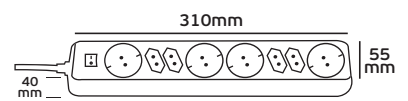

En. All products have a unique listing number according to the European Union requirements.
Ελ. Όλα τα προϊόντα έχουν ένα μοναδικό αριθμό καταχώρισης σύμφωνα με τις απαιτήσεις της Ευρωπαϊκής Ένωσης.

IP20	Socket schuko/ bipolar	Plastic	Only Energy !	Box 40pcs