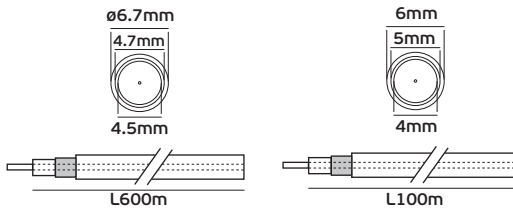

TV - CCTV Cables Electrical supplies

VK/A.C.E./RG-6/V, VK/RG59 TV Round Cable

Code	44145-001639	00174-039255
Model	VK/A.C.E./RG-6/V	VK/RG59
Color Body	White	Black
Type	TV 75 OHM Coaxial cable	CCTV RG59 cable
Wire	6.7mm²	0.81mm² Copper + 64/0,12mm
Price	0.44€	0.65€

IP20	Cable Round	PVC	Box 100m