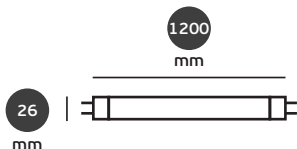

VK/05136/120

Code	Model	Base	Watt	Dimm	Kelvin	Lumen	Beam Angle	Price
50058-213140	VK/05136/120/W	G13	20w		3000K	1.980lm	220°	6.80€
50058-214140	VK/05136/120/C	G13	20w		4000K	1.980lm	220°	6.80€
50058-215140	VK/05136/120/D	G13	20w		6000K	1.980lm	220°	6.80€

Voltage 185-265	SMD 2835	220°	CRI Ra>80			A+	-20°C 40°C	Glass	PC	20W > 180W	IP20	2	Box 10