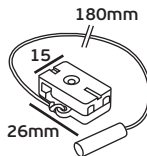

VK/330V...

Code	18126-011716	18126-010716	18126-008716	18126-009716
Model	VK/330V/W	VK/330VH/W	VK/330V/B	VK/330VH/B
Color	White	White	Black	Black
AC Voltage	250V~50Hz	250V~50Hz	250V~50Hz	250V~50Hz
Max	2A	2A	2A	2A
Material	Plastic	Plastic	Plastic	Plastic
Description	Switch with push button - SHORT	Switch with push button - LONG	Switch with push button - SHORT	Switch with push button - LONG
Price	1.78€	1.78€	1.78€	1.78€

VK/M1/COR - 200/COR

Code	18126-007641	18126-028144
Model	VK/M1/COR	VK/200/COR
Color	White	White
AC Voltage	250V~50Hz	250V~50Hz
Max	2A	2A
Material	Plastic	Plastic
Box	100pcs	50pcs
Description	Single-pole switch with cord	Single-pole switch with cord
Price	2.80€	1.38€

VK/SW1/1/... - VK/SW2/1/... - SW3/1/...

Code	64171-031126	64171-032126	64171-033126	64171-039126
Model	VK/SW1/1/CR	VK/SW1/2/CR	VK/SW2/1/B	VK/SW2/1/W
Color	Chrome	Chrome	Black	White
AC Voltage	250V~50Hz	250V~50Hz	250V~50Hz	250V~50Hz
Max	2A	2A	2A	2A
Material	Plastic	Plastic	Plastic	Plastic
Description	Switch ON-OFF	Switch ON-OFF-ON	Round Switch ON-OFF	Round Switch ON-OFF
Price	1.32€	2.50€	1.64€	1.64€

Code	64171-040126	64171-041126
Model	VK/SW3/1/B	VK/SW3/1/W
Color	Black	White
AC Voltage	250V~50Hz	250V~50Hz
Max	2A	2A
Material	Plastic	Plastic
Description	Square Switch ON-OFF	Square Switch ON-OFF
Price	0.54€	0.54€