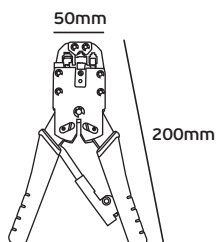

VK/AV-409, VK/AV-410, VK/AV-413

Code	20081-033639	20081-034639	20081-035639
Model	VK/AV-409	VK/AV-410	VK/AV-413
Type	Male TV plug	Female TV plug	Double adapter 2 ways TV antenna plug
Color	White	White	White
Voltage	240V	240V	240V
Packaging	200pcs	200pcs	50pcs
Price	0.37€	0.37€	0.49€

VK/4P/6P

Code	16081-009639
Model	VK/4P/6P
Type	American
Color	Black & red
Material	Metal/Handles by plastic
Use	Dual modular crimping tool
Price	16.00€

VK/4P/6P/8P

Code	16081-010639
Model	VK/4P/6P/8P
Type	American
Color	Black & orange
Material	Metal/Handles by plastic
Use	Multi modular crimping tool
Price	22.50€