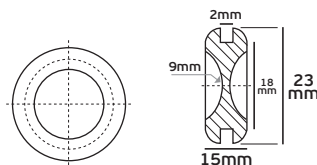

Pvc Box 1000pcs