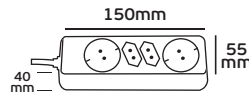

# Multiple sockets Electrical supplies

VK/10068 - 10069 - 10014 - 10012 - 10011 With cable

VK/10068

VK/10014

Code	20081-178988	20081-179988	20081-180988	20081-177988	20081-175988
Model	VK/10068	VK/10069	VK/10014	VK/10012	VK/10011
Color Body	White	White	White	White	White
Type	Multiple socket	Multiple socket	Multiple socket	Multiple socket	Multiple socket
Voltage / Power	230V, 16A/3500w	230V, 16A/3500w	230V, 16A/3500w	230V, 16A/3500w	230V, 16A/3500w
Cable	3x1mm <sup>2</sup>	3x1mm <sup>2</sup>	3x1mm <sup>2</sup>	3x1mm <sup>2</sup>	3x1mm <sup>2</sup>
Switch	No	No	No	No	No
Price	7.40€	8.40€	9.00€	8.00€	9.10€