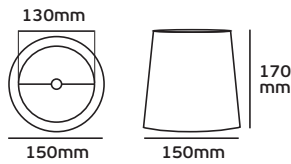

VK/E27/E14/HEART

Code	60080-254987
Model	VK/E27/E14/R15/HEART
Color body	Heart
Lampholder	E14/E27
Material	100% Cotton Fabric
Price	5.00€

MAX 42/35w		Box 12pcs

VK/E27/E14/TREE

Code	60080-253987
Model	VK/E27/E14/R15/TREE
Color body	Tree
Lampholder	E14/E27
Material	100% Cotton Fabric
Price	5.00€

MAX 42/35w		Box 12pcs

VK/E27/E14/FLORAL

Code	60080-249987	60080-250987
Model	VK/E27/E14/D24/FLORAL	VK/E27/E14/D15/FLORAL
Color body	Floral	Floral
Lampholder	E14/E27	E14/E27
Dim. (dxDxH)	ø180xø240x165mm	ø105xø145x150mm
Material	100% Cotton Fabric	100% Cotton Fabric
Price	8.00€	3.80€

MAX 42/35w		Box 12pcs