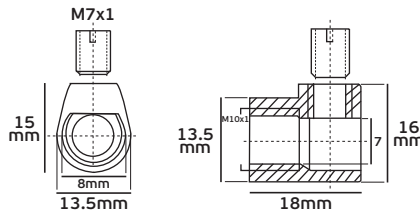

Electrical supplies *Plastic Accessories*

VK/5069/7/...

Code	52150-057643	52150-058643	52150-059643	52150-060643
Model	VK/5069/7/1/6	VK/5069/7/2/6	VK/5069/7/4/6	VK/5069/7/0/11
Color	WHITE	BLACK	GOLD	NATURAL
Nipple	M10x1	M10x1	M10x1	M10x1
Dimensions (cm)	H1.5-W1.35-L1.8cm	H1.5-W1.35-L1.8cm	H1.5-W1.35-L1.8cm	H1.5-W1.35-L1.8cm
Material	Nylon 66 RV	Nylon 66 RV	Nylon 66 RV	Polycarbonate
Price	0.368€	0.368€	0.403€	0.476€

*VK/5069/7: H03VV-F øMin 4.8mm-øMax 6.5mm & H03VVH2-F sect. min 3x4.8mm - sect. max 3.9x6.4mm
(Supplied with separate threaded grub. Can be fitted with threaded grub VK/5408/10).

Box
1000pcs

VK/5069/0/...

Code	52150-054643	52150-055643	52150-113643	52150-056643
Model	VK/5069/0/1/6	VK/5069/0/2/6	VK/5069/0/4/6	VK/5069/0/0/11
Color	WHITE	BLACK	GOLD	NATURAL
Nipple	M10x1	M10x1	M10x1	M10x1
Dimensions (cm)	H1.4-W1.45-L1.65cm	H1.4-W1.45-L1.65cm	H1.4-W1.45-L1.65cm	H1.4-W1.45-L1.65cm
Material	Nylon 66 RV	Nylon 66 RV	Nylon 66 RV	Polycarbonate
Price	0.427€	0.427€	0.529€	0.555€

*VK/5069/0: H03VV-F øMin 4.8mm-øMax 6.5mm & H03VVH2-F sect. min 3x4.8mm - sect. max 3.6x6.4mm
(Supplied with separate threaded grub. Can be fitted with threaded grub VK/5408/10).

Box
1000pcs

VK/5227/... - VK/5176/...

Code	52150-052643	52150-053643	52150-051643	52150-050643
Model	VK/5227/1/6	VK/5227/2/6	VK/5176/2/6	VK/5176/1/6
Color	WHITE	BLACK	BLACK	WHITE
Dimensions (cm)	H1.4-W1.25-L0.86cm	H1.4-W1.25-L0.86cm	H1.05-W1.25	H1.05-W1.25
Price	0.247€	0.247€	0.222€	0.222€

*VK/5227 can be fitted with threaded grub VK/5068/8).
*VK/5176 can be fitted with threaded grub VK/5074/4/8).

Nylon 66
RV
Box
1000pcs