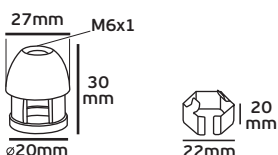

Adapters G9 Electrical supplies

VK/CAP...

Code	40207-028605	40207-029605	40207-030605
Model	VK/CAP20	VK/CAP23	VK/CAP24
Color Body	Chrome	Chrome	Chrome
Lampholder	G9	G9	G9
Material	Metal	Metal	Metal
Description	Metal plain outer shell Ø10mm - CHROME	Metal plain outer shell - CHROME	Metal threaded outer shell
Price	0.65€	2.55€	2.55€

VK/SPO...

Code	40207-031605	40207-032605
Model	VK/SPO09	VK/SPO10
Color Body	Nat. Brass	Nat. Brass
Lampholder	G9	G9
Material	Metal	Metal
Description	Adapter with turns M10x1	Adapter with turns M8x1
Price	3.00€	3.00€

VK/SPO... - MOL

Code	40207-063605	40207-033605	40207-034605
Model	VK/SPO11	VK/SPO59	VK/MOL22
Color Body	Nat. Brass	Nat. Brass	Chrome
Lampholder	G9	G9	G9
Material	Metal	Metal	Metal
Description	Adapter with turns M6x1	Adapter with hole 6mm	Metal spring
Price	3.00€	3.00€	0.34€