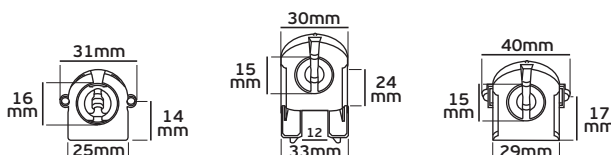

Electrical supplies *Lampholders G13*

VK/100548

Code	22100-001618	22100-011618
Model	VK/100548	VK/101753
Color Body	Natural	Natural
AC Voltage	500V~50Hz	500V~50Hz
Base	G13	G13
Material	PC	PC
Description	Lampholder for tld lamp	Lampholder for tld lamp
Price	0.38€	0.57€

VK/100591 - 101745

Code	22100-022618	22100-012618
Model	VK/100591	VK/101745
Color Body	Natural	Natural
AC Voltage	500V~50Hz	500V~50Hz
Base	G13	G13
Material	PC	PC
Description	Push-in lampholder with stop	Built-in lampholder without base T-130
Price	0.61€	0.33€

VK/26.421... - No20 - No22

Code	22100-001640	22100-004082	22100-018082
Model	VK/26.421.4435.50	VK/No20	VK/No22
Color Body	Natural	Natural	Natural
AC Voltage	500V~50Hz	500V~50Hz	500V~50Hz
Base	G13	G13	G13
Material	PC	PC	PC
Description	Snap lampholder - BJB	Snap lampholder - S/R	Lampholder press to mount - S/R
Price	0.33€	0.77€	0.77€