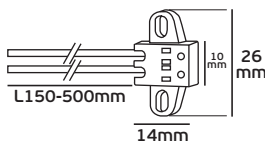

Electrical supplies *Lampholders G4*

VK/A60/...

Code	38106-014605	38106-015605	38106-016605
Model	VK/A60/15	VK/A60/30	VK/A60/50
Color Body	Natural	Natural	Natural
Type	Lampholder	Lampholder	Lampholder
AC Voltage	12V~50Hz	12V~50Hz	12V~50Hz
Lampholder	G4	G4	G4
Material	Steatite/Plastic	Steatite/Plastic	Steatite/Plastic
Cable	SILICON	SILICON	SILICON
Length of cable	15cm	30cm	50cm
Description	Lamp/er with hole	Lamp/er with hole	Lamp/er with hole
Price	0.64€	0.84€	0.94€

VK/A30/...

Code	38106-017605	38106-018605	38106-019605
Model	VK/A30/15	VK/A30/30	VK/A30/50
Color Body	Natural	Natural	Natural
Type	Lampholder	Lampholder	Lampholder
AC Voltage	12V~50Hz	12V~50Hz	12V~50Hz
Lampholder	G4	G4	G4
Material	Steatite/Plastic	Steatite/Plastic	Steatite/Plastic
Cable	SILICON	SILICON	SILICON
Length of cable	15cm	30cm	50cm
Description	Lamp/er without hole	Lamp/er without hole	Lamp/er without hole
Price	0.44€	0.54€	0.74€

VK/A20/15

Code	38106-022618
Model	VK/A20/15
Color Body	Black
Type	Lampholder
AC Voltage	12V~50Hz
Lampholder	G4
Material	Steatite/Plastic
Cable	SILICON
Length of cable	50cm
Description	Lamp/er with cable
Price	0.42€