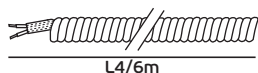

Electrical supplies *PVC Cables (Spiral)*

VK/H03VVH8-F/...

Code	44143-042611	44143-043611	44143-044611	44143-045611
Model	VK/H03VVH8-F/4/W	VK/H03VVH8-F/4/B	VK/H03VVH8-F/6/W	VK/H03VVH8-F/6/B
Wire mm²	2x0.75	2x0.75	2x0.75	2x0.75
Length	4m	4m	6m	6m
Color	White	Black	White	Black
Price	12.46€	12.46€	14.87€	14.87€

Code	44143-046611	44143-047611	44143-048611	44143-049611
Model	VK/H03VVH8-F/4/W/3	VK/H03VVH8-F/4/B/3	VK/H03VVH8-F/6/W/3	VK/H03VVH8-F/6/B/3
Wire mm²	3x0.75	3x0.75	3x0.75	3x0.75
Length	4m	4m	6m	6m
Color	White	Black	White	Black
Price	16.22€	16.22€	18.90€	18.90€

Note

wPVC jacketed retractile cord heat resistant, with stranded conductor.