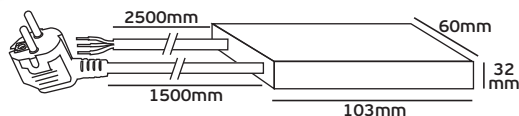

VK/DIM300/...

Code	19102-017619	19102-025126	19102-026126
Model	VK/DIM300/B	VK/DIM300/GD	VK/DIM300/CL
Color	Black	Gold	Trasparent
AC Voltage	220-240V~50Hz	220-240V~50Hz	220-240V~50Hz
Max	300W	300W	300W
Material	Plastic	Plastic	Plastic
Description	Floor Dimmer	Floor Dimmer	Floor Dimmer
Price	11.80€	11.80€	14.70€

VK/DIM300/S

Code	19102-029126
Model	VK/DIM300/S/B
Color	Black
AC Voltage	220-240V~50Hz
Max	300W
Material	Plastic
Description	Floor Dimmer
Price	14.70€

VK/DIM300/400/...

Code	19102-013619	19102-027126	19102-028126
Model	VK/DIM300/400/B	VK/DIM300/400/GD	VK/DIM300/400/TR
Color	Black	Gold	Trasparent
AC Voltage	220-240V~50Hz	220-240V~50Hz	220-240V~50Hz
Max	300W	300W	300W
Material	Plastic	Plastic	Plastic
Cable (mm)	1500+2500	1500+2500	1500+2500
Box	50pcs	60pcs	60pcs
Price	22.30€	22.30€	25.80€