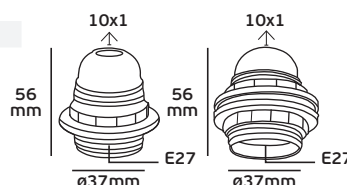

Code	35125-020639	35125-019639	35125-008639
Model	VK/GH-02/1/B	VK/GH-02/1/W	VK/GH-02/2/B
Color Body	Black	White	Black
Type	Lampholder with 1 ring	Lampholder with 1 ring	Lampholder with 2 rings
AC Voltage	250V~50Hz	250V~50Hz	250V~50Hz
Lampholder	E27	E27	E27
Material	Bakelite	Bakelite	Bakelite
Price	1.00€	1.25€	1.32€

Code	35125-032639
Model	VK/GH-02/2/W
Color Body	White
Type	Lampholder with 2 rings
AC Voltage	250V~50Hz
Lampholder	E27
Material	Bakelite
Price	1.45€