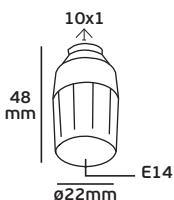

Plastic Lampholders E14/E27/B22 Electrical supplies

VK/JX-7E14

Code	35125-002639	35125-001639
Model	VK/JX-7E14/B	VK/JX-7E14/W
Color Body	Black	White
Type	Lampholder	Lampholder
AC Voltage	250V~50Hz	250V~50Hz
Lampholder	E14	E14
Material	Plastic	Plastic
Price	0.79€	0.79€

VK/JX-10E27No1

Code	35125-004639	35125-003639
Model	VK/JX-10E27No1/B	VK/JX-10E27No1/W
Color Body	Black	White
Type	Lampholder	Lampholder
AC Voltage	250V~50Hz	250V~50Hz
Lampholder	E27	E27
Material	Plastic	Plastic
Price	0.89€	0.89€

VK/JX-10B22No2

Code	35125-006639	35125-005639
Model	VK/JX-10B22No2/B	VK/JX-10B22No2/W
Color Body	Black	White
Type	Lampholder	Lampholder
AC Voltage	250V~50Hz	250V~50Hz
Lampholder	B22	B22
Material	Plastic	Plastic
Price	0.89€	0.89€