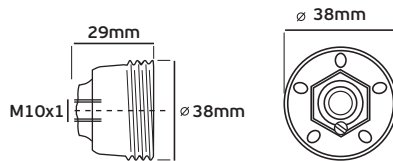

Metallic Caps/Rings E27 Electrical supplies

VK/103021 - 103020 - 103027.91 - 103026.91

Code	31118-006620	31118-007620	31118-008620	31118-009620
Model	VK/103021	VK/103020	VK/103027.91	VK/103026.91
Color Body	Gold	Chrome	Gold	Chrome
Type	Without earth terminal	Without earth terminal	With earth terminal	With earth terminal
AC Voltage	250V~50Hz	250V~50Hz	250V~50Hz	250V~50Hz
Lampholder	E27	E27	E27	E27
Material	Metallic	Metallic	Metallic	Metallic
Price	1.05€	1.10€	1.24€	1.28€

IP20 Box 1000pcs

VK/535018.91 - 535017.91

Code	30119-005620	30119-006620
Model	VK/535018.91	VK/535017.91
Color Body	Gold	Chrome
Type	Ring Small	Ring Small
AC Voltage	250V~50Hz	250V~50Hz
Lampholder	E27	E27
Material	Metallic	Metallic
Price	0.55€	0.63€

IP20 Box 500pcs