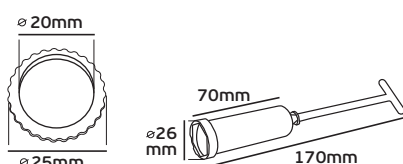

Electrical supplies *Adapters G9*

VK/324...

Code	40206-074629	40206-075629
Model	VK/324	VK/324A
Color Body	Chrome	Chrome
Lampholder	G9	G9
Material	Metal	Metal
Description	Snap-on bracket	Snap-on bracket on lamp/er side
Price	0.98€	0.98€

VK/333/...

Code	40206-098629	40206-078629	40206-079629
Model	VK/333/BS	VK/333/C	VK/333A/C
Color Body	Brass	Chrome	Chrome
Lampholder	G9	G9	G9
Material	Metal	Metal	Metal
Description	Female nipple M10x1	Female nipple M10x1	Female nipple M8x1
Price	2.50€	2.90€	2.60€

VK/334 - 440

Code	40206-099629	40206-080629	40206-081629
Model	VK/334/BS	VK/334/C	VK/440
Color Body	Brass	Chrome	Black
Lampholder	G9	G9	G9
Material	Metal	Metal	Plastic
Description	Solid ring	Solid ring	Assembling tool
Box	500pcs	500pcs	100pcs
Price	1.34€	1.54€	2.64€