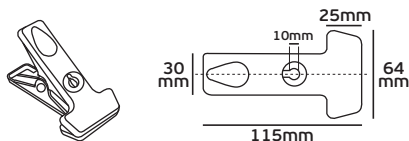

\* Completely knocked down.

Nylon 66 RV	Box 250pcs
----------------	---------------

VK/5333/10

<b>Code</b>	<b>55151-002643</b>
<b>Model</b>	VK/5333/10/2/6
<b>Color</b>	BLACK
<b>Dimensions (cm)</b>	H4.9cm-L8.9
<b>Price</b>	6.111€