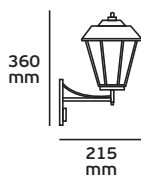

Outdoor lighting *Garden*

VK/01017

Code	75169-150997
Model	VK/01017/S
Color body	Silver
Voltage	240V
Lampholder	E27
Material	Stainless Steel/Glass
IP Rating	IP44
Price	29.00€

	MAX 60w	Box 6pcs

VK/01018

Code	75169-151997
Model	VK/01018/S
Color body	Silver
Voltage	240V
Lampholder	E27
Material	Stainless Steel/Glass
IP Rating	IP44
Price	44.00€

		MAX 60w	Box 6pcs

VK/01019

Code	75169-152997
Model	VK/01019/S
Color body	Silver
Voltage	240V
Lampholder	E27
Material	Stainless Steel/Glass
IP Rating	IP44
Price	29.00€

	MAX 60w	Box 6pcs