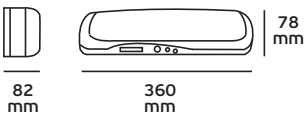

Code	59610-002725
Model	VK/KN-218L
Battery	6V-2.8Ah
Voltage	220-240V
Watt	5.4w
LED	SMD 36pcs
Beam Angle	110°
Autonomy	30hrs/1L-20hrs/2L-14hrs/3L
Material	Plastic
Placement	Roof or Wall
IP Rating	IP20
Price	10.00€