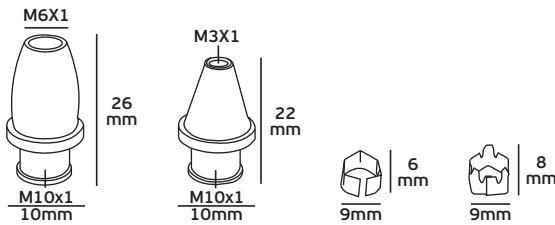

Metallic Accessories Electrical supplies

VK/REV/.../G4 - SPR/G4/...

Code	49155-103224	49155-105629	49155-170630	49155-107629
Model	VK/REV/6/G4	VK/REV/3/G4	VK/SPR/G4/C	VK/SPR/G4/RS
Description	Revolver 6"	Revolver 3" - M3X1	Metal spring (Tough)	Metal spring (Soft)
Color	BRASS	BRASS	CHROME	RAW STEEL
Box	500pcs	500pcs	1000pcs	1000pcs
Price	1.302€	1.302€	0.284€	0.284€

VK/M6/10X1 - R12/10X1

Code	49155-108224	49155-111224	49155-113224
Model	VK/M6/10X1	VK/12/10X1	VK/R12/10X1
Description	Brass neck - M6 -10X1	Brass neck - Tube 12" - 10X1	Brass neck - Tube Ø14mm - 10x1
Price	0.567€	0.756€	0.840€

VK/CDL1 - RACCDOP

Code	49155-297630	49155-298630
Model	VK/CDL1	VK/RACCDOP
Description	Brass - M10X1F/M10X1M	Brass - M10X1M/M10X1M
Price	3.308€	2.048€