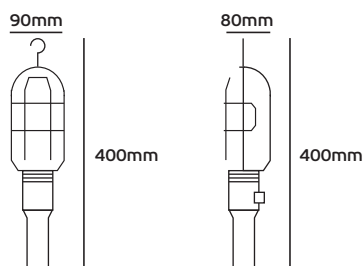

# Electrical supplies *Industrial extension*

VK/10047/...

Code	20081-098639	20081-065626
Model	VK/10047/3	VK/10047/10
Type	Cable workshop	Cable workshop
Voltage	230V	230V
Lampholder	E27	E27
Cable L	3m	10m
Box	20pcs	25pcs
Price	11.20€	16.00€