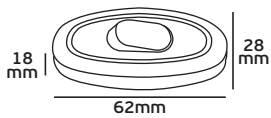

## VK/AV50/GB/...

Code	18139-062627	18139-061627
Model	VK/AV50/GB/GD	VK/AV50/GB/B
Cable	250cm+150cm	250cm+150cm
Max	3A	3A
Material	GOLD	BLACK
AC Voltage	250V~50Hz	250V~50Hz
Price	-	-

VK/304/...

Code	18126-022626	18126-023626	18126-024626	18126-025626
Model	VK/304/W	VK/304/B	VK/304/GD	VK/304/TR
Color	WHITE	BLACK	GOLD	TRANSPARENT
AC Voltage	250V~50Hz	250V~50Hz	250V~50Hz	250V~50Hz
Max	2.5A	2.5A	2.5A	2.5A
Material	Plastic	Plastic	Plastic	Plastic
Description	Intermediate switch	Intermediate switch	Intermediate switch	Intermediate switch
Price	0.80€	0.80€	0.90€	0.90€