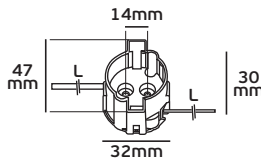

Lampholders Metal Halide Electrical supplies

VK/K526E/G12 - 25809.9001

Code	37105-019639	37105-021639	37105-007640	37105-010640
Model	VK/K526E/G12	VK/K526D/G12	VK/25809/G12	VK/25809.9001
Color Body	Natural	Natural	Natural	Natural
AC Voltage	250V~50Hz	250V~50Hz	250V~50Hz	250V~50Hz
Base	G12	G12	G12	Gx12-1
Material	Steatite	Steatite	Steatite	Steatite
Description	Lampholder for lamp CDM-T	Lampholder for lamp CDM-T	Lampholder for lamp CDM-T	Lamp/der for lamp GX12-1
Price	3.30€	3.30€	5.70€	3.40€

VK/25810...

Code	37105-013640	37105-014640	37105-015640
Model	VK/25810.3701.81	VK/25810.3801.81	VK/25810.4201.81
Color Body	Natural	Natural	Natural
AC Voltage	250V~50Hz	250V~50Hz	250V~50Hz
Base	PG12-1	PG12-2	PG12-3
Material	Steatite	Steatite	Steatite
Description	Lamp/der for sodium TUBE lamp	Lamp/der for lamp HQI 70W	Lamp/der for lamp xenon
Price	5.18€	5.40€	5.18€

VK/25.806.3700.00

Code	37105-021640
Model	VK/25.806.3700.00
Color Body	Natural
AC Voltage	250V~50Hz
Base	Rx7s
Material	Steatite
Description	Lamp/der for lamp 70 - 150W
Price	5.10€