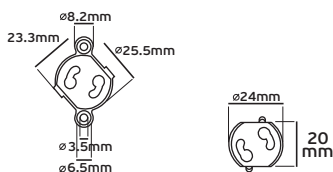

Electrical supplies *Lampholders G5*

VK/100069 - 101627

Code	22100-004618	22100-005618
Model	VK/100069	VK/101627
Color Body	Natural	Natural
AC Voltage	250V~50Hz	250V~50Hz
Material	PC	PC
Description	Starter holder - VS	Starter holder - VS
Price	0.40€	0.36€

VK/106818 - 108671 - No5

Code	22100-037618	22100-006618	22100-007082
Model	VK/106818	VK/108671	VK/No5
Color Body	Natural	Natural	Natural
AC Voltage	250V~50Hz	250V~50Hz	250V~50Hz
Material	PC	PC	PC
Description	Starter holder - VS	Starter holder - VS	Starter holder with screw - S/R
Box	1000pcs	1000pcs	100pcs
Price	0.31€	0.31€	0.64€

VK/No14 - No15

Code	22100-001082	22100-002082
Model	VK/No14	VK/No15
Color Body	Natural	Natural
AC Voltage	250V~50Hz	250V~50Hz
Material	PC	PC
Description	Lampholder with cable (plain) - S/R	Lampholder with starter and cable (complex) - S/R
Price	1.28€	1.28€