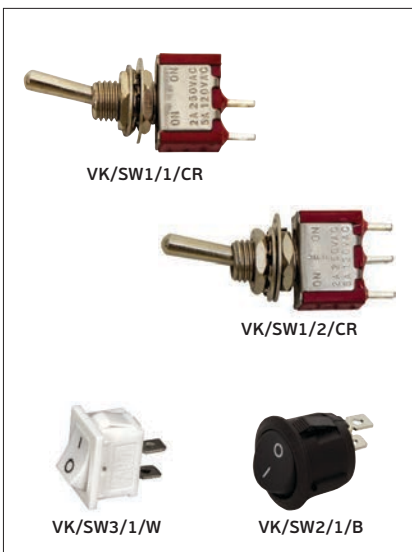

VK/SW1/1/... - VK/SW2/1/... - SW3/1/...