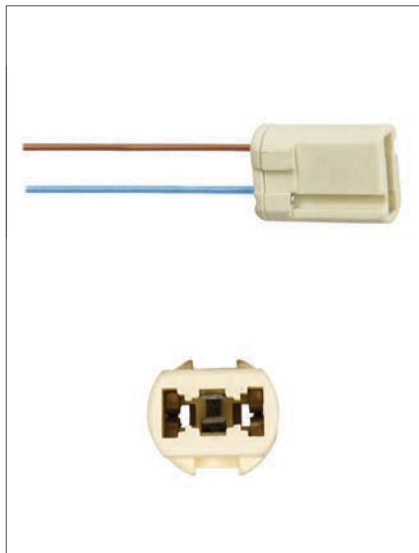

Electrical supplies *Lampholders G9*

VK/K540F/...

Code	40206-023605	40206-001605	40206-128605	40206-008605
Model	VK/K540F/5	VK/K540F/10	VK/K540F/14	VK/K540F/120
AC Voltage	250V~50Hz	250V~50Hz	250V~50Hz	250V~50Hz
Lampholder	G9	G9	G9	G9
Material	Steatite	Steatite	Steatite	Steatite
Length of TEFLON cable	5cm	10cm	14cm	120cm
Price	0.92€	1.05€	0.98€	2.50€

Code	40206-009605	40206-011605
Model	VK/K540F/150	VK/K540F/250
AC Voltage	250V~50Hz	250V~50Hz
Lampholder	G9	G9
Material	Steatite	Steatite
Length of TEFLON cable	150cm	250cm
Price	2.70€	3.40€