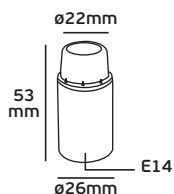

Electrical supplies *Bakelite Lampholders E14*

VK/GH-07

Code	35125-025639	35125-026639
Model	VK/GH-07/B	VK/GH-07/W
Color Body	Black	White
Type	Lampholder smooth	Lampholder smooth
AC Voltage	250V~50Hz	250V~50Hz
Lampholder	E14	E14
Material	Bakelite	Bakelite
Price	0.84€	0.99€

VK/GH-08-NR

Code	35125-027639	35125-028639
Model	VK/GH-08-NR/B	VK/GH-08-NR/W
Color Body	Black	White
Type	Lampholder with threads	Lampholder with threads
AC Voltage	250V~50Hz	250V~50Hz
Lampholder	E14	E14
Material	Bakelite	Bakelite
Price	0.86€	0.99€

VK/GH-08/1, VK/GH-08/2

Code	35125-023639	35125-024639	35125-007639
Model	VK/GH-08/1/B	VK/GH-08/1/W	VK/GH-08/2/B
Color Body	Black	White	Black
Type	Lampholder with 1 ring	Lampholder with 1 ring	Lampholder with 2 rings
AC Voltage	250V~50Hz	250V~50Hz	250V~50Hz
Lampholder	E14	E14	E14
Material	Bakelite	Bakelite	Bakelite
Price	0.93€	1.15€	1.21€

Code	35125-031639
Model	VK/GH-08/2/W
Color Body	White
Type	Lampholder with 2 rings
AC Voltage	250V~50Hz
Lampholder	E14
Material	Bakelite
Price	1.40€