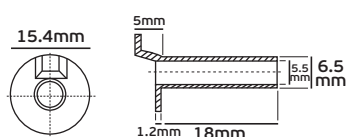

Electrical supplies *Plastic Accessories*

VK/5901 - VK/5469

Code	54151-004643	54151-002643
Model	VK/5901/0/2/5	VK/5469/2/5
Color	BLACK	BLACK
Hole	0.65cm	0.65cm
Dimensions (cm)	D0.65-W1.68-L2.35cm	D0.65-W1.54-L1.8cm
Price	0.102€	0.098€

Nylon 66	Box 1000pcs

VK/5901/1 - VK/5900/1

Code	54151-003643	54151-076643
Model	VK/5901/1/2/5	VK/5900/1/1/5
Color	BLACK	WHITE
Hole	0.65cm	0.65cm
Dimensions (cm)	D0.65-W2.22-L1.2cm	D0.65-W2.22-L3.0cm
Price	0.111€	0.102€

Nylon 66	Box 1000pcs

VK/5572/2

Code	54151-001643
Model	VK/5572/2/1/5
Color	WHITE
Hole	0.65cm
Dimensions (cm)	H0.35-W1.9-L2.45cm
Price	0.160€

* Insulating protection with cable clamp for lampholders.
Class II for cable H03VVH2-F 2x0.75mm².

Nylon 66	Box 1000pcs