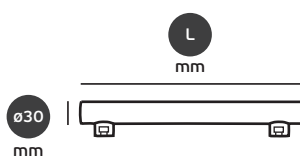

Voltage 230	SMD	330°	CRI Ra>80	40k hrs	100kclks	A+	-25°C 45°C	Polycarbonate	IP20	2	Box 10