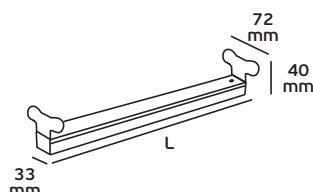

Code	74168-226682	74168-232682	74168-228682	74168-230682
Model	VK/04065/218	VK/04095/230	VK/04066/236	VK/04067/258
Voltage	240V	240V	240V	240V
Descriptions	For 2xTube T8 18W	For 2xTube T8 30W	For 2xTube T8 36W	For 2xTube T8 58W
Dimmensions (LxWxH)	600x33(72)x40mm	900x33(72)x40mm	1200x33(72)x40mm	1500x33(72)x40mm
Color Body	White	White	White	White
Price	5.10€	5.50€	5.70€	7.40€