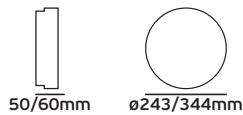

Code	64175-246112 911401599651	64175-247112 911401599751
Description	BY020P LED100S	BY020P LED200S
Dimensions	50xø234mm	60xø344mm
Kelvin	4000K	4000K
Lumen	10.000lm	20.000lm
Color body	Black	Black
Voltage	220-240V	220-240V
Watt	97w	190w
Dimmable	No	No
LED	PHILIPS	PHILIPS
Beam Angle	100°	100°
CRI	Ra>80	Ra>80
Hours	50.000h	50.000h
Material	Alum., Polycarbonate	Alum., Polycarbonate
IP Rating	IP65	IP65
Price	200.90€	284.60€