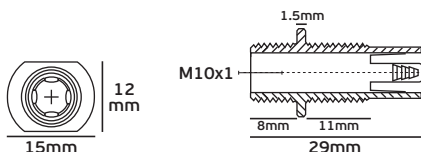

Electrical supplies *Plastic Accessories*

VK/5915A/...

Code	52150-038643	52150-039643	52150-040643
Model	VK/5915A/1/6	VK/5915A/2/6	VK/5915A/4/6
Color	WHITE	BLACK	GOLD
Nipple	M10x1	M10x1	M10x1
Dimensions (cm)	H1.2-W1.5-L2.9cm	H1.2-W1.5-L2.9cm	H1.2-W1.5-L2.9cm
Material	Nylon 66 RV	Nylon 66 RV	Nylon 66 RV
Price	0.131€	0.131€	0.150€
Code	52150-041643	52150-112643	
Model	VK/5915A/0/11	VK/5915A/8/6	
Color	NATURAL	SILVER	
Nipple	M10x1	M10x1	
Dimensions (cm)	H1.2-W1.5-L2.9cm	H1.2-W1.5-L2.9cm	
Material	Polycarbonate	Nylon 66 RV	
Price	0.258€	0.150€	

*H03VV-F/H05VV-F øMin 4.8mm-øMax 5.8mm

Box
1000pcs

VK/5915V/...

Code	52150-121643	52150-122643	52150-123643
Model	VK/5915V/1/6	VK/5915V/2/6	VK/5915V/4/6
Color	WHITE	BLACK	GOLD
Nipple	M10x1	M10x1	M10x1
Dimensions (cm)	H1.2-W1.5-L2.9cm	H1.2-W1.5-L2.9cm	H1.2-W1.5-L2.9cm
Material	Nylon 66 RV	Nylon 66 RV	Nylon 66 RV
Price	0.131€	0.131€	0.150€
Code	52150-124643		
Model	VK/5915V/0/11		
Color	NATURAL		
Nipple	M10x1		
Dimensions (cm)	H1.2-W1.5-L2.9cm		
Material	Polycarbonate		
Price	0.258€		

*H03VV-F/H05VV-F øMin 5.8mm-øMax 6.8mm

Box
1000pcs

VK/5917/...

Code	52150-042643	52150-043643	52150-044643
Model	VK/5917/1/6	VK/5917/2/6	VK/5917/4/6
Color	WHITE	BLACK	GOLD
Nipple	M10x1	M10x1	M10x1
Dimensions (cm)	H1.2-W1.7-L2.95cm	H1.2-W1.7-L2.95cm	H1.2-W1.7-L2.95cm
Material	Nylon 66 RV	Nylon 66 RV	Nylon 66 RV
Price	0.210€	0.210€	0.231€
Code	52150-045643	52150-111643	
Model	VK/5917/0/11	VK/5917/8/6	
Color	NATURAL	SILVER	
Nipple	M10x1	M10x1	
Dimensions (cm)	H1.2-W1.7-L2.95cm	H1.2-W1.7-L2.95cm	
Material	Polycarbonate	Nylon 66 RV	
Price	0.325€	0.231€	

Box
1000pcs