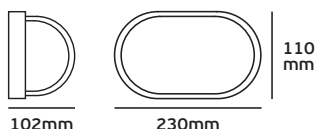

Outdoor lighting Wall

VK/01050

Code	75169-105193	75169-178193	75169-003193
Model	VK/01050/MC	VK/01050/ABS	VK/01050/NB
Color body	Brushed Chrome	Bronze	Natural Brass
Voltage	240V	240V	240V
Lampholder	E27	E27	E27
Material	Brass/Glass	Brass/Glass	Brass/Glass
IP Rating	IP65	IP65	IP65
Price	46.00€	43.00€	40.00€

VK/01049

Code	75169-086193	75169-177193	75169-085193
Model	VK/01049/MC	VK/01049/ABS	VK/01049/NB
Color body	Brushed Chrome	Bronze	Natural Brass
Voltage	240V	240V	240V
Lampholder	E27	E27	E27
Material	Brass/Glass	Brass/Glass	Brass/Glass
IP Rating	IP65	IP65	IP65
Price	43.00€	43.00€	38.00€

VK/01051

Code	75169-088193	75169-179193	75169-087193
Model	VK/01051/MC	VK/01051/ABS	VK/01051/NB
Color body	Brushed Chrome	Bronze	Natural Brass
Voltage	240V	240V	240V
Lampholder	E27	E27	E27
Material	Brass/Glass	Brass/Glass	Brass/Glass
IP Rating	IP65	IP65	IP65
Price	56.00€	56.00€	52.00€