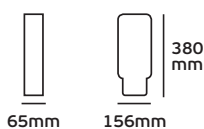

Code	63158-275140
Model	VK/02036/C
Kelvin	4000K
Lumen	6.500lm
Color body	Aluminium
Voltage	100-250V
Watt	60w
Dimmable	No
LED	EPISTAR SMD 3030
Beam Angle	70°-140°
CRI	Ra>80
Hours	40.000h
Material	Aluminium
IP Rating	IP65
Price	84.00€