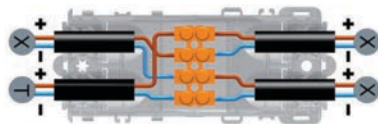

TECHNICAL DETAILS (VK/5625/415)

- wWays: 4
- wNumber of poles: 4
- wTerminals: 4x2.5mm² with screw and wire protector
- wConnection: 4x1.5mm²
- wSuitable type of cables in Rubber: 4x0.50mm² H05RN-F 2x0.75 - 2x1mm² / H07RN-F 2x1 - 2x1.5 - 2x2.5 - 4x1.5mm²
- wSuitable type of cables in PVC: 2x1 - 2x1.5 - 2x2.5 - 4x1 - 4x1.5mm²