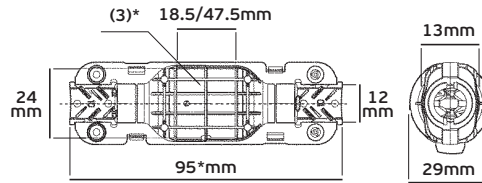

Electrical supplies *Underwater Terminals*

VK/5650 - 5650/3

Code	53152-052643	53152-061643	53152-053643
Model	VK/5650/2/21	VK/5650/20/2/21	VK/5650/3/2/21
Color	BLACK	BLACK	BLACK
Rated Voltage	12/24V	250V/16A	250V/16A
Dimensions (cm)	H2.9-W3-L9.5cm	H2.9-W3-L9.5cm	H2.9-W3-L9.5cm
IP Rating	IP68 (waterproof)	IP68 (waterproof)	IP68 (waterproof)
Price	17.325€	18.165€	15.750€

*With cables A=95 (cables ext. diameter: Ø min 9.5mm - Ø max 12mm without adapters)

*With cables A=105 (cables ext. diameter: Ø min 6.5mm - Ø max 9.5mm with adapters)

*(3) ExFxG=max internal room available.

Nylon 66
RV-AE **Box**
50pcs

Junction device

wOutdoor Use

wExternal diameter of the cable (min.-max.) 6.5 - 12mm

TECHNICAL DETAILS (VK/5650)

wWays: 2

wNumber of poles: 6

wTerminals: 6x2.5mm² with screw and wire protector

wConnection: 6x0.5mm²

wSuitable type of cables in Rubber: 4x0.50mm² - 6x0.50mm²

VK/5650

Wire stripping