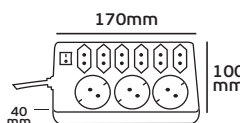

Multiple sockets Electrical supplies

VK/10068 - 10069 - 10014 - 10012 - 10011 With cable

Code	20081-178988	20081-179988	20081-180988	20081-177988	20081-175988
Model	VK/10068	VK/10069	VK/10014	VK/10012	VK/10011
Color Body	White	White	White	White	White
Type	Multiple socket	Multiple socket	Multiple socket	Multiple socket	Multiple socket
Voltage / Power	230V, 16A/3500w	230V, 16A/3500w	230V, 16A/3500w	230V, 16A/3500w	230V, 16A/3500w
Cable	3x1mm²	3x1mm²	3x1mm²	3x1mm²	3x1mm²
Switch	No	No	No	No	No
Price	7.40€	8.40€	9.00€	8.00€	9.10€

En. All products have a unique listing number according to the European Union requirements.
Ελ. Όλα τα προϊόντα έχουν ένα μοναδικό αριθμό καταχώρισης σύμφωνα με τις απαιτήσεις της Ευρωπαϊκής Ένωσης.

IP20	Socket schuko/ bipolar	Plastic	Only Energy !	Box 40pcs

VK/10015/S - 10069/S - 10014/S - 10012/S - 10011/S With cable

Code	20081-167988	20081-181988	20081-168988	20081-176988	20081-159988	20081-155988
Model	VK/10015/S	VK/10069/S	VK/10014/S	VK/10012/S	VK/10011/S	VK/10012/S/1.5
Color Body	White	White	White	White	White	White
Type	Multiple socket	Multiple socket	Multiple socket	Multiple socket	Multiple socket	Multiple socket
Voltage / Power	230V, 16A/3500w	230V, 16A/3500w	230V, 16A/3500w	230V, 16A/3500w	230V, 16A/3500w	230V, 16A/3500w
Cable	3x1mm²	3x1mm²	3x1mm²	3x1mm²	3x1mm²	3x1.5mm²
Switch	Yes	Yes	Yes	Yes	Yes	Yes
Price	9.20€	9.80€	11.00€	9.60€	10.80€	11.20€

En. All products have a unique listing number according to the European Union requirements.
Ελ. Όλα τα προϊόντα έχουν ένα μοναδικό αριθμό καταχώρισης σύμφωνα με τις απαιτήσεις της Ευρωπαϊκής Ένωσης.

IP20	Socket schuko/ bipolar	Plastic	Only Energy !	Box 40pcs