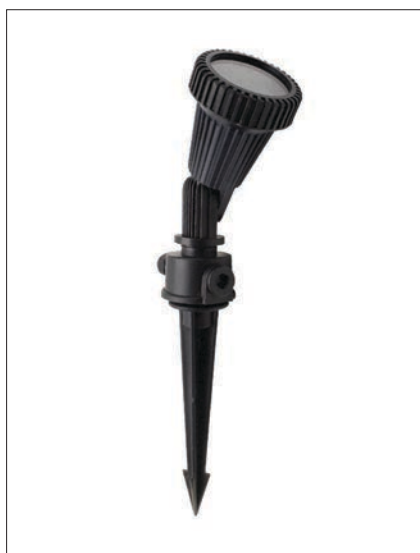

Code	75169-491126
Model	VK/02141/B
Color body	Black
Voltage	240V
Lampholder	GU10
Material	Plastic PA66
Resistance to Heat	240°C
IP Rating	IP65
Price	15.80€

VK/02141S