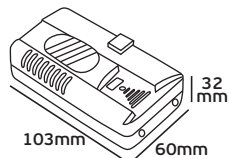

VK/DIM300/...

Code	19102-017619	19102-025126	19102-026126
Model	VK/DIM300/B	VK/DIM300/GD	VK/DIM300/CL
Color	Black	Gold	Trasparent
AC Voltage	220-240V~50Hz	220-240V~50Hz	220-240V~50Hz
Max	300W	300W	300W
Material	Plastic	Plastic	Plastic
Description	Floor Dimmer	Floor Dimmer	Floor Dimmer
Price	11.80€	11.80€	14.70€

VK/DIM300/S

Code	19102-029126
Model	VK/DIM300/S/B
Color	Black
AC Voltage	220-240V~50Hz
Max	300W
Material	Plastic
Description	Floor Dimmer
Price	14.70€

VK/DIM300/400/...

Code	19102-013619	19102-027126	19102-028126
Model	VK/DIM300/400/B	VK/DIM300/400/GD	VK/DIM300/400/TR
Color	Black	Gold	Trasparent
AC Voltage	220-240V~50Hz	220-240V~50Hz	220-240V~50Hz
Max	300W	300W	300W
Material	Plastic	Plastic	Plastic
Cable (mm)	1500+2500	1500+2500	1500+2500
Box	50pcs	60pcs	60pcs
Price	22.30€	22.30€	25.80€