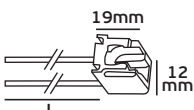

## VK/26.607.8036.50 - 26.607.8055.50

Code	23116-022640	23116-021640	22100-021640
Model	VK/26.607.8036.50	VK/26.607.8045.50	VK/26.607.8055.50
Color Body	Natural	Natural	Natural
AC Voltage	250V~50Hz	250V~50Hz	250V~50Hz
Base	T2	T2	T2
Material	PC/Nickel-Plated Steel	PC/Nickel-Plated Steel	PC/Nickel-Plated Steel
Description	Lampholder with Silic cable 60cm	Lampholder with Silic cable 150cm	Lampholder with Silic cable 250cm
Box	250pcs	125pcs	125pcs
Price	3.40€	4.60€	5.00€