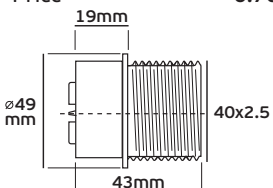

Code	29112-030618	29112-031618
Model	VK/103569	VK/103570
Color Body	Black	White
Type	Threaded casing with flange	Threaded casing with flange
AC Voltage	250V~50Hz	250V~50Hz
Lampholder	E27	E27
Material	Thermoplastic	Thermoplastic
Price	0.70€	0.70€