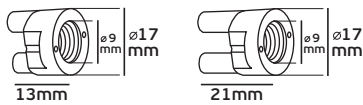

Adapters G4/G6.35 Electrical supplies

VK/5459/...

Code	38107-001643	38107-002643
Model	VK/5459	VK/5459/13
Color Body	White	White
Type	Lampholder	Lampholder
Lampholder	G6.35 - G4	G6.35 - G4
Material	Steatite	Steatite
Description	Base short	Base long
Price	0.45€	0.45€

VK/5479 - 5478

Code	38107-003643	38107-004643
Model	VK/5479	VK/5478
Color Body	White	White
Type	Base	Ring
Lampholder	G6.35 - G4	G6.35 - G4
Material	Steatite	Steatite
Description	Base with thread	Ring for base
Price	0.98€	0.52€

VK/5480

Code	38107-006643	38107-005643
Model	VK/5480/W	VK/5480/B
Color Body	White	Black
Type	Rosette	Rosette
Lampholder	G6.35 - G4	G6.35 - G4
Material	Steatite	Steatite
Description	Plastic rosette	Plastic rosette
Price	0.175€	0.175€