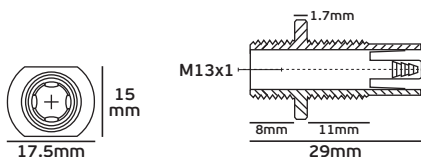

Code	52150-125643	52150-126643	52150-127643
Model	VK/5615/1/6	VK/5615/2/6	VK/5615/4/6
Color	WHITE	BLACK	GOLD
Nipple	M13x1	M13x1	M13x1
Dimensions (cm)	H1.5-W1.75-L2.9cm	H1.5-W1.75-L2.9cm	H1.5-W1.75-L2.9cm
Material	Nylon 66 RV	Nylon 66 RV	Nylon 66 RV
Price	0.401€	0.401€	0.430€

Code	52150-128643
Model	VK/5615/0/11
Color	NATURAL
Nipple	M13x1
Dimensions (cm)	H1.5-W1.75-L2.9cm
Material	Polycarbonate
Price	0.521€