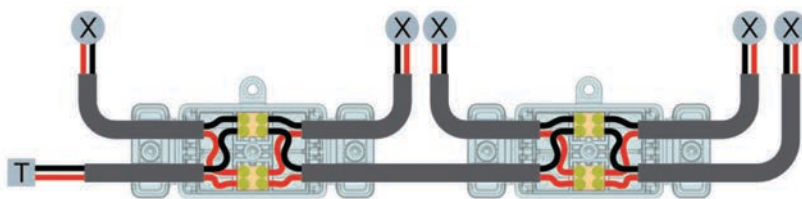

line arriving from another lighting fixtures

Wire stripping

**TECHNICAL DETAILS (VK/5664/20)**

- wWays: 4
- wNumber of poles: 2+2
- wTerminals: 2+2x1.5mm<sup>2</sup> with screw
- wConnection: 2x1mm<sup>2</sup>
- wSuitable type of cables in Rubber: 2x0.50mm<sup>2</sup> H05RN-F 2x0.75 - 2x1mm<sup>2</sup>