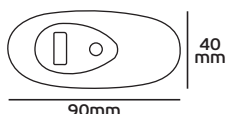

Electrical supplies *Dimmers*

VK/339/LED/...

Code	12084-473144	12084-472144
Model	VK/339/LED/W	VK/339/LED/B
Color	White	Black
AC Voltage	220-240V	220-240V
Max	100W	100W
Material	Plastic	Plastic
Description	Mini Cable Dimmer for Led lamps	Mini Cable Dimmer for Led lamps
Price	19.00€	19.00€

VK/339/...

Code	19102-021144	19102-022144	19102-023144	19102-024144
Model	VK/339/W	VK/339/B	VK/339/GD	VK/339/TR
Color	White	Black	Gold	Trasparent
AC Voltage	240V~60Hz	240V~60Hz	240V~60Hz	240V~60Hz
Max	160W	160W	160W	160W
Material	Plastic	Plastic	Plastic	Plastic
Description	Handheld dimmer	Handheld dimmer	Handheld dimmer	Handheld dimmer
Price	1.68€	1.68€	1.80€	1.80€

VK/RL/72/...

Code	19102-005621	19102-006621	19102-007621	19102-008621
Model	VK/RL/7218/LED/W	VK/RL/7200/LED/B	VK/RL/7226/LED/GD	VK/RL/7234/LED/TR
Color	White	Black	Gold	Trasparent
AC Voltage	240V~60Hz	240V~60Hz	240V~60Hz	240V~60Hz
Max Led	4-100W	4-100W	4-100W	4-100W
Max Halogen	25-160W	25-160W	25-160W	25-160W
Material	Plastic	Plastic	Plastic	Plastic
Description	Handheld dimmer	Handheld dimmer	Handheld dimmer	Handheld dimmer
Price	32.00€	32.00€	32.00€	32.00€