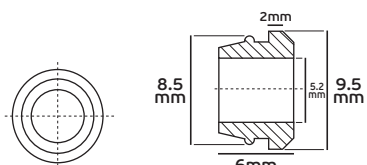

Electrical supplies *Plastic Accessories*

VK/5104/...

Code	54151-009643	54151-010643	54151-011643	54151-012643
Model	VK/5104/1/0	VK/5104/2/0	VK/5104/4/0	VK/5104/0/0
Color	WHITE	BLACK	GOLD	NATURAL
Hole	0.7cm	0.7cm	0.7cm	0.7cm
Dimensions (cm)	D1.1-W1.25-L0.7cm	D1.1-W1.25-L0.7cm	D1.1-W1.25-L0.7cm	D1.1-W1.25-L0.7cm
Price	0.058€	0.058€	0.064€	0.054€

VK/5105/...

Code	54151-005643	54151-006643	54151-007643	54151-008643
Model	VK/5105/1/0	VK/5105/2/0	VK/5105/4/0	VK/5105/0/0
Color	WHITE	BLACK	GOLD	NATURAL
Hole	0.52cm	0.52cm	0.52cm	0.52cm
Dimensions (cm)	D0.85-W0.95-L0.6cm	D0.85-W0.95-L0.6cm	D0.85-W0.95-L0.6cm	D0.85-W0.95-L0.6cm
Price	0.042€	0.042€	0.051€	0.039€

VK/6208/... - VK/6222/...

Code	54151-078643	54151-021643	54151-022643	54151-023643
Model	VK/6208/1/1	VK/6208/2/1	VK/6222/1/1	VK/6222/2/1
Color	WHITE	BLACK	WHITE	BLACK
Hole	0.7cm	0.7cm	0.8cm	0.8cm
Dimensions (cm)	D1.6-h0.7-d0.7cm	D1.6-h0.7-d0.7cm	D1.45-h0.6-d0.8cm	D1.45-h0.6-d0.8cm
Price	0.168€	0.168€	0.170€	0.170€