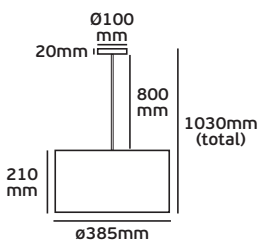

VK/03216PE/...

Code	61171-237648	61171-238648	61171-239648
Model	VK/03216PE/241	VK/03216PE/112	VK/03216PE/167
Color body	Green 241 shade + white cable	Rose 112 shade + white cable	Blue 167 shade + white cable
Lampholder	E27	E27	E27
Material	Iron + 100% fabric cotton	Iron + 100% fabric cotton	Iron + 100% fabric cotton
Voltage	220-240V	220-240V	220-240V
IP Rating	IP20	IP20	IP20
Working temperature	-20°C → 45°C	-20°C → 45°C	-20°C → 45°C
Cable	2x0.75mmx80cm	2x0.75mmx80cm	2x0.75mmx80cm
Price	38.00€	38.00€	38.00€