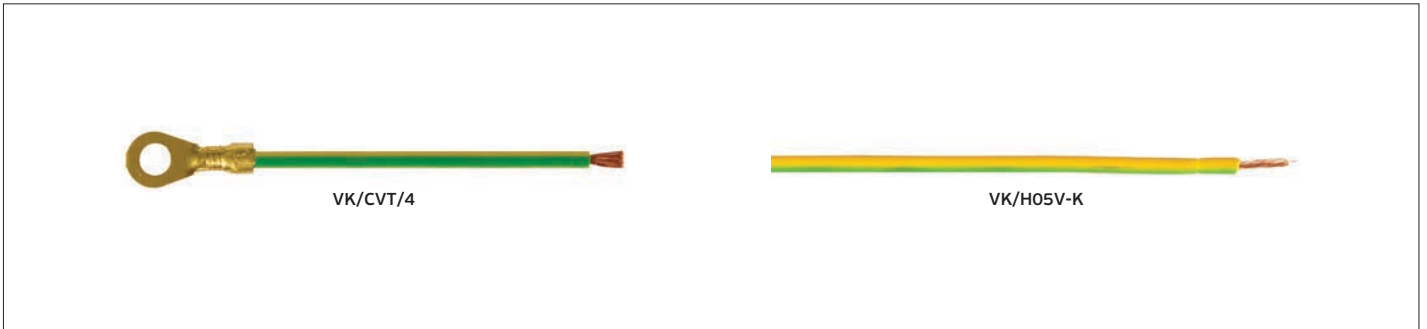

PVC Cables (Grounded) Electrical supplies

VK/CVT/... - H05V-K

Code	73167-252325	73167-253325	44141-002611
Model	VK/CVT/4	VK/CVT/11	VK/H05V-K
Box	100pcs	100pcs	100m
Wire mm²	1x0.75	1x0.75	1x0.75
Material	PVC	PVC	PVC
Description	Cable with Metallic ground tag D0.4cm	Cable with Metallic ground tag D1.1cm	Cable grounded - YELLOW/GREEN
Type	NYAF/NYA	NYAF/NYA	NYAF/NYA
Price	0.42€	0.42€	0.42€