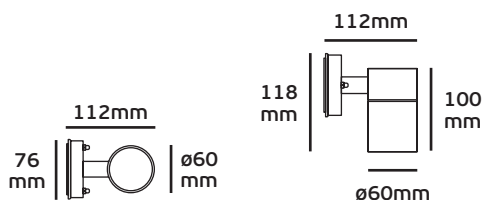

Outdoor lighting *Wall (Updown - down)*

VK/01104

Code	75169-339997	75169-340997
Model	VK/01104/W	VK/01104/B
Color body	White	Black
Voltage	220-240V	220-240V
Lampholder	GU10	GU10
Material	ABS+PC	ABS+PC
IP Rating	IP44	IP44
Price	12.00€	12.00€

MAX 8w	Box 1pc

VK/01105

Code	75169-341997	75169-342997
Model	VK/01105/W	VK/01105/B
Color body	White	Black
Voltage	220-240V	220-240V
Lampholder	GU10	GU10
Material	ABS+PC	ABS+PC
IP Rating	IP44	IP44
Price	14.30€	14.30€

MAX 8w	Box 1pc

VK/01107

Code	75169-345997	75169-346997
Model	VK/01107/W	VK/01107/AN
Color body	White	Anthracite
Voltage	220-240V	220-240V
Lampholder	GU10	GU10
Material	ABS+PC	ABS+PC
IP Rating	IP44	IP44
Price	13.70€	13.70€

MAX 8w	Box 1pc