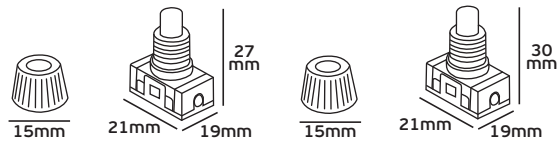

## VK/330V...

Code	18126-011716	18126-010716	18126-008716	18126-009716
Model	VK/330V/W	VK/330VH/W	VK/330V/B	VK/330VH/B
Color	White	White	Black	Black
AC Voltage	250V~50Hz	250V~50Hz	250V~50Hz	250V~50Hz
Max	2A	2A	2A	2A
Material	Plastic	Plastic	Plastic	Plastic
Description	Switch with push button - SHORT	Switch with push button - LONG	Switch with push button - SHORT	Switch with push button - LONG
Price	1.78€	1.78€	1.78€	1.78€