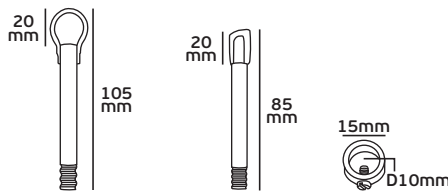

VK/TSG/RS - TSBP/BS - CLAMP/M

Code	49155-030630	49155-029630	49155-136630	49155-296630
Model	VK/CLAMP/M	VK/TSG/RS	VK/TSBP/BS	VK/TOG/RS
Thread	-	M10X1	M10X1	M10X1
Description	Metallic clamp - D1.0cm	Stem with loop - Tube 8.5"	Stem with loop - Tube 8.5"	Stem with loop - Tube 8.5"
Price	1.05€	0.483€	0.525€	3.15€

VK/CMP...

Code	49155-074630	49155-075630
Model	VK/CMP7/RS	VK/CMP10/RS
Description	Slim chain for single light - RAW STEEL	Thick chain for chandelier - RAW STEEL
Price (pc)	1.26€	1.733€

VK/CA6/...

Code	49155-077630	49155-076630
Model	VK/CA6/RS	VK/CA6/C
Description	Thick unpainted chain - 50cm - RAW STEEL	Thick painted chain - 50cm - CHROME
Price (pc)	0.735€	1.785€