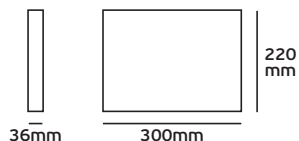

Code	63158-286723
Model	VK/02121/B/D/S
Kelvin	6000K
Lumen	4.500lm
Color body	Black
Voltage	85-265V
Watt	50w
Dimmable	No
LED	Sanan 5050
Beam Angle	120°
CRI	Ra>80
Hours	25.000h
Material	Aluminium, PC
IP Rating	IP65
Price	44.00€