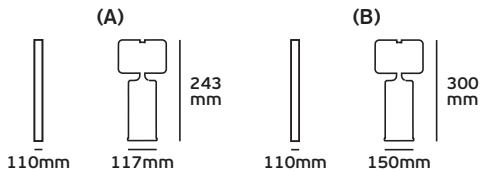

Street Lights LED Outdoor lighting

VK/02039

Code	63158-278140
Model	VK/02039/C
Kelvin	4000K
Lumen	20.000lm
Color body	Aluminium
Voltage	100-250V
Watt	200w
Dimmable	No
LED	EPISTAR SMD 3030
Beam Angle	70°-140°
CRI	Ra>80
Hours	40.000h
Material	Aluminium
IP Rating	IP66
Price	217.00€

VK/STR/AD

Code	63158-279140	63158-280140
Model	VK/STR/AD/60	VK/STR/AD/100/150/200
For street light	60w	100w, 150w, 200w
Dimensions	(A) 243x117x110	(B) 300x150x110
Material	Aluminium	Aluminium
IP Rating	IP65	IP65
Price	29.00€	29.00€