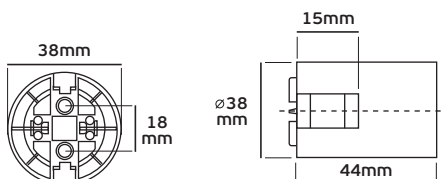

Electrical supplies *Plastic Casings E27 (2pcs)*

VK/500810 - 108936 - 506285

Code	29112-001618	29112-002618	29112-003618
Model	VK/500810	VK/108936	VK/506285
Color Body	Black	White	Gold
Type	Plain casing	Plain casing	Plain casing
AC Voltage	250V~50Hz	250V~50Hz	250V~50Hz
Lampholder	E27	E27	E27
Material	Thermoplastic	Thermoplastic	Thermoplastic
Price	0.88€	0.88€	0.88€

VK/109429 - 108965 - 109430

Code	29112-004618	29112-005618	29112-006618
Model	VK/109429	VK/108965	VK/109430
Color Body	Black	White	Gold
Type	External thread	External thread	External thread
AC Voltage	250V~50Hz	250V~50Hz	250V~50Hz
Lampholder	E27	E27	E27
Material	Thermoplastic	Thermoplastic	Thermoplastic
Price	0.98€	0.98€	0.98€

VK/501356 - 501358

Code	29112-007618	29112-008618
Model	VK/501356	VK/501358
Color Body	Black	White
Type	External thread with flange	External thread with flange
AC Voltage	250V~50Hz	250V~50Hz
Lampholder	E27	E27
Material	Thermoplastic	Thermoplastic
Price	1.08€	1.08€