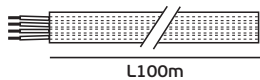

IP20	Cable Flat/Round	PVC	Box 100m

VK/UTP Telephone Round Cable