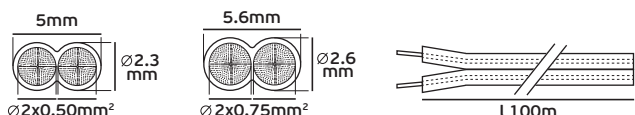

VK/03VH-H/50/...

Code	44141-025611	44141-001611
Model	VK/03VH-H/50/GRY	VK/03VH-H/50/BLB
Color Body	Yellow/Green	Blue/Brown
Wire mm²	2x0.50	2x0.50
Material	PVC	PVC
Type	NYFAZ	NYFAZ
Price	0.917€	0.61€

VK/03VH-H/...

Code	44141-011611	44141-012611	44141-013611	44141-014611	44141-015611
Model	VK/03VH-H/50/W	VK/03VH-H/50/B	VK/03VH-H/50/BR	VK/03VH-H/50/GD	VK/03VH-H/50/TR
Wire mm²	2x0.50	2x0.50	2x0.50	2x0.50	2x0.50
Material	PVC	PVC	PVC	PVC	PVC
Color	White	Black	Brown	Gold	Transparent
Price	0.59€	0.59€	0.59€	0.69€	0.75€

Code	44141-016611	44141-017611	44141-018611	44141-019611	44141-026611
Model	VK/03VH-H/75/W	VK/03VH-H/75/B	VK/03VH-H/75/BR	VK/03VH-H/75/GD	VK/03VH-H/75/TR
Wire mm²	2x0.75	2x0.75	2x0.75	2x0.75	2x0.75
Material	PVC	PVC	PVC	PVC	PVC
Color	White	Black	Brown	Gold	Transparent
Price	0.86€	0.86€	0.86€	0.86€	1.03€

Note
wFire-retardant (LSF wires) twin-core PVC insulated cables, with stranded conductor.