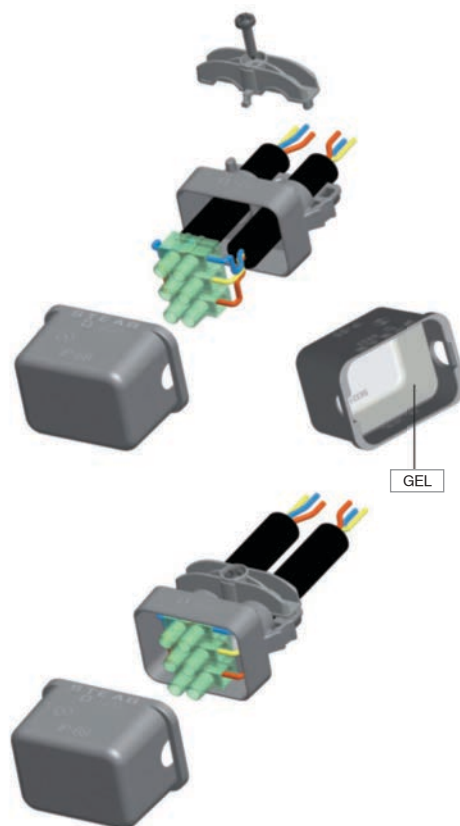

Electrical supplies *Underwater Terminals*

VK/5633

Code	53152-047643
Model	VK/5633/8/6
Color	GREY
Rated Voltage	250V/16A
Dimensions (cm)	H2.95-W3.8-L4.25cm
IP Rating	IP68 (waterproof)
Price	14.90€

Nylon 66
RV

Box
50pcs

Junction device

wOutdoor Use

wExternal diameter of the cable (min.-max.) 8 - 10mm

TECHNICAL DETAILS (VK/5633)

wWays: 2

wNumber of poles: 3

wTerminals: 3x2.5mm² with screw and wire protector

wConnection: 3x1.5mm²

wSuitable type of cables in Rubber: H05RN-F 3x0.75 - 3x1mm² / H07RN-F 3x1 - 3x1.5mm²

Wire stripping