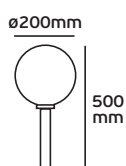

MAX 18w	Box 6pcs