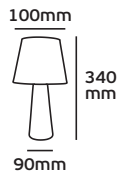

Code	61171-229648	61171-227648
Model	VK/1302s/D	VK/1302s/A
Color Body	White + Black stripes	Yellow + Orange stripes
Voltage	240V	240V
Lampholder	E14	E14
Price	11.70€	11.70€

Code	61171-228648	61171-216648
Model	VK/1302s/B	VK/1302s/C
Color Body	Light Blue + Blue stripes	Yellow + Green stripes
Voltage	240V	240V
Lampholder	E14	E14
Price	11.70€	11.70€