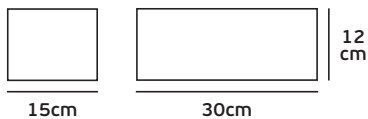

Wall GU10. Spot. Indoor lighting

Code	75169-251108
Model	VK/03103WA/W
Color body	White shaded
Voltage	240V
Lampholder	E27
Material	Fabric, PMMA, metal
IP Rating	IP20
Price	28.00€

		MAX 42w	Box 20pcs

Code	75169-249108
Model	VK/03101WA/B
Color body	Black shaded
Voltage	240V
Lampholder	E27
Material	Fabric, PMMA, metal
IP Rating	IP20
Price	37.80€

		MAX 42w	Box 10pcs

Code	75169-250108
Model	VK/03102WA/BG
Color body	Beige shaded
Voltage	240V
Lampholder	E27
Material	Fabric, PMMA, metal
IP Rating	IP20
Price	36.70€

		MAX 42w	Box 10pcs