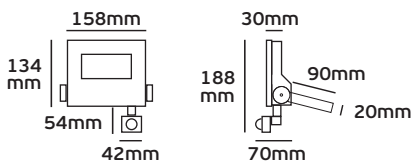

Code	63158-285140
Model	VK/02150/D/S
Kelvin	6000K
Lumen	3.000lm
Color body	Black
Voltage	180-250V
Watt	15w
Dimmable	No
LED	SMD 2835/96pcs
Beam Angle	100°
Hours	25.000h
Material	Aluminium, PC
IP Rating	IP65
Price	31.50€