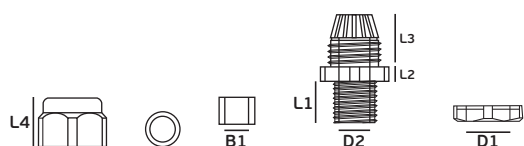

Code	73167-688683	73167-689683	73167-690683	73167-691683	73167-692683
Model	VK/PG-9/BS	VK/PG-11/BS	VK/PG-13.5/BS	VK/PG-16/BS	VK/PG-21/BS
Color	Brass	Brass	Brass	Brass	Brass
D1 (mm)	14	18	20	22	27
D2 (mm)	9	13.4	15.5	17.6	21.4
L1 (mm)	7	8.7	8.9	11.3	11.1
L2 (mm)	4	5.1	5.0	5.2	5.1
L3 (mm)	14	18.1	19.2	20.2	23.0
L4 (mm)	12	17.9	18.3	18.1	22.0
B1 (mm)	9	11.3	12.8	13.7	17.4
Flammability	UL 94V-2	UL 94V-2	UL 94V-2	UL 94V-2	UL 94V-2
Material	Nickel-plated brass	Nickel-plated brass	Nickel-plated brass	Nickel-plated brass	Nickel-plated brass
Price	1.47€	1.75€	1.68€	1.96€	3.20€