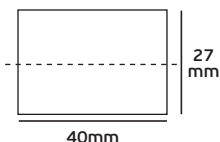

VK/103430 - 103431 - 103432

Code	28113-001618	28113-002618	28113-003618
Model	VK/103430	VK/103431	VK/103432
Color Body	Black	White	Gold
Type	Threaded casing	Threaded casing	Threaded casing
AC Voltage	250V~50Hz	250V~50Hz	250V~50Hz
Lampholder	E14	E14	E14
Material	Thermoplastic	Thermoplastic	Thermoplastic
Price	0.42€	0.42€	0.42€