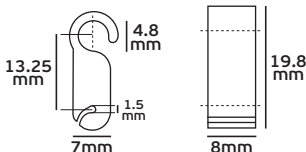

Electrical supplies *Plastic Accessories*

VK/5918/...

Code	52150-071643	52150-072643
Model	VK/5918/1/6	VK/5918/2/6
Color	WHITE	BLACK
Nipple	M10x1	M10x1
Dimensions (cm)	H3.0-W1.6	H3.0-W1.6
Price	0.231€	0.231€

*Hole for self-threading screw 005337/29/65: $\varnothing$ 2.2mm - max load 30kgs.

Nylon 66 RV	Box 1000pcs

VK/5407/1/...

Code	52150-001643	52150-002643
Model	VK/5407/1/1/6	VK/5407/1/2/6
Color	WHITE	BLACK
Dimensions (cm)	H0.7-W0.8-L1.98cm	H0.7-W0.8-L1.98cm
Price	0.172€	0.172€

*For round cable 2x0.75mm².

Nylon 66 RV	Box 1000pcs

VK/5407/2/...

Code	52150-004643	52150-005643	52150-006643
Model	VK/5407/2/1/6	VK/5407/2/2/6	VK/5407/2/4/5
Color	WHITE	BLACK	GOLD
Dimensions (cm)	H0.7-W0.8-L2.58cm	H0.7-W0.8-L2.58cm	H0.7-W0.8-L2.58cm
Material	Nylon 66 RV	Nylon 66 RV	Nylon 66
Price	0.172€	0.172€	0.172€

*For round cable 3x0.75mm².

Box 1000pcs