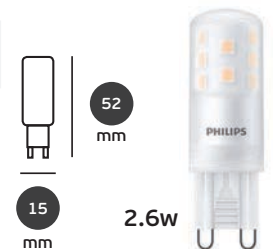

PHILIPS CorePro LEDcapsule

Code	Description	Base	Watt	Dimm	Kelvin	Lumen	Price
03045-630112 929002389002	CorePro LEDcapsuleLV	G4	1.8w		2.700K	205lm	7.09€
03045-631112 929002389102	CorePro LEDcapsuleLV	G4	1.8w		3.000K	215lm	7.09€
03045-632112 929002389202	CorePro LEDcapsuleLV	G4	2.7w		2.700K	270lm	10.35€
03045-633112 929002389302	CorePro LEDcapsuleLV	G4	2.7w		3.000K	330lm	10.35€
03045-605112 929002389902	CorePro LEDcapsuleMV	G9	2.6w		2.700K	300lm	9.18€
03045-634112 929002326502	CorePro LEDcapsule	G9	3.2w		2.700K	400lm	9.08€
03045-635112 929002326602	CorePro LEDcapsule	G9	3.2w		3.000K	400lm	9.08€
03045-636112 929002390002	CorePro LEDcapsuleMV	G9	4w		2.700K	400lm	9.18€

Voltage 220-240	LED PHILIPS	240°	CRI Ra>80	30k hrs	50kclks	A+	-20°C 45°C	Plastic	Alu	IP20	2	Box 12pcs