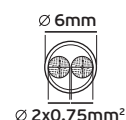

Bicolore	Kraft	Lino	Algodón	Green	Fuchsia	Yellow	Light red	Bordeaux
VK/OT62E0141	VK/OT62EKRA	VK/TUBK000C	VK/OT62E0AL	VK/OT62E069	VK/OT62E070	VK/OT62E066	VK/OT62E007	VK/OT62E008
Brown	Turquoise	Orange	grey	Blue	Gold	Black	White	
VK/OT62E020	VK/OT62E068	VK/OT62E042	VK/OT62E063	VK/OT62E075	VK/OT62E045	VK/OT62E041	VK/OT62E001	

Code	47143-008654	47143-042654	47143-020654	47143-041654	47143-009654	47143-017654
Model	VK/OT62E007	VK/OT62E008	VK/OT62E020	VK/OT62E001	VK/OT62E041	VK/OT62E042
Color	Light red	Bordeaux	Brown	White	Black	Orange
Wire mm²	2x0.75	2x0.75	2x0.75	2x0.75	2x0.75	2x0.75
Thickness	0.6cm	0.6cm	0.6cm	0.6cm	0.6cm	0.6cm
Material	Fabric	Fabric	Fabric	Fabric	Fabric	Fabric
Description	Round cable - 2 wires	Round cable - 2 wires	Round cable - 2 wires	Round cable - 2 wires	Round cable - 2 wires	Round cable - 2 wires
Price	2.98€	2.98€	2.98€	2.98€	2.98€	2.98€

Code	47143-027654	47143-010654	47143-013654	47143-014654	47143-015654	47143-016654
Model	VK/OT62E045	VK/OT62E063	VK/OT62E066	VK/OT62E068	VK/OT62E069	VK/OT62E070
Color	Gold	Grey	Yellow	Turquoise	Green	Fuchsia
Wire mm²	2x0.75	2x0.75	2x0.75	2x0.75	2x0.75	2x0.75
Thickness	0.6cm	0.6cm	0.6cm	0.6cm	0.6cm	0.6cm
Material	Fabric	Fabric	Fabric	Fabric	Fabric	Fabric
Description	Round cable - 2 wires	Round cable - 2 wires	Round cable - 2 wires	Round cable - 2 wires	Round cable - 2 wires	Round cable - 2 wires
Price	2.98€	2.98€	2.98€	2.98€	2.98€	2.98€

Code	47143-028654	47143-019654	47143-021654	47143-022654	47143-018654
Model	VK/OT62E075	VK/OT62E0AL	VK/OT62E0141	VK/OT62EKRA	VK/TUBK000C
Color	Blue	Algodon	Bicolore	Kraft	Lino
Wire mm²	2x0.75	2x0.75	2x0.75	2x0.75	2x0.75
Thickness	0.6cm	0.6cm	0.6cm	0.6cm	0.6cm
Material	Fabric	Fabric	Fabric	Fabric	Fabric
Description	Round cable - 2 wires	Round cable - 2 wires	Round cable - 2 wires	Round cable - 2 wires	Round cable - 2 wires
Price	2.98€	2.98€	2.98€	6.95€	2.98€