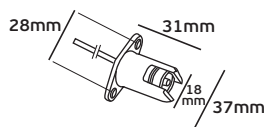

## VK/H25/... - 707

Code	36104-004605	36104-005605	36104-006605	36104-014605	36104-007605	36104-010629
Model	VK/H25/25	VK/H25/50	VK/H25/120	VK/H25/50T	VK/H25/120T	VK/707
AC Voltage	250V~50Hz	250V~50Hz	250V~50Hz	250V~50Hz	250V~50Hz	250V~50Hz
Base	R7s	R7s	R7s	R7s	R7s	R7s
Material	Ceramic/Brass	Ceramic/Brass	Ceramic/Brass	Ceramic/Brass	Ceramic/Brass	Ceramic/Brass
Description	Lampholder with Teflon cable - 25cm	Lampholder with Teflon cable - 50cm	Lampholder with Teflon cable - 120cm	Lampholder with Teflon cable - 50cm	Lampholder with Teflon cable - 120cm	Lampholder for 1000/1500W lamp
Box	500pcs	100pcs	100pcs	100pcs	100pcs	100pcs
Price	1.98€	2.30€	3.18€	3.00€	3.60€	6.60€