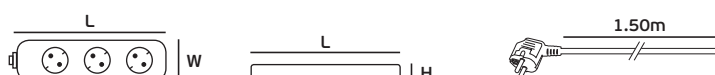

Electrical supplies *Multiple sockets*

VK/10006 - VK/10010 With cable

Code	20081-161988	20081-162988	20081-163988	20081-169988	20081-131988
Model	VK/10006	VK/10007	VK/10008	VK/10009	VK/10010
Color Body	White	White	White	White	White
Type	Multiple socket	Multiple socket	Multiple socket	Multiple socket	Multiple socket
Voltage / Power	250V, 16A/3500w	250V, 16A/3500w	250V, 16A/3500w	250V, 16A/3500w	250V, 16A/3500w
Cable L / Type	1.5m / 3x1mm²	1.5m / 3x1mm²	1.5m / 3x1mm²	1.5m / 3x1mm²	1.5m / 3x1mm²
Sockets / Switch	2 / No	3 / No	4 / No	5 / No	6 / No
Dim. (LxWxH)	11x5.5x4cm	15x5.5x4cm	20x5.5x4cm	24x5.5x4cm	28.5x5.5x4cm
Price	5.80€	6.10€	6.80€	7.70€	8.30€

En. All products have a unique listing number according to the European Union requirements.
Ελ. Όλα τα προϊόντα έχουν ένα μοναδικό αριθμό καταχώρισης σύμφωνα με τις απαιτήσεις της Ευρωπαϊκής Ένωσης.

VK/10007/1.5 - VK/10010/1.5 With cable

Code	20081-122988	20081-125988	20081-172988	20081-173988
Model	VK/10007/1.5	VK/10008/1.5	VK/10009/1.5	VK/10010/1.5
Color Body	White	White	White	White
Type	Multiple socket	Multiple socket	Multiple socket	Multiple socket
Voltage / Power	250V, 16A/3500w	250V, 16A/3500w	250V, 16A/3500w	250V, 16A/3500w
Cable L / Type	1.5m / 3x1.5mm²	1.5m / 3x1.5mm²	1.5m / 3x1.5mm²	1.5m / 3x1.5mm²
Sockets / Switch	3 / No	4 / No	5 / No	6 / No
Dim. (LxWxH)	15x5.5x4cm	20x5.5x4cm	24x5.5x4cm	28.5x5.5x4cm
Price	7.90€	8.80€	11.50€	12.30€

En. All products have a unique listing number according to the European Union requirements.
Ελ. Όλα τα προϊόντα έχουν ένα μοναδικό αριθμό καταχώρισης σύμφωνα με τις απαιτήσεις της Ευρωπαϊκής Ένωσης.