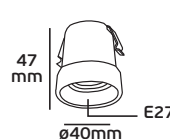

Porcelain Lampholders E27 Electrical supplies

VK/510 - VK/519G

Code	34122-022639	34122-008639
Model	VK/510/NW	VK/519G/NW
Color Body	White	White
Type	Lampholder with rusk M10x1	Lampholder with flange M10x1
AC Voltage	250V~50Hz	250V~50Hz
Lampholder	E27	E27
Material	Porcelain	Porcelain
Price	2.20€	0.66€

VK/519E-4/E27 - 519B-5/E27

Code	34122-005639	34122-012639
Model	VK/519E-4/E27	VK/519B-5/E27
Color Body	White	White
Type	Lampholder with bracket - long M5	Lampholder with bracket - short M4
AC Voltage	250V~50Hz	250V~50Hz
Lampholder	E27	E27
Material	Porcelain	Porcelain
Price	0.53€	0.53€

VK/519N/E27 - 21272

Code	34122-006639	34122-017702
Model	VK/519N/E27	VK/21272
Color Body	White	White
Type	Lampholder with plate M10X1	Lampholder with bracket
AC Voltage	250V~50Hz	250V~50Hz
Lampholder	E27	E27
Material	Porcelain	Porcelain
Box	500pcs	400pcs
Price	0.49€	1.76€