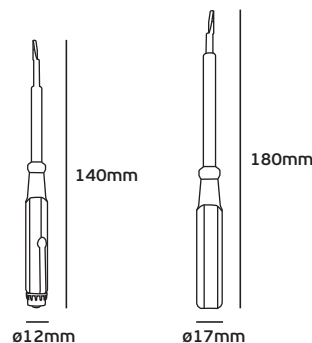

Code	17078-001639	17078-002639
Model	VK/FHT-106	VK/FHT-202
Type	Small screwdriver	Big screwdriver
Color	Yellow	Yellow
Material	Plastic/Metal	Plastic/Metal
Blister	100pcs	50pcs
Price (blister)	1.18€/pc	1.40€/pc