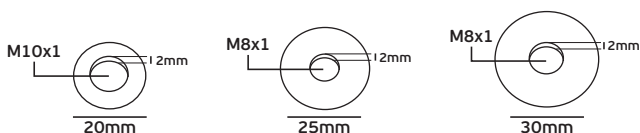

Electrical supplies *Metallic Accessories*

VK/027G - 029G

Code	49155-010630	49155-011630	49155-012630
Model	VK/027G	VK/028G	VK/029G
Thread	M10x1	M8x1	M8x1
Diameter	2cm	2.5cm	3cm
Price	0.420€	0.588€	0.767€

VK/034G - 036G

Code	49155-014630	49155-013630	49155-015630
Model	VK/034G	VK/035G	VK/036G
Thread	M13x1	M10x1	M8x1
Diameter	1.7cm	1.3cm	1.2cm
Height	0.3cm	0.25cm	0.2cm
Price	0.122€	0.119€	0.352€

VK/M01 - M02

Code	49155-019630	49155-020630
Model	VK/M01	VK/M02
Thread	M10x1	M10x1
Diameter	1.2cm	1.2cm
Height	1.2cm	1.5cm
Price	0.352€	0.536€