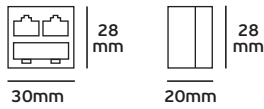

Electrical supplies *Telephone accessories*

VK/6P4C/..., VK/8P8C

Code	16081-001639	16081-035639	16081-036639
Model	VK/6P4C/2	VK/8P8C/2	VK/6P4C/2L
Type	6P4C Adaptor	8P8C Adaptor	6P4C Adaptor
Color	White	White	White
Description	Modular adaptor 2 ways	Modular adaptor 2 ways	Modular adaptor 2 ways with Led
Price	0.52€	0.87€	1.20€

VK/6P4C/...

Code	16081-002639	16081-003639
Model	VK/6P4C/3	VK/6P4C/5
Type	6P4C Adaptor	6P4C Adaptor
Color	White	White
Description	Modular adaptor 3 ways	Modular jack 5 ways with cord 15cm
Price	0.74€	1.65€

VK/6P4C/1, VK/8P8C/PC, VK/6P2C/PLUG

Code	16081-004639	16081-034639	16081-007639
Model	VK/6P4C/1	VK/8P8C/PC	VK/6P2C/PLUG
Type	6P4C Coupler	8P8C Connector	6P2C Adaptor
Color	White	White	White
Description	Modular cord coupler	Modular connector PC	Modular adaptor plug
Price	0.30€	0.48€	0.72€