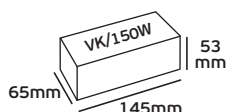

Code	21098-019026	21098-020026	21098-021026	21098-022026
Model	VK/Q/80	VK/Q/125	VK/Q/250	VK/Q/400
Watt	80W	125W	250W	400W
Max:	0.80A	1.15A	2.13A	3.25A
Rated Voltage/Input	12V/AC 230-240V	12V/AC 230-240V	12V/AC 230-240V	12V/AC 230-240V
Description	Ballast for (HM) lamps	Ballast for (HM) lamps	Ballast for (HM) lamps	Ballast for (HM) lamps
Price	14.00€	14.00€	22.00€	31.80€