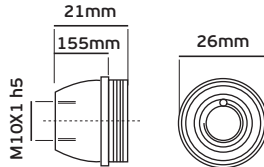

Code	27112-008618	27112-009618	27112-010618
Model	VK/109084	VK/109095	VK/109096
Color Body	Black	White	Gold
Type	Cap without locking screw	Cap without locking screw	Cap without locking screw
AC Voltage	250V~50Hz	250V~50Hz	250V~50Hz
Lampholder	E14	E14	E14
Material	Thermoplastic	Thermoplastic	Thermoplastic
Price	0.14€	0.14€	0.14€