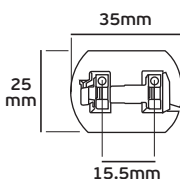

Code	29112-022618
Model	VK/103643
Color Body	Black
Type	Casing lock
AC Voltage	250V~50Hz
Lampholder	E27
Material	Thermoplastic
Price	0.40€