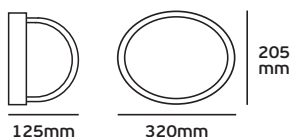

VK/01008

Code	75169-022997	75169-021997
Model	VK/01008/W	VK/01008/G
Color body	White	Grey
Voltage	240V	240V
Lampholder	E27	E27
Material	Alu diecast/Glass	Alu diecast/Glass
IP Rating	IP44	IP44
Price	17.00€	XX€

VK/01014

Code	75169-035997	75169-036997	75169-037997
Model	VK/01014/W	VK/01014/B	VK/01014/G
Color body	White	Black	Grey
Voltage	240V	240V	240V
Lampholder	E27	E27	E27
Material	Alu diecast/Glass	Alu diecast/Glass	Alu diecast/Glass
IP Rating	IP44	IP44	IP44
Price	13.40€	13.40€	13.40€

VK/01012

Code	75169-029997	75169-030997	75169-031997
Model	VK/01012/W	VK/01012/B	VK/01012/G
Color body	White	Black	Grey
Voltage	240V	240V	240V
Lampholder	E27	E27	E27
Material	Alu diecast/Glass	Alu diecast/Glass	Alu diecast/Glass
IP Rating	IP44	IP44	IP44
Price	13.40€	13.40€	13.40€