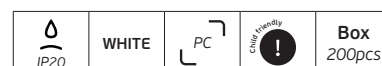

## VK/10033, VK/10034, VK/10035

Code	20081-016626	20081-017626	20081-018626
Model	VK/10033	VK/10034	VK/10035
Type	Power adaptor	Power adaptor	Power adaptor
Voltage	250V	250V	250V
Max	16A	16A	16A
Sockets	1S to 2II (Bipolar)	1S to 3II (Bipolar)	1S to 4II (Bipolar)
Switch	No	No	No
Box	200pcs	200pcs	100pcs
Price	1.65€	2.10€	2.55€