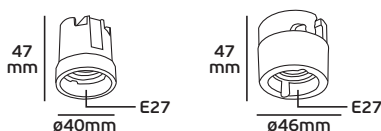

Electrical supplies *Porcelain Lampholders E27/E40*

VK/519/E27 - VK/519F/E27

Code	34122-004639	34122-009639
Model	VK/519/E27	VK/519F/E27
Color Body	White	White
Type	Lampholder without bracket	Lampholder Plafon
AC Voltage	250V~50Hz	250V~50Hz
Lampholder	E27	E27
Material	Porcelain	Porcelain
Price	0.31€	1.26€

VK/519H/A-3/E27 - 519/K-1/E27

Code	34123-001641	34122-015639
Model	VK/519H/A-3/E27	VK/519/K-1/E27
Color Body	White	White
Type	Lampholder with bracket	Lampholder with bracket
AC Voltage	250V~50Hz	250V~50Hz
Lampholder	E27	E27
Material	Porcelain	Porcelain
Box	100pcs	400pcs
Price	0.52€	0.43€

VK/401N/E40 - 541/E40

Code	34122-010639	34122-011639
Model	VK/401N/E40	VK/541/E40
Color Body	White	White
Type	Lampholder with bracket	Lampholder without bracket
AC Voltage	750V~50Hz	500V~50Hz
Lampholder	E40	E40
Material	Porcelain	Porcelain
Price	2.32€	2.90€