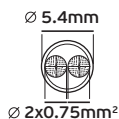

Electrical supplies *PVC Cables (Spiral)*

VK/H03VVH8-F/...

Code	44143-042611	44143-043611	44143-044611	44143-045611
Model	VK/H03VVH8-F/4/W	VK/H03VVH8-F/4/B	VK/H03VVH8-F/6/W	VK/H03VVH8-F/6/B
Wire mm²	2x0.75	2x0.75	2x0.75	2x0.75
Length	4m	4m	6m	6m
Color	White	Black	White	Black
Price	12.46€	12.46€	14.87€	14.87€

Code	44143-046611	44143-047611	44143-048611	44143-049611
Model	VK/H03VVH8-F/4/W/3	VK/H03VVH8-F/4/B/3	VK/H03VVH8-F/6/W/3	VK/H03VVH8-F/6/B/3
Wire mm²	3x0.75	3x0.75	3x0.75	3x0.75
Length	4m	4m	6m	6m
Color	White	Black	White	Black
Price	16.22€	16.22€	18.90€	18.90€

Note

wPVC jacketed retractile cord heat resistant, with stranded conductor.