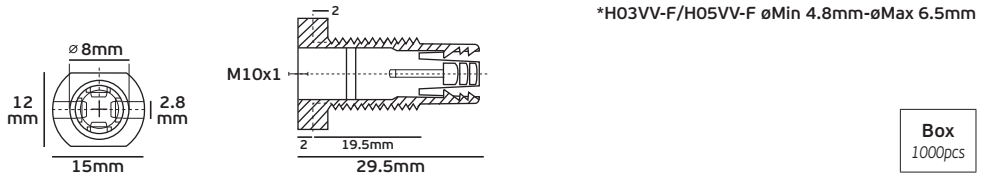

Code	52150-034643	52150-035643	52150-036643
Model	VK/5919/1/5	VK/5919/2/5	VK/5919/4/5
Color	WHITE	BLACK	GOLD
Nipple	M10x1	M10x1	M10x1
Dimensions (cm)	H1.2-W1.5-L2.95cm	H1.2-W1.5-L2.95cm	H1.2-W1.5-L2.95cm
Material	Nylon 66	Nylon 66	Nylon 66
Price	0.150€	0.150€	0.166€

Code	52150-037643
Model	VK/5919/0/11
Color	NATURAL
Nipple	M10x1
Dimensions (cm)	H1.2-W1.5-L2.95cm
Material	Polycarbonate
Price	0.292€