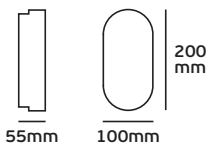

Code	75169-340692	75169-341692
Model	VK/02071/W/W	VK/02071/W/D
Kelvin	3000K	6000K
Lumen	480lm	480lm
Color body	White	White
Voltage	230V	230V
Watt	6w	6w
Dimmable	No	No
LED	SMD 2835	SMD 2835
Beam Angle	120°	120°
CRI	Ra>80	Ra>80
Hours	30.000h	30.000h
Material	Plastic	Plastic
IP Rating	IP65	IP65
Price	13.80€	13.80€