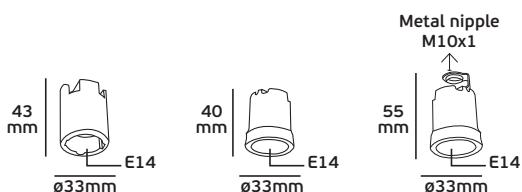

Electrical supplies *Porcelain Lampholders E14/B15d*

VK/525/E14, VK/523A/E14, VK/523B/E14

Code	34122-003639	34122-001639	34122-002639
Model	VK/525/E14	VK/523A/E14	VK/523B/E14
Color Body	White	White	White
Type	Lampholder without bracket	Lampholder without bracket	Lampholder with bracket 10x1
AC Voltage	250V~50Hz	250V~50Hz	250V~50Hz
Lampholder	E14	E14	E14
Material	Porcelain	Porcelain	Porcelain
Price	0.28€	0.42€	0.55€

VK/P37 - 102923.01

Code	34123-002629	34123-005618
Model	VK/P37	VK/102923.01
Color Body	White	White
Type	Lampholder B15d - COLOSIO	Lampholder B15d - VOSSLOH
AC Voltage	250V~50Hz	250V~50Hz
Lampholder	B15d	B15d
Material	Porcelain	Porcelain
Price	4.00€	3.35€