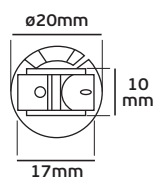

Electrical supplies *Metallic Casings/Insert E14*

VK/507050.91 - 507049

Code	30117-001620	30117-002620
Model	VK/507050.91	VK/507049
Color Body	Gold	Chrome
Type	Plain casing	Plain casing
AC Voltage	250V~50Hz	250V~50Hz
Lampholder	E14	E14
Material	Metallic	Metallic
Price	1.32€	1.37€

VK/507053.91 - 507052.91

Code	30117-003620	30117-004620
Model	VK/507053.91	VK/507052.91
Color Body	Gold	Chrome
Type	Casing with threads	Casing with threads
AC Voltage	250V~50Hz	250V~50Hz
Lampholder	E14	E14
Material	Metallic	Metallic
Price	1.32€	1.37€

VK/107944.91

Code	30117-005620
Model	VK/107944.91
Color Body	White
Type	Insert - porcelain
AC Voltage	250V~50Hz
Lampholder	E14
Material	Metallic
Price	0.99€