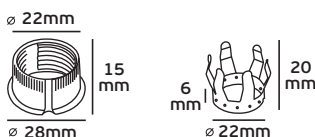

Electrical supplies *Lampholders G9*

VK/25934.301.51 - 25904.336.51

Code	40207-067640	40207-042640	40207-043640
Model	VK/25934.301.51	VK/25834.1000.00	VK/25904.336.51
Color Body	Natural	Natural	Natural
AC Voltage	250V~50Hz	250V~50Hz	250V~50Hz
Lampholder	G9	G9	G9
Material	Steatite	Steatite	Steatite
Description	Snap-on dome	Lampholder G9	Shade ring - short
Price	0.33€	1.00€	0.30€

VK/25904.335.51 - 25904.102.12

Code	40207-045640	40207-044640
Model	VK/25904.335.51	VK/25904.102.12
Color Body	Natural	Chrome
Lampholder	G9	G9
Material	Steatite	Metal
Description	Shade ring - long	Shade ring with metal basket spring
Price	0.50€	2.32€

VK/25930 - 25830 - 22501...

Code	40207-051640	40207-049640	40207-052640
Model	VK/25930	VK/25830/BJB	VK/2250180750
Color Body	Natural	Natural	Natural
Lampholder	G9	G9	G9
Material	Steatite	Steatite	Steatite
Description	Cover cap - G9 lampholder	Lampholder G9	Shade ring
Price	0.49€	1.55€	0.36€