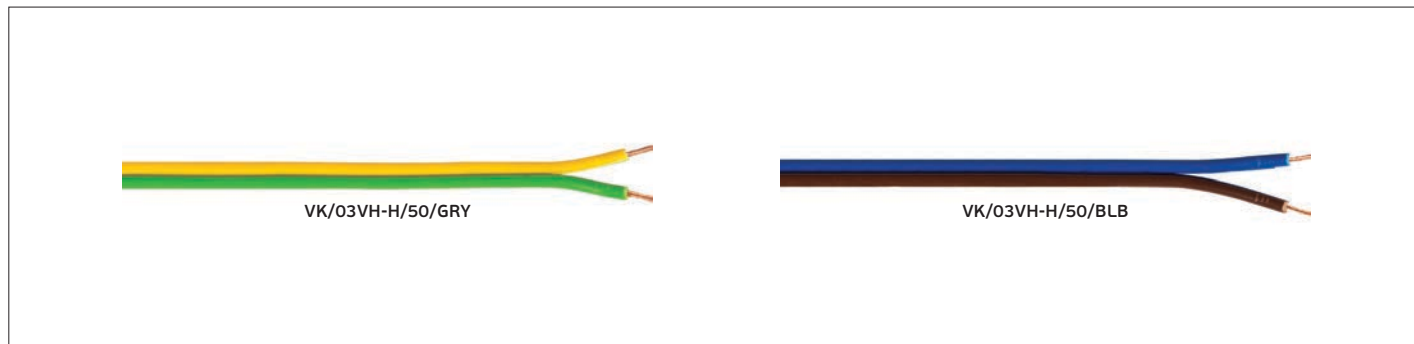

VK/03VH-H/50/...

Code	44141-025611	44141-001611
Model	VK/03VH-H/50/GRY	VK/03VH-H/50/BLB
Color Body	Yellow/Green	Blue/Brown
Wire mm²	2x0.50	2x0.50
Material	PVC	PVC
Type	NYFAZ	NYFAZ
Price	0.917€	0.61€