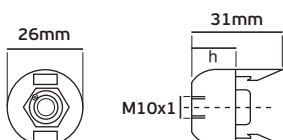

Plastic Caps E14 (2pcs) Electrical supplies

VK/109677 - 109676 - 109678

Code	28113-009618	28113-010618	28113-011618
Model	VK/109677	VK/109676	VK/109678
Color Body	Black	White	Gold
Type	Without locking screw	Without locking screw	Without locking screw
AC Voltage	250V~50Hz	250V~50Hz	250V~50Hz
Lampholder	E14	E14	E14
Material	Thermoplastic	Thermoplastic	Thermoplastic
Price	0.16€	0.16€	0.16€

VK/400817 - 400818 - 400824

Code	28113-012618	28113-013618	28113-014618
Model	VK/400817	VK/400818	VK/400824
Color Body	Black	White	Gold
Type	With locking screw	With locking screw	With locking screw
AC Voltage	250V~50Hz	250V~50Hz	250V~50Hz
Lampholder	E14	E14	E14
Material	Thermoplastic	Thermoplastic	Thermoplastic
Price	0.25€	0.25€	0.25€

VK/109112 - 109110 - 109113

Code	28113-015618	28113-016618	28113-017618
Model	VK/109112	VK/109110	VK/109113
Color Body	Black	White	Gold
Type	With metal nipple	With metal nipple	With metal nipple
AC Voltage	250V~50Hz	250V~50Hz	250V~50Hz
Lampholder	E14	E14	E14
Material	Thermoplastic	Thermoplastic	Thermoplastic
Price	0.63€	0.63€	0.63€