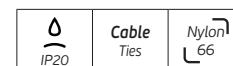

## VK/TM-20/W, VK/TM-30/W

Code	46187-043683	46187-044683
Model	VK/TM-20/W	VK/TM-30/W
Color Body	White	White
Length (Lmm)	20mm	30mm
Width (Wmm)	20mm	30mm
Height (Hmm)	6.1mm	8.7mm
Hole C.Tie	5.0mm	6.4mm
Pcs	100	100
Price	3.15€/100pcs	7.15€/100pcs