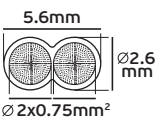

Code 44142-012612

44142-013612

Model VK/FR5F-AWG20/TR/75 VK/FR5F-AWG16/TR/1.5

Wire mm² 2x0.75 2x1.5

Color Trasparent Trasparent

Price 3.72€ 4.00€