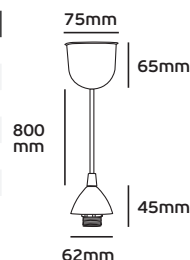

Code	42136-010627	42136-009627	42136-012627	42136-011627
Model	VK/V71E14/B	VK/V71E14/W	VK/V71E14/GD	VK/V71E14/G
Color body	Black	White	Gold	Grey
Voltage	240V	240V	240V	240V
Lampholder	E14	E14	E14	E14
Cable fabric round	2x0.75mm² x 80cm	2x0.75mm² x 80cm	2x0.75mm² x 80cm	2x0.75mm² x 80cm
Material	Plastic	Plastic	Plastic	Plastic
Price	3.60€	3.60€	3.90€	3.90€

Code	42136-013627	42136-015627	42136-014627	42136-016627
Model	VK/V71E14/Y	VK/V71E14/GR	VK/V71E14/R	VK/V71E14/BL
Color body	Yellow	Green	Red	Blue
Voltage	240V	240V	240V	240V
Lampholder	E14	E14	E14	E14
Cable fabric round	2x0.75mm² x 80cm	2x0.75mm² x 80cm	2x0.75mm² x 80cm	2x0.75mm² x 80cm
Material	Plastic	Plastic	Plastic	Plastic
Price	3.90€	3.90€	3.90€	3.90€

Code	42136-017627
Model	VK/V71E14/TR
Color body	Transparent
Voltage	240V
Lampholder	E14
Cable fabric round	2x0.75mm² x 80cm
Material	Plastic
Price	4.60€