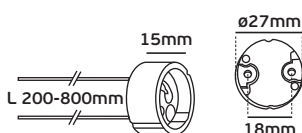

Electrical supplies *Lampholders GZ10*

VK/GZ10

Code	39108-010639	39108-002639	39108-003639	39108-004639	39108-005639
Model	VK/GZ10/20/S	VK/GZ10/20	VK/GZ10/40	VK/GZ10/60	VK/GZ10/80
Color Body	Natural	Natural	Natural	Natural	Natural
Type	Cable	Lampholder	Lampholder	Lampholder	Lampholder
AC Voltage	250V~50Hz	250V~50Hz	250V~50Hz	250V~50Hz	250V~50Hz
Lampholder	GZ10	GZ10	GZ10	GZ10	GZ10
Material	Steatite	Steatite	Steatite	Steatite	Steatite
Cable	Silicon 20cm	Teflon 20cm	Teflon 40cm	Teflon 60cm	Teflon 80cm
Price	0.49€	0.58€	0.95€	1.12€	1.54€

VK/JX-419P/15

Code	39108-008639
Model	VK/JX-419P/15
Color Body	Natural
Type	Lampholder
AC Voltage	220V~50Hz
Lampholder	GZ10
Material	Steatite
Cable	Silicon 15cm
Price	1.84€

VK/JX-419J/20

Code	39108-009639
Model	VK/JX-419J/20
Color Body	Natural
Type	Lampholder
AC Voltage	220V~50Hz
Lampholder	GZ10
Material	Steatite
Cable	Teflon 20cm
Price	2.20€