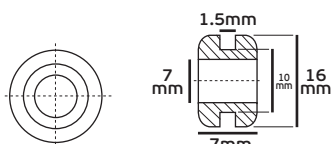

Electrical supplies *Plastic Accessories*

VK/5104/...

Code	54151-009643	54151-010643	54151-011643	54151-012643
Model	VK/5104/1/0	VK/5104/2/0	VK/5104/4/0	VK/5104/0/0
Color	WHITE	BLACK	GOLD	NATURAL
Hole	0.7cm	0.7cm	0.7cm	0.7cm
Dimensions (cm)	D1.1-W1.25-L0.7cm	D1.1-W1.25-L0.7cm	D1.1-W1.25-L0.7cm	D1.1-W1.25-L0.7cm
Price	0.058€	0.058€	0.064€	0.054€

VK/5105/...

Code	54151-005643	54151-006643	54151-007643	54151-008643
Model	VK/5105/1/0	VK/5105/2/0	VK/5105/4/0	VK/5105/0/0
Color	WHITE	BLACK	GOLD	NATURAL
Hole	0.52cm	0.52cm	0.52cm	0.52cm
Dimensions (cm)	D0.85-W0.95-L0.6cm	D0.85-W0.95-L0.6cm	D0.85-W0.95-L0.6cm	D0.85-W0.95-L0.6cm
Price	0.042€	0.042€	0.051€	0.039€

VK/6208/... - VK/6222/...

Code	54151-078643	54151-021643	54151-022643	54151-023643
Model	VK/6208/1/1	VK/6208/2/1	VK/6222/1/1	VK/6222/2/1
Color	WHITE	BLACK	WHITE	BLACK
Hole	0.7cm	0.7cm	0.8cm	0.8cm
Dimensions (cm)	D1.6-h0.7-d0.7cm	D1.6-h0.7-d0.7cm	D1.45-h0.6-d0.8cm	D1.45-h0.6-d0.8cm
Price	0.168€	0.168€	0.170€	0.170€