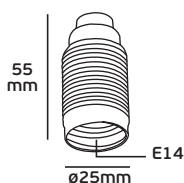

Electrical supplies *Metallic Lampholders E14*

VK/1041F

Code	30117-012639	30117-013639
Model	VK/1041F/G	VK/1041F/C
Color Body	Gold	Chrome
Type	Lampholder with threads	Lampholder with threads
AC Voltage	250V~50Hz	250V~50Hz
Lampholder	E14	E14
Material	Metallic	Metallic
Price	2.72€	2.90€

VK/1041FL

Code	30117-010639	30117-011639
Model	VK/1041FL/G	VK/1041FL/C
Color Body	Gold	Chrome
Type	Lampholder with threads + ring	Lampholder with threads + ring
AC Voltage	250V~50Hz	250V~50Hz
Lampholder	E14	E14
Material	Metallic	Metallic
Price	3.10€	3.30€

VK/1042/R

Code	30119-010639	30119-011639
Model	VK/1042/R/G	VK/1042/R/C
Color Body	Gold	Chrome
Type	Ring with threads	Ring with threads
AC Voltage	250V~50Hz	250V~50Hz
Use	E14	E14
Material	Metallic	Metallic
Price	0.37€	0.44€