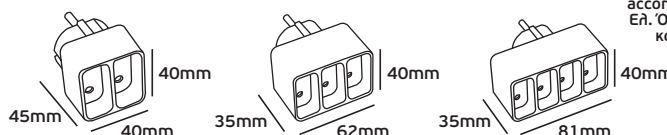

## VK/10033, VK/10034, VK/10035

Code	20081-016626	20081-017626	20081-018626
Model	VK/10033	VK/10034	VK/10035
Type	Power adaptor	Power adaptor	Power adaptor
Voltage	250V	250V	250V
Max	16A	16A	16A
Sockets	1S to 2II (Bipolar)	1S to 3II (Bipolar)	1S to 4II (Bipolar)
Switch	No	No	No
Box	200pcs	200pcs	100pcs
Price	1.65€	2.10€	2.55€