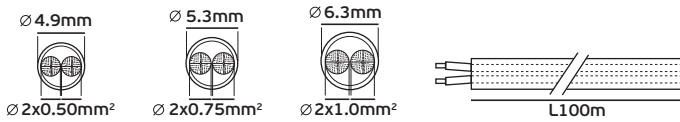

Note

wFire-retardant (LSF wires)
2-core PVC insulated cables,
with stranded conductor.