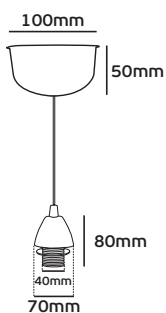

IP20		MAX 60w	Box 10pcs