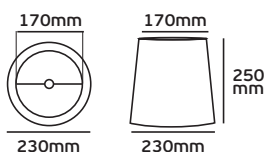

Indoor lighting Shades

VK/E27/E14/D145

Code	60080-273987	60080-274987	60080-275987
Model	VK/E27/E14/D145/241	VK/E27/E14/D145/112	VK/E27/E14/D145/167
Color body	Green 241	Rose 112	Blue 167
Lampholder	E14/E27	E14/E27	E14/E27
Material	100% Cotton Fabric	100% Cotton Fabric	100% Cotton Fabric
Price	3.70€	3.70€	3.70€

VK/E27/E14/D23

Code	60080-276987	60080-277987	60080-278987
Model	VK/E27/E14/D23/241	VK/E27/E14/D23/112	VK/E27/E14/D23/167
Color body	Green 241	Rose 112	Blue 167
Lampholder	E14/E27	E14/E27	E14/E27
Material	100% Cotton Fabric	100% Cotton Fabric	100% Cotton Fabric
Price	11.80€	11.80€	11.80€

VK/E27/E14/D24

Code	60080-279987	60080-280987	60080-281987
Model	VK/E27/E14/D24/241	VK/E27/E14/D24/112	VK/E27/E14/D24/167
Color body	Green 241	Rose 112	Blue 167
Lampholder	E14/E27	E14/E27	E14/E27
Material	100% Cotton Fabric	100% Cotton Fabric	100% Cotton Fabric
Price	10.80€	10.80€	10.80€