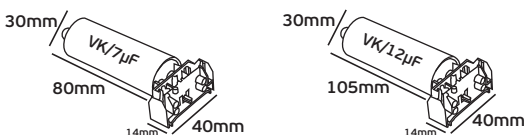

Electrical supplies *Capacitors*

VK/VS/...

Code	21099-005618	21099-006618
Model	VK/VS/2.0µF	VK/VS/4.5µF
MKP	2µF	4.5µF
Description	Capacitor for (PL) lamps	Capacitor for (PL) lamps
Rated Voltage/Input	12V/AC 230-240V	12V/AC 230-240V
Price	1.40€	2.60€

VK/VS/...

Code	21099-007618	21099-008618	21099-009618
Model	VK/VS/7.0µF	VK/VS/9.0µF	VK/VS/12µF
MKP	7µF	9µF	12µF
Description	Capacitor for (PL) lamps	Capacitor for (PL) lamps	Capacitor for (PL) lamps
Rated Voltage/Input	12V/AC 230-240V	12V/AC 230-240V	12V/AC 230-240V
Box	72pcs	72pcs	36pcs
Price	1.55€	1.65€	1.90€

VK/VS/...

Code	21099-010618	21099-011618	21099-012618
Model	VK/VS/18µF	VK/VS/20µF	VK/VS/25µF
MKP	18µF	20µF	25µF
Description	Capacitor for (PL) lamps	Capacitor for (PL) lamps	Capacitor for (PL) lamps
Rated Voltage/Input	12V/AC 230-240V	12V/AC 230-240V	12V/AC 230-240V
Box	32pcs	32pcs	10pcs
Price	2.50€	2.40€	3.00€

Code	21099-013618	21099-014618
Model	VK/VS/32µF	VK/VS/40µF
MKP	32µF	40µF
Description	Capacitor for (PL) lamps	Capacitor for (PL) lamps
Rated Voltage/Input	12V/AC 230-240V	12V/AC 230-240V
Box	10pcs	10pcs
Price	4.50€	5.00€