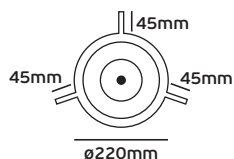

Code	22140-001128
Model	VK/12003/32/W
Type	Tripod plastic base
Diameter (D)	22cm
Use	Base for 32w T9
Box	10pcs
Price	2.758€

Code	22140-002128
Model	VK/12001/40/W
Type	Tripod plastic base
Diameter (D)	32cm
Use	Base for 40w T9
Box	10pcs
Price	2.625€

Code	22140-003128
Model	VK/12002/72/W
Type	Tripod plastic base
Diameter (D)	23cm
Use	Base for 32+40w T9
Box	10pcs
Price	2.048€