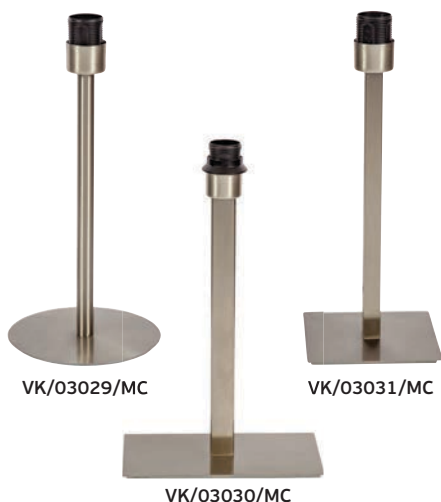

Indoor lighting *Floor & Table*

VK/03029, VK/03030, VK/03031

Code	64171-008171	64171-009171	64171-010171
Model	VK/03029/MC	VK/03030/MC	VK/03031/MC
Color body	Brushed Chrome	Brushed Chrome	Brushed Chrome
Voltage	240V	240V	240V
Lampholder	E27	E27	E27
Material	Stainless lamp base	Stainless lamp base	Stainless lamp base
Price	53.00€	53.00€	53.00€