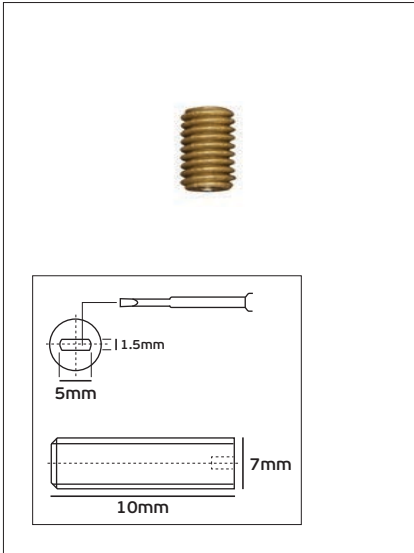

VK/5408/10/... VK/5068/8/... VK/5088/11/... VK/5074/4/8/...

Code	54151-073643	54151-030643	54151-049643	52150-091643
Model	VK/5408/10/1/6	VK/5408/10/2/6	VK/5408/10/4/5	VK/5408/10/0/11
Color	WHITE	BLACK	GOLD	NATURAL
Thread	M7x1	M7x1	M7x1	M7x1
Dimensions (cm)	H1.0-W0.55	H1.0-W0.55	H1.0-W0.55	H1.0-W0.55
Material	Nylon 66 RV	Nylon 66 RV	Nylon 66	Polycarbonate
Price	0.088€	0.088€	0.097€	0.139€

Code	52150-090642	52150-099643	52150-116643	52150-093643
Model	VK/5068/8/1/6	VK/5068/8/2/6	VK/5088/11/1/6	VK/5088/11/2/6
Color	WHITE	BLACK	WHITE	BLACK
Thread	M6x1	M6x1	M8x1.25	M8x1.25
Dimensions (cm)	H0.8-W0.55	H0.8-W0.55	H1.1-W0.55	H1.1-W0.55
Material	Nylon 66 RV	Nylon 66 RV	Nylon 66 RV	Nylon 66 RV
Price	0.079€	0.079€	0.103€	0.103€

Code	52150-119643	52150-082643	54151-065643
Model	VK/5088/11/0/11	VK/5074/4/8/1/5	VK/5074/4/8/2/5
Color	NATURAL	WHITE	BLACK
Thread	M8x1.25	M4x0.7	M4x0.7
Dimensions (cm)	H1.1-W0.55	H0.8-W0.55	H0.8-W0.55
Material	Polycarbonate	Nylon 66	Nylon 66
Price	0.186€	0.095€	0.095€

*Also it is available in hexagonal screw.

Box
1000pcs