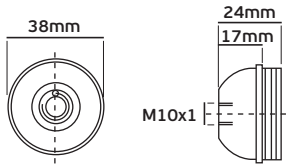

Code	29112-024618	29112-033618
Model	VK/109039	VK/109052
Color Body	Black	White
Type	Cap with metal nipple	Cap with metal nipple
AC Voltage	250V~50Hz	250V~50Hz
Lampholder	E27	E27
Material	Thermoplastic	Thermoplastic
Price	0.52€	0.52€