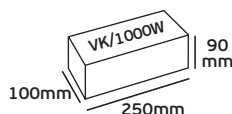

Code	21098-076318	21098-001026	21098-002026	21098-003026
Model	VK/NAH/35	VK/NAH/70	VK/NAH/100	VK/NAH/150
Watt	35W	70W	100W	150W
Max:	0.50A	1.00A	1.50A	1.80A
Rated Voltage/Input	12V/AC 230-240V	12V/AC 230-240V	12V/AC 230-240V	12V/AC 230-240V
Description	Ballast for (HS) lamps	Ballast for (HS) lamps	Ballast for (HS) lamps	Ballast for (HS) lamps
Price	14.00€	14.00€	16.80€	21.30€

Code	21098-004026	21098-005026	21098-006026
Model	VK/NAH/250	VK/NAH/400	VK/NAH/1000
Watt	250W	400W	1000W
Max:	3.00A	4.40A	10.3A
Rated Voltage/Input	12V/AC 230-240V	12V/AC 230-240V	12V/AC 230-240V
Description	Ballast for (HS) lamps	Ballast for (HS) lamps	Ballast for (HS) lamps
Price	31.80€	48.30€	102.00€