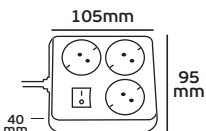

Multiple sockets Electrical supplies

VK/10068 - 10069 - 10014 - 10012 - 10011 With cable

Code	20081-178988	20081-179988	20081-180988	20081-177988	20081-175988
Model	VK/10068	VK/10069	VK/10014	VK/10012	VK/10011
Color Body	White	White	White	White	White
Type	Multiple socket	Multiple socket	Multiple socket	Multiple socket	Multiple socket
Voltage / Power	230V, 16A/3500w	230V, 16A/3500w	230V, 16A/3500w	230V, 16A/3500w	230V, 16A/3500w
Cable	3x1mm²	3x1mm²	3x1mm²	3x1mm²	3x1mm²
Switch	No	No	No	No	No
Price	7.40€	8.40€	9.00€	8.00€	9.10€

En. All products have a unique listing number according to the European Union requirements.
Ελ. Όλα τα προϊόντα έχουν ένα μοναδικό αριθμό καταχώρισης σύμφωνα με τις απαιτήσεις της Ευρωπαϊκής Ένωσης.

IP20	Socket schuko/ bipolar	Plastic	Only Energy !	Box 40pcs

VK/10015/S - 10069/S - 10014/S - 10012/S - 10011/S With cable

Code	20081-167988	20081-181988	20081-168988	20081-176988	20081-159988	20081-155988
Model	VK/10015/S	VK/10069/S	VK/10014/S	VK/10012/S	VK/10011/S	VK/10012/S/1.5
Color Body	White	White	White	White	White	White
Type	Multiple socket	Multiple socket	Multiple socket	Multiple socket	Multiple socket	Multiple socket
Voltage / Power	230V, 16A/3500w	230V, 16A/3500w	230V, 16A/3500w	230V, 16A/3500w	230V, 16A/3500w	230V, 16A/3500w
Cable	3x1mm²	3x1mm²	3x1mm²	3x1mm²	3x1mm²	3x1.5mm²
Switch	Yes	Yes	Yes	Yes	Yes	Yes
Price	9.20€	9.80€	11.00€	9.60€	10.80€	11.20€

En. All products have a unique listing number according to the European Union requirements.
Ελ. Όλα τα προϊόντα έχουν ένα μοναδικό αριθμό καταχώρισης σύμφωνα με τις απαιτήσεις της Ευρωπαϊκής Ένωσης.

IP20	Socket schuko/ bipolar	Plastic	Only Energy !	Box 40pcs