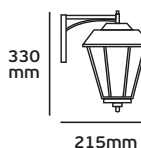

MAX 60w	Box 6pcs