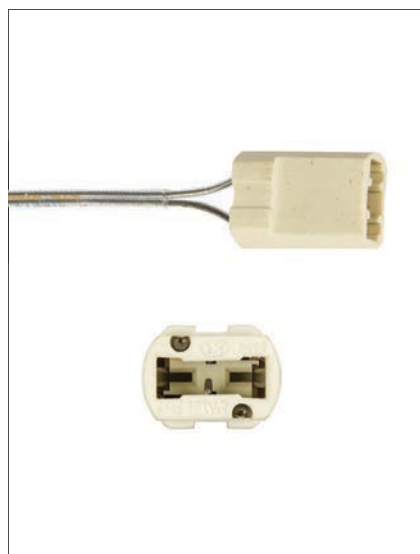

VK/A60A.../T7T/C

Code	40206-034629	40206-041629
Model	VK/A60A10/T7T/C	VK/A60A120/T7T/C
Color Body	Natural	Natural
Type	Lampholder	Lampholder
AC Voltage	250V~50Hz	250V~50Hz
Lampholder	G9	G9
Material	Steatite	Steatite
Cable	TEFLON 0.75mm²	TEFLON 0.75mm²
Length of cable	10cm	120cm
Price	2.24€	4.23€