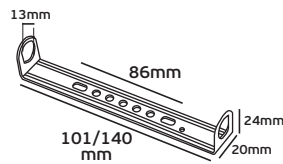

Lampholders R7s - Rx7s Electrical supplies

VK/STA/...

Code	36104-008605	36104-009605
Model	VK/STA/03	VK/STA/04
Color Body	Chrome	Chrome
AC Voltage	250V~50Hz	250V~50Hz
Base	R7s	R7s
Description	Metal bracket - Short 78mm	Metal bracket - Long 118mm
Price	0.28€	0.34€

VK/70W/EA... - VK/K51503...

Code	37105-001629	37105-002629	37105-017639	37105-016639
Model	VK/70W/EA	VK/70W/EA/C	VK/K51503B	VK/K51503A
AC Voltage	250V~50Hz	250V~50Hz	250V~50Hz	250V~50Hz
Base	Rx7s	Rx7s	Rx7s	Rx7s
Material	Ceramic	Ceramic	Ceramic	Ceramic
Description	Metal bracket - HQI	Metal bracket - HQI	Metal bracket - HQI	Metal bracket - HQI
Shape				
Price	2.38€	2.38€	1.30€	1.30€

VK/150W/EA... - VK/K51503C

Code	37105-003629	37105-004629	37105-018639
Model	VK/150W/EA	VK/150W/EA/C	VK/K51503C
AC Voltage	250V~50Hz	250V~50Hz	250V~50Hz
Base	Rx7s	Rx7s	Rx7s
Material	Ceramic	Ceramic	Ceramic
Description	Metal bracket - HQI	Metal bracket - HQI	Metal bracket - HQI
Shape			
Price	2.60€	2.60€	1.30€