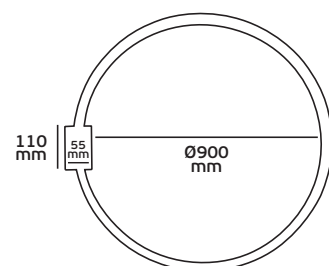

* 24V Driver is included

CRI Ra>80	IP20	Box 1pc