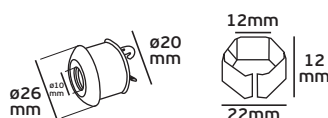

Electrical supplies *Adapters G9*

VK/443 - 442

Code	40206-089629	40206-120629	40206-090629
Model	VK/443	VK/443A	VK/442
Color Body	Chrome	Chrome	Chrome
Lampholder	G9	G9	G9
Material	Metal	Metal	Metal
Description	Metal snap-on dome	Metal snap-on dome	Metal spring hexagon
Nipple	M10x1	M8x1	-
Price	4.20€	4.20€	0.33€

VK/427 - 431

Code	40206-091629	40206-092629
Model	VK/427	VK/431
Color Body	Chrome	Chrome
Lampholder	G9	G9
Material	Metal	Metal
Description	Rosette with holes in the side	Rosette with holes at the edges
Price	0.78€	1.34€

VK/423 - 423/30B/...

Code	40206-093629	40206-094629	40206-095629
Model	VK/423/RS	VK/423/C	VK/423/BS
Color Body	Raw Steel	Chrome	Brass
Lampholder	G9	G9	G9
Material	Metal	Metal	Metal
Description	Metal plain outer shell	Metal plain outer shell	Metal plain outer shell
Price	0.96€	1.56€	1.56€

Code	40206-096629	40206-097629
Model	VK/423/30B/RS	VK/423/30B/C
Color Body	Raw Steel	Chrome
Lampholder	G9	G9
Material	Metal	Metal
Description	Metal threaded outer shell	Metal threaded outer shell
Price	0.96€	1.56€