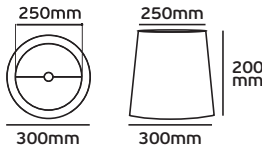

VK/E27/E14/D30

Code	60080-282987	60080-283987	60080-284987
Model	VK/E27/E14/D30/241	VK/E27/E14/D30/112	VK/E27/E14/D30/167
Color body	Green 241	Rose 112	Blue 167
Lampholder	E14/E27	E14/E27	E14/E27
Material	100% Cotton Fabric	100% Cotton Fabric	100% Cotton Fabric
Price	15.80€	15.80€	15.80€

VK/E27/E14/OV23

Code	60080-285987	60080-286987	60080-287987
Model	VK/E27/E14/OV23/241	VK/E27/E14/OV23/112	VK/E27/E14/OV23/167
Color body	Green 241	Rose 112	Blue 167
Lampholder	E14/E27	E14/E27	E14/E27
Material	100% Cotton Fabric	100% Cotton Fabric	100% Cotton Fabric
Price	6.80€	6.80€	6.80€

VK/E27/E14/S14

Code	60080-288987	60080-289987	60080-290987
Model	VK/E27/E14/S14/241	VK/E27/E14/S14/112	VK/E27/E14/S14/167
Color body	Green 241	Rose 112	Blue 167
Lampholder	E14/E27	E14/E27	E14/E27
Material	100% Cotton Fabric	100% Cotton Fabric	100% Cotton Fabric
Price	6.90€	6.90€	6.90€