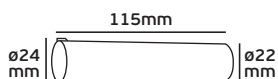

Electrical supplies *Adapters G9*

VK/SPO65 - DAD03

Code	40207-035605	40207-036605
Model	VK/SPO65	VK/DAD03
Color Body	Nat. Brass	Nat. Brass
Lampholder	G9	G9
Material	Metal	Metal
Description	Bronze adapter with hole M10x1	Metal threaded ring
Price	1.54€	0.42€

VK/AVV01

Code	40207-037605
Model	VK/AVV01
Color Body	Black
Lampholder	G9
Material	Plastic
Description	Assembling tool
Price	1.50€