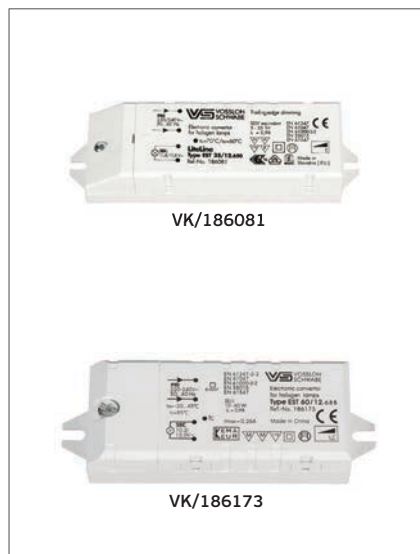

## VK/186081 - 186173

Code	21093-012618	21093-019618
Model	VK/186081	VK/186173
Watt	5-35W	10-60W
Description	Electronic transformer	Electronic transformer
Weight(g)	70	70
Input	AC 230-240V	AC 230-240V
Output	12V	12V
Price	15.00€	13.00€