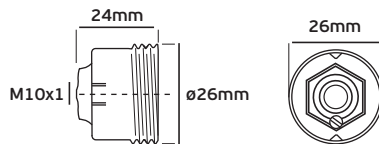

Metallic Caps/Rings E14 Electrical supplies

VK/102947.91 - 102946.91 - 102939.91 - 102938.91

Code	30117-006620	30117-007620	30117-008620	30117-009620
Model	VK/102947.91	VK/102946.91	VK/102939.91	VK/102938.91
Color Body	Gold	Chrome	Gold	Chrome
Type	Without earth terminal	Without earth terminal	With earth terminal	With earth terminal
AC Voltage	250V~50Hz	250V~50Hz	250V~50Hz	250V~50Hz
Lampholder	E14	E14	E14	E14
Material	Metallic	Metallic	Metallic	Metallic
Price	0.81€	0.85€	0.88€	1.05€

VK/100196.91 - 100194.91

Code	30119-001620	30119-002620
Model	VK/100196.91	VK/100194.91
Color Body	Gold	Chrome
Type	Ring Normal	Ring Normal
AC Voltage	250V~50Hz	250V~50Hz
Lampholder	E14	E14
Material	Metallic	Metallic
Price	0.44€	0.49€

VK/108847

Code	30119-003620	30119-004620
Model	VK/108847/GD	VK/108847/C
Color Body	Gold	Chrome
Type	Ring Normal	Ring Normal
AC Voltage	250V~50Hz	250V~50Hz
Lampholder	E14	E14
Material	Metallic	Metallic
Price	3.00€	3.00€