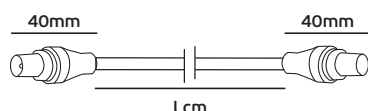

Electrical supplies *Telephone accessories*

VK/409-410, VK/409-409

Code	20081-031639	20081-032639
Model	VK/409-410/1.5	VK/409-410/3
Type	TV cable-extension Male-Female	TV cable-extension Male-Female
Length	1.5m	3m
Price	1.30€	1.70€
Code	20081-096639	20081-097639
Model	VK/409-409/1.5	VK/409-409/3
Type	TV cable-extension Male-Male	TV cable-extension Male-Male
Length	1.5m	3m
Price	1.30€	1.70€

IP20	Plastic Metal	Box 100pcs

VK/6P4C

Code	16081-020639	16081-021639	16081-025639
Model	VK/6P4C/3/W	VK/6P4C/5/W	VK/6P4C/10/W
Type	6P4C	6P4C	6P4C
Color	White	White	White
Length	3m	5m	10m
Description	Te/phone extension line cord	Te/phone extension line cord	Te/phone extension line cord
Price	1.44€	2.35€	3.30€
Code	16081-041639	16081-042639	16081-043639
Model	VK/6P4C/3/B	VK/6P4C/5/B	VK/6P4C/10/B
Type	6P4C	6P4C	6P4C
Color	Black	Black	Black
Length	3m	5m	10m
Description	Te/phone extension line cord	Te/phone extension line cord	Te/phone extension line cord
Price	1.44€	2.35€	3.30€

IP20	Plastic	Box 50pcs

VK/4P4C

Code	16081-014639	16081-017639	16081-026639
Model	VK/4P4C/2/W	VK/4P4C/4/W	VK/4P4C/8/W
Type	4P4C	4P4C	4P4C
Color	White	White	White
Length	2m	4m	8m
Description	Te/phone extension spiral cord	Te/phone extension spiral cord	Te/phone extension spiral cord
Price	1.33€	1.90€	2.80€
Code	16081-015639	16081-019639	16081-046639
Model	VK/4P4C/2/B	VK/4P4C/4/B	VK/4P4C/8/B
Type	4P4C	4P4C	4P4C
Color	Black	Black	Black
Length	2m	4m	8m
Description	Te/phone extension spiral cord	Te/phone extension spiral cord	Te/phone extension spiral cord
Price	1.33€	1.90€	2.80€

IP20	Plastic	Box 50pcs