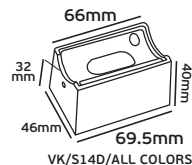

Lampholders S14 Electrical supplies

VK/No6... - VK/No7

Code	22101-001082	22101-003082	22101-002082
Model	VK/No6	VK/No6/NEW	VK/No7
Color Body	Natural	Natural	Natural
AC Voltage	250/500V~50Hz	250/500V~50Hz	250/500V~50Hz
Base	S14d	S14d	S14s
Material	PC	PC	PC
Description	Lampholder SINGLE - S/R	Lampholder SINGLE NEW - S/R	Lampholder DOUBLE - S/R
Price	1.80€	2.00€	1.80€

VK/S14D

Code	22101-004639	22101-005639	22101-006639
Model	VK/S14D/W	VK/S14D/ABS	VK/S14D/BS
AC Voltage	250/500V~50Hz	250/500V~50Hz	250/500V~50Hz
Base	S14d Single N°6	S14d Single N°6	S14d Single N°6
Material	PC	PC	PC
Color	WHITE	ANTIQUÉ BRASS	BRASS
Price	4.40€	9.20€	9.20€

Code	22101-007639	22101-008639	22101-009639
Model	VK/S14D/COP	VK/S14D/MC	VK/S14D/CR
AC Voltage	250/500V~50Hz	250/500V~50Hz	250/500V~50Hz
Base	S14d Single N°6	S14d Single N°6	S14d Single N°6
Material	PC	PC	PC
Color	COPPER	BRUSHED CHROME	CHROME
Price	9.20€	9.20€	9.20€

VK/S14S

Code	22101-010639	22101-011639
Model	VK/S14S/W	VK/S14S/G
AC Voltage	250/500V~50Hz	250/500V~50Hz
Base	S14s	S14s
Material	PC	PC
Color	WHITE	GREY
Description	Double no7	Double no7
Price	19.80€	19.80€