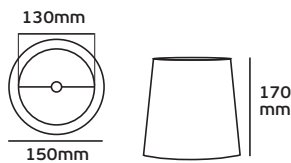

VK/E27/E14/HEART

Code	60080-254987
Model	VK/E27/E14/R15/HEART
Color body	Heart
Lampholder	E14/E27
Material	100% Cotton Fabric
Price	5.00€

MAX 42/35w		Box 12pcs

VK/E27/E14/TREE

Code	60080-253987
Model	VK/E27/E14/R15/TREE
Color body	Tree
Lampholder	E14/E27
Material	100% Cotton Fabric
Price	5.00€

MAX 42/35w		Box 12pcs

VK/E27/E14/FLORAL

Code	60080-249987	60080-250987
Model	VK/E27/E14/D24/FLORAL	VK/E27/E14/D15/FLORAL
Color body	Floral	Floral
Lampholder	E14/E27	E14/E27
Dim. (dxDxH)	ø180xø240x165mm	ø105xø145x150mm
Material	100% Cotton Fabric	100% Cotton Fabric
Price	8.00€	3.80€

MAX 42/35w		Box 12pcs