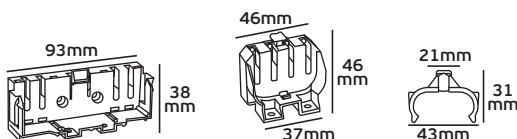

Lampholders 2G7, 2G10, 2G11 Electrical supplies

VK/101489 - 101485

Code	22100-021618	22100-023618
Model	VK/101489	VK/101485
Color Body	Natural	Natural
AC Voltage	220V~50Hz	220V~50Hz
Base	2G11	2G11
Material	PC	PC
Description	Lampholder without base for DULUX L	Lampholder with base for DULUX L
Price	1.43€	1.43€

VK/500574.01

Code	23116-034618
Model	VK/500574.01
Color Body	Natural
AC Voltage	220V~50Hz
Base	2G7
Material	PC
Description	Push-fit lampholder
Price	0.70€

VK/36.301... - VK/26.726...

Code	23116-015640	23116-014640	23116-033640
Model	VK/36.301.01071.00	VK/26.726.8701.50	VK/26.726.813-85
Base	2G10	2G11	2G11
Material	PC	PC	PC
Description	Lampholder for DULUX F 36W	Lampholder for PL-L 36W	Lamp support Transp/nt for PL-L
Box	250pcs	250pcs	100pcs
AC Voltage	220V~50Hz	220V~50Hz	220V~50Hz
Price	3.20€	2.70€	0.32€