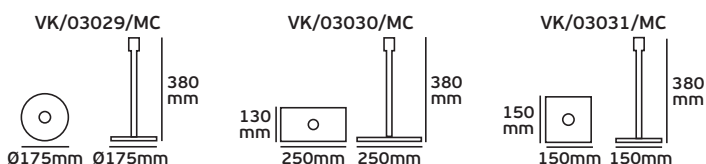

VK/03026, VK/03027, VK/03028

Code	64171-005171	64171-006171	64171-007171
Model	VK/03026/MC	VK/03027/MC	VK/03028/MC
Color body	Brushed Chrome	Brushed Chrome	Brushed Chrome
Voltage	240V	240V	240V
Lampholder	E27	E27	E27
Material	Stainless lamp base	Stainless lamp base	Stainless lamp base
Price	103.00€	103.00€	103.00€