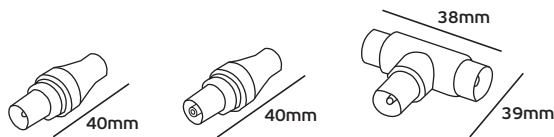

VK/AV-409, VK/AV-410, VK/AV-413

Code	20081-033639	20081-034639	20081-035639
Model	VK/AV-409	VK/AV-410	VK/AV-413
Type	Male TV plug	Female TV plug	Double adapter 2 ways TV antenna plug
Color	White	White	White
Voltage	240V	240V	240V
Packaging	200pcs	200pcs	50pcs
Price	0.37€	0.37€	0.49€

VK/4P/6P

Code	16081-009639
Model	VK/4P/6P
Type	American
Color	Black & red
Material	Metal/Handles by plastic
Use	Dual modular crimping tool
Price	16.00€

VK/4P/6P/8P

Code	16081-010639
Model	VK/4P/6P/8P
Type	American
Color	Black & orange
Material	Metal/Handles by plastic
Use	Multi modular crimping tool
Price	22.50€