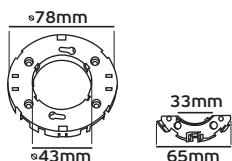

Electrical supplies *Lampholders Gx53-1*

VK/26.750.1002.50 - VK/26.750...

Code	23116-017640	23116-018640	23116-019640
Model	VK/26.750.1002.50/W	VK/26.750.803.80/B	VK/26.750.805.80/B
Base	GX53-1	GX53-1	GX53-1
Material	PC	PC	PC
Description	Lampholder	Cap	Clamp
AC Voltage	220V~50Hz	220V~50Hz	220V~50Hz
Price	2.33€	2.10€	0.22€

VK/530879.01 - VK/504939

Code	23116-001618	23116-002618
Model	VK/530879.01	VK/504939
Color Body	Natural	Natural
AC Voltage	220V~50Hz	220V~50Hz
Base	GX53-1	GX53-1
Material	PC	PC
Description	Lampholder	Cord grip/cover plate
Price	3.00€	0.31€

VK/505118.01 - VK/504938/VS

Code	23116-003618	23116-005618
Model	VK/505118.01	VK/504938/VS
Color Body	Natural	Natural
AC Voltage	220V~50Hz	220V~50Hz
Base	GX53-1	GX53-1
Material	PC	PC
Description	Recessed installation ring	Surface-mounted installation ring
Price	1.81€	1.80€