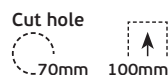

Spot IP20 (Concrete) Outdoor lighting

VK/75

Code	64172-085096	64172-086096
Model	VK/75/W	VK/75/G
Color body	White	Grey
Voltage	240V	240V
Lampholder	E14	E14
Material	Aluminium	Aluminium
IP Rating	IP20	IP20
Price	3.60€	4.60€

R50	MAX 42w		Box 50pcs

VK/80

Code	64172-087096	64172-088096
Model	VK/80/W	VK/80/G
Color body	White	Grey
Voltage	240V	240V
Lampholder	E27	E27
Material	Aluminium	Aluminium
IP Rating	IP20	IP20
Price	3.60€	4.60€

R63	MAX 53w		Box 50pcs

VK/95

Code	64172-089096	64172-090096
Model	VK/95/W	VK/95/G
Color body	White	Grey
Voltage	240V	240V
Lampholder	E27	E27
Material	Aluminium	Aluminium
IP Rating	IP20	IP20
Price	3.60€	4.60€

R80	MAX 53w		Box 50pcs