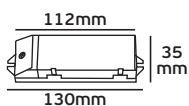

Electrical supplies *Electronic transformers AC - 12V*

VK/186081 - 186173

Code	21093-012618	21093-019618
Model	VK/186081	VK/186173
Watt	5-35W	10-60W
Description	Electronic transformer	Electronic transformer
Weight(g)	70	70
Input	AC 230-240V	AC 230-240V
Output	12V	12V
Price	15.00€	13.00€

VK/186072 - 186077

Code	21093-005618	21093-011618
Model	VK/186072	VK/186077
Watt	20-70W	20-105W
Description	Electronic transformer	Electronic transformer
Weight(g)	85	85
Input	AC 230-240V	AC 230-240V
Output	12V	12V
Price	16.00€	18.00€

VK/186098

Code	21093-013618
Model	VK/186098
Watt	50-150W
Description	Electronic transformer
Weight(g)	70
Input	AC 230-240V
Output	12V
Price	26.50€