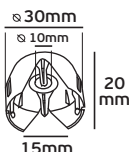

Lampholders/Bases GZ10 Electrical supplies

VK/403

Code	39108-001639	39108-007639
Model	VK/403/R	VK/403/S
Color Body	Natural	Natural
Type	Lampholder	Lampholder
AC Voltage	220V~50Hz	220V~50Hz
Lampholder	GZ10	GZ10
Material	Steatite	Steatite
Cable	No	No
Use	For rear wiring	For side wiring
Price	0.76€	0.76€

VK/FP10-210 - VK/5569

Code	39108-007629	39108-009643
Model	VK/FP10-210	VK/5569
Color Body	Natural	Natural
Description	Metallic base with turns M10x1	Steatite base with turns M10x1
AC Voltage	250V~50Hz	250V~50Hz
Lampholder	CU-GZ10	CU-GZ10
Material	Steatite	Steatite
Cable	No	No
Price	2.50€	0.90€

VK/2591930151

Code	39108-008640
Model	VK/2591930151
Color Body	Natural
Description	Plastic base with turns M10x1
AC Voltage	250V~50Hz
Lampholder	CU-GZ10
Material	Steatite
Cable	No
Use	For rear wiring
Price	0.55€