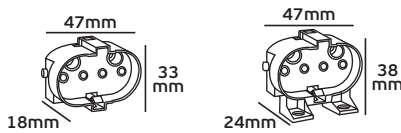

Lampholders 2G7, 2G10, 2G11 Electrical supplies

VK/101489 - 101485

Code	22100-021618	22100-023618
Model	VK/101489	VK/101485
Color Body	Natural	Natural
AC Voltage	220V~50Hz	220V~50Hz
Base	2G11	2G11
Material	PC	PC
Description	Lampholder without base for DULUX L	Lampholder with base for DULUX L
Price	1.43€	1.43€

VK/500574.01

Code	23116-034618
Model	VK/500574.01
Color Body	Natural
AC Voltage	220V~50Hz
Base	2G7
Material	PC
Description	Push-fit lampholder
Price	0.70€

VK/36.301... - VK/26.726...

Code	23116-015640	23116-014640	23116-033640
Model	VK/36.301.01071.00	VK/26.726.8701.50	VK/26.726.813-85
Base	2G10	2G11	2G11
Material	PC	PC	PC
Description	Lampholder for DULUX F 36W	Lampholder for PL-L 36W	Lamp support Transp/nt for PL-L
Box	250pcs	250pcs	100pcs
AC Voltage	220V~50Hz	220V~50Hz	220V~50Hz
Price	3.20€	2.70€	0.32€