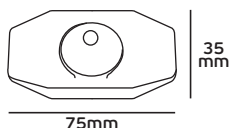

Electrical supplies *Dimmers*

VK/339/LED/...

Code	12084-473144	12084-472144
Model	VK/339/LED/W	VK/339/LED/B
Color	White	Black
AC Voltage	220-240V	220-240V
Max	100W	100W
Material	Plastic	Plastic
Description	Mini Cable Dimmer for Led lamps	Mini Cable Dimmer for Led lamps
Price	19.00€	19.00€

VK/339/...

Code	19102-021144	19102-022144	19102-023144	19102-024144
Model	VK/339/W	VK/339/B	VK/339/GD	VK/339/TR
Color	White	Black	Gold	Trasparent
AC Voltage	240V~60Hz	240V~60Hz	240V~60Hz	240V~60Hz
Max	160W	160W	160W	160W
Material	Plastic	Plastic	Plastic	Plastic
Description	Handheld dimmer	Handheld dimmer	Handheld dimmer	Handheld dimmer
Price	1.68€	1.68€	1.80€	1.80€

VK/RL/72/...

Code	19102-005621	19102-006621	19102-007621	19102-008621
Model	VK/RL/7218/LED/W	VK/RL/7200/LED/B	VK/RL/7226/LED/GD	VK/RL/7234/LED/TR
Color	White	Black	Gold	Trasparent
AC Voltage	240V~60Hz	240V~60Hz	240V~60Hz	240V~60Hz
Max Led	4-100W	4-100W	4-100W	4-100W
Max Halogen	25-160W	25-160W	25-160W	25-160W
Material	Plastic	Plastic	Plastic	Plastic
Description	Handheld dimmer	Handheld dimmer	Handheld dimmer	Handheld dimmer
Price	32.00€	32.00€	32.00€	32.00€