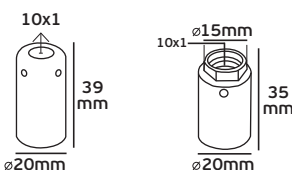

Adapters G9 Electrical supplies

VK/CAP...

Code	40207-028605	40207-029605	40207-030605
Model	VK/CAP20	VK/CAP23	VK/CAP24
Color Body	Chrome	Chrome	Chrome
Lampholder	G9	G9	G9
Material	Metal	Metal	Metal
Description	Metal plain outer shell Ø10mm - CHROME	Metal plain outer shell - CHROME	Metal threaded outer shell
Price	0.65€	2.55€	2.55€

VK/SPO...

Code	40207-031605	40207-032605
Model	VK/SPO09	VK/SPO10
Color Body	Nat. Brass	Nat. Brass
Lampholder	G9	G9
Material	Metal	Metal
Description	Adapter with turns M10x1	Adapter with turns M8x1
Price	3.00€	3.00€

VK/SPO... - MOL

Code	40207-063605	40207-033605	40207-034605
Model	VK/SPO11	VK/SPO59	VK/MOL22
Color Body	Nat. Brass	Nat. Brass	Chrome
Lampholder	G9	G9	G9
Material	Metal	Metal	Metal
Description	Adapter with turns M6x1	Adapter with hole 6mm	Metal spring
Price	3.00€	3.00€	0.34€