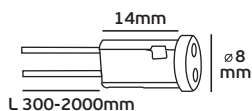

Lampholders G4/G6.3 Electrical supplies

VK/A7T/...