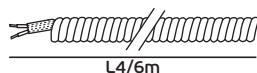

Electrical supplies *PVC Cables (Spiral)*

VK/H03VVH8-F/...

Code	44143-042611	44143-043611	44143-044611	44143-045611
Model	VK/H03VVH8-F/4/W	VK/H03VVH8-F/4/B	VK/H03VVH8-F/6/W	VK/H03VVH8-F/6/B
Wire mm²	2x0.75	2x0.75	2x0.75	2x0.75
Length	4m	4m	6m	6m
Color	White	Black	White	Black
Price	12.46€	12.46€	14.87€	14.87€

Code	44143-046611	44143-047611	44143-048611	44143-049611
Model	VK/H03VVH8-F/4/W/3	VK/H03VVH8-F/4/B/3	VK/H03VVH8-F/6/W/3	VK/H03VVH8-F/6/B/3
Wire mm²	3x0.75	3x0.75	3x0.75	3x0.75
Length	4m	4m	6m	6m
Color	White	Black	White	Black
Price	16.22€	16.22€	18.90€	18.90€

Note

wPVC jacketed retractile cord heat resistant, with stranded conductor.