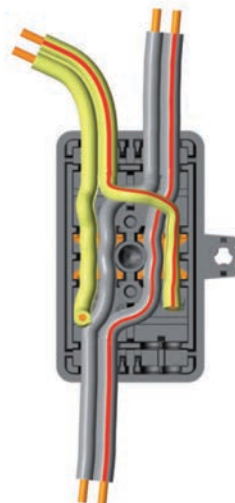

TECHNICAL DETAILS (VK/5675)

wWays: 2

wNumber of poles: 2+2

wTerminals: 2+2x1.5mm² Insulation

(Displacement Connection (IDC))

wConnection: 2x1.5mm²

wSuitable type of cables in Rubber: 1x1.5mm² or 2x1.5mm²

(exclusively with cable supplied by STEAB)