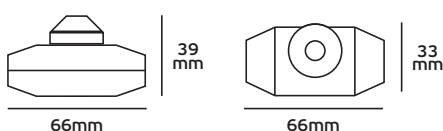

Electrical supplies *Dimmers*

VK/339/LED/...

Code	12084-473144	12084-472144
Model	VK/339/LED/W	VK/339/LED/B
Color	White	Black
AC Voltage	220-240V	220-240V
Max	100W	100W
Material	Plastic	Plastic
Description	Mini Cable Dimmer for Led lamps	Mini Cable Dimmer for Led lamps
Price	19.00€	19.00€

VK/339/...

Code	19102-021144	19102-022144	19102-023144	19102-024144
Model	VK/339/W	VK/339/B	VK/339/GD	VK/339/TR
Color	White	Black	Gold	Trasparent
AC Voltage	240V~60Hz	240V~60Hz	240V~60Hz	240V~60Hz
Max	160W	160W	160W	160W
Material	Plastic	Plastic	Plastic	Plastic
Description	Handheld dimmer	Handheld dimmer	Handheld dimmer	Handheld dimmer
Price	1.68€	1.68€	1.80€	1.80€

VK/RL/72/...

Code	19102-005621	19102-006621	19102-007621	19102-008621
Model	VK/RL/7218/LED/W	VK/RL/7200/LED/B	VK/RL/7226/LED/GD	VK/RL/7234/LED/TR
Color	White	Black	Gold	Trasparent
AC Voltage	240V~60Hz	240V~60Hz	240V~60Hz	240V~60Hz
Max Led	4-100W	4-100W	4-100W	4-100W
Max Halogen	25-160W	25-160W	25-160W	25-160W
Material	Plastic	Plastic	Plastic	Plastic
Description	Handheld dimmer	Handheld dimmer	Handheld dimmer	Handheld dimmer
Price	32.00€	32.00€	32.00€	32.00€