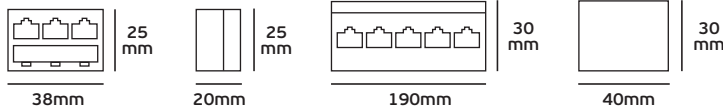

Electrical supplies *Telephone accessories*

VK/6P4C/..., VK/8P8C

Code	16081-001639	16081-035639	16081-036639
Model	VK/6P4C/2	VK/8P8C/2	VK/6P4C/2L
Type	6P4C Adaptor	8P8C Adaptor	6P4C Adaptor
Color	White	White	White
Description	Modular adaptor 2 ways	Modular adaptor 2 ways	Modular adaptor 2 ways with Led
Price	0.52€	0.87€	1.20€

VK/6P4C/...

Code	16081-002639	16081-003639
Model	VK/6P4C/3	VK/6P4C/5
Type	6P4C Adaptor	6P4C Adaptor
Color	White	White
Description	Modular adaptor 3 ways	Modular jack 5 ways with cord 15cm
Price	0.74€	1.65€

VK/6P4C/1, VK/8P8C/PC, VK/6P2C/PLUG

Code	16081-004639	16081-034639	16081-007639
Model	VK/6P4C/1	VK/8P8C/PC	VK/6P2C/PLUG
Type	6P4C Coupler	8P8C Connector	6P2C Adaptor
Color	White	White	White
Description	Modular cord coupler	Modular connector PC	Modular adaptor plug
Price	0.30€	0.48€	0.72€