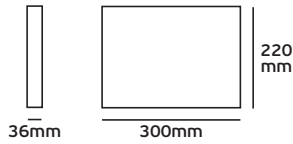

Code	63158-285723
Model	VK/02121/B/RGB
Kelvin	RGB
Lumen	4.500lm
Color body	Black
Voltage	85-265V
Watt	50w
Dimmable	Yes
LED	Sanan 5050
Beam Angle	120°
CRI	Ra>80
Hours	25.000h
Material	Aluminium, PC
IP Rating	IP65
Price	49.00€