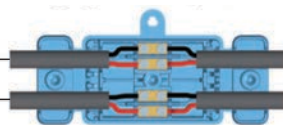

Electrical supplies *Underwater Terminals*

VK/5664 - 5664/20

Code	53152-058643	53152-059643
Model	VK/5664/2/21	VK/5664/20/2/21
Color	BLACK	BLACK
Rated Voltage	250V/6A	250V/6A
Dimensions (cm)	H1.95-W3.95-L8cm	H1.95-W3.95-L8cm
IP Rating	IP68 (waterproof)	IP68 (waterproof)
Price	14.70€	16.80€

*Cables ext. diameter $\varnothing$ min 4.5 - max 7.5

Nylon 66
RV-AE

Box
50pcs

Junction device

wOutdoor Use

wExternal diameter of the cable (min.-max.) 4.5 - 7.5mm

TECHNICAL DETAILS (VK/5664)

wWays: 4

wNumber of poles: 4

wTerminals: 4x1.5mm² with screw

wConnection: 2x1mm²

wSuitable type of cables in Rubber: 2x0.50 - 4x0.50mm² / H05RN-F 2x0.75 - 2x1mm²

wWiring diagram 3 LED spotlights serial connected with driver

wSupply and drive lighting fixtures (DALI system)

wElectric cable 2 conductors

wSeparate cable in 2 conductors

wController DALI (low voltage AC) or DALI

line arriving from another lighting fixtures

Wire stripping