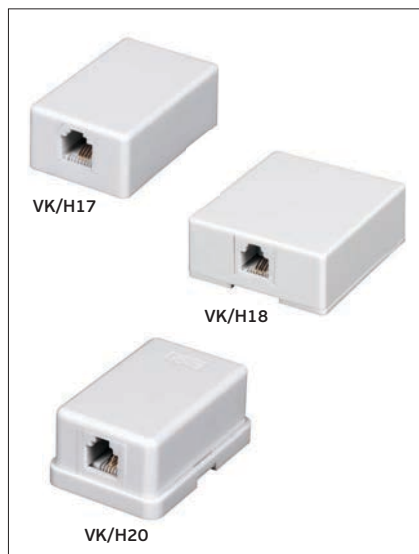

VK/H17, VK/H18, VK/H20