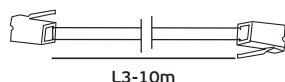

## VK/6P4C

<b>Code</b>	16081-020639	16081-021639	16081-025639
<b>Model</b>	VK/6P4C/3/W	VK/6P4C/5/W	VK/6P4C/10/W
<b>Type</b>	6P4C	6P4C	6P4C
<b>Color</b>	White	White	White
<b>Length</b>	3m	5m	10m
<b>Description</b>	Te/phone extension line cord	Te/phone extension line cord	Te/phone extension line cord
<b>Price</b>	1.44€	2.35€	3.30€
<b>Code</b>	16081-041639	16081-042639	16081-043639
<b>Model</b>	VK/6P4C/3/B	VK/6P4C/5/B	VK/6P4C/10/B
<b>Type</b>	6P4C	6P4C	6P4C
<b>Color</b>	Black	Black	Black
<b>Length</b>	3m	5m	10m
<b>Description</b>	Te/phone extension line cord	Te/phone extension line cord	Te/phone extension line cord
<b>Price</b>	1.44€	2.35€	3.30€