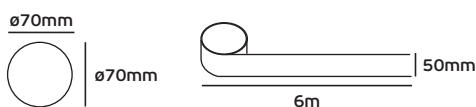

Electrical supplies *Tapes*

VK/101/CL/...

Code	17076-022138	17076-026055
Model	VK/101/CL	VK/101/CL/E
Type	Packing Tape	Packing Tape
Color	Transparent	White-Red (Fragile text)
Thickness	0.13mm	0.13mm
Dimensions WxL	50mm x 6m	50mm x 6m
Price	-	-

VK/FHT-106, VK/FHT-202 blister

Code	17078-001639	17078-002639
Model	VK/FHT-106	VK/FHT-202
Type	Small screwdriver	Big screwdriver
Color	Yellow	Yellow
Material	Plastic/Metal	Plastic/Metal
Blister	100pcs	50pcs
Price (blister)	1.18€/pc	1.40€/pc

VK/FHT-106, VK/FHT-202 box

Code	17078-005722	17078-006639
Model	VK/FHT-106	VK/FHT-202
Type	Small screwdriver	Big screwdriver
Color	Yellow	Yellow
Material	Plastic/Metal	Plastic/Metal
Packing	25pcs/box	20pcs/box
Price (Box 25pcs)	0.90€/pc	1.10€/pc