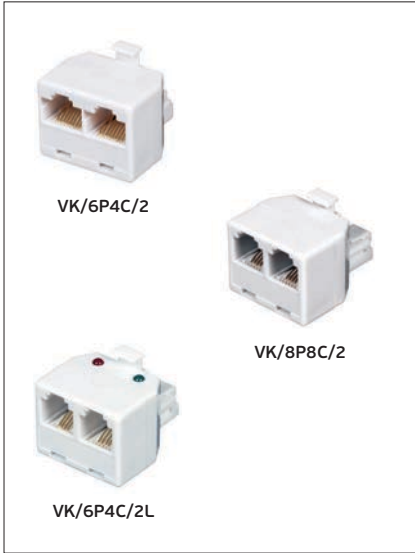

Electrical supplies *Telephone accessories*

VK/6P4C/..., VK/8P8C