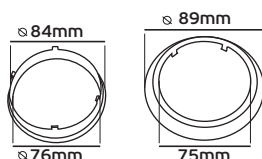

Electrical supplies *Lampholders Gx53-1*

VK/26.750.1002.50 - VK/26.750...

Code	23116-017640	23116-018640	23116-019640
Model	VK/26.750.1002.50/W	VK/26.750.803.80/B	VK/26.750.805.80/B
Base	GX53-1	GX53-1	GX53-1
Material	PC	PC	PC
Description	Lampholder	Cap	Clamp
AC Voltage	220V~50Hz	220V~50Hz	220V~50Hz
Price	2.33€	2.10€	0.22€

VK/530879.01 - VK/504939

Code	23116-001618	23116-002618
Model	VK/530879.01	VK/504939
Color Body	Natural	Natural
AC Voltage	220V~50Hz	220V~50Hz
Base	GX53-1	GX53-1
Material	PC	PC
Description	Lampholder	Cord grip/cover plate
Price	3.00€	0.31€

VK/505118.01 - VK/504938/VS

Code	23116-003618	23116-005618
Model	VK/505118.01	VK/504938/VS
Color Body	Natural	Natural
AC Voltage	220V~50Hz	220V~50Hz
Base	GX53-1	GX53-1
Material	PC	PC
Description	Recessed installation ring	Surface-mounted installation ring
Price	1.81€	1.80€