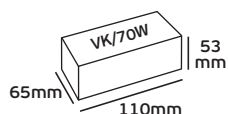

Code	21098-076318	21098-001026	21098-002026	21098-003026
Model	VK/NAH/35	VK/NAH/70	VK/NAH/100	VK/NAH/150
Watt	35W	70W	100W	150W
Max:	0.50A	1.00A	1.50A	1.80A
Rated Voltage/Input	12V/AC 230-240V	12V/AC 230-240V	12V/AC 230-240V	12V/AC 230-240V
Description	Ballast for (HS) lamps	Ballast for (HS) lamps	Ballast for (HS) lamps	Ballast for (HS) lamps
Price	14.00€	14.00€	16.80€	21.30€

Code	21098-004026	21098-005026	21098-006026
Model	VK/NAH/250	VK/NAH/400	VK/NAH/1000
Watt	250W	400W	1000W
Max:	3.00A	4.40A	10.3A
Rated Voltage/Input	12V/AC 230-240V	12V/AC 230-240V	12V/AC 230-240V
Description	Ballast for (HS) lamps	Ballast for (HS) lamps	Ballast for (HS) lamps
Price	31.80€	48.30€	102.00€