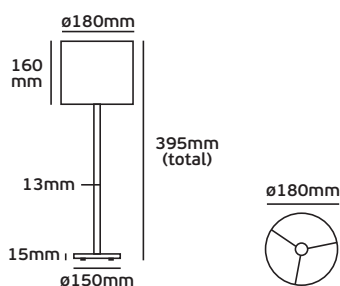

VK/03215/...

Code	61171-234648	61171-235648	61171-236648
Model	VK/03215/241	VK/03215/112	VK/03215/167
Color body	Green 241 shade + white base	Rose 112 shade + white base	Blue 167 shade + white base
Lampholder	E27	E27	E27
Material	Iron + 100% fabric cotton	Iron + 100% fabric cotton	Iron + 100% fabric cotton
Voltage	220-240V	220-240V	220-240V
IP Rating	IP20	IP20	IP20
Working temperature	-20°C → 45°C	-20°C → 45°C	-20°C → 45°C
Switch	ON/OFF	ON/OFF	ON/OFF
Price	29.00€	29.00€	29.00€