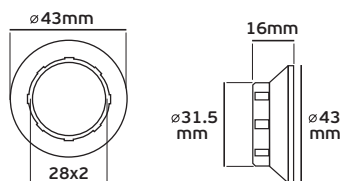

Code	28114-001618	28114-002618	28114-003618
Model	VK/109162	VK/100125	VK/109164
Color Body	Black	White	Gold
Type	Ring Normal	Ring Normal	Ring Normal
AC Voltage	250V~50Hz	250V~50Hz	250V~50Hz
Lampholder	E14	E14	E14
Material	Thermoplastic	Thermoplastic	Thermoplastic
Price	0.12€	0.12€	0.12€