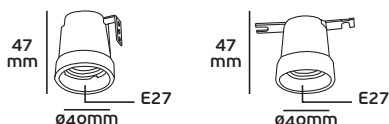

## VK/519H/A-3/E27 - 519/K-1/E27

Code	34123-001641	34122-015639
Model	VK/519H/A-3/E27	VK/519/K-1/E27
Color Body	White	White
Type	Lampholder with bracket	Lampholder with bracket
AC Voltage	250V~50Hz	250V~50Hz
Lampholder	E27	E27
Material	Porcelain	Porcelain
Box	100pcs	400pcs
Price	0.52€	0.43€