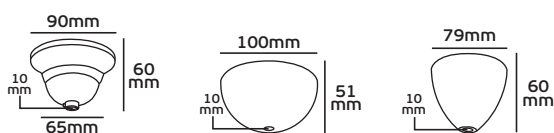

Electrical supplies *Metallic Accessories*

VK/RS1 - G14 - G15

Code	49155-079630	49155-080630	49155-081630
Model	VK/RS1	VK/G14	VK/G15
Description	Rosette raw steel with locking screw	Rosette raw steel - 1/2 ball	Rosette raw steel - cone
Price	0.76€	1.20€	2.00€

VK/A16... - VK/A18...

Code	49155-082630	49155-083630	49155-121171	49155-127171
Model	VK/A16/RS	VK/A18/RS	VK/A16/BS	VK/A18/BS
Description	Metallic rounded base with clamp	Metallic oval base with clamp	Metallic rounded base with clamp	Metallic oval base with clamp
Color	STEEL	STEEL	BRASS	BRASS
Price	0.798€	1.323€	2.10€	1.974€