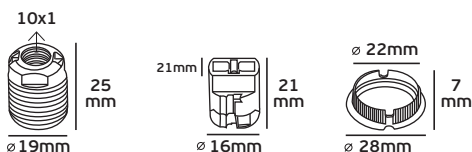

Electrical supplies *Lampholders G9*

VK/25934.301.51 - 25904.336.51

Code	40207-067640	40207-042640	40207-043640
Model	VK/25934.301.51	VK/25834.1000.00	VK/25904.336.51
Color Body	Natural	Natural	Natural
AC Voltage	250V~50Hz	250V~50Hz	250V~50Hz
Lampholder	G9	G9	G9
Material	Steatite	Steatite	Steatite
Description	Snap-on dome	Lampholder G9	Shade ring - short
Price	0.33€	1.00€	0.30€

VK/25904.335.51 - 25904.102.12

Code	40207-045640	40207-044640
Model	VK/25904.335.51	VK/25904.102.12
Color Body	Natural	Chrome
Lampholder	G9	G9
Material	Steatite	Metal
Description	Shade ring - long	Shade ring with metal basket spring
Price	0.50€	2.32€

VK/25930 - 25830 - 22501...

Code	40207-051640	40207-049640	40207-052640
Model	VK/25930	VK/25830/BJB	VK/2250180750
Color Body	Natural	Natural	Natural
Lampholder	G9	G9	G9
Material	Steatite	Steatite	Steatite
Description	Cover cap - G9 lampholder	Lampholder G9	Shade ring
Price	0.49€	1.55€	0.36€