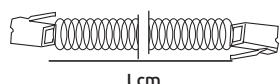

IP20	Plastic	Box 50pcs