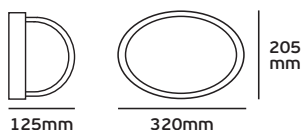

VK/01002

Code	75169-003997	75169-004997	75169-005997
Model	VK/01002/W	VK/01002/B	VK/01002/G
Color body	White	Black	Grey
Voltage	240V	240V	240V
Lampholder	E27	E27	E27
Material	Alu diecast/Glass	Alu diecast/Glass	Alu diecast/Glass
IP Rating	IP44	IP44	IP44
Price	12.40€	12.40€	12.40€

VK/01006

Code	75169-015997	75169-016997	75169-017997
Model	VK/01006/W	VK/01006/B	VK/01006/G
Color body	White	Black	Grey
Voltage	240V	240V	240V
Lampholder	E27	E27	E27
Material	Alu diecast/Glass	Alu diecast/Glass	Alu diecast/Glass
IP Rating	IP44	IP44	IP44
Price	12.90€	12.90€	12.90€

VK/01010

Code	75169-026997	75169-025997
Model	VK/01010/W	VK/01010/G
Color body	White	Grey
Voltage	240V	240V
Lampholder	E27	E27
Material	Alu diecast/Glass	Alu diecast/Glass
IP Rating	IP44	IP44
Price	17.00€	17.00€