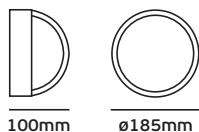

Outdoor lighting Wall

VK/XT/R60

Code	56610-058639	56610-059639	56610-060639
Model	VK/XT/R60/W	VK/XT/R60/B	VK/XT/R60/G
Color body	White	Black	Grey
Voltage	240V	240V	240V
Lampholder	E27	E27	E27
Material	Plastic/Glass	Plastic/Glass	Plastic/Glass
IP Rating	IP54	IP54	IP54
Price	7.90€	7.90€	7.90€

VK/XT/R60/G

Code	56610-055639	56610-056639	56610-057639
Model	VK/XT/R60/G/W	VK/XT/R60/G/B	VK/XT/R60/G/G
Color body	White	Black	Grey
Voltage	240V	240V	240V
Lampholder	E27	E27	E27
Material	Plastic/Glass	Plastic/Glass	Plastic/Glass
IP Rating	IP54	IP54	IP54
Price	8.00€	8.00€	8.00€

VK/01016

Code	75169-041997	75169-042997	75169-043997
Model	VK/01016/W	VK/01016/B	VK/01016/G
Color body	White	Black	Grey
Voltage	240V	240V	240V
Lampholder	E27	E27	E27
Material	Alu diecast/Glass	Alu diecast/Glass	Alu diecast/Glass
IP Rating	IP44	IP44	IP44
Price	7.10€	7.10€	7.10€