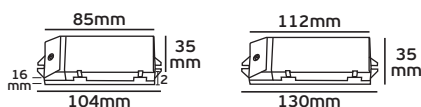

Electrical supplies *Electronic transformers AC - 12V*

VK/186081 - 186173

Code	21093-012618	21093-019618
Model	VK/186081	VK/186173
Watt	5-35W	10-60W
Description	Electronic transformer	Electronic transformer
Weight(g)	70	70
Input	AC 230-240V	AC 230-240V
Output	12V	12V
Price	15.00€	13.00€

VK/186072 - 186077

Code	21093-005618	21093-011618
Model	VK/186072	VK/186077
Watt	20-70W	20-105W
Description	Electronic transformer	Electronic transformer
Weight(g)	85	85
Input	AC 230-240V	AC 230-240V
Output	12V	12V
Price	16.00€	18.00€

VK/186098

Code	21093-013618
Model	VK/186098
Watt	50-150W
Description	Electronic transformer
Weight(g)	70
Input	AC 230-240V
Output	12V
Price	26.50€