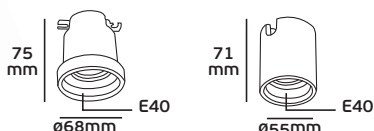

Electrical supplies *Porcelain Lampholders E27/E40*

VK/519/E27 - VK/519F/E27

Code	34122-004639	34122-009639
Model	VK/519/E27	VK/519F/E27
Color Body	White	White
Type	Lampholder without bracket	Lampholder Plafon
AC Voltage	250V~50Hz	250V~50Hz
Lampholder	E27	E27
Material	Porcelain	Porcelain
Price	0.31€	1.26€

VK/519H/A-3/E27 - 519/K-1/E27

Code	34123-001641	34122-015639
Model	VK/519H/A-3/E27	VK/519/K-1/E27
Color Body	White	White
Type	Lampholder with bracket	Lampholder with bracket
AC Voltage	250V~50Hz	250V~50Hz
Lampholder	E27	E27
Material	Porcelain	Porcelain
Box	100pcs	400pcs
Price	0.52€	0.43€

VK/401N/E40 - 541/E40

Code	34122-010639	34122-011639
Model	VK/401N/E40	VK/541/E40
Color Body	White	White
Type	Lampholder with bracket	Lampholder without bracket
AC Voltage	750V~50Hz	500V~50Hz
Lampholder	E40	E40
Material	Porcelain	Porcelain
Price	2.32€	2.90€