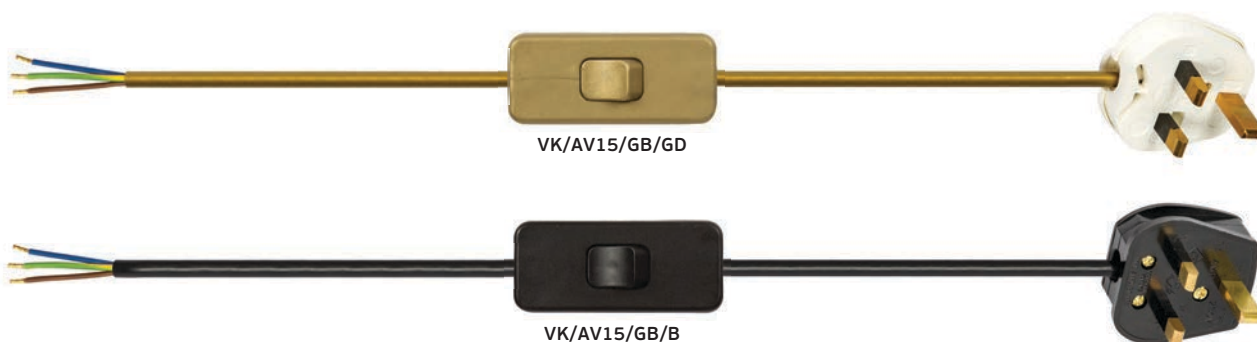

Electrical supplies *Cord sets*

VK/AV15/GB/...