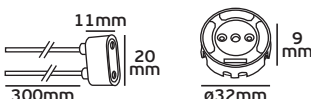

## VK/No25/30 - No10

Code	22100-005082	22100-020082
Model	VK/No25/30	VK/No10
Color Body	Natural	Natural
AC Voltage	500V~50Hz	500V~50Hz
Base	G13	G13
Material	PC	PC
Description	Surface mounted lampholder with cable 30cm	Surface mounted lampholder without cable
Price	0.64€	0.64€