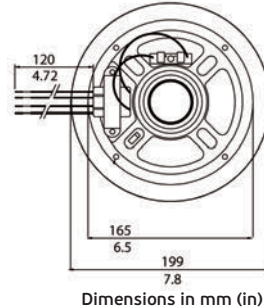

Electrical supplies *Speakers*

VK/LHM0606/10/W **BOSCH**

Code	00002-060850
Model	VK/LHM0606/10
Voltage	100V/9W
Diameter	199mm
Price	40.00€