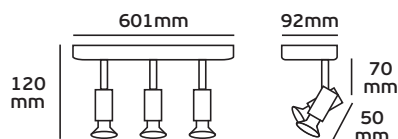

Indoor lighting *Ceiling GU10. Spot.*

VK/03024

Code	64175-019115
Model	VK/03024/1/MC
Color body	Aluminium
Voltage	240V
Lampholder	GU10
Material	Metal
IP Rating	IP20
Price	10.80€

VK/03024/2

Code	64175-020115
Model	VK/03024/2/MC
Color body	Aluminium
Voltage	240V
Lampholder	GU10
Material	Metal
IP Rating	IP20
Price	25.30€

VK/03024/3

Code	64175-021115
Model	VK/03024/3/MC
Color body	Aluminium
Voltage	240V
Lampholder	GU10
Material	Metal
IP Rating	IP20
Price	28.80€