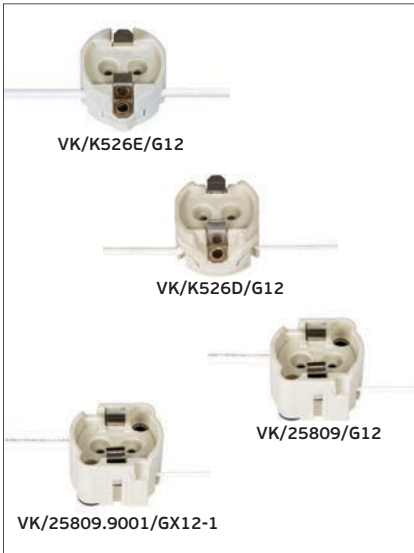

Lampholders Metal Halide Electrical supplies

VK/K526E/G12 - 25809.9001

Code	37105-019639	37105-021639	37105-007640	37105-010640
Model	VK/K526E/G12	VK/K526D/G12	VK/25809/G12	VK/25809.9001
Color Body	Natural	Natural	Natural	Natural
AC Voltage	250V~50Hz	250V~50Hz	250V~50Hz	250V~50Hz
Base	G12	G12	G12	Gx12-1
Material	Steatite	Steatite	Steatite	Steatite
Description	Lampholder for lamp CDM-T	Lampholder for lamp CDM-T	Lampholder for lamp CDM-T	Lamp/der for lamp GX12-1
Price	3.30€	3.30€	5.70€	3.40€