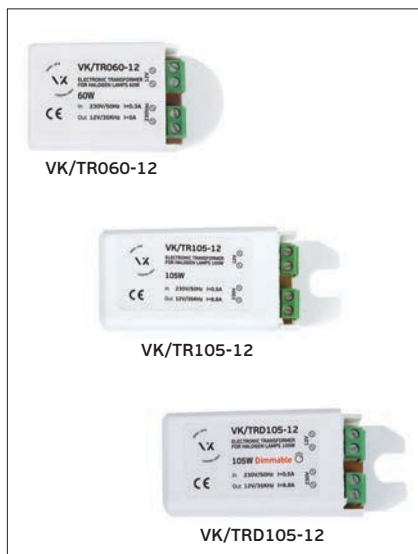

Electronic transformers AC - 12V Electrical supplies

VK/TR060-12 - TR105-12 - TRD105-12