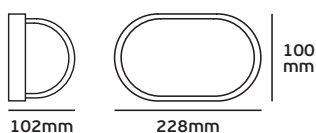

Outdoor lighting Wall

VK/01050

Code	75169-105193	75169-178193	75169-003193
Model	VK/01050/MC	VK/01050/ABS	VK/01050/NB
Color body	Brushed Chrome	Bronze	Natural Brass
Voltage	240V	240V	240V
Lampholder	E27	E27	E27
Material	Brass/Glass	Brass/Glass	Brass/Glass
IP Rating	IP65	IP65	IP65
Price	46.00€	43.00€	40.00€

VK/01049

Code	75169-086193	75169-177193	75169-085193
Model	VK/01049/MC	VK/01049/ABS	VK/01049/NB
Color body	Brushed Chrome	Bronze	Natural Brass
Voltage	240V	240V	240V
Lampholder	E27	E27	E27
Material	Brass/Glass	Brass/Glass	Brass/Glass
IP Rating	IP65	IP65	IP65
Price	43.00€	43.00€	38.00€

VK/01051

Code	75169-088193	75169-179193	75169-087193
Model	VK/01051/MC	VK/01051/ABS	VK/01051/NB
Color body	Brushed Chrome	Bronze	Natural Brass
Voltage	240V	240V	240V
Lampholder	E27	E27	E27
Material	Brass/Glass	Brass/Glass	Brass/Glass
IP Rating	IP65	IP65	IP65
Price	56.00€	56.00€	52.00€