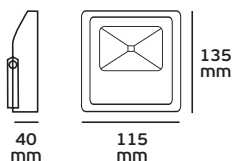

Code	63158-124736
Model	VK/02001/B/D
Kelvin	6500K
Lumen	850lm
Color body	Black
Voltage	85-265V
Watt	10w
Dimmable	No
LED	COB Epistar
Beam Angle	120°
Hours	50.000h
Material	Aluminium diecast, Glass
IP Rating	IP66
Price	6.00€