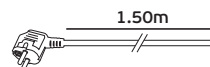

En. All products have a unique listing number according to the European Union requirements.
Ελ. Όλα τα προϊόντα έχουν ένα μοναδικό αριθμό καταχώρισης σύμφωνα με τις απαιτήσεις της Ευρωπαϊκής Ένωσης.