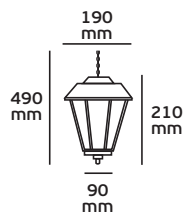

VK/01020

Code	75169-153997
Model	VK/01020/S
Color body	Silver
Voltage	240V
Lampholder	E27
Material	Stainless Steel/Glass
IP Rating	IP44
Price	29.00€

	MAX 60w	Box 6pcs