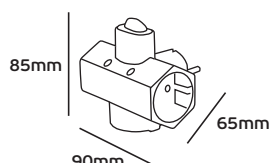

Electrical supplies *Power adaptors*

VK/10024, VK/10025

Code	20081-015626	20081-014626
Model	VK/10024	VK/10025
Type	Power adaptor (+)	Power adaptor (T)
Voltage	250V	250V
Max	16A	16A
Sockets	1S to 3S	1S to 2S
Switch	No	No
Price	3.60€	3.40€

En. All products have a unique listing number according to the European Union requirements. Ελ. Όλα τα προϊόντα έχουν ένα μοναδικό αριθμό καταχώρισης σύμφωνα με τις απαιτήσεις της Ευρωπαϊκής Ένωσης.

VK/10072/S

Code	20081-115626
Model	VK/10072/S
Type	Power adaptor (+)
Voltage	250V
Max	16A
Sockets	1S to 3S
Switch	Yes
Price	6.60€

En. All products have a unique listing number according to the European Union requirements. Ελ. Όλα τα προϊόντα έχουν ένα μοναδικό αριθμό καταχώρισης σύμφωνα με τις απαιτήσεις της Ευρωπαϊκής Ένωσης.

VK/10033, VK/10034, VK/10035

Code	20081-016626	20081-017626	20081-018626
Model	VK/10033	VK/10034	VK/10035
Type	Power adaptor	Power adaptor	Power adaptor
Voltage	250V	250V	250V
Max	16A	16A	16A
Sockets	1S to 2II (Bipolar)	1S to 3II (Bipolar)	1S to 4II (Bipolar)
Switch	No	No	No
Box	200pcs	200pcs	100pcs
Price	1.65€	2.10€	2.55€

En. All products have a unique listing number according to the European Union requirements. Ελ. Όλα τα προϊόντα έχουν ένα μοναδικό αριθμό καταχώρισης σύμφωνα με τις απαιτήσεις της Ευρωπαϊκής Ένωσης.