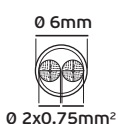

Code	47143-091144	47143-085144	47143-090144	47143-089144
Model	VK/FAB/275/3/W	VK/FAB/275/3/B	VK/FAB/275/3/R	VK/FAB/275/3/OR
Color body	White	Black	Red	Orange
Wire mm² x Length	2x0.75x3m	2x0.75x3m	2x0.75x3m	2x0.75x3m
Type	Round cable	Round cable	Round cable	Round cable
Material	Fabric	Fabric	Fabric	Fabric
Price	5.80€/3m	5.80€/3m	5.80€/3m	5.80€/3m

Code	47143-086144	47143-087144	47143-088144	47143-092144
Model	VK/FAB/275/3/BR	VK/FAB/275/3/BL	VK/FAB/275/3/GR	VK/FAB/275/3/Y
Color body	Brown	Blue	Green	Yellow
Wire mm² x Length	2x0.75x3m	2x0.75x3m	2x0.75x3m	2x0.75x3m
Type	Round cable	Round cable	Round cable	Round cable
Material	Fabric	Fabric	Fabric	Fabric
Price	5.80€/3m	5.80€/3m	5.80€/3m	5.80€/3m