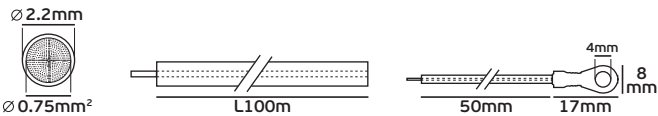

Code	73167-252325	73167-253325	44141-002611
Model	VK/CVT/4	VK/CVT/11	VK/H05V-K
Box	100pcs	100pcs	100m
Wire mm²	1x0.75	1x0.75	1x0.75
Material	PVC	PVC	PVC
Description	Cable with Metallic ground tag D0.4cm	Cable with Metallic ground tag D1.1cm	Cable grounded - YELLOW/GREEN
Type	NYAF/NYA	NYAF/NYA	NYAF/NYA
Price	0.42€	0.42€	0.42€