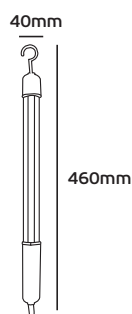

Code	20081-066626
Model	VK/10048/10
Type	Cable workshop
Voltage	230V
Lampholder	Fluorescent
Cable L	10m
Price	13.50€