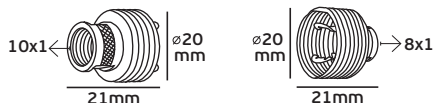

Code	40206-087629	40206-118629
Model	VK/420	VK/420A
Color Body	Chrome	Chrome
Lampholder	G9	G9
Material	Metal	Metal
Description	Snap in metal dome	Snap in metal dome
Nipple	M10x1	M8x1
Price	2.52€	2.52€