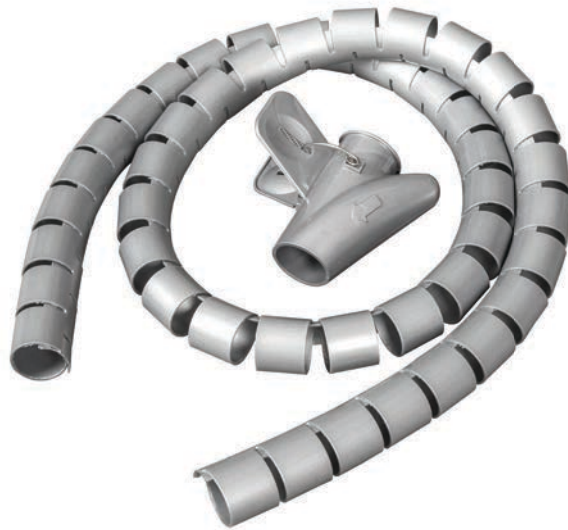

VK/CHT-15A - CHT-30A

Code	73167-677683	73167-678683	73167-679683	73167-680683
Model	VK/CHT-15A	VK/CHT-20A	VK/CHT-25A	VK/CHT-30A
Color	Grey	Grey	Grey	Grey
Inner diameter (mm)	15	20	25	30
Material	Nylon 66/PE	Nylon 66/PE	Nylon 66/PE	Nylon 66/PE
Price	4.10€	5.20€	6.50€	7.70€