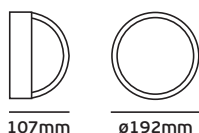

Outdoor lighting Wall

VK/XT/R60

Code	56610-058639	56610-059639	56610-060639
Model	VK/XT/R60/W	VK/XT/R60/B	VK/XT/R60/G
Color body	White	Black	Grey
Voltage	240V	240V	240V
Lampholder	E27	E27	E27
Material	Plastic/Glass	Plastic/Glass	Plastic/Glass
IP Rating	IP54	IP54	IP54
Price	7.90€	7.90€	7.90€

VK/XT/R60/G

Code	56610-055639	56610-056639	56610-057639
Model	VK/XT/R60/G/W	VK/XT/R60/G/B	VK/XT/R60/G/G
Color body	White	Black	Grey
Voltage	240V	240V	240V
Lampholder	E27	E27	E27
Material	Plastic/Glass	Plastic/Glass	Plastic/Glass
IP Rating	IP54	IP54	IP54
Price	8.00€	8.00€	8.00€

VK/01016

Code	75169-041997	75169-042997	75169-043997
Model	VK/01016/W	VK/01016/B	VK/01016/G
Color body	White	Black	Grey
Voltage	240V	240V	240V
Lampholder	E27	E27	E27
Material	Alu diecast/Glass	Alu diecast/Glass	Alu diecast/Glass
IP Rating	IP44	IP44	IP44
Price	7.10€	7.10€	7.10€