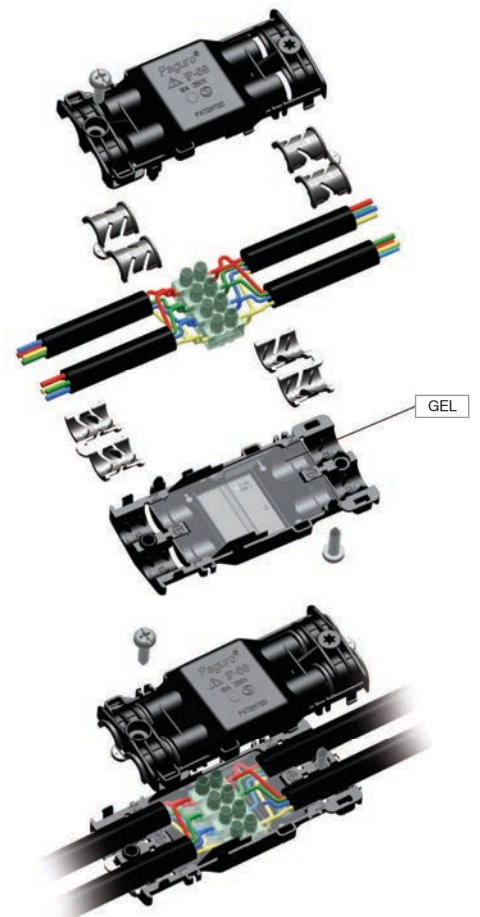

TECHNICAL DETAILS (VK/5625/415)

- wWays: 4
- wNumber of poles: 4
- wTerminals: 4x2.5mm² with screw and wire protector
- wConnection: 4x1.5mm²
- wSuitable type of cables in Rubber: 4x0.50mm² H05RN-F 2x0.75 - 2x1mm² / H07RN-F 2x1 - 2x1.5 - 2x2.5 - 4x1.5mm²
- wSuitable type of cables in PVC: 2x1 - 2x1.5 - 2x2.5 - 4x1 - 4x1.5mm²