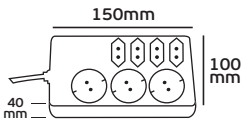

# Multiple sockets Electrical supplies

VK/10068 - 10069 - 10014 - 10012 - 10011 With cable

VK/10068

VK/10014

Code	20081-178988	20081-179988	20081-180988	20081-177988	20081-175988
Model	VK/10068	VK/10069	VK/10014	VK/10012	VK/10011
Color Body	White	White	White	White	White
Type	Multiple socket	Multiple socket	Multiple socket	Multiple socket	Multiple socket
Voltage / Power	230V, 16A/3500w	230V, 16A/3500w	230V, 16A/3500w	230V, 16A/3500w	230V, 16A/3500w
Cable	3x1mm <sup>2</sup>	3x1mm <sup>2</sup>	3x1mm <sup>2</sup>	3x1mm <sup>2</sup>	3x1mm <sup>2</sup>
Switch	No	No	No	No	No
Price	7.40€	8.40€	9.00€	8.00€	9.10€