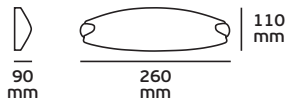

VK/03023

Code	75169-221115
Model	VK/03023/W
Color body	Nickel + opal glass
Voltage	240V
Lampholder	E14
Material	Metal, glass
IP Rating	IP20
Price	27.60€

		MAX 35w	Box 20pcs

VK/03022

Code	75169-220115
Model	VK/03022/W
Color body	Nickel + opal glass
Voltage	240V
Lampholder	E14
Material	Metal, glass
IP Rating	IP20
Price	21.80€

		MAX 35w	Box 20pcs