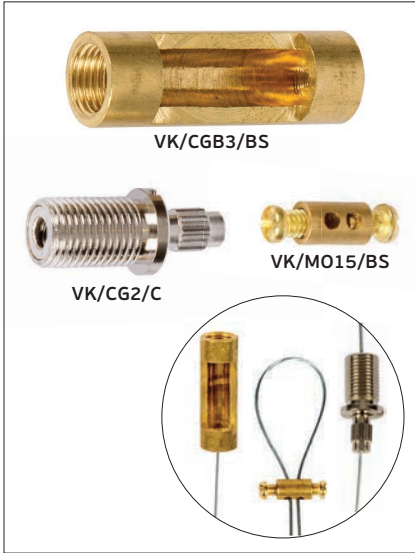

## VK/CGB3 - VK/CG2 - VK/MO15

Code	49155-128253	49155-113630	49155-114630
Model	VK/CGB3/BS	VK/CG2/C	VK/MO15/BS
Description	Cord grip - Revolver	Cord grip	Cord grip
Color	BRASS	CHROME	BRASS
Price	2.205€	1.313€	0.294€