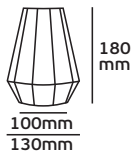

Code	77161-267144	77161-269144	77161-270144
Model	VK/0305/CAGE/ABS	VK/0305/CAGE/ACOP	VK/0305/CAGE/PCOP
Color body	Antique Brass	Antique Copper	Pink Copper
Hole	For E27	For E27	For E27
Material	Aluminium, Metal	Aluminium, Metal	Aluminium, Metal
Price	12.00€	12.00€	12.00€

Code	77161-268144	77161-271144
Model	VK/0305/CAGE/MC	VK/0305/CAGE/B
Color body	Brushed Chrome	Black
Hole	For E27	For E27
Material	Aluminium, Metal	Aluminium, Metal
Price	12.00€	12.00€