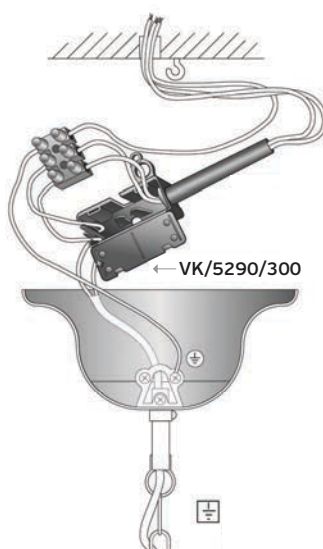

Nylon **Box**  
250pcs

VK/5290/90

Code	53152-065643
Model	VK/5290/90/2/23
Color	BLACK
Hole	0.62cm
Dimensions (cm)	H1.4-L9.0cm
Price	0.504€

PP/EPDM **Box**  
500pcs