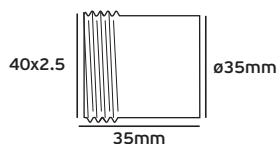

Electrical supplies *Metallic Casings/Insert E27*

VK/504641.91 - 504640.91

Code	31118-001620	31118-002620
Model	VK/504641.91	VK/504640.91
Color Body	Gold	Chrome
Type	Plain casing	Plain casing
AC Voltage	250V~50Hz	250V~50Hz
Lampholder	E27	E27
Material	Metallic	Metallic
Price	1.40€	1.45€

VK/504644.91 - 504643.91

Code	31118-003620	31118-004620
Model	VK/504644.91	VK/504643.91
Color Body	Gold	Chrome
Type	Casing with threads	Casing with threads
AC Voltage	250V~50Hz	250V~50Hz
Lampholder	E27	E27
Material	Metallic	Metallic
Price	1.50€	1.54€

VK/103595.91

Code	31118-005620
Model	VK/103595.91
Color Body	White
Type	Insert - porcelain
AC Voltage	250V~50Hz
Lampholder	E27
Material	Metallic
Price	1.20€