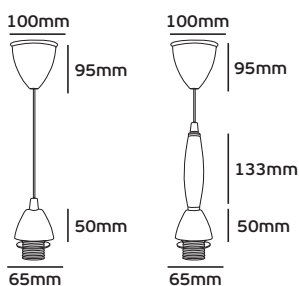

Pendants E27 Electrical supplies

VK/V73

Code	42136-022627	42136-026627
Model	VK/V73/1/BN	VK/V73/2/WN
Color body	Black/Nickel	Wood/Nickel
Voltage	240V	240V
Lampholder	E27	E27
Cable fabric round	2x0.75mm² x 80cm	2x0.75mm² x 80cm
Material	Plastic	Plastic
Price	13.70€	19.60€

IP20		MAX 60w	Box 10pcs

VK/V75

Code	42136-027627
Model	VK/V75/MG
Color body	Metallic Gold
Voltage	240V
Lampholder	E27
Cable fabric round	2x0.75mm² x 80cm
Material	Plastic
Price	19.60€

IP20		MAX 60w	Box 10pcs