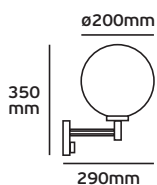

Outdoor lighting *Garden*

VK/01026

Code	75169-15997
Model	VK/01026/S
Color body	Silver
Voltage	240V
Lampholder	E27
Material	Stainless Steel/PVC
IP Rating	IP44
Price	23.00€

	MAX 18w	Box 6pcs

VK/01027

Code	75169-16097
Model	VK/01027/S
Color body	Silver
Voltage	240V
Lampholder	E27
Material	Stainless Steel/PVC
IP Rating	IP44
Price	36.00€

		MAX 18w	Box 6pcs

VK/01028

Code	75169-16197
Model	VK/01028/S
Color body	Silver
Voltage	240V
Lampholder	E27
Material	Stainless Steel/PVC
IP Rating	IP44
Price	24.50€

	MAX 18w	Box 6pcs