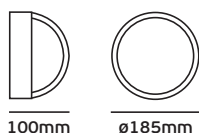

Outdoor lighting Wall

VK/XT/R60

Code	56610-058639	56610-059639	56610-060639
Model	VK/XT/R60/W	VK/XT/R60/B	VK/XT/R60/G
Color body	White	Black	Grey
Voltage	240V	240V	240V
Lampholder	E27	E27	E27
Material	Plastic/Glass	Plastic/Glass	Plastic/Glass
IP Rating	IP54	IP54	IP54
Price	7.90€	7.90€	7.90€

VK/XT/R60/G

Code	56610-055639	56610-056639	56610-057639
Model	VK/XT/R60/G/W	VK/XT/R60/G/B	VK/XT/R60/G/G
Color body	White	Black	Grey
Voltage	240V	240V	240V
Lampholder	E27	E27	E27
Material	Plastic/Glass	Plastic/Glass	Plastic/Glass
IP Rating	IP54	IP54	IP54
Price	8.00€	8.00€	8.00€

VK/01016

Code	75169-041997	75169-042997	75169-043997
Model	VK/01016/W	VK/01016/B	VK/01016/G
Color body	White	Black	Grey
Voltage	240V	240V	240V
Lampholder	E27	E27	E27
Material	Alu diecast/Glass	Alu diecast/Glass	Alu diecast/Glass
IP Rating	IP44	IP44	IP44
Price	7.10€	7.10€	7.10€