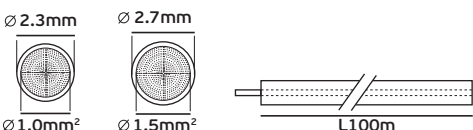

Code	44146-055808	44146-048808	44146-045808	44146-046808	44145-004048	44146-047808
Model	VK/NYA/1.0/W	VK/NYA/1.0/B	VK/NYA/1.0/R	VK/NYA/1.0/Y	VK/NYA/1.0/BL	VK/NYA/1.0/BR
Wire mm²	1x1.0	1x1.0	1x1.0	1x1.0	1x1.0	1x1.0
Material	PVC	PVC	PVC	PVC	PVC	PVC
Color	White	Black	Red	Yellow	Blue	Brown
Price	0.36€	0.56€	0.56€	0.56€	0.56€	0.56€

Code	44145-009048	44145-007048	44145-010048	44145-006048	44145-005048	44145-008048
Model	VK/NYA/1.5/W	VK/NYA/1.5/B	VK/NYA/1.5/R	VK/NYA/1.5/Y	VK/NYA/1.5/BL	VK/NYA/1.5/BR
Wire mm²	1x1.5	1x1.5	1x1.5	1x1.5	1x1.5	1x1.5
Material	PVC	PVC	PVC	PVC	PVC	PVC
Color	White	Black	Red	Yellow	Blue	Brown
Price	0.47€	0.67€	0.67€	0.67€	0.67€	0.67€