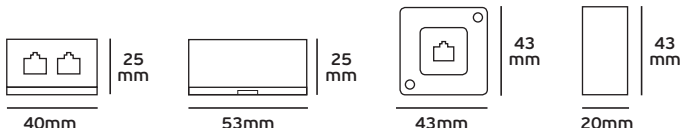

VK/H17, VK/H18, VK/H20

Code	16081-037639	16081-038639	16081-008639
Model	VK/H17	VK/H18	VK/H20
Type	Mini	6P4C	6P4C
Color	White	White	White
Description	Modular surface jack	8 wire modular surface jack	Economy type mall jack
Cm	L5xW3xH2cm	L5.3xW4.7xH2cm	L5xW3xH2.3cm
Price	0.55€	0.60€	0.60€

VK/H21, VK/H24

Code	16081-039639	16081-040639
Model	VK/H21	VK/H24
Type	6P4C	6P4C
Color	White	White
Description	Duplex modular jack	Modular surface jack
Price	0.65€	0.48€

VK/4P4C, VK/E09-VK/E15

Code	16081-005639	16081-006639	16081-011639
Model	VK/4P4C/LONG	VK/4P4C/SHORT	VK/E09
Type	4P4C	4P4C	4P4C
Color	Transparent	Transparent	Transparent
Description	Swivel jack for handset - long	Swivel jack for handset - short	Modular plug
Price	1.10€	1.00€	0.024€

Code	16081-012229	16081-050639	16081-051639	16081-013639
Model	VK/E12	VK/E13	VK/E14	VK/E15
Type	6P4C	6P2C	6P6C	8P8C
Color	Transparent	Transparent	Transparent	Transparent
Description	Modular plug	Modular plug	Modular plug	Modular plug
Price	0.024€	0.020€	0.048€	0.064€