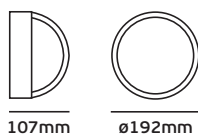

Outdoor lighting Wall

VK/01009

Code	75169-024997	75169-023997
Model	VK/01009/W	VK/01009/G
Color body	White	Grey
Voltage	240V	240V
Lampholder	E27	E27
Material	Alu diecast/Glass	Alu diecast/Glass
IP Rating	IP44	IP44
Price	11.00€	11.00€

	MAX 60w	Box 18pcs

VK/01015

Code	75169-038997	75169-039997	75169-040997
Model	VK/01015/W	VK/01015/B	VK/01015/G
Color body	White	Black	Grey
Voltage	240V	240V	240V
Lampholder	E27	E27	E27
Material	Alu diecast/Glass	Alu diecast/Glass	Alu diecast/Glass
IP Rating	IP44	IP44	IP44
Price	6.80€	6.80€	6.80€

	MAX 60w	Box 8pcs

VK/01013

Code	75169-032997	75169-033997	75169-034997
Model	VK/01013/W	VK/01013/B	VK/01013/G
Color body	White	Black	Grey
Voltage	240V	240V	240V
Lampholder	E27	E27	E27
Material	Alu diecast/Glass	Alu diecast/Glass	Alu diecast/Glass
IP Rating	IP44	IP44	IP44
Price	6.80€	6.80€	6.80€

	MAX 60w	Box 8pcs