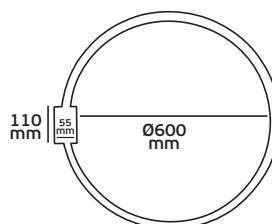

* 24V Driver is included

CRI Ra>80	IP20	Box 1pc