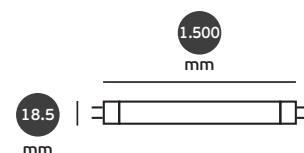

VK/05183/150

Code	Model	Base	Watt	Dimm	Kelvin	Lumen	Beam Angle	Price
50058-227698	VK/05183/150/W/GL	G5	20w		3000K	3.000lm	270°	11.40€
50058-228698	VK/05183/150/C/GL	G5	20w		4000K	3.000lm	270°	11.40€
50058-229698	VK/05183/150/D/GL	G5	20w		6000K	3.000lm	270°	11.40€

Voltage 185-265	SMD 2835	220°	CRI Ra>80	25k hrs	100klks	A+	-20°C 40°C	Alu	Plastic	IP20	2	Box 10