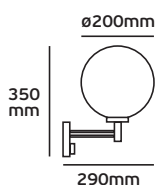

Outdoor lighting *Garden*

VK/01026

Code	75169-15997
Model	VK/01026/S
Color body	Silver
Voltage	240V
Lampholder	E27
Material	Stainless Steel/PVC
IP Rating	IP44
Price	23.00€

	MAX 18w	Box 6pcs

VK/01027

Code	75169-16097
Model	VK/01027/S
Color body	Silver
Voltage	240V
Lampholder	E27
Material	Stainless Steel/PVC
IP Rating	IP44
Price	36.00€

		MAX 18w	Box 6pcs

VK/01028

Code	75169-16197
Model	VK/01028/S
Color body	Silver
Voltage	240V
Lampholder	E27
Material	Stainless Steel/PVC
IP Rating	IP44
Price	24.50€

	MAX 18w	Box 6pcs