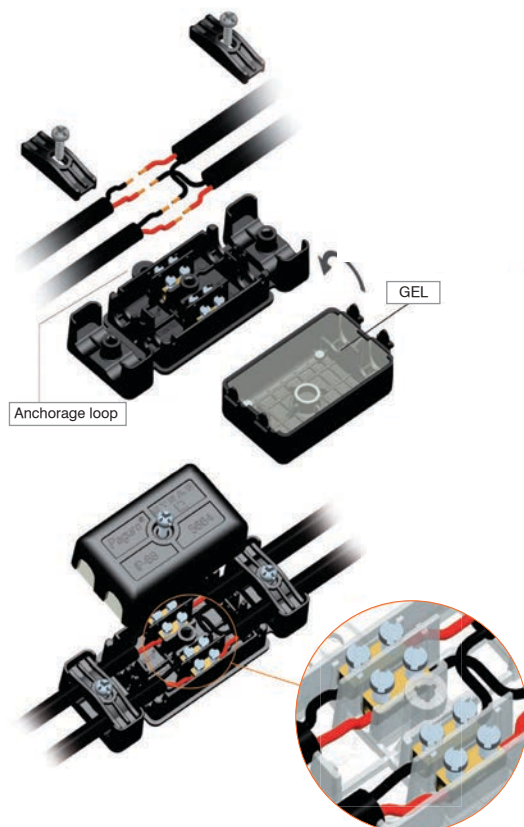

Electrical supplies *Underwater Terminals*

VK/5664 - 5664/20

Code	53152-058643	53152-059643
Model	VK/5664/2/21	VK/5664/20/2/21
Color	BLACK	BLACK
Rated Voltage	250V/6A	250V/6A
Dimensions (cm)	H1.95-W3.95-L8cm	H1.95-W3.95-L8cm
IP Rating	IP68 (waterproof)	IP68 (waterproof)
Price	14.70€	16.80€

*Cables ext. diameter $\varnothing$ min 4.5 - max 7.5

Nylon 66
RV-AE

Box
50pcs

Junction device

wOutdoor Use

wExternal diameter of the cable (min.-max.) 4.5 - 7.5mm

TECHNICAL DETAILS (VK/5664)

wWays: 4

wNumber of poles: 4

wTerminals: 4x1.5mm² with screw

wConnection: 2x1mm²

wSuitable type of cables in Rubber: 2x0.50 - 4x0.50mm² / H05RN-F 2x0.75 - 2x1mm²

wWiring diagram 3 LED spotlights serial connected with driver

wSupply and drive lighting fixtures (DALI system)

wElectric cable 2 conductors

wSeparate cable in 2 conductors

wController DALI (low voltage AC) or DALI

line arriving from another lighting fixtures

Wire stripping