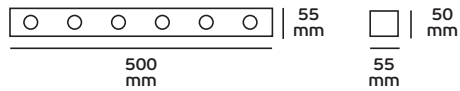

Bath IP44 Indoor lighting

VK/03130

Code	57610-145126	57610-146126
Model	VK/03130/C	VK/03130/W
Color body	Chrome	White
Voltage	240V	240V
Lampholder	E27x6	E27x6
Material	Metal, glass	Metal, glass
IP Rating	IP44	IP44
Price	49.00€	49.00€