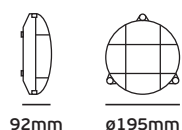

Outdoor lighting Wall

VK/01050

Code	75169-105193	75169-178193	75169-003193
Model	VK/01050/MC	VK/01050/ABS	VK/01050/NB
Color body	Brushed Chrome	Bronze	Natural Brass
Voltage	240V	240V	240V
Lampholder	E27	E27	E27
Material	Brass/Glass	Brass/Glass	Brass/Glass
IP Rating	IP65	IP65	IP65
Price	46.00€	43.00€	40.00€

VK/01049

Code	75169-086193	75169-177193	75169-085193
Model	VK/01049/MC	VK/01049/ABS	VK/01049/NB
Color body	Brushed Chrome	Bronze	Natural Brass
Voltage	240V	240V	240V
Lampholder	E27	E27	E27
Material	Brass/Glass	Brass/Glass	Brass/Glass
IP Rating	IP65	IP65	IP65
Price	43.00€	43.00€	38.00€

VK/01051

Code	75169-088193	75169-179193	75169-087193
Model	VK/01051/MC	VK/01051/ABS	VK/01051/NB
Color body	Brushed Chrome	Bronze	Natural Brass
Voltage	240V	240V	240V
Lampholder	E27	E27	E27
Material	Brass/Glass	Brass/Glass	Brass/Glass
IP Rating	IP65	IP65	IP65
Price	56.00€	56.00€	52.00€