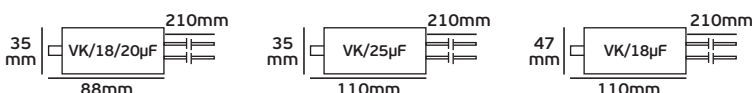

Code	21099-010618	21099-011618	21099-012618
Model	VK/VS/18µF	VK/VS/20µF	VK/VS/25µF
MKP	18µF	20µF	25µF
Description	Capacitor for (PL) lamps	Capacitor for (PL) lamps	Capacitor for (PL) lamps
Rated Voltage/Input	12V/AC 230-240V	12V/AC 230-240V	12V/AC 230-240V
Box	32pcs	32pcs	10pcs
Price	2.50€	2.40€	3.00€

Code	21099-013618	21099-014618
Model	VK/VS/32µF	VK/VS/40µF
MKP	32µF	40µF
Description	Capacitor for (PL) lamps	Capacitor for (PL) lamps
Rated Voltage/Input	12V/AC 230-240V	12V/AC 230-240V
Box	10pcs	10pcs
Price	4.50€	5.00€