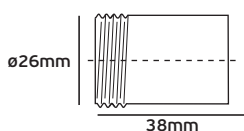

Electrical supplies *Metallic Casings/Insert E14*

VK/507050.91 - 507049

Code	30117-001620	30117-002620
Model	VK/507050.91	VK/507049
Color Body	Gold	Chrome
Type	Plain casing	Plain casing
AC Voltage	250V~50Hz	250V~50Hz
Lampholder	E14	E14
Material	Metallic	Metallic
Price	1.32€	1.37€

VK/507053.91 - 507052.91

Code	30117-003620	30117-004620
Model	VK/507053.91	VK/507052.91
Color Body	Gold	Chrome
Type	Casing with threads	Casing with threads
AC Voltage	250V~50Hz	250V~50Hz
Lampholder	E14	E14
Material	Metallic	Metallic
Price	1.32€	1.37€

VK/107944.91

Code	30117-005620
Model	VK/107944.91
Color Body	White
Type	Insert - porcelain
AC Voltage	250V~50Hz
Lampholder	E14
Material	Metallic
Price	0.99€