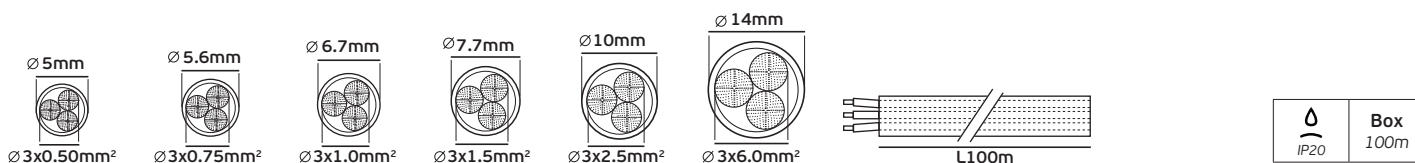

Note

wFire-retardant (LSF wires)
3-core PVC insulated cables,
with stranded conductor.