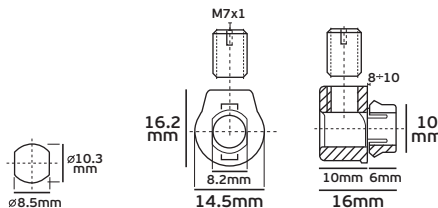

Plastic Accessories Electrical supplies

VK/5100/7/109/...

Code	52150-062643	52150-063643	52150-064643	52150-065643
Model	VK/5100/7/109/1/6	VK/5100/7/109/2/6	VK/5100/7/109/4/6	VK/5100/7/109/0/11
Color	WHITE	BLACK	GOLD	NATURAL
Nipple	M10x1	M10x1	M10x1	M10x1
Dimensions (cm)	H1.5-W1.4-L1.9cm	H1.5-W1.4-L1.9cm	H1.5-W1.4-L1.9cm	H1.5-W1.4-L1.9cm
Material	Nylon 66 RV	Nylon 66 RV	Nylon 66 RV	Polycarbonate
Price	0.368€	0.368€	0.404€	0.479€

*VK/5100/7/109: H03VV-F/H05VV-F ϕ Min 4.8mm- ϕ Max 6.5mm
(Supplied with separate threaded grub. Can be fitted with threaded grub VK/5408/10).

Box
1000pcs

VK/5100/6/5/...

Code	52150-068643	52150-069643	52150-070643	52150-117643
Model	VK/5100/6/5/1/6	VK/5100/6/5/2/6	VK/5100/6/5/4/6	VK/5100/6/5/0/11
Color	WHITE	BLACK	GOLD	NATURAL
Dimensions (cm)	H1.62-W1.45-L1.6cm	H1.62-W1.45-L1.6cm	H1.62-W1.45-L1.6cm	H1.62-W1.45-L1.6cm
Material	Nylon 66 RV	Nylon 66 RV	Nylon 66 RV	Polycarbonate
Price	0.293€	0.288€	0.322€	0.384€

*VK/5100/6: H03VV-F ϕ Min 4.8mm- ϕ Max 6.5mm and H03VVH2-F ϕ Min 3x4.8mm- ϕ Max 3.6x6.4mm
(Supplied with separate threaded grub. Can be fitted with threaded grub VK/5408/10).

Box
1000pcs

VK/5346/07/...

Code	52150-066643	52150-067643	52150-118643
Model	VK/5346/07/1/6	VK/5346/07/2/6	VK/5346/07/0/11
Color	WHITE	BLACK	NATURAL
Nipple	M13x1	M13x1	M13x1
Dimensions (cm)	H1.8-W1.4-L1.9cm	H1.8-W1.4-L1.9cm	H1.8-W1.4-L1.9cm
Material	Nylon 66 RV	Nylon 66 RV	Polycarbonate
Price	0.719€	0.719€	0.935€

*VK/5346/07: H03VV-F/H05VV-F ϕ Min 4.8mm- ϕ Max 9mm
(Supplied with separate threaded grub. Can be fitted with threaded grub VK/5088/11 & with nut VK/5338).

Box
1000pcs