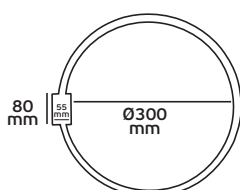

* 24V Driver is included

CRI Ra>80	IP20	Box 1pc