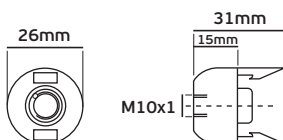

Plastic Caps E14 (2pcs) Electrical supplies

VK/109677 - 109676 - 109678

Code	28113-009618	28113-010618	28113-011618
Model	VK/109677	VK/109676	VK/109678
Color Body	Black	White	Gold
Type	Without locking screw	Without locking screw	Without locking screw
AC Voltage	250V~50Hz	250V~50Hz	250V~50Hz
Lampholder	E14	E14	E14
Material	Thermoplastic	Thermoplastic	Thermoplastic
Price	0.16€	0.16€	0.16€

VK/400817 - 400818 - 400824

Code	28113-012618	28113-013618	28113-014618
Model	VK/400817	VK/400818	VK/400824
Color Body	Black	White	Gold
Type	With locking screw	With locking screw	With locking screw
AC Voltage	250V~50Hz	250V~50Hz	250V~50Hz
Lampholder	E14	E14	E14
Material	Thermoplastic	Thermoplastic	Thermoplastic
Price	0.25€	0.25€	0.25€

VK/109112 - 109110 - 109113

Code	28113-015618	28113-016618	28113-017618
Model	VK/109112	VK/109110	VK/109113
Color Body	Black	White	Gold
Type	With metal nipple	With metal nipple	With metal nipple
AC Voltage	250V~50Hz	250V~50Hz	250V~50Hz
Lampholder	E14	E14	E14
Material	Thermoplastic	Thermoplastic	Thermoplastic
Price	0.63€	0.63€	0.63€