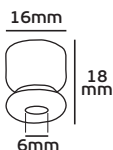

Code	47143-093639	47143-094639	47143-096639
Model	VK/POR18/W	VK/POR18/B	VK/POR18/R
Wire mm²	2/3x75mm²	2/3x75mm²	2/3x75mm²
Material	Porcelain	Porcelain	Porcelain
Description	Porcelain support	Porcelain support	Porcelain support
Color	White	Black	Red
Price	2.80€	2.80€	2.80€

Code	47143-097639	47143-095639
Model	VK/POR18/Y	VK/POR18/GD
Wire mm²	2/3x75mm²	2/3x75mm²
Material	Porcelain	Porcelain
Description	Porcelain support	Porcelain support
Color	Yellow	Gold
Price	2.80€	2.80€