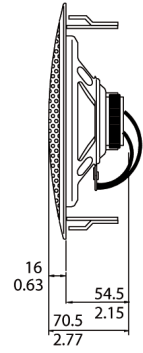

Electrical supplies *Speakers*

VK/LHM0606/10/W **BOSCH**

Code	00002-060850
Model	VK/LHM0606/10
Voltage	100V/9W
Diameter	199mm
Price	40.00€