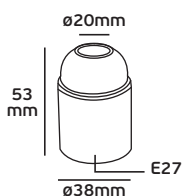

Bakelite Lampholders E27 Electrical supplies

VK/GH-01

Code	35125-021639	35125-022639
Model	VK/GH-01/B	VK/GH-01/W
Color Body	Black	White
Type	Lampholder smooth	Lampholder smooth
AC Voltage	250V~50Hz	250V~50Hz
Lampholder	E27	E27
Material	Bakelite	Bakelite
Price	0.94€	1.15€

VK/GH-02-NR

Code	35125-029639	35125-030639
Model	VK/GH-02-NR/B	VK/GH-02-NR/W
Color Body	Black	White
Type	Lampholder with threads	Lampholder with threads
AC Voltage	250V~50Hz	250V~50Hz
Lampholder	E27	E27
Material	Bakelite	Bakelite
Price	0.97€	1.18€

VK/GH-02/1, VK/GH-02/2

Code	35125-020639	35125-019639	35125-008639
Model	VK/GH-02/1/B	VK/GH-02/1/W	VK/GH-02/2/B
Color Body	Black	White	Black
Type	Lampholder with 1 ring	Lampholder with 1 ring	Lampholder with 2 rings
AC Voltage	250V~50Hz	250V~50Hz	250V~50Hz
Lampholder	E27	E27	E27
Material	Bakelite	Bakelite	Bakelite
Price	1.00€	1.25€	1.32€

Code	35125-032639
Model	VK/GH-02/2/W
Color Body	White
Type	Lampholder with 2 rings
AC Voltage	250V~50Hz
Lampholder	E27
Material	Bakelite
Price	1.45€