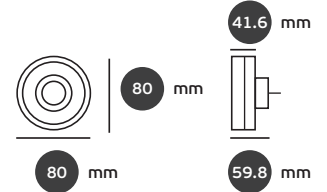

Blister Special Lamps

VK/XYD-597

Led with photocell (Led με φωτοκύτταρο)

Code	Model	Watt	Dimm	Color	Price
17079-017626	VK/XYD-597	1w		Clear	11.40€

Voltage 220-240				Box 100