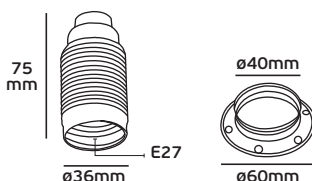

Metallic Lampholders E27 Electrical supplies

VK/1031F

Code	31118-015639	31118-014639
Model	VK/1031F/G	VK/1031F/C
Color Body	Gold	Chrome
Type	Lampholder with threads	Lampholder with threads
AC Voltage	250V~50Hz	250V~50Hz
Lampholder	E27	E27
Material	Metallic	Metallic
Price	3.10€	3.96€

VK/1031FL

Code	31118-011639	31118-012639
Model	VK/1031FL/G	VK/1031FL/C
Color Body	Gold	Chrome
Type	Lampholder with threads + ring	Lampholder with threads + ring
AC Voltage	250V~50Hz	250V~50Hz
Lampholder	E27	E27
Material	Metallic	Metallic
Price	3.55€	4.15€

VK/1032/R

Code	30119-012639	30119-009639
Model	VK/1032/R/G	VK/1032/R/C
Color Body	Gold	Chrome
Type	Ring with threads	Ring with threads
AC Voltage	250V~50Hz	250V~50Hz
Use	E27	E27
Material	Metallic	Metallic
Price	0.48€	0.64€