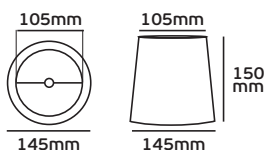

## VK/E27/E14/D23

Code	60080-276987	60080-277987	60080-278987
Model	VK/E27/E14/D23/241	VK/E27/E14/D23/112	VK/E27/E14/D23/167
Color body	Green 241	Rose 112	Blue 167
Lampholder	E14/E27	E14/E27	E14/E27
Material	100% Cotton Fabric	100% Cotton Fabric	100% Cotton Fabric
Price	11.80€	11.80€	11.80€