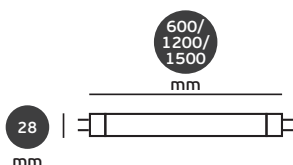

PHILIPS Ecofit LEDtube

Code	Description	Base	Watt	Dimm	Kelvin	Lumen	Price
03045-624112 929002445702	Ecofit LEDtube 600mm	G13	9w		4.000K	900lm	4.74€
03045-625112 929002445802	Ecofit LEDtube 600mm	G13	9w		6.500K	900lm	4.74€
03045-626112 929002446002	Ecofit LEDtube 1200mm	G13	18w		4.000K	1800lm	6.43€
03045-627112 929002446102	Ecofit LEDtube 1200mm	G13	18w		6.500K	1800lm	6.43€
03045-628112 929002446302	Ecofit LEDtube 1500mm	G13	23w		4.000K	2300lm	9.64€
03045-629112 929002446402	Ecofit LEDtube 1500mm	G13	23w		6.500K	2300lm	9.64€