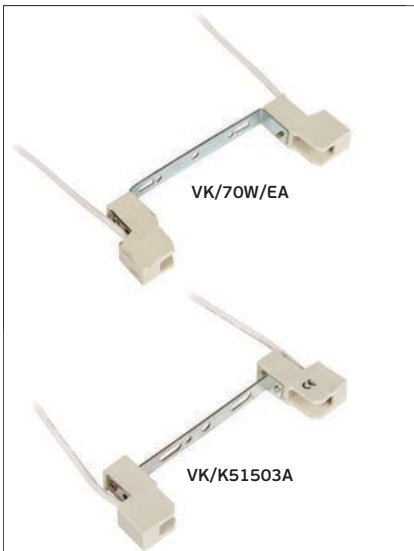

VK/70W/EA... - VK/K51503...

Code	37105-001629	37105-002629	37105-017639	37105-016639
Model	VK/70W/EA	VK/70W/EA/C	VK/K51503B	VK/K51503A
AC Voltage	250V~50Hz	250V~50Hz	250V~50Hz	250V~50Hz
Base	Rx7s	Rx7s	Rx7s	Rx7s
Material	Ceramic	Ceramic	Ceramic	Ceramic
Description	Metal bracket - HQI	Metal bracket - HQI	Metal bracket - HQI	Metal bracket - HQI
Shape				
Price	2.38€	2.38€	1.30€	1.30€