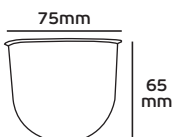

VK/FAB/275/3 Fabric cable on blister με μήκος 3μ.

Code	47143-091144	47143-085144	47143-090144	47143-089144
Model	VK/FAB/275/3/W	VK/FAB/275/3/B	VK/FAB/275/3/R	VK/FAB/275/3/OR
Color body	White	Black	Red	Orange
Wire mm² x Length	2x0.75x3m	2x0.75x3m	2x0.75x3m	2x0.75x3m
Type	Round cable	Round cable	Round cable	Round cable
Material	Fabric	Fabric	Fabric	Fabric
Price	5.80€/3m	5.80€/3m	5.80€/3m	5.80€/3m

Code	47143-086144	47143-087144	47143-088144	47143-092144
Model	VK/FAB/275/3/BR	VK/FAB/275/3/BL	VK/FAB/275/3/GR	VK/FAB/275/3/Y
Color body	Brown	Blue	Green	Yellow
Wire mm² x Length	2x0.75x3m	2x0.75x3m	2x0.75x3m	2x0.75x3m
Type	Round cable	Round cable	Round cable	Round cable
Material	Fabric	Fabric	Fabric	Fabric
Price	5.80€/3m	5.80€/3m	5.80€/3m	5.80€/3m

VK/C71/S Canopies on blister

Code	42138-001627	42138-002627	42138-003627
Model	VK/C71/S/W	VK/C71/S/B	VK/C71/S/GD
Color body	White	Black	Gold
Material	Plastic	Plastic	Plastic
Price	0.38€	0.38€	0.42€

Code	42138-004627	42138-005627
Model	VK/C71/S/G	VK/C71/S/TR
Color body	Grey	Transparent
Material	Plastic	Plastic
Price	0.42€	0.48€