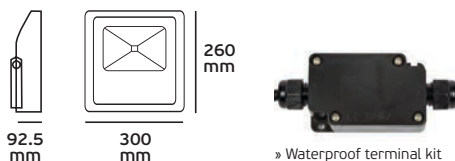

Code	63158-281140	63158-266140	63158-267140
Model	VK/02031/W	VK/02031/C	VK/02031/D
Kelvin	3000K	4000K	6000K
Lumen	8.000lm	8.000lm	8.000lm
Color body	Black	Black	Black
Voltage	180-250V	180-250V	180-250V
Watt	80w	80w	80w
Dimmable	No	No	No
LED	SMD Everlight 2835	SMD Everlight 2835	SMD Everlight 2835
Beam Angle	70° - 140°	70° - 140°	70° - 140°
Hours	40.000h	40.000h	40.000h
Material	PC Shell LED	PC Shell LED	PC Shell LED
IP Rating	IP65	IP65	IP65
Price	86.00€	86.00€	86.00€