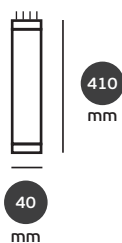

VK/05079

Code	Model	Base	Watt	Dimm	Kelvin	Lumen	Beam Angle	Price
03045-293126	VK/05079/W	2G11	15w		3000K	1.300lm	120°	32.00€
03045-294126	VK/05079/C	2G11	15w		4000K	1.300lm	120°	32.00€

Voltage 80-265V	SMD 2835	120°	CRI Ra>75	25k hrs	10kclks	A+	-20°C 40°C	Plastic	15W > 150W	IP20	2	Box 50