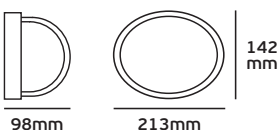

Outdoor lighting Wall

VK/01003

Code	75169-006997	75169-007997	75169-008997
Model	VK/01003/W	VK/01003/B	VK/01003/G
Color body	White	Black	Grey
Voltage	240V	240V	240V
Lampholder	E27	E27	E27
Material	Alu diecast/Glass	Alu diecast/Glass	Alu diecast/Glass
IP Rating	IP44	IP44	IP44
Price	6.80€	6.80€	6.80€

VK/01007

Code	75169-018997	75169-019997	75169-020997
Model	VK/01007/W	VK/01007/B	VK/01007/G
Color body	White	Black	Grey
Voltage	240V	240V	240V
Lampholder	E27	E27	E27
Material	Alu diecast/Glass	Alu diecast/Glass	Alu diecast/Glass
IP Rating	IP44	IP44	IP44
Price	6.80€	6.80€	6.80€

VK/01011

Code	75169-028997	75169-027997
Model	VK/01011/W	VK/01011/G
Color body	White	Grey
Voltage	240V	240V
Lampholder	E27	E27
Material	Alu diecast/Glass	Alu diecast/Glass
IP Rating	IP44	IP44
Price	11.50€	11.50€