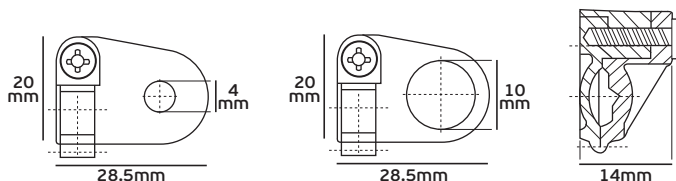

Code	52150-024643	52150-025643	52150-026643
Model	VK/5462/10/2/5	VK/5462/13/1/5	VK/5462/13/2/5
Color	BLACK	WHITE	BLACK
Hole	1.0cm	1.3cm	1.3cm
Dimensions (cm)	H1.4-W2.0L2.85cm	H1.4-W2.0L2.85cm	H1.4-W2.0L2.85cm
Price	0.284€	0.284€	0.284€