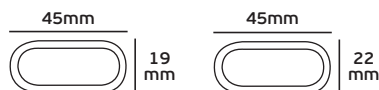

VK/TSG/RS - TSBP/BS - CLAMP/M

Code	49155-030630	49155-029630	49155-136630	49155-296630
Model	VK/CLAMP/M	VK/TSG/RS	VK/TSBP/BS	VK/TOG/RS
Thread	-	M10X1	M10X1	M10X1
Description	Metallic clamp - D1.0cm	Stem with loop - Tube 8.5"	Stem with loop - Tube 8.5"	Stem with loop - Tube 8.5"
Price	1.05€	0.483€	0.525€	3.15€

VK/CMP...

Code	49155-074630	49155-075630
Model	VK/CMP7/RS	VK/CMP10/RS
Description	Slim chain for single light - RAW STEEL	Thick chain for chandelier - RAW STEEL
Price (pc)	1.26€	1.733€

VK/CA6/...

Code	49155-077630	49155-076630
Model	VK/CA6/RS	VK/CA6/C
Description	Thick unpainted chain - 50cm - RAW STEEL	Thick painted chain - 50cm - CHROME
Price (pc)	0.735€	1.785€