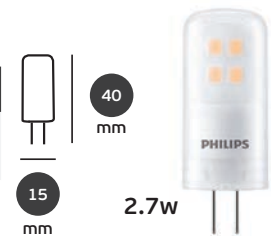

PHILIPS CorePro LEDcapsule

Code	Description	Base	Watt	Dimm	Kelvin	Lumen	Price
03045-630112 929002389002	CorePro LEDcapsuleLV	G4	1.8w		2.700K	205lm	7.09€
03045-631112 929002389102	CorePro LEDcapsuleLV	G4	1.8w		3.000K	215lm	7.09€
03045-632112 929002389202	CorePro LEDcapsuleLV	G4	2.7w		2.700K	270lm	10.35€
03045-633112 929002389302	CorePro LEDcapsuleLV	G4	2.7w		3.000K	330lm	10.35€
03045-605112 929002389902	CorePro LEDcapsuleMV	G9	2.6w		2.700K	300lm	9.18€
03045-634112 929002326502	CorePro LEDcapsule	G9	3.2w		2.700K	400lm	9.08€
03045-635112 929002326602	CorePro LEDcapsule	G9	3.2w		3.000K	400lm	9.08€
03045-636112 929002390002	CorePro LEDcapsuleMV	G9	4w		2.700K	400lm	9.18€

Voltage 220-240	LED PHILIPS	240°	CRI Ra>80	30k hrs	50kclks	A+	-20°C 45°C	Plastic	Alu	IP20	2	Box 12pcs