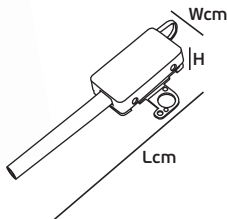

# Electrical supplies *Plastic Accessories*

VK/5855/10-10

<b>Code</b>	<b>55151-001643</b>
<b>Model</b>	VK/5855/10-10/2/6
<b>Color</b>	BLACK
<b>Hole</b>	1cm
<b>Dimensions (cm)</b>	W6.4-L11.5cm
<b>Price</b>	3.434€