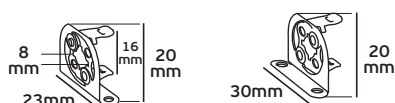

Electrical supplies *Adapters G9*

VK/SUP16 - VK/SUP17

Code	40207-026605	40207-027605
Model	VK/SUP16	VK/SUP17
Color Body	Chrome	Chrome
Lampholder	G9	G9
Material	Metal	Metal
Description	Snap-on bracket with side screws internally	Snap-on bracket with side screws external
Price	0.77€	0.77€

VK/STA15 - VK/STA14

Code	40207-039605	40207-038605
Model	VK/STA15	VK/STA14
Color Body	Chrome	Chrome
Lampholder	G9	G9
Material	Metal	Metal
Description	Snap-on metal bracket	Snap-on metal bracket
Length	14.00mm	37.50mm
Price	0.30€	0.44€

VK/STA17 - VK/STA18

Code	40207-040605	40207-041605
Model	VK/STA17	VK/STA18
Color Body	Chrome	Chrome
Lampholder	G9	G9
Material	Metal	Metal
Description	Snap-on metal bracket	Snap-on metal bracket
Length	102.00mm	143.00mm
Price	1.17€	1.35€