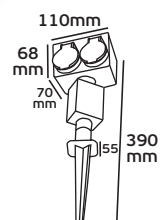

VK/10048/10

Code	20081-066626
Model	VK/10048/10
Type	Cable workshop
Voltage	230V
Lampholder	Fluorescent
Cable L	10m
Price	13.50€

VK/10052

Code	56610-004639
Model	VK/10052
Type	Double schuko socket
Voltage	230V/1800W
Cable L	1.30m
Wire mm <sup>2</sup>	3x1.0mm <sup>2</sup>
Price	15.50€