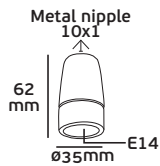

Code	34122-024639	34122-031639	34122-025639	34122-030639
Model	VK/511/W	VK/511/G	VK/511/B	VK/511/BR
Color body	White	Grey	Black	Brown
Voltage	250V	250V	250V	250V
Lampholder	E14	E14	E14	E14
Material	Porcelain	Porcelain	Porcelain	Porcelain
Price	2.60€	2.60€	2.60€	2.60€

Code	34122-029639	34122-028639	34122-026639	34122-027639
Model	VK/511/Y	VK/511/GR	VK/511/R	VK/511/BL
Color body	Yellow	Green	Red	Blue
Voltage	250V	250V	250V	250V
Lampholder	E14	E14	E14	E14
Material	Porcelain	Porcelain	Porcelain	Porcelain
Price	2.60€	2.60€	2.60€	2.60€