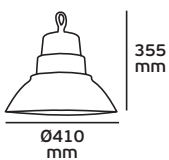

Outdoor lighting *Bell Pendants LED*

VK/04192

Code	64174-737140
Model	VK/04192/C
Kelvin	4000K
Lumen	10.000lm
Color body	Aluminium
Voltage	220-240V
Watt	100w
Dimmable	No
LED	SMD 2835 /135pcs
Beam Angle	60°
CRI	Ra>80
Hours	40.000h
IP Rating	IP65
Price	150.00€

Aluminium	25klks	-20°C 45°C	A+	2	Box 1pc

VK/04250

Code	64174-738140
Model	VK/04250/C
Kelvin	4000K
Lumen	12.000lm
Color body	Aluminium
Voltage	100-250V
Watt	120w
Dimmable	No
LED	SMD 2835/143pcs
Beam Angle	60°
CRI	Ra>80
Hours	40.000h
IP Rating	IP65
Price	155.00€

Aluminium	25klks	-20°C 45°C	A+	2	Box 1pc

VK/04091

Code	64174-735140
Model	VK/04091/C
Kelvin	4000K
Lumen	15.000lm
Color body	Aluminium
Voltage	100-250V
Watt	150w
Dimmable	No
LED	SMD 2835 /162pcs
Beam Angle	60°
CRI	Ra>80
Hours	40.000h
IP Rating	IP65
Price	163.00€

Aluminium	25klks	-20°C 45°C	A+	2	Box 1pc