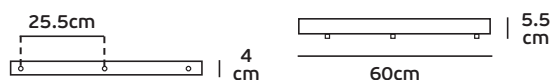

VK/04396LIN/.../3

Product Models

Code	Model	Box
75169-526724	VK/04396LIN/W/3 □ White. Canopy with driver (3 heads). IP20.	1pc
75169-527724	VK/04396LIN/B/3 ■ Black. Canopy with driver (3 heads). IP20.	1pc

Details

Voltage 220-240V. IP Rating IP20. Working temperature -20 ~ 45°C. Material Iron. Canopy with driver (3 heads) HBL, 20-25w, 28-36Vdc, 700Ma. 3 years guarantee.

IP20. 3 heads.