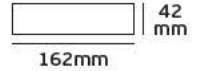

Details

Voltage 100-240V. Watt 60w. Material Plastic housing. 2 years guarantee.

IP67. 60w.