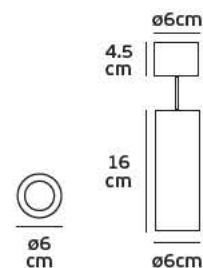

VK/04351G/PE

Product Models

Code	Model	Box
64174-705269	VK/04351G/PE/W □ White. GU10. Max 35w.	1pc
64174-512269	VK/04351G/PE/B ■ Black. GU10. Max 35w.	1pc
64174-706269	VK/04351G/PE/GD ■ Gold. GU10. Max 35w.	1pc

Details

Voltage 240V. Max watt 35w. GU10/Par16. Working temperature -20°C ~ 40°C. Material Aluminium.

IP20. GU10.

VK/04351G/CE

Product Models

Code	Model	Box
64174-703269	VK/04351G/CE/W □ White. GU10. Max 35w.	1pc
64174-513269	VK/04351G/CE/B ■ Black. GU10. Max 35w.	1pc
64174-704269	VK/04351G/CE/GD ■ Gold. GU10. Max 35w.	1pc

Details

Voltage 240V. Max watt 35w. GU10/Par16. Working temperature -20°C ~ 40°C. Material Aluminium.

IP20. GU10.