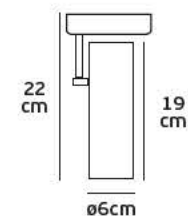

VK/04052TR/S

Product Models

Code	Model	Box
64174-323269	VK/04052TR/W/S □ White. GU10. Max 35w.	1pc
64174-322269	VK/04052TR/B/S ■ Black. GU10. Max 35w.	1pc
64174-324269	VK/04052TR/G/S ■ Grey. GU10. Max 35w.	1pc
64174-325269	VK/04052TR/AN/S ■ Anthracite. GU10. Max 35w.	1pc
64174-326269	VK/04052TR/MC/S ■ Brushed Chrome. GU10. Max 35w.	1pc

Details

Voltage 240V. Max watt 35w. Par16. Material Aluminium. 3-phase adapter.

IP20. 240V.

VK/04052TR/L

Product Models

Code	Model	Box
64174-318269	VK/04052TR/W/L □ White. GU10. Max 35w.	1pc
64174-316269	VK/04052TR/B/L ■ Black. GU10. Max 35w.	1pc
64174-319269	VK/04052TR/G/L ■ Grey. GU10. Max 35w.	1pc
64174-320269	VK/04052TR/AN/L ■ Anthracite. GU10. Max 35w.	1pc
64174-321269	VK/04052TR/MC/L ■ Brushed Chrome. GU10. Max 35w.	1pc

Details

Voltage 240V. Max watt 35w. Par16. Material Aluminium. 3-phase adapter.

IP20. 240V.