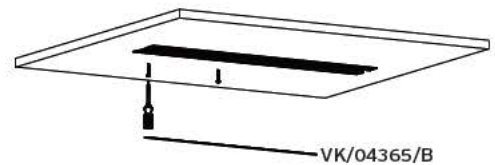

4. Recessed magnetic track installation diagram 48V

4b. Measure the size of cut-out, drill the hole in the installation position

4c. Connect input end of power supply to the cable of magnetic track

4d. Put the magnetic track into the installation hole, then fix the magnetic track by screws, and put decoration cover into the magnetic track to avoid touch dust