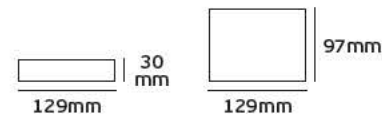

 IP20. 100w.

MW MEAN WELL VK/LRS-150

Product Models

Code	Model	Box
78000-675255	VK/LRS-150-12 12.5A. 150w. 12V.	30pcs
78000-653255	VK/LRS-150-24 6.5A. 150w. 24V.	30pcs

Details

Voltage 100-240V. Watt 150w. Material Metallic. 3 years guarantee.