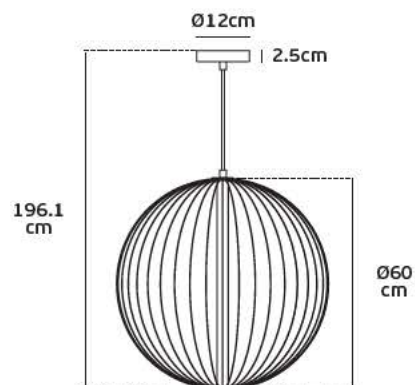

VK/04389/PE/.../W
VK/04390/PE/.../W

Product Models

Code	Model	Box
75169-013741	VK/04389/PE/BS/W ■ Brass. 2700K. 700lm. 10w. CRI>80. ø50cm	1pc
75169-014741	VK/04389/PE/B/W ■ Black. 2700K. 700lm. 10w. CRI>80. ø50cm	1pc
75169-015741	VK/04390/PE/BS/W ■ Brass. 2700K. 700lm. 10w. CRI>80. ø60cm	1pc
75169-016741	VK/04390/PE/B/W ■ Black. 2700K. 700lm. 10w. CRI>80. ø60cm	1pc

Details

Led Pendant Light 220-240V. Watt 10w. CRI>80. Type of Led SMD with driver. No dimmable. Lifetime 10.000hrs. Working temperature -20°C → 45°C. Material Metal wires, black painting metal canopy, black textile cable. 3 years guarantee.

IP20. 10w.