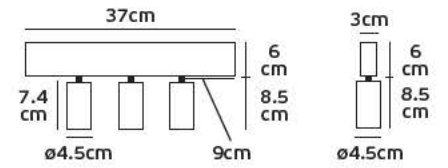

VK/04208TR/SP/3

Product Models

Code	Model	Color	Power	Beam Angle	Beam Diameter	Beam Length	Beam Angle	CRI	Box
71164-019721	VK/04208TR/W/SP/3/B	Black sand.	3000K.	1.100lm.	21w.	24°.		CRI>90	12pcs
71164-049721	VK/04208TR/C/SP/3/B	Black sand.	4000K.	1.100lm.	21w.	24°.		CRI>90	12pcs

Details

Led magnetic track light DC Driver 24V. Watt 21w. Beam Angle 24°. Type of Led CREE CXA 1304. Lifetime 50.000hrs. Working temperature < 45°C. Material Aluminium. 2 years guarantee.

IP20. 21w.