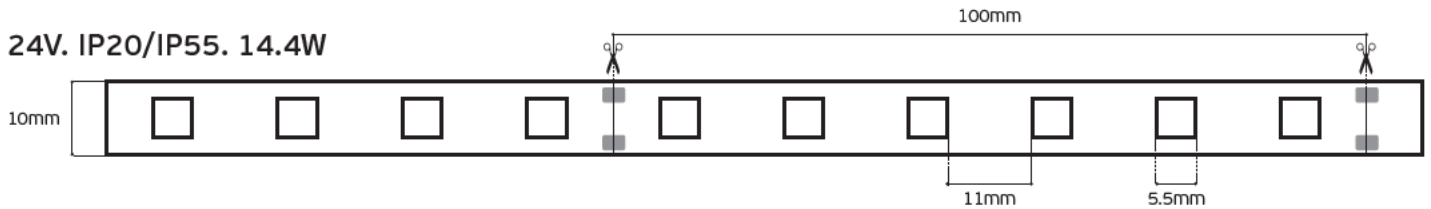

Details

Led type SMD 5050. Watt 14.4w/m. Led qty 60pcs/m. CRI>80. Tape on back 3M. Working temperature -25°C → 60°C. Storage temperature -40°C → 80°C. 2 years guarantee.

12V. IP20/IP55. 14.4W

24V. IP20/IP55. 14.4W