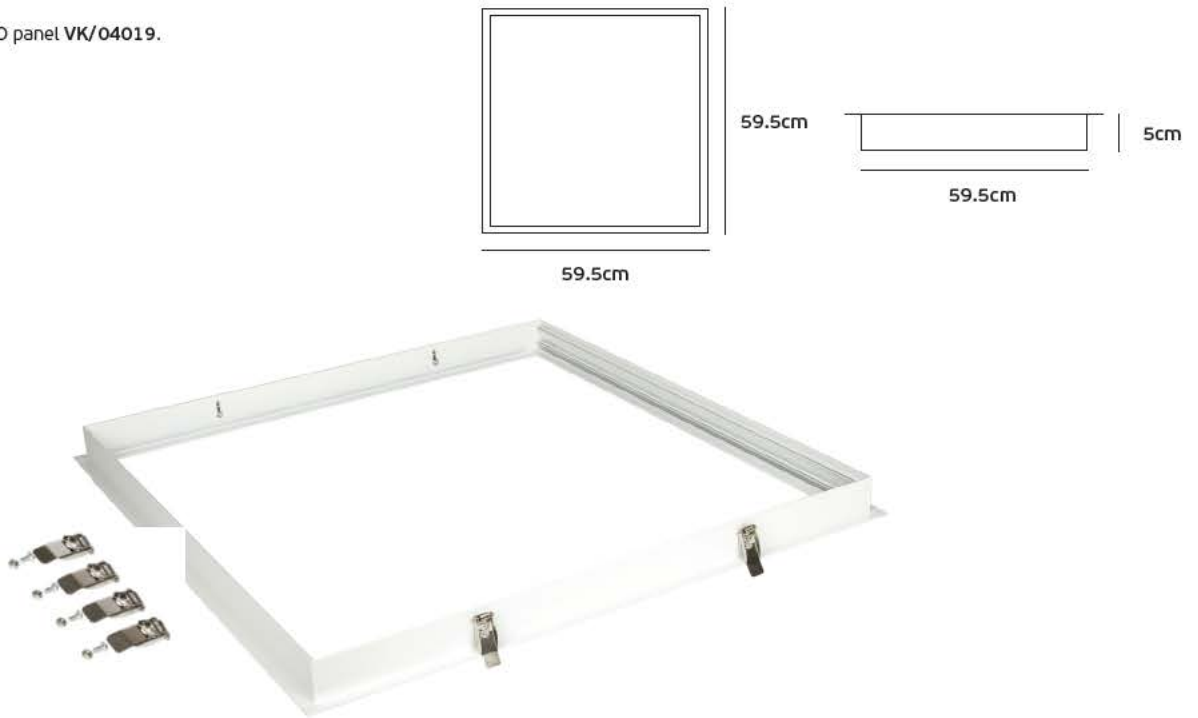

Details

Frame mounting kit for LED panel VK/04019.

VK/04019/RF

Product Models

Code 77161-133164	Model VK/04019/RF	□ White.	Box 1pc

Details

Frame mounting kit for LED panel VK/04019 with metal clip set.