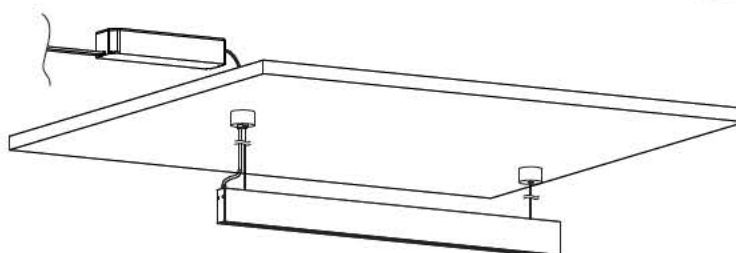

B. Connect driver output side with track line, and fixed TS-TP ceiling cover and TS-TP box cover with M4 screw.