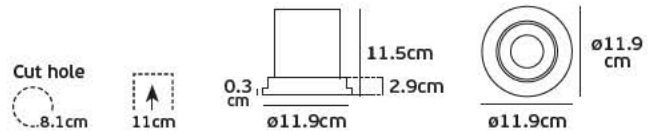

Details

AC Driver 100-265V (Included). CRI>80. Type of Led COB. Lifetime 50.000hrs. Clicks 50.000. Working temperature -20°C ~ 45°C. Material Aluminium. 2 years guarantee.

IP20. 13w.