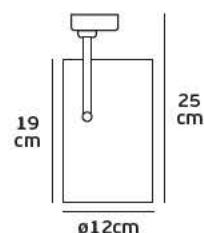

VK/04053TR/L

Product Models

Code	Model	Box
64174-353269	VK/04053TR/W/L □ White. GU10. Max 50w.	1pc
64174-352269	VK/04053TR/B/L ■ Black. GU10. Max 50w.	1pc
64174-354269	VK/04053TR/G/L ■ Grey. GU10. Max 50w.	1pc
64174-355269	VK/04053TR/AN/L ■ Anthracite. GU10. Max 50w.	1pc
64174-356269	VK/04053TR/MC/L ■ Brushed Chrome. GU10. Max 50w.	1pc

Details

Voltage 240V. Max watt 50w. ES111/R111. Material Aluminium. 3-phase adapter.

IP20. 240V.

VK/04053TR/2/S

Product Models

Code	Model	Box
64174-374269	VK/04053TR/2/W/S □ White. GU10x2. Max 50w.	1pc
64174-373269	VK/04053TR/2/B/S ■ Black. GU10x2. Max 50w.	1pc
64174-375269	VK/04053TR/2/G/S ■ Grey. GU10x2. Max 50w.	1pc
64174-376269	VK/04053TR/2/AN/S ■ Anthracite. GU10x2. Max 50w.	1pc
64174-377269	VK/04053TR/2/MC/S ■ Brushed Chrome. GU10x2. Max 50w.	1pc

Details

Voltage 240V. Max watt 2x50w. ES111/R111. Material Aluminium. 3-phase adapter.

IP20. 240V.