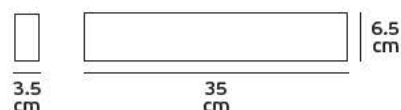

Details

AC 220-240V Driver (Included). Watt 12w. CRI>80. Beam Angle Diffuse light.
Type of Led Bridgelux 2835. Lifetime 50.000hrs. Working temperature <45°C.
Material Aluminium. 2 years guarantee.