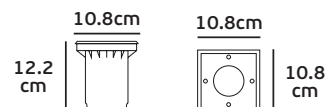

Details

Voltage 240V. Max watt 28w. Par16. Material Die casting aluminium + glass. Use In ground.

IP67. GU10.