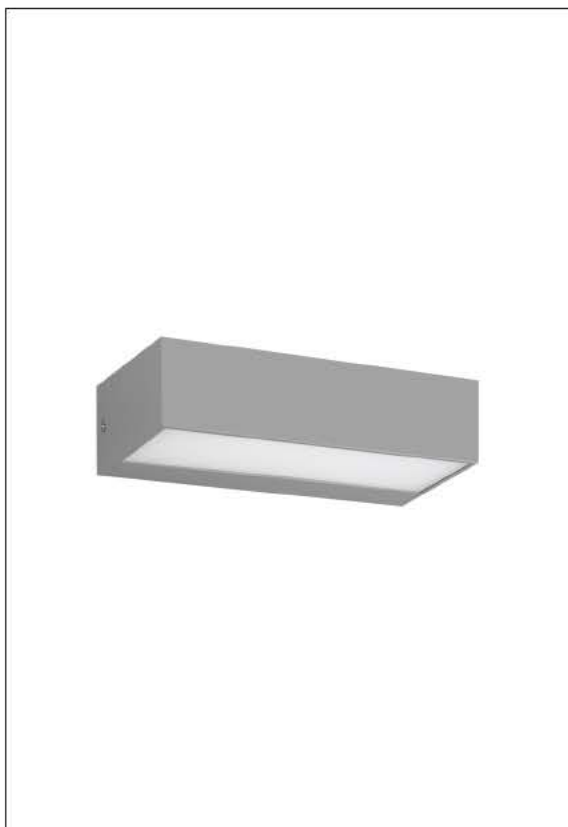

VK/02069

Product Models

Code	Model	Box
75169-335692	VK/02069/G/C ■ Grey. 4000K. 450lm. 8w. 110°. CRI>80	10pcs
75169-336692	VK/02069/AN/C ■ Anthracite. 4000K. 450lm. 8w. 110°. CRI>80	10pcs

Details

Voltage 230V. Watt 8w. CRI>80. Type of Led SMD 2835. Beam Angle 110°. Lifetime 30.000hrs. No Dimmable. Working temperature -20°C→45°C. Material ABS & PC housing and PC diffuser. 2 years guarantee.

IP65. 8w.

VK/02070

Product Models

Code	Model	Box
75169-337692	VK/02070/G/C ■ Grey. 4000K. 700lm. 12w. 110°. CRI>80	10pcs
75169-338692	VK/02070/AN/C ■ Anthracite. 4000K. 700lm. 12w. 110°. CRI>80	10pcs

Details

Voltage 230V. Watt 12w. CRI>80. Type of Led SMD 2835. Beam Angle 110°. Lifetime 30.000hrs. No Dimmable. Working temperature -20°C→45°C. Material ABS & PC housing and PC diffuser. 2 years guarantee.

IP65. 12w.