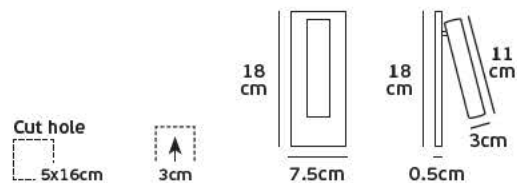

VK/04154

Product Models

Code	Model	Box
64171-062126	VK/04154/WA/B/W ■ Black matt. 3000K. 110lm. 3w. 30°. CRI>80.	40pcs
64171-063126	VK/04154/WA/W/W □ White. 3000K. 110lm. 3w. 30°. CRI>80.	40pcs

Details

AC 100-265V Driver (Included). Watt 3w. CRI>80. Beam Angle 30°. Type of Led 3535.
Working temperature -20°C→ 40°C. Lifetime 30,000hrs. Material Aluminium.
3 years guarantee.

IP20. 3w.