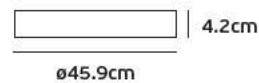

Details

AC Driver 220-240V (included). Watt 20w/30w. CRI>90. Type of Led *bridgelux*. 2835 with driver. No Dimmable. Lifetime 50.000 hrs. Working temperature < 45°C. Material Aluminium. Recessed Trimless ceiling. 2 years guarantee.

IP20. 20w/30w.