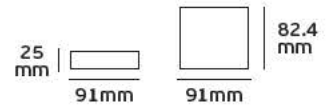

VK/10080/RP
RGB Amplifier

Product Models

Code	Model	Box
78000-598663	VK/10080/RP 3 ch x 10A / 1 ch x 30A. 360w/720w. 12~24VDC.	1pc

Details

Voltage 3chx10A / 1chx30A. Output 12~24VDC. Watt 360w max (12V) / 720w max (24V). 2 years guarantee.

IP20. 12~24VDC.

VK/10078/RP
Power repeater (RGBW)

Product Models

Code	Model	Box
78000-746720	VK/10078/RP 4 ch x 5A. 240w/720w. 12~36VDC.	1pc

Details

Output current 4ch, 5A/ch. Input Voltage 12~36VDC. Watt 240/720w. Iin 20.5A. Vout 4x(12-36) VDC. Iout 4x5A. Pout 4x (60-180)w. 2 years guarantee.

IP20. 12~36VDC.

Function introduction

VK/RP308
Data repeater PWM

Product Models

Code	Model	Box
78000-542016	VK/RP308 3x8A/1x24A. 288w/576w. 12~24V. L128xW59xH31mm	1pc

Details

Output current 3x8A/1x24A. Input Voltage 12/24V. Watt 288/576w. Material plastic. 2 years guarantee.

IP20. 12~24VDC.
PWM