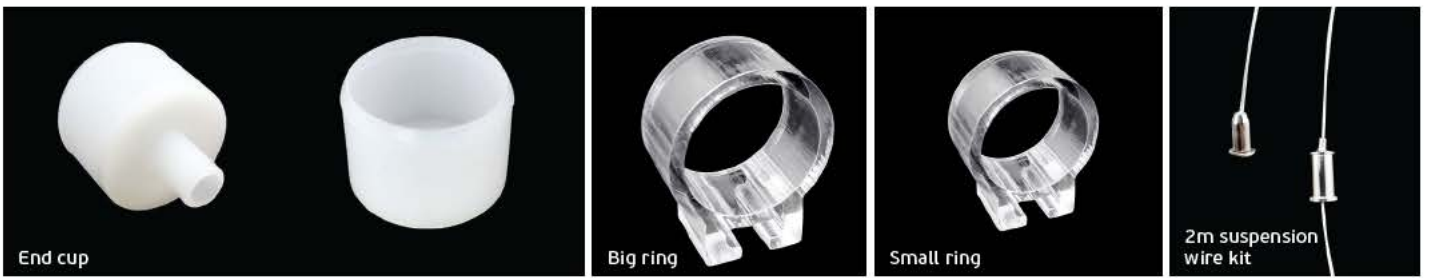

VK/24/2835W/ACCESSORIES

Product Models

Code	Model		Box
78001-696115	VK/24/2835W/EC	End cup	1pc
78001-697115	VK/24/2835W/BR	Big ring	1pc
78001-694115	VK/24/2835W/SR	Small ring	1pc
78001-698115	VK/24/2835W/SRK/2	2m suspension wire kit	1pc

Details

Accessories for Flexible Led tube. Silicon, metallic brackets and end-cups.