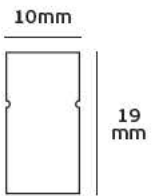

VK/24/2835W/140/19 24V

Product Models

Code	Model	24V	3000K	900lm/m	CRI>80	9w/m	Box 10m/roll
78001-638126	VK/24/2835W/W/140/19	24V	3000K	900lm/m	CRI>80	9w/m	10m/roll
78001-639126	VK/24/2835W/C/140/19	24V	4000K	900lm/m	CRI>80	9w/m	10m/roll
78001-640126	VK/24/2835W/D/140/19	24V	6000K	900lm/m	CRI>80	9w/m	10m/roll

Details

Led type SMD 2835. Watt 9w/m. Led qty 140pcs/m. CRI>80. Working temperature -25°C → 60°C. Storage temperature -40°C → 80°C. 2 years guarantee.

Silicon, metallic brackets and end-cups including in the package