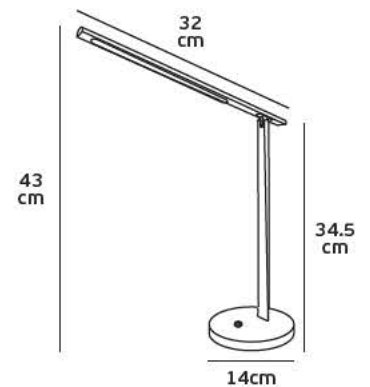

Details

Voltage 220-240V. Watt 7w. CRI>80. Type of LED SMD. Working temperature -25°C→ 45°C. Lifetime 25.000hrs. Clicks 25.000. Material ABS, PC. 2 years guarantee.

IP20. 7w.