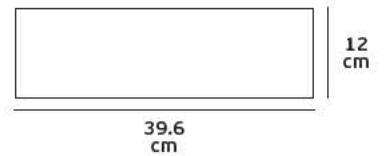

Details

Voltage 240V. Max watt 50w. GU10/ES111. Working temperature -20°C ~ 40°C.
Material Aluminium.

IP20. GU10/ES111.

VK/03107CE/3

Product Models

Code	Model	Box
75169-264108	VK/03107CE/3/W □ White sanded. GU10x3. Max 3x50w.	6pcs
75169-265108	VK/03107CE/3/B ■ Black sanded. GU10x3. Max 3x50w.	6pcs