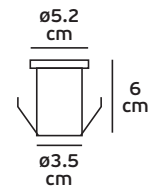

Details

AC Driver 85-265V (Included). Watt 3w. CRI>80. Type of Led EPistar. Lifetime 50.000hrs. Working temperature -20°C→45°C. No Dimmable. Material Stainless steel. Location Ground/Pool. Included Recessed plastic box ø4.5cm. 2 years guarantee.

IP68. 3w.

6cm