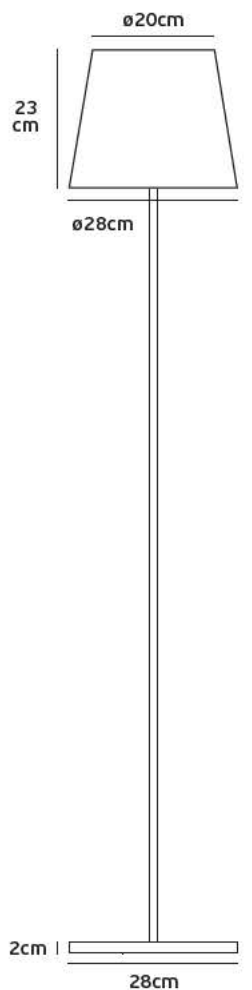

VK/03209

Product Models

Code	Model	Box
61171-240694	VK/03209/W/W □ White. 3000K. 530lm. 10w. 41°. CRI>83	1pc
61171-241694	VK/03209/B/W ■ Black. 3000K. 530lm. 10w. 41°. CRI>83	1pc
61171-242694	VK/03209/RB/W ■ Rusty brown. 3000K. 530lm. 10w. 41°. CRI>83	1pc

Details

Portable led light. Voltage 6x2200mAh lithium battery. Charge 18-20 hours.
Work time 15 hours. Location Outdoor floor. CRI>83. IP Rating IP54. With Touch switch.
Dimmable. Working temperature -20 ~ 50°C. Material Die-cast Aluminum.
2 years guarantee.

IP54. 10w.