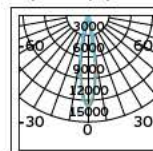

VK/04120/C/12