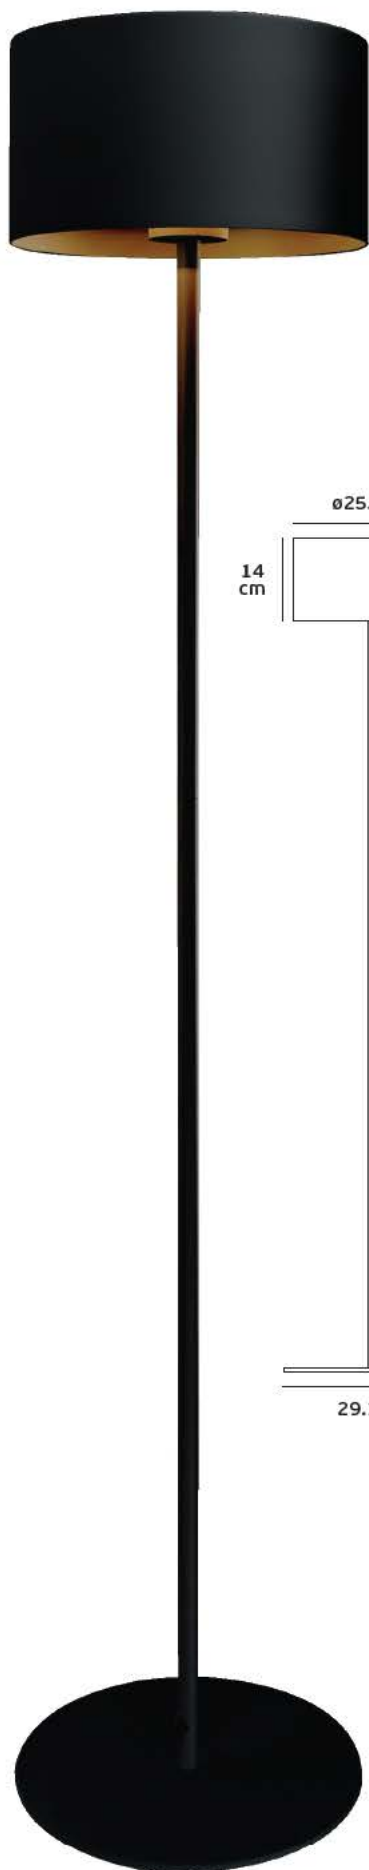

VK/03213

Product Models

Code	Model	Box
61171-250694	VK/03213/W/W □ White. 3000K. 406lm. 4.5w. 62°. CRI>84	1pc
61171-249694	VK/03213/B/W ■ Black. 3000K. 406lm. 4.5w. 62°. CRI>84	1pc

Details

Portable led light. Voltage 3x2200mAh lithium battery. Charge 9 hours. Work time 9 hours. Location Outdoor Floor. CRI>84. IP Rating IP54. With Touch switch. Dimmable. Working temperature -20 ~ 50°C. Material Die-cast Aluminum. 2 years guarantee.

IP54. 4.5w.

$\varnothing 25.8\text{cm}$

$\varnothing 29.1\text{cm}$

usb DC

Power adapter