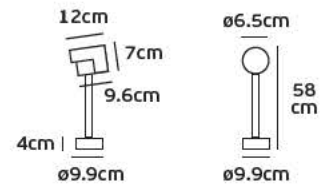

Details

AC Driver 200-240V (Included). Watt 10w. Beam Angle 41°. CRI>82.
Type of Led COB SHINING ON. Lifetime 30.000hrs. Working temperature -20°C→45°C.
No Dimmable. Material Aluminium. 2 years guarantee.

IP65. 10w.