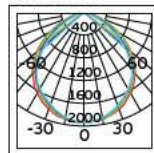

VK/04107/C