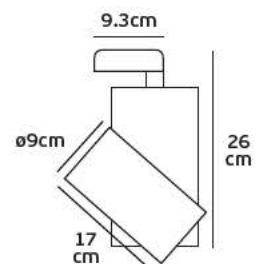

Details

Voltage 220-240V. Watt 50w. Type of LED COB Epistar. Beam angle 36°. Working temperature -25°C→ 45°C. Lifetime 35.000hrs. 3-phase adapter. Material Aluminium. 2 years guarantee.

IP20. 50w.