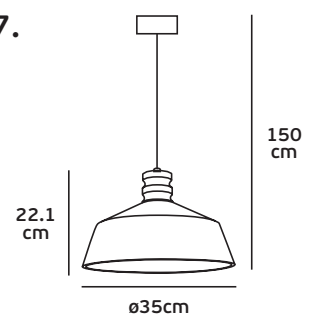

Details

Voltage 240V. Max watt 42w. E27. Working temperature -20°C ~ 40°C. Cable 1.20 m + ceiling plate. Material Concrete. Possibility to paint.

IP20. E27.