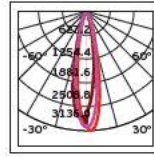

Details

Led magnetic track light DC driver 48V (included). Watt 9w. CRI>90. IP Rating IP20
Type of Led CREE with driver. Dimmable 1-10V. Lifetime 50.000 hrs
Working temperature < 45°C. Material Aluminium. 2 years guarantee.

IP20. 9w.