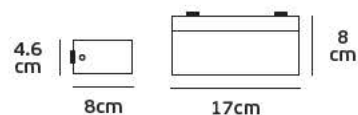

VK/02069

Product Models

Code	Model	Box
75169-335692	VK/02069/G/C ■ Grey. 4000K. 450lm. 8w. 110°. CRI>80	10pcs
75169-336692	VK/02069/AN/C ■ Anthracite. 4000K. 450lm. 8w. 110°. CRI>80	10pcs

Details

Voltage 230V. Watt 8w. CRI>80. Type of Led SMD 2835. Beam Angle 110°. Lifetime 30.000hrs. No Dimmable. Working temperature -20°C→45°C. Material ABS & PC housing and PC diffuser. 2 years guarantee.

IP65. 8w.

VK/02070

Product Models

Code	Model	Box
75169-337692	VK/02070/G/C ■ Grey. 4000K. 700lm. 12w. 110°. CRI>80	10pcs
75169-338692	VK/02070/AN/C ■ Anthracite. 4000K. 700lm. 12w. 110°. CRI>80	10pcs

Details

Voltage 230V. Watt 12w. CRI>80. Type of Led SMD 2835. Beam Angle 110°. Lifetime 30.000hrs. No Dimmable. Working temperature -20°C→45°C. Material ABS & PC housing and PC diffuser. 2 years guarantee.

IP65. 12w.