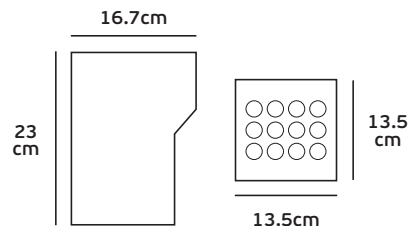

Details

DC Driver 24V (Included). Watt 24w. Beam Angle 10°. CRI>80. Type of Led High Power LED/ CREE. Lifetime 50.000hrs. Clicks 50.000. Working temperature -40°C→60°C. Dimmable. Material Aluminium. 2 years guarantee.

IP65. 24w.