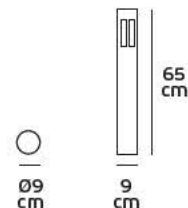

VK/02101

Product Models

Code	Model	Box
75169-328694	VK/02101/AN/W ■ Anthracite. 3000K. 278lm. 7w. 33°. CRI>82	4pcs

Details

AC Driver 100-240V (Included). Watt 7w. Beam Angle 33°. CRI>82.
Type of Led CREE 13004. Lifetime 30.000hrs. Working temperature -20°C→45°C.
No Dimmable. Material Aluminium. 2 years guarantee.

IP54. 7w.

VK/02140

Product Models

Code	Model	Box
75169-373694	VK/02140/AN/W ■ Anthracite. 3000K. 420lm. 7w. 41°. CRI>82	6pcs

Details

AC Driver 200-240V (Included). Watt 7w. Beam Angle 41°. CRI>82.
Type of Led CREE. Lifetime 30.000hrs. Working temperature -20°C→30°C.
No Dimmable. Material Aluminium diecast. 2 years guarantee.

IP54. 7w.