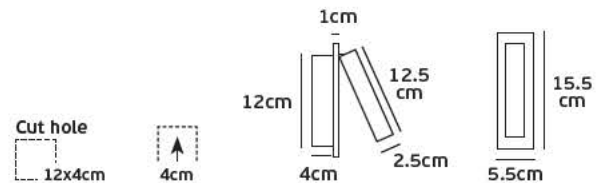

VK/04151

Product Models

Code	Model	Box
64171-055126	VK/04151/WA/B/W ■ Black matt. 3000K. 110lm. 3w. 30°. CRI>80.	24pcs
64171-056126	VK/04151/WA/W/W □ White. 3000K. 110lm. 3w. 30°. CRI>80.	24pcs

Details

AC 100-265V Driver (Included). Watt 3w. CRI>80. Beam Angle 30°. Type of Led CREE. Working temperature -20°C→ 40°C. Lifetime 50.000hrs. Material Aluminium. 2 years guarantee.

IP20. 3w.

VK/04153

Product Models

Code	Model	Box
64171-060126	VK/04153/WA/B/W ■ Black matt. 3000K. 110lm. 3w. 30°. CRI>80.	40pcs
64171-061126	VK/04153/WA/W/W □ White. 3000K. 110lm. 3w. 30°. CRI>80.	40pcs

Details

AC 100-265V Driver (Included). Watt 3w. CRI>80. Beam Angle 30°. Type of Led 3535. Working temperature -20°C→ 40°C. Lifetime 30.000hrs. Material Aluminium. 3 years guarantee.

IP20. 3w.