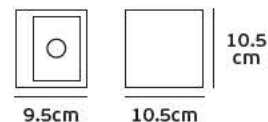

VK/02075

Product Models

Code	Model	Box
75169-346692	VK/02075/G/W ■ Grey. 3000K. 280lm. 12w. 4x68°. CRI>80	10pcs

Details

AC Driver 220-240V (Included). Watt 12w. Beam Angle 4x68°. CRI>80.
Type of Led SMD HIGH POWER. Lifetime 30.000hrs. Working temperature -20°C → 40°C.
No Dimmable. Material Aluminium. 2 years guarantee.

IP54. 12w.

VK/02050

Product Models

Code	Model	Box
75169-312692	VK/02050/AN/W ■ Anthracite. 3000K. 303lm. 12w. 4x90°. CRI>80	20pcs
75169-313692	VK/02050/W/W □ White. 3000K. 303lm. 12w. 4x90°. CRI>80	20pcs

Details

AC Driver 220-240V (Included). Watt 12w. Beam Angle 4x90°. CRI>80.
Type of Led SMD 2525. Lifetime 30.000hrs. Working temperature -20°C → 40°C.
No Dimmable. Material Aluminium. 2 years guarantee.

IP54. 12w.