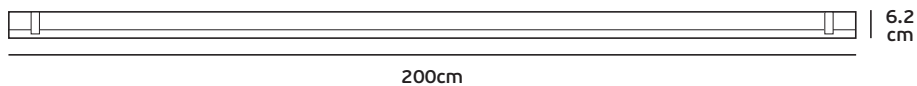

Details

Material Aluminium.