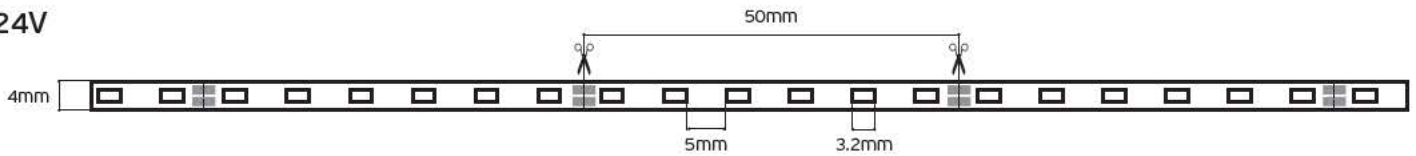

VK/2835/120 24V
SUPER BRIGHT!!! SUPER SLIM!!!

Product Models

Code	Model	Voltage	Color	Lumen	CRI	Power	Box
78001-650126	VK/24/2835/W/120/4MM	24V	3000K	969lm/m	CRI>80	9.69w/m	5m/roll
78001-627126	VK/24/2835/C/120/4MM	24V	4000K	969lm/m	CRI>80	9.69w/m	5m/roll

Details

Led type **SMD 2835**. Watt **9.69w/m**. Led qty **120pcs/m**. CRI>80. Tape on back **3M**. Working temperature **-25°C → 60°C**. Storage temperature **-40°C → 80°C**. 2 years guarantee.

24V