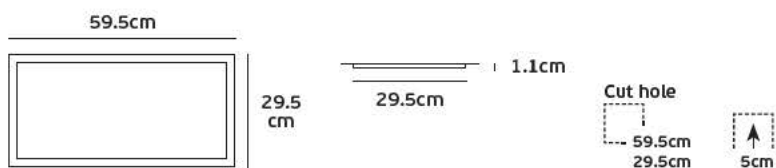

Details

AC Driver 100-240V (Included). Watt 36w. Beam Angle 120°. CRI>83. LED SMD 4014. Lifetime 50.000hrs. Clicks 50.000. Working temperature < 45°C. Material Aluminium, Plastic. 2 years guarantee.

IP20. 36w.