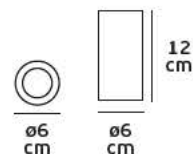

VK/04351G/PE

Product Models

Code	Model	Box
64174-705269	VK/04351G/PE/W □ White. GU10. Max 35w.	1pc
64174-512269	VK/04351G/PE/B ■ Black. GU10. Max 35w.	1pc
64174-706269	VK/04351G/PE/GD ■ Gold. GU10. Max 35w.	1pc

Details

Voltage 240V. Max watt 35w. GU10/Par16. Working temperature -20°C ~ 40°C. Material Aluminium.

IP20. GU10.

VK/04351G/CE

Product Models

Code	Model	Box
64174-703269	VK/04351G/CE/W □ White. GU10. Max 35w.	1pc
64174-513269	VK/04351G/CE/B ■ Black. GU10. Max 35w.	1pc
64174-704269	VK/04351G/CE/GD ■ Gold. GU10. Max 35w.	1pc

Details

Voltage 240V. Max watt 35w. GU10/Par16. Working temperature -20°C ~ 40°C. Material Aluminium.

IP20. GU10.