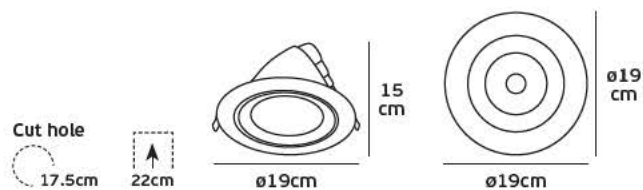

VK/04083/W

Product Models

Code	Model	Box
64174-226128	VK/04083/W/W/24 □ White. 3000K. 1.800lm. 20w. 24°. CRI>80	1pc
64174-227128	VK/04083/W/C/24 □ White. 4000K. 1.800lm. 20w. 24°. CRI>80	1pc

Details

AC Driver 200-240V (Included). Watt 20w. Beam Angle 24°. CRI>80. Type of Led COB CITIZEN. Lifetime 50.000hrs. Clicks 25.000. Working temperature -20°C ~ 45°C. Material Aluminium. Adjustable. 2 years guarantee.

IP20. 20w.

VK/04084/W

Product Models

Code	Model	Box
64174-228128	VK/04084/W/W/24 □ White. 3000K. 2.700lm. 30w. 24°. CRI>80	1pc
64174-229128	VK/04084/W/C/24 □ White. 4000K. 2.700lm. 30w. 24°. CRI>80	1pc

Details

AC Driver 200-240V (Included). Watt 30w. Beam Angle 24°. CRI>80. Type of Led COB CITIZEN. Lifetime 50.000hrs. Clicks 25.000. Working temperature -20°C ~ 45°C. Material Aluminium. Adjustable. 2 years guarantee.

IP20. 30w.