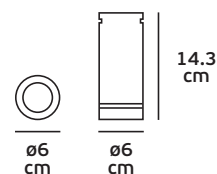

VK/04052CE/S

Product Models

Code	Model	Box
64174-343269	VK/04052CE/W/S □ White. GU10. Max 35w.	1pc
64174-342269	VK/04052CE/B/S ■ Black. GU10. Max 35w.	1pc
64174-344269	VK/04052CE/G/S ■ Grey. GU10. Max 35w.	1pc
64174-345269	VK/04052CE/AN/S ■ Anthracite. GU10. Max 35w.	1pc
64174-346269	VK/04052CE/MC/S ■ Brushed chrome. GU10. Max 35w.	1pc

Details

Voltage 240V. Max watt 35w. GU10/Par16. Working temperature -20°C ~ 40°C. Material Aluminium.

IP20. GU10.

VK/04052CE/L

Product Models

Code	Model	Box
64174-338269	VK/04052CE/W/L □ White. GU10. Max 35w.	1pc
64174-337269	VK/04052CE/B/L ■ Black. GU10. Max 35w.	1pc
64174-339269	VK/04052CE/G/L ■ Grey. GU10. Max 35w.	1pc
64174-340269	VK/04052CE/AN/L ■ Anthracite. GU10. Max 35w.	1pc
64174-341269	VK/04052CE/MC/L ■ Brushed chrome. GU10. Max 35w.	1pc

Details

Voltage 240V. Max watt 35w. GU10/Par16. Working temperature -20°C ~ 40°C. Material Aluminium.

IP20. GU10.