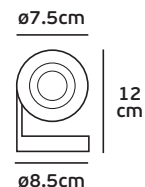

Details

AC Driver 12V (Included). Watt 9w. Beam Angle 40°. Type of Led SMD. Lifetime 30.000hrs. Working temperature -20°C→40°C. No Dimmable. Material Plastic. Included Cable 1.65m hrnf 07 - 2x1mm. 2 years guarantee.

IP68. 9w.