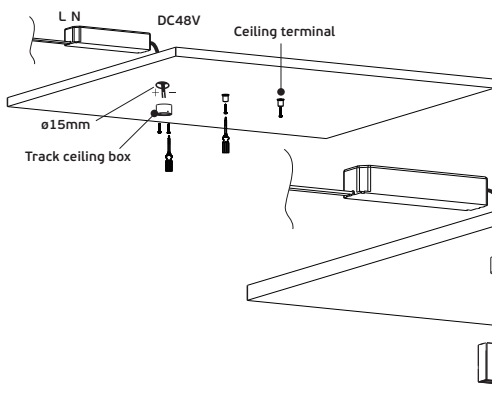

Οδηγίες εγκατάστασης κρεμοστής μαγνητικής ράγας 48V

6. Hanging magnetic track installation diagram 48V

6a. Fix the ceiling box and ceiling terminal by screws first

6b. Connect output end of power supply to the cable of magnetic track (Install hanging fixture first, then tightening the screws)