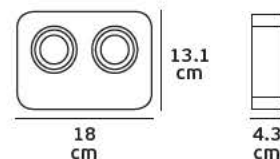

Details

AC 110-240V Driver (Included). Watt 16w. CRI>80. Beam Angle 25°.
Type of Led COB Citizen. Working temperature -20°C ~ 40°C. Lifetime 30.000 hrs.
Material Aluminium die-cast. 3 years guarantee.