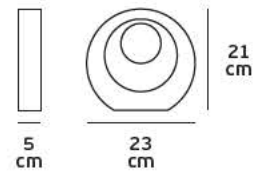

Details

AC Driver 220-240V (Included). Watt 5w. Beam Angle Diffuser Light. Type of Led COB Edison. No Dimmable. Lifetime 30.000 hrs. Working temperature < 45°C. Material Gypsum. Possibility to paint. 2 years guarantee.