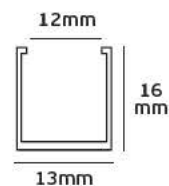

Details

Charged per meter. Available 2m. Material Aluminium.