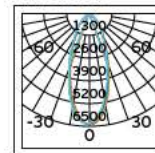

VK/04228/C