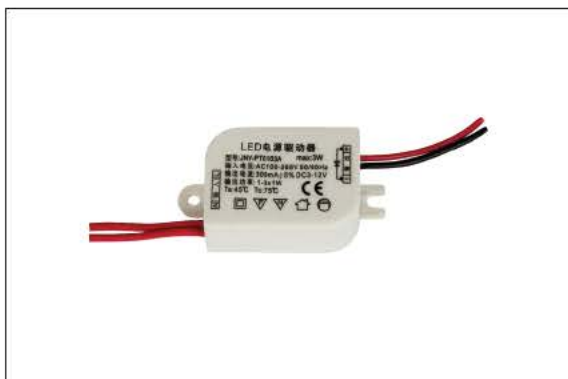

VK/04031/DRIVER

Product Models

Code	Model	Box
64171-028126	VK/04031/DRIVER 300mA. 1w. DC300mA. L3.6xW1.8xH1.8cm	10pcs

Details

Voltage 100-240V. Watt 1w. Material Plastic. 2 years guarantee.

IP20. 1w.

1.8cm | □ 1.8cm
1.8cm 3.6cm

VK/SW1/1