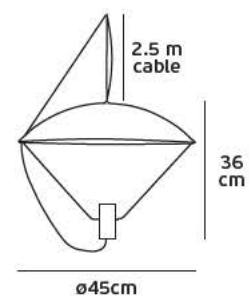

VK/04256PE

Product Models

Code	Model	Box
75169-005741	VK/04256PE/6R ■ Green+white. GU10.	1pc

Details

AC 220-240V. Max Watt 7w. Base GU10. Color Green metal shade with white inside.
Cable Black textile. Material Metal.

IP20. GU10

VK/04257PE

Product Models

Code	Model	Box
75169-006741	VK/04257PE/W □ White. GU10.	1pc

Details

AC 220-240V. Max Watt 7w. Base GU10. Color White metal shade with white inside.
Cable Black textile. Material Metal.

IP20. GU10