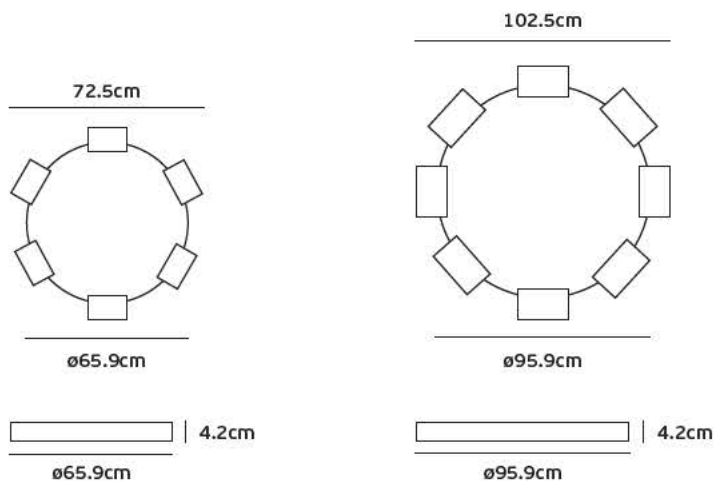

Details

AC Driver 220-240V (included). Watt 60w/114w. CRI>90. Type of Led *bridgelux.* 2835 with driver. No Dimmable. Lifetime 50.000 hrs. Working temperature < 45°C. Material Aluminium. Recessed Trimless ceiling. 2 years guarantee.

IP20. 60w/114w.