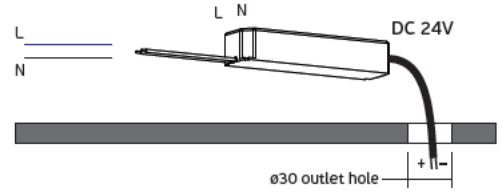

Driver
 LPV-60-24//AC:100-240V DC:60W 24V
 LPV-100-24//AC:100-240V DC:100W 24V
 LPV-150-24//AC:100-240V DC:150W 24V

Cut off electric supply before installation!

Πίνακας Διαστάσεων Κοπής
Built-in Magnet Track System Cut out size List