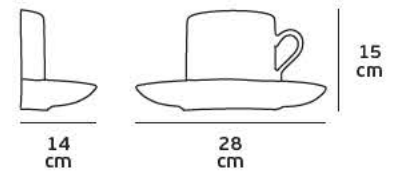

Details

Voltage 240V. Max watt 40w. G9. Material Gypsum. Possibility to paint.

IP20. G9.