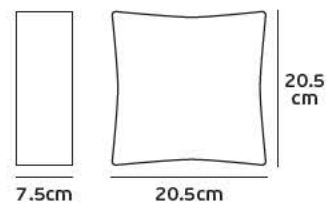

Details

AC Driver 220-240V (Included). Watt 4w. Beam Angle 4x29°. CRI>80.
Type of Led SMD HIGH POWER. Lifetime 30.000hrs. Working temperature -20°C → 40°C.
No Dimmable. Material Aluminium. 2 years guarantee.

IP54. 4w.