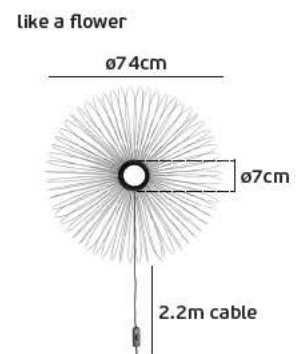

Side light + Down light

The wire can be assembled into 2 configurations, like the cloud or like the flower. Different configuration with different diameter.

VK/04255WA

Product Models

Code	Model	Box
75169-003741	VK/04255WA/B/WW ■ Black, 2700K, 8w.	1pc
75169-004741	VK/04255WA/GD/WW ■ Gold, 2700K, 8w.	1pc