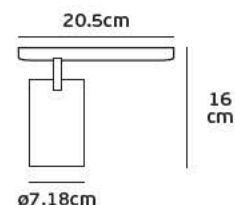

VK/04122

Product Models

Code	Model	Box
64174-270128	VK/04122/W/W/24 □ White. 3000K. 1.800lm. 20w. 24°. CRI>80	10pcs
64174-271128	VK/04122/W/C/24 □ White. 4000K. 1.800lm. 20w. 24°. CRI>80	10pcs

Details

Voltage 220-240V. Watt 20w. Type of LED COB Epistar. Beam angle 24°. Working temperature -25°C→ 45°C. Lifetime 35.000hrs. 3-phase adapter. Material Aluminium. 2 years guarantee.

IP20. 20w.

VK/04116

Product Models

Code	Model	Box
64174-232128	VK/04116/W/W/24 □ White. 3000K. 1.200lm. 15w. 24°. CRI>80	20pcs
64174-233128	VK/04116/W/C/24 □ White. 4000K. 1.200lm. 15w. 24°. CRI>80	20pcs
64174-234128	VK/04116/B/W/24 ■ Black. 3000K. 1.200lm. 15w. 24°. CRI>80	20pcs
64174-235128	VK/04116/B/C/24 ■ Black. 4000K. 1.200lm. 15w. 24°. CRI>80	20pcs

Details

Voltage 220-240V. Watt 20w. Type of LED COB Epistar. Beam angle 24°. Working temperature -25°C→ 45°C. Lifetime 35.000hrs. 3-phase adapter. Material Aluminium. 2 years guarantee.

IP20. 15w.