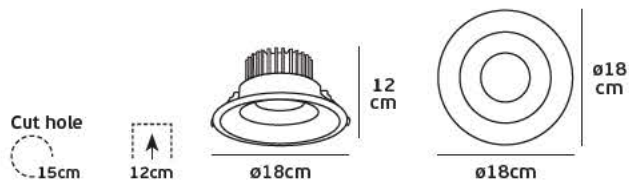

Details

AC Driver 85-256V (Included). Watt 30w. Beam Angle 24°, 36°-40°, 36°. CRI>90.
Type of Led TOYONIA. Lifetime 50.000hrs. Clicks 20.000. Working temperature -20°C ~ 45°C.
Material Aluminium, plastic. Adjustable. 2 years guarantee.

IP65. 30w.