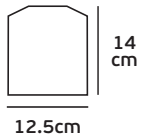

Details

AC Driver 200-240V (Included). Watt 7w. Beam Angle 99°. CRI>82. Type of Led CREE. Lifetime 30.000hrs. No Dimmable. Material Aluminium diecast. Static weight 500kg allowed. Included Recessed Plastic Box. 2 years guarantee.

IP67. 7w.