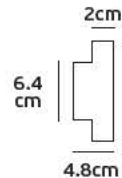

Details

AC Driver 100-240V (Included). Watt 10w. Beam Angle 348°. CRI>80. Type of Led SMD 2835. Lifetime 30.000hrs. No Dimmable. Working temperature -20°C→45°C. Material Aluminium. 2 years guarantee.

IP54. 10w.