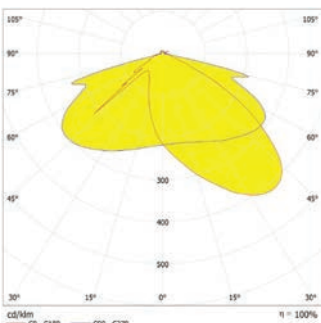

Bracket
Double Protection for rust-proof

High Sensitivity PIR Sensor

Luminance distribution

VK/02168/20/D
VK/02168/40/D

VK/02168/60/D
VK/02168/80/D

Dimensions

13

Lamps-modules-drivers