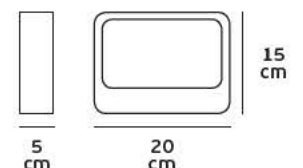

Details

AC Driver 220-240V (Included). Watt 5w. CRI>80. Beam Angle Diffuser light. Type of Led COB. No Dimmable. Lifetime 30.000 hrs. Working temperature < 45°C. Material Gypsum. Possibility to paint. 2 years guarantee.

IP20. 5w.