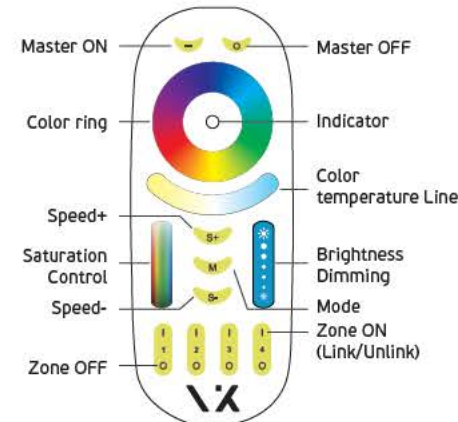

Details

Voltage 3V. Frequency 2.4GHz. Transmitting power 6dBm. Standby Power 20uA. Distance 30m. Material Plastic. Dimmable RGB+CCT. Working temperature -20~60°C. 2 years guarantee.

IP20. 3V.