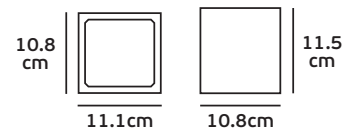

VK/01086

Product Models

Code	Model	Box
75169-349694	VK/01086/W □ White. G9. Max 40w.	1pc
75169-348694	VK/01086/AN ■ Anthracite. G9. Max 40w.	1pc

Details

Voltage 240V. Max watt 40w. G9. Material Aluminium.

IP54. G9.