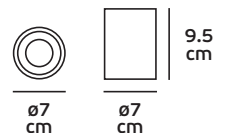

VK/03056

Product Models

Code	Model	Box
75169-215108	VK/03056/W □ White. GU10. Max 35w.	1pc
75169-216108	VK/03056/B ■ Black. GU10. Max 35w.	1pc

Details

Voltage **240V**. Max watt **35w**. GU10/Par16. Working temperature **-20°C ~ 40°C**.
Material **Pure aluminium**.

IP20. GU10.

VK/04062CE

Product Models

Code	Model	Box
64174-379269	VK/04062CE/W □ White. GU10. Max 35w.	1pc
64174-378269	VK/04062CE/B ■ Black. GU10. Max 35w.	1pc
64174-380269	VK/04062CE/G ■ Grey. GU10. Max 35w.	1pc
64174-381269	VK/04062CE/AN ■ Anthracite. GU10. Max 35w.	1pc

Details

Voltage **240V**. Max watt **35w**. GU10/Par16. Working temperature **-20°C ~ 40°C**.
Material **Aluminium**.

IP20. GU10.