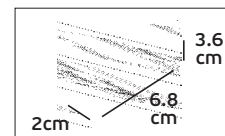

VK/32B/R1

Product Models

Code	Model	Box
71164-019111	VK/32B/S/L1 ■ Silver. Right "T" connector. Aluminium, plastic.	10pcs
71164-020111	VK/32B/W/L1 □ White. Right "T" connector. Aluminium, plastic.	10pcs
71164-021111	VK/32B/B/L1 ■ Black. Right "T" connector. Aluminium, plastic.	10pcs

Details

Right "T" connector to connect three track sections into a T configuration. Material Aluminium, plastic.

VK/25B

Product Models

Code	Model	Box
71164-025111	VK/25B/S ■ Silver. L-shape connector. Aluminium, plastic.	10pcs
71164-026111	VK/25B/W □ White. L-shape connector. Aluminium, plastic.	10pcs
71164-027111	VK/25B/B ■ Black. L-shape connector. Aluminium, plastic.	10pcs

Details

Adjustable L-shape connector to connect two track sections end-to-end. Material Aluminium, plastic.

VK/26B

Product Models

Code	Model	Box
71164-013111	VK/26B/S ■ Silver. I-shape connector. Aluminium, plastic.	10pcs
71164-014111	VK/26B/W □ White. I-shape connector. Aluminium, plastic.	10pcs
71164-015111	VK/26B/B ■ Black. I-shape connector. Aluminium, plastic.	10pcs

Details

Straight I-shape connector to connect two track sections end-to-end. Material Aluminium, plastic.

VK/34B

Product Models

Code	Model	Box
71164-004111	VK/34B/S ■ Silver. Straight interior connector. Aluminium, plastic.	10pcs
71164-005111	VK/34B/W □ White. Straight interior connector. Aluminium, plastic.	10pcs
71164-006111	VK/34B/B ■ Black. Straight interior connector. Aluminium, plastic.	10pcs

Details

Straight interior connector to connect two track sections end-to-end. Material Aluminium, plastic.