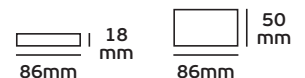

Details

Voltage 12/24V. Output 1 channel-3A. Watt 36/72w. Material Aluminium. Dimmable DMX 512. 2 years guarantee.

IP20. 12/24V.
DMX 512