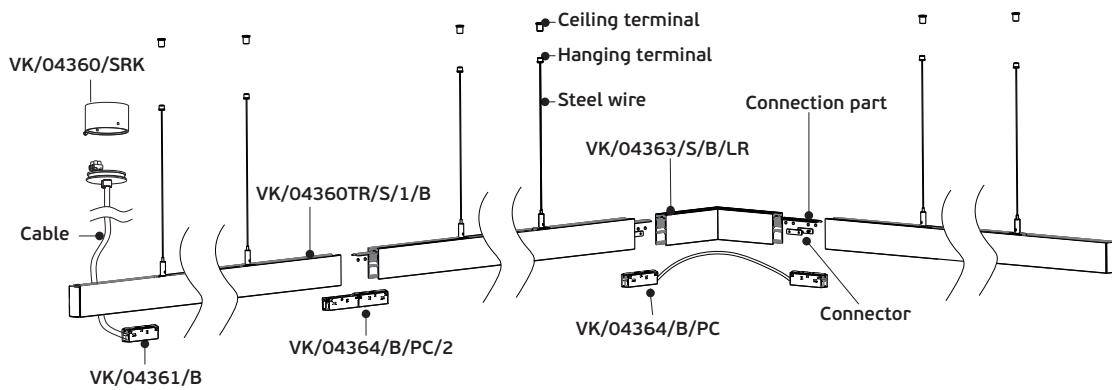

Οδηγίες εγκατάστασης κρεμοστής μαγνητικής ράγας 48V

6. Hanging magnetic track installation diagram 48V

6a. Fix the ceiling box and ceiling terminal by screws first

6b. Connect output end of power supply to the cable of magnetic track (Install hanging fixture first, then tightening the screws)