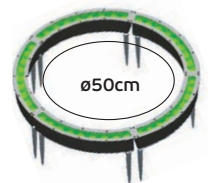

ø50cm

Details

Driver **85-256V (Included)**. Watt **9w**. Beam Angle **5°-8°**. CRI>80. LED **CREE High 9pcs**. **No Dimmable**. Lifetime **50.000hrs**. Clicks **50.000**. Working temperature **-40°C→60°C**. Material **Aluminium. glass**. 2 years guarantee.

IP65. 9w.

6.3 cm

5cm