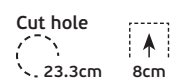

VK/09008

Product Models

Code	Model	Box
64174-227131	VK/09008 □ White. G53/R111. Max 50w.	6pcs

Details

Voltage 12V. Max watt 50w. G53/R111. Material Gypsum. Possibility to paint.

IP20. G53/R111.

VK/09007

Product Models

Code	Model	Box
64174-226131	VK/09007 □ White. G53/R111. Max 50w.	6pcs

Details

Voltage 12V. Max watt 50w. G53/R111. Material Gypsum. Possibility to paint.

IP20. G53/R111.

VK/09078

Product Models

Code	Model	Box
64174-317131	VK/09078 □ White. G53/R111. Max 50w.	8pcs

Details

Voltage 12V. Max watt 50w. G53/R111. Material Gypsum. Possibility to paint.

IP20. G53/R111.