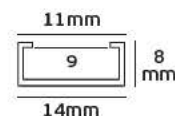

Details

Charged per meter. Available 2m. Material Aluminium.