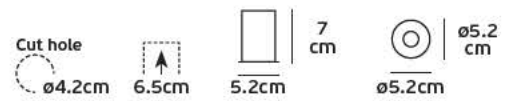

VK/04265

Product Models

Code	Model	Box
64174-057721	VK/04265/W/W □ White. 3000K. 73lm. 3w. 15°. CRI>90	10pcs
64174-058721	VK/04265/W/C □ White. 4000K. 73lm. 3w. 15°. CRI>90	10pcs
64174-055721	VK/04265/B/W ■ Black. 3000K. 73lm. 3w. 15°. CRI>90	10pcs
64174-056721	VK/04265/B/C ■ Black. 4000K. 73lm. 3w. 15°. CRI>90	10pcs

Details

AC Driver 100-240V. Watt 3w. Beam Angle 15°. CRI>90. Type of Led .
Lifetime 50.000hrs. Clicks 20.000. Working temperature < 45°C. Material Aluminium.
2 years guarantee.

IP20. 3w.