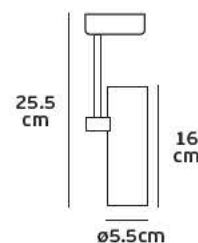

VK/03094TR

Product Models

Code	Model	Box
64174-012108	VK/03094TR/BGD ■ Black+Gold. GU10. Max 35w.	20pcs

Details

Voltage 240V. Max watt 35w. Par16. Material Aluminium. 3-phase adapter.

IP20. 240V.

VK/04197TR/L

Product Models

Code	Model	Box
64174-948128	VK/04197TR/W/L □ White. GU10. Max 35w.	30pcs
64174-949128	VK/04197TR/B/L ■ Black. GU10. Max 35w.	30pcs
64174-950128	VK/04197TR/G/L ■ Grey. GU10. Max 35w.	30pcs

Details

Voltage 240V. Max watt 35w. Par16. Material Aluminium. 3-phase adapter.

IP20. 240V.