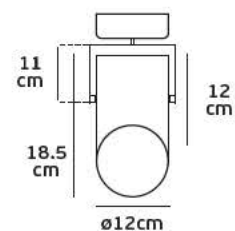

VK/03045/S

Product Models

Code	Model	Box
64174-390269	VK/03045/S/W □ White. GU10. Max 50w.	1pc
64174-391269	VK/03045/S/B ■ Black. GU10. Max 50w.	1pc

Details

Voltage 240V. Max watt 50w. ES111/R111. Material Aluminium. 3-phase adapter.

IP20. 240V.

VK/04053TR/S

Product Models

Code	Model	Box
64174-348269	VK/04053TR/W/S □ White. GU10. Max 50w.	1pc
64174-317269	VK/04053TR/B/S ■ Black. GU10. Max 50w.	1pc
64174-349269	VK/04053TR/G/S ■ Grey. GU10. Max 50w.	1pc
64174-350269	VK/04053TR/AN/S ■ Anthracite. GU10. Max 50w.	1pc
64174-351269	VK/04053TR/MC/S ■ Brushed Chrome. GU10. Max 50w.	1pc

Details

Voltage 240V. Max watt 50w. ES111/R111. Material Aluminium. 3-phase adapter.

IP20. 240V.