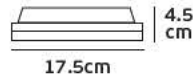

Details

Max watt 50w. ES111/R111. Material Aluminium. INCLUDED LAMPHOLDER G53.

IP20. GU10/G53.

Cut hole

17.5 cm

47.5cm

VK/11110D

Product Models