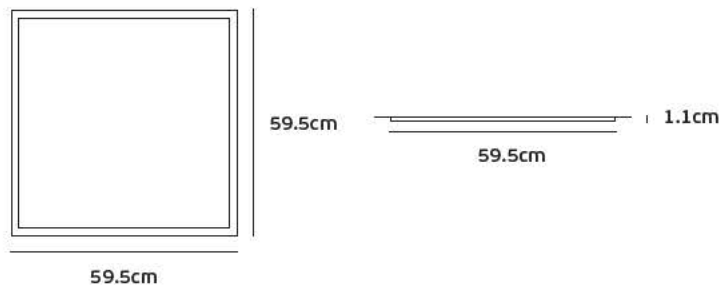

VK/04019/W/C/19
with **PHILIPS** driver

Product Models

Code	Model	Color	Temp	Beam	Power	Angle	UGR	Driver	Box
63158-288123	VK/04019/W/C/19	□ White	4000K	3.240lm	36w	120°	UGR<19	LED driver PHILIPS	1pc

Details

AC Driver 220-240V **PHILIPS** (Included). Watt 36w. CRI>80. LED SMD4014. Lifetime 50.000hrs. Clicks 50.000. Working temperature -20°C → 45°C. Material Aluminium, plastic. 2 years guarantee.

UGR<19 IP40. 36w.