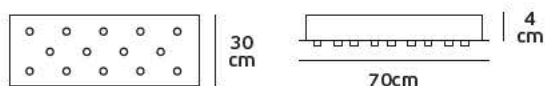

Details

Voltage 220-240V. IP Rating IP20, Working temperature -20 ~ 45°C. Material Iron.
Canopy with 2 drivers (14 heads) HBL, 42-50w, 28-33Vdc, 1.500Ma. 3 years guarantee.

IP20. 14 heads.