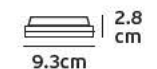

VK/03071

Product Models

Code	Model	Box
64174-025700	VK/03071/W □ White sanded. GU10. Max 35w.	50pcs
64174-026700	VK/03071/B ■ Black sanded. GU10. Max 35w.	50pcs

Details

Voltage 240V. Max watt 35w. Par16. Material Aluminium.

IP20. 240V.

Cut hole

VK/03015G

Product Models

Code	Model	Box
64173-055121	VK/03015G/W □ White. GU10. Max 35w.	50pcs
64173-057121	VK/03015G/AL ■ Aluminium. GU10. Max 35w.	50pcs
64173-056121	VK/03015G/B ■ Black. GU10. Max 35w.	50pcs

Details

Voltage 240V. Max watt 35w. Par16. Material Pure aluminium.

IP20. 240V.

Cut hole

VK/03014G

Product Models

Code	Model	Box
64173-058121	VK/03014G/W □ White. GU10. Max 35w.	50pcs
64173-060121	VK/03014G/AL ■ Aluminium. GU10. Max 35w.	50pcs
64173-059121	VK/03014G/B ■ Black. GU10. Max 35w.	50pcs

Details

Voltage 240V. Max watt 35w. Par16. Material Pure aluminium.

IP20. 240V.

Cut hole