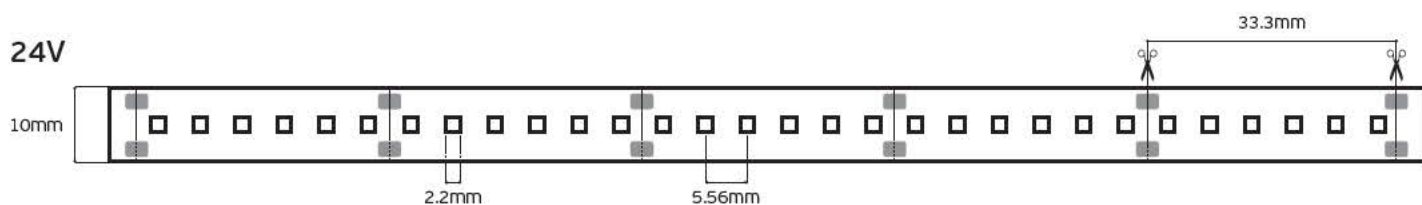

Details

Led type SMD 2216. Watt 18w/m. Led qty 180pcs/m. Tape on back 3M. Working temperature -10°C → 40°C. Storage temperature -20°C → 60°C.

5 years guarantee *Super bright!!!*

IP20. 18w/m

VK/24/2216/.../240