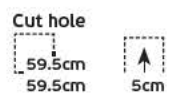

VK/04019/W/RGB
with driver

Product Models

Code	Model	Color	Color Temp	Beam Angle	Power	Beam Angle	CRI	Box
63158-219123	VK/04019/W/RGB/D	□ White	6000K+RGB	3.200lm+N/A	40w	120°	CRI>83	1pc

Details

AC Driver 240V (Included). Watt 40w. Beam Angle 120°. CRI>83. LED SMD 2835+5050. Lifetime 50.000hrs. Clicks 50.000. Working temperature < 45°C. Material Aluminium, Plastic. 2 years guarantee.

IP20. 40w.

RGB