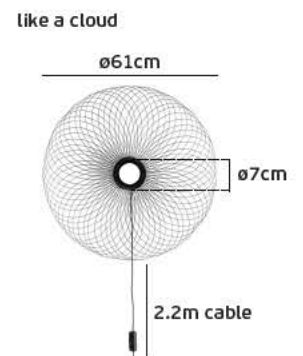

Details

AC 220-240V. Watt 8w. Cable Black textile. Material Metal. 2 years guarantee.

Side light + Down light

The wire can be assembled into 2 configurations, like the cloud or like the flower. Different configuration with different diameter.