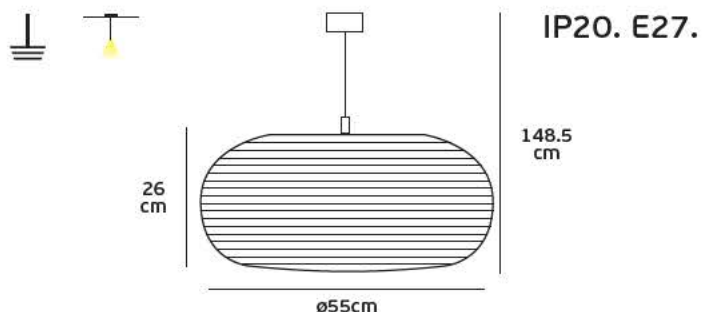

Details

Voltage 240V. Max watt 11w. E27. Working temperature -20°C ~ 40°C.
Cable 1 m fabric cable + black ceiling plate. Material Paper.