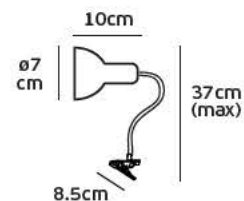

Details

Input 5V1A. Watt 5w. CRI>80. Type of LED SMD. Working temperature -25°C→ 45°C. Lifetime 25.000hrs. Clicks 25.000. Material ABS, PC. 2 years guarantee.

IP20. 5w.