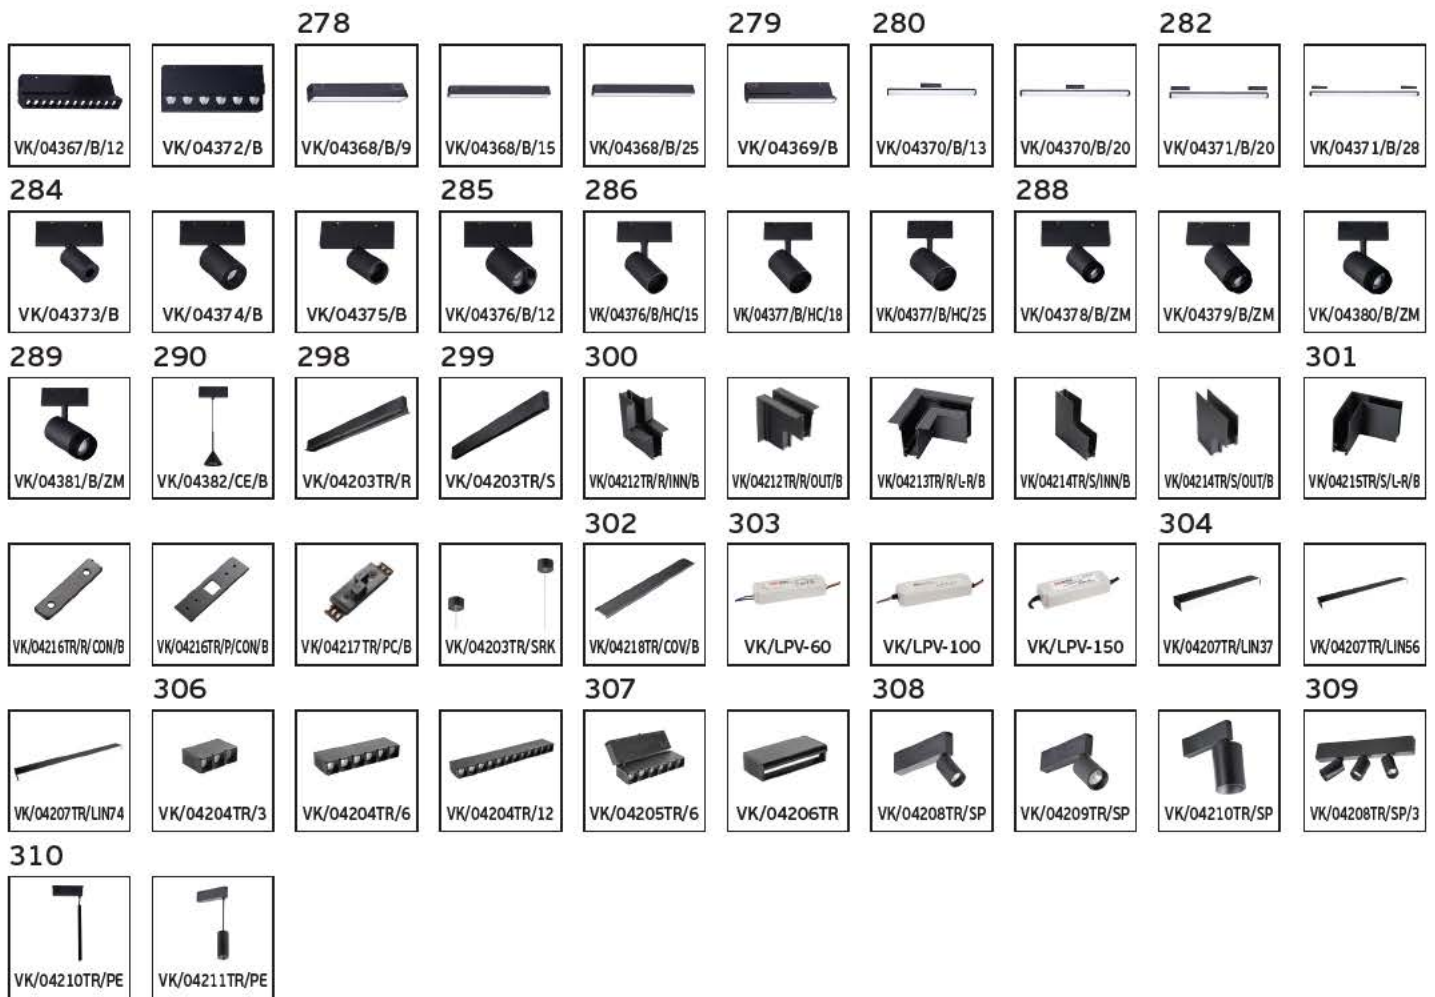

03 Track lighting

Pages 233-265

04 Magnetic track lighting

Pages 266-314

05 Linear lighting

Pages 316-355

06 Tubes & squares

Pages 356-403