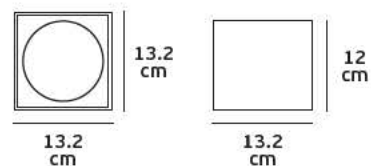

VK/03107CE

Product Models

Code	Model	Box
75169-260108	VK/03107CE/W □ White sanded. GU10. Max 50w.	16pcs
75169-261108	VK/03107CE/B ■ Black sanded. GU10. Max 50w.	16pcs

Details

Voltage 240V. Max watt 50w. GU10/ES111. Working temperature -20°C ~ 40°C.
Material Aluminium.

IP20. GU10/ES111.

VK/03107CE/2

Product Models

Code	Model	Box
75169-262108	VK/03107CE/2/W □ White sanded. GU10x2. Max 2x50w.	8pcs
75169-263108	VK/03107CE/2/B ■ Black sanded. GU10x2. Max 2x50w.	8pcs

Details

Voltage 240V. Max watt 50w. GU10/ES111. Working temperature -20°C ~ 40°C.
Material Aluminium.

IP20. GU10/ES111.