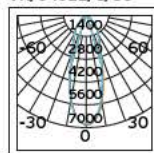

VK/04022/C/36