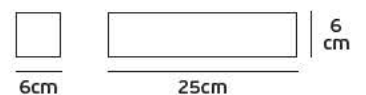

Details

AC Driver 220-240V (Included). Watt 7w. Beam Angle 110°. CRI>84.
Type of Led SMD PHILIPS 2835. Working temperature -20°C → 40°C.
Lifetime 30.000hrs. No Dimmable. Material Aluminium. 2 years guarantee.

IP65. 7w.