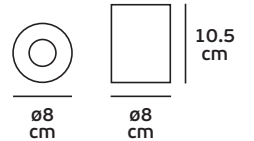

VK/03086CE

Product Models

Code	Model	Box
75169-232108	VK/03086CE/BGD ■ Black sanded+Gold. GU10. Max 35w.	20pcs

Details

Voltage **240V.** Max watt **35w.** GU10/Par16. Working temperature **-20°C ~ 40°C.**
Material **Aluminium.**

IP20. GU10.

VK/03085CE

Product Models

Code	Model	Box
75169-231108	VK/03085CE/BGD ■ Black sanded+Gold. GU10. Max 35w.	20pcs

Details

Voltage **240V.** Max watt **35w.** GU10/Par16. Working temperature **-20°C ~ 40°C.**
Material **Aluminium.**

IP20. GU10.