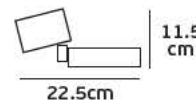

VK/02136

Product Models

Code	Model	Box
75169-370694	VK/02136/AN/W ■ Anthracite. 3000K. 110lm. 1.3w. 28°. CRI>79	12pcs
75169-369694	VK/02136/W/W □ White. 3000K. 110lm. 1.3w. 28°. CRI>79	12pcs

Details

AC Driver DC 3.7V (Included). Watt 1.3w. Beam Angle 28°. CRI>79. Type of Led CREE. Panel 2watt. Charge 6-8h. Lifetime 30.000hrs. Working temperature -20°C→45°C. No Dimmable. Material Aluminium diecast. Glass. 2 years guarantee.

IP65. 1.3w.

- » Automatically light up at night Work time >7
- » Plastic spike included

solar