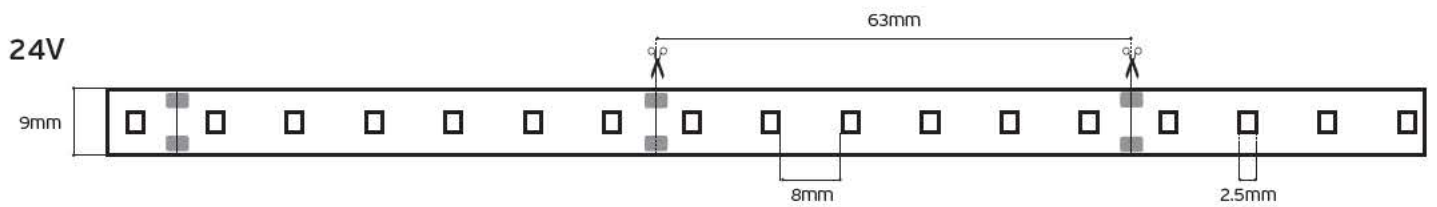

VK/3528/96 24V

Product Models

Code	Model	Voltage	Color	Lumen	CRI	Power	Box
78001-147719	VK/24/3528/WW/96	24V	2700K	770lm/m	CRI>80	7.68w/m	5m/roll
78001-111719	VK/24/3528/W/96	24V	3000K	768lm/m	CRI>80	7.68w/m	5m/roll
78001-237123	VK/24/3528/C/96	24V	4000K	770lm/m	CRI>80	7.68w/m	5m/roll
78001-099719	VK/24/3528/D/96	24V	6000K	768lm/m	CRI>80	7.68w/m	5m/roll
78001-646126	VK/24/3528/BL/96	24V	BLUE	770lm/m	CRI>80	7.68w/m	5m/roll

Details

Led type SMD 2835. Watt 7.68w/m. Led qty 96pcs/m. CRI>80. Tape on back 3M. Working temperature -25°C → 60°C. Storage temperature -40°C → 80°C. 2 years guarantee.