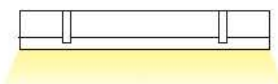

Details

Voltage 220-240V. Type of LED **TRIDONIC**. Power factor 0.95. Beam angle 40°-120°. Body IK09. CRI>80. Clicks 50.000. Working temperature -30°C→ 50°C. Lifetime 50.000hrs. Material Anodized aluminium. No dimmable but can be dimmable after contact with our headquarter sales department.

5 years guarantee