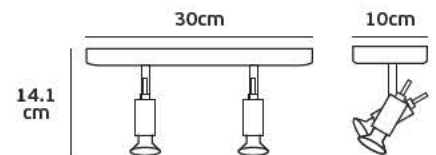

VK/03078CE/2

Product Models

Code	Model	Box
64174-003108	VK/03078CE/2/W □ White sanded. GU10x2. Max 2x35w.	18pcs
64174-004108	VK/03078CE/2/B ■ Black sanded. GU10x2. Max 2x35w.	18pcs

Details

Voltage 240V. Max watt 2x35w. GU10/Par16. Working temperature -20°C ~ 40°C.
Material Aluminium, metal.

IP20. GU10.

VK/03078CE/3

Product Models

Code	Model	Box
64174-005108	VK/03078CE/3/W □ White sanded. GU10x3. Max 3x35w.	15pcs
64174-006108	VK/03078CE/3/B ■ Black sanded. GU10x3. Max 3x35w.	15pcs

Details

Voltage 240V. Max watt 35w. GU10/Par16. Working temperature -20°C ~ 40°C.
Material Aluminium, metal.

IP20. GU10.