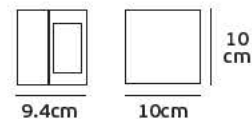

VK/02075

Product Models

Code	Model	Box
75169-346692	VK/02075/G/W ■ Grey. 3000K. 280lm. 12w. 4x68°. CRI>80	10pcs

Details

AC Driver 220-240V (Included). Watt 12w. Beam Angle 4x68°. CRI>80.
Type of Led SMD HIGH POWER. Lifetime 30.000hrs. Working temperature -20°C → 40°C.
No Dimmable. Material Aluminium. 2 years guarantee.

IP54. 12w.

VK/02050

Product Models

Code	Model	Box
75169-312692	VK/02050/AN/W ■ Anthracite. 3000K. 303lm. 12w. 4x90°. CRI>80	20pcs
75169-313692	VK/02050/W/W □ White. 3000K. 303lm. 12w. 4x90°. CRI>80	20pcs

Details

AC Driver 220-240V (Included). Watt 12w. Beam Angle 4x90°. CRI>80.
Type of Led SMD 2525. Lifetime 30.000hrs. Working temperature -20°C → 40°C.
No Dimmable. Material Aluminium. 2 years guarantee.

IP54. 12w.