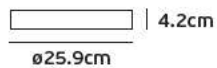

Details

AC Driver 220-240V (included). Watt 20w/30w. CRI>90. Type of Led *bridgelux*. 2835 with driver. No Dimmable. Lifetime 50.000 hrs. Working temperature < 45°C. Material Aluminium. Recessed Trimless ceiling. 2 years guarantee.

IP20. 20w/30w.