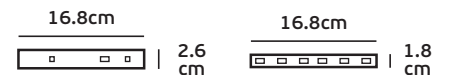

VK/04363/S/B/OC

Product Models

Code	Model	Box
71164-091721	VK/04363/S/B/OC	1pc
■ Black. 48V. Outer corner for surface magnetic track		

Details

Outer corner for surface. Track lines 48V.
2 rails link at an angle of 90°.
Material Aluminium.
Must be install VK/04364/PC to work
(connector for corners).

IP20.

VK/04361/B

Product Models

Code	Model	Box
71164-082721	VK/04361/B	1pc
■ Black. 48V.		

Details

Power connector for recessed & surface
magnetic track lines (VK/04360TR/R/...
& VK/04360TR/S/...) with cable.
Working temperature < 45°C. Material Plastic.

IP20.

VK/04364/B/PC/2

Product Models

Code	Model	Box
71164-093721	VK/04364/B/PC/2	1pc
■ Black. 48V.		

Details

Power connector for 2 recessed or
2 surface magnetic track 48V
(VK/04360TR/R/... & VK/04360TR/S/...)
with cable. Working temperature < 45°C.
IP Rating IP20. Material Plastic.

IP20.

VK/04364/B/PC

Product Models

Code	Model	Box
71164-092721	VK/04364/B/PC	1pc
■ Black. 48V.		

Details

Corner Power connector for recessed
& surface magnetic track 48V
(VK/04360TR/R/... & VK/04360TR/S/...)
with cable. Working temperature < 45°C.
IP Rating IP20. Material Plastic.

IP20.

VK/04360/SRK

Product Models

Code	Model	Box
71164-081721	VK/04360/SRK	1pc
■ Black. 48V.		

Details

Hanging kit for magnetic surface
track lines (VK/04360TR/S/...) 48V
to become hanging track. IP Rating IP20.
Material Aluminium.

IP20.