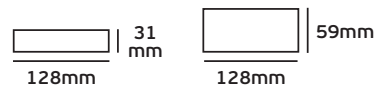

VK/LVD120
SMPS

Product Models

Code	Model	Box
78000-532016	VK/LVD120-12 10A. 120w. 12V.	10pcs
78000-382016	VK/LVD120-24 5A. 120w. 24V.	10pcs

Details

Voltage 190-265V. Watt 120w. Material Plastic. Dimmable. 2 years guarantee.

IP20. 120w.

VK/LVD150
SMPS

Product Models

Code	Model	Box
78000-533016	VK/LVD150-12 14A. 150w. 12V.	10pcs
78000-515016	VK/LVD150-24 6.2A. 150w. 24V.	10pcs

Details

Voltage 190-265V. Watt 150w. Material Plastic. Dimmable. 2 years guarantee.

IP20. 150w.