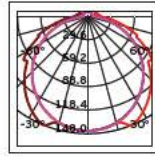

Details

Led magnetic track light DC driver 48V (included). Watt 9w. CRI>90. IP Rating IP20
Type of Led *bridgelux*. 2835 with driver. Dimmable 1-10V. Lifetime 50,000 hrs
Working temperature < 45°C. Material Aluminium. 2 years guarantee.

IP20. 9w.