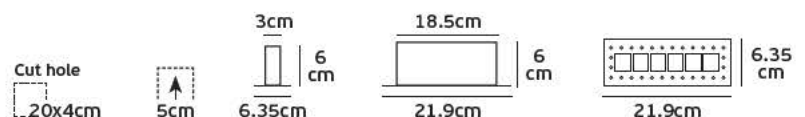

VK/04266TR/3

Product Models

Code	Model	Box
71164-054721	VK/04266TR/W/3/W □ White. 3000K. 6w. <i>bridgelux</i>. led. 429lm. 8°. CRI>90	10pcs
71164-055721	VK/04266TR/W/3/C □ White. 4000K. 6w. <i>bridgelux</i>. led. 429lm. 8°. CRI>90	10pcs
71164-052721	VK/04266TR/B/3/W ■ Black. 3000K. 6w. <i>bridgelux</i>. led. 429lm. 8°. CRI>90	10pcs
71164-053721	VK/04266TR/B/3/C ■ Black. 4000K. 6w. <i>bridgelux</i>. led. 429lm. 8°. CRI>90	10pcs

Details

AC Driver 220-240V. Watt 6w. Beam Angle 8°. CRI>90. Type of Led *bridgelux*.
Lifetime 50.000hrs. Clicks 20.000. Working temperature < 45°C. Material Aluminium.
Magnet light. 2 years guarantee.

VK/04266TR/6

Product Models

Code	Model	Box
71164-058721	VK/04266TR/W/6/W □ White. 3000K. 12w. <i>bridgelux</i>. led. 694lm. 8°. CRI>90	10pcs
71164-059721	VK/04266TR/W/6/C □ White. 4000K. 12w. <i>bridgelux</i>. led. 694lm. 8°. CRI>90	10pcs
71164-056721	VK/04266TR/B/6/W ■ Black. 3000K. 12w. <i>bridgelux</i>. led. 694lm. 8°. CRI>90	10pcs
71164-057721	VK/04266TR/B/6/C ■ Black. 4000K. 12w. <i>bridgelux</i>. led. 694lm. 8°. CRI>90	10pcs

Details

AC Driver 220-240V. Watt 12w. Beam Angle 8°. CRI>90. Type of Led *bridgelux*.
Lifetime 50.000hrs. Clicks 20.000. Working temperature < 45°C. Material Aluminium.
Magnet light. 2 years guarantee.