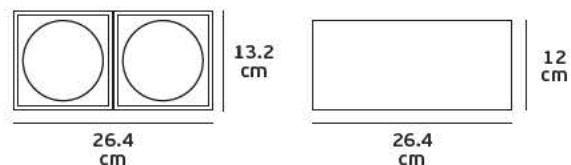

VK/03107CE

Product Models

Code	Model	Box
75169-260108	VK/03107CE/W □ White sanded. GU10. Max 50w.	16pcs
75169-261108	VK/03107CE/B ■ Black sanded. GU10. Max 50w.	16pcs

Details

Voltage 240V. Max watt 50w. GU10/ES111. Working temperature -20°C ~ 40°C.
Material Aluminium.

IP20. GU10/ES111.

VK/03107CE/2

Product Models

Code	Model	Box
75169-262108	VK/03107CE/2/W □ White sanded. GU10x2. Max 2x50w.	8pcs
75169-263108	VK/03107CE/2/B ■ Black sanded. GU10x2. Max 2x50w.	8pcs

Details

Voltage 240V. Max watt 50w. GU10/ES111. Working temperature -20°C ~ 40°C.
Material Aluminium.

IP20. GU10/ES111.