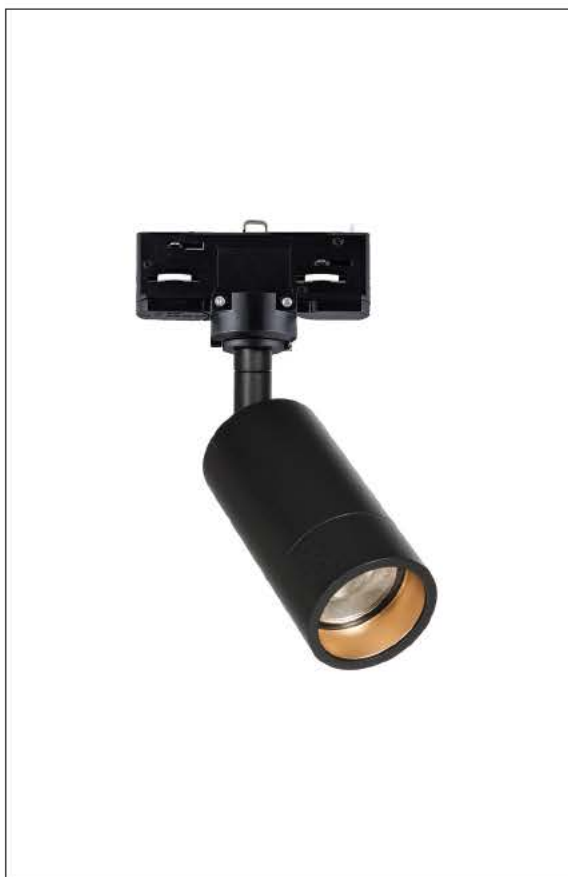

VK/03198TR

Product Models

Code	Model	Box
64174-946121	VK/03198TR/W □ White. GU10. Max 35w.	30pcs
64174-947121	VK/03198TR/B ■ Black. GU10. Max 35w.	30pcs
64174-950121	VK/03198TR/CH-GD ■ Champaign Gold. GU10. Max 35w.	30pcs

Details

Voltage 230V. Max watt 35w. Par16. Material Pure aluminium. 3-phase adapter.

IP20. 230V.

VK/04196TR