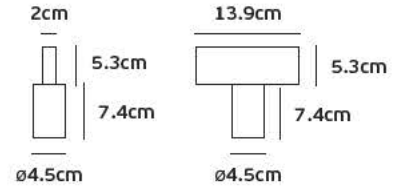

Details

Led magnetic track Zoom Light DC driver 48V (included). Watt 7w. CRI>90
IP Rating IP20. Type of Led *bridgelux* with driver. Dimmable 1-10V. Lifetime 50.000 hrs
Working temperature < 45°C. Material Aluminium. 2 years guarantee.