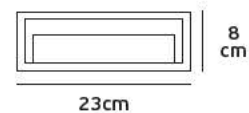

Details

Voltage 220-240V. Watt 3.5w. CRI>80. Type of Led SMD 3014. Lifetime 50.000hrs. Clicks 50.000. No Dimmable. Working temperature -20°C→45°C. Material ABS+PC. 1 year guarantee.

IP65. 3.5w.