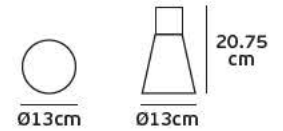

Details

AC Driver 100-240V (Included). Watt 9w. Beam Angle 55°. CRI>83.
Type of Led COB CREE 1340. Lifetime 30.000hrs. No Dimmable.
Working temperature -20°C→45°C. Material Aluminium. 2 years guarantee.

IP65. 9w.