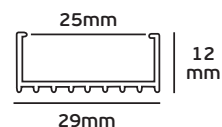

VK/04R/AL

Product Models

Code	Model	Box
75165-225264	VK/04R/AL Aluminium. 2.000x45x13mm	100pcs
75165-236264	VK/04R/W White. 2.000x45x13mm	100pcs

Details

Charged per meter. Available 2m.
Material Aluminium.

VK/04/AL

Product Models

Code	Model	Box
75165-224264	VK/04/AL Aluminium. 2.000x29x12mm	100pcs
75165-263264	VK/04/W White. 2.000x29x12mm	100pcs

Details

Charged per meter. Available 2m.
Material Aluminium.

VK/06/AL

Product Models

Code	Model	Box
75165-233264	VK/06/AL Aluminium. 2.000x28x19.5mm	100pcs

Details

Charged per meter. Available 2m.
Material Aluminium.