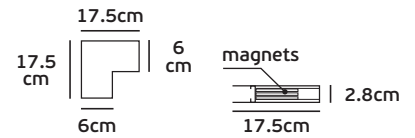

VK/04363/S/B/OC

Product Models

Code	Model	Box
71164-091721	VK/04363/S/B/OC	1pc
■ Black. 48V. Outer corner for surface magnetic track		

Details

Outer corner for surface. Track lines 48V.
2 rails link at an angle of 90°.
Material Aluminium.
Must be install VK/04364/PC to work
(connector for corners).

IP20.

VK/04361/B

Product Models

Code	Model	Box
71164-082721	VK/04361/B	1pc
■ Black. 48V.		

Details

Power connector for recessed & surface
magnetic track lines (VK/04360TR/R/...
& VK/04360TR/S/...) with cable.
Working temperature < 45°C. Material Plastic.

IP20.

VK/04364/B/PC/2

Product Models

Code	Model	Box
71164-093721	VK/04364/B/PC/2	1pc
■ Black. 48V.		

Details

Power connector for 2 recessed or
2 surface magnetic track 48V
(VK/04360TR/R/... & VK/04360TR/S/...)
with cable. Working temperature < 45°C.
IP Rating IP20. Material Plastic.

IP20.

VK/04364/B/PC

Product Models

Code	Model	Box
71164-092721	VK/04364/B/PC	1pc
■ Black. 48V.		

Details

Corner Power connector for recessed
& surface magnetic track 48V
(VK/04360TR/R/... & VK/04360TR/S/...)
with cable. Working temperature < 45°C.
IP Rating IP20. Material Plastic.

IP20.

VK/04360/SRK

Product Models

Code	Model	Box
71164-081721	VK/04360/SRK	1pc
■ Black. 48V.		

Details

Hanging kit for magnetic surface
track lines (VK/04360TR/S/...) 48V
to become hanging track. IP Rating IP20.
Material Aluminium.

IP20.