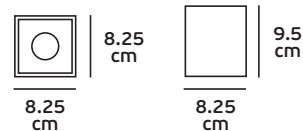

VK/03083CE

Product Models

Code	Model	Box
75169-229108	VK/03083CE/COP ■ Copper. GU10. Max 35w.	20pcs

Details

Voltage 240V. Max watt 35w. GU10/Par16. Working temperature -20°C ~ 40°C.
Material Aluminium.

IP20. GU10.