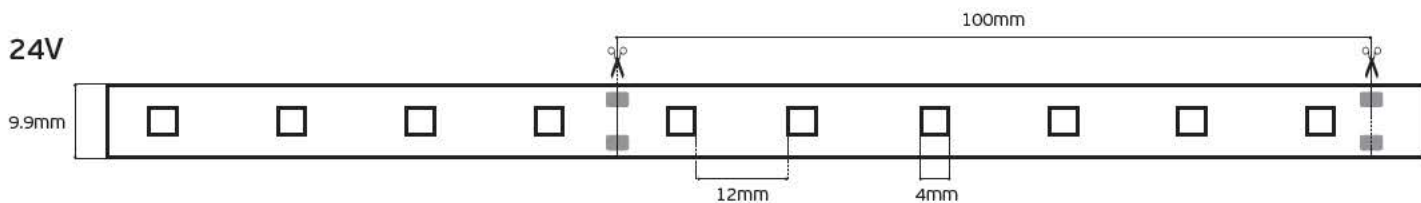

VK/5050/60 24V

Product Models

Code	Model	Voltage	Color	Lumen	CRI	Power	Box
78001-248123	VK/24/5050/WW/60	24V	2700K	1.440lm/m	CRI>80	14.4w/m	5m/roll
78001-056719	VK/24/5050/W/60	24V	3000K	1.440lm/m	CRI>80	14.4w/m	5m/roll
78001-239123	VK/24/5050/C/60	24V	4000K	1.440lm/m	CRI>80	14.4w/m	5m/roll
78001-053719	VK/24/5050/D/60	24V	6000K	1.440lm/m	CRI>80	14.4w/m	5m/roll
78001-607719	VK/24/5050/WD/60	24V	3000-6000K	1.440lm/m	CRI>80	14.4w/m	5m/roll
78001-649126	VK/24/5050/BL/60	24V	BLUE	1.440lm/m	CRI>80	14.4w/m	5m/roll

Details

Led type SMD 5050. Watt 14.4w/m. Led qty 60pcs/m. CRI>80. Tape on back 3M. Working temperature -25°C → 60°C. Storage temperature -40°C → 80°C. 2 years guarantee.