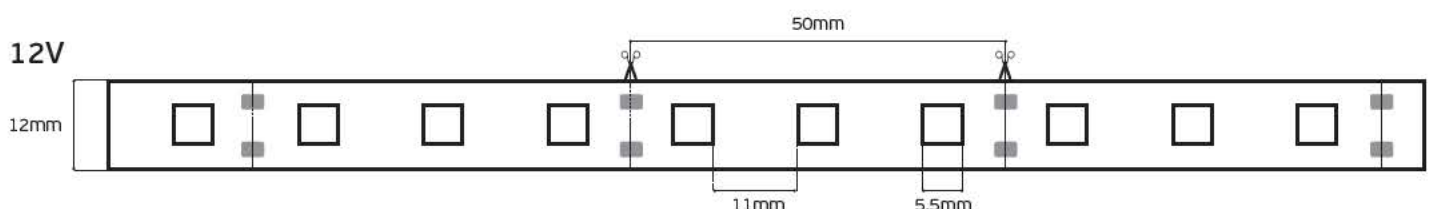

VK/5050W/60 24V

Product Models

Code	Model	Voltage	Color	Beam Angle	CRI	Power	Box
78001-279123	VK/24/5050W/WW/60	24V	2700K	1440lm/m	CRI>80	14.4w/m	5m/roll
78001-280123	VK/24/5050W/W/60	24V	3000K	1440lm/m	CRI>80	14.4w/m	5m/roll
78001-281123	VK/24/5050W/C/60	24V	4000K	1440lm/m	CRI>80	14.4w/m	5m/roll
78001-282123	VK/24/5050W/D/60	24V	6000K	1440lm/m	CRI>80	14.4w/m	5m/roll
78001-283123	VK/24/5050W/BL/60	24V	BLUE	1.008lm/m	CRI>80	14.4w/m	5m/roll

Details

Led type SMD 5050. Watt 14.4w/m. Led qty 60pcs/m. CRI>80. Tape on back 3M. Working temperature -25°C → 60°C. Storage temperature -40°C → 80°C. 2 years guarantee.

VK/5050W/60 12V

Product Models

Code	Model	Voltage	Color	Beam Angle	CRI	Power	Box
78001-242123	VK/12/5050W/WW/60	12V	2700K	1440lm/m	CRI>80	14.4w/m	5m/roll
78001-232123	VK/12/5050W/W/60	12V	3000K	1440lm/m	CRI>80	14.4w/m	5m/roll
78001-233123	VK/12/5050W/C/60	12V	4000K	1440lm/m	CRI>80	14.4w/m	5m/roll
78001-234123	VK/12/5050W/D/60	12V	6000K	1440lm/m	CRI>80	14.4w/m	5m/roll
78001-235123	VK/12/5050W/BL/60	12V	BLUE	1.008lm/m	CRI>80	14.4w/m	5m/roll
78001-267123	VK/12/5050W/A/60	12V	AMBER	1.008lm/m	CRI>80	14.4w/m	5m/roll
78001-268123	VK/12/5050W/P/60	12V	PURPLE	1.008lm/m	CRI>80	14.4w/m	5m/roll

Details

Led type SMD 5050. Watt 14.4w/m. Led qty 60pcs/m. CRI>80. Tape on back 3M. Working temperature -25°C → 60°C. Storage temperature -40°C → 80°C. 2 years guarantee.