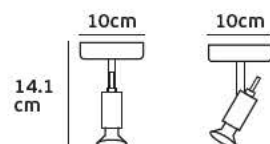

VK/03016

Product Models

Code	Model	Box
64174-004123	VK/03016/W □ White. E27. Max 40w.	10pcs
64174-003123	VK/03016/B ■ Black. E27. Max 40w.	10pcs

Details

Voltage 240V. Max watt 40w. E27/Par30. Material Aluminium. IP Rating IP20.

⏚ ⚡ IP20. E27.

VK/03078CE

Product Models

Code	Model	Box
64174-001108	VK/03078CE/W □ White sanded. GU10. Max 35w.	36pcs
64174-002108	VK/03078CE/B ■ Black sanded. GU10. Max 35w.	36pcs

Details

Voltage 240V. Max watt 35w. GU10/Par16. Working temperature -20°C ~ 40°C. Material Aluminium, metal.

⏚ ⚡ ⚙ IP20. GU10.