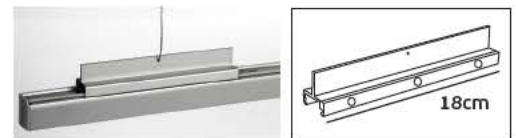

Details

Suspension clamp for track connection.
Material Aluminium.