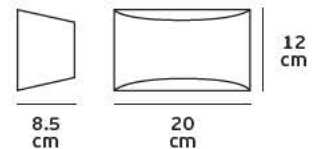

Details

Voltage 240V. Max watt 42w. G9. Material Gypsum. Possibility to paint.