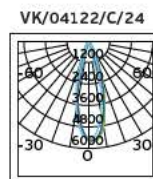

VK/04122

Product Models

Code	Model	Box
64174-270128	VK/04122/W/W/24 □ White. 3000K. 1.800lm. 20w. 24°. CRI>80	10pcs
64174-271128	VK/04122/W/C/24 □ White. 4000K. 1.800lm. 20w. 24°. CRI>80	10pcs

Details

Voltage 220-240V. Watt 20w. Type of LED COB Epistar. Beam angle 24°. Working temperature -25°C→ 45°C. Lifetime 35.000hrs. 3-phase adapter. Material Aluminium. 2 years guarantee.

IP20. 20w.

VK/04116

Product Models

Code	Model	Box
64174-232128	VK/04116/W/W/24 □ White. 3000K. 1.200lm. 15w. 24°. CRI>80	20pcs
64174-233128	VK/04116/W/C/24 □ White. 4000K. 1.200lm. 15w. 24°. CRI>80	20pcs
64174-234128	VK/04116/B/W/24 ■ Black. 3000K. 1.200lm. 15w. 24°. CRI>80	20pcs
64174-235128	VK/04116/B/C/24 ■ Black. 4000K. 1.200lm. 15w. 24°. CRI>80	20pcs

Details

Voltage 220-240V. Watt 20w. Type of LED COB Epistar. Beam angle 24°. Working temperature -25°C→ 45°C. Lifetime 35.000hrs. 3-phase adapter. Material Aluminium. 2 years guarantee.

IP20. 15w.