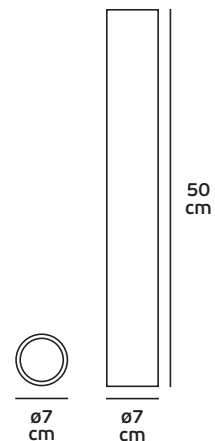

Details

Voltage **240V**. Max watt **35w**. GU10/Par16. Working temperature **-20°C ~ 40°C**.
Material **Aluminium**.

IP20. GU10.