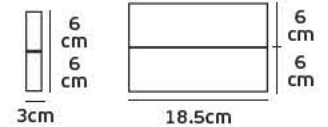

VK/04205TR/6

Product Models

Code	Model	Box
71164-011721	VK/04205TR/W/6/B ■ Black sand. 3000K. 756lm. 12w. <i>bridgelux</i>. led. 8°. CRI>90	20pcs
71164-045721	VK/04205TR/C/6/B ■ Black sand. 4000K. 756lm. 12w. <i>bridgelux</i>. led. 8°. CRI>90	20pcs

Details

Led magnetic track light DC Driver 24V. Watt 12w. Beam Angle 8°. Type of Led *bridgelux*. Lifetime 50.000hrs. Working temperature < 45°C. Material Aluminium. 2 years guarantee.

IP20. 12w.

VK/04206TR

Code	Model	Box
71164-012721	VK/04206TR/W/LIN/B ■ Black sand. 3000K. 348lm. 10w. <i>bridgelux</i>. led. 18°. CRI>90	30pcs
71164-039721	VK/04206TR/C/LIN/B ■ Sand Black. 4000K. 348lm. 10w. <i>bridgelux</i>. led. 18°. CRI>90	30pcs

Details

Led magnetic track light DC Driver 24V. Watt 10w. CRI>90. Beam Angle 18°. Type of Led *bridgelux*. Lifetime 50.000hrs. Working temperature < 45°C. Material Aluminium. 2 years guarantee.