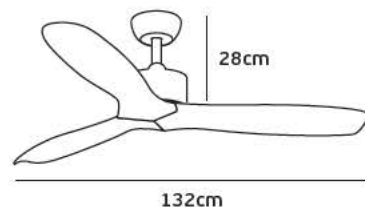

Included Remote
& wall control

VK/04235/AIR

Product Models

<u>Code</u>	<u>Model</u>	<u>Box</u>
77161-474724	VK/04235/AIR/WOOD Wood. 65w.	1pc
77161-477724	VK/04235/AIR/L-WOOD Light Wood. 65w.	1pc

Details

Voltage 220-240V. Power 65w. Material Aluminium + Wood. IP Rating IP20.