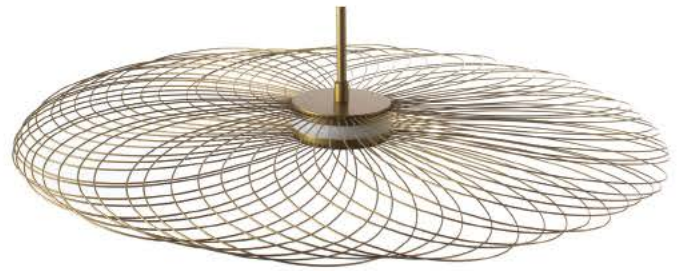

Pendant lights LED