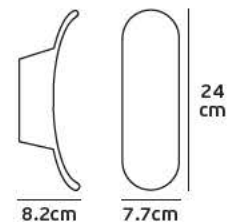

VK/02041

Product Models

Code	Model	Box
75169-285692	VK/02041/AN/W ■ Anthracite. 3000K. 254lm. 6w. 2x118°. CRI>80	20pcs

Details

AC Driver 230V (Included). Watt 6w. Beam Angle 2x118°. CRI>80. Type of Led SMD 3535. Lifetime 30.000hrs. Working temperature -20°C → 40°C. No Dimmable. Material Aluminium. 2 years guarantee.

IP54. 6w.

VK/02074

Product Models

Code	Model	Box
75169-345692	VK/02074/BR/W ■ Brown. 3000K. 450lm. 6w. 337°. CRI>80	10pcs

Details

AC Driver 230V (Included). Watt 6w. Beam Angle 337°. CRI>80. Type of Led COB. Lifetime 30.000hrs. Working temperature -20°C → 40°C. No Dimmable. Material Aluminium. 2 years guarantee.

IP54. 6w.