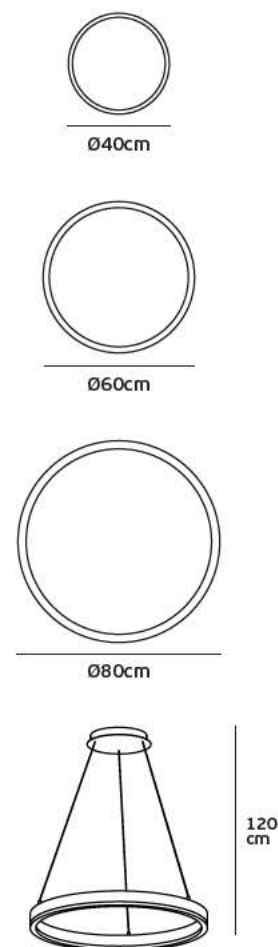

Pendant lights LED

VK/04251PE

Product Models

Code	Model	Color	Temp	Flow	Power	CRI	Diameter	Box
71164-021702	VK/04251PE/W/W/40	□ White sandy.	3000K.	2.240lm.	32w	CRI>80	Dø40cm.	1pc
71164-022702	VK/04251PE/B/W/40	■ Black sandy.	3000K.	2.080lm.	32w	CRI>80	Dø40cm.	1pc
71164-023702	VK/04251PE/CG/W/40	■ Champaign Gold.	3000K.	2.080lm.	32w	CRI>80	Dø40cm.	1pc
71164-024702	VK/04251PE/W/W/60	□ White sandy.	3000K.	2.940lm.	42w	CRI>80	Dø60cm.	1pc
71164-025702	VK/04251PE/B/W/60	■ Black sandy.	3000K.	2.730lm.	42w	CRI>80	Dø60cm.	1pc
71164-026702	VK/04251PE/CG/W/60	■ Champaign Gold.	3000K.	2.730lm.	42w	CRI>80	Dø60cm.	1pc
71164-027702	VK/04251PE/W/W/80	□ White sandy.	3000K.	4.340lm.	62w	CRI>80	Dø80cm.	1pc
71164-028702	VK/04251PE/B/W/80	■ Black sandy.	3000K.	4.030lm.	62w	CRI>80	Dø80cm.	1pc
71164-029702	VK/04251PE/CG/W/80	■ Champaign Gold.	3000K.	4.030lm.	62w	CRI>80	Dø80cm.	1pc

Details

AC 200-240V. Watt 32w./42w./62w. Type of Led SMD 2835. Working temperature -20°C ~ 60°C. Lifetime 50.000hrs. Material Aluminium. Cable 1m + 12.5cm ceiling plate. 2 years guarantee.

IP20. 32w./42w./62w.