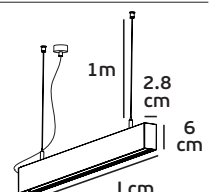

VK/04363/S/B/OC

Product Models

Code	Model	Box
71164-091721	VK/04363/S/B/OC	1pc
■ Black. 48V. Outer corner for surface magnetic track		

Details

Outer corner for surface. Track lines 48V.
2 rails link at an angle of 90°.
Material Aluminium.
Must be install VK/04364/PC to work
(connector for corners).

IP20.

VK/04361/B

Product Models

Code	Model	Box
71164-082721	VK/04361/B	1pc
■ Black. 48V.		

Details

Power connector for recessed & surface
magnetic track lines (VK/04360TR/R/...
& VK/04360TR/S/...) with cable.
Working temperature < 45°C. Material Plastic.

IP20.

VK/04364/B/PC/2

Product Models

Code	Model	Box
71164-093721	VK/04364/B/PC/2	1pc
■ Black. 48V.		

Details

Power connector for 2 recessed or
2 surface magnetic track 48V
(VK/04360TR/R/... & VK/04360TR/S/...)
with cable. Working temperature < 45°C.
IP Rating IP20. Material Plastic.

IP20.

VK/04364/B/PC

Product Models

Code	Model	Box
71164-092721	VK/04364/B/PC	1pc
■ Black. 48V.		

Details

Corner Power connector for recessed
& surface magnetic track 48V
(VK/04360TR/R/... & VK/04360TR/S/...)
with cable. Working temperature < 45°C.
IP Rating IP20. Material Plastic.

IP20.

VK/04360/SRK

Product Models

Code	Model	Box
71164-081721	VK/04360/SRK	1pc
■ Black. 48V.		

Details

Hanging kit for magnetic surface
track lines (VK/04360TR/S/...) 48V
to become hanging track. IP Rating IP20.
Material Aluminium.

IP20.