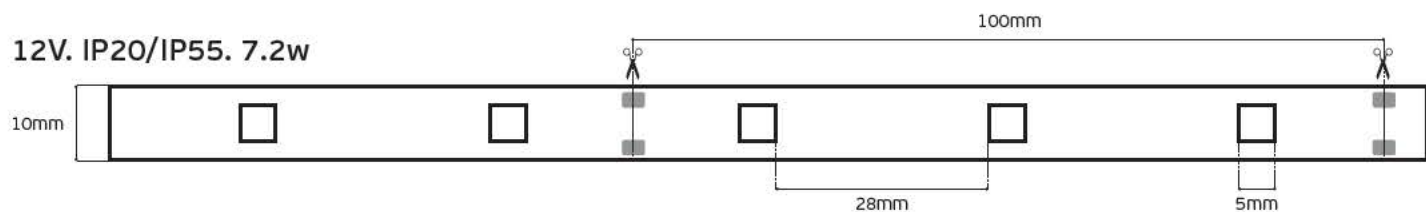

VK/5050/RGB/30 12V/24V

Product Models

Code	Model	IP20	12V	RGB	504lm/m	CRI>80	7.2w/m	Box 5m/roll
78001-048719	VK/12/5050/RGB/30	IP20	12V	RGB	504lm/m	CRI>80	7.2w/m	5m/roll
78001-081719	VK/24/5050/RGB/30	IP20	24V	RGB	504lm/m	CRI>80	7.2w/m	5m/roll
78001-047719	VK/12/5050J/RGB/30	IP55	12V	RGB	504lm/m	CRI>80	7.2w/m	5m/roll
78001-082719	VK/24/5050J/RGB/30	IP55	24V	RGB	504lm/m	CRI>80	7.2w/m	5m/roll

Details

Led type SMD 5050. Watt 7.2w/m. Led qty 30pcs/m. CRI>80. Tape on back 3M. Working temperature -25°C → 60°C. Storage temperature -40°C → 80°C. 2 years guarantee.