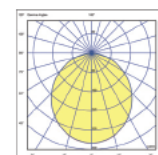

IP20.

VK/04462/60/W/C