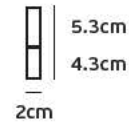

VK/04369/B

Product Models

Code	Model	Box
71164-103721	VK/04369/B ■ Black sand. 3000K. 535lm. 9w. bridgelux. led. 110°. CRI>90	1pc

Details

Led magnetic track light DC driver 48V (included). Watt 9w. CRI>90. IP Rating IP20
Type of Led [bridgelux](#). 2835 with driver. Dimmable 1-10V. Lifetime 50.000 hrs
Working temperature < 45°C. Material Aluminium. 2 years guarantee.

IP20. 9w.