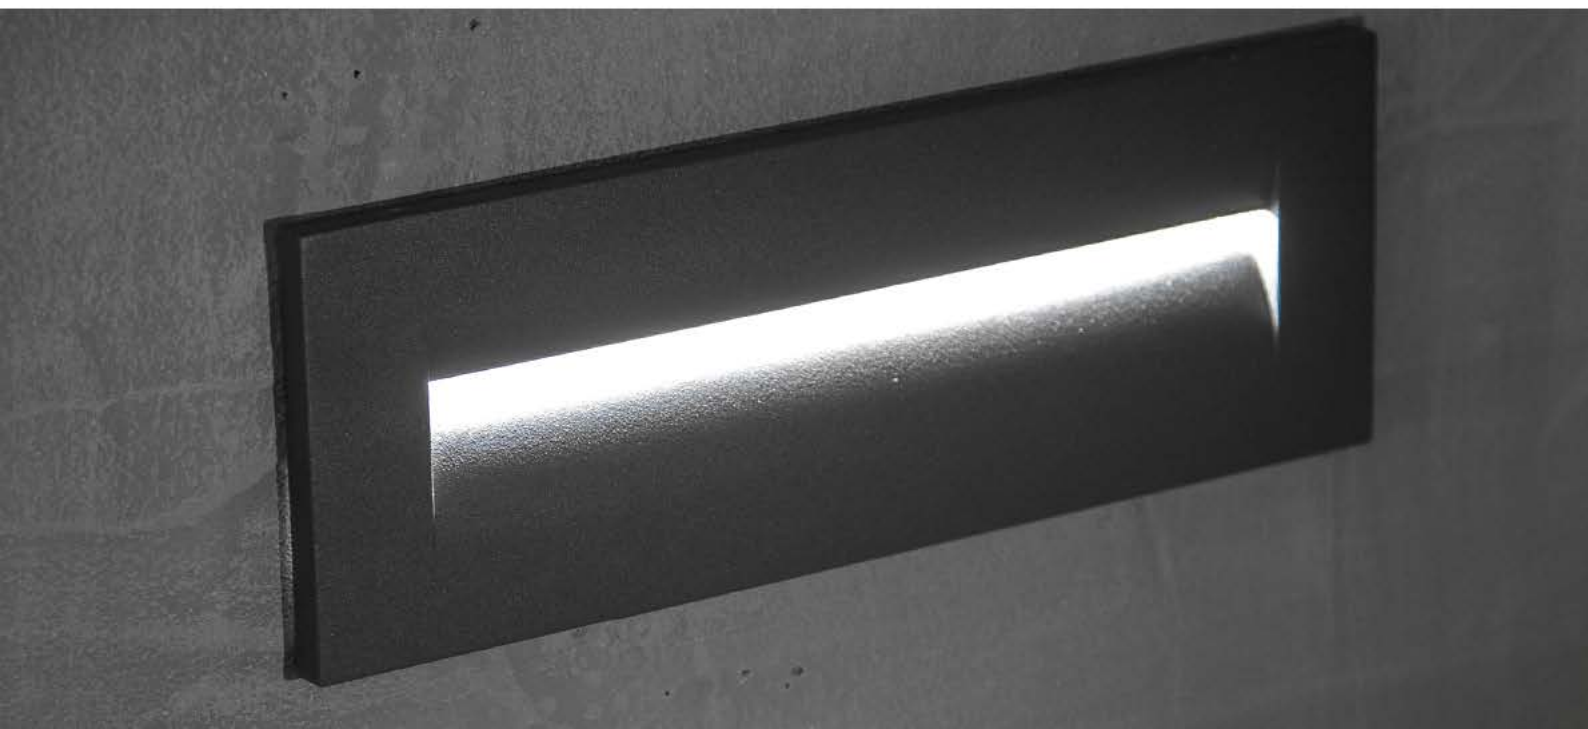

Details

AC Driver 100-240V (Included). Watt 3.6w. Beam Angle 48°. CRI>80. Type of Led SMD 3014/PHILIPS. Lifetime 30.000hrs. No Dimmable. Working temperature <45°C. Material Aluminium. 2 years guarantee.

IP65. 3.6w.