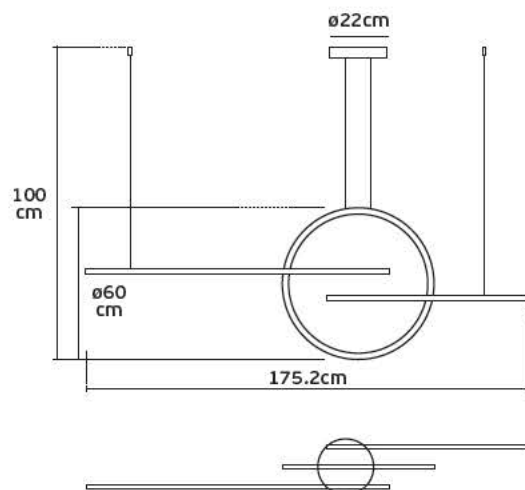

VK/04399/PE

Product Models

Code	Model	Box
71164-016724	VK/04399/PE/B/W ■ Matt Black. 3000K. 6.800lm. 68w. CRI>80	1pc

Details

Led Pendant Light 220-240V. Watt 68w. CRI>80. IP Rating IP20. Type of Led 2835 with driver. Dimmable Euchip Triac. Lifetime 20.000hrs. Working temperature -20°C → 40°C
Material Iron+aluminium+silicone strip, cable 1.5m.

IP20. 68w.

5 years guarantee