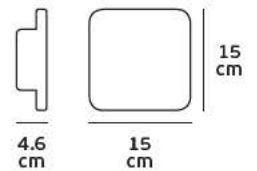

Details

AC Driver 220-240V (Included). Watt 5.5w. Beam Angle Diffuser light. Type of Led SMD 5050. No Dimmable. Lifetime 30.000 hrs. Working temperature < 45°C. Material Gypsum. Possibility to paint. 2 years guarantee.