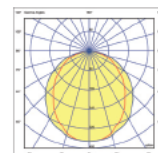

IP20.

VK/04157/169/W/C