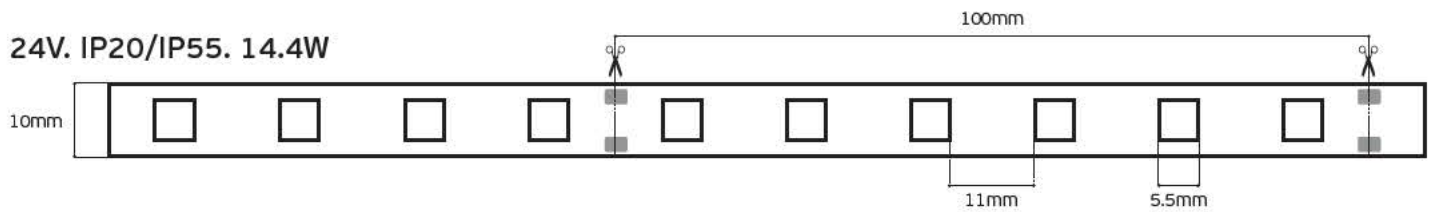

Details

Led type SMD 5050. Watt 14.4w/m. Led qty 60pcs/m. CRI>80. Tape on back 3M. Working temperature -25°C → 60°C. Storage temperature -40°C → 80°C. 2 years guarantee.

24V. IP20/IP55. 14.4W

Check our controllers in pages 126-128