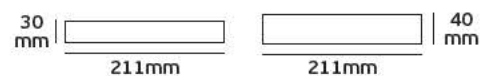

Details

Voltage 12-24V. Output 3 channels x 5A. Watt 180/360w. Material Plastic. Dimmable RGB. 2 years guarantee.

IP20. 12-24V.