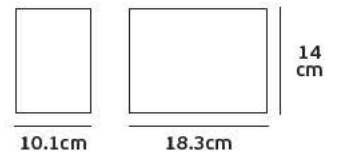

VK/02052

Product Models

Code	Model	Box
75169-316692	VK/02052/W/W □ White. 3000K. 348lm. 6w. 2x70°. CRI>80	12pcs

Details

AC Driver 220-240V (Included). Watt 6w. Beam Angle 2x70°. CRI>80. Type of Led COB. Lifetime 30.000hrs. Working temperature -20°C → 40°C. No Dimmable. Material Aluminium. 2 years guarantee.

IP54. 6w.

VK/02112

Product Models

Code	Model	Box
75169-343694	VK/02112/AN/W ■ Anthracite. 3000K. 616lm. 15w. 100°. CRI>82	4pcs

Details

AC Driver 100-240V (Included). Watt 15w. Beam Angle 100°. CRI>82. Type of Led CREE XBD. Lifetime 30.000hrs. Working temperature -20°C → 40°C. No Dimmable. Material Aluminium. 2 years guarantee.

IP54. 15w.