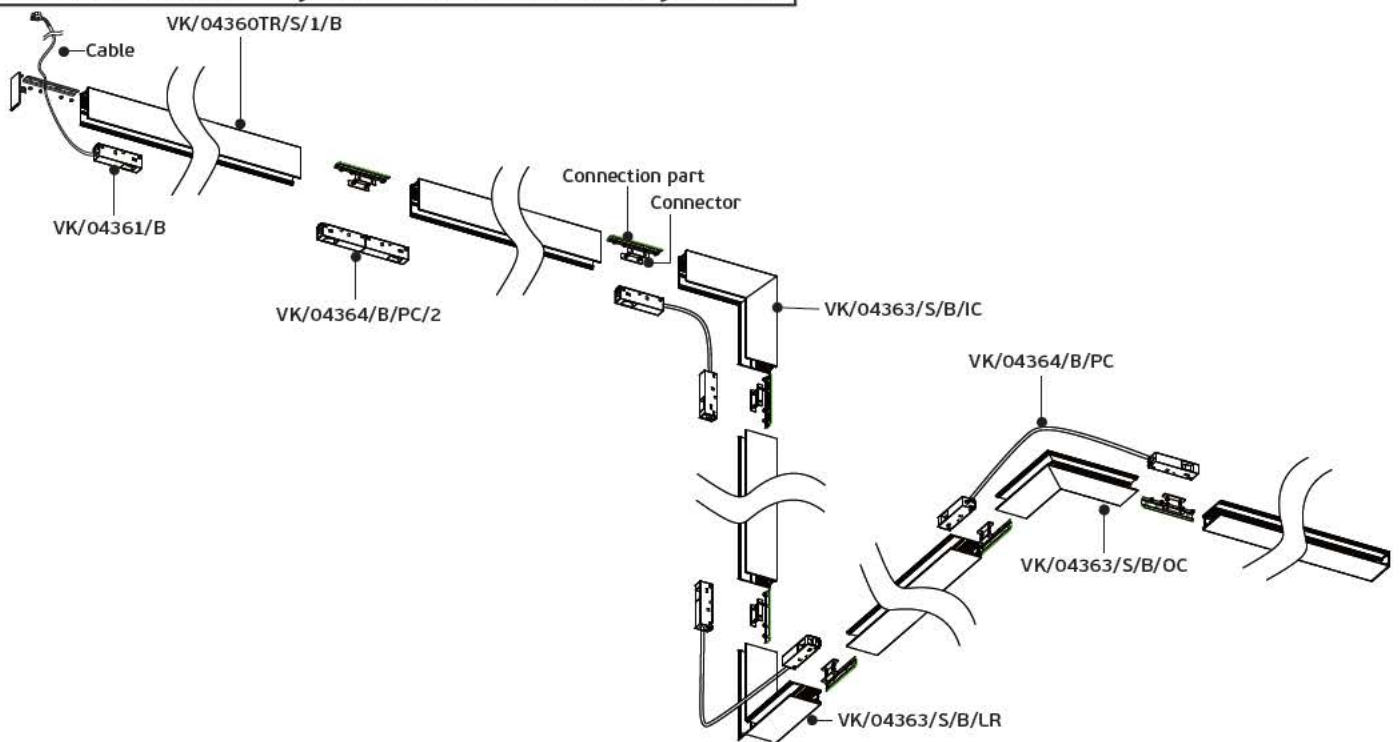

Οδηγίες εγκατάστασης επιτοίχιας μαγνητικής ράγας 48V

5. Surface-mounted magnetic track installation diagram 48V