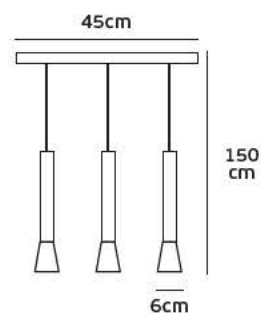

VK/03105PE/3

Product Models

Code	Model				Box
75169-256108	VK/03105PE/3/W	□ White sanded	GU10x3	Max 3x35w	6pcs
75169-257108	VK/03105PE/3/B	■ Black sanded	GU10x3	Max 3x35w	6pcs

Details

Voltage 240V. Max watt 3x35w. GU10/Par16. Working temperature -20°C ~ 40°C. Cable 1.20 m + ceiling plate. Material Aluminium, metal.

IP20. GU10.