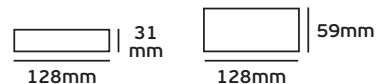

VK/LVD50
SMPS

Product Models

Code	Model	Box
78000-589016	VK/LVD50-12 4.2A. 50w. 12V.	10pcs
78000-368016	VK/LVD50-24 2.1A. 50w. 24V.	10pcs

Details

Voltage 190-265V. Watt 50w. Material Plastic. Dimmable. 2 years guarantee.

IP20. 50w.

VK/LVD75
SMPS

Product Models

Code	Model	Box
78000-381016	VK/LVD75-12 6.2A. 75w. 12V.	10pcs
78000-369016	VK/LVD75-24 3.1A. 75w. 24V.	10pcs

Details

Voltage 190-265V. Watt 75w. Material Plastic. Dimmable. 2 years guarantee.

IP20. 75w.

VK/LVD100
SMPS

Product Models

Code	Model	Box
78000-530016	VK/LVD100-12 8.3A. 100w. 12V.	10pcs
78000-370016	VK/LVD100-24 4.2A. 100w. 24V.	10pcs

Details

Voltage 190-265V. Watt 100w. Material Plastic. Dimmable. 2 years guarantee.

IP20. 100w.