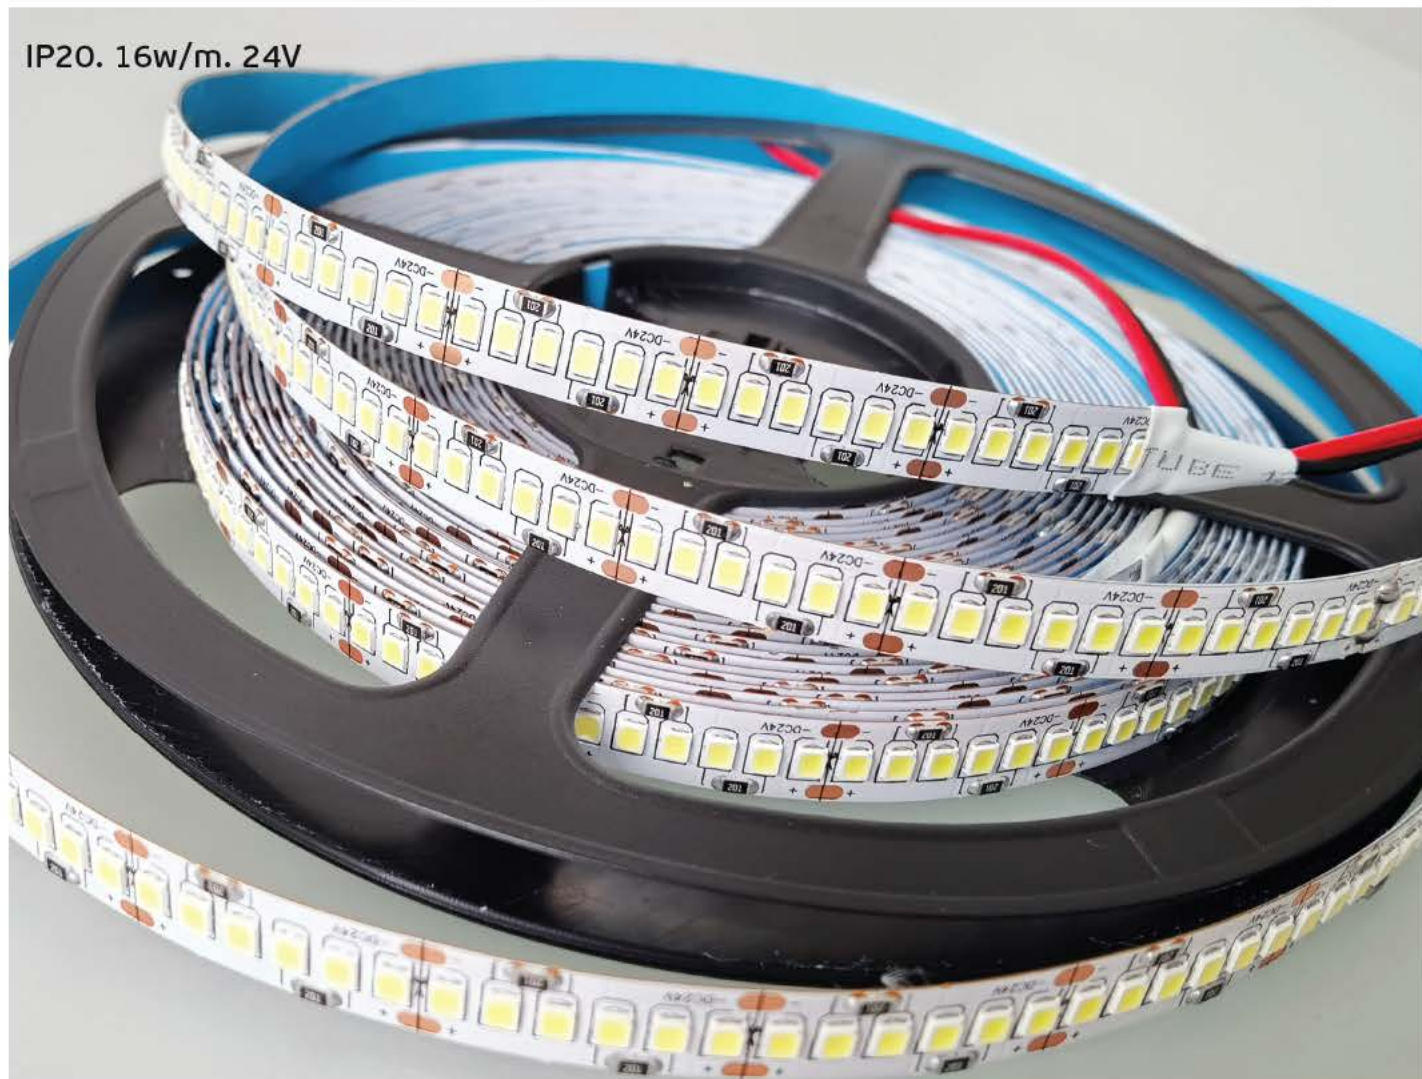

IP20. 16w/m. 24V