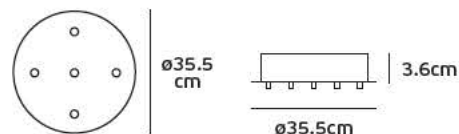

Details

Voltage 220-240V. IP Rating IP20, Working temperature -20 ~ 45°C. Material Iron. Canopy with driver (5 heads) HBL, 31-36w, 25-30Vdc, 1.200Ma. 3 years guarantee.

IP20. 5 heads.