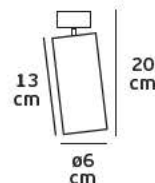

VK/04194CE

Product Models

Code	Model	Box
64174-938121	VK/04194CE/W □ White. GU10. Max 35w.	1pc
64174-939121	VK/04194CE/B ■ Black. GU10. Max 35w.	1pc
64174-953121	VK/04194CE/CH-GD ■ Champaign Gold. GU10. Max 35w.	1pc

Details

Voltage 240V. Max watt 35w. GU10/Par16. Working temperature -20°C ~ 40°C.
Material Aluminium.

IP20. GU10.

VK/04195CE

Product Models

Code	Model	Box
64174-940121	VK/04195CE/W □ White. GU10. Max 35w.	1pc
64174-941121	VK/04195CE/B ■ Black. GU10. Max 35w.	1pc

Details

Voltage 240V. Max watt 35w. GU10/Par16. Working temperature -20°C ~ 40°C.
Material Aluminium.

IP20. GU10.