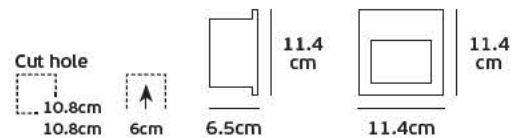

Details

AC Driver 200-240V (Included). Watt 2w. Beam Angle 29°. CRI>80. Type of Led CREE XBD. Lifetime 30.000hrs. Working temperature -20°C→45°C. No Dimmable. Material Aluminium. 2 years guarantee.

IP65. 2w.