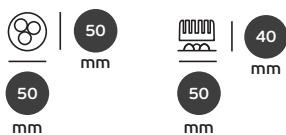

0299 With PWM

Code	Model	Watt	Dimm	Kelvin	Lumen	Beam Angle	Box
03045-001702	029908	3w		RGB	N/A	6°	50
03045-002702	029907	3w		RGB	N/A	30°	50
03045-003702	029917	12w		RGB	N/A	30°	50

LED MODULE	6° & 30°	CRI Ra>80	Electric Current 350mA			A+	-20°C 40°C		

XR-E54

Code	Model	Watt	Dimm	Kelvin	Lumen	Beam Angle	Box
78000-360618	XR-E544785/40	3.8/7.6w		2700K	-	40°	50
78000-361618	XR-E54540401/20	3.8/7.6w		2700K	-	20°	50
78000-363618	XR-E546114/40	3.8/7.6w		RGB	N/A	40°	50
78000-362618	XR-E546113/20	3.8/7.6w		RGB	N/A	20°	50

20° & 40°	CRI Ra>80	Electric Current 350 & 700mA			A+	-20°C 40°C