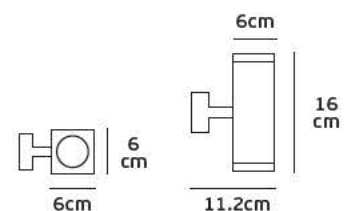

VK/01067

Product Models

Code	Model	Box
75169-216997	VK/01067/W □ White. GU10. Max 35w.	18pcs
75169-217997	VK/01067/B ■ Black. GU10. Max 35w.	18pcs
75169-218997	VK/01067/AN ■ Anthracite. GU10. Max 35w.	18pcs
75169-219997	VK/01067/G ■ Grey. GU10. Max 35w.	18pcs
75169-283997	VK/01067/BR ■ Rust Brown. GU10. Max 35w.	18pcs

Details

Voltage 240V. Max watt 35w. GU10. Material Alu diecast/Glass.

IP54. GU10.

VK/01068

Product Models

Code	Model	Box
75169-220997	VK/01068/W □ White. GU10x2. Max 2x35w.	18pcs
75169-221997	VK/01068/B ■ Black. GU10x2. Max 2x35w.	18pcs
75169-222997	VK/01068/AN ■ Anthracite. GU10x2. Max 2x35w.	18pcs
75169-223997	VK/01068/G ■ Grey. GU10x2. Max 2x35w.	18pcs
75169-284997	VK/01068/BR ■ Rust Brown. GU10x2. Max 2x35w.	18pcs

Details

Voltage 240V. Max watt 2x35w. GU10x2. Material Alu diecast/Glass.

IP54. GU10x2.