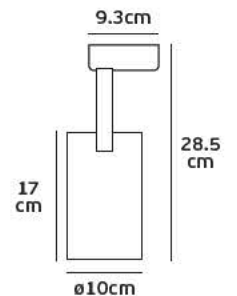

VK/04228

Product Models

Code	Model	Box
64174-281128	VK/04228/W/W/36 □ White. 3000K. 3.600lm. 40w. 36°. CRI>80	24pcs
64174-282128	VK/04228/W/C/36 □ White. 4000K. 3.600lm. 40w. 36°. CRI>80	24pcs
64174-283128	VK/04228/B/W/36 ■ Black. 3000K. 3.600lm. 40w. 36°. CRI>80	24pcs
64174-284128	VK/04228/B/C/36 ■ Black. 4000K. 3.600lm. 40w. 36°. CRI>80	24pcs

Details

Voltage 220-240V. Watt 40w. Type of LED COB Citizen. Beam angle 36°. Clicks 25.000. Working temperature -25°C→ 45°C. Lifetime 35.000hrs. 3-phase adapter. Material Aluminium.

IP20. 40w.

5 years guarantee

VK/LENSE

Product Models

Code	Model	Box
64174-268128	VK/LENSE/12 Clear. Glass. 12°.	100pcs
64174-269128	VK/LENSE/24 Clear. Glass. 24°.	100pcs

Details

Can be used to VK/04121. Material Glass.

VK/ANTIGLARE-NET

Product Models

Code	Model	Box
64174-272128	VK/ANTIGLARE-NET Black. Metal. Filter.	1pc

Details

Can be used to VK/04117. Material Metal.