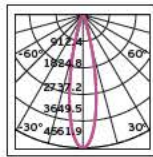

Details

Led magnetic track light with honeycomb cover DC driver 48V (included). Watt 15w. CRI>90. IP Rating IP20. Type of Led *bridgelux*. with driver. Dimmable 1-10V. Lifetime 50.000 hrs. Working temperature < 45°C. Material Aluminium. 2 years guarantee.

IP20. 15w.