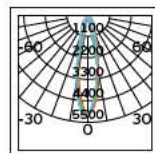

VK/04020/C/24