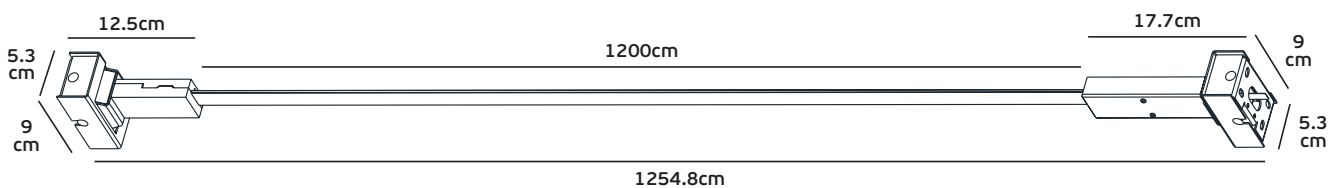

VK/03217/CE
VK/03218/CE

Product Models

Code	Model	Color	Length	Max width LED Strip	Box
75169-048721	VK/03217/CE/B/6	Black	6m	10mm	1pc
75169-049721	VK/03218/CE/B/12	Black	12m	10mm	1pc

Details

DC 24V. Working temperature <45°C. Material Stainless steel+iron. Length 6m or 12m.
Attention: Max width of LED Strip cannot over 10mm. The power supply put inside the ceiling!
2 years guarantee.

IP20