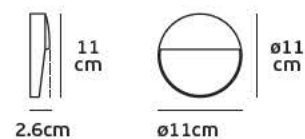

VK/02148

Product Models

Code	Model	Box
75169-328997	VK/02148/W/W □ White. 3000K. 22lm. 3w. CRI>80	1pc
75169-329997	VK/02148/AN/W ■ Anthracite. 3000K. 22lm. 3w. CRI>80	1pc

Details

Voltage 220-240V. Watt 3w. CRI>80. Type of Led SMD. Working temperature -20°C → 40°C. Lifetime 50.000hrs. No Dimmable. Material Die casting aluminium + PC.

IP54. 3w.

VK/02149

Product Models

Code	Model	Box
75169-330997	VK/02149/W/W □ White. 3000K. 22lm. 3w. CRI>80	1pc
75169-331997	VK/02149/AN/W ■ Anthracite. 3000K. 22lm. 3w. CRI>80	1pc

Details

Voltage 220-240V. Watt 3w. CRI>80. Type of Led SMD. Working temperature -20°C → 40°C. Lifetime 50.000hrs. No Dimmable. Material Die casting aluminium + PC. 2 years guarantee.

IP54. 3w.