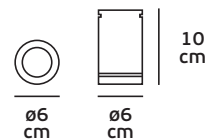

VK/04052CE/S

Product Models

Code	Model	Box
64174-343269	VK/04052CE/W/S □ White. GU10. Max 35w.	1pc
64174-342269	VK/04052CE/B/S ■ Black. GU10. Max 35w.	1pc
64174-344269	VK/04052CE/G/S ■ Grey. GU10. Max 35w.	1pc
64174-345269	VK/04052CE/AN/S ■ Anthracite. GU10. Max 35w.	1pc
64174-346269	VK/04052CE/MC/S ■ Brushed chrome. GU10. Max 35w.	1pc

Details

Voltage 240V. Max watt 35w. GU10/Par16. Working temperature -20°C ~ 40°C. Material Aluminium.

IP20. GU10.

VK/04052CE/L

Product Models

Code	Model	Box
64174-338269	VK/04052CE/W/L □ White. GU10. Max 35w.	1pc
64174-337269	VK/04052CE/B/L ■ Black. GU10. Max 35w.	1pc
64174-339269	VK/04052CE/G/L ■ Grey. GU10. Max 35w.	1pc
64174-340269	VK/04052CE/AN/L ■ Anthracite. GU10. Max 35w.	1pc
64174-341269	VK/04052CE/MC/L ■ Brushed chrome. GU10. Max 35w.	1pc

Details

Voltage 240V. Max watt 35w. GU10/Par16. Working temperature -20°C ~ 40°C. Material Aluminium.

IP20. GU10.