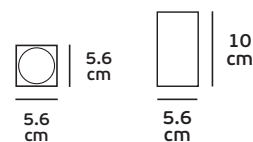

VK/03090CE

Product Models

Code	Model	Box
75169-242108	VK/03090CE/W □ White sanded. GU10. Max 35w.	20pcs
75169-243108	VK/03090CE/B ■ Black sanded. GU10. Max 35w.	20pcs
75169-244108	VK/03090CE/COP ■ Copper. GU10. Max 35w.	20pcs

Details

Voltage 240V. Max watt 35w. GU10/Par16. Working temperature -20°C ~ 40°C. Material Aluminium.

IP20. GU10.