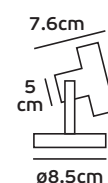

Details

AC Driver 12V (Included). Watt 9w. Beam Angle 40°. Type of Led SMD. Lifetime 30.000hrs. Working temperature -20°C→40°C. No Dimmable. Material Plastic. Included Cable 1.65m hrnf 07 - 2x1mm. 2 years guarantee.

IP68. 9w.