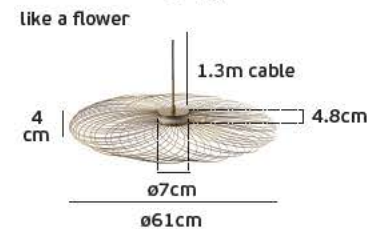

Details

AC 220-240V. Watt 8w. Cable Black textile. Material Metal. 2 years guarantee.

Side light + Down light

The wire can be assembled into 2 configurations, like the cloud or like the flower. Different configuration with different diameter.