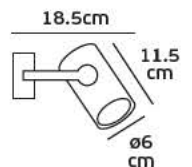

VK/03093WA

Product Models

Code	Model	Box
64174-007108	VK/03093WA/W □ White sanded. GU10. Max 35w.	50pcs
64174-008108	VK/03093WA/B ■ Black sanded. GU10. Max 35w.	50pcs

Details

Voltage 240V. Max watt 35w. GU10/Par16. Material Aluminium. IP Rating IP20.

IP20. GU10.

VK/04052WA

Product Models

Code	Model	Box
64174-333269	VK/04052WA/W □ White. GU10. Max 35w.	1pc
64174-332269	VK/04052WA/B ■ Black. GU10. Max 35w.	1pc
64174-334269	VK/04052WA/G ■ Grey. GU10. Max 35w.	1pc
64174-335269	VK/04052WA/AN ■ Anthracite. GU10. Max 35w.	1pc
64174-336269	VK/04052WA/MC ■ Brushed chrome. GU10. Max 35w.	1pc

Details

Voltage 240V. Max watt 35w. GU10/Par16. Material Aluminium. IP Rating IP20.

IP20. GU10.