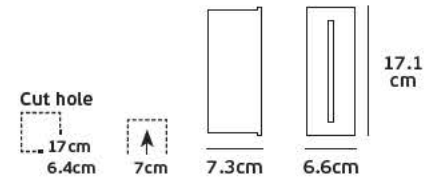

Details

AC Driver 100-240V (Included). Watt 3w. Beam Angle 51°. CRI>80. Type of Led SMD 3535. Lifetime 30.000hrs. Working temperature -20°C→45°C. No Dimmable. Material Aluminium. 2 years guarantee.

IP54. 3w.