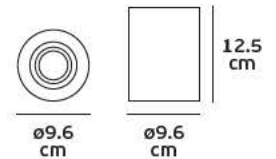

VK/03082CE

Product Models

Code	Model	Box
75169-228108	VK/03082CE/COP ■ Copper. GU10. Max 35w.	20pcs

Details

Voltage 240V. Max watt 35w. GU10/Par16. Working temperature -20°C ~ 40°C.
Material Aluminium.

IP20. GU10.

VK/03054

Product Models

Code	Model	Box
75169-211108	VK/03054/W □ White. GU10. Max 35w.	1pc
75169-212108	VK/03054/B ■ Black. GU10. Max 35w.	1pc
64174-951121	VK/03054/CH-GD ■ Champaign Gold. GU10. Max 35w.	1pc

Details

Voltage 240V. Max watt 35w. GU10/Par16. Working temperature -20°C ~ 40°C.
Material Aluminium. Adjustable.

IP20. GU10.