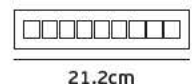

VK/04267/6

Product Models

Code	Model	Box
64174-061721	VK/04267/W/6/W □ White. 3000K. 6w. 610lm. 15°. CRI>90	10pcs
64174-062721	VK/04267/W/6/C □ White. 4000K. 6w. 610lm. 15°. CRI>90	10pcs
64174-059721	VK/04267/B/6/W ■ Black. 3000K. 6w. 610lm. 15°. CRI>90	10pcs
64174-060721	VK/04267/B/6/C ■ Black. 4000K. 6w. 610lm. 15°. CRI>90	10pcs

Details

AC Driver 220-240V (Included). Watt 6w. Beam Angle 15°. CRI>90. Type of Led . Lifetime 50.000hrs. Clicks 20.000. Working temperature < 45°C. Material Aluminium. 2 years guarantee.

IP20. 6w.

3.6 cm

5 cm

VK/04267/9

Product Models

Code	Model	Box
64174-065721	VK/04267/W/9/W □ White. 3000K. 9w. 946lm. 15°. CRI>90	10pcs
64174-066721	VK/04267/W/9/C □ White. 4000K. 9w. 946lm. 15°. CRI>90	10pcs
64174-063721	VK/04267/B/9/W ■ Black. 3000K. 9w. 946lm. 15°. CRI>90	10pcs
64174-064721	VK/04267/B/9/C ■ Black. 4000K. 9w. 946lm. 15°. CRI>90	10pcs

Details

AC Driver 220-240V. Watt 9w. Beam Angle 15°. CRI>90. Type of Led . Lifetime 50.000hrs. Clicks 20.000. Working temperature < 45°C. Material Aluminium. 2 years guarantee.

IP20. 9w.

3.6 cm

5 cm