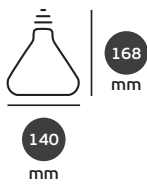

Led lamps E27. Spiral. Filament.

VK/05169 Dark Grey

Code	Model	Base	Watt	Dimm	Kelvin	Lumen	Box
03045-001733	VK/05169/D/E/TM/WW	E27	3w		2200K	50lm	1

Voltage 220-240	Filament Spiral	330° 	CRI Ra>90	25k hrs	15kclks	A+ 	-20°C 45°C 	Glass 	Alu 	3W > 10W 	IP20 	2