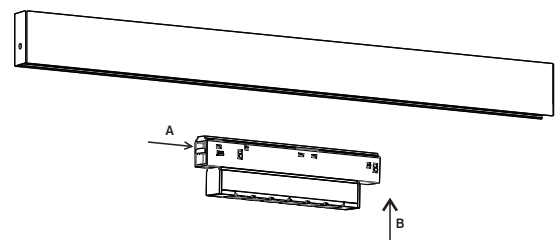

- 0-10V Dimming/DALI Dimming:
1. 1: Black cable connect dimming positive pole/white cable connect dimming negative pole.
  2. 2: DALI module connect black cable.
  3. 3: Blue/Brown cable connect power supply, output positive pole and negative.