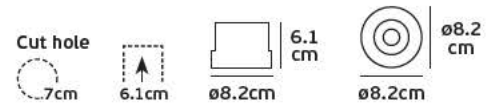

Details

AC 220-240V Driver (Included). Watt 10w. Beam Angle 36°. CRI>80. Type of Led COB. Lifetime 30.000hrs. Clicks 15.000. Working temperature -25°C ~ 40°C. Material Aluminium. 2 years guarantee.