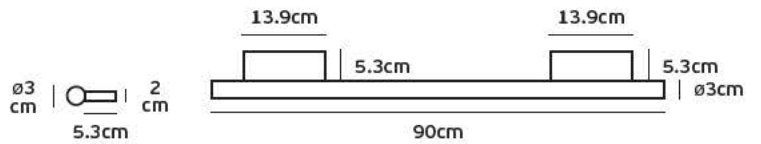

Details

Led magnetic track light DC driver 48V (included). Watt 20w. CRI>90. IP Rating IP20 Type of Led [bridgelux](#). 2835 with driver. Dimmable 1-10V. Lifetime 50.000 hrs Working temperature < 45°C. Material Aluminium. 2 years guarantee.