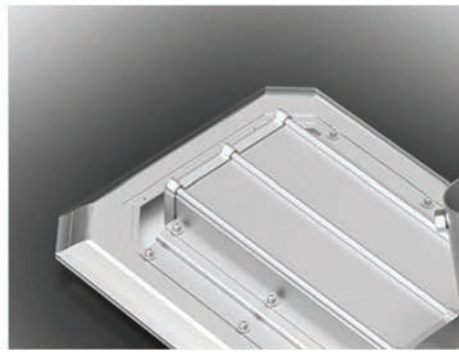

VK/02168/60/D

Battery Pack
Easy to maintain