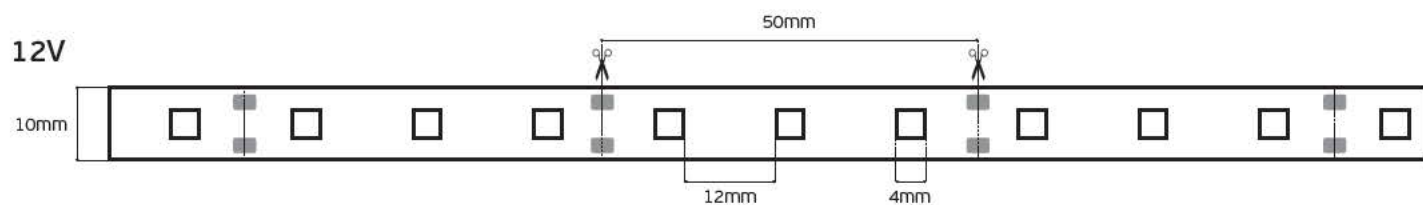

VK/5050J/60 12V

Product Models

Code	Model	Voltage	Color	Lumen	CRI	Power	Box
78001-259123	VK/12/5050J/WW/60	12V	2700K	1440lm/m	CRI>80	14.4w/m	5m/roll
78001-045719	VK/12/5050J/W/60	12V	3000K	1440lm/m	CRI>80	14.4w/m	5m/roll
78001-260123	VK/12/5050J/C/60	12V	4000K	1440lm/m	CRI>80	14.4w/m	5m/roll
78001-044719	VK/12/5050J/D/60	12V	6000K	1440lm/m	CRI>80	14.4w/m	5m/roll
78001-100719	VK/12/5050J/BL/60	12V	BLUE	1008lm/m	CRI>80	14.4w/m	5m/roll
78001-122719	VK/12/5050J/R/60	12V	RED	1008lm/m	CRI>80	14.4w/m	5m/roll
78001-123719	VK/12/5050J/Y/60	12V	YELLOW	1008lm/m	CRI>80	14.4w/m	5m/roll
78001-124719	VK/12/5050J/GR/60	12V	GREEN	1008lm/m	CRI>80	14.4w/m	5m/roll
78001-261123	VK/12/5050J/A/60	12V	AMBER	1008lm/m	CRI>80	14.4w/m	5m/roll
78001-262123	VK/12/5050J/P/60	12V	PURPLE	1008lm/m	CRI>80	14.4w/m	5m/roll

Details

Led type SMD 5050. Watt 14.4w/m. Led qty 60pcs/m. CRI>80. Tape on back 3M. Working temperature -25°C → 60°C. Storage temperature -40°C → 80°C. 2 years guarantee.