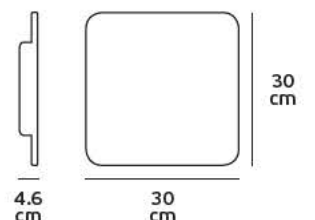

Details

AC Driver 220-240V (Included). Watt 10.5w. Beam Angle Diffuser light. Type of Led SMD 5050. No Dimmable. Lifetime 30.000 hrs. Working temperature < 45°C. Material Gypsum. Possibility to paint. 2 years guarantee.