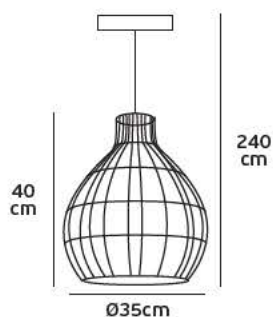

Details

Voltage 240V. Max watt 40w. E27. Working temperature -20°C ~ 40°C. Cable 2 m white cable + white ceiling plate. Material Rattan, metal.

IP20. E27.

VK/03146PE/60