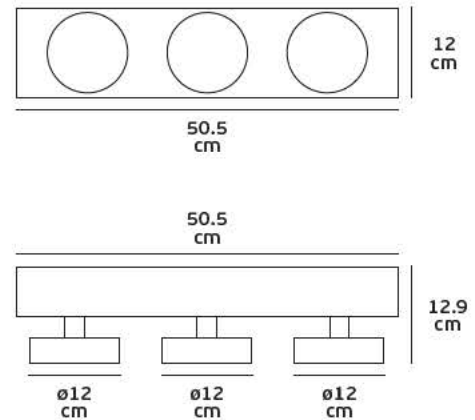

Details

Voltage 240V. Max watt 3x50w. GU10/ES111. Working temperature -20°C ~ 40°C.
Material Aluminium, metal.

IP20. GU10/ES111.

VK/03107CE

Product Models

Code	Model	Box
75169-260108	VK/03107CE/W □ White sanded. GU10. Max 50w.	16pcs
75169-261108	VK/03107CE/B ■ Black sanded. GU10. Max 50w.	16pcs