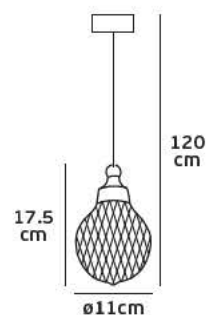

Details

Voltage 240V. Max watt 28w. G9. Working temperature -20°C ~ 40°C.
Cable 1 m + ceiling plate. Material Metal, Glass.

⏚ ⚡ IP20. G9.