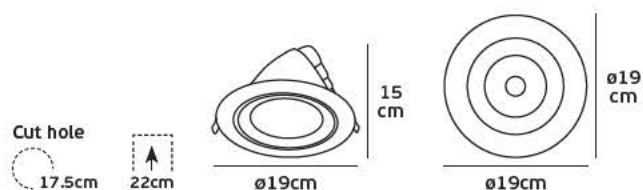

VK/04083/W

Product Models

Code	Model	Box
64174-226128	VK/04083/W/W/24 □ White. 3000K. 1.800lm. 20w. 24°. CRI>80	1pc
64174-227128	VK/04083/W/C/24 □ White. 4000K. 1.800lm. 20w. 24°. CRI>80	1pc

Details

AC Driver 200-240V (Included). Watt 20w. Beam Angle 24°. CRI>80. Type of Led COB CITIZEN. Lifetime 50.000hrs. Clicks 25.000. Working temperature -20°C ~ 45°C. Material Aluminium. Adjustable. 2 years guarantee.

IP20. 20w.

VK/04084/W

Product Models

Code	Model	Box
64174-228128	VK/04084/W/W/24 □ White. 3000K. 2.700lm. 30w. 24°. CRI>80	1pc
64174-229128	VK/04084/W/C/24 □ White. 4000K. 2.700lm. 30w. 24°. CRI>80	1pc

Details

AC Driver 200-240V (Included). Watt 30w. Beam Angle 24°. CRI>80. Type of Led COB CITIZEN. Lifetime 50.000hrs. Clicks 25.000. Working temperature -20°C ~ 45°C. Material Aluminium. Adjustable. 2 years guarantee.

IP20. 30w.