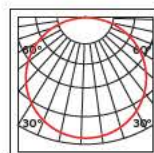

Details

Led magnetic track light DC Driver 24V. Watt 24w. Beam Angle 110°. Type of Led *bridgelux*. 2835. Lifetime 50.000hrs. Working temperature < 45°C. Material Aluminium. 2 years guarantee.

IP20. 24w.