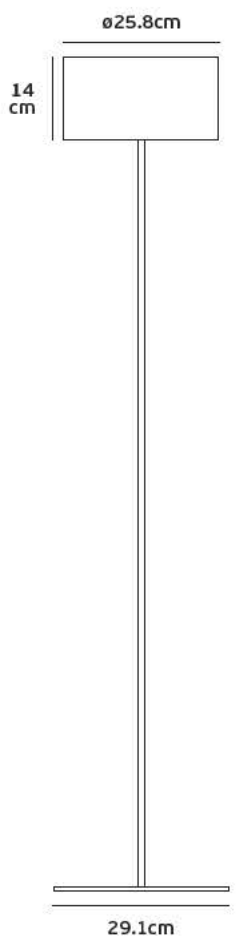

VK/03213

Product Models

Code	Model	Box
61171-250694	VK/03213/W/W □ White. 3000K. 406lm. 4.5w. 62°. CRI>84	1pc
61171-249694	VK/03213/B/W ■ Black. 3000K. 406lm. 4.5w. 62°. CRI>84	1pc

Details

Portable led light. Voltage 3x2200mAh lithium battery. Charge 9 hours. Work time 9 hours. Location Outdoor Floor. CRI>84. IP Rating IP54. With Touch switch. Dimmable. Working temperature -20 ~ 50°C. Material Die-cast Aluminum. 2 years guarantee.

IP54. 4.5w.

$\varnothing 25.8\text{cm}$

$\varnothing 29.1\text{cm}$

usb DC

Power adapter