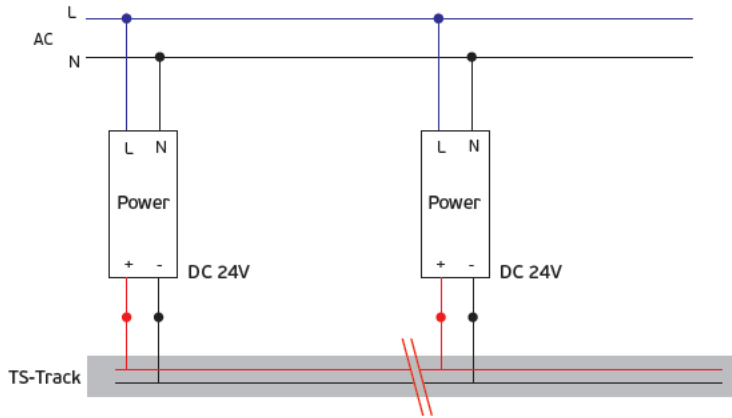

Details

Led magnetic track light DC Driver 24V. Watt 7w. Beam Angle 24°. Type of Led CREE CXA 1304. Lifetime 50.000hrs. Working temperature < 45°C. Material Aluminium. 2 years guarantee.

IP20. 7w.

Συνδεσμολογία Μαγνητικής Ράγας
Magnet Track System Electrical Diagram