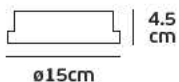

VK/03184

Product Models

Code	Model	Box
64174-027700	VK/03184/W □ White. ES111/R111. Max 50w.	1pc
64174-028700	VK/03184/B ■ Black. ES111/R111. Max 50w.	1pc

Details

Max watt 50w. ES111/R111. Material Aluminium.
INCLUDED LAMPHOLDER G53.

IP20. GU10/G53.

Cut hole