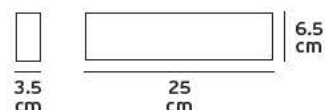

Details

AC 220-240V Driver (Included). Watt 7w. CRI>80. Beam Angle Diffuse light.
Type of Led Bridgelux 2835. Lifetime 50.000hrs. Working temperature <45°C.
Material Aluminium. 2 years guarantee.