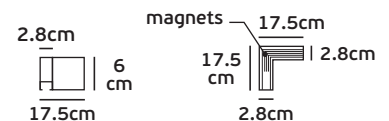

Details

Left/Right corner for surface. Track lines 48V.
2 rails link at an angle of 90°.
Material Aluminium.
Must be install VK/04364/PC to work (connector for corners).