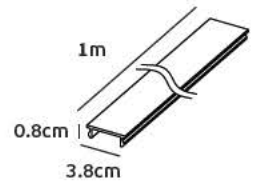

VK/04218TR/COV/B

Product Models

Code
71164-033721

Model
VK/04218TR/COV/B
■ Black sand. Cover 1 meter.

Box
1pc

Details

Cover for magnetic track lights 24V, decoration bar for recessed or surface tracks.
IP Rating IP20. Working temperature < 45°C. Material Acrylic.

IP20.