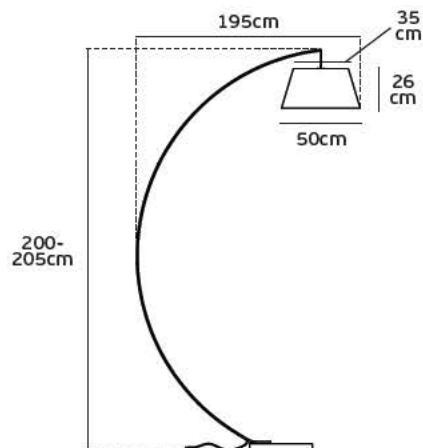

■ VK/04385/B

Product Models

Code	Model	Box
75169-008741	VK/04385/B ■ Black. E27. Max 40w.	1pc

Details

Floor Light 220-240V. Max watt 40w. Working temperature -20°C → 45°C. Material Matt Black painting metal lamp body, black fabric KD shade, black textile cable with foot on/off switch, black marble base. IP Rating IP20.

IP20. E27.