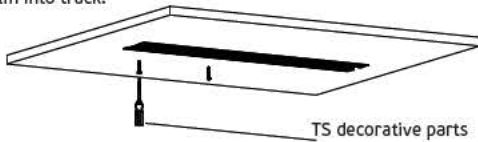

4c. Put the track into the hole, use screw to fix and instal this decorative film into track.