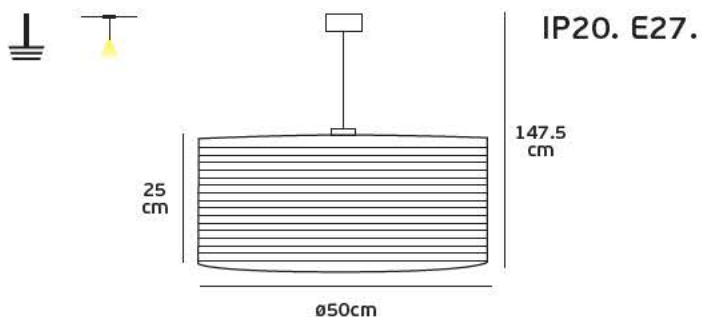

Details

Voltage 240V. Max watt 11w. E27. Working temperature -20°C ~ 40°C.
Cable 1 m fabric cable + black ceiling plate. Material Paper.