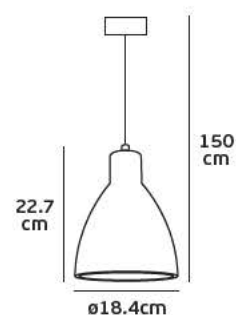

Details

Voltage 240V. Max watt 42w. E27. Working temperature -20°C ~ 40°C. Cable 1.20 m + ceiling plate. Material Concrete. Possibility to paint.