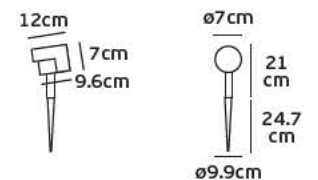

Details

AC Driver 200-240V (Included). Watt 10w. Beam Angle 41°. CRI>82.
Type of Led COB SHINING ON. Lifetime 30.000hrs. Working temperature -20°C→45°C.
No Dimmable. Material Aluminium. 2 years guarantee.

IP65. 10w.