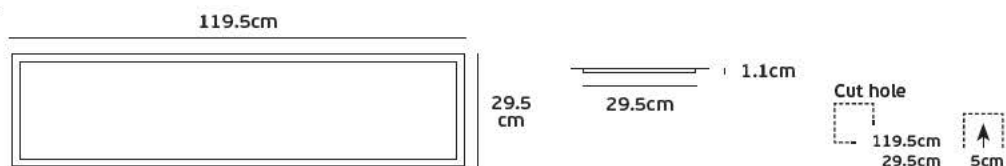

Details

AC Driver 85-265V (Included). Watt 40w. Beam Angle 110°. CRI>83. LED SMD 4014. Lifetime 50.000hrs. Clicks 50.000. LED SMD 4014. Working temperature < 45°C. Material Aluminium, PMMA. 2 years guarantee.

IP20. 40w.