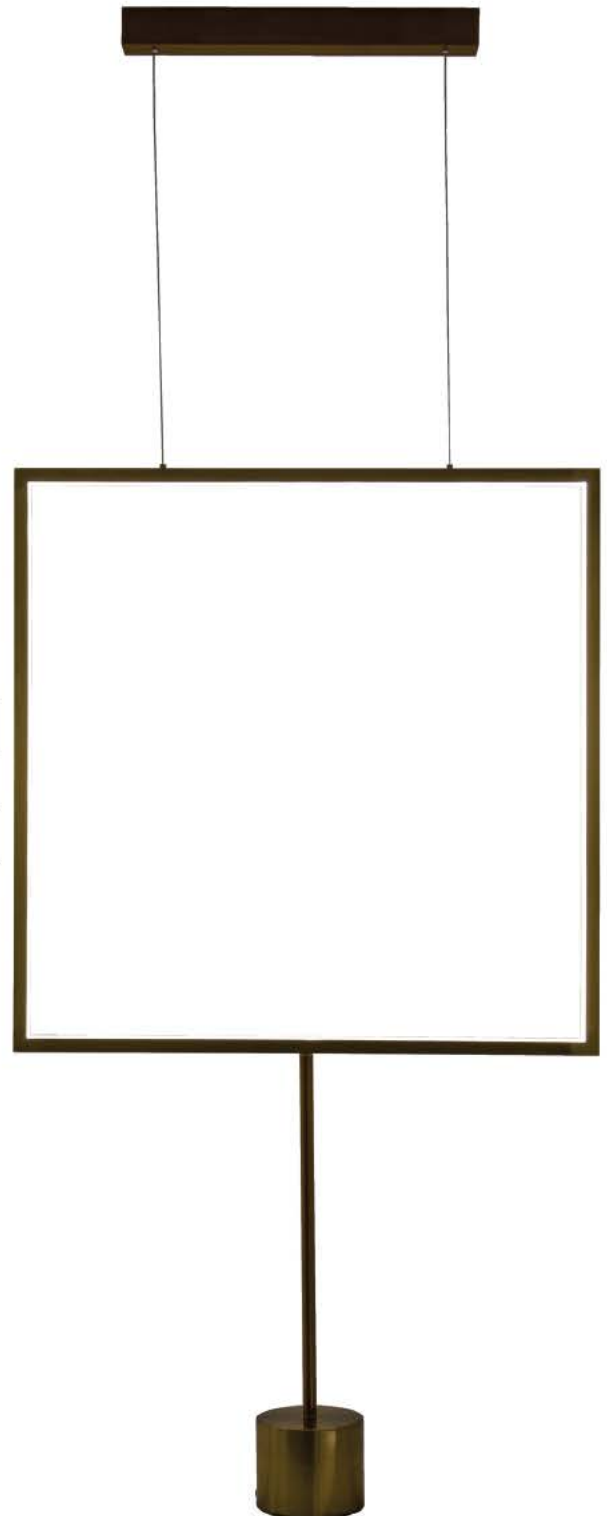

VK/04401

Product Models

Code	Model	Box
71164-018724	VK/04401/GD/W ■ Matt Gold. 3000K. 2.898lm. 28w. CRI>80	1pc

Details

Led Pendant Light 220-240V. Watt 28w. CRI>80. Type of Led 2835 with driver. Dimmable Euchip Triac. Lifetime 20.000hrs. Working temperature -20°C → 40°C. Material Iron+aluminium+acrylic, cable 1.4m.

IP20. 28w.

5 years guarantee