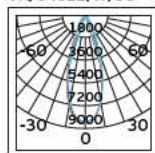

VK/04022

Product Models

Code	Model	Box
64174-211128	VK/04022/W/W/36 □ White. 3000K. 3.600lm. 45w. 36°. CRI>80	1pc
64174-212128	VK/04022/W/C/36 □ White. 4000K. 4.050lm. 45w. 36°. CRI>80	1pc
64174-213128	VK/04022/B/W/36 ■ Black. 3000K. 3.600lm. 45w. 36°. CRI>80	1pc
64174-214128	VK/04022/B/C/36 ■ Black. 4000K. 3.760lm. 40w. 36°. CRI>80	1pc
64174-215128	VK/04022/G/W/36 ■ Grey. 3000K. 3.600lm. 45w. 36°. CRI>80	1pc
64174-216128	VK/04022/G/C/36 ■ Grey. 4000K. 4.050lm. 45w. 36°. CRI>80	1pc

Details

Voltage 220-240V. Watt 45w. Type of LED COB Citizen. Beam angle 36°. Clicks 25.000.
Working temperature -25°C → 45°C. Lifetime 35.000hrs. 3-phase adapter. Material Aluminium.

IP20. 45w.

5 years guarantee

VK/04022/W/36