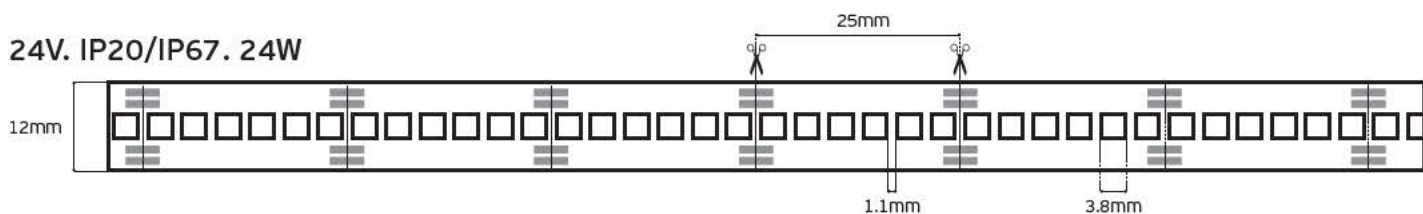

VK/3838/RGB/240 24V
VK/3838W/RGB/240 24V

Product Models

Code	Model									Box
78001-725724	VK/24/3838/RGB/240	IP20	24V	RGB	800lm/m	EPISTAR	CRI>80	24w/m		5m/roll
78001-726724	VK/24/3838W/RGB/240	IP67	24V	RGB	800lm/m	EPISTAR	CRI>80	24w/m		5m/roll

Details

Led type SMD 3838. Watt 24w/m. Led qty 240pcs/m. CRI>80. Tape on back 3M. Working temperature -25°C → 60°C. Storage temperature -40°C → 80°C.

5 years guarantee

24V. IP20/IP67. 24W