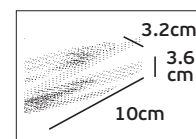

VK/32B/R1

Product Models

Code	Model	Box
71164-019111	VK/32B/S/L1 ■ Silver. Right "T" connector. Aluminium, plastic.	10pcs
71164-020111	VK/32B/W/L1 □ White. Right "T" connector. Aluminium, plastic.	10pcs
71164-021111	VK/32B/B/L1 ■ Black. Right "T" connector. Aluminium, plastic.	10pcs

Details

Right "T" connector to connect three track sections into a T configuration. Material Aluminium, plastic.

VK/25B

Product Models

Code	Model	Box
71164-025111	VK/25B/S ■ Silver. L-shape connector. Aluminium, plastic.	10pcs
71164-026111	VK/25B/W □ White. L-shape connector. Aluminium, plastic.	10pcs
71164-027111	VK/25B/B ■ Black. L-shape connector. Aluminium, plastic.	10pcs

Details

Adjustable L-shape connector to connect two track sections end-to-end. Material Aluminium, plastic.

VK/26B

Product Models

Code	Model	Box
71164-013111	VK/26B/S ■ Silver. I-shape connector. Aluminium, plastic.	10pcs
71164-014111	VK/26B/W □ White. I-shape connector. Aluminium, plastic.	10pcs
71164-015111	VK/26B/B ■ Black. I-shape connector. Aluminium, plastic.	10pcs

Details

Straight I-shape connector to connect two track sections end-to-end. Material Aluminium, plastic.

VK/34B

Product Models

Code	Model	Box
71164-004111	VK/34B/S ■ Silver. Straight interior connector. Aluminium, plastic.	10pcs
71164-005111	VK/34B/W □ White. Straight interior connector. Aluminium, plastic.	10pcs
71164-006111	VK/34B/B ■ Black. Straight interior connector. Aluminium, plastic.	10pcs

Details

Straight interior connector to connect two track sections end-to-end. Material Aluminium, plastic.