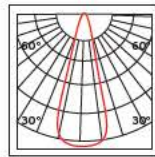

VK/04208TR/SP

Product Models

Code	Model	Box
71164-016721	VK/04208TR/W/SP/B ■ Black sand. 3000K. 480lm. 7w. 24°. CRI>90	30pcs
71164-047721	VK/04208TR/C/SP/B ■ Black sand. 4000K. 480lm. 7w. 24°. CRI>90	30pcs

Details

Led magnetic track light DC Driver 24V. Watt 7w. Beam Angle 24°. Type of Led CREE CXA 1304. Lifetime 50.000hrs. Working temperature < 45°C. Material Aluminium. 2 years guarantee.

IP20. 7w.

VK/04209TR/SP

Product Models

Code	Model	Box
71164-017721	VK/04209TR/W/SP/B ■ Black sand. 3000K. 850lm. 12w. 24°. CRI>90	20pcs
71164-038721	VK/04209TR/C/SP/B ■ Black sand. 4000K. 850lm. 12w. 24°. CRI>90	20pcs

Details

Led magnetic track light DC Driver 24V. Watt 12w. Beam Angle 24°. Type of Led CREE CXA 1507. Lifetime 50.000hrs. Working temperature < 45°C. Material Aluminium. 2 years guarantee.

IP20. 12w.

VK/04210TR/SP

Product Models

Code	Model	Box
71164-018721	VK/04210TR/W/SP/B ■ Black sand. 3000K. 2.220lm. 28w. 24°. CRI>90	12pcs
71164-048721	VK/04210TR/C/SP/B ■ Black sand. 4000K. 2.220lm. 28w. 24°. CRI>90	12pcs

Details

Led magnetic track light DC Driver 24V. Watt 28w. Beam Angle 24°. Type of Led CREE CXA 1816. Lifetime 50.000hrs. Working temperature < 45°C. Material Aluminium. 2 years guarantee.

IP20. 28w.