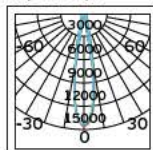

Details

Voltage 220-240V. Watt 30w. Type of LED COB Epistar. Beam angle 24°. Clicks 25.000. Working temperature -25°C→ 45°C. Lifetime 25.000hrs. 3-phase adapter. Material Aluminium. 3 years guarantee.

IP20. 30w.

VK/04081/W