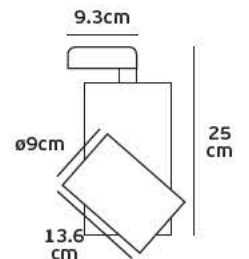

VK/04117

Product Models

Code	Model	Box
64174-236128	VK/04117/W/W/36 □ White. 3000K. 2.400lm. 30w. 36°. CRI>80	10pcs
64174-237128	VK/04117/W/C/36 □ White. 4000K. 2.400lm. 30w. 36°. CRI>80	10pcs
64174-238128	VK/04117/B/W/36 ■ Black. 3000K. 2.400lm. 30w. 36°. CRI>80	10pcs
64174-239128	VK/04117/B/C/36 ■ Black. 4000K. 2.400lm. 30w. 36°. CRI>80	10pcs

Details

Voltage 220-240V. Watt 30w. Type of LED COB Epistar. Beam angle 36°. Working temperature -25°C→ 45°C. Lifetime 35.000hrs. 3-phase adapter. Material Aluminium. 2 years guarantee.

IP20. 30w.

VK/04118

Product Models

Code	Model	Box
64174-240128	VK/04118/W/W/36 □ White. 3000K. 4.000lm. 50w. 36°. CRI>80	10pcs
64174-241128	VK/04118/W/C/36 □ White. 4000K. 4.000lm. 50w. 36°. CRI>80	10pcs
64174-242128	VK/04118/B/W/36 ■ Black. 3000K. 4.000lm. 50w. 36°. CRI>80	10pcs
64174-243128	VK/04118/B/C/36 ■ Black. 4000K. 4.000lm. 50w. 36°. CRI>80	10pcs

Details

Voltage 220-240V. Watt 50w. Type of LED COB Epistar. Beam angle 36°. Working temperature -25°C→ 45°C. Lifetime 35.000hrs. 3-phase adapter. Material Aluminium. 2 years guarantee.

IP20. 50w.