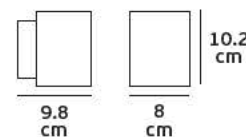

Details

Voltage 220-240V. Max watt 42w. G9. Material Aluminium. IP Rating IP20.

IP20. G9.