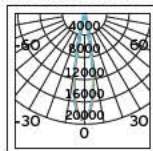

Details

Voltage 220-240V. Watt 20w. Type of LED COB Citizen. Beam angle 12°. Clicks 25.000. Working temperature -25°C→ 45°C. Lifetime 35.000hrs. 3-phase adapter. Material Aluminium.

IP20. 30w.

5 years guarantee

VK/04121/W/12