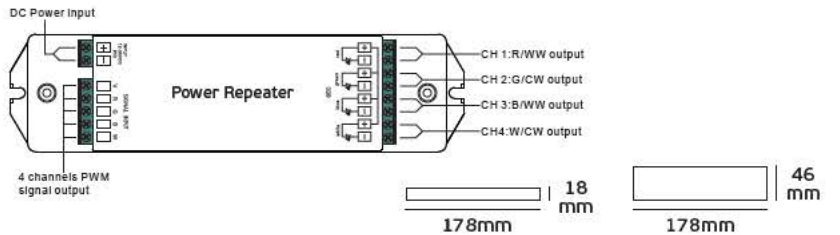

Function introduction