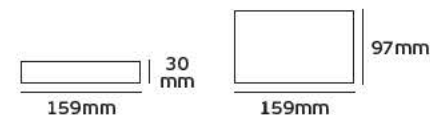

MW MEAN WELL VK/LRS-50

Product Models

Code	Model	Box
78000-673255	VK/LRS-50-12 4.2A. 50w. 12V.	60pcs
78000-662255	VK/LRS-50-24 2.2A. 50w. 24V.	60pcs

Details

Voltage 100-240V. Watt 50w. Material Metallic. 3 years guarantee.

IP20. 50w.

MW MEAN WELL VK/LRS-100

Product Models

Code	Model	Box
78000-674255	VK/LRS-100-12 8.5A. 100w. 12V.	40pcs
78000-637734	VK/LRS-100-24 4.5A. 100w. 24V.	40pcs

Details

Voltage 100-240V. Watt 100w. Material Metallic. 3 years guarantee.

IP20. 100w.

MW MEAN WELL VK/LRS-150

Product Models

Code	Model	Box
78000-675255	VK/LRS-150-12 12.5A. 150w. 12V.	30pcs
78000-653255	VK/LRS-150-24 6.5A. 150w. 24V.	30pcs

Details

Voltage 100-240V. Watt 150w. Material Metallic. 3 years guarantee.

IP20. 150w.