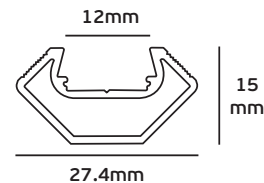

Details

Charged per meter. Available 2m. Material Aluminium.