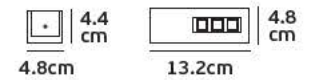

VK/04342/CE

Product Models

Code	Model	Box
71164-064721	VK/04342/CE/WB/W □ White-Black sand. 3000K. 550lm. 6w. led. 24°. CRI>90	30pcs
71164-063721	VK/04342/CE/B/W ■ Black sand. 3000K. 550lm. 6w. led. 24°. CRI>90	30pcs

Details

AC Driver 220-240V (included). Watt 6w. CRI>90. IP Rating IP20. Type of Led with driver. No Dimmable. Lifetime 50.000 hrs. Working temperature < 45°C. Material Aluminium. 2 years guarantee.

IP20. 6w.

VK/04344/CE

Product Models

Code	Model	Box
71164-068721	VK/04344/CE/WB/W □ White-Black sand. 3000K. 1.090lm. 15w. led. 24°. CRI>90	20pcs
71164-067721	VK/04344/CE/B/W ■ Black sand. 3000K. 1.090lm. 15w. led. 24°. CRI>90	20pcs

Details

AC Driver 220-240V (included). Watt 15w. CRI>90. Type of Led 5050 with driver. IP Rating IP20. No Dimmable. Lifetime 50.000 hrs. Working temperature < 45°C. Material Aluminium. 2 years guarantee.

IP20. 15w.