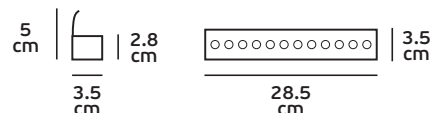

VK/02137/50

Product Models

Code	Model	■ Anthracite							Box
63158-240126	VK/02137/G/W/50	■ Anthracite	3000K	1.200lm	12w	10°-60°	CRI>80		1pc
63158-243126	VK/02137/G/C/50	■ Anthracite	4000K	1.200lm	12w	10°-60°	CRI>80		1pc
63158-246126	VK/02137/G/RGB/50	■ Anthracite	RGB	1.200lm	12w	10°-60°	CRI>80		1pc

Details

DC 24V (Included). Watt 12w. Beam Angle 10°-60°. CRI>80. LED High Power LED. Lifetime 50.000hrs. Clicks 50.000. Working temperature -40°C→60°C. No Dimmable. Material Aluminium. 2 years guarantee.

IP65. 12w.