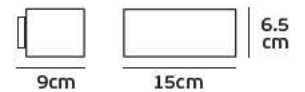

VK/02092

Product Models

Code	Model	Box
75169-314694	VK/02092/AN/W ■ Anthracite. 3000K. 85lm. 3w. 101°. CRI>83	24pcs
75169-315694	VK/02092/W/W □ White. 3000K. 85lm. 3w. 101°. CRI>83	24pcs

Details

AC Driver 100-240V (Included). Watt 3w. Beam Angle 101°. CRI>83.
Type of Led CREE XBD. Working temperature -20°C → 40°C. Lifetime 30.000hrs.
No Dimmable. Material Aluminium. 2 years guarantee.

IP54. 3w.

VK/02087

Product Models

Code	Model	Box
75169-305694	VK/02087/AN/W ■ Anthracite. 3000K. 385lm. 12w. 102°. CRI>80	12pcs
75169-304694	VK/02087/W/W □ White. 3000K. 385lm. 12w. 102°. CRI>80	12pcs

Details

AC Driver 100-240V (Included). Watt 12w. Beam Angle 102°. CRI>80.
Type of Led CREE XBD. Working temperature -20°C → 40°C. Lifetime 30.000hrs.
No Dimmable. Material Aluminium. 2 years guarantee.

IP54. 12w.