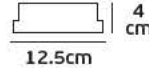

VK/03194G

Product Models

Code	Model	Box
64173-095121	VK/03194G/W □ White. GU10. Max 35w.	50pcs
64173-096121	VK/03194G/B ■ Black. GU10. Max 35w.	50pcs

Details

Voltage 240V. Max watt 35w. Par16. Material Die cast aluminium.

IP20. 240V.