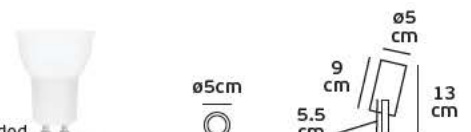

Details

Voltage 240V. Max watt 35w. GU10. Material Brass.

IP65. GU10.