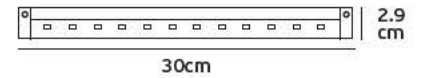

VK/04308/.../PIR

Product Models

Code	Model	Color	Temp	Lumen	Power	Beam	CRI	Box
64174-961115	VK/04308/W/30/PIR	White	3000K	230lm	3w	120°	CRI>80	1pc

Details

Voltage 12V (included). Watt 3w. CRI>80. IP Rating IP20. Type of Led SMD2835 x 12pcs. No Dimmable, Lifetime 30.000 hrs, Working temperature -20 ~ 45°C. Material Aluminum + PMMA. Total length should be no longer than 2m. With sensor PIR. 2 years guarantee.

IP20. 3w.