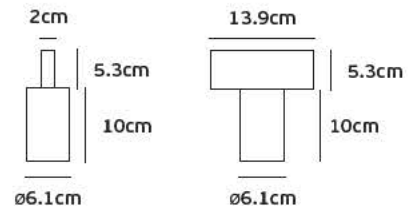

Details

Led magnetic track Zoom Light DC driver 48V (included). Watt 12w. CRI>90.
IP Rating IP20. Type of Led *bridgelux* V6 HD with driver. Dimmable 1-10V. Lifetime 50.000hrs.
Working temperature < 45°C. Material Aluminium. 2 years guarantee.