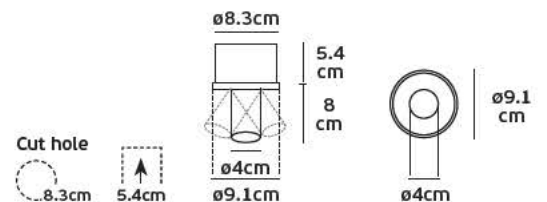

VK/04147

Product Models

Code	Model	Box
64174-016126	VK/04147/W/W □ White+Gold. 3000K. 560lm. 7w. 24° 220-240V. CRI>80	25pcs
64174-017126	VK/04147/B/W ■ Black+Gold. 3000K. 560lm. 7w. 24° 220-240V. CRI>80	25pcs
64174-020126	VK/04147ND/B/W (Driver NOT included) ■ Black. 3000K. 560lm. 7w. 24° Depends on driver. CRI>80	25pcs

Details

AC 220-240V Driver (The models that included). Watt 7w. Beam Angle 24°. CRI>80. Type of Led COB. Lifetime 50.000hrs. Clicks 20.000. Working temperature -40°C ~ 60°C. Material Aluminium. 2 years guarantee.

IP20. 7w.

VK/04148

Product Models

Code	Model	Box
64174-018126	VK/04148/W/W □ White+Gold. 3000K. 1.040lm. 13w. 24°. CRI>80	25pcs
64174-019126	VK/04148/B/W ■ Black+Gold. 3000K. 1.040lm. 13w. 24°. CRI>80	25pcs

Details

AC 220-240V Driver (Included). Watt 13w. Beam Angle 24°. CRI>80. Type of Led COB. Lifetime 50.000hrs. Clicks 20.000. Working temperature -40°C ~ 60°C. Material Aluminium. 2 years guarantee.

IP20. 13w.