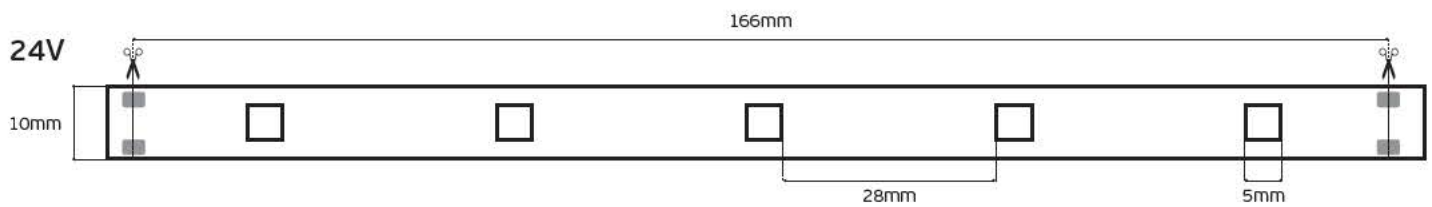

VK/5050/30 24V

Product Models

Code	Model	Voltage	Color	Lumen	CRI	Power	Box
78001-055719	VK/24/5050/W/30	24V	3000K	720lm/m	CRI>80	7.2w/m	5m/roll
78001-054719	VK/24/5050/D/30	24V	6000K	720lm/m	CRI>80	7.2w/m	5m/roll

Details

Led type SMD 5050. Watt 7.2w/m. Led qty 30pcs/m. CRI>80. Tape on back 3M. Working temperature -25°C → 60°C. Storage temperature -40°C → 80°C. 2 years guarantee.

IP20. 7.2w/m. 24V