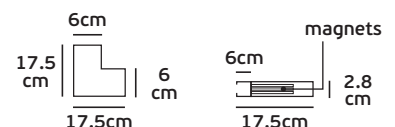

Details

Inner corner for surface. Track lines 48V.
2 rails link at an angle of 90°.
Material Aluminium.
Must be install VK/04364/PC to work (connector for corners).