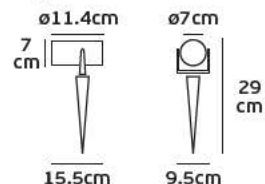

Details

AC Driver 220-240V (Included). Watt 6w. Beam Angle 25°. CRI>80. Type of Led COB. Lifetime 30.000hrs. Working temperature -20°C→45°C. No Dimmable. Material Aluminium. 2 years guarantee.

IP65. 6w.