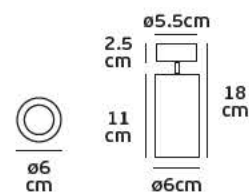

VK/04351G/WA

Product Models

Code	Model	Box
64174-511269	VK/04351G/WA/W □ White. GU10. Max 35w.	1pc
64174-707269	VK/04351G/WA/B ■ Black. GU10. Max 35w.	1pc
64174-708269	VK/04351G/WA/GD ■ Gold. GU10. Max 35w.	1pc

Details

Voltage 240V. Max watt 35w. GU10/Par16. Working temperature -20°C ~ 40°C. Material Aluminium.

IP20. GU10.

VK/04053WA

Product Models

Code	Model	Box
64174-420269	VK/04053WA/B/L ■ Black. GU10. Max 50w.	1pc
64174-421269	VK/04053WA/W/L □ White. GU10. Max 50w.	1pc
64174-422269	VK/04053WA/G/L ■ Grey. GU10. Max 50w.	1pc
64174-423269	VK/04053WA/AN/L ■ Anthracite. GU10. Max 50w.	1pc
64174-424269	VK/04053WA/MC/L ■ Brushed chrome. GU10. Max 50w.	1pc

Details

Voltage 240V. Max watt 50w. GU10/R111. Material Aluminium. IP Rating IP20.

IP20. GU10.