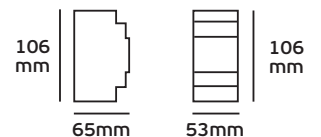

VK/10076/PD

Product Models

Code	Model	Box
78000-744720	VK/10076/PD 1x10A. 120-240w. 12-24V.	1pc

Details

Voltage 12-24V. Watt 120-240w. Working temperature -20°C → 50°C. Material Plastic. Dimmable. 2 years guarantee.

IP20. 120-240w.

VK/CV/DIM/DALI

Product Models

Code	Model	Box
78000-763019	VK/CV/DIM/DALI Automatic reversible. ~~120w~~ 120w. 10.5-24V.	20pcs

Details

Voltage 10.5-24V. Watt 120w. Working temperature -20°C → 50°C. Material Plastic. Dimmable. 5 years guarantee.

IP20. 120w.

VK/10077/DIN

Product Models

Code	Model	Box
78000-745720	VK/10077/DIN 4ch, 5A/ch. 240-720w. 12-36V.	1pc

Details

Voltage 12-36V. Watt 240-720w. I-in 10A. V-out 4x(12-36) VDC. I-out 4x5A. Pout 4x 60-180w Working temperature -20°C → 50°C. Material Plastic. Dimmable. 2 years guarantee.

IP20. 240-720w.