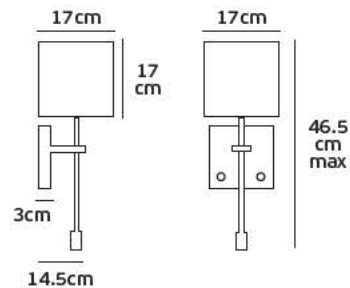

VK/04032

Product Models

Code	Model	Box
64171-025171	VK/04032/MC/W □ White shade. Nickel. 1w. E14.	10pcs
64171-024171	VK/04032/MC/B ■ Black shade. Nickel. 1w. E14.	10pcs

Details

Voltage 240V. Watt 1w. Lampholder E14. Max watt 42w. Working temperature -20°C→ 45°C. Material Aluminium, metal, TC shade (included). IP Rating IP20.

⏚ ⚡ IP20. 1w & E14.

VK/04033

Product Models

Code	Model	Box
64171-027171	VK/04033/MC/W □ White shade. Nickel mat. 1w. E14.	10pcs
64171-026171	VK/04033/MC/B ■ Black shade. Nickel mat. 1w. E14.	10pcs

Details

Voltage 240V. Watt 1w. Lampholder E14. Max watt 42w. Working temperature -20°C→ 45°C. Material Aluminium, metal, TC shade (included). IP Rating IP20.

⏚ ⚡ IP20. 1w & E14.