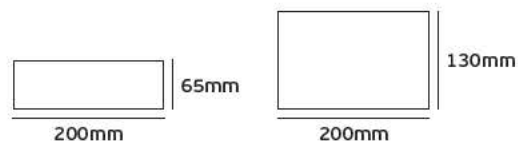

Details

Voltage 170-250V. Watt 600w. Material Metallic. 2 years guarantee.

IP20. 600w.