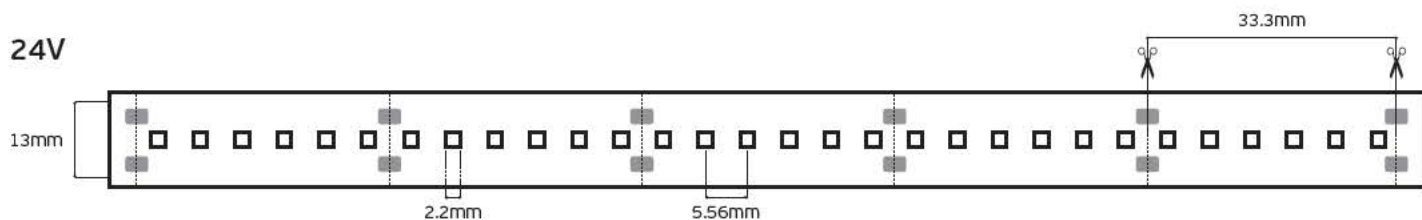

Details

Led type SMD 2216. Watt 18w/m. Led qty 180pcs/m. Tape on back 3M. Working temperature -10°C → 40°C. Storage temperature -20°C → 60°C.

5 years guarantee *Super bright!!!*

IP66. 18w/m

VK/24/2216W/.../240