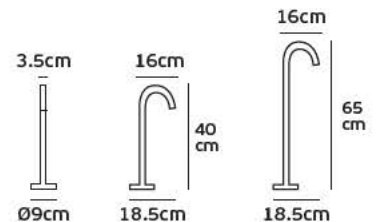

Details

AC Driver 100-240V (Included). Watt 4w. Beam Angle 70°. CRI>84. Type of Led CREE 1340. Working temperature -20°C→45°C. Lifetime 30.000hrs. No Dimmable. Material Aluminium. 2 years guarantee.

IP65. 4w.