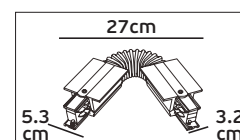

Details

Flexible connector to connect two track sections at any angle up to 180°.
Material Aluminium, plastic.