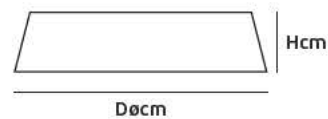

VK/04253CE

Product Models

Code	Model	Box
71164-033702	VK/04253CE/B/W/45 ■ Black sandy. 3000K. 2.100lm. 35w. Dø45xH10cm. CRI>80	1pc
71164-034702	VK/04253CE/B/W/58 ■ Black sandy. 3000K. 3.000lm. 50w. Dø58xH12cm. CRI>80	1pc

Details

AC 220-240V. Watt 35w/50w. Type of Led SMD 2835. Working temperature -20°C ~ 60°C. Material Metal+Acrylic. Lifetime 50.000hrs. Material Metal, Acrylic. 2 years guarantee.

IP20. 35w./50w.

VK/03098CE

Product Models

Code	Model	Box
71164-003108	VK/03098CE/W □ White shade+white plate. E27x4. Max 4x42w.	1pc
71164-004108	VK/03098CE/B ■ Black shade+ white plate. E27x4. Max 4x42w.	1pc

Details

Voltage 230V. Max watt 4x42w. E27. Material Metal+Fabric+PMMA.

IP20. 230V.