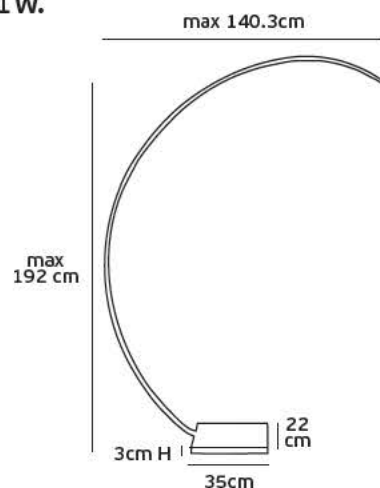

Details

AC 220-240V. Watt 11w. Color Black metal body & base. Material Metal body & marble base. Cable Black textile.

IP20. 11w.