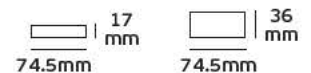

VK/FUT036S
Controller Single Color

Product Models

Code	Model	Box
90004-034698	VK/FUT036S Max 12A. 12-24V.	1pc

Details

Voltage 12-24V. Output Max 12A. Total output Max 12A. Distance 30m. Material Plastic. Dimmable W, Single Color. Working temperature -10~40°C. 2 years guarantee.

IP20. 12/24V.

Match FUT006

VK/FUT037S
Controller RGB

Product Models

Code	Model	Box
90004-029698	VK/FUT037S 6A/Channel. 12-24V. Max 12A.	1pc

Details

Voltage 12-24V. Output 6A/channel. Total output Max 12A. Distance 30m. Material Plastic. Dimmable RGB, 3 channels. Working temperature -10~40°C. 2 years guarantee.

IP20. 12/24V.

Match FUT095

VK/FUT038S
Controller RGBW

Product Models

Code	Model	Box
90004-031698	VK/FUT038S 6A/Channel. 12-24V. Max 12A.	1pc

Details

Voltage 12-24V. Output 6A/channel. Total output Max 12A. Distance 30m. Material Plastic. Dimmable RGBW, 4 channels. Working temperature -10~40°C. 2 years guarantee.

IP20. 12/24V.

Match FUT095