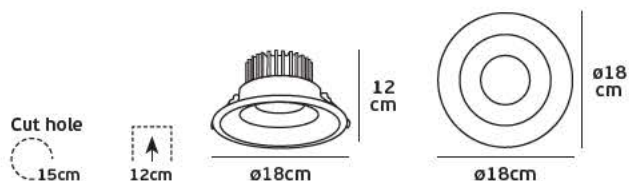

Details

AC Driver 85-256V (Included). Watt 15w. Beam Angle 24°, 36°-40°, 36°. CRI>90.
Type of Led TOYONIA. Lifetime 50.000hrs. Clicks 20.000. Working temperature -20°C ~ 45°C.
Material Aluminium, plastic. Adjustable. 2 years guarantee.

IP65. 15w.