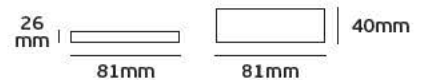

Details

Voltage 12-24V. Output 3 channels x 5A. Material Aluminium. Dimmable. 2 years guarantee.

IP20. 3ch. x 5A.