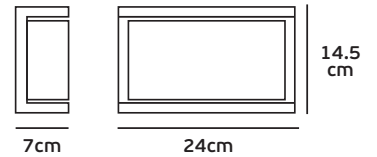

VK/01079

Product Models

Code	Model	Box
75169-290692	VK/01079/AN ■ Anthracite. E27. Max 60w.	10pcs

Details

Voltage 240V. Max watt 60w. E27. Material Aluminium/PC.

IP54. E27.

VK/01080

Product Models

Code	Model	Box
75169-291692	VK/01080/AN ■ Anthracite. E27. Max 60w.	4pcs

Details

Voltage 240V. Max watt 60w. E27. Material Aluminium/PC.

IP54. E27.

VK/01081

Product Models

Code	Model	Box
75169-292692	VK/01081/AN ■ Anthracite. E27. Max 60w.	4pcs

Details

Voltage 240V. Max watt 60w. E27. Material Aluminium/PC.

IP54. E27.