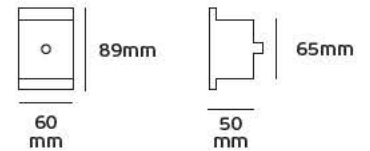

VK/53008/D
Dimmer with switch ON/OFF

Product Models

Code	Model	Box
78000-646126	VK/53008/D 1 ch. x 8A. 12-24V.	10pcs

Details
Voltage 12-24V. Material Plastic. Dimmable. 2 years guarantee.

IP20. 12-24V.

GALAXY
Dimmer electronic

Product Models

Code	Model	Box
14184-116170	GALAXY Dimmer L. 230V. 1300w.	1pc

Details
Voltage 230V. Material Plastic. Dimmer L, ▲ C. Dimmable. 2 years guarantee.

IP20. 230V.

DIM MCU
Dimmer analog **OSRAM**

Product Models

Code	Model	Box
12084-020019	DIM MCU 6A. 230V.	1pc

Details
Voltage 230V. Load contact 6A. Material Plastic. 2 years guarantee.

IP20. 230V.