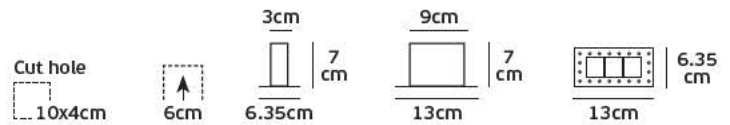

VK/04266TR/3

Product Models

Code	Model	Box
71164-054721	VK/04266TR/W/3/W □ White. 3000K. 6w. <i>bridgelux</i>. led. 429lm. 8°. CRI>90	10pcs
71164-055721	VK/04266TR/W/3/C □ White. 4000K. 6w. <i>bridgelux</i>. led. 429lm. 8°. CRI>90	10pcs
71164-052721	VK/04266TR/B/3/W ■ Black. 3000K. 6w. <i>bridgelux</i>. led. 429lm. 8°. CRI>90	10pcs
71164-053721	VK/04266TR/B/3/C ■ Black. 4000K. 6w. <i>bridgelux</i>. led. 429lm. 8°. CRI>90	10pcs

Details

AC Driver 220-240V. Watt 6w. Beam Angle 8°. CRI>90. Type of Led *bridgelux*.
Lifetime 50.000hrs. Clicks 20.000. Working temperature < 45°C. Material Aluminium.
Magnet light. 2 years guarantee.

VK/04266TR/6

Product Models

Code	Model	Box
71164-058721	VK/04266TR/W/6/W □ White. 3000K. 12w. <i>bridgelux</i>. led. 694lm. 8°. CRI>90	10pcs
71164-059721	VK/04266TR/W/6/C □ White. 4000K. 12w. <i>bridgelux</i>. led. 694lm. 8°. CRI>90	10pcs
71164-056721	VK/04266TR/B/6/W ■ Black. 3000K. 12w. <i>bridgelux</i>. led. 694lm. 8°. CRI>90	10pcs
71164-057721	VK/04266TR/B/6/C ■ Black. 4000K. 12w. <i>bridgelux</i>. led. 694lm. 8°. CRI>90	10pcs

Details

AC Driver 220-240V. Watt 12w. Beam Angle 8°. CRI>90. Type of Led *bridgelux*.
Lifetime 50.000hrs. Clicks 20.000. Working temperature < 45°C. Material Aluminium.
Magnet light. 2 years guarantee.