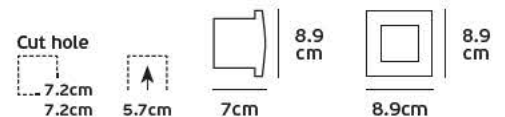

Details

AC Driver 220-240V (Included). Watt 1.5w. CRI>80. Type of Led SMD 2835. Lifetime 20.000hrs. Working temperature -20°C→45°C. No Dimmable. Material Aluminium. glass. 2 years guarantee.

IP54. 1.5w.