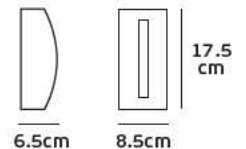

VK/02046

Product Models

Code	Model	Box
75169-304692	VK/02046/AN/W ■ Anthracite. 3000K. 386lm. 6w. 85°. CRI>80	20pcs
75169-305692	VK/02046/W/W □ White. 3000K. 386lm. 6w. 85°. CRI>80	20pcs

Details

AC Driver 220-240V (Included). Watt 6w. Beam Angle 85°. CRI>80. Type of Led COB. Lifetime 30.000hrs. Working temperature -20°C → 40°C. No Dimmable. Material Aluminium. 2 years guarantee.

IP54. 6w.

VK/02133

Product Models

Code	Model	Box
75169-364694	VK/02133/AN/W ■ Anthracite. 3000K. 68lm. 3w. 108°. CRI>78	12pcs
75169-363694	VK/02133/W/W □ White. 3000K. 68lm. 3w. 108°. CRI>78	12pcs

Details

AC Driver 220-240V (Included). Watt 3w. Beam Angle 108°. CRI>78. Type of Led CREE. Lifetime 30.000hrs. No Dimmable. Working temperature -20°C → 45°C. Material Aluminium diecast. 2 years guarantee.

IP65. 3w.