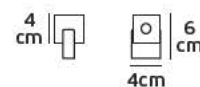

VK/02128

Product Models

Code	Model	Box
75169-358694	VK/02128/AN/W ■ Anthracite. 3000K. 90lm. 1w. 28°. CRI>83	36pcs
75169-359694	VK/02128/G/W ■ Grey. 3000K. 90lm. 1w. 28°. CRI>83	36pcs

Details

AC Driver 12-24V (Included). Watt 1w. Beam Angle 28°. CRI>83. Type of Led CREE. Lifetime 30.000hrs. Working temperature -20°C→45°C. No Dimmable. Material Die-cast Aluminium. 2 years guarantee.