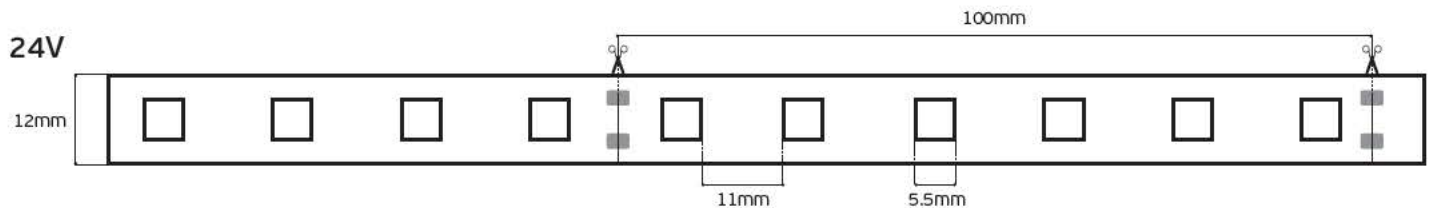

VK/5050W/60 24V

Product Models

Code	Model	Voltage	Color	Beam Angle	CRI	Power	Box
78001-279123	VK/24/5050W/WW/60	24V	2700K	1440lm/m	CRI>80	14.4w/m	5m/roll
78001-280123	VK/24/5050W/W/60	24V	3000K	1440lm/m	CRI>80	14.4w/m	5m/roll
78001-281123	VK/24/5050W/C/60	24V	4000K	1440lm/m	CRI>80	14.4w/m	5m/roll
78001-282123	VK/24/5050W/D/60	24V	6000K	1440lm/m	CRI>80	14.4w/m	5m/roll
78001-283123	VK/24/5050W/BL/60	24V	BLUE	1.008lm/m	CRI>80	14.4w/m	5m/roll

Details

Led type SMD 5050. Watt 14.4w/m. Led qty 60pcs/m. CRI>80. Tape on back 3M. Working temperature -25°C → 60°C. Storage temperature -40°C → 80°C. 2 years guarantee.

VK/5050W/60 12V

Product Models

Code	Model	Voltage	Color	Beam Angle	CRI	Power	Box
78001-242123	VK/12/5050W/WW/60	12V	2700K	1440lm/m	CRI>80	14.4w/m	5m/roll
78001-232123	VK/12/5050W/W/60	12V	3000K	1440lm/m	CRI>80	14.4w/m	5m/roll
78001-233123	VK/12/5050W/C/60	12V	4000K	1440lm/m	CRI>80	14.4w/m	5m/roll
78001-234123	VK/12/5050W/D/60	12V	6000K	1440lm/m	CRI>80	14.4w/m	5m/roll
78001-235123	VK/12/5050W/BL/60	12V	BLUE	1.008lm/m	CRI>80	14.4w/m	5m/roll
78001-267123	VK/12/5050W/A/60	12V	AMBER	1.008lm/m	CRI>80	14.4w/m	5m/roll
78001-268123	VK/12/5050W/P/60	12V	PURPLE	1.008lm/m	CRI>80	14.4w/m	5m/roll

Details

Led type SMD 5050. Watt 14.4w/m. Led qty 60pcs/m. CRI>80. Tape on back 3M. Working temperature -25°C → 60°C. Storage temperature -40°C → 80°C. 2 years guarantee.