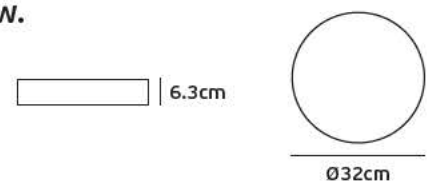

Details

AC Driver 230V (Included). Watt 21w. Beam Angle 96°. CRI>80. Type of Led SMD 2835.
Lifetime 30.000hrs. No Dimmable. Working temperature -20°C→45°C.
Material ABS PC. 2 years guarantee.

IP65. 21w.