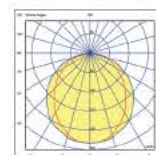

IP20.

VK/04160/197/C