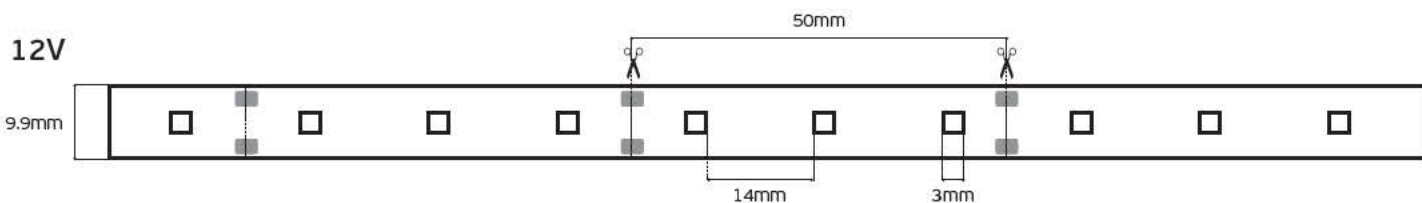

VK/3528/60 12V

Product Models

Code	Model	Voltage	Color	Lumen	CRI	Power	Box
78001-243123	VK/12/3528/WW/60	12V	2700K	480lm/m	CRI>80	4.8w/m	5m/roll
78001-034719	VK/12/3528/W/60	12V	3000K	480lm/m	CRI>80	4.8w/m	5m/roll
78001-244123	VK/12/3528/C/60	12V	4000K	480lm/m	CRI>80	4.8w/m	5m/roll
78001-033719	VK/12/3528/D/60	12V	6000K	480lm/m	CRI>80	4.8w/m	5m/roll
78001-104719	VK/12/3528/BL/60	12V	BLUE	336lm/m	CRI>80	4.8w/m	5m/roll
78001-105719	VK/12/3528/R/60	12V	RED	336lm/m	CRI>80	4.8w/m	5m/roll
78001-106719	VK/12/3528/Y/60	12V	YELLOW	336lm/m	CRI>80	4.8w/m	5m/roll
78001-107719	VK/12/3528/GR/60	12V	GREEN	336lm/m	CRI>80	4.8w/m	5m/roll
78001-249123	VK/12/3528/A/60	12V	AMBER	336lm/m	CRI>80	4.8w/m	5m/roll
78001-250123	VK/12/3528/P/60	12V	PURPLE	336lm/m	CRI>80	4.8w/m	5m/roll

Details

Led type SMD 2835. Watt 4.8w/m. Led qty 60pcs/m. CRI>80. Tape on back 3M. Working temperature -25°C → 60°C. Storage temperature -40°C → 80°C. 2 years guarantee.