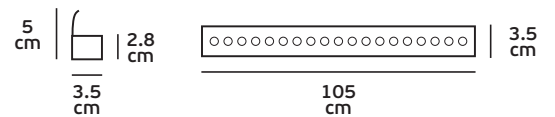

VK/02137/100

Product Models

Code	Model								Box
63158-241126	VK/02137/G/W/100	■ Anthracite	3000K	2.400lm	24w	10°-60°			1pc
63158-244126	VK/02137/G/C/100	■ Anthracite	4000K	2.400lm	24w	10°-60°			1pc
63158-247126	VK/02137/G/RGB/100	■ Anthracite	RGB	2.400lm	24w	10°-60°			1pc

Details

DC 24V (Included). Watt 24w. Beam Angle 10°-60°. CRI>80. LED High Power LED. Lifetime 50.000hrs. Clicks 50.000. Working temperature -40°C→60°C. Material Aluminium. 2 years guarantee.

IP65. 24w.