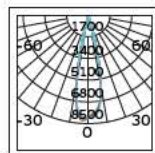

Details

Voltage 220-240V. Watt 15w. Type of LED COB Citizen. Beam angle 24°. Clicks 25.000. Working temperature -25°C → 45°C. Lifetime 50.000hrs. 3-phase adapter. Material Aluminium.

IP20. 15w.

5 years guarantee

VK/04020/W/24