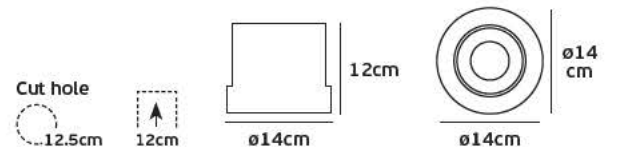

Details

AC Driver 200-240V (Included). CRI>80. Type of Led COB. Lifetime 50.000hrs. Clicks 50.000. Working temperature -40°C ~ 60°C. Material Aluminium. 2 years guarantee.

IP20. 20w.