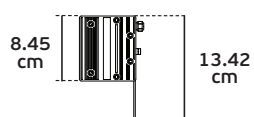

Details

Led light with 6 reflectors. Voltage 110-240V. Watt 12w. Beam angle 5.3°. CRI>80. IP Rating IP66. Type of Led CREE XP6-3. No Dimmable. Lifetime 20.000 hrs. Working temperature -40° ~ 50°C. Material Aluminium. Driver Meanwell. 3-5 years guarantee.

IP66. 12w.