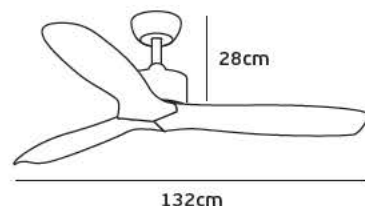

VK/04235/AIR/WOOD

VK/04235/AIR/L-WOOD