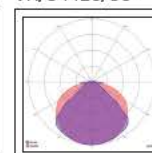

VK/04420/90°