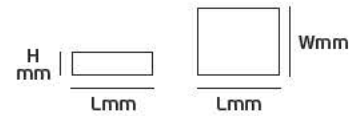

Details

Voltage 110-240V. Watt 15w, 24w, 36w. Material Metallic. 2 years guarantee.

IP20. 15/24/36w.