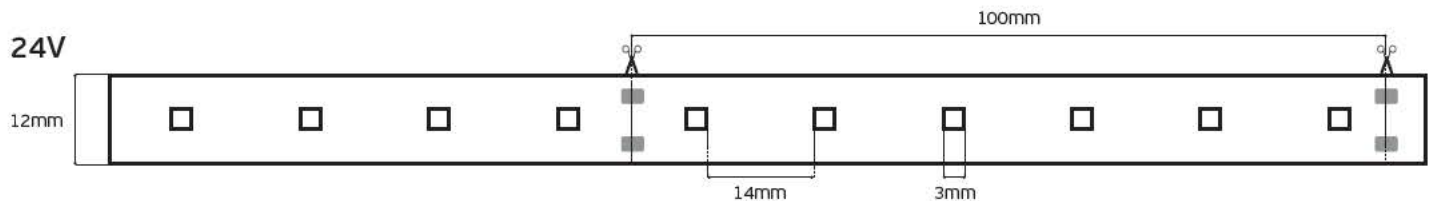

VK/3528W/60 24V

Product Models

Code	Model	Voltage	Color	Lumen	CRI	Power	Box
78001-274123	VK/24/3528W/WW/60	24V	2700K	480lm/m	CRI>80	4.8w/m	5m/roll
78001-275123	VK/24/3528W/W/60	24V	3000K	480lm/m	CRI>80	4.8w/m	5m/roll
78001-276123	VK/24/3528W/C/60	24V	4000K	480lm/m	CRI>80	4.8w/m	5m/roll
78001-277123	VK/24/3528W/D/60	24V	6000K	480lm/m	CRI>80	4.8w/m	5m/roll
78001-278123	VK/24/3528W/BL/60	24V	BLUE	336lm/m	CRI>80	4.8w/m	5m/roll

Details

Led type SMD 2835. Watt 4.8w/m. Led qty 60pcs/m. CRI>80. Tape on back 3M. Working temperature -25°C → 60°C. Storage temperature -40°C → 80°C. 2 years guarantee.

VK/3528W/60 12V

Product Models

Code	Model	Voltage	Color	Lumen	CRI	Power	Box
78001-241123	VK/12/3528W/WW/60	12V	2700K	480lm/m	CRI>80	4.8w/m	5m/roll
78001-228123	VK/12/3528W/W/60	12V	3000K	480lm/m	CRI>80	4.8w/m	5m/roll
78001-229123	VK/12/3528W/C/60	12V	4000K	480lm/m	CRI>80	4.8w/m	5m/roll
78001-230123	VK/12/3528W/D/60	12V	6000K	480lm/m	CRI>80	4.8w/m	5m/roll
78001-231123	VK/12/3528W/BL/60	12V	BLUE	336lm/m	CRI>80	4.8w/m	5m/roll
78001-265123	VK/12/3528W/A/60	12V	AMBER	336lm/m	CRI>80	4.8w/m	5m/roll
78001-266123	VK/12/3528W/P/60	12V	PURPLE	336lm/m	CRI>80	4.8w/m	5m/roll

Details

Led type SMD 2835. Watt 4.8w/m. Led qty 60pcs/m. CRI>80. Tape on back 3M. Working temperature -25°C → 60°C. Storage temperature -40°C → 80°C. 2 years guarantee.