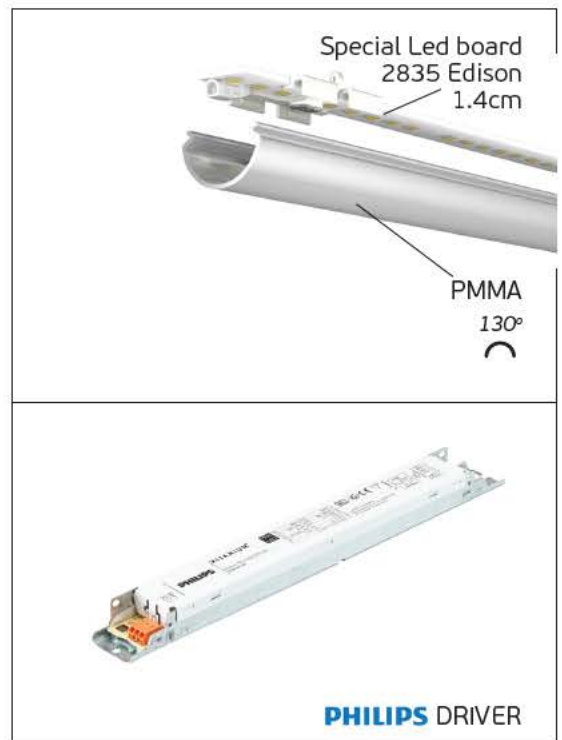

Parabolic detail