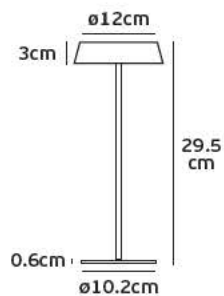

VK/03214

Product Models

Code	Model	Box
61171-251694	VK/03214/W/W □ White. 3000K. 196lm. 2.2w. 47°. CRI>85	1pc
61171-252694	VK/03214/B/W ■ Black. 3000K. 196lm. 2.2w. 47°. CRI>85	1pc
61171-253694	VK/03214/RB/W ■ Rusty brown. 3000K. 196lm. 2.2w. 47°. CRI>85	1pc

Details

Portable led light. Voltage 2x2200mAh lithium battery. Charge 5-7 hours. Work time 12 hours. Location Outdoor table. CRI>85. IP Rating IP54. With Touch switch. Dimmable. Working temperature -20 ~ 50°C. Material Die-cast Aluminum. 2 years guarantee.

IP54. 2.2w.