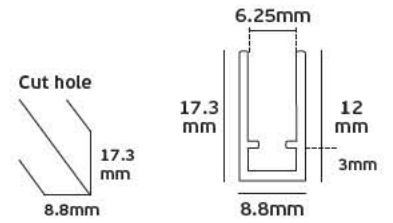

VK/08/11/AL

Product Models

Code	Model	Box
75165-262264	VK/08/11/AL Aluminium. 2.000x17.3x8.8mm	100pcs

Details

Charged per meter. Available 2m. Suits with LEDSTRIP Keiso VK/24/2835W/140/11
Material Aluminium.