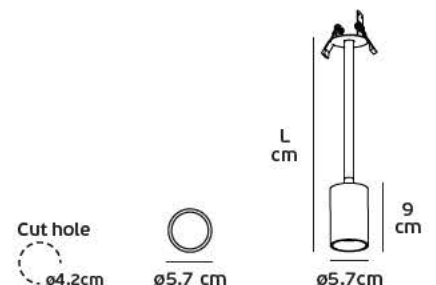

Details

Voltage 220-240V. Max watt 13w. GU10/Par16. Working temperature -20°C ~ 40°C.
Material Aluminium.

IP20. GU10.