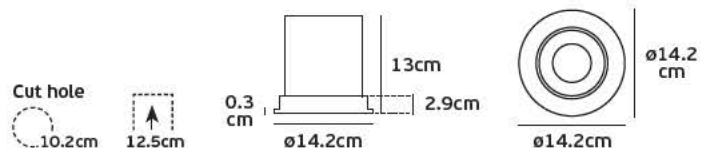

Details

AC Driver 100-265V (Included). CRI>80. Type of Led COB. Lifetime 50.000hrs. Clicks 50.000. Working temperature -20°C ~ 45°C. Material Aluminium. Dimmable. 2 years guarantee.

IP20. 24w.