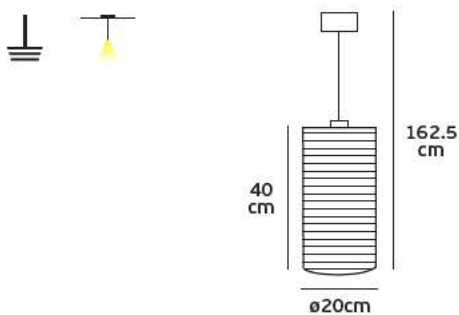

Details

Voltage 240V. Max watt 11w. E27. Working temperature -20°C ~ 40°C.
Cable 1 m fabric cable + black ceiling plate. Material Paper.