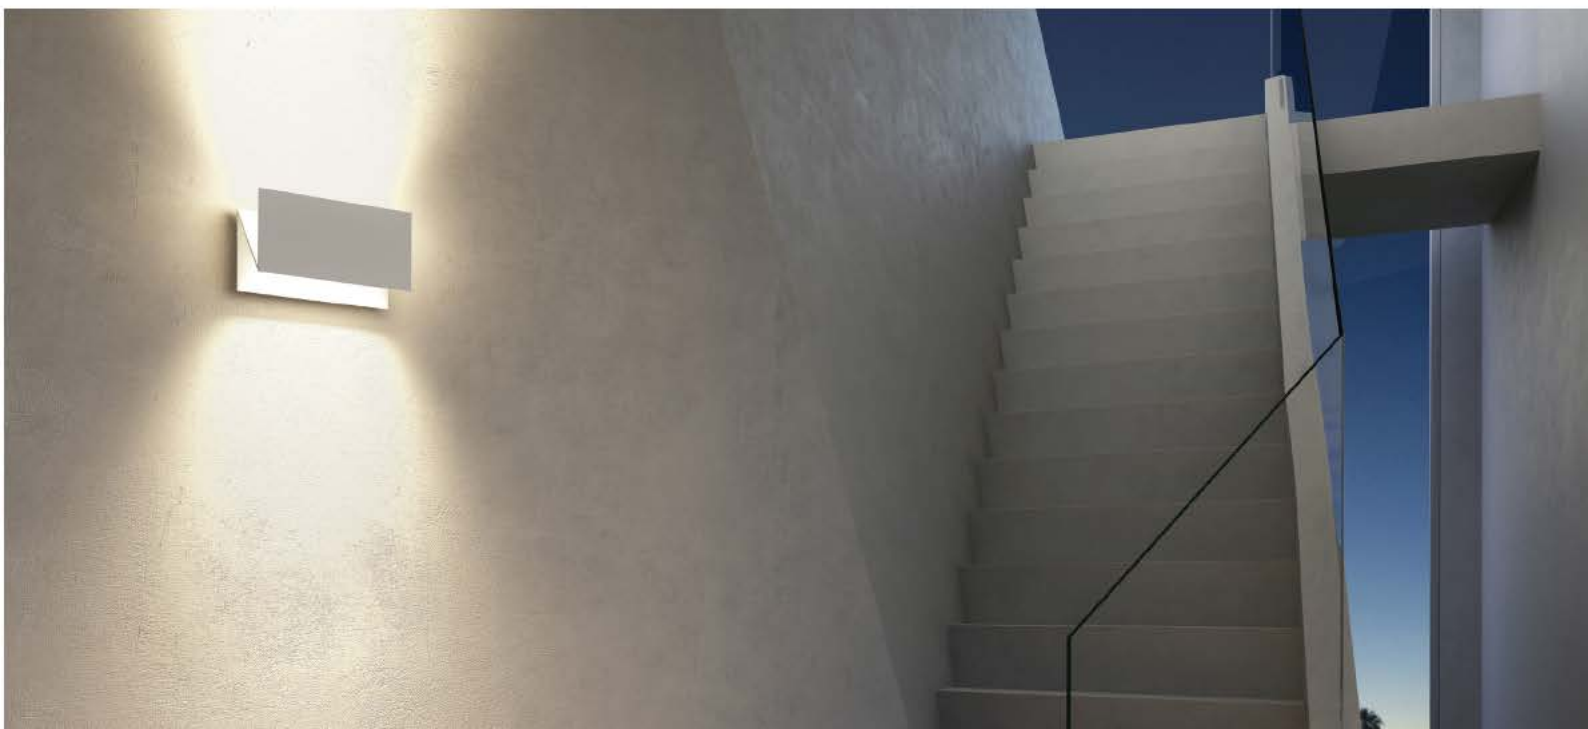

VK/02080

Product Models

Code	Model	Box
75169-289694	VK/02080/G/W ■ Grey. 3000K. 396lm. 20w. 98°. CRI>84	4pcs
75169-290694	VK/02080/W/W □ White. 3000K. 396lm. 20w. 98°. CRI>84	4pcs

Details

AC Driver 100-240V (Included). Watt 20w. Beam Angle 98°. CRI>84. Type of Led CREE XBD. Lifetime 30.000hrs. No Dimmable. Working temperature -20°C→45°C. Material Aluminium. 2 years guarantee.

IP54. 20w.

VK/02085

Product Models

Code	Model	Box
75169-299694	VK/02085/AN/W ■ Anthracite. 3000K. 634lm. 15w. PHILIPS led. 101°. CRI>83	4pcs
75169-300694	VK/02085/W/W □ White. 3000K. 634lm. 15w. PHILIPS led. 101°. CRI>83	4pcs

Details

AC Driver 200-240V (Included). Watt 15w. Beam Angle 101°. CRI>83. Type of Led SMD PHILIPS 3030. Lifetime 30.000hrs. No Dimmable. Working temperature -20°C→45°C. Material Aluminium. 2 years guarantee.

IP54. 15w.