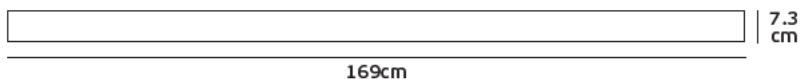

Code	Model						Box
75165-435210	VK/04157/169/AL/W	■ Aluminium	3000K	38w	4.800lm	169cm	1pc
75165-436210	VK/04157/169/W/W	□ White	3000K	38w	4.800lm	169cm	1pc
75165-437210	VK/04157/169/B/W	■ Black	3000K	38w	4.800lm	169cm	1pc
75165-453210	VK/04157/169/AL/C	■ Aluminium	4000K	38w	4.800lm	169cm	1pc
75165-454210	VK/04157/169/W/C	□ White	4000K	38w	4.800lm	169cm	1pc
75165-455210	VK/04157/169/B/C	■ Black	4000K	38w	4.800lm	169cm	1pc
75165-438210	VK/04157/197/AL/W	■ Aluminium	3000K	44w	5.600lm	197cm	1pc
75165-439210	VK/04157/197/W/W	□ White	3000K	44w	5.600lm	197cm	1pc
75165-440210	VK/04157/197/B/W	■ Black	3000K	44w	5.600lm	197cm	1pc
75165-456210	VK/04157/197/AL/C	■ Aluminium	4000K	44w	5.600lm	197cm	1pc
75165-457210	VK/04157/197/W/C	□ White	4000K	44w	5.600lm	197cm	1pc
75165-458210	VK/04157/197/B/C	■ Black	4000K	44w	5.600lm	197cm	1pc

Details

Voltage 220-240V. Type of LED TRIDONIC. Beam angle 120°. CRI>80. Clicks 50.000. Working temperature -25°C→ 45°C. Lifetime 50.000hrs. Material Aluminium. No dimmable but can be dimmable after contact with our headquarter sales department.

5 years guarantee

IP20.

VK/04157/169/W/C

- » TRIDONIC LLE-G2
- » TRIDONIC LED driver