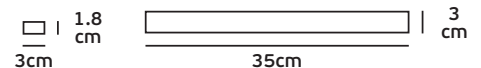

VK/LV100W48CG

Product Models

Code	Model	Box
71164-083721	VK/LV100W48CG 0-2100mA. 100w.	1pc

Details

Voltage 220-240V. $I_{in} \leq 0.6A$. $U_{rated} = 48V$. $I_{range} = 0-2100mA$. $P_{range} = 0-100w$. IP Rating IP20. Working temperature $-25^{\circ}C \rightarrow 45^{\circ}C$. Material Plastic housing. 3 years guarantee.

IP20. 100w.

VK/LV150W48CG

Product Models

Code	Model	Box
71164-084721	VK/LV150W48CG 0-3125mA. 150w.	1pc

Details

Voltage 220-240V. $I_{in} \leq 0.9A$. $U_{rated} = 48V$. $I_{range} = 0-3125mA$. $P_{range} = 0-150w$. IP Rating IP20. Working temperature $-25^{\circ}C \rightarrow 45^{\circ}C$. Material Plastic housing. 3 years guarantee.

IP20. 150w.

VK/LV250W48CG

Product Models

Code	Model	Box
71164-085721	VK/LV250W48CG 0-5210mA. 250w.	1pc

Details

Voltage 220-240V. $I_{in} \leq 1.5A$. $U_{rated} = 48V$. $I_{range} = 0-5210mA$. $P_{range} = 0-250w$. IP Rating IP20. Working temperature $-25^{\circ}C \rightarrow 45^{\circ}C$. Material Plastic housing. 3 years guarantee.

IP20. 250w.