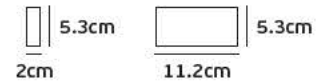

Details

Led magnetic track light DC driver 48V (included). Watt 9w. CRI>90. IP Rating IP20
Type of Led CREE with driver. Dimmable 1-10V. Lifetime 50.000 hrs
Working temperature < 45°C. Material Aluminium. 2 years guarantee.

IP20. 9w.