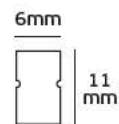

Details

Led type SMD 2835. Watt 7 w/m. Led qty 140pcs/m. CRI>80. Working temperature -25°C → 60°C. Storage temperature -40°C → 80°C. 2 years guarantee.

Silicon, metallic brackets and end-cups including in the package