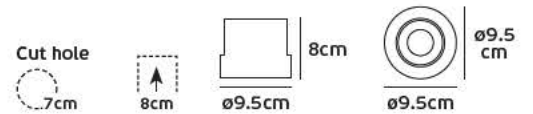

Details

AC Driver 200-240V (Included). CRI>80. Type of Led COB. Lifetime 50.000hrs. Clicks 50.000. Working temperature -40°C ~ 60°C. Material Aluminium. 2 years guarantee.

IP20. 10w.