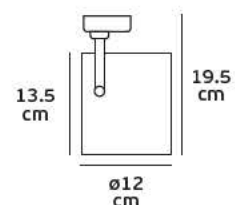

VK/03045/S

Product Models

Code	Model	Box
64174-390269	VK/03045/S/W □ White. GU10. Max 50w.	1pc
64174-391269	VK/03045/S/B ■ Black. GU10. Max 50w.	1pc

Details

Voltage 240V. Max watt 50w. ES111/R111. Material Aluminium. 3-phase adapter.

IP20. 240V.

VK/04053TR/S

Product Models

Code	Model	Box
64174-348269	VK/04053TR/W/S □ White. GU10. Max 50w.	1pc
64174-317269	VK/04053TR/B/S ■ Black. GU10. Max 50w.	1pc
64174-349269	VK/04053TR/G/S ■ Grey. GU10. Max 50w.	1pc
64174-350269	VK/04053TR/AN/S ■ Anthracite. GU10. Max 50w.	1pc
64174-351269	VK/04053TR/MC/S ■ Brushed Chrome. GU10. Max 50w.	1pc

Details

Voltage 240V. Max watt 50w. ES111/R111. Material Aluminium. 3-phase adapter.

IP20. 240V.