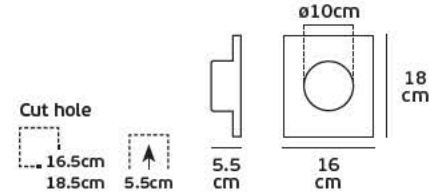

Details

AC Driver 220-240V (Included). Watt 1w. Beam Angle Diffuser light. Type of Led CREE. No Dimmable. Lifetime 30.000 hrs. Working temperature < 45°C. Material Gypsum. Possibility to paint. 2 years guarantee.

IP20. 1w.