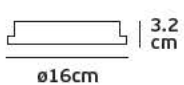

VK/11110D

Product Models

Code	Model	Box
64173-316622	VK/11110D/W □ White. ES111/R111. Max 50w.	36pcs
64173-657622	VK/11110D/B ■ Black. ES111/R111. Max 50w.	36pcs
64173-345622	VK/11110D/G ■ Grey. ES111/R111. Max 50w.	36pcs

Details

Max watt 50w. ES111/R111. Material Die cast aluminium.
INCLUDED LAMPHOLDER G53.

IP20. GU10/G53.

Cut hole

VK/03115

Product Models

Code	Model	Box
64173-080121	VK/03115/W □ White. ES111/R111. Max 50w.	16pcs
64173-081121	VK/03115/B ■ Black. ES111/R111. Max 50w.	16pcs

Details

Max watt 50w. ES111/R111. Material Die cast aluminium.
INCLUDED LAMPHOLDER G53.

IP20. GU10/G53.

Cut hole