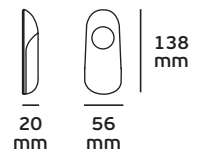

VK/FUT092
4 Zone Remote controller RGB+CCT

Product Models

Code	Model	Box
90004-037698	VK/FUT092 2.4GHz. 3V. 6dBm. 20uA.	1pc

Details
Voltage **3V**. Frequency **2.4GHz**. Transmitting power **6dBm**. Standby Power **20uA**. Distance **30m**. Material **Plastic**. **Dimmable RGB+CCT**. Working temperature **-20~60°C**. 2 years guarantee.

IP20. 3V.
RGB+CCT

VK/FUT039S
Controller RGB+CCT

Product Models

Code	Model	Box
90004-039698	VK/FUT039S 6A/Channel. 12-24V. Max 12A.	1pc

Details
Voltage **12-24V**. Output **6A/channel**. Total output **Max 12A**. **2.4G RF RGB+CCT** Distance **30m**. Material **Plastic**. **Dimmable RGB+CCT, 4 channels**. Working temperature **-10~40°C**. 2 years guarantee.

IP20. 12/24V.
RGB+CCT