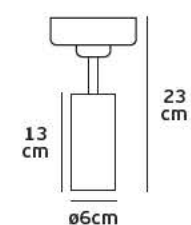

VK/03198TR

Product Models

Code	Model	Box
64174-946121	VK/03198TR/W □ White. GU10. Max 35w.	30pcs
64174-947121	VK/03198TR/B ■ Black. GU10. Max 35w.	30pcs
64174-950121	VK/03198TR/CH-GD ■ Champaign Gold. GU10. Max 35w.	30pcs

Details

Voltage 230V. Max watt 35w. Par16. Material Pure aluminium. 3-phase adapter.

IP20. 230V.

VK/04196TR

Product Models

Code	Model	Box
64174-942121	VK/04196TR/W □ White. GU10. Max 35w.	30pcs
64174-943121	VK/04196TR/B ■ Black. GU10. Max 35w.	30pcs

Details

Voltage 240V. Max watt 35w. Par16. Material Pure aluminium. 3-phase adapter.

IP20. 240V.