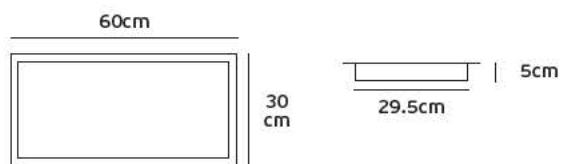

VK/04041/MF

Product Models

Code 77161-131164	Model VK/04041/MF	□ White.	Box 1pc

Details

Frame mounting kit for LED panel VK/04041.