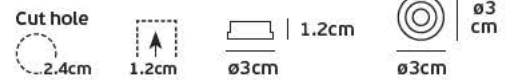

Details

AC 220-240V Driver (Included). Watt 3w. Beam Angle 20°. CRI>80. Type of Led CREE. Lifetime 30.000hrs. Clicks 15.000. Working temperature -25°C ~ 40°C. Material Aluminium. 2 years guarantee.

IP20. 3w.