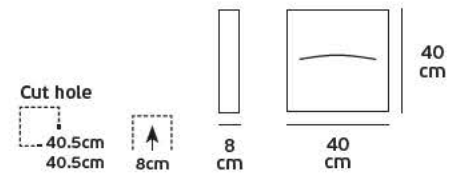

Details

Voltage 240V. Max watt 40w. G9. Material Gypsum. Possibility to paint.

IP20. G9.