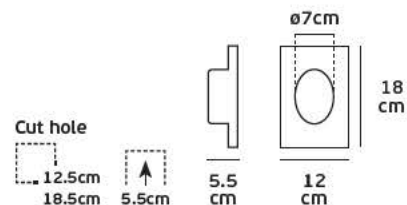

Details

Voltage 240V. Max watt 35w. GU10/MR11. Material Gypsum. Possibility to paint.

IP20. GU10.