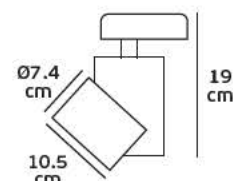

VK/04020

Product Models

Code	Model	Box
64174-199128	VK/04020/W/W/24 □ White. 3000K. 1.200lm. 15w. 24°. CRI>80	1pc
64174-200128	VK/04020/W/C/24 □ White. 4000K. 1.350lm. 15w. 24°. CRI>80	1pc
64174-201128	VK/04020/B/W/24 ■ Black. 3000K. 1.200lm. 15w. 24°. CRI>80	1pc
64174-202128	VK/04020/B/C/24 ■ Black. 4000K. 1.350lm. 15w. 24°. CRI>80	1pc
64174-203128	VK/04020/G/W/24 ■ Grey. 3000K. 1.200lm. 15w. 24°. CRI>80	1pc
64174-204128	VK/04020/G/C/24 ■ Grey. 4000K. 1.350lm. 15w. 24°. CRI>80	1pc

Details

Voltage 220-240V. Watt 15w. Type of LED COB Citizen. Beam angle 24°. Clicks 25.000. Working temperature -25°C → 45°C. Lifetime 50.000hrs. 3-phase adapter. Material Aluminium.

IP20. 15w.

5 years guarantee

VK/04020/C/24

VK/04021

Product Models

Code	Model	Box
64174-205128	VK/04021/W/W/36 □ White. 3000K. 2.400lm. 30w. 36°. CRI>80	1pc
64174-206128	VK/04021/W/C/36 □ White. 4000K. 2.700lm. 30w. 36°. CRI>80	1pc
64174-207128	VK/04021/B/W/36 ■ Black. 3000K. 2.400lm. 30w. 36°. CRI>80	1pc
64174-208128	VK/04021/B/C/36 ■ Black. 4000K. 2.700lm. 30w. 36°. CRI>80	1pc
64174-209128	VK/04021/G/W/36 ■ Grey. 3000K. 2.400lm. 30w. 36°. CRI>80	1pc
64174-210128	VK/04021/G/C/36 ■ Grey. 4000K. 2.700lm. 30w. 36°. CRI>80	1pc

Details

Voltage 220-240V. Watt 30w. Type of LED COB Citizen. Beam angle 36°. Clicks 25.000. Working temperature -25°C → 45°C. Lifetime 50.000hrs. 3-phase adapter. Material Aluminium.

IP20. 30w.

5 years guarantee