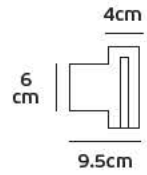

VK/02107

Product Models

Code	Model	Box
75169-335694	VK/02107/G/W ■ Grey. 3000K. 46lm. 3.6w. PHILIPS led. 56°. CRI>80	18pcs

Details

AC Driver 100-240V (Included). Watt 3.6w. Beam Angle 56°. CRI>80. Type of Led SMD 3014/**PHILIPS**. Lifetime 30.000hrs. Working temperature -20°C→45°C. No Dimmable. Material Aluminium. 2 years guarantee.

IP65. 3.6w.