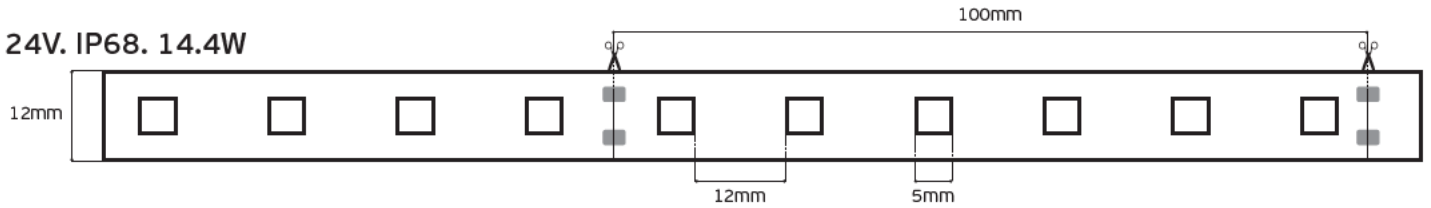

24V. IP68. 14.4W

Check our controllers in pages 126-128