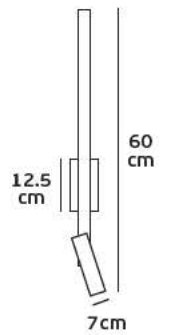

VK/04233

Product Models

Code	Model	Box
64171-270727	VK/04233/W/W □ White. 3200K. 480lm. 3w & 6w. 25°. CRI>70.	8pcs
64171-271727	VK/04233/B/W ■ Black. 3200K. 480lm. 3w & 6w. 25°. CRI>70.	8pcs

Details

Voltage 220-240V. Watt 3w & 6w. CRI>70. Type of LED SMD Samsung 3535/Edison 2835.
Beam angle 25°. No dimmable. Lifetime 30.000hrs. Working temperature -20°C→ 45°C.
Material Aluminium, iron, acrylic. 2 years guarantee.

IP20. 3w & 6w.