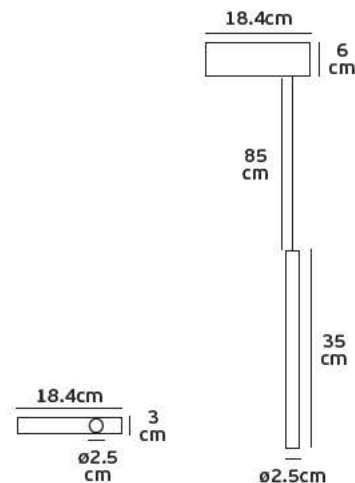

Details

Led magnetic track light DC Driver 24V. Watt 3w. Beam Angle 15°. Type of Led CREE XP-E2. Lifetime 50.000hrs. Working temperature < 45°C. Material Aluminium. 2 years guarantee.

IP20. 3w.