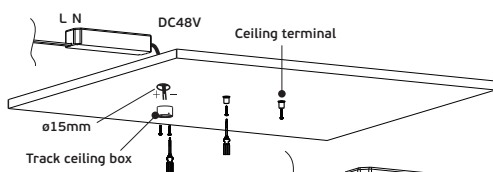

surface/pendant

Details

Magnetic surface mounted track line 48V. Length 1-2m. IP Rating IP20.
Working temperature < 45°C. Material Aluminium. Must be install VK/04361 to work.

IP20.

surface

pendant

VK/04363/RC/B/LR