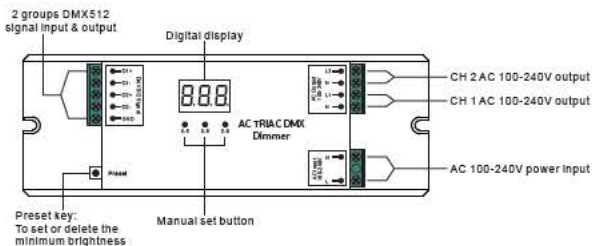

Details

Voltage 100-240VAC. Iout 2x1.2A. Iin 2.5A. Vout 2x(100-240) VAC. Pout 2x(120-288)w. Watt 240-576w. Material Plastic. Dimmable. 2 years guarantee.

IP20. 12-36VDC.