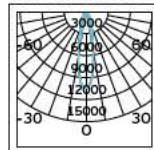

VK/04121/C/24