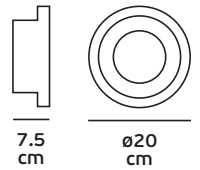

Details

Voltage 12V. Max watt 50w. G53/R111. Material Gypsum. Possibility to paint.

IP20. G53/R111.