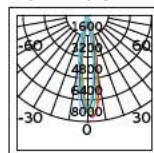

VK/04119/C/12