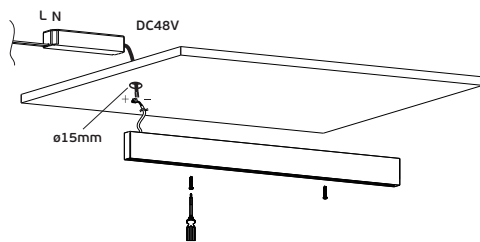

surface/pendant

Details

Magnetic surface mounted track line 48V. Length 1-2m. IP Rating IP20.
Working temperature < 45°C. Material Aluminium. Must be install VK/04361 to work.

IP20.

surface

pendant

VK/04363/RC/B/LR