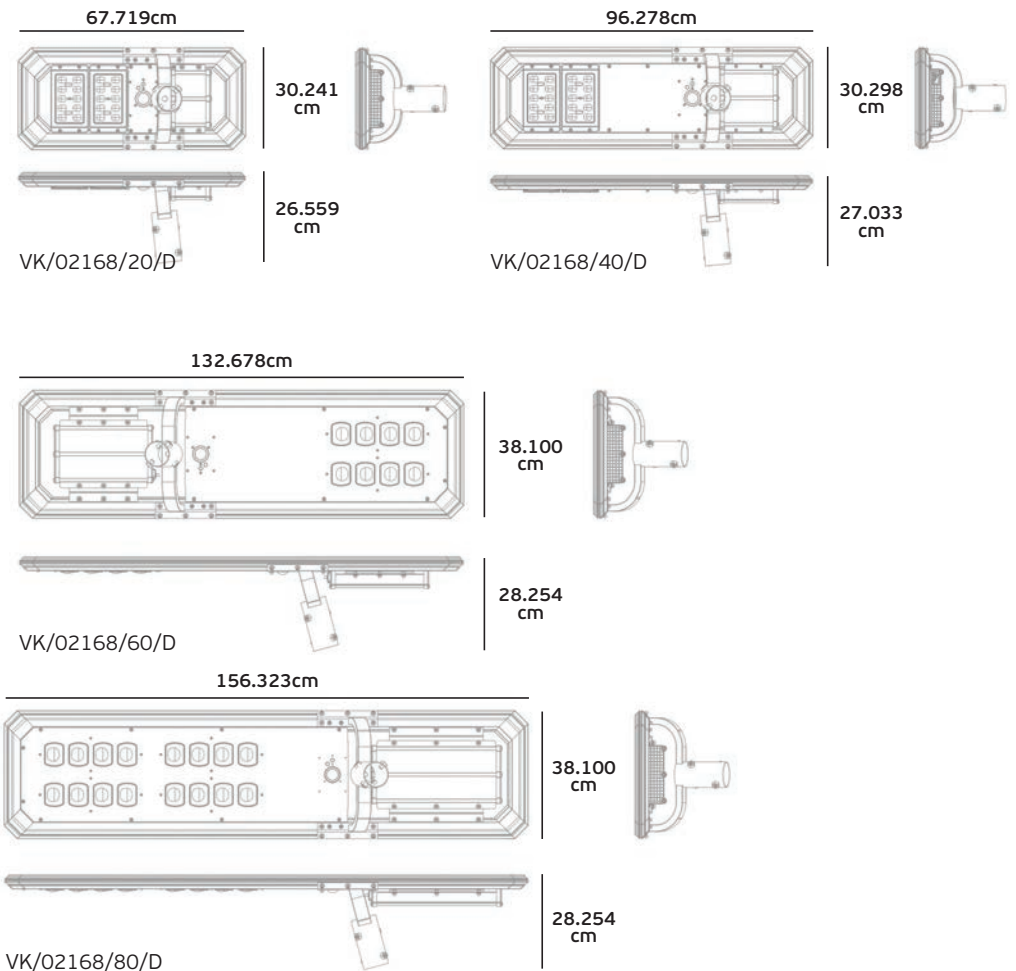

Bracket
Double Protection for rust-proof

High Sensitivity PIR Sensor

Luminance distribution

VK/02168/20/D
VK/02168/40/D

VK/02168/60/D
VK/02168/80/D

Dimensions

13

Lamps-modules-drivers