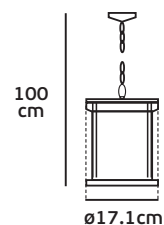

Details

Voltage 230V. Max watt 60w. Lampholder E27. Material Aluminium + clear glass.
Bottom open. 2 years guarantee.