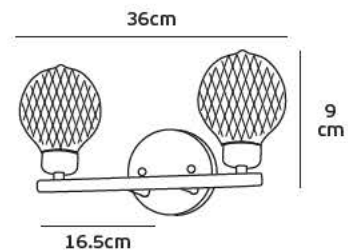

VK/03069/WA

Product Models

Code	Model	Box
64171-055697	VK/03069/WA/BR ■ Brown. G9. Max 28w.	8pcs

Details

Voltage 230V. Max watt 28w. G9. Material Metal, glass. IP Rating IP20.

IP20. G9.

VK/03069/2/WA

Product Models

Code	Model	Box
64171-056697	VK/03069/2/WA/BR ■ Brown. G9. Max 2x28w.	6pcs

Details

Voltage 230V. Max watt 2x28w. G9. Material Metal, glass. IP Rating IP20.

IP20. G9.