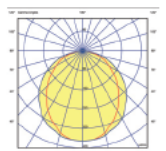

IP20.

VK/04159/144/W/C