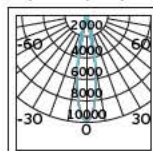

Details

Voltage 220-240V. Watt 20w. Type of LED COB Citizen. Beam angle 12°. Clicks 25.000. Working temperature -25°C→ 45°C. Lifetime 35.000hrs. 3-phase adapter. Material Aluminium.

IP20. 20w.

5 years guarantee

VK/04120/W/W/12