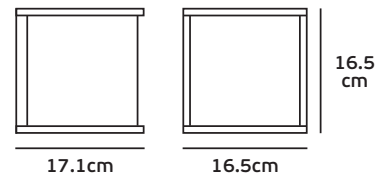

VK/01079

Product Models

Code	Model	Box
75169-290692	VK/01079/AN ■ Anthracite. E27. Max 60w.	10pcs

Details

Voltage 240V. Max watt 60w. E27. Material Aluminium/PC.

IP54. E27.

VK/01080

Product Models

Code	Model	Box
75169-291692	VK/01080/AN ■ Anthracite. E27. Max 60w.	4pcs

Details

Voltage 240V. Max watt 60w. E27. Material Aluminium/PC.

IP54. E27.

VK/01081

Product Models

Code	Model	Box
75169-292692	VK/01081/AN ■ Anthracite. E27. Max 60w.	4pcs

Details

Voltage 240V. Max watt 60w. E27. Material Aluminium/PC.

IP54. E27.