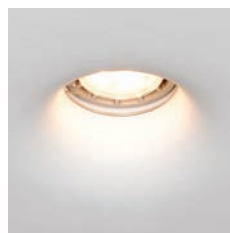

Details

Voltage 12V. Max watt 50w. G53/R111. Material Gypsum. Possibility to paint.

IP20. G53/R111.