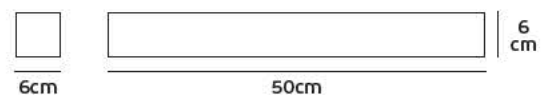

Details

AC Driver 220-240V (Included). Watt 20w. Beam Angle 107°. CRI>84.
Type of Led SMD PHILIPS 2835. Working temperature -20°C → 40°C.
Lifetime 30.000hrs. No Dimmable. Material Aluminium. 2 years guarantee.

IP65. 20w.