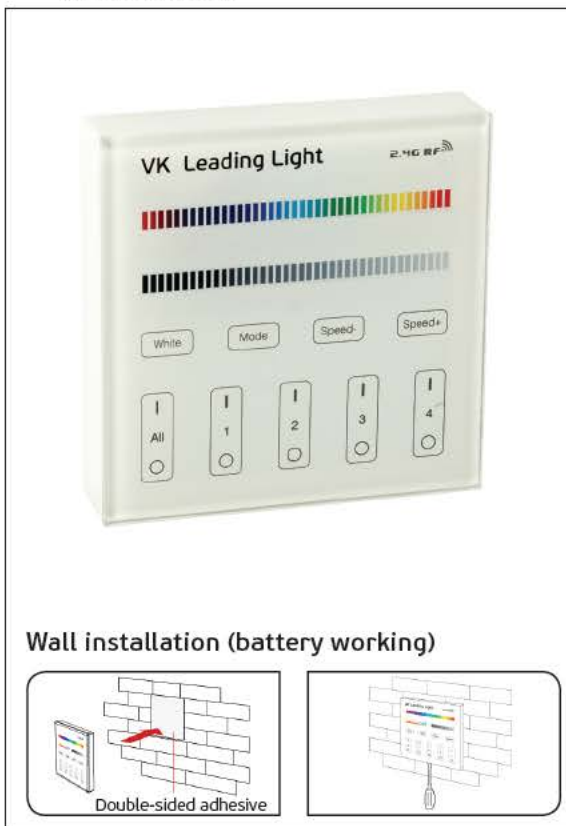

VK/FUT/TR/BAT

Controller wireless (RGBW, RGB, RGB+CCT)
(with batteries)