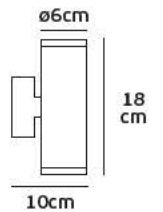

VK/01045

Product Models

Code	Model	Box
74168-201677	VK/01045/MC ■ Brushed Chrome. GU10. Max 35w.	10pcs
74168-202677	VK/01045/ABS ■ Bronze. GU10. Max 35w.	10pcs
74168-158677	VK/01045/NB ■ Natural Brass. GU10. Max 35w.	10pcs
74168-225677	VK/01045/TC ■ Terracotta. GU10. Max 35w.	10pcs

Details

Voltage 240V. Max watt 35w. GU10. Material Brass/Glass.

IP65. GU10.

VK/01046

Product Models

Code	Model	Box
74168-200677	VK/01046/MC ■ Brushed Chrome. GU10x2. Max 2x35w.	10pcs
74168-199677	VK/01046/ABS ■ Bronze. GU10x2. Max 2x35w.	10pcs
74168-156677	VK/01046/NB ■ Natural Brass. GU10x2. Max 2x35w.	10pcs
74168-227677	VK/01046/TR ■ Terracotta. GU10x2. Max 2x35w.	10pcs

Details

Voltage 240V. Max watt 2x35w. GU10x2. Material Brass/Glass.

IP65. GU10x2.