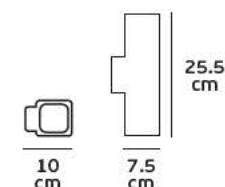

Details

Voltage 240V. Max watt 2x35w. GU10x2. Material Gypsum. Possibility to paint.

IP20. GU10.