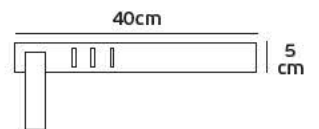

Wall lights LED

VK/04231/40/L

Product Models

Code	Model	Box
64171-264727	VK/04231/W/W/40/L □ White. 3200K. 690lm. 3w & 2x6w. 25°. CRI>70.	1pc
64171-265727	VK/04231/B/W/40/L ■ Black. 3200K. 690lm. 3w & 2x6w. 25°. CRI>70.	1pc

Details

Voltage 220-240V. Watt 3w & 12w. CRI>70. Type of LED SMD Samsung 3535/Edison 2835. Beam angle 25°. No dimmable. Lifetime 30.000hrs. Working temperature -20°C → 45°C. Material Aluminium, iron, acrylic. 2 years guarantee.

IP20. 3w & 2x6w.