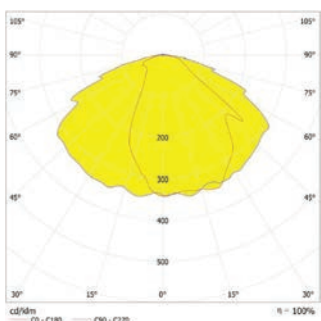

Bracket
Double Protection for rust-proof

High Sensitivity PIR Sensor

Luminance distribution

VK/02168/20/D
VK/02168/40/D

VK/02168/60/D
VK/02168/80/D

Dimensions

13

Lamps-modules-drivers