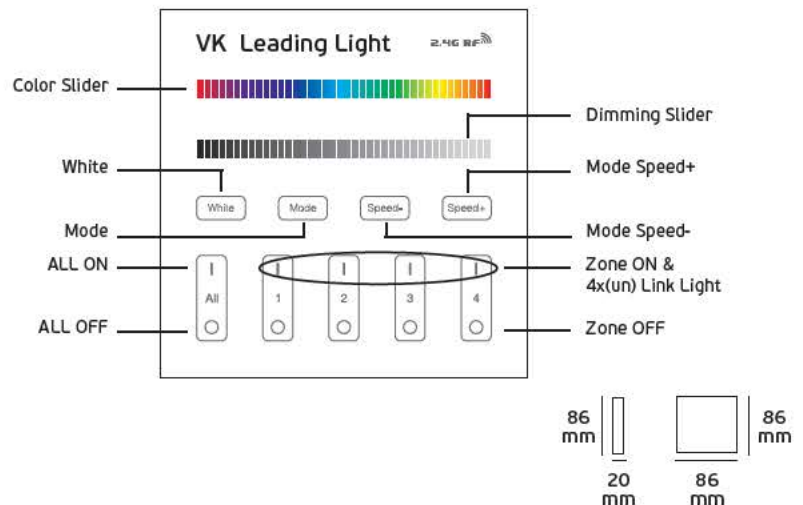

 **IP20**
RGB+W

VK Leading Light

2.4G RF

White

Mode

Speed-

Speed+

I
All
O