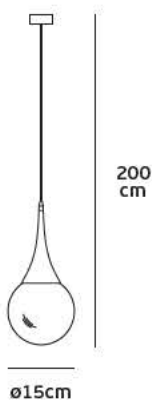

Details

Voltage 240V. Max watt 60w. E27. Working temperature -20°C ~ 40°C. Cable 1.80 m + ceiling plate. Material Glass milky.

IP20. E27.