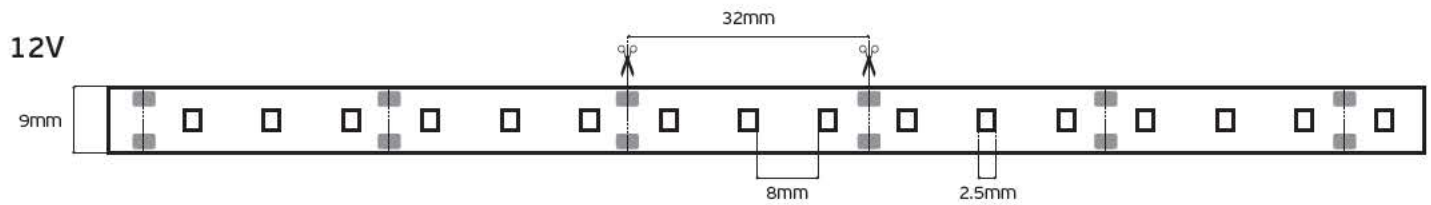

VK/3528/96 12V

Product Models

Code	Model	Voltage	Color	Lumen	CRI	Power	Box
78001-145719	VK/12/3528/WW/96	12V	2700K	768lm/m	CRI>80	7.68w/m	5m/roll
78001-109719	VK/12/3528/W/96	12V	3000K	768lm/m	CRI>80	7.68w/m	5m/roll
78001-161719	VK/12/3528/C/96	12V	4000K	768lm/m	CRI>80	7.68w/m	5m/roll
78001-110719	VK/12/3528/D/96	12V	6000K	768lm/m	CRI>80	7.68w/m	5m/roll
78001-611719	VK/12/3528/BL/96	12V	Blue	770lm/m	CRI>80	7.68w/m	5m/roll

Details

Led type SMD 2835. Watt 7.68w/m. Led qty 96pcs/m. CRI>80. Tape on back 3M. Working temperature -25°C → 60°C. Storage temperature -40°C → 80°C. 2 years guarantee.

12V