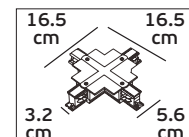

Details

"+" connector to connect four track sections into a cross configuration.
Material Aluminium, plastic.