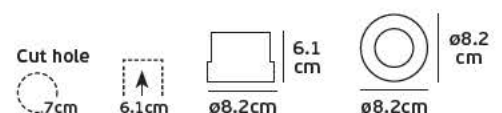

Details

AC 220-240V Driver (Included). Watt 10w. Beam Angle 36°. CRI>80. Type of Led COB. Lifetime 30.000hrs. Clicks 15.000. Working temperature -25°C ~ 40°C. Material Aluminium. 2 years guarantee.