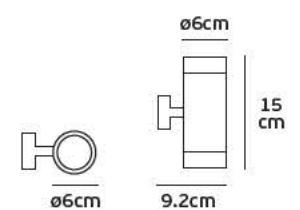

VK/01037/S

Product Models

Code	Model	Box
75169-173997	VK/01037/S ■ Silver. GU10. Max 35w.	16pcs

Details

Voltage 240V. Max watt 35w. GU10. Material Stainless steel/Glass.

IP44. GU10.

VK/01038

Product Models

Code	Model	Box
75169-174997	VK/01038/S ■ Silver. GU10. Max GU10x2.	12pcs

Details

Voltage 240V. Max watt 2x35w. GU10x2. Material Stainless steel/Glass.

IP44. GU10x2.