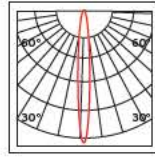

Details

Led magnetic track light DC Driver 24V. Watt 6w. Beam Angle 8°. Type of Led *bridgelux*. Lifetime 50.000hrs. Working temperature < 45°C. Material Aluminium. 2 years guarantee.

IP20. 6w.