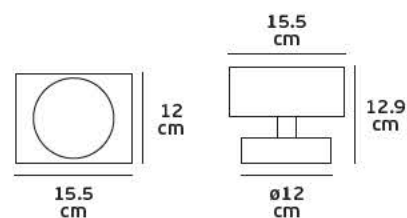

VK/03111CE

Product Models

Code	Model	Box
75169-269108	VK/03111CE/W □ White sanded. GU10. Max 50w.	12pcs
75169-270108	VK/03111CE/B ■ Black sanded. GU10. Max 50w.	12pcs

Details

Voltage 240V. Max watt 50w. GU10/ES111. Working temperature -20°C ~ 40°C.
Material Aluminium, metal.

IP20. GU10/ES111.

VK/03111CE/2

Product Models

Code	Model	Box
75169-271108	VK/03111CE/2/W □ White sanded. GU10x2. Max 2x50w.	9pcs
75169-272108	VK/03111CE/2/B ■ Black sanded. GU10x2. Max 2x50w.	9pcs

Details

Voltage 240V. Max watt 2x50w. GU10/ES111. Working temperature -20°C ~ 40°C.
Material Aluminium, metal.

IP20. GU10/ES111.