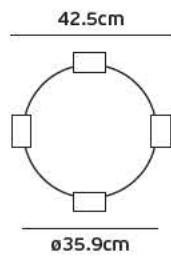

Details

AC Driver 220-240V (included). Watt 20w/30w. CRI>90. Type of Led *bridgelux*. 2835 with driver. No Dimmable. Lifetime 50.000 hrs. Working temperature < 45°C. Material Aluminium. Recessed Trimless ceiling. 2 years guarantee.

IP20. 20w/30w.