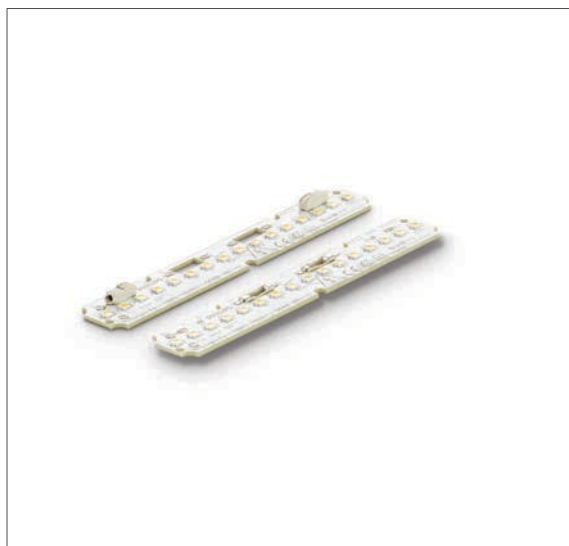

VK/Fortimo/14

Product Models

Code	Model	Box
78000-771112	VK/Fortimo/2.69/830/HV5/14 11.2V. 3000K. 2.69w. 465lm. CRI>80.	56pcs
78000-745112	VK/Fortimo/2.69/840/HV5/14 11.2V. 4000K. 2.69w. 490lm. CRI>80.	56pcs
78000-774112	VK/Fortimo/2.8/930/HV5/14 11.2V. 3000K. 2.8w. 465lm. CRI>90.	56pcs
78000-775112	VK/Fortimo/2.8/940/HV5/14 11.2V. 4000K. 2.8w. 465lm. CRI>90.	56pcs

Details

Led type **Fortimo LED strip by PHILIPS**. Beam Angle 120°. Current 480mA.
Working temperature -40°C → 70°C. Storage temperature -25°C → 60°C. Lifetime 50.000hrs.
Number of modules in series per chain **Max 25**. Dimensions 14x2x0.16cm.

5 years guarantee

VK/Fortimo/28