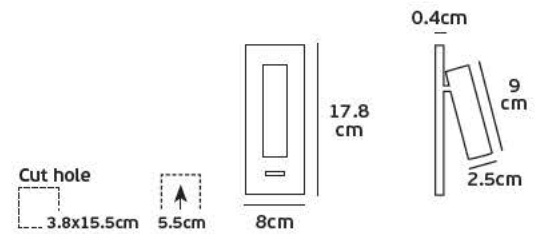

VK/04176

Product Models

Code	Model	Box
64171-069126	VK/04176/WA/B/W ■ Black matt. 3000K. 110lm. 3w. 30°. CRI>80.	10pcs
64171-068126	VK/04176/WA/W/W □ White. 3000K. 110lm. 3w. 30°. CRI>80.	10pcs

Details

AC 100-265V Driver (Included). Watt 3w. CRI>80. Beam Angle 30°. Type of Led CREE. Working temperature -20°C→ 40°C. Lifetime 50.000hrs. Material Aluminium. USB charger. 2 years guarantee.

VK/04177

Product Models

Code	Model	Box
64171-071126	VK/04177/WA/B/W ■ Black matt. 3000K. 110lm. 3w. 30°. CRI>80.	10pcs
64171-070126	VK/04177/WA/W/W □ White. 3000K. 110lm. 3w. 30°. CRI>80.	10pcs

Details

AC 100-265V Driver (Included). Watt 3w. CRI>80. Beam Angle 30°. Type of Led 3535. Working temperature -20°C→ 40°C. Lifetime 30.000hrs. Material Aluminium. USB charger. 3 years guarantee.