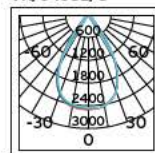

VK/04082/C