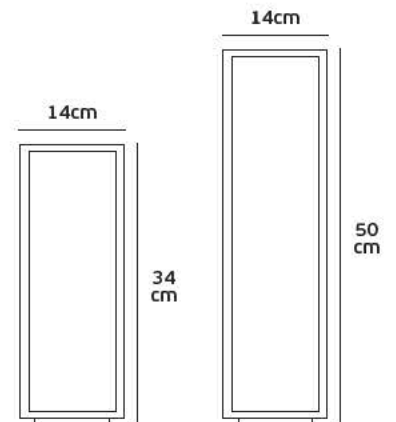

Details

AC 220-240V. Watt 7w. Beam Angle 66°. CRI>85. Type of Led SMD. Lifetime 30.000hrs. Working temperature -20°C→40°C. No Dimmable. Material Die-cast aluminium, opal PC. 2 years guarantee.

IP54. 7w.