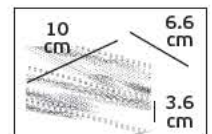

VK/28B/R

Product Models

Code	Model	Box
71164-049111	VK/28B/S/R ■ Silver. Right L-shape. Aluminium, plastic.	10pcs
71164-050111	VK/28B/W/R □ White. Right L-shape. Aluminium, plastic.	10pcs
71164-051111	VK/28B/B/R ■ Black. Right L-shape. Aluminium, plastic.	10pcs

Details

Right L-shape connector to connect two track sections at a 90° angle.
Material Aluminium, plastic.

VK/29B

Product Models

Code	Model	Box
71164-016111	VK/29B/S ■ Silver. "+" connector. Aluminium, plastic.	10pcs
71164-017111	VK/29B/W □ White. "+" connector. Aluminium, plastic.	10pcs
71164-018111	VK/29B/B ■ Black. "+" connector. Aluminium, plastic.	10pcs

Details

"+" connector to connect four track sections into a cross configuration.
Material Aluminium, plastic.

VK/30B

Product Models

Code	Model	Box
71164-028111	VK/30B/S ■ Silver. Flexible connector. Aluminium, plastic.	10pcs
71164-029111	VK/30B/W □ White. Flexible connector. Aluminium, plastic.	10pcs
71164-030111	VK/30B/B ■ Black. Flexible connector. Aluminium, plastic.	10pcs

Details

Flexible connector to connect two track sections at any angle up to 180°.
Material Aluminium, plastic.

VK/32B/L1

Product Models

Code	Model	Box
71164-052111	VK/32B/S/L1 ■ Silver. Left "T" connector. Aluminium, plastic.	10pcs
71164-053111	VK/32B/W/L1 □ White. Left "T" connector. Aluminium, plastic.	10pcs
71164-054111	VK/32B/B/L1 ■ Black. Left "T" connector. Aluminium, plastic.	10pcs

Details

Left "T" connector to connect three track sections into a T configuration.
Material Aluminium, plastic.