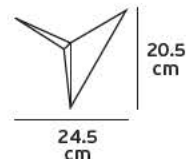

VK/04180/WA

Product Models

Code	Model	Box
75169-356695	VK/04180/WA/W/W □ White. 3000K. 390lm. 3w. 120°. CRI>80.	5pcs
75169-357695	VK/04180/WA/B/W ■ Black. 3000K. 390lm. 3w. 120°. CRI>80.	5pcs
75169-358695	VK/04180/WA/GD/W ■ Gold. 3000K. 390lm. 3w. 120°. CRI>80.	5pcs

Details

AC 220-240V Driver (Included). Watt 3w. CRI>80. Beam Angle 120°.
Type of Led CREE. Lifetime 30.000hrs. Working temperature -20°C→ 40°C. Material Iron.
2 years guarantee.

IP20. 3w.