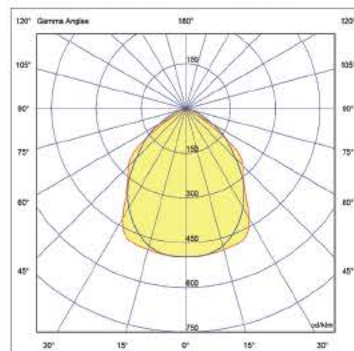

3 double parabolic

VK/04287/700/5/W/W

5 double parabolic

Parabolic detail