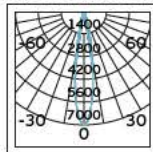

Details

Voltage 220-240V. Watt 10w. Type of LED COB Citizen. Beam angle 24°. Clicks 25.000. Working temperature -25°C→ 45°C. Lifetime 35.000hrs. 3-phase adapter. Material Aluminium.

IP20. 10w.

5 years guarantee

VK/04119/WW/24