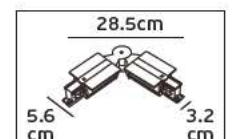

Details

Adjustable L-shape connector to connect
two track sections end-to-end.
Material Aluminium, plastic.

VK/28R

Product Models

Code	Model	Box
71164-023126	VK/28R/W □ White. L-shape connector. Aluminium, plastic.	50pcs
71164-024126	VK/28R/B ■ Black. L-shape connector. Aluminium, plastic.	50pcs