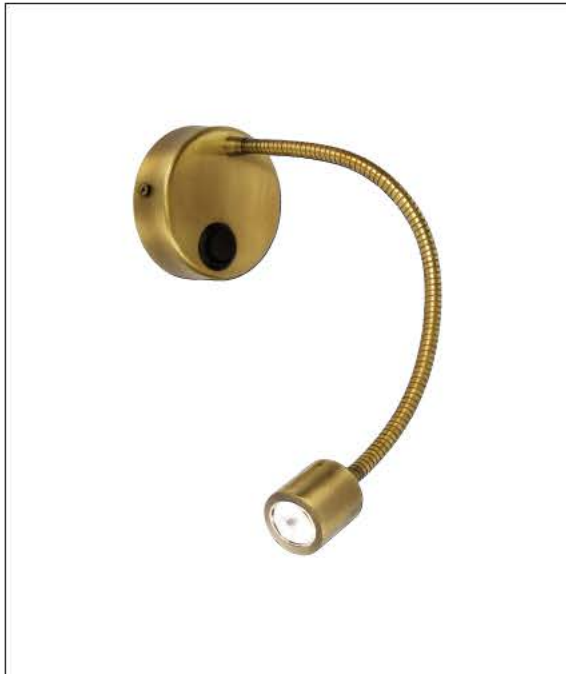

VK/04023

Product Models

Code	Model	Box
64171-011171	VK/04023/C ■ Chrome. 50lm. 1w. 25°. CRI>80.	10pcs
64171-021171	VK/04023/MC ■ Brushed Chrome. 50lm. 1w. 25°. CRI>80.	10pcs
64171-022171	VK/04023/BS ■ Brass. 50lm. 1w. 25°. CRI>80.	10pcs

Details

AC 240V Driver (Included). Watt 1w. CRI>80. Beam Angle 25°. Type of Led CREE. Working temperature -20°C→ 45°C. Lifetime 50.000hrs. Material Aluminium. 2 years guarantee.

IP20. 1w.

VK/04031/SPIRAL