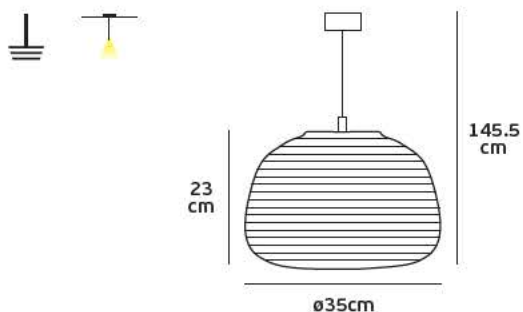

Details

Voltage 240V. Max watt 11w. E27. Working temperature -20°C ~ 40°C.
Cable 1 m fabric cable + black ceiling plate. Material Paper.