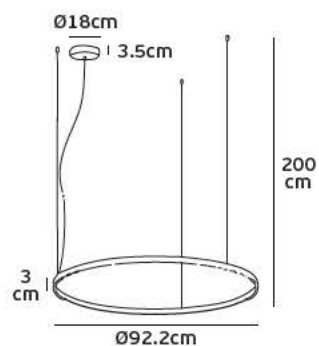

Pendant lights LED

VK/04406PE/.../92

Product Models

Code	Model	Box
71164-005115	VK/04406PE/B/W/92 ■ Black. 3000K. 4.200lm. led. 42w. CRI>80.	1pc
71164-006115	VK/04406PE/W/W/92 □ White. 3000K. 4.200lm. led. 42w. CRI>80.	1pc

Details

Led Pendant Light 220-240V. Watt 42w. CRI>80. IP Rating IP20. Type of Led 2835 with driver. Dimmable Triac. Lifetime 20.000hrs. Working temperature -20°C → 40°C
Material Aluminium.

IP20. 42w.

5 years guarantee