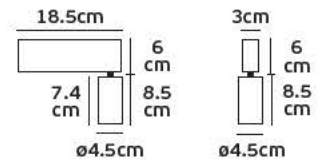

VK/04208TR/SP

Product Models

Code	Model	Box
71164-016721	VK/04208TR/W/SP/B ■ Black sand. 3000K. 480lm. 7w. 24°. CRI>90	30pcs
71164-047721	VK/04208TR/C/SP/B ■ Black sand. 4000K. 480lm. 7w. 24°. CRI>90	30pcs

Details

Led magnetic track light DC Driver 24V. Watt 7w. Beam Angle 24°. Type of Led CREE CXA 1304. Lifetime 50.000hrs. Working temperature < 45°C. Material Aluminium. 2 years guarantee.

IP20. 7w.

VK/04209TR/SP

Product Models

Code	Model	Box
71164-017721	VK/04209TR/W/SP/B ■ Black sand. 3000K. 850lm. 12w. 24°. CRI>90	20pcs
71164-038721	VK/04209TR/C/SP/B ■ Black sand. 4000K. 850lm. 12w. 24°. CRI>90	20pcs

Details

Led magnetic track light DC Driver 24V. Watt 12w. Beam Angle 24°. Type of Led CREE CXA 1507. Lifetime 50.000hrs. Working temperature < 45°C. Material Aluminium. 2 years guarantee.

IP20. 12w.

VK/04210TR/SP

Product Models

Code	Model	Box
71164-018721	VK/04210TR/W/SP/B ■ Black sand. 3000K. 2.220lm. 28w. 24°. CRI>90	12pcs
71164-048721	VK/04210TR/C/SP/B ■ Black sand. 4000K. 2.220lm. 28w. 24°. CRI>90	12pcs

Details

Led magnetic track light DC Driver 24V. Watt 28w. Beam Angle 24°. Type of Led CREE CXA 1816. Lifetime 50.000hrs. Working temperature < 45°C. Material Aluminium. 2 years guarantee.

IP20. 28w.