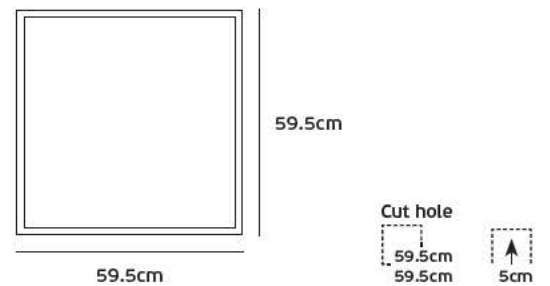

VK/04019/MF

Product Models

Code 63158-223123	Model VK/04019/MF	□ White.	Box 1pc

Details

Frame mounting kit for LED panel VK/04019.

VK/04019/RF

Product Models

Code 77161-133164	Model VK/04019/RF	□ White.	Box 1pc

Details

Frame mounting kit for LED panel VK/04019 with metal clip set.