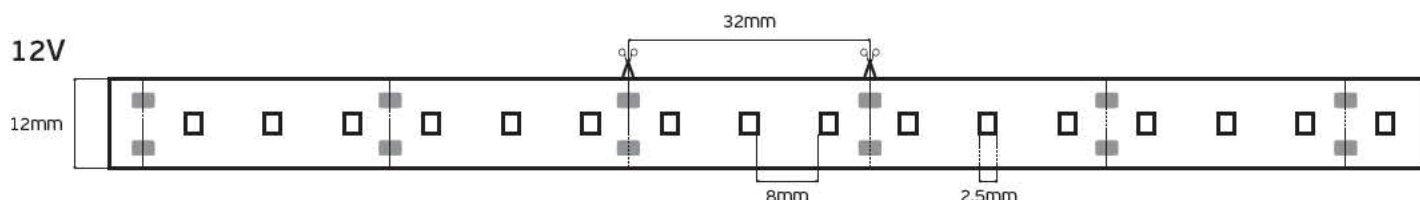

Details

Led type SMD 3528. Watt 7.68w/m. Led qty 96pcs/m. CRI>80. Tape on back 3M. Working temperature -25°C → 60°C. Storage temperature -40°C → 80°C. 2 years guarantee.