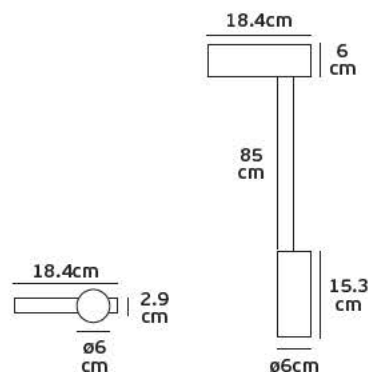

Details

Led magnetic track light DC Driver 24V. Watt 7w. Beam Angle 24°. Type of Led CREE CXA 1304. Lifetime 50.000hrs. Working temperature < 45°C. Material Aluminium. 2 years guarantee.

IP20. 7w.