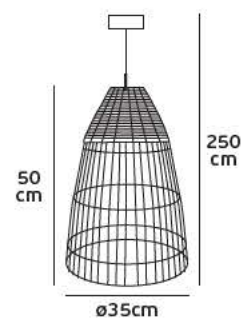

Details

Voltage 240V. Max watt 60w. E27. Working temperature -20°C ~ 40°C.
Cable 2 m white fabric cable + white ceiling plate. Material Bamboo.

IP20. E27.