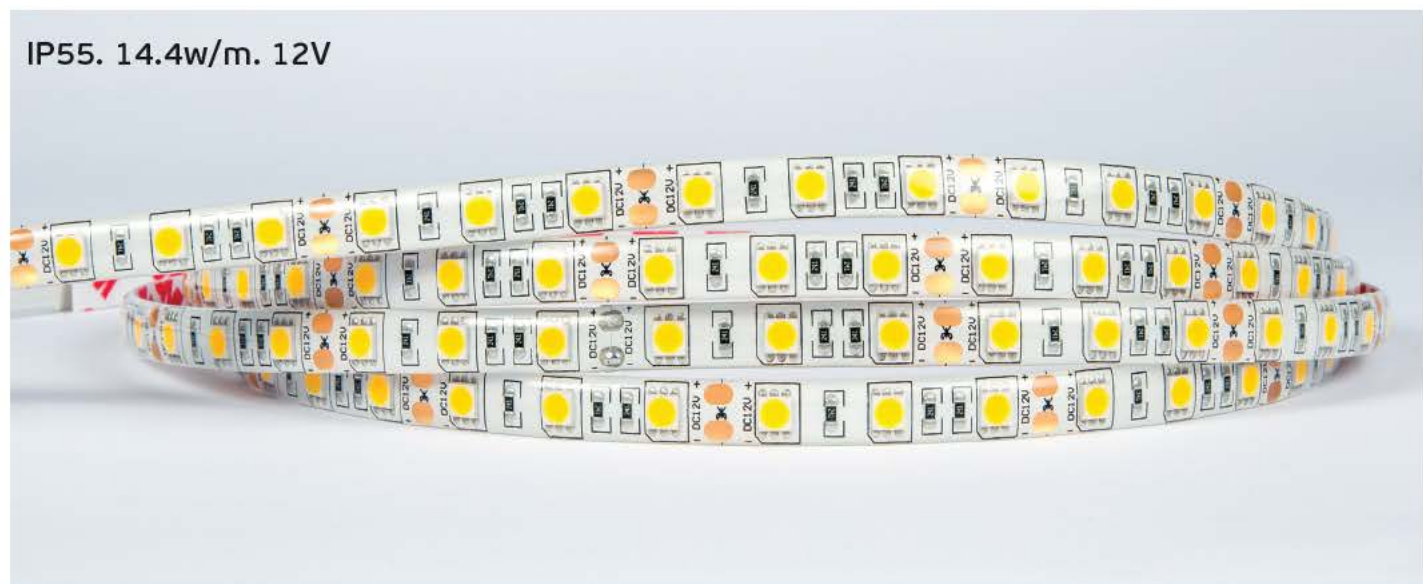

Details

Led type SMD 5050. Watt 14.4w/m. Led qty 60pcs/m. CRI>80. Tape on back 3M. Working temperature -25°C → 60°C. Storage temperature -40°C → 80°C. 2 years guarantee.

IP55. 14.4w/m. 24V

VK/5050J/60 12V

Details

Led type SMD 5050. Watt 14.4w/m. Led qty 60pcs/m. CRI>80. Tape on back 3M. Working temperature -25°C → 60°C. Storage temperature -40°C → 80°C. 2 years guarantee.

VK/3528W/60 24V

Product Models

Code	Model	Voltage	Color	Lumen	CRI	Power	Box
78001-274123	VK/24/3528W/WW/60	24V	2700K	480lm/m	CRI>80	4.8w/m	5m/roll
78001-275123	VK/24/3528W/W/60	24V	3000K	480lm/m	CRI>80	4.8w/m	5m/roll
78001-276123	VK/24/3528W/C/60	24V	4000K	480lm/m	CRI>80	4.8w/m	5m/roll
78001-277123	VK/24/3528W/D/60	24V	6000K	480lm/m	CRI>80	4.8w/m	5m/roll
78001-278123	VK/24/3528W/BL/60	24V	BLUE	336lm/m	CRI>80	4.8w/m	5m/roll