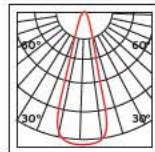

VK/04208TR/SP

Product Models

Code	Model	Box
71164-016721	VK/04208TR/W/SP/B ■ Black sand. 3000K. 480lm. 7w. 24°. CRI>90	30pcs
71164-047721	VK/04208TR/C/SP/B ■ Black sand. 4000K. 480lm. 7w. 24°. CRI>90	30pcs

Details

Led magnetic track light DC Driver 24V. Watt 7w. Beam Angle 24°. Type of Led CREE CXA 1304. Lifetime 50.000hrs. Working temperature < 45°C. Material Aluminium. 2 years guarantee.

IP20. 7w.

VK/04209TR/SP

Product Models

Code	Model	Box
71164-017721	VK/04209TR/W/SP/B ■ Black sand. 3000K. 850lm. 12w. 24°. CRI>90	20pcs
71164-038721	VK/04209TR/C/SP/B ■ Black sand. 4000K. 850lm. 12w. 24°. CRI>90	20pcs

Details

Led magnetic track light DC Driver 24V. Watt 12w. Beam Angle 24°. Type of Led CREE CXA 1507. Lifetime 50.000hrs. Working temperature < 45°C. Material Aluminium. 2 years guarantee.

IP20. 12w.

VK/04210TR/SP

Product Models

Code	Model	Box
71164-018721	VK/04210TR/W/SP/B ■ Black sand. 3000K. 2.220lm. 28w. 24°. CRI>90	12pcs
71164-048721	VK/04210TR/C/SP/B ■ Black sand. 4000K. 2.220lm. 28w. 24°. CRI>90	12pcs

Details

Led magnetic track light DC Driver 24V. Watt 28w. Beam Angle 24°. Type of Led CREE CXA 1816. Lifetime 50.000hrs. Working temperature < 45°C. Material Aluminium. 2 years guarantee.

IP20. 28w.