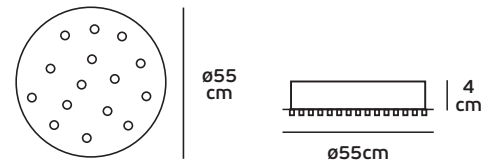

Details

Voltage 220-240V. IP Rating IP20, Working temperature -20 ~ 45°C. Material Iron.
Canopy with 2 drivers (15 heads) 1st Driver HBL, 42-50w, 28-33Vdc, 1.500Ma.
2nd Driver HBL, 50-60w, 33-40Vdc, 1.750Ma. 3 years guarantee.

IP20. 15 heads.