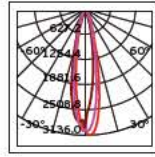

Details

Led magnetic track light DC driver 48V (included). Watt 9w. CRI>90. IP Rating IP20
Type of Led CREE with driver. Dimmable 1-10V. Lifetime 50.000 hrs
Working temperature < 45°C. Material Aluminium. 2 years guarantee.

IP20. 9w.