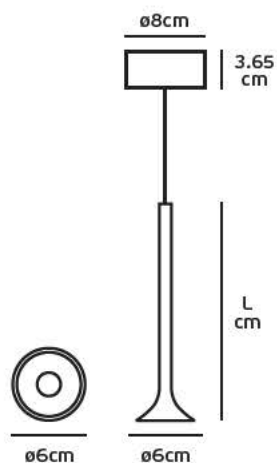

Details

AC Driver 220-240V (Included). Watt 5w. Beam Angle 20°. CRI>90. Type of Led *bridgelux*.5050. No dimmable. Working temperature < 45°C. Lifetime 50.000hrs. Clicks 50.000. Material Aluminium. 2 years guarantee.

IP20. 5w.