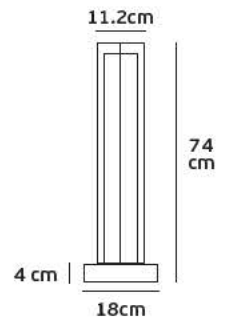

Details

AC Driver 220-240V (Included). Watt 6.5w. Type of Led CREE 1304. No Dimmable. Working temperature -20°C→45°C. Material Concrete. 2 years guarantee.

IP65. 6.5w.