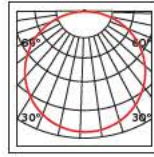

Details

Led magnetic track light DC Driver 24V. Watt 12w. Beam Angle 110°. Type of Led *bridgelux*. 2835. Lifetime 50.000hrs. Working temperature < 45°C. Material Aluminium. 2 years guarantee.

IP20. 12w.