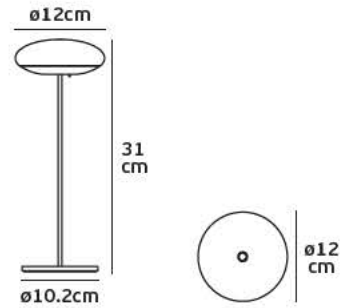

IP54. 2.2w.

Included

Power adapter

USB micro

VK/02154/PEN

Product Models

Code	Model	Box
75169-397694	VK/02154/W/PEN □ White shining suspension.	1pc
75169-399694	VK/02154/B/PEN ■ Black shining suspension.	1pc