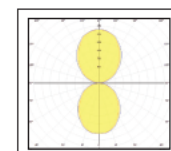

IP20.

VK/04463/114/W/C