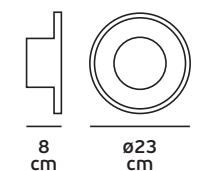

Details

Voltage 12V. Max watt 50w. G53/R111. Material Gypsum. Possibility to paint.

IP20. G53/R111.