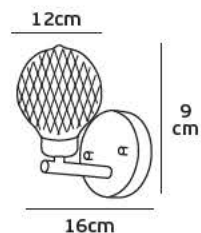

VK/03069/WA

Product Models

Code	Model	Box
64171-055697	VK/03069/WA/BR ■ Brown. G9. Max 28w.	8pcs

Details

Voltage 230V. Max watt 28w. G9. Material Metal, glass. IP Rating IP20.

IP20. G9.

VK/03069/2/WA

Product Models

Code	Model	Box
64171-056697	VK/03069/2/WA/BR ■ Brown. G9. Max 2x28w.	6pcs

Details

Voltage 230V. Max watt 2x28w. G9. Material Metal, glass. IP Rating IP20.

IP20. G9.