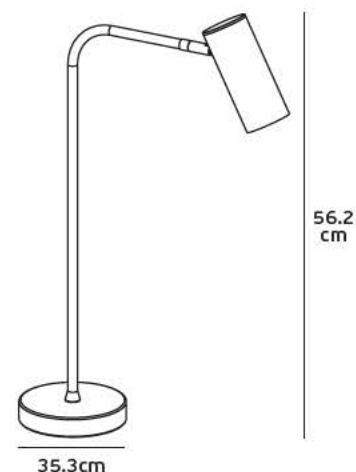

Details

Voltage 230V. Max watt 35w. Lampholder GU10. Material Aluminium, metal. IP Rating IP20.

IP20. GU10.