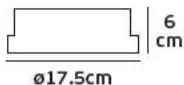

VK/11110D

Product Models

Code	Model	Box
64173-316622	VK/11110D/W □ White. ES111/R111. Max 50w.	36pcs
64173-657622	VK/11110D/B ■ Black. ES111/R111. Max 50w.	36pcs
64173-345622	VK/11110D/G ■ Grey. ES111/R111. Max 50w.	36pcs

Details

Max watt 50w. ES111/R111. Material Die cast aluminium.
INCLUDED LAMPHOLDER G53.

IP20. GU10/G53.

Cut hole

VK/03115

Product Models

Code	Model	Box
64173-080121	VK/03115/W □ White. ES111/R111. Max 50w.	16pcs
64173-081121	VK/03115/B ■ Black. ES111/R111. Max 50w.	16pcs

Details

Max watt 50w. ES111/R111. Material Die cast aluminium.
INCLUDED LAMPHOLDER G53.

IP20. GU10/G53.

Cut hole