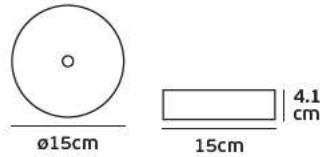

Details

AC Driver 100-240V (Included) . Watt 3w.
CRI>90. Beam Angle 8°. Type of Led
Working temperature < 45°C. Lifetime 50.000 hrs.
Material Aluminium. 2 years guarantee.

IP20. 3w.