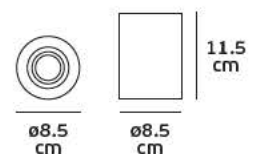

VK/03082CE

Product Models

Code	Model	Box
75169-228108	VK/03082CE/COP ■ Copper. GU10. Max 35w.	20pcs

Details

Voltage 240V. Max watt 35w. GU10/Par16. Working temperature -20°C ~ 40°C.
Material Aluminium.

IP20. GU10.

VK/03054

Product Models

Code	Model	Box
75169-211108	VK/03054/W □ White. GU10. Max 35w.	1pc
75169-212108	VK/03054/B ■ Black. GU10. Max 35w.	1pc
64174-951121	VK/03054/CH-GD ■ Champaign Gold. GU10. Max 35w.	1pc

Details

Voltage 240V. Max watt 35w. GU10/Par16. Working temperature -20°C ~ 40°C.
Material Aluminium. Adjustable.

IP20. GU10.