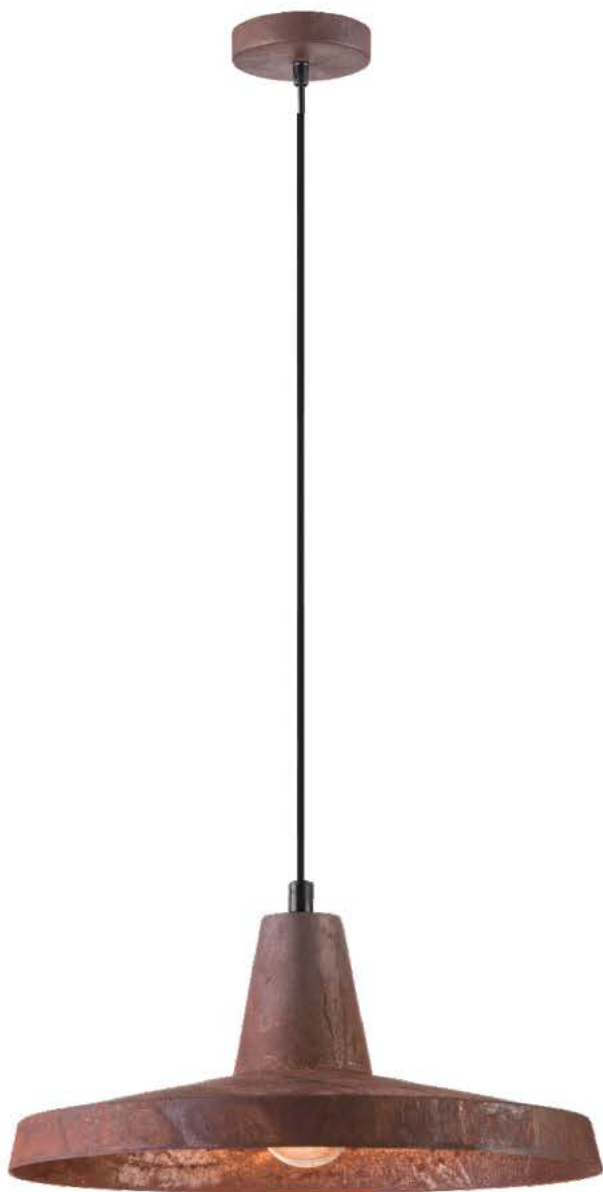

VK/03166/BR
VK/03167/BR

Product Models

Code	Model	Box
75169-018733	VK/03166/BR ■ Rust brown. E27. Max 40w. Rust brown ceiling plate.	1pc
75169-020733	VK/03167/BR ■ Rust brown. E27. Max 40w. Rust brown ceiling plate.	1pc

Details

Voltage 240V. Max watt 40w. E27. Working temperature -20°C ~ 40°C.
Cable 1m black cable + rust brown ceiling plate ceiling plate. Material Metal.

⏚ ⚡ IP20. E27.