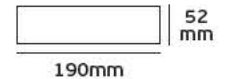

Details

Voltage 100-240V. Watt 100w. Material Plastic housing. 2 years guarantee.

IP67. 100w.