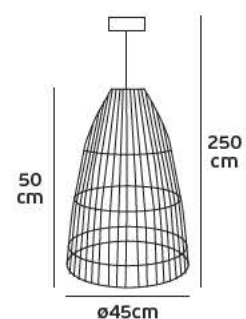

Details

Voltage 240V. Max watt 60w. E27. Working temperature -20°C ~ 40°C. Cable 2 m black fabric cable + black ceiling plate. Material Bamboo.

⏚ ⚡ IP20. E27.

⏚ ⚡ IP20. E27.