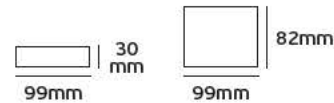

MW MEAN WELL VK/LRS-50

Product Models

Code	Model	Box
78000-673255	VK/LRS-50-12 4.2A. 50w. 12V.	60pcs
78000-662255	VK/LRS-50-24 2.2A. 50w. 24V.	60pcs

Details

Voltage 100-240V. Watt 50w. Material Metallic. 3 years guarantee.

IP20. 50w.

MW MEAN WELL VK/LRS-100

Product Models

Code	Model	Box
78000-674255	VK/LRS-100-12 8.5A. 100w. 12V.	40pcs
78000-637734	VK/LRS-100-24 4.5A. 100w. 24V.	40pcs

Details

Voltage 100-240V. Watt 100w. Material Metallic. 3 years guarantee.

IP20. 100w.

MW MEAN WELL VK/LRS-150

Product Models

Code	Model	Box
78000-675255	VK/LRS-150-12 12.5A. 150w. 12V.	30pcs
78000-653255	VK/LRS-150-24 6.5A. 150w. 24V.	30pcs

Details

Voltage 100-240V. Watt 150w. Material Metallic. 3 years guarantee.

IP20. 150w.