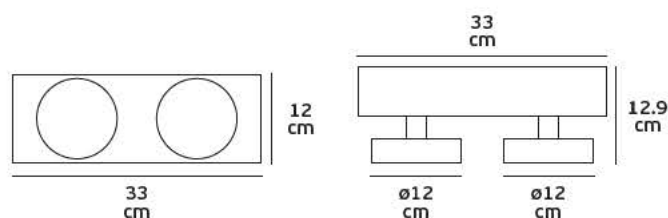

VK/03111CE

Product Models

Code	Model	Box
75169-269108	VK/03111CE/W □ White sanded. GU10. Max 50w.	12pcs
75169-270108	VK/03111CE/B ■ Black sanded. GU10. Max 50w.	12pcs

Details

Voltage 240V. Max watt 50w. GU10/ES111. Working temperature -20°C ~ 40°C.
Material Aluminium, metal.

IP20. GU10/ES111.

VK/03111CE/2

Product Models

Code	Model	Box
75169-271108	VK/03111CE/2/W □ White sanded. GU10x2. Max 2x50w.	9pcs
75169-272108	VK/03111CE/2/B ■ Black sanded. GU10x2. Max 2x50w.	9pcs

Details

Voltage 240V. Max watt 2x50w. GU10/ES111. Working temperature -20°C ~ 40°C.
Material Aluminium, metal.

IP20. GU10/ES111.