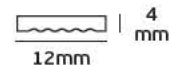

VK/00/AL

Product Models

Code	Model	Box
75165-137264	VK/00/AL Aluminium. 2.000x12x4mm	100pcs

Details

Charged per meter. Available 2m. Material Aluminium.

VK/01/SLIM/AL

Product Models

Code	Model	Box
75165-162264	VK/01/SLIM/AL Aluminium. 2.000x14x8mm	100pcs

Details

Charged per meter. Available 2m. Material Aluminium.

VK/01/DEEP/SLIM/AL

Product Models

Code	Model	Box
75165-215264	VK/01/DEEP/SLIM/AL Aluminium. 2.000x27.4x15mm	100pcs

Details

Charged per meter. Available 2m. Material Aluminium.