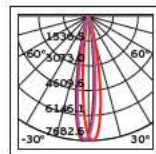

Details

Led magnetic track Zoom Light DC driver 48V (included). Watt 12w. CRI>90.
IP Rating IP20. Type of Led *bridgelux* V6 HD with driver. Dimmable 1-10V. Lifetime 50.000hrs.
Working temperature < 45°C. Material Aluminium. 2 years guarantee.