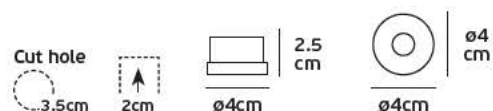

VK/04222

Product Models

Code	Model	Box
64174-038721	VK/04222/W/W □ White matt. 3000K. 126lm. 3w. 25°. CRI>80	150pcs

Details

AC 100-240V Driver (Included). Watt 3w. Beam Angle 25°. CRI>80. Type of Led CREE XPE. Lifetime 50.000hrs. Clicks 20.000. Working temperature < 45°C. Material Aluminium. 2 years guarantee.

IP20. 3w.

VK/04225

Product Models

Code	Model	Box
75169-043721	VK/04225/W/W □ White matt. 3000K. 20lm. 1w. CRI>80	300pcs

Details

AC 100-240V Driver (Included). Watt 1w. CRI>80. Type of Led Edison. Lifetime 50.000hrs. Clicks 20.000. Working temperature < 45°C. Material Aluminium. 2 years guarantee.

IP20. 1w.