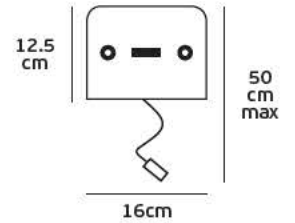

VK/04229

Product Models

Code	Model	Box
64171-258727	VK/04229/W/W □ White. 3200K. 480lm. 3w & 6w. 25°. CRI>70.	12pcs
64171-259727	VK/04229/B/W ■ Black. 3200K. 480lm. 3w & 6w. 25°. CRI>70.	12pcs

Details

Voltage 220-240V. Watt 3w & 6w. CRI>70. Type of LED SMD Samsung 3535/Edison 2835. Beam angle 25°. No dimmable. Lifetime 30.000hrs. Working temperature -20°C→ 45°C. Material Aluminium, iron, acrylic. USB charger. 2 years guarantee.

IP20. 3w &6w.

with USB