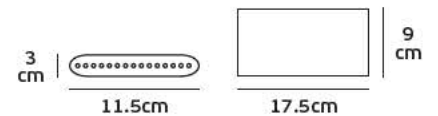

VK/02047

Product Models

Code	Model	Box
75169-306692	VK/02047/AN/W ■ Anthracite. 3000K. 280lm. 4w. 2x89°. CRI>80	20pcs
75169-307692	VK/02047/W/W □ White. 3000K. 280lm. 4w. 2x89°. CRI>80	20pcs

Details

AC Driver 220-240V (Included). Watt 4w. Beam Angle 2x89°. CRI>80.
Type of Led SMD 5630. Working temperature -20°C → 40°C. Lifetime 30.000hrs.
No Dimmable. Material Aluminium. 2 years guarantee.

IP54. 4w.

VK/02048

Product Models

Code	Model	Box
75169-308692	VK/02048/AN/W ■ Anthracite. 3000K. 405lm. 6w. 2x89°. CRI>80	20pcs
75169-309692	VK/02048/W/W □ White. 3000K. 405lm. 6w. 2x89°. CRI>80	20pcs

Details

AC Driver 220-240V (Included). Watt 6w. Beam Angle 2x89°. CRI>80.
Type of Led SMD 5630. Working temperature -20°C → 40°C. Lifetime 30.000hrs.
No Dimmable. Material Aluminium. 2 years guarantee.

IP54. 6w.

VK/02049

Product Models

Code	Model	Box
75169-310692	VK/02049/AN/W ■ Anthracite. 3000K. 520lm. 10w. 2x112°. CRI>80	20pcs
75169-311692	VK/02049/W/W □ White. 3000K. 520lm. 10w. 2x112°. CRI>80	20pcs

Details

AC Driver 220-240V (Included). Watt 10w. Beam Angle 2x112°. CRI>80.
Type of Led SMD 2835. Working temperature -20°C → 40°C. Lifetime 30.000hrs.
No Dimmable. Material Aluminium. 2 years guarantee.

IP54. 10w.