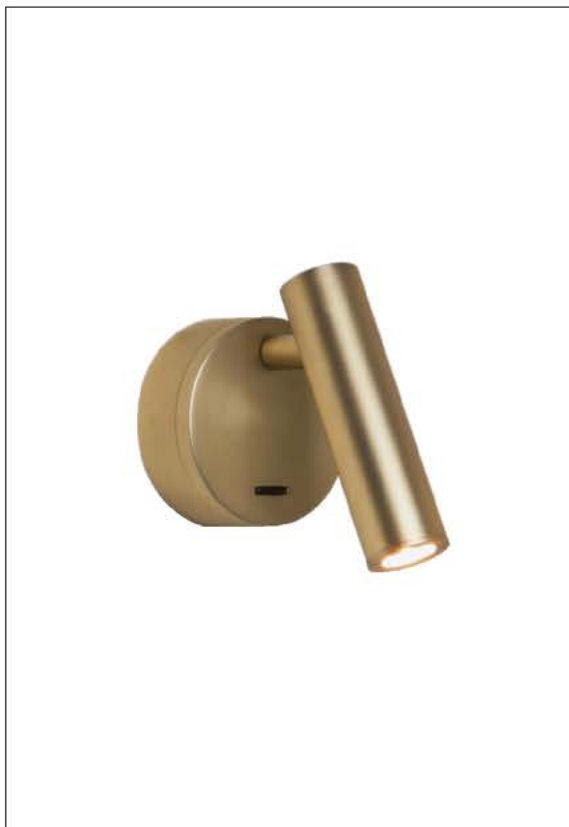

Details

AC 100-265V Driver (Included). Watt 3w. CRI>80. Beam Angle 30°. Type of Led CREE.
Working temperature -20°C→ 40°C. Lifetime 50.000hrs. Material Aluminium.
2 years guarantee.

IP20. 3w.

Obo

Reading
Light