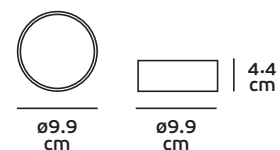

Details

Voltage 240V. Max watt 7w. GX53. Working temperature -20°C ~ 40°C. Material Aluminium.

IP20. GX53.