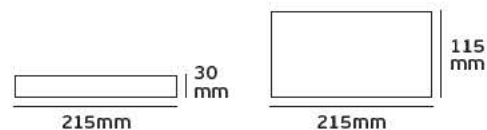

Details

Voltage 100-240V. Watt 350w. Material Metallic. 3 years guarantee.

IP20. 350w.