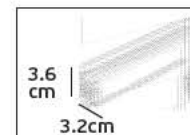

VK/19B

Product Models

Code	Model	Box
71164-001111	VK/19B/S ■ Silver. Track line. Available 1, 2, 3 meters. Aluminium.	10pcs
71164-002111	VK/19B/W □ White. Track line. Available 1, 2, 3 meters. Aluminium.	10pcs
71164-003111	VK/19B/B ■ Black. Track line. Available 1, 2, 3 meters. Aluminium.	10pcs

Details

3-phase track line. Material Aluminium.

VK/24B/L

Left

Product Models

Code	Model	Box
71164-010111	VK/24B/S/L ■ Silver. Left connector. Aluminium, plastic.	10pcs
71164-011111	VK/24B/W/L □ White. Left connector. Aluminium, plastic.	10pcs
71164-012111	VK/24B/B/L ■ Black. Left connector. Aluminium, plastic.	10pcs

Details

Left power connector to start track. Material Aluminium, plastic.

VK/24B/R

Right

Product Models

Code	Model	Box
71164-046111	VK/24B/S/R ■ Silver. Right connector. Aluminium, plastic.	10pcs
71164-047111	VK/24B/W/R □ White. Right connector. Aluminium, plastic.	10pcs
71164-048111	VK/24B/B/R ■ Black. Right connector. Aluminium, plastic.	10pcs

Details

Right power connector to start track. Material Aluminium, plastic.

VK/28B/L

Left

Product Models

Code	Model	Box
71164-022111	VK/28B/S/L ■ Silver. Left L-shape. Aluminium, plastic.	10pcs
71164-023111	VK/28B/W/L □ White. Left L-shape. Aluminium, plastic.	10pcs
71164-024111	VK/28B/B/L ■ Black. Left L-shape. Aluminium, plastic.	10pcs

Details

Left L-shape connector to connect two track sections at a 90° angle. Material Aluminium, plastic.