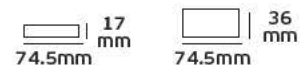

VK/FUT039S
Controller RGB+CCT

Product Models

Code	Model	Box
90004-039698	VK/FUT039S	1pc
	6A/Channel. 12-24V. Max 12A.	

Details

Voltage 12-24V. Output 6A/channel. Total output Max 12A. 2.4G RF RGB+CCT Distance 30m. Material Plastic. Dimmable RGB+CCT, 4 channels. Working temperature -10~40°C. 2 years guarantee.

IP20. 12/24V.

Match FUT092

VK/iBOX2
Controller WiFi

Product Models

Code	Model	Box
78000-649734	VK/iBOX2	1pc
	5V/500mA. 2.4GHz. WiFi 802.11 b/g/n. L90.5xW66xH15mm	

Details

Voltage 5V/500mA. Protocol 2.4GHz, WiFi 802.11 b/g/n. Working temperature -20°C → 60°C Material Plastic. Dimmable RGB+W. 2 years guarantee.

IP20. 5V/500mA.

Match with all controllers & receivers of VK/FUT series