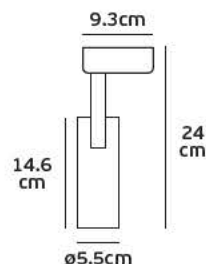

VK/04119
12°

Product Models

Code	Model	Box
64174-244128	VK/04119/W/WW/12 □ White. 2700K. 800lm. 10w. 12°. CRI>80	24pcs
64174-245128	VK/04119/W/C/12 □ White. 4000K. 800lm. 10w. 12°. CRI>80	24pcs
64174-246128	VK/04119/B/WW/12 ■ Black. 2700K. 800lm. 10w. 12°. CRI>80	24pcs
64174-247128	VK/04119/B/C/12 ■ Black. 4000K. 800lm. 10w. 12°. CRI>80	24pcs

Details

Voltage 220-240V. Watt 10w. Type of LED COB Citizen. Beam angle 12°. Clicks 25.000. Working temperature -25°C→ 45°C. Lifetime 35.000hrs. 3-phase adapter. Material Aluminium.

IP20. 10w.

5 years guarantee

VK/04119/C/12

VK/04119
24°

Product Models

Code	Model	Box
64174-248128	VK/04119/W/WW/24 □ White. 2700K. 800lm. 10w. 24°. CRI>80	24pcs
64174-249128	VK/04119/W/C/24 □ White. 4000K. 800lm. 10w. 24°. CRI>80	24pcs
64174-250128	VK/04119/B/WW/24 ■ Black. 2700K. 800lm. 10w. 24°. CRI>80	24pcs
64174-251128	VK/04119/B/C/24 ■ Black. 4000K. 800lm. 10w. 24°. CRI>80	24pcs

Details

Voltage 220-240V. Watt 10w. Type of LED COB Citizen. Beam angle 24°. Clicks 25.000. Working temperature -25°C→ 45°C. Lifetime 35.000hrs. 3-phase adapter. Material Aluminium.

IP20. 10w.

5 years guarantee