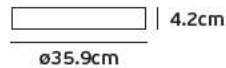

Details

AC Driver 220-240V (included). Watt 20w/30w. CRI>90. Type of Led *bridgelux*. 2835 with driver. No Dimmable. Lifetime 50.000 hrs. Working temperature < 45°C. Material Aluminium. Recessed Trimless ceiling. 2 years guarantee.

IP20. 20w/30w.