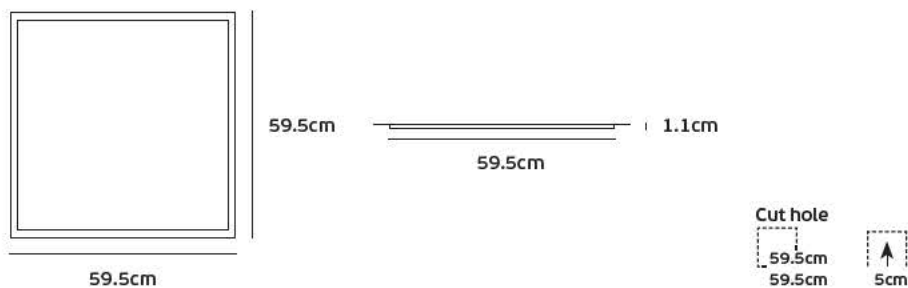

VK/04019/W
with **PHILIPS** driver

Product Models

Code	Model	Color	Temp	LM	W	Beam	CRI	Box
63158-212123	VK/04019/W/W	□ White	3000K	4.400lm	40w	110°	CRI>83	1pc
63158-213123	VK/04019/W/C	□ White	4000K	4.400lm	40w	110°	CRI>83	1pc
63158-214123	VK/04019/W/D	□ White	6000K	4.400lm	40w	110°	CRI>83	1pc

Details

AC Driver 220-240V **PHILIPS** (Included). Watt **40w**. Beam Angle 110°. CRI>83. LED SMD 4014. Lifetime 50.000hrs. Clicks 50.000. Working temperature < 45°C. Material Aluminium, PMMA. 2 years guarantee.

IP40. 40w.