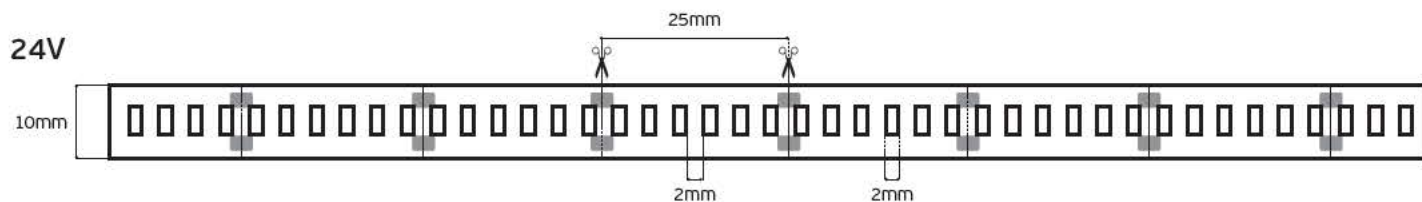

**VK/2835/240 24V
SUPER BRIGHT!!!**

Product Models

Code	Model	Voltage	Color	Lumen	CRI	Power	Box
78001-622126	VK/24/2835/WW/240	24V	2700K	1.600lm/m	CRI>80	16w/m	5m/roll
78001-623126	VK/24/2835/W/240	24V	3000K	1.600lm/m	CRI>80	16w/m	5m/roll
78001-624126	VK/24/2835/C/240	24V	4000K	1.600lm/m	CRI>80	16w/m	5m/roll
78001-625126	VK/24/2835/D/240	24V	6000K	1.600lm/m	CRI>80	16w/m	5m/roll

Details

Led type SMD 2835. Watt 16w/m. Led qty 240pcs/m. CRI>80. Tape on back 3M. Working temperature -25°C → 60°C. Storage temperature -40°C → 80°C. 2 years guarantee.