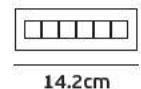

VK/04267/6

Product Models

Code	Model	Box
64174-061721	VK/04267/W/6/W □ White. 3000K. 6w. 610lm. 15°. CRI>90	10pcs
64174-062721	VK/04267/W/6/C □ White. 4000K. 6w. 610lm. 15°. CRI>90	10pcs
64174-059721	VK/04267/B/6/W ■ Black. 3000K. 6w. 610lm. 15°. CRI>90	10pcs
64174-060721	VK/04267/B/6/C ■ Black. 4000K. 6w. 610lm. 15°. CRI>90	10pcs

Details

AC Driver 220-240V (Included). Watt 6w. Beam Angle 15°. CRI>90. Type of Led . Lifetime 50.000hrs. Clicks 20.000. Working temperature < 45°C. Material Aluminium. 2 years guarantee.

IP20. 6w.

3.6 cm

5 cm

VK/04267/9

Product Models

Code	Model	Box
64174-065721	VK/04267/W/9/W □ White. 3000K. 9w. 946lm. 15°. CRI>90	10pcs
64174-066721	VK/04267/W/9/C □ White. 4000K. 9w. 946lm. 15°. CRI>90	10pcs
64174-063721	VK/04267/B/9/W ■ Black. 3000K. 9w. 946lm. 15°. CRI>90	10pcs
64174-064721	VK/04267/B/9/C ■ Black. 4000K. 9w. 946lm. 15°. CRI>90	10pcs

Details

AC Driver 220-240V. Watt 9w. Beam Angle 15°. CRI>90. Type of Led . Lifetime 50.000hrs. Clicks 20.000. Working temperature < 45°C. Material Aluminium. 2 years guarantee.

IP20. 9w.

3.6 cm

5 cm