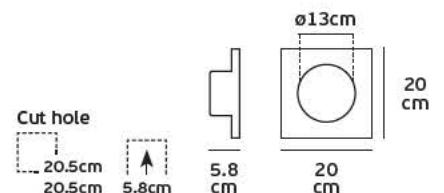

Details

AC Driver 220-240V (Included). Watt 1w. Beam Angle Diffuser light. Type of Led CREE. No Dimmable. Lifetime 30.000 hrs. Working temperature < 45°C. Material Gypsum. Possibility to paint. 2 years guarantee.

IP20. 1w.