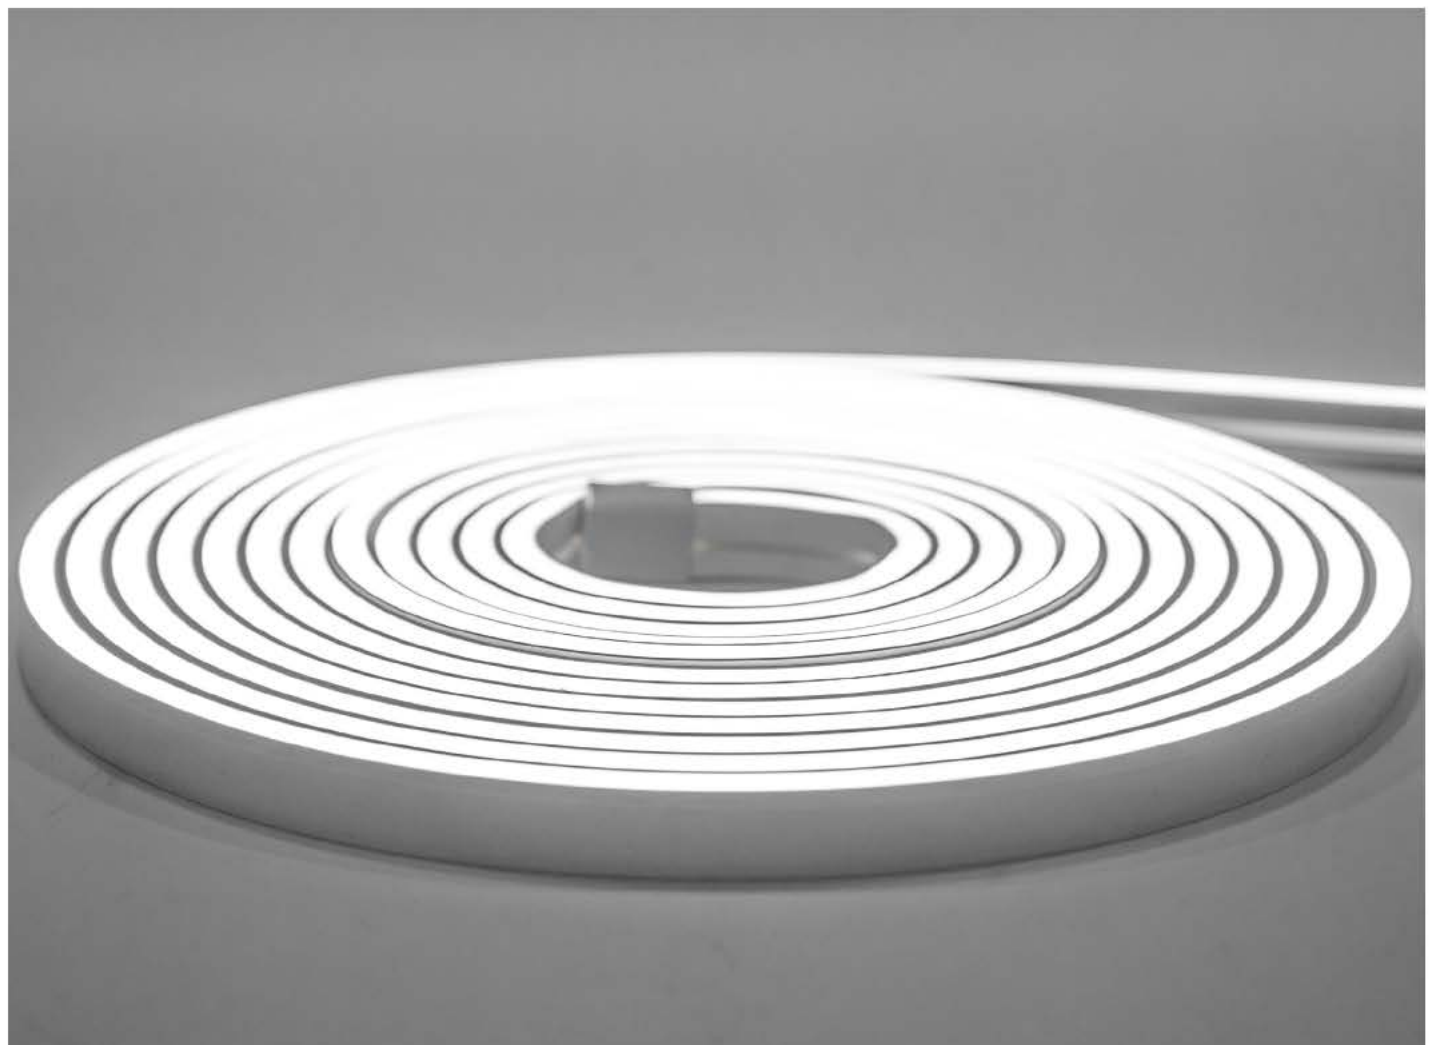

Profiles in pages 93