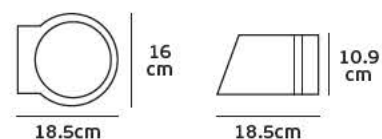

Details

Voltage 240V. Max watt 40w. G9. Material Gypsum. Possibility to paint.

IP20. G9.