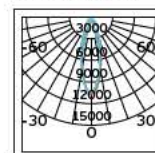

VK/04118/C/36