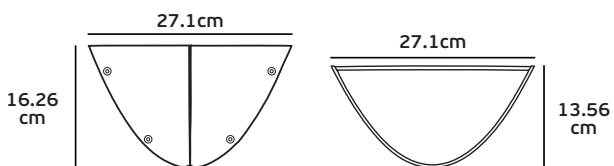

VK/02160

Product Models

Code	Model	Box
75169-242115	VK/02160/B/W ■ Black. 3000K. 950lm. 18w. 8-10°. CRI>80	1pc
75169-243115	VK/02160/B/C ■ Black. 4000K. 950lm. 18w. 8-10°. CRI>80	1pc

Details

Voltage 110-240V. Watt 18w. CRI>80. IP Rating IP66. Type of Led CREE XHP-50. No Dimmable. Lifetime 20.000 hrs. Working temperature -40 ~ 50°C. Material Aluminium. Driver Meanwell. 3-5 years guarantee.

IP66. 18w.