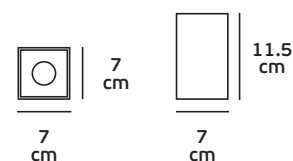

Details

Voltage 240V. Max watt 35w. GU10/Par16. Working temperature -20°C ~ 40°C.
Material Aluminium.

IP20. GU10.