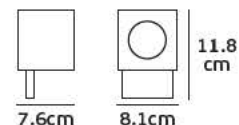

Details

AC Driver 200-240V (Included). Watt 10w. Beam Angle 26°. CRI>83. Type of Led COB. Lifetime 30.000hrs. Working temperature -20°C→45°C. No Dimmable. Material Die-cast Aluminium. 2 years guarantee.