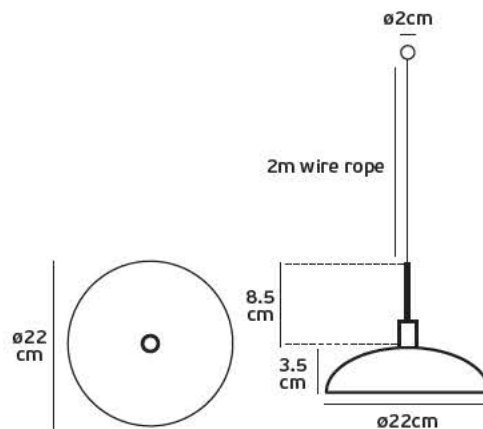

Details

Material Die-cast Aluminum Powder coated with pretreatment for outdoor use. with 2m wire rope. Use With VK/02154/W to be Pendant Light.

IP54.