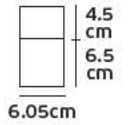

VK/04304

Product Models

Code	Model	Box
64174-111721	VK/04304/W/W □ White sand. 3000K. 460lm. 8w. <i>bridgelux</i>. 8°. CRI>90	1pc
64174-112721	VK/04304/W/C □ White sand. 4000K. 460lm. 8w. <i>bridgelux</i>. 8°. CRI>90	1pc
64174-113721	VK/04304/B/W ■ Black sand. 3000K. 460lm. 8w. <i>bridgelux</i>. 8°. CRI>90	1pc
64174-114721	VK/04304/B/C ■ Black sand. 4000K. 460lm. 8w. <i>bridgelux</i>. 8°. CRI>90	1pc

Details

AC Driver 220-240V (Included). Watt 8w (4x2w). CRI>90. Beam Angle 8°.

Type of Led *bridgelux*. Working temperature < 45°C. Lifetime 50.000hrs. Clicks 50.000. Material Aluminium. 2 years guarantee.

IP20. 8w.