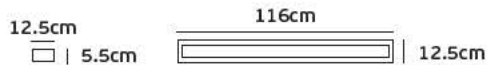

Details

700mA. 900mA. Supply Voltage 230V AC. Driver or PHILIPS (included). Watt 19w, 25w, UGR<19. Special Led board 1.4cm customed of VK Leading Light 2835 Edison. Working Temperature -25°C → 45°C. CRI>80. Material Metal body, electrostatically painted in white color, 99.85% clear mirror. PMMA Diffuser. Transmission 92%. Beam angle 130°. Lifetime 100.000hrs. Clicks 100.000. 5 years guarantee.

IP20. 19w. 25w.

VK/04289/W/W