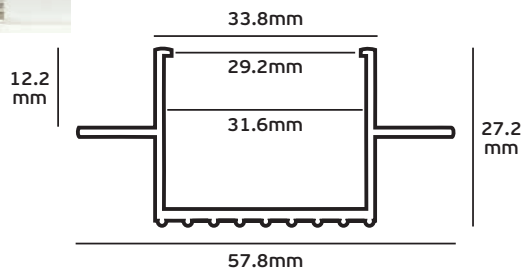

VK/07R/TRIMLESS/AL

Product Models

Code	Model	Box
75165-246264	VK/07R/TRIMLESS/AL Aluminium. 2.000x57.8x27.2mm	100pcs

Details

Charged **per meter**. Available 2m.
Material Aluminium.

1 πλακέτα LED

2 σειρές LEDSTRIP