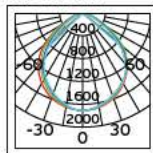

Details

Voltage 220-240V. Watt 45w. Type of LED SMD 2835. Beam angle 90°. Working temperature -25°C→ 45°C. Lifetime 50.000hrs. 3-phase adapter. Material Aluminium. 2 years guarantee.

IP20. 45w.

VK/04107/W