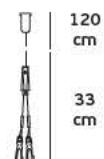

VK/04019/SRK
Set of 2 ropes

Product Models

Code	Model	Box
63158-221123	VK/04019/SRK Set of 2 ropes for LED panel VK/04019.	1pc

Details

Set of 2 ropes for LED panel VK/04019. Material Steel, Aluminium.

VK/04041/SRK
Set of 3 ropes

Product Models

Code	Model	Box
63158-222123	VK/04041/SRK Set of 3 ropes for LED panel VK/04041.	1pc

Details

Set of 3 ropes for LED panel VK/04041. Material Steel, Aluminium.