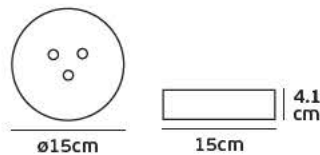

Details

AC Driver 200-240V (Included). Watt 3x3w. CRI>90. Beam Angle 8°. Type of Led
Working temperature < 45°C. Lifetime 50.000 hrs. Material Aluminium. 2 years guarantee.

IP20. 9w.