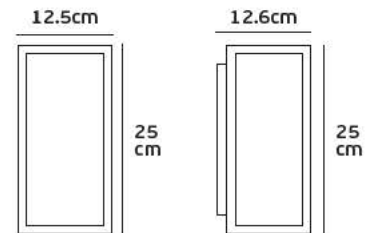

VK/02155/WA

Product Models

Code	Model	Box
75169-400694	VK/02155/WA/AN/W ■ Anthracite. 3000K. 212lm. 7w. 67° CRI>85	1pc

Details

AC 220-240V. Watt 7w. Beam Angle 67°. CRI>85. Type of Led SMD. Lifetime 30.000hrs. Working temperature -20°C→40°C. No Dimmable. Material Die-cast aluminium, opal PC. 2 years guarantee.

IP54. 7w.

VK/02156

Product Models

Code	Model	Box
75169-401694	VK/02156/AN/W/34 ■ Anthracite. 3000K. 388lm. 7w. 66° L34cm. CRI>85	1pc
75169-402694	VK/02156/AN/W/50 ■ Anthracite. 3000K. 388lm. 7w. 66° L50cm. CRI>85	1pc

Details

AC 220-240V. Watt 7w. Beam Angle 66°. CRI>85. Type of Led SMD. Lifetime 30.000hrs. Working temperature -20°C→40°C. No Dimmable. Material Die-cast aluminium, opal PC. 2 years guarantee.

IP54. 7w.