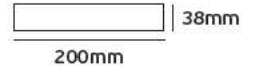

Details

Voltage 90-250V. Watt 10w. Material Metallic. 2 years guarantee.

IP67. 30w.