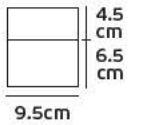

VK/04303

Product Models

Code	Model	Box
64174-107721	VK/04303/W/W □ White sand. 3000K. 365lm. 6w. <i>bridgelux</i>. 8°. CRI>90	1pc
64174-108721	VK/04303/W/C □ White sand. 4000K. 365lm. 6w. <i>bridgelux</i>. 8°. CRI>90	1pc
64174-109721	VK/04303/B/W ■ Black sand. 3000K. 365lm. 6w. <i>bridgelux</i>. 8°. CRI>90	1pc
64174-110721	VK/04303/B/C ■ Black sand. 4000K. 365lm. 6w. <i>bridgelux</i>. 8°. CRI>90	1pc

Details

AC Driver 220-240V (Included). Watt 6w (3x2w). CRI>90. Beam Angle 8°.
Type° of Led *bridgelux*. Working temperature < 45°C. Lifetime 50.000hrs.
Clicks 50.000. Material Aluminium. 2 years guarantee.

IP20. 6w.