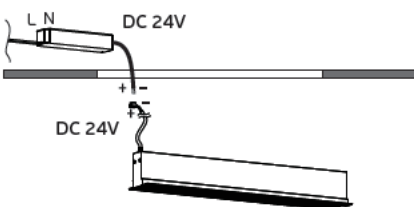

4b. Connect driver output side with track line.