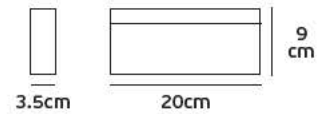

VK/02058

Product Models

Code	Model	Box
75169-323692	VK/02058/W/W □ White. 3000K. 245lm. 9w. 115°. CRI>80	15pcs

Details

AC Driver 220-240V (Included). Watt 9w. Beam Angle 115°. CRI>80. Type of Led SMD 2835. Lifetime 30.000hrs. No Dimmable. Working temperature -20°C→45°C. Material Aluminium. 2 years guarantee.

IP54. 9w.

VK/02094

Product Models

Code	Model	Box
75169-318694	VK/02094/G/W ■ Grey. 3000K. 261lm. 6w. 30°. CRI>82	12pcs
75169-319694	VK/02094/W/W □ White. 3000K. 261lm. 6w. 30°. CRI>82	12pcs

Details

AC Driver 100-240V (Included). Watt 6w. Beam Angle 30°. CRI>82. Type of Led CREE LED XBD. Lifetime 30.000hrs. No Dimmable. Working temperature -20°C→45°C. Material Aluminium. 2 years guarantee.

IP54. 6w.