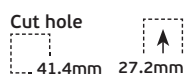

Details

Charged **per meter**. Available 2m.
Material Aluminium.

1 σειρά LEDSTRIP