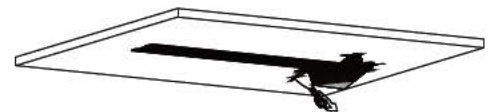

Product drawing	Models	Cut-out	Cut-out size
	VK/04360TR/R/1/B VK/04360TR/R/1.5/B VK/04360TR/R/2/B	L100xW30mm L150xW30mm L200xW30mm	
	VK/04363/RC/B/IC	L120xW30mm	
	VK/04363/RC/B/OC	L170xW30mm	
	VK/04363/RC/B/LR	L180xW30mm	

4e. After the installation of magnetic track, clean the surface