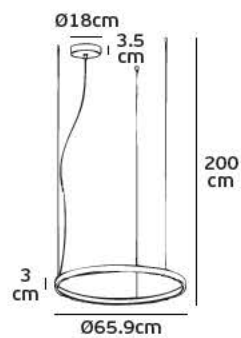

 5 years guarantee

Monte
Sempino
Magenta

Woods

Pendant lights LED

VK/04406PE/.../92

Product Models

Code	Model	Box
71164-005115	VK/04406PE/B/W/92 ■ Black. 3000K. 4.200lm.  led. 42w. CRI>80.	1pc
71164-006115	VK/04406PE/W/W/92 □ White. 3000K. 4.200lm.  led. 42w. CRI>80.	1pc