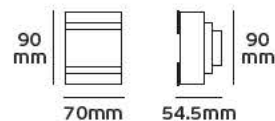

MW VK/HDR-60

Product Models

Code	Model	Box
78000-676255	VK/HDR-60-24 2.5A, 60w, 24V.	60pcs

Details

Voltage 100-240V. Watt 60w. Material Plastic housing. Use Rail. 3 years guarantee.

IP20. 60w.

MW VK/HDR-100

Product Models

Code	Model	Box
78000-677255	VK/HDR-100-24 3.83A, 100w, 24V.	48pcs

Details

Voltage 100-240V. Watt 100w. Material Plastic housing. Use Rail. 3 years guarantee.

IP20. 100w.