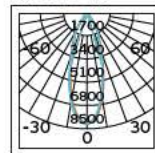

Details

Voltage 220-240V. Watt 40w. Type of LED COB Citizen. Beam angle 36°. Clicks 25.000. Working temperature -25°C→ 45°C. Lifetime 35.000hrs. 3-phase adapter. Material Aluminium.

IP20. 40w.

5 years guarantee

VK/04228/W