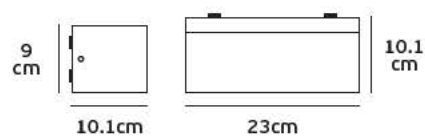

VK/02069

Product Models

Code	Model	Box
75169-335692	VK/02069/G/C ■ Grey. 4000K. 450lm. 8w. 110°. CRI>80	10pcs
75169-336692	VK/02069/AN/C ■ Anthracite. 4000K. 450lm. 8w. 110°. CRI>80	10pcs

Details

Voltage 230V. Watt 8w. CRI>80. Type of Led SMD 2835. Beam Angle 110°. Lifetime 30.000hrs. No Dimmable. Working temperature -20°C→45°C. Material ABS & PC housing and PC diffuser. 2 years guarantee.

IP65. 8w.

VK/02070

Product Models

Code	Model	Box
75169-337692	VK/02070/G/C ■ Grey. 4000K. 700lm. 12w. 110°. CRI>80	10pcs
75169-338692	VK/02070/AN/C ■ Anthracite. 4000K. 700lm. 12w. 110°. CRI>80	10pcs

Details

Voltage 230V. Watt 12w. CRI>80. Type of Led SMD 2835. Beam Angle 110°. Lifetime 30.000hrs. No Dimmable. Working temperature -20°C→45°C. Material ABS & PC housing and PC diffuser. 2 years guarantee.

IP65. 12w.