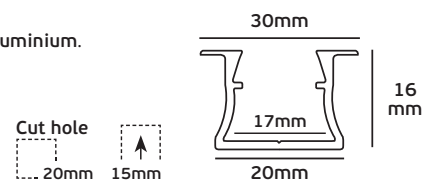

VK/D2/AL

Product Models

Code	Model	Box
75165-165264	VK/D2/AL Aluminium. 2.000x30x16mm	100pcs

Details

Charged per meter. Available 2m. Material Aluminium.

VK/O2/AL

Product Models

Code	Model	Box
75165-164264	VK/O2/AL Aluminium. 2.000x28x9mm	100pcs
75165-195264	VK/O2/W White. 2.000x28x9mm	100pcs