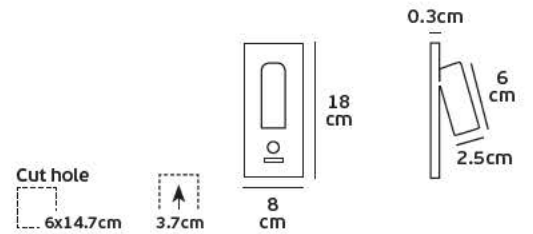

VK/04175

Product Models

Code	Model	Box
64171-067126	VK/04175/WA/B/W ■ Black matt. 3000K. 110lm. 3w. 30°. CRI>80.	10pcs
64171-066126	VK/04175/WA/W/W □ White. 3000K. 110lm. 3w. 30°. CRI>80.	10pcs

Details

AC 100-265V Driver (Included). Watt 3w. CRI>80. Beam Angle 30°. Type of Led 3535.
Working temperature -20°C→ 40°C. Lifetime 30,000hrs. Material Aluminium. USB charger.
3 years guarantee.

IP20. 3w.