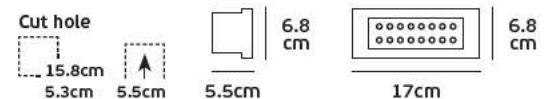

Details

AC Driver 100-240V (Included). Watt 1.6w. Beam Angle 120°. CRI>80. Type of Led DIP 16pcs. Lifetime 20.000hrs. Working temperature -20°C→35°C. No Dimmable. Material Steel. glass. plastic. 2 years guarantee.

IP54. 1.6w.