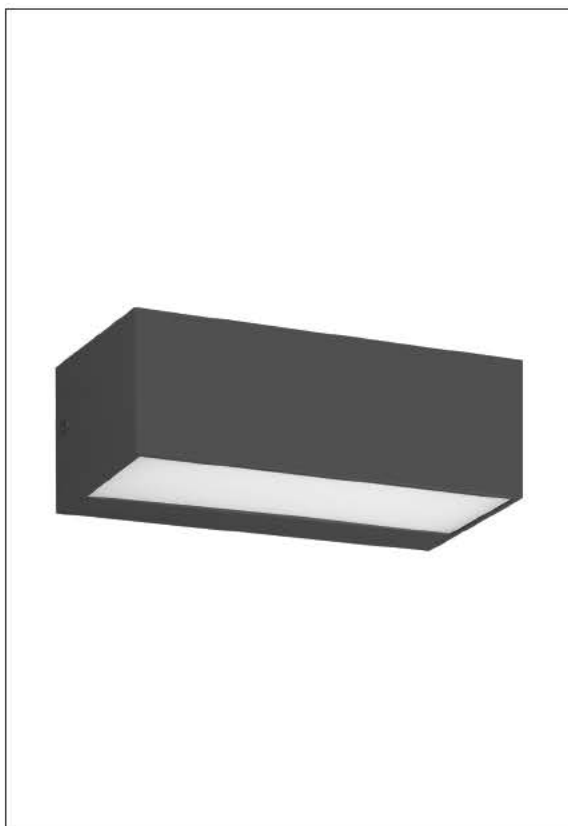

VK/02070

Product Models

Code	Model	Box
75169-337692	VK/02070/G/C ■ Grey. 4000K. 700lm. 12w. 110°. CRI>80	10pcs
75169-338692	VK/02070/AN/C ■ Anthracite. 4000K. 700lm. 12w. 110°. CRI>80	10pcs

Details

Voltage 230V. Watt 12w. CRI>80. Type of Led SMD 2835. Beam Angle 110°. Lifetime 30.000hrs. No Dimmable. Working temperature -20°C→45°C. Material ABS & PC housing and PC diffuser. 2 years guarantee.

IP65. 12w.