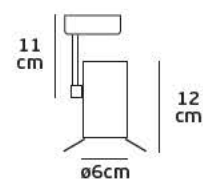

VK/04052TR/2/S

Product Models

Code	Model	Box
64174-328269	VK/04052TR/2/W/S □ White. GU10x2. Max 2x35w.	1pc
64174-327269	VK/04052TR/2/B/S ■ Black. GU10x2. Max 2x35w.	1pc
64174-330269	VK/04052TR/2/AN/S ■ Anthracite. GU10x2. Max 2x35w.	1pc
64174-331269	VK/04052TR/2/MC/S ■ Brushed Chrome. GU10x2. Max 2x35w.	1pc

Details

Voltage 240V. Max watt 2x35w. Par16. Material Aluminium. 3-phase adapter.

IP20. 240V.

VK/04071G

Product Models

Code	Model	Box
64174-394269	VK/04071G/PAR16/W □ White. GU10. Max 35w.	1pc
64174-386269	VK/04071G/PAR16/B ■ Black. GU10. Max 35w.	1pc

Details

Voltage 240V. Max watt 35w. Par16. Material Aluminium. 3-phase adapter.

IP20. 240V.