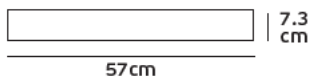

Code	Model						Box
75165-435210	VK/04157/169/AL/W	■ Aluminium	3000K	38w	4.800lm	169cm	1pc
75165-436210	VK/04157/169/W/W	□ White	3000K	38w	4.800lm	169cm	1pc
75165-437210	VK/04157/169/B/W	■ Black	3000K	38w	4.800lm	169cm	1pc
75165-453210	VK/04157/169/AL/C	■ Aluminium	4000K	38w	4.800lm	169cm	1pc
75165-454210	VK/04157/169/W/C	□ White	4000K	38w	4.800lm	169cm	1pc
75165-455210	VK/04157/169/B/C	■ Black	4000K	38w	4.800lm	169cm	1pc
75165-438210	VK/04157/197/AL/W	■ Aluminium	3000K	44w	5.600lm	197cm	1pc
75165-439210	VK/04157/197/W/W	□ White	3000K	44w	5.600lm	197cm	1pc
75165-440210	VK/04157/197/B/W	■ Black	3000K	44w	5.600lm	197cm	1pc
75165-456210	VK/04157/197/AL/C	■ Aluminium	4000K	44w	5.600lm	197cm	1pc
75165-457210	VK/04157/197/W/C	□ White	4000K	44w	5.600lm	197cm	1pc
75165-458210	VK/04157/197/B/C	■ Black	4000K	44w	5.600lm	197cm	1pc

Details

Voltage 220-240V. Type of LED TRIDONIC. Beam angle 120°. CRI>80. Clicks 50.000. Working temperature -25°C→ 45°C. Lifetime 50.000hrs. Material Aluminium. No dimmable but can be dimmable after contact with our headquarter sales department.

5 years guarantee

IP20.

VK/04157/169/W/C

- » TRIDONIC LLE-G2
- » TRIDONIC LED driver