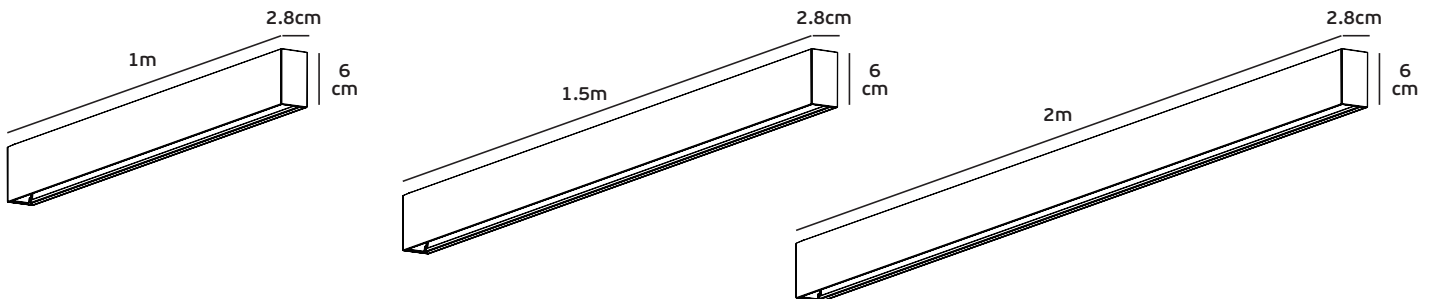

surface/pendant

Details

Magnetic surface mounted track line 48V. Length 1-2m. IP Rating IP20.
Working temperature < 45°C. Material Aluminium. Must be install VK/04361 to work.

IP20.

surface

pendant

VK/04363/RC/B/LR