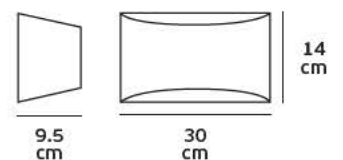

Details

Voltage 240V. Max watt 42w. E14. Material Gypsum. Possibility to paint.