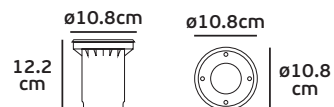

VK/01096

Product Models

Code	Model	Box
74168-264997	VK/01096/MC ■ Nickel Mat. GU10. Max 28w.	1pc

Details

Voltage 240V. Max watt 28w. Par16. Material Die casting aluminium + glass. Use In ground.

IP67. GU10.