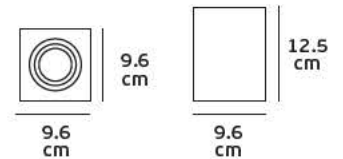

VK/03005

Product Models

Code	Model	Box
75169-205108	VK/03005/W □ White. GU10. Max 35w.	1pc
75169-206108	VK/03005/B ■ Black. GU10. Max 35w.	1pc
75169-191108	VK/03005/AL ■ Aluminium. GU10. Max 35w.	1pc

Details

Voltage 240V. Max watt 35w. GU10/Par16. Working temperature -20°C ~ 40°C.
Material Aluminium.

IP20. GU10.

VK/03081CE

Product Models

Code	Model	Box
75169-227108	VK/03081CE/COP ■ Copper. GU10. Max 35w.	20pcs

Details

Voltage 240V. Max watt 35w. GU10/Par16. Working temperature -20°C ~ 40°C.
Material Aluminium.

IP20. GU10.