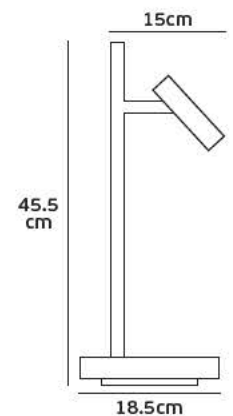

Details

Voltage 220-240V. Watt 3w & 6w. CRI>70. Type of LED SMD Samsung 3535, Edison 3014. Beam angle 25°. Lifetime 30.000hrs. Working temperature -20°C→ 45°C. Material Aluminium, iron & acrylic. 2 years guarantee.

IP20. 3w & 6w.