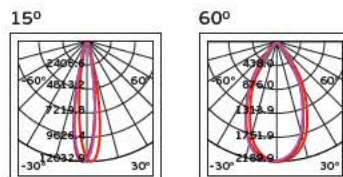

Details

Led magnetic track Zoom Light DC driver 48V (included). Watt 18w. CRI>90.
IP Rating IP20. Type of Led *bridgelux* V10C with driver. Dimmable 1-10V. Lifetime 50.000hrs.
Working temperature < 45°C. Material Aluminium. 2 years guarantee.