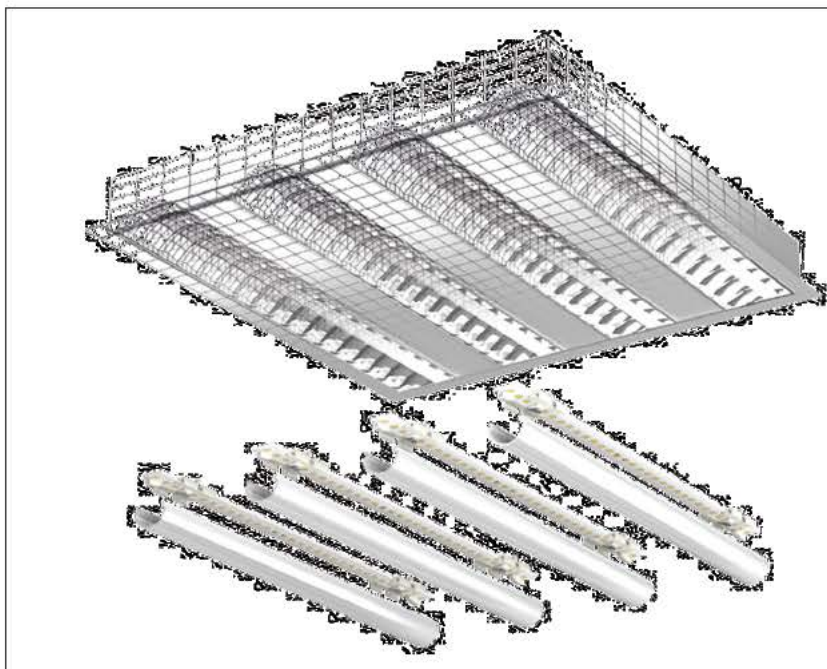

VK/04286/900/3/W/C

3 double parabolic