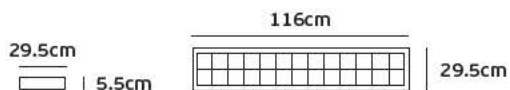

Details

700mA, 900mA. Supply Voltage 230V AC. Driver or PHILIPS (included). Watt 36w, 44w, UGR<19. Special Led board 1.4cm customized of VK Leading Light 2835 Edison. Working Temperature -25°C → 45°C. CRI>80. Material Metal body, electrostatically painted in white color, 99.85% clear mirror. PMMA Diffuser. Transmission 92%. Beam angle 130°. Lifetime 100.000hrs. Clicks 100.000. 5 years guarantee.

IP20. 36w. 44w.

VK/04289/700/2/W/C