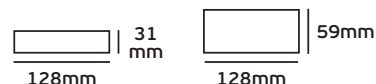

VK/LVD50
SMPS

Product Models

Code	Model	Box
78000-589016	VK/LVD50-12 4.2A. 50w. 12V.	10pcs
78000-368016	VK/LVD50-24 2.1A. 50w. 24V.	10pcs

Details

Voltage 190-265V. Watt 50w. Material Plastic. Dimmable. 2 years guarantee.

IP20. 50w.

VK/LVD75
SMPS

Product Models

Code	Model	Box
78000-381016	VK/LVD75-12 6.2A. 75w. 12V.	10pcs
78000-369016	VK/LVD75-24 3.1A. 75w. 24V.	10pcs

Details

Voltage 190-265V. Watt 75w. Material Plastic. Dimmable. 2 years guarantee.

IP20. 75w.

VK/LVD100
SMPS

Product Models

Code	Model	Box
78000-530016	VK/LVD100-12 8.3A. 100w. 12V.	10pcs
78000-370016	VK/LVD100-24 4.2A. 100w. 24V.	10pcs

Details

Voltage 190-265V. Watt 100w. Material Plastic. Dimmable. 2 years guarantee.

IP20. 100w.