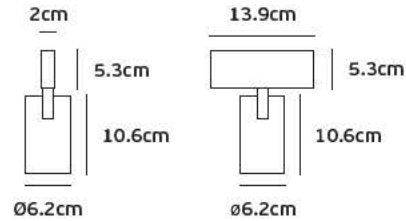

Details

Led magnetic track light with honeycomb cover DC driver 48V (included). Watt 15w. CRI>90. IP Rating IP20. Type of Led *bridgelux*. with driver. Dimmable 1-10V. Lifetime 50.000 hrs. Working temperature < 45°C. Material Aluminium. 2 years guarantee.

IP20. 15w.