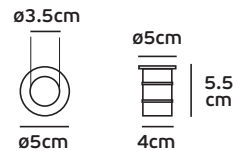

VK/01052

Product Models

Code	Model	Box
74168-170677	VK/01052/MC ■ Brushed Chrome. GU10. Max 35w.	1pc

Details

Voltage 240V. Max watt 35w. GU10. Material Aluminium/Stainless 316.

IP65. GU10.

VK/01054

Product Models

Code	Model	Box
74168-146677	VK/01054/MC ■ Brushed Chrome. Module Led (NOT included). Max 35w.	10pcs

Details

Voltage 350mA-700mA. Max watt 35w. Module Led. Material Aluminium/Stainless 316.

IP65. Module Led

VK/01054/70

Product Models

Code	Model	Box
74168-240677	VK/01054/70/MC ■ Brushed Chrome. GU10. Max 35w.	10pcs

Details

Voltage 240V. Max watt 35w. GU10. Material Aluminium/Stainless 316.

IP65. GU10

Mini lamp MR11-GU10 is placed, not included