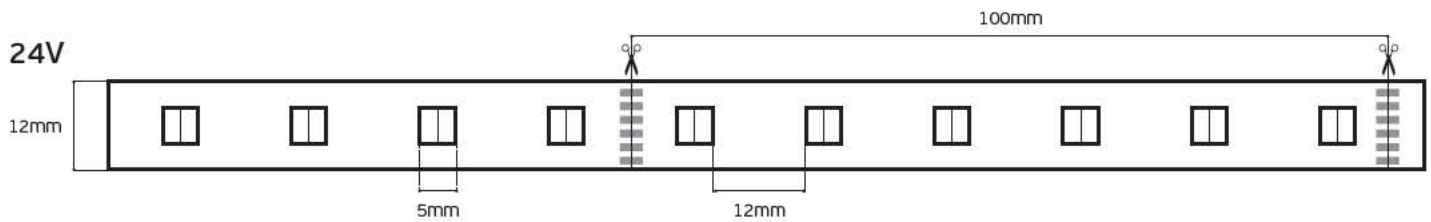

VK/24/5050/CCT/60

Product Models

Code	Model	IP	V	Color	lm/m	CRI	W/m	Box
78001-693724	VK/24/5050/CCT/60	IP20	24V	2400K+6000K (RGB+WW)	800-950lm/m	CRI>90	18w/m	5m/roll
78001-694724	VK/24/5050W/CCT/60	IP65	24V	2400K+6000K (RGB+WW)	800-950lm/m	CRI>90	18w/m	5m/roll

Details

Led type SMD 2835. Watt 18w/m. Led qty 60pcs/m. Tape on back 3M. Working temperature -10°C → 40°C. Storage temperature -20°C → 60°C.

5 years guarantee