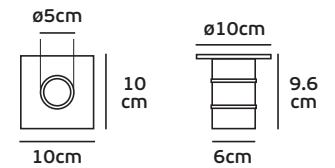

VK/01053

Product Models

Code	Model	Box
74168-141677	VK/01053/MC ■ Brushed Chrome. GU10. Max 35w.	1pc

Details

Voltage 240V. Max watt 35w. GU10. Material Aluminium/Stainless 316.

⏚ ⚡ IP65. GU10.

VK/01055

Product Models

Code	Model	Box
74168-143677	VK/01055/MC ■ Brushed Chrome. Module Led (NOT included). Max 35w.	10pcs

Details

Voltage 350mA-700mA. Max watt 35w. GU10. Material Aluminium.

⏚ ⚡ IP65. Module LED

VK/01055/70

Product Models

Code	Model	Box
74168-241677	VK/01055/70/MC ■ Brushed Chrome. GU10. Max 35w.	10pcs

Details

Voltage 350mA-700mA. Max watt 35w. GU10. Material Aluminium.

⏚ ⚡ IP65. GU10

Mini lamp MR11-GU10 is placed, not included