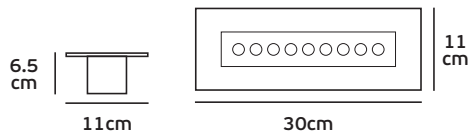

Details

Driver 85-256V (Included). Watt 9w. Beam Angle 8°-10°. CRI>80. LED CREE High 9pcs. No Dimmable. Lifetime 50.000hrs. Clicks 50.000. Working temperature -40°C→60°C. Material Steel. glass. 2 years guarantee.

IP67. 9w.