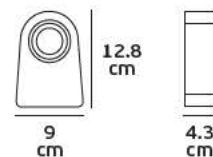

Details

AC 110-240V Driver (Included). Watt 8w. CRI>80. Beam Angle 25°.
Type of Led COB Citizen. Working temperature -20°C ~ 40°C. Lifetime 30.000 hrs.
Material Aluminium die-cast. 3 years guarantee.