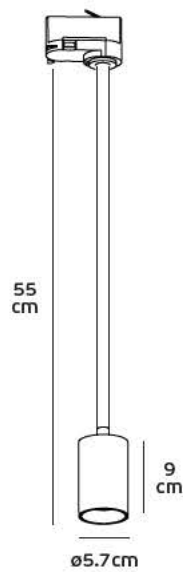

VK/03190TR

Product Models

Code	Model	Box
64174-327131	VK/03190TR/W/40 □ White. GU10. Max 13w. L55cm.	30pcs
64174-326131	VK/03190TR/B/40 ■ Black. GU10. Max 13w. L55cm.	30pcs
64174-325131	VK/03190TR/W/70 □ White. GU10. Max 13w. L85cm.	30pcs
64174-324131	VK/03190TR/B/70 ■ Black. GU10. Max 13w. L85cm.	30pcs

Details

Voltage 220-240V. Max watt 13w. Par16. Material Aluminium. 3-phase adapter.

IP20. 240V.