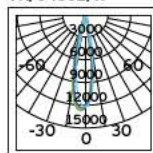

Details

Voltage 220-240V. Watt 30w. Type of LED COB Telescopic Sharp. Beam angle 15°-65°. Clicks 25.000. Working temperature -25°C→ 45°C. Lifetime 25.000hrs. 3-phase adapter. Material Aluminium. 3 years guarantee.

IP20. 30w.

VK/04082/W