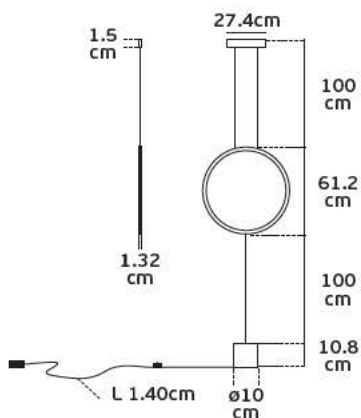

VK/04400

Product Models

Code	Model	E
71164-017724	VK/04400/B/W ■ Matt Black. 3000K. 2.070lm. 19w. . CRI>80	E

Details

Led Pendant Light 220-240V. Watt 19w. CRI>80. Type of Led 2835 with driver. Dimmable Euchip Triac. Lifetime 20.000hrs. Working temperature -20°C → 40°C. Material Iron+aluminium+acrylic, cable 1.4m.

IP20. 19w.

5 years guarantee