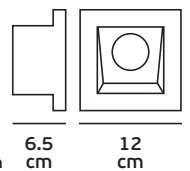

VK/09005

Product Models

Code
64174-224131

Model
VK/09005
□ White. GU10. Max 35w.

Box
24pcs

Details

Voltage 240V. Max watt 35w. GU10. Material Gypsum. Possibility to paint.

IP20. GU10.

Cut hole

12
cm