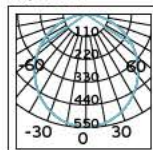

Details

Voltage 100-240V. Watt 20w. Type of LED SMD 5630. Beam angle 110°. Clicks 15.000. Working temperature -25°C→ 60°C. Lifetime 50.000hrs. 3-phase adapter. Material Plastic. 2 years guarantee.

IP20. 20w.

VK/04109