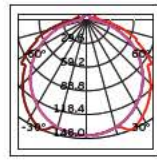

VK/04369/B

Product Models

Code	Model	Box
71164-103721	VK/04369/B ■ Black sand. 3000K. 535lm. 9w. bridgelux. led. 110°. CRI>90	1pc

Details

Led magnetic track light DC driver 48V (included). Watt 9w. CRI>90. IP Rating IP20
Type of Led [bridgelux](#). 2835 with driver. Dimmable 1-10V. Lifetime 50.000 hrs
Working temperature < 45°C. Material Aluminium. 2 years guarantee.

IP20. 9w.