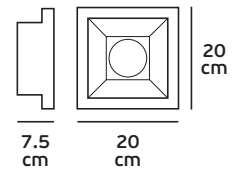

Details

Voltage 12V. Max watt 50w. G53/R111. Material Gypsum. Possibility to paint.

IP20. G53/R111.