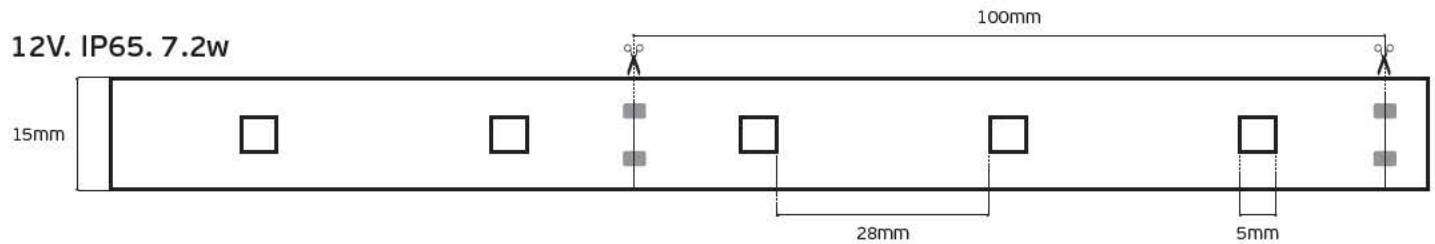

Details

Led type SMD 5050. Watt 7.2w/m. Led qty 30pcs/m. CRI>80. Tape on back 3M. Working temperature -25°C → 60°C. Storage temperature -40°C → 80°C. 2 years guarantee.

LED's/m
30pcs

12V. IP20. 7.2w

12V. IP65. 7.2w