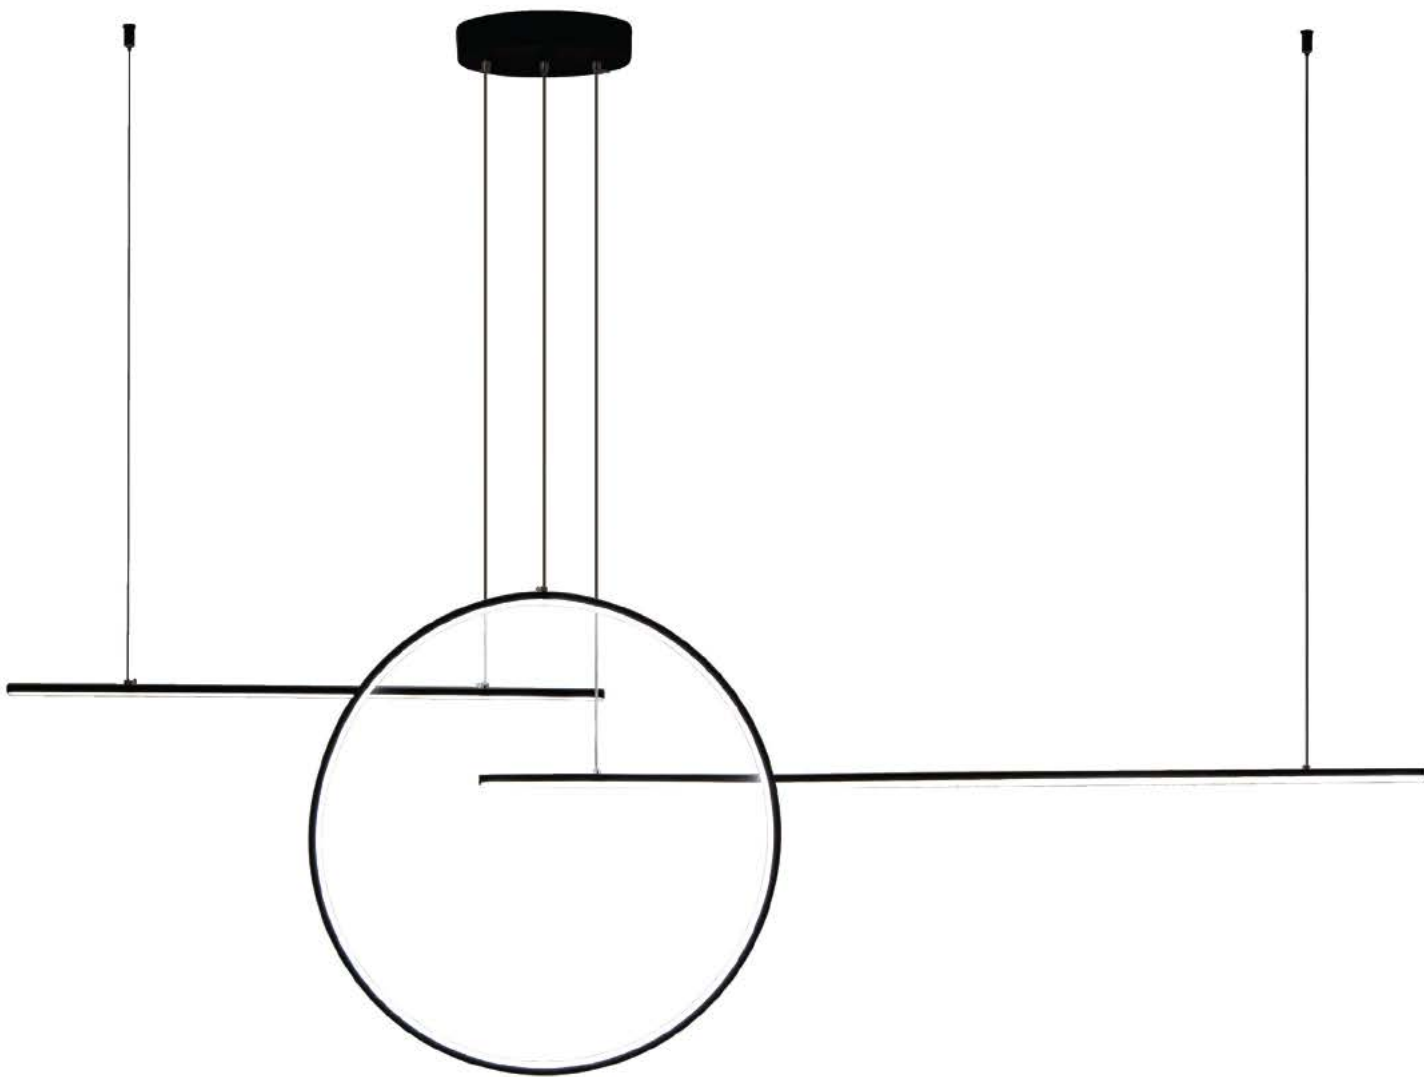

VK/04399/PE

Product Models

Code	Model	Box
71164-016724	VK/04399/PE/B/W ■ Matt Black. 3000K. 6.800lm. 68w. CRI>80	1pc

Details

Led Pendant Light 220-240V. Watt 68w. CRI>80. IP Rating IP20. Type of Led 2835 with driver. Dimmable Euchip Triac. Lifetime 20.000hrs. Working temperature -20°C → 40°C
Material Iron+aluminium+silicone strip, cable 1.5m.

IP20. 68w.

5 years guarantee