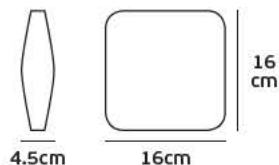

VK/02076

Product Models

Code	Model	Box
75169-347692	VK/02076/B/W ■ Black. 3000K. 677lm. 12w. 4x60°. CRI>80	10pcs

Details

AC Driver 220-240V (Included). Watt 12w. Beam Angle 4x60°. CRI>80.
Type of Led SMD 2835. Lifetime 30.000hrs. Working temperature -20°C → 40°C.
No Dimmable. Material Aluminium. 2 years guarantee.

IP54. 12w.

VK/02043

Product Models

Code	Model	Box
75169-298692	VK/02043/AN/W ■ Anthracite. 3000K. 168lm. 4w. 4x29°. CRI>80	10pcs
75169-299692	VK/02043/W/W □ White. 3000K. 168lm. 4w. 4x29°. CRI>80	10pcs

Details

AC Driver 220-240V (Included). Watt 4w. Beam Angle 4x29°. CRI>80.
Type of Led SMD HIGH POWER. Lifetime 30.000hrs. Working temperature -20°C → 40°C.
No Dimmable. Material Aluminium. 2 years guarantee.

IP54. 4w.