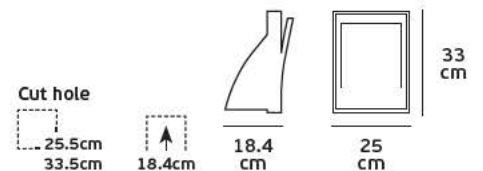

Details

Voltage 240V. Max watt 40w. E14. Material Gypsum. Possibility to paint.

IP20. E14.