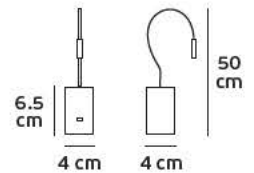

VK/04232

Product Models

Code	Model	Box
64171-268727	VK/04232/W/W □ White. 3200K. 205lm. 3w. 25°. CRI>70.	20pcs
64171-269727	VK/04232/B/W ■ Black. 3200K. 205lm. 3w. 25°. CRI>70.	20pcs

Details

AC 220-240V Driver (Included). Watt 3w. CRI>70. Beam Angle 25°. Type of Led SMD 3535. Working temperature -20°C → 45°C. Lifetime 30.000hrs. Material Aluminium, iron. USB charger. 2 years guarantee.

VK/04236

Product Models

Code	Model	Box
64174-944724	VK/04236/W/W □ White. 3000K. 78lm. 7w. CRI>82.	3pcs

Details

AC 220-240V Driver (Included). Watt 7w. CRI>82. Type of Led SMD 5730. Working temperature -20°C → 30°C. Lifetime 50.000hrs. Clicks 30.000. Material Aluminium. 2 years guarantee.