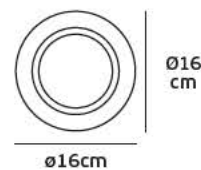

VK/11110D

Product Models

Code	Model	Box
64173-316622	VK/11110D/W □ White. ES111/R111. Max 50w.	36pcs
64173-657622	VK/11110D/B ■ Black. ES111/R111. Max 50w.	36pcs
64173-345622	VK/11110D/G ■ Grey. ES111/R111. Max 50w.	36pcs

Details

Max watt 50w. ES111/R111. Material Die cast aluminium.
INCLUDED LAMPHOLDER G53.

IP20. GU10/G53.

Cut hole

VK/03115

Product Models

Code	Model	Box
64173-080121	VK/03115/W □ White. ES111/R111. Max 50w.	16pcs
64173-081121	VK/03115/B ■ Black. ES111/R111. Max 50w.	16pcs

Details

Max watt 50w. ES111/R111. Material Die cast aluminium.
INCLUDED LAMPHOLDER G53.

IP20. GU10/G53.

Cut hole