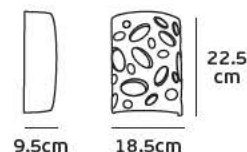

Details

Voltage 240V. Max watt 40w. E14. Material Gypsum. Possibility to paint.

IP20. E14.