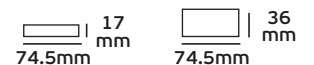

VK/FUT092
4 Zone Remote controller RGB+CCT

Product Models

Code	Model	Box
90004-037698	VK/FUT092 2.4GHz. 3V. 6dBm. 20uA.	1pc

Details
Voltage **3V**. Frequency **2.4GHz**. Transmitting power **6dBm**. Standby Power **20uA**. Distance **30m**. Material **Plastic**. **Dimmable RGB+CCT**. Working temperature **-20~60°C**. 2 years guarantee.

IP20. 3V.
RGB+CCT

VK/FUT039S
Controller RGB+CCT

Product Models

Code	Model	Box
90004-039698	VK/FUT039S 6A/Channel. 12-24V. Max 12A.	1pc

Details
Voltage **12-24V**. Output **6A/channel**. Total output **Max 12A**. **2.4G RF RGB+CCT** Distance **30m**. Material **Plastic**. **Dimmable RGB+CCT, 4 channels**. Working temperature **-10~40°C**. 2 years guarantee.

IP20. 12/24V.
RGB+CCT