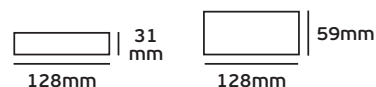

VK/LVD50
SMPS

Product Models

Code	Model	Box
78000-589016	VK/LVD50-12 4.2A. 50w. 12V.	10pcs
78000-368016	VK/LVD50-24 2.1A. 50w. 24V.	10pcs

Details

Voltage 190-265V. Watt 50w. Material Plastic. Dimmable. 2 years guarantee.

IP20. 50w.

VK/LVD75
SMPS

Product Models

Code	Model	Box
78000-381016	VK/LVD75-12 6.2A. 75w. 12V.	10pcs
78000-369016	VK/LVD75-24 3.1A. 75w. 24V.	10pcs

Details

Voltage 190-265V. Watt 75w. Material Plastic. Dimmable. 2 years guarantee.

IP20. 75w.

VK/LVD100
SMPS

Product Models

Code	Model	Box
78000-530016	VK/LVD100-12 8.3A. 100w. 12V.	10pcs
78000-370016	VK/LVD100-24 4.2A. 100w. 24V.	10pcs

Details

Voltage 190-265V. Watt 100w. Material Plastic. Dimmable. 2 years guarantee.

IP20. 100w.