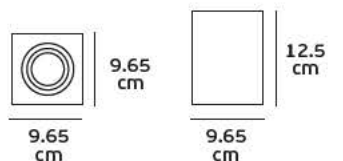

VK/03005

Product Models

Code	Model	Box
75169-205108	VK/03005/W □ White. GU10. Max 35w.	1pc
75169-206108	VK/03005/B ■ Black. GU10. Max 35w.	1pc
75169-191108	VK/03005/AL ■ Aluminium. GU10. Max 35w.	1pc

Details

Voltage 240V. Max watt 35w. GU10/Par16. Working temperature -20°C ~ 40°C.
Material Aluminium.

IP20. GU10.

VK/03081CE

Product Models

Code	Model	Box
75169-227108	VK/03081CE/COP ■ Copper. GU10. Max 35w.	20pcs

Details

Voltage 240V. Max watt 35w. GU10/Par16. Working temperature -20°C ~ 40°C.
Material Aluminium.

IP20. GU10.