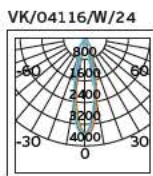

VK/04122

Product Models

Code	Model	Box
64174-270128	VK/04122/W/W/24 □ White. 3000K. 1.800lm. 20w. 24°. CRI>80	10pcs
64174-271128	VK/04122/W/C/24 □ White. 4000K. 1.800lm. 20w. 24°. CRI>80	10pcs

Details

Voltage 220-240V. Watt 20w. Type of LED COB Epistar. Beam angle 24°. Working temperature -25°C→ 45°C. Lifetime 35.000hrs. 3-phase adapter. Material Aluminium. 2 years guarantee.

IP20. 20w.

VK/04116

Product Models

Code	Model	Box
64174-232128	VK/04116/W/W/24 □ White. 3000K. 1.200lm. 15w. 24°. CRI>80	20pcs
64174-233128	VK/04116/W/C/24 □ White. 4000K. 1.200lm. 15w. 24°. CRI>80	20pcs
64174-234128	VK/04116/B/W/24 ■ Black. 3000K. 1.200lm. 15w. 24°. CRI>80	20pcs
64174-235128	VK/04116/B/C/24 ■ Black. 4000K. 1.200lm. 15w. 24°. CRI>80	20pcs

Details

Voltage 220-240V. Watt 20w. Type of LED COB Epistar. Beam angle 24°. Working temperature -25°C→ 45°C. Lifetime 35.000hrs. 3-phase adapter. Material Aluminium. 2 years guarantee.

IP20. 15w.