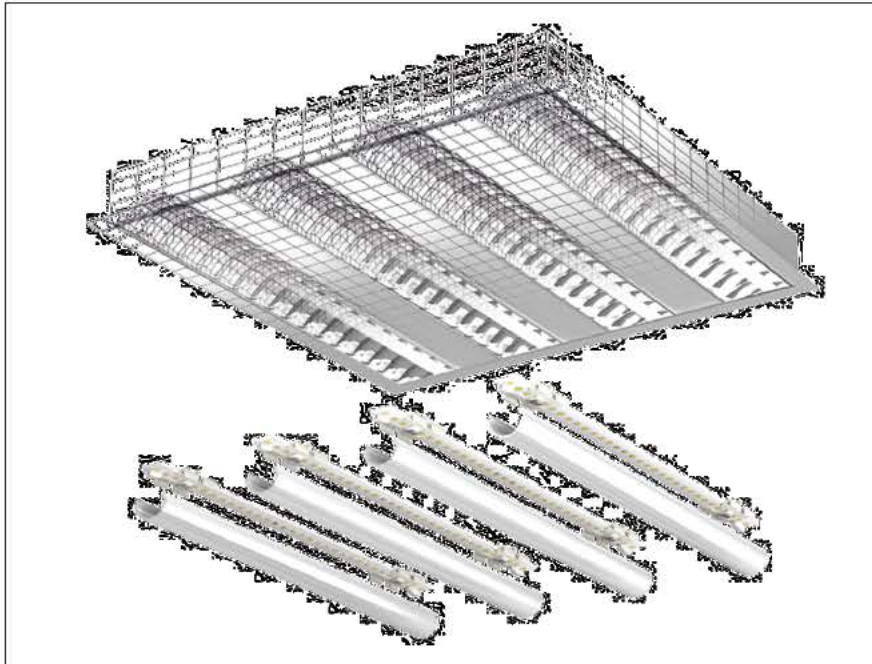

VK/04287/700/3/W/C

3 double parabolic