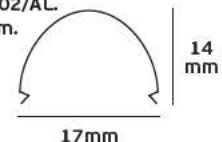

Details

Suitable for: VK/01/AL, VK/D1/AL, VK/03/SLIM/AL, VK/D2/AL, VK/02/AL.

Material Polycarbonate. Charged per meter. Available 2m.