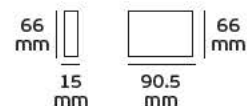

 **IP20. 5V/500mA.**

Match with all controllers & receivers of VK/FUT series

VK/P/24506
DMX Decoder

Product Models

Code	Model	3 ch - 3A.	12/24V.	108/216w.	Box
78000-470663	VK/P/24506				10pcs

Details

Voltage 12/24V. Output 3 channels-3A. Watt 108/216w. Material Aluminium. Dimmable DMX 512. 2 years guarantee.