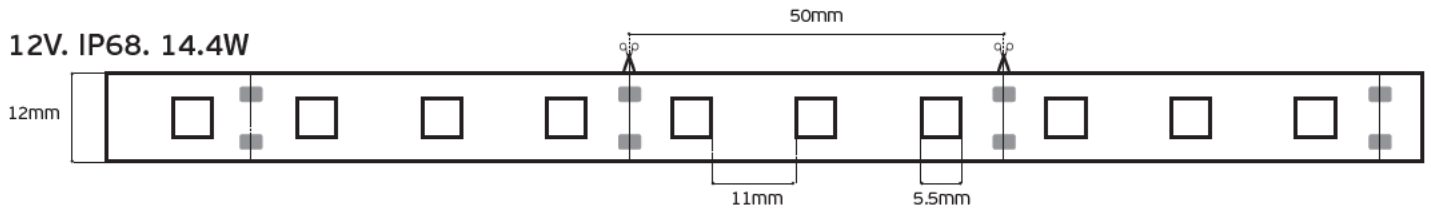

12V. IP68. 14.4W