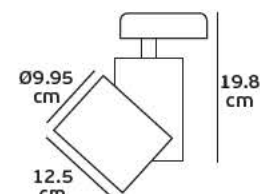

VK/04020

Product Models

Code	Model	Box
64174-199128	VK/04020/W/W/24 □ White. 3000K. 1.200lm. 15w. 24°. CRI>80	1pc
64174-200128	VK/04020/W/C/24 □ White. 4000K. 1.350lm. 15w. 24°. CRI>80	1pc
64174-201128	VK/04020/B/W/24 ■ Black. 3000K. 1.200lm. 15w. 24°. CRI>80	1pc
64174-202128	VK/04020/B/C/24 ■ Black. 4000K. 1.350lm. 15w. 24°. CRI>80	1pc
64174-203128	VK/04020/G/W/24 ■ Grey. 3000K. 1.200lm. 15w. 24°. CRI>80	1pc
64174-204128	VK/04020/G/C/24 ■ Grey. 4000K. 1.350lm. 15w. 24°. CRI>80	1pc

Details

Voltage 220-240V. Watt 15w. Type of LED COB Citizen. Beam angle 24°. Clicks 25.000. Working temperature -25°C → 45°C. Lifetime 50.000hrs. 3-phase adapter. Material Aluminium.

IP20. 15w.

5 years guarantee

VK/04021

Product Models

Code	Model	Box
64174-205128	VK/04021/W/W/36 □ White. 3000K. 2.400lm. 30w. 36°. CRI>80	1pc
64174-206128	VK/04021/W/C/36 □ White. 4000K. 2.700lm. 30w. 36°. CRI>80	1pc
64174-207128	VK/04021/B/W/36 ■ Black. 3000K. 2.400lm. 30w. 36°. CRI>80	1pc
64174-208128	VK/04021/B/C/36 ■ Black. 4000K. 2.700lm. 30w. 36°. CRI>80	1pc
64174-209128	VK/04021/G/W/36 ■ Grey. 3000K. 2.400lm. 30w. 36°. CRI>80	1pc
64174-210128	VK/04021/G/C/36 ■ Grey. 4000K. 2.700lm. 30w. 36°. CRI>80	1pc

Details

Voltage 220-240V. Watt 30w. Type of LED COB Citizen. Beam angle 36°. Clicks 25.000. Working temperature -25°C → 45°C. Lifetime 50.000hrs. 3-phase adapter. Material Aluminium.

IP20. 30w.

5 years guarantee

VK/04021/C/36