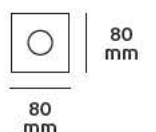

VK/53008/D
Dimmer with switch ON/OFF

Product Models

Code	Model	Box
78000-646126	VK/53008/D 1 ch. x 8A. 12-24V.	10pcs

Details
Voltage 12-24V. Material Plastic. Dimmable. 2 years guarantee.

IP20. 12-24V.

GALAXY
Dimmer electronic

Product Models

Code	Model	Box
14184-116170	GALAXY Dimmer L. 230V. 1300w.	1pc

Details
Voltage 230V. Material Plastic. Dimmer L, ▲ C. Dimmable. 2 years guarantee.

IP20. 230V.

DIM MCU
Dimmer analog **OSRAM**

Product Models

Code	Model	Box
12084-020019	DIM MCU 6A. 230V.	1pc

Details
Voltage 230V. Load contact 6A. Material Plastic. 2 years guarantee.

IP20. 230V.