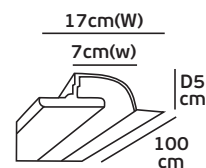

Details

Voltage 24V. Max watt 14.4w/m. LED STRIP. Material Gypsum. Possibility to paint.

IP20. LED strip.