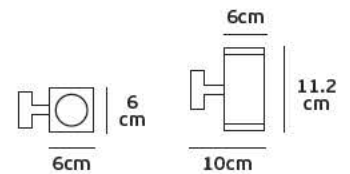

VK/01067

Product Models

Code	Model	Box
75169-216997	VK/01067/W □ White. GU10. Max 35w.	18pcs
75169-217997	VK/01067/B ■ Black. GU10. Max 35w.	18pcs
75169-218997	VK/01067/AN ■ Anthracite. GU10. Max 35w.	18pcs
75169-219997	VK/01067/G ■ Grey. GU10. Max 35w.	18pcs
75169-283997	VK/01067/BR ■ Rust Brown. GU10. Max 35w.	18pcs

Details

Voltage 240V. Max watt 35w. GU10. Material Alu diecast/Glass.

IP54. GU10.

VK/01068

Product Models

Code	Model	Box
75169-220997	VK/01068/W □ White. GU10x2. Max 2x35w.	18pcs
75169-221997	VK/01068/B ■ Black. GU10x2. Max 2x35w.	18pcs
75169-222997	VK/01068/AN ■ Anthracite. GU10x2. Max 2x35w.	18pcs
75169-223997	VK/01068/G ■ Grey. GU10x2. Max 2x35w.	18pcs
75169-284997	VK/01068/BR ■ Rust Brown. GU10x2. Max 2x35w.	18pcs

Details

Voltage 240V. Max watt 2x35w. GU10x2. Material Alu diecast/Glass.

IP54. GU10x2.