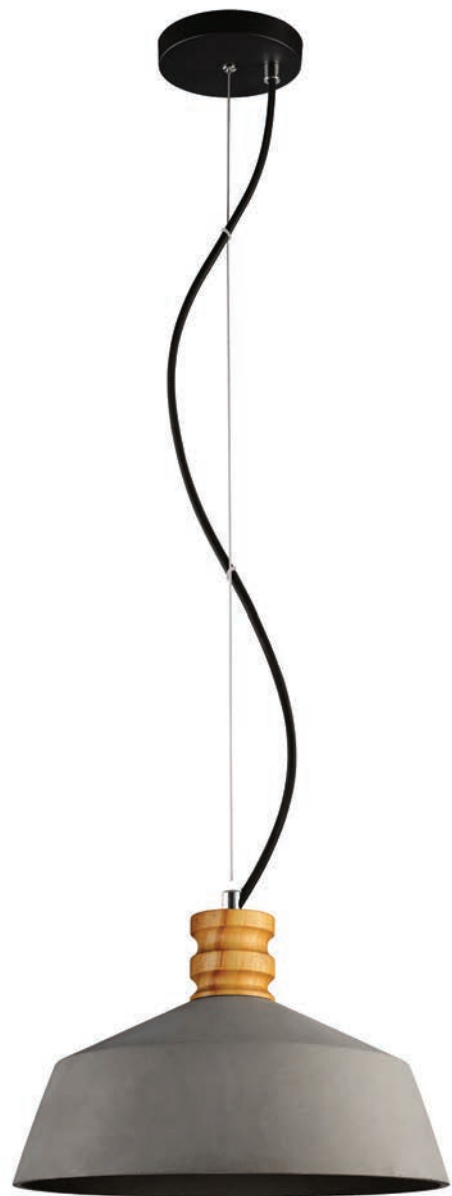

VK/09063

Product Models

Code	Model	Box
64174-292131	VK/09063 ■ Grey. E27. Max 42w.	4pcs

Details

Voltage 240V. Max watt 42w. E27. Working temperature -20°C ~ 40°C. Cable 1.20 m + ceiling plate. Material Concrete. Possibility to paint.