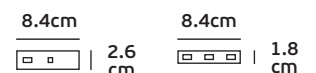

VK/04363/S/B/OC

Product Models

Code	Model	Box
71164-091721	VK/04363/S/B/OC	1pc
■ Black. 48V. Outer corner for surface magnetic track		

Details

Outer corner for surface. Track lines 48V.
2 rails link at an angle of 90°.
Material Aluminium.
Must be install VK/04364/PC to work
(connector for corners).

IP20.

VK/04361/B

Product Models

Code	Model	Box
71164-082721	VK/04361/B	1pc
■ Black. 48V.		

Details

Power connector for recessed & surface
magnetic track lines (VK/04360TR/R/...
& VK/04360TR/S/...) with cable.
Working temperature < 45°C. Material Plastic.

IP20.

VK/04364/B/PC/2

Product Models

Code	Model	Box
71164-093721	VK/04364/B/PC/2	1pc
■ Black. 48V.		

Details

Power connector for 2 recessed or
2 surface magnetic track 48V
(VK/04360TR/R/... & VK/04360TR/S/...)
with cable. Working temperature < 45°C.
IP Rating IP20. Material Plastic.

IP20.

VK/04364/B/PC

Product Models

Code	Model	Box
71164-092721	VK/04364/B/PC	1pc
■ Black. 48V.		

Details

Corner Power connector for recessed
& surface magnetic track 48V
(VK/04360TR/R/... & VK/04360TR/S/...)
with cable. Working temperature < 45°C.
IP Rating IP20. Material Plastic.

IP20.

VK/04360/SRK

Product Models

Code	Model	Box
71164-081721	VK/04360/SRK	1pc
■ Black. 48V.		

Details

Hanging kit for magnetic surface
track lines (VK/04360TR/S/...) 48V
to become hanging track. IP Rating IP20.
Material Aluminium.

IP20.