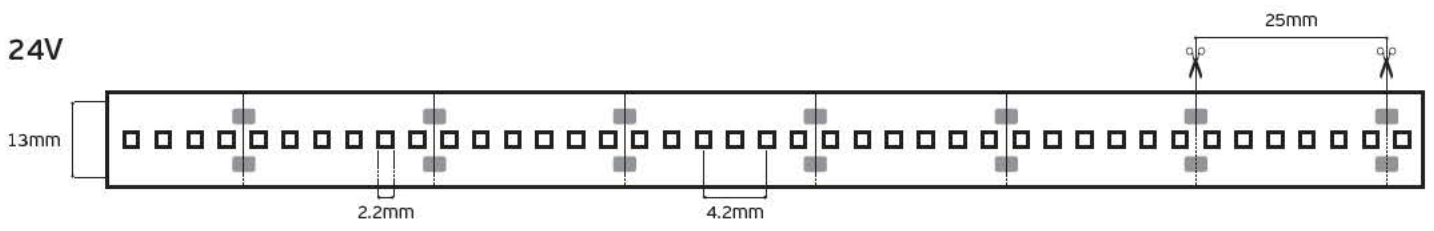

VK/24/2216W/.../240

Product Models

Code	Model	Voltage	Color	Lumen	Brand	CRI	Power	Box
78001-719724	VK/24/2216W/927/240	24V	2700K	2750lm/m	EPISTAR	CRI>90	24w/m	5m/roll
78001-720724	VK/24/2216W/930/240	24V	3000K	2750lm/m	EPISTAR	CRI>90	24w/m	5m/roll
78001-721724	VK/24/2216W/940/240	24V	4000K	2750lm/m	EPISTAR	CRI>90	24w/m	5m/roll

Details

Led type SMD 2216. Watt 24w/m. Led qty 240pcs/m. Tape on back 3M. Working temperature -10°C → 40°C. Storage temperature -20°C → 60°C.

5 years guarantee   **Super bright!!!**