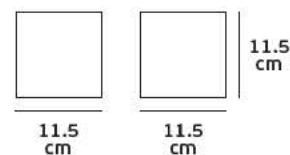

Details

Voltage 240V. Max watt 40w. G9. Material Gypsum. Possibility to paint.

IP20. G9.