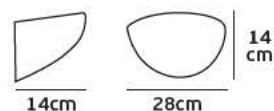

Details

Voltage 240V. Max watt 40w. E14. Material Gypsum. Possibility to paint.

IP20. E14.