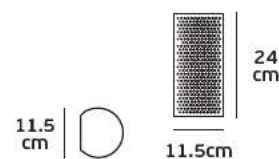

Details

Voltage 240V. Max watt 40w. E14. Material Gypsum. Possibility to paint.

IP20. E14.