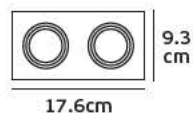

VK/03014G/2

Product Models

Code	Model	Box
64173-061121	VK/03014G/2/W □ White. GU10x2. Max 2x35w.	50pcs
64173-063121	VK/03014G/2/AL ■ Aluminium. GU10x2. Max 2x35w.	50pcs
64173-062121	VK/03014G/2/B ■ Black. GU10x2. Max 2x35w.	50pcs

Details

Voltage 240V. Max watt 2x35w. Par16. Material Pure aluminium.

IP20. 240V.

Cut hole

VK/03014G/3

Product Models

Code	Model	Box
64173-064121	VK/03014G/3/W □ White. GU10x3. Max 3x35w.	50pcs
64173-066121	VK/03014G/3/AL ■ Aluminium. GU10x3. Max 3x35w.	50pcs
64173-065121	VK/03014G/3/B ■ Black. GU10x3. Max 3x35w.	50pcs

Details

Voltage 240V. Max watt 3x35w. Par16. Material Pure aluminium.

IP20. 240V.

Cut hole