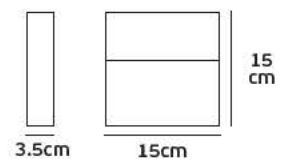

VK/02057

Product Models

Code	Model	Box
75169-322692	VK/02057/W/W □ White. 3000K. 130lm. 6w. 118°. CRI>80	30pcs

Details

AC Driver 220-240V (Included). Watt 6w. Beam Angle 118°. CRI>80.
Type of Led SMD 2835. Lifetime 30.000hrs. No Dimmable. Working temperature -20°C→45°C.
Material Aluminium. 2 years guarantee.

IP54. 6w.

VK/02056

Product Models

Code	Model	Box
75169-321692	VK/02056/W/W □ White. 3000K. 130lm. 6w. 118°. CRI>80	30pcs

Details

AC Driver 220-240V (Included). Watt 6w. Beam Angle 118°. CRI>80.
Type of Led SMD 2835. Lifetime 30.000hrs. No Dimmable. Working temperature -20°C→45°C.
Material Aluminium. 2 years guarantee.

IP54. 6w.