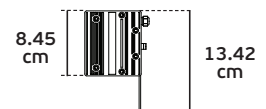

VK/02167/S/.../108

Product Models

Code	Model	Color	Temp	lm	Watt	Beam	Reflectors	Box
63158-010115	VK/02167/S/W/108	■ Silver	3000K	3.920lm	54w	5.3°	18 reflectors	1pc
63158-011115	VK/02167/S/C/108	■ Silver	4000K	3.920lm	54w	5.3°	18 reflectors	1pc

Details

Led light with 18 reflectors. Voltage 110-240V. Watt 54w. Beam angle 5.3°. CRI>80. IP Rating IP66. Type of Led CREE XPG-3. No Dimmable. Lifetime 20.000 hrs. Working temperature -40° ~ 50°C. Material Aluminium. Driver Meanwell. 3-5 years guarantee.

IP66. 54w.