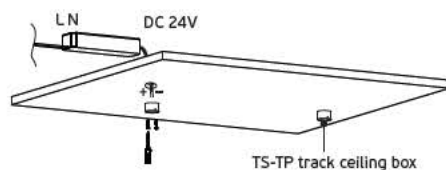

pendant

A. Fixed TS-TP track ceiling box on ceiling with screw.