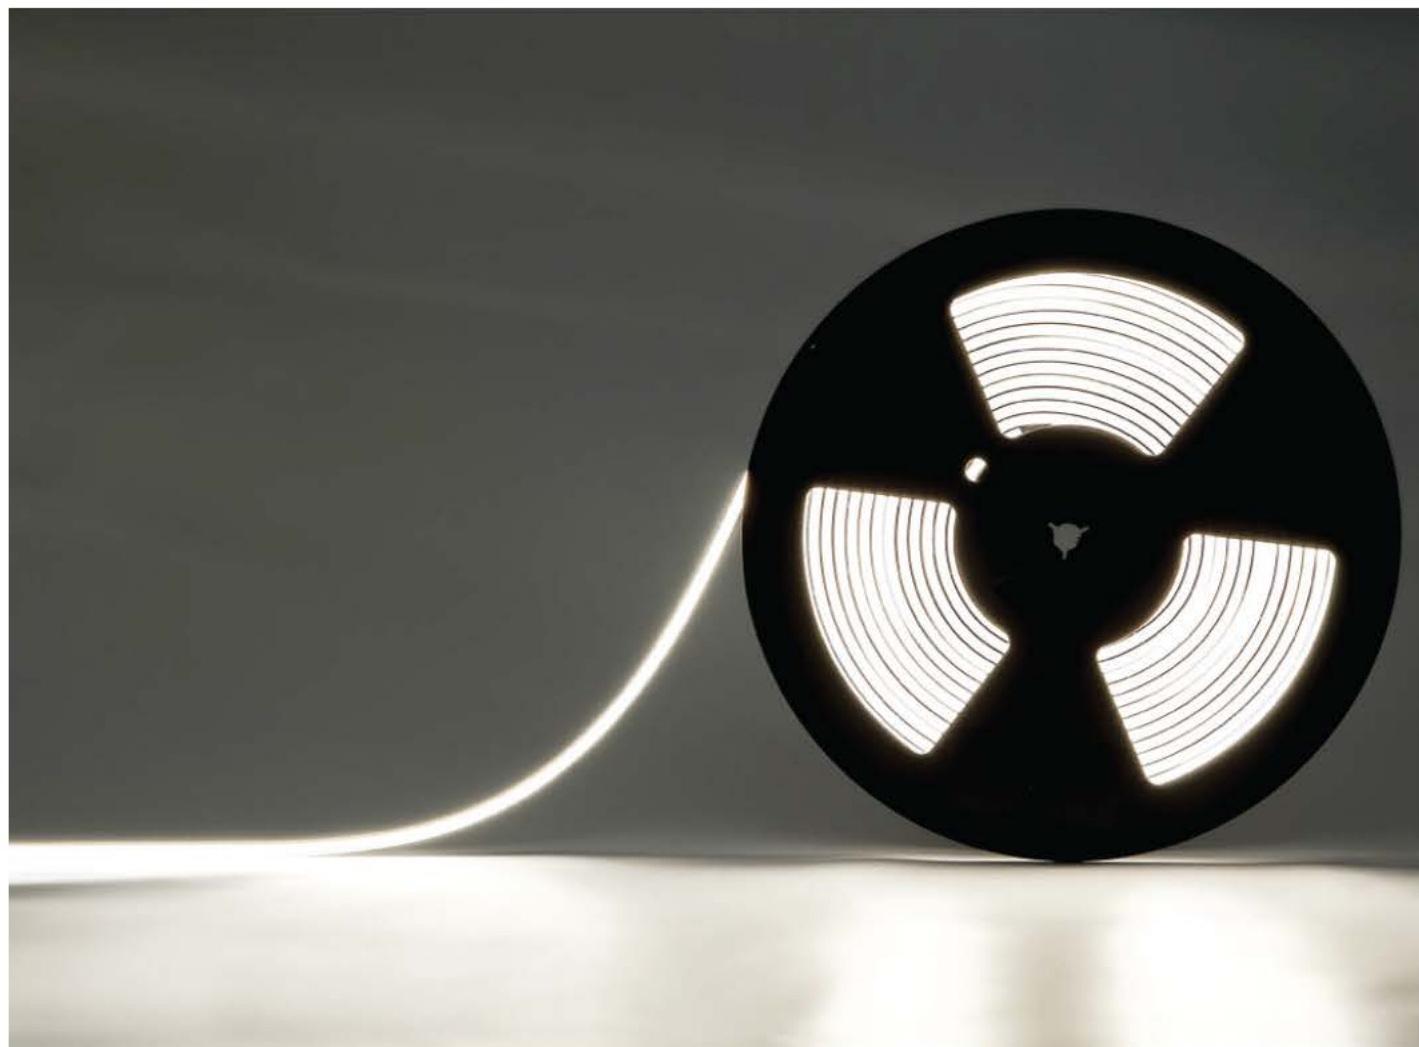

VK/24/2835W/140/11 24V

Product Models

Code	Model	Voltage	Color	Length	CRI	Power	Box
78001-635126	VK/24/2835W/W/140/11	24V	3000K	700lm/m	CRI>80	7w/m	10m/roll
78001-636126	VK/24/2835W/C/140/11	24V	4000K	700lm/m	CRI>80	7w/m	10m/roll
78001-637126	VK/24/2835W/D/140/11	24V	6000K	700lm/m	CRI>80	7w/m	10m/roll

Details

Led type SMD 2835. Watt 7 w/m. Led qty 140pcs/m. CRI>80. Working temperature -25°C → 60°C. Storage temperature -40°C → 80°C. 2 years guarantee.

Silicon, metallic brackets and end-cups including in the package

LED's/m 140pcs
A
IP65