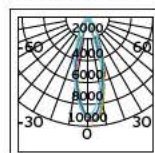

Details

Voltage 220-240V. Watt 50w. Type of LED COB Epistar. Beam angle 36°. Working temperature -25°C→ 45°C. Lifetime 35.000hrs. 3-phase adapter. Material Aluminium. 2 years guarantee.

IP20. 50w.

VK/04118/W/36