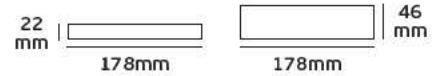

Details

Voltage 12-36VDC. Iout 4x5A. Iin 20.5A. Vout 4x(12-36) VDC. Pout 4x(60-180)w. Watt 240-720w. Material Plastic. Dimmable. 2 years guarantee.

IP20. 12-36VDC.