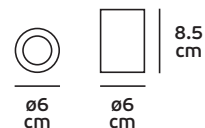

VK/03139CE

Product Models

Code	Model	Box
75169-381121	VK/03139CE/W □ White. GU10. Max 35w.	1pc
75169-382121	VK/03139CE/B ■ Black. GU10. Max 35w.	1pc

Details

Voltage 240V. Max watt 35w. GU10/Par16. Working temperature -20°C ~ 40°C.
Material Aluminium.

IP20. GU10.