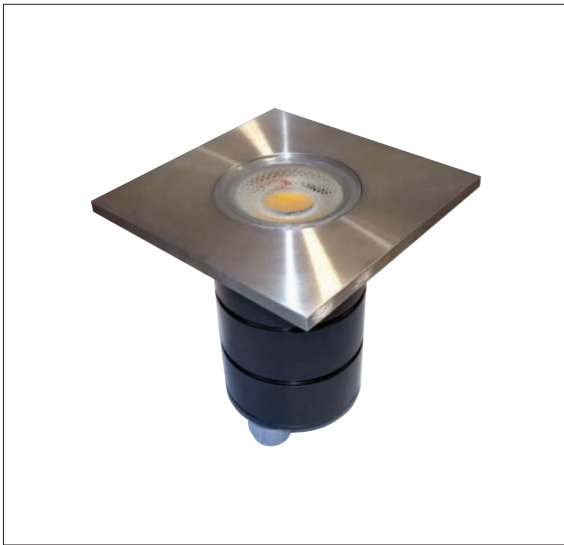

Mini lamp MR11-GU10 is placed, not included

VK/01053

Product Models

Code	Model	Box
74168-141677	VK/01053/MC ■ Brushed Chrome. GU10. Max 35w.	1pc

Details

Voltage 240V. Max watt 35w. GU10. Material Aluminium/Stainless 316.