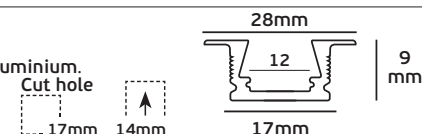

Details

Charged per meter. Available 2m. Material Aluminium.