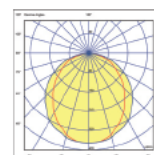

IP20.

VK/04156/140/W/C