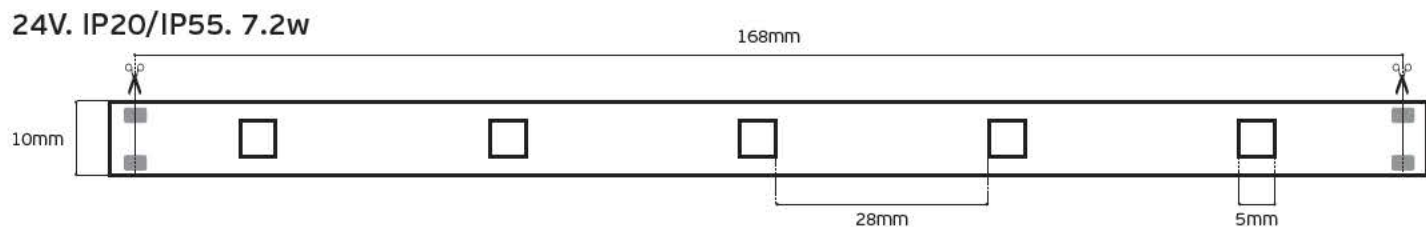

Details

Led type SMD 5050. Watt 7.2w/m. Led qty 30pcs/m. CRI>80. Tape on back 3M. Working temperature -25°C → 60°C. Storage temperature -40°C → 80°C. 2 years guarantee.

IP20. 7.2w/m. 12V

VK/5050/RGB/60 12V/24V