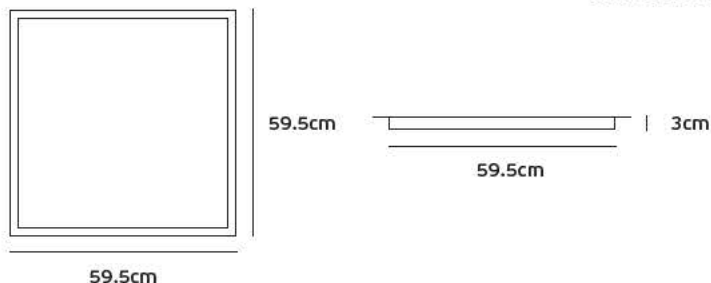

VK/04424
with **PHILIPS** driver

Product Models

Code 63158-260727	Model VK/04424/W/W	□ White	3000K	4.620lm	42w	120°	LED driver PHILIPS	Box 10pcs

Details

Led Panel Light 220-240V. Watt 42w. CRI>80. LED SMD 2835 with **PHILIPS** flicker free driver PF>0.95. Lifetime 50.000hrs. Clicks 50.000. Working temperature -20°C → 45°C. Material Aluminium, plastic.

IP20. 42w.

5 years guarantee