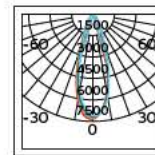

VK/04117/C/36