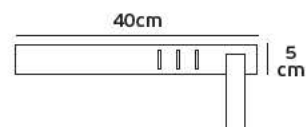

VK/04231/40/R

Product Models

Code	Model	Box
64171-276727	VK/04231/W/W/40/R □ White. 3200K. 690lm. 3w & 2x6w. 25°. CRI>70.	1pc
64171-277727	VK/04231/B/W/40/R ■ Black. 3200K. 690lm. 3w & 2x6w. 25°. CRI>70.	1pc

Details

Voltage 220-240V. Watt 3w & 12w. CRI>70. Type of LED SMD Samsung 3535/Edison 2835. Beam angle 25°. No dimmable. Lifetime 30.000hrs. Working temperature -20°C→ 45°C. Material Aluminium, iron, acrylic. 2 years guarantee.

IP20. 3w & 2x6w.