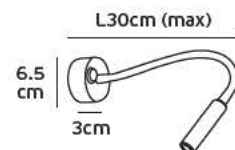

Details

AC 100-240V Driver (Included). Watt 3w. CRI>80. Beam Angle 25°. Type of Led CREE. Working temperature -20°C→ 45°C. Lifetime 50.000hrs. Clicks 50.000. Material Aluminium, spiral. NO switch. 2 years guarantee.