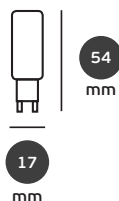

VK/05127/D

Code	Model	Base	Watt	Dimm	Kelvin	Lumen	Beam Angle	Box
03045-651685	VK/05127/D/W	G9	5w		2700K	350lm	350°	100
03045-679685	VK/05127/D/C	G9	5w		4000K	350lm	350°	100
03045-652685	VK/05127/D/D	G9	5w		6000K	370lm	350°	100

Voltage	SMD	350°	CRI	25k hrs	12.5kclks	A+	-20°C 45°C	Ceramic	Plastic	5W > 50W	IP20	2