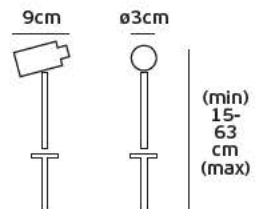

Details

AC Driver 12V (Included). Watt 1w. Beam Angle 18°. CRI>80. Type of Led SMD.
Lifetime 30.000hrs. Working temperature -20°C→45°C. No Dimmable.
Material Aluminium. 2 years guarantee.

IP67. 1w.