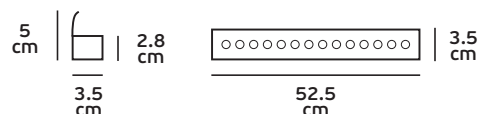

VK/02137/30

Product Models

Code	Model	■ Anthracite							Box
63158-239126	VK/02137/G/W/30	■ Anthracite	3000K	600lm	6w	10°-60°	CRI>80		1pc
63158-242126	VK/02137/G/C/30	■ Anthracite	4000K	600lm	6w	10°-60°	CRI>80		1pc
63158-245126	VK/02137/G/RGB/30	■ Anthracite	RGB	600lm	6w	10°-60°	CRI>80		1pc

Details

DC 24V (Included). Watt 6w. Beam Angle 10°-60°. CRI>80. LED High Power LED. Lifetime 50.000hrs. Clicks 50.000. Working temperature -40°C→60°C. No Dimmable. Material Aluminium. 2 years guarantee.

IP65. 6w.

VK/02137/50

Product Models

Code	Model	■ Anthracite							Box
63158-240126	VK/02137/G/W/50	■ Anthracite	3000K	1.200lm	12w	10°-60°	CRI>80		1pc
63158-243126	VK/02137/G/C/50	■ Anthracite	4000K	1.200lm	12w	10°-60°	CRI>80		1pc
63158-246126	VK/02137/G/RGB/50	■ Anthracite	RGB	1.200lm	12w	10°-60°	CRI>80		1pc

Details

DC 24V (Included). Watt 12w. Beam Angle 10°-60°. CRI>80. LED High Power LED. Lifetime 50.000hrs. Clicks 50.000. Working temperature -40°C→60°C. No Dimmable. Material Aluminium. 2 years guarantee.

IP65. 12w.