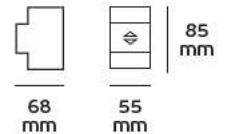

LD-250W-RF
Dimmer button-remote controller MASTER

Product Models

Code	Model	Box
12083-919002	LD-250W-RF 1 ch 21A. 252/504w. 12/24V.	1pc

Details

Voltage 12-24V. 252/504w. Material Plastic. Dimmable. 2 years guarantee.

IP20. 252/504w.

DM-400B-RF
Dimmer button-remote controller MASTER

Product Models

Code	Model	Box
12083-920002	DM-400B-RF 1 ch. 400w. 230V.	1pc

Details

Voltage 230V. 400w. Material Plastic. Dimmable. 2 years guarantee.

IP20. 400w.

DM-DGL/B
Rail Triac-Digital Dimmer

Product Models

Code	Model	Box
12084-027338	DIM-DGL/B 1000w. 180-230V.	1pc

Details

Voltage 180-230V. 700w. Material Plastic. Dimmable. 2 years guarantee.

IP20. 700w.

RF-CTRL
Remote controller MASTER

Product Models

Code	Model	Box
12083-921002	RF-CTRL 433.92MHz. 1 ch. 230V.	1pc

Details

Voltage 230V. Material Plastic. Dimmable. 2 years guarantee.

IP20. 230V.