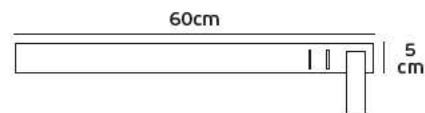

Details

Voltage 220-240V. Watt 3w & 12w. CRI>70. Type of LED SMD Samsung 3535/Edison 2835. Beam angle 25°. No dimmable. Lifetime 30.000hrs. Working temperature -20°C→ 45°C. Material Aluminium, iron, acrylic. 2 years guarantee.

IP20. 3w & 12w.