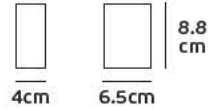

VK/02092

Product Models

Code	Model	Box
75169-314694	VK/02092/AN/W ■ Anthracite. 3000K. 85lm. 3w. 101°. CRI>83	24pcs
75169-315694	VK/02092/W/W □ White. 3000K. 85lm. 3w. 101°. CRI>83	24pcs

Details

AC Driver 100-240V (Included). Watt 3w. Beam Angle 101°. CRI>83.
Type of Led CREE XBD. Working temperature -20°C → 40°C. Lifetime 30.000hrs.
No Dimmable. Material Aluminium. 2 years guarantee.

IP54. 3w.

VK/02087

Product Models

Code	Model	Box
75169-305694	VK/02087/AN/W ■ Anthracite. 3000K. 385lm. 12w. 102°. CRI>80	12pcs
75169-304694	VK/02087/W/W □ White. 3000K. 385lm. 12w. 102°. CRI>80	12pcs

Details

AC Driver 100-240V (Included). Watt 12w. Beam Angle 102°. CRI>80.
Type of Led CREE XBD. Working temperature -20°C → 40°C. Lifetime 30.000hrs.
No Dimmable. Material Aluminium. 2 years guarantee.

IP54. 12w.