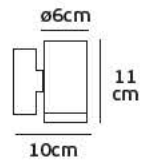

Details

Voltage 240V. Max watt 35w. GU10. Material Brass/Glass.

IP65. GU10.