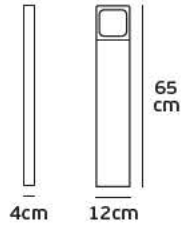

VK/02097

Product Models

Code	Model	Box
75169-323694	VK/02097/AN/W ■ Anthracite. 3000K. 218lm. 7w. PHILIPS led. 49°. CRI>82	4pcs

Details

AC Driver 200-240V (Included). Watt 7w. Beam Angle 49°. CRI>82.
Type of Led SMD PHILIPS 3014. Lifetime 30.000hrs. Working temperature -20°C→45°C.
No Dimmable. Material Aluminium. 2 years guarantee.

IP54. 7w.

VK/02098

Product Models

Code	Model	Box
75169-324694	VK/02098/AN/W ■ Anthracite. 3000K. 218lm. 7w. PHILIPS led. 49°. CRI>82	6pcs

Details

AC Driver 200-240V (Included). Watt 7w. Beam Angle 49°. CRI>82.
Type of Led SMD PHILIPS 3014. Lifetime 30.000hrs. Working temperature -20°C→45°C.
No Dimmable. Material Aluminium. 2 years guarantee.

IP54. 7w.