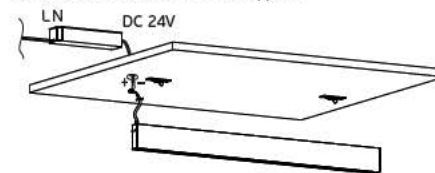

B. Connect driver output side with track power line, then fix TS-TS track with TS-TS support.