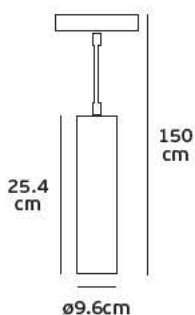

Details

Voltage 240V. Max watt 35w. GU10/Par16. Working temperature -20°C ~ 40°C. Cable 1.50 m + ceiling plate. Material Aluminium.

⏚ ⚡ IP20. GU10.