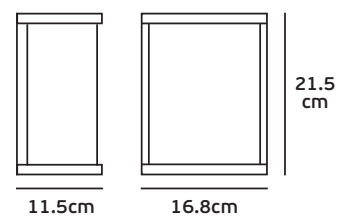

VK/01079

Product Models

Code	Model	Box
75169-290692	VK/01079/AN ■ Anthracite. E27. Max 60w.	10pcs

Details

Voltage 240V. Max watt 60w. E27. Material Aluminium/PC.

IP54. E27.

VK/01080

Product Models

Code	Model	Box
75169-291692	VK/01080/AN ■ Anthracite. E27. Max 60w.	4pcs

Details

Voltage 240V. Max watt 60w. E27. Material Aluminium/PC.

IP54. E27.

VK/01081

Product Models

Code	Model	Box
75169-292692	VK/01081/AN ■ Anthracite. E27. Max 60w.	4pcs

Details

Voltage 240V. Max watt 60w. E27. Material Aluminium/PC.

IP54. E27.