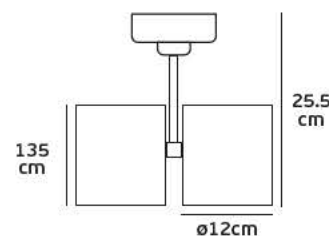

Details

Voltage 240V. Max watt 2x50w. ES111/R111. Material Aluminium. 3-phase adapter.

IP20. 240V.