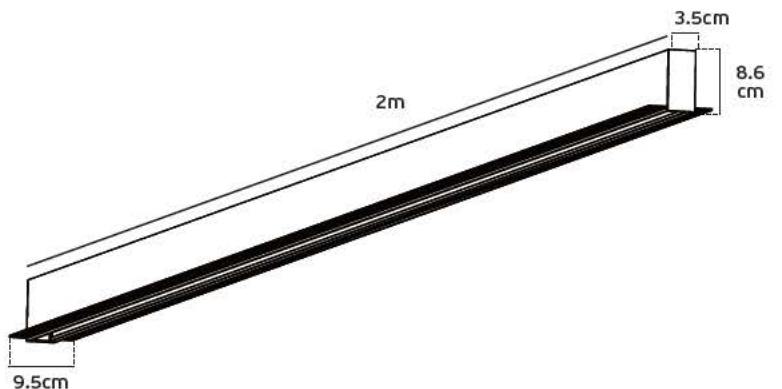

VK/04203TR/R

Product Models

Code	Model	Box
71164-001721	VK/04203TR/R/1/B ■ Black sand. 24V. 1m (L100.5cm).	1pc
71164-002721	VK/04203TR/R/1.5/B ■ Black sand. 24V. 1.5m (L150.5cm).	1pc
71164-003721	VK/04203TR/R/2/B ■ Black sand. 24V. 2m (L200.5cm).	1pc

Details

Magnetic recessed track line 24V. Length 1-2m. IP Rating IP20.
Working temperature < 45°C. Material Aluminium.

IP20.

recessed

Cut hole

5 x Length cm

8.75cm

4a. Check cut out size, then cut the hole in position.

4b. Connect driver output side with track line.

4c. Put the track into the hole, use screw to fix and instal this decorative film into track.

4d. Apply plaster on the track