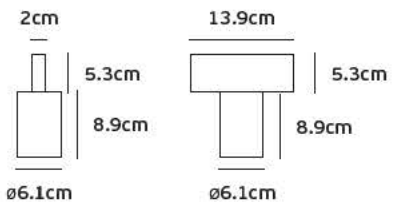

Details

Led magnetic track light DC driver 48V (included). Watt 9w. CRI>90. IP Rating IP20
Type of Led CREE XHP-35 with driver. Dimmable 1-10V. Lifetime 50.000 hrs
Working temperature < 45°C. Material Aluminium. 2 years guarantee.

IP20. 9w.