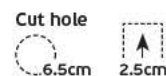

Details

AC Driver 220-240V (Included). Watt 10w. Beam Angle 348°. CRI>80. Type of Led SMD 2835. Lifetime 30.000hrs. No Dimmable. Working temperature -20°C→45°C. Material Aluminium. 2 years guarantee.

IP54. 10w.