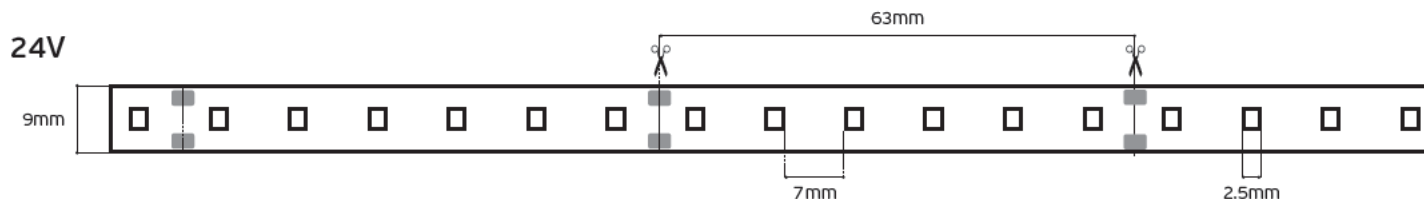

VK/3528J/96 24V

Product Models

Code	Model	Voltage	Color	Lumen	CRI	Power	Box
78001-156719	VK/24/3528J/WW/96	24V	2700K	768lm/m	CRI>80	7.68w/m	5m/roll
78001-120719	VK/24/3528J/W/96	24V	3000K	768lm/m	CRI>80	7.68w/m	5m/roll
78001-166719	VK/24/3528J/C/96	24V	4000K	768lm/m	CRI>80	7.68w/m	5m/roll
78001-121719	VK/24/3528J/D/96	24V	6000K	768lm/m	CRI>80	7.68w/m	5m/roll
78001-653126	VK/24/3528J/BL/96	24V	BLUE	768lm/m	CRI>80	7.68w/m	5m/roll

Details

Led type SMD 2835. Watt 7.68w/m. Led qty 96pcs/m. CRI>80. Tape on back 3M. Working temperature -25°C → 60°C. Storage temperature -40°C → 80°C. 2 years guarantee.