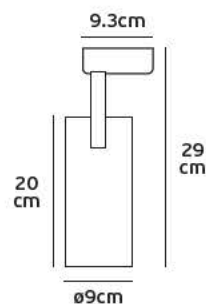

VK/04121
12°

Product Models

Code	Model	Box
64174-260128	VK/04121/W/W/12 □ White. 3000K. 2.700lm. 30w. 12°. CRI>80	15pcs
64174-261128	VK/04121/W/C/12 □ White. 4000K. 2.700lm. 30w. 12°. CRI>80	15pcs
64174-262128	VK/04121/B/W/12 ■ Black. 3000K. 2.700lm. 30w. 12°. CRI>80	15pcs
64174-263128	VK/04121/B/C/12 ■ Black. 4000K. 2.700lm. 30w. 12°. CRI>80	15pcs

Details

Voltage 220-240V. Watt 20w. Type of LED COB Citizen. Beam angle 12°. Clicks 25.000. Working temperature -25°C→ 45°C. Lifetime 35.000hrs. 3-phase adapter. Material Aluminium.

IP20. 30w.

5 years guarantee

VK/04121
24°

Product Models

Code	Model	Box
64174-264128	VK/04121/W/W/24 □ White. 3000K. 2.700lm. 30w. 24°. CRI>80	15pcs
64174-265128	VK/04121/W/C/24 □ White. 4000K. 2.700lm. 30w. 24°. CRI>80	15pcs
64174-266128	VK/04121/B/W/24 ■ Black. 3000K. 2.700lm. 30w. 24°. CRI>80	15pcs
64174-267128	VK/04121/B/C/24 ■ Black. 4000K. 2.700lm. 30w. 24°. CRI>80	15pcs

Details

Voltage 220-240V. Watt 20w. Type of LED COB Citizen. Beam angle 24°. Clicks 25.000. Working temperature -25°C→ 45°C. Lifetime 35.000hrs. 3-phase adapter. Material Aluminium.

IP20. 30w.

5 years guarantee