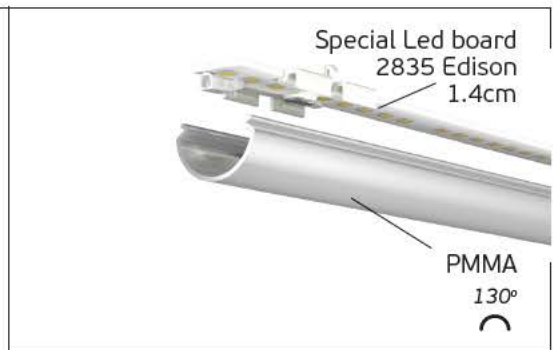

VK/04286/900/3/W/C

3 double parabolic