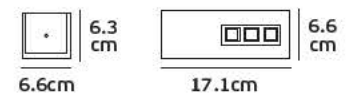

VK/04342/CE

Product Models

Code	Model	Box
71164-064721	VK/04342/CE/WB/W □ White-Black sand. 3000K. 550lm. 6w. led. 24°. CRI>90	30pcs
71164-063721	VK/04342/CE/B/W ■ Black sand. 3000K. 550lm. 6w. led. 24°. CRI>90	30pcs

Details

AC Driver 220-240V (included). Watt 6w. CRI>90. IP Rating IP20. Type of Led with driver. No Dimmable. Lifetime 50.000 hrs. Working temperature < 45°C. Material Aluminium. 2 years guarantee.

IP20. 6w.

VK/04344/CE

Product Models

Code	Model	Box
71164-068721	VK/04344/CE/WB/W □ White-Black sand. 3000K. 1.090lm. 15w. led. 24°. CRI>90	20pcs
71164-067721	VK/04344/CE/B/W ■ Black sand. 3000K. 1.090lm. 15w. led. 24°. CRI>90	20pcs

Details

AC Driver 220-240V (included). Watt 15w. CRI>90. Type of Led 5050 with driver. IP Rating IP20. No Dimmable. Lifetime 50.000 hrs. Working temperature < 45°C. Material Aluminium. 2 years guarantee.

IP20. 15w.