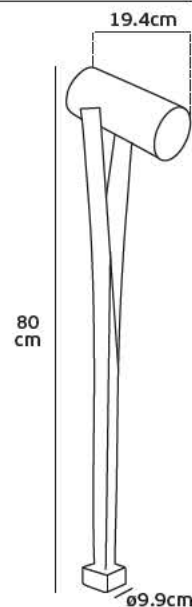

VK/02157

Product Models

Code	Model	Box
75169-493744	VK/02157/W/W □ White. 3000K. 500lm. 10w. 80cm CRI>80	1pc
75169-494744	VK/02157/AN/W ■ Anthracite. 3000K. 500lm. 10w. 80cm CRI>80	1pc
75169-495744	VK/02157/BR/W ■ Rust Brown. 3000K. 500lm. 10w. 80cm CRI>80	1pc

Details

AC 100-240V. Watt 10w. CRI>80. Type of Led COB CREE.
Lifetime 20.000hrs. Working temperature -20°C→40°C.
No Dimmable. Material Aluminium+Iron+Anti-glare PC.
2 years guarantee.

IP54. 10w.