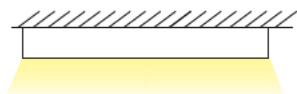

Details

Voltage 220-240V. Type of LED TRIDONIC. Beam angle 120°. CRI>80. Clicks 50.000. Working temperature -25°C→ 45°C. Lifetime 50.000hrs. Material Aluminium. No dimmable but can be dimmable after contact with our headquarter sales department.

5 years guarantee