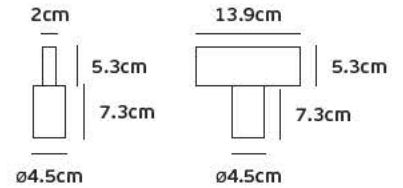

Details

Led magnetic track light DC driver 48V (included). Watt 3w. CRI>90. IP Rating IP20
Type of Led with driver. Dimmable 1-10V. Lifetime 50.000 hrs
Working temperature < 45°C. Material Aluminium. 2 years guarantee.

IP20. 3w.