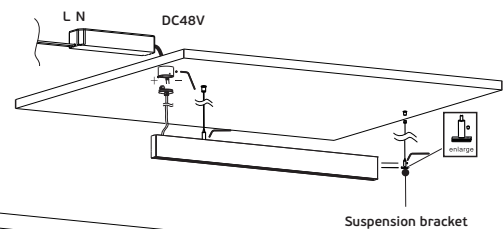

Οδηγίες εγκατάστασης κρεμοστής μαγνητικής ράγας 48V

6. Hanging magnetic track installation diagram 48V

6a. Fix the ceiling box and ceiling terminal by screws first

6b. Connect output end of power supply to the cable of magnetic track (Install hanging fixture first, then tightening the screws)