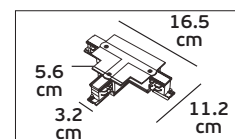

Details

"T" connector to connect three track sections into a T configuration.
Material Aluminium, plastic.