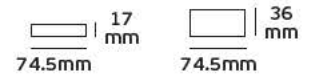

VK/FUT036S
Controller Single Color

Product Models

Code	Model	Box
90004-034698	VK/FUT036S Max 12A. 12-24V.	1pc

Details

Voltage 12-24V. Output Max 12A. Total output Max 12A. Distance 30m. Material Plastic. Dimmable W, Single Color. Working temperature -10~40°C. 2 years guarantee.

IP20. 12/24V.

Match FUT006

VK/FUT037S
Controller RGB

Product Models

Code	Model	Box
90004-029698	VK/FUT037S 6A/Channel. 12-24V. Max 12A.	1pc

Details

Voltage 12-24V. Output 6A/channel. Total output Max 12A. Distance 30m. Material Plastic. Dimmable RGB, 3 channels. Working temperature -10~40°C. 2 years guarantee.

IP20. 12/24V.

Match FUT095

VK/FUT038S
Controller RGBW

Product Models

Code	Model	Box
90004-031698	VK/FUT038S 6A/Channel. 12-24V. Max 12A.	1pc

Details

Voltage 12-24V. Output 6A/channel. Total output Max 12A. Distance 30m. Material Plastic. Dimmable RGBW, 4 channels. Working temperature -10~40°C. 2 years guarantee.

IP20. 12/24V.

Match FUT095