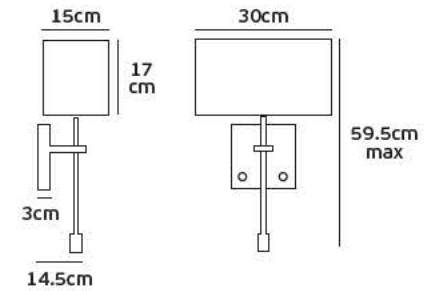

VK/04034

Product Models

Code	Model	Box
64171-029171	VK/04034/MC/W □ White shade. Nickel. 1w. E14.	10pcs
64171-028171	VK/04034/MC/B ■ Black shade. Nickel. 1w. E14.	10pcs

Details

Voltage 240V. Watt 1w. Lampholder E14. Max watt 42w. Working temperature -20°C→ 45°C.
Material Aluminium, metal, TC shade (included). IP Rating IP20.

IP20. 1w & E14.