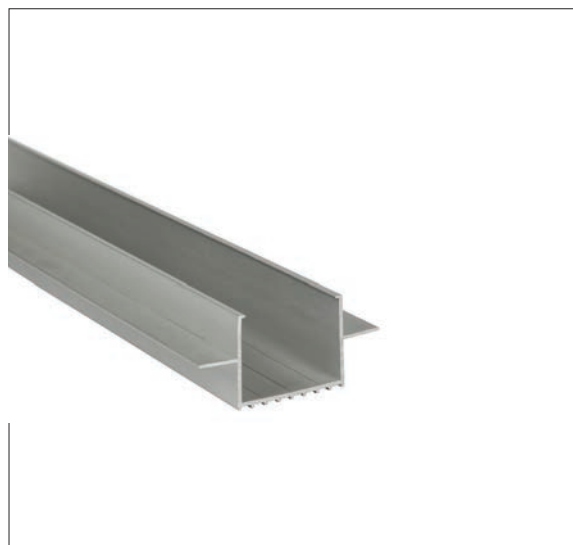

VK/07R/TRIMLESS/AL