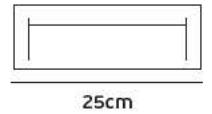

VK/02108

Product Models

Code	Model	Box
75169-336694	VK/02108/AN/W ■ Anthracite. 3000K. 190lm. 8.5w. PHILIPS led. 42°. CRI>82	12pcs
75169-337694	VK/02108/W/W □ White. 3000K. 190lm. 8.5w. PHILIPS led. 42°. CRI>82	12pcs

Details

AC Driver 100-240V (Included). Watt 8.5w. Beam Angle 42°. CRI>82. Type of Led SMD 3014/ PHILIPS. Lifetime 30.000hrs. No Dimmable. Material Aluminium. 2 years guarantee.

IP65. 8.5w.

Cut hole

8.7
cm