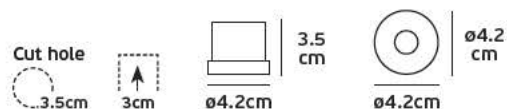

VK/04222

Product Models

Code	Model	Box
64174-038721	VK/04222/W/W □ White matt. 3000K. 126lm. 3w. 25°. CRI>80	150pcs

Details

AC 100-240V Driver (Included). Watt 3w. Beam Angle 25°. CRI>80. Type of Led CREE XPE. Lifetime 50.000hrs. Clicks 20.000. Working temperature < 45°C. Material Aluminium. 2 years guarantee.

IP20. 3w.

VK/04225

Product Models

Code	Model	Box
75169-043721	VK/04225/W/W □ White matt. 3000K. 20lm. 1w. CRI>80	300pcs

Details

AC 100-240V Driver (Included). Watt 1w. CRI>80. Type of Led Edison. Lifetime 50.000hrs. Clicks 20.000. Working temperature < 45°C. Material Aluminium. 2 years guarantee.

IP20. 1w.