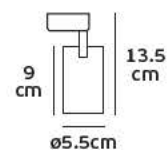

VK/04197TR/S

Product Models

Code	Model	Box
64174-945128	VK/04197TR/W/S □ White. GU10. Max 35w.	60pcs
64174-946128	VK/04197TR/B/S ■ Black. GU10. Max 35w.	60pcs
64174-947128	VK/04197TR/G/S ■ Grey. GU10. Max 35w.	60pcs

Details

Voltage 240V. Max watt 35w. Par16. Material Aluminium. 3-phase adapter.

IP20. 240V.

VK/03093TR

Product Models

Code	Model	Box
64174-009108	VK/03093TR/W □ White. GU10. Max 35w.	40pcs
64174-010108	VK/03093TR/B ■ Black. GU10. Max 35w.	40pcs

Details

Voltage 240V. Max watt 35w. Par16. Material Aluminium. 3-phase adapter.

IP20. 240V.