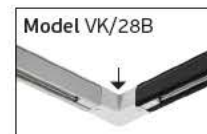

Details

Left L-shape connector to connect two track sections at a 90° angle. Material Aluminium, plastic.

VK/28B/R

Product Models

Code	Model	Box
71164-049111	VK/28B/S/R ■ Silver. Right L-shape. Aluminium, plastic.	10pcs
71164-050111	VK/28B/W/R □ White. Right L-shape. Aluminium, plastic.	10pcs
71164-051111	VK/28B/B/R ■ Black. Right L-shape. Aluminium, plastic.	10pcs