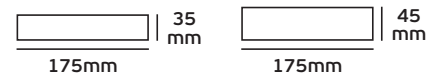

VK/DIM500-PWM
LED dimmer triac

Product Models

Code	Model	Box
12084-023016	VK/DIM500-PWM 230V. 500w. 230V.	10pcs

Details

Voltage **230V**. Output **230V**. Material **Plastic**. **Dimmable**. 2 years guarantee.

IP20. 230V.

VK/DM/24350
DMX Decoder

Product Models

Code	Model	Box
78000-501663	VK/DM/24350 1 ch-350mA. 1-12w. 12-48V.	10pcs

Details

Voltage **12-48V**. Output **1 channel-350mA**. Watt **1-12w**. Material **Aluminium**. **Dimmable**. 2 years guarantee.

IP20. 350mA.

VK/DM/24700
DMX Decoder

Product Models

Code	Model	Box
78000-502663	VK/DM/24700 1 ch-700mA. 3-36w. 12-48V.	10pcs

Details

Voltage **12-48V**. Output **1 channel-700mA**. Watt **3-36w**. Material **Aluminium**. **Dimmable**. 2 years guarantee.

IP20. 700mA.