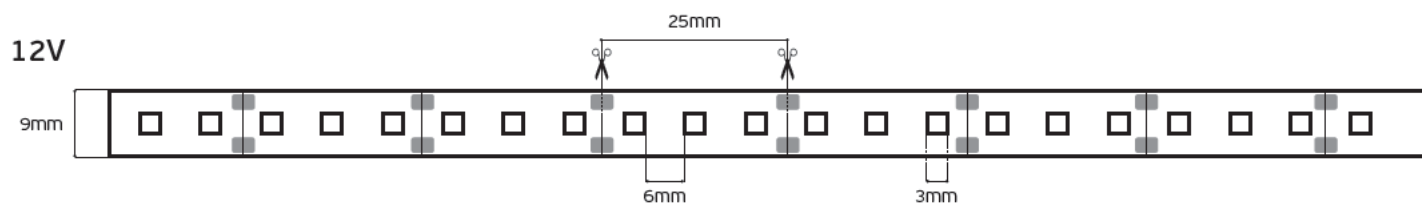

Details

Led type SMD 2835. Watt 9.6w/m. Led qty 120pcs/m. CRI>80. Tape on back 3M. Working temperature -25°C → 60°C. Storage temperature -40°C → 80°C. 2 years guarantee.

IP55. 9.6w/m. 12V

VK/5050J/60 24V