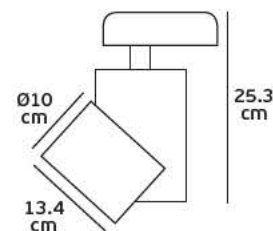

VK/04022

Product Models

Code	Model	Box
64174-211128	VK/04022/W/W/36 □ White. 3000K. 3.600lm. 45w. 36°. CRI>80	1pc
64174-212128	VK/04022/W/C/36 □ White. 4000K. 4.050lm. 45w. 36°. CRI>80	1pc
64174-213128	VK/04022/B/W/36 ■ Black. 3000K. 3.600lm. 45w. 36°. CRI>80	1pc
64174-214128	VK/04022/B/C/36 ■ Black. 4000K. 3.760lm. 40w. 36°. CRI>80	1pc
64174-215128	VK/04022/G/W/36 ■ Grey. 3000K. 3.600lm. 45w. 36°. CRI>80	1pc
64174-216128	VK/04022/G/C/36 ■ Grey. 4000K. 4.050lm. 45w. 36°. CRI>80	1pc

Details

Voltage 220-240V. Watt 45w. Type of LED COB Citizen. Beam angle 36°. Clicks 25.000.
Working temperature -25°C → 45°C. Lifetime 35.000hrs. 3-phase adapter. Material Aluminium.

IP20. 45w.

5 years guarantee