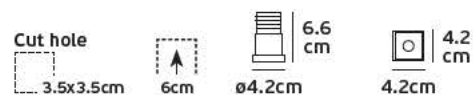

Details

AC 100-240V Driver (Included). Watt 3w. Beam Angle 8°. CRI>80. Type of Led CREE XP-E2. Lifetime 50.000hrs. Clicks 20.000. Working temperature < 45°C. Material Aluminium. 2 years guarantee.