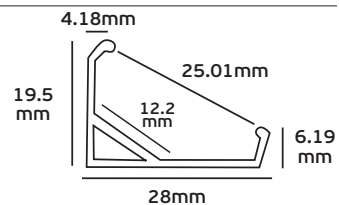

Details

Charged per meter. Available 2m.
Material Aluminium.