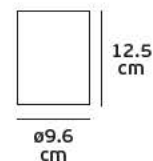

Details

Voltage 240V. Max watt 35w. GU10/Par16. Working temperature -20°C ~ 40°C.
Material Aluminium.

IP20. GU10.