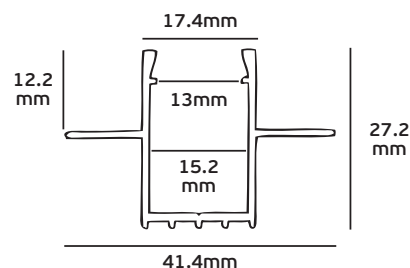

VK/01R/DEEP/TRIMLESS/AL

Product Models

Code	Model	Box
75165-247264	VK/01R/DEEP/TRIMLESS/AL Aluminium. 2.000x41.4x27.2mm	100pcs

Details

Charged **per meter**. Available 2m.
Material Aluminium.

1 σειρά LEDSTRIP

VK/07R/TRIMLESS/AL

Product Models

Code	Model	Box
75165-246264	VK/07R/TRIMLESS/AL Aluminium. 2.000x57.8x27.2mm	100pcs

Details

Charged **per meter**. Available 2m.
Material Aluminium.

1 πλακέτα LED

2 σειρές LEDSTRIP