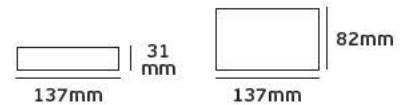

Details

Voltage 220-240V. Output 1 ch. 850-1.200mA. Vout 55Vmax. Pout 40w max PF >0.95. Material Plastic. Dimmable. 2 years guarantee.

IP20. 40w.

DALI Wiring