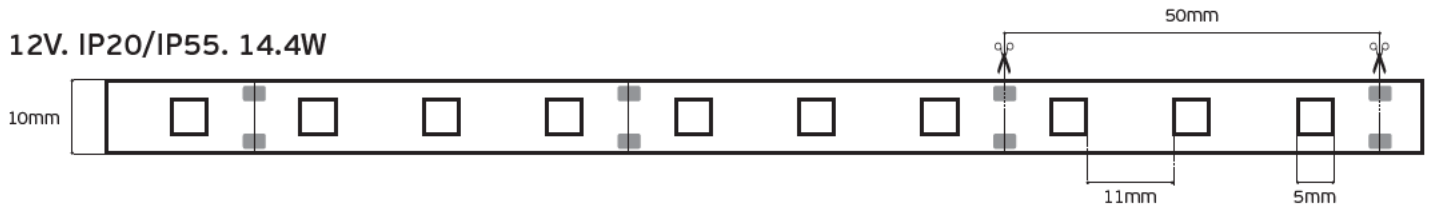

VK/5050/RGB/60 12V/24V

Product Models

Code	Model	IP	V	RGB	lm/m	CRI	W/m	Box
78001-039719	VK/12/5050/RGB/60	IP20	12V	RGB	1008lm/m	CRI>80	14.4w/m	5m/roll
78001-076719	VK/24/5050/RGB/60	IP20	24V	RGB	1008lm/m	CRI>80	14.4w/m	5m/roll
78001-046719	VK/12/5050J/RGB/60	IP55	12V	RGB	1008lm/m	CRI>80	14.4w/m	5m/roll
78001-083719	VK/24/5050J/RGB/60	IP55	24V	RGB	1008lm/m	CRI>80	14.4w/m	5m/roll
78001-236123	VK/12/5050W/RGB/60	IP68	12V	RGB	1008lm/m	CRI>80	14.4w/m	5m/roll
78001-294123	VK/24/5050W/RGB/60	IP68	24V	RGB	1008lm/m	CRI>80	14.4w/m	5m/roll

Details

Led type SMD 5050. Watt 14.4w/m. Led qty 60pcs/m. CRI>80. Tape on back 3M. Working temperature -25°C → 60°C. Storage temperature -40°C → 80°C. 2 years guarantee.

12V. IP20/IP55. 14.4W