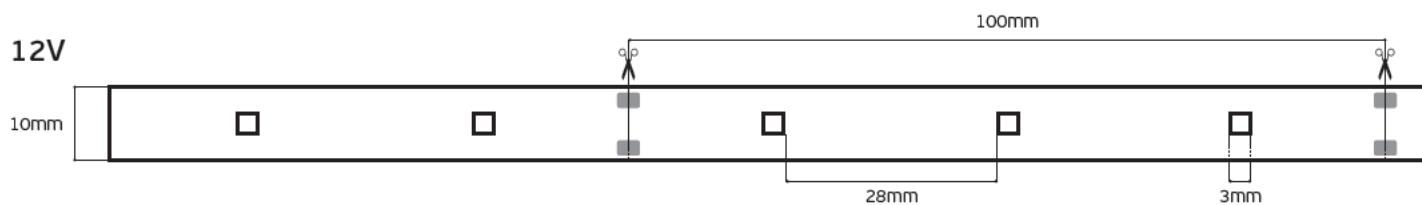

Details

Led type SMD 5050. Watt 7.2w/m. Led qty 30pcs/m. CRI>80. Tape on back 3M. Working temperature -25°C → 60°C. Storage temperature -40°C → 80°C. 2 years guarantee.