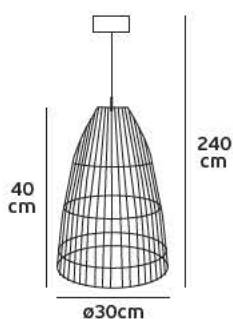

Details

Voltage 240V. Max watt 60w. E27. Working temperature -20°C ~ 40°C. Cable 2 m black fabric cable + black ceiling plate. Material Bamboo.

⏚ ⚡ IP20. E27.

⏚ ⚡ IP20. E27.