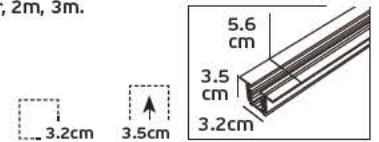

Details

3-phase track line recessed. Available in 1 meter, 2m, 3m.
Material Aluminium.