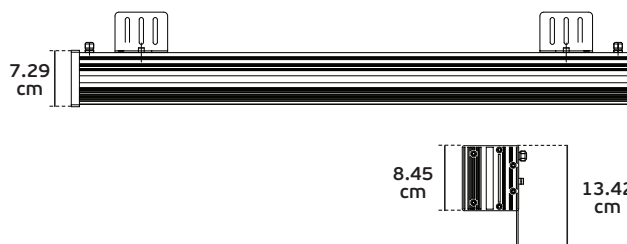

Details

Led light with 12 reflectors. Voltage 110-240V. Watt 24w. Beam angle 5.3°. CRI>80. IP Rating IP66. Type of Led CREE XPG-3. No Dimmable. Lifetime 20.000 hrs. Working temperature -40° ~ 50°C. Material Aluminium. Driver Meanwell. 3-5 years guarantee.