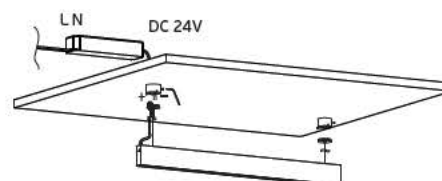

B. Connect driver output side with track line, and fixed TS-TP ceiling cover and TS-TP box cover with M4 screw.