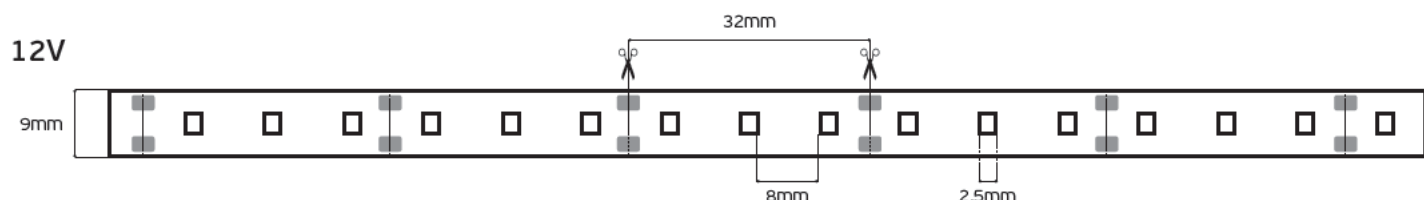

Details

Led type SMD 2835. Watt 7.68w/m. Led qty 96pcs/m. CRI>80. Tape on back 3M. Working temperature -25°C → 60°C. Storage temperature -40°C → 80°C. 2 years guarantee.