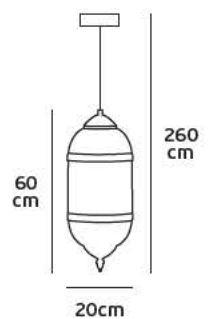

VK/03180PE

Product Models

Code	Model	Color	Socket	Power	Box
75169-482724	VK/03180PE/B	■ Black	E27	Max 60W	1pc

Details

Voltage 240V. Max watt 60w. E27. Working temperature -20°C ~ 40°C. Cable 2m black cable + black ceiling plate. Material Iron.

IP20. E27.