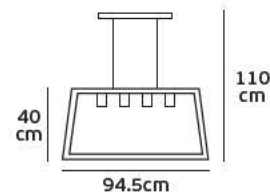

VK/03155PE

Product Models

Code	Model	Color	Bulb Type	Max Watt	Box
71164-008724	VK/03155PE/B	Black	E27x4	Max 4x40w	1pc

Details

Voltage 240V. Max watt 4x40w. E27x4. Working temperature -20°C ~ 40°C. Cable 1m black/chain + black ceiling plate. Material Metal, glass.

IP20. E27.