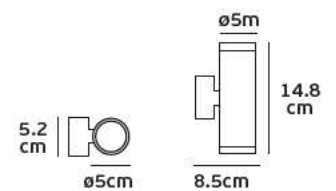

Details

Voltage 240V. Max watt 2x35w. GU10x2. Material Brass/Glass.

IP65. GU10x2.

Mini lamp MR11-GU10 is placed, not included