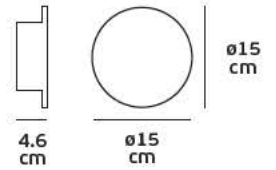

Details

AC Driver 220-240V (Included). Watt 4w. Beam Angle Diffuser light perimeter.
Type of Led SMD Hongli 5050. No Dimmable. Lifetime 30.000 hrs.
Working temperature < 45°C. Material Gypsum. Possibility to paint. 2 years guarantee.

IP20. 4w.