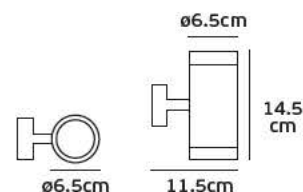

VK/01056

Product Models

Code	Model	Box
75169-180997	VK/01056/W □ White. GU10. Max 35w.	18pcs
75169-181997	VK/01056/B ■ Black. GU10. Max 35w.	18pcs
75169-182997	VK/01056/AN ■ Anthracite. GU10. Max 35w.	18pcs
75169-183997	VK/01056/G ■ Grey. GU10. Max 35w.	18pcs
75169-287997	VK/01056/BR ■ Rust Brown. GU10. Max 35w.	18pcs

Details

Voltage 240V. Max watt 35w. GU10. Material Alu diecast/Glass.

IP54. GU10.

VK/01057

Product Models

Code	Model	Box
75169-184997	VK/01057/W □ White. GU10x2. Max 2x35w.	18pcs
75169-185997	VK/01057/B ■ Black. GU10x2. Max 2x35w.	18pcs
75169-186997	VK/01057/AN ■ Anthracite. GU10x2. Max 2x35w.	18pcs
75169-187997	VK/01057/G ■ Grey. GU10x2. Max 2x35w.	18pcs
75169-288997	VK/01057/BR ■ Rust Brown. GU10x2. Max 2x35w.	18pcs

Details

Voltage 240V. Max watt 2x35w. GU10x2. Material Alu diecast/Glass.

IP54. GU10x2.