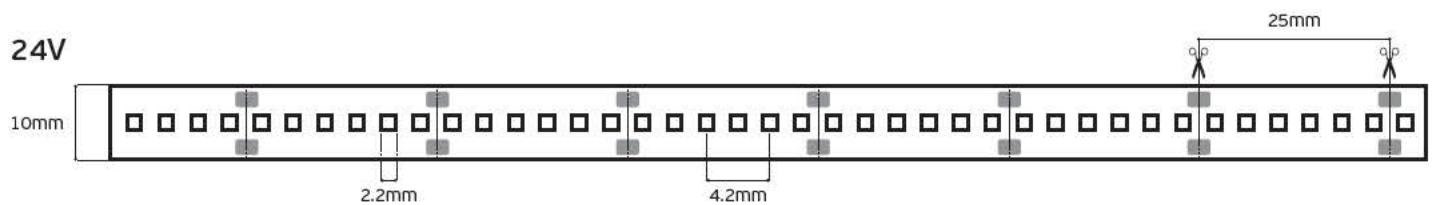

VK/24/2216/.../240

Product Models

Code	Model	Voltage	Color	Lumen	Brand	CRI	Power	Box
78001-704724	VK/24/2216/927/240	24V	2700K	2750lm/m	EPISTAR	CRI>90	24w/m	5m/roll
78001-705724	VK/24/2216/930/240	24V	3000K	2750lm/m	EPISTAR	CRI>90	24w/m	5m/roll
78001-706724	VK/24/2216/940/240	24V	4000K	2750lm/m	EPISTAR	CRI>90	24w/m	5m/roll

Details

Led type SMD 2216. Watt 24w/m. Led qty 240pcs/m. Tape on back 3M. Working temperature -10°C → 40°C. Storage temperature -20°C → 60°C.

5 years guarantee   **Super bright!!!**