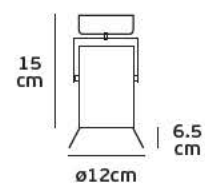

VK/04071G/R111

Product Models

Code	Model	Box
64174-393269	VK/04071G/R111/W □ White. GU10. Max 35w.	1pc
64174-385269	VK/04071G/R111/B ■ Black. GU10. Max 35w.	1pc

Details

Voltage 240V. Max watt 50w. R111. Material Aluminium. 3-phase adapter.

IP20. 240V.

VK/04071E

Product Models

Code	Model	Box
64174-392269	VK/04071E/PAR30/W □ White. E27. Max 50w.	1pc
64174-384269	VK/04071E/PAR30/B ■ Black. E27. Max 50w.	1pc

Details

Voltage 240V. Max watt 50w. PAR30. Material Aluminium. 3-phase adapter.

IP20. 240V.