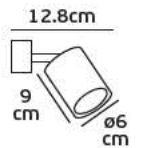

VK/03093WA

Product Models

Code	Model	Box
64174-007108	VK/03093WA/W □ White sanded. GU10. Max 35w.	50pcs
64174-008108	VK/03093WA/B ■ Black sanded. GU10. Max 35w.	50pcs

Details

Voltage 240V. Max watt 35w. GU10/Par16. Material Aluminium. IP Rating IP20.

IP20. GU10.

VK/04052WA

Product Models

Code	Model	Box
64174-333269	VK/04052WA/W □ White. GU10. Max 35w.	1pc
64174-332269	VK/04052WA/B ■ Black. GU10. Max 35w.	1pc
64174-334269	VK/04052WA/G ■ Grey. GU10. Max 35w.	1pc
64174-335269	VK/04052WA/AN ■ Anthracite. GU10. Max 35w.	1pc
64174-336269	VK/04052WA/MC ■ Brushed chrome. GU10. Max 35w.	1pc

Details

Voltage 240V. Max watt 35w. GU10/Par16. Material Aluminium. IP Rating IP20.

IP20. GU10.