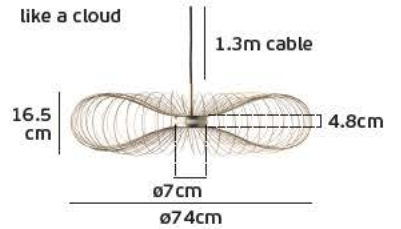

Details

AC 220-240V. Watt 8w. Cable Black textile. Material Metal. 2 years guarantee.

Side light + Down light

The wire can be assembled into 2 configurations, like the cloud or like the flower. Different configuration with different diameter.