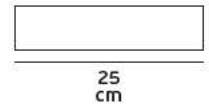

VK/04133WA

Product Models

Code	Model	Box
75169-258108	VK/04133WA/W/W □ White sanded. 3000K. 480lm. 6w. CRI>80.	10pcs
75169-259108	VK/04133WA/B/W ■ Black sanded. 3000K. 480lm. 6w. CRI>80.	10pcs

Details

AC 220-240V Driver (Included). Watt 6w. CRI>80. Beam Angle 120°.
Type of Led SMD Edison. Lifetime 50.000hrs. Working temperature -20°C→ 45°C.
Material Aluminium. 2 years guarantee.

IP20. 6w.

10.5
cm

25
cm

6
cm