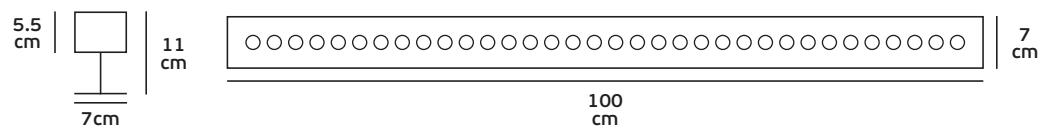

Details

Driver **85-256V/24V (Included)**. Watt **36w**. Beam Angle **8°-10°**. CRI>**80**. LED **CREE High**. Lifetime **50.000hrs**. Clicks **50.000**. Working temperature **-40°C→60°C**. Material **Aluminium**. 2 years guarantee.

IP65. 36w.