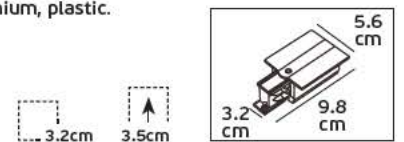

Details

Power connector to start track. Material Aluminium, plastic.