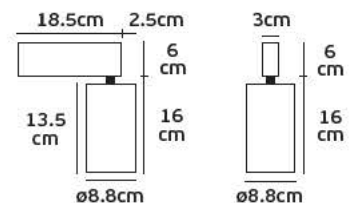

Details

Led magnetic track light DC Driver 24V. Watt 28w. Beam Angle 24°. Type of Led CREE CXA 1816. Lifetime 50.000hrs. Working temperature < 45°C. Material Aluminium. 2 years guarantee.

IP20. 28w.