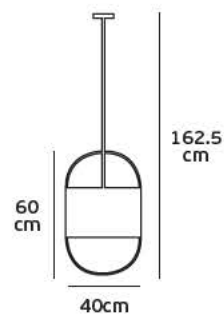

VK/03160PE

Product Models

Code 71164-013724	Model VK/03160PE/B	■ Black	E27	Max 40w	Box 1pc

Details

Voltage 240V. Max watt 40w. E27. Working temperature -20°C ~ 40°C. Cable 1m black cable + black ceiling plate. Material Metal, glass.

IP20. E27.