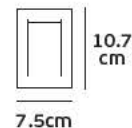

Details

AC Driver 100-240V (Included). Watt 3.6w. Beam Angle 48°. CRI>80. Type of Led SMD 3014/PHILIPS. Lifetime 30.000hrs. No Dimmable. Working temperature <45°C. Material Aluminium. 2 years guarantee.

IP65. 3.6w.