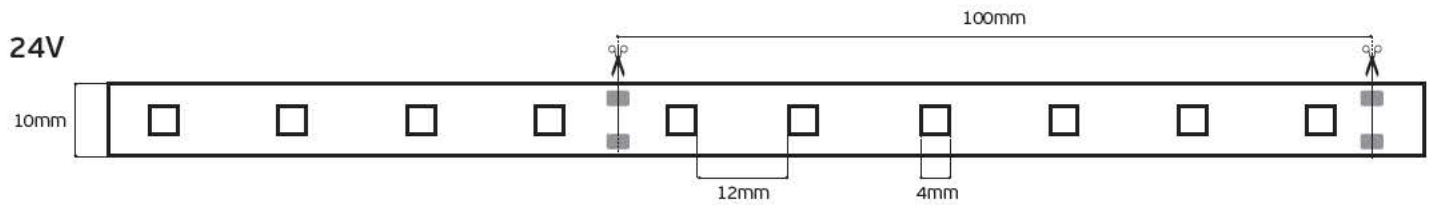

VK/5050J/60 24V

Product Models

Code	Model	Voltage	Color	Lumen	CRI	Power	Box
78001-263123	VK/24/5050J/WW/60	24V	2700K	1440lm/m	CRI>80	14.4w/m	5m/roll
78001-061719	VK/24/5050J/W/60	24V	3000K	1440lm/m	CRI>80	14.4w/m	5m/roll
78001-264123	VK/24/5050J/C/60	24V	4000K	1440lm/m	CRI>80	14.4w/m	5m/roll
78001-060719	VK/24/5050J/D/60	24V	6000K	1440lm/m	CRI>80	14.4w/m	5m/roll
78001-656126	VK/24/5050J/BL/60	24V	BLUE	1440lm/m	CRI>80	14.4w/m	5m/roll

Details

Led type SMD 5050. Watt 14.4w/m. Led qty 60pcs/m. CRI>80. Tape on back 3M. Working temperature -25°C → 60°C. Storage temperature -40°C → 80°C. 2 years guarantee.