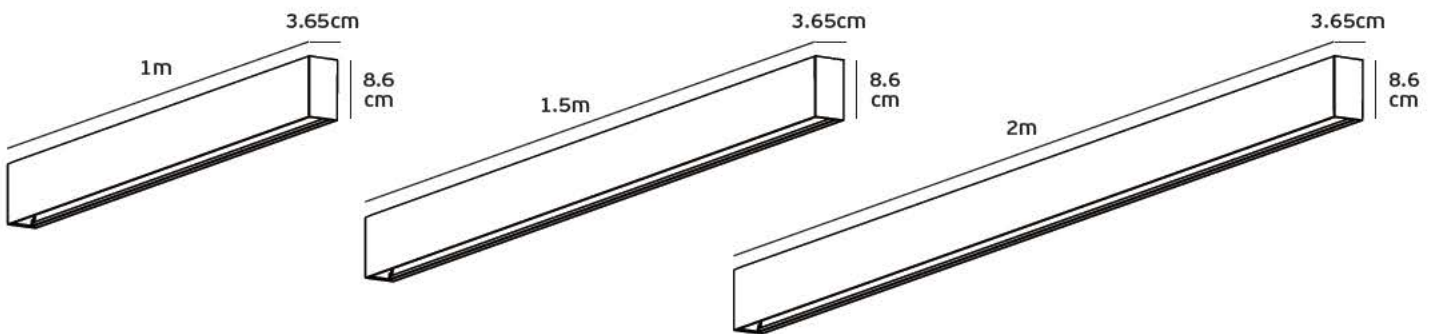

surface/pendant

Details

Magnetic surface mounted track line 24V. Length 1-2m. IP Rating IP20.
Working temperature < 45°C. Material Aluminium.

IP20.

surface

A. Use screw fix TS-S installation support on the ceiling.