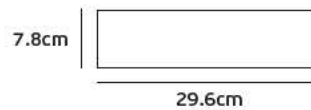

Details

AC Driver 230V (Included). Watt 16w. Beam Angle 120°. CRI>80. Type of Led SMD 2835. Lifetime 30.000hrs. No Dimmable. Working temperature -20°C→45°C. Material Plastic (ABS). 2 years guarantee.

IP65. 16w.