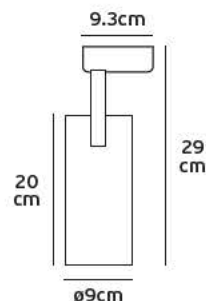

VK/04121
12°

Product Models

Code	Model	Box
64174-260128	VK/04121/W/W/12 □ White. 3000K. 2.700lm. 30w. 12°. CRI>80	15pcs
64174-261128	VK/04121/W/C/12 □ White. 4000K. 2.700lm. 30w. 12°. CRI>80	15pcs
64174-262128	VK/04121/B/W/12 ■ Black. 3000K. 2.700lm. 30w. 12°. CRI>80	15pcs
64174-263128	VK/04121/B/C/12 ■ Black. 4000K. 2.700lm. 30w. 12°. CRI>80	15pcs

Details

Voltage 220-240V. Watt 20w. Type of LED COB Citizen. Beam angle 12°. Clicks 25.000. Working temperature -25°C→ 45°C. Lifetime 35.000hrs. 3-phase adapter. Material Aluminium.

IP20. 30w.

5 years guarantee

VK/04121
24°

Product Models

Code	Model	Box
64174-264128	VK/04121/W/W/24 □ White. 3000K. 2.700lm. 30w. 24°. CRI>80	15pcs
64174-265128	VK/04121/W/C/24 □ White. 4000K. 2.700lm. 30w. 24°. CRI>80	15pcs
64174-266128	VK/04121/B/W/24 ■ Black. 3000K. 2.700lm. 30w. 24°. CRI>80	15pcs
64174-267128	VK/04121/B/C/24 ■ Black. 4000K. 2.700lm. 30w. 24°. CRI>80	15pcs

Details

Voltage 220-240V. Watt 20w. Type of LED COB Citizen. Beam angle 24°. Clicks 25.000. Working temperature -25°C→ 45°C. Lifetime 35.000hrs. 3-phase adapter. Material Aluminium.

IP20. 30w.

5 years guarantee