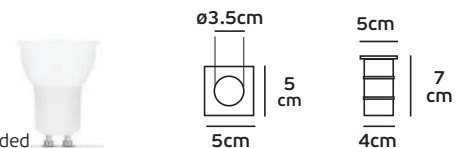

Mini lamp MR11-GU10 is placed, not included

VK/02012

Product Models

Code	Model	Box
62159-093106	VK/02012/D □ White. 6000K. 1.700lm. 18w. 120°.	10pcs
62159-094106	VK/02012/BL □ White. BLUE. 250lm. 18w. 120°.	10pcs