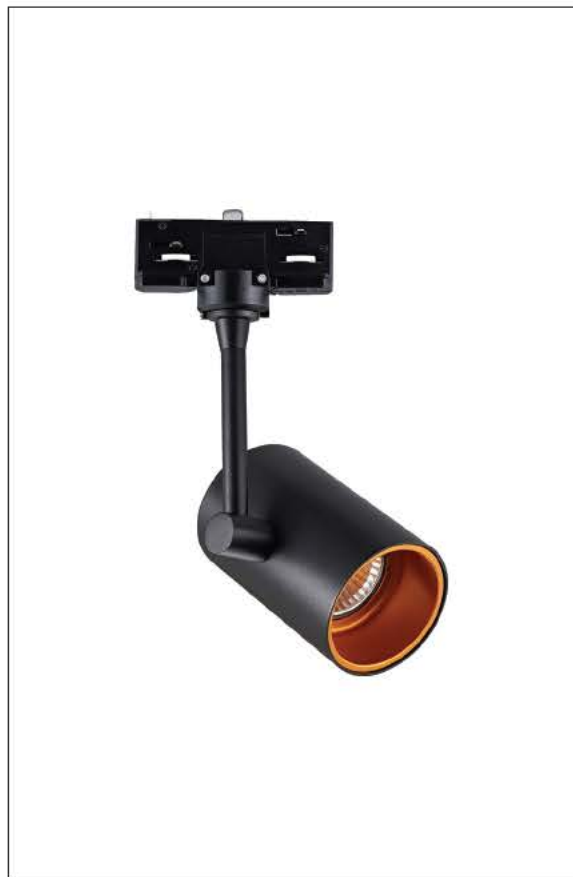

VK/03094TR

Product Models

Code	Model	Box
64174-012108	VK/03094TR/BGD ■ Black+Gold. GU10. Max 35w.	20pcs

Details

Voltage 240V. Max watt 35w. Par16. Material Aluminium. 3-phase adapter.

IP20. 240V.

VK/04197TR/L