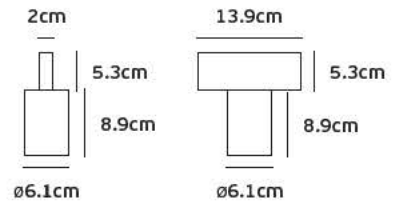

VK/04376/B/12

Product Models

Code	Model	Box
71164-112721	VK/04376/B/12 ■ Black sand. 3000K. 880lm. 12w. <i>bridgelux</i>. led. 24°. CRI>90	1pc

Details

Led magnetic track light DC driver 48V (included). Watt 12w. CRI>90. IP Rating IP20
Type of Led *bridgelux*. E8 with driver. Dimmable 1-10V. Lifetime 50.000 hrs
Working temperature < 45°C. Material Aluminium. 2 years guarantee.

IP20. 12w.