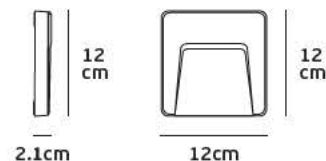

VK/02145

Product Models

Code	Model	Box
75169-313997	VK/02145/W/W □ White. 3000K. 100lm. 3w. CRI>80	24pcs
75169-314997	VK/02145/G/W ■ Grey. 3000K. 100lm. 3w. CRI>80	24pcs
75169-315997	VK/02145/AN/W ■ Anthracite. 3000K. 100lm. 3w. CRI>80	24pcs

Details

Voltage 220-240V. Watt 3w. CRI>80. Type of Led SMD 2835.
Working temperature -20°C → 45°C. Lifetime 20.000hrs. No Dimmable.
Material ABS+PC. 2 years guarantee.

IP65. 3w.

VK/02144

Product Models

Code	Model	Box
75169-310997	VK/02144/W/W □ White. 3000K. 100lm. 3w. CRI>80	24pcs
75169-311997	VK/02144/G/W ■ Grey. 3000K. 100lm. 3w. CRI>80	24pcs
75169-312997	VK/02144/AN/W ■ Anthracite. 3000K. 100lm. 3w. CRI>80	24pcs

Details

Voltage 220-240V. Watt 3w. CRI>80. Type of Led SMD 2835.
Working temperature -20°C → 45°C. Lifetime 20.000hrs. No Dimmable.
Material ABS+PC. 2 years guarantee.

IP65. 3w.