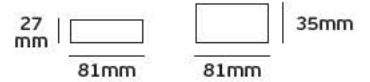

IP20/IP66. 350mA.

VK/LC700PWM
LED Converter

Product Models

Code	Model	Box
78000-421016	VK/LC700PWM/S 700mA. 12-48V. IP20.	10pcs
78000-425016	VK/LC700PWM/C 700mA. 12-48V. IP66.	10pcs

Details

Voltage 12-48V. Output 700mA. Material Plastic. Dimmable. 2 years guarantee.