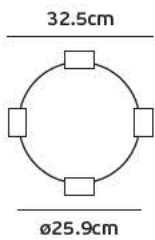

Details

AC Driver 220-240V (included). Watt 20w/30w. CRI>90. Type of Led *bridgelux*. 2835 with driver. No Dimmable. Lifetime 50.000 hrs. Working temperature < 45°C. Material Aluminium. Recessed Trimless ceiling. 2 years guarantee.

IP20. 20w/30w.