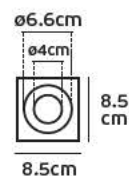

VK/03208

Product Models

Code	Model	Box
64173-104121	VK/03208/W □ White. GU5.3. Max 35w.	100pcs
64173-102121	VK/03208/B ■ Black. GU5.3. Max 35w.	100pcs

Details

Voltage 12V. Max watt 35w. MR16. Material Die cast aluminium.

IP65. 12V.