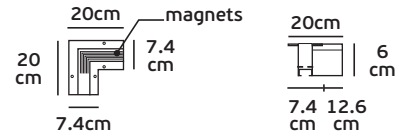

Details

Left/Right corner recessed.
Track lines 48V. 2 rails link at an angle of 90°.
Material Aluminium.
Must be install VK/04364/PC to work (connector for corners).