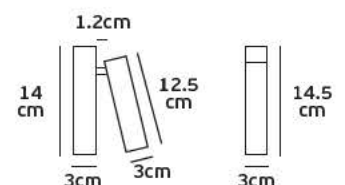

VK/04151

Product Models

Code	Model	Box
64171-055126	VK/04151/WA/B/W ■ Black matt. 3000K. 110lm. 3w. 30°. CRI>80.	24pcs
64171-056126	VK/04151/WA/W/W □ White. 3000K. 110lm. 3w. 30°. CRI>80.	24pcs

Details

AC 100-265V Driver (Included). Watt 3w. CRI>80. Beam Angle 30°. Type of Led CREE. Working temperature -20°C→ 40°C. Lifetime 50.000hrs. Material Aluminium. 2 years guarantee.

IP20. 3w.

VK/04153

Product Models

Code	Model	Box
64171-060126	VK/04153/WA/B/W ■ Black matt. 3000K. 110lm. 3w. 30°. CRI>80.	40pcs
64171-061126	VK/04153/WA/W/W □ White. 3000K. 110lm. 3w. 30°. CRI>80.	40pcs

Details

AC 100-265V Driver (Included). Watt 3w. CRI>80. Beam Angle 30°. Type of Led 3535. Working temperature -20°C→ 40°C. Lifetime 30.000hrs. Material Aluminium. 3 years guarantee.

IP20. 3w.