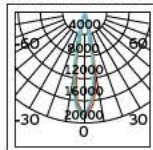

Details

Voltage 220-240V. Watt 20w. Type of LED COB Citizen. Beam angle 24°. Clicks 25.000. Working temperature -25°C→ 45°C. Lifetime 35.000hrs. 3-phase adapter. Material Aluminium.

IP20. 30w.

5 years guarantee

VK/04121/W/24