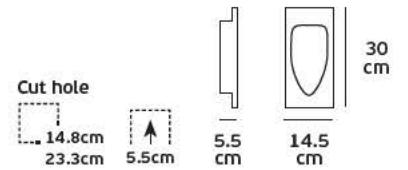

Details

AC Driver 220-240V (Included). Watt 1w. Beam Angle Diffuser light. Type of Led CREE. No Dimmable. Lifetime 30.000 hrs. Working temperature < 45°C. Material Gypsum. Possibility to paint. 2 years guarantee.

IP20. 1w.