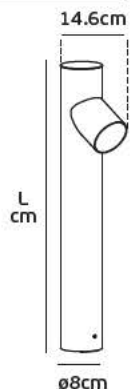

VK/02158

Product Models

Code	Model	Box
75169-496744	VK/02158/W/W □ White. 3000K. 500lm. 10w. CRI>80	1pc
75169-497744	VK/02158/AN/W ■ Anthracite. 3000K. 500lm. 10w. CRI>80	1pc
75169-498744	VK/02158/BR/W ■ Rust Brown. 3000K. 500lm. 10w. CRI>80	1pc

Details

AC 100-240V. Watt 10w. CRI>80. Type of Led COB CREE. Lifetime 20.000hrs. Working temperature -20°C→40°C. No Dimmable. Material Aluminium+Iron+Anti-glare PC. 2 years guarantee.

IP54. 10w.

VK/02159

Product Models

Code	Model	Box
75169-499744	VK/02159/60/W/W □ White. 3000K. 500lm. 10w. 60cm. CRI>80	1pc
75169-500744	VK/02159/60/AN/W ■ Anthracite. 3000K. 500lm. 10w. 60cm. CRI>80	1pc
75169-501744	VK/02159/60/BR/W ■ Rust Brown. 3000K. 500lm. 10w. 60cm. CRI>80	1pc
75169-502744	VK/02159/80/W/W □ White. 3000K. 500lm. 10w. 80cm. CRI>80	1pc
75169-503744	VK/02159/80/AN/W ■ Anthracite. 3000K. 500lm. 10w. 80cm. CRI>80	1pc
75169-504744	VK/02159/80/BR/W ■ Rust Brown. 3000K. 500lm. 10w. 80cm. CRI>80	1pc

Details

AC 100-240V. Watt 10w. CRI>80. Type of Led COB CREE. Lifetime 20.000hrs. Working temperature -20°C→40°C. No Dimmable. Material Aluminium+Iron+Anti-glare PC. 2 years guarantee.

IP54. 10w.