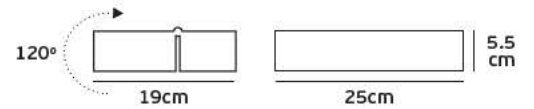

Details

AC Driver 200-240V (Included). Watt 36w. Beam Angle 28°. CRI>84. Type of Led CREE XBD. Lifetime 30.000hrs. No Dimmable. Working temperature -20°C→45°C. Material Aluminium. 2 years guarantee.

IP65. 36w.