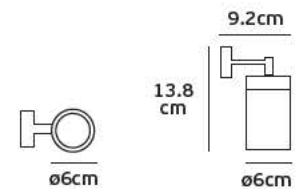

VK/01037/S

Product Models

Code	Model	Box
75169-173997	VK/01037/S ■ Silver. GU10. Max 35w.	16pcs

Details

Voltage 240V. Max watt 35w. GU10. Material Stainless steel/Glass.

IP44. GU10.

VK/01038

Product Models

Code	Model	Box
75169-174997	VK/01038/S ■ Silver. GU10. Max GU10x2.	12pcs

Details

Voltage 240V. Max watt 2x35w. GU10x2. Material Stainless steel/Glass.

IP44. GU10x2.