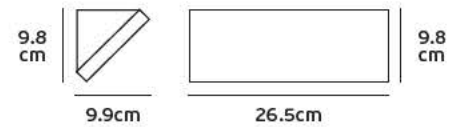

VK/02067

Product Models

Code	Model	Box
75169-333692	VK/02067/G/C ■ Grey, 4000K, 700lm, 12w, 120°. CRI>80	10pcs

Details

Voltage 230V. Watt 12w. CRI>80. Type of Led SMD 2835. Beam Angle 120°. Lifetime 30.000hrs. No Dimmable. Working temperature -20°C→45°C. Material ABS & PC housing and PC diffuser. 2 years guarantee.

IP65. 12w.

VK/02068

Product Models

Code	Model	Box
75169-334692	VK/02068/G/C ■ Grey, 4000K, 1.500lm, 24w, 120°. CRI>80	6pcs

Details

Voltage 230V. Watt 24w. CRI>80. Type of Led SMD 2835. Beam Angle 120°. Lifetime 30.000hrs. No Dimmable. Working temperature -20°C→45°C. Material ABS & PC housing and PC diffuser. 2 years guarantee.

IP65. 24w.