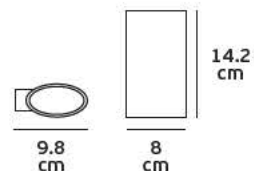

VK/03075WA

Product Models

Code	Model	Box
75169-223108	VK/03075WA/BGD ■ Black+Gold sanded. G9. Max 42w.	20pcs

Details

Voltage 220-240V. Max watt 42w. G9. Material Aluminium. IP Rating IP20.

IP20. G9.

VK/03076WA

Product Models

Code	Model	Box
75169-224108	VK/03076WA/BGD ■ Black+Gold sanded. G9. Max 42w.	20pcs

Details

Voltage 220-240V. Max watt 42w. G9. Material Aluminium. IP Rating IP20.

IP20. G9.