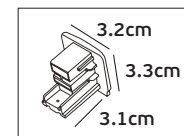

VK/29R

Product Models

Code	Model	Box
71164-017126	VK/29R/W □ White. "+" connector. Aluminium, plastic.	40pcs
71164-018126	VK/29R/B ■ Black. "+" connector. Aluminium, plastic.	40pcs

Details

"+" connector to connect four track sections into a cross configuration.
Material Aluminium, plastic.

VK/30R

Product Models

Code	Model	Box
71164-029126	VK/30R/W □ White. Flexible connector. Aluminium, plastic.	50pcs
71164-030126	VK/30R/B ■ Black. Flexible connector. Aluminium, plastic.	50pcs

Details

Flexible connector to connect two track sections at any angle up to 180°.
Material Aluminium, plastic.

VK/32R

Product Models

Code	Model	Box
71164-020126	VK/32R/W □ White. "T" connector. Aluminium, plastic.	50pcs
71164-021126	VK/32R/B ■ Black. "T" connector. Aluminium, plastic.	50pcs

Details

"T" connector to connect three track sections into a T configuration.
Material Aluminium, plastic.

VK/35R

Product Models

Code	Model	Box
71164-008126	VK/35R/W □ White. End plug. Aluminium, plastic.	500pcs
71164-009126	VK/35R/B ■ Black. End plug. Aluminium, plastic.	500pcs

Details

End plug connects to the track end section.
Material Aluminium, plastic.