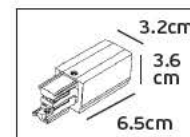

VK/19B

Product Models

Code	Model	Box
71164-001111	VK/19B/S ■ Silver. Track line. Available 1, 2, 3 meters. Aluminium.	10pcs
71164-002111	VK/19B/W □ White. Track line. Available 1, 2, 3 meters. Aluminium.	10pcs
71164-003111	VK/19B/B ■ Black. Track line. Available 1, 2, 3 meters. Aluminium.	10pcs

Details

3-phase track line. Material Aluminium.

VK/24B/L

Left

Product Models

Code	Model	Box
71164-010111	VK/24B/S/L ■ Silver. Left connector. Aluminium, plastic.	10pcs
71164-011111	VK/24B/W/L □ White. Left connector. Aluminium, plastic.	10pcs
71164-012111	VK/24B/B/L ■ Black. Left connector. Aluminium, plastic.	10pcs

Details

Left power connector to start track. Material Aluminium, plastic.

VK/24B/R

Right

Product Models

Code	Model	Box
71164-046111	VK/24B/S/R ■ Silver. Right connector. Aluminium, plastic.	10pcs
71164-047111	VK/24B/W/R □ White. Right connector. Aluminium, plastic.	10pcs
71164-048111	VK/24B/B/R ■ Black. Right connector. Aluminium, plastic.	10pcs

Details

Right power connector to start track. Material Aluminium, plastic.

VK/28B/L

Left

Product Models

Code	Model	Box
71164-022111	VK/28B/S/L ■ Silver. Left L-shape. Aluminium, plastic.	10pcs
71164-023111	VK/28B/W/L □ White. Left L-shape. Aluminium, plastic.	10pcs
71164-024111	VK/28B/B/L ■ Black. Left L-shape. Aluminium, plastic.	10pcs

Details

Left L-shape connector to connect two track sections at a 90° angle. Material Aluminium, plastic.