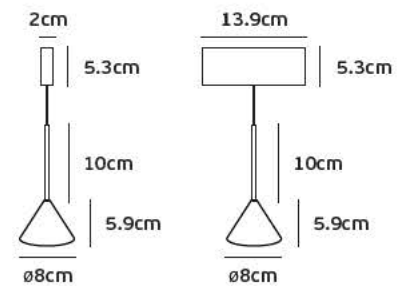

VK/04382/CE/B

Product Models

Code
71164-120721

Model
VK/04382/CE/B
■ Black sand. 3000K. 350lm. 6w. *bridgelux*. led. 24°. CRI>90

Box
1pc

Details

Led magnetic track Pendant Light DC driver 48V (included). Watt 6w. CRI>90.
IP Rating IP20. Type of Led *bridgelux*. E6 CA with driver. Dimmable 1-10V. Lifetime 50.000hrs.
Working temperature < 45°C. Material Aluminium. 2 years guarantee.

IP20. 6w.