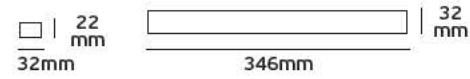

Oti Dali 160w **Product Models**

Code	Model	Input	Output	Channels	Box
78000-472019	VK/Oti Dali 160w	69A	160w	2 channels	20pcs

Details

Voltage 220-240V. AC198-264V. Watt 160w. Dimmable. IP Rating IP20. Working temperature -20°C → 60°C. Lifetime 50.000hrs. Material Plastic housing. 5 years guarantee.

IP20. 160w.