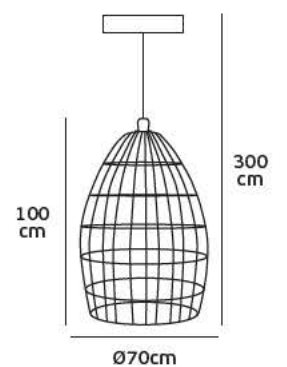

VK/03124PE/70

Product Models

Code	Model	Material	Socket	Power	Box
75169-233115	VK/03124PE/70/BMB	Bamboo	E27	Max 60W	1pc

Details

Voltage 240V. Max watt 60w. E27. Working temperature -20°C ~ 40°C. Cable 2 m white fabric cable + white ceiling plate. Material Bamboo.

IP20. E27.