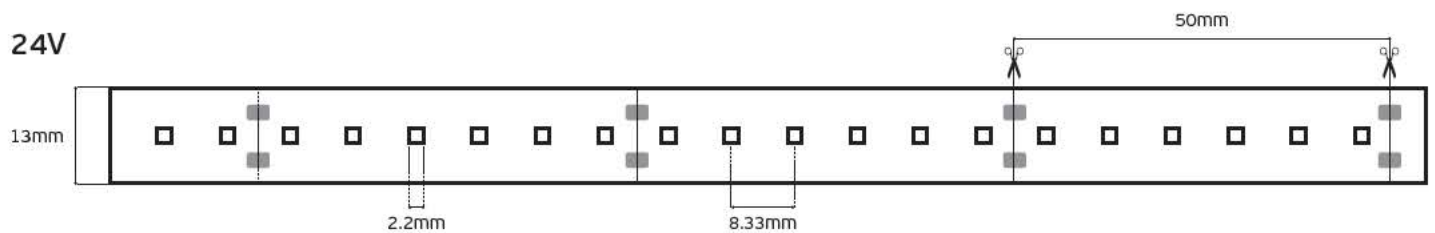

Details

Led type SMD 2216. Watt 12w/m. Led qty 120pcs/m. Tape on back 3M. Working temperature -10°C → 40°C. Storage temperature -20°C → 60°C.

5 years guarantee **Super bright!!!**

IP66. 12w/m

VK/24/2216W/.../180