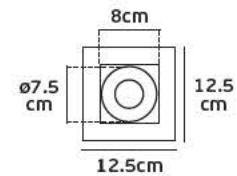

VK/03194G

Product Models

Code	Model	Box
64173-095121	VK/03194G/W □ White. GU10. Max 35w.	50pcs
64173-096121	VK/03194G/B ■ Black. GU10. Max 35w.	50pcs

Details

Voltage 240V. Max watt 35w. Par16. Material Die cast aluminium.

IP20. 240V.