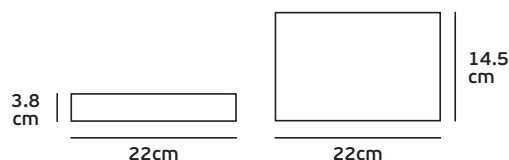

IP20. 150w.

Floor to ceiling suspension LED

VK/03217/FL

Product Models 17.7 cm

Code 75169-054721 Model VK/03217/FL/B/4 ■ Black

Length 4m Max width LED Strip 10mm

Box 1pc

Details