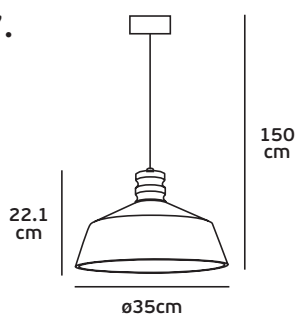

Details

Voltage 240V. Max watt 42w. E27. Working temperature -20°C ~ 40°C. Cable 1.20 m + ceiling plate. Material Concrete. Possibility to paint.

IP20. E27.