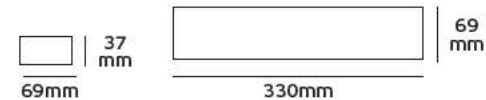

Oti Dali 50w/ Oti Dali 80w **Product Models**

Code	Model	Input	Output	Channels	Box
78000-476019	VK/Oti Dali 50w	43A	50w	4 channels	20pcs
78000-473019	VK/Oti Dali 80w	48A	80w	4 channels	20pcs
78000-762019	VK/Oti Dali 80w/1	24V	80w	1 channel	20pcs

Details

Voltage 220-240V. AC198-264V. Watt 50w/80w. Dimmable. IP Rating IP20. Working temperature -20°C → 60°C. Lifetime 50.000hrs. Material Plastic housing. 5 years guarantee.

IP20. 50w./80w.

Oti Dali 160w **Product Models**

Code	Model	Input	Output	Channels	Box
78000-472019	VK/Oti Dali 160w	69A	160w	2 channels	20pcs

Details

Voltage 220-240V. AC198-264V. Watt 160w. Dimmable. IP Rating IP20. Working temperature -20°C → 60°C. Lifetime 50.000hrs. Material Plastic housing. 5 years guarantee.

IP20. 160w.

Oti Dali 210w **Product Models**

Code	Model	Input	Output	Channels	Box
78000-504019	VK/Oti Dali 210w	69A	210w	1-4 channels	6pcs

Details

Voltage 220-240V. AC198-264V. Watt 210w. Dimmable. IP Rating IP66/IP67. Working temperature -20°C → 60°C. Lifetime 50.000hrs. Material Aluminium. 5 years guarantee.

IP66/IP67. 210w.