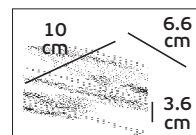

VK/32B/R1

Product Models

Code	Model	Box
71164-019111	VK/32B/S/L1 ■ Silver. Right "T" connector. Aluminium, plastic.	10pcs
71164-020111	VK/32B/W/L1 □ White. Right "T" connector. Aluminium, plastic.	10pcs
71164-021111	VK/32B/B/L1 ■ Black. Right "T" connector. Aluminium, plastic.	10pcs

Details

Right "T" connector to connect three track sections into a T configuration. Material Aluminium, plastic.

VK/25B

Product Models

Code	Model	Box
71164-025111	VK/25B/S ■ Silver. L-shape connector. Aluminium, plastic.	10pcs
71164-026111	VK/25B/W □ White. L-shape connector. Aluminium, plastic.	10pcs
71164-027111	VK/25B/B ■ Black. L-shape connector. Aluminium, plastic.	10pcs

Details

Adjustable L-shape connector to connect two track sections end-to-end. Material Aluminium, plastic.

VK/26B

Product Models

Code	Model	Box
71164-013111	VK/26B/S ■ Silver. I-shape connector. Aluminium, plastic.	10pcs
71164-014111	VK/26B/W □ White. I-shape connector. Aluminium, plastic.	10pcs
71164-015111	VK/26B/B ■ Black. I-shape connector. Aluminium, plastic.	10pcs

Details

Straight I-shape connector to connect two track sections end-to-end. Material Aluminium, plastic.

VK/34B

Product Models

Code	Model	Box
71164-004111	VK/34B/S ■ Silver. Straight interior connector. Aluminium, plastic.	10pcs
71164-005111	VK/34B/W □ White. Straight interior connector. Aluminium, plastic.	10pcs
71164-006111	VK/34B/B ■ Black. Straight interior connector. Aluminium, plastic.	10pcs

Details

Straight interior connector to connect two track sections end-to-end. Material Aluminium, plastic.