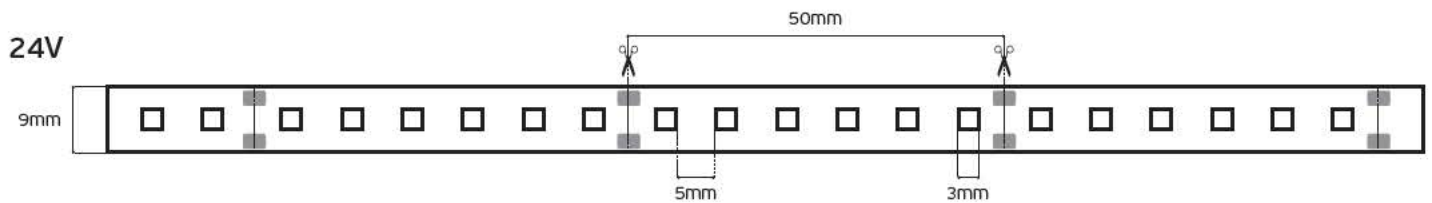

VK/3528/120 24V

Product Models

Code	Model	Voltage	Color	Beam Angle	CRI	Power	Box
78001-164719	VK/24/3528/WW/120	24V	2700K	970lm/m	CRI>80	9.68w/m	5m/roll
78001-079719	VK/24/3528/W/120	24V	3000K	970lm/m	CRI>80	9.68w/m	5m/roll
78001-240123	VK/24/3528/C/120	24V	4000K	970lm/m	CRI>80	9.68w/m	5m/roll
78001-080719	VK/24/3528/D/120	24V	6000K	970lm/m	CRI>80	9.68w/m	5m/roll
78001-606719	VK/24/3528/WD/120	24V	3000K-6000K	970lm/m	CRI>80	9.68w/m	5m/roll
78001-648126	VK/24/3528/BL/120	24V	BLUE	970lm/m	CRI>80	9.68w/m	5m/roll

Details

Led type SMD 2835. Watt 9.68w/m. Led qty 120pcs/m. CRI>80. Tape on back 3M. Working temperature -25°C → 60°C. Storage temperature -40°C → 80°C. 2 years guarantee.