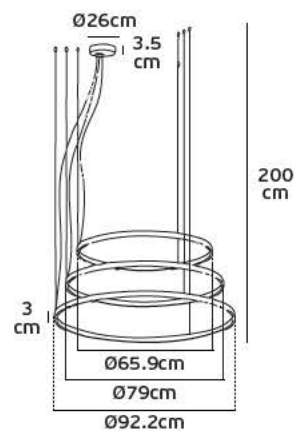

Pendant lights LED

VK/04407PE/.../3C

Product Models

Code	Model	Box
71164-007115	VK/04407PE/B/W/3C ■ Black. 3000K. 10.800lm. 108w. CRI>80.	1pc
71164-008115	VK/04407PE/W/W/3C □ White. 3000K. 10.800lm. 108w. CRI>80.	1pc

Details

Led Pendant Light 220-240V. Watt 108w. CRI>80. IP Rating IP20. Type of Led 2835 with driver. Dimmable Triac. Lifetime 20.000hrs. Working temperature -20°C → 40°C. Material Aluminium.

IP20. 108w.

5 years guarantee