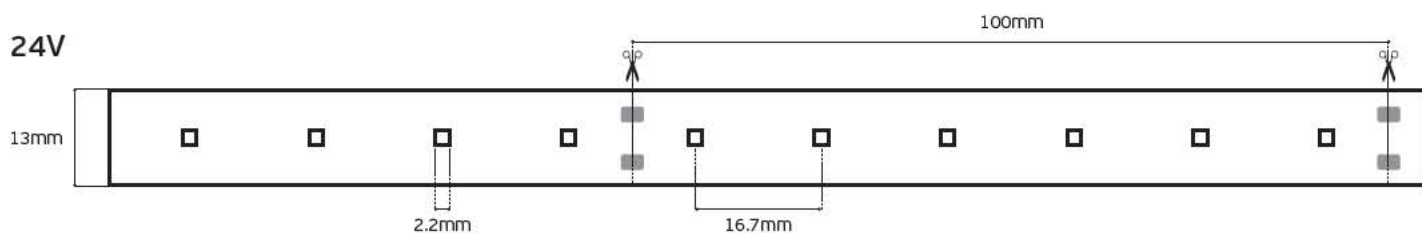

VK/24/2216W/.../60

Product Models

Code	Model	Voltage	Color	Length	Brand	CRI	Power	Box
78001-710724	VK/24/2216W/927/60	24V	2700K	700lm/m	EPISTAR	CRI>90	6w/m	5m/roll
78001-711724	VK/24/2216W/930/60	24V	3000K	700lm/m	EPISTAR	CRI>90	6w/m	5m/roll
78001-712724	VK/24/2216W/940/60	24V	4000K	700lm/m	EPISTAR	CRI>90	6w/m	5m/roll

Details

Led type SMD 2216. Watt 6w/m. Led qty 60pcs/m. Tape on back 3M. Working temperature -10°C → 40°C. Storage temperature -20°C → 60°C.

5 years guarantee   *Super bright!!!*