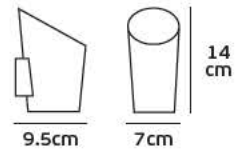

VK/02052

Product Models

Code	Model	Box
75169-316692	VK/02052/W/W □ White. 3000K. 348lm. 6w. 2x70°. CRI>80	12pcs

Details

AC Driver 220-240V (Included). Watt 6w. Beam Angle 2x70°. CRI>80. Type of Led COB. Lifetime 30.000hrs. Working temperature -20°C → 40°C. No Dimmable. Material Aluminium. 2 years guarantee.

IP54. 6w.

VK/02112

Product Models

Code	Model	Box
75169-343694	VK/02112/AN/W ■ Anthracite. 3000K. 616lm. 15w. 100°. CRI>82	4pcs

Details

AC Driver 100-240V (Included). Watt 15w. Beam Angle 100°. CRI>82. Type of Led CREE XBD. Lifetime 30.000hrs. Working temperature -20°C → 40°C. No Dimmable. Material Aluminium. 2 years guarantee.

IP54. 15w.