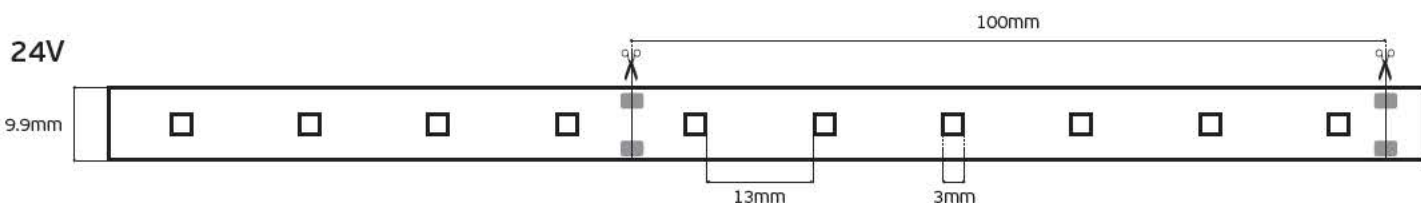

VK/3528J/60 24V

Product Models

Code	Model	Voltage	Color	Brightness	CRI	Power	Box
78001-257123	VK/24/3528J/WW/60	24V	2700K	480lm/m	CRI>80	4.8w/m	5m/roll
78001-058719	VK/24/3528J/W/60	24V	3000K	480lm/m	CRI>80	4.8w/m	5m/roll
78001-258123	VK/24/3528J/C/60	24V	4000K	480lm/m	CRI>80	4.8w/m	5m/roll
78001-057719	VK/24/3528J/D/60	24V	6000K	480lm/m	CRI>80	4.8w/m	5m/roll
78001-651126	VK/24/3528J/BL/60	24V	BLUE	480lm/m	CRI>80	4.8w/m	5m/roll

Details

Led type SMD 2835. Watt 4.8w/m. Led qty 60pcs/m. CRI>80. Tape on back 3M. Working temperature -25°C → 60°C. Storage temperature -40°C → 80°C. 2 years guarantee.