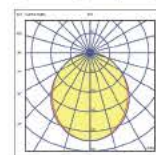

IP20.

VK/04461/142/W/C