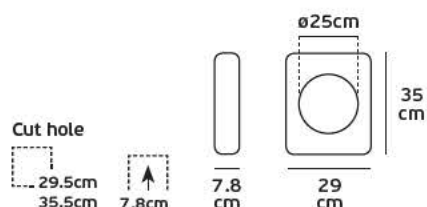

Details

Voltage 240V. Max watt 35w. GU10. Material Gypsum. Possibility to paint.

IP20. GU10.