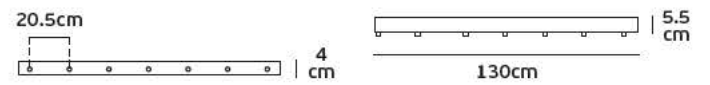

Details

Voltage 220-240V. IP Rating IP20. Working temperature -20 ~ 45°C. Material Iron.
Canopy with driver (7 heads) HBL, 42-50w, 28-33Vdc, 1.500Ma. 3 years guarantee.

IP20. 7 heads.