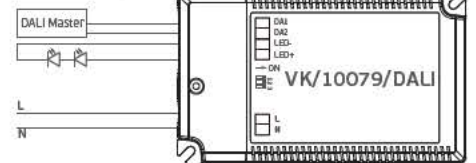

Details

Voltage 220-240V. Output 1 ch. 850-1.200mA. Vout 55Vmax. Pout 40w max PF >0.95. Material Plastic. Dimmable. 2 years guarantee.

IP20. 40w.

DALI Wiring