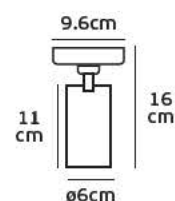

VK/04351G/TR

Product Models

Code	Model	Box
64174-699269	VK/04351G/TR/W □ White. GU10. Max 35w.	1pc
64174-700269	VK/04351G/TR/B ■ Black. GU10. Max 35w.	1pc
64174-701269	VK/04351G/TR/G ■ Grey. GU10. Max 35w.	1pc

Details

Voltage 230V. Max watt 35w. Par16 or module . Material Aluminium. 3-phase adapter.

IP20. 230V.

VK/04043TR

Product Models

Code	Model	Box
64174-300269	VK/04043TR/W □ White. GU10. Max 35w.	1pc
64174-298269	VK/04043TR/B ■ Black. GU10. Max 35w.	1pc
64174-299269	VK/04043TR/MC ■ Brushed Chrome. GU10. Max 35w.	1pc

Details

Voltage 240V. Max watt 35w. Par16. Material Aluminium. 3-phase adapter.

IP20. 240V.