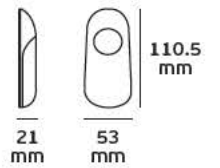

Details

Voltage 3V. Frequency 2.4GHz. Transmitting power 6dBm. Standby Power 20uA. Distance 30m. Material Plastic. Dimmable W, 4 channels. Working temperature -20~60°C. 2 years guarantee.

IP20. 3V.

White