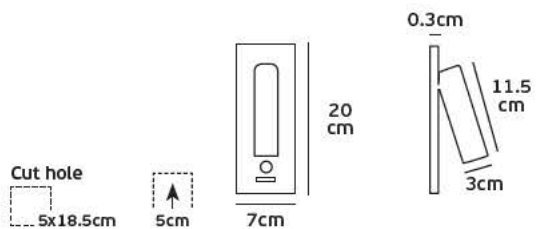

VK/04176

Product Models

Code	Model	Box
64171-069126	VK/04176/WA/B/W ■ Black matt. 3000K. 110lm. 3w. 30°. CRI>80.	10pcs
64171-068126	VK/04176/WA/W/W □ White. 3000K. 110lm. 3w. 30°. CRI>80.	10pcs

Details

AC 100-265V Driver (Included). Watt 3w. CRI>80. Beam Angle 30°. Type of Led CREE. Working temperature -20°C→ 40°C. Lifetime 50.000hrs. Material Aluminium. USB charger. 2 years guarantee.

VK/04177

Product Models

Code	Model	Box
64171-071126	VK/04177/WA/B/W ■ Black matt. 3000K. 110lm. 3w. 30°. CRI>80.	10pcs
64171-070126	VK/04177/WA/W/W □ White. 3000K. 110lm. 3w. 30°. CRI>80.	10pcs

Details

AC 100-265V Driver (Included). Watt 3w. CRI>80. Beam Angle 30°. Type of Led 3535. Working temperature -20°C→ 40°C. Lifetime 30.000hrs. Material Aluminium. USB charger. 3 years guarantee.