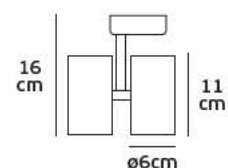

VK/04052TR/2/S

Product Models

Code	Model	Box
64174-328269	VK/04052TR/2/W/S □ White. GU10x2. Max 2x35w.	1pc
64174-327269	VK/04052TR/2/B/S ■ Black. GU10x2. Max 2x35w.	1pc
64174-330269	VK/04052TR/2/AN/S ■ Anthracite. GU10x2. Max 2x35w.	1pc
64174-331269	VK/04052TR/2/MC/S ■ Brushed Chrome. GU10x2. Max 2x35w.	1pc

Details

Voltage 240V. Max watt 2x35w. Par16. Material Aluminium. 3-phase adapter.

IP20. 240V.

VK/04071G

Product Models

Code	Model	Box
64174-394269	VK/04071G/PAR16/W □ White. GU10. Max 35w.	1pc
64174-386269	VK/04071G/PAR16/B ■ Black. GU10. Max 35w.	1pc

Details

Voltage 240V. Max watt 35w. Par16. Material Aluminium. 3-phase adapter.

IP20. 240V.