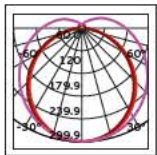

Details

Led magnetic track light DC driver 48V (included). Watt 13w. CRI>90. IP Rating IP20. Type of Led 2835 with driver. Dimmable 1-10V. Lifetime 50.000 hrs Working temperature < 45°C. Material Aluminium. 2 years guarantee.

IP20. 13w.