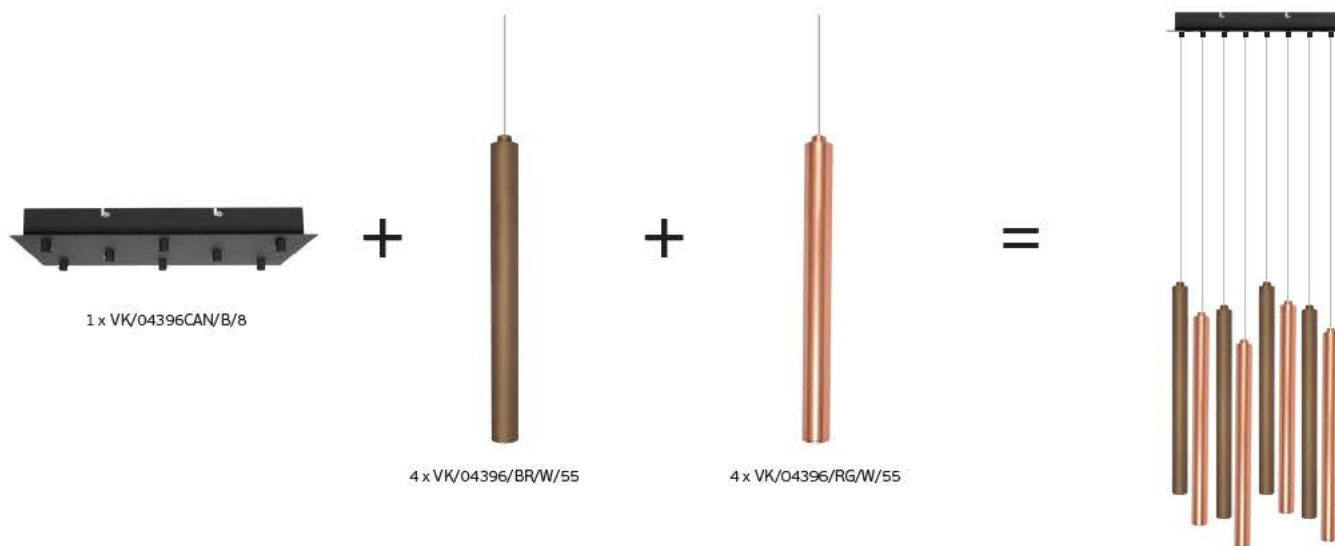

 IP20. 14 heads.

Lighting combination proposal

VK/04396LIN/.../3

Product Models

Code	Model	Box
75169-526724	VK/04396LIN/W/3 □ White. Canopy with driver (3 heads). IP20.	1pc
75169-527724	VK/04396LIN/B/3 ■ Black. Canopy with driver (3 heads). IP20.	1pc