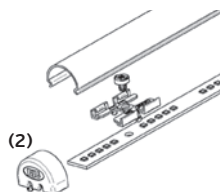

VK/HOLD/14/W

Product Models

Code	Model	Box
77161-599640	VK/HOLD/14/W	500pcs
31.930.321.51	Diffusor holder for 14 mm LED-System. (3)	

Details

Mounting method **Snap-in mounting**. Material **PC**. Color **White**.