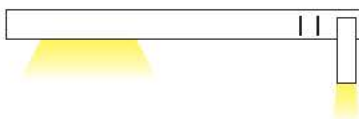

Details

Voltage 220-240V. Watt 3w & 12w. CRI>70. Type of LED SMD Samsung 3535/Edison 2835. Beam angle 25°. No dimmable. Lifetime 30.000hrs. Working temperature -20°C→ 45°C. Material Aluminium, iron, acrylic. 2 years guarantee.

IP20. 3w & 12w.