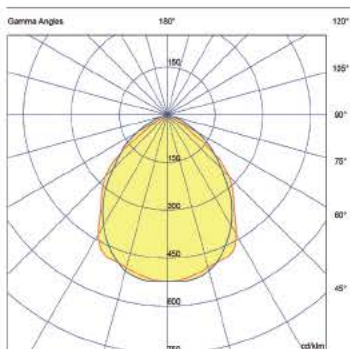

3 double parabolic

VK/04286/900/5/W/C

5 double parabolic