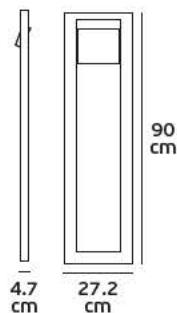

VK/02104

Product Models

Code	Model	Box
75169-332694	VK/02104/AN/W ■ Anthracite. 3000K. 900lm. 16w. PHILIPS led. 35°. CRI>83	1pc

Details

AC Driver 200-240V (Included). Watt 16w. Beam Angle 35°. CRI>83.
Type of Led SMD PHILIPS 3030. Lifetime 30.000hrs. Working temperature -20°C→45°C.
No Dimmable. Material Aluminium. 2 years guarantee.

A+

IP65. 16w.