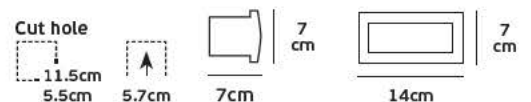

Details

AC Driver 220-240V (Included). Watt 3w. CRI>80. Type of Led SMD 2835. Lifetime 20.000hrs. Working temperature -20°C→45°C. No Dimmable. Material Aluminium. glass. 2 years guarantee.

IP54. 3w.