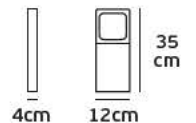

VK/02097

Product Models

Code	Model	Box
75169-323694	VK/02097/AN/W ■ Anthracite. 3000K. 218lm. 7w. PHILIPS led. 49°. CRI>82	4pcs

Details

AC Driver 200-240V (Included). Watt 7w. Beam Angle 49°. CRI>82.
Type of Led SMD PHILIPS 3014. Lifetime 30.000hrs. Working temperature -20°C→45°C.
No Dimmable. Material Aluminium. 2 years guarantee.

IP54. 7w.

VK/02098

Product Models

Code	Model	Box
75169-324694	VK/02098/AN/W ■ Anthracite. 3000K. 218lm. 7w. PHILIPS led. 49°. CRI>82	6pcs

Details

AC Driver 200-240V (Included). Watt 7w. Beam Angle 49°. CRI>82.
Type of Led SMD PHILIPS 3014. Lifetime 30.000hrs. Working temperature -20°C→45°C.
No Dimmable. Material Aluminium. 2 years guarantee.

IP54. 7w.