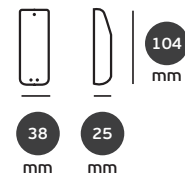

VK/LVD1215 Using with lamps VK/05112D

Code	Model	Power	Input	Dimm	Output	Box
78000-684140	VK/LVD1215	1-15w	AC220-240V 50/60Hz		12V 1250mA	10

A+	Alu	14W > 75W