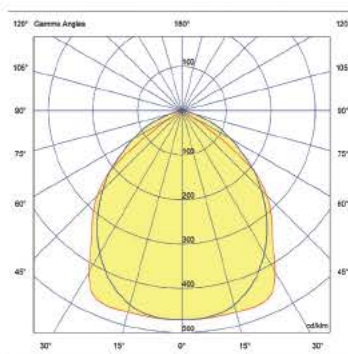

VK/04288/900/2/W/C