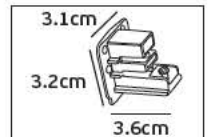

VK/35B

Product Models

Code	Model	Box
71164-007111	VK/35B/S ■ Silver. End plug. Aluminium, plastic.	10pcs
71164-008111	VK/35B/W □ White. End plug. Aluminium, plastic.	10pcs
71164-009111	VK/35B/B ■ Black. End plug. Aluminium, plastic.	10pcs

Details

End plug connects to the track end section.
Material Aluminium, plastic.

VK/38B

Product Models

Code	Model	Box
71164-031111	VK/38B/S ■ Silver. Suspension clamp. Aluminium.	10pcs
71164-032111	VK/38B/W □ White. Suspension clamp. Aluminium.	10pcs
71164-033111	VK/38B/B ■ Black. Suspension clamp. Aluminium.	10pcs

Details

Suspension clamp for track connection.
Material Aluminium.

VK/37D

Product Models

Code	Model	Box
71164-055111	VK/37D ■ Silver. Suspension kit. Aluminium.	10pcs

Details

Suspension kit with 2m wire.
Material Aluminium.

VK/85

Product Models

Code	Model	Box
71164-045111	VK/85/S ■ Silver. Pendant adaptor. Aluminium, plastic.	10pcs
71164-043111	VK/85/W □ White. Pendant adaptor. Aluminium, plastic.	10pcs
71164-044111	VK/85/B ■ Black. Pendant adaptor. Aluminium, plastic.	10pcs

Details

Pendant adaptor for connection to candelier or pendant fixture.
Material Aluminium.