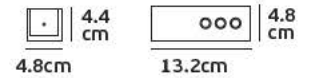

VK/04341/CE

Product Models

Code	Model	Box
71164-062721	VK/04341/CE/WB/W □ ■ White-Black sand. 3000K. 500lm. 6w. led. 24°. CRI>90	30pcs
71164-061721	VK/04341/CE/BGD/W ■ ■ Black-Gold sand. 3000K. 500lm. 6w. led. 24°. CRI>90	30pcs

Details

AC Driver 220-240V (included). Watt 6w. CRI>90. IP Rating IP20. Type of Led with driver. No Dimmable. Lifetime 50.000 hrs. Working temperature < 45°C. Material Aluminium. 2 years guarantee.

IP20. 6w.

VK/04343/CE

Product Models

Code	Model	Box
71164-066721	VK/04343/CE/WB/W □ ■ White-Black sand. 3000K. 1.020lm. 15w. led. 24°. CRI>90	20pcs
71164-065721	VK/04343/CE/BGD/W ■ ■ Black-Gold sand. 3000K. 1.020lm. 15w. led. 24°. CRI>90	20pcs

Details

AC Driver 220-240V (included). Watt 15w. CRI>90. Type of Led 5050 with driver. IP Rating IP20. No Dimmable. Lifetime 50.000 hrs. Working temperature < 45°C. Material Aluminium. 2 years guarantee.

IP20. 15w.