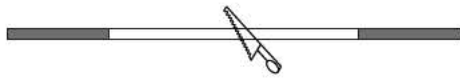

Details

Magnetic recessed track line 48V. Length 1-2m. IP Rating IP20. Working temperature < 45°C. Material Aluminium. Must be install VK/04361 to work.

IP20.

4b. Measure the size of cut-out, drill the hole in the installation position