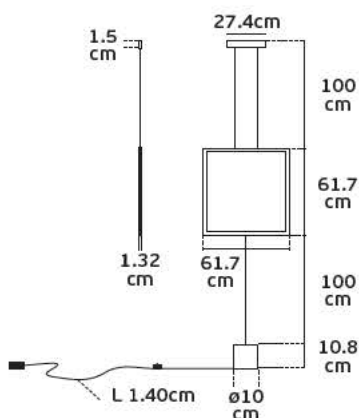

VK/04401

Product Models

Code	Model	Box
71164-018724	VK/04401/GD/W ■ Matt Gold. 3000K. 2.898lm. 28w. CRI>80	1pc

Details

Led Pendant Light 220-240V. Watt 28w. CRI>80. Type of Led 2835 with driver. Dimmable Euchip Triac. Lifetime 20.000hrs. Working temperature -20°C → 40°C. Material Iron+aluminium+acrylic, cable 1.4m.

IP20. 28w.

5 years guarantee