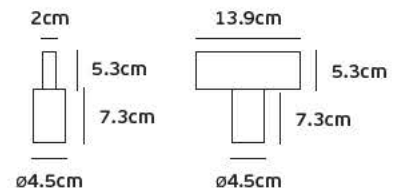

Details

Led magnetic track light DC driver 48V (included). Watt 7w. CRI>90. IP Rating IP20
Type of Led E6 with driver. Dimmable 1-10V. Lifetime 50.000 hrs
Working temperature < 45°C. Material Aluminium. 2 years guarantee.

IP20. 7w.