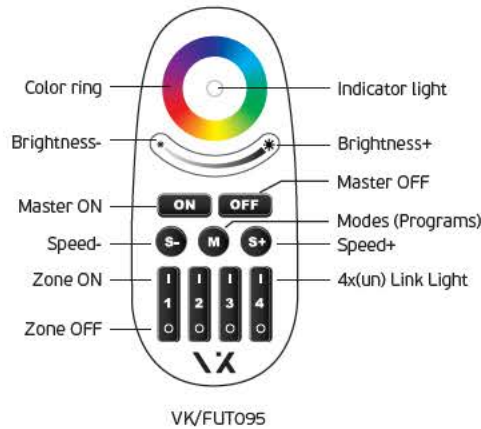

VK/5050/RGBW/60 12V/24V

Product Models

Code	Model	IP20	24V	RGB+W(3000K)	1008lm/m	CRI>80	14.4w/m	Box 5m/roll
78001-269123	VK/24/5050/RGBW/60	IP20	24V	RGB+W(3000K)	1008lm/m	CRI>80	14.4w/m	5m/roll
78001-634126	VK/24/5050J/RGBW/60	IP55	24V	RGB+W(3000K)	1008lm/m	CRI>80	14.4w/m	5m/roll

Details

Led type SMD 5050. Watt 14.4w/m. Led qty 60pcs/m. CRI>80. Tape on back 3M. Working temperature -25°C → 60°C. Storage temperature -40°C → 80°C. 2 years guarantee.

24V. IP20/IP55. 14.4W