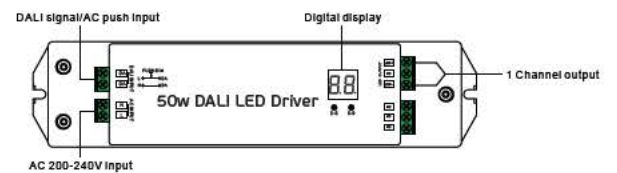

Details

Voltage 200-240V. 12V DC/50Hz. Iout 4.16A. Iin 270mA & 230V AC. Material Plastic. Dimmable. 2 years guarantee.

IP20. 50w.