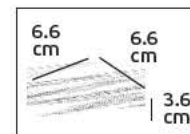

Details

Left L-shape connector to connect two track sections at a 90° angle. Material Aluminium, plastic.

VK/28B/R

Product Models

Code	Model	Box
71164-049111	VK/28B/S/R ■ Silver. Right L-shape. Aluminium, plastic.	10pcs
71164-050111	VK/28B/W/R □ White. Right L-shape. Aluminium, plastic.	10pcs
71164-051111	VK/28B/B/R ■ Black. Right L-shape. Aluminium, plastic.	10pcs