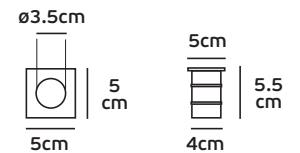

VK/01053

Product Models

Code	Model	Box
74168-141677	VK/01053/MC ■ Brushed Chrome. GU10. Max 35w.	1pc

Details

Voltage 240V. Max watt 35w. GU10. Material Aluminium/Stainless 316.

⏚ ⚡ IP65. GU10.

VK/01055

Product Models

Code	Model	Box
74168-143677	VK/01055/MC ■ Brushed Chrome. Module Led (NOT included). Max 35w.	10pcs

Details

Voltage 350mA-700mA. Max watt 35w. GU10. Material Aluminium.

⏚ ⚡ IP65. Module LED

VK/01055/70

Product Models

Code	Model	Box
74168-241677	VK/01055/70/MC ■ Brushed Chrome. GU10. Max 35w.	10pcs

Details

Voltage 350mA-700mA. Max watt 35w. GU10. Material Aluminium.

⏚ ⚡ IP65. GU10

Mini lamp MR11-GU10 is placed, not included