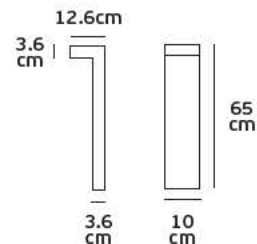

Details

AC Driver 100-240V (Included). Watt 7w. Beam Angle 33°. CRI>82.
Type of Led CREE 13004. Lifetime 30.000hrs. Working temperature -20°C→45°C.
No Dimmable. Material Aluminium. 2 years guarantee.

IP54. 7w.