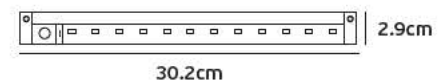

VK/04308

Product Models

Code	Model	Color	Temp	Lumen	Power	Beam	CRI	Box
64174-960115	VK/04308/W/30	White	3000K	230lm	3w	120°	CRI>80	1pc

Details

Voltage 12V (included). Watt 3w. CRI>80. IP Rating IP20. Type of Led SMD2835 x 12pcs. No Dimmable, Lifetime 30.000 hrs, Working temperature -20 ~ 45°C. Material Aluminum + PMMA. Total length should be no longer than 2m. 2 years guarantee.

IP20. 3w.

VK/04308/.../PIR

Product Models

Code	Model	Color	Temp	Lumen	Power	Beam	CRI	Box
64174-961115	VK/04308/W/30/PIR	White	3000K	230lm	3w	120°	CRI>80	1pc

Details

Voltage 12V (included). Watt 3w. CRI>80. IP Rating IP20. Type of Led SMD2835 x 12pcs. No Dimmable, Lifetime 30.000 hrs, Working temperature -20 ~ 45°C. Material Aluminum + PMMA. Total length should be no longer than 2m. With sensor PIR. 2 years guarantee.

IP20. 3w.