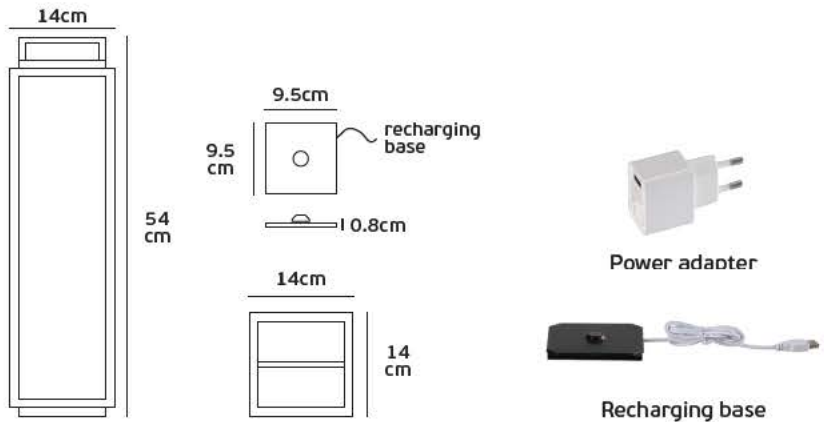

Details

Portable led light. Voltage 2x2200mAh lithium battery. Charge 6-8 hours. Work time 12 hours. Location Outdoor floor. CRI>85. IP Rating IP54. With Touch switch. Dimmable. Working temperature -20 ~ 50°C. Material Die-cast Aluminum. 2 years guarantee.

IP54. 2.2w.