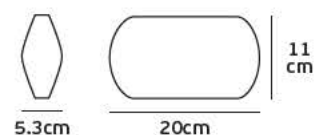

VK/02047

Product Models

Code	Model	Box
75169-306692	VK/02047/AN/W ■ Anthracite. 3000K. 280lm. 4w. 2x89°. CRI>80	20pcs
75169-307692	VK/02047/W/W □ White. 3000K. 280lm. 4w. 2x89°. CRI>80	20pcs

Details

AC Driver 220-240V (Included). Watt 4w. Beam Angle 2x89°. CRI>80.
Type of Led SMD 5630. Working temperature -20°C → 40°C. Lifetime 30.000hrs.
No Dimmable. Material Aluminium. 2 years guarantee.

IP54. 4w.

VK/02048

Product Models

Code	Model	Box
75169-308692	VK/02048/AN/W ■ Anthracite. 3000K. 405lm. 6w. 2x89°. CRI>80	20pcs
75169-309692	VK/02048/W/W □ White. 3000K. 405lm. 6w. 2x89°. CRI>80	20pcs

Details

AC Driver 220-240V (Included). Watt 6w. Beam Angle 2x89°. CRI>80.
Type of Led SMD 5630. Working temperature -20°C → 40°C. Lifetime 30.000hrs.
No Dimmable. Material Aluminium. 2 years guarantee.

IP54. 6w.

VK/02049

Product Models

Code	Model	Box
75169-310692	VK/02049/AN/W ■ Anthracite. 3000K. 520lm. 10w. 2x112°. CRI>80	20pcs
75169-311692	VK/02049/W/W □ White. 3000K. 520lm. 10w. 2x112°. CRI>80	20pcs

Details

AC Driver 220-240V (Included). Watt 10w. Beam Angle 2x112°. CRI>80.
Type of Led SMD 2835. Working temperature -20°C → 40°C. Lifetime 30.000hrs.
No Dimmable. Material Aluminium. 2 years guarantee.

IP54. 10w.