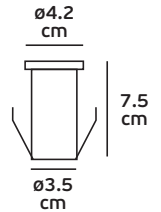

Details

AC Driver 85-265V (Included). Watt 1w. CRI>80. Type of Led EPistar. Lifetime 50.000hrs. Working temperature -20°C→45°C. No Dimmable. Material Stainless steel. Location Ground/Pool. Included Recessed plastic box ø4cm. 2 years guarantee.

IP68. 1w.

7.5cm