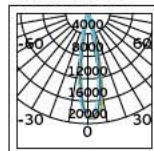

VK/04121/C/12