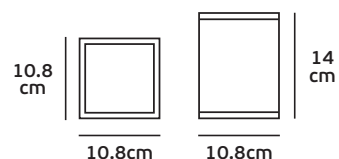

VK/01069

Product Models

Code	Model	Box
75169-224997	VK/01069/W □ White. GU10. Max 35w.	24pcs
75169-225997	VK/01069/B ■ Black. GU10. Max 35w.	24pcs
75169-226997	VK/01069/AN ■ Anthracite. GU10. Max 35w.	24pcs
75169-227997	VK/01069/G ■ Grey. GU10. Max 35w.	24pcs
75169-280997	VK/01069/BR ■ Rust Brown. GU10. Max 35w.	24pcs

Details

Voltage 240V. Max watt 35w. GU10. Material Alu diecast/Glass.

IP54. GU10.

VK/01066

Product Models

Code	Model	Box
75169-212997	VK/01066/W □ White. E27. Max 60w.	18pcs
75169-213997	VK/01066/B ■ Black. E27. Max 60w.	18pcs
75169-214997	VK/01066/AN ■ Anthracite. E27. Max 60w.	18pcs
75169-215997	VK/01066/G ■ Grey. E27. Max 60w.	18pcs
75169-282997	VK/01066/BR ■ Rust Brown. E27. Max 60w.	18pcs

Details

Voltage 240V. Max watt 60w. E27. Material Alu diecast/Glass.

IP54. E27.