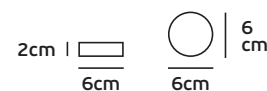

VK/03217/CHB
Cable holder

Product Models

Code	Model	Box
78000-052721	VK/03217/B/CHB Black. Fix the cable.	1pc

Details

Cable holder. Working temperature <45°C. Material Stainless steel+iron. Fix the cable.
Use environment: Concrete/Cement ceiling or wall.
2 years guarantee.

IP20

VK/03217/PS75
Power Box

Product Models

Code	Model	Box
78000-050721	VK/03217/B/PS75 Black. Power 75w.	1pc

Details

Power box. Voltage AC 100-240V, DC 24V. Power 75w. Working temperature <45°C. Hours 50.000hrs. Material Stainless steel+iron. Use environment: Concrete/Cement ceiling or wall. 2 years guarantee.

IP20. 75w.

VK/03218/PS150
Power Box

Product Models

Code	Model	Box
78000-051721	VK/03218/B/PS150 Black. Power 150w.	1pc

Details

Power box. Voltage AC 100-240V, DC 24V. Power 150w. Working temperature <45°C. Hours 50.000hrs. Material Stainless steel+iron. Use environment: Concrete/Cement ceiling or wall. 2 years guarantee.

IP20. 150w.