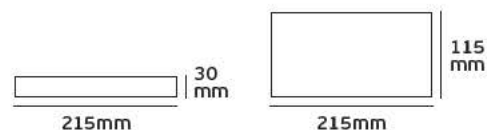

Details

Voltage 100-240V. Watt 200w. Material Metallic. 3 years guarantee.

IP20. 200w.