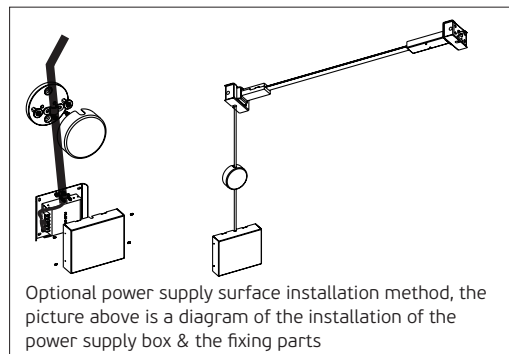

Details

Power box. Voltage AC 100-240V, DC 24V. Power 75w. Working temperature <45°C. Hours 50.000hrs. Material Stainless steel+iron. Use environment: Concrete/Cement ceiling or wall. 2 years guarantee.

IP20. 75w.