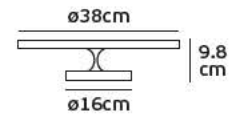

Details

AC Driver 200-240V (Included). Watt 18w. Beam Angle 160°. CRI>81.
Type of Led SMD **PHILIPS** 3030. Lifetime 30.000hrs. No Dimmable.
Working temperature -20°C→45°C. Material Aluminium.
2 years guarantee.

IP54. 18w.