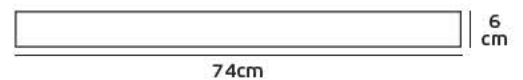

Details

Led magnetic track light DC Driver 24V. Watt 24w. Beam Angle 110°. Type of Led *bridgelux*. 2835. Lifetime 50.000hrs. Working temperature < 45°C. Material Aluminium. 2 years guarantee.

IP20. 24w.