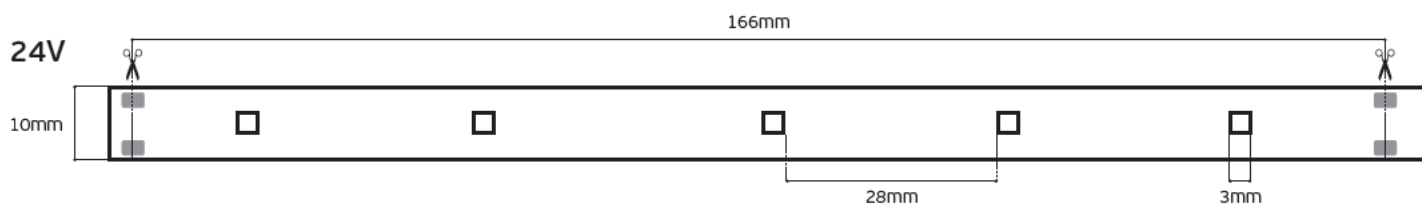

VK/5050J/30 24V

Product Models

Code	Model	Voltage	Color	Beam Angle	CRI	Power	Box
78001-600719	VK/24/5050J/W/30	24V	3000K	720lm/m	CRI>80	7.2w/m	5m/roll
78001-059719	VK/24/5050J/D/30	24V	6000K	720lm/m	CRI>80	7.2w/m	5m/roll

Details

Led type SMD 5050. Watt 7.2w/m. Led qty 30pcs/m. CRI>80. Tape on back 3M. Working temperature -25°C → 60°C. Storage temperature -40°C → 80°C. 2 years guarantee.