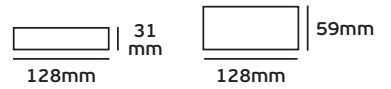

VK/LVD120
SMPS

Product Models

Code	Model	Box
78000-532016	VK/LVD120-12 10A. 120w. 12V.	10pcs
78000-382016	VK/LVD120-24 5A. 120w. 24V.	10pcs

Details

Voltage 190-265V. Watt 120w. Material Plastic. Dimmable. 2 years guarantee.

IP20. 120w.

VK/LVD150
SMPS

Product Models

Code	Model	Box
78000-533016	VK/LVD150-12 14A. 150w. 12V.	10pcs
78000-515016	VK/LVD150-24 6.2A. 150w. 24V.	10pcs

Details

Voltage 190-265V. Watt 150w. Material Plastic. Dimmable. 2 years guarantee.

IP20. 150w.