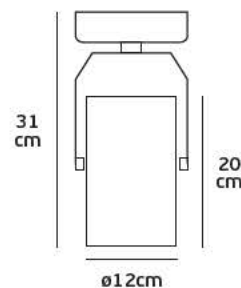

VK/03109TR

Product Models

Code	Model	Box
64174-026108	VK/03109TR/W □ White sanded. GU10. Max 50w.	10pcs
64174-027108	VK/03109TR/B ■ Black sanded. GU10. Max 50w.	10pcs

Details

Voltage 240V. Max watt 50w. ES111/R111. Material Aluminium. 3-phase adapter.

IP20. 240V.

VK/03045

Product Models

Code	Model	Box
64174-382269	VK/03045/W □ White. GU10. Max 50w.	1pc
64174-383269	VK/03045/B ■ Black. GU10. Max 50w.	1pc

Details

Voltage 240V. Max watt 50w. ES111/R111. Material Aluminium. 3-phase adapter.

IP20. 240V.