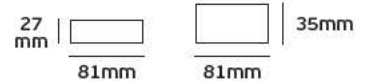

Details

Voltage 12-48V. Output 700mA. Material Plastic. Dimmable. 2 years guarantee.

IP20/IP66. 700mA.