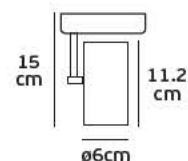

VK/04052TR/S

Product Models

Code	Model	Box
64174-323269	VK/04052TR/W/S □ White. GU10. Max 35w.	1pc
64174-322269	VK/04052TR/B/S ■ Black. GU10. Max 35w.	1pc
64174-324269	VK/04052TR/G/S ■ Grey. GU10. Max 35w.	1pc
64174-325269	VK/04052TR/AN/S ■ Anthracite. GU10. Max 35w.	1pc
64174-326269	VK/04052TR/MC/S ■ Brushed Chrome. GU10. Max 35w.	1pc

Details

Voltage 240V. Max watt 35w. Par16. Material Aluminium. 3-phase adapter.

IP20. 240V.

VK/04052TR/L

Product Models

Code	Model	Box
64174-318269	VK/04052TR/W/L □ White. GU10. Max 35w.	1pc
64174-316269	VK/04052TR/B/L ■ Black. GU10. Max 35w.	1pc
64174-319269	VK/04052TR/G/L ■ Grey. GU10. Max 35w.	1pc
64174-320269	VK/04052TR/AN/L ■ Anthracite. GU10. Max 35w.	1pc
64174-321269	VK/04052TR/MC/L ■ Brushed Chrome. GU10. Max 35w.	1pc

Details

Voltage 240V. Max watt 35w. Par16. Material Aluminium. 3-phase adapter.

IP20. 240V.