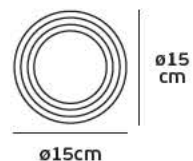

VK/03184

Product Models

Code	Model	Box
64174-027700	VK/03184/W □ White. ES111/R111. Max 50w.	1pc
64174-028700	VK/03184/B ■ Black. ES111/R111. Max 50w.	1pc

Details

Max watt 50w. ES111/R111. Material Aluminium.
INCLUDED LAMPHOLDER G53.

IP20. GU10/G53.

Cut hole