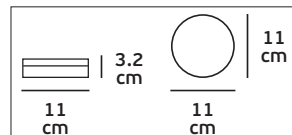

VK/87

Product Models

Code	Model	Box
71164-042111	VK/87/S ■ Silver. Base for track light VK/04109. Plastic.	40pcs
71164-041111	VK/87/W □ White. Base for track light VK/04109. Plastic.	40pcs
71164-040111	VK/87/B ■ Black. Base for track light VK/04109. Plastic.	40pcs

Details

Base for track light VK/04109.
Material Plastic.

VK/FLAPS

Product Models

Code	Model	Box
64174-273128	VK/FLAPS/D90/W □ White. Flaps. Aluminium.	50pcs
64174-274128	VK/FLAPS/D90/B ■ Black. Flaps. Aluminium.	50pcs

Details

Flaps.
Material Aluminium.