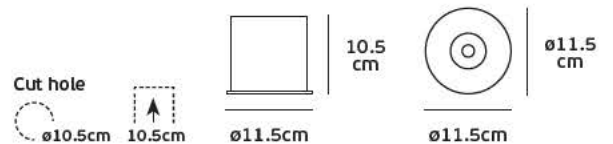

Details

AC Driver 220-240V (included). Watt 12w. CRI>90. Type of Led *bridgelux*. E8 with driver. IP Rating IP20. Rotation 30° & 350°. No Dimmable. Lifetime 50.000 hrs. Working temperature < 45°C. Material Aluminium. 2 years guarantee.

IP20. 12w.