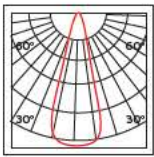

VK/04208TR/SP/3

Product Models

Code	Model	Color	Power	Beam Angle	Beam Diameter	Beam Length	Beam Angle	CRI	Box
71164-019721	VK/04208TR/W/SP/3/B	Black sand.	3000K.	1.100lm.	21w.	24°.		CRI>90	12pcs
71164-049721	VK/04208TR/C/SP/3/B	Black sand.	4000K.	1.100lm.	21w.	24°.		CRI>90	12pcs

Details

Led magnetic track light DC Driver 24V. Watt 21w. Beam Angle 24°. Type of Led CREE CXA 1304. Lifetime 50.000hrs. Working temperature < 45°C. Material Aluminium. 2 years guarantee.

IP20. 21w.