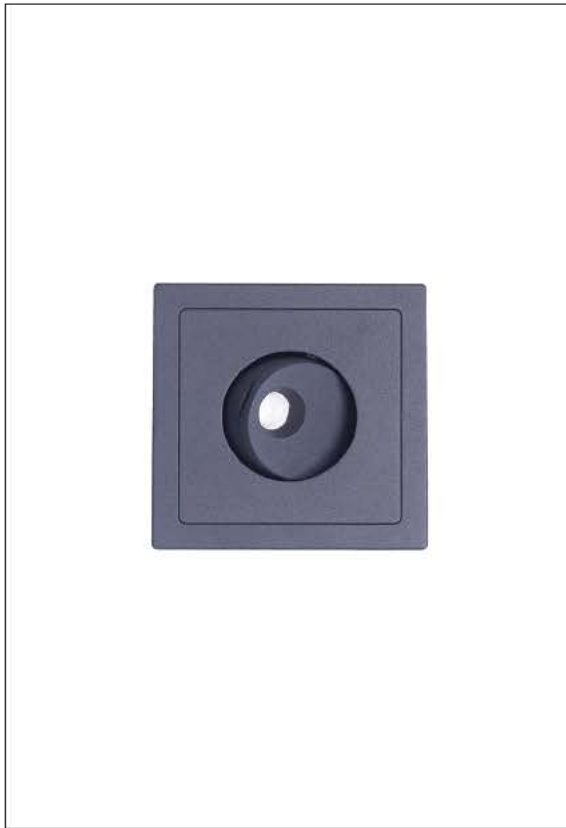

VK/04178

Product Models

Code	Model	Box
64174-021126	VK/04178/WA/W/W □ White. 3000K. 120lm. 2w. 24°. CRI>80.	10pcs
64174-022126	VK/04178/WA/W/C □ White. 4000K. 120lm. 2w. 24°. CRI>80.	10pcs
64174-023126	VK/04178/WA/AN/W ■ Anthracite. 3000K. 120lm. 2w. 24°. CRI>80.	10pcs
64174-024126	VK/04178/WA/AN/C ■ Anthracite. 4000K. 120lm. 2w. 24°. CRI>80.	10pcs

Details

AC 100-265V Driver (Included). Watt 2w. CRI>80. Beam Angle 24°.
Type of Led CREE High power. Working temperature -20°C→ 40°C.
Lifetime 50.000hrs. Material Aluminium. 2 years guarantee.

VK/04155

Product Models

Code	Model	Box
64171-064126	VK/04155/WA/B/W ■ Black matt. 3000K. 110lm. 3w. 30°. CRI>80.	36pcs
64171-065126	VK/04155/WA/W/W □ White. 3000K. 110lm. 3w. 30°. CRI>80.	36pcs

Details

AC 100-265V Driver (Included). Watt 3w. CRI>80. Beam Angle 30°. Type of Led CREE.
Working temperature -20°C→ 40°C. Lifetime 50.000hrs. Material Aluminium.
2 years guarantee.