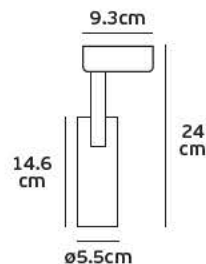

VK/04119
12°

Product Models

Code	Model	Box
64174-244128	VK/04119/W/WW/12 □ White. 2700K. 800lm. 10w. 12°. CRI>80	24pcs
64174-245128	VK/04119/W/C/12 □ White. 4000K. 800lm. 10w. 12°. CRI>80	24pcs
64174-246128	VK/04119/B/WW/12 ■ Black. 2700K. 800lm. 10w. 12°. CRI>80	24pcs
64174-247128	VK/04119/B/C/12 ■ Black. 4000K. 800lm. 10w. 12°. CRI>80	24pcs

Details

Voltage 220-240V. Watt 10w. Type of LED COB Citizen. Beam angle 12°. Clicks 25.000. Working temperature -25°C→ 45°C. Lifetime 35.000hrs. 3-phase adapter. Material Aluminium.

IP20. 10w.

5 years guarantee

VK/04119
24°

Product Models

Code	Model	Box
64174-248128	VK/04119/W/WW/24 □ White. 2700K. 800lm. 10w. 24°. CRI>80	24pcs
64174-249128	VK/04119/W/C/24 □ White. 4000K. 800lm. 10w. 24°. CRI>80	24pcs
64174-250128	VK/04119/B/WW/24 ■ Black. 2700K. 800lm. 10w. 24°. CRI>80	24pcs
64174-251128	VK/04119/B/C/24 ■ Black. 4000K. 800lm. 10w. 24°. CRI>80	24pcs

Details

Voltage 220-240V. Watt 10w. Type of LED COB Citizen. Beam angle 24°. Clicks 25.000. Working temperature -25°C→ 45°C. Lifetime 35.000hrs. 3-phase adapter. Material Aluminium.

IP20. 10w.

5 years guarantee

VK/04119/C/24