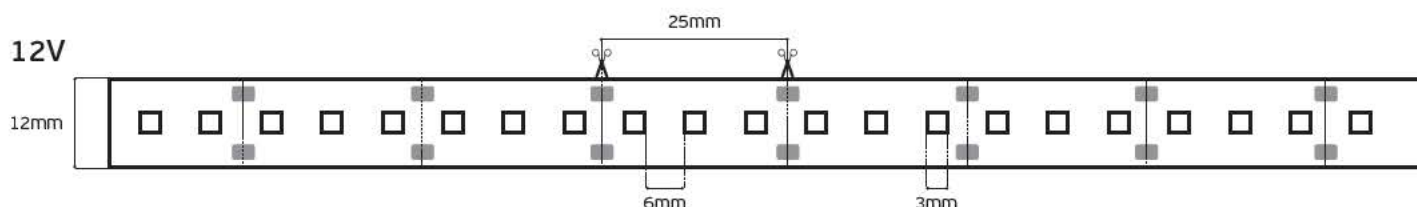

Details

Led type SMD 3528. Watt 9.68w/m. Led qty 120pcs/m. CRI>80. Tape on back 3M. Working temperature -25°C → 60°C. Storage temperature -40°C → 80°C. 2 years guarantee.

IP68. 9.68w/m. 12V

VK/5050W/60 24V