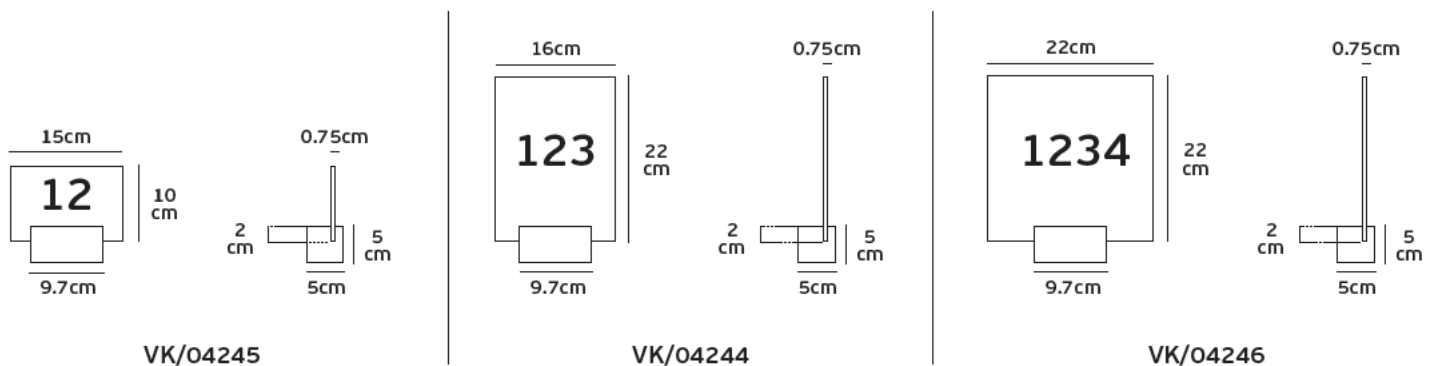

VK/04245, VK/04244, VK/04246

Product Models

Code	Model							Box
64174-029126	VK/04245/MC/W	■ Matt Nickel	3000K	300lm	2w	120°	CRI>70	30pcs
64174-028126	VK/04245/MC/D	■ Matt Nickel	6000K	300lm	2w	120°	CRI>70	30pcs
64174-032126	VK/04245/MC/BL	■ Matt Nickel	Blue	300lm	2w	120°	CRI>70	30pcs
64174-027126	VK/04244/MC/W	■ Matt Nickel	3000K	300lm	2w	120°	CRI>70	30pcs
64174-026126	VK/04244/MC/D	■ Matt Nickel	6000K	300lm	2w	120°	CRI>70	30pcs
64174-031126	VK/04246/MC/W	■ Matt Nickel	3000K	300lm	2w	120°	CRI>70	30pcs
64174-030126	VK/04246/MC/D	■ Matt Nickel	6000K	300lm	2w	120°	CRI>70	30pcs

Details

Voltage 230V. Watt 2w. Type of LED SMD 5730. CRI>70. Beam angle 120°. No dimmable. Lifetime 30.000hrs. Working temperature -20°C→ 45°C. Material Acrylic, iron base. 2 years guarantee.