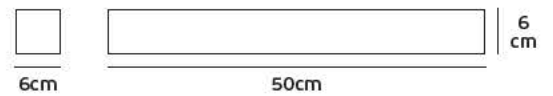

Details

AC Driver 220-240V (Included). Watt 15w. Beam Angle 107°. CRI>84.
Type of Led SMD PHILIPS 2835. Working temperature -20°C → 40°C.
Lifetime 30.000hrs. No Dimmable. Material Aluminium. 2 years guarantee.

IP65. 15w.