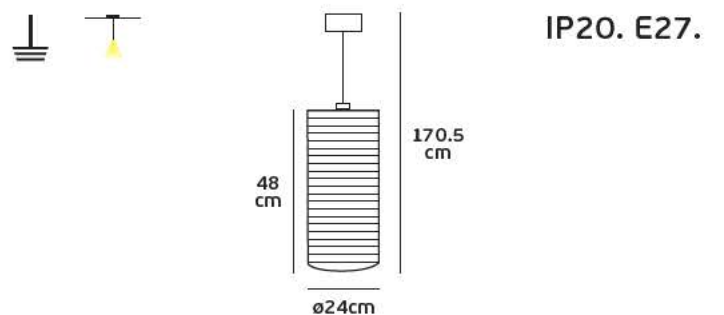

Details

Voltage 240V. Max watt 11w. E27. Working temperature -20°C ~ 40°C.
Cable 1 m fabric cable + black ceiling plate. Material Paper.