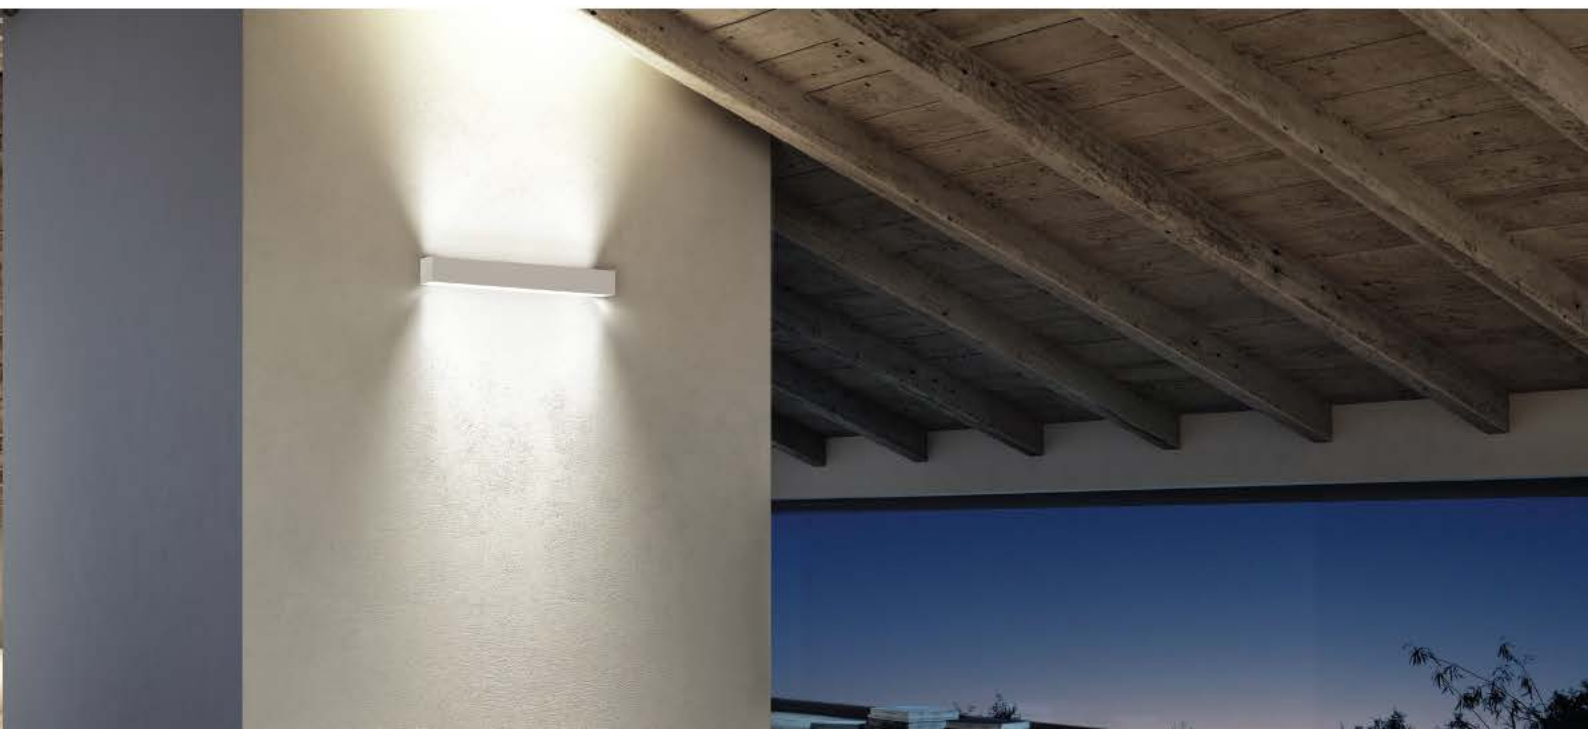

VK/02082

Product Models

Code	Model	Box
75169-293694	VK/02082/AN/W ■ Anthracite. 3000K. 1.263lm. 15w. PHILIPS led. 107°. CRI>84	4pcs
75169-294694	VK/02082/W/W □ White. 3000K. 1.263lm. 15w. PHILIPS led. 107°. CRI>84	4pcs

Details

AC Driver 220-240V (Included). Watt 15w. Beam Angle 107°. CRI>84.
Type of Led SMD PHILIPS 2835. Working temperature -20°C → 40°C.
Lifetime 30.000hrs. No Dimmable. Material Aluminium. 2 years guarantee.

IP65. 15w.

VK/02081

Product Models

Code	Model	Box
75169-291694	VK/02081/AN/W ■ Anthracite. 3000K. 1.517lm. 20w. PHILIPS led. 107°. CRI>84	4pcs
75169-292694	VK/02081/W/W □ White. 3000K. 1.517lm. 20w. PHILIPS led. 107°. CRI>84	4pcs

Details

AC Driver 220-240V (Included). Watt 20w. Beam Angle 107°. CRI>84.
Type of Led SMD PHILIPS 2835. Working temperature -20°C → 40°C.
Lifetime 30.000hrs. No Dimmable. Material Aluminium. 2 years guarantee.

IP65. 20w.