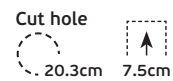

VK/09008

Product Models

Code	Model	Box
64174-227131	VK/09008 □ White. G53/R111. Max 50w.	6pcs

Details

Voltage 12V. Max watt 50w. G53/R111. Material Gypsum. Possibility to paint.

IP20. G53/R111.

VK/09007

Product Models

Code	Model	Box
64174-226131	VK/09007 □ White. G53/R111. Max 50w.	6pcs

Details

Voltage 12V. Max watt 50w. G53/R111. Material Gypsum. Possibility to paint.

IP20. G53/R111.

VK/09078

Product Models

Code	Model	Box
64174-317131	VK/09078 □ White. G53/R111. Max 50w.	8pcs

Details

Voltage 12V. Max watt 50w. G53/R111. Material Gypsum. Possibility to paint.

IP20. G53/R111.