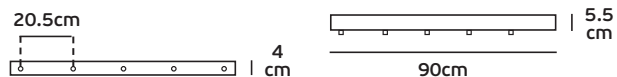

Details

Voltage 220-240V. IP Rating IP20. Working temperature -20 ~ 45°C. Material Iron. Canopy with driver (5 heads) HBL, 31-36w, 25-30Vdc, 1.200Ma. 3 years guarantee.

IP20. 5 heads.