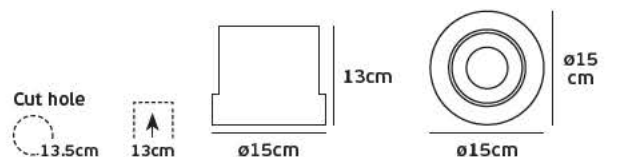

Details

AC Driver 200-240V (Included). CRI>80. Type of Led COB. Lifetime 50.000hrs. Clicks 50.000. Working temperature -40°C ~ 60°C. Material Aluminium. 2 years guarantee.

IP20. 30w.