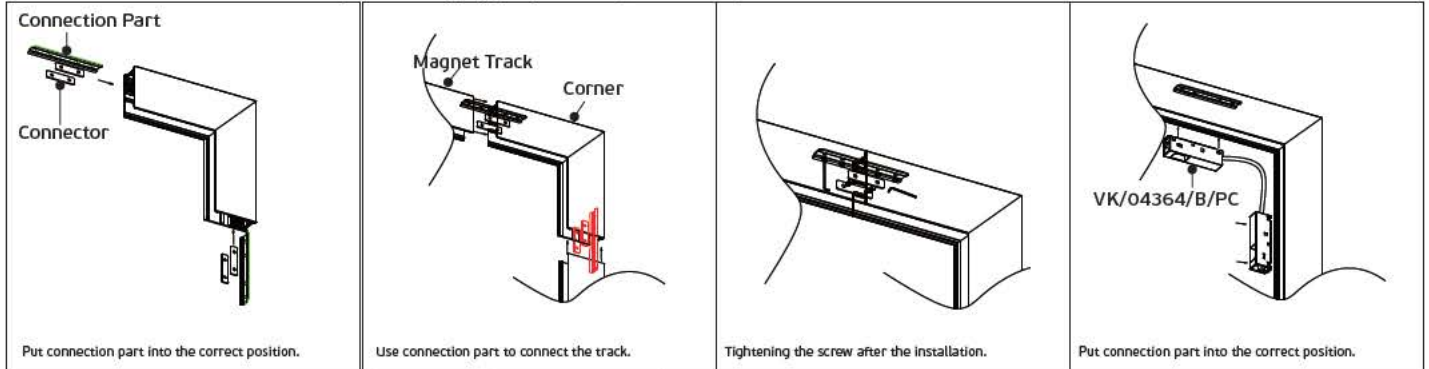

3b. The corner connection diagram/Διάγραμμα γωνιακής σύνδεσης