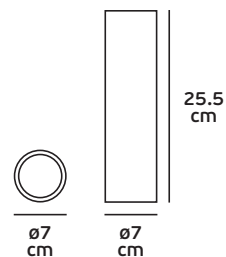

VK/03091CE/25

Product Models

Code	Model	Box
75169-245108	VK/03091CE/25/WGD □ White+Gold sanded. GU10. Max 35w.	18pcs
75169-246108	VK/04062CE/25/BGD ■ Black+Gold sanded. GU10. Max 35w.	18pcs

Details

Voltage **240V**. Max watt **35w**. GU10/Par16. Working temperature **-20°C ~ 40°C**.
Material **Aluminium**.

IP20. GU10.