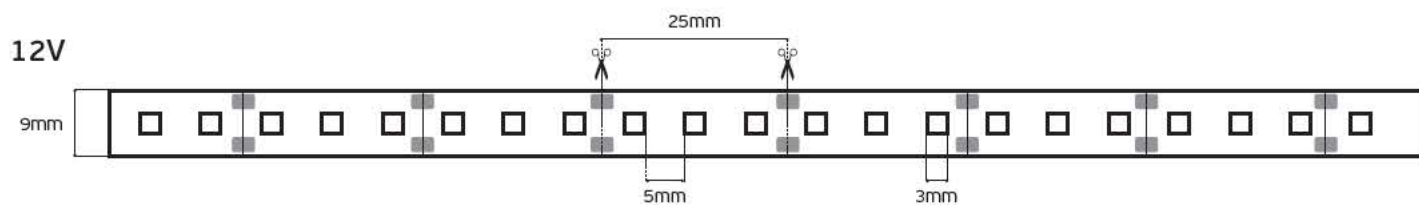

VK/3528/120 12V

Product Models

Code	Model	Voltage	Color	Lumen	CRI	Power	Box
78001-162719	VK/12/3528/WW/120	12V	2700K	970lm/m	CRI>80	9.68w/m	5m/roll
78001-072719	VK/12/3528/W/120	12V	3000K	970lm/m	CRI>80	9.68w/m	5m/roll
78001-163719	VK/12/3528/C/120	12V	4000K	970lm/m	CRI>80	9.68w/m	5m/roll
78001-101719	VK/12/3528/D/120	12V	6000K	970lm/m	CRI>80	9.68w/m	5m/roll
78001-647126	VK/12/3528/BL/120	12V	BLUE	970lm/m	CRI>80	9.68w/m	5m/roll

Details

Led type SMD 2835. Watt 9.68w/m. Led qty 120pcs/m. CRI>80. Tape on back 3M. Working temperature -25°C → 60°C. Storage temperature -40°C → 80°C. 2 years guarantee.