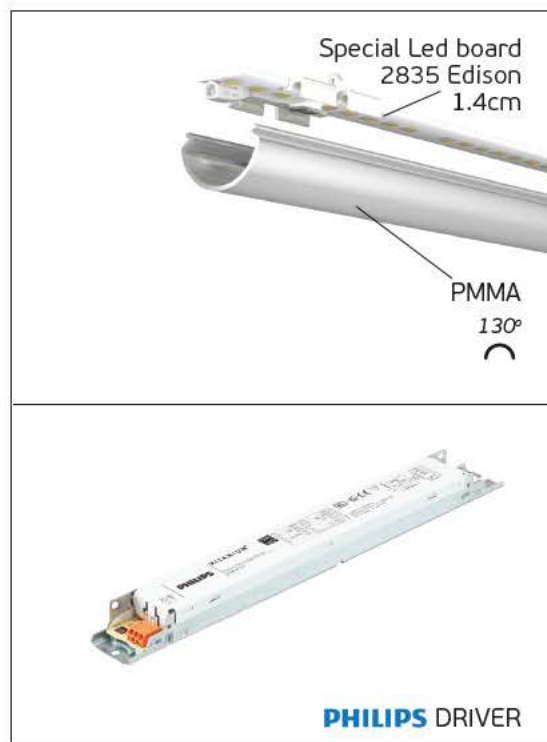

VK/04289/700/2/W/C