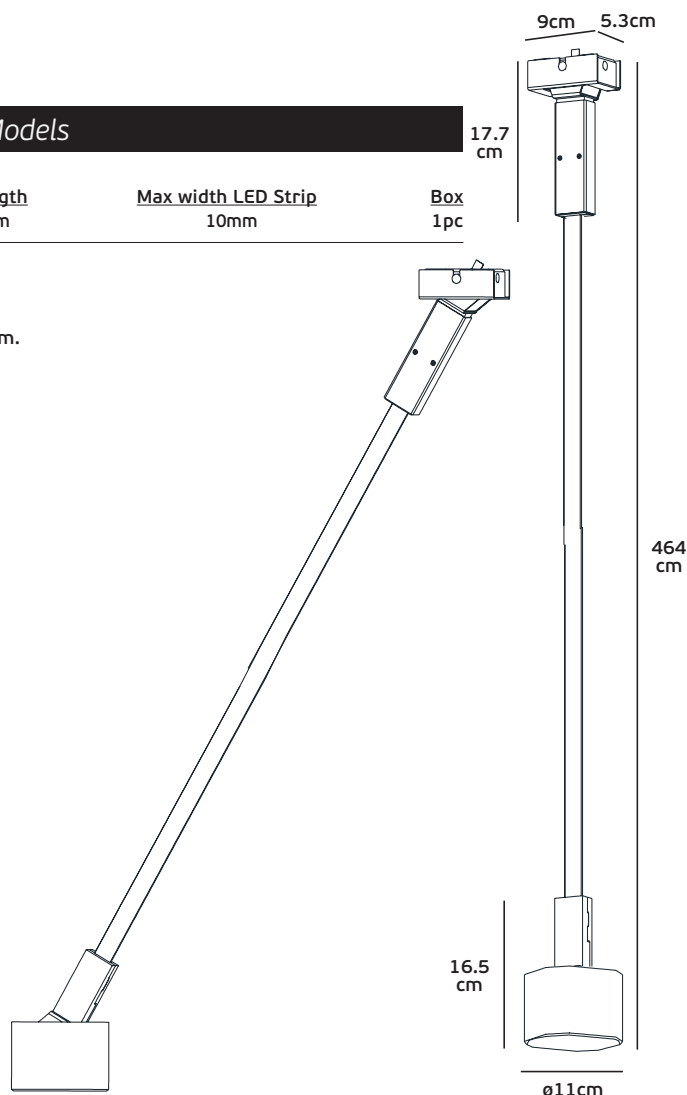

DC 24V. Working temperature <45°C. Material Stainless steel+iron. Length 6m or 12m.
Attention: Max width of LED Strip cannot over 10mm. Included driver 24V, 48w.
 2 years guarantee.

IP20

Included

Pendant lights LED