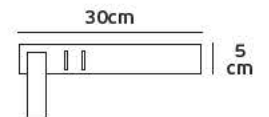

Details

Voltage 220-240V. Watt 3w & 6w. CRI>70. Type of LED SMD Samsung 3535/Edison 2835. Beam angle 25°. No dimmable. Lifetime 30.000hrs. Working temperature -20°C → 45°C. Material Aluminium, iron, acrylic. 2 years guarantee.

IP20. 3w & 6w.