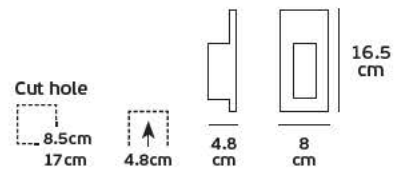

Details

AC Driver 220-240V (Included). Watt 1w. Beam Angle Diffuser light. Type of Led CREE. No Dimmable. Lifetime 30.000 hrs. Working temperature < 45°C. Material Gypsum. Possibility to paint. 2 years guarantee.

IP20. 1w.