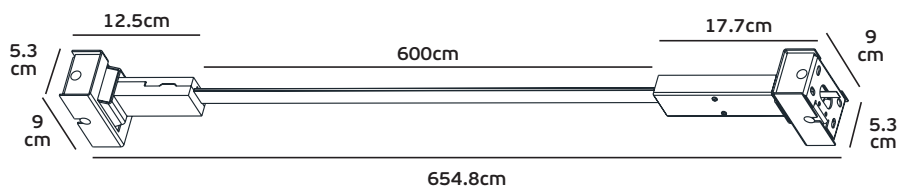

VK/03217/CE
VK/03218/CE

Product Models

Code	Model	Color	Length	Max width LED Strip	Box
75169-048721	VK/03217/CE/B/6	Black	6m	10mm	1pc
75169-049721	VK/03218/CE/B/12	Black	12m	10mm	1pc

Details

DC 24V. Working temperature <45°C. Material Stainless steel+iron. Length 6m or 12m.
Attention: Max width of LED Strip cannot over 10mm. The power supply put inside the ceiling!
2 years guarantee.

IP20