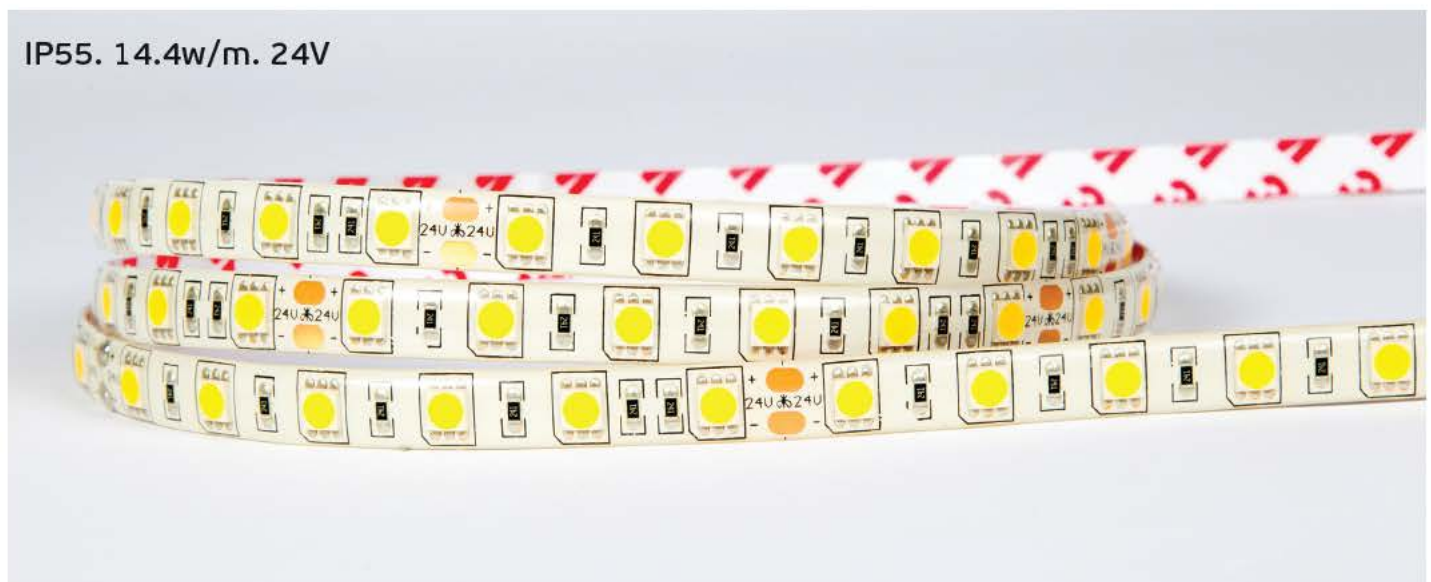

Details

Led type SMD 2835. Watt 9.6w/m. Led qty 120pcs/m. CRI>80. Tape on back 3M. Working temperature -25°C → 60°C. Storage temperature -40°C → 80°C. 2 years guarantee.

IP55. 9.6w/m. 12V

VK/5050J/60 24V

Details

Led type SMD 5050. Watt 14.4w/m. Led qty 60pcs/m. CRI>80. Tape on back 3M. Working temperature -25°C → 60°C. Storage temperature -40°C → 80°C. 2 years guarantee.

IP55. 14.4w/m. 24V

VK/5050J/60 12V