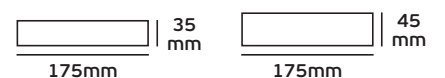

VK/DIM500-PWM
LED dimmer triac

Product Models

Code	Model	Box
12084-023016	VK/DIM500-PWM 230V. 500w. 230V.	10pcs

Details

Voltage **230V**. Output **230V**. Material **Plastic**. **Dimmable**. 2 years guarantee.

IP20. 230V.

VK/DM/24350
DMX Decoder

Product Models

Code	Model	Box
78000-501663	VK/DM/24350 1 ch-350mA. 1-12w. 12-48V.	10pcs

Details

Voltage **12-48V**. Output **1 channel-350mA**. Watt **1-12w**. Material **Aluminium**. **Dimmable**. 2 years guarantee.

IP20. 350mA.

VK/DM/24700
DMX Decoder

Product Models

Code	Model	Box
78000-502663	VK/DM/24700 1 ch-700mA. 3-36w. 12-48V.	10pcs

Details

Voltage **12-48V**. Output **1 channel-700mA**. Watt **3-36w**. Material **Aluminium**. **Dimmable**. 2 years guarantee.

IP20. 700mA.