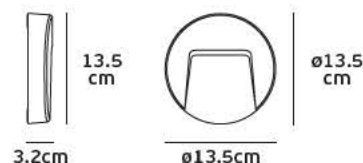

VK/02145

Product Models

Code	Model	Box
75169-313997	VK/02145/W/W □ White. 3000K. 100lm. 3w. CRI>80	24pcs
75169-314997	VK/02145/G/W ■ Grey. 3000K. 100lm. 3w. CRI>80	24pcs
75169-315997	VK/02145/AN/W ■ Anthracite. 3000K. 100lm. 3w. CRI>80	24pcs

Details

Voltage 220-240V. Watt 3w. CRI>80. Type of Led SMD 2835.
Working temperature -20°C → 45°C. Lifetime 20.000hrs. No Dimmable.
Material ABS+PC. 2 years guarantee.

IP65. 3w.

VK/02144

Product Models

Code	Model	Box
75169-310997	VK/02144/W/W □ White. 3000K. 100lm. 3w. CRI>80	24pcs
75169-311997	VK/02144/G/W ■ Grey. 3000K. 100lm. 3w. CRI>80	24pcs
75169-312997	VK/02144/AN/W ■ Anthracite. 3000K. 100lm. 3w. CRI>80	24pcs

Details

Voltage 220-240V. Watt 3w. CRI>80. Type of Led SMD 2835.
Working temperature -20°C → 45°C. Lifetime 20.000hrs. No Dimmable.
Material ABS+PC. 2 years guarantee.

IP65. 3w.