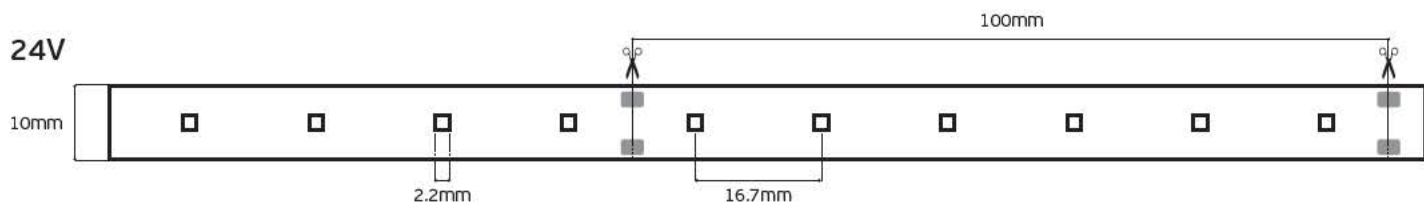

VK/24/2216/.../60

Product Models

Code	Model	Voltage	Color	Length	Brand	Quality	Power	Box
78001-695724	VK/24/2216/927/60	24V	2700K	700lm/m	EPISTAR	CRI>90	6w/m	5m/roll
78001-696724	VK/24/2216/930/60	24V	3000K	700lm/m	EPISTAR	CRI>90	6w/m	5m/roll
78001-697724	VK/24/2216/940/60	24V	4000K	700lm/m	EPISTAR	CRI>90	6w/m	5m/roll

Details

Led type SMD 2216. Watt 6w/m. Led qty 60pcs/m. Tape 3M. Working temperature -10°C → 40°C. Storage temperature -20°C → 60°C.

5 years guarantee   *Super bright!!!*