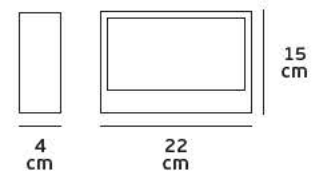

Details

AC Driver 220-240V (Included). Watt 5w. CRI>80. Beam Angle Diffuser light. Type of Led COB. No Dimmable. Lifetime 30.000 hrs. Working temperature < 45°C. Material Gypsum. Possibility to paint. 2 years guarantee.

IP20. 5w.