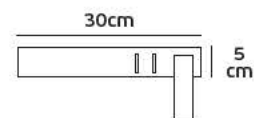

Details

Voltage 220-240V. Watt 3w & 6w. CRI>70. Type of LED SMD Samsung 3535/Edison 2835. Beam angle 25°. No dimmable. Lifetime 30.000hrs. Working temperature -20°C→ 45°C. Material Aluminium, iron, acrylic. 2 years guarantee.

IP20. 3w & 6w.