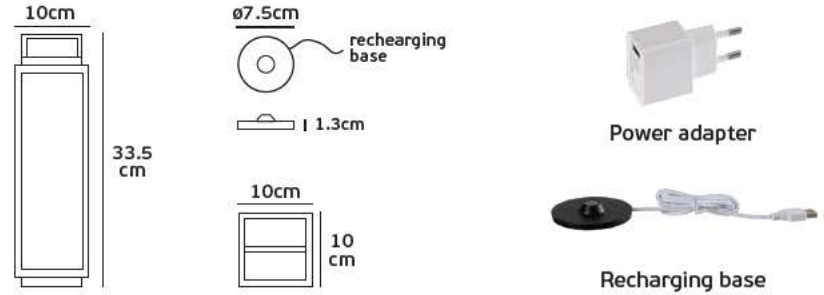

Details

Portable led light. Voltage 2x2200mAh lithium battery. Charge 6-8 hours. Work time 12 hours. Location Outdoor table/floor. CRI>85. IP Rating IP54. With Touch switch. Dimmable. Working temperature -20 ~ 50°C. Material Die-cast Aluminum. 2 years guarantee.

IP54. 2.2w.