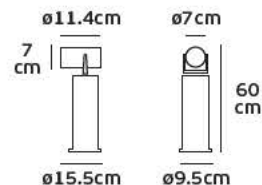

Details

AC Driver 220-240V (Included). Watt 6w. Beam Angle 25°. CRI>80. Type of Led COB. Panel 2watt. Charge 6-8h. Lifetime 30.000hrs. Working temperature -20°C→45°C. No Dimmable. Material Aluminium. 2 years guarantee.

IP65. 6w.