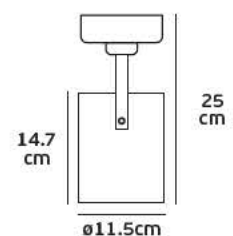

VK/04198TR

Product Models

Code	Model	Box
64174-951128	VK/04198TR/W □ White. GU10. Max 50w.	8pcs
64174-952128	VK/04198TR/B ■ Black. GU10. Max 50w.	8pcs
64174-953128	VK/04198TR/G ■ Grey. GU10. Max 50w.	8pcs

Details

Voltage 240V. Max watt 50w. ES111/R111. Material Aluminium. 3-phase adapter.

IP20. 240V.

VK/04199TR

Product Models

Code	Model	Box
64174-954128	VK/04199TR/W □ White. GU10. Max 50w.	8pcs
64174-955128	VK/04199TR/B ■ Black. GU10. Max 50w.	8pcs

Details

Voltage 240V. Max watt 50w. ES111/R111. Material Aluminium. 3-phase adapter.

IP20. 240V.