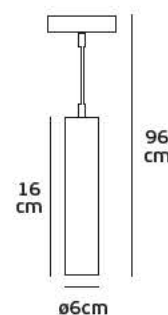

Details

Voltage 240V. Max watt 35w. GU10/Par16. Working temperature -20°C ~ 40°C. Cable 96 cm + ceiling plate. Material Aluminium.

⏚ ⚡ IP20. GU10.