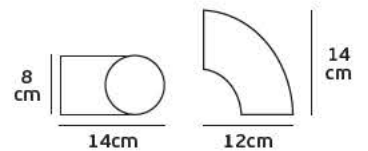

Details

AC Driver 220-240V (Included). Watt 6w. Beam Angle 85°. CRI>80. Type of Led COB. Lifetime 30.000hrs. Working temperature -20°C → 40°C. No Dimmable. Material Aluminium. 2 years guarantee.

IP54. 6w.