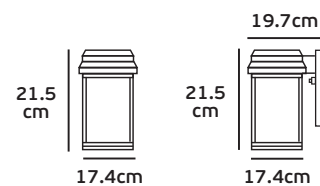

Details

Voltage 230V. Max watt 60w. Lampholder E27. Material Aluminium + clear glass.
Bottom open. 2 years guarantee.

⏚ ⚡ IP23. E27.