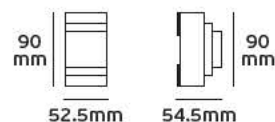

MW VK/HDR-60

Product Models

Code	Model	Box
78000-676255	VK/HDR-60-24 2.5A, 60w, 24V.	60pcs

Details

Voltage 100-240V. Watt 60w. Material Plastic housing. Use Rail. 3 years guarantee.

IP20. 60w.

MW VK/HDR-100

Product Models

Code	Model	Box
78000-677255	VK/HDR-100-24 3.83A, 100w, 24V.	48pcs

Details

Voltage 100-240V. Watt 100w. Material Plastic housing. Use Rail. 3 years guarantee.

IP20. 100w.