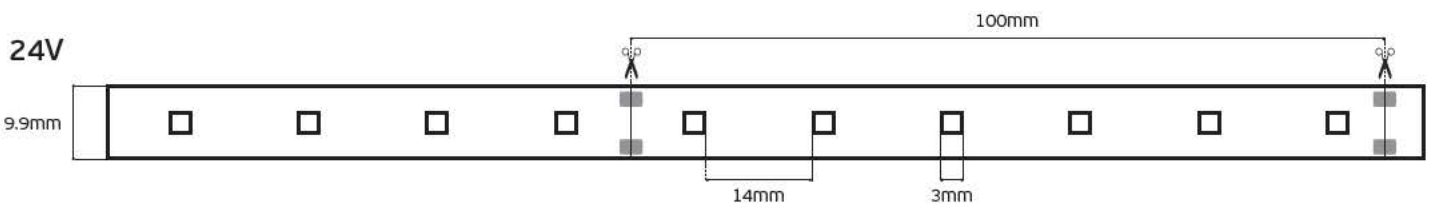

VK/3528/60 24V

Product Models

Code	Model	Voltage	Color	Lumen	CRI	Power	Box
78001-245123	VK/24/3528/WW/60	24V	2700K	480lm/m	CRI>80	4.8w/m	5m/roll
78001-051719	VK/24/3528/W/60	24V	3000K	480lm/m	CRI>80	4.8w/m	5m/roll
78001-238123	VK/24/3528/C/60	24V	4000K	480lm/m	CRI>80	4.8w/m	5m/roll
78001-052719	VK/24/3528/D/60	24V	6000K	480lm/m	CRI>80	4.8w/m	5m/roll
78001-626126	VK/24/3528/BL/60	24V	BLUE	336lm/m	CRI>80	4.8w/m	5m/roll

Details

Led type SMD 2835. Watt 4.8w/m. Led qty 60pcs/m. CRI>80. Tape on back 3M. Working temperature -25°C → 60°C. Storage temperature -40°C → 80°C. 2 years guarantee.