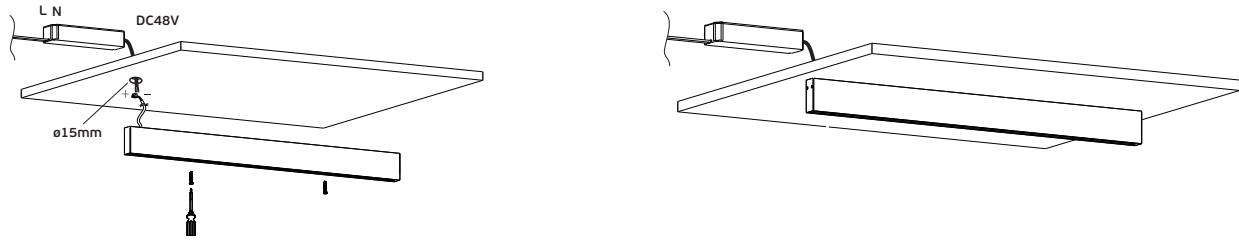

Οδηγίες εγκατάστασης κρεμοστής μαγνητικής ράγας 48V

6. Hanging magnetic track installation diagram 48V

6a. Fix the ceiling box and ceiling terminal by screws first

6b. Connect output end of power supply to the cable of magnetic track (Install hanging fixture first, then tightening the screws)