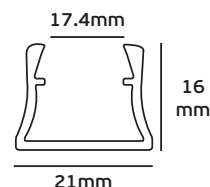

Details

Charged per meter. Available 2m. Material Aluminium.