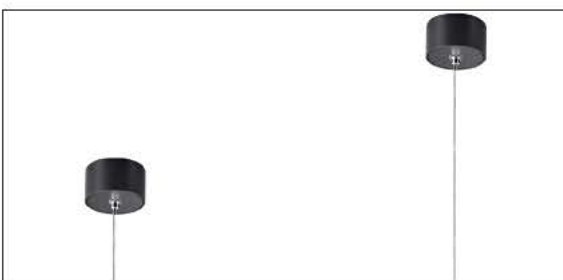

Power Connection accessory for magnetic recessed track. Material Aluminium.

VK/04203TR/SRK

Product Models

Code	Model	Box
71164-007721	VK/04203TR/SRK ■ Sand Black. 1m hanging kit.	1pc

Details

Material Aluminium. 1m hanging kit.