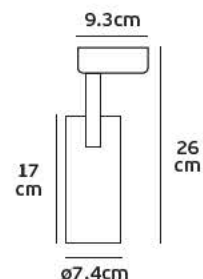

VK/04120
12°

Product Models

Code	Model	Box
64174-252128	VK/04120/W/W/12 □ White. 3000K. 1.800lm. 20w. 12°. CRI>80	24pcs
64174-253128	VK/04120/W/C/12 □ White. 4000K. 1.800lm. 20w. 12°. CRI>80	24pcs
64174-254128	VK/04120/B/W/12 ■ Black. 3000K. 1.800lm. 20w. 12°. CRI>80	24pcs
64174-255128	VK/04120/B/C/12 ■ Black. 4000K. 1.800lm. 20w. 12°. CRI>80	24pcs

Details

Voltage 220-240V. Watt 20w. Type of LED COB Citizen. Beam angle 12°. Clicks 25.000. Working temperature -25°C→ 45°C. Lifetime 35.000hrs. 3-phase adapter. Material Aluminium.

IP20. 20w.

5 years guarantee

VK/04120/C/12

VK/04120
24°

Product Models

Code	Model	Box
64174-256128	VK/04120/W/W/24 □ White. 3000K. 1.800lm. 20w. 24°. CRI>80	24pcs
64174-257128	VK/04120/W/C/24 □ White. 4000K. 1.800lm. 20w. 24°. CRI>80	24pcs
64174-258128	VK/04120/B/W/24 ■ Black. 3000K. 1.800lm. 20w. 24°. CRI>80	24pcs
64174-259128	VK/04120/B/C/24 ■ Black. 4000K. 1.800lm. 20w. 24°. CRI>80	24pcs

Details

Voltage 220-240V. Watt 20w. Type of LED COB Citizen. Beam angle 24°. Clicks 25.000. Working temperature -25°C→ 45°C. Lifetime 35.000hrs. 3-phase adapter. Material Aluminium.

IP20. 20w.

5 years guarantee