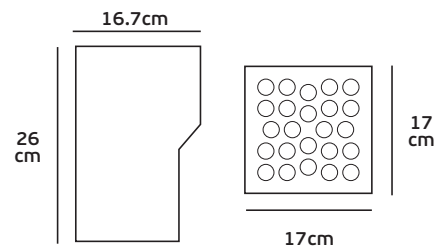

Details

DC Driver 24V (Included). Watt 48w. Beam Angle 10°. CRI>80. Type of Led High Power LED/ CREE. Lifetime 50.000hrs. Clicks 50.000. Working temperature -40°C→60°C. Dimmable. Material Aluminium. 2 years guarantee.

IP65. 48w.