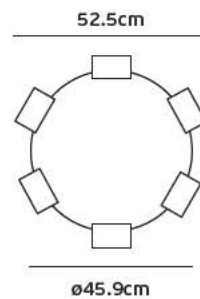

Details

AC Driver 220-240V (included). Watt 20w/30w. CRI>90. Type of Led *bridgelux*. 2835 with driver. No Dimmable. Lifetime 50.000 hrs. Working temperature < 45°C. Material Aluminium. Recessed Trimless ceiling. 2 years guarantee.

IP20. 20w/30w.