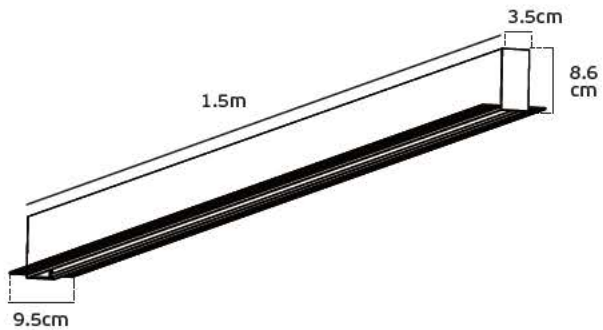

VK/04203TR/R

Product Models

Code	Model	Box
71164-001721	VK/04203TR/R/1/B ■ Black sand. 24V. 1m (L100.5cm).	1pc
71164-002721	VK/04203TR/R/1.5/B ■ Black sand. 24V. 1.5m (L150.5cm).	1pc
71164-003721	VK/04203TR/R/2/B ■ Black sand. 24V. 2m (L200.5cm).	1pc

Details

Magnetic recessed track line 24V. Length 1-2m. IP Rating IP20.
Working temperature < 45°C. Material Aluminium.

IP20.

recessed

Cut hole

5 x Length cm

8.75cm

4a. Check cut out size, then cut the hole in position.

4b. Connect driver output side with track line.

4c. Put the track into the hole, use screw to fix and instal this decorative film into track.

4d. Apply plaster on the track