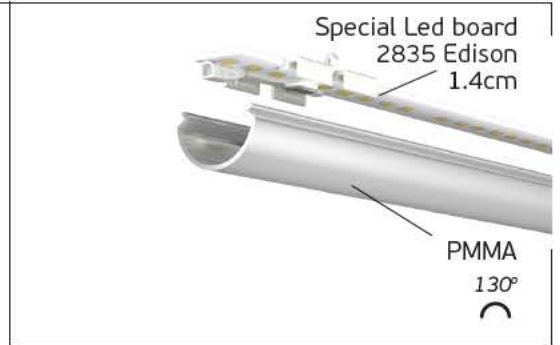

VK/04287/700/3/W/C

3 double parabolic