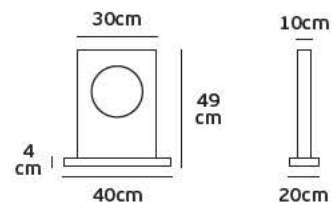

Details

AC Driver 220-240V (Included). Watt 6.5w. CRI>80. Type of Led CREE 1304.
Working temperature -20°C→45°C. No Dimmable. Material Concrete. 2 years guarantee.

IP65. 6.5w.