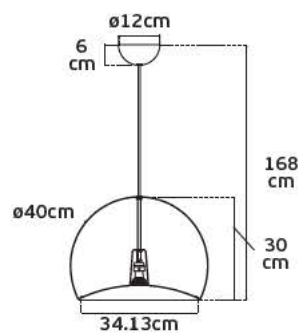

VK/04391/PE

Product Models

Code	Model	Box
75169-018741	VK/04391/PE/GD ■ Gold shade + canopy. GU10. Max 25w.	1pc
75169-017741	VK/04391/PE/B ■ Black shade + canopy. GU10. Max 25w.	1pc

Details

Pendant Light 220-240V. Max watt 25w. IP Rating IP20. Working temperature -20°C → 45°C.
Material Metal shade, black textile cable, metal canopy.
Included lamp Led 5w, 3000K, 435lm. 3 years guarantee.

IP20. GU10.