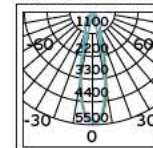

VK/04120/C/24