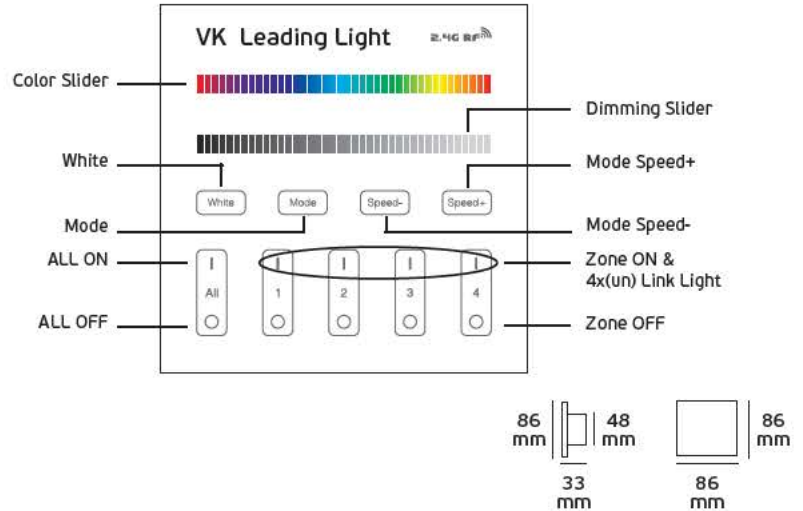

Details

Voltage 180-240V. Frequency 2.4GHz. Transmission power 6dBm. Working temperature -20°C → 60°C Distance 30m. Material Plastic. Dimmable RGB+W. 2 years guarantee.

IP20
RGB+W