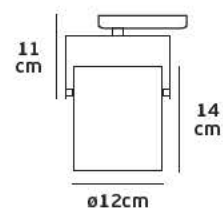

VK/03109TR

Product Models

Code	Model	Box
64174-026108	VK/03109TR/W □ White sanded. GU10. Max 50w.	10pcs
64174-027108	VK/03109TR/B ■ Black sanded. GU10. Max 50w.	10pcs

Details

Voltage 240V. Max watt 50w. ES111/R111. Material Aluminium. 3-phase adapter.

IP20. 240V.

VK/03045

Product Models

Code	Model	Box
64174-382269	VK/03045/W □ White. GU10. Max 50w.	1pc
64174-383269	VK/03045/B ■ Black. GU10. Max 50w.	1pc

Details

Voltage 240V. Max watt 50w. ES111/R111. Material Aluminium. 3-phase adapter.

IP20. 240V.