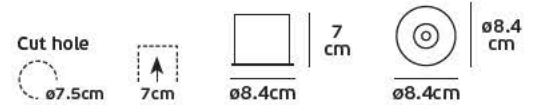

Details

AC Driver 220-240V (included). Watt 7w. CRI>90. Type of Led *bridgelux*. 5050 with driver. IP Rating IP20. Rotation 30° & 350°. No Dimmable. Lifetime 50.000 hrs. Working temperature < 45°C. Material Aluminium. 2 years guarantee.

IP20. 7w.