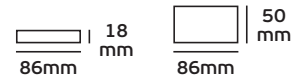

Details

Voltage 12/24V. Output 3 channels-3A. Watt 108/216w. Material Aluminium. Dimmable DMX 512. 2 years guarantee.

IP20. 12/24V.
DMX 512