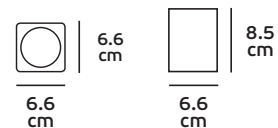

VK/03140CE

Product Models

Code	Model	Box
75169-384121	VK/03140CE/W □ White. GU10. Max 35w.	1pc
75169-385121	VK/03140CE/B ■ Black. GU10. Max 35w.	1pc

Details

Voltage **240V**. Max watt **35w**. GU10/Par16. Working temperature **-20°C ~ 40°C**.
Material **Aluminium**.

IP20. GU10.

VK/03140/R

Product Models

Code	Model	Box
75169-386121	VK/03140/R/G Gold ring.	1pc

Details

Can be used to **VK/03139CE**. Material **Aluminium**.