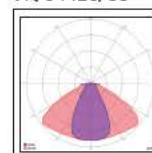

VK/04420/60°