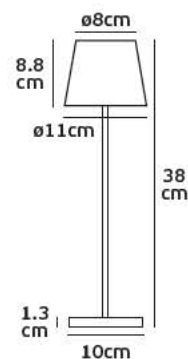

VK/03141

Product Models

Code	Model	Box
61171-237694	VK/03141/W/W □ White. 3000K. 188lm. 2.2w. 45°. CRI>85	6pcs
61171-238694	VK/03141/B/W ■ Black. 3000K. 188lm. 2.2w. 45°. CRI>85	6pcs
61171-239694	VK/03141/RB/W ■ Rusty brown. 3000K. 188lm. 2.2w. 45°. CRI>85	6pcs

Details

Portable led light. Voltage 2x2200mAh lithium battery. Charge 5-7 hours. Work time 9 hours. Location Outdoor table. CRI>85. IP Rating IP54. With Touch switch. Dimmable. Working temperature -20 ~ 50°C. Material Die-cast Aluminum. 2 years guarantee.

⌚ A+ ⚡ IP54. 2.2w.