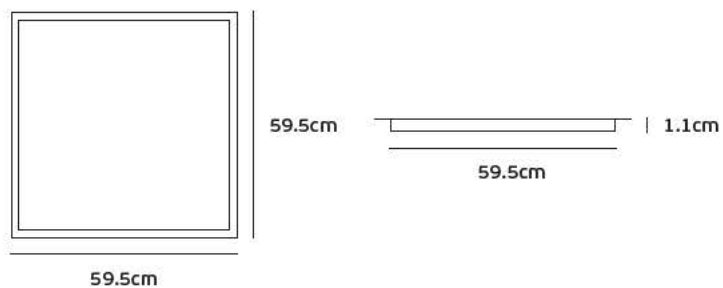

VK/04019/W/RGB
with driver

Product Models

Code	Model	Color	Color Temp	Beam Angle	Power	Beam Angle	CRI	Box
63158-219123	VK/04019/W/RGB/D	□ White	6000K+RGB	3.200lm+N/A	40w	120°	CRI>83	1pc

Details

AC Driver 240V (Included). Watt 40w. Beam Angle 120°. CRI>83. LED SMD 2835+5050. Lifetime 50.000hrs. Clicks 50.000. Working temperature < 45°C. Material Aluminium, Plastic. 2 years guarantee.

IP20. 40w.

RGB