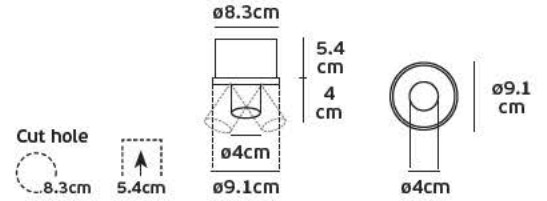

Details

AC 220-240V Driver (The models that included). Watt 7w. Beam Angle 24°. CRI>80. Type of Led COB. Lifetime 50.000hrs. Clicks 20.000. Working temperature -40°C ~ 60°C. Material Aluminium. 2 years guarantee.

IP20. 7w.