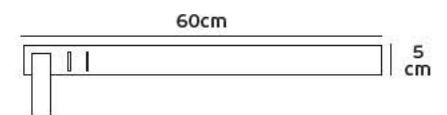

Details

Voltage 220-240V. Watt 3w & 12w. CRI>70. Type of LED SMD Samsung 3535/Edison 2835. Beam angle 25°. No dimmable. Lifetime 30.000hrs. Working temperature -20°C → 45°C. Material Aluminium, iron, acrylic. 2 years guarantee.

IP20. 3w & 12w.