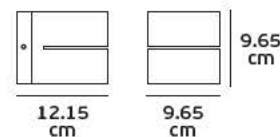

Details

Voltage 220-240V. Max watt 42w. G9. Material Aluminium. IP Rating IP20.

IP20. G9.