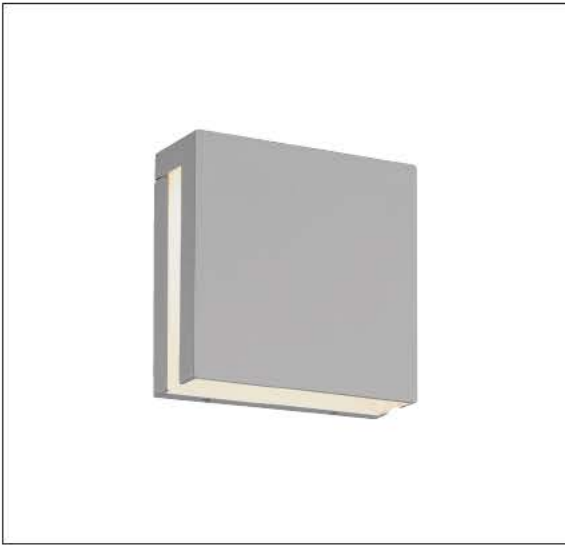

VK/02107

Product Models

Code	Model	Box
75169-335694	VK/02107/G/W ■ Grey. 3000K. 46lm. 3.6w. PHILIPS led. 56°. CRI>80	18pcs

Details

AC Driver 100-240V (Included). Watt 3.6w. Beam Angle 56°. CRI>80. Type of Led SMD 3014/**PHILIPS**. Lifetime 30.000hrs. Working temperature -20°C→45°C. No Dimmable. Material Aluminium. 2 years guarantee.

IP65. 3.6w.