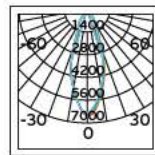

Details

Voltage 220-240V. Watt 30w. Type of LED COB Epistar. Beam angle 36°. Working temperature -25°C→ 45°C. Lifetime 35.000hrs. 3-phase adapter. Material Aluminium. 2 years guarantee.

IP20. 30w.

VK/04117/W/36