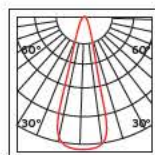

VK/04208TR/SP

Product Models

Code	Model	Box
71164-016721	VK/04208TR/W/SP/B ■ Black sand. 3000K. 480lm. 7w. 24°. CRI>90	30pcs
71164-047721	VK/04208TR/C/SP/B ■ Black sand. 4000K. 480lm. 7w. 24°. CRI>90	30pcs

Details

Led magnetic track light DC Driver 24V. Watt 7w. Beam Angle 24°. Type of Led CREE CXA 1304. Lifetime 50.000hrs. Working temperature < 45°C. Material Aluminium. 2 years guarantee.

IP20. 7w.

VK/04209TR/SP

Product Models

Code	Model	Box
71164-017721	VK/04209TR/W/SP/B ■ Black sand. 3000K. 850lm. 12w. 24°. CRI>90	20pcs
71164-038721	VK/04209TR/C/SP/B ■ Black sand. 4000K. 850lm. 12w. 24°. CRI>90	20pcs

Details

Led magnetic track light DC Driver 24V. Watt 12w. Beam Angle 24°. Type of Led CREE CXA 1507. Lifetime 50.000hrs. Working temperature < 45°C. Material Aluminium. 2 years guarantee.

IP20. 12w.

VK/04210TR/SP

Product Models

Code	Model	Box
71164-018721	VK/04210TR/W/SP/B ■ Black sand. 3000K. 2.220lm. 28w. 24°. CRI>90	12pcs
71164-048721	VK/04210TR/C/SP/B ■ Black sand. 4000K. 2.220lm. 28w. 24°. CRI>90	12pcs

Details

Led magnetic track light DC Driver 24V. Watt 28w. Beam Angle 24°. Type of Led CREE CXA 1816. Lifetime 50.000hrs. Working temperature < 45°C. Material Aluminium. 2 years guarantee.

IP20. 28w.