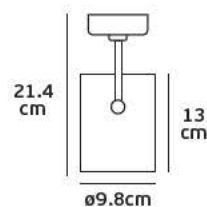

VK/03094TR

Product Models

Code	Model	Box
64174-012108	VK/03094TR/BGD ■ Black+Gold. GU10. Max 35w.	20pcs

Details

Voltage 240V. Max watt 35w. Par16. Material Aluminium. 3-phase adapter.

IP20. 240V.

VK/04197TR/L

Product Models

Code	Model	Box
64174-948128	VK/04197TR/W/L □ White. GU10. Max 35w.	30pcs
64174-949128	VK/04197TR/B/L ■ Black. GU10. Max 35w.	30pcs
64174-950128	VK/04197TR/G/L ■ Grey. GU10. Max 35w.	30pcs

Details

Voltage 240V. Max watt 35w. Par16. Material Aluminium. 3-phase adapter.

IP20. 240V.