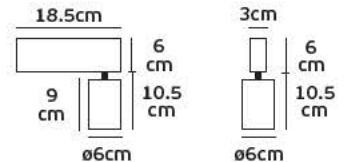

VK/04208TR/SP

Product Models

Code	Model	Box
71164-016721	VK/04208TR/W/SP/B ■ Black sand. 3000K. 480lm. 7w. 24°. CRI>90	30pcs
71164-047721	VK/04208TR/C/SP/B ■ Black sand. 4000K. 480lm. 7w. 24°. CRI>90	30pcs

Details

Led magnetic track light DC Driver 24V. Watt 7w. Beam Angle 24°. Type of Led CREE CXA 1304. Lifetime 50.000hrs. Working temperature < 45°C. Material Aluminium. 2 years guarantee.

IP20. 7w.

VK/04209TR/SP

Product Models

Code	Model	Box
71164-017721	VK/04209TR/W/SP/B ■ Black sand. 3000K. 850lm. 12w. 24°. CRI>90	20pcs
71164-038721	VK/04209TR/C/SP/B ■ Black sand. 4000K. 850lm. 12w. 24°. CRI>90	20pcs

Details

Led magnetic track light DC Driver 24V. Watt 12w. Beam Angle 24°. Type of Led CREE CXA 1507. Lifetime 50.000hrs. Working temperature < 45°C. Material Aluminium. 2 years guarantee.

IP20. 12w.

VK/04210TR/SP

Product Models

Code	Model	Box
71164-018721	VK/04210TR/W/SP/B ■ Black sand. 3000K. 2.220lm. 28w. 24°. CRI>90	12pcs
71164-048721	VK/04210TR/C/SP/B ■ Black sand. 4000K. 2.220lm. 28w. 24°. CRI>90	12pcs

Details

Led magnetic track light DC Driver 24V. Watt 28w. Beam Angle 24°. Type of Led CREE CXA 1816. Lifetime 50.000hrs. Working temperature < 45°C. Material Aluminium. 2 years guarantee.

IP20. 28w.