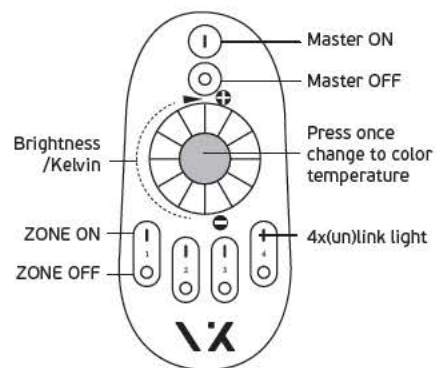

Details

Voltage 3V. Frequency 2.4GHz. Transmitting power 6dBm. Standby Power 20uA. Distance 30m. Material Plastic. Dimmable W, 4 channels. Working temperature -20~60°C. 2 years guarantee.

IP20. 3V.

White