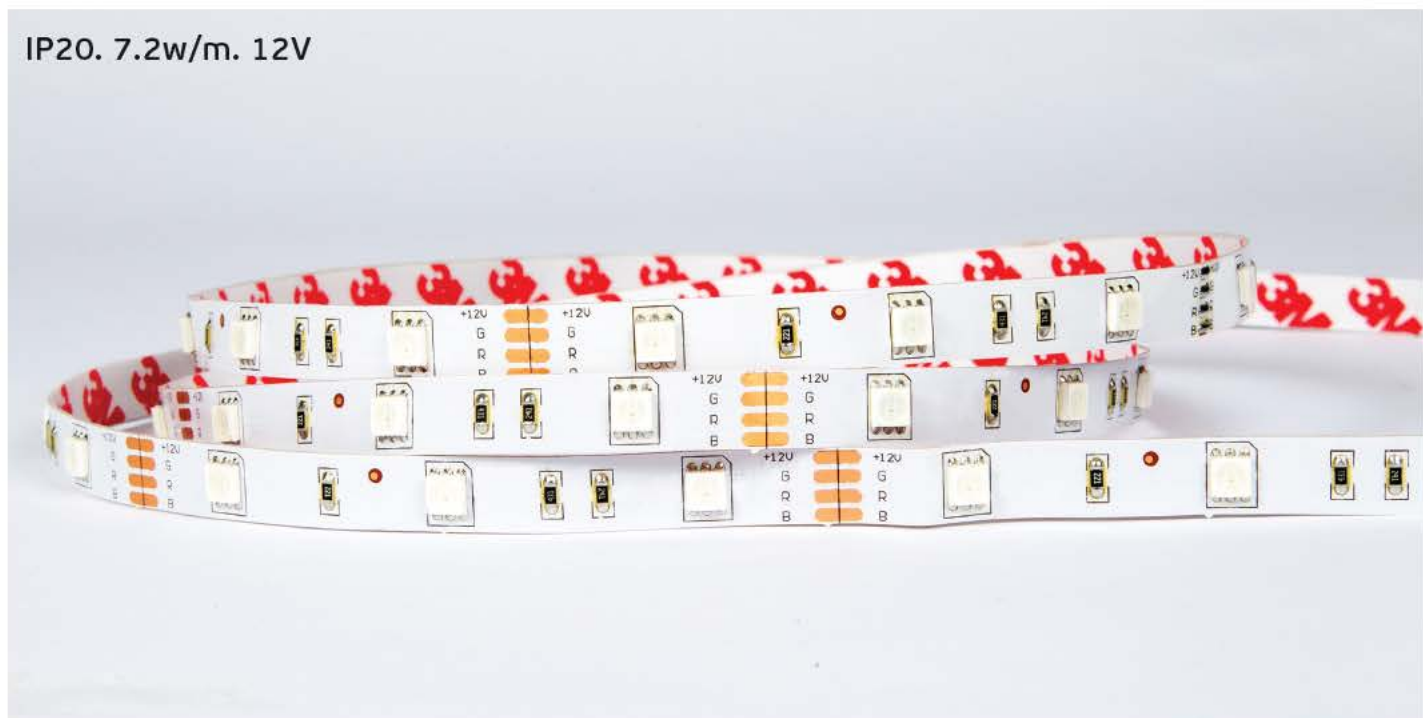

 **IP20. 12/24V.**
RGB+CCT

VK/5050/RGB/30 12V/24V

Product Models

Code	Model	IP20	12V	RGB	504lm/m	CRI>80	7.2w/m	Box 5m/roll
78001-048719	VK/12/5050/RGB/30	IP20	12V	RGB	504lm/m	CRI>80	7.2w/m	5m/roll
78001-081719	VK/24/5050/RGB/30	IP20	24V	RGB	504lm/m	CRI>80	7.2w/m	5m/roll
78001-047719	VK/12/5050J/RGB/30	IP55	12V	RGB	504lm/m	CRI>80	7.2w/m	5m/roll
78001-082719	VK/24/5050J/RGB/30	IP55	24V	RGB	504lm/m	CRI>80	7.2w/m	5m/roll

Details

Led type SMD 5050. Watt 7.2w/m. Led qty 30pcs/m. CRI>80. Tape on back 3M. Working temperature -25°C → 60°C. Storage temperature -40°C → 80°C. 2 years guarantee.

IP20. 7.2w/m. 12V

VK/5050/RGB/60 12V/24V