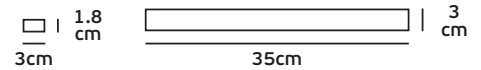

VK/LV100W48CG

Product Models

Code	Model	Box
71164-083721	VK/LV100W48CG 0-2100mA. 100w.	1pc

Details

Voltage 220-240V. $I_{in} \leq 0.6A$. $U_{rated} = 48V$. $I_{range} = 0-2100mA$. $P_{range} = 0-100w$. IP Rating IP20. Working temperature $-25^{\circ}C \rightarrow 45^{\circ}C$. Material Plastic housing. 3 years guarantee.

IP20. 100w.

VK/LV150W48CG

Product Models

Code	Model	Box
71164-084721	VK/LV150W48CG 0-3125mA. 150w.	1pc

Details

Voltage 220-240V. $I_{in} \leq 0.9A$. $U_{rated} = 48V$. $I_{range} = 0-3125mA$. $P_{range} = 0-150w$. IP Rating IP20. Working temperature $-25^{\circ}C \rightarrow 45^{\circ}C$. Material Plastic housing. 3 years guarantee.

IP20. 150w.

VK/LV250W48CG

Product Models

Code	Model	Box
71164-085721	VK/LV250W48CG 0-5210mA. 250w.	1pc

Details

Voltage 220-240V. $I_{in} \leq 1.5A$. $U_{rated} = 48V$. $I_{range} = 0-5210mA$. $P_{range} = 0-250w$. IP Rating IP20. Working temperature $-25^{\circ}C \rightarrow 45^{\circ}C$. Material Plastic housing. 3 years guarantee.

IP20. 250w.