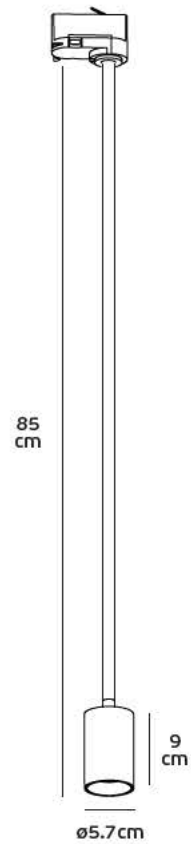

VK/03190TR

Product Models

Code	Model	Box
64174-327131	VK/03190TR/W/40 □ White. GU10. Max 13w. L55cm.	30pcs
64174-326131	VK/03190TR/B/40 ■ Black. GU10. Max 13w. L55cm.	30pcs
64174-325131	VK/03190TR/W/70 □ White. GU10. Max 13w. L85cm.	30pcs
64174-324131	VK/03190TR/B/70 ■ Black. GU10. Max 13w. L85cm.	30pcs

Details

Voltage 220-240V. Max watt 13w. Par16. Material Aluminium. 3-phase adapter.

IP20. 240V.