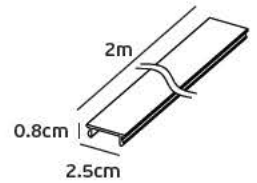

VK/04365/B

Product Models

Code	Model	Box
71164-094721	VK/04365/B ■ Black. 48V. 2m.	1pc

Details

Cover for magnetic track lights 48V, decoration bar for recessed or surface tracks.
IP Rating IP20. Working temperature < 45°C. Material PC.

IP20.