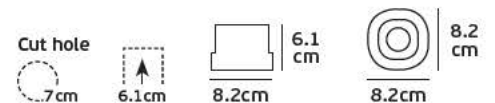

Details

AC 220-240V Driver (Included). Watt 10w. Beam Angle 36°. CRI>80. Type of Led COB. Lifetime 30.000hrs. Clicks 15.000. Working temperature -25°C ~ 40°C. Material Aluminium. 2 years guarantee.