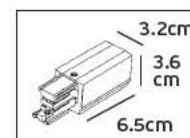

VK/19B

Product Models

Code	Model	Box
71164-001111	VK/19B/S ■ Silver. Track line. Available 1, 2, 3 meters. Aluminium.	10pcs
71164-002111	VK/19B/W □ White. Track line. Available 1, 2, 3 meters. Aluminium.	10pcs
71164-003111	VK/19B/B ■ Black. Track line. Available 1, 2, 3 meters. Aluminium.	10pcs

Details

3-phase track line. Material Aluminium.

VK/24B/L

Left

Product Models

Code	Model	Box
71164-010111	VK/24B/S/L ■ Silver. Left connector. Aluminium, plastic.	10pcs
71164-011111	VK/24B/W/L □ White. Left connector. Aluminium, plastic.	10pcs
71164-012111	VK/24B/B/L ■ Black. Left connector. Aluminium, plastic.	10pcs

Details

Left power connector to start track. Material Aluminium, plastic.

VK/24B/R

Right

Product Models

Code	Model	Box
71164-046111	VK/24B/S/R ■ Silver. Right connector. Aluminium, plastic.	10pcs
71164-047111	VK/24B/W/R □ White. Right connector. Aluminium, plastic.	10pcs
71164-048111	VK/24B/B/R ■ Black. Right connector. Aluminium, plastic.	10pcs

Details

Right power connector to start track. Material Aluminium, plastic.

VK/28B/L

Left

Product Models

Code	Model	Box
71164-022111	VK/28B/S/L ■ Silver. Left L-shape. Aluminium, plastic.	10pcs
71164-023111	VK/28B/W/L □ White. Left L-shape. Aluminium, plastic.	10pcs
71164-024111	VK/28B/B/L ■ Black. Left L-shape. Aluminium, plastic.	10pcs

Details

Left L-shape connector to connect two track sections at a 90° angle. Material Aluminium, plastic.