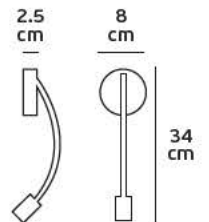

VK/04023

Product Models

Code	Model	Box
64171-011171	VK/04023/C ■ Chrome. 50lm. 1w. 25°. CRI>80.	10pcs
64171-021171	VK/04023/MC ■ Brushed Chrome. 50lm. 1w. 25°. CRI>80.	10pcs
64171-022171	VK/04023/BS ■ Brass. 50lm. 1w. 25°. CRI>80.	10pcs

Details

AC 240V Driver (Included). Watt 1w. CRI>80. Beam Angle 25°. Type of Led CREE. Working temperature -20°C→ 45°C. Lifetime 50.000hrs. Material Aluminium. 2 years guarantee.

IP20. 1w.

VK/04031/SPIRAL

Product Models

Code	Model	Box
64171-024126	VK/04031/SPIRAL/H5 ■ Chrome.	10pcs

Details

Spiral 30x0.8cm. Head 5cm.

VK/04031/CREE

Product Models

Code	Model	Box
64171-026126	VK/04031/CREE 1w.	10pcs

Details

Led CREE. Watt 1w.

VK/04031/LENS

Product Models

Code	Model	Box
64171-027126	VK/04031/LENS	10pcs

Details

Lens.