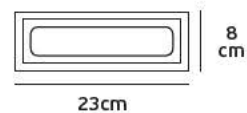

Details

Voltage 220-240V. Watt 4.4w. CRI>80. Type of Led SMD 3014. Beam Angle 120°. Lifetime 50.000hrs. Clicks 50.000. No Dimmable. Working temperature -20°C→30°C. Material ABS+PC. 1 year guarantee.

IP65. 4.4w.