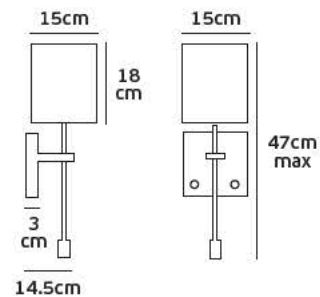

VK/04032

Product Models

Code	Model	Box
64171-025171	VK/04032/MC/W □ White shade. Nickel. 1w. E14.	10pcs
64171-024171	VK/04032/MC/B ■ Black shade. Nickel. 1w. E14.	10pcs

Details

Voltage 240V. Watt 1w. Lampholder E14. Max watt 42w. Working temperature -20°C→ 45°C. Material Aluminium, metal, TC shade (included). IP Rating IP20.

⏚ ⚡ IP20. 1w & E14.

VK/04033

Product Models

Code	Model	Box
64171-027171	VK/04033/MC/W □ White shade. Nickel mat. 1w. E14.	10pcs
64171-026171	VK/04033/MC/B ■ Black shade. Nickel mat. 1w. E14.	10pcs

Details

Voltage 240V. Watt 1w. Lampholder E14. Max watt 42w. Working temperature -20°C→ 45°C. Material Aluminium, metal, TC shade (included). IP Rating IP20.

⏚ ⚡ IP20. 1w & E14.