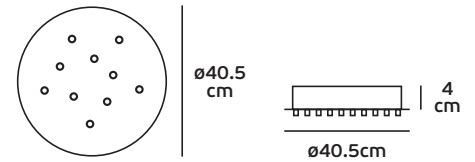

Details

Voltage 220-240V. IP Rating IP20, Working temperature -20 ~ 45°C. Material Iron.
Canopy with 2 drivers (10 heads) HBL, 31-36w, 25-30Vdc, 1.200Ma. 3 years guarantee.

IP20. 10 heads.