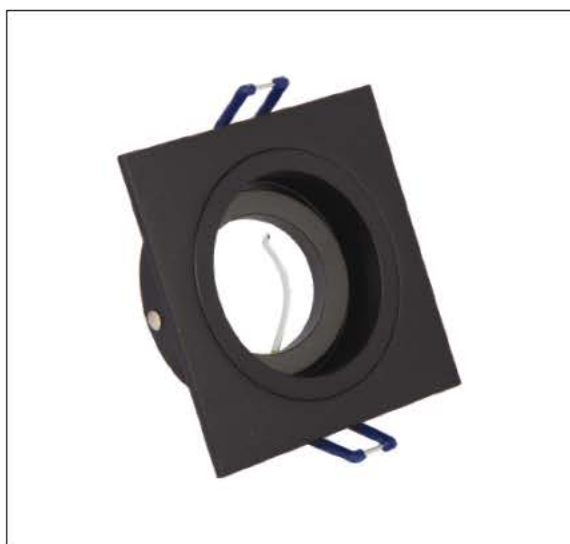

Product Models

Code	Model	Box
64173-078121	VK/03114G/W □ White. GU10. Max 35w.	50pcs
64173-079121	VK/03114G/B ■ Black. GU10. Max 35w.	50pcs

Details

Voltage 240V. Max watt 35w. Par16. Material Pure aluminium.

IP20. 240V.

Cut hole

VK/03065G