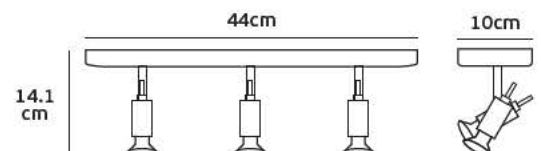

VK/03078CE/2

Product Models

Code	Model	Box
64174-003108	VK/03078CE/2/W □ White sanded. GU10x2. Max 2x35w.	18pcs
64174-004108	VK/03078CE/2/B ■ Black sanded. GU10x2. Max 2x35w.	18pcs

Details

Voltage 240V. Max watt 2x35w. GU10/Par16. Working temperature -20°C ~ 40°C.
Material Aluminium, metal.

IP20. GU10.

VK/03078CE/3

Product Models

Code	Model	Box
64174-005108	VK/03078CE/3/W □ White sanded. GU10x3. Max 3x35w.	15pcs
64174-006108	VK/03078CE/3/B ■ Black sanded. GU10x3. Max 3x35w.	15pcs

Details

Voltage 240V. Max watt 35w. GU10/Par16. Working temperature -20°C ~ 40°C.
Material Aluminium, metal.

IP20. GU10.