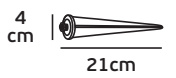

VK/01047/SPIKE

Product Models

Code
74168-194677

Model
VK/01047/SPIKE
■ Bronze.

Box
10pcs

Details
Material Brass.