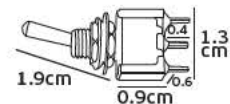

VK/04031/DRIVER

Product Models

Code	Model	Box
64171-028126	VK/04031/DRIVER 300mA. 1w. DC300mA. L3.6xW1.8xH1.8cm	10pcs

Details

Voltage 100-240V. Watt 1w. Material Plastic. 2 years guarantee.

IP20. 1w.

1.8cm | □ 1.8cm
1.8cm 3.6cm

VK/SW1/1

Product Models

Code	Model	Box
64171-031126	VK/SW1/1 Switch On-Off.	10pcs

Details

Material Metal. 3 years guarantee.

IP20.

VK/SW1/2

Product Models

Code	Model	Box
64171-032126	VK/SW1/2 Switch On-Off-On.	10pcs

Details

Material Metal. 3 years guarantee.

IP20.

VK/SW2/1

Product Models

Code	Model	Box
64171-033126	VK/SW2/1 Switch On-Off.	10pcs

Details

Material Plastic. 3 years guarantee.

IP20.