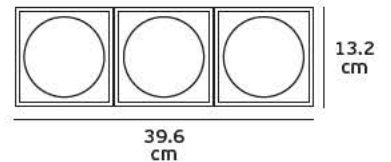

Details

Voltage 240V. Max watt 50w. GU10/ES111. Working temperature -20°C ~ 40°C.
Material Aluminium.

IP20. GU10/ES111.

VK/03107CE/3

Product Models

Code	Model	Box
75169-264108	VK/03107CE/3/W □ White sanded. GU10x3. Max 3x50w.	6pcs
75169-265108	VK/03107CE/3/B ■ Black sanded. GU10x3. Max 3x50w.	6pcs