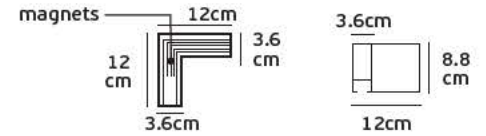

Details

Left/Right Corner. Connect 2 rails link at an angle of 90°. Material Aluminium.