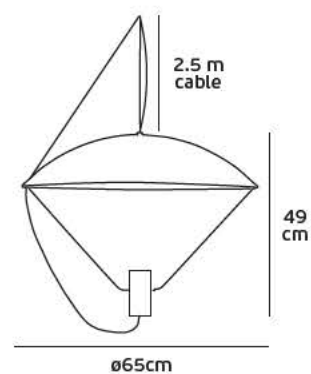

VK/04256PE

Product Models

Code	Model	Box
75169-005741	VK/04256PE/6R ■ Green+white. GU10.	1pc

Details

AC 220-240V. Max Watt 7w. Base GU10. Color Green metal shade with white inside.
Cable Black textile. Material Metal.

IP20. GU10

VK/04257PE

Product Models

Code	Model	Box
75169-006741	VK/04257PE/W □ White. GU10.	1pc

Details

AC 220-240V. Max Watt 7w. Base GU10. Color White metal shade with white inside.
Cable Black textile. Material Metal.

IP20. GU10