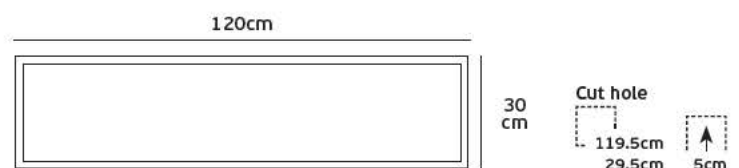

VK/04051/RF

Product Models

Code 77161-147164	Model VK/04051/RF	□ White.	Box 1pc

Details

Frame mounting kit for LED panel VK/04051 with metal clip set.

VK/04041/RF

Product Models

Code 77161-128164	Model VK/04041/RF	□ White.	Box 1pc

Details

Frame mounting kit for LED panel VK/04041 with metal clip set.