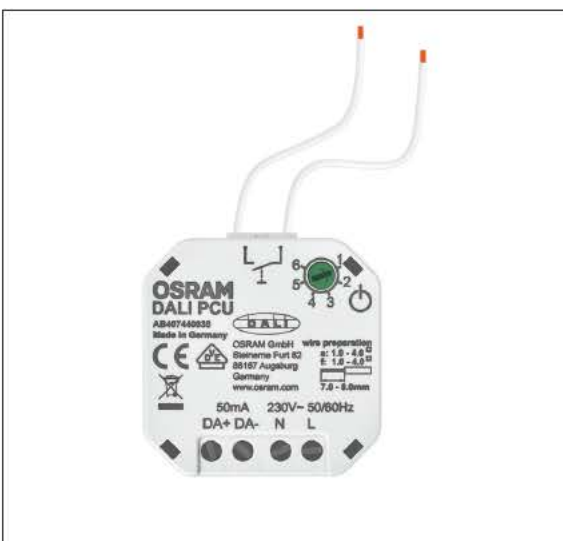

VK/DALI/PCU

Product Models

Code	Model	Box
78000-483019	VK/DALI/PCU DALI. 2w. 230V.	20pcs

Details

Voltage 230V. Watt 2w. Working temperature 0°C → 40°C. Material Plastic. Dimmable. 5 years guarantee.

IP20. 2w.