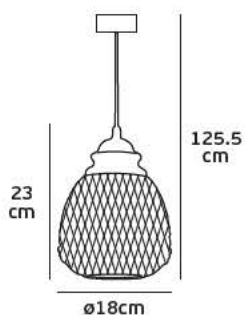

Details

Voltage 240V. Max watt 60w. E27. Working temperature -20°C ~ 40°C.
Cable 1 m + ceiling plate. Material Metal, Glass.

⏚ ⚡ IP20. E27.