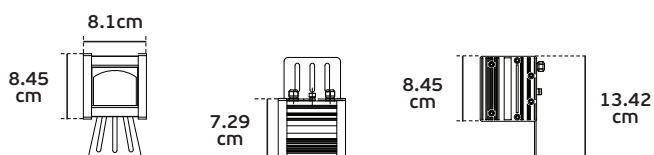

VK/02167/S/.../8

Product Models

Code	Model	Box
63158-002115	VK/02167/S/W/8 ■ Silver. 3000K. 217lm. 2w. 5.3°. 1 reflector. CRI>80	1pc
63158-003115	VK/02167/S/C/8 ■ Silver. 4000K. 217lm. 2w. 5.3°. 1 reflector. CRI>80	1pc

Details

Led light with 1 reflector. Voltage 24V. Watt 2w. Beam angle 5.3°. CRI>80. IP Rating IP66. Type of Led CREE XPG-3. No Dimmable. Lifetime 20.000 hrs. Working temperature -40° ~ 50°C. Material Aluminium. Driver JS. 3-5 years guarantee.

VK/02167/S/.../14

Product Models

Code	Model	Box
63158-004115	VK/02167/S/W/14 ■ Silver. 3000K. 445lm. 4w. 5.3°. 2 reflectors. CRI>80	1pc
63158-005115	VK/02167/S/C/14 ■ Silver. 4000K. 445lm. 4w. 5.3°. 2 reflectors. CRI>80	1pc

Details

Led light with 2 reflectors. Voltage 110-240V. Watt 4w. Beam angle 5.3°. CRI>80. IP Rating IP66. Type of Led CREE XPG-3. No Dimmable. Lifetime 20.000 hrs. Working temperature -40° ~ 50°C. Material Aluminium. Driver JS. 3-5 years guarantee.