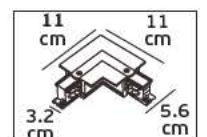

VK/19R

Product Models

Code	Model	Box
71164-002126	VK/19R/W □ White. Recessed Track line. Available 1, 2, 3 meters. Aluminium.	8pcs
71164-003126	VK/19R/B ■ Black. Recessed Track line. Available 1, 2, 3 meters. Aluminium.	8pcs

Details

3-phase track line recessed. Available in 1 meter, 2m, 3m.
Material Aluminium.

VK/24R

Product Models

Code	Model	Box
71164-011126	VK/24R/W □ White. Power connector. Aluminium, plastic.	100pcs
71164-012126	VK/24R/B ■ Black. Power connector. Aluminium, plastic.	100pcs

Details

Power connector to start track. Material Aluminium, plastic.

VK/25R

Product Models

Code	Model	Box
71164-026126	VK/25R/W □ White. Adjustable L-shape. Aluminium, plastic.	50pcs
71164-027126	VK/25R/B ■ Black. Adjustable L-shape. Aluminium, plastic.	50pcs

Details

Adjustable L-shape connector to connect
two track sections end-to-end.
Material Aluminium, plastic.

VK/28R

Product Models

Code	Model	Box
71164-023126	VK/28R/W □ White. L-shape connector. Aluminium, plastic.	50pcs
71164-024126	VK/28R/B ■ Black. L-shape connector. Aluminium, plastic.	50pcs

Details

L-shape connector to connect
two track sections at a 90° angle.
Material Aluminium, plastic.