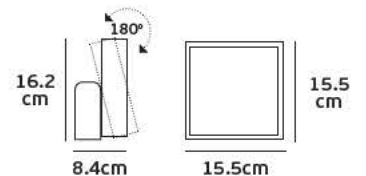

Details

AC Driver 200-240V (Included). Watt 16w. Beam Angle 45°. CRI>82. Type of Led CREE. Lifetime 30.000hrs. No Dimmable. Working temperature -20°C→45°C. Material Aluminium diecast. 2 years guarantee.

IP65. 16w.