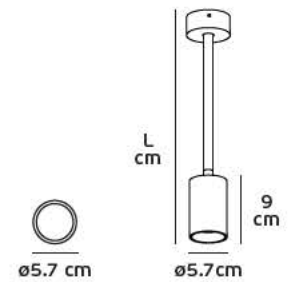

Details

Voltage 220-240V. Max watt 13w. GU10/Par16. Working temperature -20°C ~ 40°C.
Material Aluminium.

IP20. GU10.