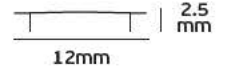

Details

Suitable for: VK/01/SLIM/AL, VK/01/DEEP/SLIM/AL.
Material Polycarbonate. Charged per meter. Available 2m.