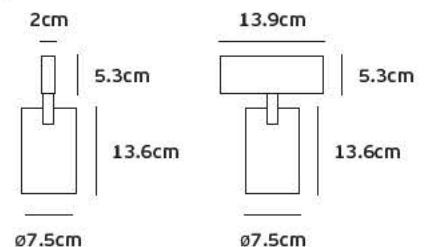

Details

Led magnetic track Zoom Light DC driver 48V (included). Watt 18w. CRI>90.
IP Rating IP20. Type of Led *bridgelux* V10C with driver. Dimmable 1-10V. Lifetime 50.000hrs.
Working temperature < 45°C. Material Aluminium. 2 years guarantee.