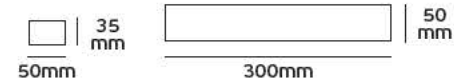

Oti Dali 210w **Product Models**

Code	Model	Input	Output	Channels	Box
78000-504019	VK/Oti Dali 210w	69A	210w	1-4 channels	6pcs

Details

Voltage 220-240V. AC198-264V. Watt 210w. Dimmable. IP Rating IP66/IP67. Working temperature -20°C → 60°C. Lifetime 50.000hrs. Material Aluminium. 5 years guarantee.

IP66/IP67. 210w.