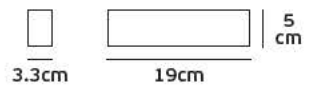

VK/02105

Product Models

Code	Model	Box
75169-333694	VK/02105/AN/W ■ Anthracite. 3000K. 233lm. 7w. 90°. CRI>83	24pcs

Details

AC Driver 220-240V (Included). Watt 7w. Beam Angle 90°. CRI>83.
Type of Led SMD 3030. Working temperature -20°C → 40°C. Lifetime 30.000hrs.
No Dimmable. Material Aluminium. 2 years guarantee.

IP65. 7w.

VK/02083

Product Models

Code	Model	Box
75169-295694	VK/02083/AN/W ■ Anthracite. 3000K. 1.140lm. 7w. PHILIPS led. 110°. CRI>84	8pcs
75169-296694	VK/02083/W/W □ White. 3000K. 1.140lm. 7w. PHILIPS led. 110°. CRI>84	8pcs

Details

AC Driver 220-240V (Included). Watt 7w. Beam Angle 110°. CRI>84.
Type of Led SMD PHILIPS 2835. Working temperature -20°C → 40°C.
Lifetime 30.000hrs. No Dimmable. Material Aluminium. 2 years guarantee.

IP65. 7w.