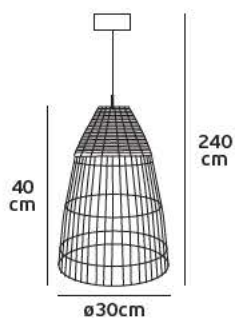

Details

Voltage 240V. Max watt 60w. E27. Working temperature -20°C ~ 40°C.
Cable 2 m white fabric cable + white ceiling plate. Material Bamboo.

IP20. E27.