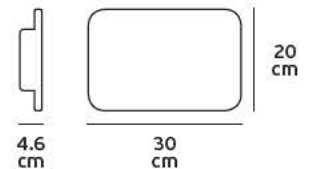

Details

AC Driver 220-240V (Included). Watt 8w. Beam Angle Diffuser light. Type of Led SMD 5050. No Dimmable. Lifetime 30.000 hrs. Working temperature < 45°C. Material Gypsum. Possibility to paint. 2 years guarantee.