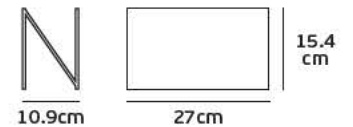

VK/02080

Product Models

Code	Model	Box
75169-289694	VK/02080/G/W ■ Grey. 3000K. 396lm. 20w. 98°. CRI>84	4pcs
75169-290694	VK/02080/W/W □ White. 3000K. 396lm. 20w. 98°. CRI>84	4pcs

Details

AC Driver 100-240V (Included). Watt 20w. Beam Angle 98°. CRI>84. Type of Led CREE XBD. Lifetime 30.000hrs. No Dimmable. Working temperature -20°C→45°C. Material Aluminium. 2 years guarantee.

IP54. 20w.

VK/02085

Product Models

Code	Model	Box
75169-299694	VK/02085/AN/W ■ Anthracite. 3000K. 634lm. 15w. PHILIPS led. 101°. CRI>83	4pcs
75169-300694	VK/02085/W/W □ White. 3000K. 634lm. 15w. PHILIPS led. 101°. CRI>83	4pcs

Details

AC Driver 200-240V (Included). Watt 15w. Beam Angle 101°. CRI>83. Type of Led SMD PHILIPS 3030. Lifetime 30.000hrs. No Dimmable. Working temperature -20°C→45°C. Material Aluminium. 2 years guarantee.

IP54. 15w.