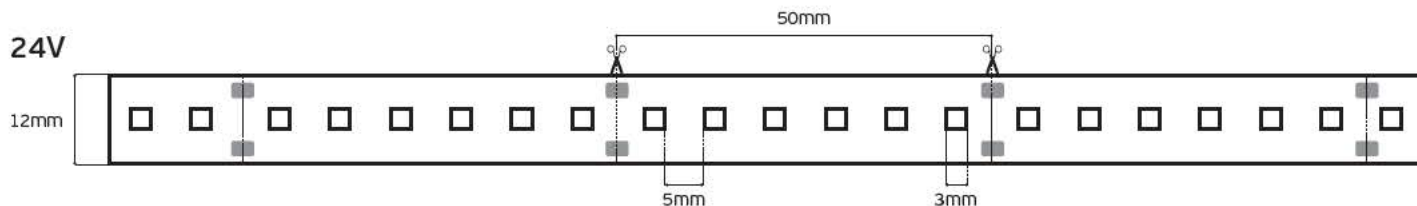

VK/3528W/120 24V

Product Models

Code	Model	Voltage	Color	Lumen	CRI	Power	Box
78001-289123	VK/24/3528W/WW/120	24V	2700K	970lm/m	CRI>80	9.68w/m	5m/roll
78001-290123	VK/24/3528W/W/120	24V	3000K	970lm/m	CRI>80	9.68w/m	5m/roll
78001-291123	VK/24/3528W/C/120	24V	4000K	970lm/m	CRI>80	9.68w/m	5m/roll
78001-292123	VK/24/3528W/D/120	24V	6000K	970lm/m	CRI>80	9.68w/m	5m/roll
78001-293123	VK/24/3528W/BL/120	24V	BLUE	970lm/m	CRI>80	9.68w/m	5m/roll

Details

Led type SMD 3528. Watt 9.68w/m. Led qty 120pcs/m. CRI>80. Tape on back 3M. Working temperature -25°C → 60°C. Storage temperature -40°C → 80°C. 2 years guarantee.

VK/3528W/120 12V

Product Models

Code	Model	Voltage	Color	Lumen	CRI	Power	Box
78001-662126	VK/12/3528W/WW/120	12V	2700K	970lm/m	CRI>80	9.68w/m	5m/roll
78001-663126	VK/12/3528W/W/120	12V	3000K	970lm/m	CRI>80	9.68w/m	5m/roll
78001-664126	VK/12/3528W/C/120	12V	4000K	970lm/m	CRI>80	9.68w/m	5m/roll
78001-665126	VK/12/3528W/D/120	12V	6000K	970lm/m	CRI>80	9.68w/m	5m/roll
78001-666126	VK/12/3528W/BL/120	12V	BLUE	970lm/m	CRI>80	9.68w/m	5m/roll

Details

Led type SMD 3528. Watt 9.68w/m. Led qty 120pcs/m. CRI>80. Tape on back 3M. Working temperature -25°C → 60°C. Storage temperature -40°C → 80°C. 2 years guarantee.