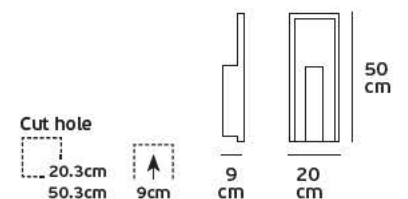

Details

Voltage 240V. Max watt 35w. GU10. Material Gypsum. Possibility to paint.

IP20. GU10.