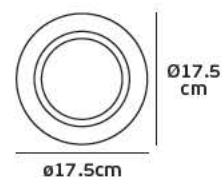

VK/11110D

Product Models

Code	Model	Box
64173-316622	VK/11110D/W □ White. ES111/R111. Max 50w.	36pcs
64173-657622	VK/11110D/B ■ Black. ES111/R111. Max 50w.	36pcs
64173-345622	VK/11110D/G ■ Grey. ES111/R111. Max 50w.	36pcs

Details

Max watt 50w. ES111/R111. Material Die cast aluminium.
INCLUDED LAMPHOLDER G53.

IP20. GU10/G53.

Cut hole

VK/03115

Product Models

Code	Model	Box
64173-080121	VK/03115/W □ White. ES111/R111. Max 50w.	16pcs
64173-081121	VK/03115/B ■ Black. ES111/R111. Max 50w.	16pcs

Details

Max watt 50w. ES111/R111. Material Die cast aluminium.
INCLUDED LAMPHOLDER G53.

IP20. GU10/G53.

Cut hole