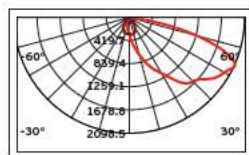

Details

Led magnetic track light DC driver 48V (included). Watt 18w. CRI>90. IP Rating IP20
Type of Led 5050 with driver. Dimmable 1-10V. Lifetime 50.000 hrs
Working temperature < 45°C. Material Aluminium. 2 years guarantee.

IP20. 18w.