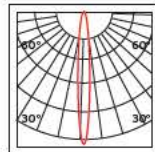

Details

Led magnetic track light DC Driver 24V. Watt 12w. Beam Angle 8°. Type of Led *bridgelux*. Lifetime 50.000hrs. Working temperature < 45°C. Material Aluminium. 2 years guarantee.

IP20. 12w.