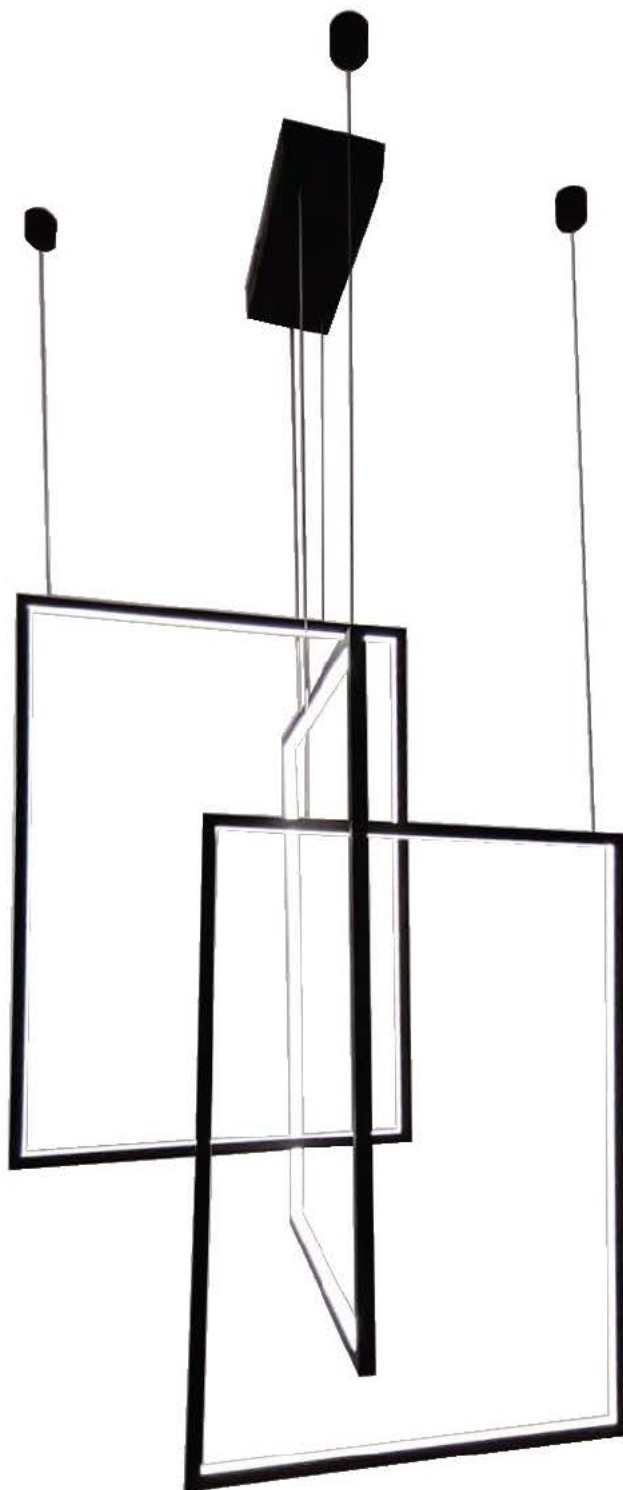

VK/04414PE

Product Models

Code	Model	Box
71164-013755	VK/04414PE/B/W ■ Matt Black. 3000K. 7.000lm. 100w. CRI>80.	1pc

Details

Led Pendant Light 220V. Watt 100w. CRI>80. IP Rating IP20. Type of Led Epistar.
Driver Mean well. Dimmable No. Lifetime 50.000hrs. Working temperature -20°C → 60°C.
Material Aluminium+acrylic. 3 years guarantee.

IP20. 100w.