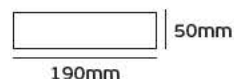

Details

Voltage 90-250V. Watt 10w. Material Metallic. 2 years guarantee.

IP67. 60w.