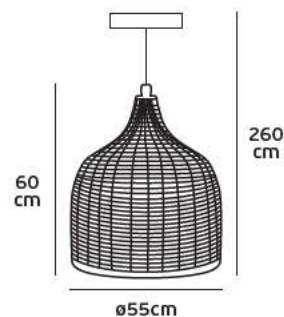

Details

Voltage 240V. Max watt 60w. E27. Working temperature -20°C ~ 40°C. Cable 2 m white fabric cable + white ceiling plate. Material Bamboo.

IP20. E27.