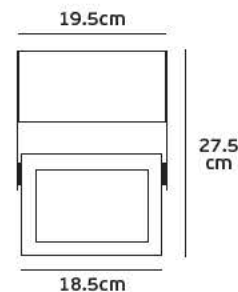

VK/04107

Product Models

Code	Model	Box
64174-285128	VK/04107/W/W □ White. 3000K. 3.775lm. 55w. 90°. CRI>80	1pc
64174-231128	VK/04107/W/C □ White. 4000K. 3.775lm. 55w. 90°. CRI>80	1pc
64174-286128	VK/04107/B/W ■ Black. 3000K. 3.775lm. 55w. 90°. CRI>80	1pc
64174-276128	VK/04107/B/C ■ Black. 4000K. 3.775lm. 55w. 90°. CRI>80	1pc

Details

Voltage 220-240V. Watt 45w. Type of LED SMD 2835. Beam angle 90°. Working temperature -25°C→ 45°C. Lifetime 50.000hrs. 3-phase adapter. Material Aluminium. 2 years guarantee.

IP20. 45w.

VK/04081

Product Models

Code	Model	Box
64174-220128	VK/04081/W/W/24 □ White. 3000K. 2.100lm. 30w. 24°. CRI>80	1pc
64174-221128	VK/04081/W/C/24 □ White. 4000K. 2.100lm. 30w. 24°. CRI>80	1pc
64174-222128	VK/04081/B/W/24 ■ Black. 3000K. 2.100lm. 30w. 24°. CRI>80	1pc
64174-223128	VK/04081/B/C/24 ■ Black. 4000K. 2.100lm. 30w. 24°. CRI>80	1pc

Details

Voltage 220-240V. Watt 30w. Type of LED COB Epistar. Beam angle 24°. Clicks 25.000. Working temperature -25°C→ 45°C. Lifetime 25.000hrs. 3-phase adapter. Material Aluminium. 3 years guarantee.

IP20. 30w.