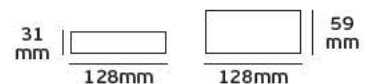

VK/10080/RP
RGB Amplifier

Product Models

Code	Model	Box
78000-598663	VK/10080/RP 3 ch x 10A / 1 ch x 30A. 360w/720w. 12~24VDC.	1pc

Details

Voltage 3chx10A / 1chx30A. Output 12~24VDC. Watt 360w max (12V) / 720w max (24V). 2 years guarantee.

IP20. 12~24VDC.

VK/10078/RP
Power repeater (RGBW)

Product Models

Code	Model	Box
78000-746720	VK/10078/RP 4 ch x 5A. 240w/720w. 12~36VDC.	1pc

Details

Output current 4ch, 5A/ch. Input Voltage 12~36VDC. Watt 240/720w. Iin 20.5A. Vout 4x(12-36) VDC. Iout 4x5A. Pout 4x (60-180)w. 2 years guarantee.

IP20. 12~36VDC.

Function introduction

VK/RP308
Data repeater PWM

Product Models

Code	Model	Box
78000-542016	VK/RP308 3x8A/1x24A. 288w/576w. 12~24V. L128xW59xH31mm	1pc

Details

Output current 3x8A/1x24A. Input Voltage 12/24V. Watt 288/576w. Material plastic. 2 years guarantee.

IP20. 12~24VDC.
PWM