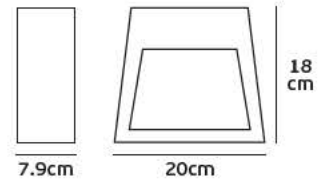

VK/02115

Product Models

Code	Model	Box
75169-346694	VK/02115/AN/W ■ Anthracite. 3000K. 612lm. 18w. PHILIPS led. 28°. CRI>83	6pcs

Details

AC Driver 220-240V (Included). Watt 18w. Beam Angle 28°. CRI>83.
Type of Led **PHILIPS** SMD 2835. Working temperature -20°C → 40°C.
Lifetime 30.000hrs. No Dimmable. Material Aluminium. 2 years guarantee.

IP65. 18w.