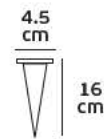

VK/02136

Product Models

Code	Model	Box
75169-370694	VK/02136/AN/W ■ Anthracite. 3000K. 110lm. 1.3w. 28°. CRI>79	12pcs
75169-369694	VK/02136/W/W □ White. 3000K. 110lm. 1.3w. 28°. CRI>79	12pcs

Details

AC Driver DC 3.7V (Included). Watt 1.3w. Beam Angle 28°. CRI>79. Type of Led CREE. Panel 2watt. Charge 6-8h. Lifetime 30.000hrs. Working temperature -20°C→45°C. No Dimmable. Material Aluminium diecast. Glass. 2 years guarantee.

IP65. 1.3w.

- » Automatically light up at night Work time >7
- » Plastic spike included

solar