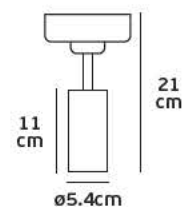

VK/03198TR

Product Models

Code	Model	Box
64174-946121	VK/03198TR/W □ White. GU10. Max 35w.	30pcs
64174-947121	VK/03198TR/B ■ Black. GU10. Max 35w.	30pcs
64174-950121	VK/03198TR/CH-GD ■ Champaign Gold. GU10. Max 35w.	30pcs

Details

Voltage 230V. Max watt 35w. Par16. Material Pure aluminium. 3-phase adapter.

IP20. 230V.

VK/04196TR

Product Models

Code	Model	Box
64174-942121	VK/04196TR/W □ White. GU10. Max 35w.	30pcs
64174-943121	VK/04196TR/B ■ Black. GU10. Max 35w.	30pcs

Details

Voltage 240V. Max watt 35w. Par16. Material Pure aluminium. 3-phase adapter.

IP20. 240V.