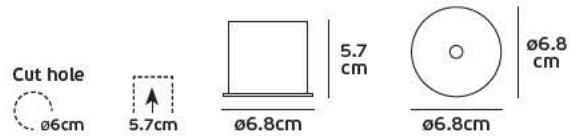

Details

AC Driver 100-240V (included). Watt 3w. CRI>90. IP Rating IP20. Type of Led . No Dimmable. Lifetime 50.000 hrs. Working temperature < 45°C. Material Aluminium. 2 years guarantee.

IP20. 3w.