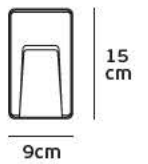

VK/02146

Product Models

Code	Model	Box
75169-316997	VK/02146/W/W □ White. 3000K. 100lm. 3w. CRI>80	24pcs
75169-317997	VK/02146/G/W ■ Grey. 3000K. 100lm. 3w. CRI>80	24pcs
75169-318997	VK/02146/AN/W ■ Anthracite. 3000K. 100lm. 3w. CRI>80	24pcs

Details

Voltage 220-240V. Watt 3w. CRI>80. Type of Led SMD 2835.
Working temperature -20°C → 45°C. Lifetime 20.000hrs. No Dimmable.
Material ABS+PC. 2 years guarantee.

IP65. 3w.