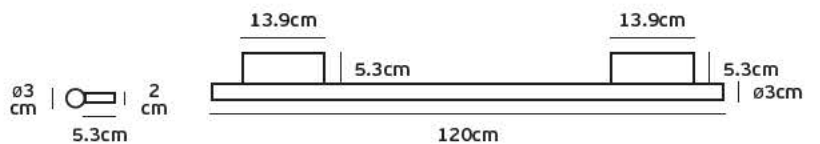

Details

Led magnetic track light DC driver 48V (included). Watt 28w. CRI>90. IP Rating IP20 Type of Led [bridgelux](#). 2835 with driver. Dimmable 1-10V. Lifetime 50.000 hrs Working temperature < 45°C. Material Aluminium. 2 years guarantee.