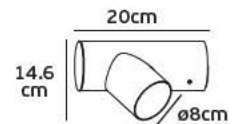

Details

AC 100-240V. Watt 10w. CRI>80. Type of Led COB CREE. Lifetime 20.000hrs. Working temperature -20°C→40°C. No Dimmable. Material Aluminium+Iron+Anti-glare PC. 2 years guarantee.

IP54. 10w.