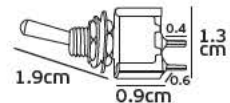

VK/04031/DRIVER

Product Models

Code	Model	Box
64171-028126	VK/04031/DRIVER 300mA. 1w. DC300mA. L3.6xW1.8xH1.8cm	10pcs

Details

Voltage 100-240V. Watt 1w. Material Plastic. 2 years guarantee.

IP20. 1w.

1.8cm | □ 1.8cm
1.8cm 3.6cm

VK/SW1/1

Product Models

Code	Model	Box
64171-031126	VK/SW1/1 Switch On-Off.	10pcs

Details

Material Metal. 3 years guarantee.

IP20.

VK/SW1/2

Product Models

Code	Model	Box
64171-032126	VK/SW1/2 Switch On-Off-On.	10pcs

Details

Material Metal. 3 years guarantee.

IP20.

VK/SW2/1

Product Models

Code	Model	Box
64171-033126	VK/SW2/1 Switch On-Off.	10pcs

Details

Material Plastic. 3 years guarantee.

IP20.