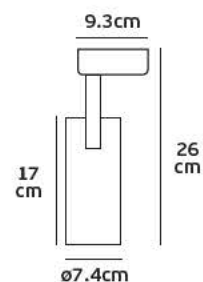

VK/04120
12°

Product Models

Code	Model	Box
64174-252128	VK/04120/W/W/12 □ White. 3000K. 1.800lm. 20w. 12°. CRI>80	24pcs
64174-253128	VK/04120/W/C/12 □ White. 4000K. 1.800lm. 20w. 12°. CRI>80	24pcs
64174-254128	VK/04120/B/W/12 ■ Black. 3000K. 1.800lm. 20w. 12°. CRI>80	24pcs
64174-255128	VK/04120/B/C/12 ■ Black. 4000K. 1.800lm. 20w. 12°. CRI>80	24pcs

Details

Voltage 220-240V. Watt 20w. Type of LED COB Citizen. Beam angle 12°. Clicks 25.000. Working temperature -25°C→ 45°C. Lifetime 35.000hrs. 3-phase adapter. Material Aluminium.

IP20. 20w.

5 years guarantee

VK/04120
24°

Product Models

Code	Model	Box
64174-256128	VK/04120/W/W/24 □ White. 3000K. 1.800lm. 20w. 24°. CRI>80	24pcs
64174-257128	VK/04120/W/C/24 □ White. 4000K. 1.800lm. 20w. 24°. CRI>80	24pcs
64174-258128	VK/04120/B/W/24 ■ Black. 3000K. 1.800lm. 20w. 24°. CRI>80	24pcs
64174-259128	VK/04120/B/C/24 ■ Black. 4000K. 1.800lm. 20w. 24°. CRI>80	24pcs

Details

Voltage 220-240V. Watt 20w. Type of LED COB Citizen. Beam angle 24°. Clicks 25.000. Working temperature -25°C→ 45°C. Lifetime 35.000hrs. 3-phase adapter. Material Aluminium.

IP20. 20w.

5 years guarantee