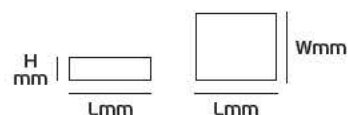

Details

Voltage 180-240V. Watt 240w, 350w. Material Metallic. 2 years guarantee.

IP20. 240/350w.