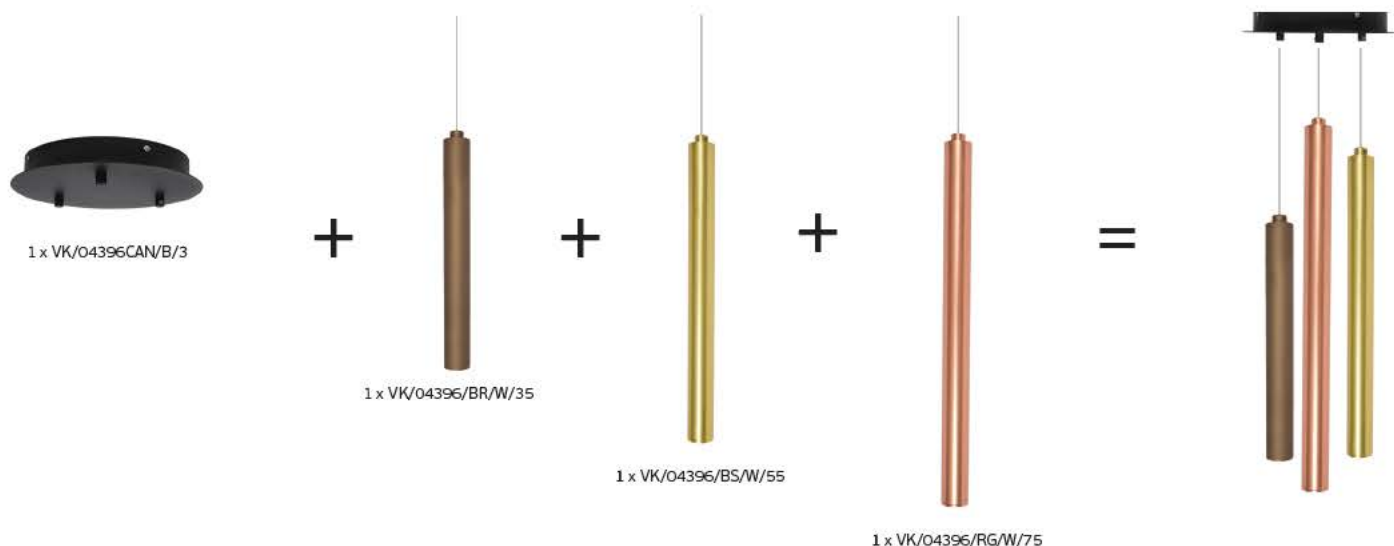

 IP20. 5 heads.

Lighting combination proposal

VK/04396CAN/.../10

Product Models

Code	Model	Box
75169-518724	VK/04396CAN/W/10 □ White. Canopy with 2 drivers (10 heads). IP20.	1pc
75169-519724	VK/04396CAN/B/10 ■ Black. Canopy with 2 drivers (10 heads). IP20.	1pc