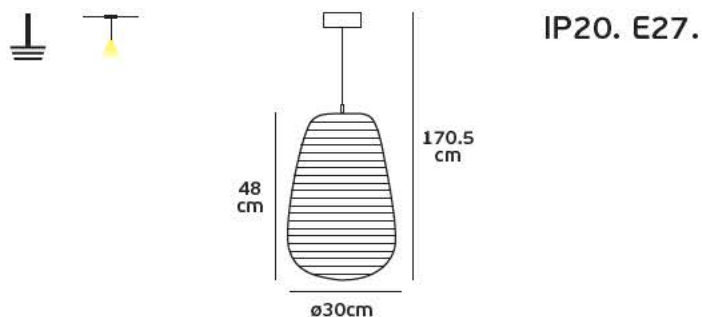

Details

Voltage 240V. Max watt 11w. E27. Working temperature -20°C ~ 40°C.
Cable 1 m fabric cable + black ceiling plate. Material Paper.