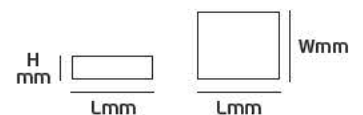

Details

Voltage 110-240V. Watt 60w, 75w, 100w, 120w. Material Metallic. 2 years guarantee.

IP20. 60/75/100/120w.

VK/150-200

Product Models

Code	Model	Box
78000-565719	VK/150-12 12.5A. 150w. 12V. L160xW99xH49mm	30pcs
78000-567719	VK/200-12 16.5A. 200w. 12V. L160xW99xH49mm	30pcs
78000-566719	VK/150-24 6A. 150w. 24V. L188xW46xH35mm	30pcs
78000-568719	VK/200-24 8A. 200w. 24V. L200xW99xH50mm	30pcs