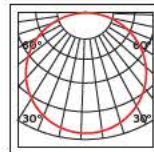

Details

Led magnetic track light DC Driver 24V. Watt 18w. Beam Angle 110°. Type of Led *bridgelux*. 2835. Lifetime 50.000hrs. Working temperature < 45°C. Material Aluminium. 2 years guarantee.

IP20. 18w.