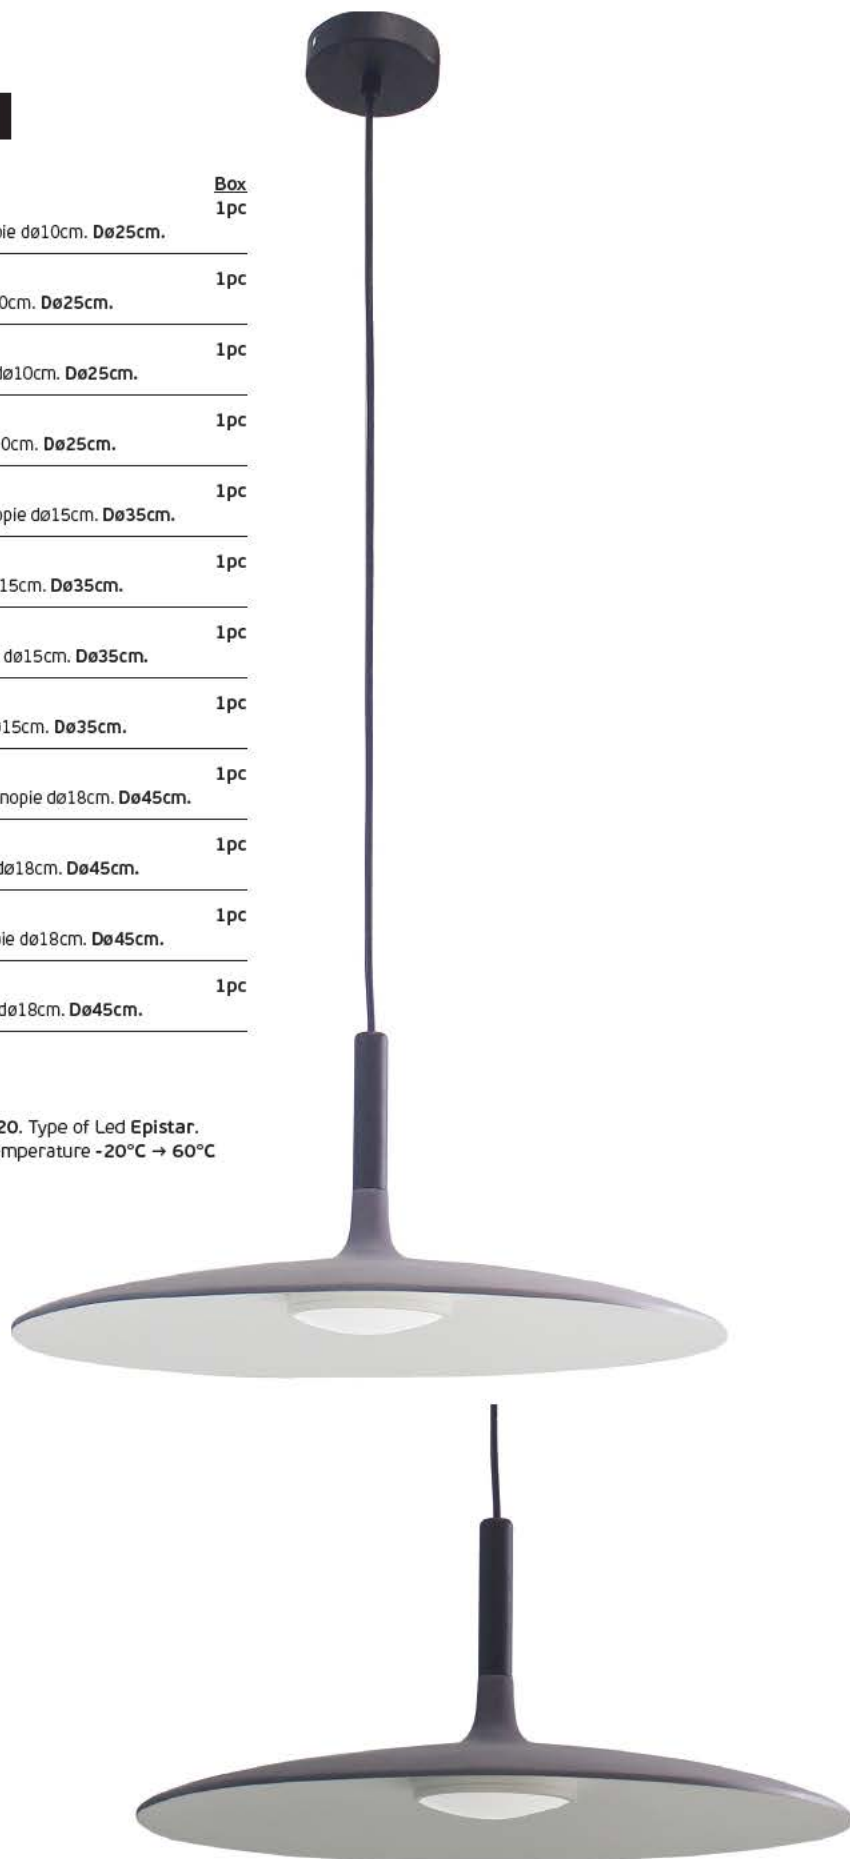

Details

Led Pendant Light 220V. Watt 8w/12w/16w. CRI>80. IP Rating IP20. Type of Led Epistar. Driver Eaglerise. Dimmable triac. Lifetime 50.000hrs, Working temperature -20°C → 60°C. Material Steel+rasin+acrylic. Cable 180cm. 3 years guarantee.

IP20. 8w/12w/16w.