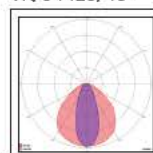

IP67.

VK/04420/40°