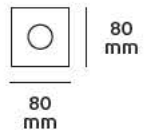

VK/53008/D
Dimmer with switch ON/OFF

Product Models

Code	Model	Box
78000-646126	VK/53008/D 1 ch. x 8A. 12-24V.	10pcs

Details
Voltage 12-24V. Material Plastic. Dimmable. 2 years guarantee.

IP20. 12-24V.

GALAXY
Dimmer electronic

Product Models

Code	Model	Box
14184-116170	GALAXY Dimmer L. 230V. 1300w.	1pc

Details
Voltage 230V. Material Plastic. Dimmer L, ▲ C. Dimmable. 2 years guarantee.

IP20. 230V.

DIM MCU
Dimmer analog **OSRAM**

Product Models

Code	Model	Box
12084-020019	DIM MCU 6A. 230V.	1pc

Details
Voltage 230V. Load contact 6A. Material Plastic. 2 years guarantee.

IP20. 230V.