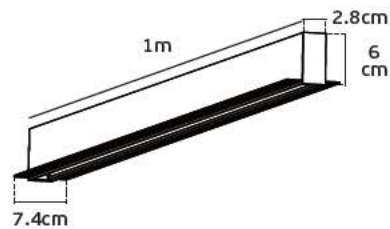

4e. After the installation of magnetic track, clean the surface