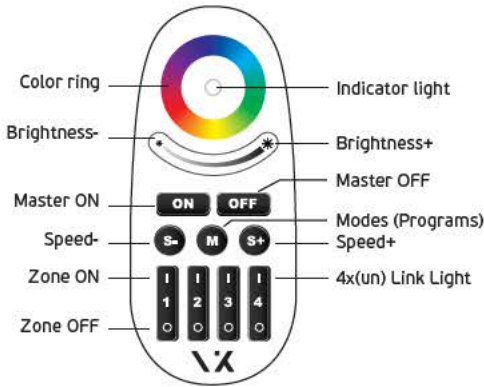

Details

Voltage 3V. Frequency 2.4GHz. Transmitting power 6dBm. Standby Power 20uA. Distance 30m. Material Plastic. Dimmable RGB+W. Working temperature -20~60°C. 2 years guarantee.

IP20. 3V.