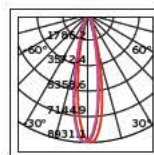

Details

Led magnetic track light DC driver 48V (included). Watt 27w. CRI>90. IP Rating IP20
Type of Led CREE with driver. Dimmable 1-10V. Lifetime 50.000 hrs
Working temperature < 45°C. Material Aluminium. 2 years guarantee.

IP20. 27w.