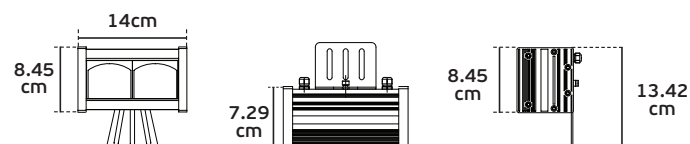

VK/02167/S/.../8

Product Models

Code	Model	Box
63158-002115	VK/02167/S/W/8 ■ Silver. 3000K. 217lm. 2w. 5.3°. 1 reflector. CRI>80	1pc
63158-003115	VK/02167/S/C/8 ■ Silver. 4000K. 217lm. 2w. 5.3°. 1 reflector. CRI>80	1pc

Details

Led light with 1 reflector. Voltage 24V. Watt 2w. Beam angle 5.3°. CRI>80. IP Rating IP66. Type of Led CREE XPG-3. No Dimmable. Lifetime 20.000 hrs. Working temperature -40° ~ 50°C. Material Aluminium. Driver JS. 3-5 years guarantee.

VK/02167/S/.../14

Product Models

Code	Model	Box
63158-004115	VK/02167/S/W/14 ■ Silver. 3000K. 445lm. 4w. 5.3°. 2 reflectors. CRI>80	1pc
63158-005115	VK/02167/S/C/14 ■ Silver. 4000K. 445lm. 4w. 5.3°. 2 reflectors. CRI>80	1pc

Details

Led light with 2 reflectors. Voltage 110-240V. Watt 4w. Beam angle 5.3°. CRI>80. IP Rating IP66. Type of Led CREE XPG-3. No Dimmable. Lifetime 20.000 hrs. Working temperature -40° ~ 50°C. Material Aluminium. Driver JS. 3-5 years guarantee.