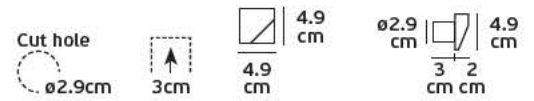

VK/04224

Product Models

Code	Model	Box
75169-042721	VK/04224/W/W □ White matt. 3000K. 40lm. 3w. CRI>80.	300pcs
75169-044721	VK/04224/W/C □ White matt. 4000K. 40lm. 3w. CRI>80.	300pcs

Details

AC Driver 100-240V (Included). Watt 3w. CRI>80. Beam Angle Diffuser light.
Type of Led CREE XPE. Lifetime 50.000hrs. Working temperature < 45°C.
Material Aluminium. 2 years guarantee.

IP20. 3w.

Square Night Light