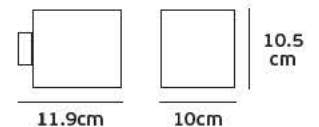

VK/02116

Product Models

Code	Model	Box
75169-347694	VK/02116/G/W ■ Grey. 3000K. 404lm. 8w. 22/90°. CRI>78	18pcs

Details

AC Driver 100-240V (Included). Watt 8w. Beam Angle 22/90°. CRI>78.
Type of Led CREE MHB. Working temperature -20°C → 40°C. Lifetime 30.000hrs.
No Dimmable. Material Aluminium. 2 years guarantee.

IP54. 8w.

VK/02093

Product Models

Code	Model	Box
75169-316694	VK/02093/G/W ■ Grey. 3000K. 883lm. 10w. 0-130°. CRI>82	8pcs
75169-317694	VK/02093/W/W □ White. 3000K. 883lm. 10w. 0-130°. CRI>82	8pcs
75169-371694	VK/02093/AN/W ■ Anthracite. 3000K. 883lm. 10w. 0-130°. CRI>82	8pcs

Details

AC Driver 100-240V (Included). Watt 10w. Beam Angle 0-130°. CRI>82. Type of Led CREE 1304. Working temperature -20°C → 40°C. Lifetime 30.000hrs.
No Dimmable. Material Aluminium. 2 years guarantee.

IP54. 10w.