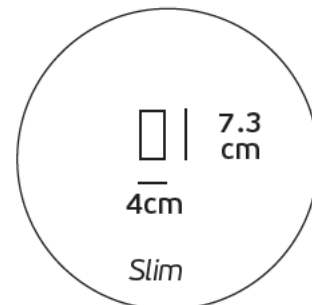

Code	Model						Box
75165-435210	VK/04157/169/AL/W	■ Aluminium	3000K	38w	4.800lm	169cm	1pc
75165-436210	VK/04157/169/W/W	□ White	3000K	38w	4.800lm	169cm	1pc
75165-437210	VK/04157/169/B/W	■ Black	3000K	38w	4.800lm	169cm	1pc
75165-453210	VK/04157/169/AL/C	■ Aluminium	4000K	38w	4.800lm	169cm	1pc
75165-454210	VK/04157/169/W/C	□ White	4000K	38w	4.800lm	169cm	1pc
75165-455210	VK/04157/169/B/C	■ Black	4000K	38w	4.800lm	169cm	1pc
75165-438210	VK/04157/197/AL/W	■ Aluminium	3000K	44w	5.600lm	197cm	1pc
75165-439210	VK/04157/197/W/W	□ White	3000K	44w	5.600lm	197cm	1pc
75165-440210	VK/04157/197/B/W	■ Black	3000K	44w	5.600lm	197cm	1pc
75165-456210	VK/04157/197/AL/C	■ Aluminium	4000K	44w	5.600lm	197cm	1pc
75165-457210	VK/04157/197/W/C	□ White	4000K	44w	5.600lm	197cm	1pc
75165-458210	VK/04157/197/B/C	■ Black	4000K	44w	5.600lm	197cm	1pc

Details

Voltage 220-240V. Type of LED TRIDONIC. Beam angle 120°. CRI>80. Clicks 50.000. Working temperature -25°C→ 45°C. Lifetime 50.000hrs. Material Aluminium. No dimmable but can be dimmable after contact with our headquarter sales department.

5 years guarantee

IP20.

VK/04157/169/W/C

- » TRIDONIC LLE-G2
- » TRIDONIC LED driver