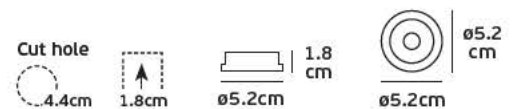

Details

AC 220-240V Driver (Included). Watt 3w. Beam Angle 30°. CRI>80. Type of Led CREE. Lifetime 30.000hrs. Clicks 15.000. Working temperature -25°C ~ 40°C. Material Aluminium. 2 years guarantee.

VK/04123