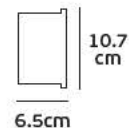

Details

AC Driver 100-240V (Included). Watt 3.6w. Beam Angle 48°. CRI>80. Type of Led SMD 3014/PHILIPS. Lifetime 30.000hrs. No Dimmable. Working temperature <45°C. Material Aluminium. 2 years guarantee.

IP65. 3.6w.