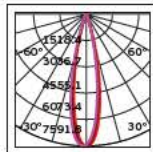

Details

Led magnetic track light with honeycomb cover DC driver 48V (included). Watt 18w. CRI>90. IP Rating IP20. Type of Led *bridgelux*. with driver. Dimmable 1-10V. Lifetime 50.000 hrs Working temperature < 45°C. Material Aluminium. 2 years guarantee.

IP20. 18w.