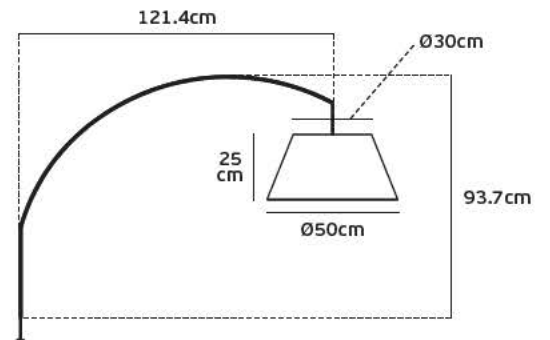

VK/04386/WA/B

Product Models

<u>Code</u> 75169-009741	<u>Model</u> VK/04386/WA/B	■ Black	E27	Max 40w	<u>Box</u> 1pc

Details

Wall Light 220-240V. Max watt 40w. IP Rating IP20. Working temperature -20°C → 45°C. Material Matt Black painting metal lamp body, black fabric KD shade, black textile cable.

IP20. Max 40w.