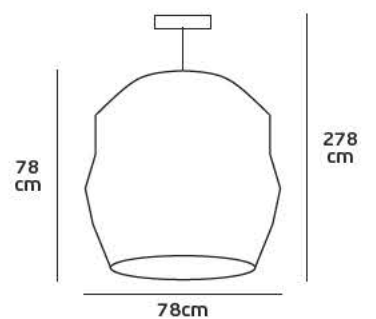

VK/03147PE/78

Product Models

Code 75169-480724	Model VK/03147PE/78	■ Black	E27	Max 40w	Box 1pc

Details

Voltage 240V. Max watt 40w. E27. Working temperature -20°C ~ 40°C. Cable 2m black fabric cable + black ceiling plate. Material PC Rattan, metal.

IP20. E27.