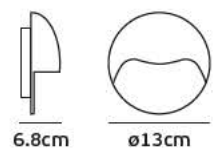

Details

AC Driver 100-240V (Included). Watt 6w. Beam Angle 30°. CRI>82. Type of Led CREE LED XBD. Lifetime 30.000hrs. No Dimmable. Working temperature -20°C→45°C. Material Aluminium. 2 years guarantee.

IP54. 6w.