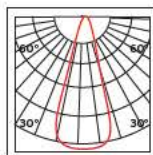

VK/04210TR/PE

Product Models

Code	Model	Box
71164-020721	VK/04210TR/W/PE/B ■ Black sand. 3000K. 92lm. 3w. 15°. CRI>90	12pcs
71164-050721	VK/04210TR/C/PE/B ■ Black sand. 4000K. 92lm. 3w. 15°. CRI>90	12pcs

Details

Led magnetic track light DC Driver 24V. Watt 3w. Beam Angle 15°. Type of Led CREE XP-E2. Lifetime 50.000hrs. Working temperature < 45°C. Material Aluminium. 2 years guarantee.

IP20. 3w.

VK/04211TR/PE

Product Models

Code	Model	Box
71164-021721	VK/04211TR/W/PE/B ■ Black sand. 3000K. 558lm. 7w. 24°. CRI>90	10pcs
71164-051721	VK/04211TR/C/PE/B ■ Black sand. 4000K. 558lm. 7w. 24°. CRI>90	10pcs

Details

Led magnetic track light DC Driver 24V. Watt 7w. Beam Angle 24°. Type of Led CREE CXA 1304. Lifetime 50.000hrs. Working temperature < 45°C. Material Aluminium. 2 years guarantee.

IP20. 7w.