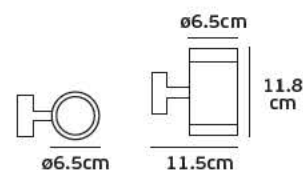

VK/01056

Product Models

Code	Model	Box
75169-180997	VK/01056/W □ White. GU10. Max 35w.	18pcs
75169-181997	VK/01056/B ■ Black. GU10. Max 35w.	18pcs
75169-182997	VK/01056/AN ■ Anthracite. GU10. Max 35w.	18pcs
75169-183997	VK/01056/G ■ Grey. GU10. Max 35w.	18pcs
75169-287997	VK/01056/BR ■ Rust Brown. GU10. Max 35w.	18pcs

Details

Voltage 240V. Max watt 35w. GU10. Material Alu diecast/Glass.

IP54. GU10.

VK/01057

Product Models

Code	Model	Box
75169-184997	VK/01057/W □ White. GU10x2. Max 2x35w.	18pcs
75169-185997	VK/01057/B ■ Black. GU10x2. Max 2x35w.	18pcs
75169-186997	VK/01057/AN ■ Anthracite. GU10x2. Max 2x35w.	18pcs
75169-187997	VK/01057/G ■ Grey. GU10x2. Max 2x35w.	18pcs
75169-288997	VK/01057/BR ■ Rust Brown. GU10x2. Max 2x35w.	18pcs

Details

Voltage 240V. Max watt 2x35w. GU10x2. Material Alu diecast/Glass.

IP54. GU10x2.