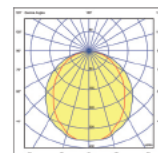

IP20.

VK/04158/113/AL/C