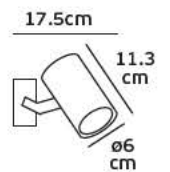

VK/04043WA

Product Models

Code	Model	Box
64174-304269	VK/04043WA/W □ White. GU10. Max 35w.	1pc
64174-302269	VK/04043WA/B ■ Black. GU10. Max 35w.	1pc
64174-305269	VK/04043WA/VE ■ Venge. GU10. Max 35w.	1pc
64174-303269	VK/04043WA/MC ■ Brushed chrome. GU10. Max 35w.	1pc

Details

Voltage 240V. Max watt 35w. GU10/Par16. Material Aluminium. IP Rating IP20.

⏚ | ⚡ IP20. GU10.

VK/03094CE

Product Models

Code	Model	Box
64174-011108	VK/03094CE/BGD ■ Black+Gold. GU10. Max 35w.	24pcs

Details

Voltage 240V. Max watt 35w. GU10/Par16. Working temperature -20°C ~ 40°C. Material Aluminium.

⏚ | ⚡ | Adjustable IP20. GU10.