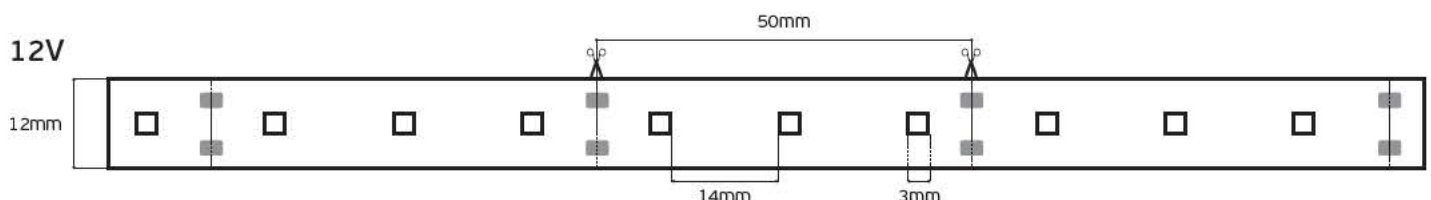

VK/3528W/60 24V

Product Models

Code	Model	Voltage	Color	Lumen	CRI	Power	Box
78001-274123	VK/24/3528W/WW/60	24V	2700K	480lm/m	CRI>80	4.8w/m	5m/roll
78001-275123	VK/24/3528W/W/60	24V	3000K	480lm/m	CRI>80	4.8w/m	5m/roll
78001-276123	VK/24/3528W/C/60	24V	4000K	480lm/m	CRI>80	4.8w/m	5m/roll
78001-277123	VK/24/3528W/D/60	24V	6000K	480lm/m	CRI>80	4.8w/m	5m/roll
78001-278123	VK/24/3528W/BL/60	24V	BLUE	336lm/m	CRI>80	4.8w/m	5m/roll

Details

Led type SMD 2835. Watt 4.8w/m. Led qty 60pcs/m. CRI>80. Tape on back 3M. Working temperature -25°C → 60°C. Storage temperature -40°C → 80°C. 2 years guarantee.

VK/3528W/60 12V

Product Models

Code	Model	Voltage	Color	Lumen	CRI	Power	Box
78001-241123	VK/12/3528W/WW/60	12V	2700K	480lm/m	CRI>80	4.8w/m	5m/roll
78001-228123	VK/12/3528W/W/60	12V	3000K	480lm/m	CRI>80	4.8w/m	5m/roll
78001-229123	VK/12/3528W/C/60	12V	4000K	480lm/m	CRI>80	4.8w/m	5m/roll
78001-230123	VK/12/3528W/D/60	12V	6000K	480lm/m	CRI>80	4.8w/m	5m/roll
78001-231123	VK/12/3528W/BL/60	12V	BLUE	336lm/m	CRI>80	4.8w/m	5m/roll
78001-265123	VK/12/3528W/A/60	12V	AMBER	336lm/m	CRI>80	4.8w/m	5m/roll
78001-266123	VK/12/3528W/P/60	12V	PURPLE	336lm/m	CRI>80	4.8w/m	5m/roll

Details

Led type SMD 2835. Watt 4.8w/m. Led qty 60pcs/m. CRI>80. Tape on back 3M. Working temperature -25°C → 60°C. Storage temperature -40°C → 80°C. 2 years guarantee.