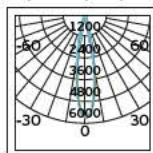

Details

Voltage 220-240V. Watt 10w. Type of LED COB Citizen. Beam angle 12°. Clicks 25.000. Working temperature -25°C→ 45°C. Lifetime 35.000hrs. 3-phase adapter. Material Aluminium.

IP20. 10w.

5 years guarantee

VK/04119/WW/12