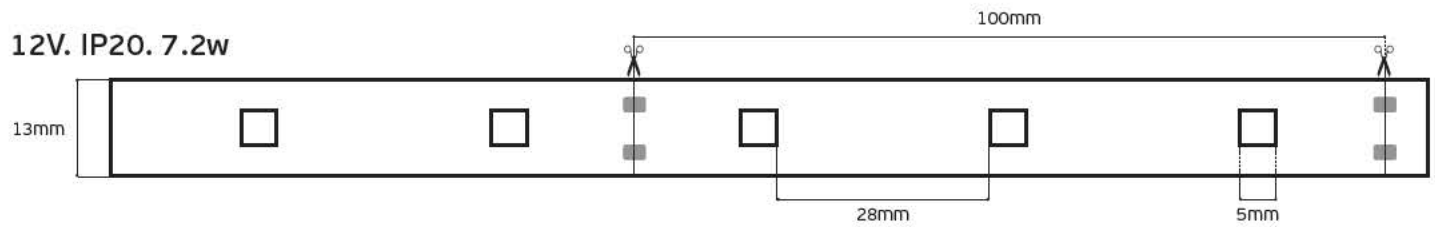

Details

Led type SMD 5050. Watt 7.2w/m. Led qty 30pcs/m. CRI>80. Tape on back 3M. Working temperature -25°C → 60°C. Storage temperature -40°C → 80°C. 2 years guarantee.

LED's/m
30pcs

12V. IP20. 7.2w

12V. IP65. 7.2w