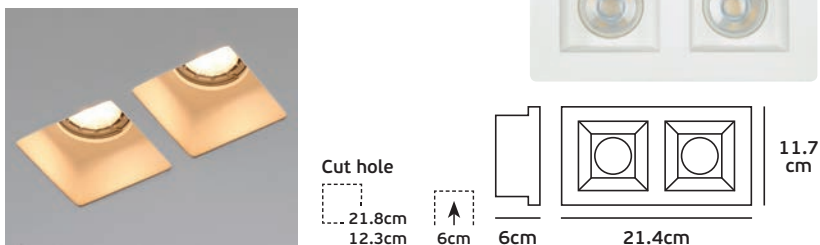

Details

Voltage 240V. Max watt 2x35w. GU10x2. Material Gypsum. Possibility to paint.

IP20. GU10.