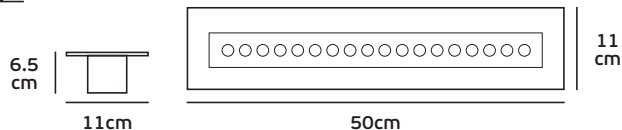

Details

Driver 85-256V/24V (Included). Watt 12w. Beam Angle 8°-10°. CRI>80. LED CREE High 12pcs. No Dimmable. Lifetime 50.000hrs. Clicks 50.000. Working temperature -40°C→60°C. Material Steel. glass. 2 years guarantee.

IP67. 12w.