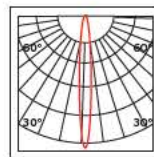

VK/04205TR/6

Product Models

Code	Model	Box
71164-011721	VK/04205TR/W/6/B ■ Black sand. 3000K. 756lm. 12w. <i>bridgelux</i>. led. 8°. CRI>90	20pcs
71164-045721	VK/04205TR/C/6/B ■ Black sand. 4000K. 756lm. 12w. <i>bridgelux</i>. led. 8°. CRI>90	20pcs

Details

Led magnetic track light DC Driver 24V. Watt 12w. Beam Angle 8°. Type of Led *bridgelux*. Lifetime 50.000hrs. Working temperature < 45°C. Material Aluminium. 2 years guarantee.

IP20. 12w.

VK/04206TR

Code	Model	Box
71164-012721	VK/04206TR/W/LIN/B ■ Black sand. 3000K. 348lm. 10w. <i>bridgelux</i>. led. 18°. CRI>90	30pcs
71164-039721	VK/04206TR/C/LIN/B ■ Sand Black. 4000K. 348lm. 10w. <i>bridgelux</i>. led. 18°. CRI>90	30pcs

Details

Led magnetic track light DC Driver 24V. Watt 10w. CRI>90. Beam Angle 18°. Type of Led *bridgelux*. Lifetime 50.000hrs. Working temperature < 45°C. Material Aluminium. 2 years guarantee.