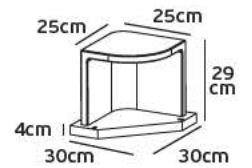

VK/02132/25

Product Models

Code	Model	Box
75169-318131	VK/02132/G/W/25 ■ Grey. 3000K. 450lm. 6.5w.	1pc

Details

AC Driver 220-240V (Included). Watt 6.5w. Type of Led CREE 1304. No Dimmable. Working temperature -20°C→45°C. Material Concrete. 2 years guarantee.

IP65. 6.5w.

VK/02132/45

Product Models

Code	Model	Box
75169-319131	VK/02132/G/W/45 ■ Grey. 3000K. 450lm. 6.5w.	1pc

Details

AC Driver 220-240V (Included). Watt 6.5w. Type of Led CREE 1304. No Dimmable. Working temperature -20°C→45°C. Material Concrete. 2 years guarantee.

IP65. 6.5w.