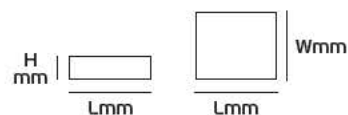

Details

Voltage 180-240V. Watt 150w, 240w. Material Metallic. 2 years guarantee.

IP20. 150/240w.