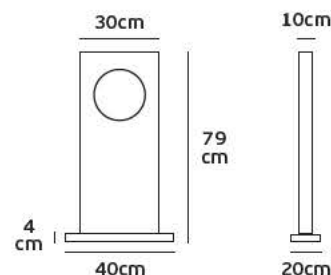

Details

AC Driver 220-240V (Included). Watt 6.5w. CRI>80. Type of Led CREE 1304.
Working temperature -20°C→45°C. No Dimmable. Material Concrete. 2 years guarantee.

IP65. 6.5w.