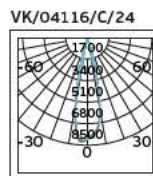

VK/04122

Product Models

Code	Model	Box
64174-270128	VK/04122/W/W/24 □ White. 3000K. 1.800lm. 20w. 24°. CRI>80	10pcs
64174-271128	VK/04122/W/C/24 □ White. 4000K. 1.800lm. 20w. 24°. CRI>80	10pcs

Details

Voltage 220-240V. Watt 20w. Type of LED COB Epistar. Beam angle 24°. Working temperature -25°C→ 45°C. Lifetime 35.000hrs. 3-phase adapter. Material Aluminium. 2 years guarantee.

IP20. 20w.

VK/04116

Product Models

Code	Model	Box
64174-232128	VK/04116/W/W/24 □ White. 3000K. 1.200lm. 15w. 24°. CRI>80	20pcs
64174-233128	VK/04116/W/C/24 □ White. 4000K. 1.200lm. 15w. 24°. CRI>80	20pcs
64174-234128	VK/04116/B/W/24 ■ Black. 3000K. 1.200lm. 15w. 24°. CRI>80	20pcs
64174-235128	VK/04116/B/C/24 ■ Black. 4000K. 1.200lm. 15w. 24°. CRI>80	20pcs

Details

Voltage 220-240V. Watt 20w. Type of LED COB Epistar. Beam angle 24°. Working temperature -25°C→ 45°C. Lifetime 35.000hrs. 3-phase adapter. Material Aluminium. 2 years guarantee.

IP20. 15w.