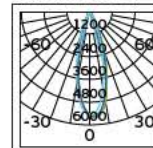

Details

Voltage 220-240V. Watt 20w. Type of LED COB Citizen. Beam angle 24°. Clicks 25.000. Working temperature -25°C→ 45°C. Lifetime 35.000hrs. 3-phase adapter. Material Aluminium.

IP20. 20w.

5 years guarantee

VK/04120/W/24