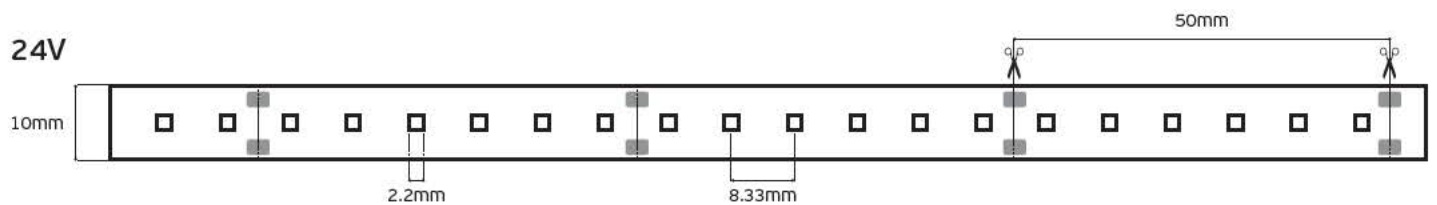

VK/24/2216/.../120

Product Models

Code	Model	Voltage	Color	Length	Brand	CRI	Power	Box
78001-698724	VK/24/2216/927/120	24V	2700K	1380lm/m	EPISTAR	CRI>90	12w/m	5m/roll
78001-699724	VK/24/2216/930/120	24V	3000K	1380lm/m.	EPISTAR	CRI>90	12w/m	5m/roll
78001-700724	VK/24/2216/940/120	24V	4000K	1380lm/m.	EPISTAR	CRI>90	12w/m	5m/roll

Details

Led type SMD 2216. Watt 12w/m. Led qty 120pcs/m. Tape on back 3M. Working temperature -10°C → 40°C. Storage temperature -20°C → 60°C.

5 years guarantee   **Super bright!!!**