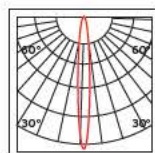

Details

Led magnetic track light DC Driver 24V. Watt 24w. Beam Angle 8°. Type of Led *bridgelux*. Lifetime 50.000hrs. Working temperature < 45°C. Material Aluminium. 2 years guarantee.

IP20. 24w.