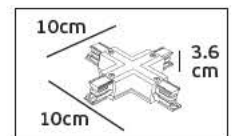

Details

"+" connector to connect four track sections into a cross configuration.
Material Aluminium, plastic.