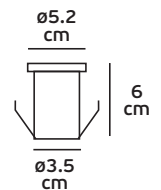

Details

3x350mA (driver not included). Watt 3w. CRI>80. Type of Led EPistar. Lifetime 50.000hrs. Working temperature -20°C→45°C. Dimmable. Material Stainless steel. Location Ground/Pool. Included Recessed plastic box ø4.5cm. 2 years guarantee.

IP68. 3w.

6cm