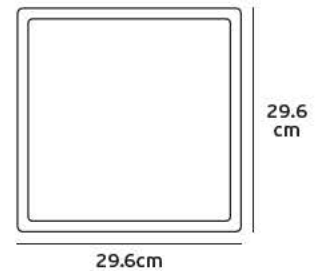

Details

AC Driver 230V (Included). Watt 16w. Beam Angle 120°. CRI>80. Type of Led SMD 2835. Lifetime 30.000hrs. No Dimmable. Working temperature -20°C→45°C. Material Plastic (ABS). 2 years guarantee.

IP65. 16w.