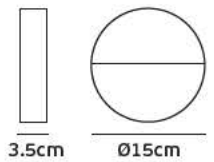

VK/02057

Product Models

Code	Model	Box
75169-322692	VK/02057/W/W □ White. 3000K. 130lm. 6w. 118°. CRI>80	30pcs

Details

AC Driver 220-240V (Included). Watt 6w. Beam Angle 118°. CRI>80.
Type of Led SMD 2835. Lifetime 30.000hrs. No Dimmable. Working temperature -20°C→45°C.
Material Aluminium. 2 years guarantee.

IP54. 6w.

VK/02056

Product Models

Code	Model	Box
75169-321692	VK/02056/W/W □ White. 3000K. 130lm. 6w. 118°. CRI>80	30pcs

Details

AC Driver 220-240V (Included). Watt 6w. Beam Angle 118°. CRI>80.
Type of Led SMD 2835. Lifetime 30.000hrs. No Dimmable. Working temperature -20°C→45°C.
Material Aluminium. 2 years guarantee.

IP54. 6w.