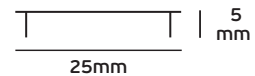

VK/K04

Product Models

Code	Model	Box
75165-229264	VK/K04/CL Clear. 2.000x25x5mm	100pcs
75165-223264	VK/K04/W Frost. 2.000x25x5mm	100pcs

Details

Suitable for: VK/04R/AL, VK/04/AL, VK/06/AL.
Material Polycarbonate. Charged per meter.
Available 2m.