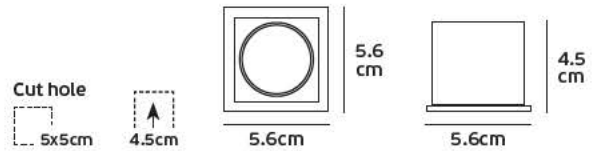

Details

AC Driver 220-240V (Included). Watt 5w. CRI>90. Beam Angle 35°. Type of Led *bridgelux*. 5050. Working temperature < 45°C. Lifetime 50.000hrs. Clicks 50.000. Material Aluminium. 2 years guarantee.

IP20. 5w.