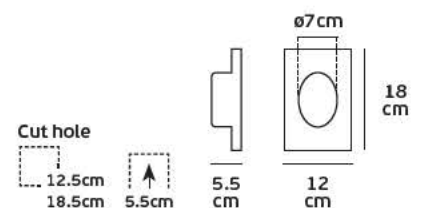

Details

AC Driver 220-240V (Included). Watt 1w. Beam Angle Diffuser light. Type of Led CREE. Lifetime 30.000 hrs. Working temperature < 45°C. Material Gypsum. Possibility to paint. 2 years guarantee.

IP20. 1w.