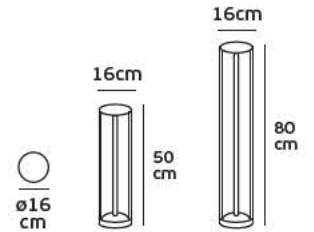

Details

AC Driver 200-240V (Included). Watt 12w. Beam Angle 98°. CRI>83. Type of Led SMD. Working temperature -20°C→45°C. Lifetime 30.000hrs. No Dimmable. Material Aluminium diecast. 2 years guarantee.

IP65. 12w/15w.