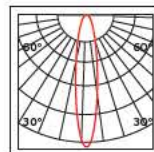

Details

Led magnetic track light DC Driver 24V. Watt 10w. CRI>90. Beam Angle 18°. Type of Led *bridgelux*. Lifetime 50.000hrs. Working temperature < 45°C. Material Aluminium. 2 years guarantee.