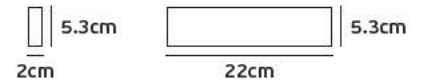

Details

Led magnetic track light DC driver 48V (included). Watt 18w. CRI>90. IP Rating IP20
Type of Led CREE with driver. Dimmable 1-10V. Lifetime 50.000 hrs
Working temperature < 45°C. Material Aluminium. 2 years guarantee.

IP20. 18w.