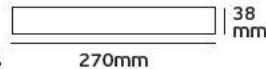

Details

Voltage 90-250V. Watt 10w. Material Metallic. 2 years guarantee.

IP67. 45w.