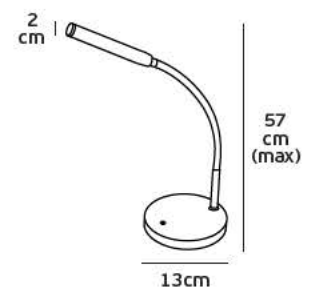

Details

Voltage 220-240V. Watt 4w. CRI>80. Type of LED SMD. Working temperature -25°C→ 45°C. Lifetime 25.000hrs. Clicks 25.000. Material ABS, PC. 2 years guarantee.

IP20. 4w.