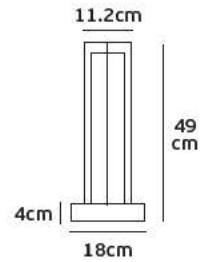

VK/02131/45

Product Models

Code	Model	Box
75169-316131	VK/02131/G/W/45 ■ Grey. 3000K. 450lm. 6.5w.	1pc

Details

AC Driver 220-240V (Included). Watt 6.5w. Type of Led CREE 1304. No Dimmable. Working temperature -20°C→45°C. Material Concrete. 2 years guarantee.

IP65. 6.5w.

VK/02131/70

Product Models

Code	Model	Box
75169-317131	VK/02131/G/W/70 ■ Grey. 3000K. 450lm. 6.5w.	1pc

Details

AC Driver 220-240V (Included). Watt 6.5w. Type of Led CREE 1304. No Dimmable. Working temperature -20°C→45°C. Material Concrete. 2 years guarantee.

IP65. 6.5w.