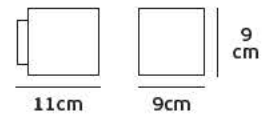

VK/02116

Product Models

Code	Model	Box
75169-347694	VK/02116/G/W ■ Grey. 3000K. 404lm. 8w. 22/90°. CRI>78	18pcs

Details

AC Driver 100-240V (Included). Watt 8w. Beam Angle 22/90°. CRI>78.
Type of Led CREE MHB. Working temperature -20°C → 40°C. Lifetime 30.000hrs.
No Dimmable. Material Aluminium. 2 years guarantee.

IP54. 8w.

VK/02093

Product Models

Code	Model	Box
75169-316694	VK/02093/G/W ■ Grey. 3000K. 883lm. 10w. 0-130°. CRI>82	8pcs
75169-317694	VK/02093/W/W □ White. 3000K. 883lm. 10w. 0-130°. CRI>82	8pcs
75169-371694	VK/02093/AN/W ■ Anthracite. 3000K. 883lm. 10w. 0-130°. CRI>82	8pcs

Details

AC Driver 100-240V (Included). Watt 10w. Beam Angle 0-130°. CRI>82. Type of Led CREE 1304. Working temperature -20°C → 40°C. Lifetime 30.000hrs.
No Dimmable. Material Aluminium. 2 years guarantee.

IP54. 10w.