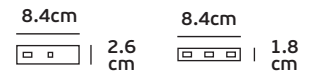

VK/04363/S/B/OC

Product Models

Code	Model	Box
71164-091721	VK/04363/S/B/OC	1pc
■ Black. 48V. Outer corner for surface magnetic track		

Details

Outer corner for surface. Track lines 48V.
2 rails link at an angle of 90°.
Material Aluminium.
Must be install VK/04364/PC to work
(connector for corners).

IP20.

VK/04361/B

Product Models

Code	Model	Box
71164-082721	VK/04361/B	1pc
■ Black. 48V.		

Details

Power connector for recessed & surface
magnetic track lines (VK/04360TR/R/...
& VK/04360TR/S/...) with cable.
Working temperature < 45°C. Material Plastic.

IP20.

VK/04364/B/PC/2

Product Models

Code	Model	Box
71164-093721	VK/04364/B/PC/2	1pc
■ Black. 48V.		

Details

Power connector for 2 recessed or
2 surface magnetic track 48V
(VK/04360TR/R/... & VK/04360TR/S/...)
with cable. Working temperature < 45°C.
IP Rating IP20. Material Plastic.

IP20.

VK/04364/B/PC

Product Models

Code	Model	Box
71164-092721	VK/04364/B/PC	1pc
■ Black. 48V.		

Details

Corner Power connector for recessed
& surface magnetic track 48V
(VK/04360TR/R/... & VK/04360TR/S/...)
with cable. Working temperature < 45°C.
IP Rating IP20. Material Plastic.

IP20.

VK/04360/SRK

Product Models

Code	Model	Box
71164-081721	VK/04360/SRK	1pc
■ Black. 48V.		

Details

Hanging kit for magnetic surface
track lines (VK/04360TR/S/...) 48V
to become hanging track. IP Rating IP20.
Material Aluminium.

IP20.