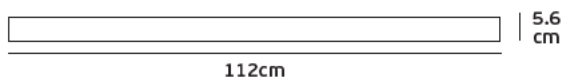

Code	Model						Box
75165-395210	VK/04156/168/AL/W	■ Aluminium	3000K	38w	4.800lm	168cm	1pc
75165-396210	VK/04156/168/W/W	□ White	3000K	38w	4.800lm	168cm	1pc
75165-397210	VK/04156/168/B/W	■ Black	3000K	38w	4.800lm	168cm	1pc
75165-413210	VK/04156/168/AL/C	■ Aluminium	4000K	38w	4.800lm	168cm	1pc
75165-414210	VK/04156/168/W/C	□ White	4000K	38w	4.800lm	168cm	1pc
75165-415210	VK/04156/168/B/C	■ Black	4000K	38w	4.800lm	168cm	1pc
75165-398210	VK/04156/196/AL/W	■ Aluminium	3000K	44w	5.600lm	196cm	1pc
75165-399210	VK/04156/196/W/W	□ White	3000K	44w	5.600lm	196cm	1pc
75165-400210	VK/04156/196/B/W	■ Black	3000K	44w	5.600lm	196cm	1pc
75165-416210	VK/04156/196/AL/C	■ Aluminium	4000K	44w	5.600lm	196cm	1pc
75165-417210	VK/04156/196/W/C	□ White	4000K	44w	5.600lm	196cm	1pc
75165-418210	VK/04156/196/B/C	■ Black	4000K	44w	5.600lm	196cm	1pc

Details

Voltage 220-240V. Type of LED **TRIDONIC**. Beam angle 120°. CRI>80. Clicks 50.000. Working temperature -25°C→ 45°C. Lifetime 50.000hrs. Material Aluminium. No dimmable but can be dimmable after contact with our headquarter sales department.

5 years guarantee

IP20.

VK/04156/140/W/C

- » **TRIDONIC** LLE-G2
- » **TRIDONIC** LED driver