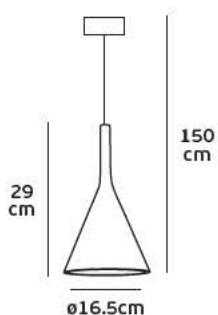

Details

Voltage 240V. Max watt 42w. E27. Working temperature -20°C ~ 40°C. Cable 1.20 m + ceiling plate. Material Gypsum. Possibility to paint.