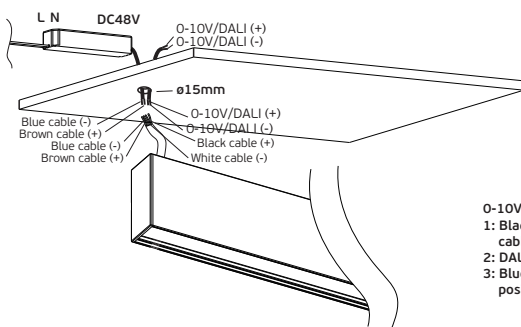

Σύνδεση 0-10V Dim Dali μαγνητικής ράγας 48V

7. 0-10V Dimming/Dali Dimming connection diagram 48V

Εγκατάσταση φωτιστικών στη μαγνητική ράγα 48V

8. Magnet track system-lights installation 48V