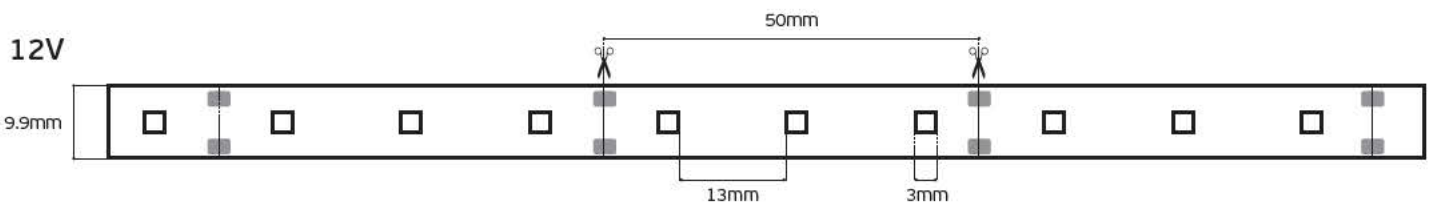

VK/3528J/60 12V

Product Models

Code	Model	Voltage	Color	Lumen	CRI	Power	Box
78001-253123	VK/12/3528J/WW/60	12V	2700K	480lm/m	CRI>80	4.8w/m	5m/roll
78001-041719	VK/12/3528J/W/60	12V	3000K	480lm/m	CRI>80	4.8w/m	5m/roll
78001-254123	VK/12/3528J/C/60	12V	4000K	480lm/m	CRI>80	4.8w/m	5m/roll
78001-040719	VK/12/3528J/D/60	12V	6000K	480lm/m	CRI>80	4.8w/m	5m/roll
78001-049719	VK/12/3528J/BL/60	12V	BLUE	336lm/m	CRI>80	4.8w/m	5m/roll
78001-116719	VK/12/3528J/R/60	12V	RED	336lm/m	CRI>80	4.8w/m	5m/roll
78001-117719	VK/12/3528J/Y/60	12V	YELLOW	336lm/m	CRI>80	4.8w/m	5m/roll
78001-118719	VK/12/3528J/GR/60	12V	GREEN	336lm/m	CRI>80	4.8w/m	5m/roll
78001-255123	VK/12/3528J/A/60	12V	AMBER	336lm/m	CRI>80	4.8w/m	5m/roll
78001-256123	VK/12/3528J/P/60	12V	PURPLE	336lm/m	CRI>80	4.8w/m	5m/roll

Details

Led type SMD 2835. Watt 4.8w/m. Led qty 60pcs/m. CRI>80. Tape on back 3M. Working temperature -25°C → 60°C. Storage temperature -40°C → 80°C. 2 years guarantee.