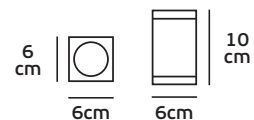

VK/01069

Product Models

Code	Model	Box
75169-224997	VK/01069/W □ White. GU10. Max 35w.	24pcs
75169-225997	VK/01069/B ■ Black. GU10. Max 35w.	24pcs
75169-226997	VK/01069/AN ■ Anthracite. GU10. Max 35w.	24pcs
75169-227997	VK/01069/G ■ Grey. GU10. Max 35w.	24pcs
75169-280997	VK/01069/BR ■ Rust Brown. GU10. Max 35w.	24pcs

Details

Voltage 240V. Max watt 35w. GU10. Material Alu diecast/Glass.

IP54. GU10.

VK/01066

Product Models

Code	Model	Box
75169-212997	VK/01066/W □ White. E27. Max 60w.	18pcs
75169-213997	VK/01066/B ■ Black. E27. Max 60w.	18pcs
75169-214997	VK/01066/AN ■ Anthracite. E27. Max 60w.	18pcs
75169-215997	VK/01066/G ■ Grey. E27. Max 60w.	18pcs
75169-282997	VK/01066/BR ■ Rust Brown. E27. Max 60w.	18pcs

Details

Voltage 240V. Max watt 60w. E27. Material Alu diecast/Glass.

IP54. E27.