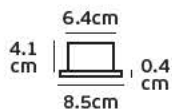

VK/03208

Product Models

Code	Model	Box
64173-104121	VK/03208/W □ White. GU5.3. Max 35w.	100pcs
64173-102121	VK/03208/B ■ Black. GU5.3. Max 35w.	100pcs

Details

Voltage 12V. Max watt 35w. MR16. Material Die cast aluminium.

IP65. 12V.