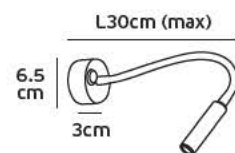

VK/04110
with Switch

Product Models

Code	Model	Box
64171-053126	VK/04110/W/W □ White. 3000K. 100lm. 3w. 25°. CRI>80.	50pcs
64171-054126	VK/04110/B/W ■ Black. 3000K. 100lm. 3w. 25°. CRI>80.	50pcs

Details

AC 100-240V Driver (Included). Watt 3w. CRI>80. Beam Angle 25°. Type of Led CREE. Working temperature -20°C→ 45°C. Lifetime 50.000hrs. Clicks 50.000. Material Aluminium, spiral. With switch. 2 years guarantee.

VK/04110NS
NO Switch

Product Models

Code	Model	Box
64171-073126	VK/04110NS/W/W □ White. 3000K. 100lm. 3w. 25°. CRI>80.	50pcs
64171-072126	VK/04110NS/B/W ■ Black. 3000K. 100lm. 3w. 25°. CRI>80.	50pcs

Details

AC 100-240V Driver (Included). Watt 3w. CRI>80. Beam Angle 25°. Type of Led CREE. Working temperature -20°C→ 45°C. Lifetime 50.000hrs. Clicks 50.000. Material Aluminium, spiral. NO switch. 2 years guarantee.

VK/03096WA

Product Models

Code	Model	Box
64174-015108	VK/03096WA/B ■ Black sanded. GU10. Max 35w.	8pcs

Details

Voltage 240V. Max watt 35w. Working temperature -20°C→ 45°C. Material Aluminium. IP Rating IP20.