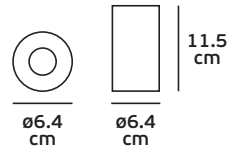

VK/03056

Product Models

Code	Model	Box
75169-215108	VK/03056/W □ White. GU10. Max 35w.	1pc
75169-216108	VK/03056/B ■ Black. GU10. Max 35w.	1pc

Details

Voltage **240V**. Max watt **35w**. GU10/Par16. Working temperature **-20°C ~ 40°C**.
Material **Pure aluminium**.

IP20. GU10.

VK/04062CE

Product Models

Code	Model	Box
64174-379269	VK/04062CE/W □ White. GU10. Max 35w.	1pc
64174-378269	VK/04062CE/B ■ Black. GU10. Max 35w.	1pc
64174-380269	VK/04062CE/G ■ Grey. GU10. Max 35w.	1pc
64174-381269	VK/04062CE/AN ■ Anthracite. GU10. Max 35w.	1pc

Details

Voltage **240V**. Max watt **35w**. GU10/Par16. Working temperature **-20°C ~ 40°C**.
Material **Aluminium**.

IP20. GU10.