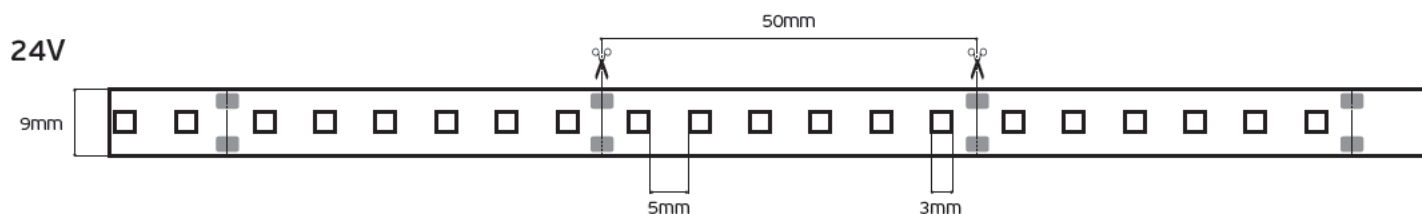

VK/3528J/120 24V

Product Models

Code	Model	Voltage	Color	Lumen	CRI	Power	Box
78001-168719	VK/24/3528J/WW/120	24V	2700K	960lm/m	CRI>80	9.6w/m	5m/roll
78001-103719	VK/24/3528J/W/120	24V	3000K	960lm/m	CRI>80	9.6w/m	5m/roll
78001-169719	VK/24/3528J/C/120	24V	4000K	960lm/m	CRI>80	9.6w/m	5m/roll
78001-102719	VK/24/3528J/D/120	24V	6000K	960lm/m	CRI>80	9.6w/m	5m/roll
78001-655126	VK/24/3528J/BL/120	24V	BLUE	960lm/m	CRI>80	9.6w/m	5m/roll

Details

Led type SMD 2835. Watt 9.6w/m. Led qty 120pcs/m. CRI>80. Tape on back 3M. Working temperature -25°C → 60°C. Storage temperature -40°C → 80°C. 2 years guarantee.