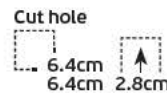

Details

AC Driver 100-240V (Included). Watt 10w. Beam Angle 348°. CRI>80. Type of Led SMD 2835. Lifetime 30.000hrs. No Dimmable. Working temperature -20°C→45°C. Material Aluminium. 2 years guarantee.

IP54. 10w.