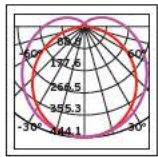

Details

Led magnetic track light DC driver 48V (included). Watt 20w. CRI>90. IP Rating IP20 Type of Led [bridgelux](#). 2835 with driver. Dimmable 1-10V. Lifetime 50.000 hrs Working temperature < 45°C. Material Aluminium. 2 years guarantee.