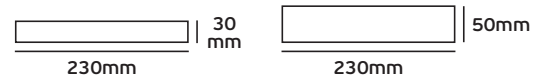

Details

Voltage 110-240V. Watt 100w. Material Metal. Dimmable Triac 0/1-10V. 2 years guarantee.

IP20. 100w.