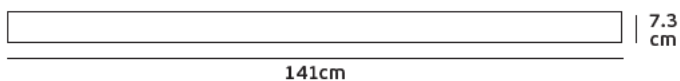

Code	Model						Box
75165-435210	VK/04157/169/AL/W	■ Aluminium	3000K	38w	4.800lm	169cm	1pc
75165-436210	VK/04157/169/W/W	□ White	3000K	38w	4.800lm	169cm	1pc
75165-437210	VK/04157/169/B/W	■ Black	3000K	38w	4.800lm	169cm	1pc
75165-453210	VK/04157/169/AL/C	■ Aluminium	4000K	38w	4.800lm	169cm	1pc
75165-454210	VK/04157/169/W/C	□ White	4000K	38w	4.800lm	169cm	1pc
75165-455210	VK/04157/169/B/C	■ Black	4000K	38w	4.800lm	169cm	1pc
75165-438210	VK/04157/197/AL/W	■ Aluminium	3000K	44w	5.600lm	197cm	1pc
75165-439210	VK/04157/197/W/W	□ White	3000K	44w	5.600lm	197cm	1pc
75165-440210	VK/04157/197/B/W	■ Black	3000K	44w	5.600lm	197cm	1pc
75165-456210	VK/04157/197/AL/C	■ Aluminium	4000K	44w	5.600lm	197cm	1pc
75165-457210	VK/04157/197/W/C	□ White	4000K	44w	5.600lm	197cm	1pc
75165-458210	VK/04157/197/B/C	■ Black	4000K	44w	5.600lm	197cm	1pc

Details

Voltage 220-240V. Type of LED TRIDONIC. Beam angle 120°. CRI>80. Clicks 50.000. Working temperature -25°C→ 45°C. Lifetime 50.000hrs. Material Aluminium. No dimmable but can be dimmable after contact with our headquarter sales department.

5 years guarantee

IP20.

VK/04157/169/W/C

- » TRIDONIC LLE-G2
- » TRIDONIC LED driver