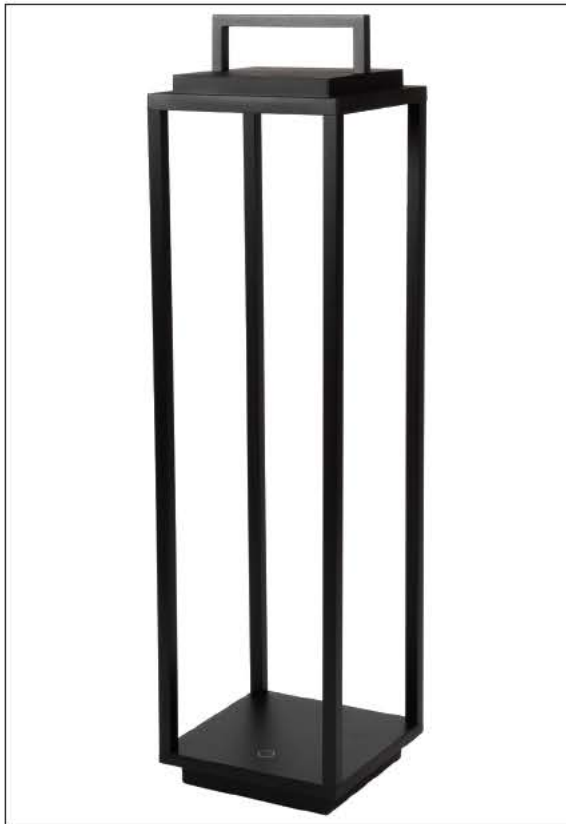

VK/03210

Product Models

Code	Model	Box
61171-244694	VK/03210/W/W □ White. 3000K. 204lm. 2.2w. 33°. CRI>85	1pc
61171-243694	VK/03210/B/W ■ Black. 3000K. 204lm. 2.2w. 33°. CRI>85	1pc

Details

Portable led light. Voltage 2x2200mAh lithium battery. Charge 6-8 hours. Work time 12 hours. Location Outdoor table/floor. CRI>85. IP Rating IP54. With Touch switch. Dimmable. Working temperature -20 ~ 50°C. Material Die-cast Aluminum. 2 years guarantee.

IP54. 2.2w.

VK/03211

Product Models

Code	Model	Box
61171-246694	VK/03211/W/W □ White. 3000K. 180lm. 2.2w. 42°. CRI>85	1pc
61171-245694	VK/03211/B/W ■ Black. 3000K. 180lm. 2.2w. 42°. CRI>85	1pc

Details

Portable led light. Voltage 2x2200mAh lithium battery. Charge 6-8 hours. Work time 12 hours. Location Outdoor floor. CRI>85. IP Rating IP54. With Touch switch. Dimmable. Working temperature -20 ~ 50°C. Material Die-cast Aluminum. 2 years guarantee.

IP54. 2.2w.