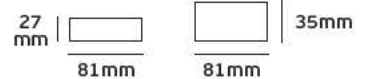

Details

Voltage 195-265V. Watt 6-22.5w. Material Plastic. 2 years guarantee.

IP20. 6-22.5w.