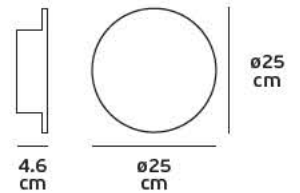

Details

AC Driver 220-240V (Included). Watt 7w. Beam Angle Diffuser light perimeter.
Type of Led SMD Hongli 5050. No Dimmable. Lifetime 30.000 hrs.
Working temperature < 45°C. Material Gypsum. Possibility to paint. 2 years guarantee.

IP20. 7w.