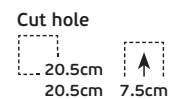

VK/09008

Product Models

Code	Model	Box
64174-227131	VK/09008 □ White. G53/R111. Max 50w.	6pcs

Details

Voltage 12V. Max watt 50w. G53/R111. Material Gypsum. Possibility to paint.

IP20. G53/R111.

VK/09007

Product Models

Code	Model	Box
64174-226131	VK/09007 □ White. G53/R111. Max 50w.	6pcs

Details

Voltage 12V. Max watt 50w. G53/R111. Material Gypsum. Possibility to paint.

IP20. G53/R111.

VK/09078

Product Models

Code	Model	Box
64174-317131	VK/09078 □ White. G53/R111. Max 50w.	8pcs

Details

Voltage 12V. Max watt 50w. G53/R111. Material Gypsum. Possibility to paint.

IP20. G53/R111.