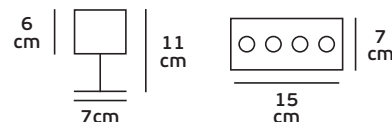

Details

Driver 85-256V (Included). Watt 4w. Beam Angle 8°-10°. CRI>80. LED CREE High 4pcs. No Dimmable. Lifetime 50.000hrs. Clicks 50.000. Working temperature -40°C→60°C. Material Aluminium. 2 years guarantee.

IP65. 4w.