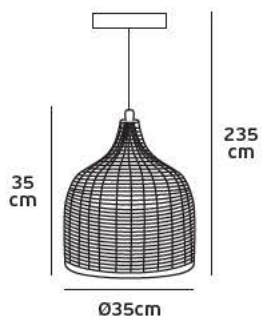

Details

Voltage 240V. Max watt 60w. E27. Working temperature -20°C ~ 40°C. Cable 2 m white fabric cable + white ceiling plate. Material Bamboo.

IP20. E27.