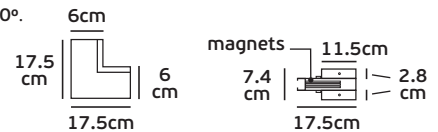

Details

Inner corner for recessed.
Track lines 48V. 2 rails link at an angle of 90°.
Material Aluminium.
Must be install VK/04364/PC to work (connector for corners).