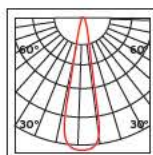

VK/04210TR/PE

Product Models

Code	Model	Box
71164-020721	VK/04210TR/W/PE/B ■ Black sand. 3000K. 92lm. 3w. 15°. CRI>90	12pcs
71164-050721	VK/04210TR/C/PE/B ■ Black sand. 4000K. 92lm. 3w. 15°. CRI>90	12pcs

Details

Led magnetic track light DC Driver 24V. Watt 3w. Beam Angle 15°. Type of Led CREE XP-E2. Lifetime 50.000hrs. Working temperature < 45°C. Material Aluminium. 2 years guarantee.

IP20. 3w.

VK/04211TR/PE

Product Models

Code	Model	Box
71164-021721	VK/04211TR/W/PE/B ■ Black sand. 3000K. 558lm. 7w. 24°. CRI>90	10pcs
71164-051721	VK/04211TR/C/PE/B ■ Black sand. 4000K. 558lm. 7w. 24°. CRI>90	10pcs

Details

Led magnetic track light DC Driver 24V. Watt 7w. Beam Angle 24°. Type of Led CREE CXA 1304. Lifetime 50.000hrs. Working temperature < 45°C. Material Aluminium. 2 years guarantee.

IP20. 7w.