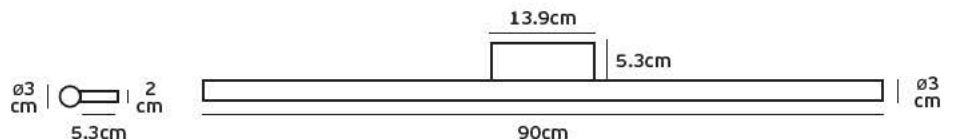

Details

Led magnetic track light DC driver 48V (included). Watt 20w. CRI>90. IP Rating IP20 Type of Led 2835 with driver. Dimmable 1-10V. Lifetime 50.000 hrs Working temperature < 45°C. Material Aluminium. 2 years guarantee.

IP20. 20w.