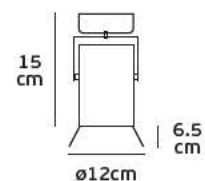

VK/04071G/R111

Product Models

Code	Model	Box
64174-393269	VK/04071G/R111/W □ White. GU10. Max 35w.	1pc
64174-385269	VK/04071G/R111/B ■ Black. GU10. Max 35w.	1pc

Details

Voltage 240V. Max watt 50w. R111. Material Aluminium. 3-phase adapter.

IP20. 240V.

VK/04071E

Product Models

Code	Model	Box
64174-392269	VK/04071E/PAR30/W □ White. E27. Max 50w.	1pc
64174-384269	VK/04071E/PAR30/B ■ Black. E27. Max 50w.	1pc

Details

Voltage 240V. Max watt 50w. PAR30. Material Aluminium. 3-phase adapter.

IP20. 240V.