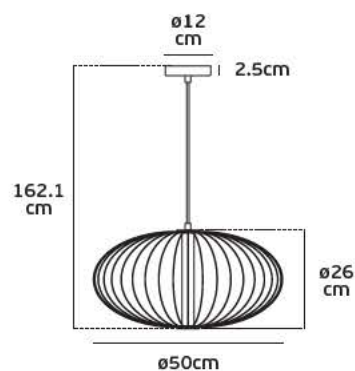

VK/04388/PE/.../W

Product Models

Code	Model	Box
75169-011741	VK/04388/PE/BS/W ■ Brass. 2700K. 350lm. 5w. CRI>80.	1pc
75169-012741	VK/04388/PE/B/W ■ Black. 2700K. 350lm. 5w. CRI>80.	1pc

Details

Led Pendant Light 220-240V. Watt 5w. CRI>80. Type of Led SMD with driver. No dimmable. Lifetime 10.000hrs. Working temperature -20°C → 45°C. Material Metal wires, black painting metal canopy, black textile cable. 3 years guarantee.

IP20. 5w.