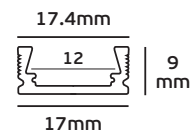

Details

Charged per meter. Available 2m. Material Aluminium.