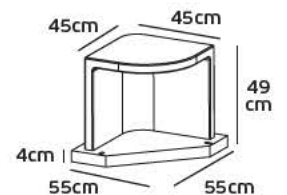

Details

AC Driver 220-240V (Included). Watt 6.5w. Type of Led CREE 1304. No Dimmable. Working temperature -20°C→45°C. Material Concrete. 2 years guarantee.

IP65. 6.5w.