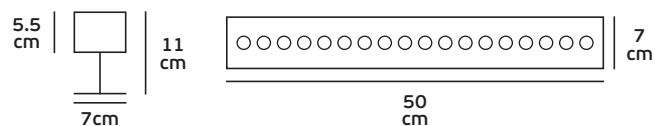

VK/02010

Product Models

Code	Model							Box
63158-101736	VK/02010/W/50	■ Anthracite	3000K	1.580lm	18w	85-265V		1pc
63158-180736	VK/02010/D/W/50	■ Anthracite	3000K	1.580lm	18w	85-265V.		1pc
63158-110736	VK/02010/C/50	■ Anthracite	4000K	1.600lm	18w	85-265V.		1pc
63158-111736	VK/02010/BL/50	■ Anthracite	BLUE	1.580lm	18w	85-265V.		1pc
63158-178736	VK/02010/AMB/50	■ Anthracite	AMBER	1.580lm	18w	85-265V.		1pc
63158-162736	VK/02010/RGB/50	■ Anthracite	RGB	1.580lm	18w	24V		1pc

Details

Driver 85-256V/24V (Included). Watt 18w. Beam Angle 8°-10°. CRI>80. LED CREE High. Lifetime 50.000hrs. Clicks 50.000. Working temperature -40°C→60°C. Material Aluminium. 2 years guarantee.

IP65. 18w.