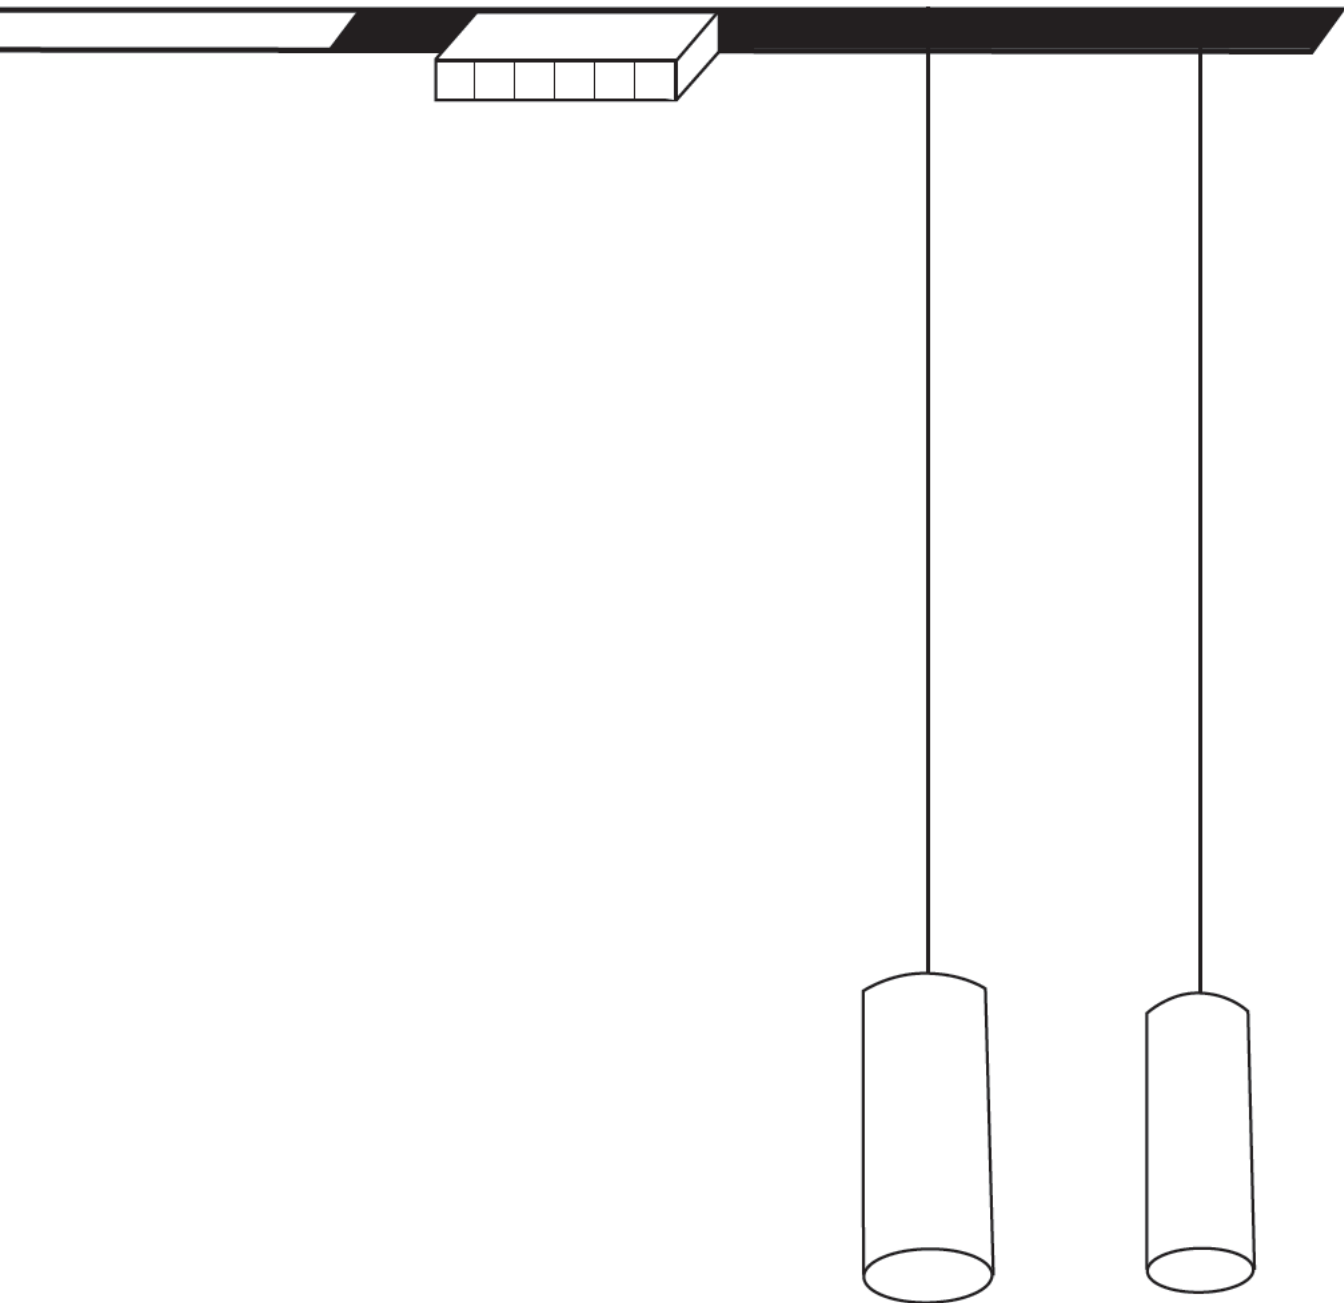

LED Magnetic Track lights 24v