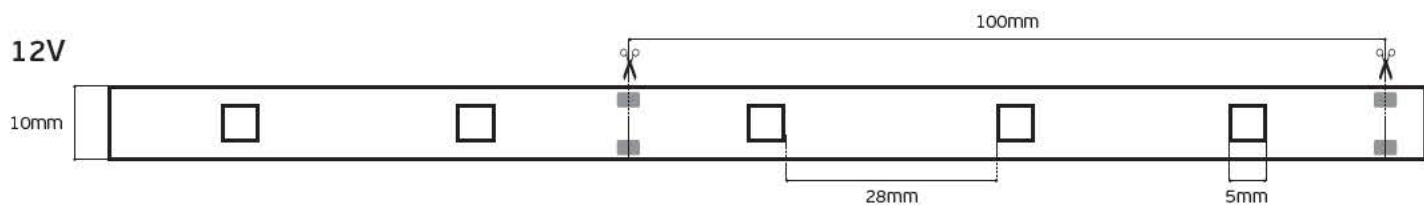

VK/5050/30 12V

Product Models

Code	Model	Voltage	Color	Lumen	CRI	Power	Box
78001-036719	VK/12/5050/W/30	12V	3000K	720lm/m	CRI>80	7.2w/m	5m/roll
78001-035719	VK/12/5050/D/30	12V	6000K	720lm/m	CRI>80	7.2w/m	5m/roll
78001-108719	VK/12/5050/BL/30	12V	BLUE	504lm/m	CRI>80	7.2w/m	5m/roll

Details

Led type SMD 5050. Watt 7.2w/m. Led qty 30pcs/m. CRI>80. Tape on back 3M. Working temperature -25°C → 60°C. Storage temperature -40°C → 80°C. 2 years guarantee.