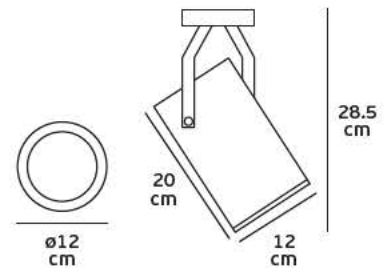

Details

Voltage 240V. Max watt 50w. GU10/ES111. Working temperature -20°C ~ 40°C.
Material Aluminium.

IP20. GU10/ES111.

VK/03097CE

Product Models

Code	Model	Box
64174-016108	VK/03097CE/W □ White. GU10. Max 50w.	20pcs
64174-017108	VK/03097CE/B ■ Black. GU10. Max 50w.	20pcs