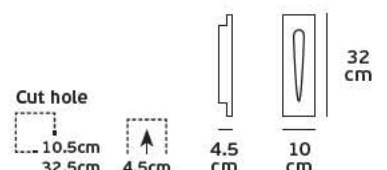

Details

AC Driver 220-240V (Included). Watt 1w. Beam Angle Diffuser light. Type of Led CREE. No Dimmable. Lifetime 30.000 hrs. Working temperature < 45°C. Material Gypsum. Possibility to paint. 2 years guarantee.

IP20. 1w.