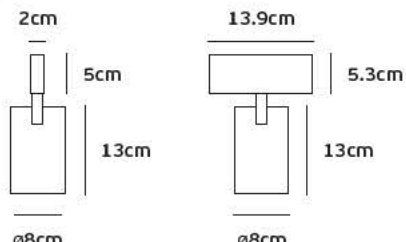

Details

Led magnetic track light with honeycomb cover DC driver 48V (included). Watt 25w. CRI>90. IP Rating IP20. Type of Led *bridgelux*. with driver. Dimmable 1-10V. Lifetime 50.000 hrs. Working temperature < 45°C. Material Aluminium. 2 years guarantee.

IP20. 25w.