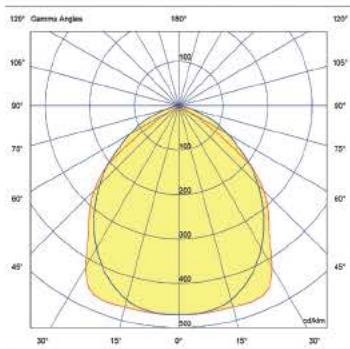

VK/04286/900/3/W/C

3 double parabolic