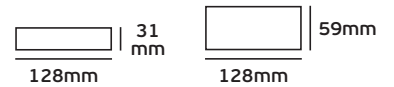

VK/DIM500-PWM
LED dimmer triac

Product Models

Code	Model	Box
12084-023016	VK/DIM500-PWM 230V. 500w. 230V.	10pcs

Details

Voltage **230V**. Output **230V**. Material **Plastic**. **Dimmable**. 2 years guarantee.

IP20. 230V.

VK/DM/24350
DMX Decoder

Product Models

Code	Model	Box
78000-501663	VK/DM/24350 1 ch-350mA. 1-12w. 12-48V.	10pcs

Details

Voltage **12-48V**. Output **1 channel-350mA**. Watt **1-12w**. Material **Aluminium**. **Dimmable**. 2 years guarantee.

IP20. 350mA.

VK/DM/24700
DMX Decoder

Product Models

Code	Model	Box
78000-502663	VK/DM/24700 1 ch-700mA. 3-36w. 12-48V.	10pcs

Details

Voltage **12-48V**. Output **1 channel-700mA**. Watt **3-36w**. Material **Aluminium**. **Dimmable**. 2 years guarantee.

IP20. 700mA.