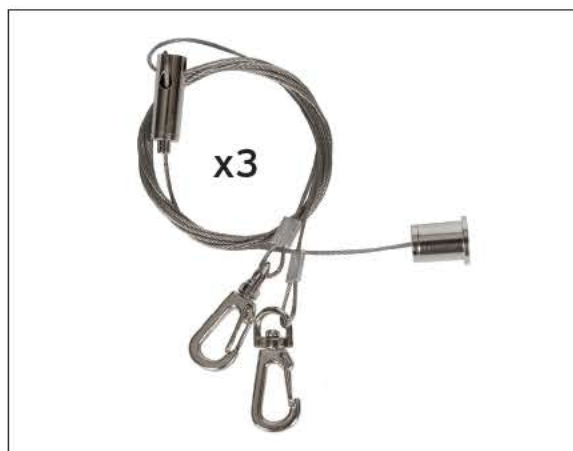

VK/04041/SRK
Set of 3 ropes

Product Models

Code	Model	Box
63158-222123	VK/04041/SRK Set of 3 ropes for LED panel VK/04041.	1pc

Details

Set of 3 ropes for LED panel VK/04041. Material Steel, Aluminium.