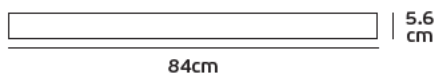

Code	Model						Box
75165-395210	VK/04156/168/AL/W	■ Aluminium	3000K	38w	4.800lm	168cm	1pc
75165-396210	VK/04156/168/W/W	□ White	3000K	38w	4.800lm	168cm	1pc
75165-397210	VK/04156/168/B/W	■ Black	3000K	38w	4.800lm	168cm	1pc
75165-413210	VK/04156/168/AL/C	■ Aluminium	4000K	38w	4.800lm	168cm	1pc
75165-414210	VK/04156/168/W/C	□ White	4000K	38w	4.800lm	168cm	1pc
75165-415210	VK/04156/168/B/C	■ Black	4000K	38w	4.800lm	168cm	1pc
75165-398210	VK/04156/196/AL/W	■ Aluminium	3000K	44w	5.600lm	196cm	1pc
75165-399210	VK/04156/196/W/W	□ White	3000K	44w	5.600lm	196cm	1pc
75165-400210	VK/04156/196/B/W	■ Black	3000K	44w	5.600lm	196cm	1pc
75165-416210	VK/04156/196/AL/C	■ Aluminium	4000K	44w	5.600lm	196cm	1pc
75165-417210	VK/04156/196/W/C	□ White	4000K	44w	5.600lm	196cm	1pc
75165-418210	VK/04156/196/B/C	■ Black	4000K	44w	5.600lm	196cm	1pc

Details

Voltage 220-240V. Type of LED **TRIDONIC**. Beam angle 120°. CRI>80. Clicks 50.000. Working temperature -25°C→ 45°C. Lifetime 50.000hrs. Material Aluminium. No dimmable but can be dimmable after contact with our headquarter sales department.

5 years guarantee

IP20.

VK/04156/140/W/C

- » **TRIDONIC** LLE-G2
- » **TRIDONIC** LED driver