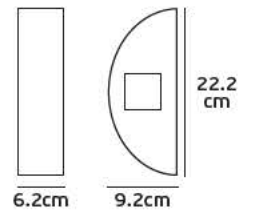

VK/02041

Product Models

Code	Model	Box
75169-285692	VK/02041/AN/W ■ Anthracite. 3000K. 254lm. 6w. 2x118°. CRI>80	20pcs

Details

AC Driver 230V (Included). Watt 6w. Beam Angle 2x118°. CRI>80. Type of Led SMD 3535. Lifetime 30.000hrs. Working temperature -20°C → 40°C. No Dimmable. Material Aluminium. 2 years guarantee.

IP54. 6w.

VK/02074

Product Models

Code	Model	Box
75169-345692	VK/02074/BR/W ■ Brown. 3000K. 450lm. 6w. 337°. CRI>80	10pcs

Details

AC Driver 230V (Included). Watt 6w. Beam Angle 337°. CRI>80. Type of Led COB. Lifetime 30.000hrs. Working temperature -20°C → 40°C. No Dimmable. Material Aluminium. 2 years guarantee.

IP54. 6w.