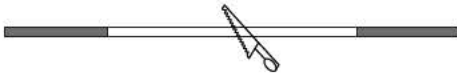

Cut hole

5 x Length cm

8.75cm

4a. Check cut out size, then cut the hole in position.