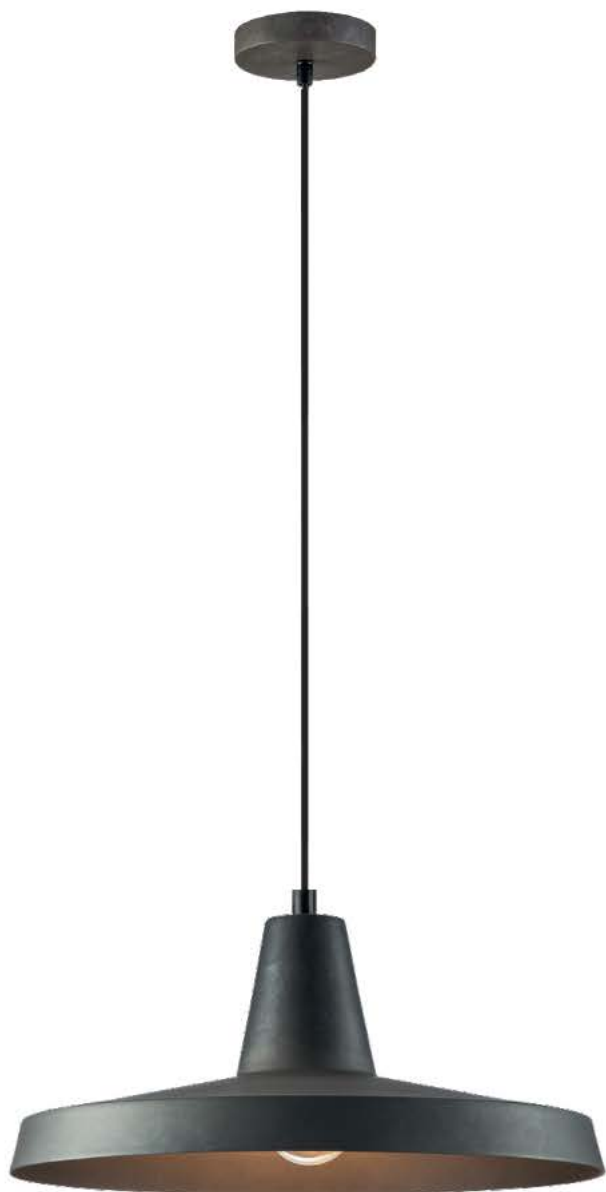

■ VK/03166/G
VK/03167/G

Product Models

Code	Model	Box
75169-019733	VK/03166/G ■ Dark grey. E27. Max 40w. Dark grey ceiling plate.	1pc
75169-021733	VK/03167/G ■ Dark grey. E27. Max 40w. Dark grey ceiling plate.	1pc

Details

Voltage 240V. Max watt 40w. E27. Working temperature -20°C ~ 40°C.
Cable 1m black cable + dark grey ceiling plate. Material Metal.

⏚ ⚡ IP20. E27.