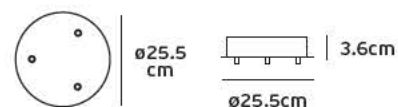

VK/04396CAN/.../3

Product Models

Code	Model	Box
75169-514724	VK/04396CAN/W/3 □ White. Canopy with driver (3 heads). IP20.	1pc
75169-515724	VK/04396CAN/B/3 ■ Black. Canopy with driver (3 heads). IP20.	1pc

Details

Voltage 220-240V. IP Rating IP20, Working temperature -20 ~ 45°C. Material Iron. Canopy with driver (3 heads) HBL, 20-25w, 28-36Vdc, 700Ma. 3 years guarantee.

IP20. 3 heads.

VK/04396CAN/.../5

Product Models

Code	Model	Box
75169-516724	VK/04396CAN/W/5 □ White. Canopy with driver (5 heads). IP20.	1pc
75169-517724	VK/04396CAN/B/5 ■ Black. Canopy with driver (5 heads). IP20.	1pc

Details

Voltage 220-240V. IP Rating IP20, Working temperature -20 ~ 45°C. Material Iron. Canopy with driver (5 heads) HBL, 31-36w, 25-30Vdc, 1.200Ma. 3 years guarantee.

IP20. 5 heads.

Lighting combination proposal