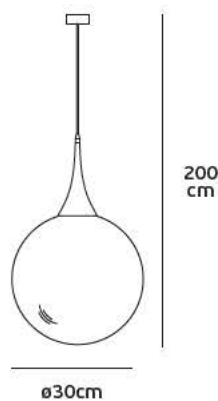

Details

Voltage 240V. Max watt 60w. E27. Working temperature -20°C ~ 40°C. Cable 1.80 m + ceiling plate. Material Glass milky.

IP20. E27.