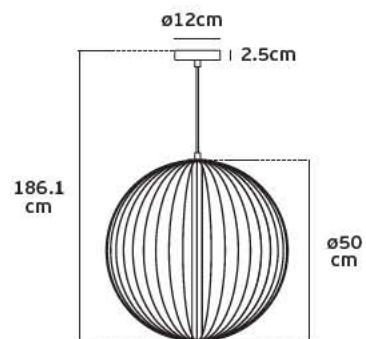

VK/04389/PE/.../W
VK/04390/PE/.../W

Product Models

Code	Model	Box
75169-013741	VK/04389/PE/BS/W ■ Brass. 2700K. 700lm. 10w. CRI>80. ø50cm	1pc
75169-014741	VK/04389/PE/B/W ■ Black. 2700K. 700lm. 10w. CRI>80. ø50cm	1pc
75169-015741	VK/04390/PE/BS/W ■ Brass. 2700K. 700lm. 10w. CRI>80. ø60cm	1pc
75169-016741	VK/04390/PE/B/W ■ Black. 2700K. 700lm. 10w. CRI>80. ø60cm	1pc

Details

Led Pendant Light 220-240V. Watt 10w. CRI>80. Type of Led SMD with driver. No dimmable. Lifetime 10.000hrs. Working temperature -20°C → 45°C. Material Metal wires, black painting metal canopy, black textile cable. 3 years guarantee.

IP20. 10w.