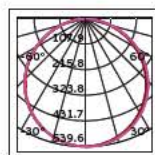

Details

Led magnetic track light DC driver 48V (included). Watt 25w. CRI>90. IP Rating IP20
Type of Led *bridgelux*. 2835 with driver. Dimmable 1-10V. Lifetime 50,000 hrs
Working temperature < 45°C. Material Aluminium. 2 years guarantee.

IP20. 25w.