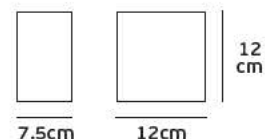

Details

Voltage 240V. Max watt 40w. G9. Material Gypsum. Possibility to paint.

IP20. G9.