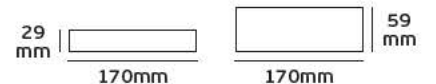

Details

Voltage 100-240VAC. Iout 2x1.2A. Iin 2.5A. Vout 2x(100-240) VAC. Pout 2x(120-288)w. Watt 240-576w. Material Plastic. Dimmable. 2 years guarantee.

IP20. 12-36VDC.