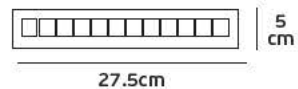

VK/04267/12

Product Models

Code	Model	Box
64174-069721	VK/04267/W/12/W □ White. 3000K. 12w. 1.287lm. 15°. CRI>90	10pcs
64174-070721	VK/04267/W/12/C □ White. 4000K. 12w. 1.287lm. 15°. CRI>90	10pcs
64174-067721	VK/04267/B/12/W ■ Black. 3000K. 12w. 1.287lm. 15°. CRI>90	10pcs
64174-068721	VK/04267/B/12/C ■ Black. 4000K. 12w. 1.287lm. 15°. CRI>90	10pcs

Details

AC Driver 220-240V. Watt 12w. Beam Angle 15°. CRI>90. Type of Led .
Lifetime 50.000hrs. Clicks 20.000. Working temperature < 45°C. Material Aluminium.
2 years guarantee.

IP20. 12w.