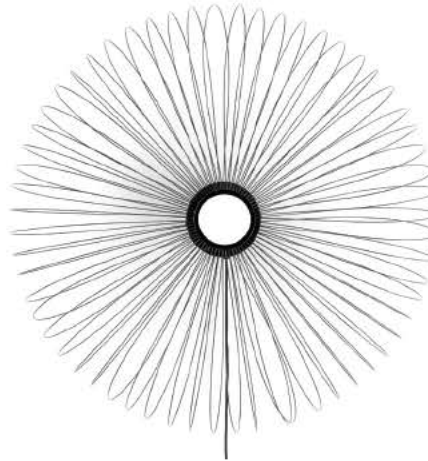

Side light + Down light

The wire can be assembled into 2 configurations, like the cloud or like the flower. Different configuration with different diameter.

VK/04255WA

Product Models

Code	Model	Box
75169-003741	VK/04255WA/B/WW ■ Black, 2700K, 8w.	1pc
75169-004741	VK/04255WA/GD/WW ■ Gold, 2700K, 8w.	1pc