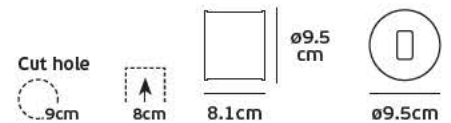

Details

AC Driver 200-240V (Included). Watt 3w. Beam Angle 62°. CRI>80. Type of Led CREE XBD. Lifetime 30.000hrs. Working temperature -20°C→45°C. No Dimmable. Material Aluminium. Steel. 2 years guarantee.

IP65. 3w.