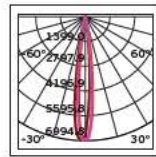

Details

Led magnetic track Zoom Light DC driver 48V (included). Watt 7w. CRI>90
IP Rating IP20. Type of Led *bridgelux* with driver. Dimmable 1-10V. Lifetime 50.000 hrs
Working temperature < 45°C. Material Aluminium. 2 years guarantee.