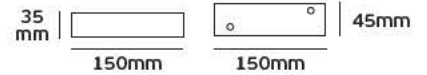

Details

Voltage 12-24V. 252/504w. Material Plastic. Dimmable. 2 years guarantee.

IP20. 252/504w.