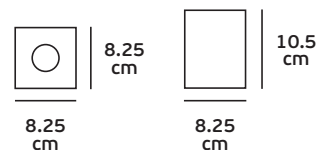

VK/03086CE

Product Models

Code	Model	Box
75169-232108	VK/03086CE/BGD ■ Black sanded+Gold. GU10. Max 35w.	20pcs

Details

Voltage **240V.** Max watt **35w.** GU10/Par16. Working temperature **-20°C ~ 40°C.**
Material **Aluminium.**

IP20. GU10.

VK/03085CE

Product Models

Code	Model	Box
75169-231108	VK/03085CE/BGD ■ Black sanded+Gold. GU10. Max 35w.	20pcs

Details

Voltage **240V.** Max watt **35w.** GU10/Par16. Working temperature **-20°C ~ 40°C.**
Material **Aluminium.**

IP20. GU10.