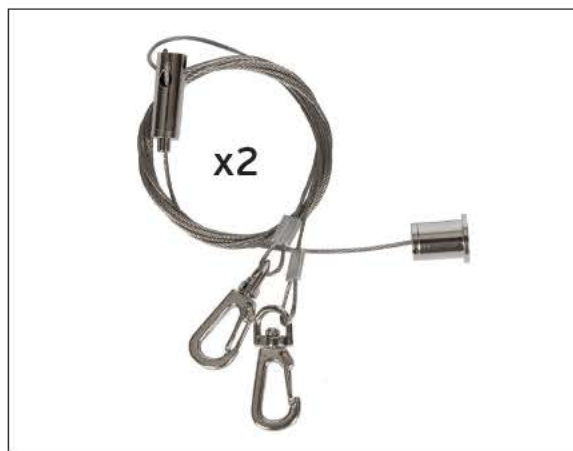

 IP20. 220-240V.

	2.95 cm		6.7 cm
10.3cm		10.3cm	

VK/04019/SRK
Set of 2 ropes

Product Models

Code	Model	Box
63158-221123	VK/04019/SRK Set of 2 ropes for LED panel VK/04019.	1pc

Details

Set of 2 ropes for LED panel VK/04019. Material Steel, Aluminium.