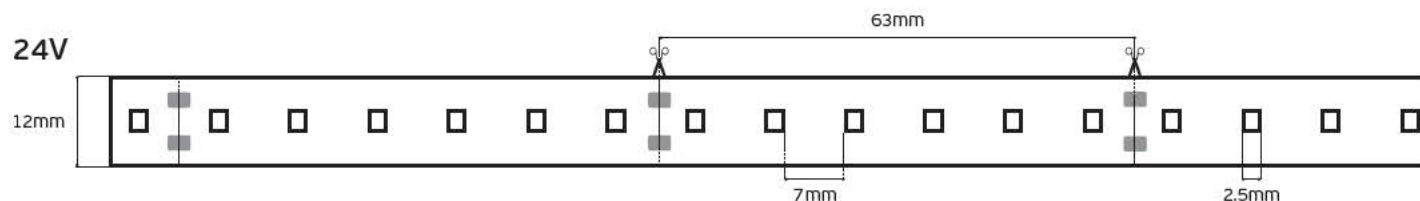

VK/3528W/96 24V

Product Models

Code	Model	Voltage	Color	Lumen	CRI	Power	Box
78001-284123	VK/24/3528W/WW/96	24V	2700K	780lm/m	CRI>80	7.68w/m	5m/roll
78001-285123	VK/24/3528W/W/96	24V	3000K	780lm/m	CRI>80	7.68w/m	5m/roll
78001-286123	VK/24/3528W/C/96	24V	4000K	780lm/m	CRI>80	7.68w/m	5m/roll
78001-287123	VK/24/3528W/D/96	24V	6000K	780lm/m	CRI>80	7.68w/m	5m/roll
78001-288123	VK/24/3528W/BL/96	24V	BLUE	780lm/m	CRI>80	7.68w/m	5m/roll

Details

Led type SMD 3528. Watt 7.68w/m. Led qty 96pcs/m. CRI>80. Tape on back 3M. Working temperature -25°C → 60°C. Storage temperature -40°C → 80°C. 2 years guarantee.