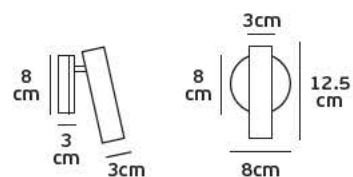

VK/04152

Product Models

Code	Model	Box
64171-057126	VK/04152/WA/B/W ■ Black matt. 3000K. 110lm. 3w. 30°. CRI>80.	40pcs
64171-058126	VK/04152/WA/BS/W ■ Brushed brass. 3000K. 110lm. 3w. 30°. CRI>80.	40pcs
64171-059126	VK/04152/WA/W/W □ White. 3000K. 110lm. 3w. 30°. CRI>80.	40pcs

Details

AC 100-265V Driver (Included). Watt 3w. CRI>80. Beam Angle 30°. Type of Led CREE.
Working temperature -20°C→ 40°C. Lifetime 50.000hrs. Material Aluminium.
2 years guarantee.

IP20. 3w.