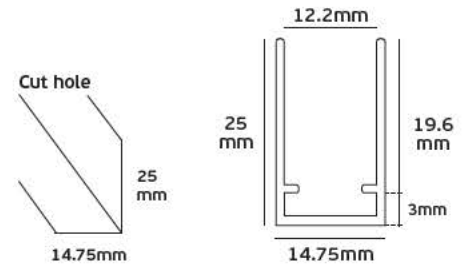

VK/08/19/AL

Product Models

Code	Model	Box
75165-261264	VK/08/19/AL Aluminium. 2.000x25x14.75mm	100pcs

Details

Charged per meter. Available 2m. Suits with LEDSTRIP Keiso VK/24/2835W/140/19
Material Aluminium.