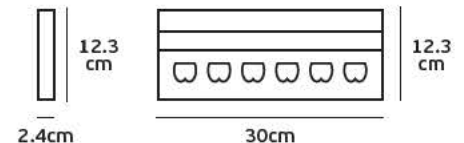

Details

Led magnetic track light DC driver 48V (included). Watt 18w. CRI>90. IP Rating IP20
Type of Led 5050 with driver. Dimmable 1-10V. Lifetime 50.000 hrs
Working temperature < 45°C. Material Aluminium. 2 years guarantee.

IP20. 18w.