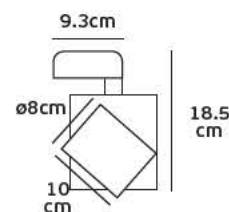

VK/04122

Product Models

Code	Model	Box
64174-270128	VK/04122/W/W/24 □ White. 3000K. 1.800lm. 20w. 24°. CRI>80	10pcs
64174-271128	VK/04122/W/C/24 □ White. 4000K. 1.800lm. 20w. 24°. CRI>80	10pcs

Details

Voltage 220-240V. Watt 20w. Type of LED COB Epistar. Beam angle 24°. Working temperature -25°C→ 45°C. Lifetime 35.000hrs. 3-phase adapter. Material Aluminium. 2 years guarantee.

IP20. 20w.

VK/04116

Product Models

Code	Model	Box
64174-232128	VK/04116/W/W/24 □ White. 3000K. 1.200lm. 15w. 24°. CRI>80	20pcs
64174-233128	VK/04116/W/C/24 □ White. 4000K. 1.200lm. 15w. 24°. CRI>80	20pcs
64174-234128	VK/04116/B/W/24 ■ Black. 3000K. 1.200lm. 15w. 24°. CRI>80	20pcs
64174-235128	VK/04116/B/C/24 ■ Black. 4000K. 1.200lm. 15w. 24°. CRI>80	20pcs

Details

Voltage 220-240V. Watt 20w. Type of LED COB Epistar. Beam angle 24°. Working temperature -25°C→ 45°C. Lifetime 35.000hrs. 3-phase adapter. Material Aluminium. 2 years guarantee.

IP20. 15w.