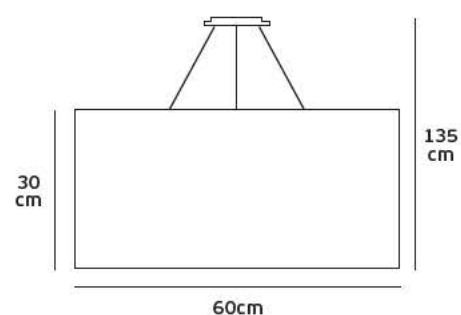

Details

Voltage 240V. Max watt 60w. E27. Working temperature -20°C ~ 40°C. Cable 1 m + ceiling plate. Material Fabric, metal, PMMA.

⏚ ⚡ IP20. E27.

⏚ ⚡ IP20. E27.