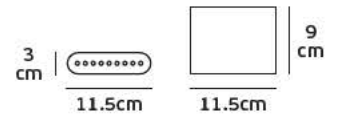

VK/02047

Product Models

Code	Model	Box
75169-306692	VK/02047/AN/W ■ Anthracite. 3000K. 280lm. 4w. 2x89°. CRI>80	20pcs
75169-307692	VK/02047/W/W □ White. 3000K. 280lm. 4w. 2x89°. CRI>80	20pcs

Details

AC Driver 220-240V (Included). Watt 4w. Beam Angle 2x89°. CRI>80.
Type of Led SMD 5630. Working temperature -20°C → 40°C. Lifetime 30.000hrs.
No Dimmable. Material Aluminium. 2 years guarantee.

IP54. 4w.

VK/02048

Product Models

Code	Model	Box
75169-308692	VK/02048/AN/W ■ Anthracite. 3000K. 405lm. 6w. 2x89°. CRI>80	20pcs
75169-309692	VK/02048/W/W □ White. 3000K. 405lm. 6w. 2x89°. CRI>80	20pcs

Details

AC Driver 220-240V (Included). Watt 6w. Beam Angle 2x89°. CRI>80.
Type of Led SMD 5630. Working temperature -20°C → 40°C. Lifetime 30.000hrs.
No Dimmable. Material Aluminium. 2 years guarantee.

IP54. 6w.

VK/02049

Product Models

Code	Model	Box
75169-310692	VK/02049/AN/W ■ Anthracite. 3000K. 520lm. 10w. 2x112°. CRI>80	20pcs
75169-311692	VK/02049/W/W □ White. 3000K. 520lm. 10w. 2x112°. CRI>80	20pcs

Details

AC Driver 220-240V (Included). Watt 10w. Beam Angle 2x112°. CRI>80.
Type of Led SMD 2835. Working temperature -20°C → 40°C. Lifetime 30.000hrs.
No Dimmable. Material Aluminium. 2 years guarantee.

IP54. 10w.