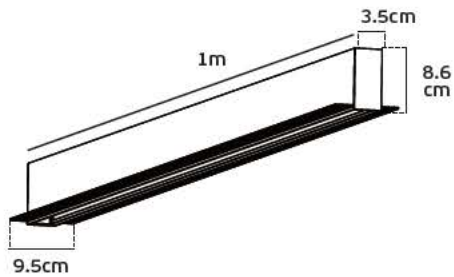

4d. Apply plaster on the track