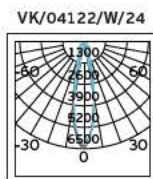

VK/04122

Product Models

Code	Model	Box
64174-270128	VK/04122/W/W/24 □ White. 3000K. 1.800lm. 20w. 24°. CRI>80	10pcs
64174-271128	VK/04122/W/C/24 □ White. 4000K. 1.800lm. 20w. 24°. CRI>80	10pcs

Details

Voltage 220-240V. Watt 20w. Type of LED COB Epistar. Beam angle 24°. Working temperature -25°C→ 45°C. Lifetime 35.000hrs. 3-phase adapter. Material Aluminium. 2 years guarantee.

IP20. 20w.

VK/04116

Product Models

Code	Model	Box
64174-232128	VK/04116/W/W/24 □ White. 3000K. 1.200lm. 15w. 24°. CRI>80	20pcs
64174-233128	VK/04116/W/C/24 □ White. 4000K. 1.200lm. 15w. 24°. CRI>80	20pcs
64174-234128	VK/04116/B/W/24 ■ Black. 3000K. 1.200lm. 15w. 24°. CRI>80	20pcs
64174-235128	VK/04116/B/C/24 ■ Black. 4000K. 1.200lm. 15w. 24°. CRI>80	20pcs

Details

Voltage 220-240V. Watt 20w. Type of LED COB Epistar. Beam angle 24°. Working temperature -25°C→ 45°C. Lifetime 35.000hrs. 3-phase adapter. Material Aluminium. 2 years guarantee.

IP20. 15w.