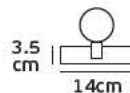

VK/02136

Product Models

Code	Model	Box
75169-370694	VK/02136/AN/W ■ Anthracite. 3000K. 110lm. 1.3w. 28°. CRI>79	12pcs
75169-369694	VK/02136/W/W □ White. 3000K. 110lm. 1.3w. 28°. CRI>79	12pcs

Details

AC Driver DC 3.7V (Included). Watt 1.3w. Beam Angle 28°. CRI>79. Type of Led CREE. Panel 2watt. Charge 6-8h. Lifetime 30.000hrs. Working temperature -20°C→45°C. No Dimmable. Material Aluminium diecast. Glass. 2 years guarantee.

IP65. 1.3w.

- » Automatically light up at night Work time >7
- » Plastic spike included

solar