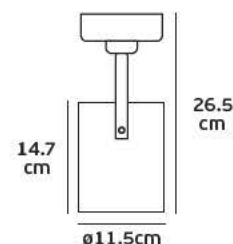

VK/04198TR

Product Models

Code	Model	Box
64174-951128	VK/04198TR/W □ White. GU10. Max 50w.	8pcs
64174-952128	VK/04198TR/B ■ Black. GU10. Max 50w.	8pcs
64174-953128	VK/04198TR/G ■ Grey. GU10. Max 50w.	8pcs

Details

Voltage 240V. Max watt 50w. ES111/R111. Material Aluminium. 3-phase adapter.

IP20. 240V.

VK/04199TR

Product Models

Code	Model	Box
64174-954128	VK/04199TR/W □ White. GU10. Max 50w.	8pcs
64174-955128	VK/04199TR/B ■ Black. GU10. Max 50w.	8pcs

Details

Voltage 240V. Max watt 50w. ES111/R111. Material Aluminium. 3-phase adapter.

IP20. 240V.