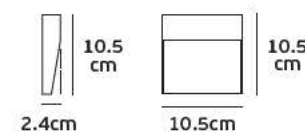

VK/02148

Product Models

Code	Model	Box
75169-328997	VK/02148/W/W □ White. 3000K. 22lm. 3w. CRI>80	1pc
75169-329997	VK/02148/AN/W ■ Anthracite. 3000K. 22lm. 3w. CRI>80	1pc

Details

Voltage 220-240V. Watt 3w. CRI>80. Type of Led SMD. Working temperature -20°C → 40°C. Lifetime 50.000hrs. No Dimmable. Material Die casting aluminium + PC.

IP54. 3w.

VK/02149

Product Models

Code	Model	Box
75169-330997	VK/02149/W/W □ White. 3000K. 22lm. 3w. CRI>80	1pc
75169-331997	VK/02149/AN/W ■ Anthracite. 3000K. 22lm. 3w. CRI>80	1pc

Details

Voltage 220-240V. Watt 3w. CRI>80. Type of Led SMD. Working temperature -20°C → 40°C. Lifetime 50.000hrs. No Dimmable. Material Die casting aluminium + PC. 2 years guarantee.

IP54. 3w.