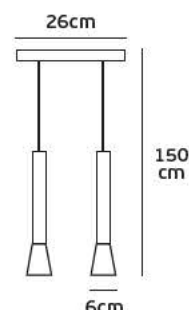

Details

Voltage 240V. Max watt 2x35w. GU10/Par16. Working temperature -20°C ~ 40°C. Cable 1.20 m + ceiling plate. Material Aluminium, metal.

⚡ IP20. GU10.