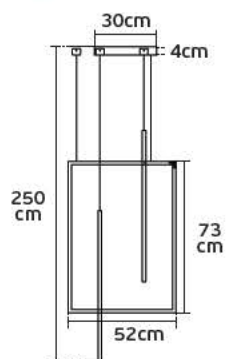

Details

Led Pendant Light 220V. Watt 100w. CRI>80. IP Rating IP20. Type of Led Epistar.
Driver Mean well. Dimmable No. Lifetime 50.000hrs. Working temperature -20°C → 60°C.
Material Aluminium+acrylic. 3 years guarantee.

IP20. 100w.