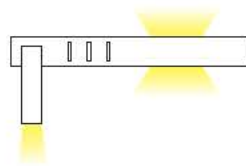

Wall lights LED

VK/04231/40/L

Product Models

Code	Model	Box
64171-264727	VK/04231/W/W/40/L □ White. 3200K. 690lm. 3w & 2x6w. 25°. CRI>70.	1pc
64171-265727	VK/04231/B/W/40/L ■ Black. 3200K. 690lm. 3w & 2x6w. 25°. CRI>70.	1pc

Details

Voltage 220-240V. Watt 3w & 12w. CRI>70. Type of LED SMD Samsung 3535/Edison 2835. Beam angle 25°. No dimmable. Lifetime 30.000hrs. Working temperature -20°C → 45°C. Material Aluminium, iron, acrylic. 2 years guarantee.

IP20. 3w & 2x6w.