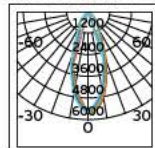

Details

Voltage 220-240V. Watt 30w. Type of LED COB Citizen. Beam angle 36°. Clicks 25.000. Working temperature -25°C → 45°C. Lifetime 50.000hrs. 3-phase adapter. Material Aluminium.

IP20. 30w.

5 years guarantee

VK/04021/W/36