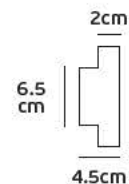

Details

AC Driver 220-240V (Included). Watt 10w. Beam Angle 348°. CRI>80. Type of Led SMD 2835. Lifetime 30.000hrs. No Dimmable. Working temperature -20°C→45°C. Material Aluminium. 2 years guarantee.

IP54. 10w.