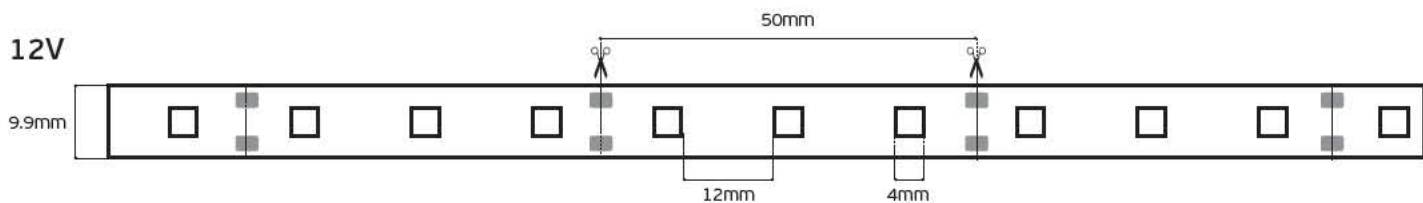

VK/5050/60 12V

Product Models

Code	Model	Voltage	Color	Lumen/m	CRI	Power/m	Box
78001-246123	VK/12/5050/WW/60	12V	2700K	1.440lm/m	CRI>80	14.4w/m	5m/roll
78001-038719	VK/12/5050/W/60	12V	3000K	1.440lm/m	CRI>80	14.4w/m	5m/roll
78001-247123	VK/12/5050/C/60	12V	4000K	1.440lm/m	CRI>80	14.4w/m	5m/roll
78001-037719	VK/12/5050/D/60	12V	6000K	1.440lm/m	CRI>80	14.4w/m	5m/roll
78001-112719	VK/12/5050/BL/60	12V	BLUE	1.008lm/m	CRI>80	14.4w/m	5m/roll
78001-113719	VK/12/5050/R/60	12V	RED	1.008lm/m	CRI>80	14.4w/m	5m/roll
78001-114719	VK/12/5050/Y/60	12V	YELLOW	1.008lm/m	CRI>80	14.4w/m	5m/roll
78001-115719	VK/12/5050/GR/60	12V	GREEN	1.008lm/m	CRI>80	14.4w/m	5m/roll
78001-251123	VK/12/5050/A/60	12V	AMBER	1.008lm/m	CRI>80	14.4w/m	5m/roll
78001-252123	VK/12/5050/P/60	12V	PURPLE	1.008lm/m	CRI>80	14.4w/m	5m/roll

Details

Led type SMD 5050. Watt 14.4w/m. Led qty 60pcs/m. CRI>80. Tape on back 3M. Working temperature -25°C → 60°C. Storage temperature -40°C → 80°C. 2 years guarantee.