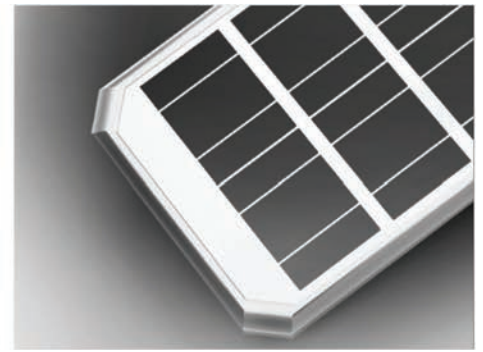

VK/02168/20/D

VK/02168/40/D

VK/02168/60/D

VK/02168/80/D

High lumen LEDs
190lm/w

Battery Pack
Easy to maintain

Monocrystalline
Solar charging efficiency:>21%

High lumen LEDs
190lm/w