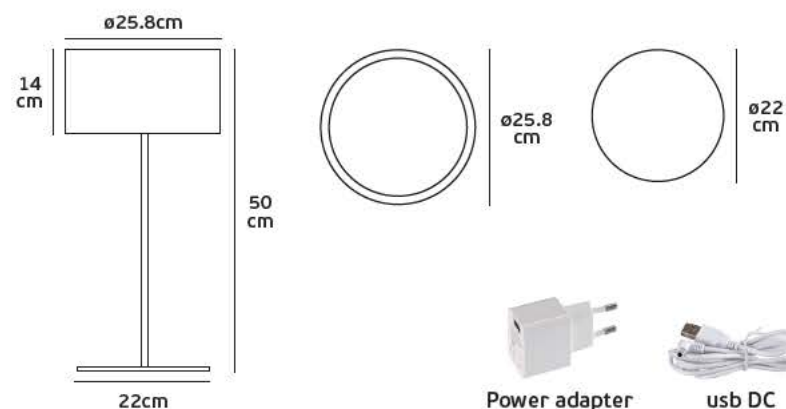

VK/03212

Product Models

Code	Model	Box
61171-248694	VK/03212/W/W □ White. 3000K. 393lm. 4.5w. 43°. CRI>84	1pc
61171-247694	VK/03212/B/W ■ Black. 3000K. 393lm. 4.5w. 43°. CRI>84	1pc

Details

Portable led light. Voltage 3x2200mAh lithium battery. Charge 9 hours. Work time 9 hours. Location Outdoor Table. CRI>84. IP Rating IP54. With Touch switch. Dimmable. Working temperature -20 ~ 50°C. Material Die-cast Aluminum. 2 years guarantee.

IP54. 4.5w.