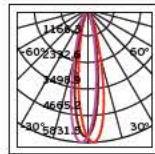

Details

Led magnetic track light DC driver 48V (included). Watt 18w. CRI>90. IP Rating IP20
Type of Led CREE with driver. Dimmable 1-10V. Lifetime 50.000 hrs
Working temperature < 45°C. Material Aluminium. 2 years guarantee.

IP20. 18w.