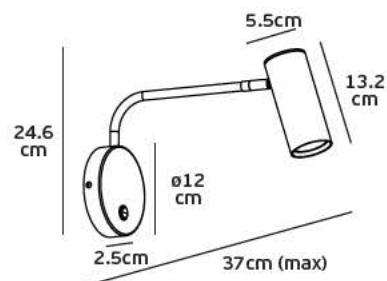

Details

Voltage 240V. Max watt 35w. Working temperature -20°C→ 45°C. Material Aluminium. IP Rating IP20.