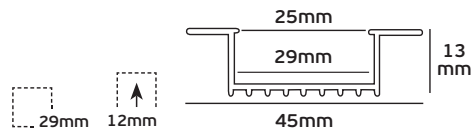

Details

Charged per meter. Available 2m.
Material Aluminium.