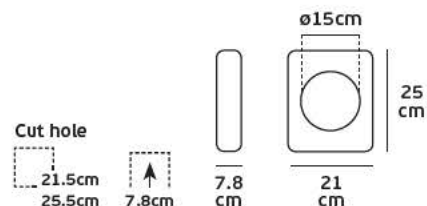

Details

Voltage 240V. Max watt 35w. GU10. Material Gypsum. Possibility to paint.

IP20. GU10.