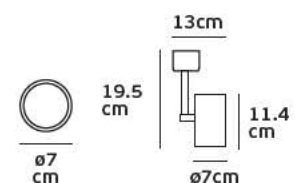

VK/04043WA

Product Models

Code	Model	Box
64174-304269	VK/04043WA/W □ White. GU10. Max 35w.	1pc
64174-302269	VK/04043WA/B ■ Black. GU10. Max 35w.	1pc
64174-305269	VK/04043WA/VE ■ Venge. GU10. Max 35w.	1pc
64174-303269	VK/04043WA/MC ■ Brushed chrome. GU10. Max 35w.	1pc

Details

Voltage 240V. Max watt 35w. GU10/Par16. Material Aluminium. IP Rating IP20.

⏚ | ⚡ IP20. GU10.

VK/03094CE

Product Models

Code	Model	Box
64174-011108	VK/03094CE/BGD ■ Black+Gold. GU10. Max 35w.	24pcs

Details

Voltage 240V. Max watt 35w. GU10/Par16. Working temperature -20°C ~ 40°C. Material Aluminium.

⏚ | ⚡ | Adjustable IP20. GU10.