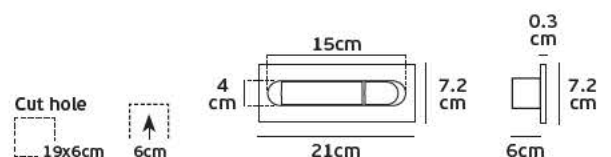

VK/04178

Product Models

Code	Model	Box
64174-021126	VK/04178/WA/W/W □ White. 3000K. 120lm. 2w. 24°. CRI>80.	10pcs
64174-022126	VK/04178/WA/W/C □ White. 4000K. 120lm. 2w. 24°. CRI>80.	10pcs
64174-023126	VK/04178/WA/AN/W ■ Anthracite. 3000K. 120lm. 2w. 24°. CRI>80.	10pcs
64174-024126	VK/04178/WA/AN/C ■ Anthracite. 4000K. 120lm. 2w. 24°. CRI>80.	10pcs

Details

AC 100-265V Driver (Included). Watt 2w. CRI>80. Beam Angle 24°.
Type of Led CREE High power. Working temperature -20°C→ 40°C.
Lifetime 50.000hrs. Material Aluminium. 2 years guarantee.

VK/04155

Product Models

Code	Model	Box
64171-064126	VK/04155/WA/B/W ■ Black matt. 3000K. 110lm. 3w. 30°. CRI>80.	36pcs
64171-065126	VK/04155/WA/W/W □ White. 3000K. 110lm. 3w. 30°. CRI>80.	36pcs

Details

AC 100-265V Driver (Included). Watt 3w. CRI>80. Beam Angle 30°. Type of Led CREE.
Working temperature -20°C→ 40°C. Lifetime 50.000hrs. Material Aluminium.
2 years guarantee.