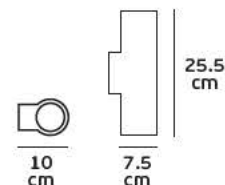

Details

Voltage 240V. Max watt 2x35w. GU10x2. Material Gypsum. Possibility to paint.

IP20. GU10.