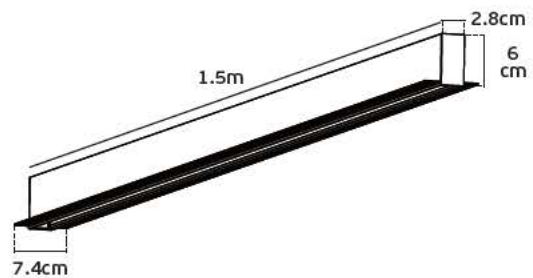

4e. After the installation of magnetic track, clean the surface