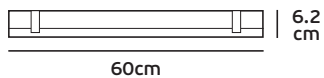

Details

Material Aluminium.