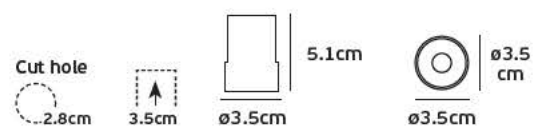

VK/04128

Product Models

Code	Model	Box
64174-015700	VK/04128/W/W □ White sanded. 3000K. 70lm. 3w. 20°. CRI>80	100pcs
64174-016700	VK/04128/W/C □ White sanded. 4000K. 100lm. 3w. 20°. CRI>80	100pcs
64174-017700	VK/04128/B/W ■ Black sanded. 3000K. 70lm. 3w. 20°. CRI>80	100pcs
64174-018700	VK/04128/B/C ■ Black sanded. 4000K. 100lm. 3w. 20°. CRI>80	100pcs

Details

AC 220-240V Driver (Included). Watt 3w. Beam Angle 20°. CRI>80. Type of Led CREE. Lifetime 30.000hrs. Clicks 15.000. Working temperature -25°C ~ 40°C. Material Aluminium. 2 years guarantee.

IP20. 3w.

VK/04146

Product Models

Code	Model	Box
64171-058738	VK/04146/W/W □ White. 3000K. 180-200lm. 3w. 15°. CRI>80	300pcs
64171-057738	VK/04146/B/W ■ Black. 3000K. 180-200lm. 3w. 15°. CRI>80	300pcs

Details

AC 220V Driver (Included). Watt 3w. Beam Angle 15°. CRI>80. Type of Led CREE XPE. Lifetime 17.500hrs. Clicks 15.000. Working temperature -25°C ~ 40°C. Material Aluminium. Dimmable. 2 years guarantee.

IP20. 3w.