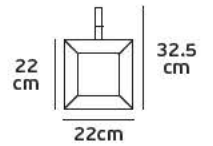

VK/02103

Product Models

Code	Model	Box
75169-331694	VK/02103/AN/W ■ Anthracite. 3000K. 737lm. 18w. PHILIPS led. 81°. CRI>84	2pcs

Details

AC Driver 200-240V (Included). Watt 18w. Beam Angle 81°. CRI>84.
Type of Led SMD PHILIPS 3030. Lifetime 30.000hrs. Working temperature -20°C→45°C.
No Dimmable. Material Aluminium. 2 years guarantee.

IP65. 18w.