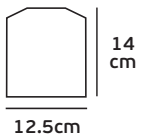

Details

AC Driver 200-240V (Included). Watt 7w. Beam Angle 70°. CRI>82. Type of Led CREE. Lifetime 30.000hrs. No Dimmable. Material Aluminium diecast. Static weight 500kg allowed. Included Recessed Plastic Box. 2 years guarantee.

IP67. 7w.