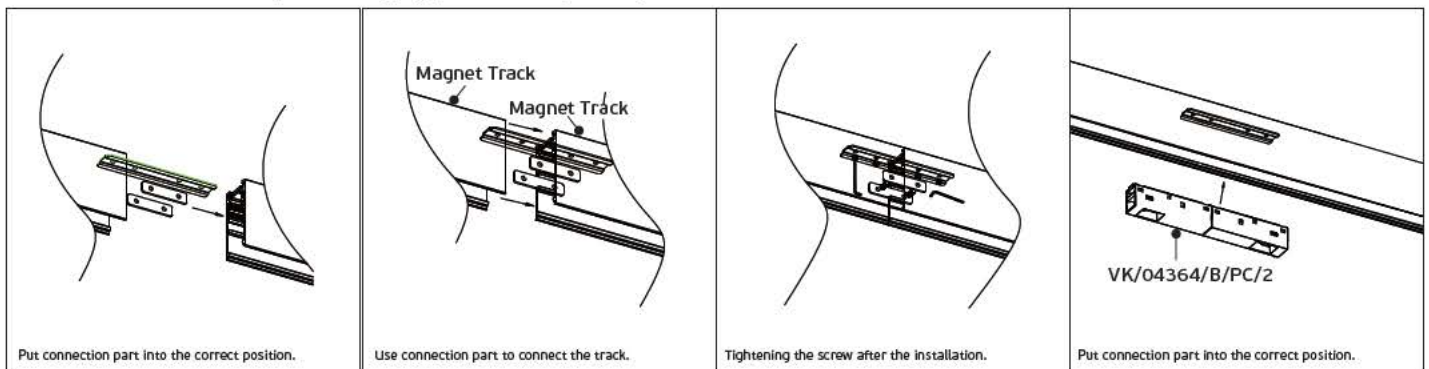

3c. Track connection diagram/Διάγραμμα σύνδεσης σε σειρά