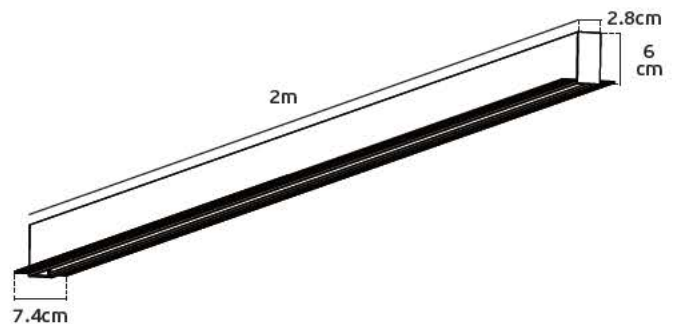

4e. After the installation of magnetic track, clean the surface