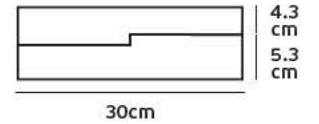

VK/04369/B

Product Models

Code	Model	Box
71164-103721	VK/04369/B ■ Black sand. 3000K. 535lm. 9w. bridgelux. led. 110°. CRI>90	1pc

Details

Led magnetic track light DC driver 48V (included). Watt 9w. CRI>90. IP Rating IP20
Type of Led [bridgelux](#). 2835 with driver. Dimmable 1-10V. Lifetime 50.000 hrs
Working temperature < 45°C. Material Aluminium. 2 years guarantee.

IP20. 9w.