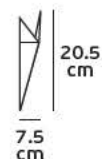

VK/04180/WA

Product Models

Code	Model	Box
75169-356695	VK/04180/WA/W/W □ White. 3000K. 390lm. 3w. 120°. CRI>80.	5pcs
75169-357695	VK/04180/WA/B/W ■ Black. 3000K. 390lm. 3w. 120°. CRI>80.	5pcs
75169-358695	VK/04180/WA/GD/W ■ Gold. 3000K. 390lm. 3w. 120°. CRI>80.	5pcs

Details

AC 220-240V Driver (Included). Watt 3w. CRI>80. Beam Angle 120°.
Type of Led CREE. Lifetime 30.000hrs. Working temperature -20°C→ 40°C. Material Iron.
2 years guarantee.

IP20. 3w.