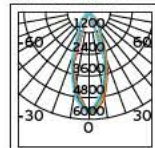

VK/04021/C/36