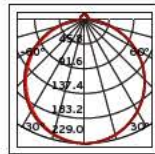

Details

Led magnetic track light DC driver 48V (included). Watt 15w. CRI>90. IP Rating IP20
Type of Led *bridgelux*. 2835 with driver. Dimmable 1-10V. Lifetime 50,000 hrs
Working temperature < 45°C. Material Aluminium. 2 years guarantee.

IP20. 15w.