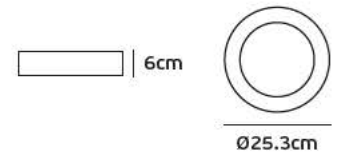

Details

AC Driver 200-240V (Included). Watt 18w. Beam Angle 108°. CRI>85.
Type of Led SMD PHILIPS 3030. Lifetime 30.000hrs. No Dimmable.
Working temperature -20°C→45°C. Material ABS PC. 2 years guarantee.

IP54. 18w.