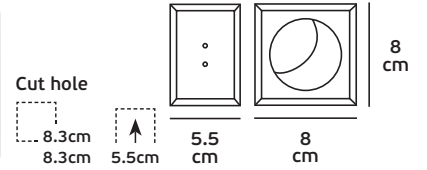

Details

Voltage 240V. Max watt 35w. GU10. Material Gypsum. Possibility to paint.

IP20. GU10.