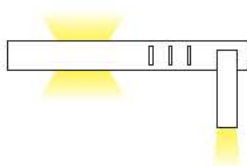

VK/04231/40/R

Product Models

Code	Model	Box
64171-276727	VK/04231/W/W/40/R □ White. 3200K. 690lm. 3w & 2x6w. 25°. CRI>70.	1pc
64171-277727	VK/04231/B/W/40/R ■ Black. 3200K. 690lm. 3w & 2x6w. 25°. CRI>70.	1pc

Details

Voltage 220-240V. Watt 3w & 12w. CRI>70. Type of LED SMD Samsung 3535/Edison 2835. Beam angle 25°. No dimmable. Lifetime 30.000hrs. Working temperature -20°C→ 45°C. Material Aluminium, iron, acrylic. 2 years guarantee.

IP20. 3w & 2x6w.