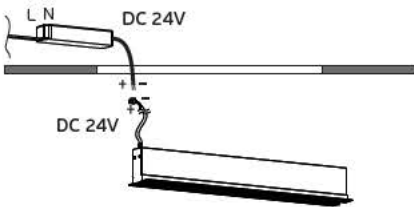

4b. Connect driver output side with track line.