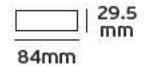

MW MEAN WELL VK/APV-16

Product Models

Code	Model	Box
78000-668255	VK/APV-16-12 1.25A. 16w. 12V.	120pcs
78000-669255	VK/APV-16-24 0.67A. 16w. 24V.	120pcs

Details

Voltage 100-240V. Watt 16w. Material Plastic housing. 2 years guarantee.

IP42. 16w.

MW MEAN WELL VK/APV-25

Product Models

Code	Model	Box
78000-670255	VK/APV-25-12 2.1A. 25w. 12V.	72pcs
78000-671255	VK/APV-25-24 1.05A. 25w. 24V.	72pcs

Details

Voltage 100-240V. Watt 25w. Material Plastic housing. 2 years guarantee.

IP42. 25w.

MW MEAN WELL VK/LPV-20

Product Models

Code	Model	Box
78000-683255	VK/LPV-20-12 1.67A. 20w. 12V.	60pcs
78000-684255	VK/LPV-20-24 0.84A. 20w. 24V.	60pcs

Details

Voltage 90-264V. Watt 20w. Material Plastic housing. 2 years guarantee.

IP67. 20w.

MW MEAN WELL VK/LPV-35

Product Models

Code	Model	Box
78000-685255	VK/LPV-35-12 3A. 35w. 12V.	40pcs
78000-686255	VK/LPV-35-24 1.5A. 35w. 24V.	40pcs

Details

Voltage 90-264V. Watt 35w. Material Plastic housing. 2 years guarantee.

IP67. 35w.