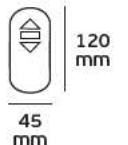

LD-250W-RF
Dimmer button-remote controller MASTER

Product Models

Code	Model	Box
12083-919002	LD-250W-RF 1 ch 21A. 252/504w. 12/24V.	1pc

Details

Voltage 12-24V. 252/504w. Material Plastic. Dimmable. 2 years guarantee.

IP20. 252/504w.

DM-400B-RF
Dimmer button-remote controller MASTER

Product Models

Code	Model	Box
12083-920002	DM-400B-RF 1 ch. 400w. 230V.	1pc

Details

Voltage 230V. 400w. Material Plastic. Dimmable. 2 years guarantee.

IP20. 400w.

DM-DGL/B
Rail Triac-Digital Dimmer

Product Models

Code	Model	Box
12084-027338	DIM-DGL/B 1000w. 180-230V.	1pc

Details

Voltage 180-230V. 700w. Material Plastic. Dimmable. 2 years guarantee.

IP20. 700w.

RF-CTRL
Remote controller MASTER

Product Models

Code	Model	Box
12083-921002	RF-CTRL 433.92MHz. 1 ch. 230V.	1pc

Details

Voltage 230V. Material Plastic. Dimmable. 2 years guarantee.

IP20. 230V.