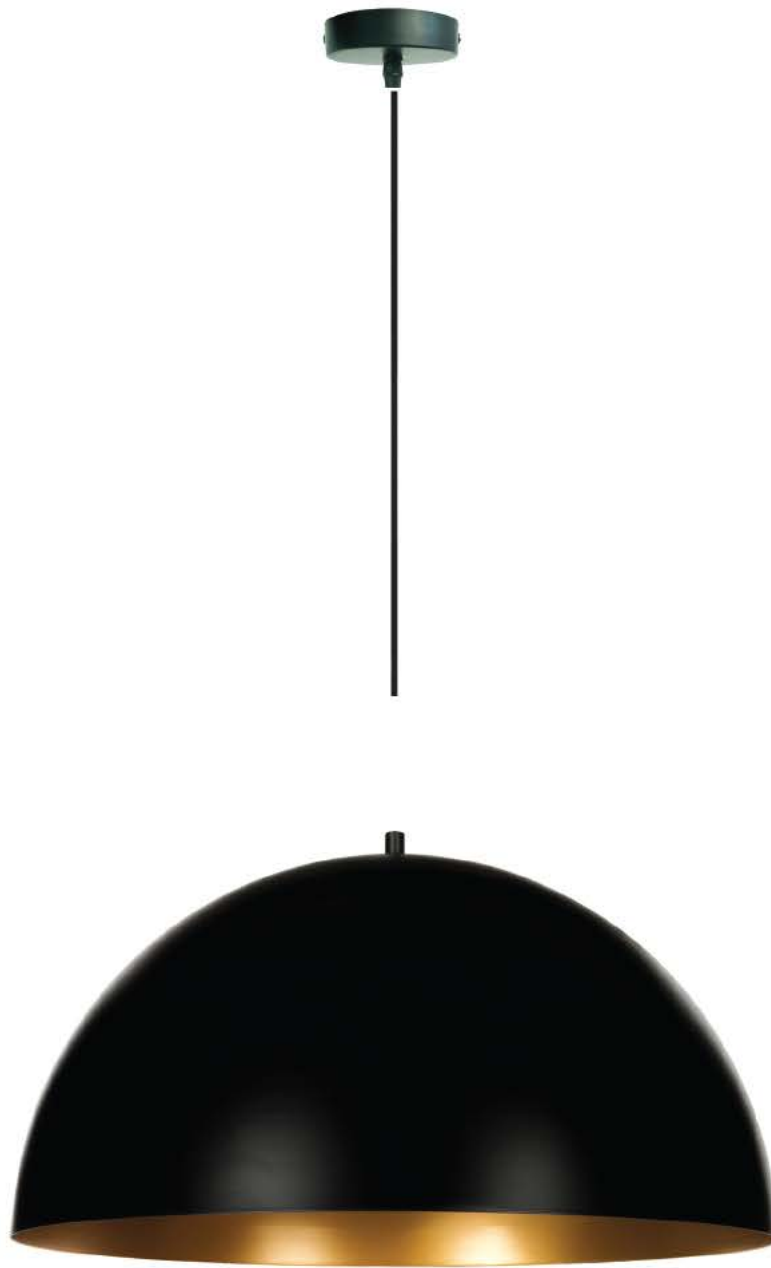

■ VK/03153/PE

Product Models

Code	Model				Box
71164-005724	VK/03153/PE/50/B-GD	■ Black-Gold	E27	Max 60w	1pc
71164-006724	VK/03153/PE/50/W-GD	□ White-Gold	E27	Max 60w	1pc

Details

Voltage 240V. Max watt 60w. E27. Working temperature -20°C ~ 40°C. Cable 2m black or white cable + black or white ceiling plate. Material Metal.

⏚ ⚡ IP20. E27.