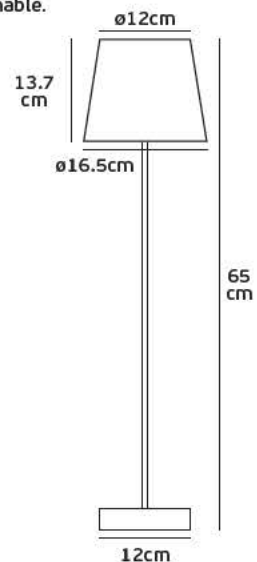

VK/02134

Product Models

Code	Model	Box
75169-366694	VK/02134/AN/W ■ Anthracite. 3000K. 565lm. 7w. 47°. CRI>84	4pcs
75169-365694	VK/02134/W/W □ White. 3000K. 565lm. 7w. 47°. CRI>84	4pcs

Details

AC Driver 220-240V (Included). Watt 7w. Beam Angle 47°. CRI>84. Type of Led CREE. Lifetime 30.000hrs. Working temperature -20°C→50°C. No Dimmable. Material Aluminium diecast, PC. 2 years guarantee.

IP65. 7w.