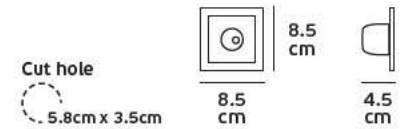

Details

AC 100-265V Driver (Included). Watt 2w. CRI>80. Beam Angle 24°.
Type of Led CREE High power. Working temperature -20°C→ 40°C.
Lifetime 50.000hrs. Material Aluminium. 2 years guarantee.