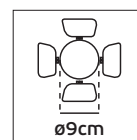

VK/87

Product Models

Code	Model	Box
71164-042111	VK/87/S ■ Silver. Base for track light VK/04109. Plastic.	40pcs
71164-041111	VK/87/W □ White. Base for track light VK/04109. Plastic.	40pcs
71164-040111	VK/87/B ■ Black. Base for track light VK/04109. Plastic.	40pcs

Details

Base for track light VK/04109.
Material Plastic.

VK/FLAPS

Product Models

Code	Model	Box
64174-273128	VK/FLAPS/D90/W □ White. Flaps. Aluminium.	50pcs
64174-274128	VK/FLAPS/D90/B ■ Black. Flaps. Aluminium.	50pcs

Details

Flaps.
Material Aluminium.