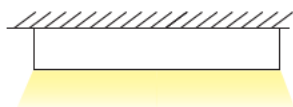

Details

Voltage 220-240V. Type of LED **TRIDONIC**. Beam angle 120°. CRI>80. Clicks 50.000. Working temperature -25°C→ 45°C. Lifetime 50.000hrs. Material Aluminium. No dimmable but can be dimmable after contact with our headquarter sales department.

5 years guarantee