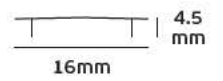

VK/K01

Product Models

Code	Model	Box
75165-039264	VK/K01/CL Clear. 2.000x16x4.5mm	100pcs
75165-062264	VK/K01/W Frost. 2.000x16x4.5mm	100pcs

Details

Suitable for: VK/01R/DEEP/TRIMLESS/AL.

Material Polycarbonate. Charged per meter. Available 2m.