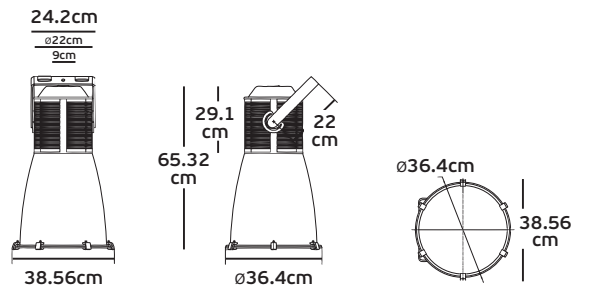

Details

Led Focus Light. Voltage 110-240V. Watt 200w. CRI>80. IP Rating IP66.
Type of Led Citizen048-2818C4. No Dimmable. Lifetime 20.000 hrs.
Working temperature -40 ~ 50°C. Material Aluminium. Driver MOSO. 2 years guarantee.

IP66. 200w.