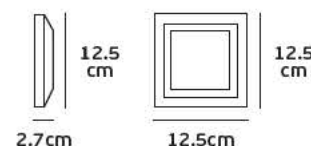

Details

Voltage 220-240V. Watt 4.5w. CRI>80. Type of Led SMD 3014. Beam Angle 120°. Lifetime 50.000hrs. Clicks 50.000. No Dimmable. Working temperature -20°C→30°C. Material ABS+PC. 1 year guarantee.

IP65. 4.5w.