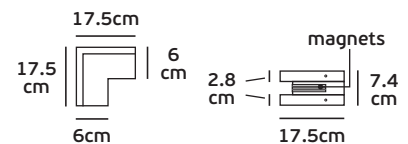

Details

Outer corner for recessed.
Track lines 48V. 2 rails link at an angle of 90°.
Material Aluminium.
Must be install VK/04364/PC to work (connector for corners).