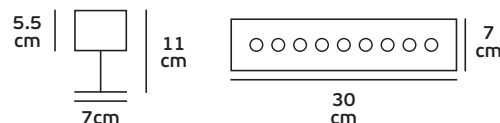

Details

Driver 85-256V (Included). Watt 9w. Beam Angle 8°-10°. CRI>80. LED CREE High 9pcs. No Dimmable. Lifetime 50.000hrs. Clicks 50.000. Working temperature -40°C→60°C. Material Aluminium. 2 years guarantee.

IP65. 9w.