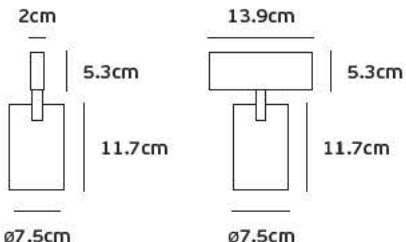

Details

Led magnetic track light with honeycomb cover DC driver 48V (included). Watt 18w. CRI>90. IP Rating IP20. Type of Led *bridgelux*. with driver. Dimmable 1-10V. Lifetime 50.000 hrs Working temperature < 45°C. Material Aluminium. 2 years guarantee.

IP20. 18w.