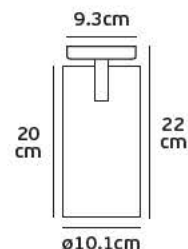

VK/04082

Product Models

Code	Model	Box
64174-224128	VK/04082/B/W ■ Black. 2700K. 2.100lm. 30w. 15°-65°. CRI>80	1pc
64174-225128	VK/04082/B/C ■ Black. 4000K. 2.100lm. 30w. 15°-65°. CRI>80	1pc

Details

Voltage 220-240V. Watt 30w. Type of LED COB Telescopic Sharp. Beam angle 15°-65°. Clicks 25.000. Working temperature -25°C→ 45°C. Lifetime 25.000hrs. 3-phase adapter. Material Aluminium. 3 years guarantee.

IP20. 30w.

VK/04082/C

VK/04109

Product Models

Code	Model	Box
64174-880111	VK/04109/W/W □ White. 3000K. 1.500lm. 20w. 110°. CRI>80	1pc
64174-883111	VK/04109/W/C □ White. 4000K. 1.600lm. 20w. 110°. CRI>80	1pc
64174-881111	VK/04109/B/W ■ Black. 3000K. 1.500lm. 20w. 110°. CRI>80	1pc
64174-884111	VK/04109/B/C ■ Black. 4000K. 1.600lm. 20w. 110°. CRI>80	1pc
64174-882111	VK/04109/S/W ■ Grey. 3000K. 1.500lm. 20w. 110°. CRI>80	1pc
64174-885111	VK/04109/S/C ■ Grey. 4000K. 1.600lm. 20w. 110°. CRI>80	1pc

Details

Voltage 100-240V. Watt 20w. Type of LED SMD 5630. Beam angle 110°. Clicks 15.000. Working temperature -25°C→ 60°C. Lifetime 50.000hrs. 3-phase adapter. Material Plastic. 2 years guarantee.

IP20. 20w.