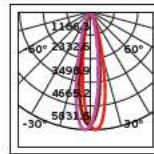

Details

Led magnetic track light DC driver 48V (included). Watt 18w. CRI>90. IP Rating IP20
Type of Led CREE with driver. Dimmable 1-10V. Lifetime 50.000 hrs
Working temperature < 45°C. Material Aluminium. 2 years guarantee.

IP20. 18w.