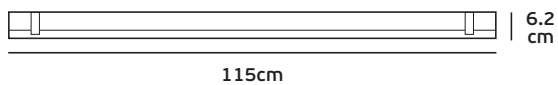

Details

Material Aluminium.