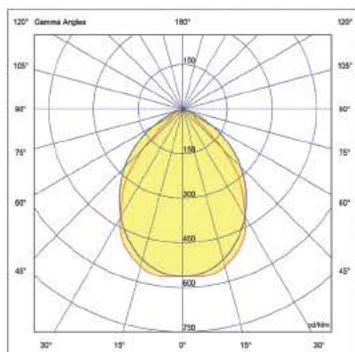

Details

700mA. 900mA. Supply Voltage 230V AC. Driver or PHILIPS (included). Watt 19w, 25w, UGR<19. Special Led board 1.4cm customed of VK Leading Light 2835 Edison. Working Temperature -25°C → 45°C. CRI>80. Material Metal body, electrostatically painted in white color, 99.85% clear mirror. PMMA Diffuser. Transmission 92%. Beam angle 130°. Lifetime 100.000hrs. Clicks 100.000. 5 years guarantee.

IP20. 19w. 25w.

VK/04289/W/W