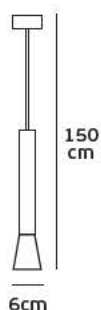

Product Models

Code	Model	Box
75169-252108	VK/03105PE/W □ White sanded. GU10. Max 35w.	20pcs
75169-253108	VK/03105PE/B ■ Black sanded. GU10. Max 35w.	20pcs

Product Models

Code	Model	Box
75169-254108	VK/03105PE/2/W □ White sanded. GU10x2. Max 2x35w.	10pcs
75169-255108	VK/03105PE/2/B ■ Black sanded. GU10x2. Max 2x35w.	10pcs

Details

Voltage 240V. Max watt 35w. GU10/Par16. Working temperature -20°C ~ 40°C. Cable 1.20 m + ceiling plate. Material Aluminium, metal.

⚡ IP20. GU10.

Details

Voltage 240V. Max watt 2x35w. GU10/Par16. Working temperature -20°C ~ 40°C. Cable 1.20 m + ceiling plate. Material Aluminium, metal.

⚡ IP20. GU10.