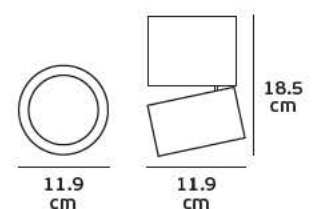

VK/03109CE

Product Models

Code	Model	Box
64174-024108	VK/03109CE/W □ White. GU10. Max 50w.	10pcs
64174-025108	VK/03109CE/B ■ Black. GU10. Max 50w.	10pcs

Details

Voltage 240V. Max watt 50w. GU10/ES111. Working temperature -20°C ~ 40°C.
Material Aluminium.

IP20. GU10/ES111.

VK/03097CE

Product Models

Code	Model	Box
64174-016108	VK/03097CE/W □ White. GU10. Max 50w.	20pcs
64174-017108	VK/03097CE/B ■ Black. GU10. Max 50w.	20pcs

Details

Voltage 240V. Max watt 50w. GU10/ES111. Working temperature -20°C ~ 40°C.
Material Aluminium.

IP20. GU10/ES111.