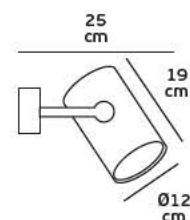

VK/04351G/WA

Product Models

Code	Model	Box
64174-511269	VK/04351G/WA/W □ White. GU10. Max 35w.	1pc
64174-707269	VK/04351G/WA/B ■ Black. GU10. Max 35w.	1pc
64174-708269	VK/04351G/WA/GD ■ Gold. GU10. Max 35w.	1pc

Details

Voltage 240V. Max watt 35w. GU10/Par16. Working temperature -20°C ~ 40°C. Material Aluminium.

IP20. GU10.

VK/04053WA

Product Models

Code	Model	Box
64174-420269	VK/04053WA/B/L ■ Black. GU10. Max 50w.	1pc
64174-421269	VK/04053WA/W/L □ White. GU10. Max 50w.	1pc
64174-422269	VK/04053WA/G/L ■ Grey. GU10. Max 50w.	1pc
64174-423269	VK/04053WA/AN/L ■ Anthracite. GU10. Max 50w.	1pc
64174-424269	VK/04053WA/MC/L ■ Brushed chrome. GU10. Max 50w.	1pc

Details

Voltage 240V. Max watt 50w. GU10/R111. Material Aluminium. IP Rating IP20.

IP20. GU10.