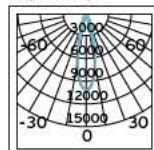

VK/04081/C