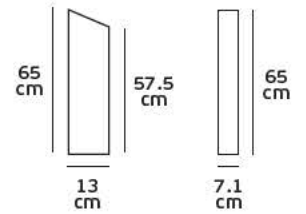

VK/02099

Product Models

Code	Model	Box
75169-325694	VK/02099/AN/W ■ Anthracite. 3000K. 95lm. 3x3w. 70°. CRI>81	4pcs

Details

AC Driver 100-240V (Included). Watt 3x3w. Beam Angle 70°. CRI>81.
Type of Led CREE XBD. Lifetime 30.000hrs. Working temperature -20°C→45°C.
No Dimmable. Material Aluminium. 2 years guarantee.

IP54. 3x3w.