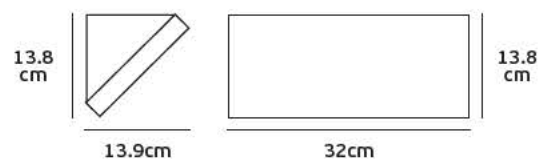

VK/02067

Product Models

Code	Model	Box
75169-333692	VK/02067/G/C ■ Grey, 4000K, 700lm, 12w, 120°. CRI>80	10pcs

Details

Voltage 230V. Watt 12w. CRI>80. Type of Led SMD 2835. Beam Angle 120°. Lifetime 30.000hrs. No Dimmable. Working temperature -20°C→45°C. Material ABS & PC housing and PC diffuser. 2 years guarantee.

IP65. 12w.

VK/02068

Product Models

Code	Model	Box
75169-334692	VK/02068/G/C ■ Grey, 4000K, 1.500lm, 24w, 120°. CRI>80	6pcs

Details

Voltage 230V. Watt 24w. CRI>80. Type of Led SMD 2835. Beam Angle 120°. Lifetime 30.000hrs. No Dimmable. Working temperature -20°C→45°C. Material ABS & PC housing and PC diffuser. 2 years guarantee.

IP65. 24w.