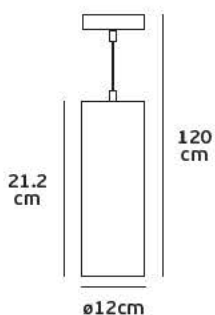

VK/03163

Product Models

Code	Model	Box
75169-007733	VK/03163/B ■ Black sanded. E27. Max 40w.	1pc

Details

Voltage 240V. Max watt 40w. E27. Working temperature -20°C ~ 40°C. Cable 1 m + ceiling plate. Material Metal.

⏚ ⚡ IP20. E27.