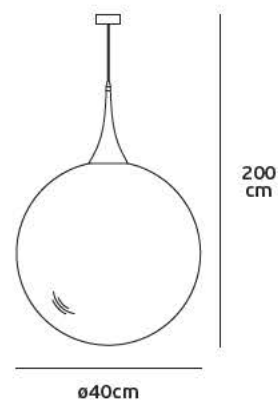

Details

Voltage 240V. Max watt 60w. E27. Working temperature -20°C ~ 40°C. Cable 1.80 m + ceiling plate. Material Glass milky.

IP20. E27.