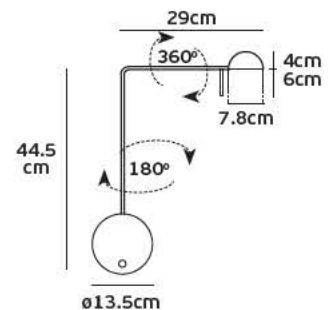

Details

AC 220-240V Driver (Included). Watt 7w. CRI>82. Type of Led SMD 5730. Working temperature -20°C → 30°C. Lifetime 50.000hrs. Clicks 30.000. Material Aluminium. 2 years guarantee.