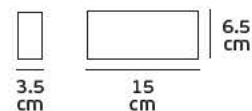

Details

AC 220-240V Driver (Included). Watt 5w. CRI>80. Beam Angle Diffuse light.
Type of Led Bridgelux 2835. Lifetime 50.000hrs. Working temperature <45°C.
Material Aluminium. 2 years guarantee.