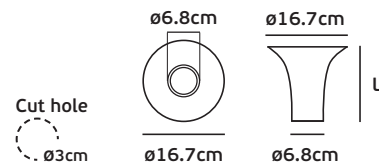

Details

Voltage 240V. Max watt 35w. GU10. Material Gypsum. Possibility to paint.

IP20. GU10.