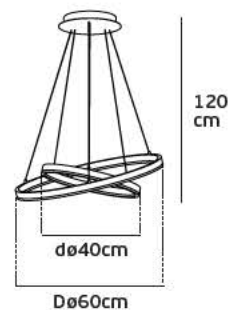

Details

AC 200-240V. Watt 74w. Type of Led SMD 2835. Working temperature -20°C ~ 60°C. Lifetime 50.000hrs. Material Aluminium+Acrylic. 2 years guarantee.

IP20. 74w.