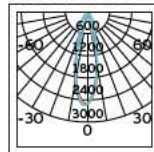

VK/04119/C/24