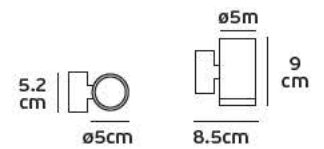

Details

Voltage 240V. Max watt 35w. GU10. Material Brass/Glass.

IP65. GU10.

Mini lamp MR11-GU10 is placed, not included