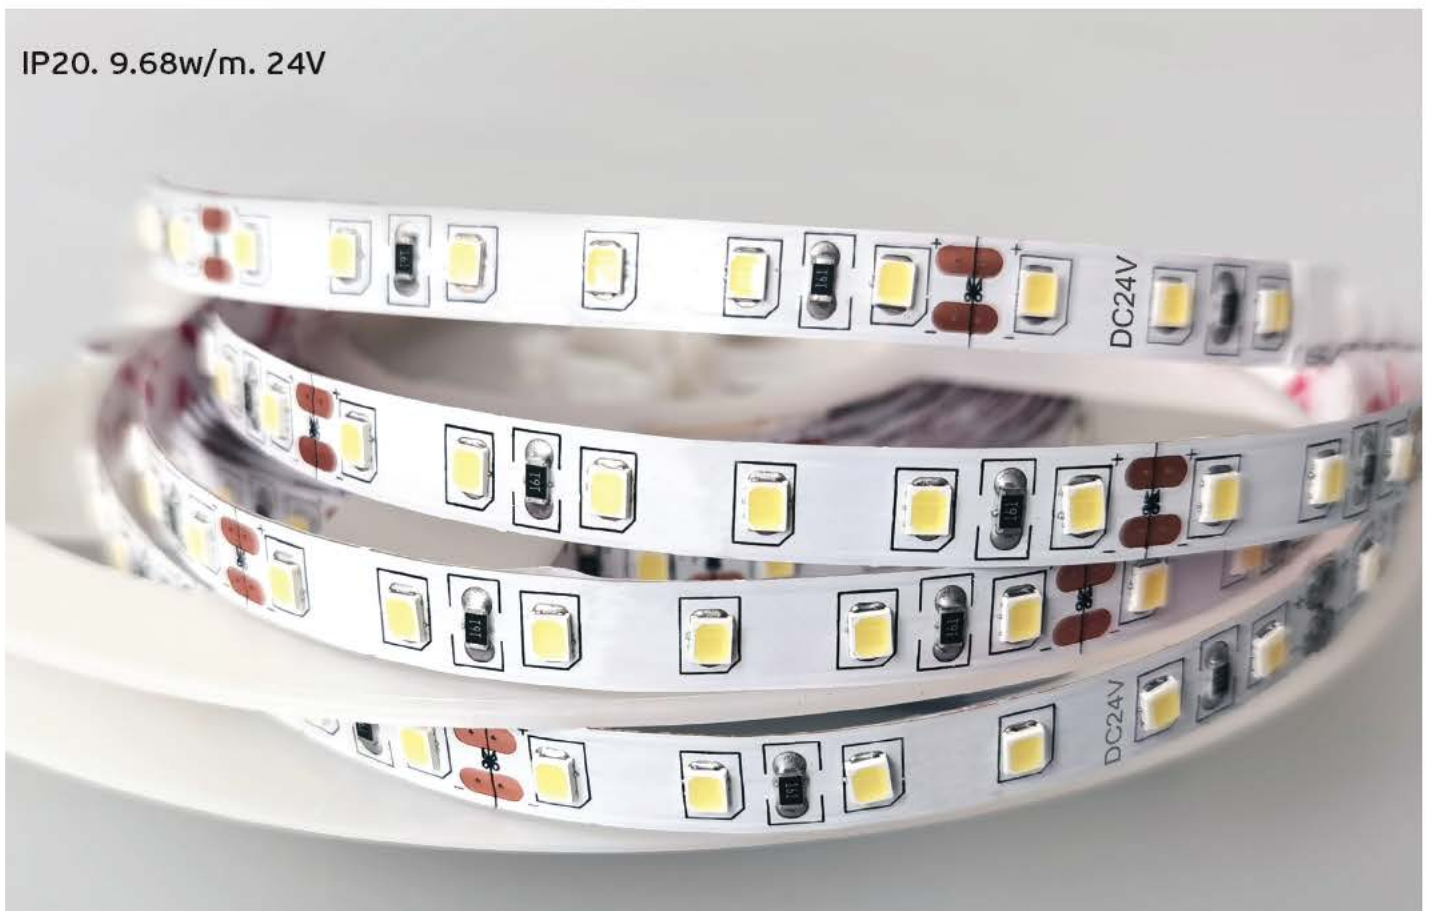

IP20. 9.68w/m. 24V