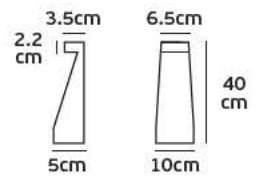

VK/02102

Product Models

Code	Model	Box
75169-329694	VK/02102/AN/W ■ Anthracite. 3000K. 303lm. 7w. 50°. CRI>82	8pcs

Details

AC Driver 100-240V (Included). Watt 7w. Beam Angle 50°. CRI>82.
Type of Led COB CREE 1304. Lifetime 30.000hrs. Working temperature -20°C→45°C.
No Dimmable. Material Aluminium. 2 years guarantee.

IP65. 7w.