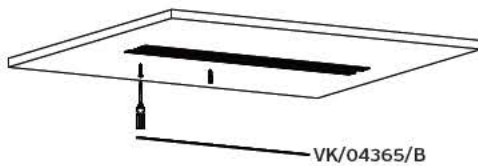

4d. Put the magnetic track into the installation hole, then fix the magnetic track by screws, and put decoration cover into the magnetic track to avoid touch dust