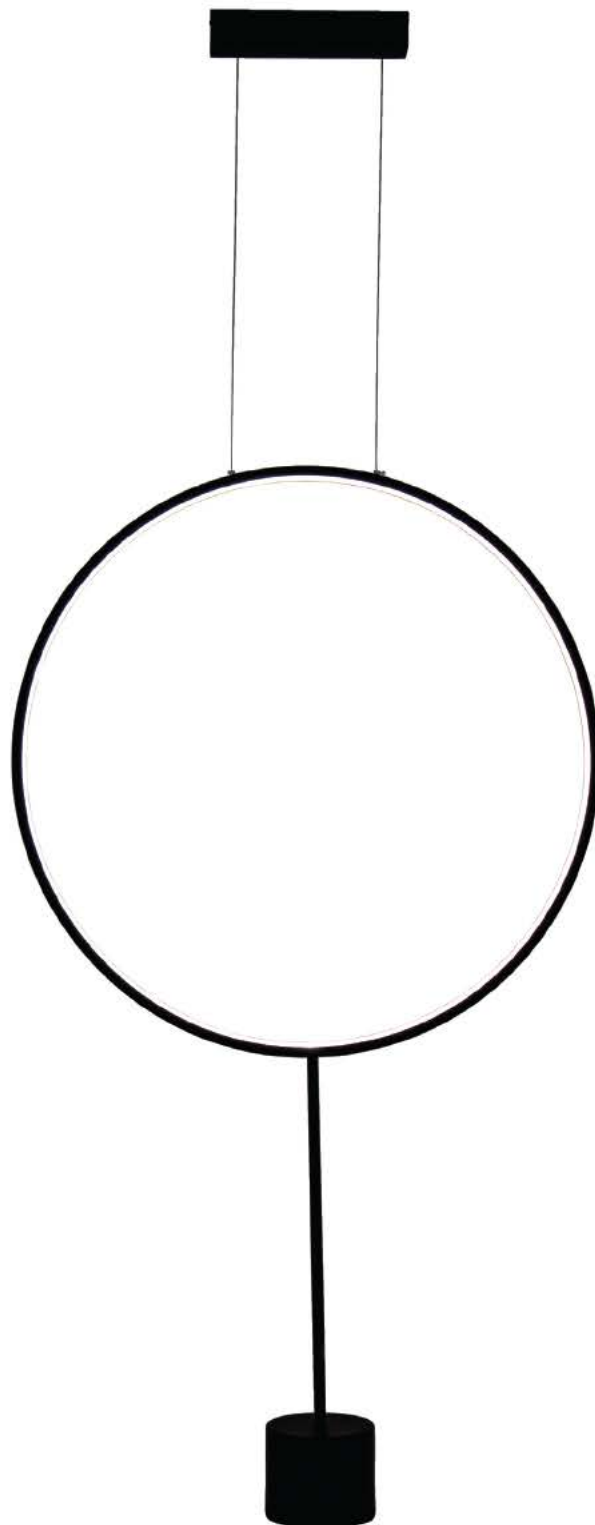

VK/04400

Product Models

Code	Model	E
71164-017724	VK/04400/B/W ■ Matt Black. 3000K. 2.070lm. 19w. . CRI>80	E

Details

Led Pendant Light 220-240V. Watt 19w. CRI>80. Type of Led 2835 with driver. Dimmable Euchip Triac. Lifetime 20.000hrs. Working temperature -20°C → 40°C. Material Iron+aluminium+acrylic, cable 1.4m.

IP20. 19w.

5 years guarantee