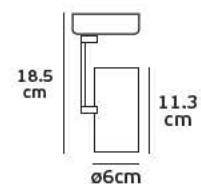

VK/04351G/TR

Product Models

Code	Model	Box
64174-699269	VK/04351G/TR/W □ White. GU10. Max 35w.	1pc
64174-700269	VK/04351G/TR/B ■ Black. GU10. Max 35w.	1pc
64174-701269	VK/04351G/TR/G ■ Grey. GU10. Max 35w.	1pc

Details

Voltage 230V. Max watt 35w. Par16 or module . Material Aluminium. 3-phase adapter.

IP20. 230V.

VK/04043TR

Product Models

Code	Model	Box
64174-300269	VK/04043TR/W □ White. GU10. Max 35w.	1pc
64174-298269	VK/04043TR/B ■ Black. GU10. Max 35w.	1pc
64174-299269	VK/04043TR/MC ■ Brushed Chrome. GU10. Max 35w.	1pc

Details

Voltage 240V. Max watt 35w. Par16. Material Aluminium. 3-phase adapter.

IP20. 240V.