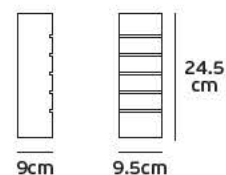

Details

Voltage 240V. Max watt 40w. E14. Material Gypsum. Possibility to paint.

IP20. E14.