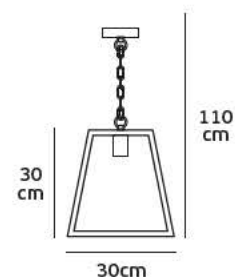

VK/03154PE

Product Models

Code	Model	Box
71164-007724	VK/03154PE/B ■ Black. E27. Max 40w.	1pc

Details

Voltage 240V. Max watt 40w. E27. Working temperature -20°C ~ 40°C.
Cable 1m black/chain + black ceiling plate. Material Metal, glass.

IP20. E27.

VK/03156/WA

Product Models

Code	Model	Box
71164-009724	VK/03156/WA/B ■ Black. E27. Max 40w.	1pc

Details

Voltage 240V. Max watt 40w. E27. Working temperature -20°C→ 40°C. Material Metal, glass.
IP Rating IP20.

IP20. E27.