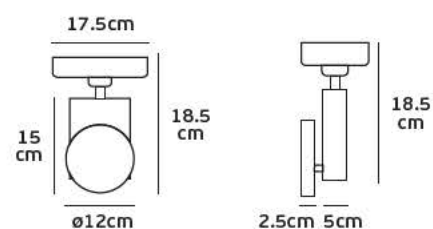

VK/03025

Product Models

Code	Model	Box
64174-217128	VK/03025/W □ White. G53. Max 50w.	1pc
64174-218128	VK/03025/B ■ Black. G53. Max 50w.	1pc
64174-219128	VK/03025/G ■ Grey. G53. Max 50w.	1pc

Details

Voltage 240V. Max watt 50w. ES111/R111. Material Aluminium. 3-phase adapter.

IP20. 240V.

VK/03183TR

Product Models

Code	Model	Box
64174-944121	VK/03183TR/W □ White. E27. Max 50w.	1pc
64174-945121	VK/03183TR/B ■ Black. E27. Max 50w.	1pc

Details

Voltage 240V. Max watt 50w. Par30. Material Aluminium, Steel. 3-phase adapter.

IP20. 240V.