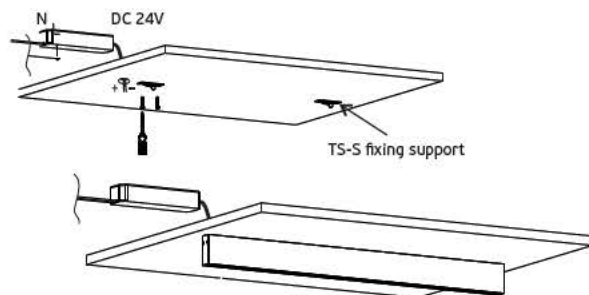

surface/pendant

Details

Magnetic surface mounted track line 24V. Length 1-2m. IP Rating IP20.
Working temperature < 45°C. Material Aluminium.

IP20.

surface

A. Use screw fix TS-S installation support on the ceiling.