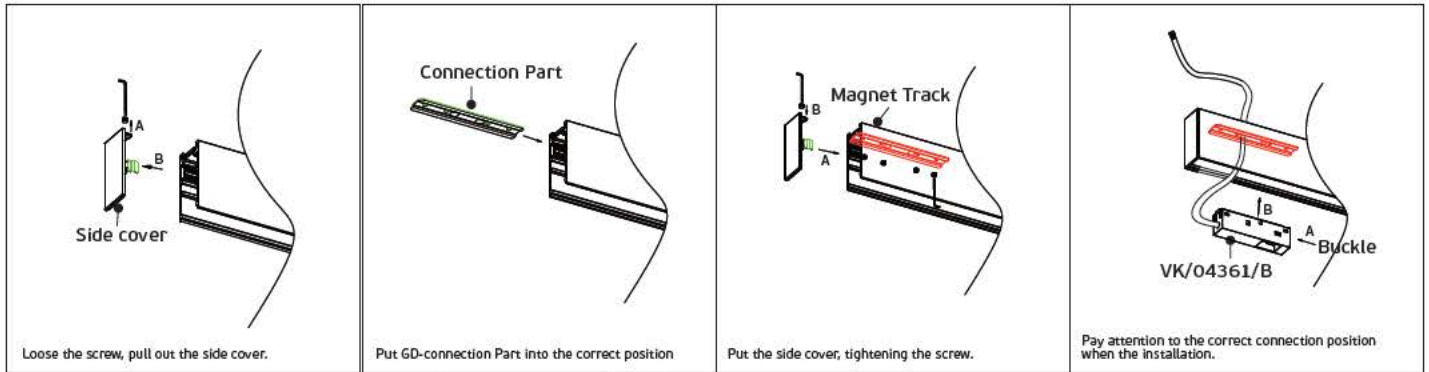

Διάγραμμα σύνδεσης track φωτιστικών 48V 3. Track connection diagram 48V

3a. Power head connection diagram/Διάγραμμα σύνδεσης παροχής ενέργειας