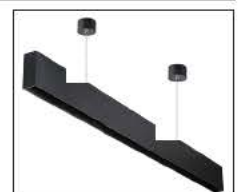

Power Connection accessory for magnetic recessed track. Material Aluminium.

VK/04203TR/SRK

Product Models

Code	Model	Box
71164-007721	VK/04203TR/SRK ■ Sand Black. 1m hanging kit.	1pc

Details

Material Aluminium. 1m hanging kit.