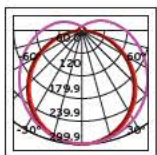

Details

Led magnetic track light DC driver 48V (included). Watt 20w. CRI>90. IP Rating IP20 Type of Led 2835 with driver. Dimmable 1-10V. Lifetime 50.000 hrs Working temperature < 45°C. Material Aluminium. 2 years guarantee.

IP20. 20w.