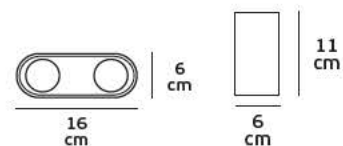

VK/03108CE

Product Models

Code	Model	Box
75169-266108	VK/03108CE/W □ White sanded. GU10x2. Max 2x35w.	20pcs
75169-267108	VK/03108CE/B ■ Black sanded. GU10x2. Max 2x35w.	20pcs

Details

Voltage 240V. Max watt 35w. GU10/Par16. Working temperature -20°C ~ 40°C.
Material Aluminium.

IP20. GU10.