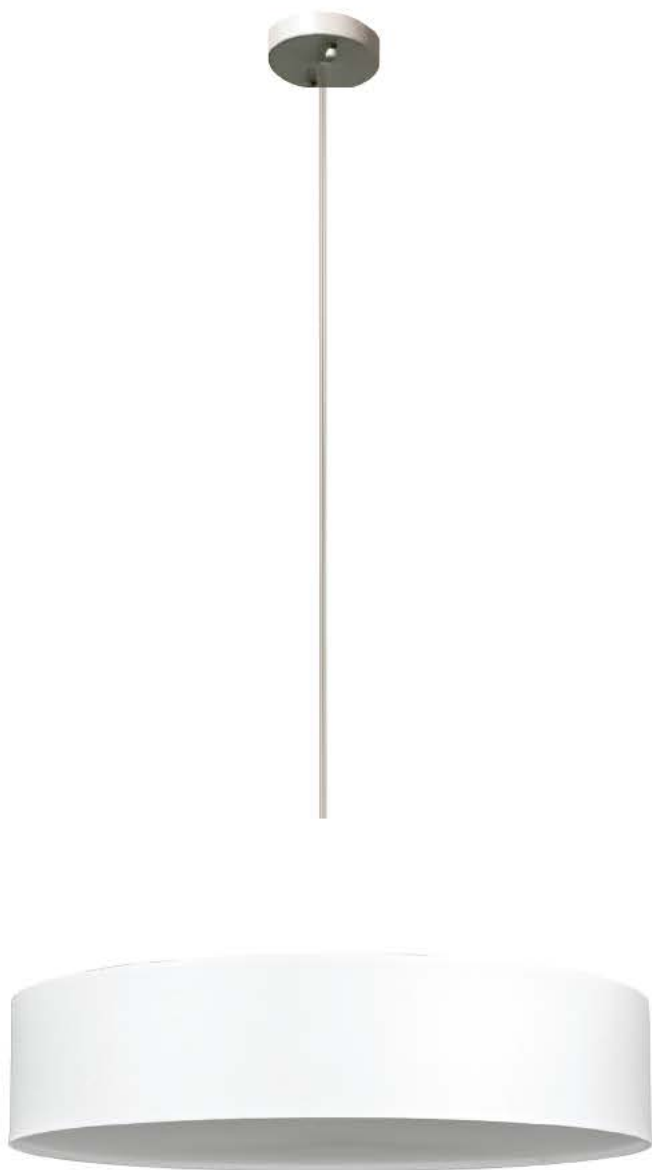

VK/03099PE

VK/03100PE

Product Models

Product Models

Code	Model	Box
71164-005108	VK/03099PE/W □ White. E27x3. Max 3x42w.	1pc

Code	Model	Box
71164-006108	VK/03100PE/W □ White. E27. Max 60w.	1pc

Details

Voltage 240V. Max watt 3x42w. E27x3. Working temperature -20°C ~ 40°C. Cable 1 m + ceiling plate. Material Fabric, metal, PMMA.

Details

Voltage 240V. Max watt 60w. E27. Working temperature -20°C ~ 40°C. Cable 1 m + ceiling plate. Material Fabric, metal, PMMA.

⏚ ⚡ IP20. E27.

⏚ ⚡ IP20. E27.