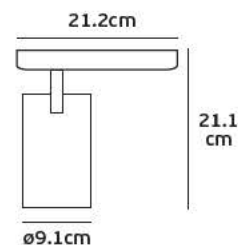

VK/04107

Product Models

Code	Model	Box
64174-285128	VK/04107/W/W □ White. 3000K. 3.775lm. 55w. 90°. CRI>80	1pc
64174-231128	VK/04107/W/C □ White. 4000K. 3.775lm. 55w. 90°. CRI>80	1pc
64174-286128	VK/04107/B/W ■ Black. 3000K. 3.775lm. 55w. 90°. CRI>80	1pc
64174-276128	VK/04107/B/C ■ Black. 4000K. 3.775lm. 55w. 90°. CRI>80	1pc

Details

Voltage 220-240V. Watt 45w. Type of LED SMD 2835. Beam angle 90°. Working temperature -25°C→ 45°C. Lifetime 50.000hrs. 3-phase adapter. Material Aluminium. 2 years guarantee.

IP20. 45w.

VK/04081

Product Models

Code	Model	Box
64174-220128	VK/04081/W/W/24 □ White. 3000K. 2.100lm. 30w. 24°. CRI>80	1pc
64174-221128	VK/04081/W/C/24 □ White. 4000K. 2.100lm. 30w. 24°. CRI>80	1pc
64174-222128	VK/04081/B/W/24 ■ Black. 3000K. 2.100lm. 30w. 24°. CRI>80	1pc
64174-223128	VK/04081/B/C/24 ■ Black. 4000K. 2.100lm. 30w. 24°. CRI>80	1pc

Details

Voltage 220-240V. Watt 30w. Type of LED COB Epistar. Beam angle 24°. Clicks 25.000. Working temperature -25°C→ 45°C. Lifetime 25.000hrs. 3-phase adapter. Material Aluminium. 3 years guarantee.

IP20. 30w.