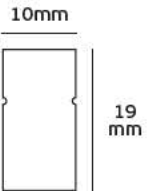

VK/24/5050W/RGB/96/19 24V

Product Models

Code	Model	Voltage	Color	Length	CRI	Power	Box
78001-641126	VK/24/5050W/RGB/96/19	24V	RGB	900lm/m	CRI>80	9w/m	10m/roll
78001-642126	VK/24/2835W/BL/140/19	24V	BLUE	900lm/m	CRI>80	9w/m	10m/roll
78001-643126	VK/24/2835W/R/140/19	24V	RED	900lm/m	CRI>80	9w/m	10m/roll
78001-644126	VK/24/2835W/GR/140/19	24V	GREEN	900lm/m	CRI>80	9w/m	10m/roll
78001-645126	VK/24/2835W/Y/140/19	24V	YELLOW	900lm/m	CRI>80	9w/m	10m/roll

Details

RGB: Led type SMD 5050. Watt 9w/m. Led qty 96pcs/m. COLORS: Led type SMD 2835. Watt 9w/m. Led qty 140pcs/m. CRI>80. Working temperature -25°C → 60°C. Storage temperature -40°C → 80°C. 2 years guarantee. Silicon, metallic brackets and end-cups including in the package