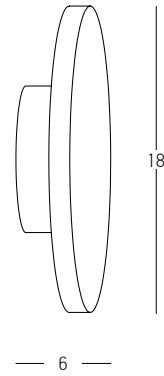

DECORATIVE LIGHTING | WALL

Power 6W
Input 220-240V, 50/60Hz
Color Temperature 3000K
Lumen 420Lm
Cri 80
Dimensions Ø: 18cm L: 6cm
Non Dimmable ☐
Material Metal - Acrylic
Color Brushed Brass / **Code 20349**