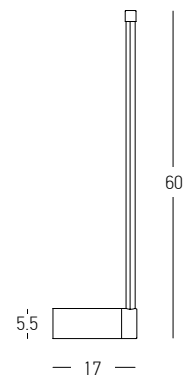

Power 12W
Input 220-240V, 50/60Hz
Color Temperature 3000K
Lumen 838Lm
Cri 80
Dimensions Ø: 1.6cm L: 17cm H: 60cm
Non Dimmable ☒
Material Aluminium - Acrylic
Special Feature Movable Profile
Color Black Matt / **Code 20114**
Color Gold Matt / **Code 20115**

Power 20W
Input 220-240V, 50/60Hz
Color Temperature 3000K
Lumen 1506Lm
Cri 80
Dimensions Ø: 1.6cm L: 17cm H: 100cm
Non Dimmable ☒
Material Aluminium - Acrylic
Special Feature Movable Profile
Color Black Matt / **Code 20116**
Color Gold Matt / **Code 20117**