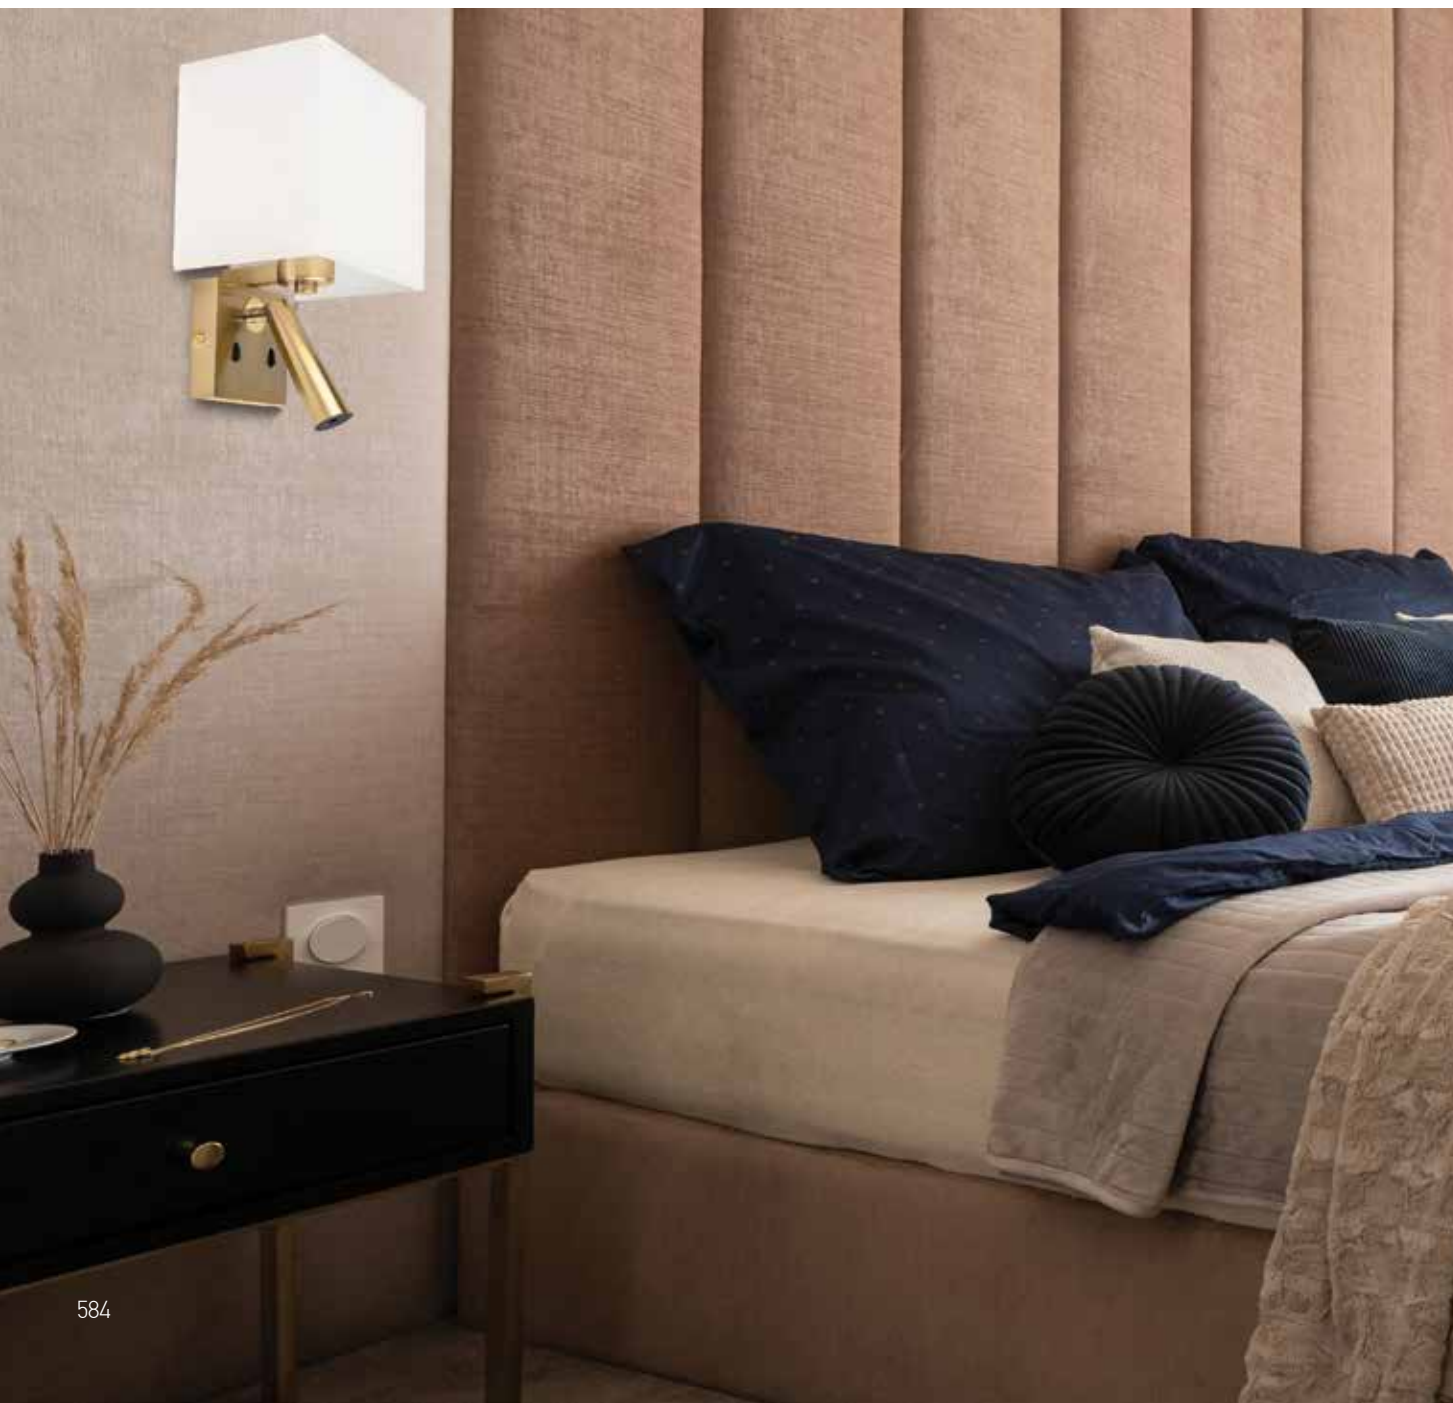

Power 3W
Input 220-240V, 50/60Hz
Color Temperature 3000K
Lumen 200Lm
Cri 80
Dimensions Ø: 10.5cm L: 11.5cm
Depth 2.7cm
Non Dimmable ☒
Switch On/Off
Material Metal - Aluminium
Cutting Hole Ø: 8.7cm
Special Feature Stick Ø: 3cm L: 11.5cm
Color Brushed Brass / **Code H71**