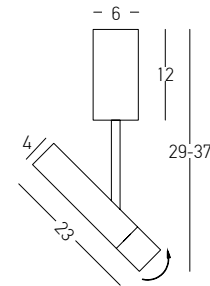

Power 4W
Input 220-240V, 50/60Hz
Color Temperature 3000K
Lumen 328Lm
Cri 80
Dimensions L: 23cm W: 6cm H: 29-37cm
Base Ø: 6cm H: 12cm
Spot Dimension Ø: 4cm L: 23cm
Non Dimmable ☒
Material Metal - Aluminium
Beam Angle 40°
Special Feature Movable Spot
Color Sandy Black - Gold / **Code 22028**

Bulb 3x GU10
Power 35W MAX
Input 220-240V, 50/60Hz
Dimensions L: 45cm W: 6cm H: 11.8cm
Base L: 45cm W: 6cm H: 3cm
Material Metal - Aluminium
Special Feature Cylinder Ø: 6cm L: 8.2cm
Color Black Matt - Brushed Brass / **Code S107**
Color Black Matt / **Code S106**

Power 7W
Input 220-240V, 50/60Hz
Color Temperature 3000K
Lumen 770Lm
Cri 80
Dimensions L: 6.5cm W: 4.5cm H: 118.5cm
Base Ø: 8cm H: 4cm
Non Dimmable ☒
Material Metal - Aluminium
Special Feature Standard Length
Cube L: 6.5cm H: 4.5cm
Movable Spot
Color Sandy Black / **Code 1929**
Color Sandy White / **Code 1930**

Bulb 1x GU10
Power 35W MAX
Input 220-240V, 50/60Hz
Dimensions Ø: 6cm H: 11.8cm
Base Ø: 6cm H: 2.8cm
Material Metal - Aluminium
Special Feature Cylinder Ø: 6cm L: 8.2cm
Color Black Matt / **Code S104**