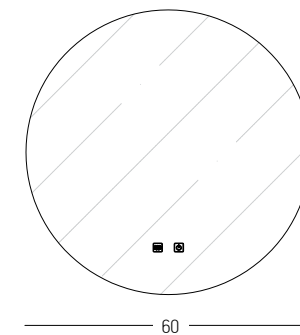

Color Mirror / **Code 22069**

**Anti Fog and
 Back Light
 Touch Switches
 On the Mirror**

Power 25W
 Input 220-240V, 50/60Hz
 Color Temperature 4000K
 Lumen 2600Lm
 Cri 80
 Dimensions Ø: 60cm W: 3.5cm
 Dimmable 
 Material Mirror - Aluminium
 Special Feature Touch Switches
 Antifog
 Back Light
 IP54