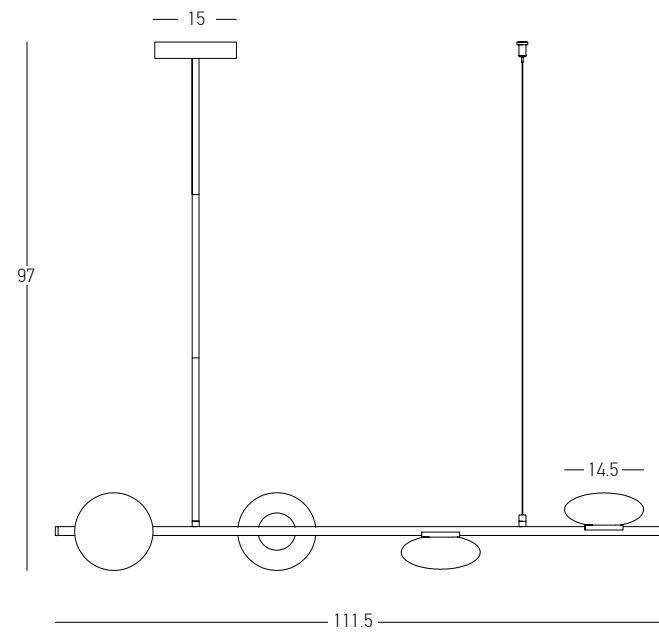

DECORATIVE LIGHTING | GLASS

Power 23W
Input 220-240V, 50/60Hz
Color Temperature 3000K
Lumen 2300Lm
Cri 90
Dimensions L: 111.5cm W: 14.5cm H: 37-67-97cm
Base Ø: 15cm H: 3.2cm
Glass Ø: 14.5cm H: 5.5cm
Non Dimmable ☒
Material Metal - Opal Glass
Color Gold Matt / **Code 22062**