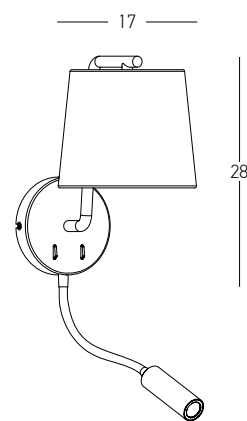

LED
Bulb 1x E27
Power 40W MAX
Input 220-240V, 50/60Hz
Color Temperature 3000K
Lumen 240Lm
Dimensions L: 25cm W: 17cm H: 28cm
Base Ø: 12cm H: 2.5cm
Non Dimmable ☒
Switch 2/Switch On-Off
Material Metal - Aluminium - Fabric Shade
Special Feature Shade Ø: 17cm H: 14.5cm
Stick Ø: 2.8cm L: 36cm
Color Black Matt / **Code H57**