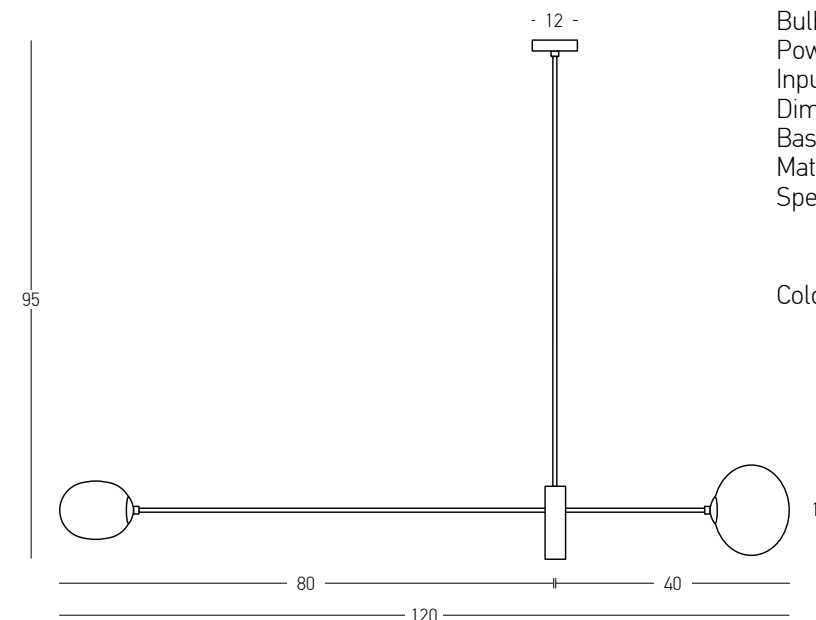

Bulb 2x G9 LED
Power 9W MAX
Input 220-240V, 50/60Hz
Dimensions L: 120cm W: 18cm H: 95cm
Base Ø: 12cm H: 2.5cm
Material Metal - Opal Glass
Special Feature Standard Length
Glass Ø: 18cm
Glass Ø: 9cm
Color Sandy Black - Painted Gold / **Code 22267**