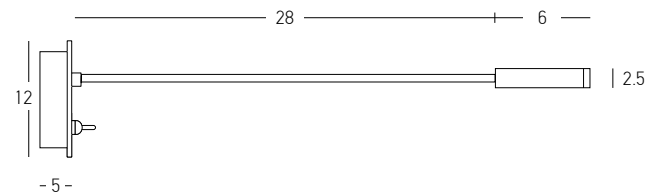

Power 3W
Input 220-240V, 50/60Hz
Color Temperature 3000K
Lumen 240Lm
Cri 80
Dimensions L: 34cm W: 4cm H: 12cm
Depth 5cm
Non Dimmable ☒
Switch On/Off
Material Metal - Aluminium
Cutting Hole 8.6x3.2cm
Special Feature Stick Ø: 2.5cm H: 6cm
Color Black / **Code H69**