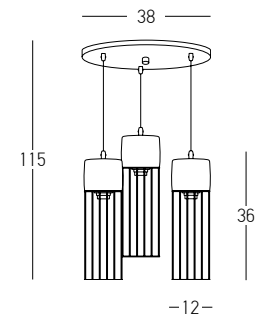

Bulb 3x E27
Power 40W MAX
Input 220-240V, 50/60Hz
Dimensions Ø: 38cm H: 115cm
Base Ø: 38cm H: 2.5cm
Material Metal - Concrete
Special Feature 80cm Fabric Cable Adjustable
Color Concrete - Black Matt Base / **Code 1662**