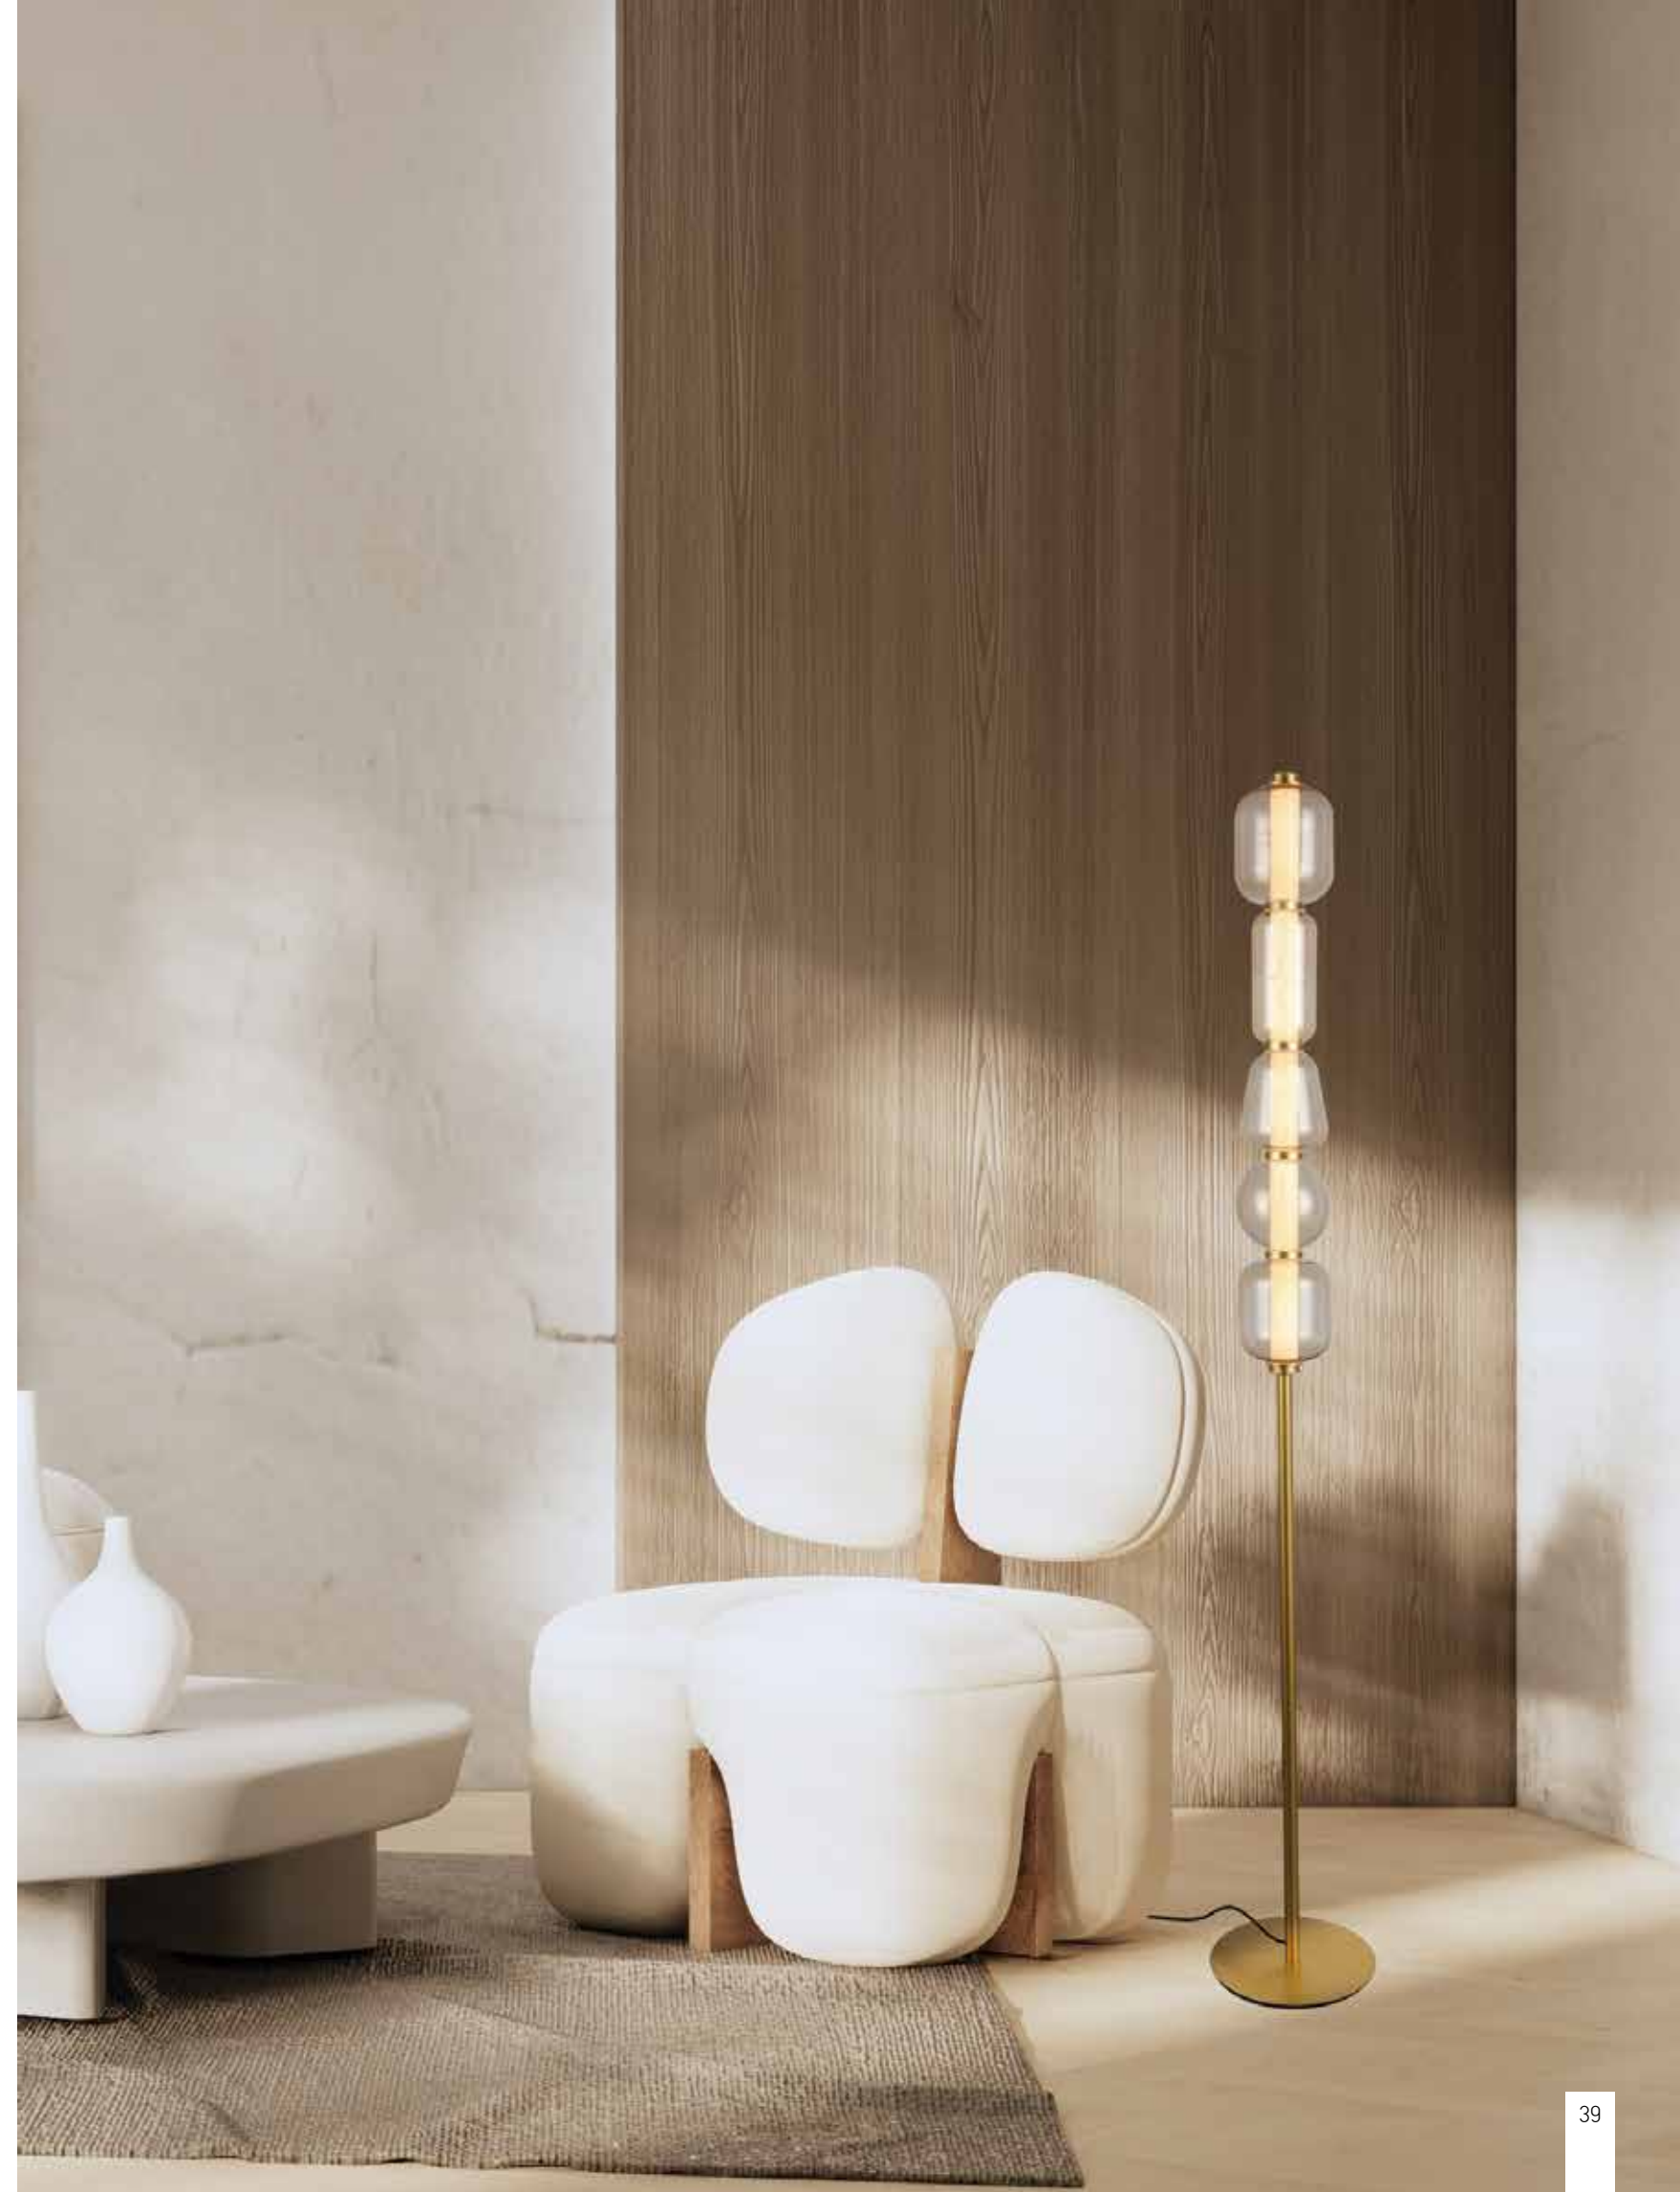

Power 17W
Input 220-240V, 50/60Hz
Color Temperature 3000K
Lumen 1050Lm
Cri 80
Dimensions Ø: 12cm H: 152cm
Base Ø: 22cm
Non Dimmable ☒
Material Metal - Acrylic - Glass
Special Feature 120cm Cable Available
Color Gold Matt - Champagne Glass / **Code 23063**
Color Black Matt - Smoked Glass / **Code 23064**