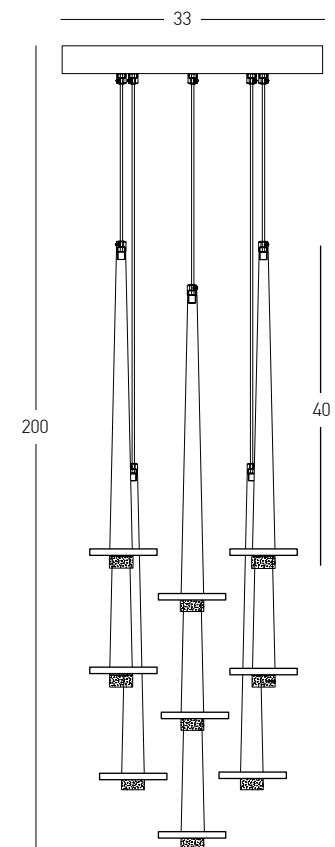

Power 6W
Input 220-240V, 50/60Hz
Color Temperature 3000K
Lumen 465Lm
Cri 90
Dimensions Ø: 7cm H: 40cm
Base Ø: 10cm H: 2.5cm
Non Dimmable ☒
Material Metal - Aluminium - Acrylic - Marble
Special Feature 150cm Cable Adjustable
Color Sandy Black - White Marble / **Code 22110**
Color Gold Matt - White Marble / **Code 22111**

Power 25W
Input 220-240V, 50/60Hz
Color Temperature 3000K
Lumen 1712Lm
Cri 90
Dimensions Ø: 33cm H: 200cm
Base Ø: 33cm H: 3.5cm
Dimmable Triac ☐
Material Metal - Aluminium - Acrylic - Marble
Special Feature 150cm Cable Adjustable
Stick Ø: 3cm H: 40cm
Color Sandy Black - White Marble / **Code 22113**