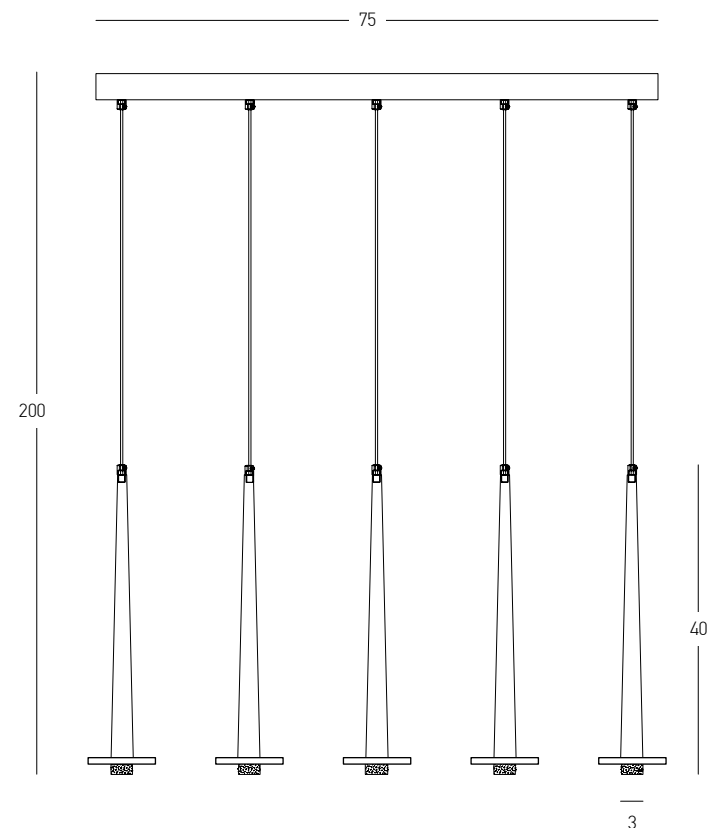

Power 14W
Input 220-240V, 50/60Hz
Color Temperature 3000K
Lumen 880Lm
Cri 90
Dimensions L: 75cm W: 6cm H: 200cm
Base L: 75cm W: 6cm H: 3.5cm
Dimmable Triac ☐
Material Metal - Aluminium - Acrylic - Marble
Special Feature 150cm Cable Adjustable
Stick Ø: 3cm H: 40cm
Color Sandy Black - White Marble / **Code 22112**