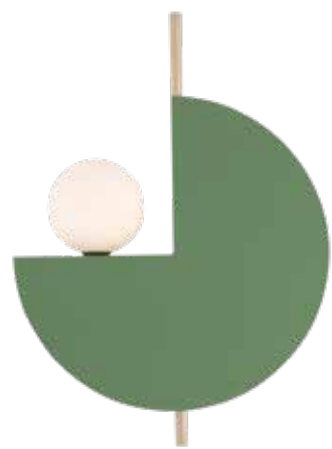

Model Finishing

Sandy Olive Green
Painted Gold