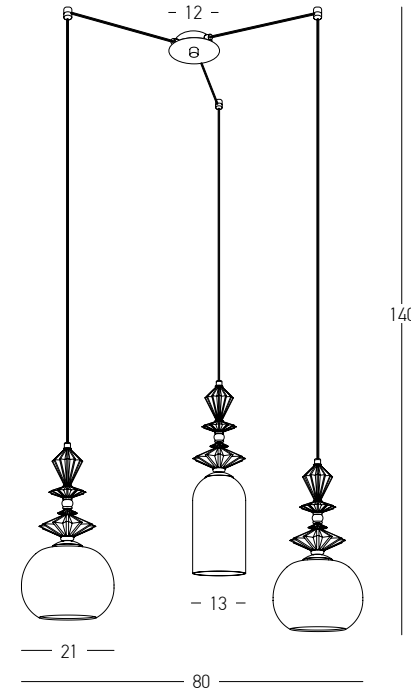

DECORATIVE LIGHTING | GLASS

Bulb 3x E27
Power 40W MAX
Input 220-240V, 50/60Hz
Dimensions Ø: 80cm H: 140cm
Base Ø: 12cm H: 3cm
Glass Ø: 21cm H: 16cm
Ø: 13cm H: 24cm
Material Metal - Ceramic - Opal Glass
Special Feature 150cm Fabric Cable Adjustable
Color Sandy Black - Antique Brass / **Code 22152**