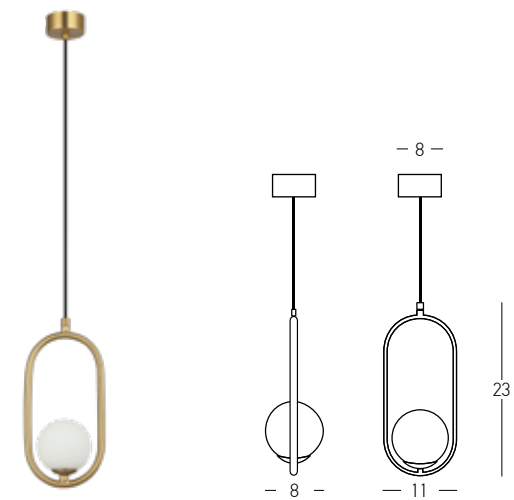

Bulb 1x G9 LED
Power 7W MAX
Input 220-240V, 50/60Hz
Dimensions W: 20cm H: 50cm
Base Ø: 8cm H: 3.5cm
Material Metal - Opal Glass
Special Feature 220cm Fabric Cable Adjustable
Opal Glass Ø: 12cm
Color Gold Matt / **Code 23135**

Bulb 1x G9 LED
Power 7W MAX
Input 220-240V, 50/60Hz
Dimensions W: 11cm H: 23cm
Base Ø: 8cm H: 3.5cm
Material Metal - Opal Glass
Special Feature 220cm Fabric Cable Adjustable
Opal Glass Ø: 8cm
Color Gold Matt / **Code 23136**

Bulb 1x G9 LED
Power 7W MAX
Input 220-240V, 50/60Hz
Dimensions Ø: 21cm L: 12cm
Material Metal - Opal Glass
Special Feature Opal Glass Ø: 8cm
Color Gold Matt / **Code 23137**