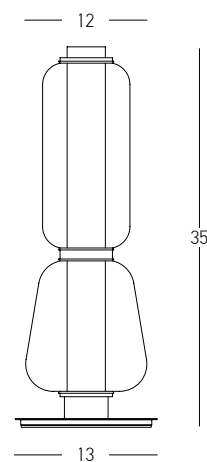

Power 7W
Input 220-240V, 50/60Hz
Color Temperature 3000K
Lumen 490Lm
Cri 80
Dimensions Ø: 13cm H: 35cm
Base Ø: 13cm
Non Dimmable ☒
Material Metal - Acrylic - Glass
Special Feature 120cm Cable Available
Color Gold Matt - Champagne Glass / **Code 23060**
Color Black Matt - Smoked Glass / **Code 23061**

Power 17W
Input 220-240V, 50/60Hz
Color Temperature 3000K
Lumen 1050Lm
Cri 80
Dimensions Ø: 12cm H: 152cm
Base Ø: 22cm
Non Dimmable ☒
Material Metal - Acrylic - Glass
Special Feature 120cm Cable Available
Color Gold Matt - Champagne Glass / **Code 23063**
Color Black Matt - Smoked Glass / **Code 23064**