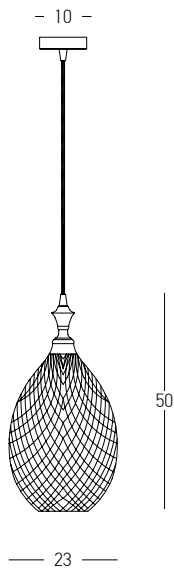

Bulb 1x E27
Power 40W MAX
Input 220-240V, 50/60Hz
Dimensions Ø: 23cm H: 50cm
Base Ø: 10cm H: 2cm
Material Metal - Glass
Special Feature 200cm Fabric Cable Adjustable
Color Chrome - Smoked Grey / **Code 1986**