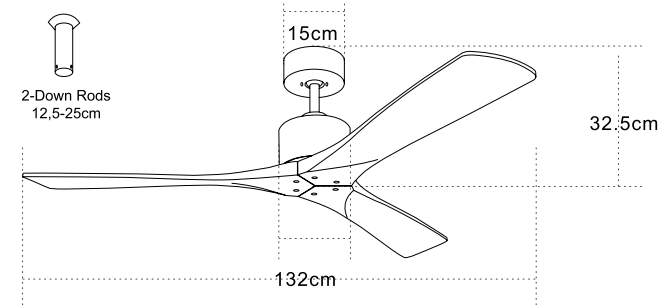

LED Light Source	Without Light
Input	220-240V, 50/60Hz
dB	23
Dimensions	52" Ø: 132cm H: 32.5-45cm
Air Flow	145.3m ³ min
Night Mode	Time Setting 1h / 2h / 4h / 8h
Material	Metal - Wood
Special Feature	2 Down Rods 12.5-25cm Summer Function
Motor Feature	AC Motor 62W 3 Speeds
Color	Brown - Cherry Wood Blades / Code 19143
Color	Black Matt - Cherry Wood Blades / Code 19143-B
Color	Chrome Matt - Natural Wood Blades / Code 19142