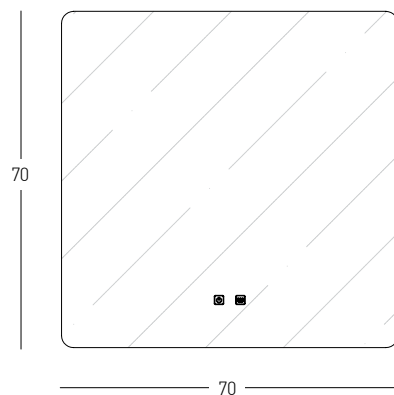

Power 40W
Input 220-240V, 50/60Hz
Color Temperature 4000K
Lumen 4300Lm
Cri 80
Dimensions L: 70cm W: 3.5cm H: 70cm
Dimmable
Material Mirror - Aluminium
Special Feature Touch Switches
Antifog
Back Light
IP54

Color Mirror / **Code 22069**

**Anti Fog and
Back Light
Touch Switches
On the Mirror**