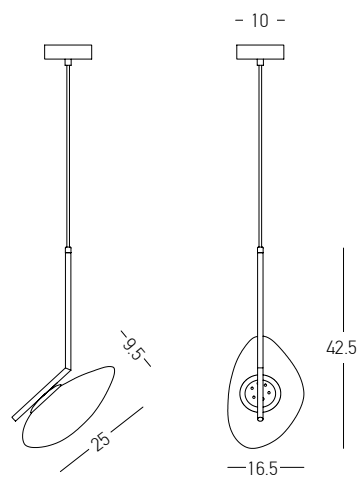

Power 5W
Input 220-240V, 50/60Hz
Color Temperature 3000K
Lumen 400Lm
Cri 80
Dimensions L: 16.5cm W: 25cm H: 42.5cm
Base Ø: 10cm H: 2.5
Non Dimmable ☒
Material Metal - Aluminium - Opal Glass
Special Feature 180cm Cable Adjustable
Color Black Matt / **Code 20254**
Color Gold Matt / **Code 20255**