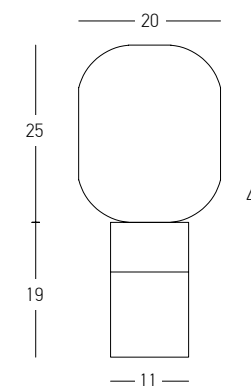

Bulb 1x E27
Power 25W MAX
Input 220-240V, 50/60Hz
Dimensions Ø: 20cm H: 44cm
Base Ø: 11cm H: 19cm
Material Metal - Marble - Glass
Special Feature 150cm Cable Available
Color White Marble - Champagne - Antique Brass / **Code 20253**