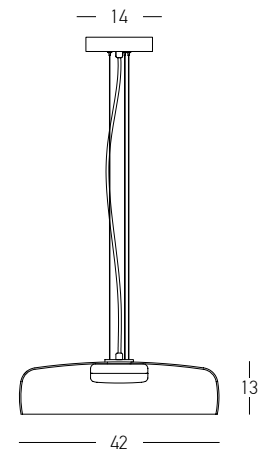

Power 15W
Input 220-240V, 50/60Hz
Color Temperature 3000K
Lumen 1554Lm
Cri 80
Dimensions Ø: 42cm H: 13cm
Base Ø: 14cm H: 3cm
Non Dimmable ☒
Material Metal - Smoked Glass
Special Feature 150cm Cable Adjustable
Color Black Matt / **Code 23053**