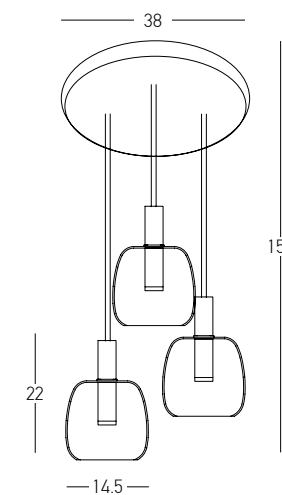

Power 3x 7W
Input 220-240V, 50/60Hz
Color Temperature 3000K
Lumen 1300Lm
Cri 80
Dimensions Ø: 38cm H: 150cm
Base Ø: 38cm H: 2.5cm
Non Dimmable ☒
Material Aluminium - Glass - Acrylic
Special Feature 125cm Cable Adjustable
Color Black Matt - Smoked Grey / **Code 1971**