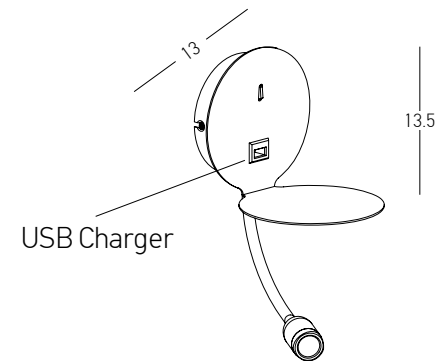

Power 3W
Input 220-240V, 50/60Hz
Color Temperature 3000K
Lumen 255Lm
Cri 80
Dimensions L: 16.4cm Ø: 13cm H: 13.5cm
Non Dimmable ☒
Switch On/Off
Material Metal - Aluminium
Special Feature USB Charger
Flex 19cm
Stick Ø: 3cm H: 5cm
Color White Matt / **Code H58**