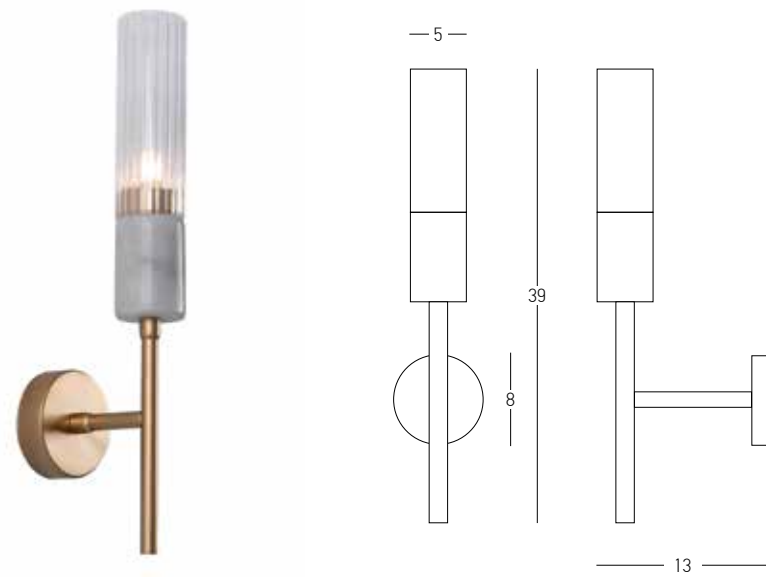

DECORATIVE LIGHTING | MINERAL TEXTURES

Bulb 1x G9 LED
Power 9W MAX
Input 220-240V, 50/60Hz
Dimensions Ø: 5cm L: 13cm H: 39cm
Base Ø: 8cm H: 2cm
Material Metal - Marble - Clear Glass
Color Painted Gold / **Code 20352**