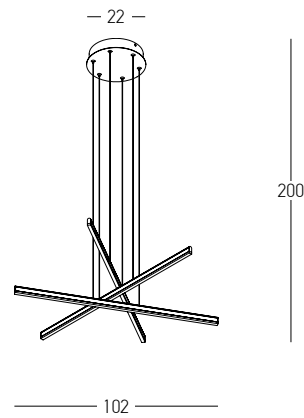

Power 47W
Input 220-240V, 50/60Hz
Color Temperature 3000K
Lumen 3740Lm
Cri 80
Dimensions Ø: 102cm H: 200cm
Base Ø: 22cm H: 4.1 cm
Dimmable Triac ☐
Material Metal - Aluminium - Acrylic
Special Feature 200cm Cable Adjustable
Profile 1x3cm
Color Black Matt / **Code 1947**