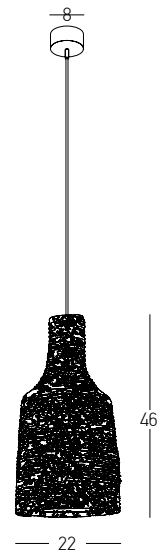

DECORATIVE LIGHTING | BAMBOO & RATTAN

Bulb 1x E27 LED
Power 20W MAX
Input 220-240V, 50/60Hz
Dimensions Ø: 22cm H: 46cm
Base Ø: 8cm H: 3.5cm
Material Metal - Braided Wheat
Special Feature 200cm Black Fabric Cable Adjustable
Color Natural - Sandy Black / Code 22171