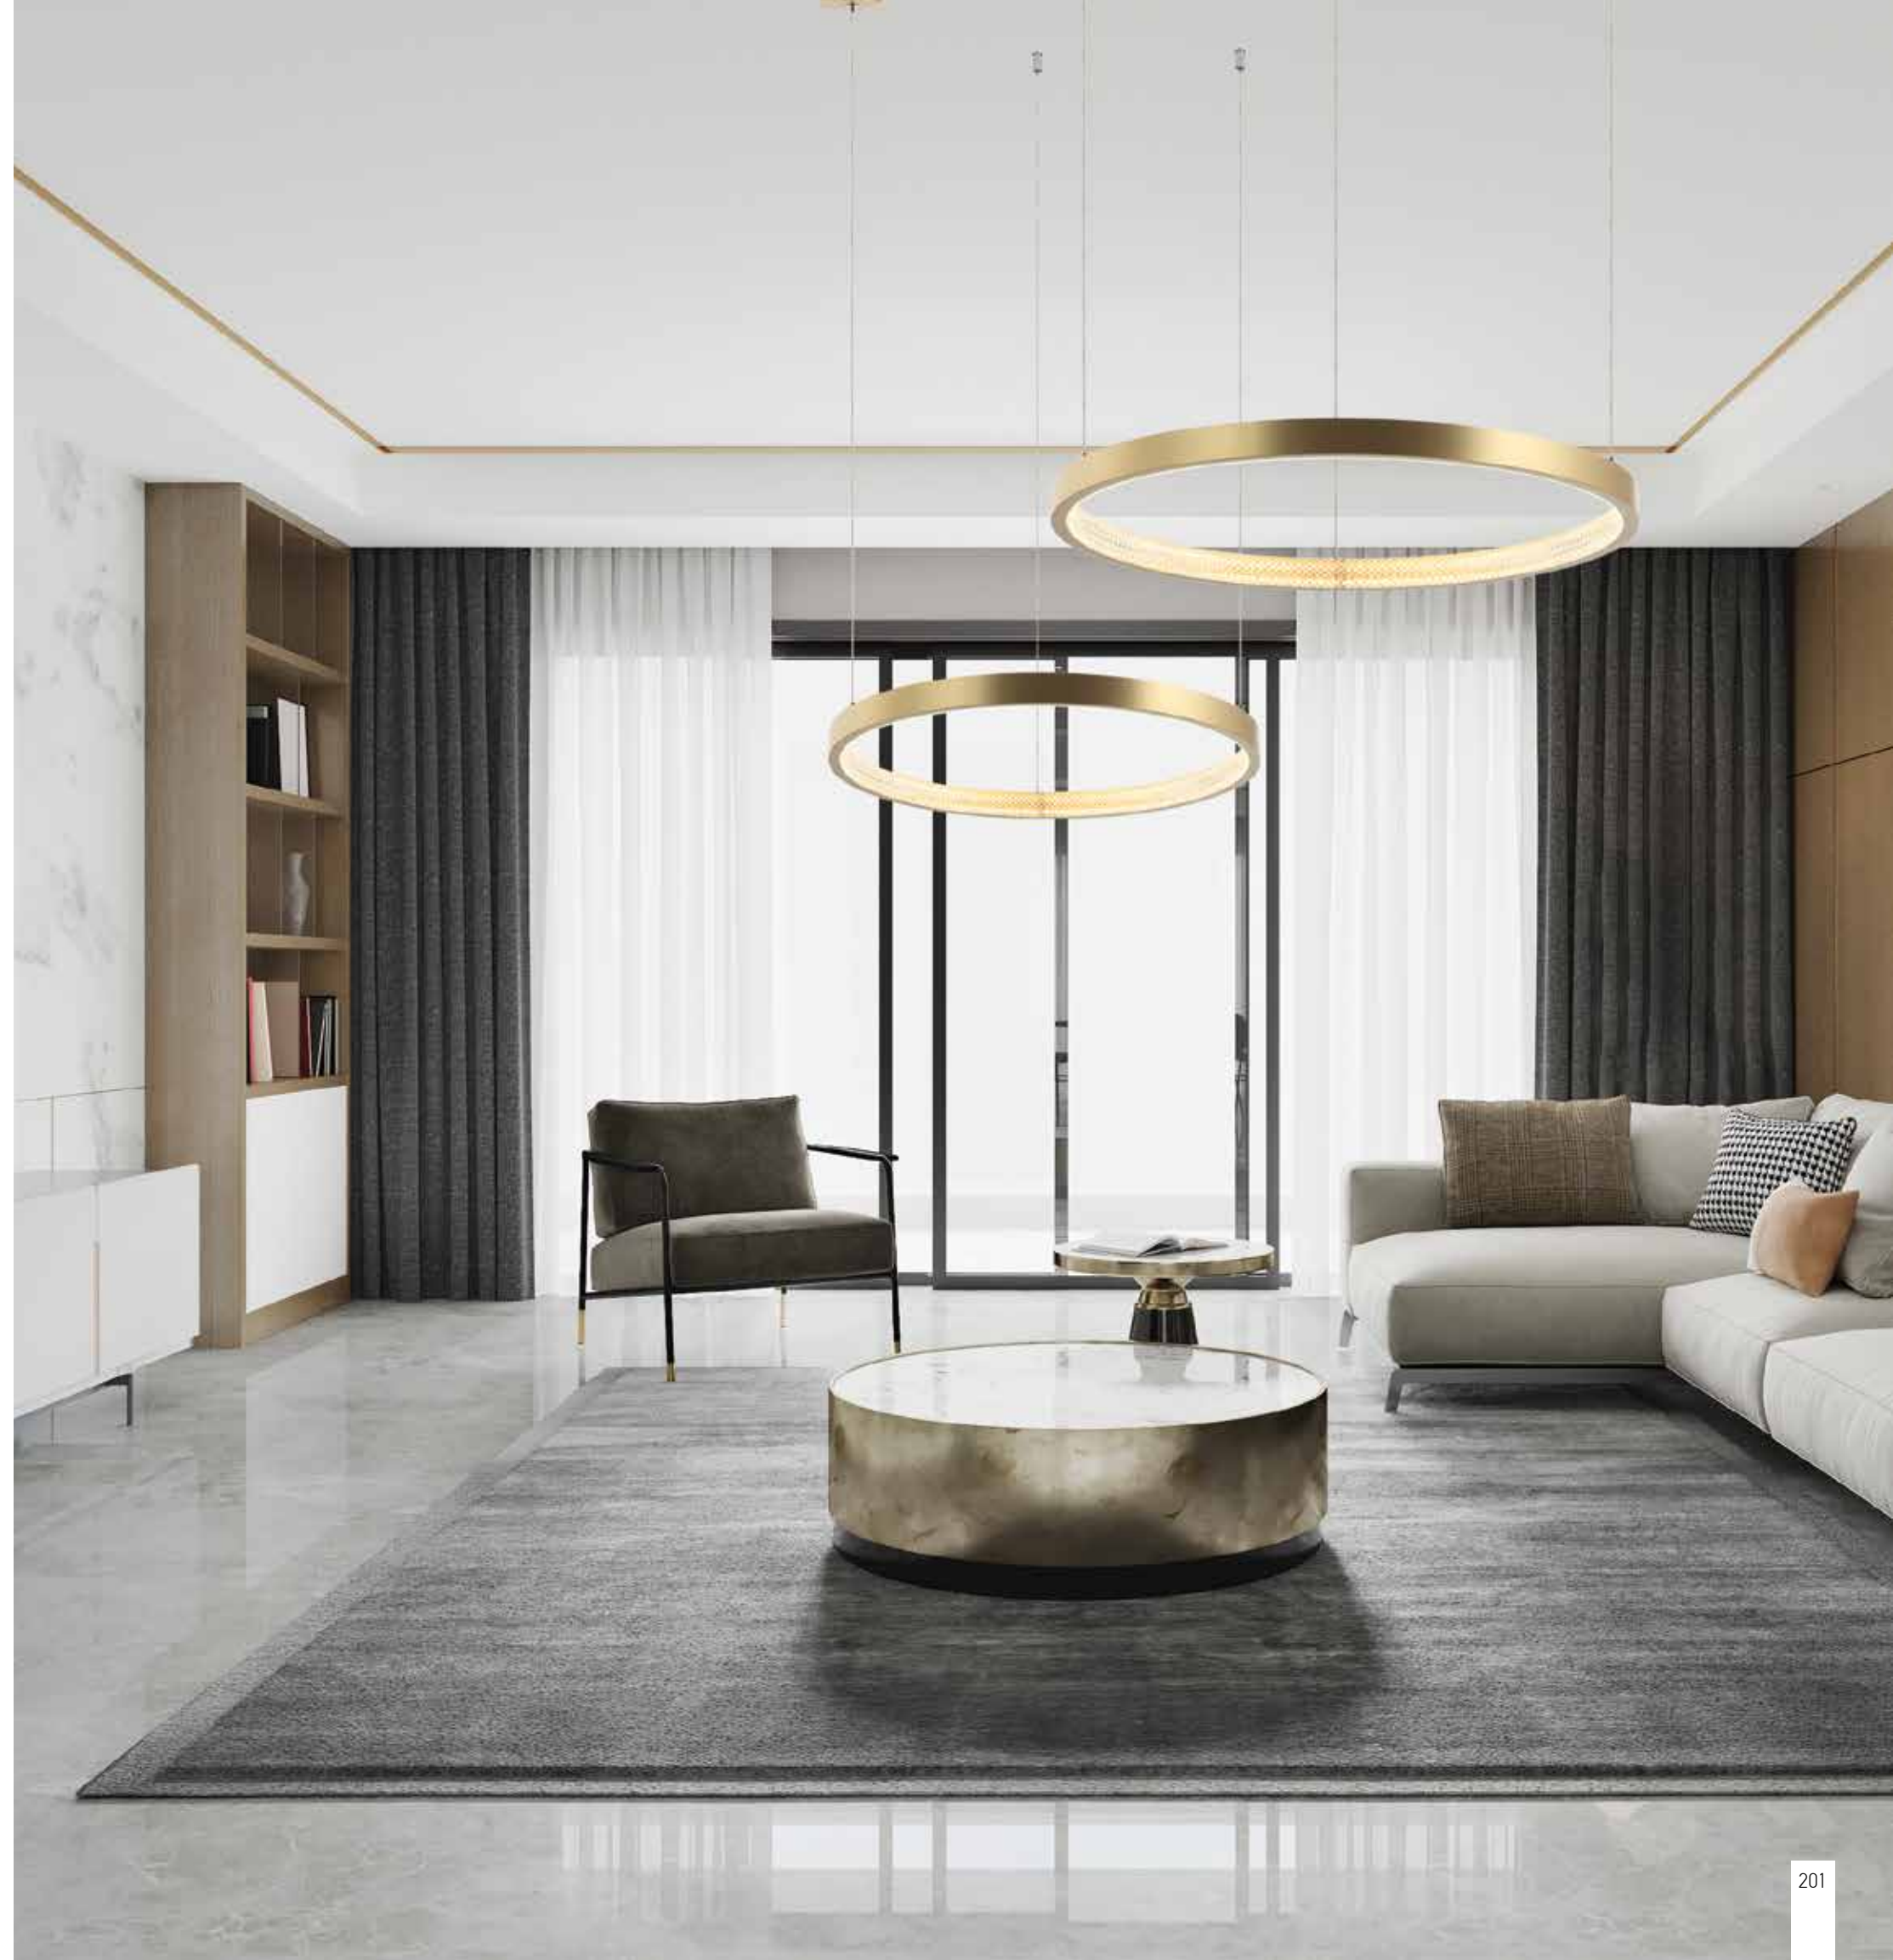

DECORATIVE LIGHTING | CIRCLE

Power 34W
Input 220-240V, 50/60Hz
Color Temperature 3000K
Lumen 2280Lm
Cri 80
Dimensions Ø: 60cm H: 4cm
Base Ø: 7cm H: 20cm
Dimmable Triac ☐
Material Aluminium - Acrylic
Special Feature 210cm Cable Adjustable Profile 4x2cm
Color Brushed Gold Matt / **Code 2006**

Power 53W
Input 220-240V, 50/60Hz
Color Temperature 3000K
Lumen 3600Lm
Cri 80
Dimensions Ø: 80cm H: 4cm
Base Ø: 7cm H: 20cm
Dimmable Triac ☐
Material Aluminium - Acrylic
Special Feature 210cm Cable Adjustable Profile 4x2cm
Color Brushed Gold Matt / **Code 2007**