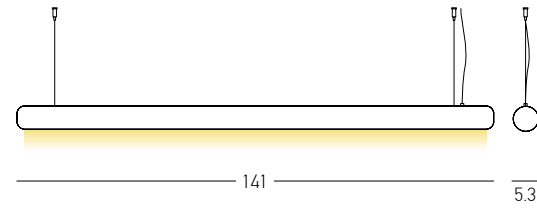

Power 45W
Input 220-240V, 50/60Hz
Color Temperature 3000K
Lumen 6300Lm
Cri 80
Dimensions Ø: 5.3cm L: 141cm
Base Ø: 8cm H: 3.5cm
Non Dimmable ☒
Material Aluminium - PC Diffuser
Special Feature 200cm Fabric Cable Adjustable
Optional Dimming DALI

Color Painted Bronze / **Code 22207**
Color Corten / **Code 22206**