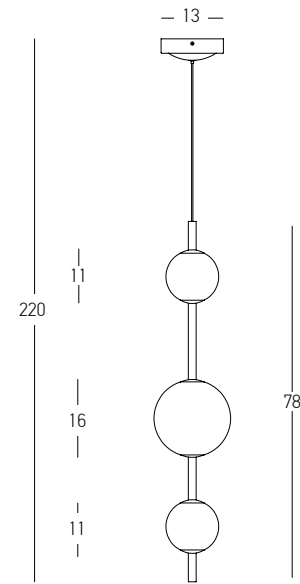

Power 13W
Input 220-240V, 50/60Hz
Color Temperature 3000K
Lumen 960Lm
Cri 80
Dimensions Ø: 16cm H: 78cm
Non Dimmable ☒
Material Metal - Opal Glass
Special Feature 140cm Cable Adjustable
Glass Ø: 16cm | Ø: 11cm
Color Black Matt / **Code 20132**