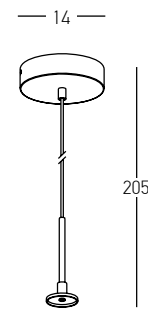

Terminal Diffuser
6V | 5W | 350Lm
3000K | CRi 90 | IP44
Dimmable Triac
Metal - Opal Glass

Black Matt
Code 22231-B

White Matt
Code 22231-W

Gold Matt
Code 22231-G