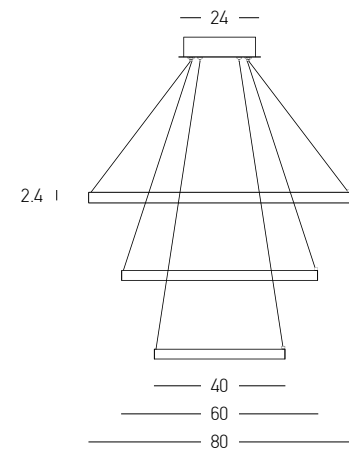

Model Finishing

Brushed Gold Matt

Sandy White

Sandy Black

DECORATIVE LIGHTING | CIRCLE

Power 135W
 Input 220-240V, 50/60Hz
 Color Temperature 3000K
 Lumen 5400Lm
 Cri 80
 Dimensions Ø: 40cm / Ø: 60cm / Ø: 80cm H: 2.4cm
 Base Ø: 24cm H: 5cm
 Dimmable Triac 
 Material Aluminium - Acrylic
 Special Feature 150cm Cable Adjustable , Profile 2.4x1.5cm
 Color Copper / **Code 180031-D**