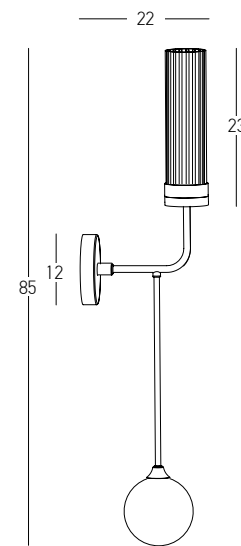

Bulb 4x G9 LED , 4x E27 LED
Power 7W MAX , 8W MAX
Input 220-240V, 50/60Hz
Dimensions Ø: 75cm H: 100cm
Base Ø: 12cm H: 2.5cm
Material Metal - Glass - Opal Glass
Special Feature Opal Glass Ø: 12cm
Dark Champagne Glass Ø: 7cm H: 23cm
Color Sandy Black - Antique Brass / **Code 22055**

Bulb 1x G9 LED , 1x E27 LED
Power 7W MAX , 8W MAX
Input 220-240V, 50/60Hz
Dimensions L: 22cm W: 12cm H: 85cm
Base Ø: 12cm H: 2.5cm
Material Metal - Glass - Opal Glass
Special Feature Opal Glass Ø: 12cm
Dark Champagne Glass Ø: 7cm H: 23cm
Color Sandy Black - Antique Brass / **Code 22054**