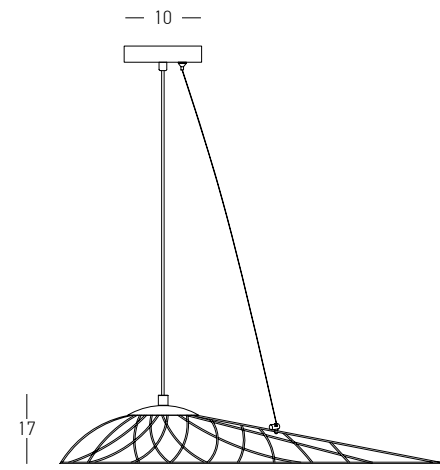

Power 10W
Input 220-240V, 50/60Hz
Color Temperature 3000K
Lumen 1000Lm
Cri 80
Dimensions L: 76cm W: 40cm H: 17cm
Base Ø: 10cm H: 2.5cm
Non Dimmable ☒
Material Metal - Acrylic
Special Feature 200cm Cable Adjustable
Optional Dimming PhaseCut
Color White Matt / **Code 1976**
Black Matt / **Code 1975**