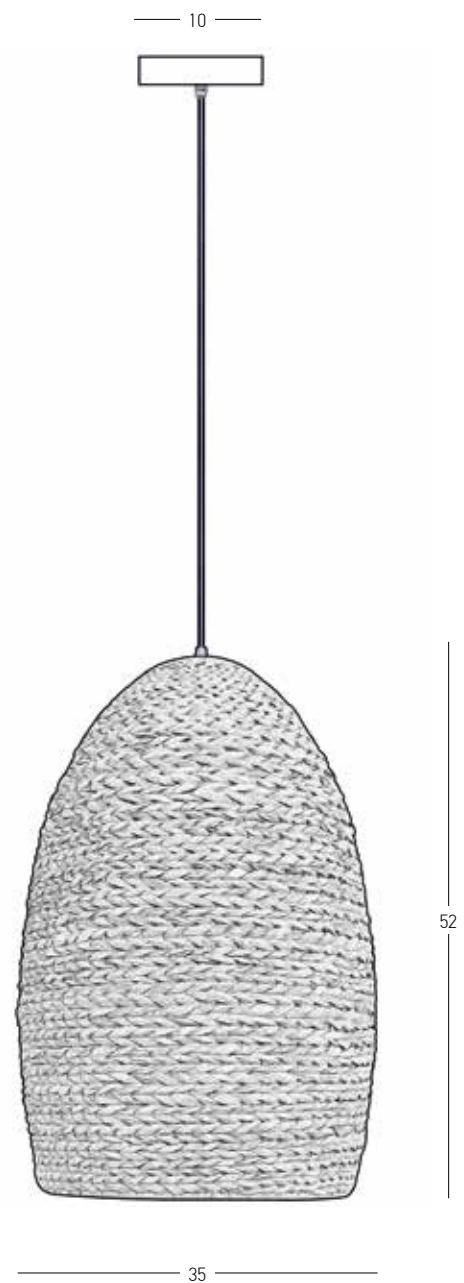

Bulb 1x E27
Power 20W MAX
Input 220-240V, 50/60Hz
Dimensions Ø: 35cm H: 52cm
Base Ø: 10cm H: 2cm
Material Metal - Rattan
Special Feature 200cm Fabric Gold Cable Adjustable
Color Natural - Gold Matt Base / **Code 23195**