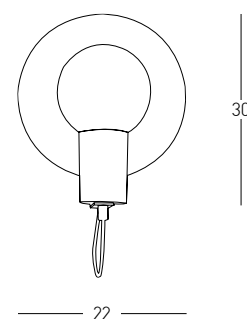

DECORATIVE LIGHTING | METAL & WOOD

Bulb 4x E27
Power 40W MAX
Input 220-240V, 50/60Hz
Dimensions L: 115cm W: 18cm H: 31cm
Base Ø: 8cm H: 3.5cm
Material Metal - Wood
Special Feature 120cm Fabric Cable Adjustable
Color Black Matt - Painted Bronze / **Code 22213**

Bulb 1x G9 LED
Power 9W MAX
Input 220-240V, 50/60Hz
Dimensions Ø: 22cm L: 16cm H: 30cm
Material Metal - Aluminium - Opal Glass
Special Feature Opal Glass Ø: 12cm
Color Painted Bronze - Painted Gold / **Code 22189**