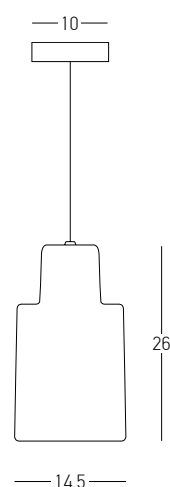

Bulb 1x E27
Power 40W MAX
Input 220-240V, 50/60Hz
Dimensions Ø: 14.5cm H: 26cm
Base Ø: 10cm H: 2.5cm
Material Concrete
Special Feature 120cm Cable Adjustable
Color Concrete - Chrome Base / **Code 1582**