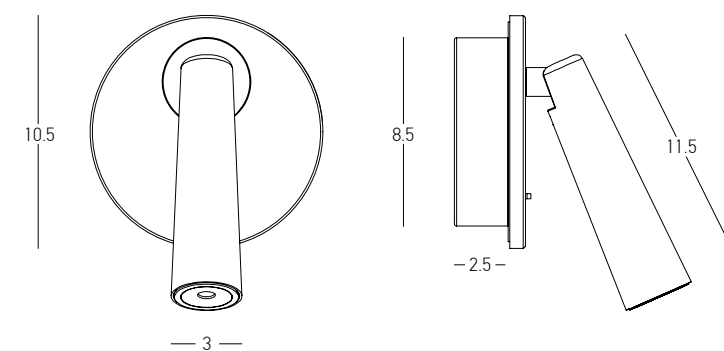

Power 3W
Input 220-240V, 50/60Hz
Color Temperature 3000K
Lumen 200Lm
Cri 80
Dimensions Ø: 10.5cm L: 11.5cm
Depth 2.7cm
Non Dimmable ☒
Switch On/Off
Material Metal - Aluminium
Cutting Hole Ø: 8.7cm
Special Feature Stick Ø: 3cm L: 11.5cm
Color Brushed Brass / **Code H71**