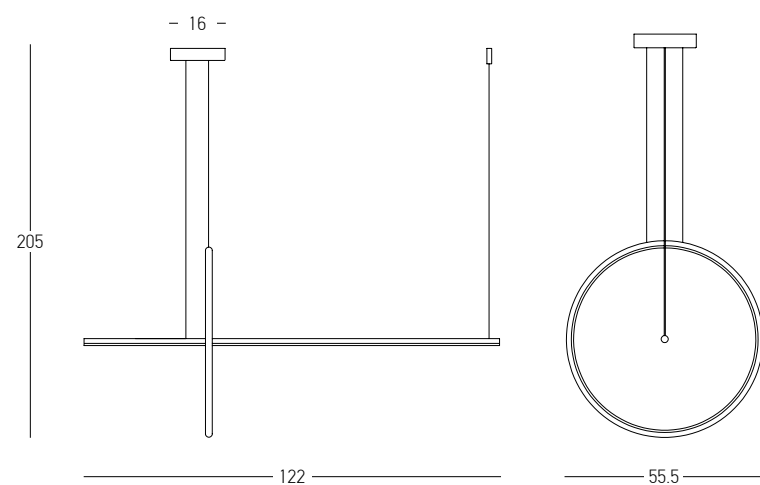

Power 41W
Input 220-240V, 50/60Hz
Color Temperature 3000K
Lumen 3720Lm
Cri 80
Dimensions Ø: 55.5cm L: 122cm H: 205cm
Base Ø: 16cm H: 3.5cm
Dimmable Triac ☐
Material Aluminium - Acrylic
Special Feature 150cm Cable Adjustable
Step Dimming 10%-40%-100%
Profile Ø: 2cm
Color Black Matt / **Code 20128**