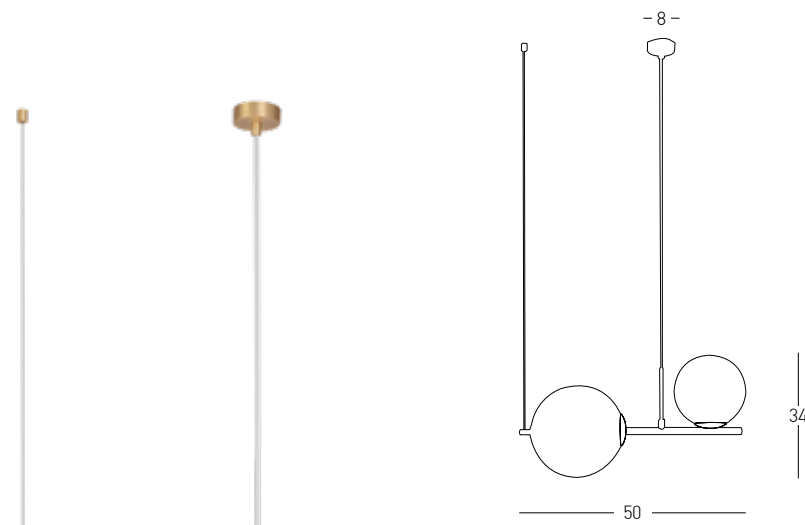

Bulb 2x E27
Power 15W MAX
Input 220-240V, 50/60Hz
Dimensions L: 50cm W: 25cm H: 34cm
Base Ø: 8cm H: 3cm
Material Metal - Opal Glass
Special Feature 200cm Fabric Cable Adjustable
Opal Glass Ø: 25cm / Ø: 15cm
Color Gold Matt / **Code 1997**