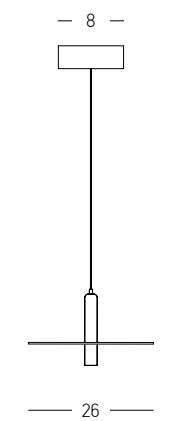

Model Finishing

Sandy Black

Gold Matt

DECORATIVE LIGHTING | DECO

Power 3x5W
 Input 220-240V, 50/60Hz
 Color Temperature 3000K
 Lumen 1590Lm
 Cri 80
 Dimensions L: 140cm W: 26cm H: 63cm
 Base Ø: 8cm H: 3.5cm
 Shade Ø: 26cm
 Non Dimmable ☒
 Material Metal - Aluminium - Leather
 Special Feature 100cm Cable Adjustable
 Color Sandy Black / **Code 18138-B**