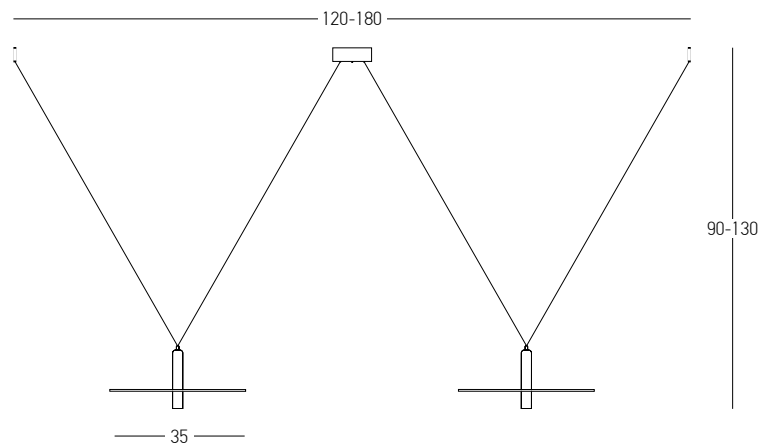

DECORATIVE LIGHTING | DECO

Power 2x 7W
Input 220-240V, 50/60Hz
Color Temperature 3000K
Lumen 1605Lm
Cri 80
Dimensions L: 120-180cm W: 40cm H: 90-130cm
Base Ø: 8cm H: 3.5cm
Shade Ø: 35cm H: 15cm
Non Dimmable ☒
Material Metal - Aluminium
Special Feature 150cm Cable Adjustable
Color Sandy Black / **Code 23227**
Color Army Green / **Code 23228**