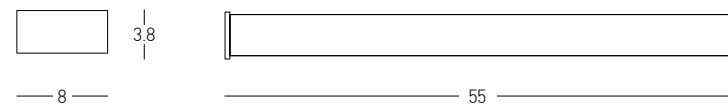

Power 16W
Input 220-240V, 50/60Hz
Color Temperature 3000K
Lumen 1280Lm
Cri 80
Dimensions L: 8cm W: 55cm H: 3.8cm
Non Dimmable ☒
Material Aluminium - Acrylic
Special Feature IP 44
Color Black Matt / **Code 180041-B**