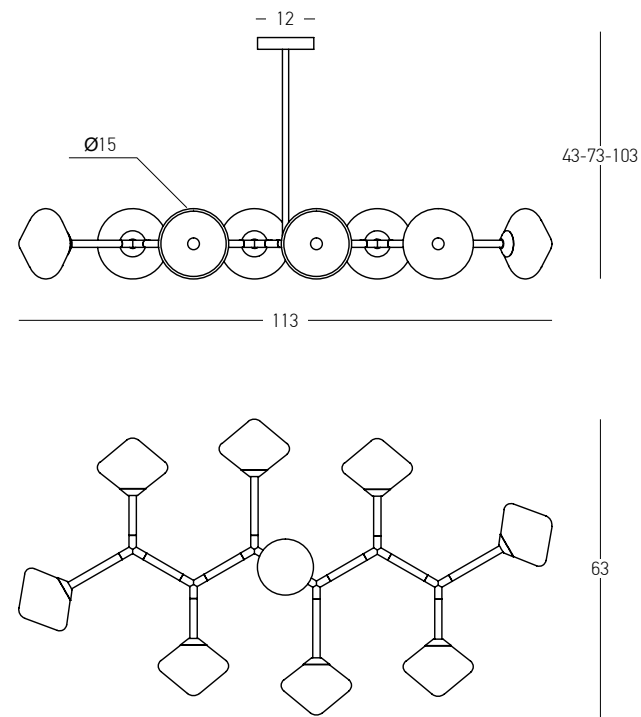

DECORATIVE LIGHTING | DECO

Bulb 8x G9 LED
Power 5W MAX
Input 220-240V, 50/60Hz
Dimensions L: 113cm W: 63cm H: 43-73-103cm
Glass Ø: 15cm
Base Ø: 12cm H: 2.5cm
Material Metal - Clear Glass - Opal Glass
Color Gold Matt / **Code 23023**