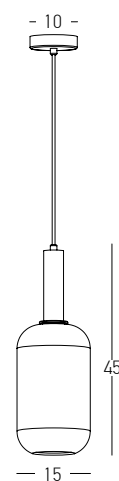

DECORATIVE LIGHTING | GLASS

Bulb 1x E27
Power 40W MAX
Input 220-240V, 50/60Hz
Dimensions Ø: 15cm H: 45cm
Base Ø: 10cm H: 2.5cm
Glass Ø: 15cm H: 28cm
Material Metal - Opal Glass
Special Feature 150cm Fabric Cable Adjustable
Color Gold Matt / **Code 22070**