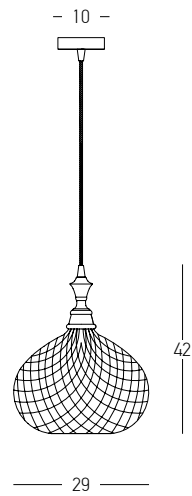

Bulb 1x E27
Power 40W MAX
Input 220-240V, 50/60Hz
Dimensions Ø: 29cm H: 42cm
Base Ø: 10cm H: 2cm
Material Metal - Glass
Special Feature 200cm Fabric Cable Adjustable
Color Chrome - Smoked Grey / **Code 1985**