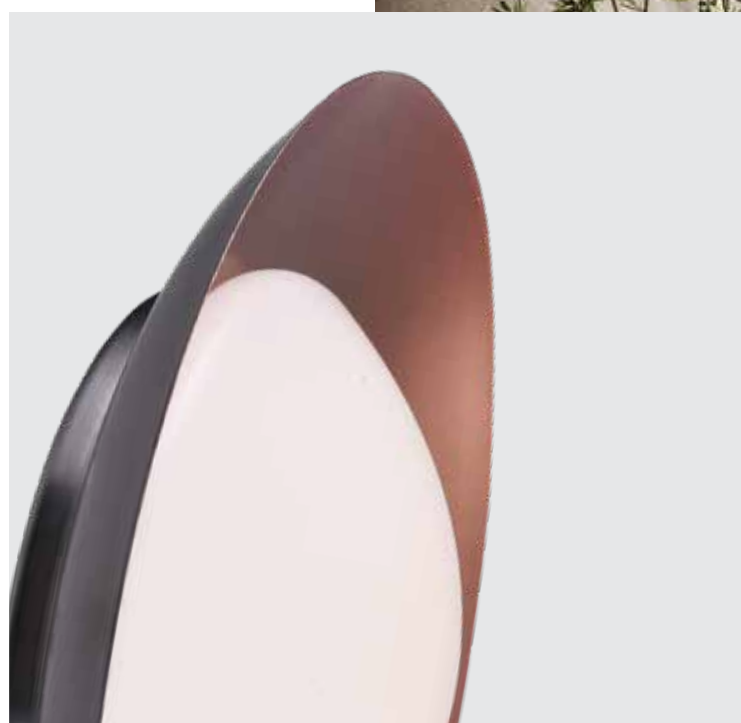

Power 28W
Input 220-240V, 50/60Hz
Color Temperature 3000K
Lumen 2520Lm
Cri 80
Dimensions Ø: 50cm H: 10cm
Non Dimmable ☒
Material Metal - Acrylic
Color Black - Copper / **Code 1959**