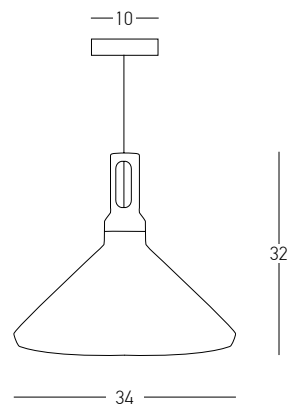

Bulb 1x E27
Power 40W MAX
Input 220-240V, 50/60Hz
Dimensions Ø: 34cm H: 32cm
Base Ø: 10cm H: 2cm
Material Metal - Aluminium - Wood
Special Feature 150cm Cable Adjustable
Color White Matt / **Code 1512-W**