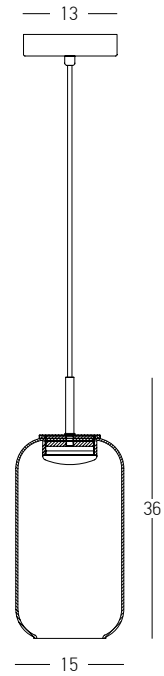

Power 12W
Input 220-240V, 50/60Hz
Color Temperature 3000K
Lumen 780Lm
Cri 80
Dimensions Ø: 15cm H: 36cm
Base Ø: 13cm H: 3cm
Non Dimmable ☒
Material Metal - Glass
Special Feature 200cm Fabric Cable Adjustable
Color Black Matt - Smoked Glass / **Code 23217**