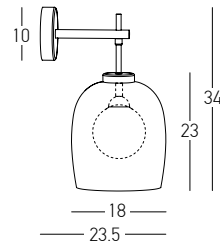

Bulb 1x G9 LED
Power 5W MAX
Input 220-240V, 50/60Hz
Dimensions L: 23.5cm W: 18cm H: 34cm
Base Ø: 10cm W: 2.5cm
Glass Ø: 18cm H: 20cm
Material Metal - Smoked Glass Outside
Opal Glass Inside
Special Feature Opal Glass Ø: 10cm
Color Sandy Black / **Code 22052**