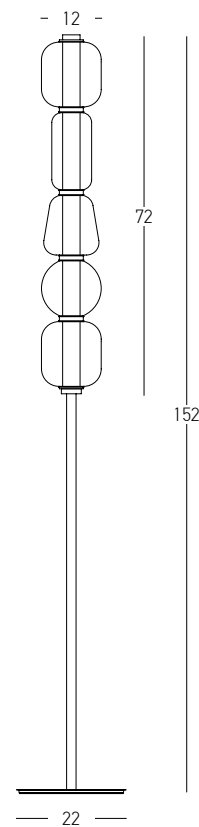

Power 7W
Input 220-240V, 50/60Hz
Color Temperature 3000K
Lumen 490Lm
Cri 80
Dimensions Ø: 13cm H: 35cm
Base Ø: 13cm
Non Dimmable ☒
Material Metal - Acrylic - Glass
Special Feature 120cm Cable Available
Color Gold Matt - Champagne Glass / **Code 23060**
Color Black Matt - Smoked Glass / **Code 23061**