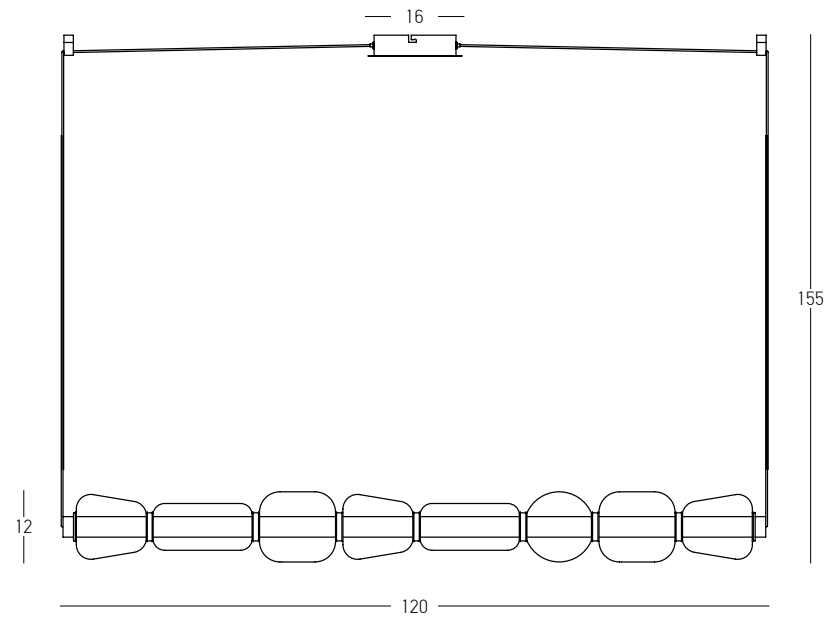

Power 37W
Input 220-240V, 50/60Hz
Color Temperature 3000K
Lumen 2211Lm
Cri 80
Dimensions L: 120cm W: 12cm H: 155cm
Base Ø: 16cm H: 4cm
Non Dimmable ☒
Material Metal - Acrylic - Glass
Special Feature 200cm Cable Adjustable
Color Gold Matt - Champagne Glass / **Code 23065**
Color Black Matt - Smoked Glass / **Code 23066**

Power 12W
Input 220-240V, 50/60Hz
Color Temperature 3000K
Lumen 880Lm
Cri 80
Dimensions Ø: 12cm H: 41.5cm
Base Ø: 16cm H: 4cm
Non Dimmable ☒
Material Metal - Acrylic - Glass
Special Feature 150cm Cable Adjustable
Color Gold Matt - Champagne Glass / **Code 23062**
Color Black Matt - Smoked Glass / **Code 23269**