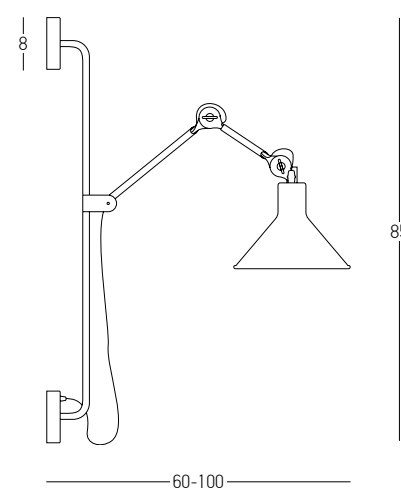

Bulb 1x E27
Power 40W MAX
Input 220-240V, 50/60Hz
Dimensions Ø: 20cm H: 80-110cm
Base Ø: 9cm H: 2cm
Material Metal - Aluminium
Special Feature Shade Ø: 20cm
Color Black Matt - White / **Code 19219**

Bulb 1x E27
Power 40W MAX
Input 220-240V, 50/60Hz
Dimensions L: 60-100cm W: 20cm H: 85cm
Base Ø: 8cm H: 2cm
Material Metal - Aluminium
Special Feature Shade Ø: 20cm
Color Black Matt - White / **Code 19218**