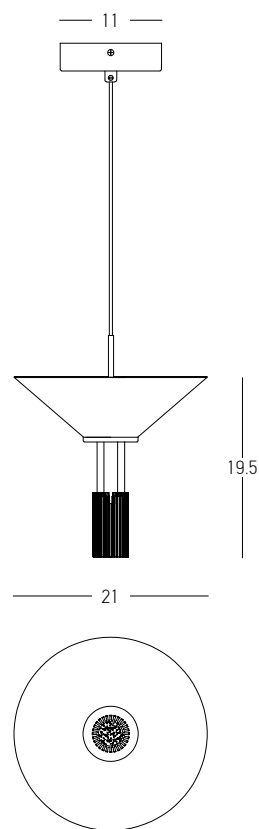

Power 10W
Input 220-240V, 50/60Hz
Color Temperature 3000K
Lumen 780Lm
Cri 90
Dimensions Ø: 21cm H: 19.5cm
Base Ø: 11cm H: 3cm
Dimmable Triac ☐
Material Aluminium - Glass
Special Feature 200cm Cable Adjustable
Up-Down Lighting
Color Black Matt / **Code 23198**
Color Gold Matt / **Code 23199**