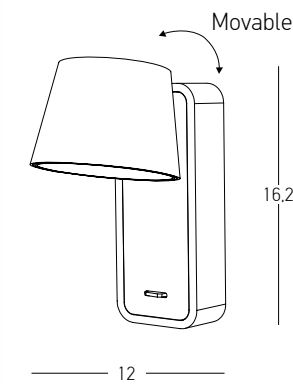

Power 7W
Input 220-240V, 50/60Hz
Color Temperature 3000K
Lumen 595Lm
Cri 80
Dimensions L: 12cm W: 6cm H: 16.2cm
Base L: 3cm W: 6cm H: 15cm
Non Dimmable ☒
Switch On/Off
Material Metal - Aluminium
Special Feature Shade Ø: 8.5cm H: 6.5cm
Movable Shade

Color Sandy Black - Brown Wood / **Code H61**