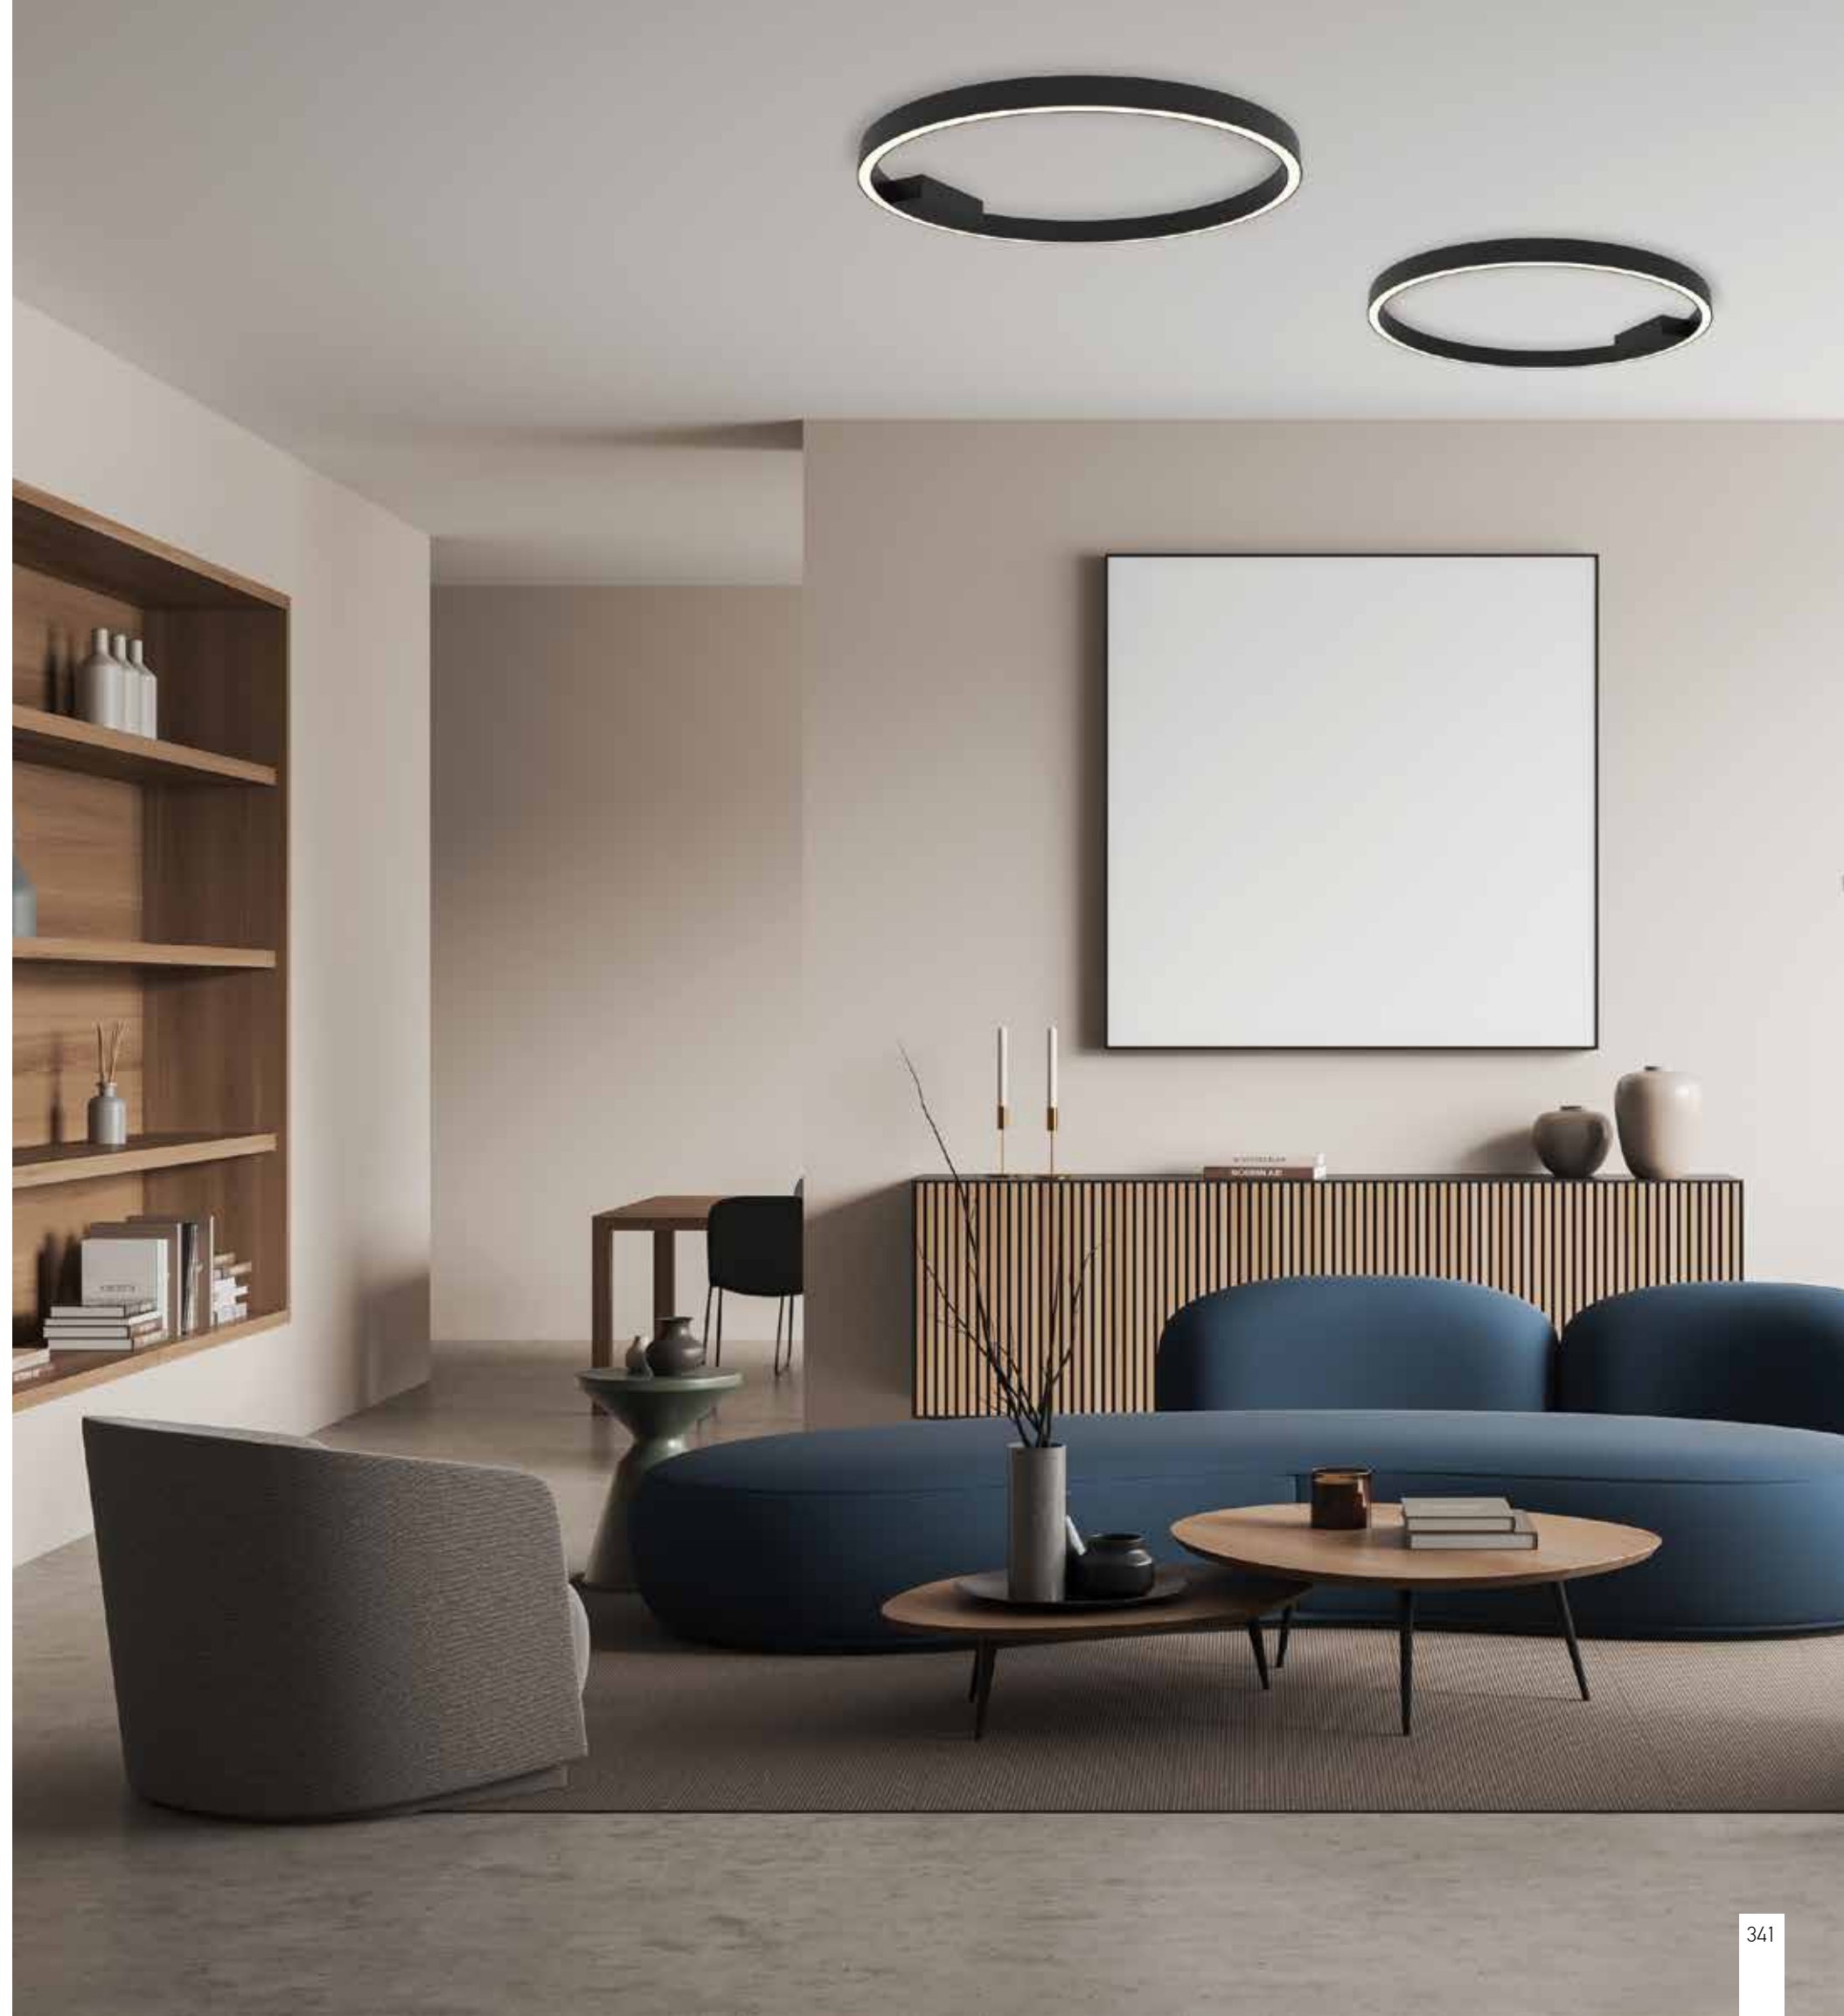

Power 37W
Input 220-240V, 50/60Hz
Color Temperature 3000K
Lumen 2034Lm
Cri 80
Dimensions Ø: 60cm H: 3.6cm
Dimmable Triac ☐
Material Aluminium - Acrylic
Special Feature Profile L: 2.5cm H: 3.6cm
Color Gold Matt / **Code 23024**
Color Black Matt / **Code 23025**

Power 50W
Input 220-240V, 50/60Hz
Color Temperature 3000K
Lumen 2956Lm
Cri 80
Dimensions Ø: 80cm H: 3.6cm
Dimmable Triac ☐
Material Aluminium - Acrylic
Special Feature Profile L: 2.5cm H: 3.6cm
Color Gold Matt / **Code 23026**
Color Black Matt / **Code 23027**