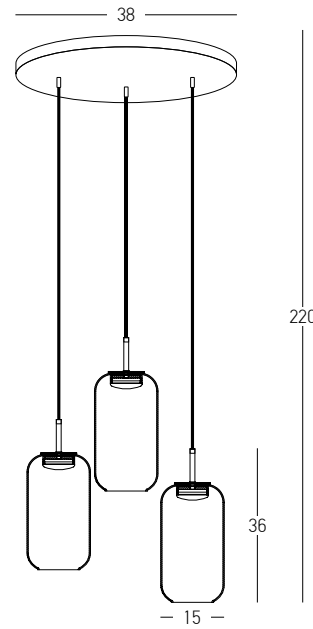

Power 3x 12W
Input 220-240V, 50/60Hz
Color Temperature 3000K
Lumen 1950Lm
Cri 80
Dimensions Ø: 38cm H: 220cm
Base Ø: 38cm H: 3cm
Glass Ø: 15cm H: 36cm
Non Dimmable ☒
Material Metal - Glass
Special Feature 180cm Fabric Cable Adjustable
Color Black Matt - Gold Glass / **Code 23231**