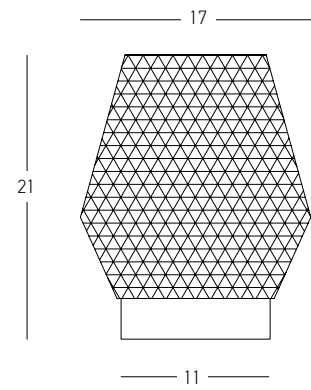

DECORATIVE LIGHTING | FLOOR & TABLE

Bulb 1x E27
Power 25W MAX
Input 220-240V, 50/60Hz
Dimensions Ø: 17cm H: 21cm
Base Ø: 11cm H: 2.5cm
Material Metal - Glass
Special Feature 150cm Cable Available
Color Transparent - Antique Brass / **Code 20251**