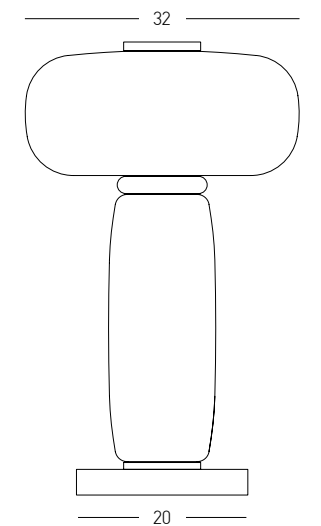

Power 23W
Input 220-240V, 50/60Hz
Color Temperature 3000K
Lumen 2461Lm
Cri 80
Dimensions Ø: 32cm H: 53cm
Base Ø: 20cm H: 3cm
Non Dimmable ☒
Material Metal - Smoked Glass - Opal Glass
Special Feature 150cm Cable Available
Color Black Matt / **Code 23085**