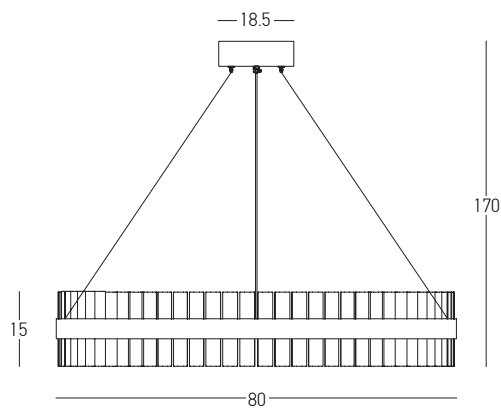

Power 56W
Input 220-240V, 50/60Hz
Color Temperature 3000K
Lumen 3610Lm
Cri 80
Dimensions Ø: 60cm H: 15cm
Base Ø: 18.5cm H: 5cm
Dimmable Triac ☐
Material Stainless Steel - Clear Glass
Special Feature 150cm Cable Adjustable
Profile 3.5x4cm
Color Gold Matt / **Code 22039**