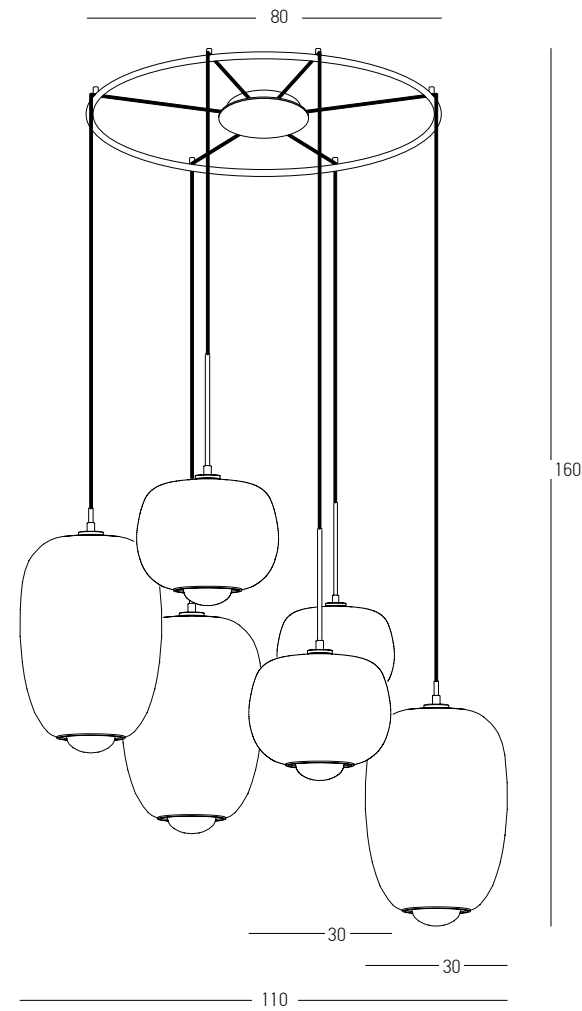

- Bulb 6x G9 LED
- Power 7W MAX
- Input 220-240V, 50/60Hz
- Dimensions Ø: 110cm H: 160cm
- Bases Ø: 20cm H: 3cm
- Ø: 80cm H: 3cm
- Glass Ø: 30cm H: 24cm
- Ø: 30cm H: 43cm
- Opal Glass Ø: 10.5cm H: 13.5cm
- Material Metal - Smoked Glass Outside
  Opal Glass Inside
- Special Feature 150cm Cable Adjustable
- Color Sandy Black - Smoked Glass - Gold Matt / **Code 22147**