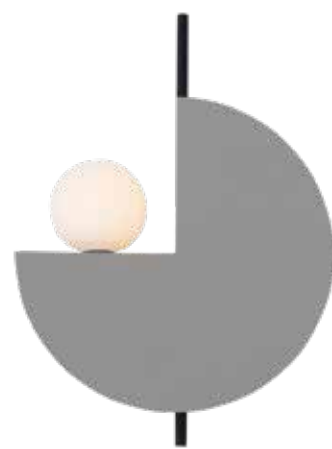

Elephant Grey
Sandy Black