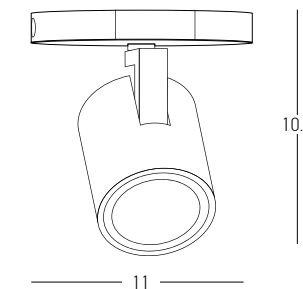

Bulb 1x GU10
Power 50W MAX
Input 220-240V, 50/60Hz
Dimensions L: 7cm W: 11cm H: 10.5cm
Base L: 7cm W: 11cm H: 2.5cm
Material Aluminium
Special Feature Cylinder Ø: 6cm H: 7cm
Color White Matt / **Code 180105**