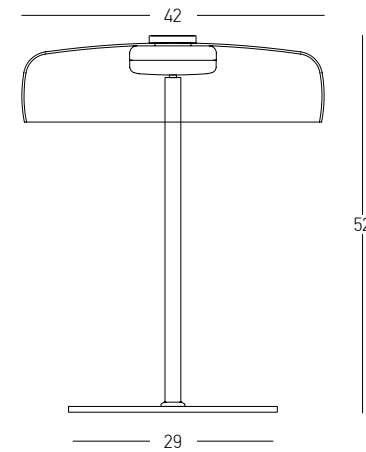

Power 15W
Input 220-240V, 50/60Hz
Color Temperature 3000K
Lumen 1554Lm
Cri 80
Dimensions Ø: 42cm H: 52cm
Glass Ø: 42cm H: 13cm
Base Ø: 29cm H: 1cm
Non Dimmable ☒
Material Metal - Smoked Glass
Special Feature 150cm Cable Available
Movable Shade

Color Black Matt / **Code 23054**