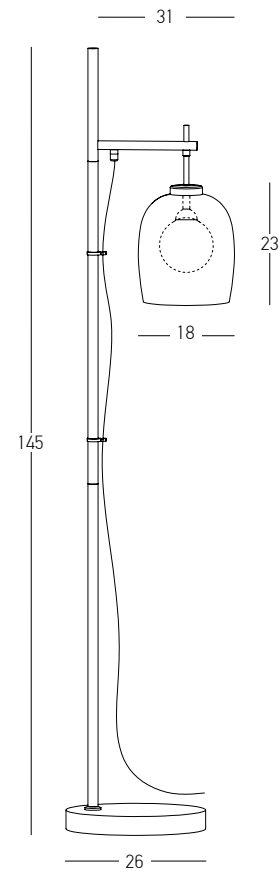

DECORATIVE LIGHTING | FLOOR & TABLE

Bulb 1x G9 LED
Power 5W MAX
Input 220-240V, 50/60Hz
Dimensions L: 31cm W: 26cm H: 145cm
Smoked Glass Ø: 18cm H: 20cm
Base Ø: 26cm W: 3.5cm
Material Metal - Smoked Glass Outside
Opal Glass Inside - Black Marble Base
Special Feature 150cm Cable Available
Opal Glass Ø: 10cm
Color Sandy Black - Black Marble / **Code 22053**