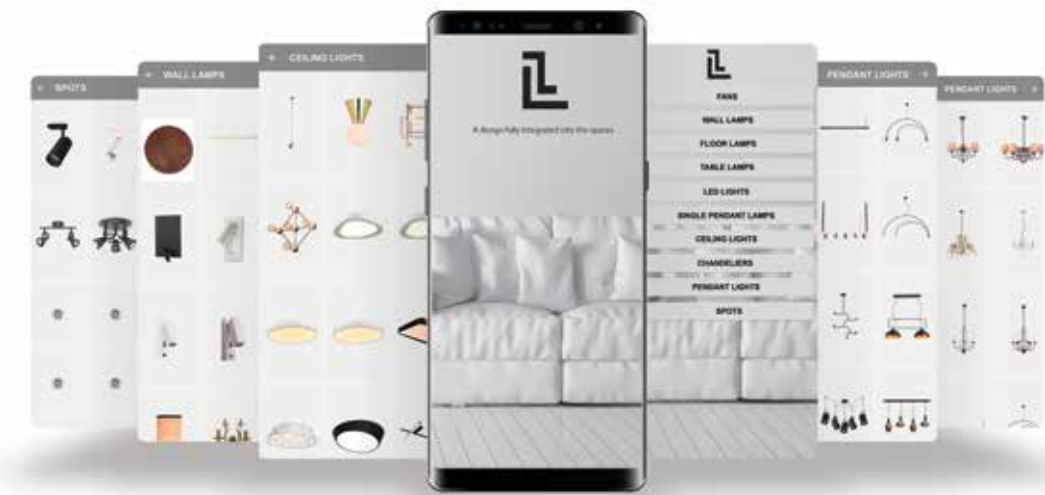

DECORATIVE LIGHTING

Let's humanize the light

 Zambelis
LIGHTS

ZAMBELIS FAMILY GROWING

Connect to our B2B platform and...
have all the information you need 24/7...

-  B2B Online Order/Open Orders
-  Product Availability & Arrival Dates
-  Big Range of Products
-  Photos
-  Product Data Sheets
-  Installation Manuals
-  Flexibility & Customized Products
-  Manufacturing Products
-  Photometric Files
-  CE Certificates
-  COC Certificates

we make
it easy

Virtual Light - ZambelisLights App

4 steps choose the right Lamp for your place

Download the
Virtual Light App
 

Chose from the
categories the
lamp you like

See it through your
mobile camera