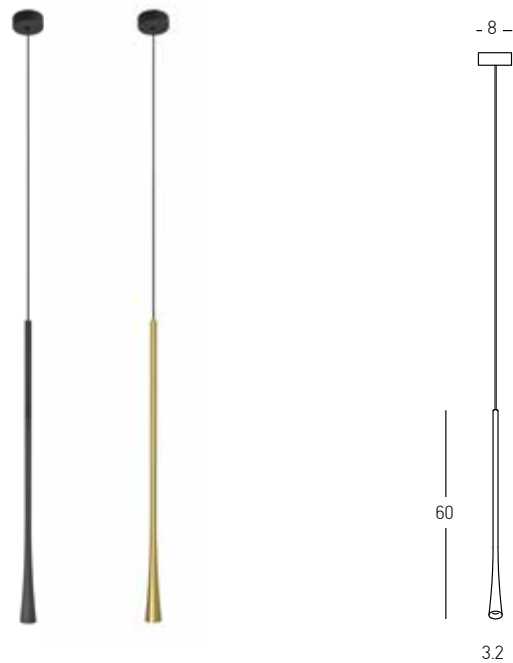

Power	6W
Input	220-240V, 50/60Hz
Color Temperature	3000K
Lumen	520Lm
Cri	90
Dimensions	Ø: 1cm Ø: 3.2cm H: 60cm
Base	Ø: 8cm H: 3.2cm
Non Dimmable	☒
Material	Aluminium
Beam Angle	18°
Special Feature	100cm Cable Adjustable
Color	Brass - Black Matt / Code 20143
Color	Black Matt / Code 20142