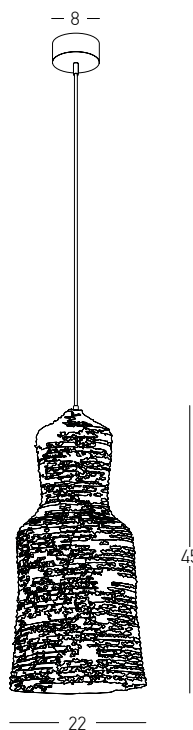

DECORATIVE LIGHTING | BAMBOO & RATTAN

Bulb 1x E27 LED
Power 20W MAX
Input 220-240V, 50/60Hz
Dimensions Ø: 22cm H: 20cm
Base Ø: 8cm H: 3.5cm
Material Metal - Braided Wheat
Special Feature 200cm Black Fabric Cable Adjustable
Color Natural - Sandy Black/ **Code 22166**

Bulb 1x E27 LED
Power 20W MAX
Input 220-240V, 50/60Hz
Dimensions Ø: 18cm H: 21cm
Base Ø: 8cm H: 3.5cm
Material Metal - Braided Wheat
Special Feature 200cm Black Fabric Cable Adjustable
Color Natural - Sandy Black / **Code 22167**

Bulb 1x E27 LED
Power 20W MAX
Input 220-240V, 50/60Hz
Dimensions Ø: 22cm H: 45cm
Base Ø: 8cm H: 3.5cm
Material Metal - Braided Wheat
Special Feature 200cm Black Fabric Cable Adjustable
Color Natural - Sandy Black / **Code 22168**