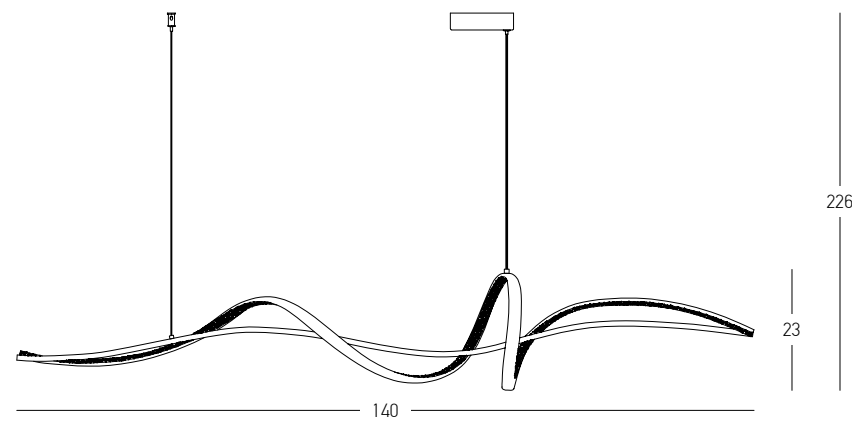

Power 27W
Input 220-240V, 50/60Hz
Color Temperature 3000K
Lumen 2233Lm
Cri 80
Dimensions L: 140cm W: 20cm H: 23cm
Base L: 12cm W: 7cm H: 3cm
Dimmable Triac ☐
Material Aluminium - Acrylic
Special Feature 200cm Cable Adjustable
Color Gold Matt / **Code 23108**
Color Black Matt / **Code 23109**