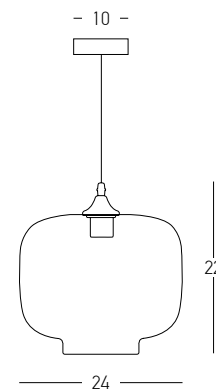

Bulb 1x E27
Power 40W MAX
Input 220-240V, 50/60Hz
Dimensions Ø: 24cm H: 22cm
Base Ø: 10cm H: 2.5cm
Material Glass
Special Feature 150cm Cable Adjustable
Color Smoked Grey / **Code 14102**