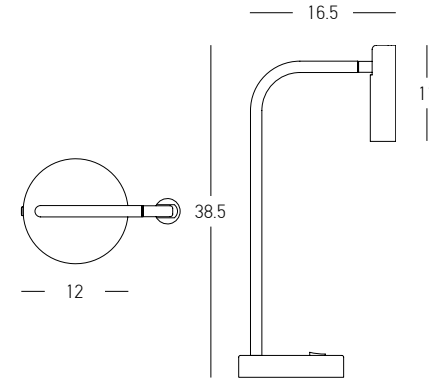

Power 2.5W
Input 220-240V, 50/60Hz
Color Temperature 3000K
Lumen 178Lm
Cri 80
Dimensions Ø: 12cm H: 38.5cm
Base Ø: 12cm H: 2.5cm
Spot Dimension Ø: 3cm L: 11cm
Non Dimmable ☒
Material Metal - Aluminium
Special Feature Movable Spot
Color Black Matt / Code 23036