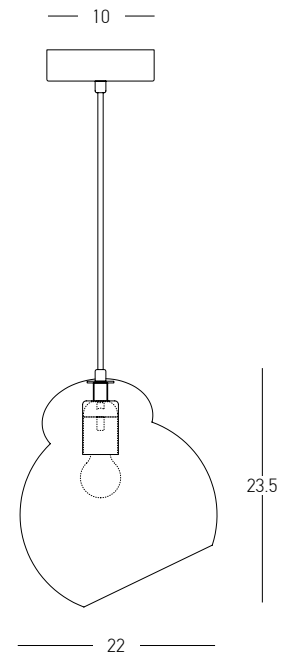

DECORATIVE LIGHTING | GLASS

Bulb 1x E27
Power 40W MAX
Input 220-240V, 50/60Hz
Dimensions Ø: 22cm H: 23.5cm
Base Ø: 10cm H: 2.5cm
Material Metal - Opal Glass
Special Feature 150cm Cable Adjustable
Color White Matt / **Code 23015**