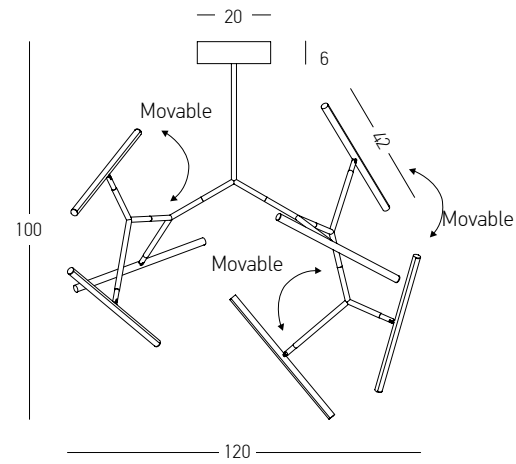

Power 69W
Input 220-240V, 50/60Hz
Color Temperature 3000K
Lumen 4812Lm
Cri 90
Dimensions L: 120cm W: 50cm H: 100cm
Base Ø: 20cm H: 6cm
Dimmable Triac ☐
Material Aluminium - Silicon
Special Feature Profile Ø: 2cm L: 42cm
Movable Profile

Color Sandy Black - Gold Matt / **Code 2072**
Color Gold Matt / **Code 2073**