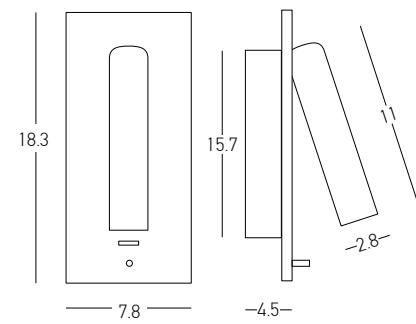

USB Charger

Power 3W
 Input 220-240V, 50/60Hz
 Color Temperature 3000K
 Lumen 240Lm
 Cri 80
 Dimensions L: 4-12.5cm W: 7.8cm H: 18.3cm
 Depth 4.5cm
 Non Dimmable
 Switch On/Off
 Material Metal - Aluminium
 Cutting Hole 15.8x5.7cm
 Special Feature USB Charger
 Stick Ø: 2.8cm H: 11cm
 Color Black Matt / **Code H65**
 Color Brushed Brass / **Code H67**