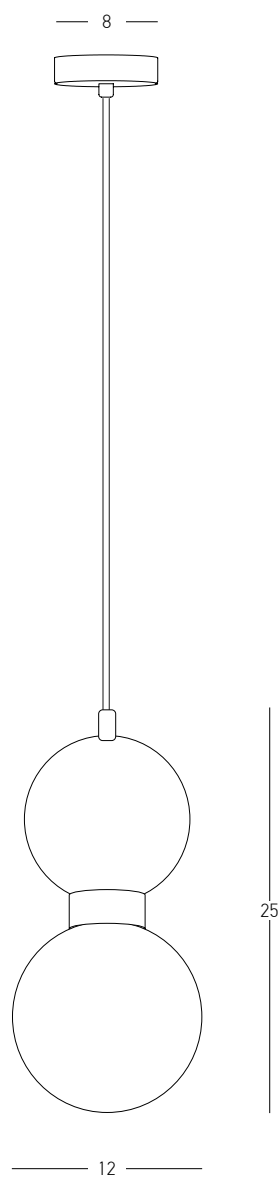

DECORATIVE LIGHTING | MINERAL TEXTURES