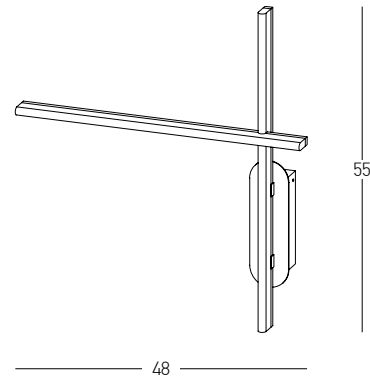

DECORATIVE LIGHTING | WALL

Power 20W
Input 220-240V, 50/60Hz
Color Temperature 3000K
Lumen 908Lm
Cri 80
Dimensions L: 10cm W: 48cm H: 55cm
Base W: 5.5cm H: 15.5cm
Non Dimmable ☒
Material Metal - Aluminium - Acrylic
Special Feature Profile 1x3cm
Color Black Matt / **Code 1945**