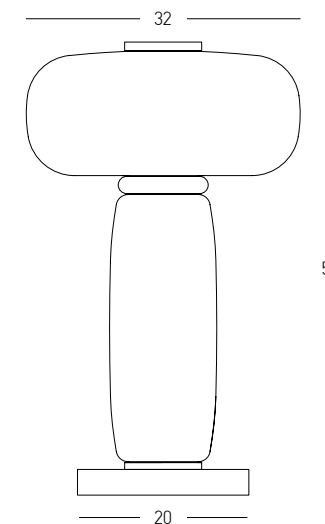

Power 23W
Input 220-240V, 50/60Hz
Color Temperature 3000K
Lumen 2410Lm
Cri 80
Dimensions Ø: 32cm H: 53cm
Base Ø: 20cm
Non Dimmable ☒
Material Metal - Smoked Glass - Opal Glass
Special Feature 150cm Cable Available
Color Black Matt / **Code 23085**