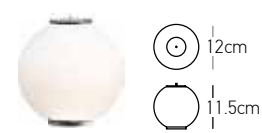

Intermediate Diffuser
6V | 5W | 350Lm
3000K | CRi 90 | IP44
Dimmable Triac
Metal - Opal Glass

Black Matt
Code 22232-B

White Matt
Code 22232-W

Gold Matt
Code 22232-G