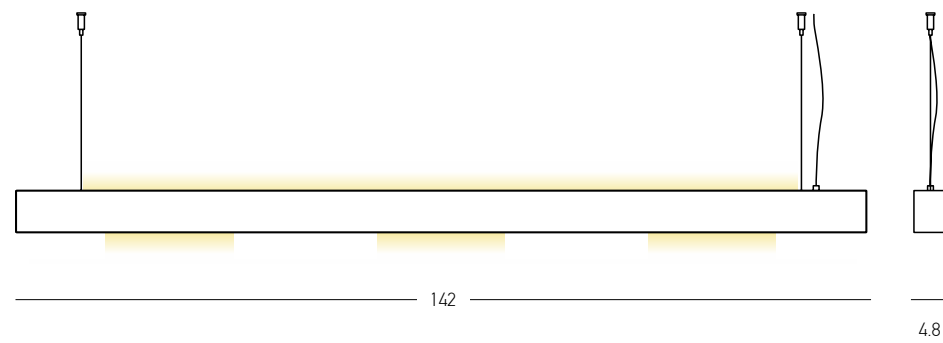

Power 18W + 36W
Input 220-240V, 50/60Hz
Color Temperature 3000K
Lumen 7560Lm
Cri 80
Dimensions L: 142cm W: 4.8cm H: 7.8cm
Base Ø: 8cm H: 3.5cm
Non Dimmable ☒
Material Aluminium
Special Feature 200cm Fabric Cable Adjustable
Optional Dimming DALI
Up & Down Lighting
Color Painted Bronze - Painted Gold / **Code 22208**
Corten - Sandy Black / **Code 22209**