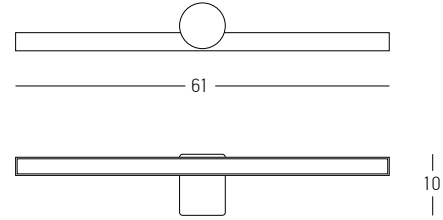

Power 10W
Input 220-240V, 50/60Hz
Color Temperature 3000K
Lumen 610Lm
Cri 81
Dimensions L: 61cm W: 10cm H: 7.5cm
Base Ø: 7.5cm L: 10cm
Non Dimmable ☒
Material Aluminium - Acrylic
Special Feature IP54
Profile 2.5 x 2.2cm
Color Sandy Black / **Code 22124**