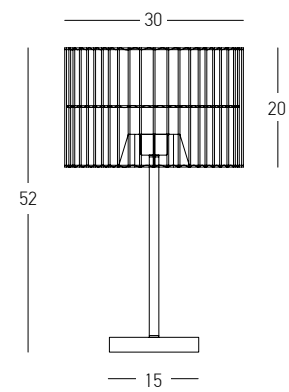

Bulb 1x E27
Power 40W MAX
Input 220-240V, 50/60Hz
Dimensions Ø: 30cm H: 52cm
Base Ø: 15cm H: 2cm
Material Metal - Rattan
Special Feature 120cm Cable Available
Shade Ø: 30cm H: 20cm
Color Black / **Code 20238**