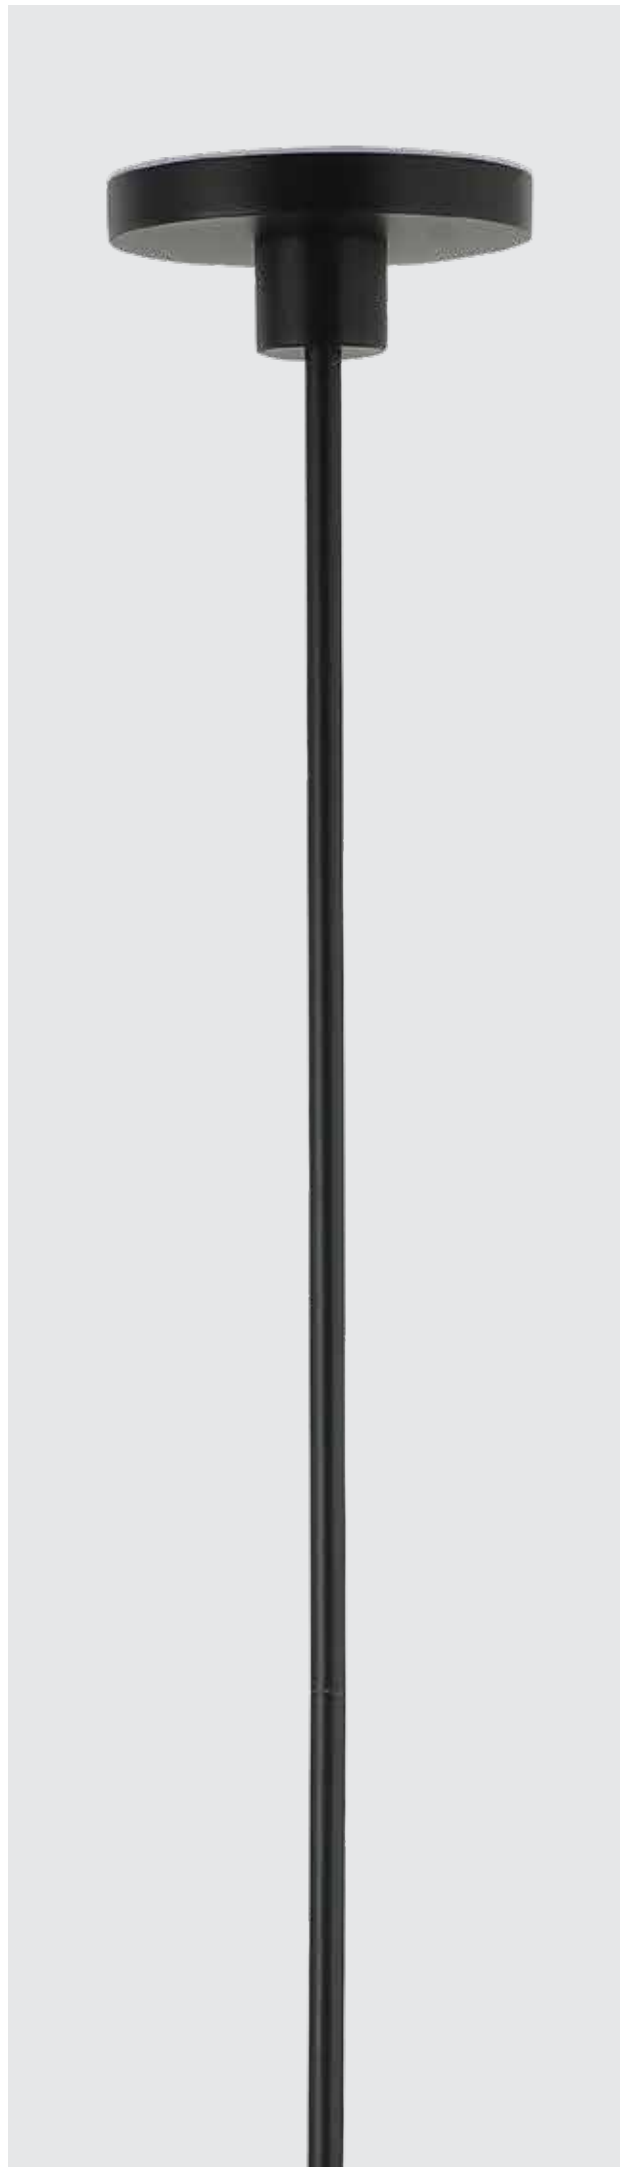

Power	12W
Input	220-240V, 50/60Hz
Color Temperature	3000K
Lumen	1200Lm
Cri	80
Dimensions	Ø: 25cm H: 160cm
Base	Ø: 25cm H: 0.5cm
Material	Metal - Acrylic
Non Dimable	☒
Special Feature	150cm Cable Available Shade Ø: 16cm H: 2cm Uplight
Color	Sandy Black / Code 22065