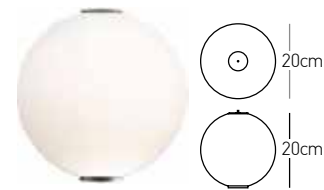

Intermediate Diffuser
16V | 7W | 750Lm
3000K | CRi 90 | IP44
Dimmable Triac
Metal - Opal Glass

Black Matt
Code 22233-B

White Matt
Code 22233-W

Gold Matt
Code 22233-G

Surface Base Driver
Power
Input
Dimensions
Base
Material
Color
Color
Color

MAX 30W
220-240V, 50/60Hz
Ø: 14cm H: 205cm
Ø: 14cm H: 4.5cm
Metal
Black Matt / **Code 22230-B**
White Matt / **Code 22230-W**
Gold Matt / **Code 22230-G**