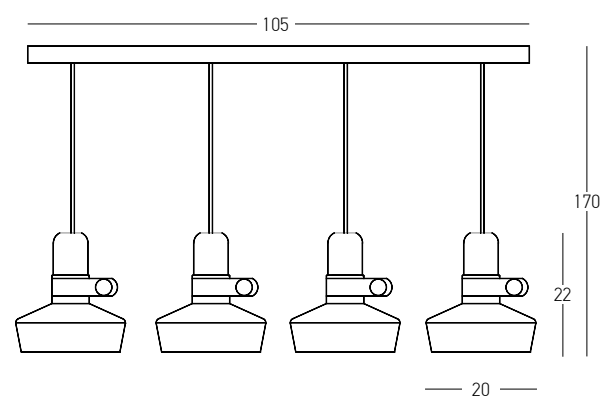

Bulb 1x E27
Power 40W MAX
Input 220-240V, 50/60Hz
Dimensions Ø: 20cm H: 22cm
Base Ø: 10cm H: 2cm
Material Metal - Leather - Wood
Special Feature 200cm Cable Adjustable
Color Black Matt / **Code 1990**
Color White Matt / **Code 1992**

Bulb 4x E27
Power 40W MAX
Input 220-240V, 50/60Hz
Dimensions Ø: 20cm L: 105cm H: 170cm
Base L: 105cm W: 6.5cm H: 2.7cm
Material Metal - Leather - Wood
Special Feature 150cm Cable Adjustable
Color Black Matt / **Code 1993-B**
Color White Matt / **Code 1993-W**