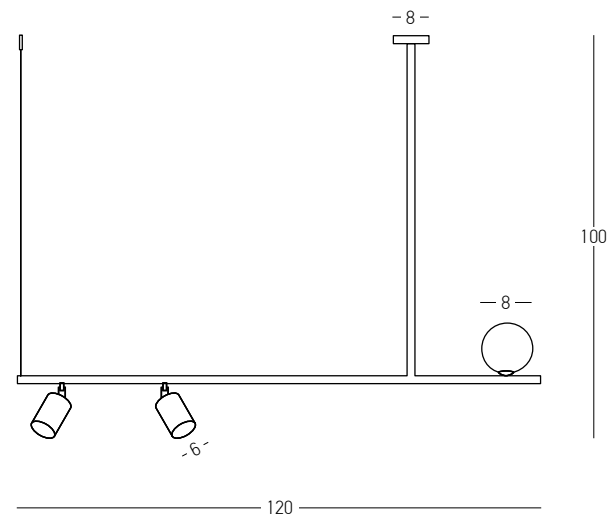

Bulb 2x GU10 , 1x G9 LED
Power 25W MAX , 9W MAX
Input 220-240V, 50/60Hz
Dimensions L: 120cm W: 8cm H: 100cm
Spot Dimensions Ø: 6cm H: 9cm
Material Metal - Opal Glass
Special Feature Standard Length
Opal Glass Ø: 8cm
Color Sandy Black - Painted Gold / **Code 22227**