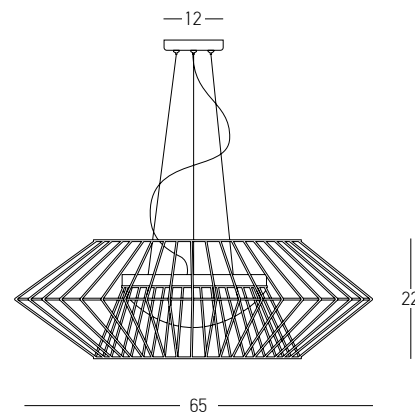

DECORATIVE LIGHTING | METAL & WOOD

Bulb 3x E27
Power 40W MAX
Input 220-240V, 50/60Hz
Dimensions Ø: 65cm H: 22cm
Base Ø: 12cm H: 2.5cm
Material Metal - Opal Glass
Special Feature 120cm Cable Adjustable
Color Black Matt / **Code 1545**