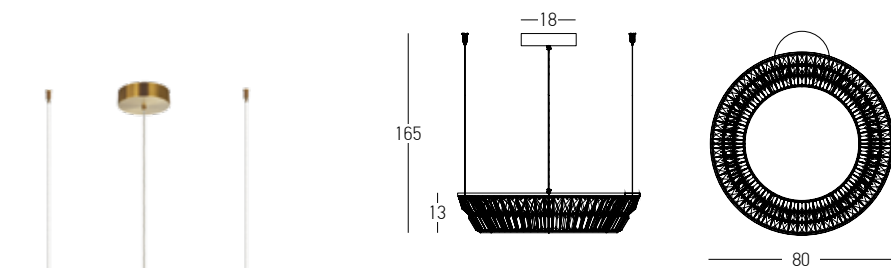

Power 38W
Input 220-240V, 50/60Hz
Color Temperature 3000K
Lumen 2290Lm
Cri 90
Dimensions Ø: 60cm H: 13cm
Base Ø: 18cm H: 4cm
Dimmable Triac ☐
Material Metal - Crystal
Special Feature 150cm Cable Adjustable
Color Antique Brass / **Code 23046**

Power 55W
Input 220-240V, 50/60Hz
Color Temperature 3000K
Lumen 3350Lm
Cri 90
Dimensions Ø: 80cm H: 13cm
Base Ø: 18cm H: 4cm
Dimmable Triac ☐
Material Metal - Crystal
Special Feature 150cm Cable Adjustable
Color Antique Brass / **Code 23048**