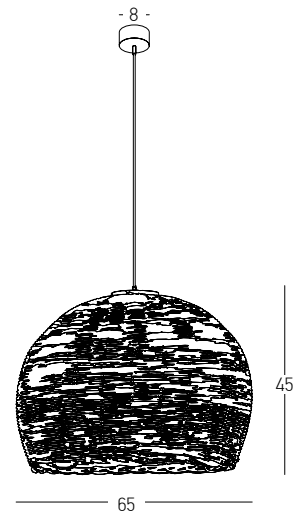

DECORATIVE LIGHTING | BAMBOO & RATTAN

Bulb 1x E27 LED
Power 20W MAX
Input 220-240V, 50/60Hz
Dimensions Ø: 65cm H: 45cm
Base Ø: 8cm H: 3.5cm
Material Metal - Bamboo
Special Feature 200cm Black Fabric Cable Adjustable
Color Brown - Sandy Black / **Code 22172**