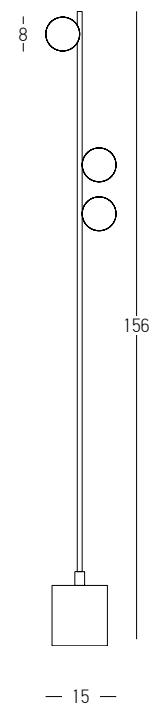

DECORATIVE LIGHTING | FLOOR & TABLE

Bulb 3x G9 LED
Power 9W MAX
Input 220-240V, 50/60Hz
Dimensions H: 156cm
Base L: 15cm W: 15cm H: 15cm
Material Metal - Marble - Opal Glass
Special Feature 150cm Cable Available
Opal Glass Ø: 8cm
Color White Marble - Gold Matt / **Code 18179**