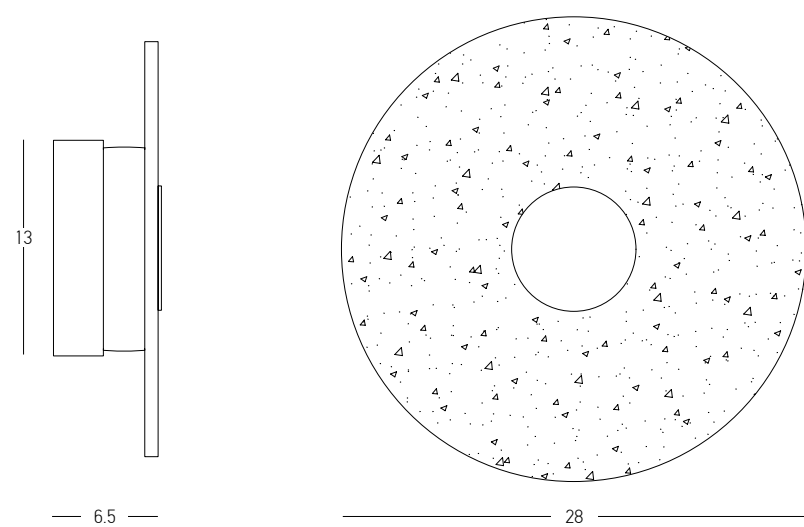

Power 8W
Input 220-240V, 50/60Hz
Color Temperature 3000K
Lumen 781Lm
Cri 80
Dimensions Ø: 28cm L: 6.5cm
Base Ø: 13cm
Non Dimmable ☒
Material Metal - Glass
Color Black Matt - Smoked Grey / **Code 23076**
Color Black Matt - Champagne / **Code 23077**