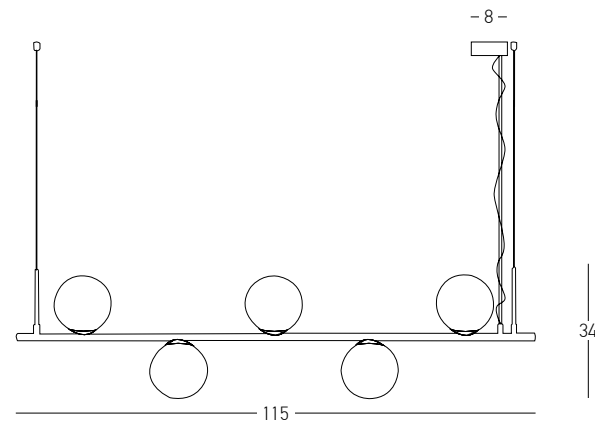

Bulb 5x E14
Power 15W MAX
Input 220-240V, 50/60Hz
Dimensions L: 115cm W: 15cm H: 34cm
Base Ø: 8cm H: 3cm
Material Metal - Opal Glass
Special Feature 200cm Fabric Cable Adjustable
Opal Glass Ø: 15cm
Color Gold Matt / **Code 1998**