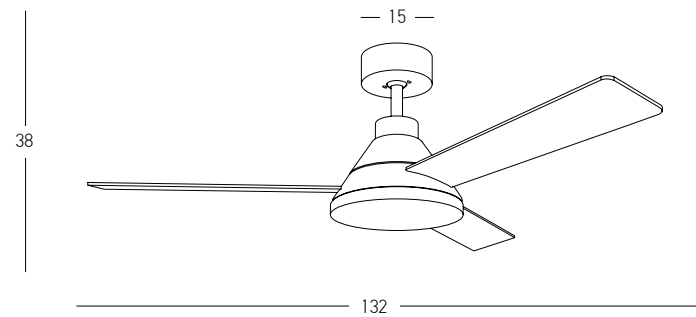

LED Light Source 22W
Input 220-240V, 50/60Hz
Color Temperature 3000K, 4000K, 6000K
Lumen 2200Lm
Cri 80
dB 20
Dimensions 52" Ø: 132cm H: 53cm
Air Flow 163m³ min
Night Mode Time Setting 1h / 4h / 8h
Material Metal - Polycarbonate - Plywood (MDF)
Special Feature 2 Down Rods 12.5-25cm
Summer & Winter Function
Motor Feature DC Motor 40W
6 Speeds
Color Double Face Brown - Brown Wood Blades
Brown - Natural Wood Blades / **Code 22083**