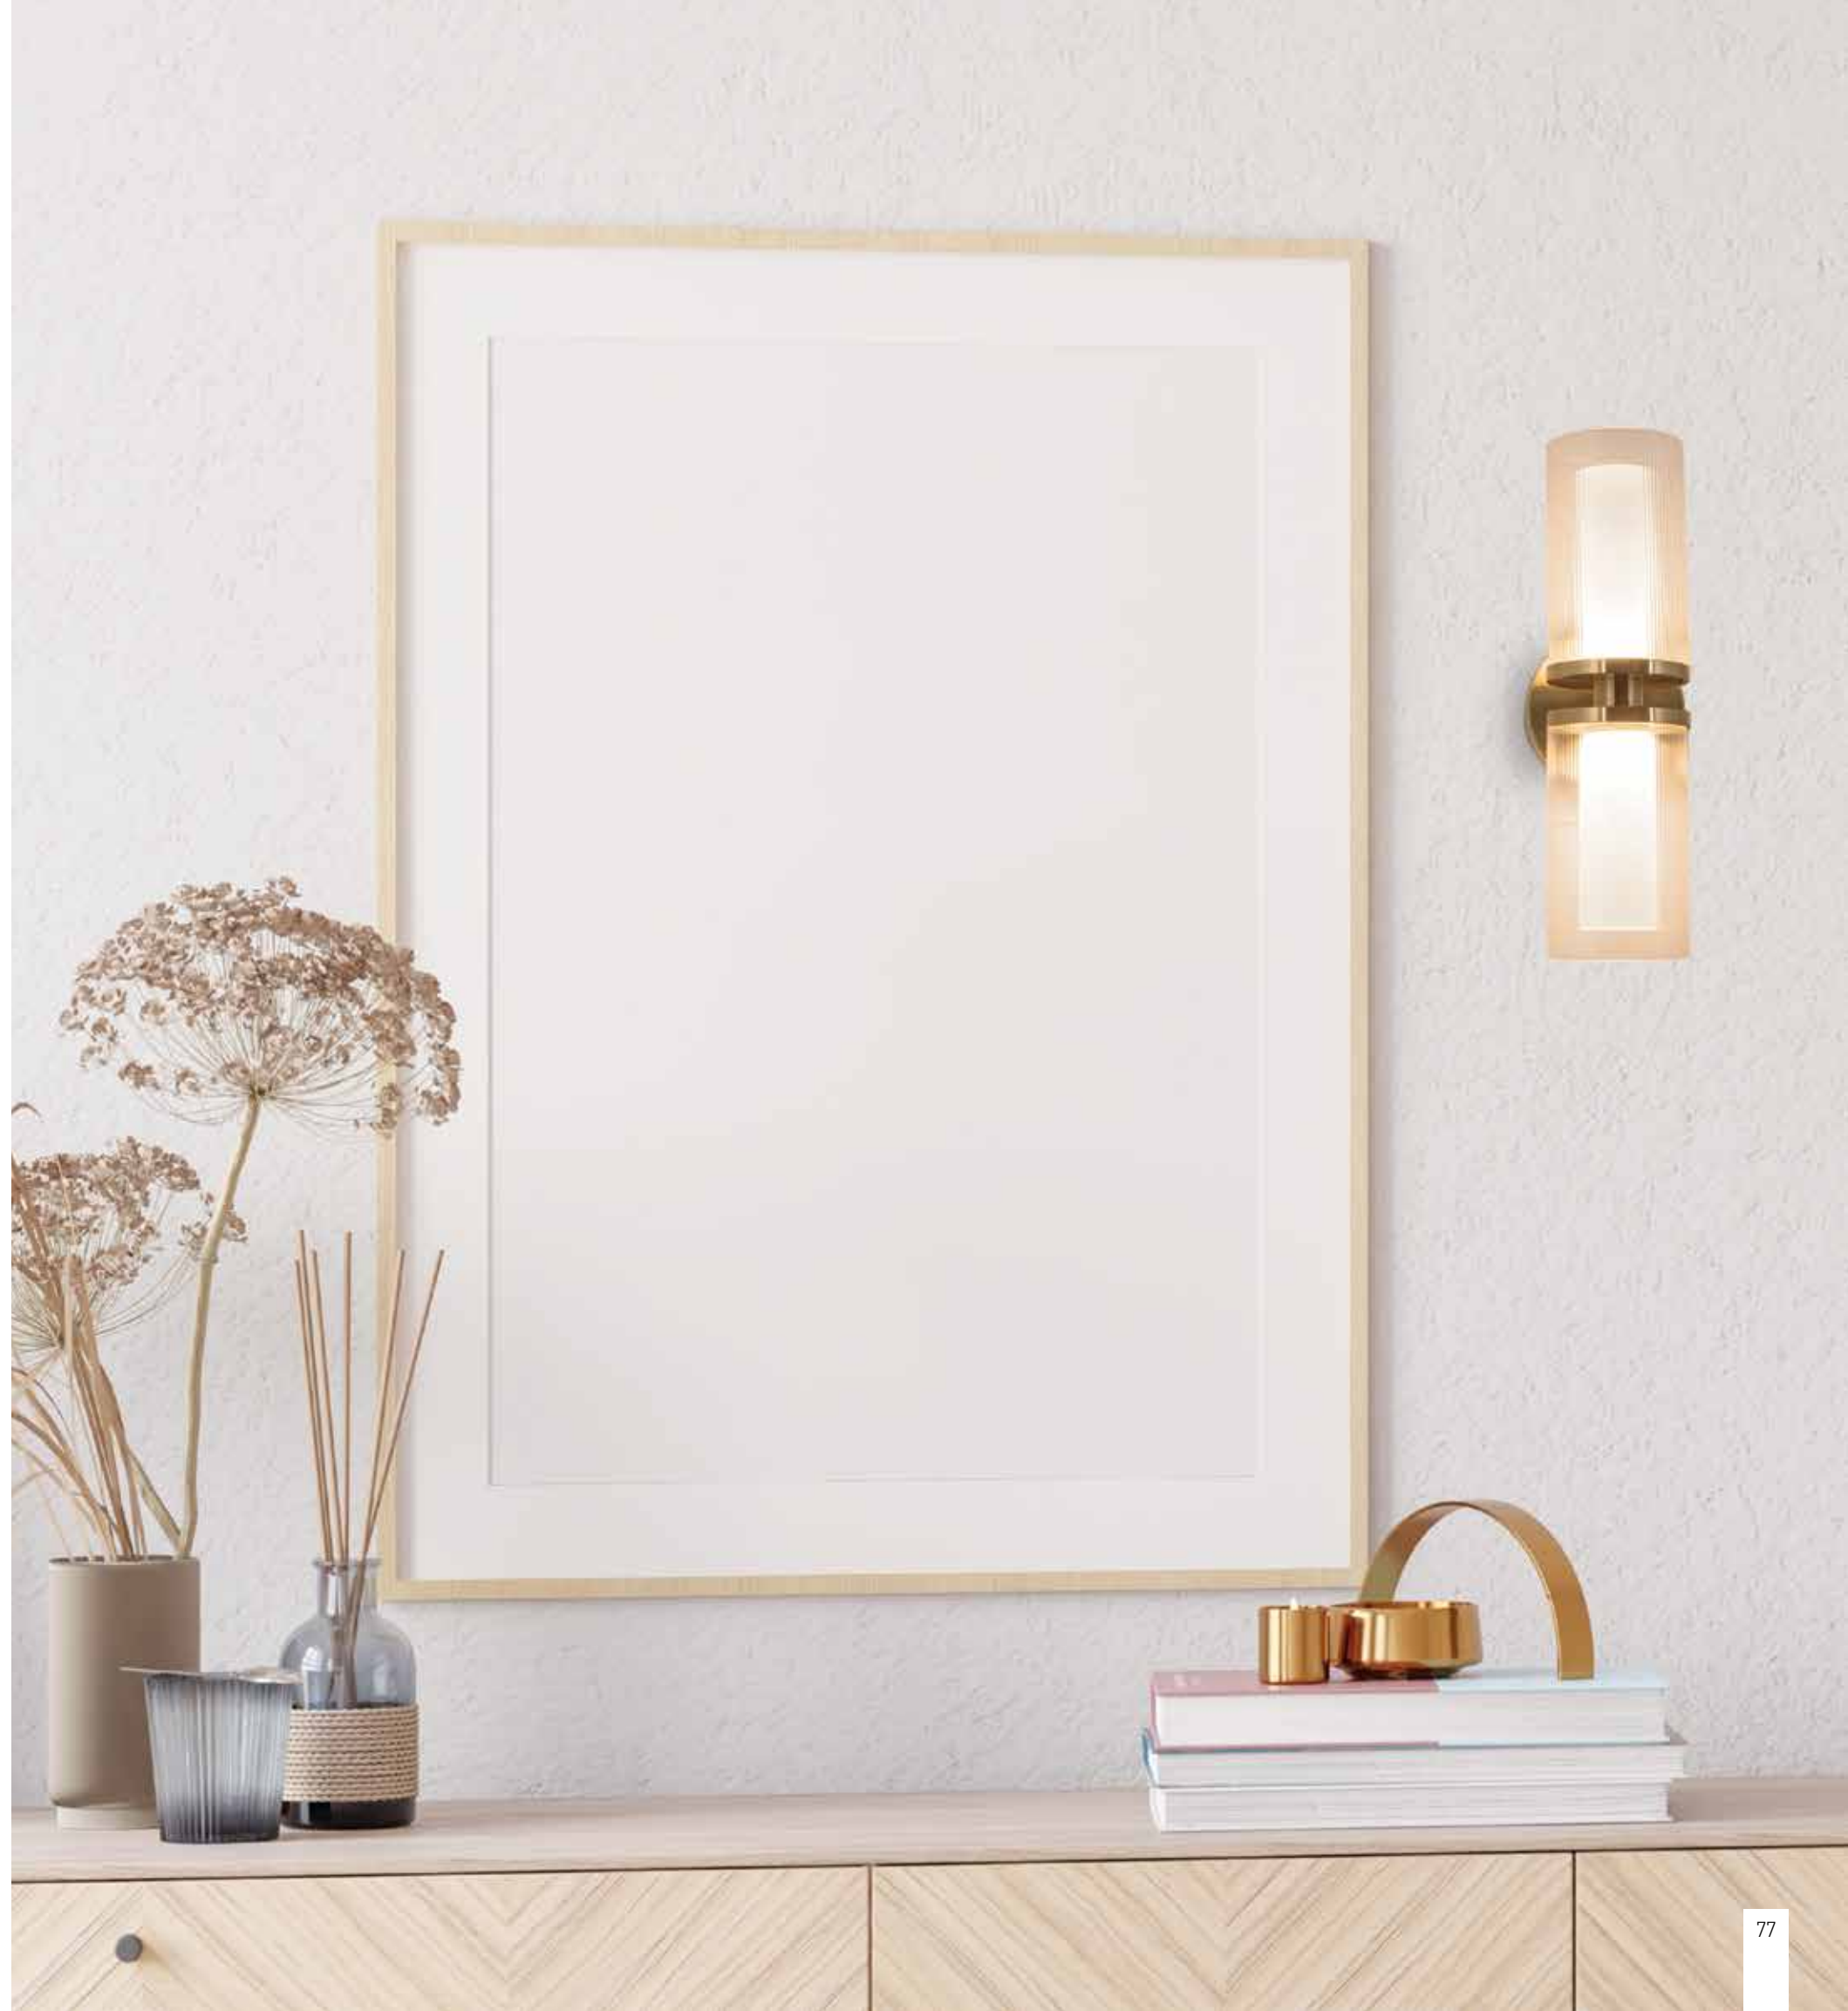

Power 12W
Input 220-240V, 50/60Hz
Color Temperature 3000K
Lumen 1222Lm
Cri 90
Dimensions L: 17cm W: 11cm H: 40cm
Glass Ø: 11cm H: 14.5cm
Base Ø: 11.5cm L: 4.5cm
Dimmable Triac ☐
Material Metal - Clear Glass - Opal Glass
Color Gold Matt / **Code 23016**

Power 9W
Input 220-240V, 50/60Hz
Color Temperature 3000K
Lumen 846Lm
Cri 90
Dimensions Ø: 11cm H: 15cm
Dimmable Triac ☐
Material Metal - Clear Glass - Opal Glass
Color Gold Matt / **Code 23017**