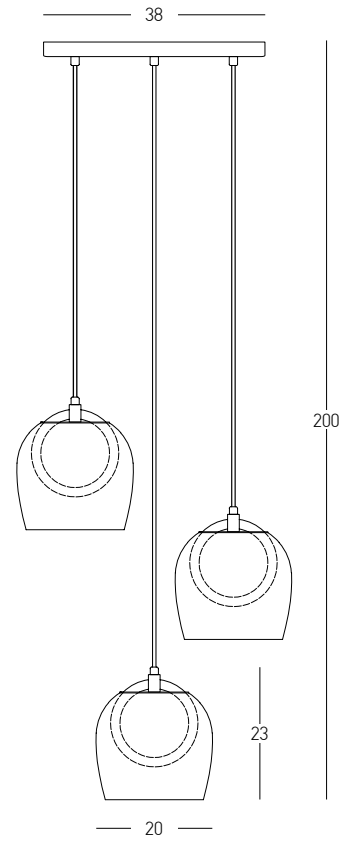

Power 18W
Input 220-240V, 50/60Hz
Color Temperature 3000K
Lumen 1732Lm
Cri 80
Dimensions Ø: 44cm H: 200cm
Glass Ø: 20cm H: 23cm
Base Ø: 38cm H: 3cm
Non Dimmable ☒
Material Metal - Glass
Special Feature 170cm Cable Adjustable
Color Black Matt - Smoked - Champagne - Clear Glass / **Code 23081**