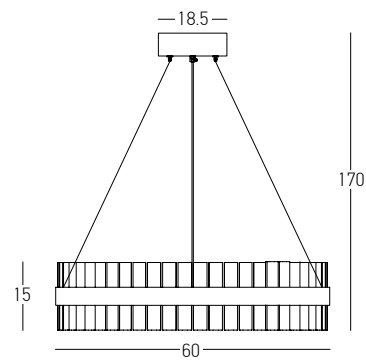

Power 56W
Input 220-240V, 50/60Hz
Color Temperature 3000K
Lumen 3610Lm
Cri 80
Dimensions Ø: 60cm H: 15cm
Base Ø: 18.5cm H: 5cm
Dimmable Triac ☐
Material Stainless Steel - Clear Glass
Special Feature 150cm Cable Adjustable
Profile 3.5x4cm
Color Gold Matt / **Code 22039**

Power 68W
Input 220-240V, 50/60Hz
Color Temperature 3000K
Lumen 4350Lm
Cri 80
Dimensions Ø: 80cm H: 15cm
Base Ø: 18.5cm H: 5cm
Dimmable Triac ☐
Material Stainless Steel - Clear Glass
Special Feature 150cm Cable Adjustable
Profile 3.5x4cm
Color Gold Matt / **Code 22040**