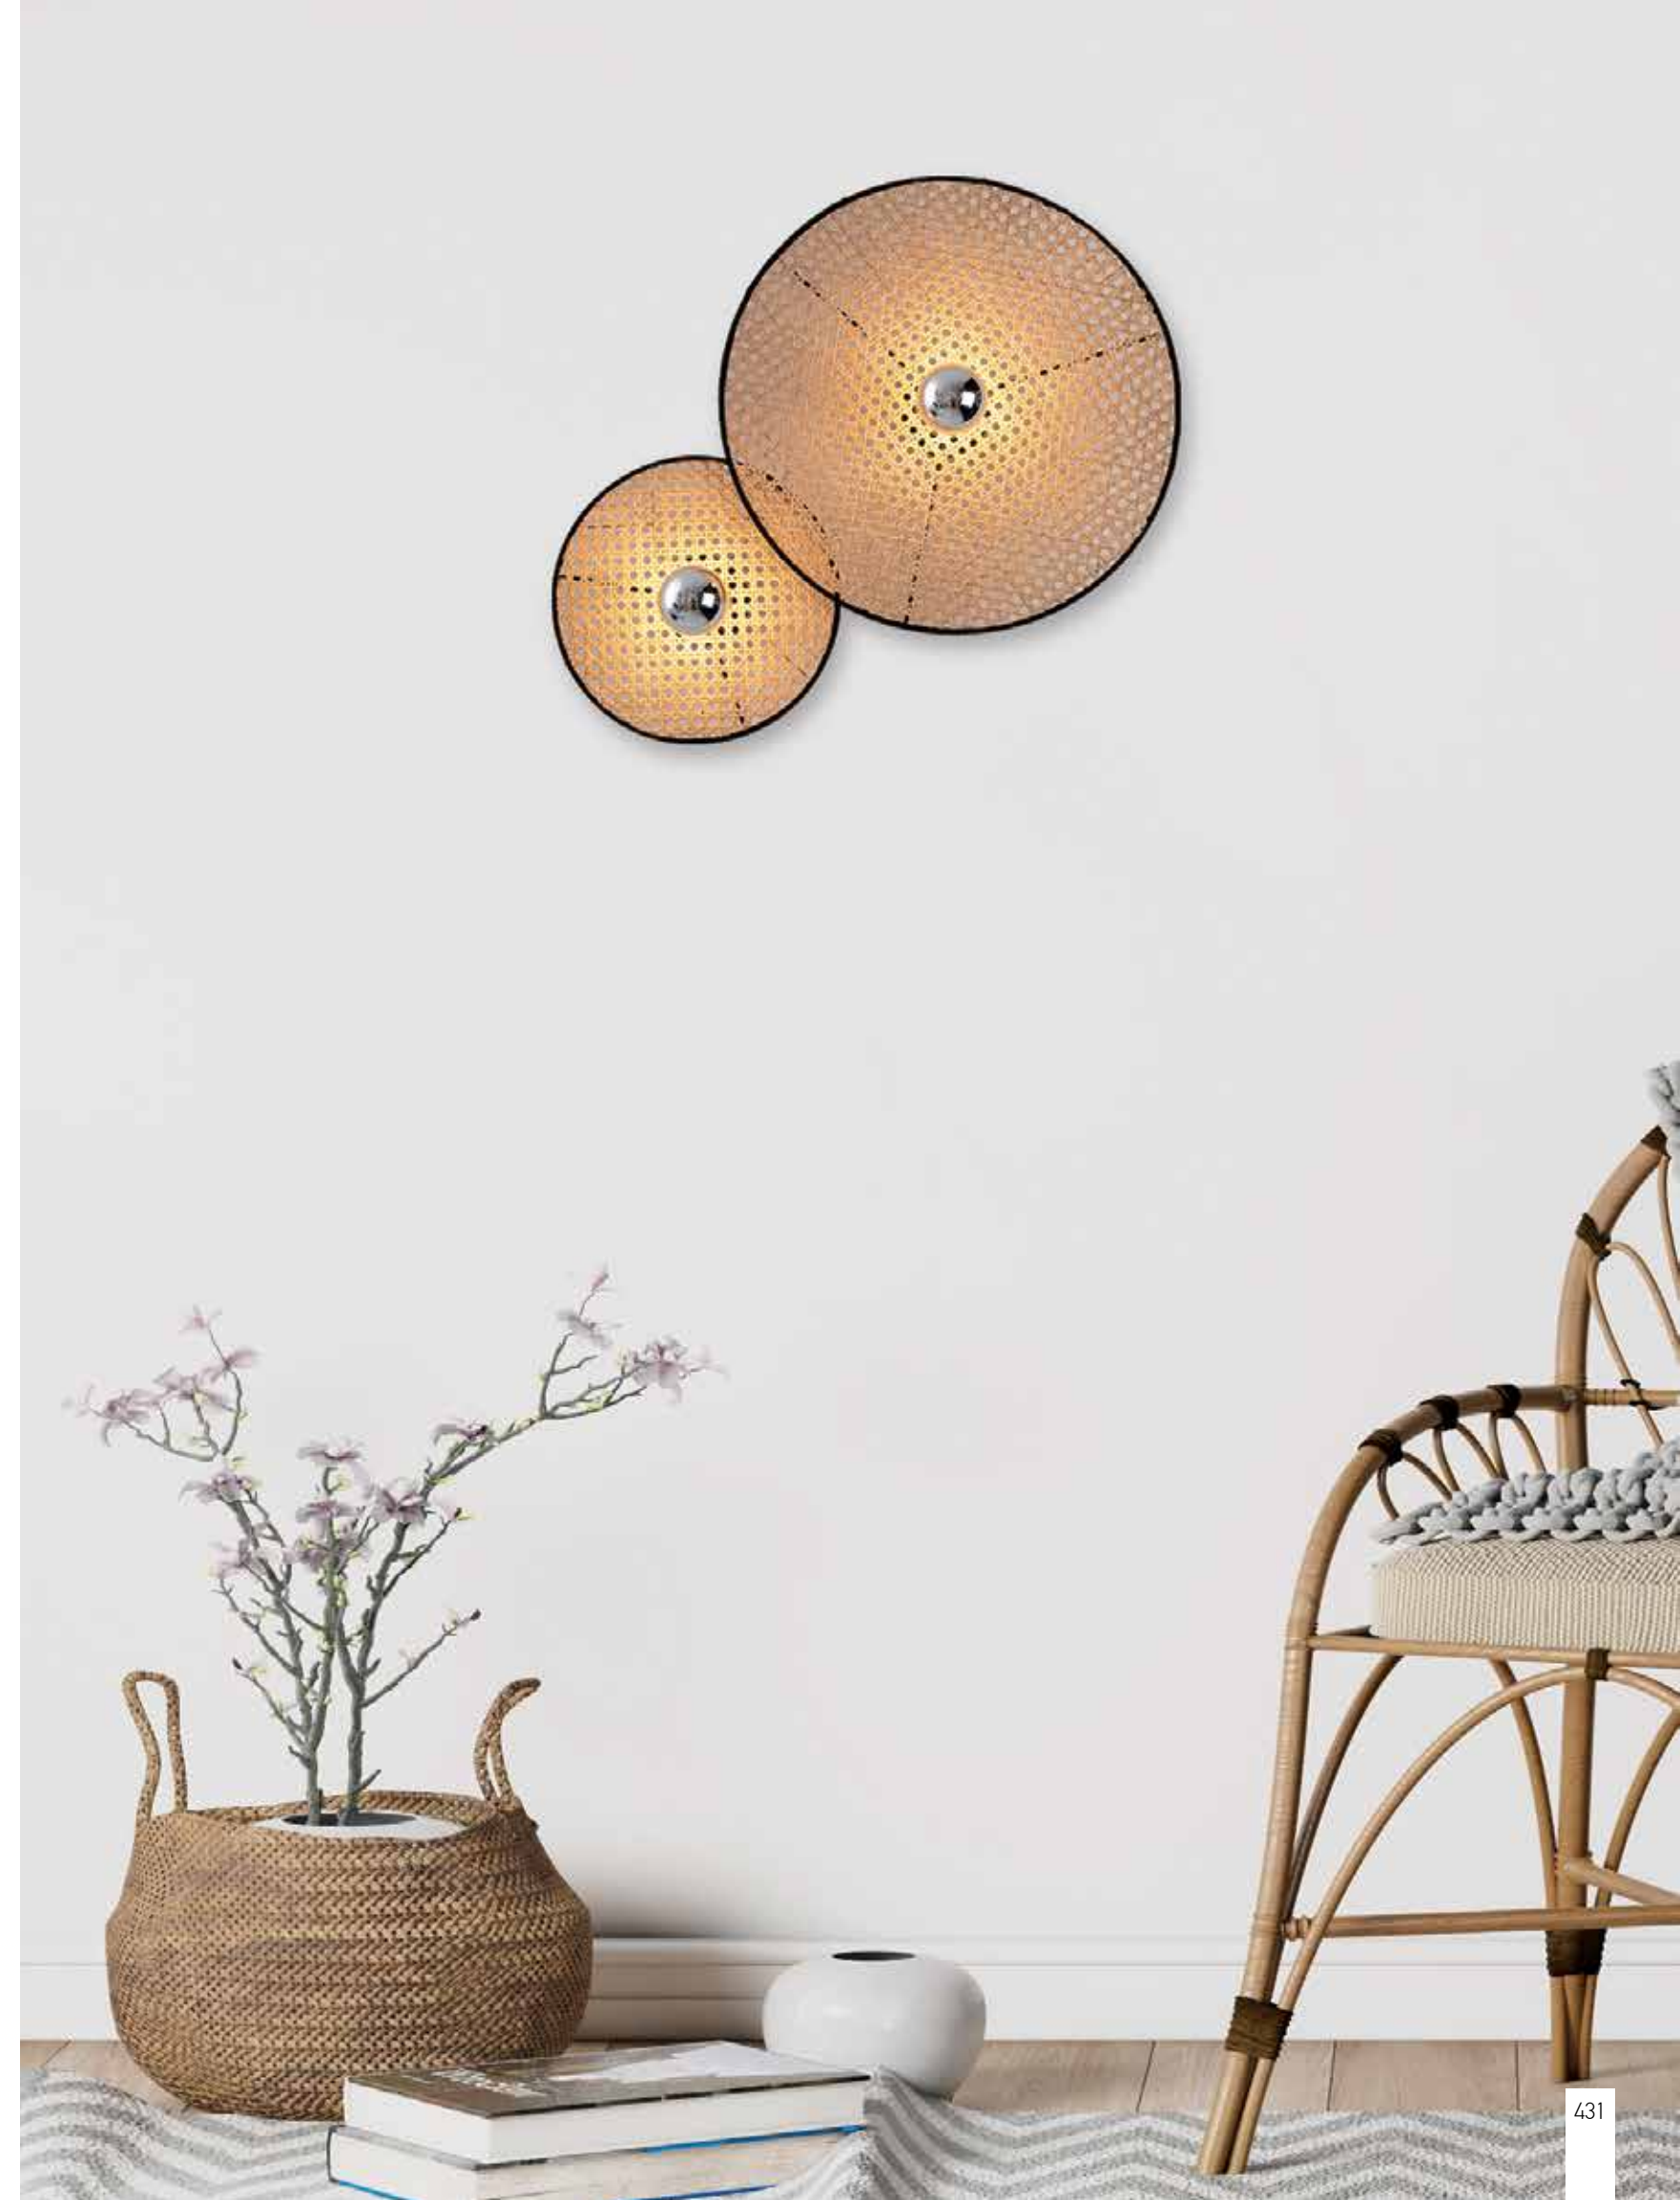

25

Bulb 1x E27 LED
Power 20W MAX
Input 220-240V, 50/60Hz
Dimensions Ø: 25cm L: 11.5cm
Base Ø: 8cm H: 2.5cm
Material Metal - Bush
Color Natural - Sandy Black / Code 22175

40

Bulb 1x E27 LED
Power 20W MAX
Input 220-240V, 50/60Hz
Dimensions Ø: 40cm L: 11.5cm
Base Ø: 8cm H: 2.5cm
Material Metal - Bush
Color Natural - Sandy Black / Code 22174