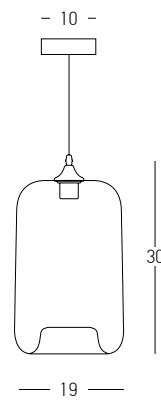

Bulb 1x E27
Power 40W MAX
Input 220-240V, 50/60Hz
Dimensions Ø: 19cm H: 30cm
Base Ø: 10cm H: 2.5cm
Material Glass
Special Feature 150cm Cable Adjustable
Color Smoked Grey / **Code 14101**