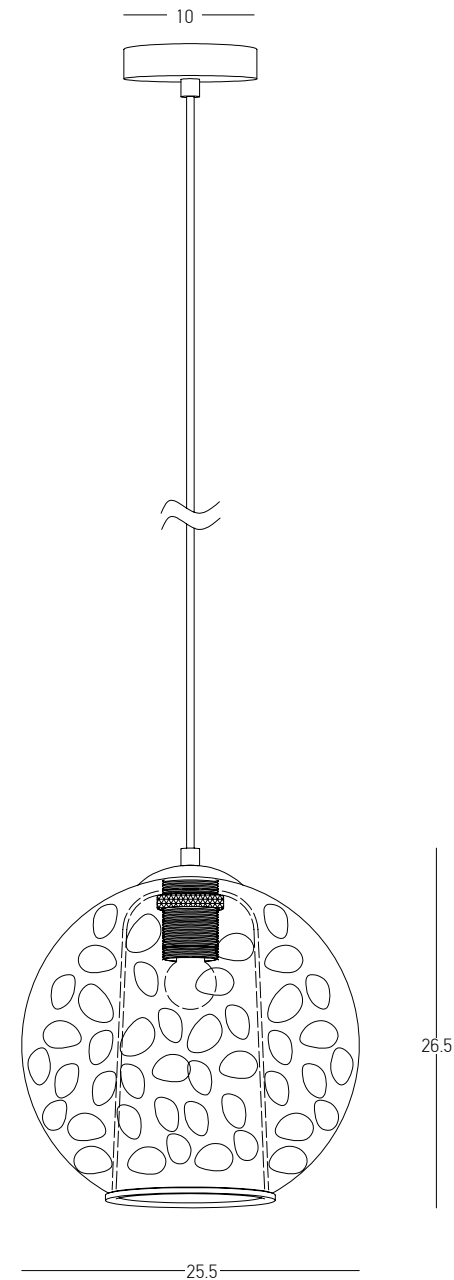

Bulb	1x E27
Power	40W MAX
Input	220-240V, 50/60Hz
Dimensions	Ø: 25.5cm H: 26.5cm
Base	Ø: 10cm H: 2.5cm
Material	Metal - Aluminium - Dimple Glass Outside Opal Glass Inside
Special Feature	150cm Fabric Cable Adjustable
Color	Sandy Black - Green Glass / Code 22033
Color	Sandy Black - Blue Glass / Code 22034
Color	Sandy Black - Smoked Glass / Code 22035