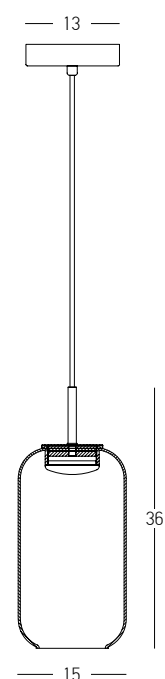

DECORATIVE LIGHTING | GLASS

Power 12W
Input 220-240V, 50/60Hz
Color Temperature 3000K
Lumen 780Lm
Cri 80
Dimensions Ø: 15cm H: 36cm
Base Ø: 13cm H: 3cm
Non Dimmable ☒
Material Metal - Glass
Special Feature 200cm Fabric Cable Adjustable
Color Black Matt - Gold Glass / **Code 23218**
Color Black Matt - Copper Glass / **Code 23219**