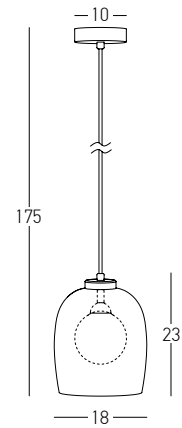

DECORATIVE LIGHTING | GLASS

Bulb 1x G9 LED
Power 5W MAX
Input 220-240V, 50/60Hz
Dimensions Ø: 18cm H: 23cm
Base Ø: 10cm H: 2.5cm
Glass Ø: 18cm H: 20cm
Material Metal - Smoked Glass Outside
Opal Glass Inside
Special Feature 150cm Fabric Cable Adjustable
Opal Glass Ø: 10cm
Color Sandy Black / **Code 22051**