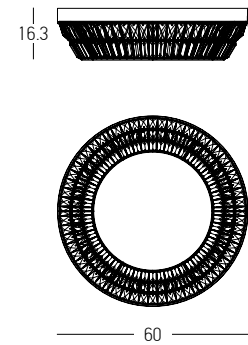

Power 38W
Input 220-240V, 50/60Hz
Color Temperature 3000K
Lumen 2290Lm
Cri 90
Dimensions Ø: 60cm H: 16.3cm
Dimmable Triac ☐
Material Metal - Crystal
Color Antique Brass / **Code 23047**