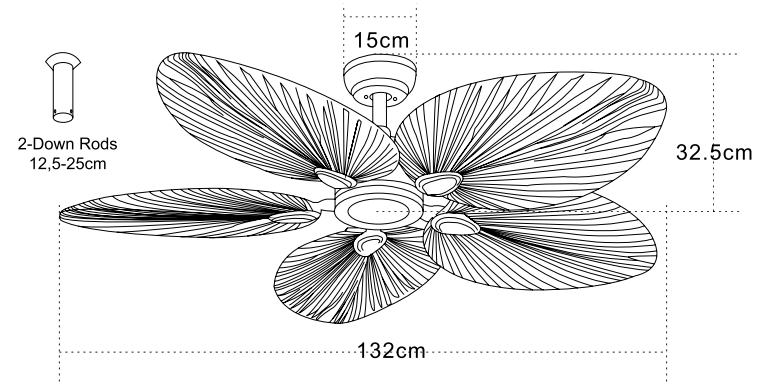

LED Light Source	Without Light
Input	220-240V, 50/60Hz
dB	20
Dimensions	52" Ø: 132cm H: 32.5-45cm
Air Flow	134.6m³ min
Night Mode	Time Setting 1h / 4h / 8h
Material	Metal - Palm Leaf
Special Feature	2 Down Rods 12.5-25cm Summer & Winter Function
Motor Feature	DC Motor 48W 5 Speeds
Color	Brown - Natural Palm Leaf Blades / Code 19139