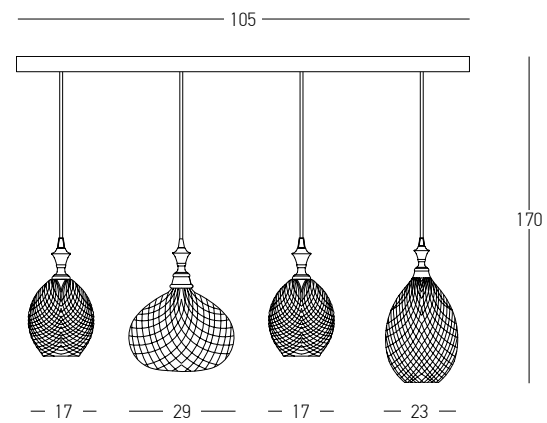

Bulb 3x E27
Power 40W MAX
Input 220-240V, 50/60Hz
Dimensions Ø: 50cm H: 170cm
Base Ø: 50cm H: 3cm
Material Metal - Glass
Special Feature 120cm Fabric Cable Adjustable
Color Black Matt - Smoked Grey / **Code 19241**

Bulb 4x E27
Power 40W MAX
Input 220-240V, 50/60Hz
Dimensions L: 105cm H: 170cm
Base L: 105cm W: 6.5cm H: 2.7cm
Material Metal - Glass
Special Feature 120cm Fabric Cable Adjustable
Color Black Matt - Smoked Grey / **Code 19240**