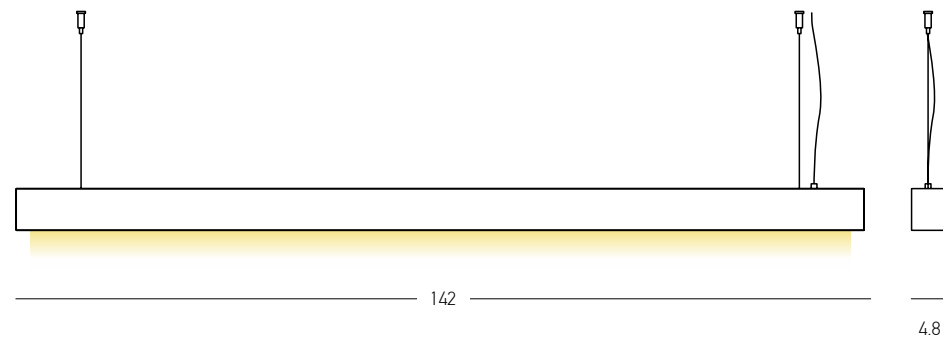

Power 45W
Input 220-240V, 50/60Hz
Color Temperature 3000K
Lumen 6300Lm
Cri 80
Dimensions L: 142cm W: 4.8cm H: 7.8cm
Base Ø: 8cm H: 3.5cm
Non Dimmable ☒
Material Aluminium - PC Diffuser
Special Feature 200cm Fabric Cable Adjustable
Optional Dimming DALI
Color Painted Bronze / **Code 22210**