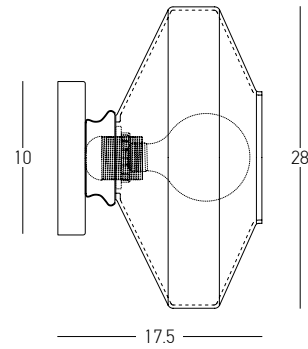

Bulb 1x E27
Power 40W MAX
Input 220-240V, 50/60Hz
Dimensions Ø: 28cm H: 17.5cm
Base Ø: 10cm L: 2.5cm
Material Metal - Glass
Color Anodised Dark Grey - Smoked Glass / **Code 23011**