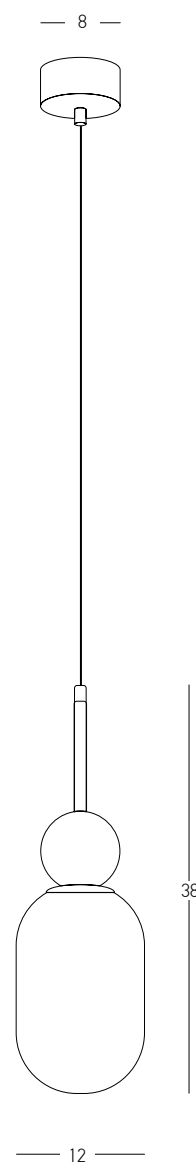

Bulb 1x E27
Power 40W MAX
Input 220-240V, 50/60Hz
Dimensions Ø: 12cm H: 38cm
Base Ø: 8cm H: 3.5cm
Material Metal - White Marble - Opal Glass
Special Feature 220cm Fabric Cable Adjustable
Color Black Matt - Gold Matt / **Code 22215**