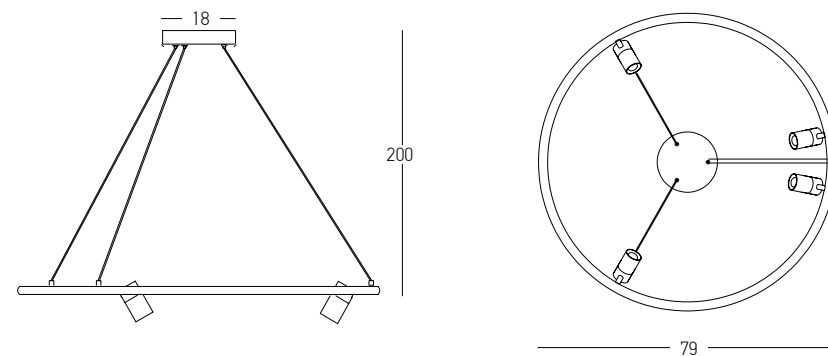

Model Finishing

Gold Matt Black Matt

Power 27W + 4x 5W
 Input 220-240V, 50/60Hz
 Color Temperature 3000K
 Lumen 4992Lm
 Cri 80
 Dimensions Ø: 60cm H: 200cm
 Base Ø: 18cm H: 3.5cm
 Spots Dimensions Ø: 4.5cm H: 8cm
 Dimmable Triac 
 Material Metal - Aluminium - Silicon
 Special Feature 200cm Cable Adjustable
 Movable Spots
 Profile 2x2cm
 Color Black Matt / **Code 22012**