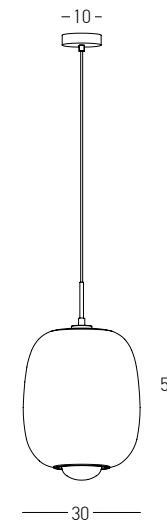

Bulb 1x G9 LED
Power 7W MAX
Input 220-240V, 50/60Hz
Dimensions Ø: 30cm H: 50cm
Base Ø: 10cm H: 2.5cm
Glass Ø: 30cm H: 34cm
Opal Glass Ø: 10.5cm H: 13.5cm
Material Metal - Clear Glass Outside
Opal Glass Inside
Special Feature 150cm Cable Adjustable
Color Clear Glass - Gold Matt / **Code 22057**