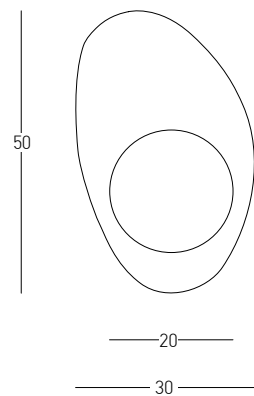

Bulb 1x E27
Power 20W MAX
Input 220-240V, 50/60Hz
Dimensions L: 24cm W: 30cm H: 50cm
Base Ø: 15cm H: 3cm
Material Metal - Opal Glass
Special Feature Opal Glass Ø: 20cm
Color Painted Gold / **Code 22200**