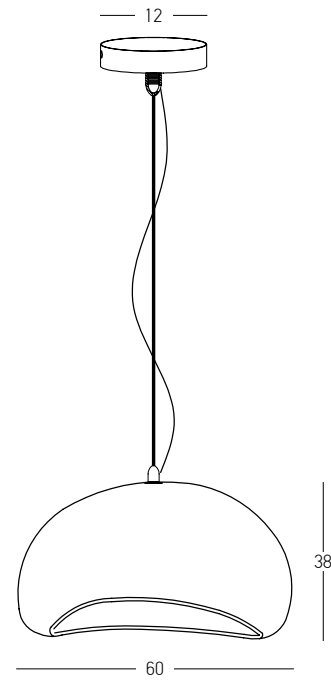

Bulb	1x E27
Power	15W MAX
Input	220-240V, 50/60Hz
Dimensions	L: 60cm W: 49cm H: 38cm
Base	Ø: 12cm H: 2.5cm
Material	Metal - Fiberglass
Special Feature	200cm Cable Adjustable
Color	Natural / Code 23162