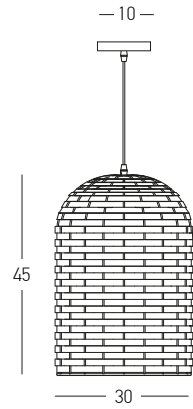

DECORATIVE LIGHTING | BAMBOO & RATTAN

Bulb 1xE27
Power MAX 40W
Input 220-240V, 50/60Hz
Dimensions Ø: 30cm H: 45cm
Base Ø: 10cm H: 2cm
Material Metal - Bamboo
Special Feature 200cm Cable Adjustable
Color Natural / **Code 20152**