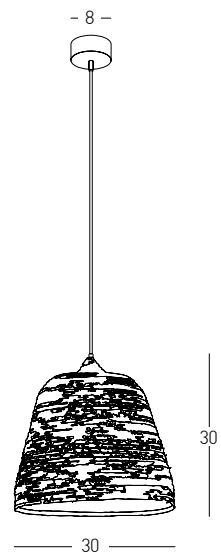

Bulb 1x E27 LED
Power 20W MAX
Input 220-240V, 50/60Hz
Dimensions Ø: 30cm H: 30cm
Base Ø: 8cm H: 3.5cm
Material Metal - Braided Wheat
Special Feature 200cm Black Fabric Cable Adjustable
Color Natural - Sandy Black / **Code 22164**