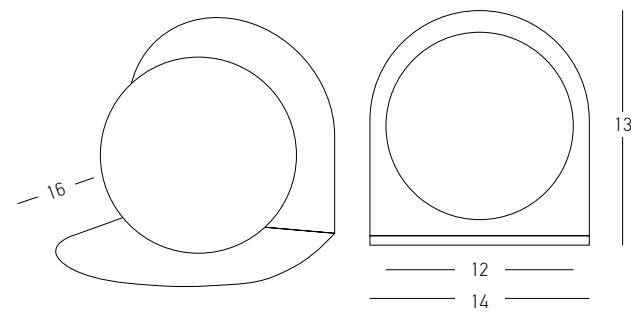

DECORATIVE LIGHTING | HOTEL

Bulb 1x G9 LED
Power 7W MAX
Input 220-240V, 50/60Hz
Dimensions L: 16cm W: 14cm H: 13cm
Material Metal - Opal Glass
Special Feature Opal Glass Ø: 12cm
Color Black Matt / **Code 20344-L**