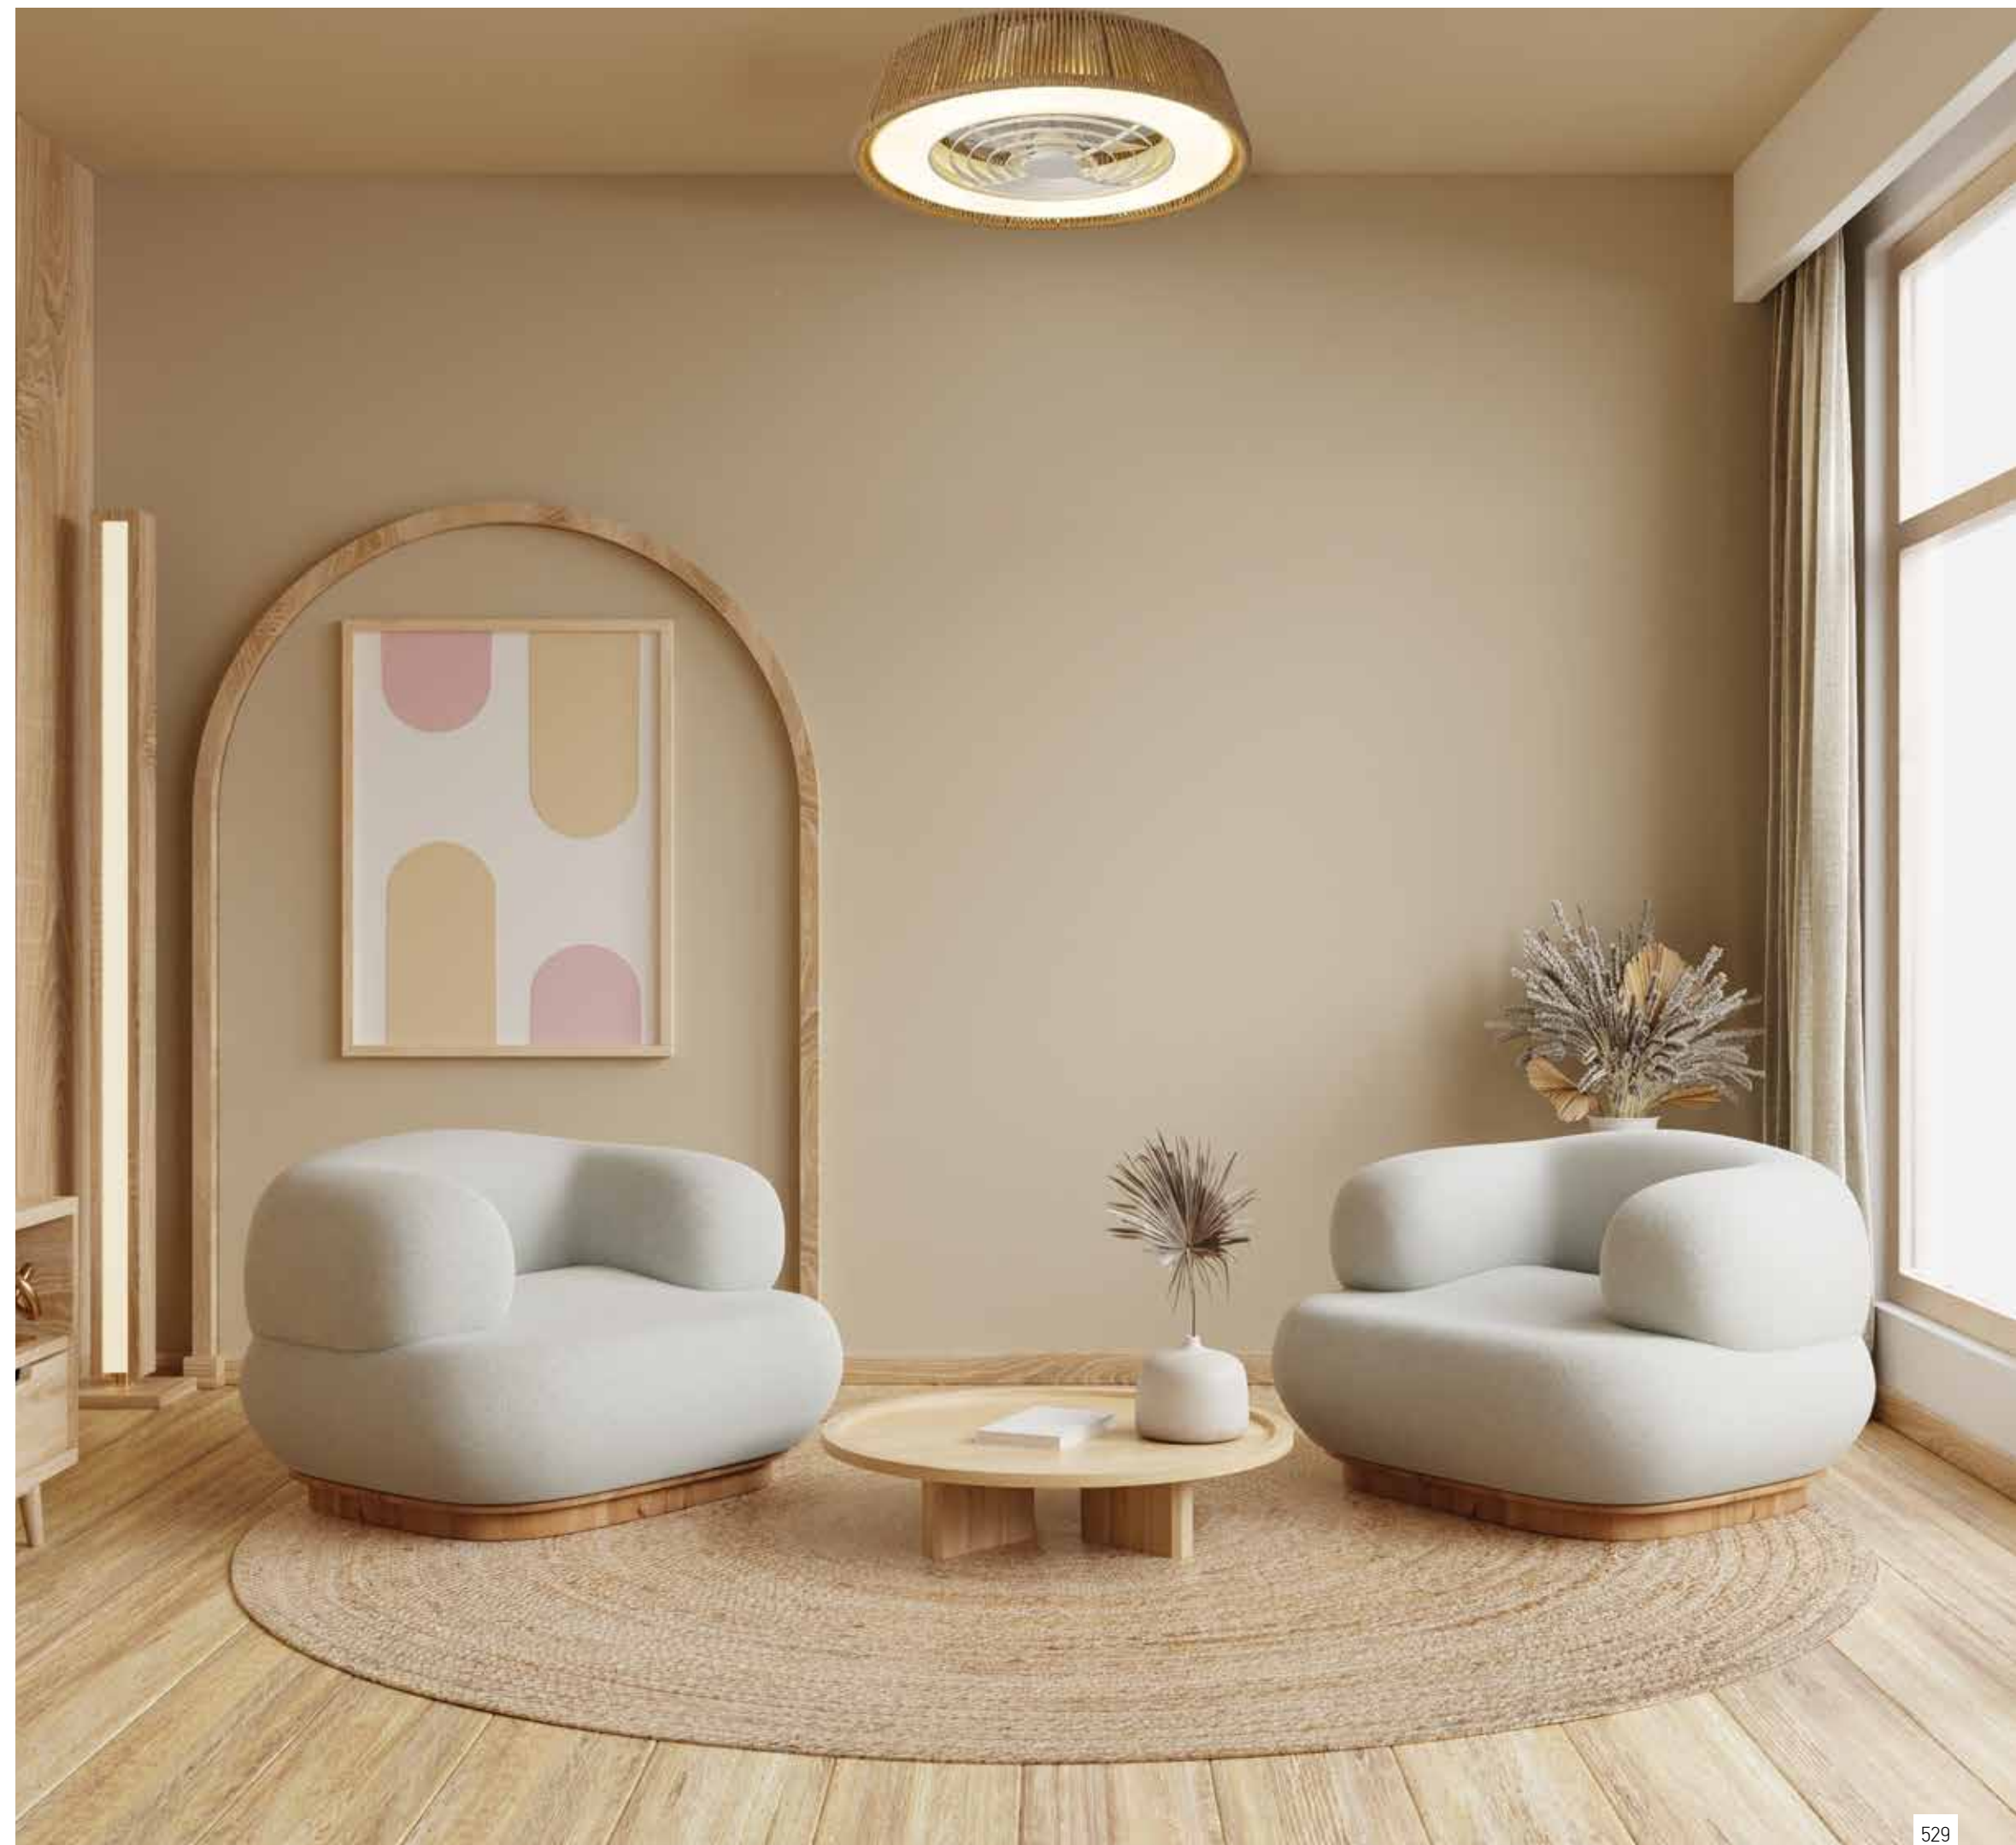

LED Light Source	Without Light
Input	220-240V, 50/60Hz
dB	20
Dimensions	52" Ø: 132cm H: 32.5-45cm
Air Flow	134.6m ³ min
Night Mode	Time Setting 1h / 4h / 8h
Material	Metal - Palm Leaf
Special Feature	2 Down Rods 12.5-25cm Summer & Winter Function
Motor Feature	DC Motor 48W 5 Speeds
Color	Brown - Natural Palm Leaf Blades / Code 19139