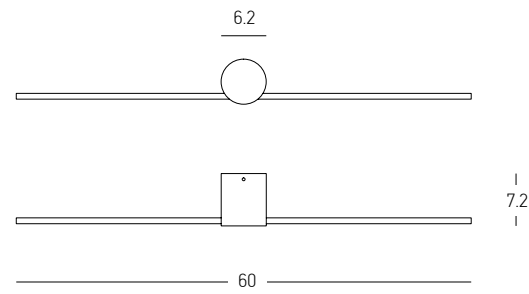

Power 9W
Input 220-240V, 50/60Hz
Color Temperature 3000K
Lumen 720Lm
Cri 80
Dimensions L: 7.2cm W: 60cm H: 6.2cm
Base Ø: 6.2cm L: 7.2cm
Non Dimmable ☒
Material Aluminium
Special Feature IP 44
Profile 0.8 x 0.8cm
Color Sandy Black / **Code 20145**

Power 13W
Input 220-240V, 50/60Hz
Color Temperature 3000K
Lumen 1040Lm
Cri 80
Dimensions L: 7.2cm W: 90cm H: 6.2cm
Base Ø: 6.2cm L: 7.2cm
Non Dimmable ☒
Material Aluminium
Special Feature IP 44
Profile 0.8 x 0.8cm
Color Sandy Black / **Code 20146**