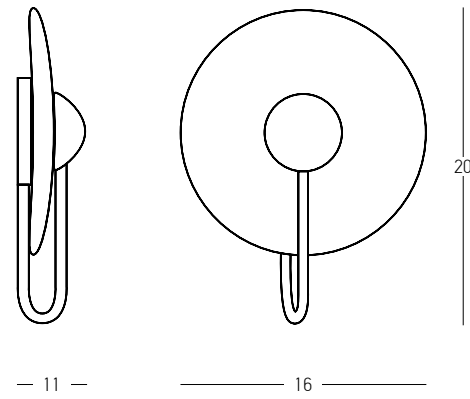

Power 3W
Input 220-240V, 50/60Hz
Color Temperature 3000K
Lumen 210Lm
Dimensions L: 11cm Ø: 16cm H: 20cm
Non Dimmable ☒
Material Metal - Marble
Color White Marble - Sandy Black / **Code 18168**
Color White Marble - Corten / **Code 22221**

Model Finishing