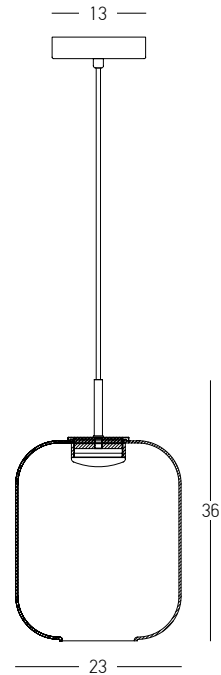

Power 12W
Input 220-240V, 50/60Hz
Color Temperature 3000K
Lumen 780Lm
Cri 80
Dimensions Ø: 23cm H: 36cm
Base Ø: 13cm H: 3cm
Non Dimmable ☒
Material Metal - Glass
Special Feature 200cm Fabric Cable Adjustable
Color Black Matt - Smoked Glass / **Code 23214**