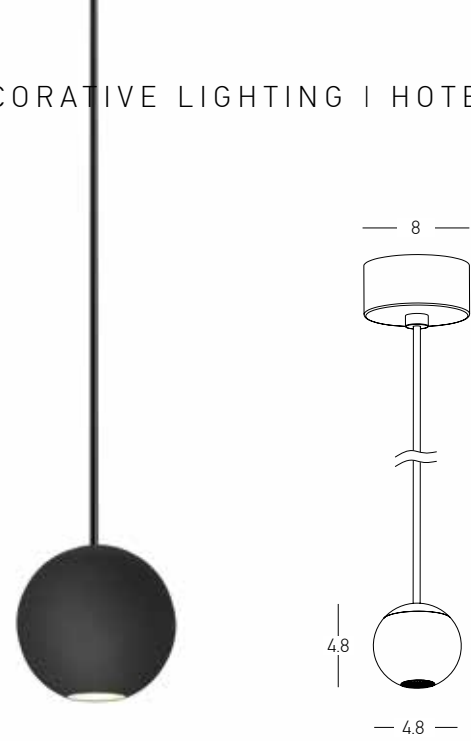

DECORATIVE LIGHTING | HOTEL

Power 4W
Input 220-240V, 50/60Hz
Color Temperature 3000K
Lumen 400Lm
Cri 90
Dimensions Ø: 4.8cm H: 4.8cm
Base Ø: 8cm H: 3cm
Non Dimmable ☒
Material Metal - Aluminium
Beam Angle 38°
Special Feature 200cm Cable Adjustable
Color Sandy Black / **Code 1902**