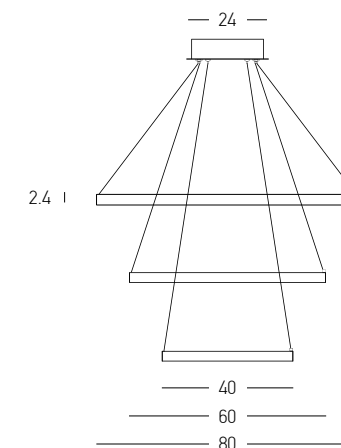

Model Finishing

Brushed Gold Matt

Sandy White

Sandy Black

DECORATIVE LIGHTING | CIRCLE

Power 135W
 Input 220-240V, 50/60Hz
 Color Temperature 3000K
 Lumen 5400Lm
 Cri 80
 Dimensions Ø: 40cm / Ø: 60cm / Ø: 80cm H: 2.4cm
 Base Ø: 24cm H: 5cm
 Dimmable Triac 
 Material Aluminium - Acrylic
 Special Feature 150cm Cable Adjustable , Profile 2.4x1.5cm
 Color Copper / **Code 180031-D**