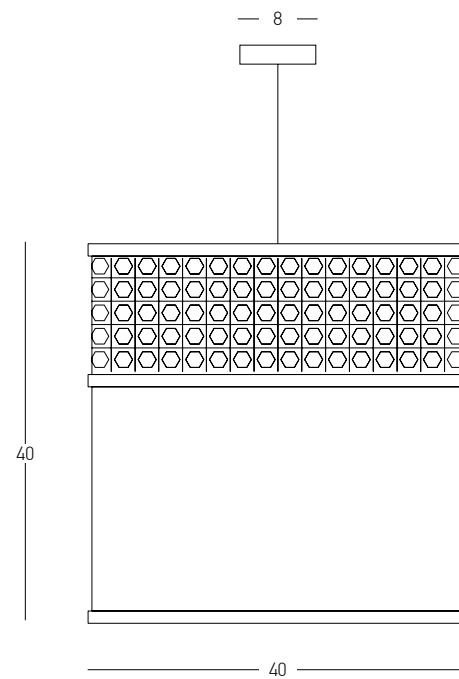

Bulb 1x E27
Power 25W MAX
Input 220-240V, 50/60Hz
Dimensions Ø: 40cm H: 40cm
Base Ø: 8cm H: 2cm
Material Metal - Bush - Burlap
Special Feature 150cm Cable Adjustable
Color Natural / **Code 20354**