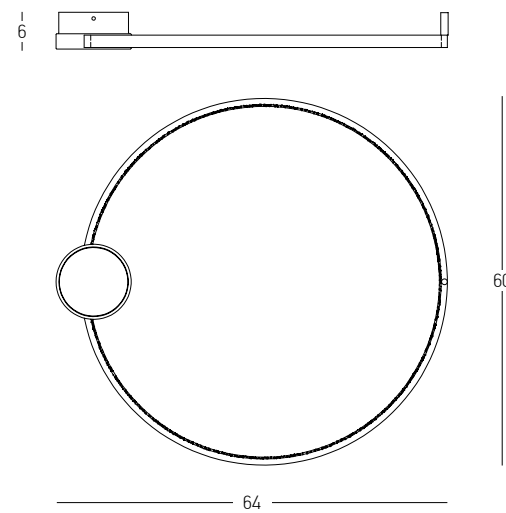

DECORATIVE LIGHTING | DECO

Power 24W
Input 220-240V, 50/60Hz
Color Temperature 3000K
Lumen 1418Lm
Cri 80
Dimensions L: 60cm W: 64cm H: 6cm
Base Ø: 12cm H: 6cm
Dimmable Triac ☐
Material Aluminium - Silicon
Special Feature Profile L: 1.5cm H: 2cm
Color Black Matt - Gold Matt Ring / **Code 23096**
Color Gold Matt - Black Matt Ring / **Code 23098**