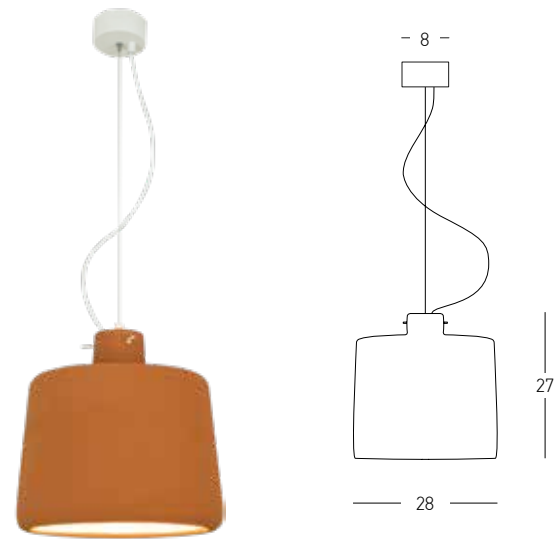

Model Finishing

White Marble
Sandy Black

White Marble
Corten

Bulb 1x E27
 Power 40W MAX
 Input 220-240V, 50/60Hz
 Dimensions Ø: 28cm H: 27cm
 Base Ø: 8cm H: 3.5cm
 Material Clay
 Special Feature 120cm Fabric Cable Adjustable
 Color White Matt / **Code 22216**

Bulb 1x E27
 Power 40W MAX
 Input 220-240V, 50/60Hz
 Dimensions Ø: 18cm H: 27cm
 Base Ø: 8cm H: 3.5cm
 Material Clay
 Special Feature 120cm Fabric Cable Adjustable
 Color White Matt / **Code 22268**

Bulb 1x E27
 Power 40W MAX
 Input 220-240V, 50/60Hz
 Dimensions Ø: 13cm H: 27cm
 Base Ø: 8cm H: 3.5cm
 Material Clay
 Special Feature 120cm Fabric Cable Adjustable
 Color White Matt / **Code 22236**