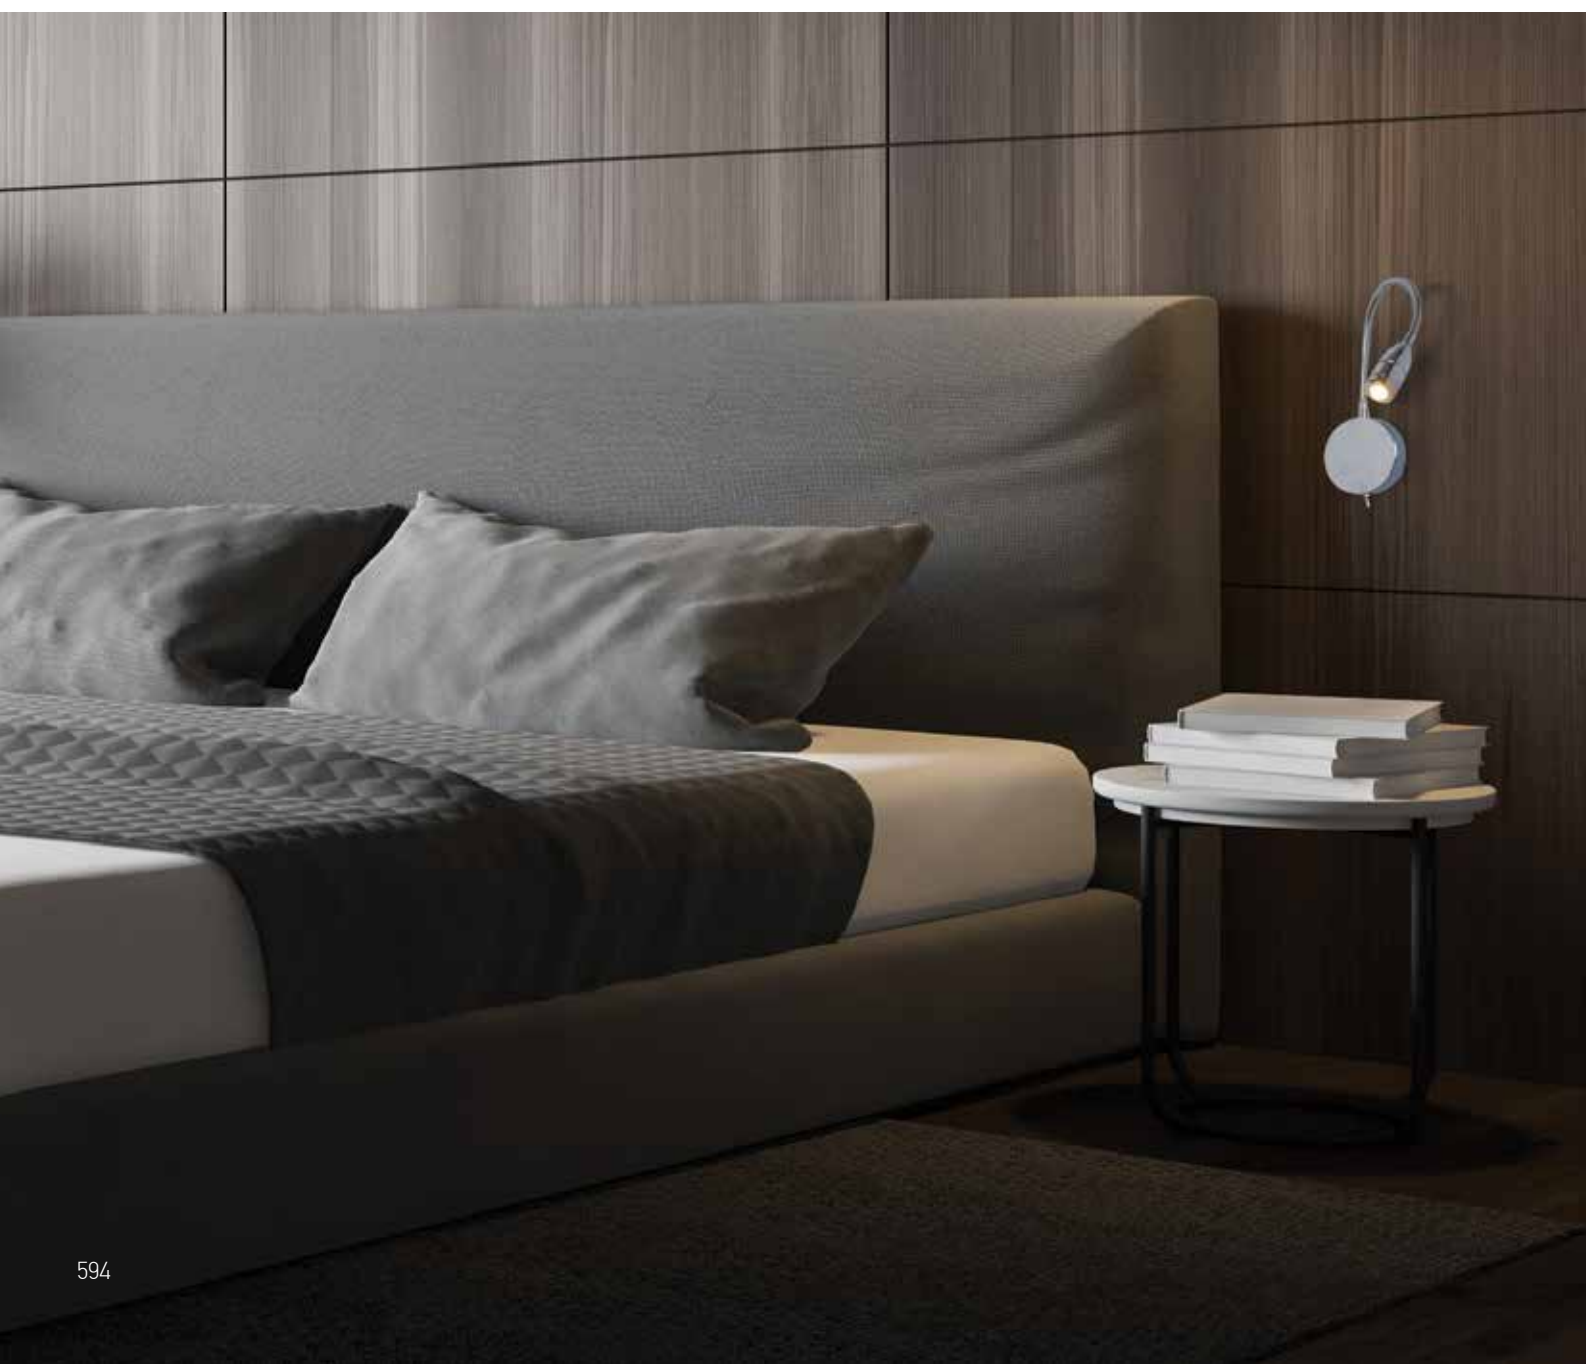

Power 3W
Input 220-240V, 50/60Hz
Color Temperature 3000K
Lumen 240Lm
Cri 80
Dimensions L: 15-20cm W: 6cm
Base L: 3cm W: 6cm H: 8cm
Non Dimmable ☒
Switch On/Off
Material Metal - Aluminium
Special Feature Flex 20cm
Color White Matt / **Code H33**
Color Black Matt / **Code H32**