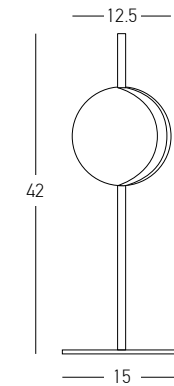

Power 8W
Input 220-240V, 50/60Hz
Color Temperature 3000K
Lumen 640Lm
Cri 80
Dimensions Ø: 12.5cm H: 42cm
Base Ø: 15cm H: 0.5cm
Non Dimmable ☒
Material Metal - Aluminium - Acrylic
Special Feature Opal Ball Ø: 12.5cm
Color Black Matt - Gold Matt / **Code 2004**