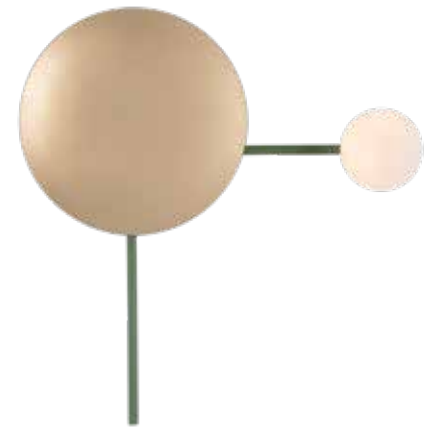

Bulb 1x G9 LED
Power 7W MAX
Input 220-240V, 50/60Hz
Dimensions L: 11cm W: 40cm H: 40cm
Material Metal - Opal Glass
Special Feature Opal Glass Ø: 8cm
Color Sandy Olive Green - Painted Gold / **Code 22201**