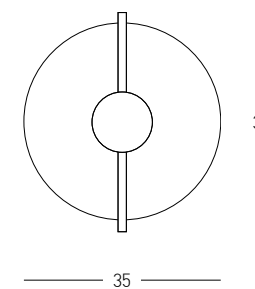

Power 13W
Input 220-240V, 50/60Hz
Color Temperature 3000K
Lumen 1300Lm
Cri 90
Dimensions Ø: 35cm H: 38cm L: 11.7cm
Non Dimmable ☒
Material Metal - Aluminium
Special Feature Optional Dimming PhaseCut
Color Sandy Black - White Matt / **Code 1910**