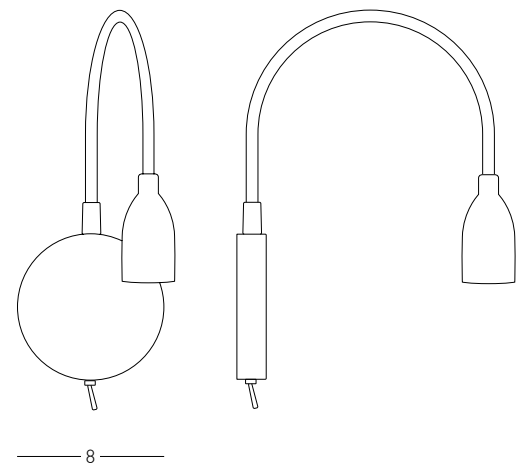

Power 3W
Input 220-240V, 50/60Hz
Color Temperature 3000K
Lumen 240Lm
Cri 80
Base Ø: 8cm L: 3cm
Non Dimmable ☒
Switch On/Off
Material Metal - Aluminium
Special Feature Flex 20cm
Color Chrome / **Code H30**