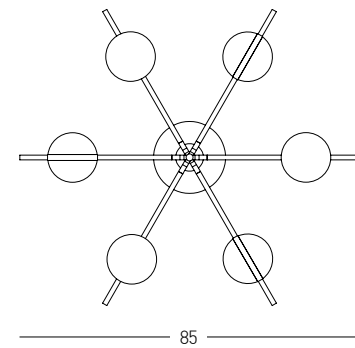

Power	45W
Input	220-240V, 50/60Hz
Color Temperature	3000K
Lumen	3600Lm
Cri	80
Dimensions	Ø: 85cm H: 62cm
Base	Ø: 18.5cm H: 3.5cm
Non Dimmable	☒
Material	Metal - Aluminium - Acrylic
Special Feature	Movable Opal Balls Ø: 12.5cm
Color	Black Matt - Gold Matt / Code 2002