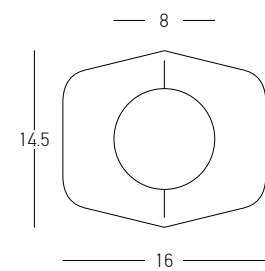

DECORATIVE LIGHTING | WALL

Bulb 1x G9 LED
 Power 7W MAX
 Input 220-240V, 50/60Hz
 Dimensions L: 16cm W: 25cm H: 22cm
 Material Metal - Opal Glass
 Special Feature Opal Glass Ø: 12cm
 Color Black Matt / **Code 20348-L** 