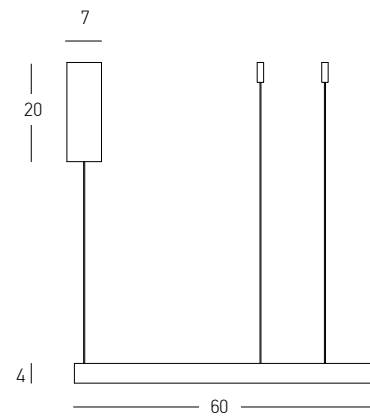

DECORATIVE LIGHTING | CIRCLE

Power 34W
Input 220-240V, 50/60Hz
Color Temperature 3000K
Lumen 2280Lm
Cri 80
Dimensions Ø: 60cm H: 4cm
Base Ø: 7cm H: 20cm
Dimmable Triac ☐
Material Aluminium - Acrylic
Special Feature 210cm Cable Adjustable Profile 4x2cm
Color Brushed Gold Matt / **Code 2006**