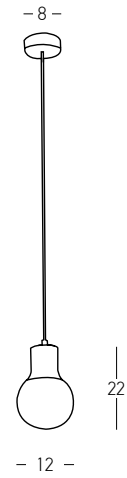

DECORATIVE LIGHTING | GLASS

Bulb 1x G9 LED
Power 9W MAX
Input 220-240V, 50/60Hz
Dimensions Ø: 12cm H: 22cm
Base Ø: 8cm H: 3.5cm
Material Metal - Opal Glass
Special Feature 150cm Fabric Cable Adjustable
Opal Glass Ø: 12cm
Color Black Matt - Painted Gold / **Code 22220**