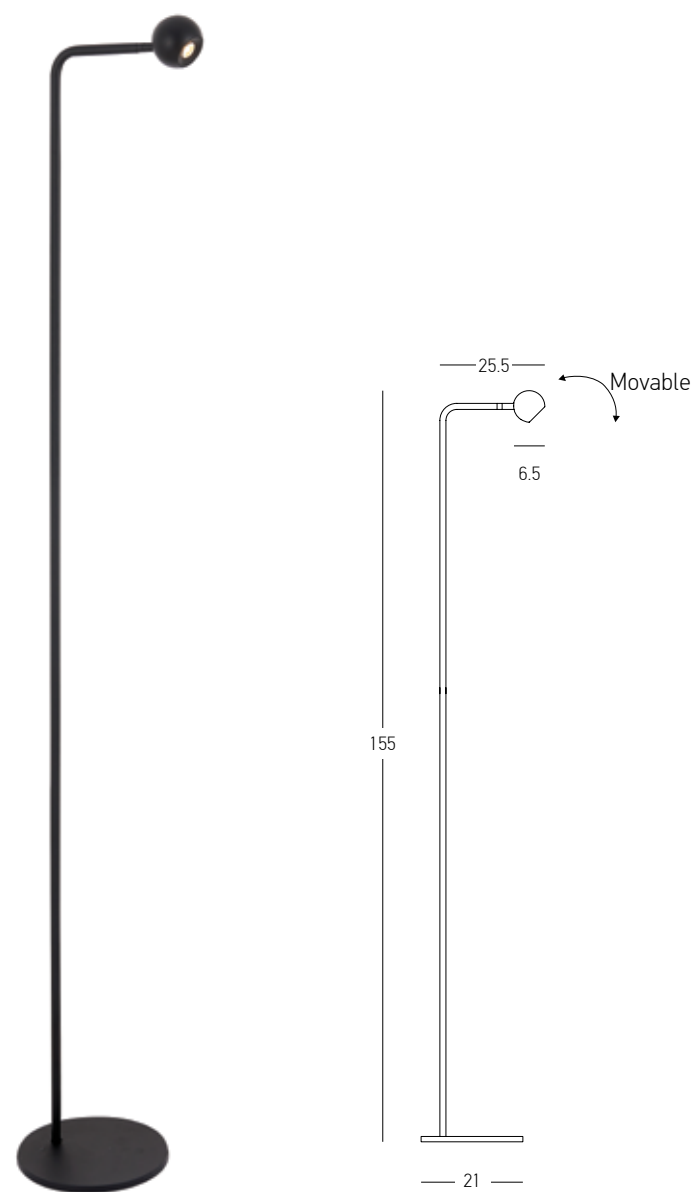

Power 5W
Input 220-240V, 50/60Hz
Color Temperature 3000K
Lumen 400Lm
Cri 80
Dimensions Ø: 21cm H: 155cm
Base Ø: 21cm H: 1cm
Non Dimmable ☒
Material Metal - Aluminium
Special Feature 150cm Cable Available
Lamp Ø: 6.5cm
Movable
Color Sandy Black / **Code 20109**