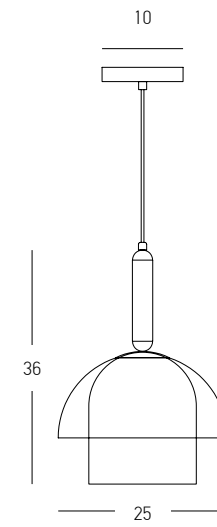

Bulb 1x E27
Power 40W MAX
Input 220-240V, 50/60Hz
Dimensions Ø: 25cm H: 36cm
Base Ø: 10cm H: 2cm
Material Metal - Glass
Special Feature 200cm Cable Adjustable
Color Black Matt - Smoked Grey / **Code 20126**