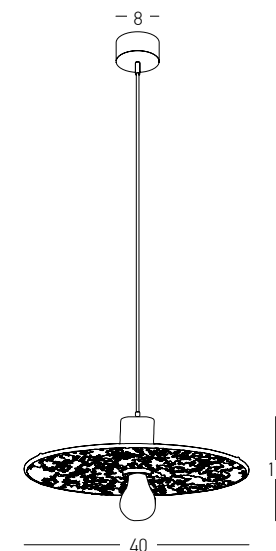

Bulb 1x E27 LED
Power 20W MAX
Input 220-240V, 50/60Hz
Dimensions Ø: 40cm H: 10cm
Base Ø: 8cm H: 3.5cm
Material Metal - Bush
Special Feature 200cm Black Fabric Cable Adjustable
Color Natural - Sandy Black / Code 22173