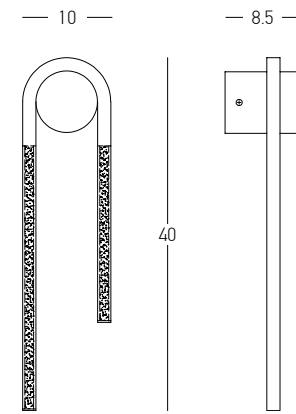

Power 11W
Input 220-240V, 50/60Hz
Color Temperature 3000K
Lumen 621Lm
Cri 80
Dimensions L: 8.5cm W: 10cm H: 40cm
Base Ø: 6.8cm L: 8.5cm
Dimmable Triac ☐
Material Aluminium - PC Diffuser
Special Feature Profile L: 1.5cm H: 1.5cm
Color Gold Matt - Black Matt / **Code 23106**

Power 13W
Input 220-240V, 50/60Hz
Color Temperature 3000K
Lumen 710Lm
Cri 80
Dimensions L: 8.5cm W: 10cm H: 60cm
Base Ø: 6.8cm L: 8.5cm
Dimmable Triac ☐
Material Aluminium - PC Diffuser
Special Feature Profile L: 1.5cm H: 1.5cm
Color Gold Matt - Black Matt / **Code 23107**