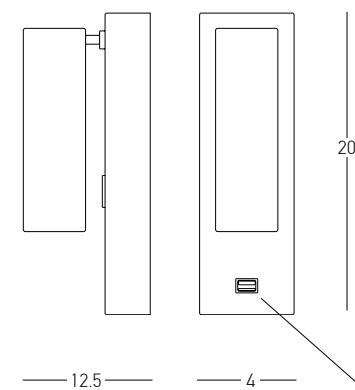

Power 3W
Input 220-240V, 50/60Hz
Color Temperature 3000K
Lumen 240Lm
Cri 80
Dimensions L: 12.5-19cm W: 4cm H: 20cm
Non Dimmable ☒
Switch On/Off
Material Metal - Aluminium
Special Feature USB Charger
Color Black Matt / **Code H35**

USB Charger