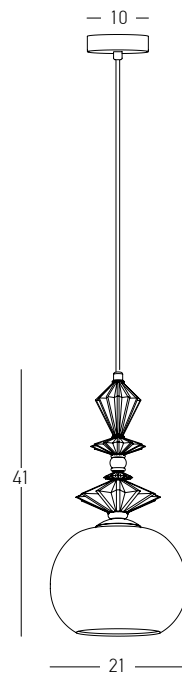

Bulb 1x E27
Power 40W MAX
Input 220-240V, 50/60Hz
Dimensions Ø: 21cm H: 41cm
Base Ø: 10cm H: 2.5cm
Opal Glass Ø: 21cm H: 16cm
Material Metal - Ceramic - Opal Glass
Special Feature 150cm Fabric Cable Adjustable
Color Antique Brass / **Code 22079**