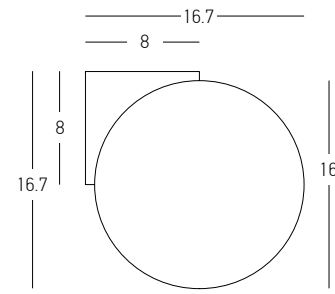

Bulb 1x G9 LED
Power 7W MAX
Input 220-240V, 50/60Hz
Dimensions L: 16.7cm W: 16cm H: 16.7cm
Base L: 8cm W: 3cm H: 8cm
Material Aluminium - Opal Glass
Special Feature IP 44
Color Brushed Brass / **Code 20149**