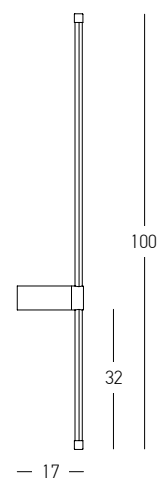

Power 12W
Input 220-240V, 50/60Hz
Color Temperature 3000K
Lumen 838Lm
Cri 80
Dimensions Ø: 1.6cm L: 17cm H: 60cm
Non Dimmable ☒
Material Aluminium - Acrylic
Special Feature Movable Profile
Color Black Matt / **Code 20114**
Color Gold Matt / **Code 20115**