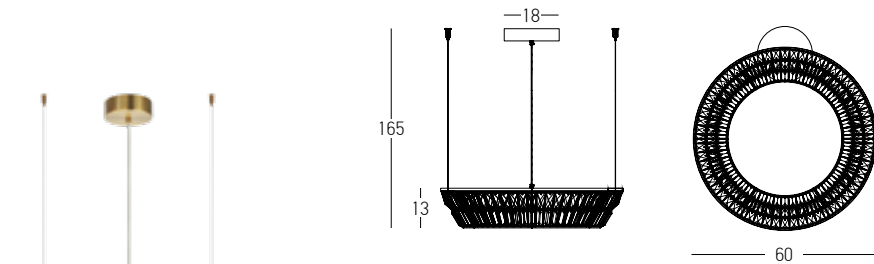

CRYSTAL I p.218-229

DECORATIVE LIGHTING | CRYSTAL

Power 27W
 Input 220-240V, 50/60Hz
 Color Temperature 3000K
 Lumen 1745Lm
 Cri 90
 Dimensions Ø: 40cm H: 13.5cm
 Base Ø: 12cm H: 4cm
 Dimmable Triac
 Material Metal - Crystal
 Special Feature 150cm Cable Adjustable
 Color Antique Brass / **Code 23045**