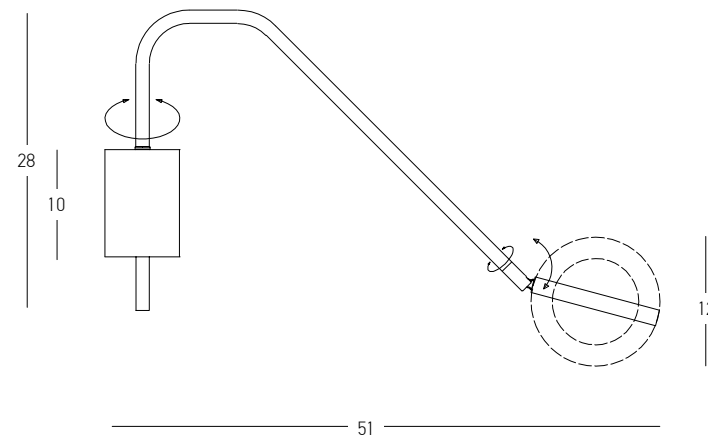

Power	7W
Input	220-240V, 50/60Hz
Color Temperature	3000K
Lumen	780Lm
Cri	80
Dimensions	L: 51cm W: 12cm H: 28cm
Base	L: 3.5cm W: 7cm H: 10cm
Dimmable Triac	☉
Material	Metal - Aluminium - Acrylic
Special Feature	Movable Ring - Movable Arm
Color	Black Matt / Code 22042
Color	White Matt - Gold Matt / Code 22043