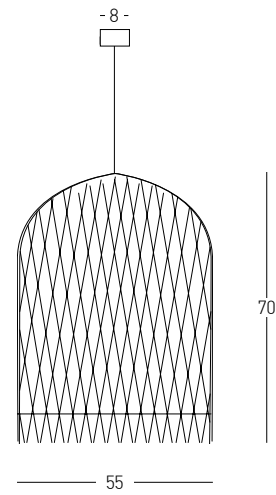

DECORATIVE LIGHTING | BAMBOO & RATTAN

Bulb 1x E27
Power 40W MAX
Input 220-240V, 50/60Hz
Dimensions Ø: 55cm H: 70cm
Base Ø: 8cm H: 3.5cm
Material Rattan
Special Feature 150cm Cable Adjustable
Color Natural / **Code 18181**