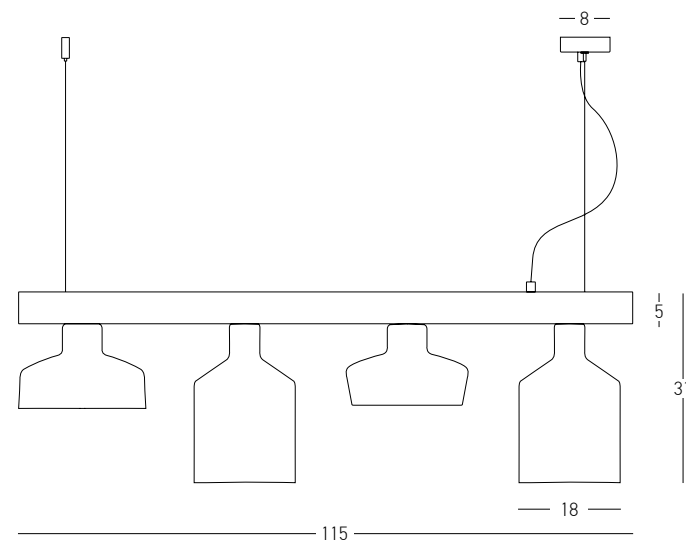

DECORATIVE LIGHTING | METAL & WOOD

Bulb 4x E27
Power 40W MAX
Input 220-240V, 50/60Hz
Dimensions L: 115cm W: 18cm H: 31cm
Base Ø: 8cm H: 3.5cm
Material Metal - Wood
Special Feature 120cm Fabric Cable Adjustable
Color Black Matt - Painted Bronze / **Code 22213**