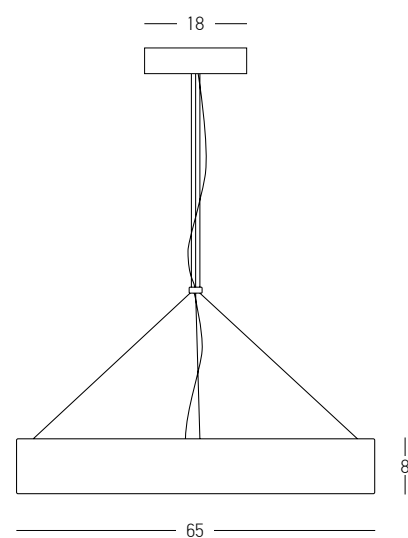

Power 56W
Input 220-240V, 50/60Hz
Color Temperature 3000K
Lumen 4430Lm
Cri 80
Dimensions Ø: 65cm H: 8cm
Base Ø: 18cm H: 4.5cm
Non Dimmable ☒
Material Metal - Acrylic
Special Feature 150cm Cable Adjustable
Color Black Matt / **Code 1618**