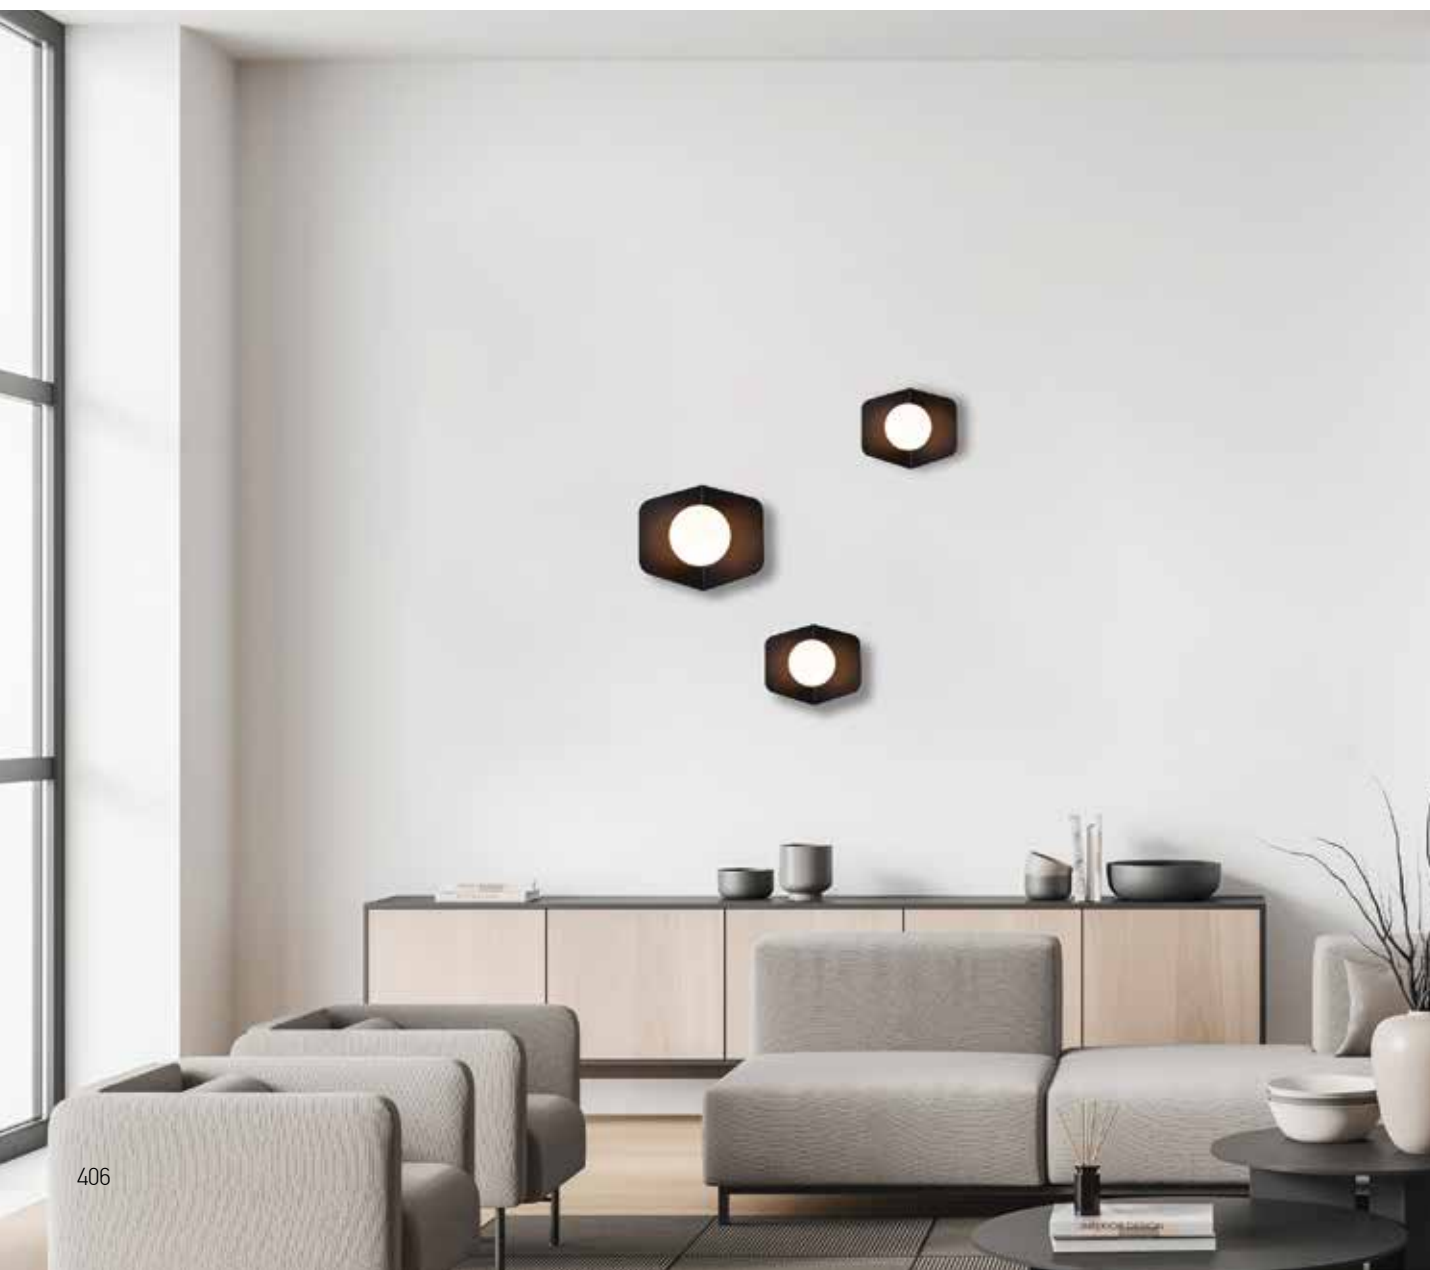

Bulb 1x E27
Power 40W MAX
Input 220-240V, 50/60Hz
Dimensions L: 130cm W: 25cm H: 55cm
Base L: 2.7cm W: 8cm H: 30cm
Material Metal
Special Feature Shade Ø: 25cm
Color Black Matt / **Code 19231**