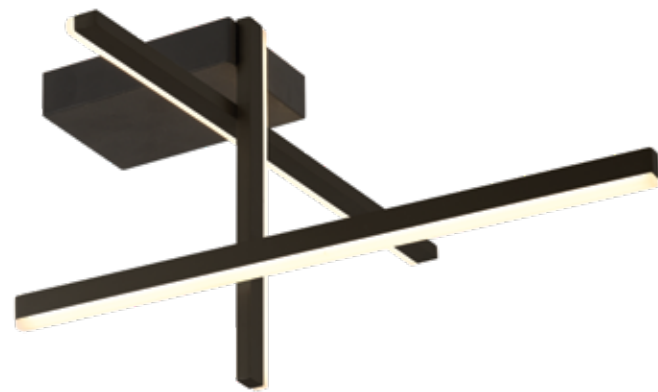

Model Finishing

Sandy Black