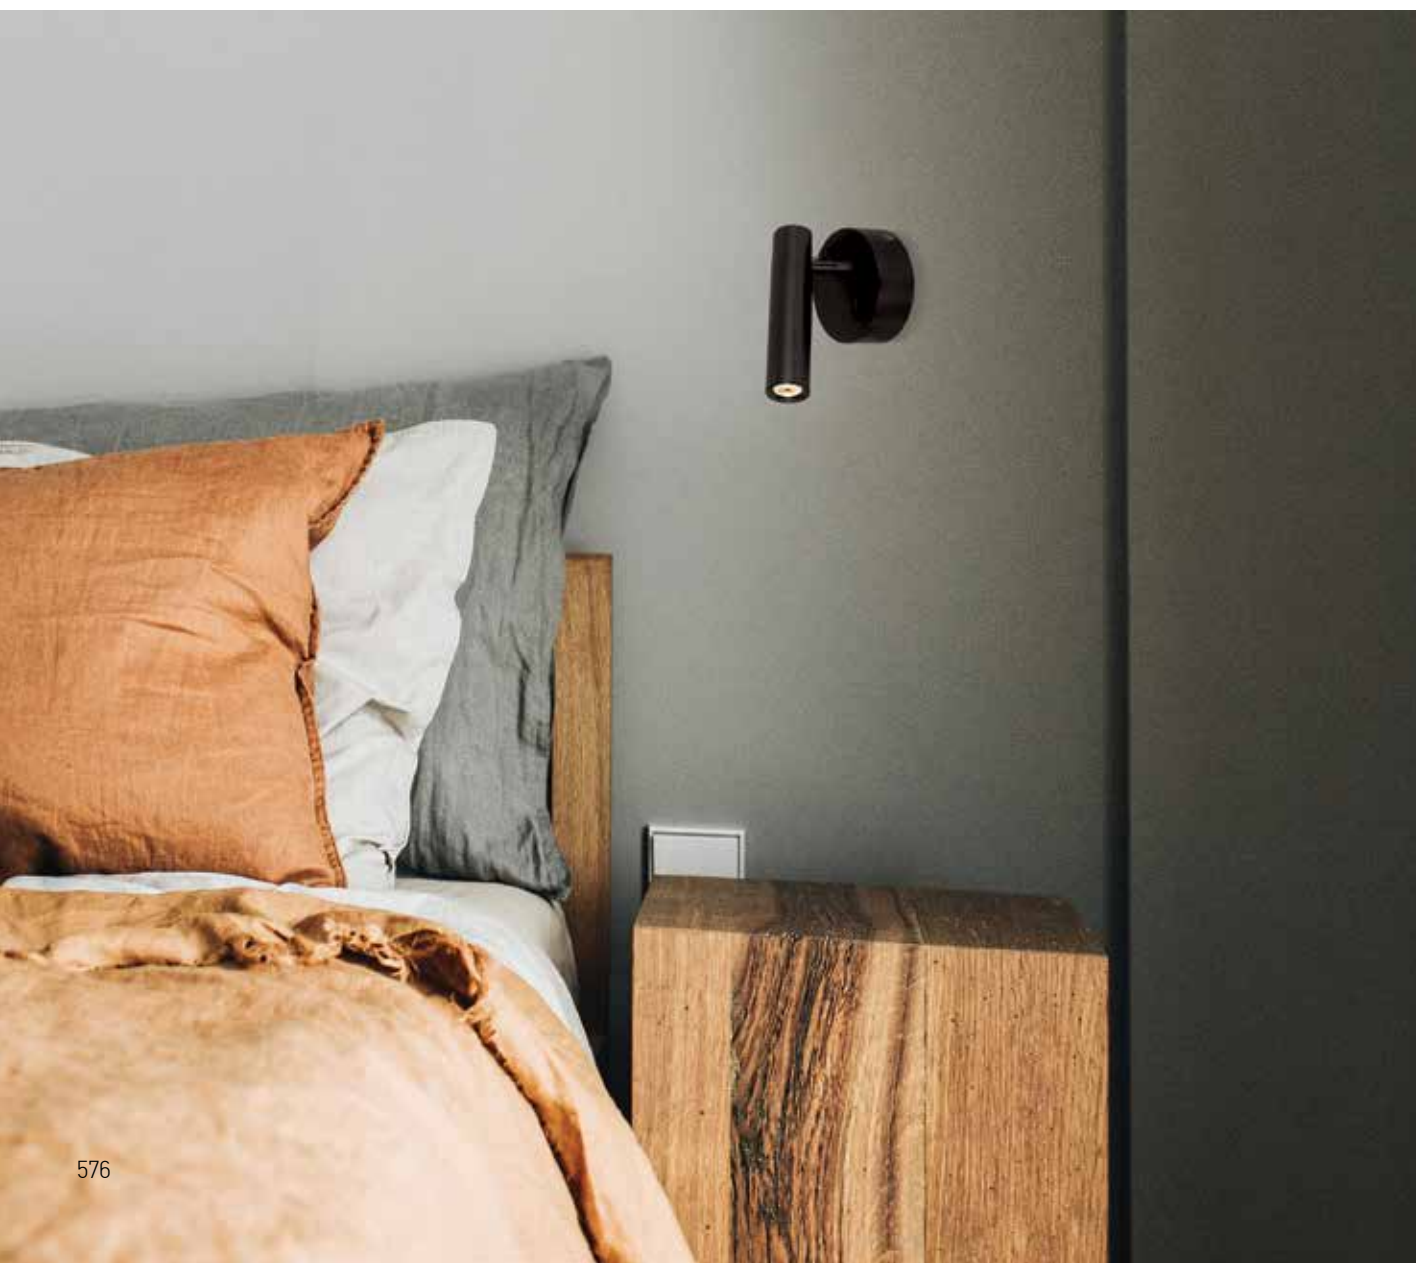

Model Finishing

Gold

Black Matt

Copper

Power 3W
 Input 220-240V, 50/60Hz
 Color Temperature 3000K
 Lumen 240Lm
 Cri 80
 Dimensions Ø: 8cm L: 20-26cm
 Base Ø: 8cm H: 3cm
 Non Dimmable
 Switch On/Off
 Material Metal - Aluminium
 Special Feature Stick Ø: 2.9cm L: 9.5cm
 Color Brushed Brass / **Code H63**