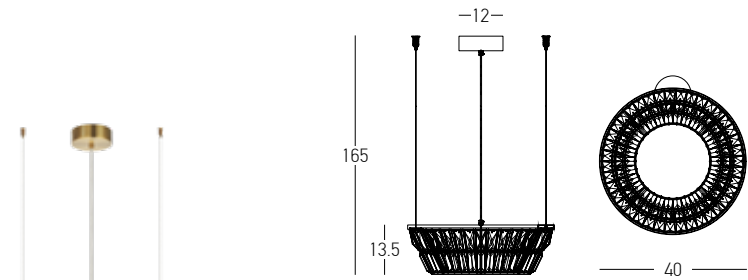

DECORATIVE LIGHTING | CRYSTAL