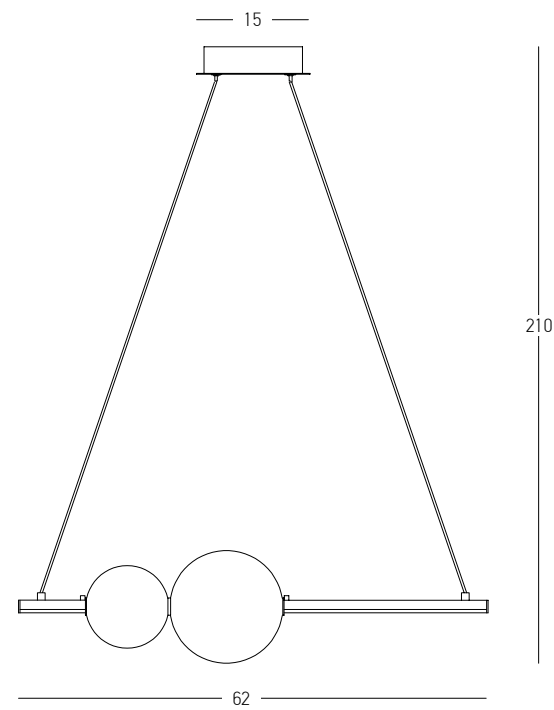

Power 13W
Input 220-240V, 50/60Hz
Color Temperature 3000K
Lumen 1100Lm
Cri 80
Dimensions L: 62cm W: 15cm H: 210cm
Base L: 15cm W: 6.5cm H: 5.5cm
Dimmable Triac ☐
Material Aluminium - Glass
Special Feature 200cm Cable Adjustable
Glass Ø: 15cm | Ø: 10cm
Profile Ø: 2cm
Color Black Matt - Smoked Glass / **Code 22109**
Color Gold Matt - Opal Glass / **Code 22108**