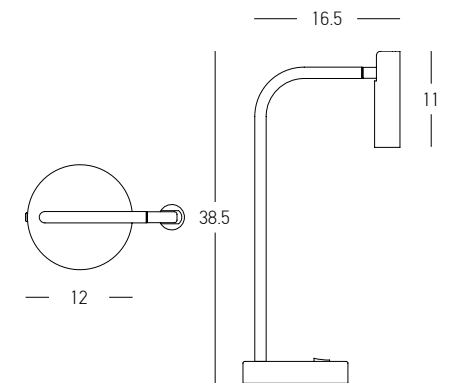

Power 2.5W
Input 220-240V, 50/60Hz
Color Temperature 3000K
Lumen 178Lm
Cri 80
Dimensions Ø: 12cm H: 38.5cm
Base Ø: 12cm H: 2.5cm
Spot Dimension Ø: 3cm L: 11cm
Non Dimmable ☒
Material Metal - Aluminium
Special Feature Movable Spot
Color Gold Matt / Code 23037