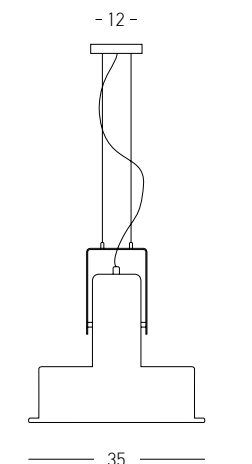

Bulb 1x E27
Power 25W MAX
Input 220-240V, 50/60Hz
Dimensions Ø: 35cm H: 38cm
Base Ø: 12cm H: 2cm
Material Metal - Acrylic
Special Feature 200cm Cable Adjustable
Color Black Matt / **Code 1644**
White Matt / **Code 1644-W**