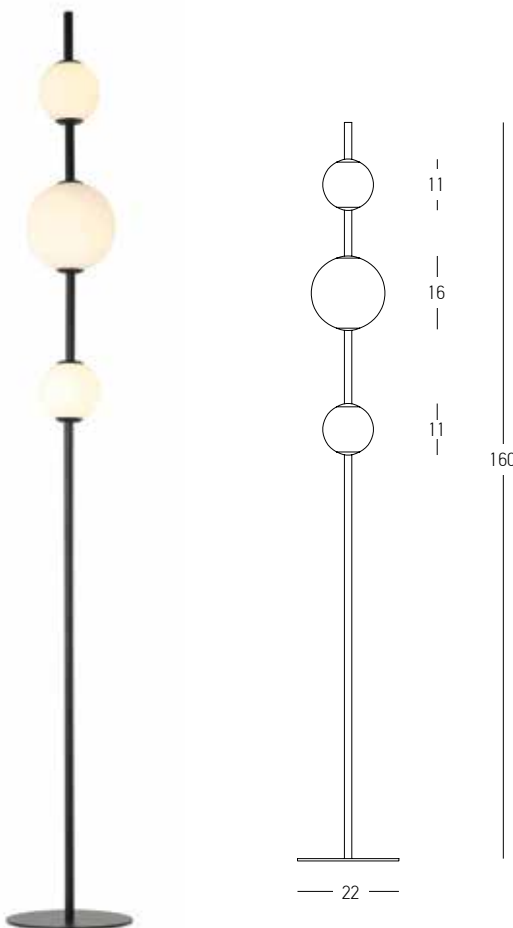

Power 6W
Input 220-240V, 50/60Hz
Color Temperature 3000K
Lumen 480Lm
Cri 80
Dimensions H: 42cm
Base Ø: 14cm H: 0.5cm
Non Dimmable ☐
Material Metal - Opal Glass
Special Feature 100cm Cable Available
Glass Ø: 11cm
Color Black Matt / **Code 20134**