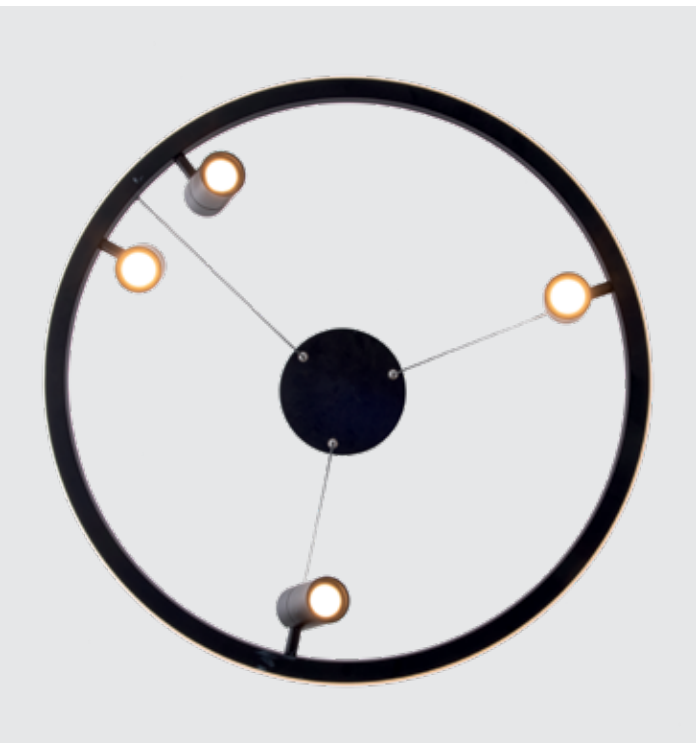

Power 39W + 4x 5W
 Input 220-240V, 50/60Hz
 Color Temperature 3000K
 Lumen 6385Lm
 Cri 80
 Dimensions Ø: 79cm H: 200cm
 Base Ø: 18cm H: 3.5cm
 Spots Dimensions Ø: 4.5cm H: 8cm
 Dimmable Triac 
 Material Metal - Aluminium - Silicon
 Special Feature 200cm Cable Adjustable
 Movable Spots
 Profile 2x2cm
 Color Black Matt / **Code 22013**