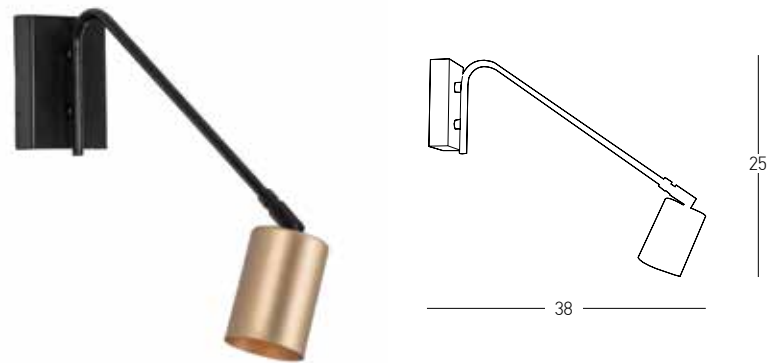

Bulb 1x GU10
Power 25W MAX
Input 220-240V, 50/60Hz
Dimensions L: 38cm W: 8.3cm H: 25cm
Spot Dimensions Ø: 6cm H: 9cm
Base L: 2.7cm W: 8.3cm H: 12cm
Material Metal
Color Sandy Black - Painted Gold / **Code 22228**