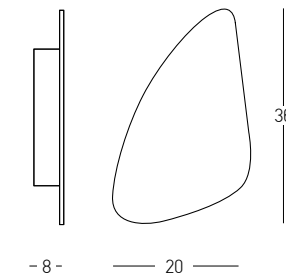

Bulb 2x G9 LED
Power 7W MAX / Bulb
Input 220-240V, 50/60Hz
Dimensions L: 8cm W: 20cm H: 36cm
Material Metal - Marble
Color White Marble / **Code 18153-B**