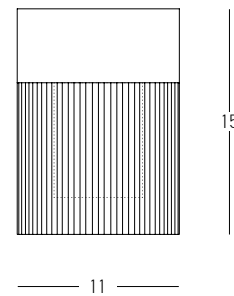

Power 12W
Input 220-240V, 50/60Hz
Color Temperature 3000K
Lumen 1222Lm
Cri 90
Dimensions L: 17cm W: 11cm H: 40cm
Glass Ø: 11cm H: 14.5cm
Base Ø: 11.5cm L: 4.5cm
Dimmable Triac ☐
Material Metal - Clear Glass - Opal Glass
Color Gold Matt / **Code 23016**

Power 9W
Input 220-240V, 50/60Hz
Color Temperature 3000K
Lumen 846Lm
Cri 90
Dimensions Ø: 11cm H: 15cm
Dimmable Triac ☐
Material Metal - Clear Glass - Opal Glass
Color Gold Matt / **Code 23017**