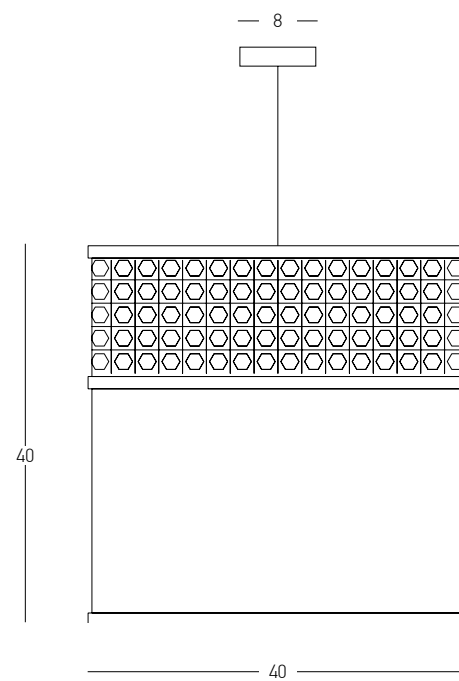

Bulb 1x E27
 Power 25W MAX
 Input 220-240V, 50/60Hz
 Dimensions Ø: 40cm H: 40cm
 Base Ø: 8cm H: 2cm
 Material Metal - Bush - Burlap
 Special Feature 150cm Cable Adjustable
 Color Natural / **Code 20354**