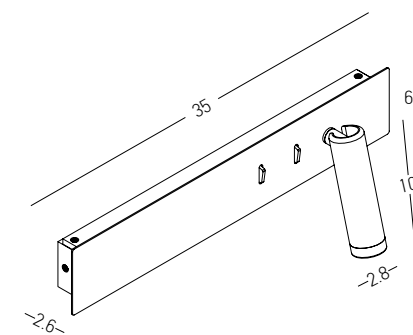

Power	3W + 5W + 5W
Input	220-240V, 50/60Hz
Color Temperature	3000K
Lumen	240+800Lm
Cri	80
Dimensions	L: 7-16cm W: 35cm H: 6.3cm
Non Dimmable	☒
Switch	2 Switch On/Off
Material	Metal - Aluminium - Acrylic
Special Feature	Up/Down Light
	Stick Ø: 2.8cm H: 10cm
Color	Black Matt / Code H54
Color	White Matt / Code H52