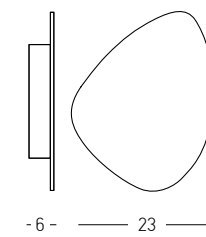

Bulb 2x G9 LED
Power 7W MAX / Bulb
Input 220-240V, 50/60Hz
Dimensions L: 6cm W: 23cm H: 30cm
Material Metal - Marble
Color White Marble / **Code 18153-S**