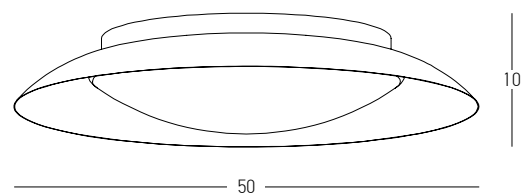

Power 28W
Input 220-240V, 50/60Hz
Color Temperature 3000K
Lumen 2520Lm
Cri 80
Dimensions Ø: 50cm H: 10cm
Non Dimmable ☒
Material Metal - Acrylic
Color Black - Copper / **Code 1959**