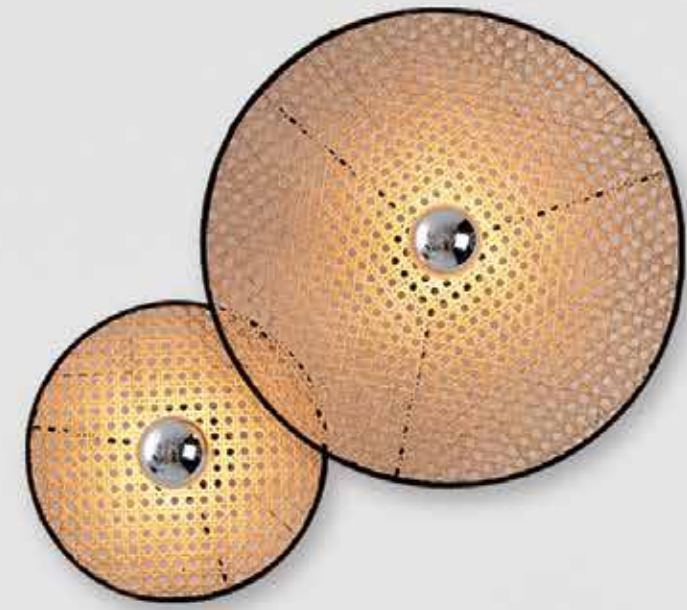

25

Bulb 1x E27 LED
Power 20W MAX
Input 220-240V, 50/60Hz
Dimensions Ø: 25cm L: 11.5cm
Base Ø: 8cm H: 2.5cm
Material Metal - Bush
Color Natural - Sandy Black / Code 22175

40

Bulb 1x E27 LED
Power 20W MAX
Input 220-240V, 50/60Hz
Dimensions Ø: 40cm L: 11.5cm
Base Ø: 8cm H: 2.5cm
Material Metal - Bush
Color Natural - Sandy Black / Code 22174