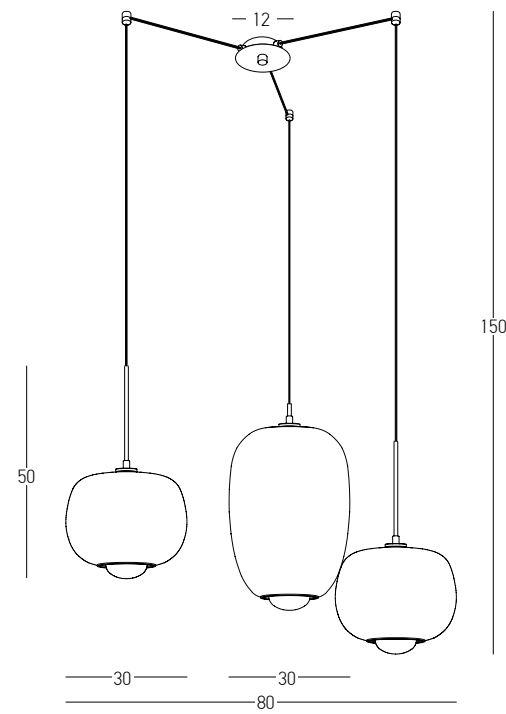

Bulb 3x G9 LED
Power 7W MAX
Input 220-240V, 50/60Hz
Dimensions Ø: 80cm H: 150cm
Base Ø: 12cm H: 3cm
Glass Ø: 30cm H: 24cm
Opal Glass Ø: 30cm H: 43cm
Material Opal Glass Inside
Metal - Smoked Glass Outside
Special Feature 150cm Cable Adjustable
Color Sandy Black - Smoked Glass - Gold Matt / **Code 22148**