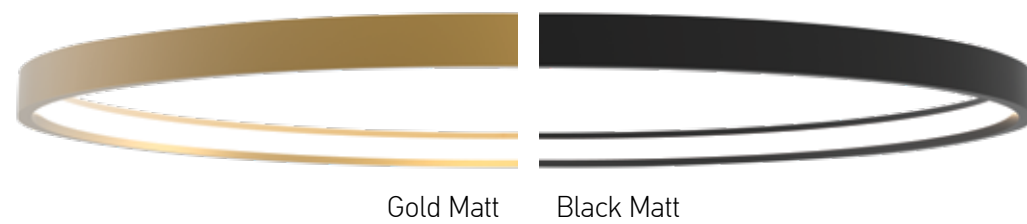

Model Finishing

Gold Matt   Black Matt