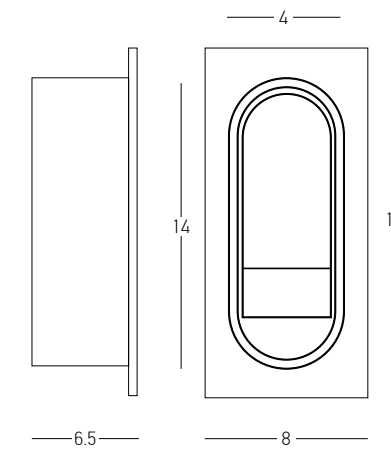

Power 3W
Input 220-240V, 50/60Hz
Color Temperature 3000K
Lumen 240Lm
Cri 80
Dimensions W: 8cm H: 19cm
Depth 6.5cm
Non Dimmable ☒
Switch On/Off
Material Metal - Aluminium
Cutting Hole 17x6cm
Special Feature Stick W: 4cm H: 14cm
Color Black Matt / **Code H43**