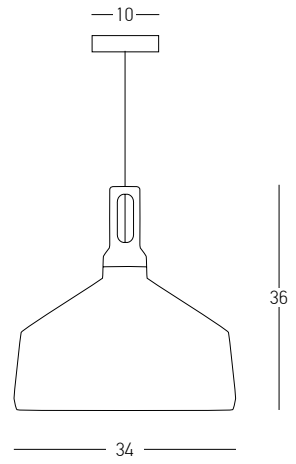

Bulb 1x E27
Power 40W MAX
Input 220-240V, 50/60Hz
Dimensions Ø: 34cm H: 36cm
Base Ø: 10cm H: 2cm
Material Metal - Aluminium - Wood
Special Feature 150cm Cable Adjustable
Color White Matt / **Code 1511-W**