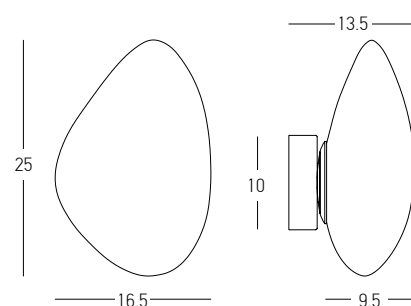

Power 5W
Input 220-240V, 50/60Hz
Color Temperature 3000K
Lumen 400Lm
Cri 80
Dimensions L: 13.5cm W: 16.5cm H: 25cm
Base Ø: 10cm H: 3cm
Non Dimmable ☒
Material Metal - Opal Glass
Color White / **Code 20137**