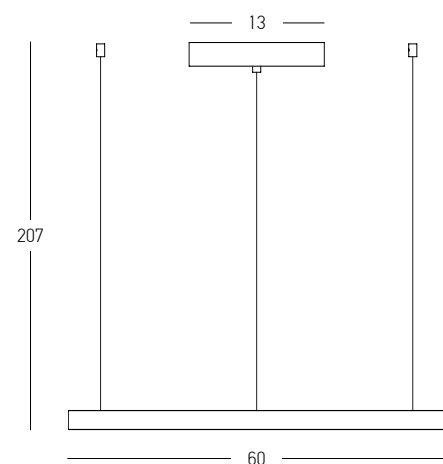

Power	28W
Input	220-240V, 50/60Hz
Color Temperature	3000K
Lumen	1959Lm
Cri	80
Dimensions	Ø: 60cm H: 207cm
Base	Ø: 13cm H: 3cm
Dimmable Triac	○
Material	Aluminium - Silicon
Special Feature	200cm Cable Adjustable Profile L: 2.5cm H: 4cm
Color	Gold Matt / Code 23032
Color	Black Matt / Code 23033

Model Finishing