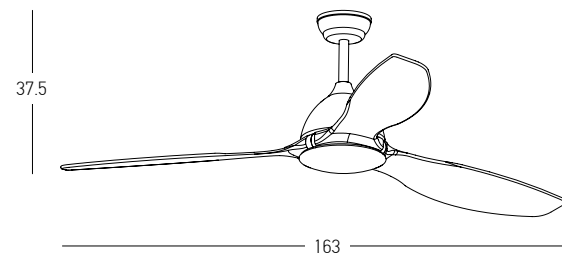

LED Light Source Without Light
Input 220-240V, 50/60Hz
dB 23
Dimensions 64" Ø: 163cm H: 37.5-50cm
Air Flow 178m³ min
Night Mode Time Setting 1h / 2h / 4h / 8h
Material Metal - ABS
Special Feature 2 Down Rods 12.5-25cm
Summer Function
Possibility of Installation on a Sloping Roof - 20°
Motor Feature AC Motor 70W
3 Speeds
Color Black Matt / **Code 20258**