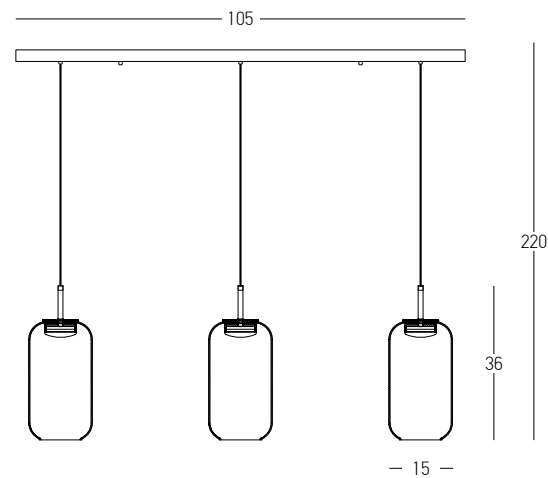

Power 3x 12W
Input 220-240V, 50/60Hz
Color Temperature 3000K
Lumen 1950Lm
Cri 80
Dimensions Ø: 38cm H: 220cm
Base Ø: 38cm H: 3cm
Glass Ø: 15cm H: 36cm
Non Dimmable ☒
Material Metal - Glass
Special Feature 180cm Fabric Cable Adjustable
Color Black Matt - Gold Glass / **Code 23231**

Power 3x 12W
Input 220-240V, 50/60Hz
Color Temperature 3000K
Lumen 1950Lm
Cri 80
Dimensions L: 105cm H: 220cm
Base L: 105cm W: 6.5cm H: 2.7cm
Glass Ø: 15cm H: 36cm
Non Dimmable ☒
Material Metal - Glass
Special Feature 180cm Fabric Cable Adjustable
Color Black Matt - Gold Glass / **Code 23232**