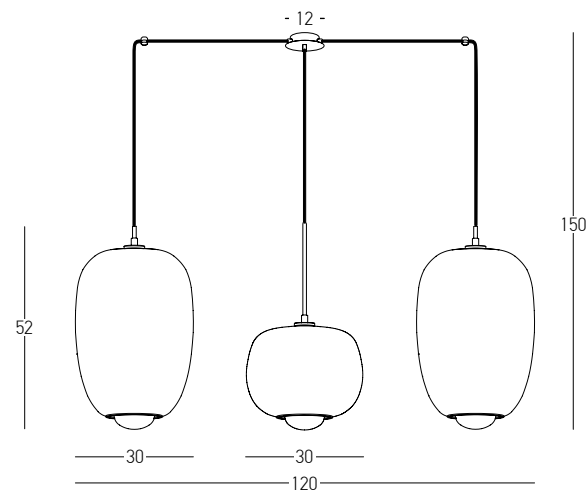

Bulb 3x G9 LED
Power 7W MAX
Input 220-240V, 50/60Hz
Dimensions Ø: 80cm H: 150cm
Base Ø: 12cm H: 3cm
Glass Ø: 30cm H: 24cm
Opal Glass Ø: 30cm H: 43cm
Material Opal Glass Inside
Metal - Smoked Glass Outside
Special Feature 150cm Cable Adjustable
Color Sandy Black - Smoked Glass - Gold Matt / **Code 22148**

Bulb 3x G9 LED
Power 7W MAX
Input 220-240V, 50/60Hz
Dimensions L: 120cm W: 30cm H: 150cm
Base Ø: 12cm H: 3cm
Glass Ø: 30cm H: 24cm
Opal Glass Ø: 30cm H: 43cm
Material Opal Glass Inside
Metal - Smoked Glass Outside
Special Feature 150cm Cable Adjustable
Color Sandy Black - Smoked Glass - Gold Matt / **Code 22149**