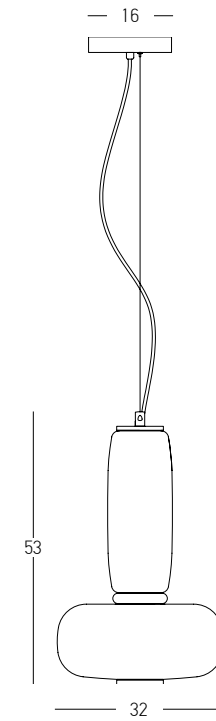

Power 23W
Input 220-240V, 50/60Hz
Color Temperature 3000K
Lumen 2461Lm
Cri 80
Dimensions Ø: 32cm H: 53cm
Base Ø: 16cm H: 3cm
Non Dimmable ☒
Material Metal - Smoked Glass - Opal Glass
Special Feature 200cm Cable Adjustable
Color Black Matt / **Code 23084**