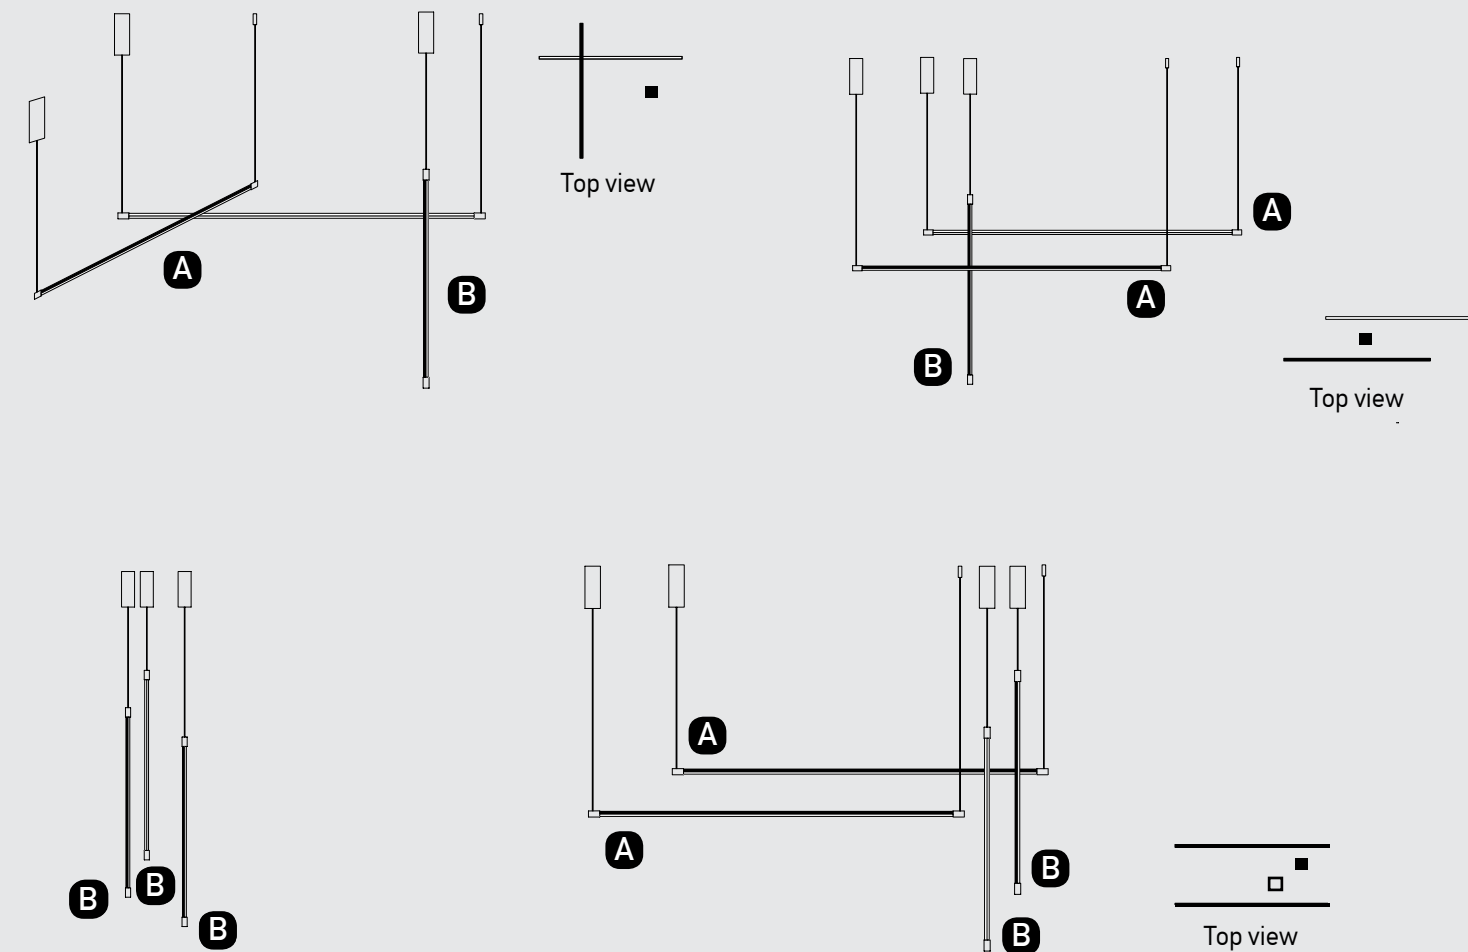

Our Suggestion

Become an artist and make your combination.
Use your imagination to create your masterpiece
with our limitless options.
Minimal design for luxury lighting

Tip Use gold or black color,
as well as different
elevations for a
grand effect.