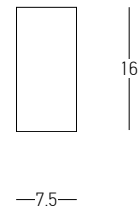

Bulb 2xGU10
Power MAX 25W
Input 220-240V, 50/60Hz
Dimensions L: 7.5cm W: 7cm H: 16cm
Material Concrete
Color Concrete / **Code 180022**