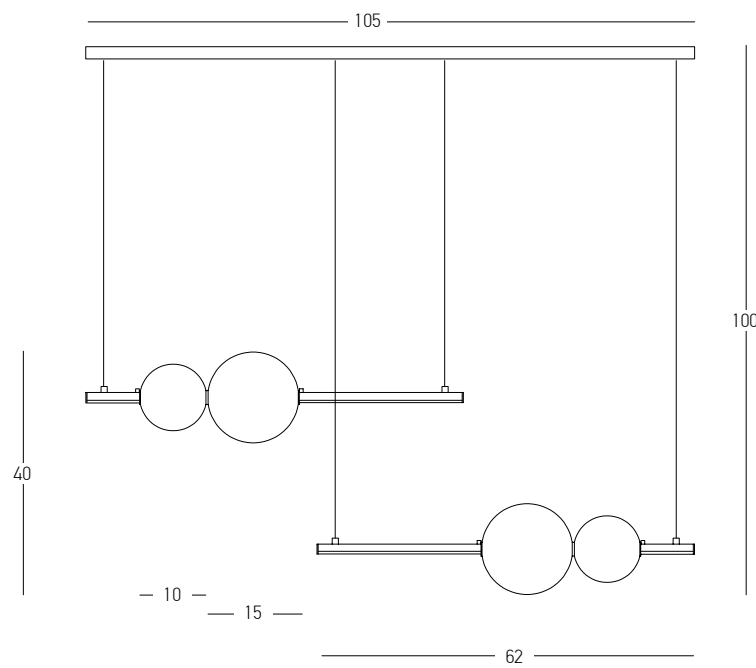

Power 24W
Input 220-240V, 50/60Hz
Color Temperature 3000K
Lumen 2200Lm
Cri 80
Dimensions L: 105cm W: 15cm H: 100cm
Base L: 105cm W: 6.5cm H: 2.7cm
Dimmable Triac ☐
Material Aluminium - Glass
Special Feature 100cm Cable Adjustable
Opal Glass Ø: 15cm | Ø: 10cm
Profile Ø: 2cm
Color Black Matt - Smoked Glass / **Code 22234**
Color Gold Matt - Opal Glass / **Code 22235**