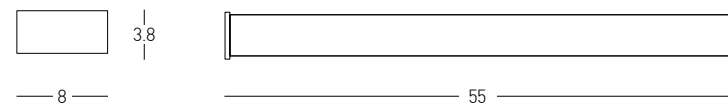

Power 16W
Input 220-240V, 50/60Hz
Color Temperature 3000K
Lumen 1280Lm
Cri 80
Dimensions L: 8cm W: 55cm H: 3.8cm
Non Dimmable ☒
Material Aluminium - Acrylic
Special Feature IP 44
Color Chrome / **Code 180041**