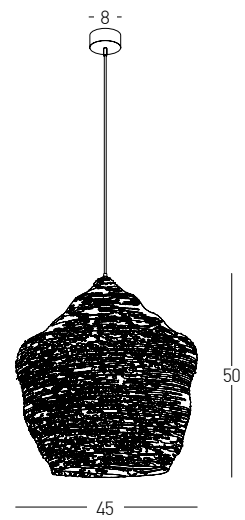

Bulb 1x E27 LED
Power 20W MAX
Input 220-240V, 50/60Hz
Dimensions Ø: 45cm H: 50cm
Base Ø: 8cm H: 3.5cm
Material Metal - Braided Wheat
Special Feature 200cm Black Fabric Cable Adjustable
Color Natural - Sandy Black / Code 22161