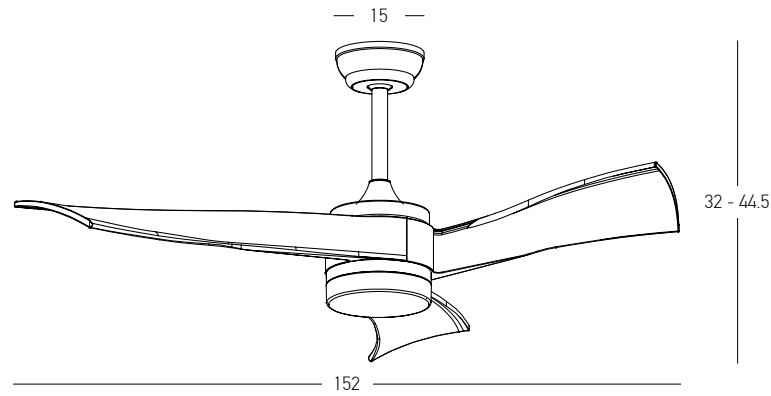

IP44

LED Light Source	Without Light
Input	220-240V, 50/60Hz
dB	20
IP	44
Dimensions	52" Ø: 152cm H: 32-44.5cm
Air Flow	164m³ min
Night Mode	Time Setting 1h / 4h / 8h
Material	Metal - ABS Blades
Special Feature	2 Down Rods 12.5-25cm Summer & Winter Function
Motor Feature	DC Motor 40W 6 Speeds
Color	White Matt / Code 23003
Color	Black Matt / Code 23004

Light Kit for 23003-23004

LED Light Source	18W
Input	220-240V, 50/60Hz
Color Temperature	3000K
Lumen	1600Lm
Cri	80
IP	44
Material	Polycarbonate
Color	Opal / Code 23005