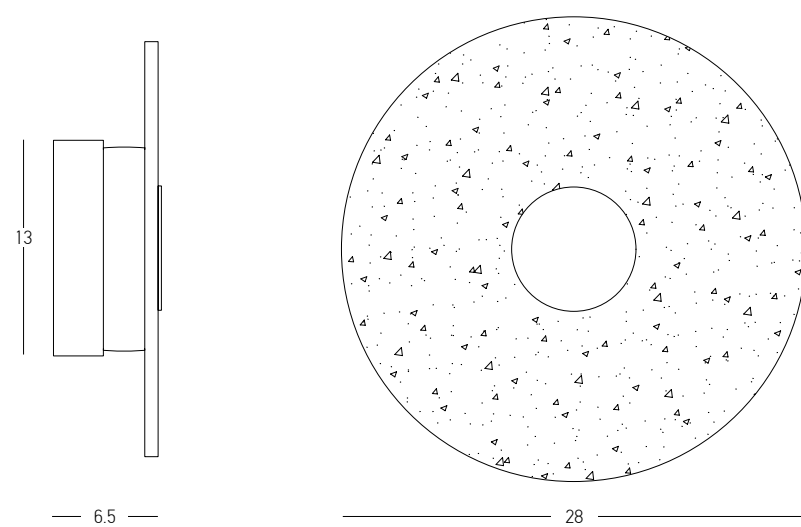

Power 8W
Input 220-240V, 50/60Hz
Color Temperature 3000K
Lumen 781Lm
Cri 80
Dimensions Ø: 28cm L: 6.5cm
Base Ø: 13cm
Non Dimmable ☒
Material Metal - Glass
Color Black Matt - Smoked Glass / **Code 23076**
Color Black Matt - Clear Glass / **Code 23077**