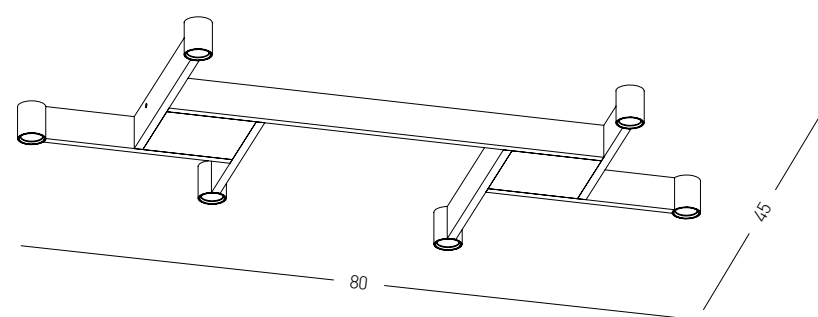

Power 23W
Input 220-240V, 50/60Hz
Color Temperature 3000K
Lumen 1856Lm
Cri 90
Dimensions L: 80cm W: 45cm H: 3cm
Beam Angle 24°
Dimmable Triac ☐
Material Metal - Aluminium
Color Sandy Black / Code 23042