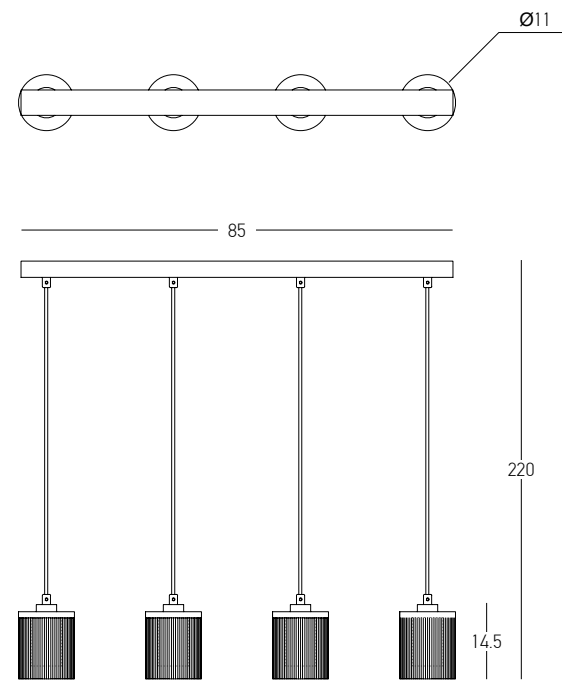

DECORATIVE LIGHTING | DECO

Power 29W
Input 220-240V, 50/60Hz
Color Temperature 3000K
Lumen 2880Lm
Cri 90
Dimensions L: 85cm W: 11cm H: 220cm
Glass Ø: 11cm H: 14.5cm
Base L: 85cm W: 5cm H: 3.5cm
Dimmable Triac
Material Metal - Clear Glass - Opal Glass
Special Feature 200cm Cable Adjustable
Color Gold Matt / **Code 23020**