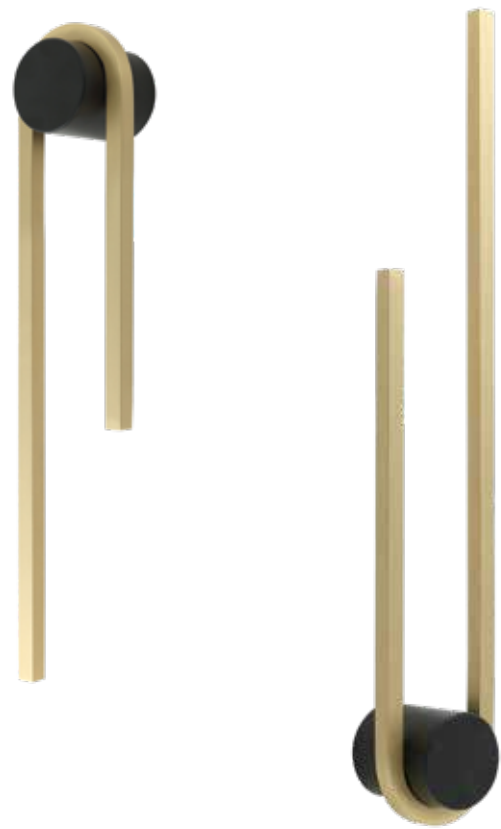

Power 11W
Input 220-240V, 50/60Hz
Color Temperature 3000K
Lumen 621Lm
Cri 80
Dimensions L: 8.5cm W: 10cm H: 40cm
Base Ø: 6.8cm L: 8.5cm
Dimmable Triac ☐
Material Aluminium - PC Diffuser
Special Feature Profile L: 1.5cm H: 1.5cm
Color Gold Matt - Black Matt / **Code 23106**

Power 13W
Input 220-240V, 50/60Hz
Color Temperature 3000K
Lumen 710Lm
Cri 80
Dimensions L: 8.5cm W: 10cm H: 60cm
Base Ø: 6.8cm L: 8.5cm
Dimmable Triac ☐
Material Aluminium - PC Diffuser
Special Feature Profile L: 1.5cm H: 1.5cm
Color Gold Matt - Black Matt / **Code 23107**