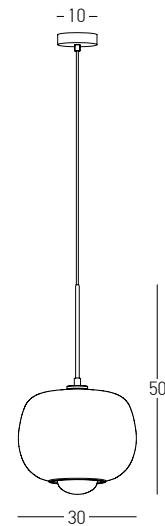

Bulb 1x G9 LED
Power 7W MAX
Input 220-240V, 50/60Hz
Dimensions Ø: 30cm H: 50cm
Base Ø: 10cm H: 2.5cm
Glass Ø: 30cm H: 24cm
Opal Glass Ø: 10.5cm H: 13.5cm
Material Metal - Smoked Glass Outside
Opal Glass Inside
Special Feature 150cm Cable Adjustable
Color Smoked Glass - Gold Matt / **Code 22058**