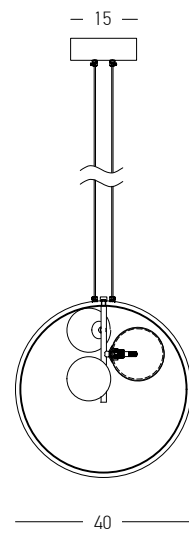

Power 24W
Input 220-240V, 50/60Hz
Color Temperature 3000K
Lumen 1920Lm
Cri 80
Dimensions Ø: 45cm
Base L: 20cm W: 6cm H: 5cm
Non Dimmable ☒
Material Metal - Aluminium - Acrylic
Special Feature 60cm Cable Adjustable
Color Black Matt / **Code 1612**

LED 20W
Bulb 3x G9 LED
Power 7W MAX
Input 220-240V, 50/60Hz
Color Temperature 3000K
Lumen 1247Lm
Cri 80
Dimensions Ø: 40cm W: 22cm H: 40cm
Base Ø: 15cm H: 3.5cm
Dimmable Triac ☉
Material Metal - Aluminium - Glass - Acrylic
Clear Glass Ø: 12cm | Ø: 10cm | Ø: 8cm
Special Feature 150cm Cable Adjustable
Profile 2x1cm
Color Sandy Black / **Code 22064**