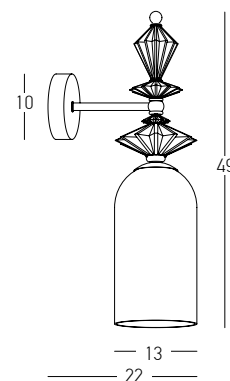

DECORATIVE LIGHTING | GLASS

Bulb 1x E27
 Power 40W MAX
 Input 220-240V, 50/60Hz
 Dimensions Ø: 22cm H: 23.5cm
 Base Ø: 10cm H: 2.5cm
 Material Metal - Opal Glass
 Special Feature 150cm Cable Adjustable
 Color White Matt / **Code 23015**

Bulb 1x E27
 Power 40W MAX
 Input 220-240V, 50/60Hz
 Dimensions Ø: 30cm H: 39cm
 Base Ø: 10cm H: 2.5cm
 Glass Ø: 30cm H: 25cm
 Material Metal - Opal Glass
 Special Feature 150cm Cable Adjustable
 Color Gold Matt / **Code 20124**
 White Matt / **Code 20125**

Bulb 1x E27
 Power 40W MAX
 Input 220-240V, 50/60Hz
 Dimensions Ø: 13cm H: 48cm
 Base Ø: 10cm H: 2.5cm
 Opal Glass Ø: 13cm H: 24cm
 Material Metal - Ceramic - Opal Glass
 Special Feature 150cm Fabric Cable Adjustable
 Color Antique Brass / **Code 22078**

Bulb 1x E27
 Power 40W MAX
 Input 220-240V, 50/60Hz
 Dimensions Ø: 21cm H: 41cm
 Base Ø: 10cm H: 2.5cm
 Opal Glass Ø: 21cm H: 16cm
 Material Metal - Ceramic - Opal Glass
 Special Feature 150cm Fabric Cable Adjustable
 Color Antique Brass / **Code 22079**