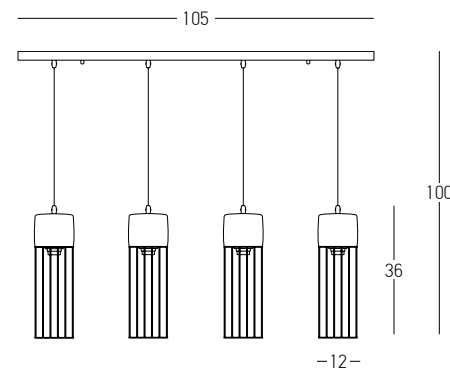

Bulb 1x E27
Power 40W MAX
Input 220-240V, 50/60Hz
Dimensions L: 33cm W: 12cm H: 41cm
Base L: 2.5cm W: 10cm H: 30cm
Material Metal - Concrete
Color Concrete - Black Matt Base / **Code 1661**

Bulb 4x E27
Power 40W MAX
Input 220-240V, 50/60Hz
Dimensions L: 105cm W: 12cm H: 100cm
Base L: 105cm W: 6.5cm H: 2.7cm
Material Metal - Concrete
Special Feature 70cm Fabric Cable Adjustable
Color Concrete - Black Matt Base / **Code 1659**