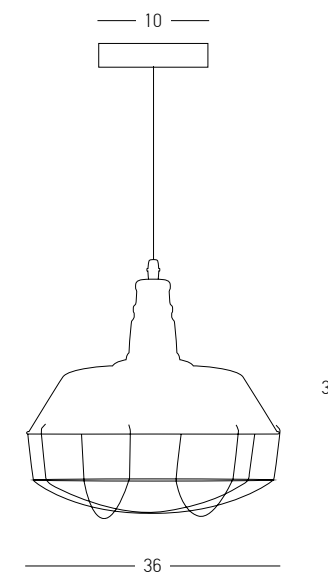

Bulb 1x E27
Power 40W MAX
Input 220-240V, 50/60Hz
Dimensions Ø: 36cm H: 35cm
Base Ø: 10cm H: 2cm
Material Metal - Aluminium
Special Feature 150cm Cable Adjustable
Color Black Matt - White / **Code 1548**