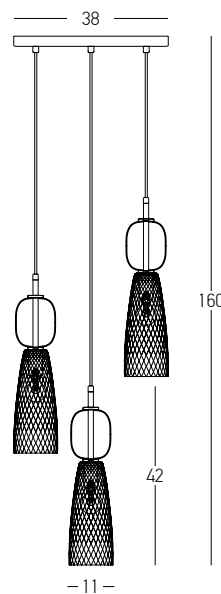

DECORATIVE LIGHTING | GLASS

Bulb 1x E14
Power 40W MAX
Input 220-240V, 50/60Hz
Dimensions Ø: 11cm H: 42cm
Base Ø: 10cm H: 2.5cm
Material Metal - Glass
Special Feature 150cm Cable Adjustable
Color Antique Brass / **Code 23008**

Bulb 3x E14
Power 40W MAX
Input 220-240V, 50/60Hz
Dimensions Ø: 38cm H: 160cm
Base Ø: 38cm H: 2.5cm
Glass Ø: 11cm H: 42cm
Material Metal - Glass
Special Feature 120cm Cable Adjustable
Color Black Matt Base - Antique Brass / **Code 23010**