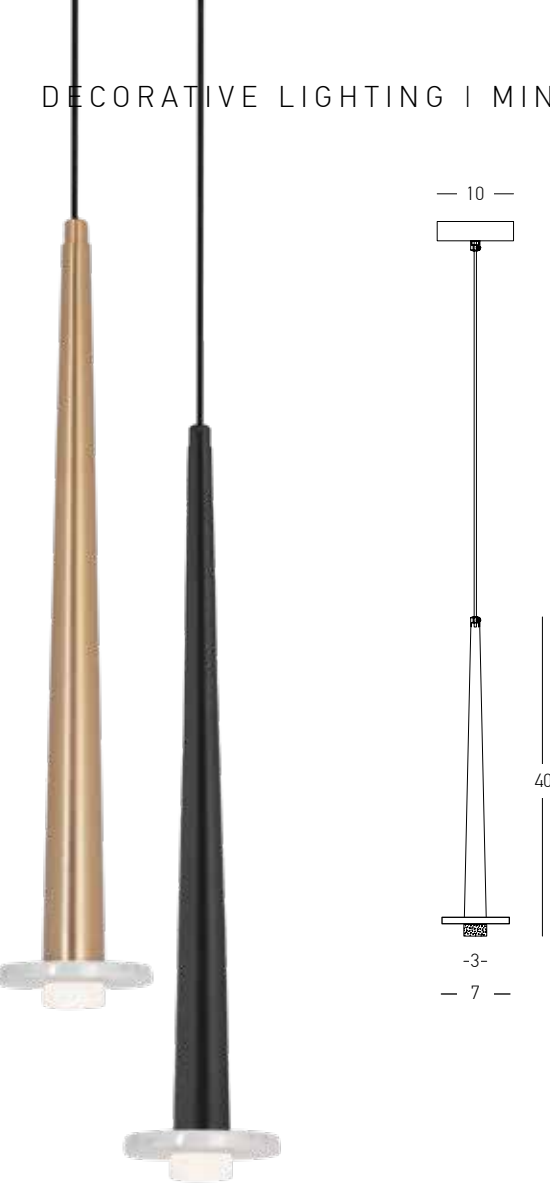

Power 6W
Input 220-240V, 50/60Hz
Color Temperature 3000K
Lumen 465Lm
Cri 90
Dimensions Ø: 7cm H: 40cm
Base Ø: 10cm H: 2.5cm
Non Dimmable ☒
Material Metal - Aluminium - Acrylic - Marble
Special Feature 150cm Cable Adjustable
Color Sandy Black - White Marble / **Code 22110**
Color Gold Matt - White Marble / **Code 22111**