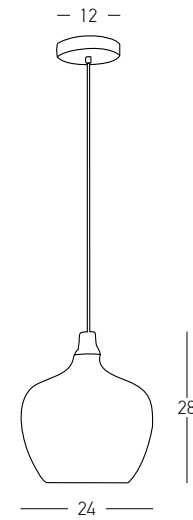

Bulb 1x E27
Power 40W MAX
Input 220-240V, 50/60Hz
Dimensions Ø: 24cm H: 28cm
Base Ø: 12cm H: 2.5cm
Material Metal - Glass
Special Feature 200cm Cable Adjustable
Color Ink Blue - Antique Brass / **Code 19175**

Bulb 1x E27
Power 40W MAX
Input 220-240V, 50/60Hz
Dimensions Ø: 20cm H: 30cm
Base Ø: 12cm H: 2.5cm
Material Metal - Glass
Special Feature 200cm Cable Adjustable
Color Clear Glass - Antique Brass / **Code 19125**

Bulb 3x E27
Power 40W MAX
Input 220-240V, 50/60Hz
Dimensions L: 105cm W: 20cm H: 150cm
Base L: 105cm W: 6.5cm H: 2.7cm
Material Metal - Glass
Special Feature 120cm Cable Adjustable
Black Matt Base
Color Clear Glass - Antique Brass / **Code 19242**