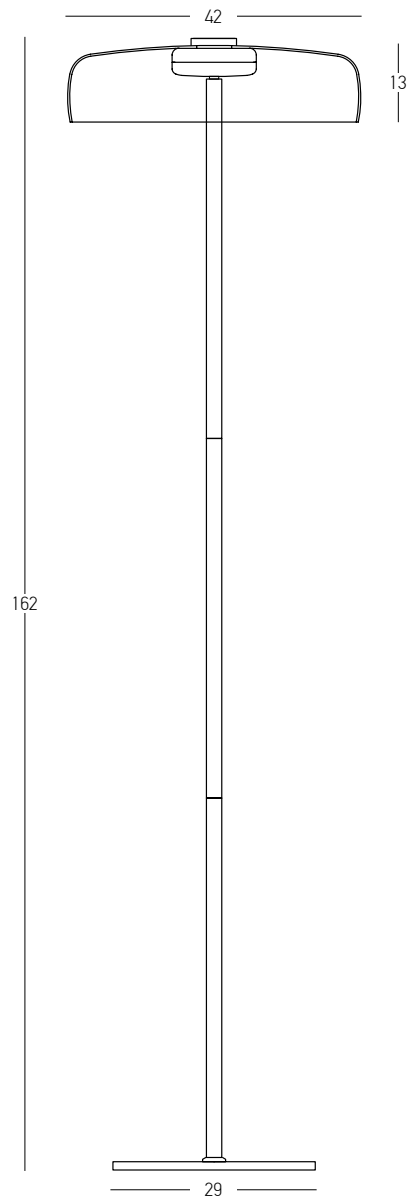

Power 15W
Input 220-240V, 50/60Hz
Color Temperature 3000K
Lumen 1554Lm
Cri 80
Dimensions Ø: 42cm H: 162cm
Glass Ø: 42cm H: 13cm
Base Ø: 29cm H: 1.5cm
Non Dimmable ☒
Material Metal - Smoked Glass
Special Feature 150cm Cable Available
Movable Shade
Color Black Matt / **Code 23055**