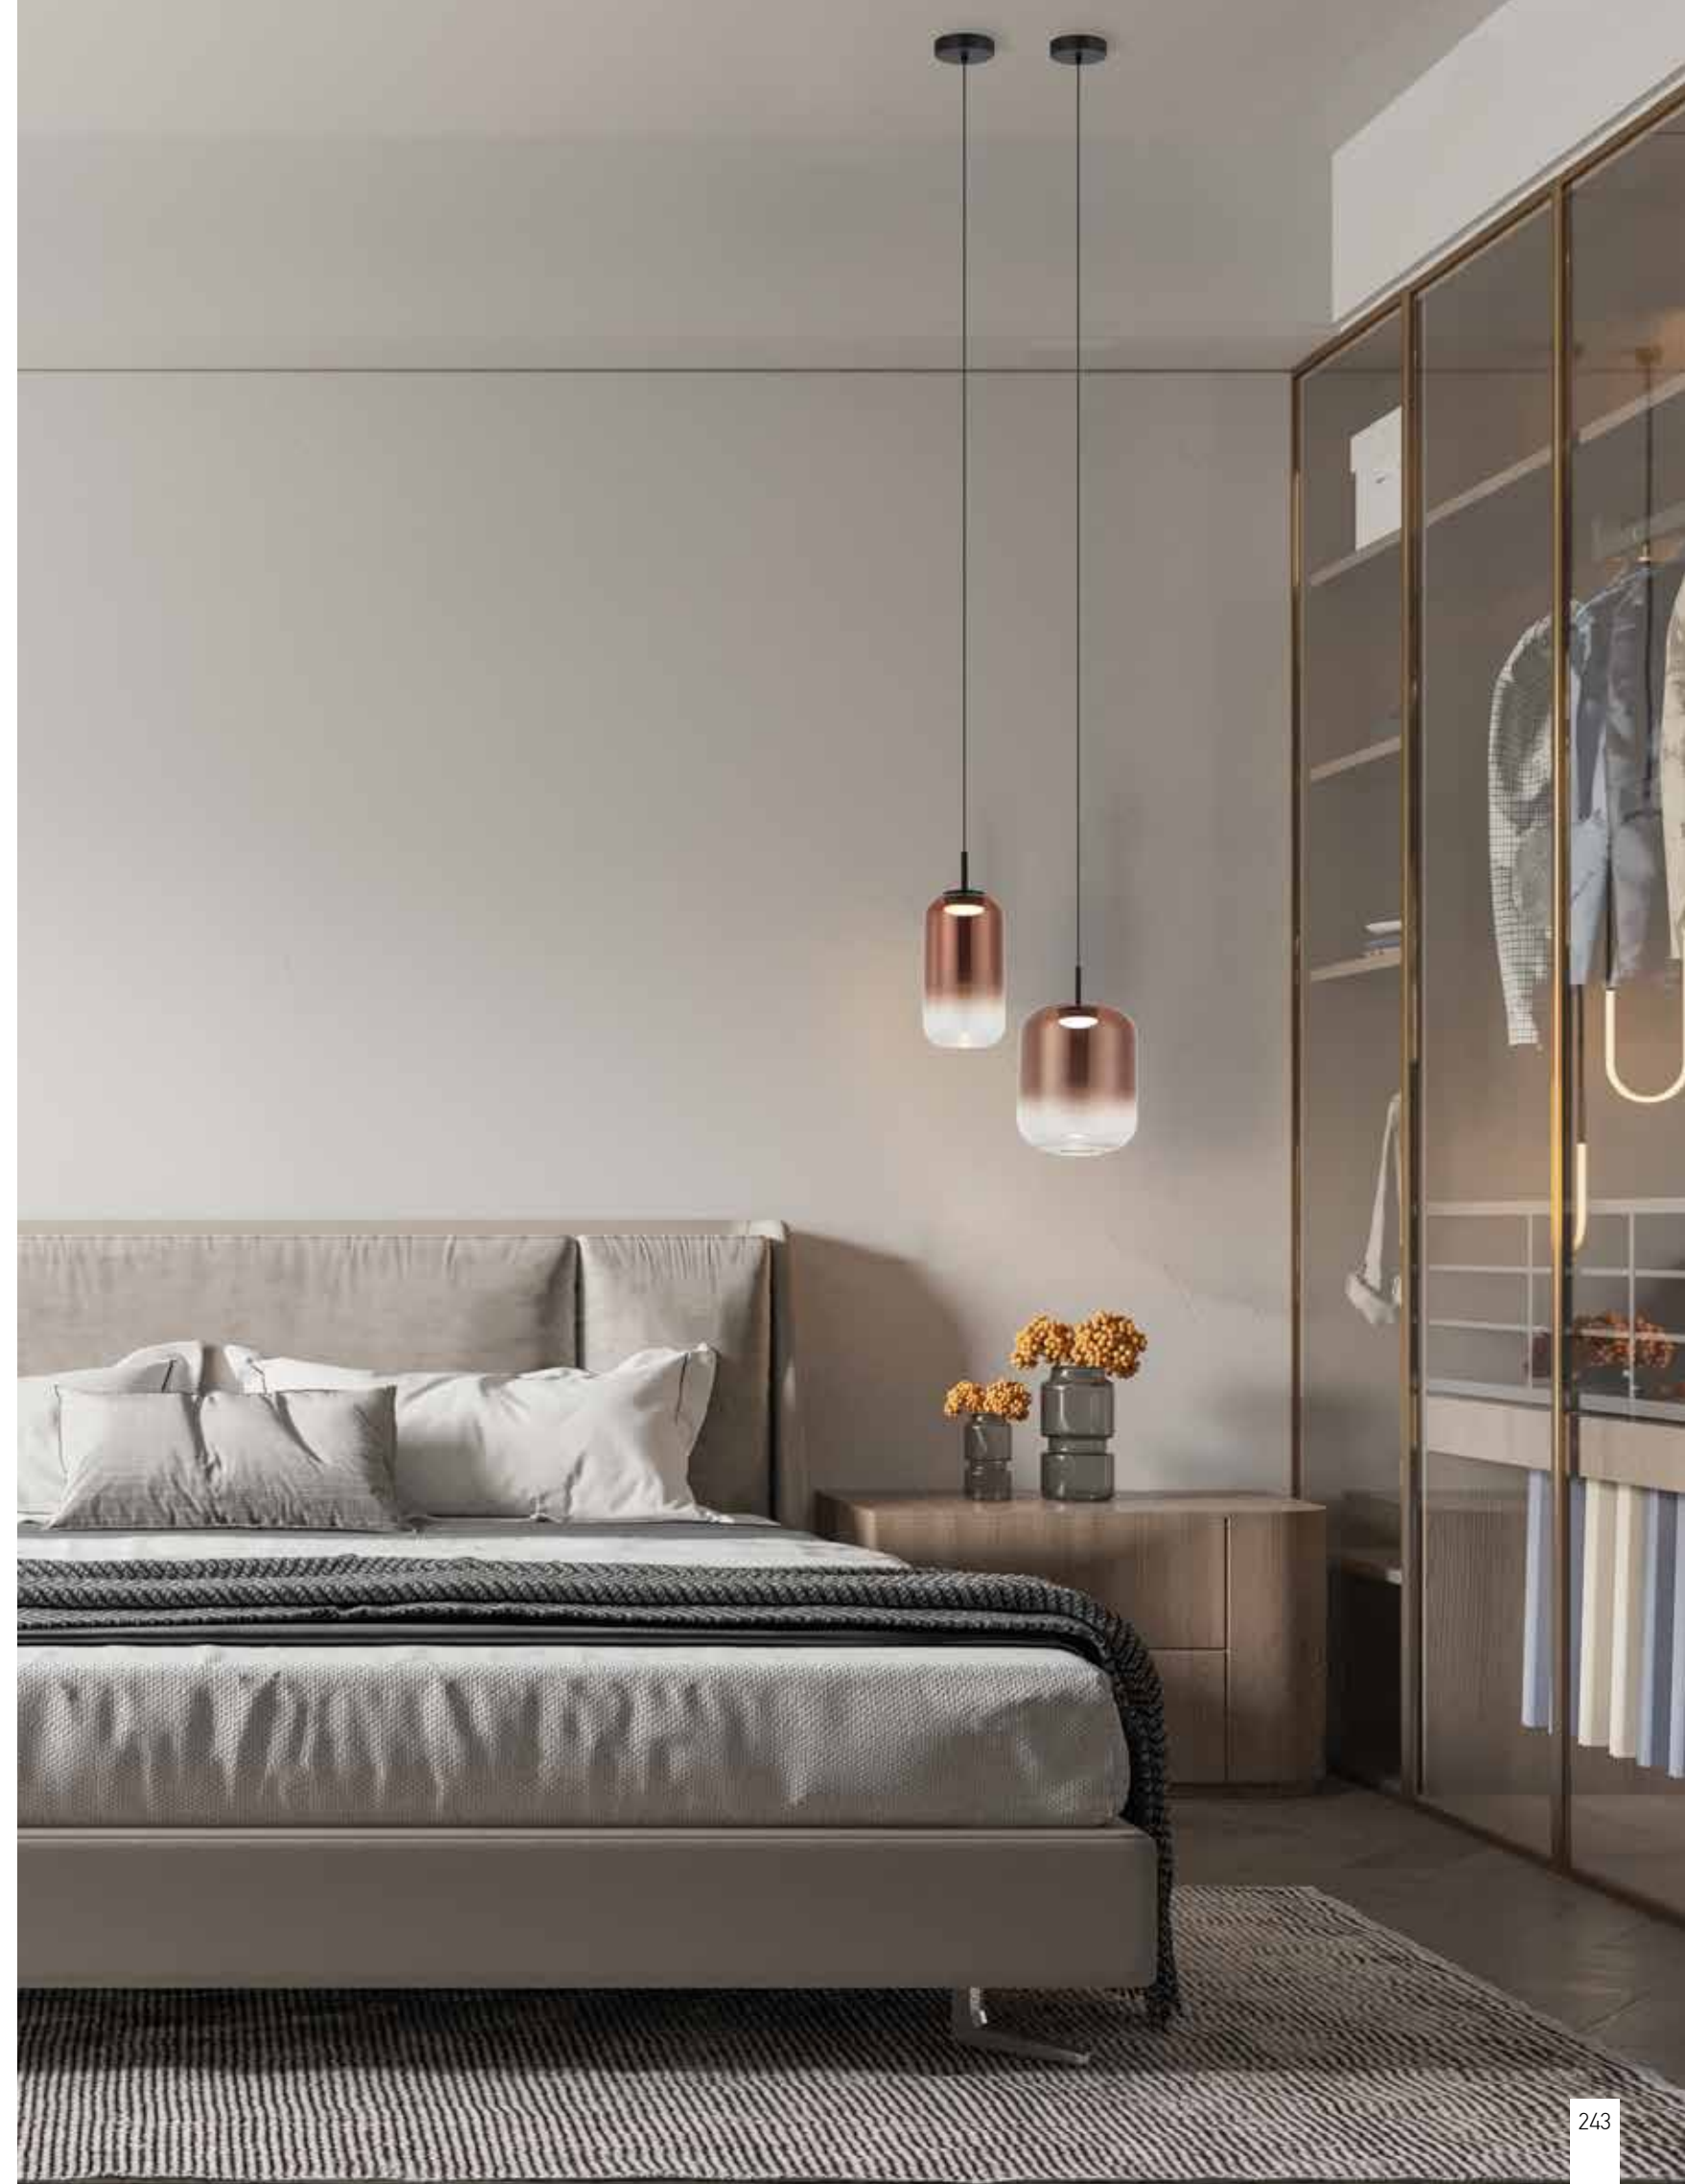

Power 12W
Input 220-240V, 50/60Hz
Color Temperature 3000K
Lumen 780Lm
Cri 80
Dimensions Ø: 23cm H: 36cm
Base Ø: 13cm H: 3cm
Non Dimmable ☒
Material Metal - Glass
Special Feature 200cm Fabric Cable Adjustable
Color Black Matt - Gold Glass / **Code 23215**
Color Black Matt - Copper Glass / **Code 23216**