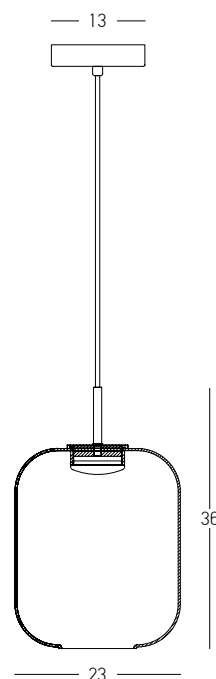

DECORATIVE LIGHTING | GLASS

Power 12W
Input 220-240V, 50/60Hz
Color Temperature 3000K
Lumen 780Lm
Cri 80
Dimensions Ø: 15cm H: 36cm
Base Ø: 13cm H: 3cm
Non Dimmable ☒
Material Metal - Glass
Special Feature 200cm Fabric Cable Adjustable
Color Black Matt - Gold Glass / **Code 23218**
Color Black Matt - Copper Glass / **Code 23219**

Power 12W
Input 220-240V, 50/60Hz
Color Temperature 3000K
Lumen 780Lm
Cri 80
Dimensions Ø: 23cm H: 36cm
Base Ø: 13cm H: 3cm
Non Dimmable ☒
Material Metal - Glass
Special Feature 200cm Fabric Cable Adjustable
Color Black Matt - Gold Glass / **Code 23215**
Color Black Matt - Copper Glass / **Code 23216**