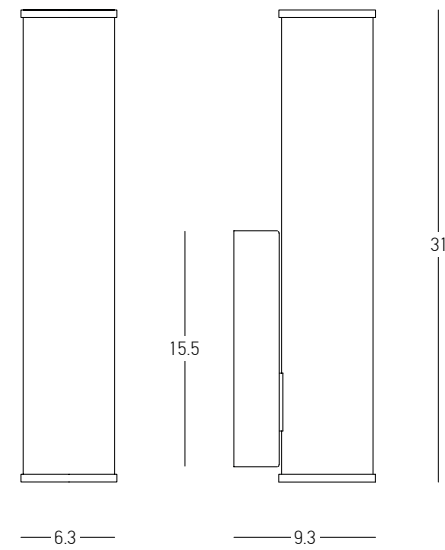

Power 7W
Input 220-240V, 50/60Hz
Color Temperature 3000K
Lumen 760Lm
Cri 80
Dimensions L: 6.3cm W: 9.3cm H: 31cm
Base L: 3cm W: 6cm H: 15.5cm
Non Dimmable ☒
Material Metal - Aluminium - Acrylic
Special Feature IP44
Color Chrome / **Code 22087**