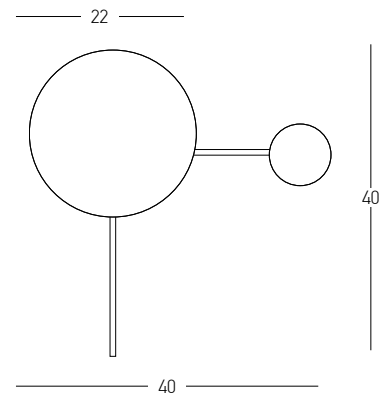

Bulb 1x G9 LED
Power 7W MAX
Input 220-240V, 50/60Hz
Dimensions L: 11cm W: 40cm H: 40cm
Material Metal - Opal Glass
Special Feature Opal Glass Ø: 8cm
Color Sandy Olive Green - Painted Gold / **Code 22201**