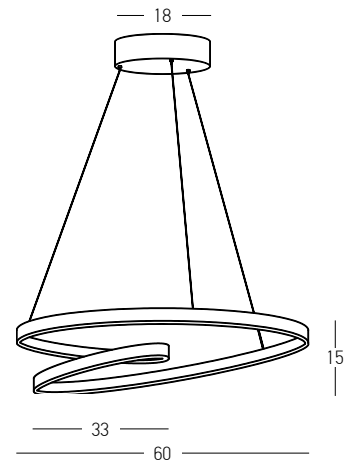

Power 56W
Input 220-240V, 50/60Hz
Color Temperature 3000K
Lumen 4500Lm
Cri 80
Dimensions Ø: 60cm / Ø: 33cm H: 15cm
Base Ø: 18cm H: 4.5cm
Non Dimmable ☒
Material Aluminium - Silicon
Special Feature 120cm Cable Adjustable
Color White Matt / **Code 180055**

Power 40W
Input 220-240V, 50/60Hz
Color Temperature 3000K
Lumen 2529Lm
Cri 80
Dimensions Ø: 46cm H: 11cm
Base Ø: 18cm H: 4.5cm
Non Dimmable ☒
Material Aluminium - Silicon
Color White Matt / **Code 180054**