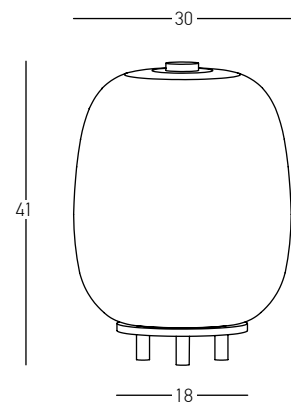

DECORATIVE LIGHTING | FLOOR & TABLE

Bulb 1x G9 Led
Power 7W MAX
Input 220-240V, 50/60Hz
Dimensions Ø: 30cm H: 41 cm
Glass Ø: 30cm H: 35cm
Opal Glass Ø: 10.5cm H: 13.5cm
Material Metal - Smoked Glass Outside
Opal Glass Inside
Special Feature 150cm Cable Available
Color Smoked Glass-Gold Matt / **Code 22066**