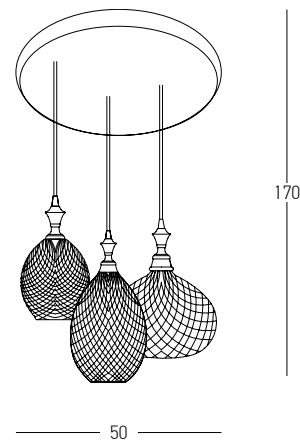

Bulb 3x E27
Power 40W MAX
Input 220-240V, 50/60Hz
Dimensions Ø: 50cm H: 170cm
Base Ø: 50cm H: 3cm
Material Metal - Glass
Special Feature 120cm Fabric Cable Adjustable
Color Black Matt - Smoked Grey / **Code 19241**