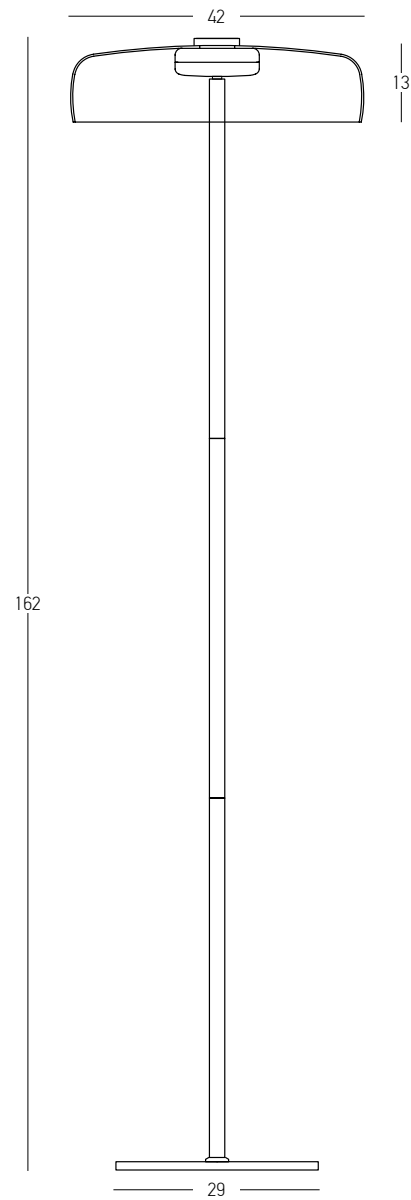

Power 15W
Input 220-240V, 50/60Hz
Color Temperature 3000K
Lumen 1554Lm
Cri 80
Dimensions Ø: 42cm H: 162cm
Glass Ø: 42cm H: 13cm
Base Ø: 29cm H: 1.5cm
Non Dimmable ☒
Material Metal - Smoked Glass
Special Feature 150cm Cable Available
Movable Shade

Color Black Matt / **Code 23055**