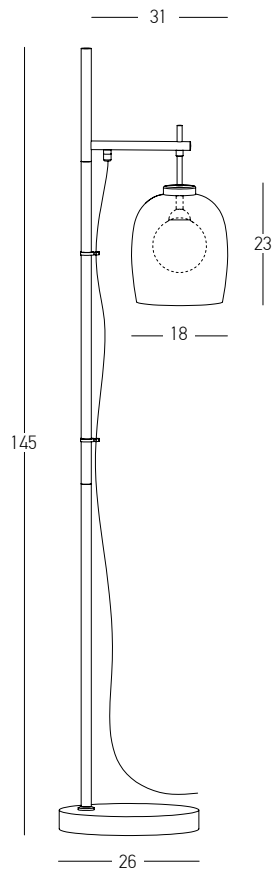

DECORATIVE LIGHTING | GLASS

Bulb 1x G9 LED
Power 5W MAX
Input 220-240V, 50/60Hz
Dimensions Ø: 18cm H: 23cm
Base Ø: 10cm H: 2.5cm
Glass Ø: 18cm H: 20cm
Material Metal - Smoked Glass Outside
Opal Glass Inside
Special Feature 150cm Fabric Cable Adjustable
Opal Glass Ø: 10cm
Color Sandy Black / **Code 22051**

Bulb 1x G9 LED
Power 5W MAX
Input 220-240V, 50/60Hz
Dimensions L: 23.5cm W: 18cm H: 34cm
Base Ø: 10cm W: 2.5cm
Glass Ø: 18cm H: 20cm
Material Metal - Smoked Glass Outside
Opal Glass Inside
Special Feature Opal Glass Ø: 10cm
Color Sandy Black / **Code 22052**