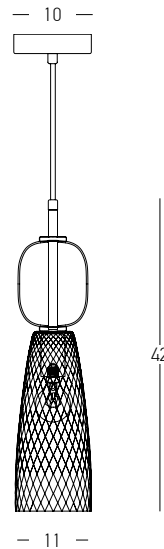

DECORATIVE LIGHTING | GLASS

Bulb 1x E14
Power 40W MAX
Input 220-240V, 50/60Hz
Dimensions Ø: 11cm H: 42cm
Base Ø: 10cm H: 2.5cm
Material Metal - Glass
Special Feature 150cm Cable Adjustable
Color Antique Brass / **Code 23008**