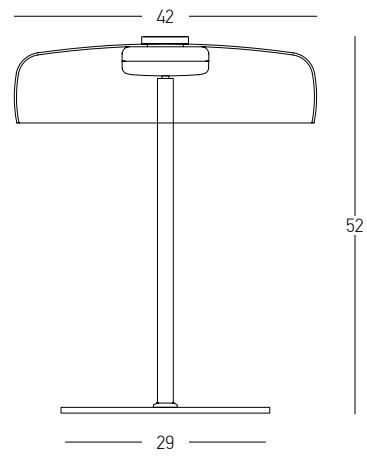

DECORATIVE LIGHTING | DECO

Power 15W
Input 220-240V, 50/60Hz
Color Temperature 3000K
Lumen 1554Lm
Cri 80
Dimensions Ø: 42cm H: 52cm
Glass Ø: 42cm H: 13cm
Base Ø: 29cm H: 1cm
Non Dimmable ☒
Material Metal - Smoked Glass
Special Feature 150cm Cable Available
Movable Shade
Color Black Matt / **Code 23054**