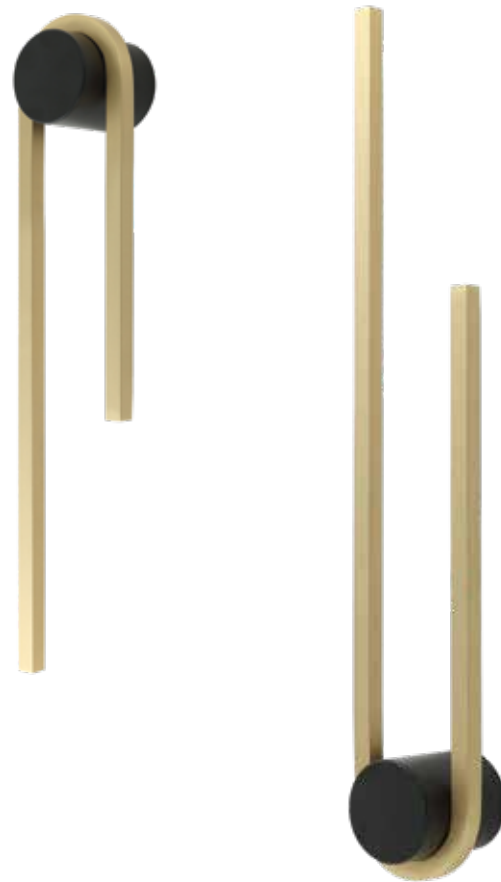

Power 11W
Input 220-240V, 50/60Hz
Color Temperature 3000K
Lumen 621Lm
Cri 80
Dimensions L: 8.5cm W: 10cm H: 40cm
Base Ø: 6.8cm L: 8.5cm
Dimmable Triac ☐
Material Aluminium - PC Diffuser
Special Feature Profile L: 1.5cm H: 1.5cm
Color Gold Matt - Black Matt / **Code 23106**

Power 13W
Input 220-240V, 50/60Hz
Color Temperature 3000K
Lumen 710Lm
Cri 80
Dimensions L: 8.5cm W: 10cm H: 60cm
Base Ø: 6.8cm L: 8.5cm
Dimmable Triac ☐
Material Aluminium - PC Diffuser
Special Feature Profile L: 1.5cm H: 1.5cm
Color Gold Matt - Black Matt / **Code 23107**