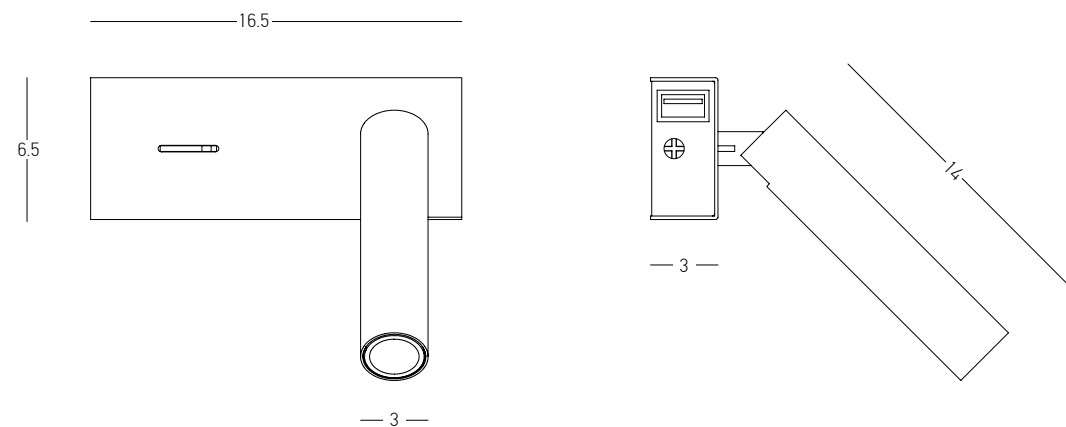

Power	3W
Input	220-240V, 50/60Hz
Color Temperature	3000K
Lumen	204Lm
Cri	80
Dimensions	L: 7-19cm W: 16.5cm H: 6.5cm
Non Dimmable	☒
Switch	On/Off
Material	Metal - Aluminium
Special Feature	USB Charger
	Stick Ø: 3cm L: 14cm
Color	Sandy White / Code H74
Color	Sandy Black / Code H75