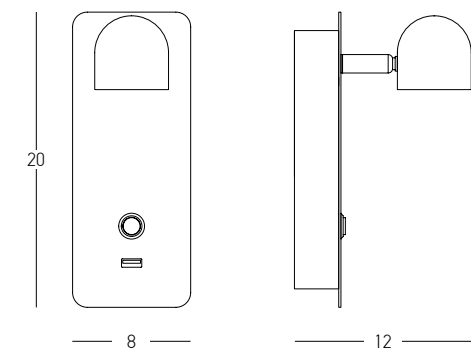

Power 2.5W
Input 220-240V, 50/60Hz
Color Temperature 3000K
Lumen 140Lm
Cri 80
Dimensions L: 12cm W: 8cm H: 20cm
Non Dimmable ☒
Switch On/Off Push
Material Metal - Aluminium
Special Feature USB Charger
Color Black Matt - Brass / **Code 23038**