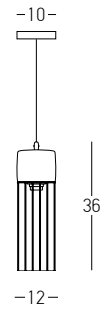

DECORATIVE LIGHTING | MINERAL TEXTURES

Bulb 1x E27
Power 40W MAX
Input 220-240V, 50/60Hz
Dimensions Ø: 12cm H: 36cm
Base Ø: 10cm H: 2.5cm
Material Metal - Concrete
Special Feature 120cm Fabric Cable Adjustable
Color Concrete - Chrome Base / **Code 1660**