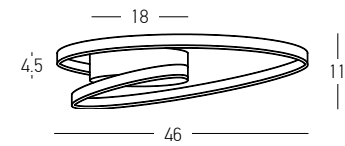

Power 56W
Input 220-240V, 50/60Hz
Color Temperature 3000K
Lumen 4500Lm
Cri 80
Dimensions Ø: 60cm / Ø: 33cm H: 15cm
Base Ø: 18cm H: 4.5cm
Non Dimmable ☒
Material Aluminium - Silicon
Special Feature 120cm Cable Adjustable
Color White Matt / **Code 180055**

Power 40W
Input 220-240V, 50/60Hz
Color Temperature 3000K
Lumen 2529Lm
Cri 80
Dimensions Ø: 46cm H: 11cm
Base Ø: 18cm H: 4.5cm
Non Dimmable ☒
Material Aluminium - Silicon
Color White Matt / **Code 180054**