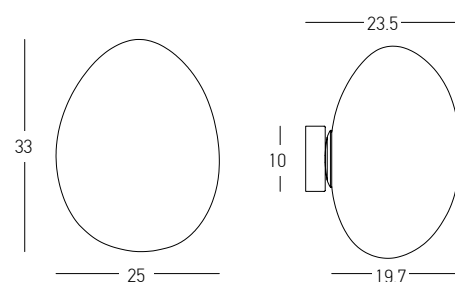

Power 5W
Input 220-240V, 50/60Hz
Color Temperature 3000K
Lumen 400Lm
Cri 80
Dimensions L: 23.5cm W: 25cm H: 33cm
Base Ø: 10cm H: 3cm
Non Dimmable ☒
Material Metal - Opal Glass
Color White / **Code 20136**