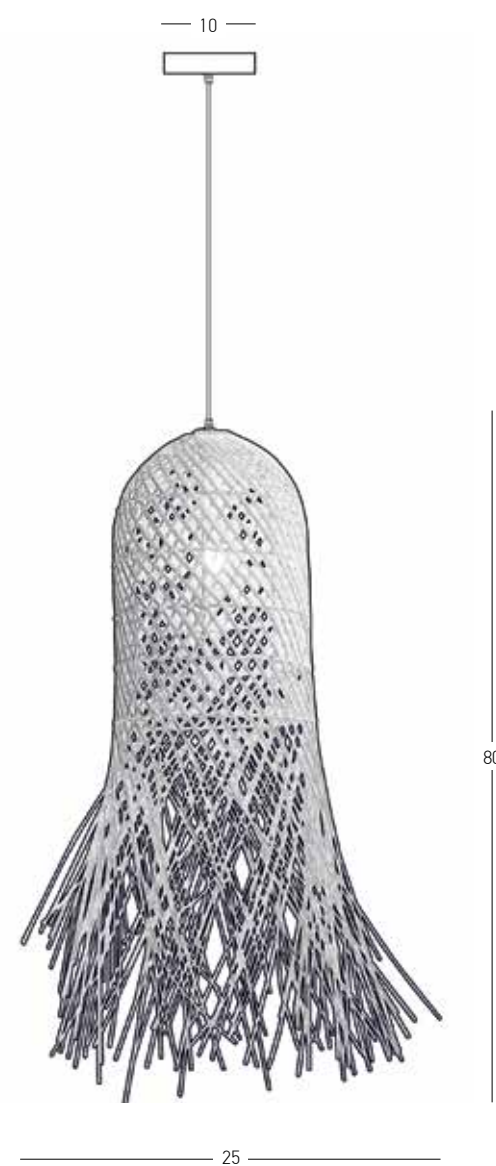

Bulb 1x E27
Power 20W MAX
Input 220-240V, 50/60Hz
Dimensions Ø: 25cm H: 80cm
Base Ø: 10cm H: 2.2cm
Material Metal - Rattan
Special Feature 200cm Fabric Gold Cable Adjustable
Color Natural - Gold Matt Base / **Code 23196**