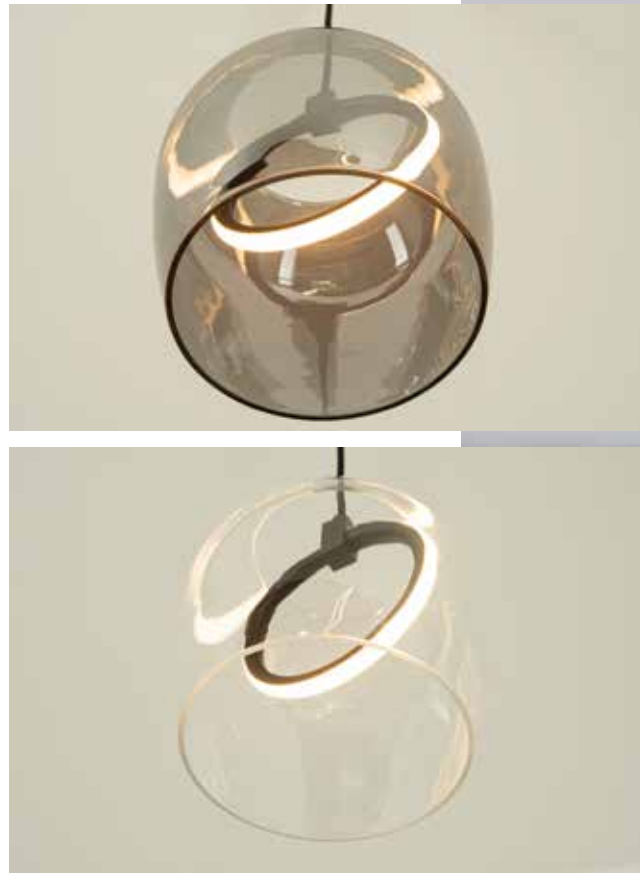

Power 24W
Input 220-240V, 50/60Hz
Color Temperature 3000K
Lumen 2276Lm
Cri 80
Dimensions L: 105cm W: 20cm H: 200cm
Glass Ø: 20cm H: 23cm
Base L: 105cm W: 6.5cm H: 3.5cm
Non Dimmable ☒
Material Metal - Glass
Special Feature 170cm Cable Adjustable
Color Black Matt - Smoked - Clear Glass / **Code 23082**