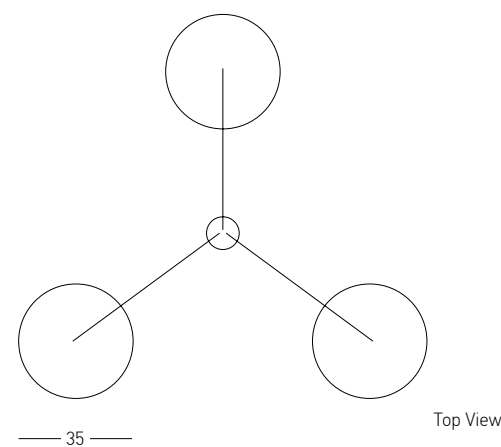

Power	3x 7W
Input	220-240V, 50/60Hz
Color Temperature	3000K
Lumen	2305Lm
Cri	80
Dimensions	Ø: 120-180cm L: 120-180cm H: 90-130cm
Base	Ø: 8cm H: 3.5cm
Shade	Ø: 35cm H: 15cm
Non Dimmable	☒
Material	Metal - Aluminium
Special Feature	150cm Cable Adjustable
Color	Sandy Black / Code 23229
Color	Army Green / Code 23230