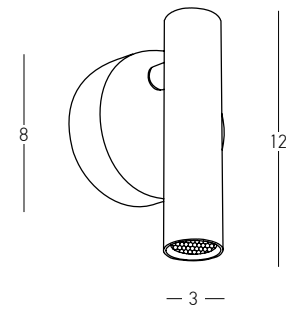

Power 3W
Input 220-240V, 50/60Hz
Color Temperature 3000K
Lumen 240Lm
Cri 80
Dimensions Ø: 8cm L: 7-15cm H: 12cm
Base Ø: 8cm H: 3cm
Non Dimmable ☒
Switch On/Off
Material Metal - Aluminium
Special Feature Stick Ø: 3cm H: 12cm
Color Black Matt / **Code H48-B**
Color Gold / **Code H48-G**
Color Copper / **Code H47**