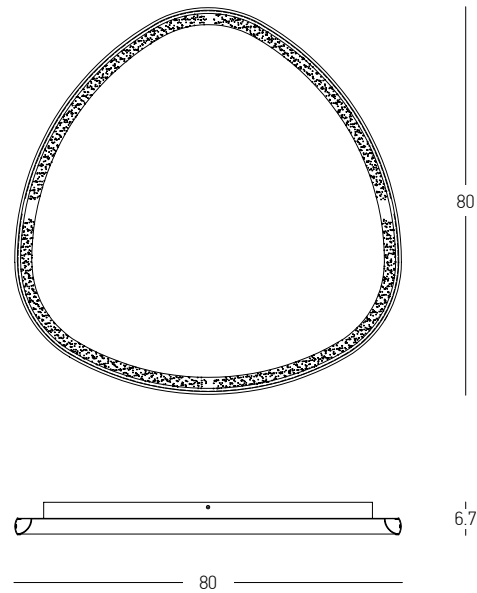

Power 32W
Input 220-240V, 50/60Hz
Color Temperature 3000K
Lumen 2541Lm
Cri 80
Dimensions L: 60cm W: 60cm H: 6.4cm
Dimmable Triac ☐
Material Metal - Aluminium - Acrylic
Color White Matt / **Code 23086**
Color Black Matt / **Code 23087**
Color Gold Matt / **Code 23088**