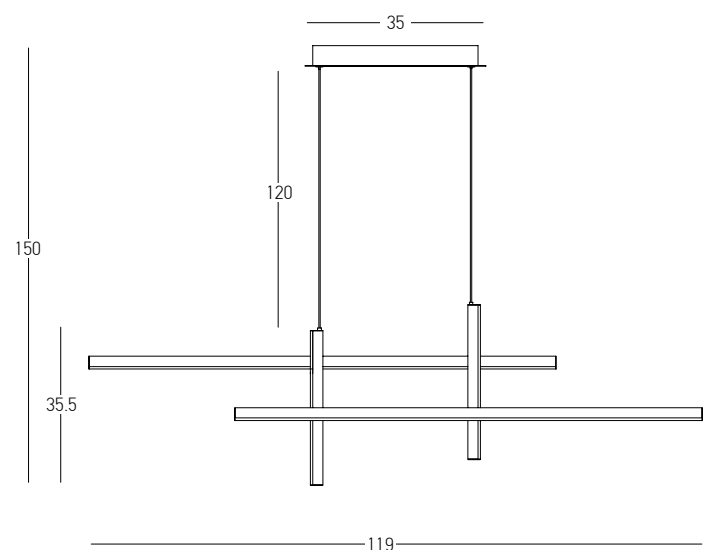

DECORATIVE LIGHTING | DECO