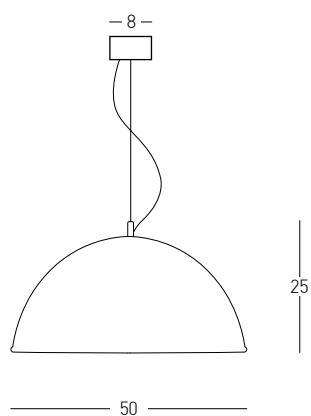

Bulb 1x E27
Power 40W MAX
Input 220-240V, 50/60Hz
Dimensions Ø: 50cm H: 25cm
Base Ø: 8cm H: 3.5cm
Material Metal
Special Feature 120cm Fabric Cable Adjustable
Color Corten / **Code 22197**
Color Painted Bronze / **Code 22198**