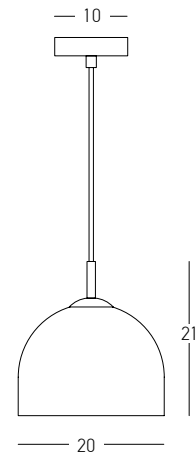

DECORATIVE LIGHTING | GLASS

Bulb 1x E14
Power 40W MAX
Input 220-240V, 50/60Hz
Dimensions Ø: 20cm H: 21cm
Base Ø: 10cm H: 2.5cm
Glass Ø: 20cm H: 15cm
Material Metal - Glass
Special Feature 150cm Cable Adjustable
Color Champagne - Black Matt / **Code 22114**
Color Clear Glass - Painted Gold / **Code 22115**