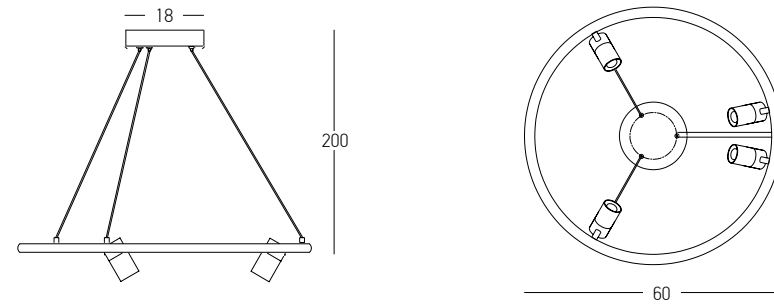

Power 27W + 4x 5W
Input 220-240V, 50/60Hz
Color Temperature 3000K
Lumen 4992Lm
Cri 80
Dimensions Ø: 60cm H: 200cm
Base Ø: 18cm H: 3.5cm
Spots Dimensions Ø: 4.5cm H: 8cm
Dimmable Triac
Material Metal - Aluminium - Silicon
Special Feature 200cm Cable Adjustable
Movable Spots
Profile 2x2cm
Color Black Matt / **Code 22012**