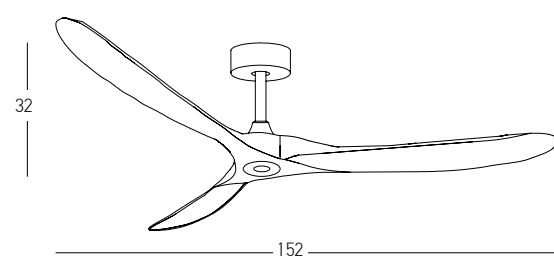

LED Light Source Without Light
Input 220-240V, 50/60Hz
dB 20
Dimensions 60" Ø: 152cm H: 32-44.5cm
Air Flow 211.7m³ min
Night Mode Time Setting 2h / 4h / 8h
Material Metal - Wood
Special Feature 2 Down Rods 12.5-25cm
Summer & Winter Function
Possibility of Installation on a Sloping Roof - 20°
Motor Feature DC Motor 55W
5 Speeds
Color Black Matt - Solid Wood Blades / **Code 20259**