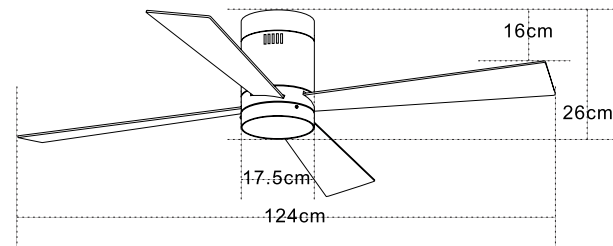

LED Light Source 15W
Input 220-240V, 50/60Hz
Color Temperature 3000K, 4000K, 6000K
Lumen 1500Lm
Cri 80
dB 25
Dimensions 49" Ø: 124cm H: 26cm
Air Flow 168m³ min
Night Mode Time Setting 1h / 2h / 4h / 8h
Material Metal - Polycarbonate - Plywood (MDF)
Special Feature Summer Function
Motor Feature AC Motor 55W
3 Speeds

Color Double Face White Matt - Maple Wood Blades
White Matt - White Blades / **Code 19137**
Color Chrome Matt - Brown Wood Blades / **Code 19138**

Model Finishing