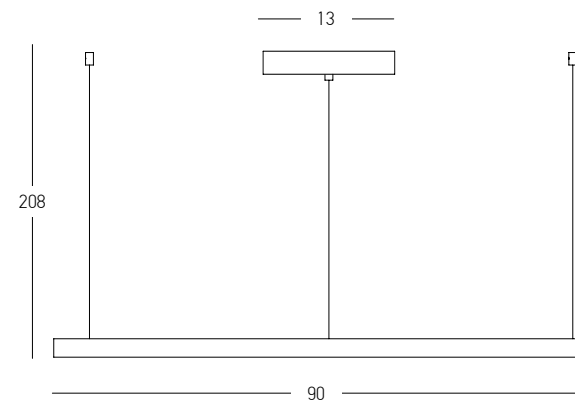

Power	45W
Input	220-240V, 50/60Hz
Color Temperature	3000K
Lumen	3242Lm
Cri	80
Dimensions	Ø: 90cm H: 208cm
Base	Ø: 13cm H: 3cm
Dimmable Triac	○
Material	Aluminium - Silicon
Special Feature	200cm Cable Adjustable Profile L: 2.5cm H: 4cm
Color	Gold Matt / Code 23034
Color	Black Matt / Code 23035

Model Finishing