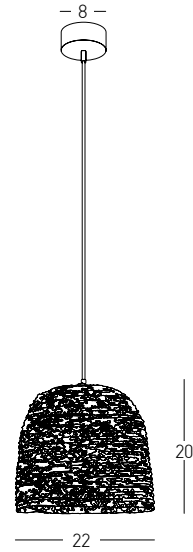

DECORATIVE LIGHTING | BAMBOO & RATTAN

Bulb 1x E27 LED
Power 20W MAX
Input 220-240V, 50/60Hz
Dimensions Ø: 22cm H: 20cm
Base Ø: 8cm H: 3.5cm
Material Metal - Braided Wheat
Special Feature 200cm Black Fabric Cable Adjustable
Color Natural - Sandy Black/ **Code 22166**