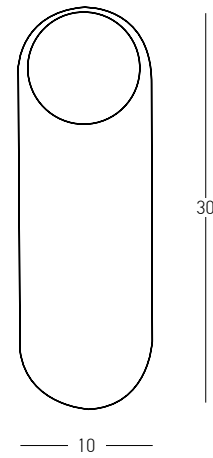

Bulb 1x G9 LED
Power 9W MAX
Input 220-240V, 50/60Hz
Dimensions L: 12cm W: 10cm H: 30cm
Base Ø: 8cm H: 2cm
Material Metal - Opal Glass
Special Feature Opal Glass Ø: 8cm
Color Gold Matt / **Code H64**
Color Black Matt / **Code H64-B**