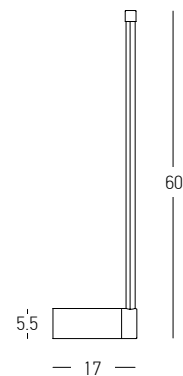

Power 12W
Input 220-240V, 50/60Hz
Color Temperature 3000K
Lumen 838Lm
Cri 80
Dimensions Ø: 1.6cm L: 17cm H: 60cm
Non Dimmable ☒
Material Aluminium - Acrylic
Special Feature Movable Profile
Color Black Matt / **Code 20114**
Color Gold Matt / **Code 20115**

Power 20W
Input 220-240V, 50/60Hz
Color Temperature 3000K
Lumen 1506Lm
Cri 80
Dimensions Ø: 1.6cm L: 17cm H: 100cm
Non Dimmable ☒
Material Aluminium - Acrylic
Special Feature Movable Profile
Color Black Matt / **Code 20116**
Color Gold Matt / **Code 20117**