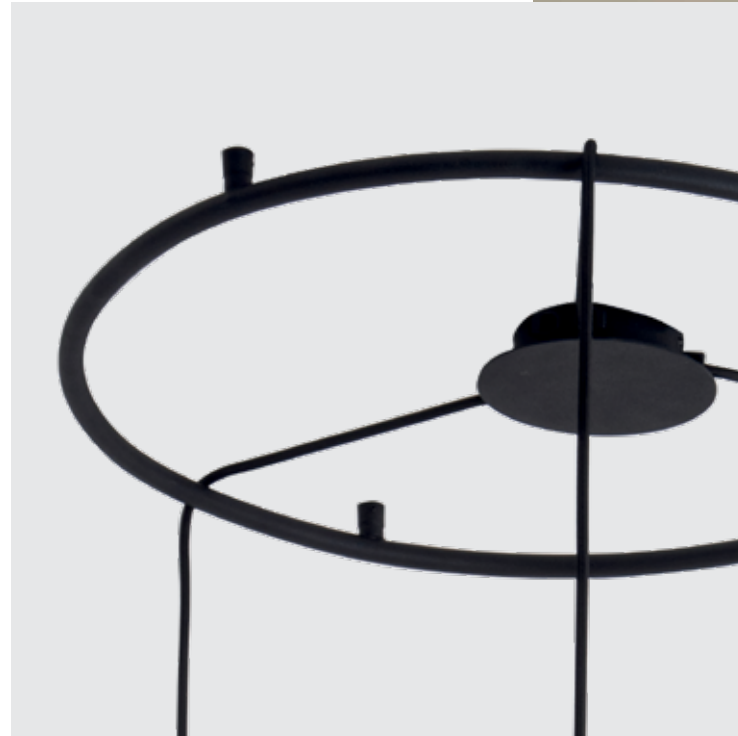

- Bulb 6x G9 LED
- Power 7W MAX
- Input 220-240V, 50/60Hz
- Dimensions Ø: 110cm H: 160cm
- Bases Ø: 20cm H: 3cm
- Ø: 80cm H: 3cm
- Glass Ø: 30cm H: 24cm
- Ø: 30cm H: 43cm
- Opal Glass Ø: 10.5cm H: 13.5cm
- Material Metal - Smoked Glass Outside
  Opal Glass Inside
- Special Feature 150cm Cable Adjustable
- Color Sandy Black - Smoked Glass - Gold Matt / **Code 22147**