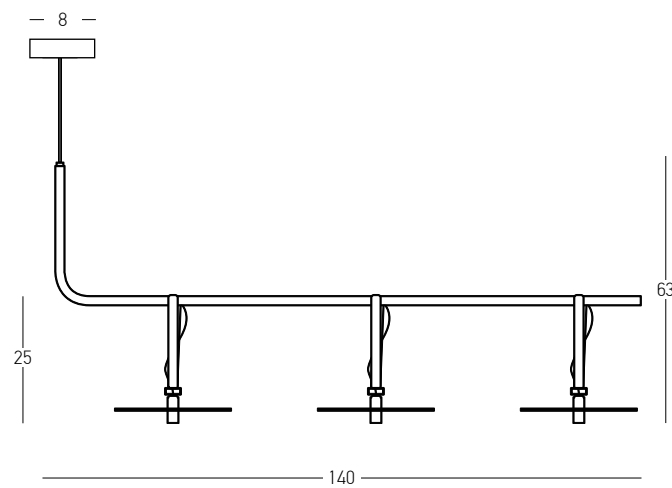

Model Finishing

Sandy Black

Gold Matt

DECORATIVE LIGHTING | DECO

Power 3x5W
 Input 220-240V, 50/60Hz
 Color Temperature 3000K
 Lumen 1590Lm
 Cri 80
 Dimensions L: 140cm W: 26cm H: 63cm
 Base Ø: 8cm H: 3.5cm
 Shade Ø: 26cm
 Non Dimmable ☒
 Material Metal - Aluminium - Leather
 Special Feature 100cm Cable Adjustable
 Color Sandy Black / **Code 18138-B**