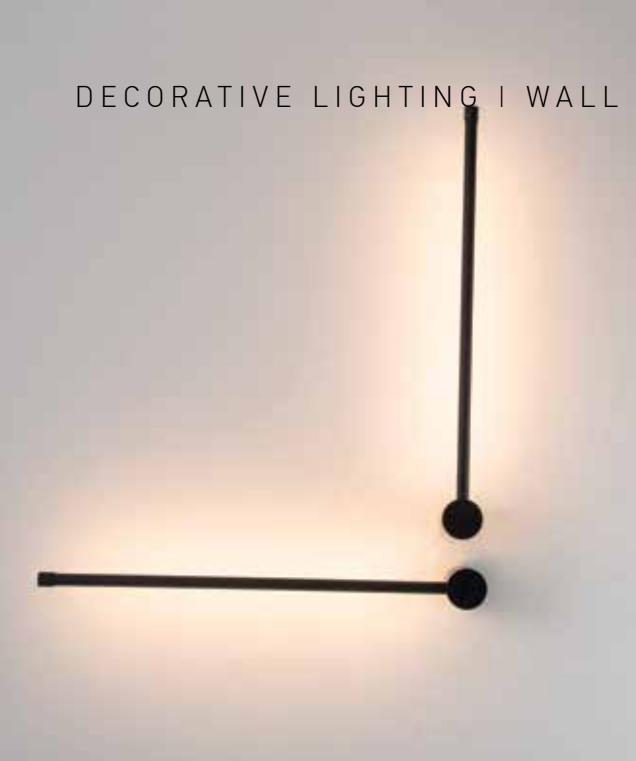

Power 12W
Input 220-240V, 50/60Hz
Color Temperature 3000K
Lumen 838Lm
Cri 80
Dimensions Ø: 1.6cm L: 17cm H: 60cm
Non Dimmable ☒
Material Aluminium - Acrylic
Special Feature Movable Profile
Color Black Matt / **Code 20114**
Color Gold Matt / **Code 20115**

Power 20W
Input 220-240V, 50/60Hz
Color Temperature 3000K
Lumen 1506Lm
Cri 80
Dimensions Ø: 1.6cm L: 17cm H: 100cm
Non Dimmable ☒
Material Aluminium - Acrylic
Special Feature Movable Profile
Color Black Matt / **Code 20116**
Color Gold Matt / **Code 20117**