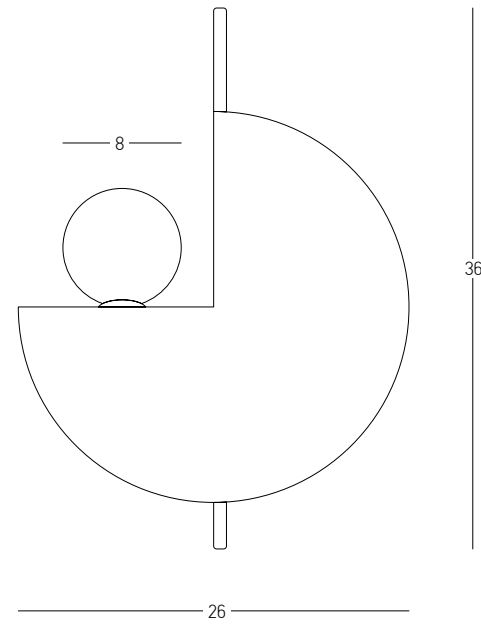

Bulb 1x G9 LED
Power 7W MAX
Input 220-240V, 50/60Hz
Dimensions L: 8cm W: 26cm H: 36cm
Material Metal - Opal Glass
Special Feature Opal Glass Ø: 8cm
Color Sandy Olive Green - Painted Gold / **Code 22203**
Color Terracotta - Painted Gold / **Code 22204**
Color Elephant Grey - Sandy Black / **Code 22205**

Model Finishing