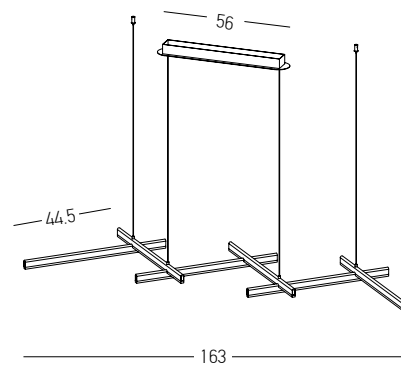

Power 47W
Input 220-240V, 50/60Hz
Color Temperature 3000K
Lumen 3740Lm
Cri 80
Dimensions Ø: 102cm H: 200cm
Base Ø: 22cm H: 4.1 cm
Dimmable Triac ☐
Material Metal - Aluminium - Acrylic
Special Feature 200cm Cable Adjustable
Profile 1x3cm
Color Black Matt / **Code 1947**

Power 98W
Input 220-240V, 50/60Hz
Color Temperature 3000K
Lumen 4626Lm
Cri 80
Dimensions L: 163cm W: 44.5cm H: 200cm
Base L: 56cm W: 5cm H: 4cm
Dimmable Triac ☐
Material Metal - Aluminium - Acrylic
Special Feature 200cm Cable Adjustable
Profile 1x3cm
Color Black Matt / **Code 1948**