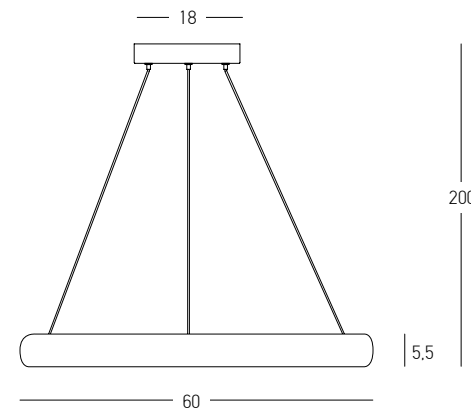

Power 50W
Input 220-240V, 50/60Hz
Color Temperature 3000K
Lumen 4080Lm
Cri 80
Dimensions Ø: 60cm H: 5.5cm
Base Ø: 18cm H: 3.5cm
Dimmable Triac ☐
Material Aluminium - Acrylic
Special Feature 200cm Cable Adjustable
Color Sandy Black / **Code 2052**
Color Sandy White / **Code 2053**
Color Brushed Gold Matt / **Code 2054**