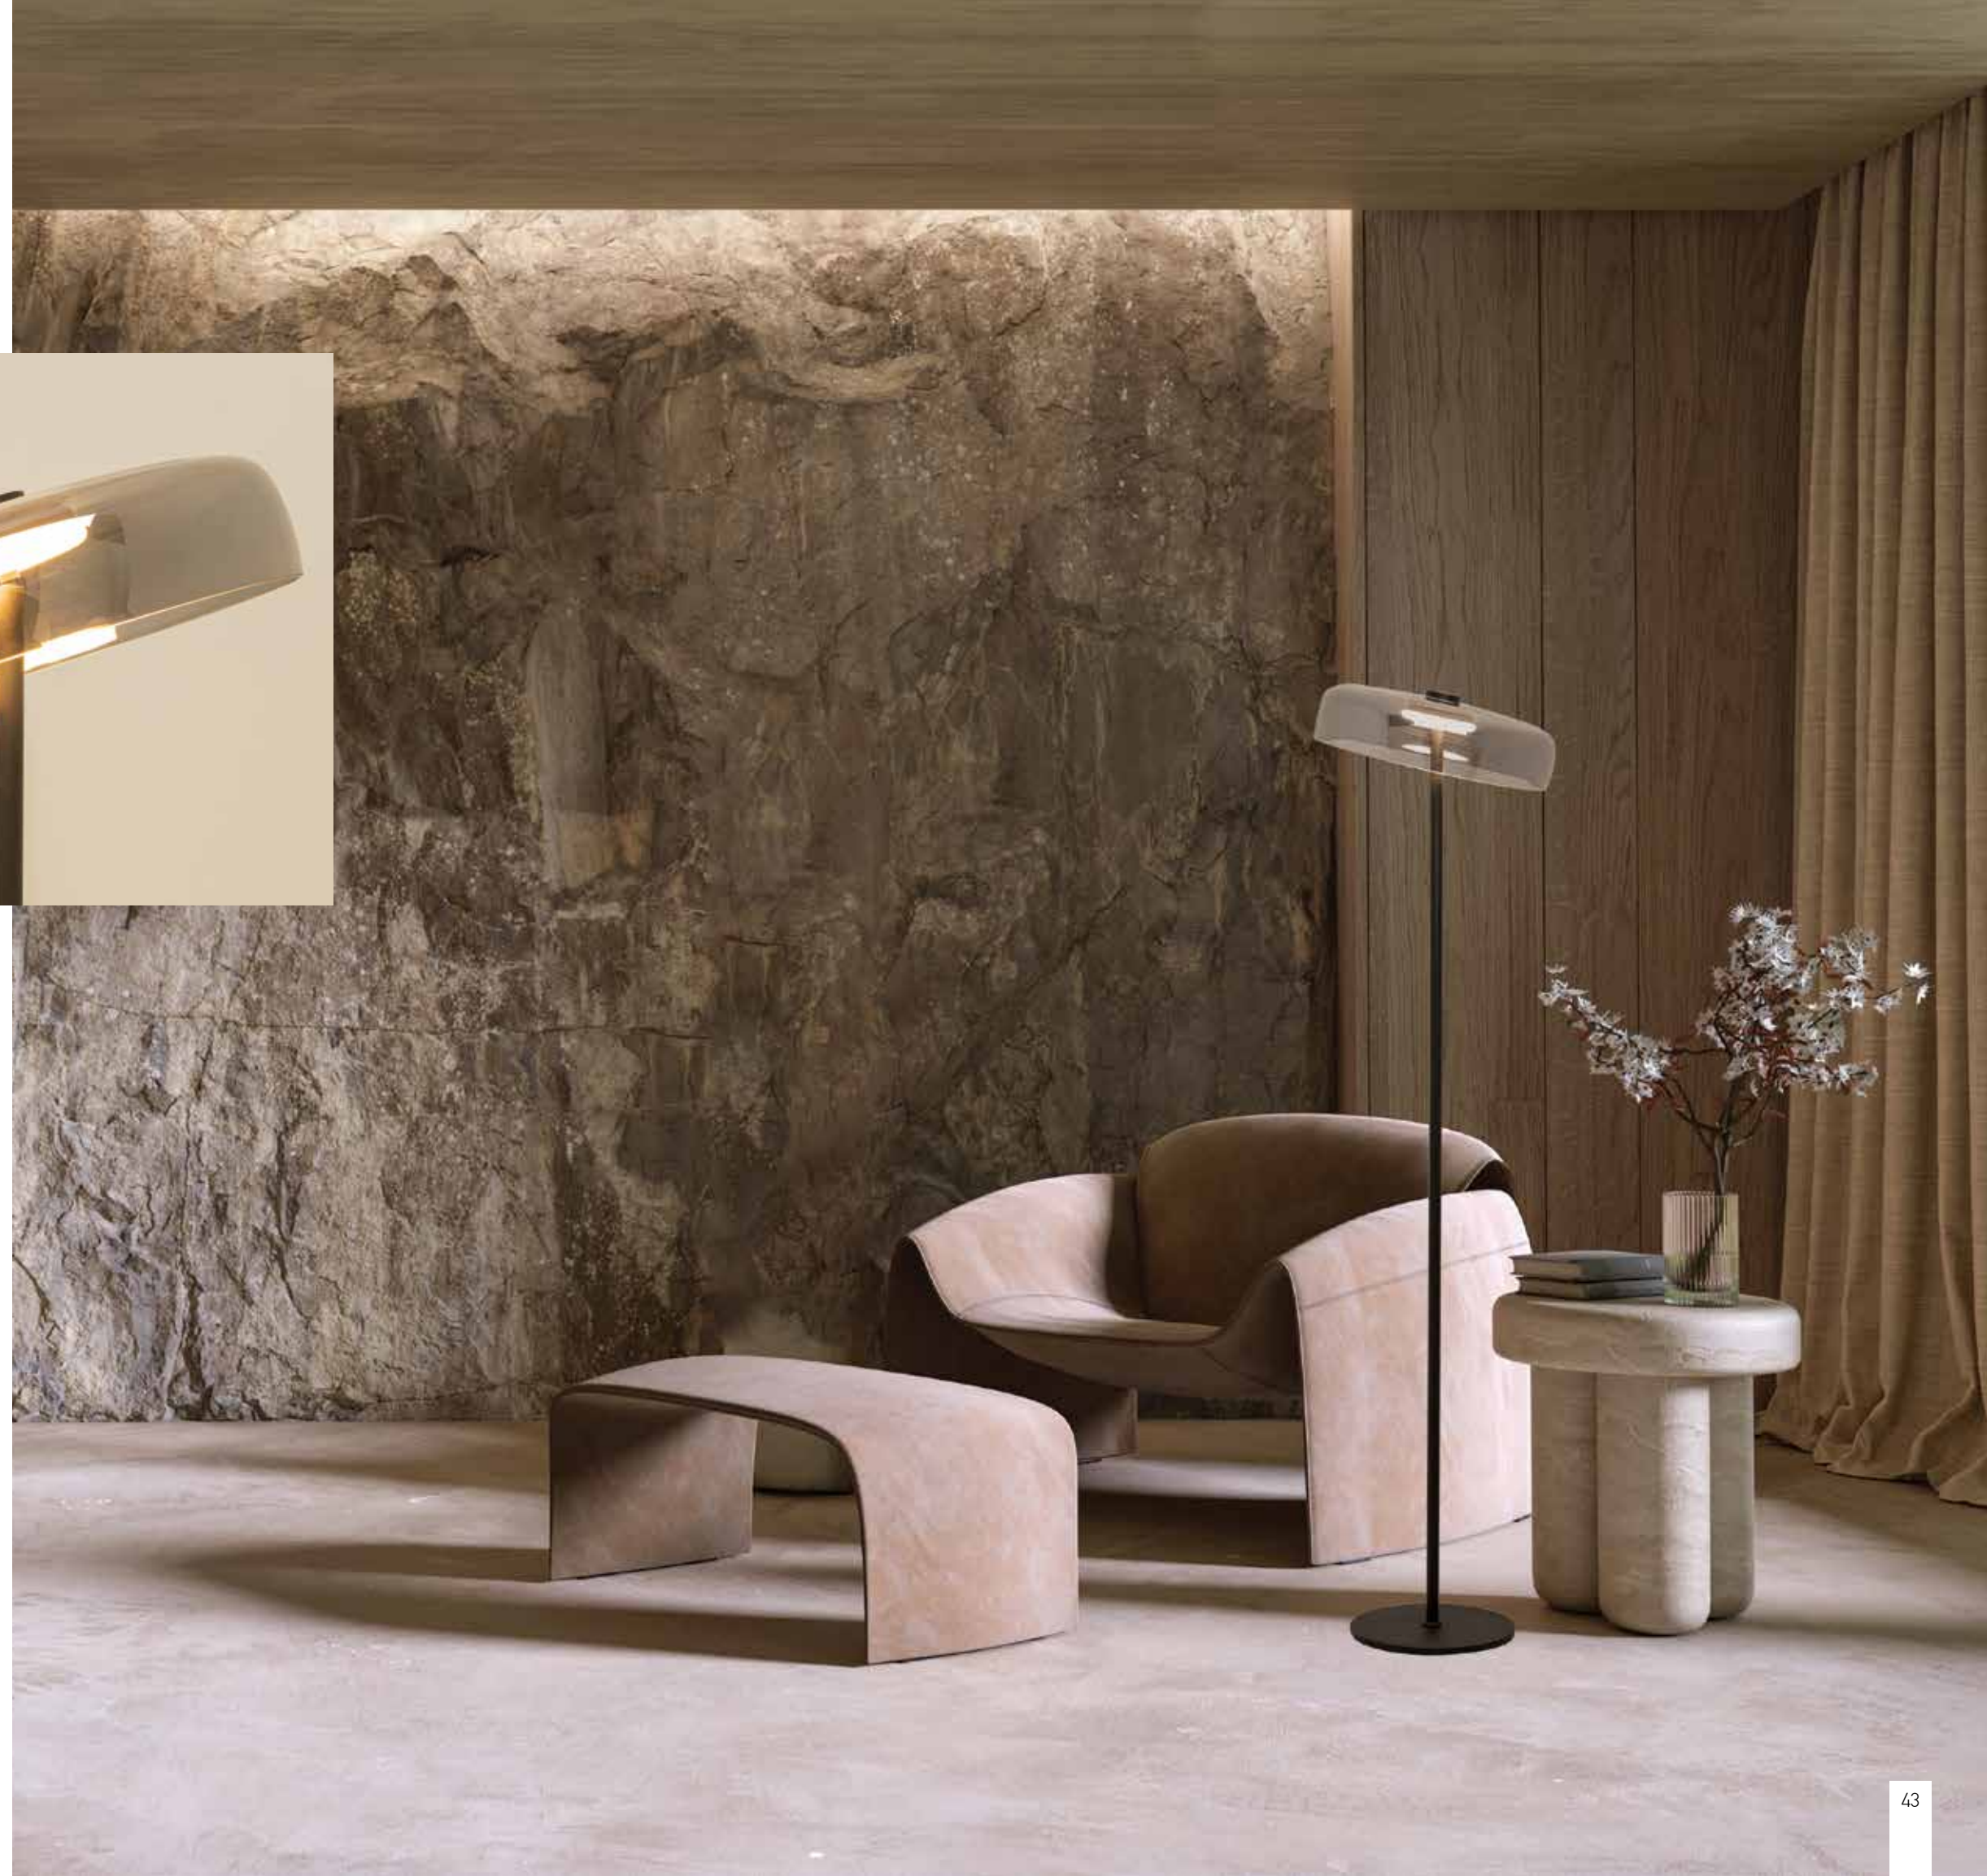

Power 15W
Input 220-240V, 50/60Hz
Color Temperature 3000K
Lumen 1554Lm
Cri 80
Dimensions Ø: 42cm H: 162cm
Glass Ø: 42cm H: 13cm
Base Ø: 29cm H: 1.5cm
Non Dimmable ☒
Material Metal - Smoked Glass
Special Feature 150cm Cable Available
Movable Shade
Color Black Matt / **Code 23055**