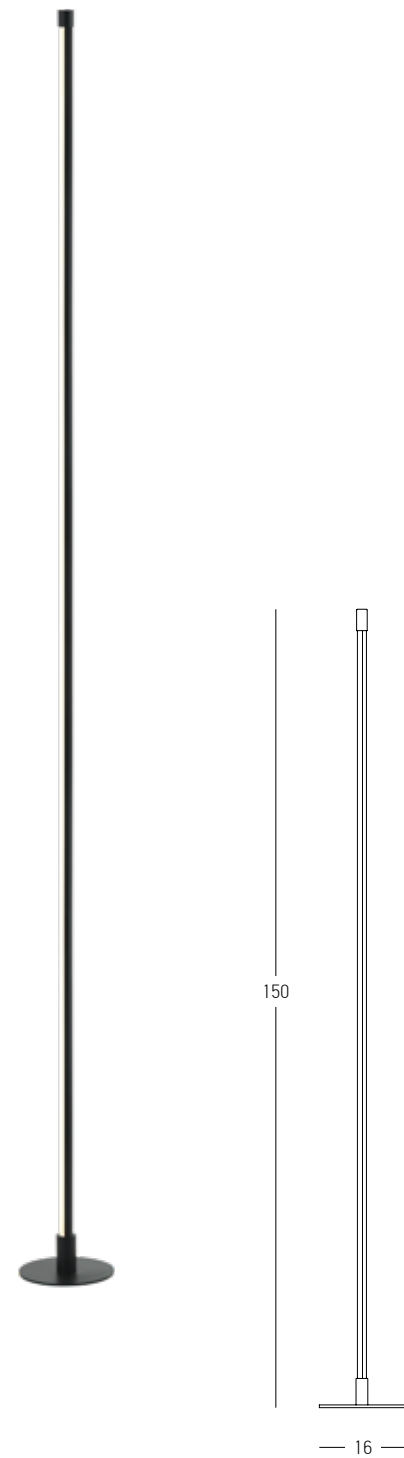

Power 20W
Input 220-240V, 50/60Hz
Color Temperature 3000K
Lumen 1600Lm
Cri 80
Dimensions Ø: 16cm H: 150cm
Base Ø: 16cm H: 0.5cm
Non Dimmable ☒
Material Metal - Aluminium - Acrylic
Color Black Matt / **Code 20123**