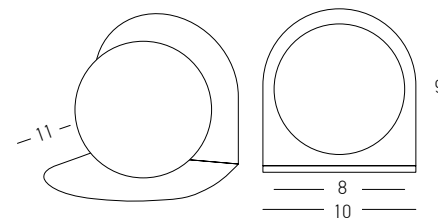

Bulb 1x G9 LED
Power 7W MAX
Input 220-240V, 50/60Hz
Dimensions L: 11cm W: 10cm H: 9cm
Material Metal - Opal Glass
Special Feature Opal Glass Ø: 8cm
Color Black Matt / **Code 20344-S**