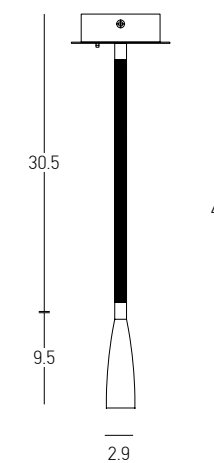

Power 3W
Input 220-240V, 50/60Hz
Color Temperature 3000K
Lumen 240Lm
Cri 80
Dimensions Ø: 8cm L: 20-26cm
Base Ø: 8cm H: 3cm
Non Dimmable ☒
Switch On/Off
Material Metal - Aluminium
Special Feature Stick Ø: 2.9cm L: 9.5cm
Color Brushed Brass / **Code H63**