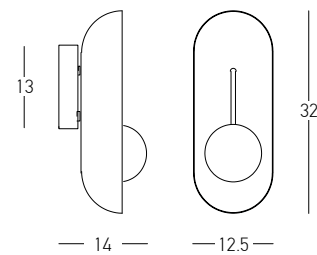

Bulb 1x G9 LED
Power 7W MAX
Input 220-240V, 50/60Hz
Dimensions L: 14cm W: 12.5cm H: 32cm
Base Ø: 13cm H: 3cm
Material Metal - Opal Glass
Special Feature Opal Glass Ø: 8cm
Color Painted Gold - Golden Leaf / **Code 22059**