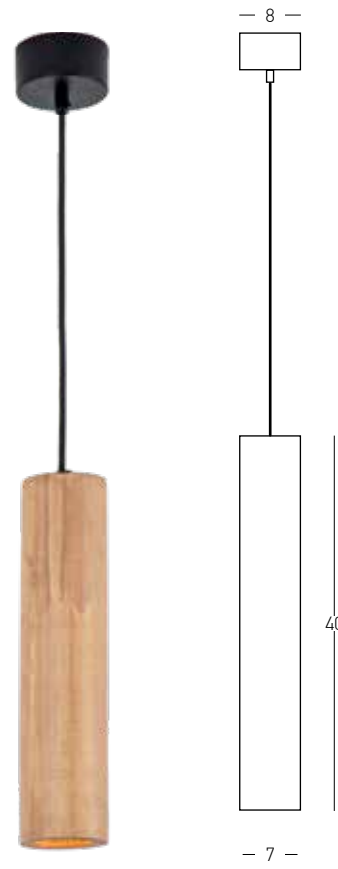

DECORATIVE LIGHTING | METAL & WOOD

Bulb 1x GU10 LED
Power 9W MAX
Input 220-240V, 50/60Hz
Dimensions Ø: 7cm H: 40cm
Base Ø: 8cm H: 3.5cm
Material Wood
Special Feature 150cm Fabric Cable Adjustable
Color Natural - Sandy Black / Code 22214