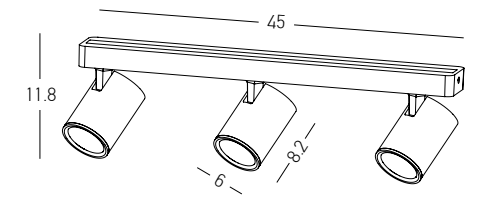

Power 4W
Input 220-240V, 50/60Hz
Color Temperature 3000K
Lumen 328Lm
Cri 80
Dimensions L: 23cm W: 6cm H: 29-37cm
Base Ø: 6cm H: 12cm
Spot Dimension Ø: 4cm L: 23cm
Non Dimmable ☒
Material Metal - Aluminium
Beam Angle 40°
Special Feature Movable Spot
Color Sandy Black - Gold / **Code 22028**

Bulb 3x GU10
Power 35W MAX
Input 220-240V, 50/60Hz
Dimensions L: 45cm W: 6cm H: 11.8cm
Base L: 45cm W: 6cm H: 3cm
Material Metal - Aluminium
Special Feature Cylinder Ø: 6cm L: 8.2cm
Color Black Matt - Brushed Brass / **Code S107**
Color Black Matt / **Code S106**