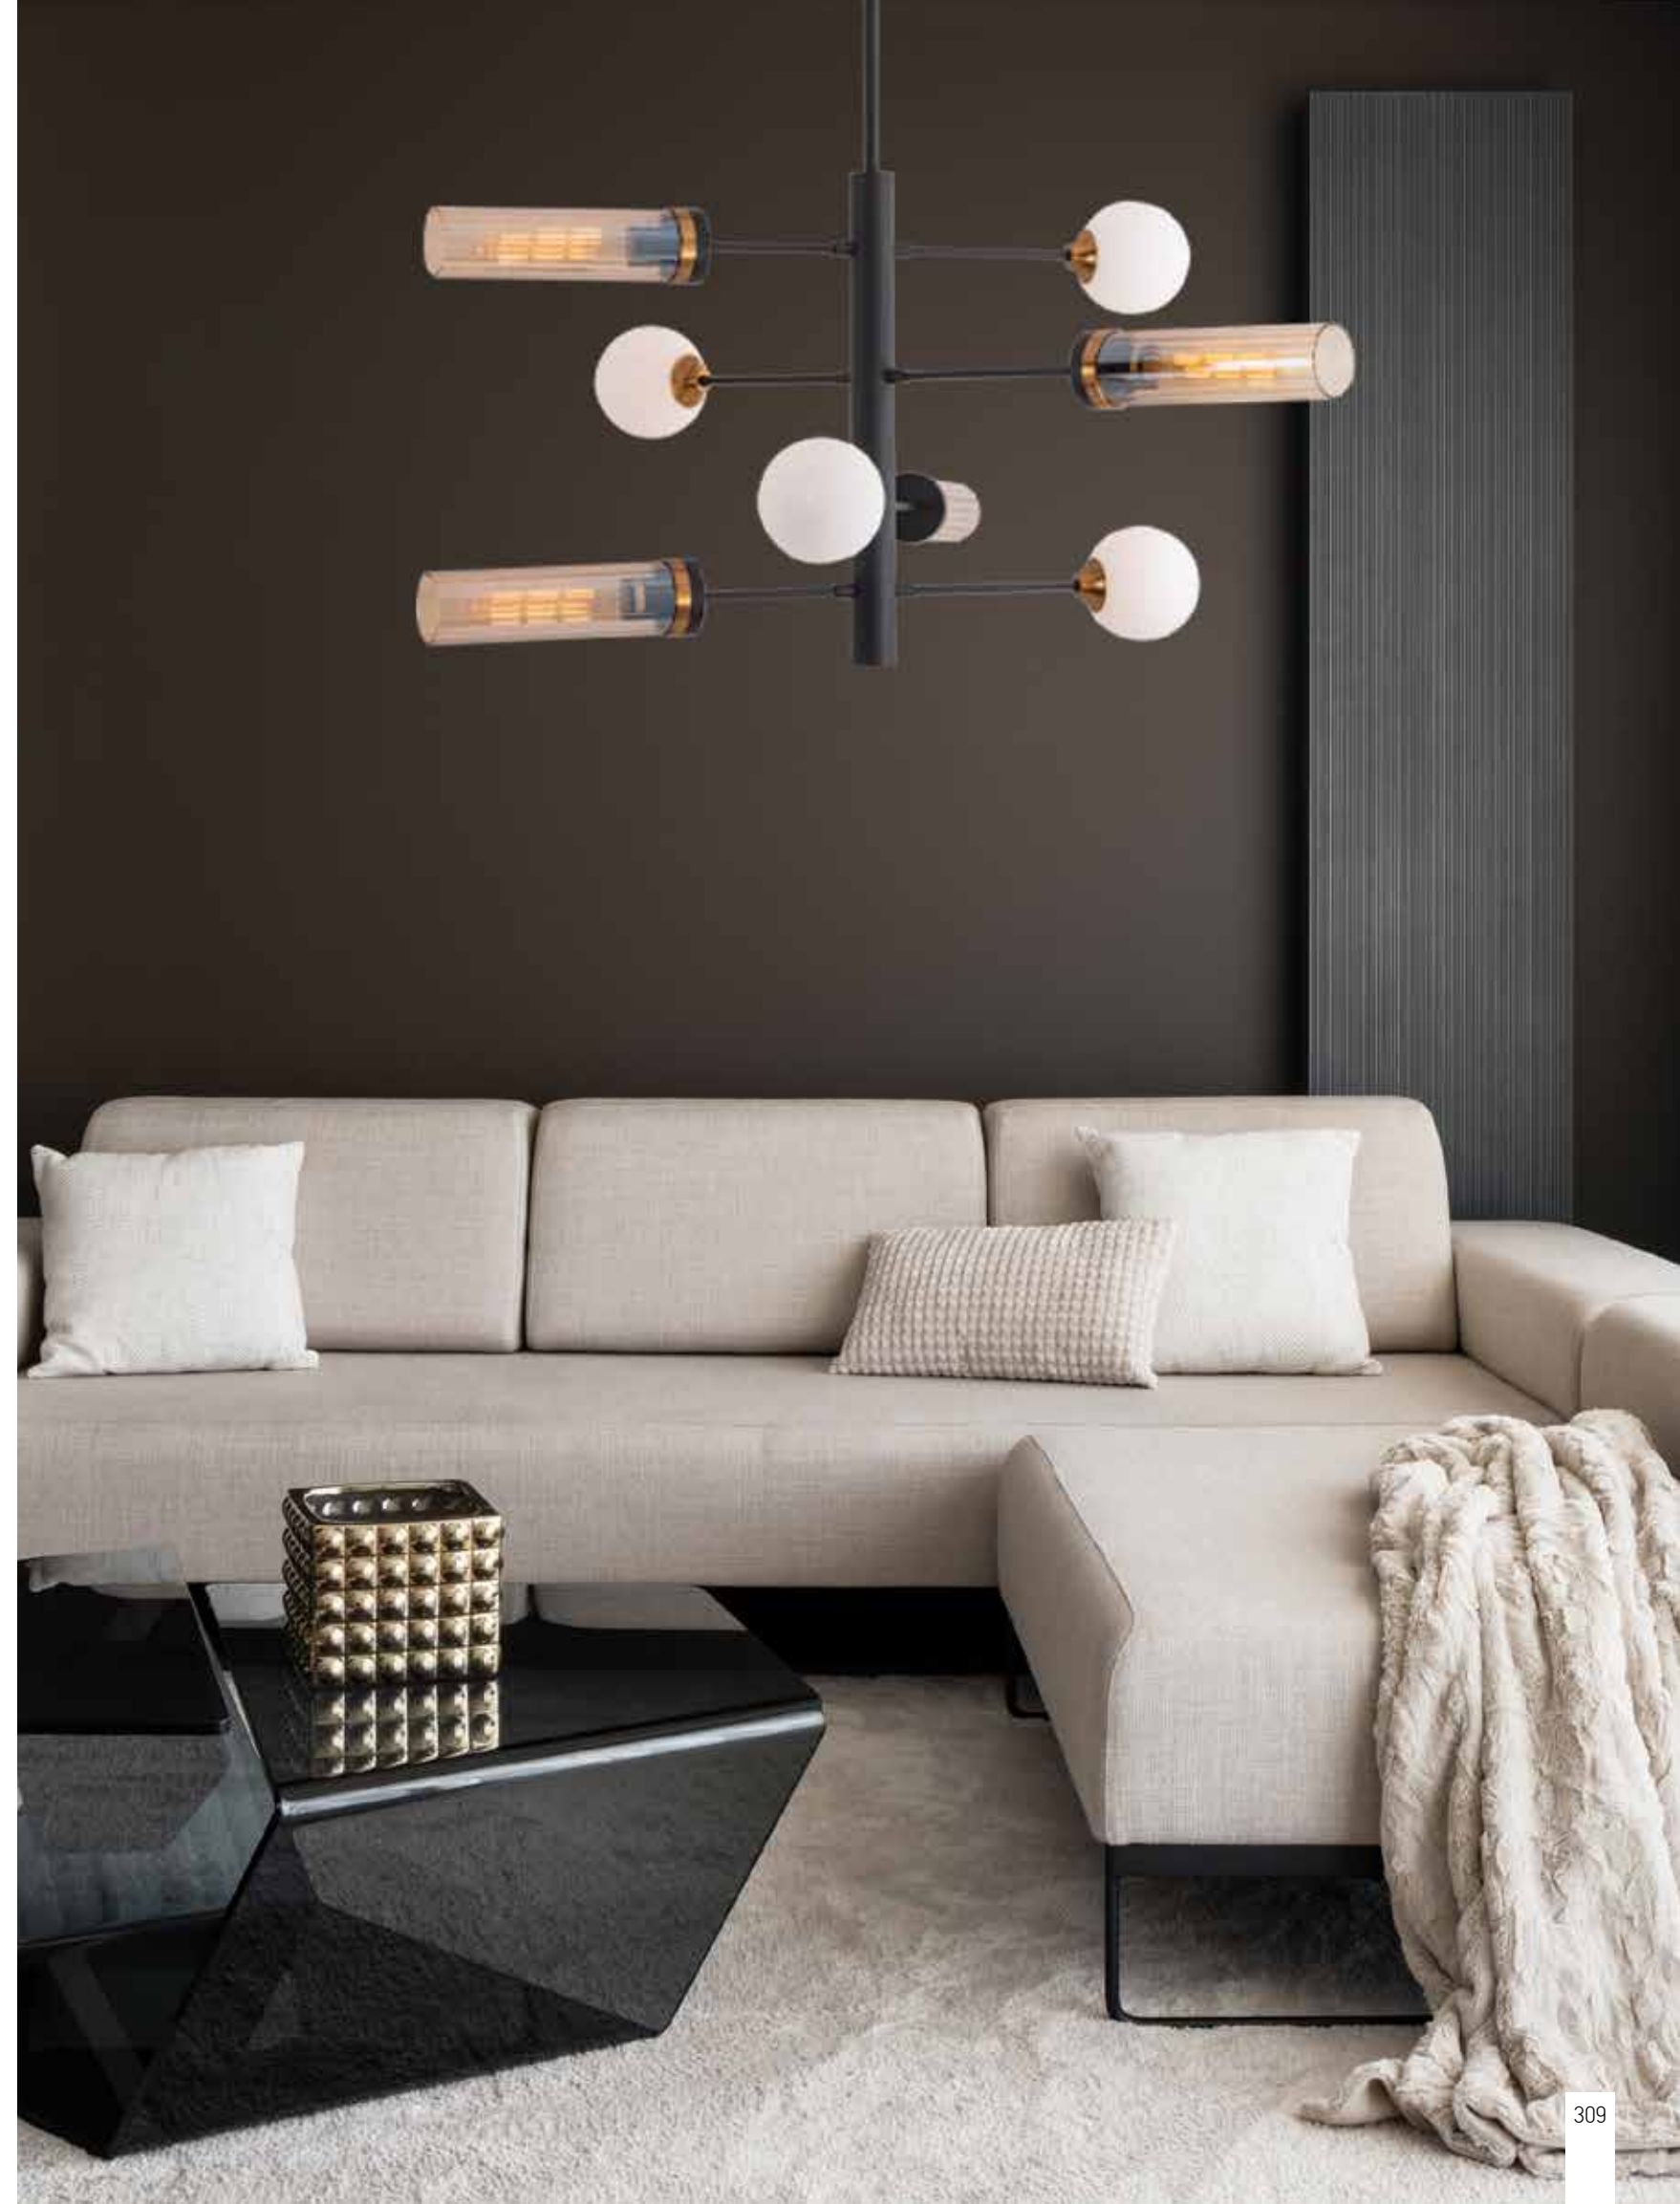

Bulb 4x G9 LED , 4x E27 LED
Power 7W MAX , 8W MAX
Input 220-240V, 50/60Hz
Dimensions Ø: 75cm H: 100cm
Base Ø: 12cm H: 2.5cm
Material Metal - Glass - Opal Glass
Special Feature Opal Glass Ø: 12cm
Dark Champagne Glass Ø: 7cm H: 23cm
Color Sandy Black - Antique Brass / **Code 22055**

Bulb 1x G9 LED , 1x E27 LED
Power 7W MAX , 8W MAX
Input 220-240V, 50/60Hz
Dimensions L: 22cm W: 12cm H: 85cm
Base Ø: 12cm H: 2.5cm
Material Metal - Glass - Opal Glass
Special Feature Opal Glass Ø: 12cm
Dark Champagne Glass Ø: 7cm H: 23cm
Color Sandy Black - Antique Brass / **Code 22054**