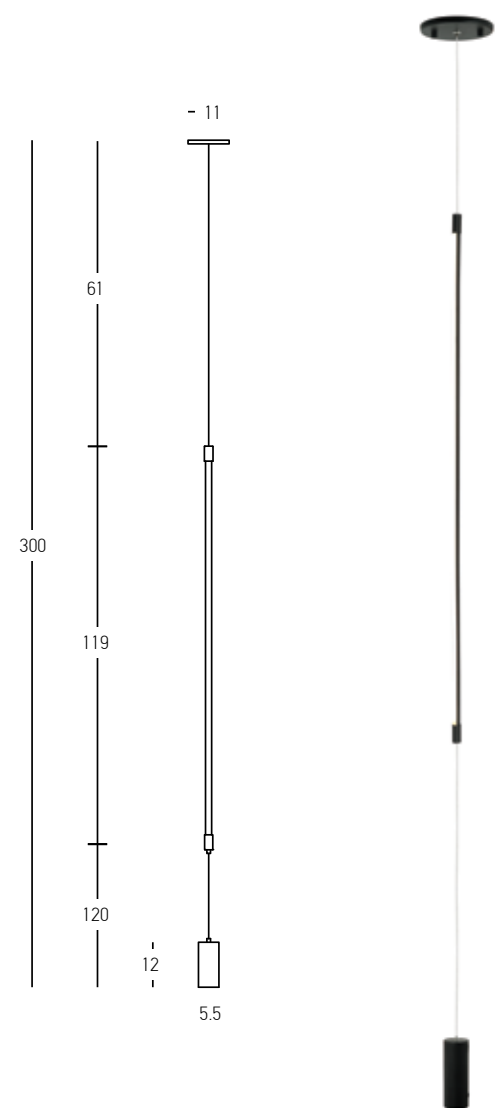

Power 19W
Input 220-240V, 50/60Hz
Color Temperature 3000K
Lumen 1620Lm
Cri 80
Dimensions Ø: 1.6cm H: 119cm H: 300cm
Base Ø: 5.5cm H: 12cm
Non Dimmable ☒
Material Aluminium - Acrylic
Special Feature 170cm Cable Available
Color Black Matt / **Code 20184**