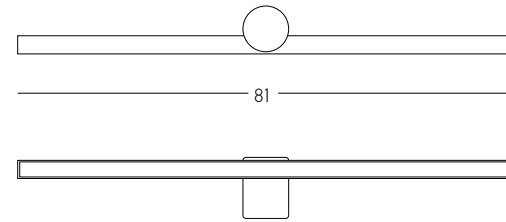

Power 10W
Input 220-240V, 50/60Hz
Color Temperature 3000K
Lumen 610Lm
Cri 81
Dimensions L: 61cm W: 10cm H: 7.5cm
Base Ø: 7.5cm L: 10cm
Non Dimmable ☒
Material Aluminium - Acrylic
Special Feature IP54
Profile 2.5 x 2.2cm
Color Sandy Black / **Code 22124**

Power 17W
Input 220-240V, 50/60Hz
Color Temperature 3000K
Lumen 810Lm
Cri 81
Dimensions L: 81cm W: 10cm H: 7.5cm
Base Ø: 7.5cm L: 10cm
Non Dimmable ☒
Material Aluminium - Acrylic
Special Feature IP54
Profile 2.5 x 2.2cm
Color Sandy Black / **Code 22125**

Power 21W
Input 220-240V, 50/60Hz
Color Temperature 3000K
Lumen 1100Lm
Cri 81
Dimensions L: 100cm W: 10cm H: 7.5cm
Base Ø: 7.5cm L: 10cm
Non Dimmable ☒
Material Aluminium - Acrylic
Special Feature IP54
Profile 2.5 x 2.2cm
Color Sandy Black / **Code 22126**