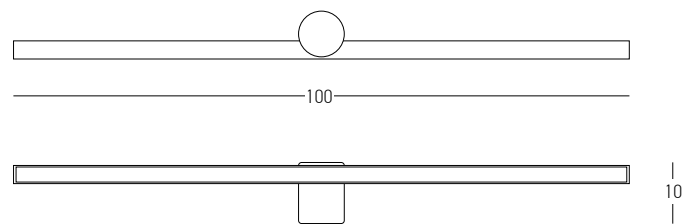

Power 17W
Input 220-240V, 50/60Hz
Color Temperature 3000K
Lumen 810Lm
Cri 81
Dimensions L: 81cm W: 10cm H: 7.5cm
Base Ø: 7.5cm L: 10cm
Non Dimmable ☒
Material Aluminium - Acrylic
Special Feature IP54
Profile 2.5 x 2.2cm
Color Sandy Black / **Code 22125**