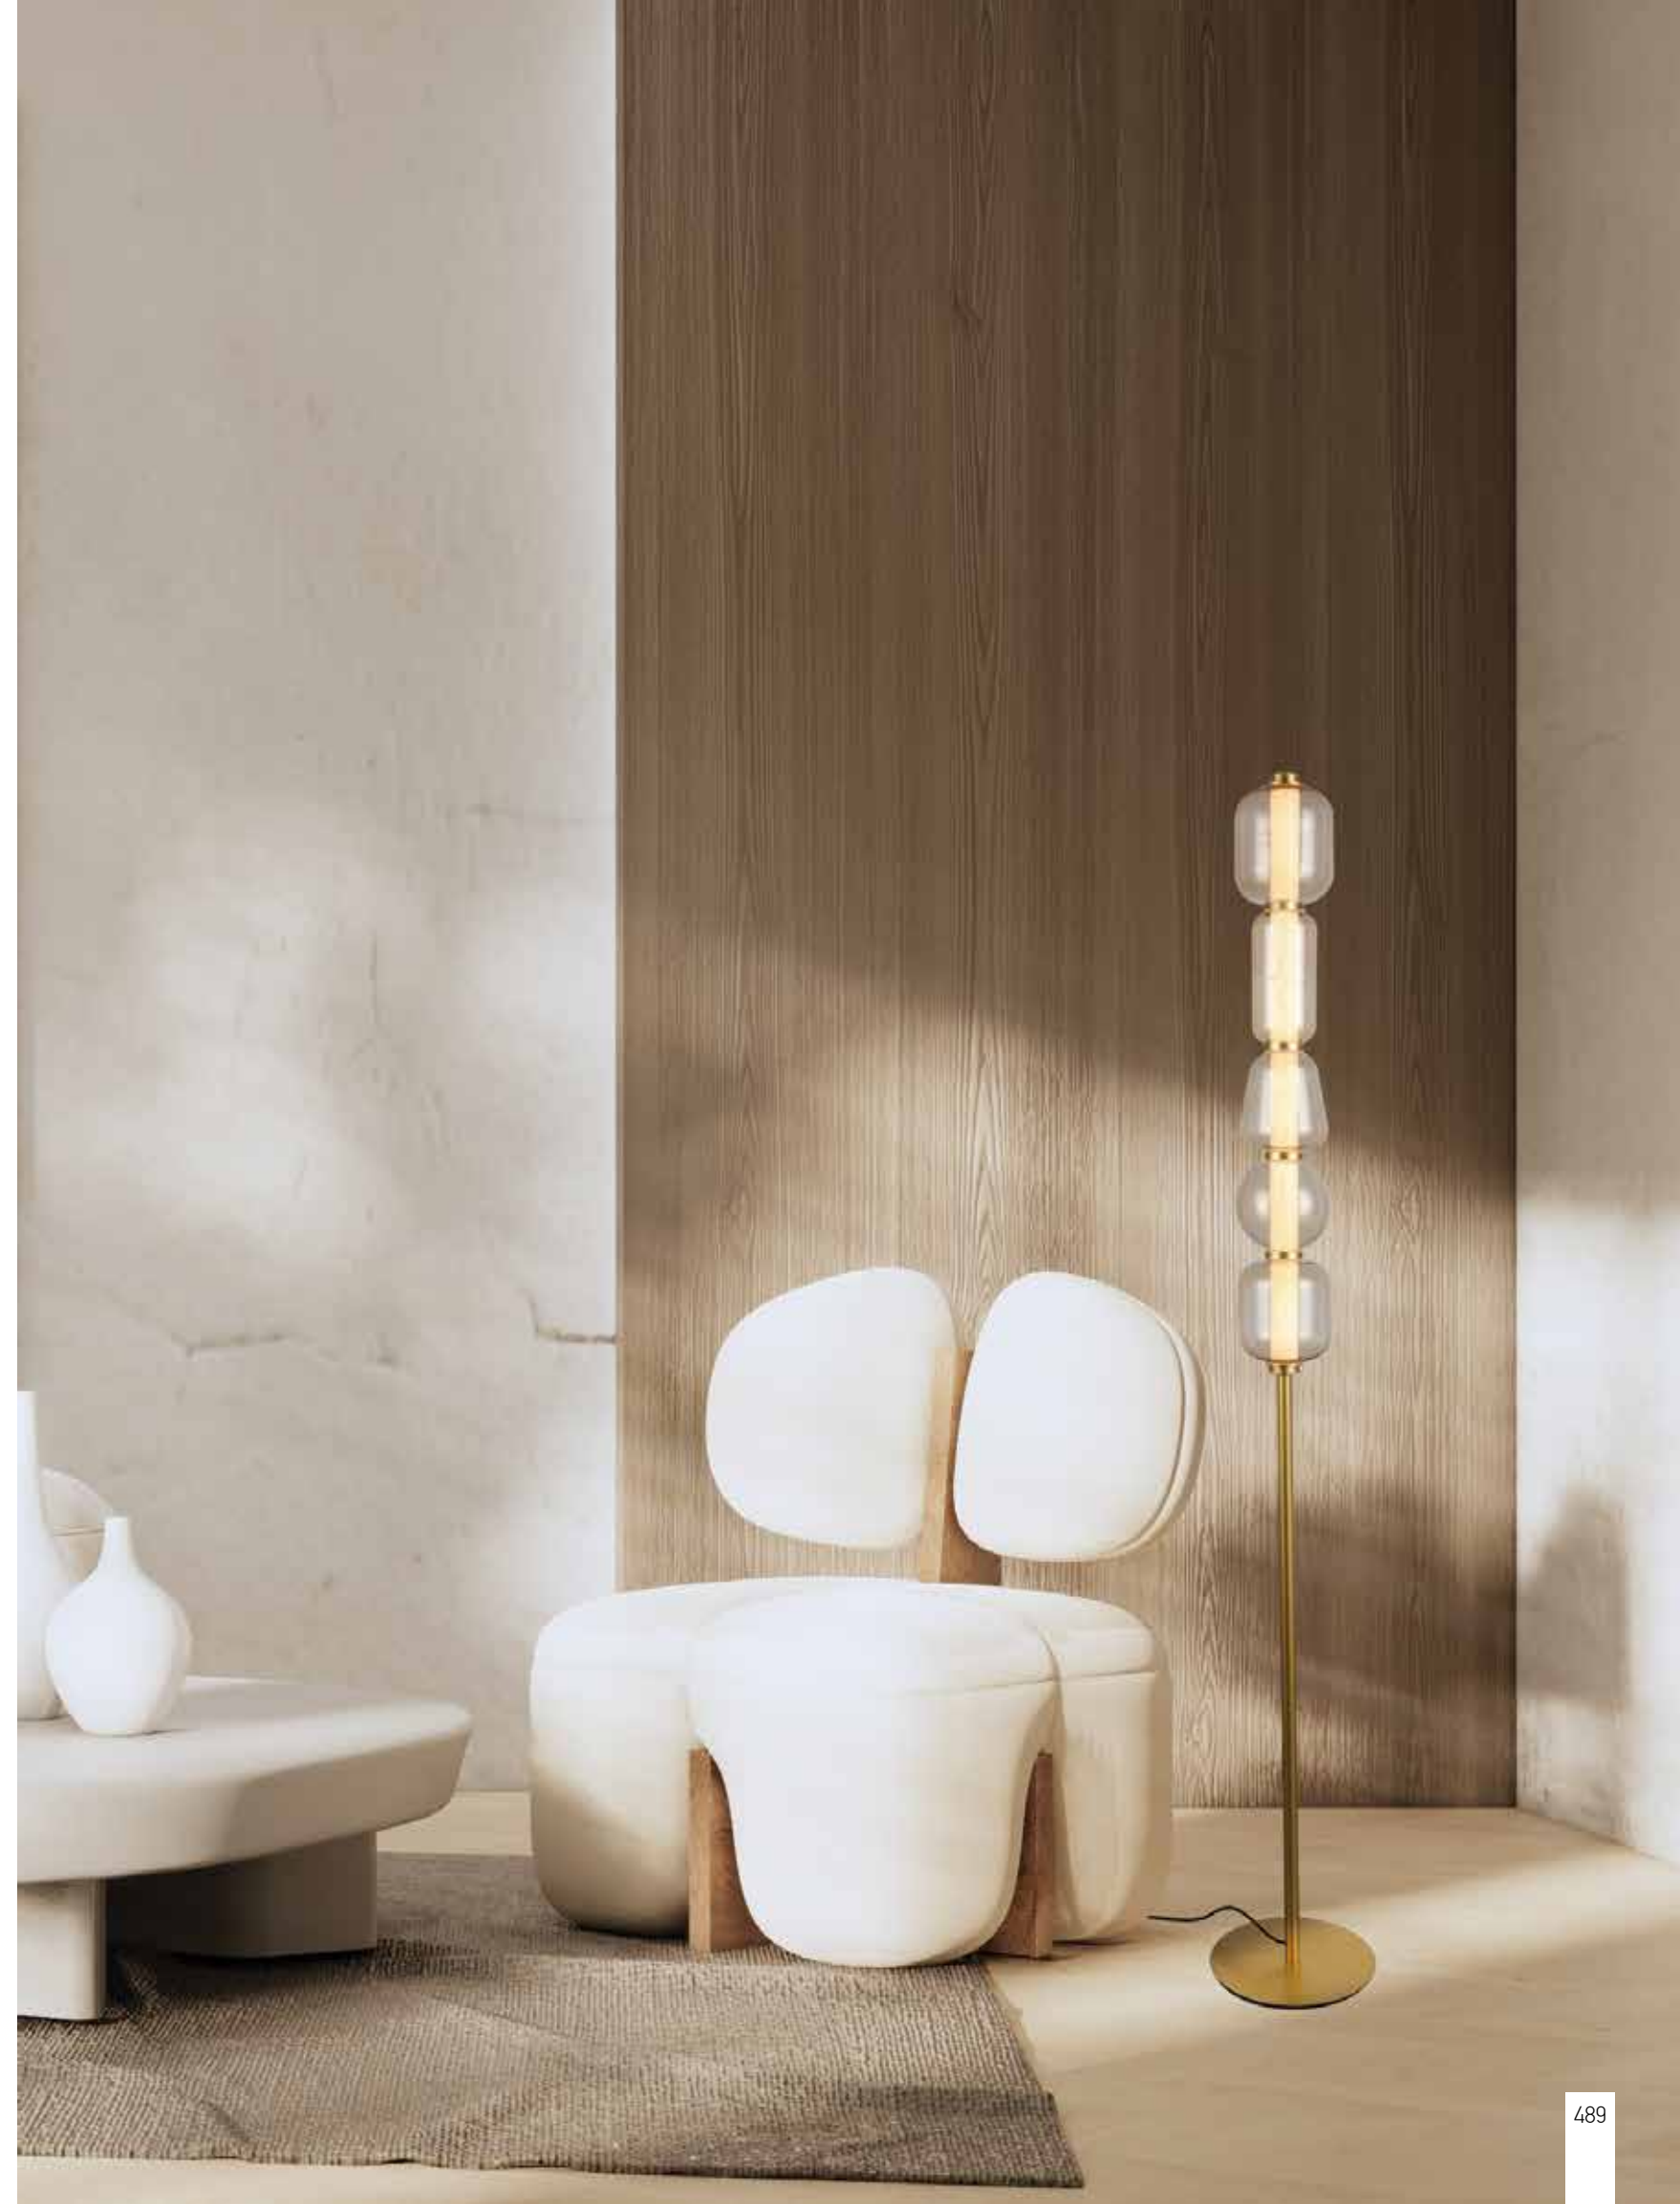

Power 17W
Input 220-240V, 50/60Hz
Color Temperature 3000K
Lumen 1050Lm
Cri 80
Dimensions Ø: 12cm H: 152cm
Base Ø: 22cm
Non Dimmable ☒
Material Metal - Acrylic - Glass
Special Feature 120cm Cable Available
Color Gold Matt - Champagne Glass / **Code 23063**
Color Black Matt - Smoked Glass / **Code 23064**