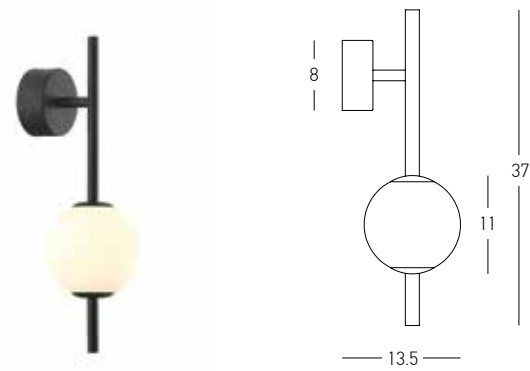

Power 7W
Input 220-240V, 50/60Hz
Color Temperature 3000K
Lumen 600Lm
Cri 80
Dimensions L: 13.5cm H: 37cm
Base Ø: 8cm L: 3.5cm
Non Dimmable ☐
Material Metal - Opal Glass
Special Feature Glass Ø: 11cm
Color Black Matt / **Code 20133**

Power 6W
Input 220-240V, 50/60Hz
Color Temperature 3000K
Lumen 480Lm
Cri 80
Dimensions H: 42cm
Base Ø: 14cm H: 0.5cm
Non Dimmable ☐
Material Metal - Opal Glass
Special Feature 100cm Cable Available
Glass Ø: 11cm
Color Black Matt / **Code 20134**

Power 12W
Input 220-240V, 50/60Hz
Color Temperature 3000K
Lumen 960Lm
Cri 80
Dimensions H: 160cm
Base Ø: 22cm H: 0.5cm
Non Dimmable ☐
Material Metal - Opal Glass
Special Feature 200cm Cable Available
Glass Ø: 16cm | Ø: 11cm
Color Black Matt / **Code 20135**