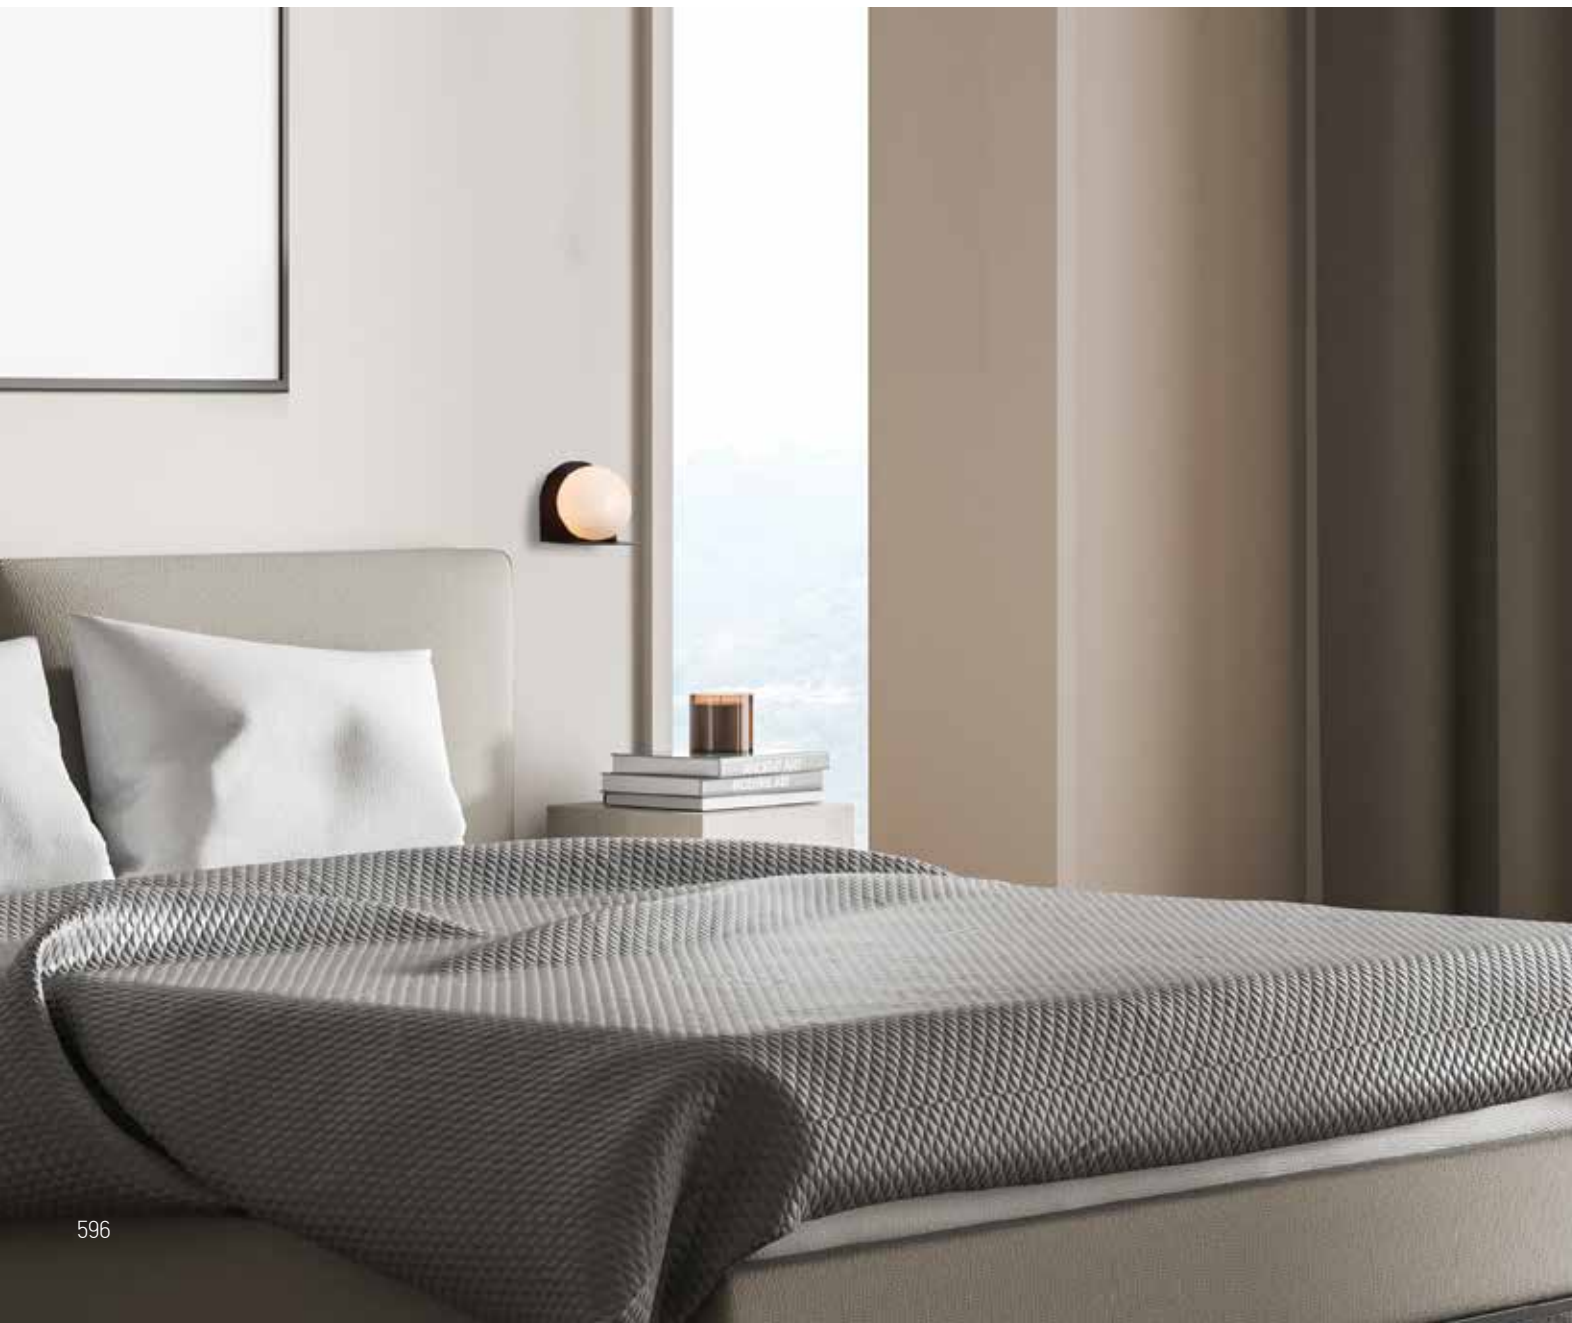

Bulb 1x GU10
Power 50W MAX
Input 220-240V, 50/60Hz
Dimensions L: 7cm W: 11cm H: 10.5cm
Base L: 7cm W: 11cm H: 2.5cm
Material Aluminium
Special Feature Cylinder Ø: 6cm H: 7cm
Color White Matt / **Code 180105**