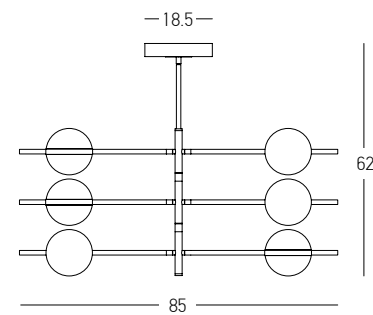

Power	45W
Input	220-240V, 50/60Hz
Color Temperature	3000K
Lumen	3600Lm
Cri	80
Dimensions	Ø: 85cm H: 62cm
Base	Ø: 18.5cm H: 3.5cm
Non Dimmable	☒
Material	Metal - Aluminium - Acrylic
Special Feature	Movable Opal Balls Ø: 12.5cm
Color	Black Matt - Gold Matt / Code 2002