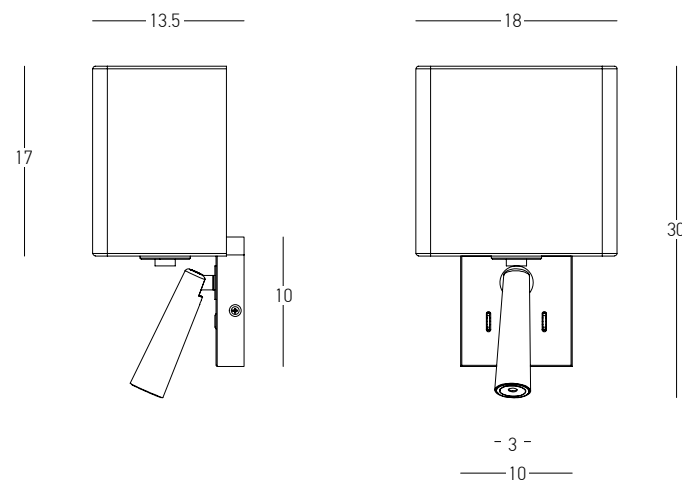

LED
Bulb 1xE27
Power MAX 40W
Input 220-240V, 50/60Hz
Color Temperature 3000K
Lumen 200Lm
Dimensions L: 13.5cm W: 18cm H: 30cm
Shade L: 12cm W: 18cm H: 17cm
Base L: 2.5cm W: 10cm H: 10cm
Stick Ø: 3cm L: 11.5cm
Non Dimmable ☒
Switch 2/Switch On-Off
Material Aluminium - Fabric Shade
Color Brushed Brass - Beige Shade / **Code H73**