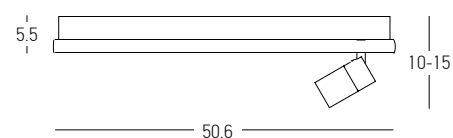

Power 61W + 2x5W
Input 220-240V, 50/60Hz
Color Temperature 3000K
Lumen 6700Lm
Cri 80
Dimensions Ø: 50.6cm H: 10-15cm
Spots Dimension Ø: 4.5cm L: 8cm
Dimmable Triac ☐
Material Metal - Aluminium - Silicon
Special Feature Movable Spots
Color White Matt - Black Matt / **Code 22014**
Color White Matt / **Code 22015**