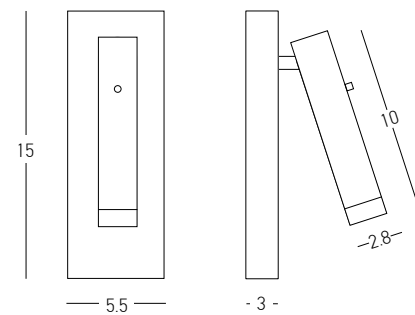

Power 3W
Input 220-240V, 50/60Hz
Color Temperature 3000K
Lumen 240Lm
Cri 80
Dimensions L: 7cm-16cm W: 5.5cm H: 15cm
Base L: 3cm W: 5.5cm H: 15cm
Non Dimmable ☒
Switch On/Off
Material Metal - Aluminium
Special Feature Stick Ø: 2.8cm H: 10cm
Color Brushed Brass / **Code H68**