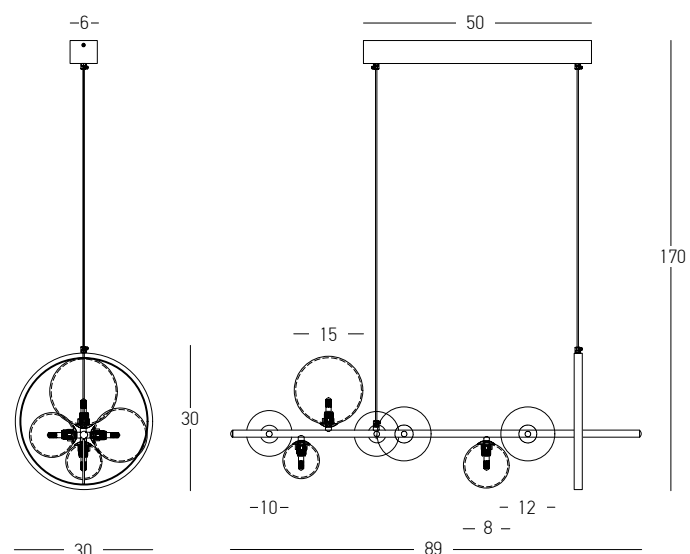

LED	14W
Bulb	7x G9 LED
Power	7W MAX
Input	220-240V, 50/60Hz
Color Temperature	3000K
Lumen	950Lm
Cri	80
Dimensions	L: 89cm W: 30cm H: 30cm
Base	L: 50cm W: 6cm H: 3.5cm
Dimmable Triac	☉
Material	Metal - Aluminium - Glass - Acrylic
Clear Glass	Ø: 15cm | Ø: 12cm | Ø: 10cm | Ø: 8cm
Special Feature	140cm Cable Adjustable Profile 2x1cm
Color	Sandy Black / Code 22063