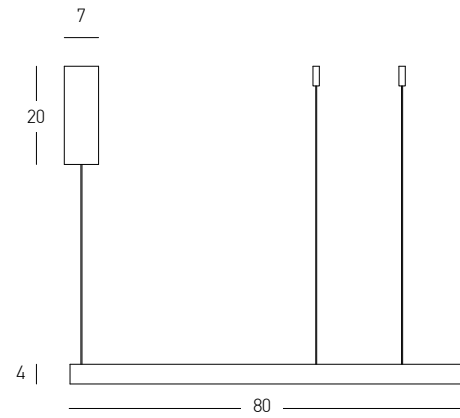

Power 53W
Input 220-240V, 50/60Hz
Color Temperature 3000K
Lumen 3600Lm
Cri 80
Dimensions Ø: 80cm H: 4cm
Base Ø: 7cm H: 20cm
Dimmable Triac ☐
Material Aluminium - Acrylic
Special Feature 210cm Cable Adjustable Profile 4x2cm
Color Brushed Gold Matt / **Code 2007**