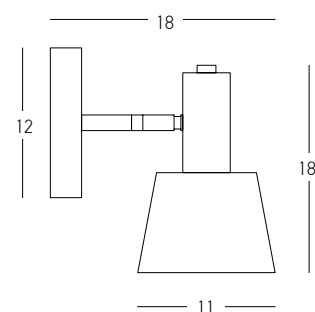

Bulb 1x E14
Power 5W MAX
Input 220-240V, 50/60Hz
Dimensions L: 18cm W: 11cm H: 18cm
Base Ø: 12cm H: 2cm
Material Metal - Aluminium
Color White Matt - Gold Matt / **Code 20218**
Color Grey Matt - Gold Matt / **Code 20219**

Bulb 1x E14
Power 25W MAX
Input 220-240V, 50/60Hz
Dimensions L: 24cm H: 44cm
Base Ø: 13cm H: 2.5cm
Material Metal - Aluminium
Special Feature 150cm Cable Available
Color White Matt - Gold Matt / **Code 20221**
Color Grey Matt - Gold Matt / **Code 20220**