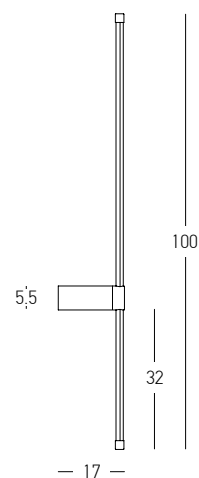

Power 12W
Input 220-240V, 50/60Hz
Color Temperature 3000K
Lumen 838Lm
Cri 80
Dimensions Ø: 1.6cm L: 17cm H: 60cm
Non Dimmable ☒
Material Aluminium - Acrylic
Special Feature Movable Profile
Color Black Matt / **Code 20114**
Color Gold Matt / **Code 20115**