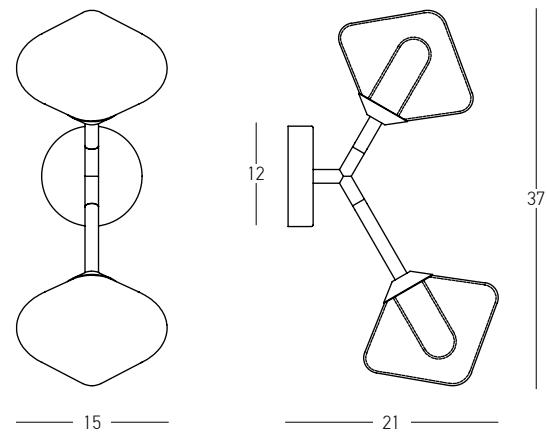

DECORATIVE LIGHTING | DECO

Bulb 8x G9 LED
Power 5W MAX
Input 220-240V, 50/60Hz
Dimensions L: 113cm W: 63cm H: 43-73-103cm
Glass Ø: 15cm
Base Ø: 12cm H: 2.5cm
Material Metal - Clear Glass - Opal Glass
Color Gold Matt / **Code 23023**

Bulb 2x G9 LED
Power 5W MAX
Input 220-240V, 50/60Hz
Dimensions L: 21cm W: 15cm H: 37cm
Glass Ø: 15cm
Base Ø: 12cm L: 2.5cm
Material Metal - Clear Glass - Opal Glass
Color Gold Matt / **Code 23022**