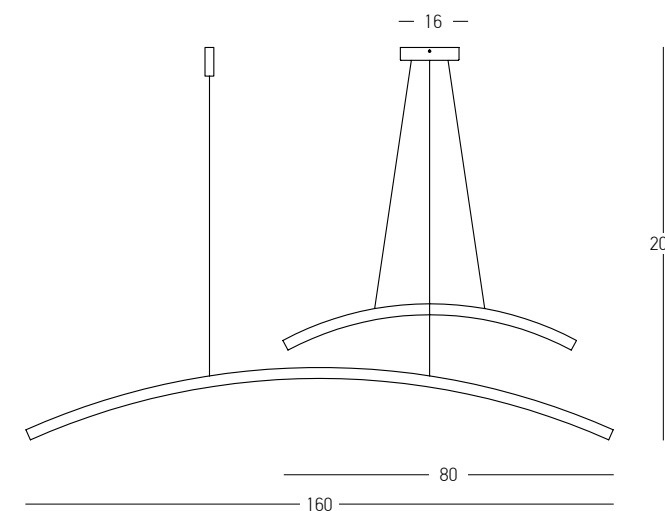

Power 41W
Input 220-240V, 50/60Hz
Color Temperature 3000K
Lumen 3600Lm
Cri 80
Dimensions L: 80+160cm H: 200cm
Base Ø: 16cm H: 3.5cm
Dimmable Triac ☒
Material Aluminium - Acrylic
Special Feature 180cm Cable Adjustable
Step Dimming 10%-40%-100%
Profile 2x 3cm
Color Black Matt / Code 20130