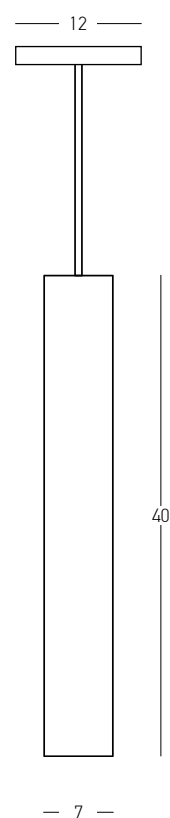

Bulb 1x E27
Power 40W MAX
Input 220-240V, 50/60Hz
Dimensions Ø: 25cm H: 16cm
Base Ø: 10cm H: 2.5cm
Material Concrete
Special Feature 120cm Cable Adjustable
Color Concrete - Chrome Base / **Code 1655**

Bulb 1x E27
Power 40W MAX
Input 220-240V, 50/60Hz
Dimensions Ø: 14.5cm H: 26cm
Base Ø: 10cm H: 2.5cm
Material Concrete
Special Feature 120cm Cable Adjustable
Color Concrete - Chrome Base / **Code 1582**

Bulb 1x GU10
Power 35W MAX
Input 220-240V, 50/60Hz
Dimensions Ø: 7cm H: 40cm
Base Ø: 12cm H: 2.5cm
Material Concrete
Special Feature 120cm Cable Adjustable
Color Concrete - Black Matt Base / **Code 180024**