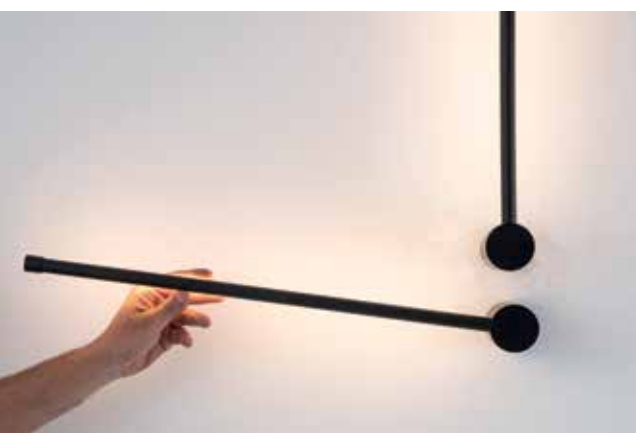

Power 12W
Input 220-240V, 50/60Hz
Color Temperature 3000K
Lumen 838Lm
Cri 80
Dimensions Ø: 1.6cm L: 17cm H: 60cm
Non Dimmable ☒
Material Aluminium - Acrylic
Special Feature Movable Profile
Color Black Matt / **Code 20114**
Color Gold Matt / **Code 20115**

Power 20W
Input 220-240V, 50/60Hz
Color Temperature 3000K
Lumen 1506Lm
Cri 80
Dimensions Ø: 1.6cm L: 17cm H: 100cm
Non Dimmable ☒
Material Aluminium - Acrylic
Special Feature Movable Profile
Color Black Matt / **Code 20116**
Color Gold Matt / **Code 20117**