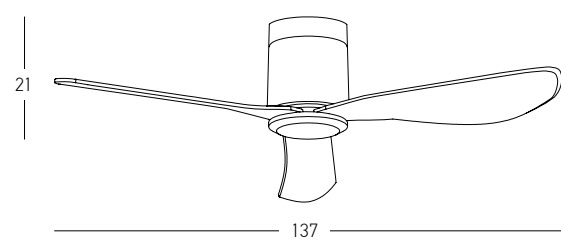

LED Light Source Without Light
Input 220-240V, 50/60Hz
dB 20
Dimensions 54" Ø: 137cm H: 21cm
Air Flow 195m³ min
Night Mode Time Setting 1h / 2h / 4h / 8h
Material Metal - ABS
Special Feature TUYA WiFi Remote Control
Summer & Winter Function
Motor Feature DC Motor 40W
5 Speeds
Color Black Matt / **Code 20257**