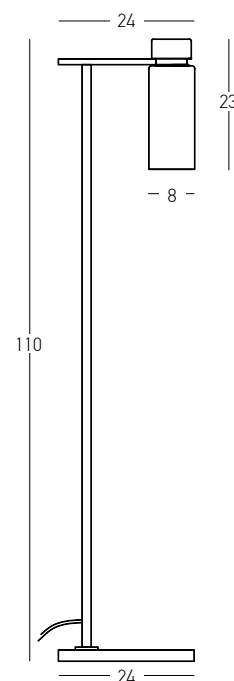

Bulb 1x E14 LED
Power 8W MAX
Input 220-240V, 50/60Hz
Dimensions L: 24cm W: 24cm H: 110cm
Base L: 24cm W: 24cm H: 3cm
Glass Ø: 8cm H: 18.5cm
Material Metal - Clear Glass - Frost White Glass
Special Feature 150cm Cable Available
Color Sandy Black - Antique Brass / **Code 22136**