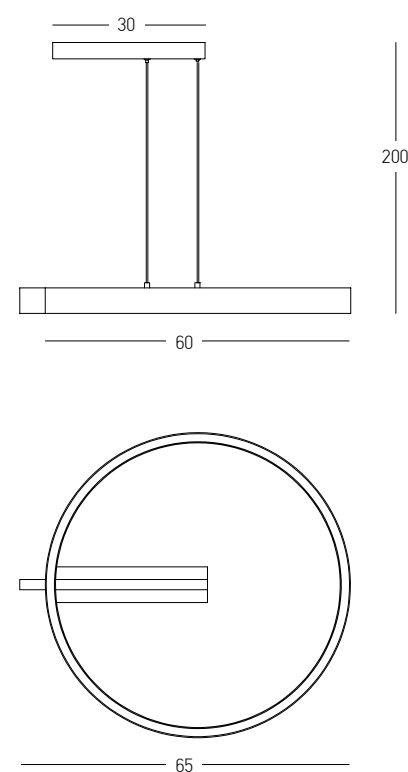

Power 41W
Input 220-240V, 50/60Hz
Color Temperature 3000K
Lumen 2520Lm
Cri 80
Dimensions Ø: 60cm W: 65cm H: 200cm
Base L: 30cm W: 7cm H: 3,5cm
Dimmable Triac ☐
Material Metal - Aluminium - Acrylic
Special Feature 200cm Cable Adjustable
Profile 2.2x5.3cm
Color Sandy Black - Gold Matt / **Code 22011**