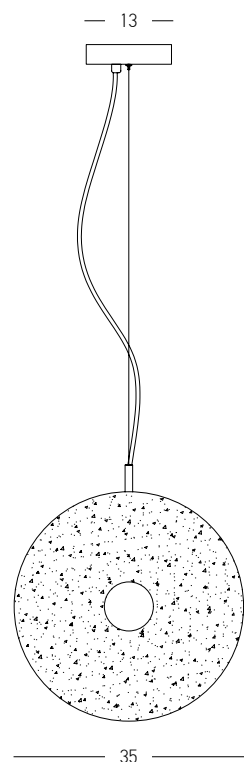

Power 11W
Input 220-240V, 50/60Hz
Color Temperature 3000K
Lumen 1172Lm
Cri 80
Dimensions Ø: 35cm W: 5cm
Base Ø: 13cm H: 2.5cm
Non Dimmable ☒
Material Metal - Glass
Special Feature 200cm Cable Adjustable
Color Black Matt - Smoked Glass / **Code 23074**
Color Black Matt - Clear Glass / **Code 23075**