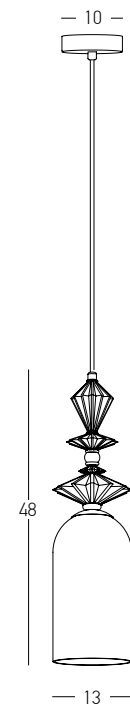

Bulb 1x E27
Power 40W MAX
Input 220-240V, 50/60Hz
Dimensions Ø: 13cm H: 48cm
Base Ø: 10cm H: 2.5cm
Opal Glass Ø: 13cm H: 24cm
Material Metal - Ceramic - Opal Glass
Special Feature 150cm Fabric Cable Adjustable
Color Antique Brass / **Code 22078**