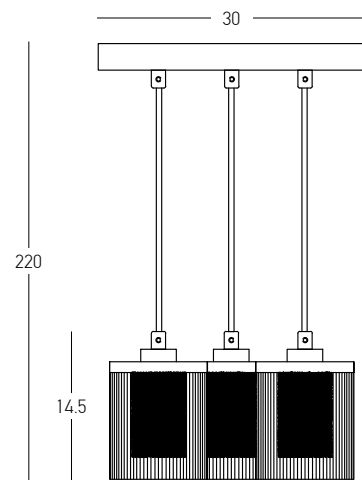

Power 9W
Input 220-240V, 50/60Hz
Color Temperature 3000K
Lumen 846Lm
Cri 90
Dimensions Ø: 11cm H: 22cm
Glass Ø: 11cm H: 20cm
Base Ø: 12cm H: 4cm
Dimmable Triac ☐
Material Metal - Clear Glass - Opal Glass
Special Feature 200cm Cable Adjustable
Color Gold Matt / **Code 23018**

Power 20W
Input 220-240V, 50/60Hz
Color Temperature 3000K
Lumen 2214Lm
Cri 90
Dimensions Ø: 30cm H: 220cm
Glass Ø: 11cm H: 14.5cm
Base Ø: 30cm H: 3cm
Dimmable Triac ☐
Material Metal - Clear Glass - Opal Glass
Special Feature 200cm Cable Adjustable
Color Gold Matt / **Code 23021**