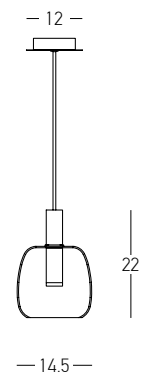

DECORATIVE LIGHTING | GLASS

Power 7W
Input 220-240V, 50/60Hz
Color Temperature 3000K
Lumen 450Lm
Cri 80
Dimensions Ø: 14.5cm H: 22cm
Base Ø: 12cm H: 2.5cm
Non Dimmable ☒
Material Aluminium - Glass - Acrylic
Special Feature 150cm Cable Adjustable
Color Black Matt - Smoked Grey / **Code 1967**
Color Gold Matt - Clear Glass / **Code 1968**