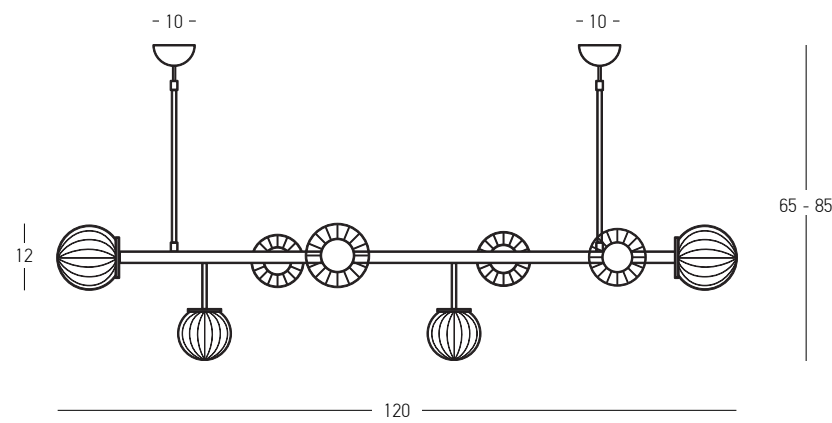

Bulb	8x G9 LED
Power	7W MAX
Input	220-240V, 50/60Hz
Dimensions	L: 120cm H: 65-85cm
Base	Ø: 10cm
Material	Metal- Clear Glass
Special Feature	Clear Glass Ø: 12cm
Color	Bronze / Code 18132-BR