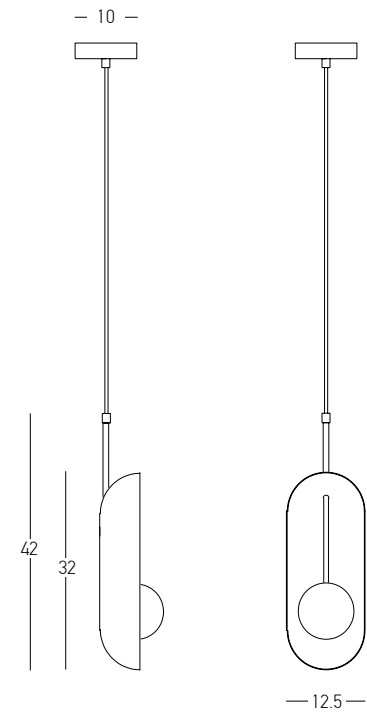

Bulb 1x G9 LED
Power 7W MAX
Input 220-240V, 50/60Hz
Dimensions L: 12.5cm W: 10cm H: 42cm
Base Ø: 10cm H: 3cm
Material Metal - Opal Glass
Special Feature 200cm Cable Adjustable
Opal Glass Ø: 8cm
Color Painted Gold - Golden Leaf / **Code 22060**