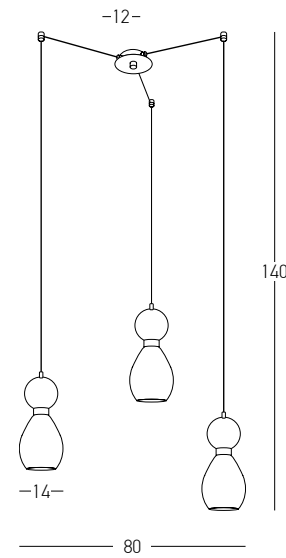

DECORATIVE LIGHTING | MINERAL TEXTURES