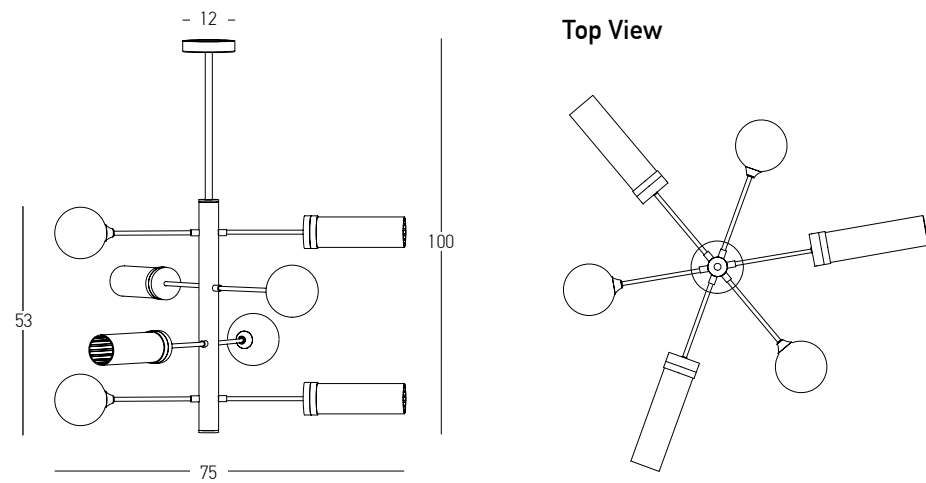

Bulb 4x G9 LED , 4x E27 LED
Power 7W MAX , 8W MAX
Input 220-240V, 50/60Hz
Dimensions Ø: 75cm H: 100cm
Base Ø: 12cm H: 2.5cm
Material Metal - Glass - Opal Glass
Special Feature Opal Glass Ø: 12cm
Dark Champagne Glass Ø: 7cm H: 23cm
Color Sandy Black - Antique Brass / **Code 22055**

Bulb 1x G9 LED , 1x E27 LED
Power 7W MAX , 8W MAX
Input 220-240V, 50/60Hz
Dimensions L: 22cm W: 12cm H: 85cm
Base Ø: 12cm H: 2.5cm
Material Metal - Glass - Opal Glass
Special Feature Opal Glass Ø: 12cm
Dark Champagne Glass Ø: 7cm H: 23cm
Color Sandy Black - Antique Brass / **Code 22054**