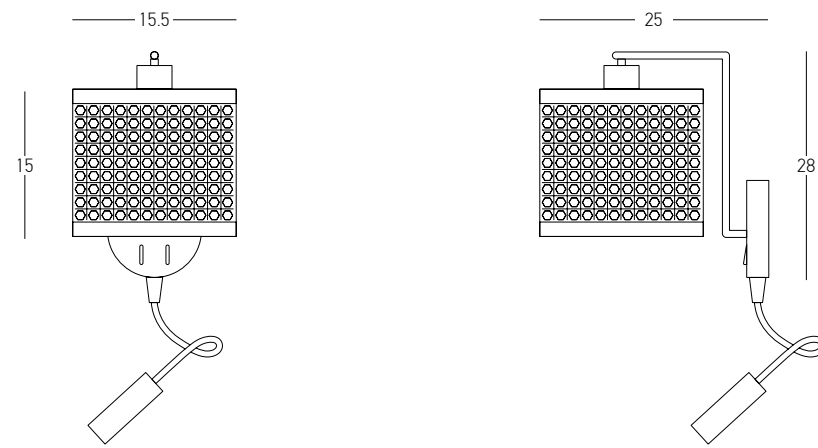

LED 3W
Bulb 1x E27
Power 40W MAX
Input 220-240V, 50/60Hz
Color Temperature 3000K
Lumen 240Lm
Dimensions L: 25cm W: 15.5cm H: 28cm
Base Ø: 12cm H: 2.5cm
Switch 2/Switch On-Off
Material Metal - Bush
Special Feature Shade Ø: 15.5cm H: 15cm
Stick Ø: 2.8cm L: 36cm
Color Black Matt - Natural / **Code 20355**