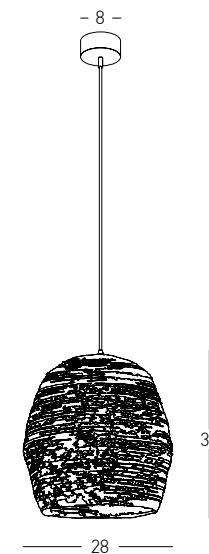

Bulb 1x E27 LED
Power 20W MAX
Input 220-240V, 50/60Hz
Dimensions Ø: 28cm H: 30cm
Base Ø: 8cm H: 3.5cm
Material Metal - Braided Wheat
Special Feature 200cm Black Fabric Cable Adjustable
Color Natural - Sandy Black / **Code 22165**