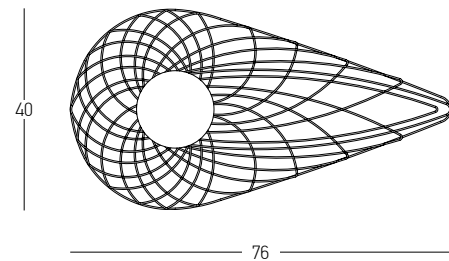

Power 10W
Input 220-240V, 50/60Hz
Color Temperature 3000K
Lumen 1000Lm
Cri 80
Dimensions L: 76cm W: 40cm H: 17cm
Base Ø: 10cm H: 2.5cm
Non Dimmable ☒
Material Metal - Acrylic
Special Feature 200cm Cable Adjustable
Optional Dimming PhaseCut
Color White Matt / **Code 1976**
Black Matt / **Code 1975**