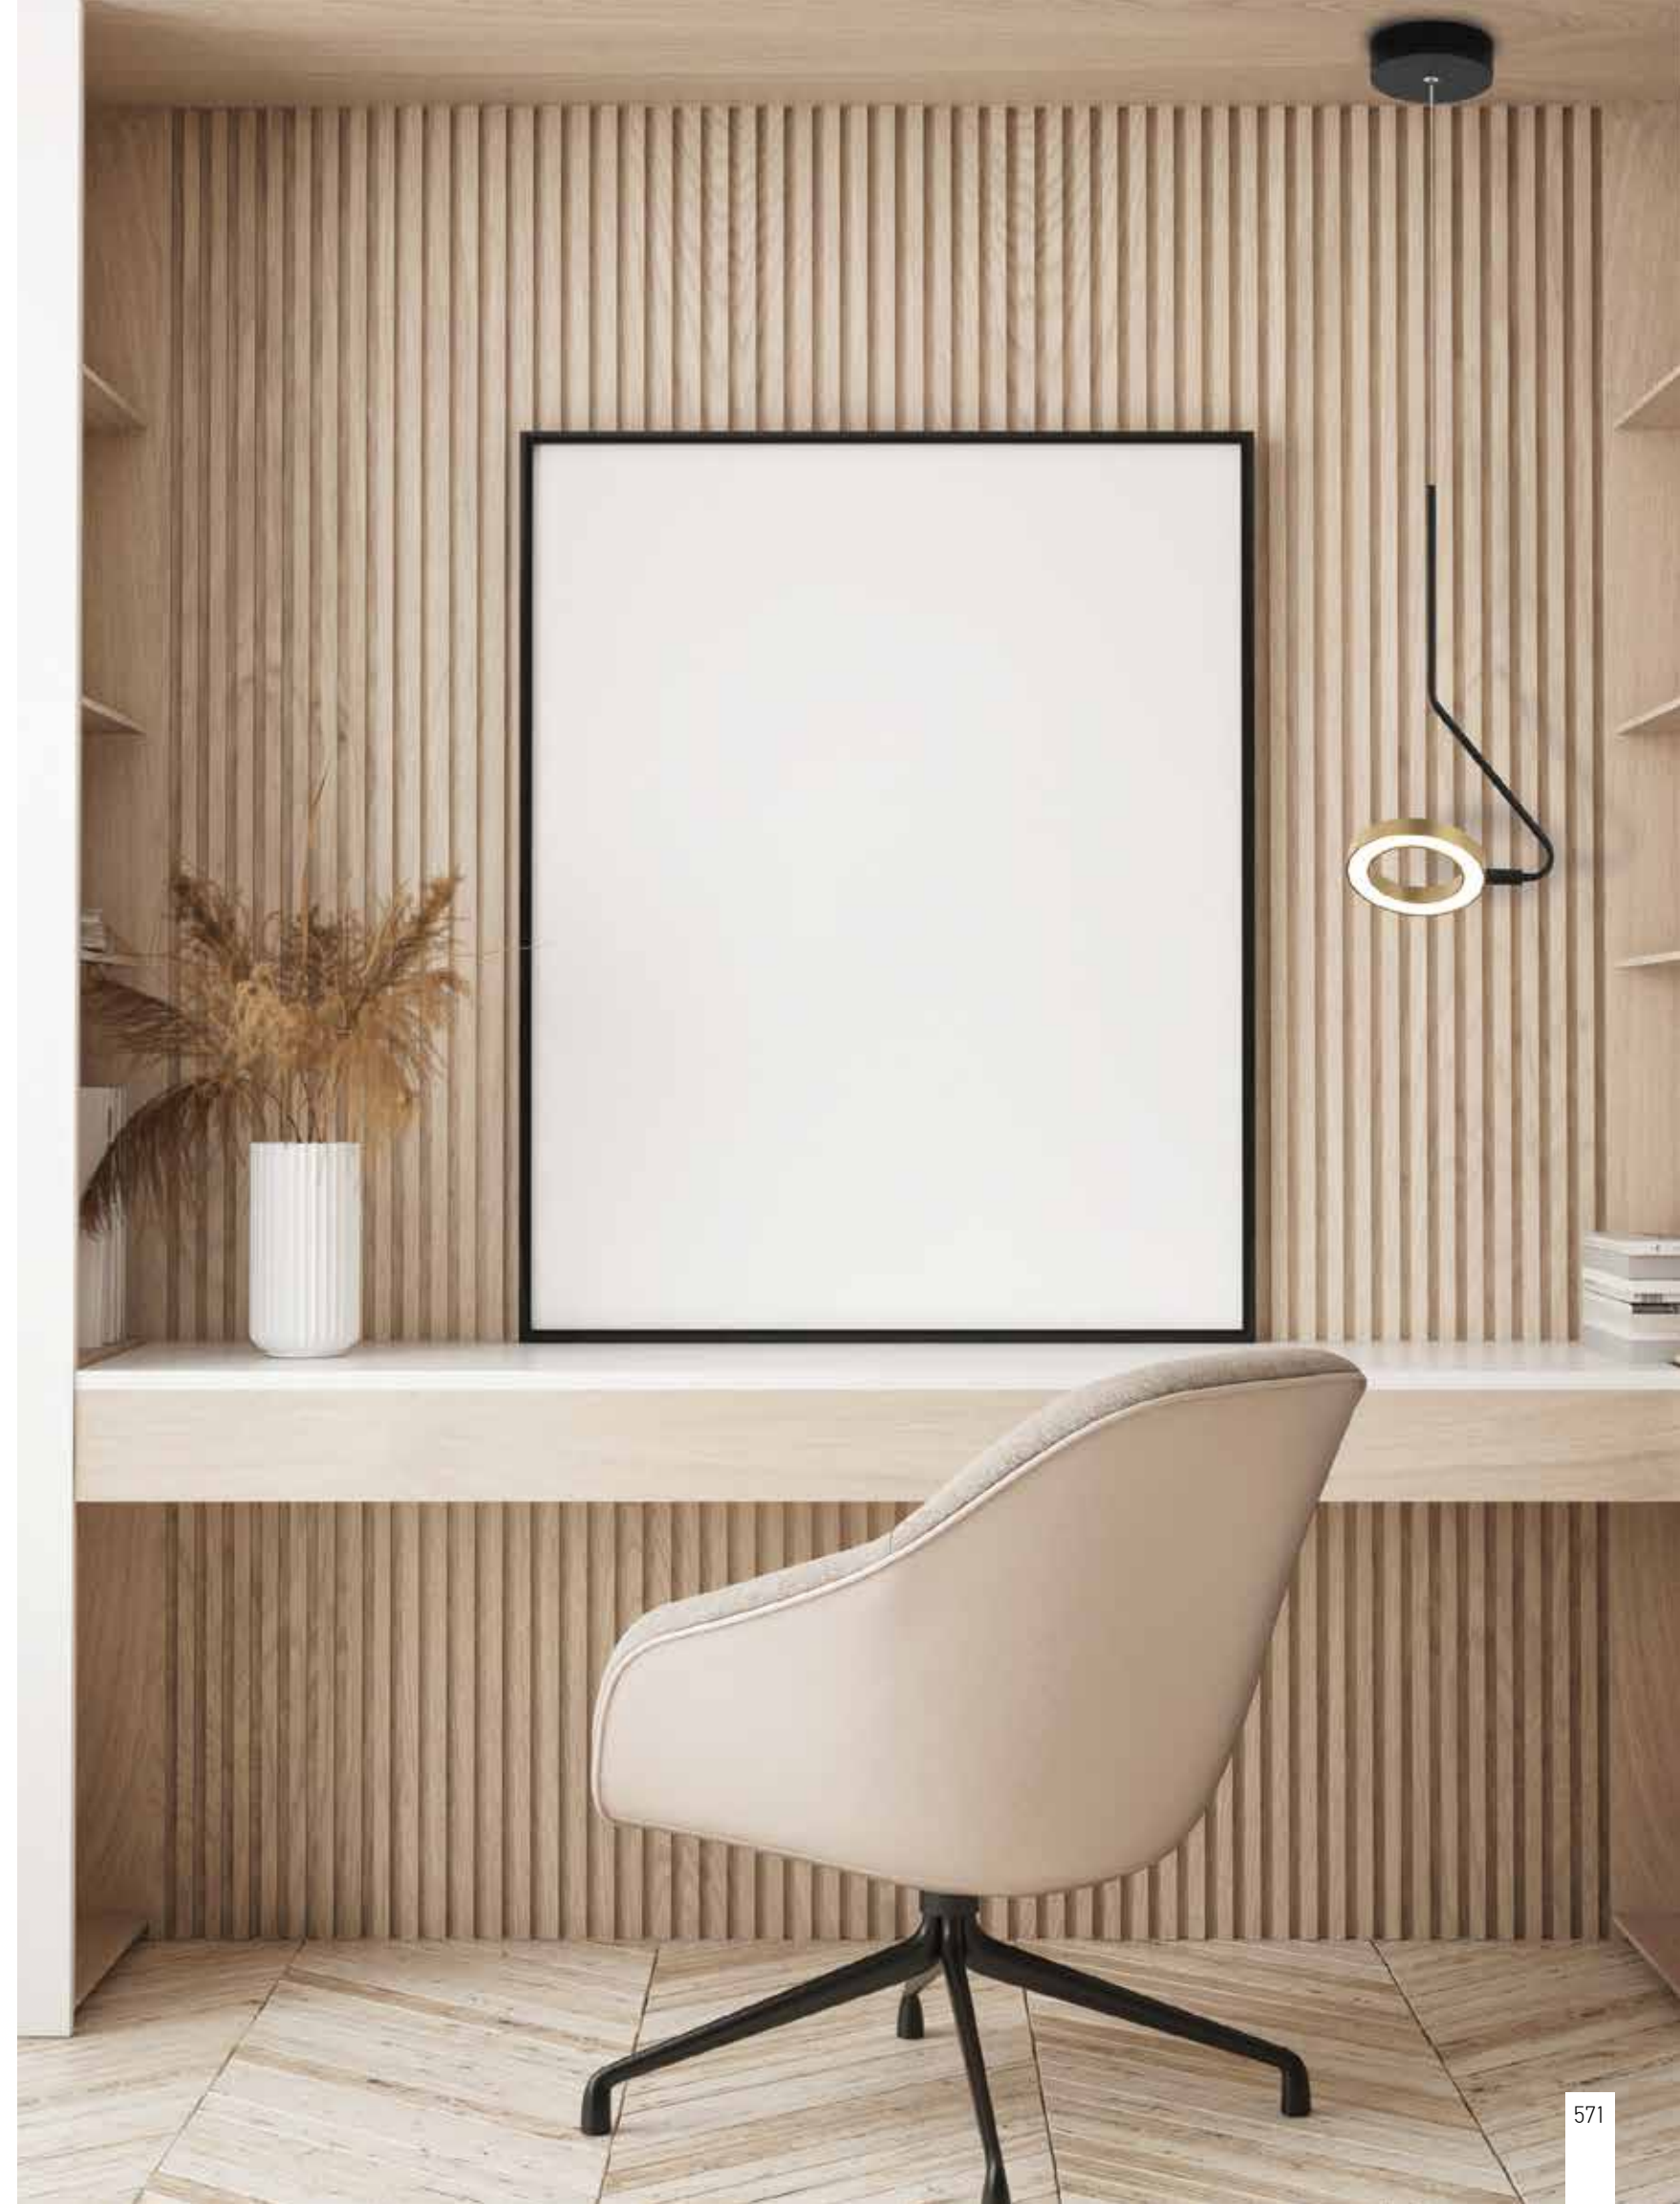

Power 7W
Input 220-240V, 50/60Hz
Color Temperature 3000K
Lumen 780Lm
Cri 80
Dimensions Ø: 9cm L: 18cm H: 40cm
Base Ø: 11cm H: 3.5cm
Dimmable Triac
Material Metal - Acrylic
Special Feature 150cm Cable Adjustable
Movable Ring
Profile 2x1.5cm
Color White Matt / **Code 22044**
Color Black Matt - Gold Matt / **Code 22045**