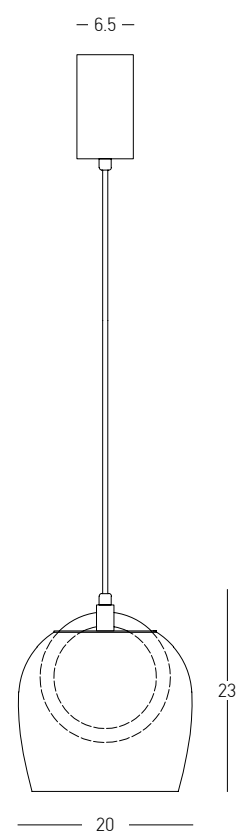

Power 23W
 Input 220-240V, 50/60Hz
 Color Temperature 3000K
 Lumen 2461Lm
 Cri 80
 Dimensions Ø: 32cm H: 53cm
 Base Ø: 20cm H: 3cm
 Non Dimmable ☒
 Material Metal - Smoked Glass - Opal Glass
 Special Feature 150cm Cable Available
 Color Black Matt / **Code 23085**

DECORATIVE LIGHTING | DECO

Bulb 8x G9 LED
 Power 5W MAX
 Input 220-240V, 50/60Hz
 Dimensions L: 113cm W: 63cm H: 43-73-103cm
 Glass Ø: 15cm
 Base Ø: 12cm H: 2.5cm
 Material Metal - Clear Glass - Opal Glass
 Color Gold Matt / **Code 23023**

Bulb 2x G9 LED
 Power 5W MAX
 Input 220-240V, 50/60Hz
 Dimensions L: 21cm W: 15cm H: 37cm
 Glass Ø: 15cm
 Base Ø: 12cm L: 2.5cm
 Material Metal - Clear Glass - Opal Glass
 Color Gold Matt / **Code 23022**