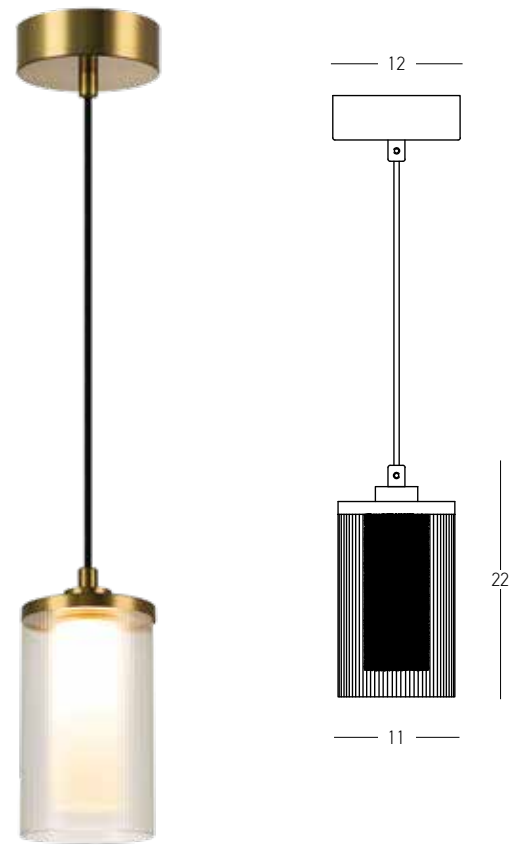

Power 9W
Input 220-240V, 50/60Hz
Color Temperature 3000K
Lumen 846Lm
Cri 90
Dimensions Ø: 11cm H: 22cm
Glass Ø: 11cm H: 20cm
Base Ø: 12cm H: 4cm
Dimmable Triac ☐
Material Metal - Clear Glass - Opal Glass
Special Feature 200cm Cable Adjustable
Color Gold Matt / **Code 23018**