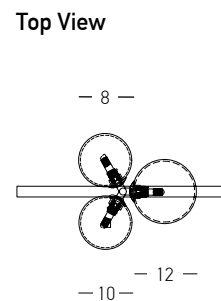

Power 24W
Input 220-240V, 50/60Hz
Color Temperature 3000K
Lumen 1920Lm
Cri 80
Dimensions Ø: 45cm
Base L: 20cm W: 6cm H: 5cm
Non Dimmable ☒
Material Metal - Aluminium - Acrylic
Special Feature 60cm Cable Adjustable
Color Black Matt / **Code 1612**

LED 20W
Bulb 3x G9 LED
Power 7W MAX
Input 220-240V, 50/60Hz
Color Temperature 3000K
Lumen 1247Lm
Cri 80
Dimensions Ø: 40cm W: 22cm H: 40cm
Base Ø: 15cm H: 3.5cm
Dimmable Triac ☉
Material Metal - Aluminium - Glass - Acrylic
Clear Glass Ø: 12cm | Ø: 10cm | Ø: 8cm
Special Feature 150cm Cable Adjustable
Profile 2x1cm
Color Sandy Black / **Code 22064**