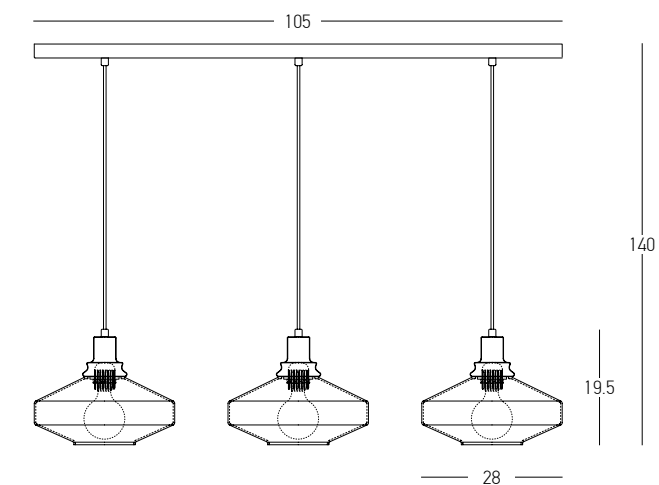

Bulb 1x E27
Power 40W MAX
Input 220-240V, 50/60Hz
Dimensions Ø: 28cm H: 17.5cm
Base Ø: 10cm L: 2.5cm
Material Metal - Glass
Color Anodised Dark Grey - Smoked Glass / **Code 23011**

Bulb 3x E27
Power 40W MAX
Input 220-240V, 50/60Hz
Dimensions L: 105cm W: 6.5cm H: 140cm
Shade Ø: 28cm H: 19.5cm
Base L: 105cm W: 6.5cm H: 2.7cm
Material Metal - Glass
Special Feature 120cm Cable Adjustable
Color Black Matt Base - Anodised Dark Grey - Smoked Glass / **Code 23013**