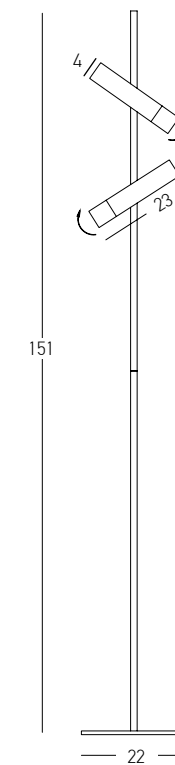

Power 7W
Input 220-240V, 50/60Hz
Color Temperature 3000K
Lumen 560Lm
Cri 80
Dimensions Ø: 22cm H: 151cm
Base Ø: 22cm H: 0.5cm
Spots Dimension Ø: 4cm L: 23cm
Non Dimmable ☒
Material Metal - Aluminium
Special Feature Movable Spots
Color Sandy Black - Gold / **Code 22032**