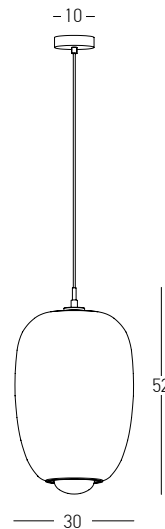

DECORATIVE LIGHTING | GLASS

Bulb 1x G9 LED
Power 7W MAX
Input 220-240V, 50/60Hz
Dimensions Ø: 30cm H: 52cm
Base Ø: 10cm H: 2.5cm
Glass Ø: 30cm H: 43cm
Opal Glass Ø: 10.5cm H: 13.5cm
Material Metal - Smoked Glass Outside
Opal Glass Inside
Special Feature 150cm Cable Adjustable
Color Smoked Glass - Gold Matt / **Code 22056**