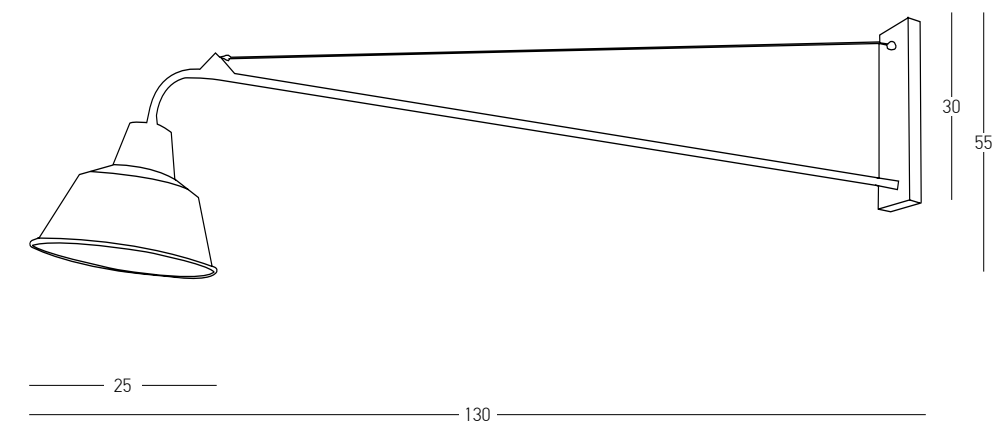

Bulb 1x E27
Power 40W MAX
Input 220-240V, 50/60Hz
Dimensions L: 130cm W: 25cm H: 55cm
Base L: 2.7cm W: 8cm H: 30cm
Material Metal
Special Feature Shade Ø: 25cm
Color Black Matt / **Code 19231**