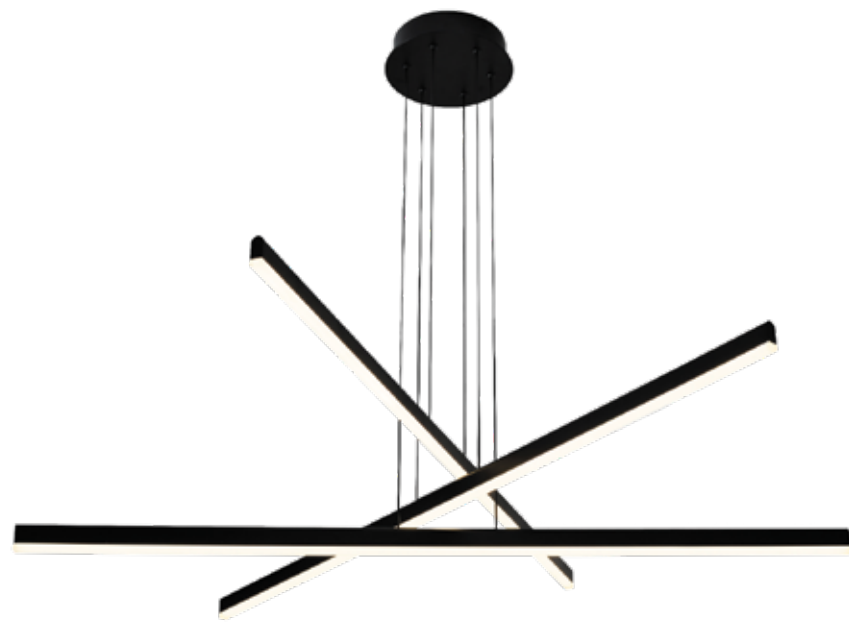

Power 47W
Input 220-240V, 50/60Hz
Color Temperature 3000K
Lumen 3740Lm
Cri 80
Dimensions Ø: 102cm H: 200cm
Base Ø: 22cm H: 4.1 cm
Dimmable Triac ☐
Material Metal - Aluminium - Acrylic
Special Feature 200cm Cable Adjustable
Profile 1x3cm
Color Black Matt / **Code 1947**