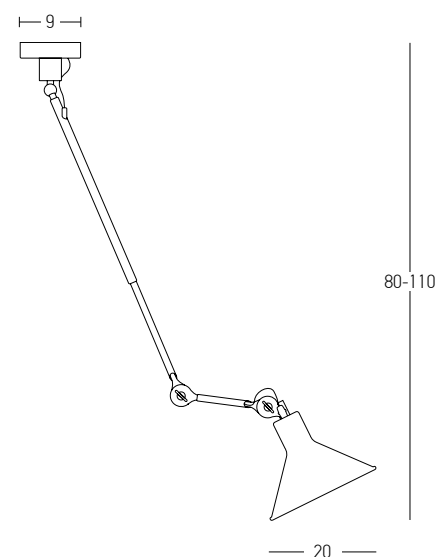

Bulb 1x E27
Power 40W MAX
Input 220-240V, 50/60Hz
Dimensions Ø: 20cm H: 80-110cm
Base Ø: 9cm H: 2cm
Material Metal - Aluminium
Special Feature Shade Ø: 20cm
Color Black Matt - White / **Code 19219**