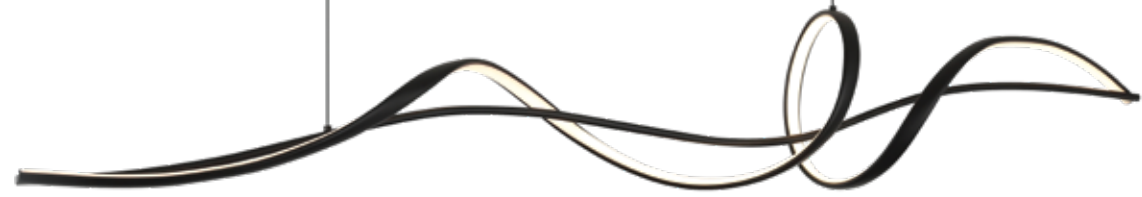

Power 27W
Input 220-240V, 50/60Hz
Color Temperature 3000K
Lumen 2233Lm
Cri 80
Dimensions L: 140cm W: 20cm H: 23cm
Base L: 12cm W: 7cm H: 3cm
Dimmable Triac ☐
Material Aluminium - Acrylic
Special Feature 200cm Cable Adjustable
Color Gold Matt / **Code 23108**
Color Black Matt / **Code 23109**