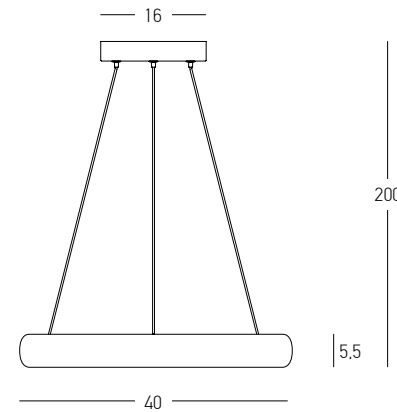

Power 32W
Input 220-240V, 50/60Hz
Color Temperature 3000K
Lumen 1800Lm
Cri 80
Dimensions Ø: 40cm H: 5.5cm
Base Ø: 16cm H: 3.5cm
Dimmable Triac ☐
Material Aluminium - Acrylic
Special Feature 200cm Cable Adjustable
Color Sandy Black / **Code 2044**
Color Sandy White / **Code 2045**
Color Brushed Gold Matt / **Code 2046**