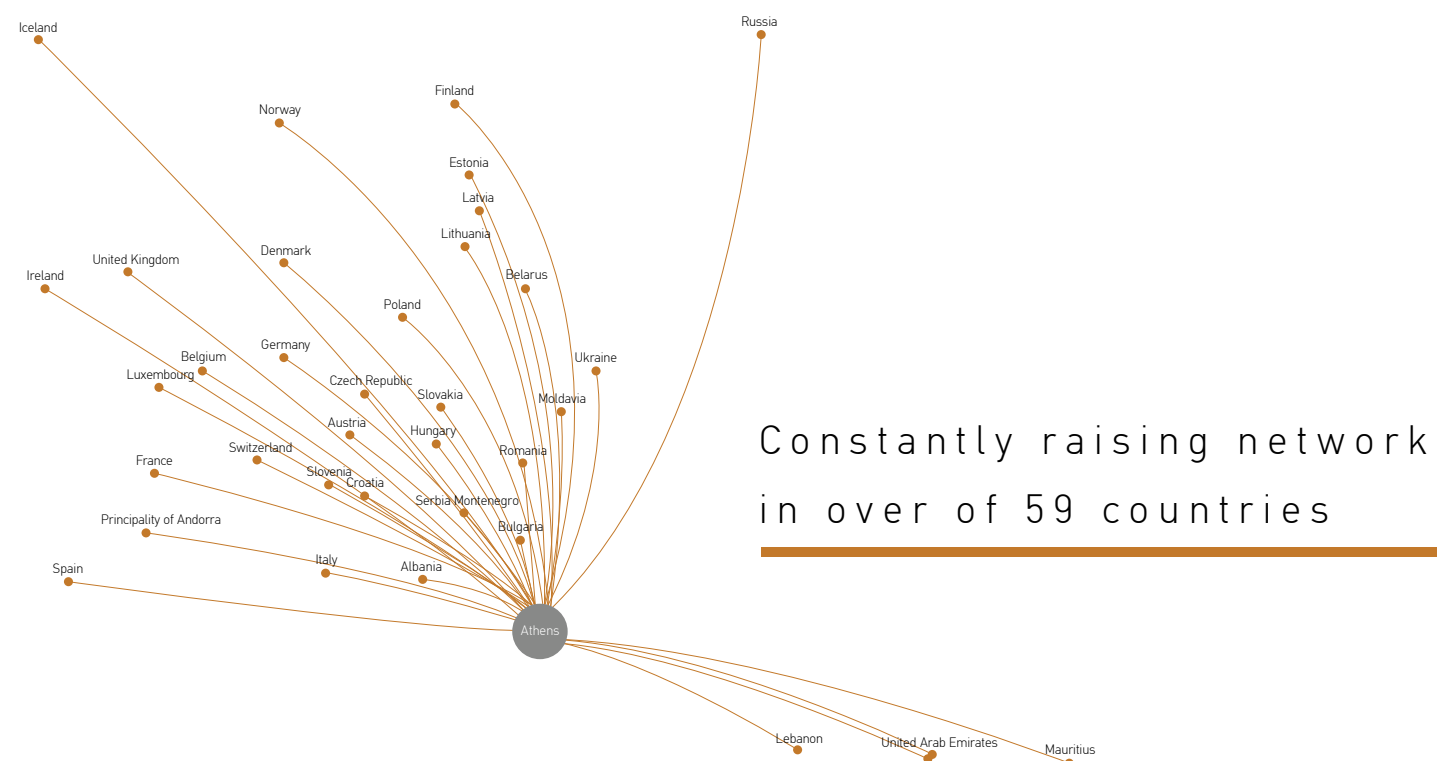

Constantly raising network
in over of 59 countries