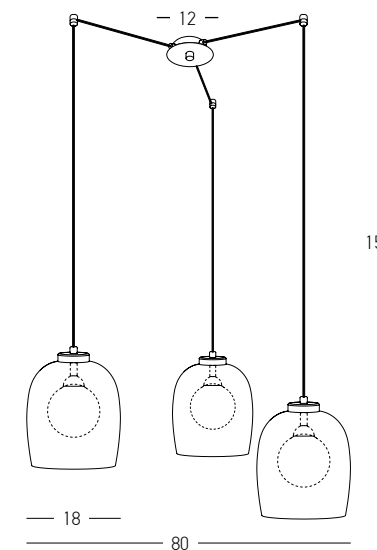

Bulb 3x G9 LED
Power 5W MAX
Input 220-240V, 50/60Hz
Dimensions Ø: 80cm H: 150cm
Base Ø: 12cm H: 3cm
Glass Ø: 18cm H: 20cm
Material Metal - Smoked Glass Outside
Opal Glass Inside
Special Feature 150cm Cable Adjustable
Opal Glass Ø: 10cm
Color Sandy Black / **Code 22145**