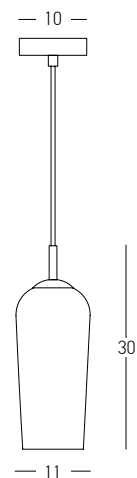

DECORATIVE LIGHTING | GLASS

Bulb 1x E14
Power 40W MAX
Input 220-240V, 50/60Hz
Dimensions Ø: 20cm H: 21cm
Base Ø: 10cm H: 2.5cm
Glass Ø: 20cm H: 15cm
Material Metal - Glass
Special Feature 150cm Cable Adjustable
Color Champagne - Black Matt / **Code 22114**
Color Clear Glass - Painted Gold / **Code 22115**

Bulb 1x E14
Power 40W MAX
Input 220-240V, 50/60Hz
Dimensions Ø: 16cm H: 23cm
Base Ø: 10cm H: 2.5cm
Glass Ø: 16cm H: 17cm
Material Metal - Glass
Special Feature 150cm Cable Adjustable
Color Champagne - Black Matt / **Code 22116**
Color Clear Glass - Painted Gold / **Code 22117**

Bulb 1x E14
Power 40W MAX
Input 220-240V, 50/60Hz
Dimensions Ø: 11cm H: 30cm
Base Ø: 10cm H: 2.5cm
Glass Ø: 11cm H: 24cm
Material Metal - Glass
Special Feature 150cm Cable Adjustable
Color Champagne - Black Matt / **Code 22118**
Color Clear Glass - Painted Gold / **Code 22119**