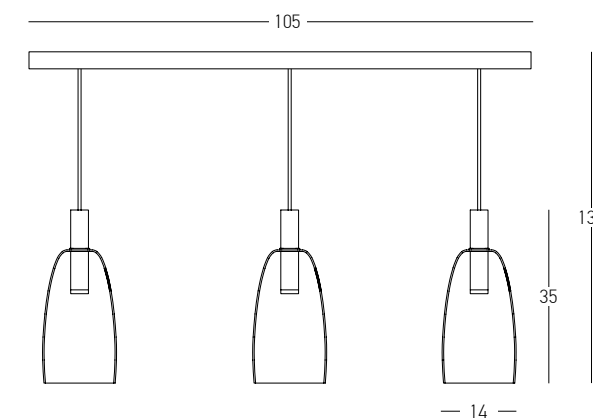

Power 3x 7W
Input 220-240V, 50/60Hz
Color Temperature 3000K
Lumen 1300Lm
Cri 80
Dimensions L: 105cm W: 14cm H: 135cm
Base L: 105cm W: 6.5cm H: 2.7cm
Non Dimmable ☒
Material Aluminium - Glass - Acrylic
Special Feature 100cm Cable Adjustable
Color Black Matt - Smoked Grey / **Code 1970**