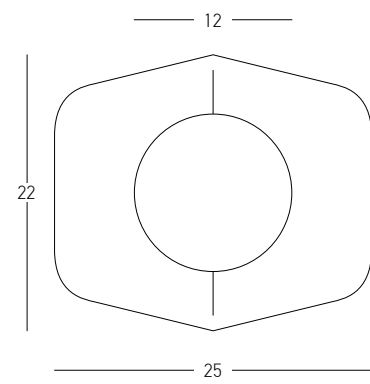

DECORATIVE LIGHTING | WALL

Bulb 1x G9 LED
Power 7W MAX
Input 220-240V, 50/60Hz
Dimensions L: 16cm W: 25cm H: 22cm
Material Metal - Opal Glass
Special Feature Opal Glass Ø: 12cm
Color Black Matt / **Code 20348-L**