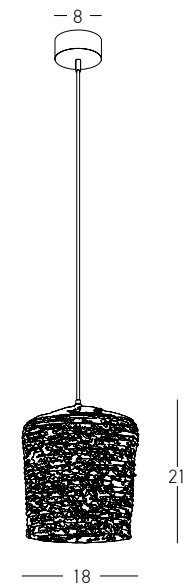

Bulb 1x E27 LED
Power 20W MAX
Input 220-240V, 50/60Hz
Dimensions Ø: 18cm H: 21cm
Base Ø: 8cm H: 3.5cm
Material Metal - Braided Wheat
Special Feature 200cm Black Fabric Cable Adjustable
Color Natural - Sandy Black / **Code 22167**