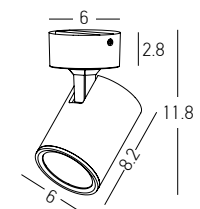

Power 7W
Input 220-240V, 50/60Hz
Color Temperature 3000K
Lumen 770Lm
Cri 80
Dimensions L: 6.5cm W: 4.5cm H: 118.5cm
Base Ø: 8cm H: 4cm
Non Dimmable ☒
Material Metal - Aluminium
Special Feature Standard Length
Cube L: 6.5cm H: 4.5cm
Movable Spot
Color Sandy Black / **Code 1929**
Color Sandy White / **Code 1930**

Bulb 1x GU10
Power 35W MAX
Input 220-240V, 50/60Hz
Dimensions Ø: 6cm H: 11.8cm
Base Ø: 6cm H: 2.8cm
Material Metal - Aluminium
Special Feature Cylinder Ø: 6cm L: 8.2cm
Color Black Matt / **Code S104**