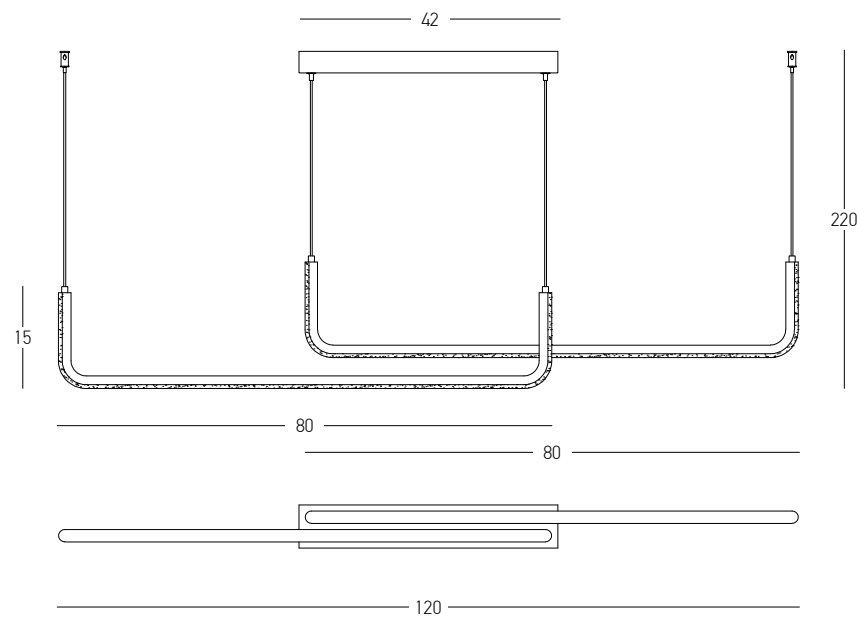

Power 40W
Input 220-240V, 50/60Hz
Color Temperature 3000K
Lumen 4300Lm
Cri 80
Dimensions L: 120cm W: 7cm H: 220cm
Base L: 42cm W: 7cm H: 3.5cm
Dimmable Triac ☐
Material Metal - Aluminium - Silicon
Special Feature 200cm Cable Adjustable
Color Black Matt / **Code 22010**