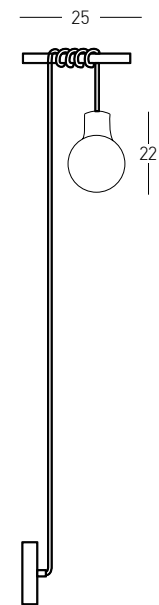

Bulb 1x G9 LED
Power 9W MAX
Input 220-240V, 50/60Hz
Dimensions Ø: 12cm H: 22cm L: 25cm
Base Ø: 8cm H: 3.5cm
Material Metal - Opal Glass
Special Feature 200cm Fabric Cable Adjustable
Opal Glass Ø: 12cm
Color Black Matt - Painted Gold / **Code 22219**