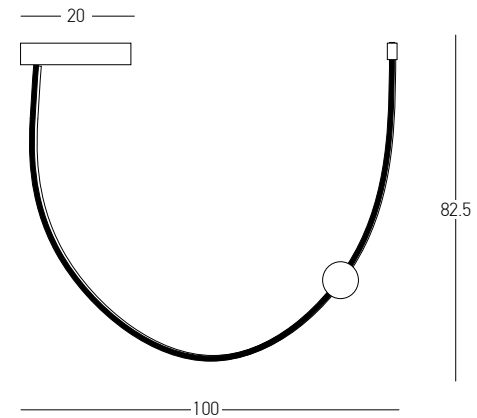

Power 42W
Input 220-240V, 50/60Hz
Color Temperature 3000K
Lumen 3312Lm
Cri 90
Dimensions L: 140cm W: 30cm H: 100cm
Base Ø: 22cm H: 4.5cm
Dimmable Triac ☐
Material Aluminium - Silicon - Opal Glass
Special Feature Opal Glass Ø: 10cm
Lighting Tube Ø: 1.5cm
Color Black Matt / **Code 22247**
Color Gold Matt / **Code 22248**