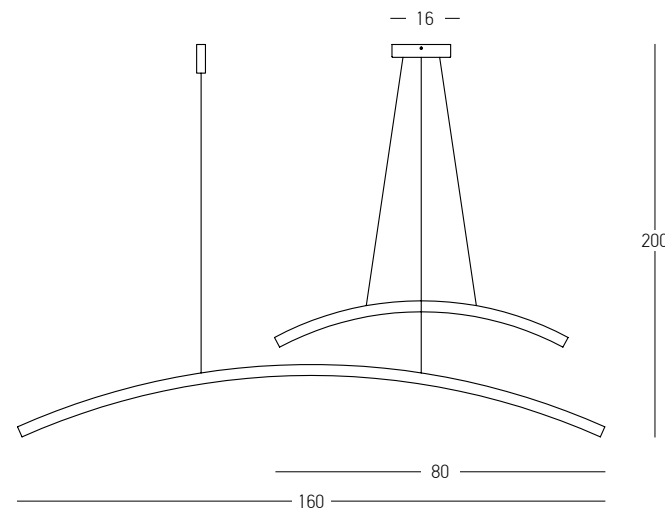

DECORATIVE LIGHTING | DECO

Power 41W
Input 220-240V, 50/60Hz
Color Temperature 3000K
Lumen 3600Lm
Cri 80
Dimensions L: 80+160cm H: 200cm
Base Ø: 16cm H: 3.5cm
Dimmable Triac ☒
Material Aluminium - Acrylic
Special Feature 180cm Cable Adjustable
Step Dimming 10%-40%-100%
Profile 2x 3cm
Color White Matt / Code 20129