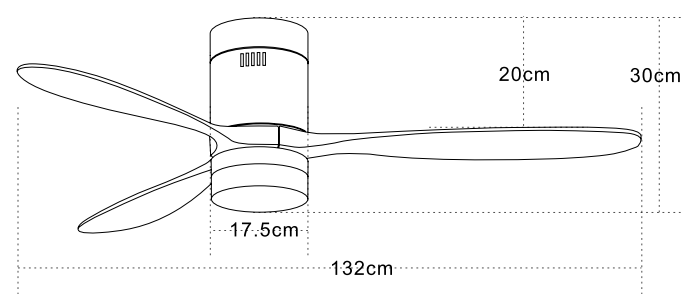

LED Light Source 15W
Input 220-240V, 50/60Hz
Color Temperature 3000K, 4000K, 6000K
Lumen 1500Lm
Cri 80
dB 23
Dimensions 52" Ø: 132cm H: 30cm
Air Flow 141m³ min
Night Mode Time Setting 1h / 2h / 4h / 8h
Material Metal - Polycarbonate - Wood
Special Feature Summer Function
Motor Feature AC Motor 55W
3 Speeds
Color Black Matt - Cherry Wood Blades / **Code 19144**