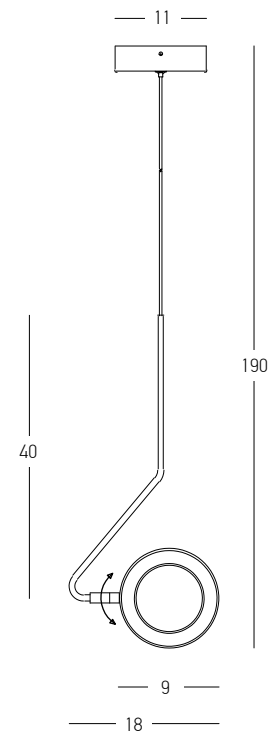

Power 7W
Input 220-240V, 50/60Hz
Color Temperature 3000K
Lumen 780Lm
Cri 80
Dimensions Ø: 9cm L: 18cm H: 40cm
Base Ø: 11cm H: 3.5cm
Dimmable Triac
Material Metal - Acrylic
Special Feature 150cm Cable Adjustable
Movable Ring
Profile 2x1.5cm
Color White Matt / **Code 22044**
Color Black Matt - Gold Matt / **Code 22045**