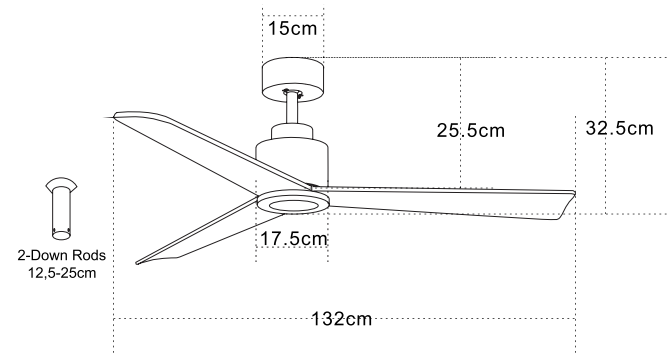

LED Light Source Without Light
Input 220-240V, 50/60Hz
dB 23
Dimensions 52" Ø: 132cm H: 32.5-45cm
Air Flow 175.3m³ min
Night Mode Time Setting 1h / 2h / 4h / 8h
Material Metal - Wood
Special Feature 2 Down Rods 12.5-25cm
Summer Function
Motor Feature AC Motor 57W
3 Speeds
Color Black Matt / **Code 19136-B**