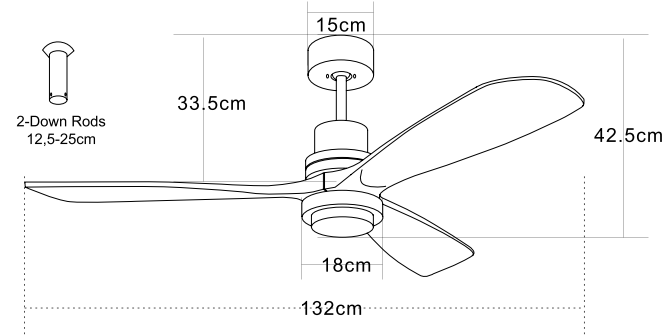

LED Light Source 15W
Input 220-240V, 50/60Hz
Color Temperature 3000K, 4000K, 6000K
Lumen 1500Lm
Cri 80
dB 20
Dimensions 52" Ø: 132cm H: 42.5-55cm
Air Flow 156.3m³ min
Night Mode Time Setting 1h / 2h / 4h / 8h
Material Metal - Glass - Wood
Special Feature 2 Down Rods 12.5-25cm
Summer & Winter Function
Motor Feature DC Motor 38W
5 Speeds

Color White Matt - Natural Wood Blades / **Code 19140**
Color Black Matt - Natural Wood Blades / **Code 19141**