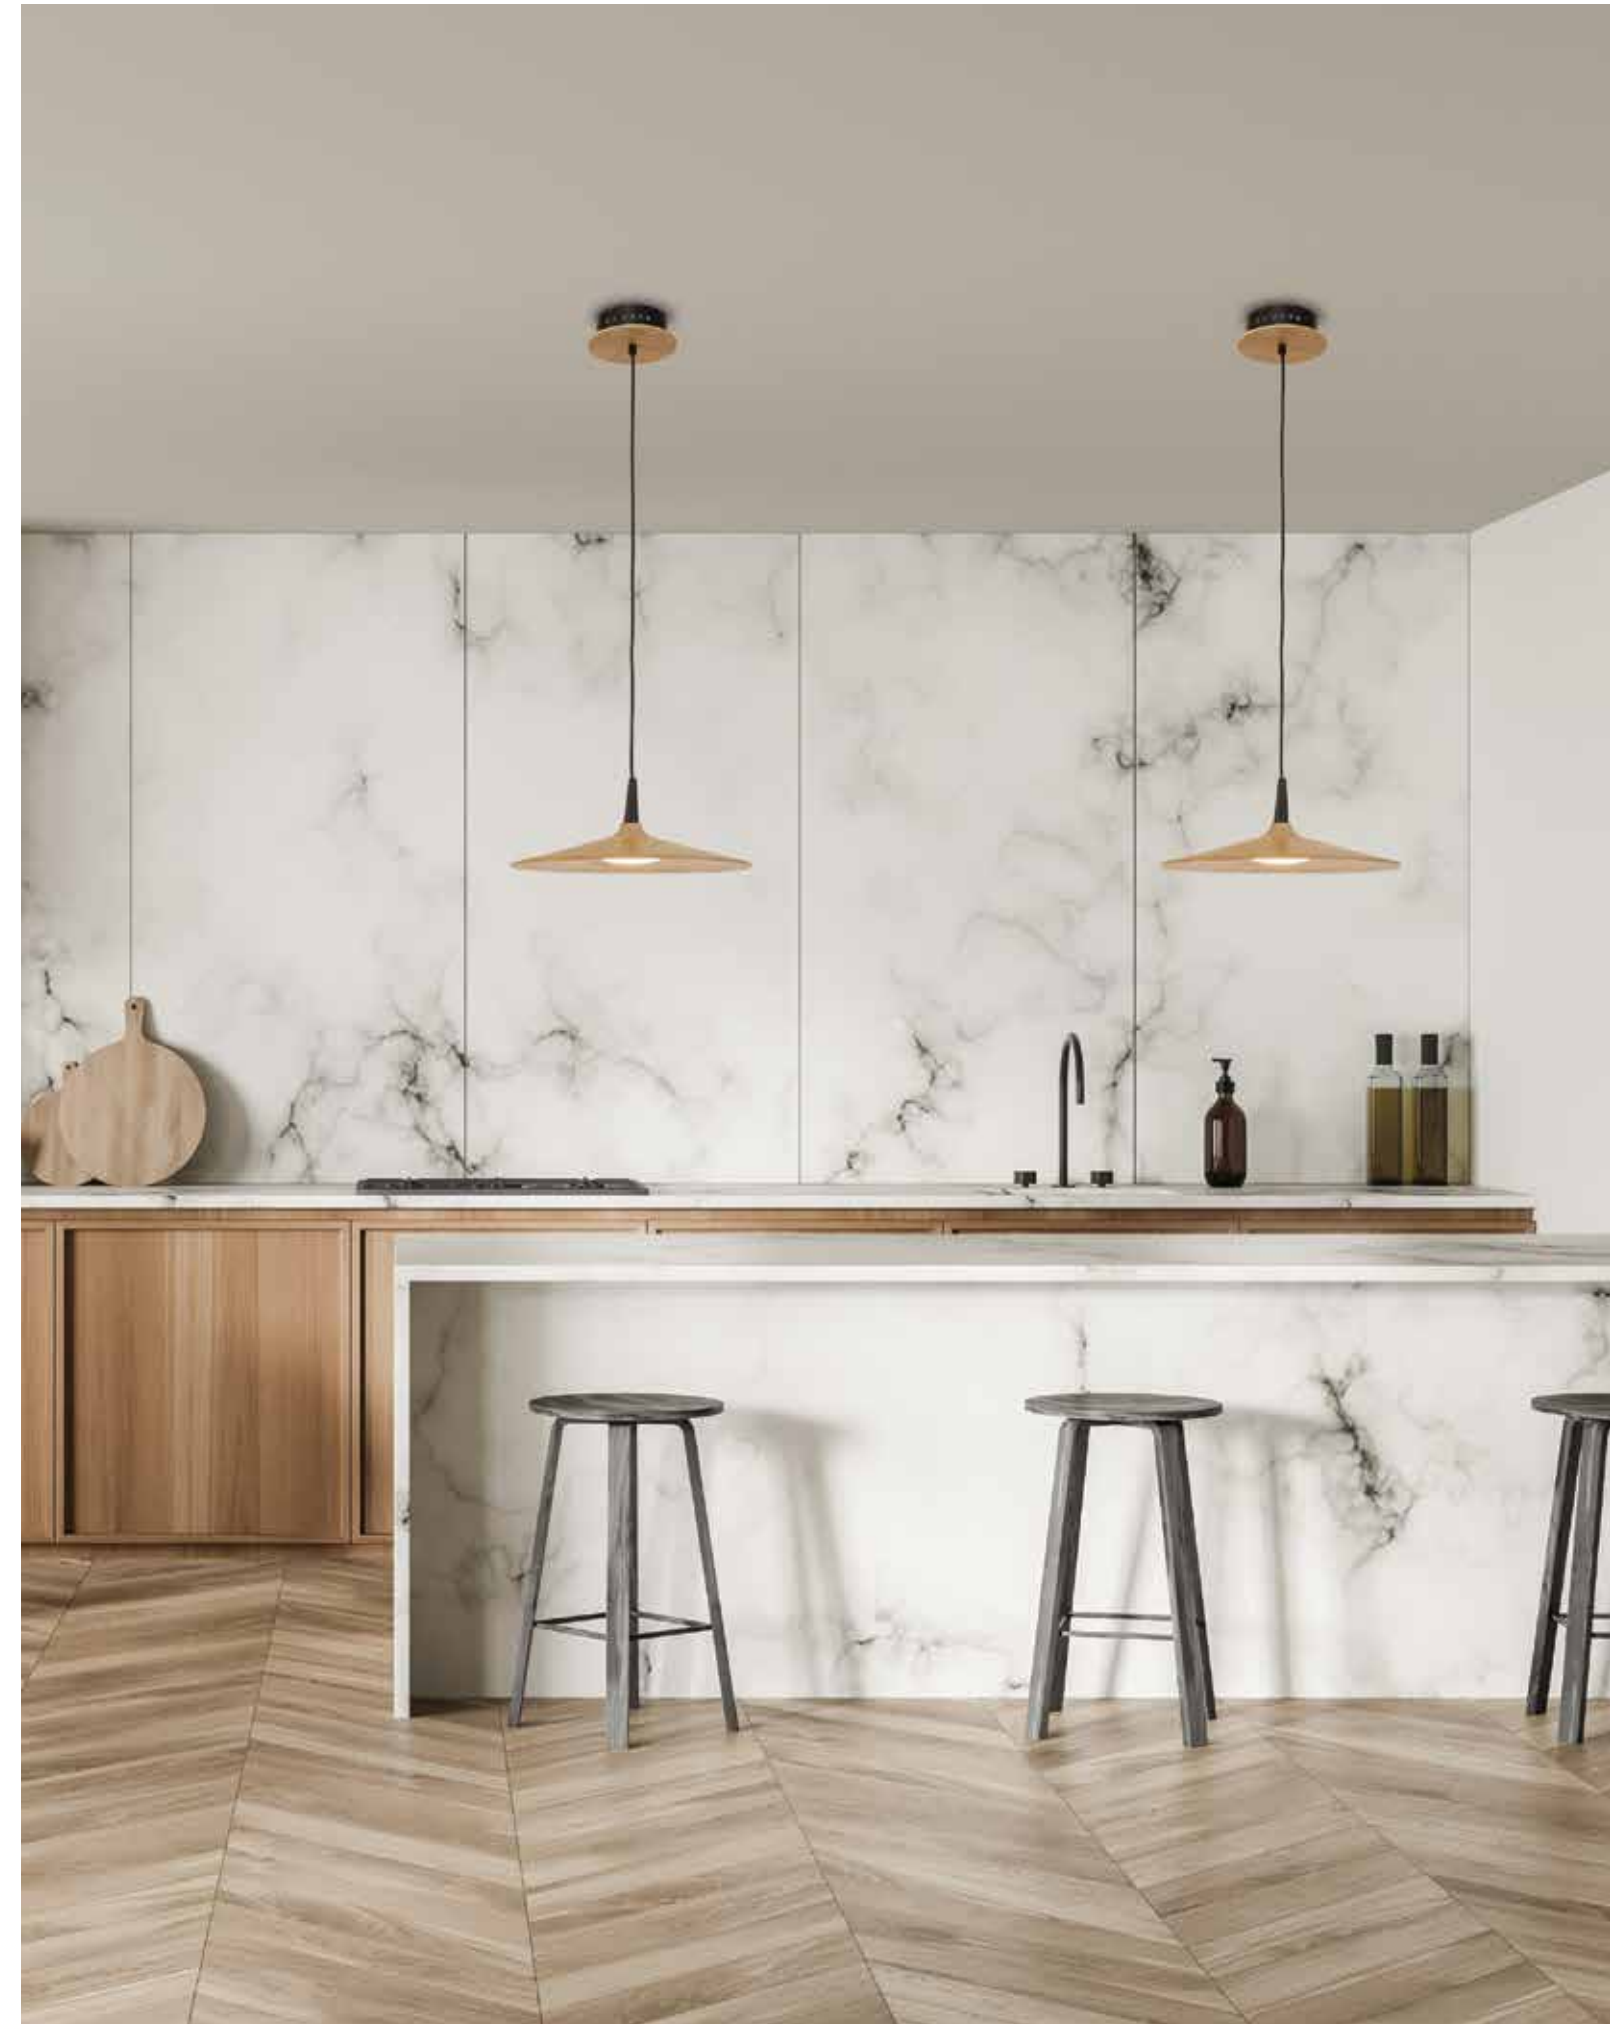

METAL & WOOD | p.450-481