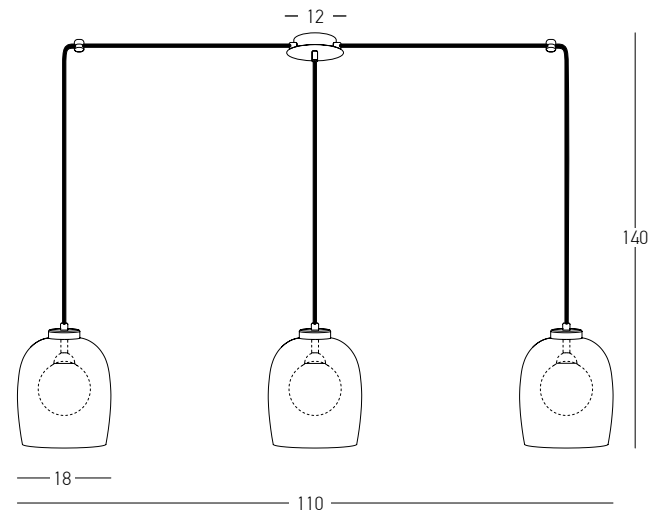

DECORATIVE LIGHTING | GLASS

Bulb 3x G9 LED
Power 5W MAX
Input 220-240V, 50/60Hz
Dimensions L: 110cm W: 18cm H: 140cm
Base Ø: 12cm H: 3cm
Glass Ø: 18cm H: 20cm
Material Metal - Smoked Glass Outside
Opal Glass Inside
Special Feature 150cm Cable Adjustable
Opal Glass Ø: 10cm
Color Sandy Black / **Code 22146**