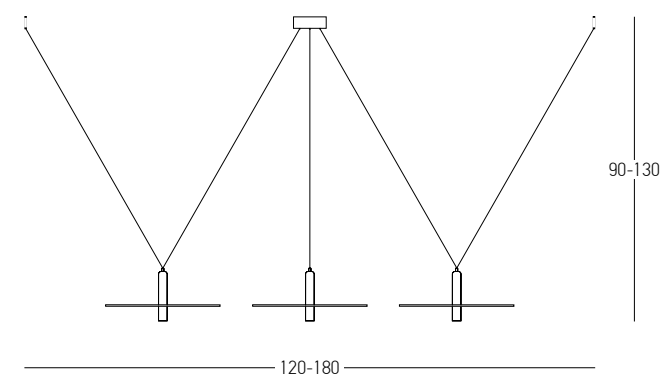

Power	3x 7W
Input	220-240V, 50/60Hz
Color Temperature	3000K
Lumen	2305Lm
Cri	80
Dimensions	Ø: 120-180cm L: 120-180cm H: 90-130cm
Base	Ø: 8cm H: 3.5cm
Shade	Ø: 35cm H: 15cm
Non Dimmable	☒
Material	Metal - Aluminium
Special Feature	150cm Cable Adjustable
Color	Sandy Black / Code 23229
Color	Army Green / Code 23230