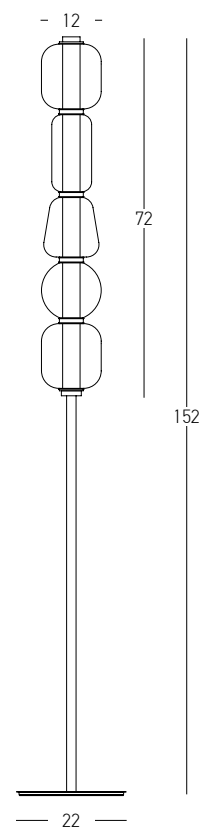

Power 7W
Input 220-240V, 50/60Hz
Color Temperature 3000K
Lumen 490Lm
Cri 80
Dimensions Ø: 13cm H: 35cm
Base Ø: 13cm
Non Dimmable ☒
Material Metal - Acrylic - Glass
Special Feature 120cm Cable Available
Color Gold Matt - Champagne Glass / **Code 23060**
Color Black Matt - Smoked Glass / **Code 23061**