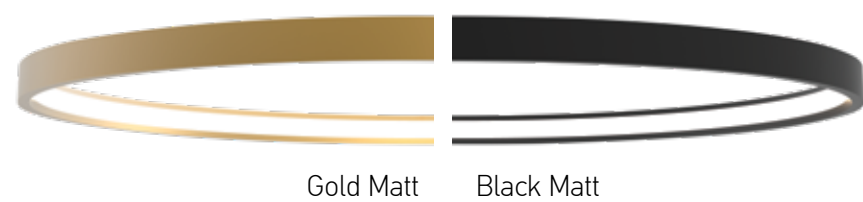

Model Finishing

Gold Matt   Black Matt