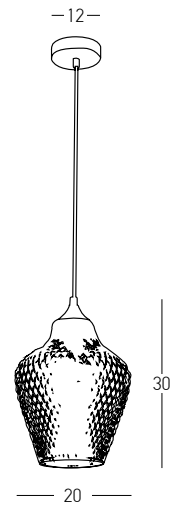

Bulb 1x E27
Power 40W MAX
Input 220-240V, 50/60Hz
Dimensions Ø: 24cm H: 28cm
Base Ø: 12cm H: 2.5cm
Material Metal - Glass
Special Feature 200cm Cable Adjustable
Color Ink Blue - Antique Brass / **Code 19175**

Bulb 1x E27
Power 40W MAX
Input 220-240V, 50/60Hz
Dimensions Ø: 20cm H: 30cm
Base Ø: 12cm H: 2.5cm
Material Metal - Glass
Special Feature 200cm Cable Adjustable
Color Clear Glass - Antique Brass / **Code 19125**