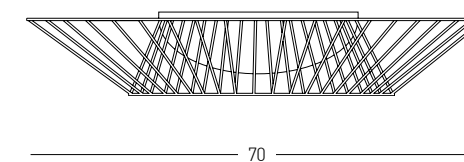

DECORATIVE LIGHTING | METAL & WOOD

Bulb 3x E27
 Power 40W MAX
 Input 220-240V, 50/60Hz
 Dimensions Ø: 65cm H: 22cm
 Base Ø: 12cm H: 2.5cm
 Material Metal - Opal Glass
 Special Feature 120cm Cable Adjustable
 Color Black Matt / **Code 1545**