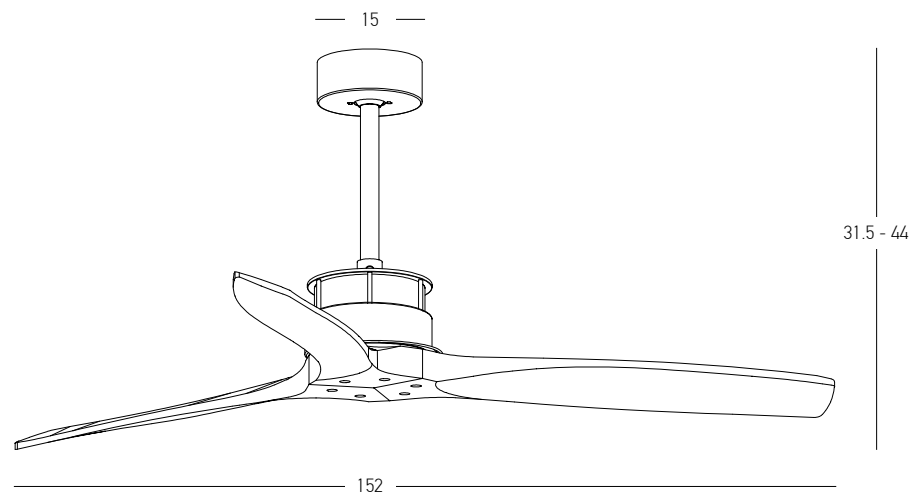

LED Light Source	Without Light
Input	220-240V, 50/60Hz
dB	20
Dimensions	60" Ø: 152cm H: 31.5-44cm
Air Flow	145.3m³ min
Night Mode	Time Setting 1h / 4h / 8h
Material	Metal - Wood
Special Feature	2 Down Rods 12.5-25cm Summer & Winter Function
Motor Feature	DC Motor 40W 6 Speeds
Color	Gold - Solid Walnut Wood Blades / Code 23002