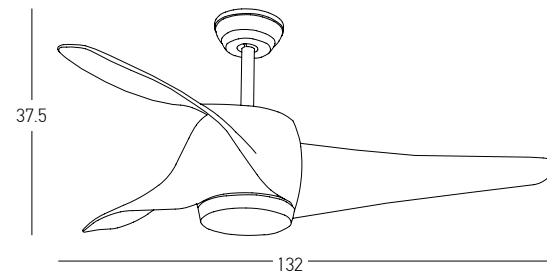

LED Light Source 15W
Input 220-240V, 50/60Hz
Color Temperature 3000K, 4000K, 6000K
Lumen 1500Lm
Cri 80
dB 20
Dimensions 52" Ø: 132cm H: 37.5-50cm
Air Flow 147.4m³ min
Night Mode Time Setting 1h / 2h / 4h / 8h
Material Metal - Acrylic - Wood
Special Feature 2 Down Rods 12.5-25cm
Summer & Winter Function
Possibility of Installation on a Sloping Roof - 20°
Motor Feature DC Motor 40W
5 Speeds
Color Coffee - Cherry Wood Blades / Code 20256