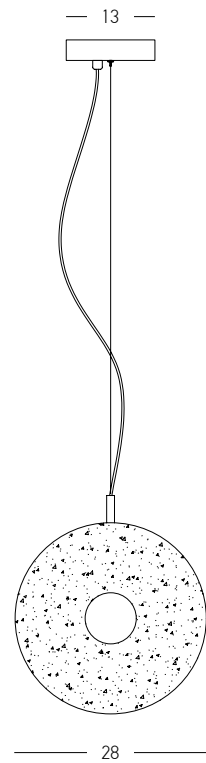

Power 8W
Input 220-240V, 50/60Hz
Color Temperature 3000K
Lumen 781Lm
Cri 80
Dimensions Ø: 28cm W: 5cm
Base Ø: 13cm H: 2.5cm
Non Dimmable ☒
Material Metal - Glass
Special Feature 200cm Cable Adjustable
Color Black Matt - Smoked Glass / **Code 23072**
Color Black Matt - Clear Glass / **Code 23073**