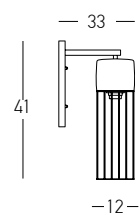

Bulb 1x E27
Power 40W MAX
Input 220-240V, 50/60Hz
Dimensions L: 33cm W: 12cm H: 41cm
Base L: 2.5cm W: 10cm H: 30cm
Material Metal - Concrete
Color Concrete - Black Matt Base / **Code 1661**