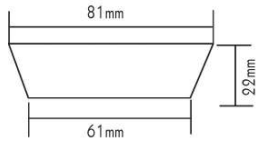

Επίτοιχο σποτ
Wall spot luminaire G4 **NIMM**

IP45 12V | G4

Ανοξείδωτο ασάλι + Γυαλί
Stainless steel + Glass
Nerezová ocel + Sklo
Неръждаема стомана + Стъкло

ΠΥΡΙΜΑΧΟ ΓΥΑΛΙ
FIRE RESISTANT GLASS