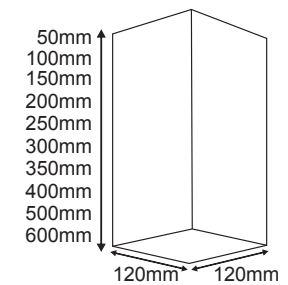

RENO600SD

600mm | GU10-E27
40.40€

i Σημείωση: Για βαφή διαφορετικού RAL εσωτερικά και εξωτερικά του φωτιστικού υπάρχει επιβάρυνση +4.00€ netto.
Για κρεμαστή εγκατάσταση υπάρχει επιβάρυνση +9.00€ netto.
Notice: For different RAL paint interior and exterior of the luminaire there is extra charge +4.00€ netto.
For pendant installation there is extra charge +9.00€ netto