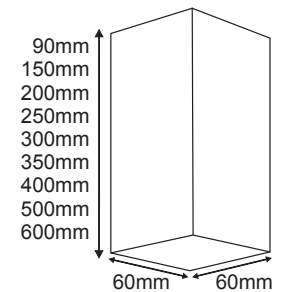

RENO150SB
 150mm
 18.50€

RENO200SB
 200mm
 19.00€

RENO250SB
 250mm
 19.60€

RENO300SB
 300mm
 20.20€

RENO350SB
 350mm
 20.80€

RENO400SB
 400mm
 21.30€

RENO500SB
 500mm
 23.00€

RENO600SB
 600mm
 25.30€