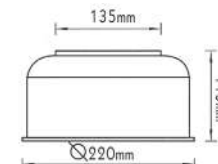

 12V | 1xMR16 max 35W
 24.60€

*HI7331

 4 BEAMS
 52.80€

*HI7333

 1 BEAM
 52.80€

*HI7373

20.80€

 ΣΠΟΤ ΔΑΠΕΔΟΥ
 Floor spot luminaire