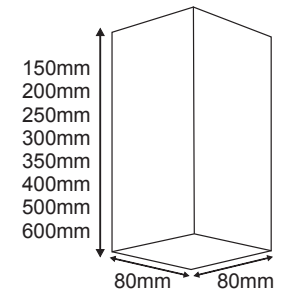

RENO600SC

600mm
27.80€