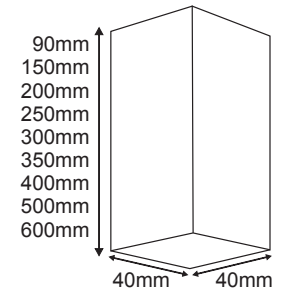

RENO90SA
90mm
16.80€

RENO150SA
150mm
17.30€

RENO200SA
200mm
17.80€

RENO250SA
250mm
18.50€

RENO300SA
300mm
19.00€

RENO350SA
350mm
19.60€

RENO400SA
400mm
20.20€

RENO500SA
500mm
22.00€

RENO600SA
600mm
24.20€