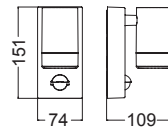

SL7032WS
Λευκό / White
Біла / Бял
21.00€

SL7032BS
Μαύρο / Black
Їрмá / Чернo
20.00€

SL7032GS
Γκρι / Grey
Ѕedá / Сив
20.00€

SL7032RS
Σκουριά / Rust
Rez / Ръжда
21.00€

230V
1xGU10 max 3W LED