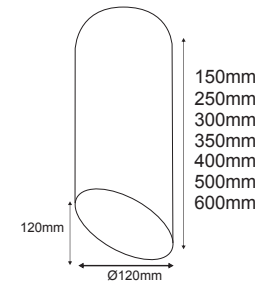

ROME B600RB

600mm | GU10-E27
42.60€