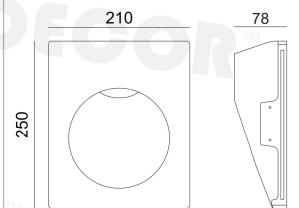

1 x MR11 max. 35W

G8016LED03190

LED 60° 1.5W 3000K 150Lm Ra=80

G8016G02450

1 x MR11 max. 35W

GYPSUM & CONCRETE

12-15mm
Plasterboard

MYLA