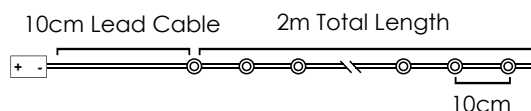

*Δεν συμπεριλαμβάνονται / Not Included / Není zahrnuto / Не са вклучени

50 LEDs

X015011100240

3xAA / LR6 1.5V* 3W

3V / 20mA / 0.06W / mini 5/100 pcs

Steady mode