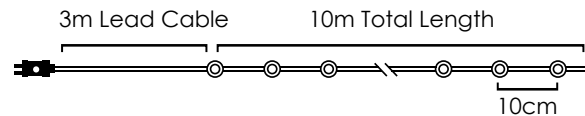

IP44

*Δεν συμπεριλαμβάνονται / Not included / Není zahrnuto / Не са включени

Με αντάπτορα & 8 προγράμματα / With transformer & 8 functions
S adaptérem & 8 funkcemi / С трансформатор & 8 функций

100 LEDs

X0110015201160

230V AC / 3.5V DC (600mA) 2.1W

3V / 5mA / 0.015W 8 Functions 1/100 pcs

Function mode