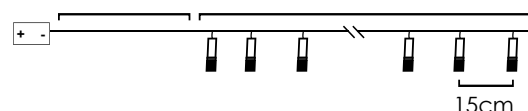

Warm White
Steady mode

10 LEDs

X06101125200580

FMCLEAF10WW2AT00650

6

3xAA / LR6 1.5V* 0.45W

3V / 15mA / 0.045W / 5mm 1/36 pcs

30cm Lead Cable 135cm Total Length

IP20

6

6 ON / 18 OFF
(24hrs cycle)

*Δεν συμπεριλαμβάνονται / Not Included / Není zahrnuto / Не са включени