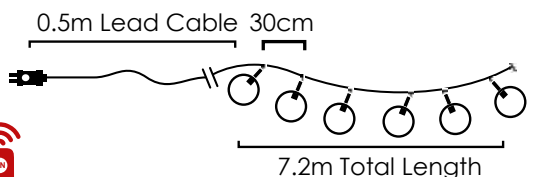

Warm White

Function mode

25 LEDs

X0425112301350

3xAA / LR6 1.5V* 2.4W

3V / 20mA / 0.06W 8 Functions 1/16 pcs