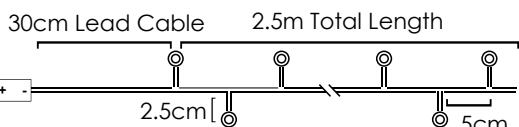

Χρυσό Καλώδιο Χαλκού / Golden Copper Wire / Zlatý Měděný Kabel / Злата Медна Жица
Warm White

Με μπαταρίες AA / With batteries AA
S baterie AA / С батарея AA

Με αντάππορα & 8 προγράμματα / With transformer & 8 functions
S adaptérem & 8 funkcemi / С трансформатор & 8 функций

50 LEDs

Steady mode

X0150131700410

IP20

3xAA / LR6 1.5V* 3W

3V / 20mA / 0.06W / mini 5/100 pcs