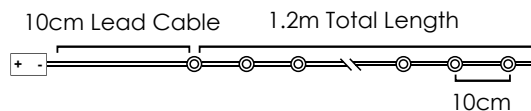

Με μπαταρίες AA / With batteries AA
S baterie AA / С батерия AA

12 LEDs

X011211100125

2xAA / LR6 1.5V* 0.72W

3V / 20mA / 0.06W / mini 5/100 pcs

Steady mode

*Δεν συμπεριλαμβάνονται / Not Included / Není zahrnuto / Не са вклучени

20 LEDs

X012011100150

2xAA / LR6 1.5V* 1.2W

3V / 20mA / 0.06W / mini 5/100 pcs

Steady mode