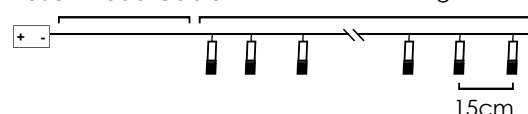

30cm Lead Cable 135cm Total Length

6 ON / 18 OFF
(24hrs cycle)

*Δεν συμπεριλαμβάνονται / Not Included / Není zahrnuto / Не са включени

GOLD PLASTIC XMAS BALL

Warm White
Steady mode

10 LEDs

XPGBALL10WW2A00750