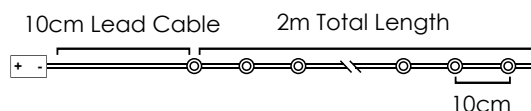

20 LEDs

X012011500240

2xAA / LR6 1.5V* 1.2W

3V / 20mA / 0.06W / mini 5/100 pcs

Steady mode

*Δεν συμπεριλαμβάνονται / Not Included / Není zahrnuto / Не са вклучени

100 LEDs

X0110011500480

3xAA / LR6 1.5V* 2.25W

3V / 5mA / 0.015W 5/100 pcs

Steady mode