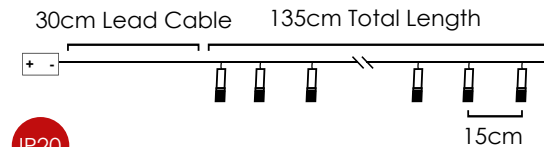

Warm White
Steady mode

10 LEDs

X06101123800770

3xAA / LR6 1.5V* 0.45W

3V / 15mA / 0.045W / 5mm 1/36 pcs