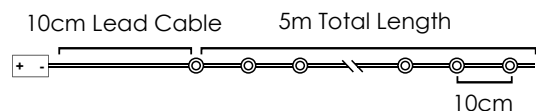

IP20

*Δεν συμπεριλαμβάνονται / Not Included / Není zahrnuto / Не са вклучени