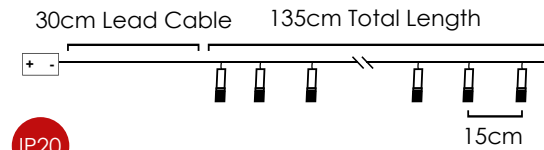

Warm White
Steady mode

10 LEDs

X06101122300870

3xAA / LR6 1.5V* 0.45W

3V / 15mA / 0.045W / 5mm 1/36 pcs

IP20

*Δεν συμπεριλαμβάνονται / Not Included / Není zahrnuto / Не са включени