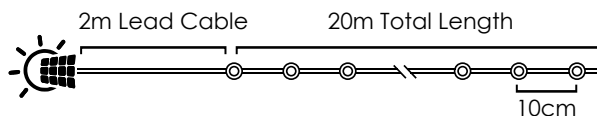

Function mode

IP44