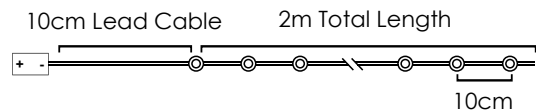

IP20

*Δεν συμπεριλαμβάνονται / Not Included / Není zahrnuto / Не са вклучени

Με μπαταρίες AA / With batteries AA
S baterie AA / С батарея AA

12 LEDs

X011212100125

2xAA / LR6 1.5V* 0.72W

3V / 20mA / 0.06W / mini 5/100 pcs

Steady mode