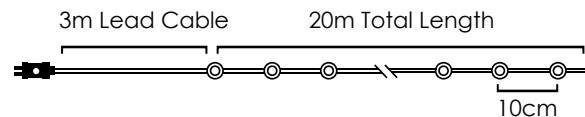

IP44

200 LEDs

X0120015201650

230V AC / 6V DC (600mA) 3.6W

3V / 5mA / 0.015W 8 Functions 1/100 pcs

Function mode