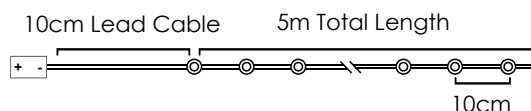

*Δεν συμπεριλαμβάνονται / Not Included / Není zahrnuto / Не са вклучени

Με μπαταρίες AA & Χρονοδιακόπτη / With batteries AA & Timer
S baterie AA a Časový spínač / С батерия AA и Таймер