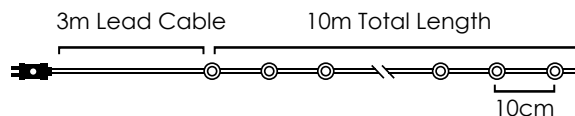

Με αντάπτορα & 8 προγράμματα / With transformer & 8 functions
S adaptérem & 8 funkcemi / С трансформатор & 8 функций

100 LEDs

X0110011201050

⚡ 230V AC / 3V DC (600mA) ⏱ 1.8W

💡 3V / 20mA / 0.06W / mini 📦 8 Functions 📦 1/100 pcs