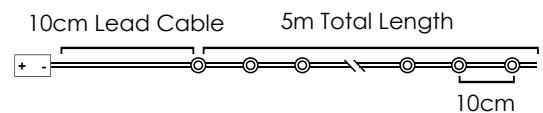

*Δεν συμπεριλαμβάνονται / Not Included / Není zahrnuto / Не са вклучени