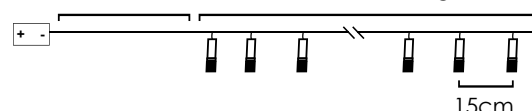

10 LEDs

FMSPEAR10WW2A00590

FMSPEAR10WW2AT00650

3xAA / LR6 1.5V* 0.45W

3V / 15mA / 0.045W / 5mm 1/48 pcs

30cm Lead Cable 135cm Total Length