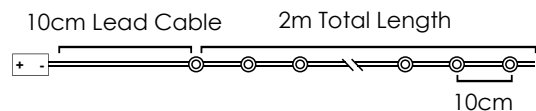

IP20

*Δεν συμπεριλαμβάνονται / Not Included / Není zahrnuto / Не са вклучени

50 LEDs

X015012100240

3xAA / LR6 1.5V* 3W

3V / 20mA / 0.06W / mini 5/100 pcs

Steady mode