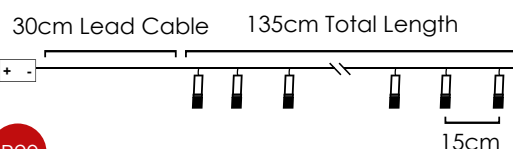

Warm White
Steady mode

10 LEDs

XV10WW2A00550

2xAA / LR6 1.5V* 0.2W

3V / 0.02W / 5mm 1/24 pcs

IP20

*Δεν συμπεριλαμβάνονται / Not Included / Není zahrnuto / Не са включени

A	A	B	C	D	E	F	G	H
H	I	J	K	L	M	T	U	S
M	N	O	P	P	Q	R	R	S
V	W	X	Y	Z	0	1	2	3
6	6	7	8	*	*	*	*	*

Συμπεριλαμβάνονται / Included
Zahrnuto / Включени/включени