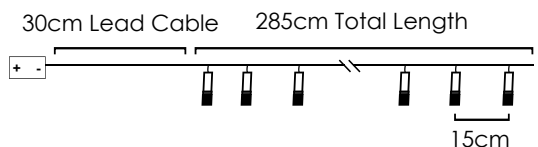

Cool White

Steady mode

20 LEDs

X06202123200280

X06202133200530

3xAA / LR6 1.5V* 0.90W

3V / 15mA / 0.045W / 5mm 1/48 pcs

*Δεν συμπεριλαμβάνονται / Not Included / Není zahrnuto / Не са вклучени

Με μπαταρίες AA, 8 προγράμματα & Τηλεχειριστήριο / With batteries AA, 8 functions & Remote control
S baterie AA, 8 funkcemi a Dálkovým ovládáním / С батерия AA, 8 функций и Дистанционно управление

Μαύρο Καλώδιο / Black Wire / Černý Kabel / Черна Кабел