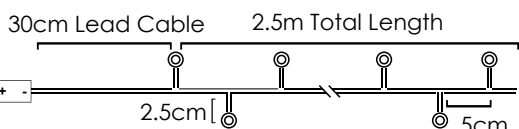

Χάλκινο Καλώδιο / Copper Wire / Měděný Kabel / Медна Жица
Warm White

Με μπαταρίες AA / With batteries AA
S baterie AA / С батарея AA

Με αντάππορα & 8 προγράμματα / With transformer & 8 functions
S adaptérem & 8 funkcemi / С трансформатор & 8 функций

50 LEDs

Steady mode

X0150121700330

IP20

3xAA / LR6 1.5V* 3W

3V / 20mA / 0.06W / mini 5/100 pcs