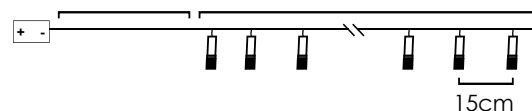

3V / 15mA / 0.045W / 5mm 1/48 pcs

30cm Lead Cable 135cm Total Length

6 ON / 18 OFF
(24hrs cycle)

*Δεν συμπεριλαμβάνονται / Not Included / Není zahrnuto / Не са включени

Warm White

Steady mode

SILVER METAL PINEAPPLE