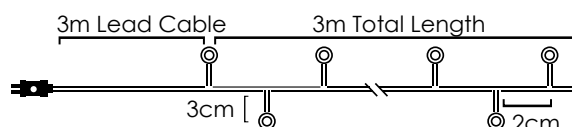

*Δεν συμπεριλαμβάνονται / Not Included / Není zahrnuto / Не са включени

300 LEDs

Function mode

X06300127701650

INPUT OUTPUT IP44

230V AC / 4.5V DC 6W

3V / 15mA / 0.045W / mini 8 Functions 1/36 pcs