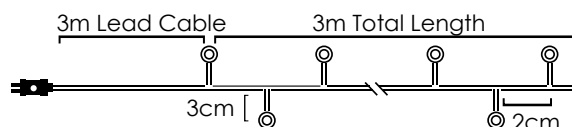

*Δεν συμπεριλαμβάνονται / Not Included / Není zahrnuto / Не са включени

300 LEDs

Function mode

X06300137701650

INPUT OUTPUT IP44

230V AC / 4.5V DC 6W

3V / 15mA / 0.045W / mini 8 Functions 1/36 pcs