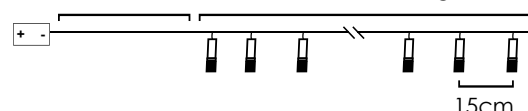

Warm White
Steady mode

10 LEDs

X06101125100580

FMSLEAF10WW2AT00650

6

3xAA / LR6 1.5V* 0.45W

3V / 15mA / 0.045W / 5mm 1/36 pcs

30cm Lead Cable 135cm Total Length