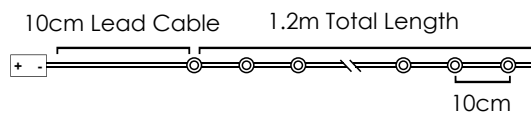

IP20

*Δεν συμπεριλαμβάνονται / Not Included / Není zahrnuto / Не са включени

20 LEDs

X012011300165

2xCR2032 / 3V* 1.2W

3V / 20mA / 0.06W / mini 5/100 pcs

Steady mode