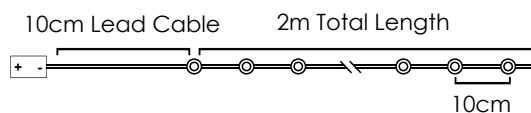

IP44

*Δεν συμπεριλαμβάνονται / Not Included / Není zahrnuto / Не са включени