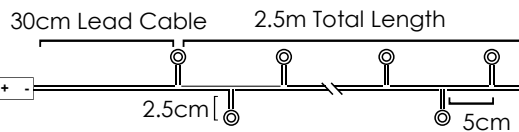

Warm White

Με μπαταρίες AA / With batteries AA
S baterie AA / С батарея AA

Με αντάπτορα & 8 προγράμματα / With transformer & 8 functions
S adaptérem & 8 funkcemi / С трансформатор & 8 функций

50 LEDs

Steady mode

X0150111700330

IP20

3xAA / LR6 1.5V* 3W

3V / 20mA / 0.06W / mini 5/100 pcs