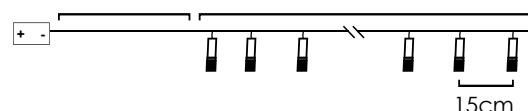

3V / 15mA / 0.045W / 5mm 1/36 pcs

30cm Lead Cable 135cm Total Length

IP20

6

6 ON / 18 OFF
(24hrs cycle)

*Δεν συμπεριλαμβάνονται / Not Included / Není zahrnuto / Не са включени

COPPER METAL LEAF

Warm White
Steady mode