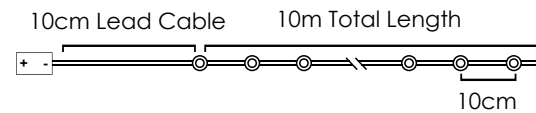

Με μπαταρίες AA & Χρονοδιακόπτη / With batteries AA & Timer
S baterie AA a Časový spínač / С батарея AA и Таймер

100 LEDs

X0110015500540

3xAA / LR6 1.5V* 2.25W

3V / 5mA / 0.015W 5/100 pcs

6 ON / 18 OFF
(24hrs cycle)

Steady mode