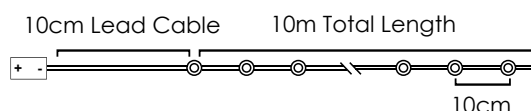

*Δεν συμπεριλαμβάνονται / Not Included / Není zahrnuto / Не са вклучени