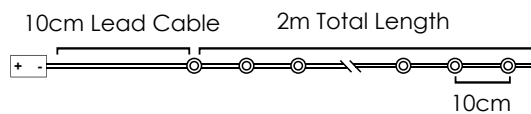

IP20

*Δεν συμπεριλαμβάνονται / Not Included / Není zahrnuto / Не са включени

20 LEDs

X012011600190

2xCR2032 / 3V* 1.2W

3V / 20mA / 0.06W / mini 5/100 pcs

Steady mode