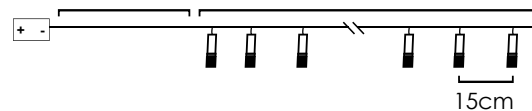

GOLD METAL PINEAPPLE

10 LEDs

X06101125600590

FMGPEAR10WW2AT00650

3xAA / LR6 1.5V* 0.45W

3V / 15mA / 0.045W / 5mm 1/48 pcs

30cm Lead Cable 135cm Total Length

6 ON / 18 OFF
(24hrs cycle)