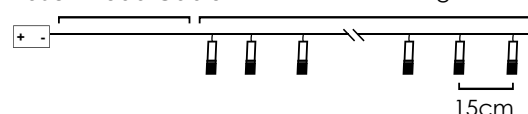

Warm White
Steady mode

10 LEDs

X06101120100750

X06101130100820

3xAA / LR6 1.5V* 0.45W

3V / 15mA / 0.045W / 5mm 1/36 pcs

30cm Lead Cable 135cm Total Length

6 ON / 18 OFF
(24hrs cycle)