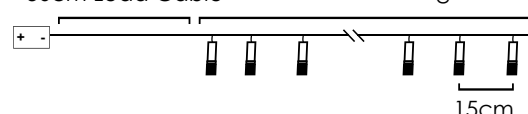

Warm White
Steady mode

10 LEDs

XPGBALL10WW2A00750

XPGBALL10WW2AT00820

3xAA / LR6 1.5V* 0.45W

3V / 15mA / 0.045W / 5mm 1/36 pcs

30cm Lead Cable 135cm Total Length