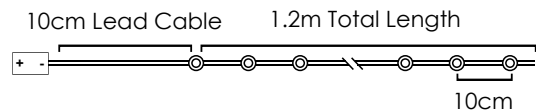

IP20

*Δεν συμπεριλαμβάνονται / Not Included / Není zahrnuto / Не са вклучени

20 LEDs

X012012100150

2xAA / LR6 1.5V* 1.2W

3V / 20mA / 0.06W / mini 5/100 pcs

Steady mode