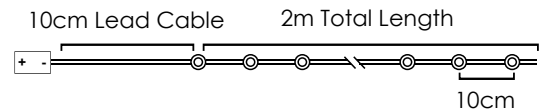

*Δεν συμπεριλαμβάνονται / Not Included / Není zahrnuto / Не са вклучени

50 LEDs

X015015100260

3xAA / LR6 1.5V* 1.125W

3V / 5mA / 0,015W 5/100 pcs