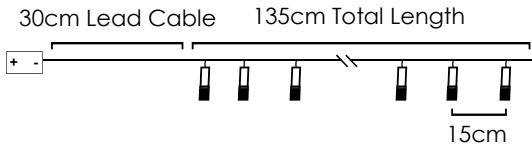

10 LEDs

FMGDIAM10WW2A00690

FMGDIAM10WW2AT00800

3xAA / LR6 1.5V* 0.45W

3V / 15mA / 0.045W / 5mm 1 pc

*Δεν συμπεριλαμβάνονται / Not Included / Není zahrnuto / Не са включени

Warm White

Steady mode