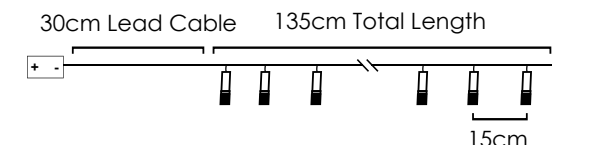

Warm White
Steady mode

10 LEDs

X061011206A00660
XMGSTAR10WW2AT00700

3xAA / LR6 1.5V* 0.45W

3V / 15mA / 0.045W / 5mm

*Δεν συμπεριλαμβάνονται / Not Included / Není zahrnuto / Не са включени