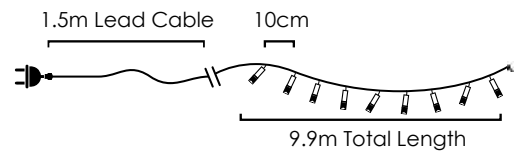

Steady mode

100 LEDs

100WE44R02650

⚡ 220-240V AC ⤴ 6.8W

💡 3V / 20mA / 0.06W / 7mm

🔌 10 sets 📦 1/12pcs