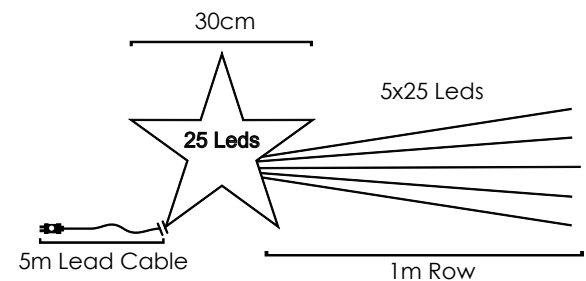

Cool White

Function mode

150 LEDs

X08150222502500

⚡ 230V AC / 4.5V DC (2.7W) ⏱ 2.5W

💡 3V / 20mA / 0.06W / 5mm

📺 8 Functions 📦 1/6 pcs