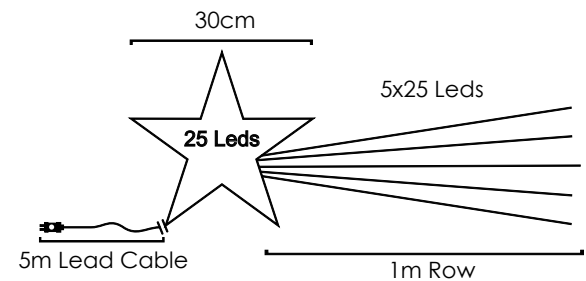

Warm White

Function mode

150 LEDs

X08150122502500

⚡ 230V AC / 4.5V DC (2.7W) ⏱ 2.5W

💡 3V / 20mA / 0.06W / 5mm

📺 8 Functions 📦 1/6 pcs