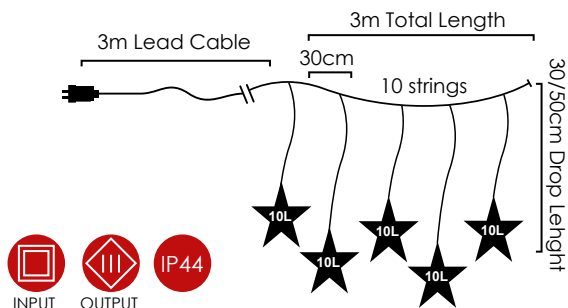

Cool White

Steady mode

PLASTIC STARS ICICLE LIGHTS

100 LEDs

X061002420202150

⚡ 220-240V AC / 31V DC (4.5W) ⏸ 2W

💡 3V / 15mA / 0.045W / 5mm 🔁 3 sets 📦 1/12 pcs

Cool White