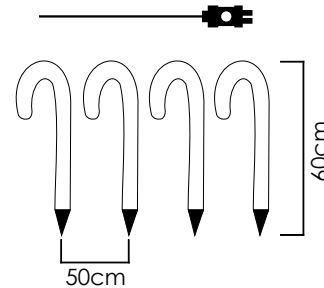

50cm Lead Cable

Warm White

Function mode