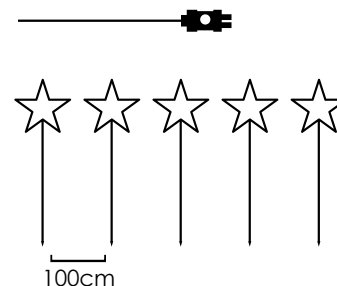

400 LEDs

X08400112504680

⚡ 230V AC / 31V DC (6W) ⚡ 6W

💡 3V / 20mA / 0.06W / 2835

📏 4000xH660mm 📦 8 Functions

📦 1/6 pcs

5m Lead Cable