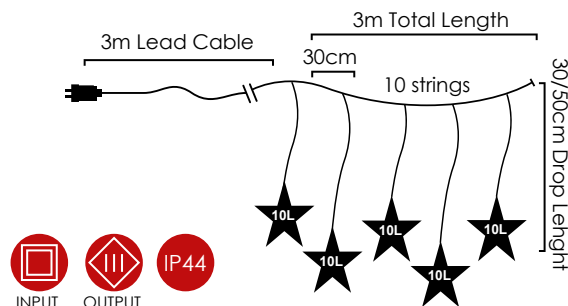

Cool White

Steady mode

PLASTIC STARS ICICLE LIGHTS

100 LEDs

X061002420202150

⚡ 220-240V AC / 31V DC (4.5W) ⏸ 2W

💡 3V / 15mA / 0.045W / 5mm 🔁 3 sets 📦 1/12 pcs

Cool White