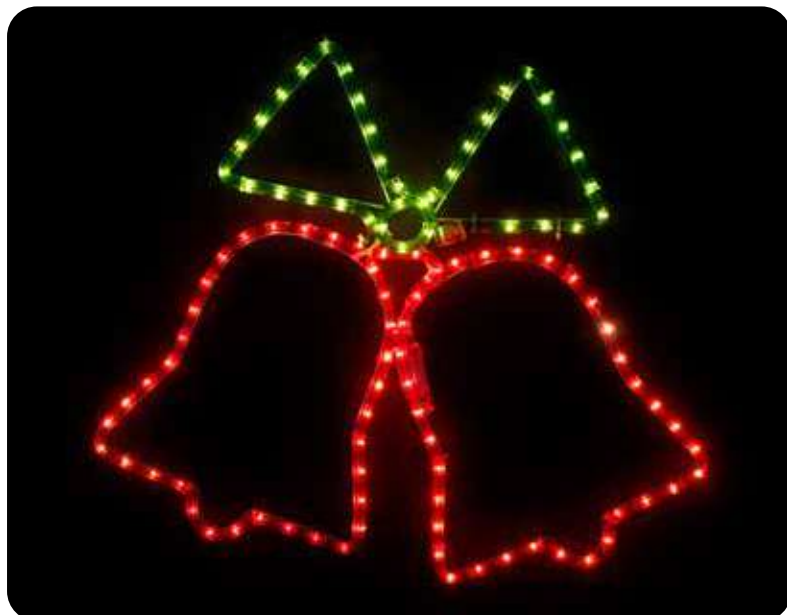

ROPE LIGHTS

METAL DOUBLE BELLS

Red • Green
Flash mode

108 Lights

X08363311202090

⚡ 230V AC ⏰ 16.8W/m (50.4W)

💡 6.5V / 68mA / 0.442W / 3mm

📏 550x550mm 🧶 3m 📦 1/10 pcs

1.5m Lead Cable