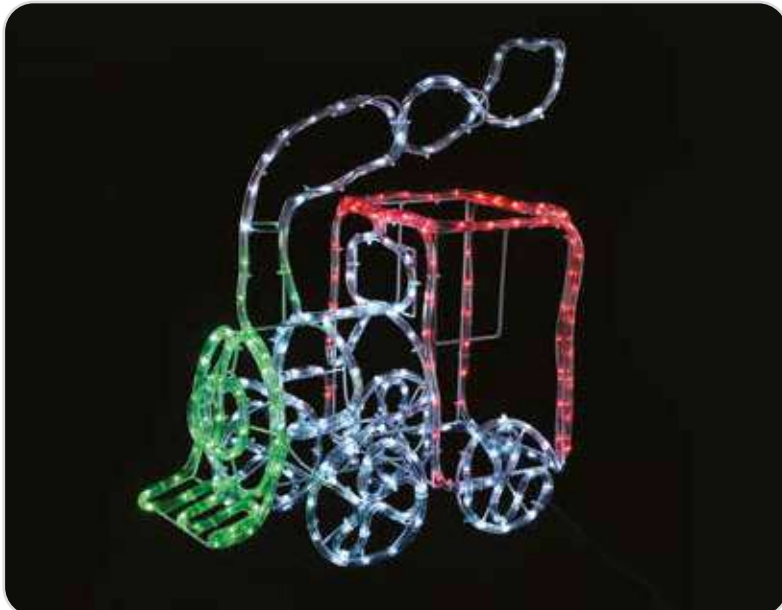

3D METAL TRAIN ENGINE LED

Multicolor

Steady mode

288 LEDs

X08288321705900

⚡ 230V AC ⚡ 4.1W/m (49.2W)

💡 3V / 20mA / 0.06W / 3mm

📏 410x500x210mm 🧶 12m 📦 1 pc

1.5m Lead Cable

Συμπεριλαμβάνονται / Included
Zahrnuto / Включени