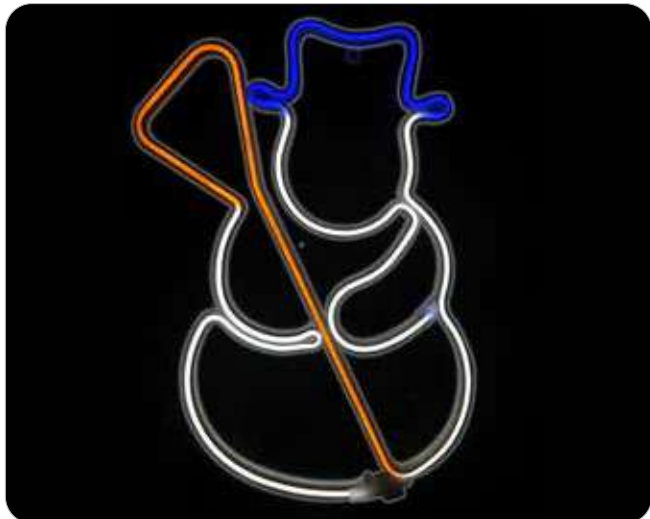

LED NEON ROPE LIGHTS

PLASTIC SNOWMAN

Multicolor (milk tube)

Steady mode

300 LEDs

X083003411002790

⚡ 230V AC ⚡ 6W/m (18W)

💡 3V / 20mA / 0.06W / 2835

📏 370x530mm 🌀 3m 📦 1/10 pcs

1.5m Lead Cable