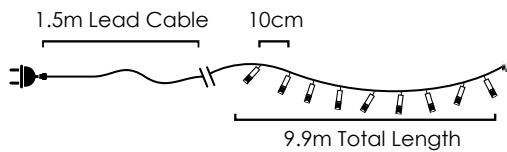

Warm White

Cool White

100 LEDs

100WWE44R02650

⚡ 220-240V AC ⤴ 6.8W

💡 3V / 20mA / 0.06W / 7mm

🔌 10 sets 📦 1/12pcs

Steady mode