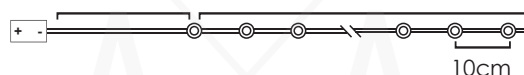

30cm Lead Cable 180cm Total Length