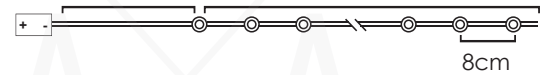

30  
LEDS

**XFPEARL302A**

3xAA / LR6 1.5V\* 1.35W IP20

3V / 15mA / 0.045W / mini 1/48 pcs

STEADY

\*Δεν συμπεριλαμβάνονται / Not Included / Не са включени

30cm Lead Cable 120cm Total Length

WREATH WITH GREEN LEAVES