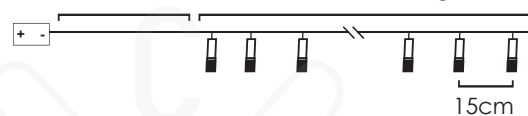

10
LEDS

PINEAPPLE10WW2A

2xAA / LR6 1.5V* 0.2W IP20

3V / 0.02W / 5mm 1/24 pcs

STEADY

*Δεν συμπεριλαμβάνονται / Not Included / Не са включени

30cm Lead Cable 135cm Total Length