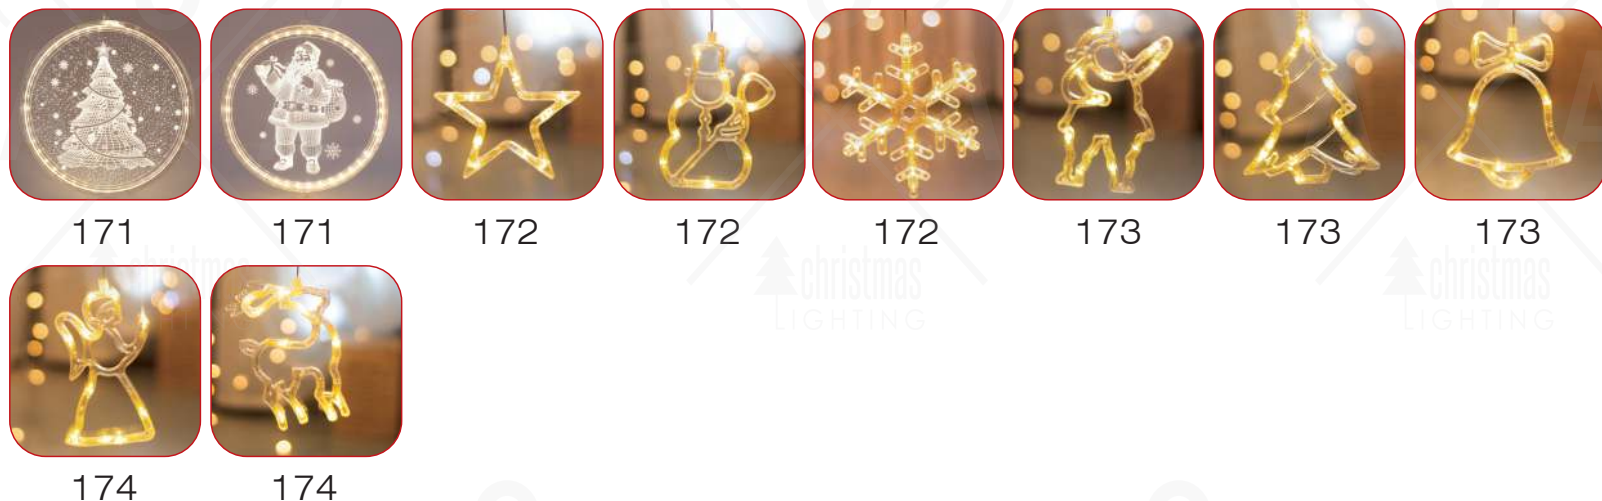

PENDANT (With batteries AA | AAA | USB plug)