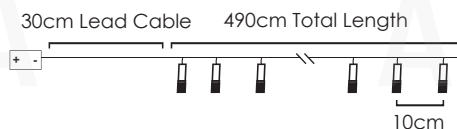

STEADY

*Δεν συμπεριλαμβάνονται / Not Included / Neni zahrnuto / Не са вклучени