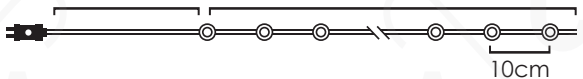

2m Lead Cable 30m Total Length

INPUT OUTPUT