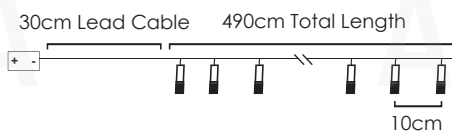

STEADY

*Δεν συμπεριλαμβάνονται / Not Included / Není zahrnuto / Не са вклучени