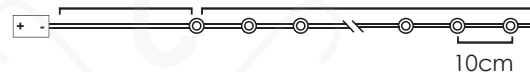

15
LEDS

X07151102

2xAA / LR6 1.5V* 0.9W IP20

3V / 20mA / 0.06W / mini 4/144 pcs

STEADY

*Δεν συμπεριλαμβάνονται / Not Included / Не са включени

30cm Lead Cable 140cm Total Length