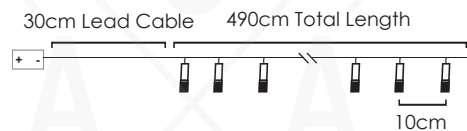

*Δεν συμπεριλαμβάνονται / Not Included / Není zahrnuto / Не са вклучени