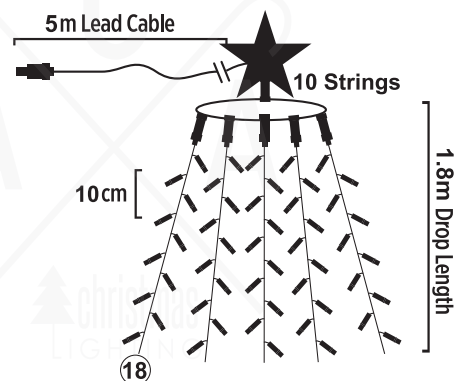

💡 3V / 15mA / 0,045W

📦 1/40 pcs

USB PLUG

8

FUNCTIONS

1xCR2025 / 3V\*

\*Δεν συμπεριλαμβάνονται / Not Included / Не са вклучени

TREE LIGHTS WITH STAR