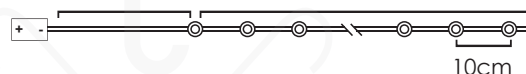

20
LEDS

X13201102

2xAA / LR6 1.5V* 0.2W IP20

3V / 0.01W / mini 4/48 pcs

STEADY

*Δεν συμπεριλαμβάνονται / Not Included / Не са включени

30cm Lead Cable 190 Total Length