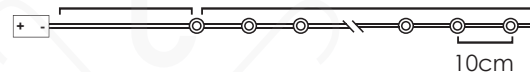

15
LEDS

X07151104

2xAA / LR6 1.5V* 0.9W IP20

3V / 20mA / 0.06W / mini 4/144 pcs

STEADY

*Δεν συμπεριλαμβάνονται / Not Included / Не са включени

30cm Lead Cable 140cm Total Length