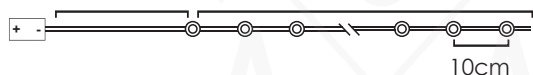

15
LEDS

1 X05151117

3xAA / LR6 1.5V* 0.9W IP20

3V / 20mA / 0.06W / mini 1/24 pcs

*Δεν συμπεριλαμβάνονται / Not Included / Не са включени

STEADY

30cm Lead Cable 150cm Total Length