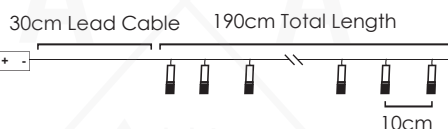

STEADY

*Δεν συμπεριλαμβάνονται / Not Included / Neni zahrnuto / Не са вклучени

50
LEDS

X0650112

2xAA / LR6 1.5V* 2.25W IP20

3V / 15mA / 0.045W / 5mm

4/48 pcs