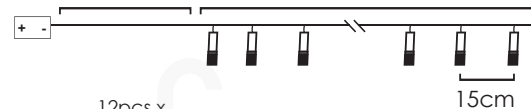

25
LEDS

X05251112

3xAA / LR6 1.5V* 1.5W IP44

3V / 20mA / 0.06W / mini 4/24 pcs

STEADY

*Δεν συμπεριλαμβάνονται / Not Included / Не са включени

30cm Lead Cable 135cm Total Length