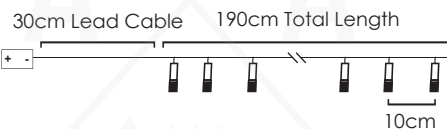

20
LEDS

X0620212

2xAA / LR6 1.5V* 0.9W IP20

3V / 15mA / 0.045W / 5mm

4/48 pcs

STEADY

*Δεν συμπεριλαμβάνονται / Not Included / Není zahrnuto / Не са вклучени

50
LEDS

X0650212

2xAA / LR6 1.5V* 2.25W IP20

3V / 15mA / 0.045W / 5mm

4/48 pcs