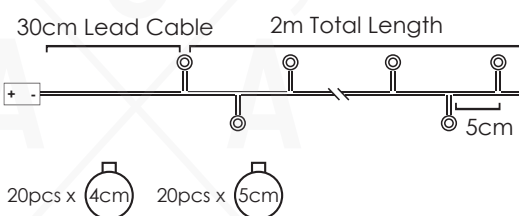

80
LEDS

X068011228

3xAA / LR6 1.5V* 3.6W IP20

3V / 15mA / 0.045W / mini 1/10 pcs

STEADY

*Δεν συμπεριλαμβάνονται / Not Included / Не са включени