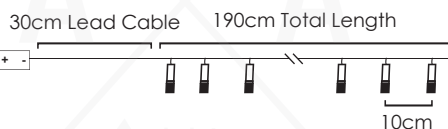

STEADY

*Δεν συμπεριλαμβάνονται / Not Included / Neni zahrnuto / Не са вклучени

50
LEDS

X0650312

2xAA / LR6 1.5V* 2.25W IP20

3V / 15mA / 0.045W / 5mm

4/48 pcs