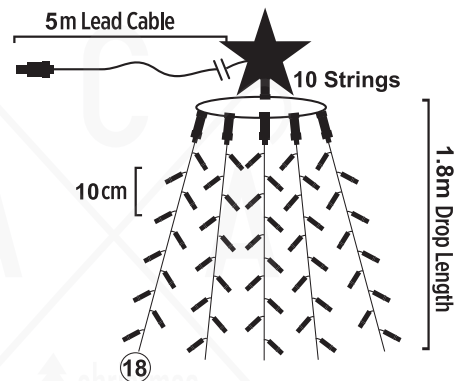

190
LEDS

X041903525

⚡ USB 4.5V DC / 600mA ⚡ 2.4W 💧 IP20

💡 3V / 15mA / 0,045W

📦 1/40 pcs

USB PLUG

8

FUNCTIONS

1xCR2025 / 3V*

*Δεν συμπεριλαμβάνονται / Not Included / Не са вклучени

Το Χριστουγεννιάτικο δένδρο δεν πωλείται
The Christmas tree is not for sale
Елχата не се продава