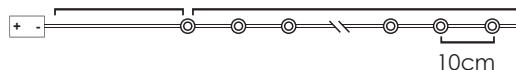

new

14
LEDS

X05141122

2xAA / LR6 1.5V* 0.84W IP20

3v / 0.02A 1/24 pcs

STEADY

*Δεν συμπεριλαμβάνονται / Not Included / Не са включени

30cm Lead Cable 120cm Total Length