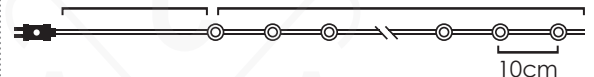

2m Lead Cable 30m Total Length

INPUT OUTPUT

8  
FUNCTIONS

300  
LEDS

X0430022261

220-240V AC / 31V DC 3.6W IP44

3V / 15mA / 0.045W 1/50 pcs

2m Lead Cable 30m Total Length