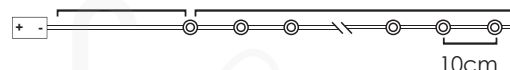

30cm Lead Cable 180cm Total Length