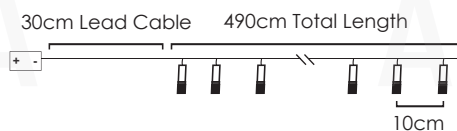

STEADY

*Δεν συμπεριλαμβάνονται / Not Included / Neni zahrnuto / Не са вклучени