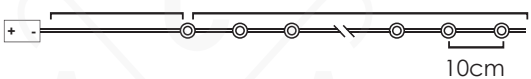

100
LEDS

X0410011262

3xAA / LR6 1.5V* 2.4W IP44

3V / 15mA / 0.045W 1/100 pcs

30cm Lead Cable 10m Total Length