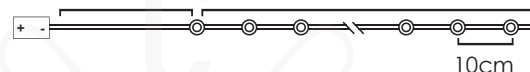

20
LEDS

XK20WW2A

2xAA / LR6 1.5V* 1.2W IP20

3V / 0.06W / mini 1/24 pcs

STEADY

*Δεν συμπεριλαμβάνονται / Not Included / Не са включени

30cm Lead Cable 180cm Total Length