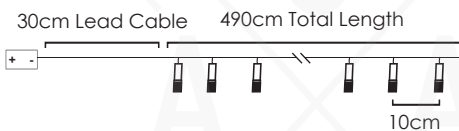

50
LEDS

X0650134

3xAA / LR6 1.5V* 2.25W IP44

3V / 15mA / 0.045W / 5mm

4/48 pcs

8
FUNCTIONS

WARM
WHITE

6

*Δεν συμπεριλαμβάνονται / Not Included / Není zahrnuto / Не са вклучени

50
LEDS

X0650234

3xAA / LR6 1.5V* 2.25W IP44

3V / 15mA / 0.045W / 5mm

4/48 pcs

8
FUNCTIONS

COOL
WHITE

6