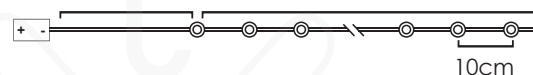

# LED DECORATIVE

**LED ΔΙΑΚΟΣΜΗΤΙΚΑ**  
LED DECORATIVE  
ΛΕΔ ΔΕΚΟΡΑΤΙΒΗ

WARM  
WHITE

LED GINGERBREAD CANDY HOUSE

new

4  
LEDS

**X0358**

220-240V AC / 4.5V DC\* - 3xAA / LR6 1.5V\*