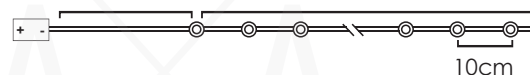

15
LEDS

X07151101

2xAA / LR6 1.5V* 0.9W IP20

3V / 20mA / 0.06W / mini 4/144 pcs

STEADY

*Δεν συμπεριλαμβάνονται / Not Included / Не са включени

30cm Lead Cable 140cm Total Length