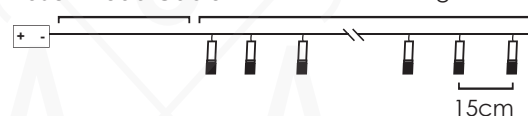

\*Δεν συμπεριλαμβάνονται / Not Included / Не са включени

30cm Lead Cable 135cm Total Length

METAL PINEAPPLE

10  
LEDS

**PINEAPPLE10WW2A**

2xAA / LR6 1.5V\* 0.2W IP20

3V / 0.02W / 5mm 1/24 pcs

STEADY