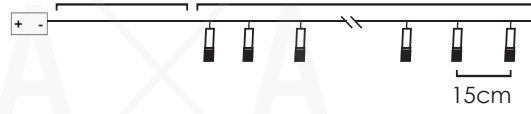

STEADY

\*Δεν συμπεριλαμβάνονται / Not Included / Не са включени

30cm Lead Cable 135cm Total Length

COOL  
WHITE

SILICON YELLOW SUN

10  
LEDS

**FPSUN10WW2A**

**FPSUN10WW2AT**