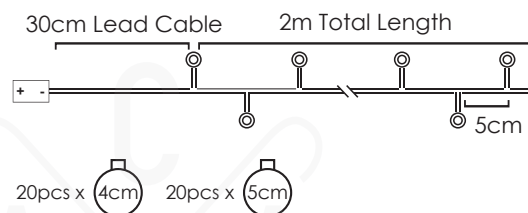

80
LEDS

X068011229

3xAA / LR6 1.5V* 3.6W IP20

3V / 15mA / 0.045W / mini 1/10 pcs

STEADY

*Δεν συμπεριλαμβάνονται / Not Included / Не са включени