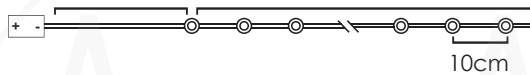

- 100
  LEDS
- STEADY
- 6

X01100615
3xAA / LR6 1.5V* 2.25W IP44
3V / 5mA / 0.015W 5/100 pcs

10cm Lead Cable 10m Total Length