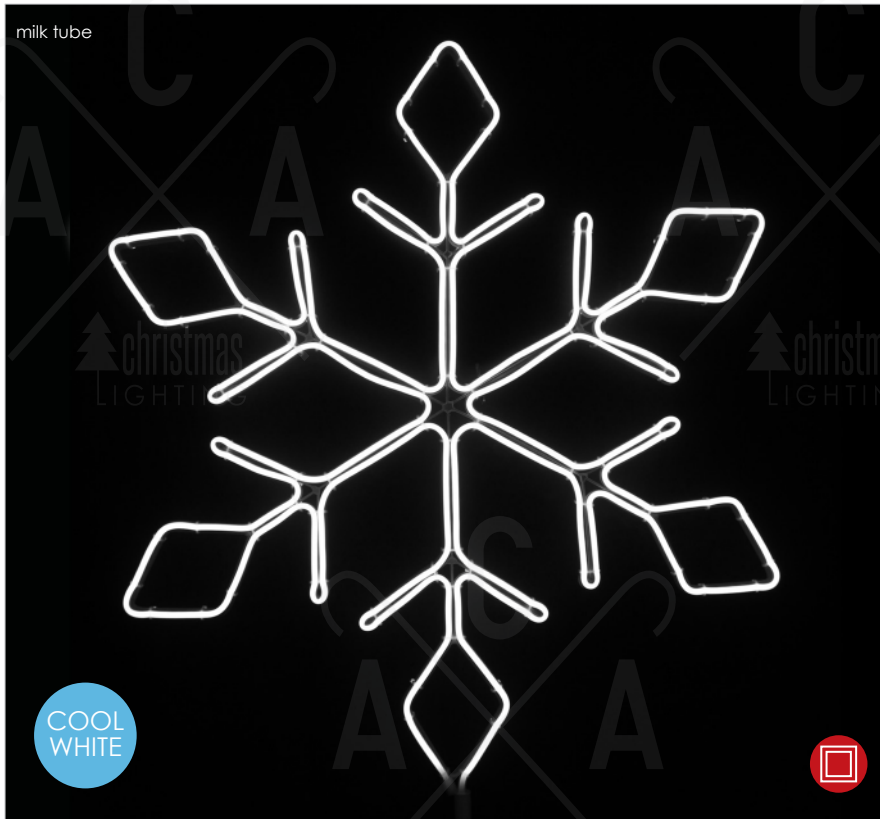

IP44

mm 660x575mm 📏 6m 📦 1/10 pcs

STEADY

1.5m Lead Cable

METAL SNOWFLAKE

600
LEDS

X0860024111

⚡ 230V AC ⚡ 6W/m (36W)