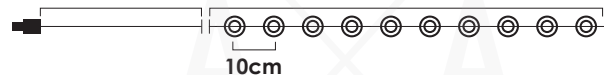

alexa Google Assistant Tmall Genie

Mi AI DuSmart Yandex Alice

100
LEDS

X04100371

⚡ USB 4.5V DC / 600mA ⚡ 2W

💡 3V / 20mA / 0.06W / 2mm

IP44

📦 1/40 pcs

3m Total Length

10m Total Length