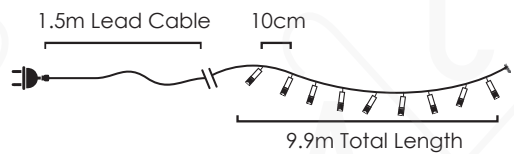

100
LEDS

100WE44R

⚡ 220-240V AC ⤴ 6.8W

💡 3V / 20mA / 0.06W / 7mm

📦 20 sets 1/12pcs

IP44

STEADY