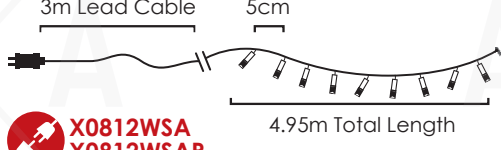

IP44

FLASH

🔌 **X0812WSA**
X0812WSAR

100
LEDS

100WWE44TG

⚡ 220-240V AC / 31V DC (3.6W) ⚡ 0.78W

💡 3V / 20mA / 0.06W / 3mm

🔗 6 sets 📦 1/24 pcs