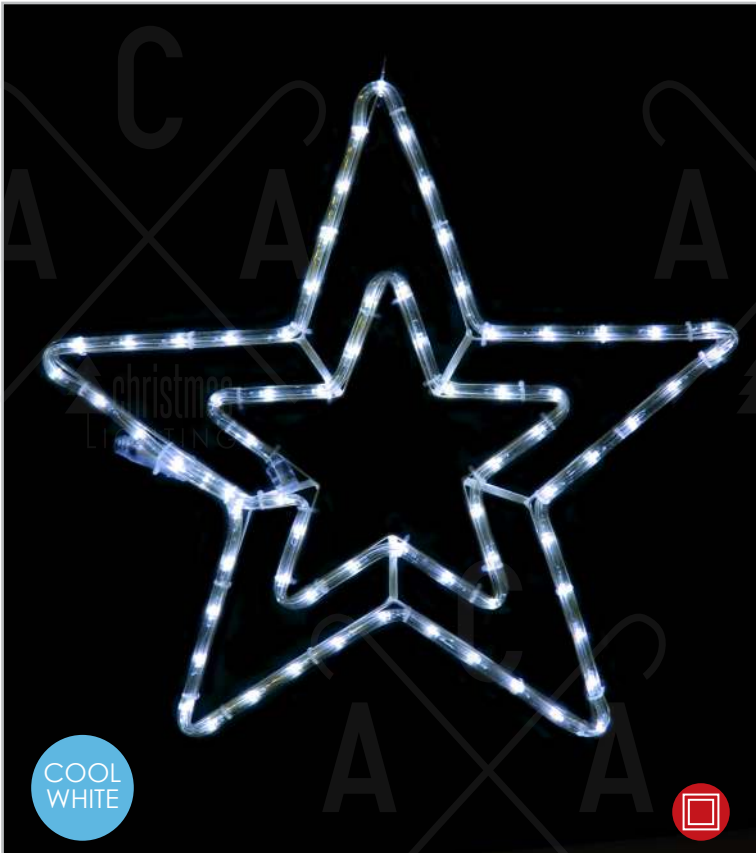

1. METAL DOUBLE STAR LED

2. METAL DOUBLE STAR LED

3. METAL DOUBLE STAR LED

60
LEDS

1 X08182116

⚡ 230V AC ⏱ 4.1W/m (12.3W)

💡 3V / 20mA / 0.06W / 3mm

IP44