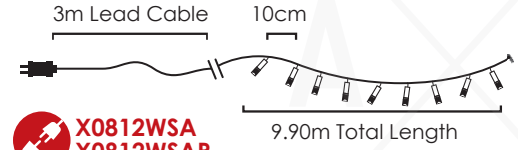

IP44

STEADY

🔌 **X0812WSA**
X0812WSAR
max 15 sets

100
LEDS

100WWE44TGL

⚡ 220-240V AC / 31V DC (6W) ⚡ 0.78W

💡 3V / 20mA / 0.06W / 3mm

🔗 6 sets 📦 1/24 pcs