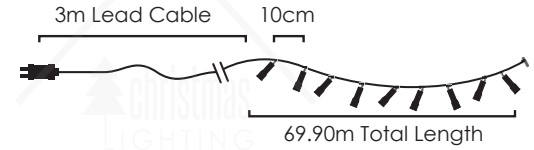

IP44

FLASH

🔌 **X0812WSA**
X0812WSAR

700
LEDS

X08700114

⚡ 220-240V AC / 31V DC (6W) ⚡ 5.6W

💡 3V / 20mA / 0.06W / 5mm

📦 1/4 pcs