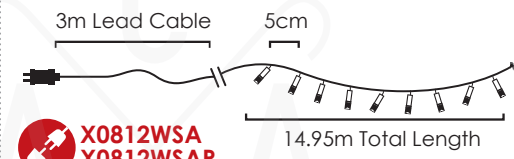

STEADY

X0812WSA
X0812WSAR
max 4 sets