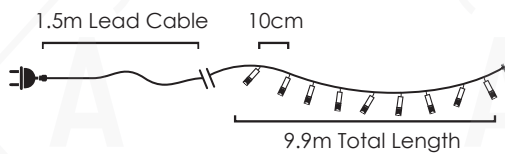

WARM
WHITE

INPUT

COOL
WHITE

INPUT

100
LEDS

100WWE44R

IP44

X081001314

IP65

new

⚡ 220-240V AC ⤴ 6.8W

💡 3V / 20mA / 0.06W / 7mm

📦 20 sets 1/12pcs

STEADY