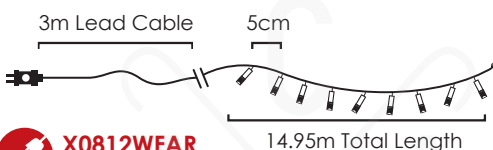

8
FUNCTIONS

🔗 X0812WFAR
X0812WFAB

700
LEDS

X08700112

⚡ 220-240V AC / 31V DC (6W) ⚡ 5.6W

💡 3V / 20mA / 0.06W / 3mm

📦 1/6 pcs

IP44