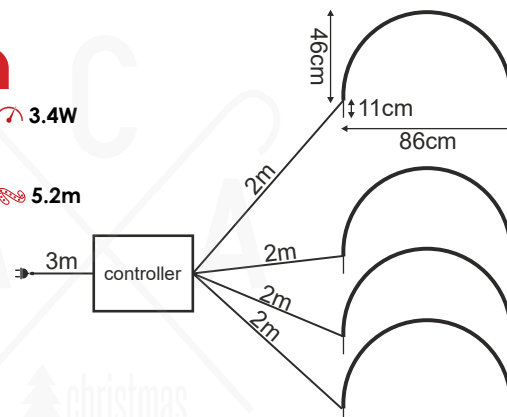

PLASTIC 4 GARDEN CANDY CANES

40
LIGHTS

X13401413

⚡ 230V AC / 4.5V DC (2.7W) ⌚ 2.7W

💡 3V / 20mA / 0.06W / 3mm

📏 1500xH600xØ25mm 📦 1/12 pcs

IP44

50cm Lead Cable