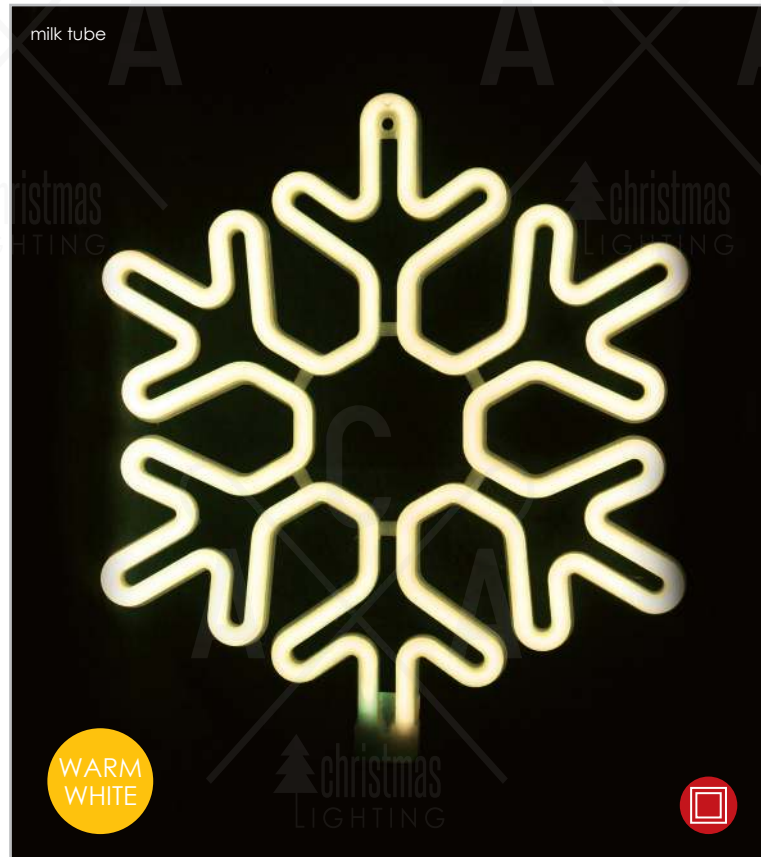

2. PLASTIC SNOWFLAKE