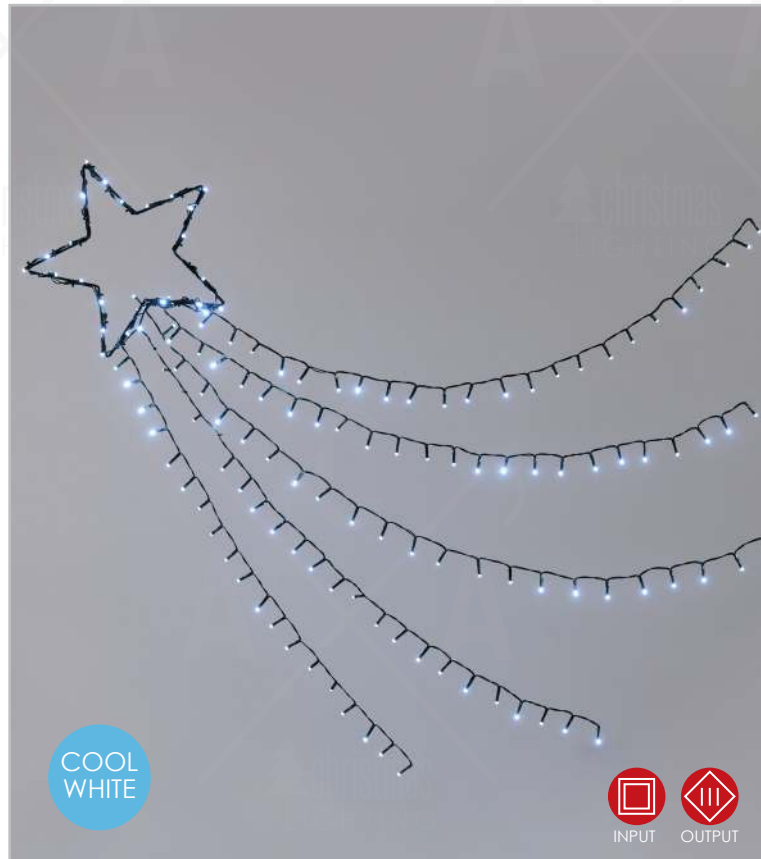

💡 3V / 20mA / 0.06W / 2835

📏 400x400mm 📦 3m 📦 1/10 pcs

STEADY 1.5m Lead Cable

1. METAL SHOOTING STAR

2. METAL SHOOTING STAR

3. METAL PENDANT CHRISTMAS TREE LED

150
LEDS

1 X081501225