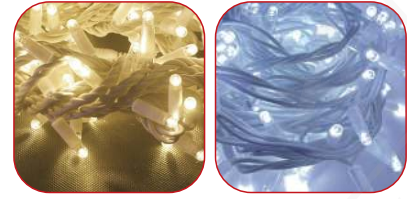

LED STRING LIGHTS

Black rubber cable

20

20

21

21

White rubber cable

22