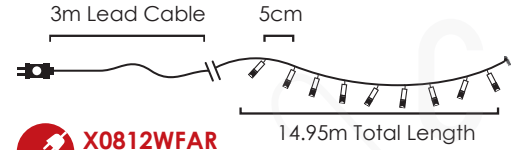

8
FUNCTIONS

🔧 **X0812WFA**
X0812WFB

100
LEDS

100WE44TC

⚡ 220-240V AC / 31V DC (6W) ⚡ 0.78W
💡 3V / 20mA / 0.06W / 3mm

🔗 6 sets 📦 1/24 pcs

IP44