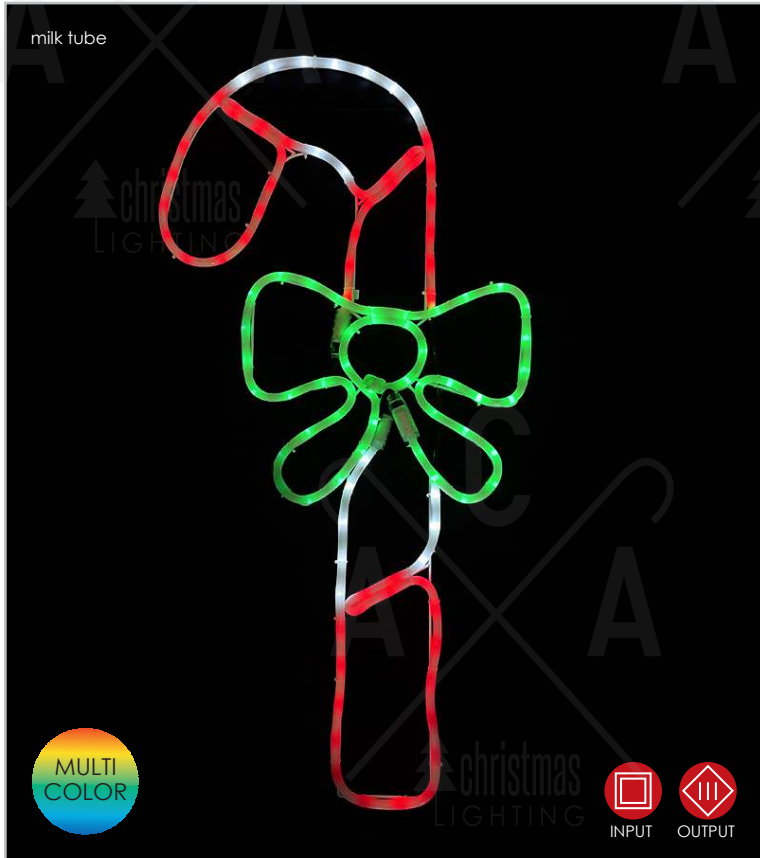

IP44

📏 410xH460mm 📏 3m 📦 1/10 pcs

STEADY

1.5m Lead Cable

1. METAL PENDANT CANDY CANE WITH BOW

2. METAL MISTLETOE

3. METAL PENDANT SOCK WITH PRESENT

120
LEDS