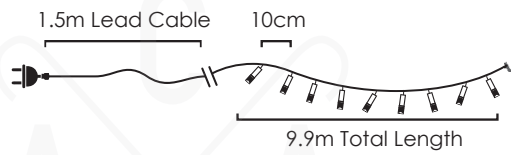

100
LEDS

X08100234

⚡ 220-240V AC ⤴ 6.8W

💡 3V / 20mA / 0.06W / 7mm

📦 20 sets 1/12pcs

IP44

FLASH