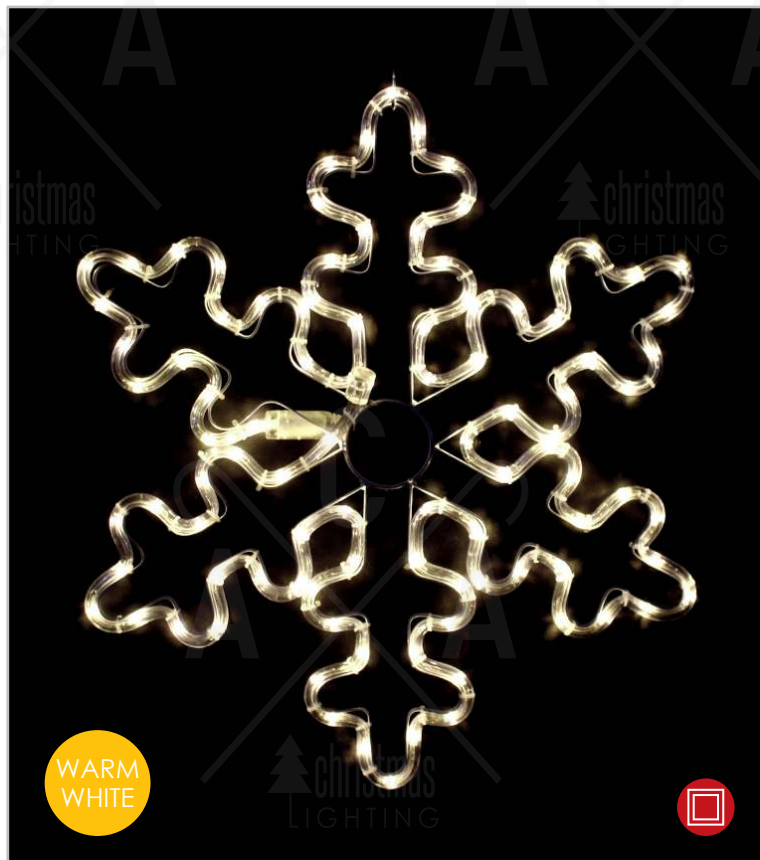

2. METAL SNOWFLAKE LED

WARM
WHITE