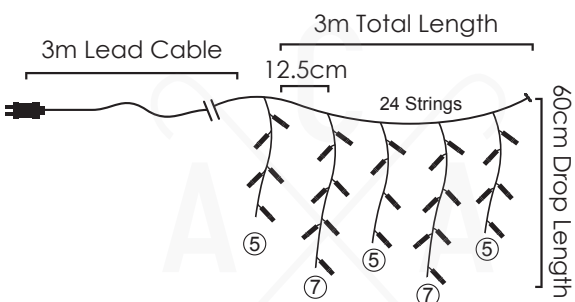

144
LEADS

X08144224

⚡ 220-240V AC / 31V DC (6W) ⏸ 3.2W

💡 3V / 20mA / 0.06W / 5mm 📦 1/24pcs

IP44

FLASH