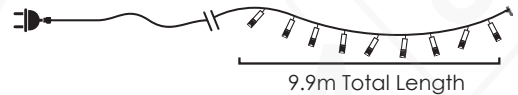

LED ΛΑΜΠΑΚΙΑ ΣΕ ΣΕΙΡΑ
LED STRING LIGHTS
СВЕТОДИОДНА СТРУННА СВЕΤΛΙΝΑ

ΜΑΥΡΟ ΚΑΟΥΤΣΟΥΚ ΚΑΛΩΔΙΟ
BLACK RUBBER CABLE

BLUE

INPUT

RED

INPUT

christmas
LIGHTING

christmas
LIGHTING

100
LEDS

X08100631

⚡ 220-240V AC ⏩ 6.8W

💡 3V / 20mA / 0.06W / 7mm

🔌 20 sets 📦 1/12pcs

1.5m Lead Cable 10cm

9.9m Total Length

IP44

STEADY

100
LEDS

X08100431

⚡ 220-240V AC ⏩ 6.8W

💡 2V / 20mA / 0.04W / 7mm

🔌 20 sets 📦 1/12pcs

1.5m Lead Cable 10cm

9.9m Total Length

IP44

STEADY

christmas
LIGHTING

christmas
LIGHTING

christmas
LIGHTING