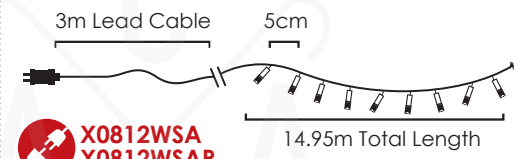

STEADY

X0812WSA
X0812WSAR
max 4 sets