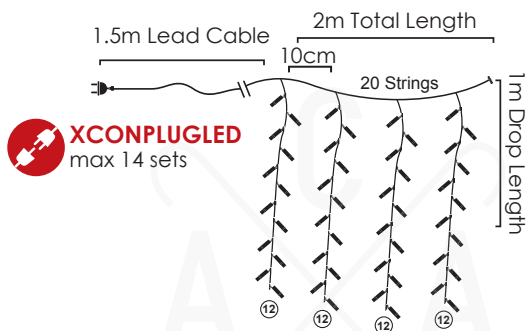

WARM
WHITE

COOL
WHITE

240
LEDS

X08240131

IP44

X08240131N

IP65

⚡ 220-240V AC ⚡ 17W

💡 3V / 20mA / 0.06W / 7mm

🔌 20 Sets 📦 1/4pcs

STEADY