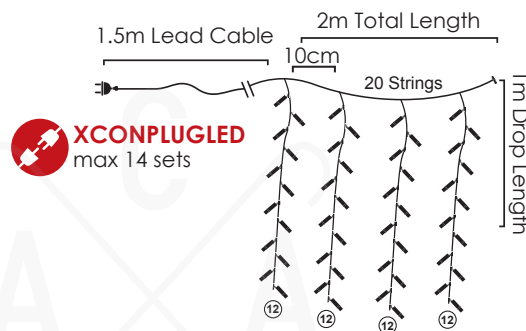

240
LEDS

X08240231

IP44

X08240231N

IP65

⚡ 220-240V AC ⚡ 17W

💡 3V / 20mA / 0.06W / 7mm

🔌 20 Sets 📦 1/4pcs

STEADY