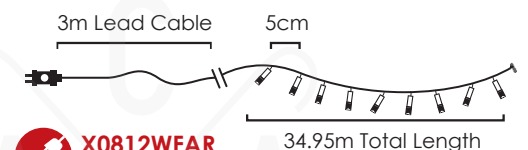

8
FUNCTIONS

🔗 X0812WFAR
X0812WFAB