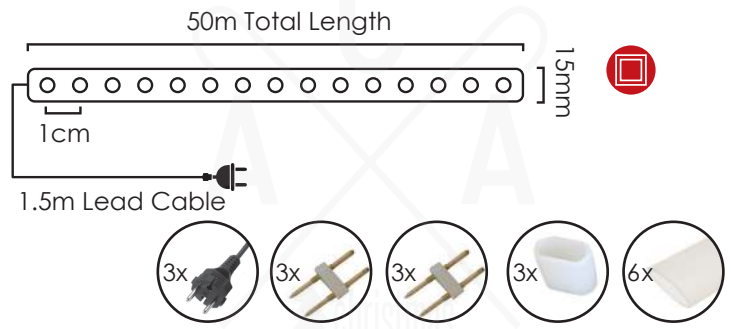

100
LEDs/m

⚡ 230V AC ⚡ 6W/m (300W)
 💡 3V (RED: 2V) / 20mA / 0.06W (RED: 0.04W) / 7mm
 📦 1 pc (50m)

IP44

STEADY

✂️ Κόβεται ανά 1μ. / Cut every 1m / Реже се през 1м.

Συμπεριλαμβάνονται / Included / Включени

Led Neon Φωτοσωλήνες / LED Neon Rope Lights
LED Neon Светещ Маркуч