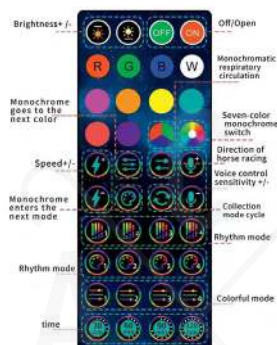

STEADY

LED ΧΤΑΠΟΔΙ
LED OCTOPUS
ΛΕΔ ΟΚΤΟΠΟΔ

new

MAGIC COLORFUL OCTOPUS LIGHTS

216 LEDs
18 LEDs x12 LINES

IP44

X132163424

220-240V AC / 5V DC (10W) 10W