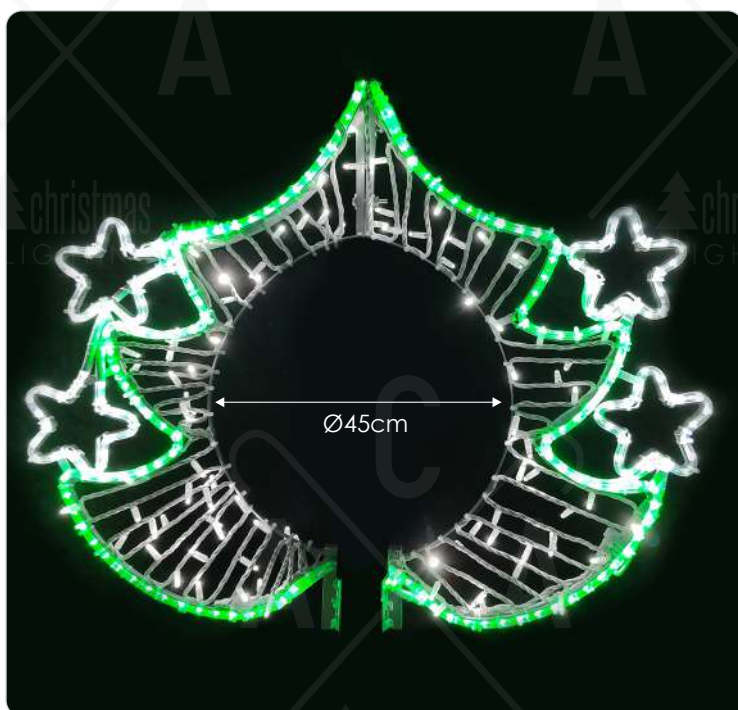

📦 1 pc

1.5m Lead

IP65

STEADY

Street pole

Street hanging

Connectable

UV
 PROTECTION

252 cool white rope LED lights
 216 blue LED string lights
 160 blue LED string lights

METAL POLE HEAD CHRISTMAS TREE

378
LEDS

X1737825114

⚡ 230V AC ⏱ 4.4W/m (39W)

💡 3V / 20mA / 0.06W / 3mm • 5MM

📏 930xH850mm (4 rope - 3.2m string)