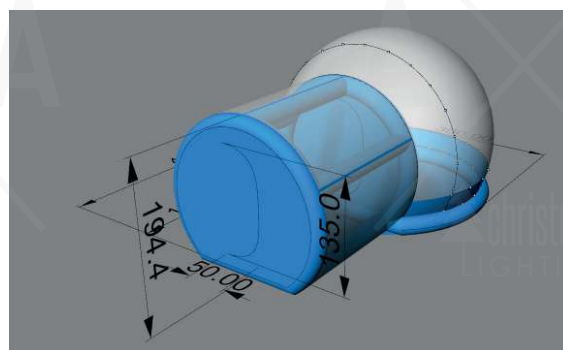

CUSTOM MADE INFLATABLE SNOW GLOBE

X0733

⚡ 220-240V / 30Hz (Air Blower)

⌚ 1200W (Air Blower) IP24

3000x3000mm

2m Lead Cable

Συμπεριλαμβάνονται / Included / Включени

⚠ Δεν συμπεριλαμβάνεται ο μουσαμάς
Canvas not included