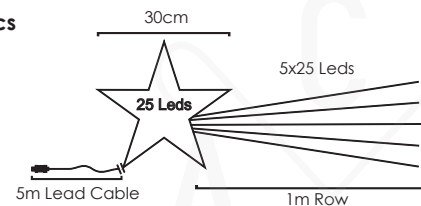

150
LEDS

2 X081502225

⚡ 230V AC / 4.5V DC (2.7W) ⏸ 2.5W

💡 3V / 20mA / 0.06W / 5mm

📦 1/6 pcs

IP44

8
FUNCTIONS