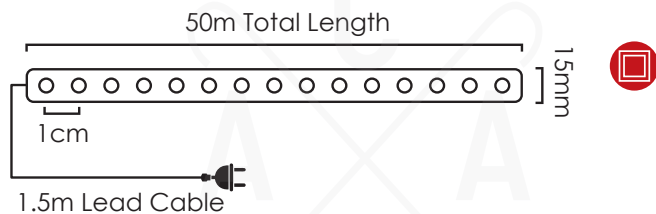

Συμπεριλαμβάνονται / Included / Включени