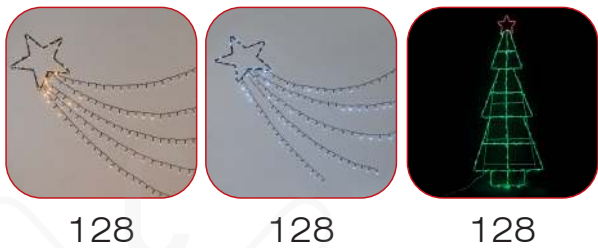

LED STRING LIGHTS MOTIFS