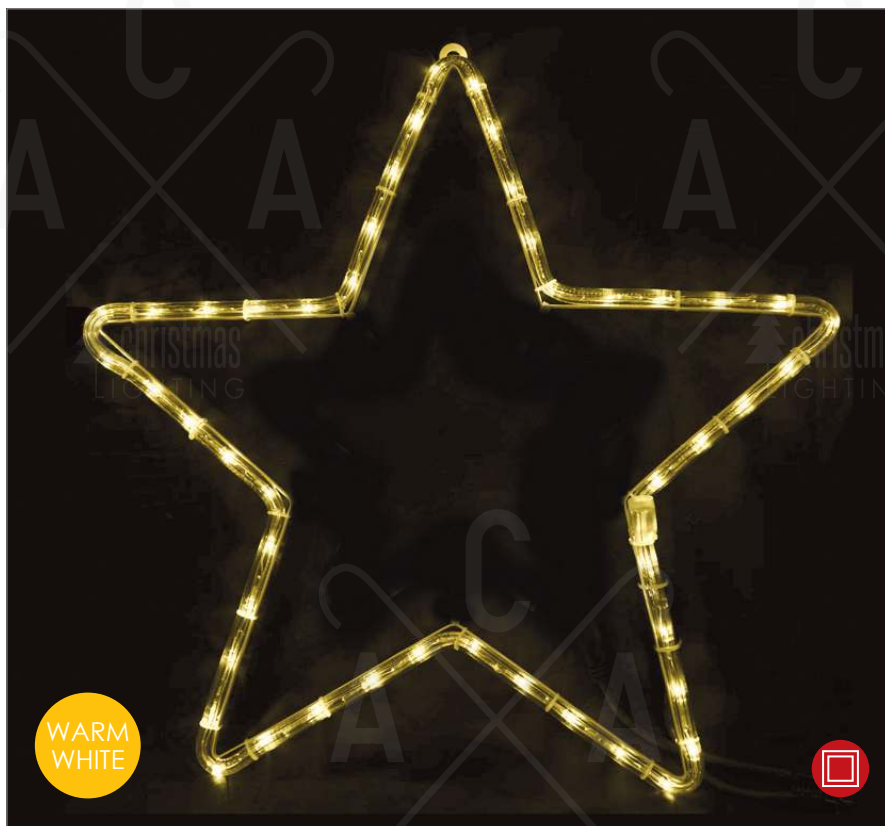

METAL STAR

36
LIGHTS

X08361265

⚡ 230V AC ⏱ 16.8W

💡 6.5V / 68mA / 0.442W / 3mm

📏 280xH280mm 🧶 1m 📦 1/10 pcs

IP20

STEADY

1.5m Lead

WARM
WHITE