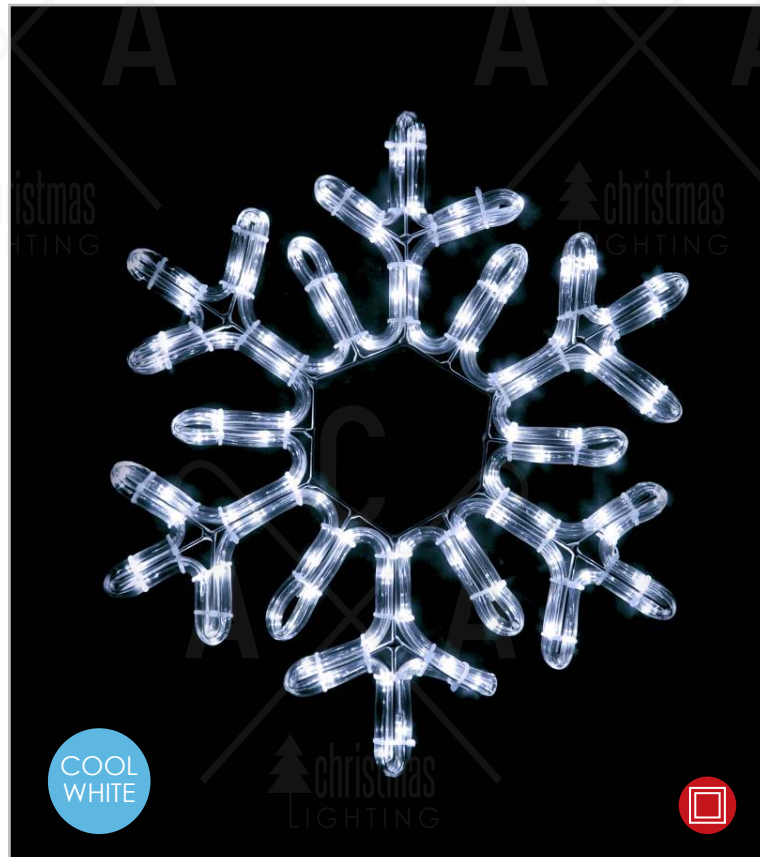

IP44

📏 470xH490mm 🧶 3m 📦 1/10 pcs

STEADY

1.5m Lead Cable

1. METAL SNOWFLAKE LED

WARM
WHITE

2. METAL SNOWFLAKE LED

COOL
WHITE