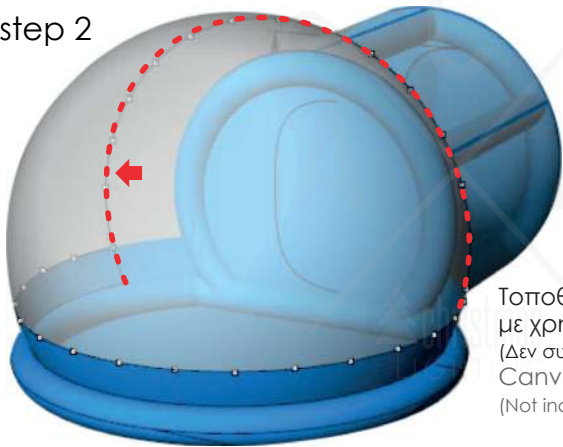

Εκτύπωση σε **αποσπώμενο** μουσαμά εικόνα & κείμενο της επιλογής σας, διαστάσεων 199x278cm. Ο μουσαμάς διαθέτει φερμουάρ τύπου "velcro" για εύκολη είσοδο/έξοδο.

Print on **removable** canvas image & text of your choice, dimensions 199x278cm. The canvas has a zipper like "velcro" for easy entry/exit.

step 2