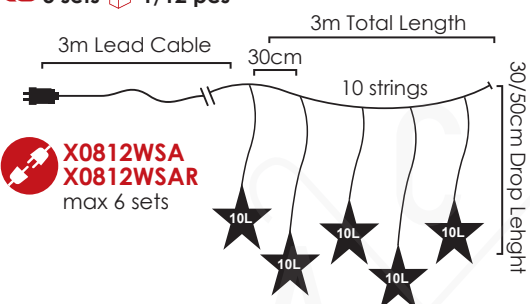

STEADY

🔌 X0812WSA
X0812WSAR
max 6 sets