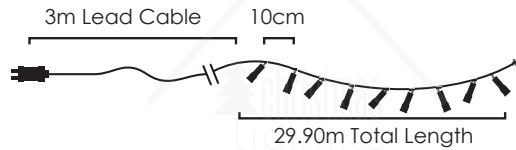

IP44

8
FUNCTIONS

🔌 **X0812WFAR**
X0812WFAB

300
LEDS

X08300114

⚡ 220-240V AC / 31V DC (6W) ⚡ 6W

💡 3V / 20mA / 0.06W / 5mm

📦 1/12 pcs