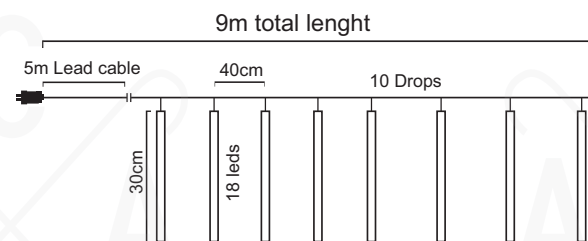

180
LEDS

X06180245

⚡ 220-240V AC / 5V DC (3.6W) ⏸ 2.4W

💡 3V / 15mA / 0.045W / 2835

🔗 3 sets 📦 1/50 pcs

IP44

FLASH