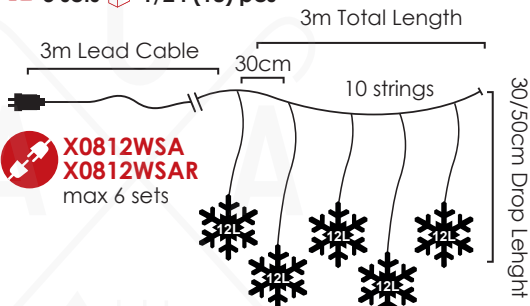

STEADY

🔌 X0812WSA
X0812WSAR
max 6 sets