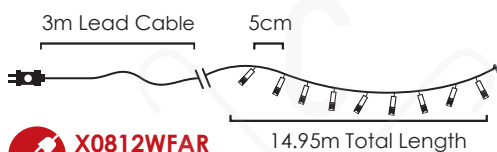

8
FUNCTIONS

X0812WFAR
X0812WFAB

700
LEDS

X08700212

⚡ 220-240V AC / 31V DC (6W) ⤴ 5.6W
💡 3V / 20mA / 0.06W / 3mm 📦 1/6 pcs

IP44