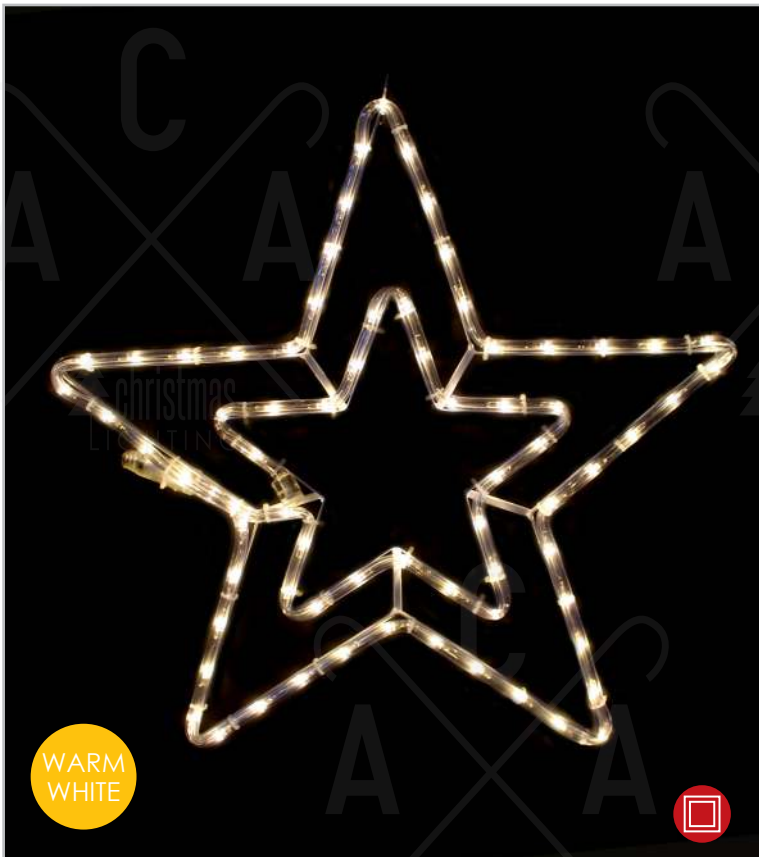

3. METAL DOUBLE STAR LED

WARM
WHITE

48 LEDS	1	X08481215	IP44
	1	X08481215N	IP65 new
⚡ 230V AC ⏩ 4.1W/m (8.2W) 💡 3V / 20mA / 0.06W / 3mm 📏 550x550mm 🧶 2m 📦 1/10 pcs			
STEADY	1.5m Lead Cable		
48 LEDS	2	X08482215	
	⚡ 230V AC ⏩ 4.1W/m (8.2W) 💡 3V / 20mA / 0.06W / 3mm 📏 550x550mm 🧶 2m 📦 1/10 pcs		
IP44			
STEADY	1.5m Lead Cable		
60 LEDS	3	X081811116	IP44
	3	X081811116N	IP65 new
⚡ 230V AC ⏩ 4.1W/m (12.3W) 💡 3V / 20mA / 0.06W / 3mm 📏 460x460mm 🧶 2.5m 📦 1/10 pcs			
STEADY	1.5m Lead Cable