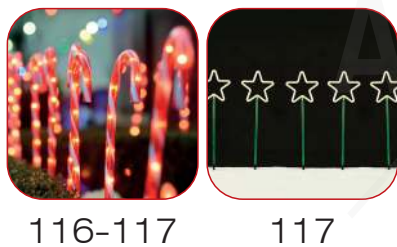

With transformer

99

99

MOTIFS

LED ROPE LIGHTS

MOTIFS

LED MOTIFS

ROPE LIGHT MOTIF