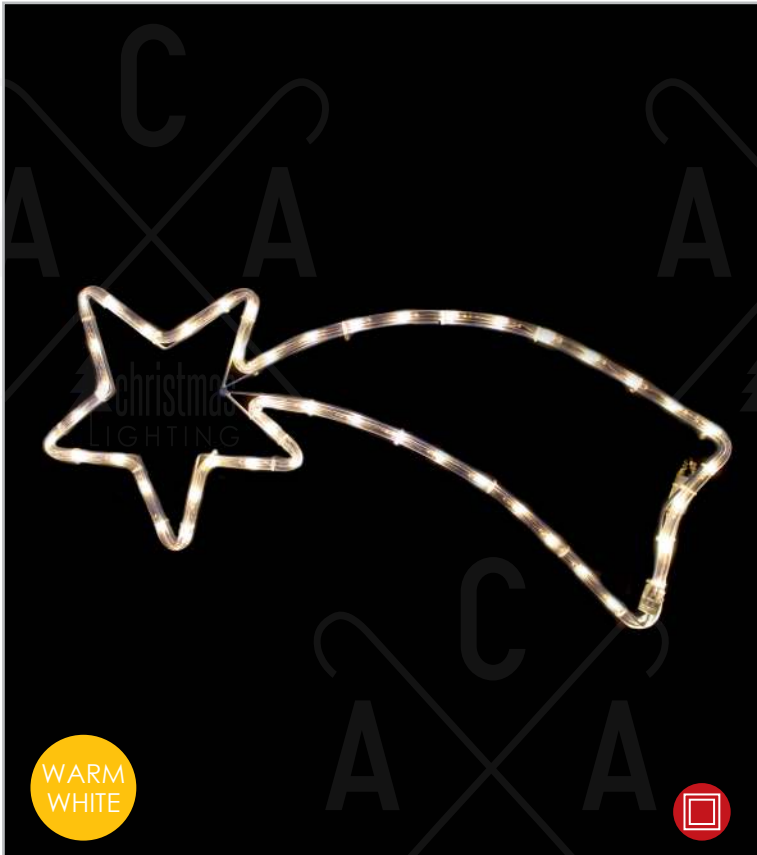

📏 550x550mm 📏 3m 📦 1/10 pcs

FLASH

1.5m Lead Cable

1. METAL 3 STAR LED

WARM
WHITE

2. METAL 3 STAR LED

COOL
WHITE

3. METAL COMET LED