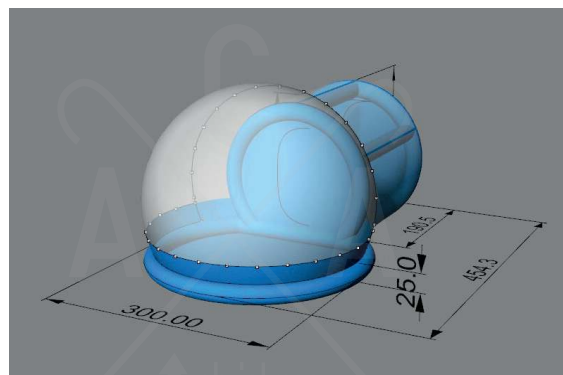

CUSTOM MADE INFLATABLE SNOW GLOBE

X0733

⚡ 220-240V / 30Hz (Air Blower)

⌚ 1200W (Air Blower) IP24

3000x3000mm

2m Lead Cable

Συμπεριλαμβάνονται / Included / Включени

⚠ Δεν συμπεριλαμβάνεται ο μουσαμάς
Canvas not included