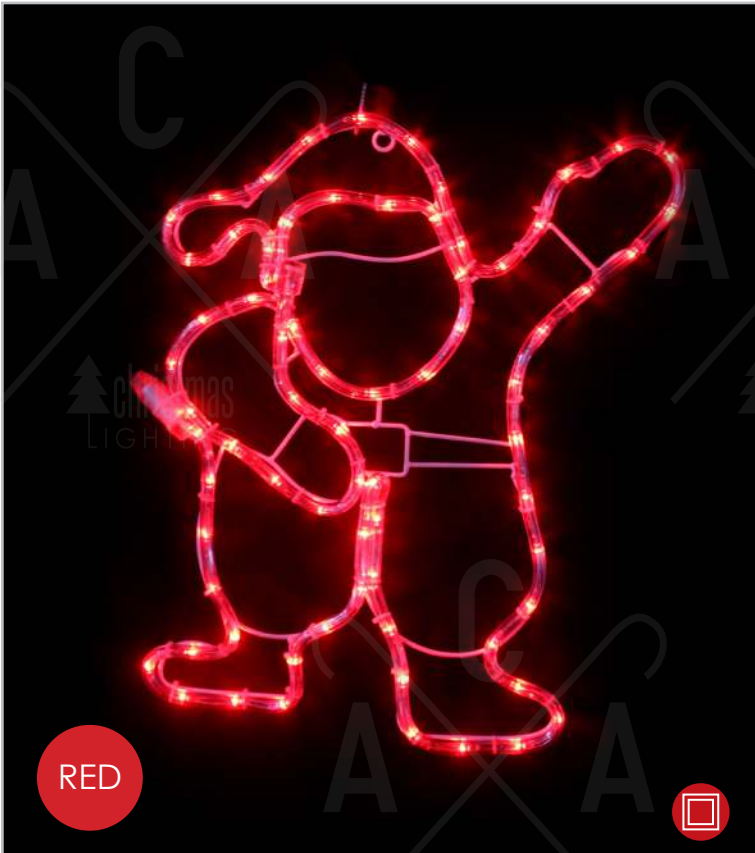

2. METAL TREE LED

GREEN

3. METAL SANTA LED

RED

72
LEDS

1 X2BELLEDMC55

⚡ 230V AC ⤴ 4.1W/m (12.3W)

💡 3V / 20mA / 0.06W / 3mm