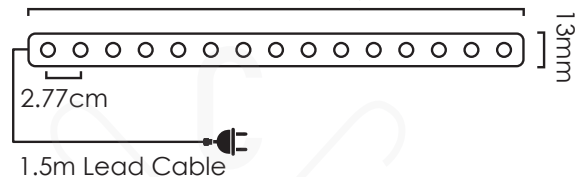

STEADY

IP44

*IP65

UV
PROTECTION

⚡ 230V AC ⚡ 4.3W/m (RED: 3.8W/m)

💡 3V (RED: 2V) / 20mA / 0.06W (RED: 0.04) W / 3mm

📦 1 pc (100m)

50m Total Length