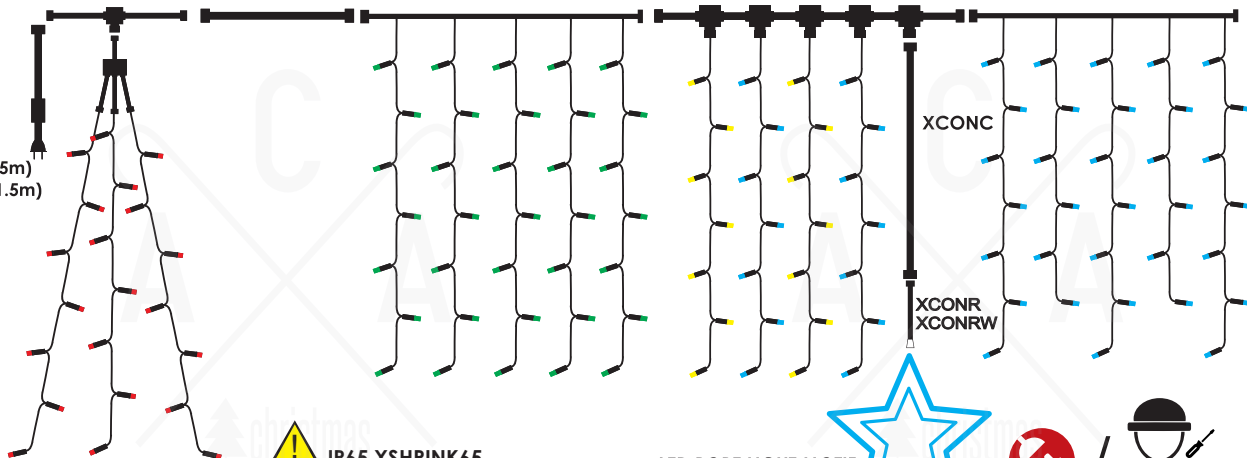

DO IT YOURSELF

STRING LIGHTS

XCONR3OUT (0.5m)
XCONR3OUTW (0.5m)

CURTAIN

STRING LIGHTS & MOTIFS

XCONR5OUT (2.5m)
XCONR5OUTW (2.5m)

ICICLE

XCONPLUGLED150 (1.5m)
XCONPLUGLED150W (1.5m)