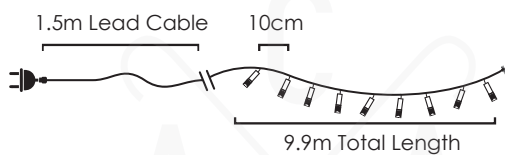

100
LEDS

X08100134

⚡ 220-240V AC ⤴ 6.8W

💡 3V / 20mA / 0.06W / 7mm

📦 20 sets 1/12pcs

IP44

FLASH