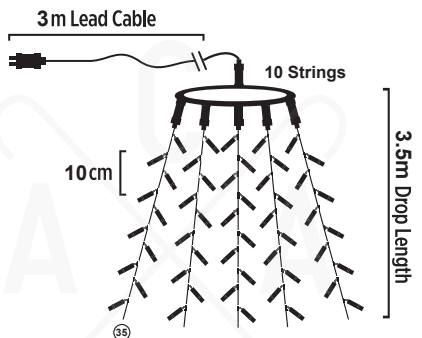

STEADY

LED ΧΤΑΠΟΔΙ
LED OCTOPUS
ΛΕΔ ΟΚΤΟΠΟΔ

new

MAGIC COLORFUL OCTOPUS LIGHTS

216 LEDs
18 LEDs x12 LINES

IP44

X132163424

220-240V AC / 5V DC (10W) 10W