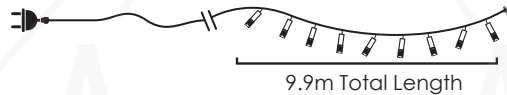

BLUE

INPUT

RED

INPUT

christmas
LIGHTING

christmas
LIGHTING

100
LEDS

X08100631

⚡ 220-240V AC ⏩ 6.8W

💡 3V / 20mA / 0.06W / 7mm

🔌 20 sets 📦 1/12pcs

1.5m Lead Cable 10cm

9.9m Total Length

IP44

STEADY

100
LEDS

X08100431

⚡ 220-240V AC ⏩ 6.8W

💡 2V / 20mA / 0.04W / 7mm

🔌 20 sets 📦 1/12pcs

1.5m Lead Cable 10cm