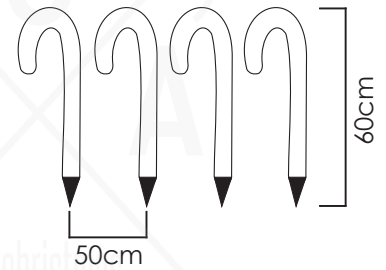

40
LIGHTS

X13401413

⚡ 230V AC / 4.5V DC (2.7W) ⌚ 2.7W

💡 3V / 20mA / 0.06W / 3mm

📏 1500xH600xØ25mm 📦 1/12 pcs

IP44

50cm Lead Cable

8
FUNCTIONS