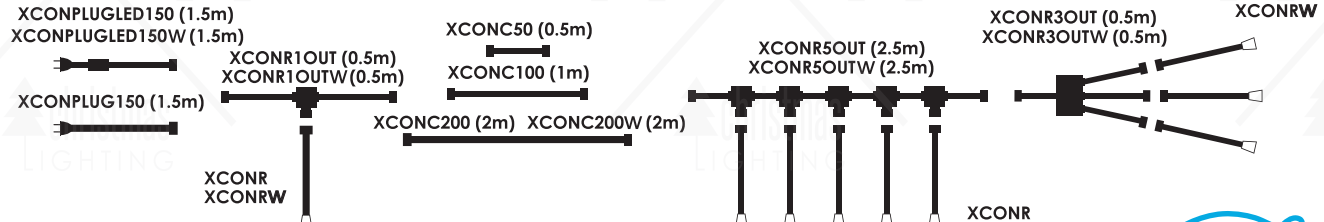

DO IT YOURSELF

STRING LIGHTS

XCONR3OUT (0.5m)
XCONR3OUTW (0.5m)

CURTAIN

STRING LIGHTS & MOTIFS

XCONR5OUT (2.5m)
XCONR5OUTW (2.5m)

ICICLE

XCONPLUGLED150 (1.5m)
XCONPLUGLED150W (1.5m)