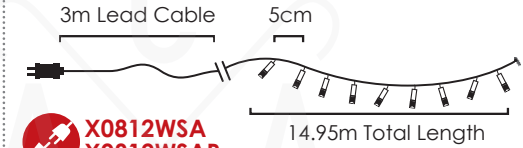

STEADY

X0812WSA
X0812WSAR
max 4 sets