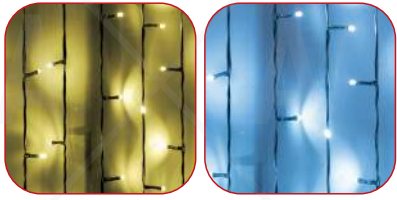

LED CURTAIN LIGHTS

Black rubber cable