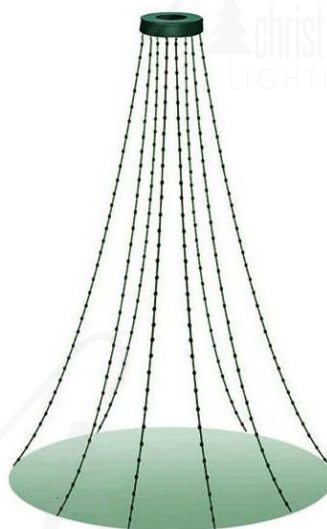

STEADY

LED ΧΤΑΠΟΔΙ
LED OCTOPUS
ΛΕΔ ΟΚΤΟΠΟΔ

new

MAGIC COLORFUL OCTOPUS LIGHTS

216 LEDs
18 LEDs x12 LINES

IP44

X132163424

220-240V AC / 5V DC (10W) 10W