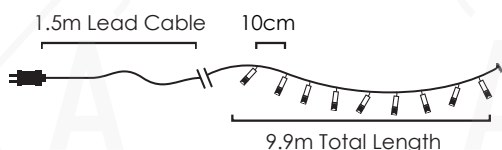

WARM
WHITE

COOL
WHITE

christmas
LIGHTING

christmas
LIGHTING

100
LEDS

X081001414

⚡ 220-240V AC ⤴ 6.8W

💡 3V / 20mA / 0.06W / 7mm

🔗 20sets 📦 1/12 pcs

IP65