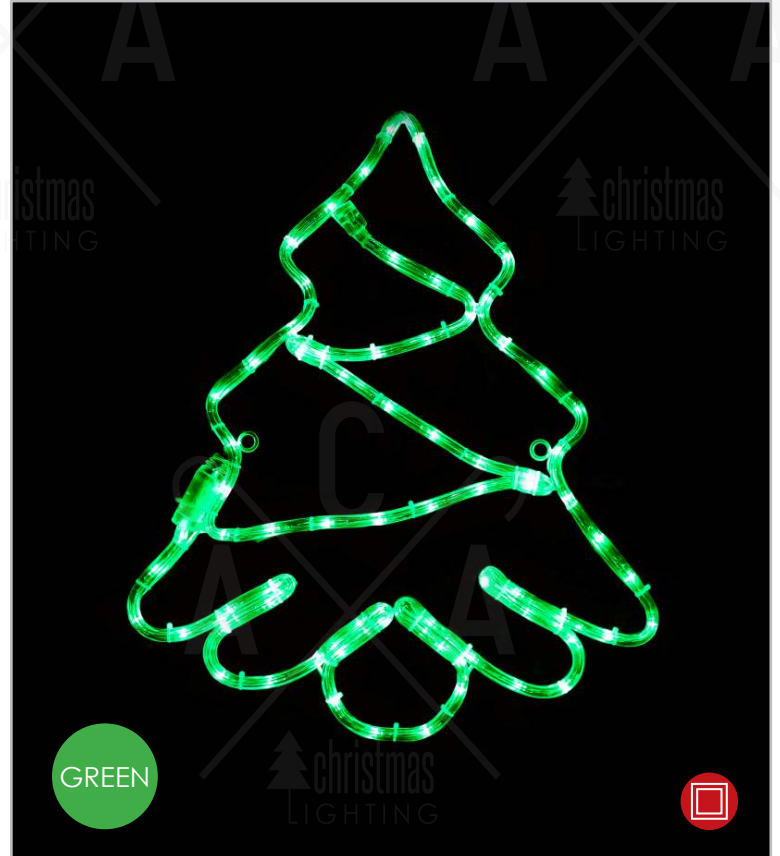

2. METAL TREE LED

GREEN

3. METAL SANTA LED

RED

72
LEDS

1 X2BELLEDMC55

⚡ 230V AC ⤴ 4.1W/m (12.3W)

💡 3V / 20mA / 0.06W / 3mm