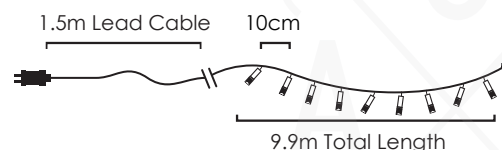

STEADY

100
LEDS

X081002414

⚡ 220-240V AC ⤴ 6.8W

💡 3V / 20mA / 0.06W / 7mm

🔗 20sets 📦 1/12 pcs

IP65