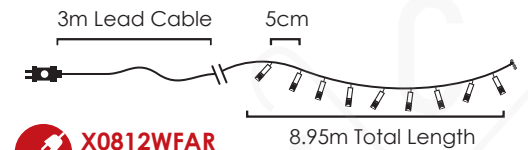

8
FUNCTIONS

🔗 X0812WFAR
X0812WFAB

300
LEDS

X08300112

⚡ 220-240V AC / 31V DC (6W) ⚡ 6W

💡 3V / 20mA / 0.06W / 3mm

📦 1/24 pcs

IP44