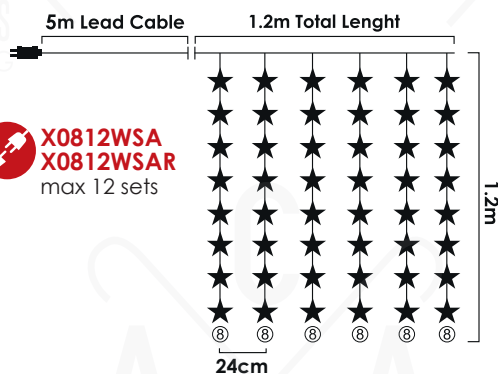

WARM
WHITE

COOL
WHITE

48
LEDS

X0848122

⚡ 220-240V AC / 24V DC (6W) ⚡ 0.5W

💡 3V / 20mA / 0.06W / 5mm

🔗 12 sets 📦 1/24pcs

IP44

8
FUNCTION

🔧 X0812WSA
X0812WSAR
max 12 sets