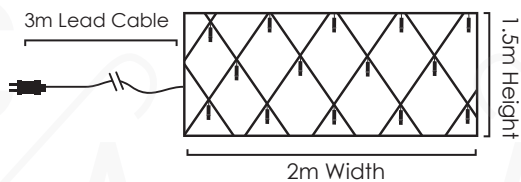

240
LEDS

X08240111

⚡ 220-240V AC / 36V DC (6W) ⤴ 1.8W

💡 3V / 20mA / 0.06W / 5mm

🔌 3 sets 📦 1/24pcs

IP44