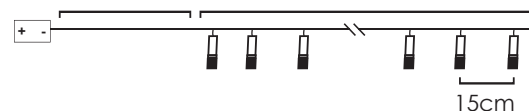

10
LEDS

PINEAPPLE10WW2A

2xAA / LR6 1.5V* 0.2W IP20

3V / 0.02W / 5mm 1/24 pcs

STEADY

*Δεν συμπεριλαμβάνονται / Not Included / Не са включени

30cm Lead Cable 135cm Total Length