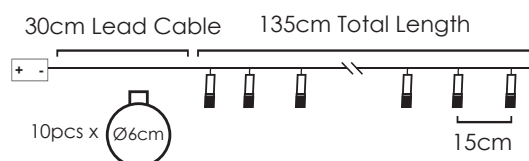

STEADY

*Δεν συμπεριλαμβάνονται / Not Included / Не са включени

30cm Lead Cable 135cm Total Length

1. RED PLASTIC XMAS BALL

2. PURPLE PLASTIC XMAS BALL

3. GOLD PLASTIC XMAS BALL

10
 LEDS

1 X061011201