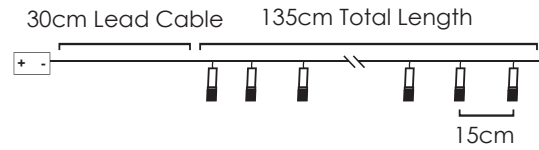

3. SILVER METAL DIAMOND

10
LEDS

1 **FMGDIAM10WW2A**

1 **FMGDIAM10WW2AT** 6

3xAA / LR6 1.5V* 0.45W IP20

3V / 15mA / 0.045W / 5mm 1/48 pcs

STEADY

*Δεν συμπεριλαμβάνονται / Not Included / Не са включени

10
LEDS

2 **FMCDIAM10WW2AT** 6

3xAA / LR6 1.5V* 0.45W IP20

3V / 15mA / 0.045W / 5mm 1/48 pcs

STEADY

*Δεν συμπεριλαμβάνονται / Not Included / Не са включени

10
LEDS

3 **FMSDIAM10WW2AT** 6

3xAA / LR6 1.5V* 0.45W IP20

3V / 15mA / 0.045W / 5mm 1/48 pcs

STEADY

*Δεν συμπεριλαμβάνονται / Not Included / Не са включени