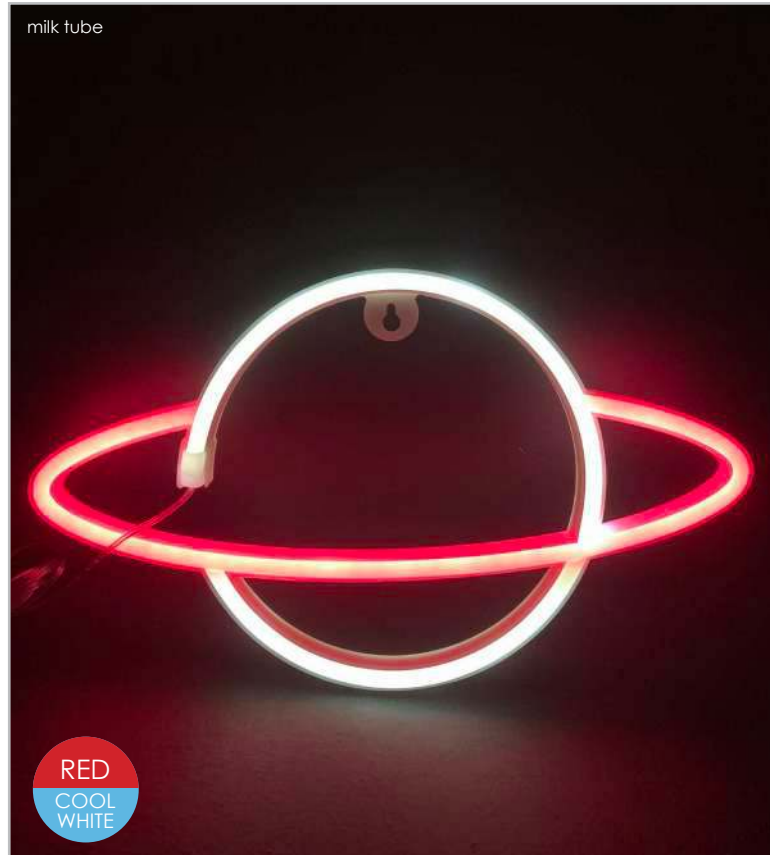

2. NEON WHITE PLASTIC SATURN