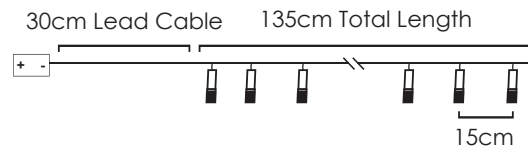

10
LEDS

XE10WW2A

2xAA / LR6 1.5V* 0.2W IP20

3V / 0.02W / 5mm 1/24 pcs

*Δεν συμπεριλαμβάνονται / Not Included / Не са включени

STEADY