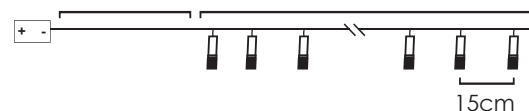

*Δεν συμπεριλαμβάνονται / Not Included / Не са включени

30cm Lead Cable 135cm Total Length

METAL PINEAPPLE

10
LEDS

PINEAPPLE10WW2A

2xAA / LR6 1.5V* 0.2W IP20

3V / 0.02W / 5mm 1/24 pcs

STEADY