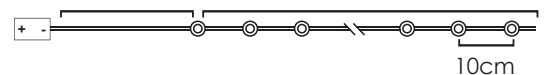

30cm Lead Cable 10m Total Length

*Δεν συμπεριλαμβάνονται / Not Included / Не са включени

8
FUNCTIONS

100
LEDS

X0410021261

3xAA / LR6 1.5V* 2.4W IP44

3V / 15mA / 0.045W 1/100 pcs

30cm Lead Cable 10m Total Length