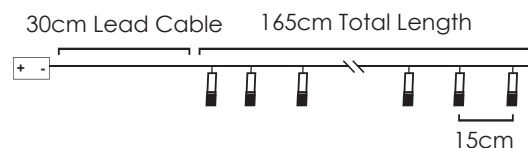

10
LEDS

X09101119

2xAA / LR6 1.5V* 0.045W IP20

3V / 15mA / 0.045W / 5mm 4/36 pcs

*Δεν συμπεριλαμβάνονται / Not Included / Не са включени

STEADY