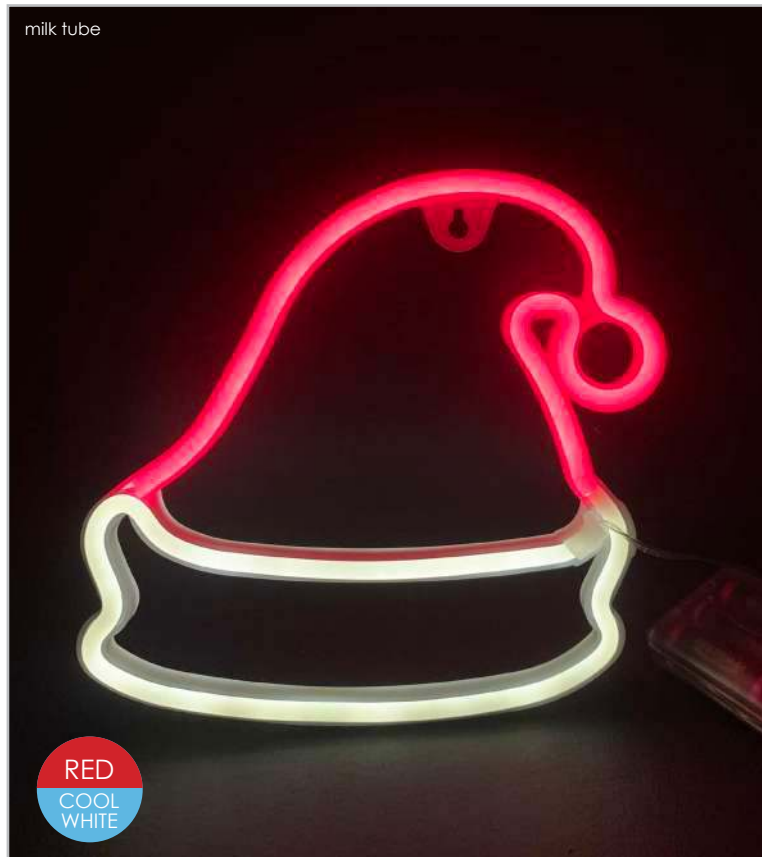

USBPLUG

230V AC (0.45A) / 5V DC (1A)

IP44 1/100/500 pcs

1. NEON PLASTIC SANTA'S HAT

2. NEON SIGN "HELLO"

3. NEON SIGN "HELLO"

114
LEDS

1 X04004321