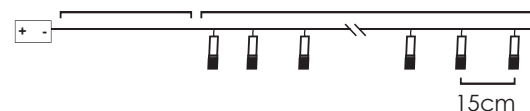

30cm Lead Cable 135cm Total Length

1. GLASS BOTTLE RED BERRY

2. GLASS BOTTLE WHITE TREE

3. GOLD PLASTIC XMAS BALL

10
LEDS

1 **XI10WW2A**

2xAA / LR6 1.5V* 0.2W IP20

3V / 0.02W / 5mm Ø25x50mm