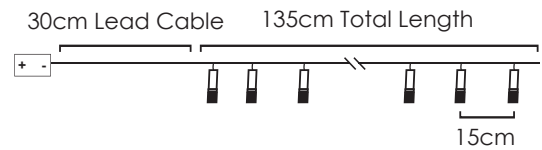

30cm Lead Cable 135cm Total Length

1. GLASS BOTTLE RED BERRY

2. GLASS BOTTLE WHITE TREE

3. GOLD PLASTIC XMAS BALL

10
LEDS

1 **XI10WW2A**

2xAA / LR6 1.5V* 0.2W IP20

3V / 0.02W / 5mm Ø25x50mm