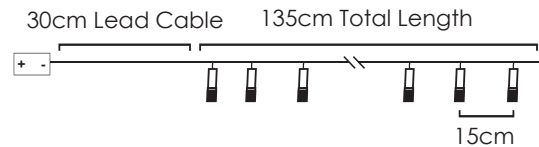

3. METAL WHITE GINGERBREAD MAN

10
LEDS

1 **XA10WW2A**

2xAA / LR6 1.5V* 0.2W IP20

3V / 0.02W / 5mm 1/24 pcs

STEADY

*Δεν συμπεριλαμβάνονται / Not Included / Не са включени

10
LEDS

2 **XB10WW2A**

2xAA / LR6 1.5V* 0.2W IP20

3V / 0.02W / 5mm 1/24 pcs

STEADY

*Δεν συμπεριλαμβάνονται / Not Included / Не са включени

10
LEDS

3 **XC10WW2A**

2xAA / LR6 1.5V* 0.2W IP20

3V / 0.02W / 5mm 1/24 pcs

STEADY

*Δεν συμπεριλαμβάνονται / Not Included / Не са включени