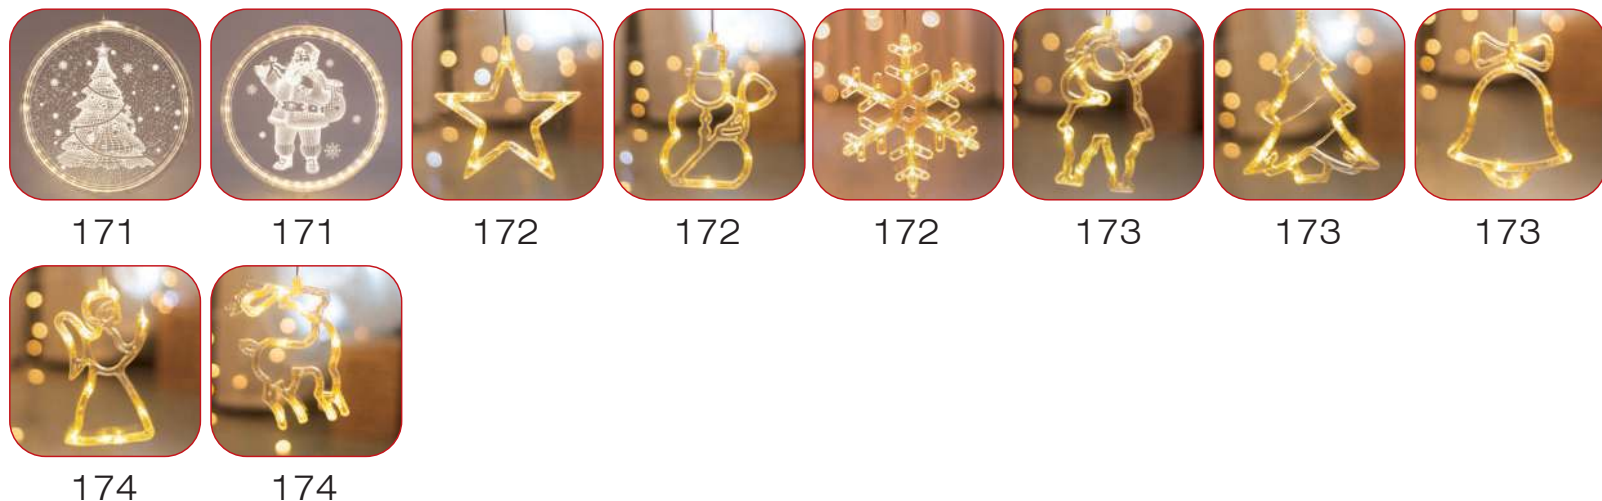

169

170

170

PENDANT (With batteries AA | AAA | USB plug)

LANTERNS | CANDLES | JARS | SNOWBALLS (With batteries AA | AAA)

LED DECORATIVE

TABLE & WALL (With batteries AA | AAA | CR2032)

191