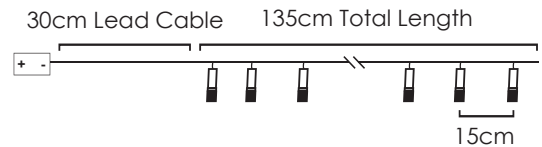

3. SILVER METAL LEAF

10
LEDS

1 X061011253

1 FMGLEAF10WW2AT

6

3xAA / LR6 1.5V* 0.45W IP20

3V / 15mA / 0.045W / 5mm 1/48 pcs

STEADY

*Δεν συμπεριλαμβάνονται / Not Included / Не са вклучени

10
LEDS

2 X061011252

2 FMCLEAF10WW2AT

6

3xAA / LR6 1.5V* 0.45W IP20

3V / 15mA / 0.045W / 5mm 1/48 pcs

STEADY

*Δεν συμπεριλαμβάνονται / Not Included / Не са вклучени

10
LEDS

3 X061011251

3 FMSLEAF10WW2AT

6

3xAA / LR6 1.5V* 0.45W IP20

3V / 15mA / 0.045W / 5mm 1/48 pcs

STEADY

*Δεν συμπεριλαμβάνονται / Not Included / Не са вклучени