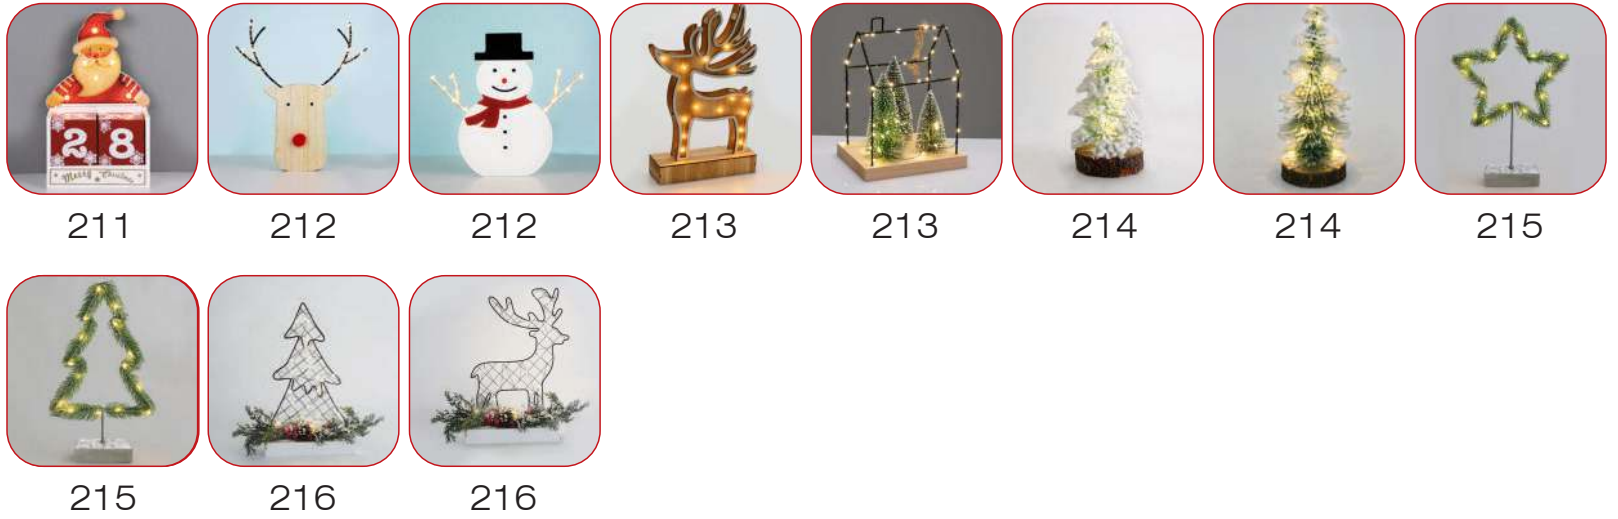

209

210

210

210

211

211

TABLE & WALL (With batteries AA | AAA | CR2032)

NEON (With batteries AA | USB plug)