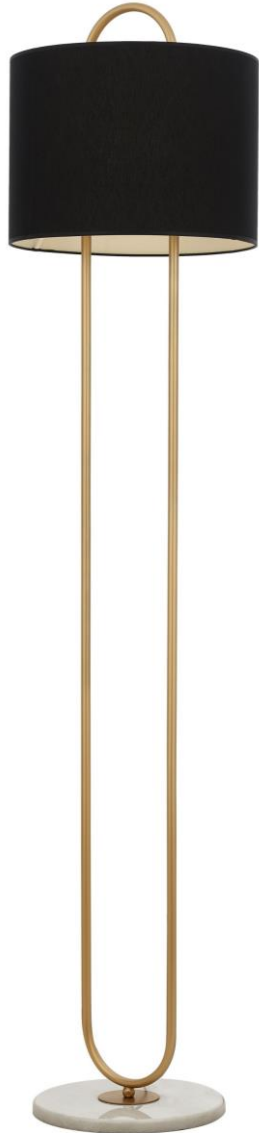

LM-9112-1E