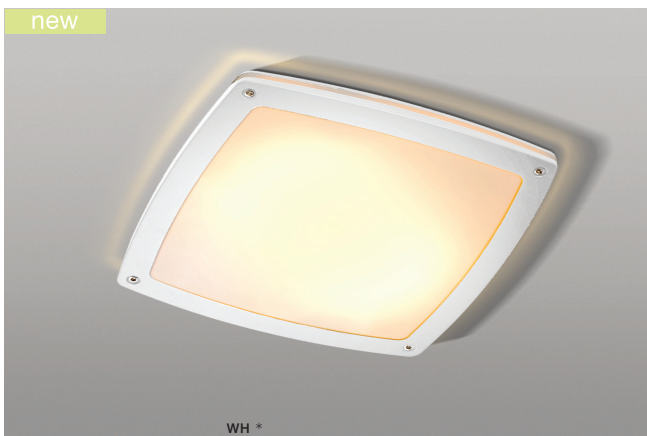

■ BLACK (BK) **AZ4903**

OUTDOOR WALL LAMPS

OUTDOOR

Wall lamps

FANO S 30 SMART LED RGB

LED integrated

voltage: 230V

LED 24W 1720lm RGB