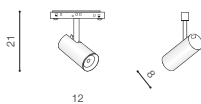

installation: Track Magnetic – 52 or 27

beam angle: 40°

COLOUR / NEW INDEX NO.

SAND BLACK (BK) **AZ4836**

* - EXPLANATION SHORTCUT PAGE 2 (E)

MAKITA 2 TRACK MAGNETIC 2X 7W CCT SMART

LED integrated

voltage: 48V