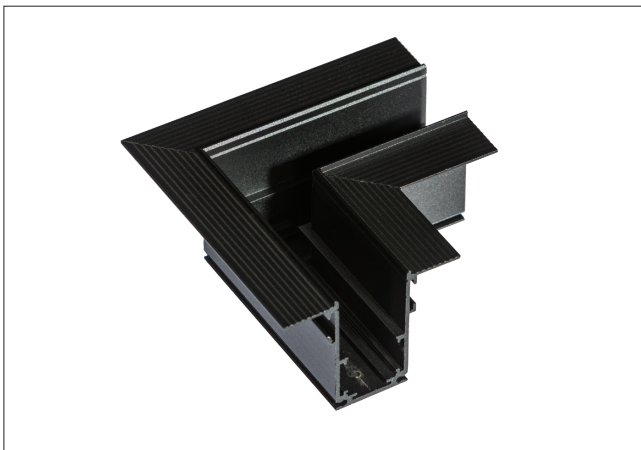

Track Magnetic 52 Gips2 Corner90

- 52 GIPS2 CORNER90 (BLACK) AZ4681
- 52 GIPS2 CORNER90(WHITE) AZ4682

Track Magnetic 52 Gips1 Corner90

- 52 GIPS1 CORNER90 (BLACK) AZ4862