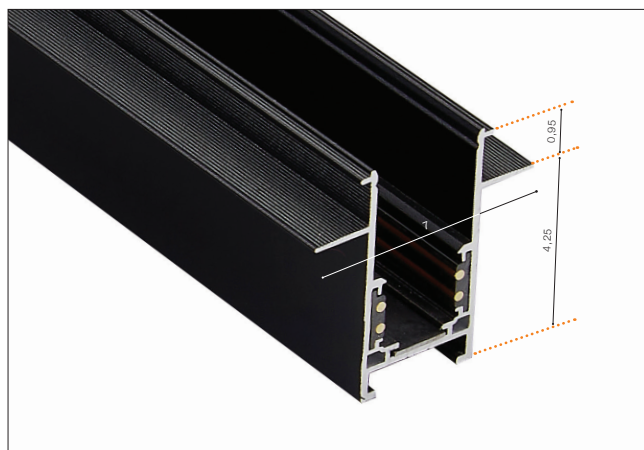

Track Magnetic 52 Gips2 (1m, 1,5m, 2m) WITH END CAP 2X (ALL INCLUDED)

- TRACK 52 GIPS2 1m (BLACK) **AZ4646**
- TRACK 52 GIPS2 1m (WHITE) **AZ4647**
- TRACK 52 GIPS2 1,5m (BLACK) **AZ4648**
- TRACK 52 GIPS2 1,5m (WHITE) **AZ4649**
- TRACK 52 GIPS2 2m (BLACK) **AZ4650**
- TRACK 52 GIPS2 2m (WHITE) **AZ4651**