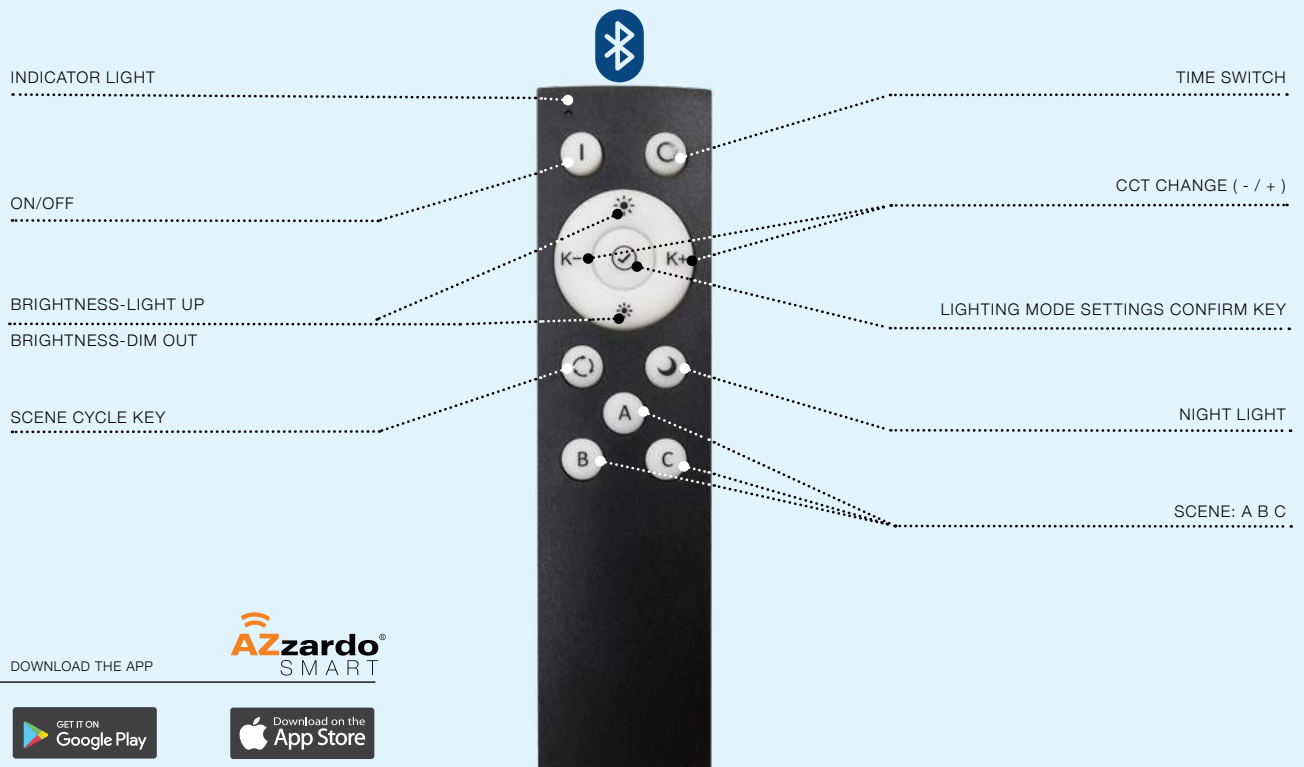

Track Magnetic Cover 1m

- COVER 1m (BLACK) **AZ4652**
- COVER 1m (WHITE) **AZ4653**

Ceiling Plate + Wire

- CEILING PLATE + WIRE (BLACK) **AZ4780**
- CEILING PLATE + WIRE (WHITE) **AZ4782**

TRACK MAGNETIC

Track Magnetic

Track Magnetic 27 Cover Power Driver Inside

- MAGNETIC 27 COVER (BLACK) **AZ4860**
- MAGNETIC 27 COVER (WHITE) **AZ4661**

OPTION 1 Track Magnetic Bluetooth Remote Smart Operating Schematic

AZ4857

DOWNLOAD THE APP **AZzardo** SMART

* - EXPLANATION SHORTCUT PAGE 2 (E)

BLUETOOTH GATEWAY/REMOTE SMART

Track Magnetic

The Bluetooth gateway connects to the Internet via the WiFi signal from the router, thanks to which you can remotely control the lamps or devices settings via the AzzardoSMART application. Being at home, you can control the devices using a special AzzardoSMART remote control or from any device (phone, tablet, computer) that has access to the Wifi network.