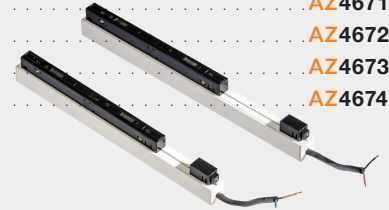

Track Magnetic Driver Insight (60W; 100W; 200W)

- ☒ DRIVER INSIGHT 60W (BLACK) AZ4669
- ☐ DRIVER INSIGHT 60W (WHITE) AZ4670
- ☒ DRIVER INSIGHT 100W (BLACK) AZ4671
- ☐ DRIVER INSIGHT 100W (WHITE) AZ4672
- ☒ DRIVER INSIGHT 200W (BLACK) AZ4673
- ☐ DRIVER INSIGHT 200W (WHITE) AZ4674