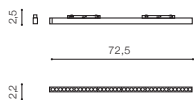

KIRA TRACK MAGNETIC 12W POINTS50 CCT SMART

LED integrated

voltage: 48V
IP20

technical specification

LED 12W 1150lm

installation: Track Magnetic - 52 or 27

beam angle: 50°

COLOUR / NEW INDEX NO.

■ BLACK (BK) **AZ4901**

KIRA TRACK MAGNETIC 20W POINTS50 CCT SMART

LED integrated

voltage: 48V
IP20

technical specification

LED 24W 1450lm

installation: Track Magnetic - 52 or 27

beam angle: 50°

COLOUR / NEW INDEX NO.

■ BLACK (BK) **AZ4902**

KIRA TRACK MAGNETIC 30W POINTS50 CCT SMART

LED integrated

voltage: 48V
IP20

technical specification

LED 24W 1750lm

installation: Track Magnetic - 52 or 27

beam angle: 50°

COLOUR / NEW INDEX NO.

■ BLACK (BK) **AZ4903**