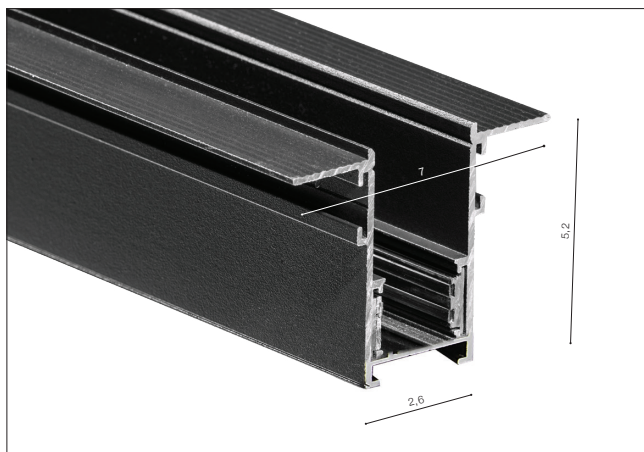

Track Magnetic 52 (1m, 1,5m, 2m, 3m) WITH END CAP 2X (ALL INCLUDED)

- | | | | |
|--------------------------|-----------------------|-------|---------------|
| <input type="checkbox"/> | TRACK 52 1m (BLACK) | | AZ4638 |
| <input type="checkbox"/> | TRACK 52 1m (WHITE) | | AZ4639 |
| <input type="checkbox"/> | TRACK 52 1,5m (BLACK) | | AZ4640 |
| <input type="checkbox"/> | TRACK 52 1,5m (WHITE) | | AZ4641 |
| <input type="checkbox"/> | TRACK 52 2m (BLACK) | | AZ4642 |
| <input type="checkbox"/> | TRACK 52 2m (WHITE) | | AZ4643 |
| <input type="checkbox"/> | TRACK 52 3m (BLACK) | | AZ4644 |
| <input type="checkbox"/> | TRACK 52 3m (WHITE) | | AZ4645 |

* - EXPLANATION SHORTCUT PAGE 2 (E)

TRACK MAGNETIC

Accessories for Track Magnetic

Available options for installation place – surface-mounted, flush-mounted and suspended

Track Magnetic 52 Gips1 (1m, 1,5m, 2m) WITH END CAP 2X (ALL INCLUDED)