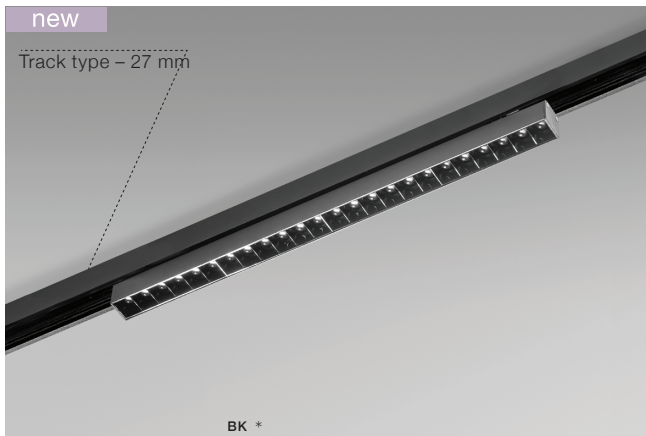

LED

installation: Track Magnetic – 52 or 27

beam angle: 60°

COLOUR / NEW INDEX NO.

SAND BLACK (BK) **AZ4854**

* - EXPLANATION SHORTCUT PAGE 2 (E)

KIRA TRACK MAGNETIC 12W POINTS50 CCT SMART

LED integrated