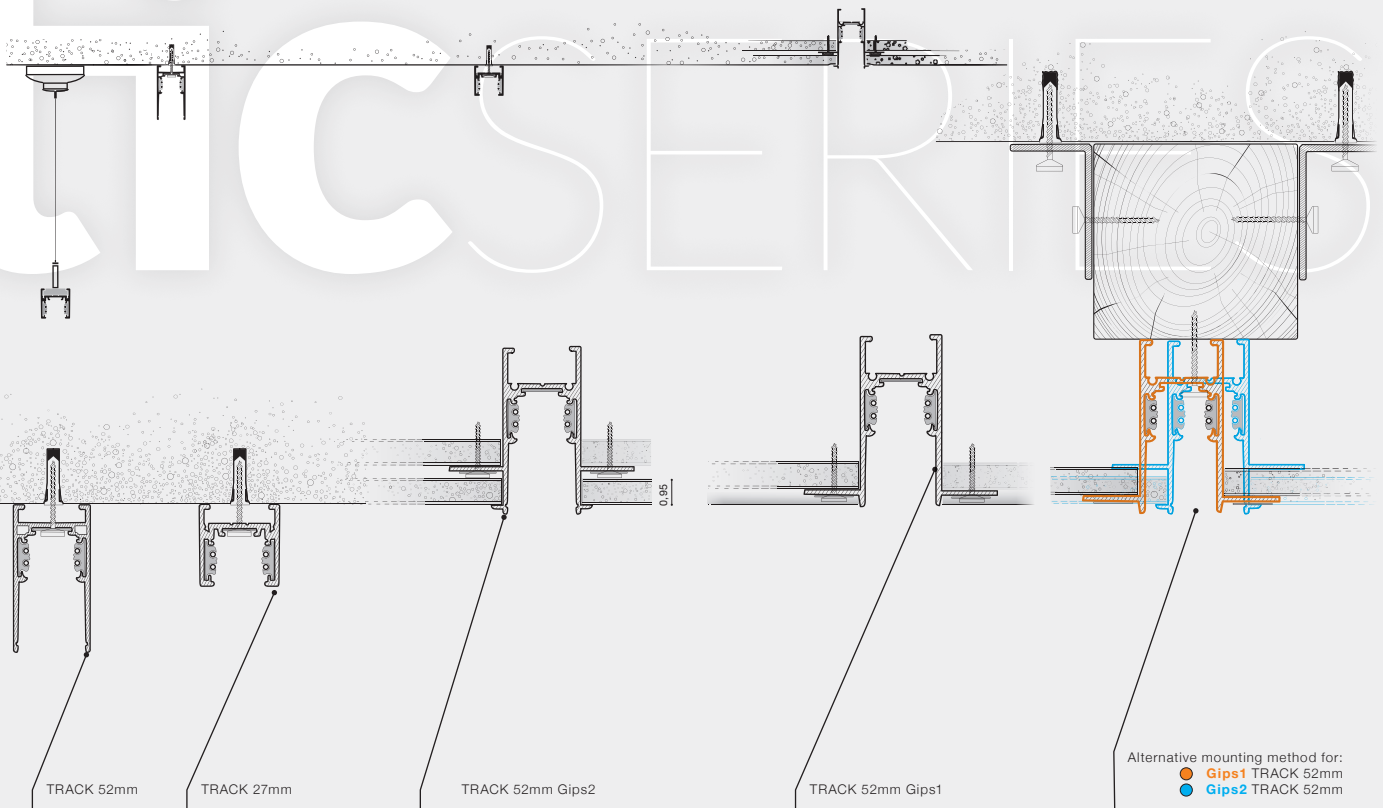

Track Magnetic 52 (1m, 1,5m, 2m, 3m) WITH END CAP 2X (ALL INCLUDED)

- | | | | |
|--------------------------|-----------------------|-------|---------------|
| <input type="checkbox"/> | TRACK 52 1m (BLACK) | | AZ4638 |
| <input type="checkbox"/> | TRACK 52 1m (WHITE) | | AZ4639 |
| <input type="checkbox"/> | TRACK 52 1,5m (BLACK) | | AZ4640 |
| <input type="checkbox"/> | TRACK 52 1,5m (WHITE) | | AZ4641 |
| <input type="checkbox"/> | TRACK 52 2m (BLACK) | | AZ4642 |
| <input type="checkbox"/> | TRACK 52 2m (WHITE) | | AZ4643 |
| <input type="checkbox"/> | TRACK 52 3m (BLACK) | | AZ4644 |
| <input type="checkbox"/> | TRACK 52 3m (WHITE) | | AZ4645 |

* - EXPLANATION SHORTCUT PAGE 2 (E)

TRACK MAGNETIC

Accessories for Track Magnetic

Available options for installation place – surface-mounted, flush-mounted and suspended

Track Magnetic 52 Gips1 (1m, 1,5m, 2m) WITH END CAP 2X (ALL INCLUDED)