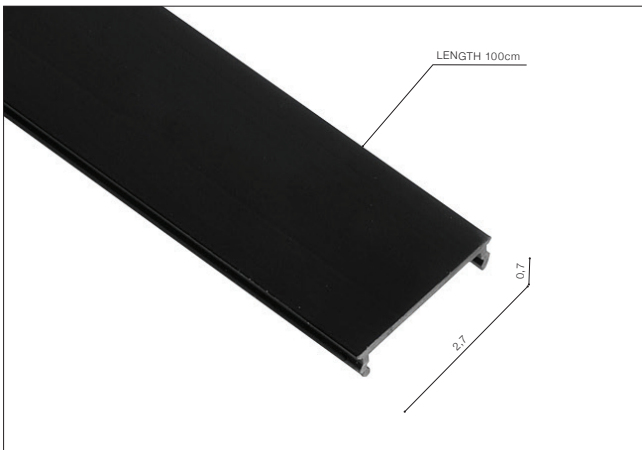

TRACK MAGNETIC

Accessories for Track Magnetic

Track Magnetic Driver Meanwell 48V 100W / 200W / 350W

- DRIVER MEANWELL (100W) **AZ4691**
- DRIVER MEANWELL (200W) **AZ4692**
- DRIVER MEANWELL (350W) **AZ4866**

Track Magnetic Power Supply Case

- ☒ POWER SUPPLY CASE (BLACK) **AZ4675**
- ☐ POWER SUPPLY CASE (WHITE) **AZ4676**

Track Magnetic Cover 1m

- ☒ COVER 1m (BLACK) **AZ4652**
- ☐ COVER 1m (WHITE) **AZ4653**

Ceiling Plate + Wire

- ☒ CEILING PLATE + WIRE (BLACK) **AZ4780**
- ☐ CEILING PLATE + WIRE (WHITE) **AZ4782**