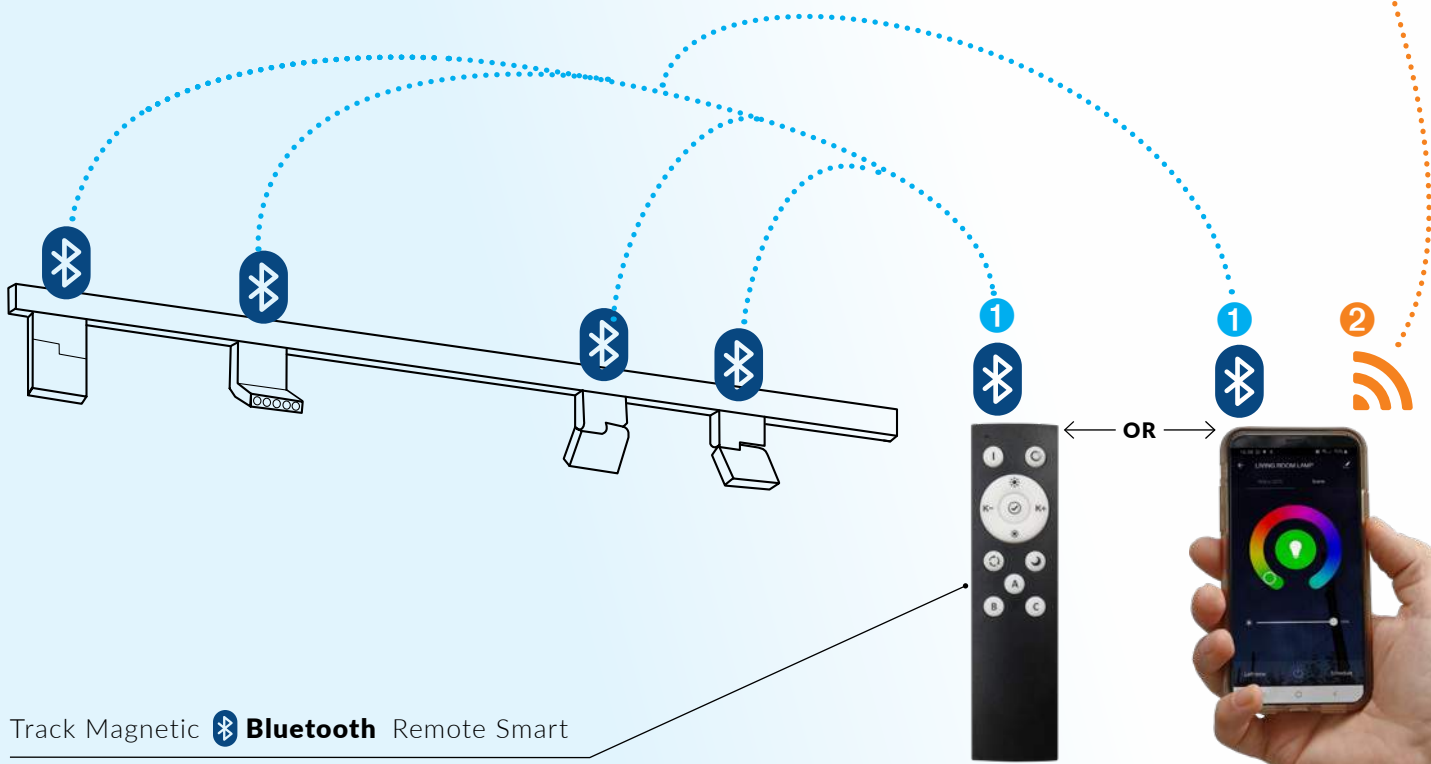

* - EXPLANATION SHORTCUT PAGE 2 (E)

BLUETOOTH GATEWAY/REMOTE SMART

Track Magnetic

The Bluetooth gateway connects to the Internet via the WiFi signal from the router, thanks to which you can remotely control the lamps or devices settings via the AzzardoSMART application. Being at home, you can control the devices using a special AzzardoSMART remote control or from any device (phone, tablet, computer) that has access to the Wifi network.

Bluetooth Gateway Smart

AZ4856

OPTION 2

2

OPTION 1

1

Track Magnetic  **Bluetooth** Remote Smart

AZ4857