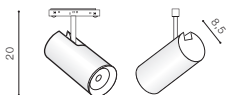

BK *

MAKITA TRACK MAGNETIC 30W CCT SMART

LED integrated

voltage: 48V

LED 30W 2340lm CCT

LED

IP20