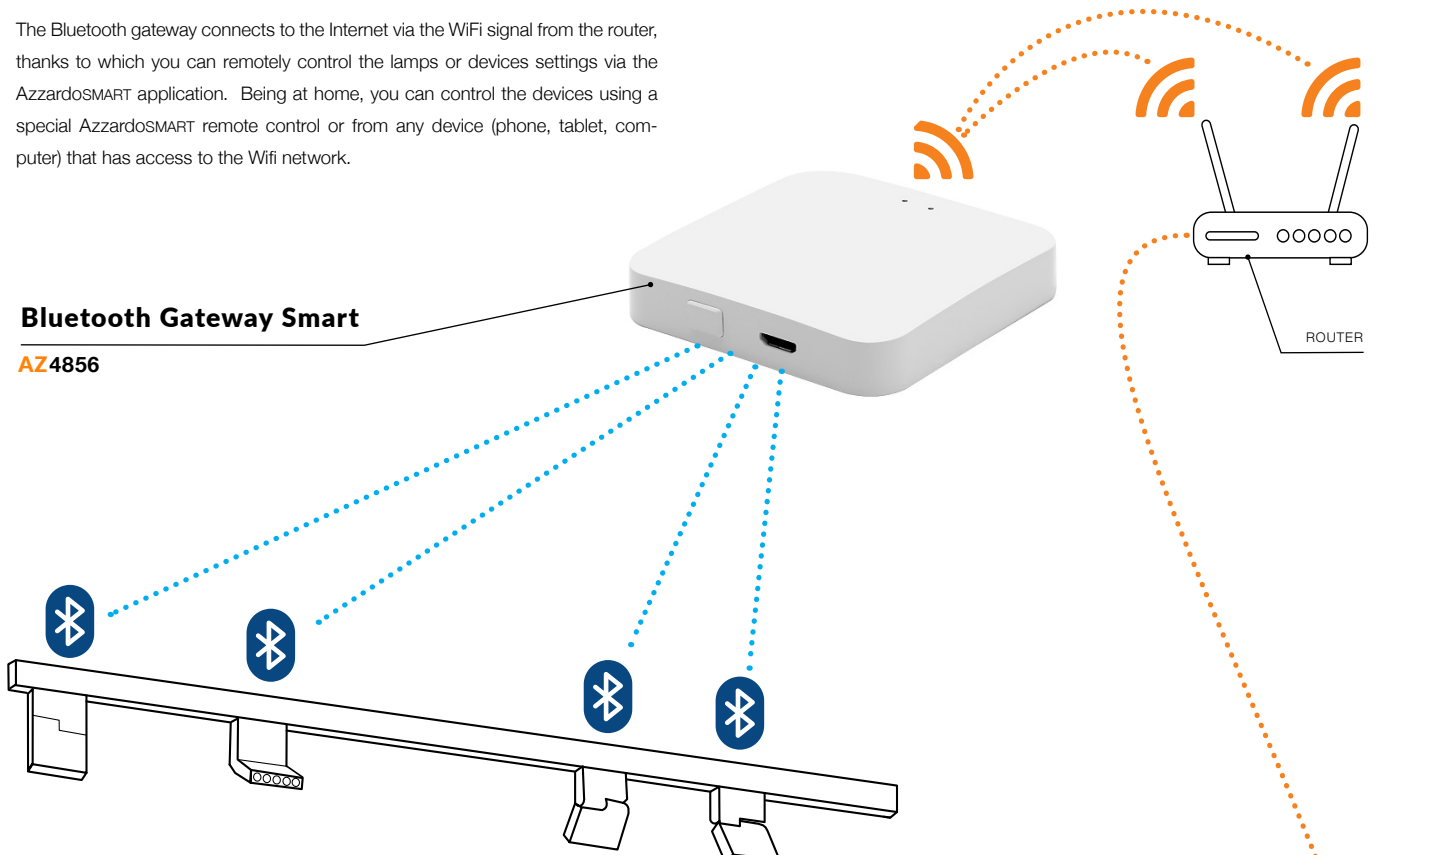

Track Magnetic 27 Cover Power Driver Inside

- MAGNETIC 27 COVER (BLACK) **AZ4860**
- MAGNETIC 27 COVER (WHITE) **AZ4661**

OPTION 1 Track Magnetic Bluetooth Remote Smart Operating Schematic

AZ4857

DOWNLOAD THE APP **AZzardo** SMART

* - EXPLANATION SHORTCUT PAGE 2 (E)

BLUETOOTH GATEWAY/REMOTE SMART

Track Magnetic

The Bluetooth gateway connects to the Internet via the WiFi signal from the router, thanks to which you can remotely control the lamps or devices settings via the AzzardoSMART application. Being at home, you can control the devices using a special AzzardoSMART remote control or from any device (phone, tablet, computer) that has access to the Wifi network.