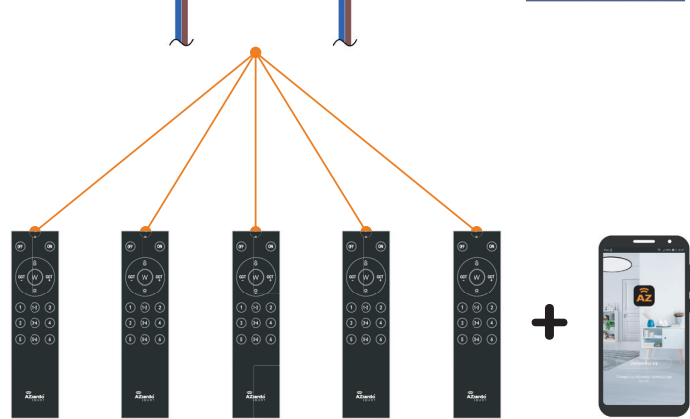

Kontroluj WiFi Dimmer Module przez:
Aplikacja AZZARDO Smart
Remote Control 2.4 GHz

You can control WiFi Dimmer Module by:
AZZARDO Smart App
Remote Control 2.4 GHz

Współpracuje z / Working with:

Sterownikami min. 10W

Dimmable drivers – min. 10W

Ściemnialnymi żarówkami min. 10W

Dimmable bulbs (led/halogen) – min. 10W