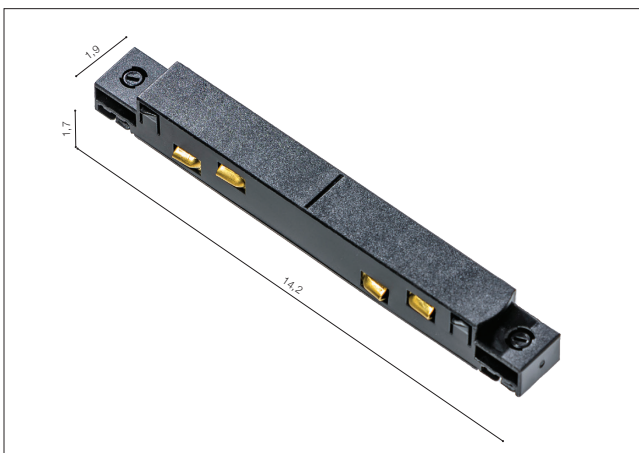

Track Magnetic Driver Insight (60W; 100W; 200W)

- ☒ DRIVER INSIGHT 60W (BLACK) AZ4669
- ☐ DRIVER INSIGHT 60W (WHITE) AZ4670
- ☒ DRIVER INSIGHT 100W (BLACK) AZ4671
- ☐ DRIVER INSIGHT 100W (WHITE) AZ4672
- ☒ DRIVER INSIGHT 200W (BLACK) AZ4673
- ☐ DRIVER INSIGHT 200W (WHITE) AZ4674

Track Magnetic Straight Connector

- ☒ STRAGHT CONNECTOR (BLACK) AZ4677
- ☐ STRAGHT CONNECTOR (WHITE) AZ4678