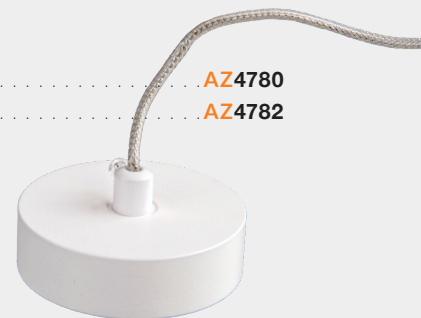

Ceiling Plate + Wire

- ☒ CEILING PLATE + WIRE (BLACK) **AZ4780**
- ☐ CEILING PLATE + WIRE (WHITE) **AZ4782**