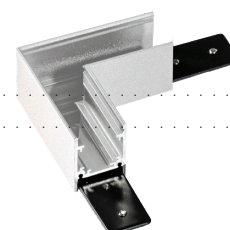

Track Magnetic 27 Corner90

- ☒ 27 CORNER 90 (BLACK) AZ5003
- ☐ 27 CORNER 90 (WHITE) AZ5004