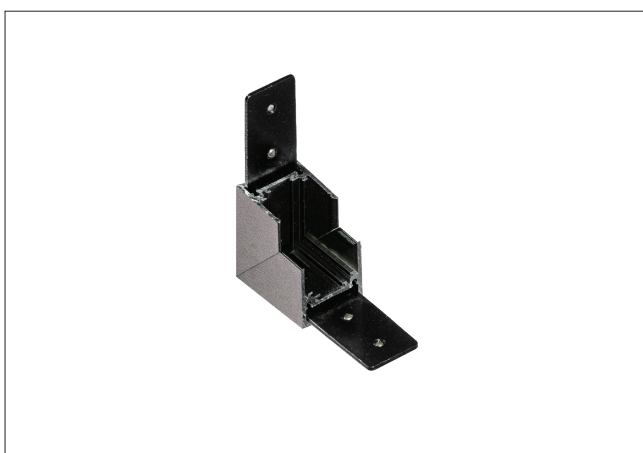

TRACK MAGNETIC

Accessories for Track Magnetic

Track Magnetic 52 Inner Corner90 SURFACE INNER CORNER 90°

- INNER CORNER 90 (BLACK)AZ4683
- INNER CORNER 90 (WHITE)AZ4684

Track Magnetic 52 Corner90

- CORNER90 (BLACK)AZ4679
- CORNER90 (WHITE)AZ4680