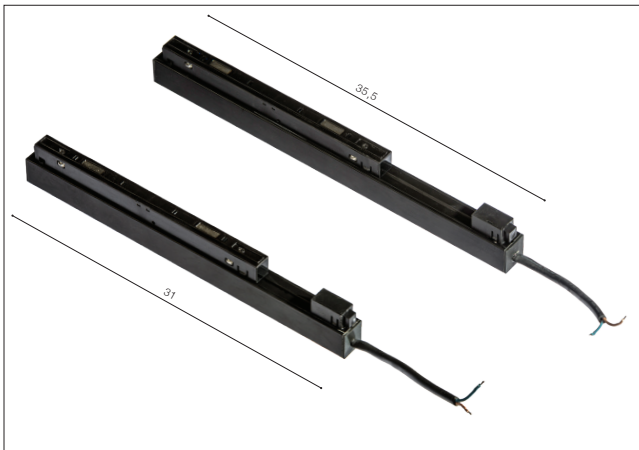

TRACK MAGNETIC

Accessories for Track Magnetic