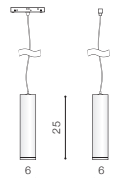

LED

installation: Track Magnetic – 52 or 27

beam angle: 60°

COLOUR / NEW INDEX NO.

SAND BLACK (BK) **AZ4854**

* - EXPLANATION SHORTCUT PAGE 2 (E)

KIRA TRACK MAGNETIC 12W POINTS50 CCT SMART

LED integrated