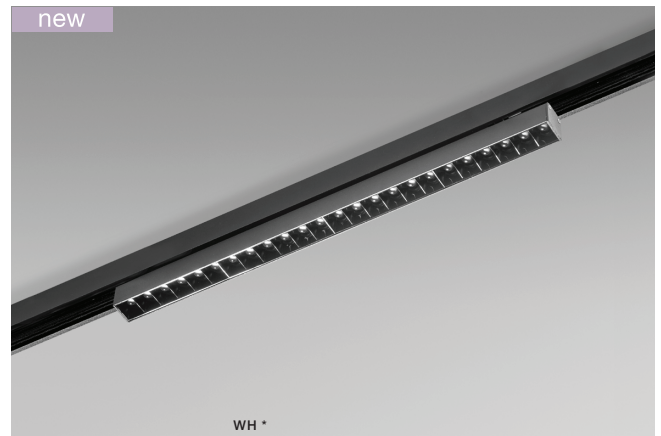

voltage: 48V
IP20

technical specification

LED 12W 1150lm

installation: Track Magnetic - 52 or 27

beam angle: 50°

COLOUR / NEW INDEX NO.

■ BLACK (BK) **AZ4901**

KIRA TRACK MAGNETIC 20W POINTS50 CCT SMART