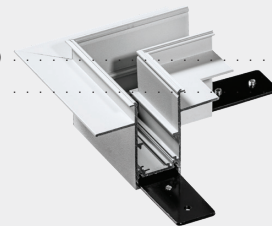

Track Magnetic 52 Gips2 Corner90

- 52 GIPS2 CORNER90 (BLACK) AZ4681
- 52 GIPS2 CORNER90(WHITE) AZ4682

Track Magnetic 52 Gips1 Corner90

- 52 GIPS1 CORNER90 (BLACK) AZ4862