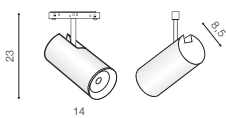

LED

IP20

technical specification

installation: Track Magnetic – 52 or 27

beam angle: 40°

COLOUR / NEW INDEX NO.

SAND BLACK (BK) **AZ4842**

SAGA TRACK MAGNETIC MILKY120 CCT SMART