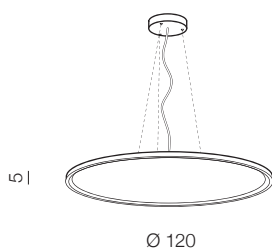

Cream

SMART

new

Cream 120 Pendant SMART LED

- ① AZ3537 (black)
- ② AZ3538 (white)

LED 83W 6300 - 6600lm CCT
aluminium/PC