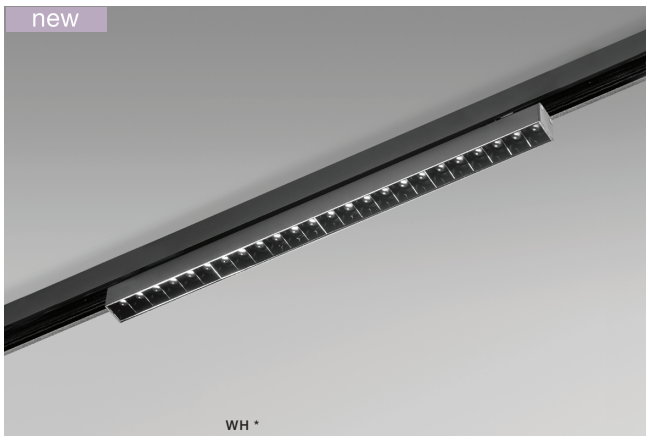

LED integrated

voltage: 48V
IP20

technical specification

LED 24W 1450lm

installation: Track Magnetic - 52 or 27

beam angle: 50°

COLOUR / NEW INDEX NO.

■ BLACK (BK) **AZ4902**