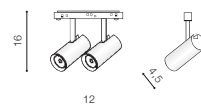

IP20

technical specification

LED 2x 7W 550lm CCT

installation: Track Magnetic – 52 or 27

beam angle: 40°

COLOUR / NEW INDEX NO.

SAND BLACK (BK) **AZ4838**

BK *