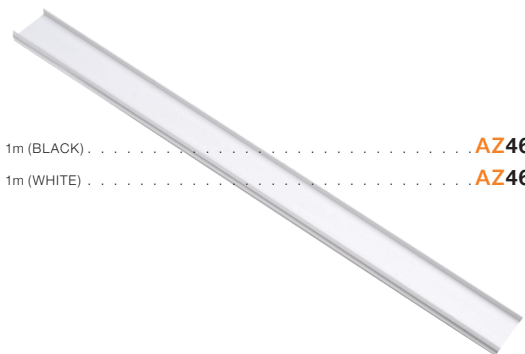

Track Magnetic Cover 1m

- ☒ COVER 1m (BLACK) **AZ4652**
- ☐ COVER 1m (WHITE) **AZ4653**