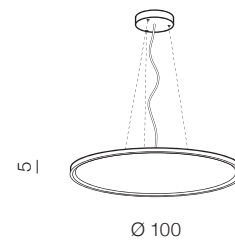

**Cream 100
Pendant SMART** LED

- 1 AZ3289 (black)
- 2 AZ3290 (white)

LED 70W 6300-6400lm CCT
aluminium/PC