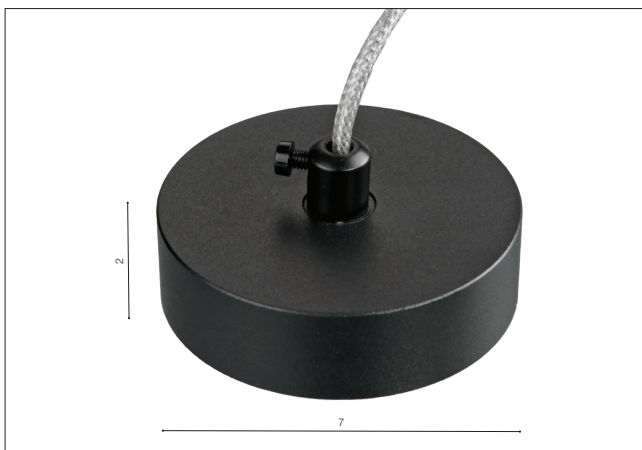

Track Magnetic Cover 1m

- ☒ COVER 1m (BLACK) **AZ4652**
- ☐ COVER 1m (WHITE) **AZ4653**