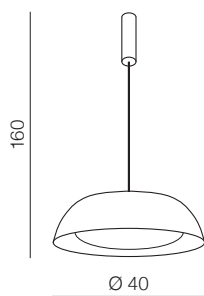

Lenox Pendant 40 SMART+ Remote Control **RGB**

AZ3147

(black/copper)

LED 24W 1720lm CCT RGB

aluminium/PC