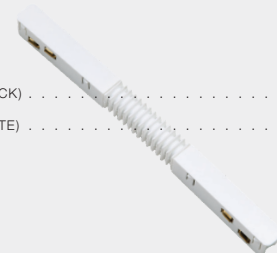

- 52 GIPS2 CORNER90 (BLACK)AZ4681
- 52 GIPS2 CORNER90(WHITE)AZ4682

Track Magnetic 52 Gips1 Corner90

- 52 GIPS1 CORNER90 (BLACK)AZ4862

Track Magnetic Flex Connector Electric

- FLEX CONNECTOR ELECTRIC (BLACK)AZ4687
- FLEX CONNECTOR ELECTRIC (WHITE)AZ4688