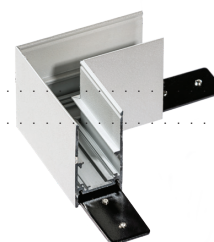

TRACK MAGNETIC

Accessories for Track Magnetic

Track Magnetic 52 Inner Corner90 SURFACE INNER CORNER 90°

- INNER CORNER 90 (BLACK)AZ4683
- INNER CORNER 90 (WHITE)AZ4684

Track Magnetic 52 Corner90

- CORNER90 (BLACK)AZ4679
- CORNER90 (WHITE)AZ4680