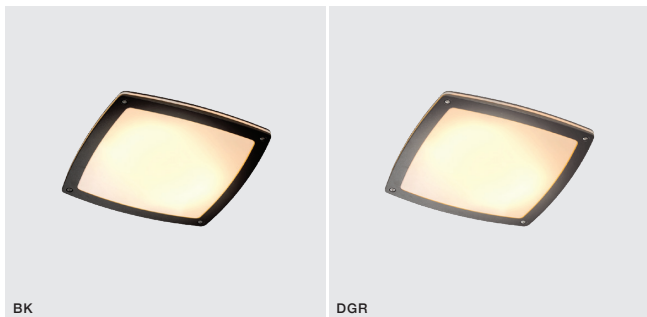

technical specification

installation place

beam angle: 120°

COLOUR / NEW INDEX NO.

- BLACK (BK) **AZ4783**
- DARK GREY (DGR) **AZ4784**
- WHITE (WH) **AZ4785**

CCT = 2600+6000K DIMMABLE REMOTE CONTROL

LEDBULBS