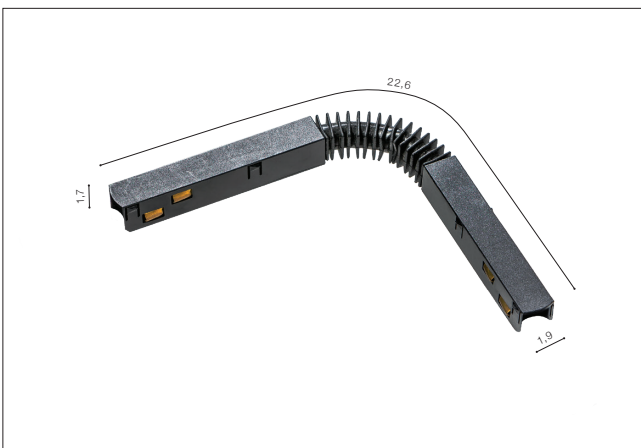

TRACK MAGNETIC

Accessories for Track Magnetic

Track Magnetic 52 Gips2 Inner Corner90 SURFACE INNER CORNER 90°

- 152 GIPS2 INNER CORNER90 (BLACK) AZ4685
- 52 GIPS2 INNER CORNER90 (WHITE) AZ4686

Track Magnetic 52 Gips2 Corner90

- 52 GIPS2 CORNER90 (BLACK) AZ4681
- 52 GIPS2 CORNER90(WHITE) AZ4682

Track Magnetic 52 Gips1 Corner90

- 52 GIPS1 CORNER90 (BLACK) AZ4862

Track Magnetic Flex Connector Electric

- FLEX CONNECTOR ELECTRIC (BLACK) AZ4687
- FLEX CONNECTOR ELECTRIC (WHITE) AZ4688