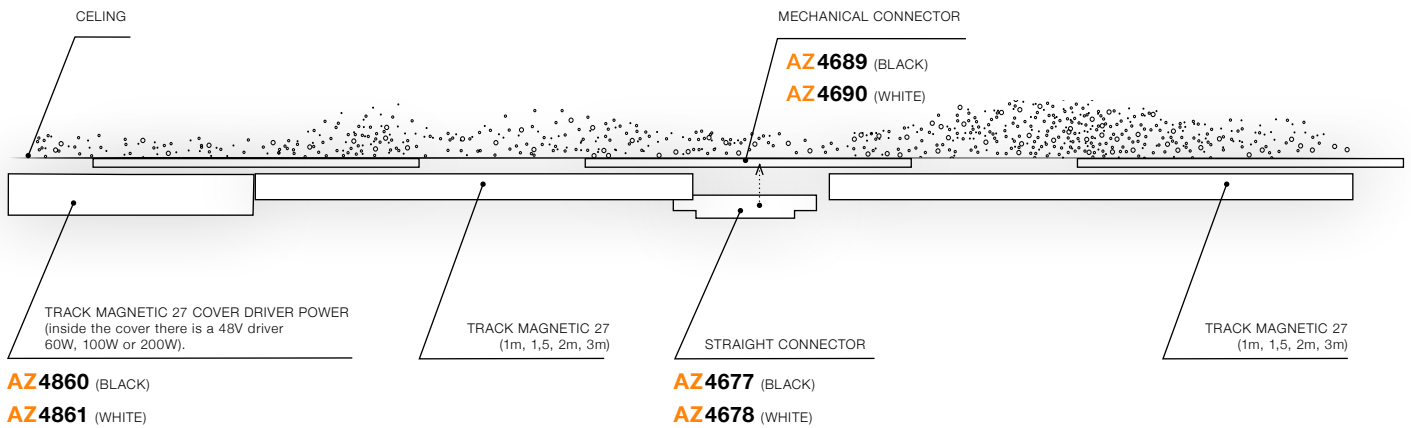

Track Magnetic Cover 1m

- COVER 1m (BLACK) **AZ4652**
- COVER 1m (WHITE) **AZ4653**

Ceiling Plate + Wire

- CEILING PLATE + WIRE (BLACK) **AZ4780**
- CEILING PLATE + WIRE (WHITE) **AZ4782**

TRACK MAGNETIC

Track Magnetic

Track Magnetic 27 Cover Power Driver Inside

- MAGNETIC 27 COVER (BLACK) **AZ4860**
- MAGNETIC 27 COVER (WHITE) **AZ4661**

OPTION 1 Track Magnetic Bluetooth Remote Smart Operating Schematic

AZ4857

DOWNLOAD THE APP **AZzardo** SMART