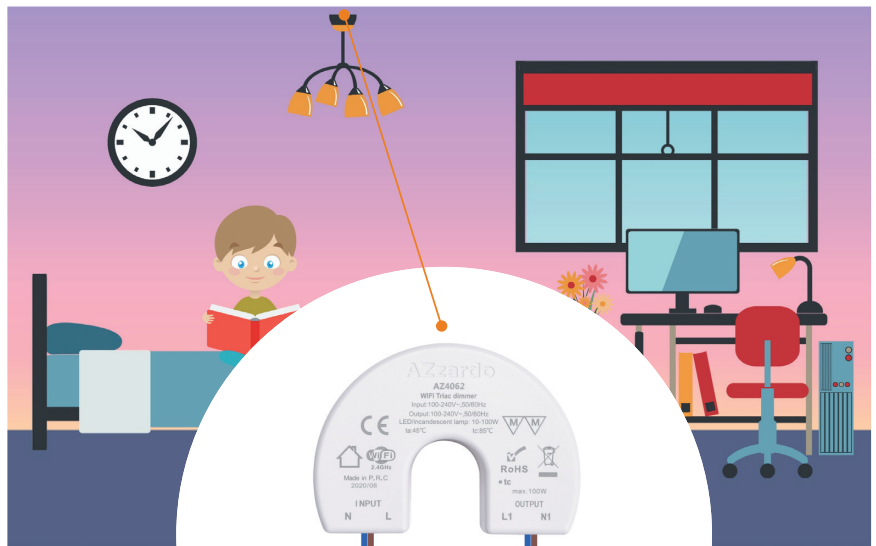

Kontroluj WiFi Dimmer Module przez:
Aplikacja AZZARDO Smart
Remote Control 2.4 GHz

You can control WiFi Dimmer Module by:
AZZARDO Smart App
Remote Control 2.4 GHz

Współpracuje z / Working with:

Sterownikami min. 10W

Dimmable drivers – min. 10W

Ściemnialnymi żarówkami min. 10W

Dimmable bulbs (led/halogen) – min. 10W