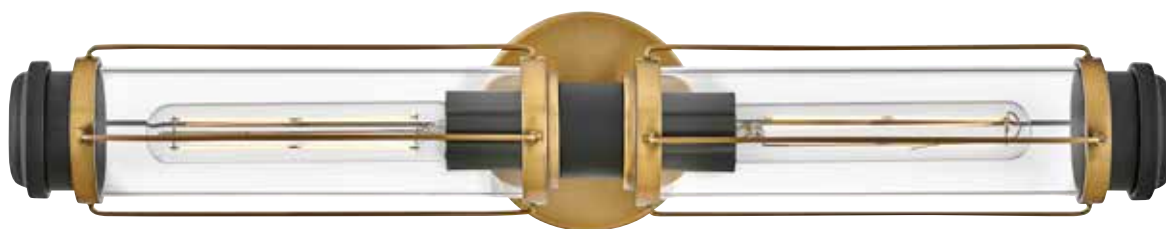

MASTHEAD

Materials: Steel, Clear Glass
Finish: Heritage Brass & Black

IP44

HINKLEY

HK-MASTHEAD1-HBBK

Recommended Lamp:
LP-LED7W-E27-T30L

HK-MASTHEAD2-HBBK

Code	Description	Height	Width	Projection	Finish	Max. Wattage	IP Rating
HK-MASTHEAD1-HBBK	1lt Wall Light	351mm	122mm	128mm	Heritage Brass & Black	1 x 40W E27	IP44
HK-MASTHEAD2-HBBK	2lt Wall Light	122mm	610mm	128mm	Heritage Brass & Black	2 x 40W E27	IP44