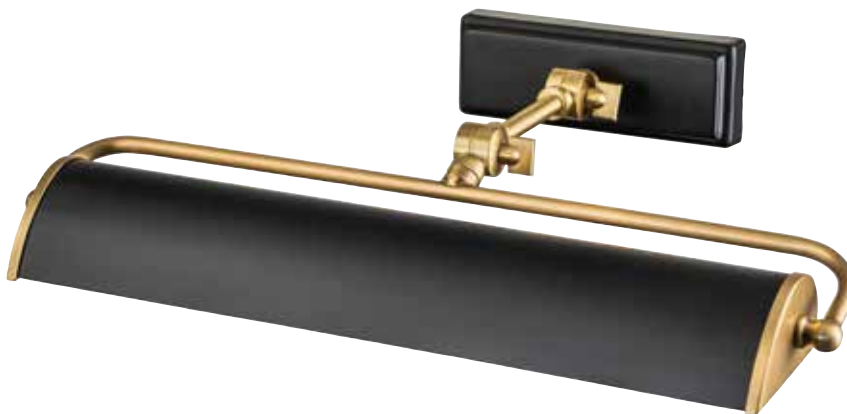

WINCHFIELD-PLM-AB-MB

Code	Description	Height	Width	Projection	Finish	Max. Wattage
WINCHFIELD-PLM-AB	2lt Medium Picture Light	127mm	445mm	318mm	Aged Brass	2 x 40W E14
WINCHFIELD-PLM-AB-MB	2lt Medium Picture Light	127mm	445mm	318mm	Aged Brass & Matte Black	2 x 40W E14