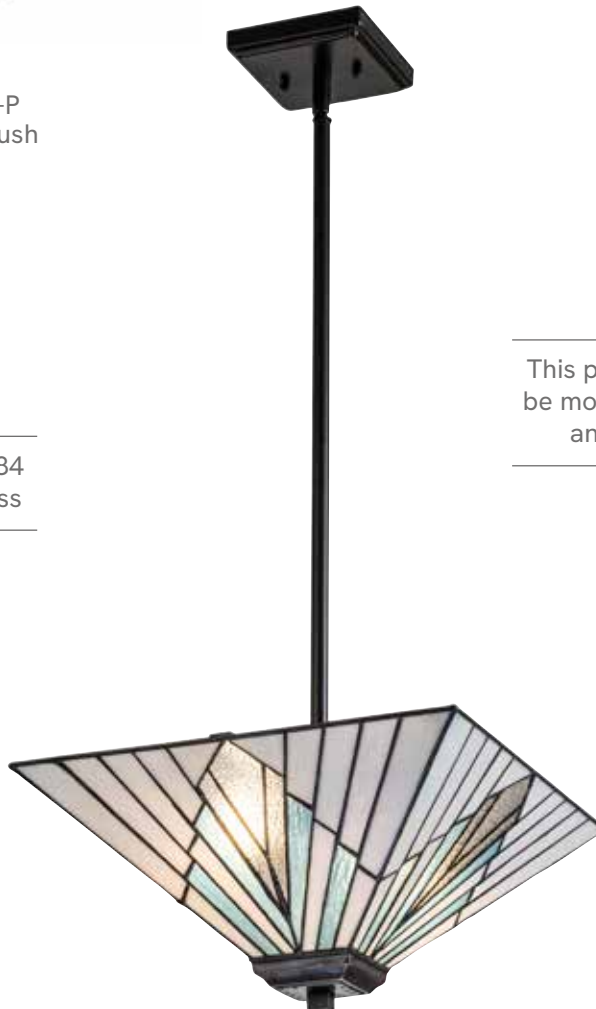

TF-ALDERLEY-F-P
(Shown as pendant)

Code	Description	Height	Width	Min. Drop	Max. Drop	Finish	Max. Wattage
TF-ALDERLEY-F-P	2lt Trio-Mount Pendant	185mm	380mm	255mm	1167mm*	Vintage Bronze	2 x 60W E27

* Supplied with: 2 x 152mm & 2 x 304mm rods.