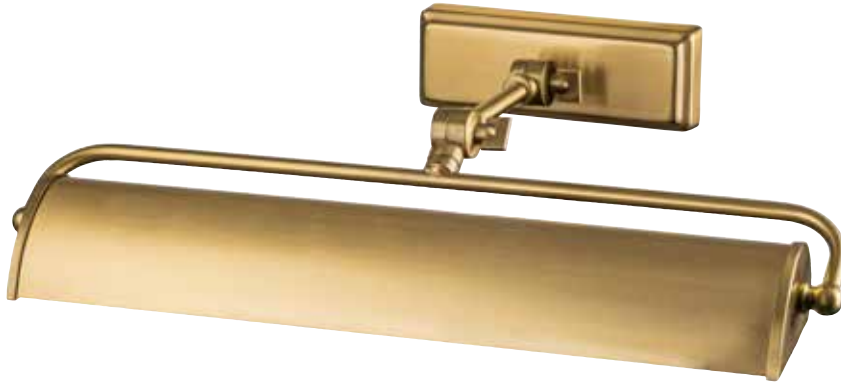

WINCHFIELD

Materials: Steel
Finish: See table below

WINCHFIELD-PLM-AB