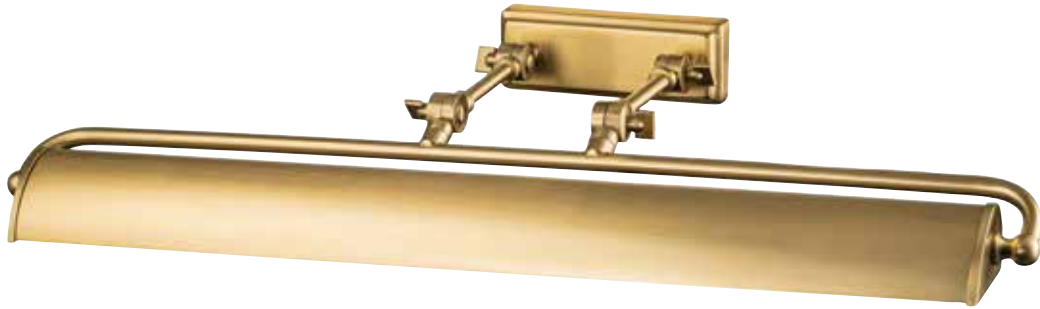

WINCHFIELD-PLL-AB