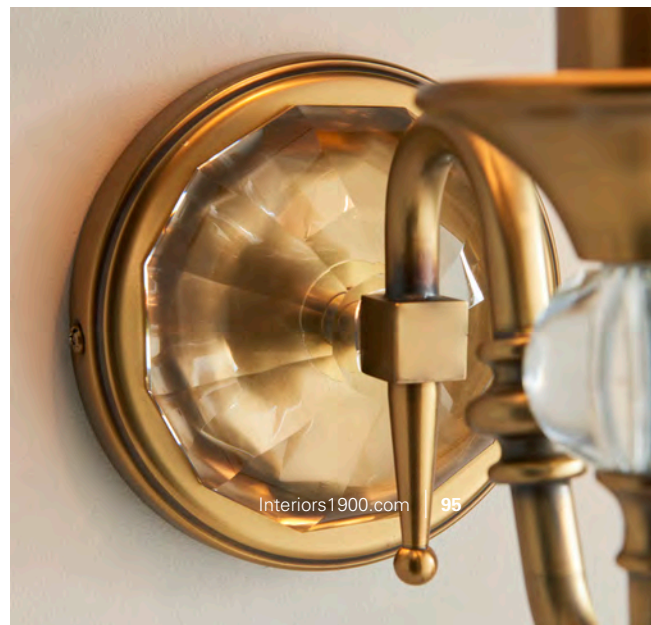

LX124W1N

Proj: 205mm H: 200mm W: 130mm
1 x E14

Class 1, Dimmable

~ Polina antique brass
with beige shades

*An impressive range of modern classic lighting featuring large crystal elements.
Plated in antique brass, and with beige organza effect fabric shades*