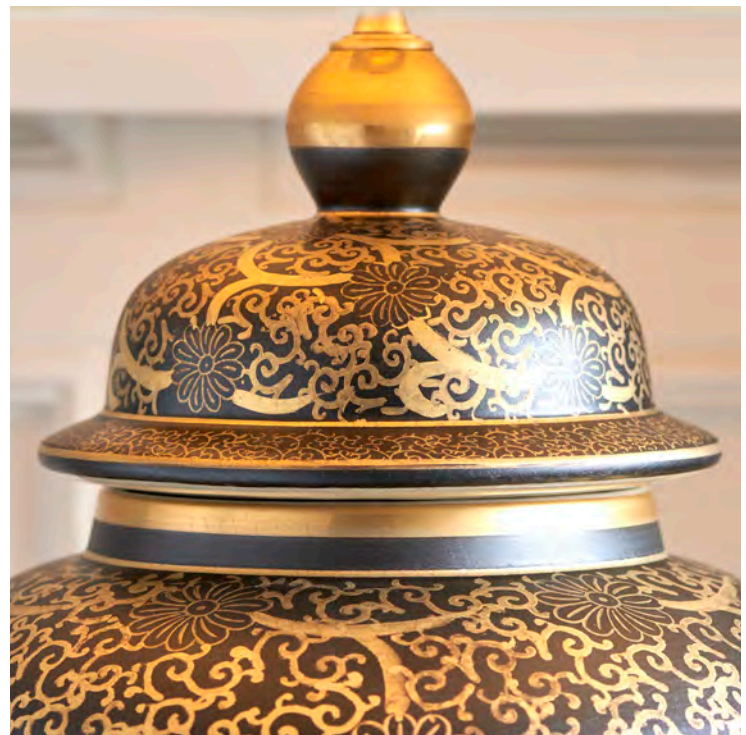

A stunning hand thrown and hand-painted Kutani lamp glazed in black with an eye-catching real gold detailed pattern and a dark wooden base. Select from our Shade section to complete the look

UK table

RJ415

H: 436mm Dia: 270mm

1 x B22

Shown with Zara shade ZARA20HON

Height with shade 680mm

Class 1, Lampholder switch (Metal)

Shades

Don't underestimate the power of the shade...
update the look and feel of any room by changing the shades.