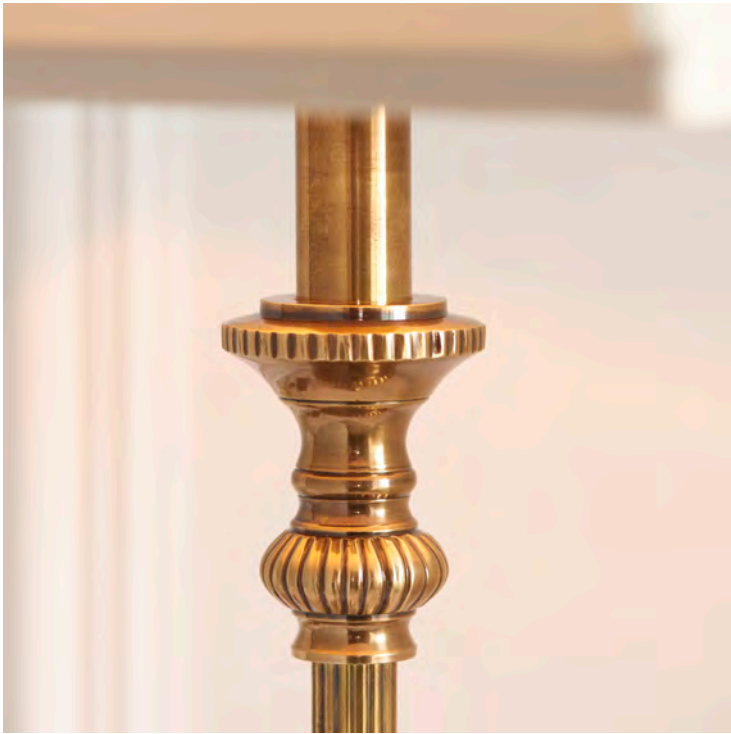

Class 1, Lampholder switch (Metal)

~ Wellesley

*The Wellesley is a traditional solid brass table lamp in a simple classic style.
Perfect when teamed with a selection of Rochamp shades*

Table
ABY113AB
H: 300mm Sq: 75mm
1 x B22
Shown with Alice shade ANY5BL
Class 1, Lampholder switch (Metal)

~ Wilmington

*The Wilmington is a traditional solid brass table lamp with orante decorative reeded details.
This is a base only fitting but can be teamed with a selection of Rochamp shades*

Table

ABY1006AB