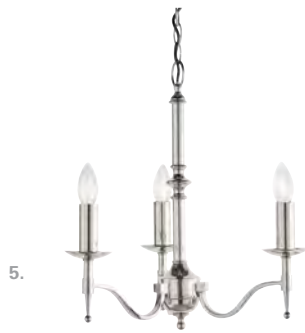

1. 21lt pendant

CA1P21N

H: 1100-4000mm Dia: 1080mm

21 x E14

Class 1, Dimmable

~ Stanford nickel

The Stanford range is an elegant, beautifully curved arm collection. Finished in polished nickel plate

2. 12lt pendant
CA1P12N