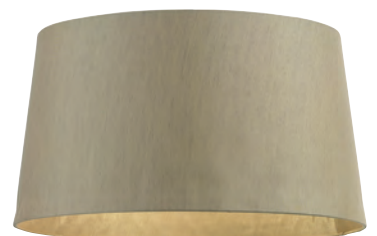

Gold faux silk
60W E27 or B22 GLS
12 inch **CORDELIA-12GO-L** Sh H: 200mm Sh T Dia: 250mm Sh B Dia: 305mm
16 inch **CORDELIA-16GO-L** Sh H: 220mm Sh T Dia: 355mm Sh B Dia: 405mm