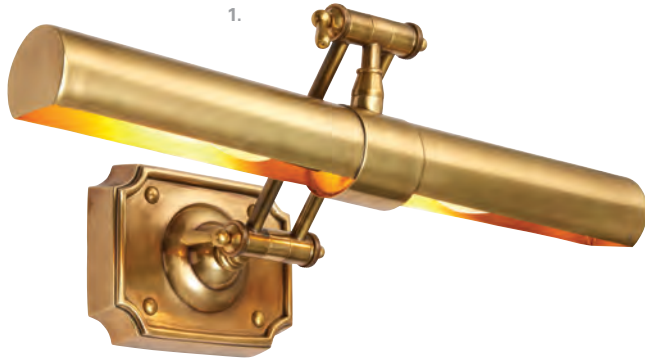

~ Balfour

*A traditional style range of ceiling and wall lights.
Finished in antique brass with decorative linked embossed pattern and frosted glass panels*

1. 4lt semi flush
SN02P47
Proj: 350mm Dia: 470mm
4 x E27
Class 1, Dimmable

2. 4lt flush
SN02FL47
Proj: 210mm Dia: 470mm
4 x E27
Class 1, Dimmable

3. Wall
SN02W
Proj: 140mm H: 120mm W: 290mm
1 x E14
Class 1, Dimmable

~ Winchester

A beautifully made range of solid brass fittings with fully adjustable arms to direct the light wherever you need it