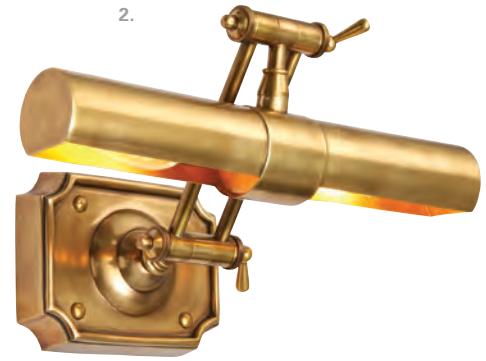

~ Balfour

*A traditional style range of ceiling and wall lights.
Finished in antique brass with decorative linked embossed pattern and frosted glass panels*

1. 4lt semi flush
SN02P47
Proj: 350mm Dia: 470mm
4 x E27
Class 1, Dimmable

2. 4lt flush
SN02FL47
Proj: 210mm Dia: 470mm
4 x E27
Class 1, Dimmable

3. Wall
SN02W
Proj: 140mm H: 120mm W: 290mm
1 x E14
Class 1, Dimmable

~ Winchester

A beautifully made range of solid brass fittings with fully adjustable arms to direct the light wherever you need it