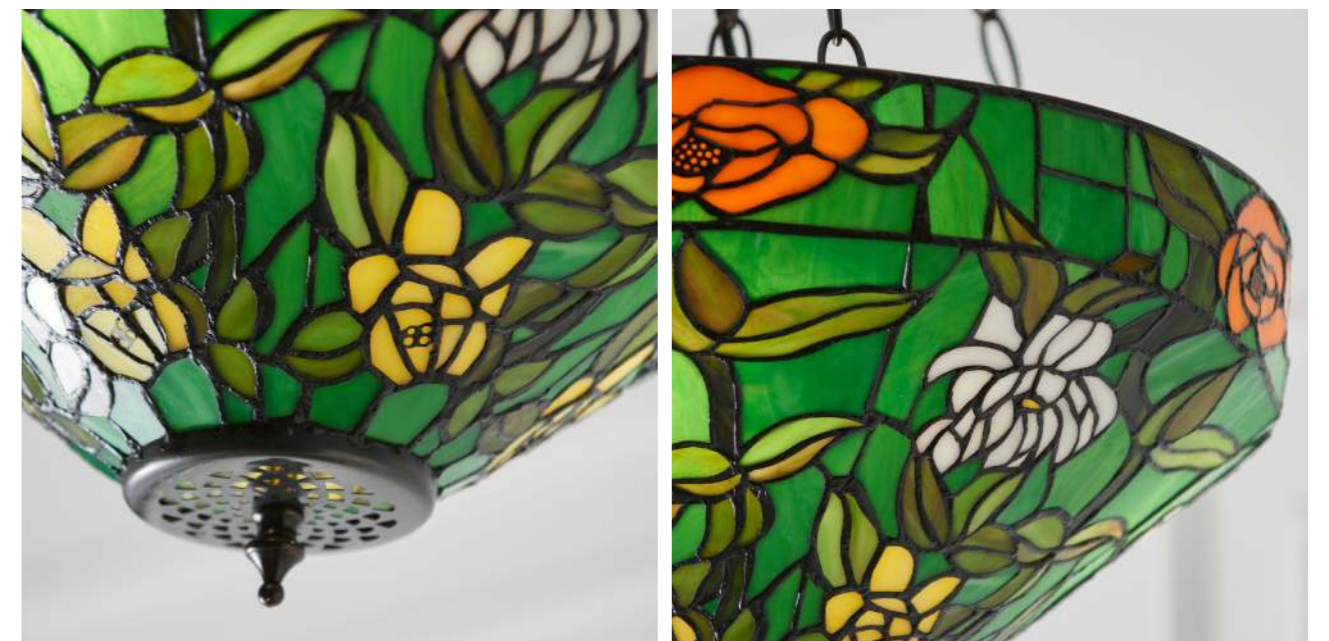

~ Agapantha

The striking Agapantha range features a floral design in oranges and yellows on a vivid green background and teamed with bronze effect fitting

1. Medium inverted 3lt pendant
74438
H: 600-1000mm Dia: 400mm
3 x E27
Class 1, Dimmable

2. Medium pendant
74527
H: 450-1400mm Dia: 400mm
1 x E27
Class 2, dimmable

3. Medium 2lt flush
74439
Proj: 210mm Dia: 400mm
2 x E27
Class 1, Dimmable

4. Medium table
74426
H: 630mm Dia: 400mm
2 x E27
Class 1, Lampholder pull cord