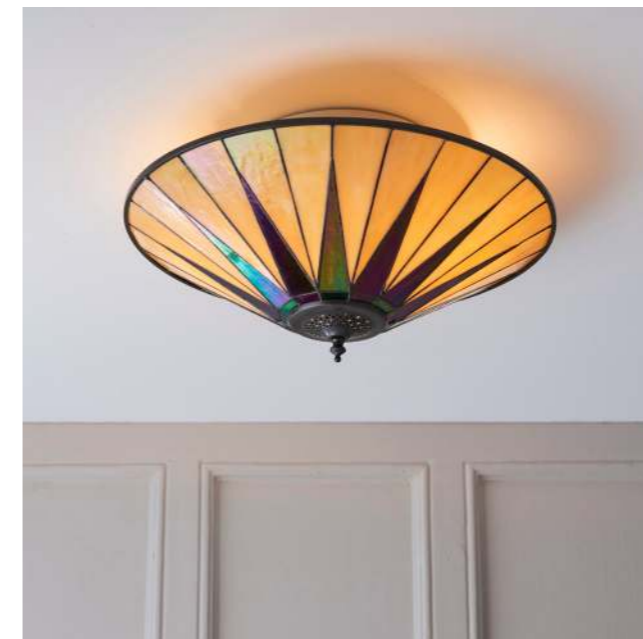

~ Dark Star

The eye catching Dark Star collection is designed with iridescent black against pearly cream glass