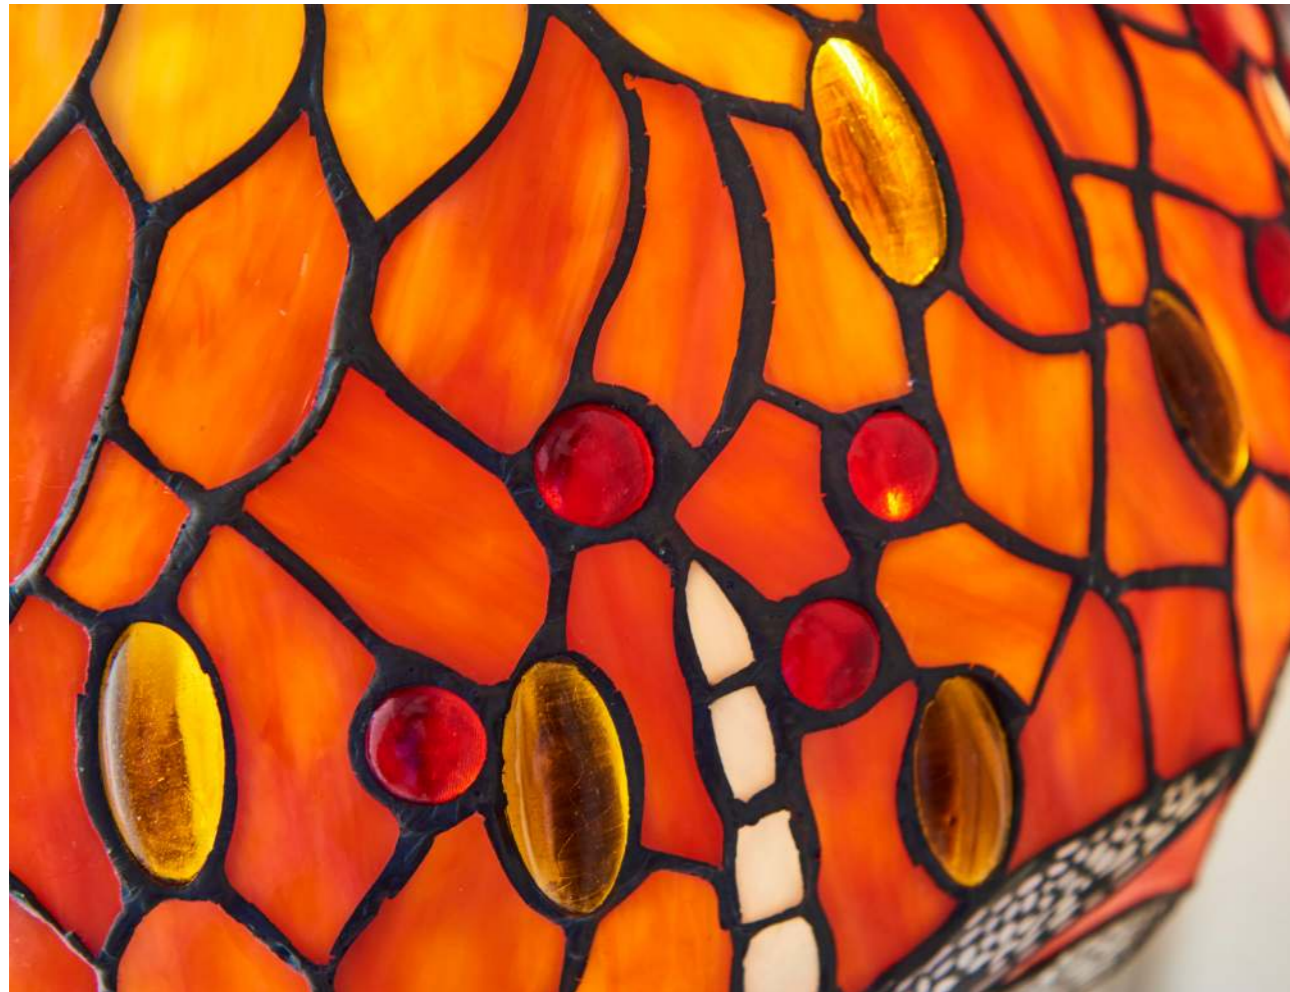

1. Large inverted 3lt pendant
70762
Proj: 900mm Dia: 500mm
3 x E27
Class 1, Dimmable

2. Medium inverted 3lt pendant
64076
H: 600-1000mm Dia: 410mm
3 x E27
Class 1, Dimmable

3. Medium 3lt pendant
64081
H: 470-1360mm Dia: 410mm
3 x E27
Class 1, Dimmable

4. Medium 2lt flush
70721
Proj: 210mm Dia: 410mm
2 x E27
Class 1, Dimmable

5. Wall
64103
Proj: 140mm H: 207mm W: 350mm
1 x E14
Class 2, Dimmable