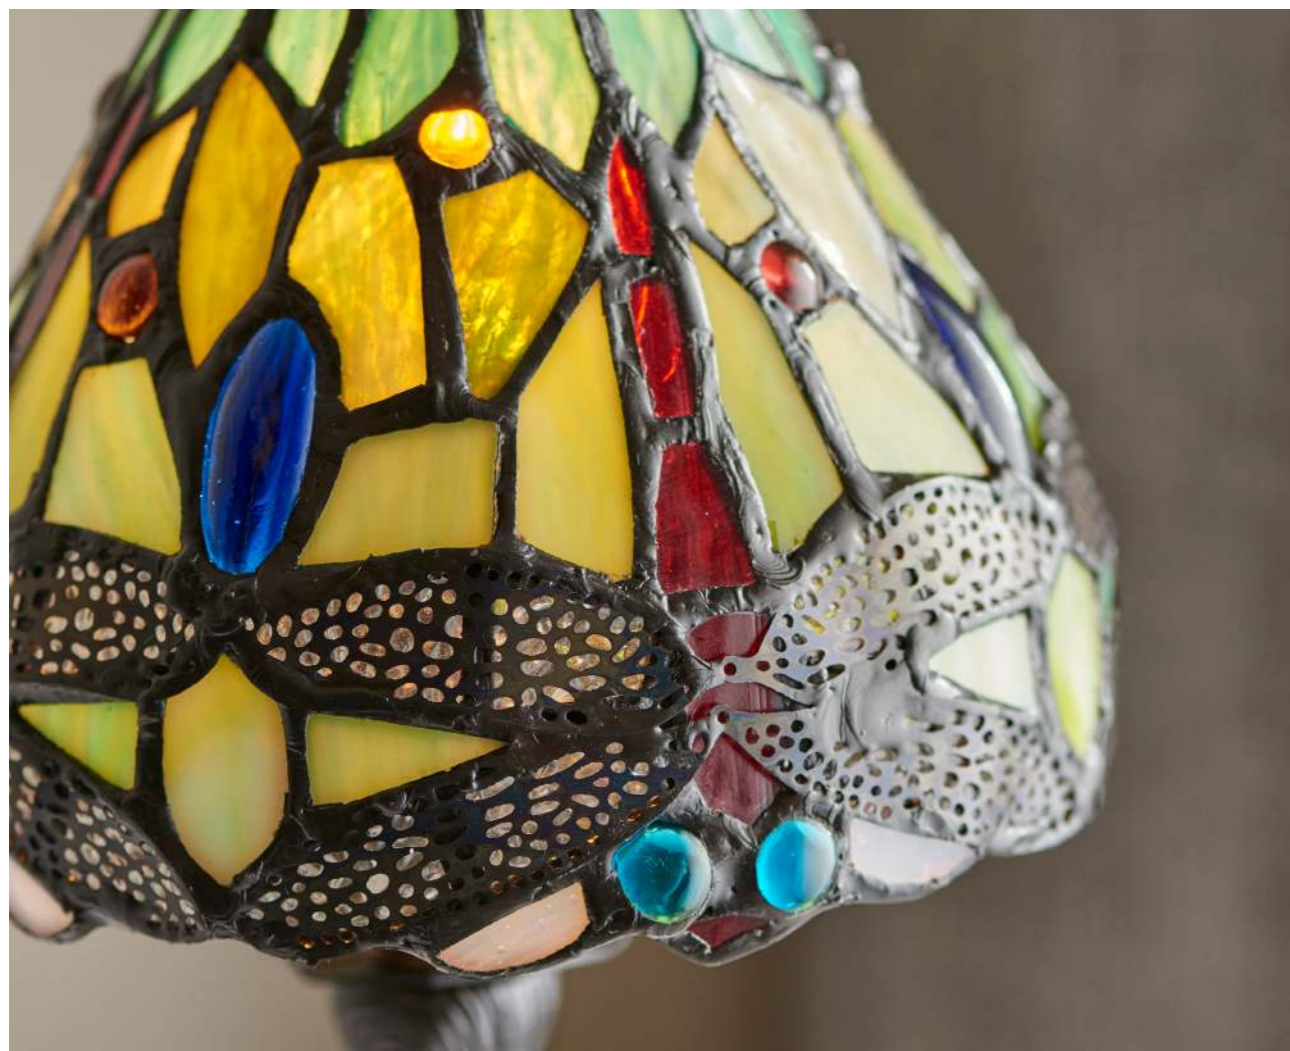

~ Dragonfly green

This beautiful mini table light is a traditional take on the iconic Tiffany Dragonfly design, in an array of greens with glass beading

Mini table
64099
H: 315mm Dia: 145mm
1 x E14
Class 2, Inline switch