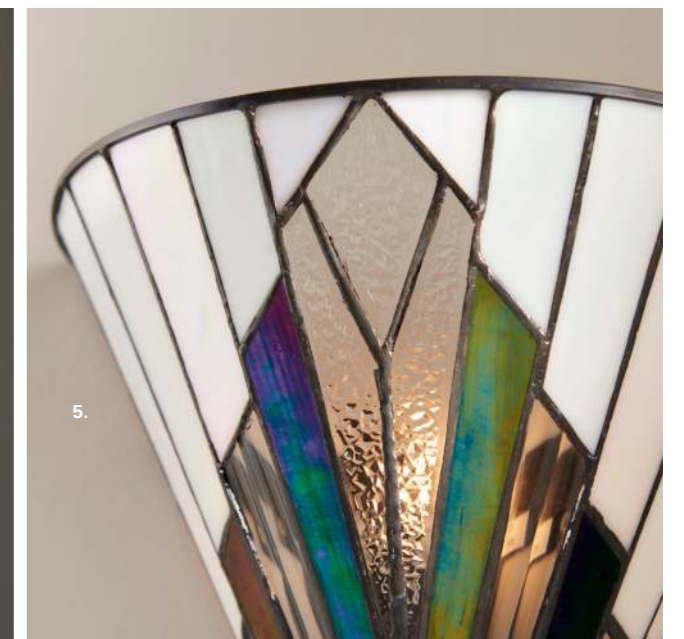

~ Astoria

1. Large inverted 3lt pendant
63936
H: 600-1000mm Dia: 480mm
3 x E27
Class 1, Dimmable

2. Large pendant
63938
H: 460-1430mm Dia: 480mm
1 x E27
Class 2, Dimmable

3. Medium pendant
63937
H: 460-1430mm Dia: 400mm
1 x E27
Class 2, Dimmable

4. Large 2lt flush
63935
Proj: 200mm Dia: 480mm
2 x E27
Class 1, Dimmable

5. Wall
63940
Proj: 140mm H: 260mm W: 300mm
1 x E14
Class 2, Dimmable