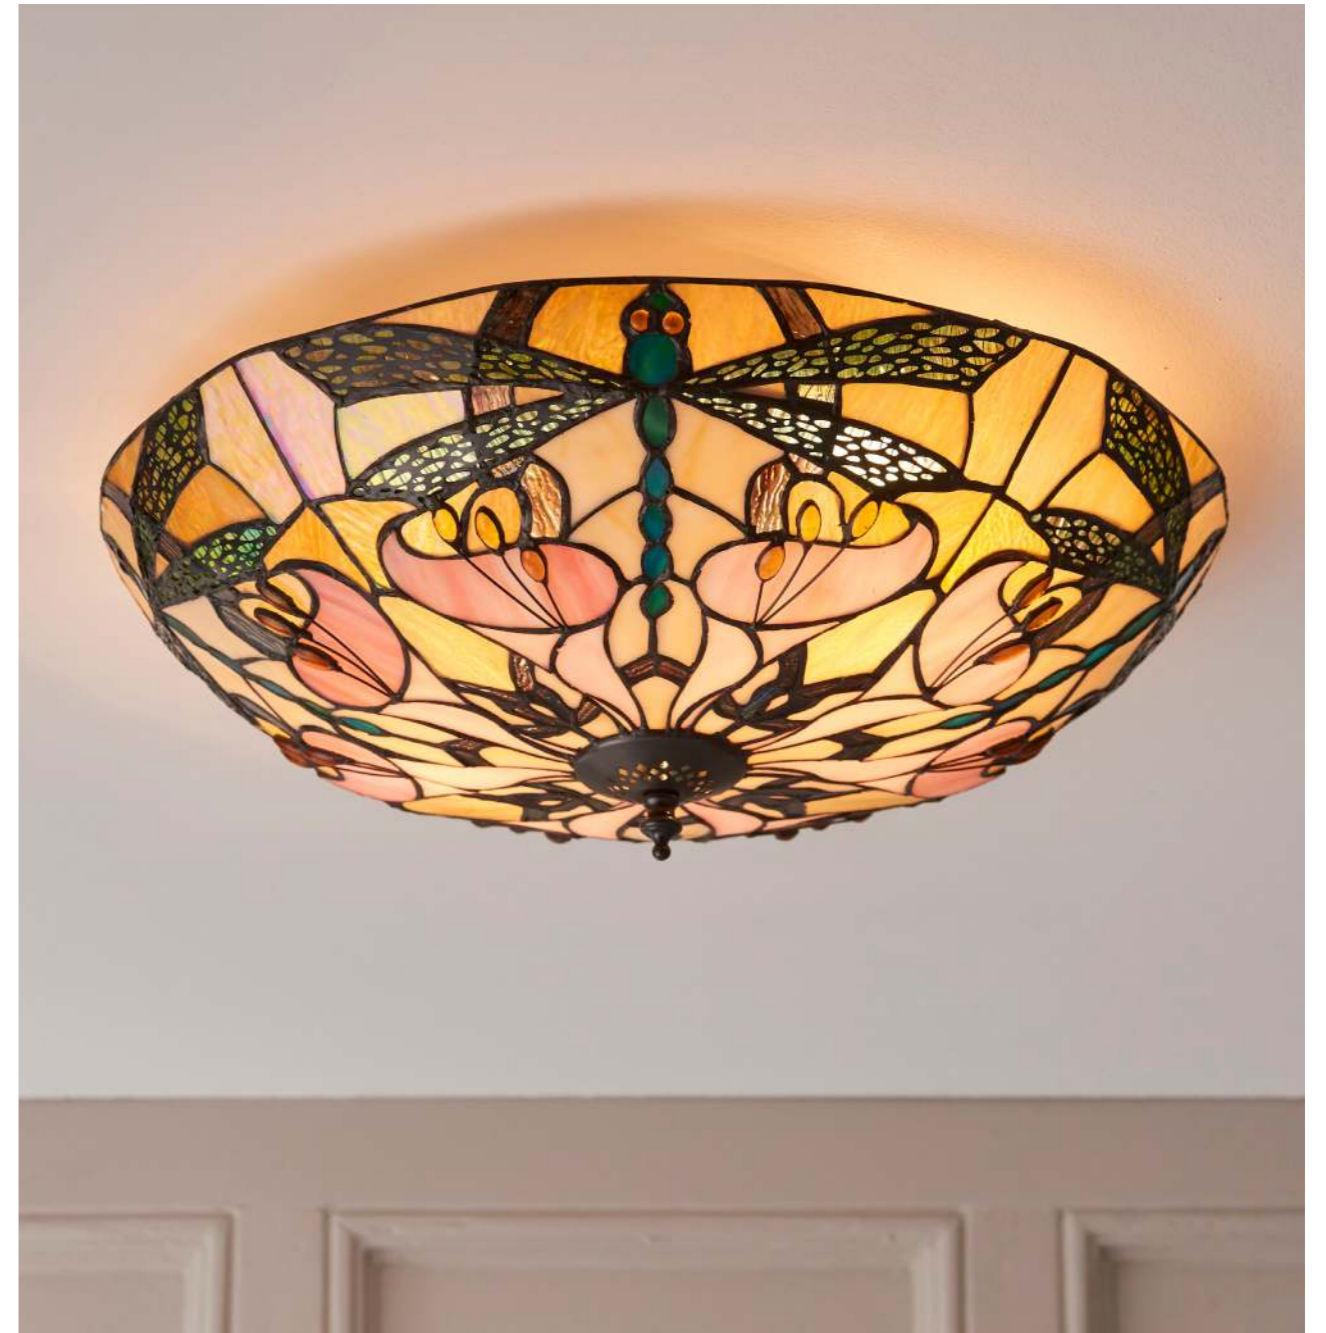

~ Ashton

The Ashton collection is a take on the traditional dragonfly design. An original Interiors 1900 design inspired by period Art Nouveau pieces, but with a modern twist of colour

1. Medium inverted 3lt pendant
70740
Proj: 920mm Dia: 400mm
3 x E27
Class 1, Dimmable

2. Medium pendant
63923
H: 480-1510mm Dia: 410mm
1 x E27
Class 2, Dimmable

3. Large 2lt flush
63922
Proj: 150mm Dia: 450mm
2 x E27
Class 1, Dimmable

4. Wall
63926
Proj: 150mm H: 160mm W: 305mm
1 x E14
Class 2, Dimmable

5. Medium table
63925
H: 575mm Dia: 410mm
2 x E27
Class 1, Lampholder pull cord

6. Small table
63924
H: 480mm Dia: 300mm
1 x E27
Class 2, Lampholder pull cord