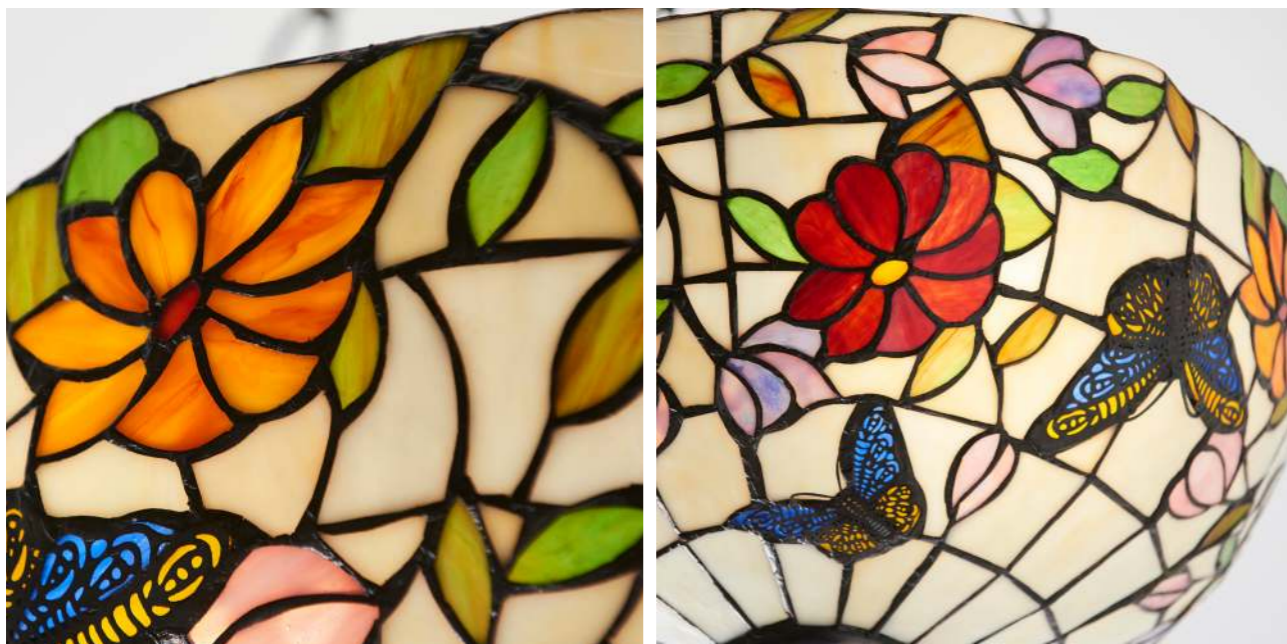

10. Small table
64386
H: 415mm Sq: 250mm
1 x E14
Class 2, Inline switch

~ Butterfly

A traditional Tiffany design combining flowers and colourful butterflies made from glass

- | | |
|--|---|
| <p>1. Large inverted 3lt pendant
70746
H: 600-1000mm Dia: 500mm
3 x E27
Class 1, Dimmable</p> | <p>2. Medium inverted 3lt pendant
70745
H: 600-1000mm Dia: 410mm
3 x E27
Class 1, Dimmable</p> |
|--|---|