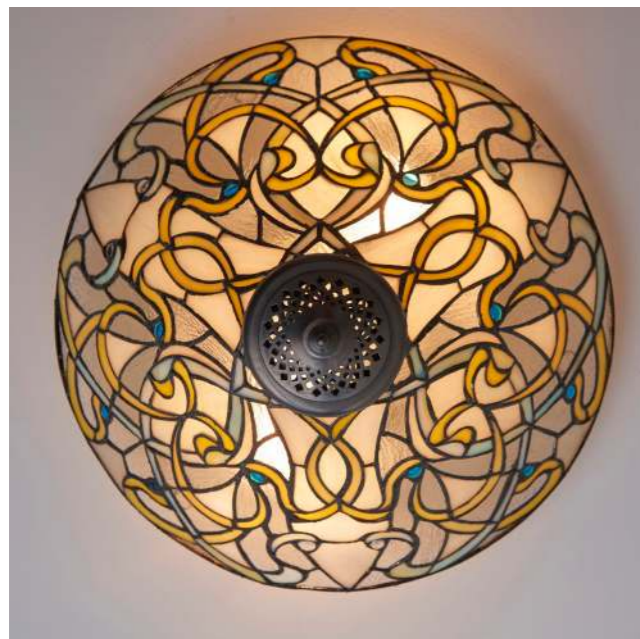

~ Dauphine

The Dauphine collection is in an elegant Art Nouveau style with shimmering translucent glass