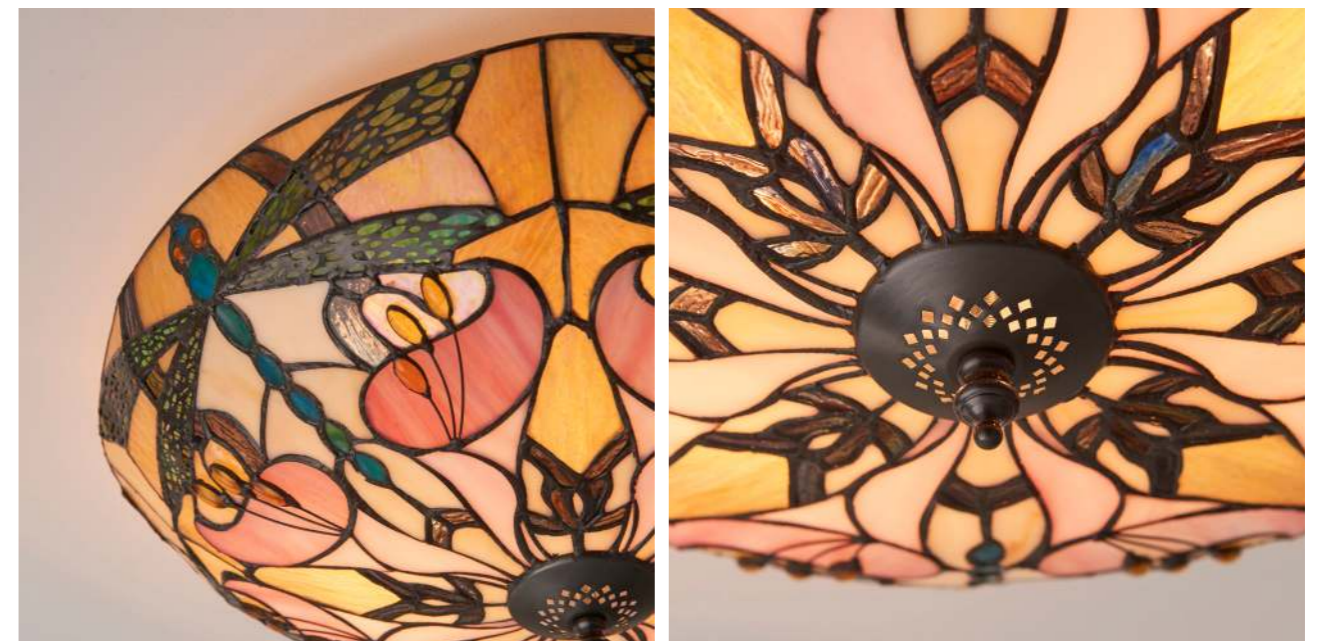

~ Ashton

The Ashton collection is a take on the traditional dragonfly design. An original Interiors 1900 design inspired by period Art Nouveau pieces, but with a modern twist of colour

1. Medium inverted 3lt pendant
70740
Proj: 920mm Dia: 400mm
3 x E27
Class 1, Dimmable

2. Medium pendant
63923
H: 480-1510mm Dia: 410mm
1 x E27
Class 2, Dimmable

3. Large 2lt flush
63922
Proj: 150mm Dia: 450mm
2 x E27
Class 1, Dimmable

4. Wall
63926
Proj: 150mm H: 160mm W: 305mm
1 x E14
Class 2, Dimmable

5. Medium table
63925
H: 575mm Dia: 410mm
2 x E27
Class 1, Lampholder pull cord

6. Small table
63924
H: 480mm Dia: 300mm
1 x E27
Class 2, Lampholder pull cord