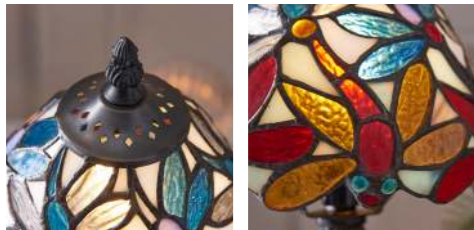

details

~ Lorette

A mini lamp featuring the traditional dark bronze effect base, and brightly coloured Tiffany style glass

Mini table
64246
H: 320mm Dia: 150mm
1 x E14
Class 2, Inline switch