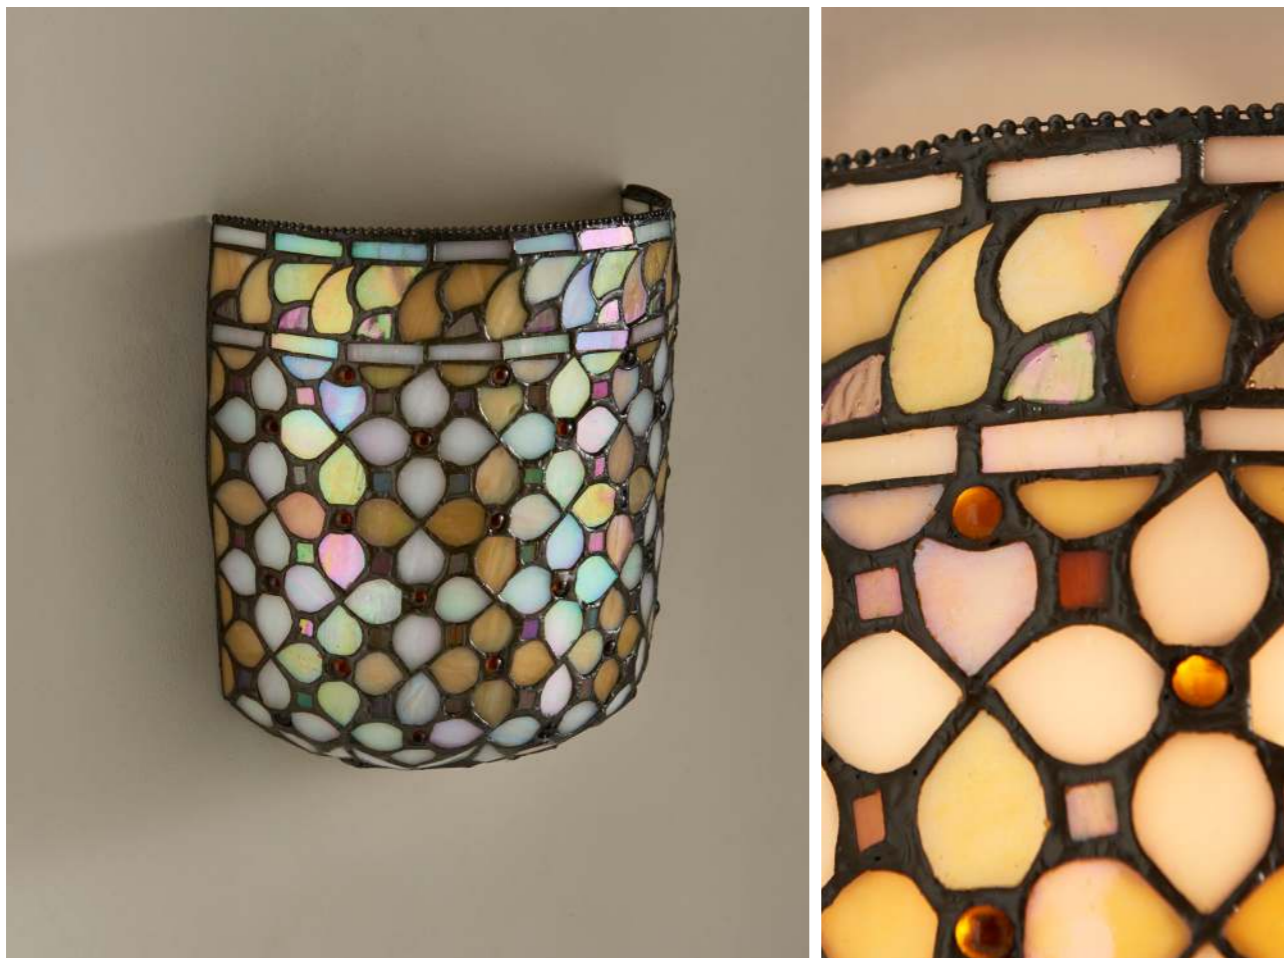

~ Mille Feux

Mille Feux takes its name from the French for thousand lights. This collection uses many pieces of cream Tiffany style glass in a geometric pattern, and is inlaid with glass bead work. An unusual and striking design

1. Large inverted 3lt pendant
64277
Proj: 920mm Dia: 450mm
3 x E27
Class 1, Dimmable

2. Large 2lt flush
64276
Proj: 250mm Dia: 450mm
2 x E27
Class 1, Dimmable

3. Wall
64280
Proj: 160mm H: 230mm W: 200mm
1 x E14
Class 2, Dimmable

4. Medium table
64278
H: 445mm Dia: 300mm
2 x E14
Class 1, Inline switch