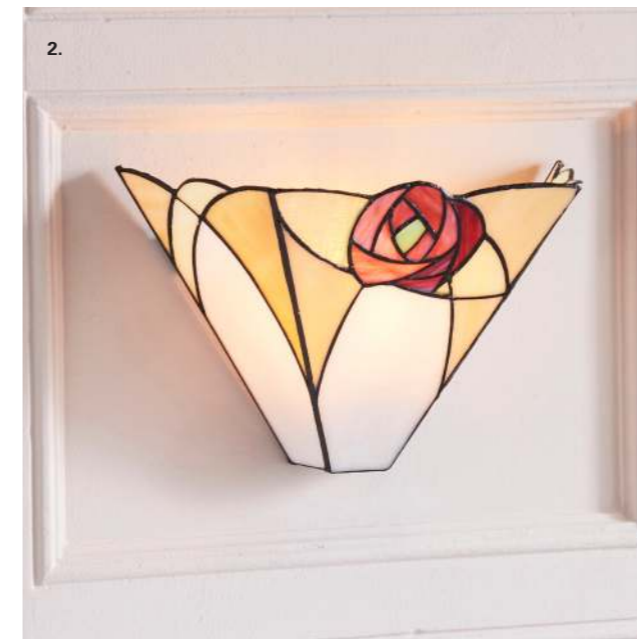

~ Ingram

The Ingram Tiffany collection features the famous Mackintosh style Art Deco rose

1. Large 2lt flush
64182
Proj: 180mm Dia: 450mm
2 x E27
Class 1, Dimmable

2. Wall
64186
Proj: 120mm H: 200mm W: 300mm
1 x E14
Class 2, Dimmable

3. Medium table
64184
H: 480mm Dia: 350mm
1 x E27
Class 2, Lampholder pull cord

4. Small table
64185
H: 330mm Dia: 200mm
1 x E14
Class 2, Inline switch