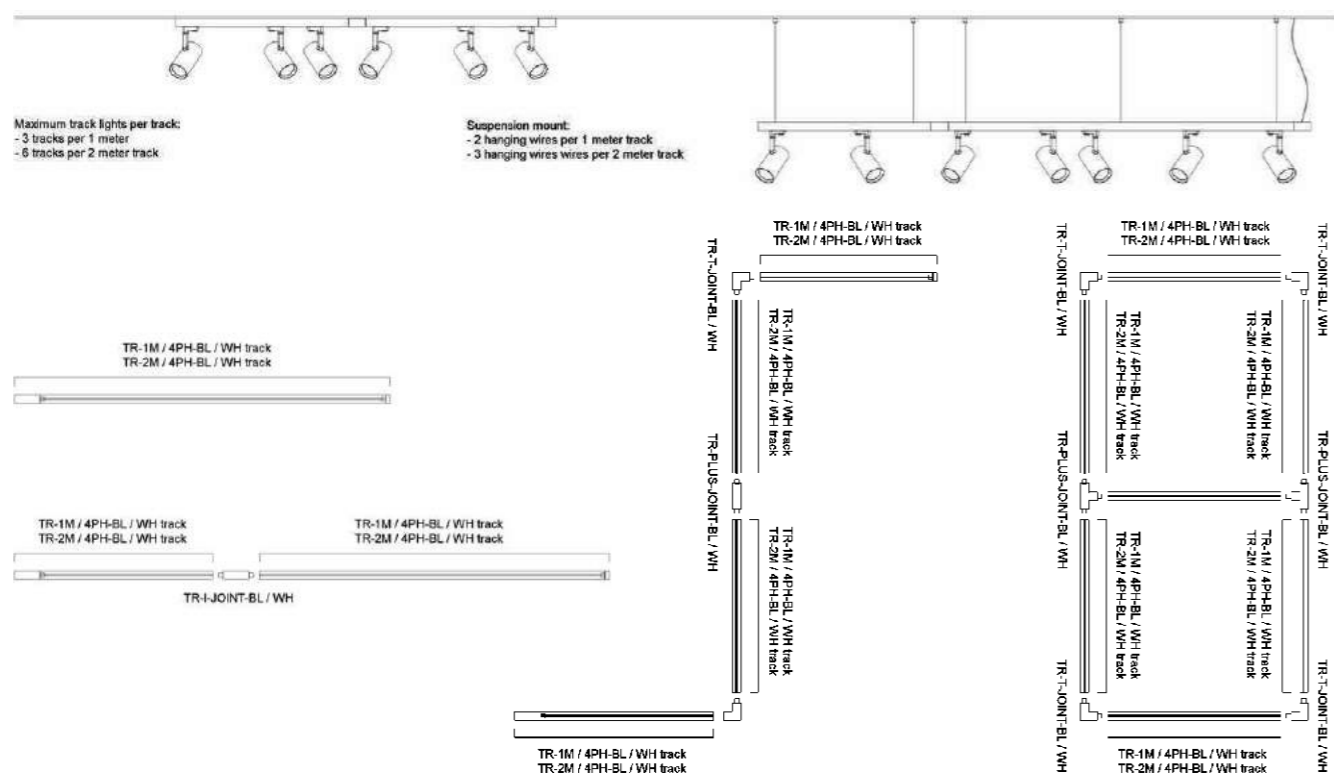

4 phase track

TL73021/18W 3000K WH
TL73021/18W 4000K WH
LED 18W
☀️ 1640 lm
⊘ 3000K / 4000K

TL73022/12W 3000K WH
TL73022/12W 4000K WH
LED 12W
☀️ 880 lm
⊘ 3000K / 4000K

TL7557/40W 3000K WH+GR
TL7557/40W 4000K WH+GR
LED 40W
☀️ 3180 lm
⊘ 3000K / 4000K

TL7556/28W 3000K WH+GR
TL7556/28W 4000K WH+GR
LED 28W
☀️ 2450 lm
⊘ 3000K / 4000K