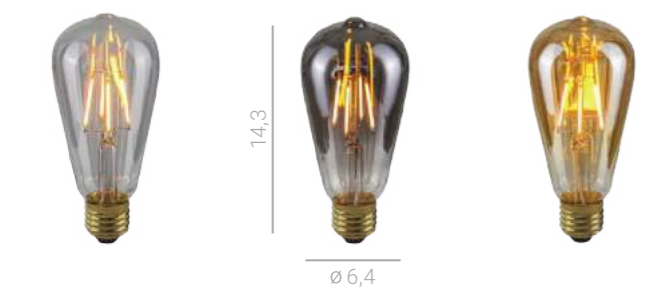

801402 ST64
Clear
E27
LED 4W
400 lm
2200K
Dimmable

801452 ST64
Smoke
E27
LED 4W
175 lm
2200K
Dimmable

LDS-ST64-A ST64
Amber
E27
LED 4W
400 lm
2200K
Dimmable