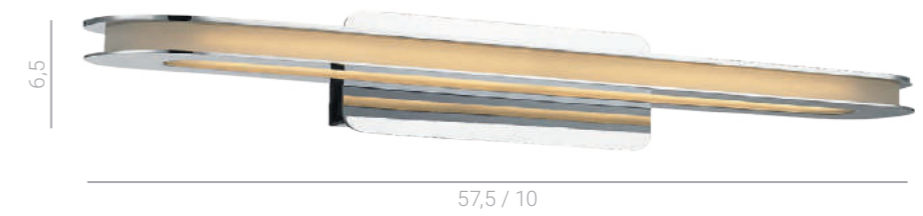

MB120211014-2A
 G9 2x40W
 IP44

MB12021114-4C
 G9 4x40W
 IP44

MB120211014-1A
 G9 1x40W
 IP44

Rosetta

MB1279L
 LED 12W
 840 lm
 3000K

MB1279M
 LED 8W
 560 lm
 3000K

Scarlett

8908-1W
 E14 1x40W
 IP44