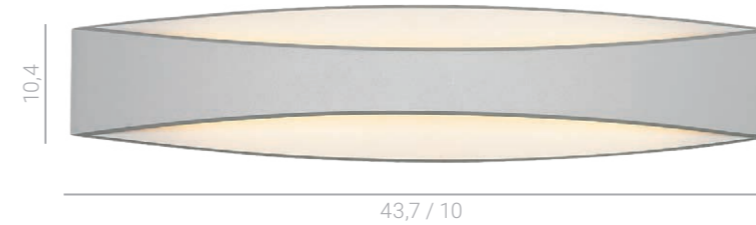

Elena

● **MB14405-01Z BB**
 LED 12W
 960 lm
 3000K

● **MB14405-01L BA**

Carter

MB1126L
 LED 12W
 840 lm
 3000K

MB1126S
 LED 6W
 420 lm
 3000K

Kaia

MB14404-01Z BB
 LED 12W
 960 lm
 3000K