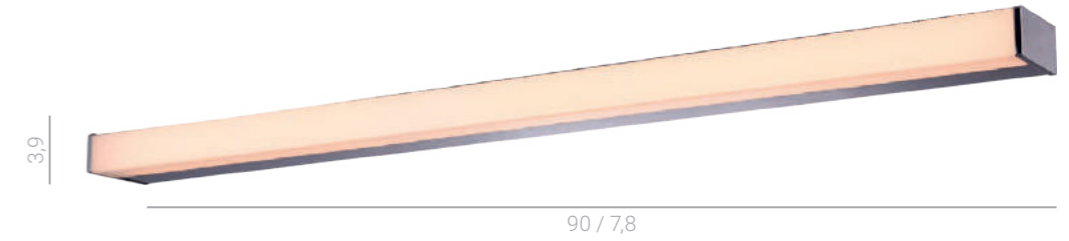

WL-76578-1C

- LED 9W
- 900 lm
- 3000K
- IP44