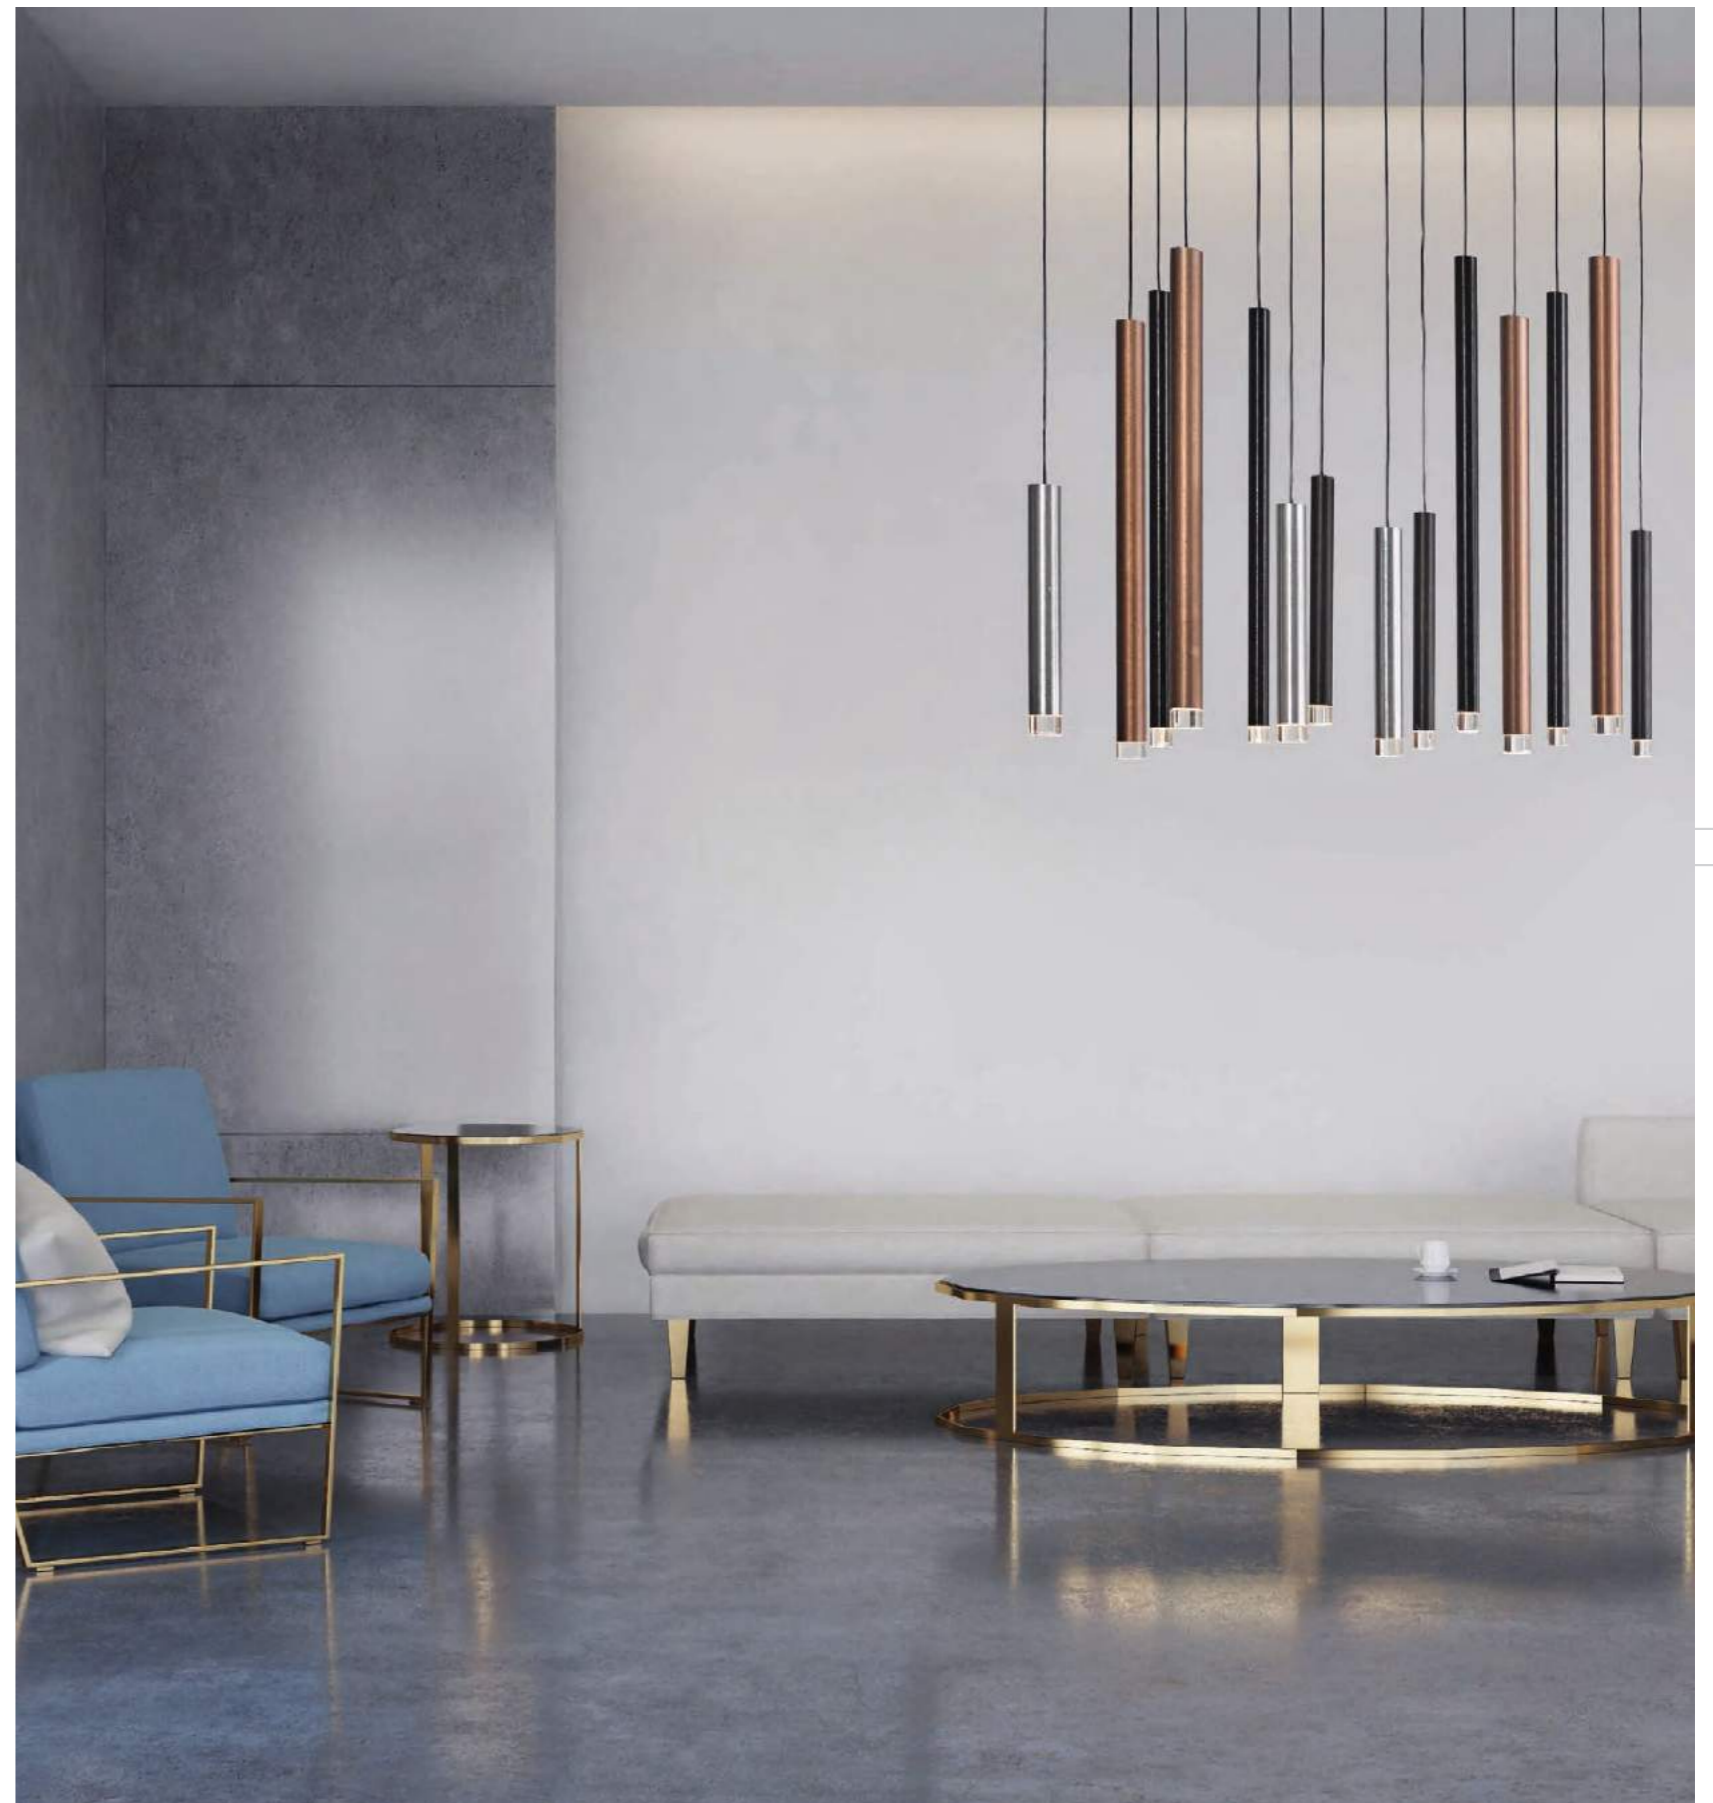

MD17077-8B
LED 32W
2814 lm
3000K
Dimmable