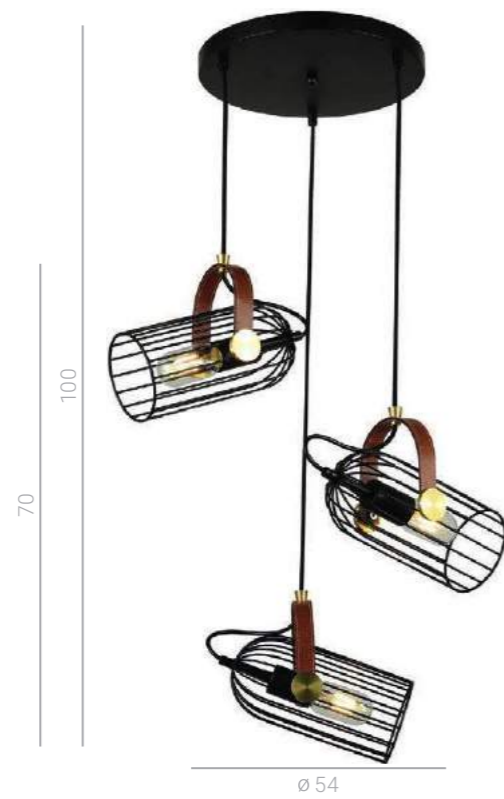

PND-2445-3-BK
⚡ E27 3x40W