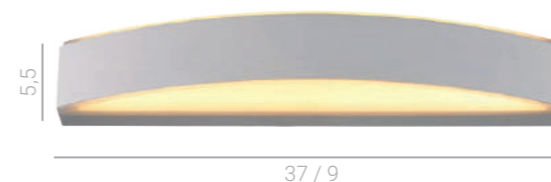

MB13006051-6A
 LED 6W
 495 lm
 3000K

Karen

MB15003047-2A
 LED 6W
 420 lm
 3000K

Prisma

MB13006051-12B
 LED 12W
 700 lm
 3000K

Holly

MB1222M
 LED 12W
 840 lm
 3000K

MB1222L
 LED 18W
 1260 lm
 3000K