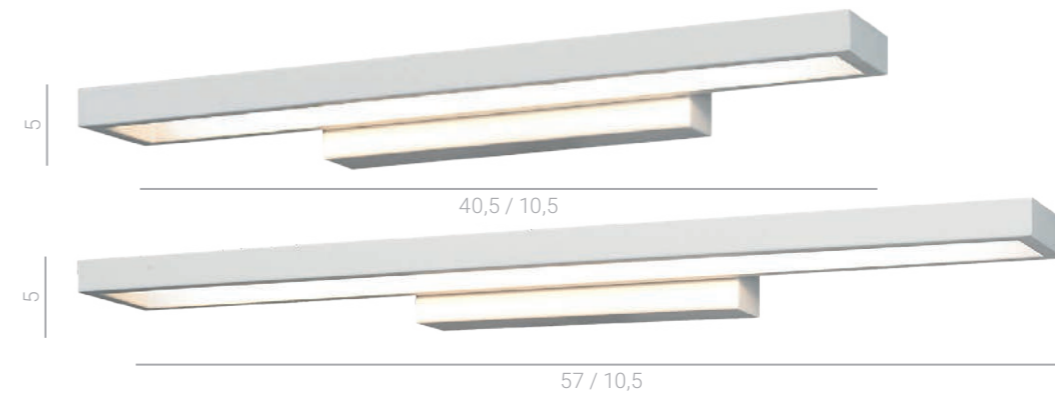

5

40,5 / 10,5

MB1254M
LED 12W
840 lm
3000K

MB1254L
LED 18W
1260 lm
3000K

57 / 10,5

Muari