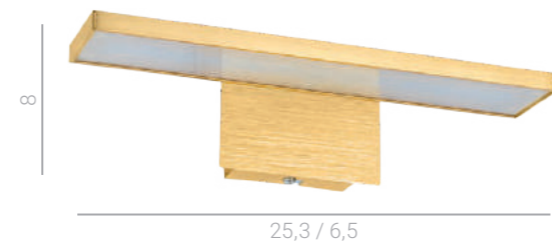

MB15150-02C
 LED 24W
 1450 lm
 3000K

Bruno

MB15152-01CL
 LED 12W
 960 lm
 3000K

Egon

● **MB14402-01M BB**
 LED 12W
 800 lm
 3000K

● **MB14402-01M CH**

● **MB14402-01S BB**
 LED 5W
 400 lm
 3000K

● **MB14402-01S CH**