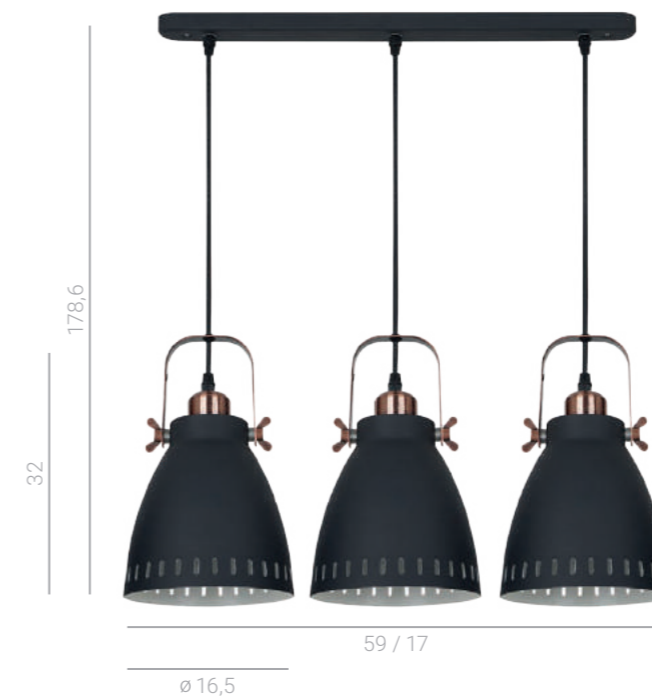

- MD-HN8026S-3-B+RC
- MD-HN8026S-3-GR+S.NICK
- MD-HN8026S-3-WH+S.NICK
- 💡 E27 3x60W