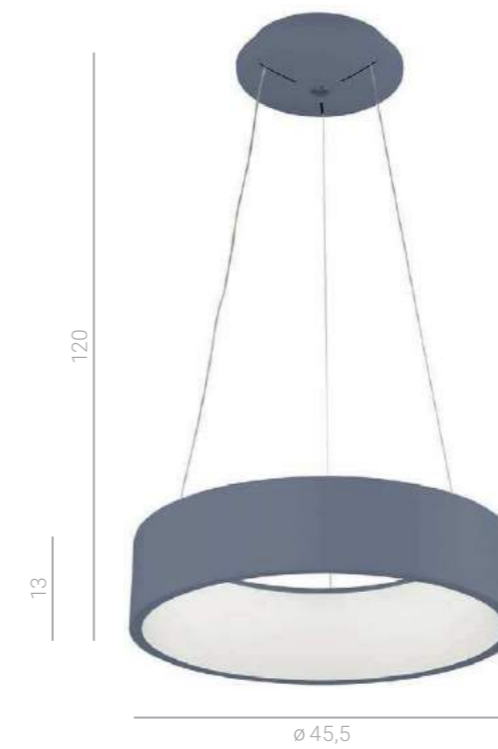

- 3945-832RP-GR-3
- 3945-832RP-BK-3
- 3945-832RP-WH-3
- LED 32W
- ☀ 1760 lm
- ⏻ 3000K