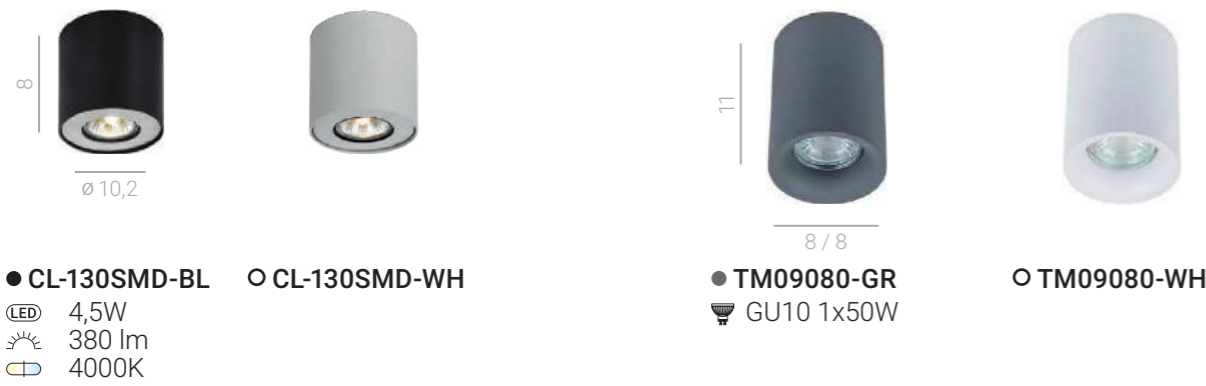

Luxram

Harper

○ IT8005R1-WH ● IT8005R1-BK
 GU10 1x40W
 IP44

● CL-110GU10-BL ○ CL-110GU10-WH
 GU10 1x50W

○ IT8004R1-WH ● IT8004R1-BK
 GU10 1x40W

Fausto

Noma

Lucia