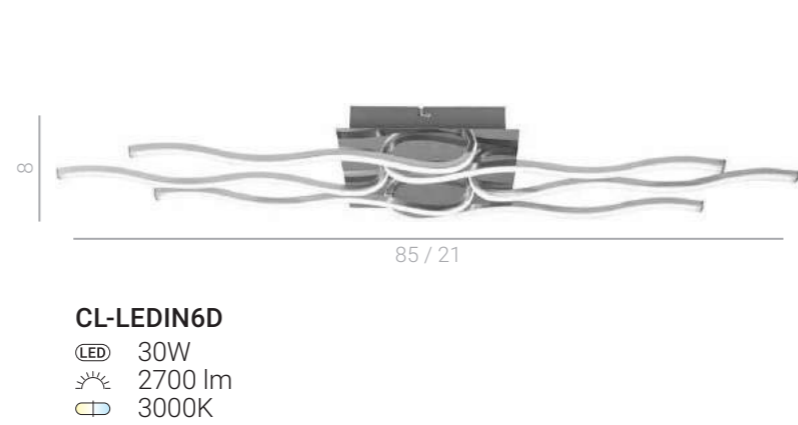

Bonita

MB-BR16164-W1-G/B
E27 1x60W

W0272A CLEAR
LED 5W
450 lm
3000K

Ivette

Rhino