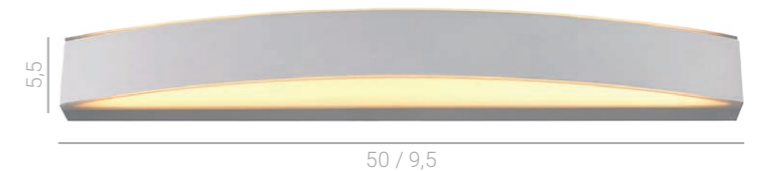

MB13006051-6A
 LED 6W
 495 lm
 3000K

Karen

MB15003047-2A
 LED 6W
 420 lm
 3000K

Prisma

MB13006051-12B
 LED 12W
 700 lm
 3000K

Holly

MB1222M
 LED 12W
 840 lm
 3000K

MB1222L
 LED 18W
 1260 lm
 3000K