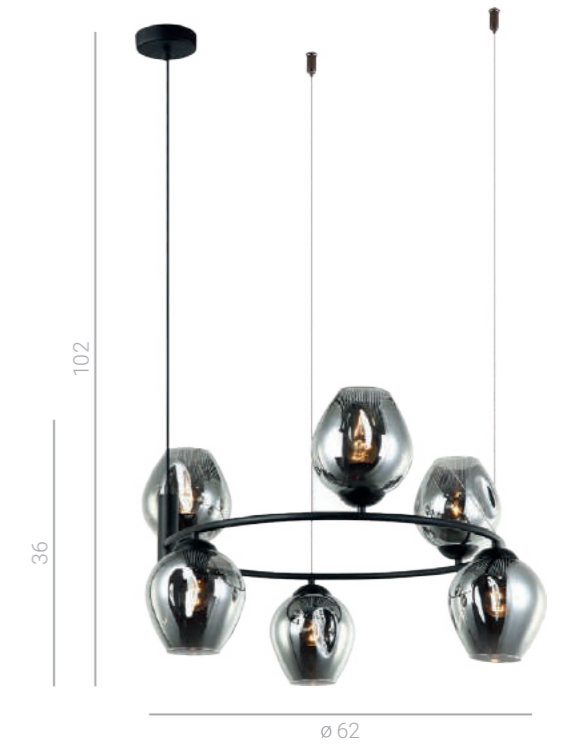

MDM-4045-6 BK+SG
⚡ E27 6x40W