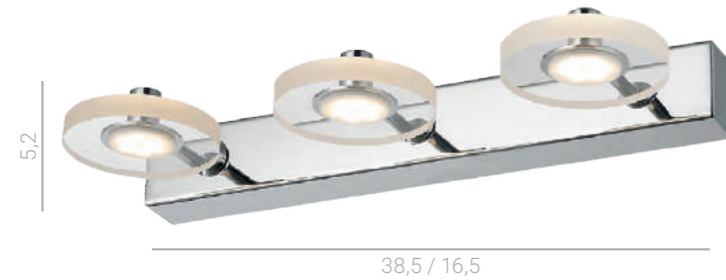

Agaton

Tempo

Melvin

MB1225/1
 LED 3W
 210 lm
 3000K
 IP21

MB1225/4
 LED 12W
 840 lm
 3000K
 IP21

MB1225/3
 LED 9W
 630 lm
 3000K
 IP21

MB1225/2
 LED 6W
 420 lm
 3000K
 IP21

Harmony