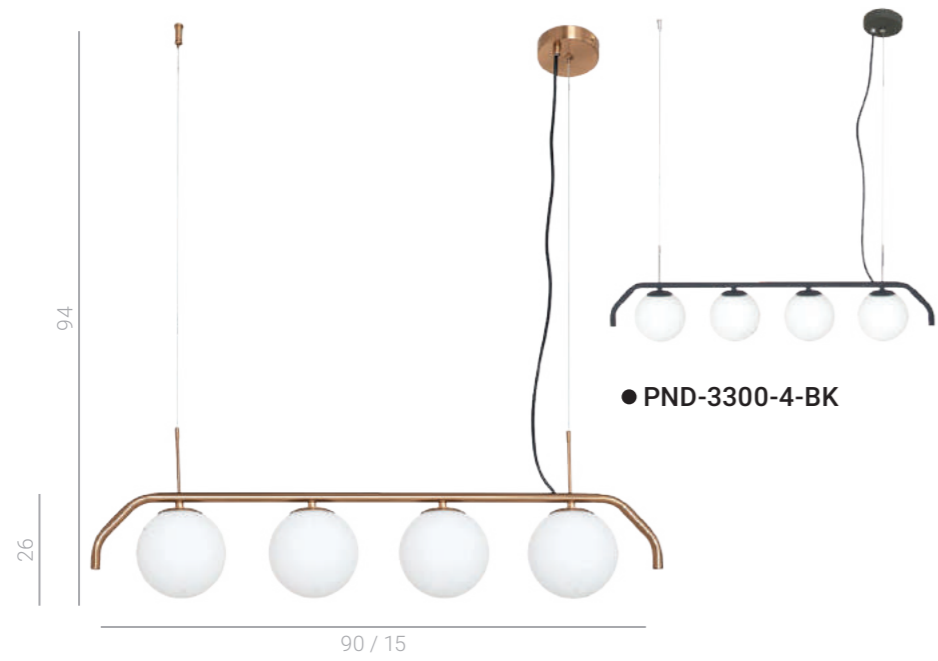

PND-83812-24
 LED 49W
 2920 lm
 3000K

Almelo

Degal

Hasselt

Helmond

Raddi

● PND-3300-4-BK

● PND-3300-4-HBR