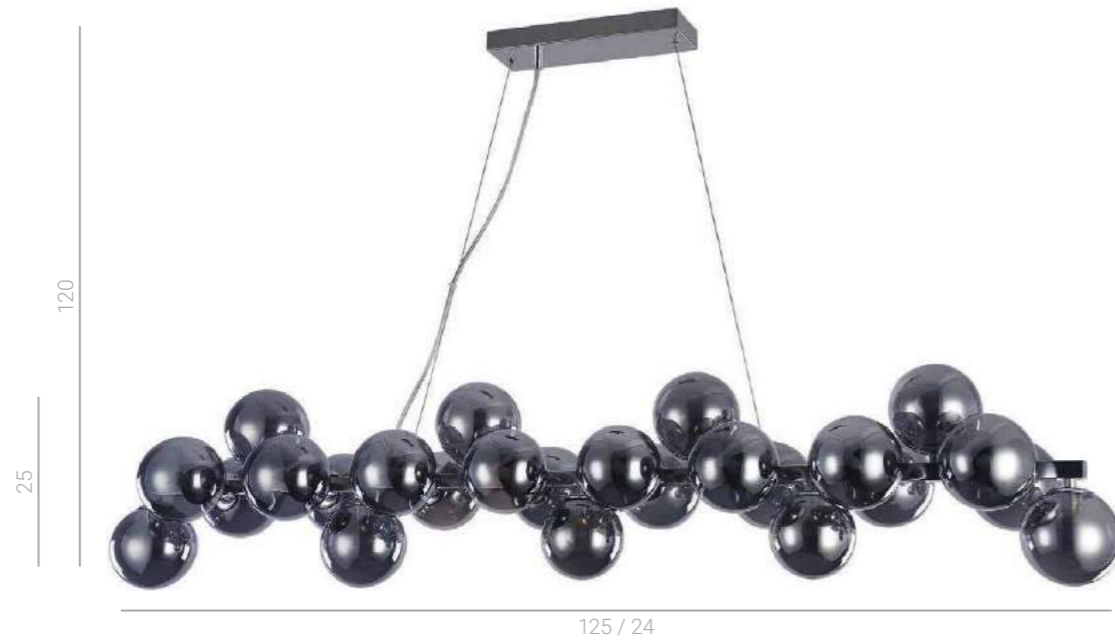

Lozanna

● PND-29772750-1A-GD

- LED 31,2W
- ☀ 1300 lm
- ⊕ 3000K
- 🌙 Dimmable

● PND-29772750-1A-BK

● PND-29772750-3A-GD

- LED 48,6W
- ☀ 2000 lm
- ⊕ 3000K
- 🌙 Dimmable

● PND-29772750-3A-BK

Cerrila

Aldeia

Bento

- PND-5252-25-GD-CGN
- PND-5252-25-CH+SMK
- ⚡ G9 25x28W

- PND-5252-A-25-CH+SMK
- PND-5252-A-25-GD-CGN
- ⚡ G9 25x28W

Cabella

PND-83812-16
 LED 38,8W
 2462 lm
 3000K

PND-83812-20
 LED 50,4W
 3103 lm
 3000K