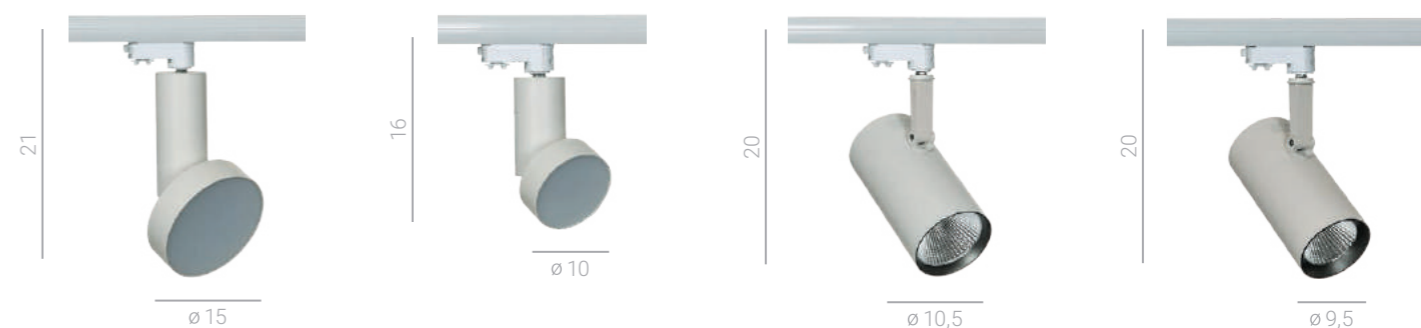

4 phase track

TL73021/18W 3000K WH
TL73021/18W 4000K WH
LED 18W
☀️ 1640 lm
⊘ 3000K / 4000K

TL73022/12W 3000K WH
TL73022/12W 4000K WH
LED 12W
☀️ 880 lm
⊘ 3000K / 4000K

TL7557/40W 3000K WH+GR
TL7557/40W 4000K WH+GR
LED 40W
☀️ 3180 lm
⊘ 3000K / 4000K

TL7556/28W 3000K WH+GR
TL7556/28W 4000K WH+GR
LED 28W
☀️ 2450 lm
⊘ 3000K / 4000K