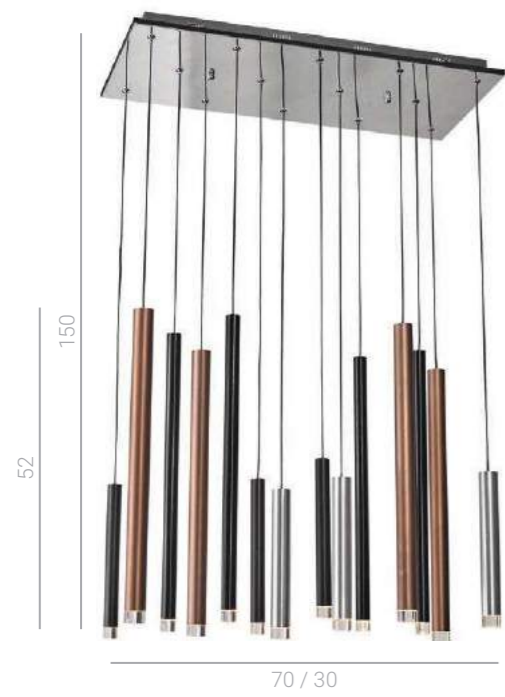

MD17077-14B
LED 56W
4074 lm
3000K
Dimmable