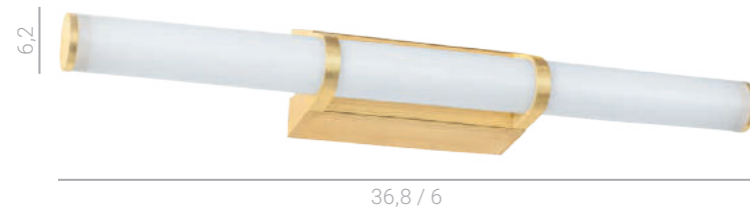

8908-2W
 E14 2x40W
 IP44

Paulo

MB1248L
 LED 16W
 1120 lm
 3000K

MB1248M
 LED 12W
 840 lm
 3000K

MB14413-01Z BB
 LED 12W
 960 lm
 3000K

MB14413-01Z CHROM

MB12021032-1A
 E14 1x40W
 IP44

Nesta