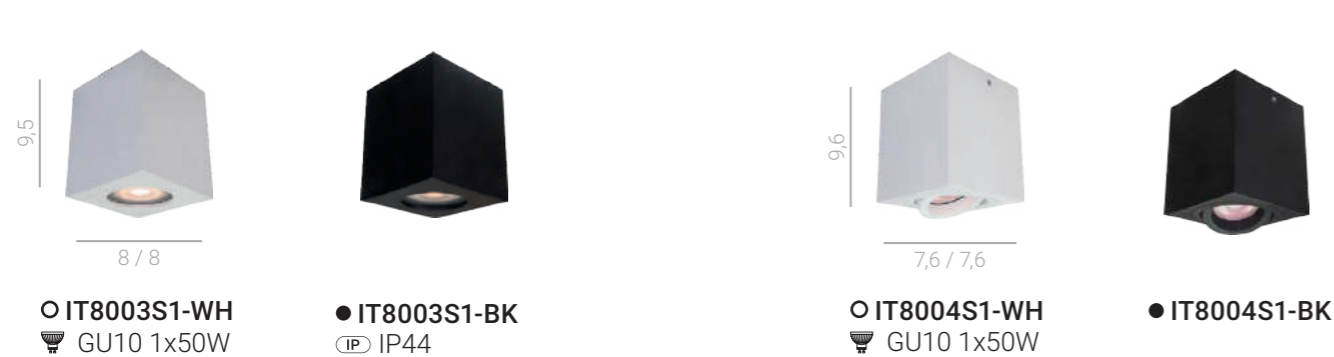

○ IT8003S1-WH ● IT8003S1-BK
GU10 1x50W
IP44

○ IT8004S1-WH ● IT8004S1-BK
GU10 1x50W

Fabrycio

Emilio