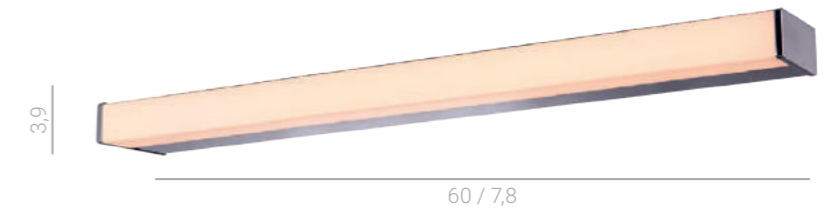

WL-76578-1B

- LED 9W
- 900 lm
- 3000K
- IP44

WL-76578-1A