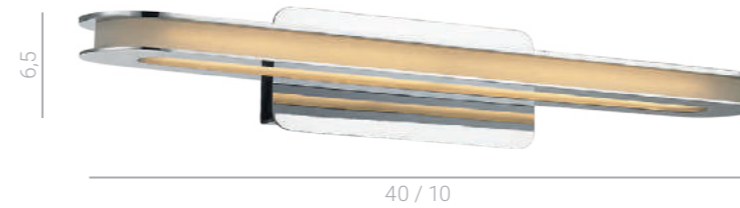

MB120211014-2A
 G9 2x40W
 IP44

MB12021114-4C
 G9 4x40W
 IP44

MB120211014-1A
 G9 1x40W
 IP44

Rosetta

MB1279L
 LED 12W
 840 lm
 3000K

MB1279M
 LED 8W
 560 lm
 3000K

Scarlett

8908-1W
 E14 1x40W
 IP44