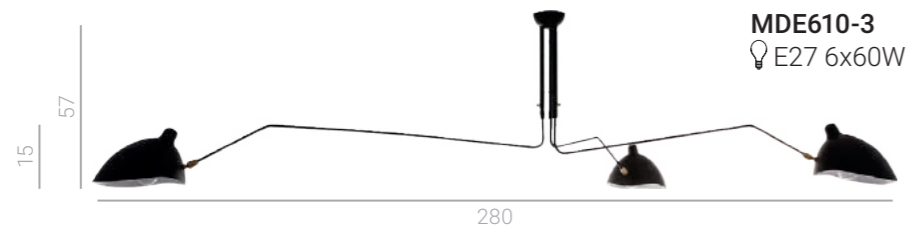

MDE610-3
E27 6x60W