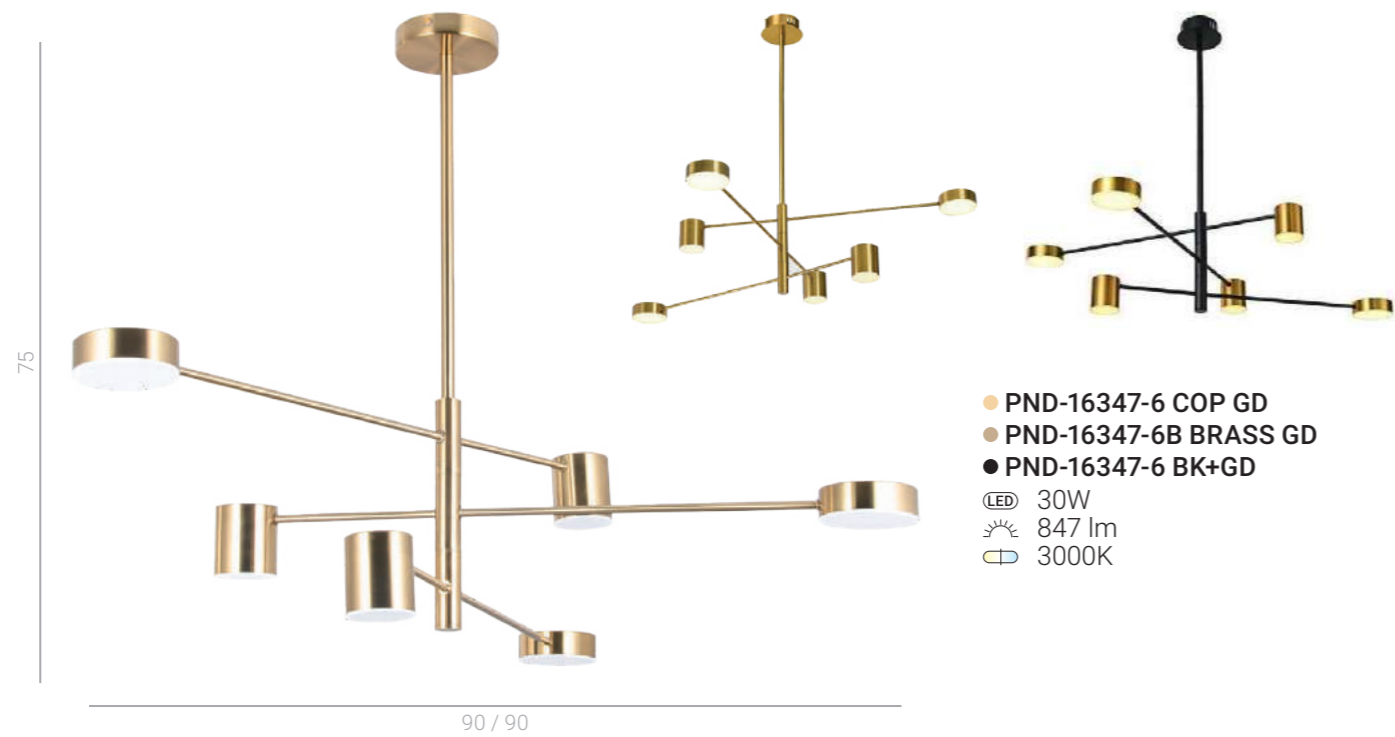

1. PND-16347-6 COP GD
   - PND-16347-6B BRASS GD
   - PND-16347-6 BK+GD
2. LED 30W
   847 lm
   3000K