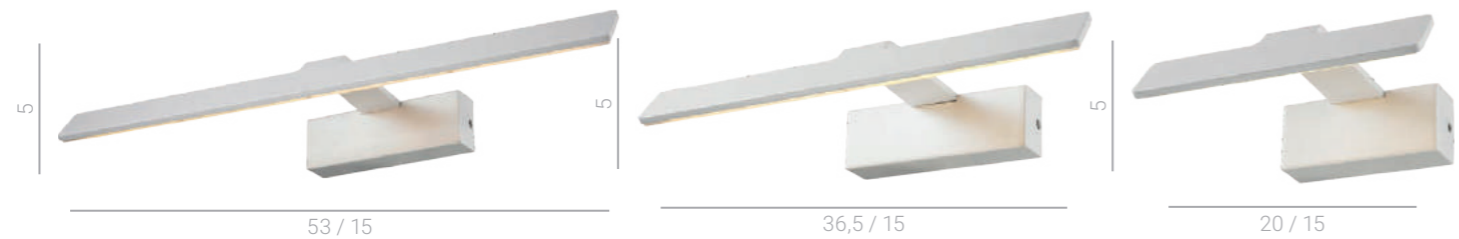

Nertus

MB1168S
 LED 8W
 560 lm
 3000K

MB1168M
 LED 10W
 700 lm
 3000K

MB1168L
 LED 12W
 840 lm
 3000K

Martinus

● **GS-LCLC BK**
 LED 18W
 1440 lm
 4000K
 IP44

○ **GS-LCLC WH**

Thiago