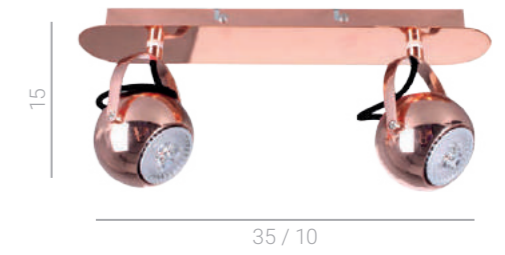

CRT-3
 G9 3x40W

CRT-1
 G9 1x40W

CRT-2
 G9 2x40W

Crt

FH5953AJ13-80-RC
 LED GU10 3x50W

FH5952AJ13-80-RC
 LED GU10 2x50W
 500 lm
 3000K

FH5951BJ-80-RC
 LED GU10 1x50W

Nicola RC