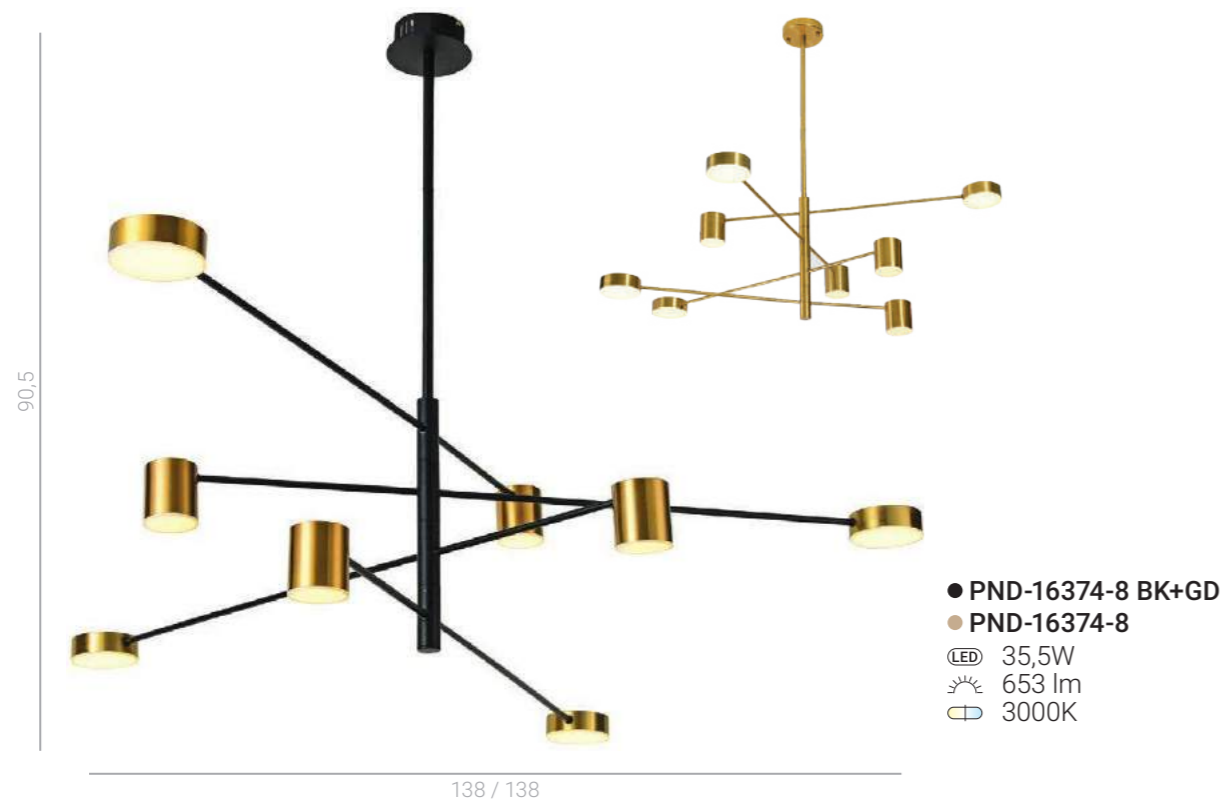

PND-9148-6
G9 6x25W

PND-9148-4
G9 4x25W

Marino

- PND-16347-6 COP GD
 - PND-16347-6B BRASS GD
 - PND-16347-6 BK+GD
- LED 30W
 847 lm
 3000K

- PND-16374-5**
- LED 30W
 943 lm
 3000K

- PND-16374-8 BK+GD
 - PND-16374-8
- LED 35,5W
 653 lm
 3000K