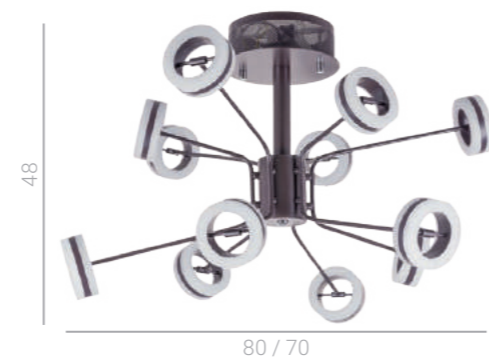

LED 14,4W
 1150 lm
 3000K

AL16002-3A COFFEE

LED 14,4W
 1100 lm
 3000K

AD16002-16A COFFEE

LED 76,8W
 4900 lm
 3000K

AX16002-12A COFFEE

LED 57,6W
 4000 lm
 3000K

AD16002-8A COFFEE