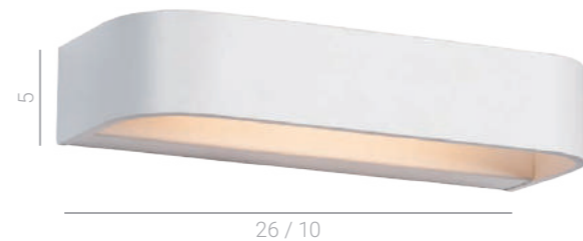

MB2020S
 LED 6W
 420 lm
 3000K
 IP44

MB1070S
 LED 6W
 420 lm
 3000K

Jacob

MB1070L
 LED 12W
 840 lm
 3000K

MB13006051-6B
 LED 6W
 475 lm
 3000K

Barry

MB13006051-6C
 LED 6W
 495 lm
 3000K

Owen