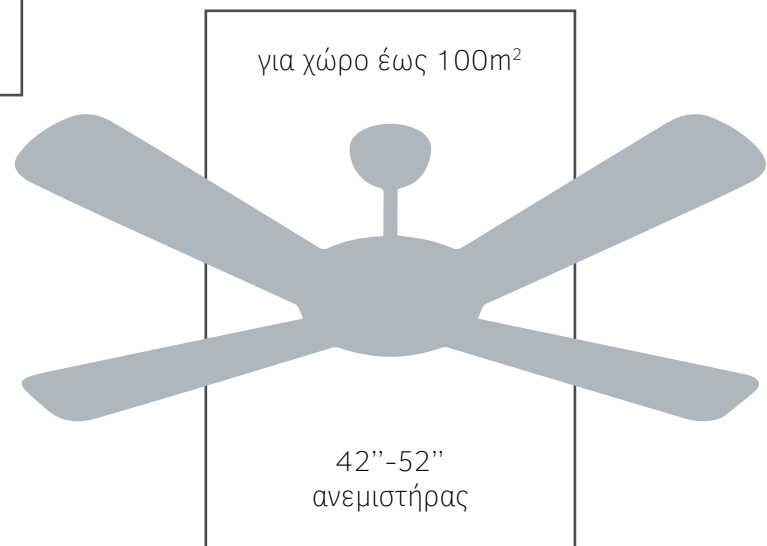

Square footage & fan size

Ποιό είναι το κατάλληλο μέγεθος ανεμιστήρα

για χώρο $>100\text{m}^2$ προτείνεται η χρήση 2 ανεμιστήρων για καλύτερο αποτέλεσμα