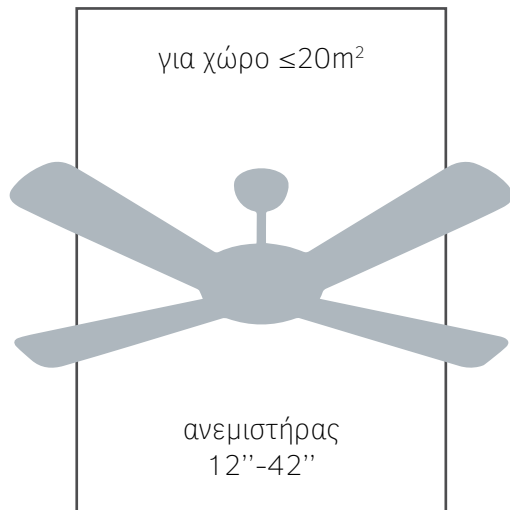

You may be surprised to learn that a ceiling fan, can increase your comfort and reduce your energy bills both in summer and winter! The breeze produced by a ceiling fan will make you feel up to 8 degrees less, as for winter, the reverse blade direction pushing warm air up against the ceiling and down the walls, proven to reduce heating costs by up to 10%. Which is the ideal size? For a large room about 6 x 6m (30m<sup>2</sup>) the ideal size is about 132cm or more. Smaller rooms about 4 x 5m (20m<sup>2</sup>) requires a 122cm blade diameter. Ceiling fans must be installed at least 30cm from the ceiling and 2.1m from the floor. If your ceiling is higher, for example 3m, you may need an extension rod.

## Square footage & fan size

Ποιό είναι το κατάλληλο μέγεθος ανεμιστήρα

για χώρο  $>100\text{m}^2$  προτείνεται η χρήση 2 ανεμιστήρων για καλύτερο αποτέλεσμα