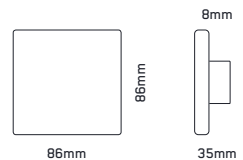

LUXERA®
LIGHTING

news

STEPLIGHT

48334	plastic	gold matt	86 x 86 x 35	1W / LED	8585032237645
48335	plastic	black matt	86 x 86 x 35	1W / LED	8585032237652
48341	plastic	rustic	86 x 86 x 35	1W / LED	8585032237881

NO NEED EXTERNAL DRIVER !!!