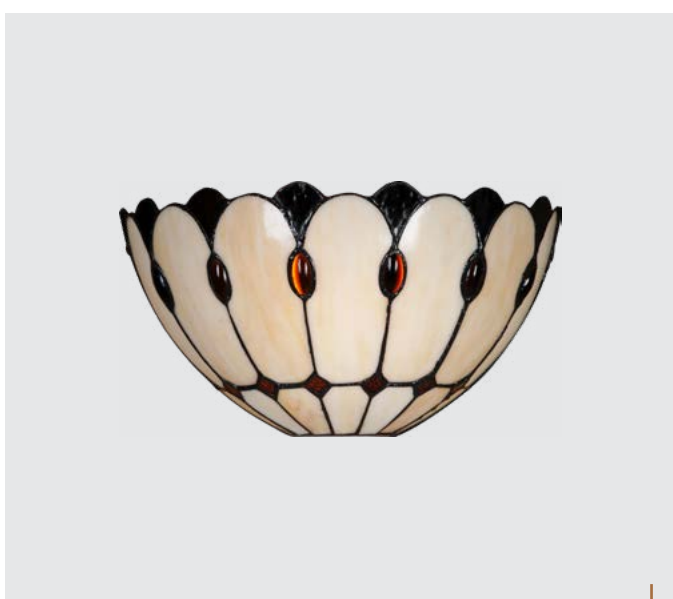

228
Tiffany XVI
↔300mm Ɔ180mm

metal-antique brown
glass-tiffany
1xE14/40W
EAN 8585032238062