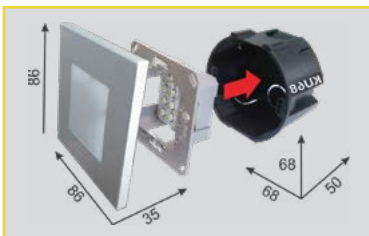

STEPLIGHT

48334	plastic	gold matt	86 x 86 x 35	1W / LED	8585032237645
48335	plastic	black matt	86 x 86 x 35	1W / LED	8585032237652
48341	plastic	rustic	86 x 86 x 35	1W / LED	8585032237881

NO NEED EXTERNAL DRIVER !!!