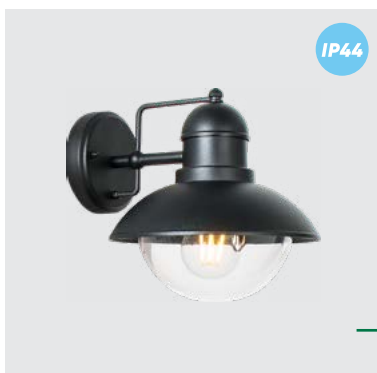

39034
Reto SQ
↔85mm ↓145mm

aluminium-matt black
glass-clear
2xGU10/35W
EAN 8585032238109

39033
Reto
↔85mm ↓145mm

aluminium-matt black
glass-clear
2xGU10/35W
EAN 8585032238093

IP44

39035
Gaudi
↔240mm ↓170mm
aluminium-matt black
PC-clear
1xE27/60W
EAN 8585032238116

IP44

39036
Hector
↔210mm ↓215mm
aluminium-matt black
PC-clear
1xE27/60W
EAN 8585032238123

IP44

39032
Split
↔177mm ↓197mm

aluminium-matt black
PC-clear
1xE27/40W
EAN 8585032238086

news

sunny series

70414
Step light Sunny S
↔87mm ↓87mm ↗35mm

plastic-white
LED 1W/70lm, 4000K
EAN 8585032238147

70415
Step light Sunny
↔87mm ↓87mm ↗35mm

plastic-white
LED 1W/70lm, 4000K
EAN 8585032238154

70416
Step light Sunny S
↔87mm ↓87mm ↗35mm

plastic-dark grey
LED 1W/70lm, 4000K
EAN 8585032238161

70417
Step light Sunny
↔87mm ↓87mm ↗35mm

plastic-dark grey
LED 1W/70lm, 4000K
EAN 8585032238178

70418
Step light Sunny S
↔87mm ↓87mm ↗35mm

plastic-black
LED 1W/60lm, 4000K
EAN 8585032238185

70419
Step light Sunny
↔87mm ↓87mm ↗35mm