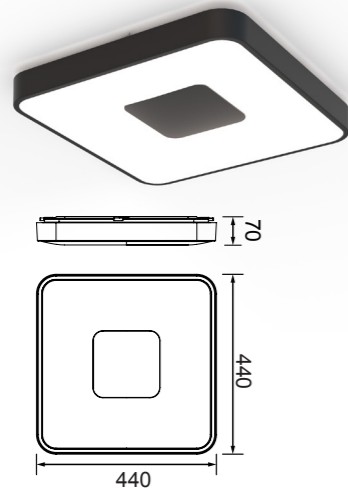

7920 Negro-Black
LED 80W 2700K-5000K 3900lm