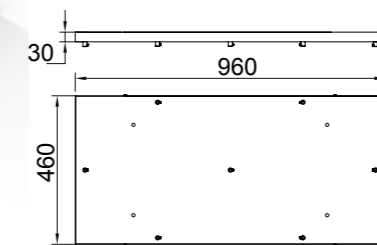

8181 Blanco-White
Florón techo 5L- Ceiling cup 5L

8185 Cromo-Chrome
Florón techo 5L- Ceiling cup 5L

8188 Blanco-White
Blocacables-WireLocker

8187 Cromo-Chrome
Blocacables-WireLocker

8182 Blanco-White
Florón techo 7L-Ceiling cup 7L