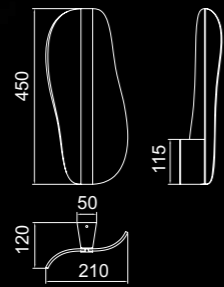

BIANCA

7767 Blanco-White
LED 15W 3000K 850lm