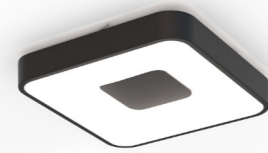

7923 Negro-Black
LED 56W 2700K-5000K 2500lm