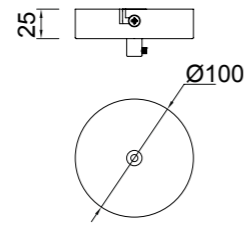

8181 Blanco-White
Florón techo 5L- Ceiling cup 5L

8185 Cromo-Chrome
Florón techo 5L- Ceiling cup 5L

8182 Blanco-White
Florón techo 7L-Ceiling cup 7L

Metal-Metal