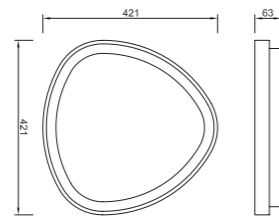

8056 Blanco-White
LED 48W 3000K 2900lm

8057 Negro-Black
LED 48W 3000K 2900lm

8054 Oro-Gold
LED 35W 3000K 2300lm

8055 Madera-Wood
LED 35W 3000K 2300lm

8058 Oro-Gold
LED 48W 3000K 2900lm

8059 Madera-Wood
LED 48W 3000K 2900lm