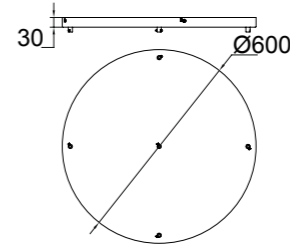

8181 Blanco-White
Florón techo 5L- Ceiling cup 5L