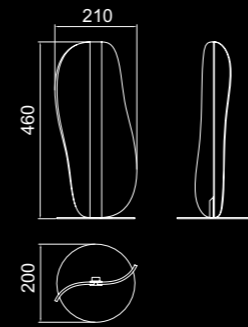

Metal/Acrílico-Metal//Acrylic 220-240V~ 50/60Hz CRI> 80 Registered N° 008635742-0002