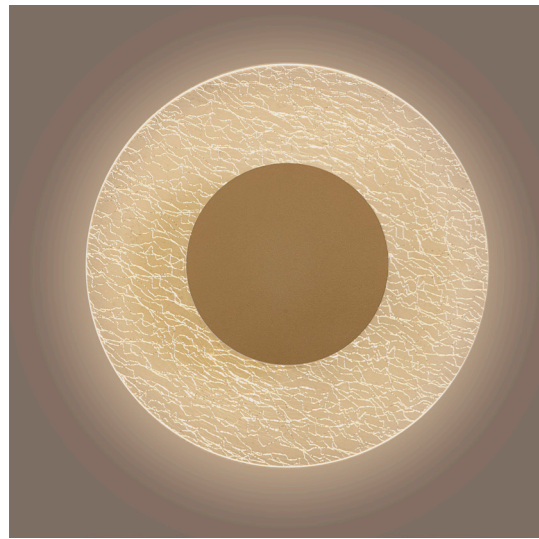

8073 Oro-Gold
LED 12W 3000K 750lm

8074 Blanco-White
LED 12W 3000K 750lm

8075 Oro-Gold
LED 30W 3000K 1600lm

8076 Blanco-White
LED 30W 3000K 1600lm

Aluminio / Acrílico/Acrylic 220-240V~50/60Hz CRI> 80

Lámpara montada

CRISS

Lámpara montada

Lámpara-Pendant lamp

8200 Transparente-Transparent
1L×E27 (not included)

8201 Cromo-Chrome
1L×E27 (not included)

8202 Bronce-Bronze
1L×E27 (not included)

Cristal/Glass 100-240V~50/60Hz E27 máx.20W Led