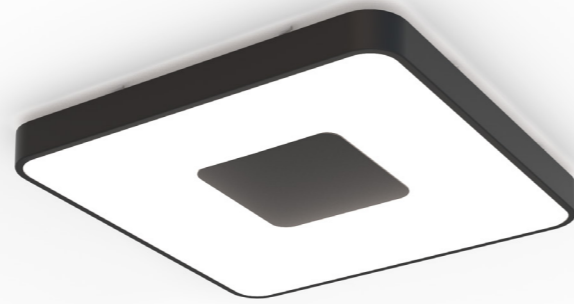

8132 Negro-Black
4L × E27 (not included)

8133 Madera-Wood
4L × E27 (not included)

8147 Oro-Gold
4L × E27 (not included)

ABS/ Acrílico-ABS /Acrylic 100-240V~ 50/60Hz E27 máx.20WLed

COIN

Plafón/Ceiling lamp

7917 Negro-Black
LED 100W 2700K-5000K 4900lm