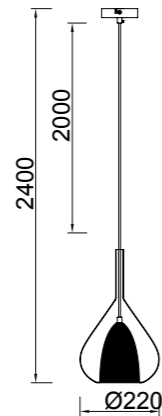

CRISS

Lámpara montada

Lámpara-Pendant lamp

8200 Transparente-Transparent
1L×E27 (not included)

8201 Cromo-Chrome
1L×E27 (not included)

8202 Bronce-Bronze
1L×E27 (not included)

Cristal/Glass 100-240V~50/60Hz E27 máx.20W Led