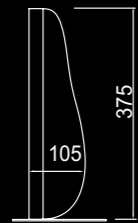

BIANCA

7837 Blanco-White
LED 12W 3000K 700lm

Metal/Acrílico-Metal//Acrylic 220-240V~ 50/60Hz CRI> 80 Registered N° 008635742-0002