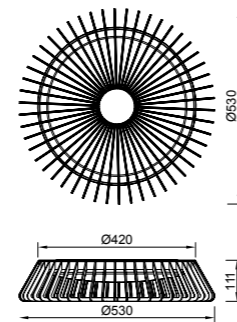

7968 Negro-Black
LED 56W 2700K-5000K 2500lm