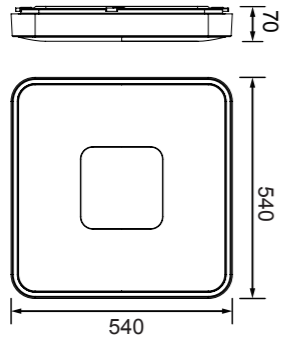

COIN

Plafón/Ceiling lamp

7917 Negro-Black
LED 100W 2700K-5000K 4900lm