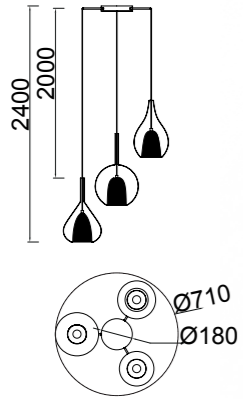

8203

- 1×Transparente-Transparent
- 1×Bronce-Bronze
- 1×Cromo-Chrome
- 3L×E27 (not included)

8203

- 2×Transparente-Transparent
- 2×Bronce-Bronze
- 1×Cromo-Chrome
- 5L×E27 (not included)

Cristal /Glass 100-240V~50/60Hz E27 máx.20W Led