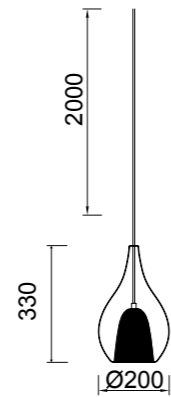

CRISS

Para combinar

Colgante-Pendant lamp

8164 Transparente-Transparent
1L×E27 (not included)

8165 Bronce-Bronze
1L×E27 (not included)

8166 Cromo-Chrome
1L×E27 (not included)

8167 Oro-Gold
1L×E27 (not included)

8168 Cobre-Copper
1L×E27 (not included)