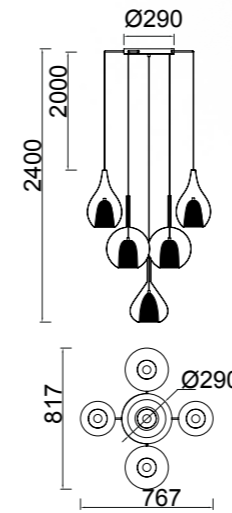

8203

- 1×Transparente-Transparent
- 1×Bronce-Bronze
- 1×Cromo-Chrome
- 3L×E27 (not included)

8203

- 2×Transparente-Transparent
- 2×Bronce-Bronze
- 1×Cromo-Chrome
- 5L×E27 (not included)

Cristal /Glass 100-240V~50/60Hz E27 máx.20W Led