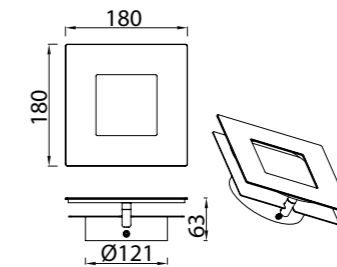

DALIA

Aplique/Wall lamp

8110 Blanco-White
LED 12W 3000K 840lm

8111 Blanco+oro-White+gold
LED 12W 3000K 840lm

8114 Blanco-White
LED 18W 3000K 1260lm

8115 Blanco+oro-White+gold
LED 18W 3000K 1260lm

8112 Negro+oro-Black+gold
LED 12W 3000K 840lm

8113 Corten+oro-Corten+gold
LED 12W 3000K 840lm

8116 Negro+oro-Black+gold
LED 18W 3000K 1260lm

8117 Corten+oro-Corten+gold
LED 18W 3000K 1260lm

Aluminio/Aluminium 220-240V~ 50/60Hz CRI> 80