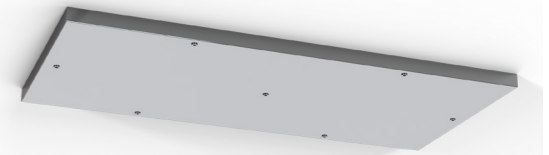

8181 Blanco-White
Florón techo 5L- Ceiling cup 5L

8185 Cromo-Chrome
Florón techo 5L- Ceiling cup 5L

8182 Blanco-White
Florón techo 7L-Ceiling cup 7L

Metal-Metal