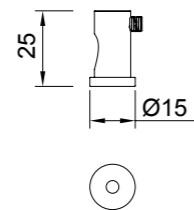

8181 Blanco-White
Florón techo 5L- Ceiling cup 5L

8185 Cromo-Chrome
Florón techo 5L- Ceiling cup 5L

8188 Blanco-White
Blocacables-WireLocker

8187 Cromo-Chrome
Blocacables-WireLocker

8182 Blanco-White
Florón techo 7L-Ceiling cup 7L