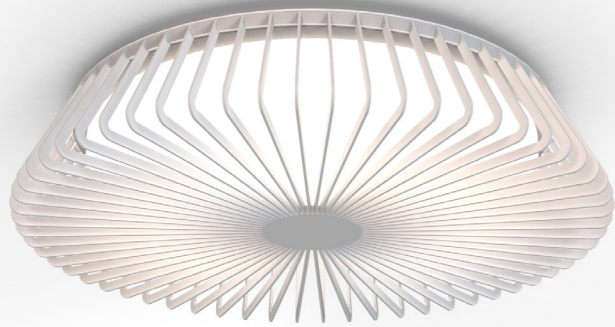

HIMALAYA

Plafón/Ceiling lamp

7963 Blanco-White
LED 80W 2700K-5000K 3500lm

7964 Madera-Wood
LED 80W 2700K-5000K 3500lm