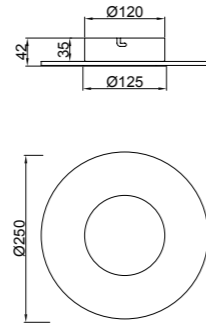

JEWEL

Aplique/Wall lamp

8073 Oro-Gold
LED 12W 3000K 750lm