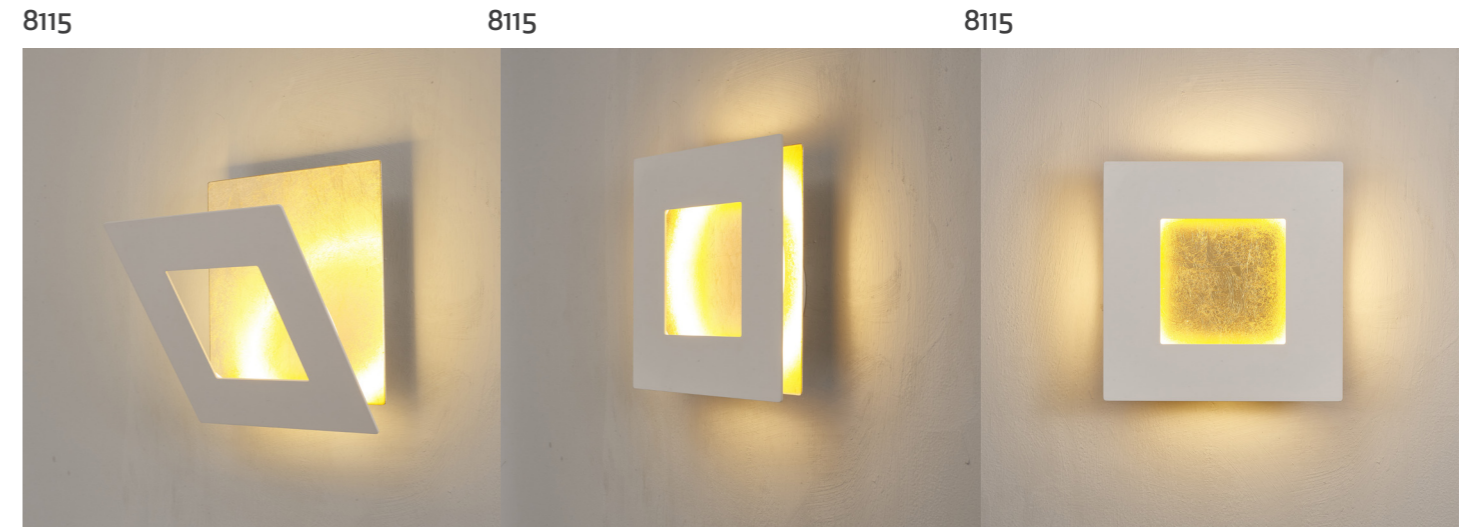

DALIA

Aplique/Wall lamp

8110 Blanco-White
LED 12W 3000K 840lm

8111 Blanco+oro-White+gold
LED 12W 3000K 840lm

8114 Blanco-White
LED 18W 3000K 1260lm

8115 Blanco+oro-White+gold
LED 18W 3000K 1260lm

8112 Negro+oro-Black+gold
LED 12W 3000K 840lm

8113 Corten+oro-Corten+gold
LED 12W 3000K 840lm

8116 Negro+oro-Black+gold
LED 18W 3000K 1260lm

8117 Corten+oro-Corten+gold
LED 18W 3000K 1260lm

Aluminio/Aluminium 220-240V~ 50/60Hz CRI> 80

Aluminio/Aluminium 220-240V~ 50/60Hz CRI> 80