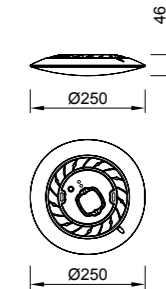

SLIM

Plafón/Ceiling lamp

7972 Blanco-White
LED 16W **3000K** 1440lm

7971 Blanco-White
LED 16W **4000K** 1440lm

7970 Blanco-White
LED 16W **5000K** 1440lm

7975 Blanco-White
LED 24W **3000K** 2200lm

7974 Blanco-White
LED 24W **4000K** 2200lm