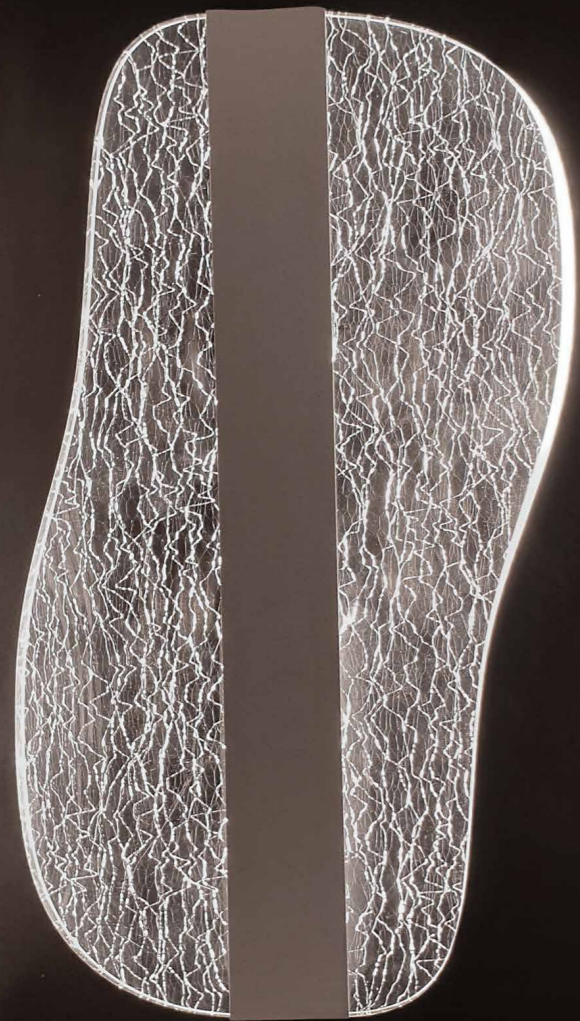

BIANCA

7836 Blanco-White
LED 12W 3000K 700lm