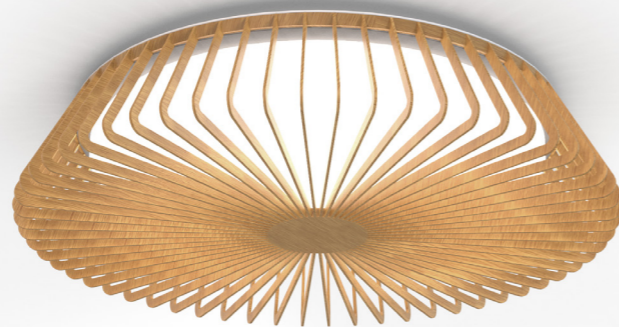

HIMALAYA

Plafón/Ceiling lamp

7963 Blanco-White
LED 80W 2700K-5000K 3500lm

7964 Madera-Wood
LED 80W 2700K-5000K 3500lm