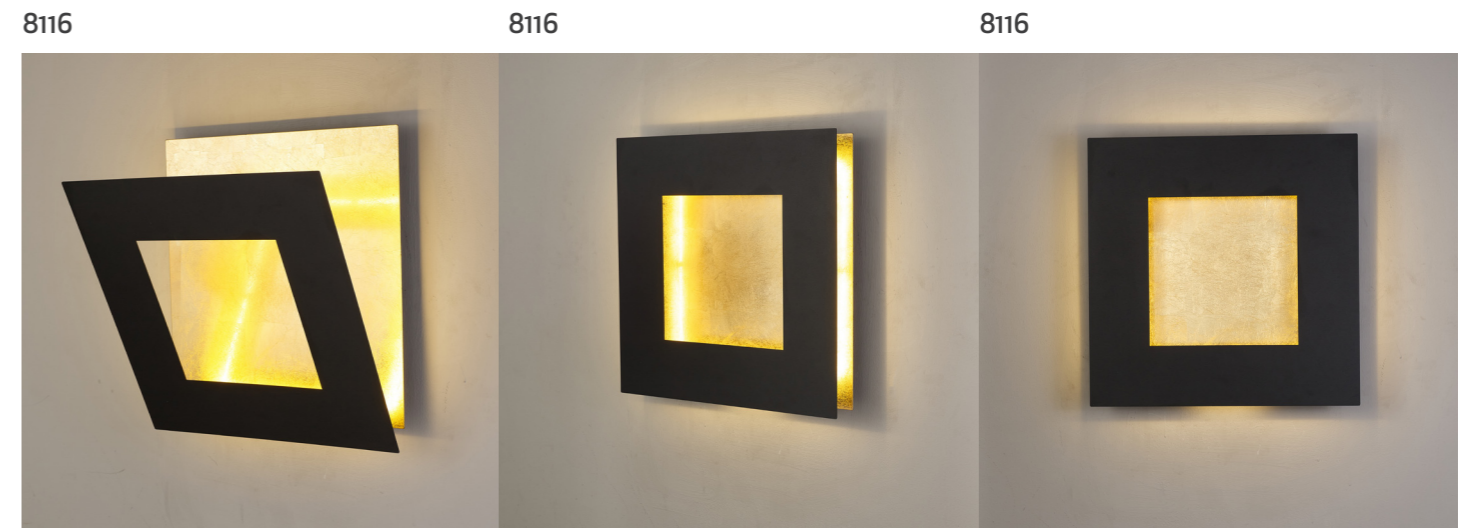

DALIA

Aplique/Wall lamp

8110 Blanco-White
LED 12W 3000K 840lm

8111 Blanco+oro-White+gold
LED 12W 3000K 840lm

8114 Blanco-White
LED 18W 3000K 1260lm

8115 Blanco+oro-White+gold
LED 18W 3000K 1260lm

8112 Negro+oro-Black+gold
LED 12W 3000K 840lm

8113 Corten+oro-Corten+gold
LED 12W 3000K 840lm

8116 Negro+oro-Black+gold
LED 18W 3000K 1260lm

8117 Corten+oro-Corten+gold
LED 18W 3000K 1260lm

Aluminio/Aluminium 220-240V~ 50/60Hz CRI> 80

Aluminio/Aluminium 220-240V~ 50/60Hz CRI> 80