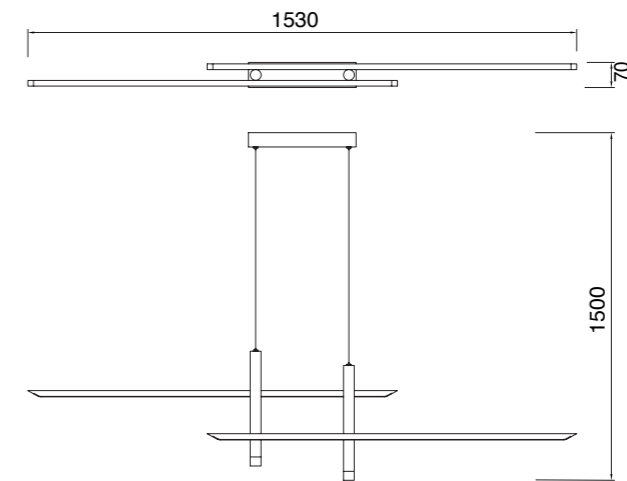

7980 Blanco+Oro-White+Gold
LED 30W 3000K 1400lm

Aluminio+Hierro/Aluminum+Iron 220-240V~ 50/60Hz CRI> 80

Aluminio+Hierro/Aluminum+Iron 220-240V~ 50/60Hz CRI> 80