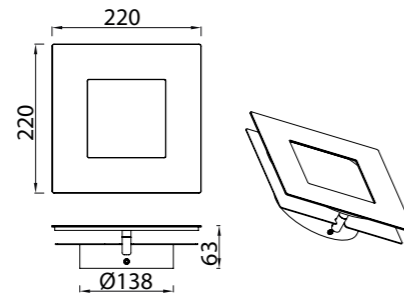

8146

Aluminio/Aluminium 220-240V~ 50/60Hz CRI> 80

Aluminio/Aluminium 220-240V~ 50/60Hz CRI> 80