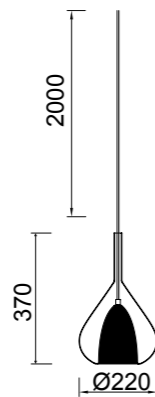

CRISS

Para combinar

Colgante-Pendant lamp

8174 Transparente-Transparent
1L×E27 (not included)

8175 Bronce-Bronze
1L×E27 (not included)

8176 Cromo-Chrome
1L×E27 (not included)

8177 Oro-Gold
1L×E27 (not included)

8178 Cobre-Copper
1L×E27 (not included)

Cristal/Glass 100-240V~50/60Hz E27 máx.20W Led