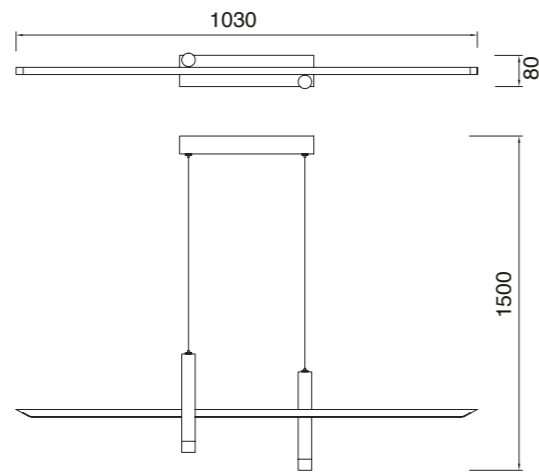

7980 Blanco+Oro-White+Gold
LED 30W 3000K 1400lm

Aluminio+Hierro/Aluminum+Iron 220-240V~ 50/60Hz CRI> 80

Aluminio+Hierro/Aluminum+Iron 220-240V~ 50/60Hz CRI> 80