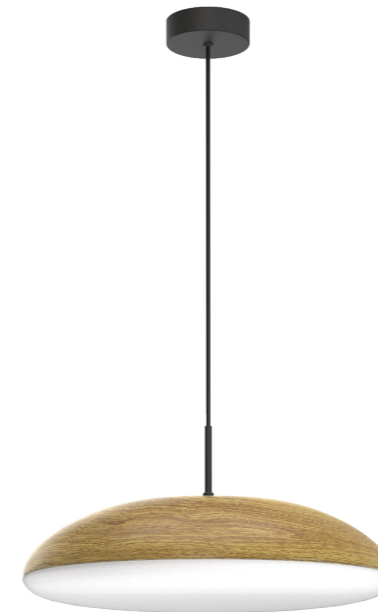

8137 Blanco-White
4L × E27 (not included)

8138 Negro-Black
4L × E27 (not included)

8139 Madera-Wood
4L × E27 (not included)

ABS/ Acrílico-ABS /Acrylic 100-240V~ 50/60Hz E27 máx.20WLed