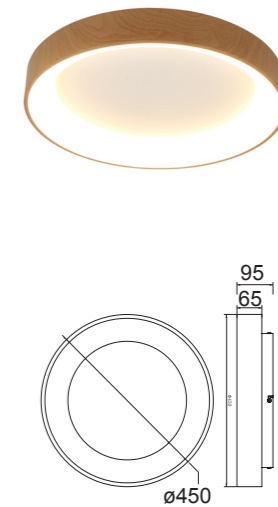

Acrílico/Acrylic 220-240V~50/60Hz CRI>80

Acrílico/Acrylic 220-240V~50/60Hz CRI>80