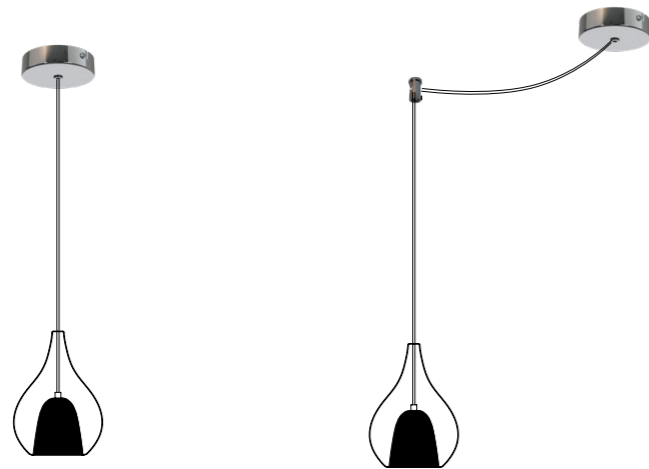

CRISS

Lámpara montada

Lámpara-Pendant lamp

8200 Transparente-Transparent
1L×E27 (not included)

8201 Cromo-Chrome
1L×E27 (not included)

8202 Bronce-Bronze
1L×E27 (not included)

Cristal/Glass 100-240V~50/60Hz E27 máx.20W Led

8179 Blanco-White
Florón de techo 1L- Ceiling cup 1L

8183 Cromo-Chrome
Florón de techo 1L- Ceiling cup 1L

8180 Blanco-White
Florón techo 3L- Ceiling cup 3L

8184 Cromo-Chrome
Florón techo 3L- Ceiling cup 3L

8181 Blanco-White
Florón techo 5L- Ceiling cup 5L

8185 Cromo-Chrome
Florón techo 5L- Ceiling cup 5L

8188 Blanco-White
Blocacables-WireLocker

8187 Cromo-Chrome
Blocacables-WireLocker

8182 Blanco-White
Florón techo 7L-Ceiling cup 7L

8186 Cromo-Chrome
Florón techo 7L-Ceiling cup 7L

Metal-Metal

CRISS

Para combinar

Colgante-Pendant lamp

8164 Transparente-Transparent
1L×E27 (not included)

8165 Bronce-Bronze
1L×E27 (not included)

8166 Cromo-Chrome
1L×E27 (not included)