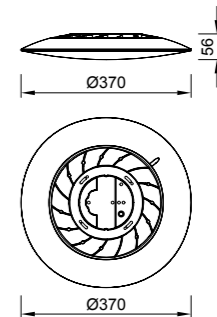

7973 Blanco-White
LED 24W **5000K** 2200lm