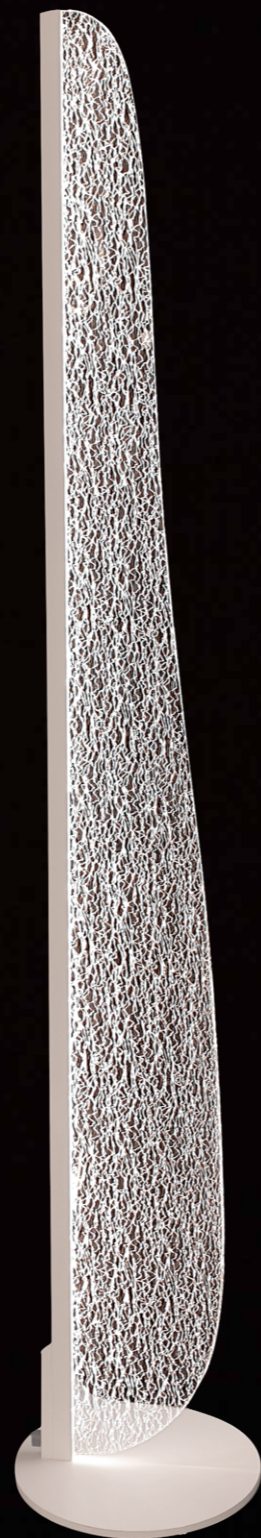

BIANCA

7838 Blanco-White
LED 20W 3000K 1200lm

Metal/Acrílico-Metal/Acrylic 220-240V~ 50/60Hz CRI> 80 Registered N° 008635742-0001