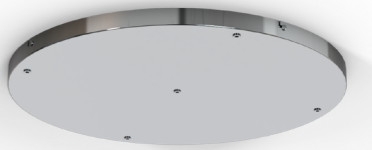

8186 Cromo-Chrome
Florón techo 7L-Ceiling cup 7L

8185 Cromo-Chrome
Florón techo 5L- Ceiling cup 5L