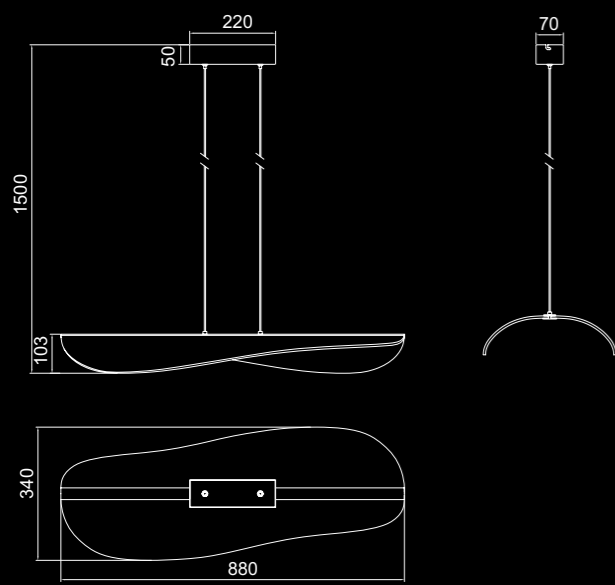

BIANCA

7765 Blanco-White
LED 50W 3000K 3000lm

7766 Blanco-White
LED 40W 3000K 2450lm

Metal/Acrílico-Metal/Acrylic 220-240V~ 50/60Hz CRI> 80 Registered Nº 008635742-0001