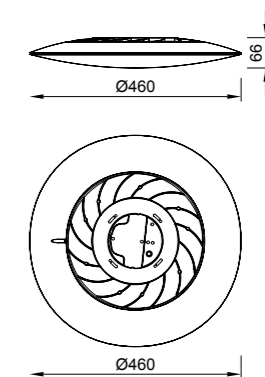

7976 Blanco-White
LED 50W **5000K** 4300lm

Acrílico/Acrylic 220-240V~50/60Hz CRI>80