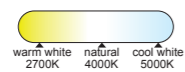

Metal/Acrílico/ABS-Metal/Acrylic/ABS 220-240V~50/60Hz CRI> 80