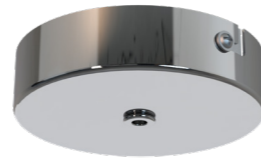

8181 Blanco-White
Florón techo 5L- Ceiling cup 5L

8185 Cromo-Chrome
Florón techo 5L- Ceiling cup 5L

8182 Blanco-White
Florón techo 7L-Ceiling cup 7L

Metal-Metal