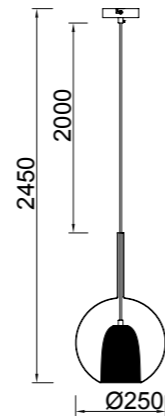

CRISS

Lámpara montada

Lámpara-Pendant lamp

8200 Transparente-Transparent
1L×E27 (not included)

8201 Cromo-Chrome
1L×E27 (not included)

8202 Bronce-Bronze
1L×E27 (not included)

Cristal/Glass 100-240V~50/60Hz E27 máx.20W Led