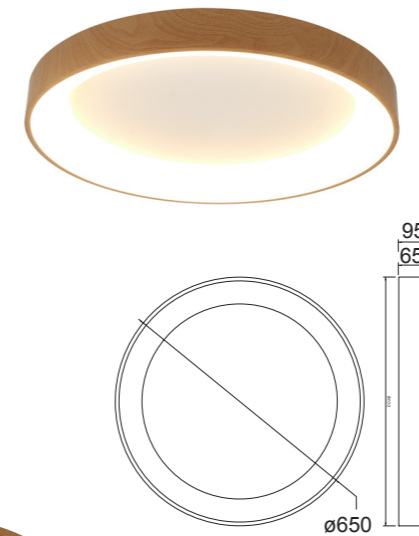

Acrílico/Acrylic 220-240V~50/60Hz CRI>80

Acrílico/Acrylic 220-240V~50/60Hz CRI>80