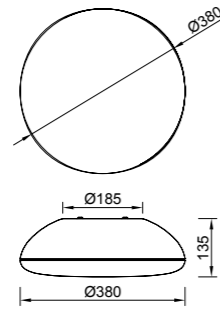

8132 Negro-Black
4L × E27 (not included)