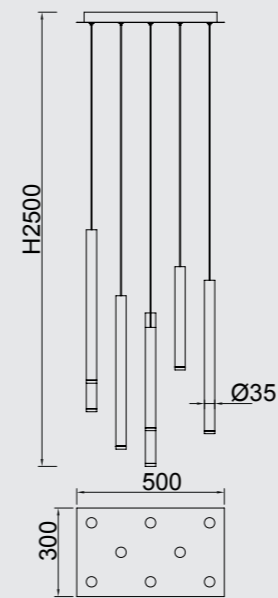

8083 Multicolor-Multicolour

Blanco-White
Negro-Black
Oro-Gold
Corten-Corten

LED 48W 3000K 3360lm