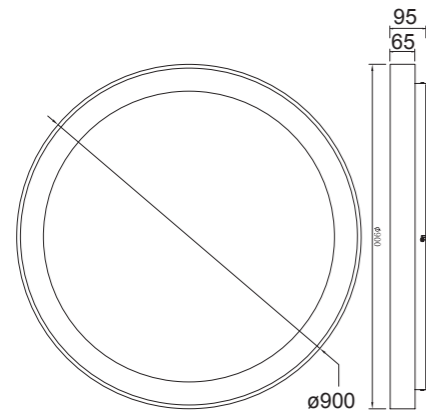

8020 Blanco-White
LED 48W 3000K 3900lm