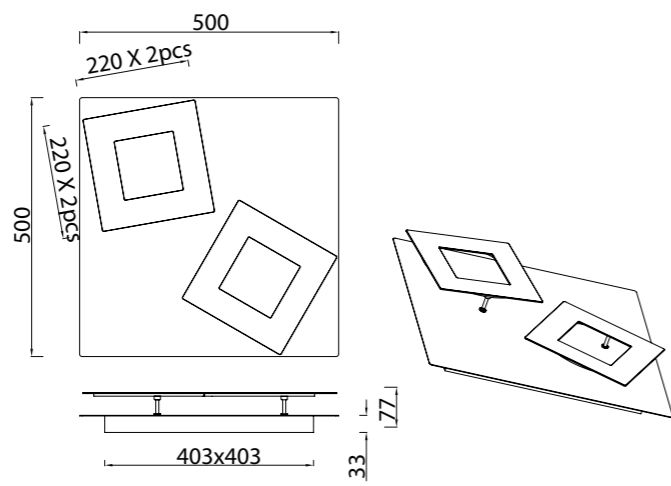

8163 Corten+oro-Corten+gold
LED 48W 3000K 3360lm

Aluminio/Aluminium 220-240V~ 50/60Hz CRI> 80