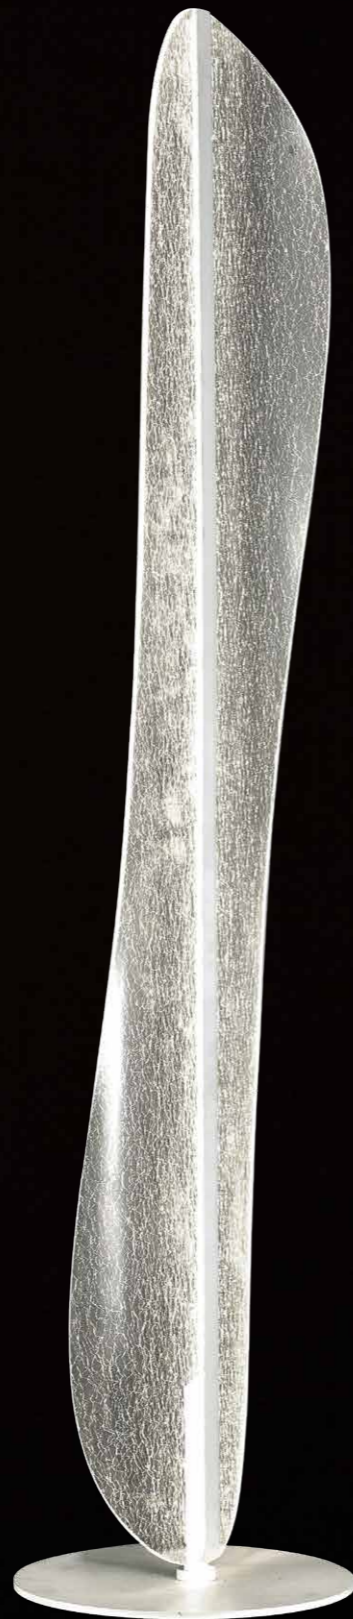

7769 Blanco-White
LED 30W 3000K 1800lm
Dimmable