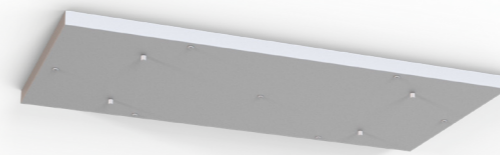

8181 Blanco-White
Florón techo 5L- Ceiling cup 5L

8185 Cromo-Chrome
Florón techo 5L- Ceiling cup 5L

8188 Blanco-White
Blocacables-WireLocker

8187 Cromo-Chrome
Blocacables-WireLocker

8182 Blanco-White
Florón techo 7L-Ceiling cup 7L