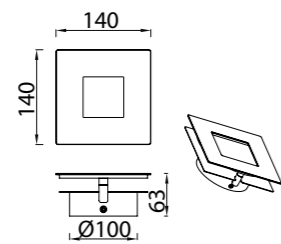

DALIA

Aplique/Wall lamp

8110 Blanco-White
LED 12W 3000K 840lm

8111 Blanco+oro-White+gold
LED 12W 3000K 840lm

8114 Blanco-White
LED 18W 3000K 1260lm

8115 Blanco+oro-White+gold
LED 18W 3000K 1260lm

8112 Negro+oro-Black+gold
LED 12W 3000K 840lm

8113 Corten+oro-Corten+gold
LED 12W 3000K 840lm

8116 Negro+oro-Black+gold
LED 18W 3000K 1260lm

8117 Corten+oro-Corten+gold
LED 18W 3000K 1260lm

Aluminio/Aluminium 220-240V~ 50/60Hz CRI> 80