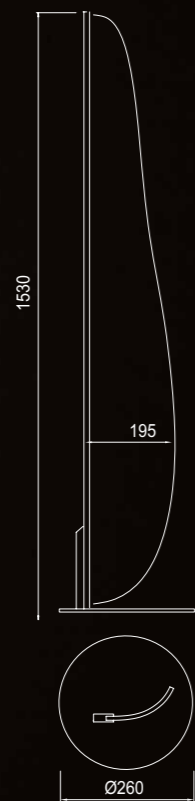

BIANCA

7838 Blanco-White
LED 20W 3000K 1200lm

Metal/Acrílico-Metal/Acrylic 220-240V~ 50/60Hz CRI> 80 Registered N° 008635742-0001