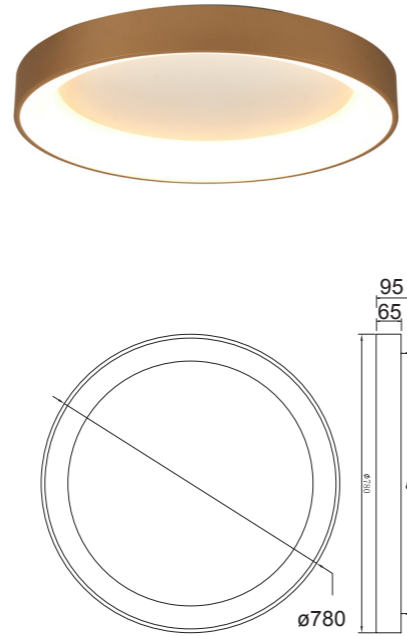

8029 Oro-Gold
LED 30W 3000K 2250lm

8027 Oro-Gold
LED 58W 3000K 4700lm