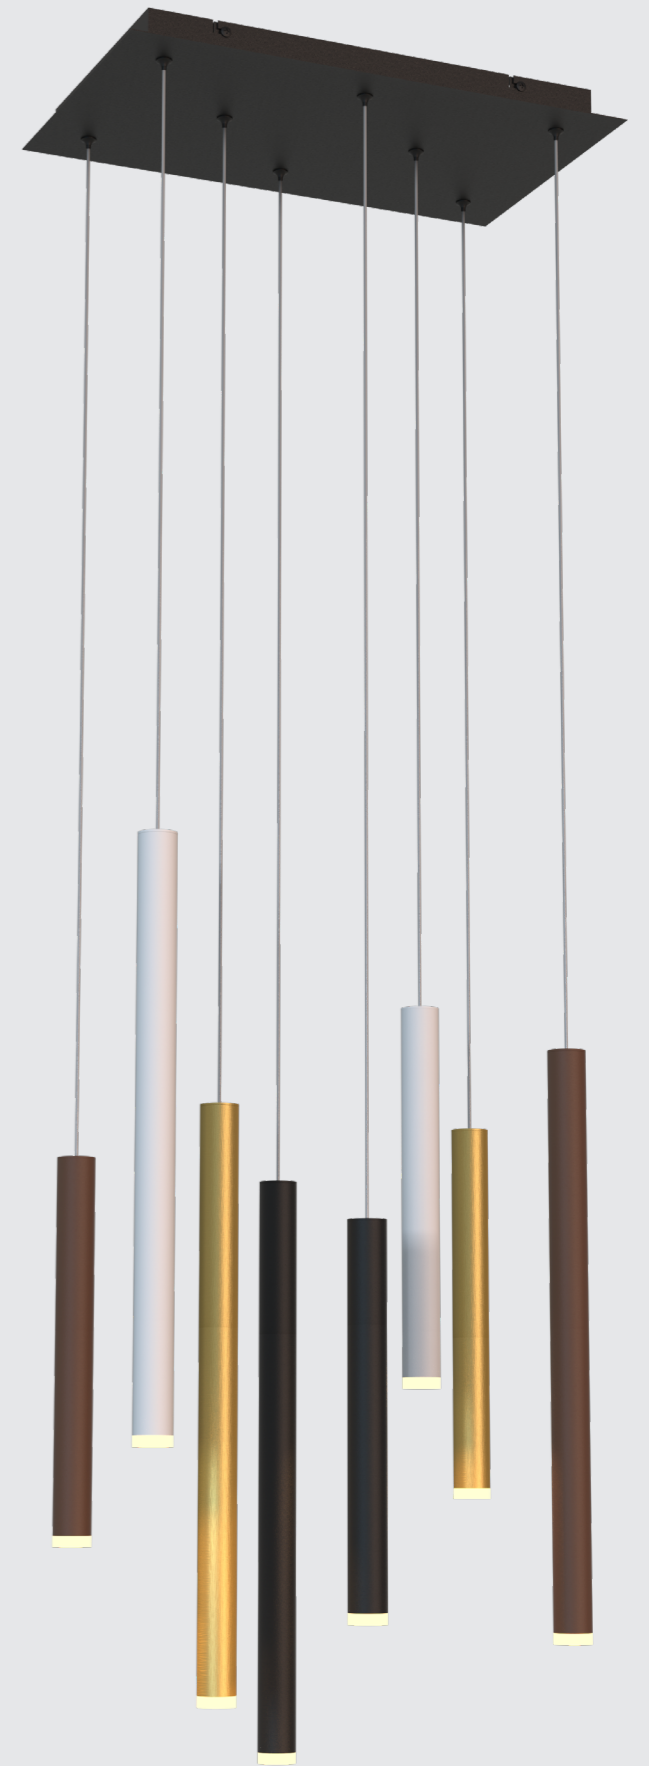

8083 Multicolor-Multicolour

Blanco-White
Negro-Black
Oro-Gold
Corten-Corten

LED 48W 3000K 3360lm