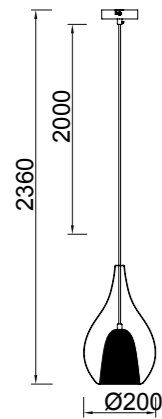

8179 Blanco-White
Florón de techo 1L- Ceiling cup 1L

CRISS

Lámpara montada

Lámpara-Pendant lamp

8200 Transparente-Transparent
1L×E27 (not included)