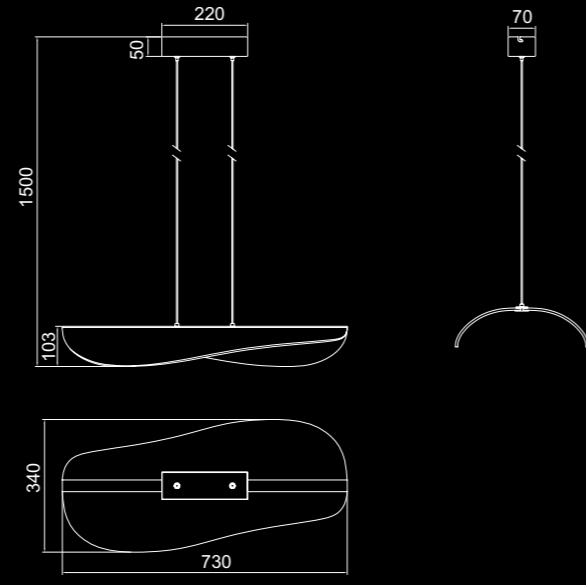

BIANCA

7765 Blanco-White
LED 50W 3000K 3000lm

7766 Blanco-White
LED 40W 3000K 2450lm

Metal/Acrílico-Metal/Acrylic 220-240V~ 50/60Hz CRI> 80 Registered Nº 008635742-0001