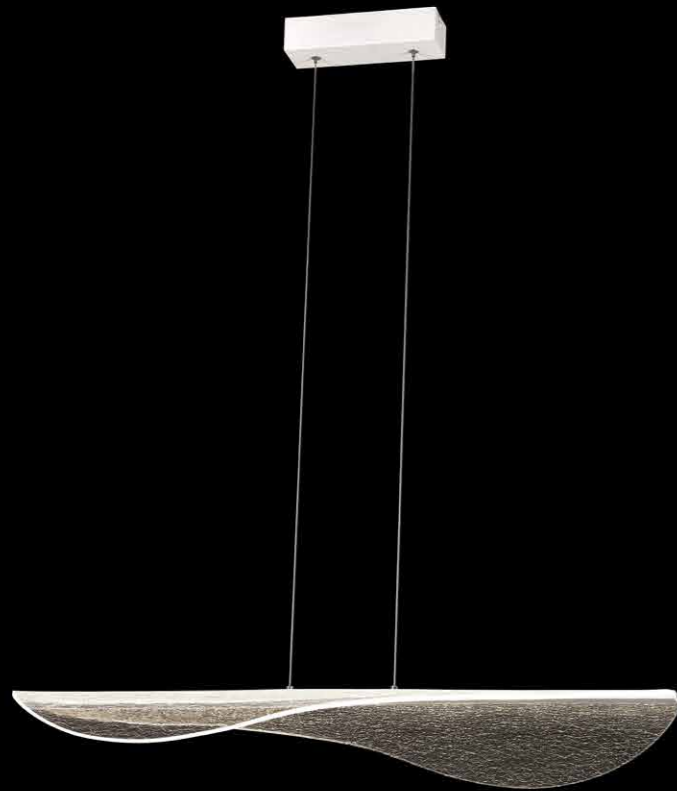

BIANCA

7765 Blanco-White
LED 50W 3000K 3000lm

7766 Blanco-White
LED 40W 3000K 2450lm

Metal/Acrílico-Metal/Acrylic 220-240V~ 50/60Hz CRI> 80 Registered Nº 008635742-0001