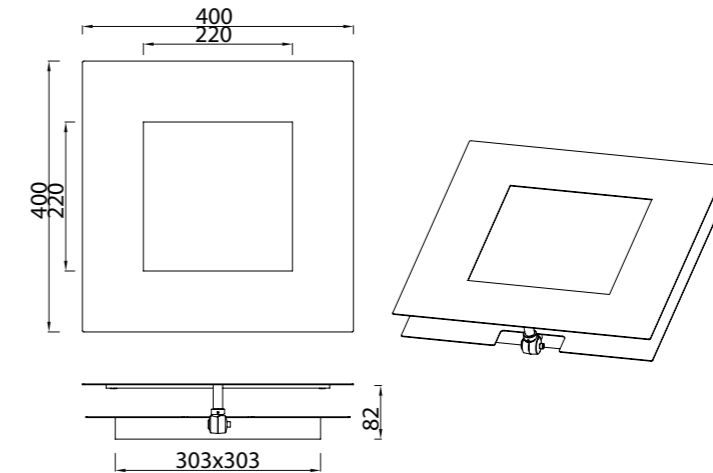

8146

Aluminio/Aluminium 220-240V~ 50/60Hz CRI> 80

Aluminio/Aluminium 220-240V~ 50/60Hz CRI> 80