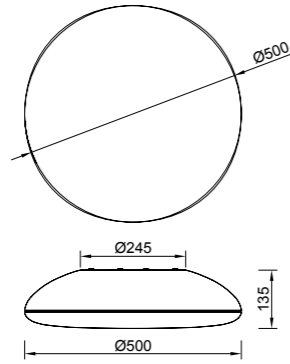

8135 Negro-Black
6L x E27 (not included)