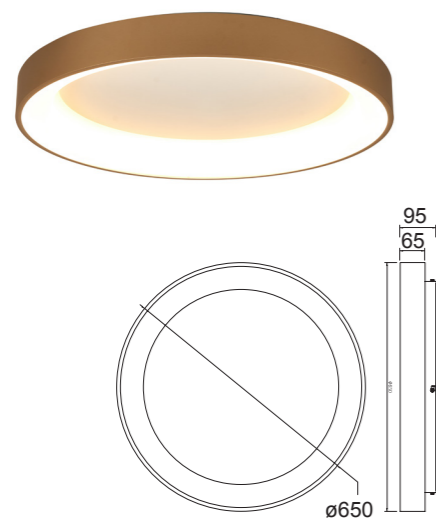

8026 Oro-Gold
LED 78W 3000K 6200lm

8027 Oro-Gold
LED 58W 3000K 4700lm

8030 Madera-Wood
LED 78W 3000K 6200lm

8031 Madera-Wood
LED 58W 3000K 4700lm

8028 Oro-Gold
LED 48W 3000K 3900lm

8029 Oro-Gold
LED 30W 3000K 2250lm