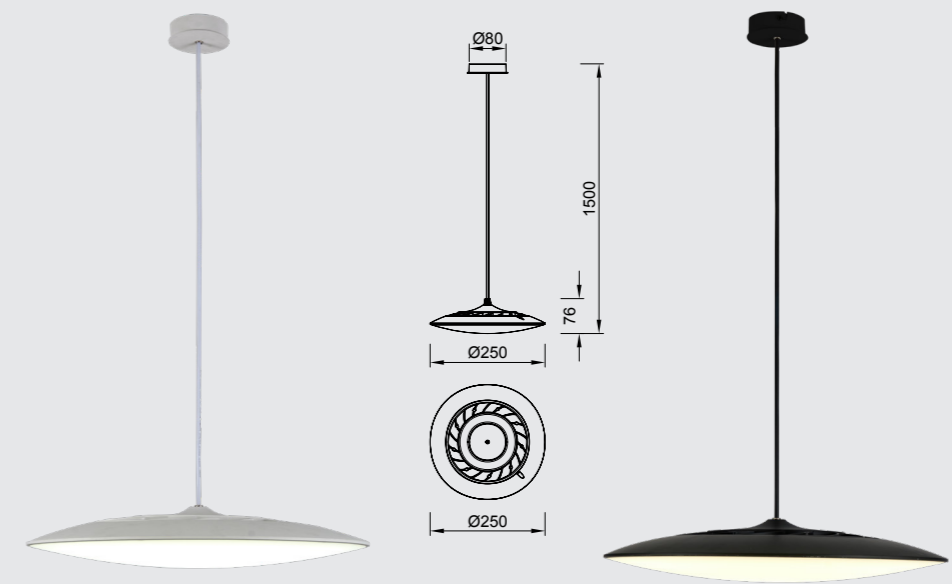

SLIM

Lámpara-Pendant lamp

8100 Blanco-White
LED 50W **3000K** 4300lm

8102 Negro-Black
LED 50W **3000K** 4300lm

8104 Blanco-White
LED 16W **3000K** 1440lm

8106 Negro-Black
LED 16W **3000K** 1440lm

8101 Blanco-White
LED 50W **4000K** 4300lm

8103 Negro-Black
LED 50W **4000K** 4300lm

8105 Blanco-White
LED 16W **4000K** 1440lm

8107 Negro-Black
LED 16W **4000K** 1440lm

Acrílico/Acrylic 220-240V~50/60Hz CRI>80