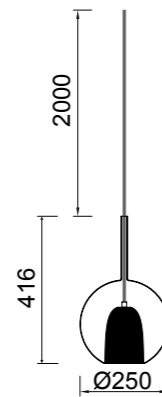

CRISS

Para combinar

Colgante-Pendant lamp

8169 Transparente-Transparent
1L×E27 (not included)

8170 Bronce-Bronze
1L×E27 (not included)

8171 Cromo-Chrome
1L×E27 (not included)

8172 Oro-Gold
1L×E27 (not included)

8173 Cobre-Copper
1L×E27 (not included)