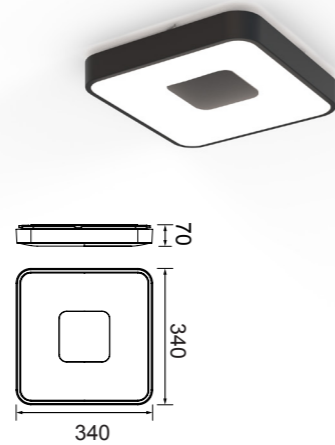

7923 Negro-Black
LED 56W 2700K-5000K 2500lm