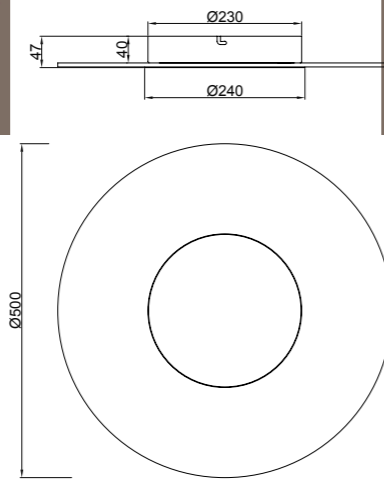

8075 Oro-Gold
LED 30W 3000K 1600lm