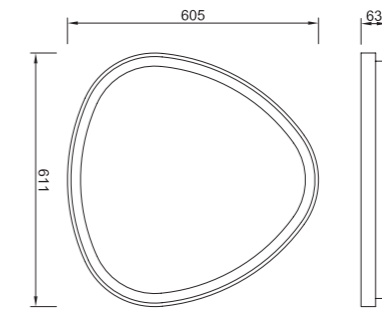

8056 Blanco-White
LED 48W 3000K 2900lm

8057 Negro-Black
LED 48W 3000K 2900lm

8054 Oro-Gold
LED 35W 3000K 2300lm

8055 Madera-Wood
LED 35W 3000K 2300lm

8058 Oro-Gold
LED 48W 3000K 2900lm

8059 Madera-Wood
LED 48W 3000K 2900lm