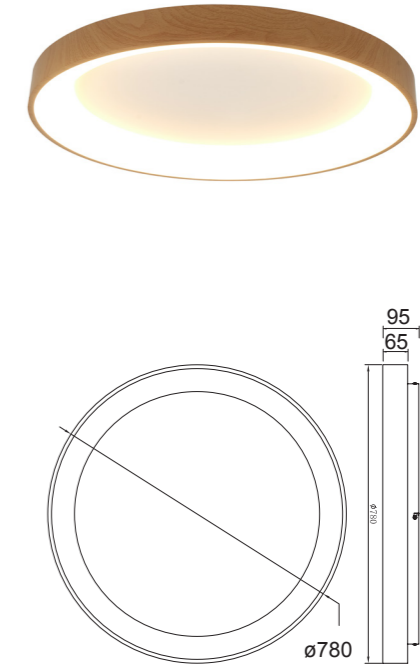

8026 Oro-Gold
LED 78W 3000K 6200lm

8027 Oro-Gold
LED 58W 3000K 4700lm

8030 Madera-Wood
LED 78W 3000K 6200lm

8031 Madera-Wood
LED 58W 3000K 4700lm

8028 Oro-Gold
LED 48W 3000K 3900lm

8029 Oro-Gold
LED 30W 3000K 2250lm