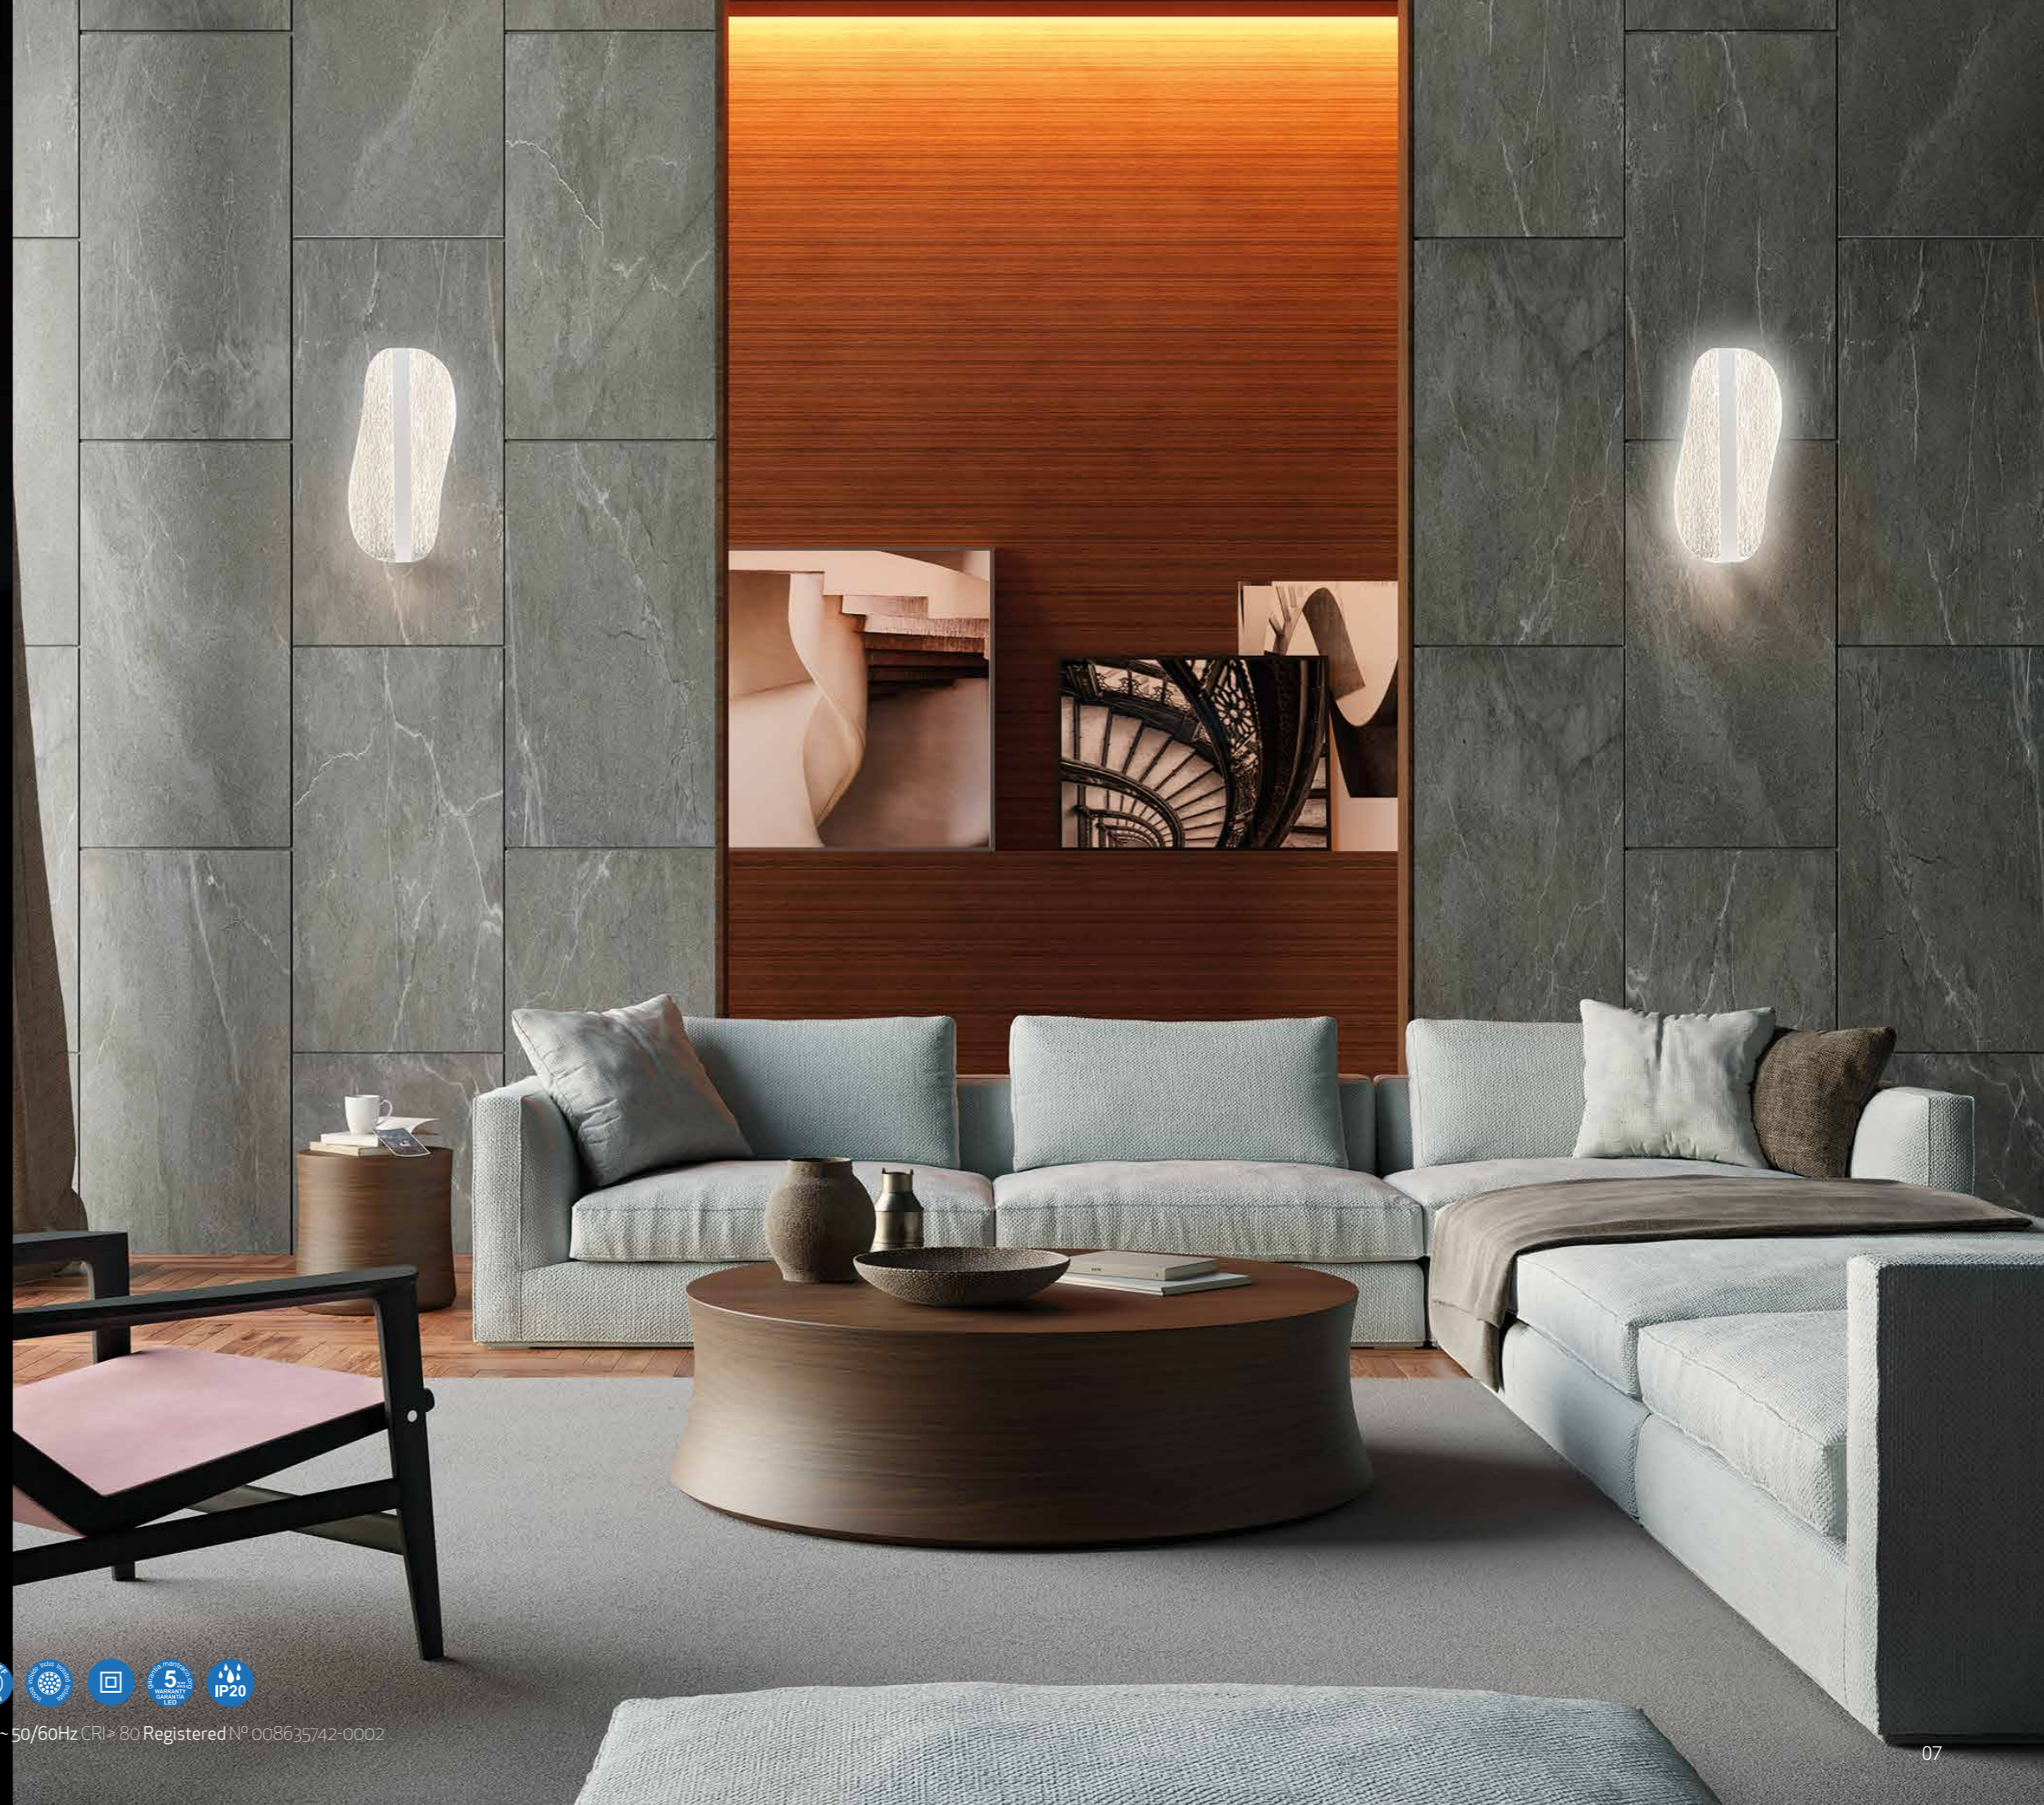

Metal/Acrílico-Metal/Acrylic 220-240V~50/60Hz CRI > 80 Registered N° 008635742-0002