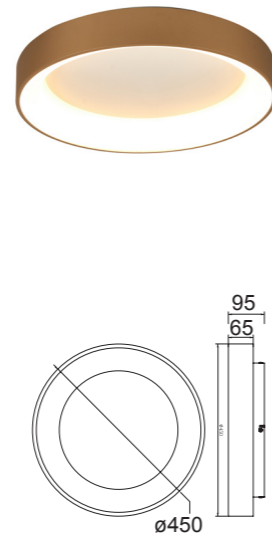

8026 Oro-Gold
LED 78W 3000K 6200lm

8027 Oro-Gold
LED 58W 3000K 4700lm

8030 Madera-Wood
LED 78W 3000K 6200lm

8031 Madera-Wood
LED 58W 3000K 4700lm

8028 Oro-Gold
LED 48W 3000K 3900lm

8029 Oro-Gold
LED 30W 3000K 2250lm