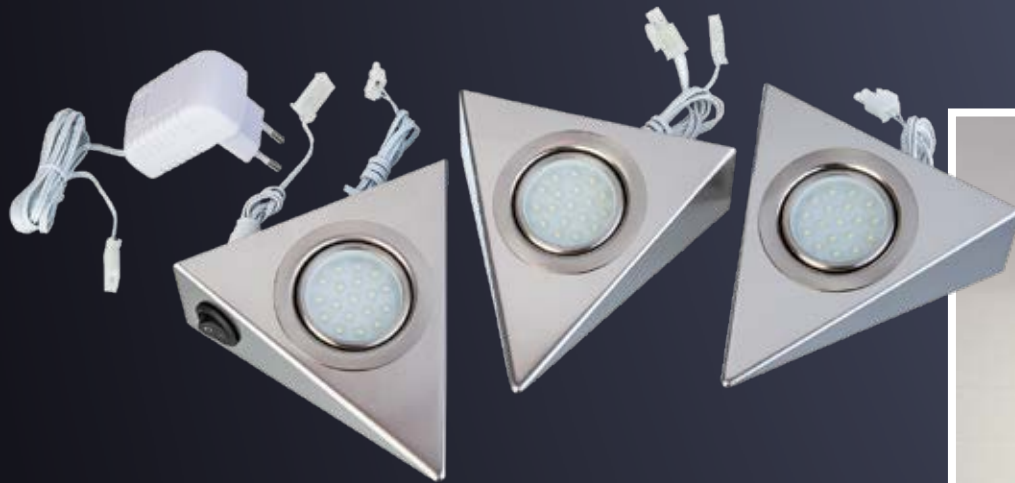

LED-UNTERBAU

79110307

3er Set

inkl./incl. 3x 3W | 3x 240lm | 12V | 3000K

Zuleitung 150cm | cable 150cm

je 13,5 x 12,5cm

EAN: 4048194024286