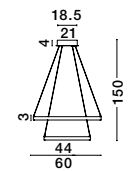

LEON - 8100281

Gold Leaf Aluminium
& Acrylic Adjustable
LED 65 Watt 230 Volt
3900Lm 3000K IP20
D1: 60 D2: 44 H: 150 cm