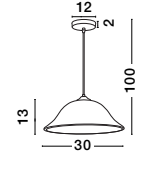

VINCA - 605804

Chrome Metal
Alabaster Glass
LED E27 1x12 Watt 230 Volt
IP20 Bulb Excluded
D: 30 H1: 13 H2: 100 cm

GL 6058041