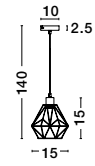

ISABELLA - 8801502

Brass Metal
Black Fabric Wire
LED E27 1x12 Watt 230 Volt
IP20 Bulb Excluded
D: 15 H1: 15 H2: 120 cm