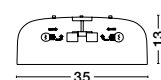

PERLETO - 826809

Metal & Acrylic Diffuser
Matt Black Outside
Matt White Inside
LED E27 2x10 Watt 230 Volt
IP20 Bulb Excluded
D: 35 H: 13 cm