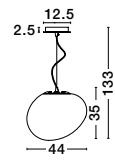

GL 510114011

BIANCO - 51011401

Opal White Glass
 Chrome Aluminium
 LED E27 4x12Watt 230 Volt
 IP20 Bulb Excluded
 D: 53 H: 150 cm

GL 46196011

CIOTTOLI - 4619601

Opal White Glass
 Chrome Aluminium
 LED E27 1x12 Watt 230 Volt
 IP20 Bulb Excluded
 D: 44 H1: 35 H2: 133 cm