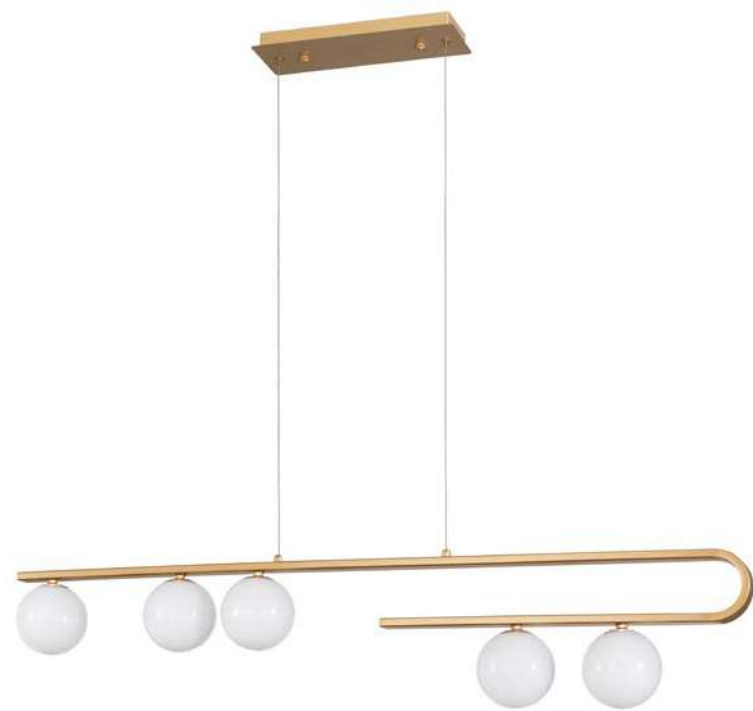

CANTONA - 9960616

White Opal Glass
Brass Gold
LED G9 5x5 Watt 230 Volt
IP20 Bulb Excluded
L: 113 W: 10 H: 180 cm