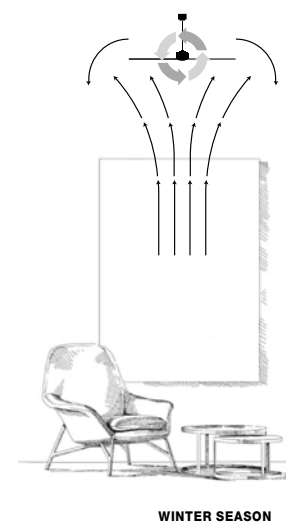

DC Motor Advantages

Our Ceiling Fan

Room Size

Ceiling Fan For The Whole Year

To Be Installed On Ceilings With 15° Maximum Inclination

Pictogram

PICTOGRAM

EELI BUTTONS

LIGHT COLOUR

FUNCTIONS & COMFORT

DRIVER & BULBS

IP PROTECTION

SWITCHES & SENSORES