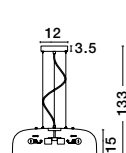

PERLETO . 526801

Metal & Acrylic Diffuser
Matt Gray Outside
Matt White Inside
Black Fabric Wire
LED E27 3x12 Watt 230 Volt
IP20 Bulb Excluded
D: 48 H: 15 H2: 133 cm