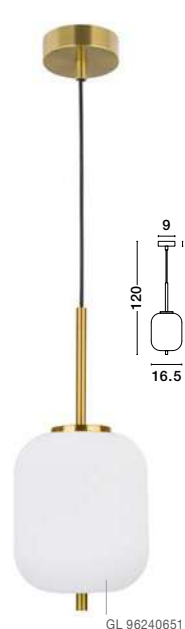

LATO . 9624064

Opal Glass
Antique Brass Metal
Black Fabric Wire
LED E14 1x5 Watt 230 Volt
IP20 Bulb Excluded
D: 18.5 H: 17.2 H₂: 120 cm