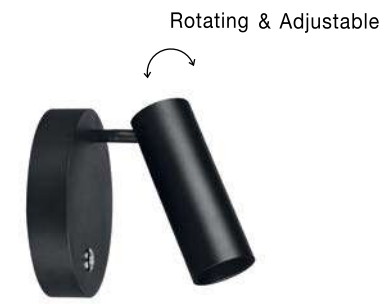

Rotating & Adjustable

UMBERTO - 7410401

Black Metal
Switch On/Off
LED GU10 1x10 Watt 230 Volt
IP20 Bulb Excluded
D: 15 H: 15 cm