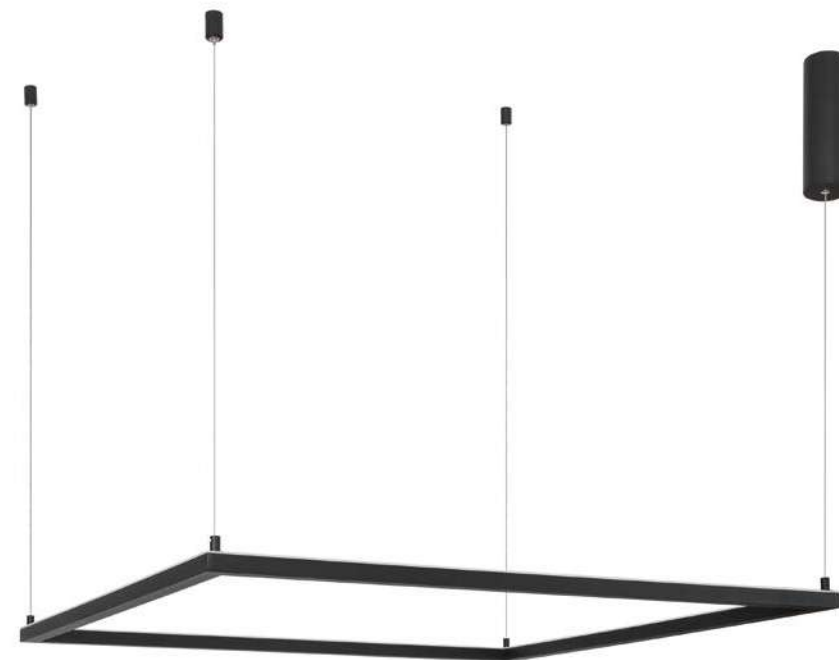

Combine the COLLECTION

countless combinations

Choose from different sizes of the color family

Shopping Guide

	BLACK	WHITE
50cm	A 9990736	D 9090735
75cm	B 9990734	E 9090733
100cm	C 9990732	F 9090731

Inspiration

Style them in your own way!

See how it works

ETERNA - 9990732

Dimmable

Sandy Black Aluminium & Acrylic
LED 50 Watt 230 Volt
3818Lm 3000K IP20
L: 100 H: 120 cm

BE THE DESIGNER

ETERNA - 9990733

Dimmable