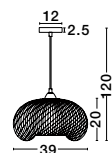

SCARLET - 9142498

Natural Bamboo
Black PVC Wire & Base
LED E27 1x12 Watt 230 Volt
IP20 Bulb Excluded
D: 39 H1: 20 H2: 120 cm