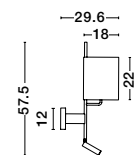

YAMA - 9180511

White Fabric Shade
& White Aluminium
Adjustable - Switch On/Off
LED Samsung 3 Watt
210Lm 3000K
LED E27 1x12 Watt 230 Volt
IP20 Bulb Excluded
D: 18 W: 29.6 H: 57.5 cm