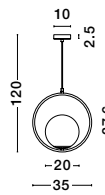

OBITAR - 9988169

Opal Glass
Brass Gold Metal
LED E27 1x12 Watt 230 Volt
IP20 Bulb Excluded
L: 35 W: 20 H: 37.6 H₂: 120 cm