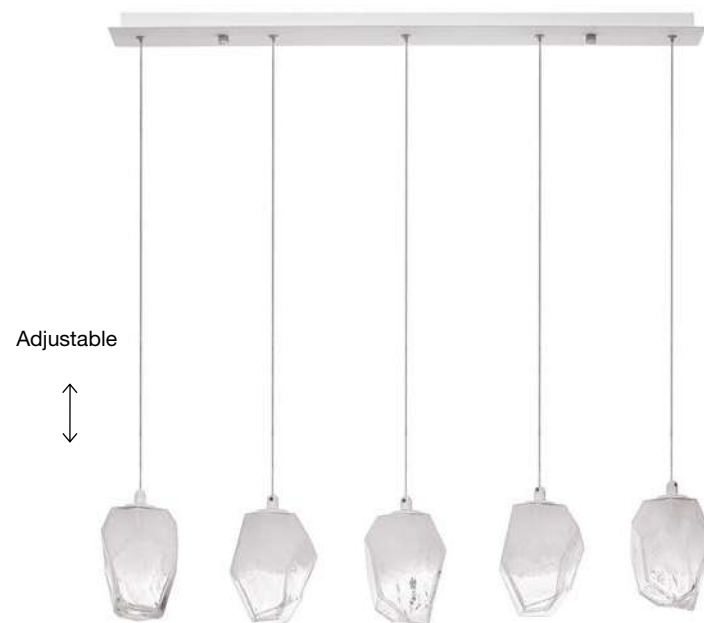

Adjustable

ICE - 9260235

Gradient White Colour
Glass & White Metal
LED G9 5x5 Watt 230 Volt
IP20 Bulb Excluded
L: 84 W: 12 H: 180 cm