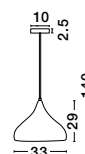

BENICIO - 8809002

White Metal
White Fabric Wire
LED E27 1x12 Watt 230 Volt
IP20 Bulb Excluded
D: 33 H1: 29 H2: 140 cm