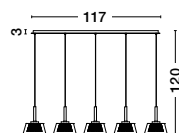

BOCCALE - 1300301306

Chrome Aluminium
Clear Glass
LED G9 5x5 Watt 230 Volt
IP20 Bulb Included
L: 117 W: 10 H: 120 cm