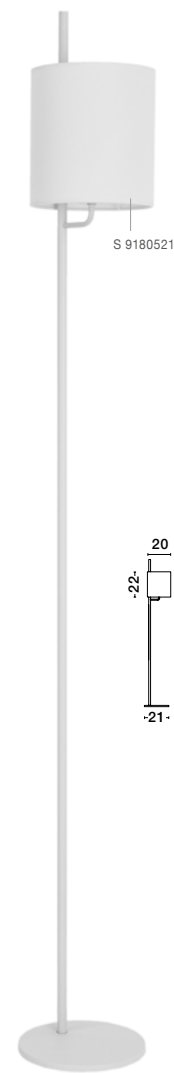

YAMA - 9180521

White Fabric Shade
& White Aluminium
Switch On/Off
LED E27 1x12 Watt 230 Volt
IP20 Bulb Excluded
D: 20 H: 22 H₂: 176 cm