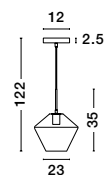

PRISMA - 9426731

Gold Metal
Clear Glass
LED E27 1x12 Watt 230 Volt
IP20 Bulb Excluded

D: 23 H: 35 H₂: 122 cm