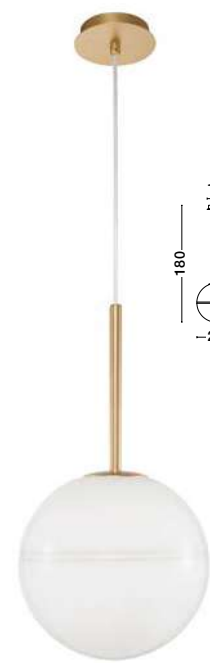

Adjustable

KOVAC - 9160195

Brushed Gold Steel & Clear Structured Glass
LED G9 5x5 Watt 230 Volt
IP20 Bulb Excluded
L: 80 W: 10 H: 180 cm

CANTONA - 9960612

White Opal Glass
Brass Gold
LED E27 1x12 Watt 230 Volt
IP20 Bulb Excluded
D: 25 H: 180 cm