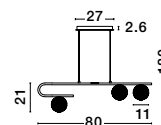

MIRANO - 9960272

Clear Structured Glass
& Brass Gold Steel
LED G9 3x5 Watt 230 Volt
IP20 Bulb Excluded
L: 80 W: 10 H: 180 cm