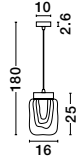

GRANI - 9160281

Dimmable

Brushed Gold Steel
Amber & Gold Glass
LED 1x4 Watt 230 Volt
118Lm 3000K IP20
L: 16 W: 10 H: 25 H: 180 cm