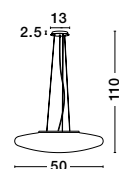

GL 45876011

PRESSIONE - 4587601

Opal Glass
Satin Metal Base
Chrome Aluminium
LED E27 4x12 Watt 230 Volt
IP20 Bulb Excluded
D: 60 H: 110 cm

GL 45876021

PRESSIONE - 4587602

Opal Glass
Satin Metal Base
Chrome Aluminium
LED E27 3x12 Watt 230 Volt
IP20 Bulb Excluded
D: 50 H: 110 cm