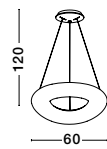

White Aluminium & Acrylic
LED 84 Watt 230 Volt
5040Lm 3000K IP20
D: 80 H: 13 cm

Dimmable