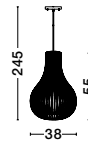

GL 61004021

CHIARA - 6100402

Chrome Aluminium
Clear Glass
LED E27 3x12 Watt 230 Volt
IP20 Bulb Excluded
D: 40 H: 20 H₂: 100 cm

SOHO - 9138061

Natural Wood
Brown Fabric Cable
Solid Wood Canopy
LED E27 1x12 Watt 230 Volt
IP20 Bulb Excluded
D: 38 H1: 55 H2: 245 cm