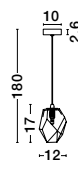

ICE - 9160231

Gradient White Colour
Glass & White Metal
LED G9 1x5 Watt 230 Volt
IP20 Bulb Excluded
D: 12 H: 17 H: 180 cm