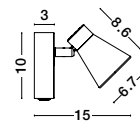

DUBLIN . 9155712

Sandy Black Metal
Switch On/Off
LED GU10 1x10 Watt 230 Volt
IP20 Bulb Excluded
L: 10 H: 15 cm