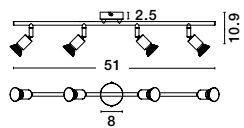

BASE - 661004

Matt White Metal
LED GU10 4x5 Watt 230 Volt
IP20 Bulb Excluded
L: 51 W: 8 H: 10.9 cm