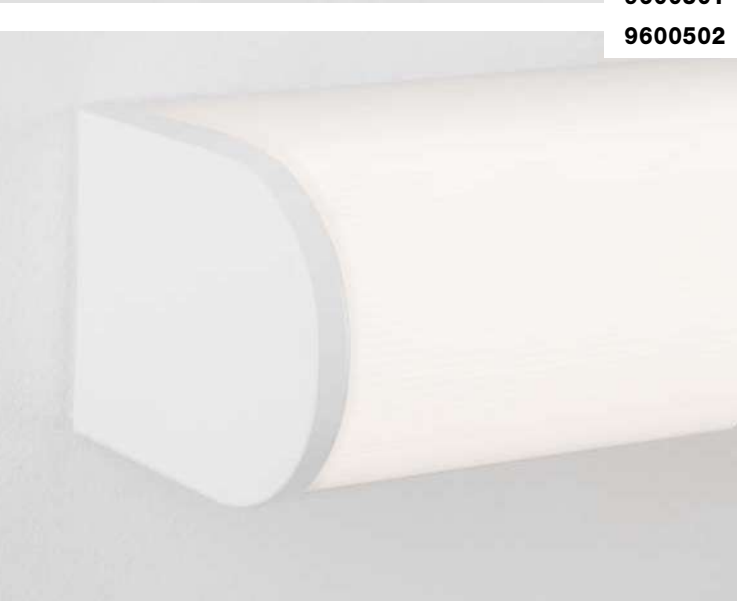

IP44

NOOR - 9600501

Chrome ABS & Acrylic
LED 15 Watt 230 Volt
1200Lm 3000K IP44
L: 60 W: 5.3 H: 6.5 cm

9600501
9600502

NOOR - 9600502

White ABS & Acrylic
LED 15 Watt 230 Volt
1200Lm 3000K IP44
L: 60 W: 5.3 H: 6.5 cm

ALSO YOU CAN DO

NOOR - 9600461

White & Chrome ABS
Acrylic parts included
White acrylic body
LED 15 Watt 230 Volt
1200Lm 3000K IP44
L: 60 W: 5.2 H: 7 cm

9600461

OR