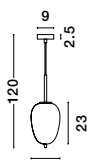

LATO . 9624066

Opal Glass
Antique Brass Metal
Black Fabric Wire
LED E14 1x5 Watt 230 Volt
IP20 Bulb Excluded
D: 15.8 H: 23 H₂: 120 cm