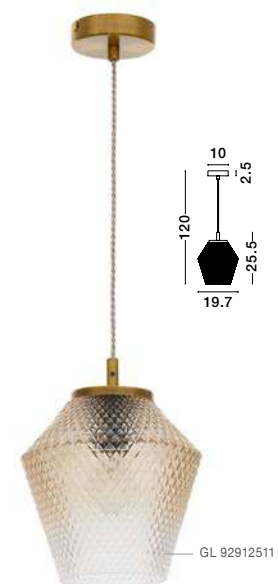

MAGIO - 9291251

Cognac Shadow Glass
Brass Gold Metal
LED E27 1x12 Watt 230 Volt
IP20 Bulb Excluded
D: 19.7 H: 25.5 H_z: 120 cm