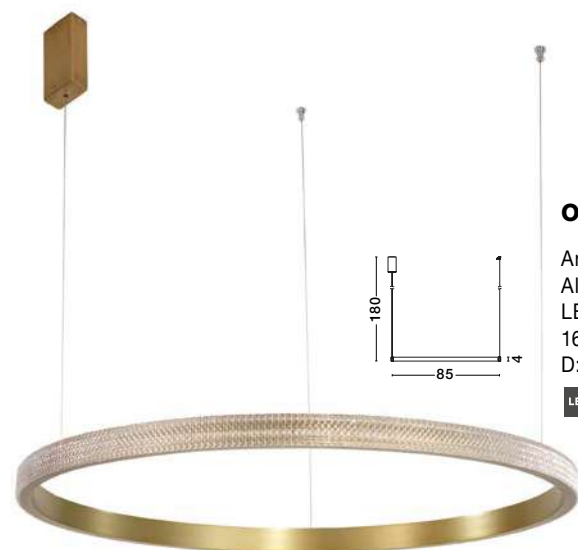

VEGAS - 86016806

Antique Brass
Aluminium & Acrylic
LED 30 Watt 230 Volt
1650Lm 3000K IP20
D: 85 H: 180 cm

VEGAS - 86016807

Antique Brass
Aluminium & Acrylic
LED 23 Watt 230 Volt
1265Lm 3000K IP20
D: 65 H: 180 cm

VEGAS - 86016808

Antique Brass
Aluminium & Acrylic
LED 18 Watt 230 Volt
1020Lm 3000K IP20
D: 45 H: 180 cm

ORLANDO - 86016801

Antique Brass
Aluminium & Acrylic
LED 35 Watt 230 Volt
1900Lm 3000K IP20
D: 108 H: 180 cm

ORLANDO - 86016803

Antique Brass
Aluminium & Acrylic
LED 23 Watt 230 Volt
1265Lm 3000K IP20
D: 65 H: 180 cm

ORLANDO - 86016802

Antique Brass
Aluminium & Acrylic
LED 30 Watt 230 Volt
1650Lm 3000K IP20
D: 85 H: 180 cm

ORLANDO - 86016804

Antique Brass
Aluminium & Acrylic
LED 18 Watt 230 Volt
1020Lm 3000K IP20
D: 45 H: 180 cm

MAKE IT IDEAL FOR YOU

choose the right plate depending on the number of rings you want to attach