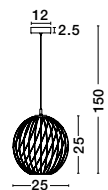

ERIBERTO • 8436421

Rust Copper Metal
LED E27 1x12 Watt 230 Volt
IP20 Bulb Excluded
D: 25 H1: 25 H2: 150 cm