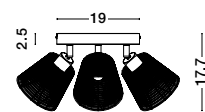

SION - 9155423

Sandy White Metal
Sandy White Cord
LED E14 3x5 Watt 230 Volt
IP20 Bulb Excluded
L: 19 H: 17.7 cm