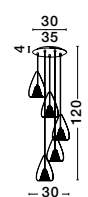

HUGO - 1600200507

Chrome Aluminium Clear
Glass & Rose Gold Frame
LED G9 5x5 Watt 230 Volt
IP20 Bulb Excluded
D: 30 H: 120 cm