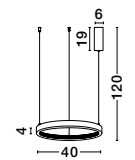

countless combinations

Combine the COLLECTION

Choose from different sizes of the family

Shopping Guide		
A	9865140	40 CM
B	9865160	60 CM
C	9865180	80 CM
D	9865110	110 CM

PRESTON - 9865140

Dimmable
Sandy Black Aluminium & Acrylic
LED 25 Watt 230 Volt
1800Lm 3000K IP20
D: 40 H: 120 cm