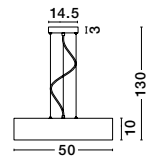

ET 5504051

FINEZZA - 550401

Metal & Acrylic Diffuser
Matt Black Outside
Matt White Inside
Black Fabric Wire
LED E27 3x12 Watt 230 Volt
IP20 Bulb Excluded
D: 50 H: 10 H2: 130 cm

ET 5504051

FINEZZA - 550402