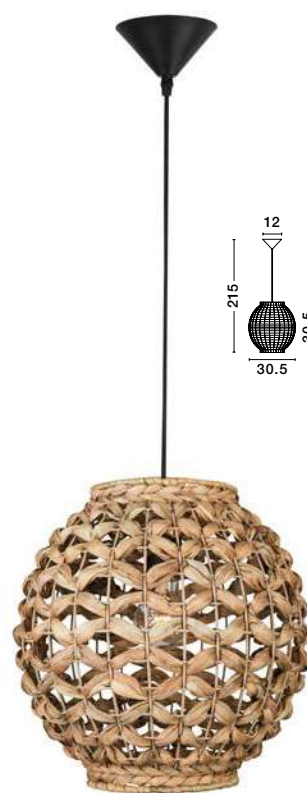

GRIFFIN - 9858748

Dried Water Hyacinth
Black Fabric Wire & Base
LED E27 1x12 Watt 230 Volt
IP20 Bulb Excluded
D: 24.5 H1: 35.5 H2: 215 cm

GRIFFIN - 9858720

Dried Water Hyacinth
Black Fabric Wire & Base
LED E27 1x12 Watt 230 Volt
IP20 Bulb Excluded
D: 30.5 H1: 215 cm