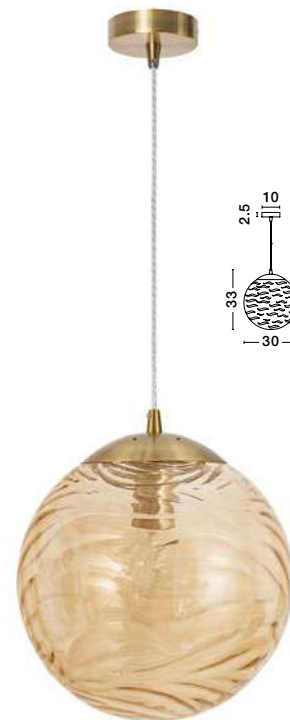

FICATO - 9988301
Brass Metal
Champagne Glass
LED E27 1x12 Watt 230 Volt
IP20 Bulb Excluded
D: 30 H: 33 H₂: 120 cm