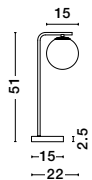

ALVAREZ - 9185361

Satin Gold Metal
& Black Marble
White Opal Glass
LED E14 1x5 Watt 230 Volt
Bulb Excluded IP20
L: 22 W: 15 H: 51 cm