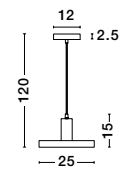

GARNI - 9417053
Black Metal Outside
Gold Inside
Black PVC Wire
LED E27 1x12 Watt 230 Volt
IP20 Bulb Excluded
D: 25 H: 15 H₂: 120 cm