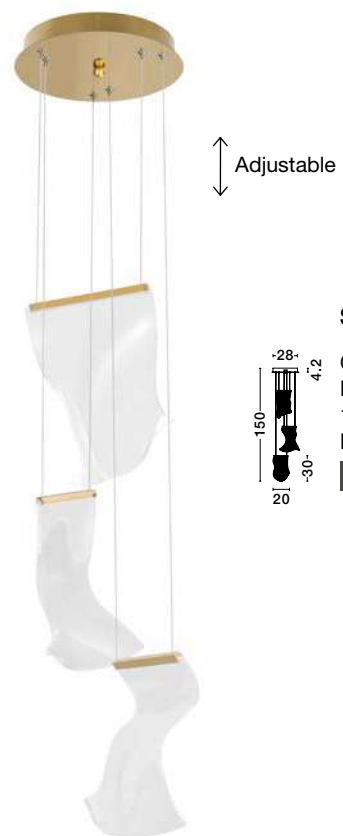

Adjustable

SIDERNO - 9054442

Gold Aluminium & Acrylic
LED 39 Watt 230 Volt
2470Lm 3000K IP20
D: 48 H: 150 cm

Adjustable

SIDERNO - 9054441

Gold Aluminium & Acrylic
LED 16 Watt 230 Volt
1190Lm 3000K IP20
D: 28 H: 150 cm