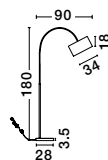

SAMA - 9401652

Black Fabric Shade
Black Aluminium Base
LED E27 1x12 Watt 230 Volt
IP20 Bulb Excluded
L: 90 H: 180 cm