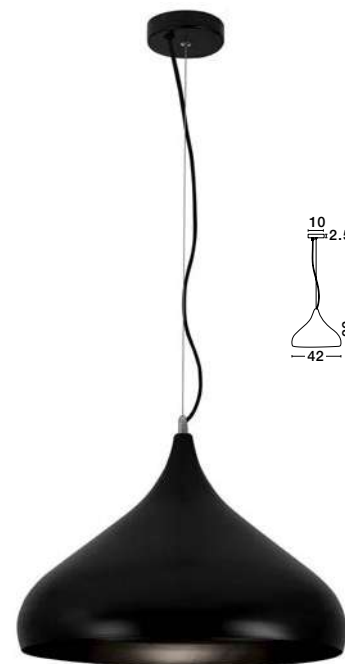

VOLCANO - 9077881

Metal & Acrylic Diffuser
Sandy Black Outside
Sandy White Inside
LED 33 Watt 230 Volt
1680Lm 3000K IP20
D: 45 H: 22 H2: 120 cm

ET 90778821

ET 90778821

VOLCANO - 9077882

Metal & Acrylic Diffuser
Sandy White Outside
Sandy White Inside
LED 33 Watt 230 Volt
1680Lm 3000K IP20
D: 45 H: 22 H2: 120 cm