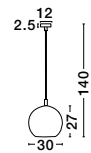

JERARDO - 8436423

Smoke Glass
Black Metal
LED E27 1x12 Watt 230 Volt
IP20 Bulb Excluded
D: 30 H1: 27 H2: 140 cm