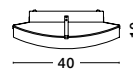

QUALE - 600302

White Satinated Glass
Chrome Metal
LED E27 2x12 Watt 230 Volt
IP20 Bulb Excluded
L: 40 W: 40 H: 10 cm