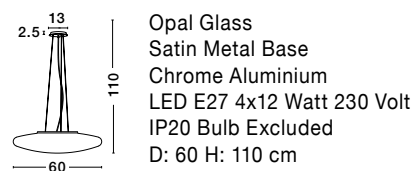

GL 45876011

PRESSIONE - 4587601

Opal Glass
Satin Metal Base
Chrome Aluminium
LED E27 4x12 Watt 230 Volt
IP20 Bulb Excluded
D: 60 H: 110 cm

GL 45876021

PRESSIONE - 4587602

Opal Glass
Satin Metal Base
Chrome Aluminium
LED E27 3x12 Watt 230 Volt
IP20 Bulb Excluded
D: 50 H: 110 cm