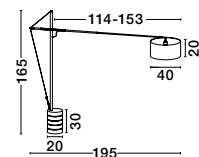

TRACCIA - 41455402

Iron & Plastic
White Fabric Shade
Adjustable
LED E27 1x12 Watt 230 Volt
IP20 Bulb Excluded
L: 195 W: 40 H: 165