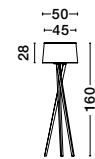

SALINO - 9145061

Ivory Fabric Shade
Brown Fabric Wire
Natural Wood
LED E27 1x12 Watt 230 Volt
IP20 Bulb Excluded
D: 50 H: 28 H_z: 160 cm