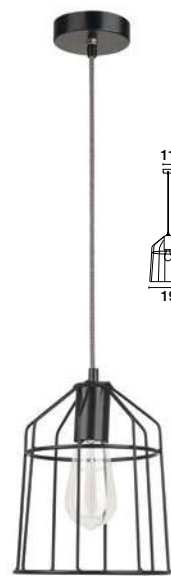

PEPPINO - 7605178

Matt Black Metal
Black & White Fabric Wire
LED E27 1x12 Watt 230 Volt
IP20 Bulb Excluded
D: 19 H: 25 H2: 120 cm