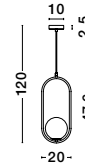

OBITAR - 9988170

Opal Glass
Brass Gold Metal
LED G9 1x5 Watt 230 Volt
IP20 Bulb Excluded
L: 20 W: 15 H: 47.6 H₂: 120 cm