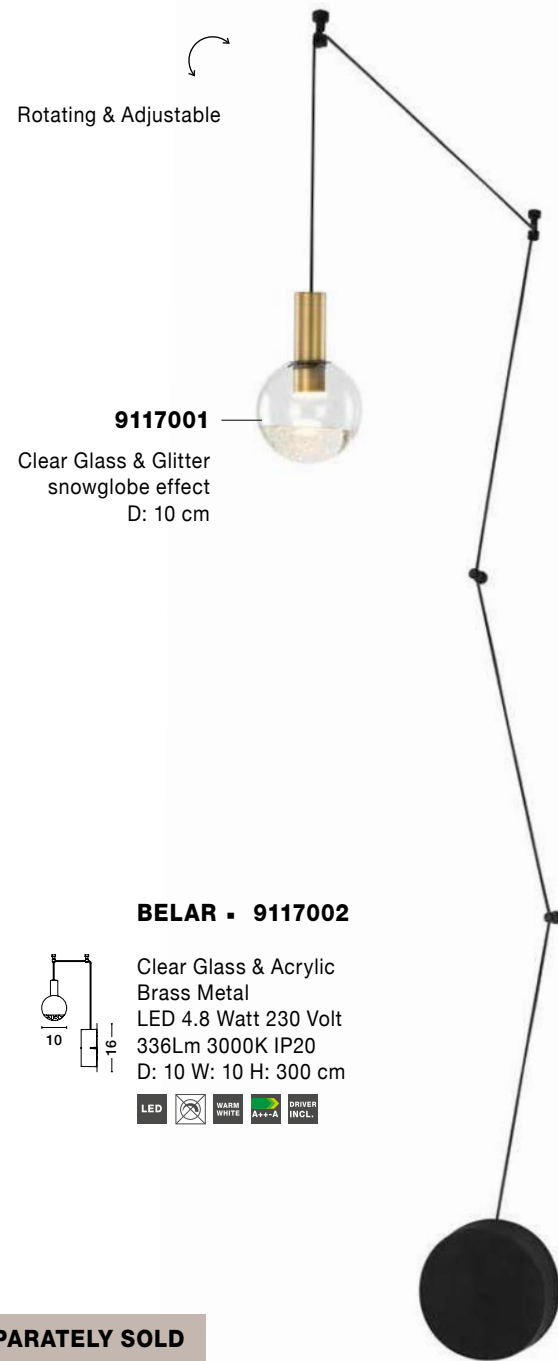

**YOU CAN
MAKE YOUR
OWN
COMPOSITION**