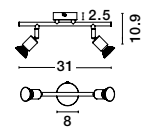

BASE - 661002

Matt White Metal
LED GU10 2x5 Watt 230 Volt
IP20 Bulb Excluded
L: 31 W: 8 H: 10.9 cm