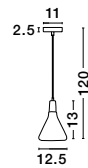

VENANZIO - 7605175

Cooper Metal & Natural Wood
Black & White Fabric Wire
LED E14 1x5 Watt 230 Volt
IP20 Bulb Excluded
D: 12.5 H1: 13 H2: 120 cm