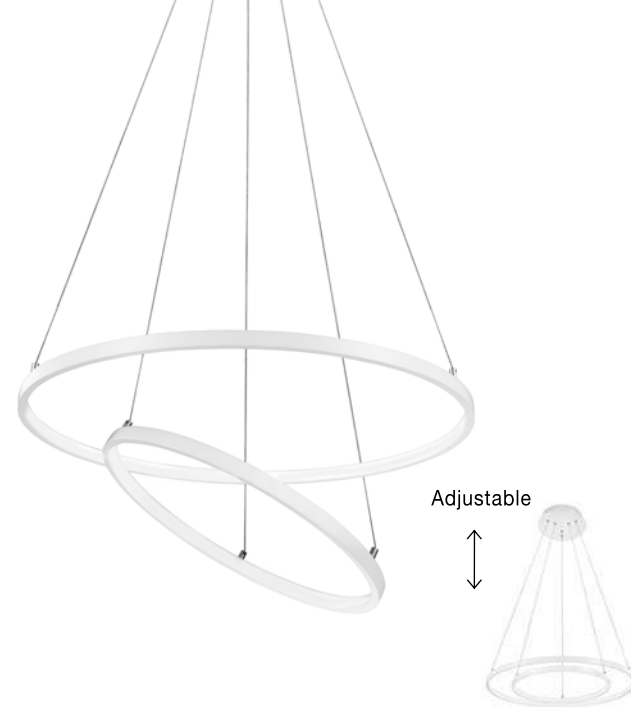

White Acrylic Diffuser
LED 24 Watt 230 Volt
1680Lm 3000K-4000K-5500K IP20
D: 41 H: 9.5 cm

FERROL - 6265003

Dimmable

Coffee Brown Aluminium & Acrylic Adjustable
LED 85 Watt 230 Volt
4500Lm 3000K IP20
D: 80 H: 130 cm