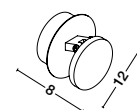

OTTO - 9139805

Sandy White Metal
& Aluminium Acrylic
LED 5 Watt 230 Volt
469Lm 3000K IP20
D: 12 W: 8 H: 12 cm