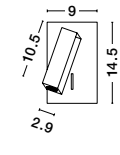

DONA - 9081351
Sandy White Aluminium
LED Cree 3 Watt 230 Volt
Switch On/Off
180Lm 3000K IP20
L: 9 H: 14.5 cm

Rotating &
Adjustable