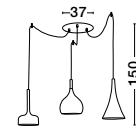

NUORESE - 8942201

Dark Brown Aluminium Outside
Gold Inside
LED E27 3x12 Watt 230 Volt
IP20 Bulb Excluded
D: 37 H: 150 cm