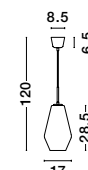

Chrome Glass
Black Metal
Black Fabric Wire
LED E27 1x12 Watt 230 Volt
IP20 Bulb Excluded
D: 17 H: 28.5 H₂: 120 cm

SAVAZ . 9726482