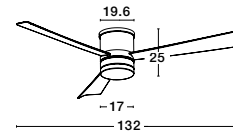

the fans collection
a warm touch with a cooling effect...
stylish lighting and quality ceiling fans
perfect for your home or office

fans

28

SATIN - 9953016

SILKY - 9953015

FAN SPECIFICATIONS

Product Nm.	Body Material	Blades Material	Product Size	Speed	Length of Each Blade	Motor Type	Watt (max.)	Power Supply	Airflow (CFM)	RPM	Noise Level	Weight	Blade Sweep	Summer/Winter Function	Light	Remote Control	Guarantee	Class
9953016	Brushed Nickel Steel & Glass	Plywood	D: 132 cm H: 25 cm	5 Speed Remote	57.5 cm	DC	35W	AC220-240V	4500	184	< 50 dB	7 Kg	52"	✓	✓	✓	5 Years motor 1 Year light source	I
9953015	Matt White Steel & Glass	White Plywood	D: 132 cm H: 25 cm	5 Speed Remote	57.5 cm	DC	35W	AC220-240V	4500	184	< 50 dB	7 Kg	52"	✓	✓	✓	5 Years motor 1 Year light source	I