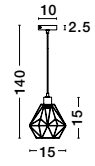

ISABELLA - 8801501

Black Metal
Black Fabric Wire
LED E27 1x12 Watt 230 Volt
IP20 Bulb Excluded
D: 15 H1: 15 H2: 140 cm