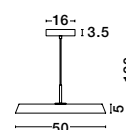

VETRO - 910623

Matt Green Aluminium
& Acrylic
LED 41 Watt 230 Volt
2693Lm 3000K IP20
D: 50 H: 120 cm