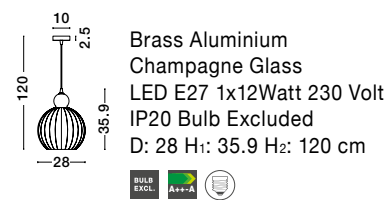

Brass Aluminium
Champagne Glass
LED E27 1x12Watt 230 Volt
IP20 Bulb Excluded
D: 28 H₁: 35.9 H₂: 120 cm