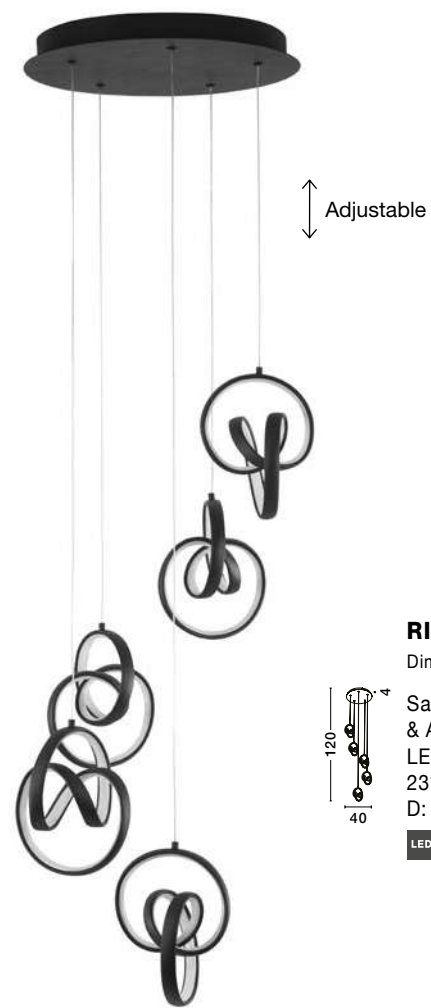

RINGS - 9104351
Dimmable

Sandy Black Aluminium
& Acrylic
LED 60 Watt 230 Volt
2310Lm 3000K IP20
D: 40 H: 120 cm