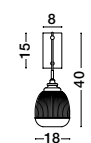

MOND - 9738200
Satin Gold Metal
Clear Glass
LED E14 1x5 Watt 230 Volt
IP20 Bulb Excluded
L: 18 W: 27.5 H: 40 cm