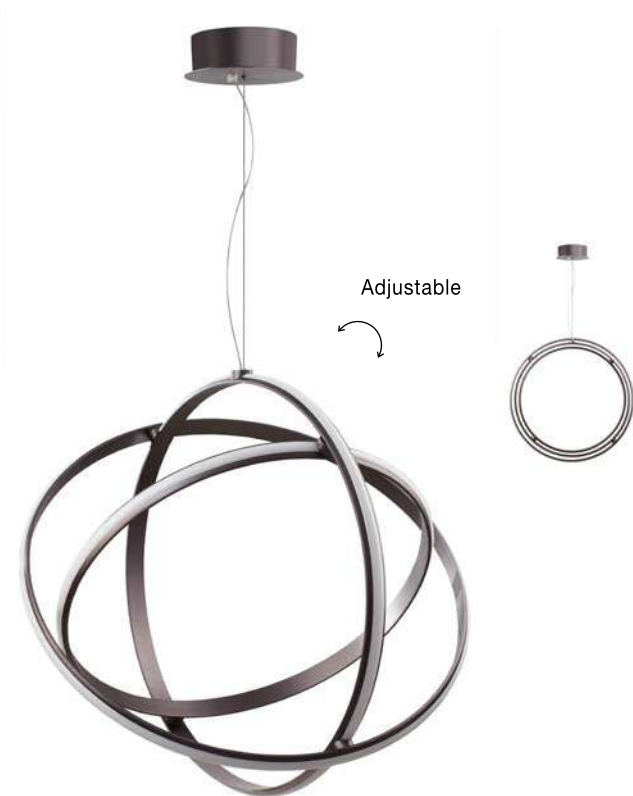

ARIES - 9357064

Dimmable

Sandy Black Aluminium
& Acrylic
LED 32 Watt 230 Volt
1770Lm 3000K IP20
D: 74 H: 120 cm

PERTONE . 9365012
Dimmable

Black Purple Aluminium & Acrylic
Adjustable
LED 53 Watt 230 Volt
2627Lm 3000K IP20
D: 50 H: 150 cm