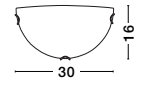

ANCO - 600403

White Satinated Glass
Chrome Metal
LED E27 1x12 Watt 230 Volt
IP20 Bulb Excluded
Packing 6 pcs
L: 30 W: 7.5 H: 16 cm

GL 6004031