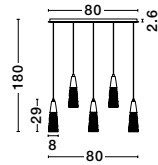

Adjustable

KOVAC - 9160195

Brushed Gold Steel & Clear Structured Glass
LED G9 5x5 Watt 230 Volt
IP20 Bulb Excluded
L: 80 W: 10 H: 180 cm

CANTONA - 9960612

White Opal Glass
Brass Gold
LED E27 1x12 Watt 230 Volt
IP20 Bulb Excluded
D: 25 H: 180 cm