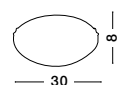

SHELL - 702202

White & Clear
Structured Glass
Chrome Metal
LED E27 2x12 Watt 230 Volt
IP20 Bulb Excluded
D: 30 H: 8 cm