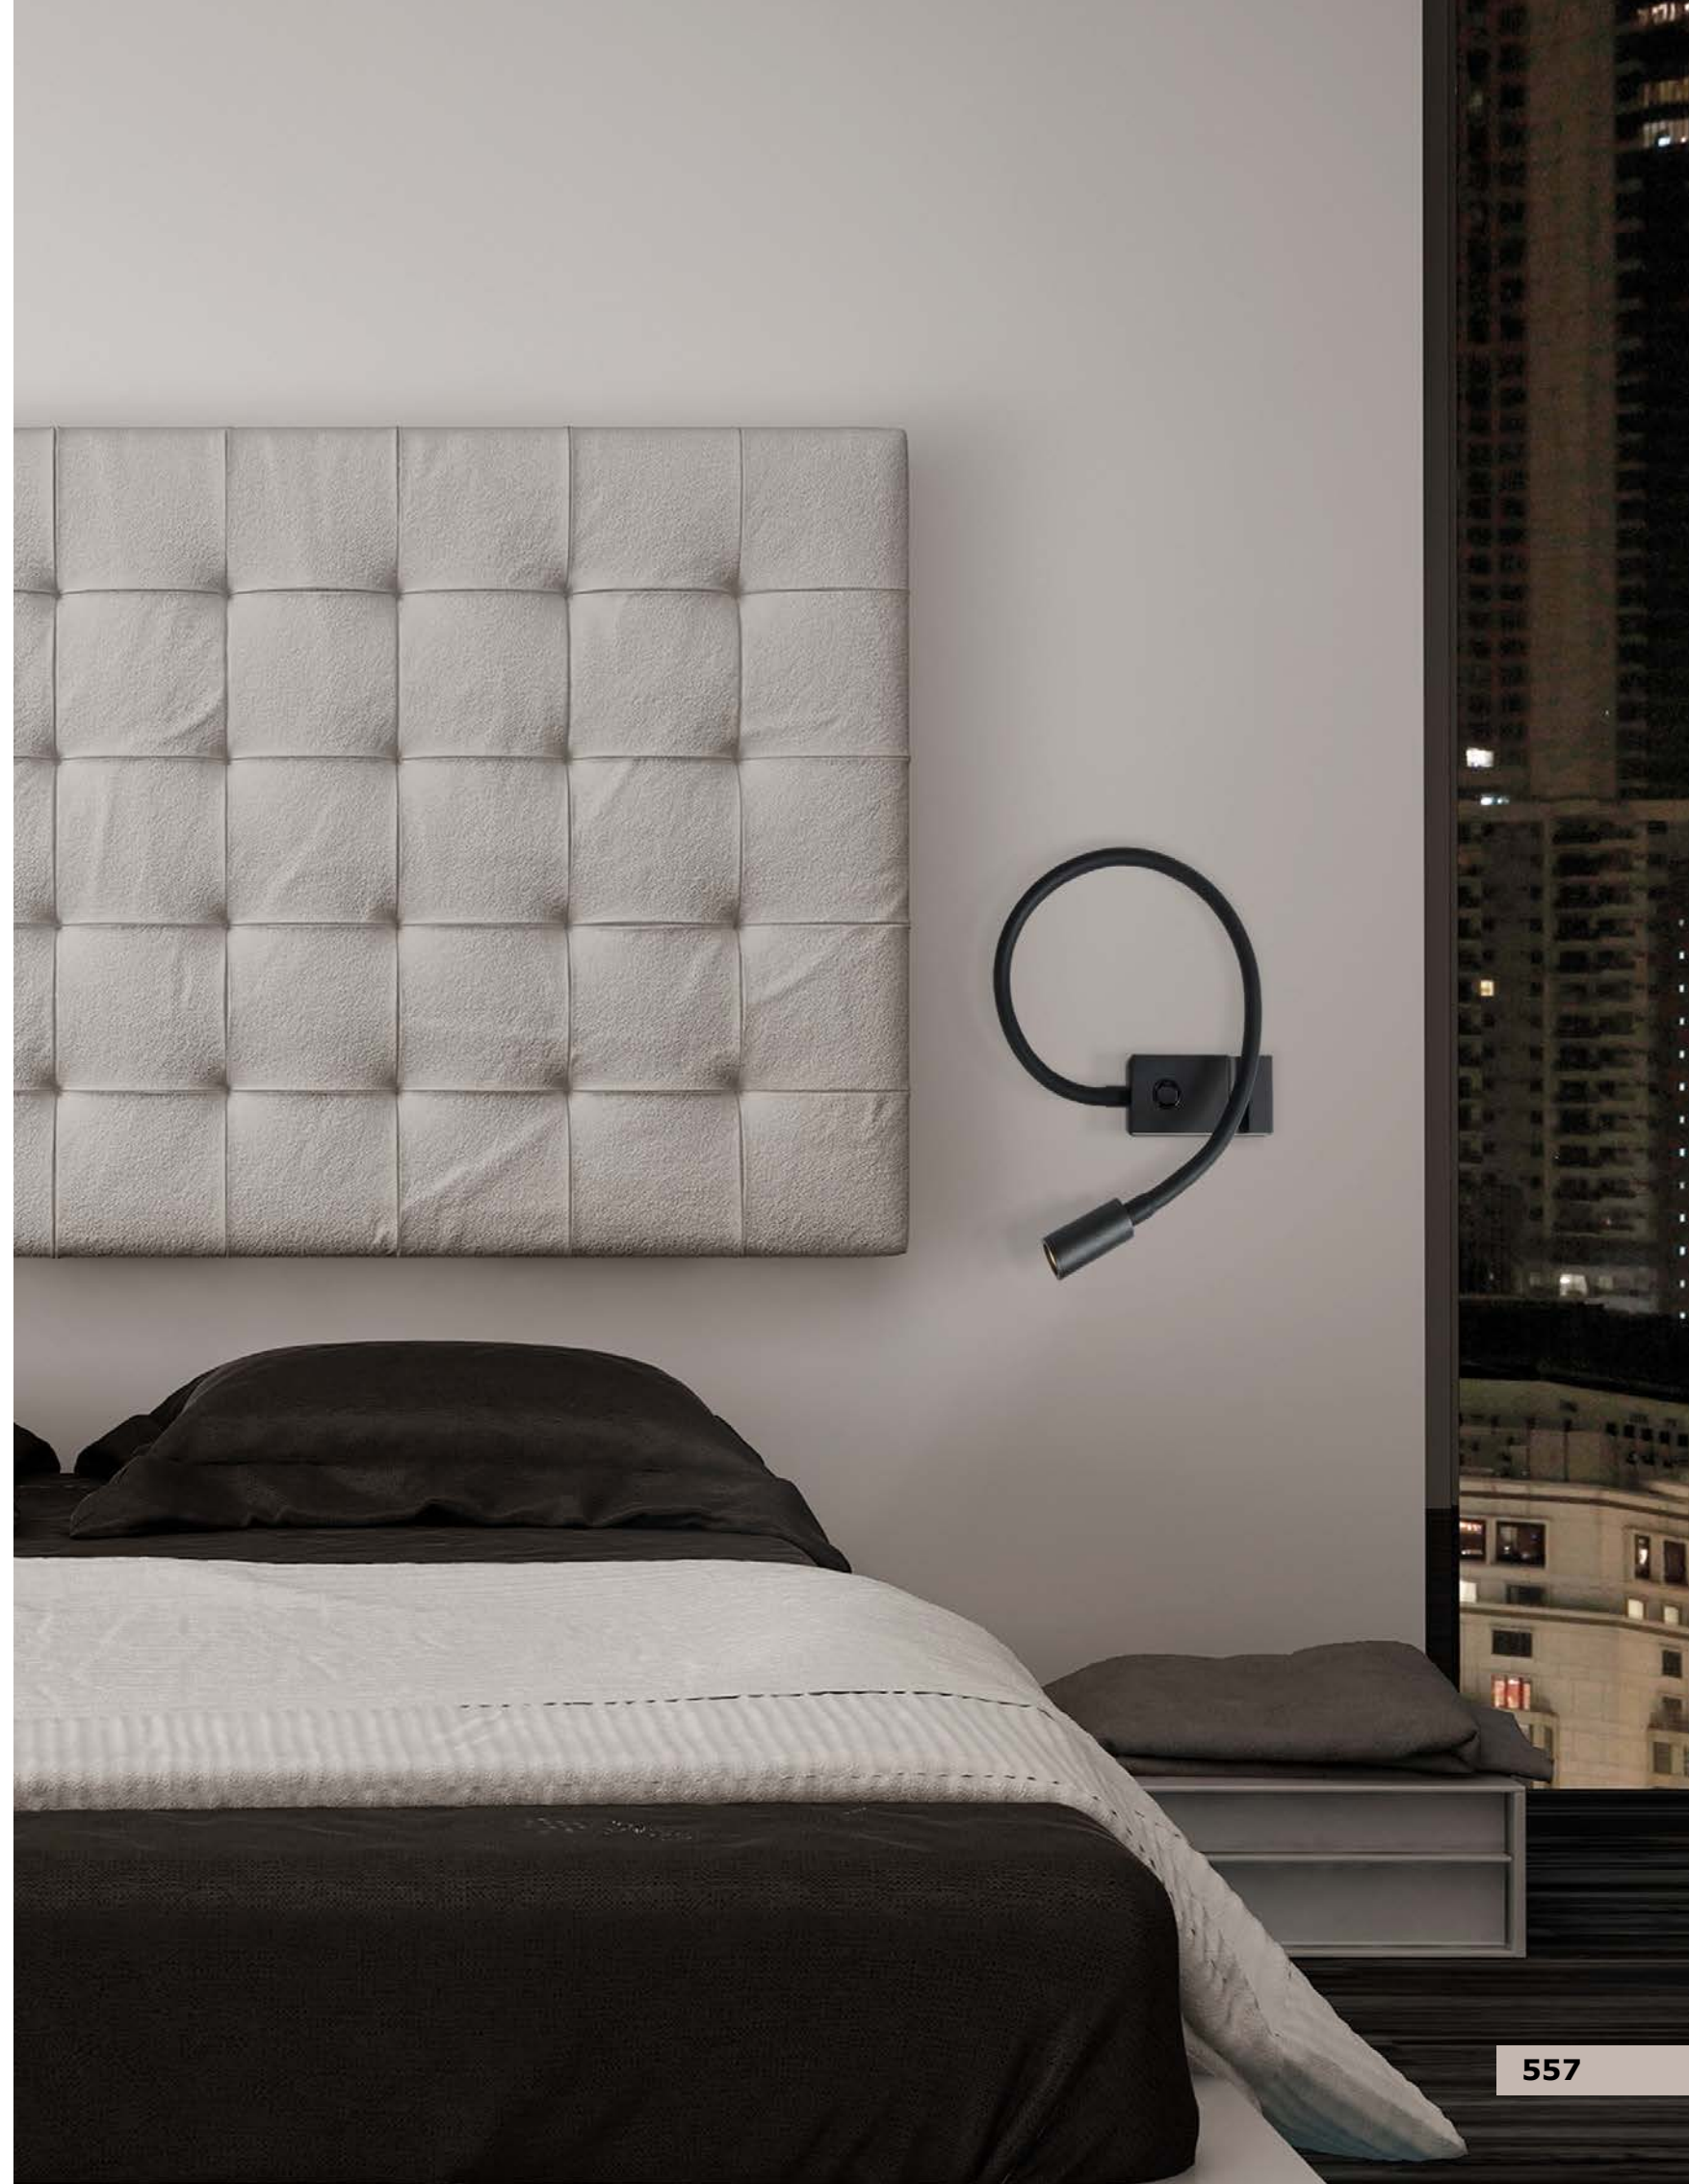

JACO - 8140322

Black Aluminium
Adjustable
Switch On/Off
LED Samsung 3 Watt
190Lm 3000K IP20
L: 10 W: 3 H: 44 cm