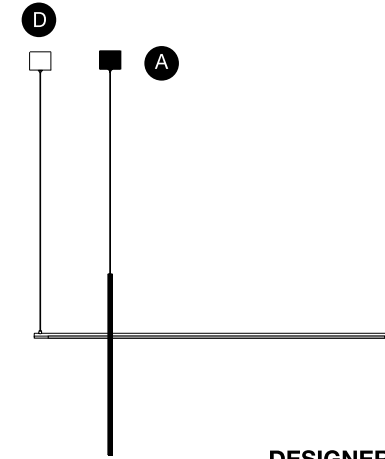

DESIGNER'S TIP

Black & Gold TREND
Combine **Black and Gold** for a more sophisticated and dramatic look that combines refinement with timeless beauty

BE THE DESIGNER