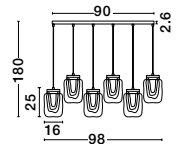

GRANI - 9160286

Dimmable

Brushed Gold Steel
Amber & Gold Glass
LED 6x4 Watt 230 Volt
708Lm 3000K IP20
L: 98 W: 16 H: 180 cm