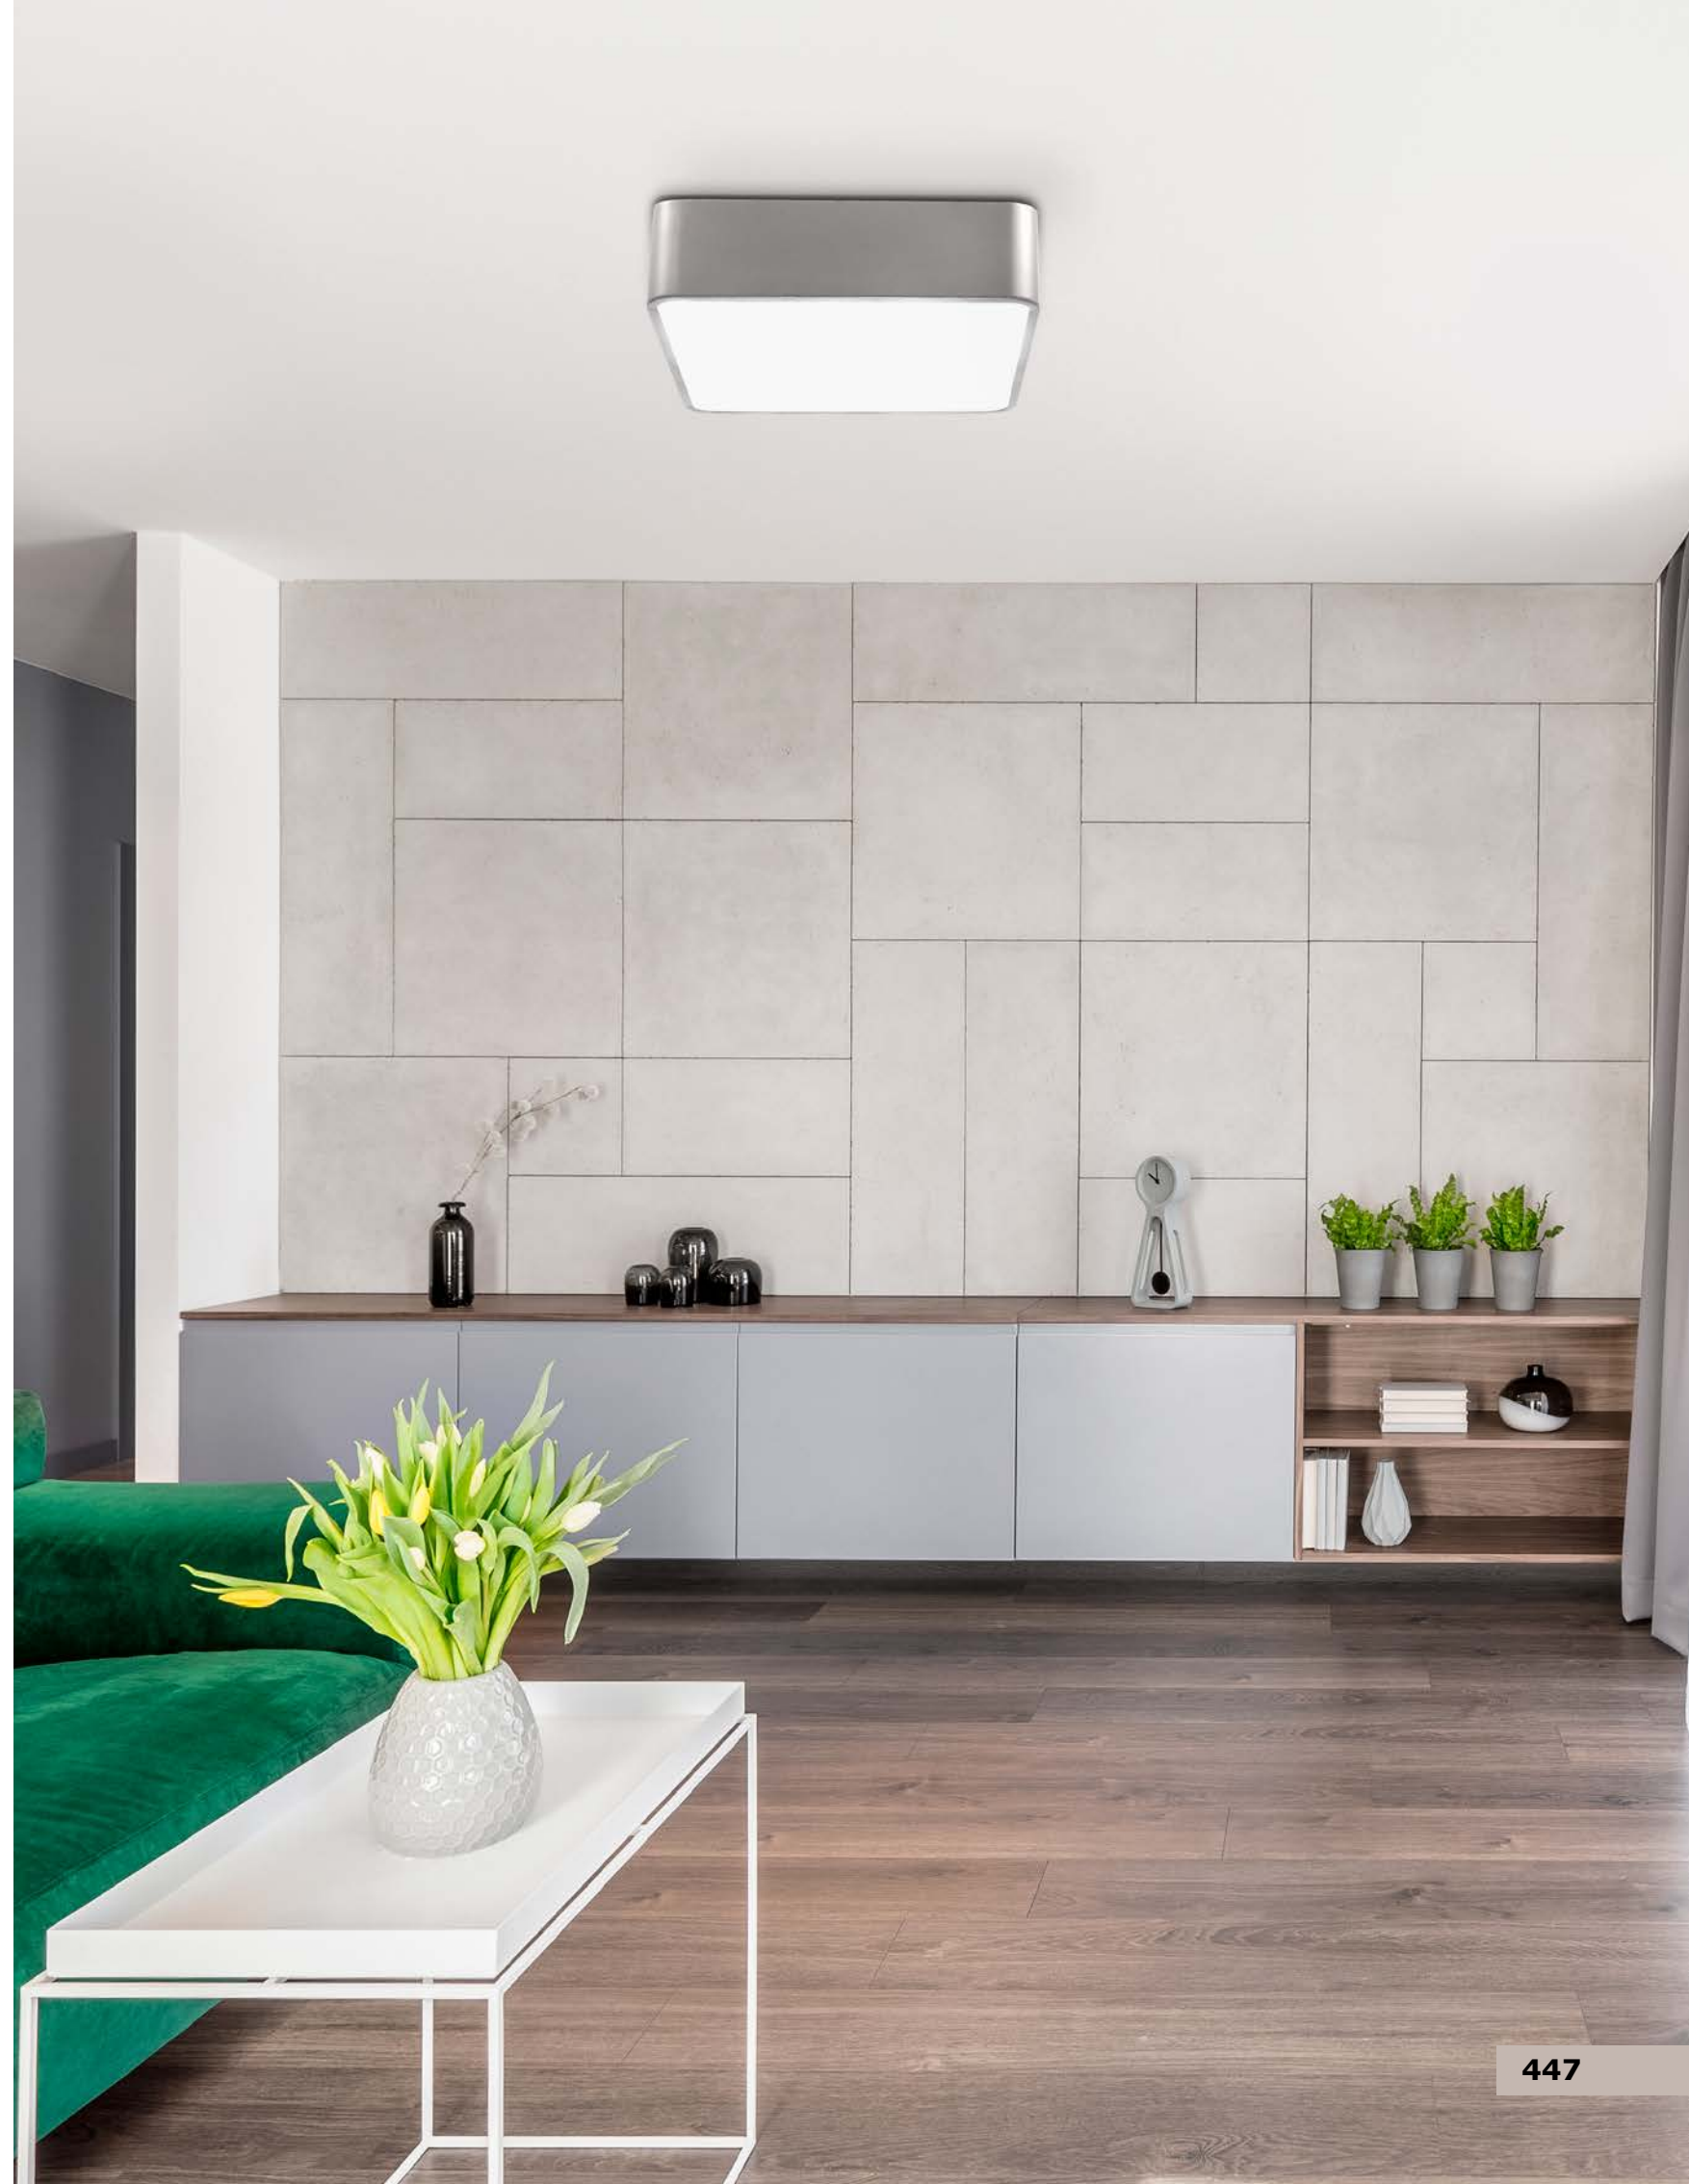

RAGU - 866602

Metal & Acrylic Diffuser
Black Outside
Matt White Inside
LED E27 4x10 Watt 230 Volt
IP20 Bulb Excluded
L: 36 W: 36 H: 10 cm