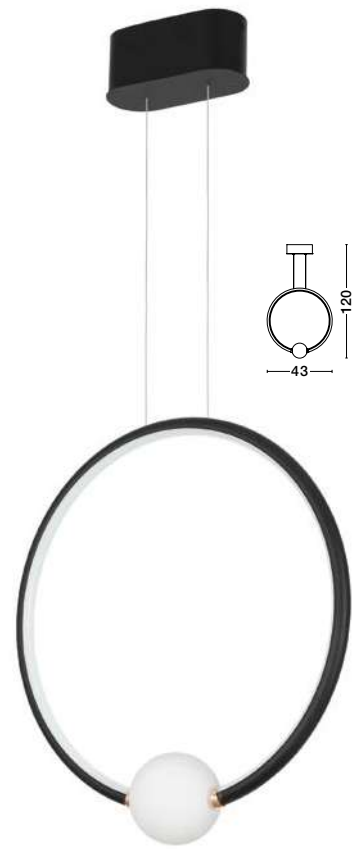

TIRIAC - 9548106

Gold Aluminium
& Acrylic
LED 28 Watt 230 Volt
2783Lm 3000K IP20
L: 40 H: 160 cm

the shape collection
The wavy line of the flow collection
is transformed into perfect circles that meet ellipses
and create a distinct lyrical play of circular shapes
inspired by mid-century modern design elements.

shape
03

CELIA - 9820605
Dimmable

Black Aluminium
Opal Glass
LED 25.6 Watt 230 Volt
1370Lm 3000K IP20
D: 43 W: 10 H: 120 cm

CELIA - 9820603
Dimmable

Black Aluminium
Opal Glass
LED 44.2 Watt 230 Volt
2660Lm 3000K IP20
L: 100 W: 28 H: 120 cm