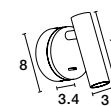

CLIP - 9030202

Sandy Black Aluminium
LED Philips 3 Watt
Switch On/Off
190Lm 3000K IP20
D: 8 W: 3.4 H: 11 cm