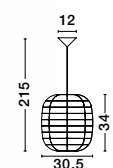

MELODY . 9858719
Natural Rattan
Black Fabric Wire & Base
LED E27 1x12 Watt 230 Volt
IP20 Bulb Excluded
D: 30.5 H: 34 H2: 215 cm