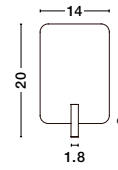

ZEN - 9018501

Sandy White Steel & Aluminium
Switch On/Off - USB Charger
LED 5 Watt + 1x3 Watt
230 Volt 3000K
400Lm + 150Lm IP20
L: 14 W: 7.5 H: 20 cm