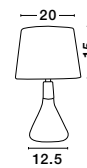

MONTES - 7605167

Copper Metal & Natural Wood
Sand White Fabric Shade
LED E14 1x5 Watt 230 Volt
IP20 Bulb Excluded
D: 20 H1: 15 H2: 33.5 cm