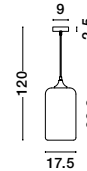

Chrome Glass
Black Metal
Black Fabric Wire
LED E27 1x12 Watt 230 Volt
IP20 Bulb Excluded
D: 17.5 H: 29.8 H₂: 120 cm

SAVAZ . 9726483