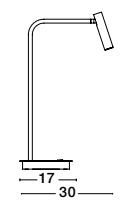

SICILY - 7140182

Black Aluminium
Adjustable
Switch On/Off
LED Samsung 3 Watt
190Lm 3000K IP20
L: 17 W: 30 H: 55 cm