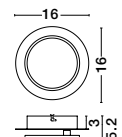

AUSTIN - 9001705

White Aluminium
Adjustable
LED 6 Watt 230 Volt
420Lm 3000K IP20
D: 16 W: 5.2 H: 16 cm