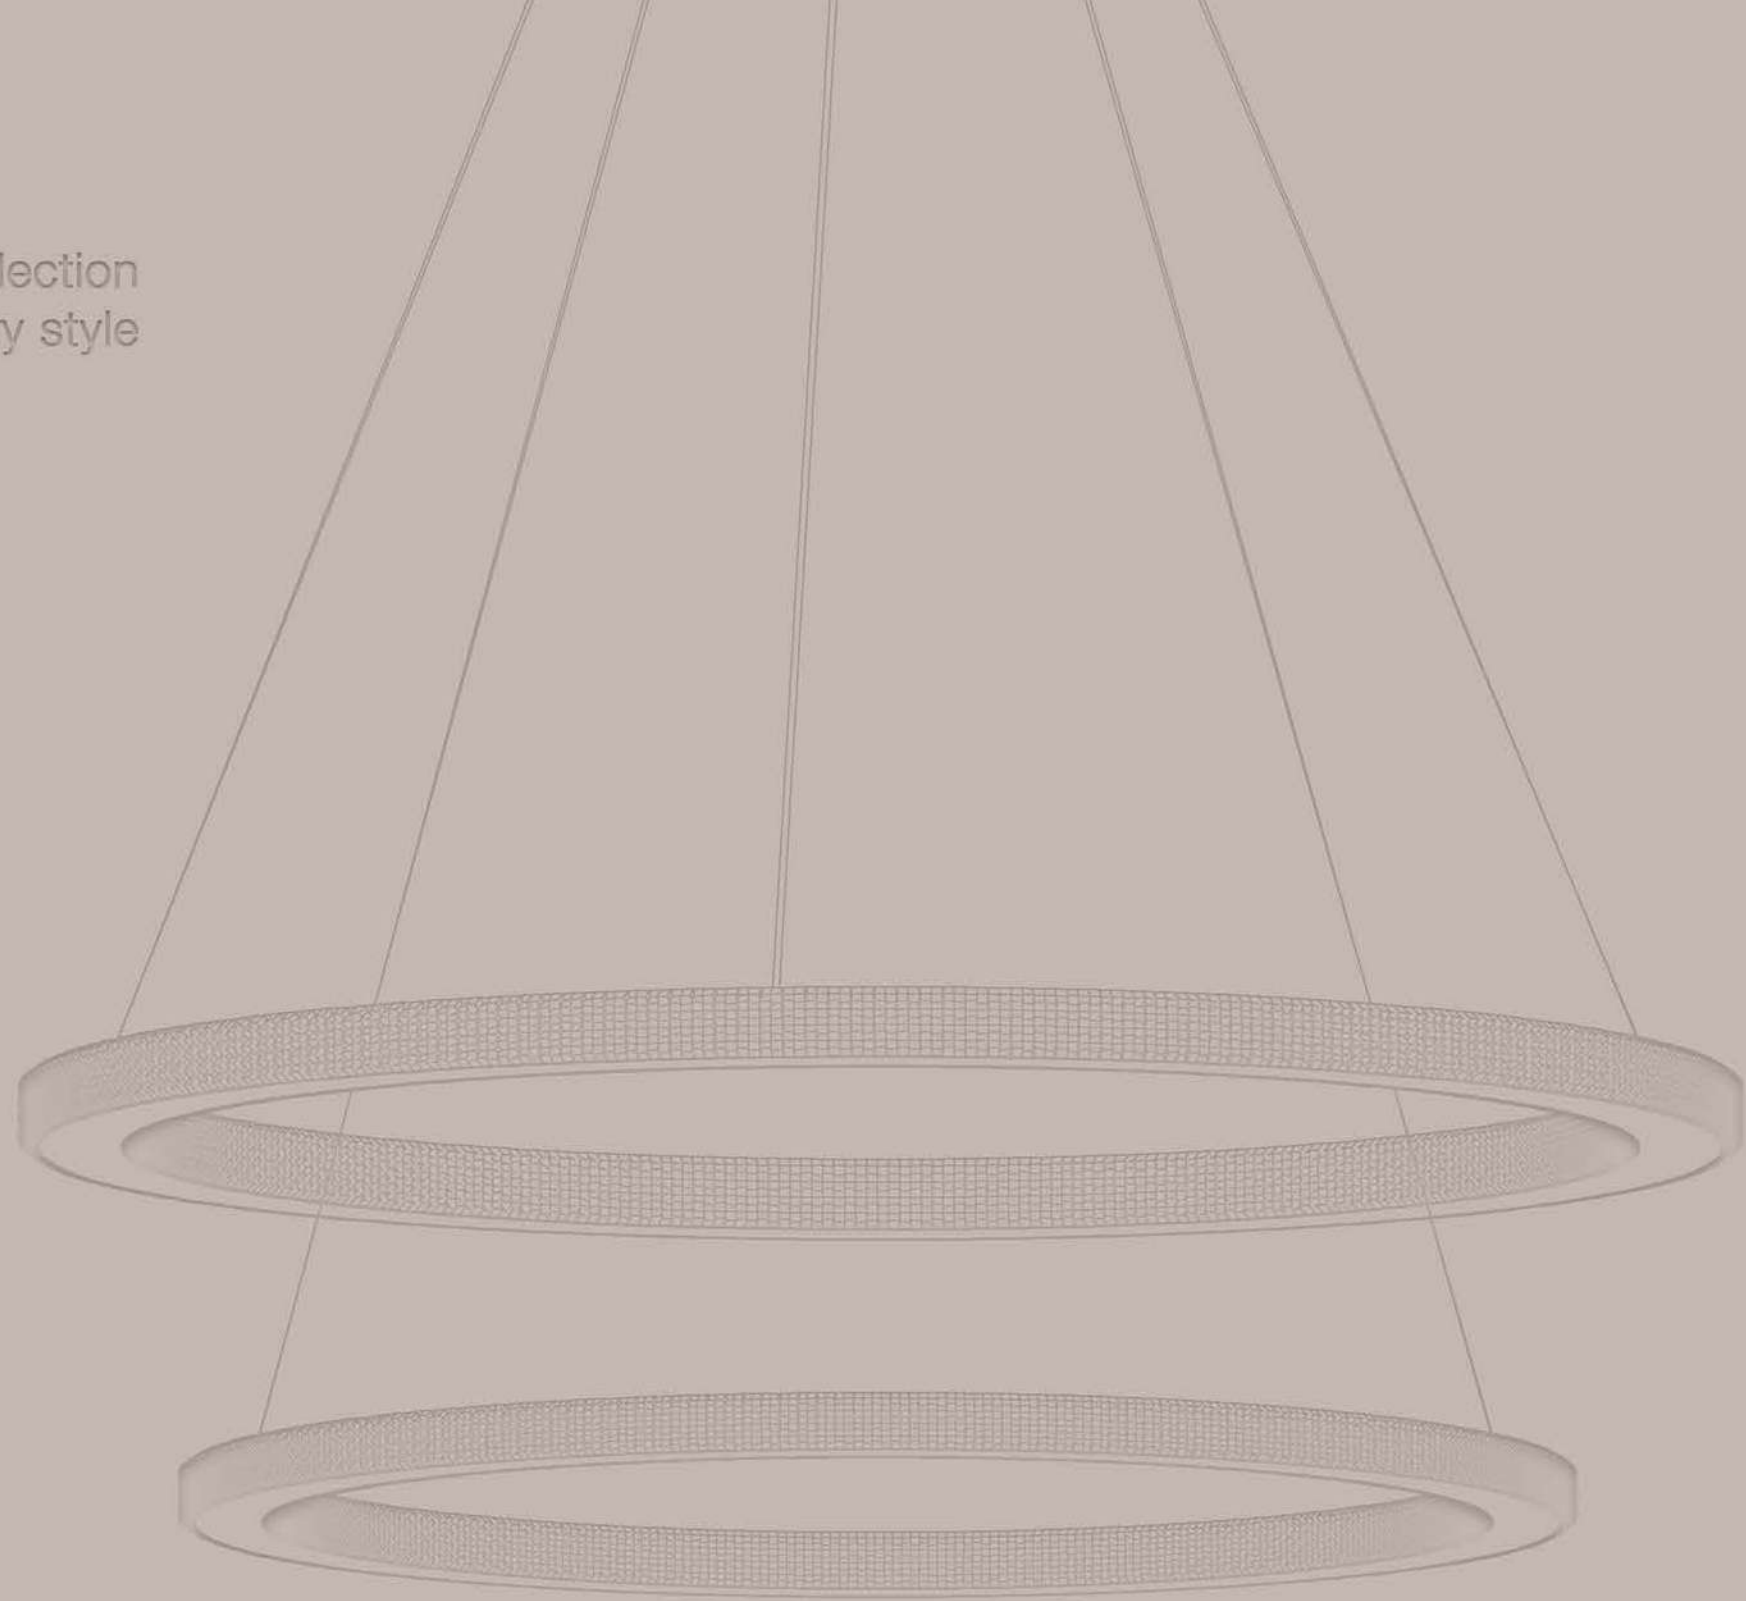

the luxury collection
timeless beauty in contemporary style

luxury
09