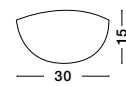

SHELL - 702201

White & Clear
Structured Glass
Chrome Metal
LED E27 1x12 Watt 230 Volt
IP20 Bulb Excluded
L: 30 W: 8 H: 15 cm