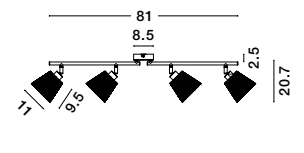

SION - 9155424

Sandy White Metal
Sandy White Cord
LED E14 4x5 Watt 230 Volt
IP20 Bulb Excluded
L: 81 W: 11 H: 20 cm