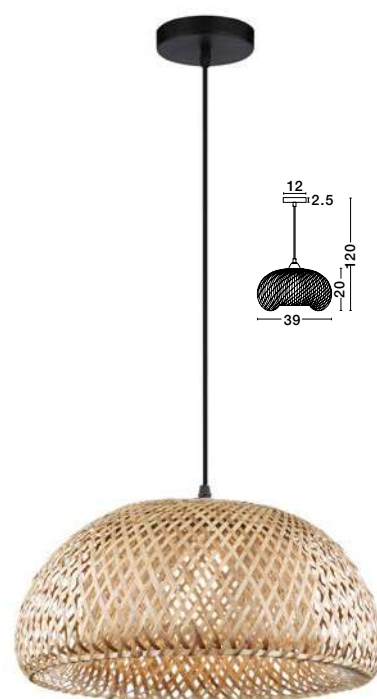

SCARLET - 9142499

Natural Bamboo
Black PVC Wire & Base
LED E27 1x12 Watt 230 Volt
IP20 Bulb Excluded
D: 23 H1: 25 H2: 120 cm

SCARLET - 9142498

Natural Bamboo
Black PVC Wire & Base
LED E27 1x12 Watt 230 Volt
IP20 Bulb Excluded
D: 39 H1: 20 H2: 120 cm