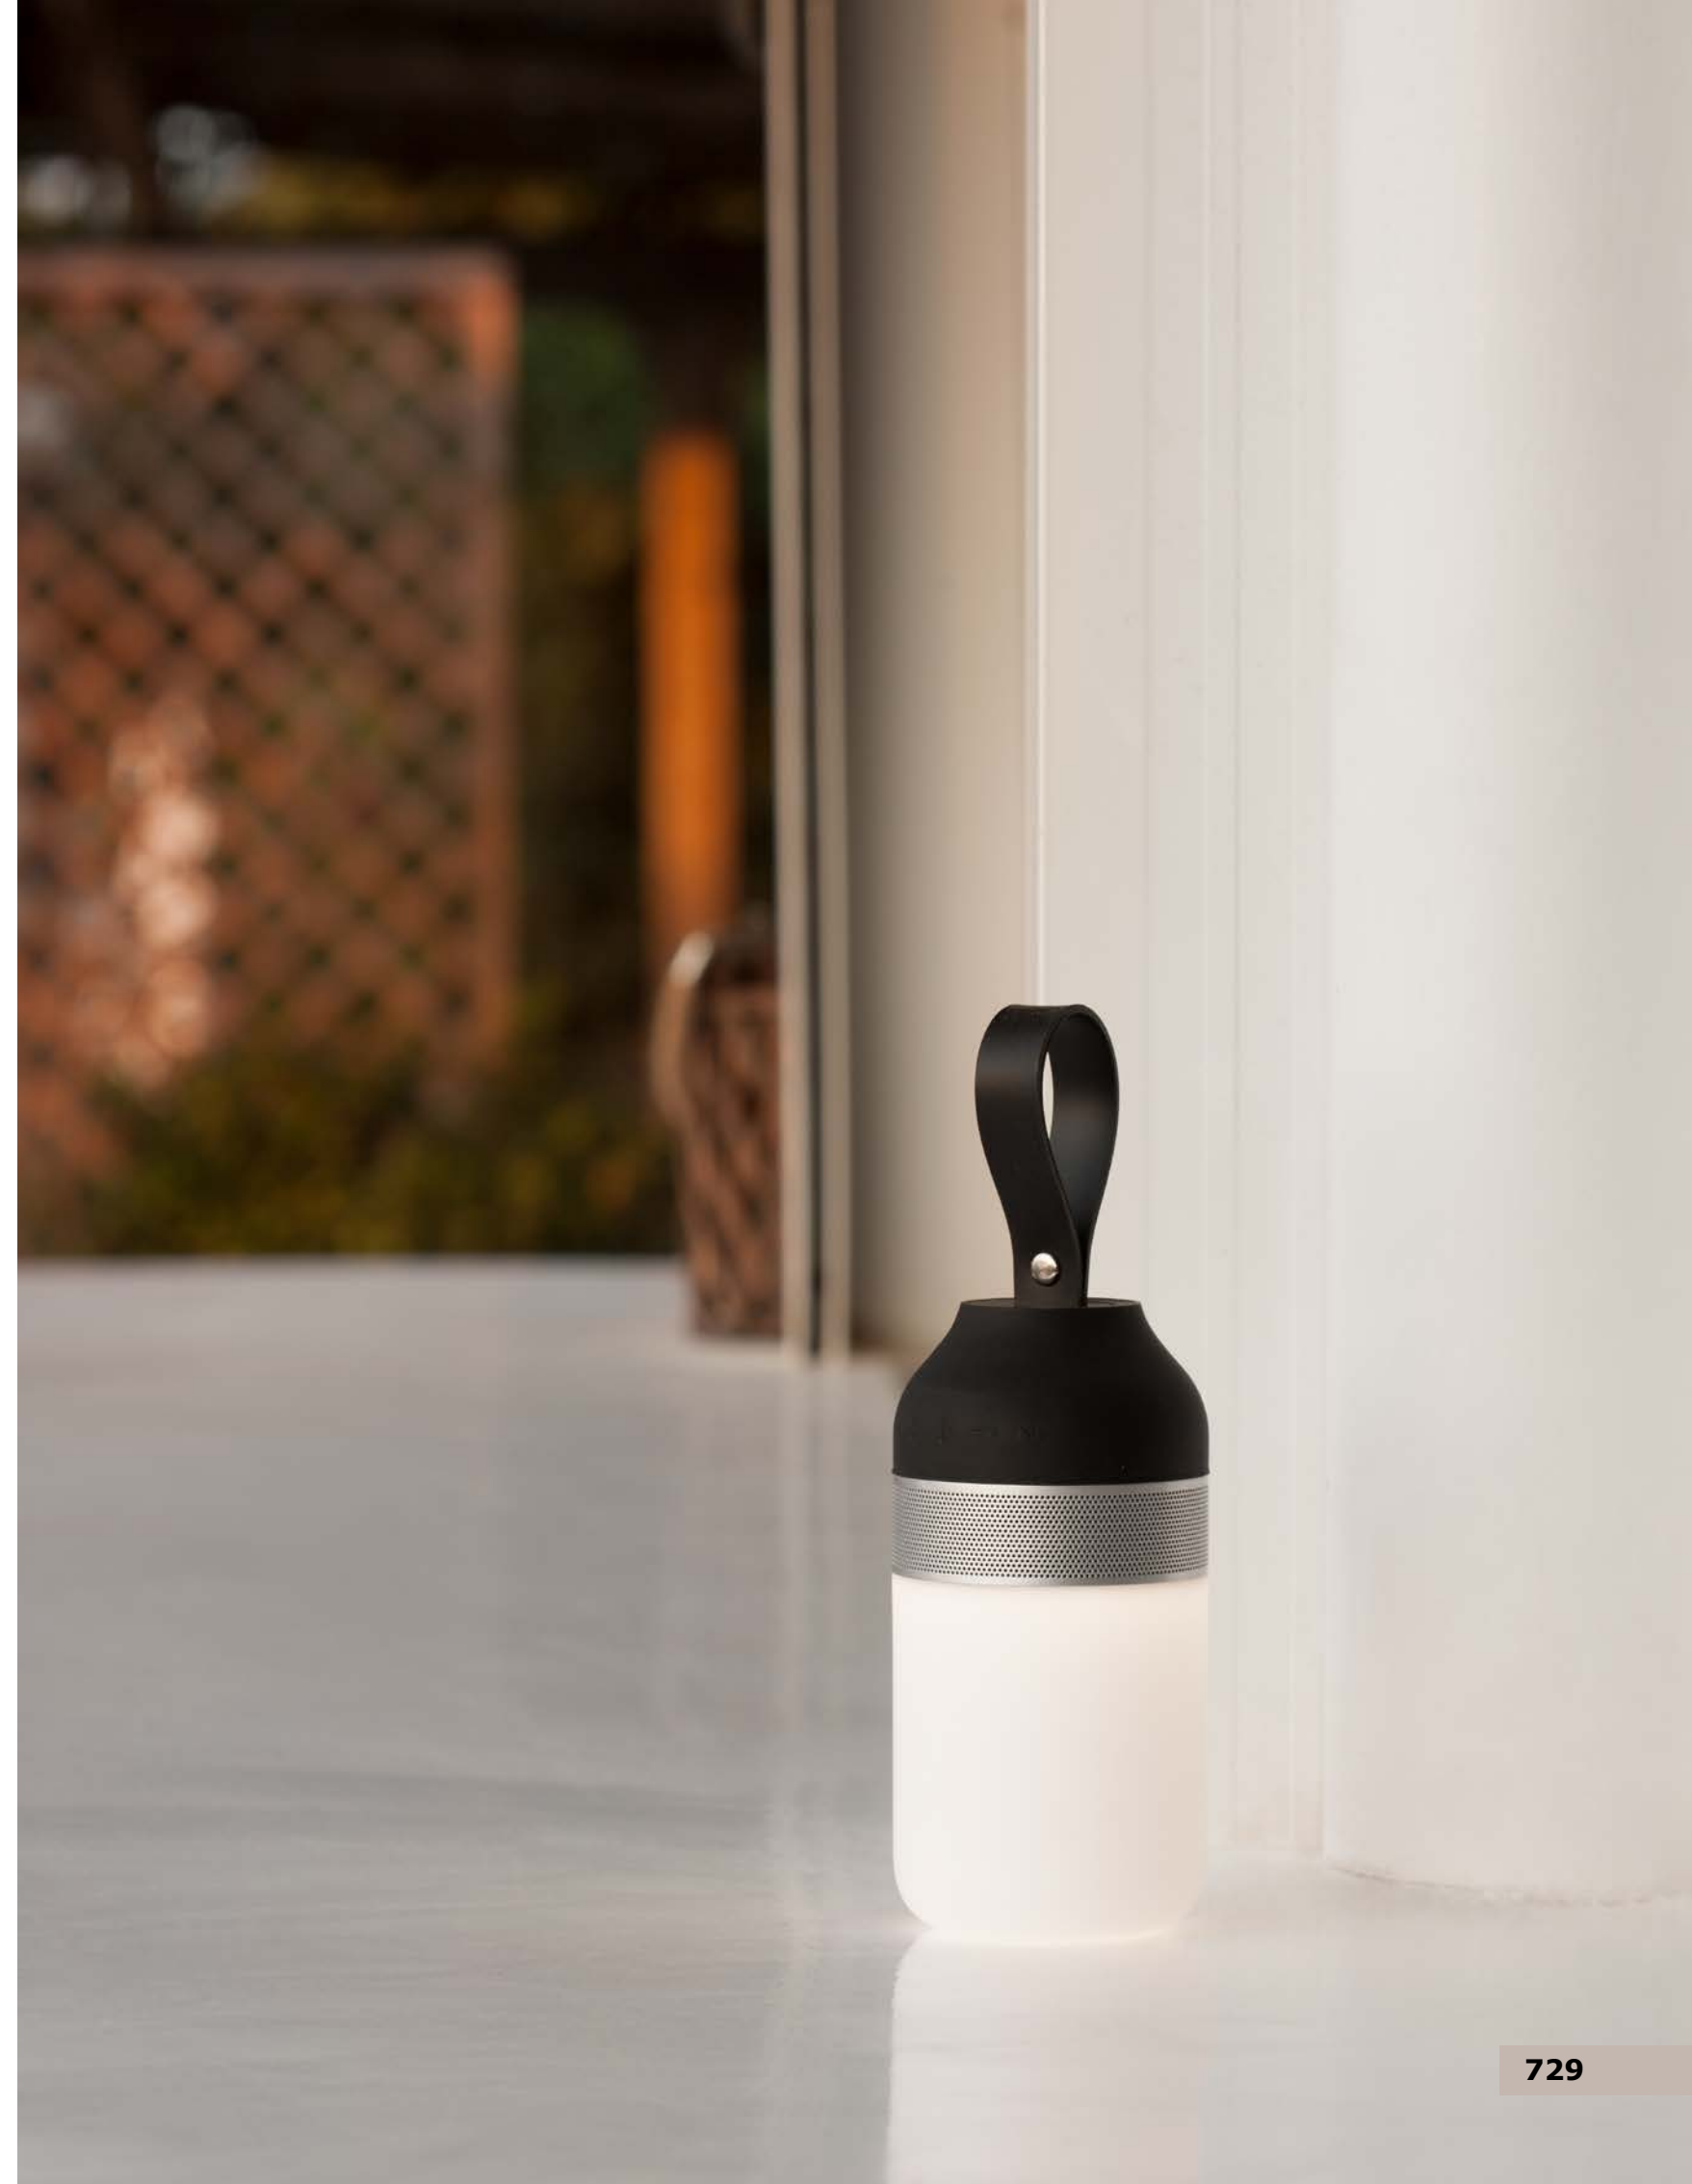

Play Our Music

Connect your phone, tablet or computer to the magnificently sounding of Jam, Ray and Maya families which are compatible with a Bluetooth Speaker, it truly has to be heard to be believed, with stereo sound that will awaken your musical soul with its stunning quality and audio.