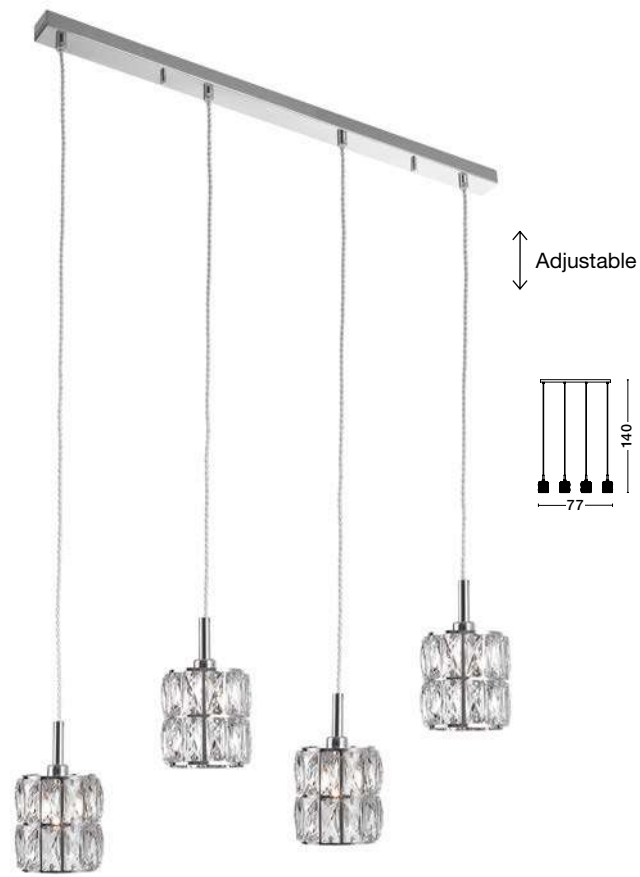

Adjustable

NICE - 8538104

Crystal & Chrome Aluminium
LED G9 4x5 Watt 230 Volt
IP20 Bulb Excluded
L: 77 W: 11 H: 140 cm