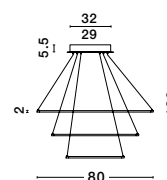

DEA - 17222001 | 17222001 D

Not Dimmable | Dimmable

Matt White Aluminium & Acrylic Adjustable
LED 145 Watt 230 Volt
8100Lm 3000K IP20
D: 80 H: 120 cm