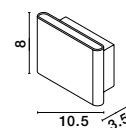

ANZIO - 712042

White Aluminium
LED 6 Watt 230 Volt
390Lm 3000K IP20
L: 10.5 W: 3.5 H: 8 cm