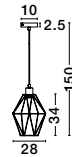

PIETRA - 8805301

Black Metal
LED E27 1x12 Watt 230 Volt
IP20 Bulb Excluded
D: 28 H: 34 H2: 150 cm