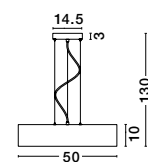

FINEZZA - 550402

Metal & Acrylic Diffuser
Matt Gray Outside
Matt White Inside
Black Fabric Wire
LED E27 3x12 Watt 230 Volt
IP20 Bulb Excluded
D: 50 H: 10 H2: 130 cm