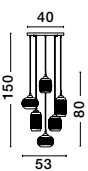

DEVON - 938220

Clear Glass
Brown Metal Base
Brown Fabric Wire
LED E27 6x12 Watt 230 Volt
IP20 Bulb Excluded
D: 53 H1: 80 H2: 150 cm

Adjustable

GL 9382241

GL 9382221

GL 9382261