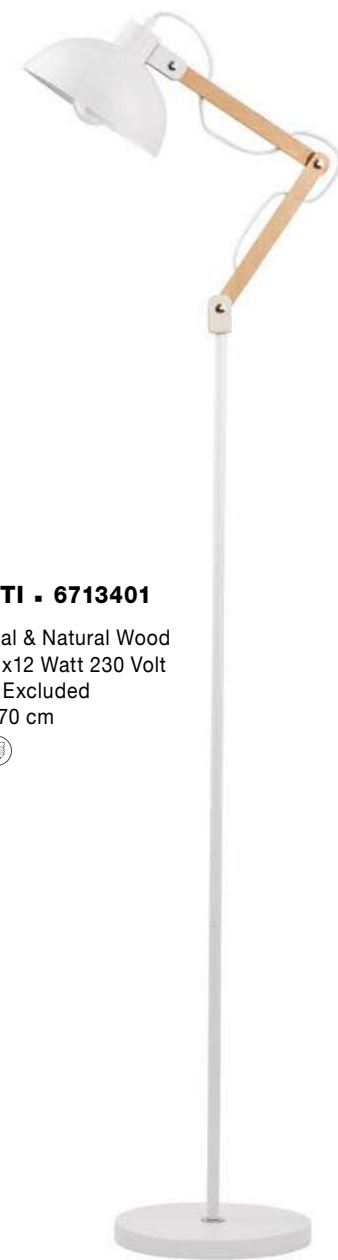

MUTANTI - 6713401
White Metal & Natural Wood
LED E27 1x12 Watt 230 Volt
IP20 Bulb Excluded
D: 25 H: 170 cm