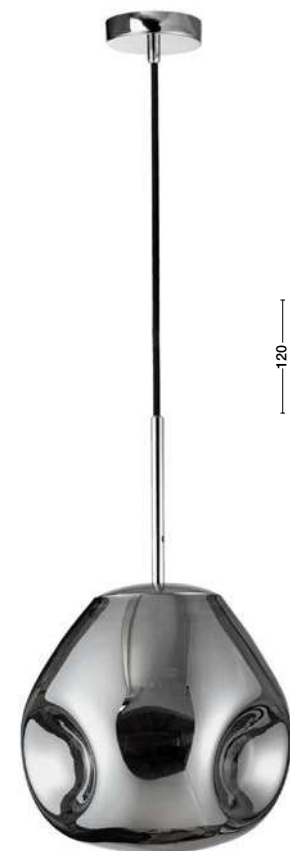

BEL - 9412135
 Amber Glass & Chrome Metal
 Clear PVC Wire
 LED E27 1x12 Watt 230 Volt
 IP20 Bulb Excluded
 D: 28 H1: 34 H2: 130 cm

LAVA - 9190392
Chrome Metal
Handmade Chrome Glass
LED E27 1x12 Watt 230 Volt
IP20 Bulb Excluded
D: 22 H: 49.6 H₂: 120 cm