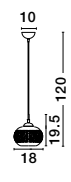

DEVON - 938226

Clear Glass
Brown Metal Base
Brown Fabric Wire
LED E27 1x12 Watt 230 Volt
IP20 Bulb Excluded
D: 18 H1: 19.5 H2: 120 cm