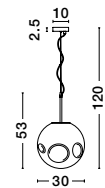

Matt Black Metal
Copper Glass
LED E27 1x12 Watt 230 Volt
IP20 Bulb Excluded
D: 30 H1: 53 H2: 120 cm