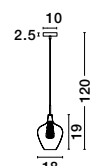

FILO - 1500202821

Chrome Aluminium
Clear Glass & Gold Frame
LED G9 1x5 Watt 230 Volt
IP20 Bulb Excluded
D: 18 H: 19 H2: 120 cm