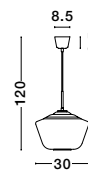

Chrome Glass
Black Metal
Black Fabric Wire
LED E27 1x12 Watt 230 Volt
IP20 Bulb Excluded
D: 30 H: 22 H₂: 120 cm

VEIRO . 9724101