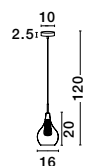

FILO - 1500202811

Chrome Aluminium
Clear Glass & Gold Frame
LED G9 1x5 Watt 230 Volt
IP20 Bulb Excluded
D: 16 H: 20 H2: 120 cm