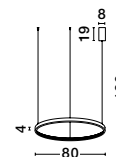

PRESTON . 9285801

Dimmable

Antique Gold Brass
Aluminium & Acrylic
LED 50 Watt 230 Volt
2727Lm 3000K IP20
D: 80 H: 120 cm