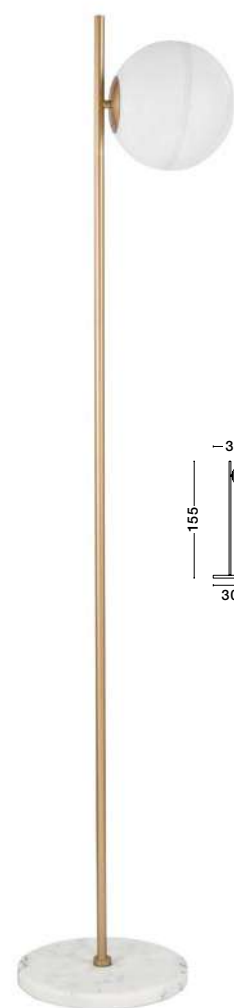

CANTONA - 9960619