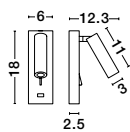

FUSE - 9170101

White Aluminium
Adjustable
Switch On/Off - USB Charger
LED Samsung 3 Watt
210Lm 3000K IP20
L: 6 W: 12.3 H: 18 cm