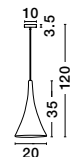

NUORESE - 8942202

Dark Brown Aluminium Outside
Gold Inside
LED E27 1x12 Watt 230 Volt
IP20 Bulb Excluded
D: 20 H1: 35 H2: 120 cm