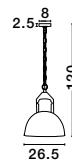

QUIN - 9020411

Black & Brass Metal
LED E27 1x12 Watt 230
Volt IP20 Bulb Excluded
D: 26.5 H: 120 cm