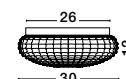

GL 8381241

IP44

SENS - 838124

Gray Glass
Black Metal
LED E27 1x12 Watt 230 Volt
IP44 Bulb Excluded
D: 25 H: 11 cm

GL 97382541

CLAM - 9738254

Smoke Chrome Glass
White Metal
LED E27 2x12 Watt 230 Volt
IP44 Bulb Excluded
D: 30 H: 12 cm