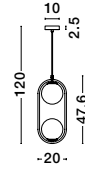

OBITAR - 9988171

Opal Glass
Brass Gold Metal
LED G9 2x5 Watt 230 Volt
IP20 Bulb Excluded
L: 20 W: 15 H: 47.6 H₂: 120 cm