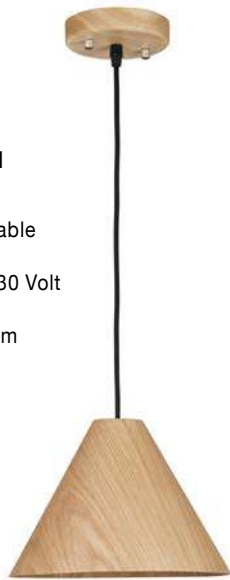

WERA - 9125062

Dark Walnut Wood colour
Dark Brown Fabric Cable
Solid Wood Canopy
LED E27 1x12 Watt 230 Volt
IP20 Bulb Excluded
D: 25 H1: 17 H2: 130 cm

WERA - 9125061

Natural Wood
Dark Brown Fabric Cable
Solid Wood Canopy
LED E27 1x12 Watt 230 Volt
IP20 Bulb Excluded
D: 25 H1: 17 H2: 130 cm