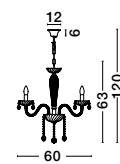

CONNOR - 8061202

Chrome Aluminium
Glass & K9 Crystal
LED E14 5x5 Watt 230 Volt
IP20 Bulb Excluded
D: 60 H1: 63 H2: 120 cm