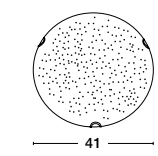

White Acrylic Diffuser
LED 24 Watt 230 Volt
1680Lm 3000K-4000K-5500K IP20
D: 41 H: 9.5 cm

FERROL - 6265003

Dimmable

Coffee Brown Aluminium & Acrylic Adjustable
LED 85 Watt 230 Volt
4500Lm 3000K IP20
D: 80 H: 130 cm