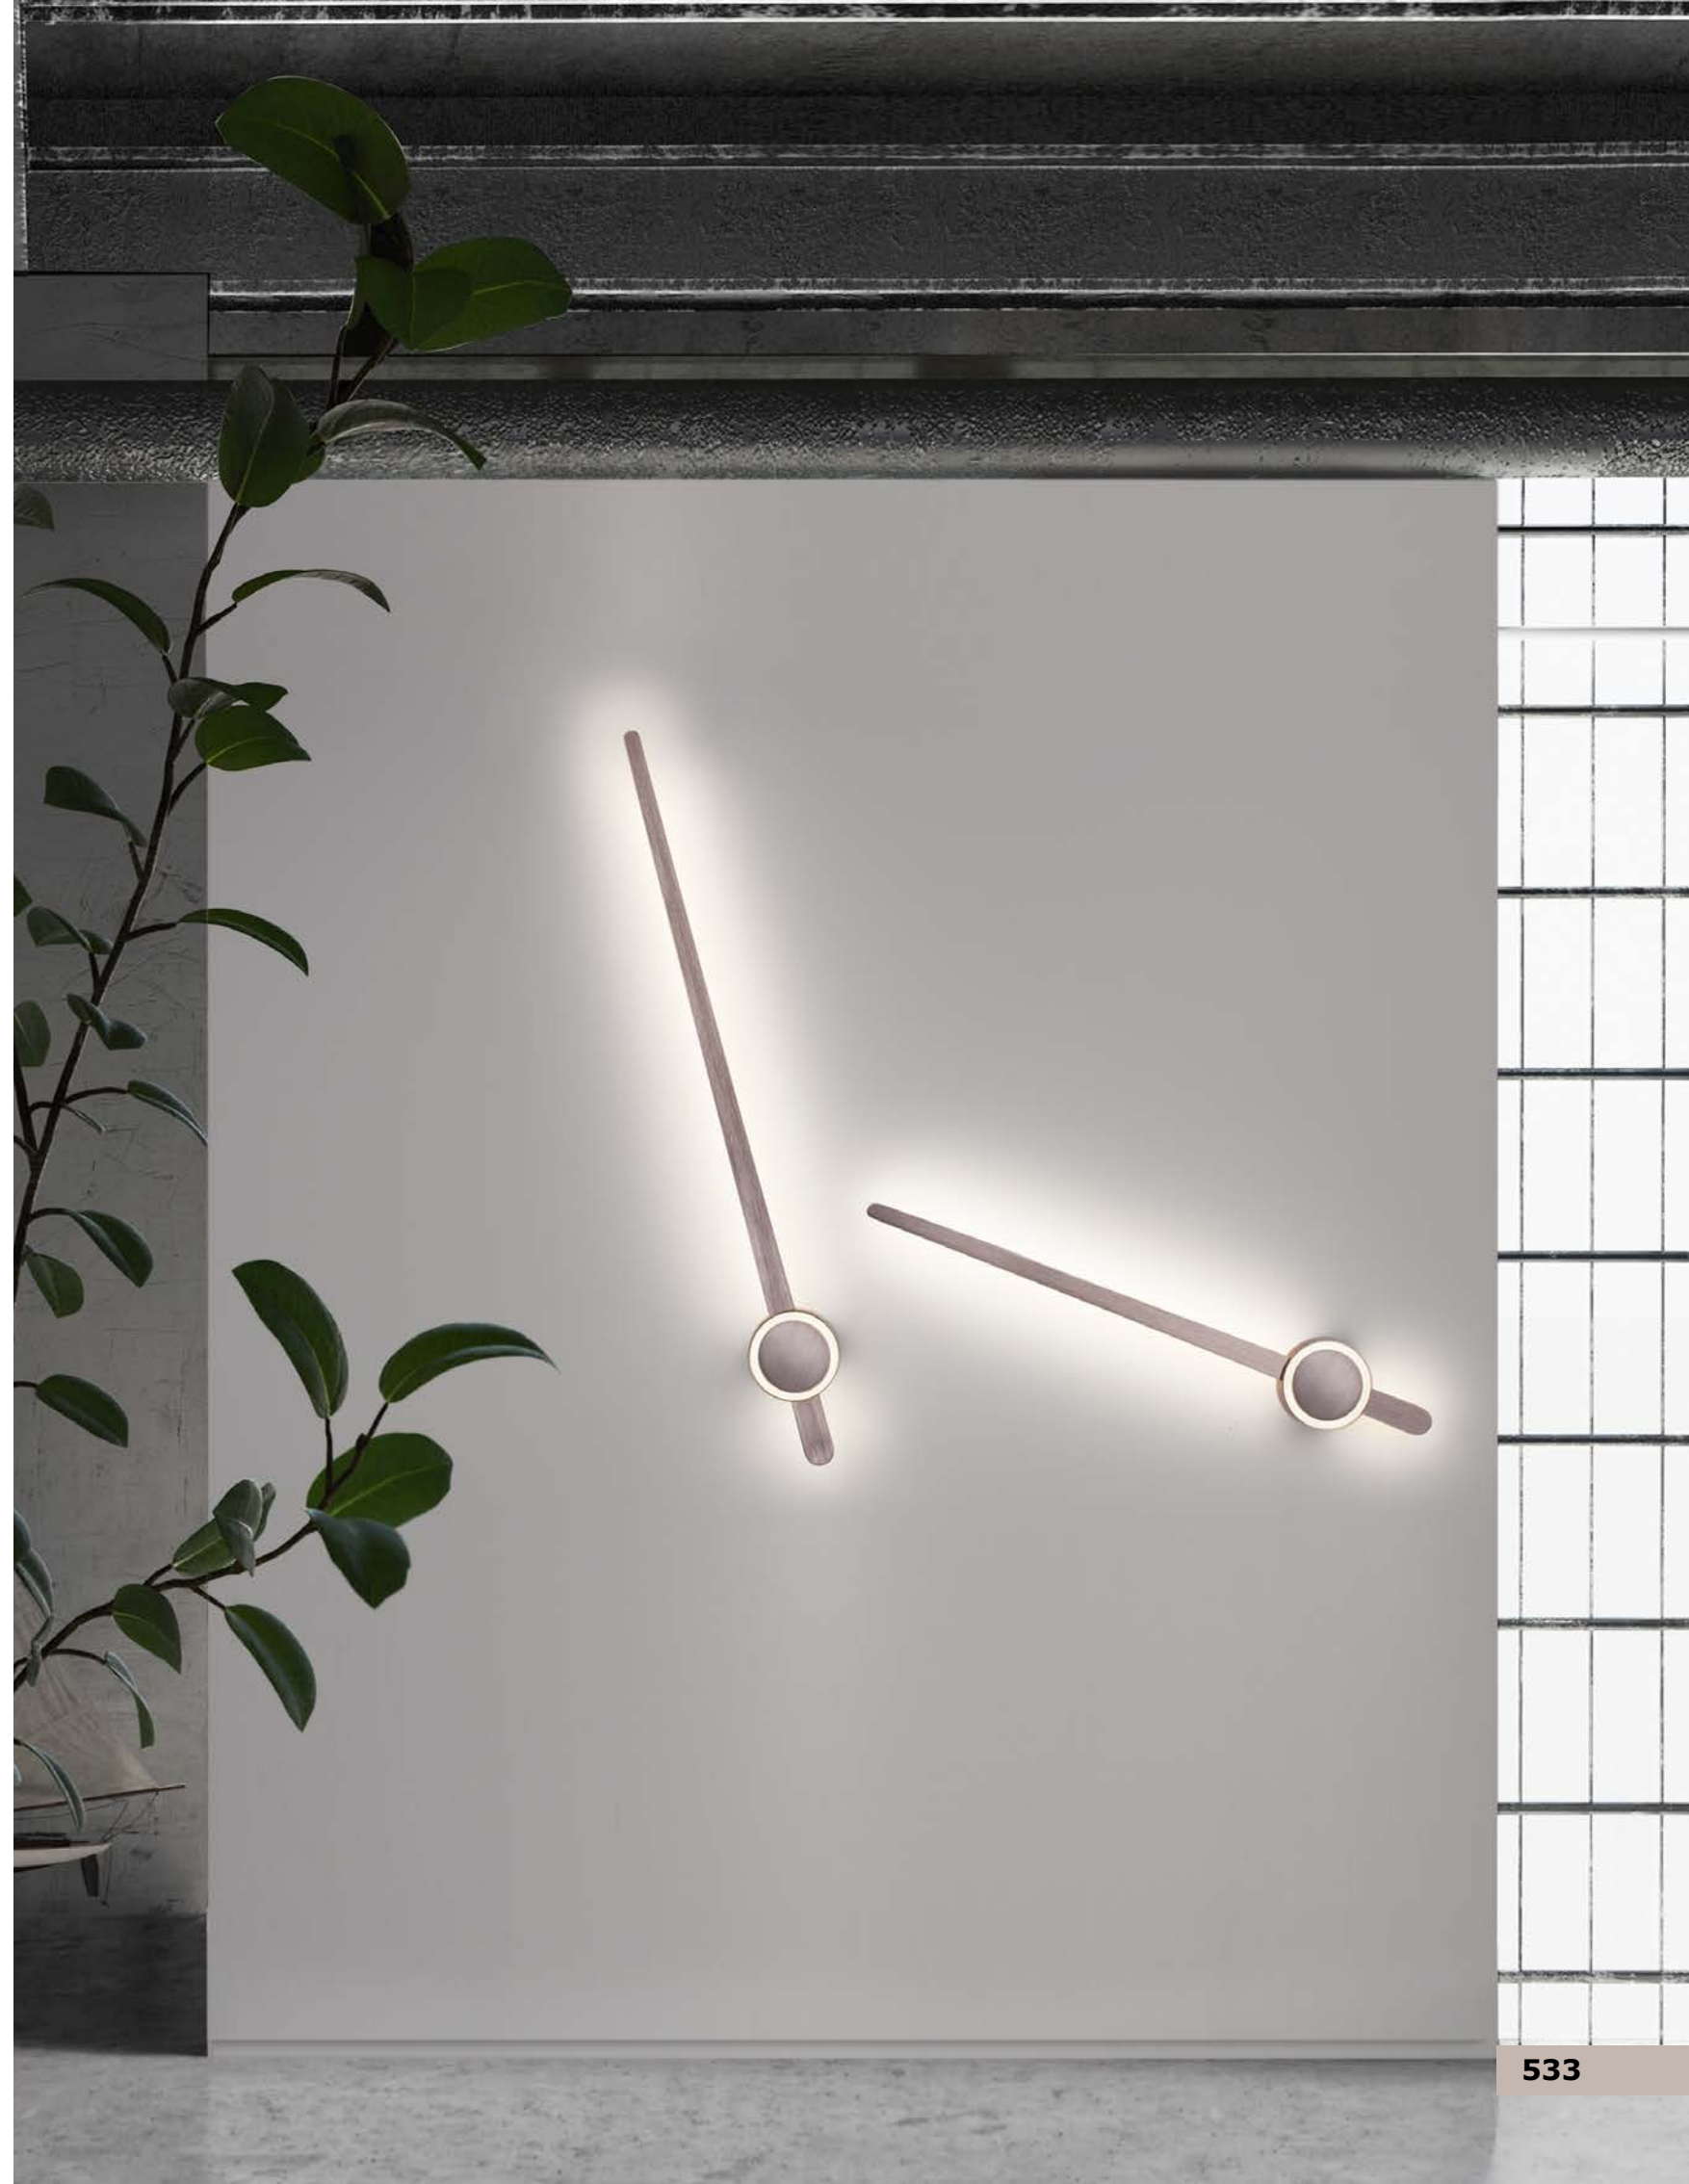

Rotating

KEDO - 9190618

Brushed Coffee Aluminium
& Acrylic
LED 18 Watt 230 Volt
750Lm 3000K IP20
D: 12 W: 7 H: 80 cm

Rotating

KEDO - 9190718

Brushed Coffee Aluminium
& Acrylic
LED 18 Watt 230 Volt
750Lm 3000K IP20
D: 12 W: 7 H: 100 cm