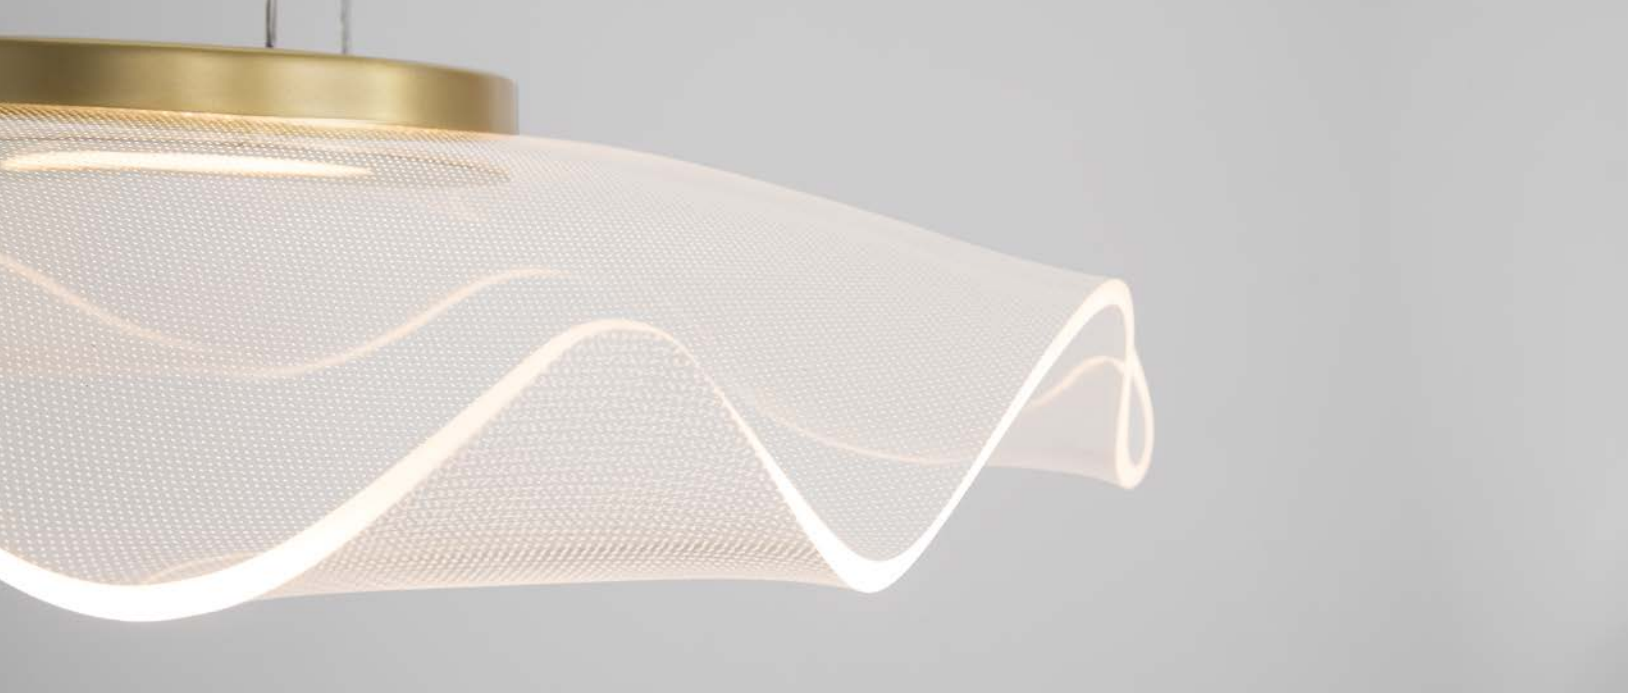

Style them in your own way!

BE THE DESIGNER

Expand the design as long as you want depending on your space and your lighting needs.

SIDERNO - 9054501

Gold Aluminium & Acrylic
LED 30 Watt 230 Volt
2046Lm 3000K IP20
L: 50 W: 50 H: 150 cm