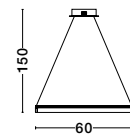

COURTEZ - 9818482

Bronze Aluminium & Acrylic
LED 30 Watt 230 Volt
2250Lm 3000K IP20
D: 40 H: 150 cm

COURTEZ - 9818481

Bronze Aluminium & Acrylic
LED 45 Watt 230 Volt
3375Lm 3000K IP20
D: 60 H: 150 cm