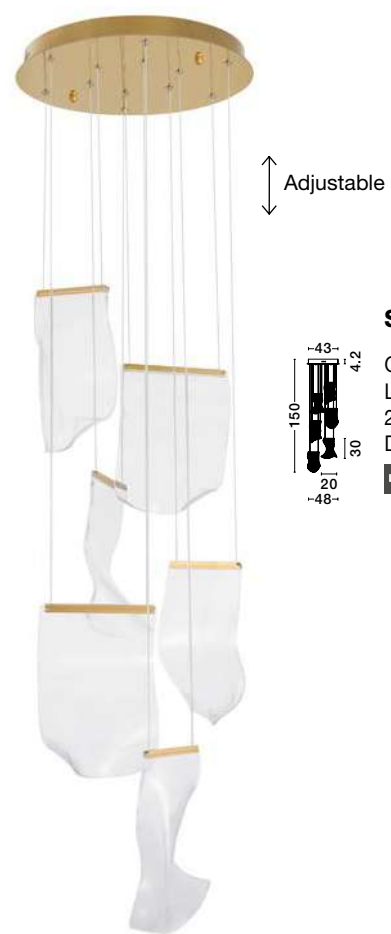

Adjustable

SIDERNO - 9054442

Gold Aluminium & Acrylic
LED 39 Watt 230 Volt
2470Lm 3000K IP20
D: 48 H: 150 cm

Adjustable

SIDERNO - 9054441

Gold Aluminium & Acrylic
LED 16 Watt 230 Volt
1190Lm 3000K IP20
D: 28 H: 150 cm