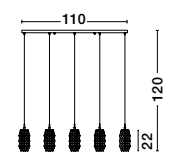

LAVAL - 838192

Clear Glass
& Chrome Aluminium
LED E14 5x5 Watt 230 Volt
IP20 Bulb Excluded
L: 110 W: 8 H: 120 cm

LAVAL - 838190

Clear Glass
& Chrome Aluminium
LED E14 1x5 Watt 230 Volt
IP20 Bulb Excluded
D: 8 H: 120 cm

LAVAL - 838191

Clear Glass
& Chrome Aluminium
LED E14 3x5 Watt 230 Volt
IP20 Bulb Excluded
D: 40 H: 120 cm

Adjustable