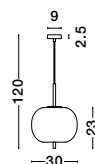

CANTONA - 9960615

White Opal Glass
Brass Gold
LED G9 3x5 Watt 230 Volt
IP20 Bulb Excluded
L: 80 W: 10 H: 180 cm

GL 96240611

LATO . 9624061

Opal Glass
Antique Brass Metal
Black Fabric Wire
LED E27 1x12 Watt 230 Volt
IP20 Bulb Excluded
D: 30 H: 23 H₂: 120 cm