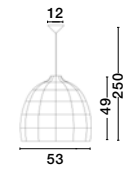

DESTIN - 9586671
Gray Rattan
Black Fabric Wire & Base
LED E27 1x12 Watt 230 Volt
IP20 Bulb Excluded
D: 46.5 H1: 46 H2: 250 cm