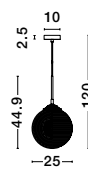

ATHENA - 9191212

Opal Glass
Brass Metal
LED E27 1x12 Watt 230 Volt
IP20 Bulb Excluded
D: 25 H: 120 cm