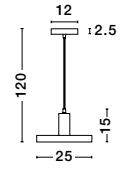

GARNI - 9417050
Gold Metal
Outside & Inside
Black PVC Wire
LED E27 1x12 Watt 230 Volt
IP20 Bulb Excluded
D: 25 H: 15 H₂: 120 cm