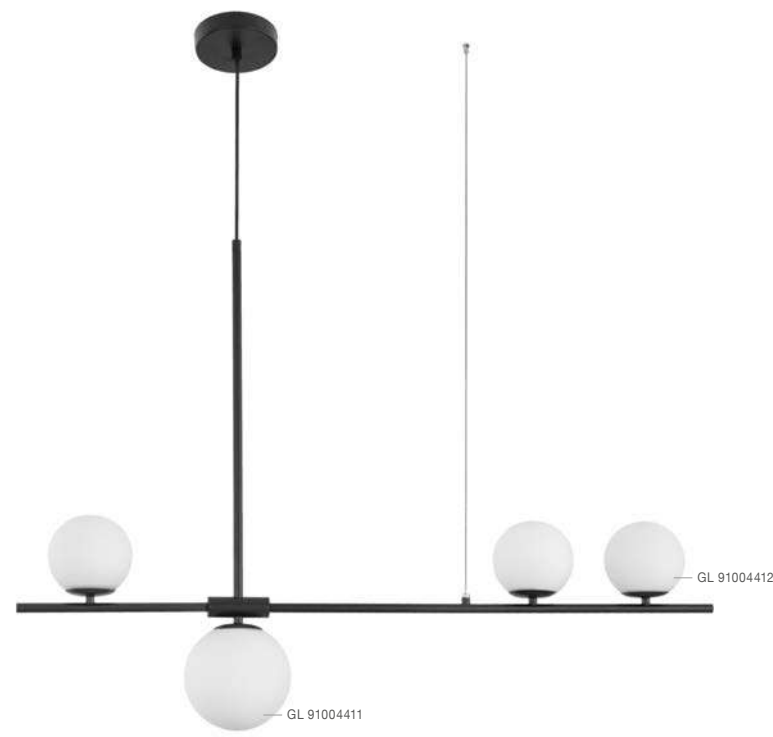

9117007
Black Box - D: 15 W: 6 cm

9117006
LED Driver - 60 Watt

9117005
LED Driver - 30 Watt

IMPERO - 9100441

White Frosted Glass
Black Metal
LED G9 4x5 Watt 230 Volt
IP20 Bulb Excluded
L: 100 W: 15 H: 120 cm