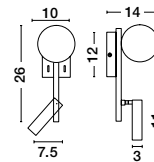

JOLINE . 9919530

Sandy Black Metal & Aluminium
White Opal Glass
Switch On/Off
LED G9 1x5 Watt 450 Lm
Samsung 1x3 Watt 200Lm
230 Volt 3200K IP20
L: 14 W: 10 H: 26 cm