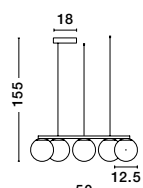

JOLINE - 9919603

Sandy Black Metal & Aluminium
White Opal Glass
LED 40 Watt 240 Volt
2580Lm 3200K IP20
D: 50 H: 155 cm