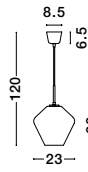

VEIRO . 9724102

Chrome Glass
Black Metal
Black Fabric Wire
LED E27 1x12 Watt 230 Volt
IP20 Bulb Excluded
D: 23 H: 22 H₂: 120 cm