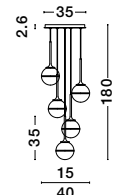

CANTONA - 9960614

White Opal Glass
Brass Gold
LED G9 5x5 Watt 230 Volt
IP20 Bulb Excluded
D: 35 H: 180 cm