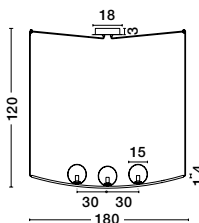

VITTON - 8279602

Brass Metal
White Glossy Glass
Brass Fabric Cable
LED E14 3x5 Watt 230 Volt
IP20 Bulb Excluded
L: 180 W: 15 H: 120 cm