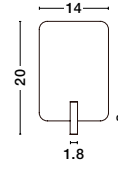

ZEN - 9018502

Sandy Black Steel & Aluminium
Switch On/Off - USB Charger
LED 5 Watt + 1x3 Watt
230 Volt 3000K
400Lm + 150Lm IP20
L: 14 W: 7.5 H: 20 cm