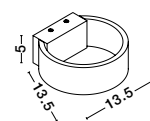

ENNA - 9102461

Sandy White Aluminum
& Acrylic
LED 6 Watt 230 Volt
444Lm 3000K IP20
L: 13.5 W: 13.5 H: 5 cm