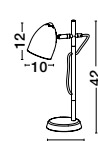

ALINA - 8808401

Black Metal & Natural Wood
LED E27 1x12 Watt 230 Volt
IP20 Bulb Excluded
D: 13 H: 42 cm