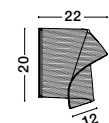

SIDERNO - 9054502

Gold Aluminium & Acrylic
LED 31 Watt 230 Volt
2118Lm 3000K IP20
L: 50 W: 50 H: 20 cm