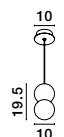

ZERO - 9704192

White Gypsum Opal Glass
& White Aluminium
LED G9 1x5 Watt IP20
220-240 Volt Bulb Excluded
D: 10 H: 19.5 H2: 120 cm