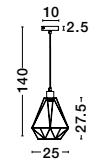

ISABELLA - 8801802

Brass Metal
Black Fabric Wire
LED E27 1x12 Watt 230 Volt
IP20 Bulb Excluded
D: 23 H1: 20 H2: 140 cm

ISABELLA - 8801501

Black Metal
Black Fabric Wire
LED E27 1x12 Watt 230 Volt
IP20 Bulb Excluded
D: 15 H1: 15 H2: 140 cm