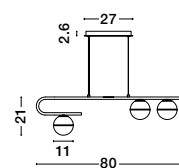

White Opal Glass
Brass Gold
LED G9 3x5 Watt 230 Volt
IP20 Bulb Excluded
L: 80 W: 10 H: 180 cm