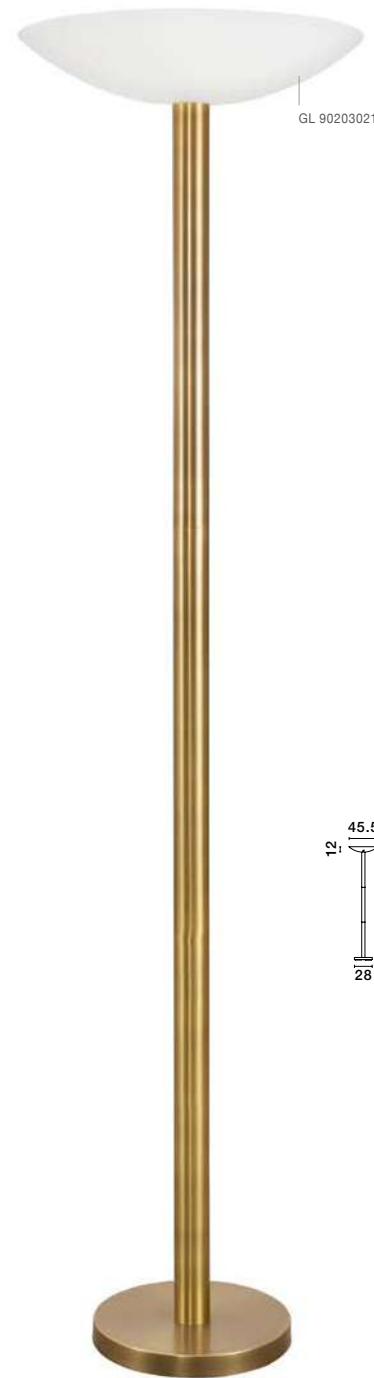

GL 90203021

ROCCO - 9020302

Dimmable

Antique Gold Brass
Metal & Acrylic
Matt White Glass
LED 30 Watt 230 Volt
2700Lm 3000K IP20
D: 45.5 H: 181 cm