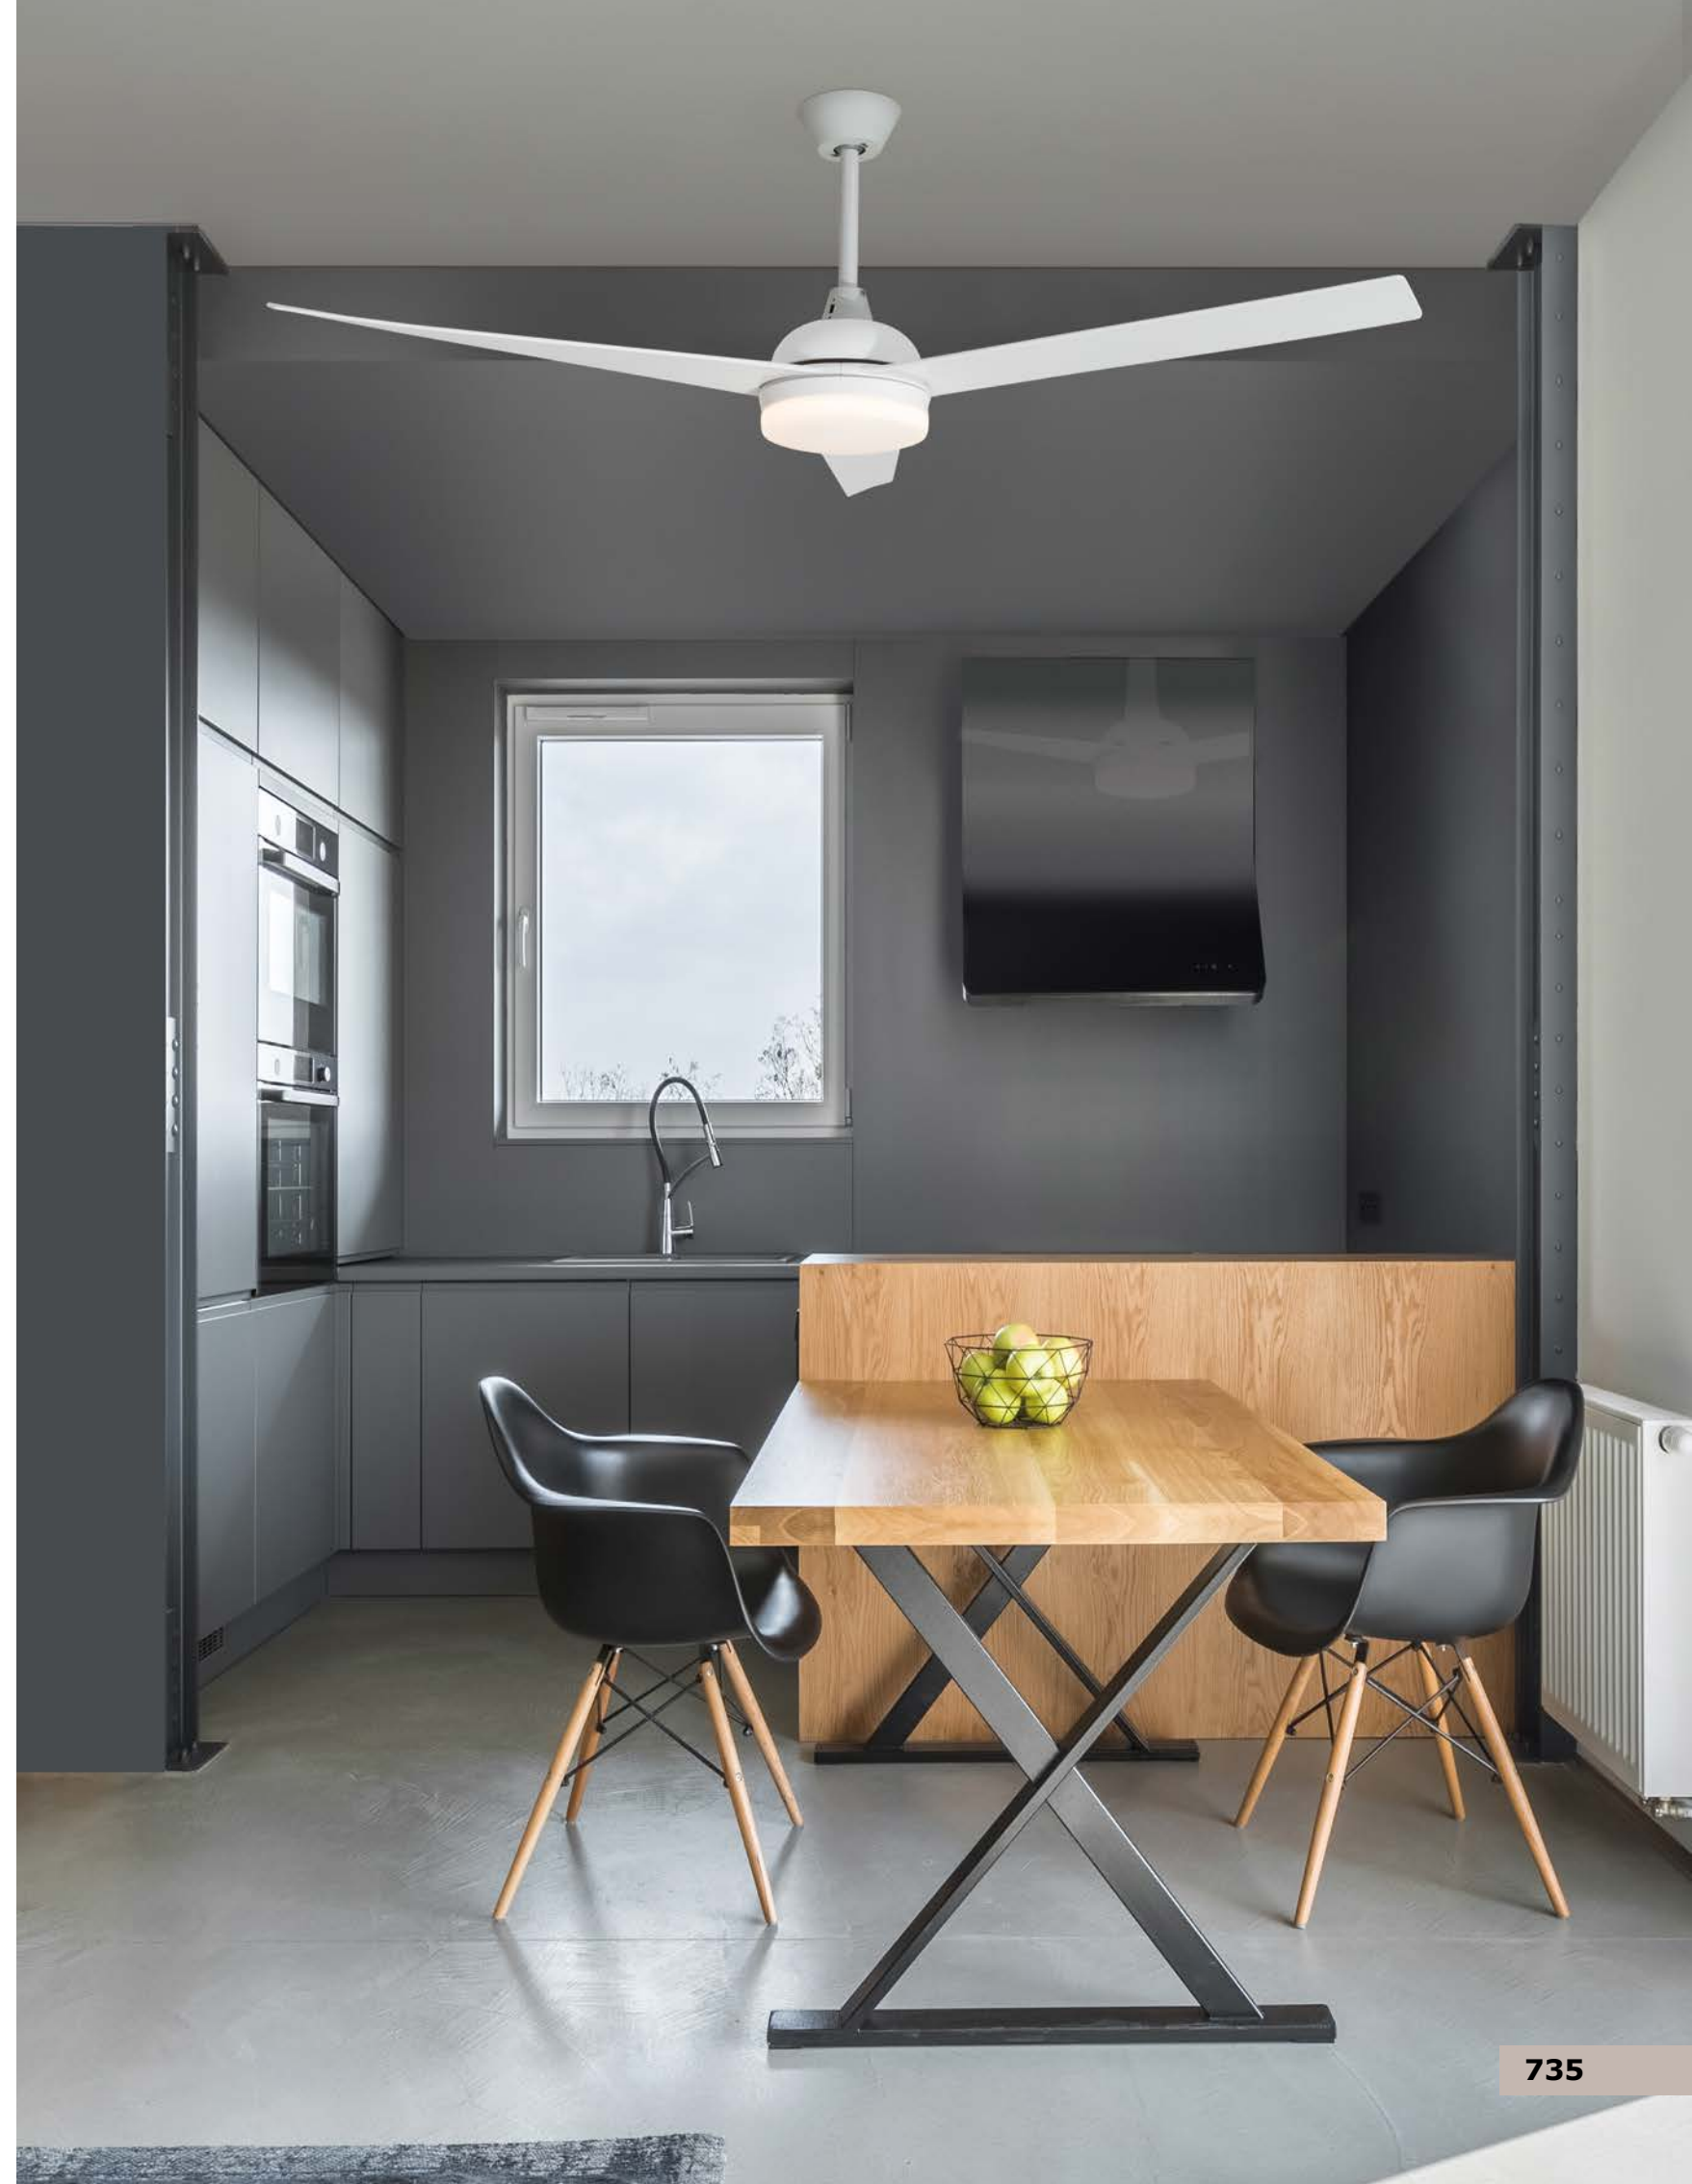

FAN SPECIFICATIONS

Product Nm.	Body Material	Blades Material	Colour	Size	Speed	Length of Each Blade	Motor Type	Watt (max.)	Power Supply	Airflow (CFM)	RPM	Noise Level	Weight	Blade Sweep	Summer/Winter Function	Light	Remote Control	Guarantee	Class
5267301	Steel & Glass	ABS Blades	White or Black	D: 122 H: 35-48 cm	5 Speed Remote	51 cm	DC	40W	AC220-240V	5000	220	< 30 dB	6.1 Kg	48"	✓	✓	✓	5 Years motor 1 Year light source	I
9953198	Matt White Steel & Glass	White	White	D: 152 cm H: 37.5-47 cm	5 Speed Remote	65 cm	DC	37W	AC220-240V	5000	220	< 50 dB	8 Kg	60"	✓	✓	✓	5 Years motor 1 Year light source	I

LIGHT SPECIFICATIONS

Product Nm.	LED Watt	Motor DC Watt	Lumen	Volt	LED Chip	Beam Angle	Kelvin	Protection	Driver Included
5267301	18W	24W	650Lm	220V	Edison	160°	3000K	IP20	✓
5267302	18W	24W	650Lm	220V	Edison	160°	3000K	IP20	✓
9953198	18W	37W	650Lm	220V	Edison	120°	3000K	IP20	✓