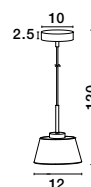

BOCCALE - 1300301301

Chrome Aluminium
Clear Glass
LED G9 1x5 Watt 230 Volt
IP20 Bulb Included
D: 12 H: 120 cm