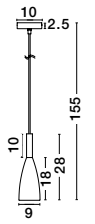

GRANT - 8883802

Black Aluminium
Natural Wood
Black Fabric Wire
LED E14 1x5 Watt 230 Volt
IP20 Bulb Excluded
D: 9 H: 28 H2: 155 cm