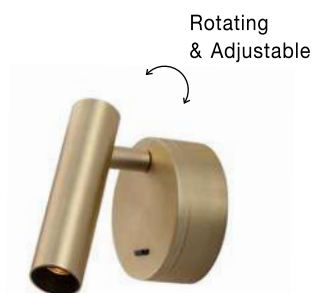

Rotating & Adjustable

CLIP - 9030203

Satin Brass Aluminium
LED Philips 3 Watt
Switch On/Off
190Lm 3000K IP20
D: 8 W: 3.4 H: 11 cm

Rotating & Adjustable

UMBERTO - 7410401

Black Metal
Switch On/Off
LED GU10 1x10 Watt 230 Volt
IP20 Bulb Excluded
D: 15 H: 15 cm