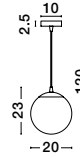

LAZIONE - 9080200

Gradient Smoke Glass
Chrome Aluminium
LED E27 1x12 Watt 230 Volt
IP20 Bulb Excluded
D: 20 H1: 23 H2: 120 cm