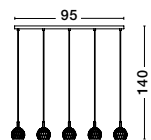

LARA - 8540404

Clear Glass
& Chrome Aluminium
LED G9 5x5 Watt 230 Volt
IP20 Bulb Excluded
L: 95 W:12 H: 140 cm