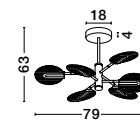

GENTI - 9545406

Black & Gold Aluminium
& Acrylic
LED 42 Watt 230 Volt
2680Lm 3000K IP20
D: 79 H: 63 cm