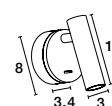

CLIP - 9030201

Sandy White Aluminium
LED Philips 3 Watt
Switch On/Off
190Lm 3000K IP20
D: 8 W: 3.4 H: 11 cm