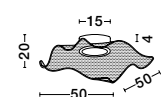

Style them in your own way!

BE THE DESIGNER

Expand the design as long as you want depending on your space and your lighting needs.

SIDERNO - 9054501

Gold Aluminium & Acrylic
LED 30 Watt 230 Volt
2046Lm 3000K IP20
L: 50 W: 50 H: 150 cm