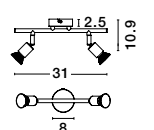

BASE - 662002

Rust Metal
LED GU10 2x5 Watt 230 Volt
IP20 Bulb Excluded
L: 31 W: 8 H: 10.9 cm