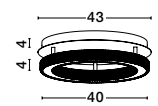

Antique Gold Brass
Aluminium & Acrylic
LED 60 Watt 230 Volt
3113Lm 3000K IP20
D: 60 H: 120 cm

Antique Gold Brass
Aluminium & Acrylic
LED 112 Watt 230 Volt
4731Lm 3000K IP20
D: 80 H: 150 cm

Antique Gold Brass
Aluminium & Acrylic
LED 40 Watt 230 Volt
2139Lm 3000K IP20
D: 40 H: 12 cm

Antique Gold Brass
Aluminium & Acrylic
LED 60 Watt 230 Volt
3530Lm 3000K IP20
D: 60 H: 12 cm