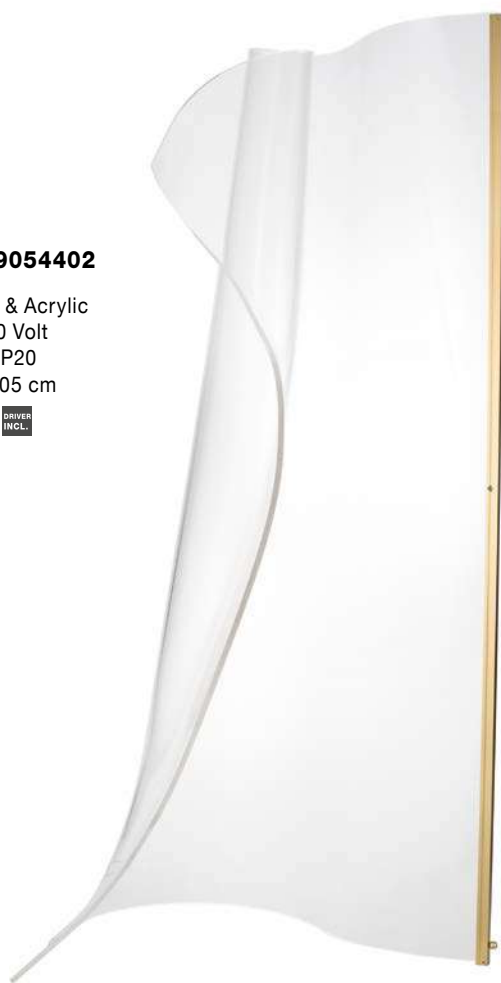

SIDERNO - 9054402

Gold Aluminium & Acrylic
LED 31 Watt 230 Volt
2517Lm 3000K IP20
L: 80 W: 36 H: 105 cm