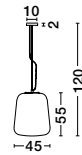

OLIVERIO - 7212601

Gradient Smoke Glass
Chrome Aluminium
LED E27 1x12 Watt 230 Volt
IP20 Bulb Excluded
D: 45 H1: 55 H2: 120 cm