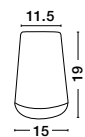

MARCO - 9014066

Black Metal
Natural Wood
LED E27 1x12 Watt 230 Volt
IP20 Bulb Excluded
D: 15 H: 19 cm