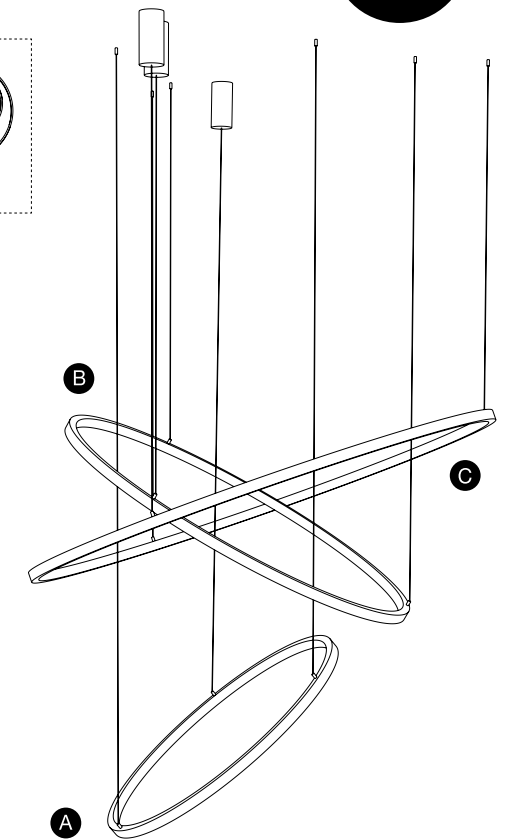

Inspiration

See how it works

Style them in your own way!

BE THE DESIGNER