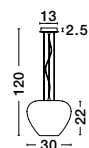

NALA - 9207602
Chrome Aluminium
Smoke Glass
LED E27 1x12 Watt 230 Volt
IP20 Bulb Excluded
D: 30 H1: 22 H2: 120 cm

GL 92076021