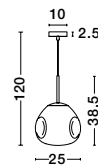

LAVA - 9190401

Copper Metal
Handmade Copper Glass
LED E27 1x12 Watt 230 Volt
IP20 Bulb Excluded
D: 25 H: 38.5 H₂: 120 cm