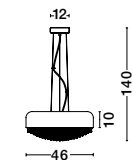

LYON - 8502962

Matt White Aluminium
& Crystal
LED G9 6x5 Watt 230 Volt
IP20 Bulb Excluded
D: 46 H: 140 cm