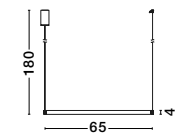

VEGAS - 86016807

Antique Brass
Aluminium & Acrylic
LED 23 Watt 230 Volt
1265Lm 3000K IP20
D: 65 H: 180 cm