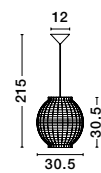

GRIFFIN - 9858720

Dried Water Hyacinth
Black Fabric Wire & Base
LED E27 1x12 Watt 230 Volt
IP20 Bulb Excluded
D: 30.5 H1: 215 cm