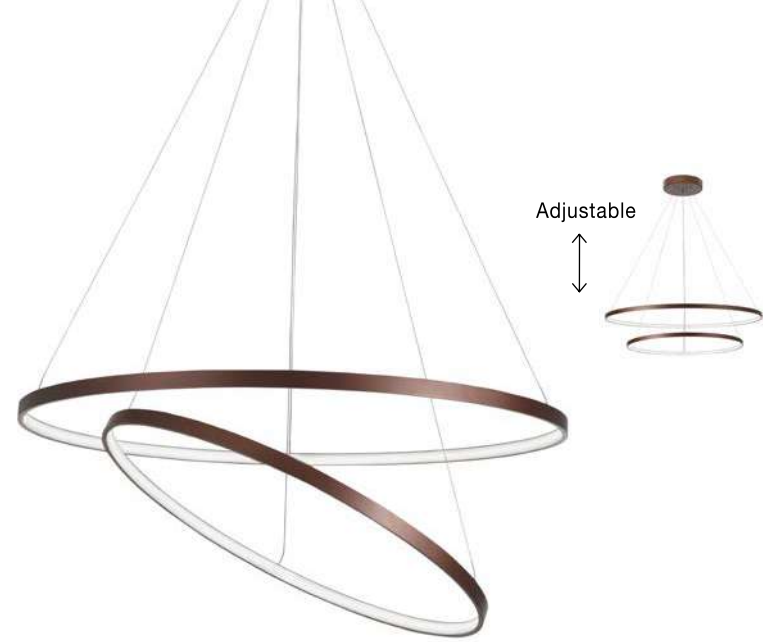

FERROL - 6265003

Dimmable

Coffee Brown Aluminium & Acrylic Adjustable
LED 85 Watt 230 Volt
4500Lm 3000K IP20
D: 80 H: 130 cm