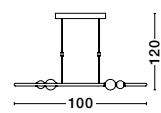

Satin Gold Aluminium
Opal Glass
LED 44.2 Watt 230 Volt
2660Lm 3000K IP20
L: 100 W: 64 H: 120 cm