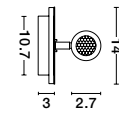

DONA - 9081351
Sandy White Aluminium
LED Cree 3 Watt 230 Volt
Switch On/Off
180Lm 3000K IP20
L: 9 H: 14.5 cm

Rotating &
Adjustable

DONA - 9081352
Sandy Black Aluminium
LED Cree 3 Watt 230 Volt
Switch On/Off
180Lm 3000K IP20
L: 9 H: 14.5 cm

Rotating &
Adjustable

Adjustable

AMADEO - 8223601
White Aluminium & Acrylic
Adjustable
Switch On/Off
LED Edison 6 Watt 230 Volt
528Lm 3000K IP20
L: 12 W: 12 H: 12 cm

Adjustable

AMADEO - 8223602
Black Aluminium & Acrylic
Adjustable
Switch On/Off
LED Edison 6 Watt 230 Volt
528Lm 3000K IP20
L: 12 W: 12 H: 12 cm

Rotating &
Adjustable

PENOR - 9081221
Sandy White
Aluminium & Acrylic
Switch On/Off
LED Cree 9 Watt 230 Volt
780Lm 3000K IP20
D: 14 W: 5.7 H: 14 cm

Rotating &
Adjustable

PENOR - 9081222
Sandy Black Steel
& Aluminium Acrylic
Switch On/Off
LED Cree 9 Watt 230 Volt
780Lm 3000K IP20
D: 14 W: 5.7 H: 14 cm