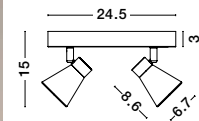

DUBLIN . 9155812

Sandy Black Metal
LED GU10 2x10 Watt 230 Volt
IP20 Bulb Excluded
L: 24.5 W: 5.5 H: 15 cm