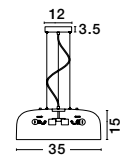

PERLETO - 826802

Metal & Acrylic Diffuser
Steel Gray Outside
Matt White Inside
Black Fabric Wire
LED E27 2x12 Watt 230 Volt
IP20 Bulb Excluded
D: 35 H1: 15 H2: 133 cm