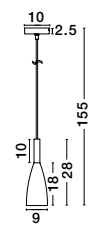

GRANT - 8883801

White Aluminium
Natural Wood
White Fabric Wire
LED E14 1x5 Watt 230 Volt
IP20 Bulb Excluded
D: 9 H: 28 H2: 155 cm