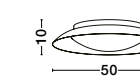

Sandy Black Aluminium & Acrylic
LED 32 Watt 230 Volt
2320 Lm 3000K IP20
D: 50 H: 5 cm

Sandy White Aluminium & Acrylic
LED 32 Watt 230 Volt
2320Lm 3000K IP20
D: 50 H: 5 cm

Gold Leaf Aluminium & Acrylic
LED 32 Watt 230 Volt
2320Lm 3000K IP20
D: 50 H: 5 cm

Metal & Acrylic Diffuser
White Outside
Golden Leaf Inside
LED 28 Watt 230 Volt
1400Lm 3000K IP20
D: 50 H: 10 cm

Metal & Acrylic Diffuser
White Outside
Silver Leaf Inside
LED 28 Watt 230 Volt
1400Lm 3000K IP20
D: 50 H: 10 cm