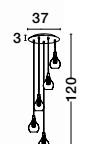

FILO - 1500202805

Chrome Aluminium
Clear Glass & Gold Frame
LED G9 5x5 Watt 230 Volt
IP20 Bulb Excluded
D: 37 H: 120 cm