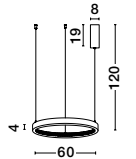

countless combinations

Combine the COLLECTION

Choose from different sizes of the family

Shopping Guide		
A	9865140	40 CM
B	9865160	60 CM
C	9865180	80 CM
D	9865110	110 CM

PRESTON - 9865140

Dimmable
Sandy Black Aluminium & Acrylic
LED 25 Watt 230 Volt
1800Lm 3000K IP20
D: 40 H: 120 cm

PRESTON - 9865180

Dimmable
Sandy Black Aluminium & Acrylic
LED 50 Watt 230 Volt
2727Lm 3000K IP20
D: 80 H: 120 cm

PRESTON - 9865160

Dimmable
Sandy Black Aluminium & Acrylic
LED 37 Watt 230 Volt
2264Lm 3000K IP20
D: 60 H: 120 cm

PRESTON - 9865110

Dimmable
Sandy Black Aluminium & Acrylic
LED 60 Watt 230 Volt
4030Lm 3000K IP20
D: 110 H: 120 cm

Inspiration

See how it works

Style them in your own way!

BE THE DESIGNER