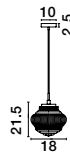

NORD - 838182

Clear Glass
Brown Metal Base
Brown Fabric Wire
LED E14 1x5 Watt 230 Volt
IP20 Bulb Excluded
D: 18 H: 21.5 Hz: 120 cm