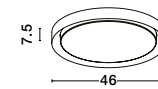

TROY . 9053592

Dimmable

Metal & Acrylic Diffuser
Matt Black Outside
Matt White Inside
LED 40 Watt 230 Volt
2200Lm 3000K IP20
D: 46 H: 7.5 cm