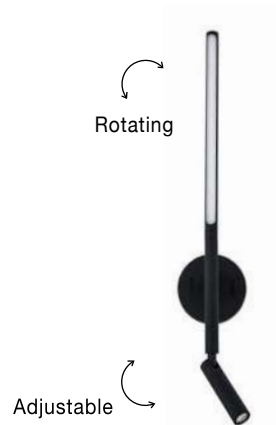

HANDY - 9182812
Sandy Black Aluminium & Acrylic
Adjustable/Rotating - Switch On/Off
LED Samsung 230 Volt 3000K
Backlight 6 Watt 310Lm
Reader 3 Watt 210Lm IP20
L: 2 W: 13.65 H: 55 cm