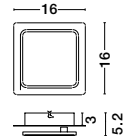

AUSTIN - 9001704

White Aluminium
Adjustable
LED 6 Watt 230 Volt
420Lm 3000K IP20
L: 16 W: 5.2 H: 16 cm