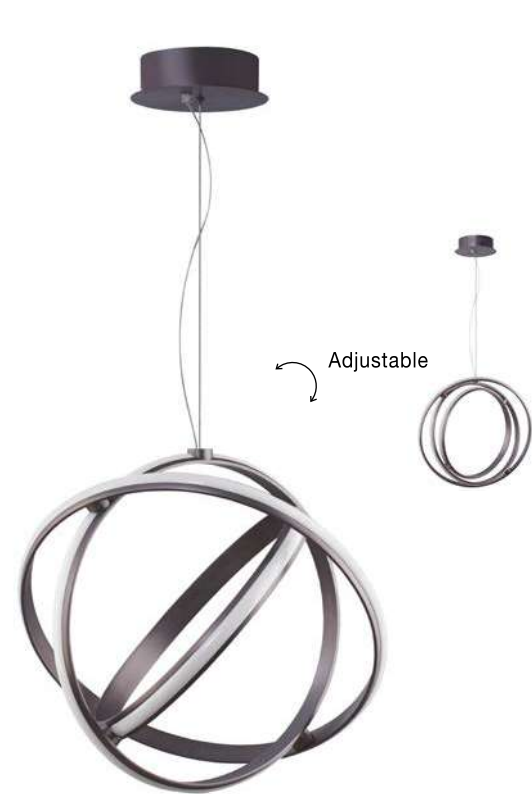

PERTONE . 9365012
Dimmable

Black Purple Aluminium & Acrylic
Adjustable
LED 53 Watt 230 Volt
2627Lm 3000K IP20
D: 50 H: 150 cm