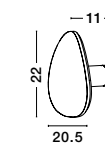

CRONUS - 9084081

White Gypsum & Aluminium
LED 12 Watt 220-240 Volt
1121Lm 3000K IP20
L: 20.5 W: 11 H: 22 cm