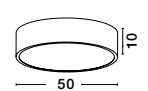

RODA - 6166805