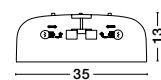

PERLETO - 826801

Metal & Acrylic Diffuser
 Matt White Outside & Inside
 White Fabric Wire
 LED E27 2x12 Watt 230 Volt
 IP20 Bulb Excluded
 D: 35 H1: 15 H2: 133 cm

ET 8268061

PERLETO - 826806

Metal & Acrylic Diffuser
 Matt White Outside
 Matt White Inside
 LED E27 2x10 Watt 230 Volt
 IP20 Bulb Excluded
 D: 35 H: 13 cm