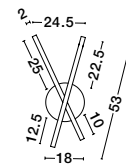

RESLIN - 9100202

Sandy Black Aluminium
& Acrylic
LED 18 Watt 230 Volt
890Lm 3000K IP20
L: 24.5 W: 5 H: 53 cm