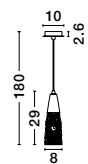

MIRANO - 9260212

Clear Structured Glass
 & Brushed Gold Steel
 LED G9 5x5 Watt 230 Volt
 IP20 Bulb Excluded
 D: 42 H: 180 cm

KOVAC - 9160191

Brushed Gold Steel & Clear Structured Glass
LED G9 1x5 Watt 230 Volt
IP20 Bulb Excluded
D: 8 H: 29 H₂: 180 cm