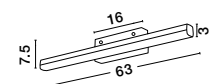

VANESE - 787005

Chrome Aluminium & Acrylic
LED 12 Watt 230 Volt
1174Lm 3000K IP44
L: 49 W1: 3 W2: 7.5 H: 6.5 cm

VANESE - 787006

Chrome Aluminium & Acrylic
LED 18 Watt 230 Volt
1922Lm 3000K IP44
L: 63 W1: 3 W2: 7.5 H: 7.5 cm