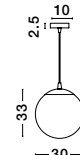

LAZIONE - 9080300

Gradient Smoke Glass
Chrome Aluminium
LED E27 1x12 Watt 230 Volt
IP20 Bulb Excluded
D: 30 H1: 33 H2: 120 cm