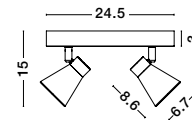

DUBLIN . 9155811

Sandy White Metal
LED GU10 2x10 Watt 230 Volt
IP20 Bulb Excluded
L: 24.5 W: 5.5 H: 15 cm