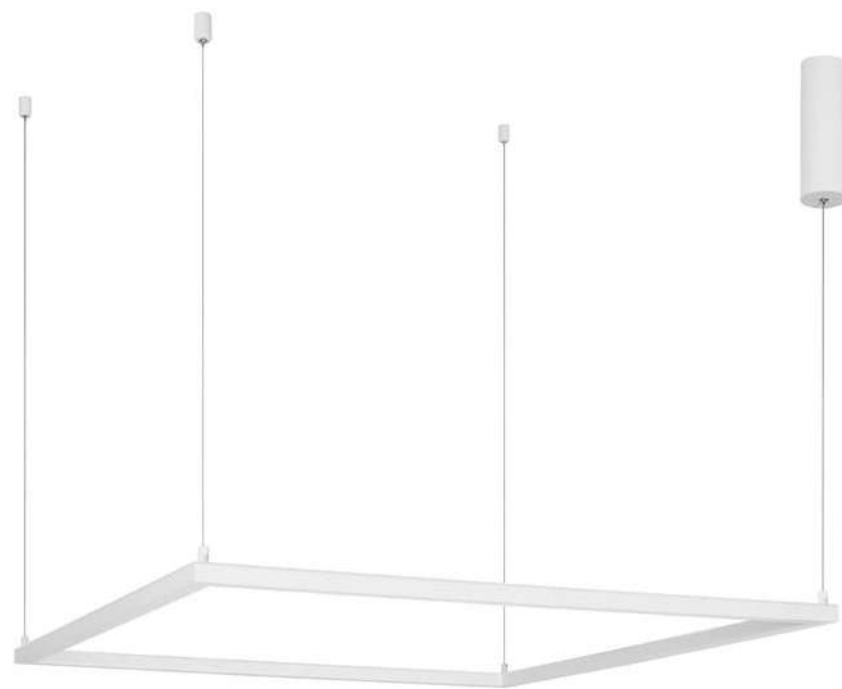

ETERNA - 9990731

Dimmable

Sandy White Aluminium & Acrylic
LED 50 Watt 230 Volt
3818Lm 3000K IP20
L: 100 H: 120 cm