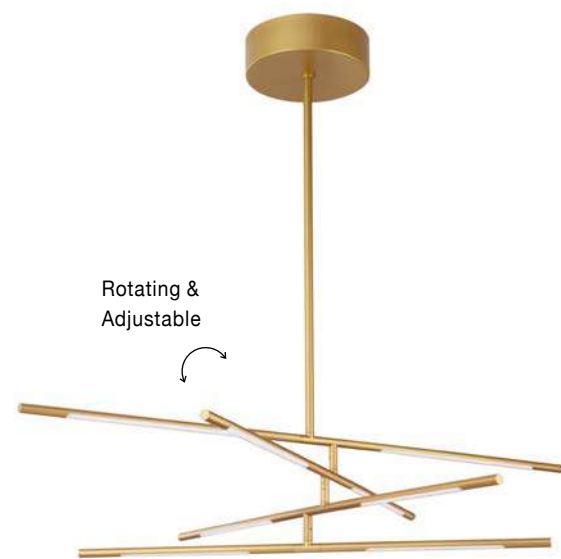

RACCIO - 9180782

Dimmable

Brass Gold Metal & Acrylic
LED 56 Watt 230 Volt
4200Lm 3000K IP20
D: 85 H: 31 H₂: 120 cm
Included Remote Control

RACCIO - 9180726

Brass Gold Metal & Acrylic
LED 17.3 Watt 230 Volt
1211Lm 3000K IP20
L: 18 H: 140 cm

Rotating & Adjustable

Rotating & Adjustable

RACCIO - 9180781

Dimmable

Brass Gold Metal & Acrylic
LED 40 Watt 230 Volt
2800Lm 3000K IP20
L: 84 W: 80 H: 81 cm

Rotating & Adjustable

RACCIO - 9180713

Dimmable