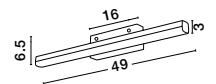

VANESE - 787005

Chrome Aluminium & Acrylic
LED 12 Watt 230 Volt
1174Lm 3000K IP44
L: 49 W1: 3 W2: 7.5 H: 6.5 cm

VANESE - 787006

Chrome Aluminium & Acrylic
LED 18 Watt 230 Volt
1922Lm 3000K IP44
L: 63 W1: 3 W2: 7.5 H: 7.5 cm