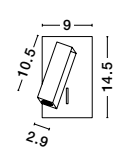

DONA - 9081352
Sandy Black Aluminium
LED Cree 3 Watt 230 Volt
Switch On/Off
180Lm 3000K IP20
L: 9 H: 14.5 cm

Rotating &
Adjustable