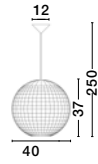

GRIFFIN - 9587121

Dried Water Hyacinth
Black Fabric Wire & Base
LED E27 1x12 Watt 230 Volt
IP20 Bulb Excluded
D: 40 H1: 37 H2: 250 cm