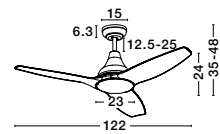

SAMOA - 5267301