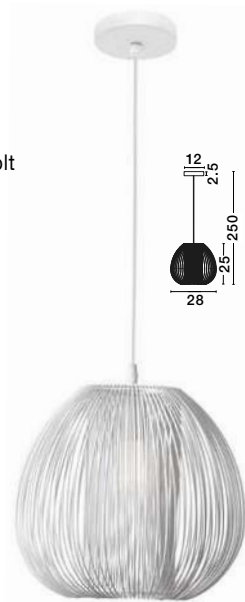

DESIRE - 9586152

White Aluminium
 LED E27 1x12 Watt 230 Volt
 IP20 Bulb Excluded
 D: 28 H1: 25 H2: 250 cm

DESIRE - 9586151

Black Aluminium
 LED E27 1x12 Watt 230 Volt
 IP20 Bulb Excluded
 D: 28 H1: 25 H2: 250 cm