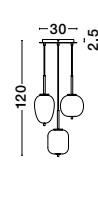

Opal Glass
Antique Brass Metal
Black Fabric Wire
LED E14 3x5 Watt 230 Volt
IP20 Bulb Excluded
D: 30 H: 120 cm