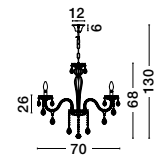

VENEZIA - 536802

Chrome Aluminium Glass
& K9 Crystals
LED E14 8x5 Watt 230 Volt
IP20 Bulb Excluded
D: 70 H1: 68 H2: 130 cm