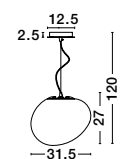

CIOTTOLI - 4619602

Opal White Glass
Chrome Aluminium
LED E27 1x12 Watt 230 Volt
IP20 Bulb Excluded
D: 31.5 H1: 27 H2: 120 cm