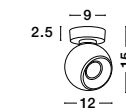

TORE - 666001

Matt Gray Aluminium
LED GU10 1x5 Watt 230 Volt
IP20 Bulb Excluded
D: 12 H: 15 cm