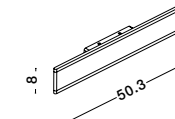

POLSO - 6161202

Matt White Aluminium & Acrylic
LED 6 Watt 230 Volt
390Lm 3000K IP20
D: 15 W: 4.8 cm

POLSO - 6161203

Matt White Aluminium & Acrylic
LED 6 Watt 230 Volt
390Lm 3000K IP20
D: 16 W: 5 cm

POLSO - 6161201

Matt White Aluminium & Acrylic
LED 6 Watt 230 Volt
390Lm 3000K IP20
L: 22.5 W: 4 H: 12 cm

LINE - 9115908

Sandy White Aluminium & Acrylic
LED 2x8 Watt 230 Volt
1056Lm 3000K IP20
L: 30.4 W: 4.8 H: 8 cm

LINE - 9115912

Sandy White Aluminium & Acrylic
LED 2x12 Watt 230 Volt
1823Lm 3000K IP20
L: 50.3 W: 4.8 H: 8 cm