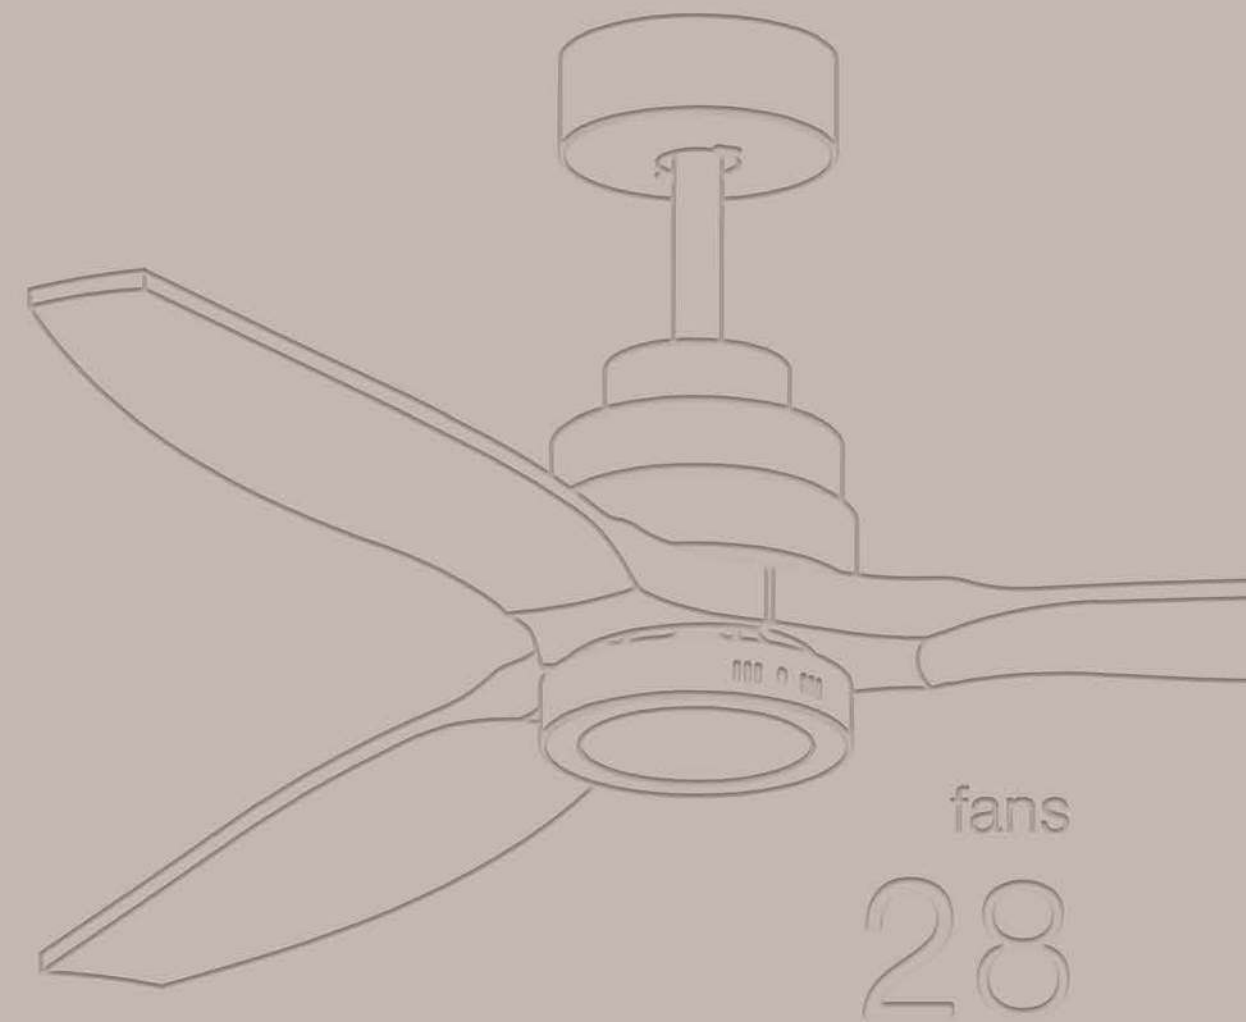

the fans collection
a warm touch with a cooling effect...
stylish lighting and quality ceiling fans
perfect for your home or office

fans

28