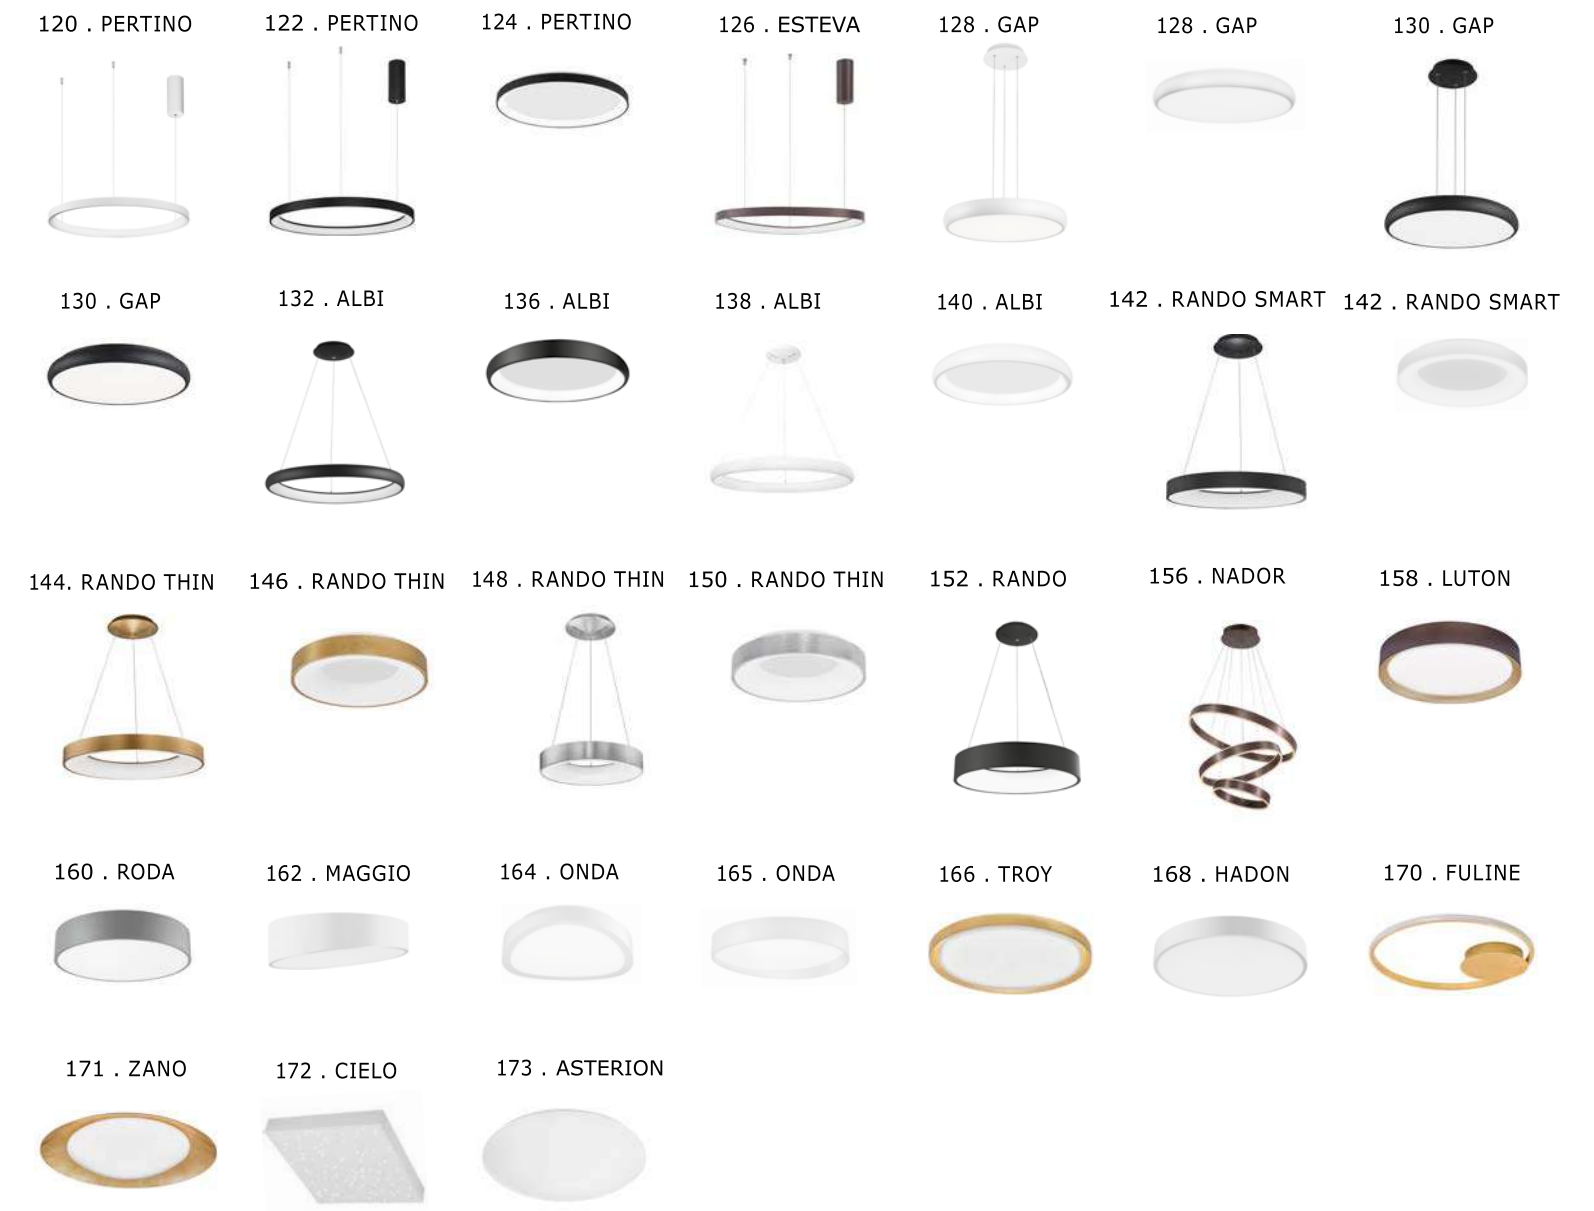

01

modular | linear

02

flow

03

shape

04

intense

05

comfort