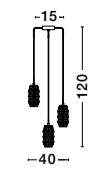

LAVAL - 838191

Clear Glass
& Chrome Aluminium
LED E14 3x5 Watt 230 Volt
IP20 Bulb Excluded
D: 40 H: 120 cm

Adjustable