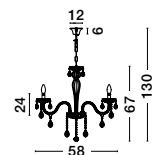

VENEZIA - 536801

Chrome Aluminium Glass
& K9 Crystals
LED E14 5x5 Watt 230 Volt
IP20 Bulb Excluded
D: 58 H1: 67 H2: 130 cm