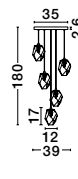

ICE - 9160235

Gradient White Colour
Glass & White Metal
LED G9 5x5 Watt 230 Volt
IP20 Bulb Excluded
D: 39 H: 180 cm

Adjustable