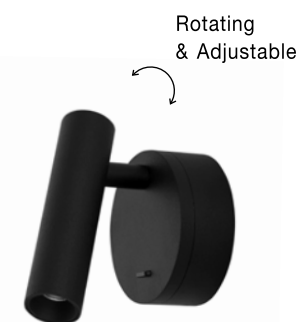

CLIP - 9030202

Sandy Black Aluminium
LED Philips 3 Watt
Switch On/Off
190Lm 3000K IP20
D: 8 W: 3.4 H: 11 cm