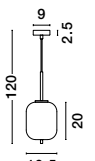

GL 96240641

LATO . 9624064

Opal Glass
Antique Brass Metal
Black Fabric Wire
LED E14 1x5 Watt 230 Volt
IP20 Bulb Excluded
D: 18.5 H: 17.2 H₂: 120 cm

GL 96240651

LATO . 9624065

Opal Glass
Antique Brass Metal
Black Fabric Wire
LED E14 1x5 Watt 230 Volt
IP20 Bulb Excluded
D: 16.5 H: 20 H₂: 120 cm