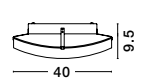

GIORNO - 605802

Alabaster Glass
Chrome Metal
LED E27 2x12 Watt 230 Volt
IP20 Bulb Excluded
Packing 5 pcs
D: 40 H: 9.5 cm

GL 6058021