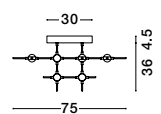

ATOMO - 9180636

Dimmable

Gold Metal & Acrylic
LED 36 x 2.4 Watt 230 Volt
6048Lm 3000K IP20
L: 75 W: 69 H: 40.5 cm
Included Remote Control