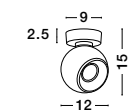

TORE - 665001

Matt White Aluminium
LED GU10 1x5 Watt 230 Volt
IP20 Bulb Excluded
D: 12 H: 15 cm