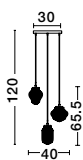

NORD - 838183

Clear Glass
Brown Metal Base
Brown Fabric Wire
LED E14 3x5 Watt 230 Volt
IP20 Bulb Excluded
D: 40 H: 120 cm