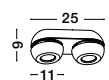

GON - 9105102

Sandy Black Aluminium
LED 2x5 Watt 230 Volt
800Lm 3000K IP20
L: 25 W: 11 H: 9 cm