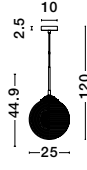

ATHENA - 9191211

Champagne Glass
Brass Metal
LED E27 1x12 Watt 230 Volt
IP20 Bulb Excluded
D: 25 H: 120 cm