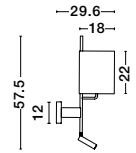

YAMA - 9180512

Black Fabric Shade
& Black Aluminium
Adjustable - Switch On/Off
LED Samsung 3 Watt
210Lm 3000K
LED E27 1x12 Watt 230 Volt
IP20 Bulb Excluded
D: 18 W: 29.6 H: 57.5 cm