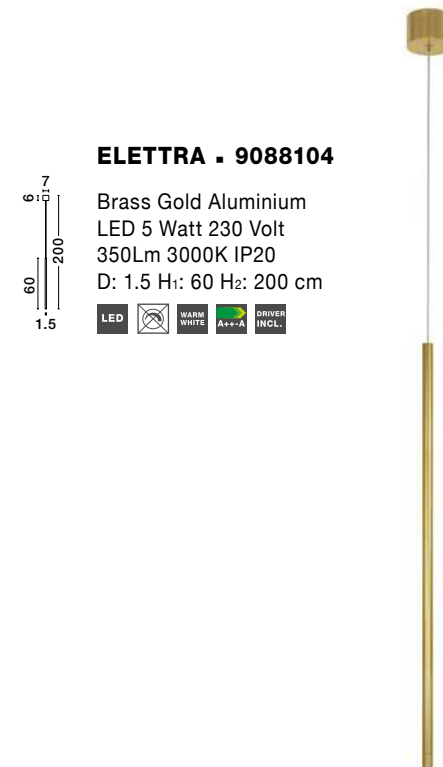

or choose

Gold - for a luxury touch in your decoration

Black - for a minimal contemporary look

- 3x A
- 2x B

ELETTRA - 9088102

Brass Gold Aluminium
LED 20 Watt 230 Volt
1400Lm 3000K IP20
L: 120 W: 7 H: 150 cm

ELETTRA - 9088104

Brass Gold Aluminium
LED 5 Watt 230 Volt
350Lm 3000K IP20
D: 1.5 H: 60 H₂: 200 cm

ELETTRA - 9088106

Brass Gold Aluminium
LED 20 Watt 230 Volt
1400Lm 3000K IP20
D: 7 H₁: 120 H₂: 300 cm

Adjustable