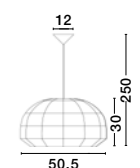

MELODY . 9586431
Ivory Rattan
White Fabric Wire & Base
LED E27 1x12 Watt 230 Volt
IP20 Bulb Excluded
D: 50.5 H1: 30 H2: 250 cm