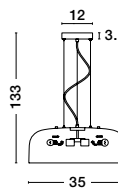

PERLETO - 926812

Metal & Acrylic Diffuser
Gold Leaf Outside
Matt White Inside
White Fabric Wire
LED E27 2x12 Watt 230 Volt
IP20 Bulb Excluded
D: 35 H1: 15 H2: 133 cm