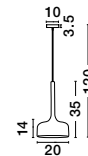

NUORESE - 8942202

Dark Brown Aluminium Outside
Gold Inside
LED E27 1x12 Watt 230 Volt
IP20 Bulb Excluded
D: 20 H1: 35 H2: 120 cm