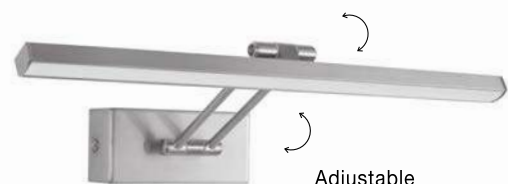

Adjustable

MARNELL - 9117302

Nickel Metal & Acrylic
LED 12 Watt 230 Volt
801Lm 3000K IP20
L: 37.6 W: 20.5 H: 5.5 cm