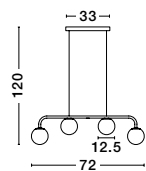

IMPERO - 9100361

White Frosted Glass
Black Metal
LED E14 6x5 Watt
IP20 Bulb Excluded
D: 70 H: 31 H₂: 120 cm

JOLINE - 9919604

Sandy Black Metal & Aluminium
White Opal Glass
LED 32 Watt 240 Volt
2060Lm 3200K IP20
L: 72 W: 12.5 H: 120 cm