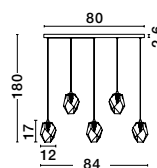

ICE - 9260235

Gradient White Colour
Glass & White Metal
LED G9 5x5 Watt 230 Volt
IP20 Bulb Excluded
L: 84 W: 12 H: 180 cm