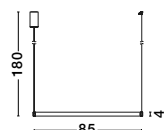

ORLANDO - 86016804

Antique Brass
Aluminium & Acrylic
LED 18 Watt 230 Volt
1020Lm 3000K IP20
D: 45 H: 180 cm

MAKE IT IDEAL FOR YOU

choose the right plate depending on the number of rings you want to attach