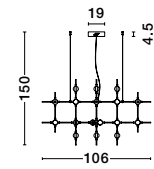

ATOMO - 9180630
Dimmable

Gold Metal & Acrylic
LED 30 x 2.4 Watt 230 Volt
5040Lm 3000K IP20
L: 106 W: 58.5 H: 150 cm
Included Remote Control