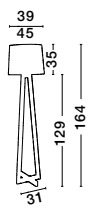

ALMA - 40202

Natural Wood
Sand White Shade
Black Fabric Wire
LED E27 1x12 Watt 230 Volt
IP20 Bulb Excluded
L: 31 H: 35 H2: 164 cm