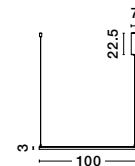

Style them in your own way!

See how it works

ETERNA - 9990732

Dimmable

Sandy Black Aluminium & Acrylic
LED 50 Watt 230 Volt
3818Lm 3000K IP20
L: 100 H: 120 cm

BE THE DESIGNER

ETERNA - 9990733

Dimmable