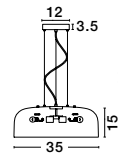

PERLETO - 826801

Metal & Acrylic Diffuser
Matt White Outside & Inside
White Fabric Wire
LED E27 2x12 Watt 230 Volt
IP20 Bulb Excluded
D: 35 H1: 15 H2: 133 cm