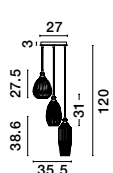

ZARLEY - 9066031

Chrome Metal
Smoky Gray Glass
LED E27 3x12 Watt 230 Volt
IP20 Bulb Excluded
D: 35.5 H: 120 cm