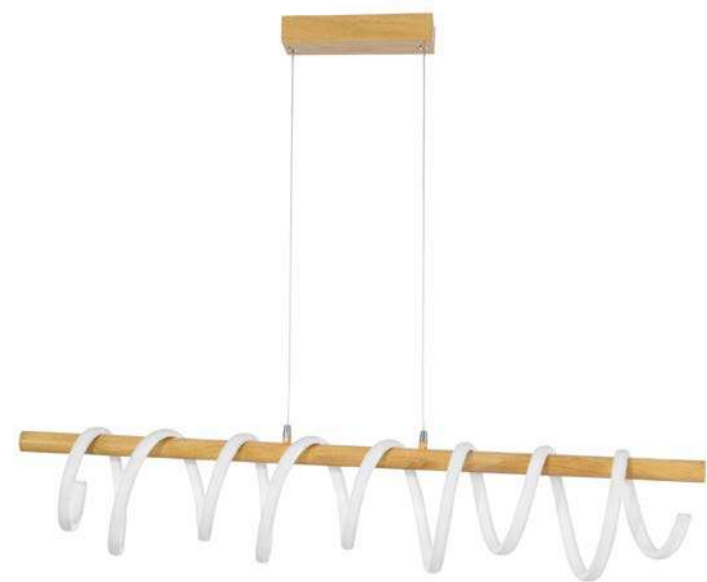

MIRCO - 9071010

Dimmable

Wood Colour
White Aluminium & Acrylic
LED 38 Watt 3 Volt
2650Lm 3000K IP20
L: 100 W: 23 H: 150 cm