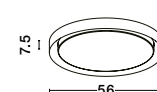

ET 90535911

TROY . 9053591

Dimmable

Metal & Acrylic Diffuser
Matt White Outside
Matt White Inside
LED 40 Watt 230 Volt
2200Lm 3000K IP20
D: 46 H: 7.5 cm

ET 90535931

TROY . 9053593

Dimmable

Metal & Acrylic Diffuser
Matt White Outside
Matt White Inside
LED 50 Watt 230 Volt
2750Lm 3000K IP20
D: 56 H: 7.5 cm