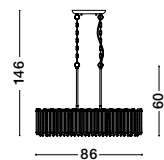

ELEMENT - 9046506

Chrome Aluminium
Glass & K9 Crystal
LED G9 6x5 Watt 230 Volt
IP20 Bulb Excluded
L: 86 W: 24 H: 60 H2: 146 cm