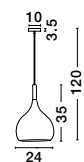

NUORESE - 8942203

Dark Brown Aluminium Outside
Gold Inside
LED E27 1x12 Watt 230 Volt IP20
Bulb Excluded
D: 24 H1: 35 H2: 120 cm