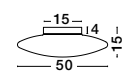

GL 45876011

PRESSIONE - 4587601

Opal Glass
Satin Metal Base
Chrome Aluminium
LED E27 4x12 Watt 230 Volt
IP20 Bulb Excluded
D: 60 H: 110 cm

GL 45876021

PRESSIONE - 4587602

Opal Glass
Satin Metal Base
Chrome Aluminium
LED E27 3x12 Watt 230 Volt
IP20 Bulb Excluded
D: 50 H: 110 cm

GL 6204421

PRESSIONE - 620442

Opal Glass
Chrome Metal
LED E27 3x12 Watt 230 Volt
IP20 Bulb Excluded
D: 50 H: 15 cm

GL 6204431

PRESSIONE - 620443

Opal Glass
Chrome Metal
LED E27 5x12 Watt 230 Volt
IP20 Bulb Excluded
D: 60 H: 18 cm

GL 6204411

PRESSIONE - 620441

Opal Glass
Chrome Metal
LED E27 3x12 Watt 230 Volt
IP20 Bulb Excluded
D: 42 H: 14 cm