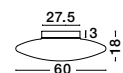

GL 45876011

PRESSIONE - 4587601

Opal Glass
Satin Metal Base
Chrome Aluminium
LED E27 4x12 Watt 230 Volt
IP20 Bulb Excluded
D: 60 H: 110 cm

GL 45876021

PRESSIONE - 4587602

Opal Glass
Satin Metal Base
Chrome Aluminium
LED E27 3x12 Watt 230 Volt
IP20 Bulb Excluded
D: 50 H: 110 cm

GL 6204421

PRESSIONE - 620442

Opal Glass
Chrome Metal
LED E27 3x12 Watt 230 Volt
IP20 Bulb Excluded
D: 50 H: 15 cm

GL 6204431

PRESSIONE - 620443

Opal Glass
Chrome Metal
LED E27 5x12 Watt 230 Volt
IP20 Bulb Excluded
D: 60 H: 18 cm

GL 6204411

PRESSIONE - 620441

Opal Glass
Chrome Metal
LED E27 3x12 Watt 230 Volt
IP20 Bulb Excluded
D: 42 H: 14 cm