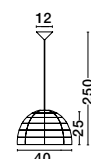

MELODY . 9586446
Natural Rattan
Black Fabric Wire & Base
LED E27 1x12 Watt 230 Volt
IP20 Bulb Excluded
D: 40 H1: 25 H2: 250 cm