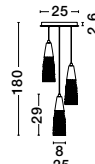

Brushed Gold Steel & Clear Structured Glass
LED G9 3x5 Watt 230 Volt
IP20 Bulb Excluded
D: 25 H: 180 cm

KOVAC - 9160196