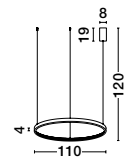

PRESTON - 9865110

Dimmable
Sandy Black Aluminium & Acrylic
LED 60 Watt 230 Volt
4030Lm 3000K IP20
D: 110 H: 120 cm