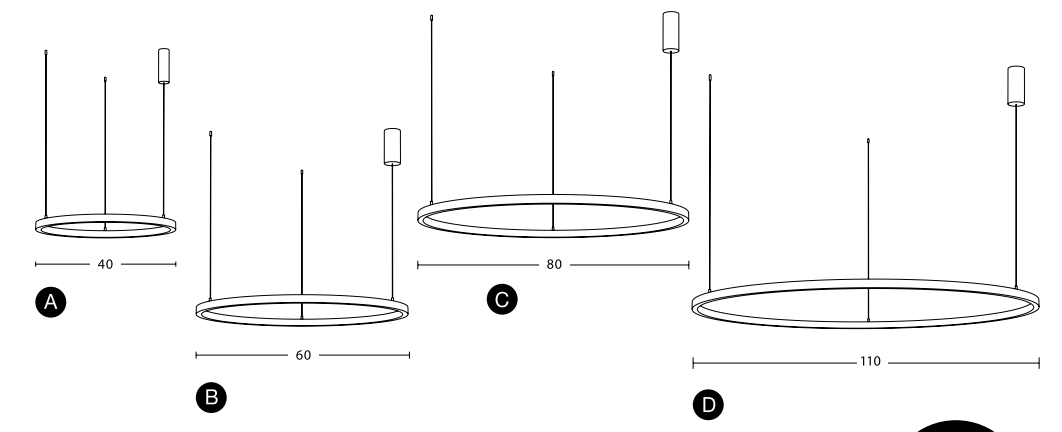

countless combinations

Combine the COLLECTION

Choose from different sizes of the family

Shopping Guide		
A	9865140	40 CM
B	9865160	60 CM
C	9865180	80 CM
D	9865110	110 CM

PRESTON - 9865140

Dimmable
Sandy Black Aluminium & Acrylic
LED 25 Watt 230 Volt
1800Lm 3000K IP20
D: 40 H: 120 cm