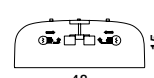

ET 5268051

PERLETO . 526806

Metal & Acrylic Diffuser
Matt Black Steel Outside
Matt White Inside
LED E27 3x10 Watt 230 Volt
IP20 Bulb Excluded
D: 48 H: 15 cm

ET 5268051

PERLETO . 526804

Metal & Acrylic Diffuser
Matt Elephant Gray Outside
Matt White Inside
LED E27 3x10 Watt 230 Volt
IP20 Bulb Excluded
D: 48 H: 15 cm