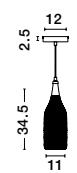

NEVA - 9402435

Black Metal
Black PVC Wire
LED E27 1x12 Watt 230 Volt
IP20 Bulb Excluded
D: 11 H: 34.5 H2: 130 cm