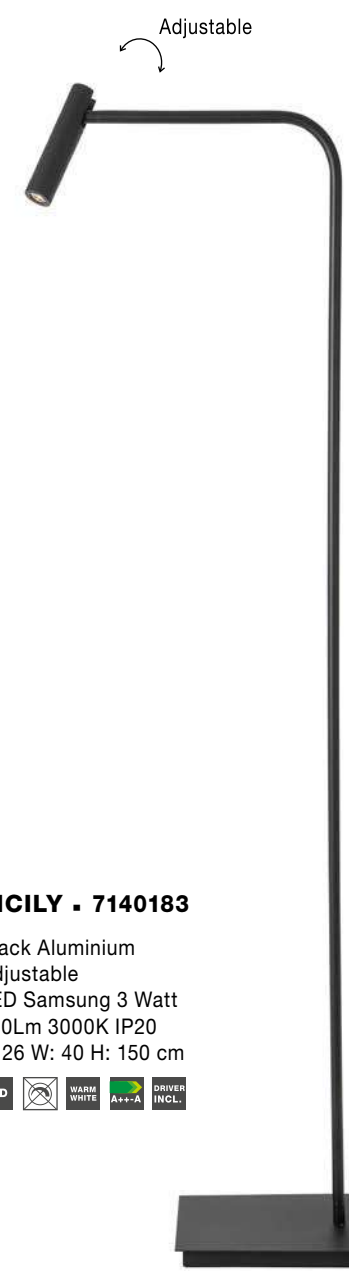

Adjustable

SICILY - 7140183

Black Aluminium
Adjustable
LED Samsung 3 Watt
190Lm 3000K IP20
L: 26 W: 40 H: 150 cm