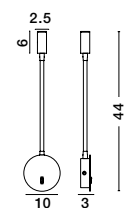

JACO - 8140321

White Aluminium
Adjustable
Switch On/Off
LED Samsung 3 Watt
190Lm 3000K IP20
L: 10 W: 3 H: 44 cm