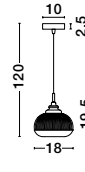

MOND - 9738211

Satin Gold Metal
Clear Glass
LED E14 1x5 Watt 230 Volt
IP20 Bulb Excluded
D: 18 H: 19.5 H₂: 120 cm