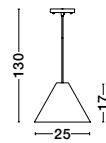

WERA - 9125061

Natural Wood
Dark Brown Fabric Cable
Solid Wood Canopy
LED E27 1x12 Watt 230 Volt
IP20 Bulb Excluded
D: 25 H1: 17 H2: 130 cm