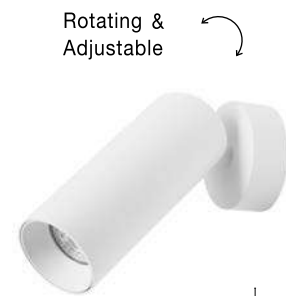

Rotating & Adjustable

DEXTER - 821602

Sandy White Aluminium
LED GU10 1x10 Watt IP20
220-240 Volt Bulb Excluded
D: 6.2 H: 15 cm