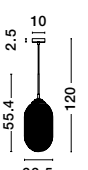

ATHENA - 9119111

Champagn Glass
Brass Metal
LED E27 1x12 Watt 230 Volt
IP20 Bulb Excluded
D: 22.5 H: 55.4 H₂: 120 cm