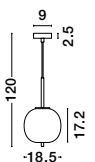

LATO . 9624064

Opal Glass
Antique Brass Metal
Black Fabric Wire
LED E14 1x5 Watt 230 Volt
IP20 Bulb Excluded
D: 18.5 H: 17.2 H₂: 120 cm