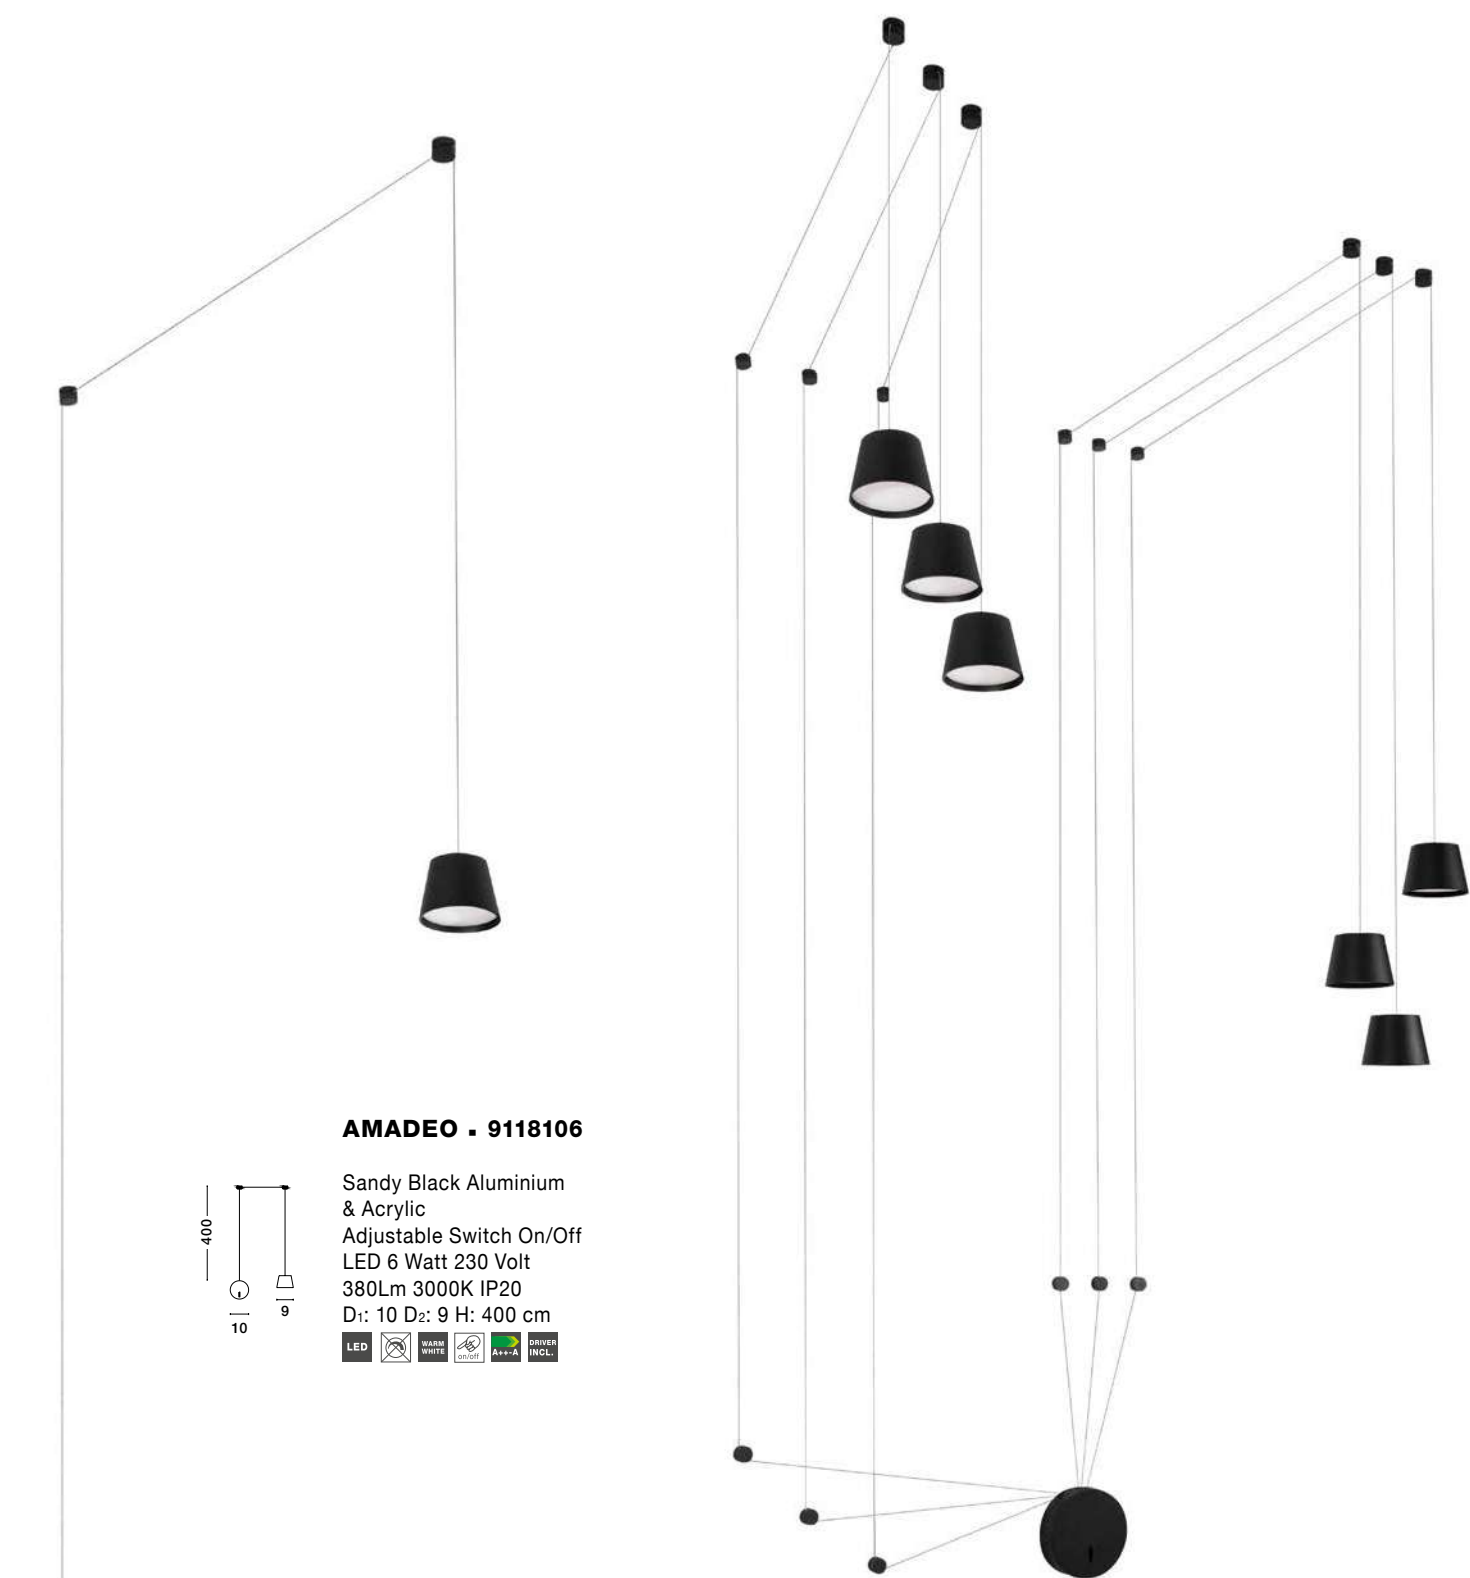

AMADEO - 9118106

Sandy Black Aluminium
& Acrylic
Adjustable Switch On/Off
LED 6 Watt 230 Volt
380Lm 3000K IP20
D1: 10 D2: 9 H: 400 cm

AMADEO - 9118635

Sandy Black Aluminium
& Acrylic
Adjustable Switch On/Off
LED 36 Watt 230 Volt
2280Lm 3000K IP20
D1: 15 D2: 9 H: 400 cm