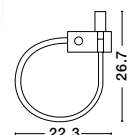

GENEVA - 8126581

White Aluminium
Adjustable
Switch On/Off
LED Samsung 3 Watt
190Lm 3000K IP20
L: 22.3 W: 4.8 H: 26.7 cm