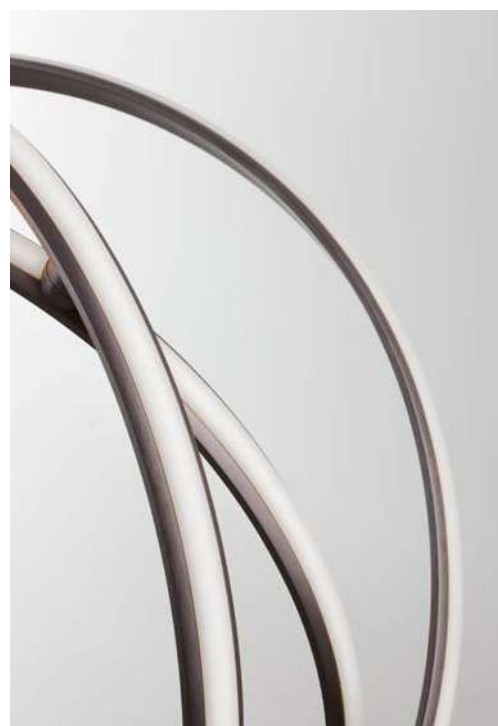

PERTONE . 9365012
Dimmable

Black Purple Aluminium & Acrylic
Adjustable
LED 53 Watt 230 Volt
2627Lm 3000K IP20
D: 50 H: 150 cm

PERTONE . 9365013
Dimmable

Black Purple Aluminium & Acrylic
Adjustable
LED 63 Watt 230 Volt
3043Lm 3000K IP20
D: 70 H: 150 cm