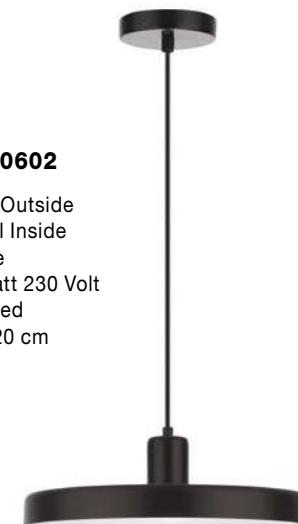

CHIOTO - 540602

Matt Black Steel Outside
Shiny White Steel Inside
Black Fabric Wire
LED E27 1x12 Watt 230 Volt
IP20 Bulb Excluded
D: 36 H1: 4 H2: 120 cm