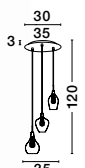

FILO - 1500202803

Chrome Aluminium
Clear Glass & Gold Frame
LED G9 3x5 Watt 230 Volt
IP20 Bulb Excluded
D: 30 H: 120 cm