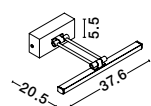

MARNELL - 9117301

Antique Brass Metal & Acrylic
LED 12 Watt 230 Volt
801Lm 3000K IP20
L: 37.6 W: 20.5 H: 5.5 cm