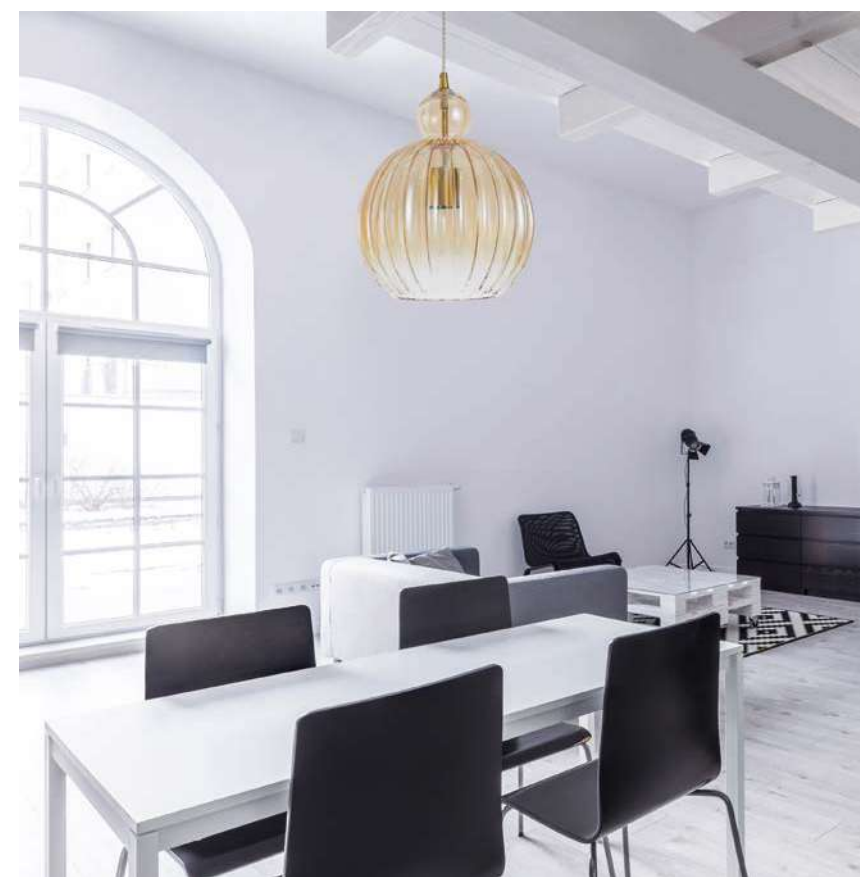

Brass Metal
Champagne Glass
LED E27 3x12 Watt 230 Volt
IP20 Bulb Excluded
D: 27 H₁: 15 H₂: 120 cm

Brass Metal
Champagne Glass
LED E27 1x12 Watt 230 Volt
IP20 Bulb Excluded
D: 23 H₁: 39.7 H₂: 120 cm

Brass Aluminium
Champagne Glass
LED E27 1x12Watt 230 Volt
IP20 Bulb Excluded
D: 28 H₁: 35.9 H₂: 120 cm