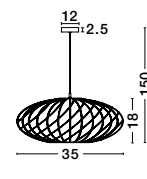

ERIBERTO • 8436420

Rust Copper Metal
LED E27 1x12 Watt 230 Volt
IP20 Bulb Excluded
D: 35 H1: 18 H2: 150 cm