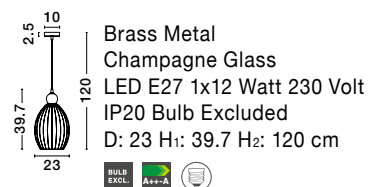

Brass Metal
Champagne Glass
LED E27 1x12 Watt 230 Volt
IP20 Bulb Excluded
D: 23 H₁: 39.7 H₂: 120 cm