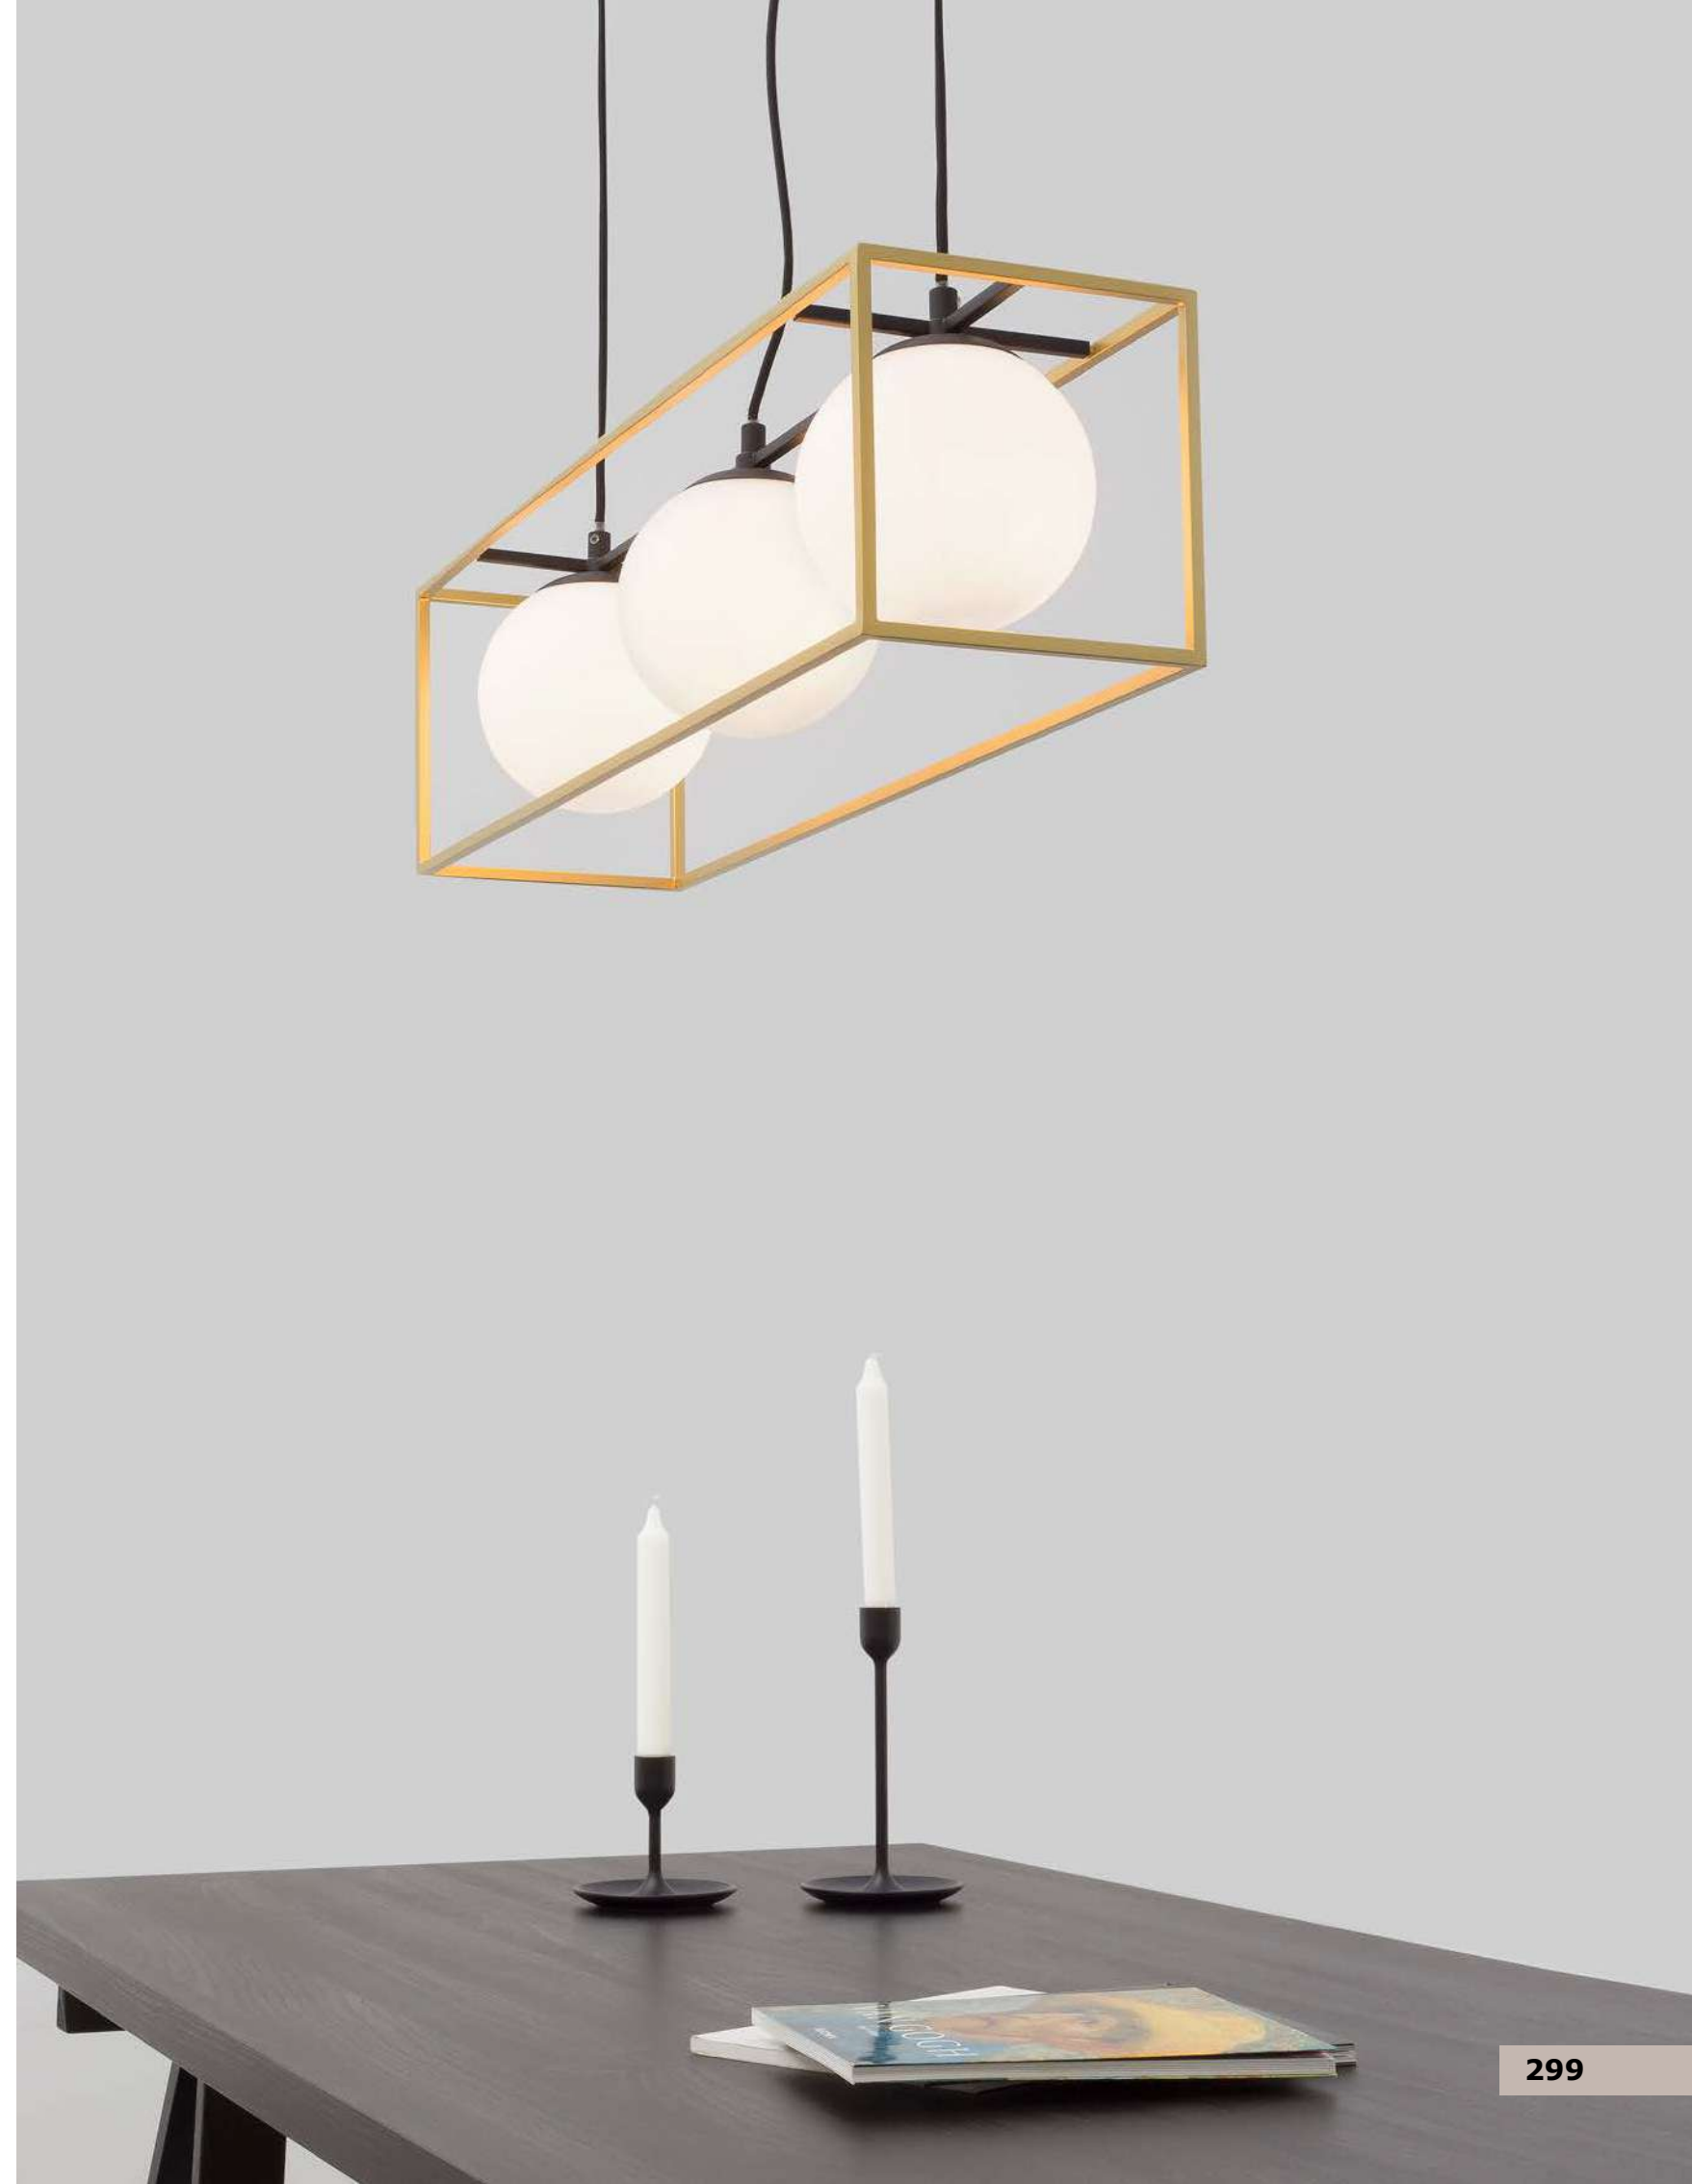

GL 92064021

JULIET - 9206402

Brass & Black Metal
White Opal Glass
LED E14 3x12 Watt 230 Volt
IP20 Bulb Excluded
L: 70 W: 18 H: 120 cm

GL 92064021

JULIET - 9206401

Brass & Black Metal
White Opal Glass
LED E14 1x12 Watt 230 Volt
IP20 Bulb Excluded
L: 18 W: 18 H: 120 cm

GL 92064031

JULIET - 9206403

Brass & Black Metal
White Opal Glass
LED E14 4x12 Watt 230 Volt
IP20 Bulb Excluded
L: 45 W: 45 H: 20 cm

GL 92064031

JULIET - 9206404

Brass & Black Metal
White Opal Glass
LED E14 1x12 Watt 230 Volt
IP20 Bulb Excluded
L: 18.5 W: 18.5 H: 20 cm