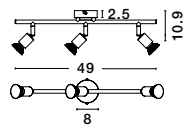

BASE - 661003

Matt White Metal
LED GU10 3x5 Watt 230 Volt
IP20 Bulb Excluded
L: 49 W: 8 H: 10.9 cm