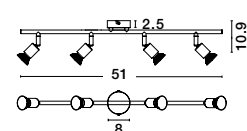

BASE - 662004

Rust Metal
LED GU10 4x5 Watt 230 Volt
IP20 Bulb Excluded
L: 51 W: 8 H: 10.9 cm