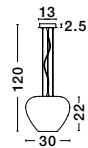

NALA - 9207601
Chrome Aluminium
Opal Glass
LED E27 1x12 Watt 230 Volt
IP20 Bulb Excluded
D: 30 H1: 22 H2: 120 cm

GL 92076011