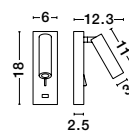

Adjustable

Adjustable

ECLIP - 9173281

White Aluminium
Adjustable Switch On/Off
USB Charger
LED Samsung 230 Volt 3000K
Backlight 6 Watt 310Lm
Reader 3 Watt 210Lm IP20
L: 15 W: 19.5 H: 50 cm

ECLIP - 9173282