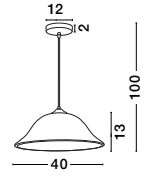

QUALE - 600301

White Satinated Glass
Chrome Metal
LED E27 1x12 Watt 230 Volt
IP20 Bulb Excluded
L: 30 W: 30 H: 8 cm

VINCA - 605805

Chrome Metal
Alabaster Glass
LED E27 1x12 Watt 230 Volt
IP20 Bulb Excluded
D: 40 H1: 13 H2: 100 cm