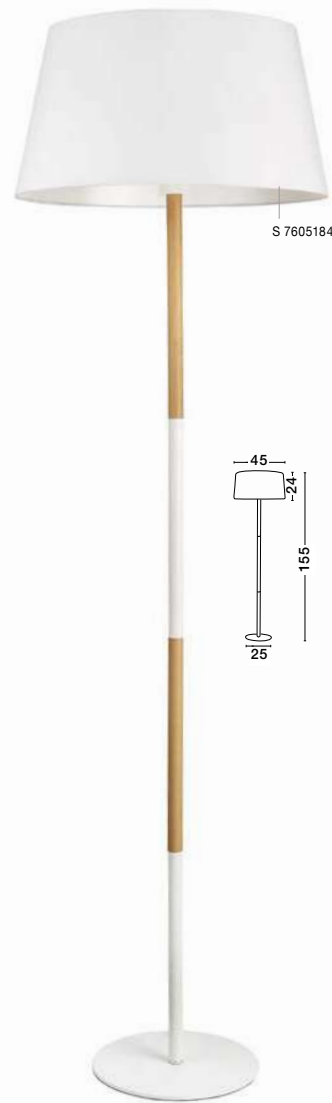

S 76051841

ARRIGO - 7605184

Natural Wood & White Metal
White Fabric Shade
White Fabric Wire
LED E27 1x12 Watt 230 Volt
IP20 Bulb Excluded
D: 45 H: 24 H_z: 155 cm

S 76051831

ARRIGO - 7605183

Natural Wood & White Metal
White Fabric Shade
White Fabric Wire
LED E27 1x12 Watt 230 Volt
IP20 Bulb Excluded
D: 30 H: 15 H_z: 48 cm