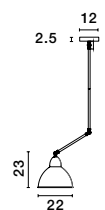

VIRGO - 9420851

Black & Brass Metal
LED E27 1x12 Watt 230 Volt
IP20 Bulb Excluded
D: 22 H: 95 cm