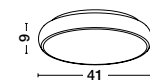

GAP - 8100982

Black Aluminium
Acrylic Diffuser
LED 38 Watt 230 Volt
2090Lm 3000K IP20
D: 41 H: 9 cm