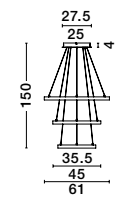

LEON - 9501430

Dimmable

Gold Leaf Aluminium
& Acrylic Adjustable
LED 83 Watt 230 Volt
4980Lm 3000K IP20
D1: 61 D2: 45 D3: 35.5 H: 150 cm