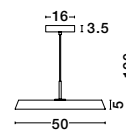

VETRO - 910621

Matt White Aluminium
& Acrylic
LED 41 Watt 230 Volt
2693Lm 3000K IP20
D: 50 H: 120 cm