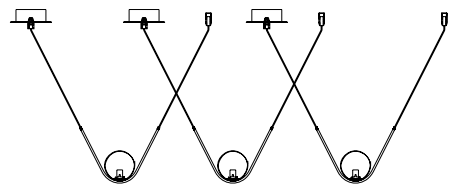

MAKE YOUR OWN COMBINATION

VITTON - 8279603

Brass Metal
White Glossy Glass
LED E14 1x5 Watt 230 Volt
IP20 Bulb Excluded
D: 21 W: 18 H: 22 cm