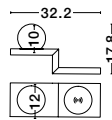

ROOM - 9183311

White Aluminium & Opal Glass
Switch On/Off
LED Samsung 6 Watt 230 Volt
360Lm 3000K IP20
L: 32.2 W: 12 H: 17.8 cm