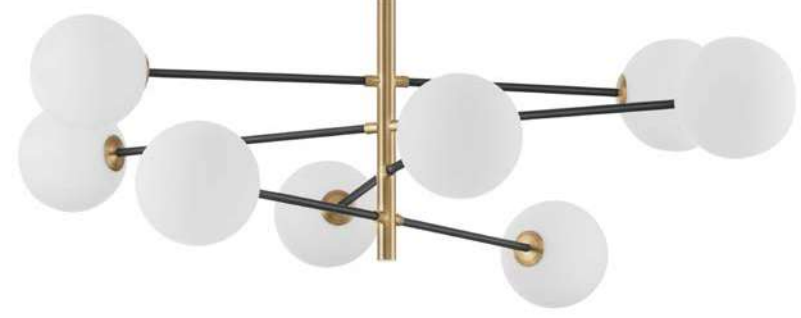

VITRA - 9143308
Satin Gold & Black Metal
White Opal Glass
LED G9 8x5 Watt 220 Volt
IP20 Bulb Excluded
L: 120 W: 103 H₁: 45 H₂: 145 cm