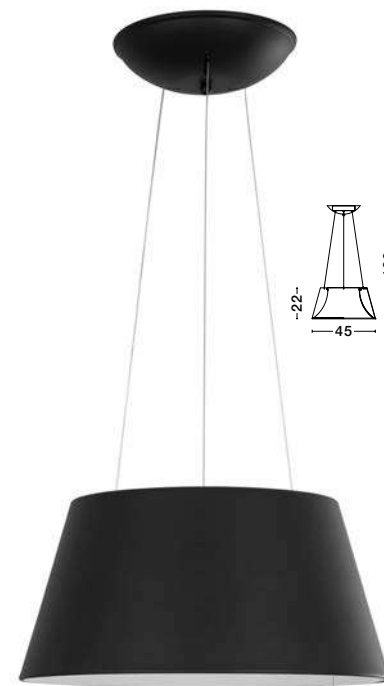

LONDON - 86008
Dimmable

Black Aluminium Outside
Cooper Inside & Acrylic
LED 40 Watt 230 Volt
2400Lm 3000K IP20
D: 60 H: 17 cm

LONDON - 86009
Dimmable

Black Aluminium Outside
Cooper Inside & Acrylic
LED 40 Watt 230 Volt
2400Lm 3000K IP20
D: 60 H1: 17 H2: 170 cm