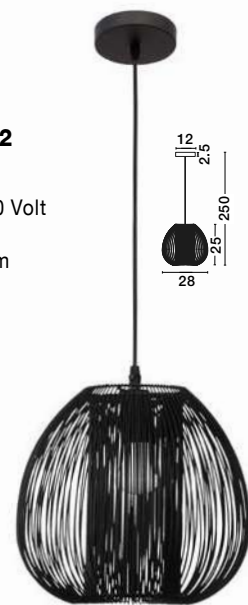

DESIRE - 9586152

White Aluminium
 LED E27 1x12 Watt 230 Volt
 IP20 Bulb Excluded
 D: 28 H1: 25 H2: 250 cm

DESIRE - 9586151

Black Aluminium
 LED E27 1x12 Watt 230 Volt
 IP20 Bulb Excluded
 D: 28 H1: 25 H2: 250 cm