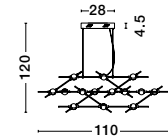

ATOMO - 9180614

Dimmable

Gold Metal & Acrylic
LED 14 x 2.4 Watt 230 Volt
2352Lm 3000K IP20
L: 110 W: 34.5 H: 120 cm
Included Remote Control