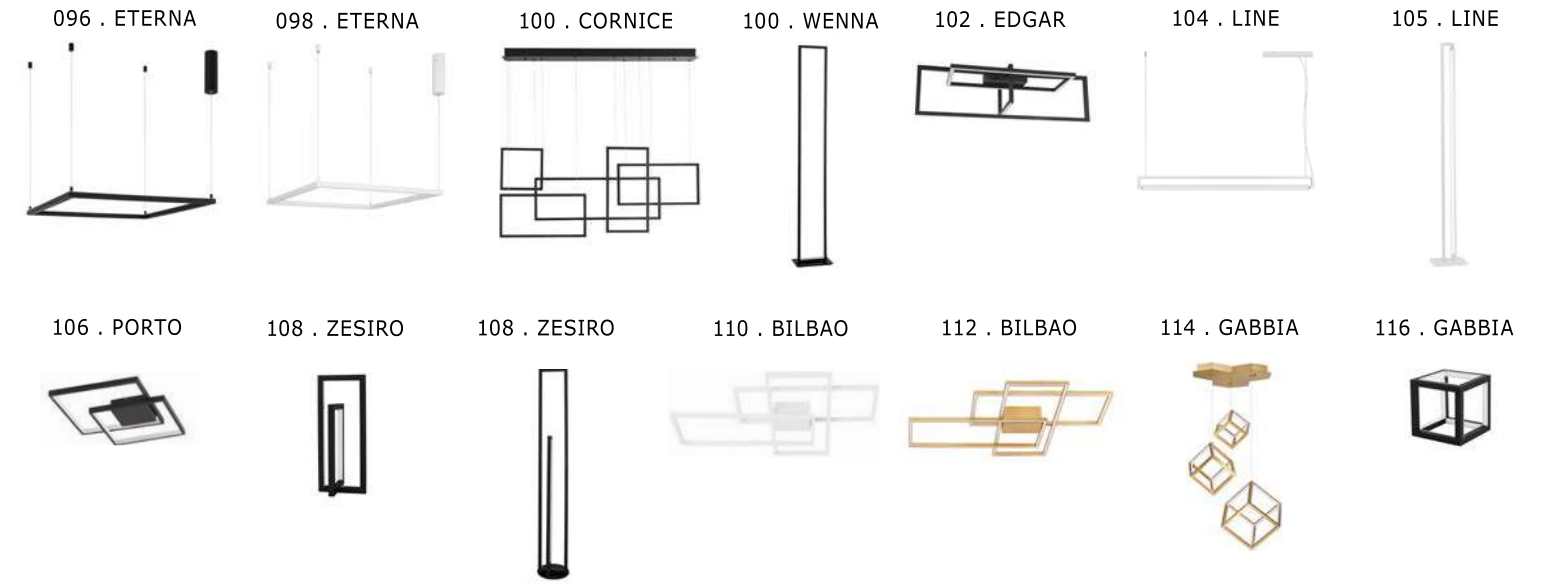

01

modular | linear

02

flow

03

shape

04

intense

05

comfort