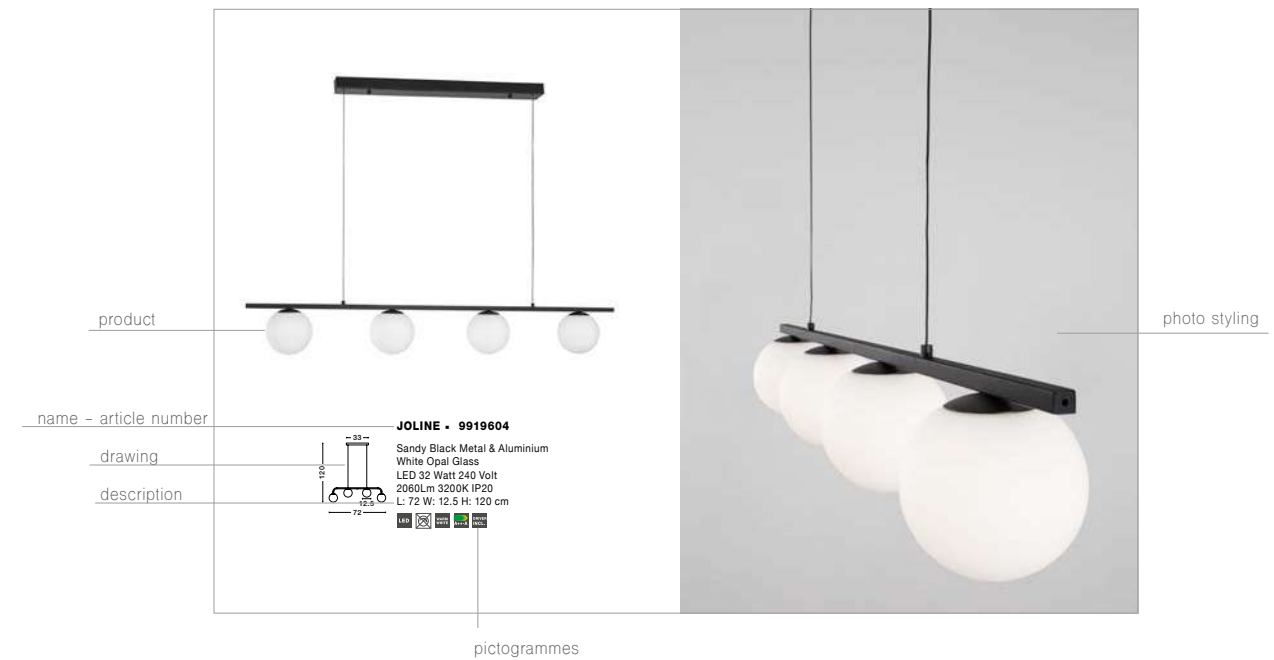

MONSOON - 5260261

DC Motor Advantages

Our Ceiling Fan

Room Size

Ceiling Fan For The Whole Year

To Be Installed On Ceilings With 15° Maximum Inclination

Pictogram

PICTOGRAM