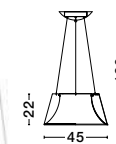

VOLCANO - 9077881

Metal & Acrylic Diffuser
Sandy Black Outside
Sandy White Inside
LED 33 Watt 230 Volt
1680Lm 3000K IP20
D: 45 H: 22 H2: 120 cm