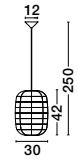

MELODY . 9586766
Natural Rattan
Black Fabric Wire & Base
LED E27 1x12 Watt 230 Volt
IP20 Bulb Excluded
D: 30 H1: 42 H2: 250 cm