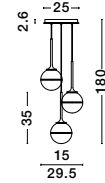

CANTONA - 9960613

White Opal Glass
Brass Gold
LED G9 3x5 Watt 230 Volt
IP20 Bulb Excluded
D: 25 H: 180 cm

Adjustable