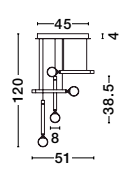

CAYO - 9157904

Opal Glass & Acrylic
Brass & Black Aluminium
LED 20 Watt 230 Volt
1000Lm 3000K IP20
L: 51 W: 20 H: 120 cm