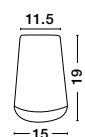

MARCO - 9014065

White Metal
Natural Wood
LED E27 1x12 Watt 230 Volt
IP20 Bulb Excluded
D: 15 H: 19 cm