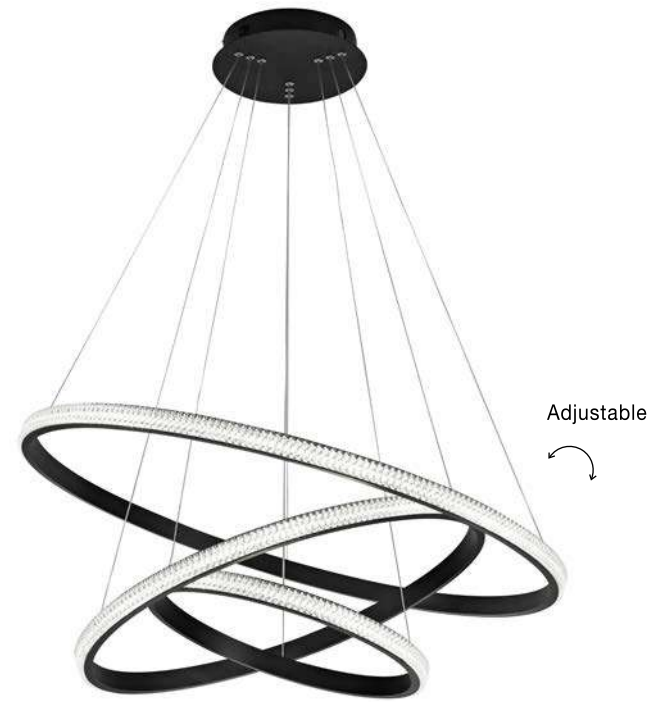

GRANIA - 9818511
Dimmable
Sandy Black Aluminium & Acrylic
LED 25 Watt 230 Volt
1900Lm 3000K IP20
D1: 55 D2: 35 H: 120 cm

LED WARM WHITE A++ A DRIVER INCL

GRANIA - 9818513
Sandy Black Aluminium & Acrylic
LED 6.5 Watt 230 Volt
400Lm 3000K IP20
L: 35 W: 14.5 H: 3 cm

LED WARM WHITE A++ A DRIVER INCL

GRANIA - 9818512
Matt Gold Aluminium & Acrylic
LED 6.5 Watt 230 Volt
400Lm 3000K IP20
L: 35 W: 14.5 H: 3 cm

LED WARM WHITE A++ A DRIVER INCL

Adjustable

NAGER - 9481093

Dimmable

Sandy Black Aluminium
& Acrylic
LED 62 Watt 230 Volt
3586Lm 3000K IP20
D1: 78 D2: 60 D3: 41.5 H: 120 cm