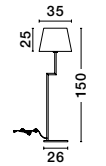

SAVONA - 9919153

White Fabric Shade
Sandy Black Aluminium
LED E27 1x12 Watt 230 Volt
IP20 Bulb Excluded
D: 35 W: 18 H: 25 H₂: 150 cm