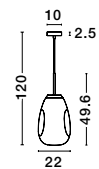

LAVA - 9190391

Copper Metal
Handmade Copper Glass
LED E27 1x12 Watt 230 Volt
IP20 Bulb Excluded
D: 22 H: 49.6 H₂: 120 cm