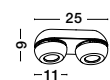

Rotating
& Adjustable

GON - 9105202

Sandy White Aluminium
LED 2x5 Watt 230 Volt
800Lm 3000K IP20
L: 25 W: 11 H: 9 cm