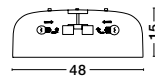

PERLETO . 526805

Metal & Acrylic Diffuser
Matt White Steel Outside
Matt White Inside
LED E27 3x10 Watt 230 Volt
IP20 Bulb Excluded
D: 48 H: 15 cm