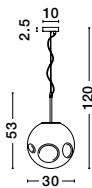

Chrome Metal
Smoky Gray Glass
LED E27 1x12 Watt 230 Volt
IP20 Bulb Excluded
D: 30 H1: 53 H2: 120 cm

MAYAN • 9988104