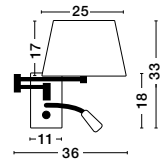

CINGO - 6102682

Chrome Aluminium
White Fabric Shade
Switch On/Off
LED 3 Watt 6000K 180Lm
E27 1x60 Watt 230 Volt
IP20 Bulb Excluded
L: 36 H: 17 H2: 33 cm