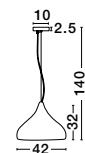

VOLCANO - 9077881

Metal & Acrylic Diffuser
Sandy Black Outside
Sandy White Inside
LED 33 Watt 230 Volt
1680Lm 3000K IP20
D: 45 H: 22 H2: 120 cm

ET 90778821

ET 90778821

VOLCANO - 9077882

Metal & Acrylic Diffuser
Sandy White Outside
Sandy White Inside
LED 33 Watt 230 Volt
1680Lm 3000K IP20
D: 45 H: 22 H2: 120 cm