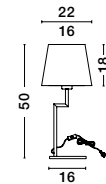

SAVONA - 9919152

White Fabric Shade
Sandy Black Aluminium
LED E27 1x12 Watt 230 Volt
IP20 Bulb Excluded
D: 16 W: 11 H: 18 H₂: 50 cm