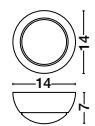

ODIN - 910161

White Aluminium
Adjustable
LED 5 Watt 230 Volt
247Lm 3000K IP20
D: 14 W: 7 H: 14 cm