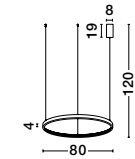

PRESTON - 9865180

Dimmable
Sandy Black Aluminium & Acrylic
LED 50 Watt 230 Volt
2727Lm 3000K IP20
D: 80 H: 120 cm

PRESTON - 9865160

Dimmable
Sandy Black Aluminium & Acrylic
LED 37 Watt 230 Volt
2264Lm 3000K IP20
D: 60 H: 120 cm