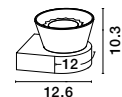

BOCCALE - 1300301302

Chrome Aluminium
Clear Glass
LED G9 1x5 Watt 230 Volt
IP20 Bulb Included
D: 12 W: 12.6 H: 10.3 cm