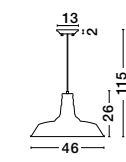

OSTERIA • 420202

Shining White Steel Outside
Matt White Inside
White Fabric Wire
LED E27 1x12 Watt 230 Volt
IP20 Bulb Excluded
D: 46 H1: 26 H2: 115 cm

Rotating

KEDO - 9190618

Brushed Coffee Aluminium
& Acrylic
LED 18 Watt 230 Volt
750Lm 3000K IP20
D: 12 W: 7 H: 80 cm