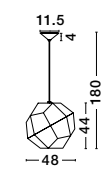

FOGGIA - 82148748

Gold Stainless Steel
Black Fabric Wire
LED E27 1x12 Watt 230 Volt
IP20 Bulb Excluded
D: 48 H1: 44 H2: 180 cm