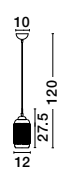

DEVON - 938224

Clear Glass
Brown Metal Base
Brown Fabric Wire
LED E27 1x12 Watt 230 Volt
IP20 Bulb Excluded
D: 12 H1: 27.5 H2: 120 cm