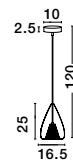

HUGO - 1600200501

Chrome Aluminium
Clear Glass & Rose Gold Frame
LED G9 1x5 Watt 230 Volt
IP20 Bulb Excluded
D: 16.5 H: 25 H2: 120 cm

HUGO - 1600200505

Chrome Aluminium
Clear Glass & Rose Gold Frame
LED G9 5x5 Watt 230 Volt
IP20 Bulb Excluded
L: 112 H: 120 cm