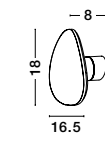

CRONUS - 9084071

White Gypsum & Aluminium
LED 10 Watt 220-240 Volt
927Lm 3000K IP20
L: 16 W: 8 H: 18 cm