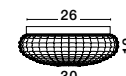

CLAM - 9738255

Clear Glass
White Metal
LED E27 2x12 Watt 230 Volt
IP44 Bulb Excluded
D: 30 H: 12 cm