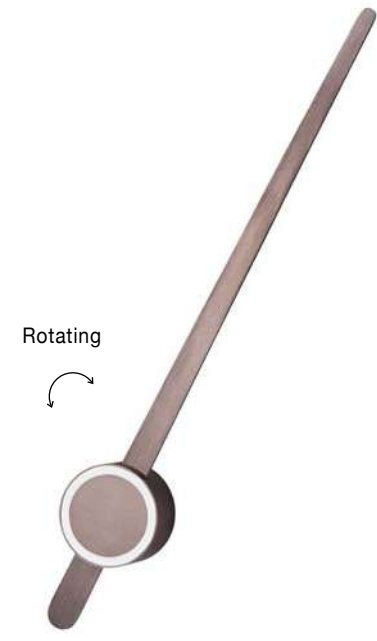

OSTERIA • 420202

Shining White Steel Outside
Matt White Inside
White Fabric Wire
LED E27 1x12 Watt 230 Volt
IP20 Bulb Excluded
D: 46 H1: 26 H2: 115 cm

Rotating

KEDO - 9190618

Brushed Coffee Aluminium
& Acrylic
LED 18 Watt 230 Volt
750Lm 3000K IP20
D: 12 W: 7 H: 80 cm