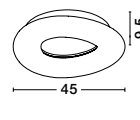

CIA - 9106243

Dimmable