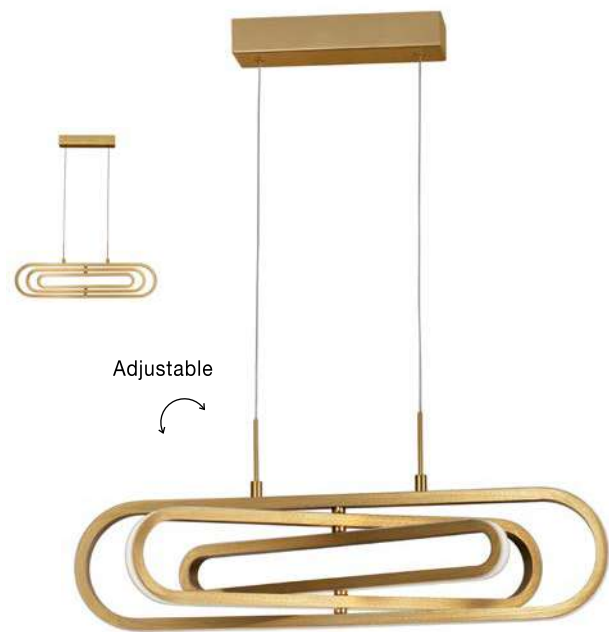

CELIA - 9820602
Dimmable

Satin Gold Aluminium
Opal Glass
LED 44.2 Watt 230 Volt
2660Lm 3000K IP20
L: 100 W: 64 H: 120 cm

Included
Remote control

CELIA - 9820600
Dimmable

Satin Gold Aluminium
Opal Glass
LED 36 Watt 230 Volt
2036Lm 3000K IP20
D: 64 W: 64 H: 120 cm

Adjustable

ZIMBA - 9862873
Dimmable

Gold Brass Metal
White Glossy Glass
LED 54 Watt 230 Volt
5546Lm 3000K IP20
L: 60 W: 60 H: 70 Hz: 120 cm

Adjustable

ZIMBA - 9862872
Dimmable

Gold Brass Metal
White Glossy Glass
LED 28 Watt 230 Volt
2939Lm 3000K IP20
D: 30 H: 69 Hz: 120 cm