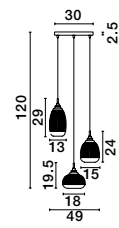

MOND - 9731214

Satin Gold Metal
Clear Glass
LED E14 3x5 Watt 230Volt
IP20 Bulb Excluded
D: 49 H: 120 cm