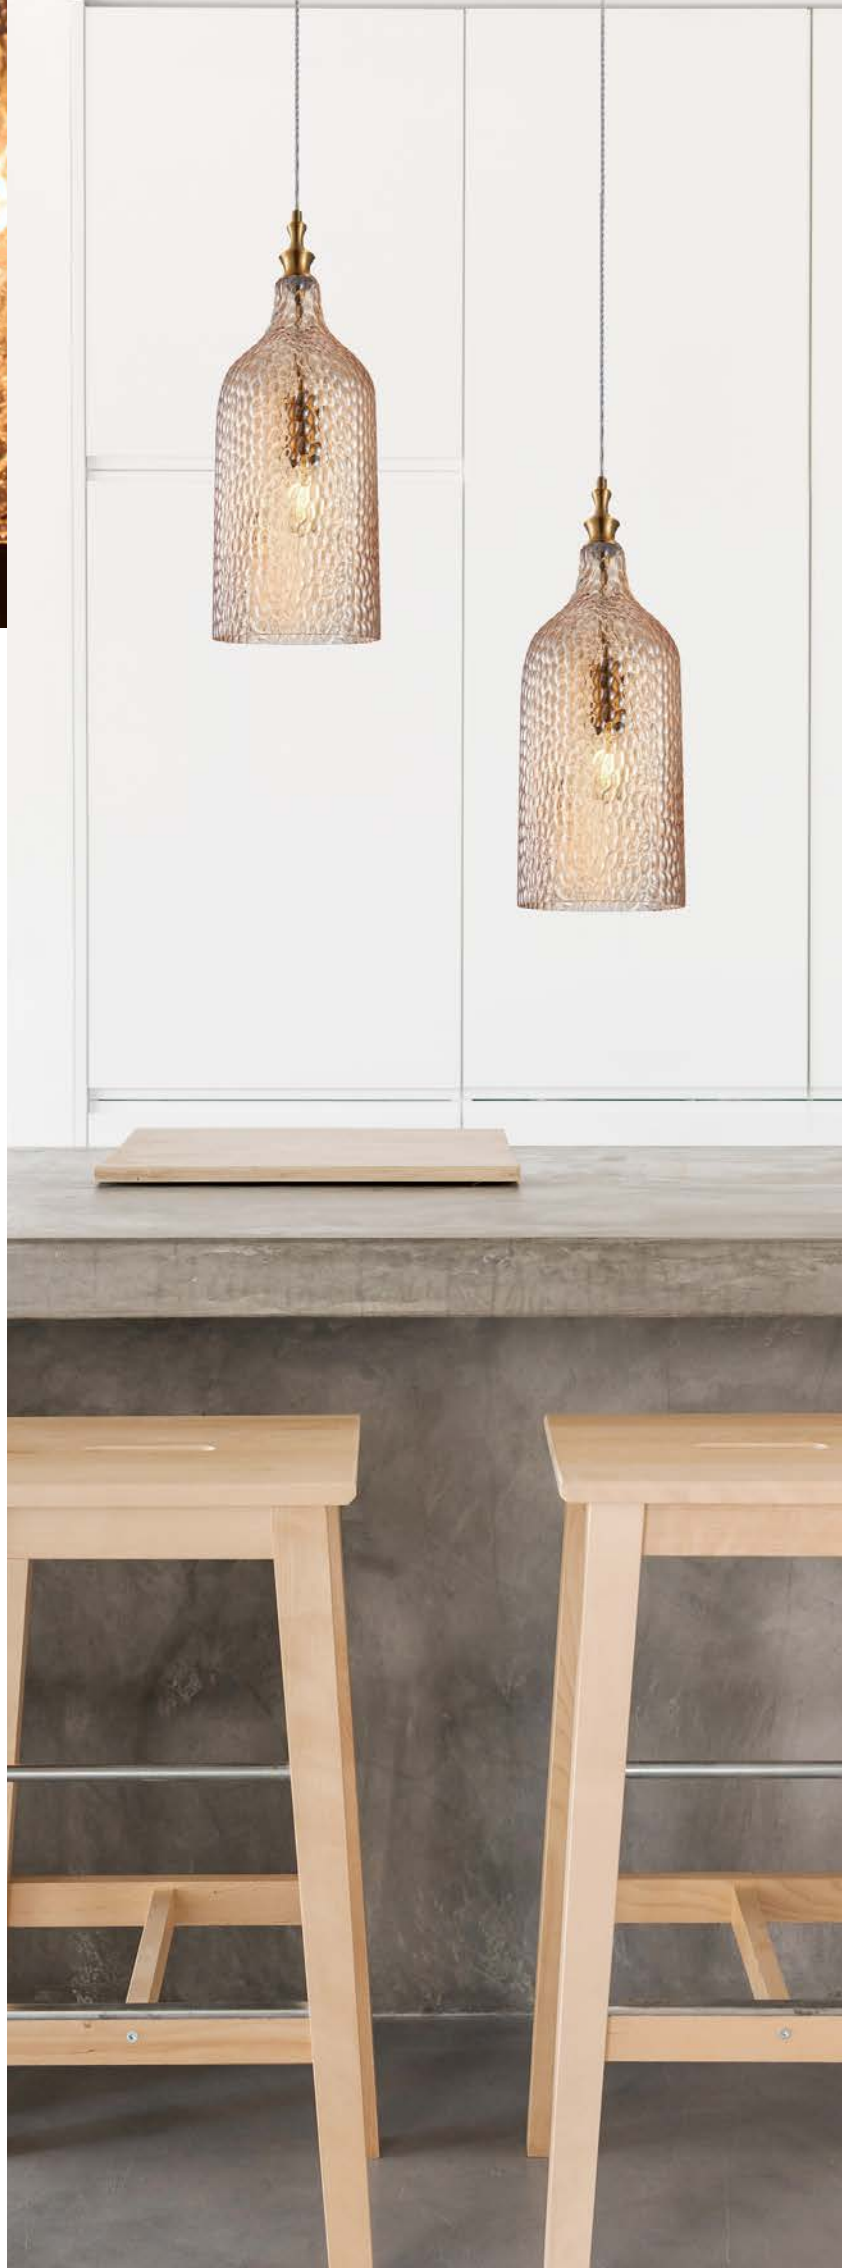

MAROU - 9113712
Amber Glass
Brass Metal
LED E27 1x12 Watt 230 Volt
Bulb Excluded IP20
D: 19.5 H: 46.4 H_z: 120 cm