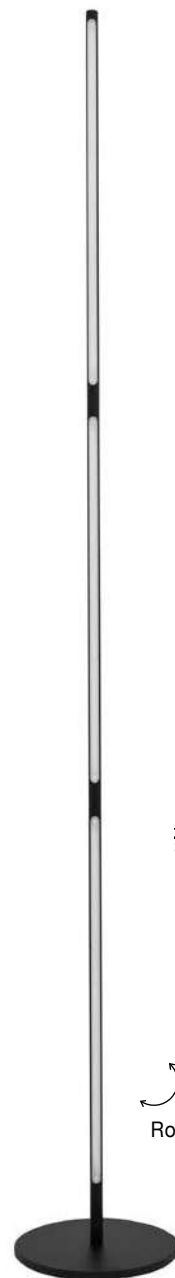

HANDY - 9183251
 Sandy Black Aluminium & Acrylic
 Rotating - Switch On/Off
 LED Samsung 25 Watt 230 Volt
 2600Lm 3000K IP20
 D: 2 H: 171 cm

S 99191511

SAVONA - 9919151

White Fabric Shade
 & Sandy Black Aluminium
 Adjustable - Switch On/Off
 LED Samsung 3 Watt
 210Lm 3000K
 LED E27 1x12 Watt 230 Volt
 IP20 Bulb Excluded
 L: 27.5 W: 24 H: 32 cm