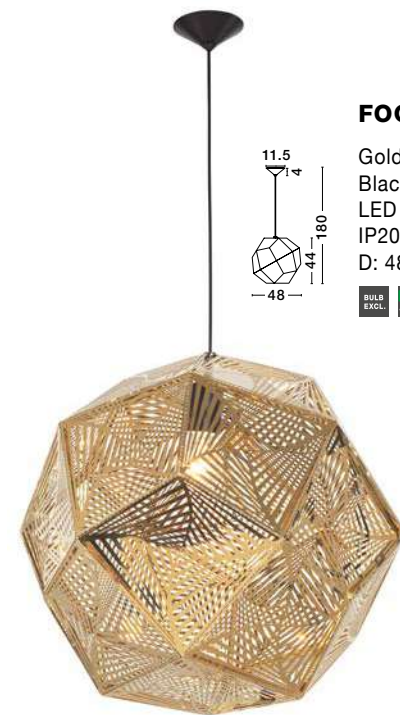

FOGGIA - 82148748

Gold Stainless Steel
Black Fabric Wire
LED E27 1x12 Watt 230 Volt
IP20 Bulb Excluded
D: 48 H1: 44 H2: 180 cm