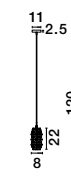

LAVAL - 838190

Clear Glass
& Chrome Aluminium
LED E14 1x5 Watt 230 Volt
IP20 Bulb Excluded
D: 8 H: 120 cm