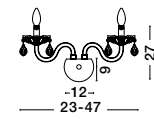

VENEZIA - 536803

Chrome Aluminium
Glass & K9 Crystals
Adjustable
LED E14 2x5 Watt 230 Volt
IP20 Bulb Excluded
D: 23-47 W: 5-22 H: 27 cm