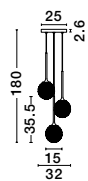

MIRANO - 9160212

Clear Structured Glass
& Brushed Gold Steel
LED G9 3x5 Watt 230 Volt
IP20 Bulb Excluded
D: 32 H: 180 cm