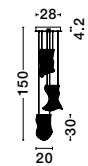

Adjustable

SIDERNO - 9054442

Gold Aluminium & Acrylic
LED 39 Watt 230 Volt
2470Lm 3000K IP20
D: 48 H: 150 cm

Adjustable

SIDERNO - 9054441

Gold Aluminium & Acrylic
LED 16 Watt 230 Volt
1190Lm 3000K IP20
D: 28 H: 150 cm