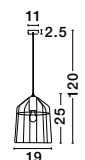

Copper Metal
LED E27 1x12 Watt 230 Volt
IP20 Bulb Excluded
D: 35 H: 38 H2: 120 cm

PEPPINO - 7605178

Matt Black Metal
Black & White Fabric Wire
LED E27 1x12 Watt 230 Volt
IP20 Bulb Excluded
D: 19 H: 25 H2: 120 cm