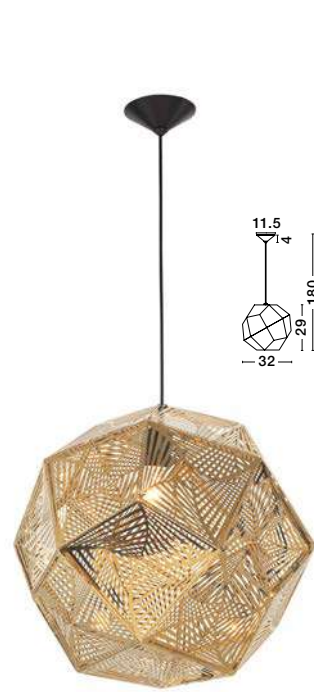

JERARDO - 8436411

Smoke Glass with Bubbles
Inside
Black Metal
LED E27 1x12 Watt 230 Volt
IP20 Bulb Excluded
D: 30 H1: 27 H2: 140 cm

JERARDO - 8436423

Smoke Glass
Black Metal
LED E27 1x12 Watt 230 Volt
IP20 Bulb Excluded
D: 30 H1: 27 H2: 140 cm