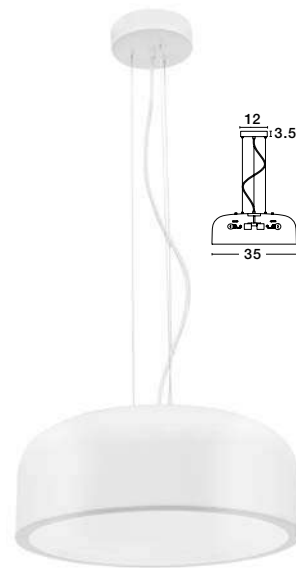

PERLETO - 926812

Metal & Acrylic Diffuser
Gold Leaf Outside
Matt White Inside
White Fabric Wire
LED E27 2x12 Watt 230 Volt
IP20 Bulb Excluded
D: 35 H1: 15 H2: 133 cm

PERLETO - 826801

Metal & Acrylic Diffuser
Matt White Outside & Inside
White Fabric Wire
LED E27 2x12 Watt 230 Volt
IP20 Bulb Excluded
D: 35 H1: 15 H2: 133 cm