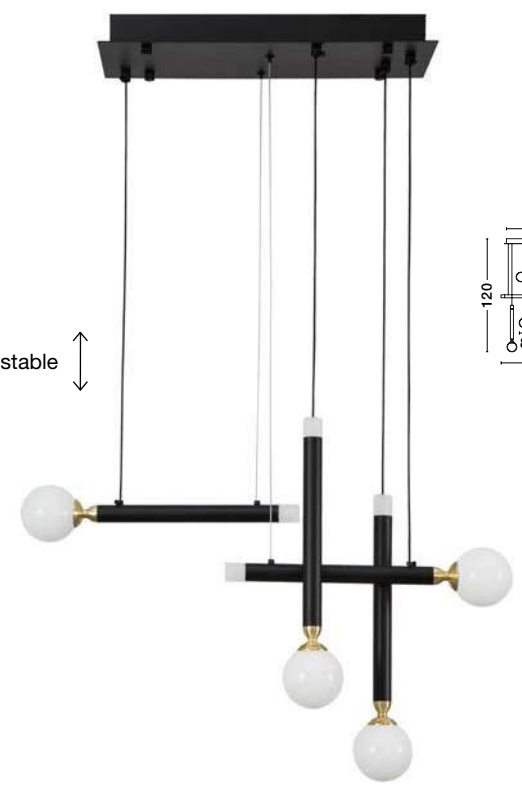

JOLINE . 9919532

Sandy Black Metal & Aluminium
White Opal Glass
Switch On/Off
LED 6 Watt 450Lm
Samsung 1x3 Watt 200Lm
230 Volt 3200K IP20
L: 26.5 W: 16.5 H: 150 cm

CAYO - 9157901

Opal Glass & Acrylic
Brass & Black Aluminium
LED 1x5 Watt 230 Volt
250Lm 3000K IP20
D: 8 H: 38.5 H₂: 120 cm