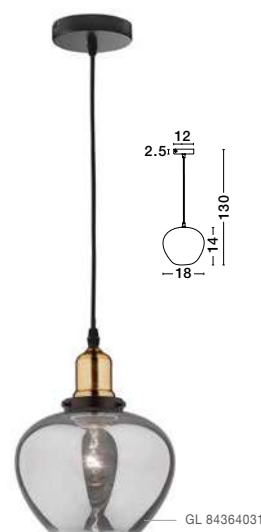

CEDRO - 8436403
 Smoke Glass
 Bronze & Black Metal
 LED E27 1x12 Watt 230 Volt
 IP20 Bulb Excluded
 D: 18 H: 14 H: 130 cm

GL 84364031

CEDRO - 8436404
 Smoke Glass
 Bronze & Black Metal
 LED E27 3x12 Watt 230 Volt
 IP20 Bulb Excluded
 D: 35 H: 130 cm