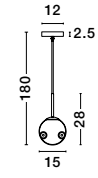

SPADA - 9426751

Gold Metal & Chrome Glass
Black PVC Wire
LED E27 1x12 Watt 230 Volt
IP20 Bulb Excluded
D: 15 H₁: 28 H₂: 180 cm