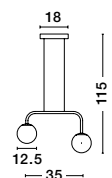

JOLINE - 9919602

Sandy Black Metal & Aluminium
White Opal Glass
LED 16 Watt 240 Volt
1030Lm 3200K IP20
L: 35 W:12.5 H: 115 cm