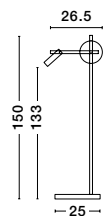

JOLINE . 9919532

Sandy Black Metal & Aluminium
White Opal Glass
Switch On/Off
LED 6 Watt 450Lm
Samsung 1x3 Watt 200Lm
230 Volt 3200K IP20
L: 26.5 W: 16.5 H: 150 cm