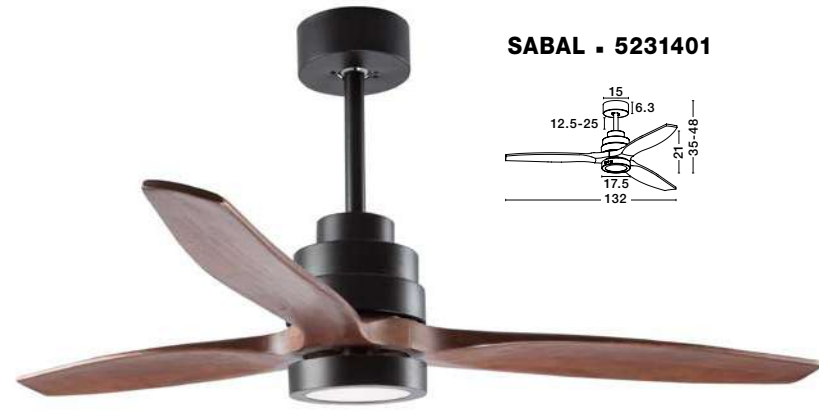

5 YRS GUARANTEE | 5 SPEEDS | REMOTE CONTROL | REVERSE MODE

DC motor