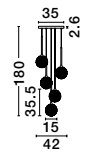

MIRANO - 9260212

Clear Structured Glass
& Brushed Gold Steel
LED G9 5x5 Watt 230 Volt
IP20 Bulb Excluded
D: 42 H: 180 cm