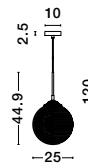

ATHENA - 9191210

Smoky Gray Glass
Matt Black Metal
LED E27 1x12 Watt 230 Volt
IP20 Bulb Excluded
D: 25 H: 120 cm