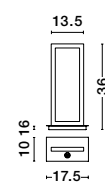

WENNA - 9500811

Dimmable

Matt Black Aluminium & Acrylic
3 Step Touch Dimmable
LED 12 Watt 230 Volt
750Lm 3000K IP20
L: 17.5 W: 10 H: 36 cm