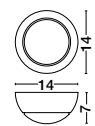

ODIN - 910162

Black Aluminium
Adjustable
LED 5 Watt 230 Volt
247Lm 3000K IP20
D: 14 W: 7 H: 14 cm