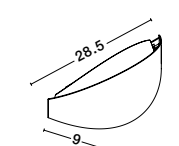

ASTRID - 9128320

Sandy White Metal & Acrylic
LED 20 Watt 230 Volt
1183Lm 3000K IP20
L: 28.5 W: 9 H: 16 cm