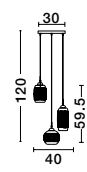

DEVON - 938228

Clear Glass
Brown Metal Base
Brown Fabric Wire
LED E27 3x12 Watt 230 Volt
IP20 Bulb Excluded
D: 40 H1: 59.5 H2: 120 cm