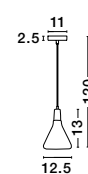

VENANZIO - 7605177

Nickel Metal
Natural Wood
Black & White Fabric Wire
LED E14 1x5 Watt 230 Volt
IP20 Bulb Excluded
D: 12.5 H1: 13 H2: 120 cm