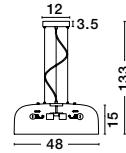

PERLETO . 526802

Metal & Acrylic Diffuser
Matt White Outside & Inside
White Fabric Wire
LED E27 3x12 Watt 230 Volt
IP20 Bulb Excluded
D: 48 H: 15 H2: 133 cm