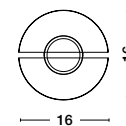

POLSO - 6161202

Matt White Aluminium & Acrylic
LED 6 Watt 230 Volt
390Lm 3000K IP20
D: 15 W: 4.8 cm