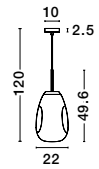

LAVA - 9190393

Gold Metal
Handmade Gold Glass
LED E27 1x12 Watt 230 Volt
IP20 Bulb Excluded
D: 22 H: 49.6 H₂: 120 cm