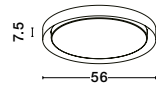

ET 90535911

TROY . 9053592

Dimmable

Metal & Acrylic Diffuser
Matt Black Outside
Matt White Inside
LED 40 Watt 230 Volt
2200Lm 3000K IP20
D: 46 H: 7.5 cm

ET 90535931

TROY . 9053594

Dimmable

Metal & Acrylic Diffuser
Matt Black Outside
Matt White Inside
LED 50 Watt 230 Volt
2750Lm 3000K IP20
D: 56 H: 7.5 cm