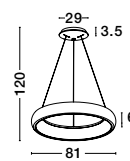

ALBI - 8105609
Dimmable

Coffee Brown Aluminium & Acrylic
LED 80 Watt 230 Volt
4000Lm 3000K IP20
D: 81 H: 120 cm