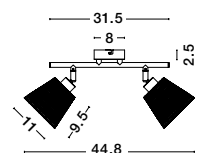

SION - 9155422

Sandy White Metal
Sandy White Cord
LED E14 2x5 Watt 230 Volt
IP20 Bulb Excluded
L: 31.5 W: 11 H: 20 cm