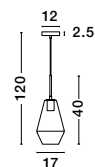

PRISMA - 9426732

Gold Metal
Clear Glass
LED E27 1x12 Watt 230 Volt
IP20 Bulb Excluded

D: 17 H: 40 H₂: 120 cm