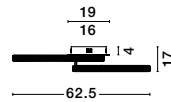

NAGER - 9481094

Sandy Black Aluminium
& Acrylic
LED 28 Watt 230 Volt
1681Lm 3000K IP20
L: 62.5 W: 41.5 H: 17 cm