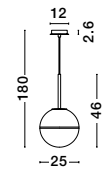

Adjustable

KOVAC - 9160195

Brushed Gold Steel & Clear Structured Glass
LED G9 5x5 Watt 230 Volt
IP20 Bulb Excluded
L: 80 W: 10 H: 180 cm

CANTONA - 9960612

White Opal Glass
Brass Gold
LED E27 1x12 Watt 230 Volt
IP20 Bulb Excluded
D: 25 H: 180 cm