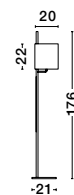

YAMA - 9180522

Black Fabric Shade
& Black Aluminium
Switch On/Off
LED E27 1x12 Watt 230 Volt
IP20 Bulb Excluded
D: 20 H: 22 H₂: 176 cm