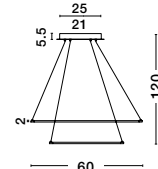

DEA - 17222002 | 17222002 D

Not Dimmable | Dimmable

Matt White Aluminium & Acrylic Adjustable
LED 85 Watt 230 Volt
4500Lm 3000K IP20
D: 60 H: 120 cm