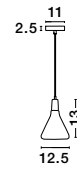

VENANZIO - 7605176

Brass Metal & Natural Wood
Black & White Fabric Wire
LED E14 1x5 Watt 230 Volt
IP20 Bulb Excluded
D: 12.5 H1: 13 H2: 120 cm