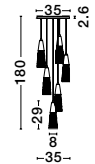

Brushed Gold Steel & Clear Structured Glass
LED G9 6x5 Watt 230 Volt
IP20 Bulb Excluded
D: 35 H: 180 cm