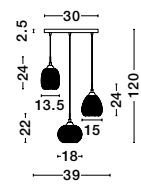

VARIO - 9191542
Clear Glass
& Satin Gold Metal
LED E27 3x12 Watt 230 Volt
IP20 Bulb Excluded
D: 39 H: 120 cm