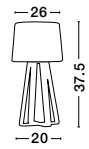

S 602021

ALMA - 60202

Natural Wood
 Sand White Shade
 Black Fabric Wire
 LED E27 1x12 Watt 230 Volt
 IP20 Bulb Excluded
 L: 38 H: 34 H2: 167 cm

S 87003021

DEREK - 8700302

Natural Wood
 Creme Fabric Shade
 LED E27 1x12 Watt 230 Volt
 IP20 Bulb Excluded
 D: 26 H: 37.5 cm