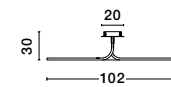

Dimmable

Gold Leaf Aluminium & Acrylic
LED 47 Watt 230 Volt
2630Lm 3000K IP20
D: 102 H: 30 cm

FUNGO - 9357085

Dimmable

Chrome Aluminium & Acrylic
LED 47 Watt 230 Volt
2630Lm 3000K IP20
D: 102 H: 30 cm

FUNGO - 9357087