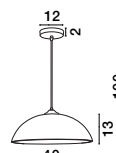

VINCA - 600822

Chrome Metal
White Wipe Technique Glass
LED E27 1x12 Watt 230 Volt
IP20 Bulb Excluded
D: 40 H: 13 H2: 100 cm