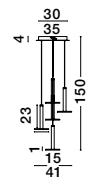

PALENCIA - 1703301202
Brass Gold Aluminium & Acrylic
LED 53 Watt 230 Volt
1967Lm 3000K IP20
D: 41 H: 150 cm