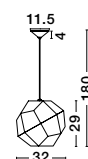

FOGGIA - 82148732

Gold Stainless Steel
Black Fabric Wire
LED E27 1x12 Watt 230 Volt
IP20 Bulb Excluded
D: 32 H1: 29 H2: 180 cm