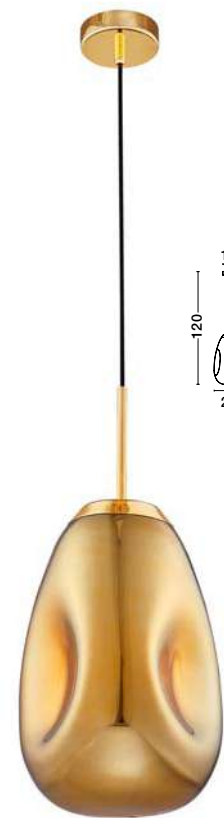

LAVA - 9190393

Gold Metal
Handmade Gold Glass
LED E27 1x12 Watt 230 Volt
IP20 Bulb Excluded
D: 22 H: 49.6 H₂: 120 cm

LAVA - 9190403

Gold Metal
Handmade Gold Glass
LED E27 1x12 Watt 230 Volt
IP20 Bulb Excluded
D: 25 H: 38.5 H₂: 120 cm

LAVA - 9190391

Copper Metal
Handmade Copper Glass
LED E27 1x12 Watt 230 Volt
IP20 Bulb Excluded
D: 22 H: 49.6 H₂: 120 cm

LAVA - 9190401

Copper Metal
Handmade Copper Glass
LED E27 1x12 Watt 230 Volt
IP20 Bulb Excluded
D: 25 H: 38.5 H₂: 120 cm