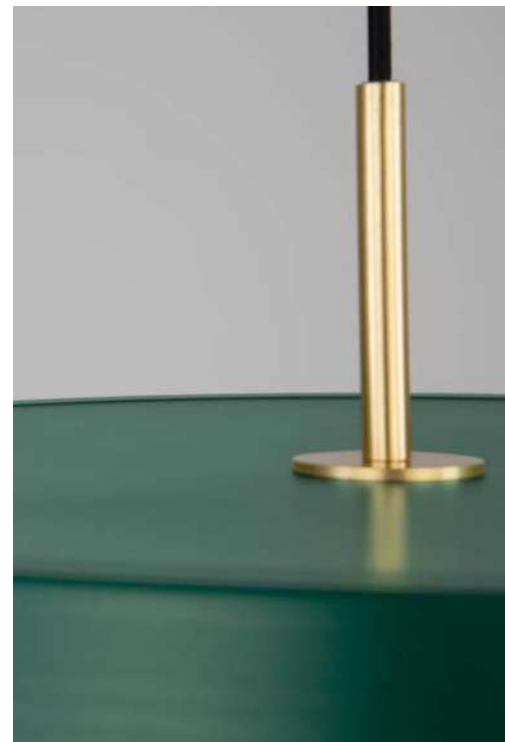

FOGGIA - 82148732

Gold Stainless Steel
 Black Fabric Wire
 LED E27 1x12 Watt 230 Volt
 IP20 Bulb Excluded
 D: 32 H1: 29 H2: 180 cm

FOGGIA - 82148748

Gold Stainless Steel
 Black Fabric Wire
 LED E27 1x12 Watt 230 Volt
 IP20 Bulb Excluded
 D: 48 H1: 44 H2: 180 cm