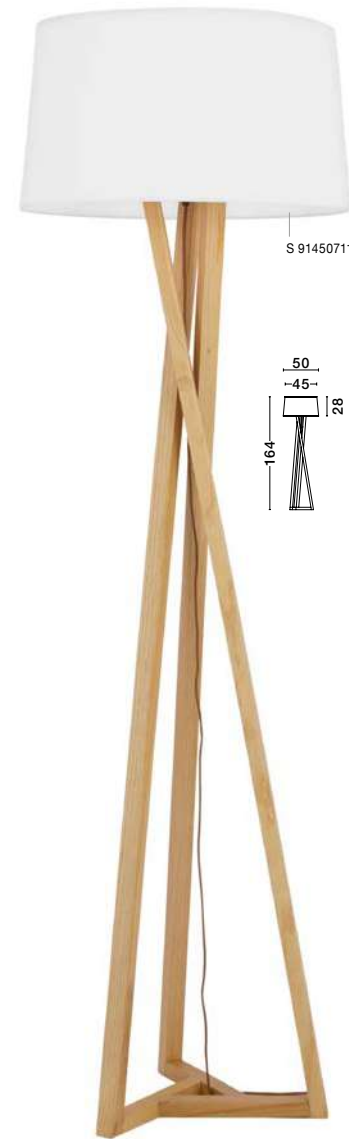

S 91450711

SALINO - 9145071

Ivory Fabric Shade
Brown Fabric Wire
Natural Wood
LED E27 1x12 Watt 230 Volt
IP20 Bulb Excluded
D: 50 H: 28 H_z: 164 cm