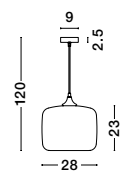

Chrome Glass
Black Metal
Black Fabric Wire
LED E27 1x12 Watt 230 Volt
IP20 Bulb Excluded
D: 28 H: 23 H₂: 120 cm