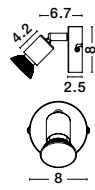

BASE - 661001

Matt White Metal
LED GU10 1x5 Watt 230 Volt
IP20 Bulb Excluded
D: 8 W: 6.7 H: 10.9 cm