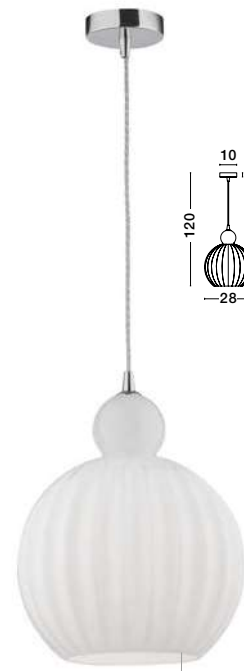

GL 93605411

ZION - 9360542

Gray Glass
 Brass Metal Base
 Black Fabric Wire
 LED E27 1x12 Watt 230 Volt
 IP20 Bulb Excluded
 D: 27 H1: 24 H2: 120 cm

GL 93605421

GL 91908811

ODELL . 9190881
 Chrome Aluminium
 Opal Glass
 LED E14 1x5 Watt 230 Volt
 IP20 Bulb Excluded
 D: 15 H: 20.4 Hz: 120 cm