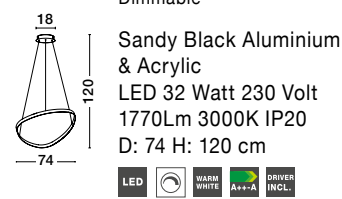

ARIES - 9357064

Dimmable

Sandy Black Aluminium
& Acrylic
LED 32 Watt 230 Volt
1770Lm 3000K IP20
D: 74 H: 120 cm