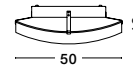

QUALE - 600303

White Satinated Glass
Chrome Metal
LED E27 3x12 Watt 230 Volt
IP20 Bulb Excluded
L: 50 W: 50 H: 12 cm

GL 6004041

GL 6003011

QUALE - 600404

White Satinated Glass
Chrome Metal
LED E27 1x12 Watt 230 Volt
IP20 Bulb Excluded
Packing 5 pcs
L: 26 W: 26 H: 7 cm