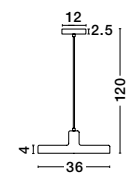

CHIOTO - 540602

Matt Black Steel Outside
Shiny White Steel Inside
Black Fabric Wire
LED E27 1x12 Watt 230 Volt
IP20 Bulb Excluded
D: 36 H1: 4 H2: 120 cm