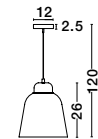

VICTORIA - 9104263

Blue & White Aluminium
White PVC Wire
LED E27 1x12 Watt 230 Volt
IP20 Bulb Excluded
D: 29 H1: 26 H2: 120 cm