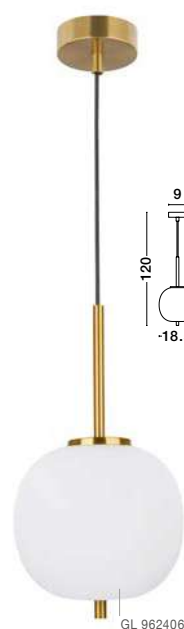

GL 96240621

LATO . 9624062

Opal Glass
Antique Brass Metal
Black Fabric Wire
LED E27 1x12 Watt 230 Volt
IP20 Bulb Excluded
D: 22 H: 40 H₂: 120 cm

GL 96240631

LATO . 9624063

Opal Glass
Antique Brass Metal
Black Fabric Wire
LED E27 1x12 Watt 230 Volt
IP20 Bulb Excluded
D: 27 H: 40 H₂: 120 cm