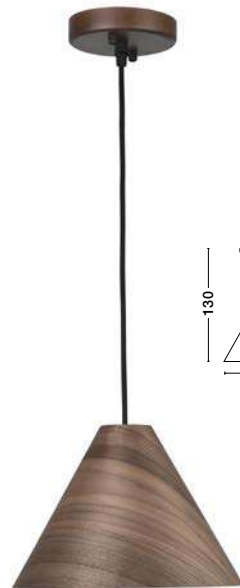

GL 61004021

CHIARA - 6100402

Chrome Aluminium
Clear Glass
LED E27 3x12 Watt 230 Volt
IP20 Bulb Excluded
D: 40 H: 20 H₂: 100 cm

SOHO - 9138061

Natural Wood
Brown Fabric Cable
Solid Wood Canopy
LED E27 1x12 Watt 230 Volt
IP20 Bulb Excluded
D: 38 H1: 55 H2: 245 cm