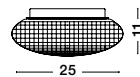

SENS - 838122

White Glass
White Metal
LED E27 1x12 Watt 230 Volt
IP44 Bulb Excluded
D: 25 H: 11 cm