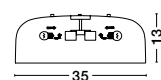

ET 8268061

PERLETO - 826807

Metal & Acrylic Diffuser
 Steel Gray Outside
 Matt White Inside
 LED E27 2x10 Watt 230 Volt
 IP20 Bulb Excluded
 D: 35 H: 13 cm

ET 8268061

PERLETO - 826808

Metal & Acrylic Diffuser
 Coffee Brown Outside
 Matt White Inside
 LED E27 2x10 Watt 230 Volt
 IP20 Bulb Excluded
 D: 35 H: 13 cm