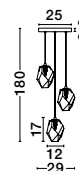

ICE - 9160233

Gradient White Colour
Glass & White Metal
LED G9 3x5 Watt 230 Volt
IP20 Bulb Excluded
D: 29 H: 180 cm