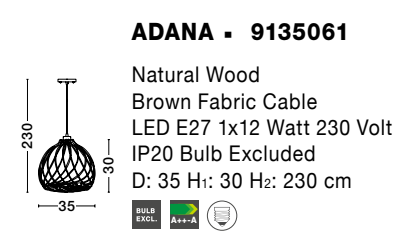

S 91450611

SALINO - 9145061

Ivory Fabric Shade
Brown Fabric Wire
Natural Wood
LED E27 1x12 Watt 230 Volt
IP20 Bulb Excluded
D: 50 H: 28 H_z: 160 cm

S 91450711

SALINO - 9145071

Ivory Fabric Shade
Brown Fabric Wire
Natural Wood
LED E27 1x12 Watt 230 Volt
IP20 Bulb Excluded
D: 50 H: 28 H_z: 164 cm