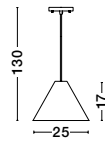

WERA - 9125062

Dark Walnut Wood colour
Dark Brown Fabric Cable
Solid Wood Canopy
LED E27 1x12 Watt 230 Volt
IP20 Bulb Excluded
D: 25 H1: 17 H2: 130 cm