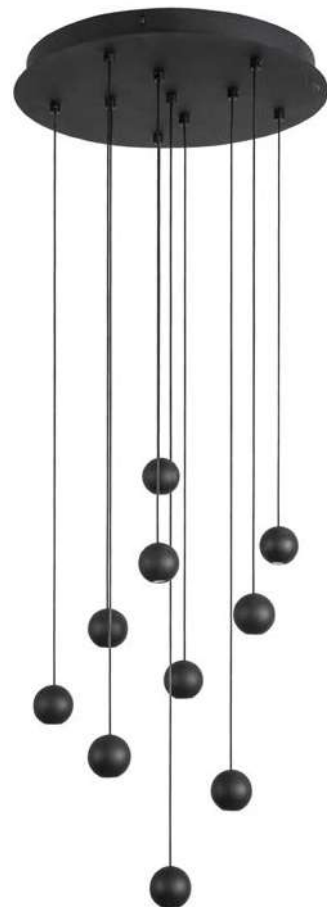

Adjustable

NOCCI - 9303941

Black Aluminium
Black Fabric Wire
LED 3x4.5 Watt 230 Volt
660Lm 3000K IP20
L: 320 H: 128 H₂: 112 cm

NOCCI - 9103212

Black Aluminium
Black Fabric Wire
LED 4.5 Watt 230 Volt
220Lm 3000K IP20
D: 5 H: 158 cm

Adjustable

NOCCI - 9303952

Black Aluminium
Black Fabric Wire
LED 10x4.5 Watt 230 Volt
1860Lm 3000K IP20
D: 40.5 H:150 cm

NOCCI - 9103211

White Aluminium
White Fabric Wire
LED 4.5 Watt 230 Volt
220Lm 3000K IP20
D: 5 H: 158 cm