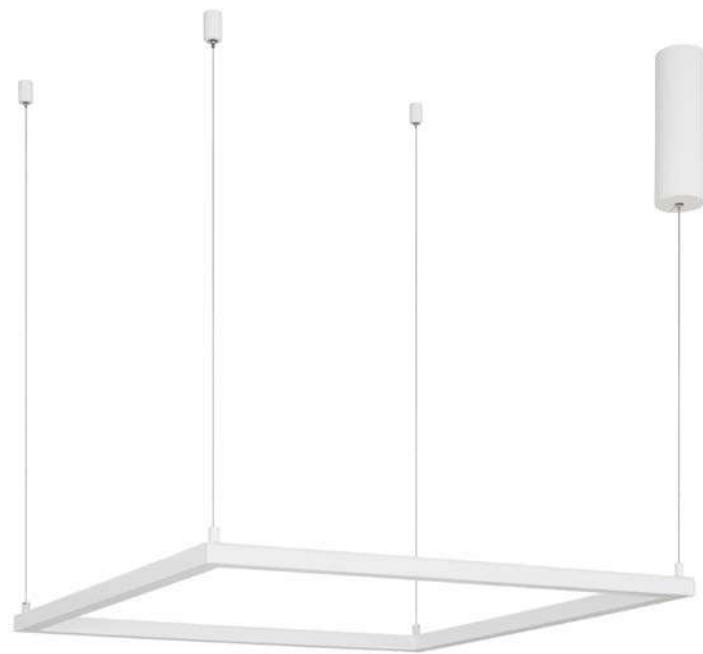

Style them in your own way!

See how it works

ETERNA - 9990732

Dimmable

Sandy Black Aluminium & Acrylic
LED 50 Watt 230 Volt
3818Lm 3000K IP20
L: 100 H: 120 cm

BE THE DESIGNER

ETERNA - 9990733

Dimmable