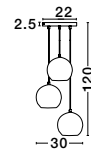

ADELINA - 8436402

Smoke Glass
Black Metal
LED E27 3x12 Watt 230 Volt
IP20 Bulb Excluded
D: 30 H: 120 cm