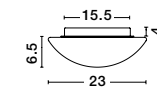

BREST - 832401

White Opal Glass & Metal
LED E27 1x12 Watt 230 Volt
IP44 Bulb Excluded
D: 23 H: 10.5 cm