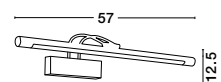

USB
CHARGER

Rotating &
Adjustable

USB
CHARGER

VIDA - 9533521

Sandy Black Metal
Adjustable - Switch On/Off
USB Charger
LED Cree 230 Volt 3000K
Backlight 5 Watt 350Lm
Reader 1x3 Watt 210Lm IP20
L: 35 W: 10 H: 8 cm