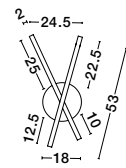

RESLIN - 9100201

Sandy White Aluminium
& Acrylic
LED 18 Watt 230 Volt
890Lm 3000K IP20
L: 24.5 W: 5 H: 53 cm