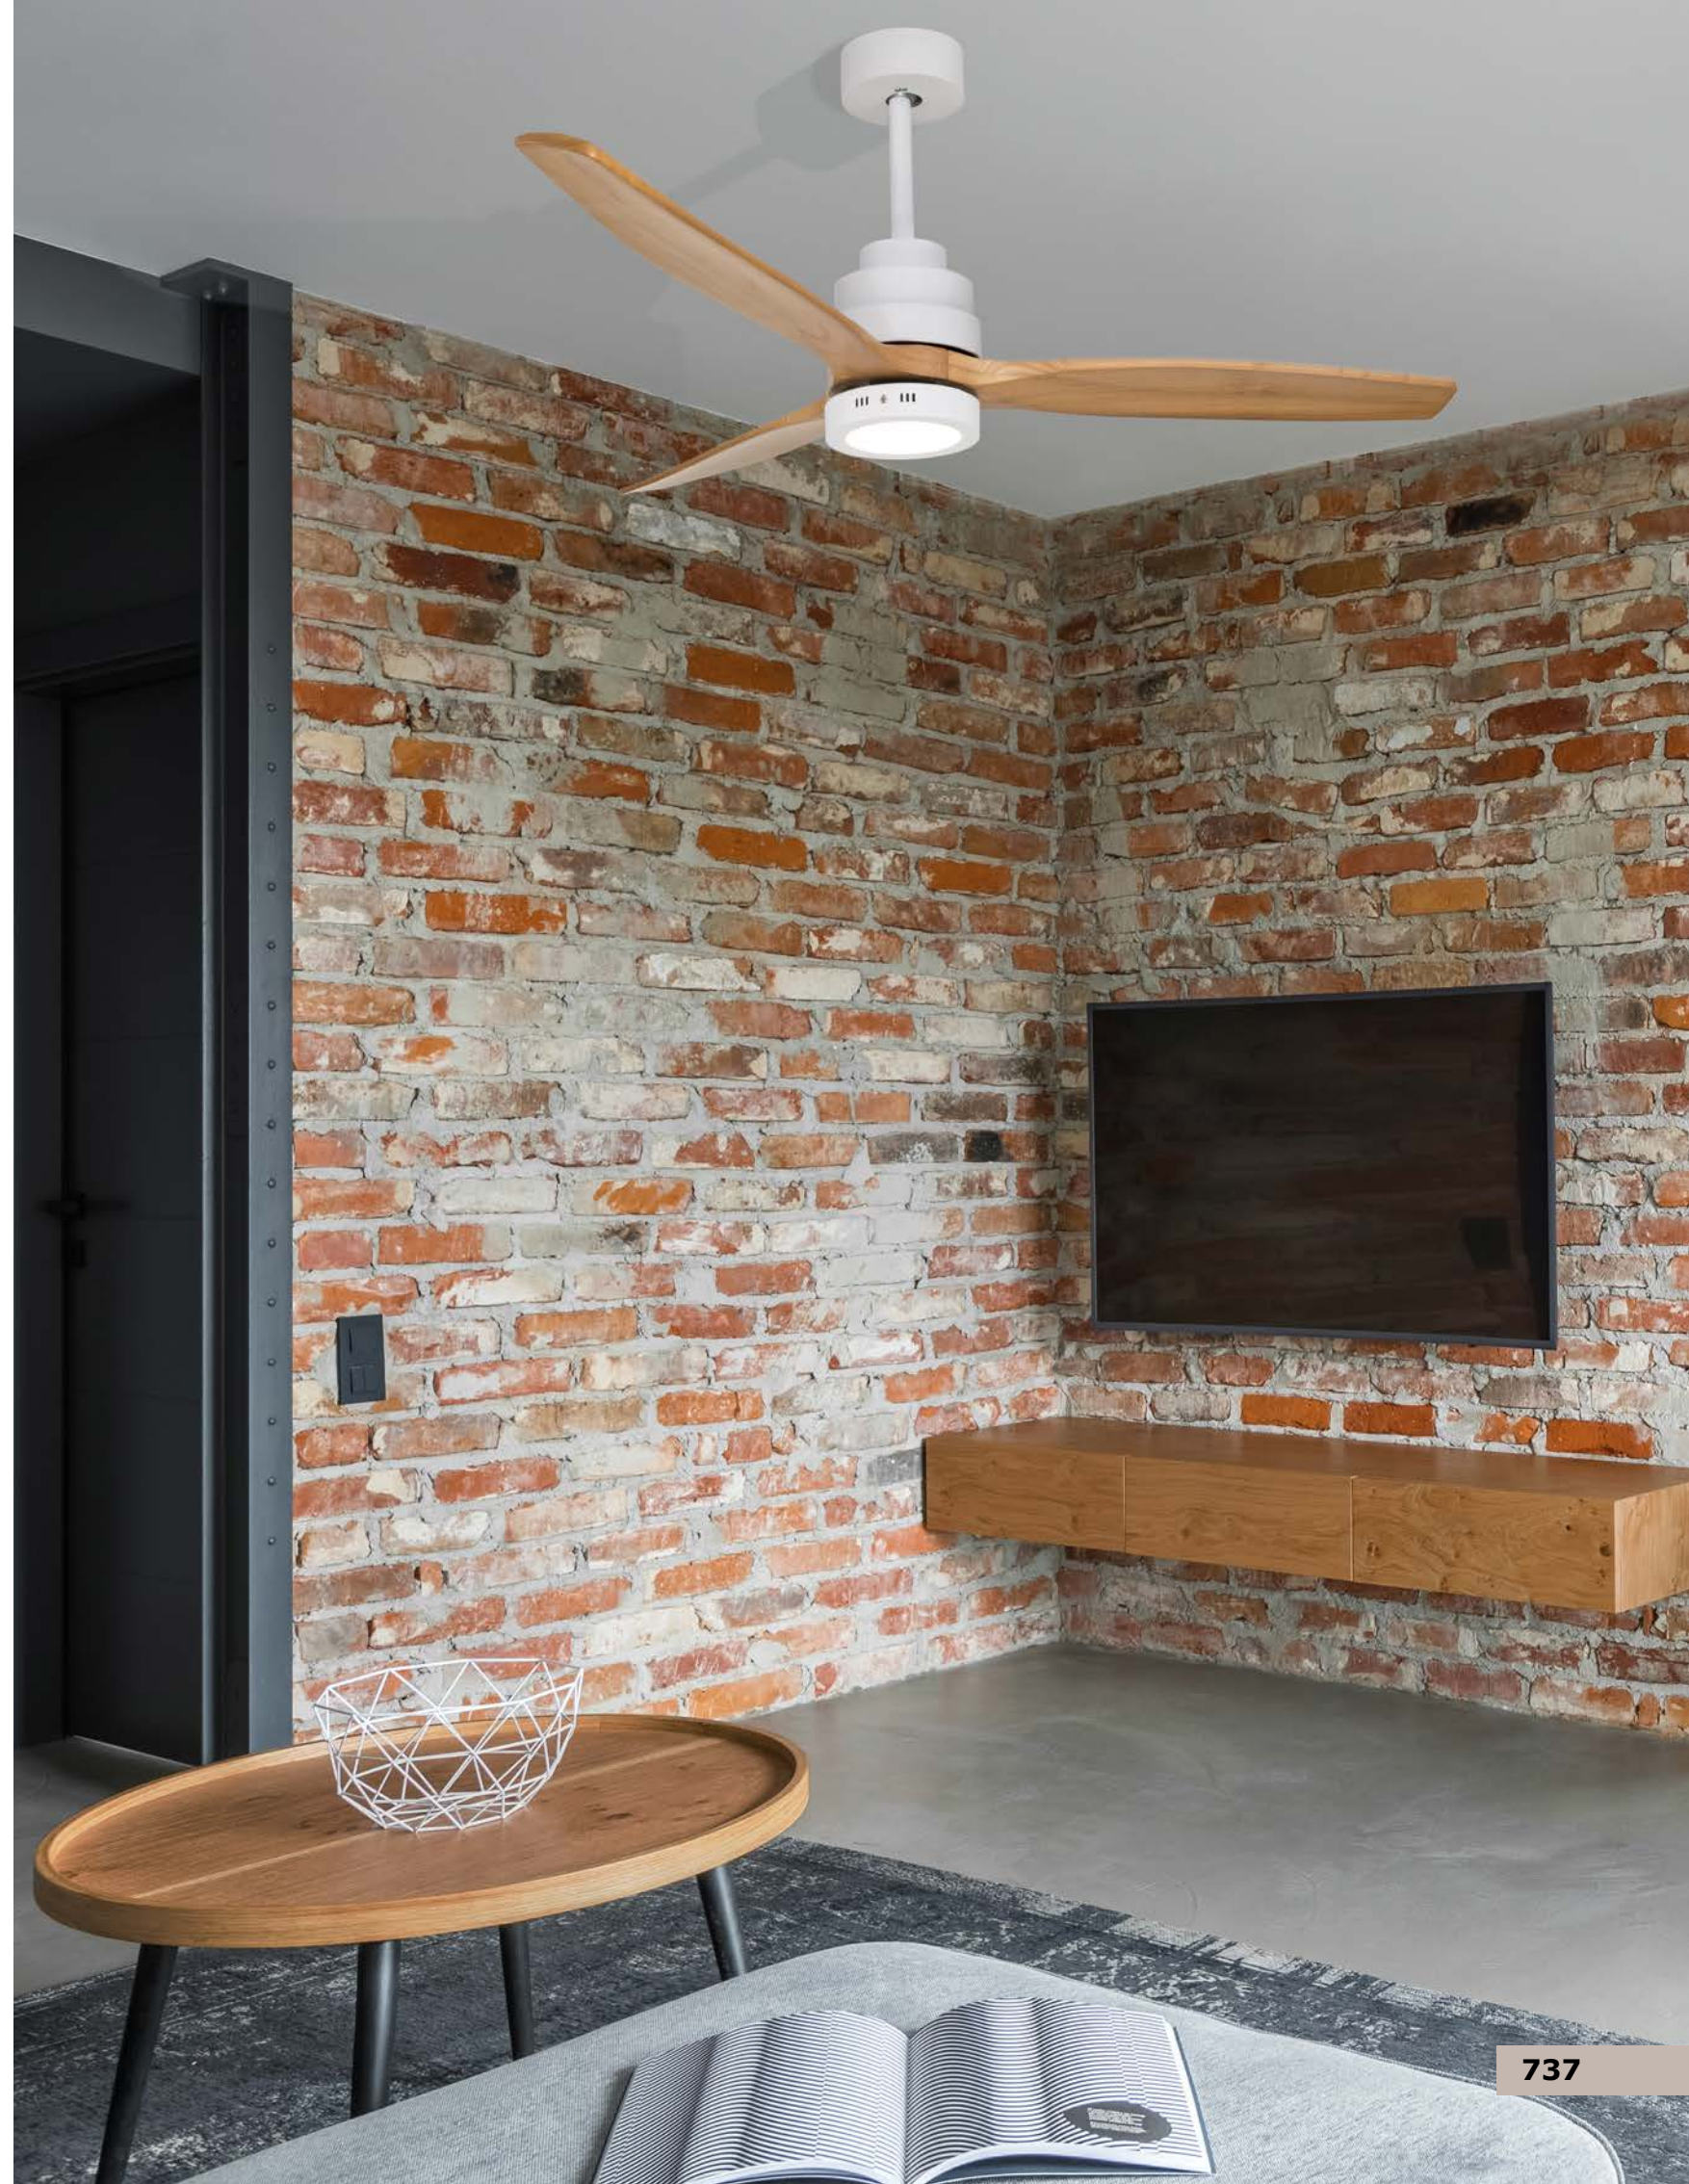

LIGHT SPECIFICATIONS

Product Nm.	LED Watt	Motor DC Watt	Lumen	Volt	LED Chip	Beam Angle	Kelvin	Protection	Driver Included
9952314	12W	25W	800Lm	220V	Epstar	120°	3000K	IP20	✓
5231401