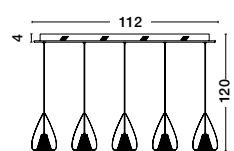

GL 13003013012
GL 13003013011

BOCCALE - 1300301301

Chrome Aluminium
Clear Glass
LED G9 1x5 Watt 230 Volt
IP20 Bulb Included
D: 12 H: 120 cm

HUGO - 1600200501

Chrome Aluminium
Clear Glass & Rose Gold Frame
LED G9 1x5 Watt 230 Volt
IP20 Bulb Excluded
D: 16.5 H: 25 H2: 120 cm