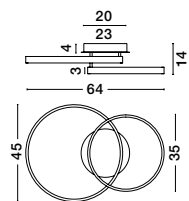

LEON - 8100282

Gold Leaf Aluminium
& Acrylic
LED 44 Watt 230 Volt
2650Lm 3000K IP20
L: 64 W: 45 H: 14 cm

LEON - 9512110

Gold Leaf Aluminium
& Acrylic
LED 28 Watt 230 Volt
1700Lm 3000K IP20
D: 29 H: 143 cm