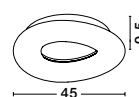

CIA - 9106242

Dimmable