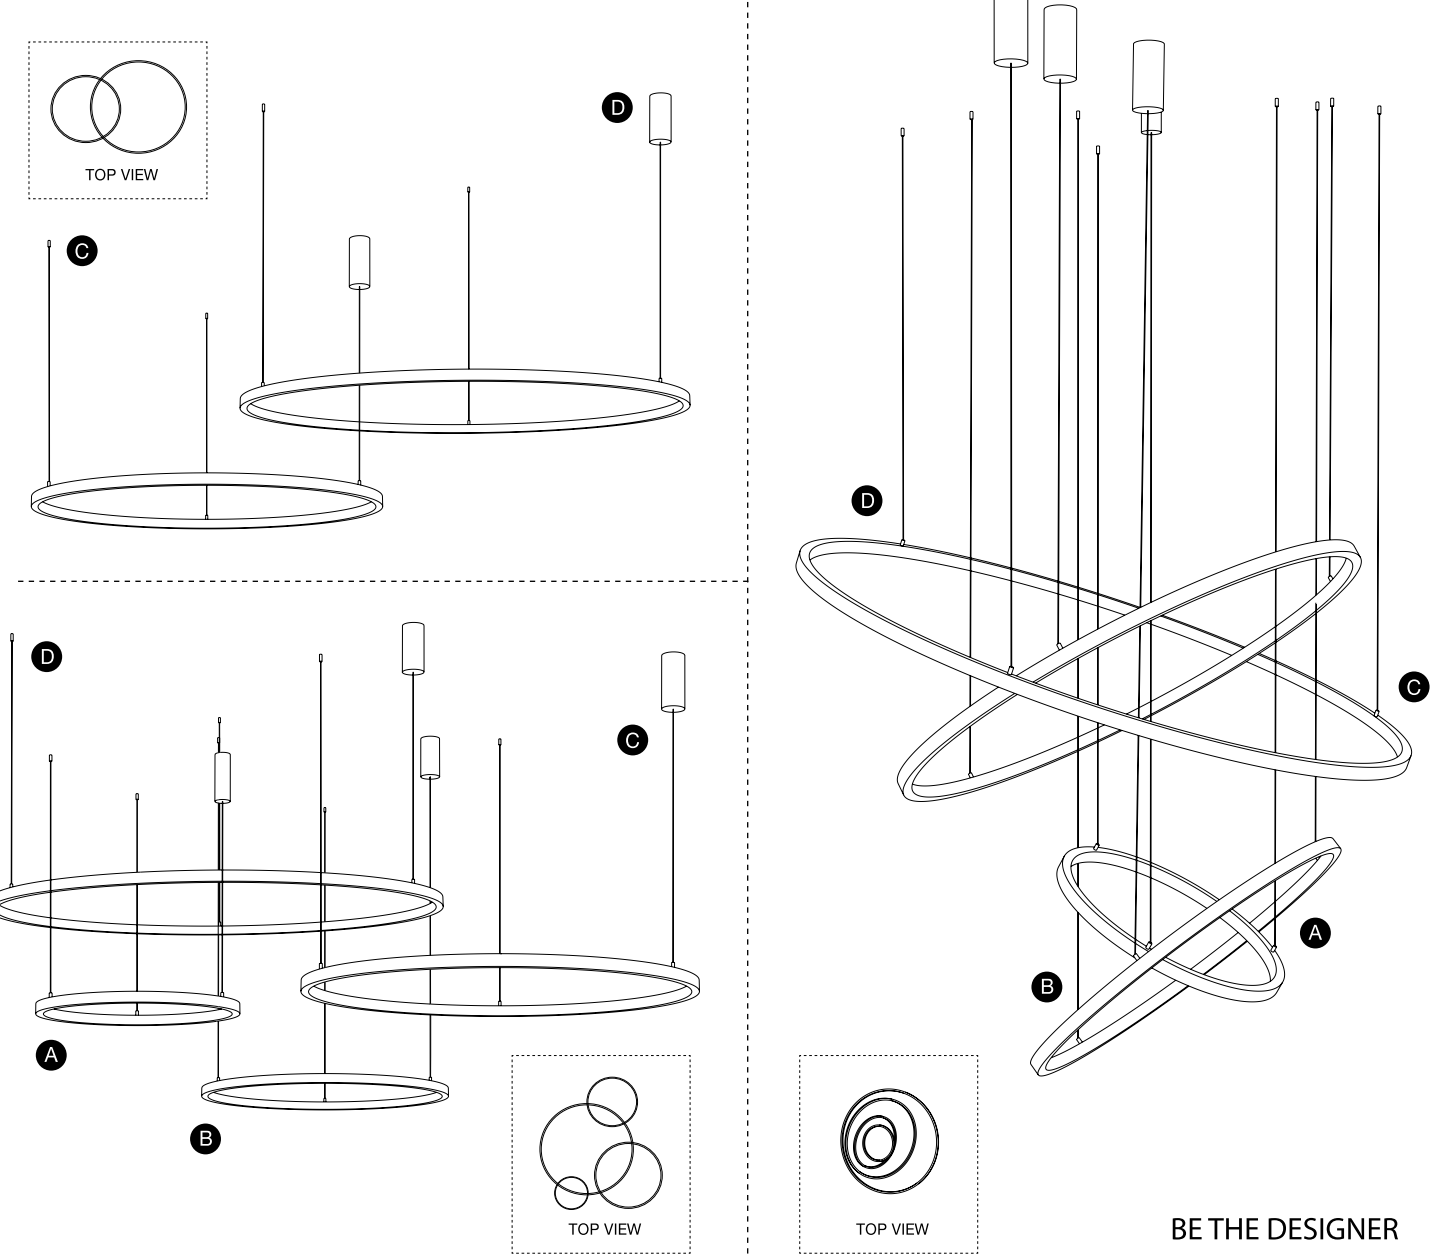

Inspiration

See how it works

Style them in your own way!

BE THE DESIGNER