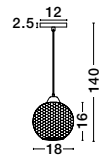

VIENTI - 8103991

Black Metal
Clear Glass
LED E27 1x12 Watt 230 Volt
IP20 Bulb Excluded
D: 18 H1: 16 H2: 140 cm