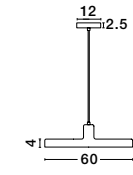

CHIOTO - 540601

Matt Black Steel Outside
Shiny White Steel Inside
Black Fabric Wire
LED E27 1x12 Watt 230 Volt
IP20 Bulb Excluded
D: 60 H1: 4 H2: 120 cm