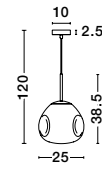

LAVA - 9190403

Gold Metal
Handmade Gold Glass
LED E27 1x12 Watt 230 Volt
IP20 Bulb Excluded
D: 25 H: 38.5 H₂: 120 cm