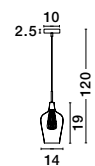

FILO - 1500202831

Chrome Aluminium
Clear Glass & Gold Frame
LED G9 1x5 Watt 230 Volt
IP20 Bulb Excluded
D: 14 H: 19 H2: 120 cm