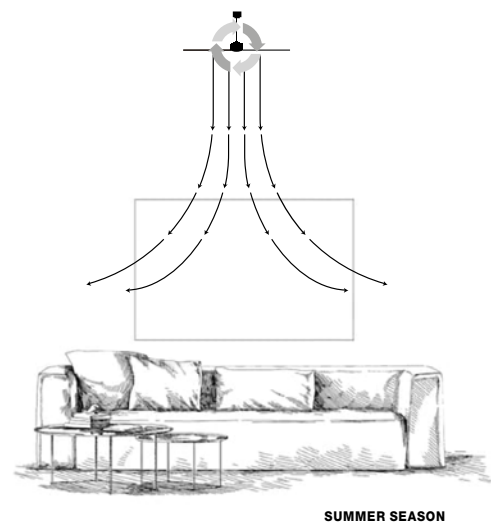

DC Motor Advantages

Our Ceiling Fan

Room Size

Ceiling Fan For The Whole Year

To Be Installed On Ceilings With 15° Maximum Inclination

Pictogram

PICTOGRAM

EELI BUTTONS

LIGHT COLOUR

FUNCTIONS & COMFORT

DRIVER & BULBS

IP PROTECTION

SWITCHES & SENSORES