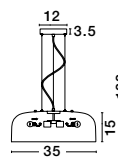

PERLETO - 826803

Metal & Acrylic Diffuser
Matt Black Outside
Matt White Inside
Black Fabric Wire
LED E27 2x12 Watt 230 Volt
IP20 Bulb Excluded
D: 35 H1: 15 H2: 133 cm