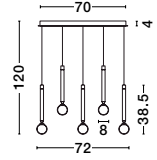

CAYO - 9157910

Opal Glass & Acrylic
Brass & Black Aluminium
LED 50 Watt 230 Volt
2400Lm 3000K IP20
L: 72 W: 20 H: 120 cm