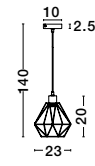

ISABELLA - 8801802

Brass Metal
Black Fabric Wire
LED E27 1x12 Watt 230 Volt
IP20 Bulb Excluded
D: 23 H1: 20 H2: 140 cm

ISABELLA - 8801501

Black Metal
Black Fabric Wire
LED E27 1x12 Watt 230 Volt
IP20 Bulb Excluded
D: 15 H1: 15 H2: 140 cm