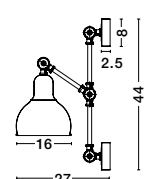

VIRGO - 9420850

Black & Brass Metal
LED E27 1x12 Watt 230 Volt
IP20 Bulb Excluded
D: 16 W: 27 H: 44 cm