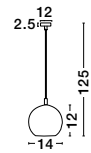

ADELINA - 8436401

Smoke Glass
Black Metal
LED E27 1x12 Watt 230 Volt
IP20 Bulb Excluded
D: 14 H1: 12 H2: 125 cm