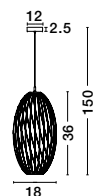

ERIBERTO • 8436419

Rust Copper Metal
LED E27 1x12 Watt 230 Volt
IP20 Bulb Excluded
D: 18 H1: 36 H2: 150 cm