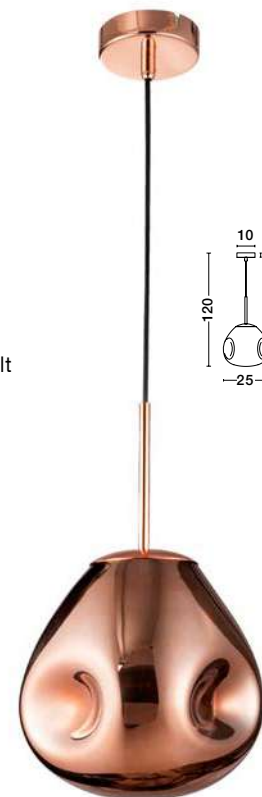

LAVA - 9190391

Copper Metal
Handmade Copper Glass
LED E27 1x12 Watt 230 Volt
IP20 Bulb Excluded
D: 22 H: 49.6 H₂: 120 cm

LAVA - 9190401

Copper Metal
Handmade Copper Glass
LED E27 1x12 Watt 230 Volt
IP20 Bulb Excluded
D: 25 H: 38.5 H₂: 120 cm