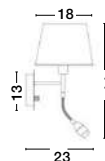

MONTATO - 6916202

White & Chrome Aluminium
White Fabric Shade
Adjustable Switch On/Off
LED 3 Watt 3000K 180Lm
E27 1x40 Watt 230 Volt
IP20 Bulb Excluded
L: 18 W: 23 H: 44 cm