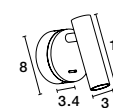

CLIP - 9030203

Satin Brass Aluminium
LED Philips 3 Watt
Switch On/Off
190Lm 3000K IP20
D: 8 W: 3.4 H: 11 cm