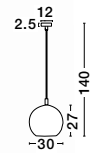

JERARDO - 8436411

Smoke Glass with Bubbles
Inside
Black Metal
LED E27 1x12 Watt 230 Volt
IP20 Bulb Excluded
D: 30 H1: 27 H2: 140 cm