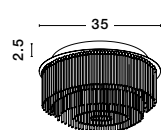

ROSARNO - 9180891

Chrome Metal
Glass & K9 Crystal
LED G9 6x5 Watt 230 Volt
IP20 Bulb Excluded
D: 35 H: 18 cm