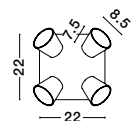

BIAGIO - 9155363