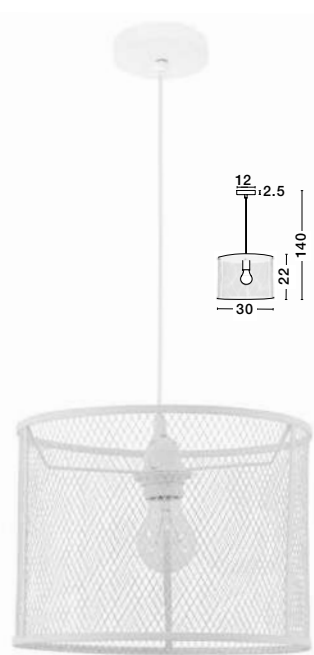

NET - 8809302

White Aluminium
White Fabric Wire
LED E27 1x12 Watt 230 Volt
IP20 Bulb Excluded
D: 30 H1: 22 H2: 140 cm