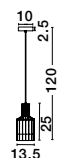

CARTER - 9001703

Black Aluminium
& Crystal
LED E27 1x12 Watt 230 Volt
IP20 Bulb Excluded
D: 13.5 H: 25 H: 120 cm