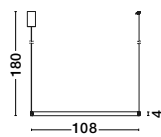

VEGAS - 86016805

Antique Brass
Aluminium & Acrylic
LED 35 Watt 230 Volt
1900Lm 3000K IP20
D: 108 H: 180 cm