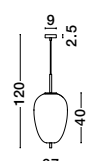

LATO . 9624063

Opal Glass
Antique Brass Metal
Black Fabric Wire
LED E27 1x12 Watt 230 Volt
IP20 Bulb Excluded
D: 27 H: 40 H₂: 120 cm