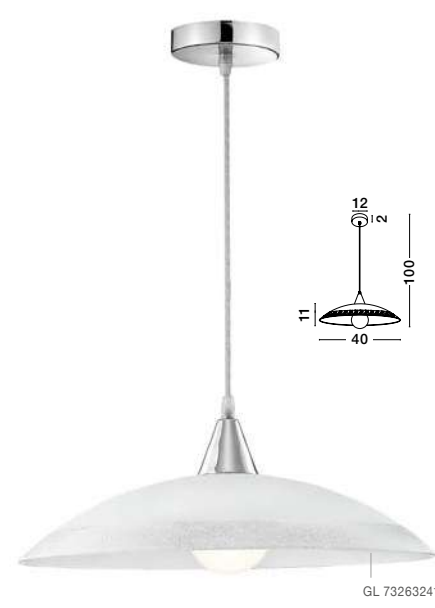

GL 91121421

VERONA - 7326323

Chrome Metal
White Glass & Gold Iridescent
LED E27 1x12 Watt 230 Volt
IP20 Bulb Excluded
D: 40 H1: 11 H2: 100 cm

GL 73263231

ANDRIA - 7326324

Chrome Metal
White Glass & Silver Iridescent
LED E27 1x12 Watt 230 Volt
IP20 Bulb Excluded
D: 40 H1: 11 H2: 100 cm