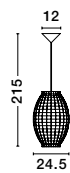

GRIFFIN - 9858748

Dried Water Hyacinth
Black Fabric Wire & Base
LED E27 1x12 Watt 230 Volt
IP20 Bulb Excluded
D: 24.5 H1: 35.5 H2: 215 cm