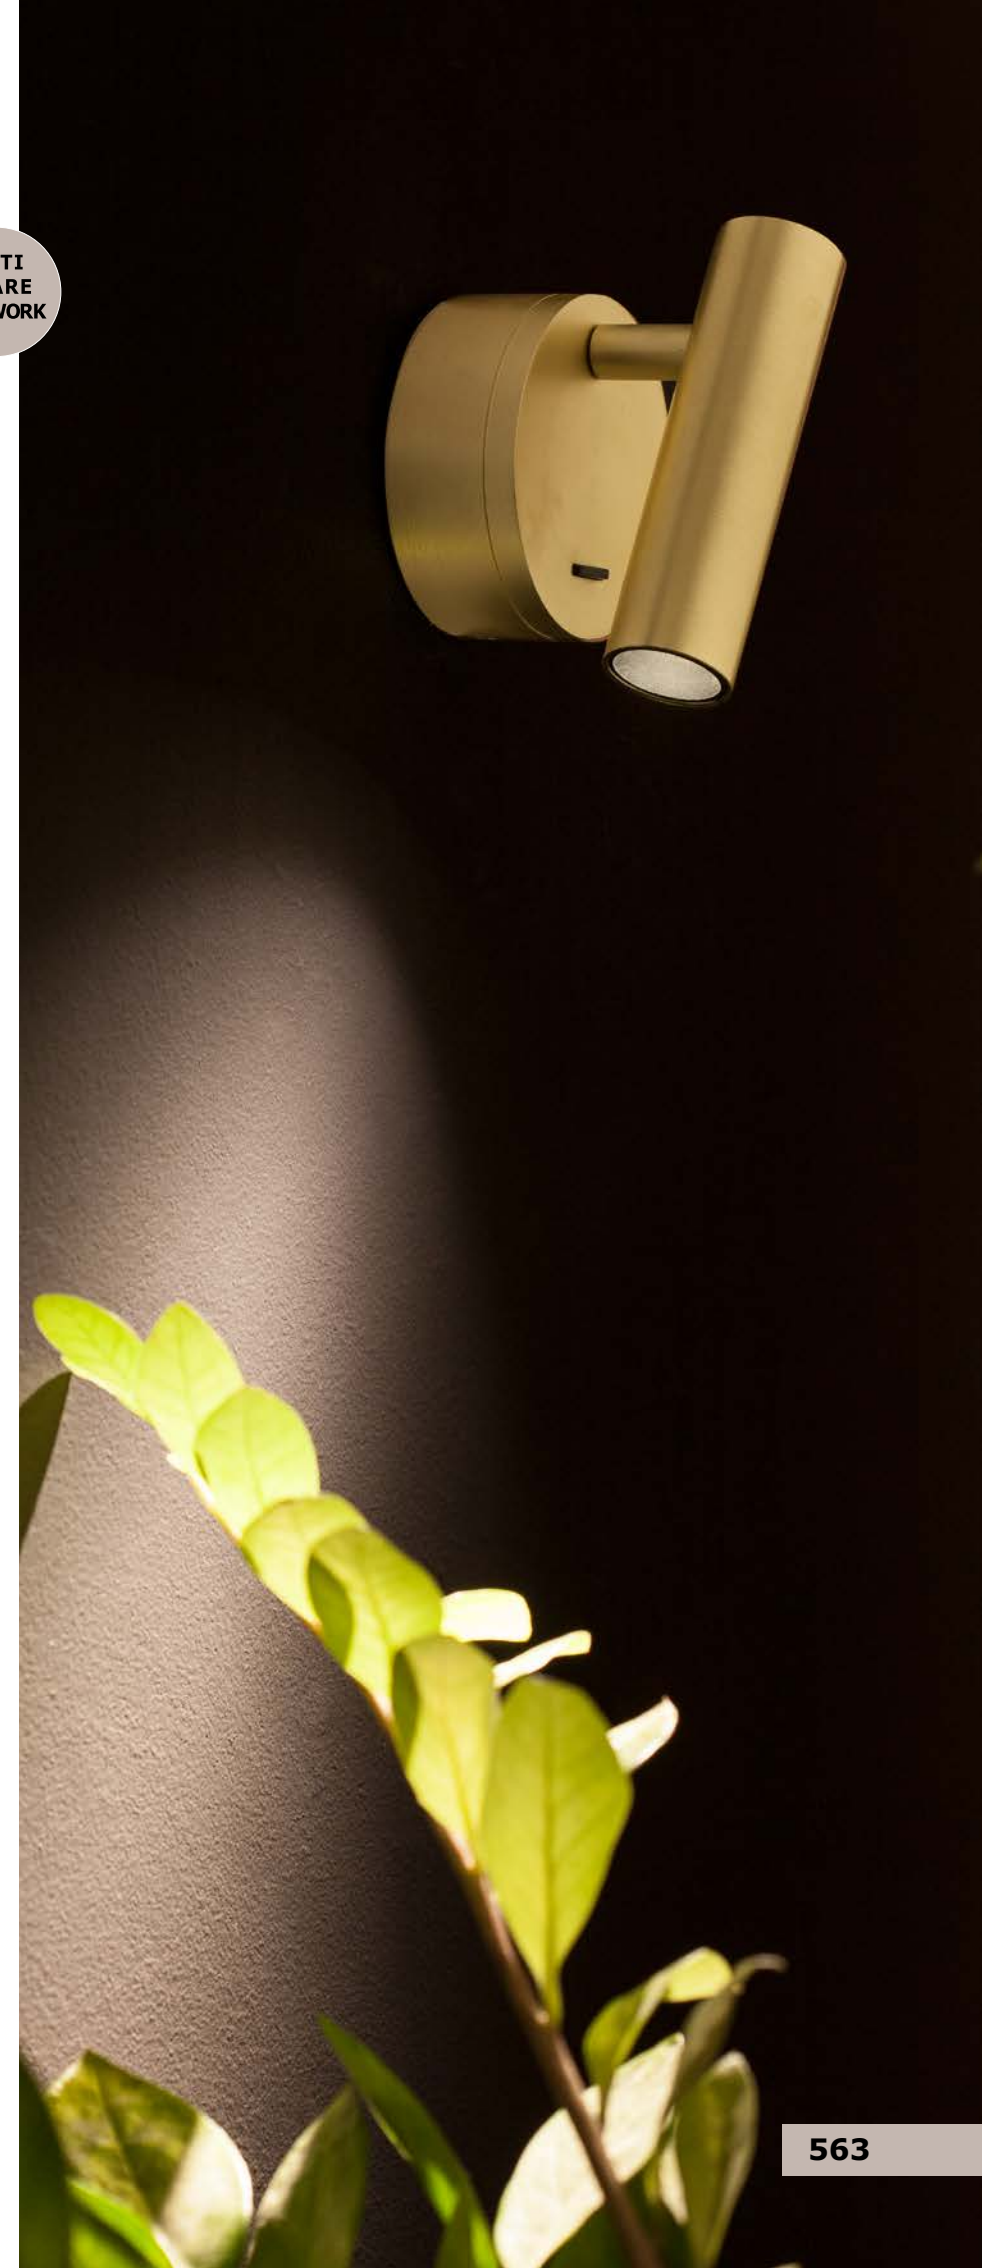

CLIP - 9030203

Satin Brass Aluminium
LED Philips 3 Watt
Switch On/Off
190Lm 3000K IP20
D: 8 W: 3.4 H: 11 cm