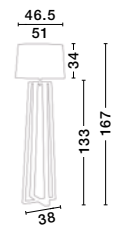

ALMA - 60202

Natural Wood
Sand White Shade
Black Fabric Wire
LED E27 1x12 Watt 230 Volt
IP20 Bulb Excluded
L: 38 H: 34 H2: 167 cm