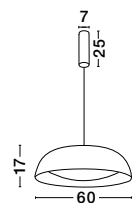

LONDON - 86009
Dimmable

Black Aluminium Outside
Cooper Inside & Acrylic
LED 40 Watt 230 Volt
2400Lm 3000K IP20
D: 60 H1: 17 H2: 170 cm