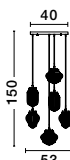

NORD - 838186

Clear Glass
Brown Metal Base
Brown Fabric Wire
LED E14 6x5 Watt 230 Volt
IP20 Bulb Excluded
D: 53 H: 150 cm