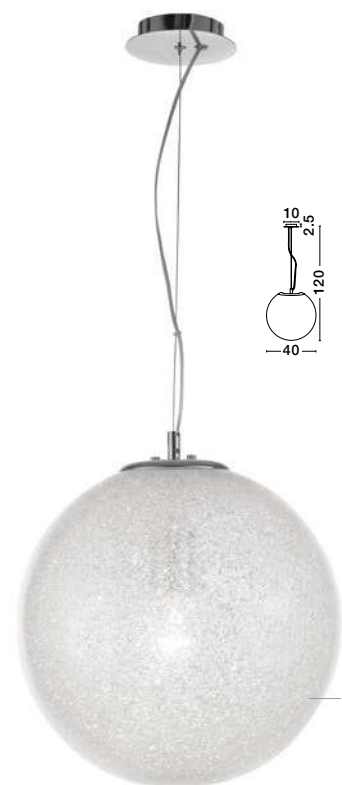

GL 93617411

FROZEN . 9361741

Clear Glass & Acrylic Inside
Chrome Aluminium
LED E27 1x12 Watt 230 Volt
IP20 Bulb Excluded
D: 25 H: 120 cm

GL 93617421

FROZEN . 9361742

Clear Glass & Acrylic Inside
Chrome Aluminium
LED E27 1x12 Watt 230 Volt
IP20 Bulb Excluded
D: 30 H: 120 cm