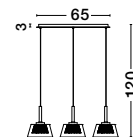

BOCCALE - 1300301303

Chrome Aluminium
Clear Glass
LED G9 3x5 Watt 230 Volt
IP20 Bulb Included
L: 65 W: 10 H: 120 cm