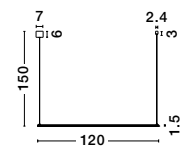

or choose

Gold - for a luxury touch in your decoration

Black - for a minimal contemporary look

- 3x A
- 2x B

ELETTRA - 9088102

Brass Gold Aluminium
LED 20 Watt 230 Volt
1400Lm 3000K IP20
L: 120 W: 7 H: 150 cm