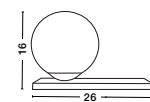

JULIET - 9012922

Opal Glass
Brass Metal Base
LED E14 1x5 Watt 230 Volt
IP20 Bulb Excluded
L: 26 W: 10 H: 16 cm

GL 91912511

GRUS - 9191252

Matt Black Metal
Opal Glass
LED E27 1x12 Watt 230 Volt
IP20 Bulb Excluded
D: 25 H: 56 H₂: 120 cm