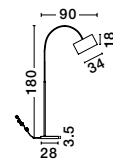

SAMA - 9401653

White Fabric Shade
White Aluminium Base
LED E27 1x12 Watt 230 Volt
IP20 Bulb Excluded
L: 90 H: 180 cm