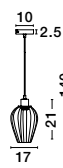

Black Metal
Black Fabric Wire
LED E27 1x12 Watt 230 Volt
IP20 Bulb Excluded
D: 17 H1: 21 H2: 140 cm

SAGE - 8809702