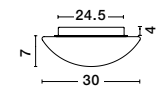

BREST - 832402

White Opal Glass & Metal
LED E27 2x12 Watt 230 Volt
IP44 Bulb Excluded
D: 30 H: 11 cm