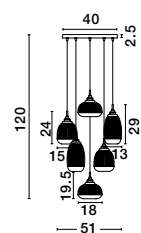

MOND - 9731215
Satin Gold Metal
Clear Glass
LED E14 6x5 Watt 230 Volt
IP20 Bulb Excluded
D: 51 H: 120 cm