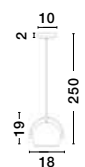

DEGLI - 6990401

Black Metal Outside
Aluminium Inside
Black Fabric Wire
LED E27 1x12 Watt 230 Volt
IP20 Bulb Excluded
D: 18 H: 19 H2: 250 cm