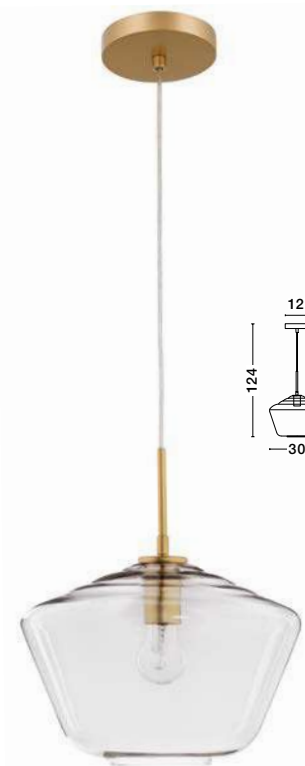

GL 97245821

JAKLIN - 9724582

Opal Glass
Antique Brass Metal
Gold Fabric Wire
LED G9 5x5 Watt 230 Volt
IP20 Bulb Excluded
D: 31.5 H: 72 H2: 150 cm

GL 97245821

AGRIGENTO - 1700306001

Opal Glass
Antique Brass Metal
LED G9 6x5 Watt 230 Volt
IP20 Bulb Excluded
D: 45 H: 150 cm