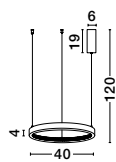

FIORE . 9285620
Dimmable

Antique Gold Brass
Aluminium & Acrylic
LED 60 Watt 230 Volt
3530Lm 3000K IP20
D: 60 H: 12 cm

Style them in your own way!

Seek inspiration on page 264

PRESTON . 9285401

Dimmable

Antique Gold Brass
Aluminium & Acrylic
LED 25 Watt 230 Volt
1800Lm 3000K IP20
D: 40 H: 120 cm