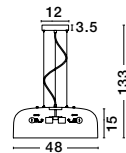

PERLETO . 526803

Metal & Acrylic Diffuser
Matt Black Outside
Matt White Inside
Black Fabric Wire
LED E27 3x12 Watt 230 Volt
IP20 Bulb Excluded
D: 48 H: 15 H2: 133 cm