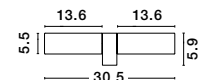

POLO - 6204481

Frosted Glass Chrome Aluminium
LED G9 2x5 Watt 230 Volt
Bulb Included IP44
L: 30.5 W: 5.5 H: 5.5 cm