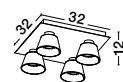

BOCCALE - 1300301304

Chrome Aluminium
Clear Glass
LED G9 4x5 Watt 230 Volt
IP20 Bulb Included
L: 32 W: 32 H: 12cm