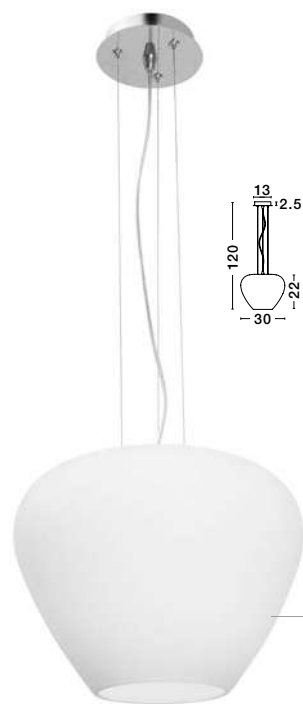

NALA - 9207601
Chrome Aluminium
Opal Glass
LED E27 1x12 Watt 230 Volt
IP20 Bulb Excluded
D: 30 H1: 22 H2: 120 cm

GL 92076011