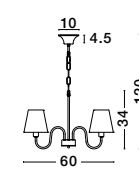

ELIZABETH - 7120022
Antique Bronze Metal
Sand Shade
LED E14 5x5 Watt 230 Volt
IP20 Bulb Excluded
D: 60 H1: 34 H2: 120 cm