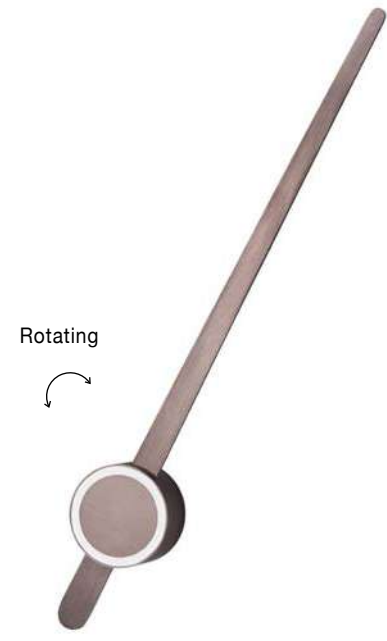

Rotating

KEDO - 9190618

Brushed Coffee Aluminium
& Acrylic
LED 18 Watt 230 Volt
750Lm 3000K IP20
D: 12 W: 7 H: 80 cm