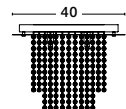

Golden Leaf Metal
K9 Crystal
G9 5x33 Watt 230 Volt
IP20 Bulb Excluded
D: 40 H: 32 cm