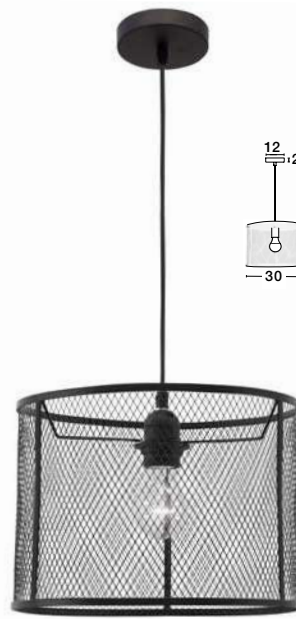

NET - 8809301

Black Aluminium
Black Fabric Wire
LED E27 1x12 Watt 230 Volt
IP20 Bulb Excluded
D: 30 H1: 22 H2: 140 cm