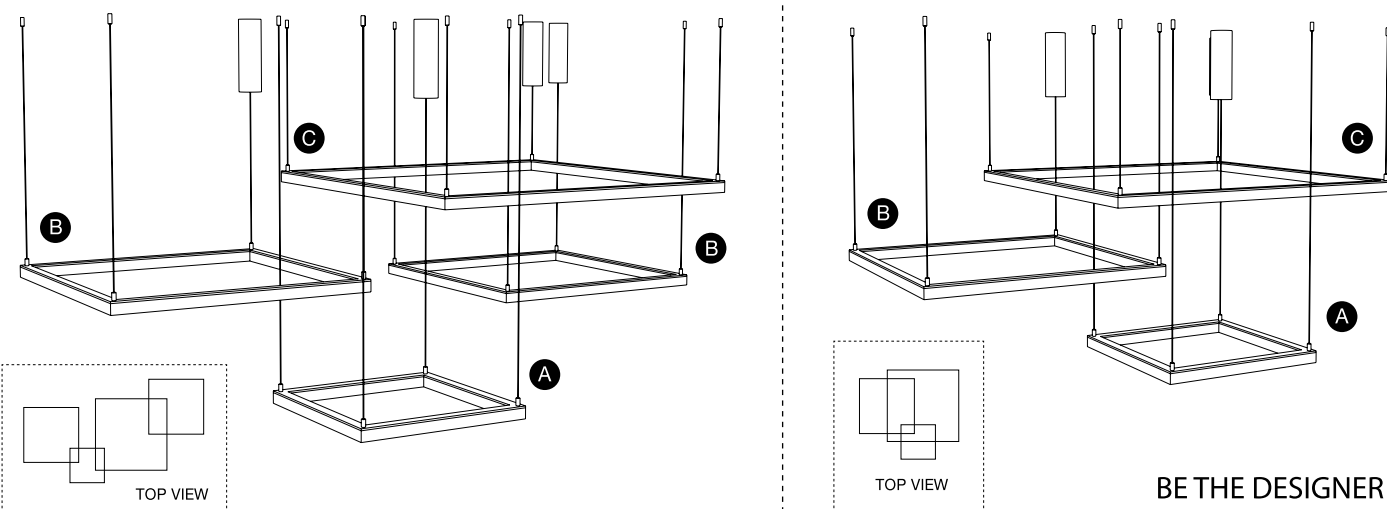

Style them in your own way!

See how it works

ETERNA - 9990732

Dimmable

Sandy Black Aluminium & Acrylic
LED 50 Watt 230 Volt
3818Lm 3000K IP20
L: 100 H: 120 cm

BE THE DESIGNER

ETERNA - 9990733

Dimmable