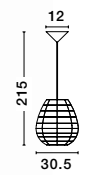

GRIFFIN - 9858713
Black Paper
Black Fabric Wire & Base
LED E27 1x12 Watt 230 Volt
IP20 Bulb Excluded
D: 30.5 H: 33 H2: 215 cm

GRIFFIN - 9587131
Paper Mocca
Black Fabric Wire & Base
LED E27 1x12 Watt 230 Volt
IP20 Bulb Excluded
D: 30.5 H: 33 H2: 250 cm

MIA - 9585081
Natural Rattan
Black Fabric Wire & Base
LED E27 1x12 Watt 230 Volt
IP20 Bulb Excluded
D: 20 H: 76 H2: 250 cm