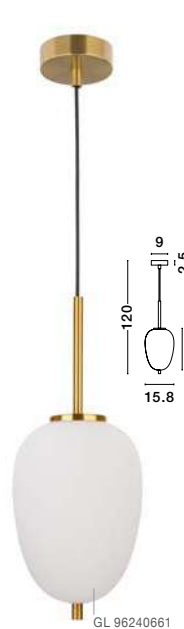

GL 96240641

LATO . 9624064

Opal Glass
Antique Brass Metal
Black Fabric Wire
LED E14 1x5 Watt 230 Volt
IP20 Bulb Excluded
D: 18.5 H: 17.2 H₂: 120 cm

GL 96240651

LATO . 9624065

Opal Glass
Antique Brass Metal
Black Fabric Wire
LED E14 1x5 Watt 230 Volt
IP20 Bulb Excluded
D: 16.5 H: 20 H₂: 120 cm