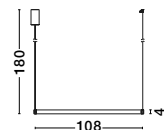

ORLANDO - 86016801

Antique Brass
Aluminium & Acrylic
LED 35 Watt 230 Volt
1900Lm 3000K IP20
D: 108 H: 180 cm