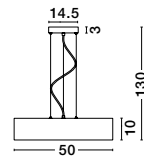

ET 5504051

FINEZZA - 550401

Metal & Acrylic Diffuser
Matt Black Outside
Matt White Inside
Black Fabric Wire
LED E27 3x12 Watt 230 Volt
IP20 Bulb Excluded
D: 50 H: 10 H2: 130 cm

ET 5504051

FINEZZA - 550402