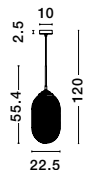

ATHENA - 9119110

Smoky Gray Glass
Matt Black Metal
LED E27 1x12 Watt 230 Volt
IP20 Bulb Excluded
D: 22.5 H: 55.4 H₂: 120 cm