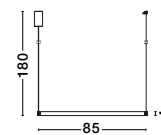

VEGAS - 86016806

Antique Brass
Aluminium & Acrylic
LED 30 Watt 230 Volt
1650Lm 3000K IP20
D: 85 H: 180 cm