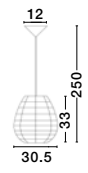

GRIFFIN - 9858713
Black Paper
Black Fabric Wire & Base
LED E27 1x12 Watt 230 Volt
IP20 Bulb Excluded
D: 30.5 H: 33 H2: 215 cm

GRIFFIN - 9587131
Paper Mocca
Black Fabric Wire & Base
LED E27 1x12 Watt 230 Volt
IP20 Bulb Excluded
D: 30.5 H: 33 H2: 250 cm