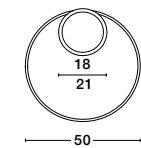

Sandy Black Aluminium & Acrylic
LED 32 Watt 230 Volt
2320 Lm 3000K IP20
D: 50 H: 5 cm

Sandy White Aluminium & Acrylic
LED 32 Watt 230 Volt
2320Lm 3000K IP20
D: 50 H: 5 cm

Gold Leaf Aluminium & Acrylic
LED 32 Watt 230 Volt
2320Lm 3000K IP20
D: 50 H: 5 cm

Metal & Acrylic Diffuser
White Outside
Golden Leaf Inside
LED 28 Watt 230 Volt
1400Lm 3000K IP20
D: 50 H: 10 cm

Metal & Acrylic Diffuser
White Outside
Silver Leaf Inside
LED 28 Watt 230 Volt
1400Lm 3000K IP20
D: 50 H: 10 cm