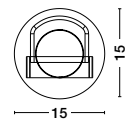

POLSO - 6161202

Matt White Aluminium & Acrylic
LED 6 Watt 230 Volt
390Lm 3000K IP20
D: 15 W: 4.8 cm

POLSO - 6161203

Matt White Aluminium & Acrylic
LED 6 Watt 230 Volt
390Lm 3000K IP20
D: 16 W: 5 cm

POLSO - 6161201

Matt White Aluminium & Acrylic
LED 6 Watt 230 Volt
390Lm 3000K IP20
L: 22.5 W: 4 H: 12 cm

LINE - 9115908

Sandy White Aluminium & Acrylic
LED 2x8 Watt 230 Volt
1056Lm 3000K IP20
L: 30.4 W: 4.8 H: 8 cm

LINE - 9115912

Sandy White Aluminium & Acrylic
LED 2x12 Watt 230 Volt
1823Lm 3000K IP20
L: 50.3 W: 4.8 H: 8 cm