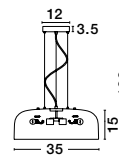

PERLETO - 826804

Metal & Acrylic Diffuser
Matt Coffee Brown Outside
Matt White Inside
Black Fabric Wire
LED E27 2x12 Watt 230 Volt
IP20 Bulb Excluded
D: 35 H1: 15 H2: 133 cm