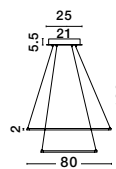

White Acrylic Diffuser
LED 24 Watt 230 Volt
1680Lm 3000K-4000K-5500K IP20
D: 41 H: 9.5 cm

FERROL - 6265003

Dimmable

Coffee Brown Aluminium & Acrylic Adjustable
LED 85 Watt 230 Volt
4500Lm 3000K IP20
D: 80 H: 130 cm