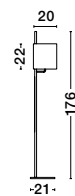

YAMA - 9180521

White Fabric Shade
& White Aluminium
Switch On/Off
LED E27 1x12 Watt 230 Volt
IP20 Bulb Excluded
D: 20 H: 22 H₂: 176 cm