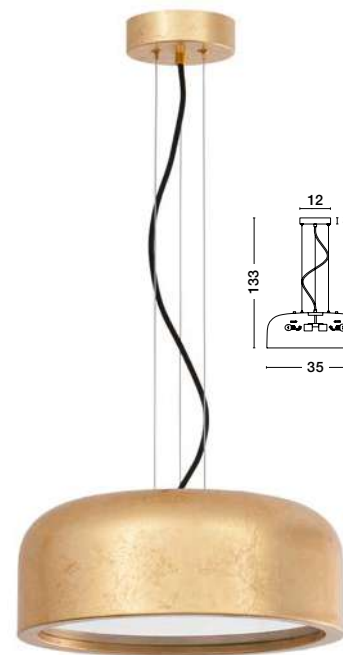

PERLETO - 826803

Metal & Acrylic Diffuser
Matt Black Outside
Matt White Inside
Black Fabric Wire
LED E27 2x12 Watt 230 Volt
IP20 Bulb Excluded
D: 35 H1: 15 H2: 133 cm

PERLETO - 826804

Metal & Acrylic Diffuser
Matt Coffee Brown Outside
Matt White Inside
Black Fabric Wire
LED E27 2x12 Watt 230 Volt
IP20 Bulb Excluded
D: 35 H1: 15 H2: 133 cm

PERLETO - 826802

Metal & Acrylic Diffuser
Steel Gray Outside
Matt White Inside
Black Fabric Wire
LED E27 2x12 Watt 230 Volt
IP20 Bulb Excluded
D: 35 H1: 15 H2: 133 cm

PERLETO - 926812

Metal & Acrylic Diffuser
Gold Leaf Outside
Matt White Inside
White Fabric Wire
LED E27 2x12 Watt 230 Volt
IP20 Bulb Excluded
D: 35 H1: 15 H2: 133 cm

PERLETO - 826801

Metal & Acrylic Diffuser
Matt White Outside & Inside
White Fabric Wire
LED E27 2x12 Watt 230 Volt
IP20 Bulb Excluded
D: 35 H1: 15 H2: 133 cm