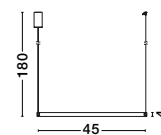

VEGAS - 86016808

Antique Brass
Aluminium & Acrylic
LED 18 Watt 230 Volt
1020Lm 3000K IP20
D: 45 H: 180 cm