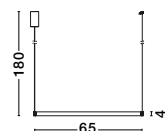

ORLANDO - 86016803

Antique Brass
Aluminium & Acrylic
LED 23 Watt 230 Volt
1265Lm 3000K IP20
D: 65 H: 180 cm