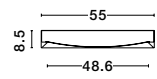

LUTON - 9818451

Coffee Brown Aluminium
Matt White Acrylic Diffuser
LED 47 Watt 230 Volt
3525Lm 3000K IP20
D: 55 H: 8.5 cm