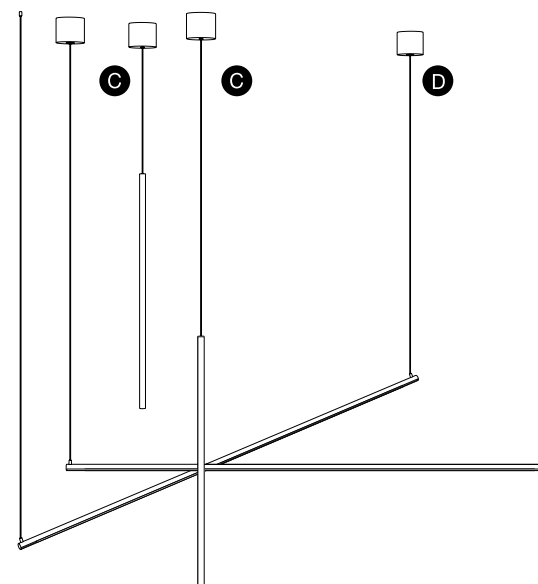

or choose

Gold - for a luxury touch in your decoration

Black - for a minimal contemporary look

- 3x A
- 2x B

ELETTRA - 9088102

Brass Gold Aluminium
LED 20 Watt 230 Volt
1400Lm 3000K IP20
L: 120 W: 7 H: 150 cm