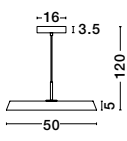

VETRO - 910622

Matt Black Aluminium
& Acrylic
LED 41 Watt 230 Volt
2693Lm 3000K IP20
D: 50 H: 120 cm