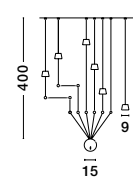

AMADEO - 9118635

Sandy Black Aluminium
& Acrylic
Adjustable Switch On/Off
LED 36 Watt 230 Volt
2280Lm 3000K IP20
D1: 15 D2: 9 H: 400 cm