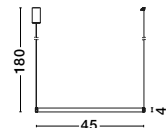

ORLANDO - 86016804

Antique Brass
Aluminium & Acrylic
LED 18 Watt 230 Volt
1020Lm 3000K IP20
D: 45 H: 180 cm

MAKE IT IDEAL FOR YOU

choose the right plate depending on the number of rings you want to attach