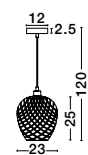

SCARLET - 9142499

Natural Bamboo
Black PVC Wire & Base
LED E27 1x12 Watt 230 Volt
IP20 Bulb Excluded
D: 23 H1: 25 H2: 120 cm