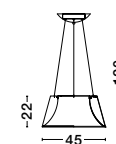

VOLCANO - 9077881

Metal & Acrylic Diffuser
Sandy Black Outside
Sandy White Inside
LED 33 Watt 230 Volt
1680Lm 3000K IP20
D: 45 H: 22 H2: 120 cm

ET 90778821

ET 90778821

VOLCANO - 9077882

Metal & Acrylic Diffuser
Sandy White Outside
Sandy White Inside
LED 33 Watt 230 Volt
1680Lm 3000K IP20
D: 45 H: 22 H2: 120 cm