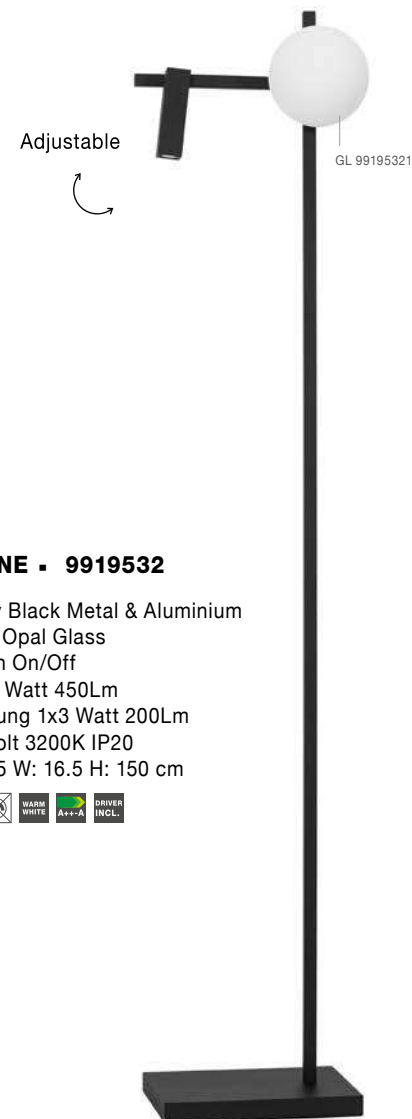

JOLINE . 9919532

Sandy Black Metal & Aluminium
White Opal Glass
Switch On/Off
LED 6 Watt 450Lm
Samsung 1x3 Watt 200Lm
230 Volt 3200K IP20
L: 26.5 W: 16.5 H: 150 cm