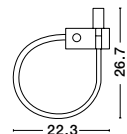

GENEVA - 8126582

Black Aluminium
Adjustable
Switch On/Off
LED Samsung 3 Watt
190Lm 3000K IP20
L: 22.3 W: 4.8 H: 26.7 cm