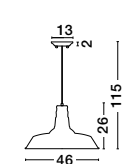

OSTERIA • 420202

Shining White Steel Outside
Matt White Inside
White Fabric Wire
LED E27 1x12 Watt 230 Volt
IP20 Bulb Excluded
D: 46 H1: 26 H2: 115 cm

Rotating

KEDO - 9190618

Brushed Coffee Aluminium
& Acrylic
LED 18 Watt 230 Volt
750Lm 3000K IP20
D: 12 W: 7 H: 80 cm