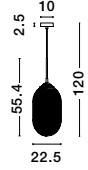

ATHENA - 9119112

Opal Glass
Brass Metal
LED E27 1x12 Watt 230 Volt
IP20 Bulb Excluded
D: 22.5 H: 55.4 H₂: 120 cm