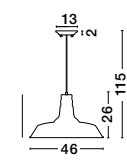

OSTERIA • 620201

Rust Steel Outside
Rust Inside
Black Fabric Wire
LED E27 1x12 Watt 230 Volt
IP20 Bulb Excluded
D: 46 H1: 26 H2: 115 cm