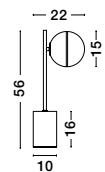

CANTONA - 9960618

White Opal Glass
Brass Gold & Marble
LED G9 1x5 Watt 230 Volt
IP20 Bulb Excluded
L: 22 H: 56 cm