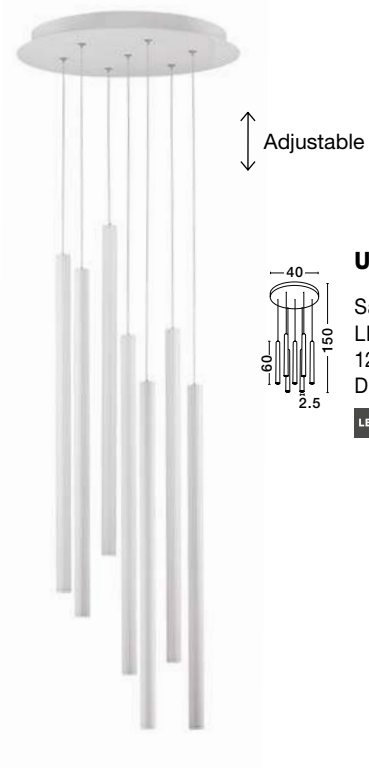

Adjustable

ULTRATHIN - 9184023

Sandy White Aluminium
LED 7x3 Watt 230 Volt
1260Lm 3000K IP20
D: 40 H: 150 cm

ULTRATHIN - 9184022

Sandy Black Aluminium
LED 3 Watt 230 Volt
180Lm 3000K IP20
D: 2.5 H1: 60 H2: 150 cm

ULTRATHIN - 9184021

Sandy White Aluminium
LED 3 Watt 230 Volt
180Lm 3000K IP20
D: 2.5 H1: 60 H2: 150 cm