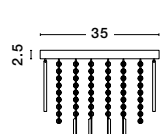

NUNZIA - 9180892

Chrome Metal
Glass & K9 Crystal
LED G9 6x5 Watt 230 Volt
IP20 Bulb Excluded
D: 35 H: 27 cm