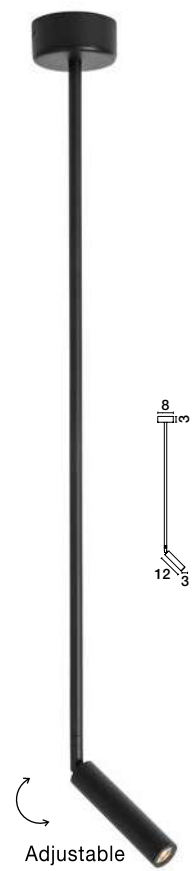

SICILY - 7140184

Black Aluminium
Adjustable
LED Samsung 3 Watt
190Lm 3000K IP20
D: 8 W: 12 H: 80 cm