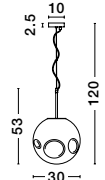

Chrome Metal
Champagne Glass
LED E27 1x12 Watt 230 Volt
IP20 Bulb Excluded
D: 30 H1: 53 H2: 120 cm

MAYAN • 9988105