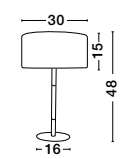

S 76051831

ARRIGO - 7605183

Natural Wood & White Metal
White Fabric Shade
White Fabric Wire
LED E27 1x12 Watt 230 Volt
IP20 Bulb Excluded
D: 30 H: 15 H_z: 48 cm