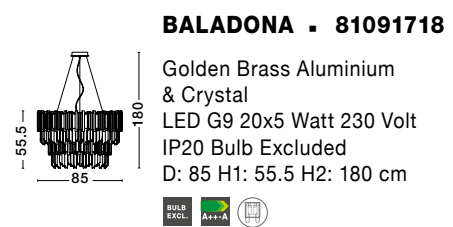

CR 810917181
CR 810917182
CR 810917183