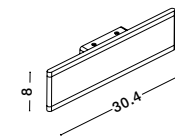

LINE - 9115908

Sandy White Aluminium & Acrylic
LED 2x8 Watt 230 Volt
1056Lm 3000K IP20
L: 30.4 W: 4.8 H: 8 cm