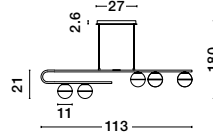

CANTONA - 9960613

White Opal Glass
Brass Gold
LED G9 3x5 Watt 230 Volt
IP20 Bulb Excluded
D: 25 H: 180 cm

Adjustable

CANTONA - 9960616

White Opal Glass
Brass Gold
LED G9 5x5 Watt 230 Volt
IP20 Bulb Excluded
L: 113 W: 10 H: 180 cm