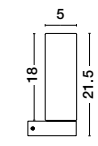

POLO - 6310542

White Opal Glass Chrome Aluminium
LED E14 1x5 Watt 230 Volt
Bulb Excluded IP44
L: 5 W: 7.5 H: 21.5 cm