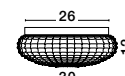

IP44

GL 61005211

IVI - 6100521

White Opal Glass
White Metal
LED E27 1x12 Watt 230 Volt
IP44 Bulb Excluded
D: 26 H: 7 cm

GL 61005231

IVI - 6100523

White Opal Glass
White Metal
LED E27 2x12 Watt 230 Volt
IP44 Bulb Excluded
D: 40 H: 8 cm