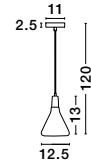

VENANZIO - 7605174

Mat White Metal & Natural Wood
Black & White Fabric Wire
LED E14 1x5 Watt 230 Volt
IP20 Bulb Excluded
D: 12.5 H1: 13 H2: 120 cm