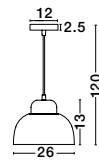

VICTORIA - 9104262

Blue & White Aluminium
White PVC Wire
LED E27 1x12 Watt 230 Volt
IP20 Bulb Excluded
D: 26 H1: 13 H2: 120 cm