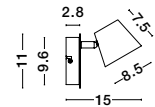

BIAGIO - 9155361