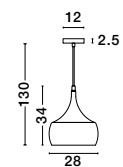

BEL - 9412134
Smoky Glass & Chrome Metal
Clear PVC Wire
LED E27 1x12 Watt 230 Volt
IP20 Bulb Excluded
D: 28 H1: 34 H2: 130 cm