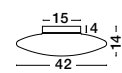

GL 45876011

PRESSIONE - 4587601

Opal Glass
Satin Metal Base
Chrome Aluminium
LED E27 4x12 Watt 230 Volt
IP20 Bulb Excluded
D: 60 H: 110 cm

GL 45876021

PRESSIONE - 4587602

Opal Glass
Satin Metal Base
Chrome Aluminium
LED E27 3x12 Watt 230 Volt
IP20 Bulb Excluded
D: 50 H: 110 cm

GL 6204421

PRESSIONE - 620442

Opal Glass
Chrome Metal
LED E27 3x12 Watt 230 Volt
IP20 Bulb Excluded
D: 50 H: 15 cm

GL 6204431

PRESSIONE - 620443

Opal Glass
Chrome Metal
LED E27 5x12 Watt 230 Volt
IP20 Bulb Excluded
D: 60 H: 18 cm

GL 6204411

PRESSIONE - 620441

Opal Glass
Chrome Metal
LED E27 3x12 Watt 230 Volt
IP20 Bulb Excluded
D: 42 H: 14 cm