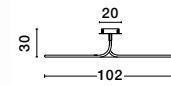

FUNGO - 9357086

Dimmable

Gold Leaf Aluminium & Acrylic
LED 47 Watt 230 Volt
2630Lm 3000K IP20
D: 102 H: 30 cm