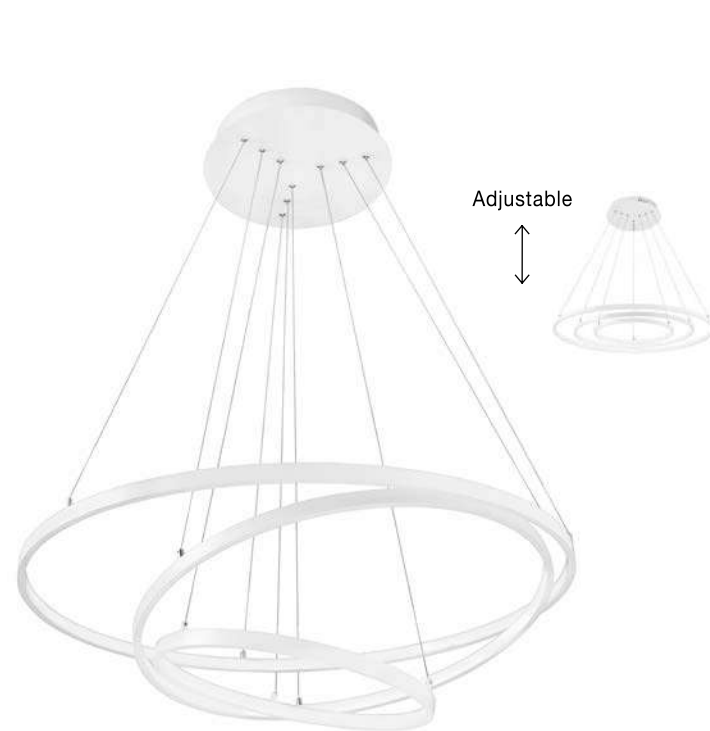

DEA - 17222001 | 17222001 D

Not Dimmable | Dimmable

Matt White Aluminium & Acrylic Adjustable
LED 145 Watt 230 Volt
8100Lm 3000K IP20
D: 80 H: 120 cm