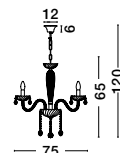

CONNOR - 8061203

Chrome Aluminium
Glass & K9 Crystal
LED E14 8x5 Watt 230 Volt
IP20 Bulb Excluded
D: 75 H1: 65 H2: 120 cm