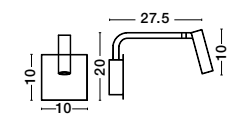

SICILY - 7140181

Black Aluminium
Adjustable
Switch On/Off
LED Samsung 3 Watt
190Lm 3000K IP20
L: 10 W: 16 H: 20 cm