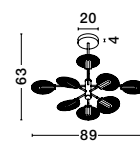

GENTI - 9545408

Black & Gold Aluminium
& Acrylic
LED 56 Watt 230 Volt
3605Lm 3000K IP20
D: 89 H: 63 cm