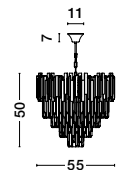

GRANE . 9181200

Gold Metal & Crystal
LED E14 8x5 Watt 230 Volt
IP20 Bulb Excluded
D: 55 W: 55 H: 50 H_z: 120 cm