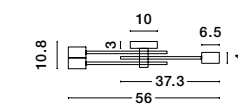

GRANSO - 9156303

Sandy Black Metal
LED E27 3x12 230 Volt
IP20 Bulb Excluded
L: 56 H: 10.8 cm