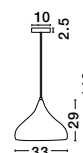

BENICIO - 8809001

Black Metal
Black Fabric Wire
LED E27 1x12 Watt 230 Volt
IP20 Bulb Excluded
D: 33 H1: 29 H2: 140 cm