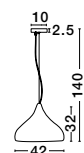

BENICIO - 8809101

Black Metal
Black Fabric Wire
LED E27 1x12 Watt 230 Volt
IP20 Bulb Excluded
D: 42 H1: 32 H2: 140 cm

BENICIO - 8809102

White Metal
White Fabric Wire
LED E27 1x12 Watt 230 Volt
IP20 Bulb Excluded
D: 42 H1: 32 H2: 140 cm