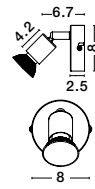

BASE - 662001

Rust Metal
LED GU10 1x5 Watt 230 Volt
IP20 Bulb Excluded
D: 8 W: 6.7 H: 10.9 cm