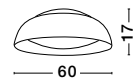

LONDON - 86008
Dimmable

Black Aluminium Outside
Cooper Inside & Acrylic
LED 40 Watt 230 Volt
2400Lm 3000K IP20
D: 60 H: 17 cm