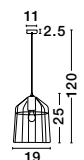

PEPPINO - 7605179

Copper Metal
Black & White Fabric Wire
LED E27 1x12 Watt 230 Volt
IP20 Bulb Excluded
D: 19 H: 25 H2: 120 cm