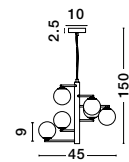

AGRIGENTO - 1700306001

Opal Glass
Antique Brass Metal
LED G9 6x5 Watt 230 Volt
IP20 Bulb Excluded
D: 45 H: 150 cm