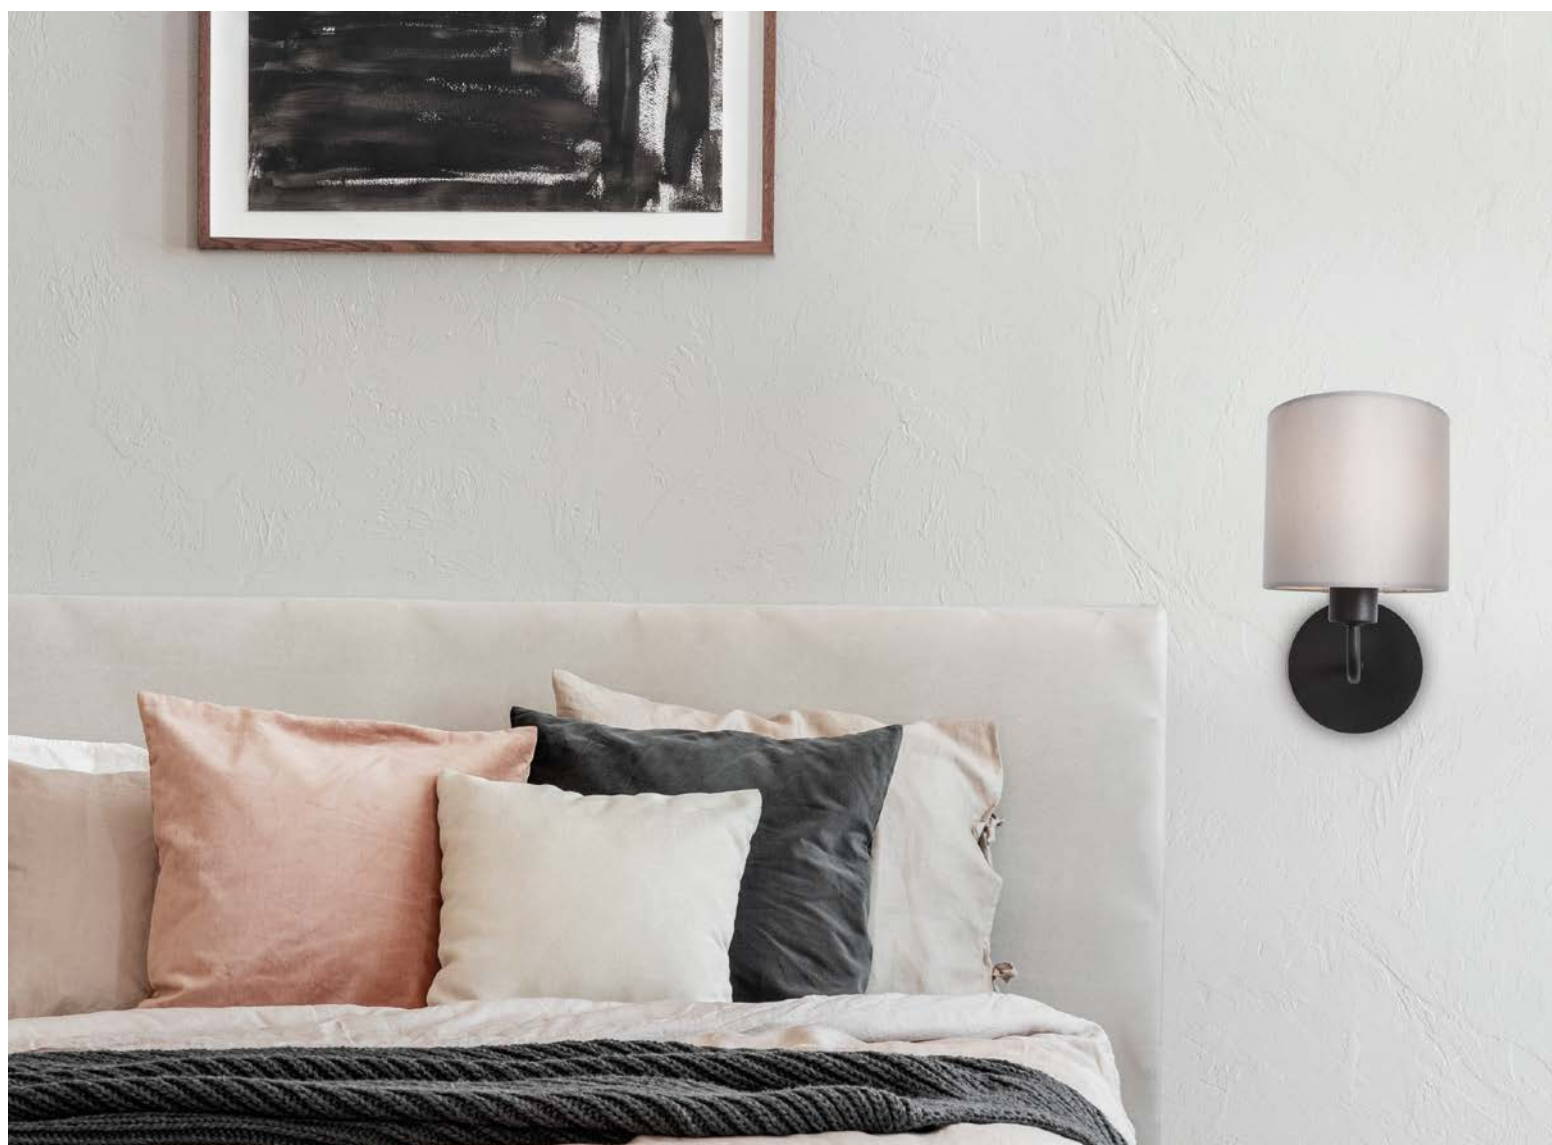

BITONTO - 9151403

Sandy Black Metal
Gray, Brown & Ivory Fabric Shade
LED E14 3x5 Watt 230 Volt
IP20 Bulb Excluded
D: 56.2 H: 43 cm

BITONTO - 9151401

Sandy Black Metal
Gray Fabric Shade
LED E14 1x5 Watt 230 Volt
IP20 Bulb Excluded
L: 24 W: 13 H: 19 cm