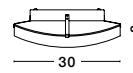

QUALE - 600301

White Satinated Glass
Chrome Metal
LED E27 1x12 Watt 230 Volt
IP20 Bulb Excluded
L: 30 W: 30 H: 8 cm