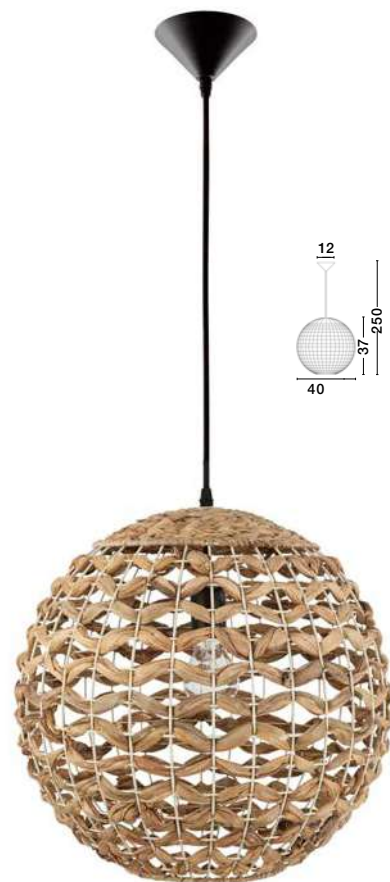

GRIFFIN - 9587121

Dried Water Hyacinth
Black Fabric Wire & Base
LED E27 1x12 Watt 230 Volt
IP20 Bulb Excluded
D: 40 H1: 37 H2: 250 cm