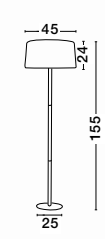

ARRIGO - 7605184

Natural Wood & White Metal
White Fabric Shade
White Fabric Wire
LED E27 1x12 Watt 230 Volt
IP20 Bulb Excluded
D: 45 H: 24 H_z: 155 cm