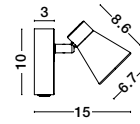

DUBLIN . 9155711

Sandy White Metal
Switch On/Off
LED GU10 1x10 Watt 230 Volt
IP20 Bulb Excluded
L: 10 H: 15 cm