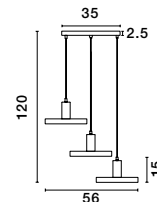

CALISTO - 9404078
Brass Metal
LED E27 8x12 Watt 230 Volt
IP20 Bulb Excluded
L: 98 H: 35 cm