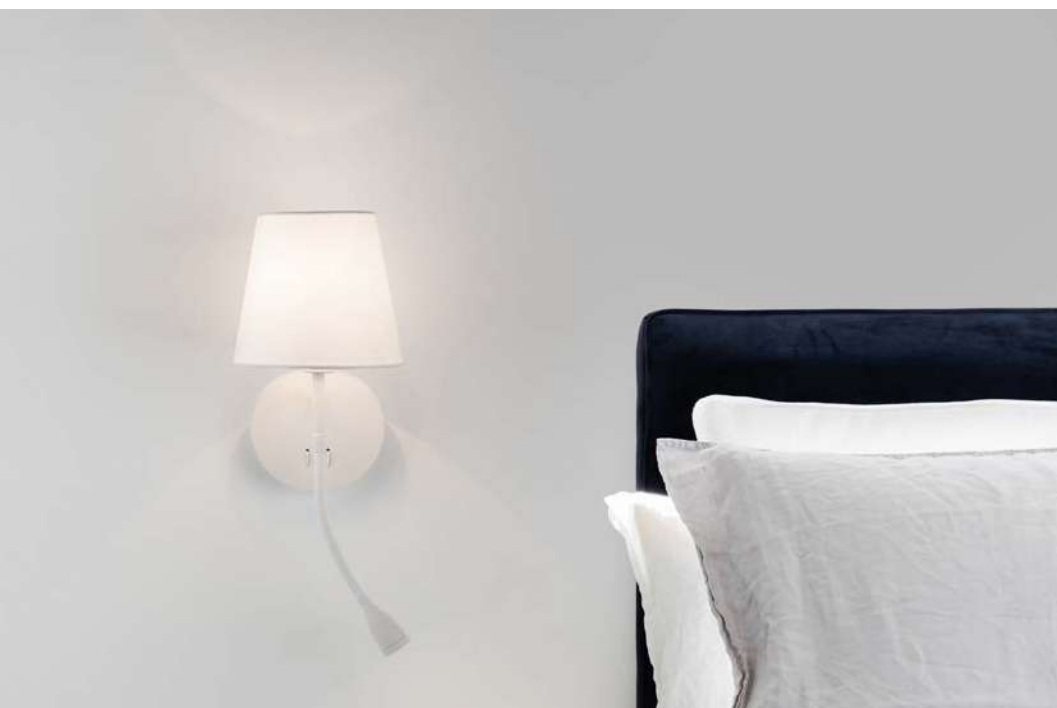

NIA - 9182371
White Metal
White Fabric Shade
Switch On/Off
LED 3 Watt 3000K 180Lm
LED E14 1x5 Watt 230 Volt
IP20 Bulb Excluded
L:19 W: 16 H: 30 cm