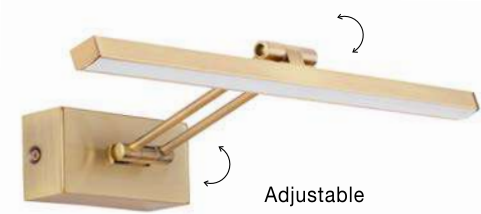

Adjustable

MARNELL - 9117301

Antique Brass Metal & Acrylic
LED 12 Watt 230 Volt
801Lm 3000K IP20
L: 37.6 W: 20.5 H: 5.5 cm