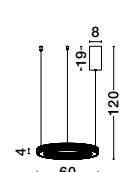

Antique Gold Brass
Aluminium & Acrylic
LED 60 Watt 230 Volt
3530Lm 3000K IP20
D: 60 H: 120 cm