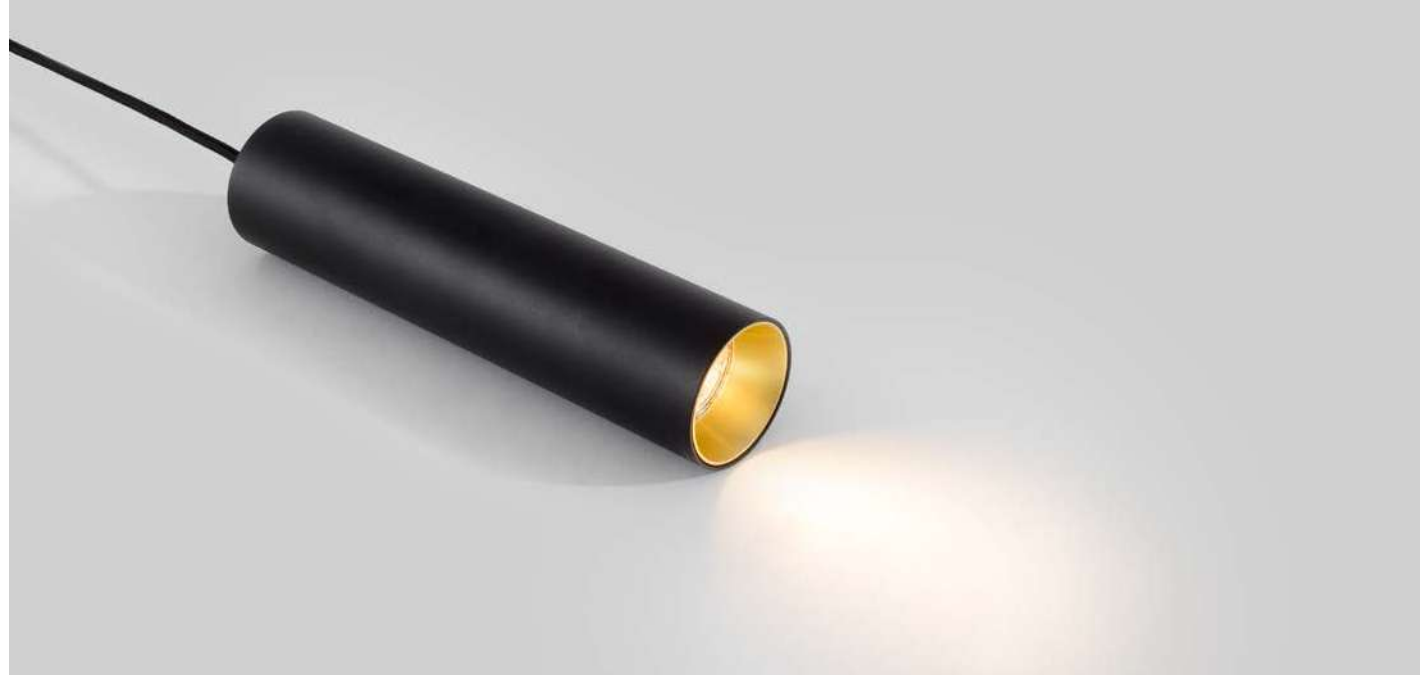

AILA - 9419422

Sandy Black Aluminium
LED GU10 1x10 Watt IP20
220-240 Volt Bulb Excluded
D: 5.6 H1: 20 H2: 120 cm

AILA - 9419421

Sandy White Aluminium
LED GU10 1x10 Watt IP20
220-240 Volt Bulb Excluded
D: 5.6 H1: 20 H2: 120 cm

GIA - 834870

Sandy Black Aluminium
LED GU10 1x10 Watt IP20
220-240 Volt Bulb Excluded
D: 6 H1: 30 H2: 170 cm

GIA - 834869

Sandy White Aluminium
LED GU10 1x10 Watt IP20
220-240 Volt Bulb Excluded
D: 6 H1: 30 H2: 170 cm

RING

834867

Black & Gold

RING

834868

White & Silver