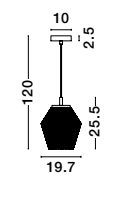

MAGIO - 9291251

Cognac Shadow Glass
Brass Gold Metal
LED E27 1x12 Watt 230 Volt
IP20 Bulb Excluded
D: 19.7 H: 25.5 H_z: 120 cm

MAROU - 9113712
Amber Glass
Brass Metal
LED E27 1x12 Watt 230 Volt
Bulb Excluded IP20
D: 19.5 H: 46.4 H_z: 120 cm