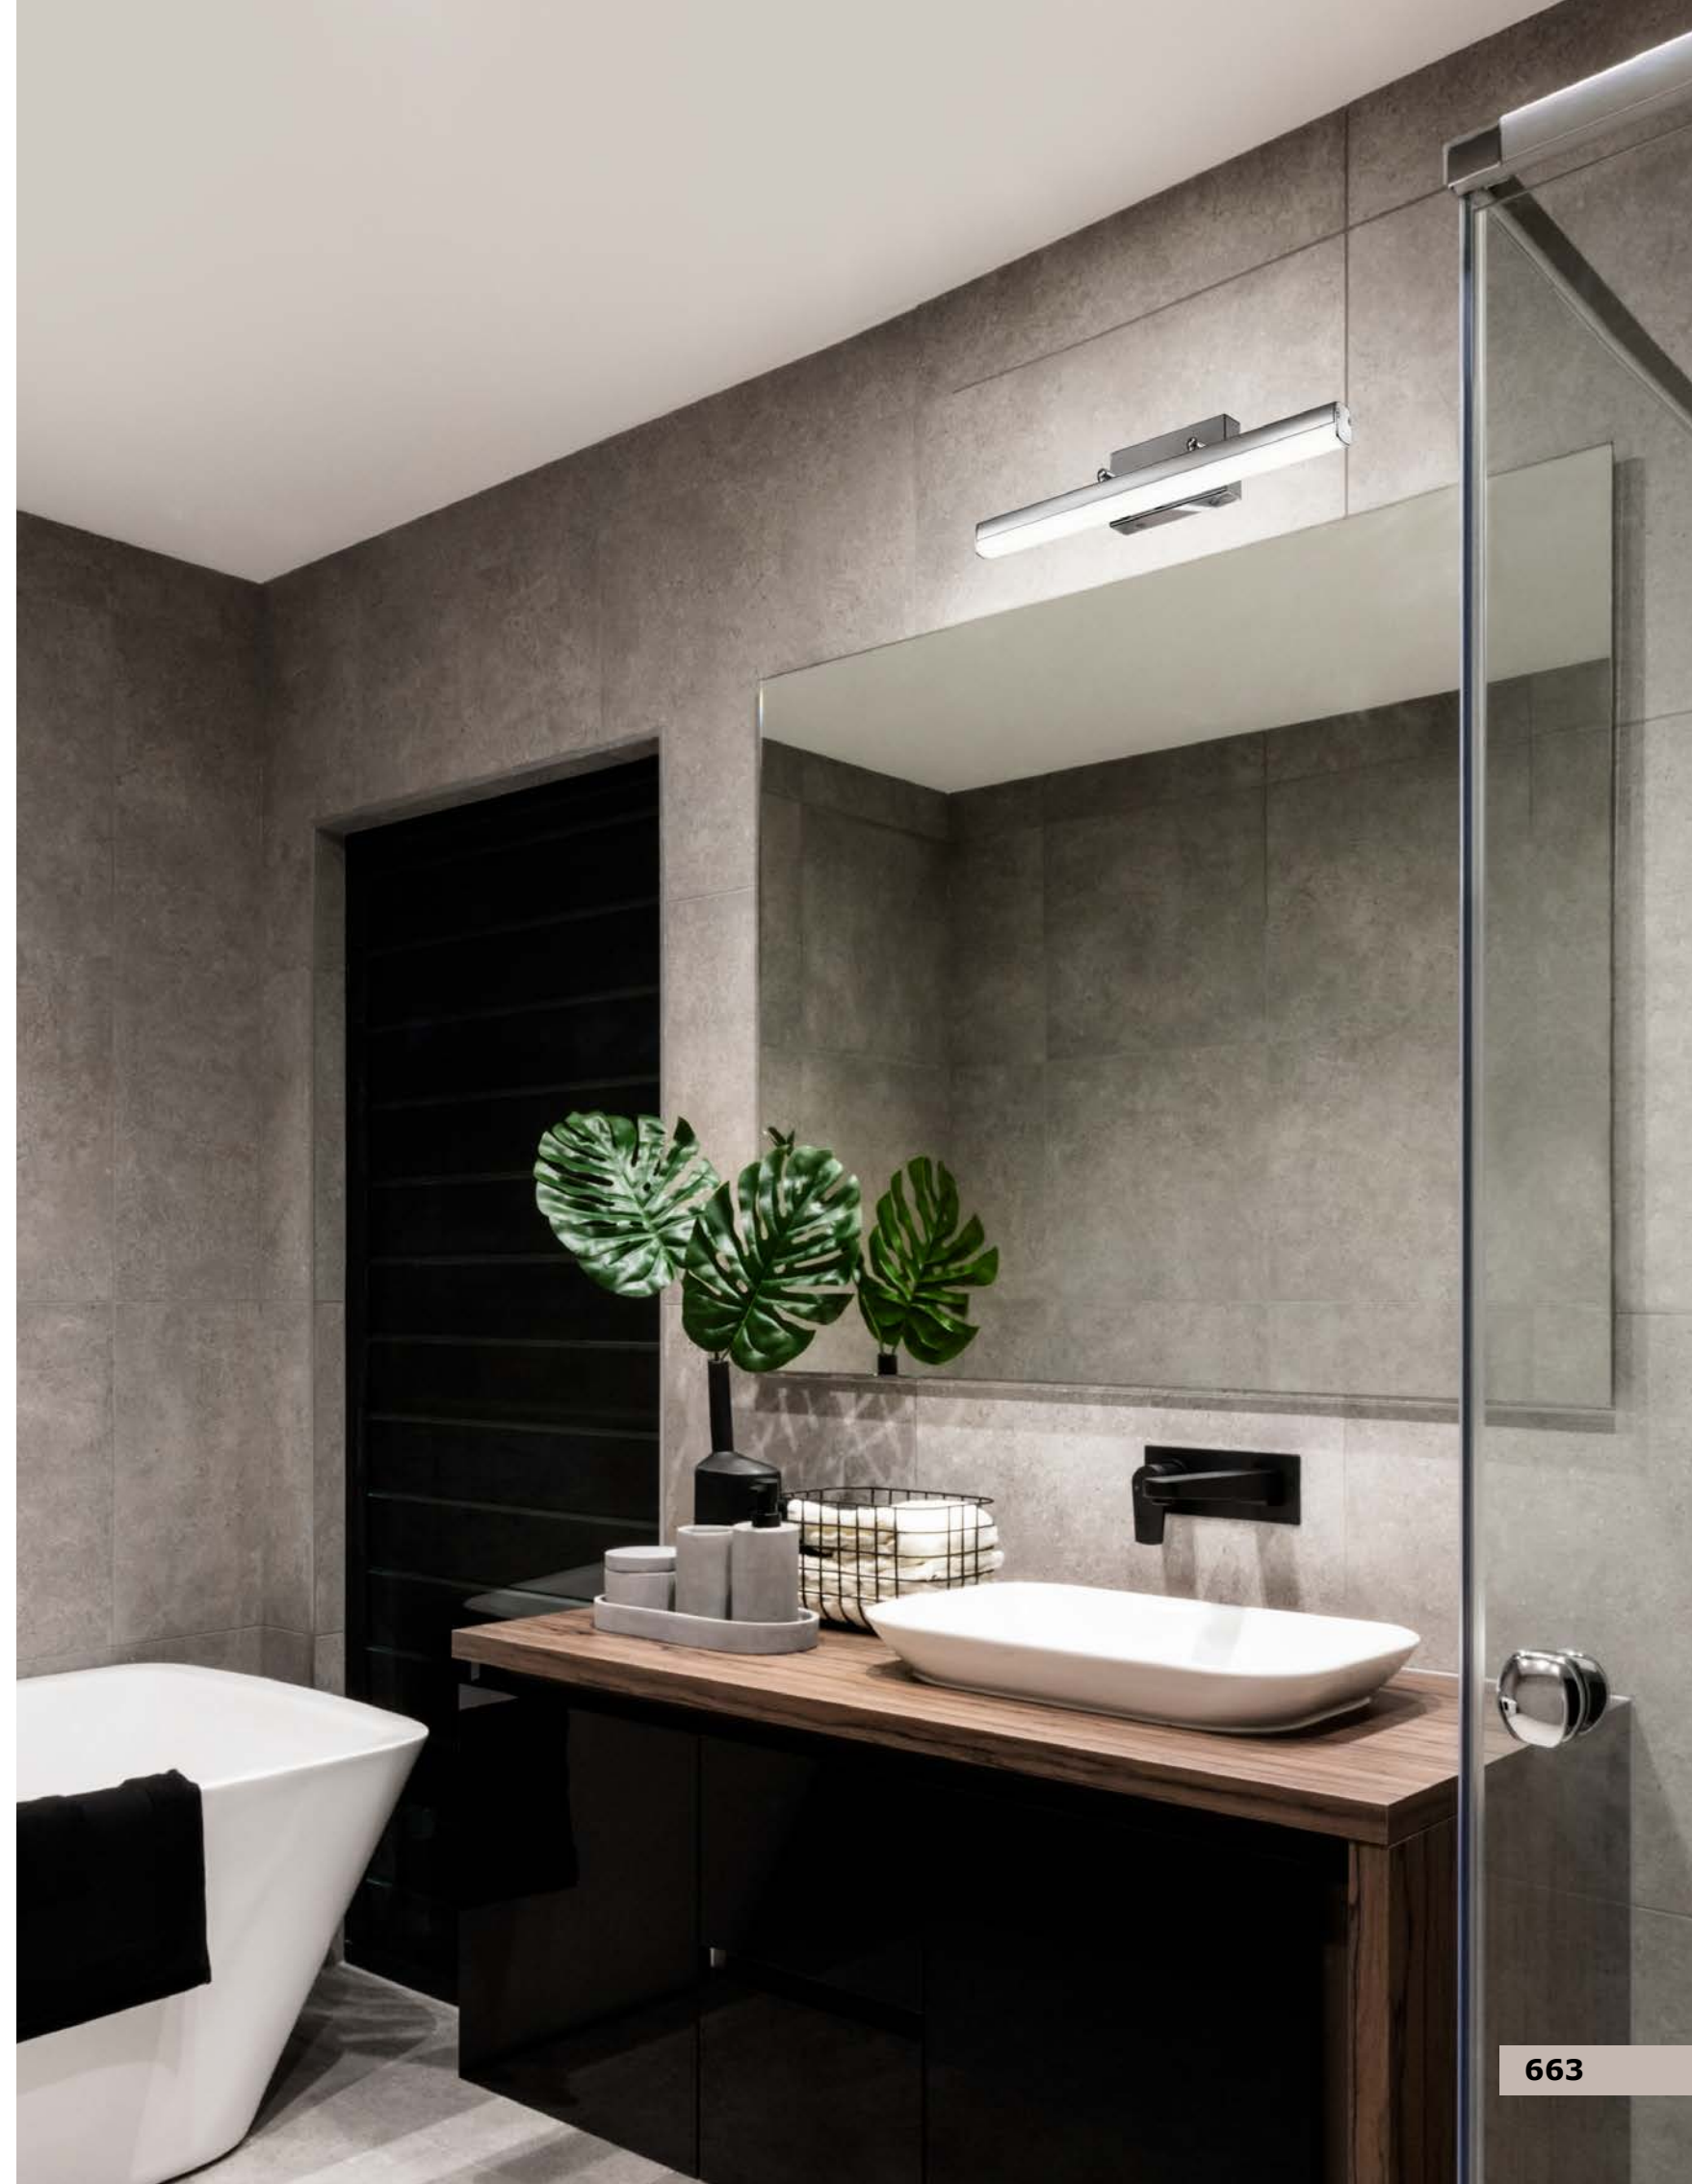

VANESE - 787005

Chrome Aluminium & Acrylic
LED 12 Watt 230 Volt
1174Lm 3000K IP44
L: 49 W1: 3 W2: 7.5 H: 6.5 cm

VANESE - 787006

Chrome Aluminium & Acrylic
LED 18 Watt 230 Volt
1922Lm 3000K IP44
L: 63 W1: 3 W2: 7.5 H: 7.5 cm