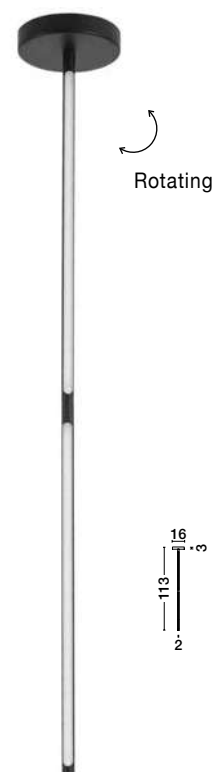

HANDY - 9183252
Sandy Black Aluminium & Acrylic
Rotating
LED Samsung 22 Watt 230 Volt
2000Lm 3000K IP20
D: 16 H: 113 cm