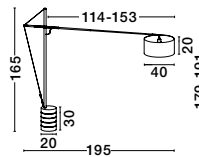

TRACCIA - 41455401

Iron & Plastic
Black Fabric Shade
Adjustable
LED E27 1x12 Watt 230 Volt
IP20 Bulb Excluded
L: 195 W: 40 H: 165