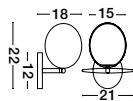

VITTON - 8279603

Brass Metal
White Glossy Glass
LED E14 1x5 Watt 230 Volt
IP20 Bulb Excluded
D: 21 W: 18 H: 22 cm