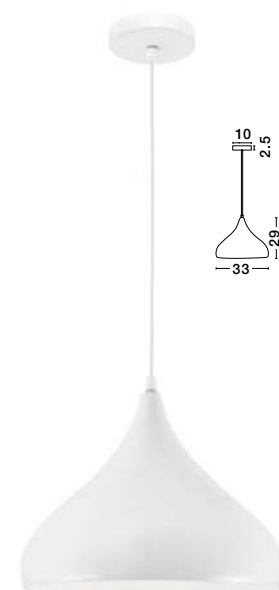

BENICIO - 8809002

White Metal
White Fabric Wire
LED E27 1x12 Watt 230 Volt
IP20 Bulb Excluded
D: 33 H1: 29 H2: 140 cm