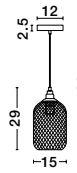

NEVA - 9402436

Black Metal
Black PVC Wire
LED E27 1x12 Watt 230 Volt
IP20 Bulb Excluded
D: 15 H: 29 H2: 130 cm