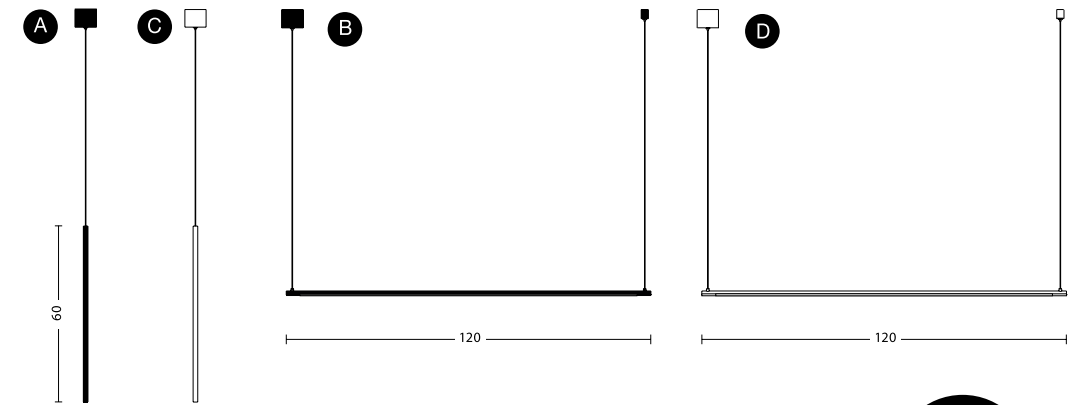

Shopping Guide

BLACK

- A 9088103
- B 9088101

GOLD

- C 9088104
- D 9088102

Inspiration

See how it works

Style them in your own way!