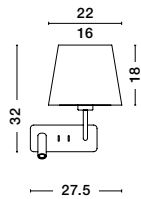

HANDY - 9183251
 Sandy Black Aluminium & Acrylic
 Rotating - Switch On/Off
 LED Samsung 25 Watt 230 Volt
 2600Lm 3000K IP20
 D: 2 H: 171 cm

S 99191511

SAVONA - 9919151

White Fabric Shade
 & Sandy Black Aluminium
 Adjustable - Switch On/Off
 LED Samsung 3 Watt
 210Lm 3000K
 LED E27 1x12 Watt 230 Volt
 IP20 Bulb Excluded
 L: 27.5 W: 24 H: 32 cm