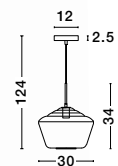

PRISMA - 9426733

Clear Glass
Gold Metal
LED E27 1x12 Watt 230 Volt
IP20 Bulb Excluded

D: 30 H: 34 H₂: 124 cm