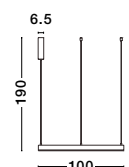

MOTIF - 9190855

Dimmable

Sandy Black Aluminium & Acrylic
LED 55 Watt 230 Volt
3800Lm 3000K IP20
D: 100 H: 190 cm