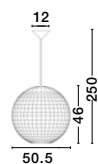

MELODY . 9586431
 Ivory Rattan
 White Fabric Wire & Base
 LED E27 1x12 Watt 230 Volt
 IP20 Bulb Excluded
 D: 50.5 H1: 30 H2: 250 cm

GRIFFIN - 9587122

Dried Water Hyacinth
Black Fabric Wire & Base
LED E27 1x12 Watt 230 Volt
IP20 Bulb Excluded
D: 50.5 H1: 46 H2: 250 cm