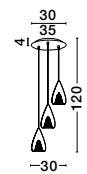

HUGO - 1600200503

Chrome Aluminium Clear
Glass & Rose Gold Frame
LED G9 3x5 Watt 230 Volt
IP20 Bulb Excluded
D: 30 H: 120 cm