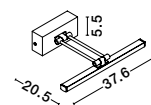

MARNELL - 9117302

Nickel Metal & Acrylic
LED 12 Watt 230 Volt
801Lm 3000K IP20
L: 37.6 W: 20.5 H: 5.5 cm