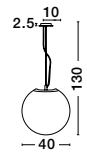

NEVOSO - 620422

Opal Glass & Chrome Metal
LED E27 1x12 Watt 230 Volt
IP20 Bulb Excluded
D: 40 H: 130 cm