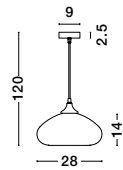

Chrome Glass
Black Metal
Black Fabric Wire
LED E27 1x12 Watt 230 Volt
IP20 Bulb Excluded
D: 28 H: 14 H₂: 120 cm

SAVAZ . 9726481