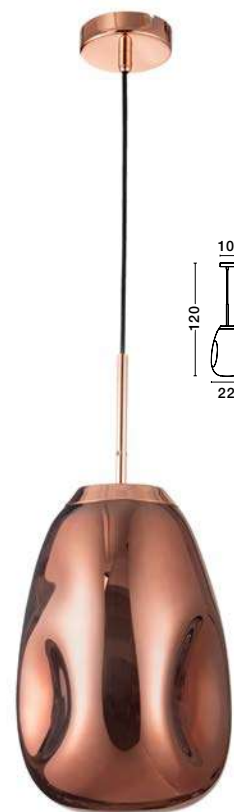

LAVA - 9190393

Gold Metal
Handmade Gold Glass
LED E27 1x12 Watt 230 Volt
IP20 Bulb Excluded
D: 22 H: 49.6 H₂: 120 cm

LAVA - 9190403

Gold Metal
Handmade Gold Glass
LED E27 1x12 Watt 230 Volt
IP20 Bulb Excluded
D: 25 H: 38.5 H₂: 120 cm

LAVA - 9190391

Copper Metal
Handmade Copper Glass
LED E27 1x12 Watt 230 Volt
IP20 Bulb Excluded
D: 22 H: 49.6 H₂: 120 cm

LAVA - 9190401

Copper Metal
Handmade Copper Glass
LED E27 1x12 Watt 230 Volt
IP20 Bulb Excluded
D: 25 H: 38.5 H₂: 120 cm