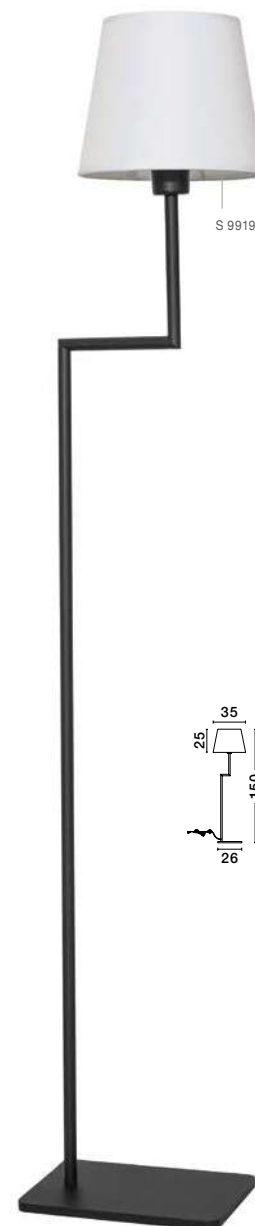

S 99191531

SAVONA - 9919153

White Fabric Shade
Sandy Black Aluminium
LED E27 1x12 Watt 230 Volt
IP20 Bulb Excluded
D: 35 W: 18 H: 25 H₂: 150 cm