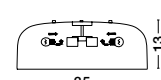

ET 8268061

PERLETO - 826807

Metal & Acrylic Diffuser
 Steel Gray Outside
 Matt White Inside
 LED E27 2x10 Watt 230 Volt
 IP20 Bulb Excluded
 D: 35 H: 13 cm

ET 8268061

PERLETO - 826808

Metal & Acrylic Diffuser
 Coffee Brown Outside
 Matt White Inside
 LED E27 2x10 Watt 230 Volt
 IP20 Bulb Excluded
 D: 35 H: 13 cm