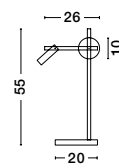

JOLINE . 9919531

Sandy Black Metal & Aluminium
White Opal Glass
Switch On/Off
LED 6 Watt 450 Lm
Samsung 1x3 Watt 200Lm
230 Volt 3200K IP20
L: 26 W: 13.5 H: 55 cm