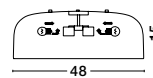

PERLETO . 526806

Metal & Acrylic Diffuser
Matt Black Steel Outside
Matt White Inside
LED E27 3x10 Watt 230 Volt
IP20 Bulb Excluded
D: 48 H: 15 cm