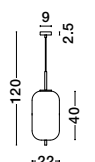

LATO . 9624062

Opal Glass
Antique Brass Metal
Black Fabric Wire
LED E27 1x12 Watt 230 Volt
IP20 Bulb Excluded
D: 22 H: 40 H₂: 120 cm