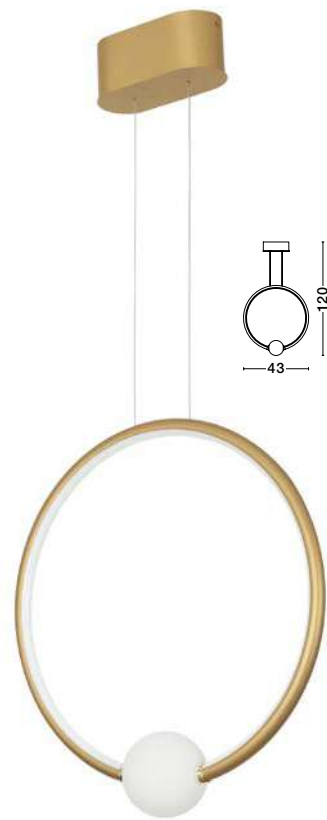

Included
Remote control

CELIA - 9820601
Dimmable

Black Aluminium
Opal Glass
LED 36 Watt 230 Volt
2036Lm 3000K IP20
D: 64 W: 64 H: 120 cm

CELIA - 9820604
Dimmable

Satin Gold Aluminium
Opal Glass
LED 25.6 Watt 230 Volt
1370Lm 3000K IP20
D: 43 W: 10 H: 120 cm