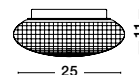

SENS - 838124

Gray Glass
Black Metal
LED E27 1x12 Watt 230 Volt
IP44 Bulb Excluded
D: 25 H: 11 cm