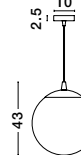

LAZIONE - 9080400

Gradient Smoke Glass
Chrome Aluminium
LED E27 1x12 Watt 230 Volt
IP20 Bulb Excluded
D: 40 H1: 43 H2: 120 cm