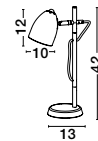

ALINA - 8808402

White Metal & Natural Wood
LED E27 1x12 Watt 230 Volt
IP20 Bulb Excluded
D: 13 H: 42 cm