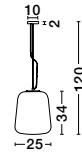

OLIVERIO - 7212603

Gradient Smoke Glass
Chrome Aluminium
LED E27 1x12 Watt 230 Volt
IP20 Bulb Excluded
D: 25 H1: 34 H2: 120 cm