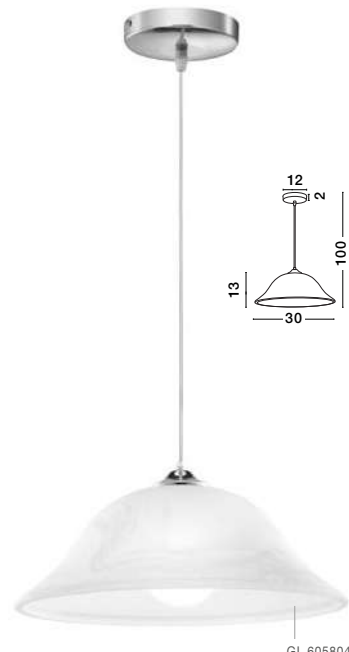

VINCA - 605804

Chrome Metal
Alabaster Glass
LED E27 1x12 Watt 230 Volt
IP20 Bulb Excluded
D: 30 H1: 13 H2: 100 cm

GL 6058041

ANCO - 600403

White Satinated Glass
Chrome Metal
LED E27 1x12 Watt 230 Volt
IP20 Bulb Excluded
Packing 6 pcs
L: 30 W: 7.5 H: 16 cm

GL 6004031

GIORNO - 605803

Alabaster Glass
Chrome Metal
LED E27 1x12 Watt 230 Volt
IP20 Bulb Excluded
Packing 12 pcs
L: 30 W: 7.5 H: 16 cm

GL 6058031