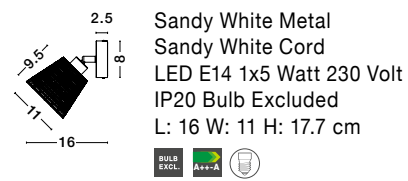

SION - 9155421

Sandy White Metal
Sandy White Cord
LED E14 1x5 Watt 230 Volt
IP20 Bulb Excluded
L: 16 W: 11 H: 17.7 cm