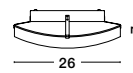

QUALE - 600303

White Satinated Glass
Chrome Metal
LED E27 3x12 Watt 230 Volt
IP20 Bulb Excluded
L: 50 W: 50 H: 12 cm

GL 6004041

GL 6003011

QUALE - 600404

White Satinated Glass
Chrome Metal
LED E27 1x12 Watt 230 Volt
IP20 Bulb Excluded
Packing 5 pcs
L: 26 W: 26 H: 7 cm