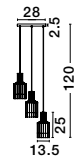

CARTER - 9001701

Black Aluminium
& Crystal
LED E27 3x12 Watt 230 Volt
IP20 Bulb Excluded
D: 28 H: 120 cm