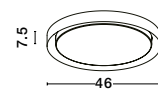

TROY . 9053460

Dimmable

Metal & Acrylic Diffuser
Gold Leaf Outside
White Inside
LED 40 Watt 230 Volt
2200Lm 3000K IP20
D: 46 H: 7.5 cm