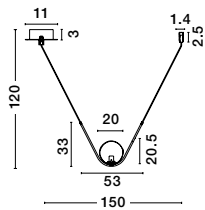

VITTON - 8279601

Brass Metal
White Glossy Glass
Brass Fabric Cable
LED E27 1x12 Watt 230 Volt
IP20 Bulb Excluded
L: 150 W: 20 H: 120 cm