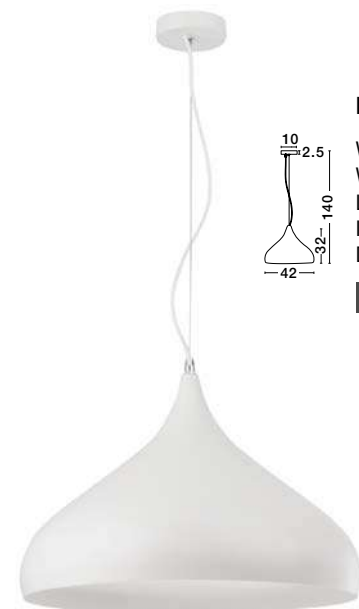

BENICIO - 8809102

White Metal
White Fabric Wire
LED E27 1x12 Watt 230 Volt
IP20 Bulb Excluded
D: 42 H1: 32 H2: 140 cm