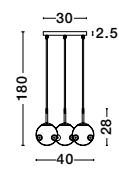

SPADA - 9426753

Gold Metal & Chrome Glass
Black PVC Wire
LED E27 3x12 Watt 230 Volt
IP20 Bulb Excluded
D: 40 H₁: 28 H₂: 180 cm