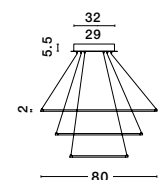

FERROL - 6265004

Dimmable

Coffee Brown Aluminium & Acrylic Adjustable
LED 111 Watt 230 Volt
5500Lm 3000K IP20
D: 80 H: 150 cm