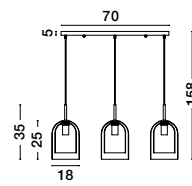

CINZIA - 9236650
Champagne Glass
White Cord
Brass Gold Metal
LED E27 1x12 Watt 230 Volt
IP20 Bulb Excluded
D: 22 H1: 25 H2: 178 cm

Velor

VELOR - 9236700
 Double Layered Smoky Glass
 Black Cord
 Black Metal Base
 LED E27 1x12 Watt 230 Volt
 IP20 Bulb Excluded
 D: 18 H: 240 cm