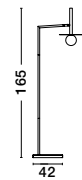

PIELO - 9043309

Sandy Black Metal
Opal Glass
LED G9 1x5 Watt 230 Volt
IP20 Class II
Bulb Excluded
D: 42 H: 165 cm