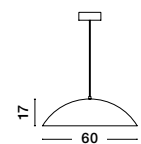

GLIM - 9081280

Dimmable

Sandy White Outside
Natural Wood Inside Aluminium &
Acrylic
LED 47 Watt 230V
2015Lm 3000K IP20
D: 60 H: 120 cm