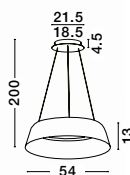

ALBA - 9345658
Dimmable
Sandy Black Aluminium Outside
Champaign Gold Inside
LED 50 Watt 230V
2196Lm 3000K IP20
D: 54 H: 200 cm