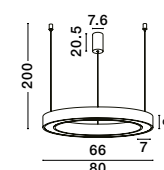

MORBIDO - 9345641

Dimmable
Sandy White Aluminium
& Acrylic
LED 60 Watt 230 Volt
3116Lm 2700K - 4000K IP20
Included Remote Control
D1: 80 D2: 66 H: 200 cm