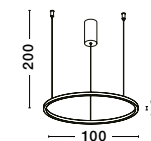

TARQUIN - 9345610

Dimmable

Brushed Gold Aluminum
& Acrylic
LED 58 Watt 230 Volt
3132Lm 3000K IP20
D: 100 H: 200 cm