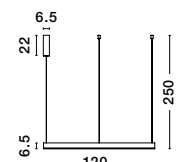

MOTIF . 9530201
Dimmable
Sandy White Aluminium
& Acrylic
LED 70 Watt 230 Volt
5984Lm 3000K IP20
D: 120 H: 250 cm