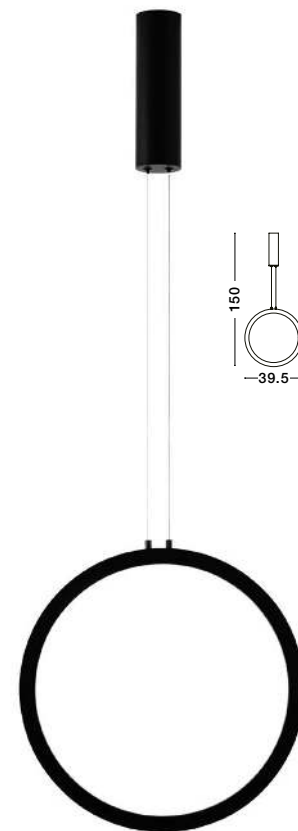

CHANGE - 9070165

Dimmable
Sandy Black Aluminium
& Acrylic
LED 25 Watt 230 Volt
741Lm 3000K IP20
D: 39.5 H: 150 cm