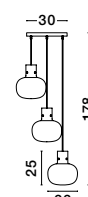

CINZIA - 9236610
Clear Glass
White Cord
Brass Gold Metal
LED E27 3x12 Watt 230 Volt
IP20 Bulb Excluded
D: 30 H: 178 cm