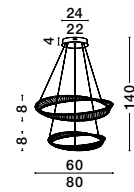

AURELIA - 9333063
Dimmable
Gold Metal & Crystal
LED 70W 230 Volt
6351.63Lm 3500K
IP20 Class I
D: 80 Dz: 60 H:150 cm