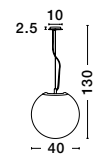

FLY - 9620126
 Matt Black Metal
 LED E27 1x12 Watt
 230 Volt IP20 Bulb Excluded
 D: 36 H: 115 cm

FLY - 9620127
 Matt White Metal
 LED E27 1x12 Watt
 230 Volt IP20 Bulb Excluded
 D: 36 H: 115 cm

NEVOSO - 920422
Opal Glass & White Metal
LED E27 1x12 Watt 230 Volt
IP20 Bulb Excluded
D: 40 H: 130 cm