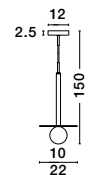

PIELO - 9043306

Sandy Black Metal
Opal Glass
LED G9 Watt 1x5 Watt
230 Volt IP20 Bulb Excluded
D: 22 H: 55 H2: 150 cm