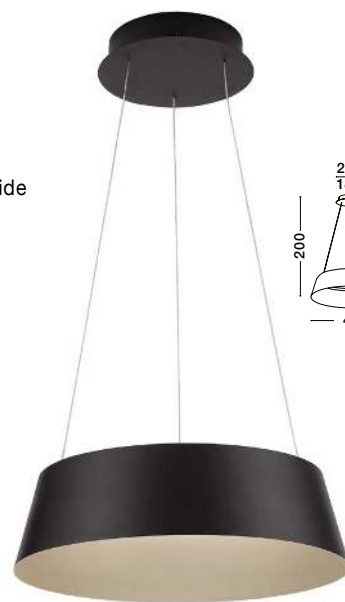

Sandy White Aluminium
& Acrylic

LED 40 Watt 230V IP20

1427Lm 3000K Class II

L: 100 W: 8 H: 120 cm

ALBA - 9345655
Dimmable
Sandy White Aluminium Outside
Champaign Gold Inside
LED 40 Watt 230V
1655Lm 3000K IP20
D: 42 H: 200 cm