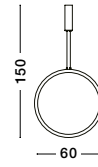

CHANGE - 9070167

Dimmable
Sandy Black Aluminium
& Acrylic
LED 35 Watt 230 Volt
1160Lm 3000K IP20
D: 60 H: 150 cm