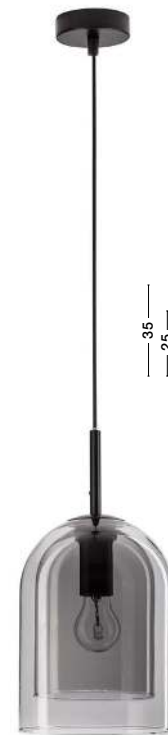

VELOR - 9236700
Double Layered Smoky Glass
Black Cord
Black Metal Base
LED E27 1x12 Watt 230 Volt
IP20 Bulb Excluded
D: 18 H: 240 cm

VELOR - 9236720
Double Layered Smoky Glass
Black Cord
Black Metal Base
LED E27 3x12 Watt 230 Volt
IP20 Bulb Excluded
L: 70 H: 158 cm