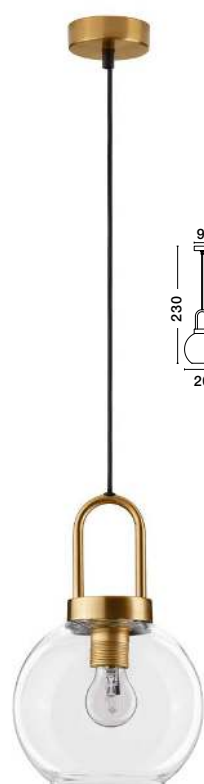

IRVINE . 9241170

Clear Glass
Black Cord
Brass Gold Metal
LED E27 1x12 Watt 230 Volt
IP20 Bulb Excluded
D: 20 H1: 30.3 H2: 230 cm