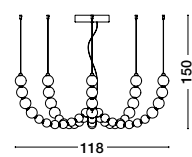

PERLA - 9695203

Dimmable

Gold Metal & Opal Glass
LED 130 Watt 230 Volt
11376Lm 3000K IP20
Remote Control Included
D: 118 H: 150 cm