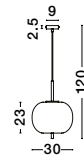

SIANNA - 9236410

Smoke Glass
Brass Gold Metal
LED E27 1x12 Watt 230 Volt
IP20 Bulb Excluded
D: 25 H: 154 cm

Lato

LATO - 9624071
 Black Metal & Opal Glass
 LED E27 1x12 Watt 230 Volt
 IP20 Bulb Excluded
 D: 30 H: 120 cm