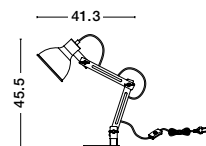

GROU - 9620129
Matt White Metal & Wood
LED E27 1x12 Watt
230 Volt IP20
Switch On / Off
Bulb Excluded
D: 41.3 H: 45.5 cm