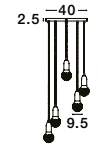

VEDA - 9536414

Brass Metal & Clear Glass
LED G9 5x6 Watt 230 Volt
IP20 Bulb Excluded
D: 40 H: 150 cm