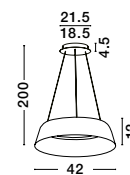

ALBA - 9345655
Dimmable
Sandy White Aluminium Outside
Champaign Gold Inside
LED 40 Watt 230V
1655Lm 3000K IP20
D: 42 H: 200 cm