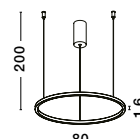

TARQUIN - 9345607

Brushed Champagne Silver
Aluminum & Acrylic
LED 48 Watt 230 Volt
2592Lm 3000K IP20
D: 80 H: 200 cm