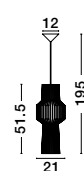

BREDO • 9586511

Black Aluminium
Black Fabric Wire & Base
LED E27 1x12 Watt 230 Volt
IP20 Bulb Excluded
D: 21 H: 51.5 H₂: 195 cm