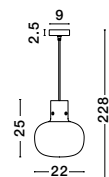

CINZIA - 9236510

Smoky Glass
Black Cord
Black Metal Base
LED E27 1x12 Watt 230 Volt
IP20 Bulb Excluded
D: 22 H: 25 H_z: 228 cm