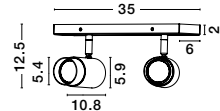

POGNO - 9111434
Sandy black & Gold Aluminium
LED GU10 2x10 Watt IP20
220-240 Volt Bulb Excluded
L: 35 W: 6 H: 14 cm