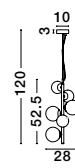

ODILLIA - 9009251
Matt Black Metal & Glass
LED G9 6x6 Watt 230 Volt
IP20 Bulb Excluded
L: 28 H: 120 cm