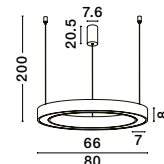

MORBIDO - 9345642

Dimmable
Sandy Black Aluminium
& Acrylic
LED 60 Watt 230 Volt
3116Lm 2700K - 4000K IP20
Included Remote Control
D1: 80 D2: 66 H: 200 cm