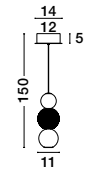

BRILLE - 9511030
Gold Aluminium
& Acrylic
LED 6 Watt 230V
322Lm 3200K IP20
D: 14 H: 150 cm