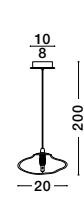

KING - 9006046
Brass Gold Metal
Blown Clear Glass
LED G9 1x5 Watt 230 Volt
IP20 Bulb Excluded
D: 20 H: 200 cm