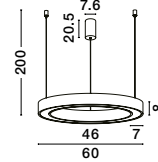

MORBIDO - 9345640

Dimmable
Brass gold Aluminium
& Acrylic
LED 50W 230 Volt
2733Lm 2700K - 4000K IP20
Included Remote Control
D1: 60 D2: 46 H: 200 cm