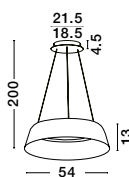

ALBA - 9345657
Dimmable
Sandy White Aluminium Outside
Champaign Gold Inside
LED 50 Watt 230V
2196Lm 3000K IP20
D: 54 H: 200 cm