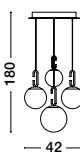

HOOK - 9695222
Dimmable
Satin Gold Metal
& Opal White Glass
LED 37 Watt 230 Volt
3147Lm 3000K IP20
D: 42 H: 180 cm