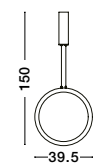

CHANGE - 9070168

Dimmable
Gold Aluminium
& Acrylic
LED 35 Watt 230 Volt
1160Lm 3000K IP20
D: 60 H: 150 cm

CHANGE - 9070166

Dimmable
Gold Aluminium
& Acrylic
LED 25 Watt 230 Volt
741Lm 3000K IP20
D: 39.5 H: 150 cm