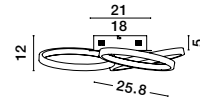

ELIZE . 9248112

Dimmable
Black & Brass Gold Steel
& Aluminium & Silicon
LED 28 Watt 230 Volt
1550Lm 3000K IP20
D:55 H: 12 cm