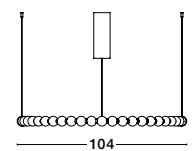

PERLA - 9695232

Dimmable
Gold Metal & Opal Glass
LED 96 Watt 230 Volt
8075Lm 3000K IP20
Remote Control Included
D: 104 H: 200 cm