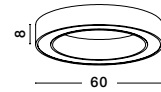

MORBIDO - 9345632

Dimmable
Sandy White Aluminium
& Acrylic
LED 50W 230 Volt
3317Lm 2700K - 4000K IP20
Included Remote Control
D1: 60 D2: 46 H:8 cm