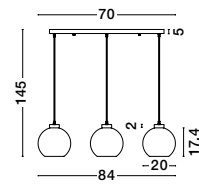

PALMER - 9241150
Smoky Glass
Black Cord
Black Metal Base
LED E27 3x12 Watt 230 Volt
IP20 Bulb Excluded
L: 84 H1: 17.4 H2: 145 cm