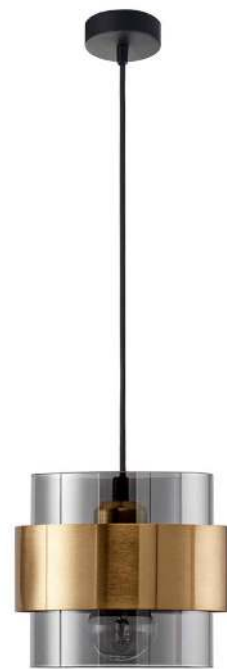

Sianna

SIANNA - 9236372
 Smoke Glass
 Brass Gold Metal
 LED E27 3x12 Watt 230 Volt
 IP20 Bulb Excluded
 D: 45 H: 170 cm

SIANNA - 9236362
 Smoke Glass
 Brass Gold Metal
 LED E27 1x12 Watt 230 Volt
 IP20 Bulb Excluded
 D: 18 H: 16 H: 220 cm