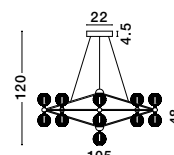

BELINDA - 9695300

Dimmable
Black Aluminium
& Acrylic
LED 41 Watt 230V
2238.28Lm 3200K IP20
D: 96 W: 46 H: 120 cm

BELINDA - 9695400

Dimmable
Black Aluminium
& Acrylic
LED 52 Watt 230V
2983.57Lm 3200K IP20
D: 89 H: 120 cm

BELINDA - 9695500

Dimmable
Black Aluminium
& Acrylic
LED 78 Watt 230V
4491 Lm 3200K IP20
D: 105 H: 120 cm