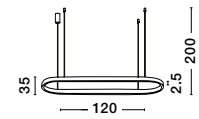

CUPPE . 9345624
Dimmable
Sandy Black Aluminum
& Acrylic
LED 58 Watt 230 Volt
3248Lm 3000K IP20
L: 120 W: 35 H: 200 cm
LED WARM WHITE DRIVER INCL.