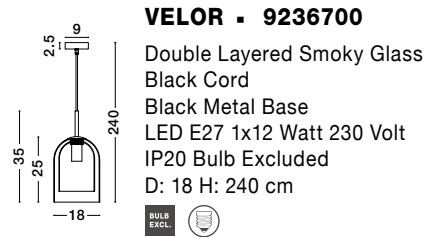

VELOR - 9236700
Double Layered Smoky Glass
Black Cord
Black Metal Base
LED E27 1x12 Watt 230 Volt
IP20 Bulb Excluded
D: 18 H: 240 cm

VELOR - 9236720
Double Layered Smoky Glass
Black Cord
Black Metal Base
LED E27 3x12 Watt 230 Volt
IP20 Bulb Excluded
L: 70 H: 158 cm