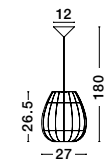

MARLO - 9586500
Natural Rattan
Black Fabric Wire & Base
LED E27 1x12 Watt 230 Volt
IP20 Bulb Excluded
D: 27 H: 26.5 Hz: 180 cm