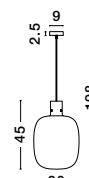

CINZIA - 9236630
Clear Glass
White Cord
Brass Gold Metal
LED E27 1x12 Watt 230 Volt
IP20 Bulb Excluded
D: 30 H: 45 H₂: 198 cm