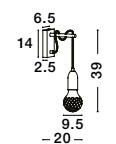

VEDA - 9536416
Black Metal & Clear Glass
LED G9 1x6 Watt 230 Volt
IP20 Bulb Excluded
L: 9.5 W: 20 H: 39 cm