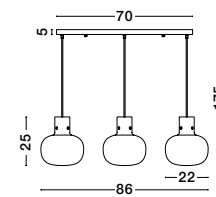

CINZIA - 9236620
Clear Glass
White Cord
Brass Gold Metal
LED E27 3x12 Watt 230 Volt
IP20 Bulb Excluded
L: 86 H: 25 H₂: 175 cm