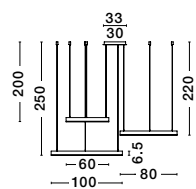

MOTIF - 9530180
Dimmable
Sandy White Aluminium
& Acrylic
LED 40/48/55 Watt 230 Volt
13163Lm 3000K IP20
D1: 60 D2: 80 D3: 100 H: 250 cm