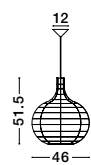

GRIFFIN - 9586508
Dried Water Hyacinth
Black Fabric Wire & Base
LED E27 1x12 Watt 230 Volt
IP20 Bulb Excluded
D: 46 H1: 51.5 H2: 205 cm