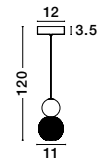

BRILLE - 9511020
Gold Aluminium
& Acrylic
LED 4 Watt 230V
344.5Lm 3200K IP20
D: 11 H: 120 cm