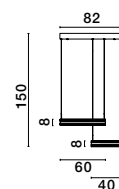

AGOS - 9054445

Dimmable
Gold Aluminium
& Acrylic
LED 124 Watt 230 Volt
5421Lm 3000K IP20
L: 82 W1: 60 W2: 40 H: 150 cm

LED WARM WHITE DRIVER INCL.