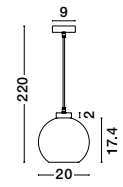

PALMER - 9241130
Smoky Glass
Black Cord
Black Metal Base
LED E27 1x12 Watt 230 Volt
IP20 Bulb Excluded
D: 20 H1: 17.4 H2: 220 cm