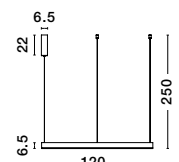

MOTIF . 9530200
Dimmable
Sandy White Aluminium
& Acrylic
LED 70 Watt 230 Volt
5984Lm 3000K IP20
D: 120 H: 250 cm