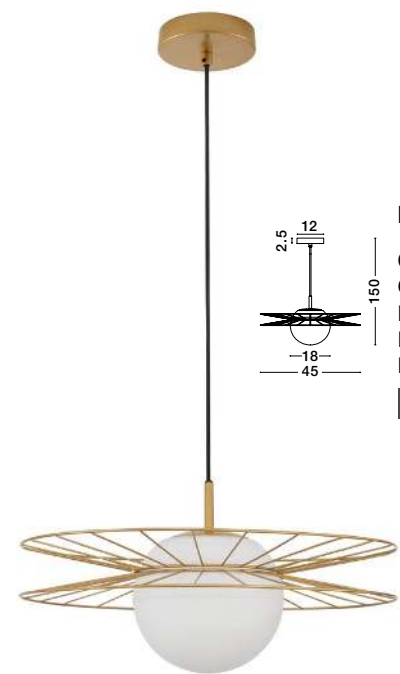

ELLERY - 9043303
Opal Glass
Gold Metal
LED E27 1x12 Watt 230 Volt
IP20 Bulb Excluded
D: 45 H₁: 22.5 H₂: 150 cm