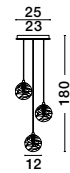

COEN - 9006043

Brass Gold Metal
Clear Glass
LED G9 3x5 Watt 230 Volt
IP20 Bulb Excluded
D: 25 H: 180 cm