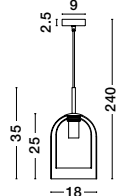

VELOR - 9236730

Double Layered Dark
Champagne Glass
Black Cord
Black Metal Base
LED E27 1x12 Watt 230 Volt
IP20 Bulb Excluded
D: 18 H: 240 cm