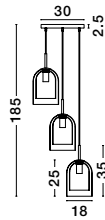

VELOR - 9236735

Double Layered Dark
Champagne Glass
Black Cord
Black Metal Base
LED E27 3x12 Watt 230 Volt
IP20 Bulb Excluded
D: 30 H: 185 cm