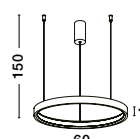

PERRINE - 9345618

Brushed Champagne Silver Aluminium & Acrylic
LED 42 Watt 230 Volt
1512Lm 3000K IP20
D: 60 H: 150 cm