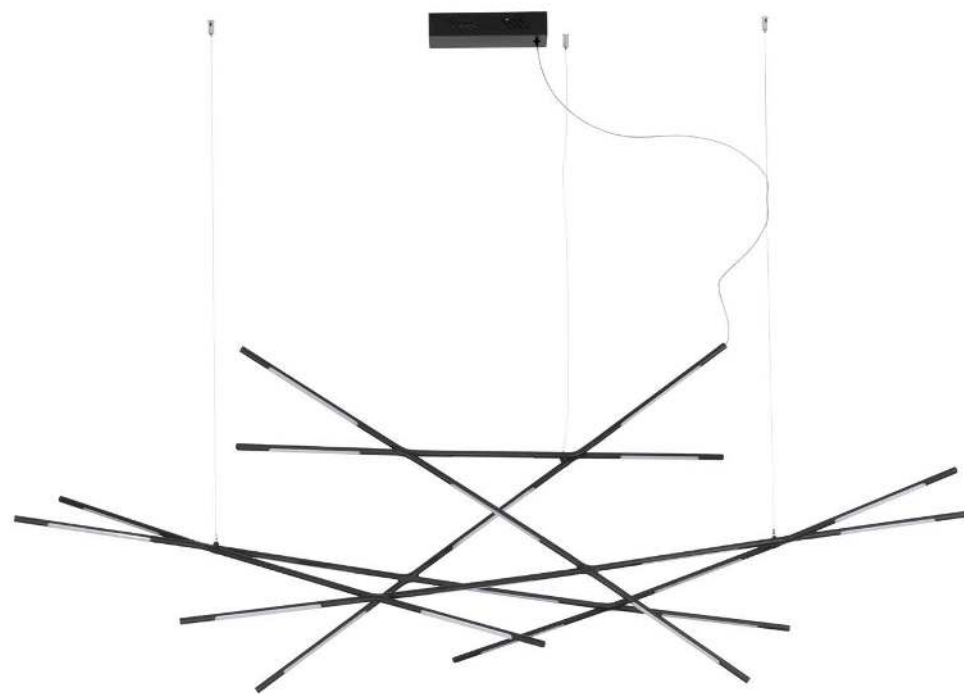

RACCIO - 9695216
Dimmable
Black Metal & Acrylic
LED 109 Watt 230 Volt
6868Lm 3000K IP20
L: 180.5 W: 75 H: 200 cm