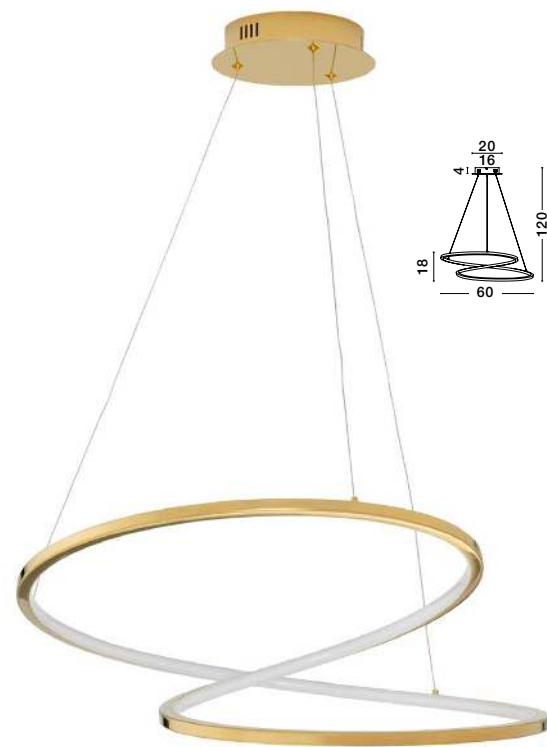

Nebula

NEBULA • 9695211
Cooper Metal
LED 22 Watt 230 Volt
1822Lm 3000K IP20
L: 84 W:20 H: 110 cm

LED WARM WHITE DRIVER INCL.

NEBULA • 9695212
Cooper Metal
LED 29 Watt 230 Volt
1633Lm 3000K IP20
D: 47 H: 150 cm

LED WARM WHITE DRIVER INCL.

GIRISH - 9248111

Dimmable

Gold plating Stainless Steel & Acrylic

LED 51.5 Watt 230 Volt
2400Lm 3000K IP20
L: 100 W: 20 H: 120 cm

GIRISH - 9248110

Dimmable

Gold plating Stainless Steel & Acrylic

LED 41 Watt 230 Volt
2000Lm 3000K IP20
L: 82 W: 23 H: 120 cm

GIRISH - 9248109

Dimmable

Gold plating Stainless Steel & Acrylic

LED 41 Watt 230 Volt
2000Lm 3000K IP20
D: 60 H: 120 cm

Neutron

NEUTRON - 9054451