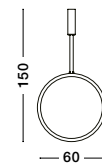

CHANGE - 9070170

Dimmable
Gold Aluminium
& Acrylic
LED 48 Watt 230 Volt
1684Lm 3000K IP20
D: 80.7 H: 200 cm