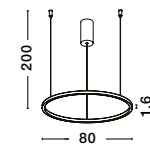

TARQUIN - 9345606

Dimmable

Brushed Gold Aluminum
& Acrylic
LED 48 Watt 230 Volt
2592Lm 3000K IP20
D: 80 H: 200 cm