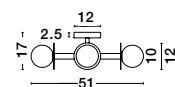

PIELO - 9043316

Sandy Black Metal
Opal Glass
LED G9 4x5 Watt 230 Volt
IP20 Bulb Excluded
L: 51 W: 37 H: 17 cm