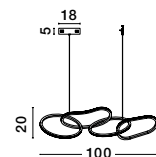

LED WARM WHITE DRIVER INCL.

GIRISH - 9248111

Dimmable

Gold plating Stainless Steel & Acrylic

LED 51.5 Watt 230 Volt
2400Lm 3000K IP20
L: 100 W: 20 H: 120 cm

GIRISH - 9248110

Dimmable

Gold plating Stainless Steel & Acrylic