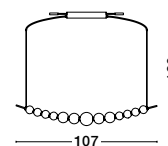

Chrome Metal & Opal Glass
LED 99 Watt 230 Volt
9069.3Lm 3000K IP20
Remote Control Included
L: 167 W: 42 H: 200 cm

PERLA - 9695203

Dimmable

Gold Metal & Opal Glass
 LED 130 Watt 230 Volt
 11376Lm 3000K IP20
 Remote Control Included
 D: 118 H: 150 cm