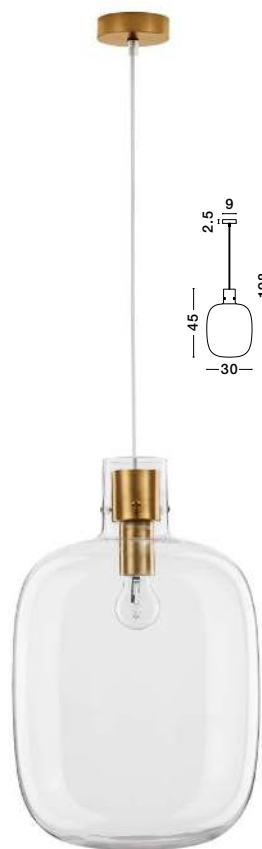

CINZIA - 9236630
Clear Glass
White Cord
Brass Gold Metal
LED E27 1x12 Watt 230 Volt
IP20 Bulb Excluded
D: 30 H: 45 H₂: 198 cm