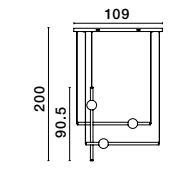

NEUTRON - 9054453

Dimmable
Gold Aluminium
& Acrylic
LED 60 Watt 230 Volt
3687Lm 3000K IP20
L: 120 W:20 H: 200 cm