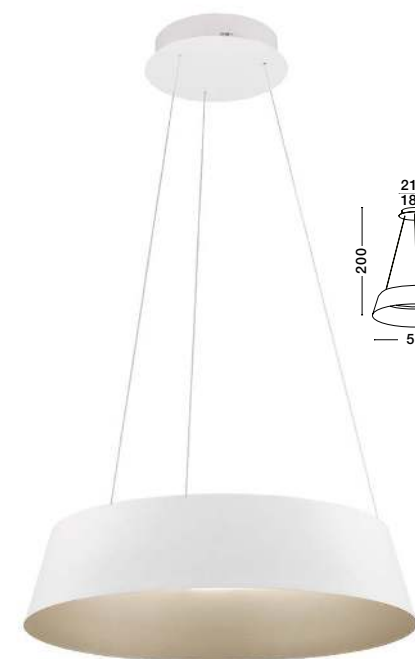

ALBA - 9345657
Dimmable
Sandy White Aluminium Outside
Champaign Gold Inside
LED 50 Watt 230V
2196Lm 3000K IP20
D: 54 H: 200 cm