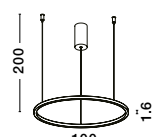

TARQUIN - 9345611

Brushed Champagne Silver
Aluminum & Acrylic
LED 58 Watt 230 Volt
3132Lm 3000K IP20
D: 100 H: 200 cm