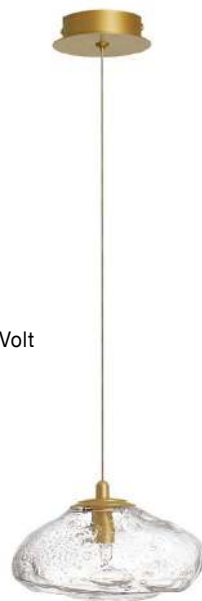

KING - 9006046
Brass Gold Metal
Blown Clear Glass
LED G9 1x5 Watt 230 Volt
IP20 Bulb Excluded
D: 20 H: 200 cm