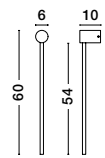

SYNTHESI . 9009322

Sandy Black Aluminium
& Acrylic
LED 18 Watt 230V
777Lm 3000K IP20
D: 6 W: 10 H: 60 cm