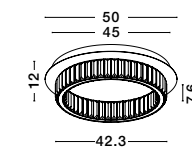

AURELIA - 9333079

Dimmable
Gold Metal & Crystal
LED 29W 230 Volt
1481Lm 3500K
IP20 Class I
D: 50 H: 12 cm