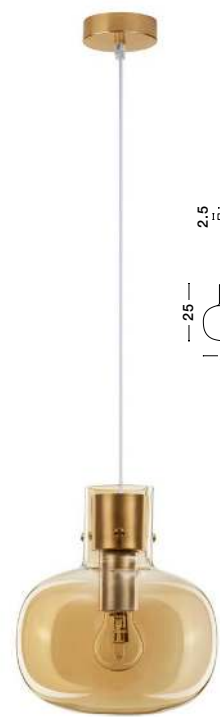

CINZIA - 9236650
Champagne Glass
White Cord
Brass Gold Metal
LED E27 1x12 Watt 230 Volt
IP20 Bulb Excluded
D: 22 H1: 25 H2: 178 cm