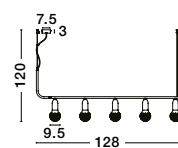

VEDA - 9536413

Brass Metal & Clear Glass
LED G9 3x6 Watt 230 Volt
IP20 Bulb Excluded
D: 30 H: 150 cm

VEDA - 9536414

Brass Metal & Clear Glass
LED G9 5x6 Watt 230 Volt
IP20 Bulb Excluded
D: 40 H: 150 cm

VEDA - 9536415
Brass Metal & Clear Glass
LED G9 5x6 Watt 230 Volt
IP20 Bulb Excluded
L: 128 H: 120 cm