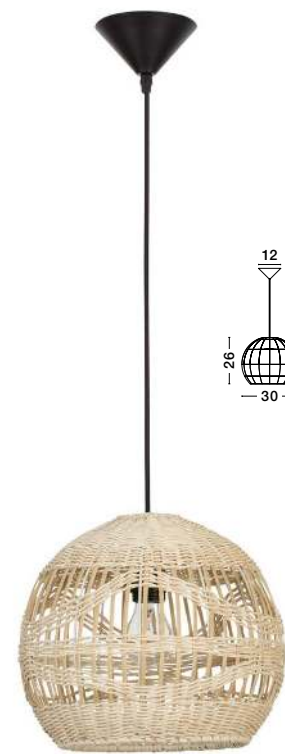

MARLO • 9586503
Natural Rattan
Black Fabric Wire & Base
LED E27 1x12 Watt 230 Volt
IP20 Bulb Excluded
D: 30 H1: 26 H2: 195 cm