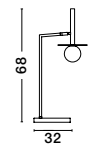

PIELO - 9043316

Sandy Black Metal
Opal Glass
LED G9 4x5 Watt 230 Volt
IP20 Bulb Excluded
L: 51 W: 37 H: 17 cm

PIELO - 9043308

Sandy Black Metal
Opal Glass
LED G9 1x5 Watt 230 Volt
IP20 Class II
Bulb Excluded
D: 32 W: 22 H: 68 cm