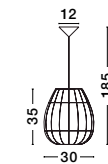

MARLO - 9586501
Natural Rattan
Black Fabric Wire & Base
LED E27 1x12 Watt 230 Volt
IP20 Bulb Excluded
D: 30 H: 35 Hz: 185 cm