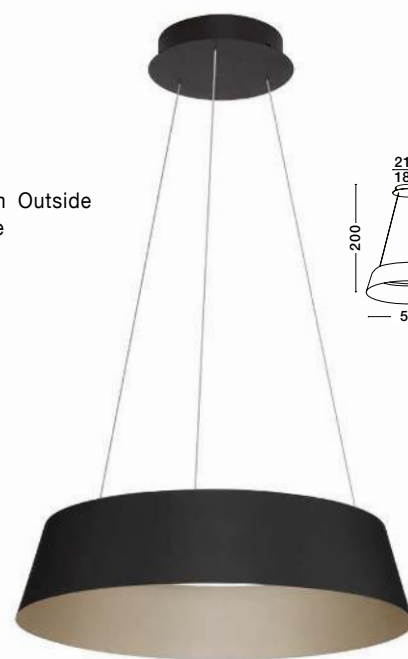

ALBA - 9345657
Dimmable
Sandy White Aluminium Outside
Champaign Gold Inside
LED 50 Watt 230V
2196Lm 3000K IP20
D: 54 H: 200 cm

ALBA - 9345658
Dimmable
Sandy Black Aluminium Outside
Champaign Gold Inside
LED 50 Watt 230V
2196Lm 3000K IP20
D: 54 H: 200 cm