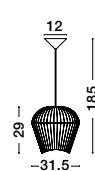

BREDO • 9586512

Black Aluminium
Black Fabric Wire & Base
LED E27 1x12 Watt 230 Volt
IP20 Bulb Excluded
D: 31.5 H: 29 H₂: 185 cm