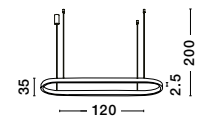

CUPPE . 9345625
Dimmable
Sandy Black Aluminum
& Acrylic
LED 58 Watt 230 Volt
3944Lm 3000K IP20
L: 120 W:35 H: 200 cm
LED WARM WHITE DRIVER INCL.