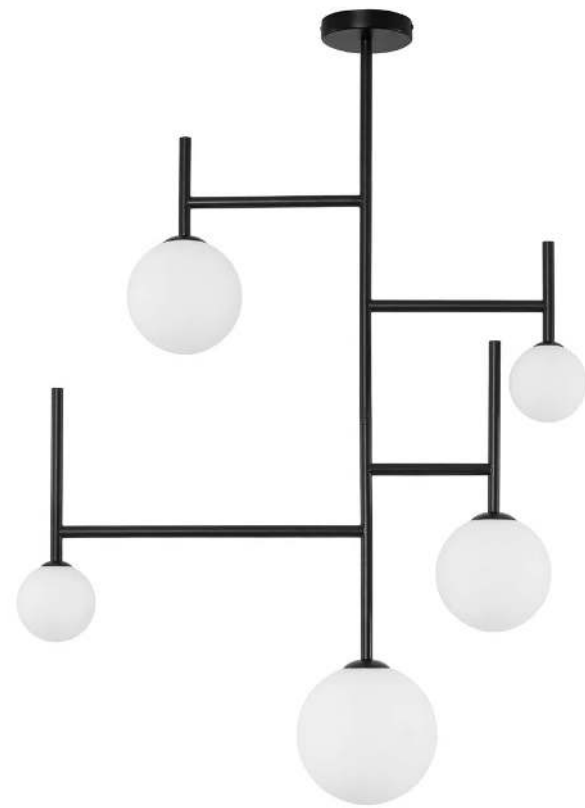

LICATO - 9043304

Opal Glass
Sandy Black Aluminium
LED G9 5x5 Watt 230 Volt
IP20 Bulb Excluded
L: 73 H: 100 cm

LICATO - 9043305

Opal Glass
Sandy Black Aluminium
LED G9 3x5 Watt 230 Volt
IP20 Bulb Excluded
L: 49 H: 71 cm