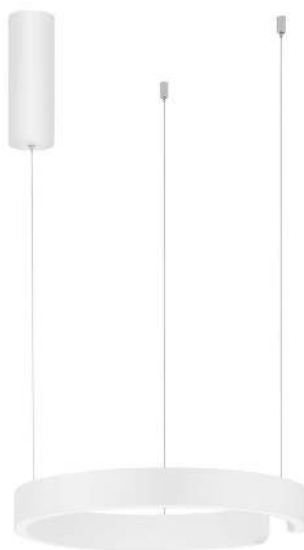

SELBY - 9345626
Dimmable
Sandy White Aluminum
& Acrylic
LED 45 Watt 230 Volt
2490Lm 3000K IP20
D: 40 H: 150 cm

LED WARM WHITE DRIVER INCL.