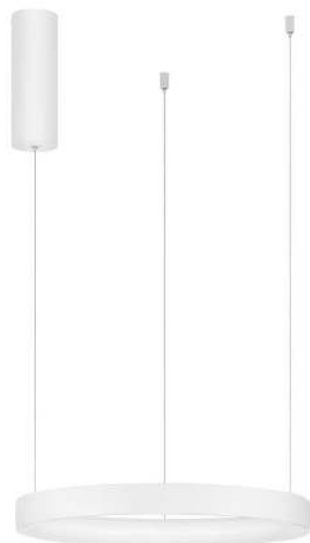

PERRINE - 9345613
Sandy White Aluminium
& Acrylic
LED 30 Watt 230 Volt
1080Lm 3000K IP20
D: 40 H: 150 cm

LED WARM WHITE DRIVER INCL.