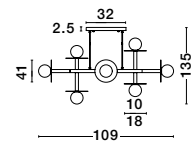

PIELO - 9043307

Sandy Black Metal
Opal Glass
LED G9 8x5 Watt 230 Volt
IP20 Bulb Excluded
L: 109 W: 41 H: 57 H2: 135 cm