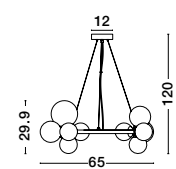

Black Fabric Shade
& Black Aluminium
LED E27 1x12 Watt 230 Volt
IP20 Bulb Excluded
D: 30 H: 135 cm

Odillia

ODILLIA - 9009249
 Matt Black Metal & Glass
 LED G9 11x6 Watt 230 Volt
 IP20 Bulb Excluded
 Two ways of mounting
 D: 65 H: 120 cm