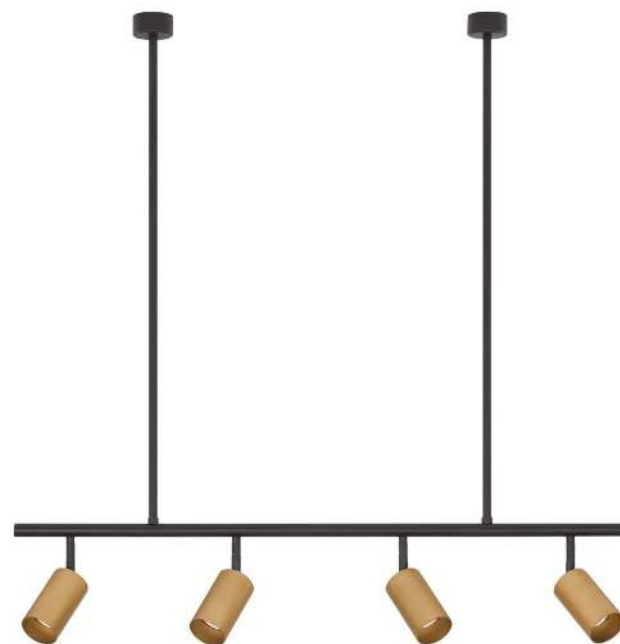

POGNO - 9111438
Sandy black & Gold Aluminium
LED GU10 3x10 Watt IP20
220-240 Volt Bulb Excluded
D: 22 H: 14 cm

POGNO - 9111459
Black & Gold Aluminium
LED GU10 4x10 Watt IP20
230 Volt Bulb Excluded
L: 96 H: 87.5 cm