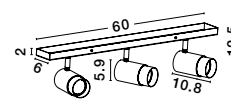

POGNO - 9111435
Sandy black & Gold Aluminium
LED GU10 3x10 Watt IP20
220-240 Volt Bulb Excluded
L: 60 W: 6 H: 14 cm