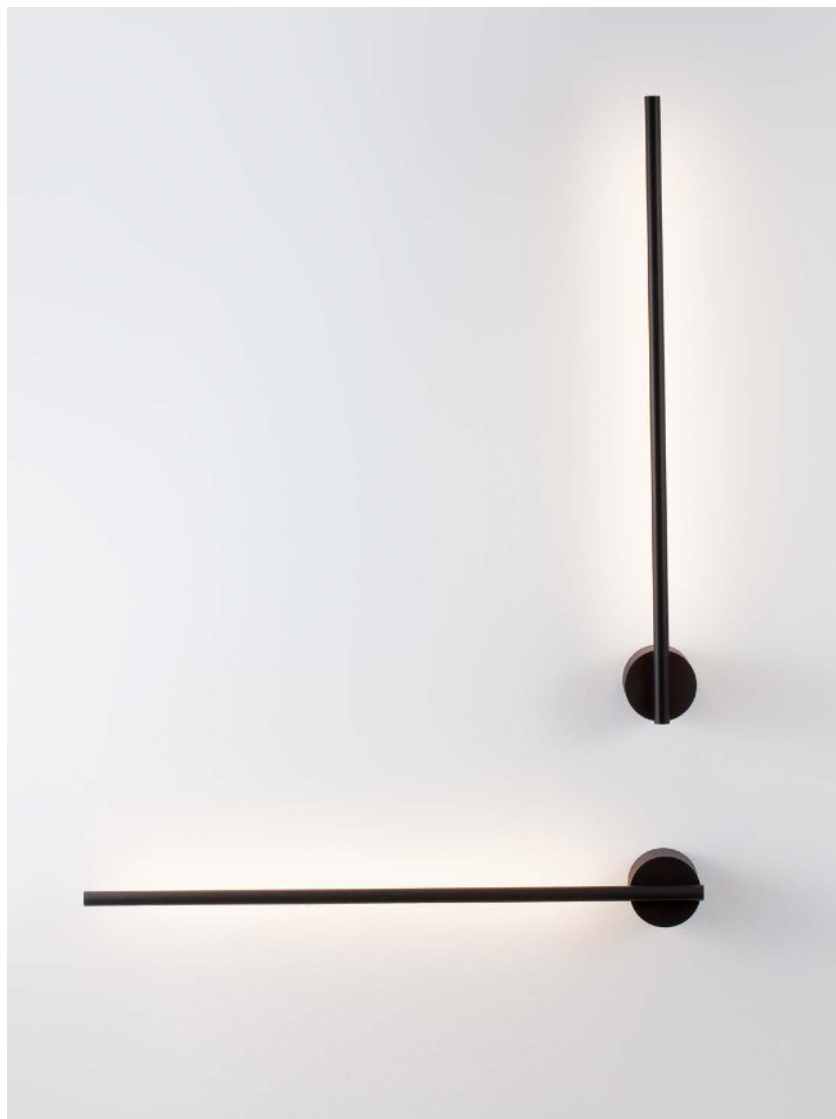

TRIMLE - 9287921
 Sandy Black Aluminium
 & Acrylic
 LED 3 Watt 230V
 260Lm 3000K IP20
 D: 2.5 H1: 70 H2: 150 cm

Aden

ADEN - 9081800
 Sandy Black Aluminium
 LED 10 Watt AC220-240V
 700Lm 3000K IP20
 D: 1.5 W:6.5 H: 60 cm