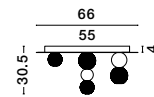

BRILLE - 9695600
Dimmable
Gold Aluminium
& Acrylic
LED 32 Watt 230V
2349Lm 3200K IP20
D: 66 H: 30.5 cm