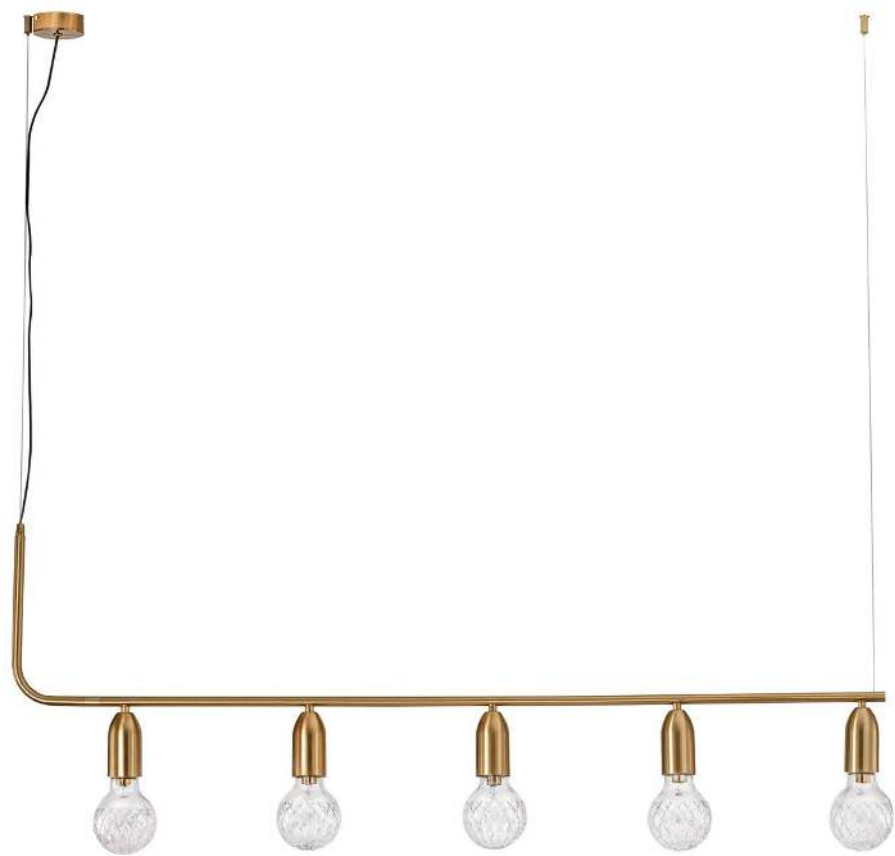

VEDA - 9536413

Brass Metal & Clear Glass
LED G9 3x6 Watt 230 Volt
IP20 Bulb Excluded
D: 30 H: 150 cm

VEDA - 9536414

Brass Metal & Clear Glass
LED G9 5x6 Watt 230 Volt
IP20 Bulb Excluded
D: 40 H: 150 cm

VEDA - 9536415
Brass Metal & Clear Glass
LED G9 5x6 Watt 230 Volt
IP20 Bulb Excluded
L: 128 H: 120 cm