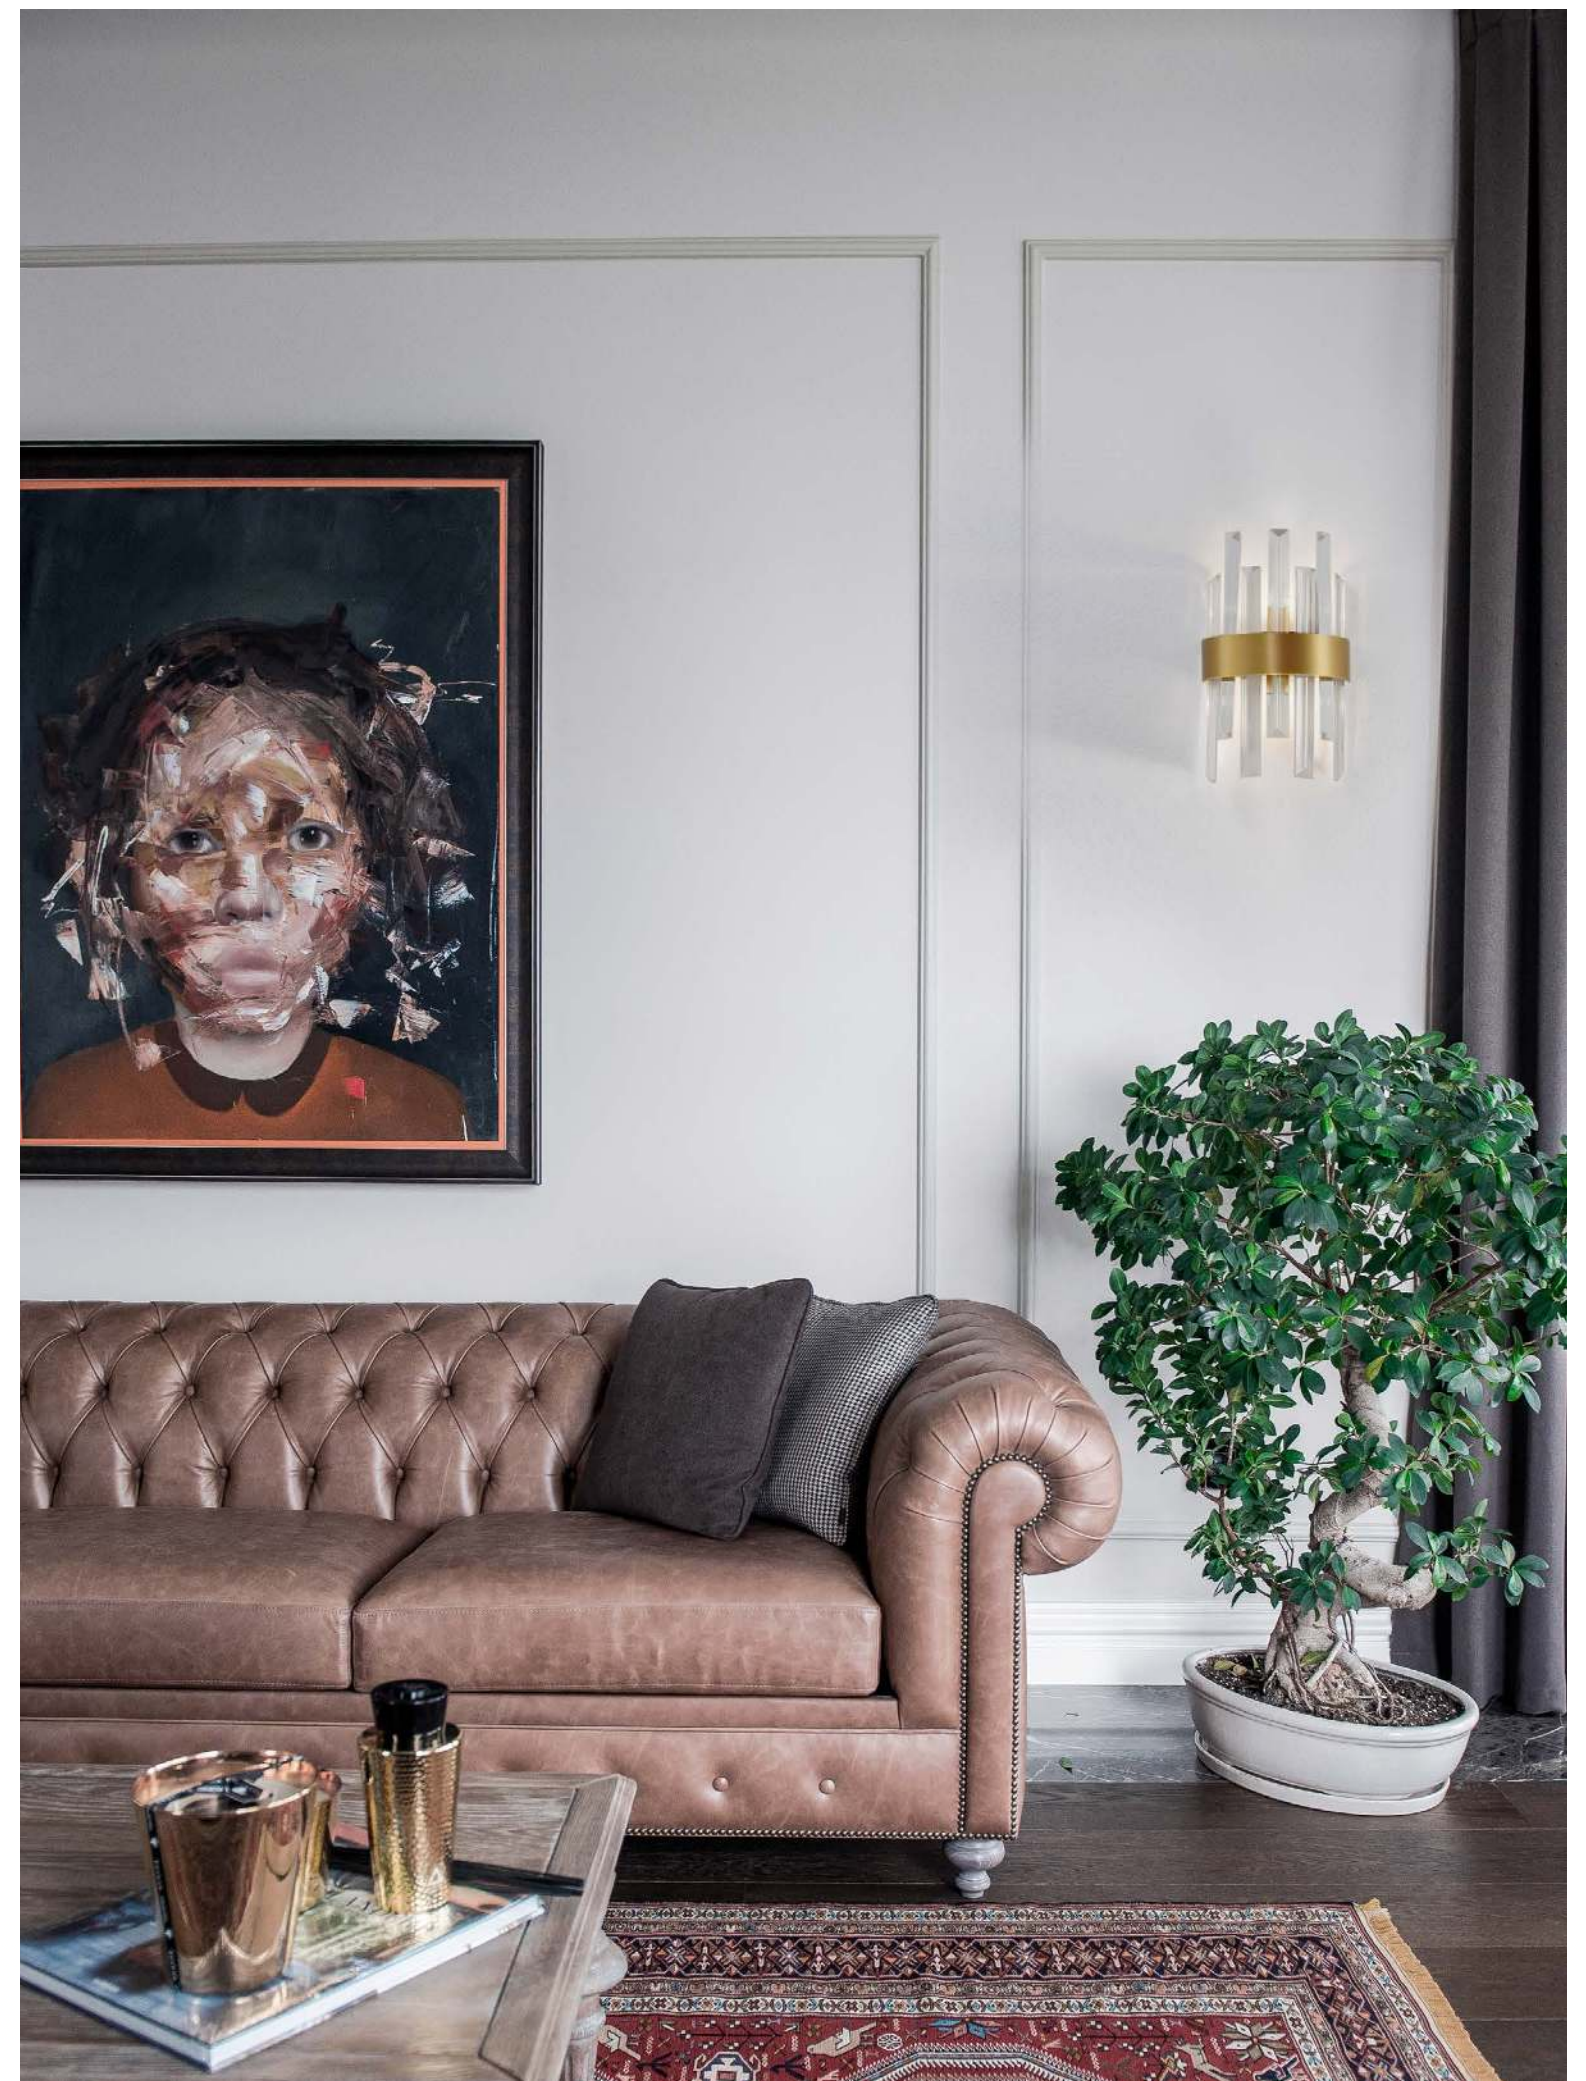

Crown

CROWN - 9695219

Satin Gold Metal
 Clear Crystal (30 pcs)
 LED G9 5x5 Watt 230 Volt
 IP20 Bulb Excluded
 D: 35 H: 120 cm

CROWN - 9695218

Satin Gold Metal
 Clear Crystal (48 pcs)
 LED G9 7x5 Watt 230 Volt
 IP20 Bulb Excluded
 D: 55 H: 120 cm