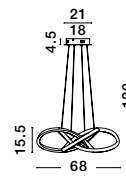

AMARA - 9248108

Dimmable
Sandy Black Aluminium
& Acrylic
LED 54 Watt 230 Volt
2800Lm 3000K IP20
D: 68 H: 120 cm