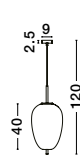

LATO - 9624073
Black Metal & Opal Glass
LED E27 1x12 Watt 230 Volt
IP20 Bulb Excluded
D: 27 H: 120 cm

LATO - 9624076
Black Metal & Opal Glass
LED E14 1x5 Watt 230 Volt
IP20 Bulb Excluded
D: 15.8 H: 120 cm