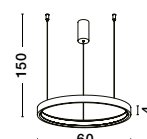

PERRINE - 9345619

Brushed Gold Aluminium & Acrylic
LED 42 Watt 230 Volt
1512Lm 3000K IP20
D: 60 H: 150 cm