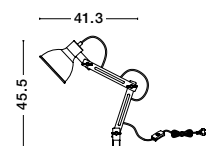

OTTOLINE • 9620124

White Metal
Brown Wood
LED E27 1x12 Watt
230 Volt IP20 Bulb Excluded
D: 40 H: 126 cm

GROU - 9620129
Matt White Metal & Wood
LED E27 1x12 Watt
230 Volt IP20
Switch On / Off
Bulb Excluded
D: 41.3 H: 45.5 cm