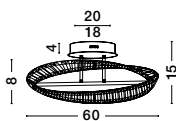

AURELIA - 9333060
Dimmable
Gold Metal & Crystal
LED 36W 230 Volt
3728.28Lm 3500K
IP20 Class I
D: 60 H: 15 cm