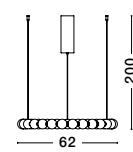

PERLA - 9695230

Dimmable
Gold Metal & Opal Glass
LED 54 Watt 230 Volt
4731Lm 3000K IP20
D: 62 H: 200 cm