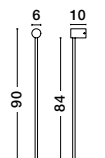

SYNTHESI . 9009324

Sandy Black Aluminium
& Acrylic
LED 25 Watt 230V
1920.8Lm 3000K IP20
D: 6 W: 10 H: 90 cm