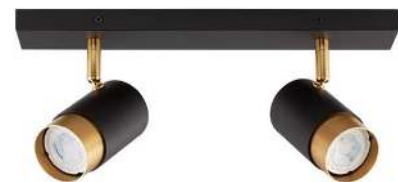

POGNO - 9111434
Sandy black & Gold Aluminium
LED GU10 2x10 Watt IP20
220-240 Volt Bulb Excluded
L: 35 W: 6 H: 14 cm