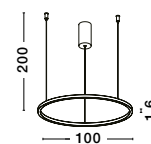

TARQUIN - 9345608

Dimmable
Sandy White Aluminum
& Acrylic
LED 58 Watt 230 Volt
3132Lm 3000K IP20
D:100 H: 200 cm