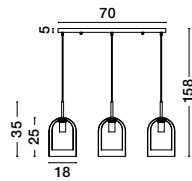

VELOR - 9236740

Double Layered Dark
Champagne Glass
Black Cord
Black Metal Base
LED E27 3x12 Watt 230 Volt
IP20 Bulb Excluded
L: 70 H: 158 cm