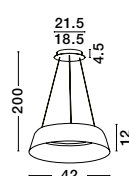

ALBA - 9345656
Dimmable
Sandy Black Aluminium Outside
Champaign Gold Inside
LED 40 Watt 230V
1655Lm 3000K IP20
D: 42 H: 200 cm