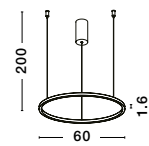

TARQUIN - 9345602

Dimmable

Brushed Gold Aluminum
& Acrylic
LED 36 Watt 230 Volt
1980Lm 3000K IP20
D: 60 H: 200 cm