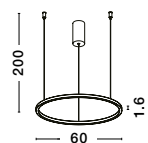

TARQUIN . 9345601

Dimmable
Sandy Black Aluminum
& Acrylic
LED 36 Watt 230 Volt
1980Lm 3000K IP20
D: 60 H: 200 cm