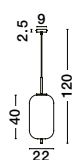

LATO - 9624072
Black Metal & Opal Glass
LED E27 1x12 Watt 230 Volt
IP20 Bulb Excluded
D: 22 H: 120 cm