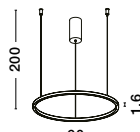

TARQUIN - 9345603

Dimmable
Brushed Champagne Silver
Aluminum & Acrylic
LED 36 Watt 230 Volt
1980Lm 3000K IP20
D: 60 H: 200 cm