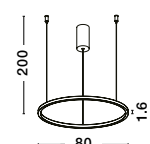

TARQUIN - 9345604

Dimmable
Sandy White Aluminum
& Acrylic
LED 48 Watt 230 Volt
2592Lm 3000K IP20
D: 80 H: 200 cm