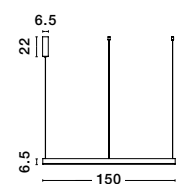

MOTIF . 9530204
Dimmable
Sandy Black Aluminium
& Acrylic
LED 80 Watt 230 Volt
6864Lm 3000K IP20
D: 150 H: 250 cm