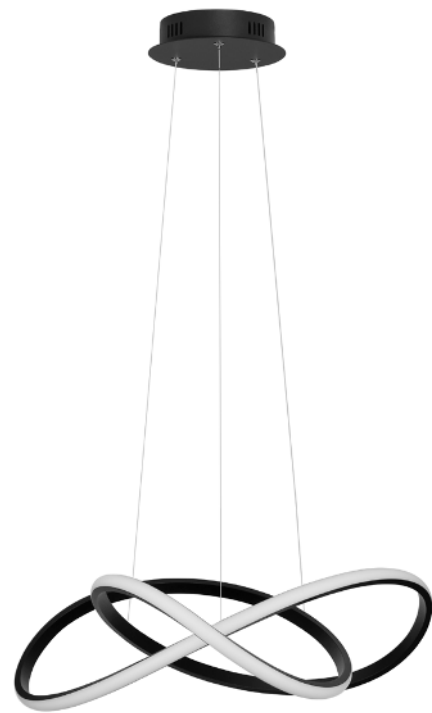

AMARA - 9248107

Sandy Black Aluminium
& Acrylic
LED 28 Watt 230 Volt
1600Lm 3000K IP20
D: 56 H: 120 cm