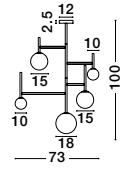

LICATO - 9043304

Opal Glass
Sandy Black Aluminium
LED G9 5x5 Watt 230 Volt
IP20 Bulb Excluded
L: 73 H: 100 cm