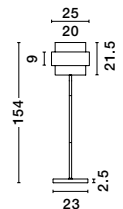

SIANNA - 9236410

Smoke Glass
Brass Gold Metal
LED E27 1x12 Watt 230 Volt
IP20 Bulb Excluded
D: 25 H: 154 cm