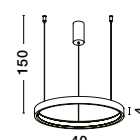

PERRINE - 9345615

Brushed Gold Aluminium & Acrylic
LED 30 Watt 230 Volt
1080Lm 3000K IP20
D: 40 H: 150 cm