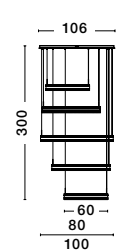

AGOS - 9054446
Dimmable
Gold Aluminium
& Acrylic
LED 444 Watt 230 Volt
11040Lm 3000K IP20
D: 106 H: 300 cm