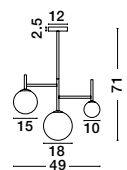

LICATO - 9043305

Opal Glass
Sandy Black Aluminium
LED G9 3x5 Watt 230 Volt
IP20 Bulb Excluded
L: 49 H: 71 cm