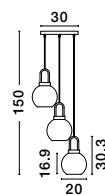

IRVINE . 9241190

Clear Glass
Black Cord
Brass Gold Metal
LED E27 3x12 Watt 230 Volt
IP20 Bulb Excluded
D: 30 H1: 30.3 H2: 150 cm