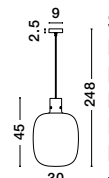

CINZIA - 9236500

Smoky Glass
Black Cord
Black Metal Base
LED E27 1x12 Watt 230 Volt
IP20 Bulb Excluded
D: 30 H: 45 H_z: 248 cm