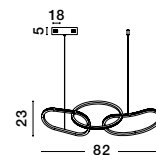

GIRISH - 9248110

Dimmable

Gold plating Stainless Steel & Acrylic

LED 41 Watt 230 Volt
2000Lm 3000K IP20
L: 82 W: 23 H: 120 cm