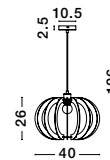

ELLERY - 9043302
Opal Glass
Sandy Black Metal
LED E27 1x12 Watt 230 Volt
IP20 Bulb Excluded
D: 45 H₁: 22.5 H₂: 150 cm

Ottoline

OTTOLINE • 9620123

White Metal
Natural Wood
LED E27 1x12 Watt
230 Volt IP20 Bulb Excluded
D: 40 H: 126 cm