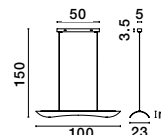

AGOS - 9054443
Dimmable
Gold Aluminium
& Acrylic
LED 33 Watt 230 Volt
2561Lm 3000K IP20
L: 100 W: 23 H: 150 cm