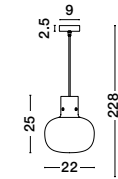

CINZIA - 9236600
Clear Glass
White Cord
Brass Gold Metal
LED E27 1x12 Watt 230 Volt
IP20 Bulb Excluded
D: 22 H: 25 H₂: 228 cm