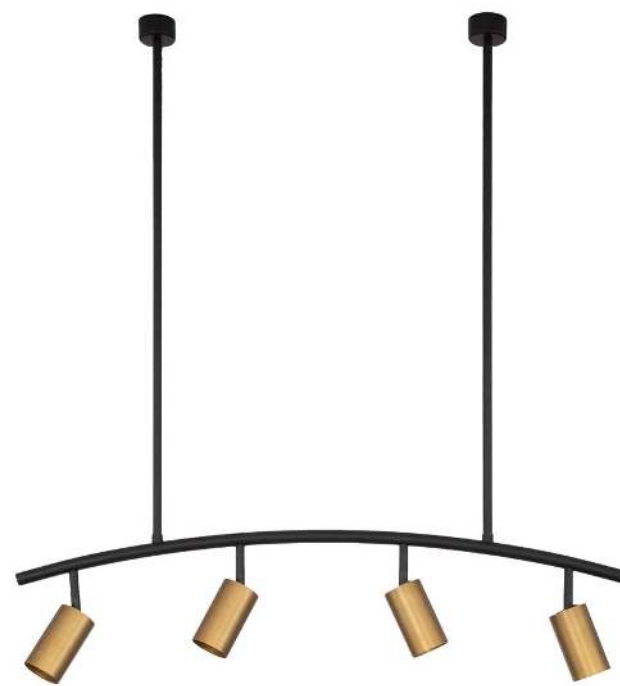

POGNO - 9111457
Black & Gold Aluminium
LED GU10 4x10 Watt IP20
230 Volt Bulb Excluded
L: 96.5 H: 90 cm