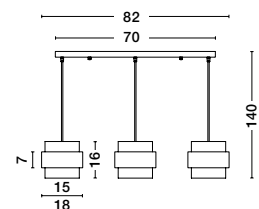

Sianna

SIANNA - 9236372
 Smoke Glass
 Brass Gold Metal
 LED E27 3x12 Watt 230 Volt
 IP20 Bulb Excluded
 D: 45 H: 170 cm

SIANNA - 9236362
 Smoke Glass
 Brass Gold Metal
 LED E27 1x12 Watt 230 Volt
 IP20 Bulb Excluded
 D: 18 H: 16 H: 220 cm