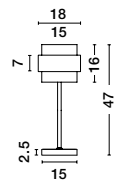

SIANNA - 9236400

Smoke Glass
Brass Gold Metal
LED E27 1x12 Watt 230 Volt
IP20 Bulb Excluded
D: 18 H: 47 cm