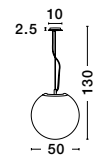

NEVOSO - 920424
Opal Glass & White Metal
LED E27 1x12 Watt 230 Volt
IP20 Bulb Excluded
D: 30 H: 32 cm