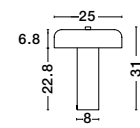

PANDORA - 9043300

Gold & Black Aluminium
& Acrylic
LED 18 Watt 230 Volt
733.9Lm 3000K IP20
D: 25 H: 31 cm