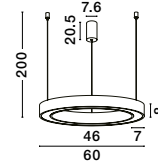

MORBIDO - 9345639

Dimmable
Sandy black Aluminium
& Acrylic
LED 50W 230 Volt
2733Lm 2700K - 4000K IP20
Included Remote Control
D1: 60 D2: 46 H: 200 cm