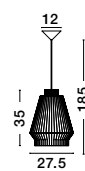

BREDO • 9586510

Black Aluminium
Black Fabric Wire & Base
LED E27 1x12 Watt 230 Volt
IP20 Bulb Excluded
D: 27.5 H: 35 H₂: 185 cm