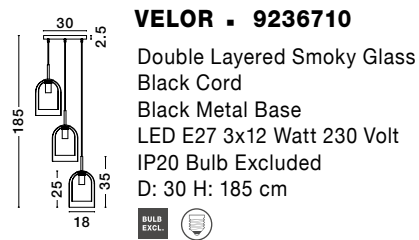

VELOR - 9236710
Double Layered Smoky Glass
Black Cord
Black Metal Base
LED E27 3x12 Watt 230 Volt
IP20 Bulb Excluded
D: 30 H: 185 cm