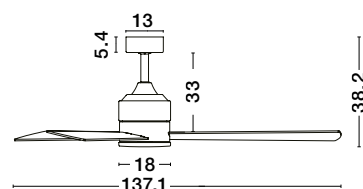

Reversible Blades

AXEL . 9952340

Stainless Steel
White Acrylic
LED 18 Watt 230 Volt
1080Lm 3000K-6500K IP20
D: 18 H: 2.5 cm

Comparable with:
9952345, 9952350, 9952355

FAN SPECIFICATIONS

Product Nm.	Body Material	Blades Material	Product Size	Speed	Length of Each Blade	Motor Type	Watt (max.)	Power Supply	Airflow (CFM)	RPM	Noise Level	Net Weight	Blade Sweep	Summer/Winter Function	Light	Remote Control	Guarantee	Class
9952345	Stainless Aluminium	Teak & Walnut Plywood	D: 137.1 cm H: 38.2 cm	6 Speed Remote	52"	DC	38W	AC220-240V	5041	205	N/A	5,1 Kg	N/A	✓	✓	✓	2 Years Light & control 10 Years motor	I
9952350	Black Aluminium	Black & Walnut Plywood	D: 137.1 cm H: 38.2 cm	6 Speed Remote	52"	DC	38W	AC220-240V	5041	205	N/A	5,1 Kg	N/A	✓	✓	✓	2 Years Light & control 10 Years motor	I
9952355	White Aluminium	White & Oak Plywood	D: 137.1 cm H: 38.2 cm	6 Speed Remote	52"	DC	38W	AC220-240V	5041	205	N/A	5,1 Kg	N/A	✓	✓	✓	2 Years Light & control 10 Years motor	I