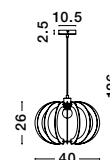

OTTOLINE • 9620124

White Metal
Brown Wood
LED E27 1x12 Watt
230 Volt IP20 Bulb Excluded
D: 40 H: 126 cm