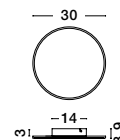

NEVO - 9248157

Sandy Black Aluminium & Acrylic
LED 20.5W Watt 230 Volt
1450Lm 3000K IP20
D: 30 W: 3.9 H: 30cm