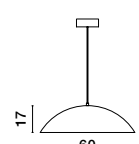

GLIM - 9081290

Dimmable

Sandy Black Outside
Natural Wood Inside Aluminium &
Acrylic
LED 47 Watt 230V
2015Lm 3000K IP20
D: 60 H: 120 cm