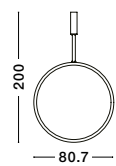

CHANGE - 9070170

Dimmable
Gold Aluminium
& Acrylic
LED 48 Watt 230 Volt
1684Lm 3000K IP20
D: 80.7 H: 200 cm

CHANGE - 9070168

Dimmable
Gold Aluminium
& Acrylic
LED 35 Watt 230 Volt
1160Lm 3000K IP20
D: 60 H: 150 cm

CHANGE - 9070166

Dimmable
Gold Aluminium
& Acrylic
LED 25 Watt 230 Volt
741Lm 3000K IP20
D: 39.5 H: 150 cm