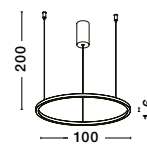

TARQUIN . 9345609

Dimmable
Sandy Black Aluminum
& Acrylic
LED 58 Watt 230 Volt
3132Lm 3000K IP20
D:100 H: 200 cm