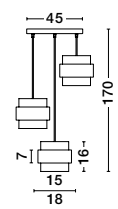

SIANNA - 9236362
Smoke Glass
Brass Gold Metal
LED E27 1x12 Watt 230 Volt
IP20 Bulb Excluded
D: 18 H: 16 H: 220 cm