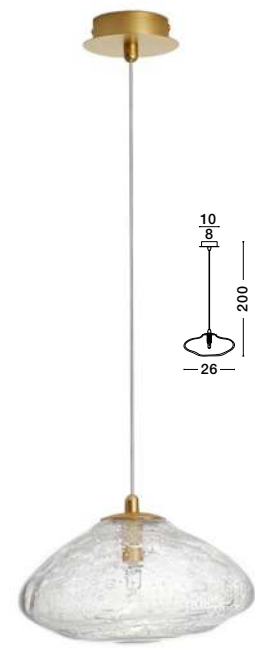

KING - 9006047
Brass Gold Metal
Blown Clear Glass
LED G9 1x5 Watt 230 Volt
IP20 Bulb Excluded
D: 26 H: 200 cm