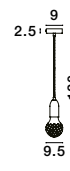

VEDA - 9536413

Brass Metal & Clear Glass
LED G9 3x6 Watt 230 Volt
IP20 Bulb Excluded
D: 30 H: 150 cm

VEDA - 9536414

Brass Metal & Clear Glass
LED G9 5x6 Watt 230 Volt
IP20 Bulb Excluded
D: 40 H: 150 cm

VEDA - 9536415
Brass Metal & Clear Glass
LED G9 5x6 Watt 230 Volt
IP20 Bulb Excluded
L: 128 H: 120 cm