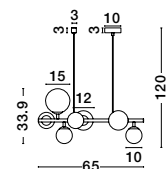

Black Fabric Shade
& Black Aluminium
LED E27 1x12 Watt 230 Volt
IP20 Bulb Excluded
D: 30 H: 135 cm

Odillia

ODILLIA - 9009249
 Matt Black Metal & Glass
 LED G9 11x6 Watt 230 Volt
 IP20 Bulb Excluded
 Two ways of mounting
 D: 65 H: 120 cm