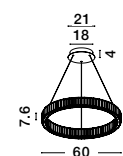

AURELIA - 9333075

Dimmable
Gold Metal & Crystal
LED 40W 230 Volt
4647Lm 3500K
IP20 Class I
D: 60 H: 150 cm

LED ☒ WARM WHITE ☒ DRIVER INCL.