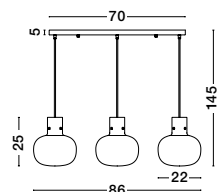

ODILLIA - 9009252
 Brass Metal & Glass
 LED G9 1x5 Watt 230 Volt
 IP20 Bulb Excluded
 D₁: 12 D₂: 10 H: 32.3 cm

CINZIA - 9236520

Smoky Glass
Black Cord
Black Metal Base
LED E27 3x12 Watt 230 Volt
IP20 Bulb Excluded
L: 86 H: 25 H_z: 175 cm