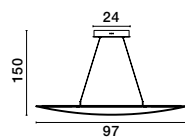

AGOS - 9054450
Dimmable
Gold Aluminium
& Acrylic
LED 31 Watt 230 Volt
2156Lm 3000K IP20
L: 97 W: 67 H: 150 cm