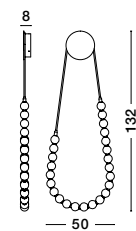

PERLA - 9695231

Dimmable
 Gold Metal & Opal Glass
 LED 72 Watt 230 Volt
 6492Lm 3000K IP20
 D: 80 H: 200 cm

PERLA - 9695232

Dimmable
 Gold Metal & Opal Glass
 LED 96 Watt 230 Volt
 8075Lm 3000K IP20
 Remote Control Included
 D: 104 H: 200 cm