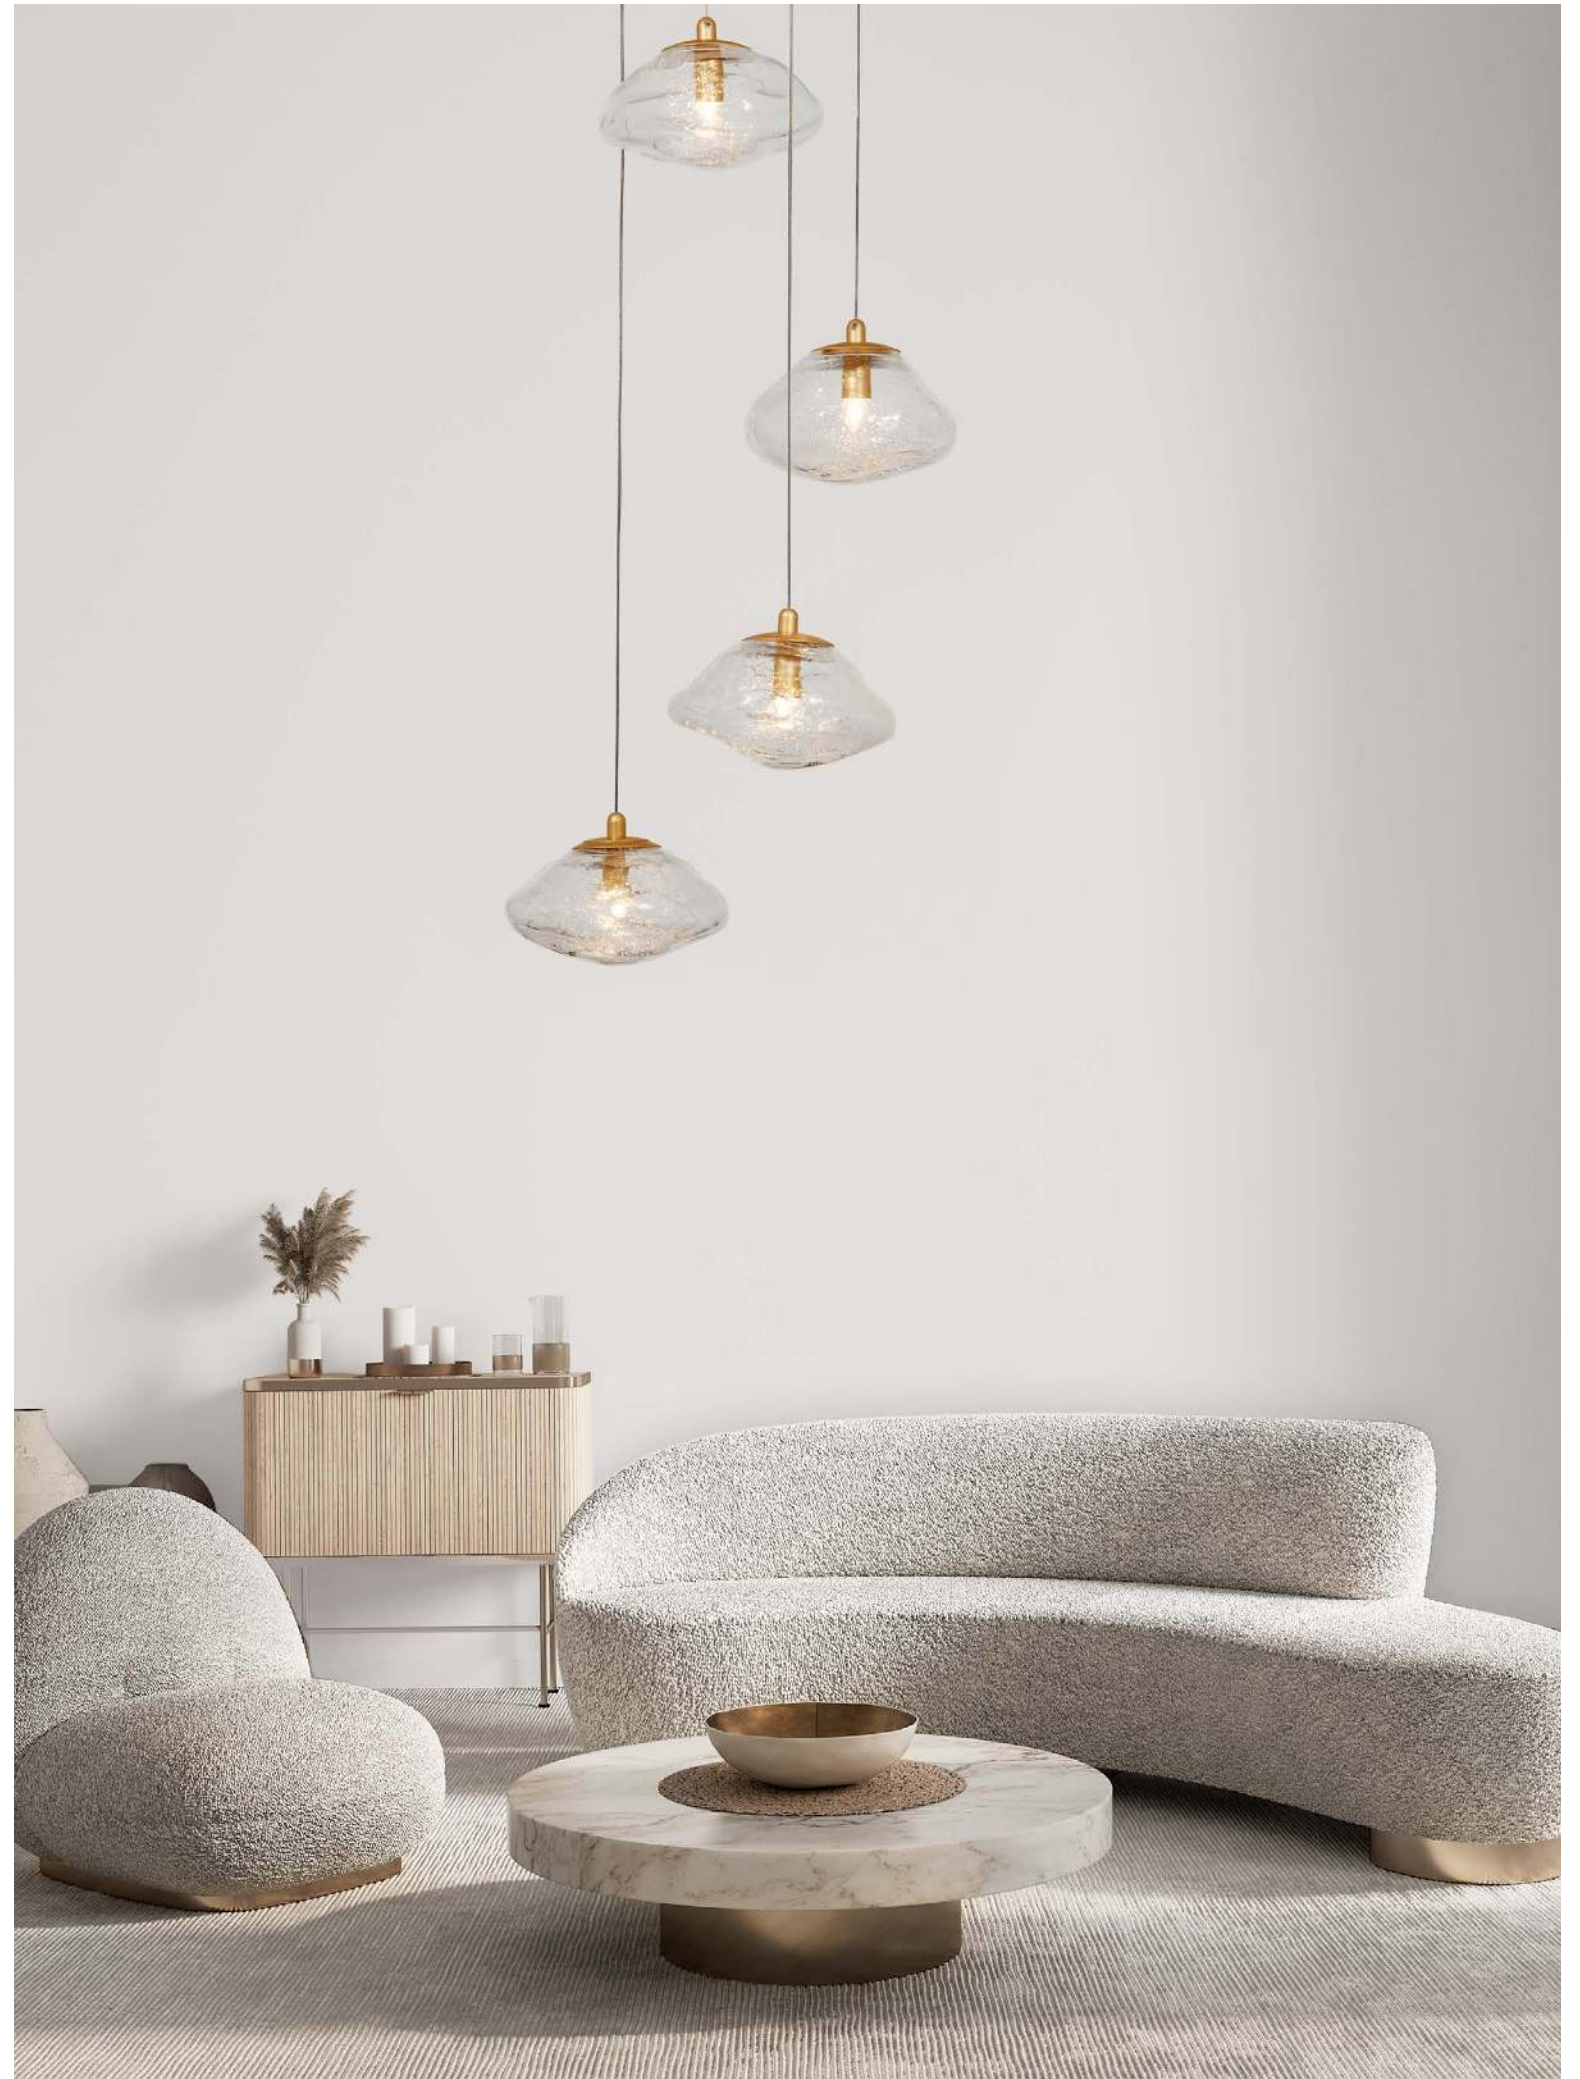

PIELO - 9043319
 Brass Gold Metal
 Opal Glass
 LED G9 2x5 Watt
 Bulb Excluded
 D: 14 W: 12 H: 67 cm

PIELO - 9043315
 Brass Gold Metal
 Opal Glass
 LED G9 1x5 Watt
 Bulb Excluded
 D: 12 W: 12 H: 45 cm

King