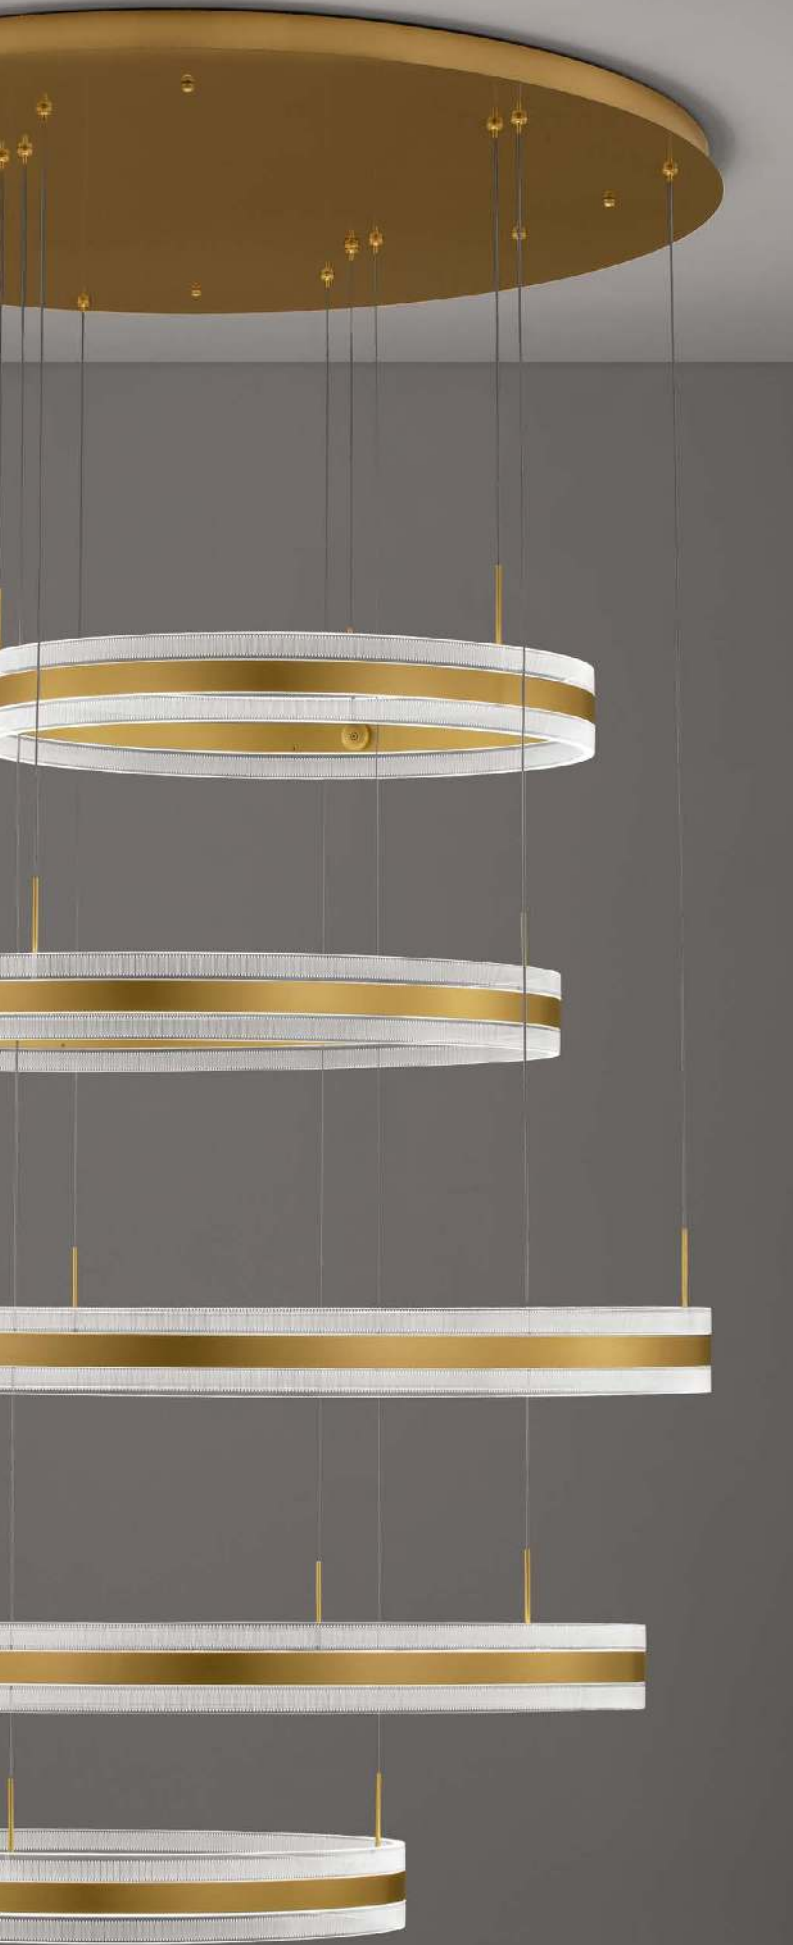

AGOS - 9054446
Dimmable
Gold Aluminium
& Acrylic
LED 444 Watt 230 Volt
11040Lm 3000K IP20
D: 106 H: 300 cm