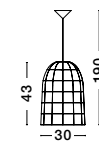

AURORA - 9586509

Natural Rattan
Black Fabric Wire & Base
LED E27 1x12 Watt 230 Volt
IP20 Bulb Excluded
D: 30 H: 43 Hz: 190 cm