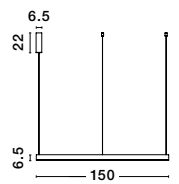

MOTIF . 9530203
Dimmable
Sandy White Aluminium
& Acrylic
LED 80 Watt 230 Volt
6864Lm 3000K IP20
D: 150 H: 250 cm