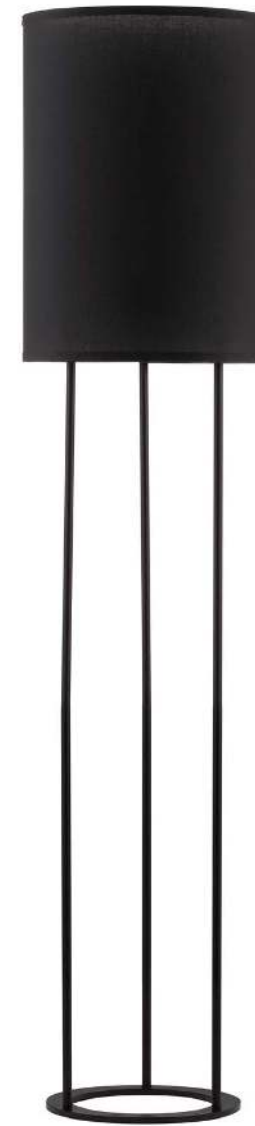

LEITH - 9043301

Black Fabric Shade
& Black Aluminium
LED E27 1x12 Watt 230 Volt
IP20 Bulb Excluded
D: 30 H: 135 cm