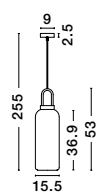

IRVINE . 9241160

Clear Glass
Black Cord
Brass Gold Metal
LED E27 1x12 Watt 230 Volt
IP20 Bulb Excluded
D: 15.5 H1: 53 H2: 255 cm