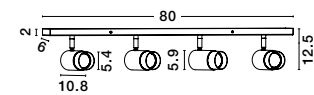

POGNO - 9111436
Sandy black & Gold Aluminium
LED GU10 4x10 Watt IP20
220-240 Volt Bulb Excluded
L: 80 W: 6 H: 14 cm