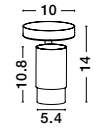

POGNO - 9111432
Sandy black & Gold Aluminium
LED GU10 1x10 Watt IP20
220-240 Volt Bulb Excluded
D: 5.4 H: 14 cm