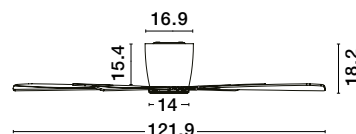

DELL - 9952320