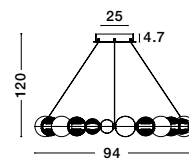

BRILLE - 9695202
Dimmable
Gold Aluminium
& Acrylic
LED 46 Watt 230 Volt
3476Lm 3200K IP20
D: 94 H: 120 cm