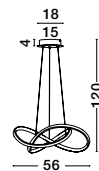

AMARA - 9248107

Sandy Black Aluminium
& Acrylic
LED 28 Watt 230 Volt
1600Lm 3000K IP20
D: 56 H: 120 cm