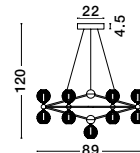

BELINDA - 9695400

Dimmable
Black Aluminium
& Acrylic
LED 52 Watt 230V
2983.57Lm 3200K IP20
D: 89 H: 120 cm