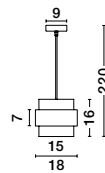

Sianna

SIANNA - 9236372
 Smoke Glass
 Brass Gold Metal
 LED E27 3x12 Watt 230 Volt
 IP20 Bulb Excluded
 D: 45 H: 170 cm

SIANNA - 9236362
 Smoke Glass
 Brass Gold Metal
 LED E27 1x12 Watt 230 Volt
 IP20 Bulb Excluded
 D: 18 H: 16 H: 220 cm