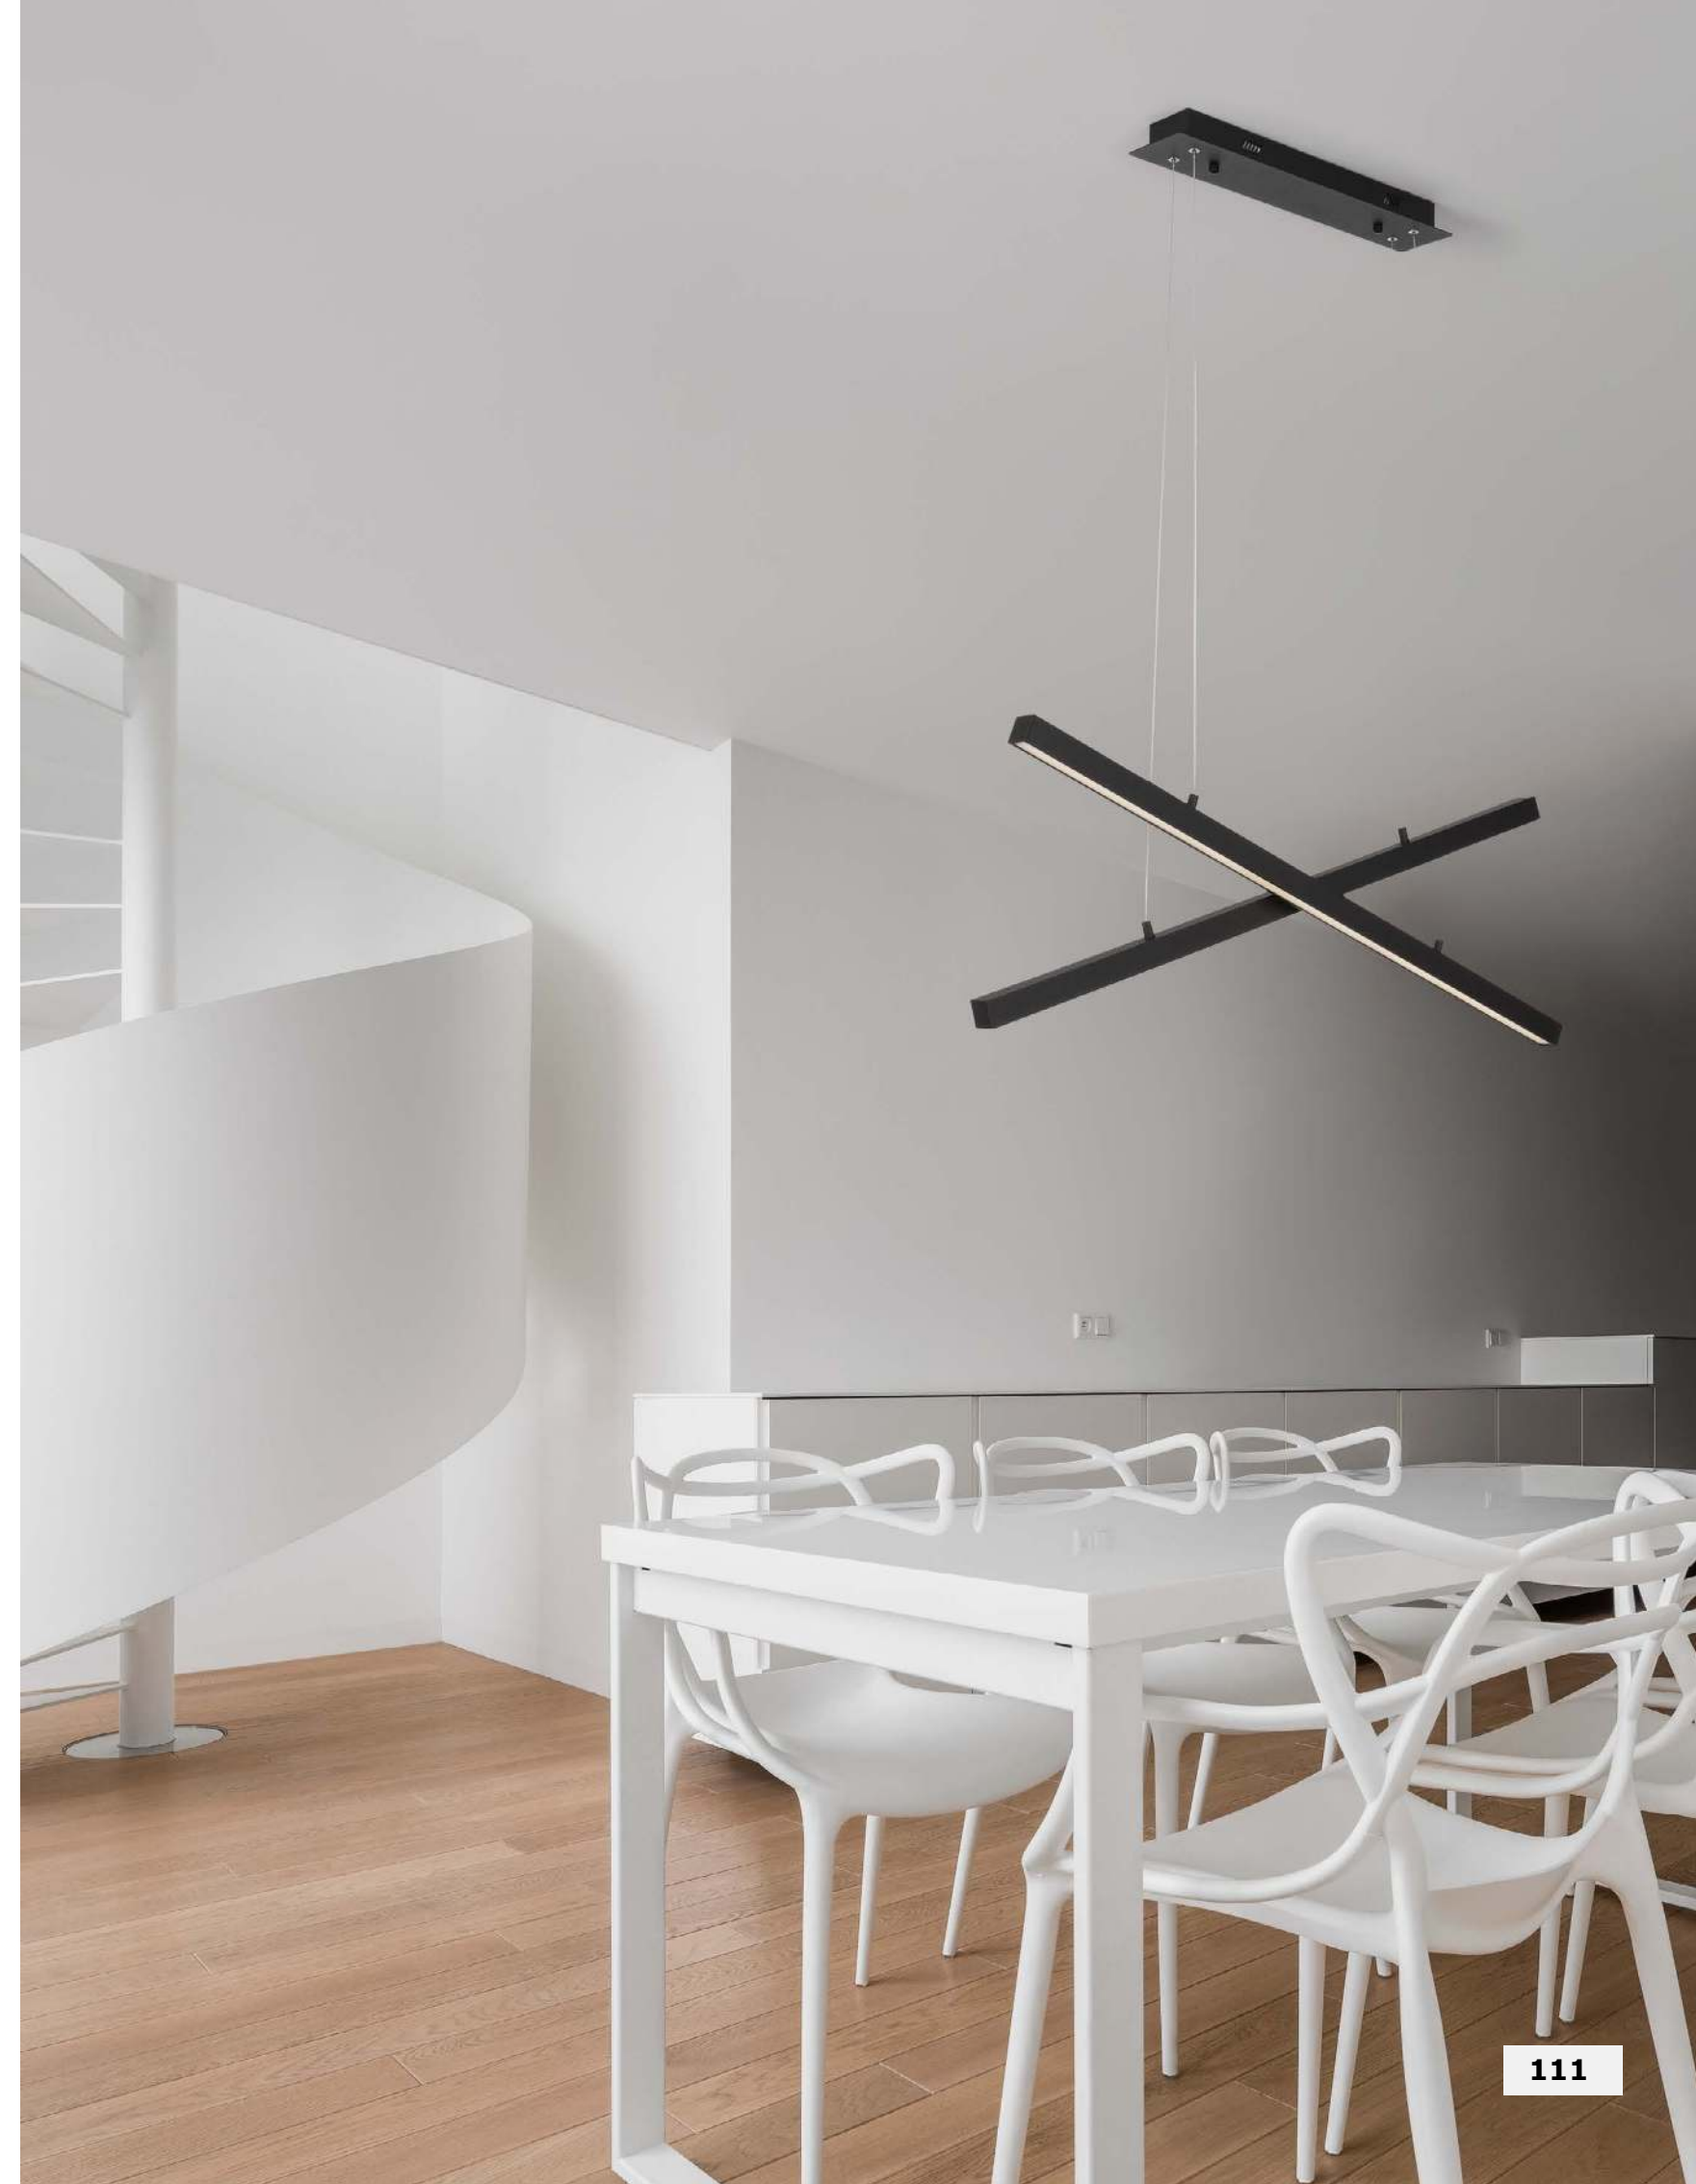

X-LINE - 9060910

Dimmable

Sandy White Aluminium
& Acrylic

LED 40 Watt 230V IP20

1427Lm 3000K Class II

L: 100 W: 8 H: 120 cm