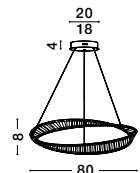

AURELIA - 9333062
Dimmable
Gold Metal & Crystal
LED 45W 230 Volt
4139.39Lm 3500K
IP20 Class I
D: 80 H: 120 cm