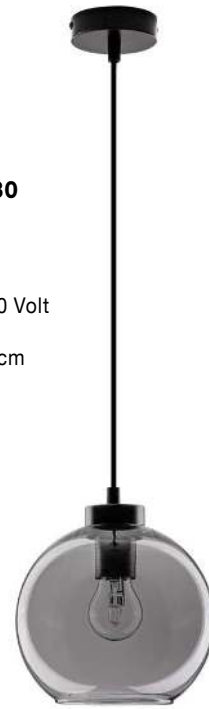

PALMER - 9241130
Smoky Glass
Black Cord
Black Metal Base
LED E27 1x12 Watt 230 Volt
IP20 Bulb Excluded
D: 20 H1: 17.4 H2: 220 cm