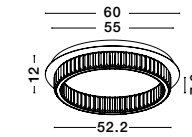

AURELIA - 9333080

Dimmable
Gold Metal & Crystal
LED 40W 230 Volt
2505Lm 3500K
IP20 Class I
D: 60 H: 12 cm