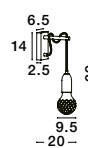

VEDA - 9536413

Brass Metal & Clear Glass
LED G9 3x6 Watt 230 Volt
IP20 Bulb Excluded
D: 30 H: 150 cm

VEDA - 9536414

Brass Metal & Clear Glass
LED G9 5x6 Watt 230 Volt
IP20 Bulb Excluded
D: 40 H: 150 cm

VEDA - 9536415
Brass Metal & Clear Glass
LED G9 5x6 Watt 230 Volt
IP20 Bulb Excluded
L: 128 H: 120 cm