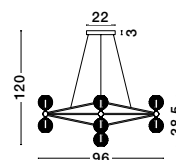

BRILLANTE - 9522020

Gold Aluminium & Acrylic
LED 1.5 Watt 230V
78Lm 3200K IP20
D: 9 H: 9 cm

BRILLANTE - 9695210

Gold Aluminium & Acrylic
LED 8.8 Watt 230 Volt
685Lm 3200K IP20
D: 15.4 H: 54.5 cm

Belinda

BELINDA - 9695300