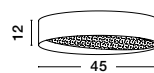

OBY . 9085222

Dimmable

Sandy White Aluminium
& Acrylic
LED 30 Watt 230V
2238Lm 3000K IP20
D: 45 H: 12 cm