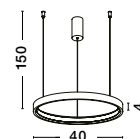

PERRINE - 9345614

Brushed Champagne Silver Aluminium & Acrylic
LED 30 Watt 230 Volt
1080Lm 3000K IP20
D: 40 H: 150 cm