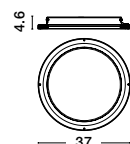

LED WARM WHITE DRIVER INCL.