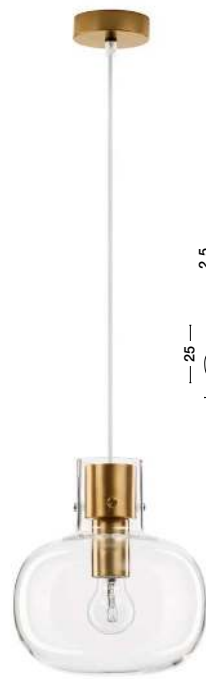

CINZIA - 9236600
Clear Glass
White Cord
Brass Gold Metal
LED E27 1x12 Watt 230 Volt
IP20 Bulb Excluded
D: 22 H: 25 H₂: 228 cm

CINZIA - 9236620
Clear Glass
White Cord
Brass Gold Metal
LED E27 3x12 Watt 230 Volt
IP20 Bulb Excluded
L: 86 H: 25 H₂: 175 cm

CINZIA - 9236630
Clear Glass
White Cord
Brass Gold Metal
LED E27 1x12 Watt 230 Volt
IP20 Bulb Excluded
D: 30 H: 45 H₂: 198 cm

CINZIA - 9236610
Clear Glass
White Cord
Brass Gold Metal
LED E27 3x12 Watt 230 Volt
IP20 Bulb Excluded
D: 30 H: 178 cm