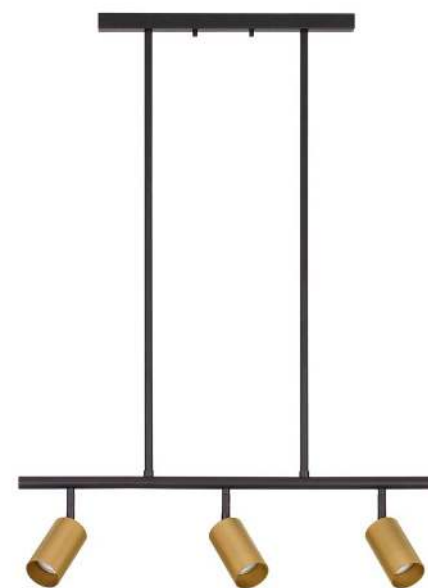

POGNO - 9111458
Black & Gold Aluminium
LED GU10 3x10 Watt IP20
230 Volt Bulb Excluded
L: 72 H: 87.5 cm