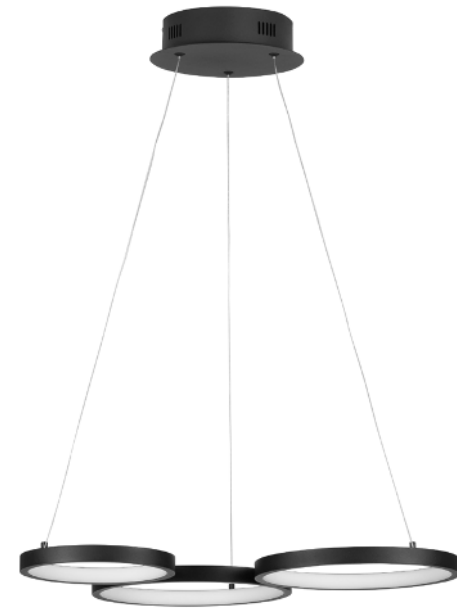

NOAH - 9054449
 Dimmable
 Coffee Brown Aluminium
 & Acrylic
 LED 42 Watt 230 Volt
 2179Lm 3000K IP20
 L: 91 W:50 H: 150 cm

Magnus

MAGNUS . 9248116
Dimmable
Brass Gold Aluminium
& Acrylic
LED 28 Watt 230V
1900Lm 3000K IP20
D: 55 W: 51.5 H: 120 cm