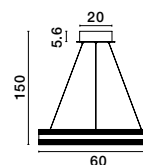

AGOS - 9054444

Dimmable
Gold Aluminium
& Acrylic
LED 75 Watt 230 Volt
2947Lm 3000K IP20
D: 60 H: 150 cm

LED WARM WHITE DRIVER INCL.