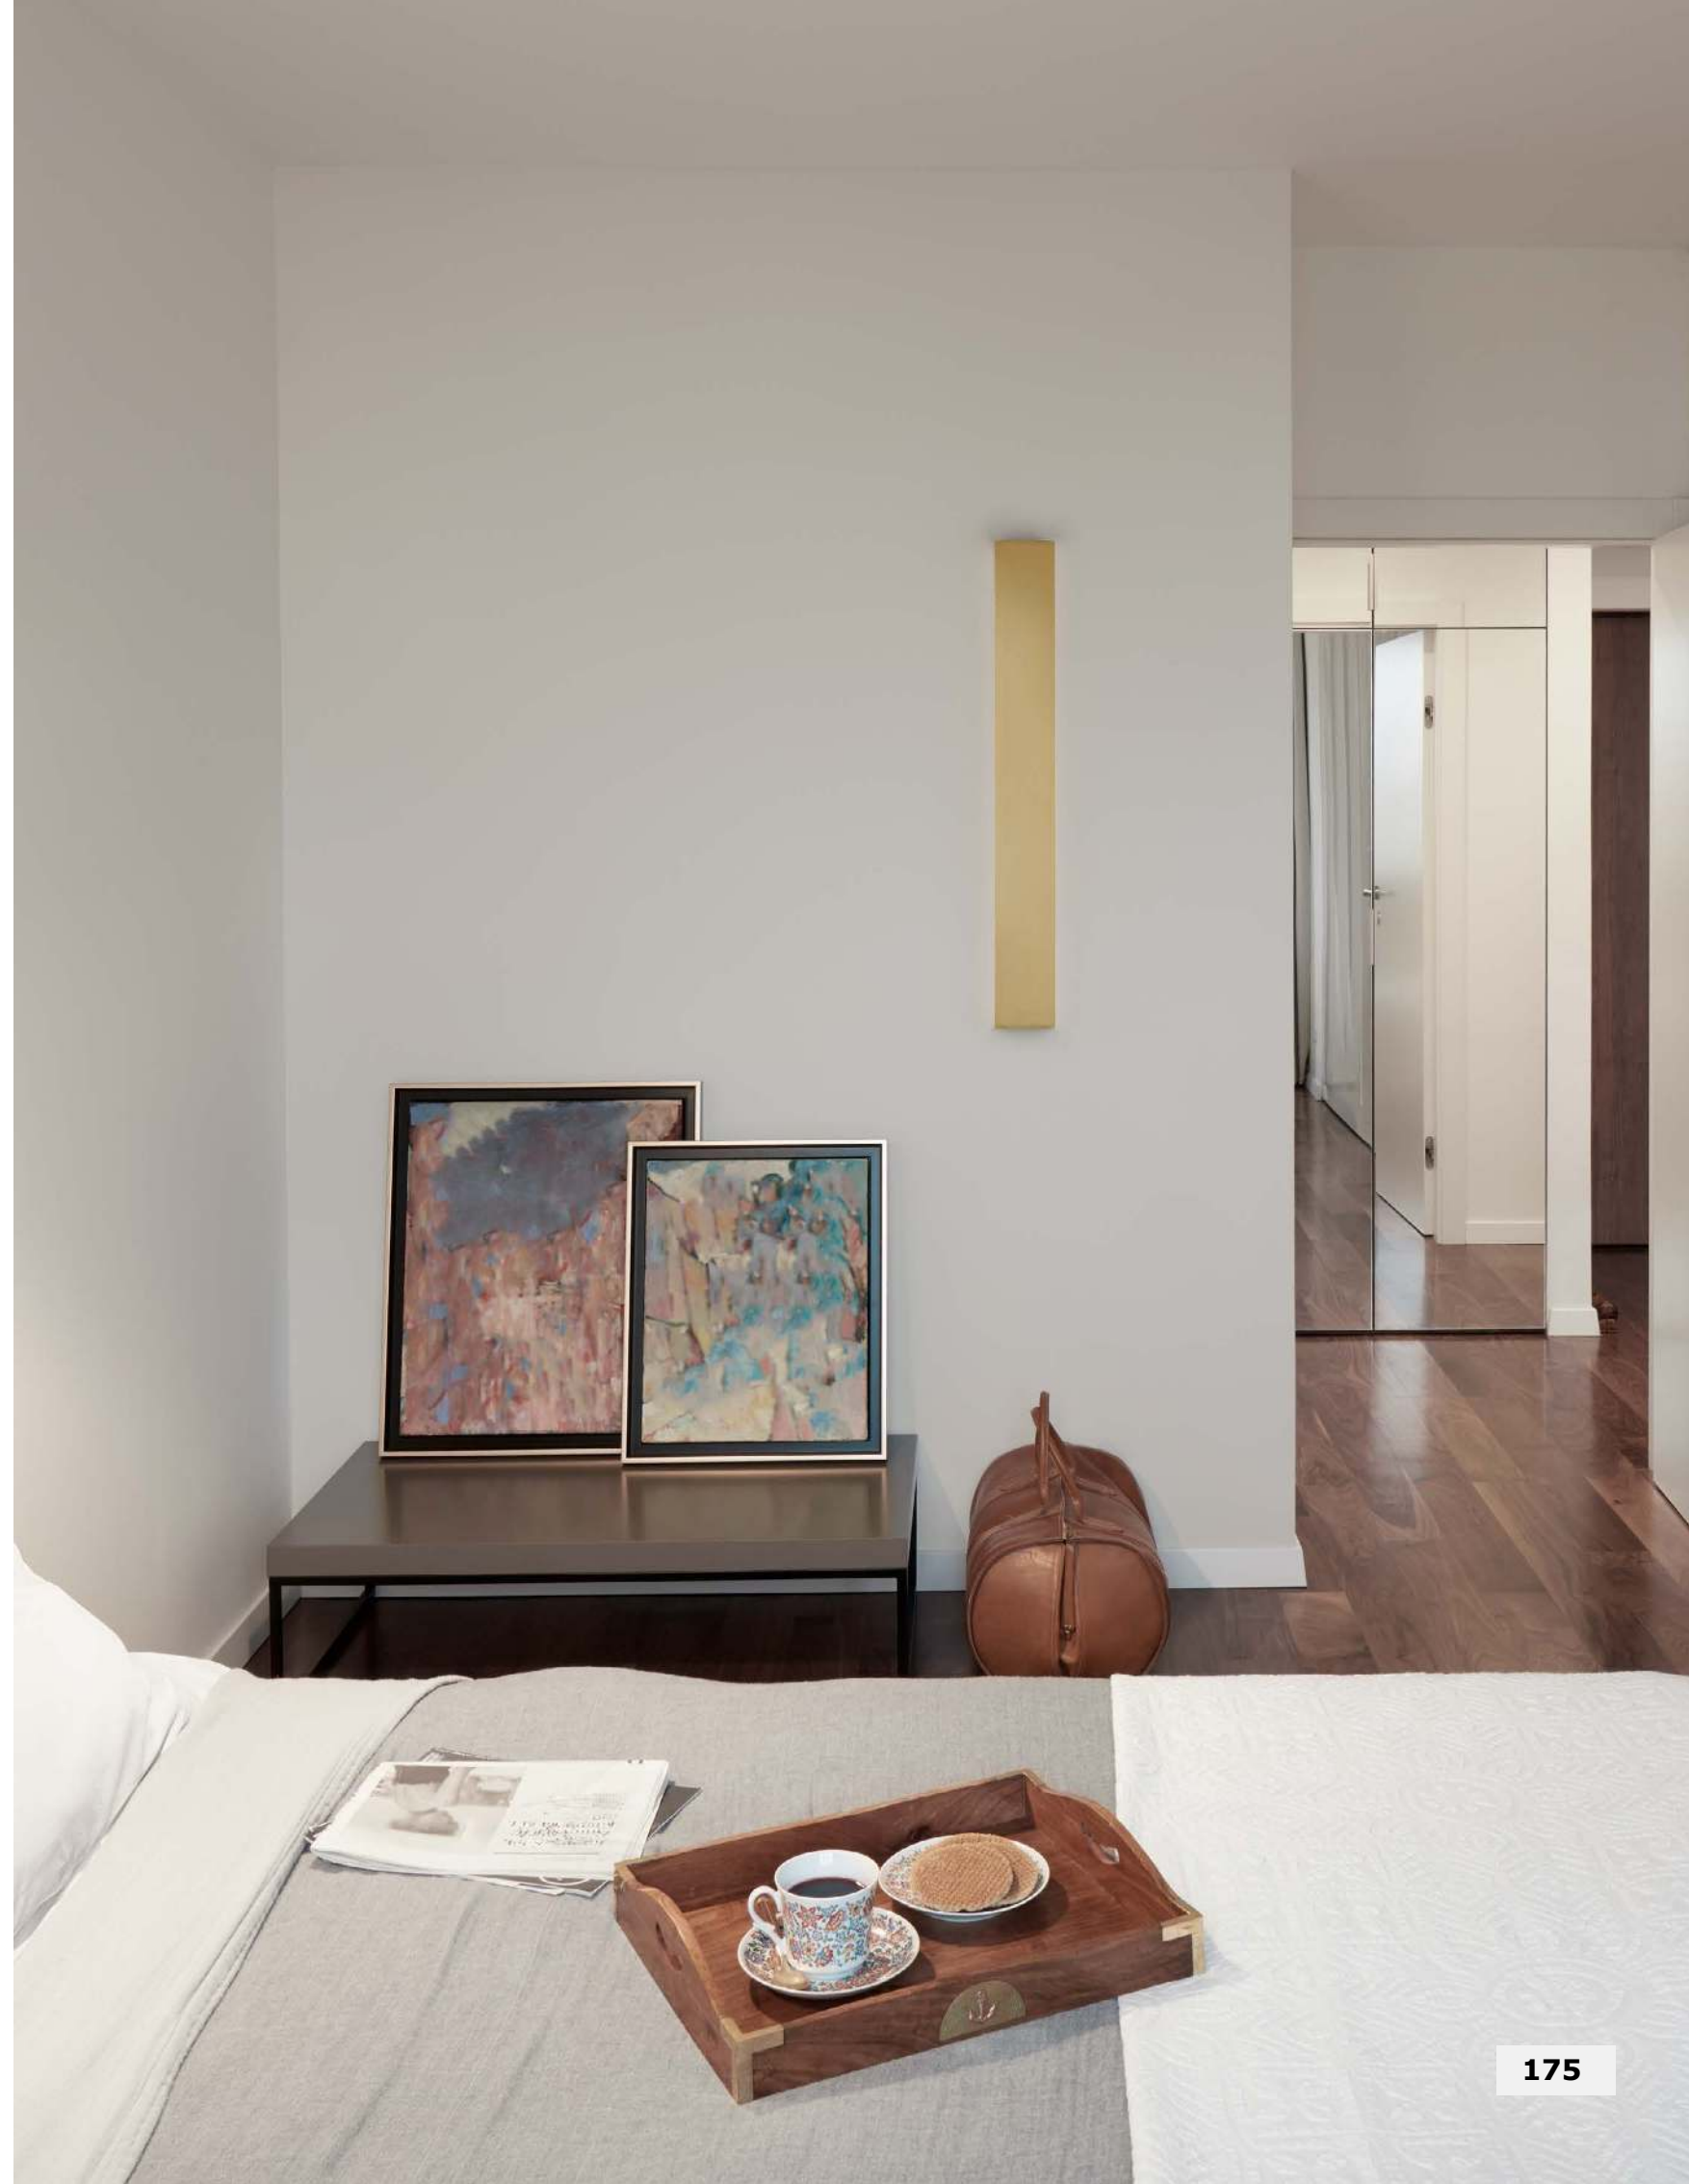

IP44

SELINE • 9060612

Gold Aluminium
LED Philips 20 Watt 230V
1478Lm 3000K IP44
L: 60 W: 2.7 H: 7.5 cm

SELINE • 9060912

Gold Aluminium
LED Philips 36 Watt 230V
2614Lm 3000K IP44
L: 90 W: 2.7 H: 7.5 cm

SELINE • 9081200

Gold Aluminium
LED Philips 44 Watt 230V
3124Lm 3000K IP44
L: 120 W: 2.7 H: 7.5 cm