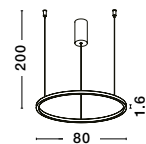

TARQUIN . 9345605

Dimmable
Sandy Black Aluminum
& Acrylic
LED 48 Watt 230 Volt
2592Lm 3000K IP20
D: 80 H: 200 cm