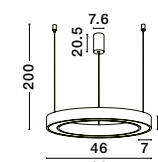

MORBIDO - 9345638

Dimmable
Sandy White Aluminium
& Acrylic
LED 50W 230 Volt
2733Lm 2700K - 4000K IP20
Included Remote Control
D1: 60 D2: 46 H: 200 cm