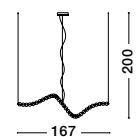

PERLA • 9695206

Dimmable

Chrome Metal & Opal Glass
LED 99 Watt 230 Volt
9069.3Lm 3000K IP20
Remote Control Included
L: 167 W: 42 H: 200 cm