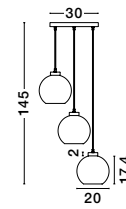

PALMER - 9241140
Smoky Glass
Black Cord
Black Metal Base
LED E27 3x12 Watt 230 Volt
IP20 Bulb Excluded
D: 30 H: 145 cm