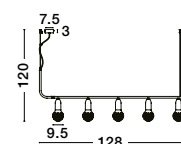

VEDA - 9536419
Black Metal & Clear Glass
LED G9 5x6 Watt 230 Volt
IP20 Bulb Excluded
L: 128 H: 120 cm