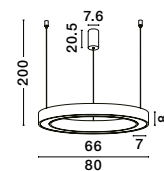

MORBIDO - 9345643

Dimmable
Brass Gold Aluminium
& Acrylic
LED 60 Watt 230 Volt
3116Lm 2700K - 4000K IP20
Included Remote Control
D1: 80 D2: 66 H: 200 cm