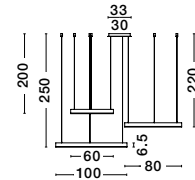

MOTIF - 9530170
Dimmable
Sandy Black Aluminium
& Acrylic
LED 40/48/55 Watt 230 Volt
13163Lm 3000K IP20
D1: 60 D2: 80 D3: 100 H: 250 cm