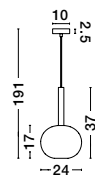

AMELIA - 9028829

Sandy Gold
& Clear Glass
LED G9 1x5 Watt 230V
IP20 Bulb Excluded
D: 24 H: 191 cm