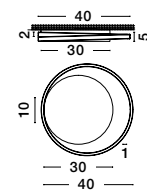

ODREY - 9081207

Sandy White Aluminium
& Acrylic
LED 30 Watt 230V
Lm 3000K IP20
D: 40 H: 5 cm