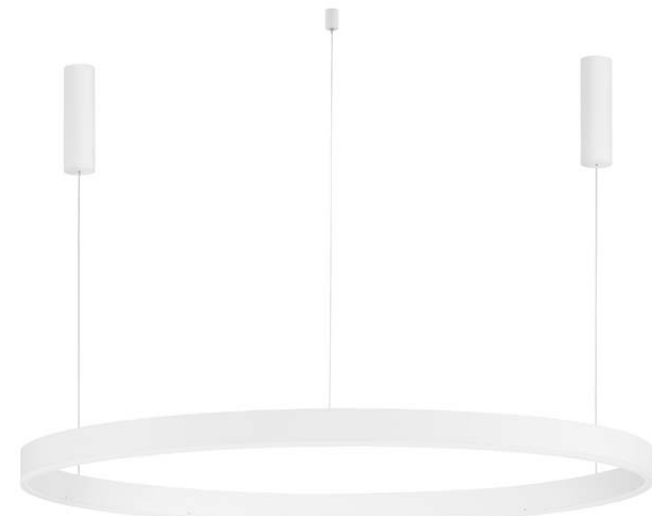

MOTIF - 9530218
Dimmable
Sandy White Aluminium
& Acrylic
LED 70 Watt 230 Volt
5740Lm 2700K-6000K IP20
D: 120 H: 250 cm

LED WARM WHITE NEUTRAL WHITE DRIVER INCL.