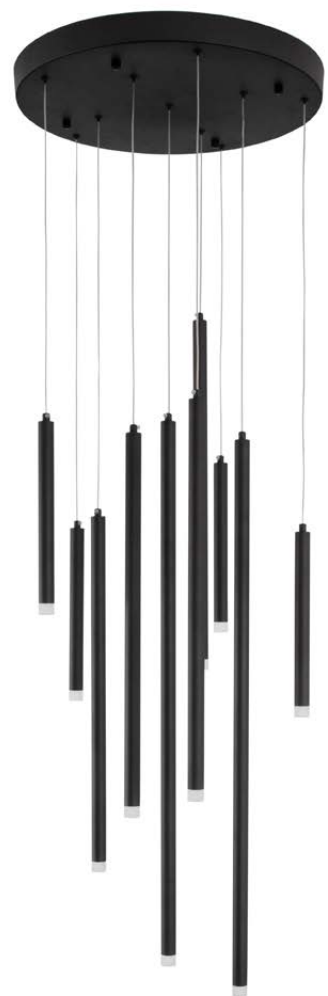

DANDIA - 9540202
Black Aluminum
LED 27 Watt 220-240 Volt
1300.7 lm 3000K IP20
W: 110 H: 150 cm

110
5
72
150
2.8

LED ☐ ☒ WARM WHITE ☐ DRIVER INCL. ☐

TRIMLE - 9287945
Dimmable
Sandy Black Aluminium
& Acrylic
LED 26 Watt 230V
1860.68 Lm 3000K IP20
D: 50 H: 220 cm

TRIMLE - 9287920
Sandy Black Aluminium
& Acrylic
LED 3 Watt 230V
270.92Lm 3000K IP20
D: 2.5 H1: 50 H2: 150 cm

TRIMLE - 9287921
Sandy Black Aluminium
& Acrylic
LED 3 Watt 230V
270.92Lm 3000K IP20
D: 2.5 H1: 70 H2: 150 cm