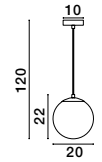

JIAN - 9028837

Brass Gold Metal
& Gradient White Glass
LED E27 1x12 Watt 230 Volt
IP20 Bulb Excluded
D: 20 H: 120 cm