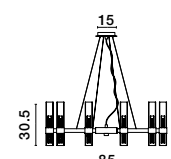

CENTURY . 9006052

Matt Black Metal
Clear & Frost Glass
LED G9 20x5 Watt 230V
IP20 Bulb Excluded
D: 85 H: 30.5 H₂: 210 cm