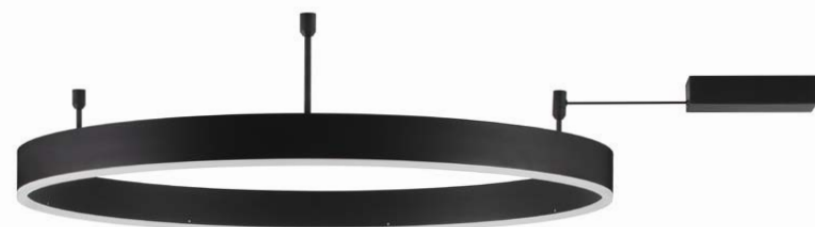

MOTIF - 9063607
Dimmable
Sandy Black Aluminium
& Acrylic
LED 60 Watt 230 Volt
4551.55lm 3000K IP20
D: 100 W: 1.2 H: 18 cm