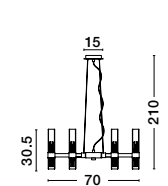

CENTURY . 9006051

Matt Black Metal
Clear & Frost Glass
LED G9 12x5 Watt 230V
IP20 Bulb Excluded
D: 70 H: 30.5 H₂: 210 cm