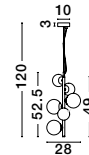

**BONJOUR . 9287916**

Gold Aluminium  
& Acrylic  
LED G9 6x5 Watt 230V  
IP20 Bulb Excluded  
D: 32 H: 120 cm

**ODILLIA - 9028855**  
 Smoky Grey Glass  
 & Matt Black  
 LED G9 11x5 Watt 230 Volt  
 IP20 Bulb Excluded  
 L: 64.2 W: 52.8 H: 120 cm