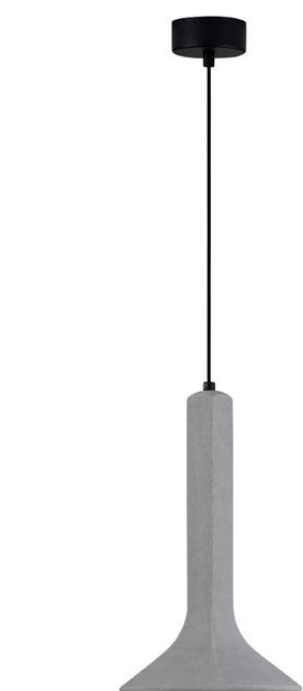

DYLAN - 9540205
Gray Cement
LED E14 1x5 Watt 230 Volt
IP20 Bulb Excluded
D: 19.5 H: 150 cm