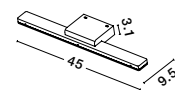

**BRYSON - 9555805**  
 Sandy White Metal Base  
 White, Black & Grey Fabric Shade  
 LED E27 3x12 Watt 230 Volt  
 IP20 Bulb Excluded  
 D: 35 H: 21 cm

**NYX - 9136171**

White Aluminium  
& Acrylic  
LED 12 Watt 1802Lm  
3000K 135mA 100-240V  
Beam Angle ° IP44  
L: 45 W: 9.5 cm