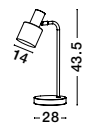

PAZ - 9050161

Gold Metal
Sandy Black Metal Shade
Black Base
LED E14 1x5 Watt 230 Volt
IP20 Bulb Excluded
D: 28 H: 43.5 cm