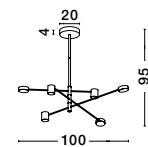

NORDIK - 9080121

Dimmable
Black Aluminium
& Acrylic
LED 28 Watt 230 Volt
594.5lm 3000K IP20
L: 100 H: 95 cm