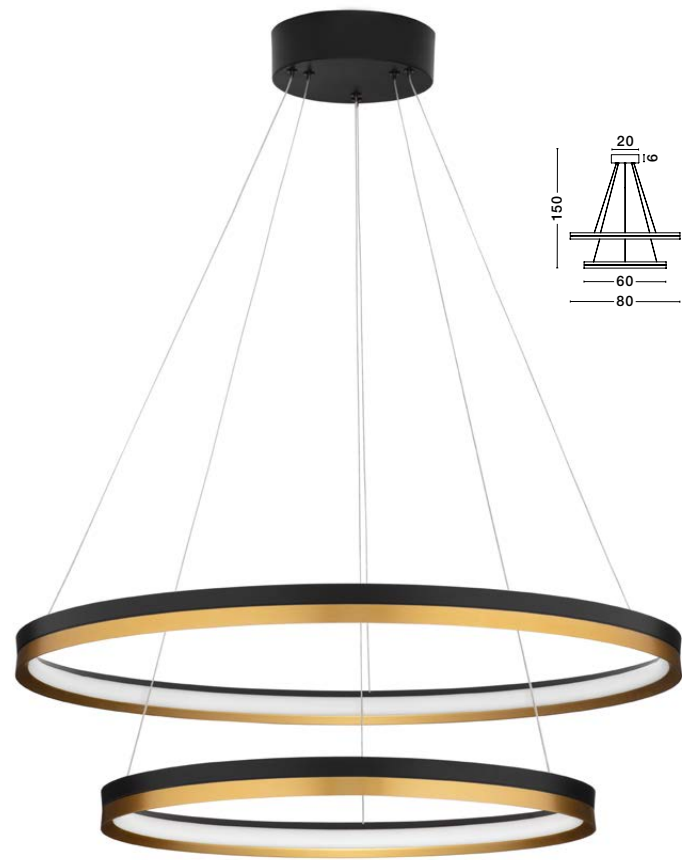

MR JOHN - 9695239

Dimmable
Black & Brass Gold Metal
& Acrylic
LED 98 Watt 230 Volt
11787.28 Lm 3000K IP20
D: 60 D2: 80 H: 150 cm

MR JOHN - 9695238

Dimmable
Black & Brass Gold Metal
& Acrylic
LED 33 Watt 230 Volt
4580.17 Lm 3000K IP20
D: 60 H: 150 cm

MR JOHN - 9695236

Black & Brass Gold Metal
& Acrylic
LED 31 Watt 230 Volt
1916.18 Lm 3000K IP20
D: 40 H: 5 cm

MR JOHN - 9695237

Black & Brass Gold Metal
& Acrylic
LED 37 Watt 230 Volt
2197.83 Lm 3000K IP20
D: 50 H: 5 cm