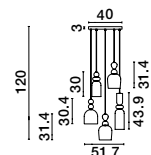

ODELLE - 9009255
Brass Gold Metal & Amber Glass
LED E14 5x5 Watt 230 Volt
IP20 Bulb Excluded
D: 48 H: 120 cm

MURANO - 9009238
Sandy Gold Metal
Glossy Dark Green, Blue Grey
Pink, Glossy Light Green,
Orange & Light Grey Glass & Blue
LED E14 5x5 Watt 230 Volt
IP20 Bulb Excluded
D: 51.7 H: 120 cm