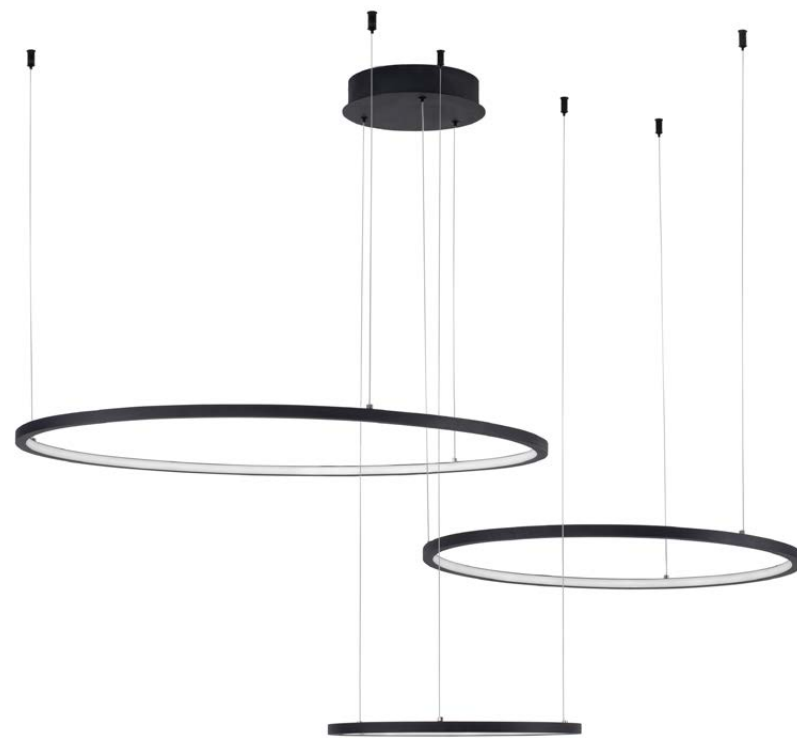

PURPLE - 9210312
Dimmable
Sandy Black Aluminium
& Acrylic
LED 80 Watt 230V
8718 Lm 3000K IP20
D1: 40 D2: 60 D3: 80 H: 150 cm