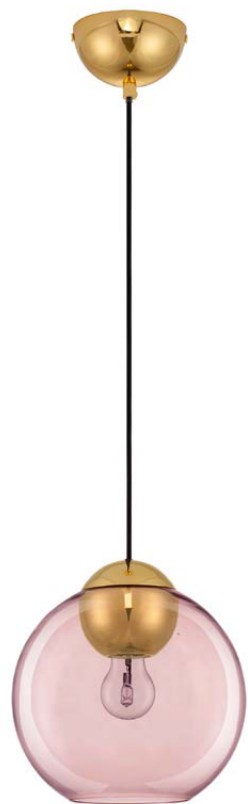

MIDORI - 9009243

Brass Gold Metal & Pink Glass
LED E27 1x12 Watt 230 Volt
IP20 Bulb Excluded
D: 24 H: 182.5 cm