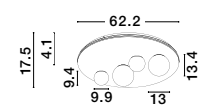

VELNA - 9061432
Dimmable
Sandy Black Aluminium
Opal Glass
LED 63 Watt 220 Volt
2720Lm 3000K IP20
D: 62.2 H: 17.5 cm