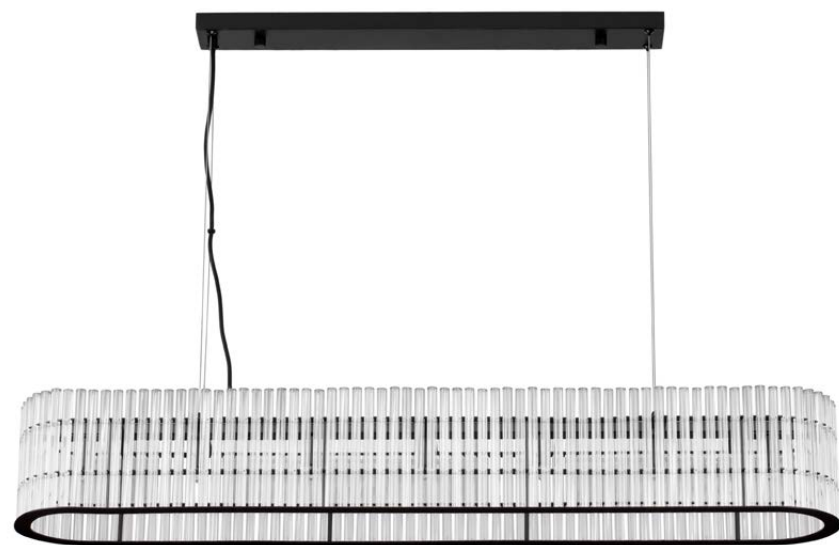

**BAROK - 9006058**  
 Matt Black Metal  
 & Clear Glass  
 LED G9 6x5 Watt 230V  
 IP20 Bulb Excluded  
 D: 47 H: 17 cm

**BAROK - 9006056**  
 Matt Black Metal  
 & Clear Glass  
 LED G9 9x5 Watt 230V  
 IP20 Bulb Excluded  
 D: 70 H: 210 cm