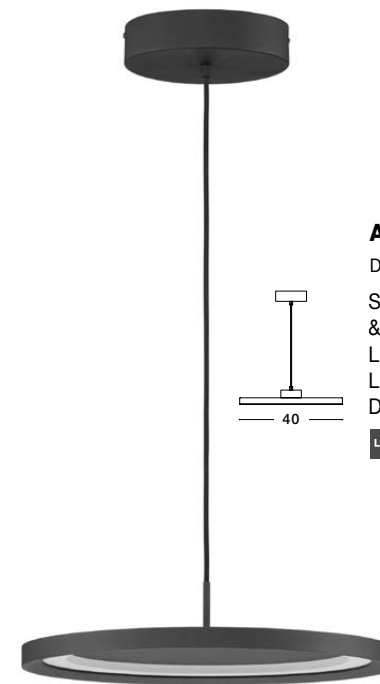

LED WARM WHITE DRIVER INCL.

**ODREY - 9081206**

Sandy Black Aluminium  
& Acrylic  
LED 30 Watt 230V  
Lm 3000K IP20  
D: 40 H: 5 cm

**ODREY - 9081207**

Sandy White Aluminium  
& Acrylic  
LED 30 Watt 230V  
Lm 3000K IP20  
D: 40 H: 5 cm