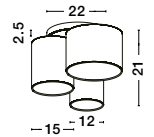

BRYSON - 9555805
Sandy White Metal Base
White, Black & Grey Fabric Shade
LED E27 3x12 Watt 230 Volt
IP20 Bulb Excluded
D: 35 H: 21 cm