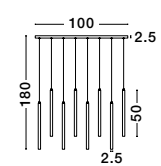

TRIMLE - 9287935
Sandy Black Aluminium
& Acrylic
LED 20 Watt 230V
1581.03 Lm 3000K IP20
L: 100 W:8 H: 180 cm