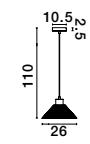

**GEETI - 9555808**

Matt Black  
& Gold Metal  
LED E14 1x5 Watt  
IP20 Bulb Excluded  
D: 13 H: 2.5 cm

**GEETI - 9555809**

Matt Black  
& Gold Metal  
LED E14 1x5 Watt  
IP20 Bulb Excluded  
D: 22 H: 150 cm