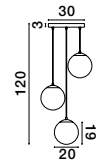

JIAN - 9028841

Brass Gold Metal
& Gradient White Glass
LED E27 3x12 Watt 230 Volt
IP20 Bulb Excluded
D: 30 H: 120 cm