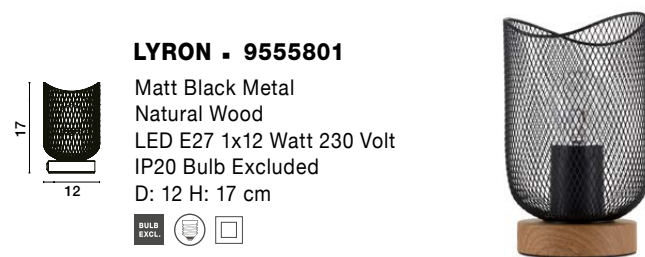

**IAN - 9620131**  
Matt Black Metal  
LED E27 1x12 Watt 230 Volt  
Bulb Excluded IP20  
D: 13.7 H: 34 cm

**LYRON - 955802**  
 Matt White Metal  
 Natural Wood  
 LED E27 1x12 Watt 230 Volt  
 IP20 Bulb Excluded  
 D: 30 H: 19.5 Hz: 120 cm

**LYRON - 955803**  
 Matt Black Metal  
 Natural Wood  
 LED E27 1x12 Watt 230 Volt  
 IP20 Bulb Excluded  
 D: 30 H: 19.5 Hz: 120 cm

**LYRON - 955800**  
 Matt White Metal  
 Natural Wood  
 LED E27 1x12 Watt 230 Volt  
 IP20 Bulb Excluded  
 D: 12 H: 17 cm