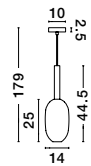

AMELIA - 9028833

Sandy Gold
& Clear Glass
LED G9 1x5 Watt 230V
IP20 Bulb Excluded
D: 14 H: 179 cm