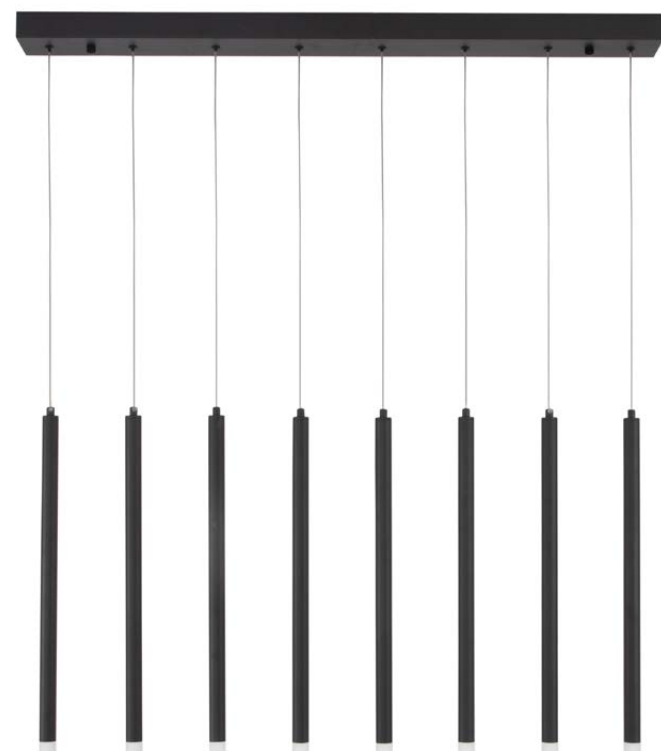

TRIMLE - 9287935
Sandy Black Aluminium
& Acrylic
LED 20 Watt 230V
1581.03 Lm 3000K IP20
L: 100 W:8 H: 180 cm