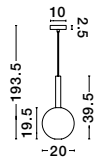

AMELIA - 9028831

Sandy Gold
& Clear Glass
LED G9 1x5 Watt 230V
IP20 Bulb Excluded
D: 20 H: 190.5 cm