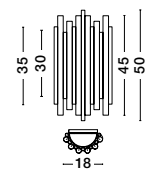

**NORWAY - 9287949**

Gold Aluminium  
Gold Fabric Wire  
LED E27 1x12 Watt 230 Volt  
IP20 Bulb Excluded  
D: 4.5 H1: 70 H2: 180 cm

**BONJOUR . 9287917**

Gold Aluminium  
& Acrylic  
LED 8x3 Watt 230V  
Lm 3000K IP20  
D: 18 H: 50 cm