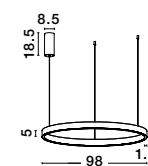

ELOWEN - 9345669

Dimmable
Brushed Gold Aluminium
& Acrylic
LED 106 Watt 230 Volt
4899Lm 3000K IP20
Up & Down Light
D: 98 H: 200 cm