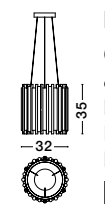

**BONJOUR . 9287916**

Gold Aluminium  
& Acrylic  
LED G9 6x5 Watt 230V  
IP20 Bulb Excluded  
D: 32 H: 120 cm

**ODILLIA - 9028855**  
 Smoky Grey Glass  
 & Matt Black  
 LED G9 11x5 Watt 230 Volt  
 IP20 Bulb Excluded  
 L: 64.2 W: 52.8 H: 120 cm