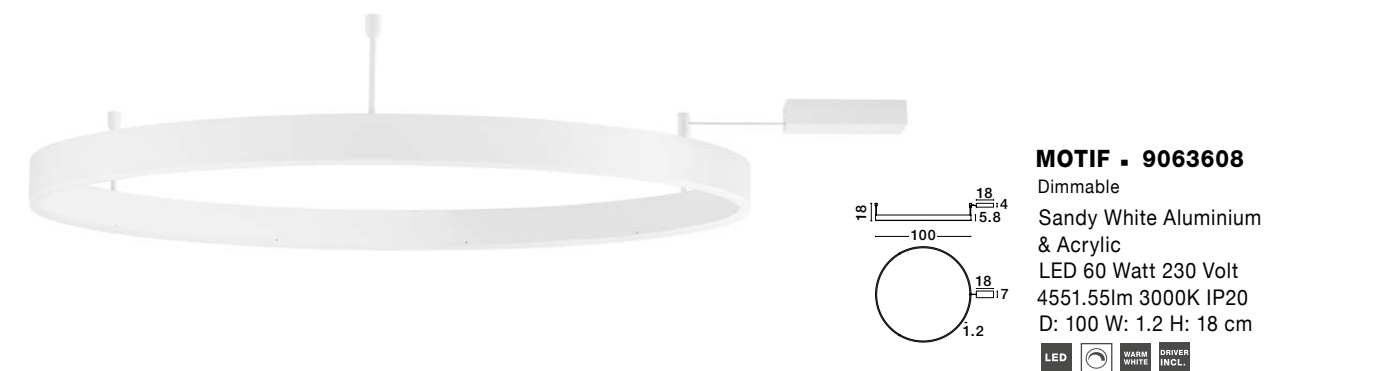

MOTIF - 9063608
Dimmable
Sandy White Aluminium
& Acrylic
LED 60 Watt 230 Volt
4551.55lm 3000K IP20
D: 100 W: 1.2 H: 18 cm

LED WARM WHITE DRIVER INCL.