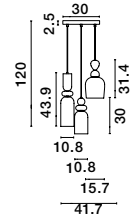

MURANO - 9009237
Sandy Gold Metal
Glossy Dark Green, Blue Grey
Pink, Glossy Light Green, Orange
& Light Grey Glass
LED E14 3x5 Watt 230 Volt
IP20 Bulb Excluded
D: 41.7 H: 120 cm