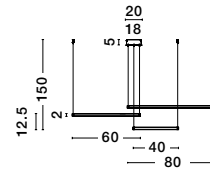

PURPLE - 9210312
Dimmable
Sandy Black Aluminium
& Acrylic
LED 80 Watt 230V
8718 Lm 3000K IP20
D1: 40 D2: 60 D3: 80 H: 150 cm