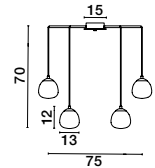

THE EGG - 9009261

Sandy Gold &
Matt Black Metal
Glossy Opal Glass
LED G9 12x5 Watt 230 Volt
IP20 Bulb Excluded
D: 75 H: 70 cm

THE EGG - 9009260

Sandy Gold &
Matt Black Metal
Glossy Opal Glass
LED G9 8x5 Watt 230 Volt
IP20 Bulb Excluded
D: 75 H: 70 cm

THE EGG - 9009262

Sandy Gold &
Matt Black Metal
Glossy Opal Glass
LED G9 1x5 Watt 230 Volt
IP20 Bulb Excluded
D: 13 W: 20 H: 40 cm