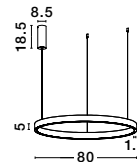

LIGHT  
 UP &  
 DOWN

**ELOWEN • 9345662**

Dimmable  
 Brushed Silver Aluminum  
 & Acrylic  
 LED 60 Watt 220 Volt  
 2552Lm 3000K IP20  
 Up & Down Light  
 D: 60 H: 150 cm

**ELOWEN • 9345666**

Dimmable  
 Brushed Silver Aluminum  
 & Acrylic  
 LED 77 Watt 220 Volt  
 3323Lm 3000K IP20  
 Up & Down Light  
 D: 80 H: 150 cm