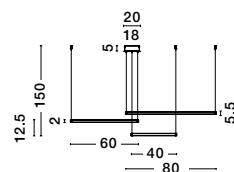

PURPLE - 9210314
Dimmable
Gold Aluminium
& Acrylic
LED 80 Watt 230V
8718 Lm 3000K IP20
D1: 40 D2: 60 D3: 80 H: 150 cm