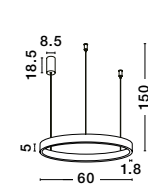

**ELOWEN . 9345668**

Dimmable  
Brushed Gold Aluminum  
& Acrylic  
LED 106 Watt 230 Volt  
4899Lm 3000K IP20  
Up & Down Light  
D: 98 H: 200 cm

LIGHT  
UP &  
DOWN

**ELOWEN - 9345661**

Dimmable  
 Brushed Gold Aluminium  
 & Acrylic  
 LED 60 Watt 220 Volt  
 2552Lm 3000K IP20  
 Up & Down Light  
 D: 60 H: 150 cm