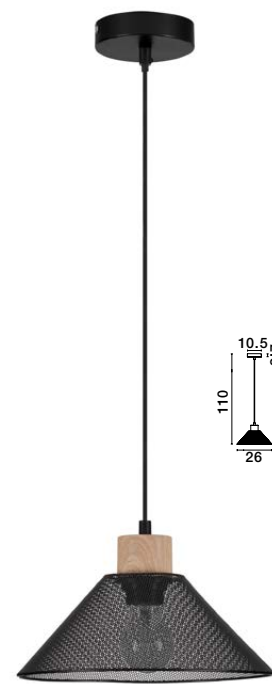

**GEETI - 9555808**

Matt Black  
& Gold Metal  
LED E14 1x5 Watt  
IP20 Bulb Excluded  
D: 13 H: 2.5 cm

**GEETI - 9555809**

Matt Black  
& Gold Metal  
LED E14 1x5 Watt  
IP20 Bulb Excluded  
D: 22 H: 150 cm