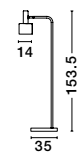

PAZ - 9050163

Gold Metal
Sandy Black Metal Shade
Black Base
LED E27 1x12 Watt 230 Volt
IP20 Bulb Excluded
D: 35 H: 153.5 cm