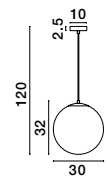

JIAN - 9028836

Brass Gold Metal
& Gradient White Glass
LED E27 1x12 Watt 230 Volt
IP20 Bulb Excluded
D: 30 H: 120 cm