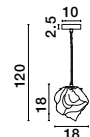

ODELLE - 9009253
Brass Gold Metal & Amber Glass
LED E14 1x5 Watt 230 Volt
IP20 Bulb Excluded
D: 18 H: 120 cm