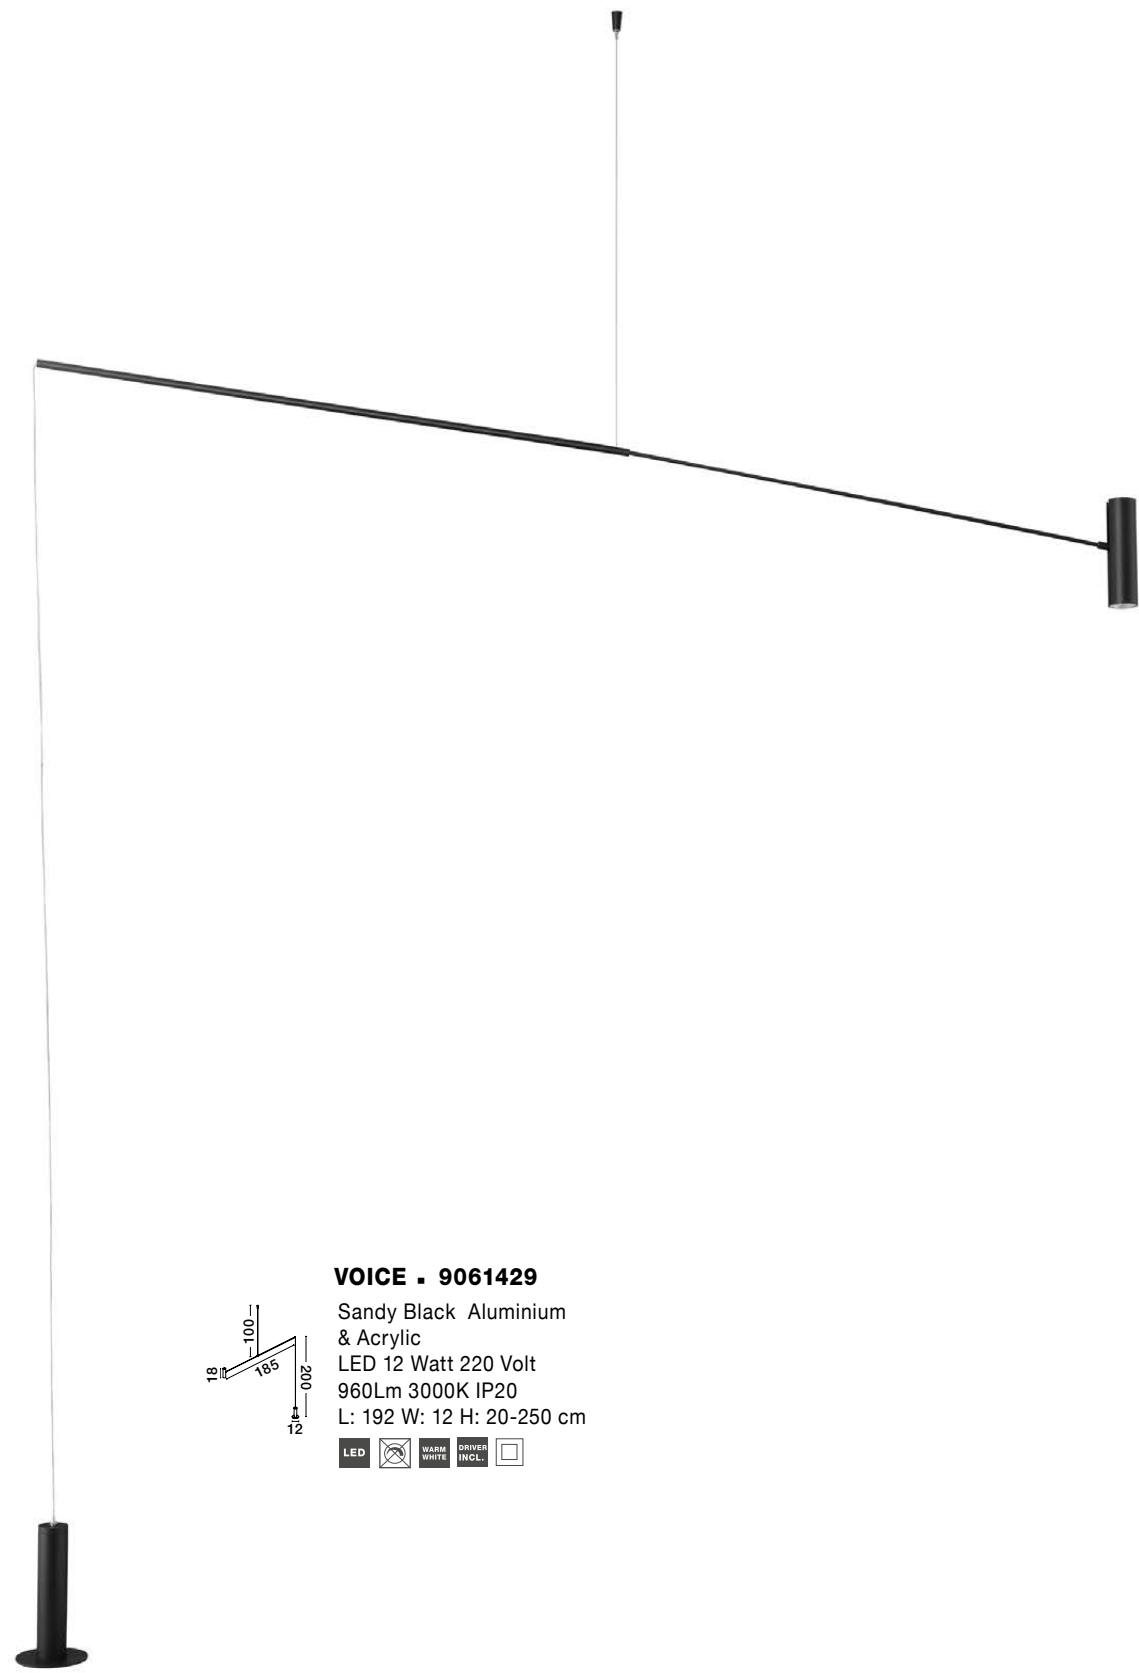

VOICE - 9061429

Sandy Black Aluminium
& Acrylic
LED 12 Watt 220 Volt
960Lm 3000K IP20
L: 192 W: 12 H: 20-250 cm

- LED
- WARM WHITE
- DIMMER INCL.