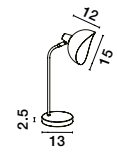

**GEETI - 9555810**  
Matt Black & Gold Metal  
LED E14 3x5 Watt 230Volt  
IP20 Bulb Excluded  
D: 18 H: 12 cm

**GEETI - 9555806**  
Matt Black & Gold Metal  
LED E14 1x5 Watt 230 Volt  
IP20 Bulb Excluded  
D: 15 H: 12 cm