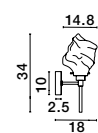

ODELLE - 9009256
Brass Gold Metal & Amber Glass
LED E14 Watt 1x5 Watt 230 Volt
IP20 Bulb Excluded
D: 14.8 W:18 H: 34 cm