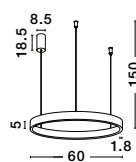

LIGHT  
 UP &  
 DOWN

**ELOWEN • 9345662**

Dimmable  
 Brushed Silver Aluminum  
 & Acrylic  
 LED 60 Watt 220 Volt  
 2552Lm 3000K IP20  
 Up & Down Light  
 D: 60 H: 150 cm

**ELOWEN • 9345666**

Dimmable  
 Brushed Silver Aluminum  
 & Acrylic  
 LED 77 Watt 220 Volt  
 3323Lm 3000K IP20  
 Up & Down Light  
 D: 80 H: 150 cm