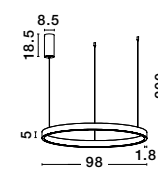

ELOWEN . 9345668

Dimmable
Brushed Gold Aluminum
& Acrylic
LED 106 Watt 230 Volt
4899Lm 3000K IP20
Up & Down Light
D: 98 H: 200 cm

LIGHT
UP &
DOWN