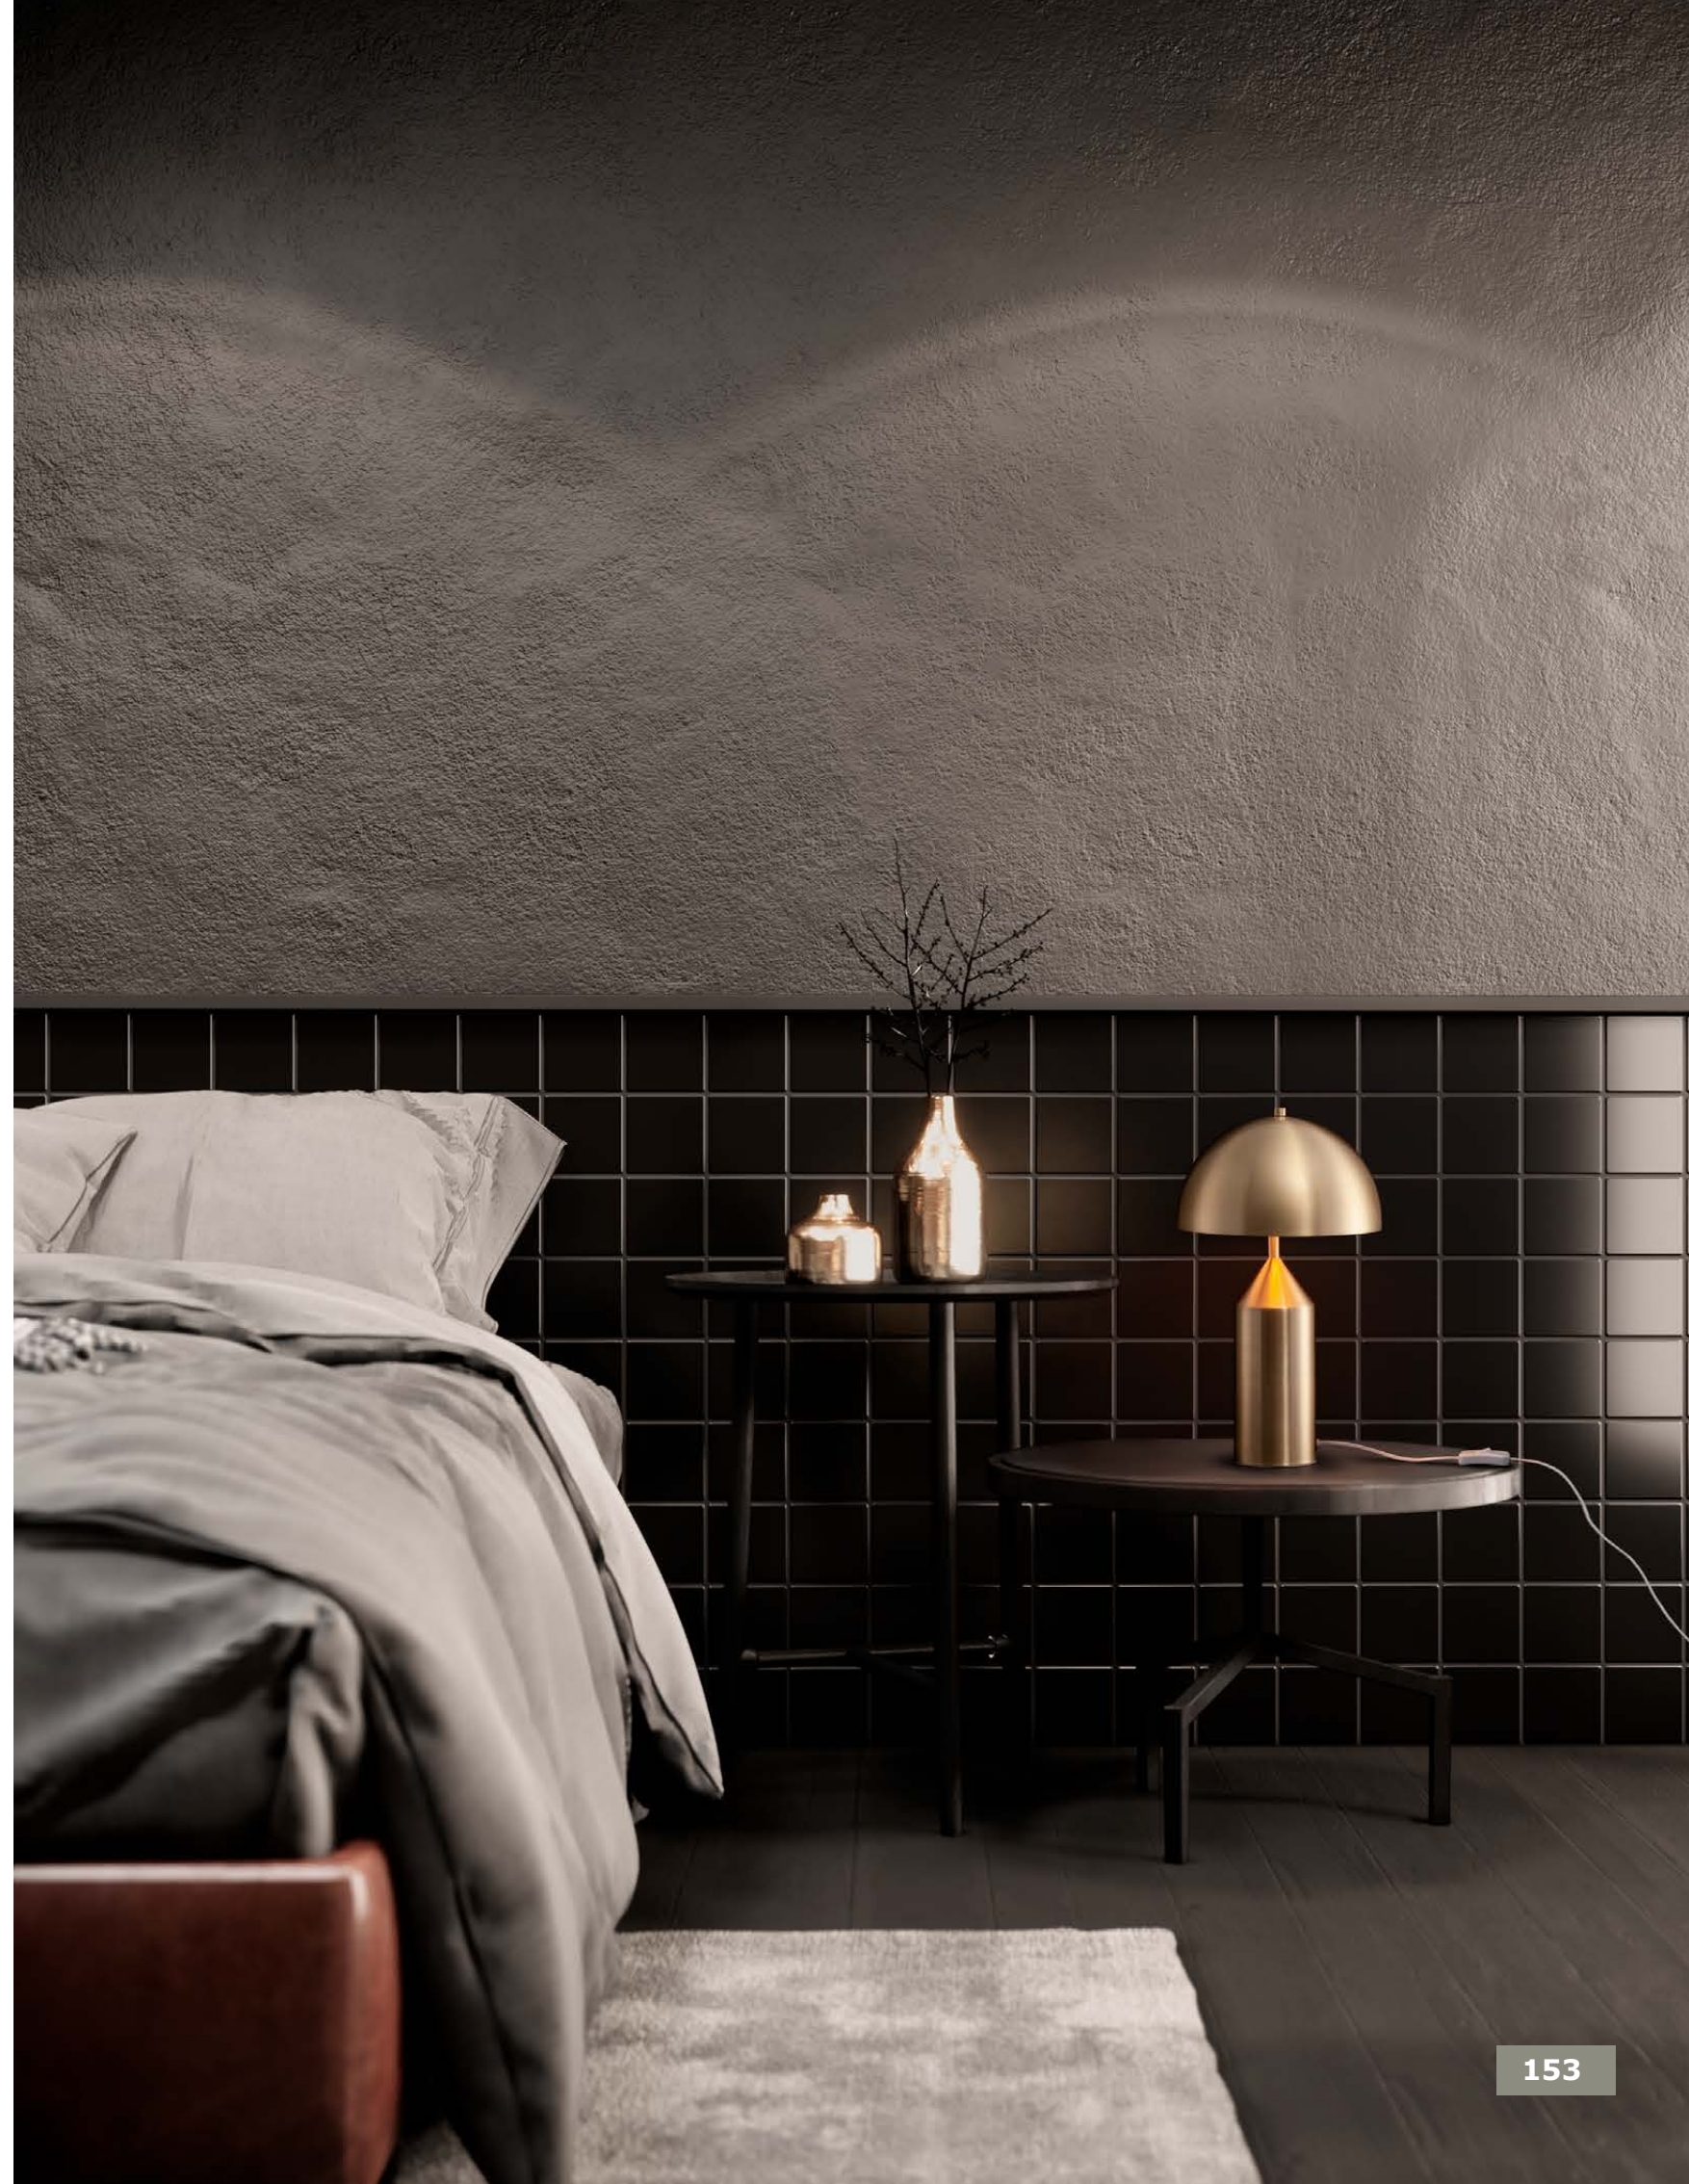

**BOLT - 9050162**

Brass Gold Metal  
LED E27 1x12 Watt 230 Volt  
IP20 Bulb Excluded  
D: 25 H: 41 cm

**LE ROY - 9050165**  
White Fabric Shade  
Natural Wood Base  
LED E27 1x12 Watt 230 Volt  
IP20 Bulb Excluded  
D: 50 W: 43.5 H: 145 cm