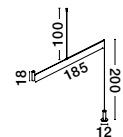

VOICE - 9061429

Sandy Black Aluminium
& Acrylic
LED 12 Watt 220 Volt
960Lm 3000K IP20
L: 192 W: 12 H: 20-250 cm

- LED
- WARM WHITE
- DIMMER INCL.