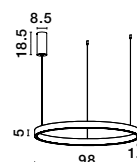

ELOWEN • 9345670

Dimmable
Brushed Silver Aluminum
& Acrylic
LED 106 Watt 230 Volt
4899Lm 3000K IP20
Up & Down Light
D: 98 H: 200 cm