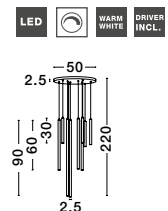

TRIMLE - 9287945
Dimmable
Sandy Black Aluminium
& Acrylic
LED 26 Watt 230V
1860.68 Lm 3000K IP20
D: 50 H: 220 cm

TRIMLE - 9287920
Sandy Black Aluminium
& Acrylic
LED 3 Watt 230V
270.92Lm 3000K IP20
D: 2.5 H1: 50 H2: 150 cm