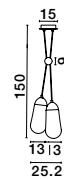

**BLAKY - 9092828**  
 Matt Black Metal  
 & Opal Glass  
 LED E14 1x5 Watt  
 Bulb Excluded  
 D: 13 W: 15.5 H: 46 cm

**BLAKY - 9092827**  
 Matt Black Metal  
 & Opal Glass  
 LED E14 5x5 Watt  
 Bulb Excluded  
 L: 103 H: 150 cm