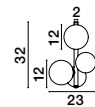

ODILLIA - 9028861
Smoky Grey Glass
& Matt Black
LED G9 3x5 Watt 230 Volt
IP20 Bulb Excluded
L: 23.1 W: 19 H: 32 cm