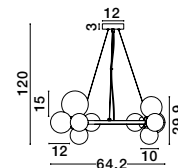

**BONJOUR . 9287916**

Gold Aluminium  
& Acrylic  
LED G9 6x5 Watt 230V  
IP20 Bulb Excluded  
D: 32 H: 120 cm

**ODILLIA - 9028855**  
 Smoky Grey Glass  
 & Matt Black  
 LED G9 11x5 Watt 230 Volt  
 IP20 Bulb Excluded  
 L: 64.2 W: 52.8 H: 120 cm