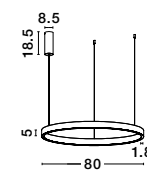

ELOWEN - 9345665

Dimmable
Brushed Gold Aluminium
& Acrylic
LED 77 Watt 220 Volt
3323Lm 3000K IP20
Up & Down Light
D: 80 H: 150 cm