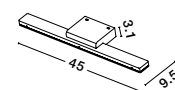

NYX - 9136172

Dark Grey Aluminium
& Acrylic
LED 12 Watt 1802Lm
3000K 135mA 100-240V
Beam Angle ° IP44
L: 45 W: 9.5 cm