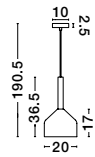

AMELIA - 9028830

Sandy Gold
& Clear Glass
LED G9 1x5 Watt 230V
IP20 Bulb Excluded
D: 20 H: 190.5 cm