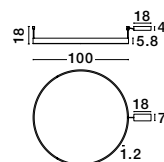

MOTIF - 9063607
Dimmable
Sandy Black Aluminium
& Acrylic
LED 60 Watt 230 Volt
4551.55lm 3000K IP20
D: 100 W: 1.2 H: 18 cm