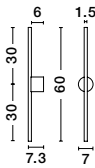

WIDTH 7.3 cm

60 90 120

ADEN - 9081102
Sandy Black Aluminium
LED 10 Watt 230 Volt
342.75Lm 3000K IP20
D: 1.5 W: 7.3 H: 60 cm