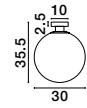

**CHRYSI - 9092820**

Brass Gold Metal  
& Gradient White Glass  
LED G9 3x5 Watt 230 Volt  
IP20 Bulb Excluded  
D: 43 H: 120 cm

**JIAN - 9028839**

Brass Gold Metal  
& Gradient White Glass  
LED E27 1x12 Watt 230 Volt  
IP20 Bulb Excluded  
D: 30 H: 35.5 cm