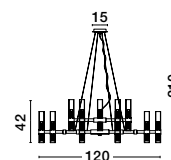

CENTURY . 9006053

Matt Black Metal
Clear & Frost Glass
LED G9 30x5 Watt 230V
IP20 Bulb Excluded
D: 120 H: 42 H₂: 210 cm