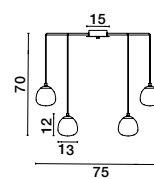

**JIAN - 9028836**

Brass Gold Metal  
& Gradient White Glass  
LED E27 1x12 Watt 230 Volt  
IP20 Bulb Excluded  
D: 30 H: 120 cm

**JIAN - 9028837**

Brass Gold Metal  
& Gradient White Glass  
LED E27 1x12 Watt 230 Volt  
IP20 Bulb Excluded  
D: 20 H: 120 cm