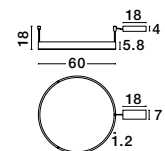

MOTIF - 9063601
Dimmable
Sandy Black Aluminium
& Acrylic
LED 45 Watt 230 Volt
3350.75lm 3000K IP20
D: 60 W: 1.2 H: 18 cm