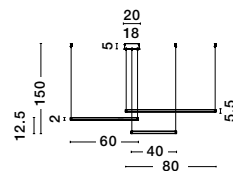

PURPLE - 9210313
Dimmable
Sandy White Aluminium
& Acrylic
LED 80 Watt 230V
8718Lm 3000K IP20
D1: 40 D2: 60 D3: 80 H: 150 cm