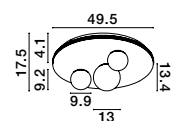

VELNA - 9061431
Dimmable
Sandy Black Aluminium
Opal Glass
LED 52 Watt 220 Volt
2080Lm 3000K IP20
D: 49.5 H: 17.5 cm