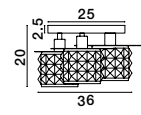

LAWAN - 9009292
Chrome & Matt Black Metal
Structured Glass
LED E14 3x5 Watt 230V
IP20 Bulb Excluded
L: 36 W:36 H: 20 cm