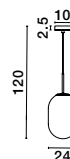

CHRYSI - 9092823

Brass Gold Metal
& Gradient White Glass
LED G9 1x5 Watt 230 Volt
IP20 Bulb Excluded
D: 24 H: 120 cm