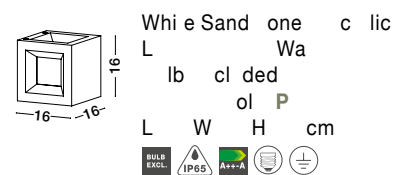

[CASTRO]
9762162