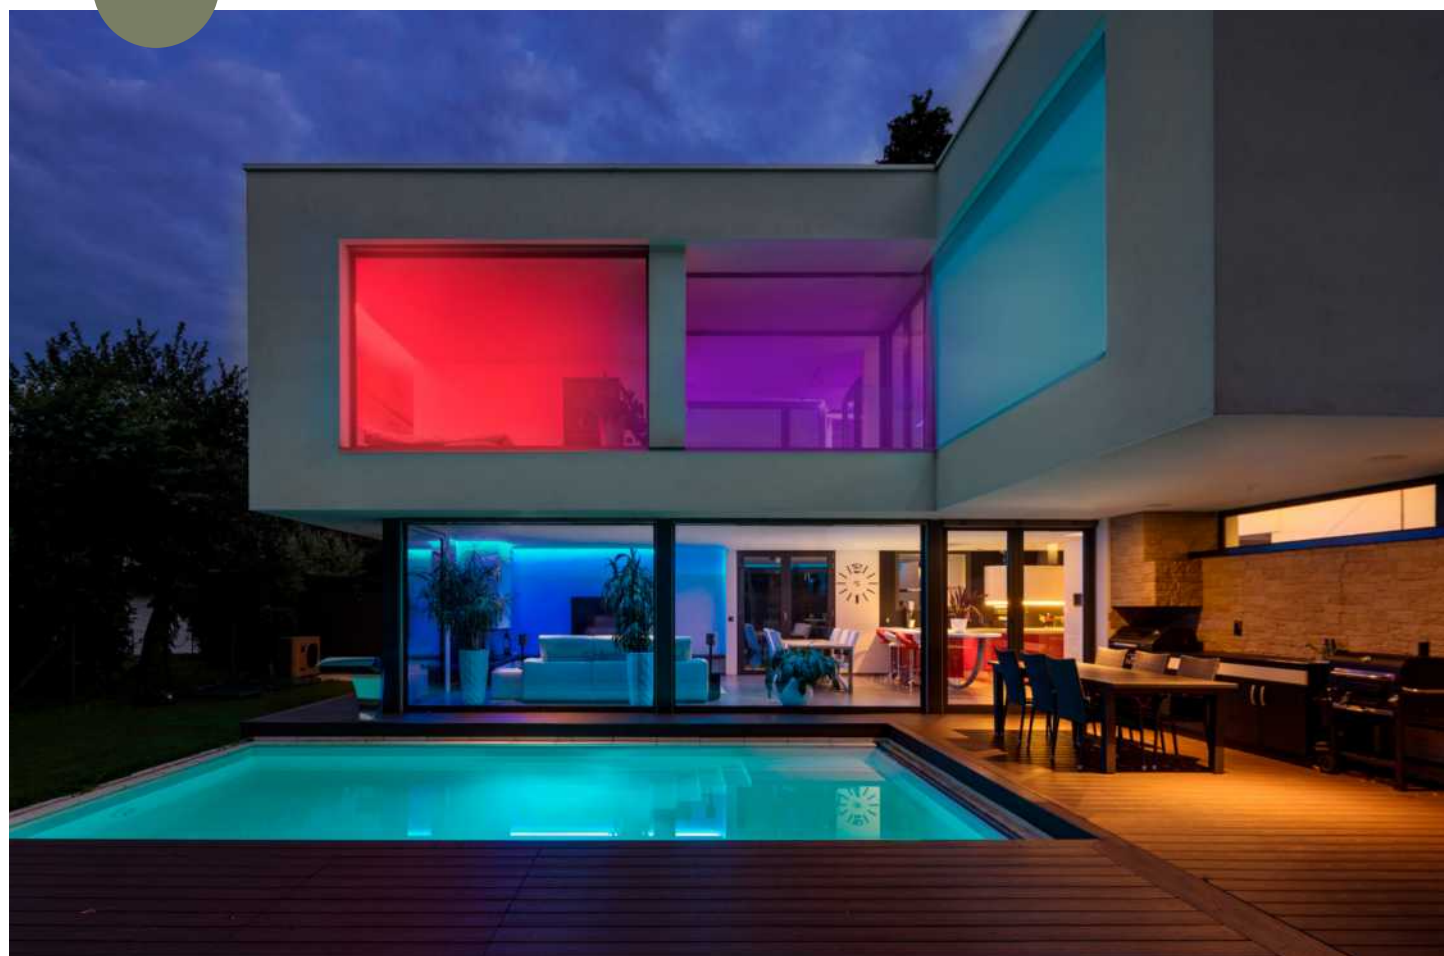

**[ CONTROLLER ]**  
**9011101**

DMX CONTROLLER  
Used to Control Max 1000 pcs

**RGB**

**INSTALLATION**

**CONNECTION**

**IP67 WATERPROOF**

Rotation 30°

**[ WALL WASHER ]**  
**9011161**