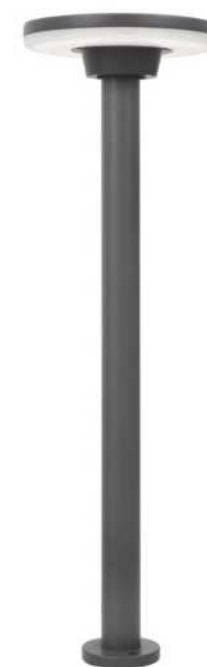

[SUITE]
9207167

Dark Gray Aluminium & Acrylic
LED 12 Watt 480Lm 3000K
CRI>80 100-240 Volt 50Hz
Beam 140° IP54
D: 18 H: 60 cm