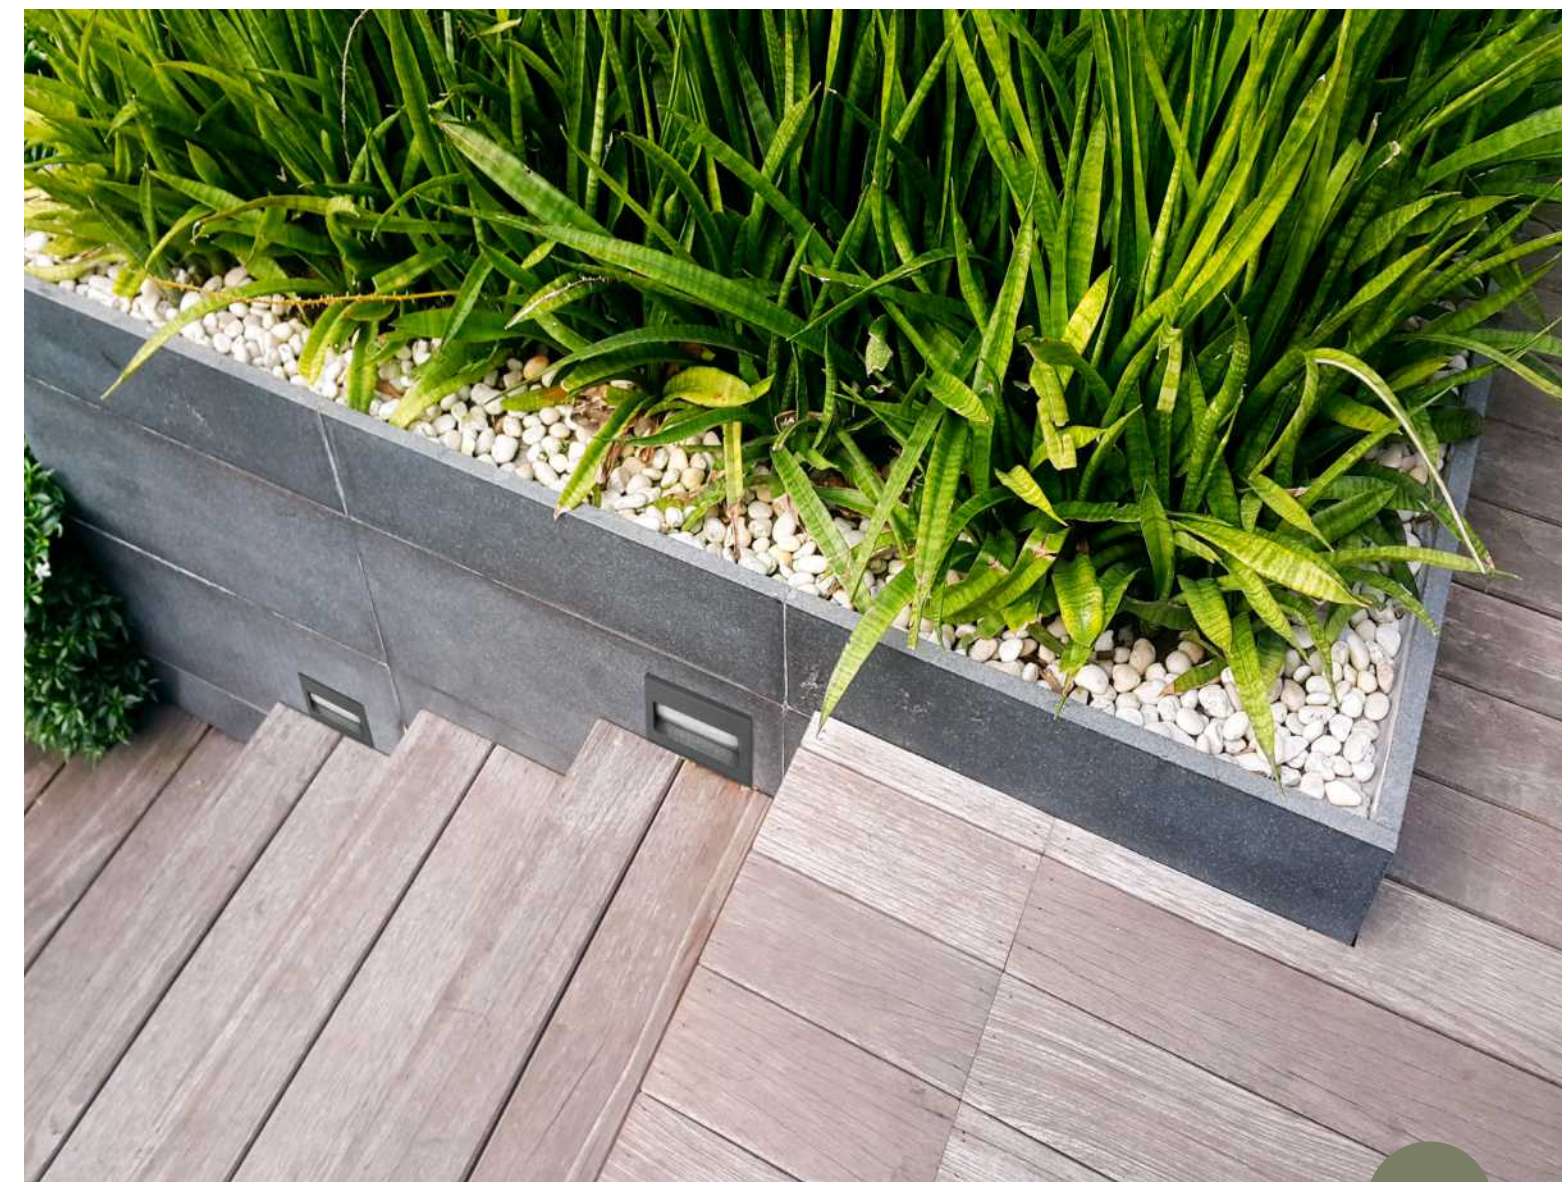

[KRYPTON]
726405

White Aluminium
LED 3 Watt 270Lm 3000K
CRI>80 220-240 Volt 50Hz
Beam Angle 17° IP54
L: 13.5 W: 8 H: 5.5 cm
Cut Out: 12.7 x 4.5 cm

[KRYPTON]
726406

Dark Gray Aluminium
LED 3 Watt 270Lm 3000K
CRI>80 220-240 Volt 50Hz
Beam Angle 17° IP54
L: 13.5 W: 8 H: 5.5 cm
Cut Out: 12.7 x 4.5 cm

IP54

IP54