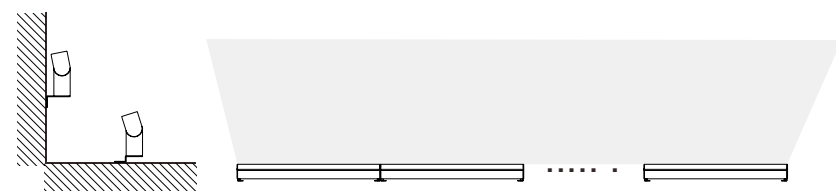

Brackets for 9011162  
2pcs Included

**INSTALLATION**

**CONNECTION**

**IP67 WATERPROOF**

Rotation 45°

**[ WALL WASHER ]**  
**9011102**

Wall Washer  
Satin Nickel Aluminium & Glass  
LED Chip Philips 15 Watt  
1200Lm 3000K  
CRI>80 DC24V  
Beam Angle 30° P  
L: 100 W: 2.5 H: 3.5 cm