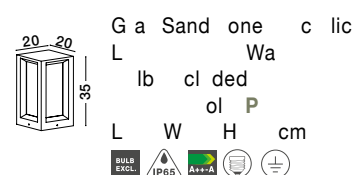

[CASTRO]
9739351