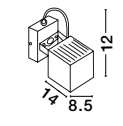

i in ie in

Rotating

**[ FOCUS ]**  
**752470**

Dark Gray Aluminium & Glass  
Osram LED 6 Watt 420Lm 3000K  
CRI>80 220-240 Volt 50Hz  
Beam Angle 44° P  
L: 8.5 W: 14 H: 12 cm

**IP65**

**[ VITORIA ]**  
**8401030**