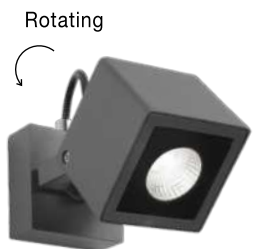

Rotating

[FOCUS]
752470

Dark Gray Aluminium & Glass
Osram LED 6 Watt 420Lm 3000K
CRI>80 220-240 Volt 50Hz
Beam Angle 44° P
L: 8.5 W: 14 H: 12 cm