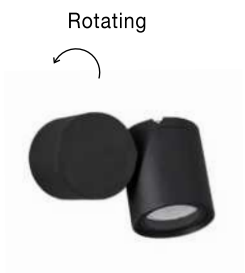

IP65

**[ RAMO ]**  
**9291703**

Dark Gray Aluminium  
Glass Diffuser  
LED GU10 2x7 Watt  
220-240 Volt IP65  
Bulb Excluded  
D: 8 W: 21 H: 60 cm

IP54

**[ FOCUS ]**  
**9207912**

Black Aluminium  
Glass Diffuser  
LED GU10 1x7 Watt  
100-240 Volt IP54  
Bulb Excluded  
D: 6.8 W: 11.5 H: 9.5 cm