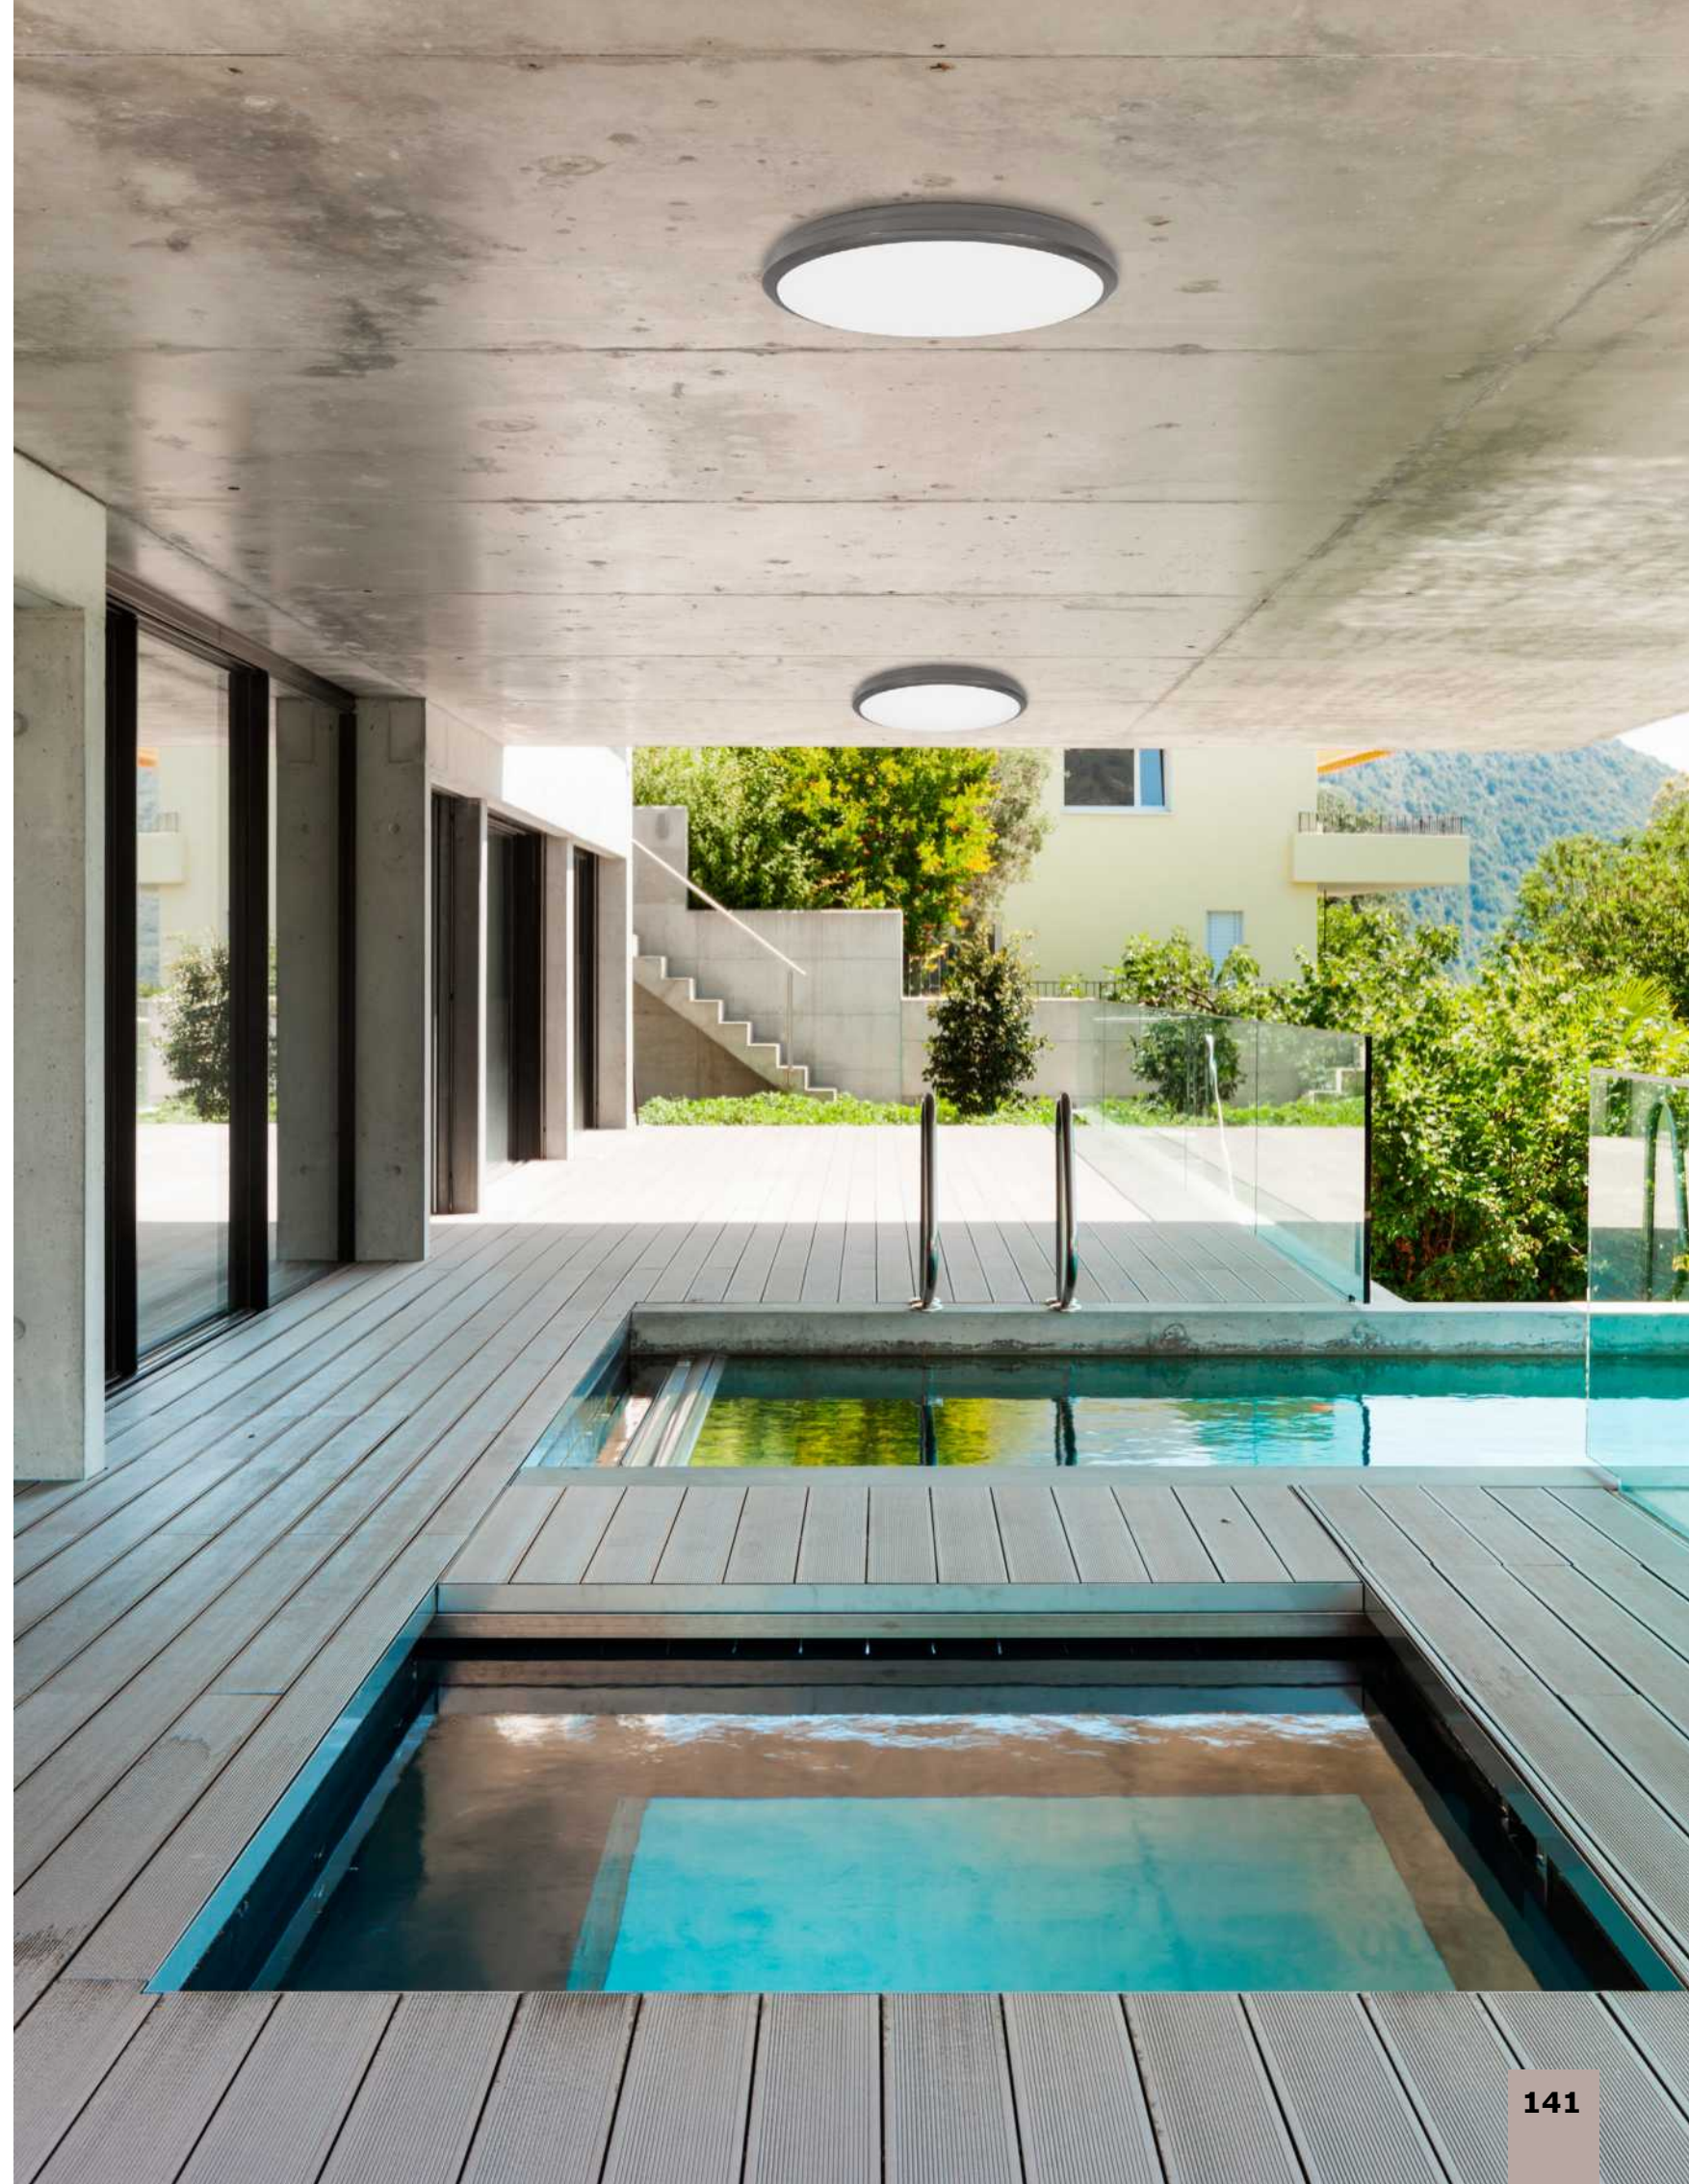

[TOMMY]
9521001

Dark Gray ABS & Acrylic Diffuser
LED 30 Watt 2400Lm 3000K
CRI>80 220-240 Volt 50Hz
Beam Angle 85° P
AC Driver Included
D: 32 H: 6 cm

[TOMMY]
9521002

Dark Gray ABS & Acrylic Diffuser
LED 24 Watt 1920Lm 3000K
CRI>80 220-240 Volt 50Hz
Beam Angle 85° P
AC Driver Included
L: 28 W: 28 H: 6 cm