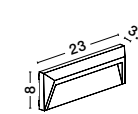

Dark Gray ABS
LED 1.6 Watt
100Lm 3000K P
CRI>80 100-220 Volt 50Hz
RC Driver Included
L: 23 W: 3.3 H: 8 cm

[LUTON]
8403626