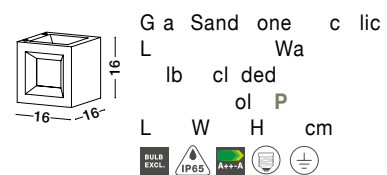

[CASTRO]
9762161