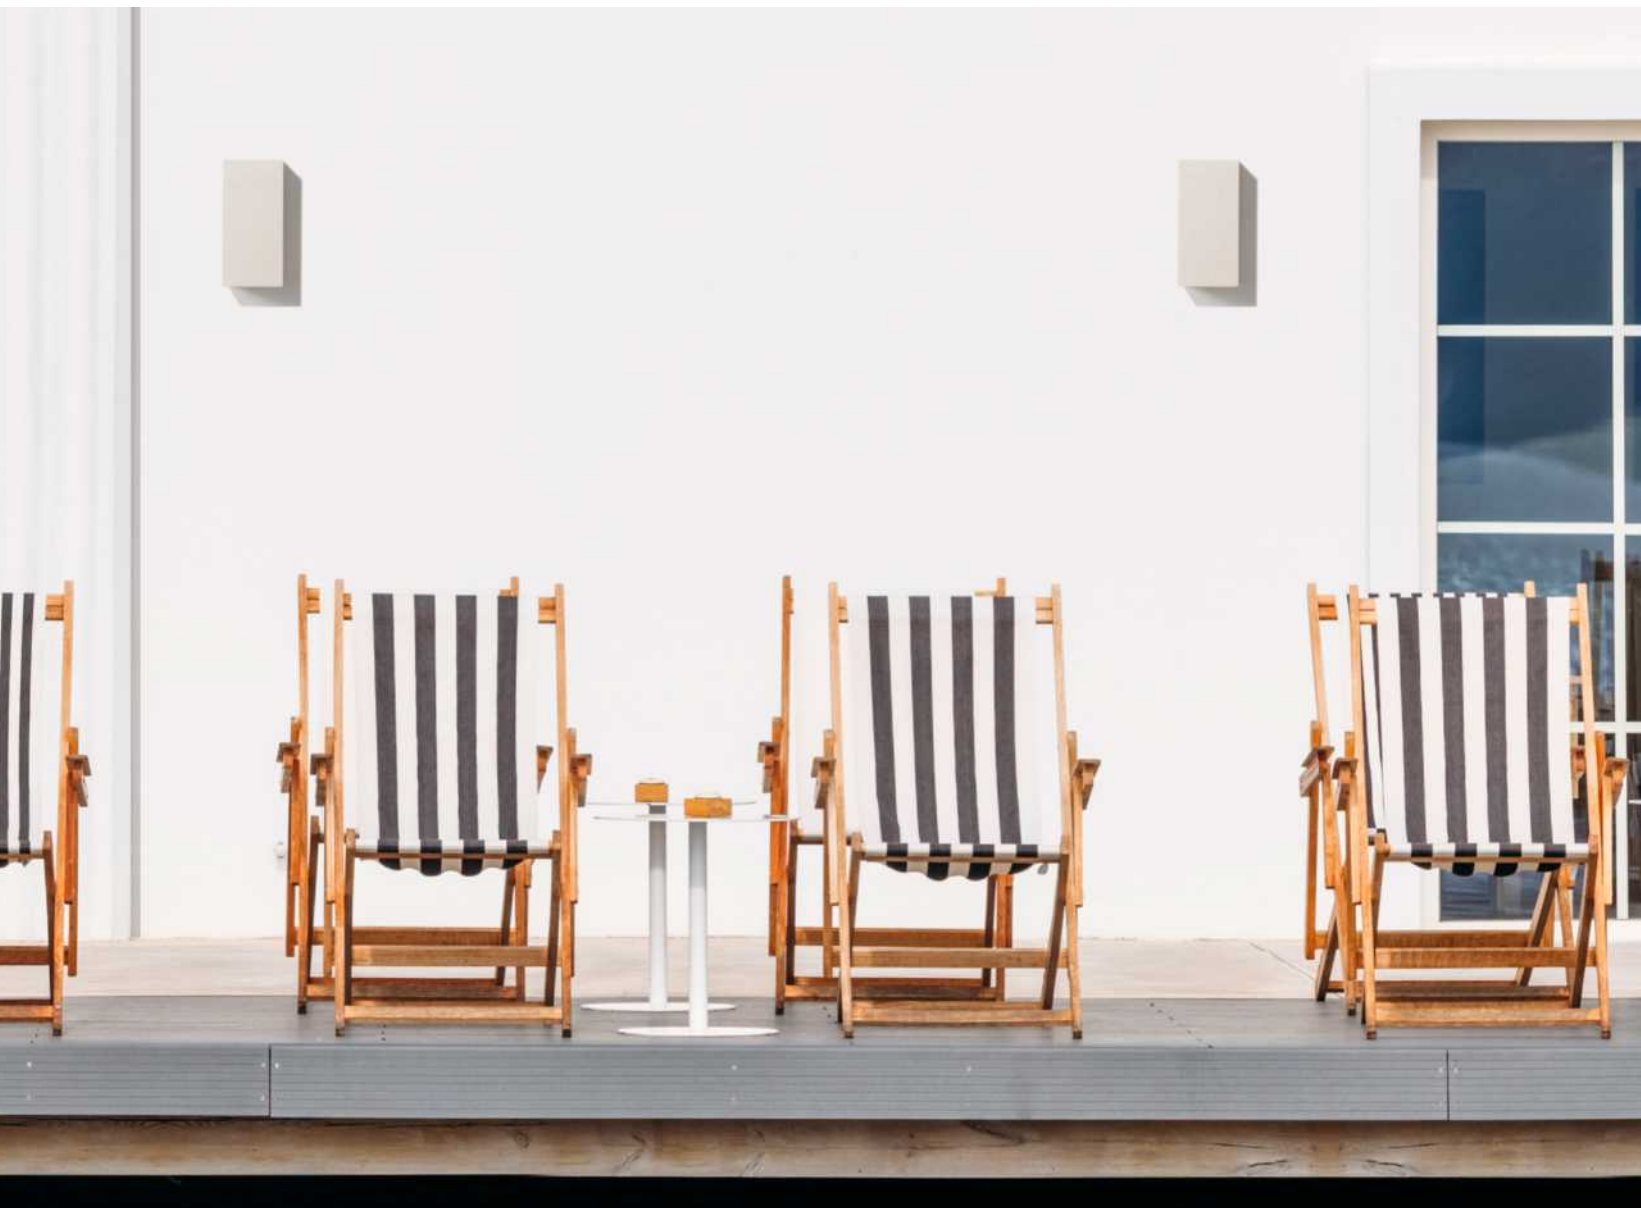

IP65

[FUENTO]
9790541

White Sand one
Glass diffuser
L G W H cm
L G W H cm
L G W H cm

[FUENTO]
9790542

Galconee
Glass diffuser
L G W H cm
L G W H cm
L G W H cm

[FUENTO]
9790551

White Sand one
Glass diffuser
L G W H cm
L G W H cm
L G W H cm

[FUENTO]
9790552

Galconee
Glass diffuser
L G W H cm
L G W H cm
L G W H cm