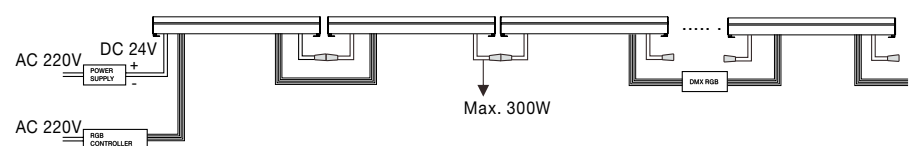

**[ CONTROLLER ]**  
**9011101**

DMX CONTROLLER  
Used to Control Max 1000 pcs

**RGB**

**INSTALLATION**

**CONNECTION**

**IP67 WATERPROOF**

Rotation 30°

**[ WALL WASHER ]**  
**9011161**