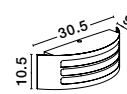

[ZENITH]
713115

White Aluminium
White Acrylic Diffuser
LED E27 1x12 Watt P
220-240 Volt
Bulb Excluded
L: 30.5 W: 9 H: 10.5 cm