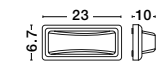

[PULSAR]
812104

Dark Gray ABS
Acrylic White Diffuser
LED 6 Watt 480Lm 3000K or 4000K
CRI>80 220-220 Volt 50Hz
Beam Angle 48° P
AC Driver Included
L: 23 W: 10 H: 6.7 cm