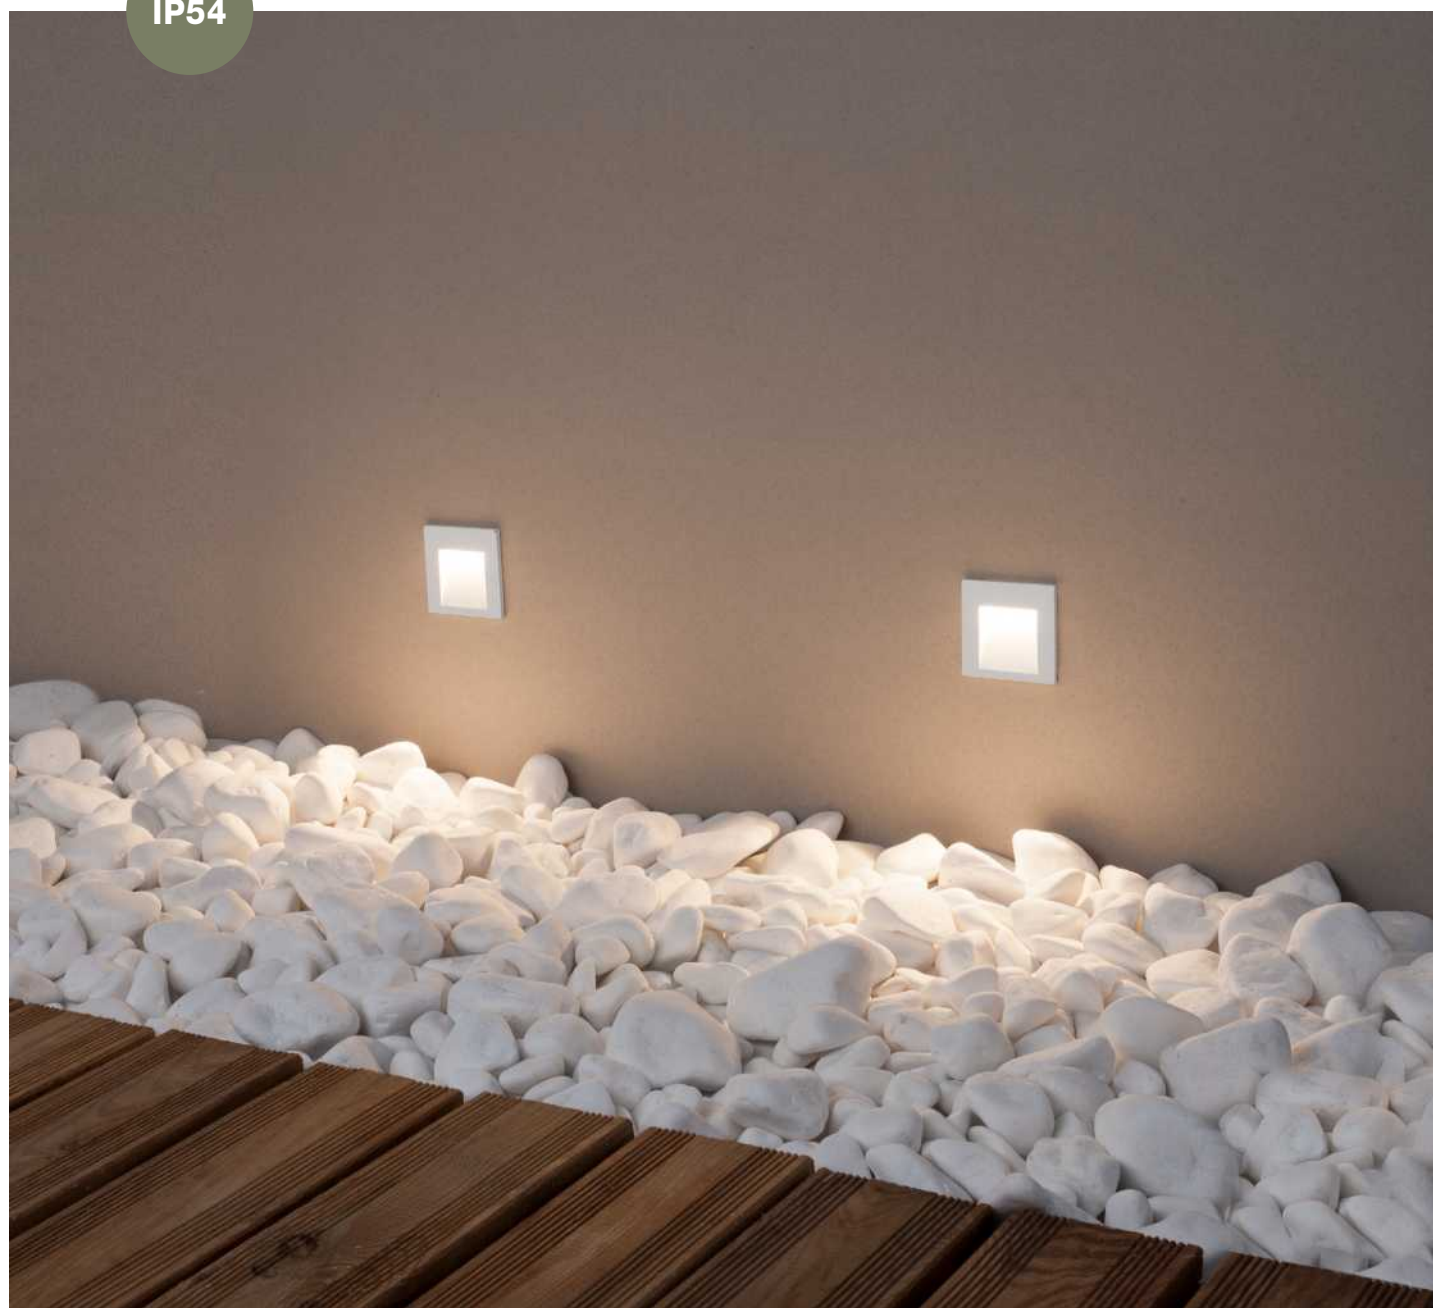

[KRYPTON]
726402

White Aluminium
LED 3 Watt 270Lm 3000K
CRI>80 220-240 Volt 50Hz
Beam Angle 15° IP54
L: 11 W: 6 H: 7 cm
Cut Out: 10.2 x 6.5 cm

[KRYPTON]
726401

Dark Gray Aluminium
LED 3 Watt 270Lm 3000K
CRI>80 220-240 Volt 50Hz
Beam Angle 15° IP54
L: 11 W: 6 H: 7 cm
Cut Out: 10.2 x 6.5 cm