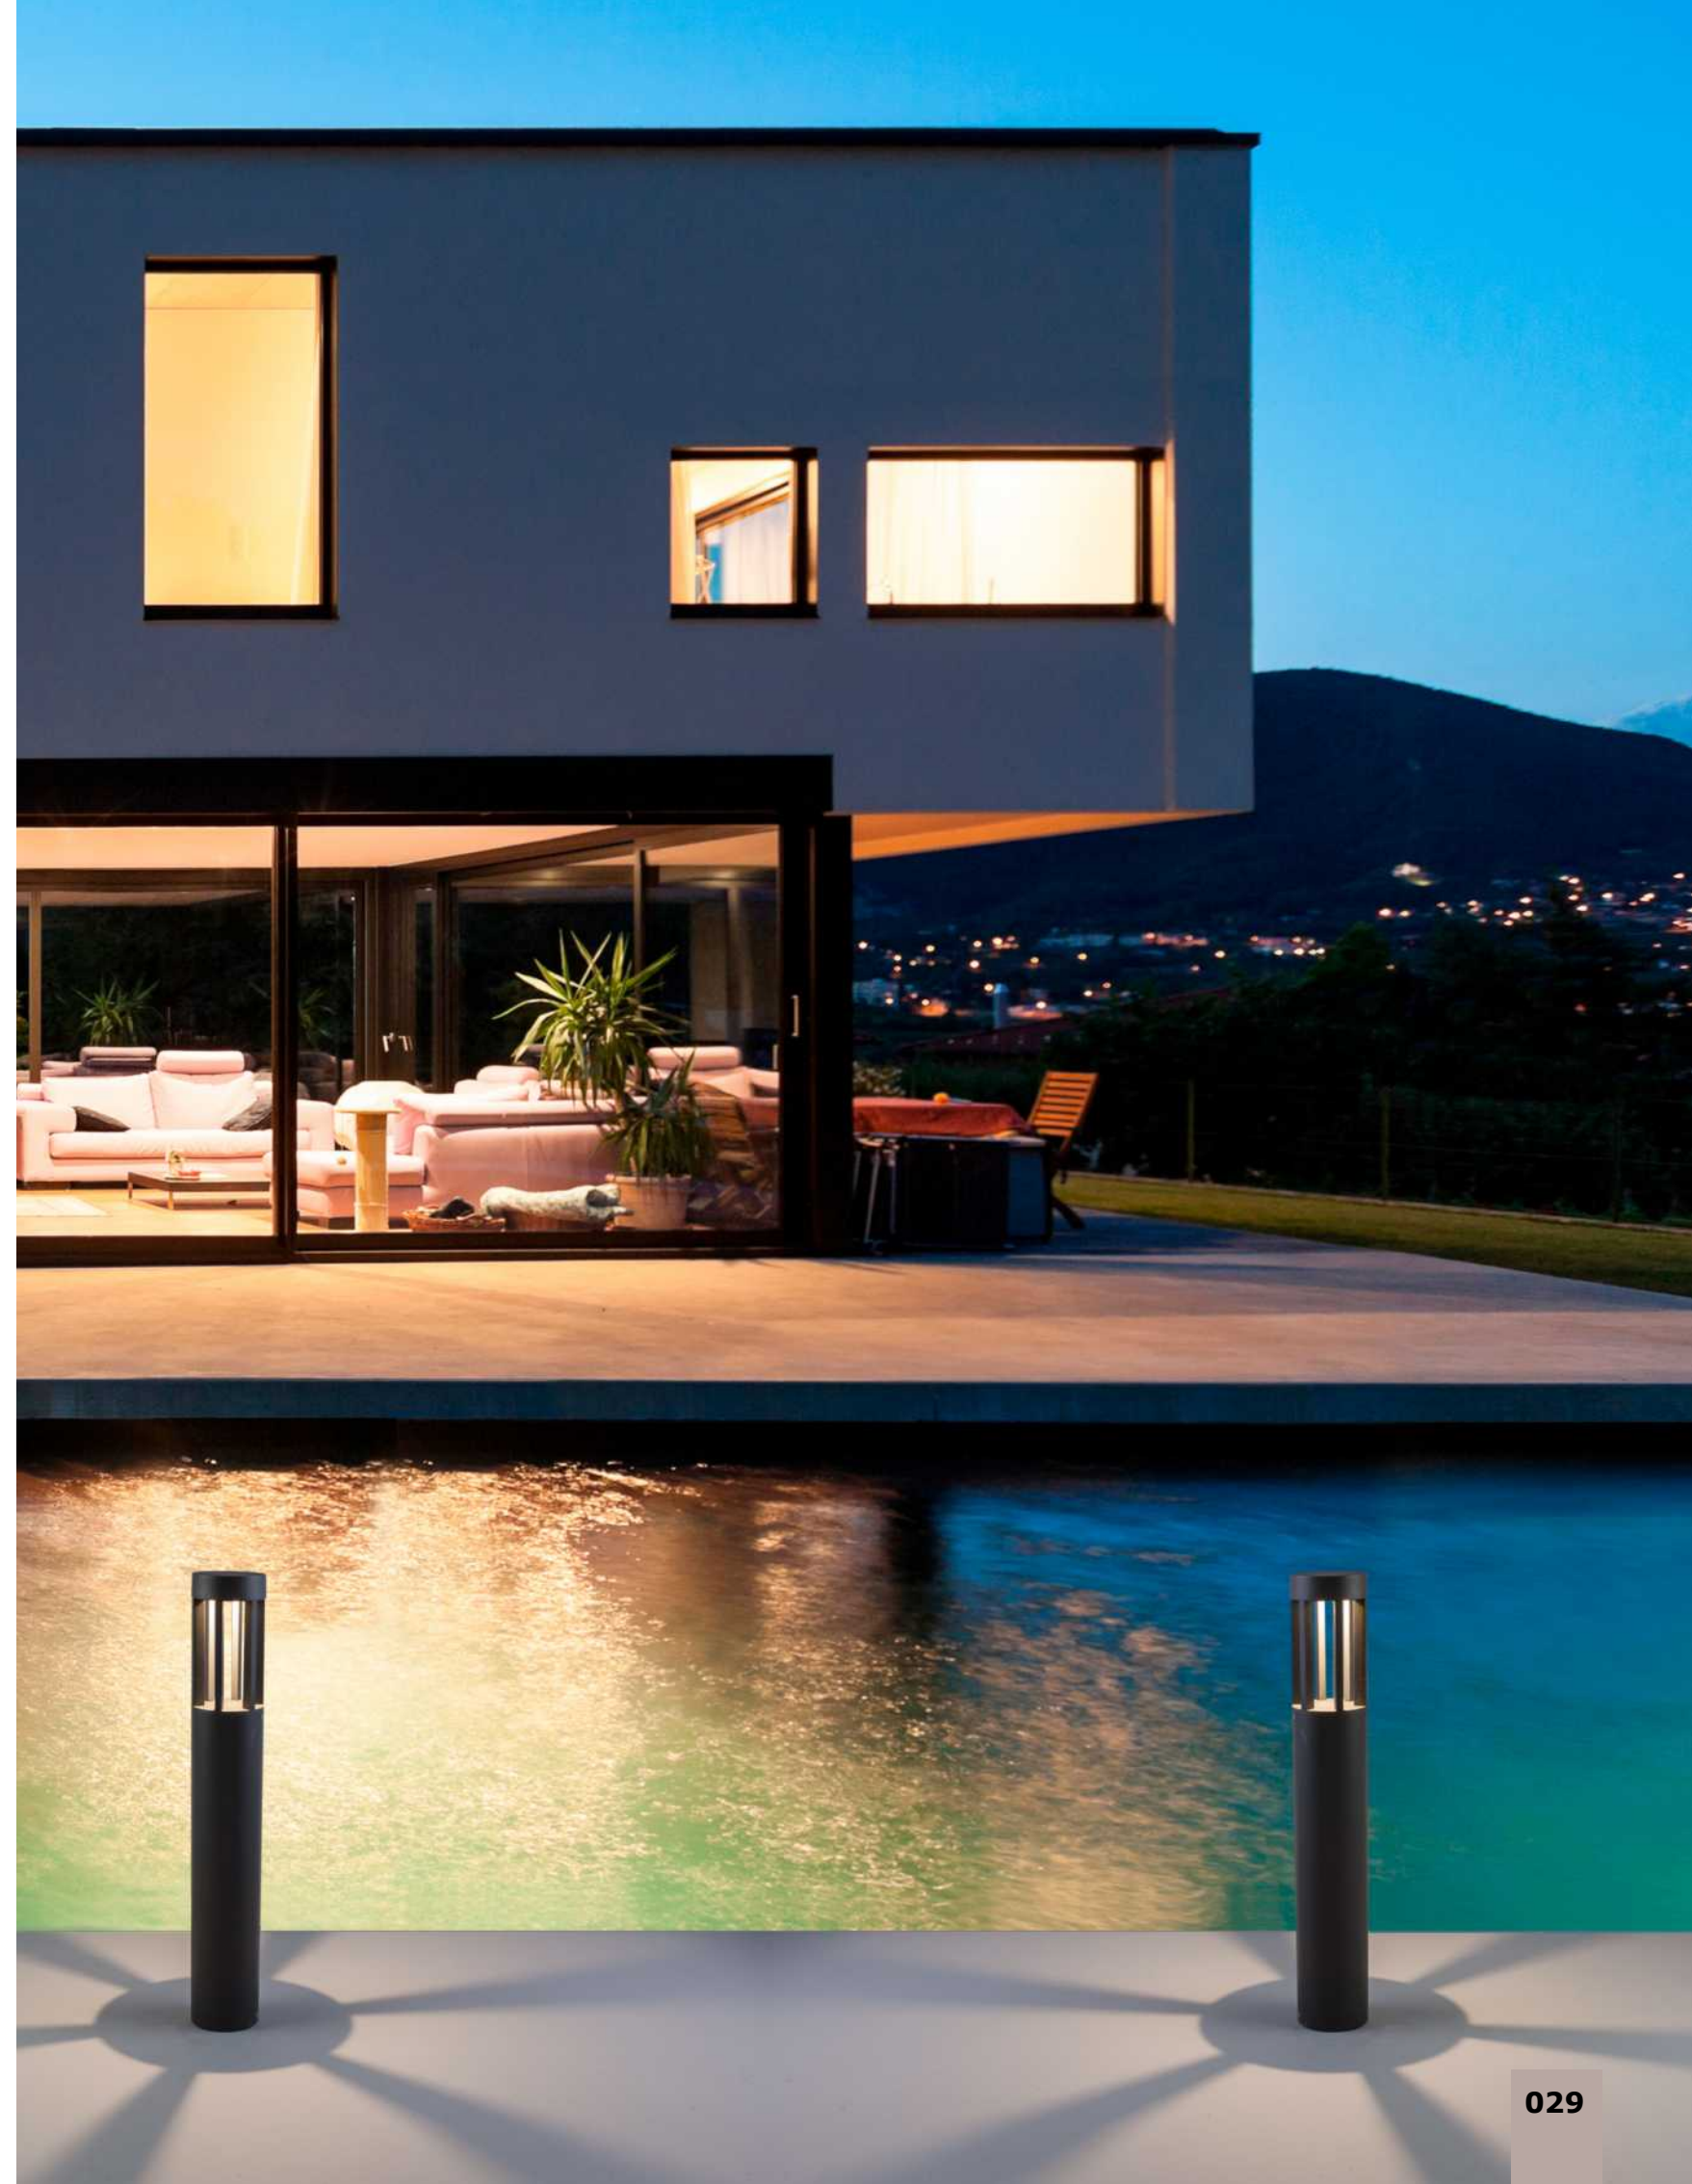

[DEVORA]
822642

Dark Gray Die-Casting
Aluminium & Glass Diffuser
LED 8 Watt 195Lm 3000K
CRI>80 220-240 Volt 50Hz
IP54
D: 11 H: 65 cm

[DEVORA]
826423

Dark Gray Die-Casting
Aluminium & Glass Diffuser
LED 8 Watt 195Lm 3000K
CRI>80 220-240 Volt 50Hz
IP54
D: 11 H: 22 cm

IP54