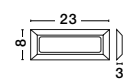

[PULSAR]
811501

Dark Gray ABS
Acrylic Diffuser
LED 4 Watt 320Lm 3000K
CRI>80 220-220 Volt 50Hz
Beam Angle 62° P
AC Driver Included
L: 23 W: 3 H: 8 cm