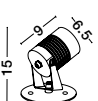

Rotabile

**[ FEND ]**  
**9271491**

Black Minimal Glass  
L 15 W 9 Lm 15.5 K  
Beam angle ° IP65  
W 9 H 15 cm

Rotabile

**[ FEND ]**  
**9271433**

Black Minimal Glass  
L 64 W 9 Lm 15 K  
Beam angle ° IP65  
W 9 H 64 cm