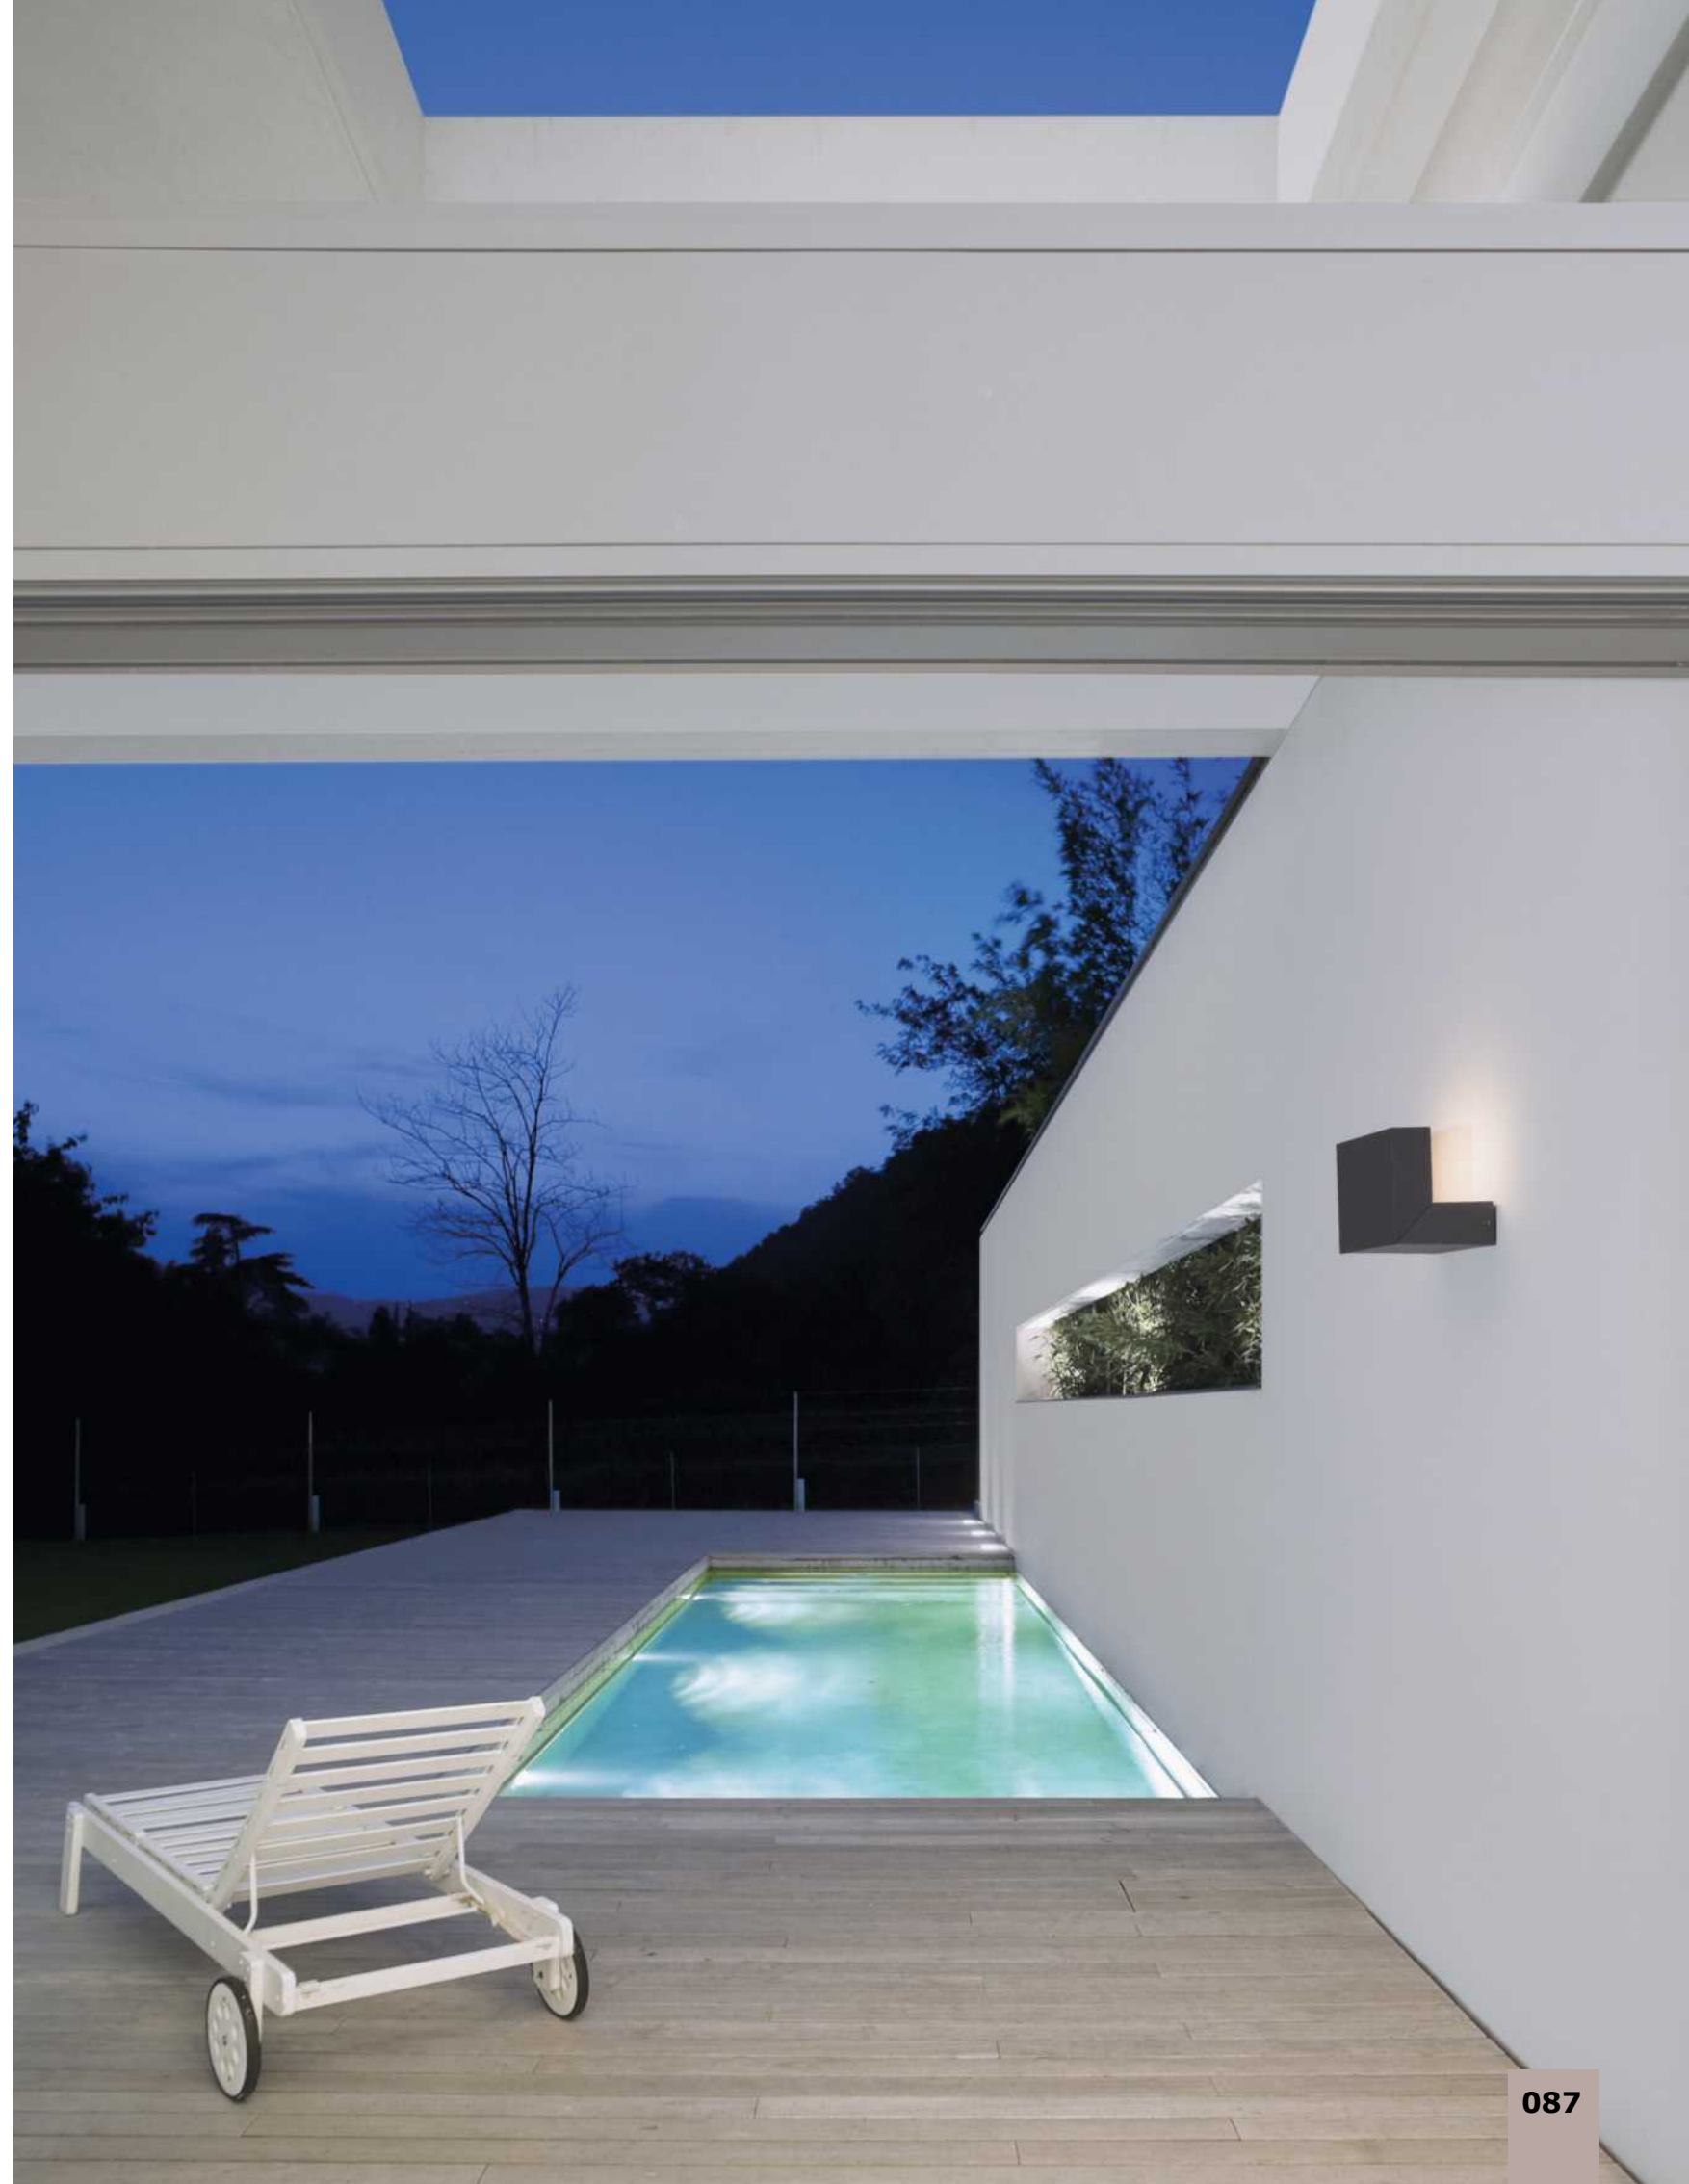

IP54

Adjustable

[AGILE]
833426

Dark Gray Die-Casting Aluminium
LED 13 Watt 480Lm 3000K
CRI>80 220-240 Volt 50Hz
Adjustable Beam Max 120° P
D: 15 W: 11.7 H: 15 cm

IP65

Rotating

[BRIN]
9160101

Dark Gray Die-Casting Aluminium
LED 9 Watt 480Lm 3000K
CRI>80 220-240 Volt 50Hz
Adjustable Beam Max 120° P
L: 14 W: 14.5 H: 3.5 cm