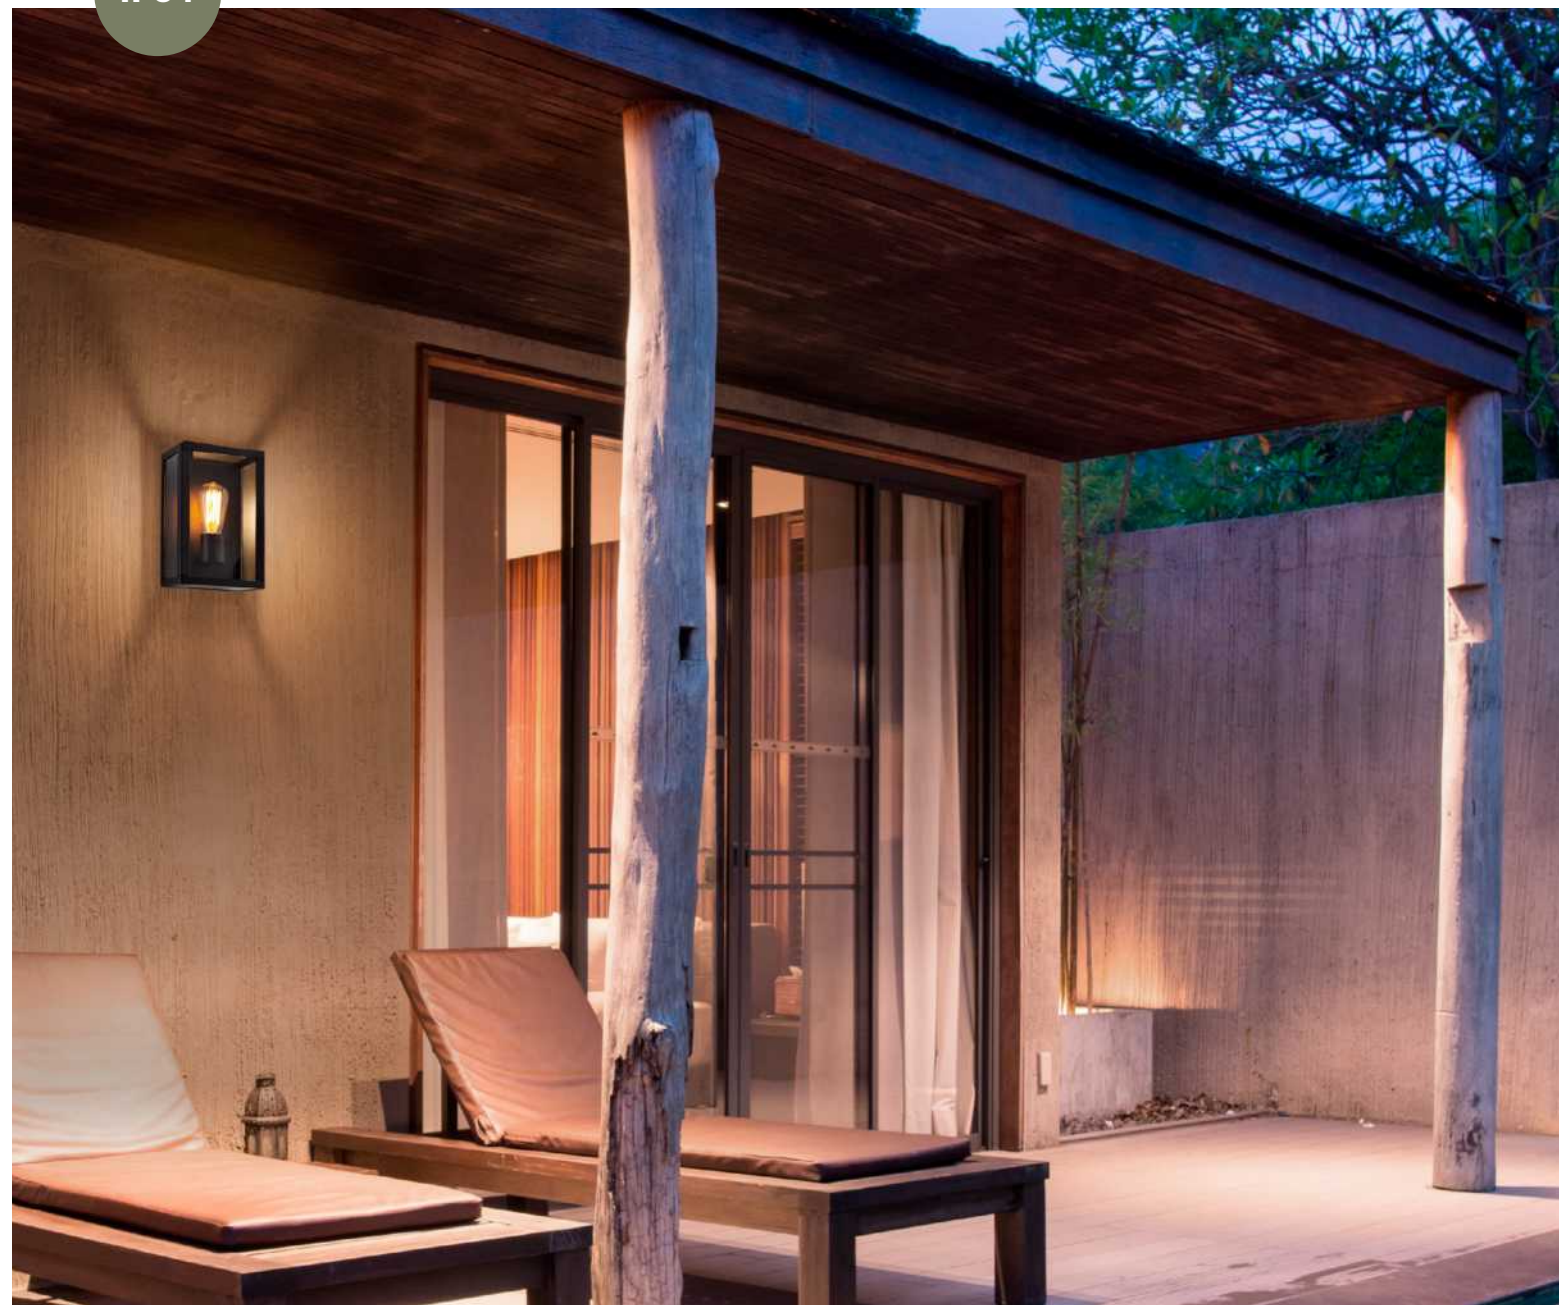

Black Die-Casting Aluminium
Clear Glass
LED E27 1x12 Watt
220-240 Volt IP54
lb cl ded
L: 18 W: 17 H: 28 cm

Black Die-Casting Aluminium
Clear Glass
LED E27 1x12 Watt
220-240 Volt IP54
lb cl ded
L: 20 W: 20 H: 29 cm

IP54