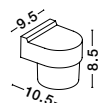

i n
9 W H cm
LED IP65 WARM WHITE A++ A