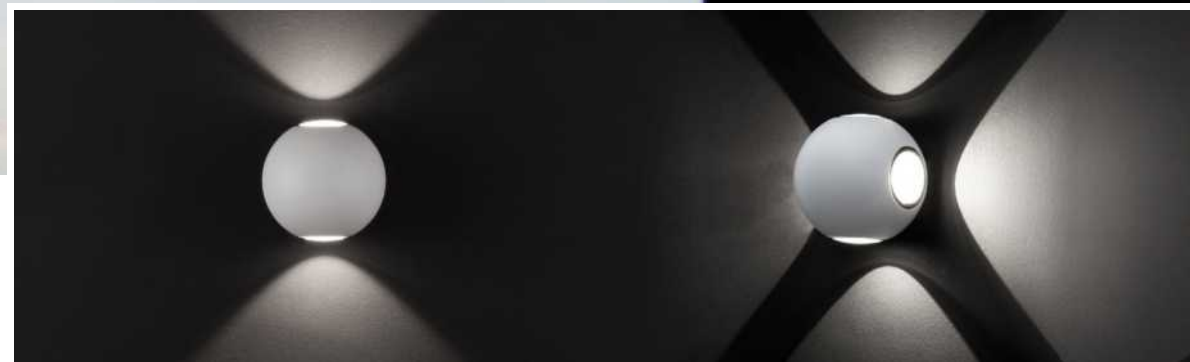

IP54

[COMO]
726217

Sandy White Aluminium & Glass
LED 2x5 Watt 560Lm 3000K
CRI>80 220-240 Volt 50Hz
Beam Angle 2x51° P
D: 11 W: 8.5 cm

i in ie in

[COMO]
852436

Sandy White Aluminium & Glass
LED 4x1 Watt 265Lm 3000K
CRI>80 220-240 Volt 50Hz
Beam Angle 4x51° P
D: 11 W: 8.5 cm

i in ie in