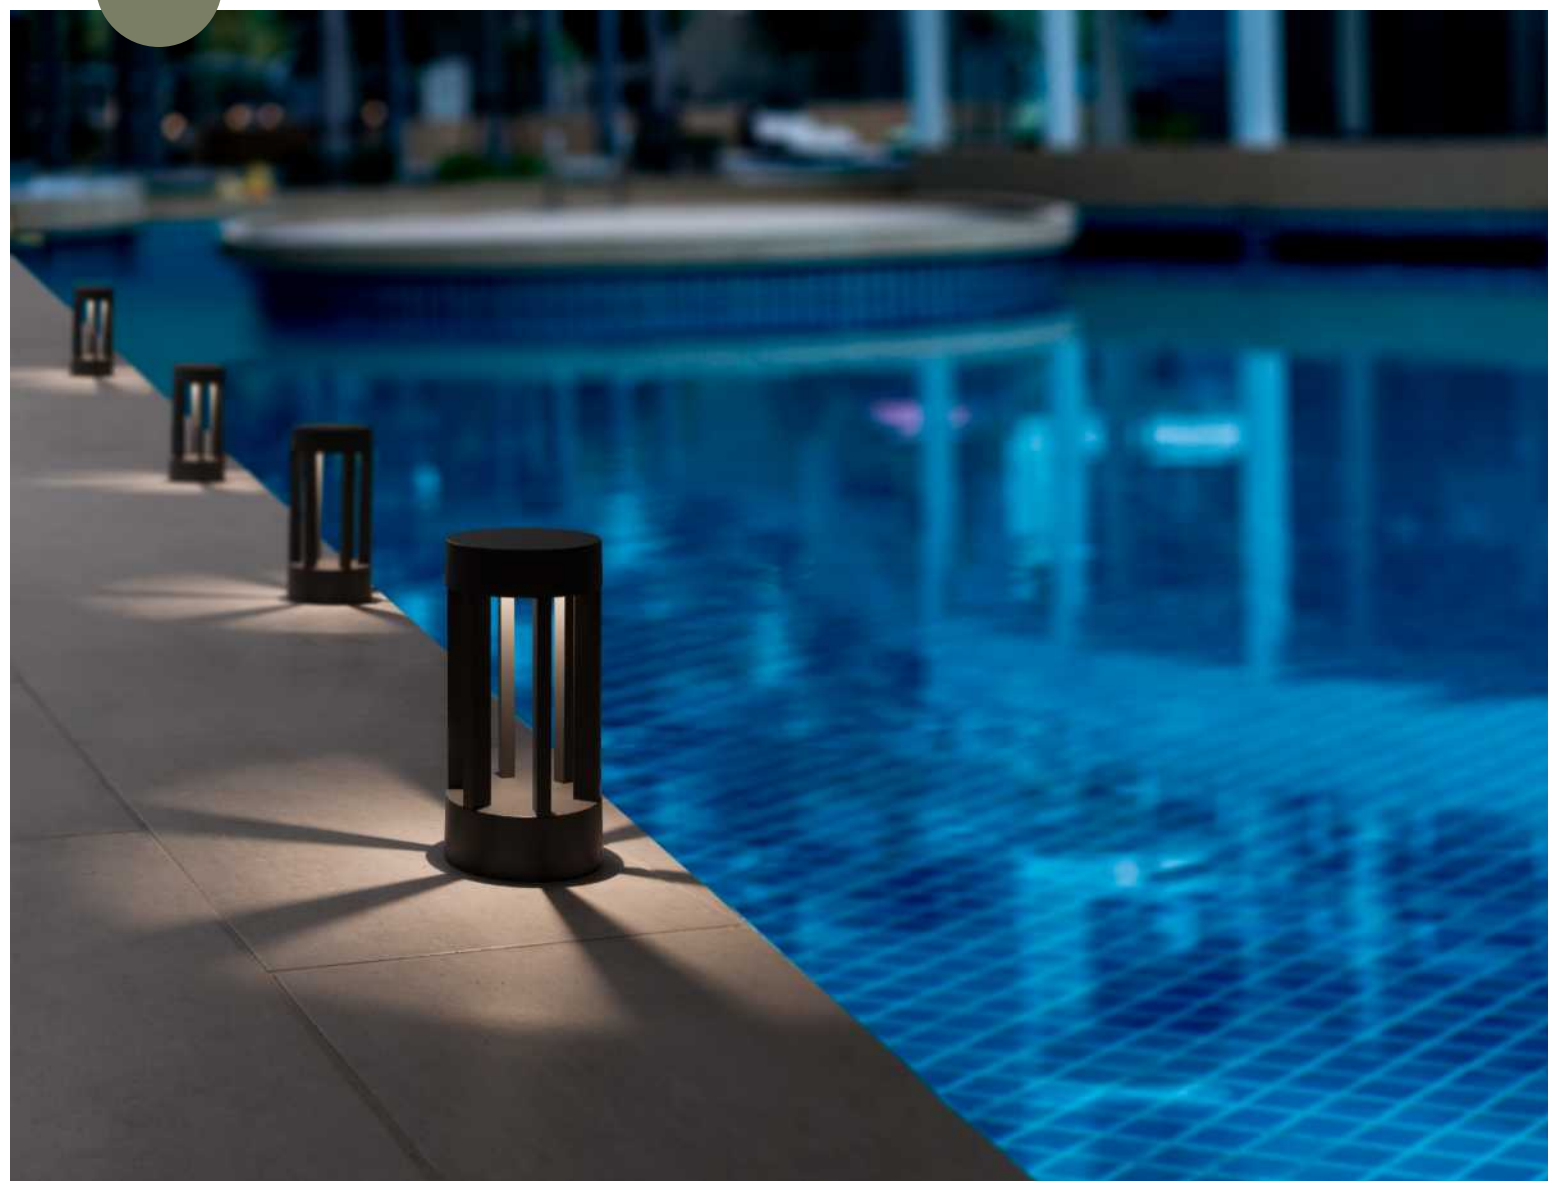

[DEVORA]
822642

Dark Gray Die-Casting
Aluminium & Glass Diffuser
LED 8 Watt 195Lm 3000K
CRI>80 220-240 Volt 50Hz
IP54
D: 11 H: 65 cm

[DEVORA]
826423

Dark Gray Die-Casting
Aluminium & Glass Diffuser
LED 8 Watt 195Lm 3000K
CRI>80 220-240 Volt 50Hz
IP54
D: 11 H: 22 cm

IP54