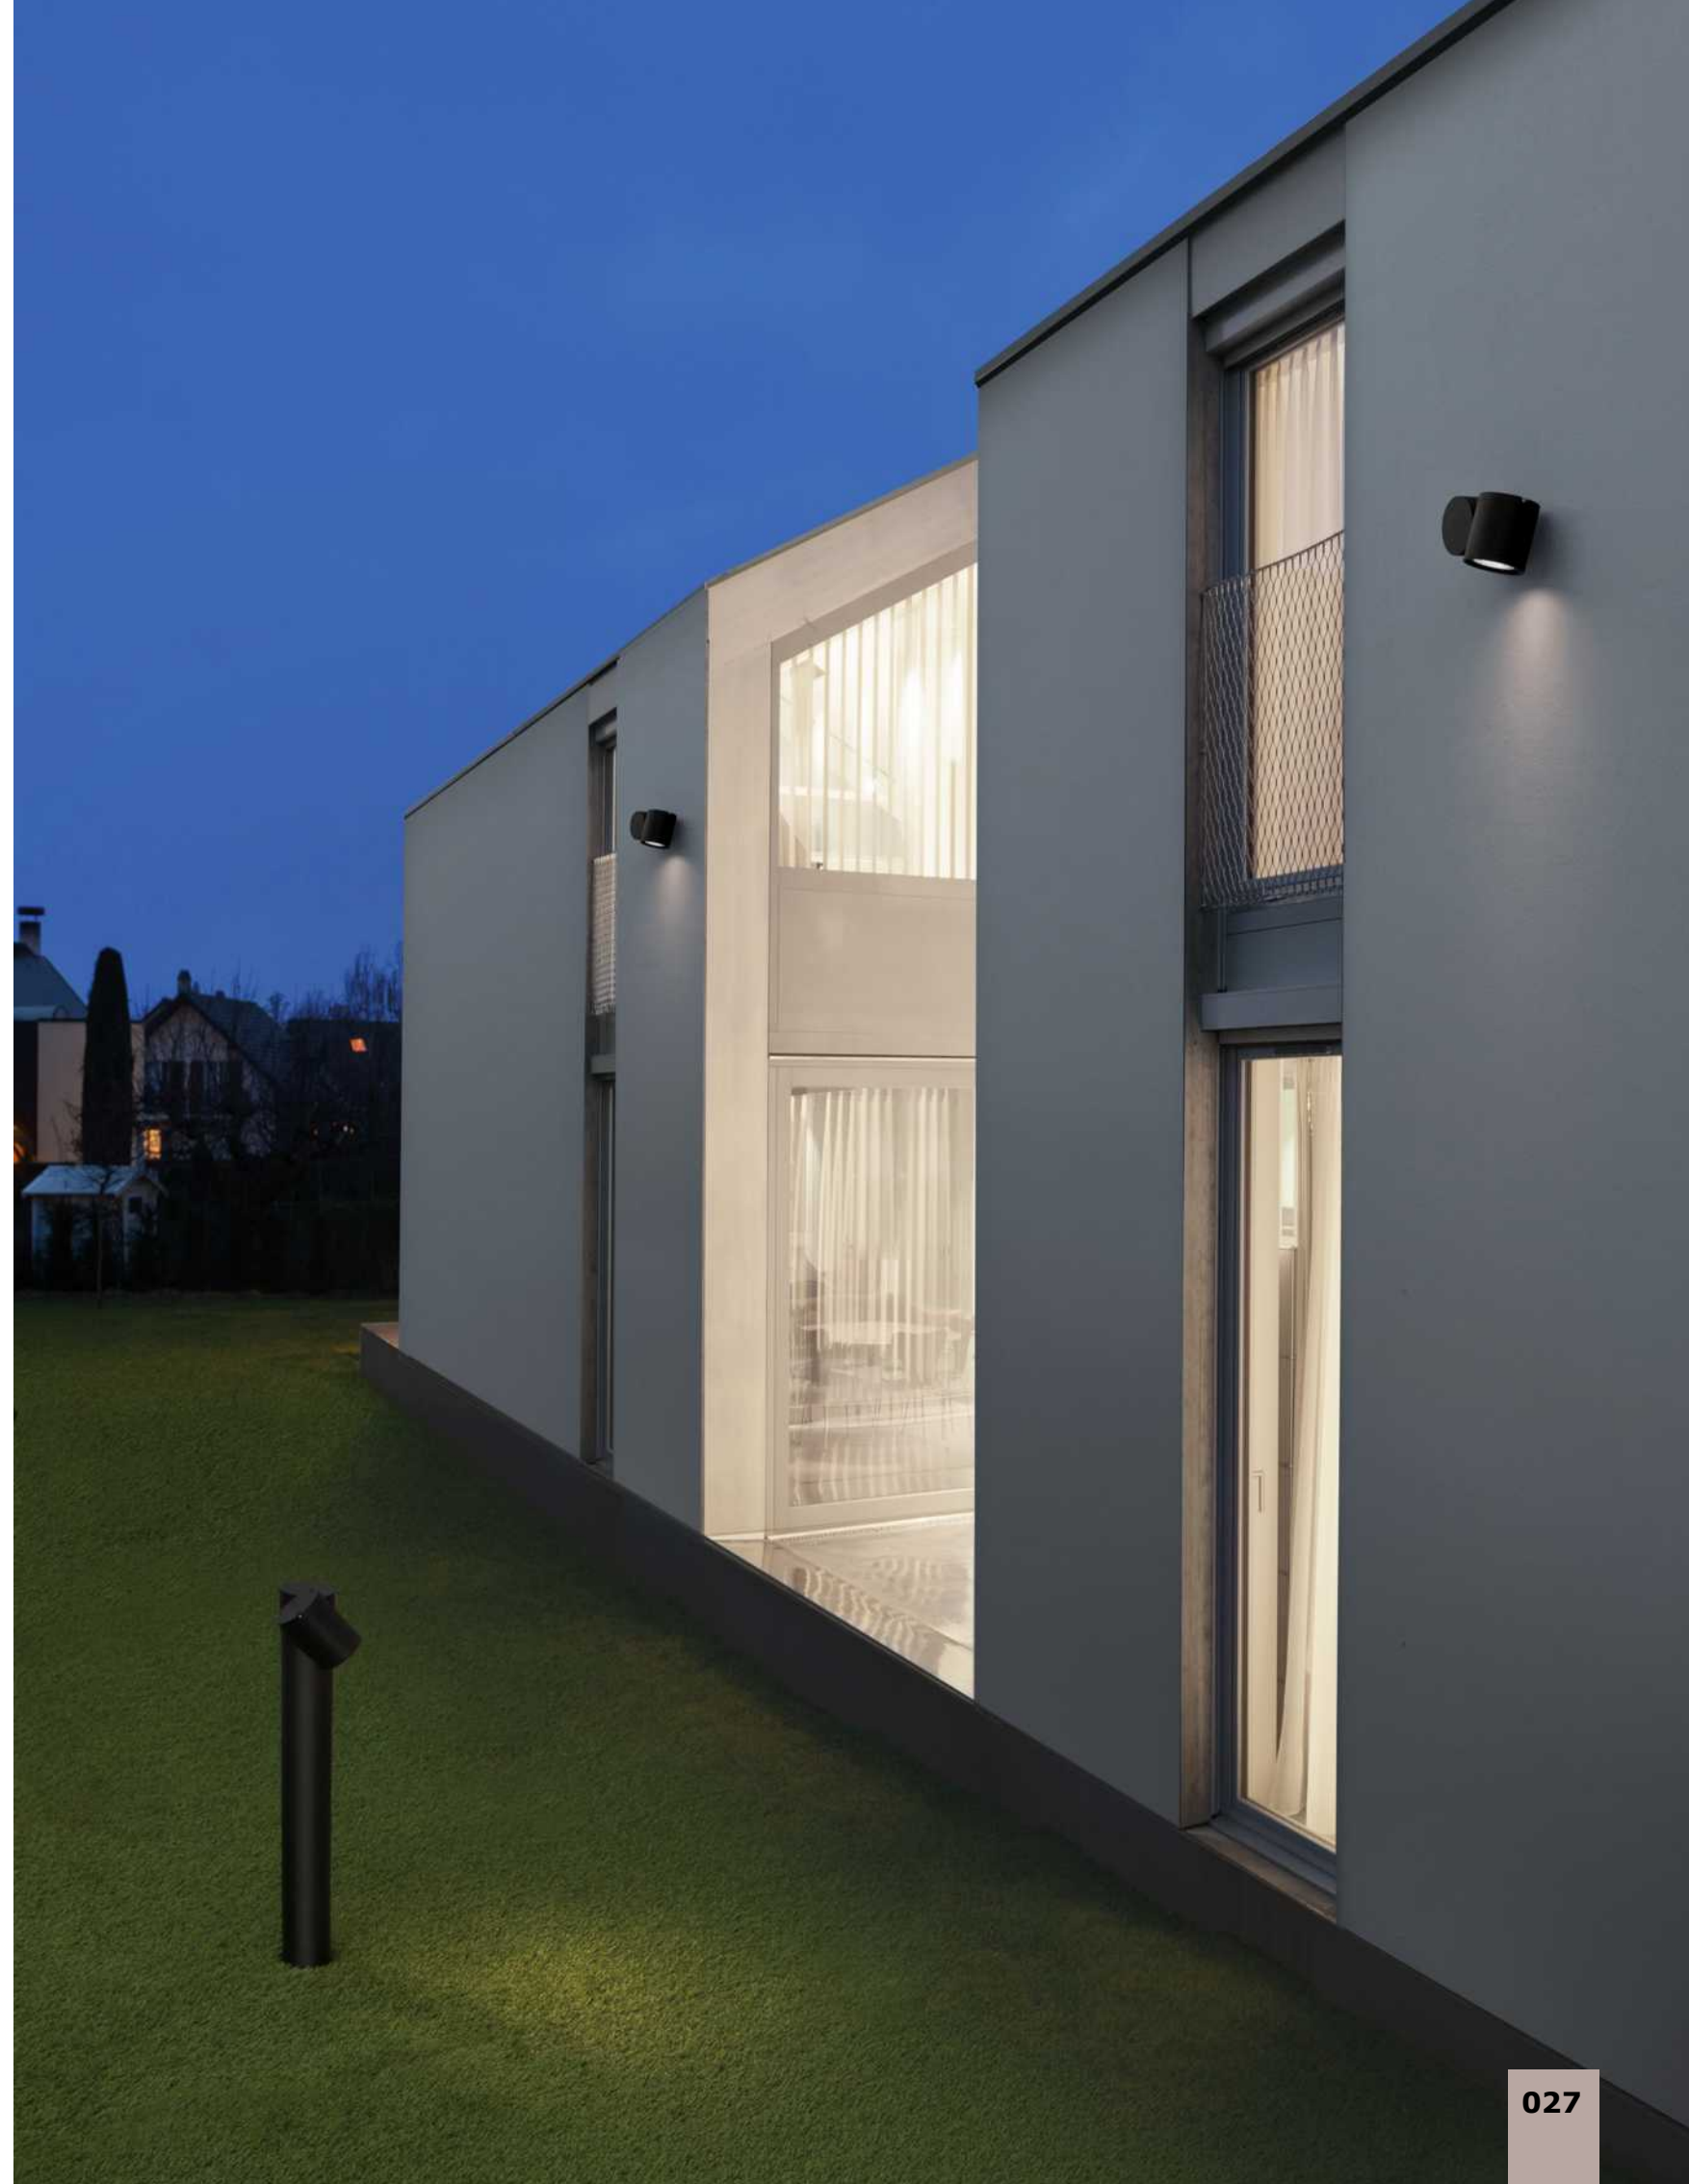

IP54

[FOCUS]
9207912

Black Aluminium
Glass Diffuser
LED GU10 1x7 Watt
100-240 Volt IP54
Bulb Excluded
D: 6.8 W: 11.5 H: 9.5 cm

[FOCUS]
9279111

Black Aluminium
Glass Diffuser
LED GU10 1x7 Watt
100-240 Volt IP54
Bulb Excluded
D: 6.8 W: 13.8 H: 27 cm

[FOCUS]
9279112

Black Aluminium
Glass Diffuser
LED GU10 1x7 Watt
100-240 Volt IP54
Bulb Excluded
W: 13.8 H: 55 cm