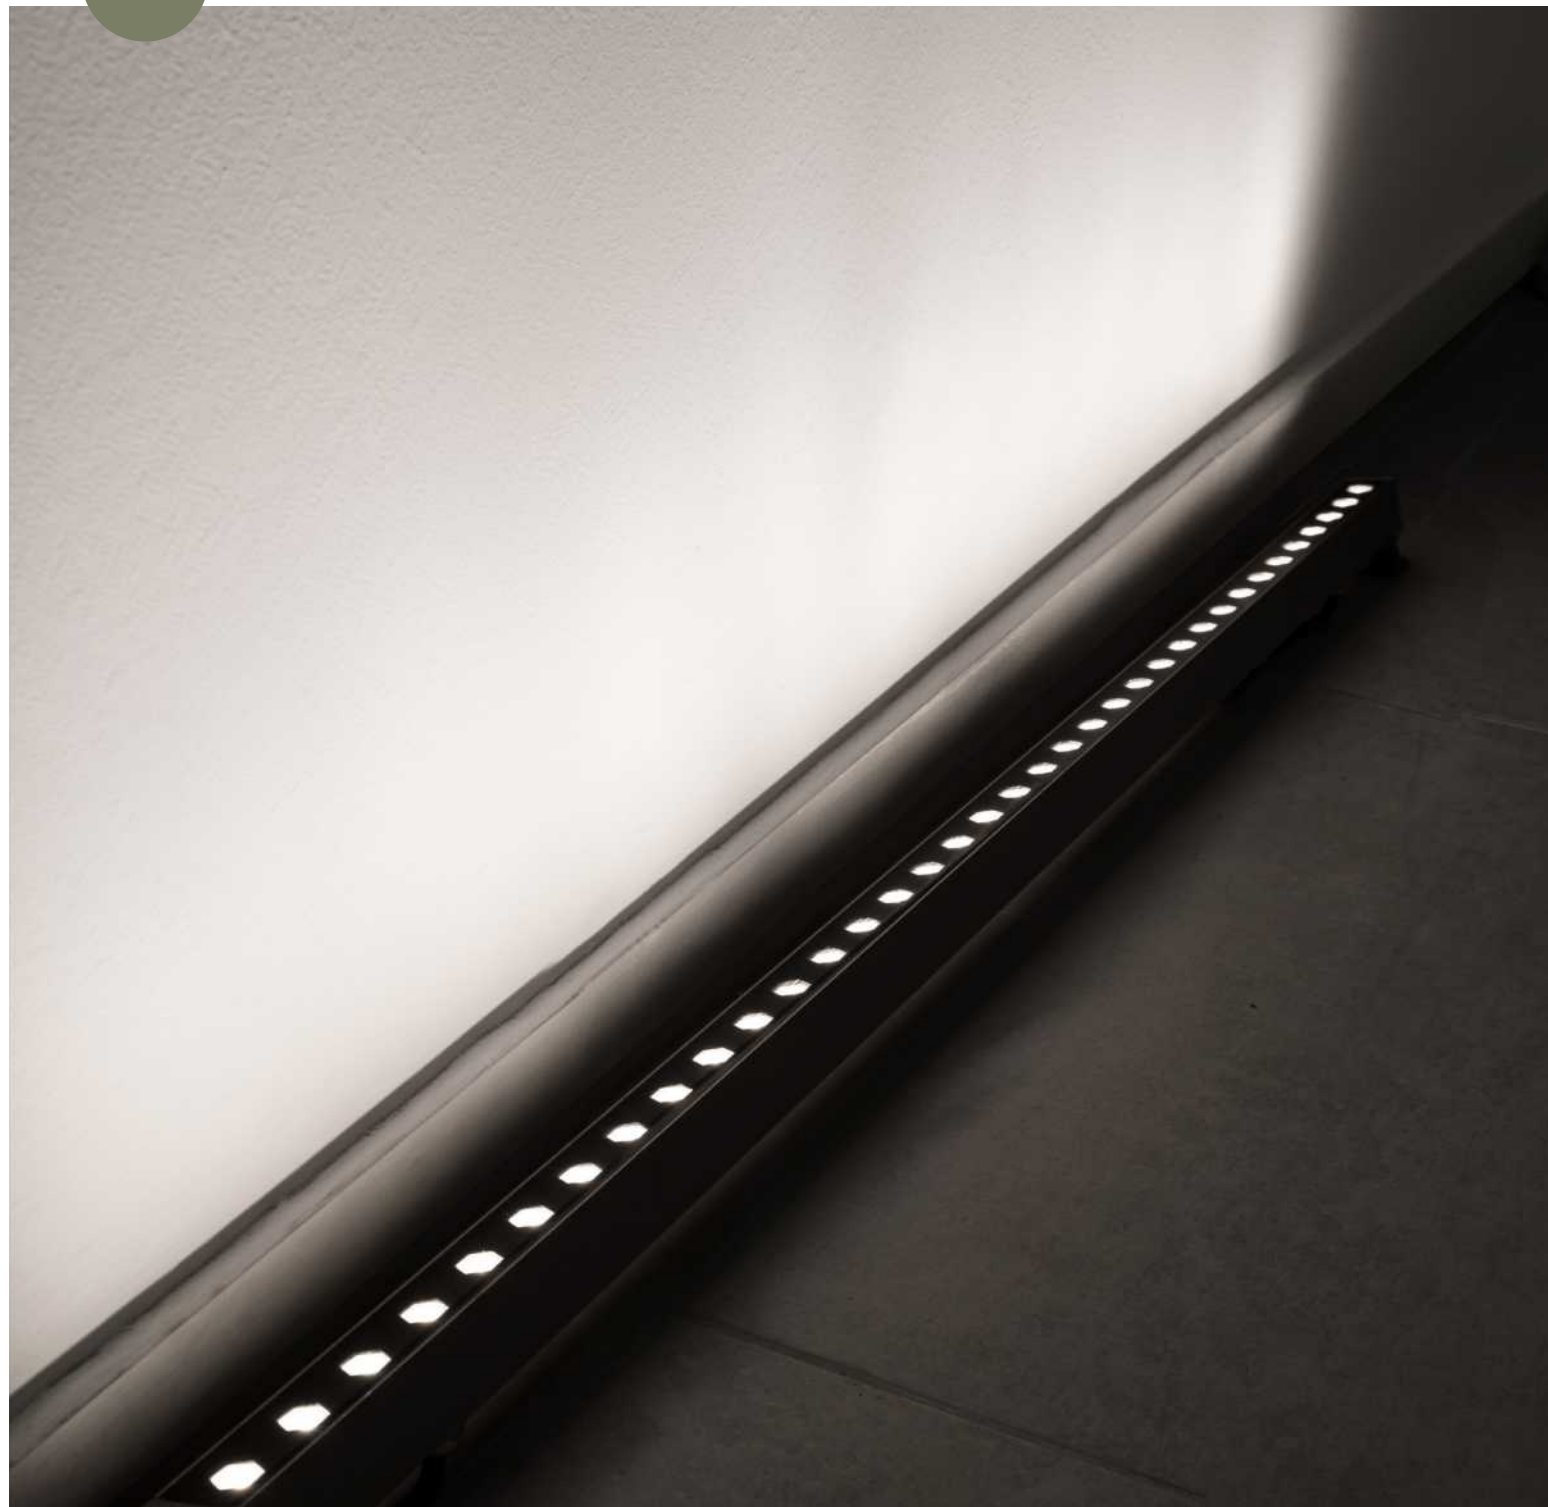

IP67 WATERPROOF / ULTRA THIN / 7°

[ALP]
9010009

Sandy Black Aluminium & Glass
LED Chip Cree 2x10 Watt 1200Lm
CRI>80 220-240 Volt 50Hz 3000K
Beam Angle 7° P
D: 5.5 W: 7 H: 17 cm

[ALP]
9010008

Sandy Black Aluminium & Glass
LED Chip Cree 10 Watt 600Lm
CRI>80 220-240 Volt 50Hz 3000K
Beam Angle 7° P
D: 5.5 W: 7 H: 10 cm