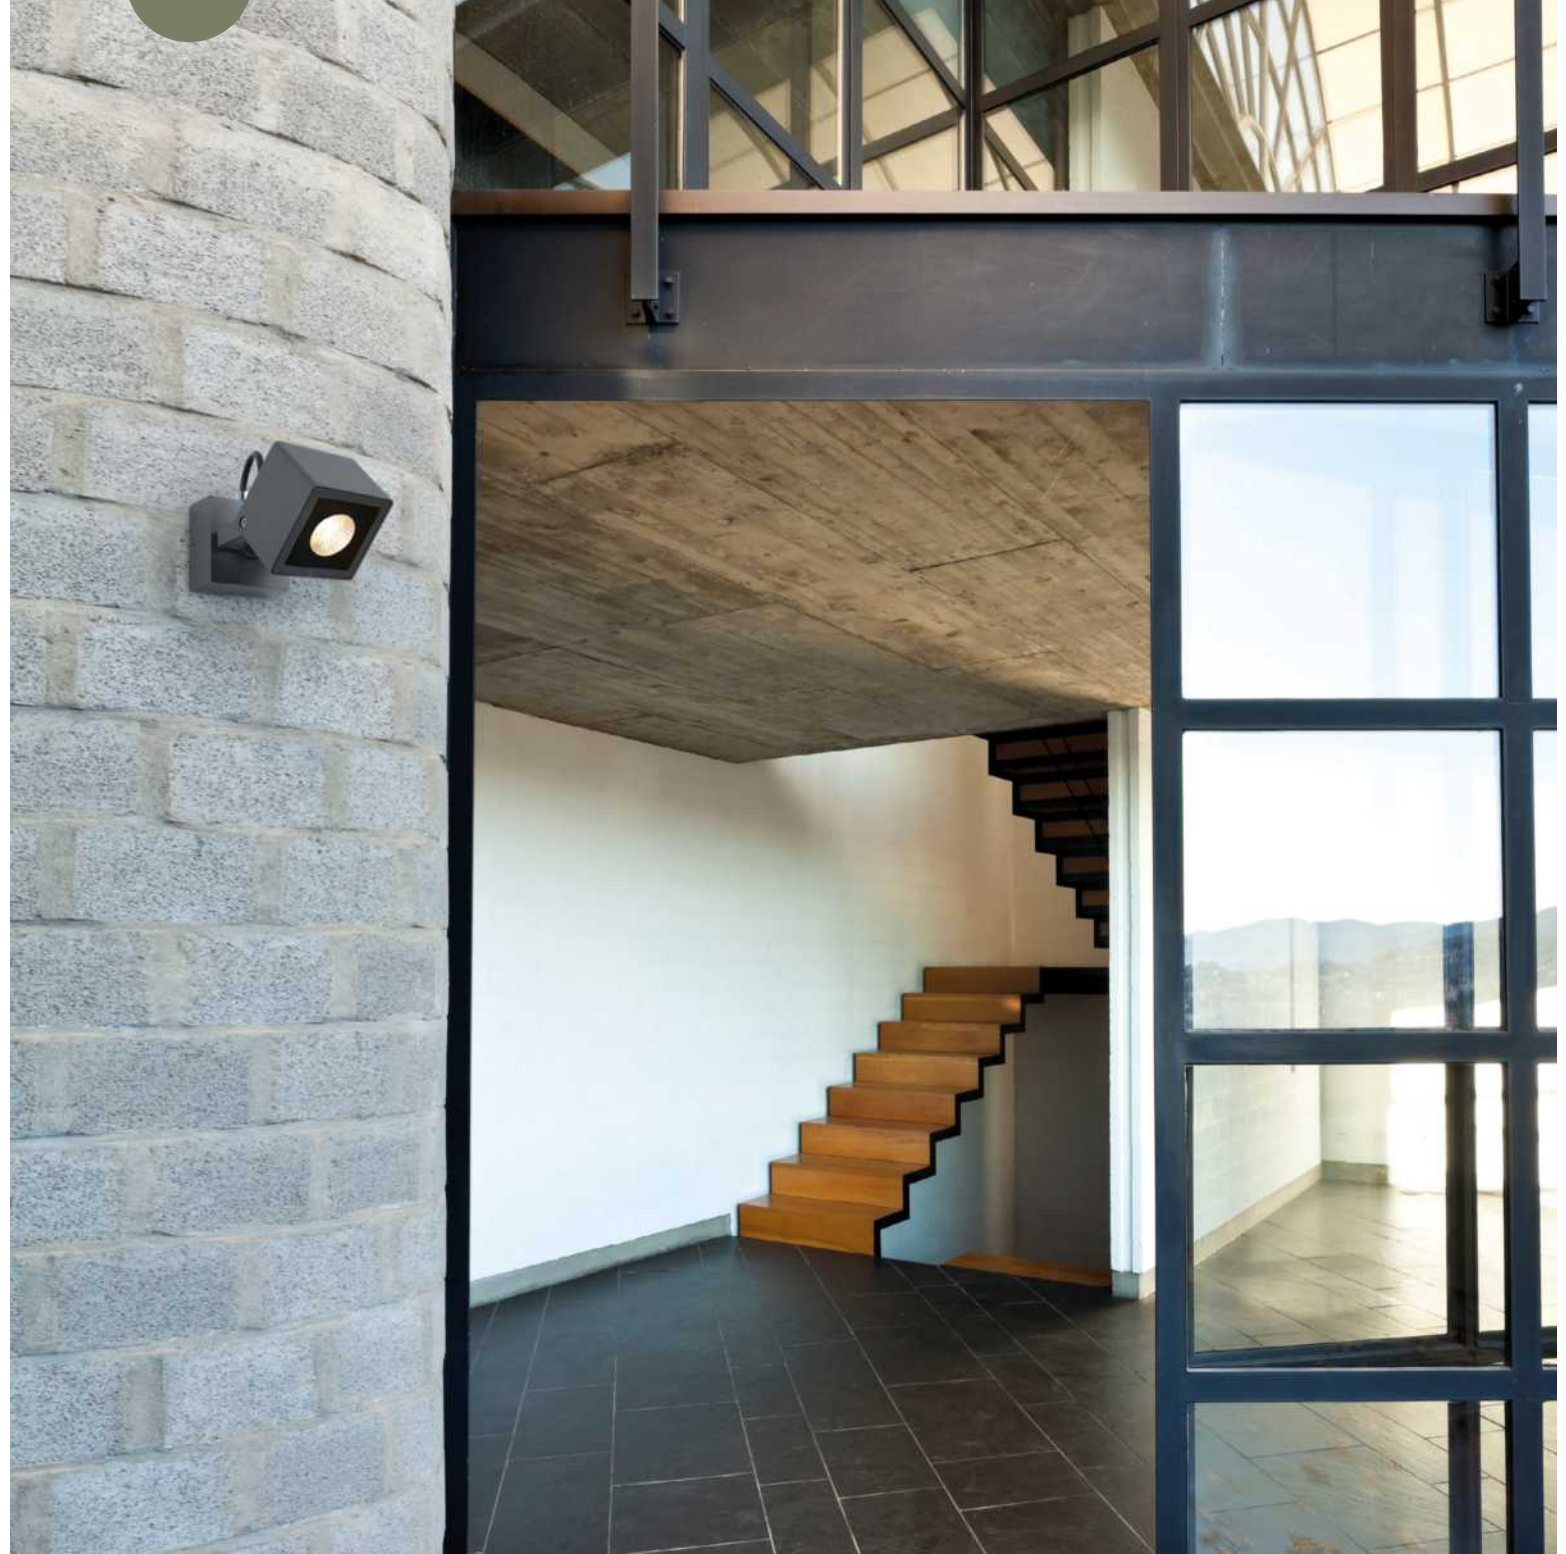

Rotating

[FOCUS]
752470

Dark Gray Aluminium & Glass
Osram LED 6 Watt 420Lm 3000K
CRI>80 220-240 Volt 50Hz
Beam Angle 44° P
L: 8.5 W: 14 H: 12 cm

IP65

[VITORIA]
8401030

Dark Gray Aluminium
LED 6 Watt 300Lm 3000K
CRI>80 220-240 Volt 50Hz
Beam Angle 120° P
AC Driver Included
L: 6.2 W: 12 H: 23.6 cm

IP54