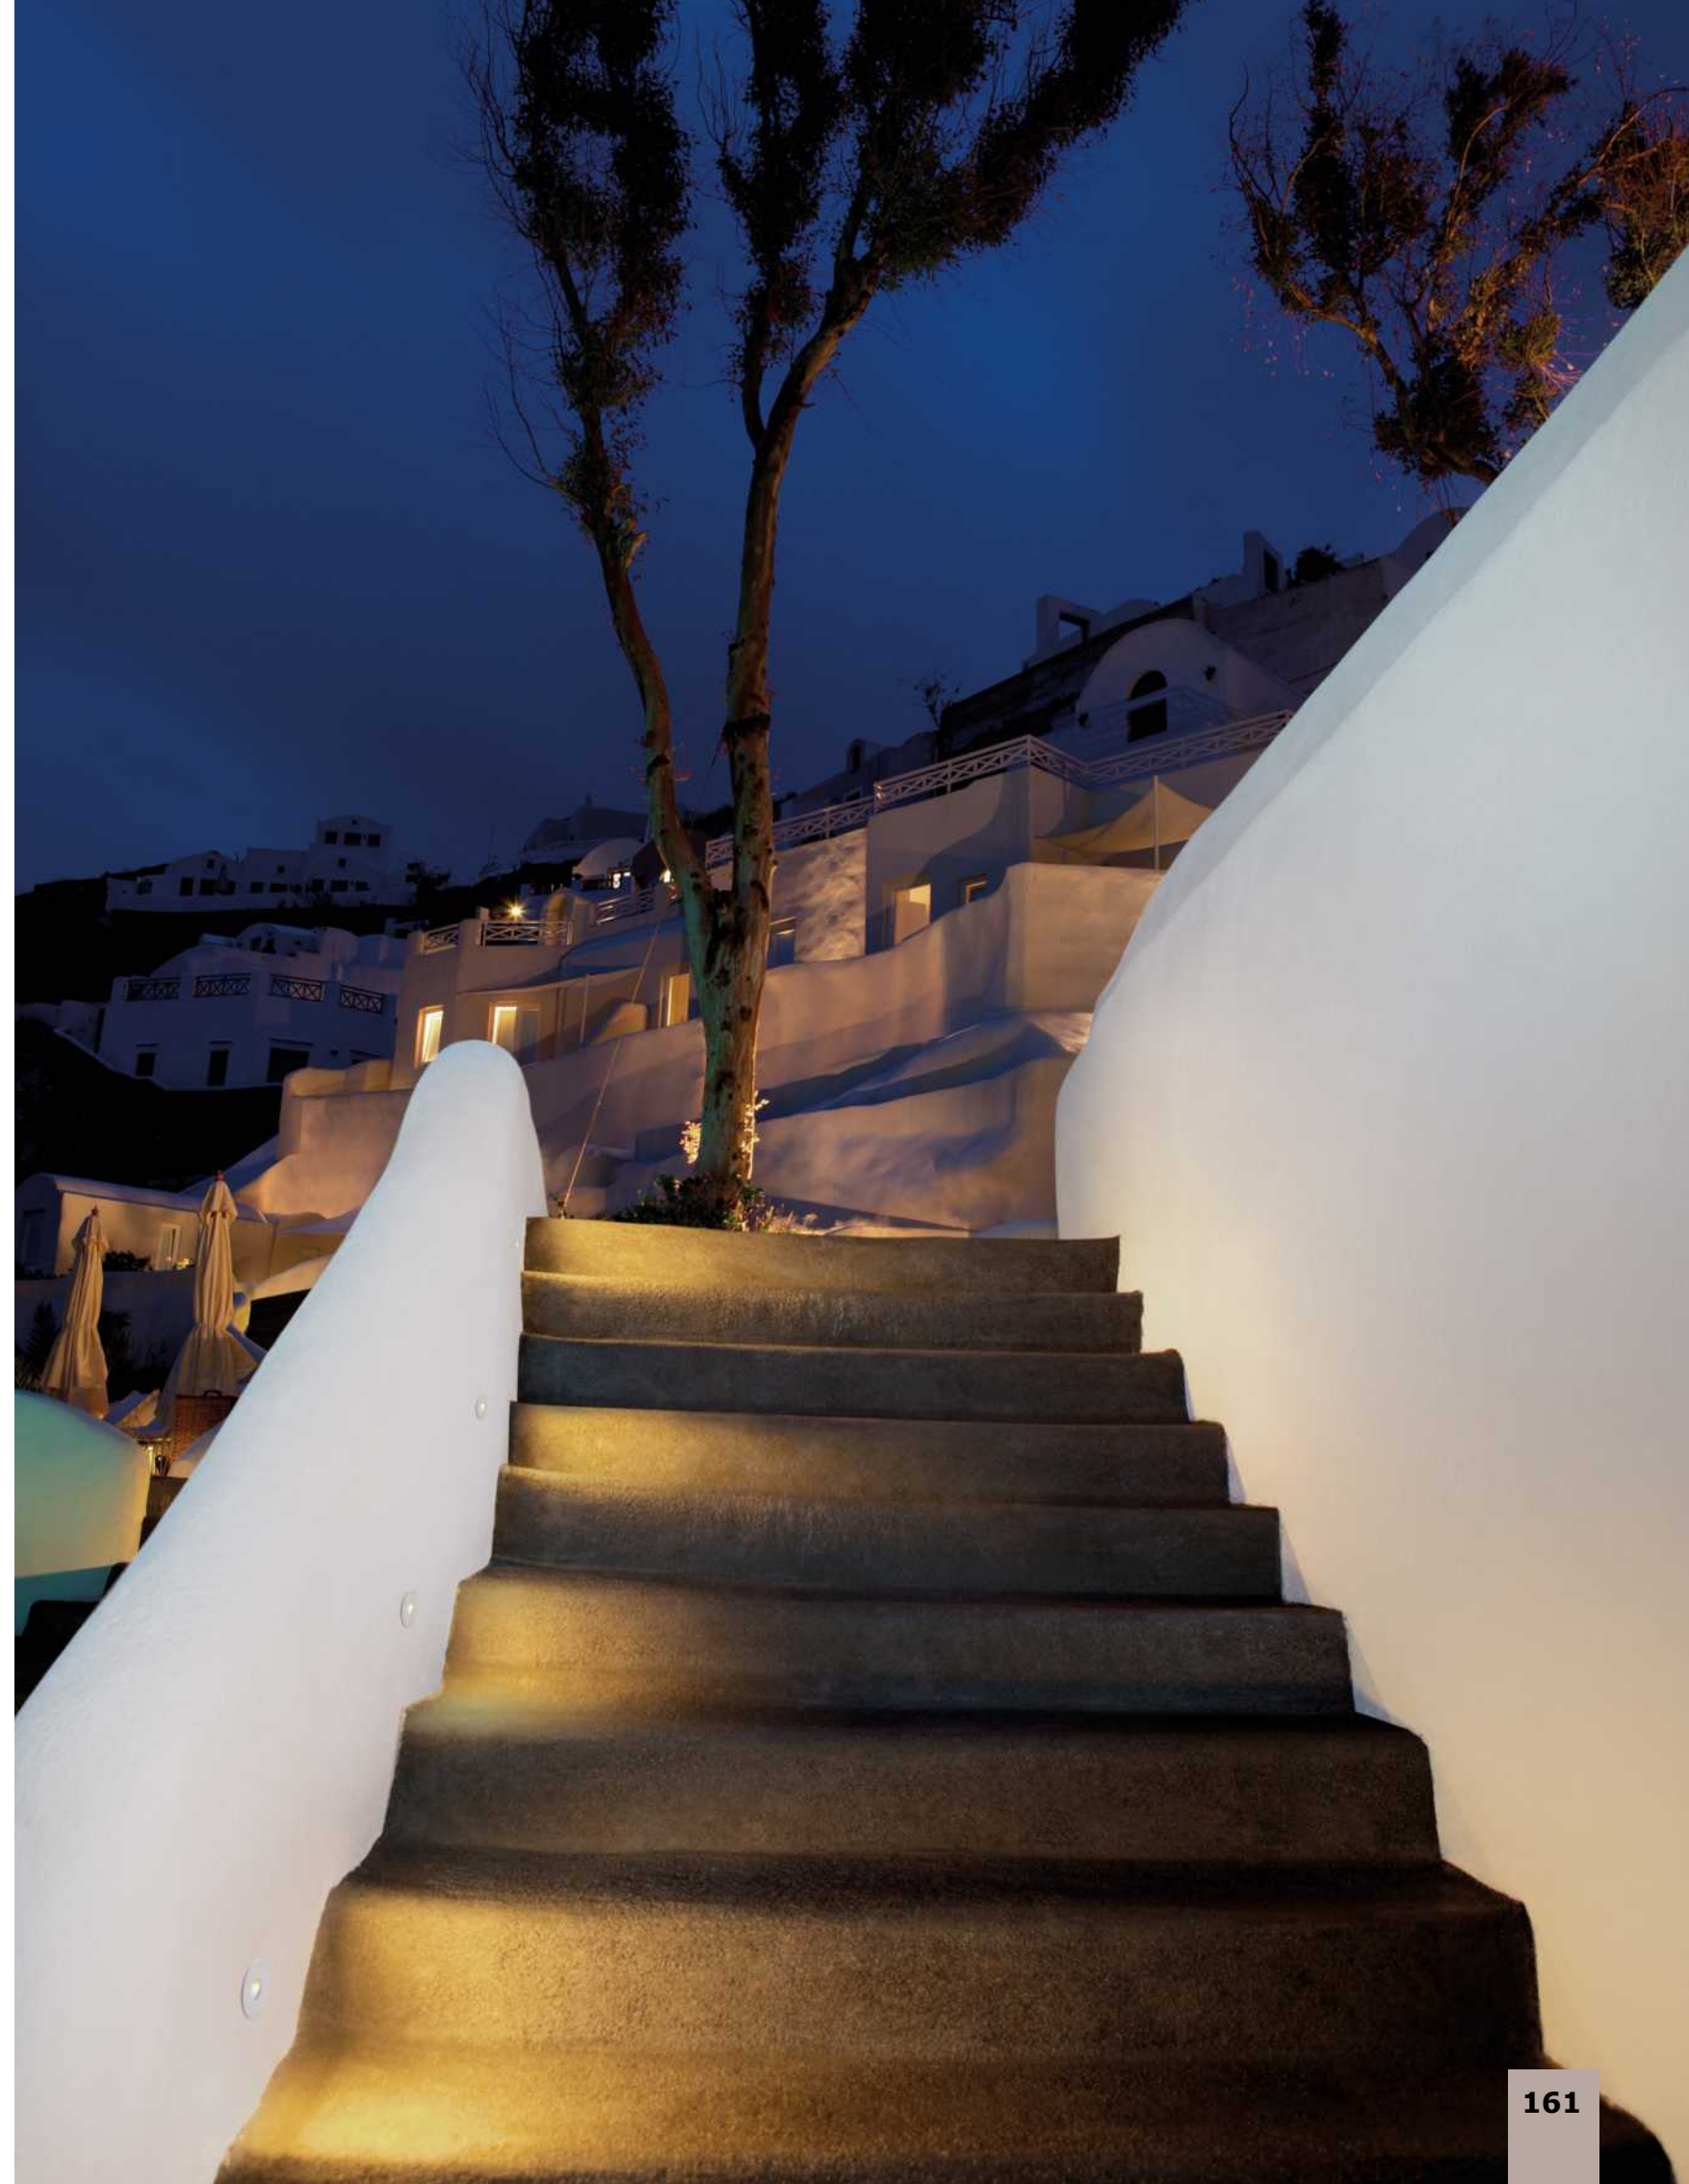

[PASSAGGIO]
8090801

White Aluminium
LED 1 Watt 60Lm 3000K
CRI>80 3 Volt 50Hz IP54
L: 3.7 W: 2.2 H: 3.7 cm
Cut Out: 3.2 cm
Cable Length 1.80m
Connect it with driver 9020170

[PASSAGGIO]
9045418

Black Aluminium
LED 1 Watt 60Lm 3000K
CRI>80 3 Volt 50Hz IP54
L: 3.7 W: 2.2 H: 3.7 cm
Cut Out: 3.2 cm
Cable Length 1.80m
Connect it with driver 9020170

[PASSAGGIO]
9045514

White Aluminium
LED 1 Watt 60Lm 3000K
CRI>80 3 Volt 50Hz IP54
L: 3.7 W: 2.2 H: 3.7 cm
Cut Out: 3.2 cm
Cable Length 1.80m
Connect it with driver 9020170

[PASSAGGIO]
8058001

White Aluminium
LED 1 Watt 60Lm 3000K
CRI>80 3 Volt 50Hz IP54
L: 3.9 W: 2.2 H: 3.9 cm
Cut Out: 3.4 cm
Cable Length 1.80m
Connect it with driver 9020170

[PASSAGGIO]
9031616

White Aluminium
LED 1 Watt 60Lm 3000K
CRI>80 3 Volt 50Hz IP54
D: 3.7 W: 2.2 H: 3.7 cm
Cut Out: 3.2 cm
Cable Length 1.80m
Connect it with driver 9020170

[PASSAGGIO]
9002601

White Aluminium
LED Chip Cree 2 Watt 80Lm
CRI>80 100-240 Volt 50Hz 3000K
Beam 49° IP54
D: 5 W: 5 H: 5 cm
Cut Out: 4.5 cm
Driver Included

IP54