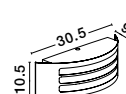

[ZENITH]
713114

Antique Brown Aluminium
White Acrylic Diffuser
LED E27 1x12 Watt P
220-240 Volt
Bulb Excluded
L: 30.5 W: 9 H: 10.5 cm