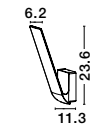

IP65

[VITORIA]
8401030

Dark Gray Aluminium
LED 6 Watt 300Lm 3000K
CRI>80 220-240 Volt 50Hz
Beam Angle 120° P
AC Driver Included
L: 6.2 W: 12 H: 23.6 cm