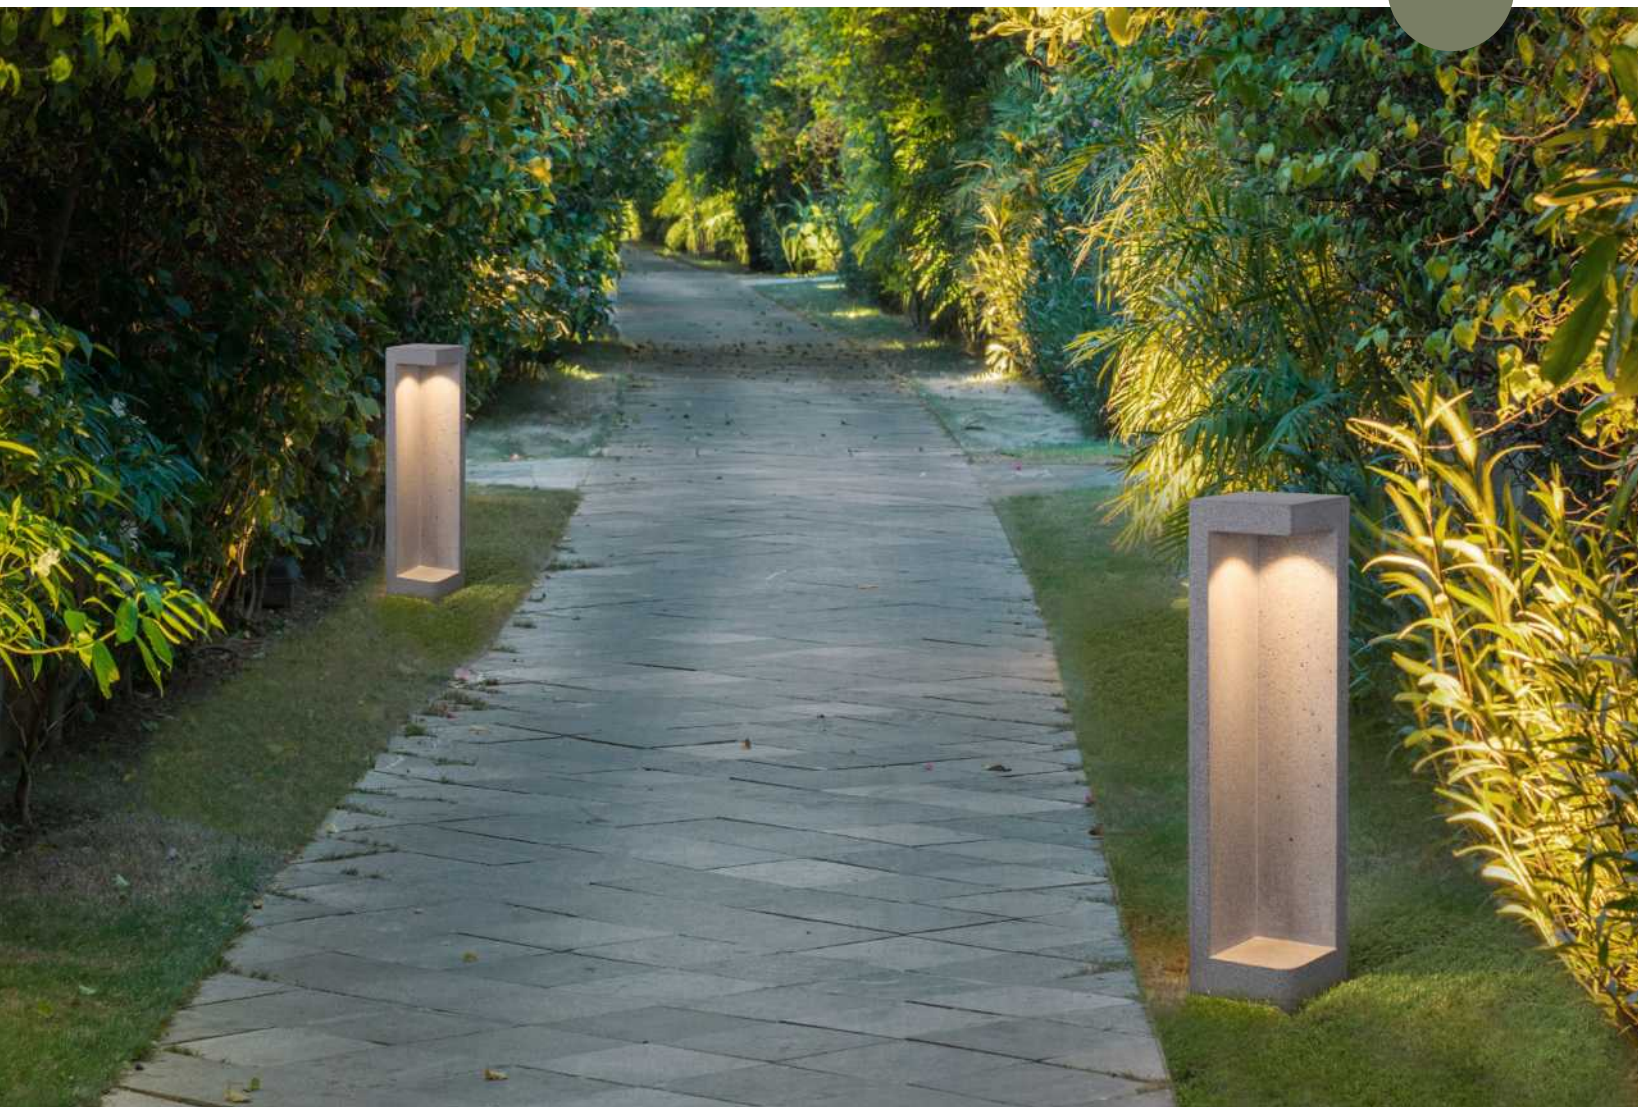

G a n c e e & Aluminium
LED 1x5 Watt 365Lm K
220-240 Volt 50Hz P
L W H cm
LED IP65 WARM WHITE A++-A

G a n c e e & Aluminium
L G Wa P
L ol lb cl ded
L W H cm
IP65 A++-A

IP65