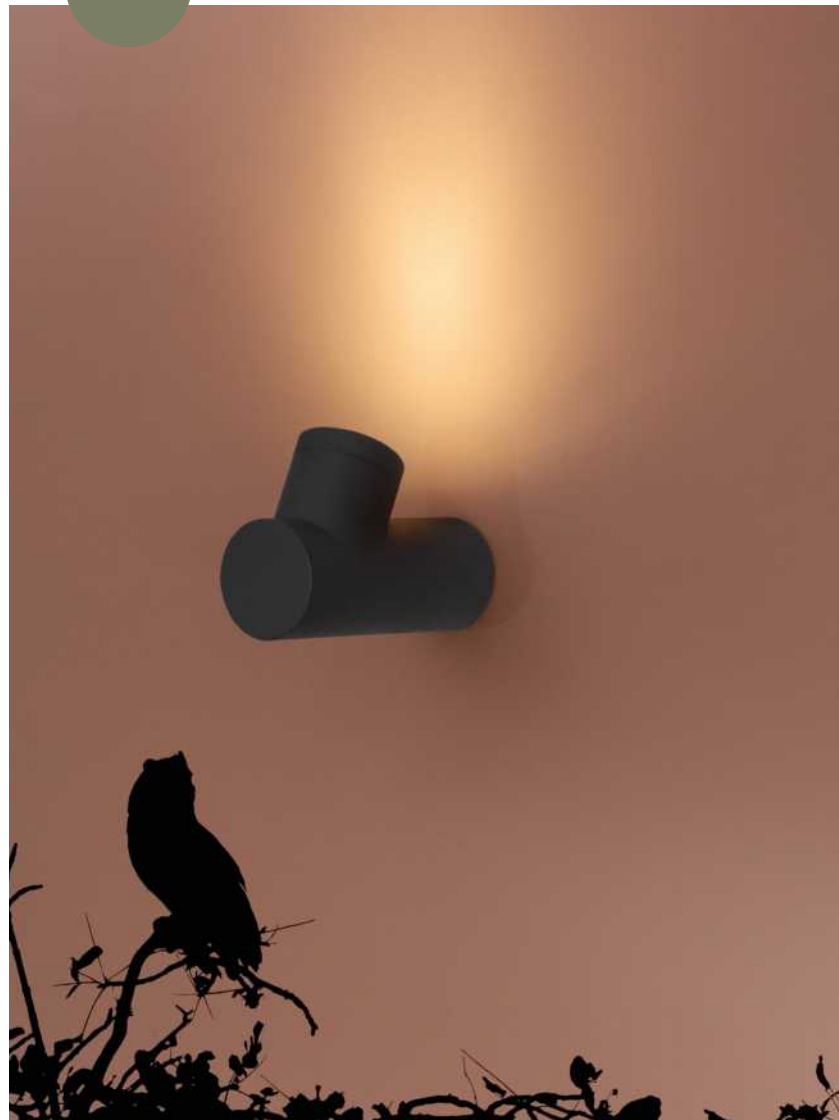

**[ RAMO ]**  
**9291701**

Dark Gray Aluminium  
Glass Diffuser  
LED GU10 1x7 Watt  
220-240 Volt IP65  
Bulb Excluded  
D: 8 W: 20 H: 14.6 cm

**[ RAMO ]**  
**9291702**

Dark Gray Aluminium  
Glass Diffuser  
LED GU10 1x7 Watt  
220-240 Volt IP65  
Bulb Excluded  
D: 8 W: 14.6 H: 60 cm

IP65

**[ RAMO ]**  
**9291703**

Dark Gray Aluminium  
Glass Diffuser  
LED GU10 2x7 Watt  
220-240 Volt IP65  
Bulb Excluded  
D: 8 W: 21 H: 60 cm

IP54

**[ FOCUS ]**  
**9207912**

Black Aluminium  
Glass Diffuser  
LED GU10 1x7 Watt  
100-240 Volt IP54  
Bulb Excluded  
D: 6.8 W: 11.5 H: 9.5 cm