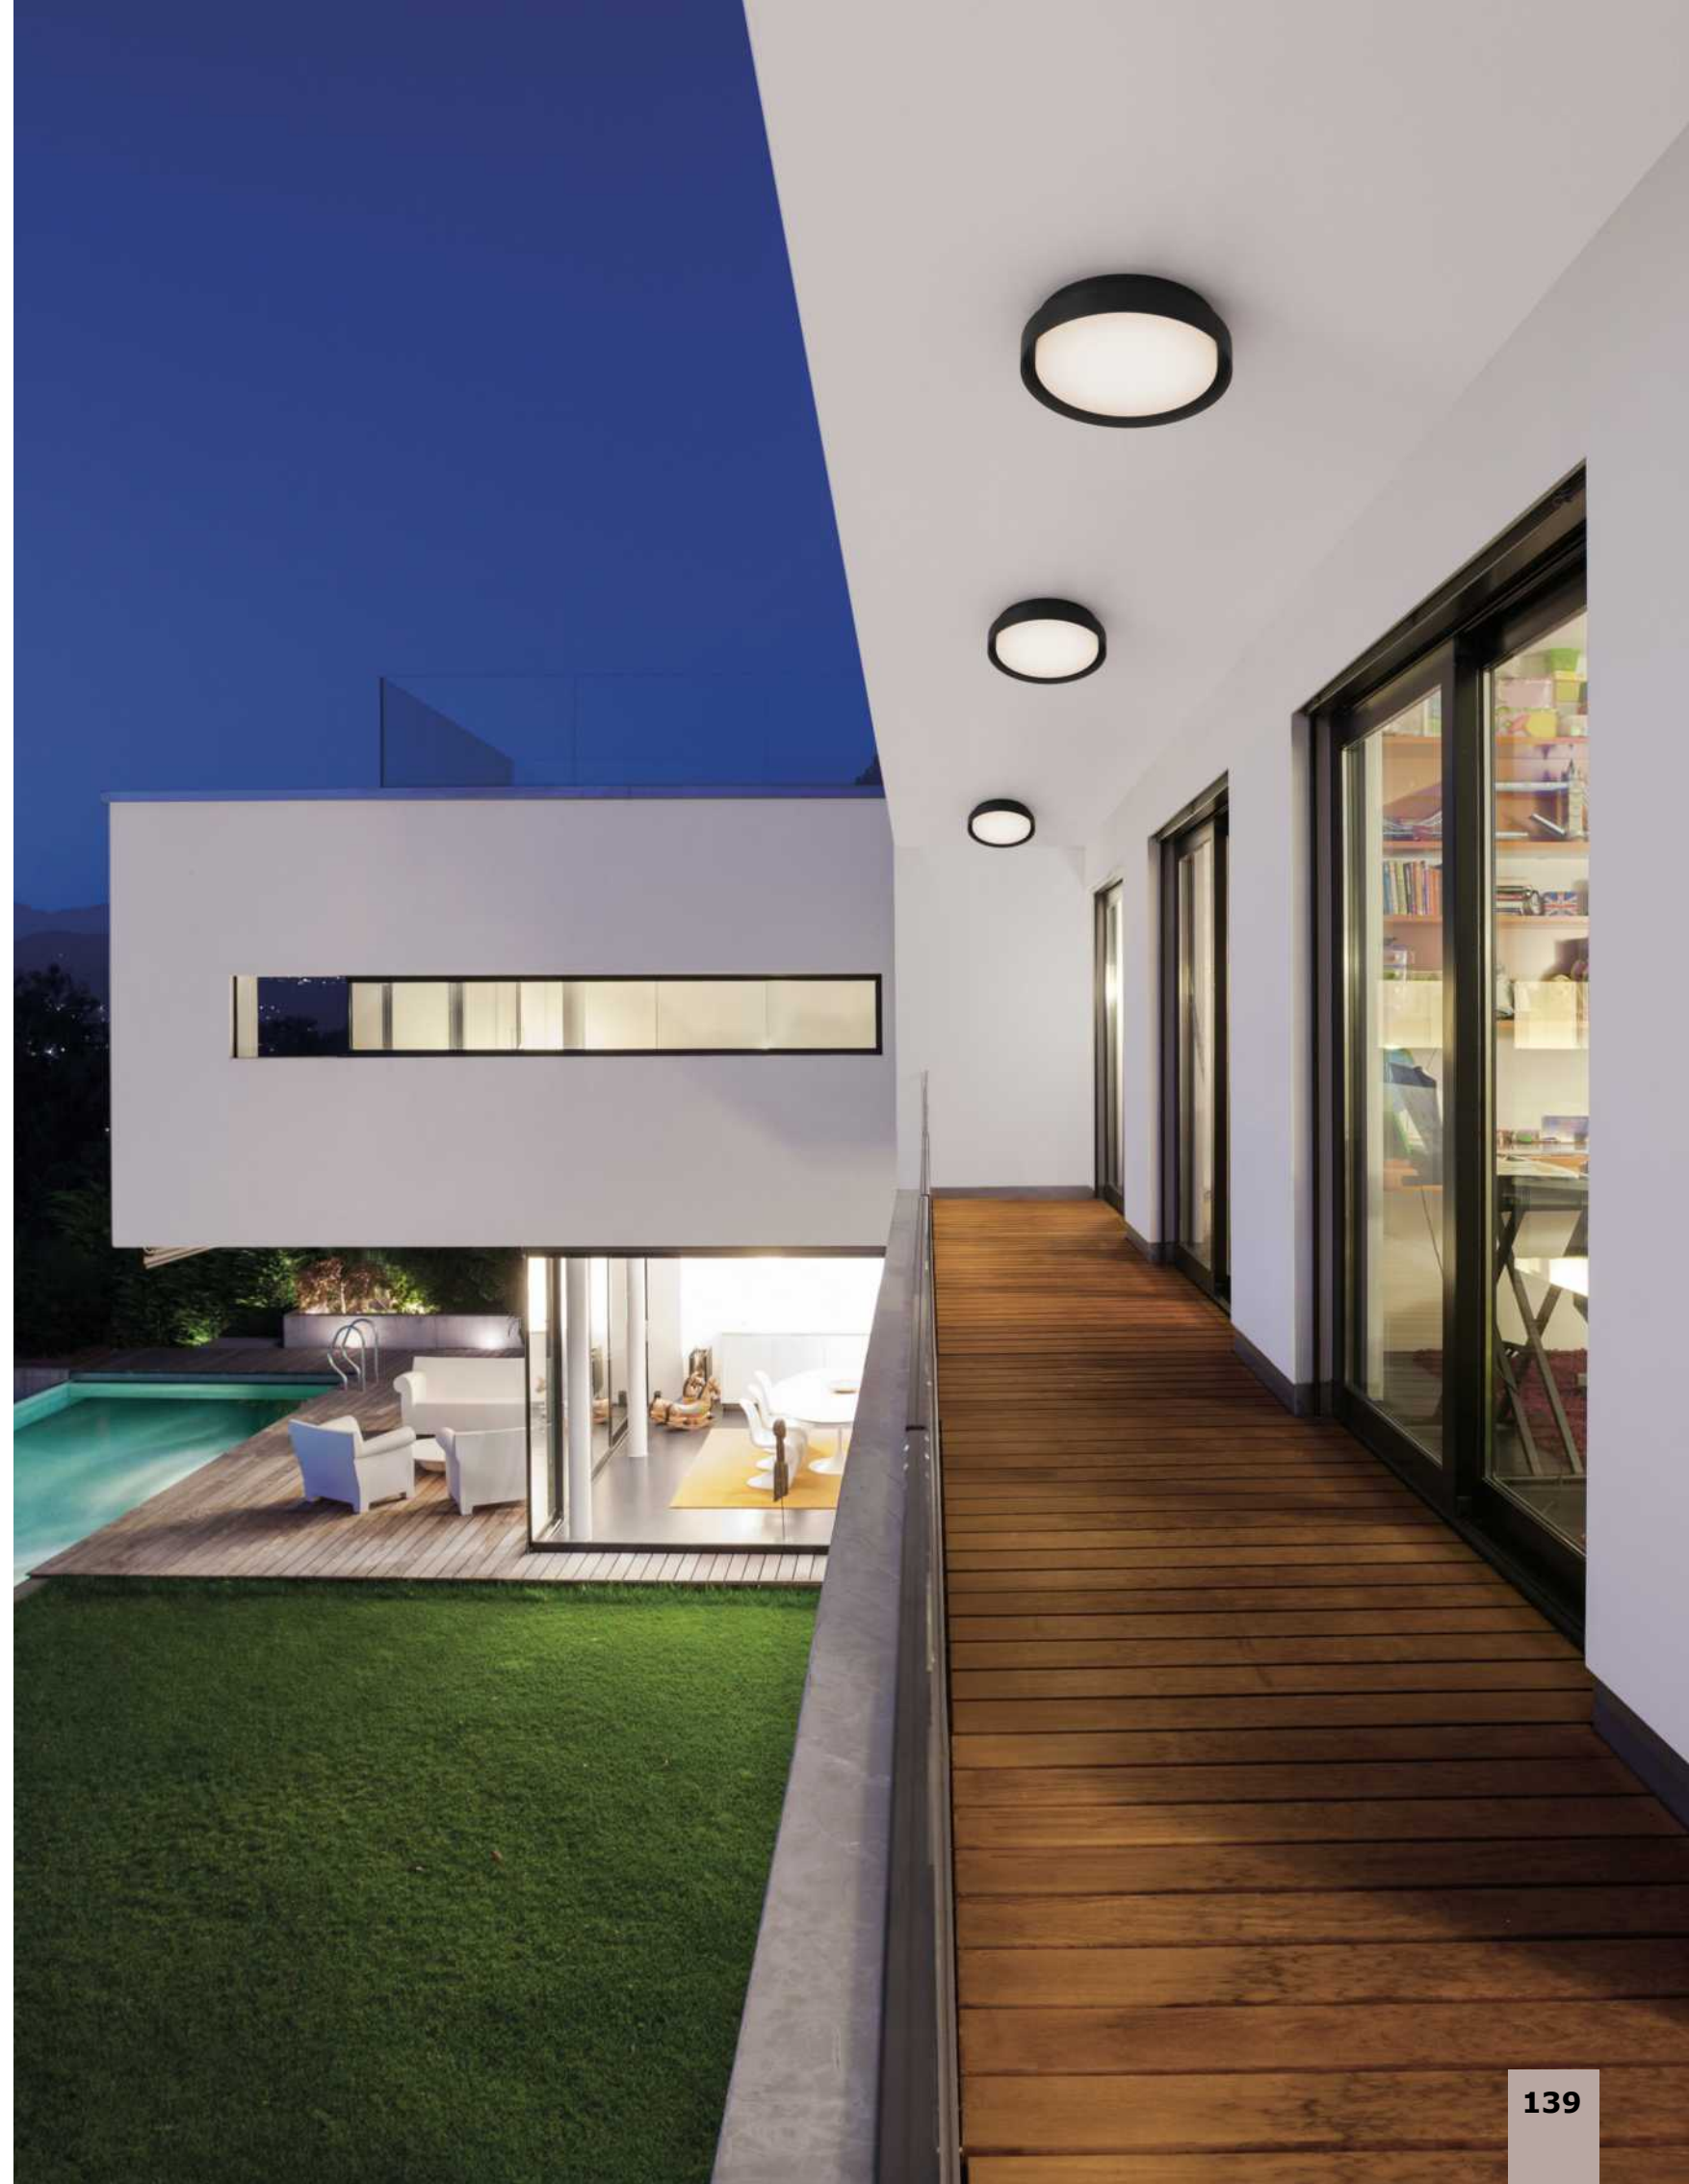

[OLIVER]
9944603

Sandy Black Aluminium
Acrylic Diffuser
LED 20 Watt 1550Lm 3000K
CRI>80 100-240 Volt 50Hz
Beam Angle 92° P
D: 27 H: 7 cm

[OLIVER]
9944603

Sandy White Aluminium
Acrylic Diffuser
LED 20 Watt 1550Lm 3000K
CRI>80 100-240 Volt 50Hz
Beam Angle 92° P
D: 27 H: 7 cm

IP65