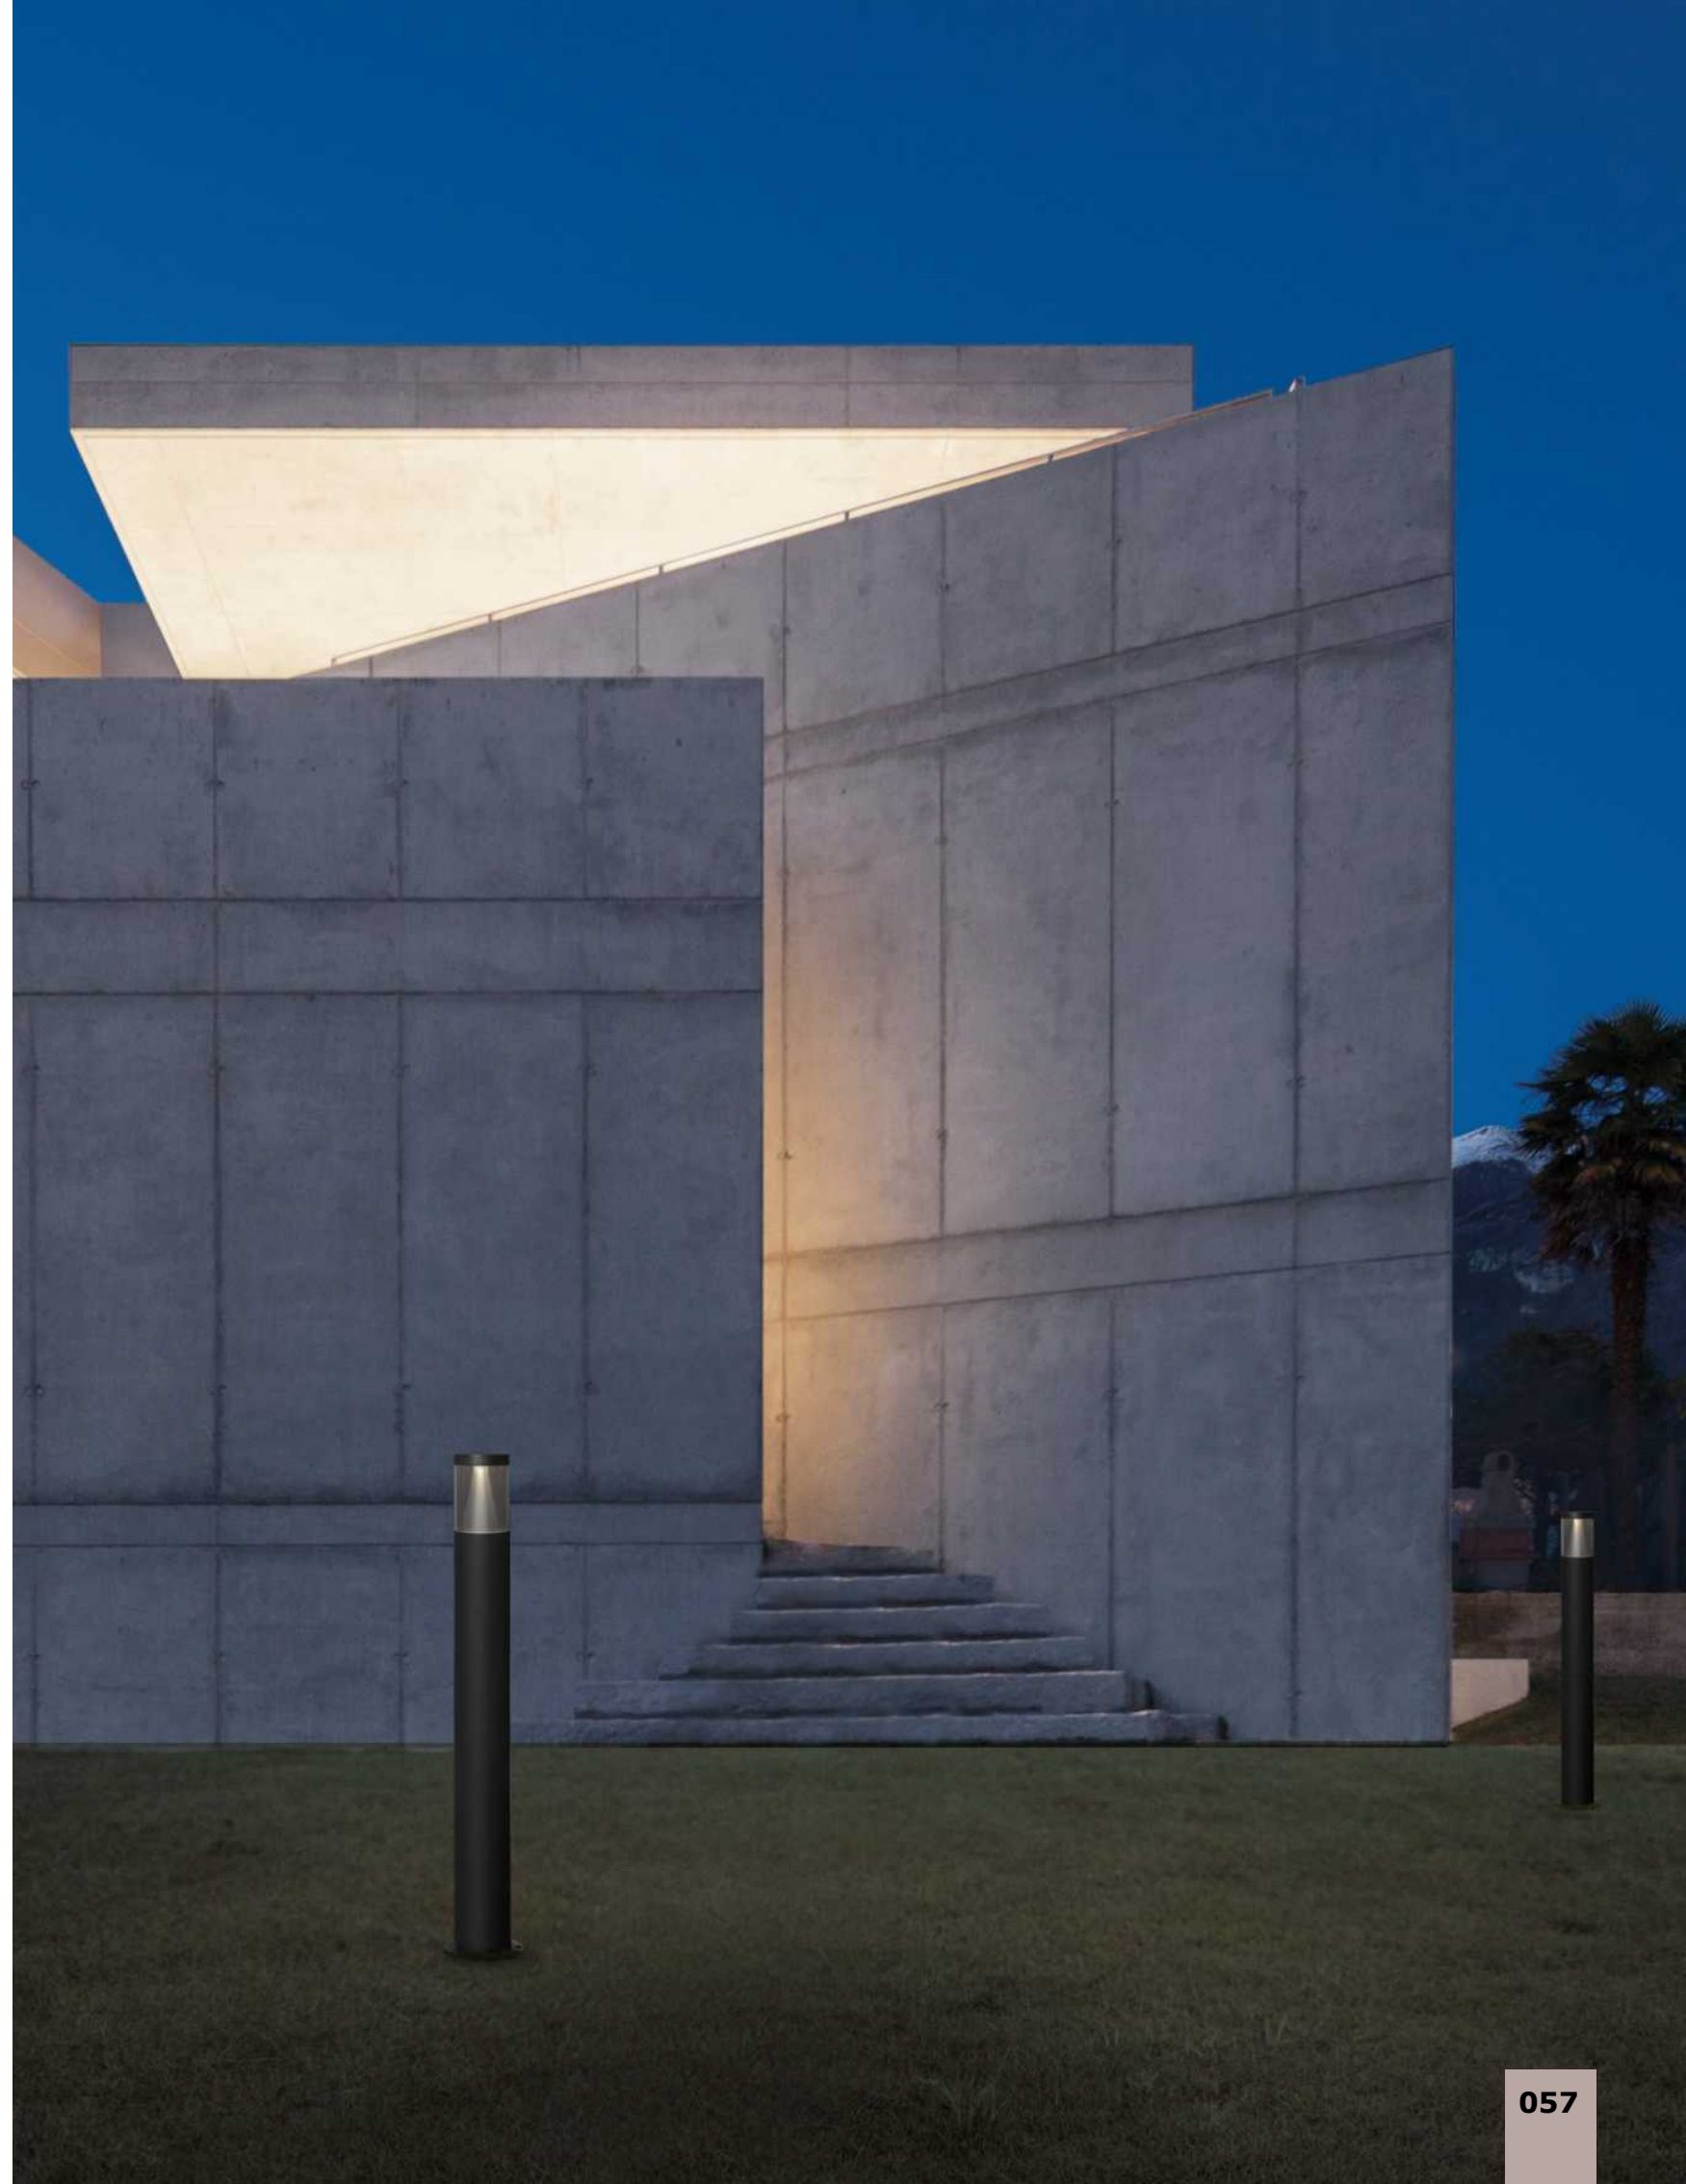

**[ROCK
9905024]**

Sand lack I mini m
Sil e I mini m lea c lic
L Wa Lm K
RI ol
eam ngle ° IP65
9 H cm
LED IP65 WARM WHITE A++-A