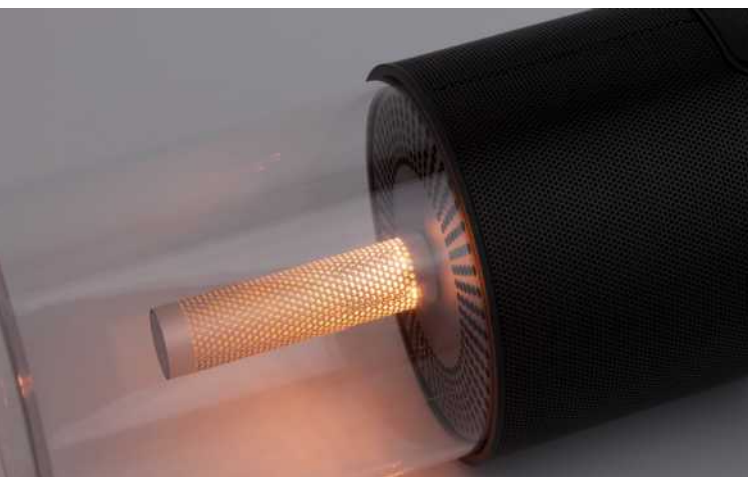

IP20 PORTABLE / MUSIC