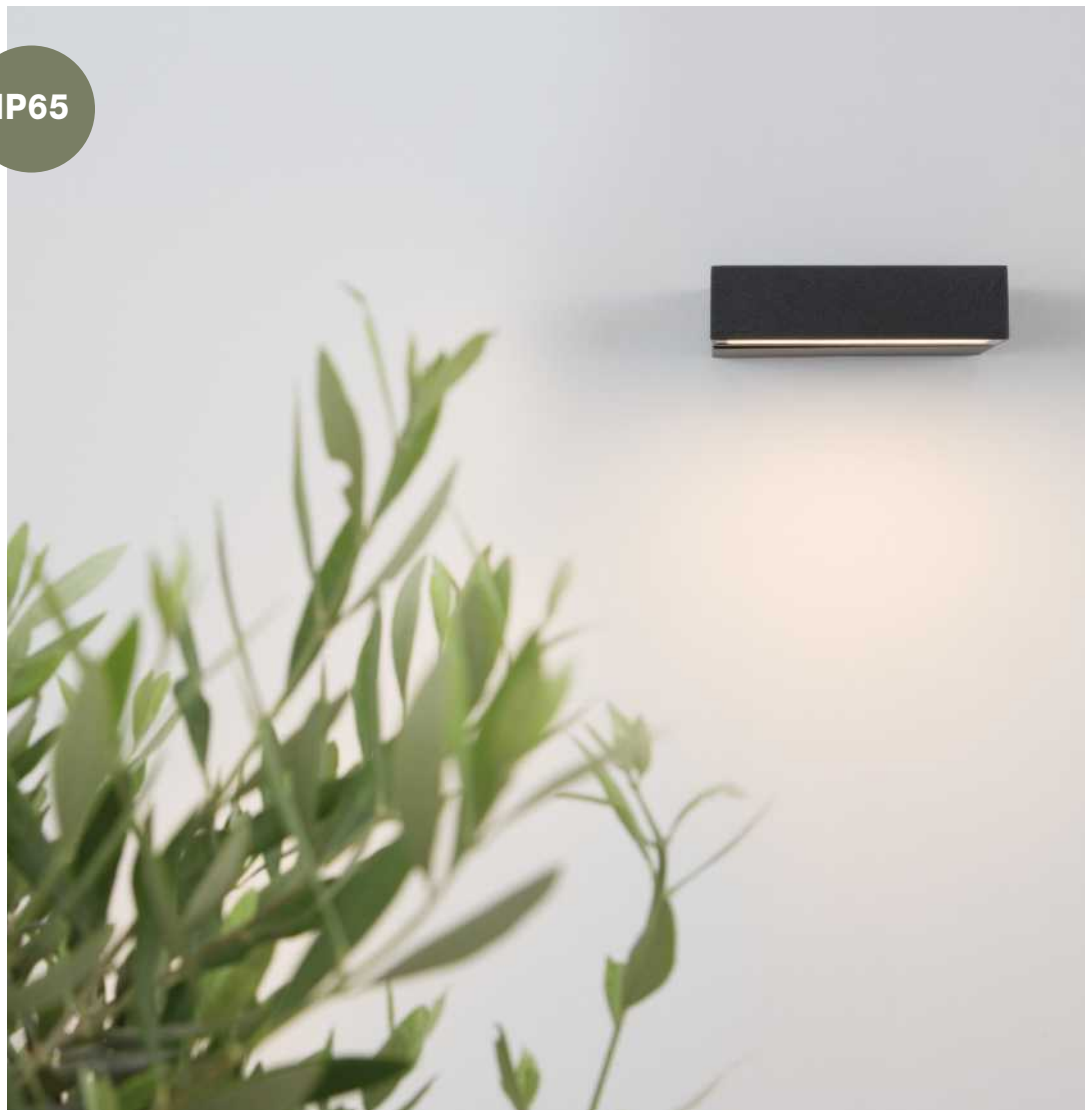

IP54

Adjustable

[AGILE]
833426

Dark Gray Die-Casting Aluminium
LED 13 Watt 480Lm 3000K
CRI>80 220-240 Volt 50Hz
Adjustable Beam Max 120° P
D: 15 W: 11.7 H: 15 cm

IP65

Rotating

[BRIN]
9160101

Dark Gray Die-Casting Aluminium
LED 9 Watt 480Lm 3000K
CRI>80 220-240 Volt 50Hz
Adjustable Beam Max 120° P
L: 14 W: 14.5 H: 3.5 cm