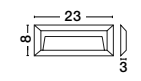

[PULSAR]
811502

Dark Gray ABS
LED 2 Watt 160Lm 3000K
CRI>80 220-220 Volt 50Hz
Beam Angle 32° P
AC Driver Included
L: 23 W: 3 H: 8 cm

IP54