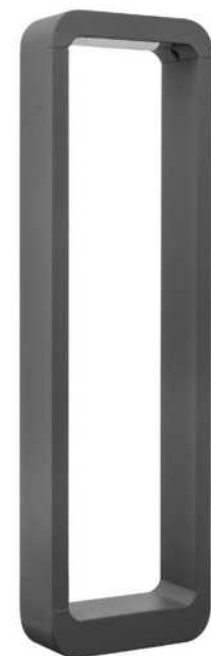

[NED]
9104022

Dark Gray Aluminium
Glass Diffuser
LED 6 Watt 480Lm 3000K
CRI>80 220-240 Volt 50Hz
Beam 38° IP54
L: 15 W: 6 H: 50 cm

[NED]
9104021

Dark Gray Aluminium
Glass Diffuser
LED 2x6 Watt 960Lm 3000K
CRI>80 220-240 Volt 50Hz
Beam 2x38° IP54
2 Sides Light
L: 28 W: 19 H: 6 cm