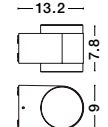

[NUS]
9200202

Sandy Black Aluminium
ABS Diffuser
LED 5 Watt 420Lm 3000K
CRI>80 100-240 Volt 50Hz
Beam Angle 104° P