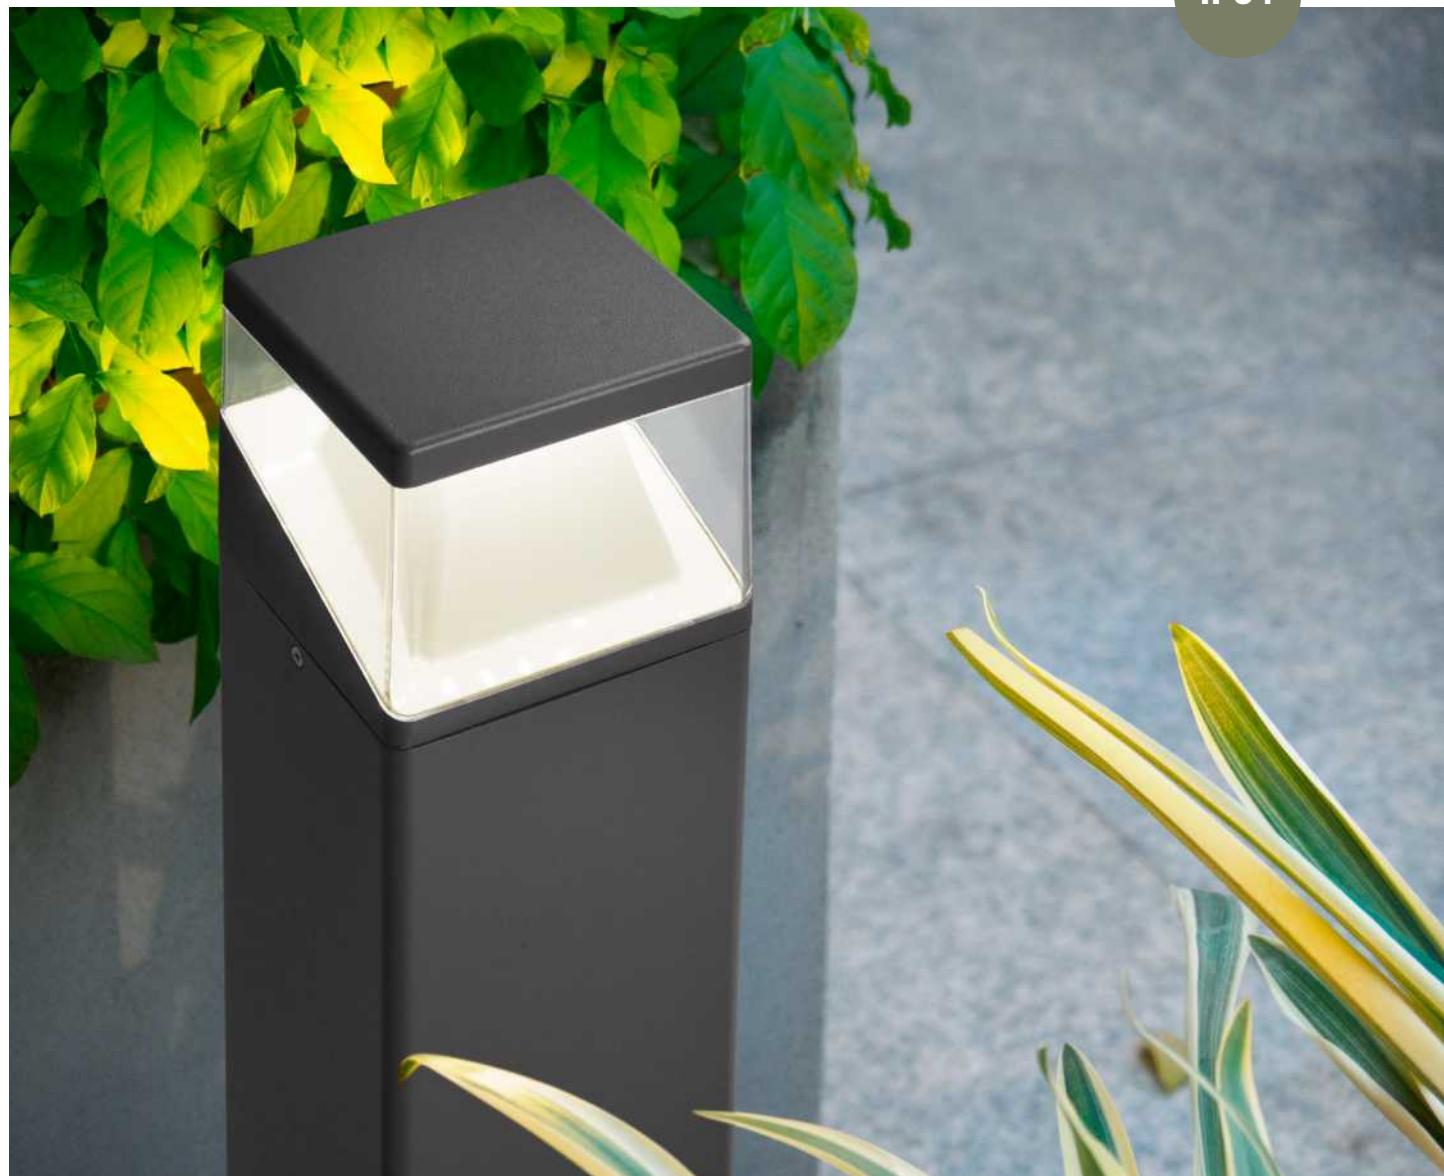

[LOCK]
813101

Aluminium Dark Gray
White & Clear Acrylic Diffuser
LED 12 Watt 960Lm
CRI>80 220-240 Volt 50Hz
Beam 45° IP54 3000K or 4000K
AC Driver Included
L: 13.5 W: 16 H: 20 cm

IP54