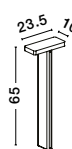

[**OFIR**
9002868]

Black Aluminium & Acrylic
LED 10.3 Watt 660Lm 3000K
CRI>80 200-240 Volt
Beam Angle 92° IP54
L: 16 W: 9.3 H: 75 cm

[POET]
9492780

Anthracite die-Casting Aluminium
& Clear Glass
LED 16 Watt 1177Lm 3000K
CRI 83 UGR <20.4 220-240V
Beam Angle 90° IP65
L : 23.5 W: 10 H: 65 cm