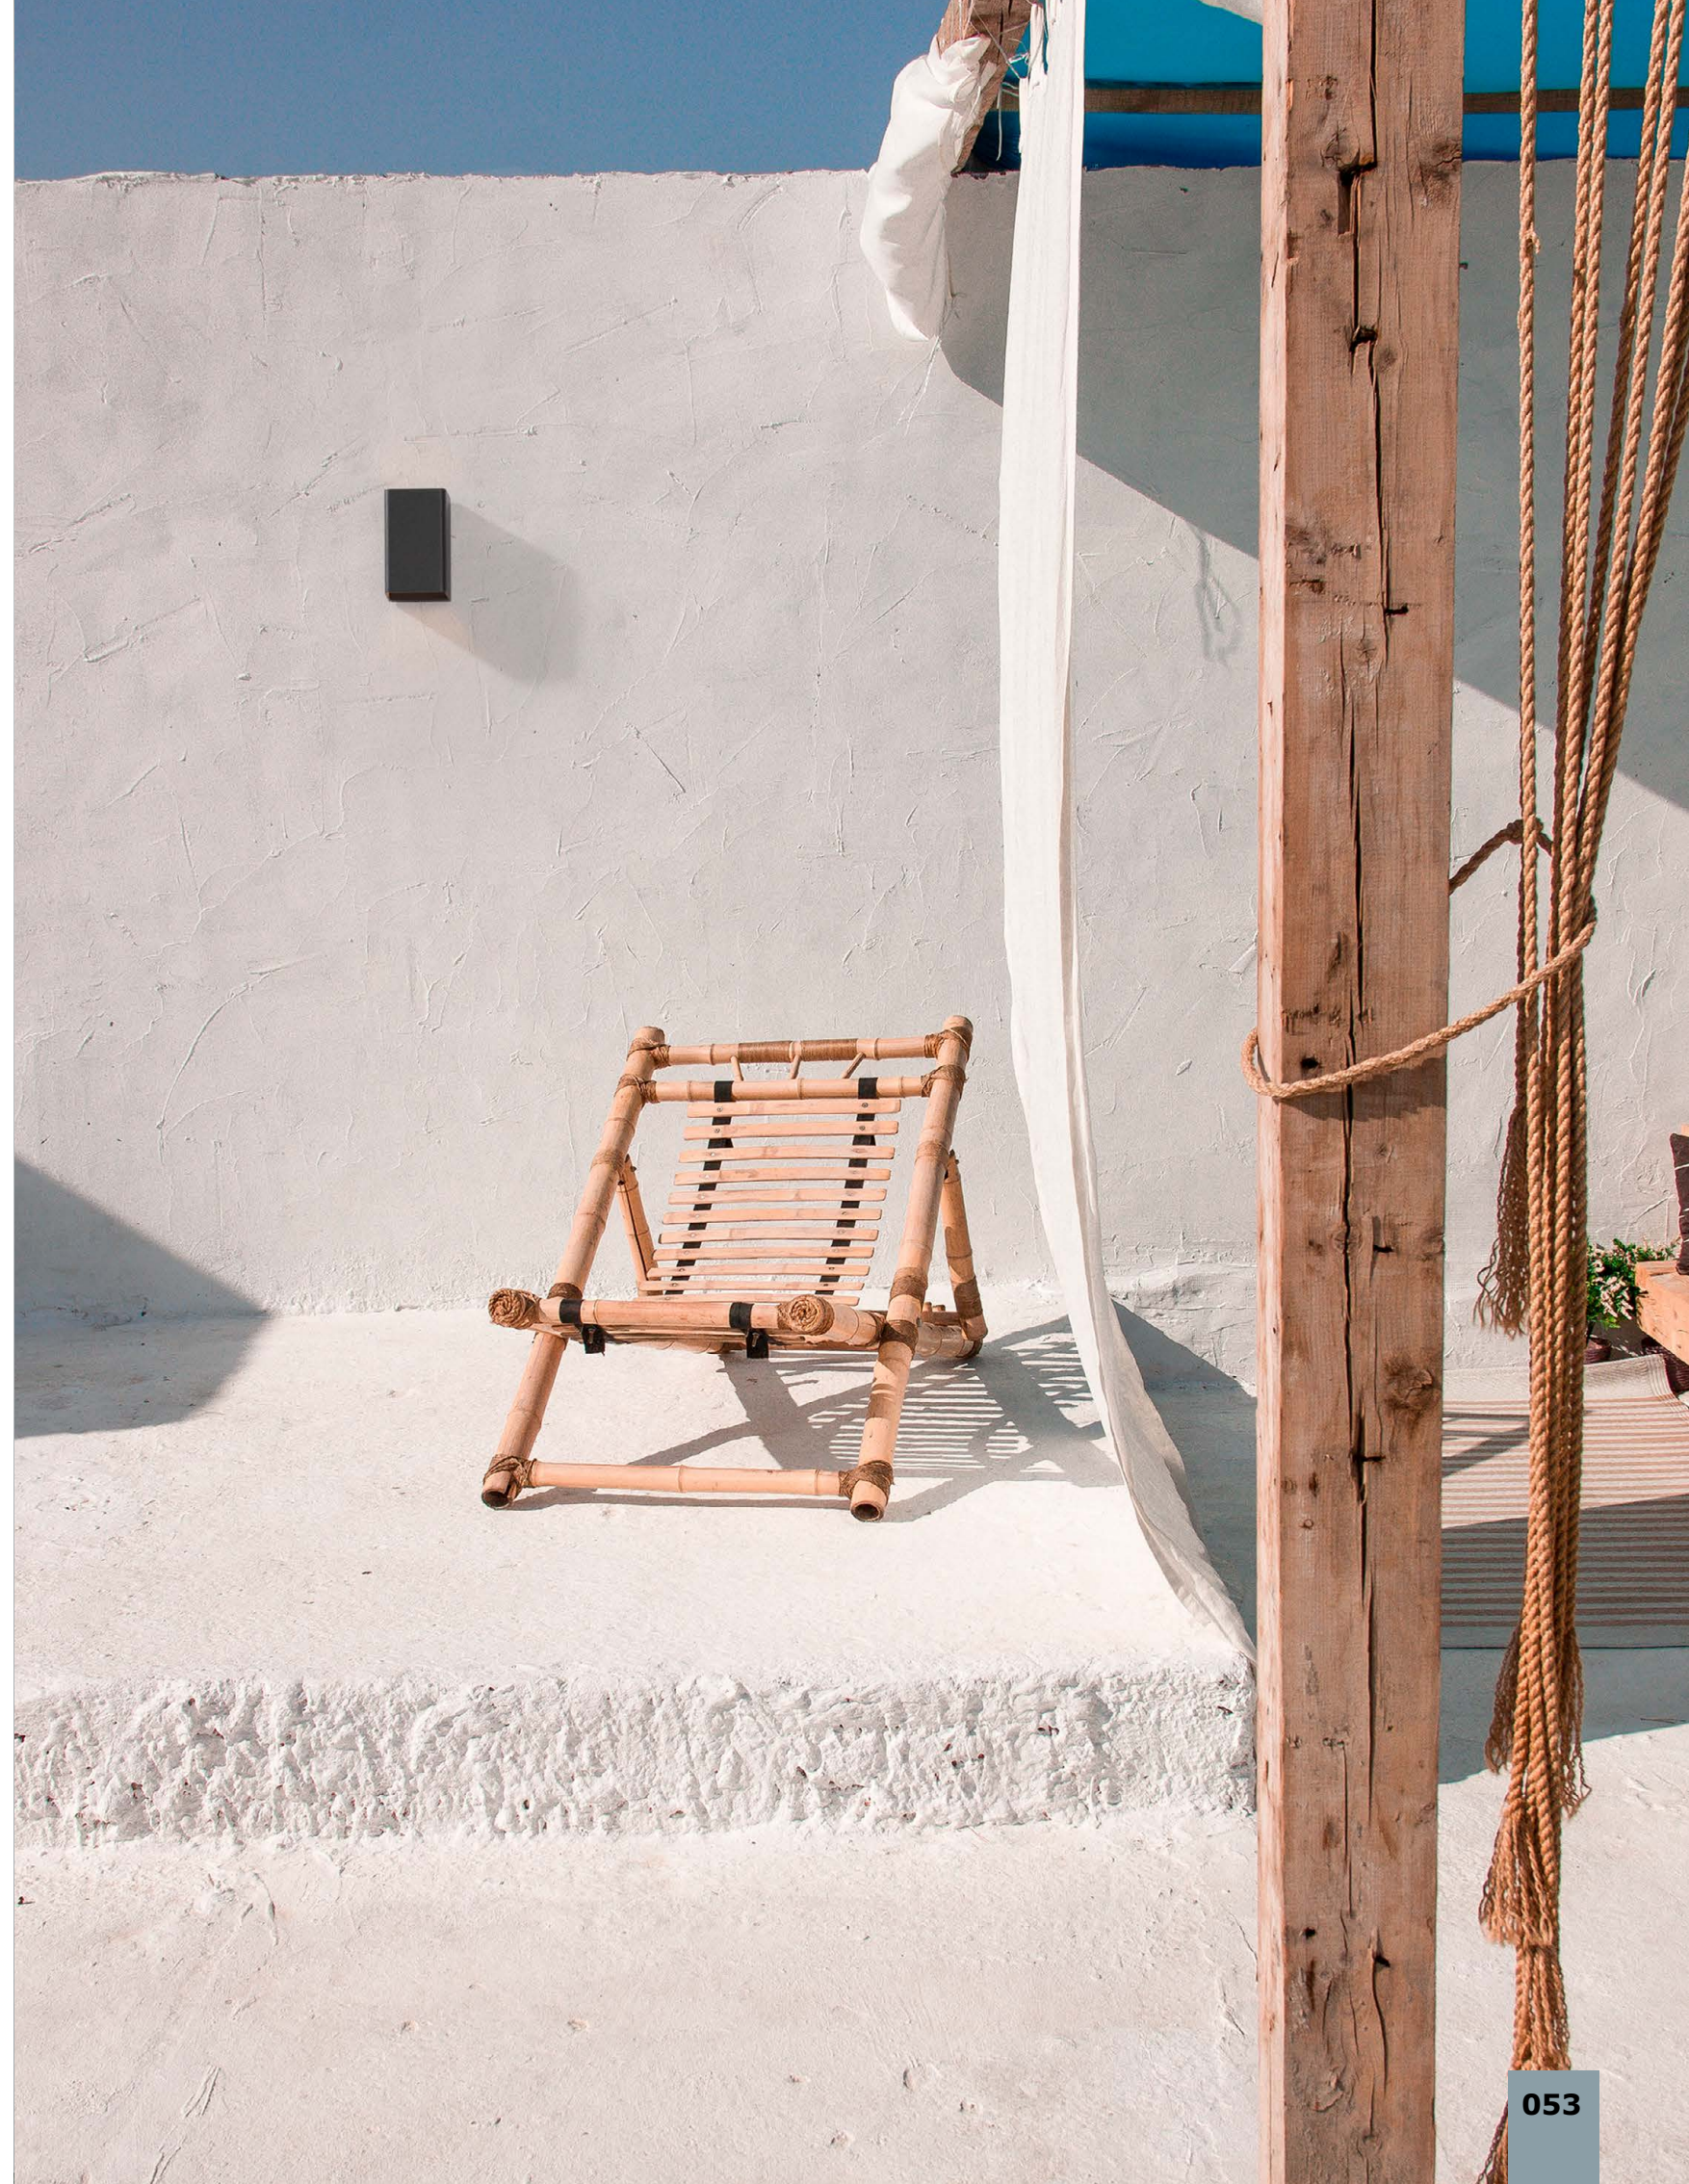

[GOA]
9192171

Anthracite Die-Casting Aluminium
& Clear Acrylic
LED G9 1x5 Watt
220-240 Volt
Bulb Excluded IP65
D: 7.7 W: 7.6 H: 14.4 cm