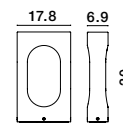

[PORTAL]
9002840

Black Aluminium & Acrylic
LED 13.5 Watt 890Lm 3000K
CRI>80 200-240 Volt
Beam Angle 296° IP54
L: 17.8 W: 6.9 H: 30 cm