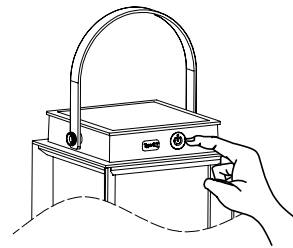

Charging time: 7-10hrs

- Touch 1: 100% of light - 4hrs
- Touch 2: 40% of light - 10 hrs
- Touch 3: 10% of light - 50 hrs

VERHAAL
9002862

Dimmable

Black Aluminium
& Clear Glass
LED 2 Watt 200Lm 3000K
CRI >80 220-240 Volt
Beam Angle 360° IP54
Solar / USB Wire / Switch On/Off
D: 16 W: 16 H: 47.5 cm