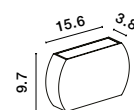

[FEDOR]
9492630

Anthracite die-Casting Aluminium
& Clear Glass
LED 7.7 Watt 282Lm 3000K
CRI >80 UGR <32.4 220-240V
Beam Angle 253° IP65
L: 15.6 W: 3.8 H: 9.7 cm