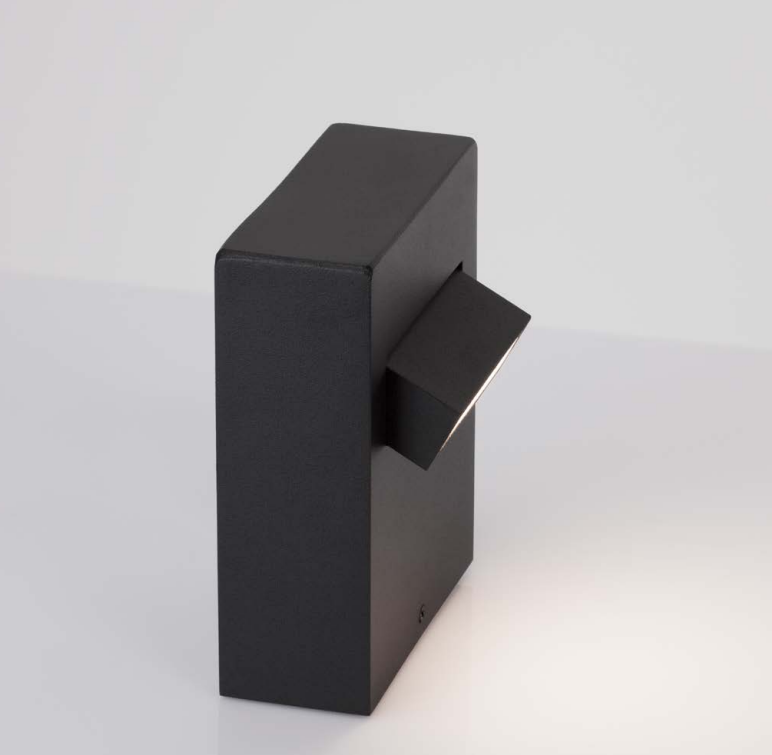

[BRIGITTA]
9020929

Black Aluminium housing
& Anti-Glare Acrylic Diffuser
LED 6 Watt 3000K 501.50Lm
PF>0.8 CRI ≥80 100-240V
Life Time = 25000 HRs IP65
L : 12 W: 13.6 H: 60 cm

[BRIGITTA]
9020930

Black Aluminium housing
& Anti-Glare Acrylic Diffuser
LED 6 Watt 3000K PF>0.8
515.08Lm CRI ≥80 100-240V
Life Time = 25000 HRs IP65
L : 12 W: 15.5 H: 40 cm

[BRIGITTA]
9020928

Black Aluminium housing
& Anti-Glare Acrylic Diffuser
LED 6 Watt 3000K 503.66Lm
PF>0.8 CRI ≥80 100-240V
Life Time = 25000 HRs IP65
L : 12 W: 8.3 H: 20.8 cm

[BRIGITTA]
9020931

Black Aluminium housing
& Anti-Glare Acrylic Diffuser
LED 6 Watt 3000K 526.18Lm
PF>0.8 CRI ≥80 100-240V
Life Time = 25000 HRs IP65
L : 12 W: 15.5 H: 80 cm