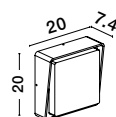

[CAPE]
9492550

Anthracite die-Casting Aluminium
& Frost Acrylic & Clear Glass
LED 10 Watt 763Lm 3000K
CRI >83 UGR <20.5 220-240V
Beam Angle 112° IP65
L: 20 W: 7.4 H: 20 cm