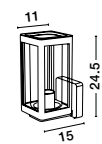

**[FIGO
9060192]**

Dark Grey Aluminum
& Clear Glass
LED E27 1x12 Watt
110-240 Volt
Bulb Excluded **IP54**
L: 11 W: 15 H: 24.5 cm

**[FIGO
9492500]**

Anthracite Aluminium
Die-casting & Clear Acrylic
LED E27 1x12 Watt
220-240 Volt
Bulb Excluded **IP65**
L: 14.5 W: 20.5 H: 43 cm