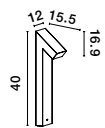

[BRIGITTA]
9020930

Black Aluminium housing
& Anti-Glare Acrylic Diffuser
LED 6 Watt 3000K PF>0.8
515.08Lm CRI ≥80 100-240V
Life Time = 25000 HRs IP65
L : 12 W: 15.5 H: 40 cm