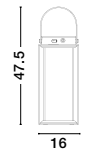

Charging time: 7-10hrs

- Touch 1: 100% of light - 4hrs
- Touch 2: 40% of light - 10 hrs
- Touch 3: 10% of light - 50 hrs

VERHAAL
9002862

Dimmable

Black Aluminium
& Clear Glass
LED 2 Watt 200Lm 3000K
CRI >80 220-240 Volt
Beam Angle 360° IP54
Solar / USB Wire / Switch On/Off
D: 16 W: 16 H: 47.5 cm