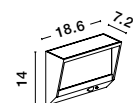

Anthracite Die-Casting Aluminium & Frost Acrylic
LED 2 Watt 104Lm 3000K
CRI >83 UGR <4.8 DC 3.7V
Beam Angle 86° IP65
Switch On/Off
L: 18.6 W: 7.2 H: 14 cm