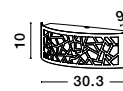

[SANTO]
9020932

Dark Gray Stainless metal
& Anti-glare Acrylic diffuser
LED E27 1x12 Watt
220-240 Volt IP44
Bulb Excluded
L: 30.3 W: 9 H: 10 cm