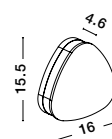

[COMBO]
9492600

Anthracite die-Casting Aluminium
& Clear Acrylic
LED 7.5 Watt 265Lm 3000K
CRI >82 UGR <27.8 220-240V
Beam Angle 170° IP65
D: 16 W: 4.6 H: 15.5 cm