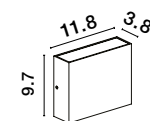

Anthracite die-Casting Aluminium
& Clear Glass
LED 7.7 Watt 296Lm 3000K
CRI >80 UGR <32.4 220-240V
Beam Angle 253° IP65
L: 11.8 W: 3.8 H: 9.7 cm