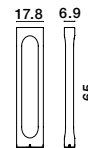

[PORTAL]
9002841