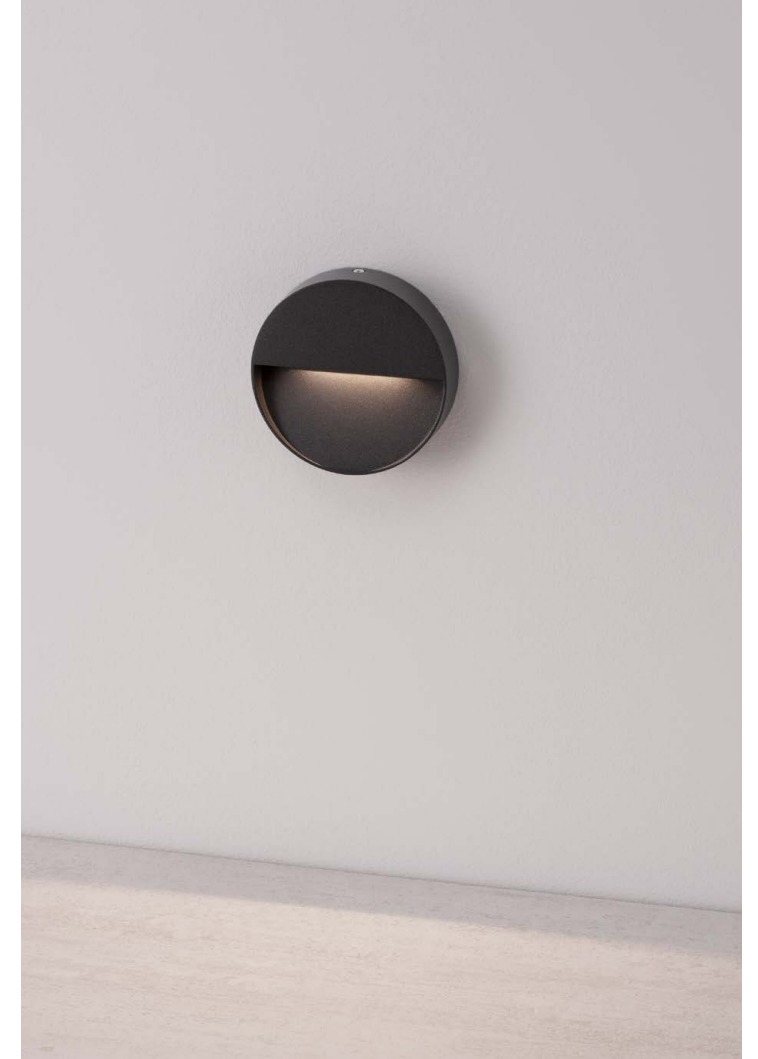

**[BRIGI
9020927]**

Dark Grey Acrylic cover
& Diffuser
LED RC1.2 Watt 158.99Lm 3000K
PF≥0.65 CRI ≥80Ra 220 -240V
Life Time = 25000 HRs IP65
D : 11 W: 11 H: 3.1 cm