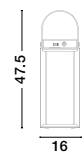

VERHAAL
9002861

Dimmable

White Aluminium
& Clear Glass
LED 2 Watt 200Lm 3000K
CRI >80 220-240 Volt
Beam Angle 360° IP54
Solar / USB Wire / Switch On/Off
D: 16 W: 16 H: 47.5 cm