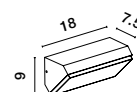

[ZENON]
9492610

Anthracite die-Casting
Aluminium & Frost Acrylic
LED 10 Watt 558Lm 3000K
CRI >83 UGR <24.2 220-240V
Beam Angle 114° IP65
L: 18 W: 7.5 H: 9 cm