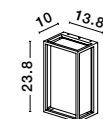

**[FIGO
9060193]**

Dark Grey Aluminum
& Clear Glass
LED E27 1x12 Watt
110-240 Volt
Bulb Excluded **IP54**
L: 11 W: 11 H: 50 cm

REGINA
9492710

Anthracite Die-Casting Aluminum
& Clear Glass
LED E27 1x12 Watt
220-240 Volt
Bulb Excluded **IP65**
L: 15.2 W: 12.2 H: 29.5 cm