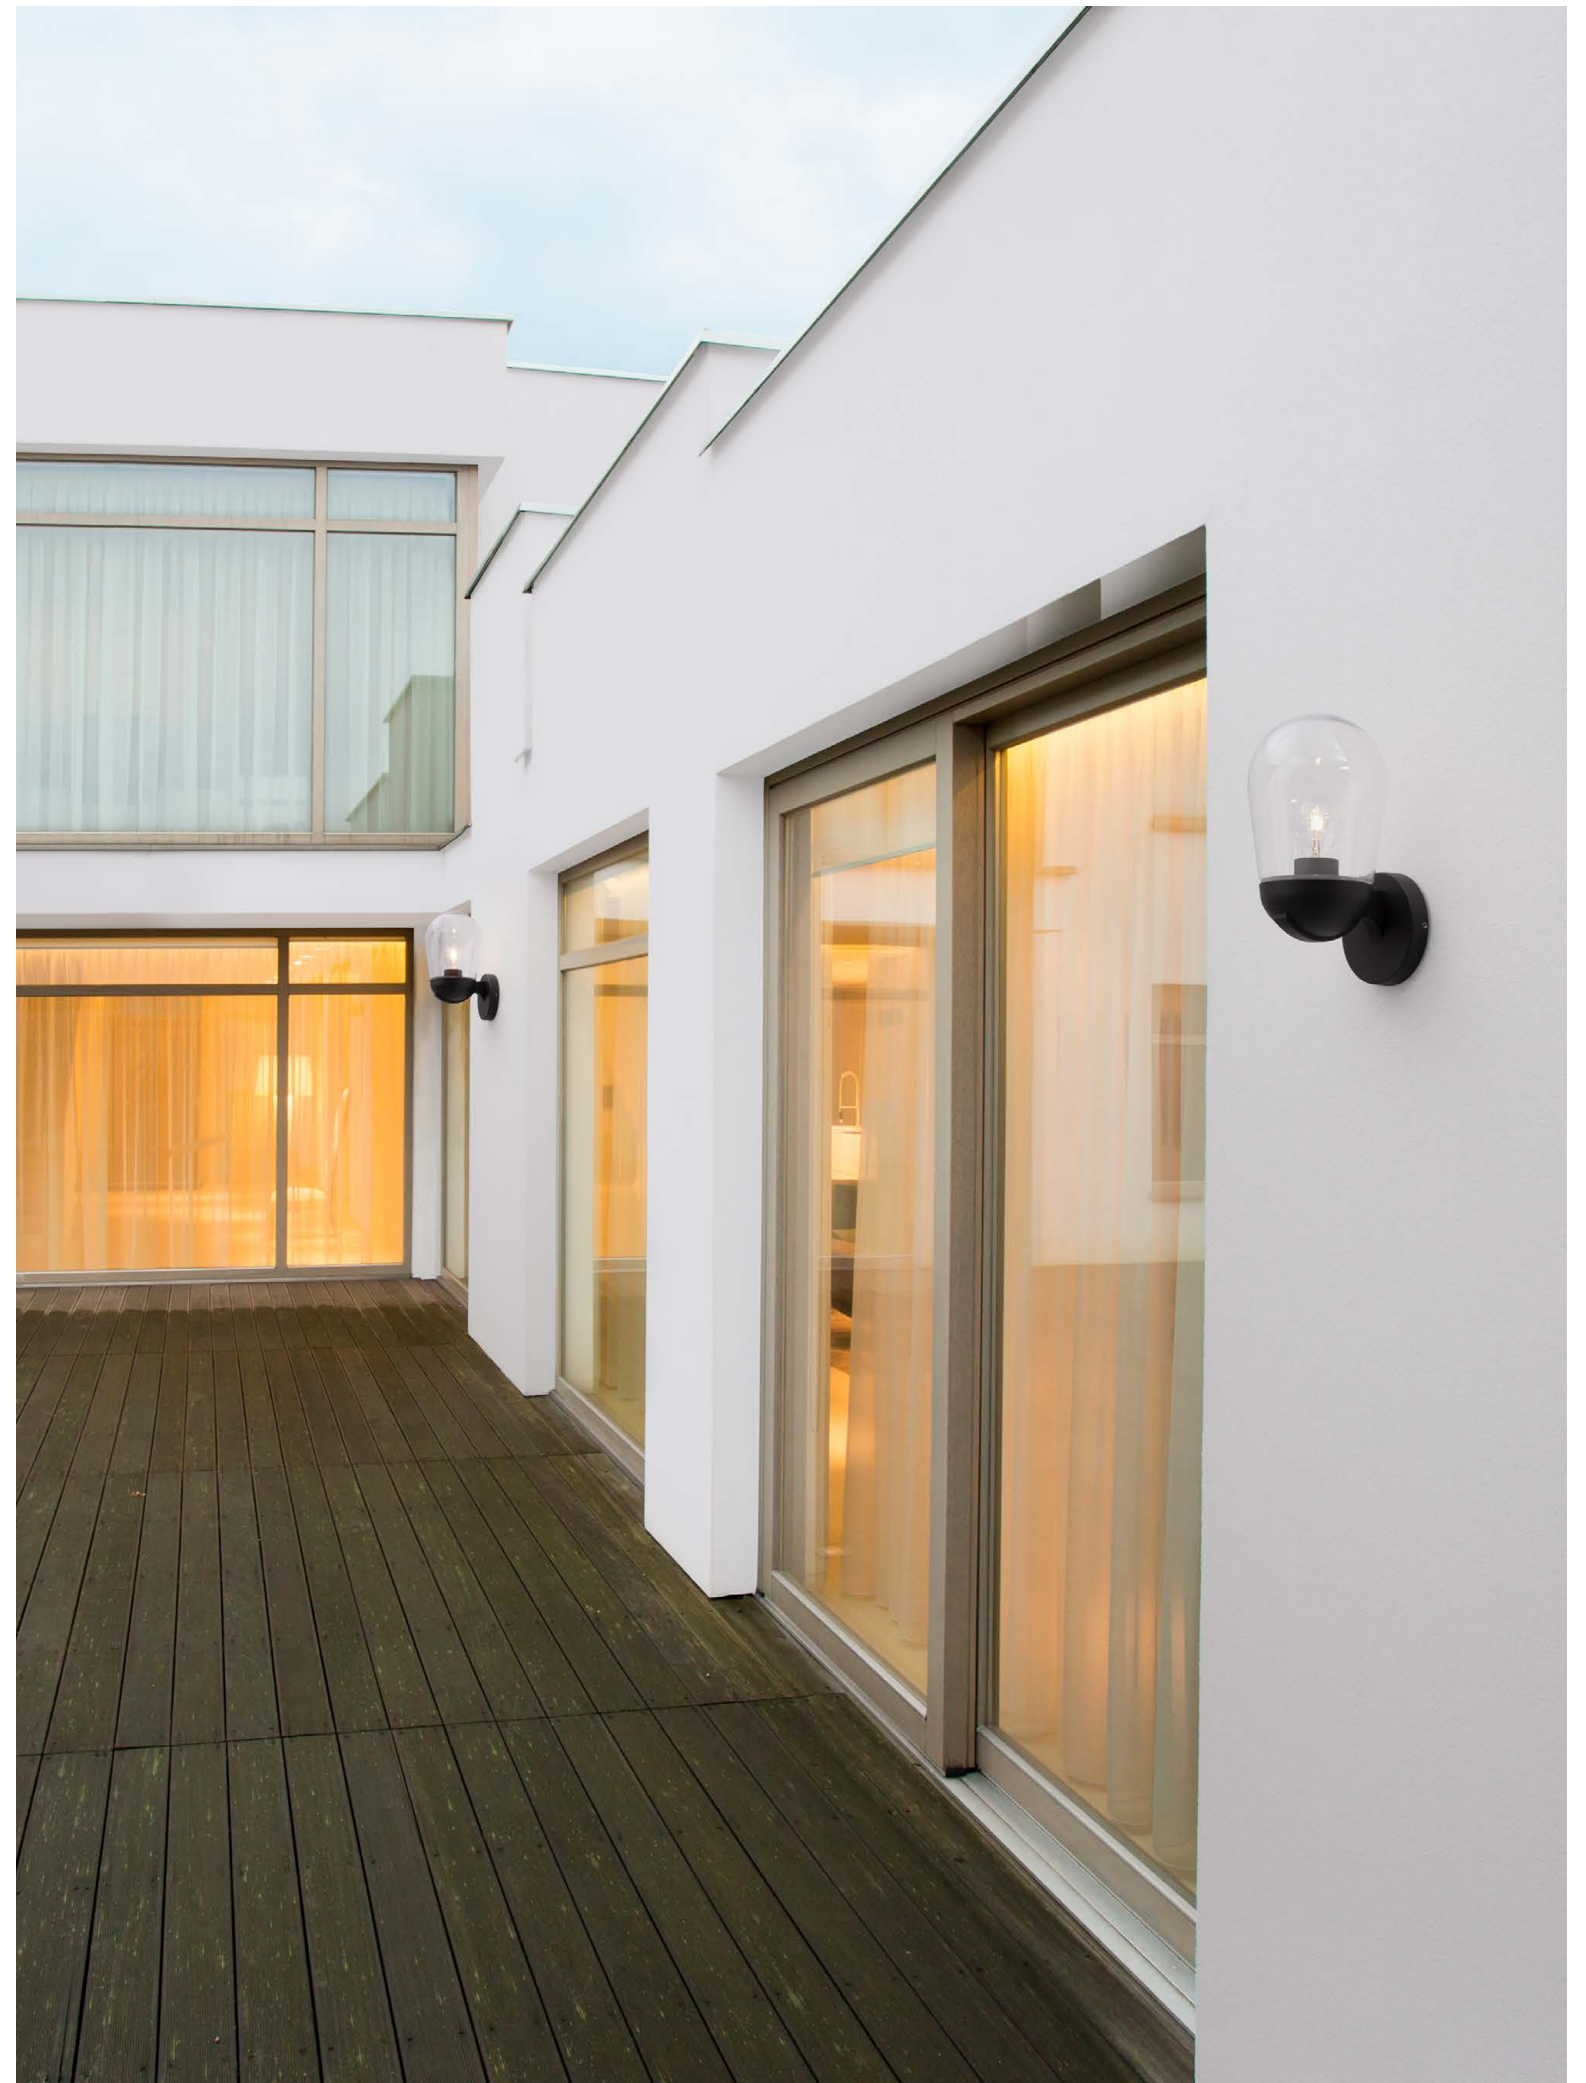

[OMIKA]
9060195

Dark Grey Aluminum
& Clear Glass
LED E27 1x12 Watt
110-240 Volt
Bulb Excluded **IP54**
D: 15 W: 15 H: 88.5 cm

[OMIKA]
9060197

Dark Grey Aluminum
& Clear Glass
LED E27 1x12 Watt
110-240 Volt
Bulb Excluded **IP54**
D: 15 W: 15 H: 88.5 cm