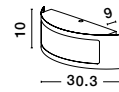

[SANTO]
9020933

Dark Gray Stainless metal
& Anti-glare Acrylic diffuser
LED E27 1x12 Watt
220-240 Volt IP44
Bulb Excluded
L: 30.3 W: 9 H: 10 cm