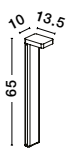

[POET]
9492770

Anthracite die-Casting Aluminium
& Clear Glass
LED 8 Watt 560Lm 3000K
CRI 82 UGR <17.9 220-240V
Beam Angle 94° IP65
L: 13.5 W: 10 H: 65 cm