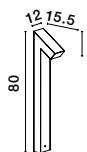

[BRIGITTA]
9020931

Black Aluminium housing
& Anti-Glare Acrylic Diffuser
LED 6 Watt 3000K 526.18Lm
PF>0.8 CRI ≥80 100-240V
Life Time = 25000 HRs IP65
L : 12 W: 15.5 H: 80 cm