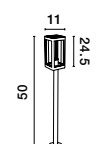

**[FIGO
9060192]**

Dark Grey Aluminum
& Clear Glass
LED E27 1x12 Watt
110-240 Volt
Bulb Excluded **IP54**
L: 11 W: 15 H: 24.5 cm

**[FIGO
9492500]**

Anthracite Aluminium
Die-casting & Clear Acrylic
LED E27 1x12 Watt
220-240 Volt
Bulb Excluded **IP65**
L: 14.5 W: 20.5 H: 43 cm