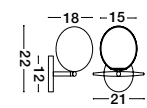

VITTON - 8279603
Brass Metal
White Glossy Glass
LED E14 1x5 Watt 230 Volt
IP20 Bulb Excluded
D: 21 W: 18 H: 22 cm