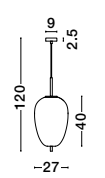

Black Metal & Opal Glass  
Black Fabric Wire  
LED E27 1x12 Watt 230 Volt  
IP20 Bulb Excluded  
D: 22 H: 120 cm

Adjustable Height

GL 96240631

**LATO - 9624073**

Black Metal & Opal Glass  
Black Fabric Wire  
LED E27 1x12 Watt 230 Volt  
IP20 Bulb Excluded  
D: 27 H: 120 cm