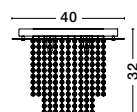

CR 93610821

**FONTANA - 9361082**

Chrome Metal  
K9 Crystal  
LED G9 5x5 Watt 230 Volt  
IP20 Bulb Excluded  
D: 40 H: 32 cm

CR 93610811

**FONTANA - 9361081**

Golden Leaf Metal  
K9 Crystal  
LED G9 5x5 Watt 230 Volt  
IP20 Bulb Excluded  
D: 40 H: 32 cm