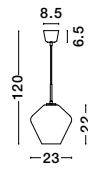

Adjustable Height

GL 97241021

**VEIRO - 9724102**

Chrome Glass  
Black Metal  
Black Fabric Wire  
LED E27 1x12 Watt 230 Volt  
IP20 Bulb Excluded  
D: 23 H1: 22 H2: 120 cm

Adjustable Height

GL 97241411

**VEIRO - 9724141**