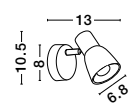

PUBLICO - 667001

Opal Glass
Satin Nickel Metal
LED E14 1x5 Watt 230 Volt
IP20 Bulb Excluded
D: 8 W: 13 H: 10.5 cm