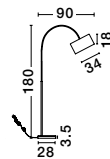

SAMA - 9401653

White Fabric Shade
White Aluminium Base
LED E27 1x12 Watt 230 Volt
IP20 Bulb Excluded
Cable Length: 180 cm
L: 90 H: 180 cm