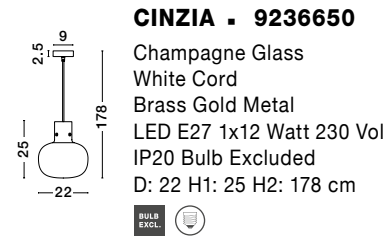

Sandy Black Aluminium  
& Clear Glass  
LED 48 Watt 230 Volt  
4010Lm 3000K IP20  
D: 55 H: 15 cm

**PAULINE . 9695265**

Silver Aluminium  
& Clear Glass  
LED 15 Watt 230 Volt  
1187Lm 3000K IP20  
L: 12 W: 7.5 H: 69 cm

**CINZIA - 9236540**  
 Smoky Glass  
 Black Cord  
 Black Metal Base  
 LED E27 4x12 Watt 230 Volt  
 IP20 Bulb Excluded  
 L: 180 H: 240 cm

**CINZIA - 9236640**  
 Champagne Glass  
 White Cord  
 Brass Gold Metal  
 LED E27 1x12 Watt 230 Volt  
 IP20 Bulb Excluded  
 D: 30 H1: 45 H2: 198 cm