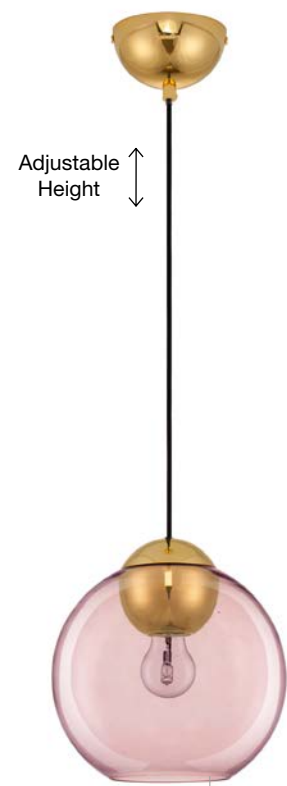

Adjustable Height

GL 90092431

**MIDORI . 9009243**  
 Brass Gold Metal & Pink Glass  
 LED E27 1x12 Watt 230 Volt  
 IP20 Bulb Excluded  
 D: 24 H1: 24.8 H2: 183.8 cm

Adjustable Height

GL 90092401

**MIDORI . 9009240**  
 Brass Gold Metal & Dark Blue Glass  
 LED E27 1x12 Watt 230 Volt  
 IP20 Bulb Excluded  
 D: 24 H1: 24.8 H2: 183.8 cm