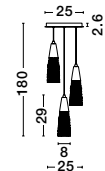

GL 91601911

KOVAC - 9160193
Brass Gold Metal
& Clear Structured Glass
LED G9 3x5 Watt 230 Volt
IP20 Bulb Excluded
D: 25 H: 180 cm