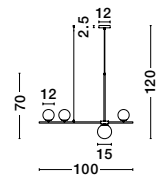

IMPERO - 9100441

White Frosted Glass
Black Metal
LED G9 4x5 Watt 230 Volt
IP20 Bulb Excluded
L: 100 W: 15 H: 120 cm