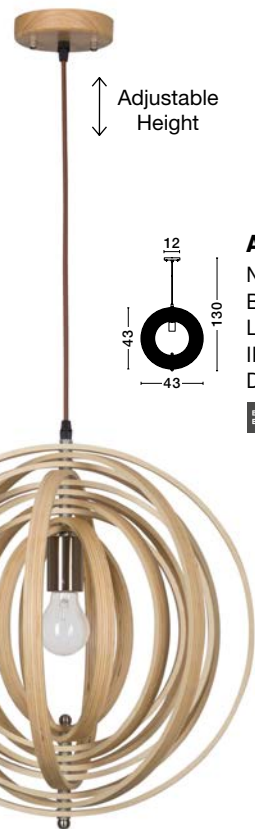

ALSO YOU CAN DO

ASCO - 9138062
Natural Wood
Brown Fabric Cable
LED E27 1x12 Watt 230 Volt
IP20 Bulb Excluded
D: 43 H: 130 cm