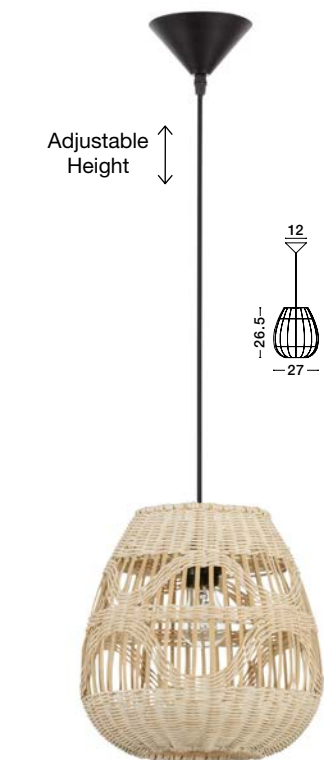

Adjustable Height

**MARLO - 9586504**  
Natural Rattan  
Black Fabric Wire & Base  
LED E27 1x12 Watt 230 Volt  
IP20 Bulb Excluded  
D: 46 H1: 46 H2: 200 cm

Adjustable Height

**MARLO - 9586501**  
Natural Rattan  
Black Fabric Wire & Base  
LED E27 1x12 Watt 230 Volt  
IP20 Bulb Excluded  
D: 30 H1: 35 H2: 185 cm