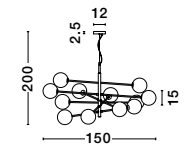

VITRA - 9143304
Satin Gold & Black Metal
White Opal Glass
LED G9 4x5 Watt 220 Volt
IP20 Bulb Excluded
L: 103 W: 85 H1: 30 H2: 130 cm

VITRA - 9143309
Satin Gold & Black Metal
White Opal Glass
LED G9 12x5 Watt 220 Volt
IP20 Bulb Excluded
L: 150 H: 200 cm