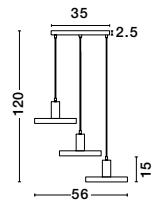

GARNI - 9417051

Black Metal Outside
& Gold Inside
Black PVC Wire
LED E27 3x12 Watt 230 Volt
IP20 Bulb Excluded
D: 56 H: 120 cm