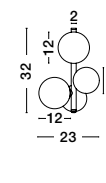

ODILLIA - 9009252
Matt Black Metal & Clear Glass
LED G9 3x5 Watt 230 Volt
IP20 Bulb Excluded
L: 23 W: 19 H: 32 cm