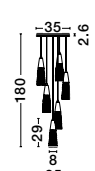

GL 91601911

KOVAC - 9160196
Brass Gold Metal
& Clear Structured Glass
LED G9 6x5 Watt 230 Volt
IP20 Bulb Excluded
D: 35 H: 180 cm

GL 91601911