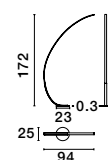

PREMIUM - 9396061

Dimmable
Sandy White Aluminium
& Acrylic
LED 30 Watt 230 Volt
1580Lm 3000K IP20
Cable Length: 245 cm
L: 26 W: 94 H: 172 cm