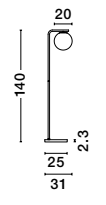

ALVAREZ - 9136702
Satin Gold Metal
& Black Marble
White Opal Glass
LED E27 1x12 Watt 230 Volt
Bulb Excluded IP20
Cable Length: 160 cm
L: 31 W: 25 H: 140 cm