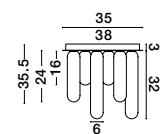

GUSTAVE - 9028854

Light Smoky Grey Glass
& Matt Black Metal
LED G9 6x5 Watt 230 Volt
IP20 Bulb Excluded
L: 38 W: 7 H: 35.5 cm