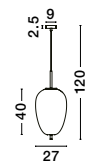

LATO - 9624081

Brass Gold Metal & Smoky Glass
Black Fabric Wire
LED E27 1x12 Watt 230 Volt
IP20 Bulb Excluded
D: 27 H: 120 cm