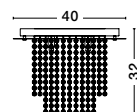

FONTANA - 9361082

Chrome Metal
K9 Crystal
LED G9 5x5 Watt 230 Volt
IP20 Bulb Excluded
D: 40 H: 32 cm