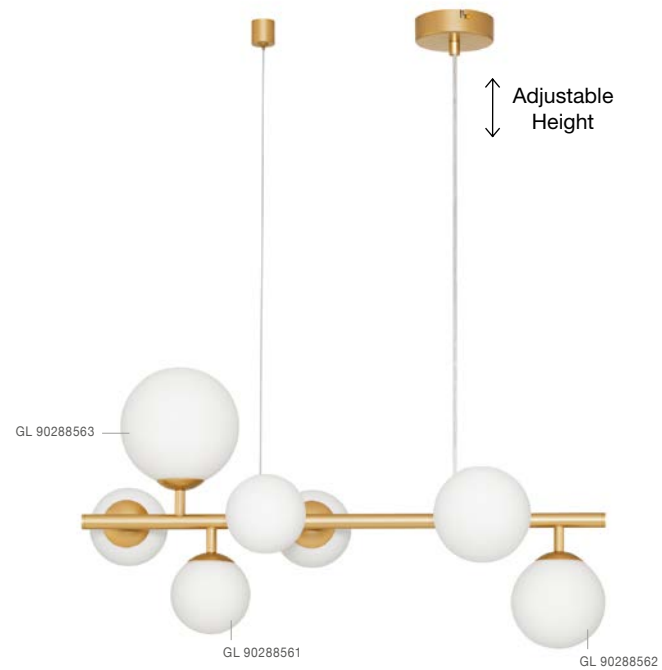

**ODILLIA - 9009252**  
 Matt Black Metal & Clear Glass  
 LED G9 3x5 Watt 230 Volt  
 IP20 Bulb Excluded  
 L: 23 W: 19 H: 32 cm

ALSO YOU CAN DO

BOTH HANGING SYSTEM INCLUDED

Adjustable Height

**ODILLIA - 9028856**

Opal Glass & Matt Gold Metal  
LED G9 11x5 Watt 230 Volt  
IP20 Bulb Excluded  
Two Ways Of Mounting  
L: 65 W: 52.8 H: 120 cm

Adjustable Height

**ODILLIA - 9028860**

Opal Glass & Matt Gold Metal  
LED G9 6x5 Watt 230 Volt  
IP20 Bulb Excluded  
L: 28 W: 23.2 H: 120 cm