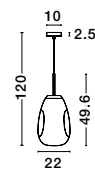

LAVA - 9190393

Gold Metal
Handmade Gold Glass
LED E27 1x12 Watt 230 Volt
IP20 Bulb Excluded
D: 22 H1: 49.6 H2: 120 cm