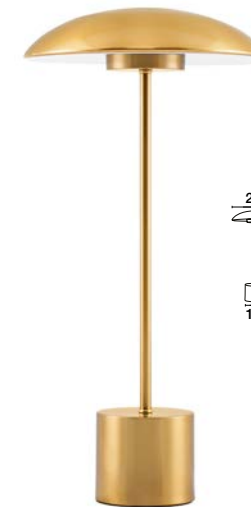

LASH - 9501227

Gold Metal
LED 5 Watt 230 Volt
250Lm 3000K IP20
Cable Length: 180 cm
D: 25 W: 10 H: 50 cm