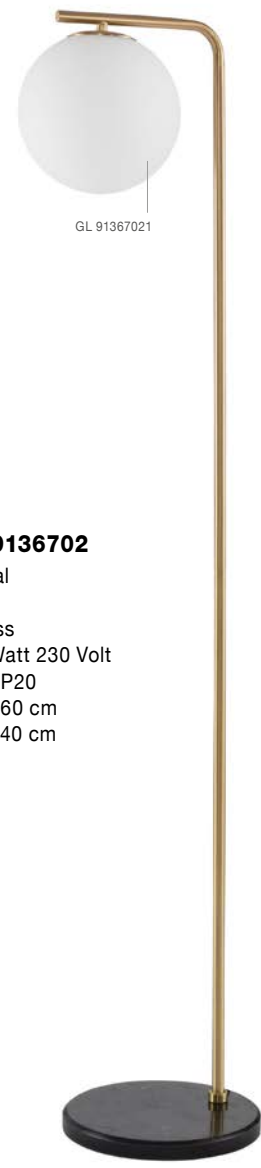

**ALVAREZ - 9185361**  
 Satin Gold Metal  
 & Black Marble  
 White Opal Glass  
 LED E14 1x5 Watt 230 Volt  
 Bulb Excluded IP20  
 Cable Length: 160 cm  
 L: 22 W: 15 H: 51 cm

**ALVAREZ - 9136702**  
 Satin Gold Metal  
 & Black Marble  
 White Opal Glass  
 LED E27 1x12 Watt 230 Volt  
 Bulb Excluded IP20  
 Cable Length: 160 cm  
 L: 31 W: 25 H: 140 cm