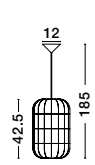

GRIFFIN - 9586507

Dried Water Hyacinth
Black Fabric Wire & Base
LED E27 1x12 Watt 230 Volt
IP20 Bulb Excluded
D: 27 H1: 42.5 H2: 185 cm