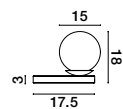

GL 90501671

BESON - 9050167
Grey Marble Base
Opal Glass
LED E14 1x5 Watt 230 Volt
IP20 Bulb Excluded
Cable Length: 150 cm
D: 15 W: 17.5 H: 18 cm