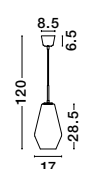

Chrome Glass  
Black Metal  
Black Fabric Wire  
LED E27 1x12 Watt 230 Volt  
IP20 Bulb Excluded  
D: 30 H1: 22 H2: 120 cm

Adjustable Height

GL 97241011

**VEIRO - 9724101**

Chrome Glass  
Black Metal  
Black Fabric Wire  
LED E27 1x12 Watt 230 Volt  
IP20 Bulb Excluded  
D: 17 H1: 28.5 H2: 120 cm