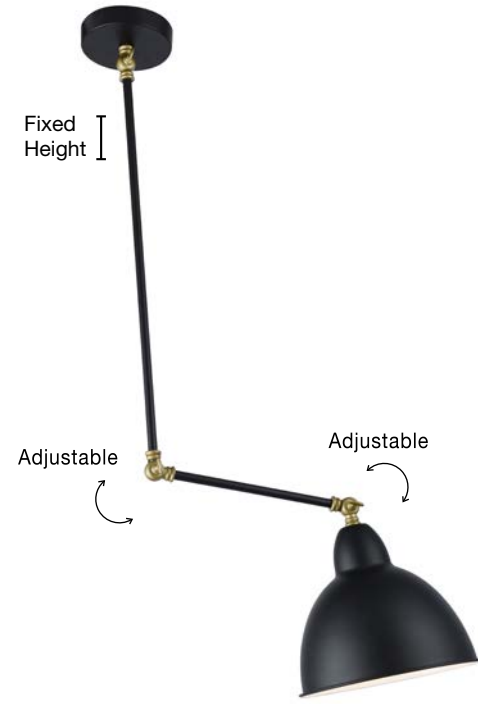

POWER SUPPLY

Adjustable

**VIRGO - 9420850**

Black & Brass Metal  
LED E27 1x12 Watt 230 Volt  
IP20 Bulb Excluded  
D: 16 W: 27 H: 44 cm

Fixed Height

Adjustable

Adjustable

**VIRGO - 9420851**