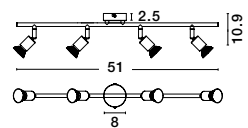

BASE - 660004

Satin Nickel Metal
LED GU10 4x10 Watt 230 Volt
IP20 Bulb Excluded
L: 51 W: 8 H: 10.9 cm