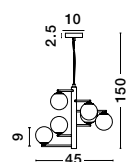

AGRIGENTO - 1700306001

Opal Glass
Antique Brass Metal
LED G9 6x5 Watt 230 Volt
IP20 Bulb Excluded
D: 45 H: 150 cm