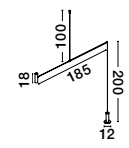

Opal Glass  
Satin Nickel Metal  
LED E14 1x5 Watt 230 Volt  
IP20 Bulb Excluded  
D: 8 W: 13 H: 10.5 cm

**07**

floor & table lamps

**VOICE - 9061429**

Sandy Black Aluminium  
& Acrylic  
LED 12 Watt 220 Volt  
960Lm 3000K IP20  
Cable Length: 190 cm  
L: 192 W: 12 H: 20-250 cm