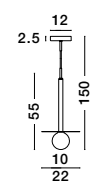

PIELO - 9043306
Sandy Black Metal
Opal Glass
LED G9 1x5 Watt 230 Volt
IP20 Bulb Excluded
D: 22 H1: 55 H2: 150 cm