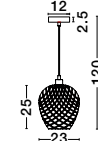

**GRIFFIN - 9586507**

Dried Water Hyacinth  
Black Fabric Wire & Base  
LED E27 1x12 Watt 230 Volt  
IP20 Bulb Excluded  
D: 27 H1: 42.5 H2: 185 cm

Adjustable Height

**SCARLET - 9142499**  
Natural Bamboo  
Black PVC Wire & Base  
LED E27 1x12 Watt 230 Volt  
IP20 Bulb Excluded  
D: 23 H1: 25 H2: 120 cm