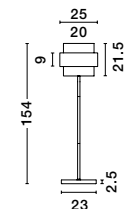

GL 92363821

GL 92363621

**SIANNA - 9236400**  
 Smoky Glass  
 Brass Gold Metal  
 LED E27 1x12 Watt 230 Volt  
 IP20 Bulb Excluded  
 Cable Length: 165 cm  
 D: 18 H: 47 cm

GL 92364101

**SIANNA - 9236410**  
 Smoky Glass  
 Brass Gold Metal  
 LED E27 1x12 Watt 230 Volt  
 IP20 Bulb Excluded  
 Cable Length: 165 cm  
 D: 25 H: 154 cm