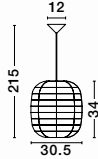

MELODY - 9858719
Natural Rattan
Black Fabric Wire & Base
LED E27 1x12 Watt 230 Volt
IP20 Bulb Excluded
D: 30.5 H1: 34 H2: 215 cm