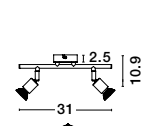

LUP - 960006
Satin Black Metal
LED GU10 2x10 Watt 230 Volt
IP20 Bulb Excluded
L: 31 W: 8 H: 10.9 cm