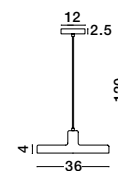

CHIOTO - 540602

Matt Black Steel Outside
Shiny White Steel Inside
Black Fabric Wire
LED E27 1x12 Watt 230 Volt
IP20 Bulb Excluded
D: 36 H: 4 H₂: 120 cm