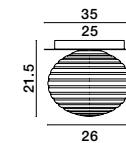

GL 90288461

ALLEN - 9028846

Matt Gold Metal
& Milky White Structured Glass
LED E27 1x12 Watt 230 Volt
IP20 Bulb Excluded
D: 26 H: 21.5 cm