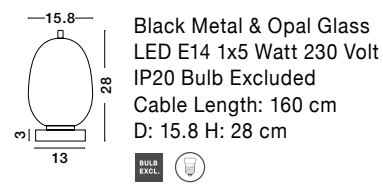

**LATO - 9624085**  
 Black Metal & Opal Glass  
 LED E14 1x5 Watt 230 Volt  
 IP20 Bulb Excluded  
 Cable Length: 160 cm  
 D: 18.5 H: 22.5 cm

**LATO - 9624087**  
 Black Metal & Opal Glass  
 LED E14 1x5 Watt 230 Volt  
 IP20 Bulb Excluded  
 Cable Length: 160 cm  
 D: 16.5 H: 25 cm