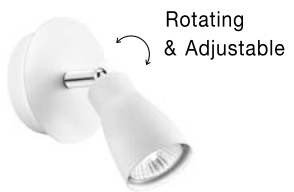

Rotating & Adjustable

CONO - 668001

White Aluminium
LED GU10 1x10 Watt 230 Volt
IP20 Bulb Excluded
D: 8 W: 13.5 H: 15.7 cm