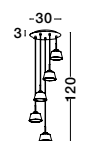

BOCCALE - 1300301305

Chrome Aluminium
Clear Glass
LED G9 5x5 Watt 230 Volt
IP20 Bulb Excluded
D: 30 H: 120 cm