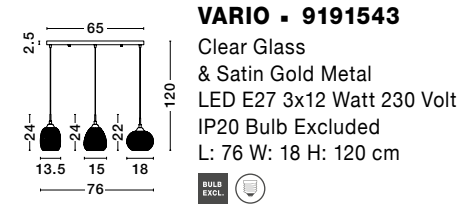

GL 91915411

GL 91915411

GL 91915421

GL 91915431

GL 91915431

GL 91915411

GL 91915421

GL 91915451

GL 91915411

GL 91915421

GL 91915431