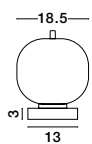

LATO - 9624084

Brass Gold Metal
& Opal Glass
LED E14 1x5 Watt 230 Volt
IP20 Bulb Excluded
Cable Length: 160 cm
D: 18.5 H: 22.5 cm