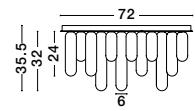

GUSTAVE - 9028853

Light Smoky Grey Glass
& Matt Black Metal
LED G9 12x5 Watt 230 Volt
IP20 Bulb Excluded
L: 72 W: 10 H: 35.5 cm