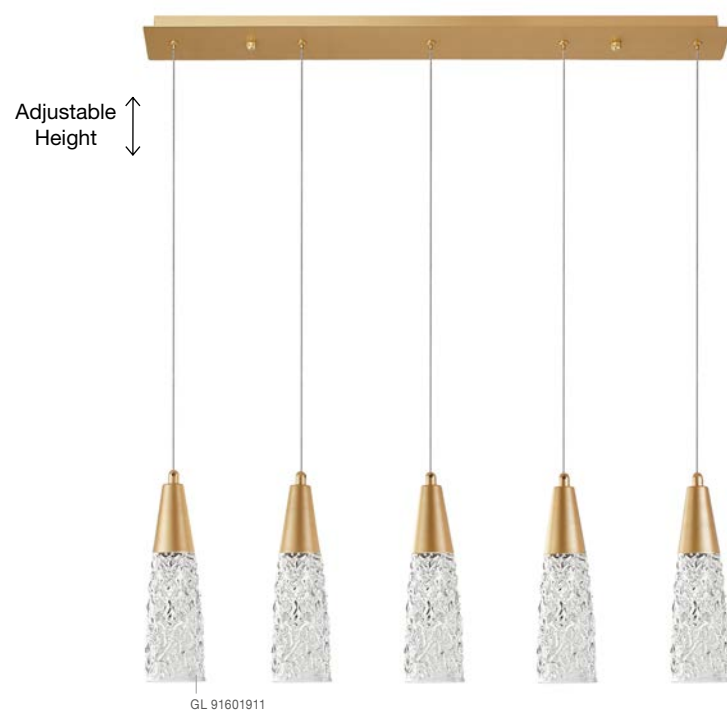

**KING - 9006049**  
Brass Gold Metal  
Blown Clear Glass  
LED G9 5x5 Watt 230 Volt  
IP20 Bulb Excluded  
D: 35 H: 180 cm

**KING - 9006050**  
Brass Gold Metal  
Blown Clear Glass  
LED G9 5x5 Watt 230 Volt  
IP20 Bulb Excluded  
L: 80 W: 16 H: 180 cm

GL 91601911

**KOVAC - 9160191**  
 Brass Gold Metal  
 & Clear Structured Glass  
 LED G9 1x5 Watt 230 Volt  
 IP20 Bulb Excluded  
 D: 8 H: 29 H2: 180 cm

GL 91601911

**KOVAC - 9160193**  
 Brass Gold Metal  
 & Clear Structured Glass  
 LED G9 3x5 Watt 230 Volt  
 IP20 Bulb Excluded  
 D: 25 H: 180 cm

GL 91601911

**KOVAC - 9160196**  
 Brass Gold Metal  
 & Clear Structured Glass  
 LED G9 6x5 Watt 230 Volt  
 IP20 Bulb Excluded  
 D: 35 H: 180 cm

GL 91601911

**KOVAC - 9160195**  
 Brass Gold Metal  
 & Clear Structured Glass  
 LED G9 5x5 Watt 230 Volt  
 IP20 Bulb Excluded  
 L: 80 W: 10 H: 180 cm