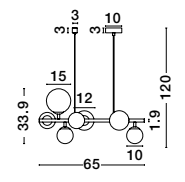

ODILLIA - 9009250
Matt Black Metal & Clear Glass
LED G9 7x6 Watt 230 Volt
IP20 Bulb Excluded
L: 65 W: 28.9 H: 120 cm