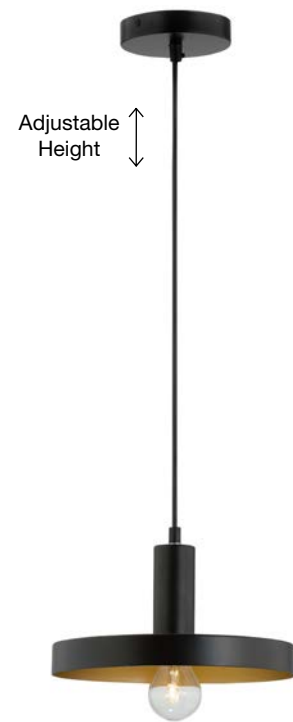

Adjustable Height

Adjustable Height

Adjustable Height

Adjustable Height ↑↓

**GARNI - 9417053**

Black Metal Outside  
Gold Inside  
Black PVC Wire  
LED E27 1x12 Watt 230 Volt  
IP20 Bulb Excluded  
D: 25 H: 15 H<sub>2</sub>: 120 cm