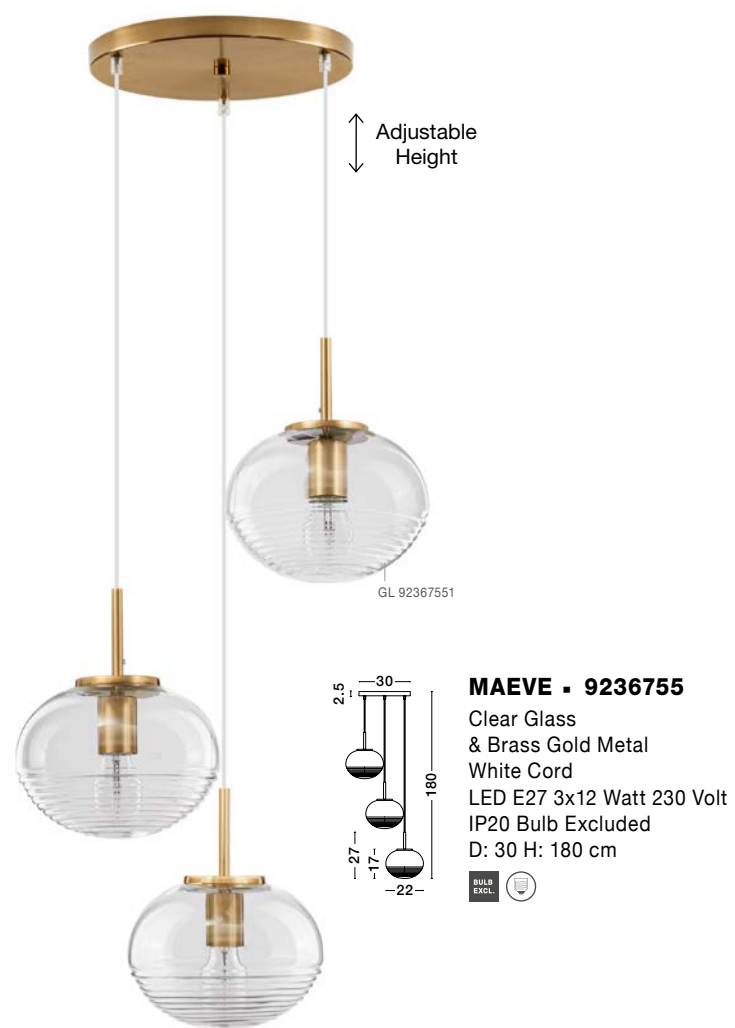

GL 91601911

**KOVAC - 9160196**  
 Brass Gold Metal  
 & Clear Structured Glass  
 LED G9 6x5 Watt 230 Volt  
 IP20 Bulb Excluded  
 D: 35 H: 180 cm

GL 91601911

**KOVAC - 9160195**  
 Brass Gold Metal  
 & Clear Structured Glass  
 LED G9 5x5 Watt 230 Volt  
 IP20 Bulb Excluded  
 L: 80 W: 10 H: 180 cm

**COEN - 9006041**  
 Brass Gold Metal  
 Clear Structured Glass  
 LED G9 1x5 Watt 230 Volt  
 IP20 Bulb Excluded  
 D: 12 H: 200 cm

GL 90060431

**COEN - 9006042**  
 Brass Gold Metal  
 Clear Structured Glass  
 LED E27 1x12 Watt 230 Volt  
 IP20 Bulb Excluded  
 D: 25 H: 200 cm

GL 90060421

**COEN - 9006043**  
 Brass Gold Metal  
 Clear Structured Glass  
 LED G9 3x5 Watt 230 Volt  
 IP20 Bulb Excluded  
 D: 25 H: 180 cm

GL 90060431

**COEN - 9006044**  
 Brass Gold Metal  
 Clear Structured Glass  
 LED G9 5x5 Watt 230 Volt  
 IP20 Bulb Excluded  
 D: 35 H: 180 cm

GL 90060441

GL 94267311

GL 94267321

GL 94267331

**PRISMA - 9426731**

Gold Metal & Clear Glass  
LED E27 1x12 Watt 230 Volt  
IP20 Bulb Excluded  
D: 23 H1: 35 H2: 122 cm

**PRISMA - 9426732**

Gold Metal & Clear Glass  
LED E27 1x12 Watt 230 Volt  
IP20 Bulb Excluded  
D: 17 H1: 40 H2: 120 cm