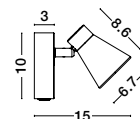

DUBLIN - 9155711
Sandy White Metal
Switch On/Off
LED GU10 1x10 Watt 230 Volt
IP20 Bulb Excluded
L: 10 W: 15 H: 10 cm