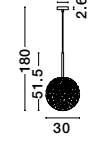

GL 91602111

**MIRANO - 9160211**

Clear Structured Glass & Brass Gold Steel  
LED G9 1x5 Watt 230 Volt  
IP20 Bulb Excluded  
D: 15 H: 35.5 H2: 180 cm

GL 92602111

**MIRANO - 9260211**

Clear Structured Glass & Brass Gold Steel  
LED E27 1x12 Watt 230 Volt  
IP20 Bulb Excluded  
D: 30 H: 51.5 H2: 180 cm