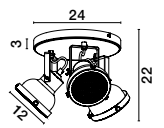

RUVI - 9624105

Matt Black Metal
LED GU10 3x10 Watt
230 Volt
IP20 Bulb Excluded
D: 24 H: 22 cm