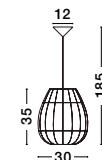

MARLO - 9586501
Natural Rattan
Black Fabric Wire & Base
LED E27 1x12 Watt 230 Volt
IP20 Bulb Excluded
D: 30 H1: 35 H2: 185 cm