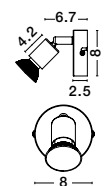

BASE - 662001

Rust Metal
LED GU10 1x10 Watt 230 Volt
IP20 Bulb Excluded
D: 8 W: 6.7 H: 10.9 cm