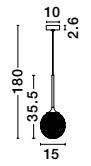

MIRANO - 9160211

Clear Structured Glass & Brass Gold Steel
LED G9 1x5 Watt 230 Volt
IP20 Bulb Excluded
D: 15 H: 35.5 H2: 180 cm