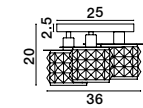

LAWAN - 9009292

Chrome & Matt Black Metal
Structured Glass
LED E14 3x5 Watt 230 Volt
IP20 Bulb Excluded
D: 36 H: 20 cm