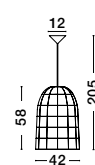

GRIFFIN - 9586506

Dried Water Hyacinth
Black Fabric Wire & Base
LED E27 1x12 Watt 230 Volt
IP20 Bulb Excluded
D: 42 H1: 58 H2: 205 cm