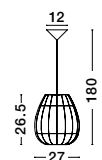

MARLO - 9586500
Natural Rattan
Black Fabric Wire & Base
LED E27 1x12 Watt 230 Volt
IP20 Bulb Excluded
D: 27 H1: 26.5 H2: 180 cm