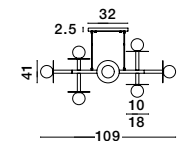

PIELO - 9043307
Sandy Black Metal
Opal Glass
LED G9 8x5 Watt 230 Volt
IP20 Bulb Excluded
L: 109 W: 41 H1: 57 H2: 135 cm