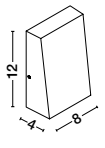

MILEY - 9202131
Sandy White Aluminium & Glass
LED 3 Watt 230 Volt
304Lm 3000K IP54
Light Down
L: 8 W: 4 H: 12 cm