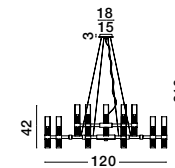

CENTURY - 9006053

Matt Black Metal
Clear & Frost Glass
LED G9 30x5 Watt 230 Volt
IP20 Bulb Excluded
D: 120 H1: 42 H2: 210 cm

GL 90060511

GL 90060512