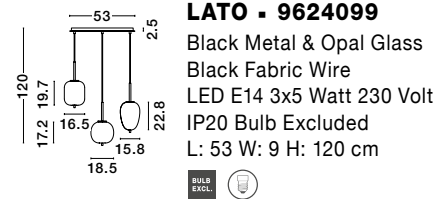

LATO - 9624099
Black Metal & Opal Glass
Black Fabric Wire
LED E14 3x5 Watt 230 Volt
IP20 Bulb Excluded
L: 53 W: 9 H: 120 cm