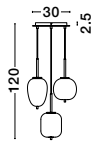

Adjustable Height

GL 96240661

**LATO - 9624066**

Opal Glass  
Brass Gold Metal  
Black Fabric Wire  
LED E14 1x5 Watt 230 Volt  
IP20 Bulb Excluded  
D: 15.8 H1: 23 H2: 120 cm

**LATO - 9624068**

Opal Glass  
Brass Gold Metal  
Black Fabric Wire  
LED E14 3x5 Watt 230 Volt  
IP20 Bulb Excluded  
D: 30 H: 120 cm