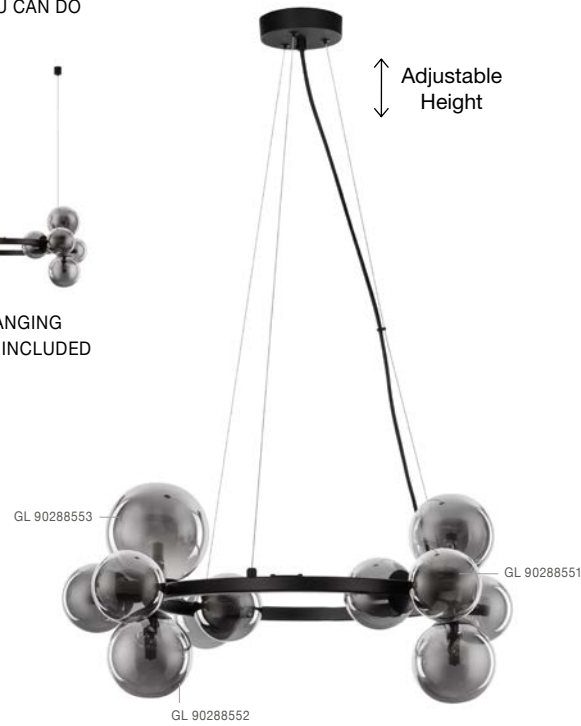

GL 92411301

**PALMER - 9241150**  
 Smoky Glass  
 Black Cord  
 Black Metal Base  
 LED E27 3x12 Watt 230 Volt  
 IP20 Bulb Excluded  
 L: 84 H: 17.4 H2: 145 cm

**PALMER - 9241120**  
 Smoky Glass  
 Black Metal Base  
 LED E14 2x5 Watt 230 Volt  
 IP20 Bulb Excluded  
 D: 15 W: 18.5 H: 25.5 cm

ALSO YOU CAN DO

BOTH HANGING SYSTEM INCLUDED

GL 90288553  
GL 90288551  
GL 90288552

**ODILLIA - 9028855**  
Matt Black Metal & Smoky Glass  
LED G9 11x6 Watt 230 Volt  
IP20 Bulb Excluded  
Two Ways Of Mounting  
D: 65 H: 120 cm