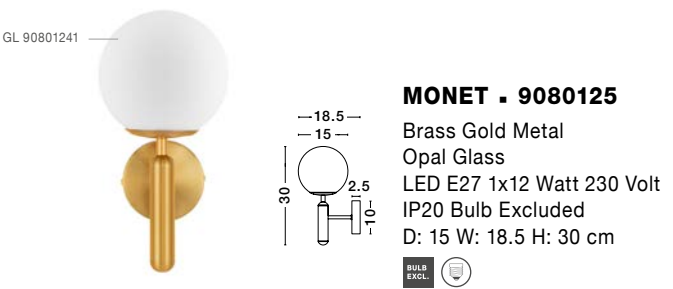

Two Options Of Height  
 73.5 - 121 cm

**GIT - 9009295**  
 Matt Black & Gold Metal  
 Opal Glass  
 LED G9 2x5 Watt 230 Volt  
 IP20 Bulb Excluded  
 Included Two parts Of Metal  
 23.7 cm Each Part  
 L: 95 W: 15 H: 73.5 H2: 121 cm

**ALVAREZ - 9185361**  
 Satin Gold Metal  
 & Black Marble  
 White Opal Glass  
 LED E14 1x5 Watt 230 Volt  
 Bulb Excluded IP20  
 Cable Length: 160 cm  
 L: 22 W: 15 H: 51 cm

**ALVAREZ - 9136702**  
 Satin Gold Metal  
 & Black Marble  
 White Opal Glass  
 LED E27 1x12 Watt 230 Volt  
 Bulb Excluded IP20  
 Cable Length: 160 cm  
 L: 31 W: 25 H: 140 cm

**MONET - 9080124**  
 Brass Gold Metal  
 Opal Glass  
 LED E27 1x12 Watt 230 Volt  
 IP20 Bulb Excluded  
 D: 15 H: 185 cm

**MONET - 9080125**  
 Brass Gold Metal  
 Opal Glass  
 LED E27 1x12 Watt 230 Volt  
 IP20 Bulb Excluded  
 D: 15 W: 18.5 H: 30 cm

**MONET - 9080127**  
 Brass Gold Metal  
 Opal Glass  
 LED E27 3x12 Watt 230 Volt  
 IP20 Bulb Excluded  
 D: 35 H: 155 cm

**MONET - 9080126**  
 Brass Gold Metal  
 Opal Glass  
 LED E27 3x12 Watt 230 Volt  
 IP20 Bulb Excluded  
 L: 60 W: 15 H: 155 cm