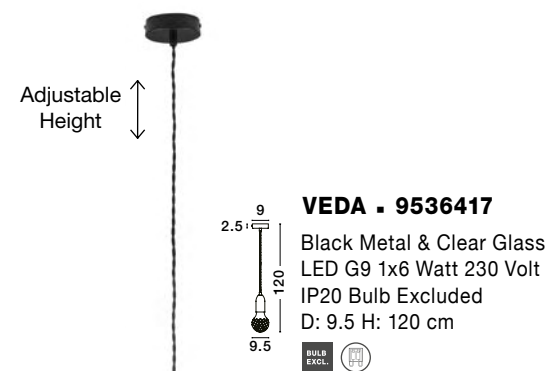

Adjustable  
Height

**FELIX - 9287916**  
Gold Aluminium  
& Acrylic  
LED G9 6x5 Watt 230 Volt  
IP20 Bulb Excluded  
D: 32 H: 35 H2: 120 cm

**FELIX - 9287917**  
Gold Aluminium  
& Acrylic  
LED 20 Watt 220 - 240 Volt  
1472Lm 3000K IP20  
D: 18 W: 8.8 H: 50 cm

**NORWAY - 9287946**  
 Gold Metal  
 Gold Fabric Wire  
 LED E27 1x12 Watt 230 Volt  
 IP20 Bulb Excluded  
 D: 4.5 H<sub>1</sub>: 20 H<sub>2</sub>: 180 cm

**NORWAY - 9287947**  
 Gold Metal  
 Gold Fabric Wire  
 LED E27 1x12 Watt 230 Volt  
 IP20 Bulb Excluded  
 D: 4.5 H<sub>1</sub>: 35 H<sub>2</sub>: 180 cm

**NORWAY - 9287948**  
 Gold Metal  
 Gold Fabric Wire  
 LED E27 1x12 Watt 230 Volt  
 IP20 Bulb Excluded  
 D: 4.5 H<sub>1</sub>: 50 H<sub>2</sub>: 180 cm

**NORWAY - 9287949**  
 Gold Metal  
 Gold Fabric Wire  
 LED E27 1x12 Watt 230 Volt  
 IP20 Bulb Excluded  
 D: 4.5 H<sub>1</sub>: 70 H<sub>2</sub>: 180 cm