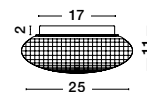

IP44

GL 8381241

**SENS - 838124**  
Smoke Chrome Glass  
Black Metal  
LED E27 1x12 Watt 230 Volt  
IP44 Bulb Excluded  
D: 25 H: 11 cm

GL 8381231

**SENS - 838123**  
Clear Glass  
White Metal  
LED E27 1x12 Watt 230 Volt  
IP44 Bulb Excluded  
D: 25 H: 11 cm