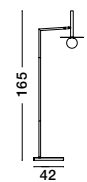

PIELO - 9043314

Brass Gold Metal
Opal Glass
LED G9 1x5 Watt 230 Volt
IP20 Class II
Bulb Excluded
D: 42 H: 165 cm