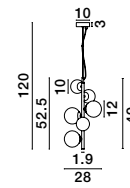

ODILLIA - 9028859
Matt Black Metal & Smoky Glass
LED G9 6x5 Watt 230 Volt
IP20 Bulb Excluded
L: 28 W: 23.2 H: 120 cm