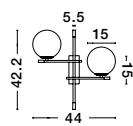

GIT - 9009294
Matt Black & Gold Metal
Opal Glass
LED G9 3x5 Watt 230 Volt
IP20 Bulb Excluded
D: 33 H: 120 cm

GIT - 9009297
Matt Black & Gold Metal
Opal Glass
LED G9 2x5 Watt 230 Volt
IP20 Bulb Excluded
L: 44 W: 17.3 H: 42.2 cm