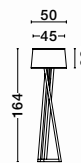

S 91450611

**SALINO - 9145061**  
 Ivory Fabric Shade  
 Brown Fabric Wire  
 Natural Wood  
 LED E27 1x12 Watt 230 Volt  
 IP20 Bulb Excluded  
 Cable Length: 180 cm  
 D: 50 H1: 28 H2: 160 cm

S 91450711