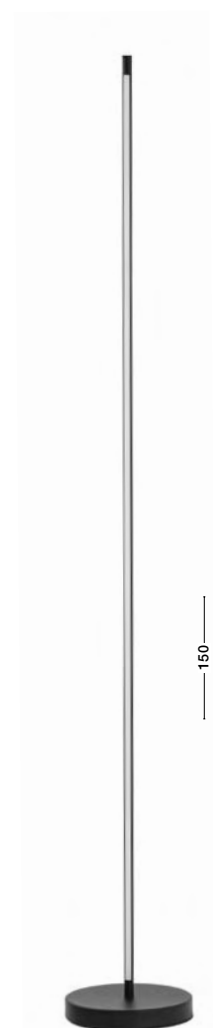

COLBY - 9081820
Sandy Black Aluminium
LED 10 Watt 220-240 Volt
650Lm 3000K IP20
D: 12 H: 50 cm