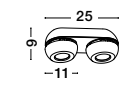

LED WARM WHITE DRIVER INCL.