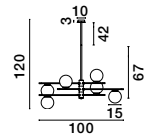

GIT - 9009294
Matt Black & Gold Metal
Opal Glass
LED G9 3x5 Watt 230 Volt
IP20 Bulb Excluded
D: 33 H: 120 cm

GIT - 9009297
Matt Black & Gold Metal
Opal Glass
LED G9 2x5 Watt 230 Volt
IP20 Bulb Excluded
L: 44 W: 17.3 H: 42.2 cm

GIT - 9009296
Matt Black & Gold Metal
Opal Glass
LED G9 6x5 Watt 230 Volt
IP20 Bulb Excluded
Included Two parts Of Metal
42 cm Each Part
L: 100 H1: 67 H2: 120 cm

Two Options Of Height
73.5 - 121 cm

GIT - 9009295
Matt Black & Gold Metal
Opal Glass
LED G9 2x5 Watt 230 Volt
IP20 Bulb Excluded
Included Two parts Of Metal
23.7 cm Each Part
L: 95 W: 15 H: 73.5 H2: 121 cm

ALSO YOU CAN DO

Two Options Of Height
67 - 120 cm