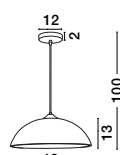

VINCA - 600822
Chrome Metal
White Wipe Technique Glass
LED E27 1x12 Watt 230 Volt
IP20 Bulb Excluded
D: 40 H1: 13 H2: 100 cm

GL 6008221