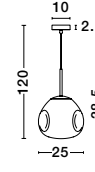

LAVA - 9190403

Gold Metal
Handmade Gold Glass
LED E27 1x12 Watt 230 Volt
IP20 Bulb Excluded
D: 25 H1: 38.5 H2: 120 cm