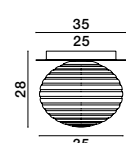

GL 90288462

ALLEN - 9028845

Matt Gold Metal
& Milky White Structured Glass
LED E27 1x12 Watt 230 Volt
IP20 Bulb Excluded
D: 35 H: 28 cm