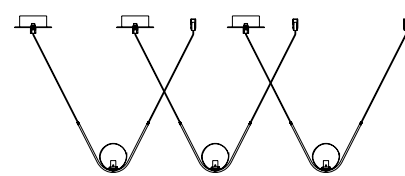

MAKE YOUR OWN COMBINATION

Adjustable Height

**VITTON - 8279602**  
 Brass Metal  
 White Glossy Glass  
 Brass Fabric Cable  
 LED E14 3x5 Watt 230 Volt  
 IP20 Bulb Excluded  
 L: 122 W: 15 H: 180 cm

GL 82796011