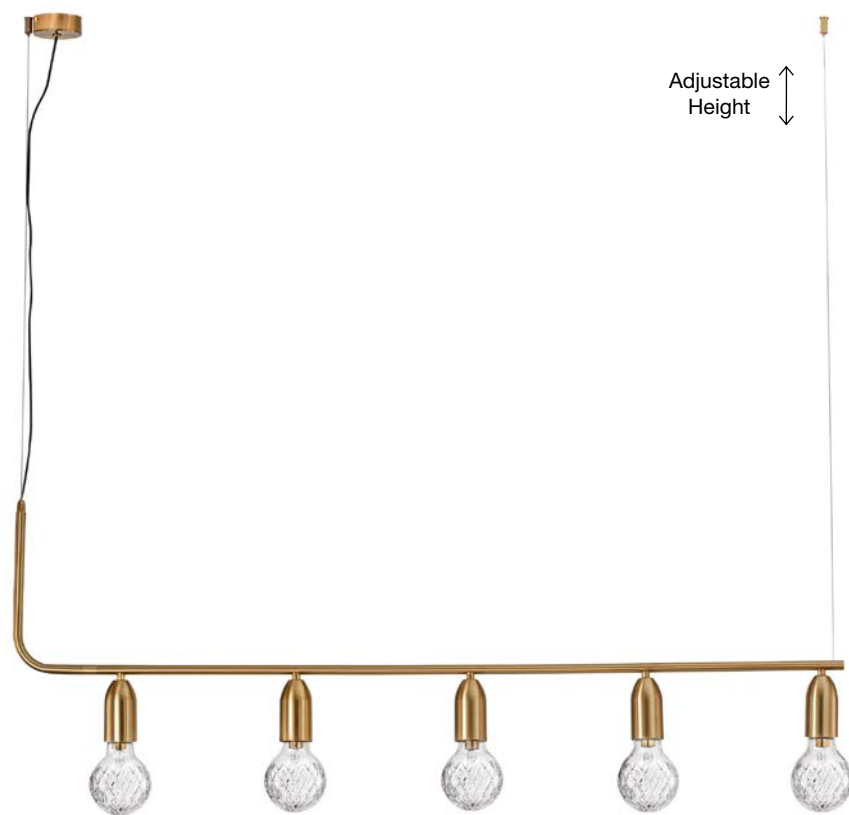

Adjustable  
Height

**VEDA - 9536419**

Black Metal & Clear Glass  
LED G9 5x6 Watt 230 Volt  
IP20 Bulb Excluded  
L: 128 W: 10 H: 120 cm

Adjustable  
Height

**VEDA - 9536415**

Brass Metal & Clear Glass  
LED G9 5x6 Watt 230 Volt  
IP20 Bulb Excluded  
L: 128 W: 10 H: 120 cm