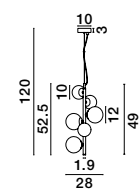

ODILLIA - 9028860

Opal Glass & Matt Gold Metal
LED G9 6x5 Watt 230 Volt
IP20 Bulb Excluded
L: 28 W: 23.2 H: 120 cm