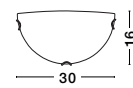

GL 6004011

ANCO - 600401
White Satinated Glass
Chrome Metal
LED E27 1x12 Watt 230 Volt
IP20 Bulb Excluded
Packing 6 pcs
D: 30 H: 8 cm

GL 6004021

ANCO - 600402
White Satinated Glass
Chrome Metal
LED E27 2x12 Watt 230 Volt
IP20 Bulb Excluded
Packing 6 pcs
D: 40 H: 9.5 cm

GL 6004031

ANCO - 600403
White Satinated Glass
Chrome Metal
LED E27 1x12 Watt 230 Volt
IP20 Bulb Excluded
Packing 6 pcs
L: 30 W: 7.5 H: 16 cm

GL 6058031

GIORNO - 605803
Alabaster Glass
Chrome Metal
LED E27 1x12 Watt 230 Volt
IP20 Bulb Excluded
Packing 12 pcs
L: 30 W: 7.5 H: 16 cm

GL 6058011

GIORNO - 605801
Alabaster Glass
Chrome Metal
LED E27 1x12 Watt 230 Volt
IP20 Bulb Excluded
Packing 5 pcs
D: 30 H: 8 cm

GL 6058021

GIORNO - 605802
Alabaster Glass
Chrome Metal
LED E27 2x12 Watt 230 Volt
IP20 Bulb Excluded
Packing 5 pcs
D: 40 H: 9.5 cm