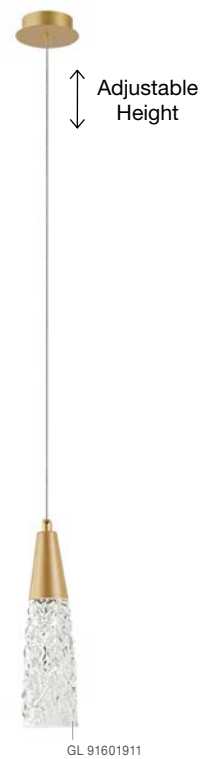

GL 91601911

KOVAC - 9160191
Brass Gold Metal
& Clear Structured Glass
LED G9 1x5 Watt 230 Volt
IP20 Bulb Excluded
D: 8 H: 29 H2: 180 cm