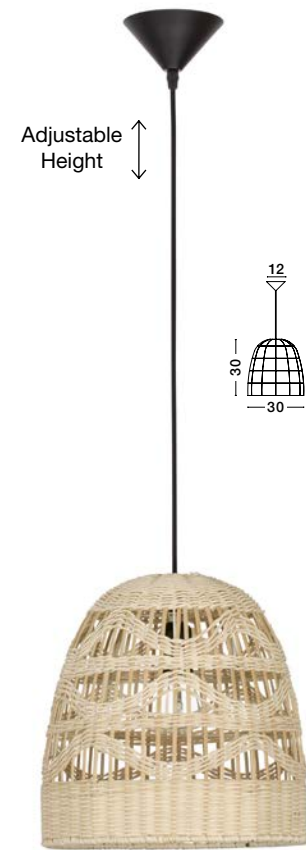

Adjustable Height

**PIETRA - 673603**  
 Black Metal  
 LED E27 3x12 Watt 230 Volt  
 IP20 Bulb Excluded  
 D: 30 H: 135 cm

03

wood & rattan

Adjustable Height

**MARLO - 9586505**  
Natural Rattan  
Black Fabric Wire & Base  
LED E27 1x12 Watt 230 Volt  
IP20 Bulb Excluded  
D: 30 H1: 30 H2: 185 cm