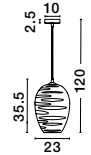

Adjustable Height

**EVLEEN - 9009258**  
 Matt Black Metal & Light Grey Glass  
 LED E27 1x12 Watt 230 Volt  
 IP20 Bulb Excluded  
 D: 25 H1: 28.5 H2: 120 cm

GL 90092581

Adjustable Height

**EVLEEN - 9009259**  
 Matt Black Metal & Light Grey Glass  
 LED E27 1x12 Watt 230 Volt  
 IP20 Bulb Excluded  
 D: 23 H1: 35.5 H2: 120 cm