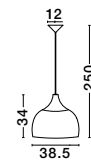

MIA - 9594341
Natural Rattan
Black Fabric Wire & Base
LED E27 1x12 Watt 230 Volt
IP20 Bulb Excluded
D: 38.5 H1: 34 H2: 250 cm