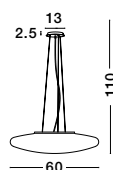

**NEVOSO - 920424**  
Opal Glass & White Metal  
LED E27 1x12 Watt 230 Volt  
IP20 Bulb Excluded  
D: 30 H: 32 cm

Adjustable Height

GL 45876011

**PRESSIONE - 4587601**

Opal Glass  
Satin Metal Base  
Chrome Aluminium  
LED E27 4x12 Watt 230 Volt  
IP20 Bulb Excluded  
D: 60 H: 110 cm