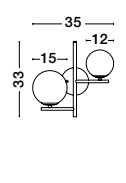

IMPERO - 9190421

White Frosted Glass
Black Metal
LED G9 2x5 Watt 230 Volt
IP20 Bulb Excluded
L: 35 W: 19 H: 33 cm