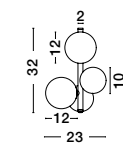

Adjustable Height

**ODILLIA - 9028858**

Opal Glass & Matt Gold Metal  
LED G9 7x5 Watt 230 Volt  
IP20 Bulb Excluded  
L: 65 W: 28.9 H: 120 cm

**ODILLIA - 9028862**

Opal Glass & Matt Gold Metal  
LED G9 3x5 Watt 230 Volt  
IP20 Bulb Excluded  
L: 23 W: 19 H: 32 cm