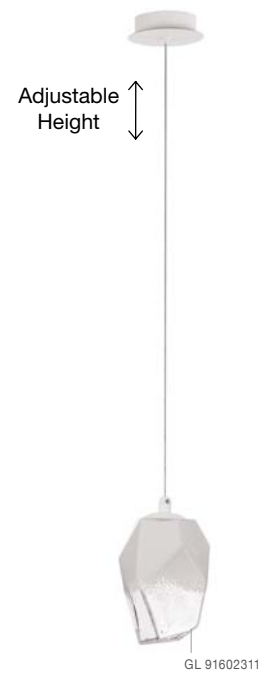

ICE - 9160231
Gradient White Colour
Glass & White Metal
LED G9 1x5 Watt 230 Volt
IP20 Bulb Excluded
D: 12 H1: 17 H2: 180 cm