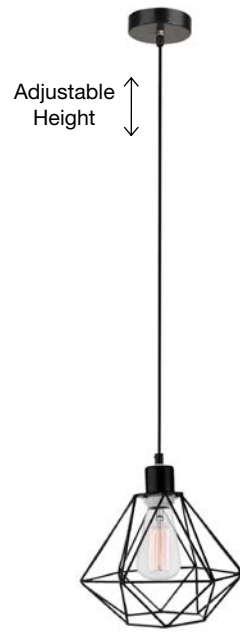

Adjustable Height

PIETRA - 673601
Black Metal
LED E27 1x12 Watt 230 Volt
IP20 Bulb Excluded
D: 20 H: 18.5 H2: 120 cm