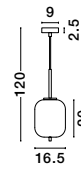

Adjustable Height

GL 96240661

**LATO - 9624066**

Opal Glass  
Brass Gold Metal  
Black Fabric Wire  
LED E14 1x5 Watt 230 Volt  
IP20 Bulb Excluded  
D: 15.8 H1: 23 H2: 120 cm

**LATO - 9624068**

Opal Glass  
Brass Gold Metal  
Black Fabric Wire  
LED E14 3x5 Watt 230 Volt  
IP20 Bulb Excluded  
D: 30 H: 120 cm