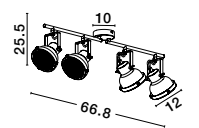

RUVI - 9624106

Matt Black Metal
LED GU10 4x10 Watt
230 Volt
IP20 Bulb Excluded
L: 66.8 W: 12 H: 25.5 cm