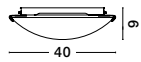

ERA - 6311802

White Glass & Crystal
White Metal
LED E27 3x12 Watt 230 Volt
IP20 Bulb Excluded
D: 40 H: 9 cm

GL 63118031