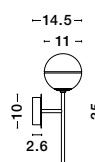

CANTONA - 9960617

Milky White Glass
Brass Gold
LED G9 1x5 Watt 230 Volt
IP20 Bulb Excluded
L: 14.5 W: 11 H: 35 cm