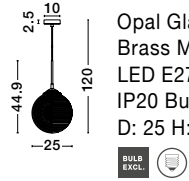

ATHENA - 9191212

Opal Glass
Brass Metal
LED E27 1x12 Watt 230 Volt
IP20 Bulb Excluded
D: 25 H: 120 cm