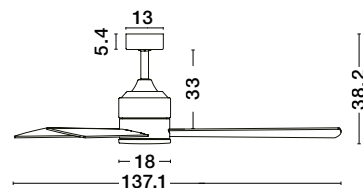

Compatible with:  
9952345, 9952350, 9952355

**FAN SPECIFICATIONS**

Product Nm.	Body Material	Blades Material	Product Size	Speed	Length of Each Blade	Motor Type	Watt (max.)	Power Supply	Airflow (CFM)	RPM	Noise Level	Net Weight	Blade Sweep	Summer/Winter Function	Light	Remote Control	Guarantee	Class
9952345	Stainless Aluminium	Teak & Walnut Plywood	D: 137.1 cm H: 38.2 cm	6 Speed Remote	52"	DC	38W	AC220-240V	5041	205	N/A	5,1 Kg	N/A	✓	✓	✓	2 Years Light & control 10 Years motor	I
9952350	Black Aluminium	Black & Walnut Plywood	D: 137.1 cm H: 38.2 cm	6 Speed Remote	52"	DC	38W	AC220-240V	5041	205	N/A	5,1 Kg	N/A	✓	✓	✓	2 Years Light & control 10 Years motor	I
9952355	White Aluminium	White & Oak Plywood	D: 137.1 cm H: 38.2 cm	6 Speed Remote	52"	DC	38W	AC220-240V	5041	205	N/A	5,1 Kg	N/A	✓	✓	✓	2 Years Light & control 10 Years motor	I