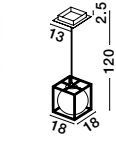

JULIET . 9206401
Brass & Black Metal
White Opal Glass
LED E14 1x5 Watt 230 Volt
IP20 Bulb Excluded
L: 18 W: 18 H: 120 cm

GL 92064021