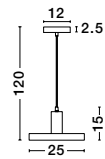

GARNI - 9417050

Gold Metal
Outside & Inside
Black PVC Wire
LED E27 1x12 Watt 230 Volt
IP20 Bulb Excluded
D: 25 H: 15 H₂: 120 cm