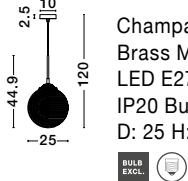

Adjustable Height

GL 91912111

**ATHENA - 9191211**

Champagne Glass  
Brass Metal  
LED E27 1x12 Watt 230 Volt  
IP20 Bulb Excluded  
D: 25 H: 120 cm

Adjustable Height

GL 91911111

**ATHENA - 9191111**

Champagne Glass  
Brass Metal  
LED E27 1x12 Watt 230 Volt  
IP20 Bulb Excluded  
D: 22.5 H1: 55.4 H2: 120 cm