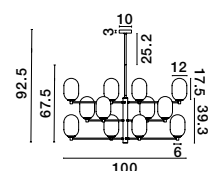

BALOR - 9009244

Brass Gold Metal
Gradient White Glass
LED G9 12x5 Watt 230 Volt
IP20 Bulb Excluded
Included Two parts Of Metal
25.2 cm Each Part
D: 100 H1: 67.5 H2: 92.5 cm