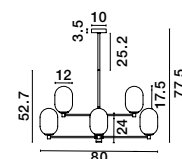

BALOR - 9009245

Brass Gold Metal
Gradient White Glass
LED G9 8x5 Watt 230 Volt
IP20 Bulb Excluded
Included Two parts Of Metal
25.2 cm Each Part
D: 80 H1: 52.7 H2: 77.5 cm