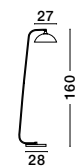

MIRBA - 9035982
Sandy Black Metal Outside
Gold Metal Inside
LED E27 1x12 Watt 230 Volt
IP20 Bulb Excluded
Cable Length: 183 cm
D: 27 H: 160 cm