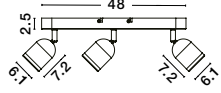

IP44

ORSON - 9555815
Sandy Black Metal
LED GU10 2x10 Watt 230 Volt
IP44 Bulb Excluded
L: 28 W: 8 H: 9.7 cm