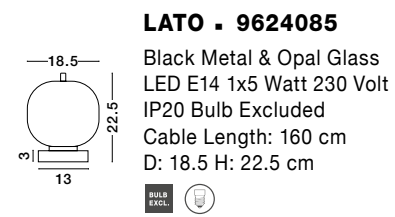

96240851

**LATO - 9624084**

Brass Gold Metal  
& Opal Glass  
LED E14 1x5 Watt 230 Volt  
IP20 Bulb Excluded  
Cable Length: 160 cm  
D: 18.5 H: 22.5 cm

GL 96240852

**LATO - 9624086**

Brass Gold Metal  
& Opal Glass  
LED E14 1x5 Watt 230 Volt  
IP20 Bulb Excluded  
Cable Length: 160 cm  
D: 16.5 H: 25 cm

Adjustable Height

GL 96240641

**LATO - 9624074**

Black Metal & Opal Glass  
Black Fabric Wire  
LED E14 1x5 Watt 230 Volt  
IP20 Bulb Excluded  
D: 18.5 H: 120 cm

Adjustable Height

GL 96240651

**LATO - 9624075**

Black Metal & Opal Glass  
Black Fabric Wire  
LED E14 1x5 Watt 230 Volt  
IP20 Bulb Excluded  
D: 16.5 H: 120 cm

Adjustable Height

GL 96240661

**LATO - 9624076**

Black Metal & Opal Glass  
Black Fabric Wire  
LED E14 1x5 Watt 230 Volt  
IP20 Bulb Excluded  
D: 15.8 H: 120 cm

**LATO - 9624085**  
 Black Metal & Opal Glass  
 LED E14 1x5 Watt 230 Volt  
 IP20 Bulb Excluded  
 Cable Length: 160 cm  
 D: 18.5 H: 22.5 cm

**LATO - 9624087**  
 Black Metal & Opal Glass  
 LED E14 1x5 Watt 230 Volt  
 IP20 Bulb Excluded  
 Cable Length: 160 cm  
 D: 16.5 H: 25 cm