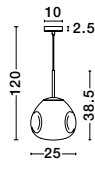

LAVA - 9190402

Chrome Metal
Handmade Chrome Glass
LED E27 1x12 Watt 230 Volt
IP20 Bulb Excluded
D: 25 H1: 38.5 H2: 120 cm