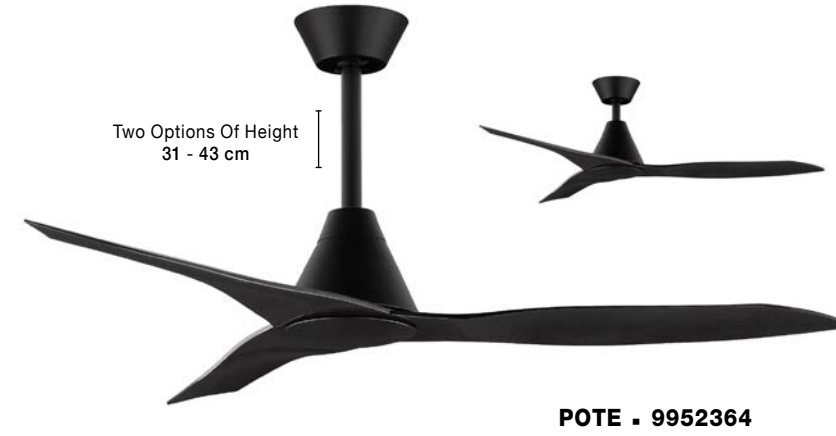

FAN SPECIFICATIONS

Product Nm.	Body Material	Blades Material	Product Size	Speed	Length of Each Blade	Motor Type	Watt (max.)	Power Supply	Airflow (CFM)	RPM	Noise Level	Weight	Blade Sweep	Summer/Winter Function	Light	Remote Control	Guarantee	Class
9952360	White Aluminium	White ABS	D: 132 cm H: 43 cm	6 Speed Remote	54"	DC	38W	AC220-240V	5250	220	N/A	4,7 Kg	N/A	✓	X	✓	2 Years Light & control 10 Years motor	I
9952365	Black Aluminium	Black ABS	D: 132 cm H: 43 cm	6 Speed Remote	54"	DC	38W	AC220-240V	5250	220	N/A	4,7 Kg	N/A	✓	X	✓	2 Years Light & control 10 Years motor	I

FAN SPECIFICATIONS

Product Nm.	Body Material	Blades Material	Product Size	Speed	Length of Each Blade	Motor Type	Watt (max.)	Power Supply	Airflow (CFM)	RPM	Noise Level	Weight	Blade Sweep	Summer/Winter Function	Light	Remote Control	Guarantee	Class
9952363	White Aluminium	White ABS	D: 110 cm H: 31-43 cm	6 Speed Remote	69"	DC	N/A	AC220-240V	4500	184	N/A	11 Kg	N/A	✓	X	✓	2 Years Light & control 10 Years motor	I
9952364	Black Aluminium	Black ABS	D: 110 cm H: 31-43 cm	6 Speed Remote	69"	DC	N/A	AC220-240V	4500	184	N/A	11 Kg	N/A	✓	X	✓	2 Years Light & control 10 Years motor	I

LIGHT SPECIFICATIONS

Product Nm.	LED Watt	Motor DC Watt	Lumen	Volt	LED Chip	Beam Angle	Kelvin	Protection	Driver Included
9952363	18W	40W	650Lm	220V	Edison	120°	3000K	IP20	✓
9952364	18W	40W	650Lm	220V	Edison	120°	3000K	IP20	✓

WALL PANEL - 9953200
Wall Panel
L: 10 W: 10 H: 5.5 cm