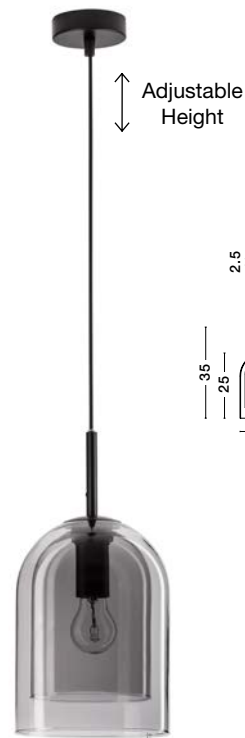

GL 92363862

**SIANNA . 9236386**

Smoky Glass  
Brass Gold Metal  
LED E27 3x12 Watt 230 Volt  
IP20 Bulb Excluded  
D: 37 H: 20 cm

Adjustable  
Height

**SIANNA . 9236383**

Smoky Glass  
Brass Gold Metal  
LED E27 4x12 Watt 230 Volt  
IP20 Bulb Excluded  
L: 110 W: 18 H: 120 cm

GL 92363821

GL 92363621

**SIANNA - 9236400**  
 Smoky Glass  
 Brass Gold Metal  
 LED E27 1x12 Watt 230 Volt  
 IP20 Bulb Excluded  
 Cable Length: 165 cm  
 D: 18 H: 47 cm

GL 92364101

**SIANNA - 9236410**  
 Smoky Glass  
 Brass Gold Metal  
 LED E27 1x12 Watt 230 Volt  
 IP20 Bulb Excluded  
 Cable Length: 165 cm  
 D: 25 H: 154 cm

Adjustable Height

**VELOR - 9236700**  
 Double Layered Smoky Glass  
 Black Cord  
 Black Metal Base  
 LED E27 1x12 Watt 230 Volt  
 IP20 Bulb Excluded  
 D: 18 H: 240 cm

GL 92367201

Adjustable Height

**VELOR - 9236710**  
 Double Layered Smoky Glass  
 Black Cord  
 Black Metal Base  
 LED E27 3x12 Watt 230 Volt  
 IP20 Bulb Excluded  
 D: 30 H: 185 cm