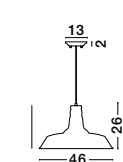

OSTERIA - 420201

Shining Black Steel Outside
Matt White Inside
Black Fabric Wire
LED E27 1x12 Watt 230 Volt
IP20 Bulb Excluded
D: 46 H: 26 H2: 115 cm