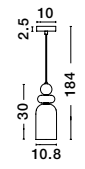

MURANO - 9009235

Sandy Gold Metal
Glossy Light Green, Dark Green
& Orange Glass
LED E14 1x5 Watt 230 Volt
IP20 Bulb Excluded
D: 10.8 H1: 30 H2: 184 cm