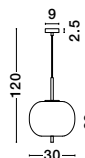

LATO - 9624061

Opal Glass
Brass Gold Metal
Black Fabric Wire
LED E27 1x12 Watt 230 Volt
IP20 Bulb Excluded
D: 30 H1: 23 H2: 120 cm