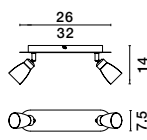

Rotating & Adjustable

CONO - 668002
Matt White Aluminium
LED GU10 2x10 Watt 230 Volt
IP20 Bulb excluded
L: 25.5 W: 8 H: 19 cm