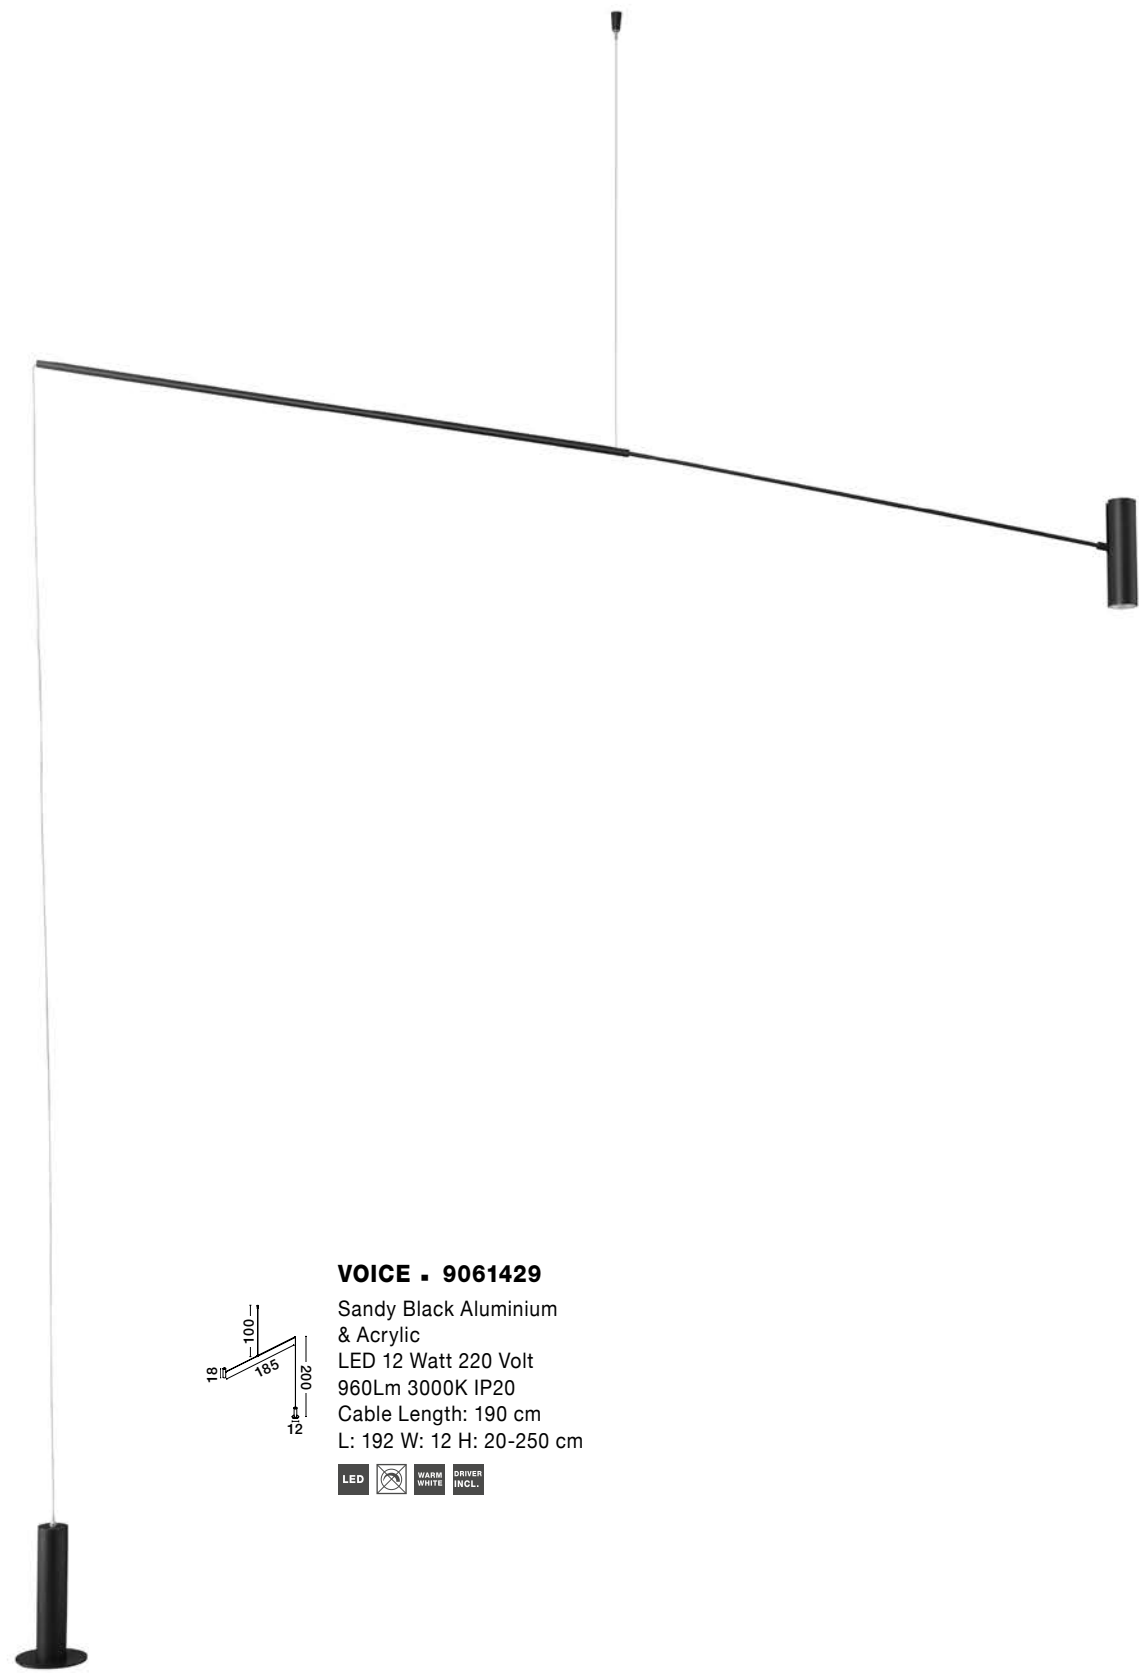

Opal Glass  
Satin Nickel Metal  
LED E14 1x5 Watt 230 Volt  
IP20 Bulb Excluded  
D: 8 W: 13 H: 10.5 cm

**07**

floor & table lamps

**VOICE - 9061429**

Sandy Black Aluminium  
& Acrylic  
LED 12 Watt 220 Volt  
960Lm 3000K IP20  
Cable Length: 190 cm  
L: 192 W: 12 H: 20-250 cm