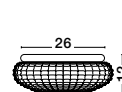

CLAM - 9738256
White Glass
White Metal
LED E27 2x12 Watt 230 Volt
IP44 Bulb Excluded
D: 30 H: 12 cm

IP44

IP44