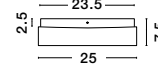

CUBE - 6110042

White Opal Glass
White Metal

LED E27 1x12 Watt 230 Volt
IP44 Bulb Excluded
L: 25 W: 25 H: 7.5 cm

IP44