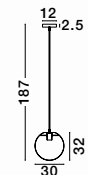

MIRALE - 9416930

Gold Metal
Clear Glass
& Black PVC Wire
LED E27 1x12 Watt 230 Volt
IP20 Bulb Excluded
D: 30 H1: 32 H2: 187 cm