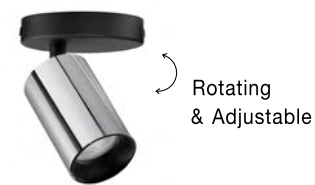

Rotating & Adjustable

**POGNO - 9111436**

Sandy Black & Gold Aluminium  
LED GU10 4x10 Watt 220-240 Volt  
IP20 Bulb Excluded  
L: 80 W: 6 H: 14 cm

**INUS - 9111626**  
Black & Chrome Aluminium  
LED GU10 1x10 Watt 220-240 Volt  
IP20 Bulb Excluded  
D: 5.7 H: 12.7 cm