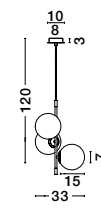

GIT - 9009294
Matt Black & Gold Metal
Opal Glass
LED G9 3x5 Watt 230 Volt
IP20 Bulb Excluded
D: 33 H: 120 cm

GIT - 9009297
Matt Black & Gold Metal
Opal Glass
LED G9 2x5 Watt 230 Volt
IP20 Bulb Excluded
L: 44 W: 17.3 H: 42.2 cm

GIT - 9009296
Matt Black & Gold Metal
Opal Glass
LED G9 6x5 Watt 230 Volt
IP20 Bulb Excluded
Included Two parts Of Metal
42 cm Each Part
L: 100 H1: 67 H2: 120 cm

Two Options Of Height
73.5 - 121 cm

GIT - 9009295
Matt Black & Gold Metal
Opal Glass
LED G9 2x5 Watt 230 Volt
IP20 Bulb Excluded
Included Two parts Of Metal
23.7 cm Each Part
L: 95 W: 15 H: 73.5 H2: 121 cm

ALSO YOU CAN DO

Two Options Of Height
67 - 120 cm