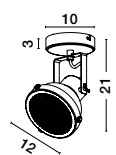

RUVI - 9624103

Matt Black Metal
LED GU10 1x10 Watt
230 Volt
IP20 Bulb Excluded
D: 12 W: 20 H: 21 cm