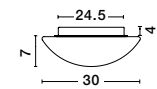

BREST - 832402

White Opal Glass & Metal
LED E27 2x12 Watt 230 Volt
IP44 Bulb Excluded
D: 30 H: 11 cm