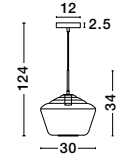

PRISMA - 9426733

Gold Metal & Clear Glass
LED E27 1x12 Watt 230 Volt
IP20 Bulb Excluded
D: 30 H1: 34 H2: 124 cm