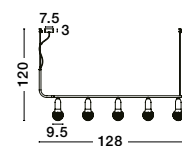

Adjustable  
Height

**VEDA - 9536419**

Black Metal & Clear Glass  
LED G9 5x6 Watt 230 Volt  
IP20 Bulb Excluded  
L: 128 W: 10 H: 120 cm

Adjustable  
Height

**VEDA - 9536415**

Brass Metal & Clear Glass  
LED G9 5x6 Watt 230 Volt  
IP20 Bulb Excluded  
L: 128 W: 10 H: 120 cm