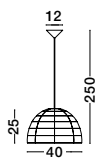

Adjustable Height

MELODY - 9858719
Natural Rattan
Black Fabric Wire & Base
LED E27 1x12 Watt 230 Volt
IP20 Bulb Excluded
D: 30.5 H1: 34 H2: 215 cm

Adjustable Height

MELODY - 9586766
Natural Rattan
Black Fabric Wire & Base
LED E27 1x12 Watt 230 Volt
IP20 Bulb Excluded
D: 30 H1: 42 H2: 250 cm

Adjustable Height

MELODY - 9586446
Natural Rattan
Black Fabric Wire & Base
LED E27 1x12 Watt 230 Volt
IP20 Bulb Excluded
D: 40 H1: 25 H2: 250 cm

Adjustable Height

MELODY - 9586431
Ivory Rattan
White Fabric Wire & Base
LED E27 1x12 Watt 230 Volt
IP20 Bulb Excluded
D: 50.5 H1: 30 H2: 250 cm