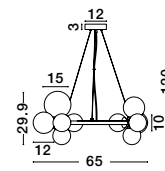

ODILLIA - 9028855
Matt Black Metal & Smoky Glass
LED G9 11x6 Watt 230 Volt
IP20 Bulb Excluded
Two Ways Of Mounting
D: 65 H: 120 cm