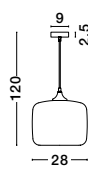

Chrome Glass  
Black Metal  
Black Fabric Wire  
LED E27 1x12 Watt 230 Volt  
IP20 Bulb Excluded  
D: 17.5 H1: 29.8 H2: 120 cm

Adjustable Height

GL 97264831

**SAVAZ - 9726483**

Chrome Glass  
Black Metal  
Black Fabric Wire  
LED E27 1x12 Watt 230 Volt  
IP20 Bulb Excluded  
D: 28 H1: 23 H2: 120 cm