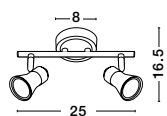

Rotating & Adjustable

**GALERIA - 663002**  
Satin Nickel  
Chrome Aluminium  
LED GU10 2x10 Watt 230 Volt  
IP20 Bulb Excluded  
L: 25 H: 16.5 cm

Rotating & Adjustable

GL 6670011

**PUBLICO - 667003**

Opal Glass  
Satin Nickel Metal  
LED E14 3x5 Watt 230 Volt  
IP20 Bulb Excluded  
L: 52 W: 7.8 H: 16.2 cm