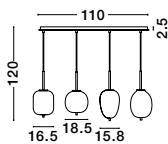

LATO - 9624083
Brass Gold Metal & Smoky Glass
Black Fabric Wire
LED E14 4x5 Watt 230 Volt
IP20 Bulb Excluded
L: 110 W: 18.5 H: 120 cm