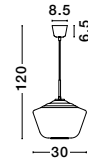

VEIRO - 9724141

Chrome Glass
Black Metal
Black Fabric Wire
LED E27 1x12 Watt 230 Volt
IP20 Bulb Excluded
D: 30 H1: 22 H2: 120 cm