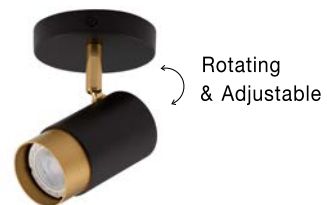

Sandy Black & Gold Aluminium  
LED GU10 3x10 Watt 220-240 Volt  
IP20 Bulb Excluded  
D: 22 H: 14 cm

Rotating & Adjustable

**POGNO - 9111432**

Sandy Black & Gold Aluminium  
LED GU10 1x10 Watt 220-240 Volt  
IP20 Bulb Excluded  
D: 5.4 H: 14 cm