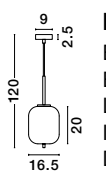

LATO - 9624075

Black Metal & Opal Glass
Black Fabric Wire
LED E14 1x5 Watt 230 Volt
IP20 Bulb Excluded
D: 16.5 H: 120 cm