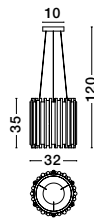

FELIX - 9287916
Gold Aluminium
& Acrylic
LED G9 6x5 Watt 230 Volt
IP20 Bulb Excluded
D: 32 H: 35 H2: 120 cm