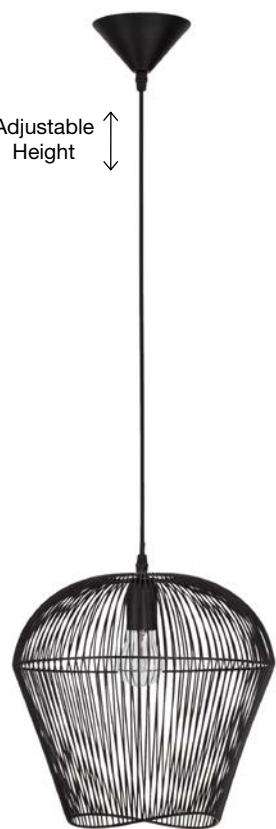

Adjustable Height

BREDO - 9586512
Black Aluminium
Black Fabric Wire & Base
LED E27 1x12 Watt 230 Volt
IP20 Bulb Excluded
D: 31.5 H1: 29 H2: 185 cm