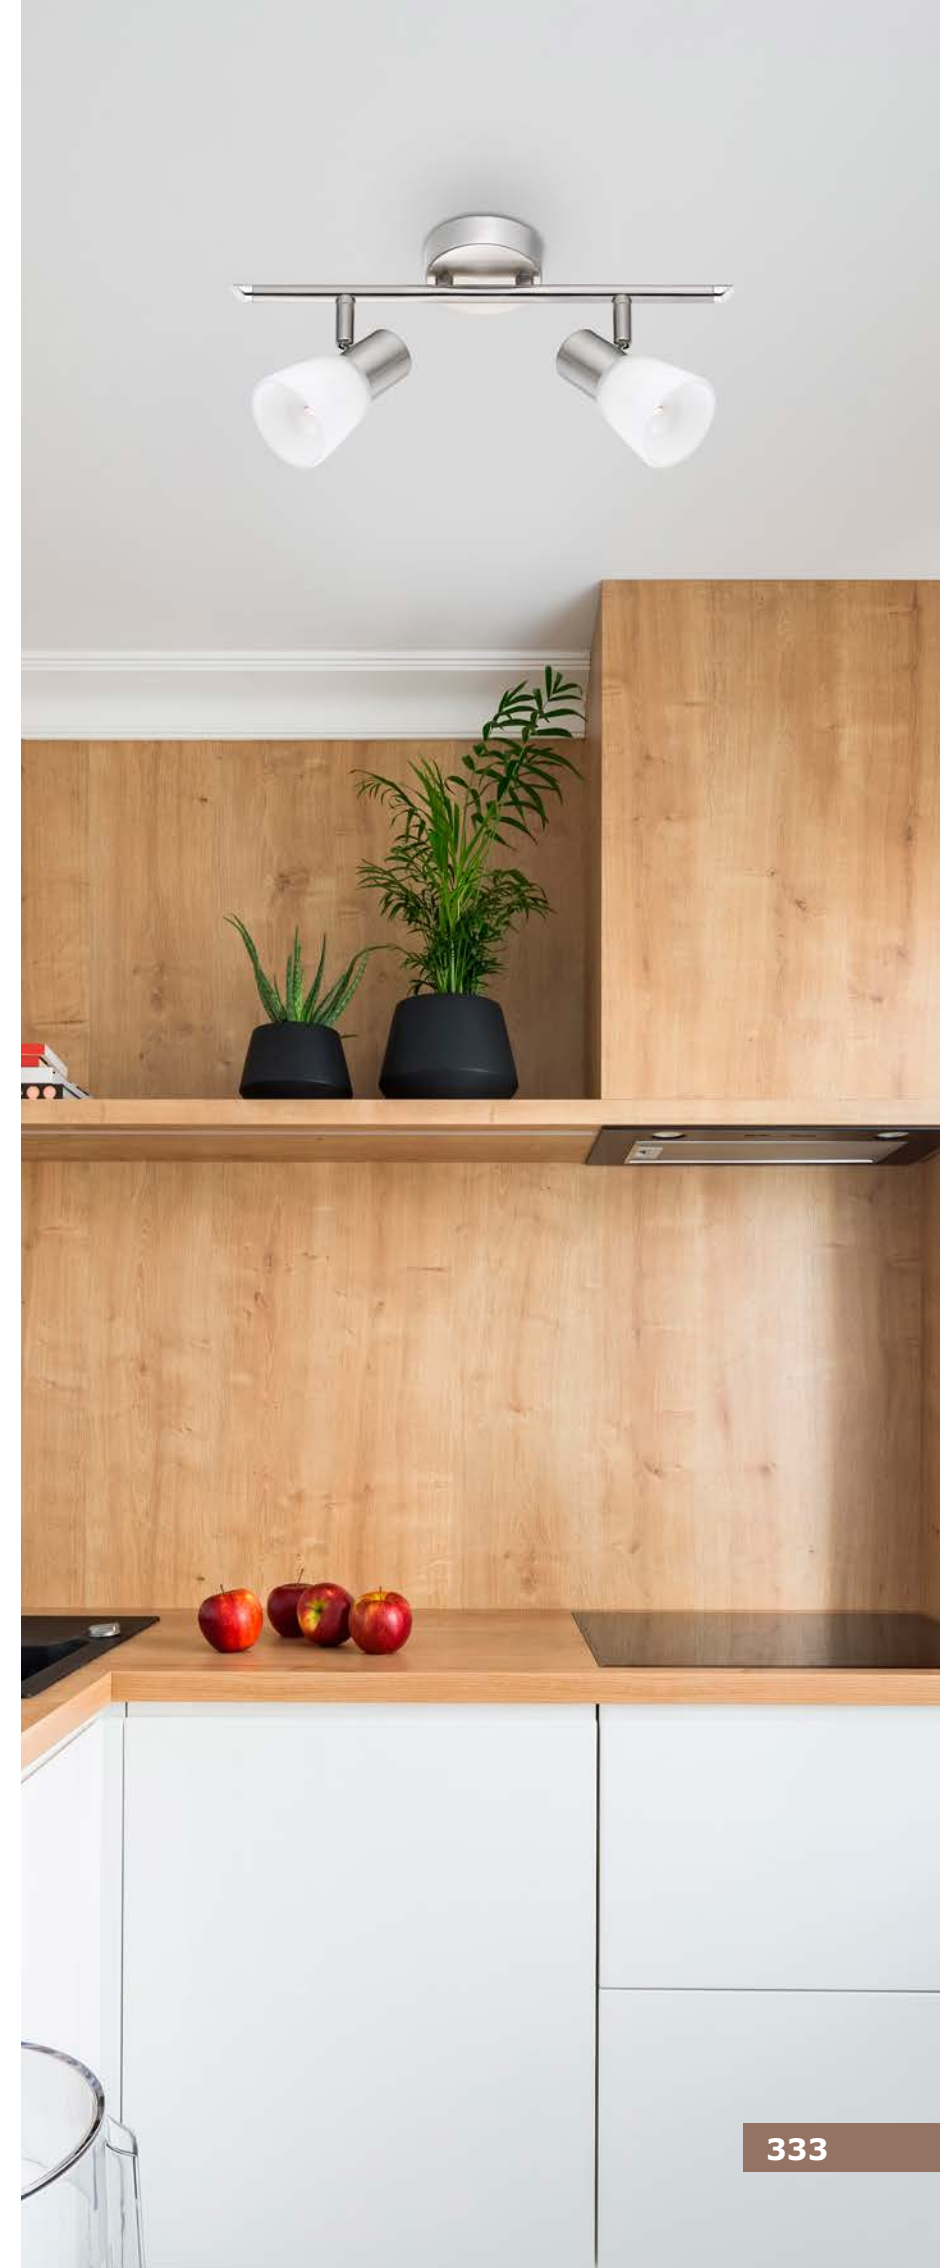

PUBLICO - 667001

Opal Glass
Satin Nickel Metal
LED E14 1x5 Watt 230 Volt
IP20 Bulb Excluded
D: 8 W: 13 H: 10.5 cm