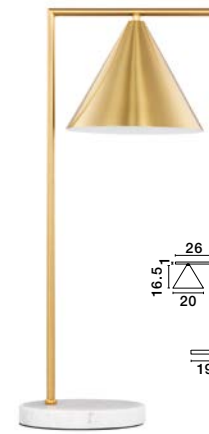

Two Options Of Height  
 73.5 - 121 cm

**GIT - 9009295**  
 Matt Black & Gold Metal  
 Opal Glass  
 LED G9 2x5 Watt 230 Volt  
 IP20 Bulb Excluded  
 Included Two parts Of Metal  
 23.7 cm Each Part  
 L: 95 W: 15 H: 73.5 H2: 121 cm

ALSO YOU CAN DO

Two Options Of Height  
 67 - 120 cm

**SWAY - 9501237**

Sandy Black Metal  
& Brass Gold  
LED E27 1x12 Watt  
LED G9 2x5 Watt 230 Volt  
IP20 Bulb Excluded  
L: 123 W: 15 H: 70 cm

**SWAY - 9501235**

Brass Metal  
& White Marble Base  
LED E27 1x12 Watt 230 Volt  
IP20 Bulb Excluded  
Cable Length: 130 cm  
D: 19 W: 26 H: 60 cm

**SWAY - 9501236**

Brass Metal  
& White Marble Base  
LED E27 1x12 Watt 230 Volt  
IP20 Bulb Excluded  
Cable Length: 160 cm  
D: 25 W: 35 H: 175 cm