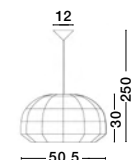

Adjustable Height

**MELODY - 9586431**  
Ivory Rattan  
White Fabric Wire & Base  
LED E27 1x12 Watt 230 Volt  
IP20 Bulb Excluded  
D: 50.5 H1: 30 H2: 250 cm

Adjustable Height

Adjustable Height

Adjustable Height