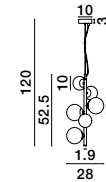

ODILLIA - 9009251
Matt Black Metal & Clear Glass
LED G9 6x6 Watt 230 Volt
IP20 Bulb Excluded
L: 28 W: 23.2 H: 120 cm