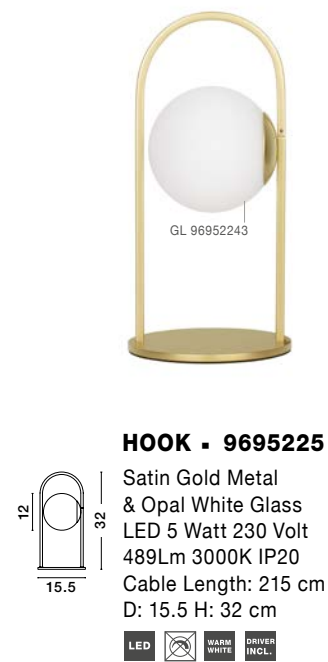

GL 92411701

**IRVINE - 9241170**  
 Clear Glass  
 Black Cord  
 Brass Gold Metal  
 LED E27 1x12 Watt 230 Volt  
 IP20 Bulb Excluded  
 D: 20 H1: 30.3 H2: 230 cm

GL 92411601

**IRVINE - 9241160**  
 Clear Glass  
 Black Cord  
 Brass Gold Metal  
 LED E27 1x12 Watt 230 Volt  
 IP20 Bulb Excluded  
 D: 15.5 H1: 53 H2: 255 cm

GL 92411701

**IRVINE - 9241190**  
 Clear Glass  
 Black Cord  
 Brass Gold Metal  
 LED E27 3x12 Watt 230 Volt  
 IP20 Bulb Excluded  
 D: 30 H1: 30.3 H2: 150 cm

GL 92411701

**IRVINE - 9241180**  
 Clear Glass  
 Black Cord  
 Brass Gold Metal  
 LED E27 4x12 Watt 230 Volt  
 IP20 Bulb Excluded  
 L: 97.5 H1: 30.3 H2: 155 cm

**HOOK - 9695222**

Triac Dimmable  
Satin Gold Metal  
& Opal White Glass  
LED 30 Watt 230 Volt  
3142Lm 3000K IP20  
D: 42 H: 180 cm

GL 96952242

GL 96952243

GL 96952241

**HOOK - 9695221**

Triac Dimmable  
Satin Gold Metal  
& Opal White Glass  
LED 52 Watt 230 Volt  
4815Lm 3000K IP20  
D: 56.6 H: 180 cm