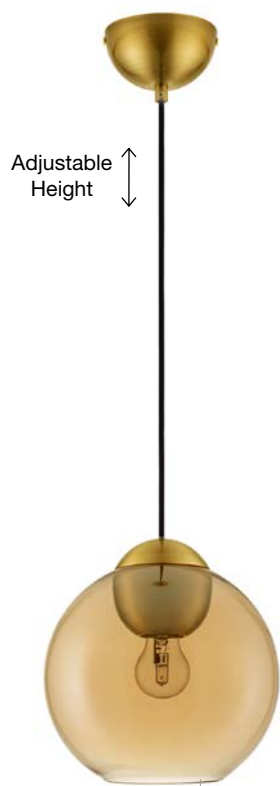

Adjustable Height

GL 90092431

**MIDORI . 9009243**  
 Brass Gold Metal & Pink Glass  
 LED E27 1x12 Watt 230 Volt  
 IP20 Bulb Excluded  
 D: 24 H1: 24.8 H2: 183.8 cm

Adjustable Height

GL 90092401

**MIDORI . 9009240**  
 Brass Gold Metal & Dark Blue Glass  
 LED E27 1x12 Watt 230 Volt  
 IP20 Bulb Excluded  
 D: 24 H1: 24.8 H2: 183.8 cm