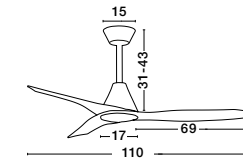

FAN SPECIFICATIONS

Product Nm.	Body Material	Blades Material	Product Size	Speed	Length of Each Blade	Motor Type	Watt (max.)	Power Supply	Airflow (CFM)	RPM	Noise Level	Weight	Blade Sweep	Summer/Winter Function	Light	Remote Control	Guarantee	Class
9952360	White Aluminium	White ABS	D: 132 cm H: 43 cm	6 Speed Remote	54"	DC	38W	AC220-240V	5250	220	N/A	4,7 Kg	N/A	✓	X	✓	2 Years Light & control 10 Years motor	I
9952365	Black Aluminium	Black ABS	D: 132 cm H: 43 cm	6 Speed Remote	54"	DC	38W	AC220-240V	5250	220	N/A	4,7 Kg	N/A	✓	X	✓	2 Years Light & control 10 Years motor	I

FAN SPECIFICATIONS

Product Nm.	Body Material	Blades Material	Product Size	Speed	Length of Each Blade	Motor Type	Watt (max.)	Power Supply	Airflow (CFM)	RPM	Noise Level	Weight	Blade Sweep	Summer/Winter Function	Light	Remote Control	Guarantee	Class
9952363	White Aluminium	White ABS	D: 110 cm H: 31-43 cm	6 Speed Remote	69"	DC	N/A	AC220-240V	4500	184	N/A	11 Kg	N/A	✓	X	✓	2 Years Light & control 10 Years motor	I
9952364	Black Aluminium	Black ABS	D: 110 cm H: 31-43 cm	6 Speed Remote	69"	DC	N/A	AC220-240V	4500	184	N/A	11 Kg	N/A	✓	X	✓	2 Years Light & control 10 Years motor	I

LIGHT SPECIFICATIONS

Product Nm.	LED Watt	Motor DC Watt	Lumen	Volt	LED Chip	Beam Angle	Kelvin	Protection	Driver Included
9952363	18W	40W	650Lm	220V	Edison	120°	3000K	IP20	✓
9952364	18W	40W	650Lm	220V	Edison	120°	3000K	IP20	✓

WALL PANEL - 9953200
Wall Panel
L: 10 W: 10 H: 5.5 cm