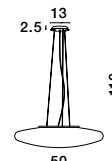

PRESSIONE - 4587602

Opal Glass
Satin Metal Base
Chrome Aluminium
LED E27 3x12 Watt 230 Volt
IP20 Bulb Excluded
D: 50 H: 110 cm