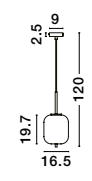

LATO - 9624097

Brass Gold Metal & Smoky Glass
Black Fabric Wire
LED E14 1x5 Watt 230 Volt
IP20 Bulb Excluded
D: 16.5 H: 120 cm