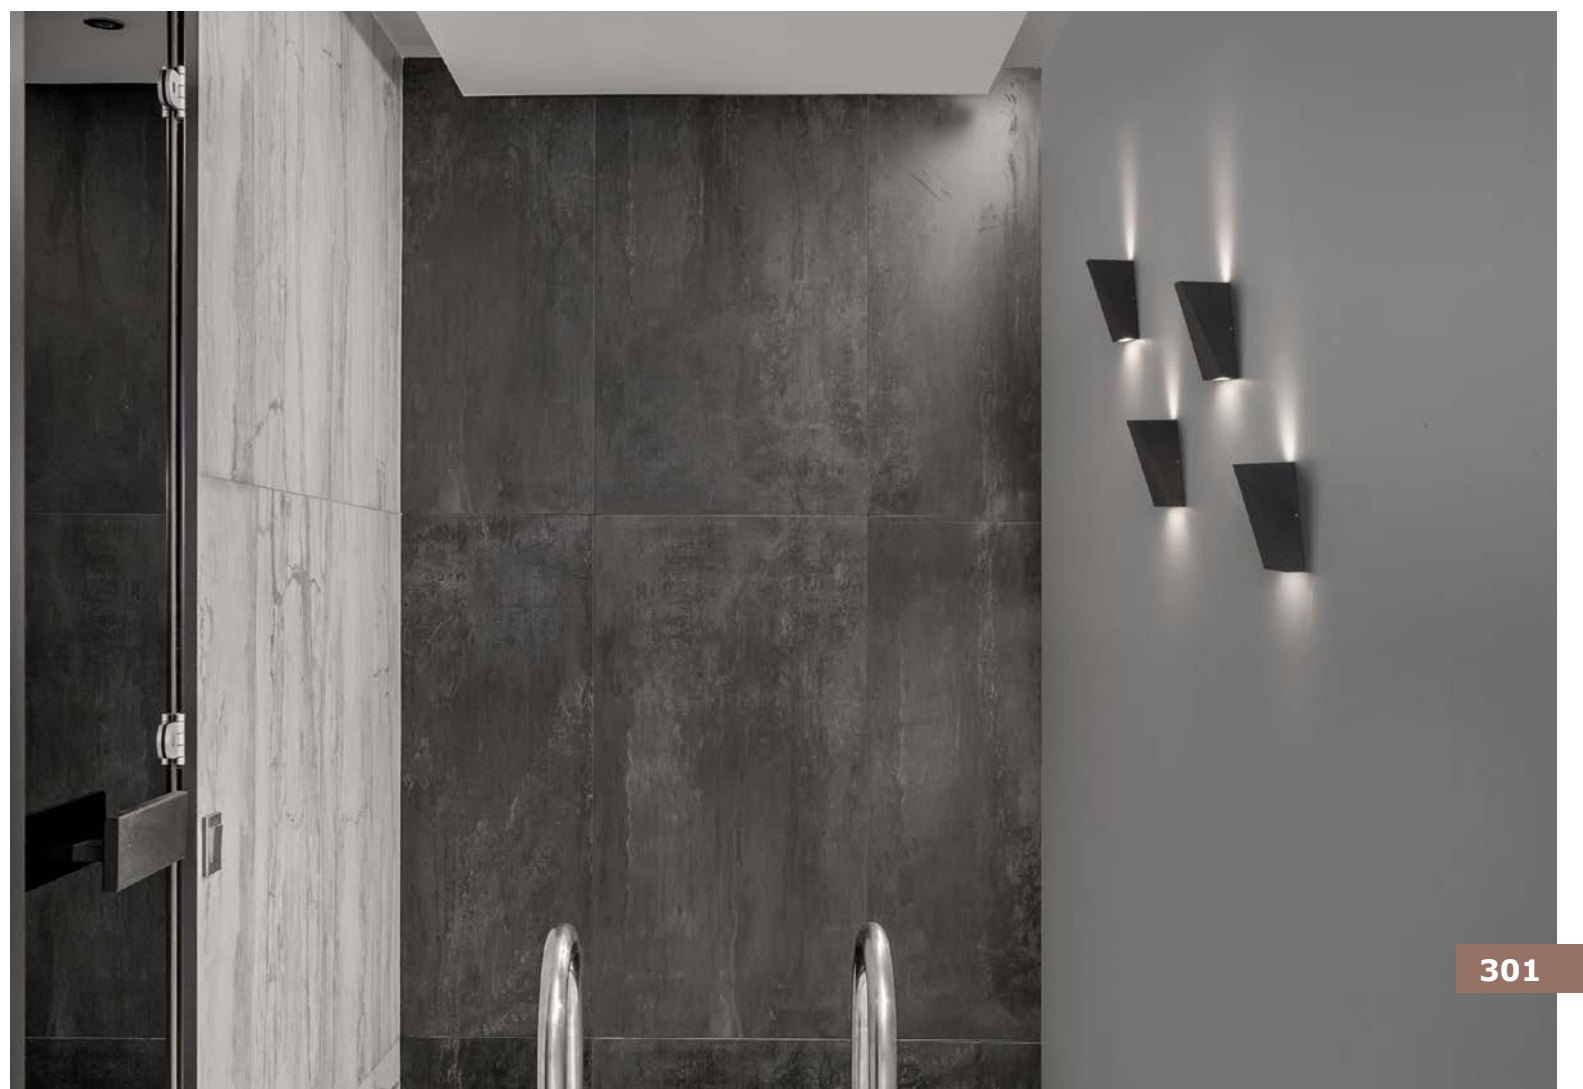

MILEY - 9202131
Sandy White Aluminium & Glass
LED 3 Watt 230 Volt
304Lm 3000K IP54
Light Down
L: 8 W: 4 H: 12 cm

IP54