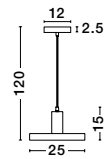

Adjustable Height

Adjustable Height

Adjustable Height

Adjustable Height ↑↓

**GARNI - 9417053**

Black Metal Outside  
Gold Inside  
Black PVC Wire  
LED E27 1x12 Watt 230 Volt  
IP20 Bulb Excluded  
D: 25 H: 15 H<sub>2</sub>: 120 cm