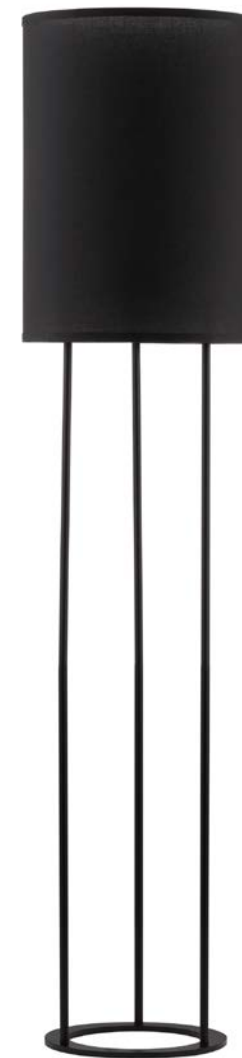

S 90433011

LEITH - 9043301

Black Fabric Shade
& Black Aluminium
LED E27 1x12 Watt 230 Volt
IP20 Bulb Excluded
Cable Length: 300 cm
D: 30 H: 135 cm