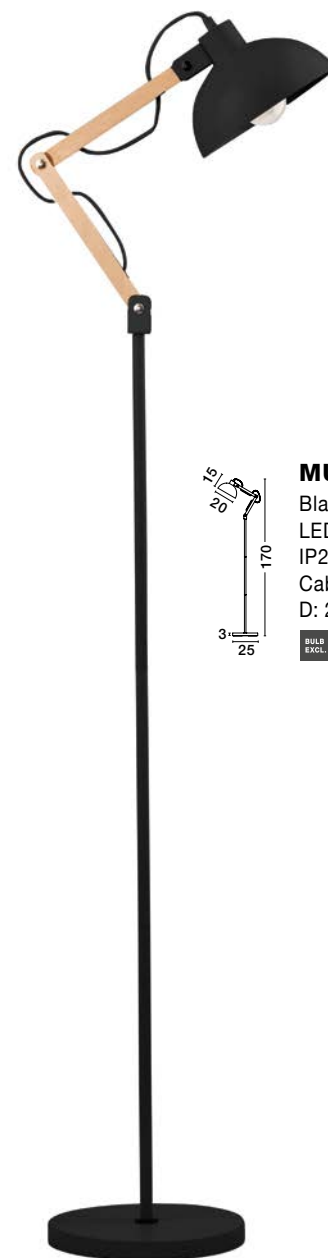

**GROU - 9620129**  
 Matt White Metal & Wood  
 LED E27 1x12 Watt 230 Volt  
 Switch On / Off  
 IP20 Bulb Excluded  
 Cable Length: 160 cm  
 D: 15 W: 41.3 H: 45.5 cm

**GROU - 9620130**  
 Matt Black Metal & Wood  
 LED E27 1x12 Watt 230 Volt  
 Switch On / Off  
 IP20 Bulb Excluded  
 Cable Length: 160 cm  
 D: 15 W: 41.3 H: 45.5 cm