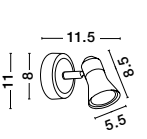

Rotating & Adjustable

**GALERIA - 663002**  
Satin Nickel  
Chrome Aluminium  
LED GU10 2x10 Watt 230 Volt  
IP20 Bulb Excluded  
L: 25 H: 16.5 cm

Rotating & Adjustable

GL 6670011

**PUBLICO - 667003**

Opal Glass  
Satin Nickel Metal  
LED E14 3x5 Watt 230 Volt  
IP20 Bulb Excluded  
L: 52 W: 7.8 H: 16.2 cm