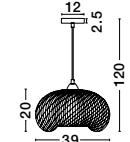

SCARLET - 9142498
Natural Bamboo
Black PVC Wire & Base
LED E27 1x12 Watt 230 Volt
IP20 Bulb Excluded
D: 39 H1: 20 H2: 120 cm