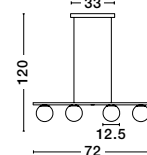

GL 99196041

JOLINE - 9919604
Sandy Black Metal & Aluminium
White Opal Glass
LED 26 Watt 240 Volt
1870Lm 3200K IP20
L: 72 W: 12.5 H: 120 cm