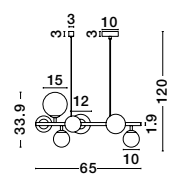

ODILLIA - 9028858

Opal Glass & Matt Gold Metal
LED G9 7x5 Watt 230 Volt
IP20 Bulb Excluded
L: 65 W: 28.9 H: 120 cm