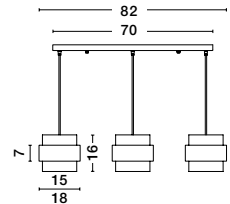

SIANNA - 9236382

Smoky Glass
Brass Gold Metal
LED E27 3x12 Watt 230 Volt
IP20 Bulb Excluded
L: 82 W: 18 H: 140 cm