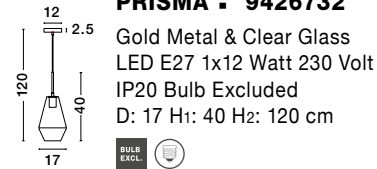

GL 94267311

GL 94267321

GL 94267331

PRISMA - 9426731

Gold Metal & Clear Glass
LED E27 1x12 Watt 230 Volt
IP20 Bulb Excluded
D: 23 H1: 35 H2: 122 cm

PRISMA - 9426732

Gold Metal & Clear Glass
LED E27 1x12 Watt 230 Volt
IP20 Bulb Excluded
D: 17 H1: 40 H2: 120 cm

PRISMA - 9426733

Gold Metal & Clear Glass
LED E27 1x12 Watt 230 Volt
IP20 Bulb Excluded
D: 30 H1: 34 H2: 124 cm