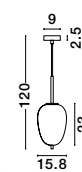

Adjustable Height

GL 96240661

**LATO - 9624066**

Opal Glass  
Brass Gold Metal  
Black Fabric Wire  
LED E14 1x5 Watt 230 Volt  
IP20 Bulb Excluded  
D: 15.8 H1: 23 H2: 120 cm

**LATO - 9624068**

Opal Glass  
Brass Gold Metal  
Black Fabric Wire  
LED E14 3x5 Watt 230 Volt  
IP20 Bulb Excluded  
D: 30 H: 120 cm