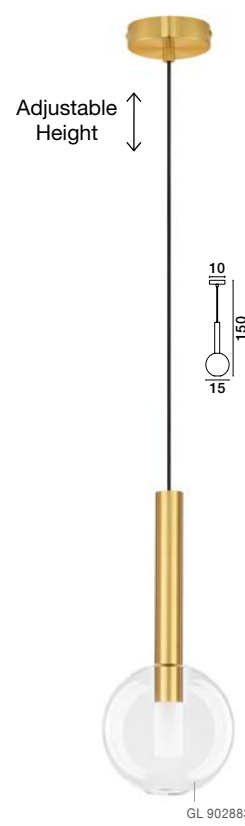

GL 92366001

GL 92366001

**CINZIA - 9236620**  
 Clear Glass  
 White Cord  
 Brass Gold Metal  
 LED E27 3x12 Watt 230 Volt  
 IP20 Bulb Excluded  
 L: 86 H1: 25 H2: 175 cm

GL 92366001

GL 90288291

**AMELIA - 9028829**  
 Sandy Gold Metal  
 & Clear Glass  
 LED G9 1x5 Watt 230 Volt  
 IP20 Bulb Excluded  
 D: 24 H: 191 cm

GL 90288301

**AMELIA - 9028830**  
 Sandy Gold Metal  
 & Clear Glass  
 LED G9 1x5 Watt 230 Volt  
 IP20 Bulb Excluded  
 D: 20 H: 191 cm

GL 90288311

**AMELIA - 9028831**  
 Sandy Gold Metal  
 & Clear Glass  
 LED G9 1x5 Watt 230 Volt  
 IP20 Bulb Excluded  
 D: 20 H: 191 cm