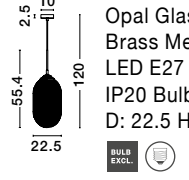

ATHENA - 9191121

Opal Glass
Brass Metal
LED E27 1x12 Watt 230 Volt
IP20 Bulb Excluded
D: 22.5 H1: 55.4 H2: 120 cm