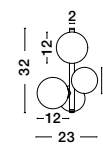

ODILLIA - 9028861
Matt Black Metal & Smoky Glass
LED G9 3x5 Watt 230 Volt
IP20 Bulb Excluded
L: 23 W: 19 H: 32 cm