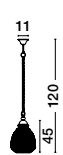

TOULON - 8381442

Gray Glass
Dark Brown Base & Chain
LED E27 1x12 Watt 230 Volt
IP20 Bulb Excluded
D: 27 H: 45 H2: 120 cm

GL 91912421

LONI - 9191242

Matt Black Metal
Smoky Gray Glass
LED E27 1x12 Watt 230 Volt
IP20 Bulb Excluded
D: 24 H: 32 H2: 120 cm