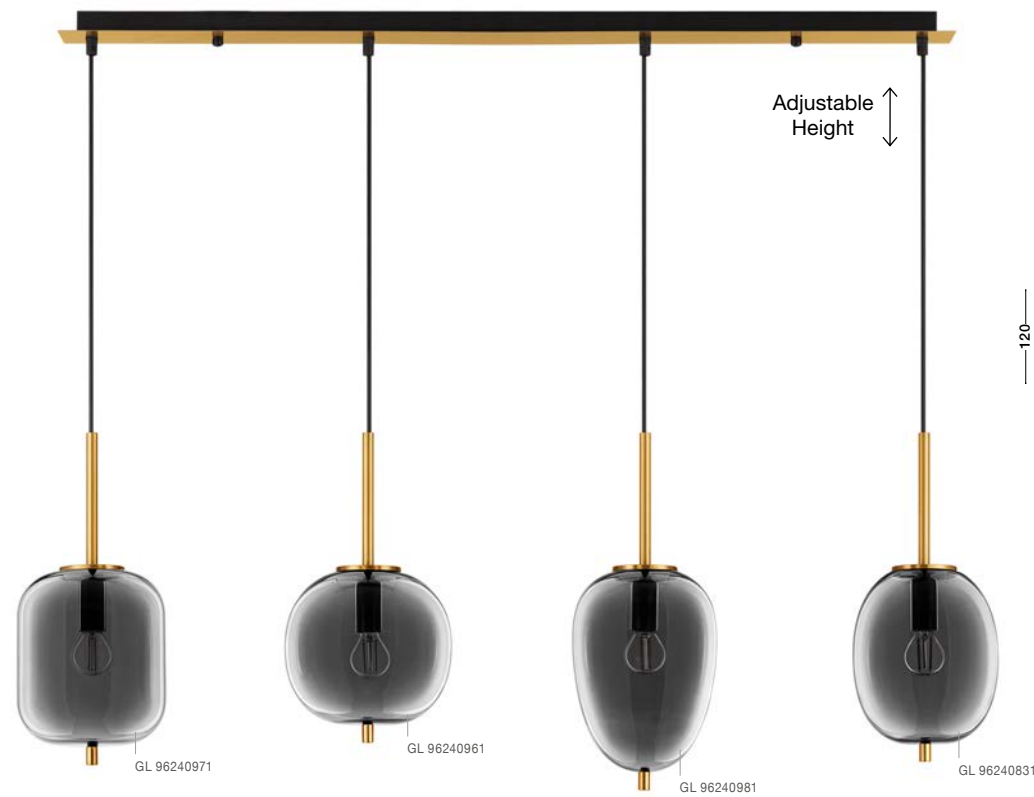

Brass Gold Metal & Smoky Glass  
Black Fabric Wire  
LED E27 1x12 Watt 230 Volt  
IP20 Bulb Excluded  
D: 27 H: 120 cm

Adjustable Height

GL 96240961

**LATO - 9624096**

Brass Gold Metal & Smoky Glass  
Black Fabric Wire  
LED E14 1x5 Watt 230 Volt  
IP20 Bulb Excluded  
D: 18.5 H: 120 cm

Adjustable Height

GL 96240971

**LATO - 9624097**

Brass Gold Metal & Smoky Glass  
Black Fabric Wire  
LED E14 1x5 Watt 230 Volt  
IP20 Bulb Excluded  
D: 16.5 H: 120 cm

Adjustable Height

GL 96240981

**LATO - 9624098**

Brass Gold Metal & Smoky Glass  
Black Fabric Wire  
LED E14 1x5 Watt 230 Volt  
IP20 Bulb Excluded  
D: 15.8 H: 120 cm

**LATO - 9624083**  
 Brass Gold Metal & Smoky Glass  
 Black Fabric Wire  
 LED E14 4x5 Watt 230 Volt  
 IP20 Bulb Excluded  
 L: 110 W: 18.5 H: 120 cm