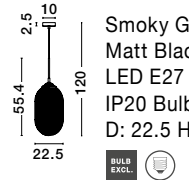

ATHENA - 9191110

Smoky Gray Glass
Matt Black Metal
LED E27 1x12 Watt 230 Volt
IP20 Bulb Excluded
D: 22.5 H1: 55.4 H2: 120 cm