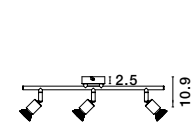

LUP - 960007
Satin Black Metal
LED GU10 3x10 Watt 230 Volt
IP20 Bulb Excluded
L: 49 W: 8 H: 10.9 cm