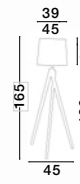

ALMA - 60201
Natural Wood
Sand White Shade
Black Fabric Wire
LED E27 1x12 Watt 230 Volt
IP20 Bulb Excluded
Cable Length: 200 cm
D: 45 H1: 35 H2: 165 cm