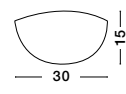

SHELL - 702201

White & Clear
Structured Glass
Chrome Metal
LED E27 1x12 Watt 230 Volt
IP20 Bulb Excluded
L: 30 W: 8 H: 15 cm