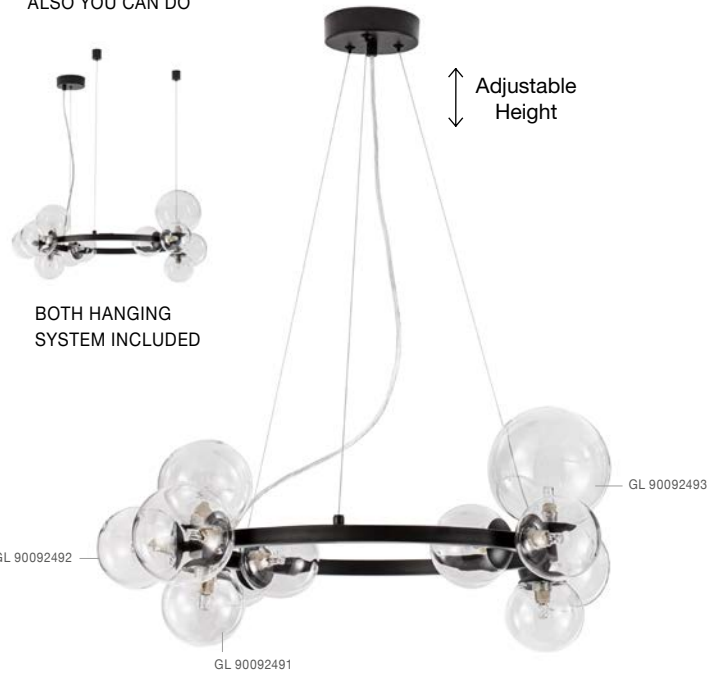

ALSO YOU CAN DO

BOTH HANGING SYSTEM INCLUDED

GL 90288553  
GL 90288551  
GL 90288552

**ODILLIA - 9028855**  
Matt Black Metal & Smoky Glass  
LED G9 11x6 Watt 230 Volt  
IP20 Bulb Excluded  
Two Ways Of Mounting  
D: 65 H: 120 cm

GL 90288552  
GL 90288551

**ODILLIA - 9028859**  
Matt Black Metal & Smoky Glass  
LED G9 6x5 Watt 230 Volt  
IP20 Bulb Excluded  
L: 28 W: 23.2 H: 120 cm

GL 90288553  
GL 90288552  
GL 90288551

**ODILLIA - 9028857**  
Matt Black Metal & Smoky Glass  
LED G9 7x5 Watt 230 Volt  
IP20 Bulb Excluded  
L: 65 W: 28.9 H: 120 cm

GL 90288552  
GL 90288551

**ODILLIA - 9028861**  
Matt Black Metal & Smoky Glass  
LED G9 3x5 Watt 230 Volt  
IP20 Bulb Excluded  
L: 23 W: 19 H: 32 cm

ALSO YOU CAN DO

**ODILLIA - 9009249**  
 Matt Black Metal & Clear Glass  
 LED G9 11x6 Watt 230 Volt  
 IP20 Bulb Excluded  
 Two Ways Of Mounting  
 D: 65 H: 120 cm