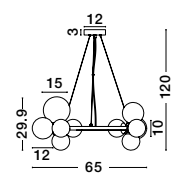

ODILLIA - 9028856

Opal Glass & Matt Gold Metal
LED G9 11x5 Watt 230 Volt
IP20 Bulb Excluded
Two Ways Of Mounting
L: 65 W: 52.8 H: 120 cm