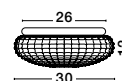

CLAM - 9738254
Smoke Chrome Glass
White Metal
LED E27 2x12 Watt 230 Volt
IP44 Bulb Excluded
D: 30 H: 12 cm