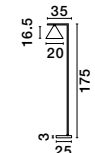

SWAY - 9501236

Brass Metal
& White Marble Base
LED E27 1x12 Watt 230 Volt
IP20 Bulb Excluded
Cable Length: 160 cm
D: 25 W: 35 H: 175 cm