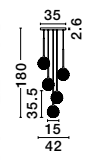

GL 91602111

**MIRANO - 9160212**

Clear Structured Glass & Brass Gold Steel  
LED G9 3x5 Watt 230 Volt  
IP20 Bulb Excluded  
D: 32 H: 180 cm

GL 91602111

**MIRANO - 9260212**

Clear Structured Glass & Brass Gold Steel  
LED G9 5x5 Watt 230 Volt  
IP20 Bulb Excluded  
D: 42 H: 180 cm