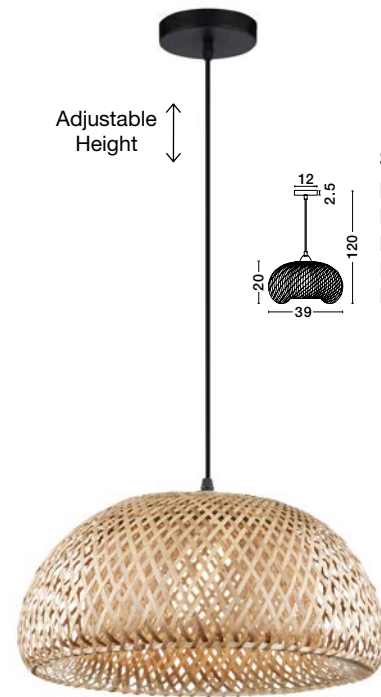

**GRIFFIN - 9586507**

Dried Water Hyacinth  
Black Fabric Wire & Base  
LED E27 1x12 Watt 230 Volt  
IP20 Bulb Excluded  
D: 27 H1: 42.5 H2: 185 cm

Adjustable Height

**SCARLET - 9142499**  
Natural Bamboo  
Black PVC Wire & Base  
LED E27 1x12 Watt 230 Volt  
IP20 Bulb Excluded  
D: 23 H1: 25 H2: 120 cm