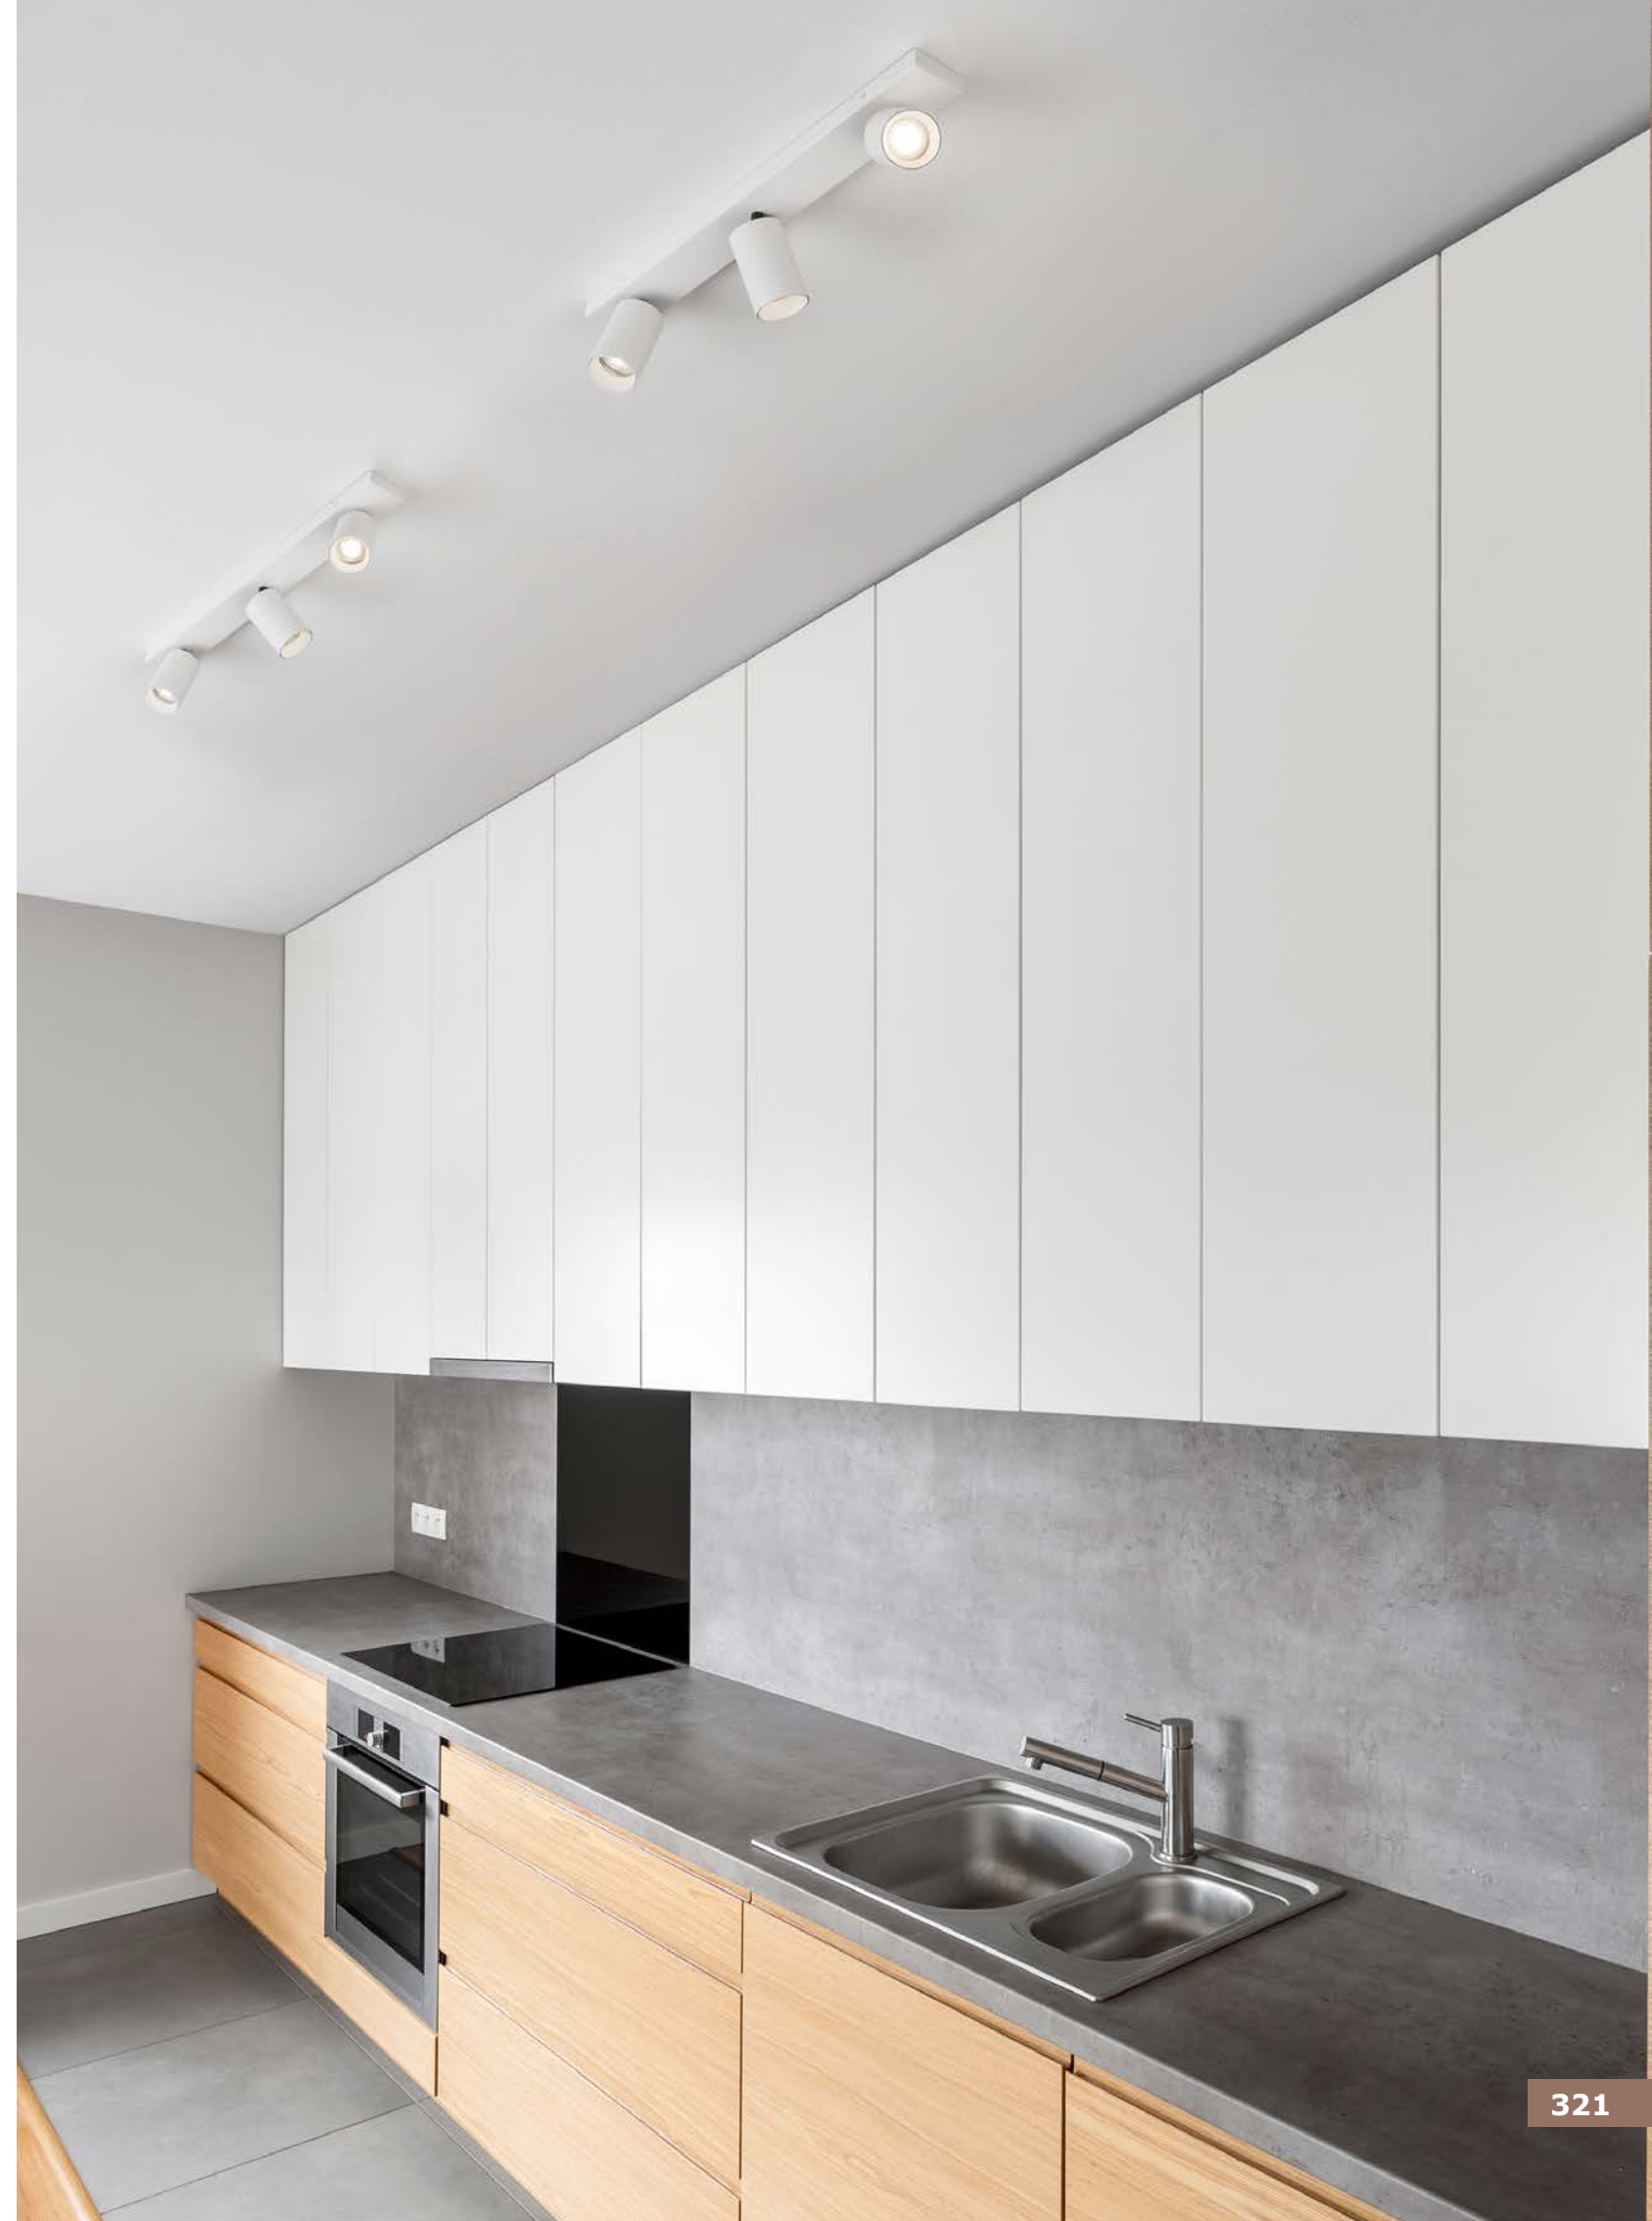

TOD - 9012281
Sandy White Aluminium
LED GU10 3x10 Watt 220-240 Volt
IP20 Bulb Excluded
D: 22 H1: 9 H2: 12.7 cm

TOD - 9012282
Sandy Black Aluminium
LED GU10 3x10 Watt 220-240 Volt
IP20 Bulb Excluded
D: 22 H1: 9 H2: 12.7 cm