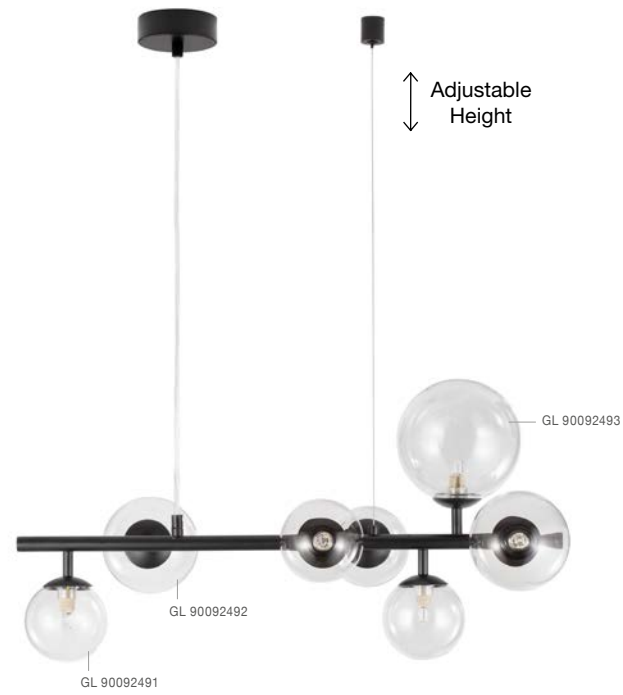

ODILLIA - 9009250
Matt Black Metal & Clear Glass
LED G9 7x6 Watt 230 Volt
IP20 Bulb Excluded
L: 65 W: 28.9 H: 120 cm

ODILLIA - 9009252
Matt Black Metal & Clear Glass
LED G9 3x5 Watt 230 Volt
IP20 Bulb Excluded
L: 23 W: 19 H: 32 cm