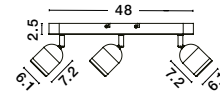

IP44

ORSON - 9555816
Sandy White Metal
LED GU10 2x10 Watt 230 Volt
IP44 Bulb Excluded
L: 28 W: 8 H: 9.7 cm