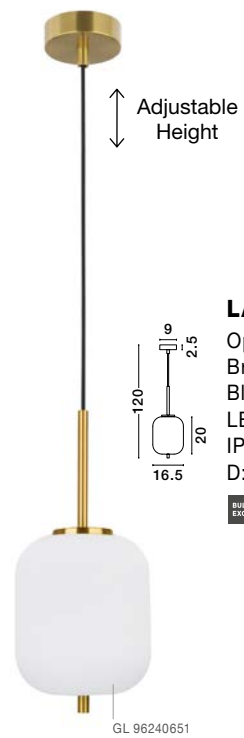

**LATO - 9624061**

Opal Glass  
Brass Gold Metal  
Black Fabric Wire  
LED E27 1x12 Watt 230 Volt  
IP20 Bulb Excluded  
D: 30 H1: 23 H2: 120 cm

Adjustable Height

GL 96240621

**LATO - 9624062**

Opal Glass  
Brass Gold Metal  
Black Fabric Wire  
LED E27 1x12 Watt 230 Volt  
IP20 Bulb Excluded  
D: 22 H1: 40 H2: 120 cm

Adjustable Height

GL 96240631

**LATO - 9624063**

Opal Glass  
Brass Gold Metal  
Black Fabric Wire  
LED E27 1x12 Watt 230 Volt  
IP20 Bulb Excluded  
D: 27 H1: 40 H2: 120 cm

Adjustable Height

GL 96240641

**LATO - 9624064**

Opal Glass  
Brass Gold Metal  
Black Fabric Wire  
LED E14 1x5 Watt 230 Volt  
IP20 Bulb Excluded  
D: 18.5 H1: 17.2 H2: 120 cm

Adjustable Height

GL 96240651

**LATO - 9624065**

Opal Glass  
Brass Gold Metal  
Black Fabric Wire  
LED E14 1x5 Watt 230 Volt  
IP20 Bulb Excluded  
D: 16.5 H1: 20 H2: 120 cm

Adjustable Height

GL 96240661

**LATO - 9624066**

Opal Glass  
Brass Gold Metal  
Black Fabric Wire  
LED E14 1x5 Watt 230 Volt  
IP20 Bulb Excluded  
D: 15.8 H1: 23 H2: 120 cm

**LATO - 9624068**

Opal Glass  
Brass Gold Metal  
Black Fabric Wire  
LED E14 3x5 Watt 230 Volt  
IP20 Bulb Excluded  
D: 30 H: 120 cm