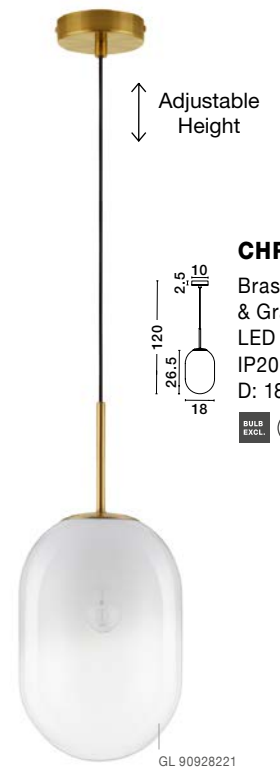

Brass Gold Metal  
Gradient White Glass  
LED G9 8x5 Watt 230 Volt  
IP20 Bulb Excluded  
Included Two parts Of Metal  
25.2 cm Each Part  
D: 80 H1: 52.7 H2: 77.5 cm

**BALOR - 9009247**

Brass Gold Metal  
Gradient White Glass  
LED G9 1x5 Watt 230 Volt  
IP20 Bulb Excluded  
L: 12 W: 18 H: 24.5 cm

**BALOR - 9009244**

Brass Gold Metal  
Gradient White Glass  
LED G9 12x5 Watt 230 Volt  
IP20 Bulb Excluded  
Included Two parts Of Metal  
25.2 cm Each Part  
D: 100 H1: 67.5 H2: 92.5 cm

**CHRYSI - 9092821**  
 Brass Gold Metal & Gradient White Glass  
 LED G9 1x5 Watt 230 Volt  
 IP20 Bulb Excluded  
 D: 12 H: 120 cm

GL 90928211

**CHRYSI - 9092822**  
 Brass Gold Metal & Gradient White Glass  
 LED E14 1x5 Watt 230 Volt  
 IP20 Bulb Excluded  
 D: 18 H: 120 cm

GL 90928221

**CHRYSI - 9092823**  
 Brass Gold Metal & Gradient White Glass  
 LED E14 1x5 Watt 230 Volt  
 IP20 Bulb Excluded  
 D: 24 H: 120 cm