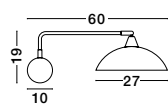

Adjustable Height ↑↓

**CHIOTO - 540601**

Matt Black Steel Outside  
Shiny White Steel Inside  
Black Fabric Wire  
LED E27 1x12 Watt 230 Volt  
IP20 Bulb Excluded  
D: 60 H: 4 H<sub>2</sub>: 120 cm

**MIRBA - 9035979**  
 Sandy Black Metal Outside  
 Gold Metal Inside  
 LED E27 1x12 Watt 230 Volt  
 IP20 Bulb Excluded  
 L: 27 W: 60 H: 19 cm