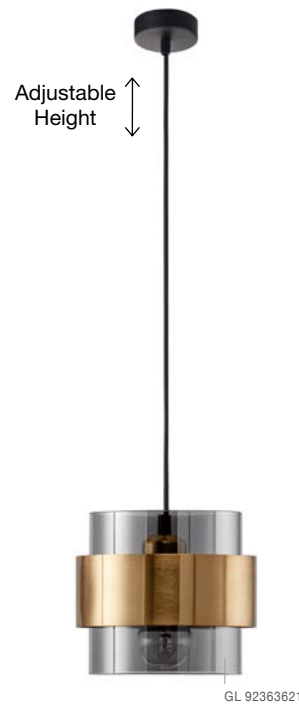

Adjustable Height

GL 96240971

**LATO - 9624097**

Brass Gold Metal & Smoky Glass  
Black Fabric Wire  
LED E14 1x5 Watt 230 Volt  
IP20 Bulb Excluded  
D: 16.5 H: 120 cm

Adjustable Height

GL 96240981

**LATO - 9624098**

Brass Gold Metal & Smoky Glass  
Black Fabric Wire  
LED E14 1x5 Watt 230 Volt  
IP20 Bulb Excluded  
D: 15.8 H: 120 cm

**LATO - 9624083**  
 Brass Gold Metal & Smoky Glass  
 Black Fabric Wire  
 LED E14 4x5 Watt 230 Volt  
 IP20 Bulb Excluded  
 L: 110 W: 18.5 H: 120 cm

**LATO - 9624082**  
 Brass Gold Metal & Smoky Glass  
 Black Fabric Wire  
 LED E14 3x5 Watt 230 Volt  
 IP20 Bulb Excluded  
 D: 46 H: 120 cm

GL 92363621

**SIANNA - 9236362**

Smoky Glass  
Brass Gold Metal  
LED E27 1x12 Watt 230 Volt  
IP20 Bulb Excluded  
D: 18 H: 16 H<sub>2</sub>: 220 cm