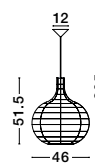

Adjustable Height

**MELODY - 9586431**  
Ivory Rattan  
White Fabric Wire & Base  
LED E27 1x12 Watt 230 Volt  
IP20 Bulb Excluded  
D: 50.5 H1: 30 H2: 250 cm

Adjustable Height

Adjustable Height

Adjustable Height