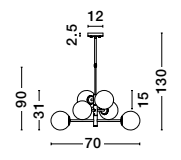

IMPERO - 9100361

White Frosted Glass
Black Metal
LED E14 6x5 Watt 230 Volt
IP20 Bulb Excluded
D: 70 H1: 31 H2: 120 cm