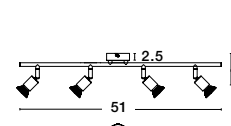

LUP - 960008
Satin Black Metal
LED GU10 4x10 Watt 230 Volt
IP20 Bulb Excluded
L: 51 W: 8 H: 10.9 cm