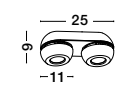

LED WARM WHITE DRIVER INCL.