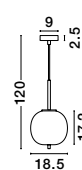

LATO - 9624064

Opal Glass
Brass Gold Metal
Black Fabric Wire
LED E14 1x5 Watt 230 Volt
IP20 Bulb Excluded
D: 18.5 H1: 17.2 H2: 120 cm