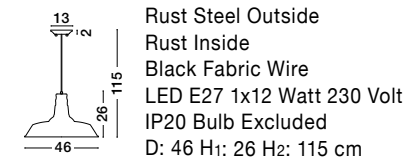

Black & Brass Metal  
LED E27 1x12 Watt 230 Volt  
IP20 Bulb Excluded  
D: 22 H: 95 cm

Adjustable Height

**OSTERIA - 620201**

Rust Steel Outside  
Rust Inside  
Black Fabric Wire  
LED E27 1x12 Watt 230 Volt  
IP20 Bulb Excluded  
D: 46 H: 26 H2: 115 cm