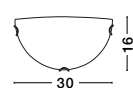

GL 6004011

ANCO - 600401
White Satinated Glass
Chrome Metal
LED E27 1x12 Watt 230 Volt
IP20 Bulb Excluded
Packing 6 pcs
D: 30 H: 8 cm

GL 6004021

ANCO - 600402
White Satinated Glass
Chrome Metal
LED E27 2x12 Watt 230 Volt
IP20 Bulb Excluded
Packing 6 pcs
D: 40 H: 9.5 cm

GL 6004031

ANCO - 600403
White Satinated Glass
Chrome Metal
LED E27 1x12 Watt 230 Volt
IP20 Bulb Excluded
Packing 6 pcs
L: 30 W: 7.5 H: 16 cm

GL 6058031

GIORNO - 605803
Alabaster Glass
Chrome Metal
LED E27 1x12 Watt 230 Volt
IP20 Bulb Excluded
Packing 12 pcs
L: 30 W: 7.5 H: 16 cm

GL 6058011

GIORNO - 605801
Alabaster Glass
Chrome Metal
LED E27 1x12 Watt 230 Volt
IP20 Bulb Excluded
Packing 5 pcs
D: 30 H: 8 cm

GL 6058021

GIORNO - 605802
Alabaster Glass
Chrome Metal
LED E27 2x12 Watt 230 Volt
IP20 Bulb Excluded
Packing 5 pcs
D: 40 H: 9.5 cm