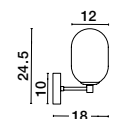

BALOR - 9009247

Brass Gold Metal
Gradient White Glass
LED G9 1x5 Watt 230 Volt
IP20 Bulb Excluded
L: 12 W: 18 H: 24.5 cm