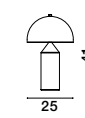

BOLT - 9050162

Brass Gold Metal
LED E27 1x12 Watt 230 Volt
IP20 Bulb Excluded
Cable Length: 150 cm
D: 25 H: 41 cm