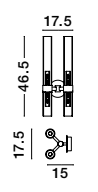

CENTURY - 9006055

Matt Black Metal
Clear & Frost Glass
LED G9 4x5 Watt 230 Volt
IP20 Bulb Excluded
L: 17.5 W: 15 H: 46.5 cm