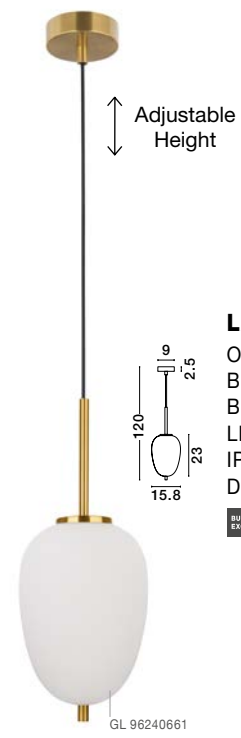

Adjustable Height

GL 96240631

**LATO - 9624063**

Opal Glass  
Brass Gold Metal  
Black Fabric Wire  
LED E27 1x12 Watt 230 Volt  
IP20 Bulb Excluded  
D: 27 H1: 40 H2: 120 cm

Adjustable Height

GL 96240641

**LATO - 9624064**

Opal Glass  
Brass Gold Metal  
Black Fabric Wire  
LED E14 1x5 Watt 230 Volt  
IP20 Bulb Excluded  
D: 18.5 H1: 17.2 H2: 120 cm

Adjustable Height

GL 96240651

**LATO - 9624065**

Opal Glass  
Brass Gold Metal  
Black Fabric Wire  
LED E14 1x5 Watt 230 Volt  
IP20 Bulb Excluded  
D: 16.5 H1: 20 H2: 120 cm

Adjustable Height

GL 96240661

**LATO - 9624066**

Opal Glass  
Brass Gold Metal  
Black Fabric Wire  
LED E14 1x5 Watt 230 Volt  
IP20 Bulb Excluded  
D: 15.8 H1: 23 H2: 120 cm

**LATO - 9624068**

Opal Glass  
Brass Gold Metal  
Black Fabric Wire  
LED E14 3x5 Watt 230 Volt  
IP20 Bulb Excluded  
D: 30 H: 120 cm