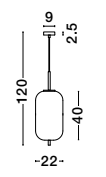

LATO - 9624072

Black Metal & Opal Glass
Black Fabric Wire
LED E27 1x12 Watt 230 Volt
IP20 Bulb Excluded
D: 22 H: 120 cm