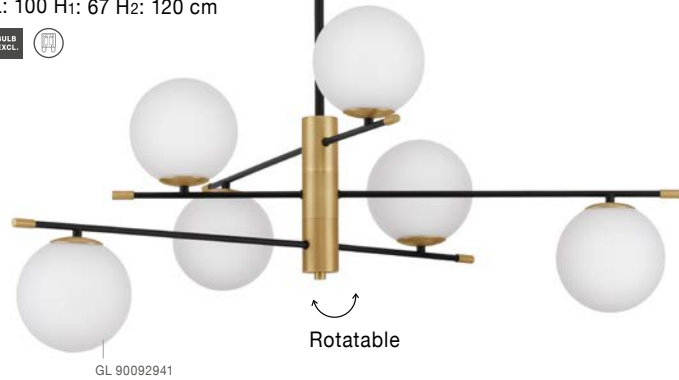

**THE EGG - 9009262**  
 Gold & Matt Black Metal  
 Glossy Opal Glass  
 LED G9 1x5 Watt 230 Volt  
 IP20 Bulb Excluded  
 D: 13 W: 20 H: 40 cm

**GIT - 9009294**  
 Matt Black & Gold Metal  
 Opal Glass  
 LED G9 3x5 Watt 230 Volt  
 IP20 Bulb Excluded  
 D: 33 H: 120 cm

Two Options Of Height  
 73.5 - 121 cm

**GIT - 9009295**  
 Matt Black & Gold Metal  
 Opal Glass  
 LED G9 2x5 Watt 230 Volt  
 IP20 Bulb Excluded  
 Included Two parts Of Metal  
 23.7 cm Each Part  
 L: 95 W: 15 H: 73.5 H2: 121 cm