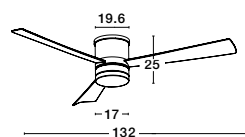

**SILKY - 9953015**

**SATIN - 9953016**

**VOLGA - 9952361**

**VOLGA - 9952362**

**FAN SPECIFICATIONS**

Product Nm.	Body Material	Blades Material	Product Size	Speed	Length of Each Blade	Motor Type	Watt (max.)	Power Supply	Airflow (CFM)	RPM	Noise Level	Weight	Blade Sweep	Summer/Winter Function	Light	Remote Control	Guarantee	Class
9953016	Brushed Nickel Steel & Glass	Polywood	D: 132 cm H: 25 cm	5 Speed Remote	57.5 cm	DC	35W	AC220-240V	4500	184	< 50 dB	7 Kg	52"	✓	✓	✓	5 Years motor 1 Year light source	I
9953015	Matt White Steel & Glass	White Polywood	D: 132 cm H: 25 cm	5 Speed Remote	57.5 cm	DC	35W	AC220-240V	4500	184	< 50 dB	7 Kg	52"	✓	✓	✓	5 Years motor 1 Year light source	I