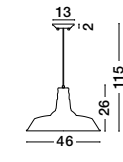

Adjustable Height

**OSTERIA - 420201**

Shining Black Steel Outside  
Matt White Inside  
Black Fabric Wire  
LED E27 1x12 Watt 230 Volt  
IP20 Bulb Excluded  
D: 46 H: 26 H2: 115 cm

Adjustable Height

**OSTERIA - 420202**