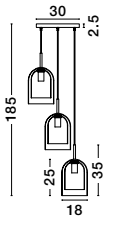

Adjustable Height

**VELOR - 9236700**  
 Double Layered Smoky Glass  
 Black Cord  
 Black Metal Base  
 LED E27 1x12 Watt 230 Volt  
 IP20 Bulb Excluded  
 D: 18 H: 240 cm

GL 92367201

Adjustable Height

**VELOR - 9236710**  
 Double Layered Smoky Glass  
 Black Cord  
 Black Metal Base  
 LED E27 3x12 Watt 230 Volt  
 IP20 Bulb Excluded  
 D: 30 H: 185 cm