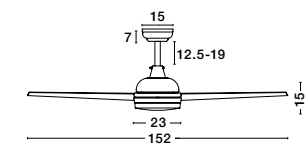

**WALL PANEL - 9953200**  
Wall Panel  
L: 10 W: 10 H: 5.5 cm

**SAMOA - 5267302**

**SAMOA - 5267301**

**FLOW - 9953198**

FAN SPECIFICATIONS																			
Product Nm.	Body Material	Blades Material	Colour	Size	Speed	Length of Each Blade	Motor Type	Watt (max.)	Power Supply	Airflow (CFM)	RPM	Noise Level	Weight	Blade Sweep	Summer/Winter Function	Light	Remote Control	Guarantee	Class
5267301	Steel & Glass	ABS Blades	White or Black	D: 122 H: 35-48 cm	5 Speed Remote	51 cm	DC	42W	AC220-240V	5000	220	< 30 dB	6.1 Kg	48"	✓	✓	✓	5 Years motor 1 Year light source	I
5267302	Steel & Glass	ABS Blades	White or Black	D: 122 H: 35-48 cm	5 Speed Remote	51 cm	DC	42W	AC220-240V	5000	220	< 30 dB	6.1 Kg	48"	✓	✓	✓	5 Years motor 1 Year light source	I
9953198	Matt White Steel & Glass	White	White	D: 152 cm H: 37.5-47 cm	5 Speed Remote	65 cm	DC	37W	AC220-240V	5000	220	< 50 dB	8 Kg	60"	✓	✓	✓	5 Years motor 1 Year light source	I