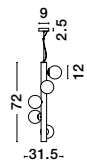

JAKLIN - 9724582

Opal Glass
Antique Brass Metal
Gold Fabric Wire
LED G9 5x5 Watt 230 Volt
IP20 Bulb Excluded
D: 31.5 H1: 72 H2: 150 cm

GL 97245821