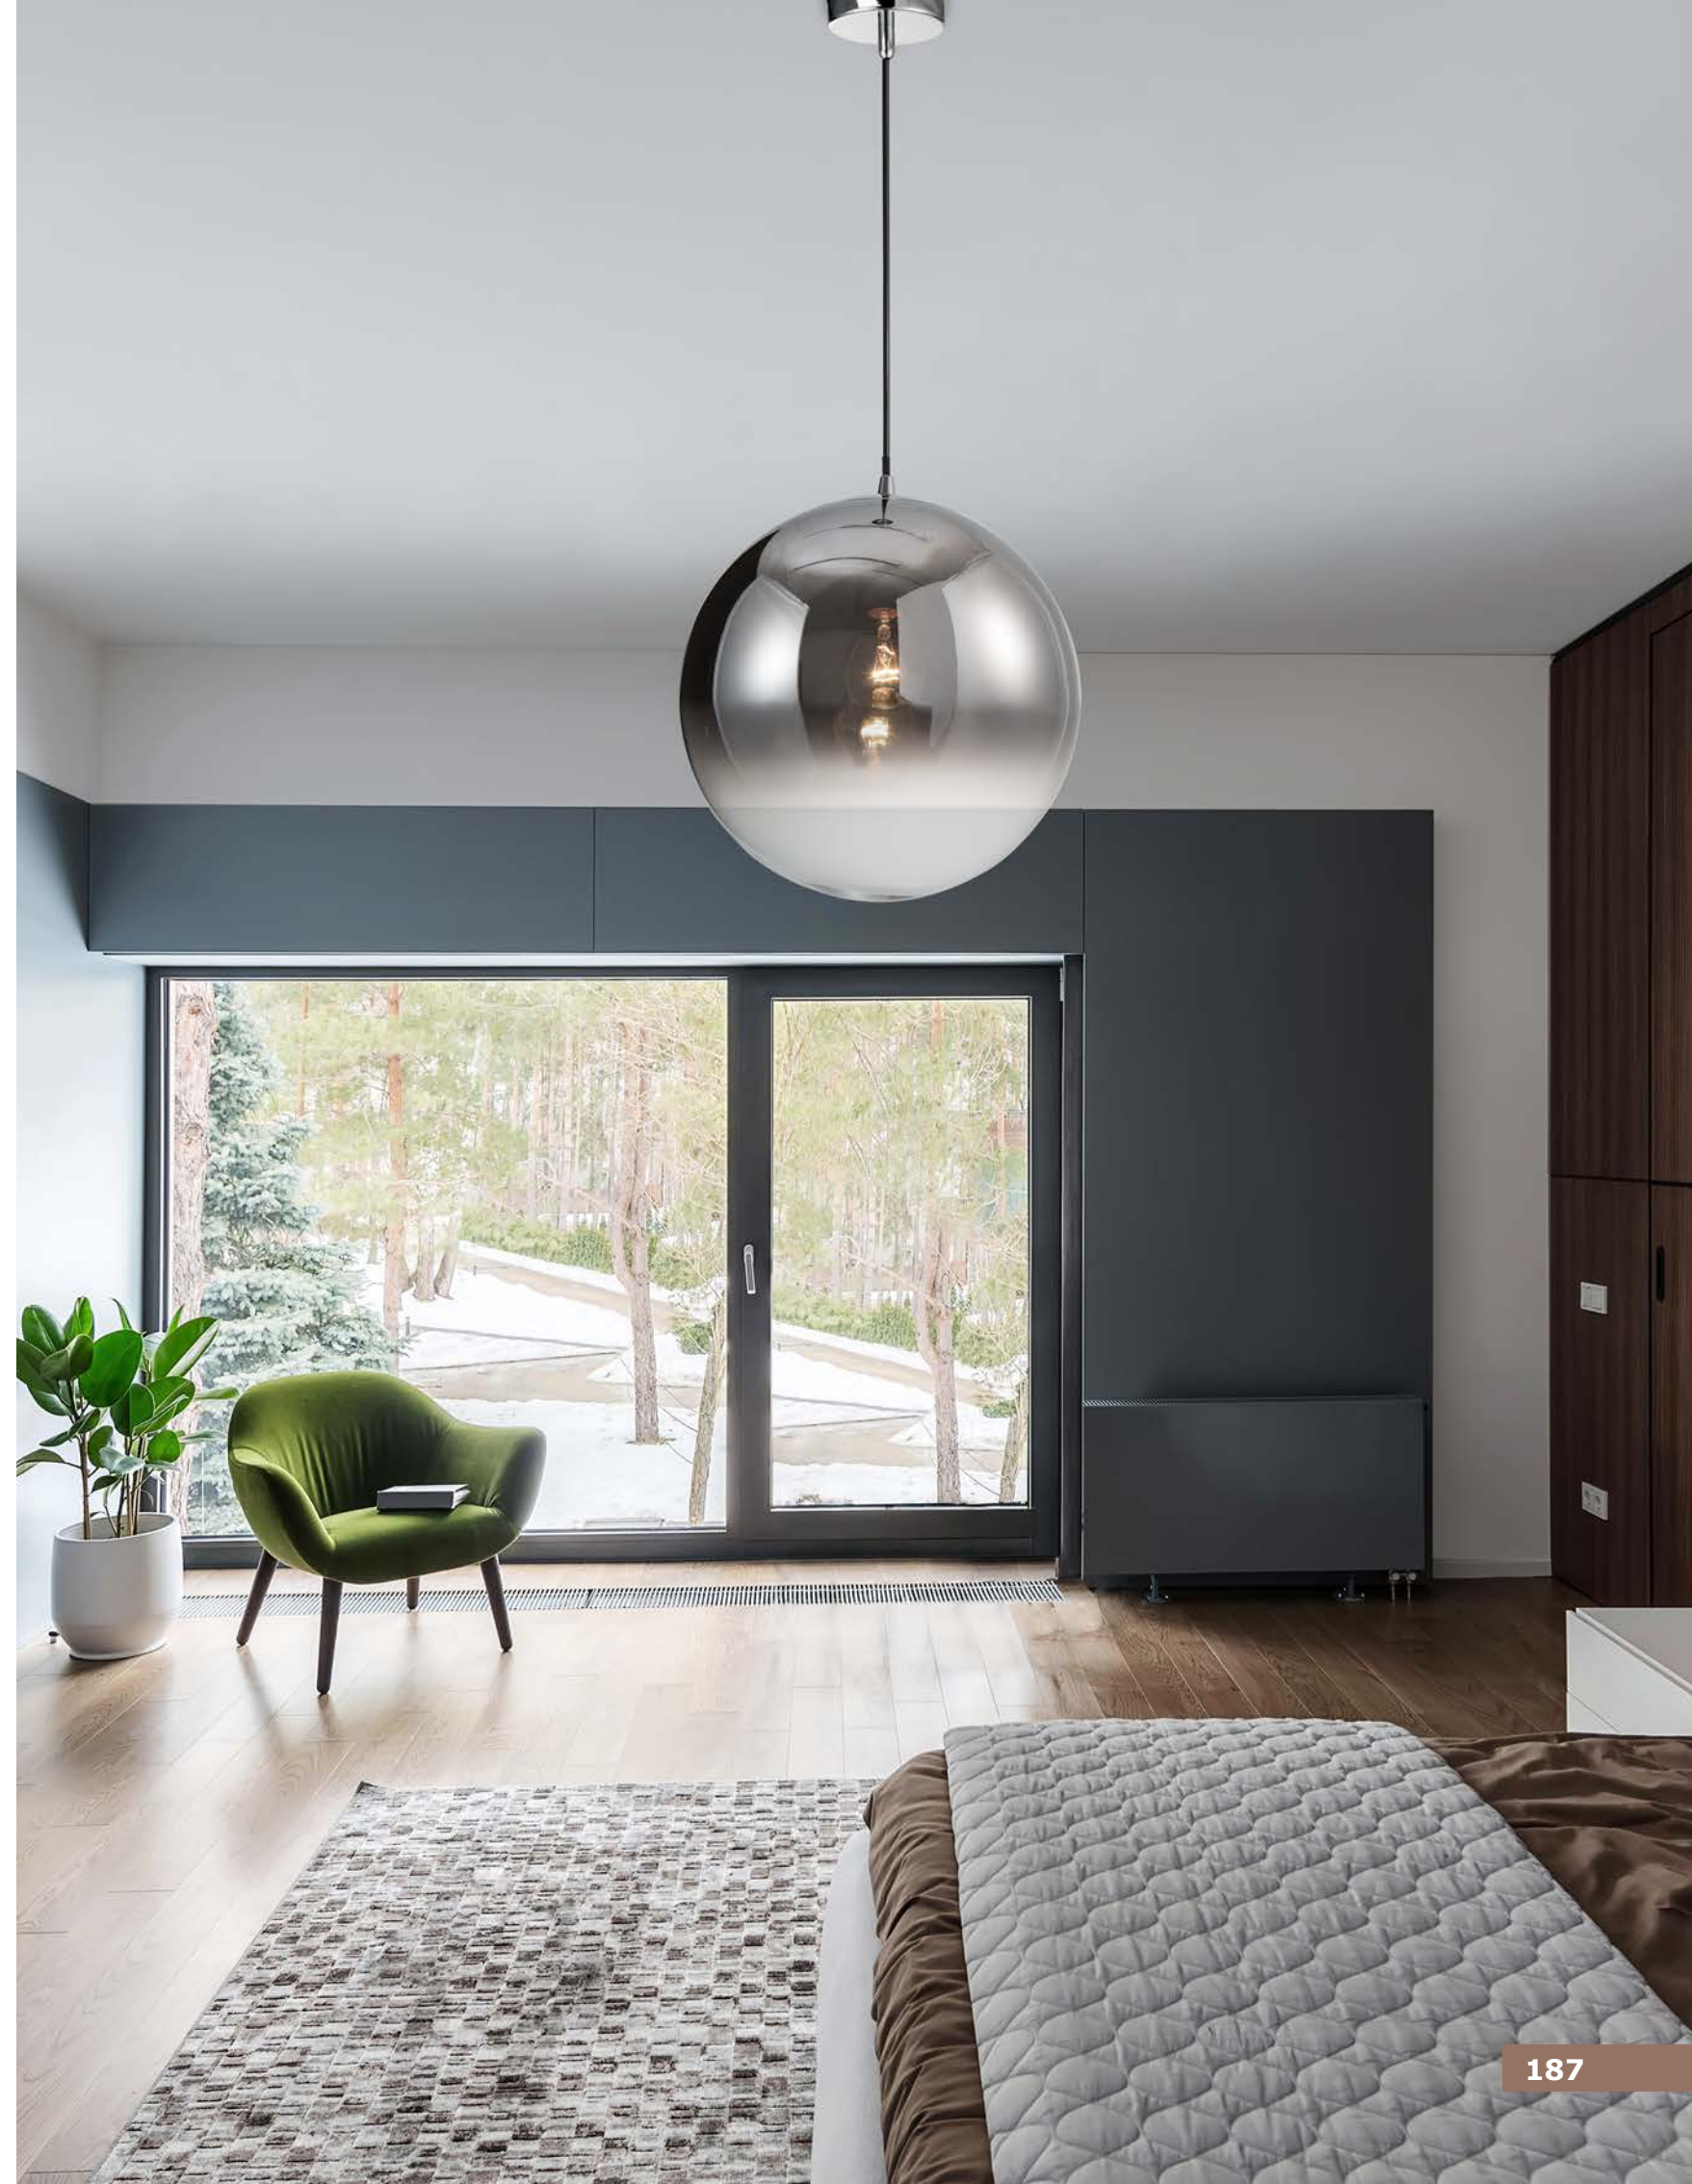

BLAZE - 8142680
Copper Glass
Black Metal
LED E27 1x12 Watt 230 Volt
IP20 Bulb Excluded
D: 18 H: 18 H2: 130 cm

BLAZE - 8142681
Copper Glass
Black Metal
LED E27 3x12 Watt 230 Volt
IP20 Bulb Excluded
D: 35 H: 155 cm