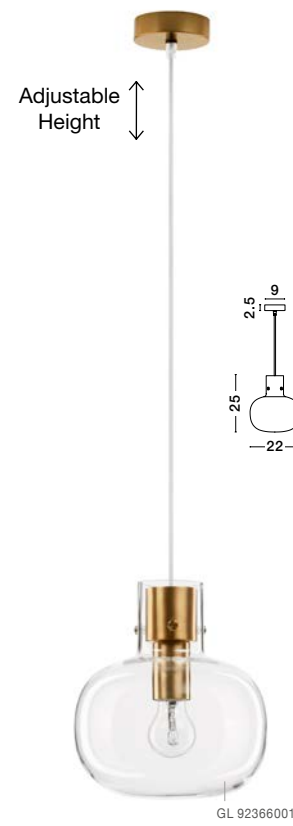

**CINZIA - 9236540**  
 Smoky Glass  
 Black Cord  
 Black Metal Base  
 LED E27 4x12 Watt 230 Volt  
 IP20 Bulb Excluded  
 L: 180 H: 240 cm

**CINZIA - 9236640**  
 Champagne Glass  
 White Cord  
 Brass Gold Metal  
 LED E27 1x12 Watt 230 Volt  
 IP20 Bulb Excluded  
 D: 30 H1: 45 H2: 198 cm

**CINZIA - 9236650**  
 Champagne Glass  
 White Cord  
 Brass Gold Metal  
 LED E27 1x12 Watt 230 Volt  
 IP20 Bulb Excluded  
 D: 22 H1: 25 H2: 178 cm

**CINZIA - 9236600**  
 Clear Glass  
 White Cord  
 Brass Gold Metal  
 LED E27 1x12 Watt 230 Volt  
 IP20 Bulb Excluded  
 D: 22 H1: 25 H2: 228 cm