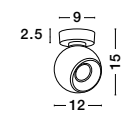

TORE - 665001
Matt White Aluminium
LED GU10 1x10 Watt 230 Volt
IP20 Bulb Excluded
D: 12 H: 15 cm