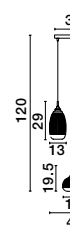

GL 97382121

MOND - 9738212

Satin Gold Metal
Clear Glass
LED E14 1x5 Watt 230 Volt
IP20 Bulb Excluded
D: 13 H1: 29 H2: 120 cm

GL 97382101

MOND - 9738210

Satin Gold Metal
Clear Glass
LED E14 1x5 Watt 230 Volt
IP20 Bulb Excluded
D: 15 H1: 24 H2: 120 cm

GL 97382111

MOND - 9738211

Satin Gold Metal
Clear Glass
LED E14 1x5 Watt 230 Volt
IP20 Bulb Excluded
D: 18 H1: 19.5 H2: 120 cm

GL 97382101

GL 97382121

GL 97382111

MOND - 9731214

Satin Gold Metal
Clear Glass
LED E14 3x5 Watt 230 Volt
IP20 Bulb Excluded
D: 49 H: 120 cm