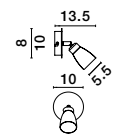

CONO - 668001

White Aluminium
LED GU10 1x10 Watt 230 Volt
IP20 Bulb Excluded
D: 8 W: 13.5 H: 15.7 cm