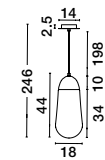

BLAKY - 9092824
Matt Black Metal & Opal Glass
LED E14 1x5 Watt 230 Volt
IP20 Bulb Excluded
D: 18 H: 246 cm

GL 90928241