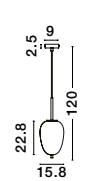

LATO - 9624098

Brass Gold Metal & Smoky Glass
Black Fabric Wire
LED E14 1x5 Watt 230 Volt
IP20 Bulb Excluded
D: 15.8 H: 120 cm