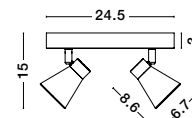

DUBLIN - 9155811
Sandy White Metal
LED GU10 2x10 Watt 230 Volt
IP20 Bulb Excluded
L: 24.5 W: 5.5 H: 15 cm