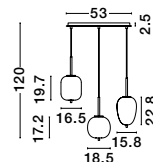

GL 96240853

**LATO - 9624088**

Brass Gold Metal  
& Opal Glass  
LED E14 1x5 Watt 230 Volt  
IP20 Bulb Excluded  
Cable Length: 160 cm  
D: 15.8 H: 28 cm

**LATO - 9624067**

Opal Glass  
Brass Gold Metal  
Black Fabric Wire  
LED E14 3x5 Watt 230 Volt  
IP20 Bulb Excluded  
L: 53 W: 9 H: 120 cm