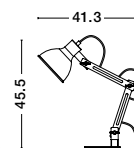

**MUTANTI - 6713402**  
 Black Metal & Natural Wood  
 LED E27 1x12 Watt 230 Volt  
 IP20 Bulb Excluded  
 Cable Length: 180 cm  
 D: 25 H: 170 cm

**LILA - 671601**  
 White Metal & Natural Wood  
 LED E27 1x12 Watt 230 Volt  
 IP20 Bulb Excluded  
 Cable Length: 180 cm  
 D: 16 H: 59 cm