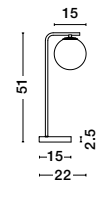

ALVAREZ - 9136702
Satin Gold Metal
& Black Marble
White Opal Glass
LED E27 1x12 Watt 230 Volt
Bulb Excluded IP20
Cable Length: 160 cm
L: 31 W: 25 H: 140 cm