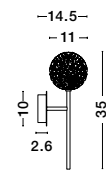

GL 99602731

**MIRANO - 9960272**

Clear Structured Glass  
& Brass Gold Steel  
LED G9 3x5 Watt 230 Volt  
IP20 Bulb Excluded  
L: 80 W: 10 H: 180 cm

GL 99602731

**MIRANO - 9960271**

Clear Structured Glass  
& Brass Gold Steel  
LED G9 1x5 Watt 230 Volt  
IP20 Bulb Excluded  
D: 11 W: 14.5 H: 35 cm