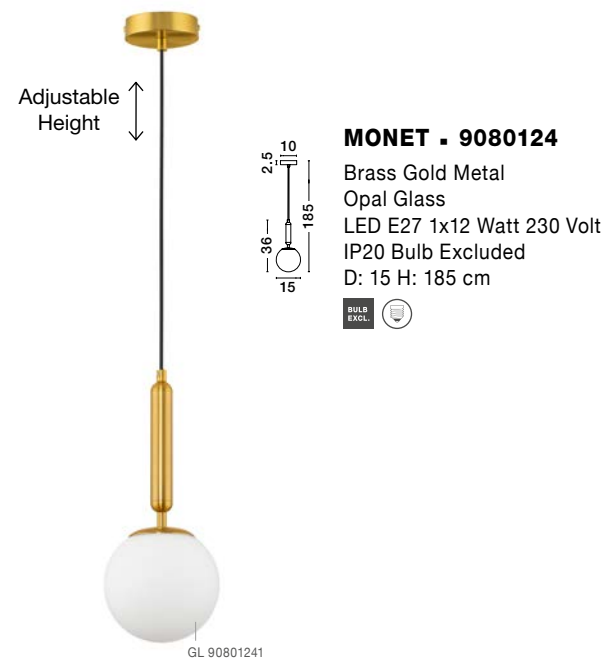

Brass Metal  
& White Marble Base  
LED E27 1x12 Watt 230 Volt  
IP20 Bulb Excluded  
Cable Length: 130 cm  
D: 19 W: 26 H: 60 cm

**SWAY - 9501236**

Brass Metal  
& White Marble Base  
LED E27 1x12 Watt 230 Volt  
IP20 Bulb Excluded  
Cable Length: 160 cm  
D: 25 W: 35 H: 175 cm

**VITRA - 9143304**  
 Satin Gold & Black Metal  
 White Opal Glass  
 LED G9 4x5 Watt 220 Volt  
 IP20 Bulb Excluded  
 L: 103 W: 85 H1: 30 H2: 130 cm

**VITRA - 9143309**  
 Satin Gold & Black Metal  
 White Opal Glass  
 LED G9 12x5 Watt 220 Volt  
 IP20 Bulb Excluded  
 L: 150 H: 200 cm

**ALVAREZ - 9185361**  
 Satin Gold Metal  
 & Black Marble  
 White Opal Glass  
 LED E14 1x5 Watt 230 Volt  
 Bulb Excluded IP20  
 Cable Length: 160 cm  
 L: 22 W: 15 H: 51 cm

**ALVAREZ - 9136702**  
 Satin Gold Metal  
 & Black Marble  
 White Opal Glass  
 LED E27 1x12 Watt 230 Volt  
 Bulb Excluded IP20  
 Cable Length: 160 cm  
 L: 31 W: 25 H: 140 cm

**MONET - 9080124**  
 Brass Gold Metal  
 Opal Glass  
 LED E27 1x12 Watt 230 Volt  
 IP20 Bulb Excluded  
 D: 15 H: 185 cm

**MONET - 9080125**  
 Brass Gold Metal  
 Opal Glass  
 LED E27 1x12 Watt 230 Volt  
 IP20 Bulb Excluded  
 D: 15 W: 18.5 H: 30 cm