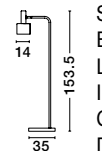

PAZ - 9050163

Gold Metal
Sandy Black Metal Shade
Black Base
LED E27 1x12 Watt 230 Volt
IP20 Bulb Excluded
Cable Length: 180 cm
D: 35 H: 153.5 cm