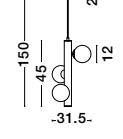

JAKLIN - 9724581

Opal Glass
Antique Brass Metal
Gold Fabric Wire
LED G9 3x5 Watt 230 Volt
IP20 Bulb Excluded
D: 31.5 H1: 45 H2: 150 cm

GL 97245821