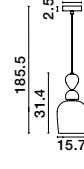

MURANO - 9009234

Sandy Gold Metal
Glossy Dark Green, Blue Grey
& Pink Glass
LED E14 1x5 Watt 230 Volt
IP20 Bulb Excluded
D: 15.7 H1: 31.4 H2: 185.5 cm