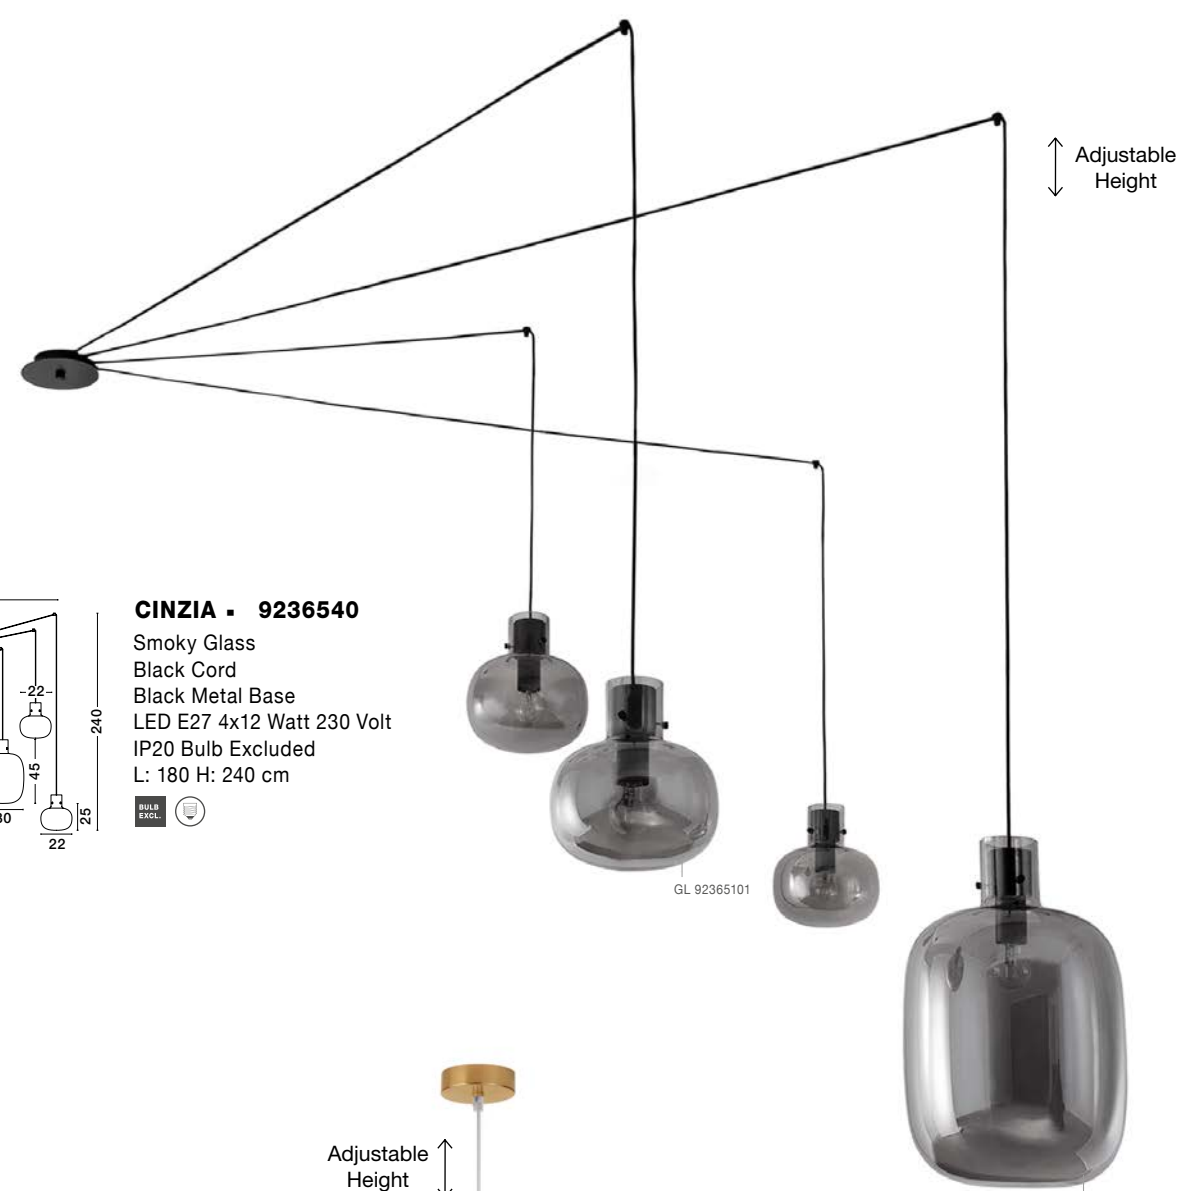

GL 96952613

Adjustable  
Height

**PAULINE . 9695260**  
Triac Dimmable

Sandy Black Aluminium  
& Clear Glass  
LED 72 Watt 230 Volt  
4528Lm 3000K IP20  
D: 70 H: 180 cm

**PAULINE . 9695264**  
Triac Dimmable

Sandy Black Aluminium  
& Clear Glass  
LED 48 Watt 230 Volt  
4010Lm 3000K IP20  
D: 55 H: 15 cm

**PAULINE . 9695265**

Silver Aluminium  
& Clear Glass  
LED 15 Watt 230 Volt  
1187Lm 3000K IP20  
L: 12 W: 7.5 H: 69 cm

**CINZIA - 9236540**  
 Smoky Glass  
 Black Cord  
 Black Metal Base  
 LED E27 4x12 Watt 230 Volt  
 IP20 Bulb Excluded  
 L: 180 H: 240 cm

**CINZIA - 9236640**  
 Champagne Glass  
 White Cord  
 Brass Gold Metal  
 LED E27 1x12 Watt 230 Volt  
 IP20 Bulb Excluded  
 D: 30 H1: 45 H2: 198 cm

**CINZIA - 9236650**  
 Champagne Glass  
 White Cord  
 Brass Gold Metal  
 LED E27 1x12 Watt 230 Volt  
 IP20 Bulb Excluded  
 D: 22 H1: 25 H2: 178 cm

**CINZIA - 9236600**  
 Clear Glass  
 White Cord  
 Brass Gold Metal  
 LED E27 1x12 Watt 230 Volt  
 IP20 Bulb Excluded  
 D: 22 H1: 25 H2: 228 cm