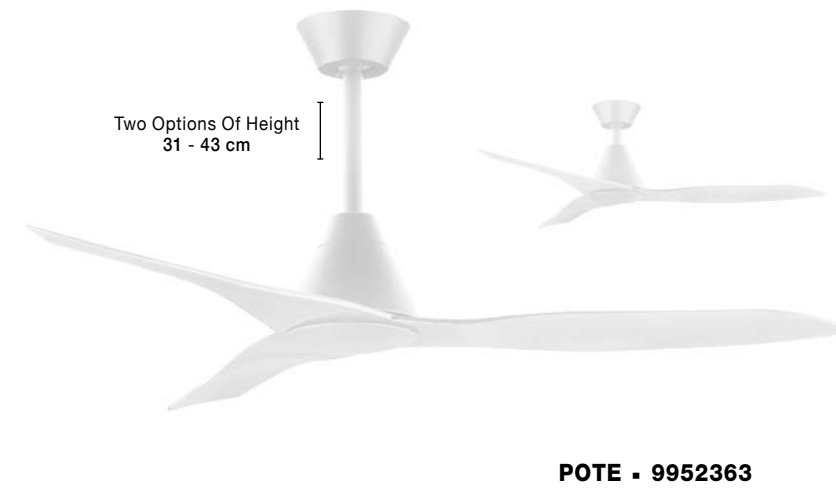

FAN SPECIFICATIONS

Product Nm.	Body Material	Blades Material	Product Size	Speed	Length of Each Blade	Motor Type	Watt (max.)	Power Supply	Airflow (CFM)	RPM	Noise Level	Weight	Blade Sweep	Summer/Winter Function	Light	Remote Control	Guarantee	Class
9952360	White Aluminium	White ABS	D: 132 cm H: 43 cm	6 Speed Remote	54"	DC	38W	AC220-240V	5250	220	N/A	4,7 Kg	N/A	✓	X	✓	2 Years Light & control 10 Years motor	I
9952365	Black Aluminium	Black ABS	D: 132 cm H: 43 cm	6 Speed Remote	54"	DC	38W	AC220-240V	5250	220	N/A	4,7 Kg	N/A	✓	X	✓	2 Years Light & control 10 Years motor	I

FAN SPECIFICATIONS

Product Nm.	Body Material	Blades Material	Product Size	Speed	Length of Each Blade	Motor Type	Watt (max.)	Power Supply	Airflow (CFM)	RPM	Noise Level	Weight	Blade Sweep	Summer/Winter Function	Light	Remote Control	Guarantee	Class
9952363	White Aluminium	White ABS	D: 110 cm H: 31-43 cm	6 Speed Remote	69"	DC	N/A	AC220-240V	4500	184	N/A	11 Kg	N/A	✓	X	✓	2 Years Light & control 10 Years motor	I
9952364	Black Aluminium	Black ABS	D: 110 cm H: 31-43 cm	6 Speed Remote	69"	DC	N/A	AC220-240V	4500	184	N/A	11 Kg	N/A	✓	X	✓	2 Years Light & control 10 Years motor	I

LIGHT SPECIFICATIONS

Product Nm.	LED Watt	Motor DC Watt	Lumen	Volt	LED Chip	Beam Angle	Kelvin	Protection	Driver Included
9952363	18W	40W	650Lm	220V	Edison	120°	3000K	IP20	✓
9952364	18W	40W	650Lm	220V	Edison	120°	3000K	IP20	✓

WALL PANEL - 9953200
Wall Panel
L: 10 W: 10 H: 5.5 cm