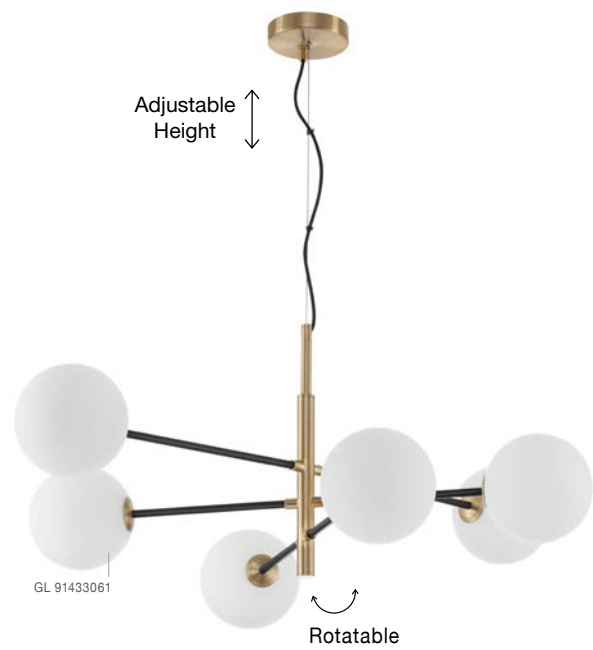

Two Options Of Height  
 73.5 - 121 cm

**GIT - 9009295**  
 Matt Black & Gold Metal  
 Opal Glass  
 LED G9 2x5 Watt 230 Volt  
 IP20 Bulb Excluded  
 Included Two parts Of Metal  
 23.7 cm Each Part  
 L: 95 W: 15 H: 73.5 H2: 121 cm

ALSO YOU CAN DO

Two Options Of Height  
 67 - 120 cm

**SWAY - 9501237**

Sandy Black Metal  
& Brass Gold  
LED E27 1x12 Watt  
LED G9 2x5 Watt 230 Volt  
IP20 Bulb Excluded  
L: 123 W: 15 H: 70 cm

**SWAY - 9501235**

Brass Metal  
& White Marble Base  
LED E27 1x12 Watt 230 Volt  
IP20 Bulb Excluded  
Cable Length: 130 cm  
D: 19 W: 26 H: 60 cm

**SWAY - 9501236**

Brass Metal  
& White Marble Base  
LED E27 1x12 Watt 230 Volt  
IP20 Bulb Excluded  
Cable Length: 160 cm  
D: 25 W: 35 H: 175 cm