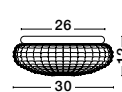

CLAM - 9738255
Clear Glass
White Metal
LED E27 2x12 Watt 230 Volt
IP44 Bulb Excluded
D: 30 H: 12 cm