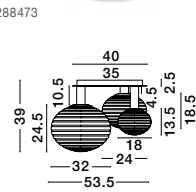

ALLEN - 9028848

Matt Gold Metal
& Milky White Structured Glass
LED E14 1x5 Watt
LED E27 2x12 Watt 230 Volt
IP20 Bulb Excluded
L: 53.5 W: 48 H: 39 cm