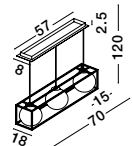

JULIET . 9206402
Brass & Black Metal
White Opal Glass
LED E14 3x12 Watt 230 Volt
IP20 Bulb Excluded
L: 70 W: 18 H: 120 cm