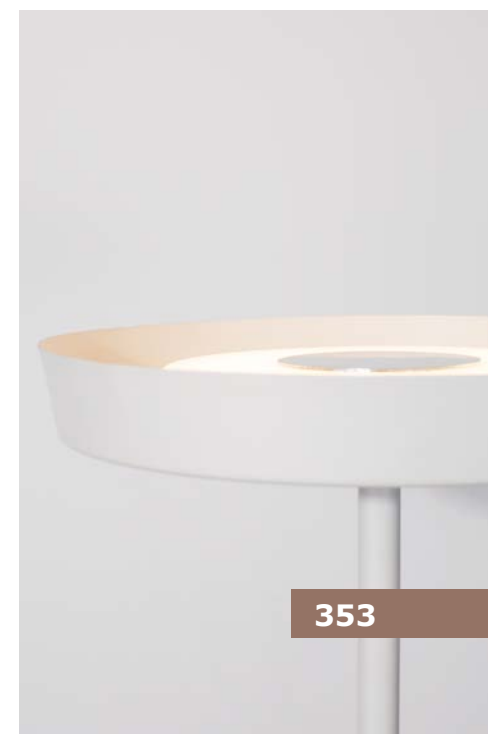

ALSO YOU CAN DO

**VITI - 9155182**

Sandy Black Aluminium & Acrylic  
 LED 18 Watt 230 Volt  
 1300Lm 3000K IP20  
 Cable Length: 180 cm  
 D: 30 W: 30 H: 170 cm

Adjustable

Adjustable

**TRACCIA - 41455401**