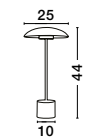

LASH - 9501229

Gold & Black Metal
LED 5 Watt 230 Volt
250Lm 3000K IP20
Cable Length: 180 cm
D: 25 W: 10 H: 44 cm