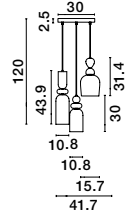

MURANO . 9009237

Sandy Gold Metal
Glossy Dark Green, Blue Grey
Pink, Glossy Light Green, Orange
& Light Grey Glass
LED E14 3x5 Watt 230 Volt
IP20 Bulb Excluded
D: 41.7 H: 120 cm