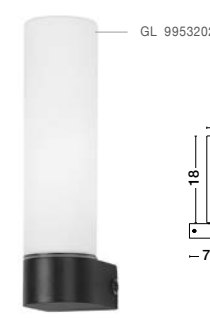

CORB - 9953203
Sandy Black Aluminium & Opal Glass
LED E14 1x5 Watt 230 Volt
IP44 Bulb Excluded
L: 5 W: 7.5 H: 21.5 cm