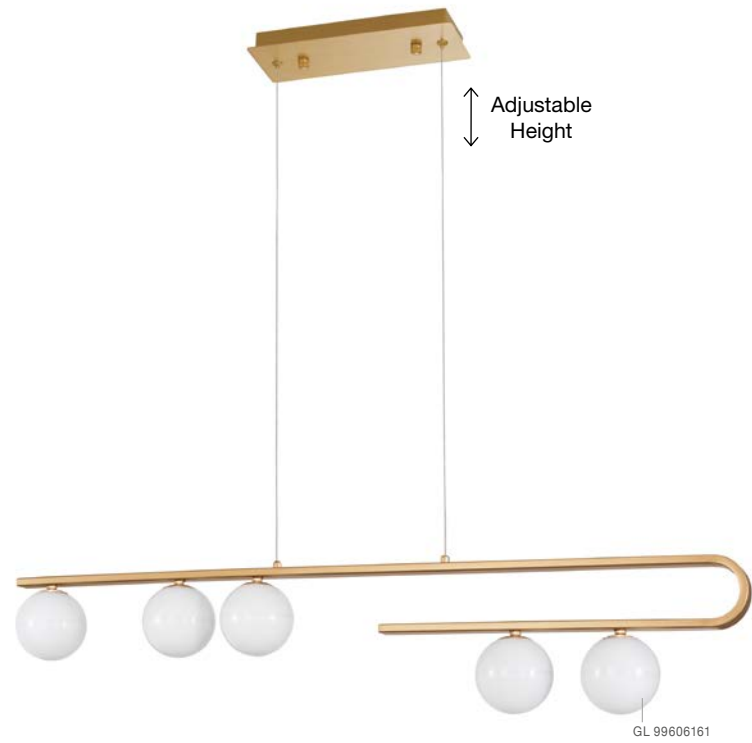

CANTONA - 9960616
Milky White Glass
Brass Gold
LED G9 5x5 Watt 230 Volt
IP20 Bulb Excluded
L: 113 W: 10 H: 180 cm