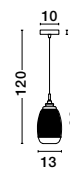

**PRISMA - 9426733**

Gold Metal & Clear Glass  
LED E27 1x12 Watt 230 Volt  
IP20 Bulb Excluded  
D: 30 H1: 34 H2: 124 cm

GL 97382121

**MOND - 9738212**

Satin Gold Metal  
Clear Glass  
LED E14 1x5 Watt 230 Volt  
IP20 Bulb Excluded  
D: 13 H1: 29 H2: 120 cm