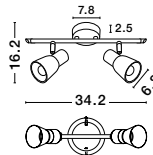

PUBLICO - 667002

Opal Glass
Satin Nickel Metal
LED E14 2x5 Watt 230 Volt
IP20 Bulb Excluded
L: 34.2 W: 7.8 H: 16.2 cm