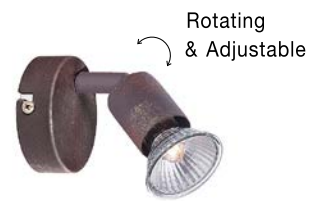

Rotating & Adjustable

**LUP - 960004**  
Satin Gold Metal  
LED GU10 4x10 Watt 230 Volt  
IP20 Bulb Excluded  
L: 51 W: 8 H: 10.9 cm

Rotating & Adjustable

**LUP - 960008**  
Satin Black Metal  
LED GU10 4x10 Watt 230 Volt  
IP20 Bulb Excluded  
L: 51 W: 8 H: 10.9 cm