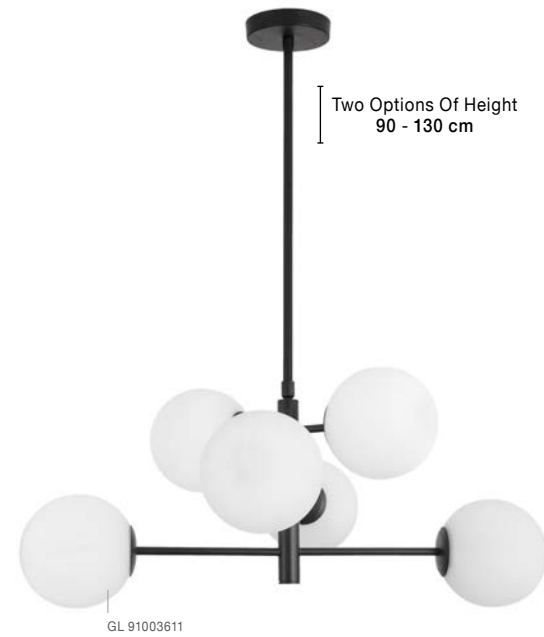

IMPERO - 9100361

White Frosted Glass
Black Metal
LED E14 6x5 Watt 230 Volt
IP20 Bulb Excluded
D: 70 H1: 31 H2: 120 cm