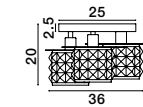

LAWAN - 9009293

Gold Leaf & Matt Black Metal
Structured Glass
LED E14 3x5 Watt 230 Volt
IP20 Bulb Excluded
D: 36 H: 20 cm