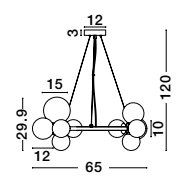

ALSO YOU CAN DO

ODILLIA - 9009249
Matt Black Metal & Clear Glass
LED G9 11x6 Watt 230 Volt
IP20 Bulb Excluded
Two Ways Of Mounting
D: 65 H: 120 cm