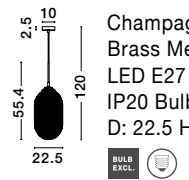

Adjustable Height

GL 91912111

**ATHENA - 9191211**

Champagne Glass  
Brass Metal  
LED E27 1x12 Watt 230 Volt  
IP20 Bulb Excluded  
D: 25 H: 120 cm

Adjustable Height

GL 91911111

**ATHENA - 9191111**

Champagne Glass  
Brass Metal  
LED E27 1x12 Watt 230 Volt  
IP20 Bulb Excluded  
D: 22.5 H1: 55.4 H2: 120 cm