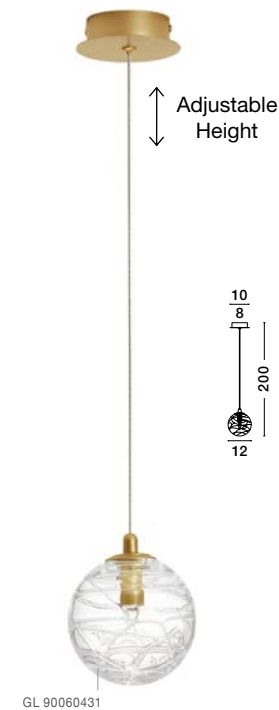

GL 91601911

**KOVAC - 9160191**  
 Brass Gold Metal  
 & Clear Structured Glass  
 LED G9 1x5 Watt 230 Volt  
 IP20 Bulb Excluded  
 D: 8 H: 29 H2: 180 cm

GL 91601911

**KOVAC - 9160193**  
 Brass Gold Metal  
 & Clear Structured Glass  
 LED G9 3x5 Watt 230 Volt  
 IP20 Bulb Excluded  
 D: 25 H: 180 cm

GL 91601911

**KOVAC - 9160196**  
 Brass Gold Metal  
 & Clear Structured Glass  
 LED G9 6x5 Watt 230 Volt  
 IP20 Bulb Excluded  
 D: 35 H: 180 cm

GL 91601911

**KOVAC - 9160195**  
 Brass Gold Metal  
 & Clear Structured Glass  
 LED G9 5x5 Watt 230 Volt  
 IP20 Bulb Excluded  
 L: 80 W: 10 H: 180 cm