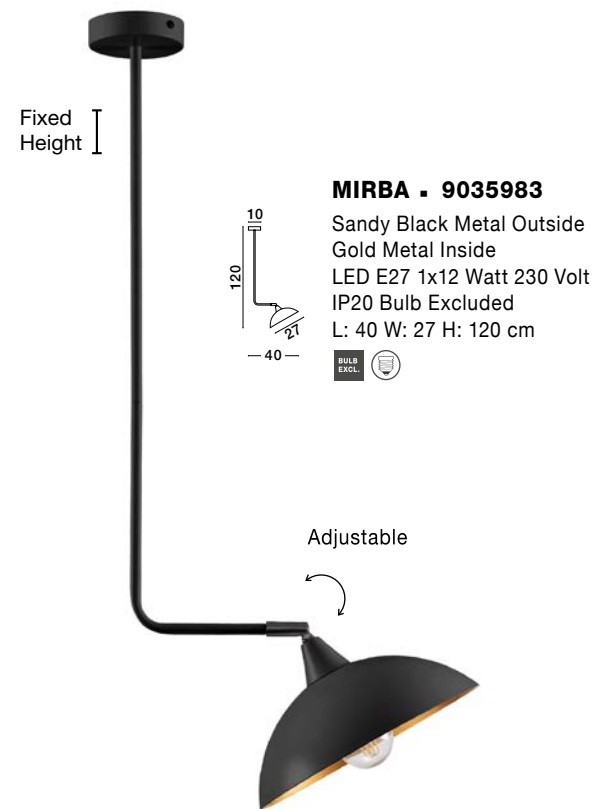

Black Metal Outside  
& Gold Inside  
Black PVC Wire  
LED E27 3x12 Watt 230 Volt  
IP20 Bulb Excluded  
D: 56 H: 120 cm

Adjustable Height ↑↓

**CHIOTO - 540602**

Matt Black Steel Outside  
Shiny White Steel Inside  
Black Fabric Wire  
LED E27 1x12 Watt 230 Volt  
IP20 Bulb Excluded  
D: 36 H: 4 H<sub>2</sub>: 120 cm

Adjustable Height ↑↓

**CHIOTO - 540601**

Matt Black Steel Outside  
Shiny White Steel Inside  
Black Fabric Wire  
LED E27 1x12 Watt 230 Volt  
IP20 Bulb Excluded  
D: 60 H: 4 H<sub>2</sub>: 120 cm

**MIRBA - 9035979**  
 Sandy Black Metal Outside  
 Gold Metal Inside  
 LED E27 1x12 Watt 230 Volt  
 IP20 Bulb Excluded  
 L: 27 W: 60 H: 19 cm