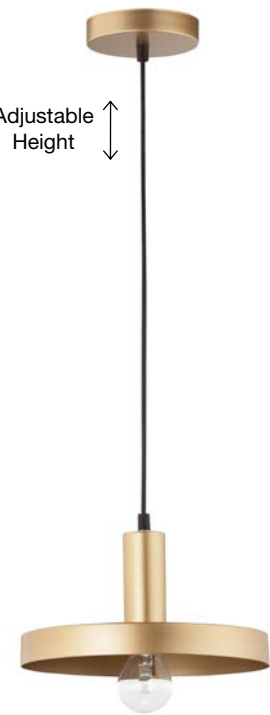

Adjustable Height

Adjustable Height

Adjustable Height

Adjustable Height ↑↓

**GARNI - 9417053**

Black Metal Outside  
Gold Inside  
Black PVC Wire  
LED E27 1x12 Watt 230 Volt  
IP20 Bulb Excluded  
D: 25 H: 15 H<sub>2</sub>: 120 cm