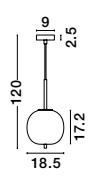

LATO - 9624074

Black Metal & Opal Glass
Black Fabric Wire
LED E14 1x5 Watt 230 Volt
IP20 Bulb Excluded
D: 18.5 H: 120 cm