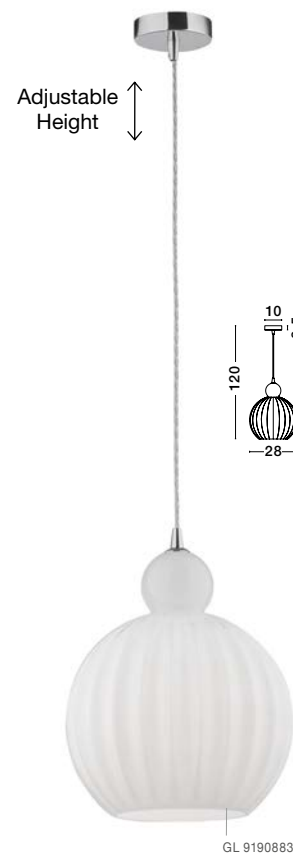

ODELL - 9190883
Chrome Aluminium
Opal Glass
LED E27 1x12 Watt 230 Volt
IP20 Bulb Excluded
D: 28 H1: 35.9 H2: 120 cm

GL 91908831