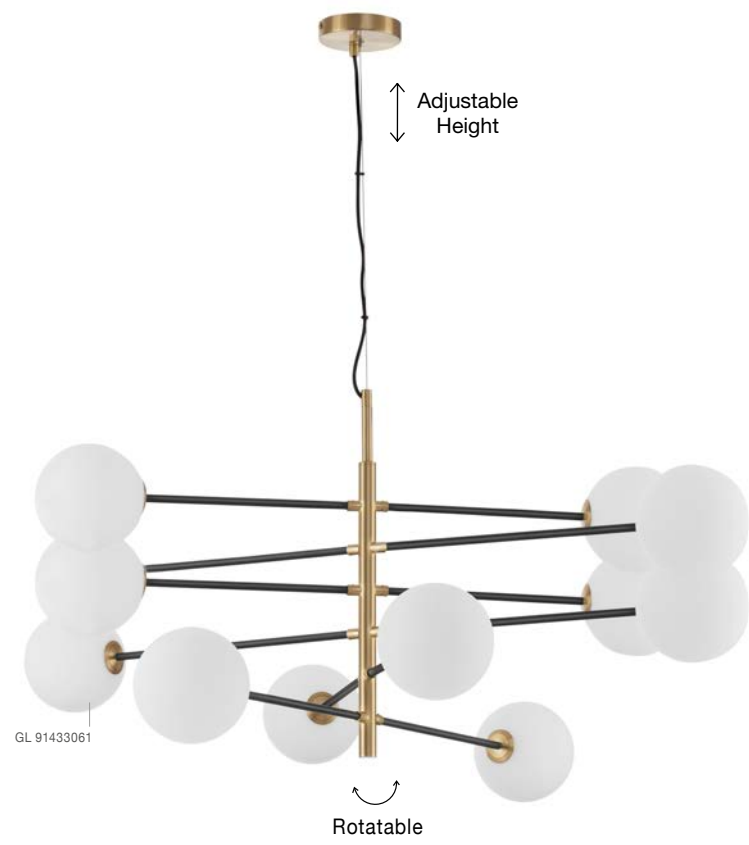

VITRA - 9143309
Satin Gold & Black Metal
White Opal Glass
LED G9 12x5 Watt 220 Volt
IP20 Bulb Excluded
L: 150 H: 200 cm