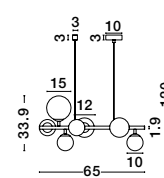

ODILLIA - 9028857
Matt Black Metal & Smoky Glass
LED G9 7x5 Watt 230 Volt
IP20 Bulb Excluded
L: 65 W: 28.9 H: 120 cm