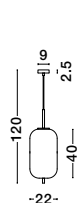

**LATO - 9624061**

Opal Glass  
Brass Gold Metal  
Black Fabric Wire  
LED E27 1x12 Watt 230 Volt  
IP20 Bulb Excluded  
D: 30 H1: 23 H2: 120 cm

Adjustable Height

GL 96240621

**LATO - 9624062**

Opal Glass  
Brass Gold Metal  
Black Fabric Wire  
LED E27 1x12 Watt 230 Volt  
IP20 Bulb Excluded  
D: 22 H1: 40 H2: 120 cm