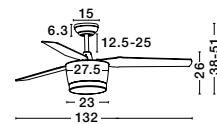

MONSOON - 5260261

FAN SPECIFICATIONS																			
Product Nm.	Body Material	Blades Material	Colour	Size	Speed	Length of Each Blade	Motor Type	Watt (max.)	Power Supply	Airflow (CFM)	RPM	Noise Level	Weight	Blade Sweep	Summer/Winter Function	Light	Remote Control	Guarantee	Class
5260251	Steel & Glass	Wood	Oak or White	D: 132 H: 38-51 cm	5 Speed Remote	60.5 cm	DC	40W	AC220-240V	4500	220	< 30dB	7.5 Kg	52"	✓	✓	✓	10 Years	I
5260261																			

LIGHT SPECIFICATIONS									
Product Nm.	LED Watt	Motor DC Watt	Lumen	Volt	LED Chip	Beam Angle	Kelvin	Protection	Driver Included
5260251	18W	26W	650Lm	220V	Edison	160°	3000K	IP20	✓
5260261									

Wall Panel
L: 10 W: 10 H: 5.5 cm