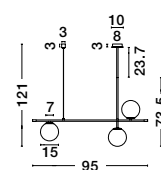

Two Options Of Height
73.5 - 121 cm