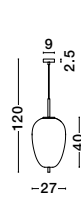

LATO - 9624063

Opal Glass
Brass Gold Metal
Black Fabric Wire
LED E27 1x12 Watt 230 Volt
IP20 Bulb Excluded
D: 27 H1: 40 H2: 120 cm