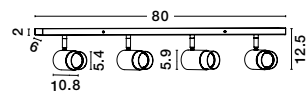

Rotating & Adjustable

POGNO - 9111436

Sandy Black & Gold Aluminium
LED GU10 4x10 Watt 220-240 Volt
IP20 Bulb Excluded
L: 80 W: 6 H: 14 cm