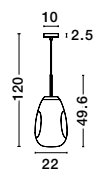

LAVA - 9190392

Chrome Metal
Handmade Chrome Glass
LED E27 1x12 Watt 230 Volt
IP20 Bulb Excluded
D: 22 H1: 49.6 H2: 120 cm