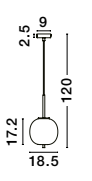

Brass Gold Metal & Smoky Glass  
Black Fabric Wire  
LED E27 1x12 Watt 230 Volt  
IP20 Bulb Excluded  
D: 27 H: 120 cm

Adjustable Height

GL 96240961

**LATO - 9624096**

Brass Gold Metal & Smoky Glass  
Black Fabric Wire  
LED E14 1x5 Watt 230 Volt  
IP20 Bulb Excluded  
D: 18.5 H: 120 cm