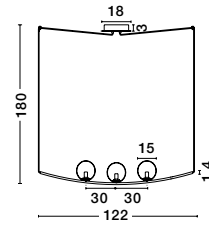

VITTON - 8279602
Brass Metal
White Glossy Glass
Brass Fabric Cable
LED E14 3x5 Watt 230 Volt
IP20 Bulb Excluded
L: 122 W: 15 H: 180 cm

GL 82796011

GL 82796021