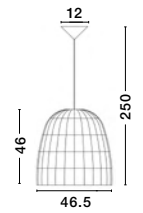

Adjustable Height

**MIA - 9594341**  
Natural Rattan  
Black Fabric Wire & Base  
LED E27 1x12 Watt 230 Volt  
IP20 Bulb Excluded  
D: 38.5 H1: 34 H2: 250 cm

Adjustable Height

**DESTIN - 9586671**  
Gray Rattan  
Black Fabric Wire & Base  
LED E27 1x12 Watt 230 Volt  
IP20 Bulb Excluded  
D: 46.5 H1: 46 H2: 250 cm