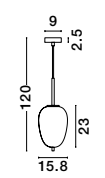

Black Metal & Opal Glass  
Black Fabric Wire  
LED E14 1x5 Watt 230 Volt  
IP20 Bulb Excluded  
D: 16.5 H: 120 cm

Adjustable Height

GL 96240661

**LATO - 9624076**

Black Metal & Opal Glass  
Black Fabric Wire  
LED E14 1x5 Watt 230 Volt  
IP20 Bulb Excluded  
D: 15.8 H: 120 cm