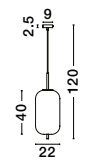

LATO - 9624080

Brass Gold Metal & Smoky Glass
Black Fabric Wire
LED E27 1x12 Watt 230 Volt
IP20 Bulb Excluded
D: 22 H: 120 cm