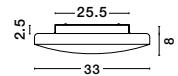

White Opal Glass  
White Metal

LED E27 2x12 Watt 230 Volt  
IP44 Bulb Excluded  
D: 40 H: 8 cm

GL 61005221

**IVI - 6100522**

White Opal Glass  
White Metal

LED E27 2x12 Watt 230 Volt  
IP44 Bulb Excluded  
D: 33 H: 8 cm