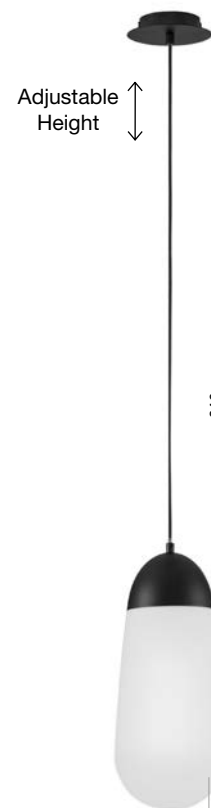

Adjustable Height

BLAKY - 9092824
Matt Black Metal & Opal Glass
LED E14 1x5 Watt 230 Volt
IP20 Bulb Excluded
D: 18 H: 246 cm

GL 90928241