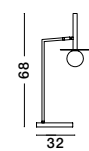

PIELO - 9043313

Brass Gold Metal
Opal Glass
LED G9 1x5 Watt 230 Volt
IP20 Class II
Bulb Excluded
D: 32 H: 68 cm