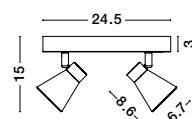

DUBLIN - 9155812
Sandy Black Metal
LED GU10 2x10 Watt 230 Volt
IP20 Bulb Excluded
L: 24.5 W: 5.5 H: 15 cm