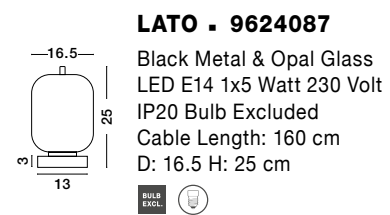

96240851

**LATO - 9624084**

Brass Gold Metal  
& Opal Glass  
LED E14 1x5 Watt 230 Volt  
IP20 Bulb Excluded  
Cable Length: 160 cm  
D: 18.5 H: 22.5 cm

GL 96240852

**LATO - 9624086**

Brass Gold Metal  
& Opal Glass  
LED E14 1x5 Watt 230 Volt  
IP20 Bulb Excluded  
Cable Length: 160 cm  
D: 16.5 H: 25 cm

Adjustable Height

GL 96240641

**LATO - 9624074**

Black Metal & Opal Glass  
Black Fabric Wire  
LED E14 1x5 Watt 230 Volt  
IP20 Bulb Excluded  
D: 18.5 H: 120 cm

Adjustable Height

GL 96240651

**LATO - 9624075**

Black Metal & Opal Glass  
Black Fabric Wire  
LED E14 1x5 Watt 230 Volt  
IP20 Bulb Excluded  
D: 16.5 H: 120 cm

Adjustable Height

GL 96240661

**LATO - 9624076**

Black Metal & Opal Glass  
Black Fabric Wire  
LED E14 1x5 Watt 230 Volt  
IP20 Bulb Excluded  
D: 15.8 H: 120 cm

**LATO - 9624085**  
 Black Metal & Opal Glass  
 LED E14 1x5 Watt 230 Volt  
 IP20 Bulb Excluded  
 Cable Length: 160 cm  
 D: 18.5 H: 22.5 cm

**LATO - 9624087**  
 Black Metal & Opal Glass  
 LED E14 1x5 Watt 230 Volt  
 IP20 Bulb Excluded  
 Cable Length: 160 cm  
 D: 16.5 H: 25 cm