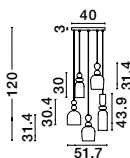

**MURANO . 9009238**

Sandy Gold Metal  
Glossy Dark Green, Blue Grey Pink,  
Glossy Light Green,  
Orange & Light Grey Glass & Blue  
LED E14 5x5 Watt 230 Volt  
IP20 Bulb Excluded  
D: 51.7 H: 120 cm

Adjustable Height