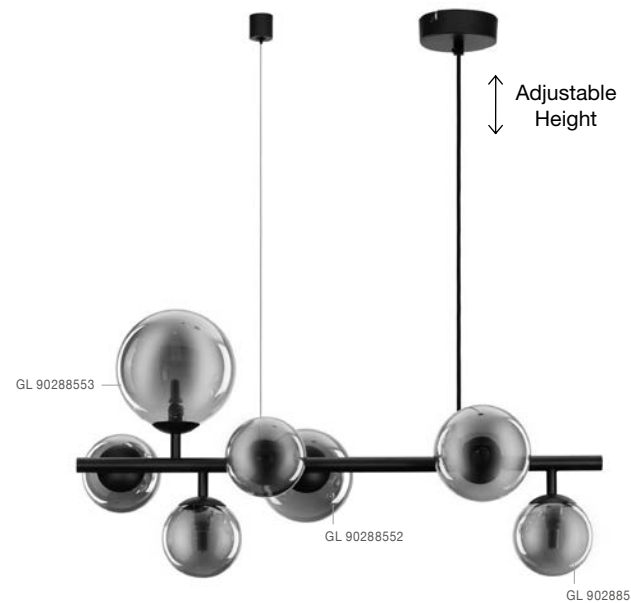

ALSO YOU CAN DO

BOTH HANGING SYSTEM INCLUDED

GL 90288553  
GL 90288551  
GL 90288552

**ODILLIA - 9028855**  
Matt Black Metal & Smoky Glass  
LED G9 11x6 Watt 230 Volt  
IP20 Bulb Excluded  
Two Ways Of Mounting  
D: 65 H: 120 cm

GL 90288552  
GL 90288551

**ODILLIA - 9028859**  
Matt Black Metal & Smoky Glass  
LED G9 6x5 Watt 230 Volt  
IP20 Bulb Excluded  
L: 28 W: 23.2 H: 120 cm

GL 90288553  
GL 90288552  
GL 90288551

**ODILLIA - 9028857**  
Matt Black Metal & Smoky Glass  
LED G9 7x5 Watt 230 Volt  
IP20 Bulb Excluded  
L: 65 W: 28.9 H: 120 cm