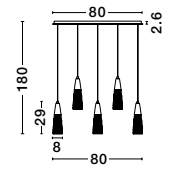

KOVAC - 9160195
Brass Gold Metal
& Clear Structured Glass
LED G9 5x5 Watt 230 Volt
IP20 Bulb Excluded
L: 80 W: 10 H: 180 cm