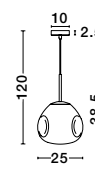

Chrome Metal  
Handmade Chrome Glass  
LED E27 1x12 Watt 230 Volt  
IP20 Bulb Excluded  
D: 25 H1: 38.5 H2: 120 cm

Adjustable Height

GL 91904011

**LAVA - 9190401**

Copper Metal  
Handmade Copper Glass  
LED E27 1x12 Watt 230 Volt  
IP20 Bulb Excluded  
D: 25 H1: 38.5 H2: 120 cm