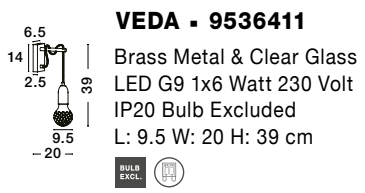

Adjustable Height

Adjustable Height