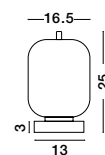

96240851

**LATO - 9624084**

Brass Gold Metal  
& Opal Glass  
LED E14 1x5 Watt 230 Volt  
IP20 Bulb Excluded  
Cable Length: 160 cm  
D: 18.5 H: 22.5 cm

GL 96240852

**LATO - 9624086**

Brass Gold Metal  
& Opal Glass  
LED E14 1x5 Watt 230 Volt  
IP20 Bulb Excluded  
Cable Length: 160 cm  
D: 16.5 H: 25 cm