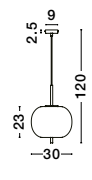

**LATO - 9624089**  
 Black Metal & Opal Glass  
 LED E14 1x5 Watt 230 Volt  
 IP20 Bulb Excluded  
 Cable Length: 160 cm  
 D: 15.8 H: 28 cm

Adjustable Height

GL 96240791

**LATO - 9624079**

Brass Gold Metal & Smoky Glass  
Black Fabric Wire  
LED E27 1x12 Watt 230 Volt  
IP20 Bulb Excluded  
D: 30 H: 120 cm