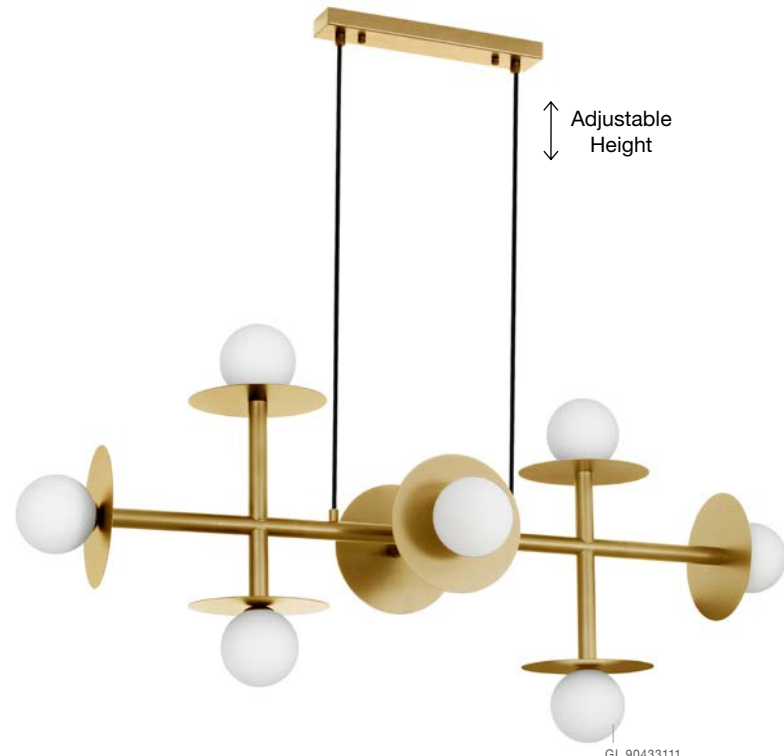

**VITTON - 8279601**  
 Brass Metal  
 White Glossy Glass  
 Brass Fabric Cable  
 LED E27 1x12 Watt 230 Volt  
 IP20 Bulb Excluded  
 L: 150 W: 20 H: 120 cm

**VITTON - 8279603**  
 Brass Metal  
 White Glossy Glass  
 LED E14 1x5 Watt 230 Volt  
 IP20 Bulb Excluded  
 D: 21 W: 18 H: 22 cm

MAKE YOUR OWN COMBINATION

Adjustable Height

**VITTON - 8279602**  
 Brass Metal  
 White Glossy Glass  
 Brass Fabric Cable  
 LED E14 3x5 Watt 230 Volt  
 IP20 Bulb Excluded  
 L: 122 W: 15 H: 180 cm

GL 82796011

GL 82796021

GL 90433111

**PIELO - 9043311**  
 Brass Gold Metal  
 Opal Glass  
 LED G9 1x5 Watt 230 Volt  
 IP20 Bulb Excluded  
 D: 22 H: 55 H2: 150 cm

GL 90433111

**PIELO - 9043312**  
 Brass Gold Metal  
 Opal Glass  
 LED G9 8x5 Watt 230 Volt  
 IP20 Bulb Excluded  
 L: 109 W: 41 H: 57 H2: 135 cm