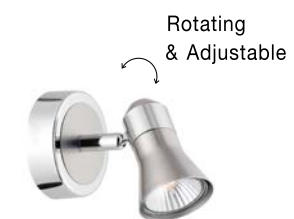

Rotating & Adjustable

GALERIA - 663001

Satin Nickel
Chrome Aluminium
LED GU10 1x10 Watt 230 Volt
IP20 Bulb Excluded
D: 8 W: 11.5 H: 11 cm