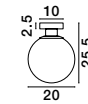

VITA - 9028840
Sandy Gold Metal
& Gradient White Glass
LED E27 1x12 Watt 230 Volt
IP20 Bulb Excluded
D: 20 H: 25.5 cm