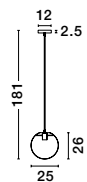

MIRALE - 9416925

Gold Metal
Clear Glass
& Black PVC Wire
LED E27 1x12 Watt 230 Volt
IP20 Bulb Excluded
D: 25 H1: 26 H2: 181 cm