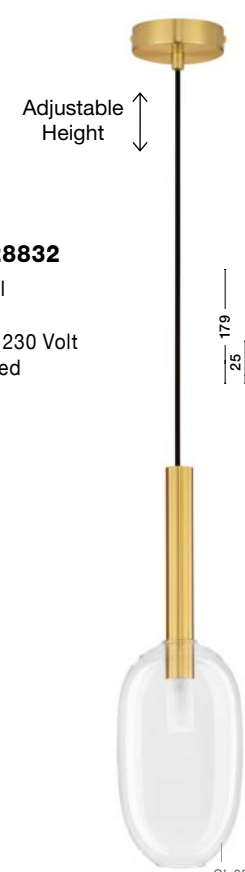

GL 90288321

AMELIA - 9028832
Sandy Gold Metal
& Clear Glass
LED G9 1x5 Watt 230 Volt
IP20 Bulb Excluded
D: 15 H: 150 cm

GL 90288331

AMELIA - 9028833
Sandy Gold Metal
& Clear Glass
LED G9 1x5 Watt 230 Volt
IP20 Bulb Excluded
D: 14 H: 179 cm