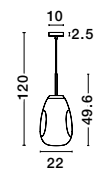

Chrome Metal  
Handmade Chrome Glass  
LED E27 1x12 Watt 230 Volt  
IP20 Bulb Excluded  
D: 22 H1: 49.6 H2: 120 cm

Adjustable Height

GL 91903911

**LAVA - 9190391**

Copper Metal  
Handmade Copper Glass  
LED E27 1x12 Watt 230 Volt  
IP20 Bulb Excluded  
D: 22 H1: 49.6 H2: 120 cm