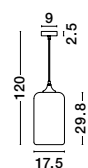

SAVAZ - 9726481

Chrome Glass
Black Metal
Black Fabric Wire
LED E27 1x12 Watt 230 Volt
IP20 Bulb Excluded
D: 17.5 H1: 29.8 H2: 120 cm