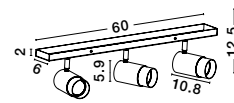

Rotating & Adjustable

**POGNO - 9111434**

Sandy Black & Gold Aluminium  
LED GU10 2x10 Watt 220-240 Volt  
IP20 Bulb Excluded  
L: 35 W: 6 H: 14 cm

Rotating & Adjustable

**POGNO - 9111435**

Sandy Black & Gold Aluminium  
LED GU10 3x10 Watt IP20  
220-240 Volt Bulb Excluded  
L: 60 W: 6 H: 14 cm