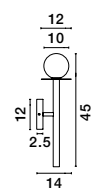

PIELO - 9043315

Brass Gold Metal
Opal Glass
LED G9 1x5 Watt
IP20 Bulb Excluded
D: 12 W: 14 H: 45 cm