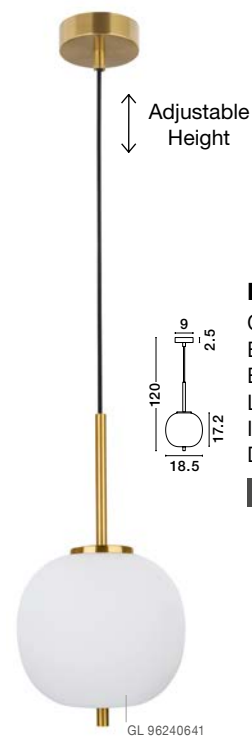

**LATO - 9624061**

Opal Glass  
Brass Gold Metal  
Black Fabric Wire  
LED E27 1x12 Watt 230 Volt  
IP20 Bulb Excluded  
D: 30 H1: 23 H2: 120 cm

Adjustable Height

GL 96240621

**LATO - 9624062**

Opal Glass  
Brass Gold Metal  
Black Fabric Wire  
LED E27 1x12 Watt 230 Volt  
IP20 Bulb Excluded  
D: 22 H1: 40 H2: 120 cm

Adjustable Height

GL 96240631

**LATO - 9624063**

Opal Glass  
Brass Gold Metal  
Black Fabric Wire  
LED E27 1x12 Watt 230 Volt  
IP20 Bulb Excluded  
D: 27 H1: 40 H2: 120 cm

Adjustable Height

GL 96240641

**LATO - 9624064**