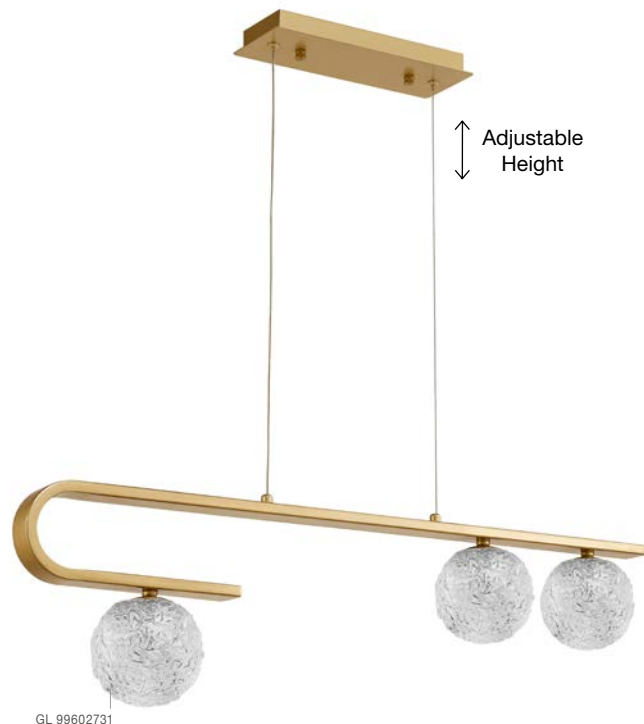

GL 91602111

**MIRANO - 9160211**

Clear Structured Glass & Brass Gold Steel  
LED G9 1x5 Watt 230 Volt  
IP20 Bulb Excluded  
D: 15 H: 35.5 H2: 180 cm

GL 92602111

**MIRANO - 9260211**

Clear Structured Glass & Brass Gold Steel  
LED E27 1x12 Watt 230 Volt  
IP20 Bulb Excluded  
D: 30 H: 51.5 H2: 180 cm

GL 91602111

**MIRANO - 9160212**

Clear Structured Glass & Brass Gold Steel  
LED G9 3x5 Watt 230 Volt  
IP20 Bulb Excluded  
D: 32 H: 180 cm

GL 91602111

**MIRANO - 9260212**

Clear Structured Glass & Brass Gold Steel  
LED G9 5x5 Watt 230 Volt  
IP20 Bulb Excluded  
D: 42 H: 180 cm

GL 99602731

**MIRANO - 9960272**

Clear Structured Glass  
& Brass Gold Steel  
LED G9 3x5 Watt 230 Volt  
IP20 Bulb Excluded  
L: 80 W: 10 H: 180 cm

GL 99602731

**MIRANO - 9960271**

Clear Structured Glass  
& Brass Gold Steel  
LED G9 1x5 Watt 230 Volt  
IP20 Bulb Excluded  
D: 11 W: 14.5 H: 35 cm