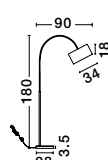

S 94016531

**SAMA - 9401653**

White Fabric Shade  
White Aluminium Base  
LED E27 1x12 Watt 230 Volt  
IP20 Bulb Excluded  
Cable Length: 180 cm  
L: 90 H: 180 cm

S 94016521

**SAMA - 9401652**

Black Fabric Shade  
Black Aluminium Base  
LED E27 1x12 Watt 230 Volt  
IP20 Bulb Excluded  
Cable Length: 180 cm  
L: 90 H: 180 cm