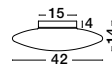

PRESSIONE - 620441

Opal Glass
Chrome Metal
LED E27 3x12 Watt 230 Volt
IP20 Bulb Excluded
D: 42 H: 14 cm