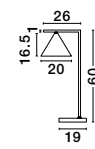

SWAY - 9501235

Brass Metal
& White Marble Base
LED E27 1x12 Watt 230 Volt
IP20 Bulb Excluded
Cable Length: 130 cm
D: 19 W: 26 H: 60 cm