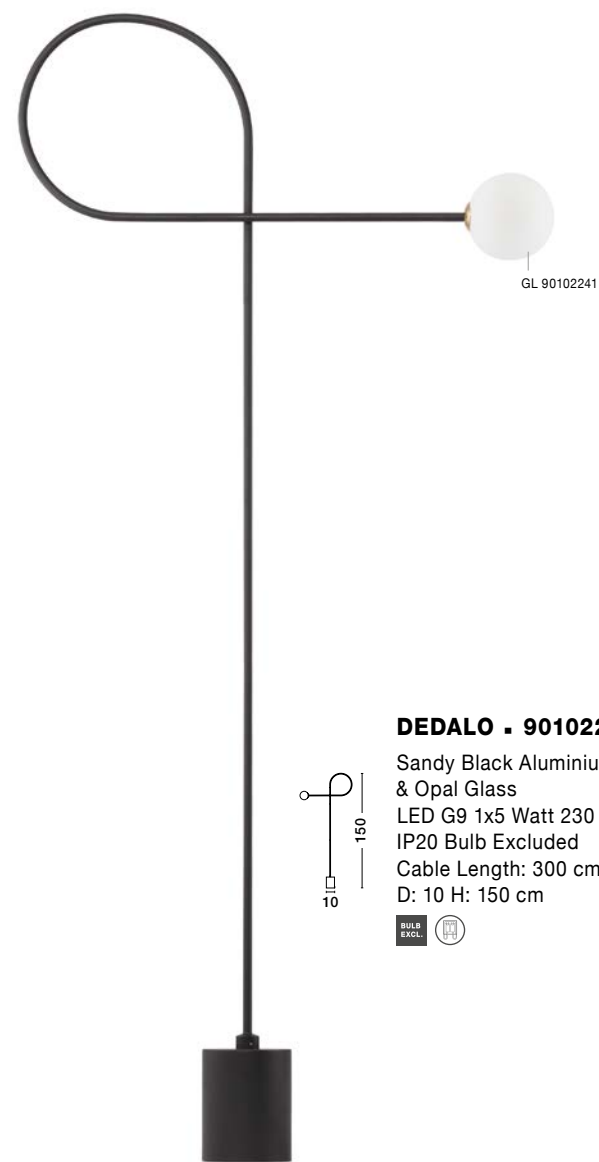

GL 90102241

DEDALO - 9010224

Sandy Black Aluminium
& Opal Glass
LED G9 1x5 Watt 230 Volt
IP20 Bulb Excluded
Cable Length: 300 cm
D: 10 H: 150 cm