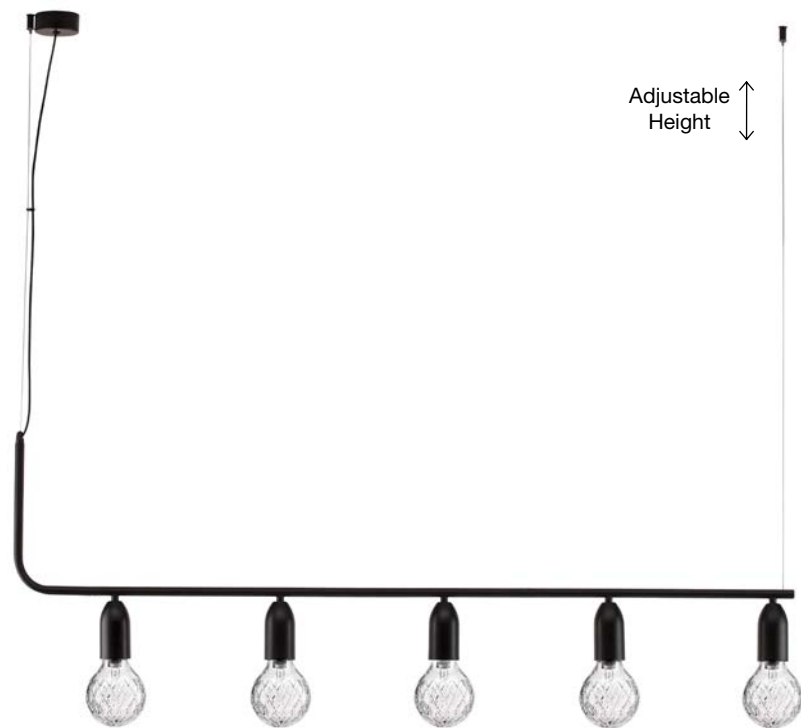

Adjustable
Height

VEDA - 9536419

Black Metal & Clear Glass
LED G9 5x6 Watt 230 Volt
IP20 Bulb Excluded
L: 128 W: 10 H: 120 cm