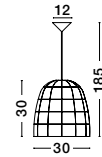

Adjustable Height

**PIETRA - 673603**  
 Black Metal  
 LED E27 3x12 Watt 230 Volt  
 IP20 Bulb Excluded  
 D: 30 H: 135 cm

03

wood & rattan

Adjustable Height

**MARLO - 9586505**  
Natural Rattan  
Black Fabric Wire & Base  
LED E27 1x12 Watt 230 Volt  
IP20 Bulb Excluded  
D: 30 H1: 30 H2: 185 cm