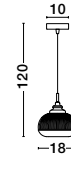

GL 97382101

**MOND - 9738210**

Satin Gold Metal  
Clear Glass  
LED E14 1x5 Watt 230 Volt  
IP20 Bulb Excluded  
D: 15 H1: 24 H2: 120 cm

GL 97382111

**MOND - 9738211**

Satin Gold Metal  
Clear Glass  
LED E14 1x5 Watt 230 Volt  
IP20 Bulb Excluded  
D: 18 H1: 19.5 H2: 120 cm