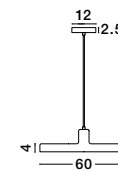

Adjustable Height ↑↓

**CHIOTO - 540601**

Matt Black Steel Outside  
Shiny White Steel Inside  
Black Fabric Wire  
LED E27 1x12 Watt 230 Volt  
IP20 Bulb Excluded  
D: 60 H: 4 H<sub>2</sub>: 120 cm

**MIRBA - 9035979**  
 Sandy Black Metal Outside  
 Gold Metal Inside  
 LED E27 1x12 Watt 230 Volt  
 IP20 Bulb Excluded  
 L: 27 W: 60 H: 19 cm