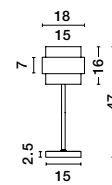

GL 92363621

SIANNA - 9236400
Smoky Glass
Brass Gold Metal
LED E27 1x12 Watt 230 Volt
IP20 Bulb Excluded
Cable Length: 165 cm
D: 18 H: 47 cm