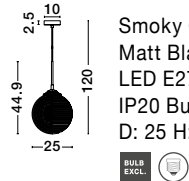

GL 91912121

**ATHENA - 9191212**

Opal Glass  
Brass Metal  
LED E27 1x12 Watt 230 Volt  
IP20 Bulb Excluded  
D: 25 H: 120 cm

Adjustable Height

GL 91912101

**ATHENA - 9191210**

Smoky Gray Glass  
Matt Black Metal  
LED E27 1x12 Watt 230 Volt  
IP20 Bulb Excluded  
D: 25 H: 120 cm

Adjustable Height

GL 91912111

**ATHENA - 9191211**

Champagne Glass  
Brass Metal  
LED E27 1x12 Watt 230 Volt  
IP20 Bulb Excluded  
D: 25 H: 120 cm

Adjustable Height

GL 91911111

**ATHENA - 9191111**

Champagne Glass  
Brass Metal  
LED E27 1x12 Watt 230 Volt  
IP20 Bulb Excluded  
D: 22.5 H1: 55.4 H2: 120 cm