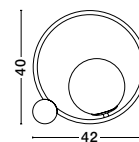

NESO - 9624095
Smoky Glass
Brushed Gold
& Black Aluminium
LED E14 1x5 Watt 230 Volt
IP20 Bulb Excluded
Cable Length: 160 cm
L: 42 W: 15 H: 40 cm