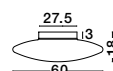

PRESSIONE - 620443

Opal Glass
Chrome Metal
LED E27 5x12 Watt 230 Volt
IP20 Bulb Excluded
D: 60 H: 18 cm