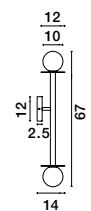

PIELO - 9043319

Brass Gold Metal
Opal Glass
LED G9 2x5 Watt
IP20 Bulb Excluded
D: 12 W: 14 H: 67 cm