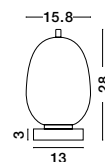

LATO - 9624088

Brass Gold Metal
& Opal Glass
LED E14 1x5 Watt 230 Volt
IP20 Bulb Excluded
Cable Length: 160 cm
D: 15.8 H: 28 cm