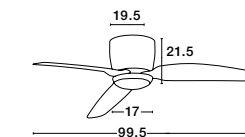

**SILKY - 9953015**

**SATIN - 9953016**

**VOLGA - 9952361**

**VOLGA - 9952362**

**FAN SPECIFICATIONS**

Product Nm.	Body Material	Blades Material	Product Size	Speed	Length of Each Blade	Motor Type	Watt (max.)	Power Supply	Airflow (CFM)	RPM	Noise Level	Weight	Blade Sweep	Summer/Winter Function	Light	Remote Control	Guarantee	Class
9953016	Brushed Nickel Steel & Glass	Polywood	D: 132 cm H: 25 cm	5 Speed Remote	57.5 cm	DC	35W	AC220-240V	4500	184	< 50 dB	7 Kg	52"	✓	✓	✓	5 Years motor 1 Year light source	I
9953015	Matt White Steel & Glass	White Polywood	D: 132 cm H: 25 cm	5 Speed Remote	57.5 cm	DC	35W	AC220-240V	4500	184	< 50 dB	7 Kg	52"	✓	✓	✓	5 Years motor 1 Year light source	I