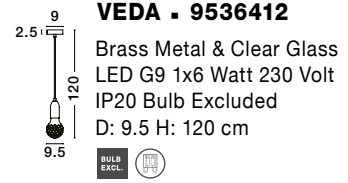

Adjustable Height