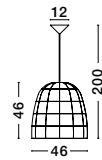

MARLO - 9586504
Natural Rattan
Black Fabric Wire & Base
LED E27 1x12 Watt 230 Volt
IP20 Bulb Excluded
D: 46 H1: 46 H2: 200 cm