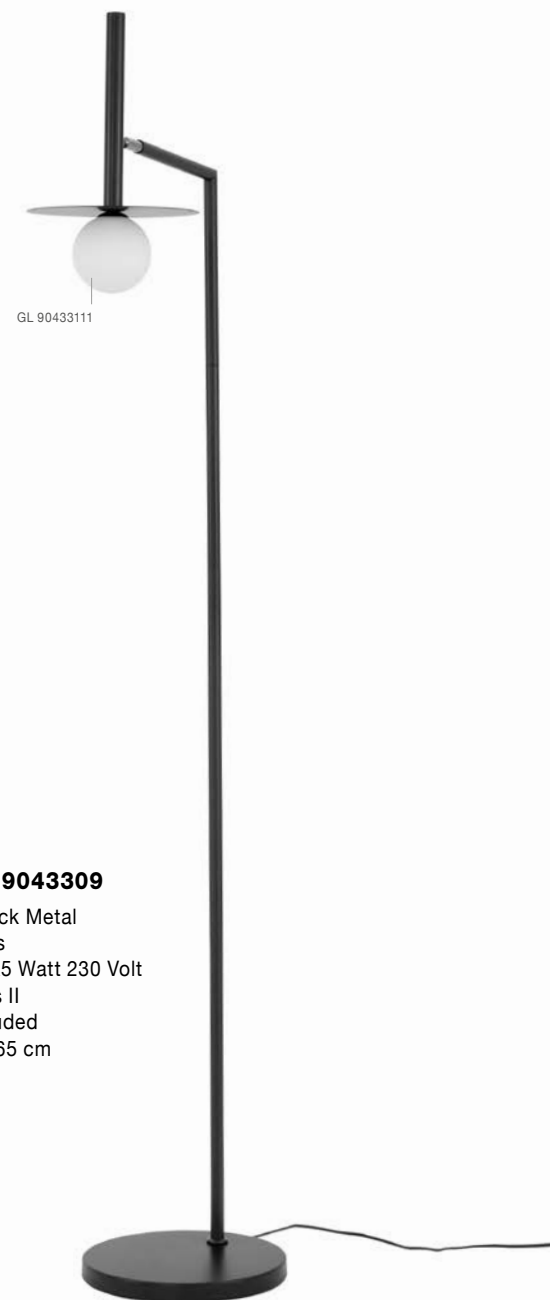

PIELO - 9043309
Sandy Black Metal
Opal Glass
LED G9 1x5 Watt 230 Volt
IP20 Class II
Bulb Excluded
D: 42 H: 165 cm