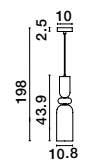

MURANO - 9009236

Sandy Gold Metal
Glossy Dark Green, Pink
& Light Grey Glass
LED E14 1x5 Watt 230 Volt
IP20 Bulb Excluded
D: 10.8 H1: 43.9 H2: 198 cm