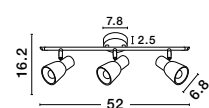

Rotating & Adjustable

**GALERIA - 663002**  
Satin Nickel  
Chrome Aluminium  
LED GU10 2x10 Watt 230 Volt  
IP20 Bulb Excluded  
L: 25 H: 16.5 cm

Rotating & Adjustable

GL 6670011

**PUBLICO - 667003**

Opal Glass  
Satin Nickel Metal  
LED E14 3x5 Watt 230 Volt  
IP20 Bulb Excluded  
L: 52 W: 7.8 H: 16.2 cm