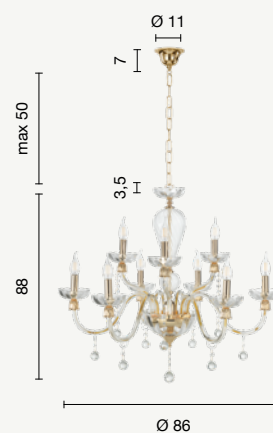

lampadario
chandelier

LP.ROXANNE/9
power: 9 x E14
voltage: 220-230V