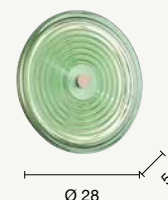

sospensione
suspension

SO.JOKEY/PC-TRASP
SO.JOKEY/PC-VERDE
SO.JOKEY/PC-ROSA
SO.JOKEY/PC-AMBRA

power: 13W
voltage: 220-230V
light temperature: 3000K
nominal lumens: 1300LM
effective lumens: 720LM
dimmer: N/A

applique
wall lamp

AP.JOKEY/TRASP
AP.JOKEY/VERDE
AP.JOKEY/ROSA
AP.JOKEY/AMBRA

power: 10W
voltage: 220-230V
light temperature: 3000K
nominal lumens: 1000LM
effective lumens: 600LM
dimmer: N/A