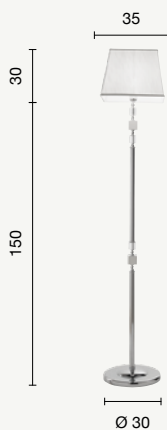

piantana
floor lamp

PT.LIVIA/IBL
PT.LIVIA/TOR
PT.LIVIA/FUME
PT.LIVIA/OTT

power: 1 x E27
voltage: 220-230V

TC.4018D40
TC.4018D40
TC.4018D40
TC.4018D40