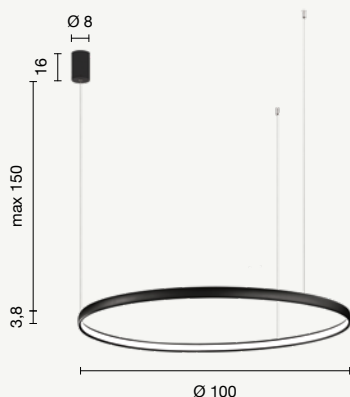

sospensione
suspension

SO.NOVA/100-BIANCO
SO.NOVA/100-ORO
SO.NOVA/100-NERO

power: 47W
voltage: 220-230V
light temperature: 3000K
nominal lumens: 4700LM
effective lumens: 2820LM
dimmer: