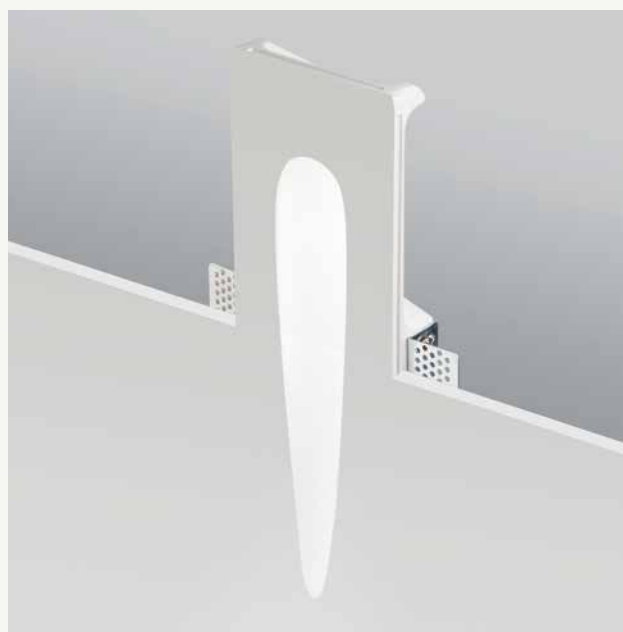

colore montatura
frame color

bianco
white

faretto
spotlight

FT.LIMBO/B.CO

power: 1W LED
voltage: 220-230V
light temperature: 3000K
nominal lumens: 100LM
actual lumens: 90LM

MINIMAL
Liscio

**Faretto LED da incasso a luce indiretta,
in gesso verniciabile.**
LED recessed spotlight with indirect light,
in paintable plaster.