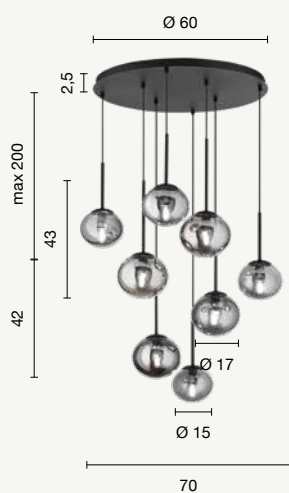

sospensione
suspension
SO.JEWEL/8-ORO
SO.JEWEL/8-NERO
power: 8 x E14
voltage: 220-230V