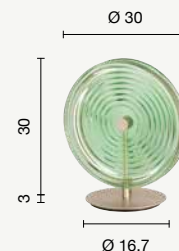

sospensione
suspension

SO.JOKEY/GR-TRASP
SO.JOKEY/GR-VERDE
SO.JOKEY/GR-ROSA
SO.JOKEY/GR-AMBRA

power: 17W
voltage: 220-230V
light temperature: 3000K
nominal lumens: 1700LM
effective lumens: 1020LM
dimmer: N/A

lumetto
table lamp

LT.JOKEY/TRASP
LT.JOKEY/VERDE
LT.JOKEY/ROSA
LT.JOKEY/AMBRA

power: 12W
voltage: 220-230V
light temperature: 3000K
nominal lumens: 1200LM
effective lumens: 720LM
dimmer: N/A