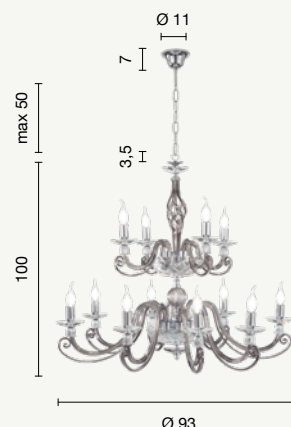

lampadario
chandelier

LP.1306/8+4-BCO
LP.1306/8+4-CR
LP.1306/8+4-OTT
LP.1306/8+4-FUME

LP.1306/8+4
power: 12 x E14
voltage: 220-230V