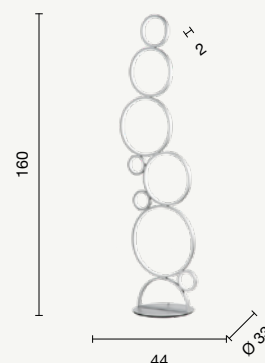

piantana
floor lamp

PT.POIS/SILVER
PT.POIS/ORO

power: 52W
voltage: 220-230V
light temperature: 3000K
nominal lumens: 5200LM
actual lumens: 2520LM
dimmer: