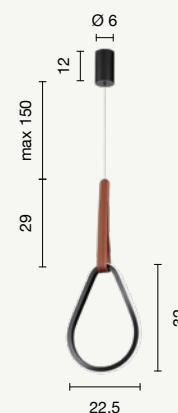

sospensione
suspension

SO.REGOLI/DROP

power: 12W
voltage: 220-230V
light temperature: 3000K
nominal lumens: 1200LM
effective lumens: 600LM
dimmer: