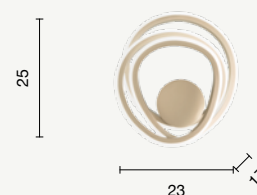

applique
 wall lamp

AP.GOLDEN/ORO

power: 23W
 voltage: 220-230V
 light temperature: 3000K
 nominal lumens: 2300LM
 actual lumens: 1250LM
 dimmer: N/A

piantana
 floor lamp

PT.GOLDEN/ORO

power: 45W
 voltage: 220-230V
 light temperature: 3000K
 nominal lumens: 4250LM
 actual lumens: 2085LM
 dimmer: 