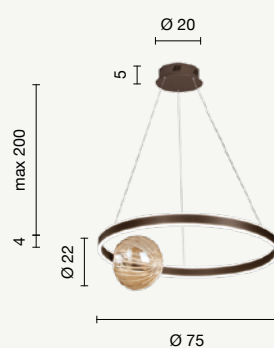

Collezione LED dimmerabile a doppia emissione più COB, in metallo e vetro soffiato. Cavi regolabili in lunghezza.

Double emission plus COB dimmable LED collection in metal and blown glass. Length-adjustable cables.

colore montatura e vetro
frame and glass color

	oro gold	trasparente transparent
	marrone brown	ambra amber
	nero black	fumè smoky

Lisboa

sospensione
suspension

SO.LISBOA/GR-ORO
SO.LISBOA/GR-MARR
SO.LISBOA/GR-NERO

power: 46W
voltage: 220-230V
light temperature: 3000K
nominal lumens: 4600LM
actual lumens: 2150LM
dimmer: