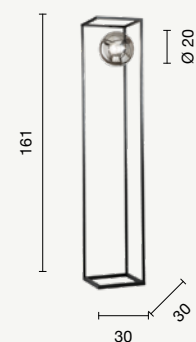

piantana
floor lamp

PT.GINGER /ORO
PT.GINGER/NERO

power: 1 x E27
voltage: 220-230V