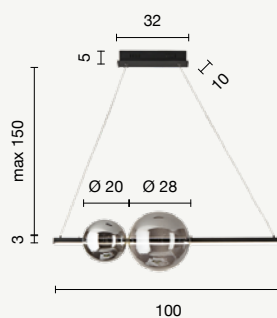

sospensione
suspension

SO.FUFI/NERO
SO.FUFI/NERO-4000K

power: 40W
voltage: 220-230V
light temperature: 3000K; 4000K
nominal lumens: 4000LM
actual lumens: 1980LM
dimmer: