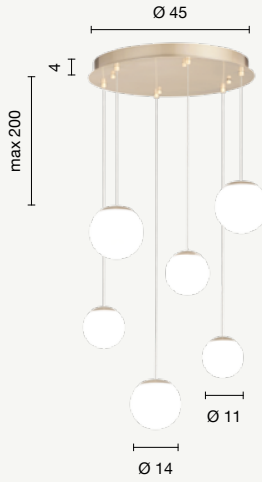

sospensione
suspension

SO.SANTOS/6

compatibile con 3 vetri ALFA piccolo
e 3 vetri ALFA medi
compatible with n° 3 small ALFA glasses
and n° 3 medium ALFA glasses

power: 48W
voltage: 220-230V
light temperature: 3000K
nominal lumens: 5000LM
effective lumens: 3000LM
dimmer: N/A