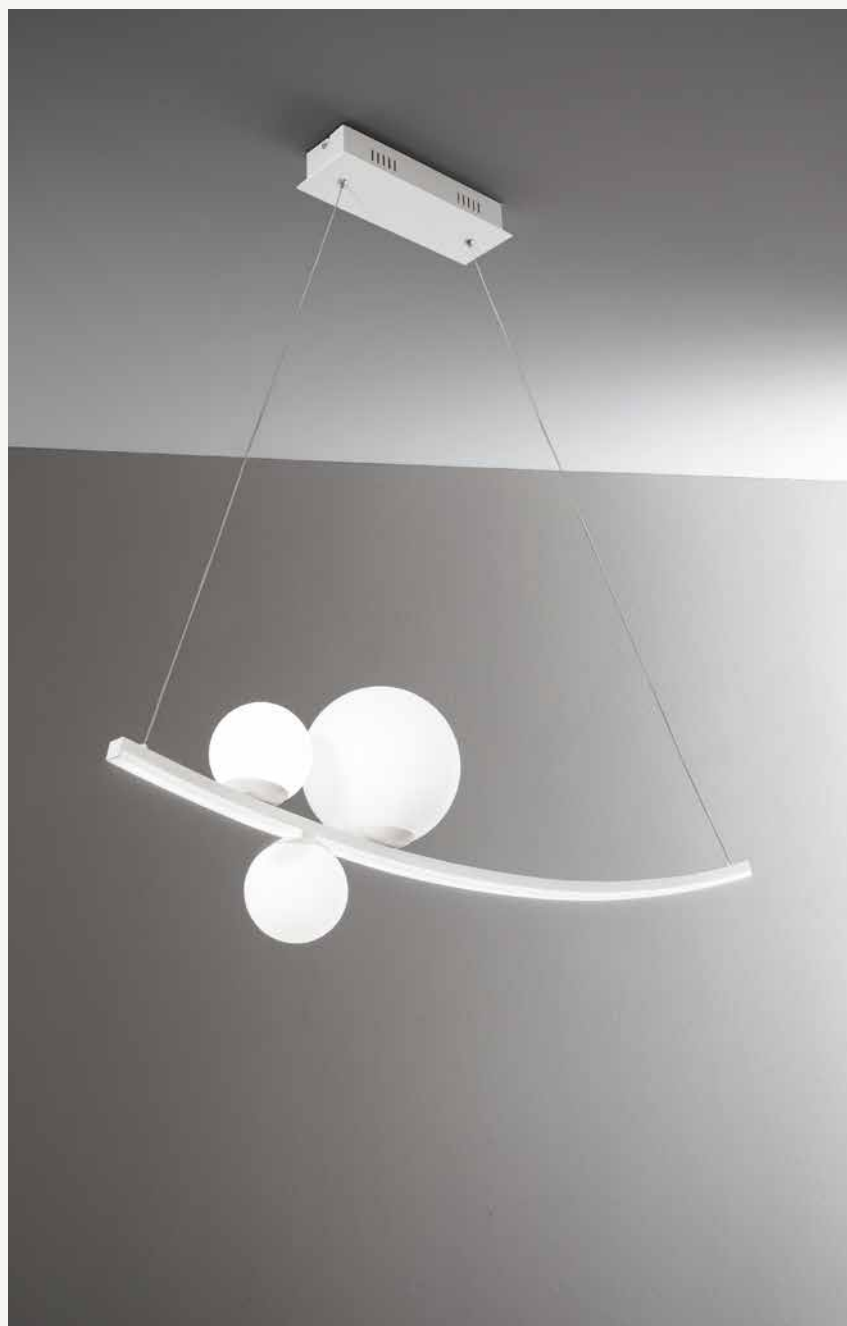

Sospensione a LED in metallo verniciato e vetro soffiato.
Cavetti regolabili in lunghezza. Disponibile in due colori.
LED suspension in painted metal and blown glass.
Length adjustable cables. Available in two colours.

Altalena

colore montatura e vetro
frame and glass color

	bianco white	bianco white
	oro gold	bianco white

sospensione
suspension

SO.ALTALENA/B.CO
SO.ALTALENA/ORO
SO.ALTALENA/ORO4000

power: 48W
voltage: 220-230V
light temperature:
BIANCO 3000K
ORO 3000K; 4000K
nominal lumens: 4200LM
actual lumens: 2947LM
dimmer: