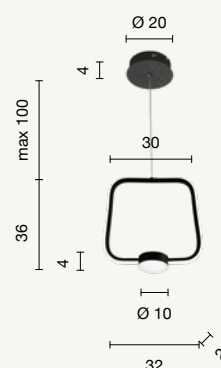

sospensione
suspension

SO.ALFA/GR-B.CO
SO.ALFA/GR-ORO
SO.ALFA/GR-NERO

power: 35W
voltage: 220-230V
light temperature:
ORO e NERO 3000K
BIANCO CCT System 3000K - 4000K
nominal lumens: 3500LM
actual lumens: 2000LM
dimmer: