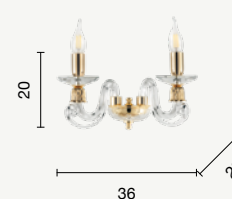

applique
wall lamp

AP.1306/2-BCO
AP.1306/2-CR
AP.1306/2-OTT
AP.1306/2-FUME

AP.1306/2
power: 2 x E14
voltage: 220-230V