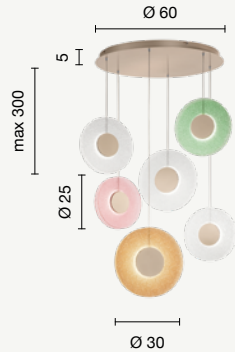

lumetto
table lamp

LT.CANDY/TRASP
LT.CANDY/VERDE
LT.CANDY/ROSA
LT.CANDY/AMBRA

power: 9W
voltage: 220-230V
light temperature: 3000K
nominal lumens: 900LM
effective lumens: 540LM
dimmer: N/A

sospensione
suspension