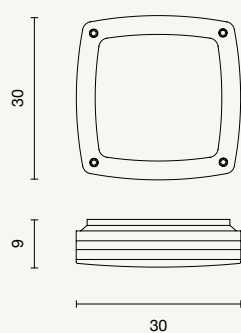

Applique per esterni in alluminio con diffusore in policarbonato. Disponibile in tre colori: Bianco, Silver, Nero.
Prodotto utilizzabile sia come applique che come plafoniera.
Aluminum outdoor wall lamp with polycarbonate diffuser.
Available in three colours: White, Silver, Black.
Usable as a wall as a ceiling light.

Paris

colore montatura
frame color

- **bianco**
  white
- **silver**
  silver
- **nero**
  black

applique
wall lamp

AP.PARIS/BCA
AP.PARIS/SILVER
AP.PARIS/NERO

power: 2 x E27
voltage: 220-230V

applique monoemissione
single emission wall lamp

IP54

0,011 m³

1,5 kg