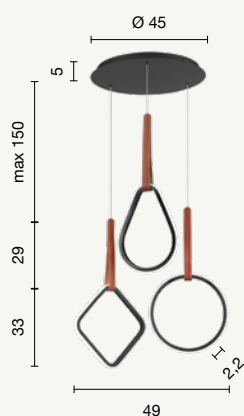

Collezione LED in metallo verniciato ed elemento in ecopelle. Cavetti regolabili in lunghezza.

LED collection in painted metal and faux leather element. Length-adjustable cables.

Regoli

colore montatura
frame color

nero black   cuoio leather

sospensione
suspension

SO.REGOLI/MIX

power: 36W
voltage: 220-230V
light temperature: 3000K
nominal lumens: 3600LM
effective lumens: 2000LM
dimmer: