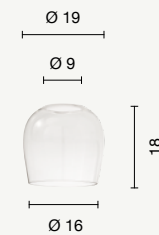

ALFA/PC-TRASP

ALFA/PC-OTTANIO

ALFA/PC-VERDE

ALFA/PC-AMBRA

ALFA/PC-FUME

Vetro ALFA medio
ALFA medium glass