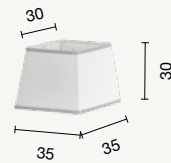

PT.LIVIA/IBL
PT.LIVIA/TOR
PT.LIVIA/FUME
PT.LIVIA/OTT

power: 1 x E27
voltage: 220-230V

paralume
lampshade

TC.4018D40
TC.4018D40
TC.4018D40
TC.4018D40