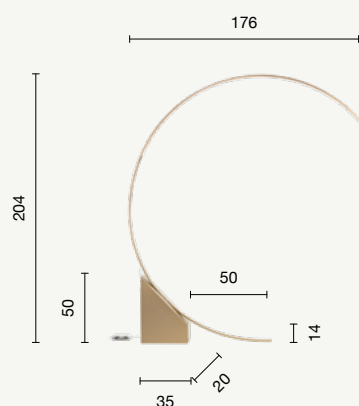

Piantana LED in metallo verniciato, dimmerabile. Disponibile in due colori combinabili con la base in tinta oppure con la base in marmo ceppo di grè.
Painted metal LED floor lamp, dimmable. Available in two colours that can be combined with the matching base or with the ceppo di grè marble base.

colore montatura e base
frame and base color

- **oro**   **base oro**
  gold   gold base
- **nero**   **base nero**
  black   black base

- **oro**   **base in ceppo di grè**
  gold   base in ceppo di grè
- **nero**   **base in ceppo di grè**
  black   base in ceppo di grè

piantana
floor lamp

PT.RUNE/ORO
PT.RUNE/NERO

power: 35W
voltage: 220-230V
light temperature: 3000K
nominal lumens: 2875LM
effective lumens: 1440LM
dimmer: