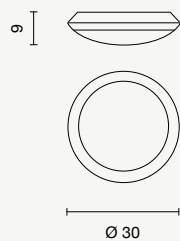

Plafoniera o applique per esterni
in ABS e policarbonato. Disponibile
in diversi colori.

Ceiling light or wall lamp for outdoor
in ABS and polycarbonate.
Available in different colours.

Base

colore montatura
frame color

bianco
white

silver
silver

nero
black

plafoniera
ceiling light

PL.BASE/BCO
PL.BASE/SILVER
PL.BASE/NERO

power: 2 x E27
voltage: 220-230V

plafoniera
ceiling light

IP54

0,008 m³

0,8 kg