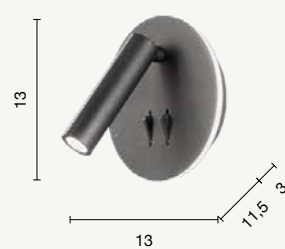

APPLIQUES WALL LAMPS

Sella

Applique LED in metallo con retroilluminazione e spot orientabile.
Metal wall lamp with backlight and adjustable LED spot.

colore montatura
frame color

- bianco**
white
- nero**
black