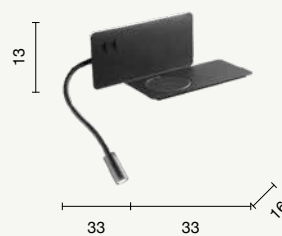

applique
wall lamp

DX
AP.FLAT/D-BIANCO
AP.FLAT/D-NERO

SX
AP.FLAT/S-BIANCO
AP.FLAT/S-NERO

power: 6W + 3W LED
voltage: 220-230V
light temperature: 3000K
nominal lumens: 900LM
actual lumens: 790LM
dimmer: N/A