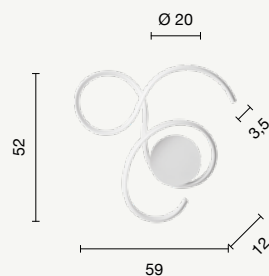

plafoniera
ceiling light

PL.TWIST/B.CO-PC
PL.TWIST/SILVER-PC

power: 41W
voltage: 220-230V
light temperature: 3000K
nominal lumens: 3900LM
actual lumens: 2010LM
dimmer: