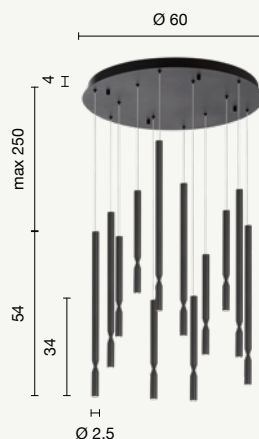

sospensione
suspension

SO.TUBIC/12-BCO.ORO
SO.TUBIC/12-ORO
SO.TUBIC/12-NERO

power: 12 x 7W
voltage: 220-230V
light temperature: 3000K
nominal lumens: 8400LM
effective lumens: 4920LM
dimmer: