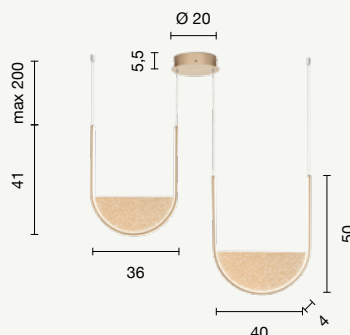

sospensione
suspension

SO.LOTUS/2-ORO
SO.LOTUS/2-NERO

power: 55W
voltage: 220-230V
light temperature: 3000K
nominal lumens: 5400LM
effective lumens: 3240LM
dimmer: