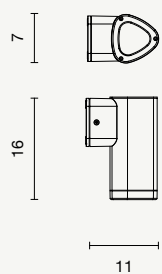

Applique per esterni in alluminio con diffusore in vetro. Disponibile in due colori: Silver, Nero.

Aluminum outdoor wall lamp with diffuser in glass. Available in two colours: Silver, Black.

Rav

colore montatura
frame color

applique
wall lamp

AP.RAV/SILVER
AP.RAV/NERO

power: 1 x GU10
voltage: 220-230V

applique monoemissione
single emission wall lamp

IP54

0,002 m³

0,5 kg