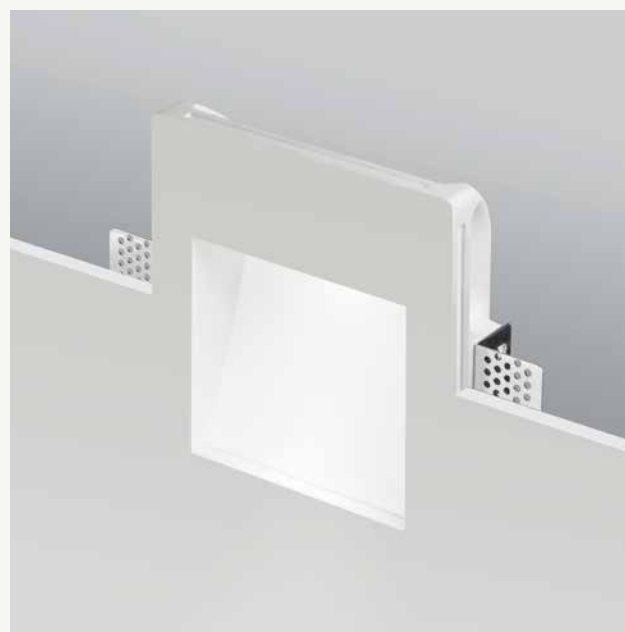

MINIMAL

Funky

**Faretto LED da incasso a luce indiretta,
in gesso verniciabile.**
LED recessed spotlight with indirect light,
in paintable plaster.

colore montatura
frame color

☐ **bianco**
white

faretto
spotlight

FT.FUNKY/B.CO

power: 1W LED
voltage: 220-230V
light temperature: 3000K
nominal lumens: 100LM
actual lumens: 90LM