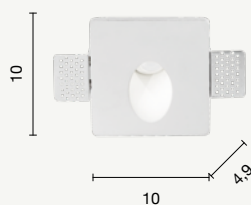

**Faretto LED da incasso a luce indiretta,
in gesso verniciabile.**
LED recessed spotlight with indirect light,
in paintable plaster.

colore montatura
frame color

☐ **bianco**
white

faretto
spotlight

FT.VALZER/B.CO

power: 1W LED
voltage: 220-230V
light temperature: 3000K
nominal lumens: 100LM
actual lumens: 90LM