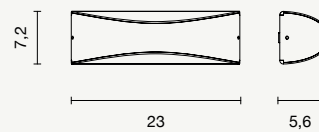

Applique LED per esterni in alluminio con doppia emissione in policarbonato. Disponibile in due colori: Silver, Nero.
Outdoor LED wall lamp in aluminum with polycarbonate emission. Available in two versions: Silver, Black.

Bios

colore montatura
frame color

- silver
  silver
- nero
  black

applique
wall lamp

AP.BIOS/SILVER
AP.BIOS/NERO

power: 10W
voltage: 220-230V
light temperature: 4000K
nominal lumens: 910LM
actual lumens: 344LM

applique biemissione
double emission wall lamp

Beam
120°

IP65

30.000

0,002 m³

0,5 kg