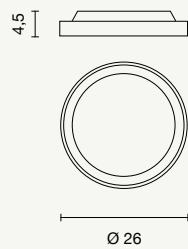

LED outdoor ceiling light, ABS frame and polycarbonate diffuser.

Available in three colours.

Aidi

colore montatura
frame color

 **bianco**
white

 **grigio**
gray

 **antracite**
anthracite

plafoniera
ceiling light