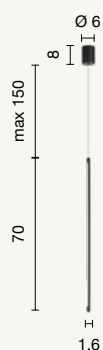

Collezione LED in metallo verniciato. Disponibile nella versione singola o in multipli. Cavetti regolabili in lunghezza.

LED collection in painted metal. Available in single or multiple elements versions. Length-adjustable cables.

colore montatura
frame color

- oro
  gold
- nero
  black

Genius

sospensione
suspension

SO.GENIUS/V-ORO
SO.GENIUS/V-NERO

power: 10W
voltage: 220-230V
light temperature: 3000K
nominal lumens: 1000LM
effective lumens: 500LM
dimmer:

sospensione
suspension

SO.GENIUS/50-ORO
SO.GENIUS/50-NERO

power: 80W
voltage: 220-230V
light temperature: 3000K
nominal lumens: 8000LM
effective lumens: 4030LM
dimmer:

sospensione
suspension

SO.GENIUS/120-ORO
SO.GENIUS/120-NERO

power: 20W
voltage: 220-230V
light temperature: 3000K
nominal lumens: 2000LM
effective lumens: 1030LM
dimmer:

sospensione
suspension

SO.GENIUS/8-ORO
SO.GENIUS/8-NERO

power: 68W
voltage: 220-230V
light temperature: 3000K
nominal lumens: 6800LM
effective lumens: 3450LM
dimmer:

sospensione
suspension

SO.GENIUS/160-ORO
SO.GENIUS/160-NERO

power: 28W
voltage: 220-230V
light temperature: 3000K
nominal lumens: 2800LM
effective lumens: 1420LM
dimmer:

piantana
floor lamp

PT.GENIUS/ORO
PT.GENIUS/NERO

power: 28W
voltage: 220-230V
light temperature: 3000K
nominal lumens: 2800LM
effective lumens: 1420LM
dimmer: