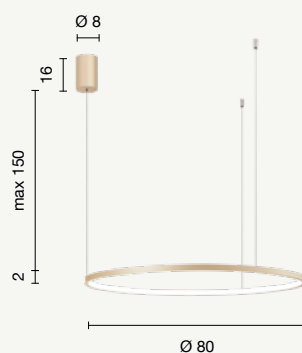

Soel

colore montatura
frame color

sospensione
suspension

SO.SOEL/60-BIANCO
SO.SOEL/60-ORO

power: 28W
voltage: 220-230V
light temperature:
BIANCO 3000-4000K CCT
ORO 3000K
nominal lumens: 2800LM
effective lumens: 1680LM
dimmer: