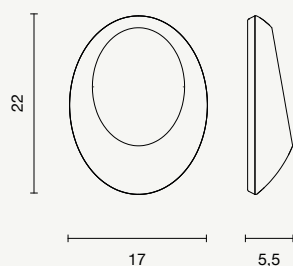

Applique LED per esterni in alluminio con diffusore in policarbonato.
Disponibile in due colori: Silver, Nero.
Aluminum outdoor LED wall lamp with polycarbonate diffuser.
Available in two colours: Silver, Black.

colore montatura
frame color

- **silver**
  silver
- **nero**
  black

applique
wall lamp

AP.SHELL/SILVER
AP.SHELL/NERO

power: 13W LED
voltage: 220-230V
light temperature: 4000K
nominal lumens: 1200LM
actual lumens: 630LM

- **applique monoemissione**
  single emission wall lamp
- **Beam**
  360°
- IP65
- 30.000
- 0,005 m³
- 1 kg