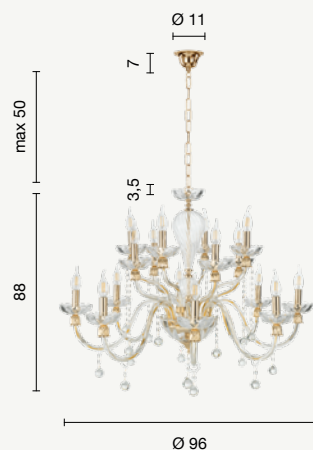

Collezione in vetro soffiato lavorato a mano.
Particolari in finitura oro.
Hand-blow glass collection. Details in gold finish.

Roxanne

colore montatura e cristalli
frame and crystals color

oro
gold

trasparente
clear

lampadario
chandelier

LP.ROXANNE/16
power: 16 x E14
voltage: 220-230V