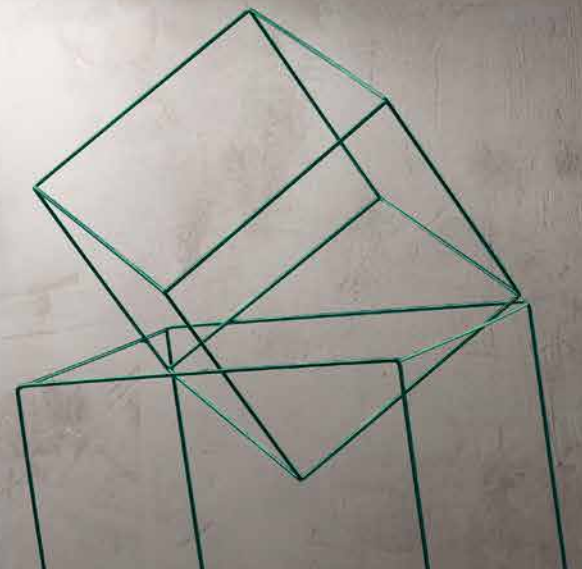

CONTEMPORARY

Engine