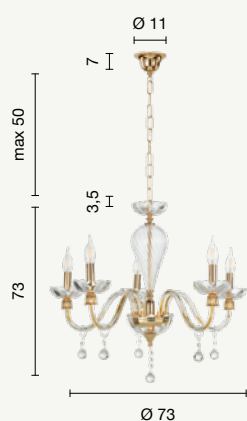

lampadario
chandelier

LP.ROXANNE/5
power: 5 x E14
voltage: 220-230V