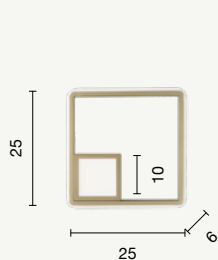

applique
wall lamp

AP.DOWEL/SILVER
AP.DOWEL/ORO

power: 17W + 5W
voltage: 220-230V
light temperature: 3000K
nominal lumens: 2200LM
actual lumens: 1010LM
dimmer: N/A