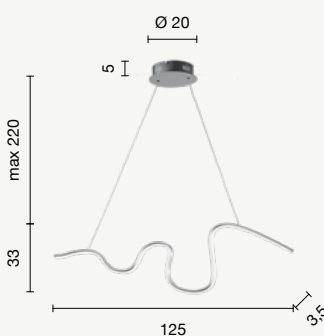

Collezione a LED dimmerabile, struttura in metallo e diffusori in acrilico e silicone. Disponibile in due colori.
Dimmable LED collection, with painted metal structure and acrylic, silicone diffuser. Available in two colours.

colore montatura
frame color

sospensione
suspension

SO.SNAKE/SILVER
SO.SNAKE/ORO

power: 40W
voltage: 220-230V
light temperature: 3000K
nominal lumens: 4000LM
actual lumens: 2150LM
dimmer: