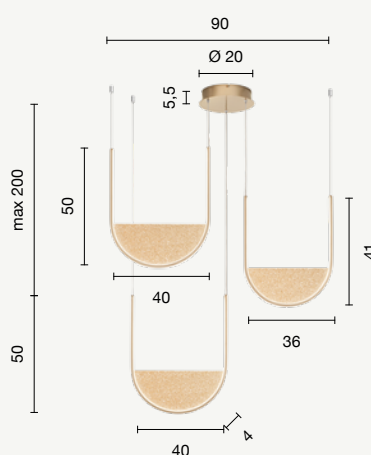

sospensione
suspension

SO.LOTUS/3-ORO
SO.LOTUS/3-NERO

power: 108W
voltage: 220-230V
light temperature: 3000K
nominal lumens: 10.800LM
effective lumens: 6540LM
dimmer: