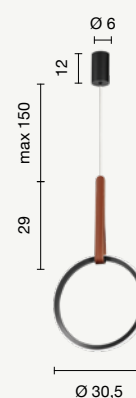

sospensione
suspension

SO.REGOLI/CIRCLE

power: 12W
voltage: 220-230V
light temperature: 3000K
nominal lumens: 1200LM
effective lumens: 600LM
dimmer: