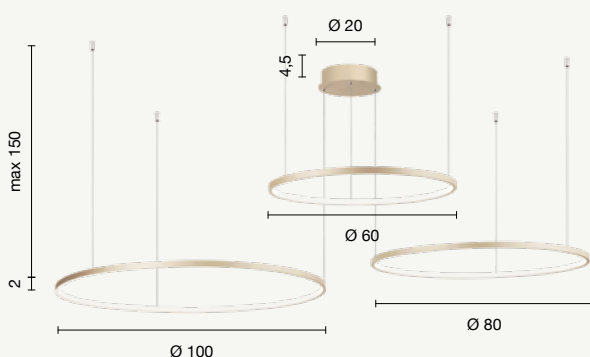

sospensione
suspension

SO.SOEL/3-BIANCO
SO.SOEL/3-ORO

power: 28+38+47W (103W)
voltage: 220-230V
light temperature:
BIANCO 3000-4000K CCT
ORO 3000K
nominal lumens: 11.200LM
effective lumens: 6720LM
dimmer: