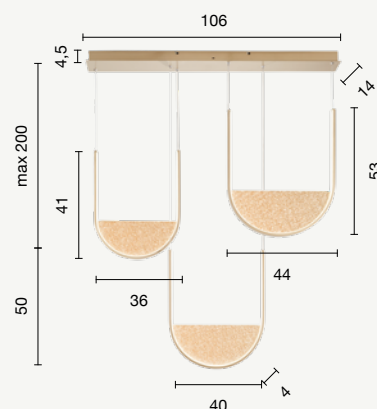

sospensione
suspension

SO.LOTUS/3R-ORO
SO.LOTUS/3R-NERO

power: 108W
voltage: 220-230V
light temperature: 3000K
nominal lumens: 10.800LM
effective lumens: 6540LM
dimmer: