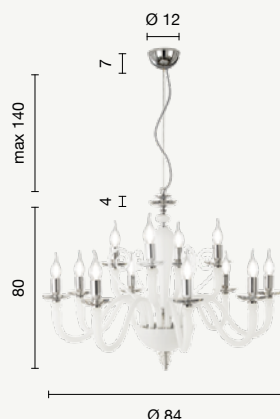

Collezione in vetro lavorato a mano bianco satinato. Dettagli in cristallo ottico. Finiture in metallo cromato. Cavetti in acciaio regolabili in altezza.

Collection in handmade glass in matt white colour. Details in optical crystal. Chrome metal finish. Steel cables adjustable in height. Height adjustable cables.

Debussy

colore montatura e cristalli
frame and crystals color

	chromo chrome	bianco white
	chromo chrome	ottanio octane
	chromo chrome	fumè smoky

oro
gold

trasparente
clear

oro
gold

borgogna
burgundy

lampadario
chandelier

LP.DEBUSSY/12
LP.DEBUSSY/12-OTT
LP.DEBUSSY/12-FUME

LP.DEBUSSY/12-ORO
LP.DEBUSSY/12-BGN
power: 12 x E14
voltage: 220-230V