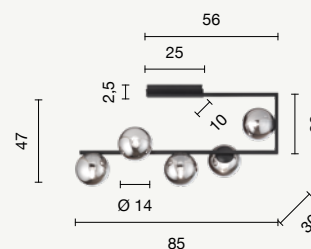

plafoniera
ceiling light

PL.MONILE/5-NERO

PL.MONILE/5-ORO

power: 5 x E14
voltage: 220-230V