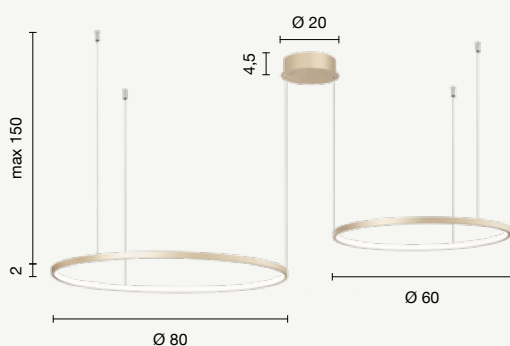

sospensione
suspension

SO.SOEL/2-BIANCO
SO.SOEL/2-ORO

power: 28+38W (66W)
voltage: 220-230V
light temperature:
BIANCO 3000-4000K CCT
ORO 3000K
nominal lumens: 6600LM
effective lumens: 3960LM
dimmer: