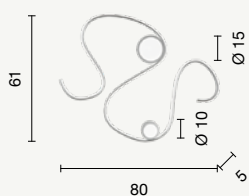

plafoniera
ceiling light

PL.SNAKE.80/SILVER
PL.SNAKE.80/ORO

power: 35W
voltage: 220-230V
light temperature: 3000K
nominal lumens: 3500LM
actual lumens: 1780LM
dimmer: