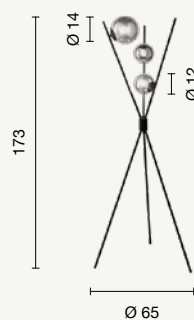

Piantana in metallo verniciato e vetro soffiato.
Disponibile in diversi colori.
Floor lamp in painted metal and blown glass.
Available in different colours.

Corolla

colore montatura e vetri
frame and glass color

	bianco white	bianco white
	oro gold	bianco white
	nero black	fumè smoky

piantana
floor lamp

PT.COROLLA/B.CO
PT.COROLLA/ORO
PT.COROLLA/NERO

power: 3 x E14
voltage: 220-230V