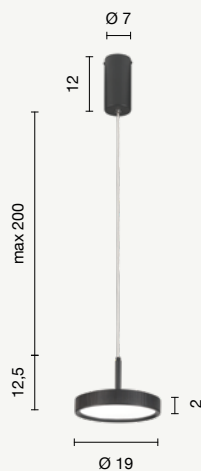

Nina

colore montatura
frame color

oro
gold

nero
black

Collezione LED in metallo verniciato, disponibile nella versione singola o in multipli. Vetri acquistabili separatamente, applicabili nella fase di montaggio e installazione. Cavetti regolabili in lunghezza.

Painted metal LED collection, available in single or multiple elements versions. Glasses can be purchased separately, applicable during assembly and installation. Length-adjustable cables.

sospensione
suspension

SO.NINA/ORO
SO.NINA/NERO

compatibile con vetro GAMMA
compatible with GAMMA glass

power: 8,5W
voltage: 220-230V
light temperature: 3000K
nominal lumens: 850LM
effective lumens: 510LM
dimmer: N/A

Nina optional

colori vetri
glass colours

trasparente
transparent

ottanio
octane

verde
green

ambra
amber

Vetro GAMMA disponibile
solo per sospensione singola
GAMMA glass available only
with single suspension