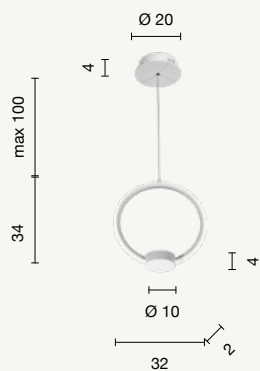

colore montatura
frame color

	bianco white
	oro gold
	nero black

sospensione
suspension

SO.OMEGA/GR-B.CO
SO.OMEGA/GR-ORO
SO.OMEGA/GR-NERO

power: 35W
voltage: 220-230V
light temperature:
ORO e NERO 3000K
BIANCO CCT System 3000K - 4000K
nominal lumens: 3500LM
actual lumens: 2000LM
dimmer: 