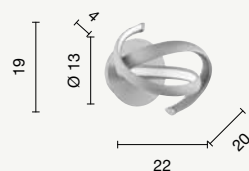

applique
wall lamp

AP.LUMEN

power: 10W
voltage: 220-230V
light temperature: 3000K
nominal lumens: 1000LM
actual lumens: 503LM
dimmer: N/A