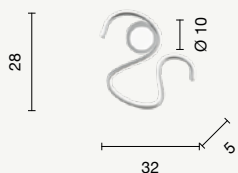

applique
wall lamp

AP.SNAKE/SILVER
AP.SNAKE/ORO

power: 12W
voltage: 220-230V
light temperature: 3000K
nominal lumens: 1200LM
actual lumens: 720LM
dimmer: N/A

LED

Twist

Collezione LED in metallo verniciato.
 Disponibile in due colori.
 LED collection in painted metal.
 Available in two colours.