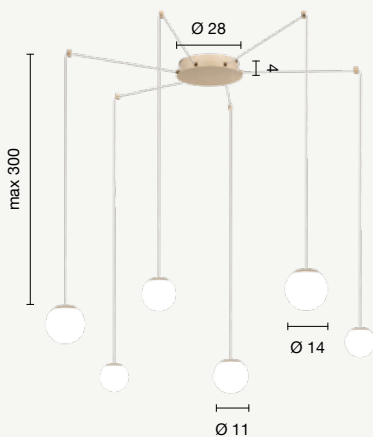

sospensione
suspension

SO.SANTOS/6-RAG

compatibile con 3 vetri ALFA piccolo
e 3 vetri ALFA medi
compatible with n° 3 small ALFA glasses
and n° 3 medium ALFA glasses

power: 48W
voltage: 220-230V
light temperature: 3000K
nominal lumens: 5000LM
effective lumens: 3000LM
dimmer: N/A