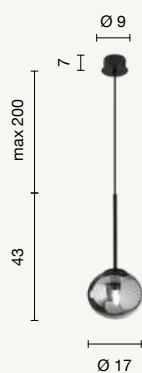

Painted metal and blown glass collection. Length-adjustable cables.

Jewel

colore montatura e vetri
frame and glass color

	oro gold	vetro bianco satinato opal glass
	nero black	vetro fumé smoky glass

sospensione
suspension
SO.JEWEL/ORO
SO.JEWEL/NERO
power: 1 x E14
voltage: 220-230V