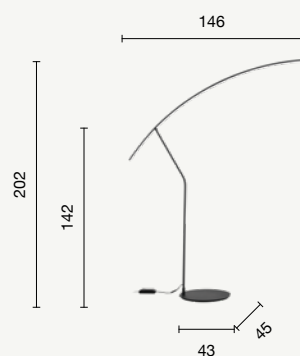

Piantana LED in metallo verniciato, dimmerabile. Disponibile in diversi colori.

Painted metal LED floor lamp, dimmable. Available in various colours.

colore montatura
frame color

bianco
white

oro
gold

nero
black

piantana
floor lamp

PT.FOLAGA/B.CO
PT.FOLAGA/ORO
PT.FOLAGA/NERO

power: 30W
voltage: 220-230V
light temperature: 3000K
nominal lumens: 2450LM
effective lumens: 1230LM
dimmer: