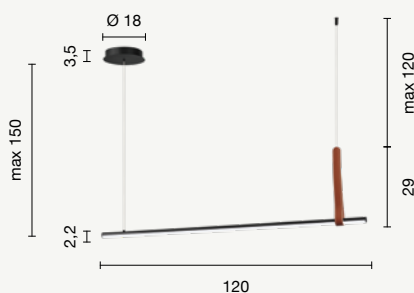

sospensione
suspension

SO.REGOLI/110

power: 20W
voltage: 220-230V
light temperature: 3000K
nominal lumens: 2000LM
effective lumens: 1110LM
dimmer: