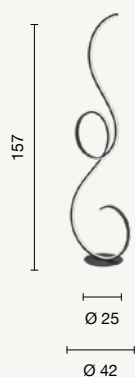

Collezione LED in metallo verniciato.
Disponibile in diversi colori.
LED collection in painted metal.
Available in different colours.

Flock

colore montatura
frame color

piantana
floor lamp

PT.FLOCK/B.CO
PT.FLOCK/SILVER
PT.FLOCK/NERO

power: 44W
voltage: 220-230V
light temperature: 3000K
nominal lumens: 4250LM
actual lumens: 2060LM
dimmer: