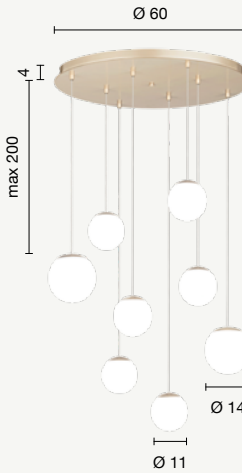

sospensione
suspension

SO.SANTOS/8

compatibile con 6 vetri ALFA piccolo
e 2 vetri ALFA medi
compatible with n° 6 small ALFA glasses
and n° 2 medium ALFA glasses

power: 60W
voltage: 220-230V
light temperature: 3000K
nominal lumens: 7000LM
effective lumens: 4200LM
dimmer: N/A