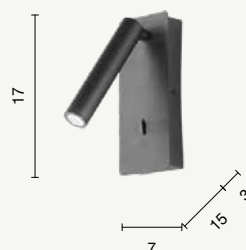

Applique in metallo con sorgente luminosa
direzionale a LED e con presa USB.

Metal wall lamp with directional LED and
with USB socket.

Telescope

colore montatura
frame color

bianco
white

nero
black

applique
wall lamp

AP.TELESCOPE/B.CO
AP.TELESCOPE/NERO

power: 3W
voltage: 220-230V
light temperature: 3000K
nominal lumens: 300LM
actual lumens: 270LM
dimmer: N/A