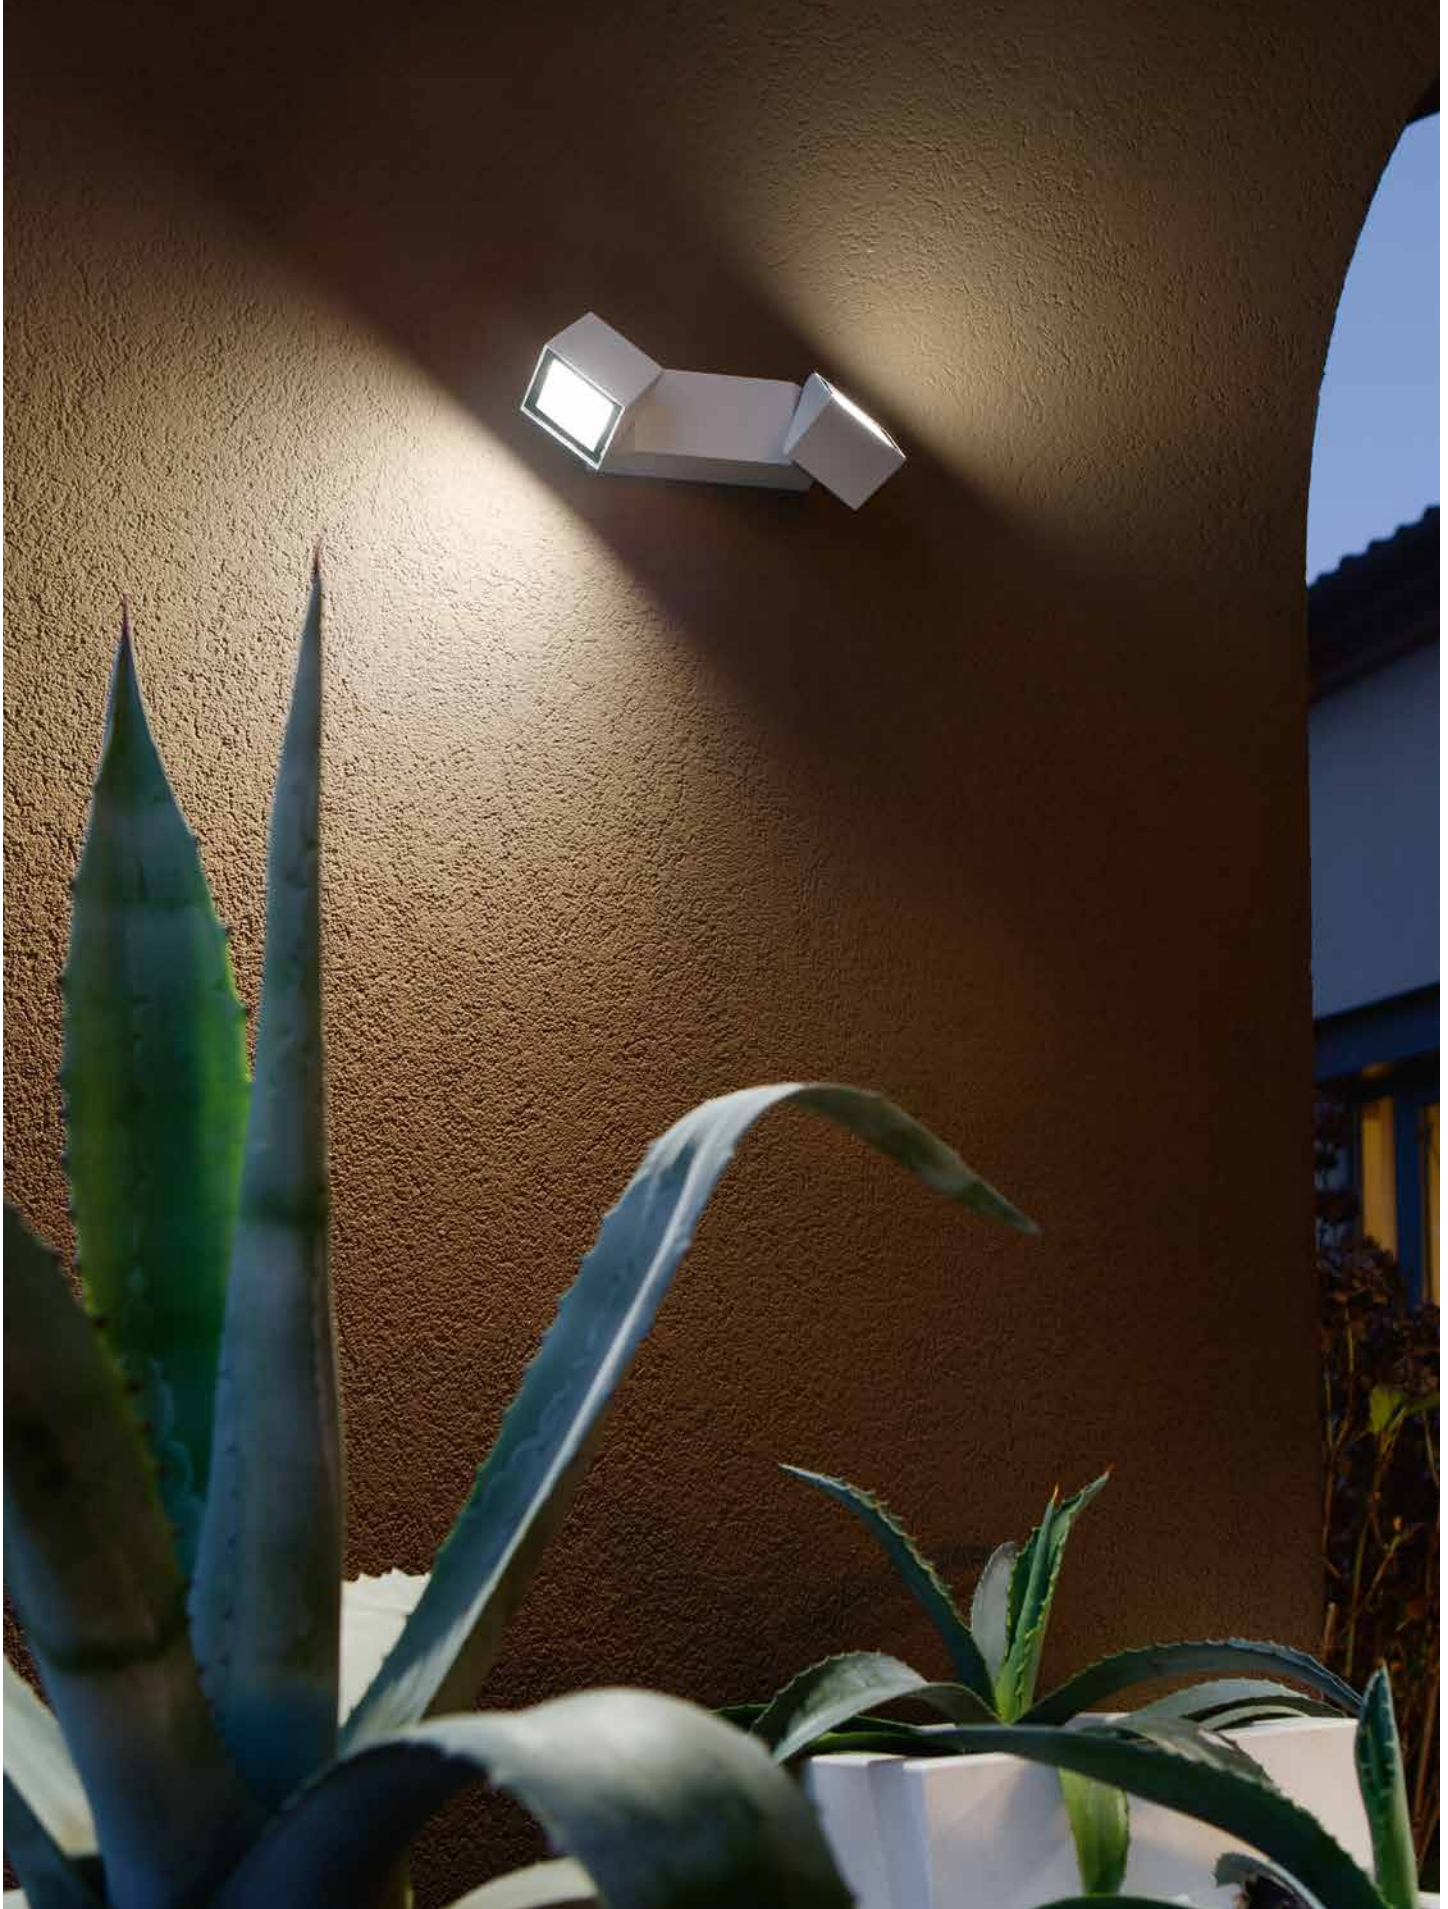

OUTDOOR

Steve