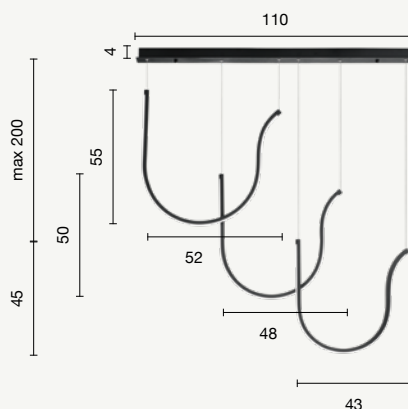

sospensione
suspension

SO.ARQUA/3R-ORO
SO.ARQUA/3R-NERO

power: 108W
voltage: 220-230V
light temperature: 3000K
nominal lumens: 10.900LM
effective lumens: 6540LM
dimmer: