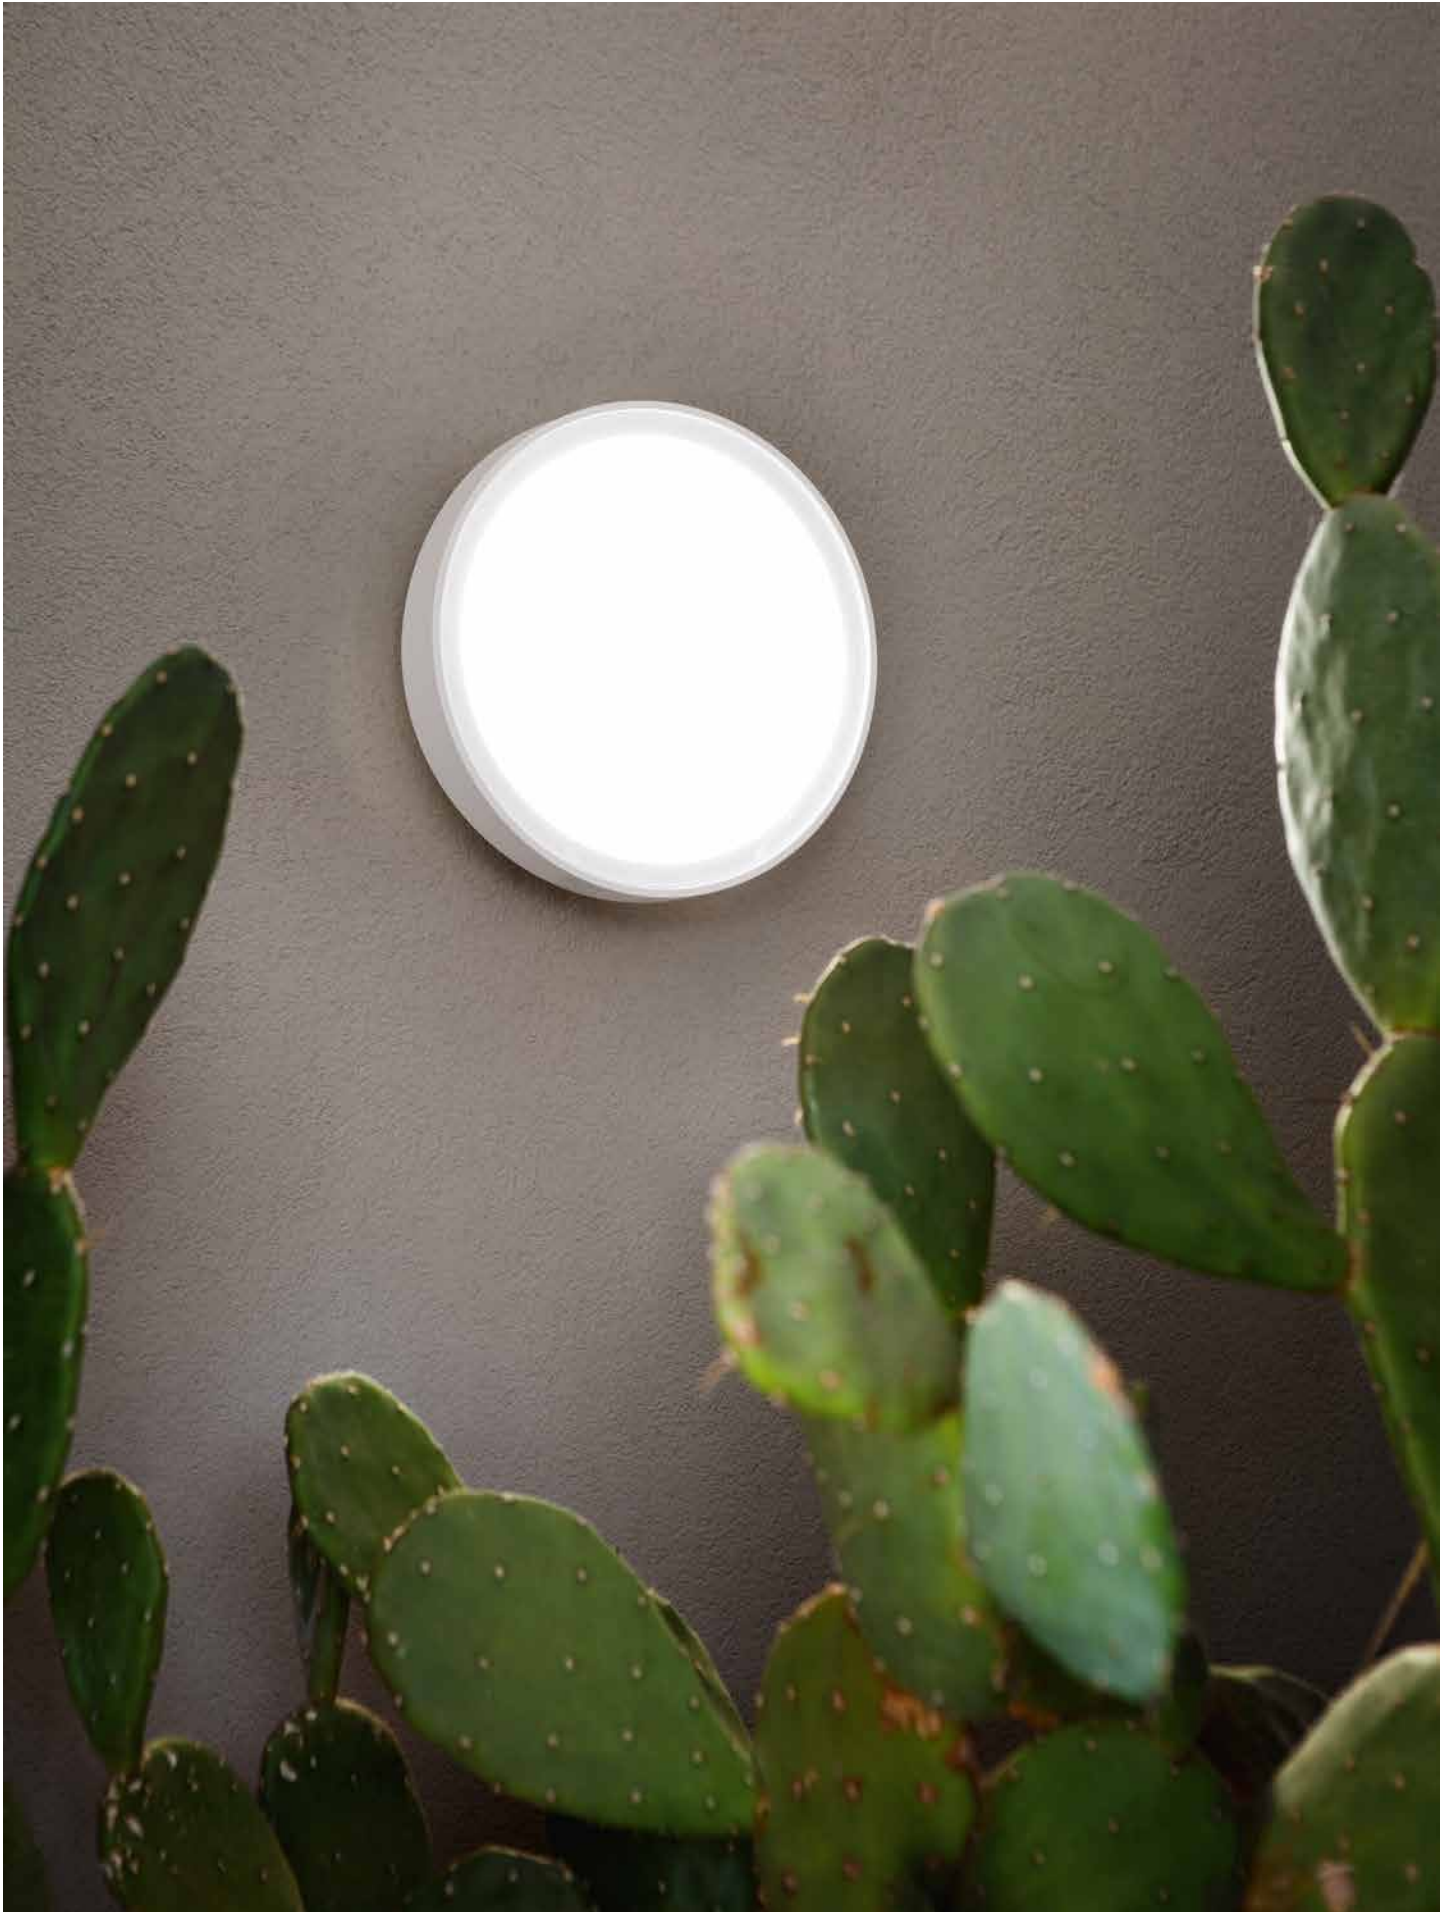

OUTDOOR

Aidi