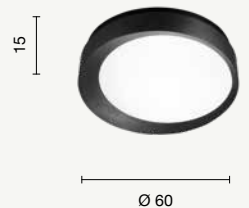

plafoniera
ceiling light

PL.LIRA/BIANCO-MD
PL.LIRA/NERO-MD

power: 60W
voltage: 220-230V
light temperature: 3000K
nominal lumens: 6000LM
actual lumens: 3050LM
dimmer: