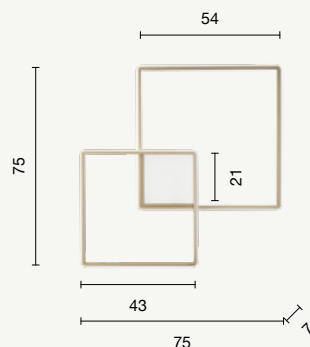

Collezione LED in metallo verniciato.
Disponibile in due colori.
LED collection in painted metal.
Available in two colours.

Dowel

colore montatura
frame color

plafoniera
ceiling light

PL.DOWEL/GR-SILVER
PL.DOWEL/GR-ORO

power: 50W + 10W
voltage: 220-230V
light temperature: 3000K
nominal lumens: 5920LM
actual lumens: 3749LM
dimmer: