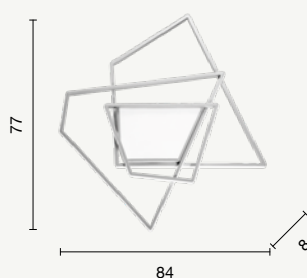

plafoniera
ceiling light

PL.GALAXY/GRSIL3000
PL.GALAXY/GRSIL4000
PL.GALAXY/GRORO3000

power: 90W
voltage: 220-230V
light temperature:
ORO 3000K
SILVER 3000K; 4000K
nominal lumens: 8900LM
actual lumens: 3650LM
dimmer: