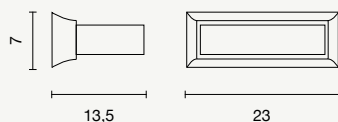

Applique a LED da esterno in alluminio verniciato con diffusore in policarbonato. Doppia emissione luminosa. Disponibile in diversi colori.
LED outdoor wall lamp in painted aluminum with polycarbonate diffuser. Double light emission. Available in different colours.

colore montatura
frame color

- **bianco**
  white
- **silver**
  silver
- **nero**
  black

applique
wall lamp

AP.NIC/B.CO
AP.NIC/SILVER
AP.NIC/NERO

power: 13W LED
voltage: 220-230V
light temperature: 4000K
nominal lumens: 1200LM
actuals lumens: 916LM

applique biemissione
double emission wall lamp

Beam
258°

IP65

30.000

0,003 m³

1 kg