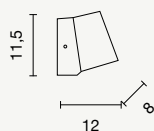

Collezione per esterni a LED, struttura in alluminio con diffusore in vetro.
Disponibile in due colori: Silver, Marrone.
Outdoor LED collection, aluminum frame with glass diffuser. Available in two colours: Silver and Brown.

Owen

colore montatura
frame color

- **silver**
  silver
- **marrone**
  brown

applique
wall lamp

AP.OWEN/SILVER
AP.OWEN/MARRONE

power: 6W LED
voltage: 220-230V
light temperature: 4000K
nominal lumens: 600LM
actual lumens: 380LM

applique monoemissione
single emission wall lamp

Beam
90°

IP44

30.000

0,001 m³

0,5 kg