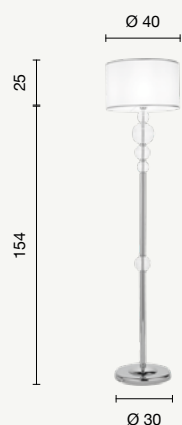

piantana
floor lamp

PT.TEBE/BIANCO
PT.TEBE/CR
PT.TEBE/OTT
PT.TEBE/FUMÈ

PT.TEBE/ORO
PT.TEBE/AMBRA

power: 1 x E27
voltage: 220-230V

paralume
lampshade

TC.2027D40
TC.2027D40
TC.2027D40
TC.2027D40

TC.2028D40
TC.2028D40