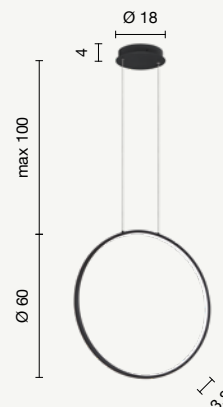

sospensione
suspension

SO.NOVA/V-60ORO
SO.NOVA/V-60NERO

power: 28W
voltage: 220-230V
light temperature: 3000K
nominal lumens: 2800LM
effective lumens: 1680LM
dimmer: