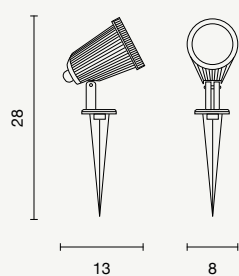

Spot da esterno in ABS e policarbonato, fissabile a picchetto.
Outdoor spot in ABS and polycarbonate, fixable to a picket.

Goa

colore montatura
frame color

nero
black

spot con picchetto
stake spot

SPOT.GOA

power: 1 x GU10
voltage: 220-230V

spot monoemissione
single emission spot

IP65

0,003 m³

0,4 kg