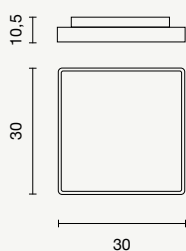

plafoniera
ceiling light

PL.PICCA/GR-B.CO
PL.PICCA/GR-GRIGIO
PL.PICCA/GR-ANTR

power: 2 x E27
voltage: 220-230V

plafoniera
ceiling light

IP65

0,01 m³

1 kg