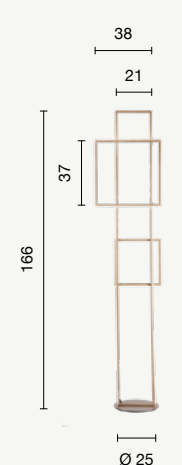

piantana
floor lamp

PT.DOWEL/SILVER
PT.DOWEL/ORO

power: 77W
voltage: 220-230V
light temperature: 3000K
nominal lumens: 7000LM
actual lumens: 3320LM
dimmer: