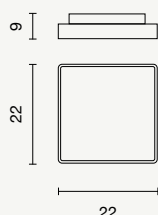

plafoniera
ceiling light

PL.PICCA/PC-B.CO
PL.PICCA/PC-GRIGIO
PL.PICCA/PC-ANTR

power: 1 x E27
voltage: 220-230V

plafoniera
ceiling light

IP65

0,006 m³

0,8 kg