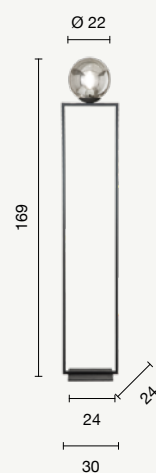

piantana
floor lamp

PT.SHIRLEY/ORO
PT.SHIRLEY/NERO

power: 1 x E27
voltage: 220-230V