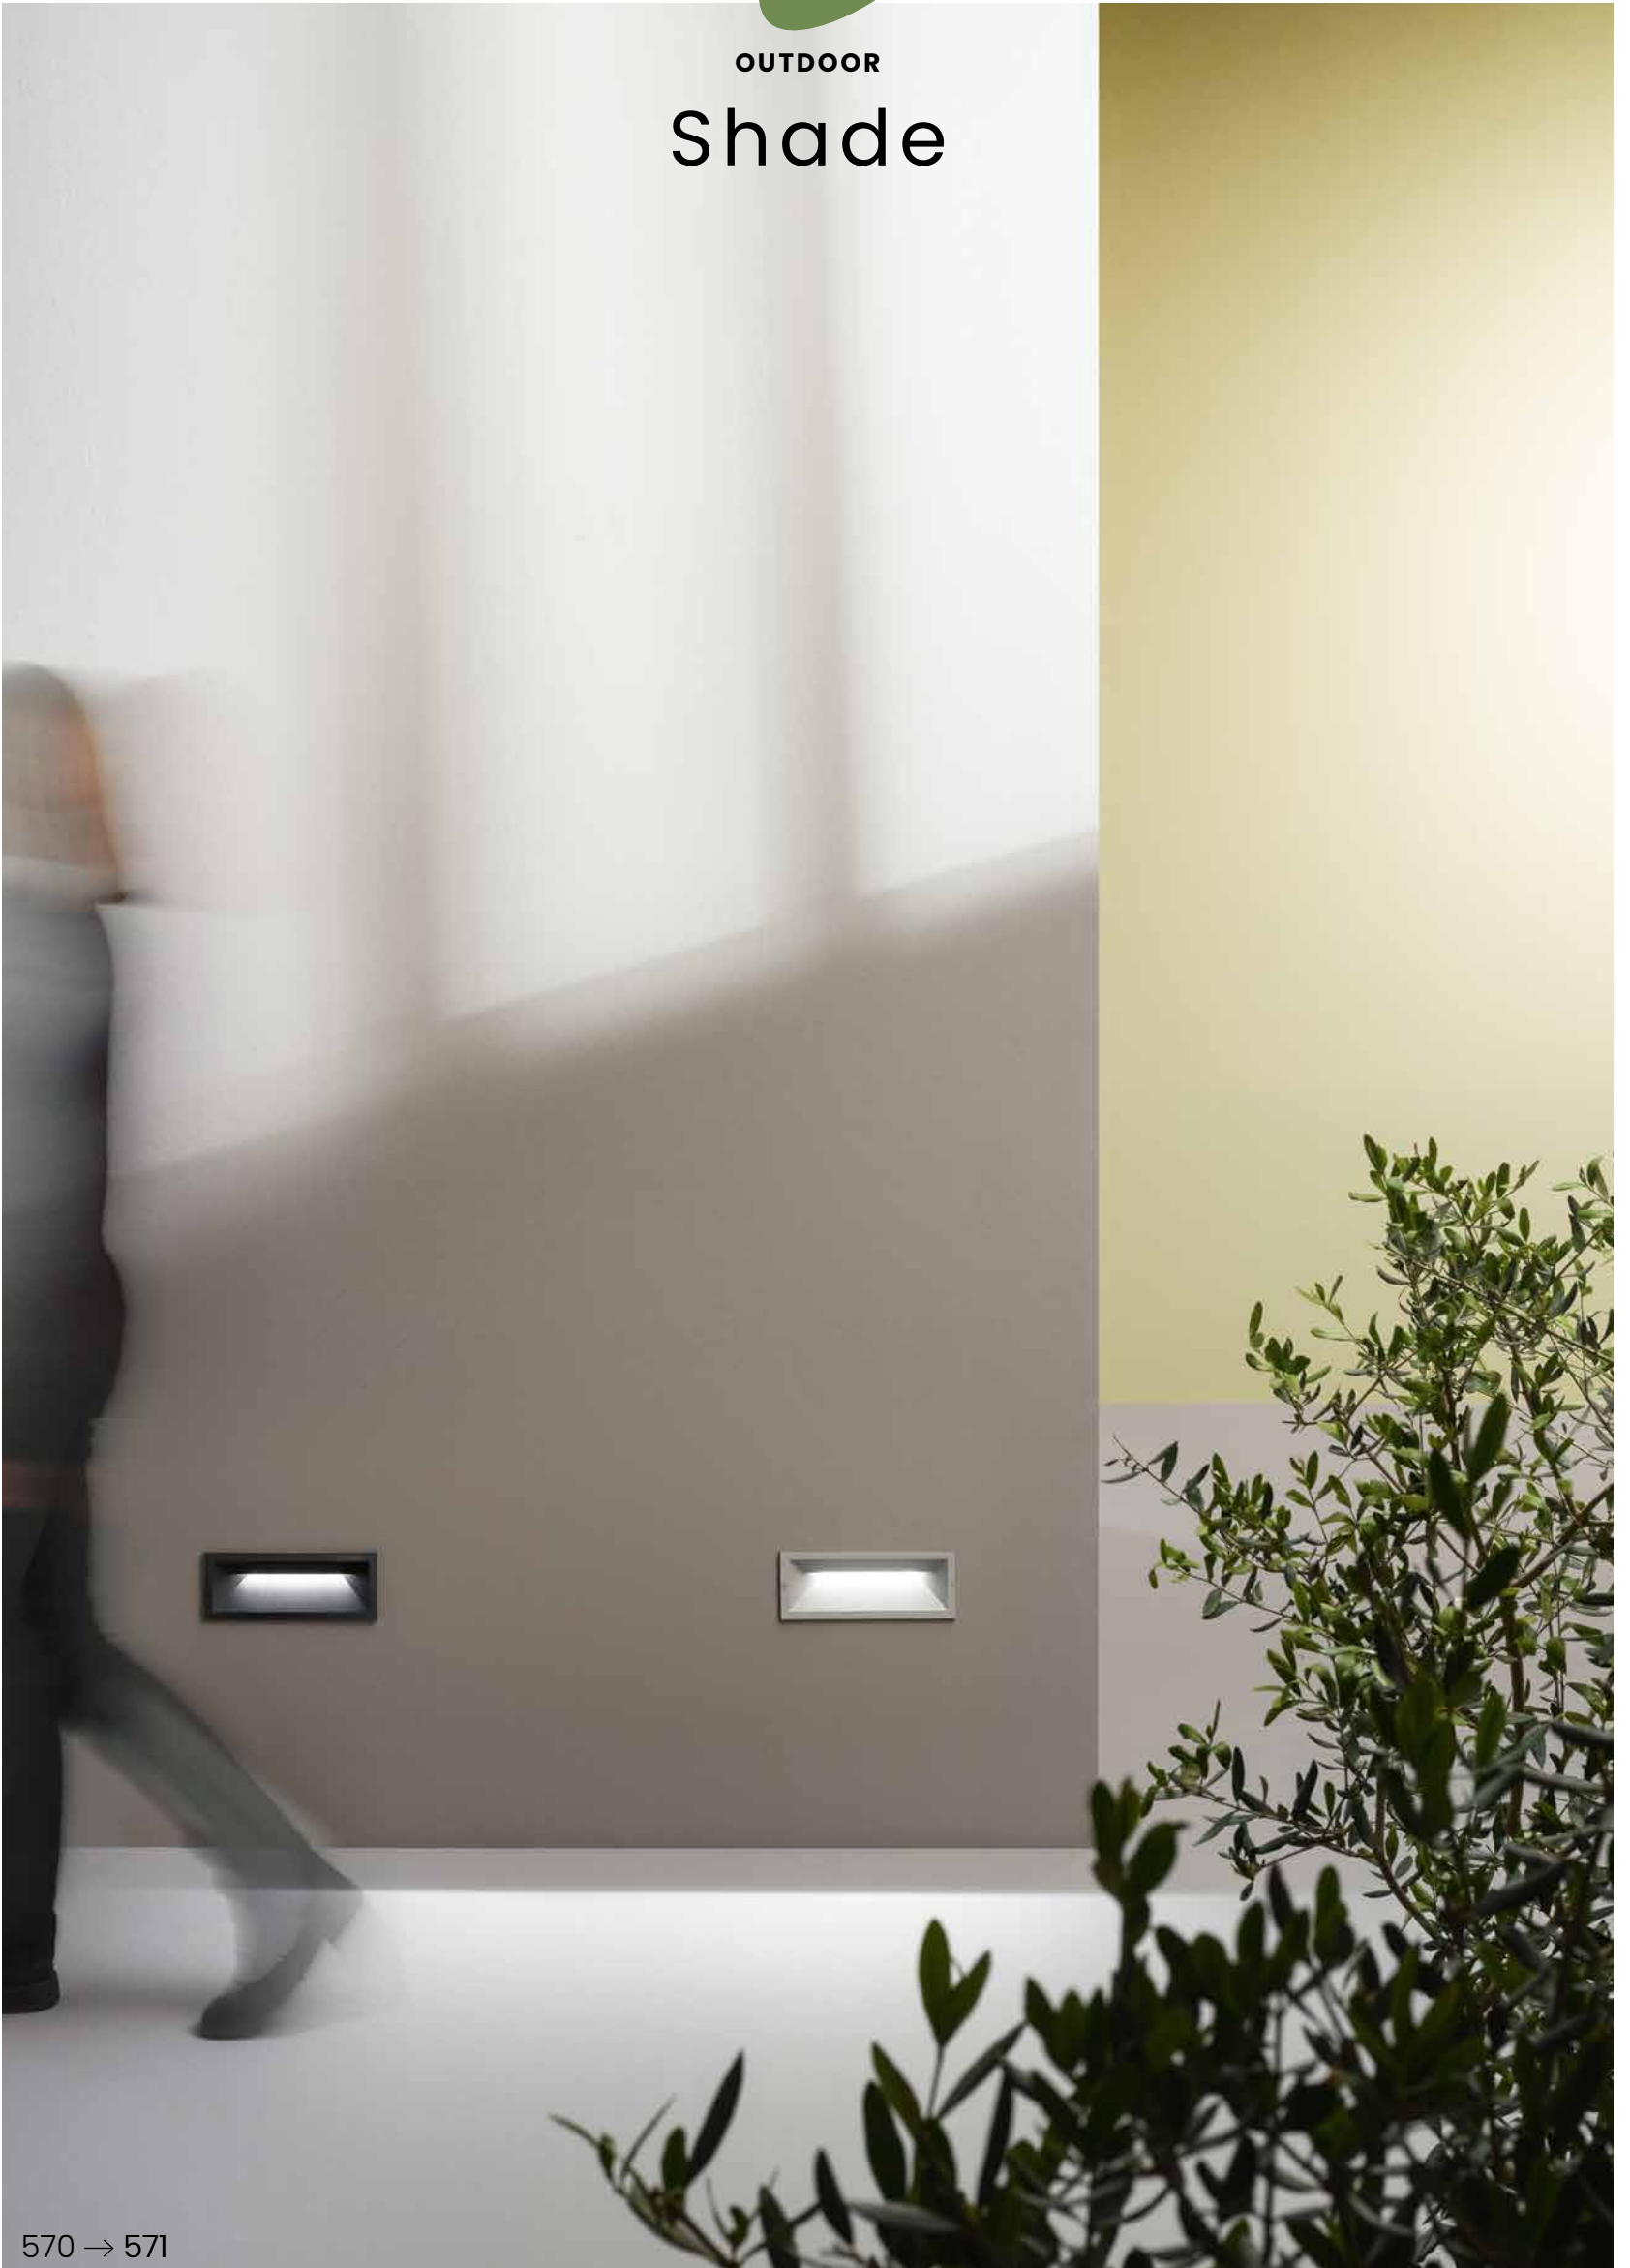

SPOT.GOA

power: 1 x GU10
voltage: 220-230V

 **spot monoemissione**
single emission spot

 IP65

 0,003 m³

 0,4 kg

OUTDOOR

Shade