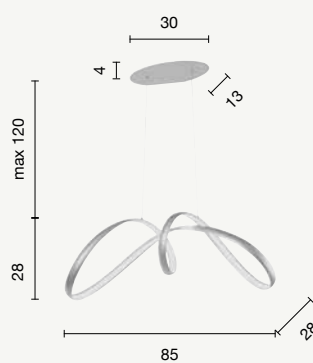

Collezione in metallo silver, fonte luminosa LED, diffusore in materiale polimerico. Cavetti regolabili in lunghezza.

Collection in silver metal with LED light source, diffuser in polymeric material. Length adjustable cables.

colore montatura
frame color

silver
silver

Lumen

sospensione
suspension

SO.LUMEN

power: 54W
voltage: 220-230V
light temperature: 3000K
nominal lumens: 5390LM
actual lumens: 2321LM
dimmer:

applique
wall lamp

AP.LUMEN

power: 10W
voltage: 220-230V
light temperature: 3000K
nominal lumens: 1000LM
actual lumens: 503LM
dimmer: N/A

piantana
floor lamp

PT.LUMEN

power: 30W
voltage: 220-230V
light temperature: 3000K
nominal lumens: 3000LM
actual lumens: 1250LM
dimmer: