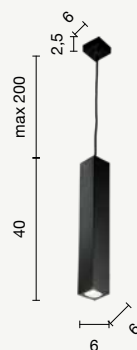

Struttura in alluminio verniciato a polvere di colore bianco, oro o nero. Compatibile con le nostre basi per soffitto ed accessori fermacavo che consentono di creare soluzioni personalizzate.
Structure in powder-coated aluminium in white, gold or black. Compatible with our ceiling bases and cable clamp accessories, which allow you to create customized solutions.

Della stessa collezione: Aloa ceiling a pagina 322
From the same collection: Aloa ceiling at page 322

colore montatura e filo frame and wire color

- **bianco con filo nero**
  white with black wire
- **oro con filo nero**
  gold with black wire
- **nero con filo nero**
  black with black wire

Scopri le soluzioni personalizzabili con le nostre basi per sospensioni multiple a pagina 314

Discover our customisable solutions
with our bases for multiple suspensions
on page 314

sospensione
suspension

SO.ALOA/GR-B.CO
SO.ALOA/GR-ORO
SO.ALOA/GR-NERO

power: 1 x GU10
voltage: 220-230V