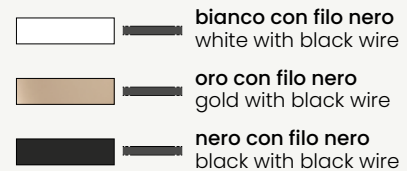

colore montatura e filo
frame and wire color