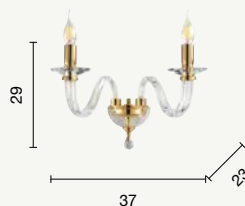

Collezione in vetro lavorato a mano con dettagli metallici

oro e cromo. Disponibile in diversi colori.

Handmade glass, metal elements in gold or chrome.

Available in different colours.

Ravel

colore montatura e cristalli
frame and crystals color

cromo trasparente
chrome clear

cromo bianco
chrome white

cromo nero
chrome black

oro trasparente
gold clear

lampadario
chandelier

LP.RAVEL/12-CR
LP.RAVEL/12-BCO
LP.RAVEL/12-NERO

LP.RAVEL/12-ORO
power: 12 x E14
voltage: 220-230V

lampadario
chandelier

LP.RAVEL/8-CR
LP.RAVEL/8-BCO
LP.RAVEL/8-NERO

LP.RAVEL/8-ORO
power: 8 x E14
voltage: 220-230V

lampadario
chandelier

LP.RAVEL/6-CR
LP.RAVEL/6-BCO
LP.RAVEL/6-NERO

LP.RAVEL/6-ORO
power: 6 x E14
voltage: 220-230V

lampadario
chandelier

LP.RAVEL/3-CR
LP.RAVEL/3-BCO
LP.RAVEL/3-NERO

LP.RAVEL/3-ORO
power: 3 x E14
voltage: 220-230V

applique
wall lamp

AP.RAVEL/2-CR
AP.RAVEL/2-BCO
AP.RAVEL/2-NERO

AP.RAVEL/2-ORO
power: 2 x E14
voltage: 220-230V

applique
wall lamp

AP.RAVEL/1-CR
AP.RAVEL/1-BCO
AP.RAVEL/1-NERO

AP.RAVEL/1-ORO
power: 1 x E14
voltage: 220-230V

lumetto
table lamp

LT.RAVEL/CR
LT.RAVEL/BCO
LT.RAVEL/NERO

LT.RAVEL/ORO
power: 1 x E14
voltage: 220-230V

paralume
lampshade

TC.3120D32
TC.3120D32
TC.3120D32

TC.3021D32

lume grande
large table lamp

LG.RAVEL/CR
LG.RAVEL/BCO
LG.RAVEL/NERO

LG.RAVEL/ORO
power: 1 x E27
voltage: 220-230V

paralume
lampshade

TC.3120D40
TC.3120D40
TC.3120D40

TC.3021D40