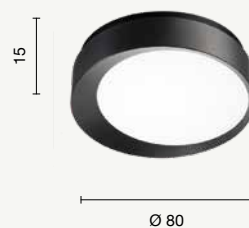

LED dimmable ceiling light in painted metal with polymer diffuser. Available in different colours and sizes.

colore montatura
frame color

 bianco
white

 nero
black

Lira

plafoniera
ceiling light

PL.LIRA/BIANCO-GR
PL.LIRA/NERO-GR