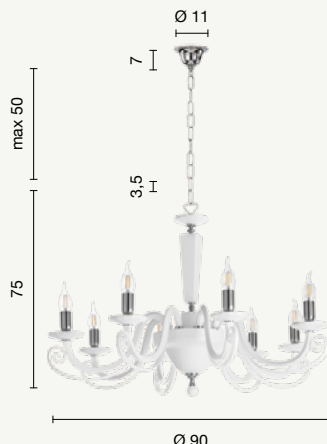

Collezione in vetro lavorato a mano e cristallo ottico.
Disponibile in diversi colori.
Collection in glass handmade with optical glass.
Available in different colours.

Cherubini

colore montatura e cristalli
frame and crystals color

	cromo chrome	bianco white
	cromo chrome	trasparente clear
	cromo chrome	trasparente /tortora clear / dove gray

lampadario
chandelier

LP.CHERUBINI/8-BCO
LP.CHERUBINI/8-CR
LP.CHERUBINI/8-TOR

power: 8 x E14
voltage: 220-230V