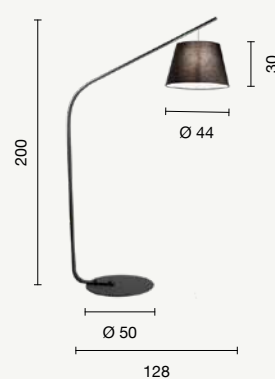

piantana
floor lamp

PT.LIANA/B.CO
PT.LIANA/NERO

power: 1 x E27
voltage: 220-230V