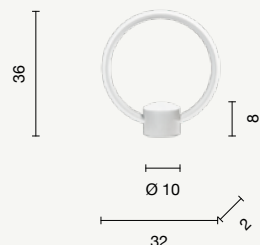

lumetto
table lamp

LT.OMEGA/B.CO
LT.OMEGA/ORO
LT.OMEGA/NERO

power: 18W
voltage: 220-230V
light temperature:
ORO e NERO 3000K
BIANCO CCT System 3000K - 4000K
nominal lumens: 1800LM
actual lumens: 900LM
dimmer: TOUCH