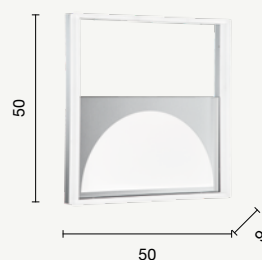

Collezione LED in metallo con diffusore perimetrale e luce decoro centrale. Sistema CCT.
LED collection in metal with perimeter diffuser and central decoration light. Version with CCT system.

colore montatura
frame color

silver
silver

Art

plafoniera
ceiling light

PL.ART/GR-SILVER

power: 40W
voltage: 220-230V
light temperature:
CCT SYSTEM 3000K - 4000K
nominal lumens: 4000LM
actual lumens: 2050LM
dimmer: