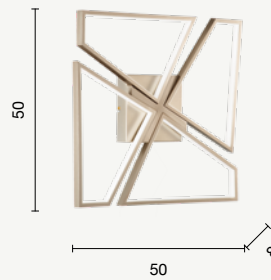

plafoniera
ceiling light

PL.SQUARE/GR-B.CO
PL.SQUARE/GR-ORO

power: 43W
voltage: 220-230V
light temperature: 3000K
nominal lumens: 4200LM
actual lumens: 2100LM
dimmer: