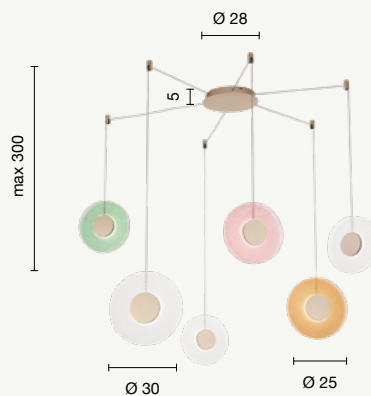

sospensione
suspension

MULTICOLOR

SO.CANDY/RG.6

power: 40W
voltage: 220-230V
light temperature: 3000K
nominal lumens: 4000LM
effective lumens: 2420LM
dimmer: