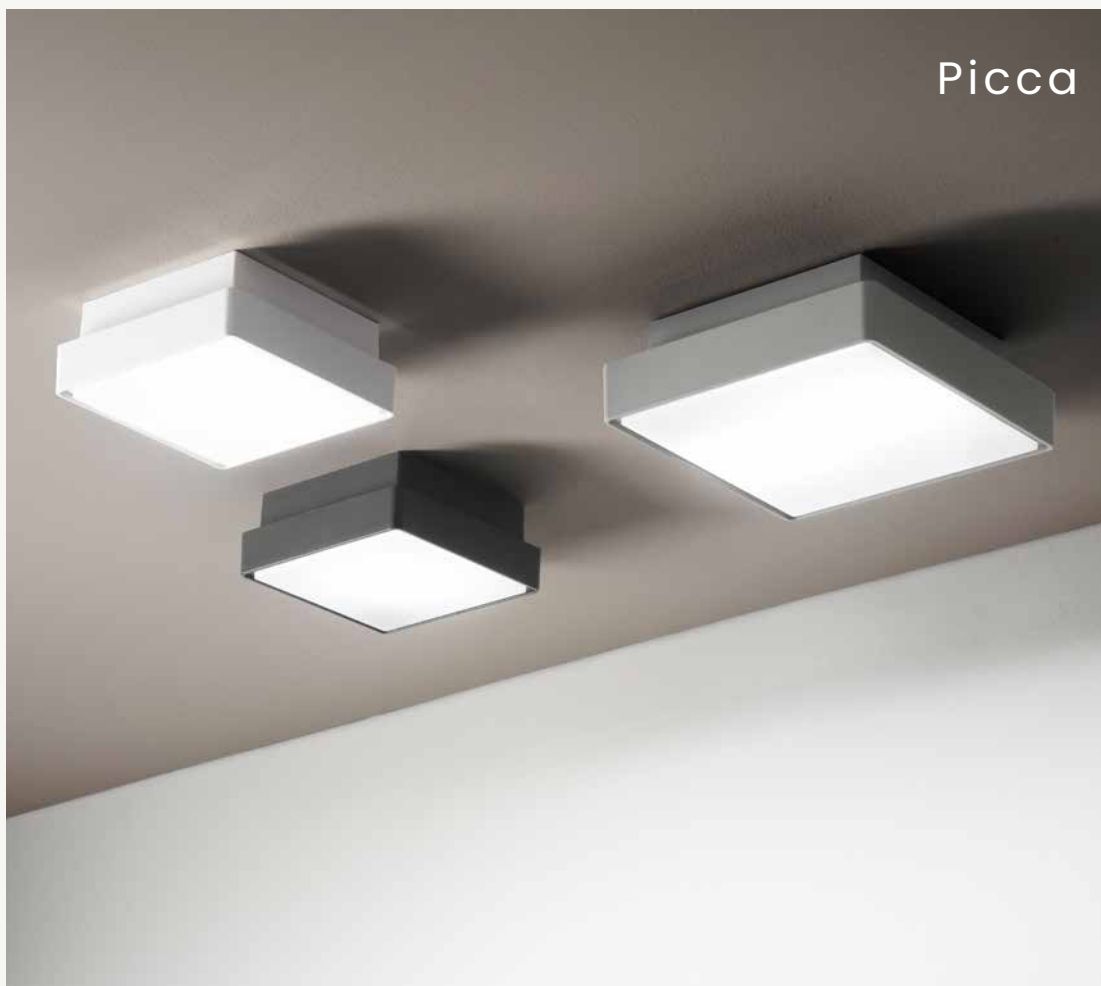

Plafoniera per esterni, struttura in ABS e diffusore in policarbonato. Disponibile in tre colori.
Outdoor ceiling light, ABS frame and polycarbonate diffuser.
Available in three colours.

Picca

colore montatura
frame color

- **bianco**
  white
- **grigio**
  gray
- **antracite**
  anthracite

plafoniera
ceiling light

PL.PICCA/PC-B.CO
PL.PICCA/PC-GRIGIO
PL.PICCA/PC-ANTR

power: 1 x E27
voltage: 220-230V

plafoniera
ceiling light

IP65

0,006 m³

0,8 kg

plafoniera
ceiling light

PL.PICCA/GR-B.CO
PL.PICCA/GR-GRIGIO
PL.PICCA/GR-ANTR

power: 2 x E27
voltage: 220-230V

plafoniera
ceiling light

IP65

0,01 m³

1 kg