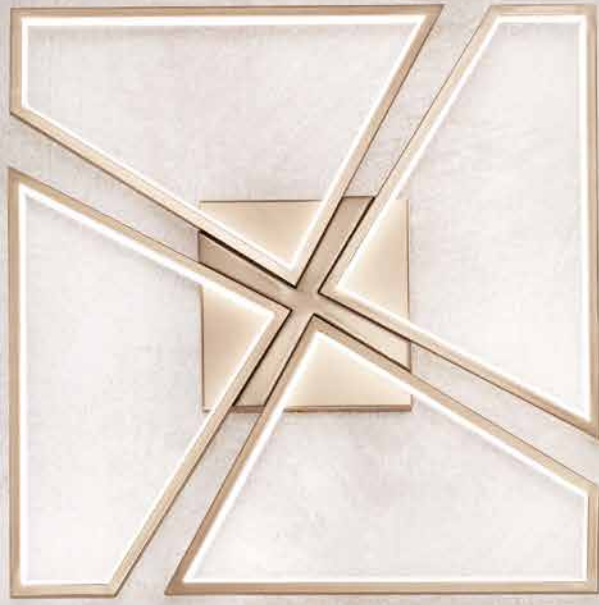

piantana
floor lamp

PT.DOWEL/SILVER
PT.DOWEL/ORO

power: 77W
voltage: 220-230V
light temperature: 3000K
nominal lumens: 7000LM
actual lumens: 3320LM
dimmer:

LED

Square

Plafoniera LED con struttura metallica e diffusore polimerico. Dimmerabile. Disponibile in diversi colori.
 LED ceiling light with structure in painted metal and polymer diffuser. Dimmable. Available in different colours.