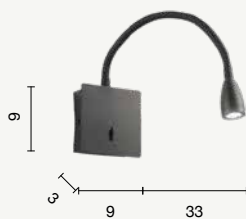

Applique in metallo con LED direzionale da 3W.
Metal wall lamp with 3W directional LED.

Fall

colore montatura
frame color

bianco
white

nero
black

applique
wall lamp

AP.FALL/BIANCO
AP.FALL/NERO

power: **3W**
voltage: **220-230V**
light temperature: **3000K**
nominal lumens: **300LM**
actual lumens: **270LM**
dimmer: **N/A**