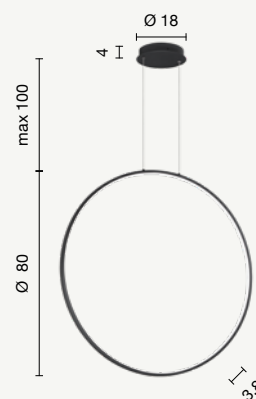

sospensione
suspension

SO.NOVA/V-80ORO
SO.NOVA/V-80NERO

power: 38W
voltage: 220-230V
light temperature: 3000K
nominal lumens: 3800LM
effective lumens: 2380LM
dimmer: