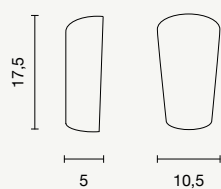

Applique a LED da esterno in alluminio verniciato con diffusore in policarbonato. Doppia emissione luminosa. Disponibile in diversi colori.
LED outdoor wall lamp in painting aluminum with polycarbonate diffuser. Double light emission. Available in different colours.

colore montatura
frame color

- **bianco**
  white
- **silver**
  silver
- **nero**
  black

applique
wall lamp

AP.PIC/B.CO
AP.PIC/SILVER
AP.PIC/NERO

power: 11W
voltage: 220-230V
light temperature: 4000K
nominal lumens: 1050LM
actual lumens: 630LM

applique biemissione
double emission wall lamp

Beam
90°

IP65

30.000

0,001 m³

0,5 kg