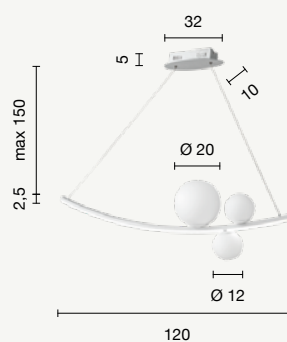

Sospensione a LED in metallo verniciato e vetro soffiato.
Cavetti regolabili in lunghezza. Disponibile in due colori.
LED suspension in painted metal and blown glass.
Length adjustable cables. Available in two colours.

Altalena

colore montatura e vetro
frame and glass color

	bianco white	bianco white
	oro gold	bianco white

sospensione
suspension

SO.ALTALENA/B.CO
SO.ALTALENA/ORO
SO.ALTALENA/ORO4000

power: 48W
voltage: 220-230V
light temperature:
BIANCO 3000K
ORO 3000K; 4000K
nominal lumens: 4200LM
actual lumens: 2947LM
dimmer: