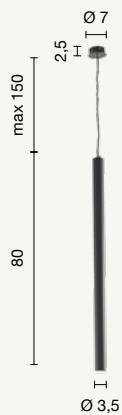

Collezione in metallo con fonte luminosa LED.
Cavetti regolabili in lunghezza.
Colori disponibili: bianco, nero.
Collection in metal with LED light source.
Length adjustable cables.
Available colours: white, black.

Exagon

colore montatura e filo
frame and wire color

bianco con filo bianco
white with white wire

nero con filo nero
black with black wire

sospensione
suspension

SO.EXAGON/80-BCO
SO.EXAGON/80-NERO

power: 5W
voltage: 220-230V
light temperature: 3000K
nominal lumens: 500LM
actual lumens: 300LM
dimmer: N/A