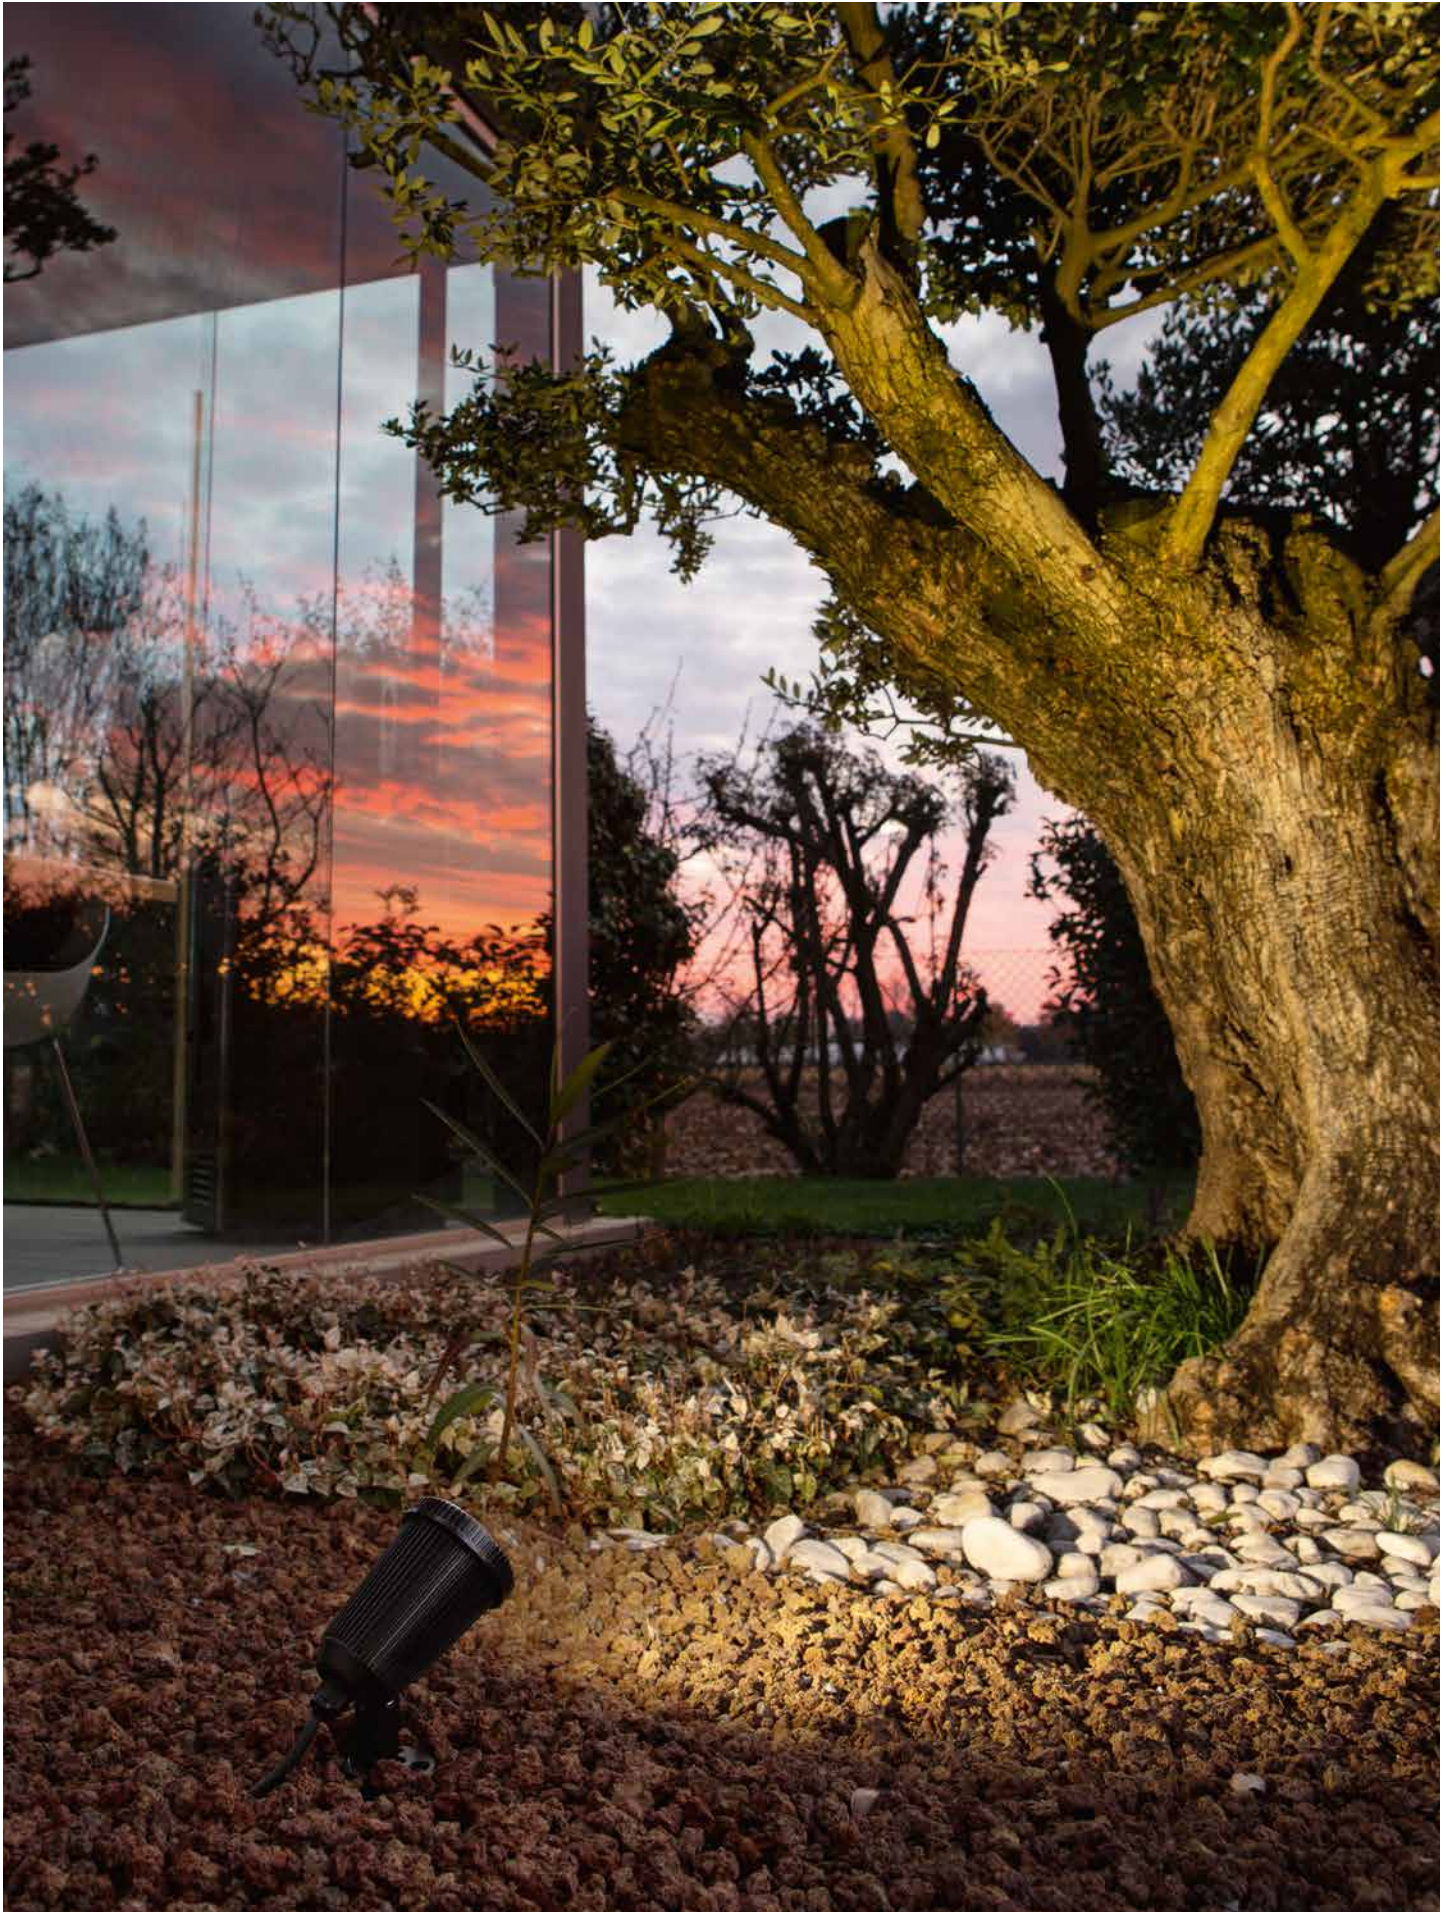

OUTDOOR
Goa