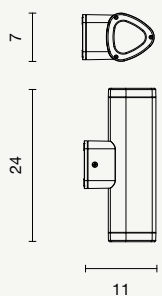

applique
wall lamp

AP.RAV/2-SILVER
AP.RAV/2-NERO

power: 2 x GU10
voltage: 220-230V

applique biemissione
double emission wall lamp

IP54

0,003 m³

0,6 kg