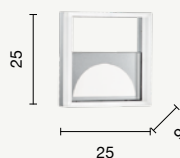

applique
wall lamp

AP.ART/SILVER

power: 20W
voltage: 220-230V
light temperature:
CCT SYSTEM 3000K - 4000K
nominal lumens: 2000LM
actual lumens: 1030LM
dimmer: