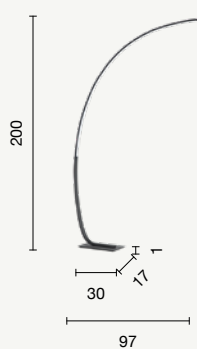

Piantana a LED dimmerabile con struttura in metallo verniciato. Disponibile in diversi colori.
Dimmable LED floor lamp with painted metal structure.
Available in different colours.

colore montatura
frame color

- ☐ bianco
  white
- ☐ oro
  gold
- ☐ nero
  black

piantana
floor lamp

PT.KEEP/B.CO
PT.KEEP/ORO
PT.KEEP/NERO

power: 30W
voltage: 220-230V
light temperature: 3000K
nominal lumens: 3000LM
actual lumens: 1590LM
dimmer: