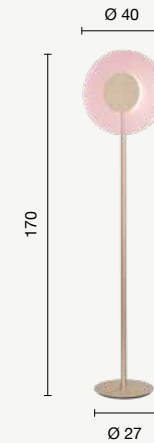

piantana
floor lamp

PT.CANDY/TRASP
PT.CANDY/VERDE
PT.CANDY/ROSA
PT.CANDY/AMBRA

power: 11W
voltage: 220-230V
light temperature: 3000K
nominal lumens: 1100LM
effective lumens: 660LM
dimmer: