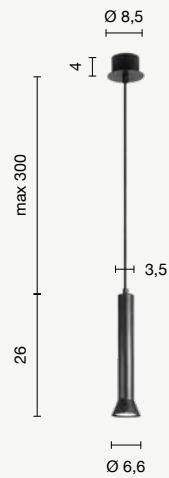

Collezione modulare in metallo basata su diverse dimensioni e diversi colori di sospensioni. Compatibile con le nostre basi per soffitto ed accessori fermacavo che consentono di creare soluzioni personalizzate.

Montatura metallica. Cavi regolabili.

Modular metal collection based on different sizes and different suspension colours. Compatible with our ceiling bases and cable clamp accessories to create customised solutions. Metal frame. Adjustable cables.

colore montatura e filo
frame and wire color

- **bianco con filo trasparente**
  white with transparent wire
- **oro con filo trasparente**
  gold with transparent wire
- **nero con filo nero**
  black with black wire

Scopri le soluzioni personalizzabili
con le nostre basi per sospensioni
multiple a pagina 314

Discover our customisable solutions
with our bases for multiple suspensions
on page 314

sospensione
suspension

SO.LILA/PC-BIANCO
SO.LILA/PC-ORO
SO.LILA/PC-NERO

power: 1 x GU10
voltage: 220-230V