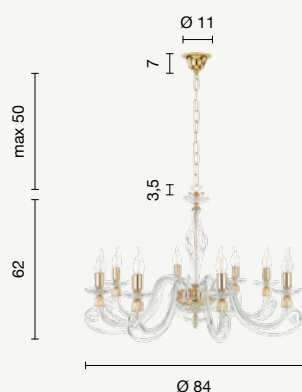

LP.1306/12
power: 12 x E14
voltage: 220-230V

lampadario
chandelier

LP.1306/8+4-BCO
LP.1306/8+4-CR
LP.1306/8+4-OTT
LP.1306/8+4-FUME

LP.1306/8+4
power: 12 x E14
voltage: 220-230V

lampadario
chandelier

LP.1306/8-BCO
LP.1306/8-CR
LP.1306/8-OTT
LP.1306/8-FUME