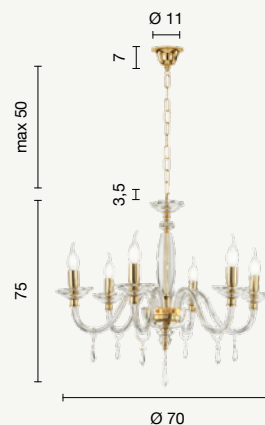

lampadario
chandelier

LP.FIAMMA/6

power: 6 x E14
voltage: 220-230V