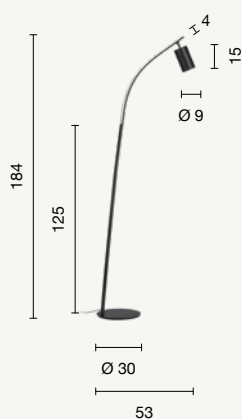

Piantana a LED in metallo verniciato con faretto orientabile e seconda emissione sul dorso. Dimmerabile, disponibile in diversi colori.

Painted metal LED floor lamp with adjustable spotlight and second light source on the back. Dimmable, available in various colours.

colore montatura
frame color

oro
gold

nero
black

piantana
floor lamp

PT.MURGA/ORO
PT.MURGA/NERO

power: 30W
voltage: 220-230V
light temperature: 3000K
nominal lumens: 3000LM
effective lumens: 1800LM
dimmer: