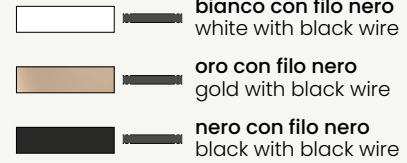

Aloa
Filo
Lila
Lilium
Noa

Queste cinque collezioni minimal permettono di creare delle soluzioni multiple a composizione libera, nei colori e nelle forme, basta scegliere gli elementi da assemblare e acquistare le nostre basi per sospensioni multiple. Il colore del cavo non è intercambiabile, gli abbinamenti sospensione-cavo sono standard e sono indicati di seguito.

These five collections allow you, in colours and shapes, to freely create multiple composition solutions. Just choose the elements you want to purchase and assemble our bases for multiple suspensions. The colour of the cable is not interchangeable, suspension-cable combinations are standard and are indicated below.

Aloa pag. 298

SO.ALOA/PC-B.CO
SO.ALOA/PC-ORO
SO.ALOA/PC-NERO

SO.ALOA/GR-B.CO
SO.ALOA/GR-ORO
SO.ALOA/GR-NERO

colore montatura e filo
frame and wire color