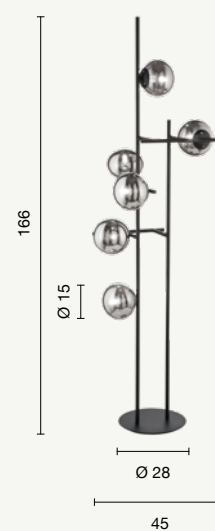

piantana
floor lamp
PT.JEWEL/ORO
PT.JEWEL/NERO
power: 6 x E14
voltage: 220-230V