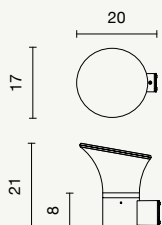

Collezione per esterno in alluminio con diffusore in policarbonato.
Disponibile in diversi colori.
Aluminum outdoor lighting collection with polycarbonate diffuser.
Available in different colours.

colore montatura
frame color

silver
silver
 nero
black

applique
wall lamp

AP.ARES/SILVER
AP.ARES/NERO

power: 1 x E27
voltage: 220-230V

applique monoemissione
single emission wall lamp

IP54

0,007 m³

0,7 kg