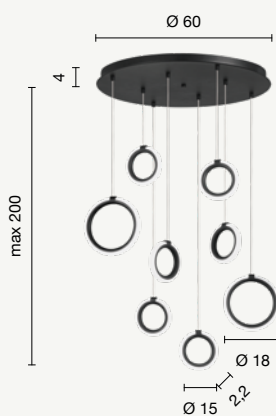

sospensione
suspension

SO.PINTA/8-ORO
SO.PINTA/8-NERO

compatibile con 6 vetri ALFA piccolo
e 2 vetri ALFA medi
compatible with n° 6 small ALFA glasses
and n° 2 medium ALFA glasses

power: 68W
voltage: 220-230V
light temperature: 3000K
nominal lumens: 6800LM
effective lumens: 3450LM
dimmer: