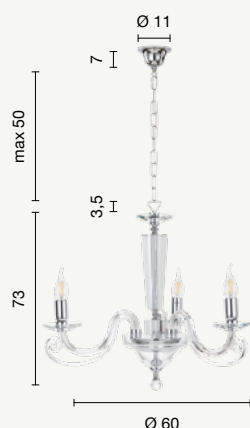

lampadario
chandelier

LP.CHERUBINI/3-BCO
LP.CHERUBINI/3-CR
LP.CHERUBINI/3-TOR

power: 3 x E14
voltage: 220-230V