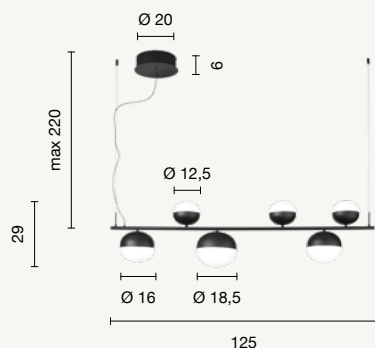

sospensione
suspension

SO.MALI/6-ORO
SO.MALI/6-NERO

power: 49W
voltage: 220-230V
light temperature: 3000K
nominal lumens: 4500LM
effective lumens: 2700LM
dimmer: