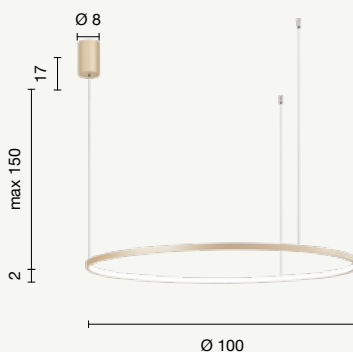

sospensione
suspension

SO.SOEL/100-BIANCO
SO.SOEL/100-ORO

power: 47W
voltage: 220-230V
light temperature:
BIANCO 3000-4000K CCT
ORO 3000K
nominal lumens: 4700LM
effective lumens: 2820LM
dimmer: