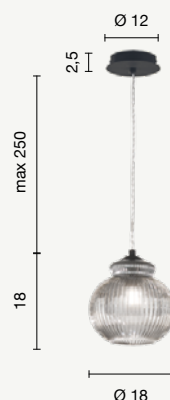

Madagascar

sospensione
suspension

SO.MADAGASCAR/1-TR
SO.MADAGASCAR/1-AM
SO.MADAGASCAR/1-FM
SO.MADAGASCAR/1-OP
SO.MADAGASCAR/1-OT

power: 1 x E14
voltage: 220-230V