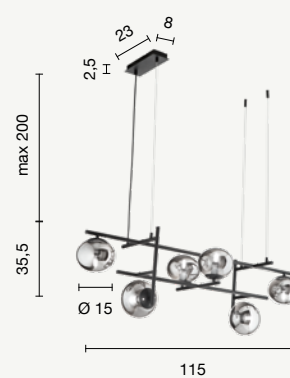

Painted metal and blown glass collection. Length-adjustable cables.

Jewel

colore montatura e vetri
frame and glass color

	oro gold	vetro bianco satinato opal glass
	nero black	vetro fumé smoky glass

sospensione
suspension
SO.JEWEL/ORO
SO.JEWEL/NERO
power: 1 x E14
voltage: 220-230V