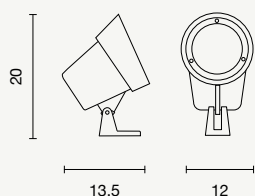

Spot per esterni, a pavimento o a picchetto, struttura in alluminio, diffusore in vetro, deflettore frontale in plastica.

Spot for outdoor, on the floor or on the stake, aluminum frame, glass diffuser and plastic front deflector.

colore montatura
frame color

- marrone
  brown
- nero
  black

spot
spot

SPOT.GURU/MARR
SPOT.GURU/NERO

power: 1 x GU10
voltage: 220-230V

spot monoemissione
single emission spot

IP65

0,003 m³

0,4 kg