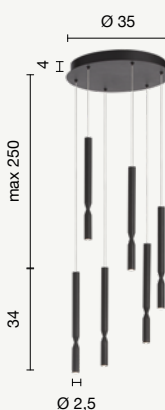

Tubic

colore montatura
frame color

sospensione
suspension

SO.TUBIC/BCO.ORO
SO.TUBIC/ORO
SO.TUBIC/NERO

power: 1 x 7W
voltage: 220-230V
light temperature: 3000K
nominal lumens: 650LM
effective lumens: 390LM
dimmer: N/A