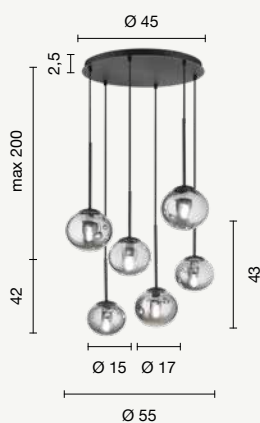

sospensione
suspension
SO.JEWEL/8-ORO
SO.JEWEL/8-NERO
power: 8 x E14
voltage: 220-230V

sospensione
suspension
SO.JEWEL/R-6ORO
SO.JEWEL/R-6NERO
power: 6 x E14
voltage: 220-230V

applique
wall lamp
AP.JEWEL/ORO
AP.JEWEL/NERO
power: 1 x E14
voltage: 220-230V