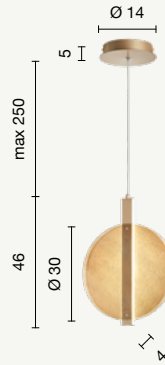

Sospensione a LED in metallo verniciato e vetro texturizzato. Disponibile nella versione singola o in multipli. Cavetti regolabili in lunghezza.
LED pendant in painted metal and textured glass. Available in single or multiple elements versions. Length-adjustable cables.

colore montatura e vetri
frame and glass color

- **nero** vetro fumè
  black smoky glass
- **oro** vetro trasparente
  gold transparent glass
- **oro** vetro verde
  gold green glass
- **oro** vetro ambra
  gold amber glass

sospensione
suspension

SO.JUIS/PC-FUME
SO.JUIS/PC-TRASP
SO.JUIS/PC-VERDE
SO.JUIS/PC-AMBRA

power: 20W
voltage: 220-230V
light temperature: 3000K
nominal lumens: 2000LM
effective lumens: 1200LM
dimmer: N/A