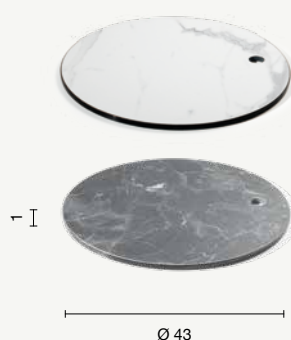

Piantana con struttura in metallo e paralume in PVC rivestito in tessuto. Personalizzabile con cover per base effetto marmo, da acquistare separatamente.
Floor lamp with metal structure and PVC lampshade covered in fabric. Customizable with base cover marble effect, to be purchase separately.

Velvet

colore montatura e paralume
frame and lampshade color

	bianco white	bianco white
	oro gold	bianco white
	nero black	nero black

piantana
floor lamp

PT.VELVET/B.CO
PT.VELVET/ORO
PT.VELVET/NERO

power: 1 x E27
voltage: 220-230V

colore base
base color

	marmo bianco white marble
	marmo nero black marble

Base acquistabile separatamente in vetro stratificato effetto marmo bianco o in marmo nero.
Base sold separately in laminated glass effect white marble or black marble.

base
base

BASE/MARMO-B.CO

BASE/MARMO-NERO