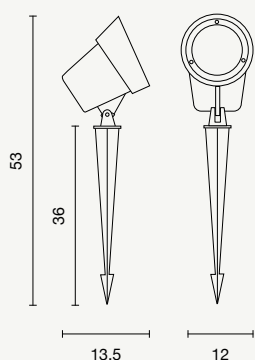

spot con picchetto
stake spot

PLT.GURU/MARR
PLT.GURU/NERO

power: 1 x GU10
voltage: 220-230V

spot monoemissione
single emission spot

IP65

0,003 m³

0,5 kg