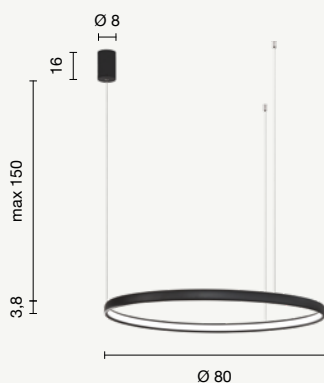

colore montatura
frame color

- bianco
white
- oro
gold
- nero
black

Nova

sospensione
suspension

SO.NOVA/60-BIANCO
SO.NOVA/60-ORO
SO.NOVA/60-NERO

power: 28W
voltage: 220-230V
light temperature: 3000K
nominal lumens: 2800LM
effective lumens: 1680LM
dimmer: