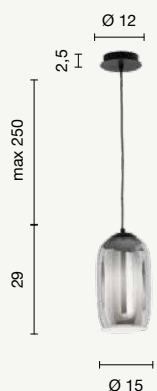

sospensione
suspension

SO.BONNIE/3-TRASP
SO.BONNIE/3-FUME
SO.BONNIE/3-AMBRA
SO.BONNIE/3-VERDE

power: 1 x E27
voltage: 220-230V