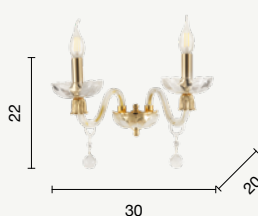

applique
wall lamp

AP.ROXANNE/2
power: 2 x E14
voltage: 220-230V