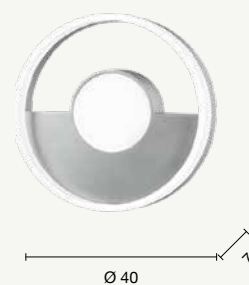

colore montatura
frame color

 silver
silver

plafoniera
ceiling light

PL.ELISA/GR-SILVER

power: 55W
voltage: 220-230V
light temperature:
CCT SYSTEM 3000K - 4000K
nominal lumens: 4800LM
actual lumens: 2650LM
dimmer: 