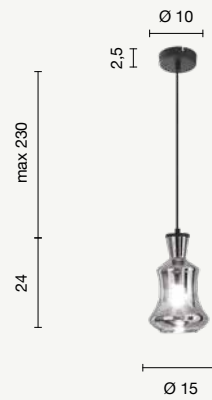

sospensione
suspension

SO.PIN/B-AMBRA
SO.PIN/B-FUME

power: 1 x E14
voltage: 220-230V