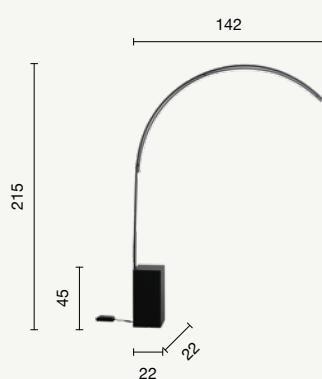

Piantana LED in metallo verniciato, dimmerabile. Disponibile in due colori combinabili con la base in tinta oppure con la base in marmo ceppo di grè.
Painted metal LED floor lamp, dimmable. Available in two colours that can be combined with the matching base or with the ceppo di grè marble base.

colore montatura e base
frame and base color

- **oro**   **base oro**
  gold   gold base
- **nero**   **base nero**
  black   black base

- **oro**   **base in ceppo di grè**
  gold   base in ceppo di grè
- **nero**   **base in ceppo di grè**
  black   base in ceppo di grè

piantana
floor lamp

PT.BIBLIO/ORO
PT.BIBLIO/NERO

power: 33W
voltage: 220-230V
light temperature: 3000K
nominal lumens: 2780LM
effective lumens: 1380LM
dimmer: