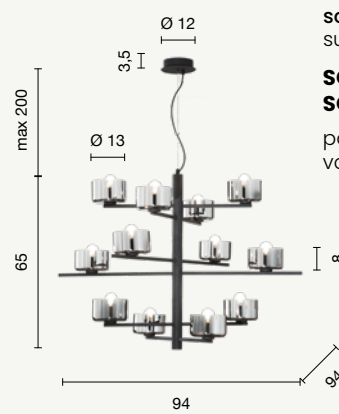

Collezione in metallo e vetro soffiato, disponibile in due colori. Cavi regolabili in lunghezza.
Collection in metal and blow glass, available in two colours. Length cables adjustable.

colore montatura e vetri
frame and glass color

	oro gold	ambra amber
	nero black	fumè fumè

Figaro

sospensione
suspension

SO.FIGARO/12-ORO
SO.FIGARO/12-NERO

power: 12 x E14
voltage: 220-230V