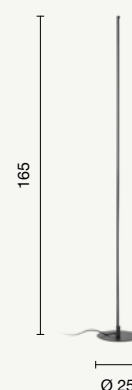

piantana
floor lamp

PT.GENIUS/ORO
PT.GENIUS/NERO

power: 28W
voltage: 220-230V
light temperature: 3000K
nominal lumens: 2800LM
effective lumens: 1420LM
dimmer: