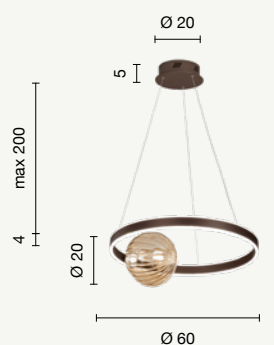

sospensione
suspension

SO.LISBOA/PC-ORO
SO.LISBOA/PC-MARR
SO.LISBOA/PC-NERO

power: 35W
voltage: 220-230V
light temperature: 3000K
nominal lumens: 3500LM
actual lumens: 1700LM
dimmer: