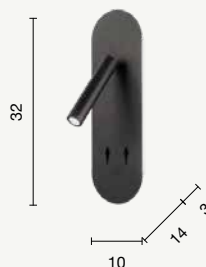

APPLIQUES WALL LAMPS

Plate

**Applique LED in metallo retroilluminato
con faretto orientabile.**

Backlit metal wall lamp with directional
spotlight.

Plate

colore montatura
frame color

 **bianco**
white

 **nero**
black