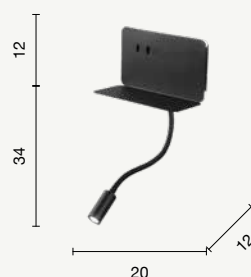

Stan

Applique a LED in metallo verniciato.
Disponibile in diversi colori.
LED wall lamp in painted metal.
Available in different colours.

Stan

colore montatura
frame color

 **bianco**
white

 **nero**
black