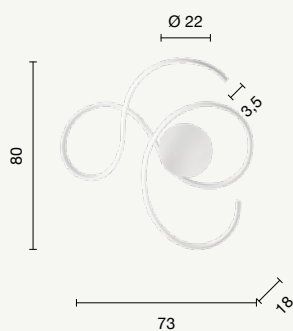

Collezione LED in metallo verniciato.
Disponibile in due colori.
LED collection in painted metal.
Available in two colours.

Twist

colore montatura
frame color

- **bianco**
  white
- **silver**
  silver

plafoniera
ceiling light

PL.TWIST/B.CO-GR
PL.TWIST/SILVER-GR

power: 57W
voltage: 220-230V
light temperature: 3000K
nominal lumens: 5500LM
actual lumens: 2750LM
dimmer: