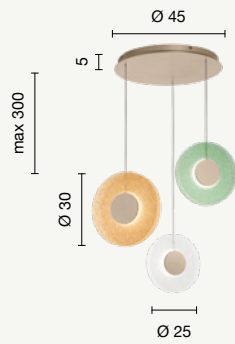

sospensione
suspension

MULTICOLOR

SO.CANDY/3

power: 27W
voltage: 220-230V
light temperature: 3000K
nominal lumens: 2700LM
effective lumens: 1620LM
dimmer: