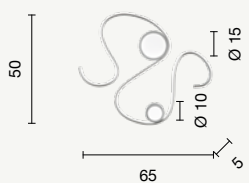

plafoniera
ceiling light

PL.SNAKE.65/SILVER
PL.SNAKE.65/ORO

power: 26W
voltage: 220-230V
light temperature: 3000K
nominal lumens: 2600LM
actual lumens: 1380LM
dimmer: