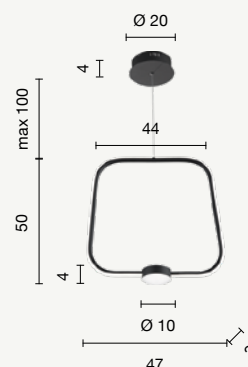

Collezione LED dimmerabile in metallo
e diffusori polimerici. Cavi regolabili in lunghezza.
Versione bianca con sistema CCT.
Dimmable LED collection in metal and polymer diffuser.
Cables adjustable. White version with CCT system.

Alfa

colore montatura
frame color