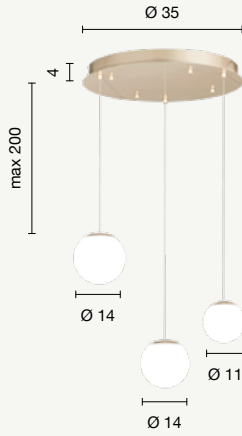

colore montatura
frame color

oro
gold

sospensione
suspension

SO.SANTOS/3

compatibile con 1 vetro ALFA piccolo
e 2 vetri ALFA medi
compatible with n° 1 small ALFA glass
and n° 2 medium ALFA glasses

power: 25W
voltage: 220-230V
light temperature: 3000K
nominal lumens: 2650LM
effective lumens: 1590LM
dimmer: N/A