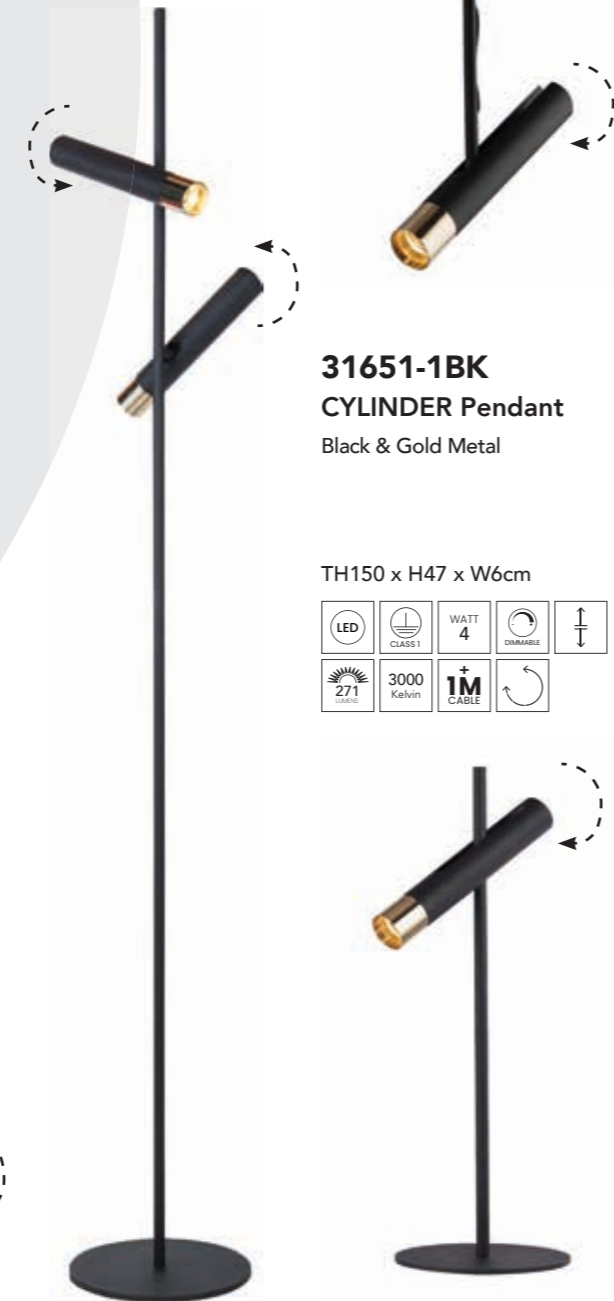

31651-1BK
CYLINDER Pendant
Black & Gold Metal

TH150 x H47 x W6cm

31652-2BK
EU31652-2BK
CYLINDER Floor Lamp
Black & Gold Metal

H151 x W22cm

31653-1BK
EU31653-1BK
CYLINDER Table Lamp
Black & Gold Metal

H51 x W22cm