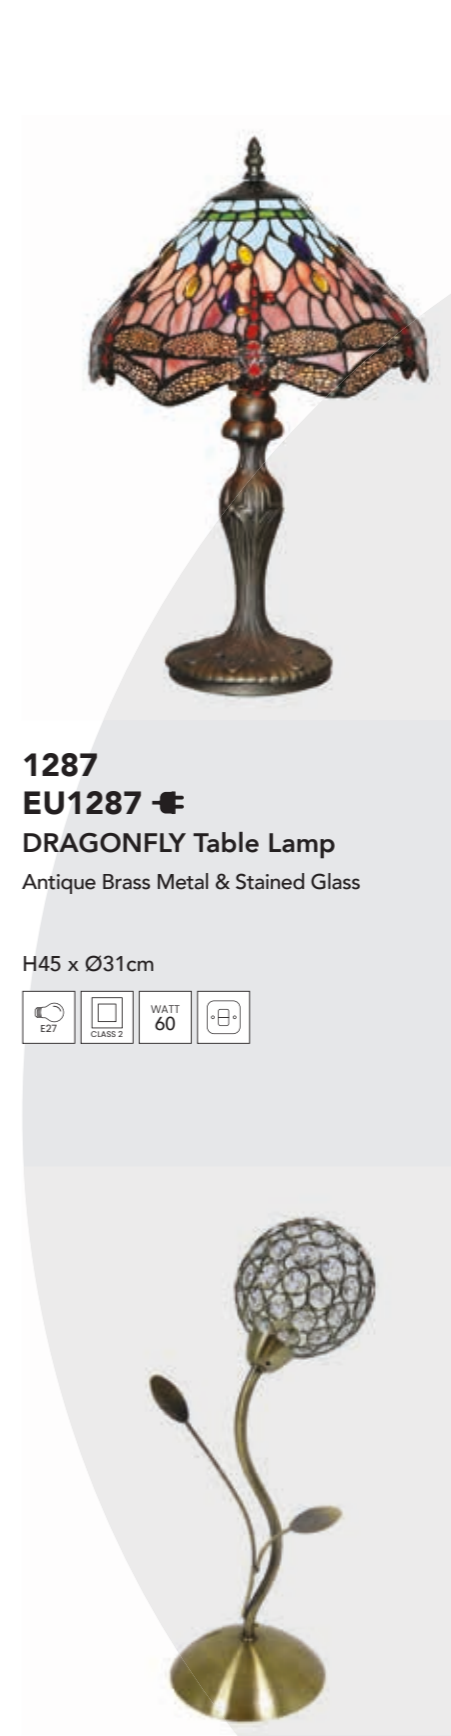

1287
EU1287
DRAGONFLY Table Lamp
Antique Brass Metal & Stained Glass

H45 x Ø31cm