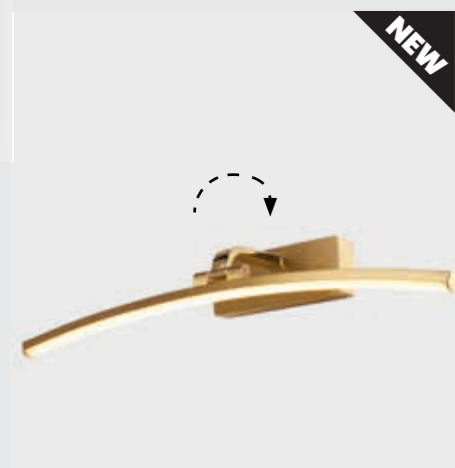

79822-50SB
SANTORINI Picture Light
Satin Brass & Polished Brass Metal

H9 x L50cm