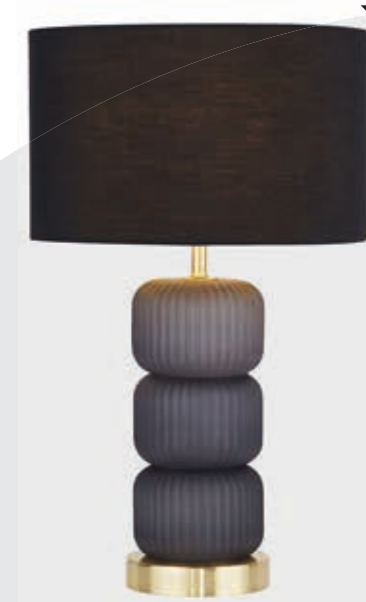

NEW

60441
EU60441 -
NIAGRA Table Lamp
Satin Brass Metal, Glass & Black Fabric Shade

H48 x Ø25cm