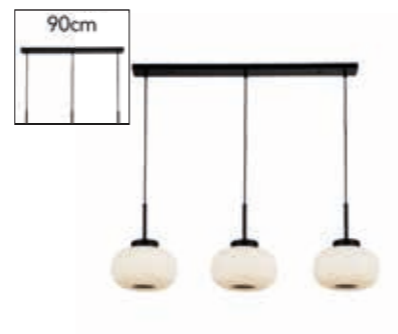

TH241 x H37 x W30 x L146cm

1031-1SM
AMSTERDAM Pendant
 Black Metal & Smoked Glass

TH120 x H37 x Ø30cm

1030-1SM
EU1030-1SM
AMSTERDAM Floor Lamp
 Black Metal & Smoked Glass

H159 x Ø33cm

10271-3BK
LUMINA 3Lt Bar Pendant
 Black Metal & Opal Ribbed Glass

TH130 x H32 x W24 x L104cm

10272-1BK
LUMINA Pendant
 Black Metal & Opal Ribbed Glass

TH130 x H32 x Ø24cm

10271-1BK
LUMINA Flush
 Black Metal & Opal Ribbed Glass

H18 x Ø24cm

59803-1SM
FRISBEE Pendant
 Black Metal & Smoked Glass