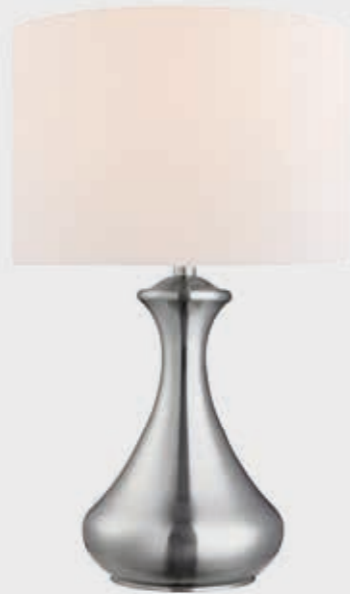

2750SS
EU2750SS
TOUCH Table Lamp
Satin Silver Metal & Ivory Fabric Shade

H40 x Ø24cm