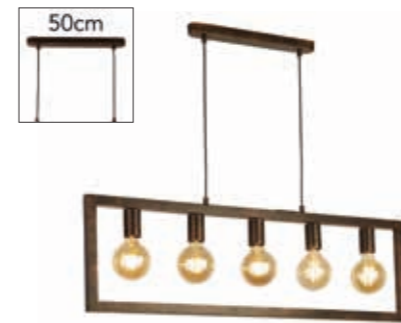

24102-5RU
OBLONG 5Lt Pendant
Rustic Brown Metal

TH150 x H32 x W5 x L100cm