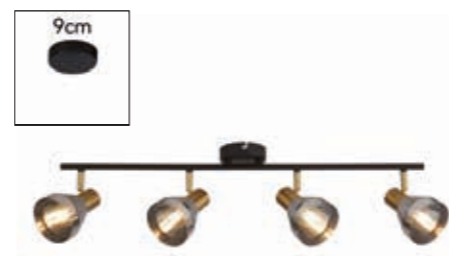

23801-4SM
WESTMINSTER 4Lt Spotlight
Black, Satin Brass Metal & Smoked Glass

H20 x W19 x L81cm

H41 x W12cm