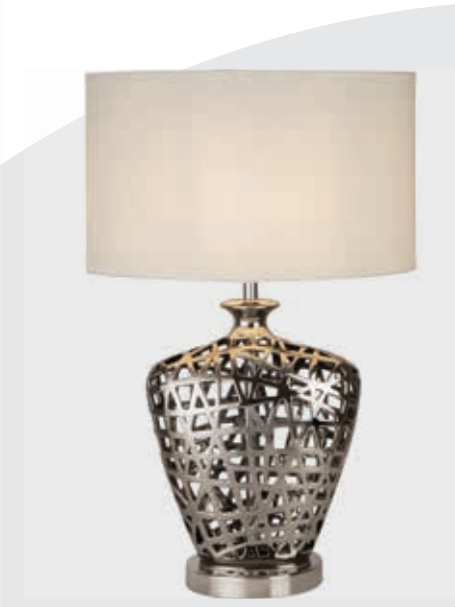

4852CC
EU4852CC -
NETWORK Table Lamp
Ceramic Chrome & White Fabric Oval Shade

H57 x W20 x L36cm