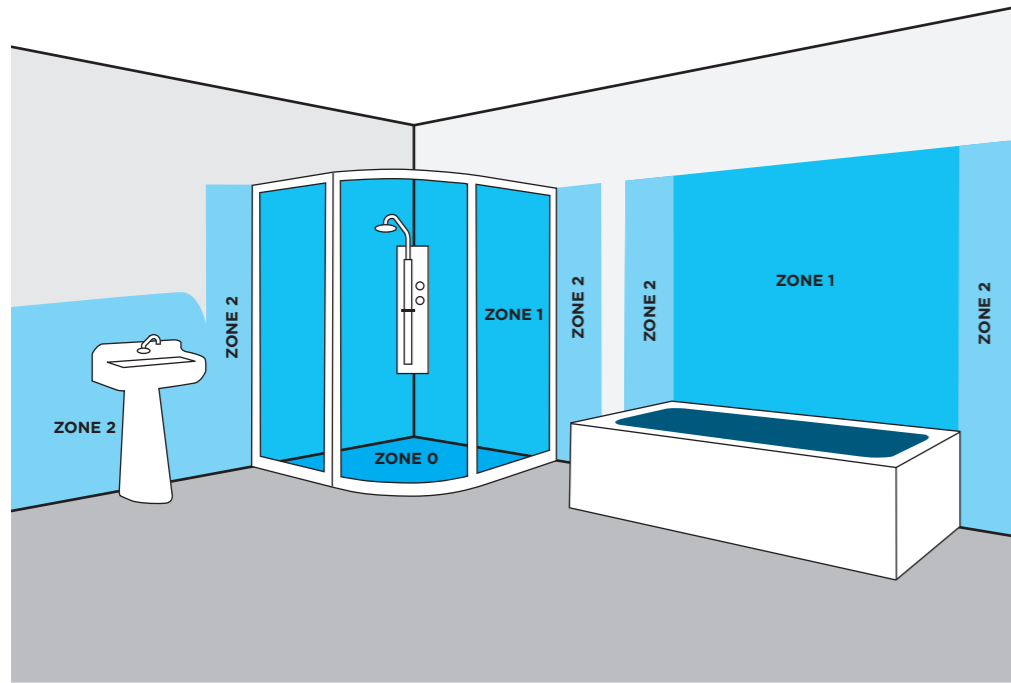

IP Rating = Ingress Protection Rating

Zone 0
Inside the bath or shower. IP rating must protect against immersion/total immersion in water (IPX7/IP67).

Zone 1
Above the bath or shower to a height of 2.25m. IP rating must protect against water spray from all directions (IPX4/IP44).

Zone 2
This is the area stretching to 0.6m outside of the bath or shower. IP rating must protect against water spray from all directions (IPX4/IP44).

Outside Zone
Outside Zones - (Previously Zone 3, which was removed under the 17th Edition Wiring Regulations 857671) No IP Rating required.

IP Ratings Explained

1	Protected against solid objects over 50mm, e.g. accidental touch by hands.	1	Protected against vertically falling drops of water, e.g. condensation.
2	Protected against solid objects over 12mm, e.g. fingers.	2	Protected against direct sprays of water up to 15 degrees from the vertical.
3	Protected against solid objects over 2.5mm, e.g. tools & wires.	3	Protected against direct sprays of water up to 60 degrees from the vertical.
4	Protected against solid objects over 1mm, e.g. wires & nails.	4	Protected against water splashed from all directions, limited ingress permitted.
5	Protected against dust limited ingress, no harmful deposits.	5	Protected against low pressure jets of water from all directions, limited ingress permitted.
6	Totally protected against dust.	6	Protected against strong jets of water, e.g. on ships deck, limited ingress permitted.
		7	Protected against the effects of temporary immersion between 15cm and 1m.
		8	Protected against long periods of immersion under pressure.

EXAMPLE: IP65
1st Digit: 6 (Totally protected against dust)
2nd Digit: 5 (Protected against low pressure jet of water from all directions, limited access permitted.)

Feature Icons

Class 1	G9	Dimmable The fitting can be dimmed using a suitable dimmer.	Demister
Class 2	GU10	Touch	Paintable
Class 3	Integrated LED	3 Stage Touch Dimmable	Red Triangle Items marked with a red triangle are limited in stock.
E27 GLS	MR16	Adjustable Arms Flexible fittings for maximum convenience.	Motion Sensor The fitting has a built in motion sensor.
E27 Golf Ball	R7S	Height Adjustable	Switched
E27 Candle	Single Wattage	IP Rating	USB Port
E14 Candle	Lamp Qty & Wattage	EU 2 Pin Plug	Weight
E14 Golf Ball	Kelvin Change	Projection	Wireless Charging
E14 Pygmy	Kelvins	+1 Meter Cable	Coastal
G4	Lumens	Dusk Till Dawn Sensor	3 Year Finish Guarantee

Colour Temperature & Lumens

Colour temperature/Kelvin (K) is a measurement of the warmth or coolness of light.

The look and feel of a space can be greatly affected by colour temperature. Therefore, it is important to choose the right colour temperature based on the mood you want to create.

Based on the (K) numbered scale, the higher the colour temperature, the cooler, more energising light will be.