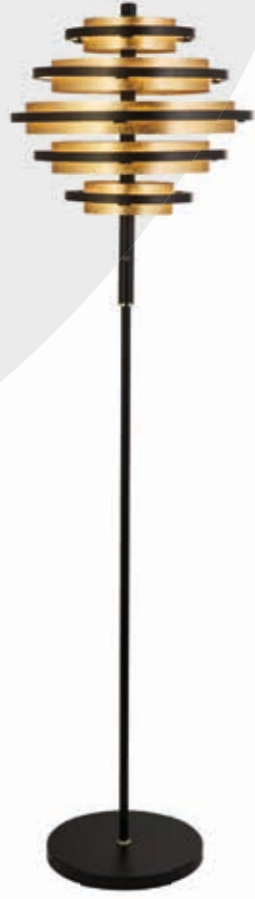

H160 x W30 x L30cm

Decorative Lamps Not Included

Want to change the look of your light?

See our Decorative Lamps on Page 274-275

23203-4BK
PLAZA 4Lt Pendant
 Matt Black Metal

TH150 x H40 x W25 x L114cm

6359BG
EU6359BG 
HIVE 5Lt Floor Lamp
Black Metal & Gold Leaf