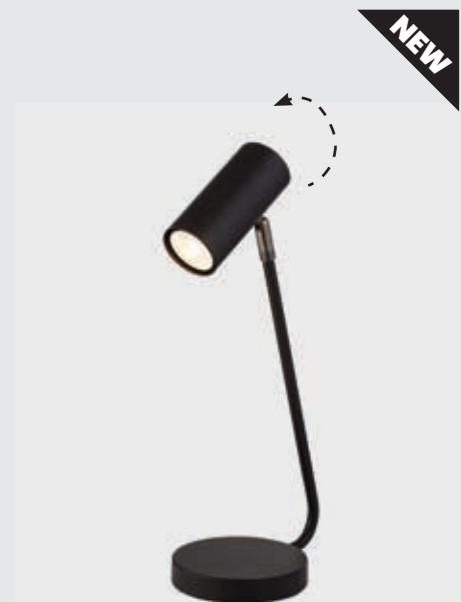

NEW

60204CC
EU60204CC

SLEEK Desk Lamp
Chrome Metal

H40 x W14 x L22cm

NEW

60204BK
EU60204BK

SLEEK Desk Lamp
Black Metal

H40 x W14 x L22cm