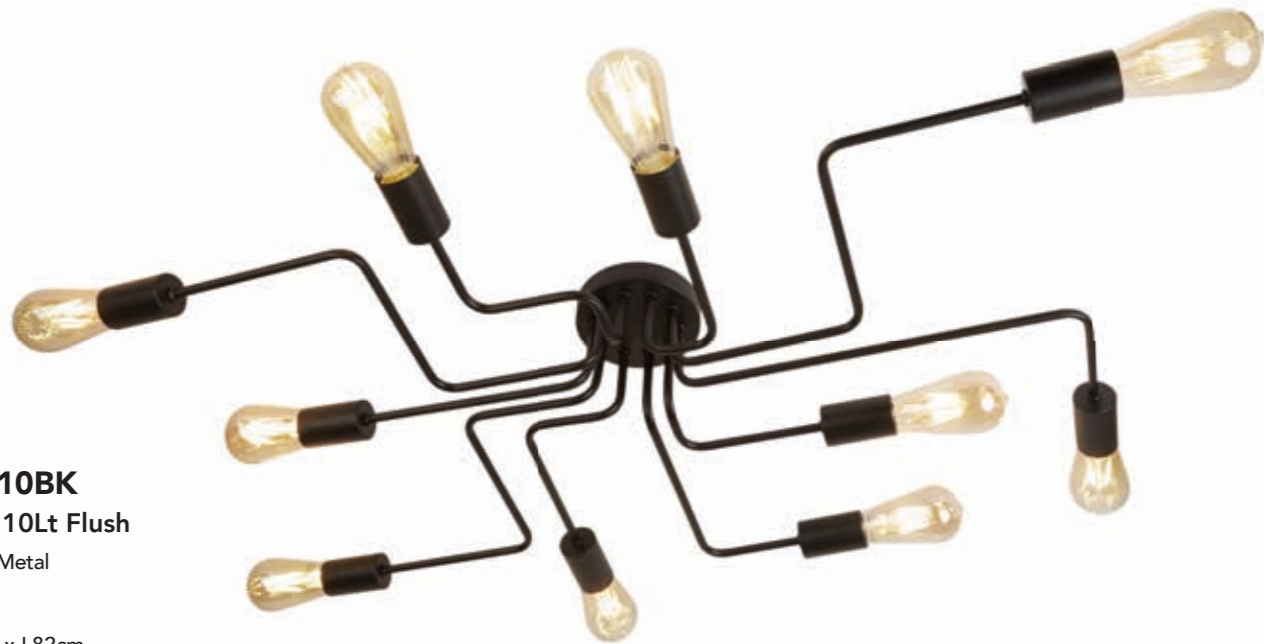

H12 x W32 x L70cm

99210-10BK
CIRCUIT 10Lt Flush
Matt Black Metal

H12 x W52 x L82cm