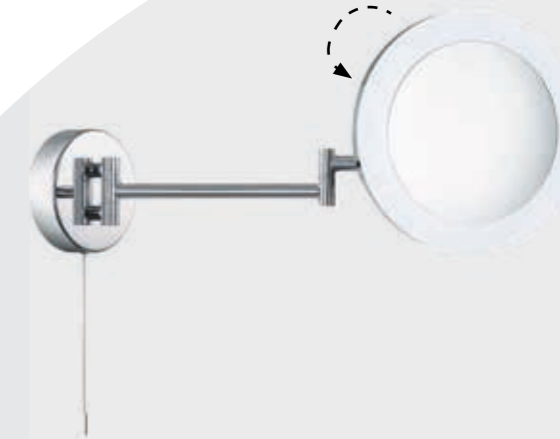

1456CC
Magnifying Bathroom Mirror
Chrome Metal & Mirror

H20 x W20cm