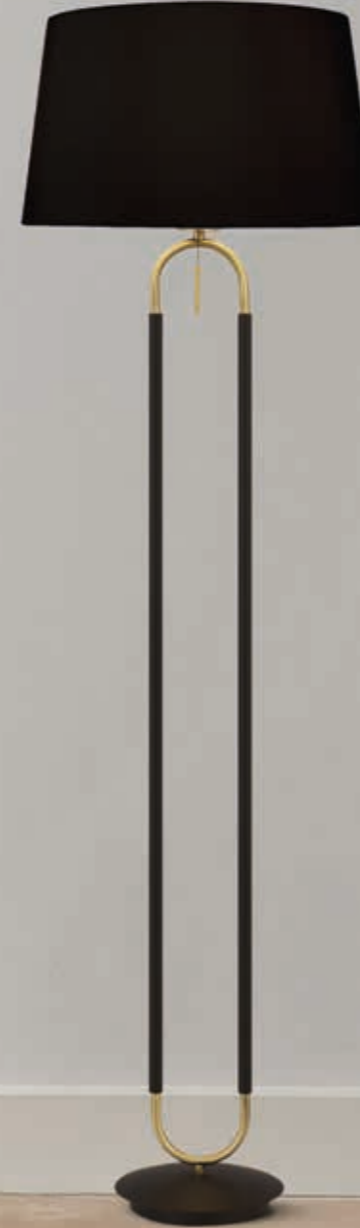

NEW

7564SS
EU7564SS 
VEGAS Table Lamp
Satin Silver Metal & Ivory Hessia Shade

H47 x Ø26cm

NEW

69042CC
EU69042CC 
LOOPY Floor Lamp
Chrome Metal & Oval Silver Faux Silk Shade

H151 x W24 x L38cm

41432SB
EU41432SB 
JAZZ Floor Lamp
Matt Black, Satin Brass Metal & Black Velvet Shade