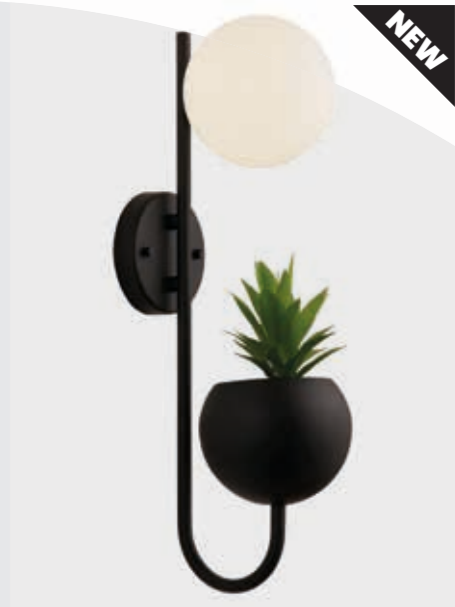

NEW

60204CC
EU60204CC

SLEEK Desk Lamp
Chrome Metal

H40 x W14 x L22cm

NEW

60204BK
EU60204BK

SLEEK Desk Lamp
Black Metal

H40 x W14 x L22cm