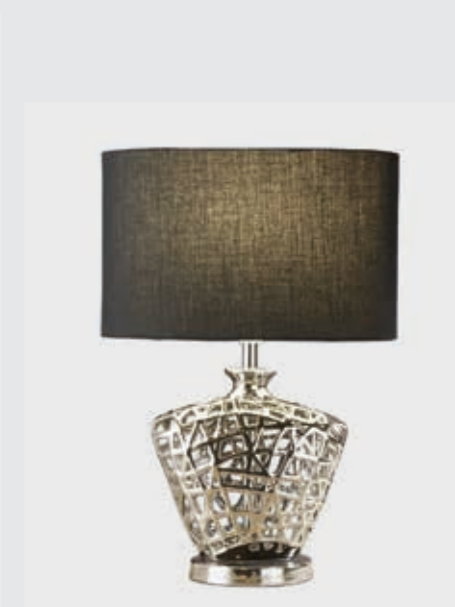

4552CC
EU4552CC -
NETWORK Table Lamp
Ceramic Chrome & Black Fabric Oval Shade

H42 x W21 x L30cm