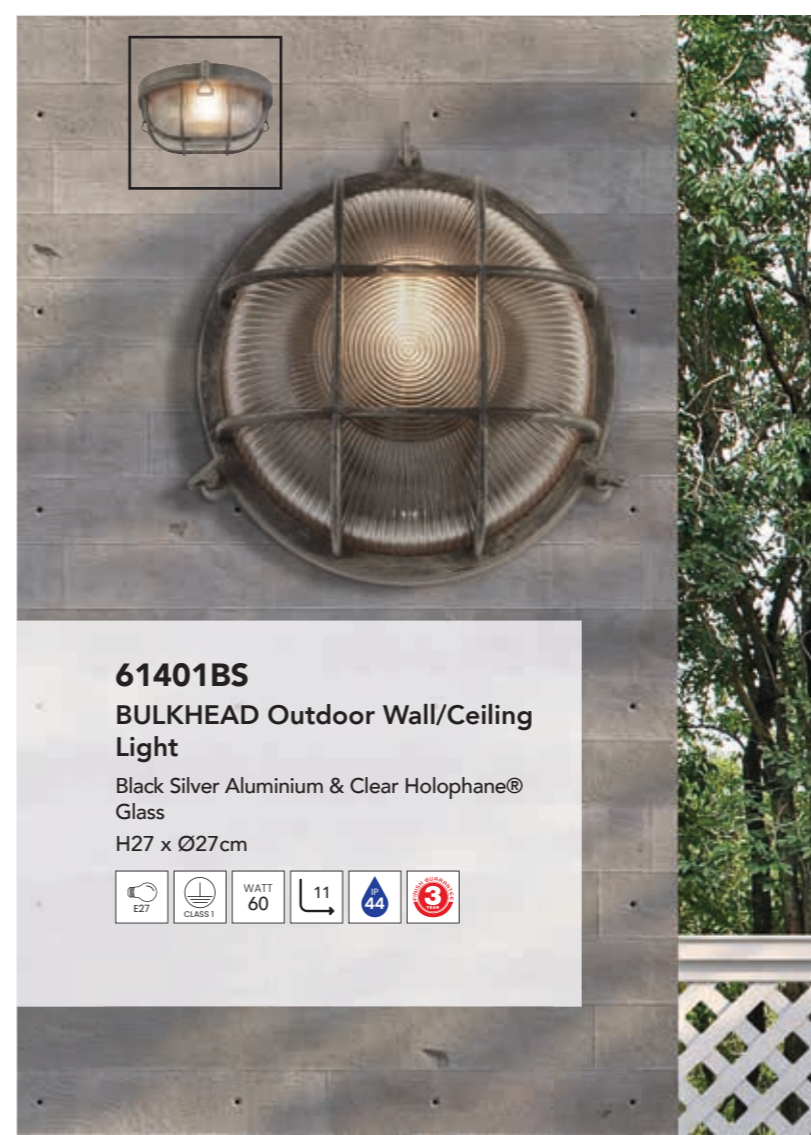

“High quality, solid brass outdoor lights ideal for any wall or ceiling.”