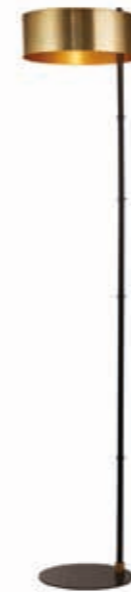

H25 x Ø20cm

54742-2NA
EU54742-2NA 
 SQUARE 2Lt Floor Lamp
 Natural Wood & Black Metal

H140 x Ø25cm

NEW

20224-1GO
EU20224-1GO 
 KNOX Table Lamp
 Black & Gold Metal

H49 x Ø25cm

NEW

20225-1GO
EU20225-1GO 
 KNOX Floor Lamp
 Black & Gold Metal