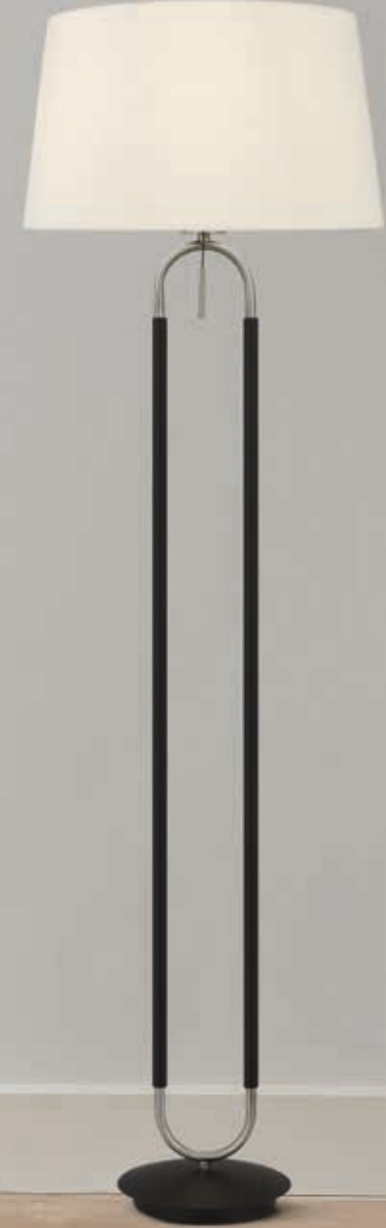

41431SS
EU41431SS
JAZZ Table Lamp
Matt Black, Satin Silver Metal & White Velvet Shade

41432SS
EU41432SS
JAZZ Floor Lamp
Matt Black, Satin Silver Metal & White Velvet Shade

H163 x Ø45cm