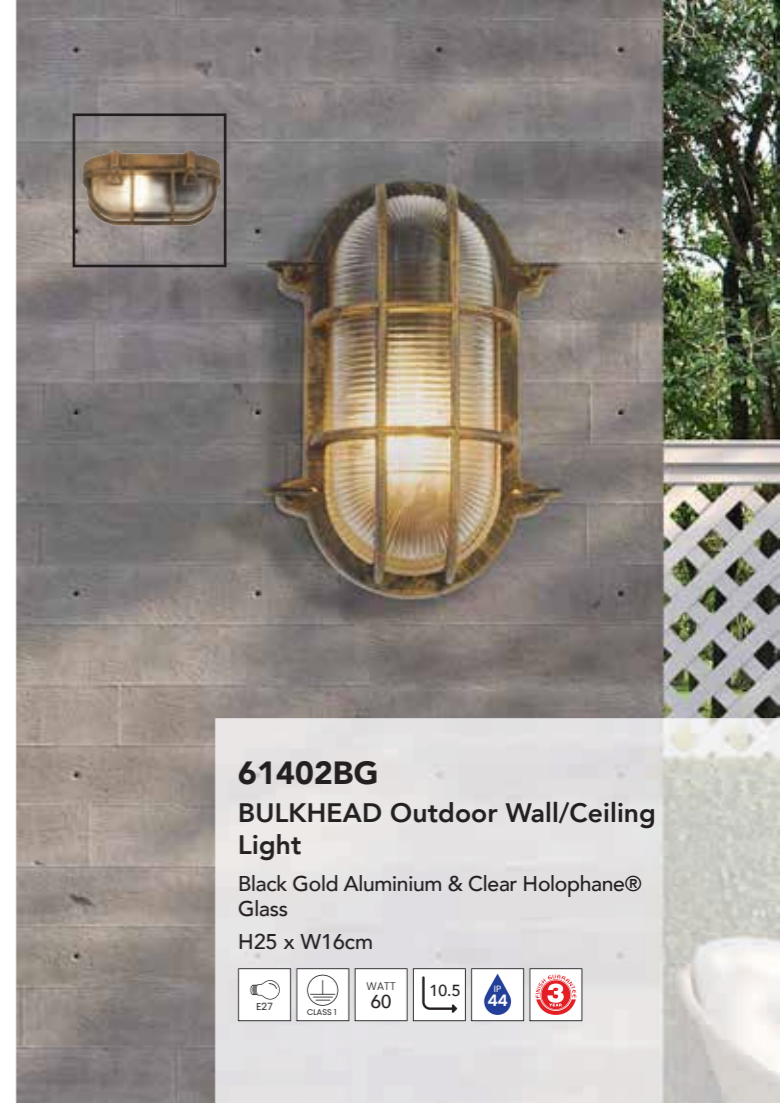

20361PB
BULKHEAD Outdoor Wall/Ceiling Light
 Solid Brass Metal & Clear Ribbed Glass
 H23 x W11cm

61401BG
BULKHEAD Outdoor Wall/Ceiling Light
 Black Gold Aluminium & Clear Holophane® Glass
 H27 x Ø27cm

61402BG
BULKHEAD Outdoor Wall/Ceiling Light
 Black Gold Aluminium & Clear Holophane® Glass
 H25 x W16cm