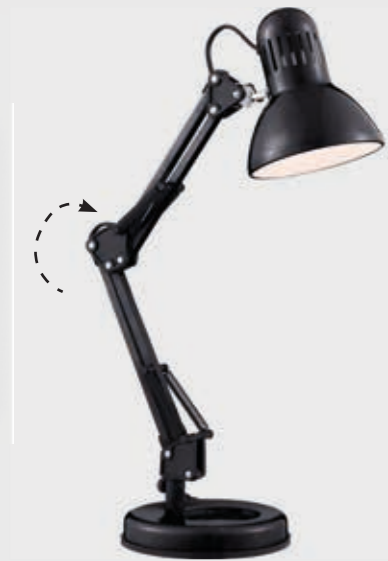

H59 x W32cm

NEW

2429BK
EU2429BK

DESK Table Lamp
Black Metal

H53 x W40cm