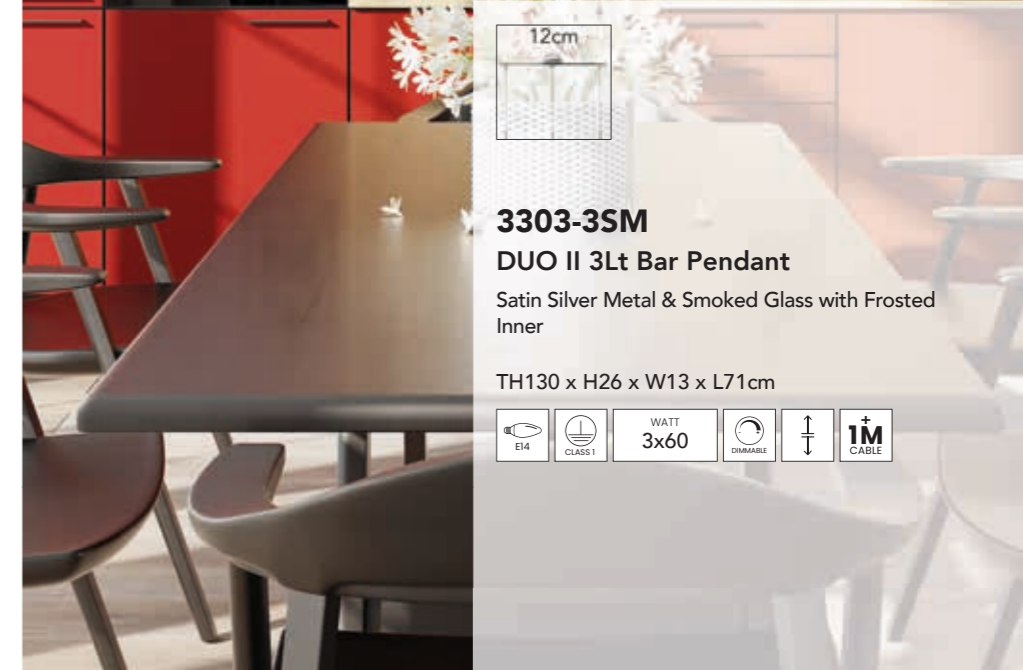

TH130 x H26 x W13 x L71cm
E14 CLASS1 WATT 3x60 DIMMABLE 1M CABLE

2301SM
DUO II Pendant
Satin Silver Metal & Smoked Glass with Frosted Inner