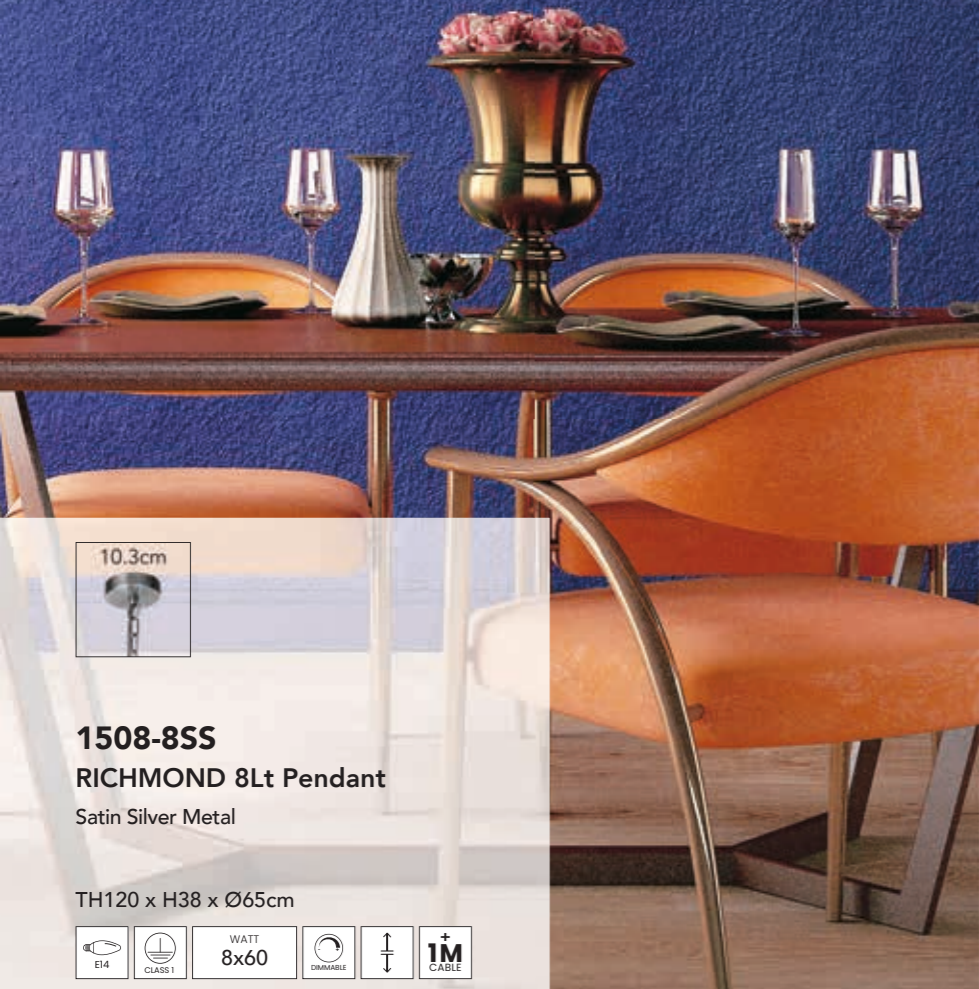

1502-2SS
RICHMOND 2Lt Wall Light
Satin Silver Metal

TH120 x H38 x Ø65cm