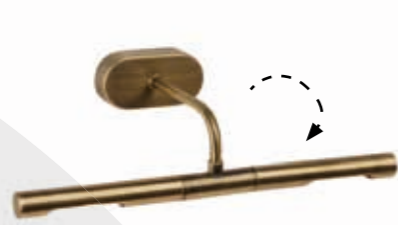

H11 x L38cm

2982-81SS
BARCELONA Picture Light
 Satin Silver Metal

H11 x L64cm

5586SS
CADIZ Picture Light
Satin Silver Metal

H6 x L34cm

7135AB
VALENCIA Picture Light
Antique Brass Metal

H10 x L35cm

5118AB
QUEBEC Picture Light
Antique Brass Metal