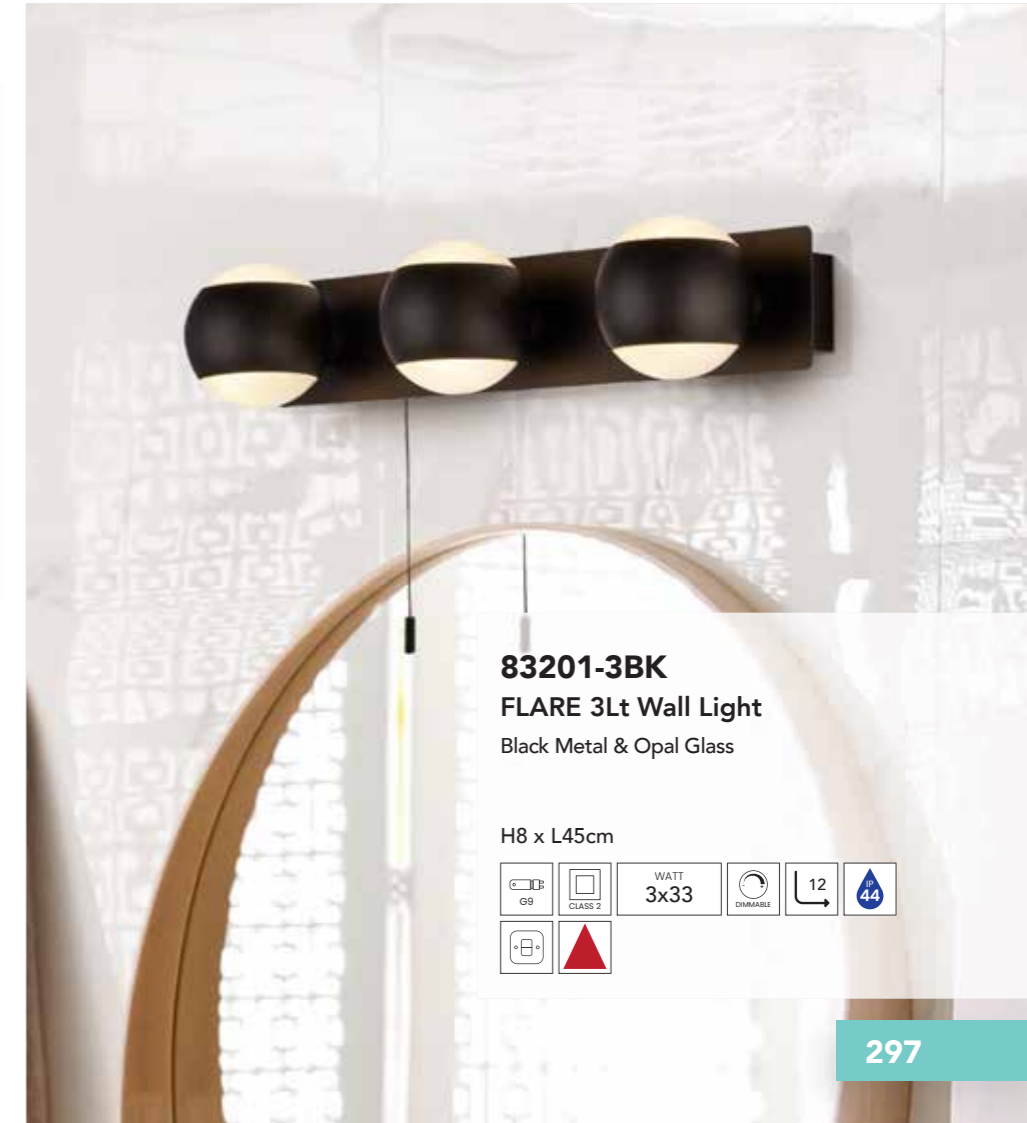

83201-3BK
FLARE 3Lt Wall Light
Black Metal & Opal Glass

H8 x L45cm