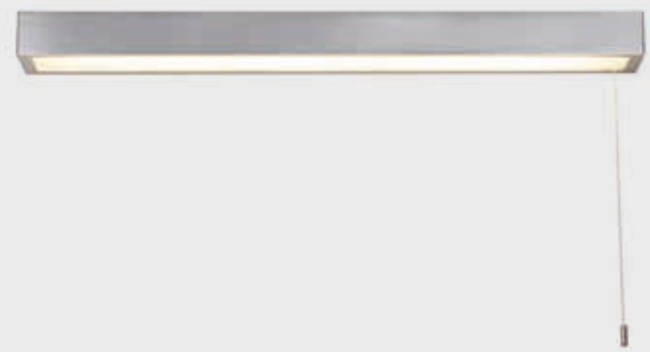

H8 x L45cm

NEW

86432-90
VENTI Bathroom Wall Light
Polished Chrome Metal & Frosted Polycarbonate

H5 x L90cm

NEW

86432-60
VENTI Bathroom Wall Light
Polished Chrome Metal & Frosted Polycarbonate

H5 x L60cm

NEW