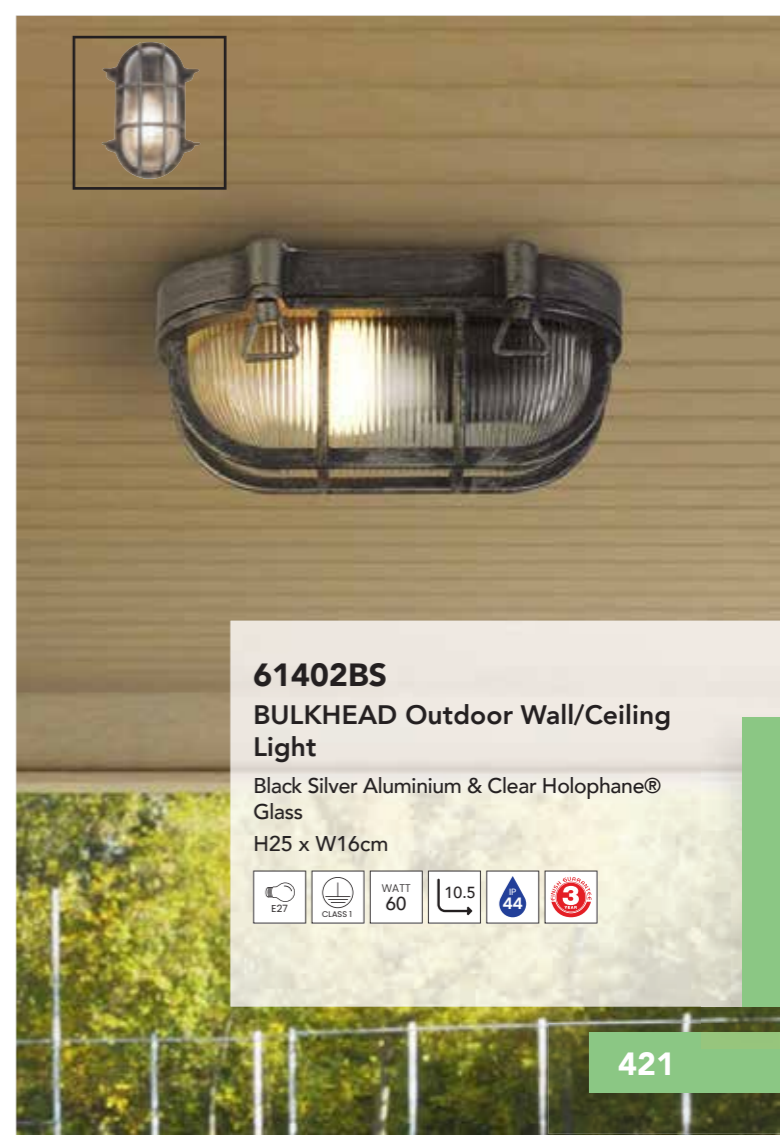

“High quality, solid brass outdoor lights ideal for any wall or ceiling.”