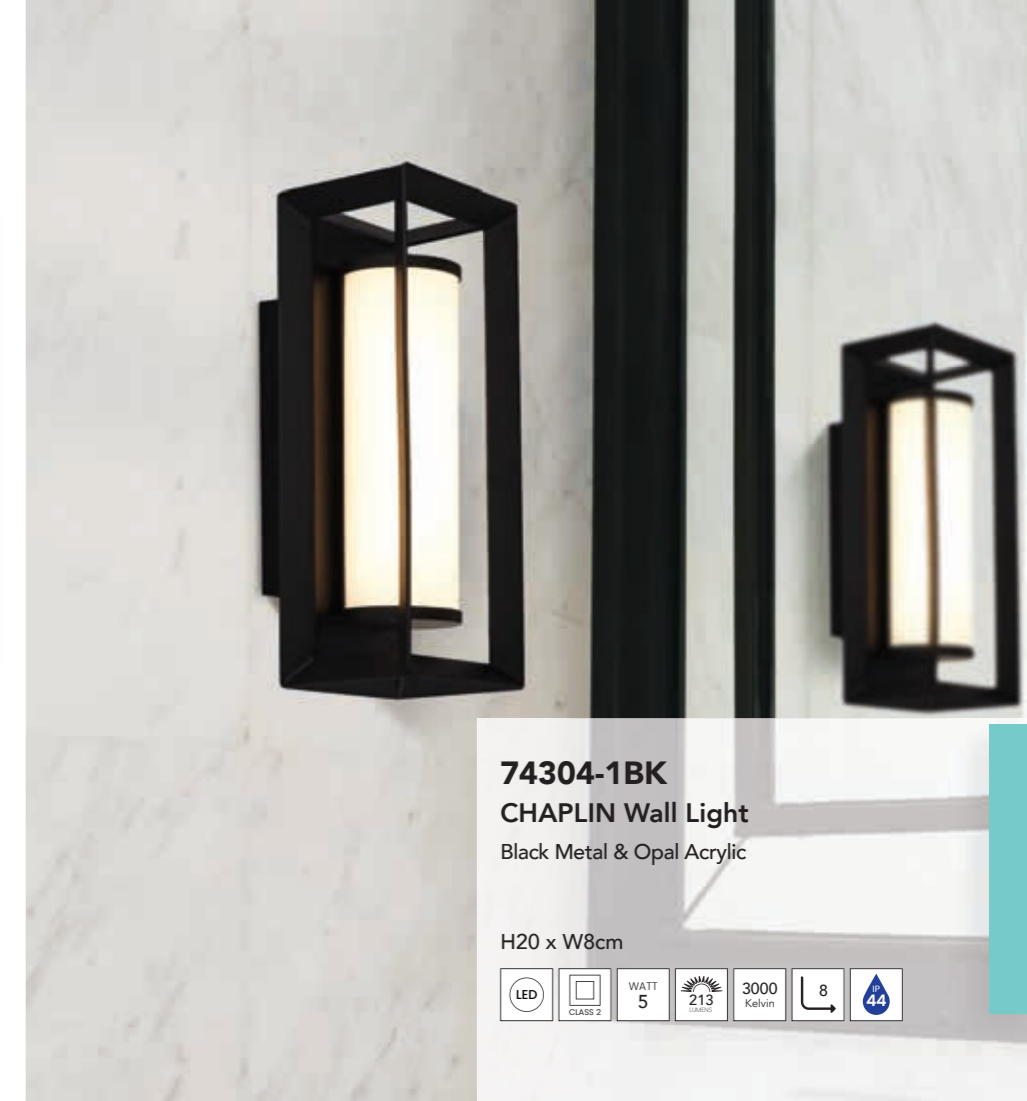

H63 x W9cm

74303-1BK
CHAPLIN Wall Light
 Black Metal & Opal Acrylic

H10 x W8cm

74304-1BK
CHAPLIN Wall Light
 Black Metal & Opal Acrylic

H20 x W8cm

63125-1GO
CLAMP Wall Light
 Gold Metal, Ribbed Clear Outer & Opal Glass