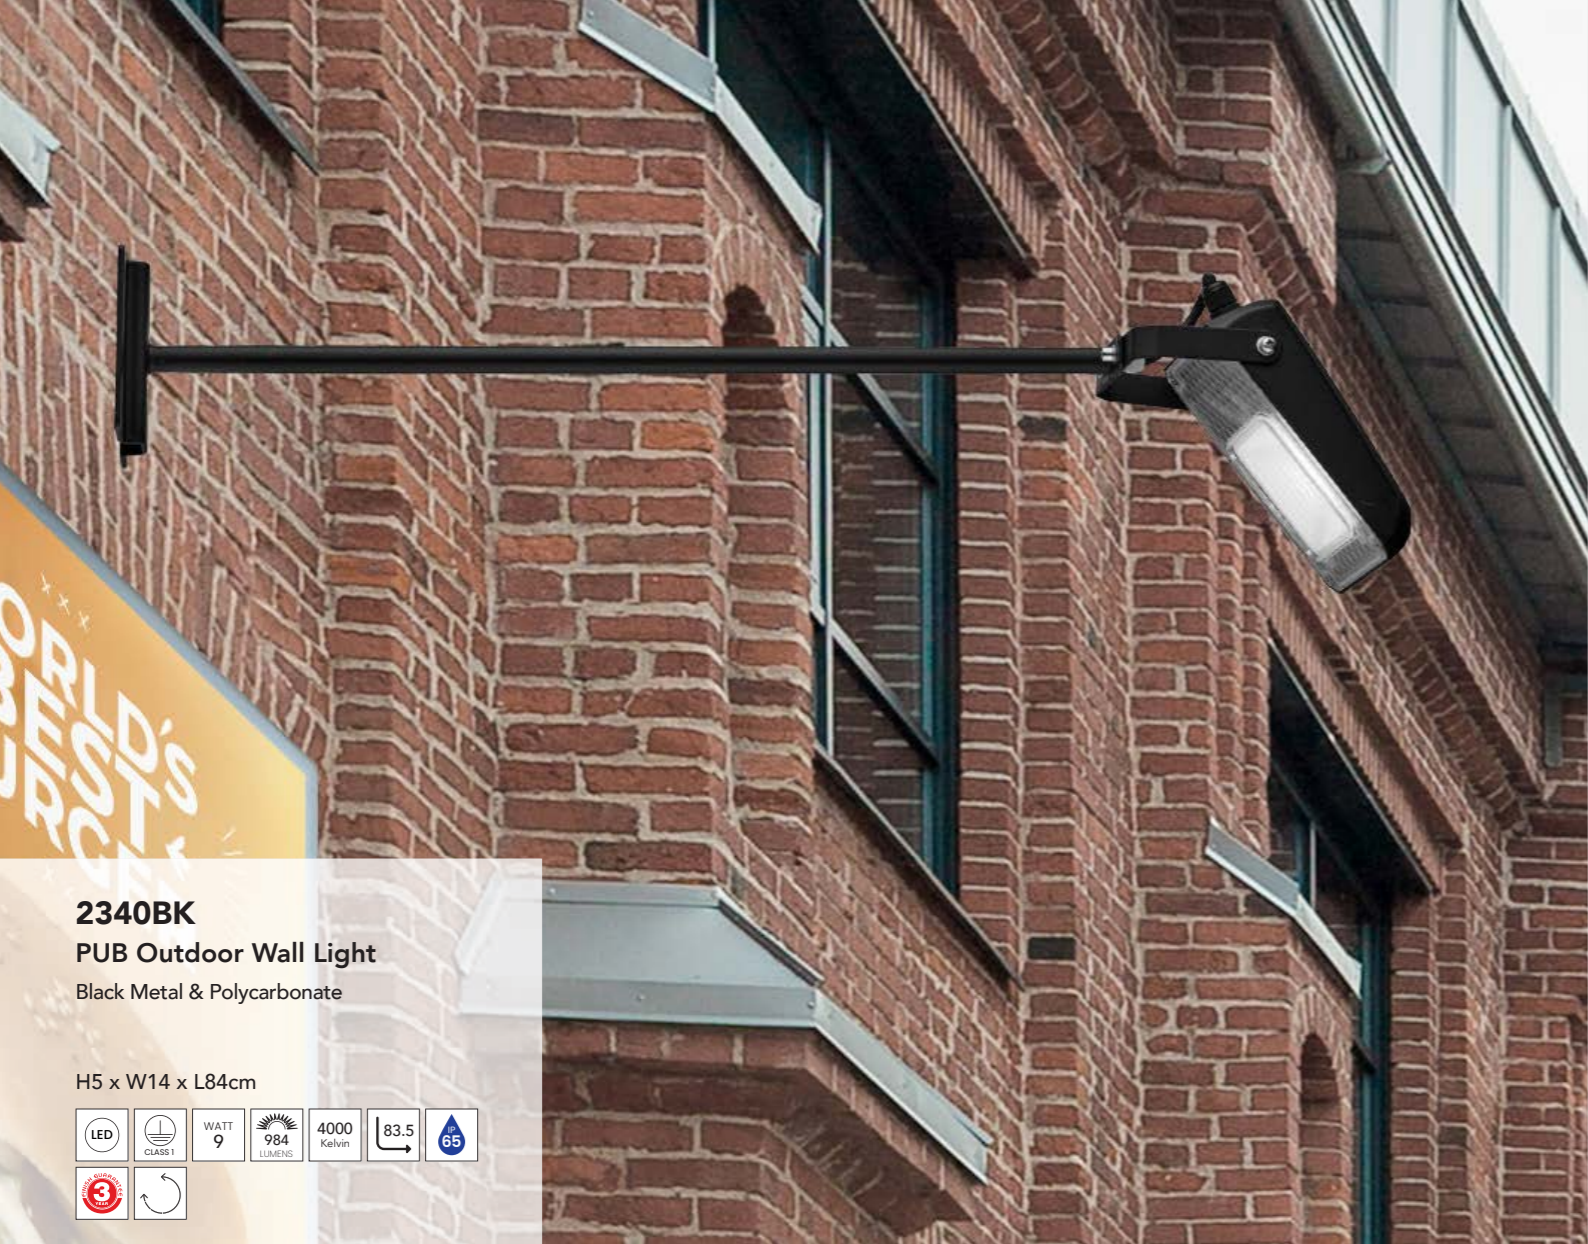

2340BK
PUB Outdoor Wall Light
Black Metal & Polycarbonate

H5 x W14 x L84cm