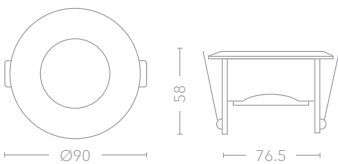

zeus GU10

DL-ZEUSGU10
DL-ZEUSGU10BK

accessories

DL-UNIRPC
Polished chrome
Bezel only

Ø90

DL-UNIRSN
Satin nickel
Bezel only

DL-UNISPG
Spare clip, gasket
& glass