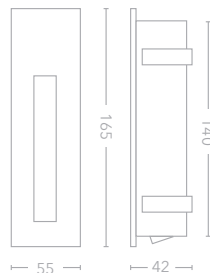

simplon IP65

CUT OUT
40x147mm

Key Features

- Aluminium body
- 1W CREE XPE LED
- Bathroom zones 1 & 2
- Wall mounted
- 350mA items require a separate driver
- Not suitable for use in solid walls