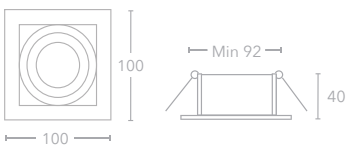

grid 1

DL-GRID1WW

DL-GRID1WB

DL-GRID1BB

CLASS 2

DIMMABLE

Key Features

Matt painted finish / Die cast body

220-240V

GU10 lampholder

15° Tilt / 360° Rotation

LED only

Compatible with
Hera module