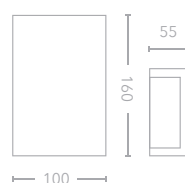

monceau

PL-MONCE

2 x 3W CREE LED
510 lumens

PAINTABLE

Key Features

White plaster

3000K

Mirabeau & Monceau (Class I)

Sentier (Class II)

220-240V