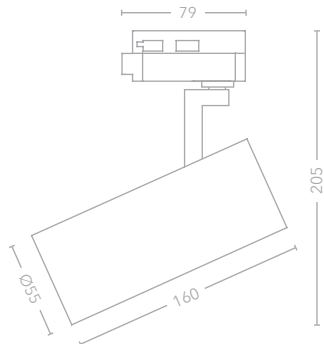

andromeda track spot

- TR-AND-B ■
- TR-AND-W □

NEW

CLASS 2

SWITCH

DIMMABLE

Key Features

- Die cast construction / Sand white or Sand black head
- GU10 LED only / Max. 10W
- Track mounted head
- 350° Rotation / 90° Tilt
- On/Off switch on track connector