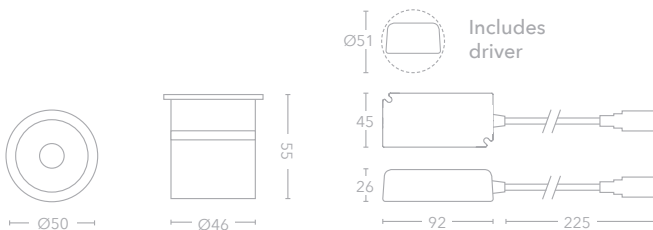

CLASS 3

DIMMABLE

Key Features

Aluminium / White painted finish

8.5W / CRI >80

Beam angle: 38°

Power factor: 0.9 / 220-240V

Can be used as a replacement for a GU10 cap MR16 lamp shape on most fittings

Comes with dimmable driver, loop in loop out terminals