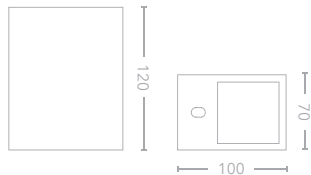

europa square

PL-EUROS

CLASS 2

PAINTABLE

Key Features

White plaster

2 x 3W CREE LED

450 lumens

3000K

220-240V