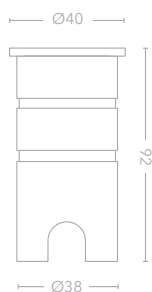

Includes
installation tube