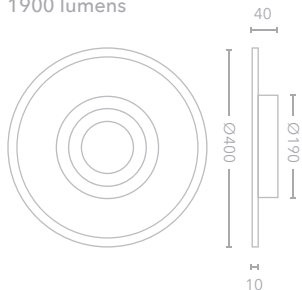

orcus

CE-ORC40-B □

23W SMD LED

1900 lumens

NEW

CLASS 1

DIMMABLE

Key Features

Acrylic

3000K

Mains dimmable

Power Factor 0.9

Ceiling or wall mounted