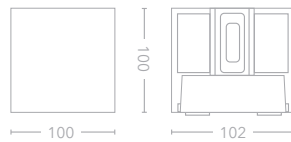

mayfair adjustable

OD-MAY-G ■
2 x 3W CREE LED
Max. 251 lumens
Power factor 0.5

CLASS 1

IP 65

Key Features

Graphite / Die cast aluminium
3000K

Adjustable shutters top and bottom to change the beam angles independently