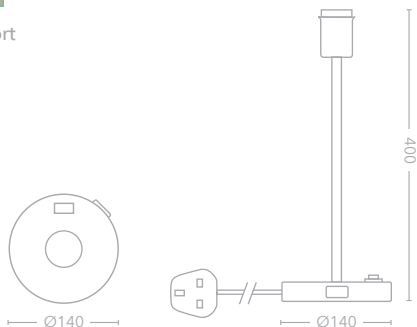

olympia table USB

TA-OLY-AB-USB

TA-OLY-SN-USB

With USB charging port

CLASS 2

SWITCH

Key Features

Antique brass, Satin nickel finishes

E27 max. 20W / LED only

Switch on base

Shades supplied separately

For European plug use code
EUTA-OLY-**