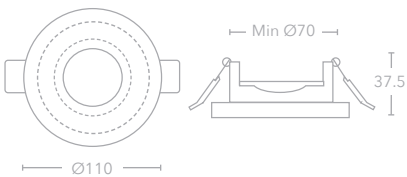

glacier round IP65

DL-GLAR ☐

CLASS 2

DIMMABLE

IP 65

Key Features

PMMA & Polished chrome

220-240V

GU10 lampholder

Suitable for use in
Bathroom zones 1 & 2

LED only