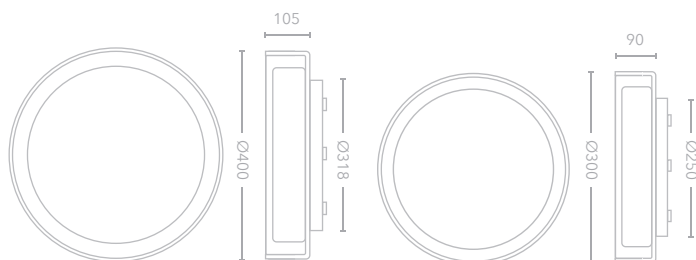

Key Features

Matt white glass /
Clear glass outer shade

SMD LED 3000K

Ceiling / Wall mounted

Mains dimmable

Power factor 0.9

Bathroom zone 2