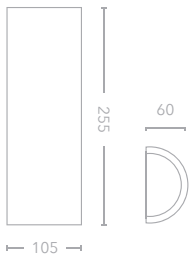

sentier

PL-SENTI

2 x 1.5W Power LED
245 lumens

mirabeau

PL-MIRAB

2 x 3W CREE LED
410 lumens

monceau

PL-MONCE

2 x 3W CREE LED
510 lumens

PAINTABLE

Key Features

White plaster

3000K

Mirabeau & Monceau (Class I)

Sentier (Class II)

220-240V