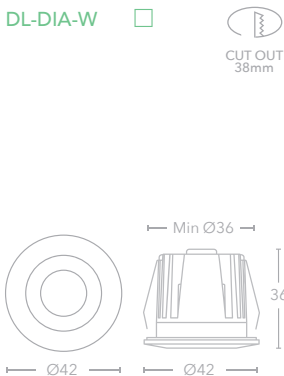

diana

Key Features

- Sand white finish / Die cast body
- 1.1W Olsen LED / 3000K
- 95 lumens / Beam angle 30°
- Bathroom zone 2
- Driver supplied separately
- Fittings must be wired in series