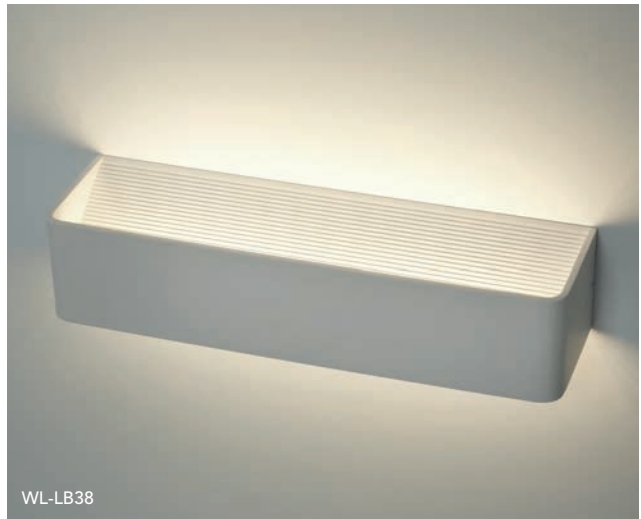

WL-LB38

london bridge

WL-LB10 ☐
6W EDISON COB
450 lumens

WL-LB20 ☐
6W EDISON SMD LED
570 lumens

WL-LB38 ☐
12W EDISON SMD LED
1030 lumens

100

200

370

100

80

80

80

CLASS 1

Key Features

Sand white /
Die cast aluminium

Integrated LED

3000K

Can be fitted vertically
or horizontally