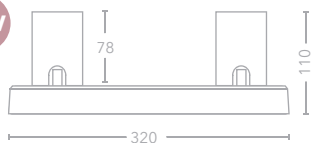

moon 2 bar

SP-MOO2-B ■
SP-MOO2-W □
2 x GU10 LED

NEW

CLASS 1

DIMMABLE

Key Features

Sand white or Sand black /
Die cast construction

GU10 LED only / Max. 10W each

Ceiling / Wall mounted

350° Rotation

90° Pivot

58mm max lamp length