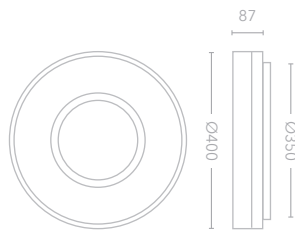

NEW

saturn 60

NEW

1. FL-SAT60-B ■ 2900 lumens
   - FL-SAT60-W □ 3700 lumens
2. 42W SMD LED

saturn 40

NEW

1. FL-SAT40-B ■ 1800 lumens
   - FL-SAT40-W □ 2500 lumens
2. 30W SMD LED

CLASS 1

DIMMABLE

Key Features

- Matt Black / Matt White
- Steel and acrylic
- 3000K
- Mains dimmable
- Power Factor 0.9
- Ceiling or wall mounted