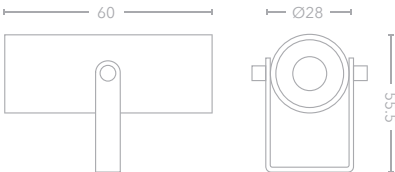

mini projector

1. LED-PROJ1W-B ■
   - LED-PROJ1W-W □
   - LED-PROJ1W-SN ■
2. 120 lumens

CLASS 3

DIMMABLE

350mA

Key Features

Aluminium body

1W CREE XPE 3000K

Beam angle: 20°

270° Pivot / 360° Rotation

Driver supplied separately

Fittings must be wired in series

Can be wall, ceiling or floor mounted