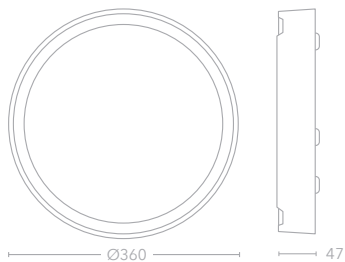

### kyoto large

OD-KYOL ■  
28W SMD LED  
2090 lumens