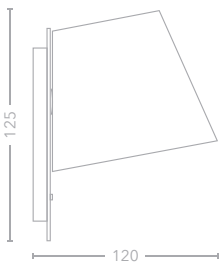

halkin

WL-HALKB
230 lumens

WL-HALK
450 lumens

CLASS 1

SWITCH

Key Features

Sand white or black /
Die cast aluminum

6W Edison SMD LED

3000K

350° Rotation

Power factor 0.5