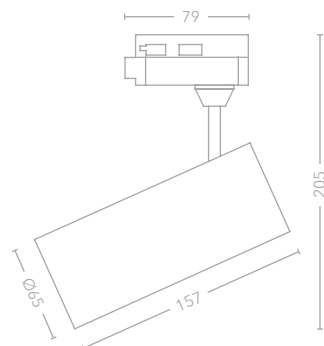

gemini 13w LED track spot

TR-GEM-B ■
TR-GEM-W □
1280 lumens

CLASS 1

SWITCH

DIMMABLE

Key Features

Die cast construction / Sand white with Silver ring and interchangeable White ring / Sand black with Gold ring and interchangeable Black ring
13W COB LED / TRIAC dimmable
36° Beam angle
350° Rotation / 90° Tilt
On/Off switch on track connector