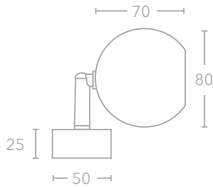

apollo 3

- SP-APO3-B ■
- SP-APO3-W □
- 3 x GU10 LED
- Class I