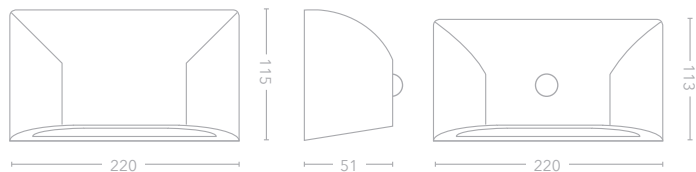

yokohama

OD-YOK ■
6W SMD LED
320 lumens

yokohama sensor

OD-YOKS ■
6W SMD LED
160° Sensor
320 lumens

Key Features

- Dark Grey PC ABS /
- Opal PC diffuser
- 3000K
- Power factor 0.4
- Corrosion resistant
- Surface mounted
- Vandal resistant materials