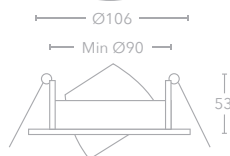

GU10 wall washer

DL-WWW 40° Tilt ☐

Class II

CUT OUT
92mm

DIMMABLE

Key Features

Sand white finish (LED) / Matt white finish (GU10) / Die cast body

220-240V / Anti-glare

CRI > 80 / 585 lumens (LED)

350° Rotation

Mains dimmable driver
included with LED wall washer