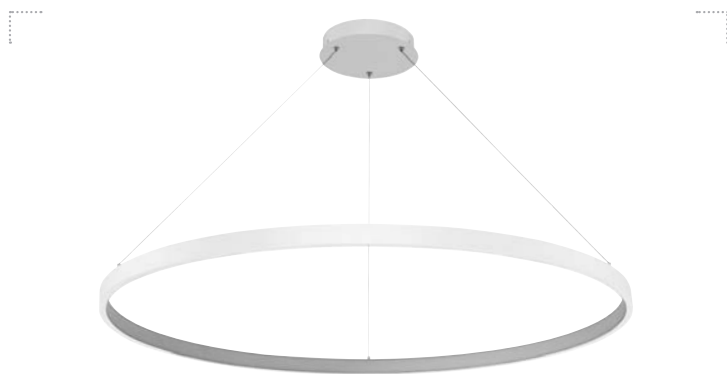

PE-ORB120-B

PE-ORB120-W