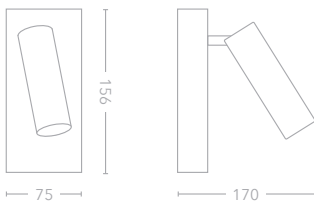

victoria LED

- SH-VICLED-AB
- SH-VICLED-SN
- SH-VICLED-MB
- SH-VICLED-CP

CLASS 1

SWITCH

Key Features

Steel

Adjustable / Pivoting reading light

1W CREE XPE LED

3000K

90 lumens

30° Beam angle

Replaceable LED module MOD1W