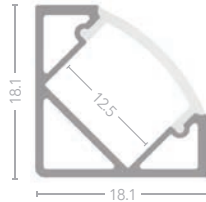

45° corner profile

LST-PRO-COR

L1000 x W18.1 x H18.1mm

Key Features

Aluminium / Opal PC diffuser

Includes 2 x End caps

2 x Installation clips with surface profile