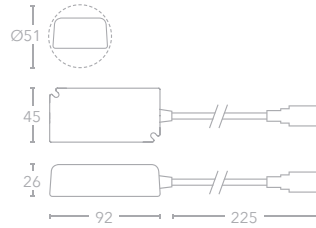

zeus features

Benefits and features of the 'Zeus' All-in-One Universal Downlight:

- **Fire Rated** - Tested in 30, 60 and 90-minute fire-rated ceilings.
- **IP65** - Can be specified in bathrooms over shower / bath.
- **20° Tilt** - Can be used in a fixed or tilted orientation.
- **Anti-Glare** - Light source is set back from the face of the fitting.
- **Integrated Design** - Enables effective heat dissipation.
- **Dimmable** - Smooth and linear dimming.
- **Cameta™ Lens** - Provides high transparency and even light output.
- **Part L Compliant** - Adheres to the energy efficiency requirements of Part L of the Buildings Regulations.

driver