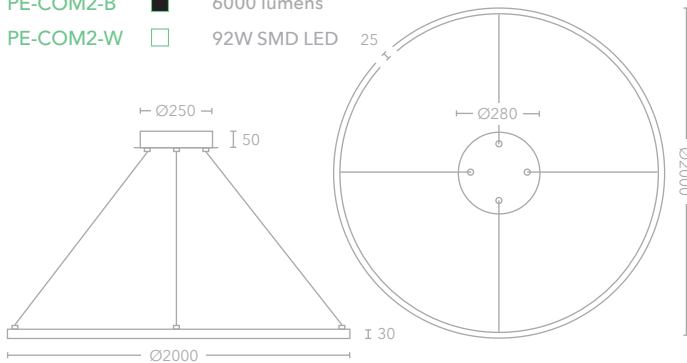

## compass 2

PE-COM2-B ■ 6000 lumens

PE-COM2-W □ 92W SMD LED

CLASS 1