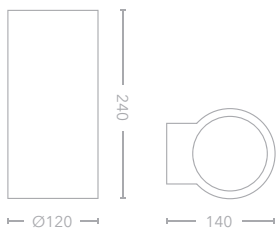

concorde round

PL-CONCO