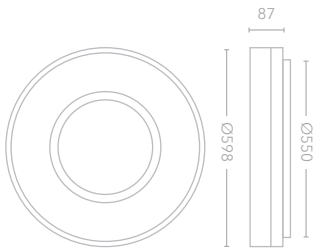

NEW

saturn 60

NEW

1. FL-SAT60-B ■ 2900 lumens
   - FL-SAT60-W □ 3700 lumens
2. 42W SMD LED

saturn 40

NEW

1. FL-SAT40-B ■ 1800 lumens
   - FL-SAT40-W □ 2500 lumens
2. 30W SMD LED

CLASS 1

DIMMABLE

Key Features

- Matt Black / Matt White
- Steel and acrylic
- 3000K
- Mains dimmable
- Power Factor 0.9
- Ceiling or wall mounted