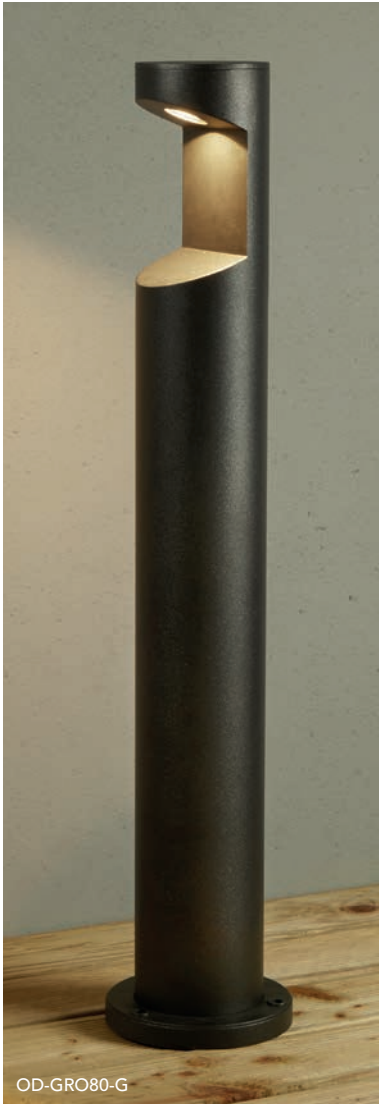

OD-GRO280-G