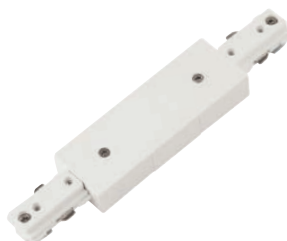

TR-EC-W

TR-MJ-W

TR-CC-W

end cap

TR-EC-B ☒

TR-EC-W ☐

L18 x W35 x H18mm

live end

TR-LE-B ☒

TR-LE-W ☐

L108 x W35 x H18mm

mini joiner

TR-MJ-B ☒

TR-MJ-W ☐

L80 x W35 x H18mm

X connector

TR-XC-B ☒

TR-XC-W ☐

L182 x W182 x H18mm

L connector

TR-LC-B ☒

TR-LC-W ☐

L108 x W108 x H18mm

T connector

TR-TC-B ☒

TR-TC-W ☐

L182 x W108 x H18mm

3m suspension kit

TR-SUS-B ☒

TR-SUS-W ☐

centre connector

TR-CC-B ☒ With power feed in

TR-CC-W ☐ L180 x W35 x H18mm

CLASS 1

DIMMABLE

240 VOLTS

Key Features

Extensive range of track & connectors

Ideal for applications where fittings need to be moved or added

Earth on the neutral side

Suspension kit length is adjustable