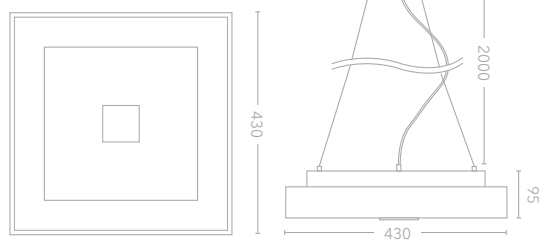

### hepburn square pendant & flush

CE-HEPS43-B ■  
 CE-HEPS43-W □  
 25W SMD LED  
 1400 lumens

NEW