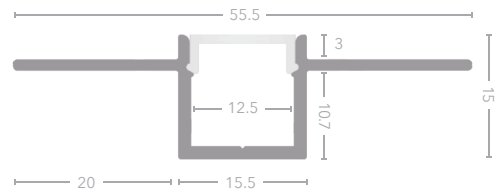

plastered in profile

LST-PRO-PL1

L1000 x W55.5 x H15mm