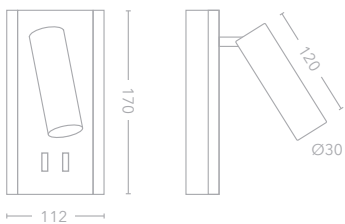

ice

- WL-ICE-B ■
- WL-ICE-W □

NEW

CLASS 1

SWITCH

Key Features

Sand White / Steel

8.5W SMD LED + 3W Power LED

3000K

Backlight / 280 lumens

Reading light / 170 lumens

Reading light pivots and rotates

Dual switching

Power factor 0.65