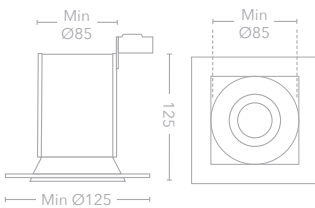

NEW

NEW

PL-GRID1FR

FIRE RATED

PL-GRID1FR

**grid 1 FR**  
**trimless** FIRE RATED

PL-GRID1FR

CUT OUT  
85x85mm