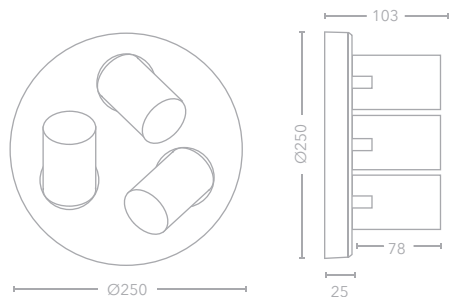

NEW

CLASS 2

DIMMABLE

IP44

GLASS

Key Features

Sand white or Sand black /
Die cast construction

GU10 LED only / Max. 10W each

Ceiling / Wall mounted

350° Rotation

90° Pivot

58mm max lamp length