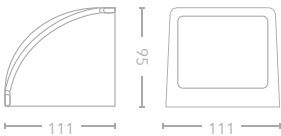

berkeley I

OD-BER1-G ■
8W CREE COB LED
890 lumens
IP65