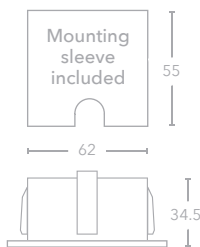

vosges IP65

*can be used in solid walls

CUT OUT
60mm

Key Features

Aluminium body

1W CREE XPE LED

Bathroom zones 1 & 2

Wall mounted

350mA items require a separate driver