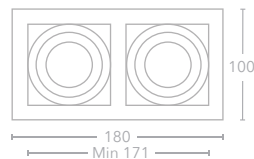

grid 2

- DL-GRID2WW ☐
- DL-GRID2WB ☒
- DL-GRID2BB ☒

CLASS 2

DIMMABLE

Key Features

Matt painted finish / Die cast body

220-240V

GU10 lampholder

15° Tilt / 360° Rotation

LED only

Compatible with
Hera module