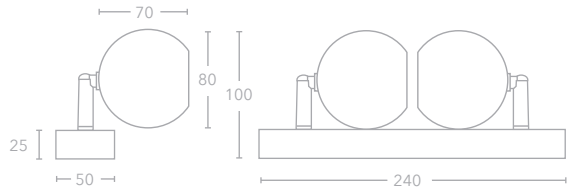

apollo 2

- SP-APO2-B ■
- SP-APO2-W □
- 2 x GU10 LED
- Class I

NEW