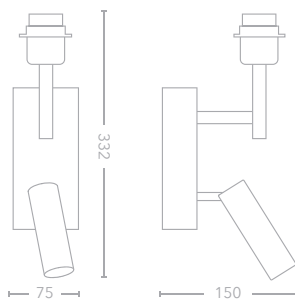

victoria reader

- SH-WBVICR-AB ■
- SH-WBVICR-SN ■
- SH-WBVICR-MB ■

CLASS 1

SWITCH

Key Features

Steel

E27 GLS LED max 20W

LED only

Reading Arm

1W 3000K LED

90 lumens

30° Beam Angle

Replaceable LED module MOD1W

Dual switching