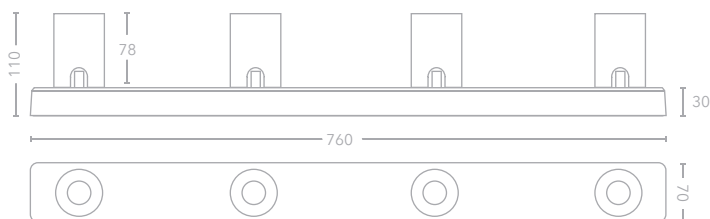

moon 2 bar

SP-MOO2-B ■
SP-MOO2-W □
2 x GU10 LED

NEW

CLASS 1

DIMMABLE

Key Features

Sand white or Sand black /
Die cast construction

GU10 LED only / Max. 10W each

Ceiling / Wall mounted

350° Rotation

90° Pivot

58mm max lamp length