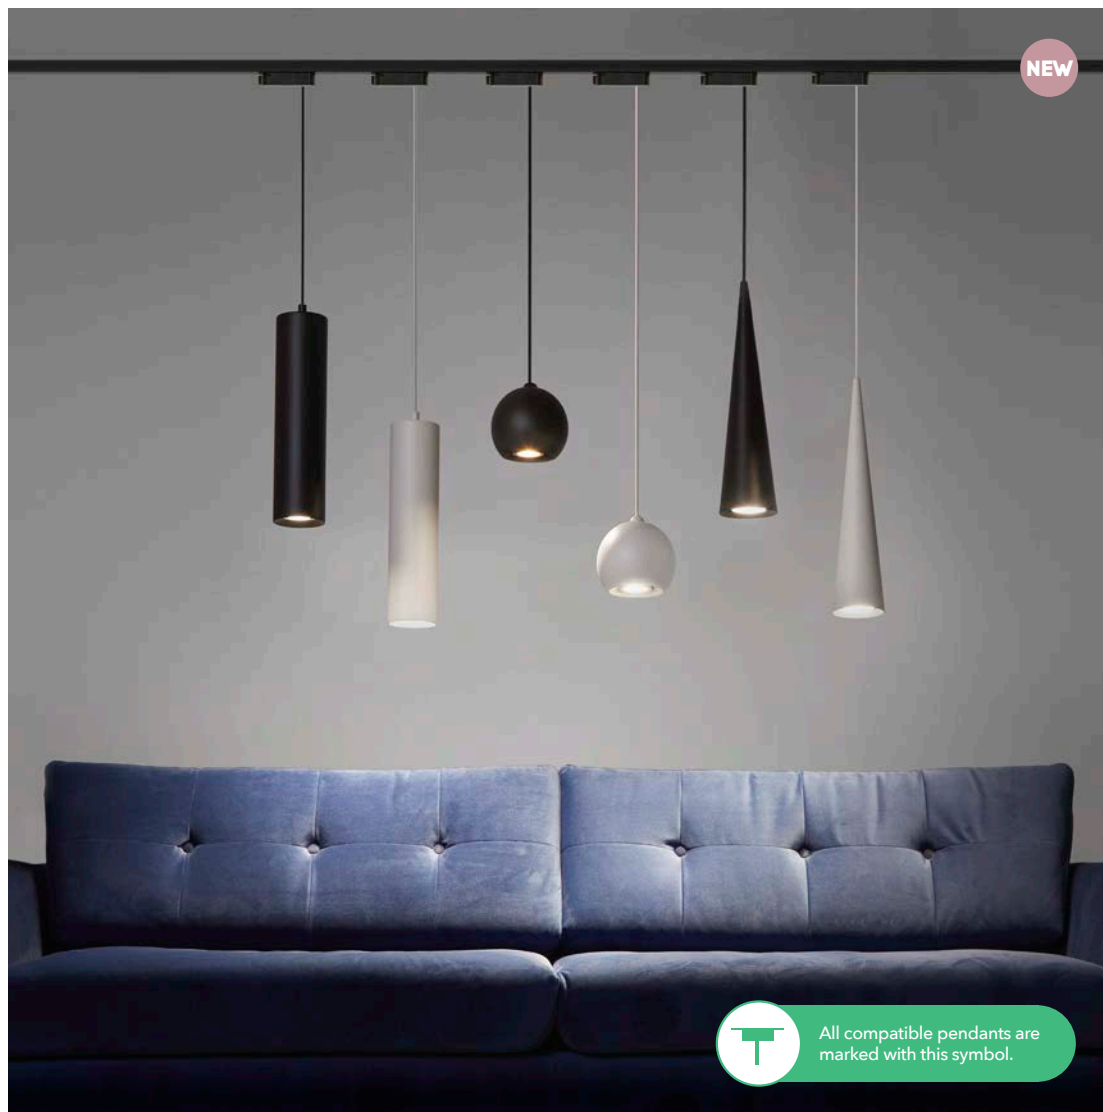

NEW

All compatible pendants are marked with this symbol.

pendant track adapter

NEW

- TR-PEN-B ■
- TR-PEN-W □

Use with any 220-240V pendant under 2kg that is suspended by a single power cable.