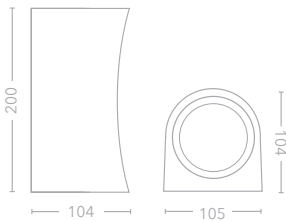

claridges

OD-CLA-G ■
2 x 6W CREE COB
1030 lumens