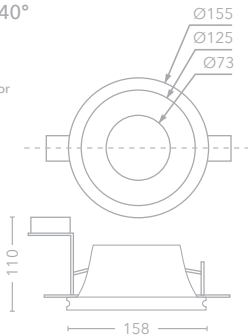

trocadero adjustable

PL-TROCA

Tilt angle: 40°

Check website for CUT OUT size