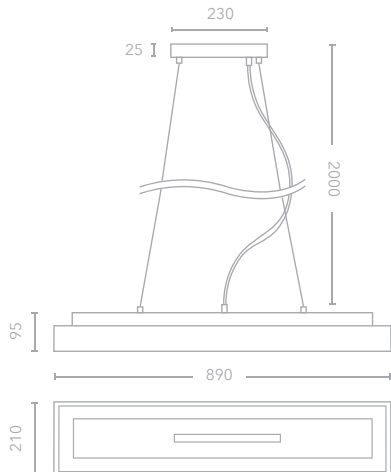

hepburn long pendant & flush

- CE-HEPL90-B ■
- CE-HEPL90-W □
- 25W SMD LED
- 1300 lumens

NEW

CLASS 1

DIMMABLE

GLASS

Key Features

Sand white / Sand black
Steel and glass

3000K

Mains dimmable

Power factor 0.9

Supplied as a surface mounted item, with 2m pendant adapter included in the box