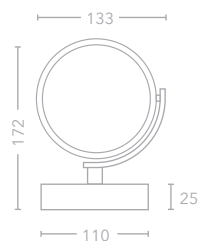

jupiter 1

NEW

SP-JUP1--B ■
SP-JUP1-W □
1 x ES111