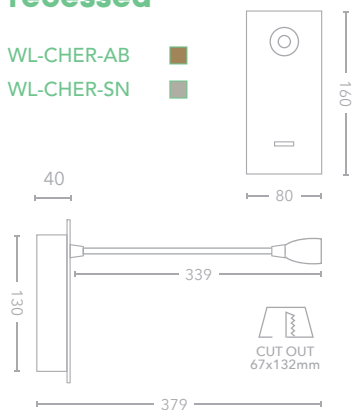

chelsea recessed

- WL-CHER-AB ■
- WL-CHER-SN ■