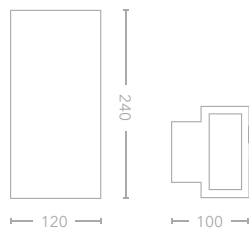

concorde square

PL-CONCS

CLASS 2

DIMMABLE

PAINTABLE

Key Features

White plaster

2 x GU10 Lampholder

LED only / Max 10W each

220-240V