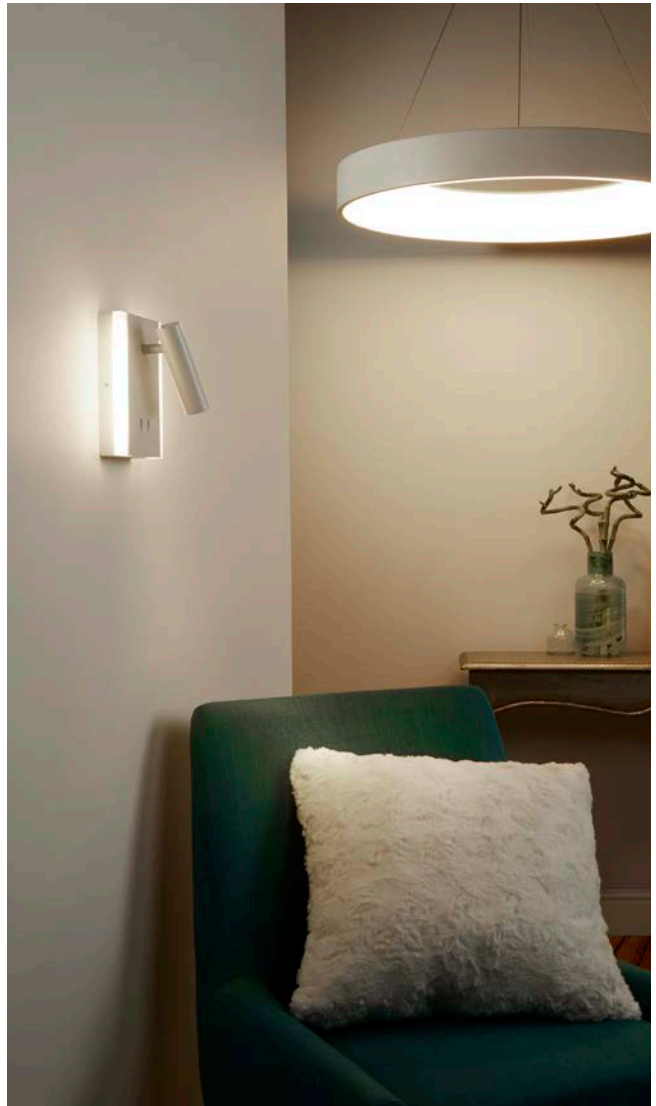

ice

- WL-ICE-B ■
- WL-ICE-W □

NEW

CLASS 1

SWITCH

Key Features

Sand White / Steel

8.5W SMD LED + 3W Power LED

3000K

Backlight / 280 lumens

Reading light / 170 lumens

Reading light pivots and rotates

Dual switching

Power factor 0.65