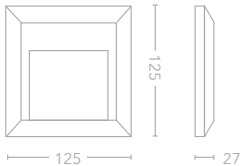

sapporo square

OD-SAPS-GW ■ / □

1.1W SMD LED

45 lumens

NEW

CLASS 2

IP
65

Key Features

Dark grey and white covers
supplied in the box

PC / ABS material

3000K

Corrosion resistant

Surface mounted

Vandal resistant materials

Interchangeable covers