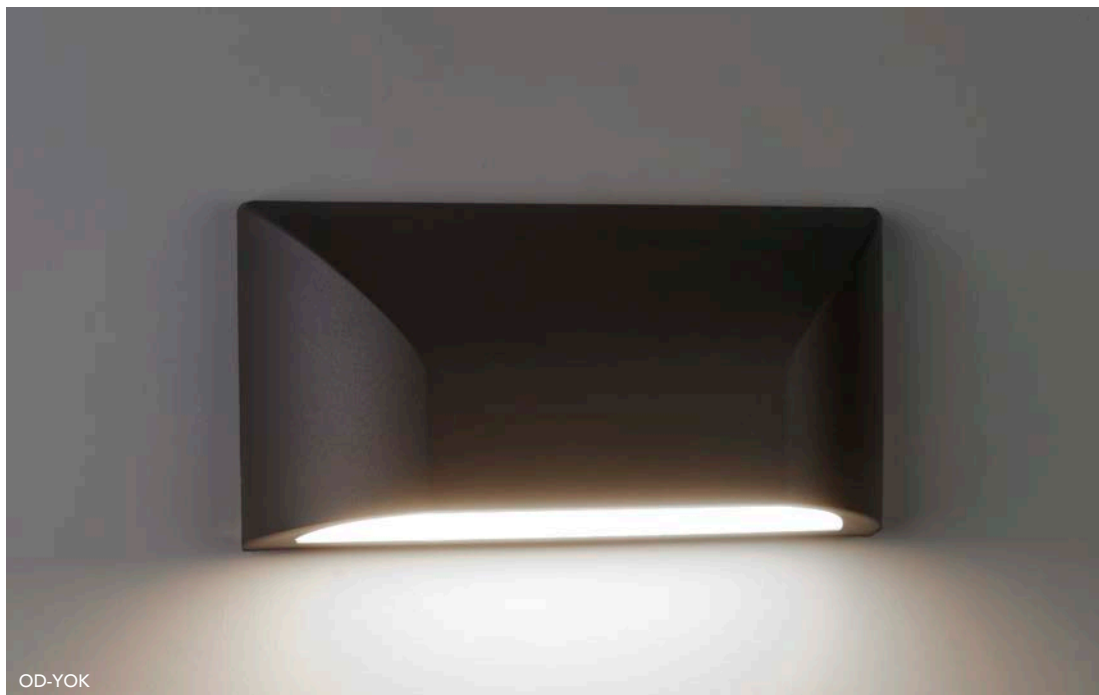

#### Key Features

Dark grey and white covers supplied in the box

PC / ABS material

3000K

Corrosion resistant

Surface mounted

Vandal resistant materials

Interchangeable covers