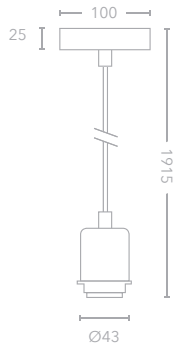

Compatible with
Pendant Track Adapter

CLASS 1

DIMMABLE

TRACK
ADAPTER

Key Features

E27 20W Max

1.8m Clear cable

LED only / 220-240V

IP20

Height adjustable

Suitable for:

Drum 30, Drum 40 & Drum 58 shades.

Shades available in colours:

Grey seal / Coconut / Mushroom