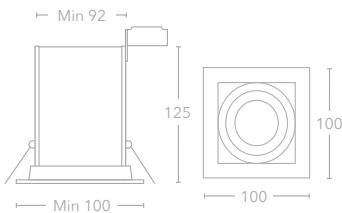

grid 1 FR 🔥
FIRE RATED

- DL-GRID1FRWW ☐
- DL-GRID1FRWB ☒

grid 2 FR 🔥 **NEW**
FIRE RATED

- DL-GRID2FRWW ☐
- DL-GRID2FRWB ☒
- DL-GRID2FRBB ☒