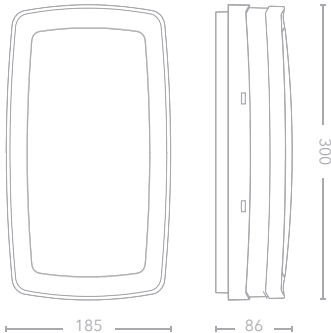

CLASS 2

IP
54

Key Features

Dark Grey PC ABS /
Opal PC diffuser

3000K

Power factor 0.6

Wall or ceiling mounted
Vertical or horizontal

Corrosion resistant

Vandal resistant materials