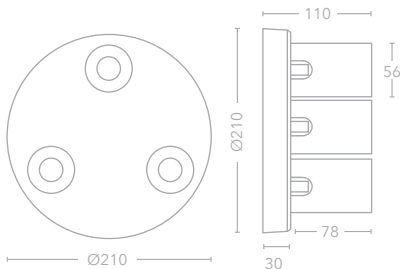

moon 3

SP-MOO3-B ■
SP-MOO3-W □
3 x GU10 LED