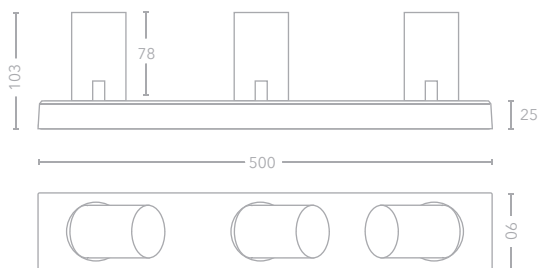

selene 3 long

SP-SEL3L-B ■

SP-SEL3L-W □

3 x GU10 LED

CLASS 2

DIMMABLE

IP 44

GLASS

Key Features

Sand white or Sand black /
Die cast construction

GU10 LED only / Max. 10W each

Ceiling / Wall mounted

350° Rotation

90° Pivot

58mm max lamp length