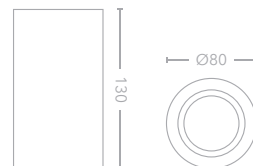

CLASS 1

DIMMABLE

TRACK
ADAPTER

Key Features

Sand white / silver interior

Sand black / gold interior

10W 3000K CREE COB LED

Beam angle: 36°

Mains dimmable

Height adjustable (Pendant only)

Lumens: White/silver 930 /
Black/gold 895

Power factor 0.9