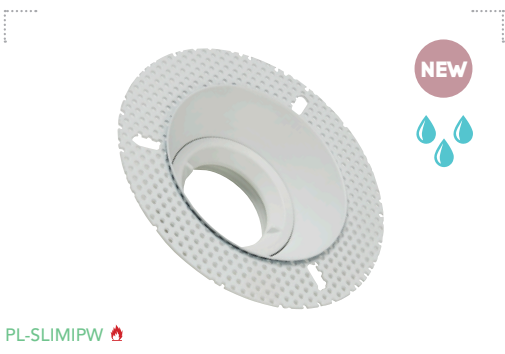

slim trimless IP65

PL-SLIMIPW

CUT OUT 85mm

slim trimless adjustable

PL-SLIMW

CUT OUT 85mm

CLASS 2

DIMMABLE

Key Features

Matt white finish / Die cast body

220-240V / Max 10W LED only

Anti-glare / 15° Tilt

GU10 lampholder

Ceiling must be skimmed after fitting the item

Compatible with Hera module