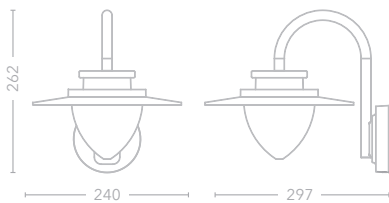

dorchester wall light

OD-DORW-G ■
8W CREE COB LED
580 lumens
Wall mounted