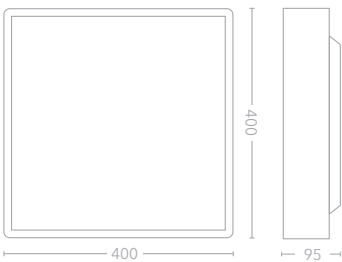

kobe large

OD-KOBL ■
21W SMD LED
1260 lumens