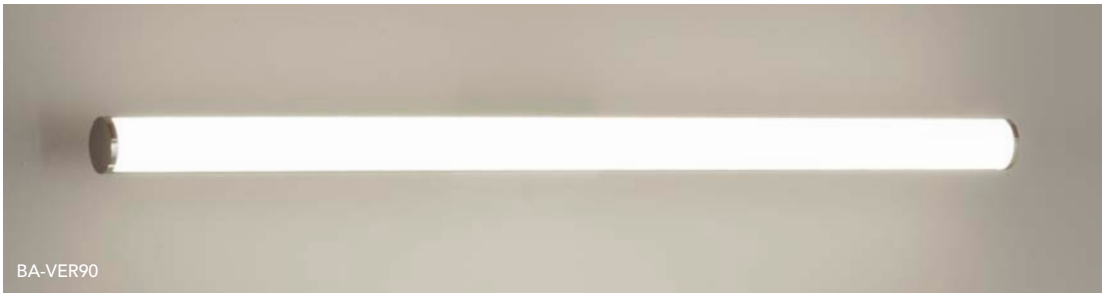

BA-VEN90

venti 60

BA-VEN60
18W SMD LED
870 lumens

venti 90

BA-VEN90
24W SMD LED
1080 lumens

CLASS 1

IP
44

Key Features

Polished chrome /
Opal Polycarbonate / Frosted

3000K

Removable pull cord

Can be fitted vertically
or horizontally

Bathroom zone 2