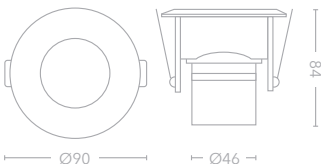

zeus 3000K

DL-ZEUS3K ☐
8.5W CREE COB 3000K ●
700 lumens