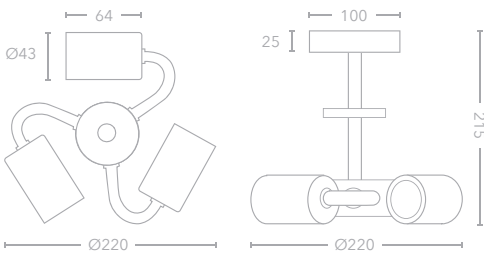

**E27 3 light
semi flush**

SH-SF3-SN ■