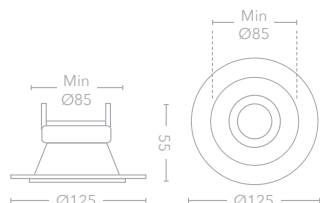

Fire Rated - Tested in 30, 60 and 90 minute ceilings

Ceiling must be skimmed after fitting the item

**slim trimless IP65**

PL-SLIMIPW

CUT OUT 85mm

**slim trimless adjustable**

PL-SLIMW

CUT OUT 85mm