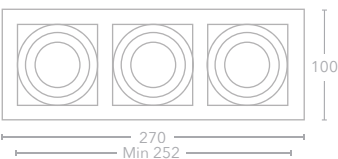

grid 3

- DL-GRID3WW ☐
- DL-GRID3WB ☒
- DL-GRID3BB ☒