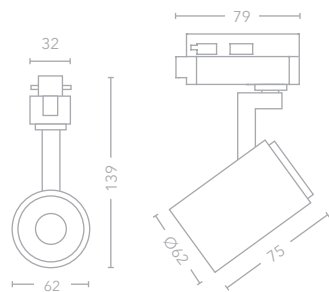

orion track spot

NEW

- TR-ORI-B ■
- TR-ORI-W □