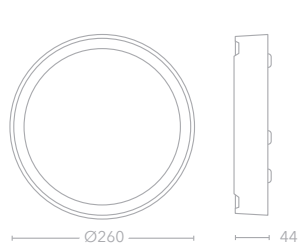

kyoto small

OD-KYOS ■
15W SMD LED
930 lumens