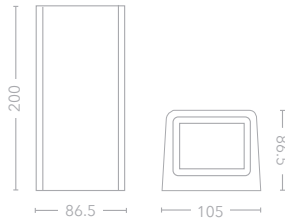

lanesborough

OD-LAN-G ■
2 x 6W Osram LED
1000 Lumens

CLASS 1

IP 65

GLASS

Key Features

Graphite / Die cast aluminium

3000K

Beam Angle 2 x 60°

Power Factor 0.95