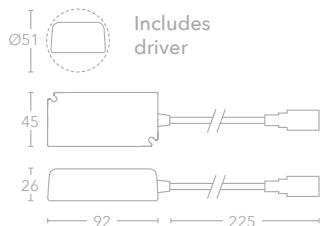

zeus sunset

DL-ZEUSSUNSET ☐
8.5W Sharp COB 2000-2800K ●
580 lumens

Key Features

- Matt white finish / Aluminium / Carbon steel / Fireproof borosilicate glass
- Beam angle: 38° / 20° Tilt
- Power factor: 0.9 / 220-240V
- Anti-glare
- Bathroom zones 1 & 2, driver included
- Interchangeable bezel - See next page