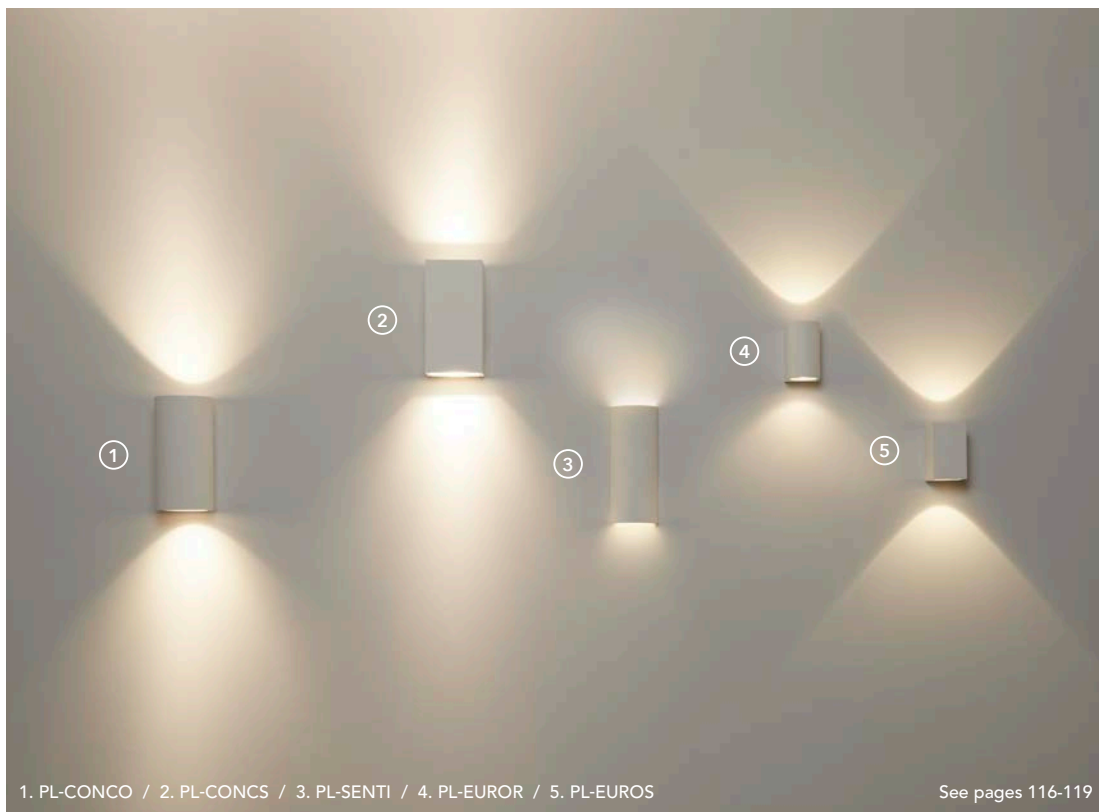

GLASS

**Key Features**

Polished Chrome / Matt white glass

E14 LED only / Max 20W

Golf ball shape lamp required