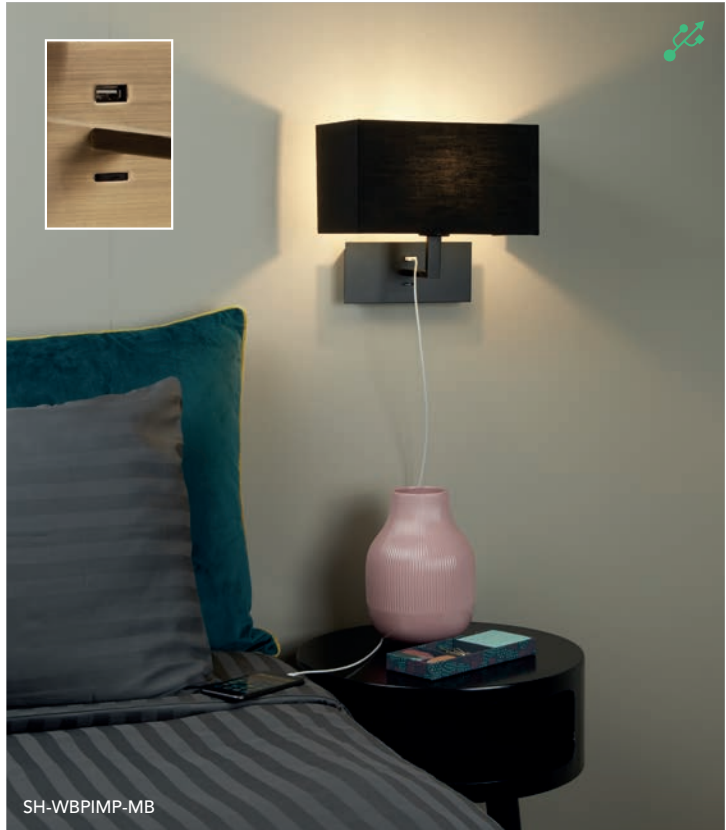

SH-WBPIMP-MB