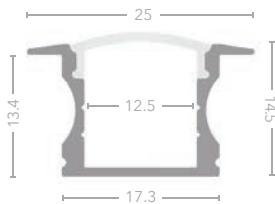

recessed aluminium profile

LST-PRO-R1

L1000 x W25 x H16mm