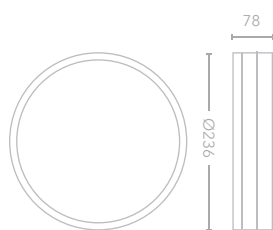

FL-BAN23-B ■

12W SMD LED

330 lumens

Key Features

Sand black / Matt white glass

SMD LED 3000K

Ceiling / Wall mounted

Mains dimmable

Power factor 0.9

Bathroom zone 2