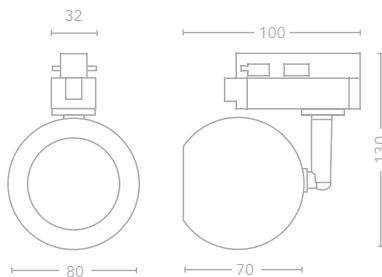

apollo GU10 track spot

NEW

Key Features

- Steel / Sand white or Sand black head
- GU10 LED only / Max. 10W
- Track mounted head
- 350° Rotation / 90° Tilt
- 58mm max lamp length
- On/Off switch on track connector

- TR-APO-B ■
- TR-APO-W □