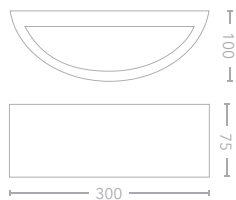

cadet

PL-CADET
6.5W SMD LED
550 lumens