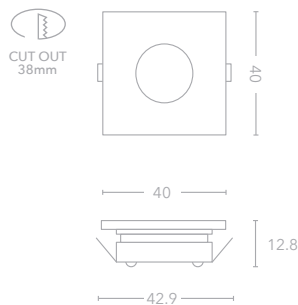

Key Features

Polished chrome or satin stainless steel 316 / Aluminium body

1W CREE XPE / 3000K

Operating current: 350mA

90 lumens / Beam angle: 120°

Very shallow profile

Bathroom zones 1 & 2

Driver supplied separately

Fittings must be wired in series