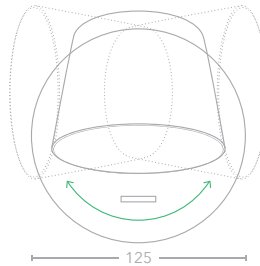

halkin

WL-HALKB
230 lumens

WL-HALK
450 lumens

CLASS 1

SWITCH

Key Features

Sand white or black /
Die cast aluminum

6W Edison SMD LED

3000K

350° Rotation

Power factor 0.5