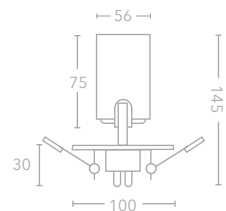

\* Switched

**Key Features**

Sand white or Sand black /  
Die cast construction

GU10 LED only / Max. 10W each

Ceiling / Wall mounted

350° Rotation

90° Pivot

58mm max lamp length