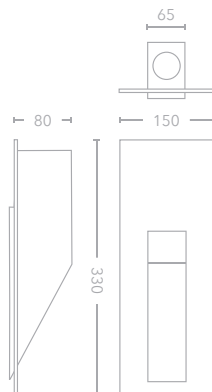

NEW

CLASS 2

DIMMABLE

Key Features

Painted white finish

GU10 LED only, max. 10W

Suitable for use in solid walls

Walls must be skimmed after fitting the item