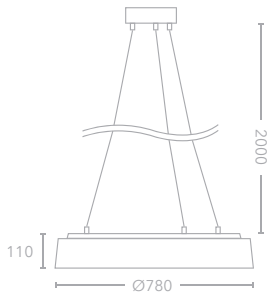

PE-ETE78

CLASS 1

DIMMABLE

Key Features

Sand white or Black body / Sand white ceiling can / Opal PC diffuser

3000K

Beam Angle: 120°

Power factor 0.95

CRI >80

Mains dimmable