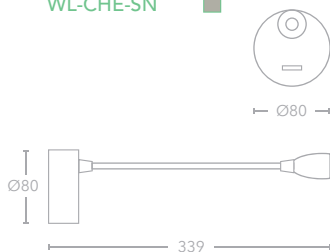

chelsea

- WL-CHE-AB ■
- WL-CHE-SN ■