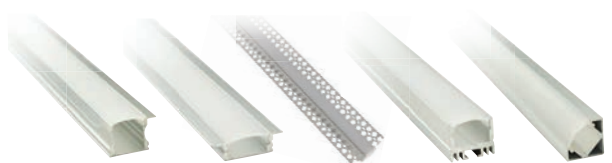

## led strip

60-65

led strip / IP65

66-69

aluminium profile and drivers