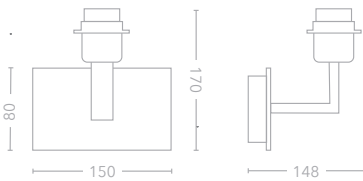

pimlico

- SH-WBPIM-AB ■
- SH-WBPIM-CP ▨
- SH-WBPIM-SN ■
- SH-WBPIM-MB ■

CLASS 1

SWITCH

Key Features

Steel

E27 GLS LED max 20W

LED only