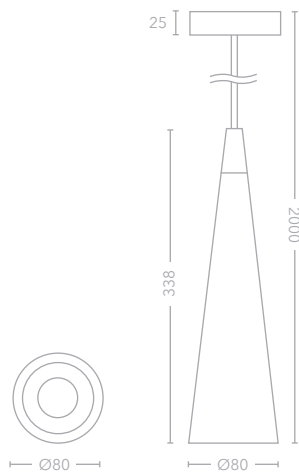

athena pendant

PE-ATH-B

PE-ATH-W

CLASS 1

DIMMABLE

TRACK
ADAPTER

Key Features

Sand white / Sand black

Steel

GU10 LED only / Max 10W

Height adjustable

Compatible with
Pendant Track Adapter