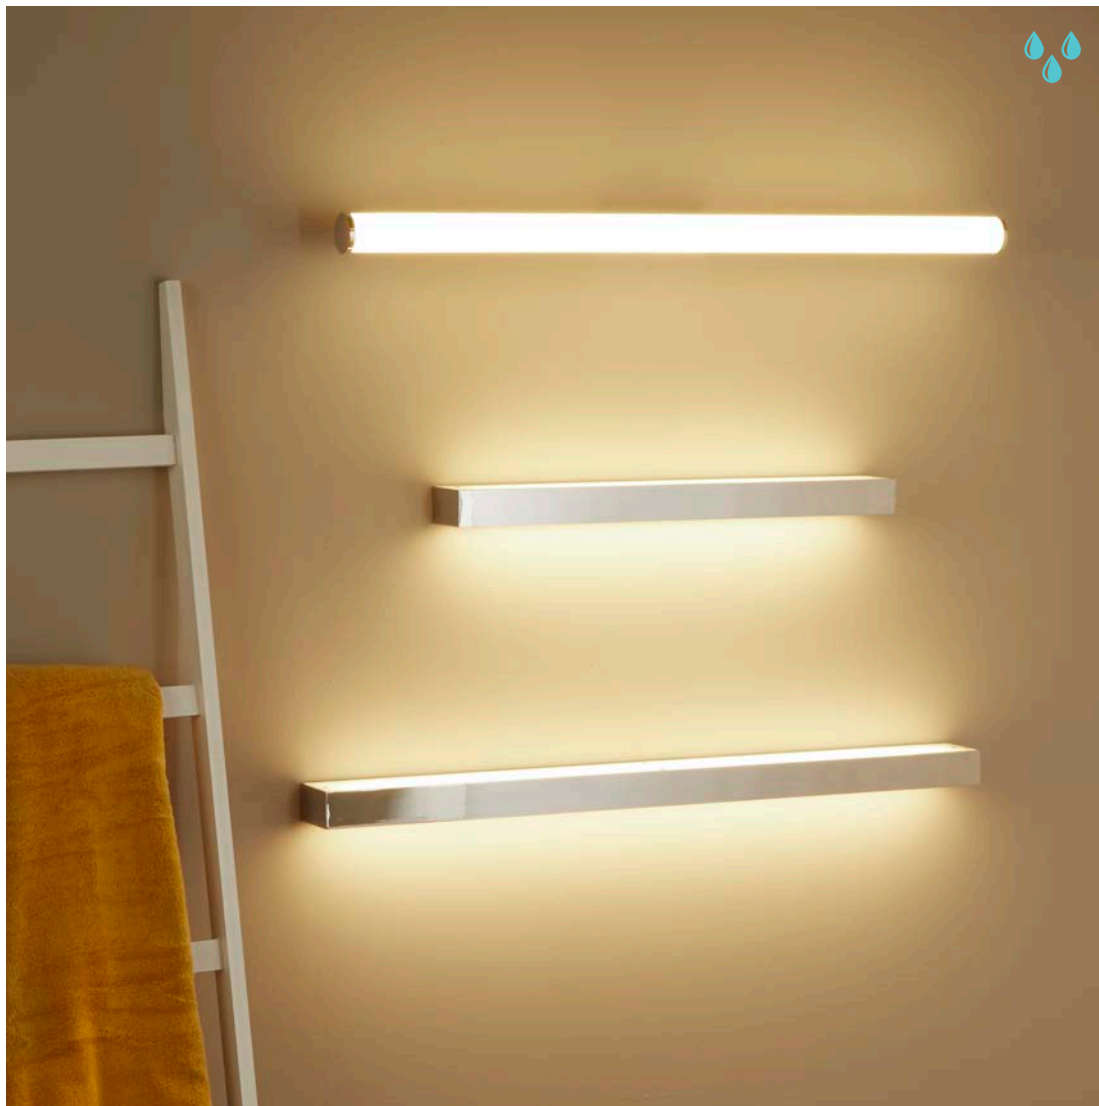

#### Key Features

Sand white

Steel

3000K

220-240V

Can be fitted vertically  
 or horizontally