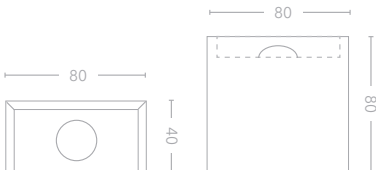

sloane 1

WL-SLO1-B ■ 260 lumens

WL-SLO1-W □ 280 lumens

NEW

CLASS 1

DIMMABLE

Key Features

Sand Black / Sand White

Die cast steel body

4W LED

3000K

Power factor 0.9