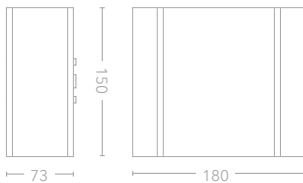

strand adjustable

OD-STR-G ■
2 x 7W CREE LED
Max. 550 lumens
Power factor 0.95