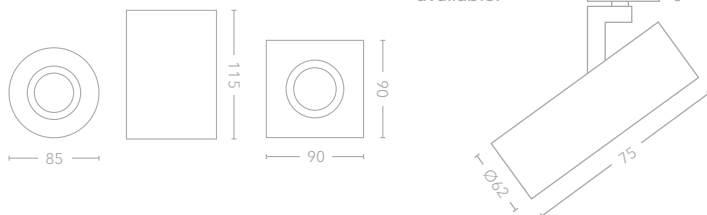

Andromeda

Class I / 90° Pivot, 350° Rotation