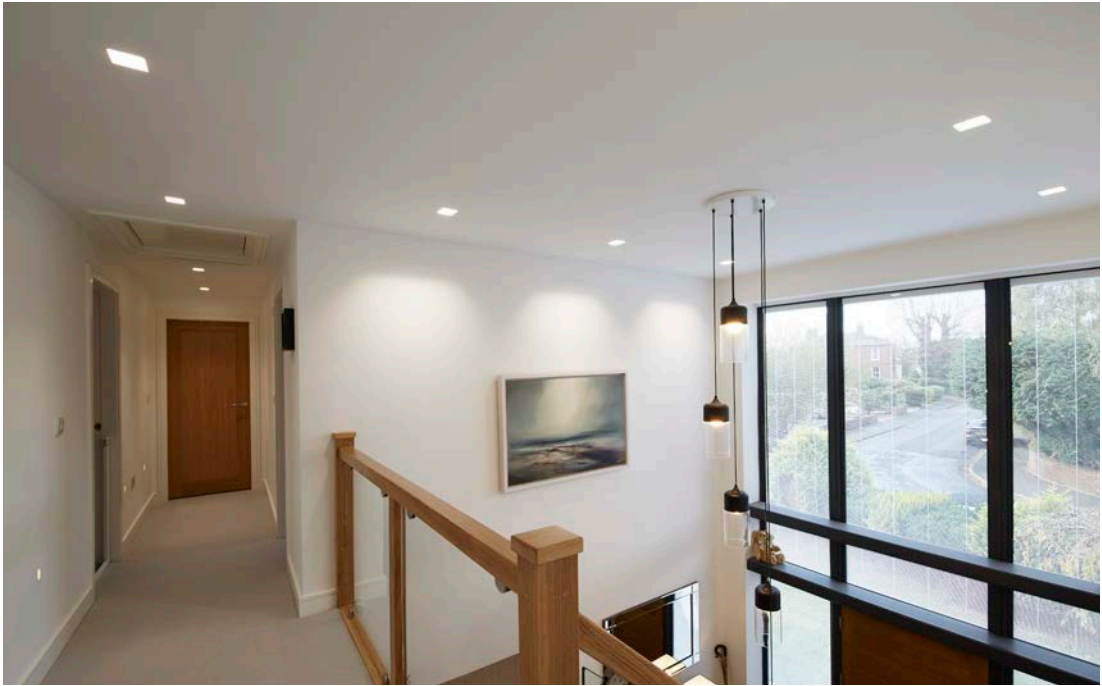

### Key Features

White plaster

GU10 Class 1 earthed lampholder

Max. 10W LED only

Anti-glare

How to fit guide - See website

Ceiling must be skimmed  
before fitting the item

PL-REN1