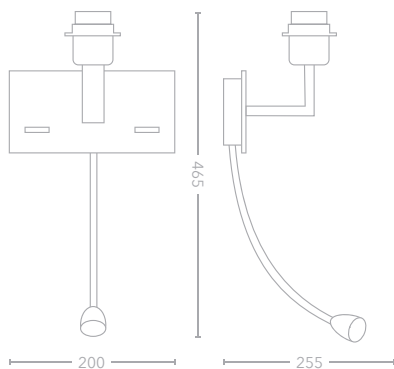

pimlico plus reader

- SH-WBPIMPR-AB
- SH-WBPIMPR-CP
- SH-WBPIMPR-SN
- SH-WBPIMPR-MB

- CLASS 1
- SWITCH
- USB

Key Features

- Steel
- E27 GLS LED max 20W
- LED only
- Switches on the front plate

Reading Arm

- 1W 3000K LED / 90 lumens
- 30° Beam angle
- Replaceable LED Module MOD1W
- Dual switching