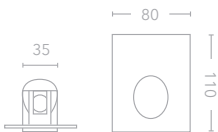

Key Features

Painted white finish

1W CREE XPE LED / 3000K

350mA Operating current

60 lumens

Driver supplied separately

Fittings must be wired in series

Walls must be skimmed after fitting the item