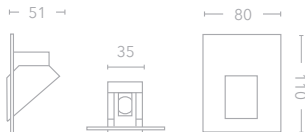

Key Features

Painted white finish

1W CREE XPE LED / 3000K

350mA Operating current

60 lumens

Driver supplied separately

Fittings must be wired in series

Walls must be skimmed after fitting the item