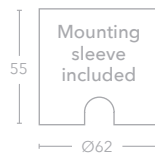

## pyrenees IP65

\*can be used in solid walls

CUT OUT  
60mm