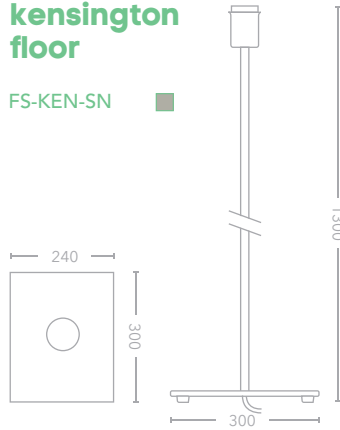

kensington floor

FS-KEN-SN ■

Recommended shade: SH-RXL

Key Features

- Satin nickel finish
- E27 max. 20W
- LED only
- Inline switch on cable
- Shades supplied separately

For European plug use code
EUTA-KEN-SN
EUFS-KEN-SN