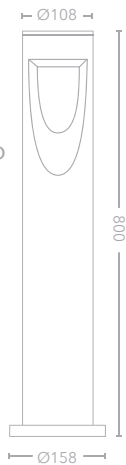

grosvenor II bollard 80

OD-GRO280-G ■
12W Lumileds COB LED
660 lumens