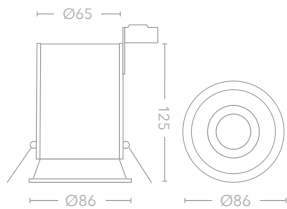

DL-SLIMIPFRW

Key Features

- Matt white finish
- 220-240V / Max 10W LED only
- Anti-glare
- GU10 lampholder
- Fire Rated - Tested in 30, 60 and 90 minute ceilings