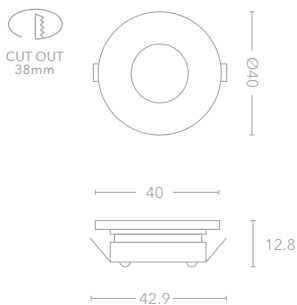

Key Features

Polished chrome or satin stainless steel 316 / Aluminium body

1W CREE XPE / 3000K

Operating current: 350mA

90 lumens / Beam angle: 120°

Very shallow profile

Bathroom zones 1 & 2

Driver supplied separately

Fittings must be wired in series