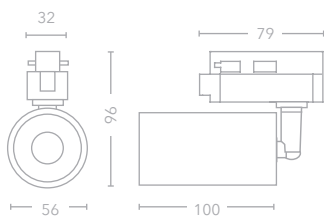

- CLASS 2
- SWITCH
- DIMMABLE

Key Features

- Die cast construction / Sand white or Sand black head
- GU10 LED only / Max. 10W
- Track mounted head
- 350° Rotation / 90° Tilt
- 58mm max lamp length
- On/Off switch on track connector