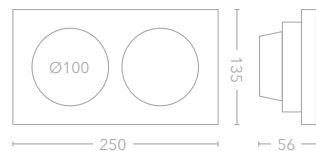

rome twin

PL-ROM2

CLASS 1

DIMMABLE

PAINTABLE

Key Features

White plaster

GU10 Class 1 earthed lampholder

Max. 10W LED only

Anti-glare

How to fit guide - See website

Ceiling must be skimmed before fitting the item