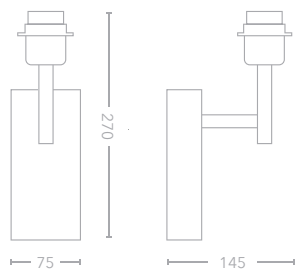

victoria

- SH-WBVIC-AB ■
- SH-WBVIC-SN ■
- SH-WBVIC-MB ■

victoria reader

- SH-WBVICR-AB ■
- SH-WBVICR-SN ■
- SH-WBVICR-MB ■

CLASS 1

SWITCH

Key Features

Steel

E27 GLS LED max 20W

LED only

Reading Arm

1W 3000K LED

90 lumens

30° Beam Angle

Replaceable LED module MOD1W

Dual switching