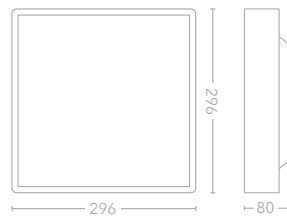

kobe medium

OD-KOBLM ■
16W SMD LED
1030 lumens

CLASS 2

IP
54

Key Features

Dark Grey PC ABS /
Opal PC diffuser

3000K

Power factor 0.9

Wall / Ceiling mounted

Corrosion resistant

Vandal resistant materials