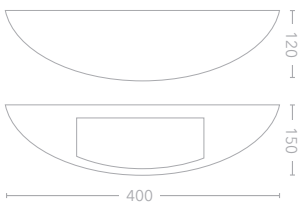

cambronne

PL-CAMBR

600 lumens

CLASS 2

PAINTABLE

Key Features

White plaster

10W SMD LED

3000K

220-240V