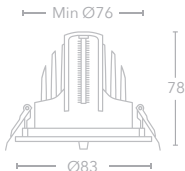

## LED wall washer

DL-WASH 60° Tilt

8W COB LED

Class III

CUT OUT  
76mm