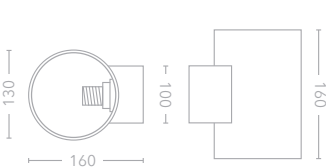

tube 16

WL-TU16

ovo 25

WL-OV25

CLASS 2

DIMMABLE

GLASS

Key Features

Polished Chrome / Matt white glass

E14 LED only / Max 20W

Golf ball shape lamp required