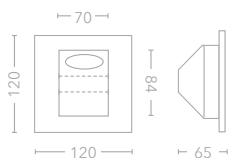

renne wall washer

PL-RENWW

CLASS 1

DIMMABLE

PAINTABLE

Key Features

White plaster

GU10 Class 1 earthed lampholder

LED only

Anti-glare

How to fit guide - See website

Ceiling must be skimmed
before fitting the item