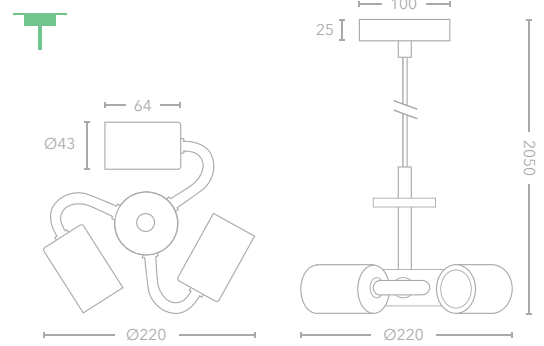

**E27 3 light
suspension**

SH-P3-SN ■