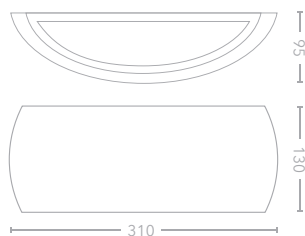

voltaire

PL-VOLT
E27 20W Max

NEW

CLASS 2

PAINTABLE

Key Features

White plaster

3000K

220-240V