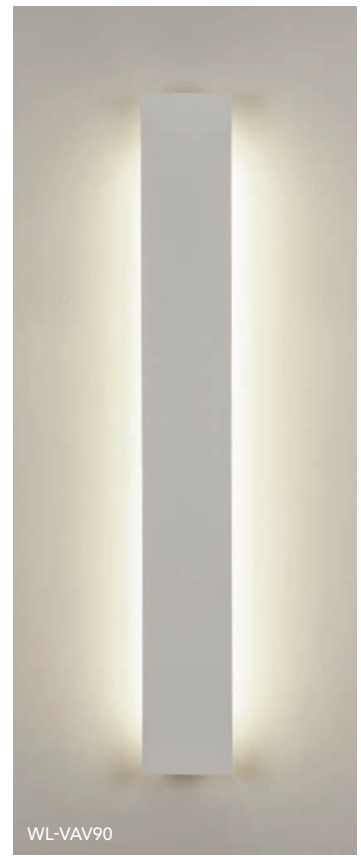

WL-VAV90

vavin 60

WL-VAV60 ☐
12W SMD LED
570 lumens

vavin 90

WL-VAV90 ☐
20W SMD LED
860 lumens

vavin 120

WL-VAV120 ☐
30W SMD LED
1220 lumens

CLASS 2

DIMMABLE

Key Features

Sand white

Steel

3000K

220-240V

Can be fitted vertically
or horizontally