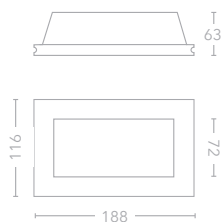

renne twin

PL-REN2