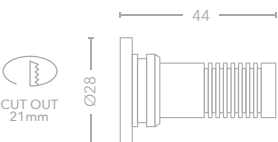

Includes
installation
tube