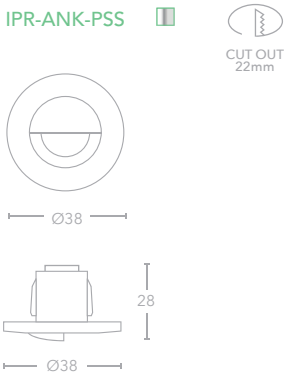

ankle light

Key Features

- 316L Mirror polished stainless steel body
- 1.2W LED / 3000K
- 95 lumens / Beam angle 120°
- Bathroom zones 1 & 2
- Driver supplied separately
- Fittings must be wired in series