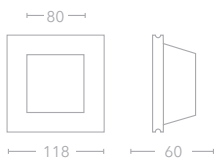

renne

PL-REN1

CUT OUT
120x120mm

This symbol represents a white plaster finish

CLASS 1

DIMMABLE

PAINTABLE

Key Features

White plaster

GU10 Class 1 earthed lampholder

LED only

Anti-glare

How to fit guide - See website

Ceiling must be skimmed
before fitting the item