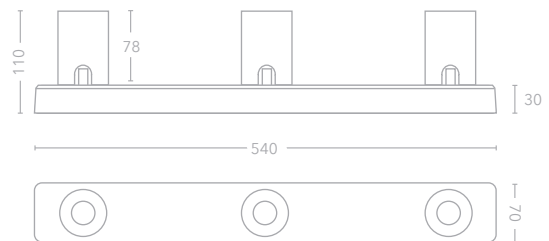

moon 3 bar

SP-MOO3L-B ■
SP-MOO3L-W □
3 x GU10 LED

NEW