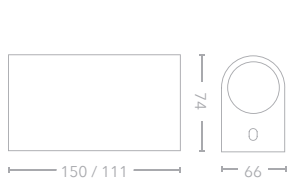

waldorf I

OD-WAL1-G ■
3W COB LED
180 Lumens
0.4 Power factor
60° Beam angle

waldorf II

OD-WAL2-G ■
2x 3w COB LED
360 Lumens
0.5 Power factor
60° Beam angle

connaught

OD-CON-G ■
2 x 6W CREE COB LED
910 Lumens
0.95 Power factor
90° Beam angle

CLASS 1

IP 65

GLASS

Key Features

Graphite finish

Die cast aluminium

3000K