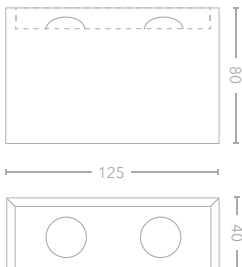

### Key Features

Sand Black / Sand White

Die cast steel body

6W LED

3000K

Power factor 0.9

WL-SLO2-B

WL-SLO1-B