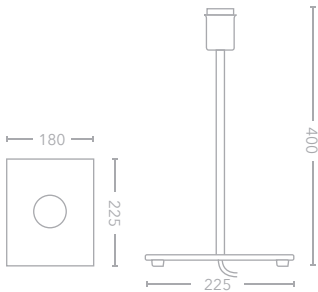

kensington table

TA-KEN-SN ■

Recommended shade: SH-RL