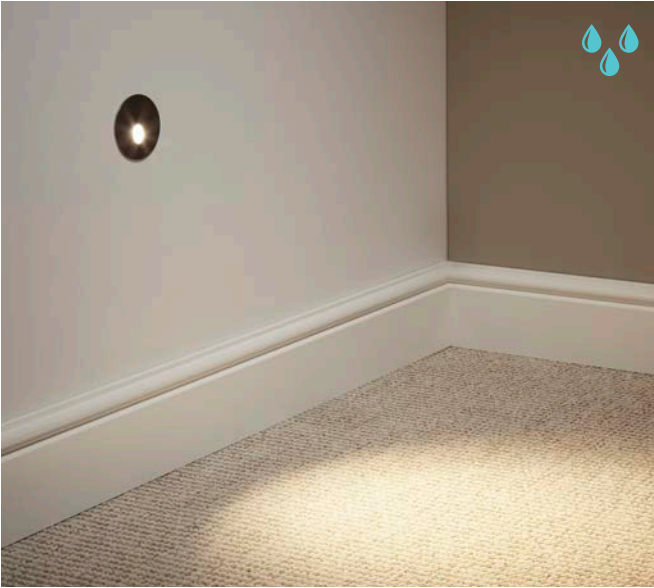

IPR-WRW

Item no.	Finish	Power	CCT	Lumens	IP Rating	Dimmable	Replaceable LED module	Class
IPR-WRW	White	350mA	3000K	95	65	Yes*	MOD1WIP	III
IPR-WRW-AC	White	220 - 240V**	3000K	95	65	No	MOD1WIP230V	I
IPR-WRW27	White	350mA	2700K	95	65	Yes*	MOD1WIP-2700	III
IPR-WRW27-AC	White	220 - 240V**	2700K	95	65	No	MOD1WIP230V-2700	I
IPR-WRCP	Polished chrome	350mA	3000K	95	65	Yes*	MOD1WIP	III
IPR-WRCP-AC	Polished chrome	220 - 240V**	3000K	95	65	No	MOD1WIP230V	I
IPR-WRW27	Polished chrome	350mA	2700K	95	65	Yes*	MOD1WIP-2700	III
IPR-WRCP27-AC	Polished chrome	220 - 240V**	2700K	95	65	No	MOD1WIP230V-2700	I
IPR-WRSN	Satin nickel	350mA	3000K	95	65	Yes*	MOD1WIP	III
IPR-WRSN-AC	Satin nickel	220 - 240V**	3000K	95	65	No	MOD1WIP230V	I
IPR-WRSN27	Satin nickel	350mA	2700K	95	65	Yes*	MOD1WIP-2700	III
IPR-WRSN27-AC	Satin nickel	220 - 240V**	2700K	95	65	No	MOD1WIP230V-2700	I

*Dimmable when used with dimmable driver **Integrated driver

pyrenees IP65

*can be used in solid walls

CUT OUT
60mm

Key Features

Aluminium body

1W CREE XPE LED

Bathroom zones 1 & 2

Wall mounted

350mA items require a separate driver