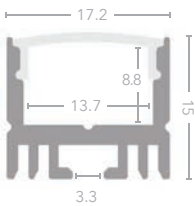

surface mounted aluminium profile

LST-PRO-SM1

L1000 x W17.2 x H15mm