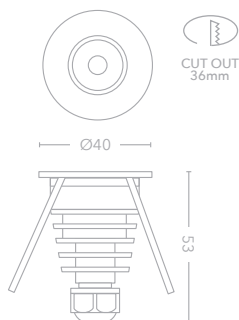

piccadilly round IP67

IPR-PICRSS ☐