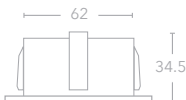

pyrenees IP65

*can be used in solid walls

CUT OUT
60mm

Key Features

Aluminium body

1W CREE XPE LED

Bathroom zones 1 & 2

Wall mounted

350mA items require a separate driver