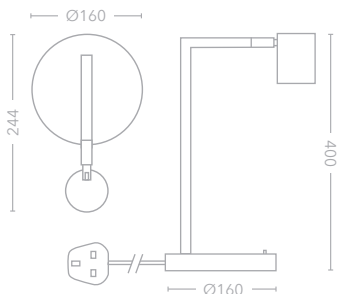

libra table

- TA-LIB-B
- TA-LIB-W