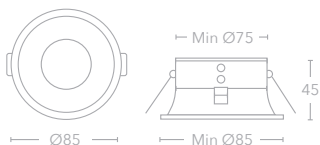

**slim trim
IP65**

- DL-SLIMIPB ☒
- DL-SLIMIPW ☐

CUT OUT
75mm

CLASS 2

DIMMABLE

IP
65

Key Features

Matt white finish / Die cast body

220-240V / Max 10W LED only

Anti-glare

GU10 lampholder

Compatible with
Hera module