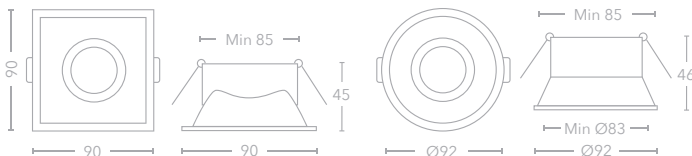

- DL-SLIMSQB 40° Tilt ■
- DL-SLIMSQW 40° Tilt □

CUT OUT  
84x84mm

**slim trim adjustable**

- DL-SLIMB 40° Tilt ■
- DL-SLIMW 40° Tilt □

CUT OUT  
84mm

CLASS 2

DIMMABLE

**Key Features**