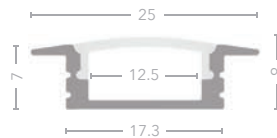

aluminium heat sink

LST-PRO-HS

L1000 x W25 x H8mm