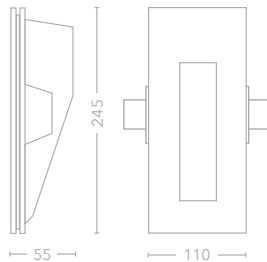

simplon plaster

Key Features

- White plaster finish
- 1W CREE XPE LED / 3000K
- 350mA Operating current
- Driver supplied separately
- Fittings must be wired in series
- Not suitable for use in solid walls
- How to fit guide - See website
- Walls must be skimmed before fitting the item