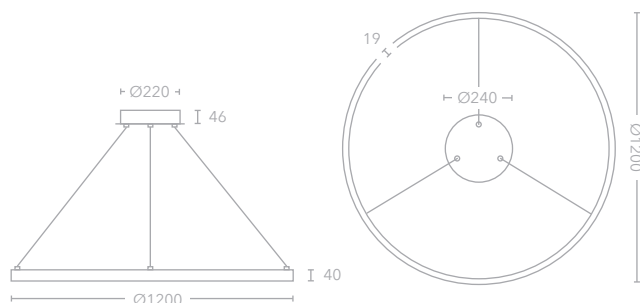

## orbit 120

- PE-ORB120-B ■ 3300 lumens  
 PE-ORB120-W □ 60W SMD LED

CLASS 1

DIMMABLE