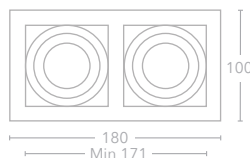

- CLASS 1
- DIMMABLE

Key Features

- ..... Matt painted finish / Die cast body
- 220-240V
- ..... GU10 lampholder
- ..... 15° Tilt / 360° Rotation
- ..... LED only
- ..... Fire Rated - Tested in 30, 60 and 90 minute ceilings