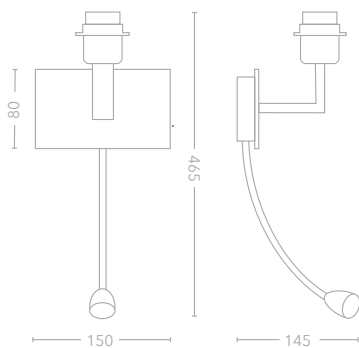

pimlico reader

- SH-WBPIMR-AB ■
- SH-WBPIMR-CP ■
- SH-WBPIMR-SN ■
- SH-WBPIMR-MB ■

CLASS 1

SWITCH

Key Features

Steel

E27 GLS LED max 20W

LED only

Reading Arm

1W 3000K LED / 90 lumens

30° Beam angle

Replaceable LED Module MOD1W

Dual switching