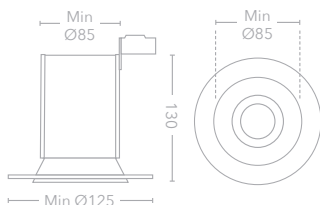

Compatible with Hera module

NEW

PL-SLIMFRW 

**slim trimless adjustable FR**

NEW

PL-SLIMFRW 

Class I

CUT OUT  
86mm