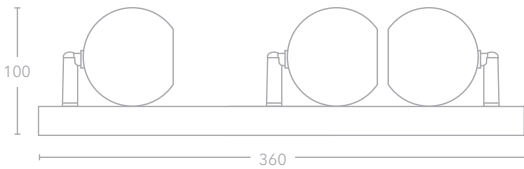

apollo 3

- SP-APO3-B ■
- SP-APO3-W □
- 3 x GU10 LED
- Class I