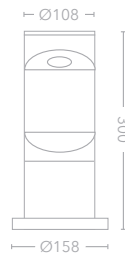

NEW

CLASS 1

IP 54

Key Features

Graphite body

Die cast aluminium

3000K

Power factor 0.9