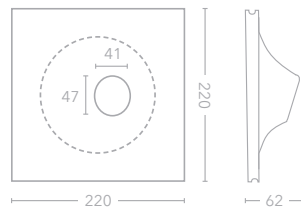

telegraphe wall washer

PL-TELEG

Lamp angle: 45°

CUT OUT
222x222mm