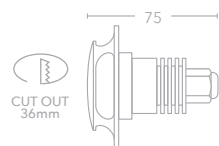

**1 way
plot light**

IPR-PLOT1SS
110° Beam

Includes
installation
tube

Key Features

- Satin stainless steel 316 cover / Aluminium body
- Recessed / 3W CREE XPE / 3000K
- Operating current: 700mA
- Average lumens 90
- Total lumens without cover 275
- Driver supplied separately
- Fittings must be wired in series
- Installation tube must be used for 2000kg drive over rating