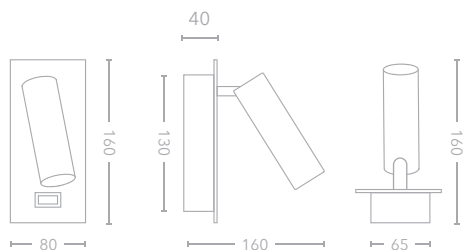

## victoria LED recessed

- SH-VICLEDR-AB
- SH-VICLEDR-SN
- SH-VICLEDR-MB

CLASS 1

SWITCH

USB

CUT OUT  
67x132mm