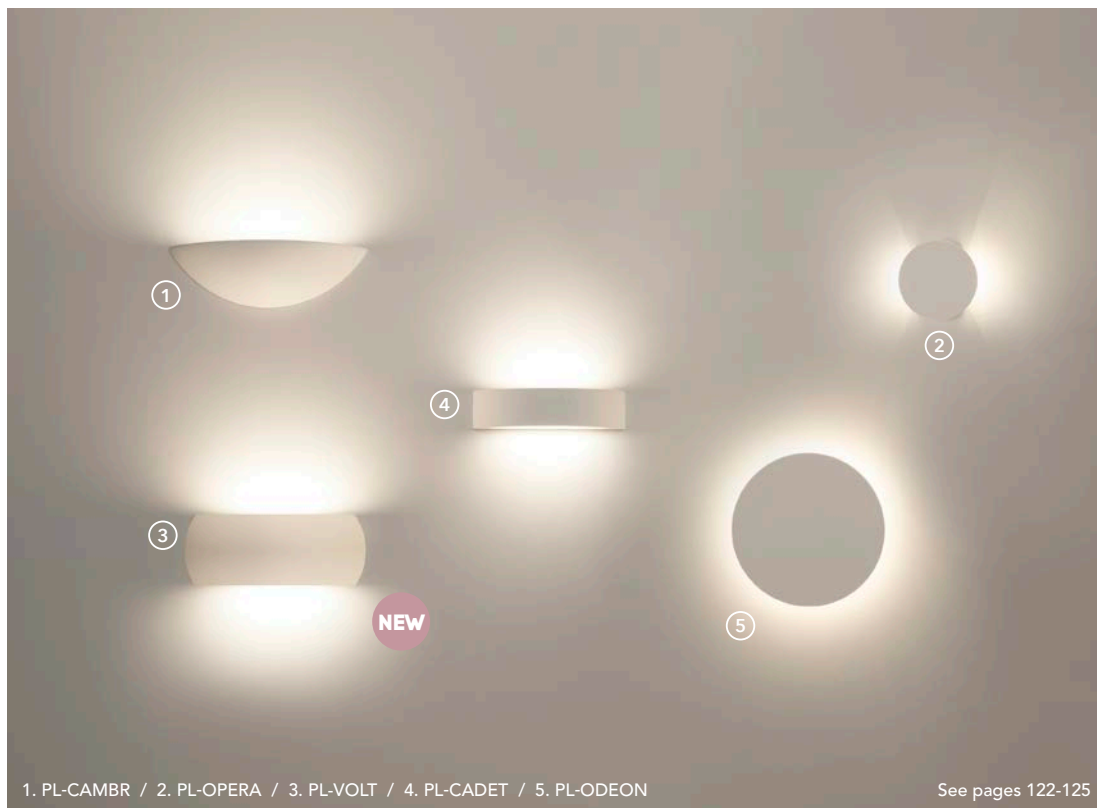

GLASS

**Key Features**

Polished Chrome / Matt white glass

E14 LED only / Max 20W

Golf ball shape lamp required