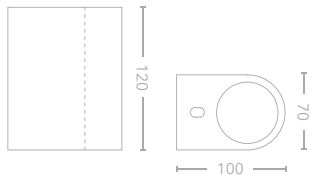

### Key Features

White plaster

2 x GU10 Lampholder

LED only / Max 10W each

220-240V

**europa round**

PL-EUROR 

**europa square**