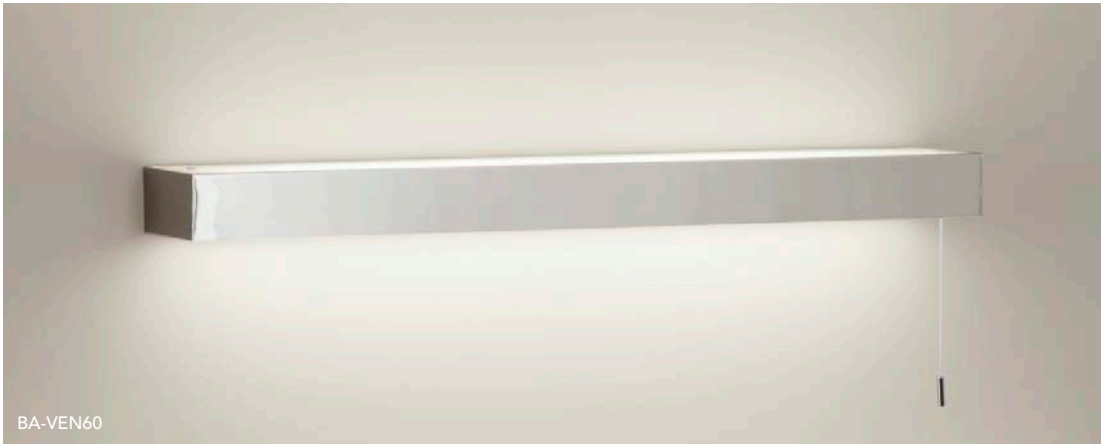

BA-VEN60

BA-VEN90

venti 60

BA-VEN60
18W SMD LED
870 lumens

venti 90

BA-VEN90
24W SMD LED
1080 lumens

CLASS 1

IP
44

Key Features

Polished chrome /
Opal Polycarbonate / Frosted

3000K

Removable pull cord

Can be fitted vertically
or horizontally

Bathroom zone 2