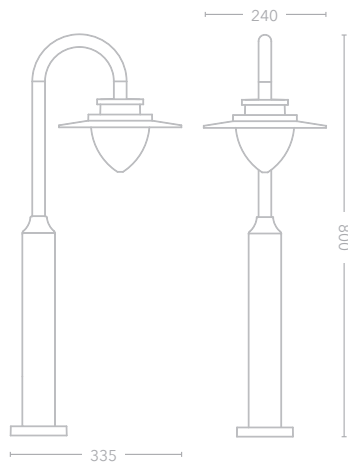

dorchester 80cm post

OD-DORB80-G ■
8W CREE COBLED
580 lumens
Floor mounted

CLASS 1

IP 54

Key Features

Graphite /
Die cast aluminium /
Opal PC diffuser

3000K

Power factor 0.9