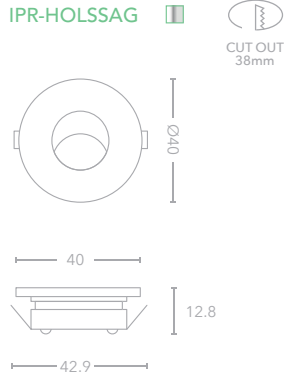

holborn anti glare IP65

Key Features

- Satin stainless steel 316
- 1W CREE XPE / 3000K
- 25 lumens / Beam angle: 120°
- Very shallow profile
- Bathroom zones 1 & 2
- Driver supplied separately
- Fittings must be wired in series