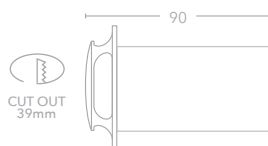

**1 way
plot light**

IPR-PLOT1SS
110° Beam

Includes
installation
tube

Key Features

- Satin stainless steel 316 cover / Aluminium body
- Recessed / 3W CREE XPE / 3000K
- Operating current: 700mA
- Average lumens 90
- Total lumens without cover 275
- Driver supplied separately
- Fittings must be wired in series
- Installation tube must be used for 2000kg drive over rating