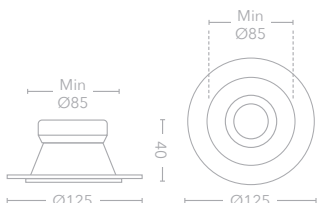

Fire Rated - Tested in 30, 60 and 90 minute ceilings

Ceiling must be skimmed after fitting the item

**slim trimless IP65**

PL-SLIMIPW

CUT OUT 85mm

**slim trimless adjustable**

PL-SLIMW

CUT OUT 85mm