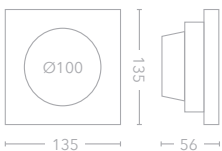

rome

PL-ROM1

This symbol represents a white plaster finish