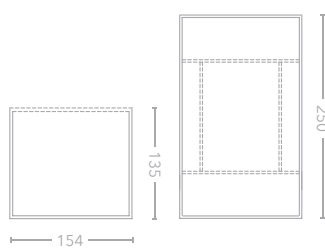

universal half rectangle

- SH-UR-C ■
- SH-UR-M ■

CLASS 1

SWITCH

DIMMABLE

Key Features

Polycotton shade / PVC lining

For use with SH-UWB only
Universal shade wall bracket
sold separately

E27 20W Max

LED only

To Order: SH-UWB + SH-UC- Colour e.g. SH-UWB + SH-UC-C