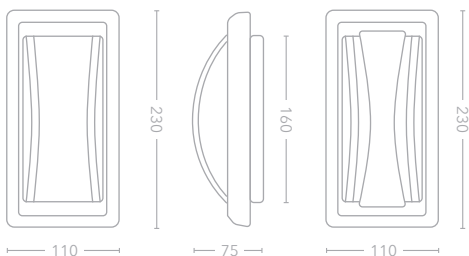

## chiba duo

OD-CHIBA ■  
12.5W SMD LED  
1040 lumens

CLASS 2

IP 65