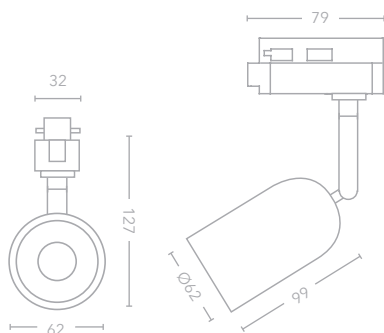

pegasus GU10 track spot

- TR-PEG-B ■
- TR-PEG-W □

- CLASS 1
- SWITCH
- DIMMABLE

Key Features

- Steel / Sand white or Sand black head
- GU10 LED only / Max. 10W
- Track mounted head
- 350° Rotation / 90° Tilt
- 58mm max lamp length
- On/Off switch on track connector