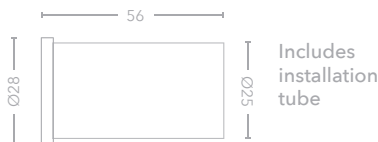

## paddington square IP67

IPR-PADRSS15 ■ IPR-PADRSS30 ■ IPR-PADSSS15 ■ IPR-PADSSS30 ■

15° Beam

30° Beam

15° Beam

30° Beam

Includes  
installation  
tube