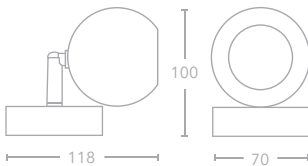

apollo 1

- SP-APO1-B ■
- SP-APO1-W □
- 1 x GU10 LED
- Class I

NEW