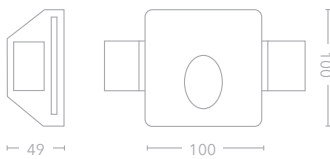

pyrenees plaster