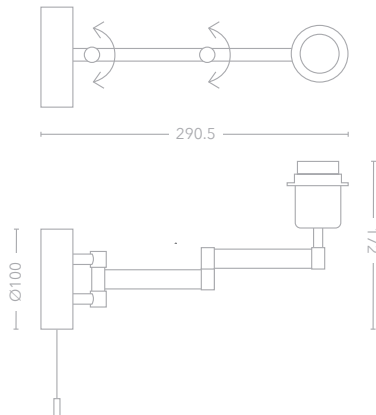

fenchurch

SH-WBFEN-SN

CLASS 2

SWITCH

DIMMABLE

Key Features

Steel

Double articulated arm

E27 LED max 20W

Removable pull cord switch

Recommended shades

SHDR15 & SH-CO, see page 152