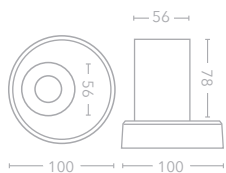

\* Switched

**Key Features**

Sand white or Sand black /  
Die cast construction

GU10 LED only / Max. 10W each

Ceiling / Wall mounted

350° Rotation

90° Pivot

58mm max lamp length