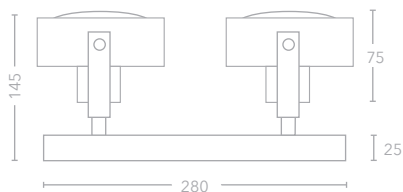

jupiter 2

NEW

SP-JUP2-B ■
SP-JUP2-W □
2 x ES111

CLASS 1

DIMMABLE

Key Features

Steel / Sand white or
Sand black

ES111 Max. 75W

Ceiling / Wall mounted

350° Rotation

120° Pivot