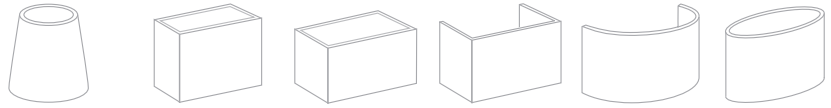

# shades

| Colour |                  | Cone    | Small Rectangle | Large Rectangle | Open Square | Open Crescent | Small Oval |
|--------|------------------|---------|-----------------|-----------------|-------------|---------------|------------|
|        | <b>Coconut</b>   | SH-CO-C | SH-RS-C         | SH-RL-C         | SH-SQO-C    | SH-CR-C       | SH-OV-C    |
|        | <b>Mushroom</b>  | SH-CO-M | SH-RS-M         | SH-RL-M         | SH-SQO-M    | SH-CR-M       | SH-OV-M    |
|        | <b>Grey Seal</b> | SH-CO-G | SH-RS-G         | SH-RL-G         | SH-SQO-G    | SH-CR-G       | SH-OV-G    |
|        | <b>Black</b>     | SH-CO-B | SH-RS-B         | SH-RL-B         | SH-SQO-B    | SH-CR-B       | SH-OV-B    |