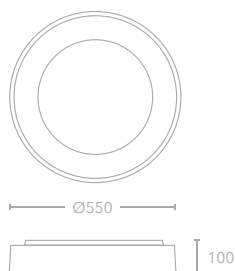

eternity 55 flush

FL-ETE55 ☐
40W SMD LED
2020 lumens

CLASS 1

DIMMABLE

Key Features

Sand white or Black body /
Opal PC diffuser

3000K

Beam Angle: 120°

Power factor 0.95

CRI >80

Mains dimmable