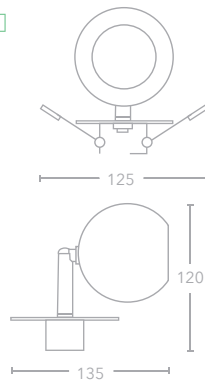

apollo recessed

- SP-APOR-B ■
- SP-APOR-W □
- 1 x GU10 LED
- Class II

NEW

DIMMABLE

Key Features

Steel / Sand white or Sand black

GU10 LED / Max. 10W

Ceiling / Wall mounted

350° Rotation

90° Pivot

58mm max lamp length

Cut out for SP-APOR 60-85mm