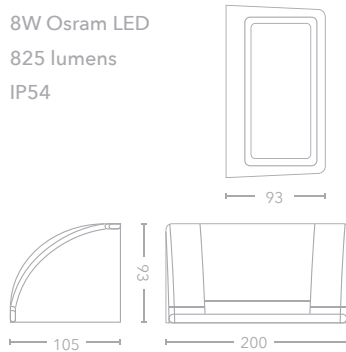

berkeley II

OD-BER2-G ■
8W Osram LED
825 lumens
IP54

CLASS 1

IP

GLASS

Key Features

Graphite / Die cast aluminium

3000K

Power factor 0.9

Fit facing downwards