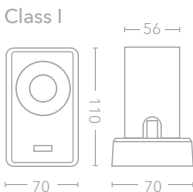

\* Switched

**Key Features**

Sand white or Sand black /  
Die cast construction

GU10 LED only / Max. 10W each

Ceiling / Wall mounted

350° Rotation

90° Pivot

58mm max lamp length