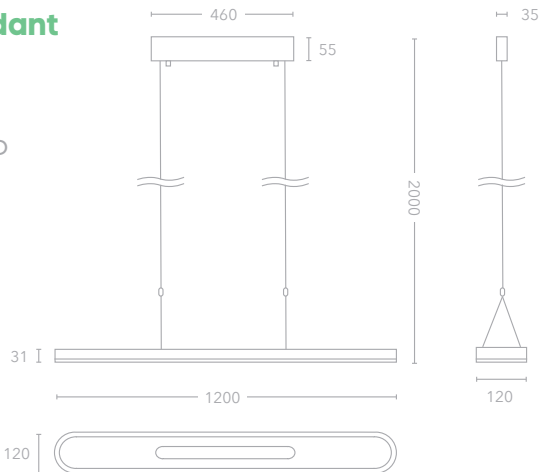

clip pendant

PE-CLIP ☐
40W SMD LED
2630 lumens

CLASS 1

DIMMABLE

Key Features

- Sand white
- Frosted acrylic diffuser
- 3000K
- Mains dimmable
- Height adjustable
- CRI >80
- Power factor 0.98