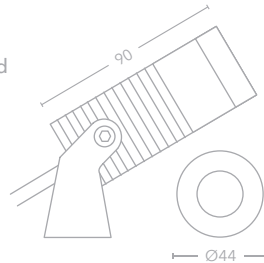

farringdon spike spot 700mA

OD-FARR700 ■
700mA / Class III
CREE COB
670 Lumens
Separate driver required
Dimmable when used
with a dimmable driver