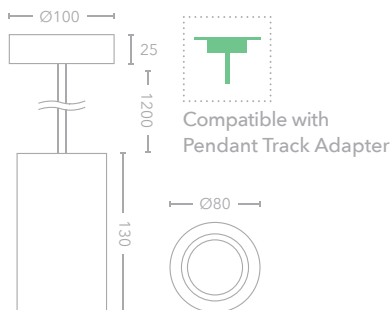

lyra pendant

PE-LYRAW ☐
PE-LYRAB ☒

lyra flush

FL-LYRAW ☐
FL-LYRAB ☒