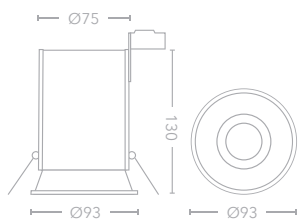

## slim trim adjustable FR

DL-SLIMFRW 40° Tilt

CUT OUT  
86mm

DL-SLIMFRW

CLASS 1

DIMMABLE