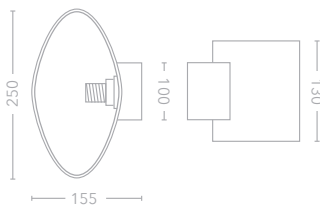

tube 16

WL-TU16

ovo 25

WL-OV25

CLASS 2

DIMMABLE

GLASS

Key Features

Polished Chrome / Matt white glass

E14 LED only / Max 20W

Golf ball shape lamp required