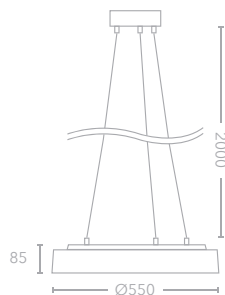

eternity 55 pendant

PE-ETE55 ☐ PE-ETE55-B ☒
40W SMD LED 40W SMD LED
3300 lumens 2400 lumens