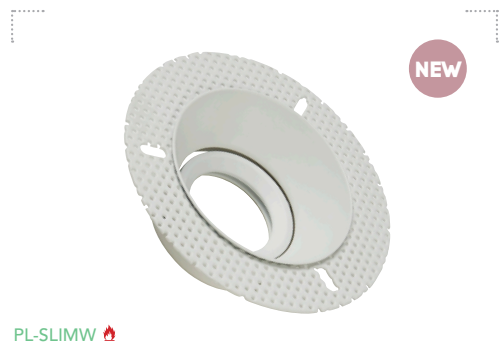

slim trimless IP65

PL-SLIMIPW

CUT OUT 85mm

slim trimless adjustable

PL-SLIMW

CUT OUT 85mm

CLASS 2

DIMMABLE

Key Features

Matt white finish / Die cast body

220-240V / Max 10W LED only

Anti-glare / 15° Tilt

GU10 lampholder

Ceiling must be skimmed after fitting the item

Compatible with Hera module