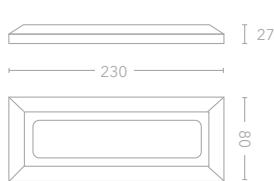

suzuka slot

NEW

OD-SUZ-GW ■ / □

3W SMD LED

310 lumens

CLASS 2

IP 65

Key Features

Dark grey and white covers supplied in the box

PC / ABS material

3000K

Corrosion resistant

Surface mounted

Vandal resistant materials

Interchangeable covers