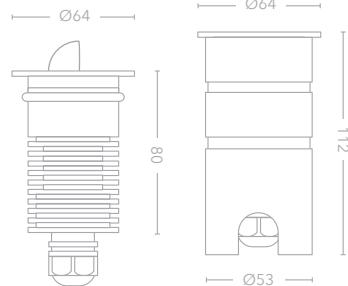

hood 230V

IPR-HOODSS 285 lumens

Includes installation tube

Key Features

Satin stainless steel 316 cover / Aluminium body

6W COB LED / 3000K

Operating current: 220-240V

Beam angle: 24°

Power factor 0.6

Integral driver

Installation tube included