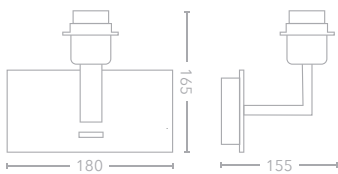

pimlico plus

- SH-WBPIMP-AB
- SH-WBPIMP-CP
- SH-WBPIMP-SN
- SH-WBPIMP-MB

- CLASS 1
- SWITCH
- USB

Key Features

- Steel
- E27 GLS LED max 20W
- LED only
- Switches on the front plate