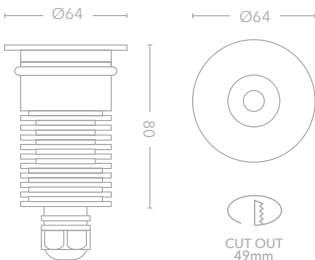

euston 230V

IPR-EUSSS 400 lumens