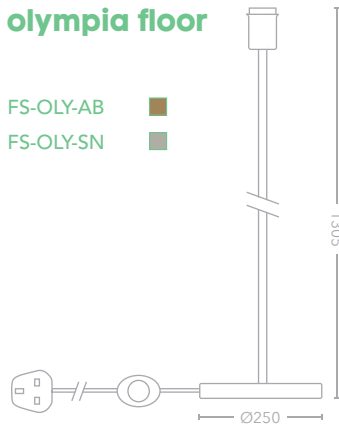

olympia floor

- FS-OLY-AB ■
- FS-OLY-SN ■

Recommended shade: SH-DR40 / SH-OVL

Key Features

E27 max. 20W / LED only

Floor lamp has inline switch on cable

Table lamp has switch on base

Shades supplied separately

For European plug use code

EUTA-OLY-**

EUFS-OLY-**