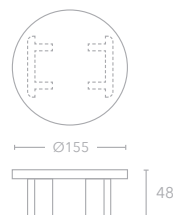

opera

PL-OPERA

2 x 1.5W LED

175 lumens

CLASS 2

PAINTABLE

Key Features

White plaster

3000K

220-240V