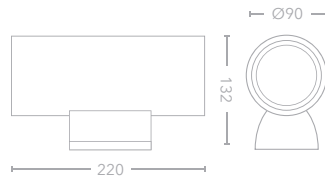

waldorf I

OD-WAL1-G ■
3W COB LED
180 Lumens
0.4 Power factor
60° Beam angle

waldorf II

OD-WAL2-G ■
2x 3w COB LED
360 Lumens
0.5 Power factor
60° Beam angle

connaught

OD-CON-G ■
2 x 6W CREE COB LED
910 Lumens
0.95 Power factor
90° Beam angle

CLASS 1

IP 65

GLASS

Key Features

Graphite finish

Die cast aluminium

3000K