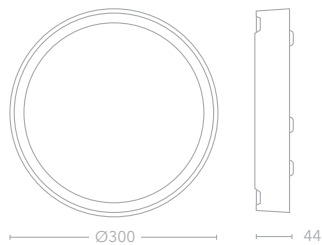

kyoto medium

OD-KYOM ■
18W SMD LED
1320 lumens