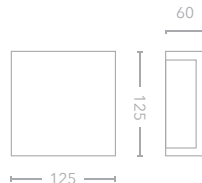

mirabeau

PL-MIRAB

2 x 3W CREE LED
410 lumens