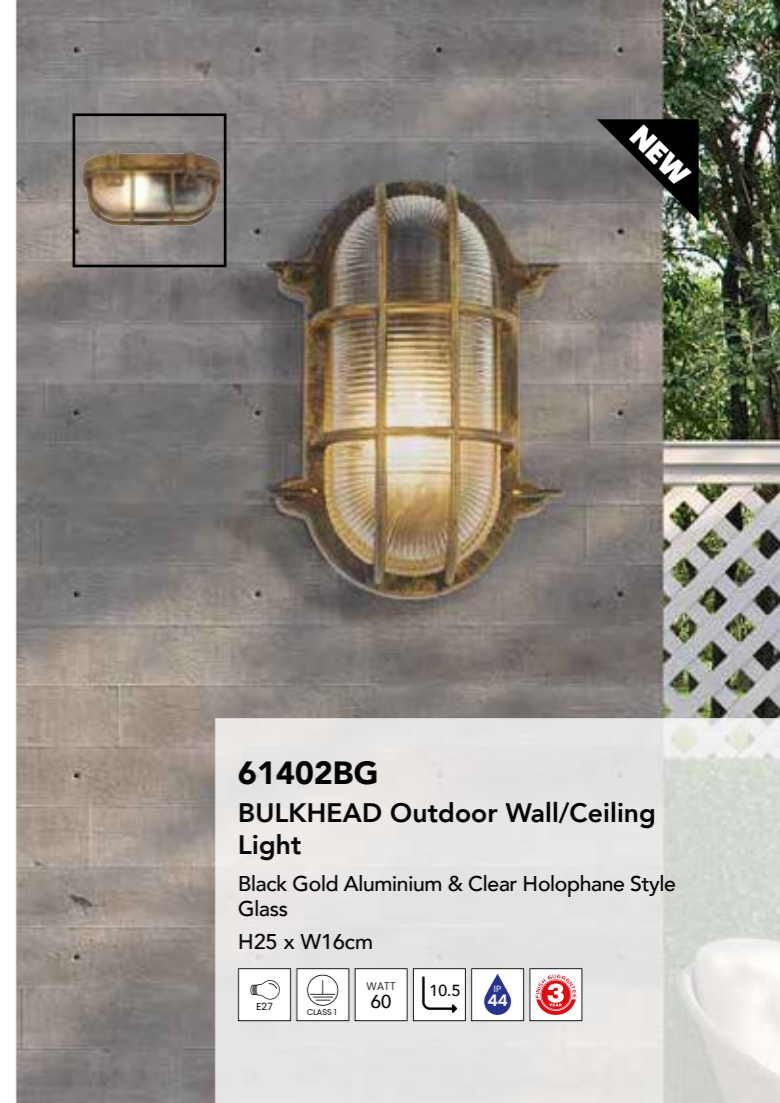

NEW

61402BG
BULKHEAD Outdoor Wall/Ceiling Light
 Black Gold Aluminium & Clear Holophane Style Glass
 H25 x W16cm

NEW

30361PB
BULKHEAD Outdoor Wall/Ceiling Light
 Solid Brass Metal & Clear Ribbed Glass
 H24 x Ø24cm