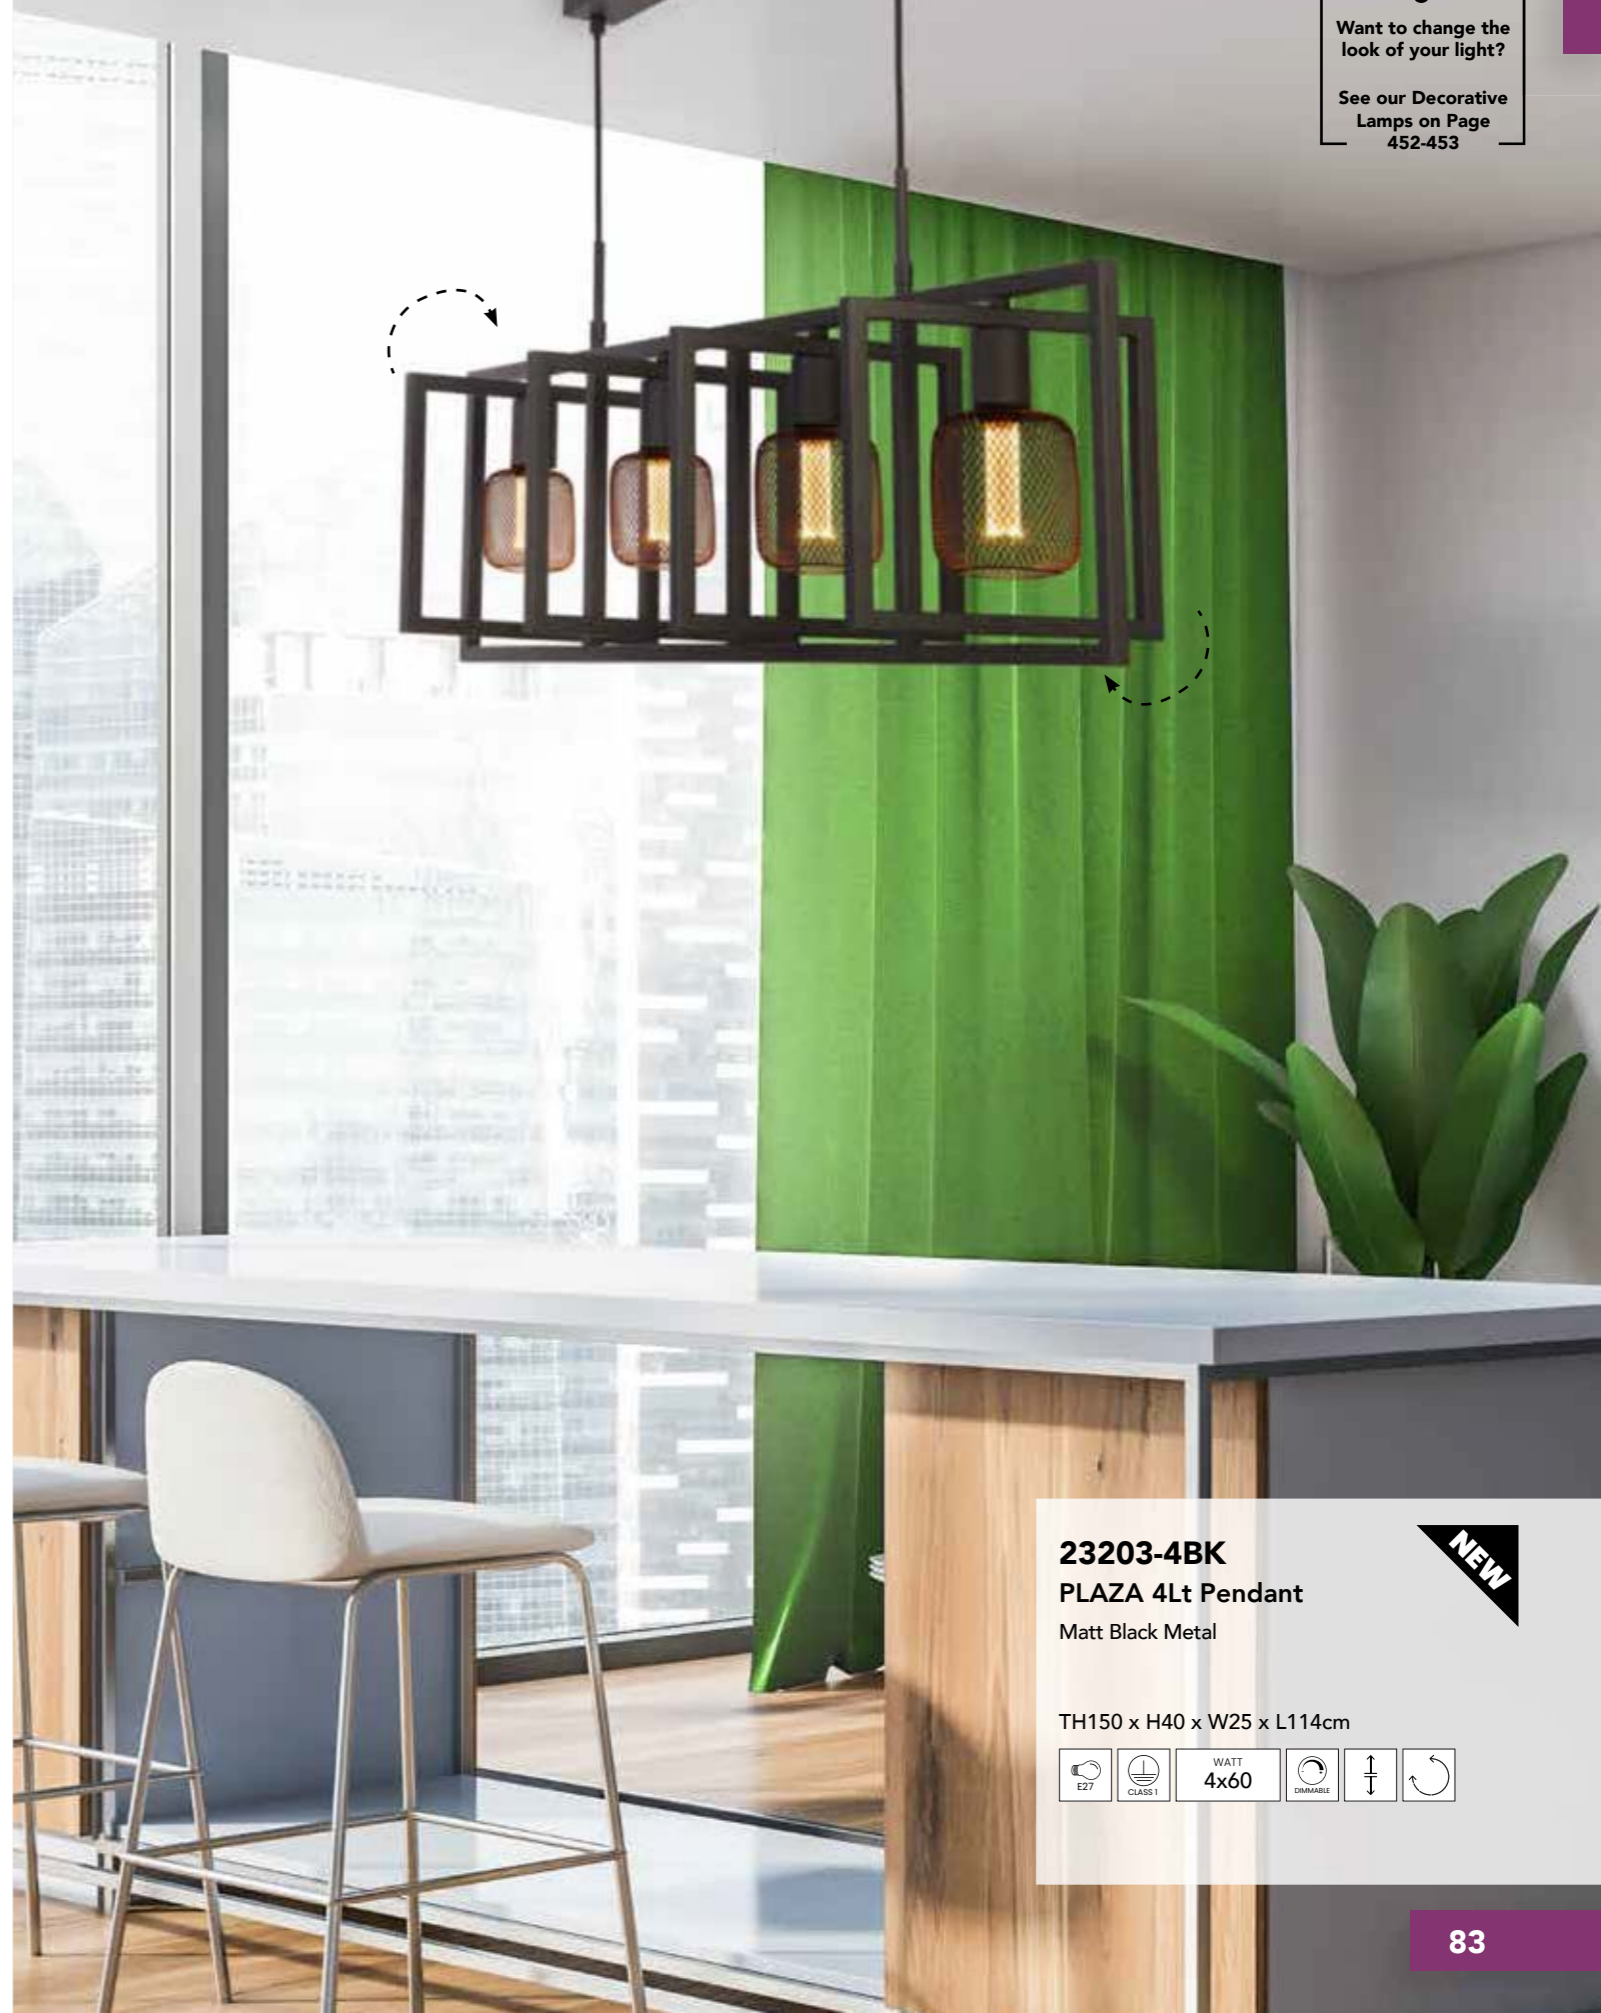

NEW

23201-1BK
EU23201-1BK
PLAZA Table Lamp
 Matt Black Metal

H61 x W30 x L30cm

NEW

23202-1BK
EU23202-1BK
PLAZA Floor Lamp
 Matt Black Metal

H160 x W30 x L30cm

Decorative Lamps Not Included

60cm