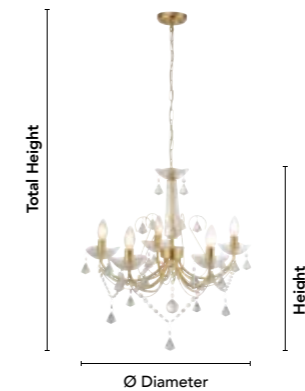

Lumens can vary due to the finish on the materials

Candle Light 1800K **Warm White 2700K-3000K** **Daylight 6500K**

Product Dimensions

- **TH** = Total Height from lowest to highest point and once item is fully extended
- **H** = Height of the fixed part of any light
- **W** = Width
- **L** = Length
- **Ø** = Diameter