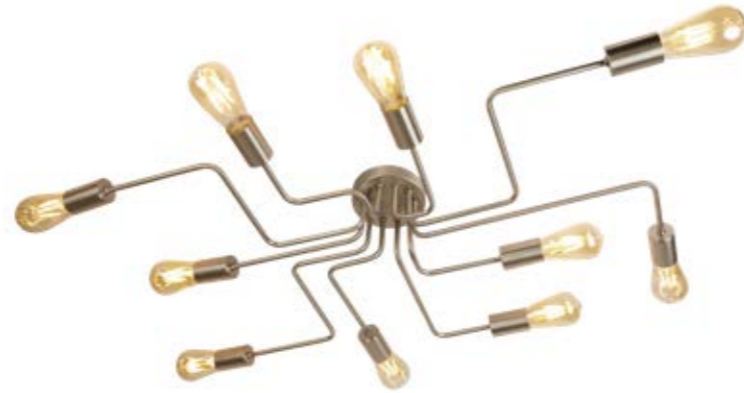

H8 x Ø44cm

9926-6SS
CIRCUIT 6Lt Flush
Satin Silver Metal

H12 x W32 x L70cm

99210-10SS
CIRCUIT 10Lt Flush
Satin Silver Metal

H12 x W52 x L82cm

696-6BK
MATRIX 6Lt Flush
Black Metal & Opal Glass

H9 x W46 x L46cm