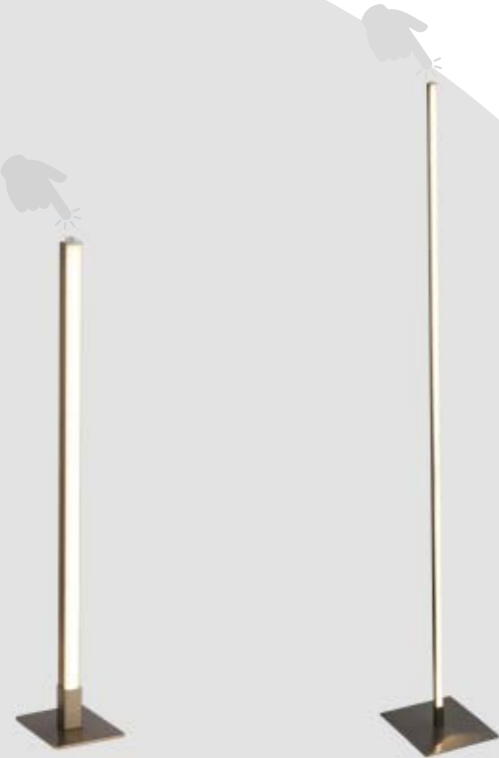

TH150 x H28 x W84 x L9cm

NEW

96381-1BK
TRIBECA Bar Pendant
 Black Metal & Opal Diffuser

96381-1SS
TRIBECA Bar Pendant
 Satin Silver Metal & Opal Diffuser

TH120 x H7 x W8 x L119cm

TH120 x H7 x W8 x L119cm

96382-1SS
EU96382-1SS
TRIBECA Table Lamp
 Satin Silver Metal & Opal Diffuser