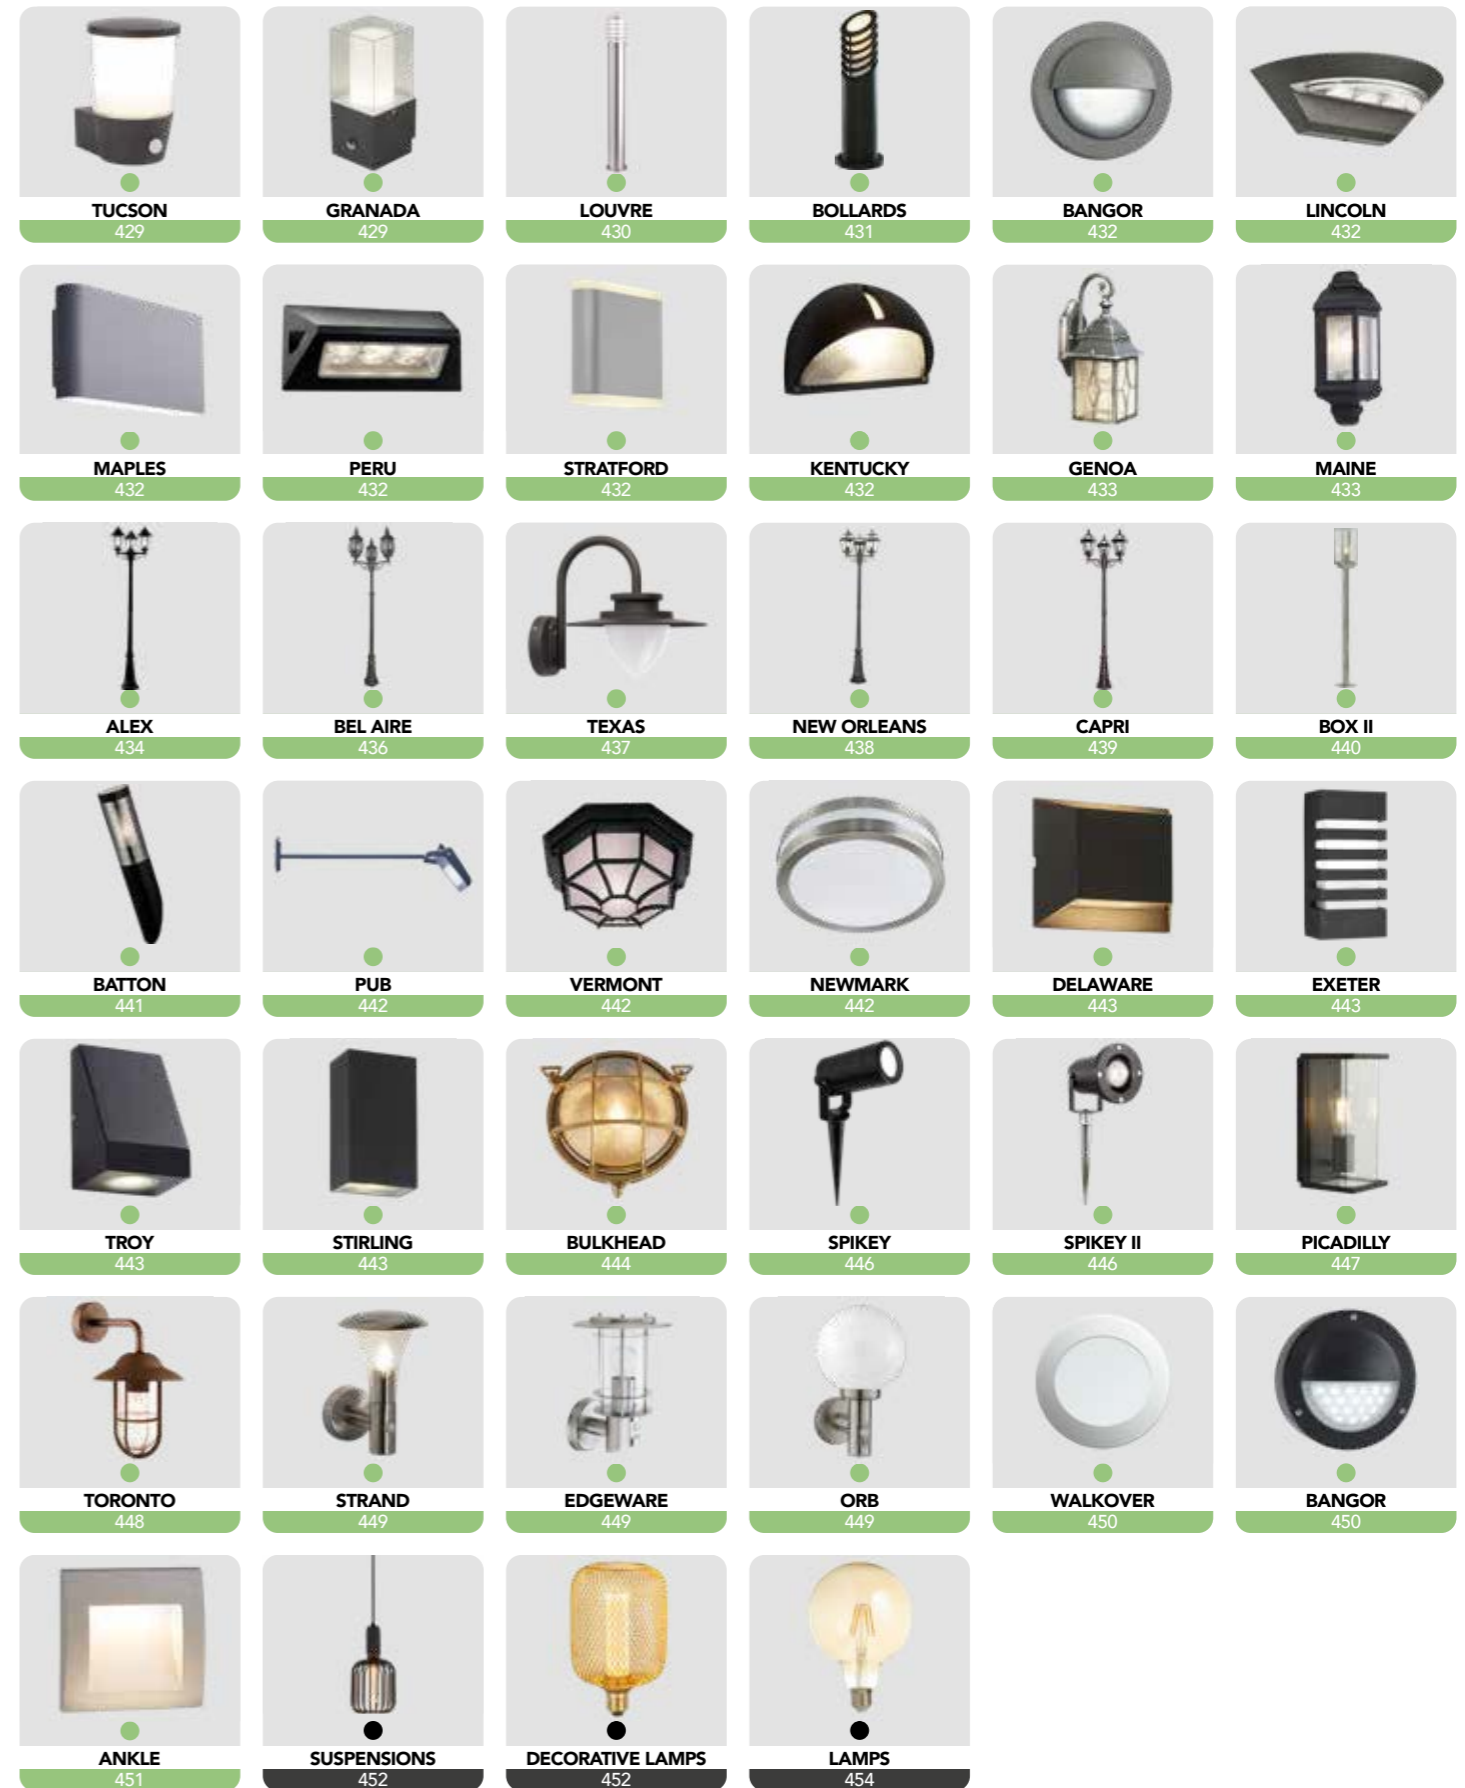

Find out more about
this Gesture Control
product range
On pages 98 & 99.

Table of Contents

Decorative	14 - 153
Crystal	154 - 239
Pendants	240 - 291
Spotlights	292 - 307
Bathroom	308 - 327
Flush	328 - 337
Wall Lights	337 - 351
Table Lamps	352 - 372
Floor Lamps	373 - 387
Table & Floor	388 - 411
Outdoor	412 - 451
Lamps & Suspensions	452 - 455
Icons & Index, Spare Shades & Translations	456 - 467

The **Solid Colour** behind the page number relates to the main product category.

The **Small Solid Dots** above the page number indicate there are matching items in other categories:

- Decorative
- Crystal
- Pendants
- Spotlights
- Bathroom
- Flush
- Wall Light
- Table Lamps
- Table & Floor
- Floor Lamps
- Outdoor
- Lamps & Suspensions

22123-5BK
PUNCH 5Lt Multi-Drop Pendant
Black Metal & Champagne Punched Glass

TH152 x H36 x Ø61cm

22123-3BK
PUNCH 3Lt Bar Pendant
Black Metal & Champagne Punched Glass

TH120 x H36 x W25 x L121cm

22123-1BK
PUNCH Pendant
Black Metal & Champagne Punched Glass