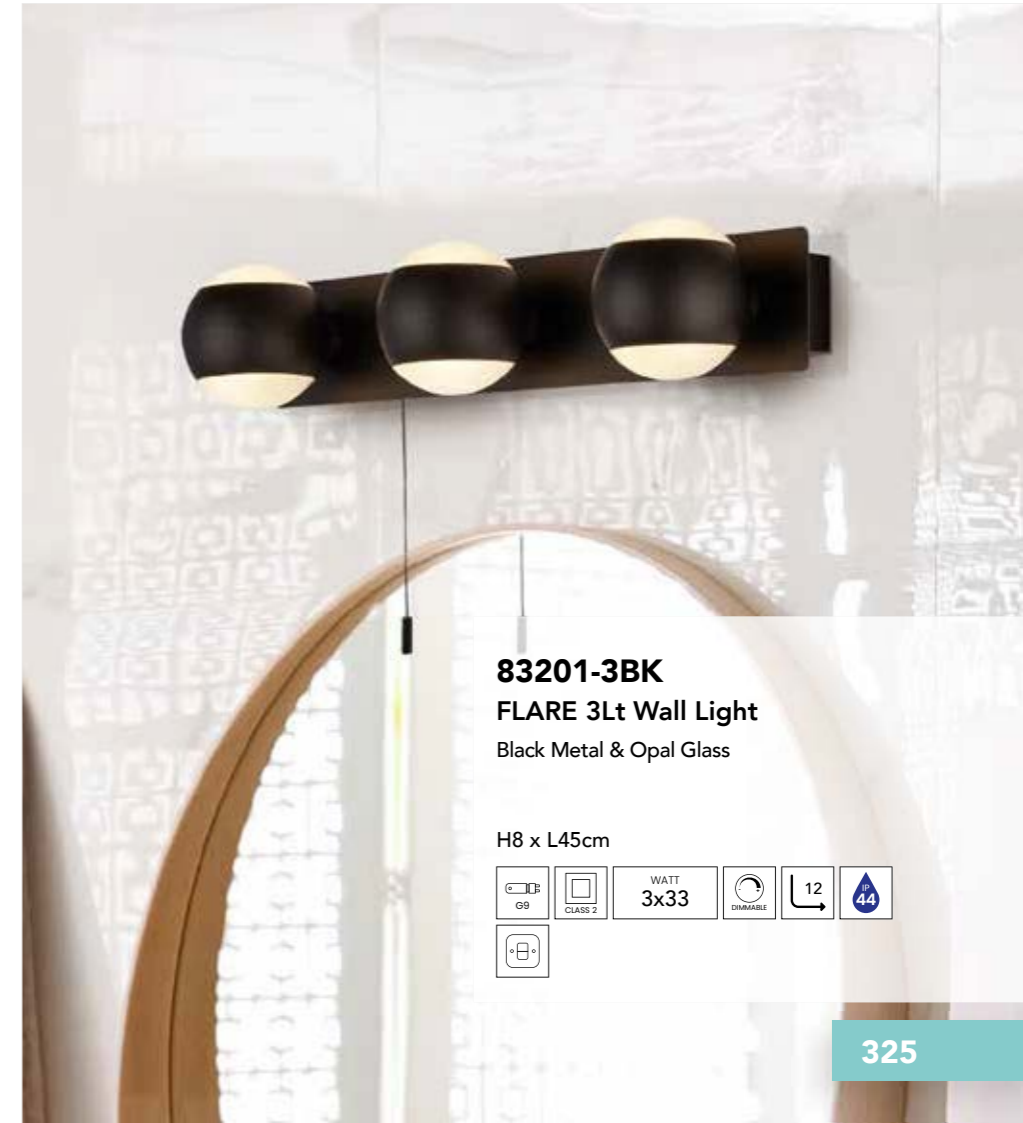

83201-3BK
FLARE 3Lt Wall Light
Black Metal & Opal Glass

H8 x L45cm