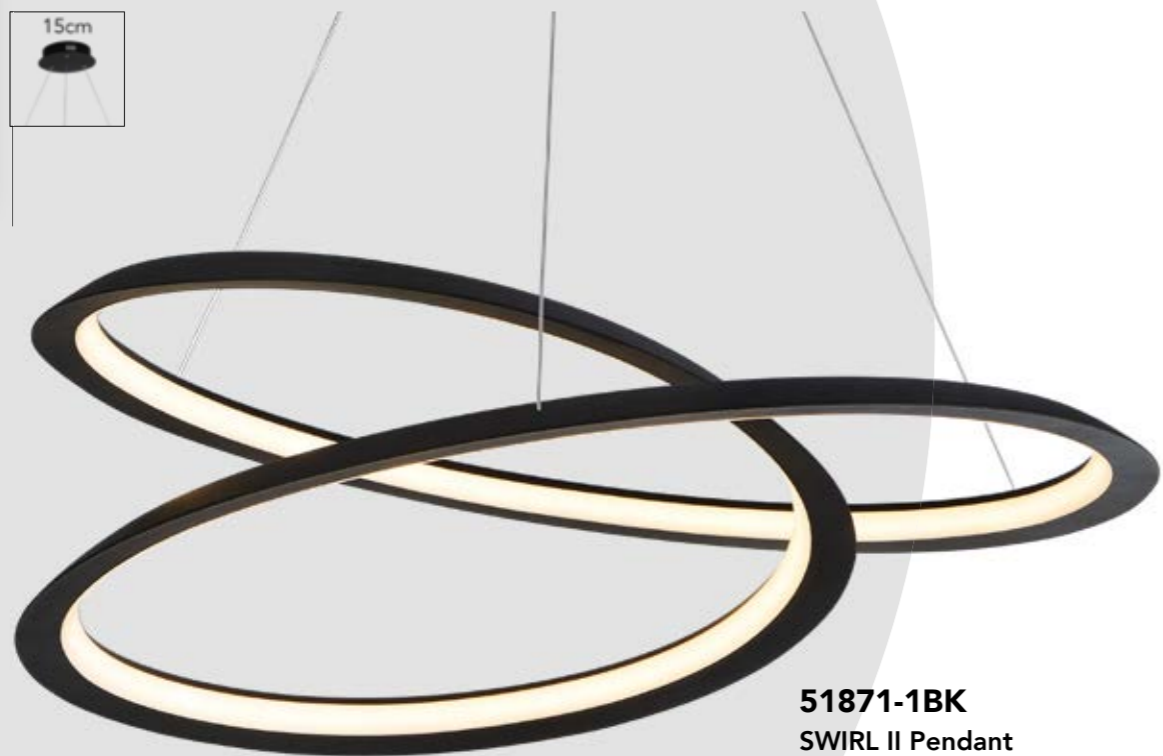

H116 x W20 x L47cm

2811RU
RIBBON Wall Light
 Rustic Metal & Opal Acrylic

H38 x W22cm

2813RU
EU2813RU
RIBBON Floor Lamp
 Rustic Metal & Opal Acrylic

H161 x Ø25cm

2814RU
RIBBON Flush
 Rustic Metal & Opal Acrylic

H26 x W21 x L78cm

2812RU
EU2812RU
RIBBON Table Lamp
 Rustic Metal & Opal Acrylic

H48 x Ø22cm

51871-1BK
SWIRL II Pendant
 Sand Black Metal & Opal Silicon

TH120 x H19 x Ø60cm

8761GO
FLOAT Pendant
 Gold Leaf Metal & Opal Polycarbonate