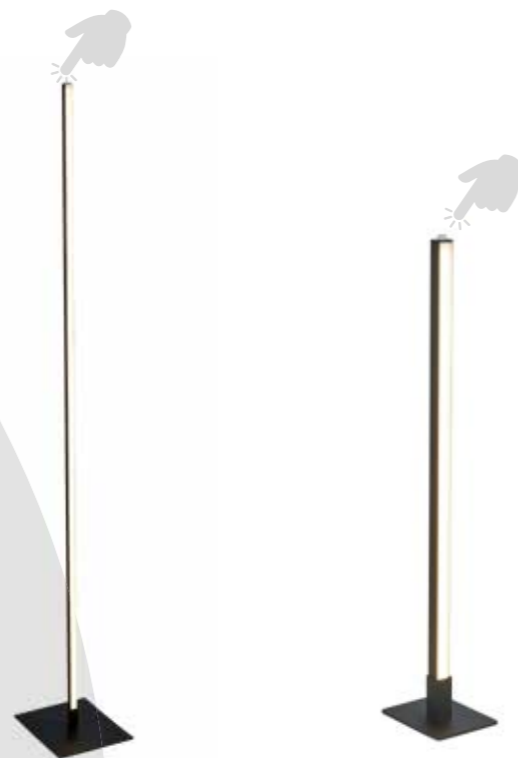

96382-1BK
EU96382-1BK
TRIBECA Table Lamp
Black Metal & Opal Diffuser

96383-1BK
EU96383-1BK
TRIBECA Floor Lamp
Black Metal & Opal Diffuser

H150 x W20 x L24cm