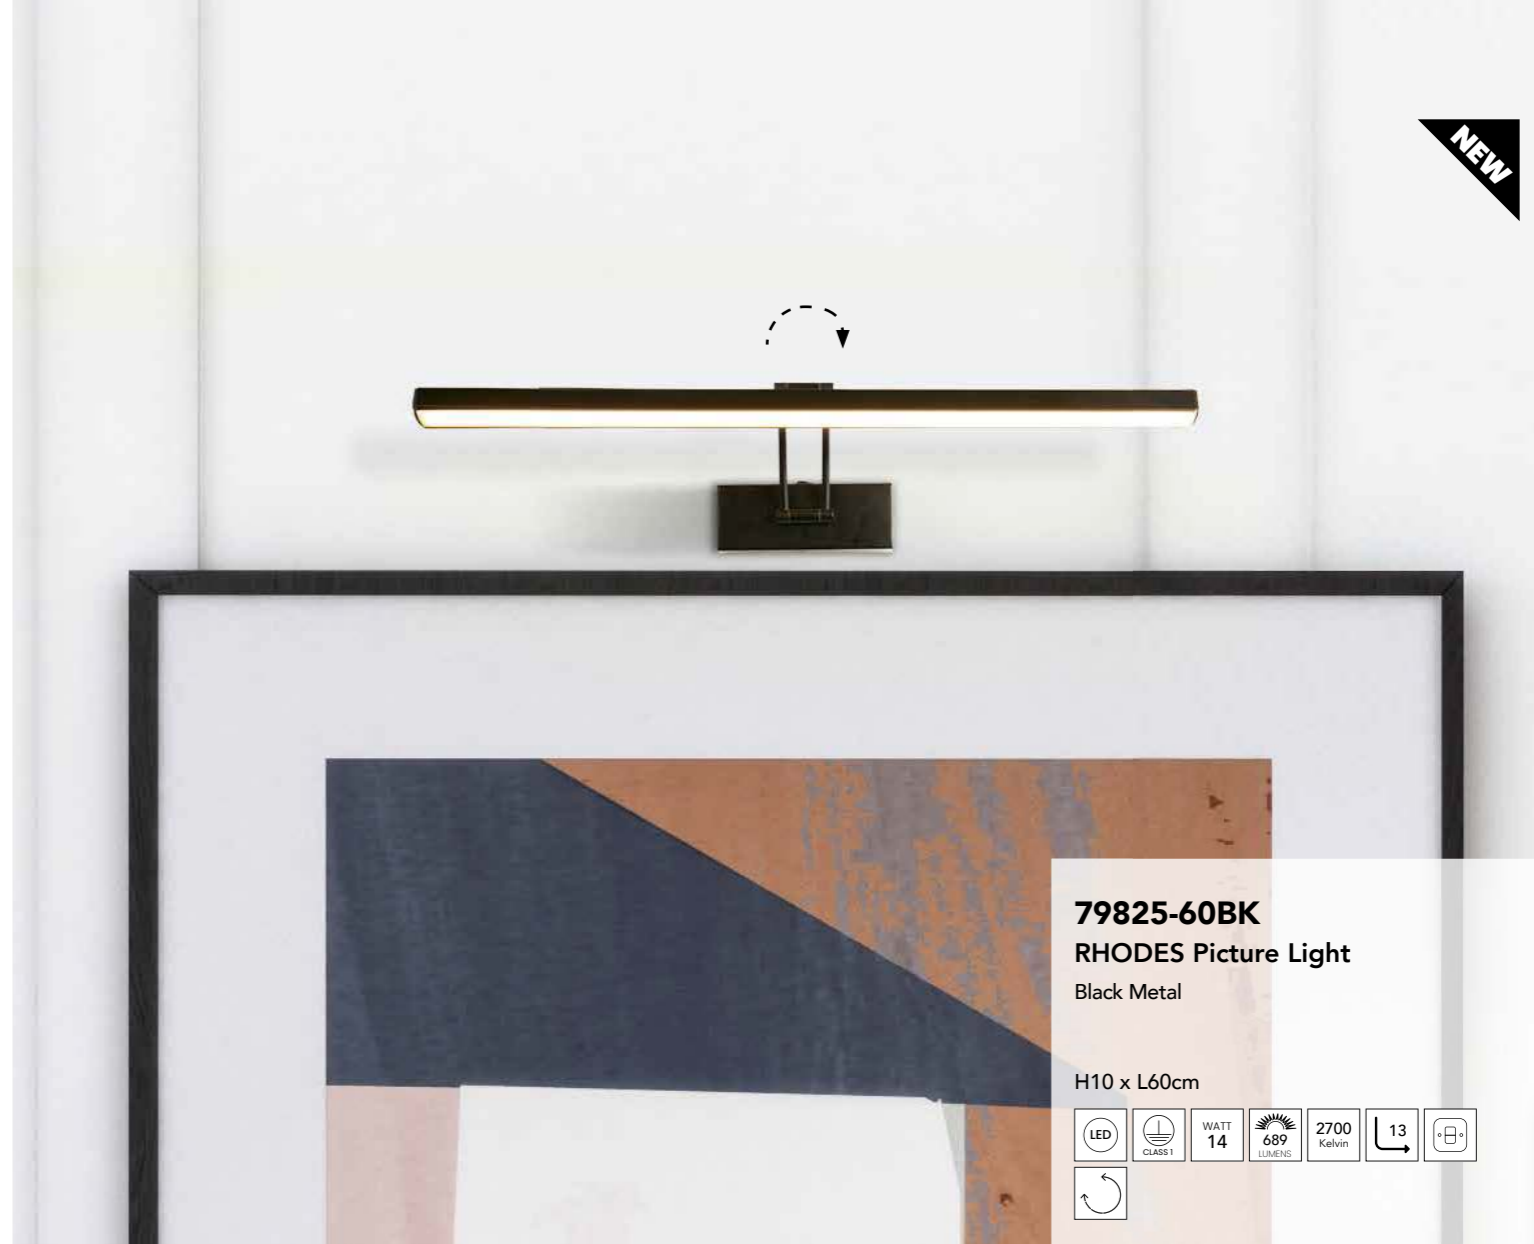

H10 x W40cm

1781CC
SERENITY Wall Bracket
Chrome Metal & Frosted Glass

H5 x W28cm

3420CC
GLOW Wall Light
Chrome Metal & Sand White Acrylic

H15 x W21cm

1752CC
LEDGE Up/Down Wall Light
Chrome Metal

H7 x W20 x L20cm

NEW

NEW

NEW

79821-40SS
SANTORINI Picture Light
Satin Silver & Polished Chrome Metal

79821-40SB
SANTORINI Picture Light
Satin Brass & Polished Brass Metal

79824-40BK
CORFU Picture Light
Black Metal

H9 x L40cm

H9 x L40cm

H9 x L40cm

NEW

79825-60BK
RHODES Picture Light
Black Metal

H10 x L60cm

NEW

NEW

NEW