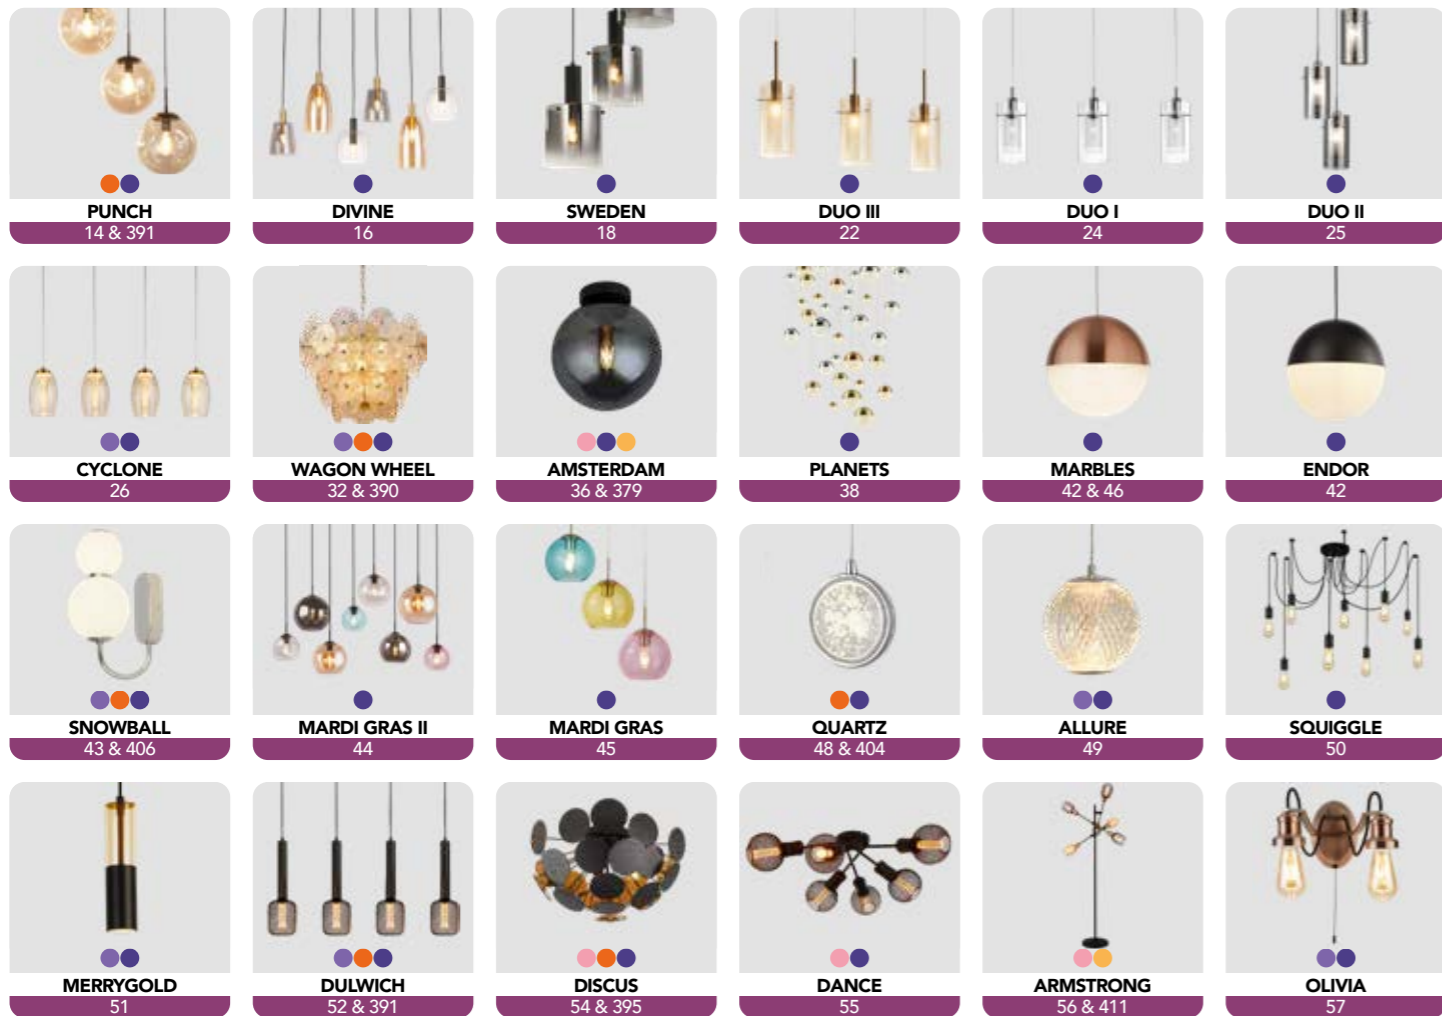

Find out more about
this Gesture Control
product range
On pages 98 & 99.

Table of Contents

Decorative	14 - 153
Crystal	154 - 239
Pendants	240 - 291
Spotlights	292 - 307
Bathroom	308 - 327
Flush	328 - 337
Wall Lights	337 - 351
Table Lamps	352 - 372
Floor Lamps	373 - 387
Table & Floor	388 - 411
Outdoor	412 - 451
Lamps & Suspensions	452 - 455
Icons & Index, Spare Shades & Translations	456 - 467

The **Solid Colour** behind the page number relates to the main product category.

The **Small Solid Dots** above the page number indicate there are matching items in other categories:

- Decorative
- Crystal
- Pendants
- Spotlights
- Bathroom
- Flush
- Wall Light
- Table Lamps
- Table & Floor
- Floor Lamps
- Outdoor
- Lamps & Suspensions