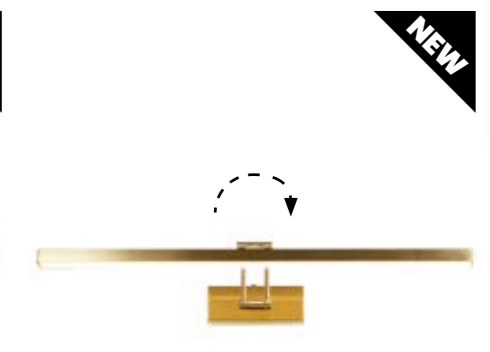

NEW

79825-40BK
RHODES Picture Light
Black Metal

H10 x L40cm

79825-40SB
RHODES Picture Light
Satin Brass Metal

H10 x L40cm

79825-60SB
RHODES Picture Light
Satin Brass Metal

H10 x L60cm