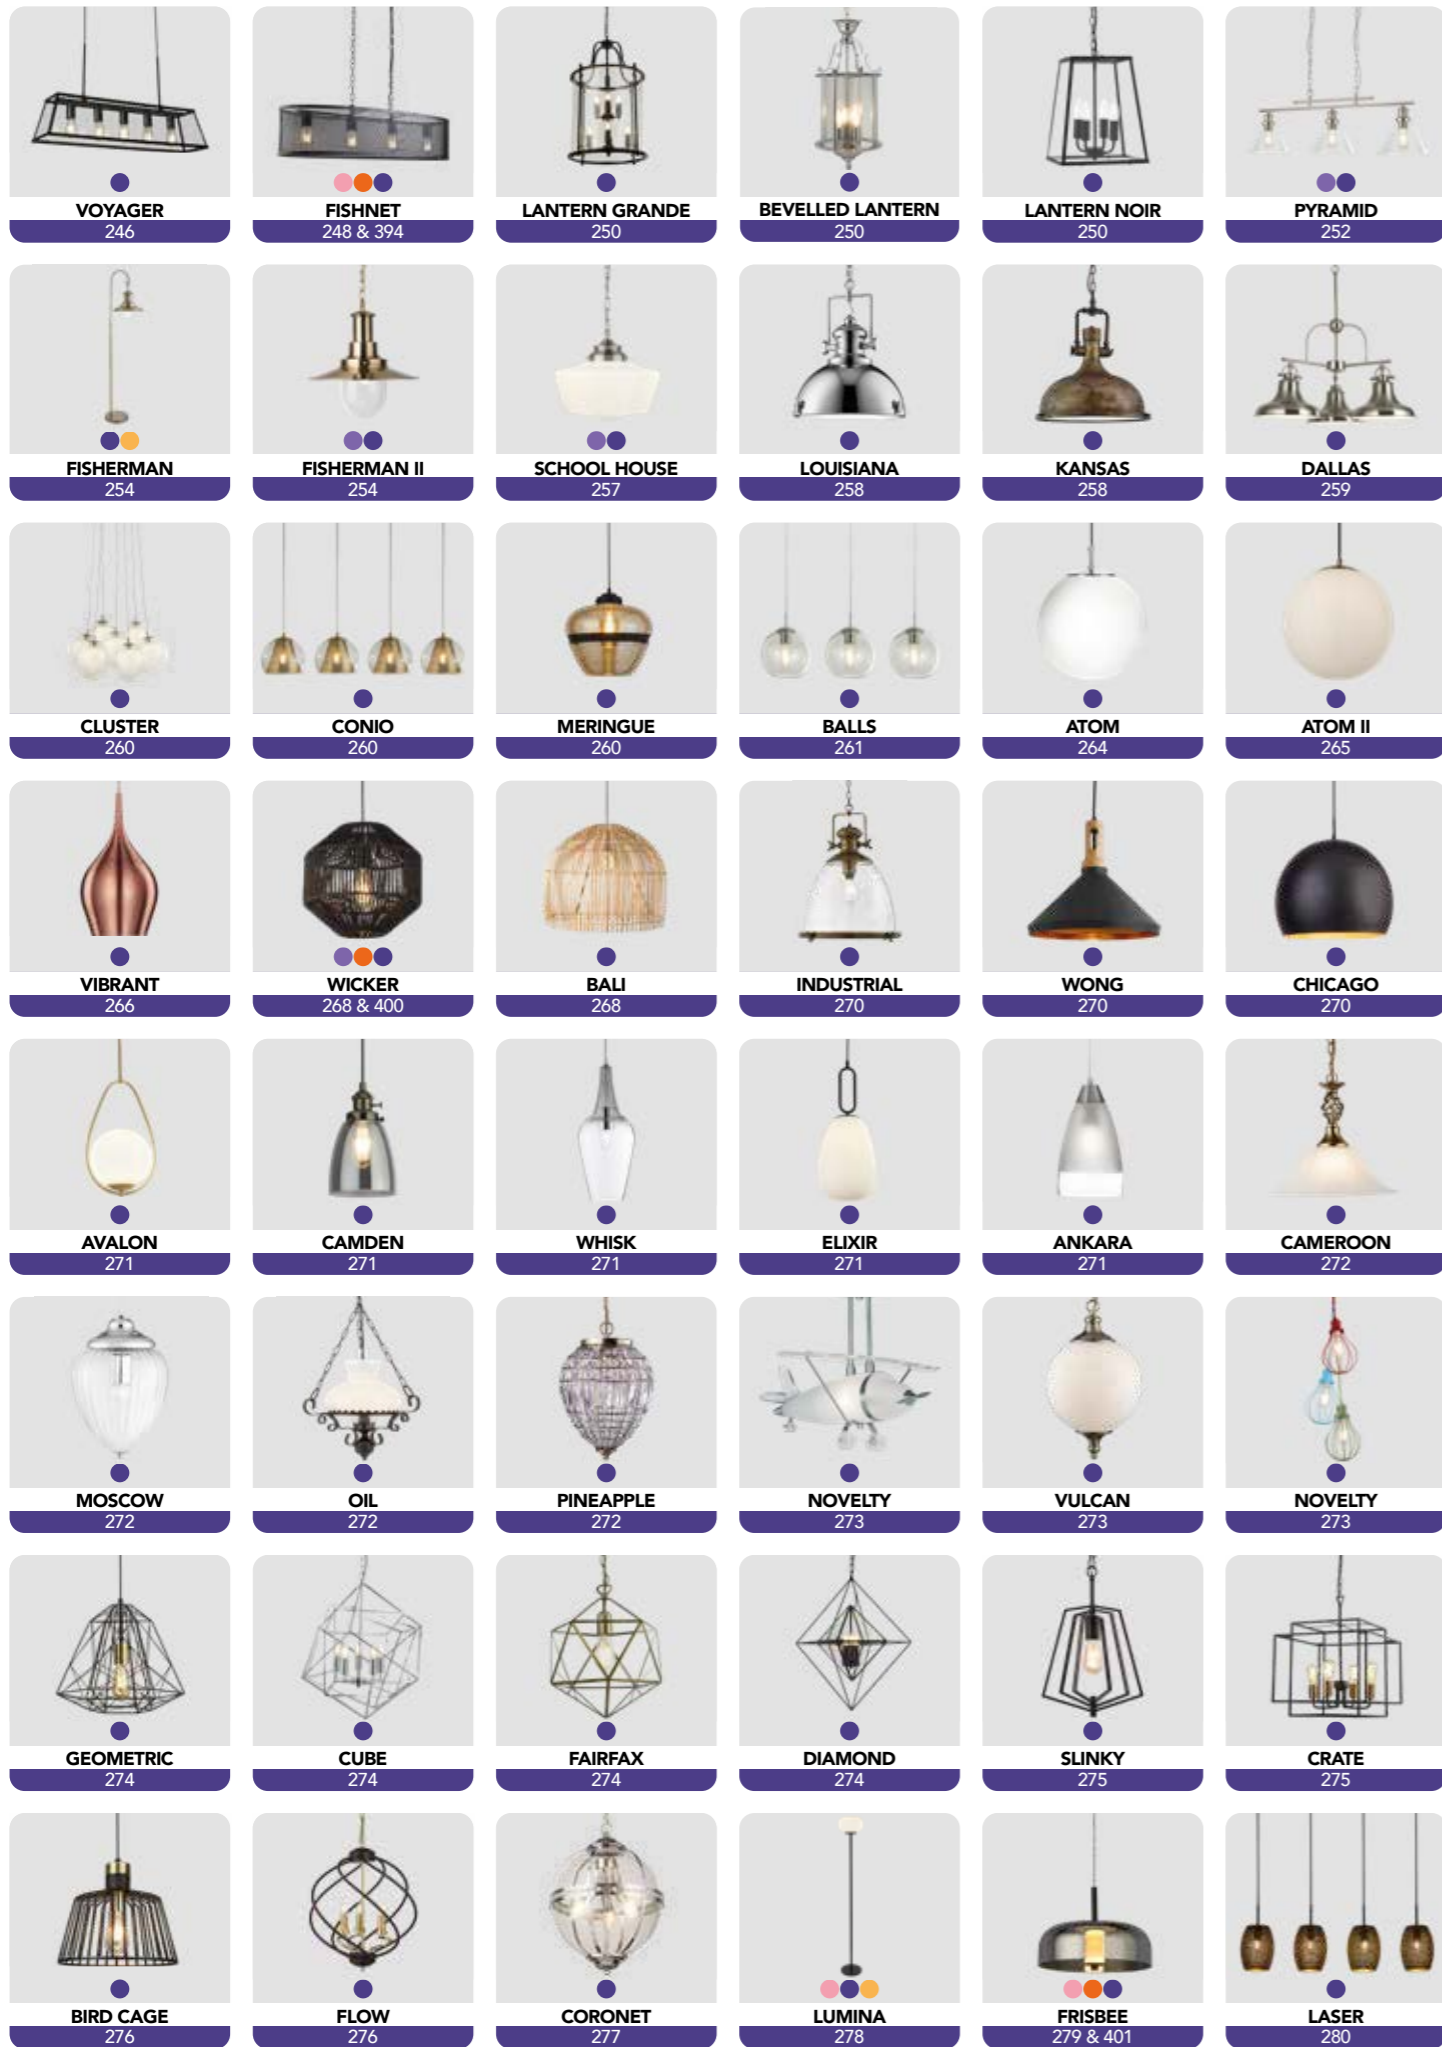

Find out more about
this Gesture Control
product range
On pages 98 & 99.

Table of Contents

Decorative	14 - 153
Crystal	154 - 239
Pendants	240 - 291
Spotlights	292 - 307
Bathroom	308 - 327
Flush	328 - 337
Wall Lights	337 - 351
Table Lamps	352 - 372
Floor Lamps	373 - 387
Table & Floor	388 - 411
Outdoor	412 - 451
Lamps & Suspensions	452 - 455
Icons & Index, Spare Shades & Translations	456 - 467

The **Solid Colour** behind the page number relates to the main product category.

The **Small Solid Dots** above the page number indicate there are matching items in other categories:

- Decorative
- Crystal
- Pendants
- Spotlights
- Bathroom
- Flush
- Wall Light
- Table Lamps
- Table & Floor
- Floor Lamps
- Outdoor
- Lamps & Suspensions