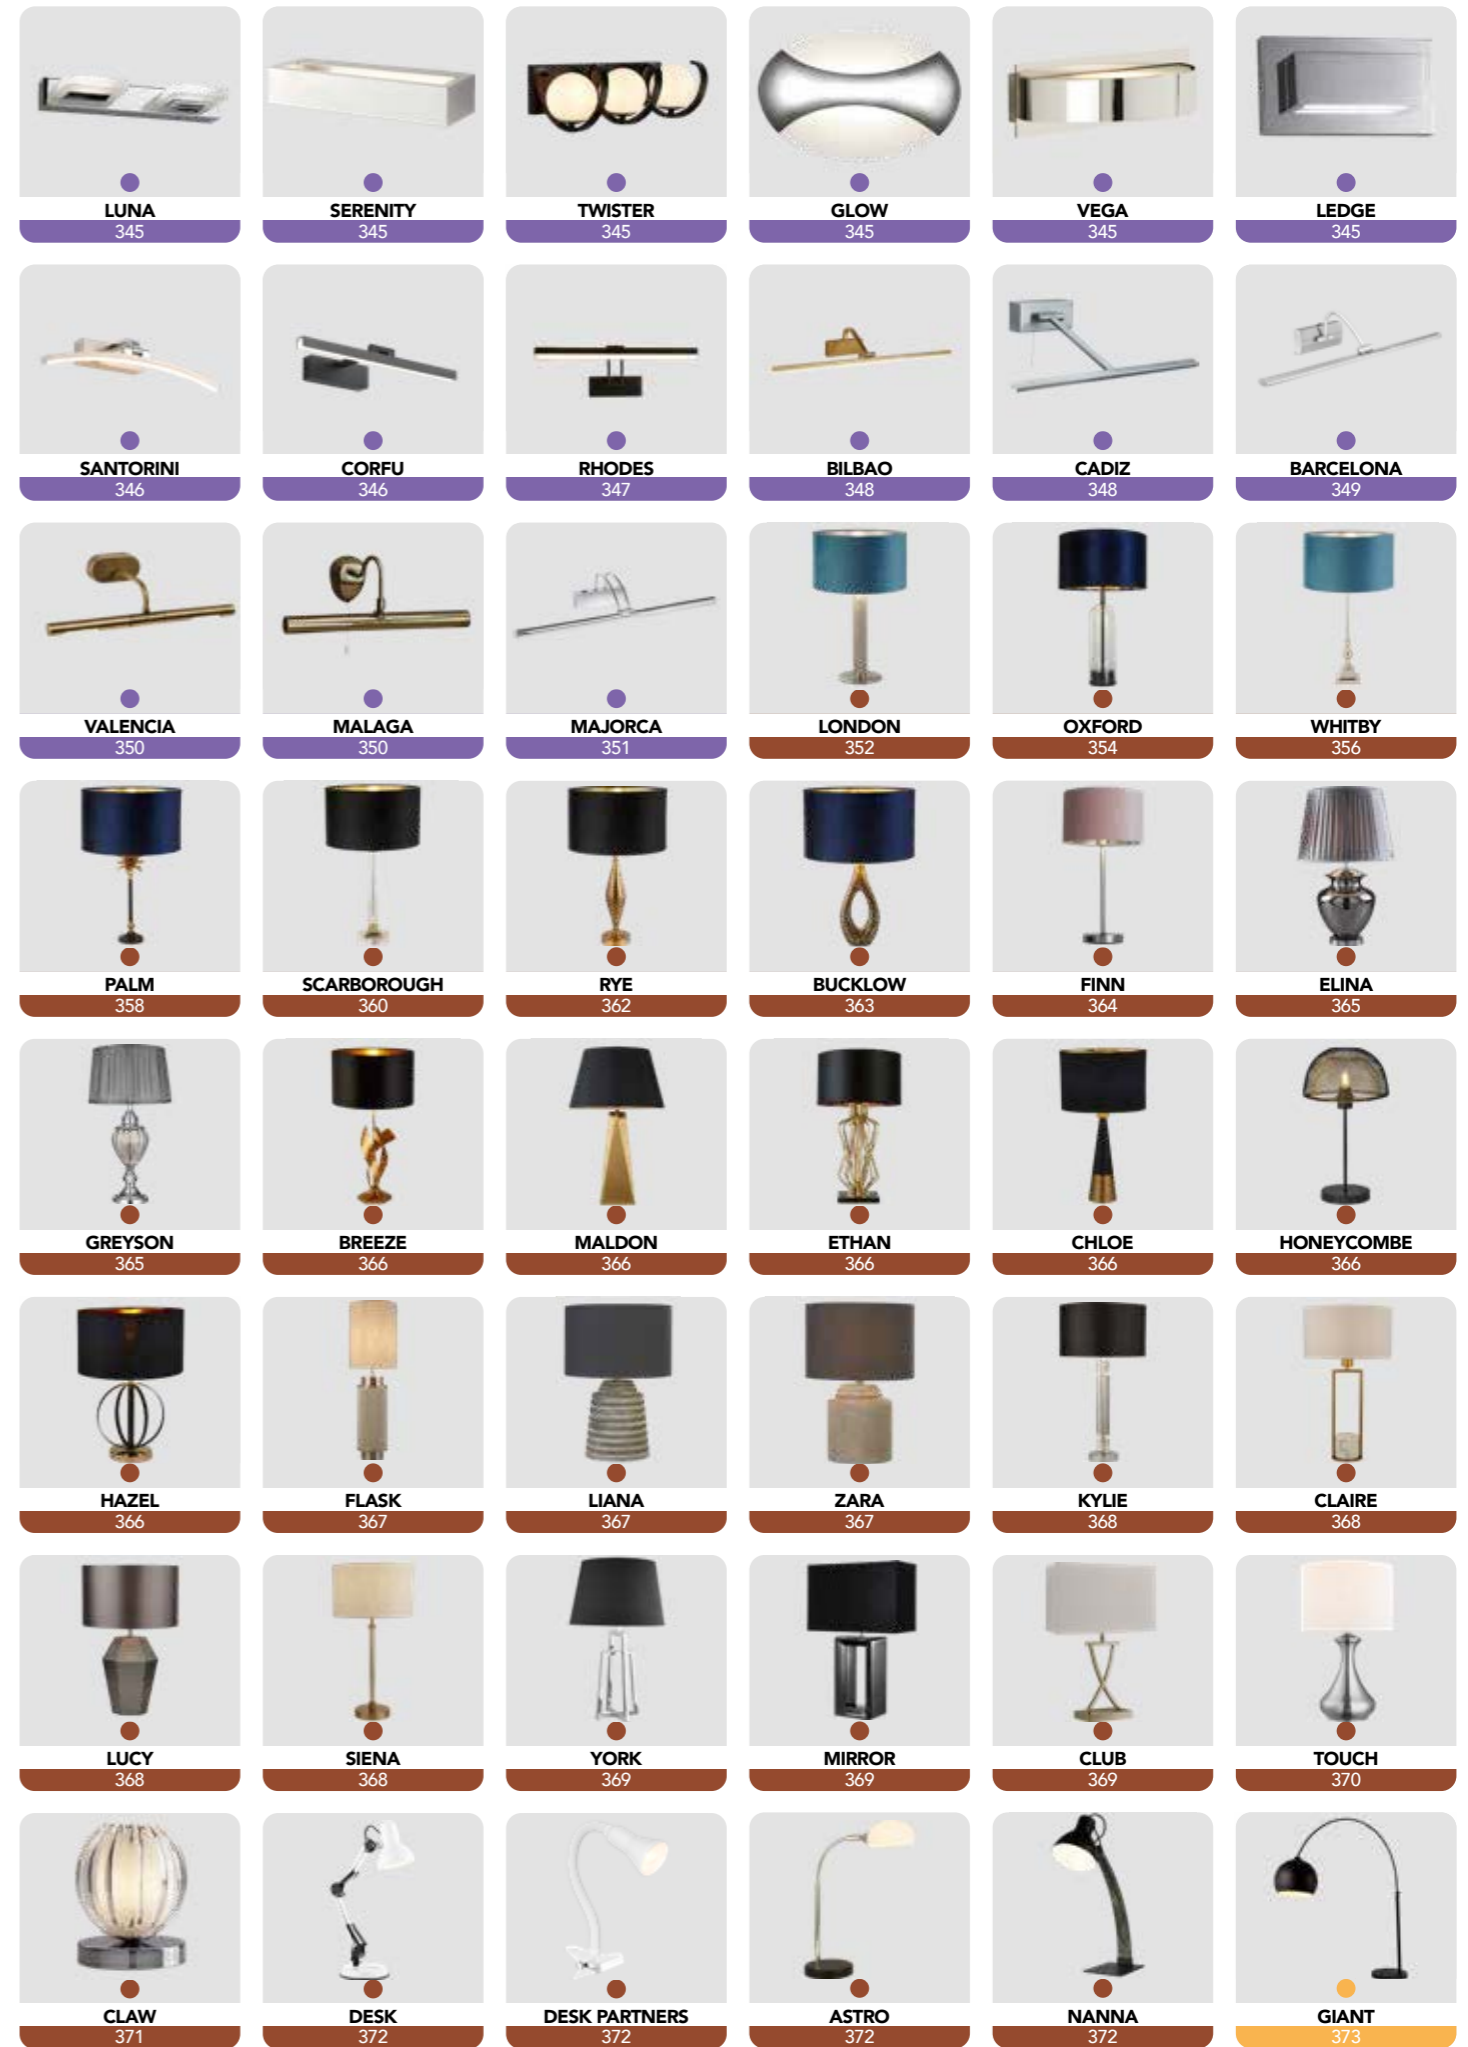

The **Solid Colour** behind the page number relates to the main product category.

The **Small Solid Dots** above the page number indicate there are matching items in other categories:

- Decorative
- Crystal
- Pendants
- Spotlights
- Bathroom
- Flush
- Wall Light
- Table Lamps
- Table & Floor
- Floor Lamps
- Outdoor
- Lamps & Suspensions