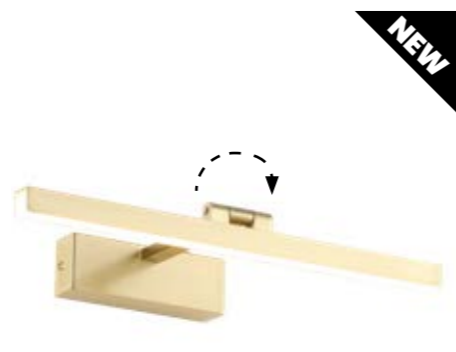

H9 x L40cm

H9 x L40cm

NEW

79825-60BK
RHODES Picture Light
Black Metal

H10 x L60cm

NEW

NEW

NEW