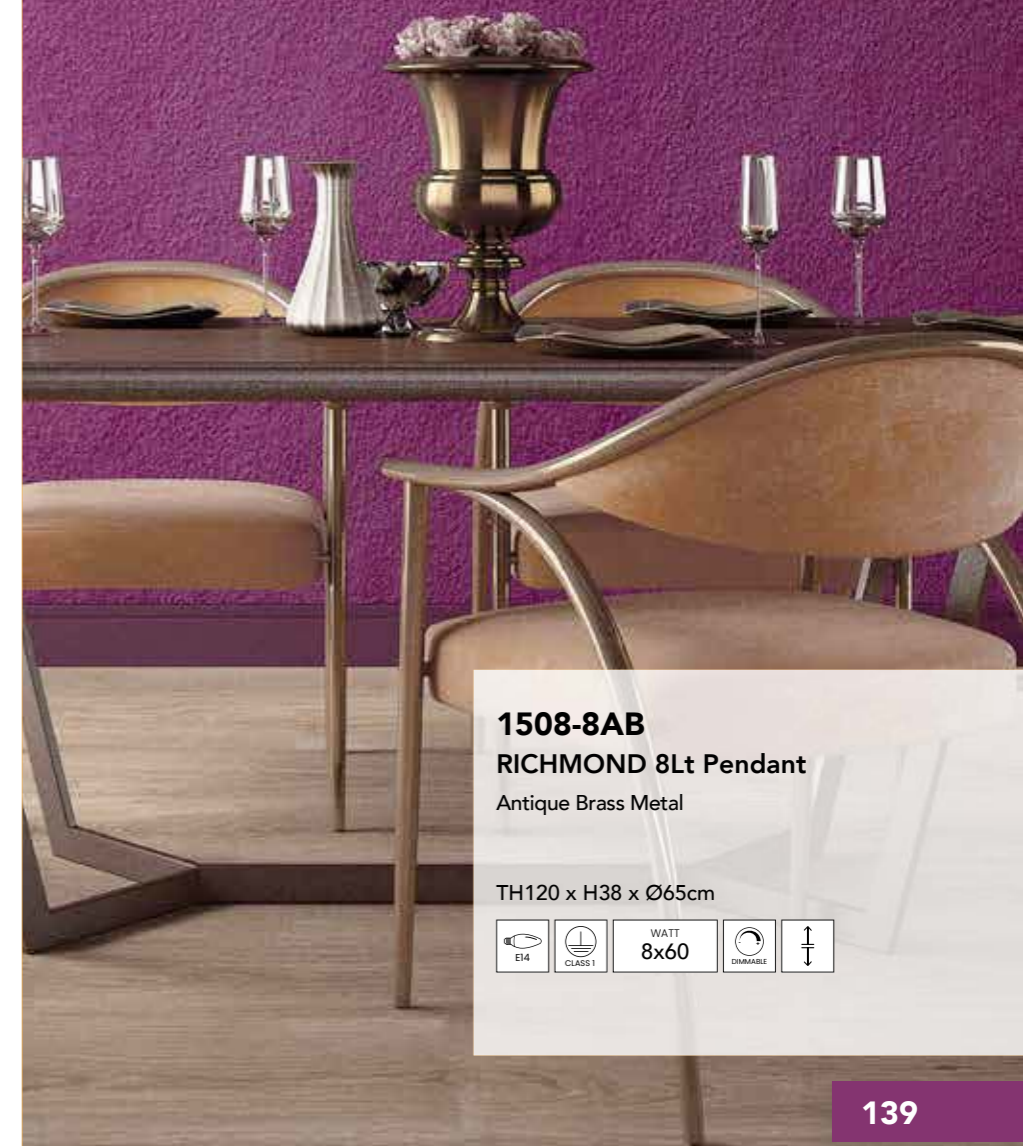

1508-8AB
RICHMOND 8Lt Pendant
Antique Brass Metal