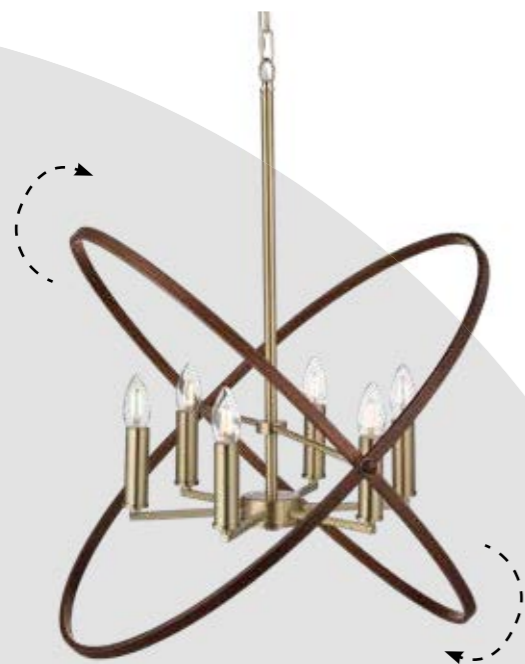

H16 x W26cm

1065-5CU
OLIVIA 5Lt Pendant
 Antique Copper Metal with Black Braided Cable

H39 x Ø49cm

1068-8CU
OLIVIA 8Lt Pendant
 Antique Copper Metal with Black Braided Cable

H43 x Ø70cm

8246-6BZ
HOOPLA 6Lt Pendant
Bronze & Brown Metal