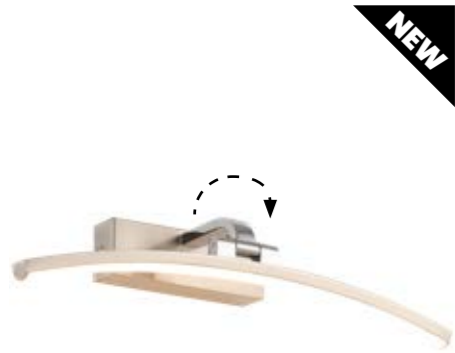

H10 x W40cm

1781CC
SERENITY Wall Bracket
Chrome Metal & Frosted Glass

H5 x W28cm

3420CC
GLOW Wall Light
Chrome Metal & Sand White Acrylic

H15 x W21cm

1752CC
LEDGE Up/Down Wall Light
Chrome Metal

H7 x W20 x L20cm