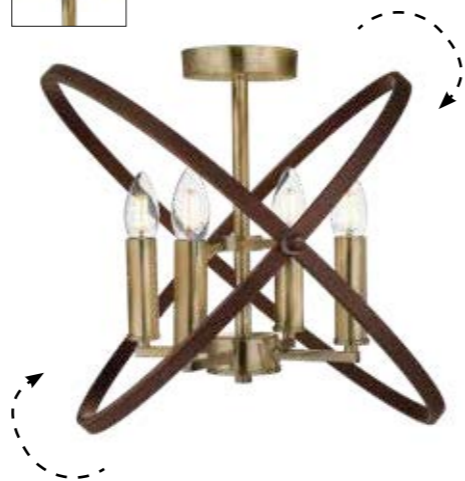

8344-4BZ
HOOPLA 4Lt Semi-Flush
Bronze & Brown Metal

H33 x W45 x L45cm