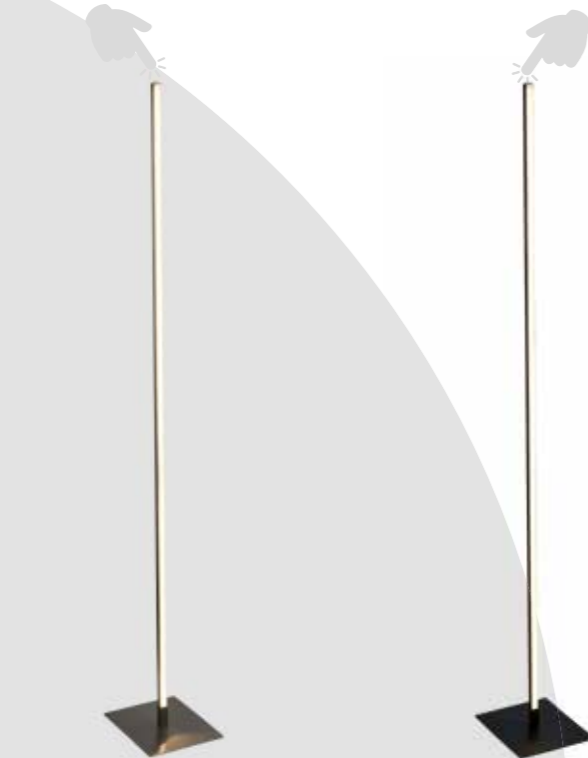

96383-1BK
EU96383-1BK
TRIBECA Floor Lamp
Black Metal & Opal Diffuser

96383-1SS
EU96383-1SS
TRIBECA Floor Lamp
Satin Silver Metal & Opal Diffuser

H150 x W20 x L24cm