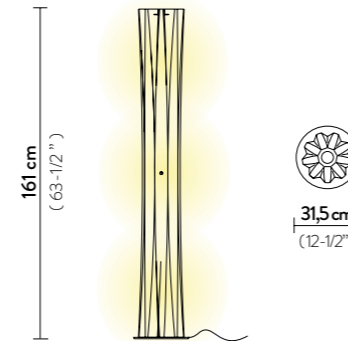

Light Source: 3 X 12W E27 LED Filament Bulbs

Dimmable: with dimmable bulbs

Materials: Opalflex®

With: stainless steel base

Weight: net 3 Kg - gross 6,2 Kg

Packaging: 30 x 38 x h. 168 cm

FINISH	SIZE	PRODUCT CODE	PRICE VAT EXCLUDED	DETAILS
	XXL	BACFXXLGLD00000000EU	€ 550,00	Stainless steel base
	XL	BACFXL0GLD00000000EU	€ 515,00	