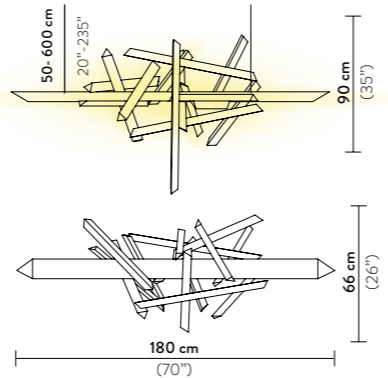

FINISH	PRODUCT CODE	PRICE VAT EXCLUDED	CANOPY DETAILS
 PRISMA	TRASM00PRS06T00CSBEU 180 CASAMBI	€ 11.000,00	Ø 28 - Ø 13 x h. 5 cm
	TRASM00PRS06TDX000EU 180 DMX	€ 11.000,00	
	ACCESSORIES		
	DALI ACC00DAL0UNI000G0	€ 119,00	

LA VIE CEILING/WALL LARGE

Light Source: 3 X 12W E27 LED Filament Bulbs

Dimmable: with dimmable bulbs

Materials: Opalflex®, Lentiflex®

With: Magnetic hanging System

Weight: net 3,23 Kg - gross 5,8 Kg

Packaging: 80 x 80 x h. 30 cm