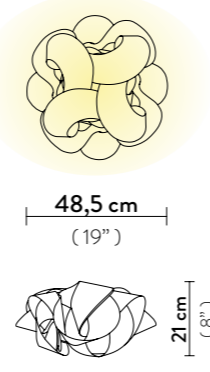

FABULA CEILING/WALL M

Light Source: 3 X 12W E27 LED Filament Bulbs

Dimmable: with dimmable bulbs

Materials: Lentiflex®

With: Magnetic hanging System

Weight: net 1,5 Kg - gross 2,8 Kg

Packaging: 57 x 58 x h. 30 cm