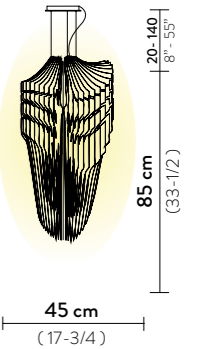

AVIA SUSPENSION SMALL

Light Source: 2 X 12W E27 LED Filament Bulbs + 1 X 7W Spot LED PAR 20
Dimmable: with dimmable bulbs
Materials: Cristalflex®, Lentiflex®
Weight: net 5,6 Kg - gross 9,8 Kg
Packaging: 91 x 37 x h. 11 cm
35 x 35 x h. 33 cm