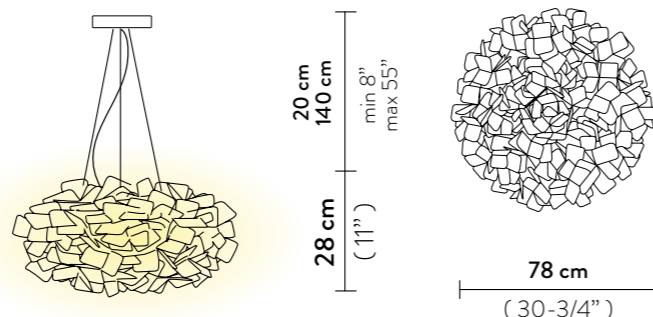

With: Magnetic hanging System

Weight: net 2,94 Kg - gross 6,2 Kg

Packaging: 80 x 80 x h. 30 cm

FINISH	PRODUCT CODE	PRICE VAT EXCLUDED	CANOPY DETAILS
 MAMA NON MAMA GOLD	CLISL00GNM01R00000EU RED WIRE	€ 840,00	Ø 14 x h. 3,2 cm  RED WIRE TRANSP WIRE
	CLISL00GNM01T00000EU TRANSP WIRE	€ 840,00	
	ACCESSORIES		
	6M CABLE KIT (must be ordered with lamp) RED WIRE	€ 100,00	
 MAMA NON MAMA BLACK	CLISL00BNM01B00BLCEU BLACK WIRE	€ 695,00	Ø 14 x h. 3,2 cm  BLACK WIRE TRANSP WIRE
	CLISL00BNM01T00000EU TRANSP WIRE	€ 695,00	
	ACCESSORIES		
	6M CABLE KIT (must be ordered with lamp) BLACK WIRE	€ 100,00	
 MAMA NON MAMA WHITE	CLISL00MNM01R00000EU RED WIRE	€ 695,00	Ø 14 x h. 3,2 cm  RED WIRE TRANSP WIRE
	CLISL00MNM01T00000EU TRANSP WIRE	€ 695,00	
	ACCESSORIES		
	6M CABLE KIT (must be ordered with lamp) RED WIRE	€ 100,00	