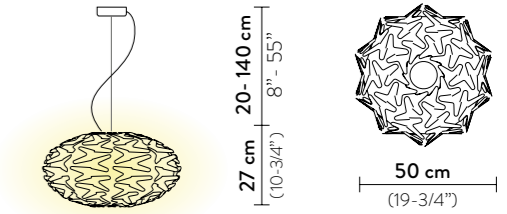

FINISH	PRODUCT CODE	PRICE VAT EXCLUDED	CANOPY DETAILS
	CACSM00GLD01T000000EU	€ 235,00	Ø 12 x h. 3,2 cm
	ACCESSORIES		
	6M CABLE KIT (must be ordered with lamp)	€ 75,00	

CACTUS FLOOR XXL

Light Source: 2 X 12W E27 LED Filament Bulbs

Dimmable: not dimmable

Materials: Opalflex®

Weight: net 3,5 Kg - gross 7,6 Kg

Packaging: 44 x 45 x h. 182 cm