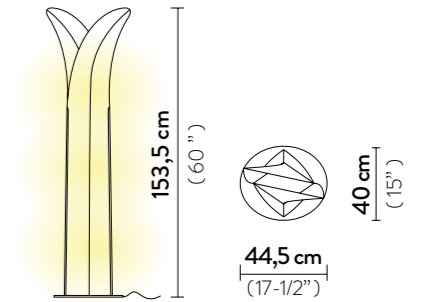

LAS PALMAS FLOOR L

Light Source: 2 X 12W E27 LED Filament Bulbs
Dimmable: not dimmable
Materials: Opalflex®
With: stainless steel base - profiles
Weight: net 2,9 Kg - gross 5,4 Kg
Packaging: 35 x 37 x h. 122 cm