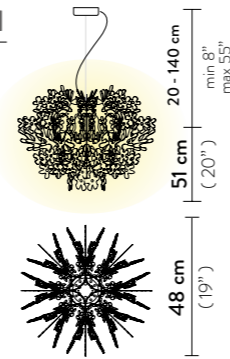

Dimmable: with dimmable bulbs

Materials: Opalflex®

Weight: net 1,3 Kg - gross 1,8 Kg

Packaging: 33 x 34 x h. 47 cm

FINISH	SIZE	PRODUCT CODE	PRICE VAT EXCLUDED	CANOPY DETAILS
 <p>WHITE</p>	M	FIOSM00WHT01T00000EU	€ 455,00	 <p>Ø 12 x h. 3,2 cm</p>
	MINI	FIOSS00WHT01T00000EU	€ 310,00	
	ACCESSORIES			
	6M CABLE KIT (must be ordered with lamp)	MEDIUM	€ 100,00	
6M CABLE KIT (must be ordered with lamp)	MINI	€ 75,00		