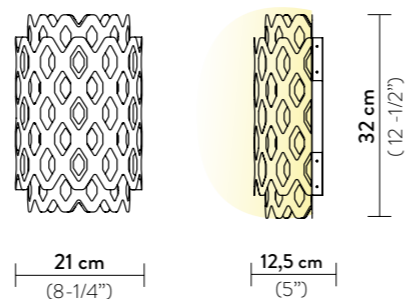

CHARLOTTE FLOOR

Light Source: 2 X 12W E27 LED Filament Bulbs

Dimmable: with dimmable bulbs

Materials: Cristalflex®, Lentiflex®

Weight: net 6,3 Kg - gross 11 Kg

Packaging: 37 x 36 x h. 188 cm
47 x 47 x h. 7 cm

FINISH	PRODUCT CODE	PRICE VAT EXCLUDED	DETAILS
 WHITE	CHRF000WHT000BB000EU	€ 995,00	

CHARLOTTE APPLIQUE

Light Source: 1 X 12W E27 LED Filament Bulb

Dimmable: with dimmable bulbs

Materials: Cristalflex, Lentiflex®

Weight: net 0,5 Kg - gross 0,8 Kg

Packaging: 36 x 38 x h. 15 cm

FINISH	PRODUCT CODE	PRICE VAT EXCLUDED	DETAILS
 WHITE	CHRW000WHT00000000EU	€ 160,00	LIGHT SOURCE: TOP VIEW FRONT VIEW LATERAL VIEW