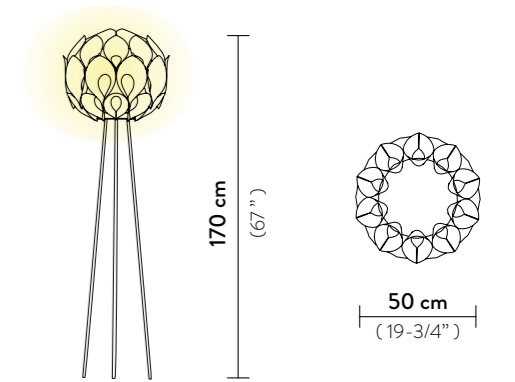

Weight: net 5 Kg - gross 9 Kg

Packaging: 56 x 55 x h. 46 cm
152 x 20 x h. 11 cm

FINISH	PRODUCT CODE	PRICE VAT EXCLUDED	DETAILS
 GOLD	FLOFM00GLD00000000EU	€ 1.100,00	Magnetic System  magnets
 SILVER	FLOFM00SLV00000000EU	€ 1.100,00	Magnetic System  magnets
 COPPER	FLOFM00CPP00000000EU	€ 1.100,00	Magnetic System  magnets
 PEWTER	FLOFM00PWT00000000EU	€ 1.100,00	Magnetic System  magnets
 WHITE	FLOFM00WHT00000000EU	€ 945,00	Magnetic System  magnets