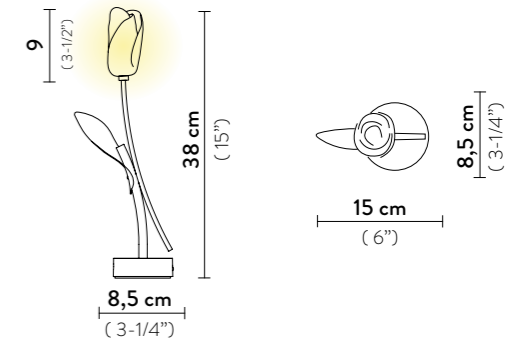

FINISH	PRODUCT CODE	PRICE VAT EXCLUDED	CANOPY DETAILS
   PRISMA/BRASS	TULSL00PRS03CLD000EU	€ 2.200,00	Ø 30 x h. 4,5 cm Max distance from one tulip to another (electric copper cable) of 80 cm (31")
	ACCESSORIES		
	6M CABLE KIT (must be ordered with lamp)	€ 50,00	
	DALI ACC00DAL0UNI000B0	€ 85,00	
	TRIAC ACC00TRI0220000W0	€ 89,00	
	CASAMBI ACC00CAI0220000C0	€ 273,00	

FINISH	PRODUCT CODE	PRICE VAT EXCLUDED	DETAILS
  PRISMA/BRASS BLACK	TULT000PRS000BDBLBEU BLACK BASE	€ 220,00	 MATTE BLACK MATTE WHITE
	TULT000PRS000BDWHBEU WHITE BASE	€ 220,00	
	ACCESSORIES		
	USB MULTICHARGER 20 PORTS ACC00CHAP020_000	€ 120,00