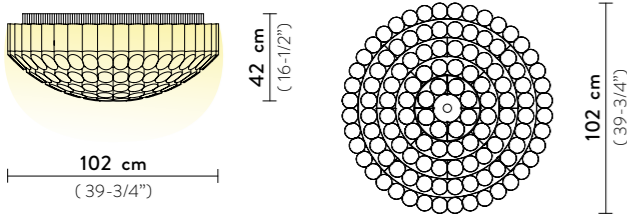

ODEON CEILING 100

Light Source: 12 X 12W E27 LED Filament Bulbs + 1 X 11W Spot LED PAR 30
Dimmable: with dimmable bulbs
Materials: Lentiflex®, Lentiflex® with cold foil
Weight: net 15 Kg - gross 41 Kg
Packaging: 114 x 114 x h. 64 cm