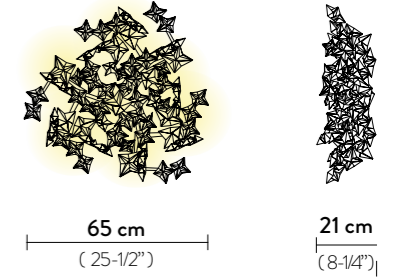

HANAMI SUSPENSION LARGE

Light Source: 10 X 5W G9 LED Filament Bulbs
Dimmable: with dimmable bulbs
Materials: Lentiflex®
With: dimmable bulb included
Weight: net 2,7 Kg - gross 5,4 Kg
Packaging: 98 x 51 x h. 36 cm

HANAMI CEILING/WALL

Light Source: 7 X 5W G9 LED Filament Bulbs
Dimmable: with dimmable bulbs
Materials: Lentiflex®
With: dimmable bulbs included
Weight: net 1,8 Kg - gross 4 Kg
Packaging: 66 x 64 x h. 25 cm

FINISH	PRODUCT CODE	PRICE VAT EXCLUDED	CANOPY DETAILS
PRISMA	HANSL00PRS01R00000EU RED WIRE	€ 1.030,00	Ø 12 x h. 3,2 cm
	HANSL00PRS01T00000EU TRANSP WIRE	€ 1.030,00	
	ACCESSORIES		
	6M CABLE KIT (must be ordered with lamp) RED WIRE	€ 100,00	
	6M CABLE KIT (must be ordered with lamp) TRANSP WIRE	€ 100,00	

FINISH	PRODUCT CODE	PRICE VAT EXCLUDED	DETAILS
PRISMA	HANCM00PRS000G9000EU	€ 790,00	Easy relamping

HANAMI SUSPENSION

Light Source: 5 X 5W G9 LED Filament Bulbs
Dimmable: with dimmable bulbs
Materials: Lentiflex®
With: dimmable bulb included
Weight: net 2 Kg - gross 4 Kg
Packaging: 46 x 61 x h. 34 cm

FINISH	PRODUCT CODE	PRICE VAT EXCLUDED	CANOPY DETAILS
PRISMA	HANSS00PRS01RG9000EU RED WIRE	€ 645,00	Ø 12 x h. 3,2 cm
	HANSS00PRS01TG9000EU TRANSP WIRE	€ 645,00	
	ACCESSORIES		
	6M CABLE KIT (must be ordered with lamp) RED WIRE	€ 100,00	
	6M CABLE KIT (must be ordered with lamp) TRANSP WIRE	€ 100,00