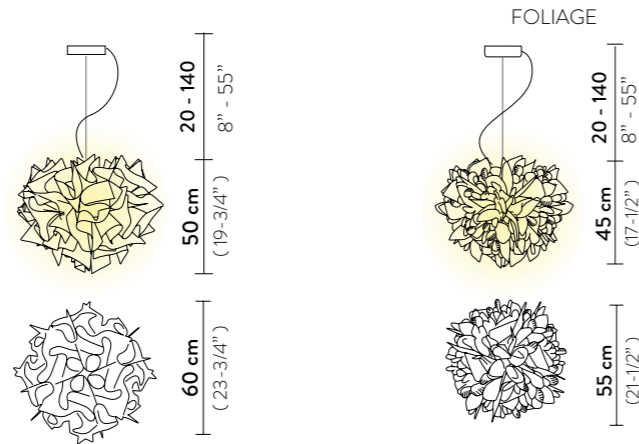

With: Magnetic hanging System

Weight: net 2,07 Kg - gross 5,2 Kg

net 2,4 Kg - gross 5,2 Kg (AUREA)

Packaging: 61 x 61 x h. 63 cm

FINISH	PRODUCT CODE	PRICE VAT EXCLUDED	CANOPY DETAILS
 AUREA	VELSL00WHG01R00000EU RED WIRE	€ 630,00	Ø 12 x h. 3,2 cm  
	VELSL00WHG01T00000EU TRANSP WIRE	€ 630,00	
	ACCESSORIES		
	6M CABLE KIT (must be ordered with lamp) RED WIRE	€ 100,00	
	6M CABLE KIT (must be ordered with lamp) TRANSP WIRE	€ 75,00	
 FOLIAGE	VELSL00FLG01R00000EU RED WIRE	€ 450,00	Ø 12 x h. 3,2 cm  
	VELSL00FLG01T00000EU TRANSP WIRE	€ 450,00	
	ACCESSORIES		
	6M CABLE KIT (must be ordered with lamp) RED WIRE	€ 100,00	
	6M CABLE KIT (must be ordered with lamp) TRANSP WIRE	€ 75,00	
 COUTURE	VELSL00CTR01R00000EU RED WIRE	€ 450,00	Ø 12 x h. 3,2 cm  
	VELSL00CTR01T00000EU TRANSP WIRE	€ 450,00	
	ACCESSORIES		
	6M CABLE KIT (must be ordered with lamp) RED WIRE	€ 100,00	
	6M CABLE KIT (must be ordered with lamp) TRANSP WIRE	€ 75,00	
 PRISMA	VELSL00PRS01T00000EU	€ 450,00	Ø 12 x h. 3,2 cm 
	ACCESSORIES		
	6M CABLE KIT (must be ordered with lamp)	€ 75,00	