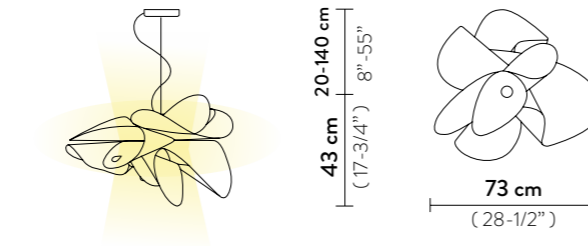

ÉTOILE/LA BELLE ÉTOILE SUSPENSION

Light Source: 21W - 110~240 Vac/40 Vdc - 2.830 Lumen - 2.700 Kelvin - CRI >90, Integrated LED

Dimmable: PWM, 0-10

Materials: Lentiflex® or Cristalflex®

With: Patented Light Source with Magnetic hanging System

Weight: net 1,65 Kg - gross 6 Kg

Packaging: 81 x 75 x h. 50 cm

FINISH	SIZE	PRODUCT CODE	PRICE VAT EXCLUDED	CANOPY DETAILS	
LA BELLE ÉTOILE WHITE	L	ETOSL00WHT01T00LEDEU	€ 880,00	Ø 14 x h. 3,2 cm	
	S	ETOSS00WHT01T00LEDEU	€ 795,00		
	ACCESSORIES				
	6M CABLE KIT (also after lamp order)				€ 75,00
	DALI ACC00DAL0220000M0				€ 224,00
	TRIAC ACC00TRIO220000F0				€ 43,00
CASAMBI ACC00CAI0220000I0			€ 254,00		
LA BELLE ÉTOILE BLACK	L	ETOSL00BLK01T00LEDEU	€ 880,00	Ø 14 x h. 3,2 cm	
	S	ETOSS00BLK01T00LEDEU	€ 795,00		
	ACCESSORIES				
	6M CABLE KIT (also after lamp order)				€ 75,00
	DALI ACC00DAL0220000M0				€ 224,00
	TRIAC ACC00TRIO220000F0				€ 43,00
CASAMBI ACC00CAI0220000I0			€ 254,00		
ÉTOILE PRISMA	L	ETOSL00PRS01T00LEDEU	€ 750,00	Ø 14 x h. 3,2 cm	
	S	ETOSS00PRS01T00LEDEU	€ 690,00		
	ACCESSORIES				
	6M CABLE KIT (also after lamp order)				€ 75,00
	DALI ACC00DAL0220000M0				€ 224,00
	TRIAC ACC00TRIO220000F0				€ 43,00
CASAMBI ACC00CAI0220000I0			€ 254,00		

ÉTOILE/LA BELLE ÉTOILE CEILING/WALL

Light Source: 15W - 200~240 Vac/40 Vdc - 2.150 Lumen - 2.700 Kelvin - CRI >90, Integrated LED

Dimmable: Triac Trailing Edge

Materials: Lentiflex® or Cristalflex®

With: Patented Light Source with Magnetic hanging System

Weight: net 1,8 Kg - gross 4 Kg

Packaging: 80 x 80 x h. 30 cm