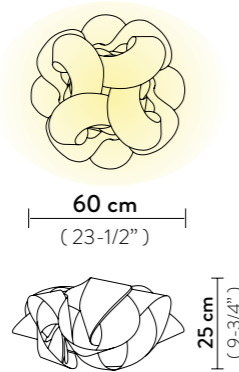

FABULA CEILING/WALL L

Light Source: 5 X 12W E27 LED Filament Bulbs

Dimmable: with dimmable bulbs

Materials: Lentiflex®

With: Magnetic hanging System

Weight: net 3 Kg - gross 5,2 Kg

Packaging: 62 x 64 x h. 34 cm