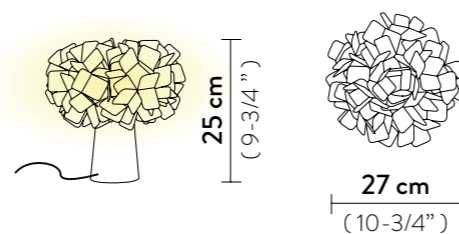

CLIZIA TABLE

Light Source: 1 X 6W E14 LED Filament Bulb

Dimmable: not dimmable

Materials: Lentiflex®, Cristalflex®, Cristalflex® with cold foil

With: Magnetic System

Weight: net 0,63 Kg - gross 1,2 Kg

Packaging: 29 x 28 x h. 26 cm