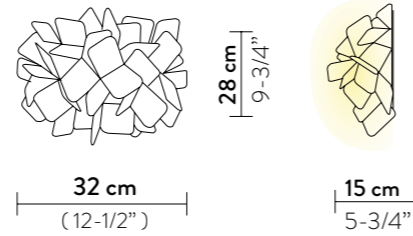

Weight: net 0,6 Kg - gross 1,4 Kg

Packaging: 36 x 38 x h. 15 cm

FINISH	PRODUCT CODE	PRICE VAT EXCLUDED	DETAILS
 MAMA NON MAMA GOLD	CLIWM00GNM00000000EU	€ 200,00	LIGHT SOURCE:  19 cm 7-1/4"
 MAMA NON MAMA BLACK	CLIWM00BNM00000000EU	€ 180,00	LIGHT SOURCE:  19 cm 7-1/4"
 MAMA NON MAMA WHITE	CLIWM00MNM00000000EU	€ 180,00	LIGHT SOURCE:  19 cm 7-1/4"