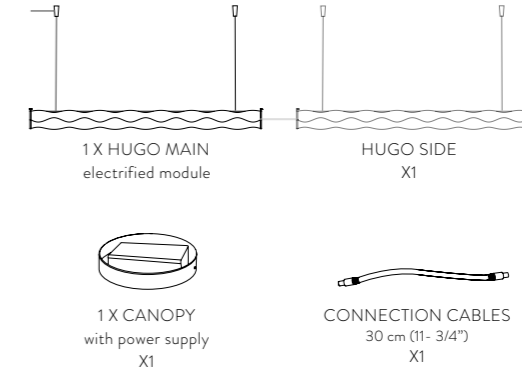

Dimmable: PWM, 0-10

Materials: Lentiflex®

Weight: net 3,5 Kg - gross 5 Kg

Packaging: 114 x 16 x h. 16 cm
114 x 16 x h. 16 cm
43 x 26 x h. 7 cm

HUGO ARCHITECTURAL 3

Light Source: 60W - 200~240 Vac/24 Vdc - 10.500 Lumen - 3.000 Kelvin - CRI >90, Integrated LED