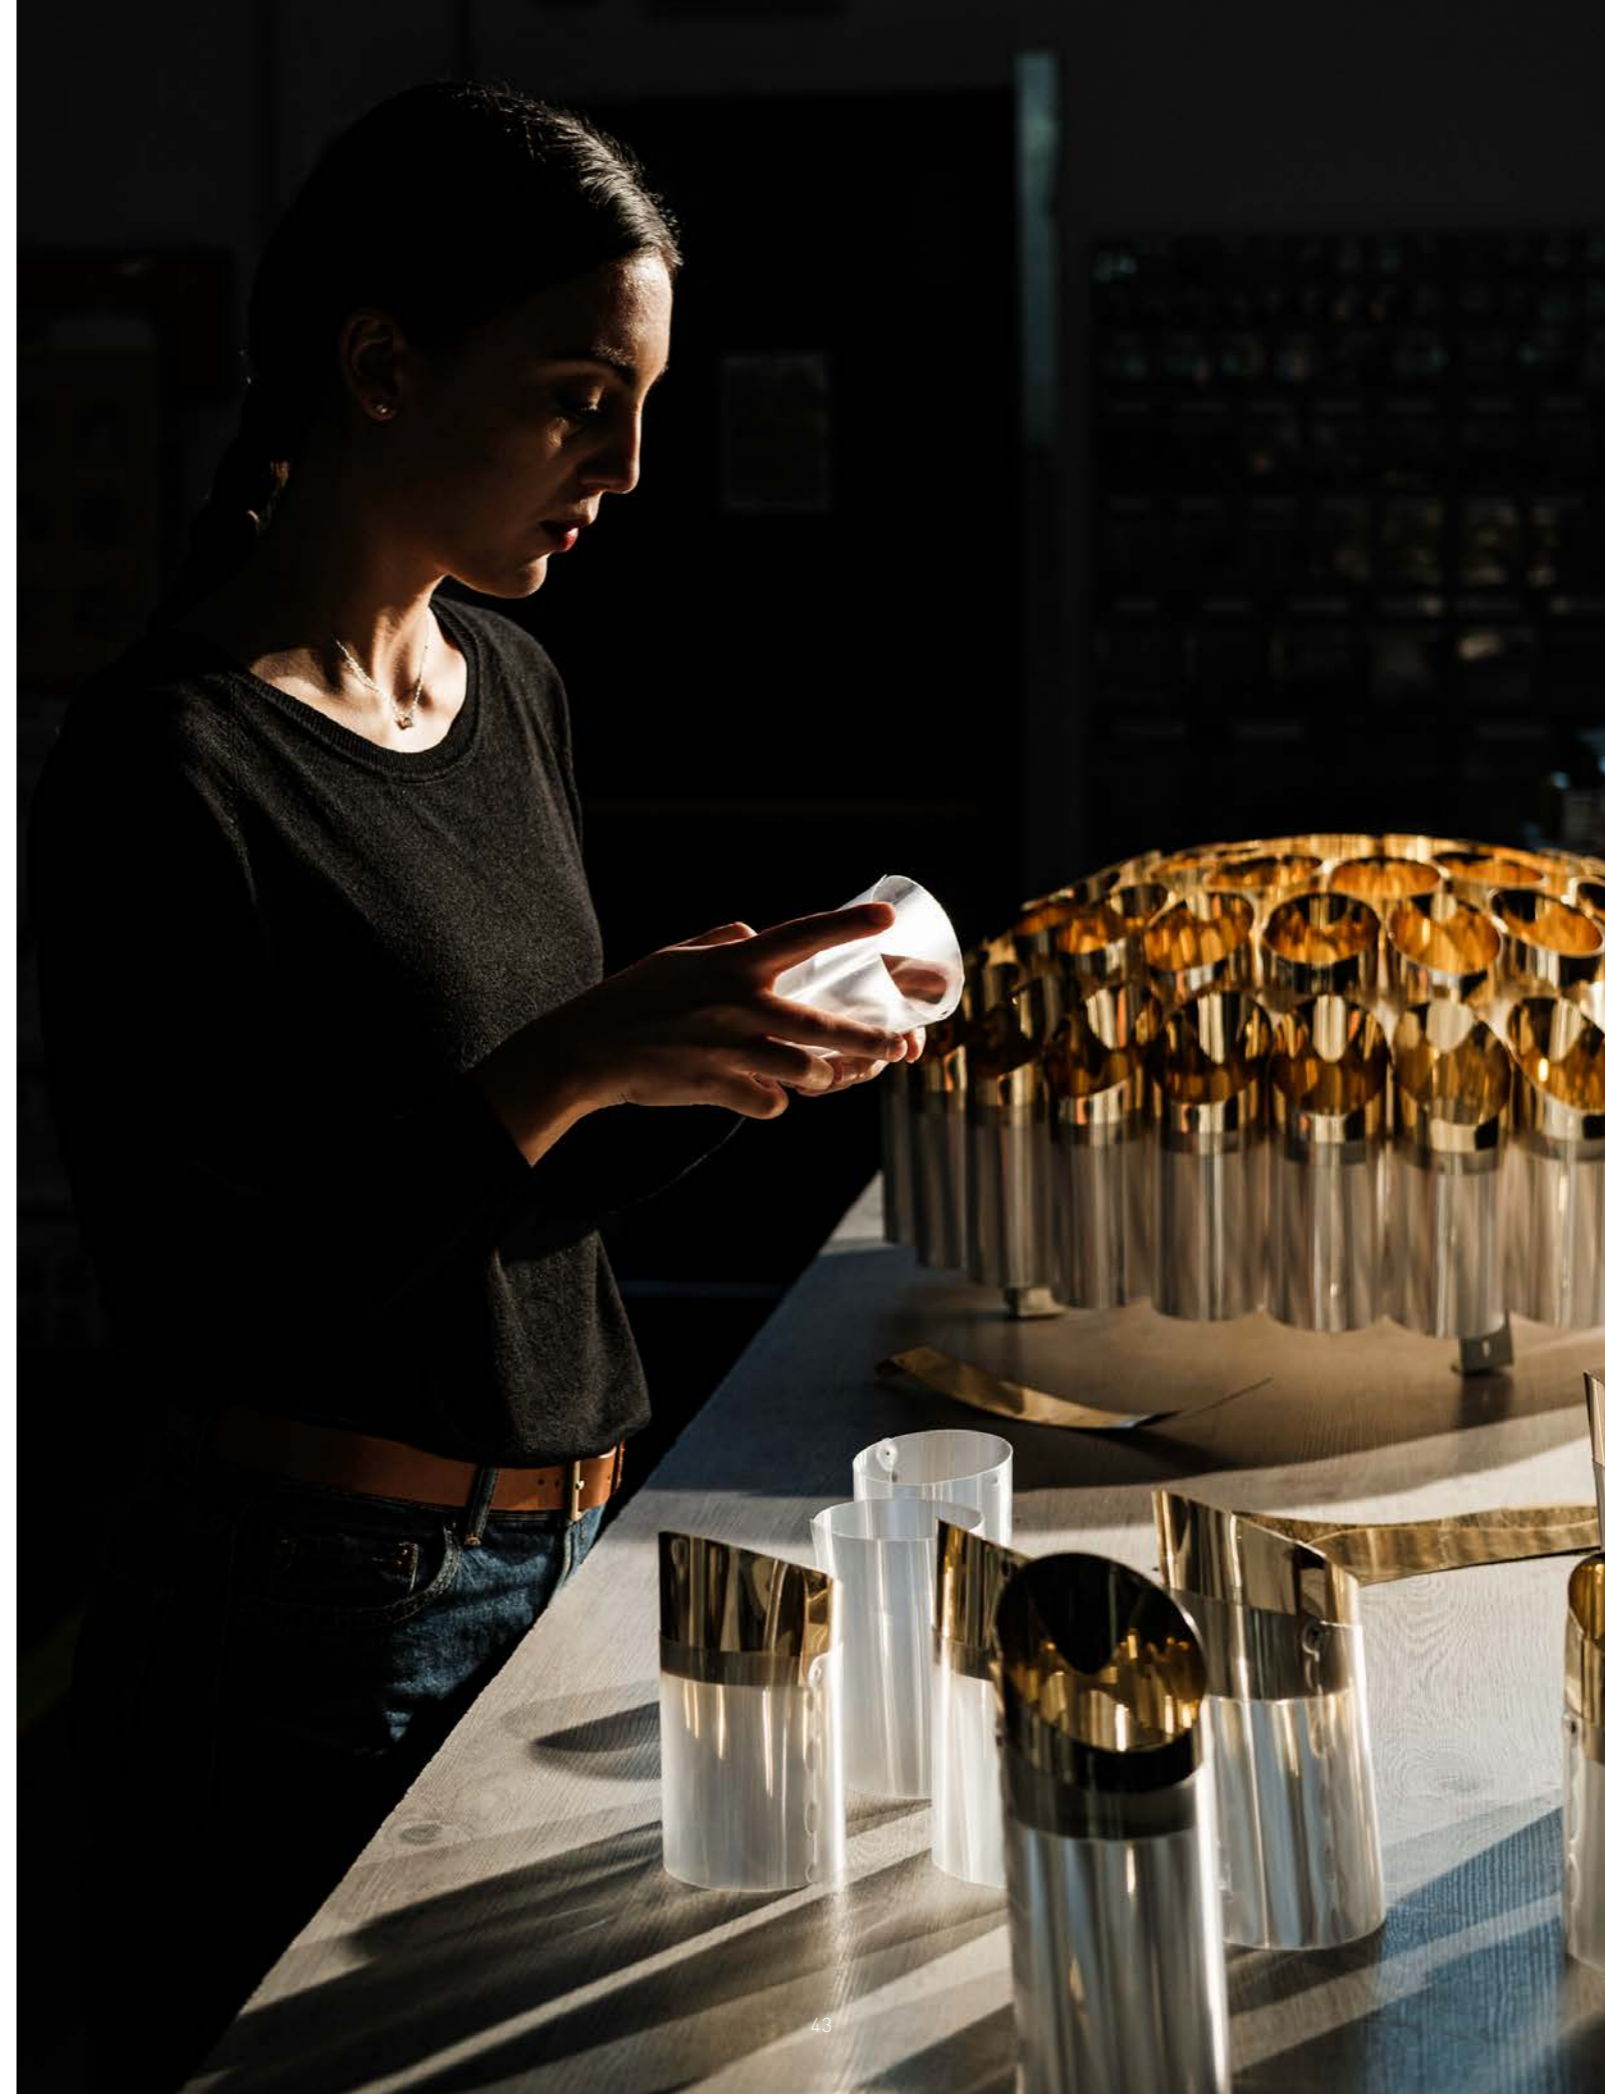

Dimmable: with dimmable bulbs

Materials: Lentiflex®

With: Magnetic hanging System

Weight: net 2,1 Kg - gross 4,2 Kg

Packaging: 66 x 64 x h. 25 cm

FINISH	PRODUCT CODE	PRICE VAT EXCLUDED	DETAILS
 VELVET	DRUCM00VLV00000000EU	€ 495,00	LIGHT SOURCE: 
			38 cm (14-3/4")