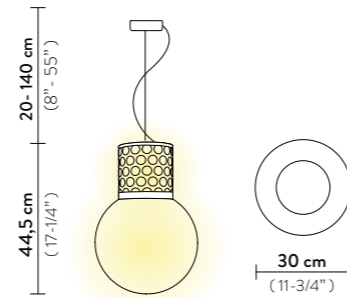

ATMOSFERA SUSPENSION

Light Source: 2 X 12W E27 LED Filament Bulbs

Dimmable: with dimmable bulbs

Materials: Methacrylate, Goldflex®, Lentiflex®

Weight: net 1 Kg - gross 2,2 Kg

Packaging: 33 x 34 x h. 47 cm

FINISH	PRODUCT CODE	PRICE VAT EXCLUDED	CANOPY DETAILS
 GOLD	ATSSM00GLP01T00000EU	€ 335,00	Ø 12 x h. 3,2 cm
	ACCESSORIES		
	6M CABLE KIT (must be ordered with lamp)	€ 50,00	

 PEWTER	ATSSM00PWP01T00000EU	€ 335,00	Ø 12 x h. 3,2 cm
	ACCESSORIES		
	6M CABLE KIT (must be ordered with lamp)	€ 50,00	

ATMOSFERA TABLE MEDIUM

Light Source: 2 X 12W E27 LED Filament Bulbs

Dimmable: not dimmable

Materials: Methacrylate, Goldflex®, Lentiflex®

With: hand finished sphere, two position light switch

Weight: net 1 Kg - gross 2,2 Kg

Packaging: 33 x 34 x h. 47 cm