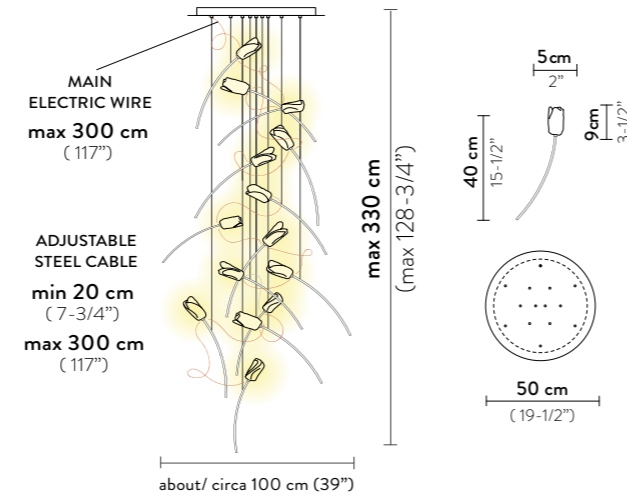

TULIP SUSPENSION 14 ROUND

Light Source: 14 X 3,2W Integrated LED 110~220 Vac/24 Vdc - 6.300 Lumen - 3.000 Kelvin
Dimmable: PWM, 0-10
Materials: Lentiflex®, Matte Brushed Brass
Weight: net 6 Kg - gross 8,4 Kg
Packaging: 62 x 59 x h. 7,5 cm
80 x 40 x h. 7,5 cm
80 x 40 x h. 7,5 cm