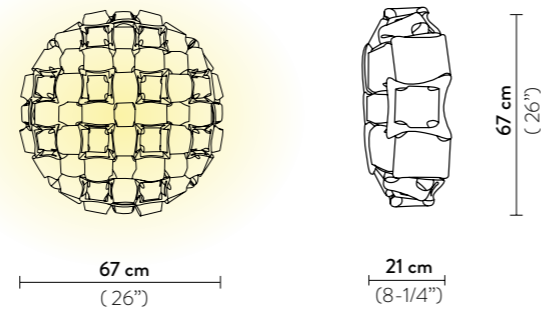

MIDA CEILING/WALL LARGE

Light Source: 4 X 12W E27 LED Filament Bulbs

Dimmable: with dimmable bulbs

Materials: Lentiflex®, Opalflex®, Lentiflex® with cold foil

With: Magnetic hanging System

Weight: net 3,5 Kg - gross 6,8 Kg

Packaging: 80 x 80 x h. 30 cm

FINISH	PRODUCT CODE	PRICE VAT EXCLUDED	DETAILS
 WHITE/GOLD	MIDCL00GLD00000NMTEU	€ 850,00	LIGHT SOURCE: 37 cm 14-1/2"
 WHITE/PLATINUM	MIDCL00SLV00000NMTEU	€ 850,00	LIGHT SOURCE: 37 cm 14-1/2"
 MULTICOLOR	MIDCL00MCL00000NMTEU	€ 850,00	LIGHT SOURCE: 37 cm 14-1/2"
 AMBER	MIDCL00YLW00000NMTEU	€ 850,00	LIGHT SOURCE: 37 cm 14-1/2"
 ROSE	MIDCL00PNK00000NMTEU	€ 850,00	LIGHT SOURCE: 37 cm 14-1/2"

MIDA CEILING/WALL MEDIUM

Light Source: 3 X 12W E27 LED Filament Bulbs

Dimmable: with dimmable bulbs

Materials: Lentiflex®, Opalflex®, Lentiflex® with cold foil

With: Magnetic hanging System

Weight: net 2 Kg - gross 3,4 Kg

Packaging: 56 x 55 x h. 23 cm