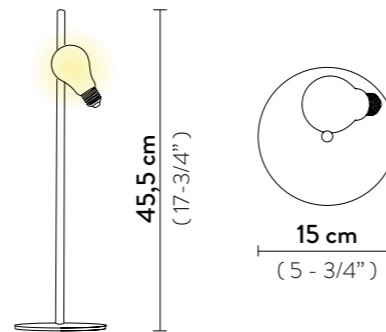

FINISH	PRODUCT CODE	PRICE VAT EXCLUDED	DETAILS
	IDETM00BRS00000000EU	€ 310,00	BULB DIMENSION
BRASS			

KALATOS SUSPENSION

Light Source: 4 X 12W E27 LED Filament Bulbs

Dimmable: with dimmable bulbs

Materials: Metallized Polycarbonate or Lentiflex®

Weight: net 3 Kg - gross 5,5 Kg

Packaging: 70 x 70 x h. 40 cm