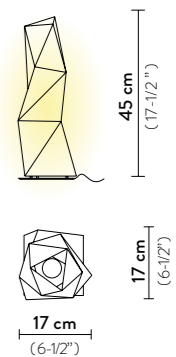

DIAMOND TABLE SMALL

Light Source: 1 X 6W E14 LED Filament Bulb

Dimmable: not dimmable

Materials: Opalflex®

With: aluminium base

Weight: net 0,58 Kg - gross 0,6 Kg

Packaging: 36 x 21 x h. 56 cm

FINISH	PRODUCT CODE	PRICE VAT EXCLUDED	DETAILS
 WHITE	DIATS00WHT00000000EU	€ 135,00	Aluminium base 