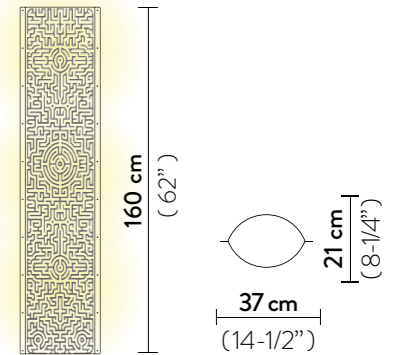

FINISH	PRODUCT CODE	PRICE VAT EXCLUDED	DETAILS
 LOVE PEACE JOY	TUBFXL0LVJ00000000EU	€ 900,00	DIGITAL PRINTING
 LABYRINTH	TUBFXL0LBR00000000EU	€ 900,00	DIGITAL PRINTING
 L'AFRIQUE	TUBFXL0AFQ00000000EU	€ 900,00	DIGITAL PRINTING
 FAENA ART	TUBFXL0FAR00000000EU	€ 900,00	DIGITAL PRINTING