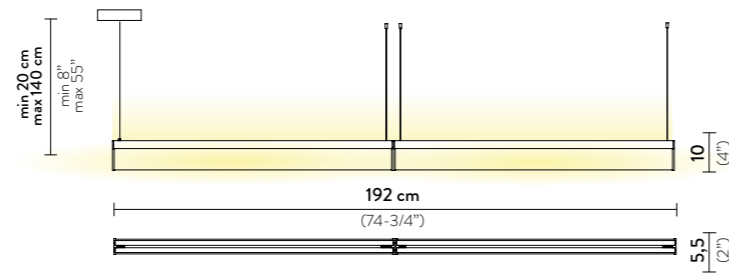

MODULA SUSPENSION DOUBLE

Light Source: 70W - 200~240 Vac/24 Vdc - 7.542 Lumen - 3.000 Kelvin - CRI >90, Integrated LED
Dimmable: Triac Trailing Edge
Materials: Lentiflex®, Abs
Weight: net 3,1 Kg - gross 3,6 Kg
Packaging: 115 x 16 x h. 16 cm