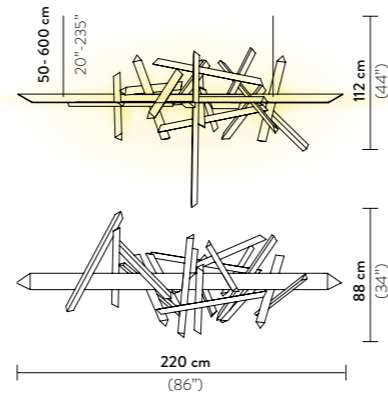

Dimmable: dimmable with Casambi or DMX

Materials: Lentiflex®, Methacrylate

Weight: net 20 Kg - gross 77 Kg

Packaging: 222 x 82 x h. 62 cm

FINISH	PRODUCT CODE	PRICE VAT EXCLUDED	CANOPY DETAILS
 PRISMA	TRASL00PRS06T00CSBEU 220 CASAMBI	€ 13.500,00	Ø 28 - Ø 13 x h. 5 cm 
	TRASL00PRS06TDX000EU 220 DMX	€ 13.500,00	
	ACCESSORIES		
	DALI ACC00DAL0UNI000G0	€ 119,00	