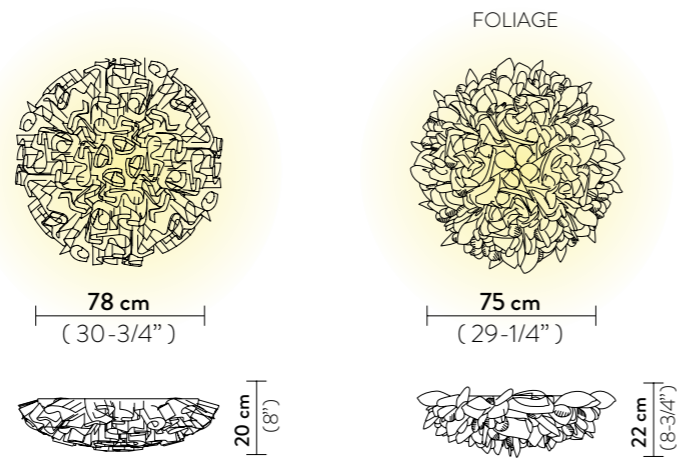

With: Magnetic hanging System

Weight: net 3,09 Kg - gross 5,8 Kg
net 3,6 Kg - gross 6,2 Kg (AUREA)

Packaging: 80 x 80 x h. 30 cm

FINISH	PRODUCT CODE	PRICE VAT EXCLUDED	DETAILS
 AUREA	VELCL00WHG00000000EU	€ 615,00	LIGHT SOURCE:  37 cm 14-1/4"
 FOLIAGE	VELCL00FLG00000000EU	€ 430,00	LIGHT SOURCE:  37 cm 14-1/4"
 COUTURE	VELCL00CTR00000000EU	€ 430,00	LIGHT SOURCE:  37 cm 14-1/4"
 PRISMA	VELCL00PRS00000000EU	€ 430,00	LIGHT SOURCE:  37 cm 14-1/4"