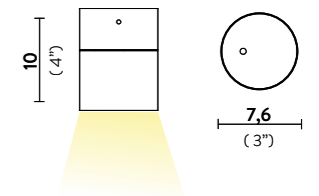

FINISH	PRODUCT CODE	PRICE VAT EXCLUDED	DETAILS
 WHITE	ACC00PLF0000W__NUV	€ 60,00