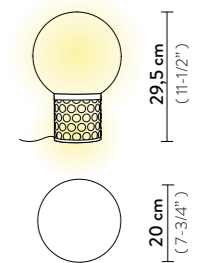

FINISH	PRODUCT CODE	PRICE VAT EXCLUDED	DETAILS
 GOLD	ATSTM00GLP00000000EU MEDIUM	€ 330,00	Handfinished sphere
	ATSTS00GLP00000000EU SMALL	€ 290,00	

 PEWTER	ATSTM00PWP00000000EU MEDIUM	€ 330,00	Handfinished sphere
	ATSTS00PWP00000000EU SMALL	€ 290,00