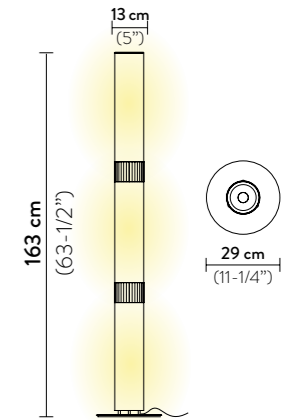

FINISH	PRODUCT CODE	PRICE VAT EXCLUDED	DETAILS
 PRISMA/GOLD	LALFM00PRG00000NMTEU	€ 650,00	BULBS DISPOSITION
 PRISMA/SILVER	LALFM00PRS00000NMTEU	€ 650,00