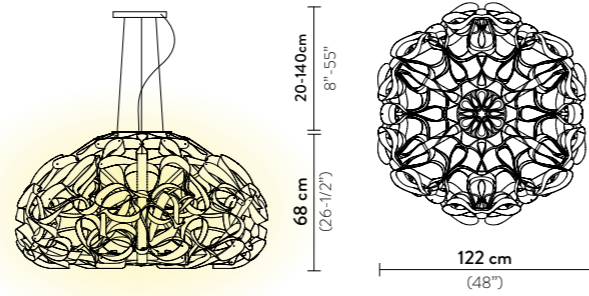

QUANTICA SUSPENSION 120

Light Source: 8 X 12W E27 LED Filament Bulbs

- Dimmable: with dimmable bulbs
- Materials: Opalflex® with cold foil
- Weight: net 8 Kg - gross 70 Kg
- Packaging: 143 x 143 x h. 85,5 cm

QUANTICA SUSPENSION 75

Light Source: 4 X 12W E27 LED Filament Bulbs

- Dimmable: with dimmable bulbs
- Materials: Opalflex® with cold foil
- Weight: net 4 Kg - gross 7 Kg
- Packaging: 81 x 75 x h. 50 cm