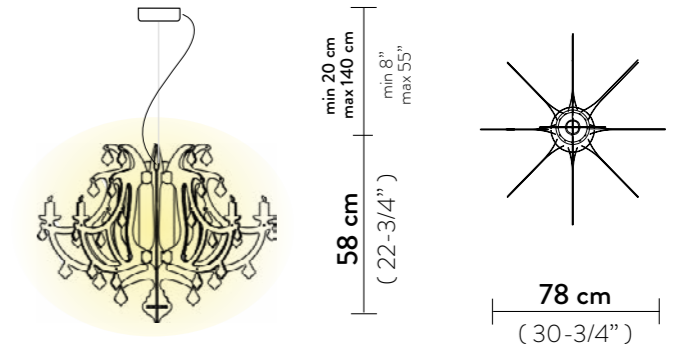

GINETTA SUSPENSION

Light Source: 1 X 12W E27 LED Filament Bulb

Dimmable: with dimmable bulbs

Materials: Lentiflex®

With:

Weight: net 2 Kg - gross 3,8 Kg

Packaging: 57 x 28 x h. 36 cm

FINISH	PRODUCT CODE	PRICE VAT EXCLUDED	CANOPY DETAILS
 PRISMA	GINSM00PRS01T00000EU	€ 540,00	Ø 12 x h. 3,2 cm 
	ACCESSORIES 6M CABLE KIT (must be ordered with lamp)	€ 100,00	