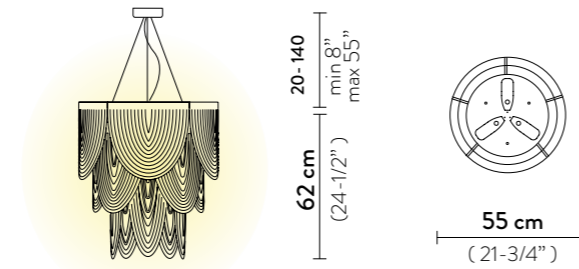

CEREMONY SUSPENSION LARGE

Light Source: 4 X 12W E27 LED Filament Bulbs + 1 X 8W GU10 SPOT LED
Dimmable: with dimmable bulbs
Materials: Cristalflex®
Weight: net 15 Kg - gross 22 Kg
Packaging: 102 x 104 x h. 33 cm

CEREMONY SUSPENSION SMALL

Light Source: 3 X 12W E27 LED Filament Bulbs + 1 X 8W GU10 SPOT LED
Dimmable: with dimmable bulbs
Materials: Cristalflex®
Weight: net 5 Kg - gross 5 Kg
Packaging: 60 x 60 x h. 25 cm

LE GRAND CEREMONY

Light Source: 20 X 8W GU10 LED Filament Bulbs (max Ø5cm x h. 5) - 16.650 Lumen - 3.000 Kelvin + 1 X 15W E27 LED (max Ø6,5 x h. 9 cm)
Dimmable: with dimmable bulbs
Materials: Cristalflex®
Weight: net 75 Kg - gross 178 Kg
Packaging: 222 x 222 x h. 43 cm

FINISH	SIZE	PRODUCT CODE	PRICE VAT EXCLUDED	CANOPY DETAILS	
 FUMÉ	L	CERSOVSFUM01T00000EU	€ 2.335,00	Ø 14 x h. 3,2 cm 	
	S	CERSM00FUM01T00000EU	€ 1.165,00		
	ACCESSORIES				
		6M CABLE KIT (must be ordered with lamp)	€ 100,00		
 PRISMA	L	CERSOVSPRS01T00000EU	€ 2.065,00	Ø 14 x h. 3,2 cm 	
	S	CERSM00PRS01T00000EU	€ 1.000,00		
	ACCESSORIES				
		6M CABLE KIT (must be ordered with lamp)	€ 100,00		
 WHITE	L	CERSOVSWHT01T00000EU	€ 2.065,00	Ø 14 x h. 3,2 cm 	
	S	CERSM00WHT01T00000EU	€ 1.000,00		
	ACCESSORIES				
		6M CABLE KIT (must be ordered with lamp)	€ 100,00		

FINISH	PRODUCT CODE	PRICE VAT EXCLUDED	DETAILS
 WHITE	CERC6XLWHT000SE000EU	€ 13.500,00	 Structure colour on request