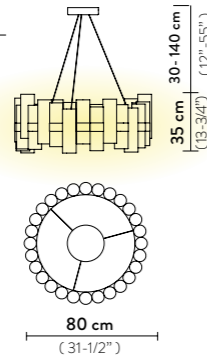

LA LOLLO SUSPENSION LARGE

Light Source: 80W - 200~240 Vac/24 Vdc - 9.000 Lumen - 2.700 Kelvin - CRI >90, Integrated LED

Dimmable: Triac Trailing Edge

Materials: Lentiflex® / Lentiflex® with cold foil Opalflex®

Weight: net 4 Kg - gross 7,8 Kg

Packaging: 100 x 81 x h. 49 cm

LA LOLLO SUSPENSION MEDIUM

Light Source: 40W - 200~240 Vac/24 Vdc - 4.600 Lumen - 2.700 Kelvin - CRI >90, Integrated LED

Dimmable: Triac Trailing Edge

Materials: Lentiflex® / Lentiflex® with cold foil Opalflex®

Weight: net 2 Kg - gross 4,8 Kg

Packaging: 55 x 54 x h. 44 cm