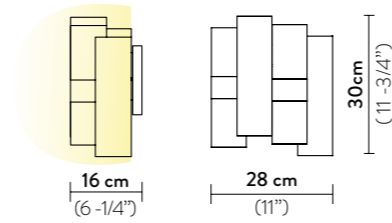

LA LOLLO APPLIQUE

Light Source: 2 X 6W E14 LED Filament Bulbs

Dimmable: with dimmable bulbs

Materials: Lentiflex® / Opalflex®
Lentiflex® with cold foil

Weight: net 0,45 Kg - gross 1,4 Kg

Packaging: 33 x 34 x h. 19 cm

FINISH	PRODUCT CODE	PRICE VAT EXCLUDED	DETAILS
 GOLD	LALWM00GLD00000NMTEU	€ 225,00	BULBS DISPOSITION
 GRADIENT	LALWM00GRD00000NMTEU	€ 225,00	BULBS DISPOSITION
 PEWTER	LALWM00PWT00000NMTEU	€ 225,00	BULBS DISPOSITION
 WHITE	LALWM00WHT00000NMTEU	€ 190,00	BULBS DISPOSITION

LA LOLLO FLOOR

Light Source: 3 X 12W E27 LED Filament Bulbs

Dimmable: with dimmable bulbs

Materials: Lentiflex® / Cristalflex® / Lentiflex® with cold foil

With: matte base

Weight: net 2,9 Kg - gross 5,8 Kg

Packaging: 30 x 36 x h. 168 cm