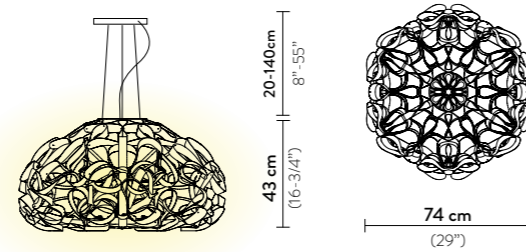

FINISH	SIZE	PRODUCT CODE	PRICE VAT EXCLUDED	CANOPY DETAILS	
	120	QUASXL0GLD01T000000EU	€ 1.900,00	∅ 16 x h. 3,2 cm 	
	75	QUASL00GLD01T000000EU	€ 950,00		
	ACCESSORIES				
		6M CABLE KIT (also after lamp order)	120	€ 100,00	
		6M CABLE KIT (also after lamp order)	75	€ 75,00	

THE LIGHTNING ARCHIVES FLOOR

Light Source: 3 X 12W E27 LED Filament Bulbs

- Dimmable: with dimmable bulbs
- Materials: Opalflex®, Cristalflex®
- With: brass or colored finished profile
- Weight: net 4,9 Kg - gross 7,8 Kg
- Packaging: 37 x 30 x h. 168 cm