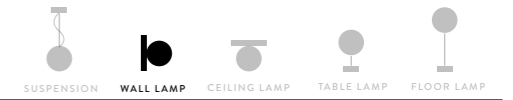

FINISH	PRODUCT CODE	PRICE VAT EXCLUDED	CANOPY DETAILS
 BLACK	MEDSM00BLK01T00000EU	€ 1.750,00	Ø 12 x h. 3,2 cm 
	ACCESSORIES 6M CABLE KIT (must be ordered with lamp)	€ 100,00	

MIDA APPLIQUE

Light Source: 2 X 6W E14 LED Filament Bulbs