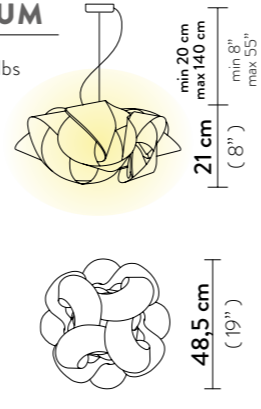

FABULA SUSPENSION MEDIUM

Light Source: 3 X 12W E27 LED Filament Bulbs

Dimmable: with dimmable bulbs

Materials: Lentiflex®

With: Magnetic hanging System

Weight: net 1,5 Kg - gross 3 Kg

Packaging: 57 x 58 x h. 30 cm