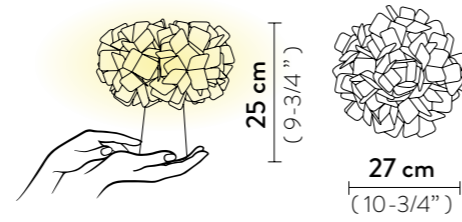

CLIZIA BATTERY

Light Source: 1,3W - 150 Lumen - 2.700 Kelvin - Battery LED

Dimmable: with integrated dimmer

Materials: Lentiflex®, Cristalflex® with cold foil

With: at max intensity around 6.5 hours duration,
at min intensity around 60 hours duration

Weight: net 0,63 Kg - gross 1,2 Kg

Packaging: 29 x 28 x h. 26 cm