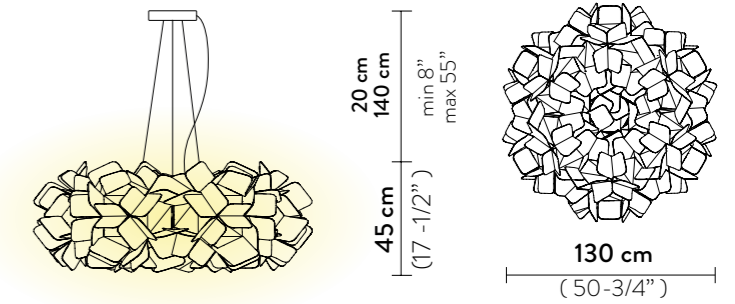

FINISH	PRODUCT CODE	PRICE VAT EXCLUDED	CANOPY DETAILS
 MAMA NON MAMA GOLD	CLISXXLGNM01R00000EU RED WIRE	€ 2.950,00	Ø 19 x h. 5 cm RED WIRE TRANSP WIRE
	CLISXXLGNM01T00000EU TRANSP WIRE	€ 2.950,00	
	ACCESSORIES		
	6M CABLE KIT (also after lamp order) RED WIRE	€ 100,00	
	6M CABLE KIT (also after lamp order) TRANSP WIRE	€ 100,00	
 MAMA NON MAMA BLACK	CLISXXLBNM01B00BLCEU BLACK WIRE	€ 2.580,00	Ø 19 x h. 5 cm BLACK WIRE TRANSP WIRE
	CLISXXLBNM01T00000EU TRANSP WIRE	€ 2.580,00	
	ACCESSORIES		
	6M CABLE KIT (also after lamp order) BLACK WIRE	€ 100,00	
	6M CABLE KIT (also after lamp order) TRANSP WIRE	€ 100,00	
 MAMA NON MAMA WHITE	CLISXXLMNM01R00000EU RED WIRE	€ 2.580,00	Ø 19 x h. 5 cm RED WIRE TRANSP WIRE
	CLISXXLMNM01T00000EU TRANSP WIRE	€ 2.580,00	
	ACCESSORIES		
	6M CABLE KIT (also after lamp order) RED WIRE	€ 100,00	
	6M CABLE KIT (also after lamp order) TRANSP WIRE	€ 100,00