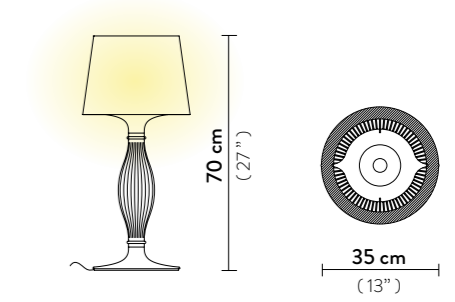

FINISH	PRODUCT CODE	PRICE VAT EXCLUDED	DETAILS
  PEWTER	LIZTM00PWT000RE000EU	€ 640,00	
  PRISMA	LIZTM00PRS000RE000EU	€ 440,00