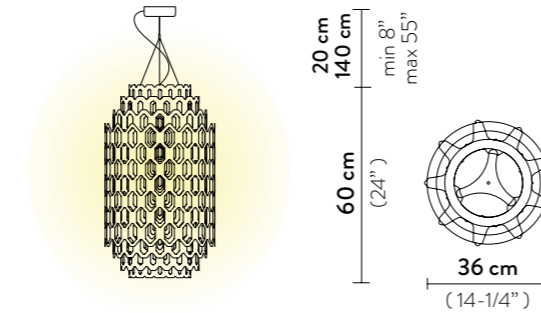

FINISH	SIZE	PRODUCT CODE	PRICE VAT EXCLUDED	CANOPY DETAILS	
 WHITE	M	CHNSM00WHT01T00E27EU	€ 1.300,00	Ø 14 x h. 3,2 cm 	
	S	CHNSS00WHT01T00E27EU	€ 700,00		
	ACCESSORIES		6M CABLE KIT (must be ordered with lamp)	€ 75,00	

 ORANGE	M	CHNSM00ORG01T00E27EU	€ 1.300,00	Ø 14 x h. 3,2 cm 	
	S	CHNSS00ORG01T00E27EU	€ 700,00		
	ACCESSORIES		6M CABLE KIT (must be ordered with lamp)	€ 75,00	

CHARLOTTE SUSPENSION GLOBE

Light Source: 4 X 12W E27 LED Filament Bulbs

Dimmable: with dimmable bulbs
Materials: Cristalflex®
With: Magnetic hanging System
Weight: net 4 Kg - gross 7 Kg
Packaging: 73 x 73 x h. 65 cm