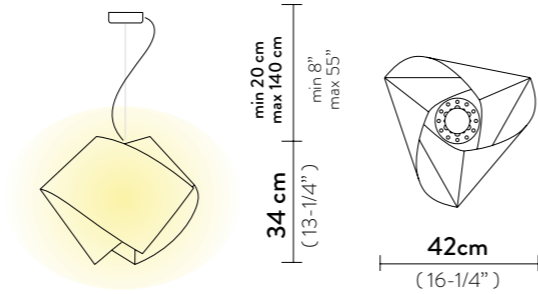

GEMMY SUSPENSION

Light Source: 1 X 12W E27 LED Filament Bulb

Dimmable: with dimmable bulbs

Materials: Opalflex® or Lentiflex®

Weight: net 1,1 Kg - gross 2 Kg

Packaging: 41 x 41 x h. 41 cm

FINISH	PRODUCT CODE	PRICE VAT EXCLUDED	CANOPY DETAILS
 PRISMA	GEMSM00PRS01T00000EU	€ 210,00	Ø 12 x h. 3,2 cm
	ACCESSORIES 6M CABLE KIT (must be ordered with lamp)	€ 75,00	
 PRISMA/GOLD	GEMSM00PRG01T00000EU	€ 210,00	Ø 12 x h. 3,2 cm
	ACCESSORIES 6M CABLE KIT (must be ordered with lamp)	€ 75,00	
 MULTICOLOR	GEMSM00MCL01T00000EU	€ 190,00	Ø 12 x h. 3,2 cm
	ACCESSORIES 6M CABLE KIT (must be ordered with lamp)	€ 75,00	
 GOLD	GEMSM00GLD01T00000EU	€ 190,00	Ø 12 x h. 3,2 cm
	ACCESSORIES 6M CABLE KIT (must be ordered with lamp)	€ 75,00	
 ARLECCHINO	GEMSM00ARL01T00000EU	€ 190,00	Ø 12 x h. 3,2 cm
	ACCESSORIES 6M CABLE KIT (must be ordered with lamp)	€ 75,00	

GINETTA SUSPENSION

Light Source: 1 X 12W E27 LED Filament Bulb

Dimmable: with dimmable bulbs

Materials: Lentiflex®

With:

Weight: net 2 Kg - gross 3,8 Kg

Packaging: 57 x 28 x h. 36 cm