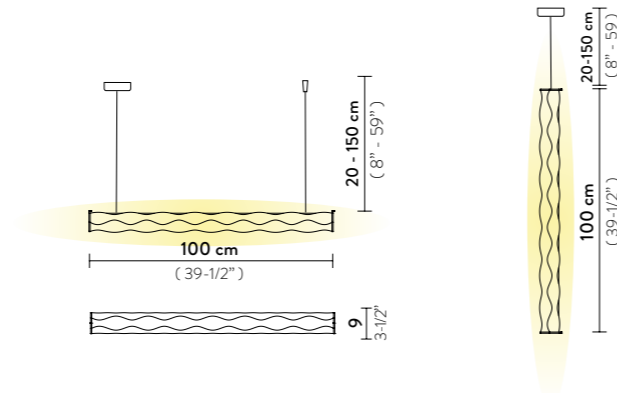

HUGO SUSPENSION / HUGO VERTICAL

Light Source: 20W - 100~240 Vac/24 Vdc - 3.500 Lumen - 3.000 Kelvin - CRI >90, Integrated LED

Dimmable: PWM, 0-10

Materials: Lentiflex®

Weight: net 1,35 Kg - gross 2,2 Kg

Packaging: 114 x 16 x h. 16 cm