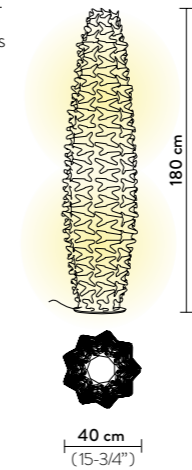

CACTUS FLOOR XXL

Light Source: 2 X 12W E27 LED Filament Bulbs

Dimmable: not dimmable

Materials: Opalflex®

Weight: net 3,5 Kg - gross 7,6 Kg

Packaging: 44 x 45 x h. 182 cm

CACTUS FLOOR XL

Light Source: 2 X 12W E27 LED Filament Bulbs