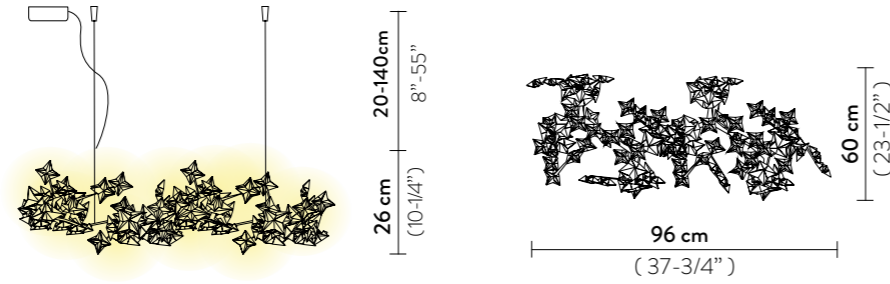

HANAMI SUSPENSION LARGE

Light Source: 10 X 5W G9 LED Filament Bulbs
Dimmable: with dimmable bulbs
Materials: Lentiflex®
With: dimmable bulb included
Weight: net 2,7 Kg - gross 5,4 Kg
Packaging: 98 x 51 x h. 36 cm

HANAMI CEILING/WALL

Light Source: 7 X 5W G9 LED Filament Bulbs
Dimmable: with dimmable bulbs
Materials: Lentiflex®
With: dimmable bulbs included
Weight: net 1,8 Kg - gross 4 Kg
Packaging: 66 x 64 x h. 25 cm