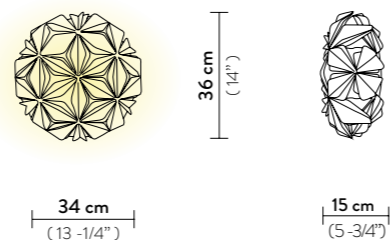

LA VIE CEILING/WALL MINI

Light Source: 2 X 6W E14 LED Filament Bulbs

Dimmable: with dimmable bulbs

Materials: Opalflex®, Lentiflex®

With: Magnetic hanging System

Weight: net 0,74 Kg - gross 1,2 Kg

Packaging: 36 x 38 x h. 15 cm