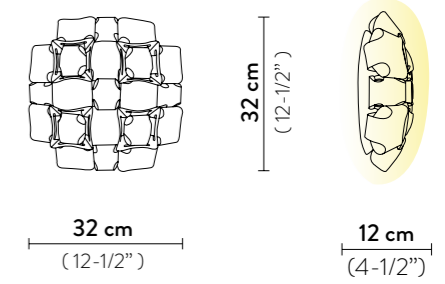

Dimmable: with dimmable bulbs

Materials: Lentiflex®, Opalflex®, Lentiflex® with cold foil

With: Magnetic hanging System

Weight: net 0,5 Kg - gross 1,5 Kg

Packaging: 36 x 38 x h. 15 cm

FINISH	PRODUCT CODE	PRICE VAT EXCLUDED	DETAILS
 WHITE/GOLD	MIDWS00GLD00000NMTEU	€ 240,00	LIGHT SOURCE: 19 cm 7-1/4" 
 WHITE/PLATINUM	MIDWS00SLV00000NMTEU	€ 240,00	LIGHT SOURCE: 19 cm 7-1/4" 
 MULTICOLOR	MIDWS00MCL00000NMTEU	€ 240,00	LIGHT SOURCE: 19 cm 7-1/4" 
 AMBER	MIDWS00YLW00000NMTEU	€ 240,00	LIGHT SOURCE: 19 cm 7-1/4" 
 ROSE	MIDWS00PNK00000NMTEU	€ 240,00	LIGHT SOURCE: 19 cm 7-1/4" 