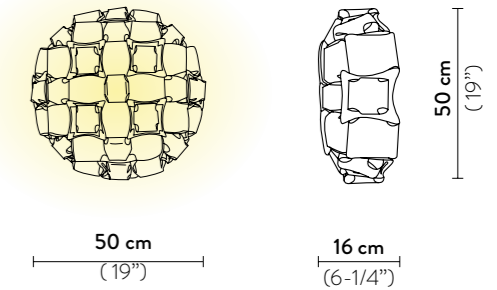

FINISH	PRODUCT CODE	PRICE VAT EXCLUDED	DETAILS
 WHITE/GOLD	MIDCM00GLD00000NMTEU	€ 440,00	LIGHT SOURCE: 29 cm 11-1/4"
 WHITE/PLATINUM	MIDCM00SLV00000NMTEU	€ 440,00	LIGHT SOURCE: 29 cm 11-1/4"
 MULTICOLOR	MIDCM00MCL00000NMTEU	€ 440,00	LIGHT SOURCE: 29 cm 11-1/4"
 AMBER	MIDCM00YLW00000NMTEU	€ 440,00	LIGHT SOURCE: 29 cm 11-1/4"
 ROSE	MIDCM00PNK00000NMTEU	€ 440,00	LIGHT SOURCE: 29 cm 11-1/4"