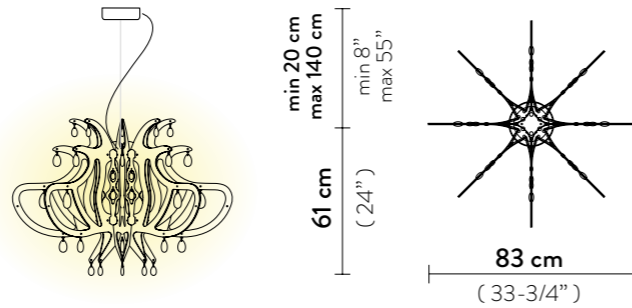

MEDUSA SUSPENSION

Light Source: 1 X 12W E27 LED Filament Bulb

Dimmable: with dimmable bulbs

Materials: Opalflex®, Cristalflex®

With: 56 Schöler crystals

Weight: net 4,5 Kg - gross 6,8 Kg

Packaging: 59 x 36,5 x h. 46 cm