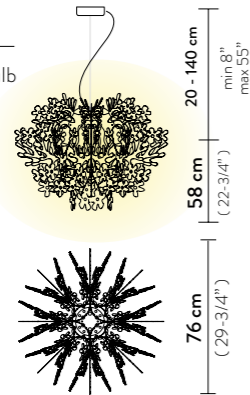

FIORELLA SUSPENSION M

Light Source: 1 X 12W E27 LED Filament Bulb

Dimmable: with dimmable bulbs

Materials: Opalflex®

Weight: net 2,5 Kg - gross 3,2 Kg

Packaging: 57 x 28 x h. 38 cm

FIORELLA SUSPENSION MINI

Light Source: 1 X 12W E27 LED Filament Bulb

Dimmable: with dimmable bulbs

Materials: Opalflex®

Weight: net 1,3 Kg - gross 1,8 Kg

Packaging: 33 x 34 x h. 47 cm