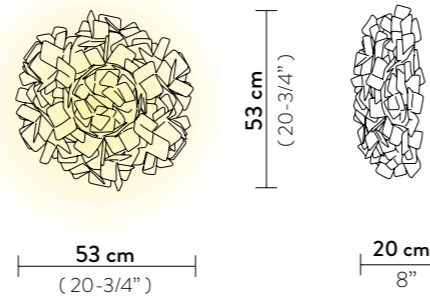

CLIZIA CEILING/WALL MEDIUM

Light Source: 2 X 12W E27 LED Filament Bulbs

Dimmable: with dimmable bulbs

Materials: Lentiflex®, Cristalflex®, Opalflex®, Cristalflex® with cold foil

With: Magnetic hanging System

Weight: net 2 Kg - gross 2,8 Kg

Packaging: 56 x 55 x h. 23 cm

CLIZIA CEILING/WALL MINI

Light Source: 2 X 6W E14 LED Filament Bulbs

Dimmable: with dimmable bulbs

Materials: Lentiflex®, Cristalflex®, Opalflex®, Cristalflex® with cold foil

With: Magnetic hanging System

Weight: net 0,6 Kg - gross 1,4 Kg

Packaging: 36 x 38 x h. 15 cm