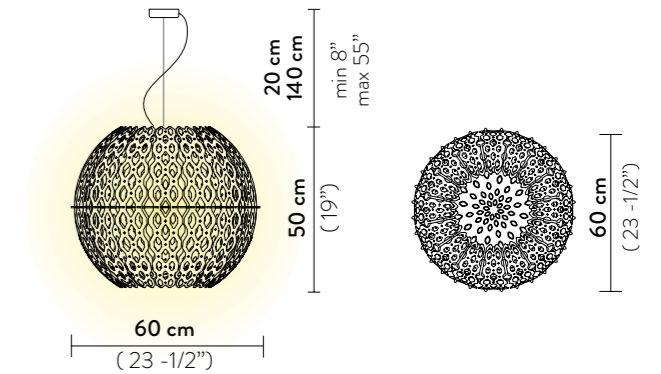

FINISH	PRODUCT CODE	PRICE VAT EXCLUDED	CANOPY DETAILS	
 WHITE	CHRSM00WHT01TGB000EU	€ 830,00	Ø 12 x h. 3,2 cm 	
	ACCESSORIES			
	6M CABLE KIT (must be ordered with lamp)		€ 75,00	

HALF CHARLOTTE SUSPENSION

Light Source: 4 X 12W E27 LED Filament Bulbs

Dimmable: with dimmable bulbs
Materials: Cristalflex®, Lentiflex®
Weight: net 10 Kg - gross 12 Kg
Packaging: 90 x 90 x h. 68 cm