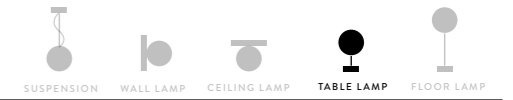

Dimmable: with dimmable bulbs

Materials: Opalflex® and Cristalflex®

With: 56 Schöler crystals

Weight: net 2 Kg - gross 5,8 Kg

Packaging: 57 x 28 x h. 36 cm

FINISH	PRODUCT CODE	PRICE VAT EXCLUDED	CANOPY DETAILS
 BLACK	LILSM00BLK01T00000EU	€ 550,00	Ø 12 x h. 3,2 cm 
	ACCESSORIES 6M CABLE KIT (must be ordered with lamp)	€ 100,00	
 WHITE	LILSM00WHT01T00000EU	€ 550,00	Ø 12 x h. 3,2 cm 
	ACCESSORIES 6M CABLE KIT (must be ordered with lamp)	€ 100,00	