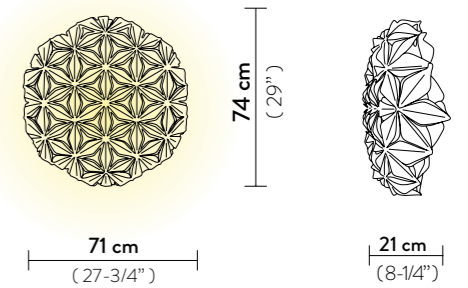

LA VIE CEILING/WALL LARGE

Light Source: 3 X 12W E27 LED Filament Bulbs

Dimmable: with dimmable bulbs

Materials: Opalflex®, Lentiflex®

With: Magnetic hanging System

Weight: net 3,23 Kg - gross 5,8 Kg

Packaging: 80 x 80 x h. 30 cm