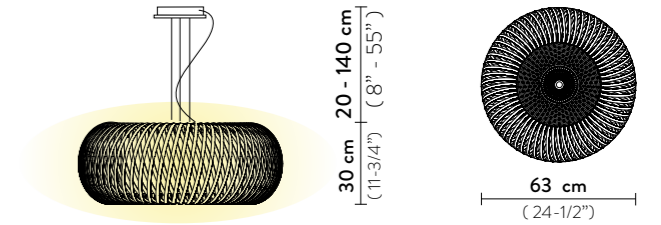

FINISH	PRODUCT CODE	PRICE VAT EXCLUDED	CANOPY DETAILS
	KLTSM00BGD01T000000EU	€ 1.085,00	Ø 16 - Ø 20 x h. 3,5 cm
BLACK/GOLD	ACCESSORIES 6M CABLE KIT (must be ordered with lamp)	€ 50,00	
	KLTSM00PRS01T000000EU	€ 690,00	Ø 16 - Ø 20 x h. 3,5 cm
PRISMA	ACCESSORIES 6M CABLE KIT (must be ordered with lamp)	€ 50,00	

KALATOS CEILING

Light Source: 4 X 12W E27 LED Filament Bulbs

Dimmable: with dimmable bulbs

Materials: Metallized Polycarbonate or Lentiflex®

Weight: net 3 Kg - gross 5,5 Kg

Packaging: 70 x 70 x h. 40 cm