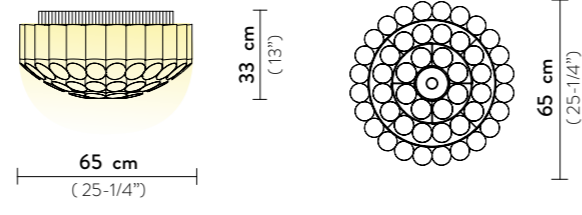

ODEON CEILING 65

Light Source: 6 X 12W E27 LED Filament Bulbs + 1 X 11W Spot LED PAR 30
Dimmable: with dimmable bulbs
Materials: Lentiflex®, Lentiflex® with cold foil
Weight: net 6 Kg - gross 10 Kg
Packaging: 81 x 78 x h. 50 cm

FINISH	SIZE	PRODUCT CODE	PRICE VAT EXCLUDED	DETAILS
 GOLD	100	ODECL00GLD00000NMTEU	€ 2.900,00	BULBS DISPOSITION 85,4 cm (33-1/4") 49,5 cm (19-1/4") 100 65
	65	ODECM00GLD00000NMTEU	€ 1.300,00	

OVERLAY TABLE

Light Source: 4W - 24V Vdc - 500 Lumen - 2.700 Kelvin - CRI >90, Integrated LED + 1 X 1,5W Integrated LED
Dimmable: not dimmable
Materials: Brass, Lentiflex® with cold foil, Lentiflex®
With: LED courtesy light base
Weight: net 1,45 Kg - gross 6 Kg
Packaging: 53 x 22 x h. 54 cm