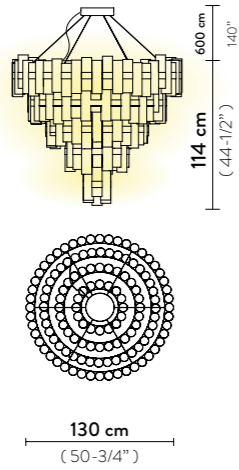

LA LOLLONA 5

Light Source: 390W - 100~240 Vac/24 Vdc - 44.555 Lumen - 2.700 Kelvin - CRI >90, Integrated LED

Dimmable: PWM, 0-10

Materials: Lentiflex® / Lentiflex® with cold foil Opalflex®

Weight: net 22,6 Kg - gross 64 Kg

Packaging: 143 x 143 x h. 64 cm

LA LOLLONA 4

Light Source: 242W - 100~240 Vac/24 Vdc - 28.140 Lumen - 2.700 Kelvin - CRI >90, Integrated LED

Dimmable: PWM, 1-10

Materials: Lentiflex® / Lentiflex® with cold foil Opalflex®

Weight: net 19,6 Kg - gross 58 Kg

Packaging: 114 x 114 x h. 64 cm