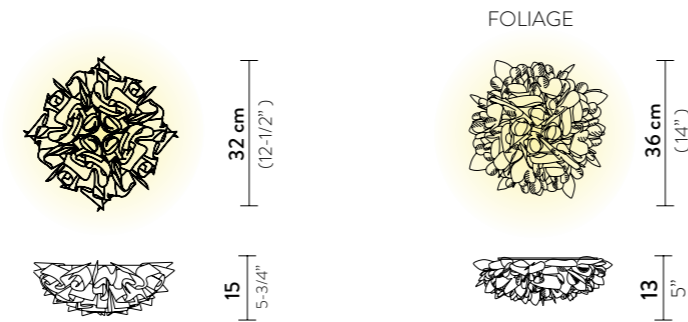

VELI CEILING/WALL MINI

Light Source: 2 X 6W E14 LED Filament Bulbs

Dimmable: with dimmable bulbs

Materials: Opalflex® / Lentiflex® / Goldflex® / Steelflex®
Copperflex® / Lentiflex® with cold foil

With: Magnetic hanging System

Weight: net 0,61 Kg - gross 1,2 Kg

Packaging: 36 x 38 x h. 15 cm