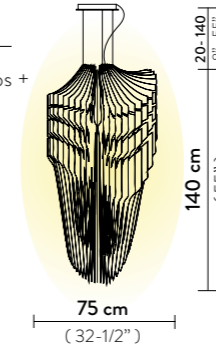

AVIA SUSPENSION XL

Light Source: 6 X 12W E27 LED Filament Bulbs + 1 X 11W Spot LED PAR 30
Dimmable: with dimmable bulbs
Materials: Cristalflex®, Lentiflex®
Weight: net 19,8 Kg - gross 31 Kg
Packaging: 153 x 66 x h. 16 cm
55 x 55 x h. 45 cm