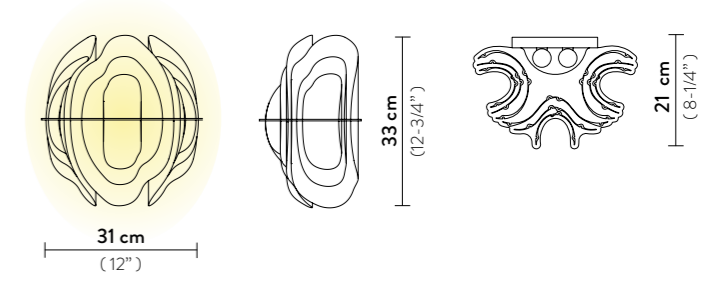

FINISH	PRODUCT CODE	PRICE VAT EXCLUDED	DETAILS
	FRDWM00GLD000000000EU	€ 230,00	BULBS DISPOSITION
	FRDWM00SLV000000000EU	€ 230,00	BULBS DISPOSITION
	FRDWM00WHT000000000EU	€ 220,00	BULBS DISPOSITION