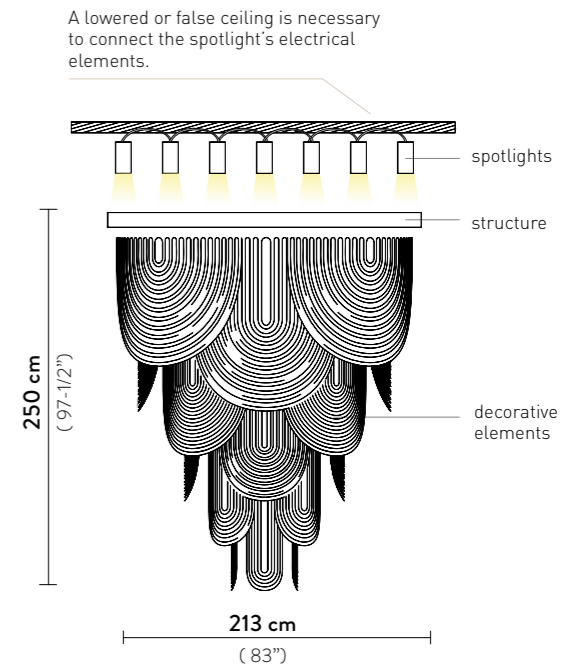

LE GRAND CEREMONY

Light Source: 20 X 8W GU10 LED Filament Bulbs (max Ø5cm x h. 5) - 16.650 Lumen - 3.000 Kelvin + 1 X 15W E27 LED (max Ø6,5 x h. 9 cm)
Dimmable: with dimmable bulbs
Materials: Cristalflex®
Weight: net 75 Kg - gross 178 Kg
Packaging: 222 x 222 x h. 43 cm