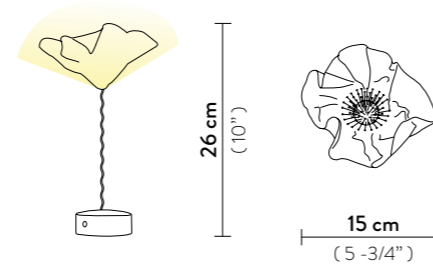

FINISH	PRODUCT CODE	PRICE VAT EXCLUDED	DETAILS
 VELVET PRISMA	LAFT000VLV000BT000EU VELVET	€ 230,00	LARGE ANCHOR DISC To be placed under a tablecloth Ø14 cm x h. 0,1 cm
	LAFT000PRS000BT000EU PRISMA	€ 230,00	
ACCESSORIES			
	COMPLEMENTARY WALL ANCHOR	INCLUDED	
	LARGE MAGNETIC ANCHOR DISK	€ 30,00	
	USB MULTICHARGER 20 PORTS ACC00CHAP020_000	€ 120,00	

LAFLEUR APPLIQUE

Light Source: 1X 3W G4 LED Filament Bulb
100~220 Vac/12 Vdc - 450 Lumen
- 3.000 Kelvin
Dimmable: Triac Trailing Edge
Materials: Lentiflex®, Copper Wire
With: bulb included
Weight: net 0,6 Kg - gross 1,2 Kg
Packaging: 27 x 28 x h. 25 cm