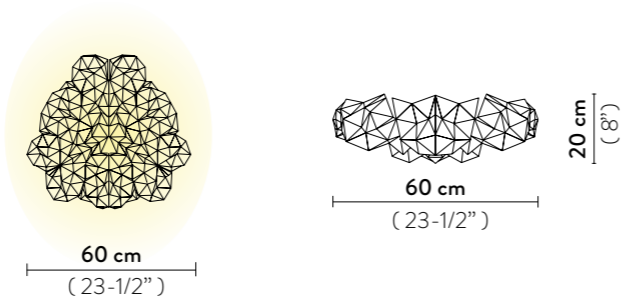

Dimmable: with dimmable bulbs

Materials: Lentiflex®

With: Magnetic hanging System

Weight: net 2,1 Kg - gross 4,2 Kg

Packaging: 66 x 64 x h. 25 cm

FINISH	PRODUCT CODE	PRICE VAT EXCLUDED	DETAILS
 VELVET	DRUCM00VLV00000000EU	€ 495,00	LIGHT SOURCE: 
			38 cm (14-3/4")