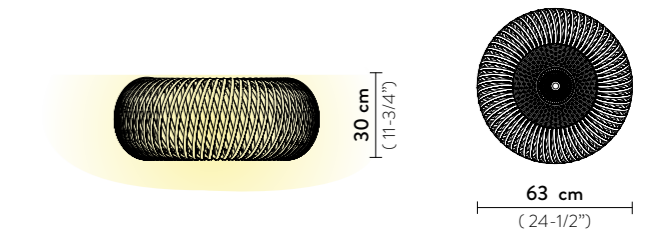

FINISH	PRODUCT CODE	PRICE VAT EXCLUDED	DETAILS
	KLTCM00BGD00000000EU	€ 995,00	
BLACK/GOLD			
	KLTCM00PRS00000000EU	€ 615,00	
PRISMA