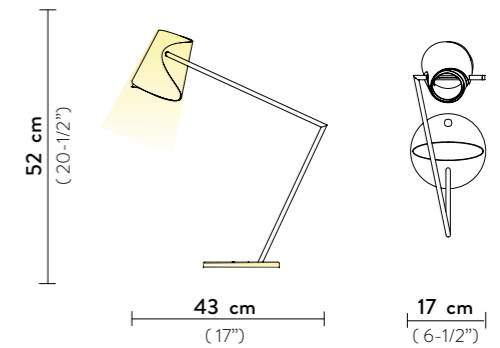

FINISH	PRODUCT CODE	PRICE VAT EXCLUDED	DETAILS
 GOLD/BRASS	OVET000CPP000BPNMTEU	€ 2.800,00	MEISTERSTÜCK LEGRAND BALLPOINT PEN GOLD-COATED