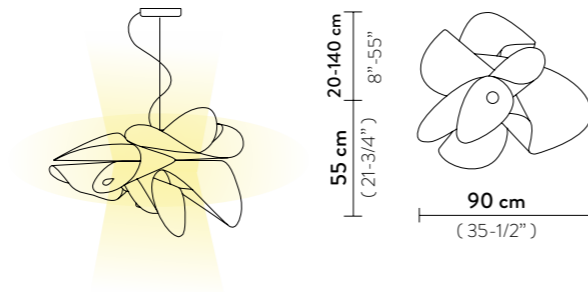

ÉTOILE/LA BELLE ÉTOILE SUSPENSION LARGE

Light Source: 21W - 110~240 Vac/40 Vdc - 2.830 Lumen - 2.700 Kelvin - CRI >90, Integrated LED

Dimmable: PWM, 0-10

Materials: Lentiflex® or Cristalflex®

With: Patented Light Source with Magnetic hanging System

Weight: net 1,85 Kg - gross 7 Kg

Packaging: 100 x 81 x h. 50 cm