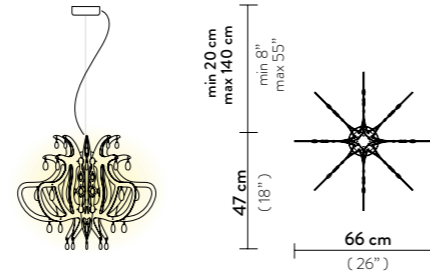

Dimmable: with dimmable bulbs

Materials: Opalflex® and Cristalflex®

With: 56 Schöler crystals

Weight: net 2 Kg - gross 5,8 Kg

Packaging: 57 x 28 x h. 36 cm

FINISH	PRODUCT CODE	PRICE VAT EXCLUDED	CANOPY DETAILS
 BLACK	LILSM00BLK01T00000EU	€ 550,00	Ø 12 x h. 3,2 cm 
	ACCESSORIES 6M CABLE KIT (must be ordered with lamp)	€ 100,00	
 WHITE	LILSM00WHT01T00000EU	€ 550,00	Ø 12 x h. 3,2 cm 
	ACCESSORIES 6M CABLE KIT (must be ordered with lamp)	€ 100,00	