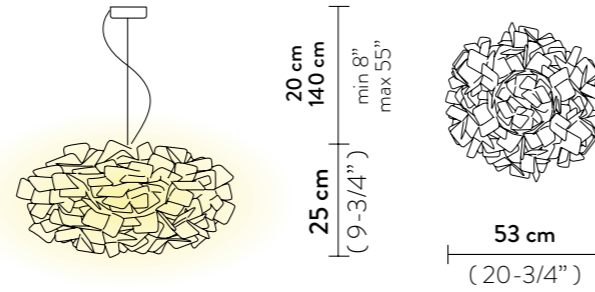

CLIZIA SUSPENSION

Light Source: 2 X 12W E27 LED Filament Bulbs

Dimmable: with dimmable bulbs

Materials: Lentiflex®, Cristalflex®, Opalflex®,
Cristalflex® with cold foil

With: Magnetic hanging System

Weight: net 2 Kg - gross 2,8 Kg

Packaging: 57 x 55 x h. 26 cm

FINISH	PRODUCT CODE	PRICE VAT EXCLUDED	CANOPY DETAILS
 MAMA NON MAMA GOLD	CLISS00GNM01R00000EU RED WIRE	€ 410,00	Ø 12 x h. 3,2 cm
	CLISS00GNM01T00000EU TRANSP WIRE	€ 410,00	
	ACCESSORIES		
	6M CABLE KIT (must be ordered with lamp) RED WIRE	€ 100,00	RED WIRE TRANSP WIRE
	6M CABLE KIT (must be ordered with lamp) TRANSP WIRE	€ 100,00	
 MAMA NON MAMA BLACK	CLISS00BNM01B00BLCEU BLACK WIRE	€ 335,00	Ø 12 x h. 3,2 cm
	CLISS00BNM01T00000EU TRANSP WIRE	€ 335,00	
	ACCESSORIES		
	6M CABLE KIT (must be ordered with lamp) BLACK WIRE	€ 100,00	BLACK WIRE TRANSP WIRE
	6M CABLE KIT (must be ordered with lamp) TRANSP WIRE	€ 100,00	
 MAMA NON MAMA WHITE	CLISS00MNM01R00000EU RED WIRE	€ 335,00	Ø 12 x h. 3,2 cm
	CLISS00MNM01T00000EU TRANSP WIRE	€ 335,00	
	ACCESSORIES		
	6M CABLE KIT (must be ordered with lamp) RED WIRE	€ 100,00	RED WIRE TRANSP WIRE
	6M CABLE KIT (must be ordered with lamp) TRANSP WIRE	€ 100,00	

FINISH	PRODUCT CODE	PRICE VAT EXCLUDED	CANOPY DETAILS		
 PIXEL	CLISS00PXL01R00000EU RED WIRE	€ 335,00	Ø 12 x h. 3,2 cm 		
	CLISS00PXL01T00000EU TRANSP WIRE	€ 335,00			
	ACCESSORIES				
	6M CABLE KIT (must be ordered with lamp) RED WIRE	€ 100,00	RED WIRE TRANSP WIRE		
	6M CABLE KIT (must be ordered with lamp) TRANSP WIRE	€ 100,00			
 FUMÉ	CLISS00FUM01T00000EU	€ 320,00	Ø 12 x h. 3,2 cm 		
	ACCESSORIES				
	6M CABLE KIT (must be ordered with lamp)	€ 100,00			
	 WHITE	CLISS00WHT01T00000EU	€ 310,00	Ø 12 x h. 3,2 cm 	
		ACCESSORIES			
6M CABLE KIT (must be ordered with lamp)		€ 100,00			
 ORANGE		CLISS00ORG01T00000EU	€ 310,00	Ø 12 x h. 3,2 cm 	
		ACCESSORIES			
	6M CABLE KIT (must be ordered with lamp)	€ 100,00