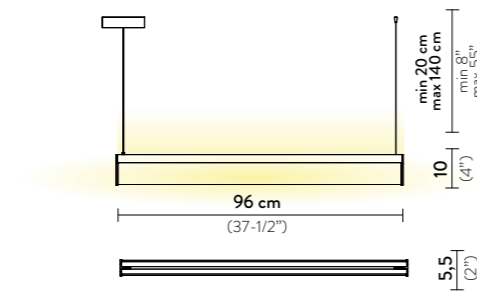

MODULA SUSPENSION

Light Source: 35W - 200~240 Vac/24 Vdc - 3.771 Lumen - 3.000 Kelvin - CRI >90, Integrated LED
Dimmable: Triac Trailing Edge
Materials: Lentiflex®, Abs
Weight: net 1,6 Kg - gross 2,4 Kg
Packaging: 115 x 16 x h. 16 cm

FINISH	SIZE	PRODUCT CODE	PRICE VAT EXCLUDED	DETAILS	
  BLACK CRYSTAL	DOUBLE	MODS000PRB01TDB000EU	€ 860,00	Ø 14 x h. 4,5 cm CRYSTAL 	
	SUSPENSION	MODS000PRB01TSG000EU	€ 430,00		
	ACCESSORIES				
	6M CABLE KIT (must be ordered with lamp)		€ 100,00		
	DALI ACC00DAL0UNI000L0		€ 85,00		
CASAMBI ACC00CAI0220000G0		€ 211,00			
  BLACK PLISSÉ	DOUBLE	MODS000DPB01TDB000EU	€ 860,00	Ø 14 x h. 4,5 cm PLISSÉ 	
	SUSPENSION	MODS000DPB01TSG000EU	€ 430,00		
	ACCESSORIES				
	6M CABLE KIT (must be ordered with lamp)		€ 100,00		
	DALI ACC00DAL0UNI000L0		€ 85,00		
CASAMBI ACC00CAI0220000G0		€ 211,00			
  LIGHT GREY CRYSTAL	DOUBLE	MODS000PRL01TDB000EU	€ 860,00	Ø 14 x h. 4,5 cm CRYSTAL 	
	SUSPENSION	MODS000PRL01TSG000EU	€ 430,00		
	ACCESSORIES				
	6M CABLE KIT (must be ordered with lamp)		€ 100,00		
	DALI ACC00DAL0UNI000L0		€ 85,00		
CASAMBI ACC00CAI0220000G0		€ 211,00			
  LIGHT GREY PLISSÉ	DOUBLE	MODS000DPL01TDB000EU	€ 860,00	Ø 14 x h. 4,5 cm PLISSÉ 	
	SUSPENSION	MODS000DPL01TSG000EU	€ 430,00		
	ACCESSORIES				
	6M CABLE KIT (must be ordered with lamp)		€ 100,00		
	DALI ACC00DAL0UNI000L0		€ 85,00		
CASAMBI ACC00CAI0220000G0		€ 211,00			

MODULA FLOOR LINEAR

Light Source: 70W - 100~240 Vac/24 Vdc - 7.542 Lumen - 3.000 Kelvin - CRI >90, Integrated LED
Dimmable: with integrated dimmer
Materials: Lentiflex®, Abs
Weight: net 5,75 Kg - gross 7,95 Kg
Packaging: 208 x 17 x h. 16,5 cm
47 x 47 x h. 7 cm