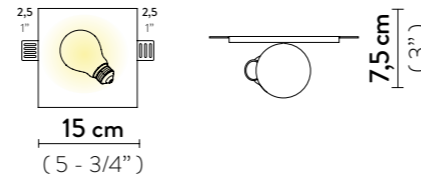

Packaging: 26 x 28 x h. 16 cm

FINISH	PRODUCT CODE	PRICE VAT EXCLUDED	DETAILS
	IDEW000WHT000RD000EU	€ 230,00	BULB DIMENSION 
WHITE			

IDEA TABLE

Light Source: 1 X 5W G9 LED Filament Bulb (1,5 x h. 5,4 cm) - 500 Lumen - 2.700 Kelvin