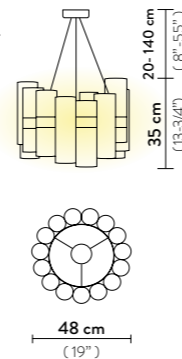

LA LOLLO SUSPENSION LARGE

Light Source: 80W - 200~240 Vac/24 Vdc - 9.000 Lumen - 2.700 Kelvin - CRI >90, Integrated LED

Dimmable: Triac Trailing Edge

Materials: Lentiflex® / Lentiflex® with cold foil Opalflex®

Weight: net 4 Kg - gross 7,8 Kg

Packaging: 100 x 81 x h. 49 cm

LA LOLLO SUSPENSION MEDIUM

Light Source: 40W - 200~240 Vac/24 Vdc - 4.600 Lumen - 2.700 Kelvin - CRI >90, Integrated LED

Dimmable: Triac Trailing Edge

Materials: Lentiflex® / Lentiflex® with cold foil Opalflex®

Weight: net 2 Kg - gross 4,8 Kg

Packaging: 55 x 54 x h. 44 cm

LA LOLLO LINEAR 140

Light Source: 110W - 110~240 Vac/24 Vdc - 12.420 Lumen - 2.700 Kelvin - CRI >90, Integrated LED

Dimmable: Triac, PWM 0-10

Materials: Lentiflex® / Lentiflex® with cold foil / Opalflex®

Weight: net 7 Kg - gross 12 Kg

Packaging: 156 x 43 x h. 45 cm

LA LOLLO LINEAR 100

Light Source: 70W - 200~240 Vac/24 Vdc - 7.820 Lumen - 2.700 Kelvin - CRI >90, Integrated LED

Dimmable: Triac Trailing Edge

Materials: Lentiflex® / Lentiflex® with cold foil / Opalflex®

Weight: net 4,9 Kg - gross 7 Kg

Packaging: 122 x 35 x h. 37 cm

FINISH	SIZE	PRODUCT CODE	PRICE VAT EXCLUDED	CANOPY DETAILS	
 GOLD	L	LALS00GLD01T00NMTEU	€ 1.390,00	Ø 16 x h. 3,2 cm 	
	M	LALSM00GLD01T00NMTEU	€ 750,00		
	ACCESSORIES				
	6M CABLE KIT (must be ordered with lamp)				€ 75,00
	DALI ACC00DAL0220000L0				€ 85,00
CASAMBI ACC00CAI0220000G0			€ 211,00		

 GRADIENT	L	LALS00GRD01T00NMTEU	€ 1.390,00	Ø 16 x h. 3,2 cm 	
	M	LALSM00GRD01T00NMTEU	€ 750,00		
	ACCESSORIES				
	6M CABLE KIT (must be ordered with lamp)				€ 75,00
	DALI ACC00DAL0220000L0				€ 85,00
CASAMBI ACC00CAI0220000G0			€ 211,00		

 PEWTER	L	LALS00PWT01T00NMTEU	€ 1.390,00	Ø 16 x h. 3,2 cm 	
	M	LALSM00PWT01T00NMTEU	€ 750,00		
	ACCESSORIES				
	6M CABLE KIT (must be ordered with lamp)				€ 75,00
	DALI ACC00DAL0220000L0				€ 85,00
CASAMBI ACC00CAI0220000G0			€ 211,00