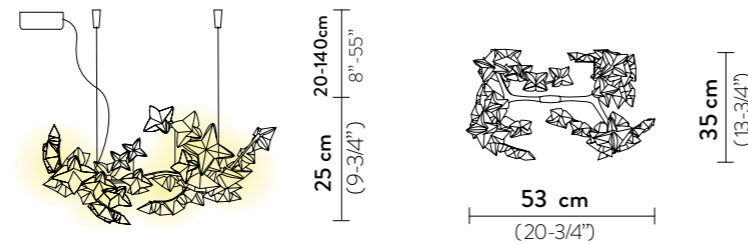

HANAMI SUSPENSION

Light Source: 5 X 5W G9 LED Filament Bulbs
Dimmable: with dimmable bulbs
Materials: Lentiflex®
With: dimmable bulb included
Weight: net 2 Kg - gross 4 Kg
Packaging: 46 x 61 x h. 34 cm