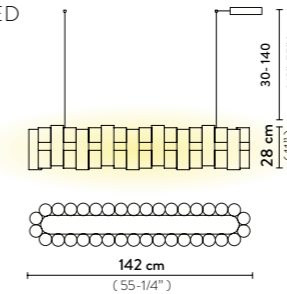

LA LOLLO LINEAR 140

Light Source: 110W - 110~240 Vac/24 Vdc - 12.420 Lumen - 2.700 Kelvin - CRI >90, Integrated LED

Dimmable: Triac, PWM 0-10

Materials: Lentiflex® / Lentiflex® with cold foil / Opalflex®

Weight: net 7 Kg - gross 12 Kg

Packaging: 156 x 43 x h. 45 cm