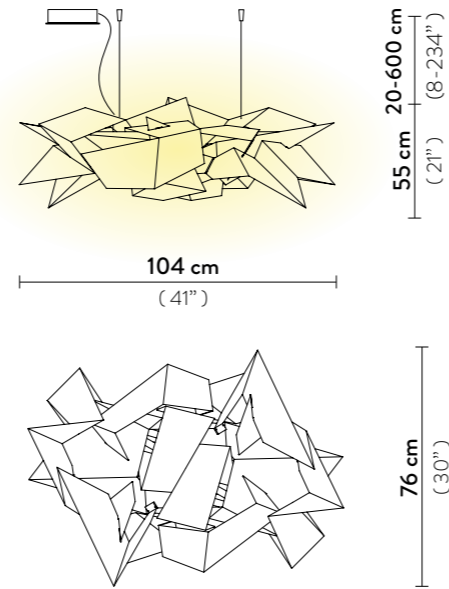

CORDOBA SUSPENSION

Light Source: 130W - 110~240 Vac/24 Vdc - 15.000 Lumen
- 3.000 Kelvin - CRI >90, Integrated LED

Dimmable: Triac, PWM 0-10

Materials: Cristalflex®

Weight: net 6 Kg - gross 26 Kg

Packaging: 120 x 80 x h. 63 cm