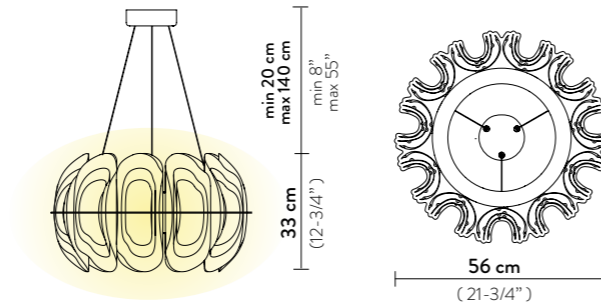

FIORDLYS SUSPENSION ROUND

Light Source: 36W - 200~240 Vac/24 Vdc - 4.300 Lumen - 2.700 Kelvin - Integrated LED - CRI >90

Dimmable: Triac Trailing Edge

Materials: Opalflex®, Lentiflex®, Opalflex® with cold foil

Weight: net 2,63 Kg - gross 7,65 Kg

Packaging: 61 x 61 x h. 63 cm

FIORDLYS SUSPENSION LINEAR

Light Source: 30W - 200~240 Vac/24 Vdc - 3.500 Lumen - 2.700 Kelvin - Integrated LED - CRI >90

Dimmable: Triac Trailing Edge

Materials: Opalflex®, Lentiflex®, Opalflex® with cold foil

Weight: net 2,8 Kg - gross 9 Kg

Packaging: 124 x 37 x h. 39 cm