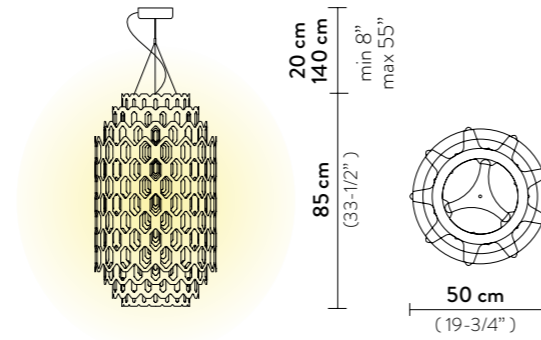

CHANTAL SUSPENSION MEDIUM

Light Source: 7 X 12W E27 LED Filament Bulbs

Dimmable: with dimmable bulbs
Materials: Cristalflex®, Lentiflex®
Weight: net 4,1 Kg - gross 9,6 Kg
Packaging: 61 x 61 x h. 107 cm

CHANTAL SUSPENSION SMALL

Light Source: 4 X 12W E27 LED Filament Bulbs

Dimmable: with dimmable bulbs
Materials: Cristalflex®, Lentiflex®
With: Magnetic hanging System
Weight: net 2,5 Kg - gross 5,8 Kg
Packaging: 45 x 45 x h. 82 cm