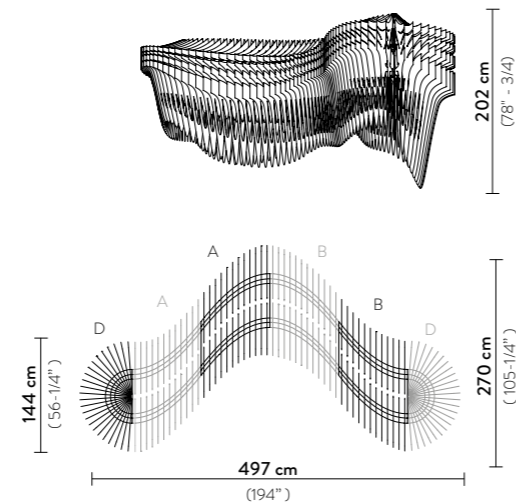

Dimmable: with dimmable bulbs

Materials: Polycarbonate, Lentiflex®

With: 20 Hanging Points

Weight: net 214 Kg - gross 461 Kg

Packaging: 222 x 82 x h. 63 cm
222 x 82 x h. 63 cm

ARIA INFINITA ARRANGEMENT 2

Light Source: 54 X 12W E27 LED Filament Bulbs
+ 14 X 12W Spot LED PAR 38

Dimmable: with dimmable bulbs

Materials: Polycarbonate, Lentiflex®

With: 32 Hanging Points

Weight: net 321,2 Kg - gross 607,44 Kg

Packaging: 143 x 143 x h. 85,5 cm X2
222 x 82 x h. 63 cm X2

ARIA INFINITA ARRANGEMENT 3