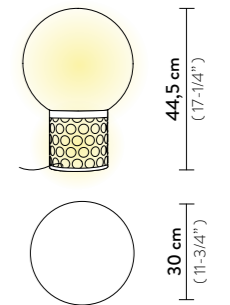

ATMOSFERA TABLE SMALL

Light Source: 2 X 6W G9 LED Filament Bulbs

Dimmable: not dimmable

Materials: Methacrylate, Goldflex®, Lentiflex®

With: hand finished sphere, two position light switch

Weight: net 0,7 Kg - gross 1,5 Kg

Packaging: 24 x 24 x h. 41 cm