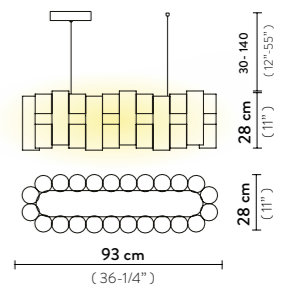

LA LOLLO LINEAR 100

Light Source: 70W - 200~240 Vac/24 Vdc - 7.820 Lumen - 2.700 Kelvin - CRI >90, Integrated LED

Dimmable: Triac Trailing Edge

Materials: Lentiflex® / Lentiflex® with cold foil / Opalflex®

Weight: net 4,9 Kg - gross 7 Kg

Packaging: 122 x 35 x h. 37 cm