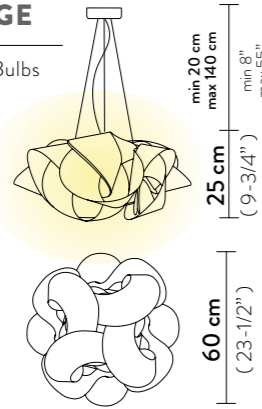

Weight: net 1,8 Kg - gross 4 Kg

Packaging: 80 x 80 x h. 30 cm

FINISH	PRODUCT CODE	PRICE VAT EXCLUDED	DETAILS	
<p>LA BELLE ÉTOILE WHITE</p>	ETOCS00WHT00000LEDEU	€ 770,00	<p>Magnetic hanging System</p>	
	ACCESSORIES			
	DALI ACC00DAL0UNI000M0	€ 224,00		
	CASAMBI ACC00CAI0220000G0	€ 211,00		
<p>LA BELLE ÉTOILE BLACK</p>	ETOCS00BLK00000LEDEU	€ 770,00	<p>Magnetic hanging System</p>	
	ACCESSORIES			
	DALI ACC00DAL0UNI000M0	€ 224,00		
	CASAMBI ACC00CAI0220000G0	€ 211,00		
<p>ÉTOILE PRISMA</p>	ETOCS00PRS00000LEDEU	€ 710,00	<p>Magnetic hanging System</p>	
	ACCESSORIES			
	DALI ACC00DAL0UNI000M0	€ 224,00		
	CASAMBI ACC00CAI0220000G0	€ 211,00		

FABULA SUSPENSION LARGE

Light Source: 5 X 12W E27 LED Filament Bulbs

Dimmable: with dimmable bulbs

Materials: Lentiflex®

With: Magnetic hanging System

Weight: net 3 Kg - gross 5,4 Kg

Packaging: 62 x 64 x h. 34 cm