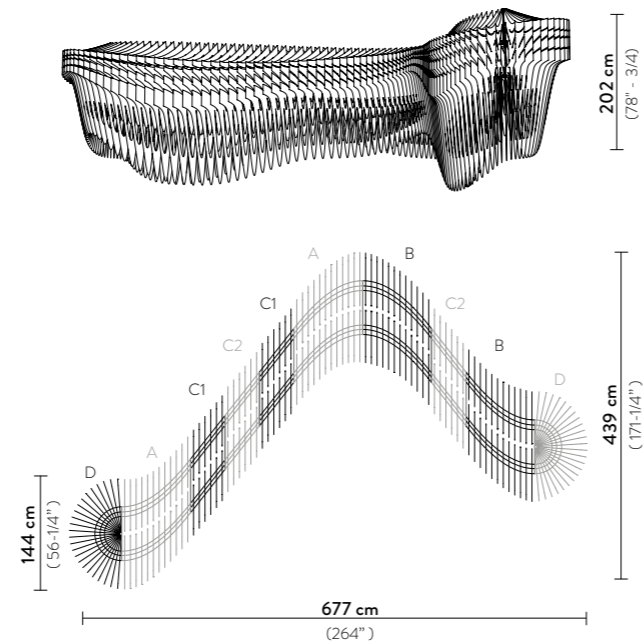

Light Source: 78 X 12W E27 LED Filament Bulbs
+ 22 X 12W Spot LED PAR 38

Dimmable: with dimmable bulbs

Materials: Polycarbonate, Lentiflex®

With: 48 Hanging Points

Weight: net 433,6 Kg - gross 734 Kg

Packaging: 143 x 143 x h. 85,5 cm X2
222 x 82 x h. 63 cm X2

FINISH	SIZE	PRODUCT CODE	PRICE VAT EXCLUDED	CANOPY DETAILS
 WHITE	1	ARISXXLWHT06T00A01EU	€ 24.500,00	Ø 12 x h. 3,2 cm 
	2	ARISXXLWHT06T00A02EU	€ 39.500,00	
	3	ARISXXLWHT06T00A03EU	€ 53.500,00	
 GOLD	1	ARISXXLGLD06T00A01EU	ON REQUEST	Ø 12 x h. 3,2 cm 
	2	ARISXXLGLD06T00A02EU	ON REQUEST	
	3	ARISXXLGLD06T00A03EU	ON REQUEST	