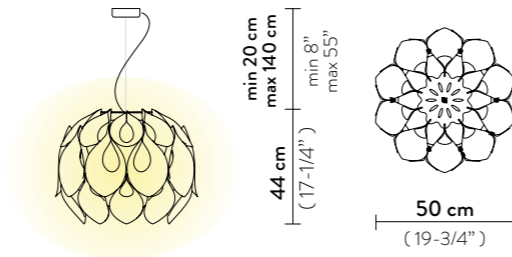

Weight: net 3 Kg - gross 4,4 Kg

Packaging: 56 x 55 x h. 46 cm

FINISH	PRODUCT CODE	PRICE VAT EXCLUDED	CANOPY DETAILS
 GOLD	FLOSM00GLD01T00000EU	€ 775,00	Ø 12 x h. 3,2 cm 
	ACCESSORIES 6M CABLE KIT (must be ordered with lamp)	€ 100,00	
 SILVER	FLOSM00SLV01T00000EU	€ 775,00	Ø 12 x h. 3,2 cm 
	ACCESSORIES 6M CABLE KIT (must be ordered with lamp)	€ 100,00	
 COPPER	FLOSM00CPP01T00000EU	€ 775,00	Ø 12 x h. 3,2 cm 
	ACCESSORIES 6M CABLE KIT (must be ordered with lamp)	€ 100,00	
 PEWTER	FLOSM00PWT01T00000EU	€ 775,00	Ø 12 x h. 3,2 cm 
	ACCESSORIES 6M CABLE KIT (must be ordered with lamp)	€ 100,00	
 WHITE	FLOSM00WHT01T00000EU	€ 630,00	Ø 12 x h. 3,2 cm 
	ACCESSORIES 6M CABLE KIT (must be ordered with lamp)	€ 100,00	