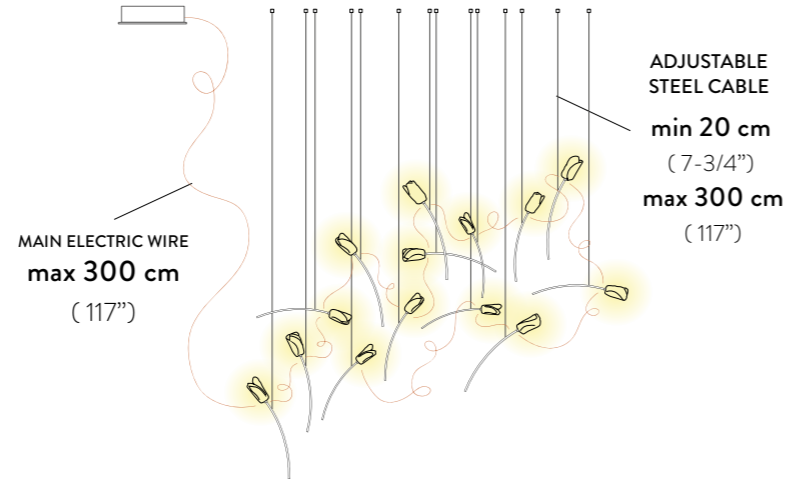

TULIP SUSPENSION 14 FREE-STANDING

Light Source: 14 X 3,2W Integrated LED 110~220 Vac/24 Vdc - 6.300 Lumen - 3.000 Kelvin
Dimmable: PWM, 0-10
Materials: Lentiflex®, Matte Brushed Brass
Weight: net 4 Kg - gross 5,9 Kg
Packaging: 40 x 43 x h. 7,5 cm
80 x 40 x h. 7,5 cm
80 x 40 x h. 7,5 cm

TULIP BATTERY

Light Source: 1 X 1,3W Battery LED - 150 Lumen - 3.000 Kelvin
Dimmable: with integrated dimmer
Materials: Lentiflex®, anodized aluminium
With: at max intensity around 6.5 hours duration, at min intensity around 60 hours duration
Weight: net 0,5 Kg - gross 0,8 Kg
Packaging: 19 x 17 x h. 48 cm