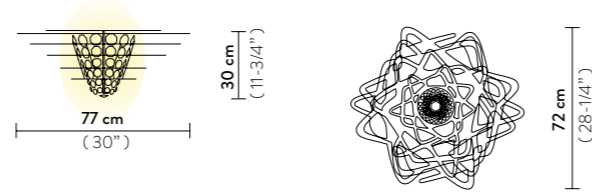

AURORA CEILING MINI

Light Source: 1 X 12W E27 LED Filament Bulb
Dimmable: with dimmable bulbs
Materials: Methacrylate
With: Magnetic hanging System - 61 crystals
Weight: net 1,7 Kg - gross 2,8 Kg
Packaging: 80 x 80 x h. 10 cm
28 x 28,5 x h. 25 cm