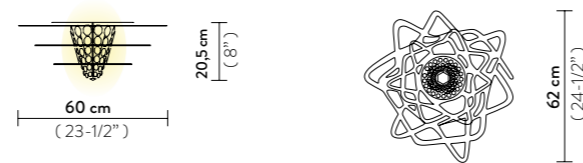

FINISH	PRODUCT CODE	PRICE VAT EXCLUDED	DETAILS
  BLACK	AURCL00BLK00000000EU LARGE	€ 915,00	Schöler Crystals
	AURCS00BLK00000000EU MINI	€ 490,00	
  WHITE	AURCL00WHT00000000EU LARGE	€ 915,00	Schöler Crystals
	AURCS00WHT00000000EU MINI	€ 490,00