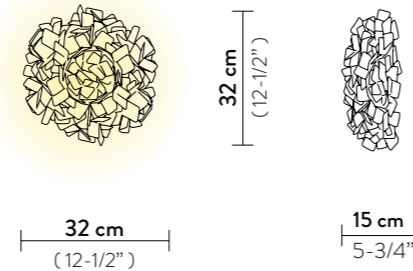

FINISH	PRODUCT CODE	PRICE VAT EXCLUDED	DETAILS
 MAMA NON MAMA GOLD	M CLICM00GNM00000000EU	€ 380,00	M LIGHT SOURCE: MINI LIGHT SOURCE: 26 cm 10 - 1/4" 19 cm 7 - 1/4"
	MINI CLICS00GNM00000000EU	€ 250,00	
 MAMA NON MAMA BLACK	M CLICM00BNM00000000EU	€ 285,00	M LIGHT SOURCE: MINI LIGHT SOURCE: 26 cm 10 - 1/4" 19 cm 7 - 1/4"
	MINI CLICS00BNM00000000EU	€ 220,00	

FINISH	PRODUCT CODE	PRICE VAT EXCLUDED	DETAILS
 MAMA NON MAMA WHITE	M CLICM00MNM000000000EU	€ 285,00	M LIGHT SOURCE: MINI LIGHT SOURCE: 26 cm 10 - 1/4" 19 cm 7 - 1/4"
	MINI CLICS00MNM000000000EU	€ 220,00	
 PIXEL	M CLICM00PXL000000000EU	€ 285,00	M LIGHT SOURCE: MINI LIGHT SOURCE: 26 cm 10 - 1/4" 19 cm 7 - 1/4"
	MINI CLICS00PXL000000000EU	€ 220,00	
 FUMÉ	M CLICM00FUM0000000000EU	€ 265,00	M LIGHT SOURCE: MINI LIGHT SOURCE: 26 cm 10 - 1/4" 19 cm 7 - 1/4"
	MINI CLICS00FUM0000000000EU	€ 190,00	
 WHITE	M CLICM00WHT0000000000EU	€ 245,00	M LIGHT SOURCE: MINI LIGHT SOURCE: 26 cm 10 - 1/4" 19 cm 7 - 1/4"
	MINI CLICS00WHT0000000000EU	€ 175,00	
 ORANGE	M CLICM00ORG0000000000EU	€ 245,00	M LIGHT SOURCE: MINI LIGHT SOURCE: 26 cm 10 - 1/4" 19 cm 7 - 1/4"
	MINI CLICS00ORG0000000000EU	€ 175,00