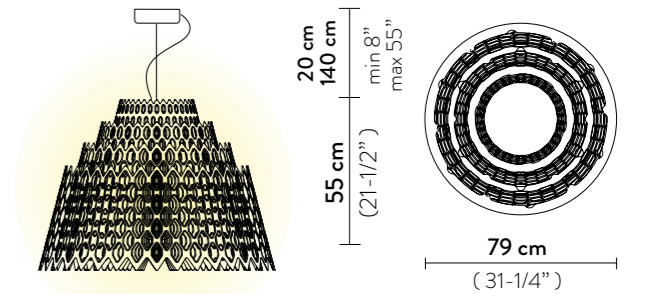

FINISH	PRODUCT CODE	PRICE VAT EXCLUDED	CANOPY DETAILS	
 WHITE	CHRSL00WHT01THCE27EU	€ 1.485,00	Ø 14 x h. 3,2 cm 	
	ACCESSORIES			
	6M CABLE KIT (must be ordered with lamp)		€ 75,00