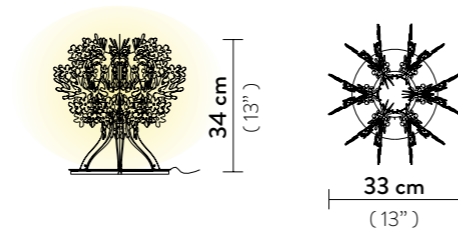

FIORELLA SUSPENSION M

Light Source: 1 X 12W E27 LED Filament Bulb

Dimmable: with dimmable bulbs

Materials: Opalflex®

Weight: net 2,5 Kg - gross 3,2 Kg

Packaging: 57 x 28 x h. 38 cm

FIORELLA SUSPENSION MINI

Light Source: 1 X 12W E27 LED Filament Bulb

Dimmable: with dimmable bulbs

Materials: Opalflex®

Weight: net 1,3 Kg - gross 1,8 Kg

Packaging: 33 x 34 x h. 47 cm

FINISH	SIZE	PRODUCT CODE	PRICE VAT EXCLUDED	CANOPY DETAILS
WHITE	M	FIOSM00WHT01T00000EU	€ 455,00	Ø 12 x h. 3,2 cm
	MINI	FIOSS00WHT01T00000EU	€ 310,00	
	ACCESSORIES			
	6M CABLE KIT (must be ordered with lamp)	MEDIUM	€ 100,00	
6M CABLE KIT (must be ordered with lamp)	MINI	€ 75,00		

FIORELLINA TABLE

Light Source: 1 X 6W E14 LED Filament Bulb

Dimmable: not dimmable

Materials: Opalflex®

Weight: net 1 Kg - gross 1,8 Kg

Packaging: 41 x 41 x h. 41 cm

FINISH	PRODUCT CODE	PRICE VAT EXCLUDED	DETAILS
WHITE	FIOTS00WHT00000000EU	€ 255,00	180 cm (70") electrical wire