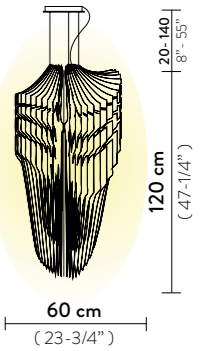

AVIA SUSPENSION LARGE

Light Source: 4 X 12W E27 LED Filament Bulbs + 1 X 11W Spot LED PAR 30
Dimmable: with dimmable bulbs
Materials: Cristalflex®, Lentiflex®
Weight: net 17,2 Kg - gross 21,3 Kg
Packaging: 120 x 57 x h. 16 cm
46 x 46 x h. 43 cm