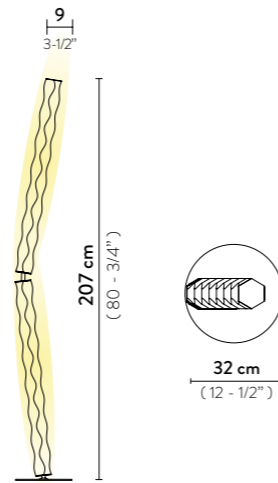

FINISH	PRODUCT CODE	PRICE VAT EXCLUDED	DETAILS
 PRISMA	HUGFM00PRS00000000EU	€ 1.350,00	Soft Touch dimming

HUGO ARCHITECTURAL 2

Light Source: 40W - 100~240 Vac/24 Vdc - 7.000 Lumen - 3.000 Kelvin - CRI >90, Integrated LED

Dimmable: PWM, 0-10

Materials: Lentiflex®

Weight: net 3,5 Kg - gross 5 Kg

Packaging: 114 x 16 x h. 16 cm
114 x 16 x h. 16 cm
43 x 26 x h. 7 cm