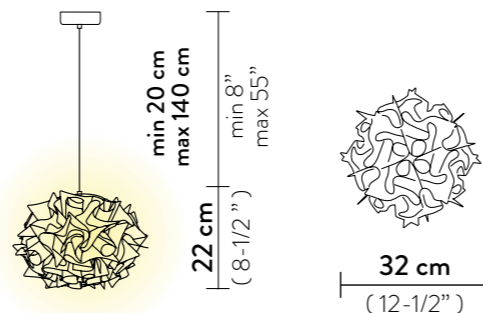

Weight: net 0,6 Kg - gross 1,2 Kg

Packaging: 32 x 32 x h. 25 cm

FINISH	PRODUCT CODE	PRICE VAT EXCLUDED	CANOPY DETAILS	
 COUTURE	VELXS0CTR01RMS0000EU RED WIRE	€ 220,00	Ø 12 x h. 3,2 cm  RED WIRE	
	VELXS0CTR01TMS0000EU TRANSP WIRE	€ 220,00		 TRANSP WIRE
	ACCESSORIES			
	6M CABLE KIT (must be ordered with lamp) RED WIRE	€ 100,00		
	6M CABLE KIT (must be ordered with lamp) TRANSP WIRE	€ 50,00		