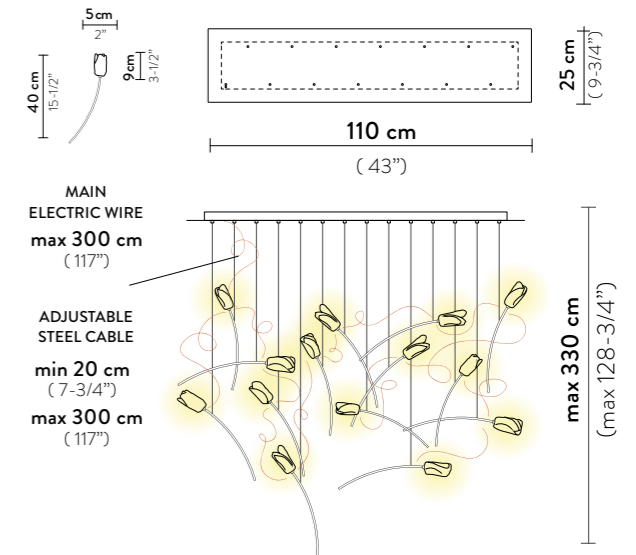

TULIP SUSPENSION 14 LINEAR

Light Source: 14 X 3,2W Integrated LED 110~220 Vac/24 Vdc - 6.300 Lumen - 3.000 Kelvin
Dimmable: PWM, 0-10
Materials: Lentiflex®, Matte Brushed Brass
Weight: net 8,55 Kg - gross 11,15 Kg
Packaging: 122 x 34 x h. 7,5 cm
80 x 40 x h. 7,5 cm
80 x 40 x h. 7,5 cm