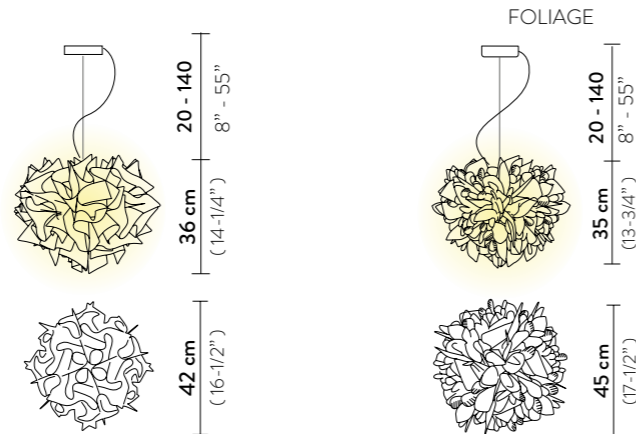

With: Magnetic hanging System

Weight: net 1,15 Kg - gross 2,6 Kg

net 1,6 Kg - gross 2,6 Kg (AUREA)

Packaging: 46 x 47 x h. 43 cm

FINISH	PRODUCT CODE	PRICE VAT EXCLUDED	CANOPY DETAILS
 AUREA	VELSS00WHG01R00000EU RED WIRE	€ 420,00	Ø 12 x h. 3,2 cm  RED WIRE  TRANSP WIRE
	VELSS00WHG01T00000EU TRANSP WIRE	€ 420,00	
	ACCESSORIES		
	6M CABLE KIT (must be ordered with lamp) RED WIRE	€ 100,00	
	6M CABLE KIT (must be ordered with lamp) TRANSP WIRE	€ 50,00	
 FOLIAGE	VELSS00FLG01R00000EU RED WIRE	€ 310,00	Ø 12 x h. 3,2 cm  RED WIRE  TRANSP WIRE
	VELSS00FLG01T00000EU TRANSP WIRE	€ 310,00	
	ACCESSORIES		
	6M CABLE KIT (must be ordered with lamp) RED WIRE	€ 100,00	
	6M CABLE KIT (must be ordered with lamp) TRANSP WIRE	€ 50,00	
 COUTURE	VELSS00CTR01R00000EU RED WIRE	€ 310,00	Ø 12 x h. 3,2 cm  RED WIRE  TRANSP WIRE
	VELSS00CTR01T00000EU TRANSP WIRE	€ 310,00	
	ACCESSORIES		
	6M CABLE KIT (must be ordered with lamp) RED WIRE	€ 100,00	
	6M CABLE KIT (must be ordered with lamp) TRANSP WIRE	€ 50,00	
 PRISMA	VELSS00PRS01T00000EU	€ 310,00	Ø 12 x h. 3,2 cm  TRANSP WIRE
	ACCESSORIES		
	6M CABLE KIT (must be ordered with lamp)	€ 50,00	