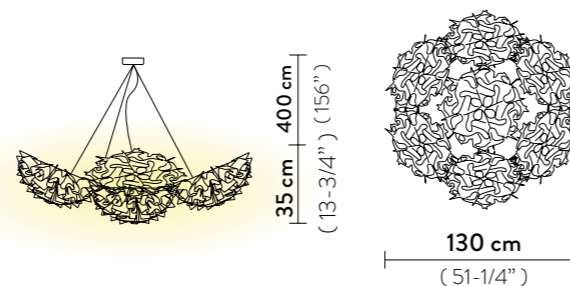

FINISH	PRODUCT CODE	PRICE VAT EXCLUDED	CANOPY DETAILS
 FOLIAGE	7 VELSOVSFLG04T000000EU	€ 2.000,00	Ø 14 x h. 3,2 cm
 COUTURE	7 VELSOVSCTR04T000000EU	€ 2.000,00	Ø 14 x h. 3,2 cm

FINISH	PRODUCT CODE	PRICE VAT EXCLUDED	DETAILS
 PRISMA	7 VELSOVSPRS04T000000EU	€ 2.000,00	Ø 14 x h. 3,2 cm
 GOLD	7 VELSOVSGLD04T000000EU	€ 2.700,00	Ø 14 x h. 3,2 cm
 SILVER	7 VELSOVSSLV04T000000EU	€ 2.700,00	Ø 14 x h. 3,2 cm
 COPPER	7 VELSOVSCPP04T000000EU	€ 2.700,00	Ø 14 x h. 3,2 cm
 WHITE	7 VELSOVSWHT04T000000EU	€ 1.700,00	Ø 14 x h. 3,2 cm
 BLACK	7 VELSOVBLK04T000000EU	€ 1.700,00	Ø 14 x h. 3,2 cm