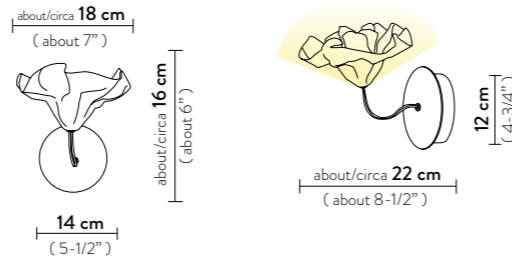

FINISH	PRODUCT CODE	PRICE VAT EXCLUDED	DETAILS
 VELVET	LAFWM00VLV00000000EU	€ 190,00	 Stated dimension may vary by several cm/inches as the blossom-decor is handcrafted.
 PRISMA	LAFWM00PRS00000000EU	€ 190,00	 Stated dimension may vary by several cm/inches as the blossom-decor is handcrafted.

LAS PALMAS FLOOR XL

Light Source: 3 X 12W E27 LED Filament Bulbs
Dimmable: not dimmable
Materials: Opalflex®
With: stainless steel base - profiles
Weight: net 4,4 Kg - gross 8,5 Kg
Packaging: 45 x 43 x h. 156 cm