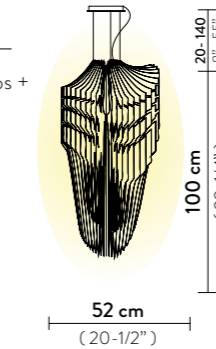

AVIA SUSPENSION MEDIUM

Light Source: 3 X 12W E27 LED Filament Bulbs + 1 X 7W Spot LED PAR 20
Dimmable: with dimmable bulbs
Materials: Cristalflex®, Lentiflex®
Weight: net 11,5 Kg - gross 13,9 Kg
Packaging: 110 x 43 x h. 11 cm
35 x 35 x h. 33 cm