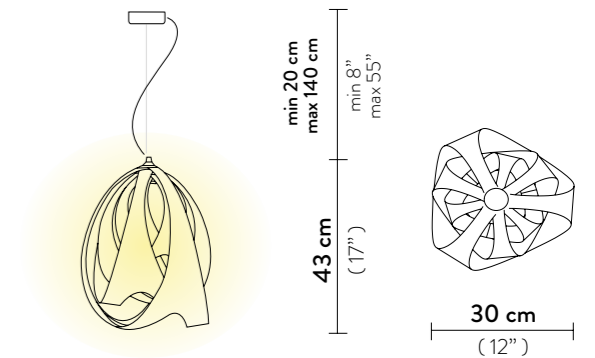

GOCCIA SUSPENSION

Light Source: 1 X 12W E27 LED Filament Bulb

Dimmable: with dimmable bulbs

Materials: Lentiflex®

Weight: net 1,6 Kg - gross 1,5 Kg

Packaging: 33 x 34 x h. 47 cm

FINISH	PRODUCT CODE	PRICE VAT EXCLUDED	CANOPY DETAILS
 PRISMA	GOCSM00PRS01T00000EU	€ 210,00	Ø 12 x h. 3,2 cm 
	ACCESSORIES 6M CABLE KIT (must be ordered with lamp)	€ 75,00	