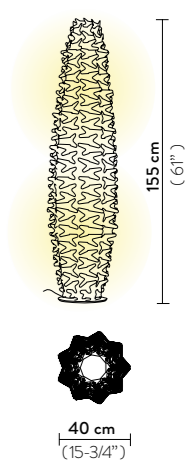

FINISH	SIZE	PRODUCT CODE	PRICE VAT EXCLUDED	DETAILS
	XXL	CACFXXLGLD00000000EU	€ 525,00	
	XL	CACFXL0GLD00000000EU	€ 445,00