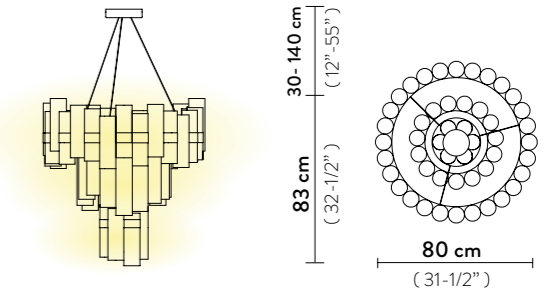

FINISH	PRODUCT CODE	PRICE VAT EXCLUDED	CANOPY DETAILS
 GOLD	LALSXL0GLD01T00NMTEU	€ 2.200,00	Ø 25,5 x h. 5 cm
	ACCESSORIES		
	6M CABLE KIT (must be ordered with lamp)	€ 75,00	
	DALI ACC00DAL0UNI000B0	€ 85,00	
	CASAMBI ACC00CAI0220000A0	€ 185,00	
 GRADIENT	LALSXL0GRD01T00NMTEU	€ 2.200,00	Ø 25,5 x h. 5 cm
	ACCESSORIES		
	6M CABLE KIT (must be ordered with lamp)	€ 75,00	
	DALI ACC00DAL0UNI000B0	€ 85,00	
	CASAMBI ACC00CAI0220000A0	€ 185,00	
 PEWTER	LALSXL0PWT01T00NMTEU	€ 2.200,00	Ø 25,5 x h. 5 cm
	ACCESSORIES		
	6M CABLE KIT (must be ordered with lamp)	€ 75,00	
	DALI ACC00DAL0UNI000B0	€ 85,00	
	CASAMBI ACC00CAI0220000A0	€ 185,00	
 WHITE	LALSXL0WHT01T00NMTEU	€ 1.700,00	Ø 25,5 x h. 5 cm
	ACCESSORIES		
	6M CABLE KIT (must be ordered with lamp)	€ 75,00	
	DALI ACC00DAL0UNI000B0	€ 85,00	
	CASAMBI ACC00CAI0220000A0	€ 185,00