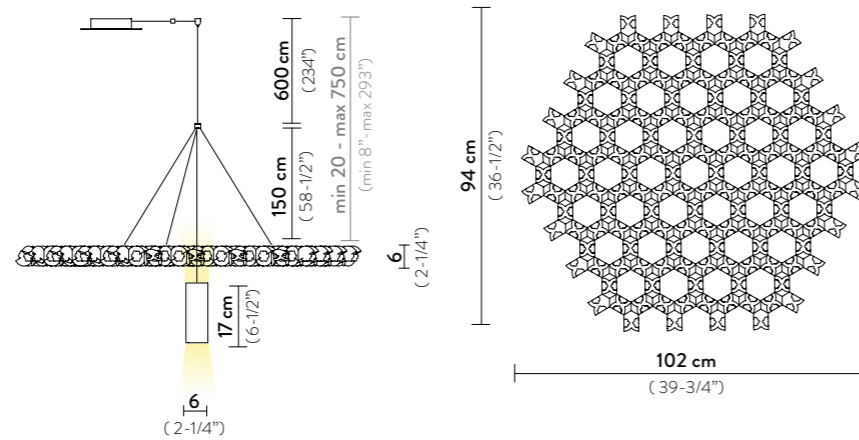

FINISH	PRODUCT CODE	PRICE VAT EXCLUDED	DETAILS
 WHITE	NUVSM00WHT06T00000EU	€ 480,00	The canopy is NOT INCLUDED with the single module, sold separately.
	NUVS000WHT06TNS000EU ADDITIONAL (NO SPOTLIGHT)	€ 320,00	
The Additional Module does NOT INCLUDE the spotlight, sold separately.			