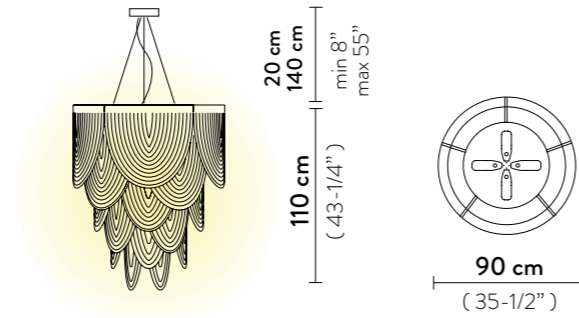

CEREMONY SUSPENSION LARGE

Light Source: 4 X 12W E27 LED Filament Bulbs + 1 X 8W GU10 SPOT LED
Dimmable: with dimmable bulbs
Materials: Cristalflex®
Weight: net 15 Kg - gross 22 Kg
Packaging: 102 x 104 x h. 33 cm

CEREMONY SUSPENSION SMALL

Light Source: 3 X 12W E27 LED Filament Bulbs + 1 X 8W GU10 SPOT LED
Dimmable: with dimmable bulbs
Materials: Cristalflex®
Weight: net 5 Kg - gross 5 Kg
Packaging: 60 x 60 x h. 25 cm