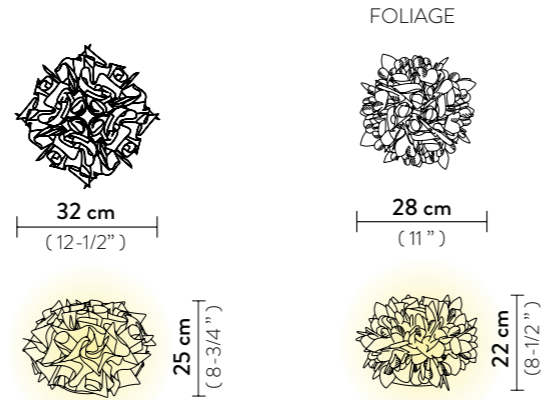

VELI TABLE

DESIGN BY ADRIANO RACHELE

VELI TABLE

Light Source: 1 X 6W E14 LED Filament Bulb

Dimmable: not dimmable

Materials: Opalflex®

With: Magnetic System

Weight: net 0,6 Kg - gross 1,2 Kg

Packaging: 32 x 32 x h. 25 cm

FINISH	PRODUCT CODE	PRICE VAT EXCLUDED	DETAILS
 FOLIAGE	VELTS00FLG00000000EU	€ 230,00	Magnetic System
 COUTURE	VELTS00CTR00000000EU	€ 230,00	Magnetic System
 WHITE	VELTS00WHT00000000EU	€ 215,00	Magnetic System
 BLACK	VELTS00BLK00000000EU	€ 215,00	Magnetic System

VENTI FLOOR

DESIGN BY ALESSANDRO MENDINI

VENTI FLOOR

Light Source: 3 X 12W E27 LED Filament Bulbs

Dimmable: with dimmable bulbs

Materials: Opalflex®

With: aluminium profiles

Weight: net 2,8 Kg - gross 6,2 Kg

Packaging: 30 x 38 x h. 168 cm