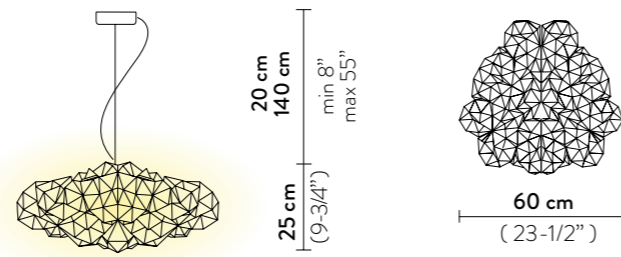

DRUSA SUSPENSION

Light Source: 4 X 12W E27 LED Filament Bulbs

Dimmable: with dimmable bulbs

Materials: Lentiflex®

With: Magnetic hanging System

Weight: net 4,5 Kg - gross 4,8 Kg

Packaging: 62 x 64 x h. 34 cm