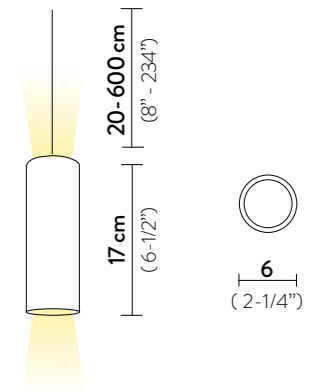

Weight: net 0,5 Kg - gross 0,6 Kg

Packaging: 11 x 10 x h. 21 cm

FINISH	PRODUCT CODE	PRICE VAT EXCLUDED	DETAILS
 WHITE	ACC00SPO0000__NUV WHITE	€ 160,00	INCLUDED WIRE ANCHOR for ceiling attachment
	ACC00SPO0000VLNUV VELVET	€ 200,00	
			