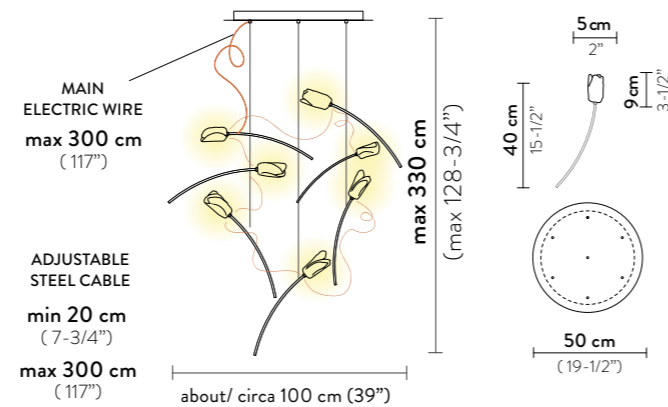

TULIP SUSPENSION 7 ROUND

Light Source: 7 X 3,2W Integrated LED 110~220 Vac/24 Vdc - 3.150 Lumen - 3.000 Kelvin
Dimmable: PWM, 0-10
Materials: Lentiflex®, Matte Brushed Brass
Weight: net 4,8 Kg - gross 6,4 Kg
Packaging: 62 x 60 x h. 7,5 cm
80 x 40 x h. 7,5 cm