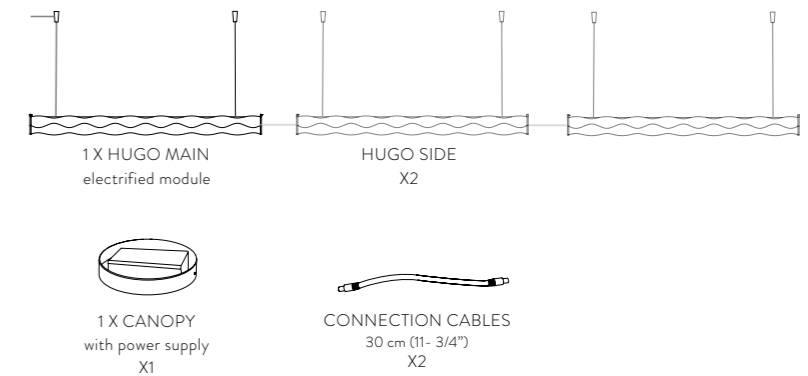

FINISH	PRODUCT CODE	PRICE VAT EXCLUDED	DETAILS	
 PRISMA	2 HUGSSS2PRS01TAR000EU	€ 1.250,00	Ø 19 x h. 5 cm 	
	3 HUGSSS3PRS01TAR000EU	€ 1.750,00		
	ACCESSORIES			
	6M CABLE KIT (must be ordered with lamp)	€ 100,00		
	MAGNETIC ALIGNMENT ROD (14,5 cm x 1,5 cm)	€ 40,00		
	DALI ACC00DAL0UNI000B0 ARCH. 2	€ 85,00		
	DALI ACC00DAL0UNI000L0 ARCH. 3	€ 85,00		
	TRIAC ACC00TRI0220000E0 ARCH. 2	€ 43,00		
	CASAMBI ACC00CAI0220000A0 ARCH. 2	€ 185,00		
	CASAMBI ACC00CAI0220000G0 ARCH. 3	€ 211,00