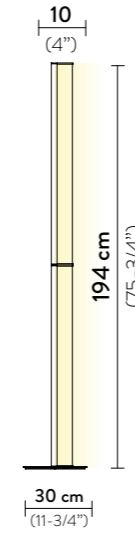

MODULA FLOOR TWISTED

Light Source: 70W - 100~240 Vac/24 Vdc - 7.542 Lumen - 3.000 Kelvin - CRI >90, Integrated LED
Dimmable: with integrated dimmer
Materials: Lentiflex®, Abs
Weight: net 5,75 Kg - gross 7,95 Kg
Packaging: 208 x 17 x h. 16,5 cm
47 x 47 x h. 7 cm