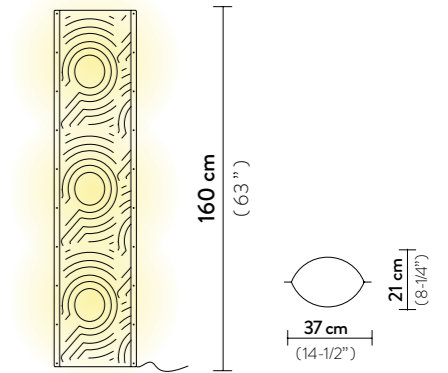

FINISH	PRODUCT CODE	PRICE VAT EXCLUDED	DETAILS
 WHITE	TUBFXLOVEN00000000EU	€ 520,00