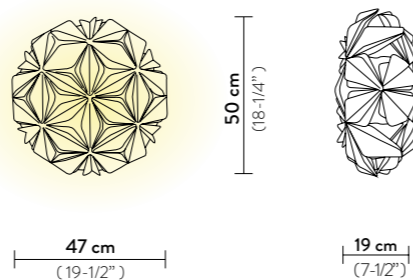

LA VIE CEILING/WALL MEDIUM

Light Source: 2 X 12W E27 LED Filament Bulbs

Dimmable: with dimmable bulbs

Materials: Opalflex®, Lentiflex®

With: Magnetic hanging System

Weight: net 1,35 Kg - gross 2,8 Kg

Packaging: 56 x 55 x h. 23 cm