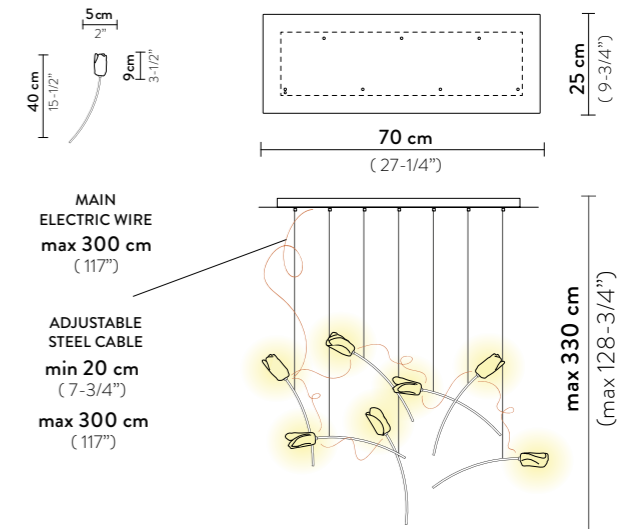

TULIP SUSPENSION 7 LINEAR

Light Source: 7 X 3,2W Integrated LED 110~220 Vac/24 Vdc - 3.150 Lumen - 3.000 Kelvin
Dimmable: PWM, 0-10
Materials: Lentiflex®, Matte Brushed Brass
Weight: net 5,35 Kg - gross 6,75 Kg
Packaging: 80 x 41 x h. 7,5 cm
80 x 40 x h. 7,5 cm