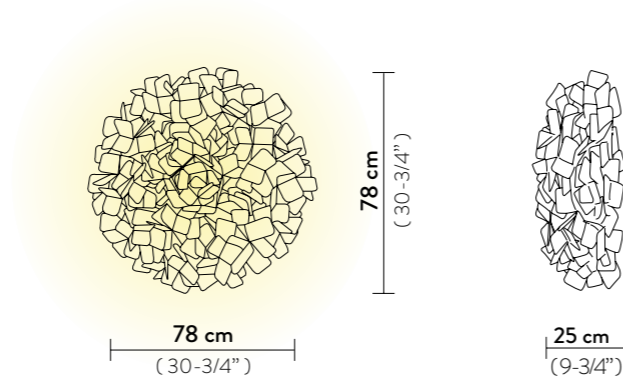

CLIZIA CEILING/WALL LARGE

Light Source: 3 X 12W E27 LED Filament Bulbs

Dimmable: with dimmable bulbs

Materials: Lentiflex®, Cristalflex®, Opalflex®,
Cristalflex® with cold foil

With: Magnetic hanging System

Weight: net 4,5 Kg - gross 7,2 Kg

Packaging: 80 x 80 x h. 30 cm

FINISH	PRODUCT CODE	PRICE VAT EXCLUDED	DETAILS
 MAMA NON MAMA GOLD	CLICL00GNM00000000EU	€ 750,00	LIGHT SOURCE: 37 cm 14-1/4"
 MAMA NON MAMA BLACK	CLICL00BNM00000000EU	€ 590,00	LIGHT SOURCE: 37 cm 14-1/4"
 MAMA NON MAMA WHITE	CLICL00MNM00000000EU	€ 590,00	LIGHT SOURCE: 37 cm 14-1/4"

FINISH	PRODUCT CODE	PRICE VAT EXCLUDED	DETAILS
 PIXEL	CLICL00PXL00000000EU	€ 590,00	LIGHT SOURCE: 37 cm 14-1/4"
 FUMÉ	CLICL00FUM00000000EU	€ 550,00	LIGHT SOURCE: 37 cm 14-1/4"
 WHITE	CLICL00WHT00000000EU	€ 520,00	LIGHT SOURCE: 37 cm 14-1/4"
 ORANGE	CLICL00ORG00000000EU	€ 520,00	LIGHT SOURCE: 37 cm 14-1/4"