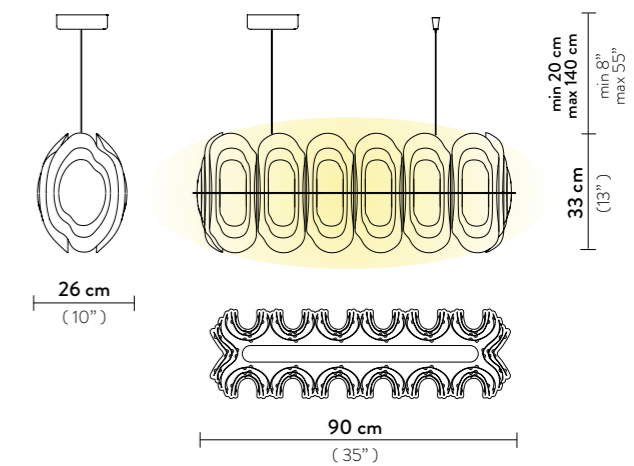

FINISH	PRODUCT CODE	PRICE VAT EXCLUDED	CANOPY DETAILS
 GOLD	FRDSM00GLD01T00ROUEU	€ 660,00	 Ø 16 x h. 3,2 cm
	ACCESSORIES		
	6M CABLE KIT (must be ordered with lamp)	€ 75,00	
	DALI ACC00DALOUNI000L0	€ 85,00	
	CASAMBI ACC00CAI0220000G0	€ 211,00	
 SILVER	FRDSM00SLV01T00ROUEU	€ 660,00	 Ø 16 x h. 3,2 cm
	ACCESSORIES		
	6M CABLE KIT (must be ordered with lamp)	€ 75,00	
	DALI ACC00DALOUNI000L0	€ 85,00	
	CASAMBI ACC00CAI0220000G0	€ 211,00	
 WHITE	FRDSM00WHT01T00ROUEU	€ 630,00	 Ø 16 x h. 3,2 cm
	ACCESSORIES		
	6M CABLE KIT (must be ordered with lamp)	€ 75,00	
	DALI ACC00DALOUNI000L0	€ 85,00	
	CASAMBI ACC00CAI0220000G0	€ 211,00	

FINISH	PRODUCT CODE	PRICE VAT EXCLUDED	CANOPY DETAILS
 GOLD	FRDSXXLGLD01T00LINEU	€ 690,00	 Ø 14 x h. 4,5 cm
	ACCESSORIES		
	6M CABLE KIT (must be ordered with lamp)	€ 100,00	
	DALI ACC00DALOUNI000L0	€ 85,00	
	CASAMBI ACC00CAI0220000G0	€ 211,00	
 SILVER	FRDSXXLSLV01T00LINEU	€ 690,00	 Ø 14 x h. 4,5 cm
	ACCESSORIES		
	6M CABLE KIT (must be ordered with lamp)	€ 100,00	
	DALI ACC00DALOUNI000L0	€ 85,00	
	CASAMBI ACC00CAI0220000G0	€ 211,00	
 WHITE	FRDSXXLWHT01T00LINEU	€ 660,00	 Ø 14 x h. 4,5 cm
	ACCESSORIES		
	6M CABLE KIT (must be ordered with lamp)	€ 100,00	
	DALI ACC00DALOUNI000L0	€ 85,00	
	CASAMBI ACC00CAI0220000G0	€ 211,00