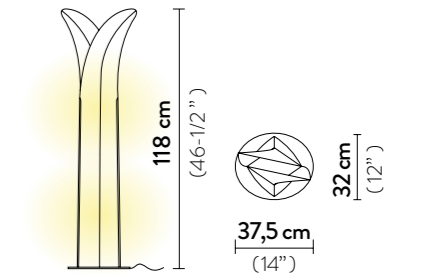

FINISH	SIZE	PRODUCT CODE	PRICE VAT EXCLUDED	DETAILS
 WHITE	XL	PALFXLOWHT00000000EU	€ 680,00	Stainless steel base
	L	PALFLOOWHT00000000EU	€ 460,00