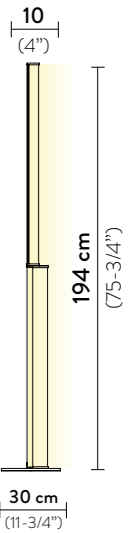

FINISH	SIZE	PRODUCT CODE	PRICE VAT EXCLUDED	DETAILS	
  BLACK CRYSTAL	LINEAR	MODFM00PRB00000000EU	€ 800,00	LINEAR TWISTED 	
	TWISTED	MODFM00PRB000TW000EU	€ 800,00		
  BLACK PLISSÉ	LINEAR	MODFM00DPB00000000EU	€ 800,00	LINEAR TWISTED 	
	TWISTED	MODFM00DPB000TW000EU	€ 800,00		
  LIGHT GREY CRYSTAL	LINEAR	MODFM00PRL00000000EU	€ 800,00	LINEAR TWISTED 	
	TWISTED	MODFM00PRL000TW000EU	€ 800,00		
  LIGHT GREY PLISSÉ	LINEAR	MODFM00DPL00000000EU	€ 800,00	LINEAR TWISTED 	
	TWISTED	MODFM00DPL000TW000EU	€ 800,00