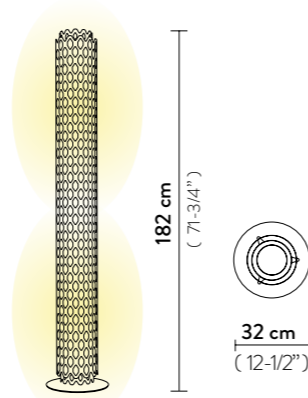

HALF CHARLOTTE SUSPENSION

Light Source: 4 X 12W E27 LED Filament Bulbs

Dimmable: with dimmable bulbs
 Materials: Cristalflex®, Lentiflex®
 Weight: net 10 Kg - gross 12 Kg
 Packaging: 90 x 90 x h. 68 cm

FINISH	PRODUCT CODE	PRICE VAT EXCLUDED	CANOPY DETAILS
 WHITE	CHRSL00WHT01THCE27EU	€ 1.485,00	Ø 14 x h. 3,2 cm 
	ACCESSORIES		
	6M CABLE KIT (must be ordered with lamp)		€ 75,00

CHARLOTTE FLOOR

Light Source: 2 X 12W E27 LED Filament Bulbs

Dimmable: with dimmable bulbs

Materials: Cristalflex®, Lentiflex®

Weight: net 6,3 Kg - gross 11 Kg

Packaging: 37 x 36 x h. 188 cm
47 x 47 x h. 7 cm