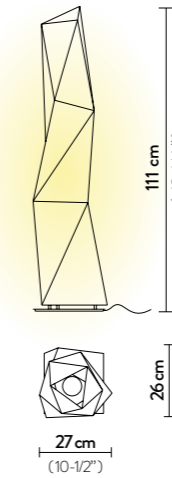

DIAMOND FLOOR LARGE

Light Source: 1 X 12W E27 LED Filament Bulb

Dimmable: not dimmable

Materials: Opalflex®

With: aluminium base

Weight: net 2,56 Kg - gross 3 Kg

Packaging: 30 x 33 x h. 123 cm

FINISH	SIZE	PRODUCT CODE	PRICE VAT EXCLUDED	DETAILS
 WHITE	L	DIAFLO0WHT00000000EU	€ 265,00	Aluminium base 
	M	DIATM00WHT00000000EU	€ 195,00	