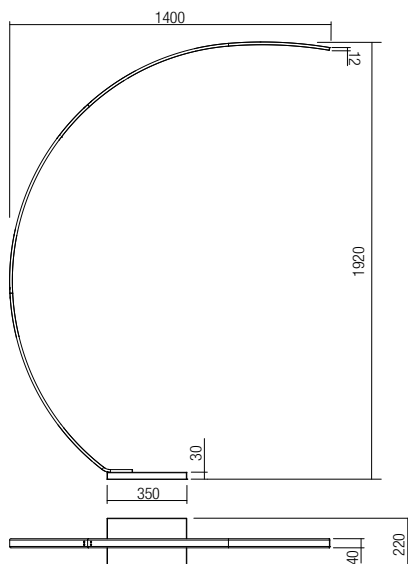

Info

Floor lamps for indoor equipped with SMD LEDs, aluminum structure painted in sand white with white marble base or sand black with black marble base, opal polycarbonate diffuser.

Lampadare pentru interior echipate cu LED-uri SMD, structură din aluminiu vopsită alb mat cu bază din marmură albă sau negru mat cu bază din marmură neagră, dispersor din policarbonat opal.

Piantane per interni equipaggiate con LED SMD, struttura in alluminio verniciato bianco opaco con base in marmo bianco o nero opaco con base in marmo nero, diffusore in policarbonato opale.

Торшеры для внутреннего освещения, оснащенные светодиодами SMD, с алюминиевой структурой, окрашенной в матово-белый цвет с основанием из белого мрамора или в матово-черный цвет с основанием из черного мрамора, и рассеивателем из опалового поликарбоната.

Beltéri állólámpák, SMD LED-el szerelve, elektrosztatikus mezőben festett alumínium szerkezet, matt fehér fehér márvány talpal vagy matt fekete fekete márvány talpal, opál polikarbonát diszperzór.

Подови лампи за интериор, оборудвани с LED-ове SMD, алуминиева структура, боядисана в матово бяло с бяла мраморна основа или матово черно с черна мраморна основа, опален поликарбонатен дифузер.

Stojanové svietidlá do interiéru vybavené SMD LED diódami, hliníková konštrukcia lakovaná pieskovo bielou s bielym mramorovým podstavcom alebo pieskovo čiernou s čiernym mramorovým podstavcom, opálový polykarbonátový difúzor.

01-3216 Sand White
01-3217 Sand Black

SMD LED · 16W
3000K · CRI 80
LED flux: 1600 lm
Luminaire flux:
01-3216: 1000 lm
01-3217: 750 lm