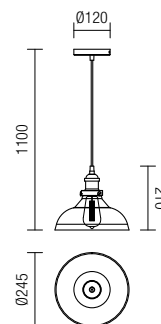

info

Series of interior light fittings, metal structure, electrostatically painted in black with antique brass metal elements, amber blown glass diffuser.

Serie de corpuri de iluminat pentru interior, structură din metal vopsit în câmp electrostatic negru cu elemente metalice finisaj bronz antic, dispersor din sticlă suflată ambra.

Serie di apparecchi per interni, struttura in metallo verniciato a polveri nero con particolari in metallo finitura bronzo anticato, diffusore in vetro soffiato ambra.

Серия подвесок для внутреннего освещения, металлическая конструкция, окрашенная в электростатическом поле чёрного цвета с металлическими элементами с отделочным слоем античного бронза, диффузор из выдувного стекла янтарного цвета.

Beltéri világítóttest sor, elektrosztatikus térben feketére festett, antik bronz kikészítésű fémelemekkel ellátott fémszerkezettel, borostyánszínű, fúvottüveg disperzórral.

Серия интерьерни осветителни тела, структура от метал, боядисан в черно электростатично поле с метални елементи, покритие античен бронз, разсейвател от духано кехлибарено стъкло.

Rad interiérových svietidiel, kovová konštrukcia, elektrostaticky lakované v čiernej farbe a so starožitným mosadz kovovými prvkami, oranžové tienidlo z fúkaného skla.

01-1026

E27, 1 x max. 42W

01-1002

E27, 1 x max. 42W