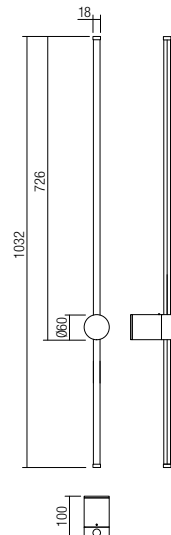

01-3123 Sand White
01-3124 Brass
01-3125 Sand Black
SMD LED · 11W
3000K · CRI 80
LED flux: 1361 lm
Luminaire flux: 871 lm