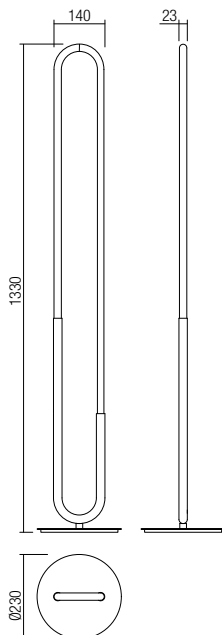

01-3187 Brass
01-3188 Sand Black

SMD LED · 20W
3000K · CRI 80
LED flux: 2400 lm
Luminaire flux: 1420 lm