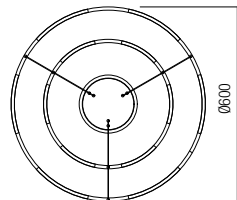

01-3177 Sand White
01-3178 Matt Gold
01-3179 Sand Black
SMD LED · 60W
3000K · CRI 80
LED flux: 6350 lm
Luminaire flux: 3600 lm