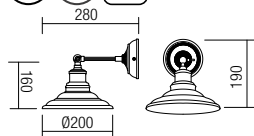

01-1289 Matt Black/Antique Copper

01-1290 Matt White/Antique Gold

01-1291 Antique Brass

E27, 1 x max. 42W

■ Matt Black
■ Matt White
■ Antique brass

01-1292 Matt Black/Copper
01-1293 Matt White/Antique Gold
01-1294 Antique Brass
E27, 1 x max. 42W