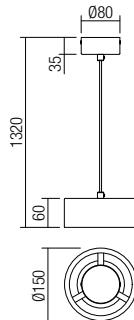

Info

Light fixtures for interior equipped with SMD LEDs, metal structure painted sand white, sand black or with brass finish, frost acrylic diffuser.

Corpuri pentru interior echipate cu LED-uri SMD, structură din metal vopsit alb mat, negru mat sau finisat alamă, dispersor din acril satinat.

Apparecchi per interni equipaggiati con LED SMD, struttura in metallo verniciato bianco opaco, nero opaco o con finitura ottone, diffusore in acrilico satinato.

Светильники для внутреннего освещения, оснащенные светодиодами SMD, с металлической структурой, окрашенной в матово-белый, матово-черный цвета или с отделкой под латунь, и рассеивателем из сатинового акрила.

Beltéri lámpa testek, SMD LED-el szerelve, matt fehér, matt fekete vagy réz fém szerkezet réz betéttel, matt akril diszperzór.

Осветителни тела за интериор, оборудвани с LED-ове SMD, метална структура боядисана в матово бяло, матово черно или месингово покритие, дифузер от сатениран акрил.

Svietidlá do interiéru vybavené SMD LED diódami, kovová konštrukcia lakovaná pieskovo biela farba, pieskovo čierna alebo s mosadznou povrchovou úpravou, akrylátový difúzor.

01-3099 Sand White
01-3100 Brass
01-3101 Sand Black
SMD LED · 6W
3000K · CRI 80
LED flux: 585 lm
Luminaire flux: 374 lm