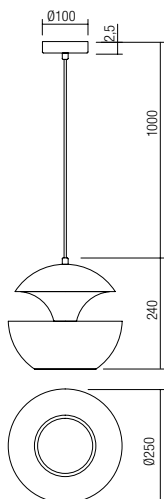

01-2712

E27, 1 x max. 42W