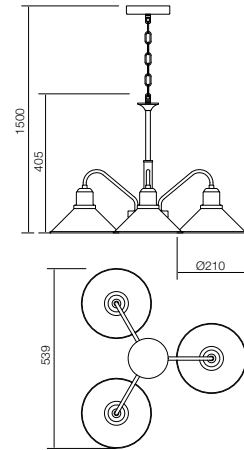

02-935

E27, 3 x max. 42W