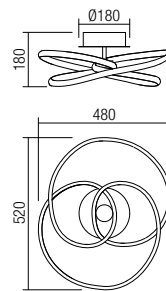

01-2189

SMD LED · 41W · 3000K · CRI 82
LED flux: 4544 lm
Luminaire flux: 2726 lm