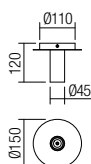

01-2409 Gold
01-2410 Rust
01-2411 Black

E27, 1 x max. 42W