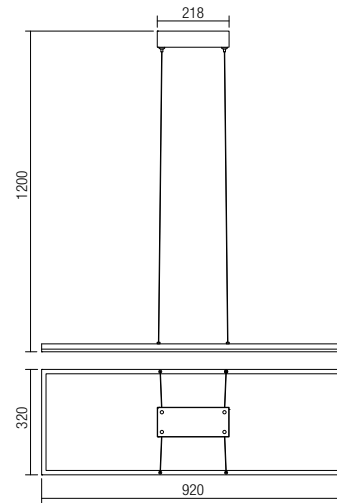

Info

Series of lamps for indoor equipped with SMD LEDs, metal structure painted in matt white or matt gold, satin acrylic diffuser.

Serie de corpuri pentru interior echipate cu led-uri SMD, structură din metal vopsit în alb mat sau auriu mat, dispersor din acril satinat.

Serie di apparecchi per interni equipaggiati con LED SMD, struttura in metallo verniciato bianco opaco o oro opaco, diffusore in acrilico satinato.

Серия светильников для интерьера оснащенных светодиодами SMD, структура из металла окрашенного в белый матовый или золотой матовый цвет, рассеиватель из сатинированного акрила.

Beltéri lámpa testek, SMD LED-el szerelve, matt fehér vagy matt arany fémszerkezet, szatinált akril diszperzór.

Серия от интерьерни лампи, оборудвано с SMD диоди, метална основа, боядисана в бял или златен мат, сатенен дифузер.

Séria interiérových svietidiel, vybavených LED diódami SMD, kovová konštrukcia lakovaná v matnej bielej alebo matnej zlatej farbe, saténový akrylový difúzor.

01-1644 Matt White

01-1645 Matt Gold

SMD LED · 38W · 3000K · CRI 82

LED flux: 4600 lm

Luminaire flux: 2466 lm

66