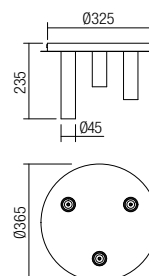

01-2409 Gold
01-2410 Rust
01-2411 Black

E27, 1 x max. 42W

01-2412 Gold
01-2413 Rust
01-2414 Black

E27, 3 x max. 42W