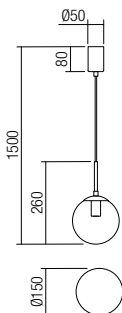

Info

Suspension for interior, metal structure finished in brass or painted in sand black, transparent blown glass diffuser.

Suspensii pentru interior, structură din metal finisat alamă sau vopsit negru mat, dispersor din sticlă suflată transparentă.

Sospensione per interni, struttura in metallo finitura ottone o verniciato nero opaco, diffusore in vetro soffiato trasparente.

Подвесные светильники для внутреннего освещения с металлической структурой, окрашенной в матово-черный цвет или с отделкой под латунь, и рассеивателем из выдувного прозрачного стекла.

Beltéri függesztékek, fém szerkezet, réz vagy matt fekete, áttetsző fújó üveg diszperzór.

Окачени осветителни тела за интериор, метална структура с месингово покритие или боядисана в матово черно, дифузер от прозрачно духано стъкло.

Závesné svietidlá do interiéru, kovová konštrukcia v mosadznom alebo pieskovom čiernom nátere, priehľadný difúzor z fúkaného skla.