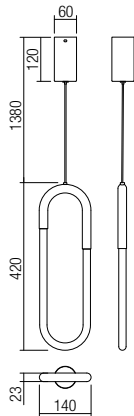

40

01-3183 Brass
01-3184 Sand Black
 SMD LED · 9W
 3000K · CRI 80
 LED flux: 1100 lm
 Luminaire flux: 630 lm

01-3185 Brass
01-3186 Sand Black
 SMD LED · 9W
 3000K · CRI 80
 LED flux: 1300 lm
 Luminaire flux: 770 lm