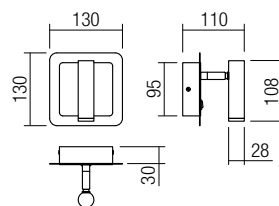

01-3089 Sand White/Brass

01-3090 Sand Black/Brass

COB LED · 6W
3000K · CRI 80
LED flux: 502 lm
Luminaire flux: 378 lm

01-3091 Sand White/Brass

01-3092 Sand Black/Brass

COB LED · 6W
3000K · CRI 80
LED flux: 502 lm
Luminaire flux: 378 lm