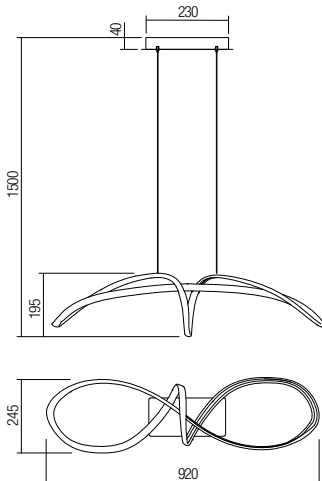

01-2453 Sand White

01-2454 Bronze

01-2455 Sand Black

SMD LED · 57W

4000K · CRI 82

LED flux: 6800 lm

Luminaire flux: 3852 lm

Sand White