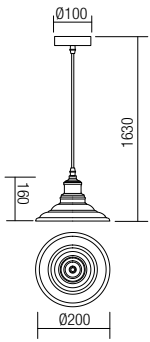

01-1289 Matt Black/Antique Copper

01-1290 Matt White/Antique Gold

01-1291 Antique Brass

E27, 1 x max. 42W

■ Matt Black
■ Matt White
■ Antique brass

01-1292 Matt Black/Copper
01-1293 Matt White/Antique Gold
01-1294 Antique Brass
E27, 1 x max. 42W