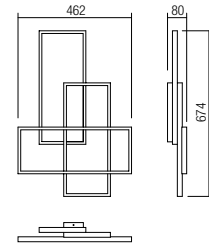

01-2310 Matt White
01-2311 Matt Gold
01-2312 Matt Black
SMD LED · 50W · 3000K · CRI 80
LED flux: 6348 lm
Luminaire flux: 3400 lm