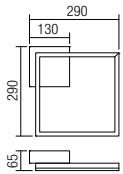

LED flux: 4600 lm

Luminaire flux: 2466 lm

66

68

01-1636 Matt White
01-1637 Matt Gold
 SMD LED · 21W · 3000K · CRI 82
 LED flux: 2230 lm
 Luminaire flux: 1530 lm

01-1640 Matt White
01-1641 Matt Gold
 SMD LED · 33W · 3000K · CRI 82
 LED flux: 4000 lm
 Luminaire flux: 2076 lm