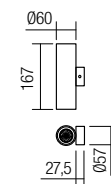

01-2159 Matt White
01-2160 Matt Black
01-2161 Matt Gold
01-2162 Matt Copper

GU10, 2 x max. 35W