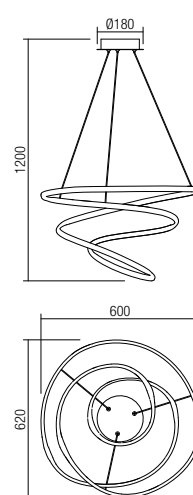

01-2191

SMD LED · 59W · 3000K · CRI 82
LED flux: 6882 lm
Luminaire flux: 3705 lm