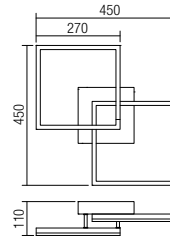

LED flux: 4600 lm

Luminaire flux: 2466 lm

66

68

01-1636 Matt White
01-1637 Matt Gold
 SMD LED · 21W · 3000K · CRI 82
 LED flux: 2230 lm
 Luminaire flux: 1530 lm

01-1640 Matt White
01-1641 Matt Gold
 SMD LED · 33W · 3000K · CRI 82
 LED flux: 4000 lm
 Luminaire flux: 2076 lm