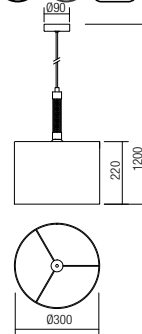

info

Series of interior light fittings, chromed metal structure and transparent pyrex tube with glass decorations, silver fabric shade.

Serie de corpuri de iluminat pentru interior, structură din metal cromat și tub din pyrex transparent cu decorațiuni din sticlă, abajur textil argintiu.

Serie di apparecchi per interni, struttura in metallo cromato, tubo in pyrex trasparente con decorazioni in vetro, paralume in tessile argento.

Серия светильников для интерьера, структура из хромированного металла и трубки из прозрачного пирекса декорирована элементами из стекла, абажур из серебристой ткани.

Beltéri világítótetek, króm fémszerkezet, átlátszó üveg díszítéssel, ezüst textil ernyővel.

Серия интерьерни осветителни тела, структура от хромиран метал и тръба от прозрачно огнеупорно стъкло със стъклени украшения, сребрист текстилен абажур.

Séria interiérových svietidiel, chrómová kovová štruktúra, transparentná rúrka so sklenenými ozdobami, strieborná tkanina.

01-1176

E27, 1 x max. 42W

01-1177

E27, 1 x max. 42W