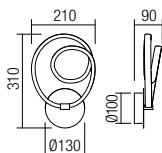

01-2188

SMD LED · 12W · 3000K · CRI 82
LED flux: 1457 lm
Luminaire flux: 768 lm