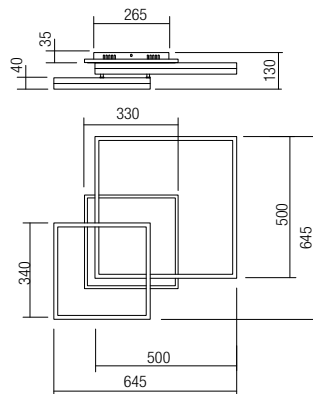

Info

Light fixtures for indoor equipped with SMD LEDs, structure in aluminium and metal painted in sand white, sand black or matt gold, opal PVC diffuser.

Corpuri de iluminat pentru interior echipate cu LED-uri SMD, structură din aluminiu și metal vopsită alb mat, negru mat sau cu finisaj auriu mat, dispersor din PVC opal.

Apparecchi per interni equipaggiati con LED SMD, struttura in alluminio e metallo verniciata bianco opaco, nero opaco o con finitura oro opaco, diffusore in PVC opale.

Серия светильников для внутреннего освещения, оснащенных светодиодами SMD, с алюминиевой и металлической структурой, окрашенной в матово-белый, матово-черный или матово-золотистый цвета, и рассеивателем из опалового ПВХ.

Beltéri lámpa testek, SMD LED-el szerelve, matt fehér, matt fekete vagy arany alumínium és fém szerkezet, opál PVC diszperzór.

Осветителни тела за интериор, оборудвани с LED-ове SMD, структура от алуминий и метал, боядисана в матово бяло, матово черно или матово златисто, опален PVC дифузер.

Interiérové svietidlá vybavené SMD LED, konštrukcia z hliníka a kovu lakovaná pieskovo biela, pieskovo čierna alebo matná zlatá, opálový PVC difúzor.

01-2638 Sand White/Sand Black

01-2639 Matt Gold

SMD LED · 72W

3000K · CRI 80

LED flux: 10530 lm

Luminaire flux: 5325 lm