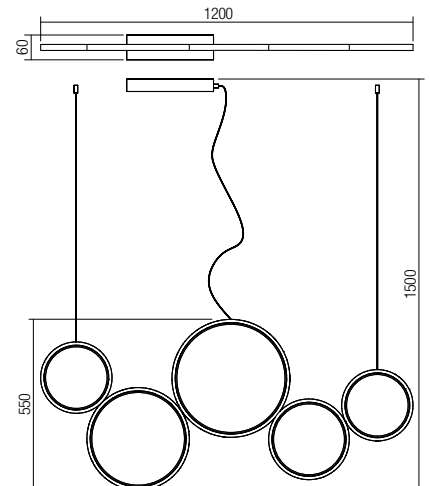

01-3385 Sand White
01-3386 Mat Gold
01-3387 Sand Black
SMD LED · 50W
CCT 3000/4000/6000K · CRI 98
LED flux: 6212 lm
Luminaire flux: 3978 lm