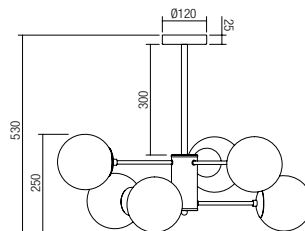

01-2942

E14, 1 x max. 28W

01-2943

E14, 6 x max. 28W

info

Series of interior light fittings, metal structure, electrostatically painted in black with antique brass metal elements, amber blown glass diffuser.