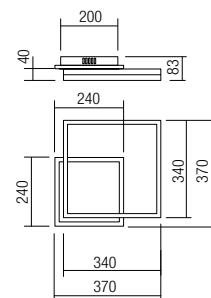

3000K · CRI 80

LED flux: 10530 lm

Luminaire flux: 5325 lm

01-2636 Sand White/Sand Black
01-2637 Matt Gold

SMD LED · 37W
3000K · CRI 80
LED flux: 5180 lm
Luminaire flux: 2588 lm

Info

Light fixtures for indoor, equipped with SMD LEDs, aluminium and metal structure painting in sand white, opal white PVC diffuser.