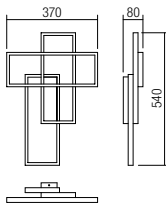

01-2307 Matt White
01-2308 Matt Gold
01-2309 Matt Black
SMD LED · 40W · 3000K · CRI 80
LED flux: 4942 lm
Luminaire flux: 2680 lm