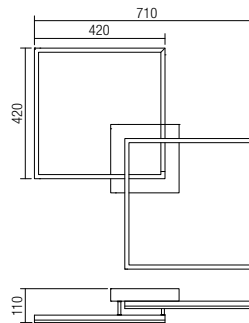

01-1636 Matt White
01-1637 Matt Gold
SMD LED · 21W · 3000K · CRI 82
LED flux: 2230 lm
Luminaire flux: 1530 lm

01-1640 Matt White
01-1641 Matt Gold
SMD LED · 33W · 3000K · CRI 82
LED flux: 4000 lm
Luminaire flux: 2076 lm

01-1638 Matt White
SMD LED · 30W · 3000K · CRI 82
LED flux: 3350 lm
Luminaire flux: 2169 lm

01-1642 Matt White
01-1643 Matt Gold
SMD LED · 53W · 3000K · CRI 82
LED flux: 5750 lm
Luminaire flux: 3323 lm