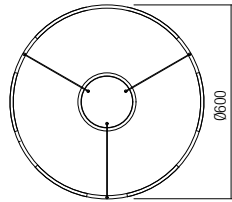

01-3171 Sand White
01-3172 Matt Gold
01-3173 Sand Black
SMD LED · 36W
3000K · CRI 80
LED flux: 4350 lm
Luminaire flux: 2160 lm