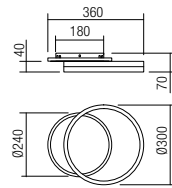

01-2628 Sand White/Sand Black
01-2629 Matt Gold

SMD LED · 28W
3000K · CRI 80
LED flux: 3848 lm
Luminaire flux: 1780 lm