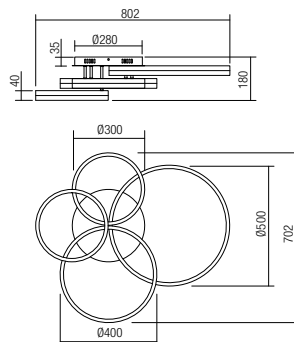

01-2634 Sand White/Sand Black

01-2635 Matt Gold

SMD LED · 90W
3000K · CRI 80
LED flux: 12718 lm
Luminaire flux: 6486 lm