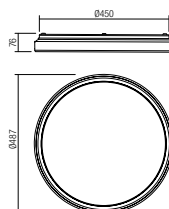

01-2970

SMD LED · 45W
4000K · CRI 80
LED flux: 4900 lm
Luminaire flux: 3088 lm