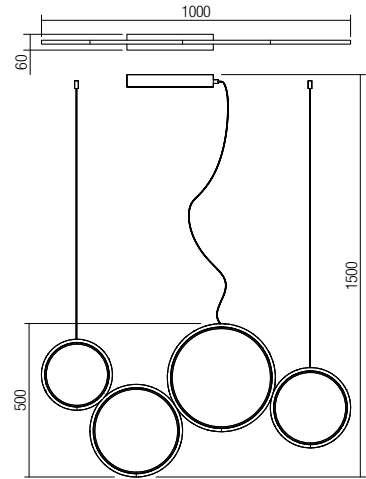

01-3382 Sand White
01-3383 Mat Gold
01-3384 Sand Black
SMD LED · 40W
CCT 3000/4000/6000K · CRI 98
LED flux: 5124 lm
Luminaire flux: 3330 lm