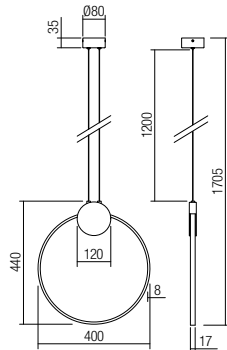

01-3106
SMD LED · 11W
3000K · CRI 80
LED flux: 1408 lm
Luminaire flux: 887 lm

01-3107
SMD LED · 20W
3000K · CRI 80
LED flux: 2565 lm
Luminaire flux: 1641 lm