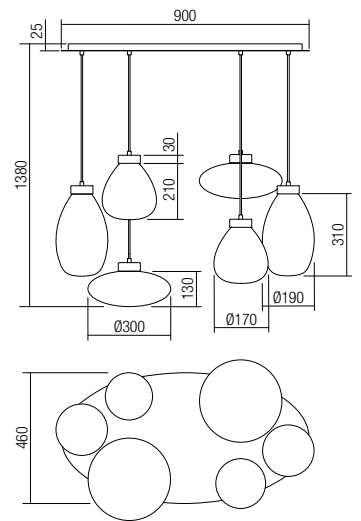

118

01-3196 Sand Black
E27, 1 x max. 42W

01-3197 Sand Black
E27, 3 x max. 42W

01-3212 Sand Black
E27, 6 x max. 42W

Info

Light fixtures for interior, sand black painted metal structure, smoke blown glass diffusers.