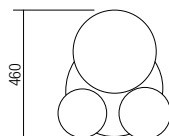

118

01-3196 Sand Black
E27, 1 x max. 42W

01-3197 Sand Black
E27, 3 x max. 42W

01-3212 Sand Black
E27, 6 x max. 42W

Info

Light fixtures for interior, sand black painted metal structure, smoke blown glass diffusers.