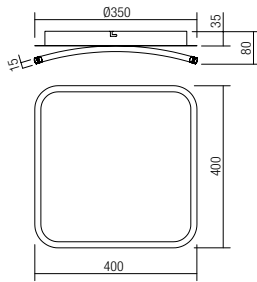

05-956
 SMD LED · 51W
 CCT 3000/4000/6000K · CRI 85
 LED flux: 7800 lm
 Luminaire flux: 3069 lm

**LIGHT COLOR
 TEMPERATURE
 CONTROL**

**3 LIGHT
 PROGRAM**

TIMER

DIMMER

**NIGHT LIGHT
 MODE**

**REMOTE
 CONTROL**