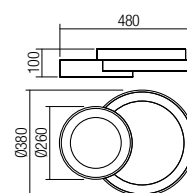

CCT LIGHT COLOR TEMPERATURE SELECTABLE

3000K

4000K

6000K

01-3367 Sand White
01-3368 Matt Gold
01-3369 Sand Black
 SMD LED · 40W
 CCT 3000/4000/6000K · CRI 98
 LED flux: 5132 lm
 Luminaire flux: 3433 lm

01-3370 Sand White
01-3371 Matt Gold
01-3372 Sand Black
 SMD LED · 50W
 CCT 3000/4000/6000K · CRI 98
 LED flux: 6512 lm
 Luminaire flux: 4248 lm