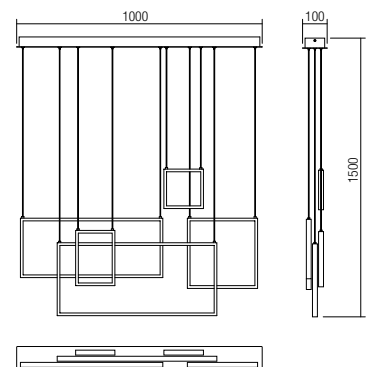

01-2316 Matt White

01-2317 Matt Gold

01-2318 Matt Black

SMD LED · 80W · 3000K · CRI 80

LED flux: 9765 lm

Luminaire flux: 5360 lm