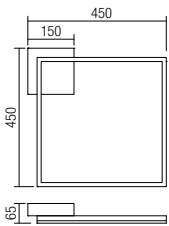

01-1642 Matt White
01-1643 Matt Gold
SMD LED · 53W · 3000K · CRI 82
LED flux: 5750 lm
Luminaire flux: 3323 lm