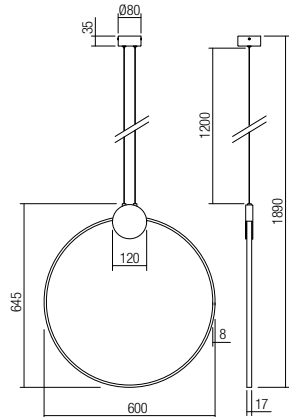

01-3102
SMD LED · 11W
3000K · CRI 80
LED flux: 1361 lm
Luminaire flux: 884 lm

01-3103
SMD LED · 20W
3000K · CRI 80
LED flux: 2565 lm
Luminaire flux: 1641 lm

01-3104
SMD LED · 23W
3000K · CRI 80
LED flux: 2950 lm
Luminaire flux: 1858 lm

01-3105
SMD LED · 20W
3000K · CRI 80
LED flux: 2505 lm
Luminaire flux: 1578 lm

01-3106
SMD LED · 11W
3000K · CRI 80
LED flux: 1408 lm
Luminaire flux: 887 lm

01-3107
SMD LED · 20W
3000K · CRI 80
LED flux: 2565 lm
Luminaire flux: 1641 lm