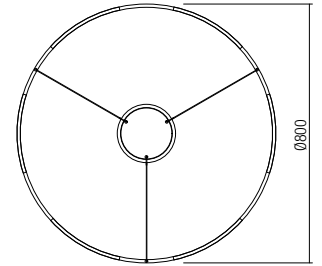

01-3174 Sand White
01-3175 Matt Gold
01-3176 Sand Black
SMD LED · 45W
3000K · CRI 80
LED flux: 4950 lm
Luminaire flux: 2700 lm