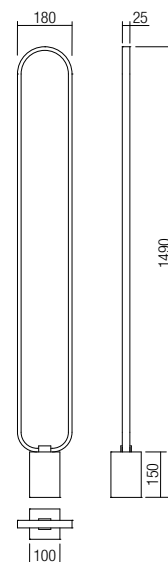

SMD LED · 24W
 3000K · CRI 80
 LED flux: 2250 lm
 Luminaire flux:
 01-3061: 1200 lm
 01-3062: 950 lm
 01-3063: 850 lm

Info

Light fixtures for indoor equipped with SMD LEDs, metal and aluminum structure painted in sand white, sand black or with brass finish, opal polycarbonate diffuser.