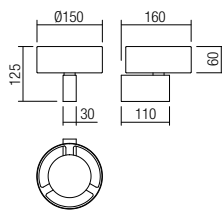

01-3093 Sand White
01-3094 Brass
01-3095 Sand Black
SMD LED · 6W
3000K · CRI 80
LED flux: 585 lm
Luminaire flux: 374 lm