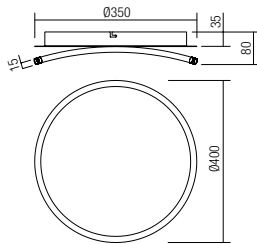

05-956
SMD LED · 51W
CCT 3000/4000/6000K · CRI 85
LED flux: 7800 lm
Luminaire flux: 3069 lm