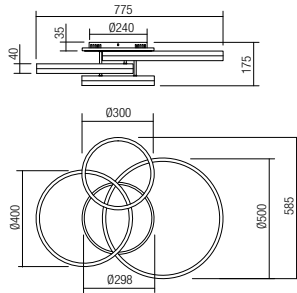

01-2632 Sand White/Sand Black

01-2633 Matt Gold

SMD LED · 90W
3000K · CRI 80
LED flux: 12718 lm
Luminaire flux: 6585 lm