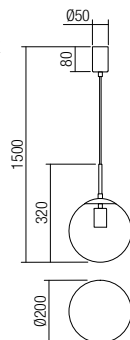

Info

Suspension for interior, metal structure finished in brass or painted in sand black, transparent blown glass diffuser.

Suspensii pentru interior, structură din metal finisat alamă sau vopsit negru mat, dispersor din sticlă suflată transparentă.

Sospensione per interni, struttura in metallo finitura ottone o verniciato nero opaco, diffusore in vetro soffiato trasparente.

Подвесные светильники для внутреннего освещения с металлической структурой, окрашенной в матово-черный цвет или с отделкой под латунь, и рассеивателем из выдувного прозрачного стекла.

Beltéri függesztékek, fém szerkezet, réz vagy matt fekete, áttetsző fújó üveg diszperzór.

Окачени осветителни тела за интериор, метална структура с месингово покритие или боядисана в матово черно, дифузер от прозрачно духано стъкло.

Závesné svietidlá do interiéru, kovová konštrukcia v mosadznom alebo pieskovom čiernom nátere, priehľadný difúzor z fúkaného skla.