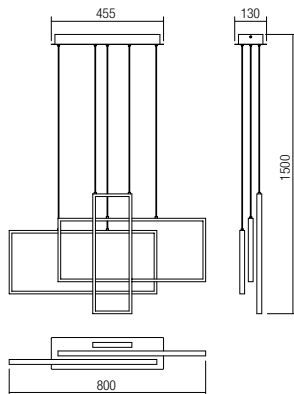

64

01-2313 Matt White

01-2314 Matt Gold

01-2315 Matt Black

SMD LED · 60W · 3000K · CRI 80

LED flux: 7185 lm

Luminaire flux: 3900 lm

01-2316 Matt White