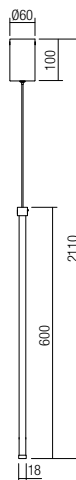

01-3114 Sand White
01-3115 Brass
01-3116 Sand Black

SMD LED · 9W
3000K · CRI 80
LED flux: 1061 lm
Luminaire flux: 658 lm