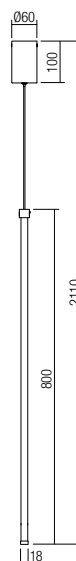

01-3117 Sand White
01-3118 Brass
01-3119 Sand Black

SMD LED · 11W
3000K · CRI 80
LED flux: 1266 lm
Luminaire flux: 798 lm