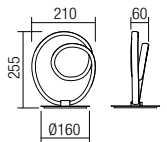

01-1479

SMD LED · 12W · 3000K · CRI 82
LED flux: 1413 lm
Luminaire flux: 768 lm