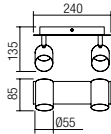

04-538

GU10, 2 x max. 35W