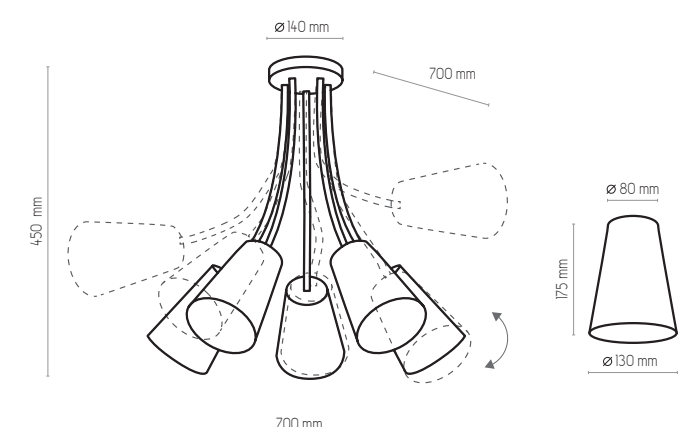

WIRE SILVER

3240

3240 | WIRE SILVER | 1 x E27, 15W LED | AB 9080

3241

3241 | WIRE SILVER | 3 x E27, 15W LED | AB 9080

5166

5166 | WIRE SILVER | 1 x E27, 15W LED | AB 9080

3242