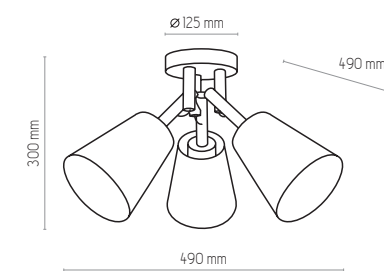

665 | VAIO WHITE | 3 x E27, 15W LED | AB 8162

666 | VAIO WHITE | 5 x E27, 15W LED | AB 8162