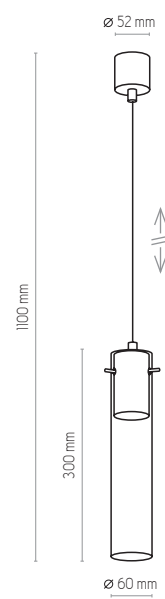

3146 | LOOK GRAPHITE | 1x GU10, 10W LED | KL 4101

3259 | LOOK GRAPHITE | 4 x GU10, 10W LED | KL 4101