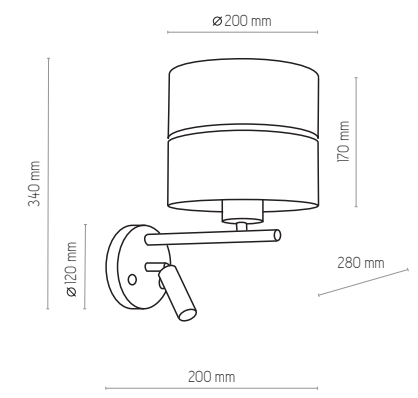

HILTON

4344 | HILTON | 1x E27, 15W LED | AB 9919

2579 | HILTON | 1x E27, 15W LED
+ 1x COB 3W LED 230V, 4000K, 270lm | AB 9919

5465 | HILTON | 1x E27, 25W LED | AB 8998

5467 | HILTON | 1x E27, 25W LED | AB 9922