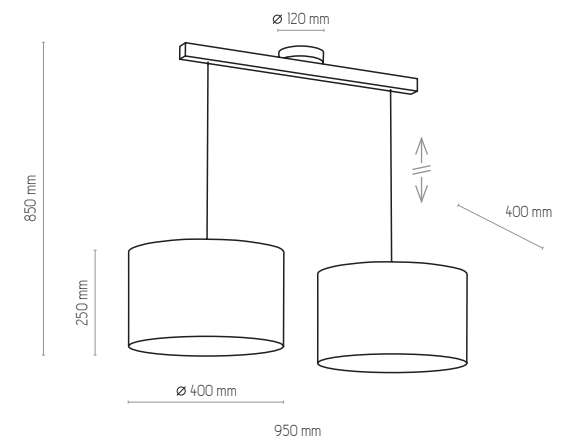

TROY WHITE

5197

3270

5198

3372

3373

NATURAL WOOD - DETAL

5197 | TROY WHITE | 1 x E27, 25W LED | AB 9168