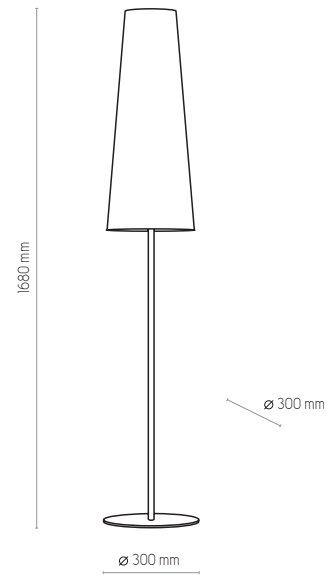

UMBRELLA

5173 | UMBRELLA |
1 x E27, 15W LED | AB 9092

5169 | UMBRELLA |
1 x E27, 25W LED | AB 9088

5174 | UMBRELLA |
1 x E27, 15W LED | AB 9093

5170 | UMBRELLA |
1 x E27, 25W LED | AB 9089

5175 | UMBRELLA |
1 x E27, 15W LED | AB 9094