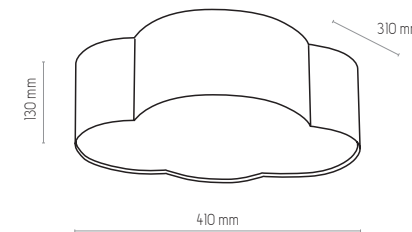

CLOUD

4228

4228 | CLOUD M | 2 x E27, 15W LED | AB 8976

1533

1533 | CLOUD L | 4 x E27, 15W LED | AB 8819

3144

3144 | CLOUD M | 2 x E27, 15W LED | AB 9943

3145

3145 | CLOUD L | 4 x E27, 15W LED | AB 9944

4229

4229 | CLOUD M | 2 x E27, 15W LED | AB 8978

1535

1535 | CLOUD L | 4 x E27, 15W LED | AB 8821

4230

4230 | CLOUD M | 2 x E27, 15W LED | AB 8977

1534

1534 | CLOUD L | 4 x E27, 15W LED | AB 8820