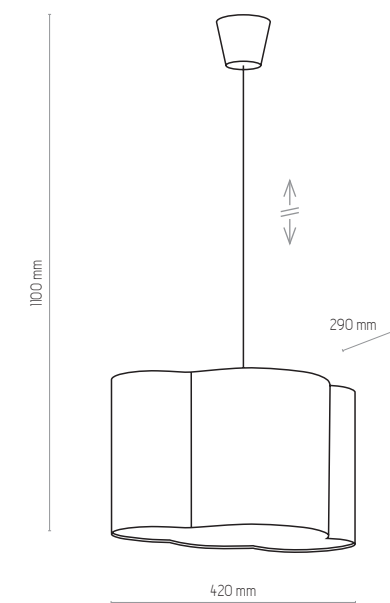

1534

1534 | CLOUD L | 4 x E27, 15W LED | AB 8820

CLOUD

3360

3361

3362

3360 | CLOUD | 1x E27, 25W LED | AB 9159

3361 | CLOUD | 1x E27, 25W LED | AB 9160