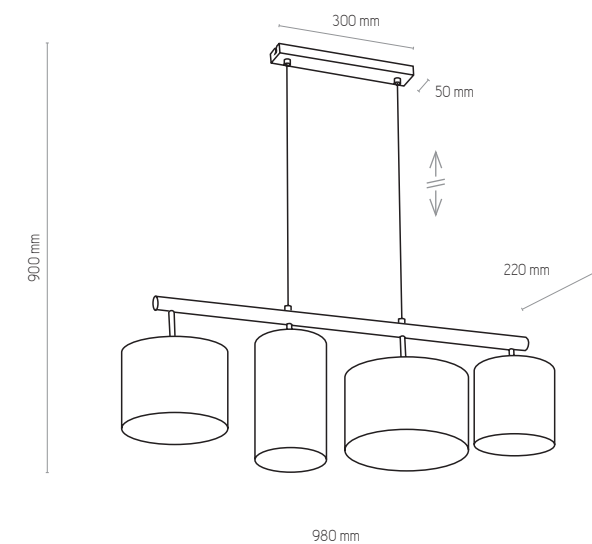

4106 | DEVA WHITE | 4 x E27, 15W LED | AB 8933