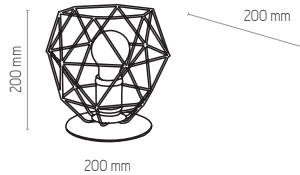

3061 | GALAXY | 1 x E27, max 60W | DM 4

1649 | GALAXY | 5 x E27, max 60W | DM 4, DM 13, DM 15, DM 14, DM 16

1735 | GALAXY | 1 x E27, max 60W | DM 4

1646 | GALAXY | 1 x E27, max 60W | DM 4, DM 15, DM 16, DM 13