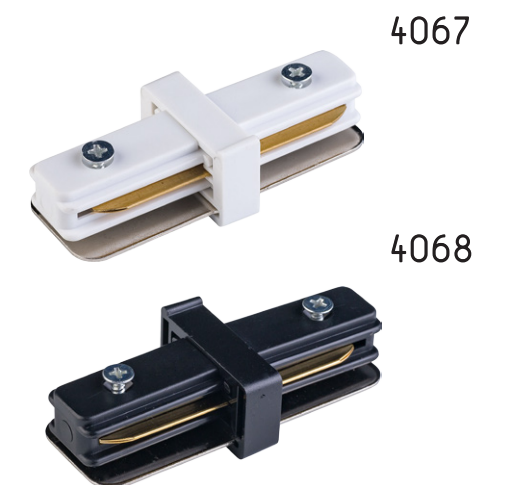

4067, 4068 | TRACER CONECTORS

4071, 4072 | TRACER CONECTORS

DEKSTER, EYE

3500

3501

3503

3502

- 3500 | EYE WHITE | 1x GU10/MR16, 10W, IP44
- 3501 | EYE BLACK | 1x GU10/MR16, 10W, IP44