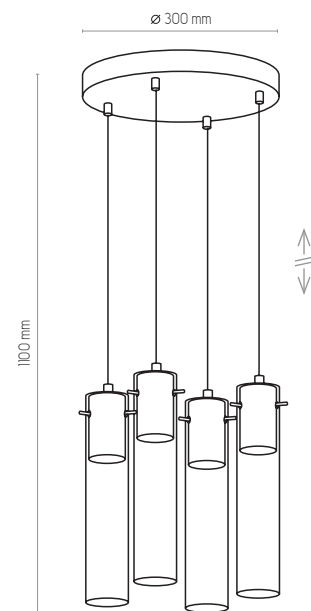

3146 | LOOK GRAPHITE | 1x GU10, 10W LED | KL 4101

3259 | LOOK GRAPHITE | 4 x GU10, 10W LED | KL 4101

3149 | LOOK GRAPHITE | 4 x GU10, 10W LED | KL 4101