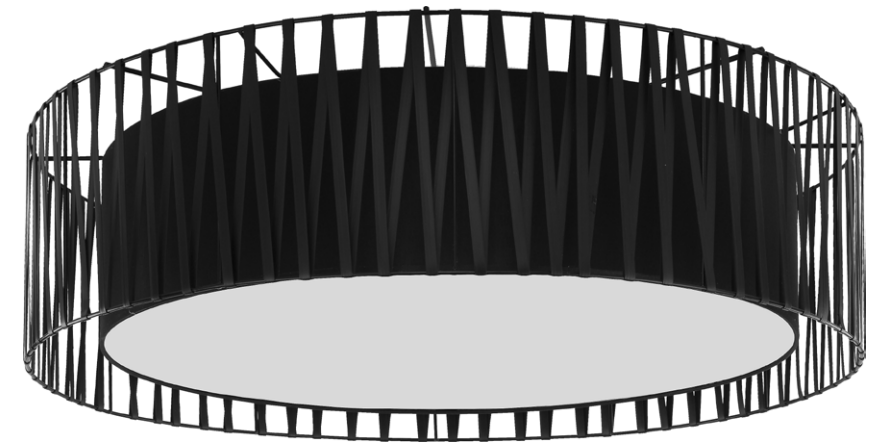

HARMONY BLACK

1658