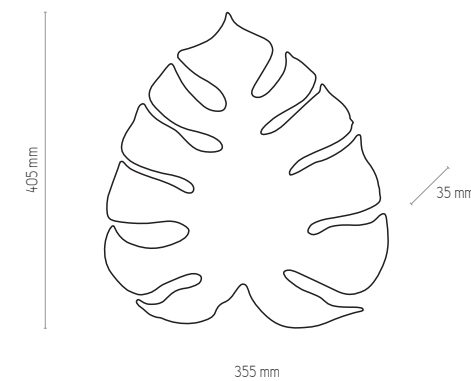

- 1353 | MONSTERA BLACK | 1x LED 230V, 12W, 3000K, 1250lm
- 1354 | MONSTERA WHITE | 1x LED 230V, 12W, 3000K, 1250lm
- 1355 | MONSTERA GOLD | 1x LED 230V, 12W, 3000K, 1250lm