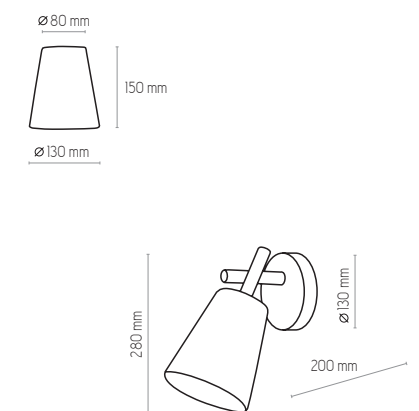

819 | VAIO GRAY | 1x E27, 15W LED | AB 8163