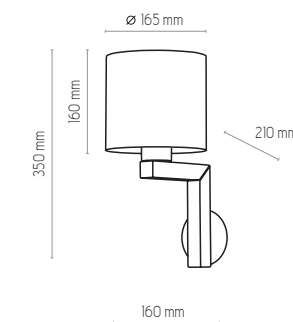

TROY WHITE

5197

3270

5198

3372

3373

NATURAL WOOD - DETAL

5197 | TROY WHITE | 1 x E27, 25W LED | AB 9168