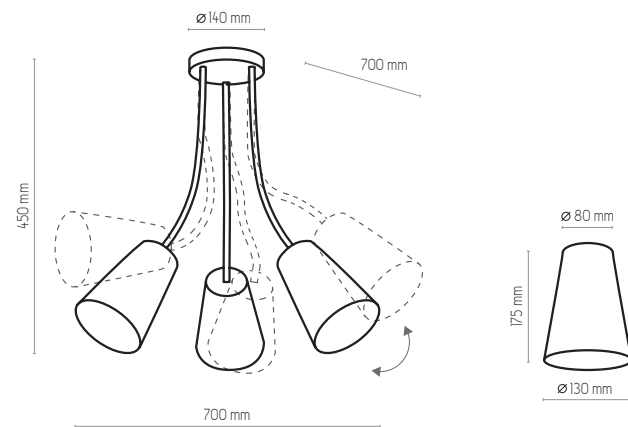

2106 | WIRE COLOUR | 3x E27, 15W LED | AB 8699