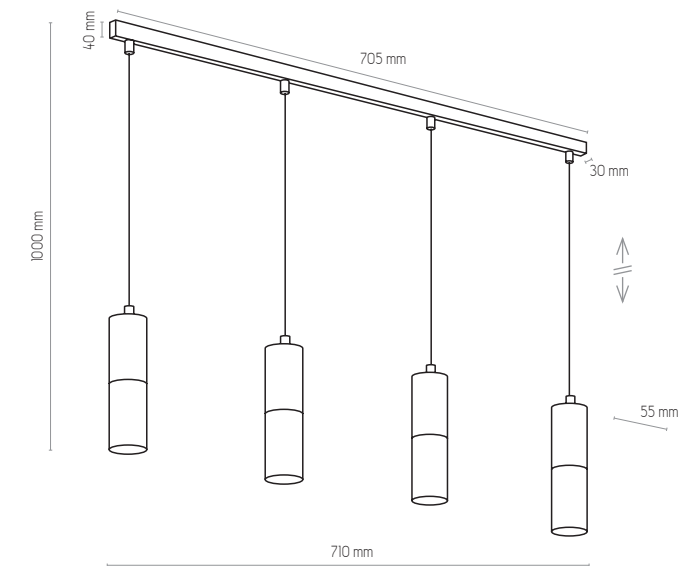

ELIT BLACK

4369

4369 | ELITE BLACK | 1x GU10, 10W LED

4366

4366 | ELITE BLACK | 1x GU10, 10W LED

4364

4364 | ELITE BLACK | 4 x GU10, 10W LED

4367