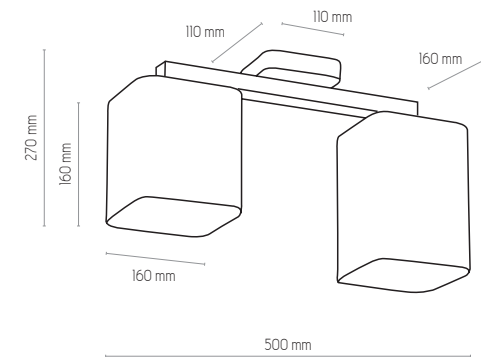

4162 | TORA WHITE | 2 x E27, 15W LED | AB 8965

4161 | TORA WHITE | 1 x E27, 15W LED | AB 8966

abażur, drewno, metal / shade, wood, metal / абажур, дерево, металл / Lampenschirm, Holz, Metall / abat-jour, bois, metal

TORA WHITE