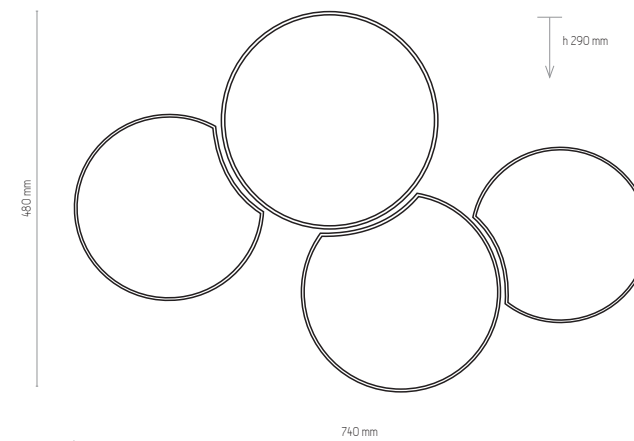

4391

4393

4392

4394

4391 | MONA GRAY | 2 x E27, 15W LED | AB 9201

4392 | MONA GRAY | 3 x E27, 15W LED | AB 9202

4393 | MONA GRAY | 4 x E27, 15W LED | AB 9203

4394 | MONA GRAY | 5 x E27, 15W LED | AB 9204