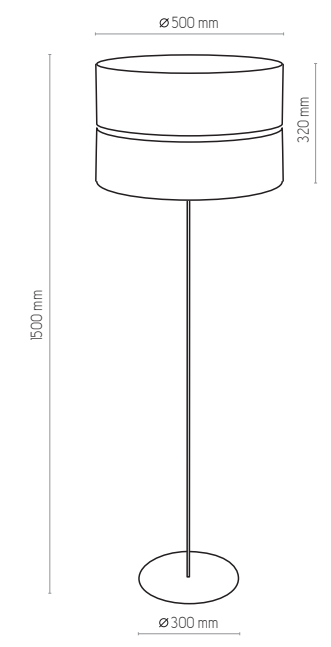

HILTON

4344 | HILTON | 1x E27, 15W LED | AB 9919

2579 | HILTON | 1x E27, 15W LED
+ 1x COB 3W LED 230V, 4000K, 270lm | AB 9919

5465 | HILTON | 1x E27, 25W LED | AB 8998

5467 | HILTON | 1x E27, 25W LED | AB 9922