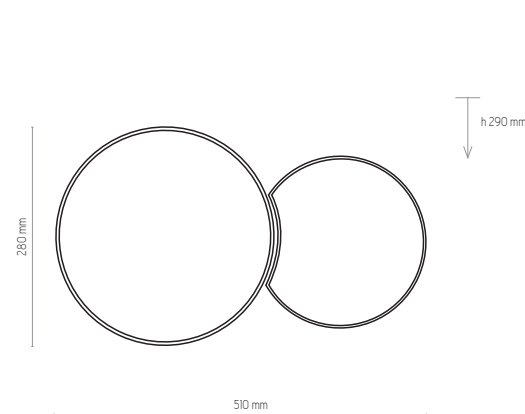

4391

4393

4392

4394

4391 | MONA GRAY | 2 x E27, 15W LED | AB 9201

4392 | MONA GRAY | 3 x E27, 15W LED | AB 9202

4393 | MONA GRAY | 4 x E27, 15W LED | AB 9203

4394 | MONA GRAY | 5 x E27, 15W LED | AB 9204