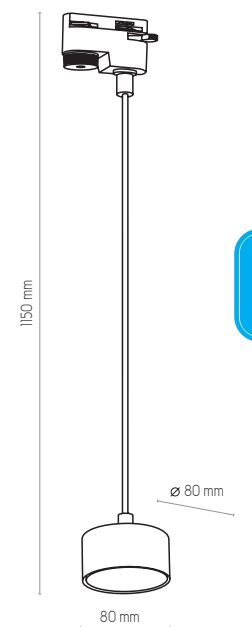

4403

4402, 4403 | TRACER | 1x GU10, 10W LED

4273

4275

4274

4481

4273, 4274, 4481, 4275 | TRACER | 1x GX53, 15W LED

TRACER CONNECTORS