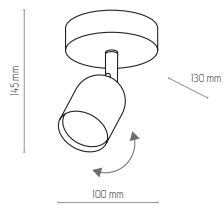

- 4411 | TOP WHITE | 1x GU10, 10W LED
- 3278 | TOP GRAY | 1x GU10, 10W LED
- 4415 | TOP BLACK | 1x GU10, 10W LED

- 3299 | TOP WHITE | 1x GU10, 10W LED
- 3300 | TOP GRAY | 1x GU10, 10W LED
- 3298 | TOP BLACK | 1x GU10, 10W LED

- 4412 | TOP WHITE | 2x GU10, 10W LED
- 3302 | TOP GRAY | 2x GU10, 10W LED
- 4416 | TOP BLACK | 2x GU10, 10W LED

- 4413 | TOP WHITE | 3x GU10, 10W LED
- 3304 | TOP GRAY | 3x GU10, 10W LED
- 4417 | TOP BLACK | 3x GU10, 10W LED

- 4414 | TOP WHITE | 4x GU10, 10W LED
- 3306 | TOP GRAY | 4x GU10, 10W LED
- 4418 | TOP BLACK | 4x GU10, 10W LED