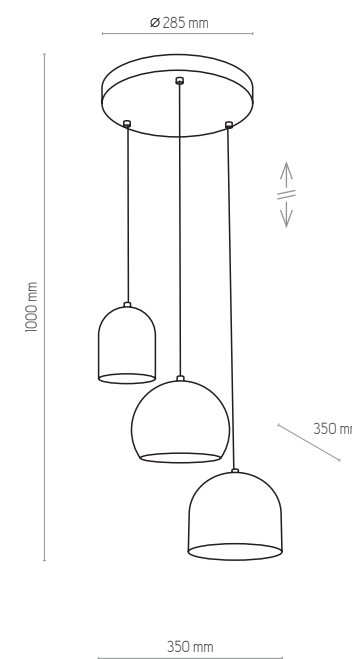

4448, 4449 | TEMPRE | 1 x E27, 15W LED

2829

2829 | TEMPRE | 5 x E27, 15W LED

2827

2827 | TEMPRE | 3 x E27, 15W LED

2830

2830 | TEMPRE | 5 x E27, 15W LED

FARO