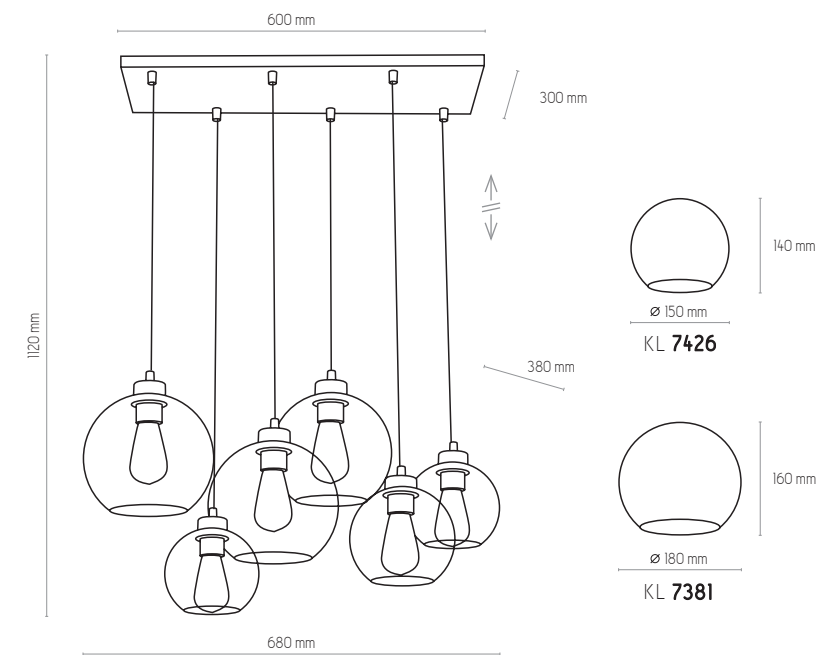

2833 | CUBUS GRAPHITE | 6 x E27, max 60W