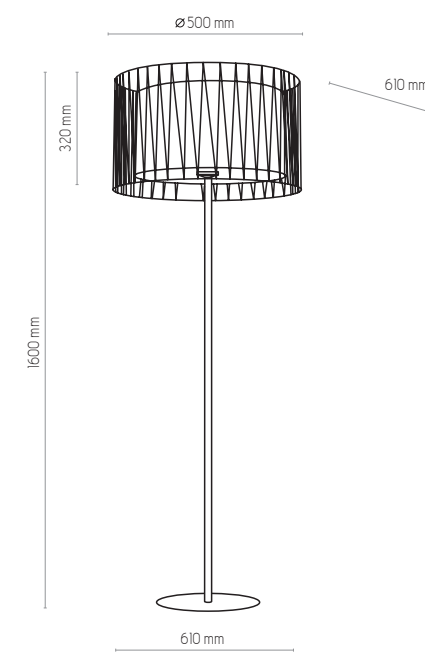

HARMONY BLACK

HARMONY BLACK

1654

1655

2899

2898

1654 | HARMONY BLACK | 1 x E27, 25W LED | AB 8576

1655 | HARMONY BLACK | 3 x E27, 25W LED | AB 8579