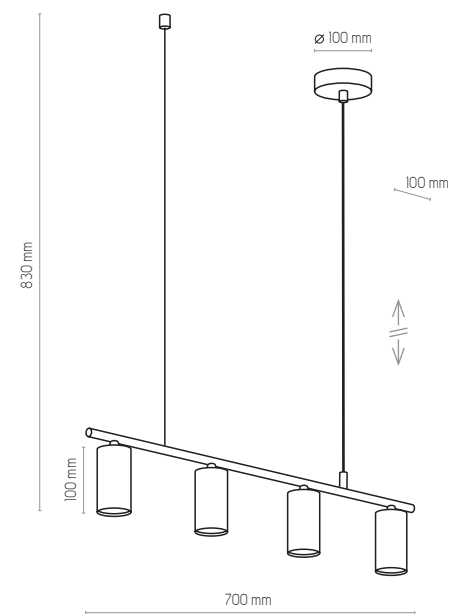

LOGAN BLACK

4426 | LOGAN BLACK | 1x GU10, 10W LED

4427 | LOGAN BLACK | 4x GU10, 10W LED

4425 | LOGAN BLACK | 1x GU10, 10W LED