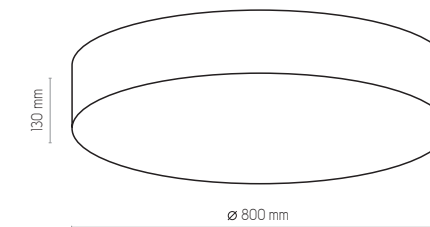

- **2443** | RONDO | 6 x E27, 15W LED | AB 8993
- **2725** | RONDO | 6 x E27, 15W LED | AB 8918
- **4409** | RONDO | 6 x E27, 15W LED | AB 8919

- **4436** | RONDO | 6 x E27, 15W LED | AB 9940
- **1077** | RONDO | 6 x E27, 15W LED | AB 9226
- **1076** | RONDO | 6 x E27, 15W LED | AB 9225