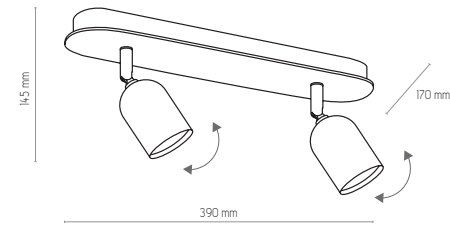

4423 | LOGAN WHITE | 6 x GU10, 10W LED

TOP WOOD

3292

3290

3295

- 3290 | TOP WOOD BLACK | 1 x GU10, 10W LED
- 3294 | TOP WOOD WHITE | 1 x GU10, 10W LED

- 3291 | TOP WOOD BLACK | 2 x GU10, 10W LED
- 3295 | TOP WOOD WHITE | 2 x GU10, 10W LED