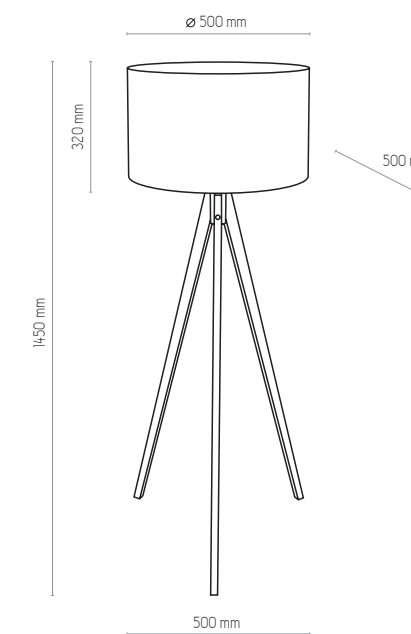

5047 | WALZ | 1x E27, 25W LED | AB 8912

5039

5040

5038

NATURAL WOOD - DETAL

5039 | TREVISO | 1x E27, 25W LED | AB 8694

5040 | TREVISO | 1x E27, 25W LED | AB 8695

5038 | TREVISO | 1x E27, 25W LED | AB 8705