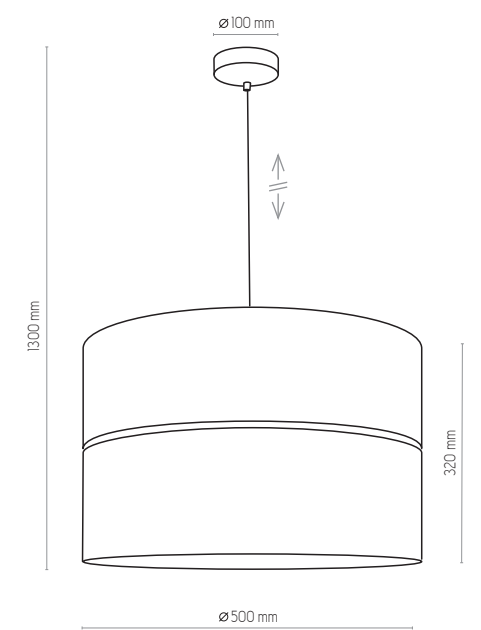

4346 | HILTON | 1 x E27, 25W LED | AB 8999

HILTON