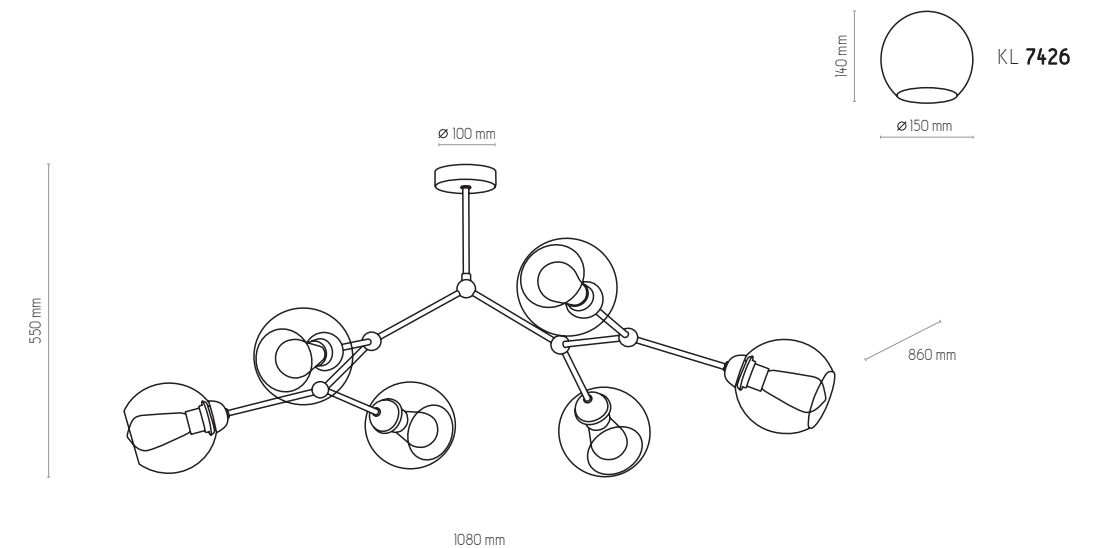

2731 | FAIRY | 6 x E27, max 60W