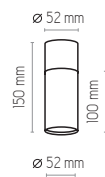

LOGAN BLACK

4426 | LOGAN BLACK | 1x GU10, 10W LED

4427 | LOGAN BLACK | 4x GU10, 10W LED

4425 | LOGAN BLACK | 1x GU10, 10W LED

4428 | LOGAN BLACK | 6x GU10, 10W LED