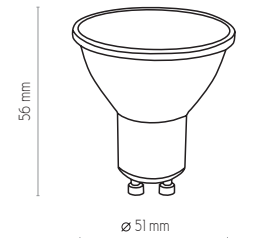

3577 | BULB LED |
GUI0. 4000K, 480lm, 220-240V, 50 HZ, 5W

3578 | BULB LED |
GUI0. 2700K, 350lm, 220-240V, 50 HZ, 5W