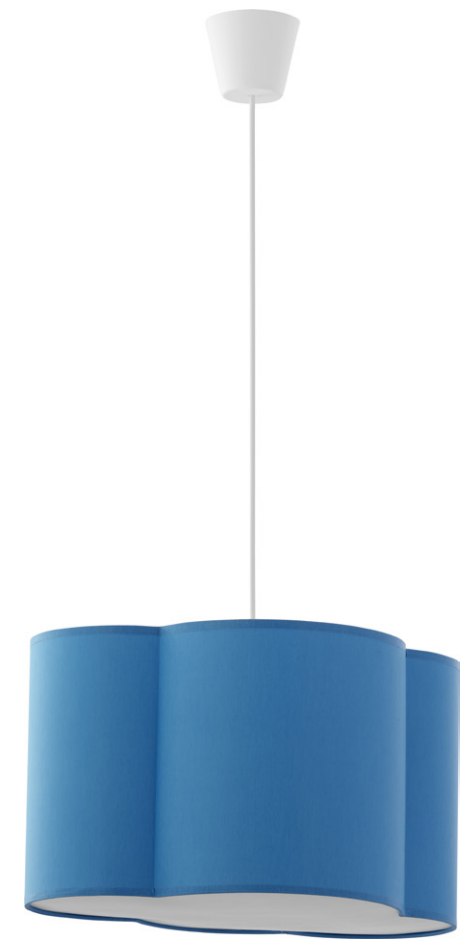

1534

1534 | CLOUD L | 4 x E27, 15W LED | AB 8820

CLOUD

3360

3361

3362

3360 | CLOUD | 1x E27, 25W LED | AB 9159

3361 | CLOUD | 1x E27, 25W LED | AB 9160