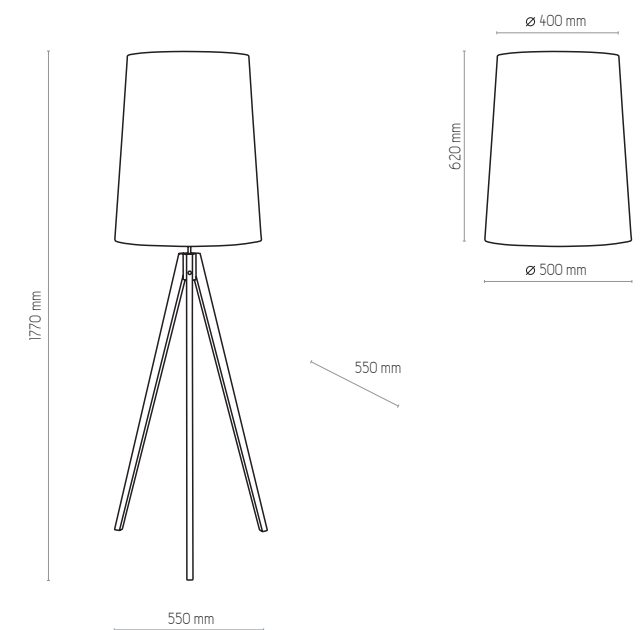

5171 | UMBRELLA |
1 x E27, 25W LED | AB 9090

5176 | UMBRELLA |
1 x E27, 15W LED | AB 9095

5172 | UMBRELLA |
1 x E27, 25W LED | AB 9091

WALZ

5046

5047

NATURAL WOOD - DETAL

5046 | WALZ | 1x E27, 25W LED | AB 8944