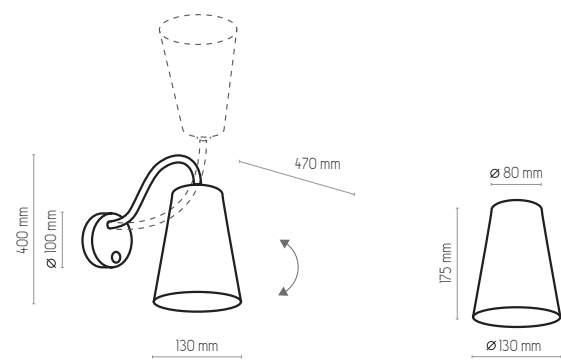

3240 | WIRE SILVER | 1 x E27, 15W LED | AB 9080