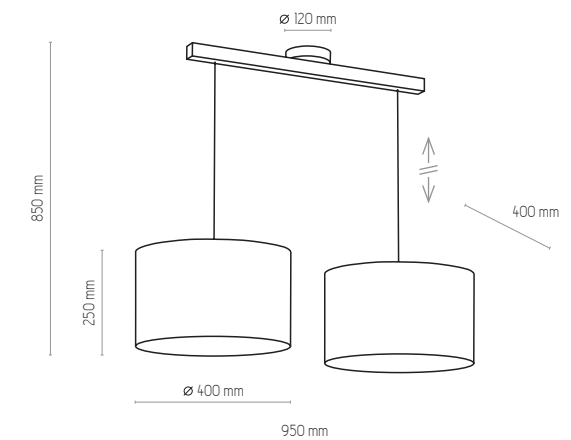

3271

3271 | TROY GRAY | 4 x E27, 15W LED | AB 8985

5031

5031 | TROY GRAY | 1x E27, 15W LED | AB 9920

4221

4221 | TROY GRAY | 1x E27, 15W LED | AB 9920

4220

NATURAL WOOD - DETAL