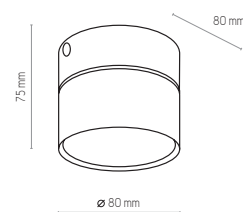

- **3390** | SPACE WHITE | 1 x GX53, 15W LED
- **6140** | SPACE GOLD | 1 x GX53, 15W LED
- **3398** | SPACE BLACK | 1 x GX53, 15W LED

- **3391** | SPACE WHITE | 2 x GX53, 15W LED
- **6141** | SPACE GOLD | 2 x GX53, 15W LED
- **3399** | SPACE BLACK | 2 x GX53, 15W LED

- **3392** | SPACE WHITE | 3 x GX53, 15W LED
- **6142** | SPACE GOLD | 3 x GX53, 15W LED
- **3400** | SPACE BLACK | 3 x GX53, 15W LED

- **3393** | SPACE WHITE | 4 x GX53, 15W LED
- **6143** | SPACE GOLD | 4 x GX53, 15W LED
- **3401** | SPACE BLACK | 4 x GX53, 15W LED