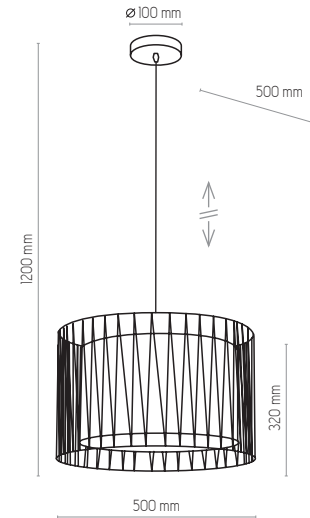

HARMONY BLACK

HARMONY BLACK

1654

1655

2899

2898

1654 | HARMONY BLACK | 1 x E27, 25W LED | AB 8576

1655 | HARMONY BLACK | 3 x E27, 25W LED | AB 8579