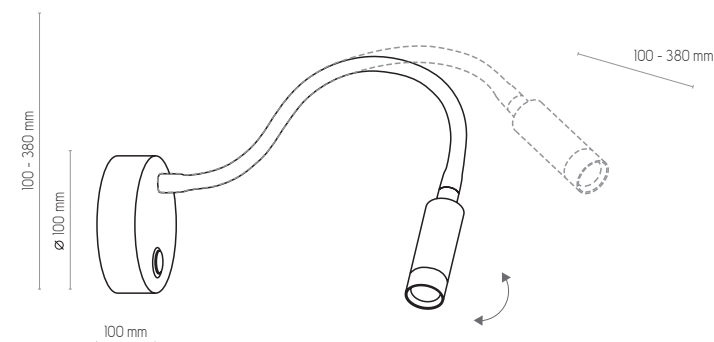

2449, 2450 | LAGOS | LED 230V, 3W, 4000K, 270lm

tworzywo, metal / plastics, metal / пластикa, металл / Kunststoff, Metall / matériel, metal