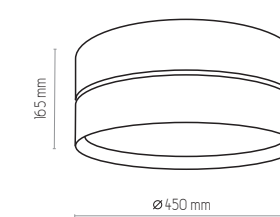

4181 | HILTON SILVER | 3 x E27, 15W LED | AB 9170