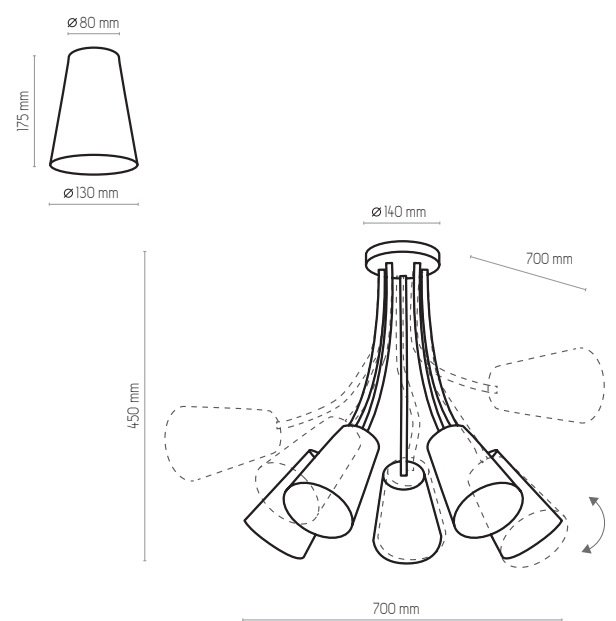

2445 | WIRE KIDS | 1x E27, 15W LED | AB 8687

1712 | WIRE KIDS | 5x E27, 15W LED | AB 9923