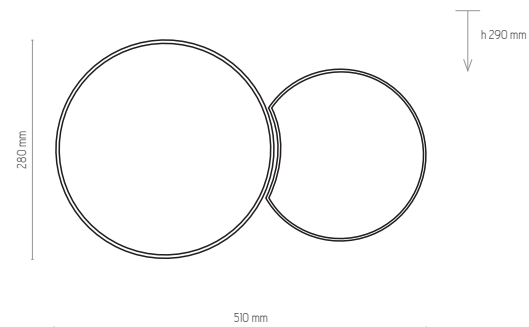

3274

3276

3275

3277

3274 | MONA KIDS | 2 x E27, 15W LED | AB 9211

3275 | MONA KIDS | 3 x E27, 15W LED | AB 9212

3276 | MONA KIDS | 4 x E27, 15W LED | AB 9213

3277 | MONA KIDS | 5 x E27, 15W LED | AB 9214