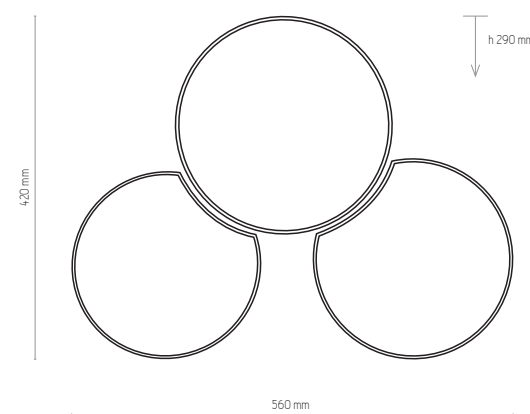

4391

4393

4392

4394

4391 | MONA GRAY | 2 x E27, 15W LED | AB 9201

4392 | MONA GRAY | 3 x E27, 15W LED | AB 9202

4393 | MONA GRAY | 4 x E27, 15W LED | AB 9203

4394 | MONA GRAY | 5 x E27, 15W LED | AB 9204