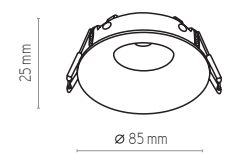

4067, 4068 | TRACER CONECTORS

4071, 4072 | TRACER CONECTORS

DEKSTER, EYE

3500

3501

3503

3502

- 3500 | EYE WHITE | 1x GU10/MR16, 10W, IP44
- 3501 | EYE BLACK | 1x GU10/MR16, 10W, IP44