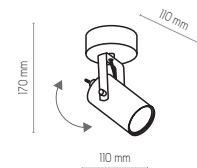

5071 | REDO WHITE | 1x GU10, 10W LED

5070 | REDO WHITE | 1x GU10, 10W LED

1049 | REDO WHITE | 1x GU10, 10W LED

1074 | REDO WHITE | 2x GU10, 10W LED

1109 | REDO WHITE | 3x GU10, 10W LED

977 | REDO WHITE | 4x GU10, 10W LED

3063 | REDO BLACK | 1x GU10, 10W LED

3062 | REDO BLACK | 1x GU10, 10W LED

2793 | REDO GOLD | 1x GU10, 10W LED

2798 | REDO GOLD | 2x GU10, 10W LED

2799 | REDO GOLD | 3x GU10, 10W LED

2821 | REDO GOLD | 4x GU10, 10W LED

6500 | REDO BLACK | 1x GU10, 10W LED

6503 | REDO BLACK | 2x GU10, 10W LED

6502 | REDO BLACK | 3x GU10, 10W LED

6501 | REDO BLACK | 4x GU10, 10W LED

metal, tworzywo / metal, plastics / металл, пластмасса / Metall, Kunststoff / metal, matériel