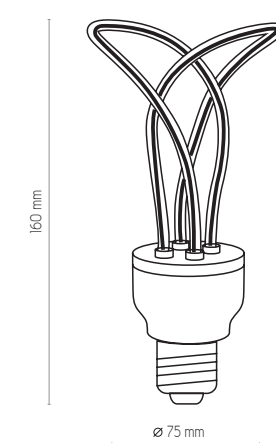

3792, 3570 | BULB LED | E27, 6.5W, 220-240V, 2700K, 806lm, 50HZ

3791, 3571 | BULB LED | E27, 6.5W, 220-240V, 2700K, 806lm, 50HZ

3568 | BULB LED |
230V 2200 K, E 27, 8W, 500lm, 50HZ