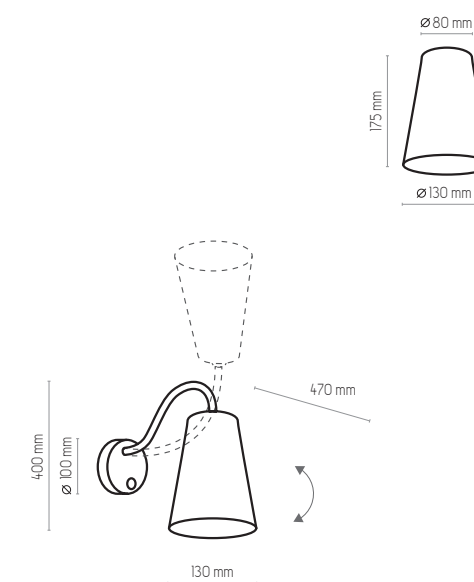

2445 | WIRE KIDS | 1x E27, 15W LED | AB 8687

1711 | WIRE KIDS | 3x E27, 15W LED | AB 9924

1712 | WIRE KIDS | 5x E27, 15W LED | AB 9923