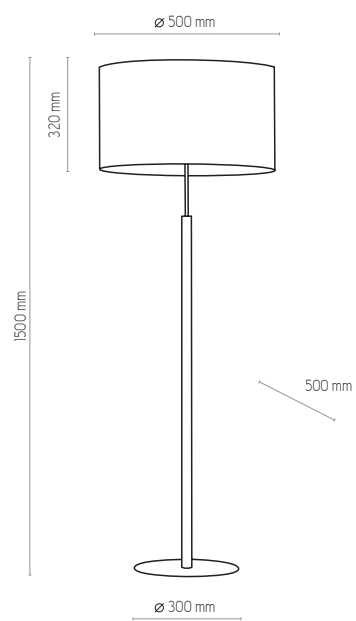

NATURAL WOOD - DETAL

4106

4106 | DEVA WHITE | 4 x E27, 15W LED | AB 8933

4107

4107 | DEVA WHITE | 1x E27, 25W LED | AB 9945

5216

5216 | DEVA WHITE | 1x E27, 25W LED | AB 9945

4108