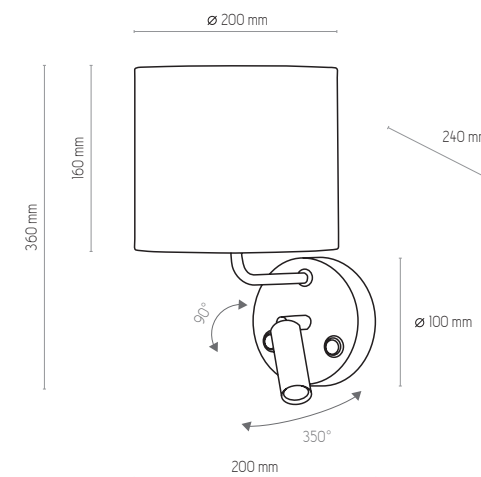

abažur, metal / shade, metal / абажур, металл / Lampenschirm, Metall / abat-jour, metal

RICHI