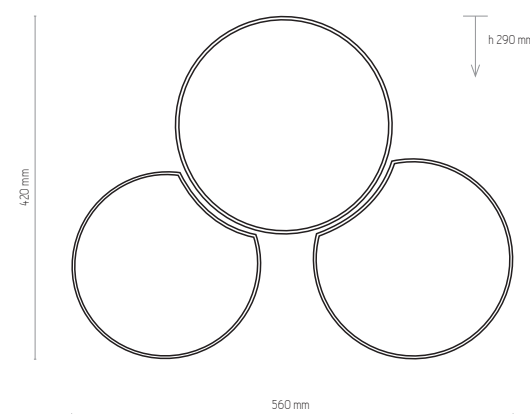

3443 | MONA WHITE | 5 x E27, 15W LED | AB 9196

MONA GOLD

3444

3446

3445

3447

3444 | MONA GOLD | 2 x E27, 15W LED | AB 9197

3445 | MONA GOLD | 3 x E27, 15W LED | AB 9198