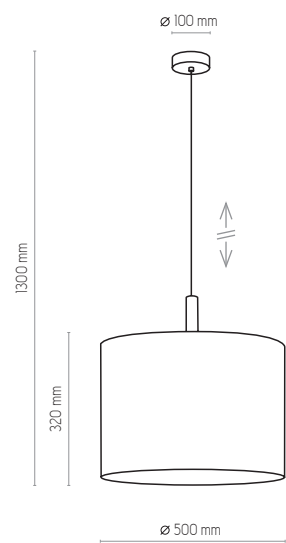

NATURAL WOOD - DETAL

4106

4106 | DEVA WHITE | 4 x E27, 15W LED | AB 8933

4107

4107 | DEVA WHITE | 1x E27, 25W LED | AB 9945

5216

5216 | DEVA WHITE | 1x E27, 25W LED | AB 9945

4108