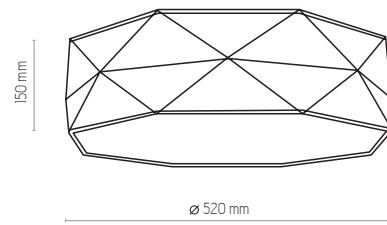

KANTOOR

- 3315 | KANTOOR | 1 x E27, 15W LED | AB 9129
- 3317 | KANTOOR | 1 x E27, 15W LED | AB 9131
- 3316 | KANTOOR | 1 x E27, 15W LED | AB 9130
- 3269 | KANTOOR | 1 x E27, 15W LED | AB 9232
- 3279 | KANTOOR | 1 x E27, 15W LED | AB 9233

- 1565 | KANTOOR | 4 x E27, 15W LED | AB 8676
- 1566 | KANTOOR | 4 x E27, 15W LED | AB 8677
- 1567 | KANTOOR | 4 x E27, 15W LED | AB 8678
- 1078 | KANTOOR | 4 x E27, 15W LED | AB 9228
- 1079 | KANTOOR | 4 x E27, 15W LED | AB 9229

- 4225 | KANTOOR | 6 x E27, 15W LED | AB 8971
- 4223 | KANTOOR | 6 x E27, 15W LED | AB 9918
- 4227 | KANTOOR | 6 x E27, 15W LED | AB 8973
- 1081 | KANTOOR | 6 x, 15W LED | AB 9230
- 1082 | KANTOOR | 6 x E27, 15W LED | AB 9231

- 3311 | KANTOOR | 4 x E27, 15W LED | AB 9122
- 3313 | KANTOOR | 4 x E27, 15W LED | AB 9127
- 3312 | KANTOOR | 4 x E27, 15W LED | AB 9123
- 1078 | KANTOOR | 4 x E27, 15W LED | AB 9228
- 1079 | KANTOOR | 4 x E27, 15W LED | AB 9229