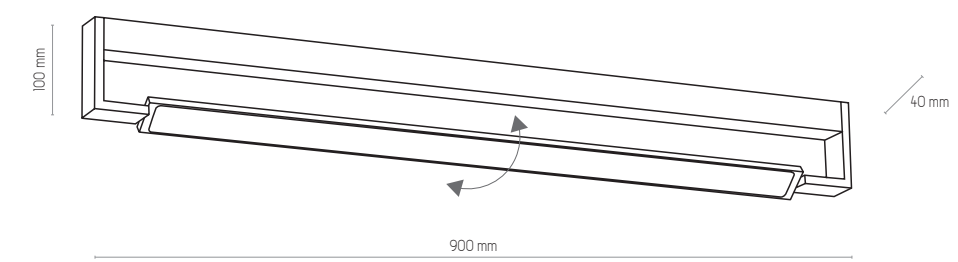

4067, 4068 | TRACER CONECTORS

4071, 4072 | TRACER CONECTORS

DEKSTER, EYE

3500

3501

3503

3502

- 3500 | EYE WHITE | 1x GU10/MR16, 10W, IP44
- 3501 | EYE BLACK | 1x GU10/MR16, 10W, IP44