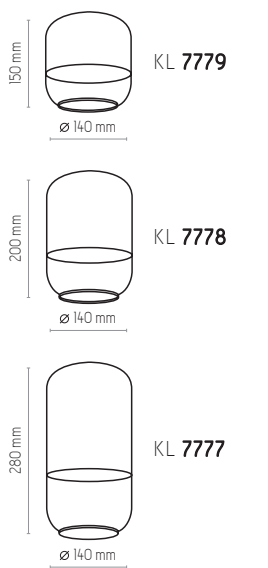

MARCO SILVER

3356

3357

3359