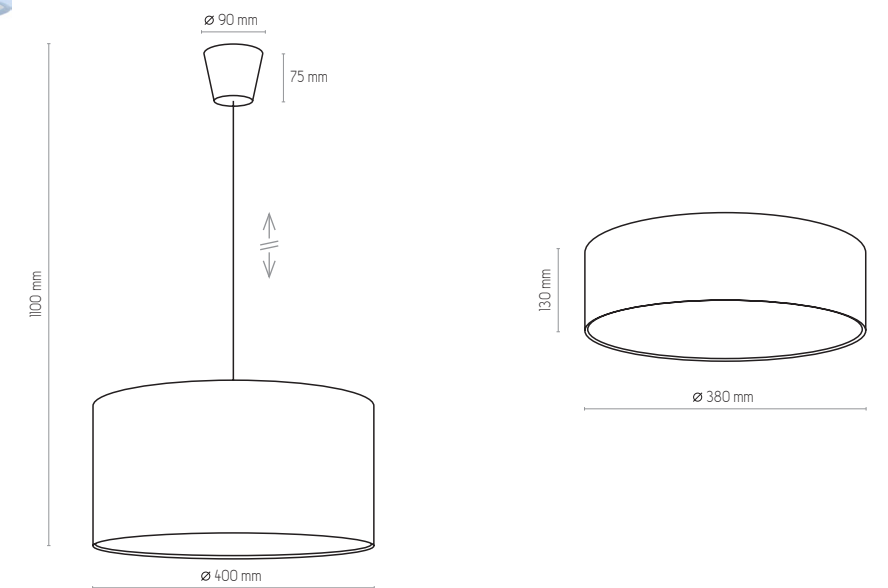

 3230 | RONDO KIDS | 2 x E27, 15W LED | AB 9059

3232

 3232 | RONDO KIDS | 1 x E27, 25W LED | AB 9061

 3231 | RONDO KIDS | 1 x E27, 25W LED | AB 9060

 3233 | RONDO KIDS | 1 x E27, 25W LED | AB 9062

WIRE KIDS