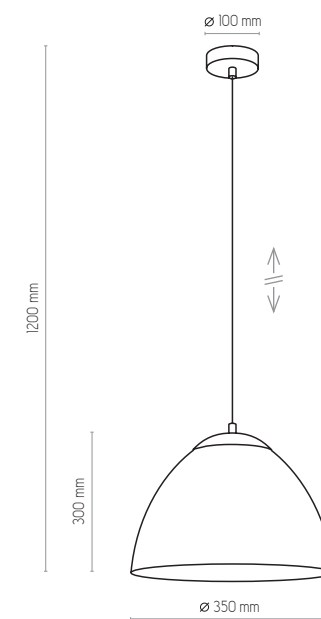

4448, 4449 | TEMPRE | 1 x E27, 15W LED

2829

2829 | TEMPRE | 5 x E27, 15W LED

2827

2827 | TEMPRE | 3 x E27, 15W LED

2830

2830 | TEMPRE | 5 x E27, 15W LED

FARO