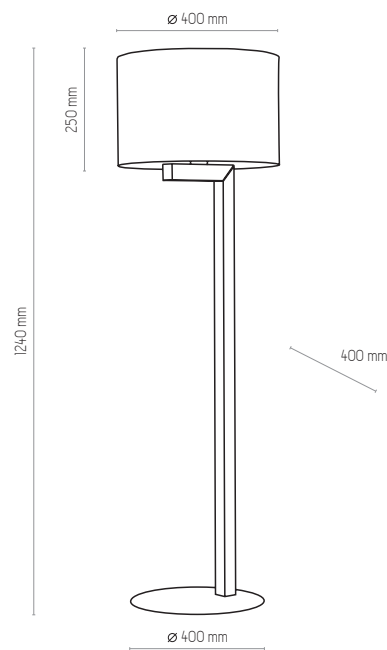

3270 | TROY WHITE | 4 x E27, 15W LED | AB 8983

5198 | TROY WHITE | 1 x E27, 15W LED | AB 9169

3372 | TROY WHITE | 1 x E27, 15W LED | AB 9169

3373 | TROY WHITE | 2 x E27, 25W LED | AB 9168

TROY GRAY

5032

5032 | TROY GRAY | 1x E27, 25W LED | AB 9921