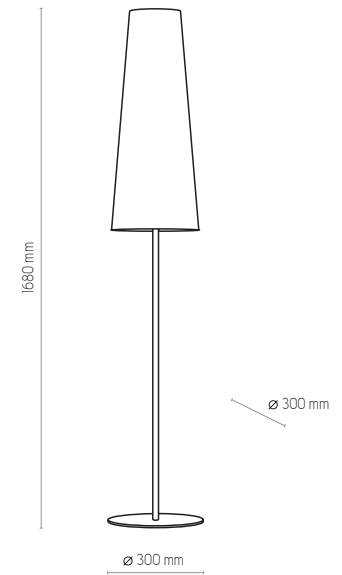

UMBRELLA

5173 | UMBRELLA |
1 x E27, 15W LED | AB 9092

5169 | UMBRELLA |
1 x E27, 25W LED | AB 9088

5174 | UMBRELLA |
1 x E27, 15W LED | AB 9093

5170 | UMBRELLA |
1 x E27, 25W LED | AB 9089

5175 | UMBRELLA |
1 x E27, 15W LED | AB 9094