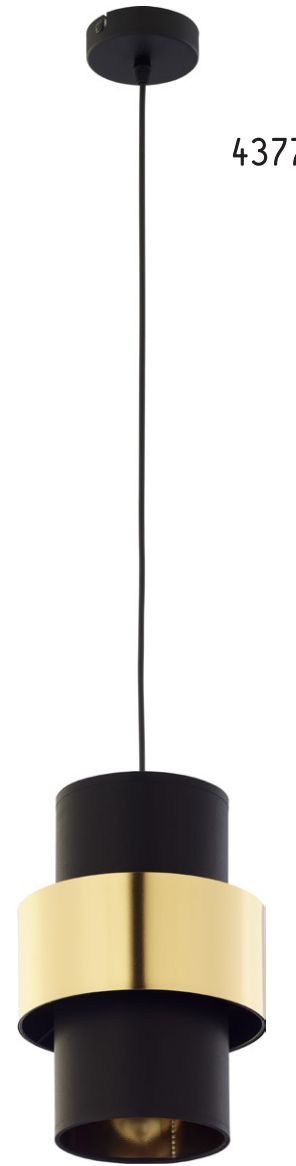

4181 | HILTON SILVER | 3 x E27, 15W LED | AB 9170

4178

4178 | HILTON SILVER | 1 x E27, 25W LED | AB 9928

HILTON SILVER

4175

4176

4175 | HILTON SILVER | 1x E27, 15W LED | AB 9930

4176 | HILTON SILVER | 1x E27, 15W LED
+ 1x COB 3W LED 230V, 4000K, 270lm | AB 9930

5470

5472

5470 | HILTON SILVER | 1x E27, 25W LED | AB 9932

5472 | HILTON SILVER | 1x E27, 25W LED | AB 9931

IVO

3110

3110 | IVO | 1x E27, 25W LED | AB 9952

3129

3129 | IVO | 1x E27, 25W LED | AB 9953

5157

5157 | IVO | 1x E27, 25W LED | AB 9087

CALISTO

4376

4376 | CALISTO | 1x E27, 25W LED | AB 9082

4378

4378 | CALISTO | 3x E27, 15W LED | AB 9083

4377

4377 | CALISTO | 1x E27, 15W LED | AB 9083

TAGO BLACK

5053

3211 | TAGO BLACK | 1x E27, 25W LED | AB 9036

5053 | TAGO BLACK | 1x E27, 25W LED | AB 9036

abazur, metal / shade, metal / абажур, металл / Lampenschirm, Metall / abat-jour, metal