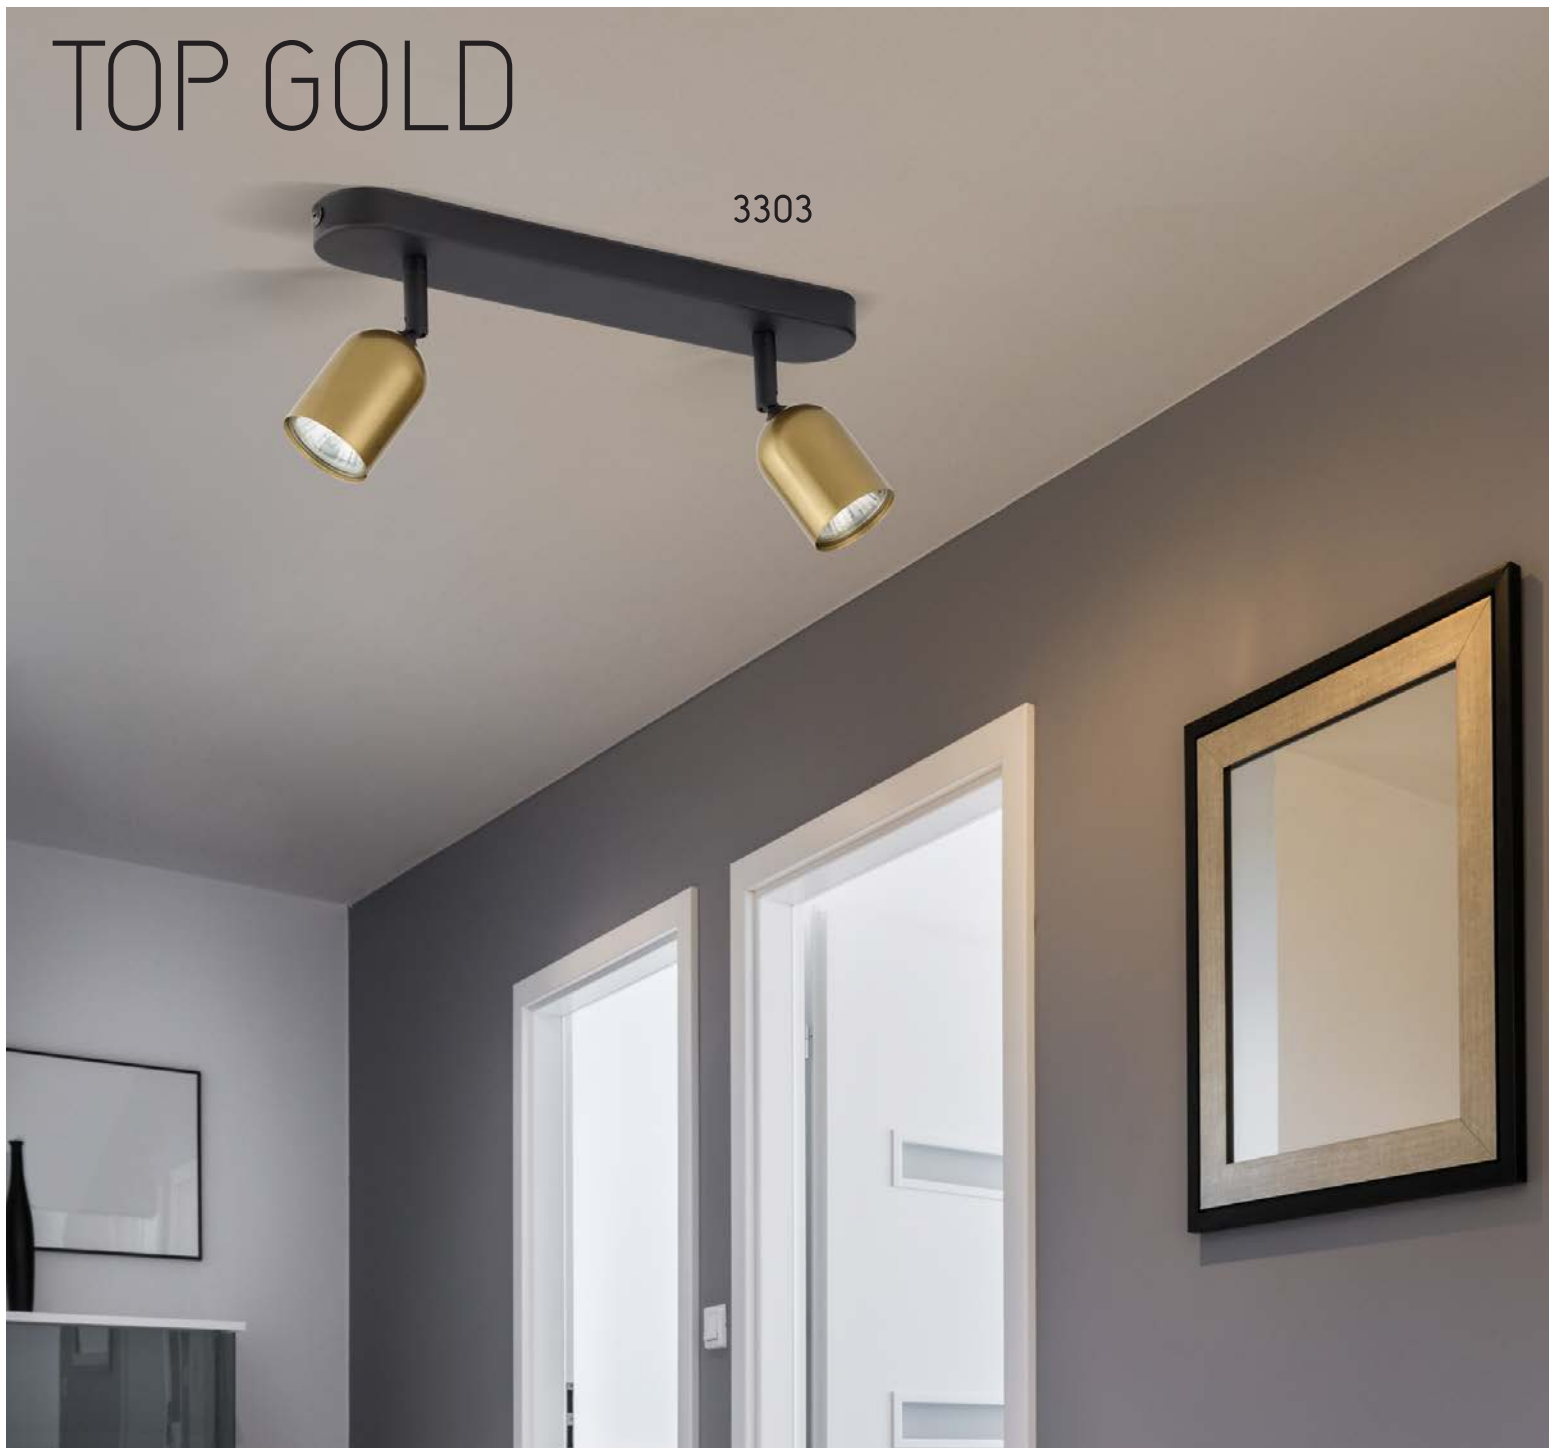

TOP GOLD

3303