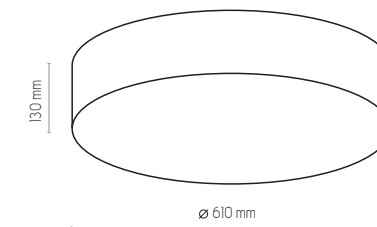

- **1581** | RONDO | 4 x E27, 15W LED | AB 8469
- **1584** | RONDO | 4 x E27, 15W LED | AB 8471
- **1587** | RONDO | 4 x E27, 15W LED | AB 8479

- **4433** | RONDO | 4 x E27, 15W LED | AB 9937
- **1072** | RONDO | 4 x E27, 15W LED | AB 9224
- **1071** | RONDO | 4 x E27, 15W LED | AB 9225