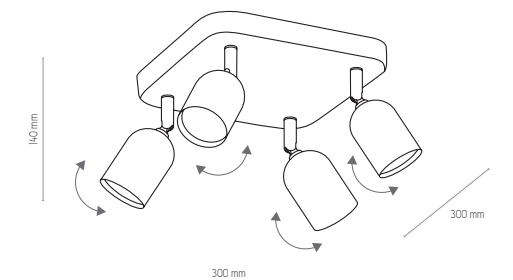

- 3292 | TOP WOOD BLACK | 3 x GU10, 10W LED
- 3296 | TOP WOOD WHITE | 3 x GU10, 10W LED

- 3293 | TOP WOOD BLACK | 4 x GU10, 10W LED
- 3297 | TOP WOOD WHITE | 4 x GU10, 10W LED

TOP

4417

4412

3298

- 4411 | TOP WHITE | 1x GU10, 10W LED
- 3278 | TOP GRAY | 1x GU10, 10W LED
- 4415 | TOP BLACK | 1x GU10, 10W LED