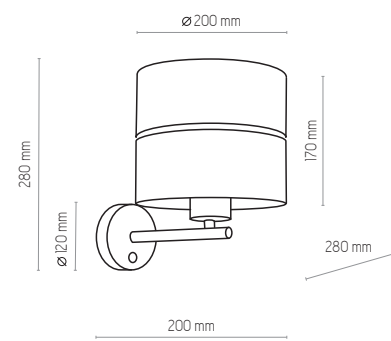

4175 | HILTON SILVER | 1x E27, 15W LED | AB 9930

4176 | HILTON SILVER | 1x E27, 15W LED
+ 1x COB 3W LED 230V, 4000K, 270lm | AB 9930