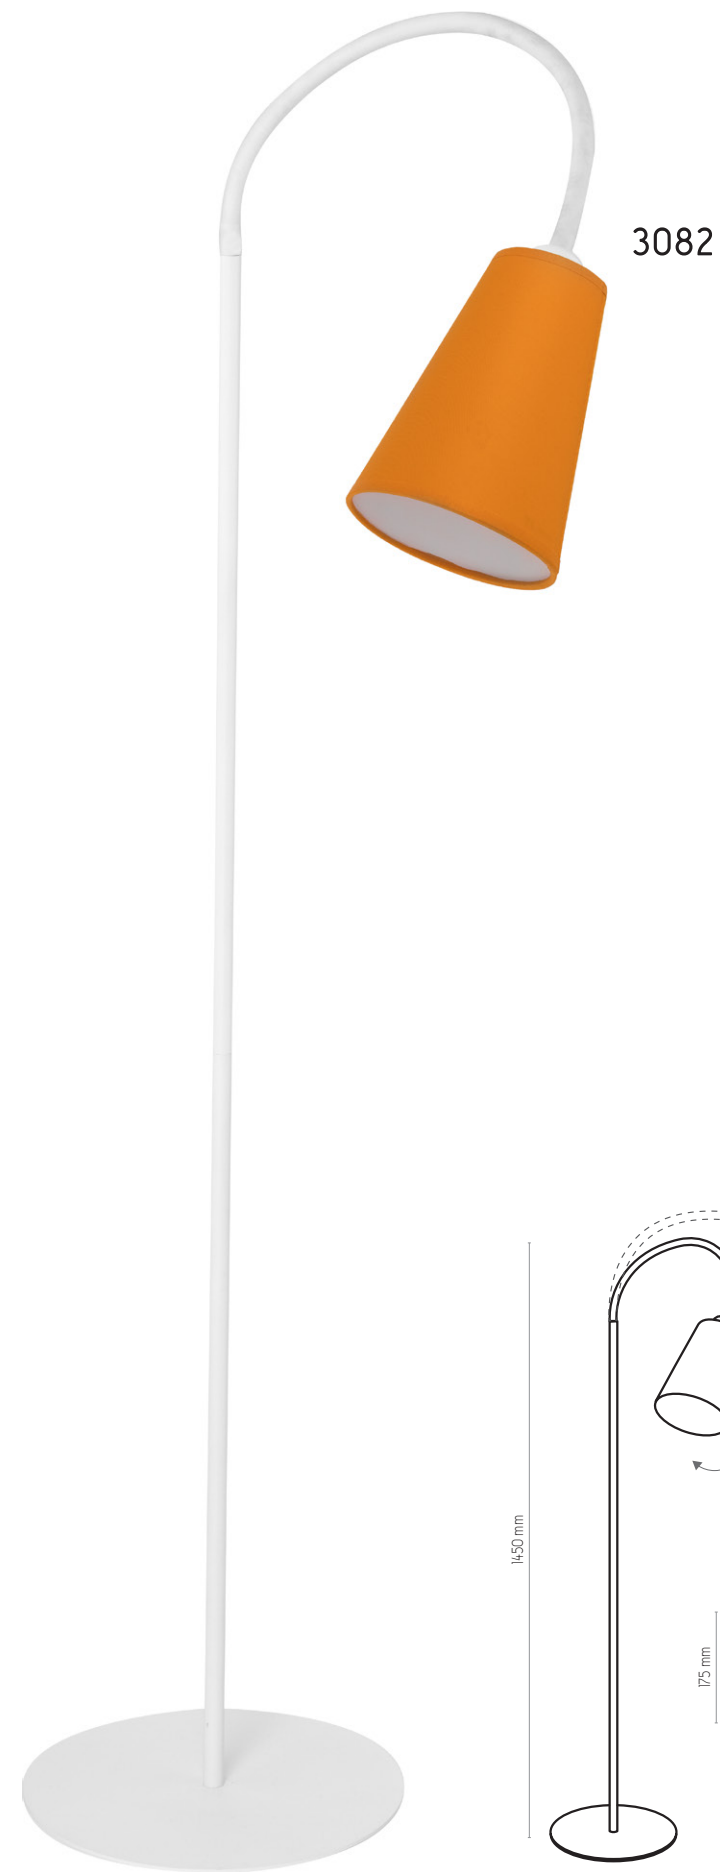

WIRE COLOUR

2448 | WIRE COLOUR | 1x E27, 15W LED | AB 8789

2106 | WIRE COLOUR | 3x E27, 15W LED | AB 8699

3082

2107 | WIRE COLOUR | 5x E27, 15W LED | AB 8700