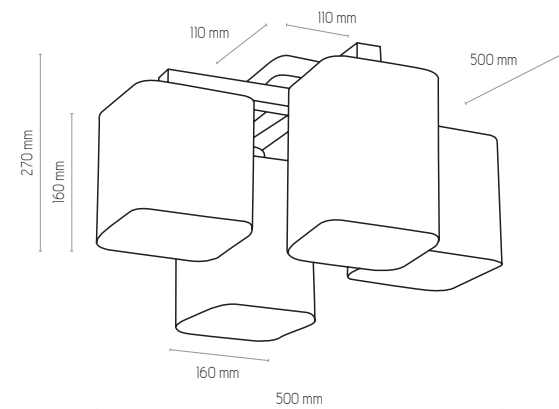

4162 | TORA WHITE | 2 x E27, 15W LED | AB 8965

4161 | TORA WHITE | 1 x E27, 15W LED | AB 8966

abażur, drewno, metal / shade, wood, metal / абажур, дерево, металл / Lampenschirm, Holz, Metall / abat-jour, bois, metal

TORA WHITE