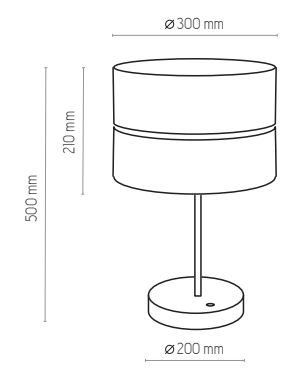

HILTON

4344 | HILTON | 1x E27, 15W LED | AB 9919

2579 | HILTON | 1x E27, 15W LED
+ 1x COB 3W LED 230V, 4000K, 270lm | AB 9919

5465 | HILTON | 1x E27, 25W LED | AB 8998

5467 | HILTON | 1x E27, 25W LED | AB 9922