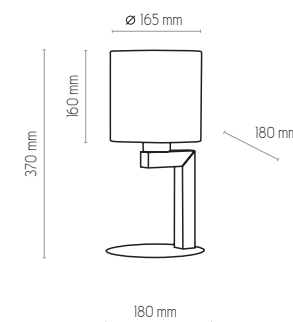

TROY WHITE

5197

3270

5198

3372

3373

NATURAL WOOD - DETAL

5197 | TROY WHITE | 1 x E27, 25W LED | AB 9168