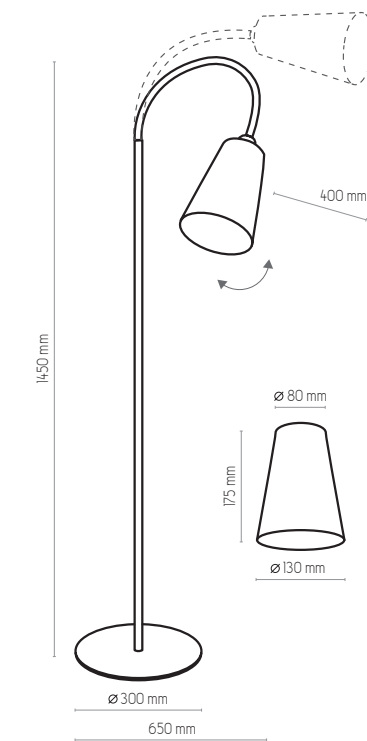

WIRE SILVER

3240

3240 | WIRE SILVER | 1 x E27, 15W LED | AB 9080

3241

3241 | WIRE SILVER | 3 x E27, 15W LED | AB 9080

5166

5166 | WIRE SILVER | 1 x E27, 15W LED | AB 9080

3242