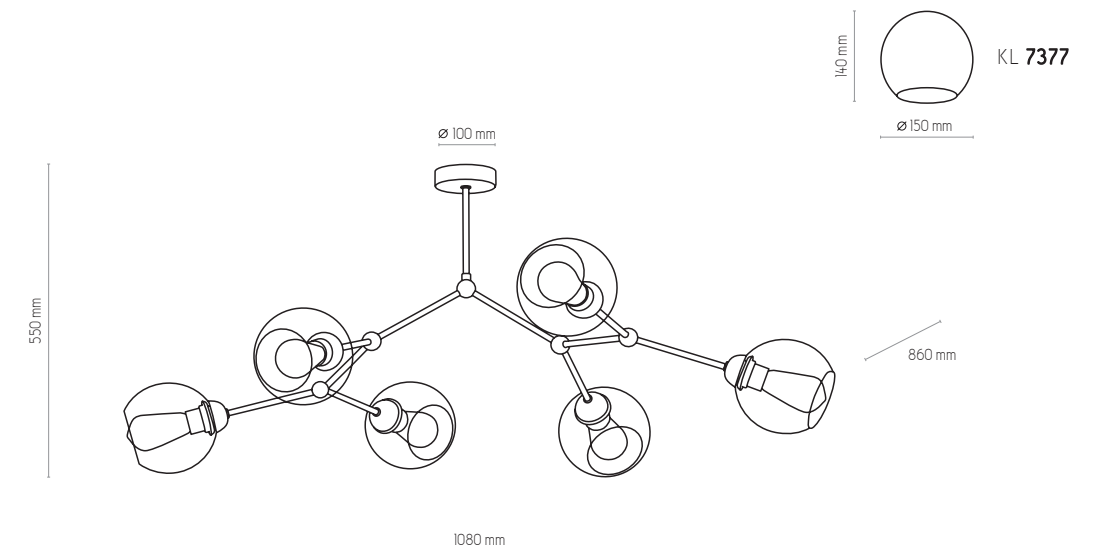

FAIRY GOLD

1935

1942

1979

1935 | FAIRY GOLD | 3 x E27, max 60W

1942 | FAIRY GOLD | 4 x E27, max 60W

1979 | FAIRY GOLD | 6 x E27, max 60W

CUBUS GRAPHITE