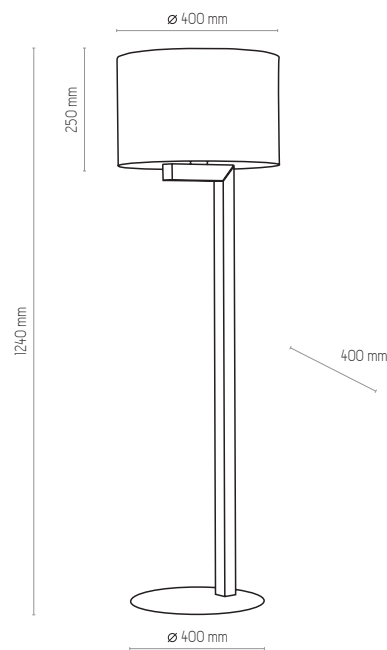

TROY WHITE

5197

3270

5198

3372

3373

NATURAL WOOD - DETAL

5197 | TROY WHITE | 1 x E27, 25W LED | AB 9168