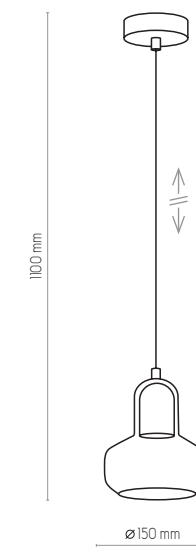

2395 | VICHY |
1x GU10, 10W LED | KL 7809

2430

2394 | VICHY |
1x GU10, 10W LED | KL 7807