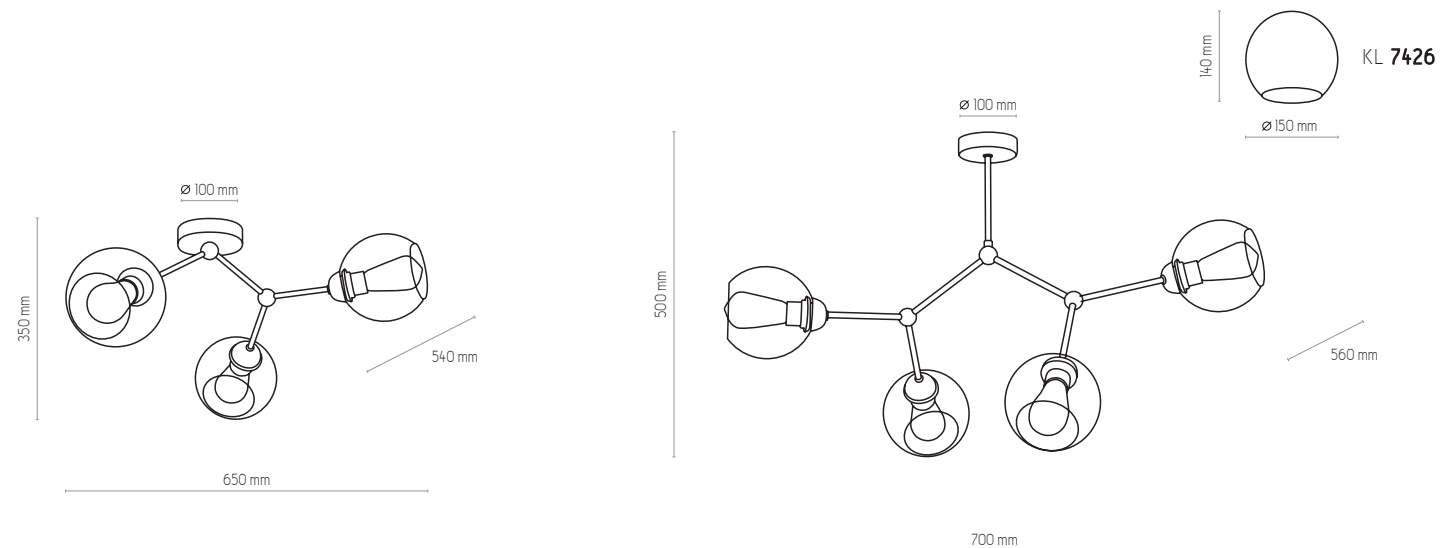

4372 | FAIRY | 3 x E27, max 60W

2730 | FAIRY | 4 x E27, max 60W