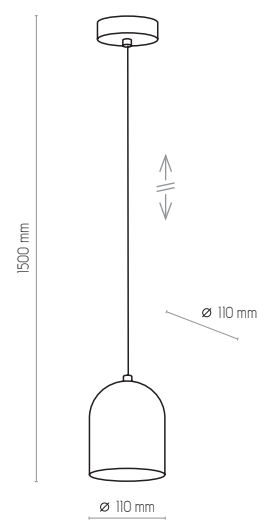

4167

5036

5037 | SOHO | 1x E27, 15W LED

5036 | SOHO | 1x E27, 15W LED

4167 | SOHO | 1x E27, 15W LED

TEMPRE

4448

4449