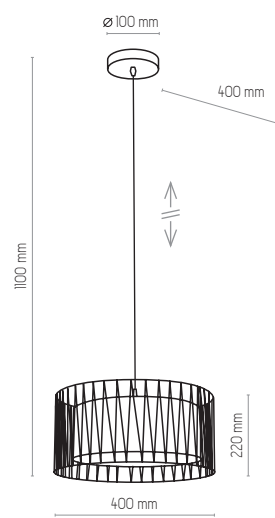

HARMONY BLACK

HARMONY BLACK

1654

1655

2899

2898

1654 | HARMONY BLACK | 1 x E27, 25W LED | AB 8576

1655 | HARMONY BLACK | 3 x E27, 25W LED | AB 8579