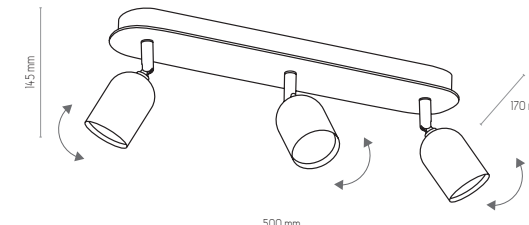

4423 | LOGAN WHITE | 6 x GU10, 10W LED

TOP WOOD

3292

3290

3295

- 3290 | TOP WOOD BLACK | 1 x GU10, 10W LED
- 3294 | TOP WOOD WHITE | 1 x GU10, 10W LED

- 3291 | TOP WOOD BLACK | 2 x GU10, 10W LED
- 3295 | TOP WOOD WHITE | 2 x GU10, 10W LED