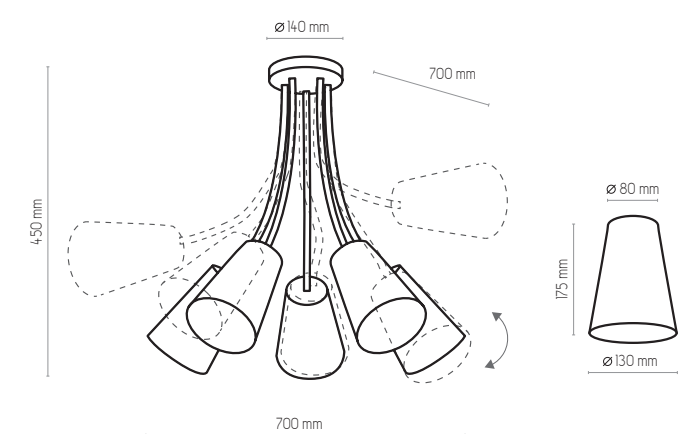

2448 | WIRE COLOUR | 1x E27, 15W LED | AB 8789

2106

2106 | WIRE COLOUR | 3x E27, 15W LED | AB 8699

3082

3082 | WIRE COLOUR | 1x E27, 15W LED | AB 8789

2107

2107 | WIRE COLOUR | 5x E27, 15W LED | AB 8700

MONA KIDS