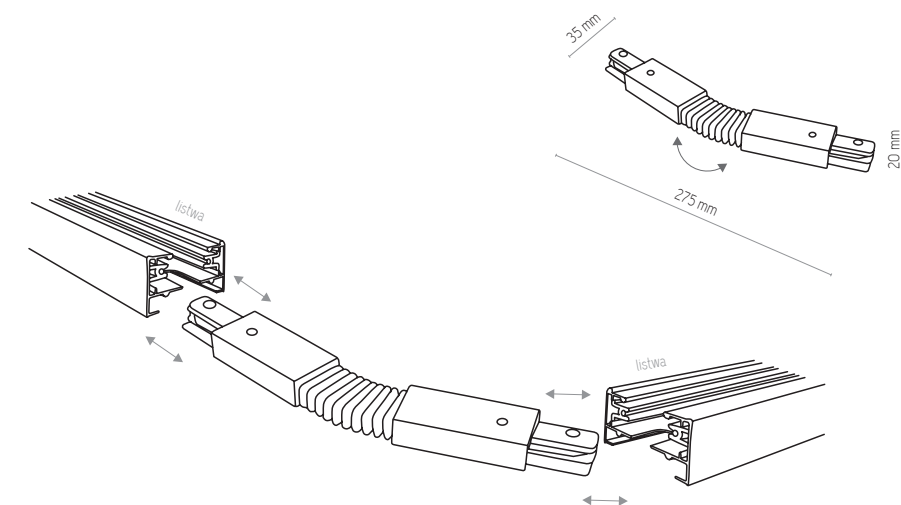

4067, 4068 | TRACER CONECTORS

4071, 4072 | TRACER CONECTORS

DEKSTER, EYE

3500

3501

3503

3502

- 3500 | EYE WHITE | 1x GU10/MR16, 10W, IP44
- 3501 | EYE BLACK | 1x GU10/MR16, 10W, IP44