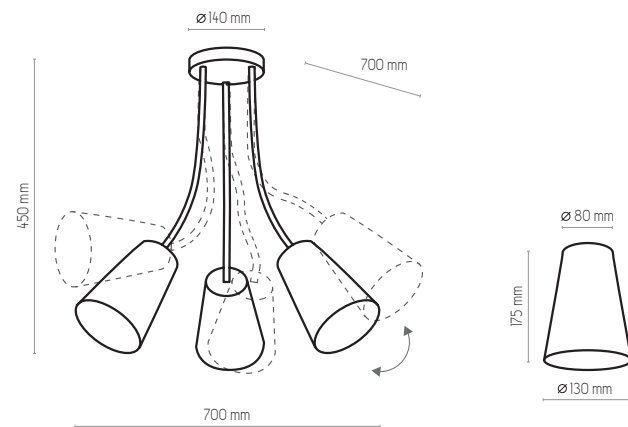

WIRE SILVER

3240

3240 | WIRE SILVER | 1 x E27, 15W LED | AB 9080

3241

3241 | WIRE SILVER | 3 x E27, 15W LED | AB 9080

5166

5166 | WIRE SILVER | 1 x E27, 15W LED | AB 9080

3242