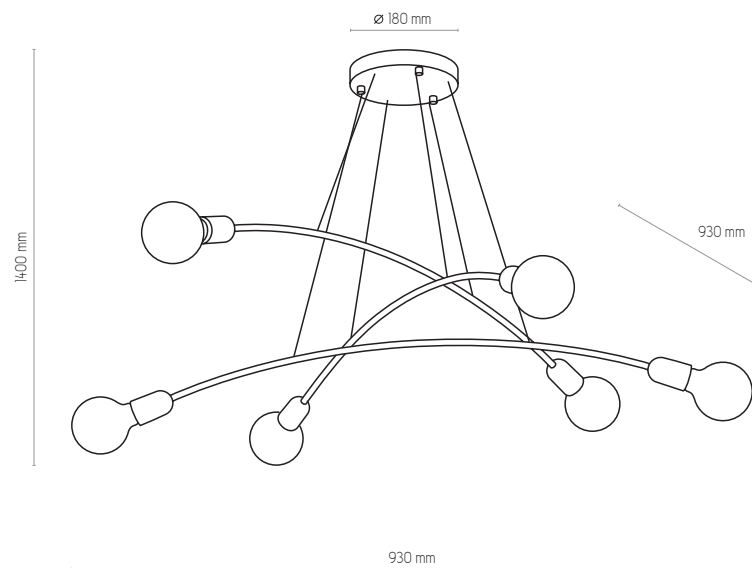

HELIX GOLD

2728

2728 | HELIX GOLD | 6 x E27, max 60W