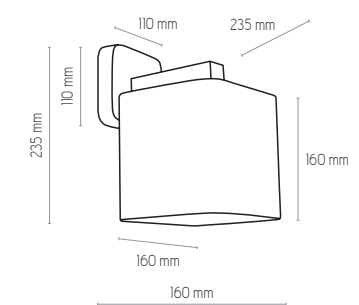

4162 | TORA WHITE | 2 x E27, 15W LED | AB 8965

4161 | TORA WHITE | 1 x E27, 15W LED | AB 8966

abażur, drewno, metal / shade, wood, metal / абажур, дерево, металл / Lampenschirm, Holz, Metall / abat-jour, bois, metal

TORA WHITE