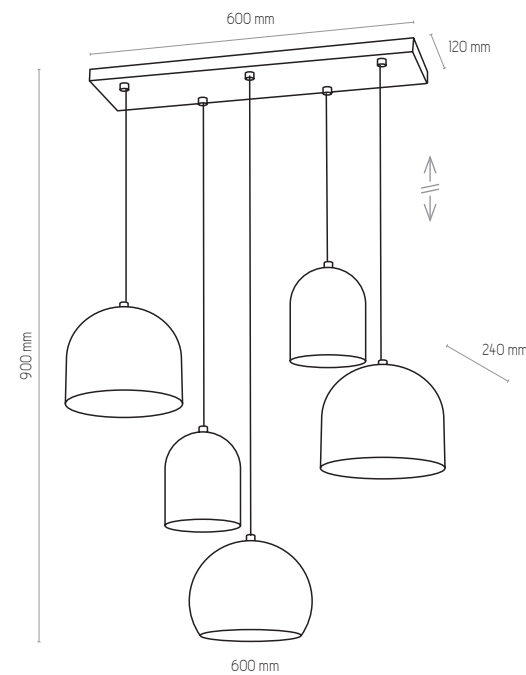

2829 | TEMPRE | 5 x E27, 15W LED