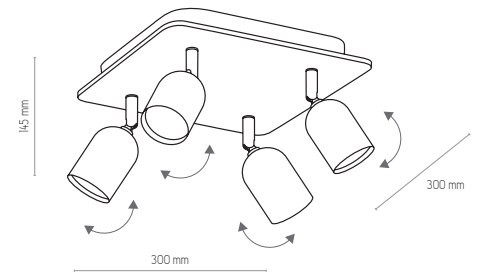

4423 | LOGAN WHITE | 6 x GU10, 10W LED

TOP WOOD

3292

3290

3295

- 3290 | TOP WOOD BLACK | 1 x GU10, 10W LED
- 3294 | TOP WOOD WHITE | 1 x GU10, 10W LED

- 3291 | TOP WOOD BLACK | 2 x GU10, 10W LED
- 3295 | TOP WOOD WHITE | 2 x GU10, 10W LED