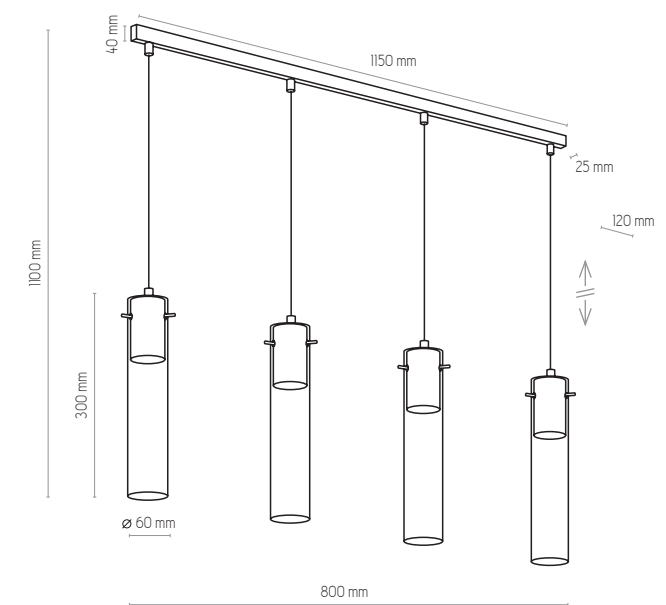

LOOK GRAPHITE

3147

3146

3259

3149

3147 | LOOK GRAPHITE | 1x GU10, 10W LED | KL 4101

3146 | LOOK GRAPHITE | 1x GU10, 10W LED | KL 4101

3259 | LOOK GRAPHITE | 4 x GU10, 10W LED | KL 4101