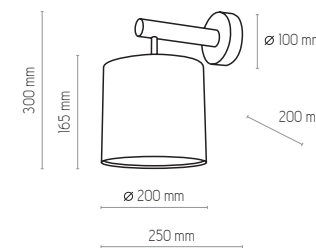

4110 | DEVA GRAPHITE | 1x E27, 15W LED | AB 8985