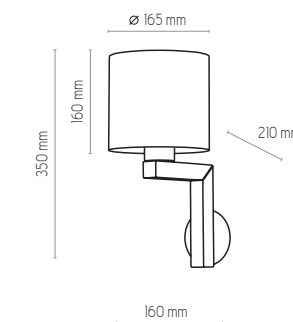

3271

3271 | TROY GRAY | 4 x E27, 15W LED | AB 8985

5031

5031 | TROY GRAY | 1x E27, 15W LED | AB 9920

4221

4221 | TROY GRAY | 1x E27, 15W LED | AB 9920

4220

NATURAL WOOD - DETAL