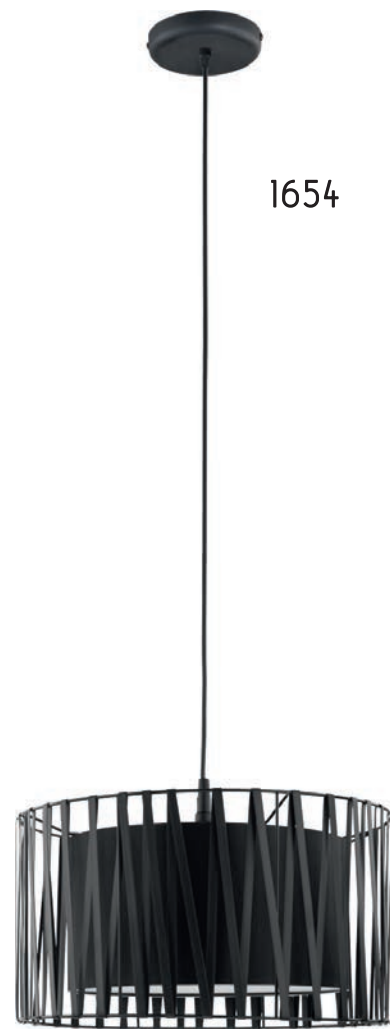

HARMONY BLACK

HARMONY BLACK

1654

1655

2899

2898

1654 | HARMONY BLACK | 1 x E27, 25W LED | AB 8576

1655 | HARMONY BLACK | 3 x E27, 25W LED | AB 8579