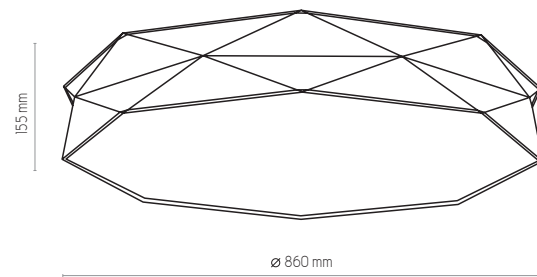

- 1565 | KANTOOR | 4 x E27, 15W LED | AB 8676
- 1566 | KANTOOR | 4 x E27, 15W LED | AB 8677
- 1567 | KANTOOR | 4 x E27, 15W LED | AB 8678
- 1078 | KANTOOR | 4 x E27, 15W LED | AB 9228
- 1079 | KANTOOR | 4 x E27, 15W LED | AB 9229

- 4225 | KANTOOR | 6 x E27, 15W LED | AB 8971
- 4223 | KANTOOR | 6 x E27, 15W LED | AB 9918
- 4227 | KANTOOR | 6 x E27, 15W LED | AB 8973
- 1081 | KANTOOR | 6 x, 15W LED | AB 9230
- 1082 | KANTOOR | 6 x E27, 15W LED | AB 9231