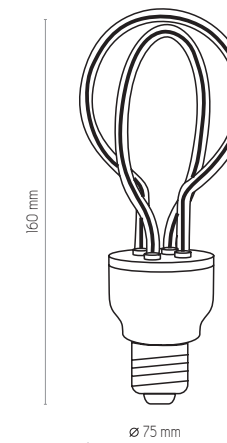

3792, 3570 | BULB LED | E27, 6.5W, 220-240V, 2700K, 806lm, 50HZ

3791, 3571 | BULB LED | E27, 6.5W, 220-240V, 2700K, 806lm, 50HZ

4370 | BULB LED |
230V 2200 K, E 27, 8W, 500lm, 50HZ