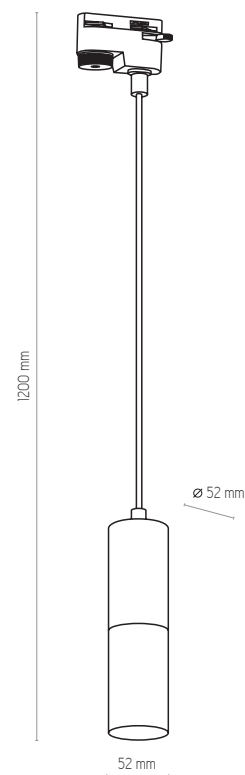

TRACER

4402

4403

4402, 4403 | TRACER | 1x GU10, 10W LED

4273

4275

4274

4481