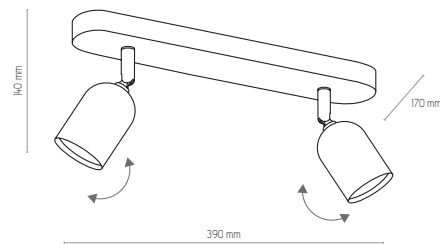

- 3292 | TOP WOOD BLACK | 3 x GU10, 10W LED
- 3296 | TOP WOOD WHITE | 3 x GU10, 10W LED

- 3293 | TOP WOOD BLACK | 4 x GU10, 10W LED
- 3297 | TOP WOOD WHITE | 4 x GU10, 10W LED

TOP

4417

4412

3298

- 4411 | TOP WHITE | 1x GU10, 10W LED
- 3278 | TOP GRAY | 1x GU10, 10W LED
- 4415 | TOP BLACK | 1x GU10, 10W LED