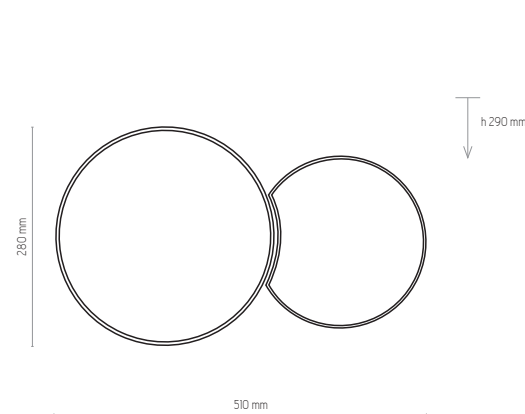

3443 | MONA WHITE | 5 x E27, 15W LED | AB 9196

MONA GOLD

3444

3446

3445

3447

3444 | MONA GOLD | 2 x E27, 15W LED | AB 9197

3445 | MONA GOLD | 3 x E27, 15W LED | AB 9198