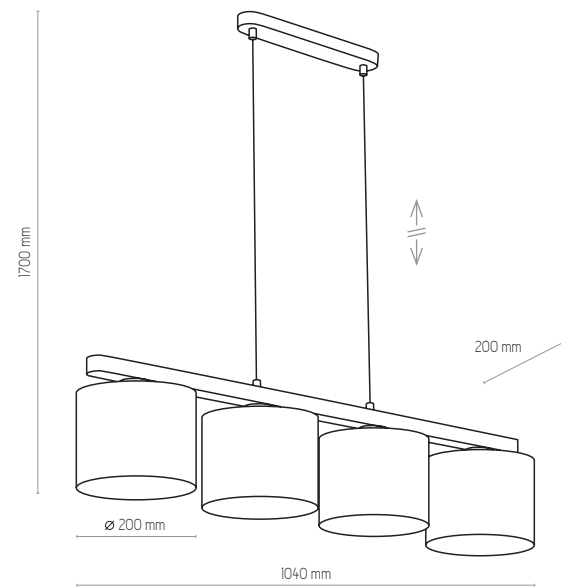

TROY WHITE

5197

3270

5198

3372

3373

NATURAL WOOD - DETAL

5197 | TROY WHITE | 1 x E27, 25W LED | AB 9168