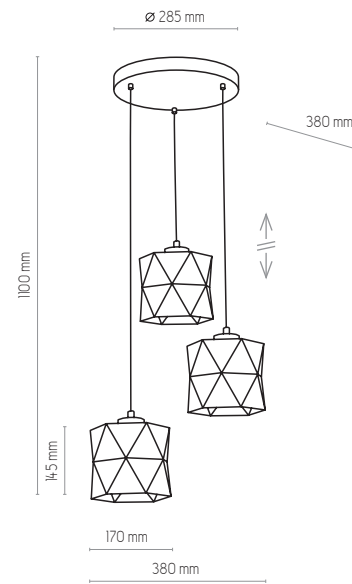

5168 | SIRO WHITE | 1x E27, 15W LED | AB 9086

3247 | SIRO WHITE | 3x E27, 15W LED | AB 9085

3249 | SIRO WHITE | 4x E27, 15W LED | AB 9085

SIRO WHITE

3250

3250 | SIRO WHITE | 3 x E27, 15W LED | AB 9085

3251

3251 | SIRO WHITE | 3 x E27, 15W LED | AB 9085