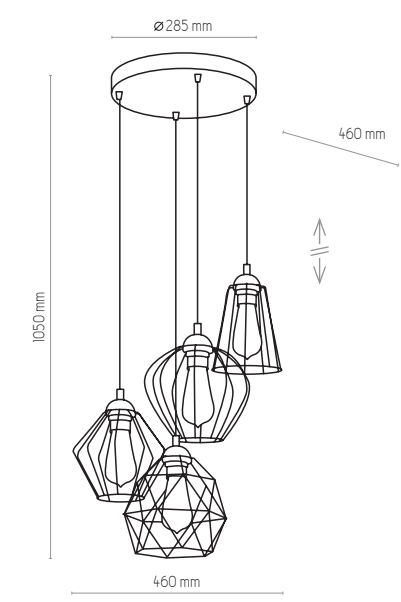

1643 | GALAXY | 4 x E27, max 60W | DM 16, DM 13, DM 14, DM 15