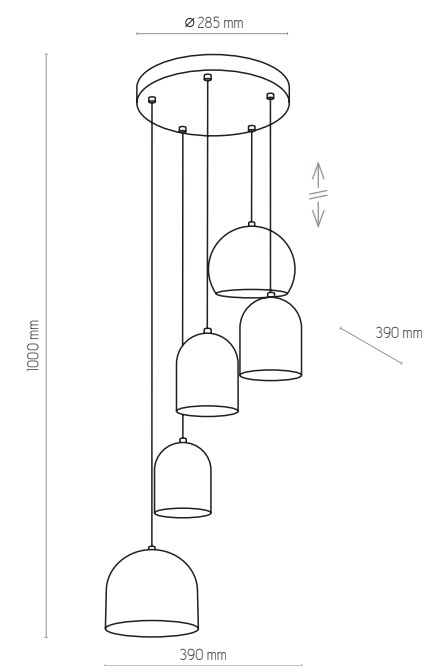

4448, 4449 | TEMPRE | 1 x E27, 15W LED

2829

2829 | TEMPRE | 5 x E27, 15W LED

2827

2827 | TEMPRE | 3 x E27, 15W LED

2830

2830 | TEMPRE | 5 x E27, 15W LED

FARO