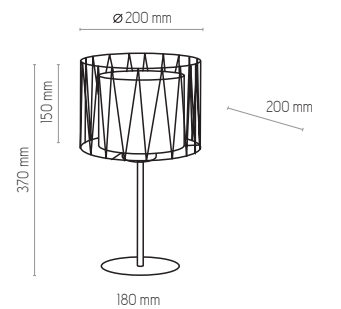

HARMONY BLACK

HARMONY BLACK

1654

1655

2899

2898

1654 | HARMONY BLACK | 1 x E27, 25W LED | AB 8576

1655 | HARMONY BLACK | 3 x E27, 25W LED | AB 8579