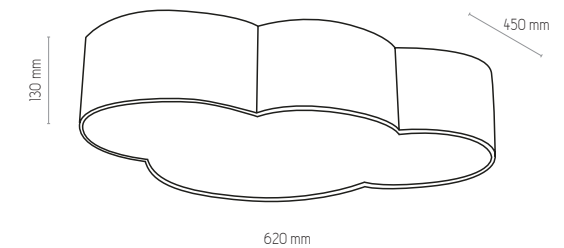

CLOUD

4228

4228 | CLOUD M | 2 x E27, 15W LED | AB 8976

1533

1533 | CLOUD L | 4 x E27, 15W LED | AB 8819

3144

3144 | CLOUD M | 2 x E27, 15W LED | AB 9943

3145

3145 | CLOUD L | 4 x E27, 15W LED | AB 9944

4229

4229 | CLOUD M | 2 x E27, 15W LED | AB 8978

1535

1535 | CLOUD L | 4 x E27, 15W LED | AB 8821

4230

4230 | CLOUD M | 2 x E27, 15W LED | AB 8977

1534

1534 | CLOUD L | 4 x E27, 15W LED | AB 8820