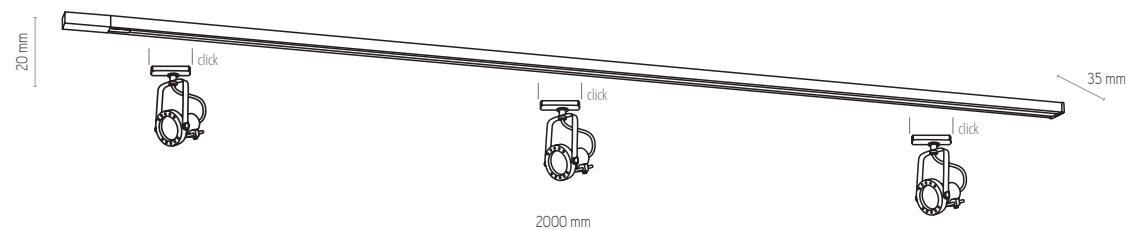

- 4140 | TRACER LISTWA PROWADNICA WHITE
- 4143 | TRACER LISTWA PROWADNICA WHITE