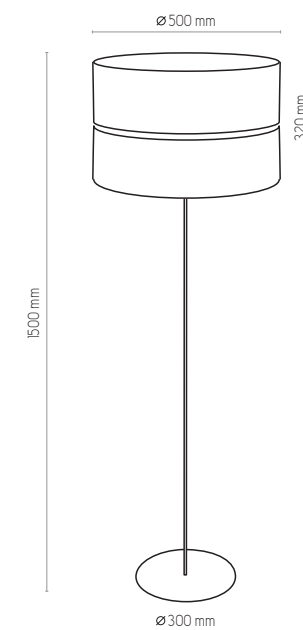

5470 | HILTON SILVER | 1x E27, 25W LED | AB 9932

5472 | HILTON SILVER | 1x E27, 25W LED | AB 9931