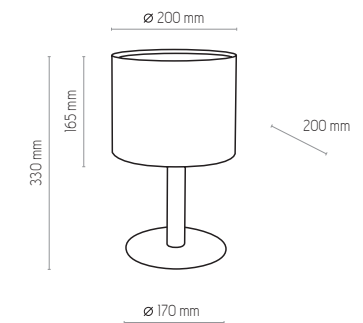

5219 | DEVA GRAPHITE | 1x E27, 15W LED | AB 8985