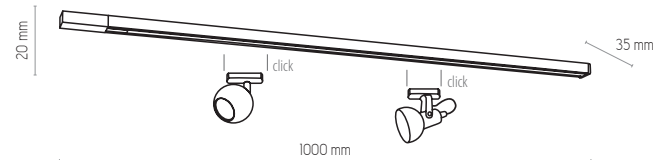

4403

4402, 4403 | TRACER | 1x GU10, 10W LED

4273

4275

4274

4481

4273, 4274, 4481, 4275 | TRACER | 1x GX53, 15W LED

TRACER CONNECTORS