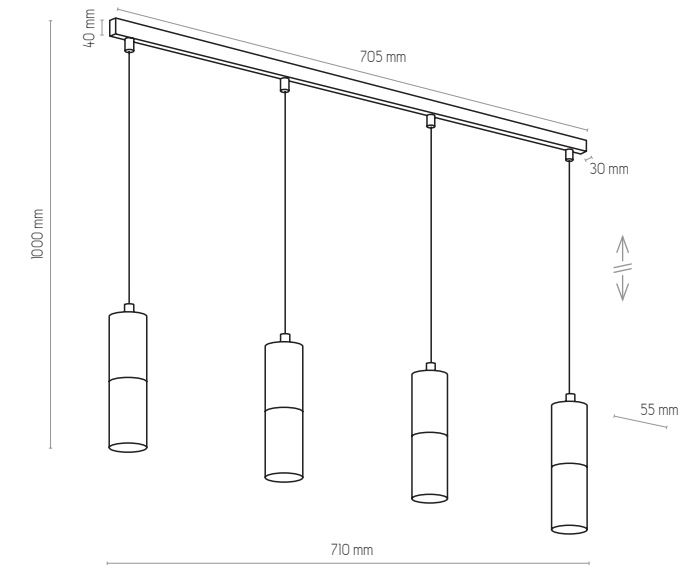

4356 | ELITE WHITE | 1x GU10, 10W LED

4356

4354

4354 | ELITE WHITE | 4 x GU10, 10W LED

4357

4357 | ELITE WHITE | 4 x GU10, 10W LED

4359 | ELITE WHITE | 1x GU10, 10W LED

SIRO BLACK