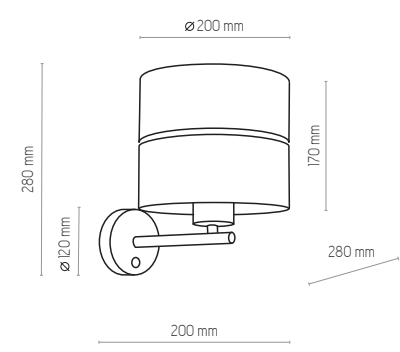

HILTON

4344 | HILTON | 1x E27, 15W LED | AB 9919

2579 | HILTON | 1x E27, 15W LED
+ 1x COB 3W LED 230V, 4000K, 270lm | AB 9919

5465 | HILTON | 1x E27, 25W LED | AB 8998

5467 | HILTON | 1x E27, 25W LED | AB 9922