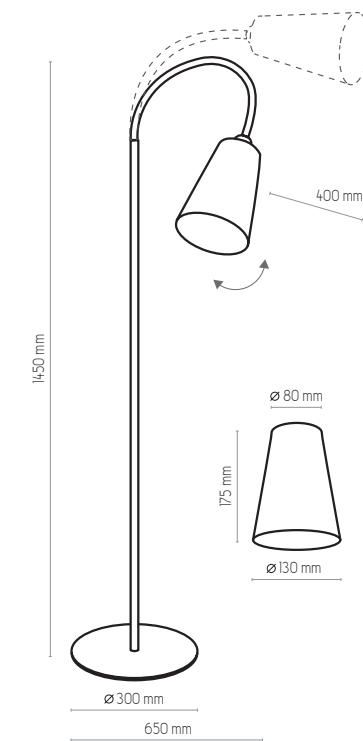

3082 | WIRE COLOUR | 1x E27, 15W LED | AB 8789