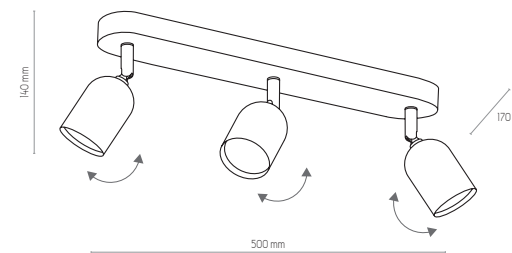

- 3292 | TOP WOOD BLACK | 3 x GU10, 10W LED
- 3296 | TOP WOOD WHITE | 3 x GU10, 10W LED

- 3293 | TOP WOOD BLACK | 4 x GU10, 10W LED
- 3297 | TOP WOOD WHITE | 4 x GU10, 10W LED

TOP

4417

4412

3298

- 4411 | TOP WHITE | 1x GU10, 10W LED
- 3278 | TOP GRAY | 1x GU10, 10W LED
- 4415 | TOP BLACK | 1x GU10, 10W LED