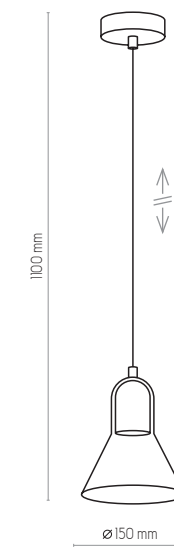

2320 | VICHY |
1x GU10, 10W LED | KL 7808

2430

2394 | VICHY |
1x GU10, 10W LED | KL 7807