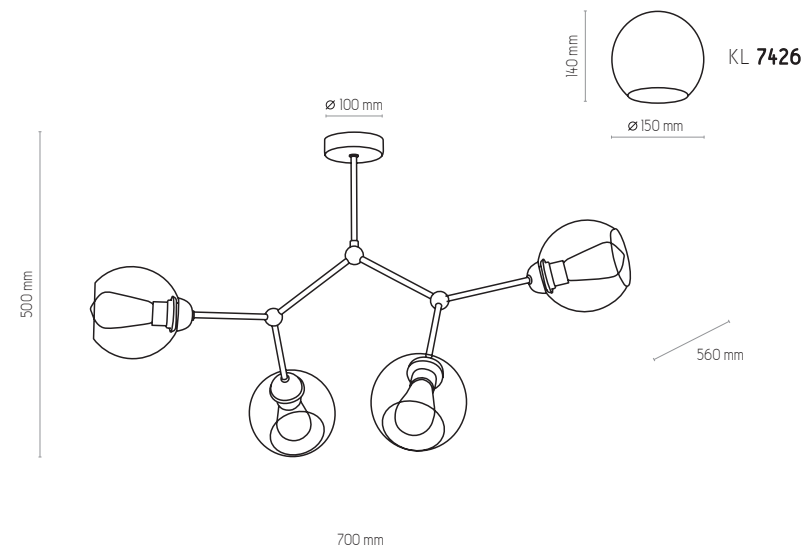

2730 | FAIRY | 4 x E27, max 60W