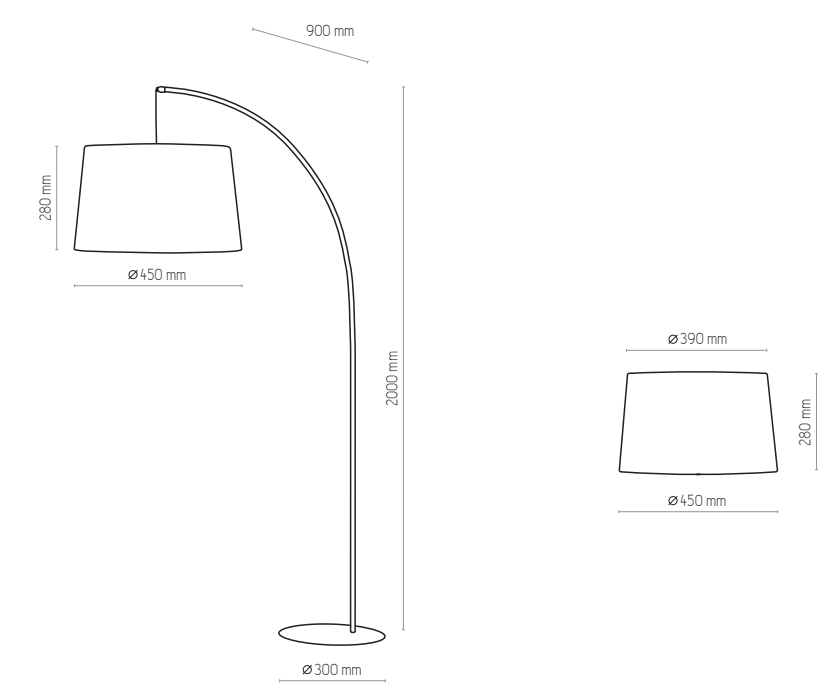

5076 | HANG | 1x E27, 25W LED | AB 8409

5077 | HANG | 1x E27, 25W LED | AB 8403

5075 | HANG | 1x E27, 25W LED | AB 8406