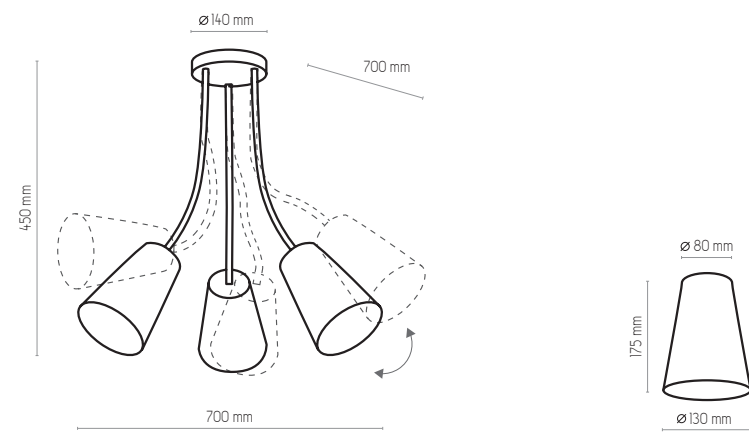

WIRE GOLD

1099 | WIRE GOLD | 1x E27, 15W LED | AB 9125

826 | WIRE GOLD | 1x E27, 15W LED | AB 9125

WIRE GOLD

827

827 | WIRE GOLD | 3 x E27, 15W LED | AB 9125

828

828 | WIRE GOLD | 5 x E27, 15W LED | AB 9125