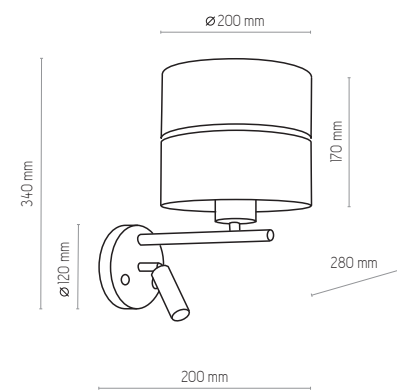

4175 | HILTON SILVER | 1x E27, 15W LED | AB 9930

4176 | HILTON SILVER | 1x E27, 15W LED
+ 1x COB 3W LED 230V, 4000K, 270lm | AB 9930