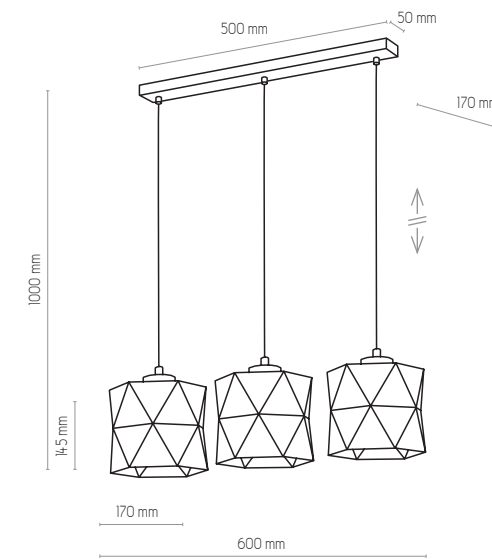

1041 | SIRO BLACK | 3x E27, 15W LED | AB 9927

1043 | SIRO BLACK | 4x E27, 15W LED | AB 9927

SIRO BLACK

1045

1045 | SIRO BLACK | 3 x E27, 15W LED | AB 9927

1044

1044 | SIRO BLACK | 3 x E27, 15W LED | AB 9927