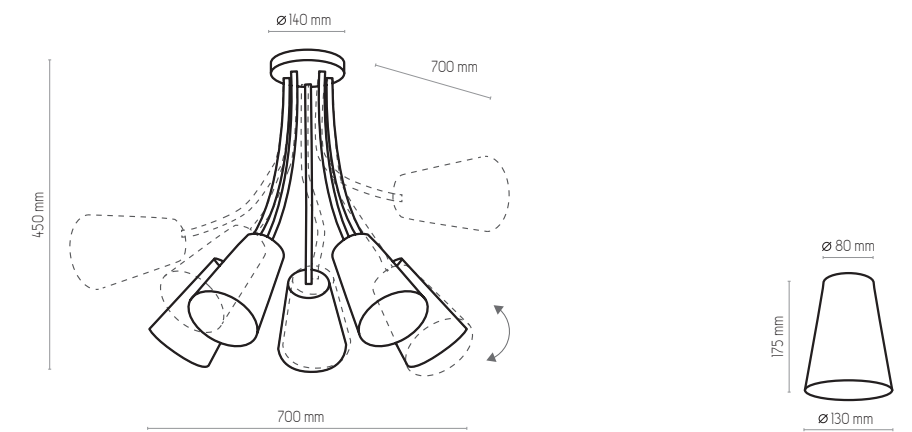

WIRE GOLD

1099 | WIRE GOLD | 1x E27, 15W LED | AB 9125

826 | WIRE GOLD | 1x E27, 15W LED | AB 9125

WIRE GOLD

827

827 | WIRE GOLD | 3 x E27, 15W LED | AB 9125

828

828 | WIRE GOLD | 5 x E27, 15W LED | AB 9125