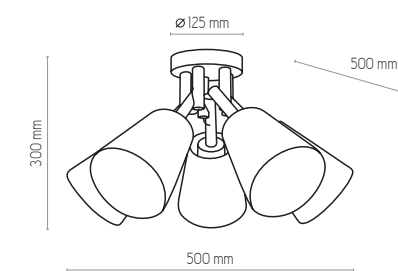

665 | VAIO WHITE | 3 x E27, 15W LED | AB 8162

666 | VAIO WHITE | 5 x E27, 15W LED | AB 8162