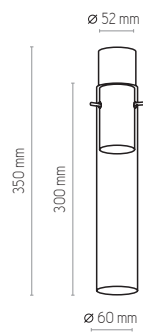

3147 | LOOK GRAPHITE | 1x GU10, 10W LED | KL 4101

3259 | LOOK GRAPHITE | 4 x GU10, 10W LED | KL 4101