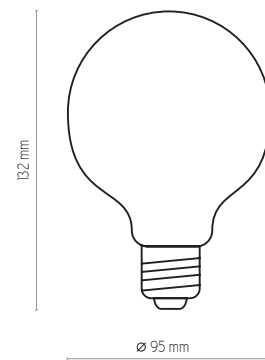

3792, 3570 | BULB LED | E27, 6.5W, 220-240V, 2700K, 806lm, 50HZ

3791, 3571 | BULB LED | E27, 6.5W, 220-240V, 2700K, 806lm, 50HZ

3572, 3573 | BULB LED |
E27, 4.5W, 220-240V, 2200K, 350lm 50HZ

4370 | BULB LED |
230V 2200 K, E 27, 8W, 500lm, 50HZ

3568 | BULB LED |
230V 2200 K, E 27, 8W, 500lm, 50HZ

3579 | BULB LED |
6X53. 2700K, 470lm, 220-240V, 50 HZ, 6W