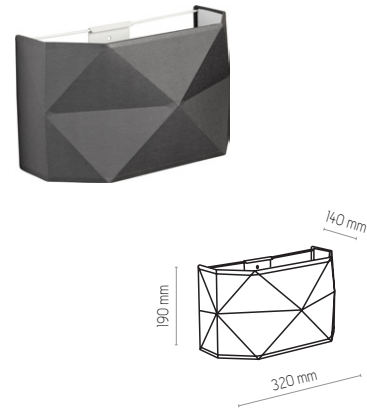

KANTOOR

- 3315 | KANTOOR | 1 x E27, 15W LED | AB 9129
- 3317 | KANTOOR | 1 x E27, 15W LED | AB 9131
- 3316 | KANTOOR | 1 x E27, 15W LED | AB 9130
- 3269 | KANTOOR | 1 x E27, 15W LED | AB 9232
- 3279 | KANTOOR | 1 x E27, 15W LED | AB 9233