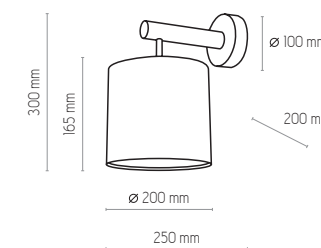

4108 | DEVA WHITE | 1x E27, 15W LED | AB 8935