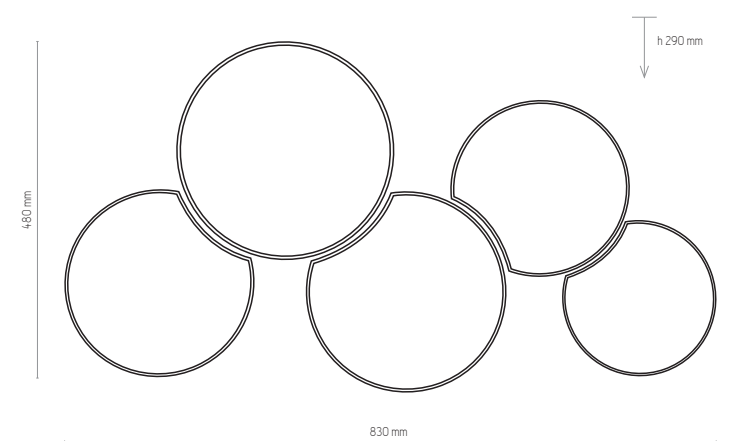

4391

4393

4392

4394

4391 | MONA GRAY | 2 x E27, 15W LED | AB 9201

4392 | MONA GRAY | 3 x E27, 15W LED | AB 9202

4393 | MONA GRAY | 4 x E27, 15W LED | AB 9203

4394 | MONA GRAY | 5 x E27, 15W LED | AB 9204