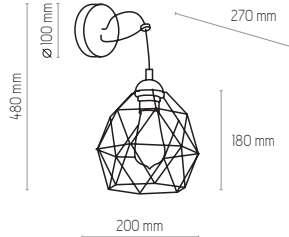

3061 | GALAXY | 1 x E27, max 60W | DM 4

1649 | GALAXY | 5 x E27, max 60W | DM 4, DM 13, DM 15, DM 14, DM 16

1735 | GALAXY | 1 x E27, max 60W | DM 4

1646 | GALAXY | 1 x E27, max 60W | DM 4, DM 15, DM 16, DM 13