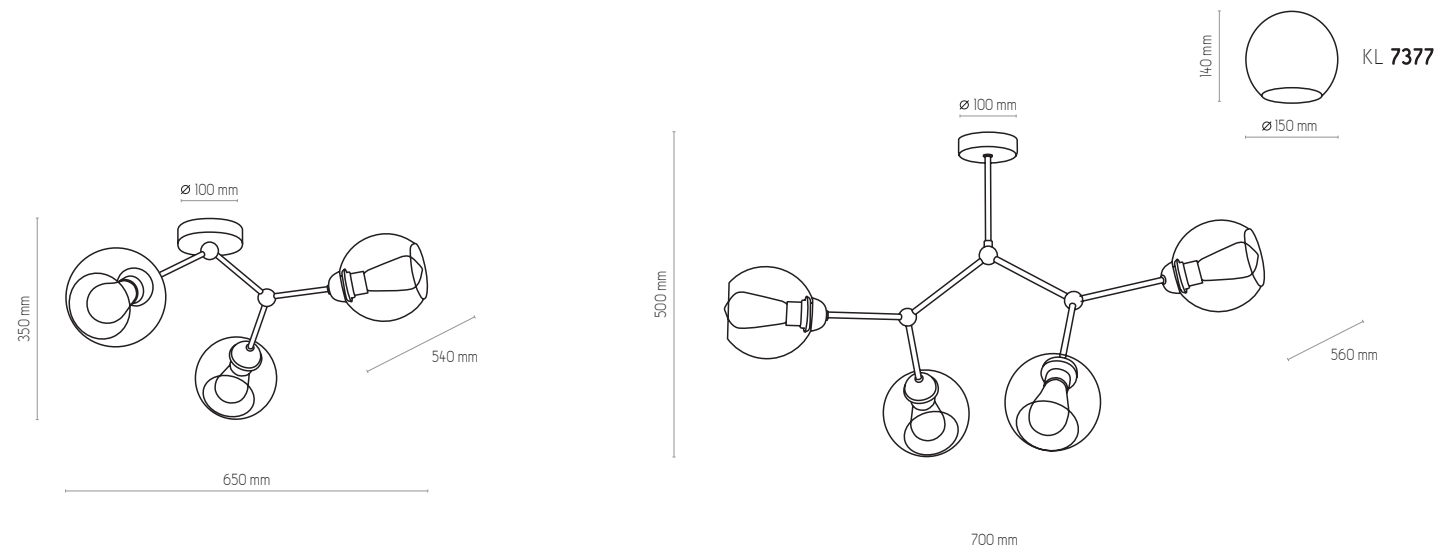

FAIRY GOLD

1935

1942

1979

1935 | FAIRY GOLD | 3 x E27, max 60W

1942 | FAIRY GOLD | 4 x E27, max 60W

1979 | FAIRY GOLD | 6 x E27, max 60W

CUBUS GRAPHITE