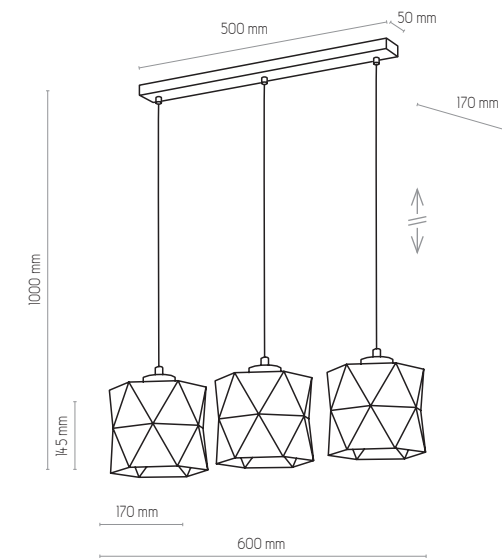

5168 | SIRO WHITE | 1x E27, 15W LED | AB 9086

3247 | SIRO WHITE | 3x E27, 15W LED | AB 9085

3249 | SIRO WHITE | 4x E27, 15W LED | AB 9085

SIRO WHITE

3250

3250 | SIRO WHITE | 3 x E27, 15W LED | AB 9085

3251

3251 | SIRO WHITE | 3 x E27, 15W LED | AB 9085