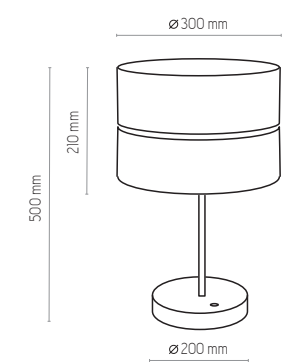

5470 | HILTON SILVER | 1x E27, 25W LED | AB 9932

5472 | HILTON SILVER | 1x E27, 25W LED | AB 9931