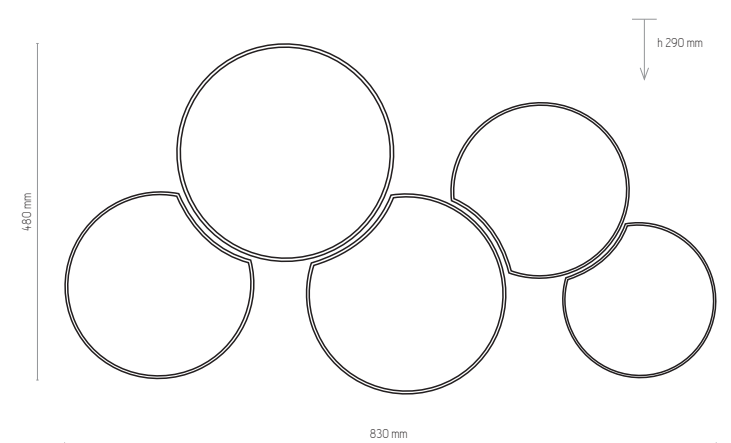

3443 | MONA WHITE | 5 x E27, 15W LED | AB 9196

MONA GOLD

3444

3446

3445

3447

3444 | MONA GOLD | 2 x E27, 15W LED | AB 9197

3445 | MONA GOLD | 3 x E27, 15W LED | AB 9198