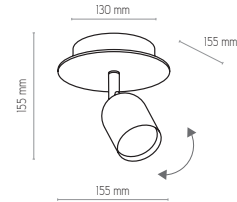

4423 | LOGAN WHITE | 6 x GU10, 10W LED

TOP WOOD

3292

3290

3295

- 3290 | TOP WOOD BLACK | 1 x GU10, 10W LED
- 3294 | TOP WOOD WHITE | 1 x GU10, 10W LED

- 3291 | TOP WOOD BLACK | 2 x GU10, 10W LED
- 3295 | TOP WOOD WHITE | 2 x GU10, 10W LED