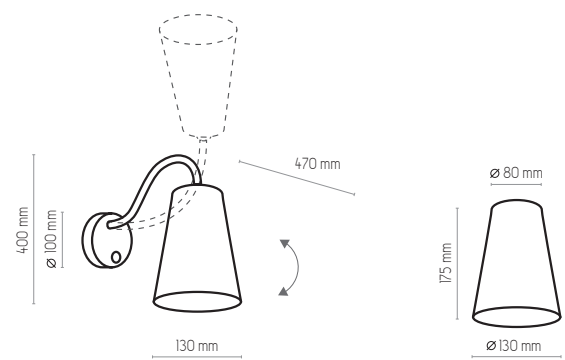

2445

1711

1712

2445 | WIRE KIDS | 1x E27, 15W LED | AB 8687

1711 | WIRE KIDS | 3x E27, 15W LED | AB 9924

1712 | WIRE KIDS | 5x E27, 15W LED | AB 9923

WIRE COLOUR

2448