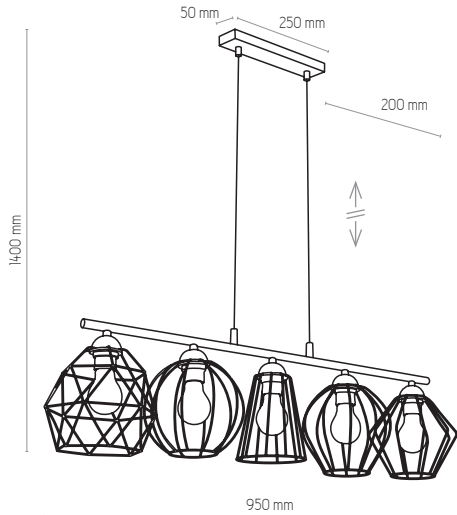

3061 | GALAXY | 1 x E27, max 60W | DM 4

1649 | GALAXY | 5 x E27, max 60W | DM 4, DM 13, DM 15, DM 14, DM 16

1735 | GALAXY | 1 x E27, max 60W | DM 4

1646 | GALAXY | 1 x E27, max 60W | DM 4, DM 15, DM 16, DM 13