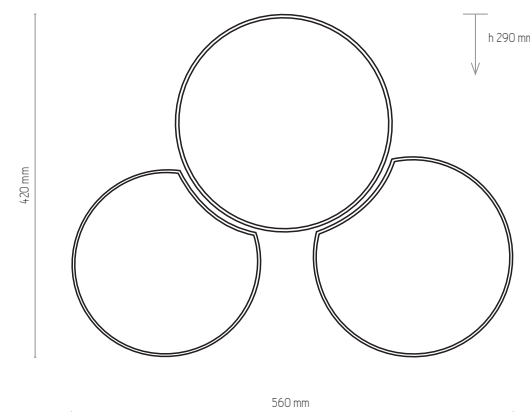

3274

3276

3275

3277

3274 | MONA KIDS | 2 x E27, 15W LED | AB 9211

3275 | MONA KIDS | 3 x E27, 15W LED | AB 9212

3276 | MONA KIDS | 4 x E27, 15W LED | AB 9213

3277 | MONA KIDS | 5 x E27, 15W LED | AB 9214