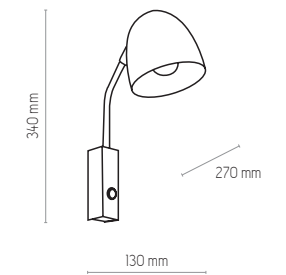

4167

5036

5037 | SOHO | 1x E27, 15W LED

5036 | SOHO | 1x E27, 15W LED

4167 | SOHO | 1x E27, 15W LED

TEMPRE

4448

4449