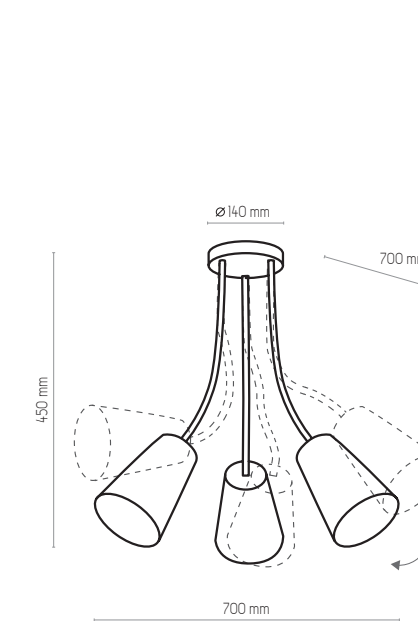

2445 | WIRE KIDS | 1x E27, 15W LED | AB 8687

1711 | WIRE KIDS | 3x E27, 15W LED | AB 9924