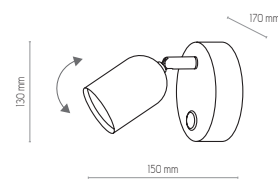

- 3292 | TOP WOOD BLACK | 3 x GU10, 10W LED
- 3296 | TOP WOOD WHITE | 3 x GU10, 10W LED

- 3293 | TOP WOOD BLACK | 4 x GU10, 10W LED
- 3297 | TOP WOOD WHITE | 4 x GU10, 10W LED

TOP

4417

4412

3298

- 4411 | TOP WHITE | 1x GU10, 10W LED
- 3278 | TOP GRAY | 1x GU10, 10W LED
- 4415 | TOP BLACK | 1x GU10, 10W LED