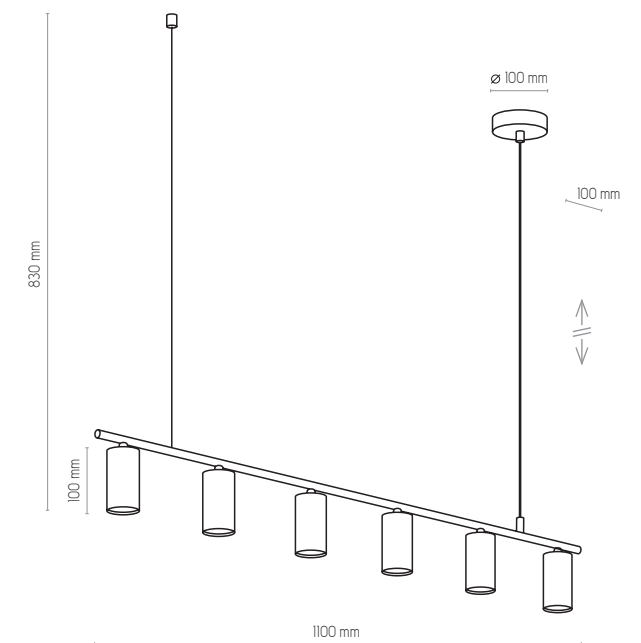

LOGAN BLACK

4426 | LOGAN BLACK | 1x GU10, 10W LED

4425 | LOGAN BLACK | 1x GU10, 10W LED

4428 | LOGAN BLACK | 6x GU10, 10W LED