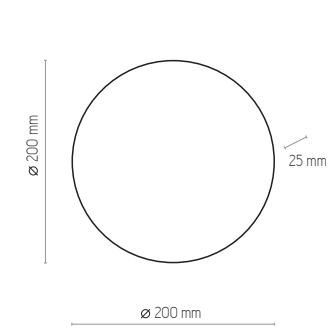

1374 | LUNA WHITE | LED 230V, 12W, 3000K, 1250lm
1376 | LUNA BLACK | LED 230V, 12W, 3000K, 1250lm
1425 | LUNA GOLD | LED 230V, 12W, 3000K, 1250lm