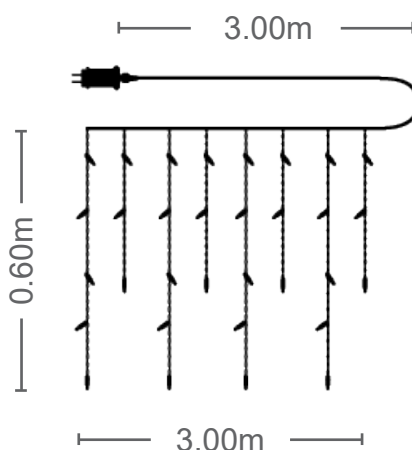

160 LED

CODE: **5620230**