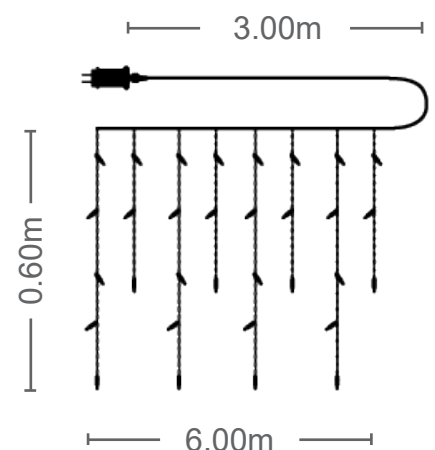

240 LED

CODE: **5620250**