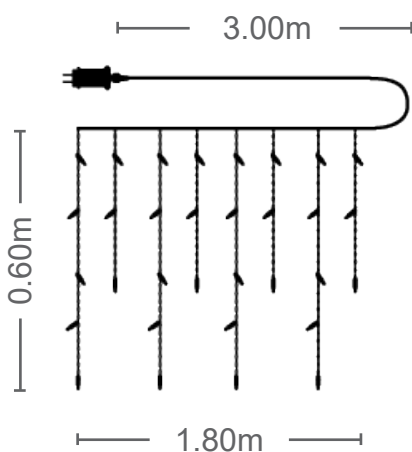

100 LED

CODE: **5620200**