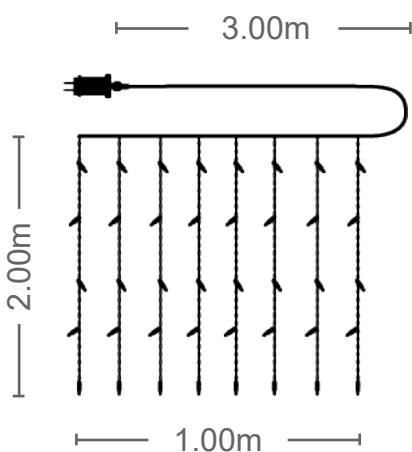

NATALE - 2

IP44

TRANSPARENT
CABLE

ADAPTER
DC 31V

STEADY &
CONNECTABLE
max 2 sets

WARM WHITE

240 LED

CODE: **5620260**