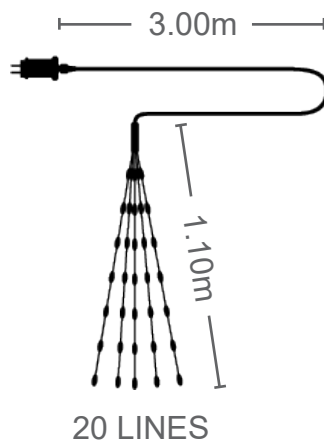

CODE: **5620550**

Christmas Lighting

LED WIRELINE

NATALE - 7

SILVER
CABLE

ADAPTER
DC 4.5V

STEADY

20 LINES