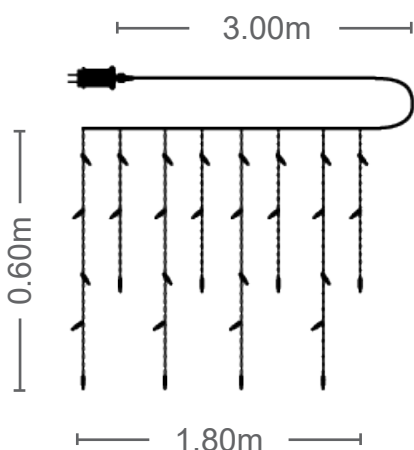

100 LED

CODE: **5620210**