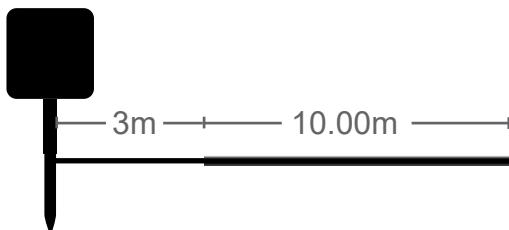

POLYCRYSTALLINE
SOLAR PANEL

BATTERY
1.2V / 600mA

AUTONOMY
8 HOURS

50mm DISTANCE
BETWEEN LEDS

MULTICOLOR

 **240 LED**

CODE: **5620600**

Christmas Lighting