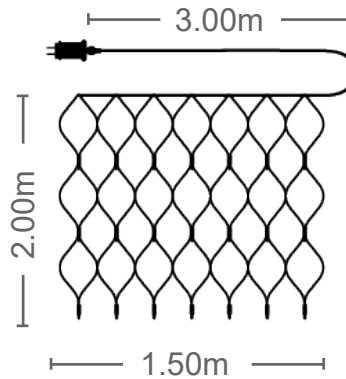

CODE: **5620290**

COOL WHITE

Christmas Lighting

LED NETLIGHT

Indoor & Outdoor use

CODE: **5620300**  **180 LED**

NATALE - 3

GREEN CABLE