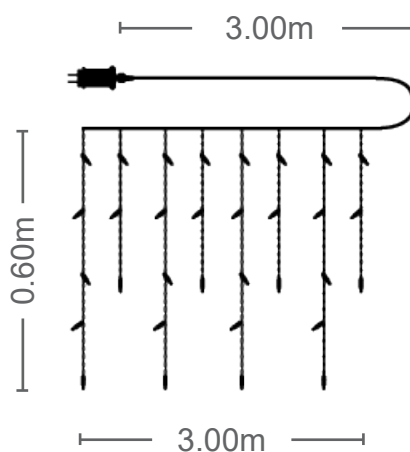

160 LED

CODE: **5620220**