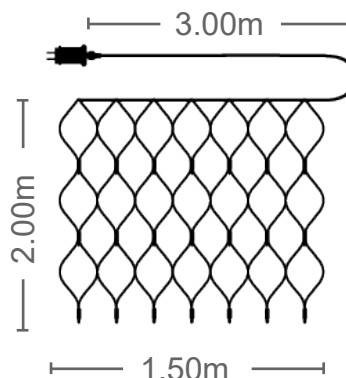

ADAPTER DC 31V

STEADY &
CONNECTABLE
max 3 sets

WARM WHITE

LED NETLIGHT

Indoor & Outdoor use

CODE: **5620310**  **180 LED**

NATALE - 3

GREEN CABLE