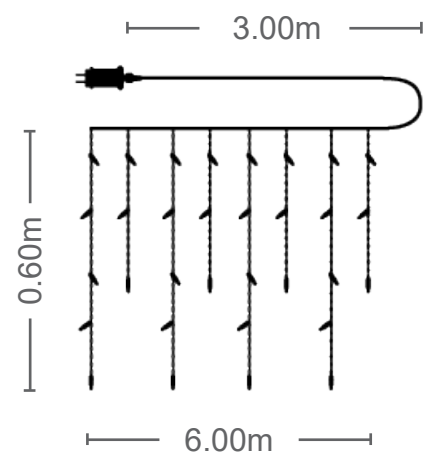

240 LED

CODE: **5620240**