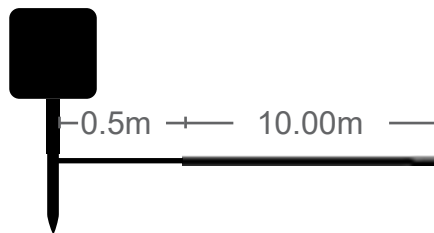

BATTERY LiFePO4
3.2V / 4000mA

40W - 2000 LUMENS

600 LED

CODE: **3210260**