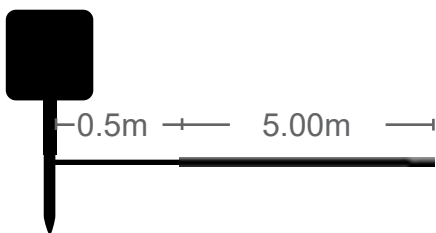

BATTERY LiFePO4
3.2V / 1800mA

18W - 900 LUMENS

300 LED

CODE: **3210250**