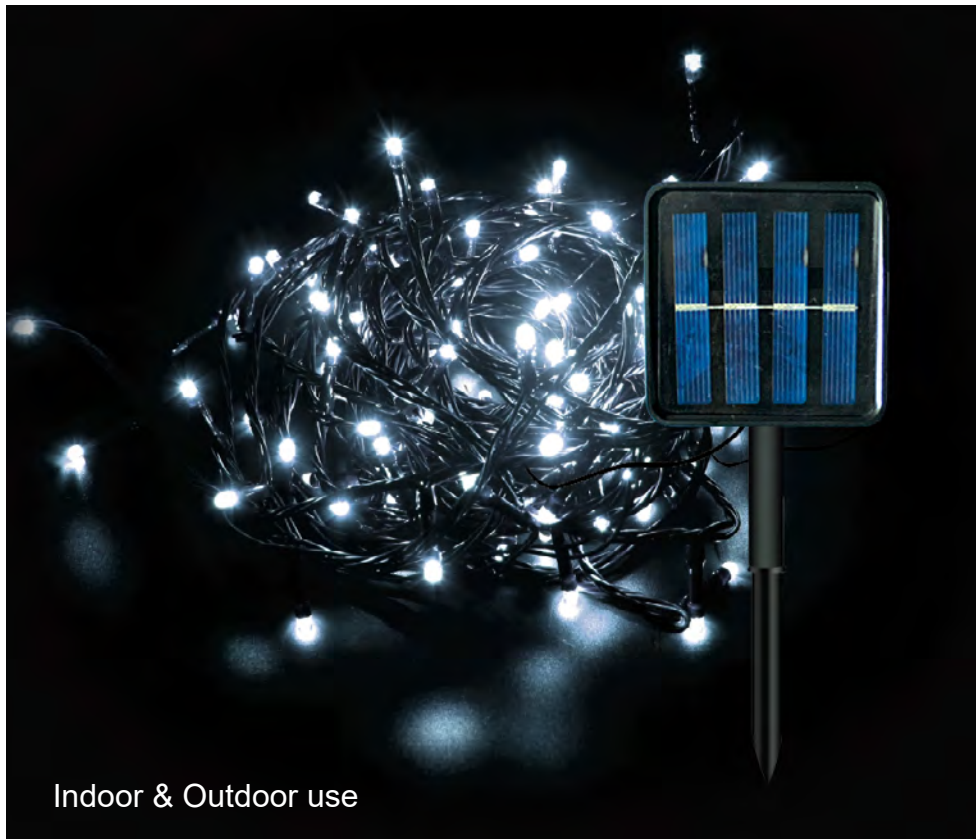

50mm DISTANCE
BETWEEN LEDS

WARM WHITE

 **240 LED**

CODE: **5620580**

Christmas Lighting

LED SOLAR

Indoor & Outdoor use

NATALE - 8