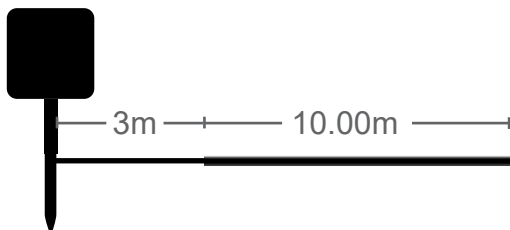

50mm DISTANCE
BETWEEN LEDS

WARM WHITE

 **240 LED**

CODE: **5620580**

Christmas Lighting

LED SOLAR

Indoor & Outdoor use

NATALE - 8