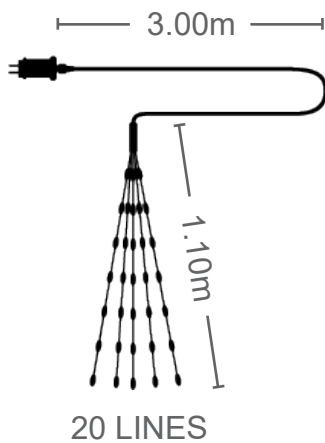

CODE: **5620550**

Christmas Lighting

LED WIRELINE

NATALE - 7

SILVER
CABLE

ADAPTER
DC 4.5V

STEADY

20 LINES