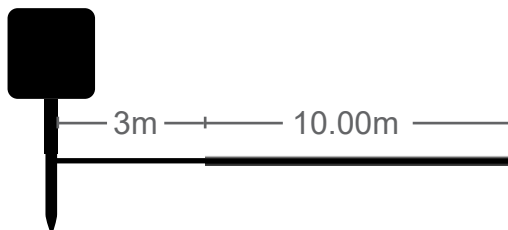

IP44

GREEN CABLE

8
FUNCTIONS
WITH MEMORY

POLYCRYSTALLINE
SOLAR PANEL

BATTERY
1.2V / 600mA

AUTONOMY
8 HOURS

50mm DISTANCE
BETWEEN LEDS

COOL WHITE