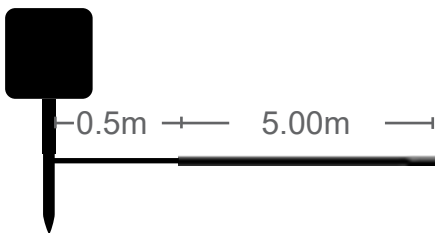

BATTERY LiFePO4
3.2V / 1800mA

18W - 900 LUMENS

300 LED

CODE: **3210240**